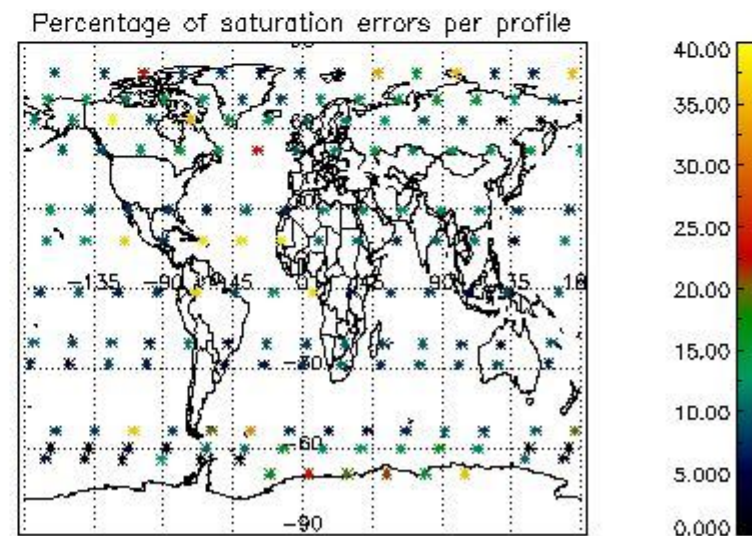

4.2 Plot quality information per product coming from level 1b processing (world map)

4.2.1 Plot level 1 quality information per product (world map): ENVISAT ASCENDING passes

Percentage of cosmic ray hits per profile

Percentage of datation errors per profile

Percentage of star falling outside central band per profile

Percentage of saturation errors per profile

4.2.2 Plot level 1 quality information per product (world map): ENVISAT DESCENDING passes