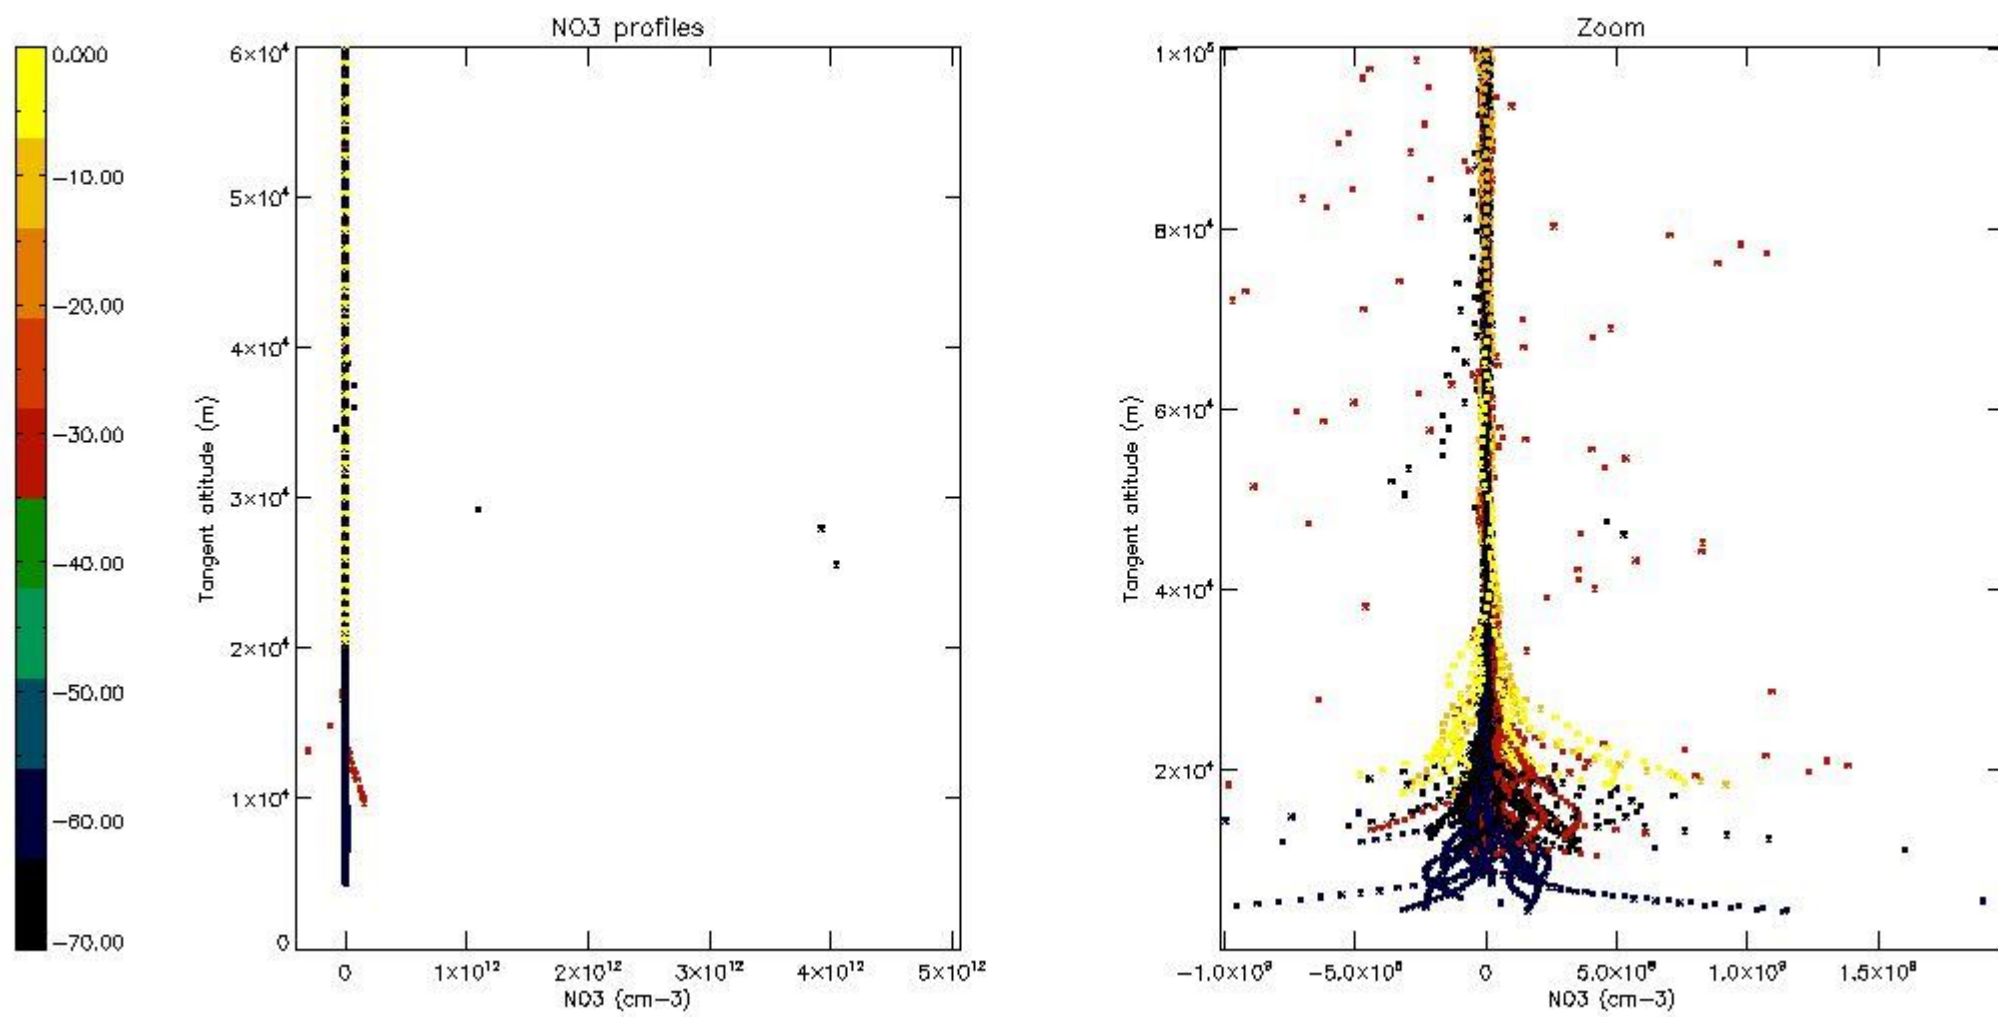

5.4 Plot ozone profiles where STD < 10% (dark without errors)

The colorbar represents the latitude.

5.5 Plot ozone profiles where $STD < 5\%$ (dark without errors)

The colorbar represents the latitude.

5.6 Plot NO₂ profiles for all STD (dark without errors)

The colorbar represents the latitude.

5.7 Plot NO3 profiles for all STD (dark without errors)

The colorbar represents the latitude.

5.8 Plot H2O profiles for all STD (only for occultations of stars 1,2,3,4,13,14,16,26,63 dark without errors)