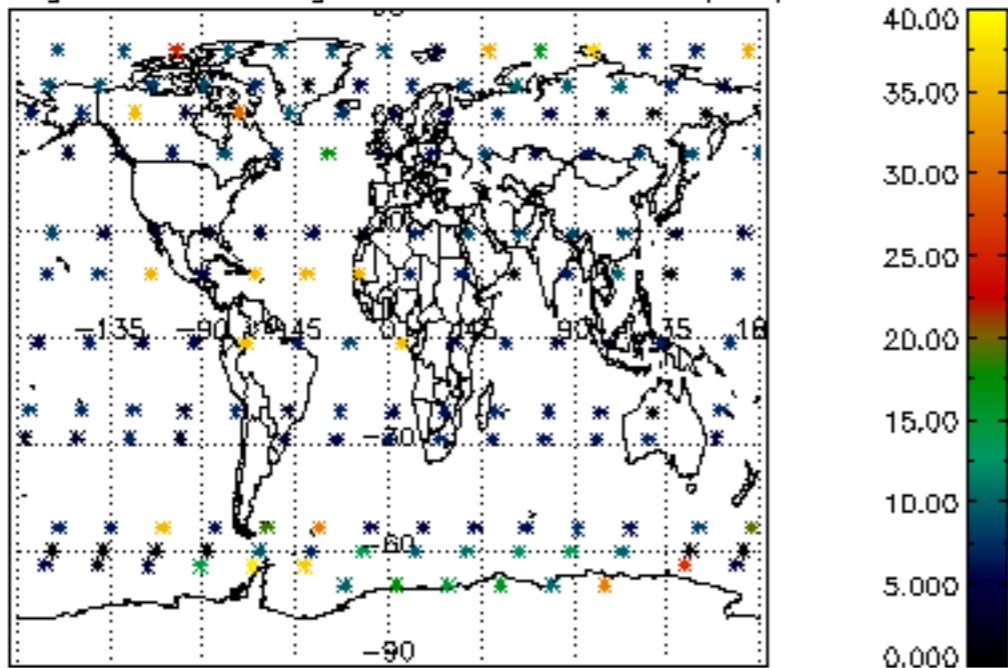

Percentage of star falling outside central band per profile