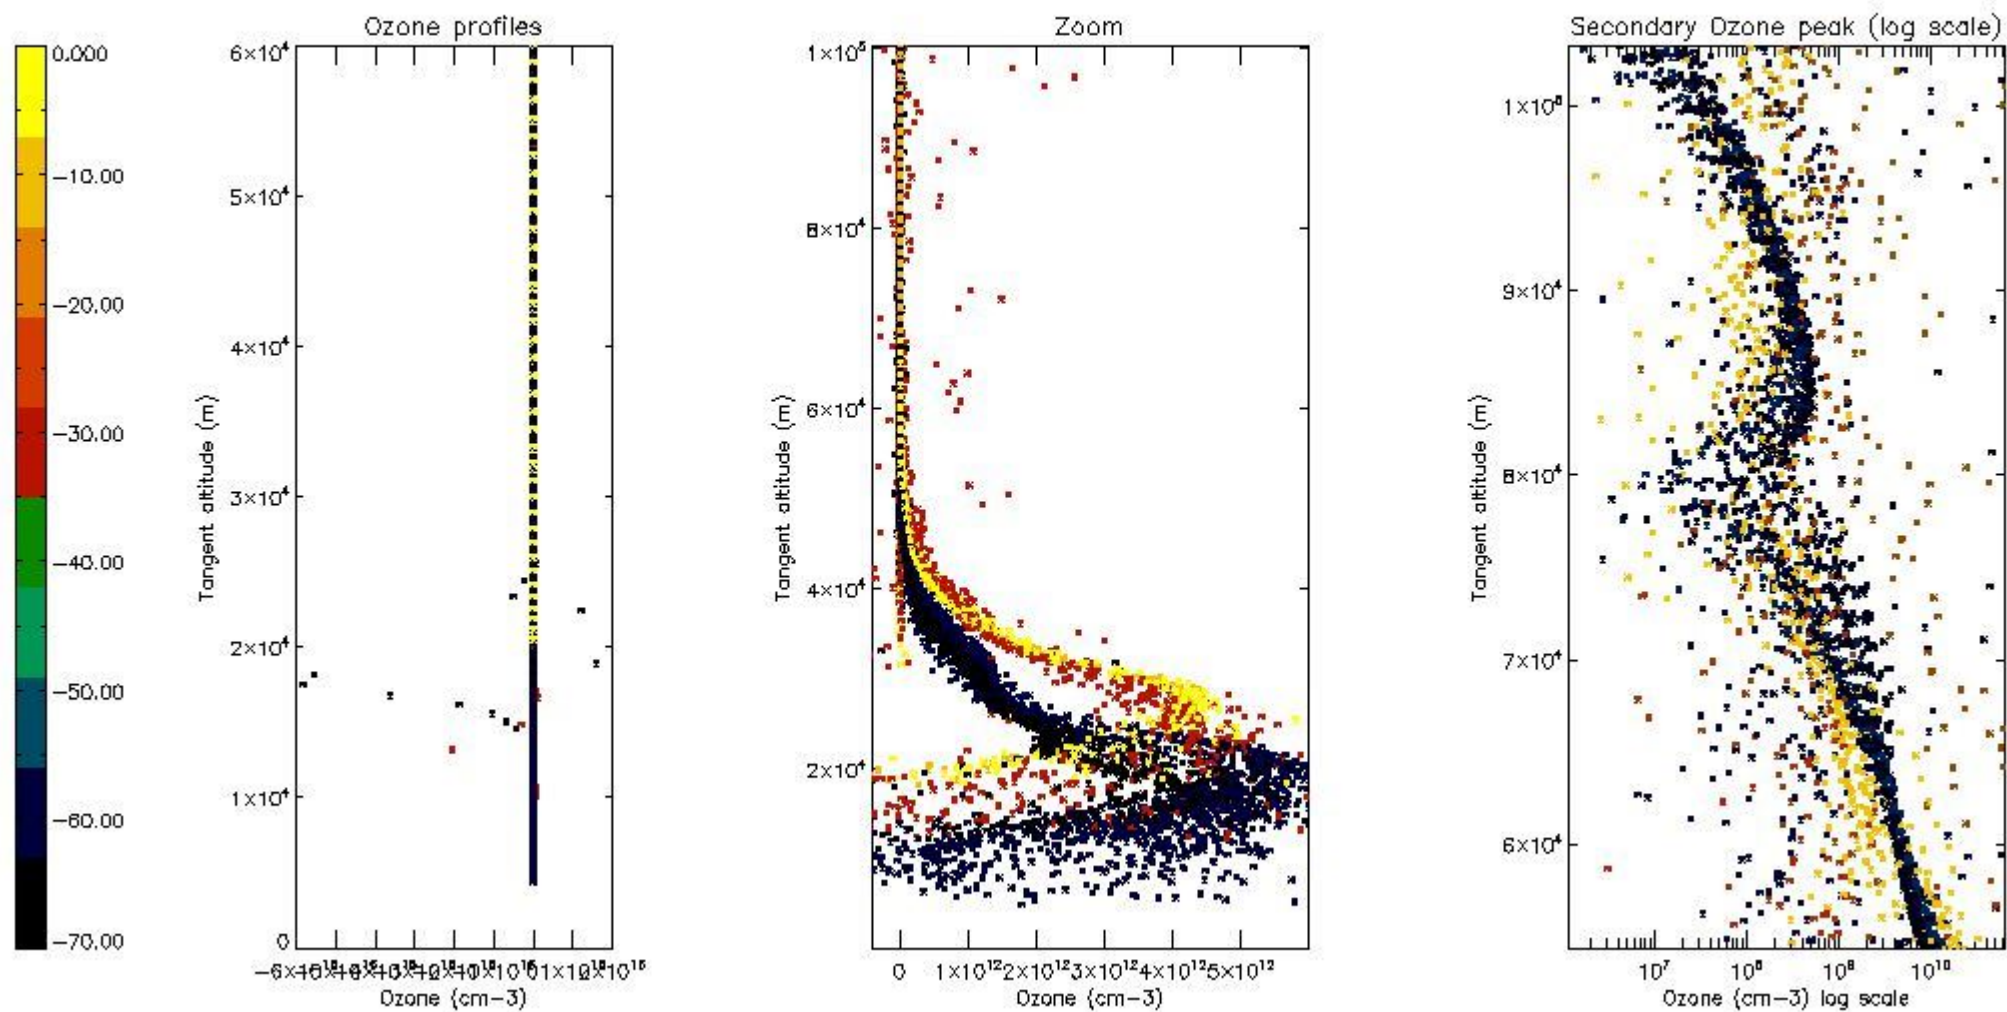

STD < 10	12
STD < 5	8

5.2 Plot ozone profiles for all STD (dark without errors)

The colorbar represents the latitude.

5.3 Plot ozone profiles where STD < 20% (dark without errors)

The colorbar represents the latitude.