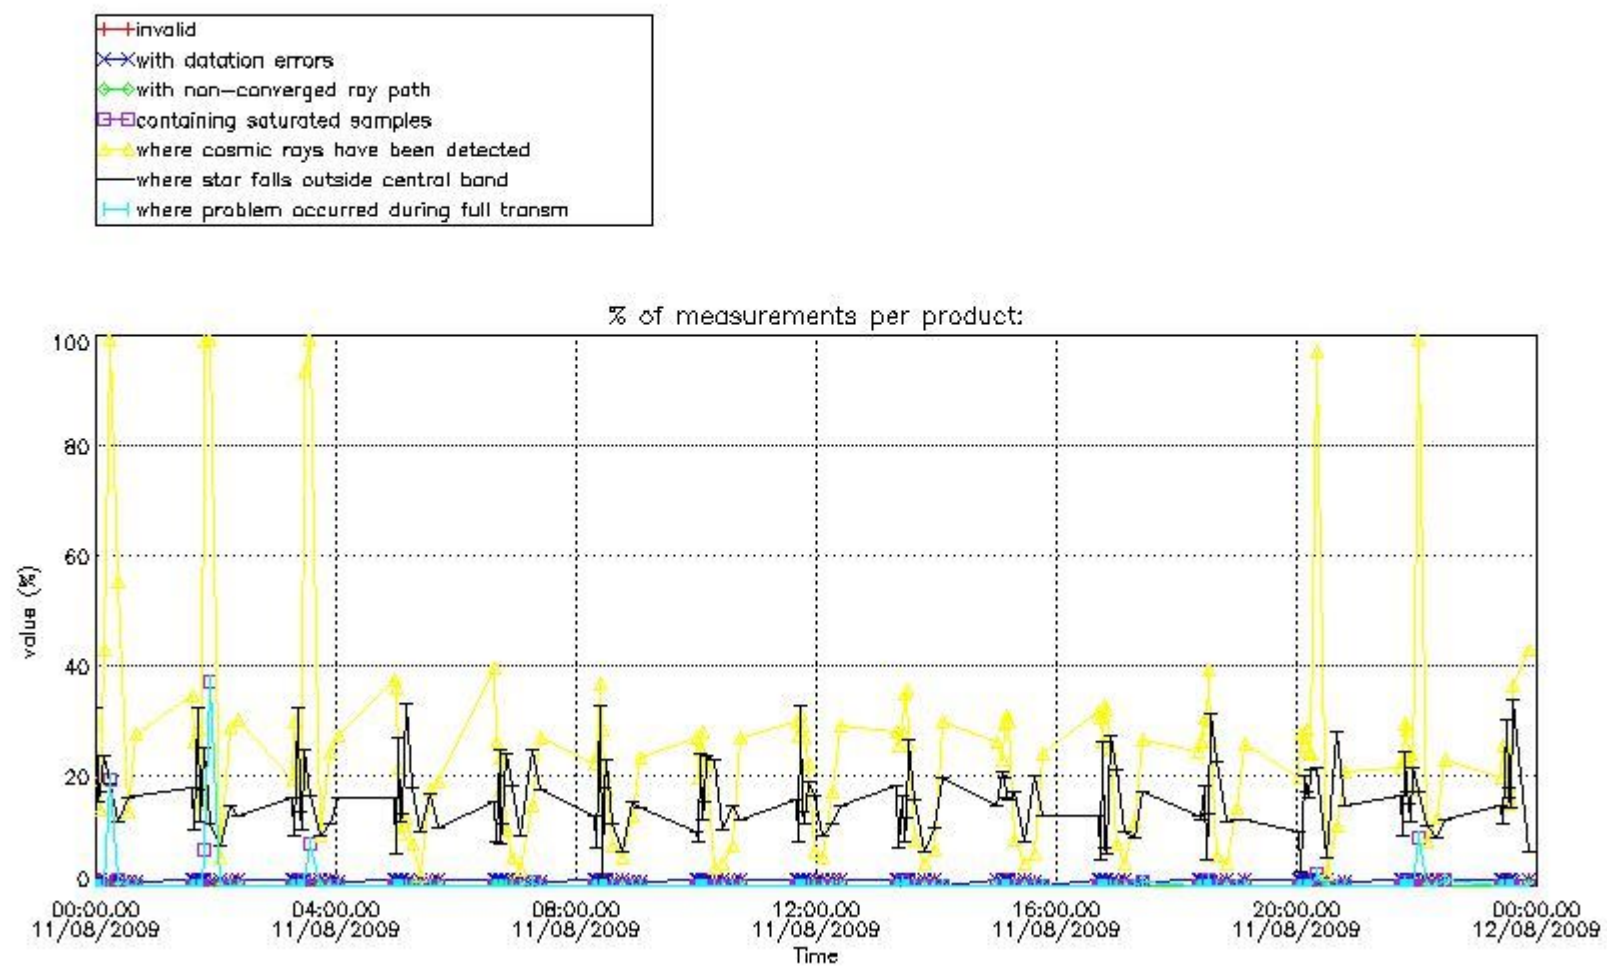

[6. Auxiliary Data Files used for the production reported in section 2](#)

This report presents the daily analysis on parameters extracted from GOMOS level 2 data (GOM_NL__2P). It is intended to monitor some important parameters that will impact the quality of these products. A list of level 2 products (and content) that have arrived during the reporting day to the PCF is also given.

3.1 Plot quality information per product (time dependant)

3.2 Plot quality information per product (world map)

Percentage of flagged data per O3 profile

Percentage of flagged data per H2O profile

Percentage of flagged data per NO2 profile

Percentage of flagged data per NO3 profile

4. Level 1 quality information per product

In this section it is plotted some information contained in the Quality Summary data set of the level 2 products that comes from the level 1b processing. Products without errors (error flag in the MPH set to "0") are used.

4.1 Plot quality information per product (time dependant) coming from level 1b processing

4.1.1 Plot level 1 quality information per product (time dependant): ENVISAT ASCENDING passes

4.1.2 Plot level 1 quality information per product (time dependant): ENVI SAT DESCENDING passes