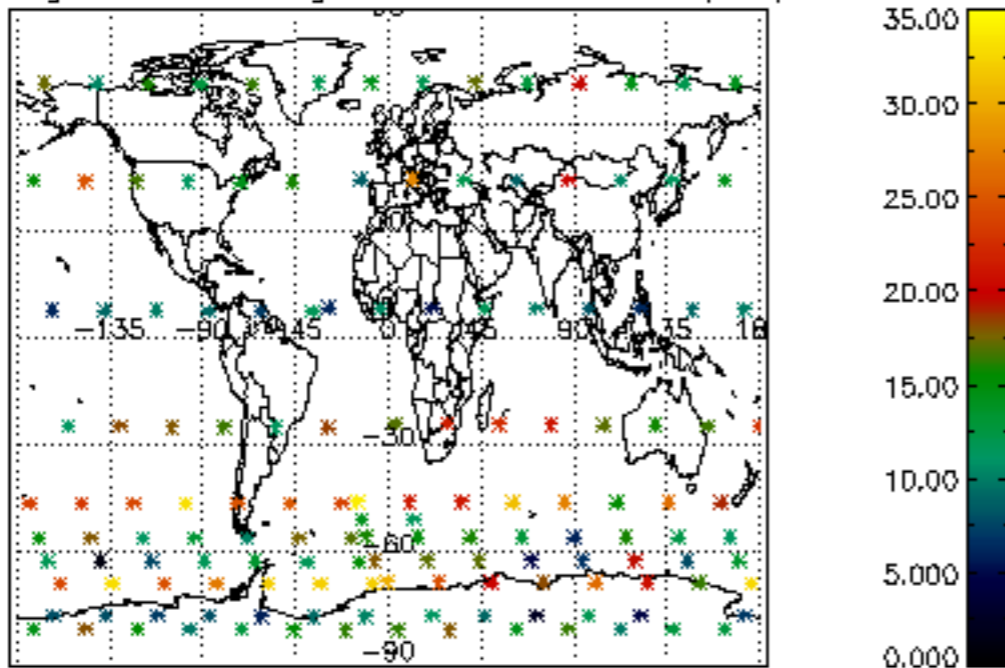

Percentage of cosmic ray hits per profile

Percentage of star falling outside central band per profile