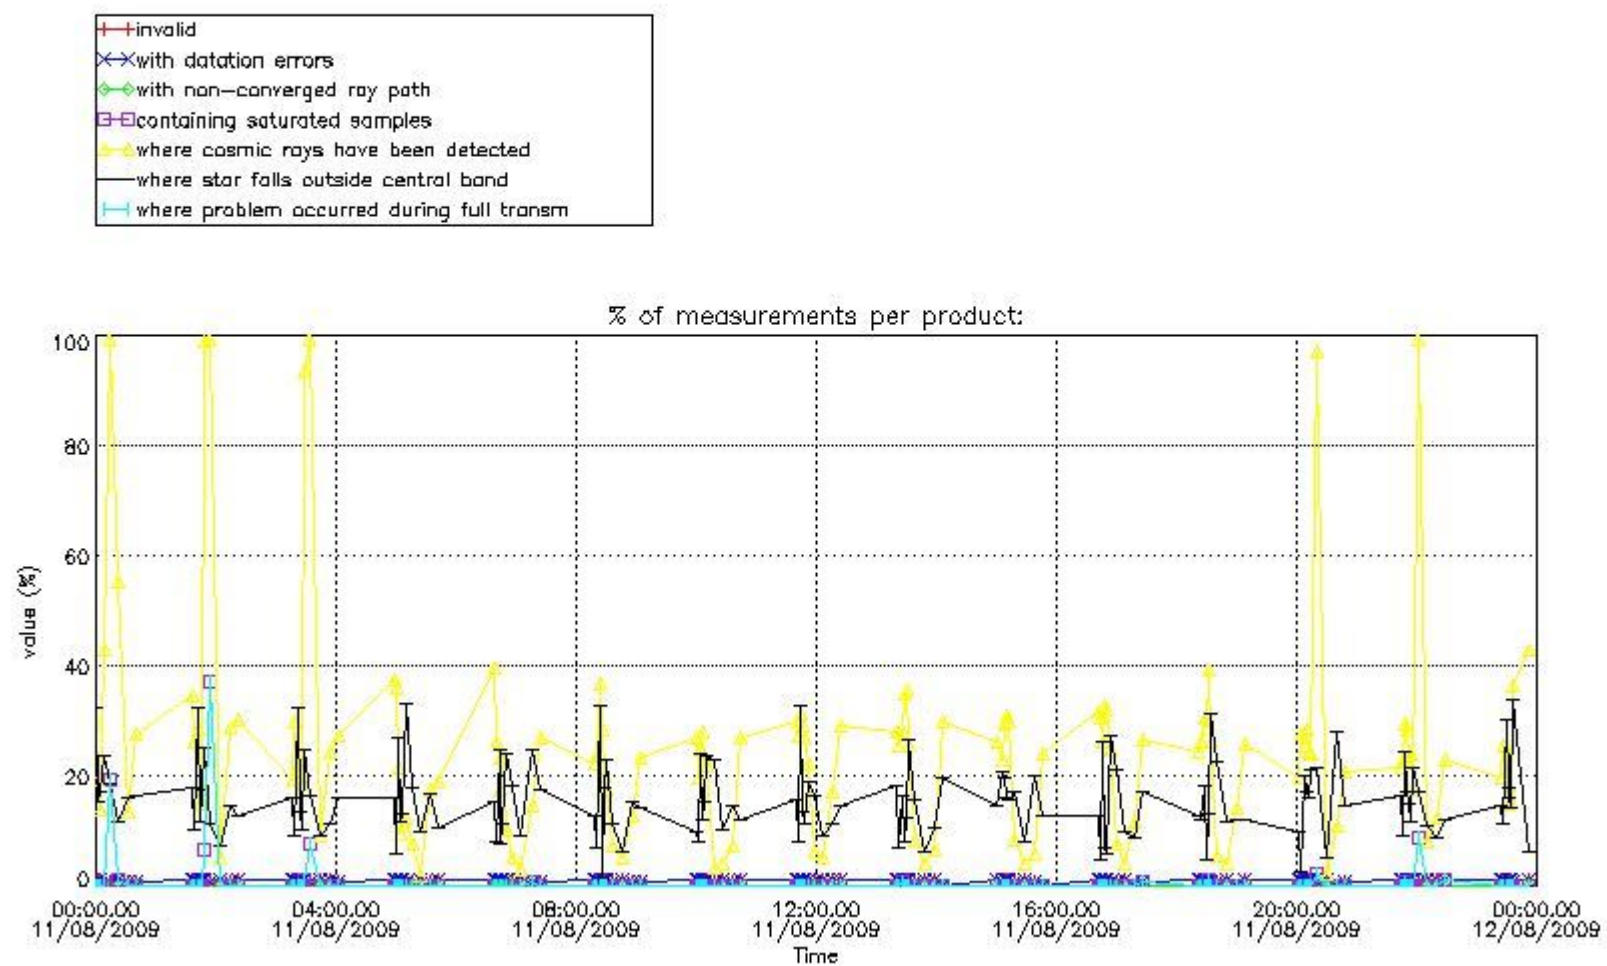

4.1.2 Plot level 1 quality information per product (time dependant): ENVI SAT DESCENDING passes