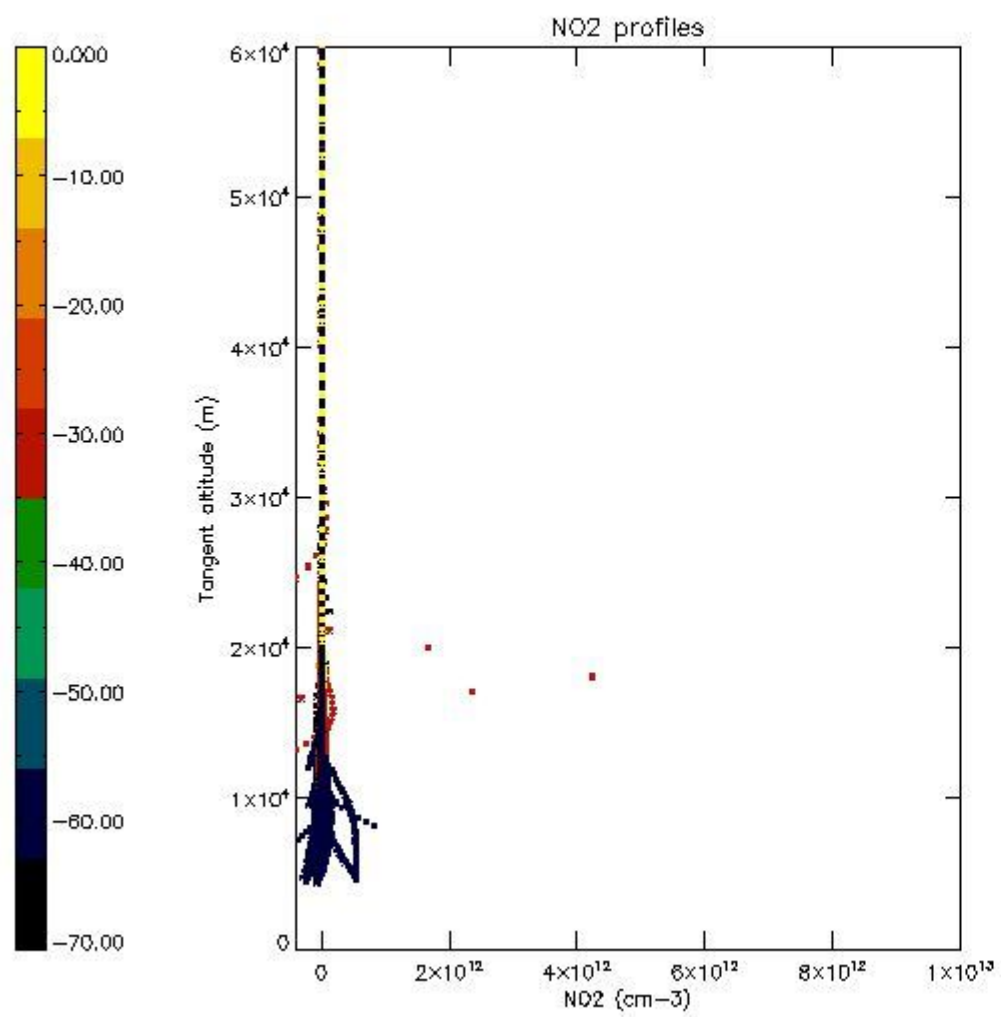

STD < 10	12
STD < 5	8

5.2 Plot ozone profiles for all STD (dark without errors)

The colorbar represents the latitude.

5.3 Plot ozone profiles where STD < 20% (dark without errors)

The colorbar represents the latitude.

5.4 Plot ozone profiles where STD < 10% (dark without errors)

The colorbar represents the latitude.

5.5 Plot ozone profiles where $STD < 5\%$ (dark without errors)

The colorbar represents the latitude.

5.6 Plot NO₂ profiles for all STD (dark without errors)

The colorbar represents the latitude.

5.7 Plot NO3 profiles for all STD (dark without errors)

The colorbar represents the latitude.

5.8 Plot H2O profiles for all STD (only for occultations of stars 1,2,3,4,13,14,16,26,63 dark without errors)