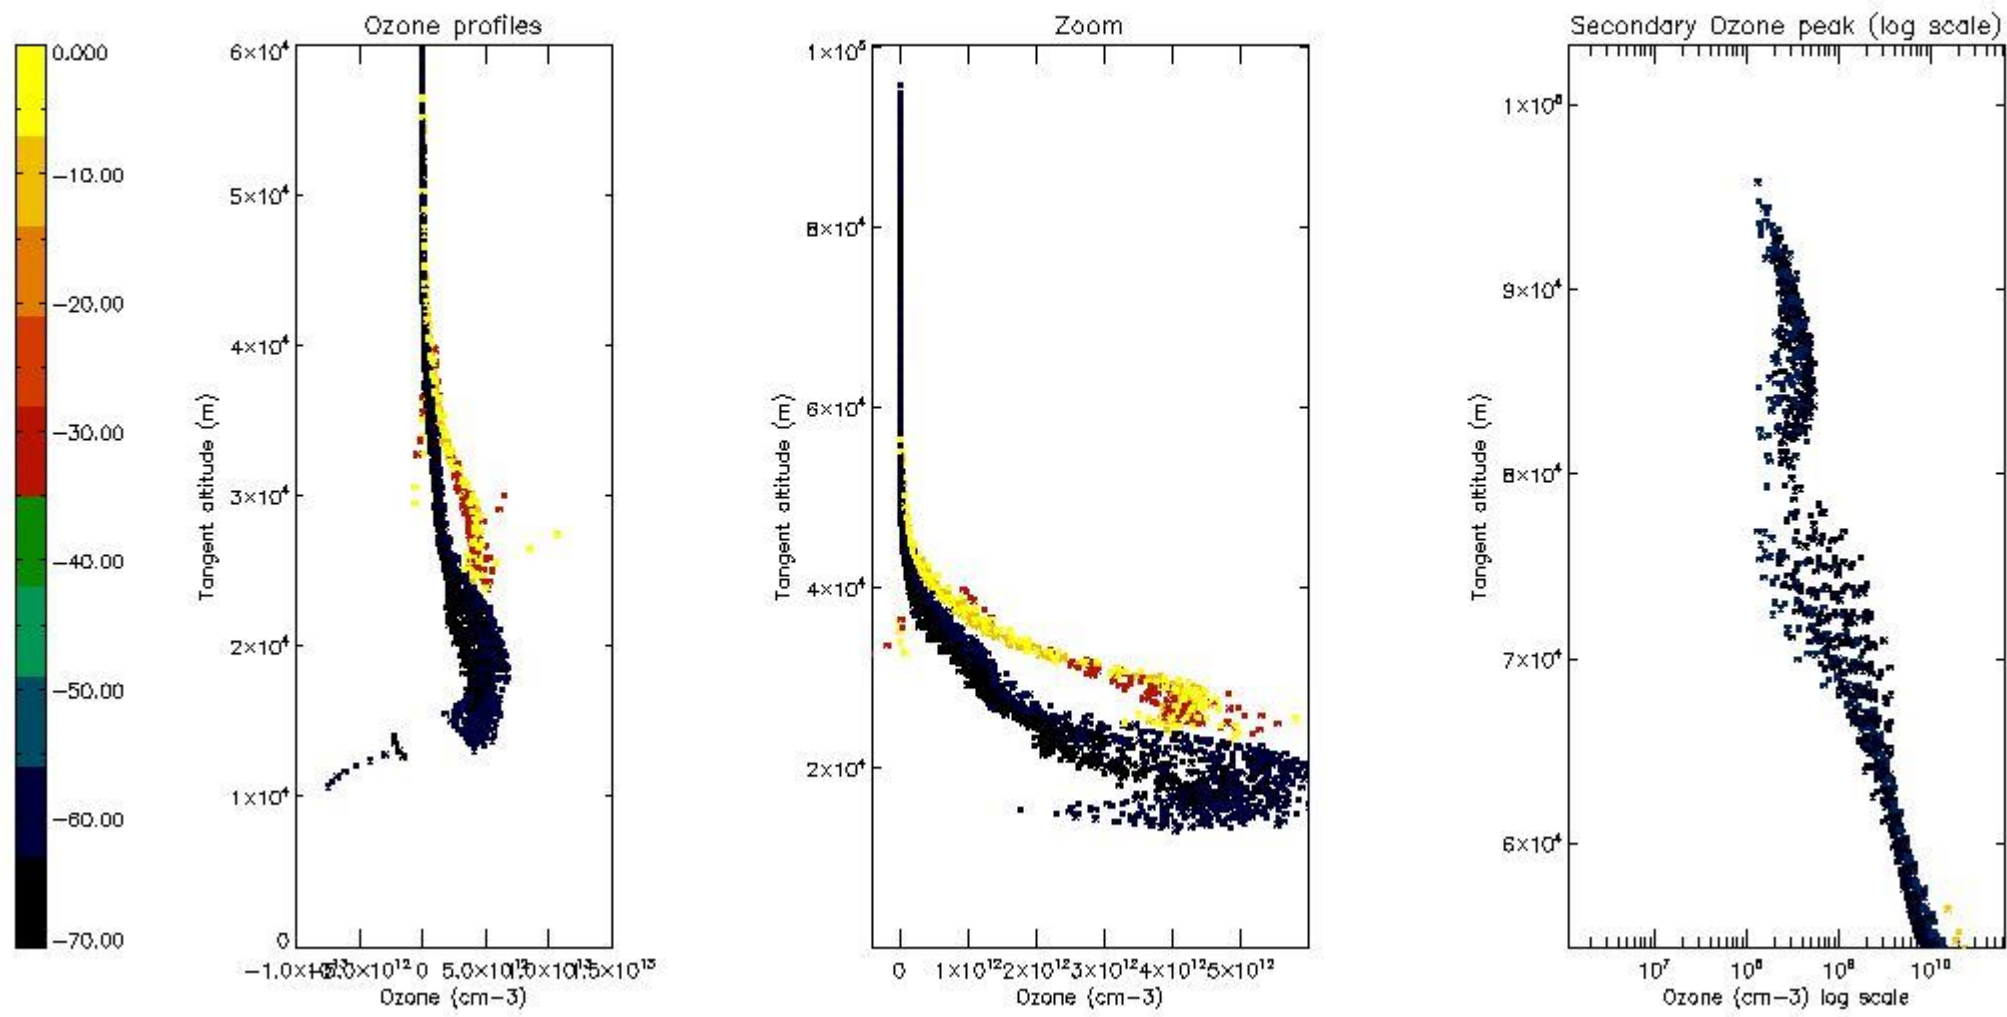

5.5 Plot ozone profiles where STD < 5% (dark without errors)

The colorbar represents the latitude.