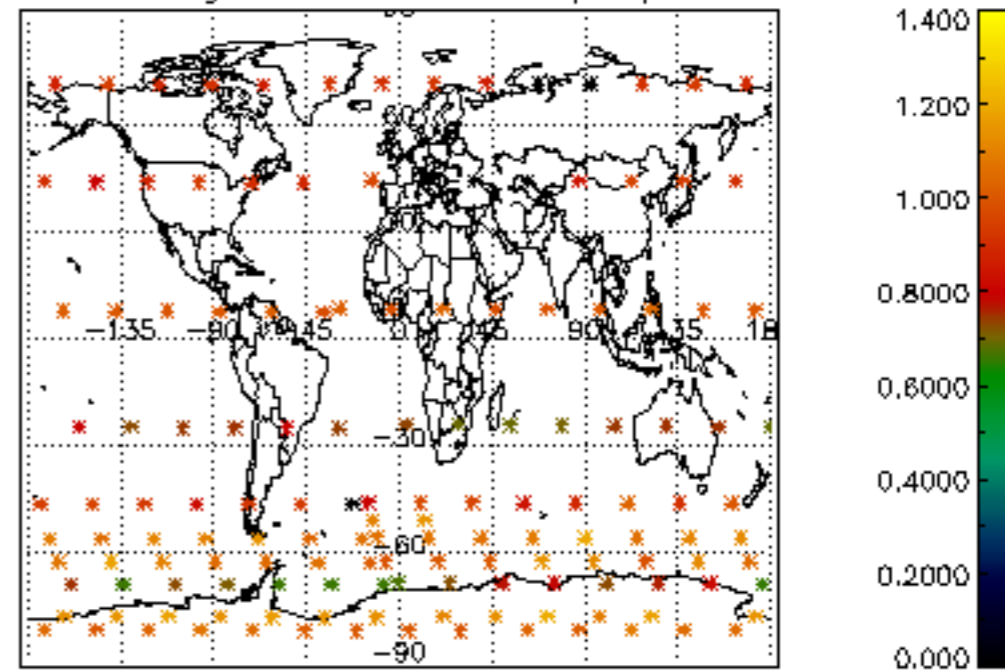

Percentage of flagged data per NO3 profile

Percentage of cosmic ray hits per profile

Percentage of datation errors per profile

Percentage of star falling outside central band per profile

Percentage of saturation errors per profile