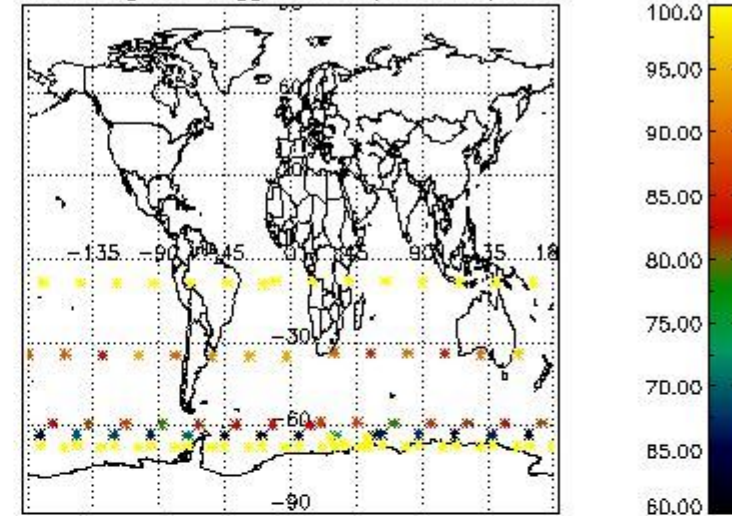

3.1 Plot quality information per product (time dependant)

3.2 Plot quality information per product (world map)

Percentage of flagged data per O3 profile

Percentage of flagged data per H2O profile

Percentage of flagged data per NO2 profile