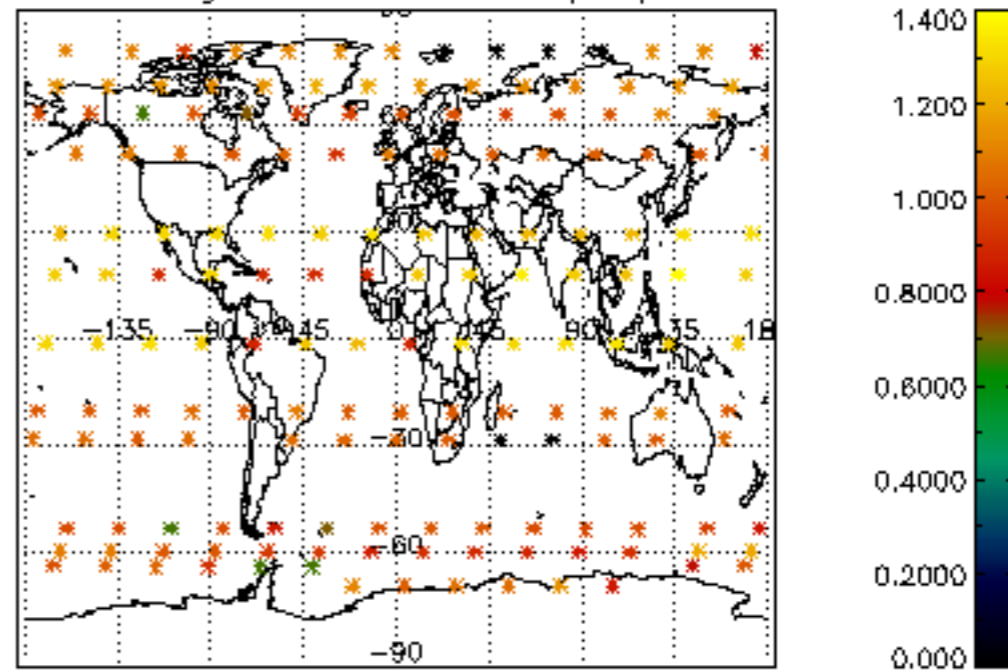

Percentage of datation errors per profile

Percentage of star falling outside central band per profile

Percentage of saturation errors per profile

Percentage of cosmic ray hits per profile

Percentage of datation errors per profile