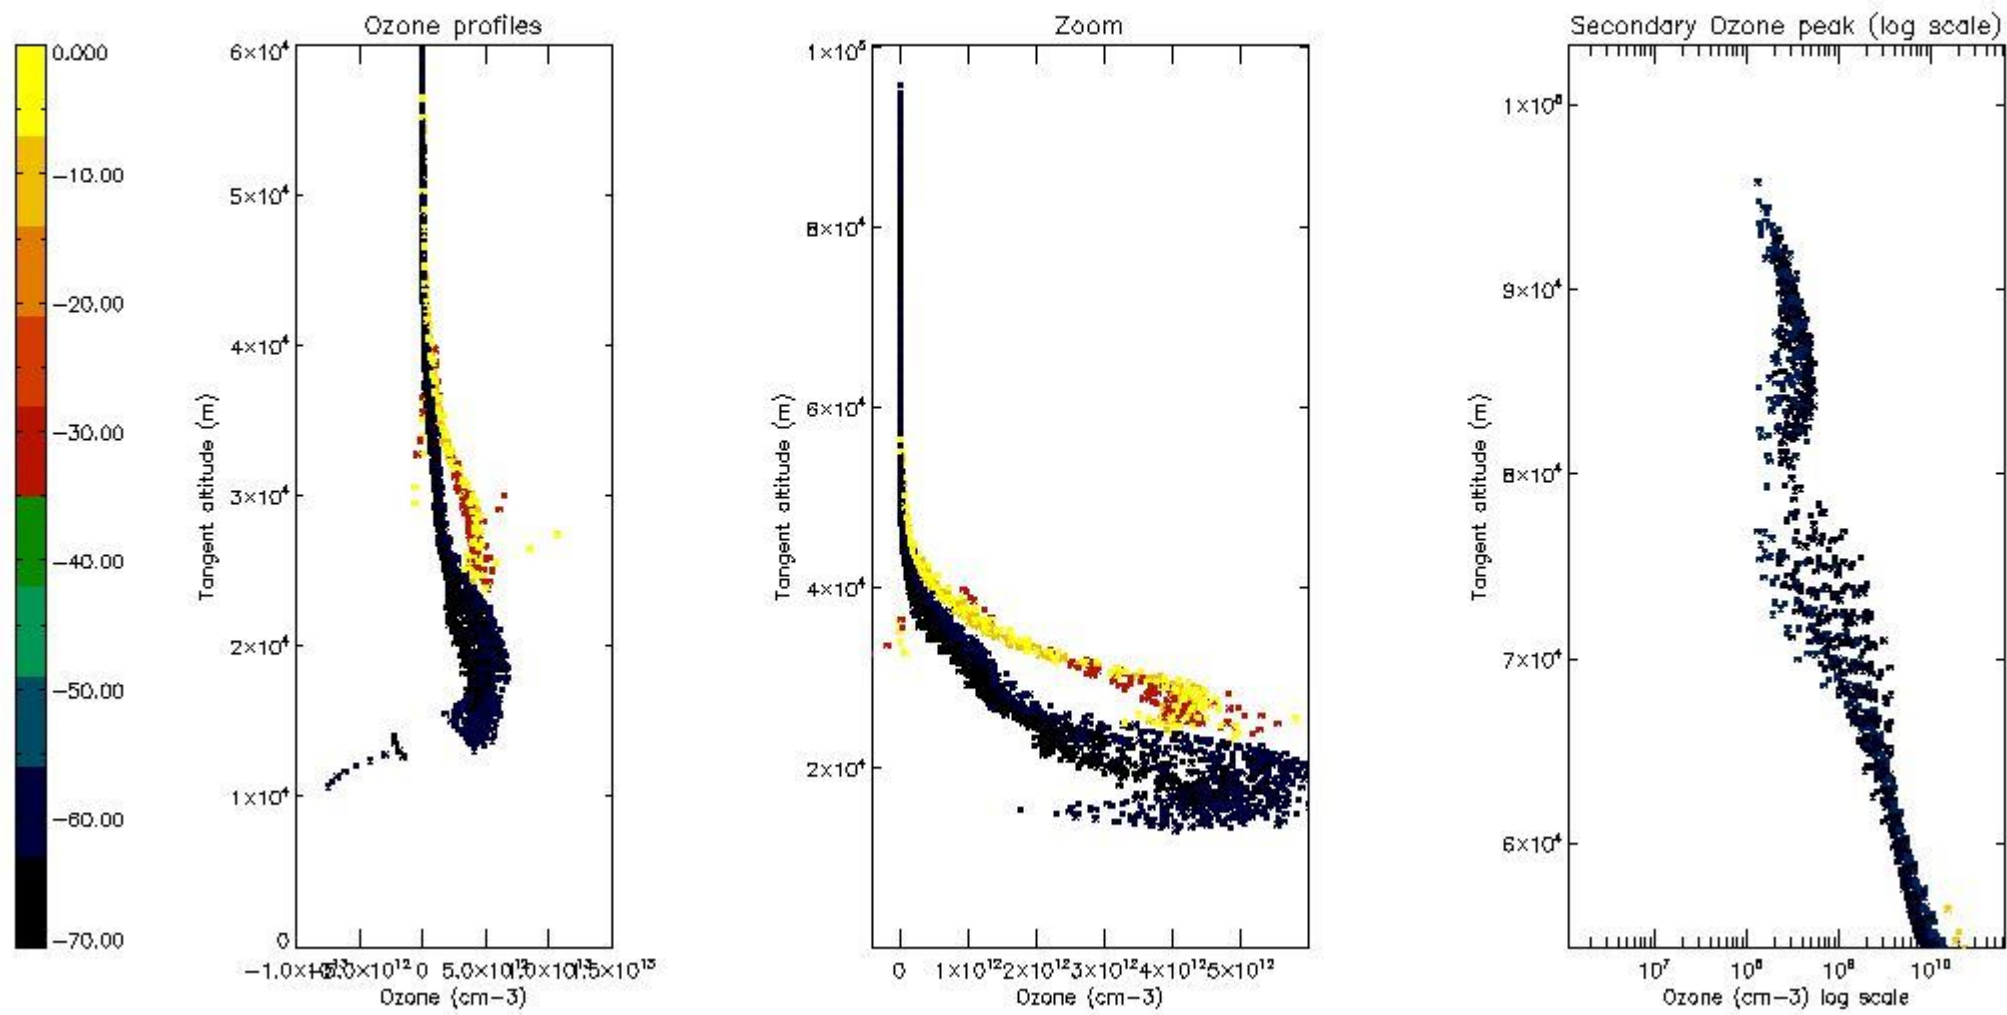

STD < 10	12
STD < 5	8

5.2 Plot ozone profiles for all STD (dark without errors)

The colorbar represents the latitude.

5.3 Plot ozone profiles where STD < 20% (dark without errors)

The colorbar represents the latitude.

5.4 Plot ozone profiles where STD < 10% (dark without errors)

The colorbar represents the latitude.

5.5 Plot ozone profiles where $STD < 5\%$ (dark without errors)

The colorbar represents the latitude.

5.6 Plot NO₂ profiles for all STD (dark without errors)