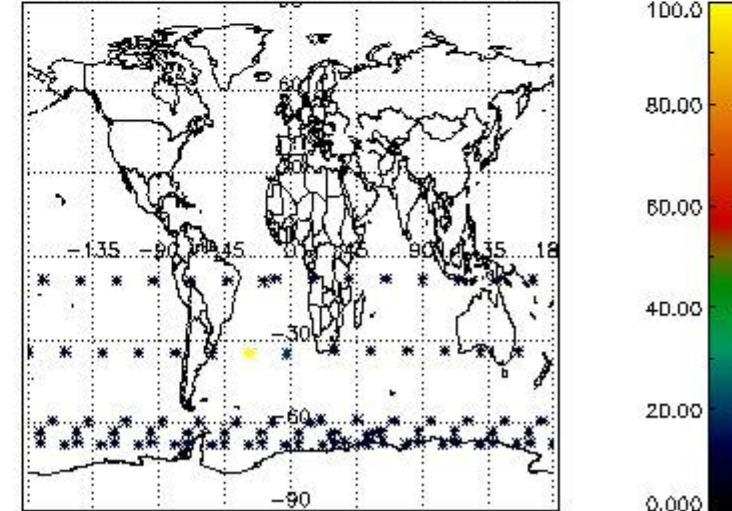

Percentage of flagged data per NO3 profile

4. Level 1 quality information per product

In this section it is plotted some information contained in the Quality Summary data set of the level 2 products that comes from the level 1b processing. Products without errors (error flag in the MPH set to "0") are used.

4.1 Plot quality information per product (time dependant) coming from level 1b processing

4.1.1 Plot level 1 quality information per product (time dependant): ENVISAT ASCENDING passes