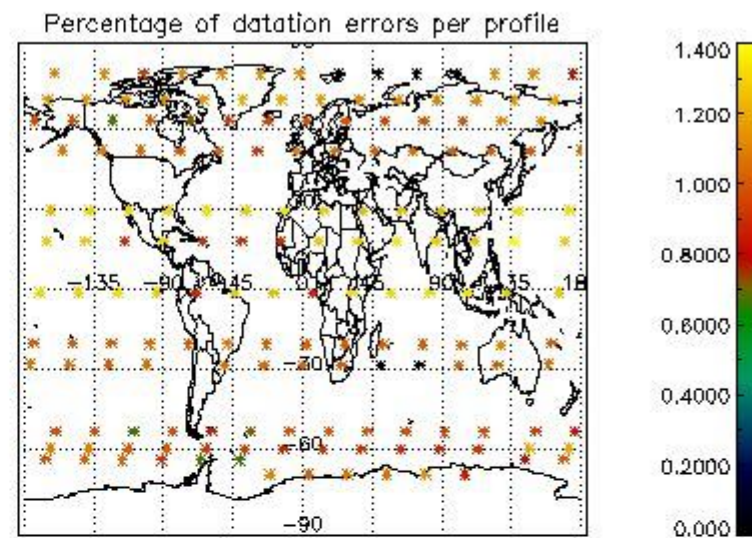

Percentage of datation errors per profile

Percentage of star falling outside central band per profile

Percentage of saturation errors per profile

4.2.2 Plot level 1 quality information per product (world map): ENVISAT DESCENDING passes