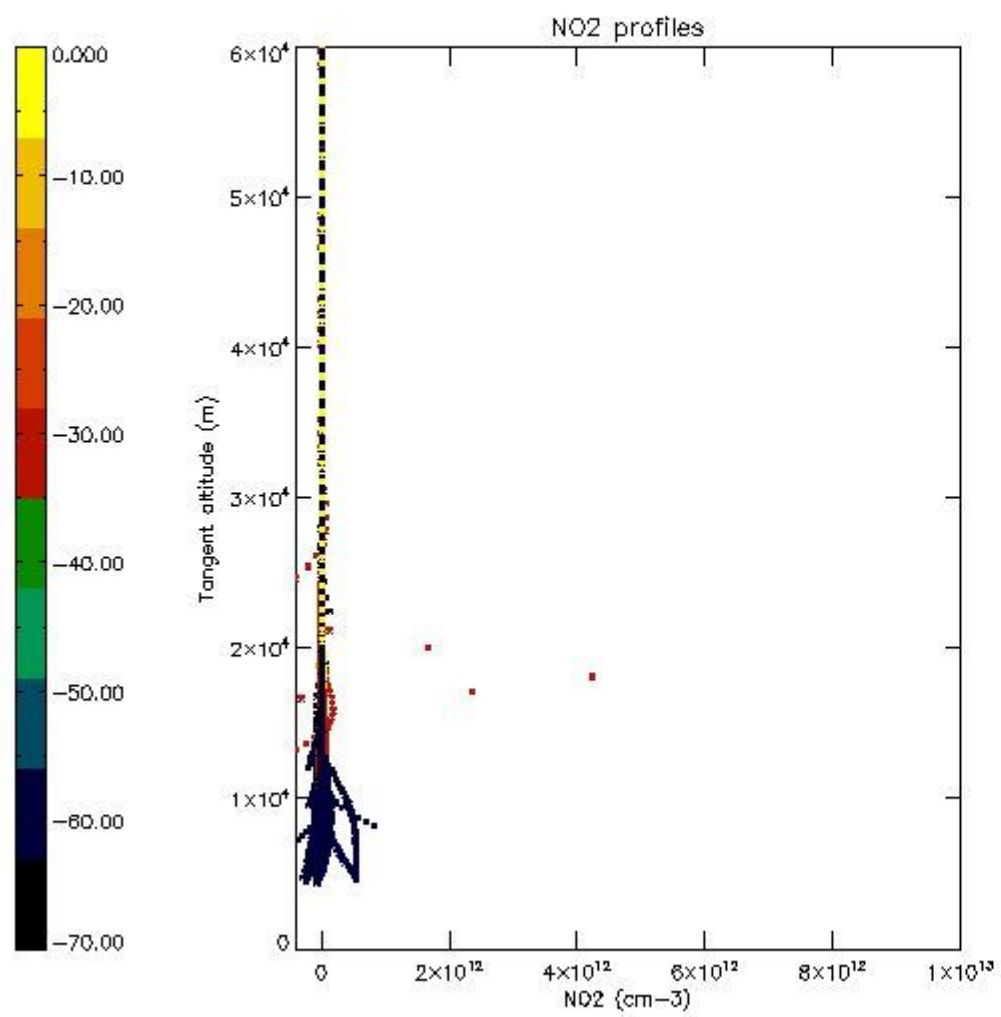

5.4 Plot ozone profiles where STD < 10% (dark without errors)

The colorbar represents the latitude.

5.5 Plot ozone profiles where STD < 5% (dark without errors)

The colorbar represents the latitude.

5.6 Plot NO₂ profiles for all STD (dark without errors)

The colorbar represents the latitude.

5.7 Plot NO3 profiles for all STD (dark without errors)

The colorbar represents the latitude.

5.8 Plot H₂O profiles for all STD (only for occultations of stars 1,2,3,4,13,14,16,26,63 dark without errors)