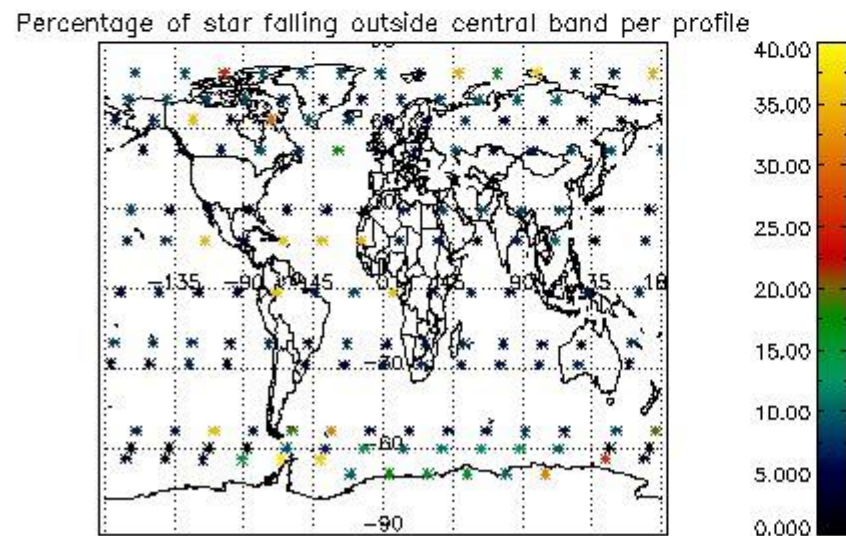

Percentage of datation errors per profile

Percentage of star falling outside central band per profile

Percentage of saturation errors per profile

4.2.2 Plot level 1 quality information per product (world map): ENVISAT DESCENDING passes