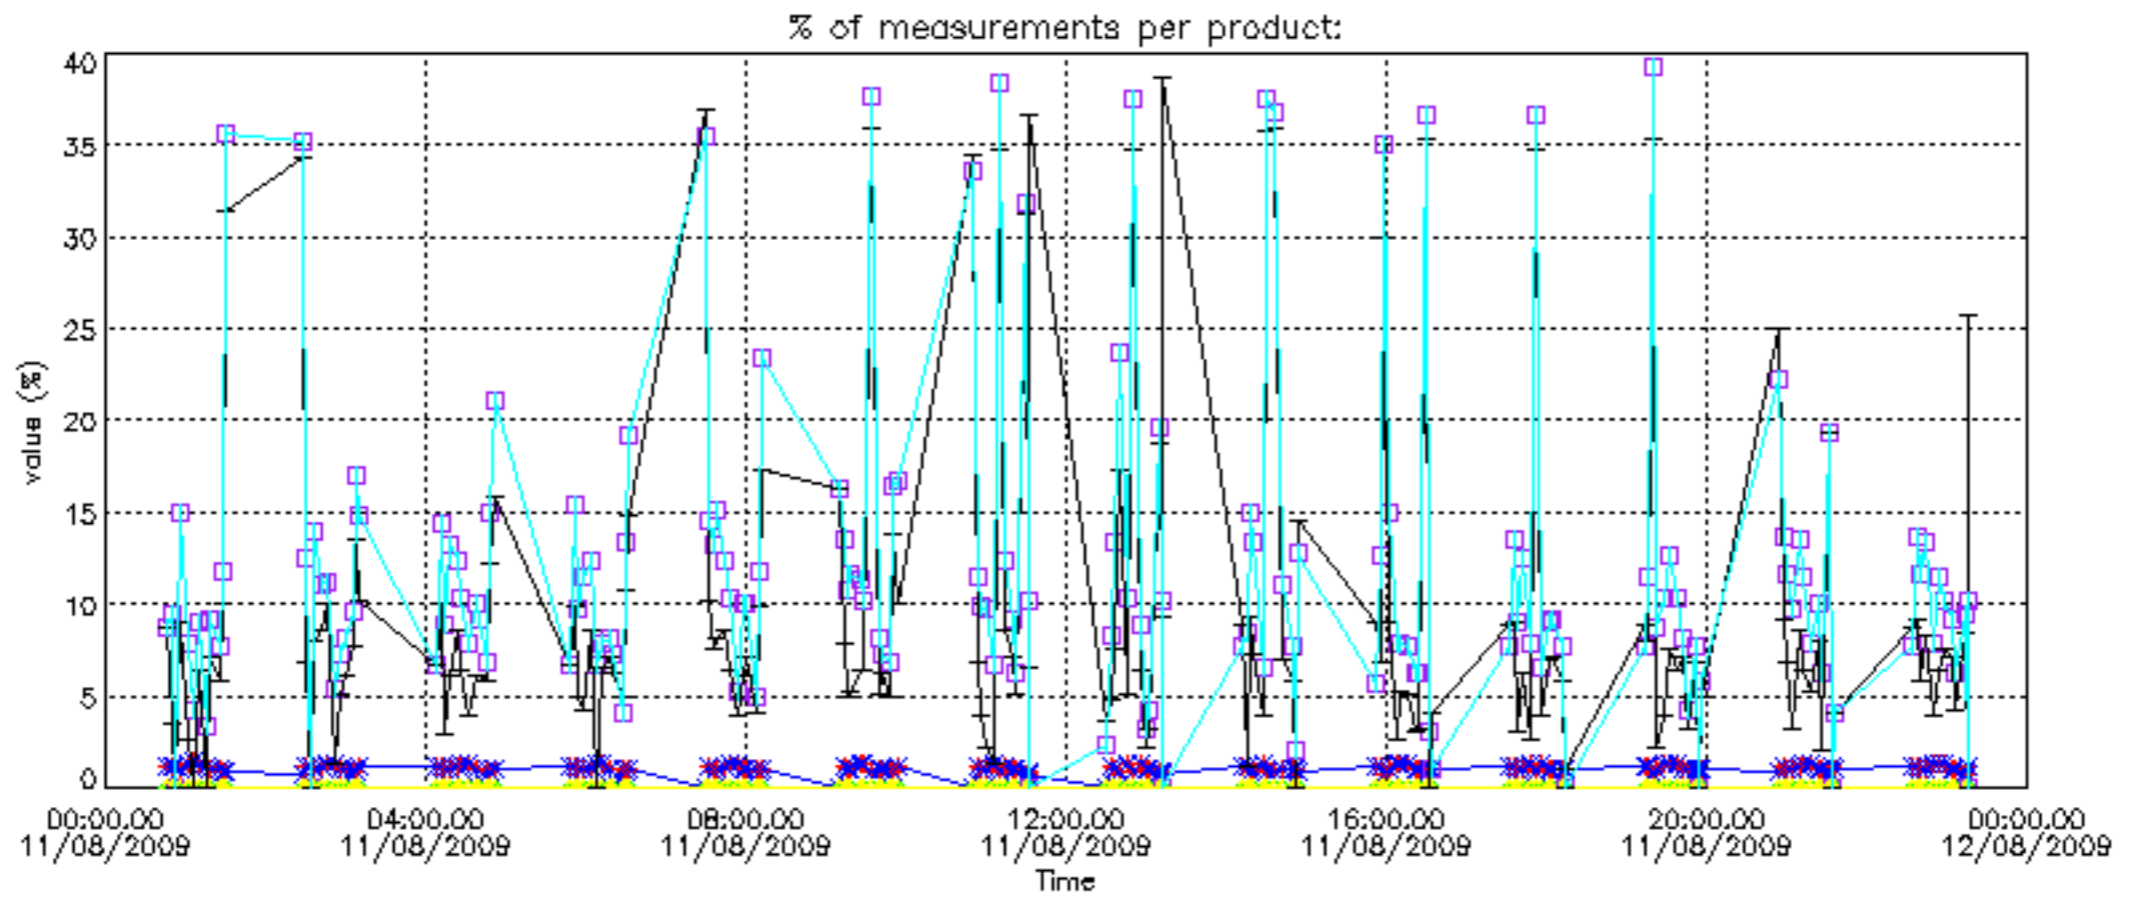

Percentage of cosmic ray hits per profile

Percentage of datation errors per profile