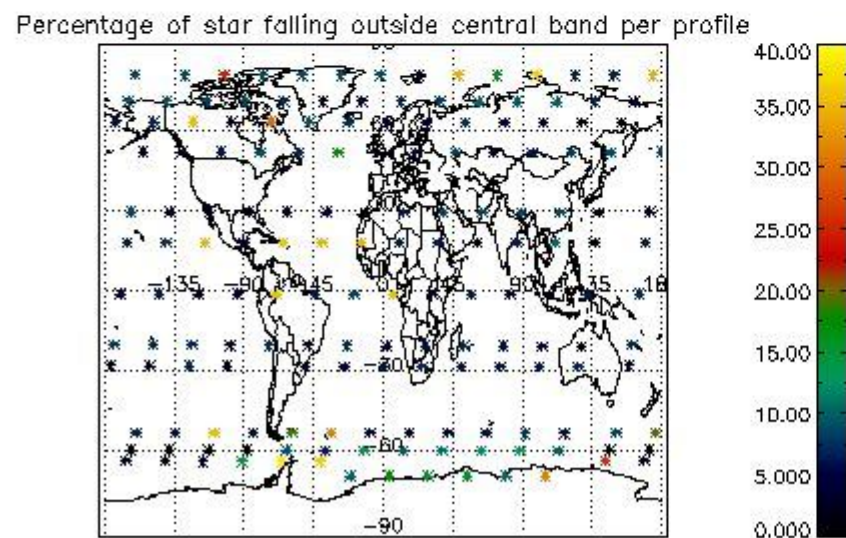

Percentage of datation errors per profile

Percentage of star falling outside central band per profile

Percentage of saturation errors per profile

4.2.2 Plot level 1 quality information per product (world map): ENVISAT DESCENDING passes