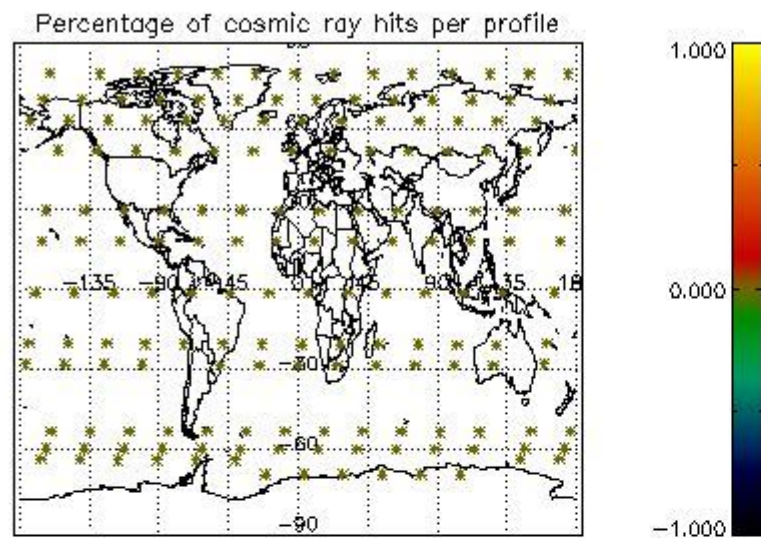

Percentage of datation errors per profile

Percentage of star falling outside central band per profile

Percentage of saturation errors per profile

4.2.2 Plot level 1 quality information per product (world map): ENVISAT DESCENDING passes