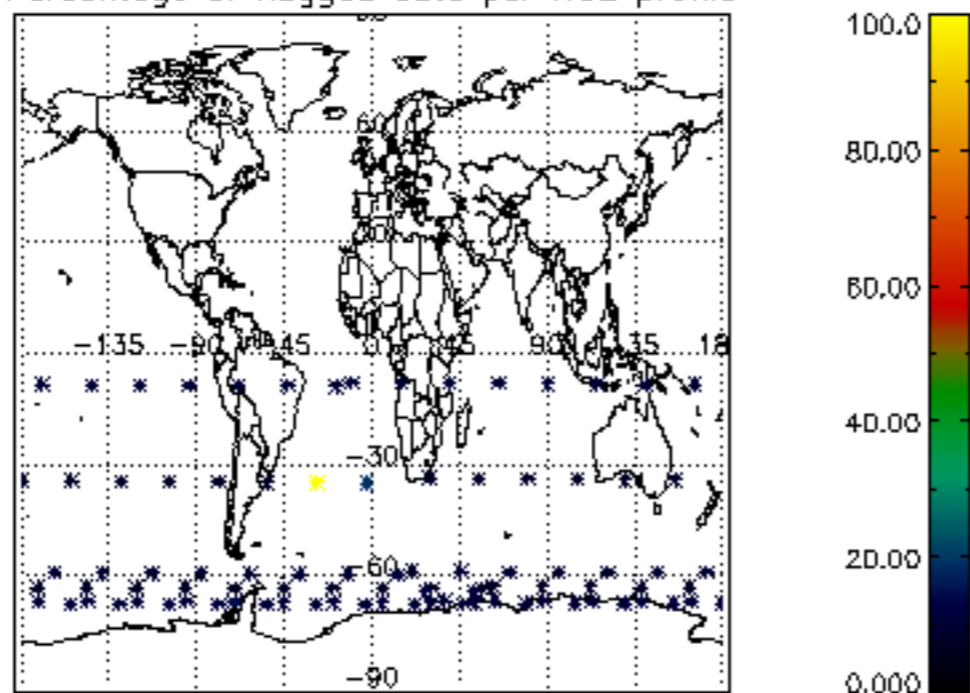

Percentage of flagged data per NO2 profile