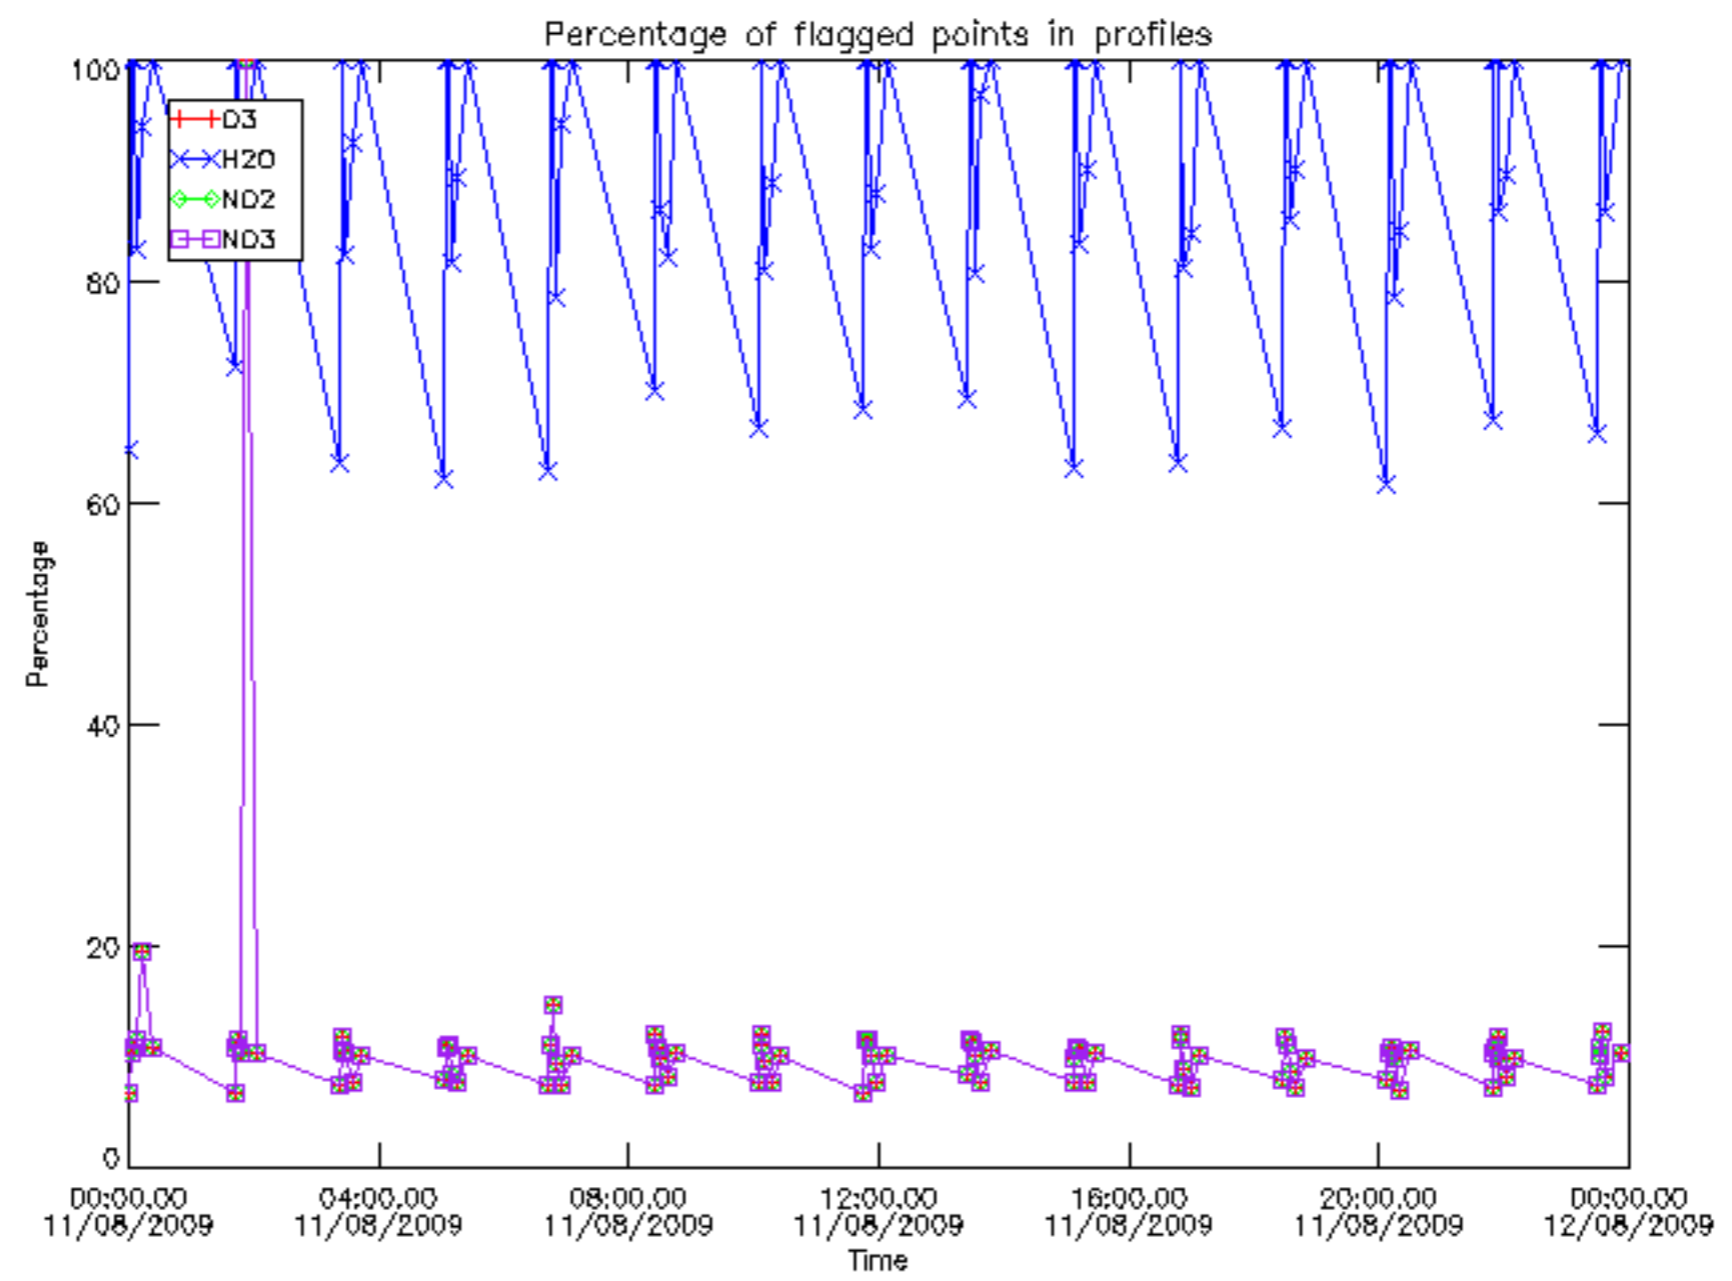

Percentage of flagged data per D3 profile

Percentage of flagged data per H2O profile