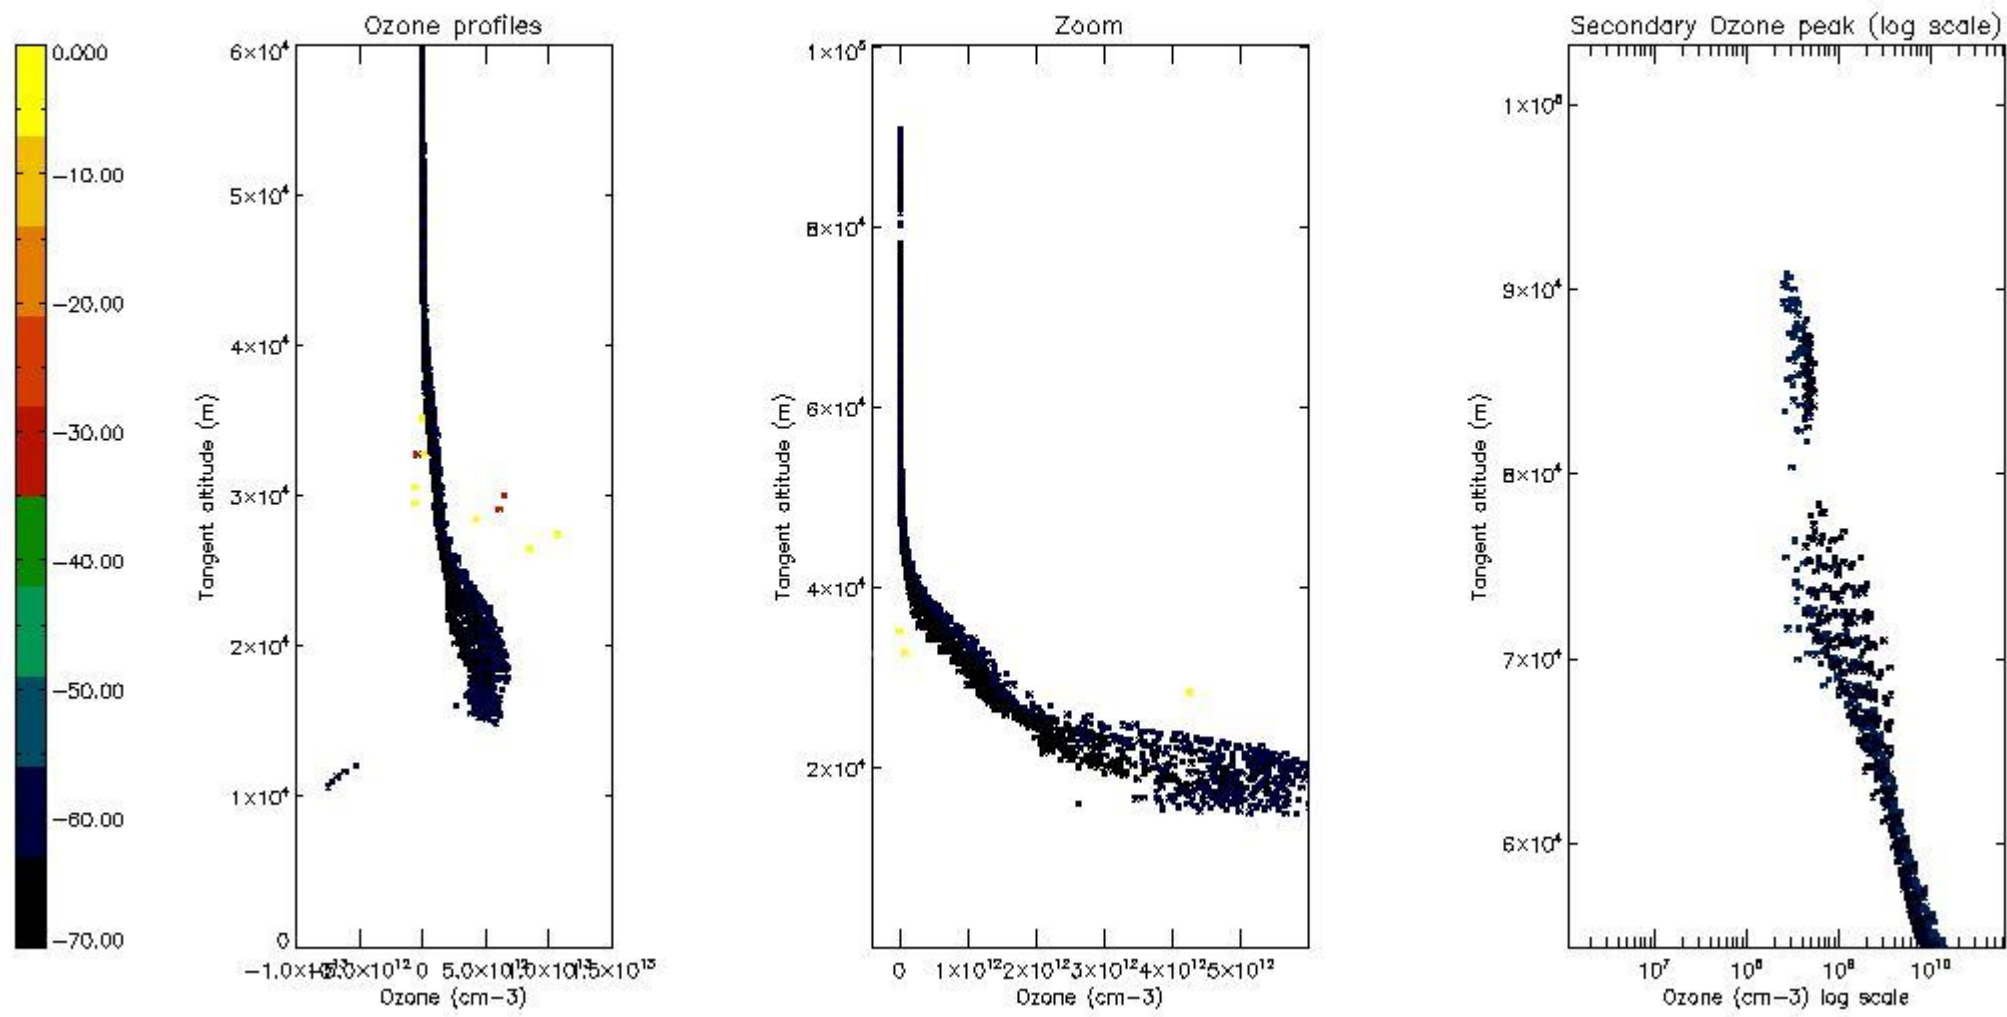

5.6 Plot NO₂ profiles for all STD (dark without errors)

The colorbar represents the latitude.