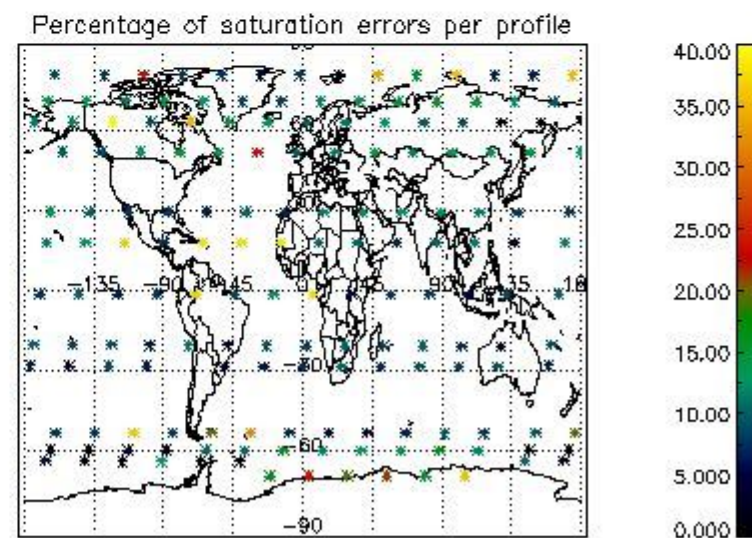

Percentage of datation errors per profile

Percentage of star falling outside central band per profile

Percentage of saturation errors per profile

4.2.2 Plot level 1 quality information per product (world map): ENVISAT DESCENDING passes