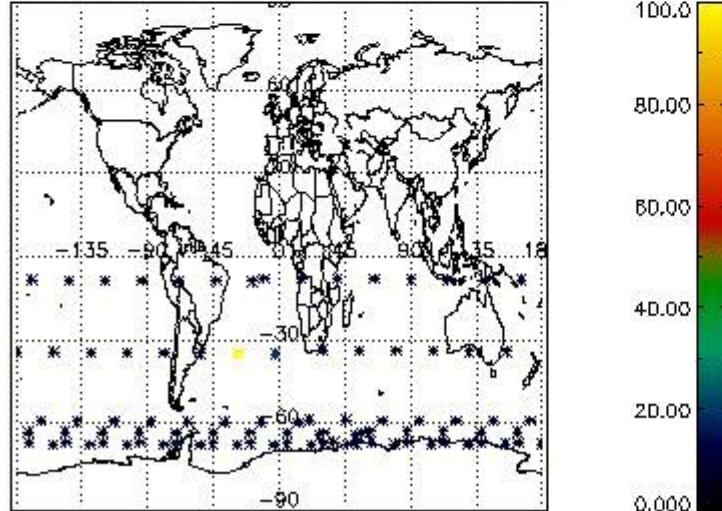

3.1 Plot quality information per product (time dependant)

3.2 Plot quality information per product (world map)

Percentage of flagged data per O3 profile

Percentage of flagged data per H2O profile

Percentage of flagged data per NO2 profile