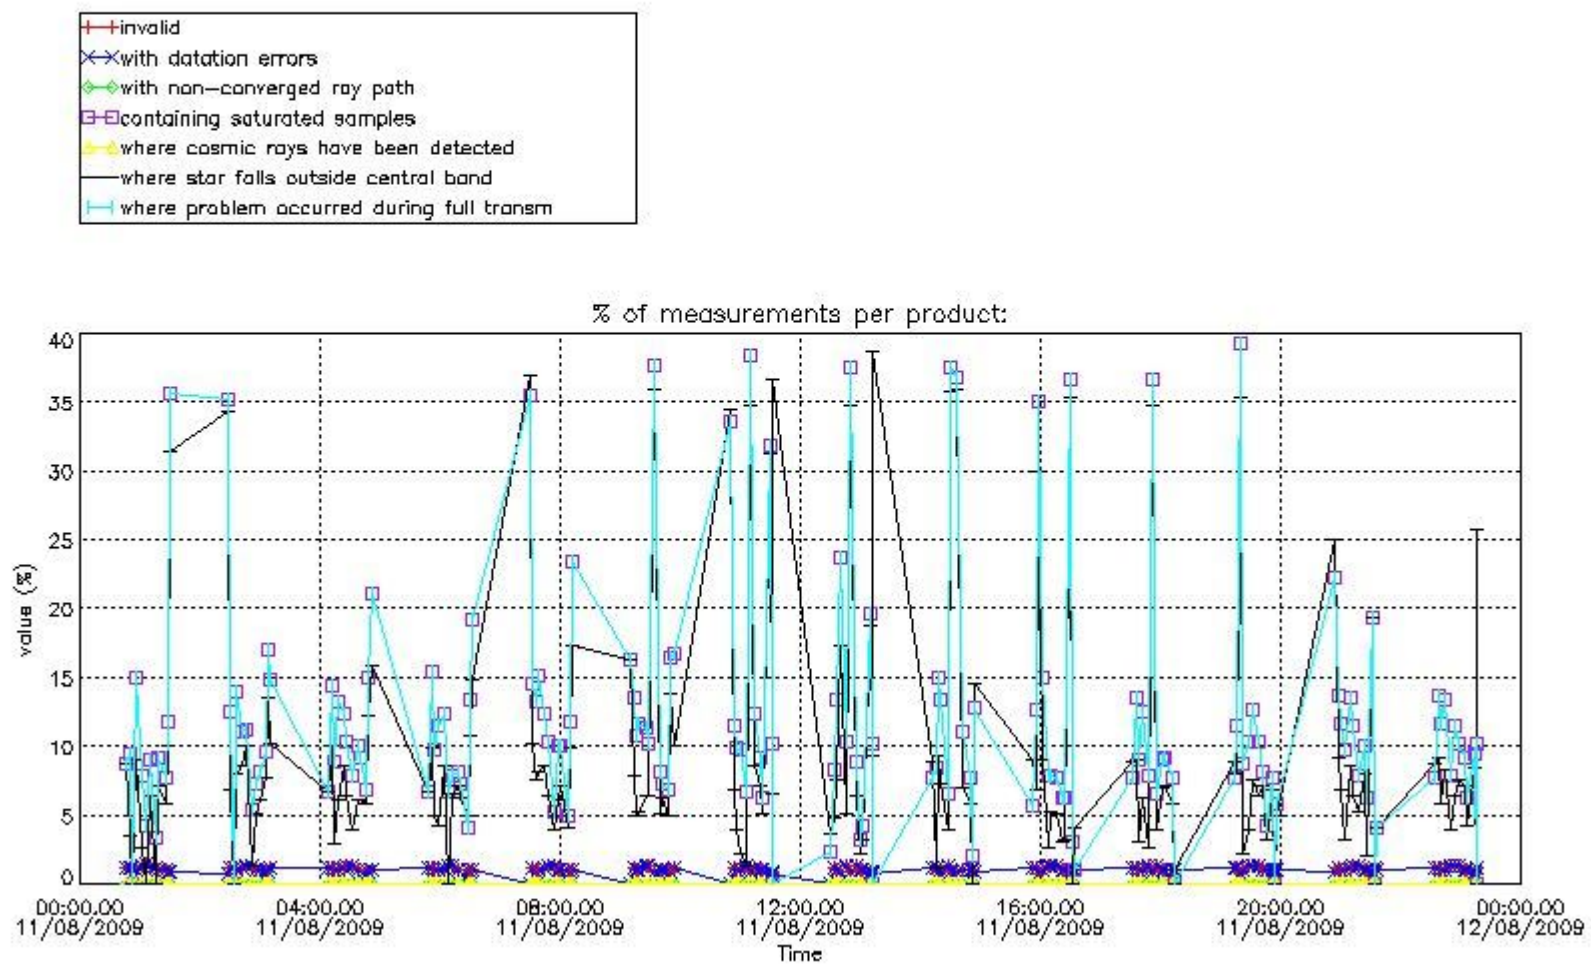

[6. Auxiliary Data Files used for the production reported in section 2](#)

This report presents the daily analysis on parameters extracted from GOMOS level 2 data (GOM_NL__2P). It is intended to monitor some important parameters that will impact the quality of these products. A list of level 2 products (and content) that have arrived during the reporting day to the PCF is also given.

3.1 Plot quality information per product (time dependant)

3.2 Plot quality information per product (world map)

Percentage of flagged data per O3 profile

Percentage of flagged data per H2O profile

Percentage of flagged data per NO2 profile

Percentage of flagged data per NO3 profile

4. Level 1 quality information per product

In this section it is plotted some information contained in the Quality Summary data set of the level 2 products that comes from the level 1b processing. Products without errors (error flag in the MPH set to "0") are used.

4.1 Plot quality information per product (time dependant) coming from level 1b processing

4.1.1 Plot level 1 quality information per product (time dependant): ENVISAT ASCENDING passes

4.1.2 Plot level 1 quality information per product (time dependant): ENVI SAT DESCENDING passes