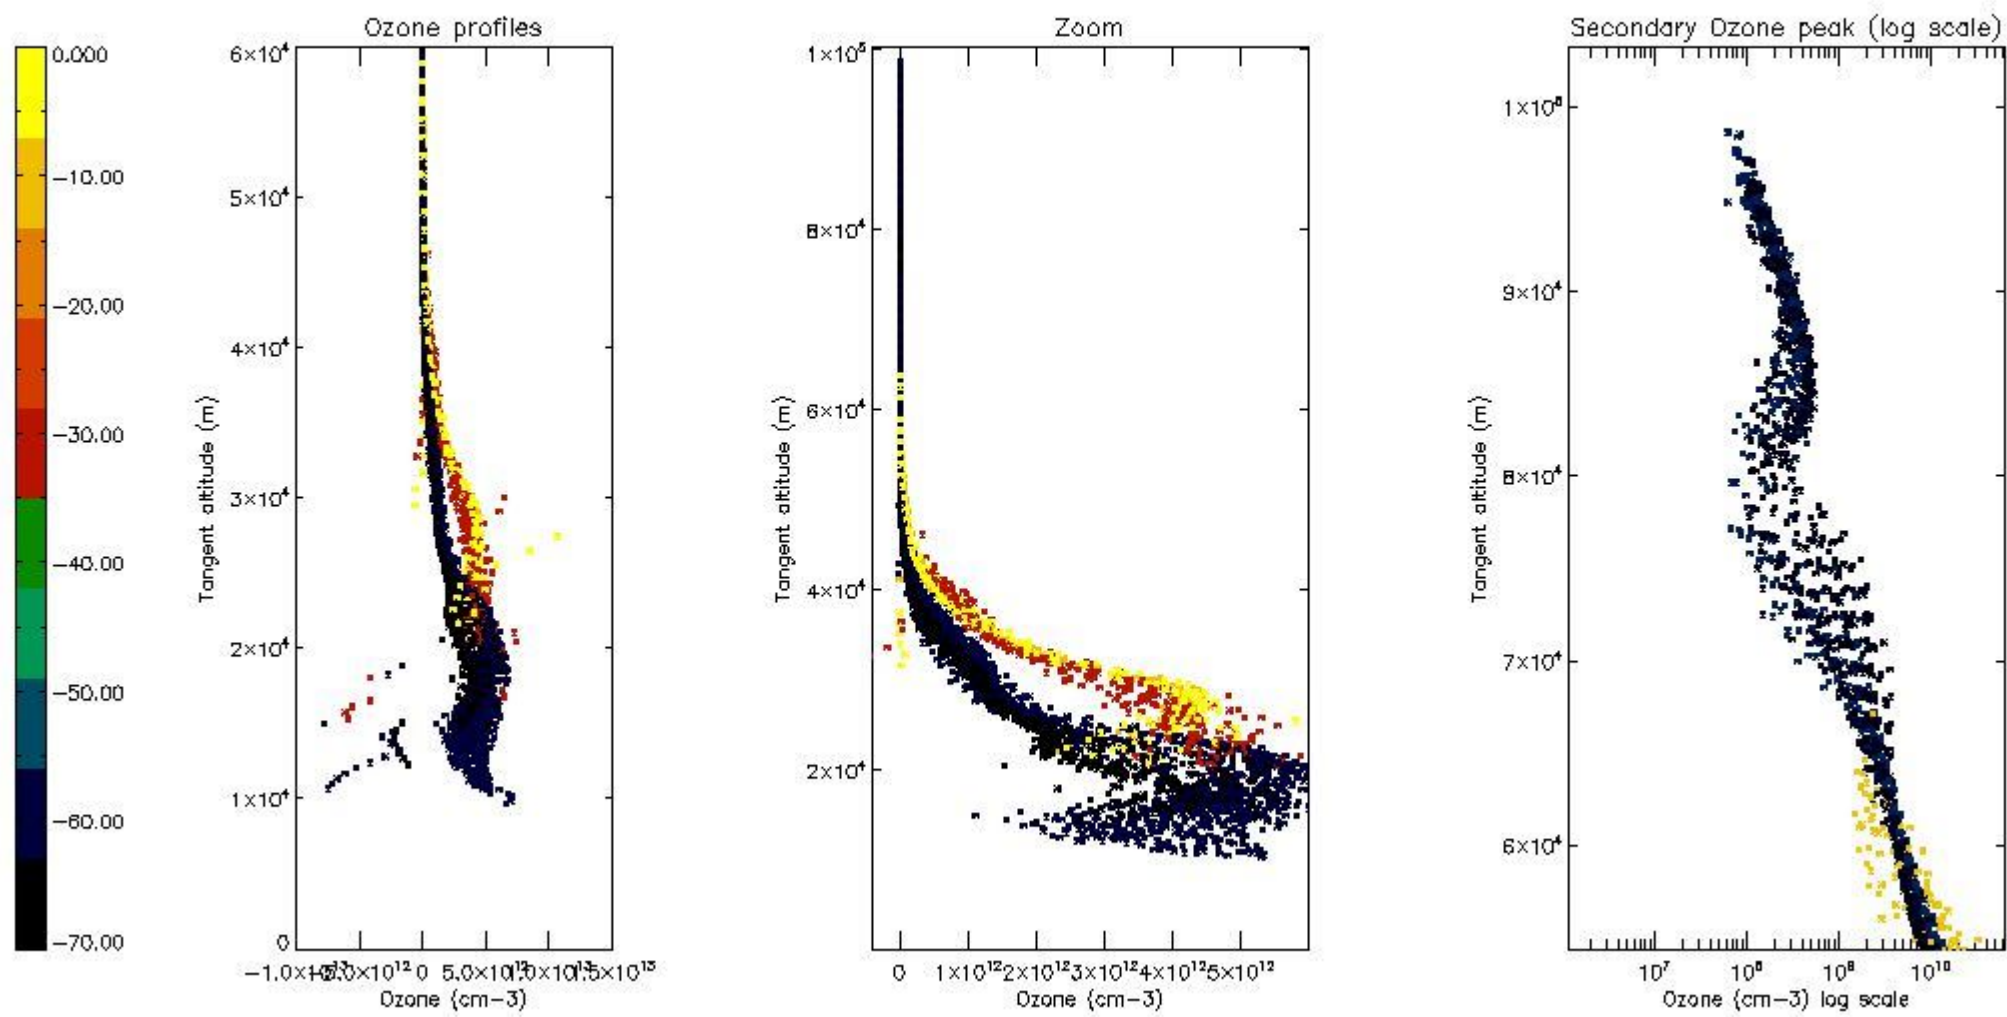

STD < 10	12
STD < 5	8

5.2 Plot ozone profiles for all STD (dark without errors)

The colorbar represents the latitude.

5.3 Plot ozone profiles where STD < 20% (dark without errors)

The colorbar represents the latitude.