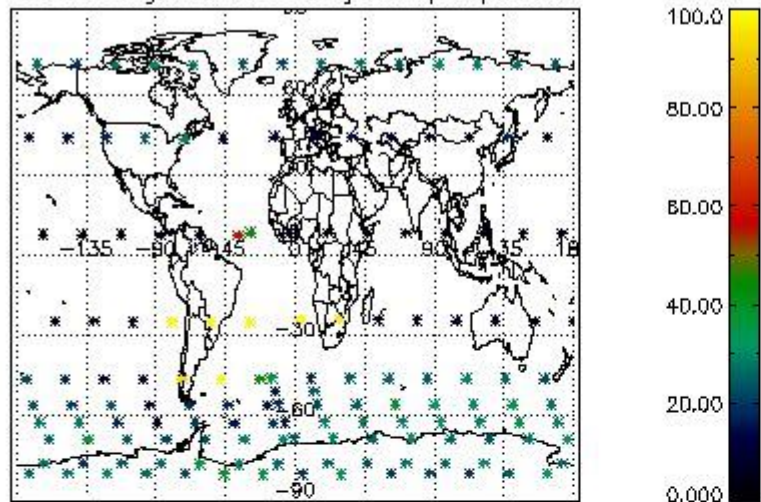

Percentage of cosmic ray hits per profile