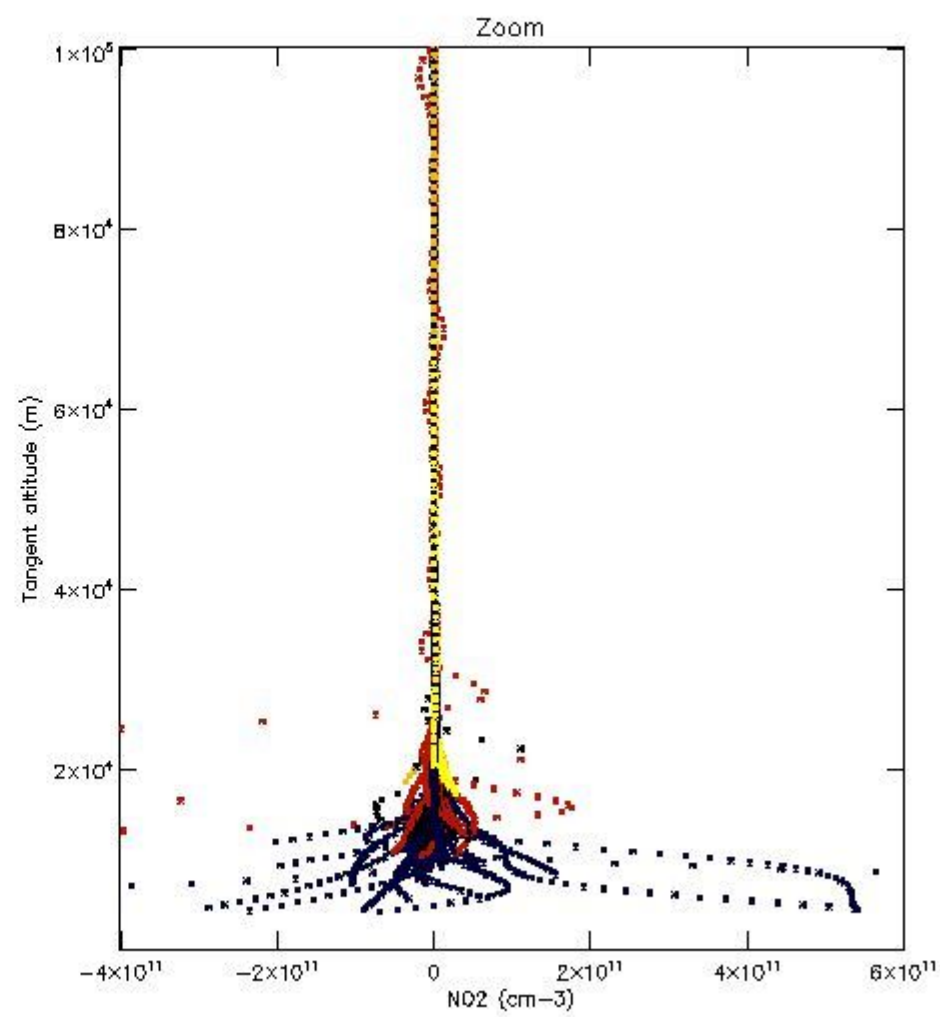

5.4 Plot ozone profiles where STD < 10% (dark without errors)

The colorbar represents the latitude.

5.5 Plot ozone profiles where $STD < 5\%$ (dark without errors)

The colorbar represents the latitude.

5.6 Plot NO₂ profiles for all STD (dark without errors)

The colorbar represents the latitude.

5.7 Plot NO3 profiles for all STD (dark without errors)

The colorbar represents the latitude.

5.8 Plot H2O profiles for all STD (only for occultations of stars 1,2,3,4,13,14,16,26,63 dark without errors)