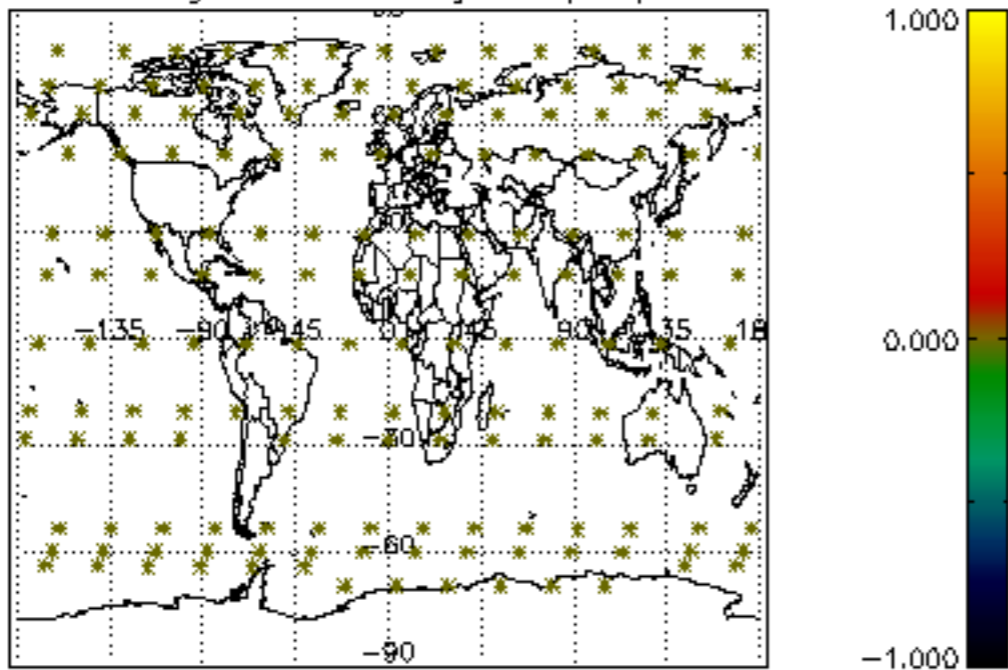

Percentage of datation errors per profile

Percentage of star falling outside central band per profile

Percentage of saturation errors per profile

Percentage of cosmic ray hits per profile

Percentage of datation errors per profile