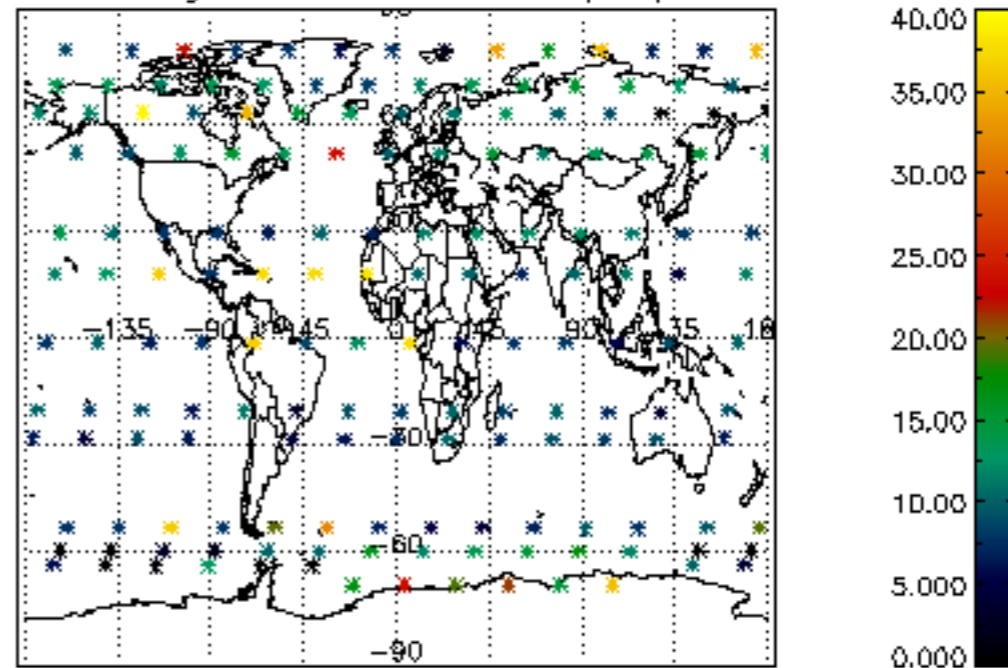

Percentage of saturation errors per profile