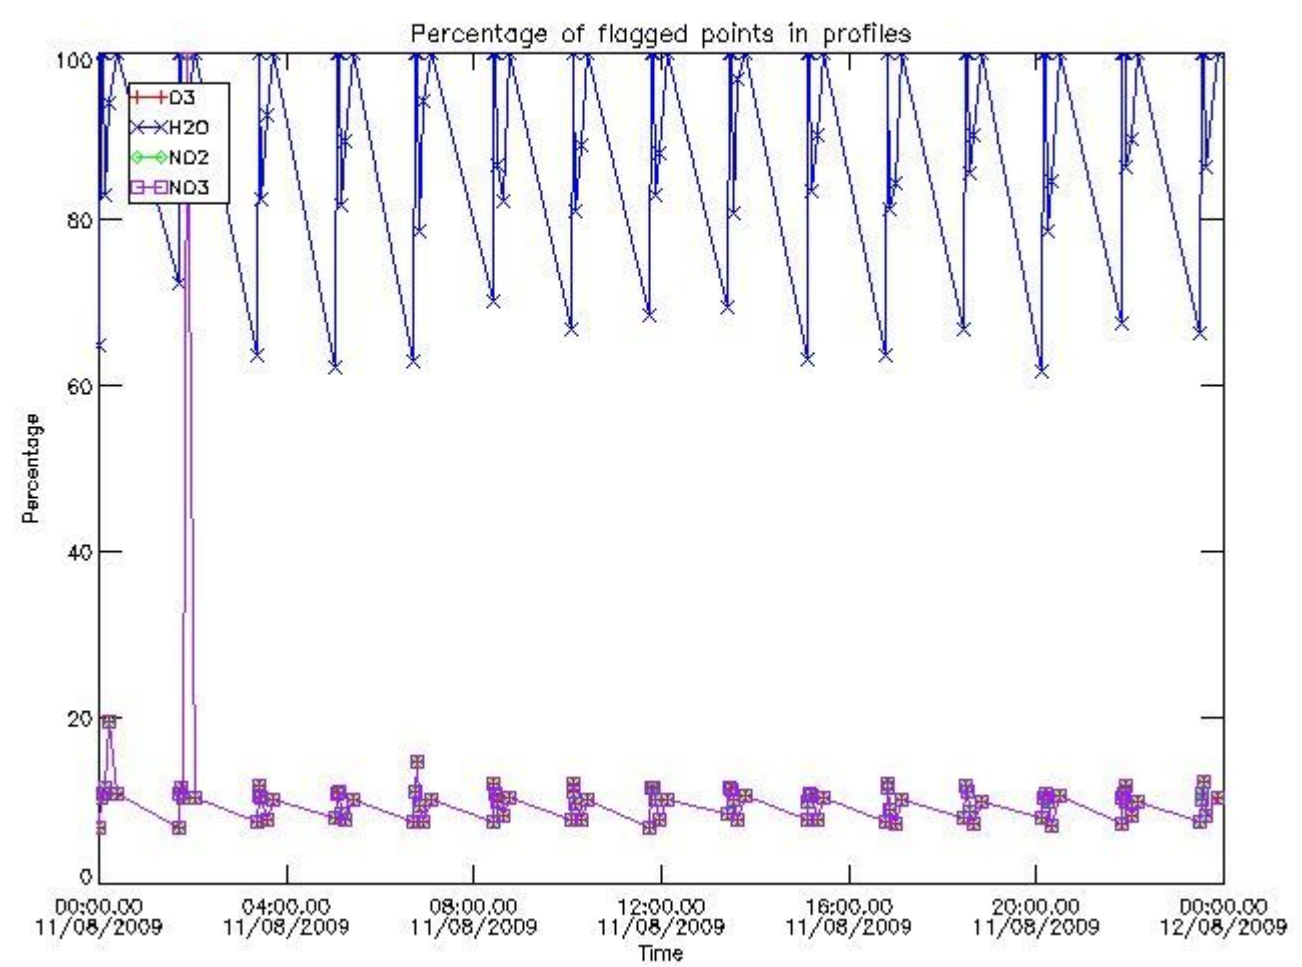

3. Quality information per product

In this section it is plotted some information contained in the Quality Summary data set of the level 2 products. Only products in dark limb conditions and without errors (error flag in the MPH set to "0") are used.

3.1 Plot quality information per product (time dependant)

3.2 Plot quality information per product (world map)