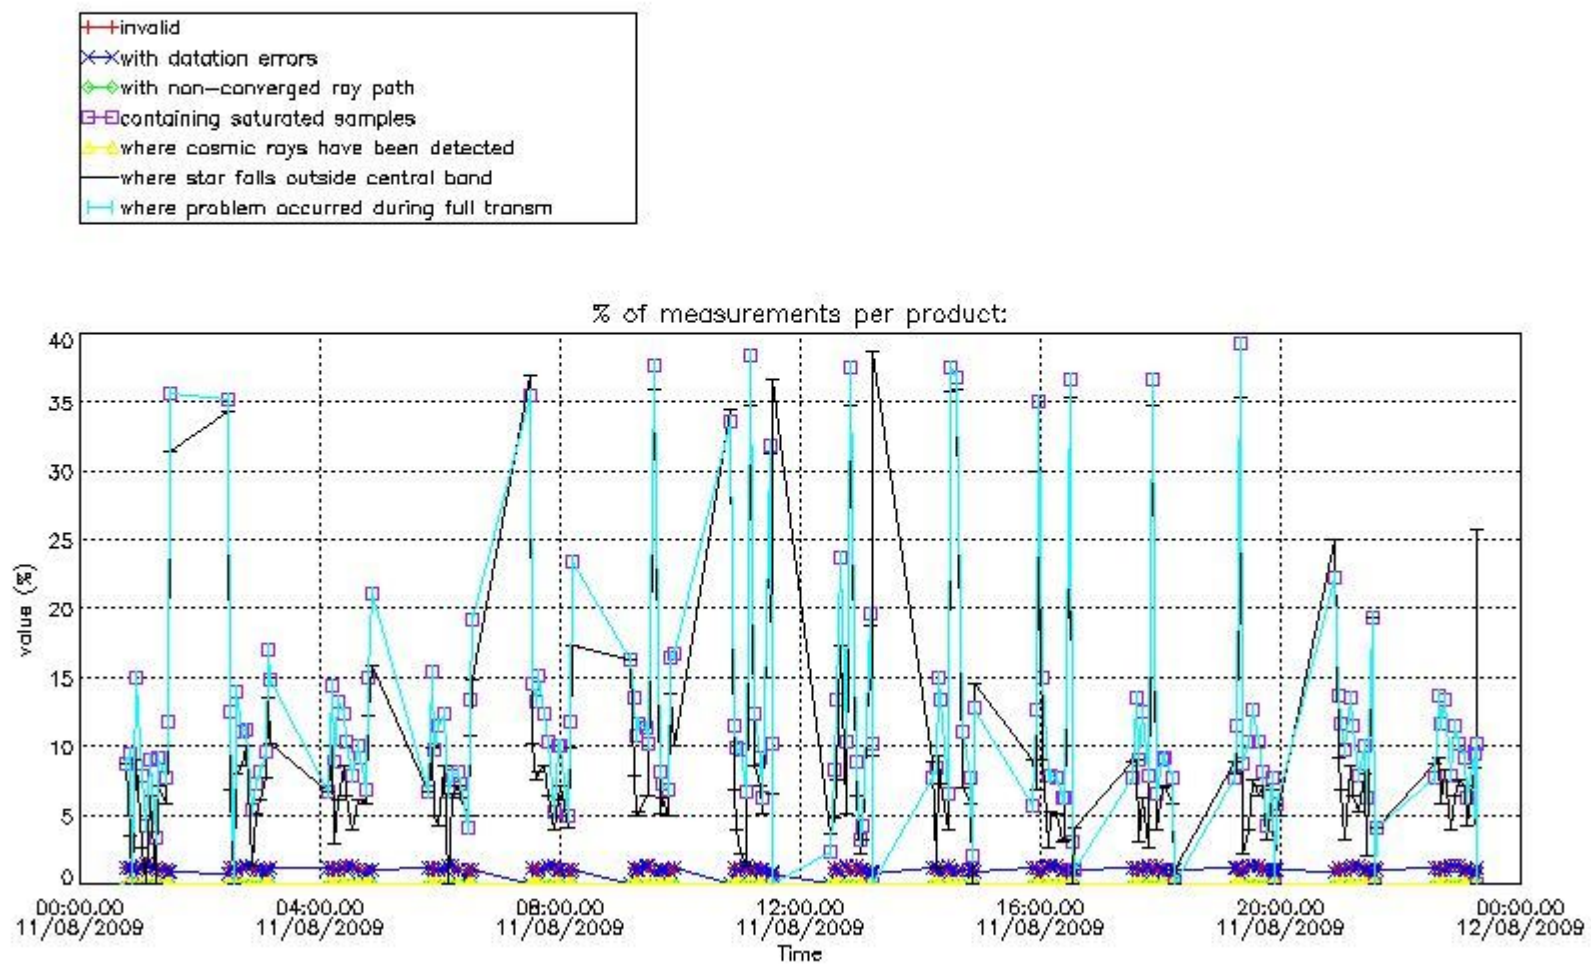

Percentage of cosmic ray hits per profile

Percentage of datation errors per profile

4.2 Plot quality information per product coming from level 1b processing (world map)
4.2.1 Plot level 1 quality information per product (world map): ENVISAT ASCENDING passes