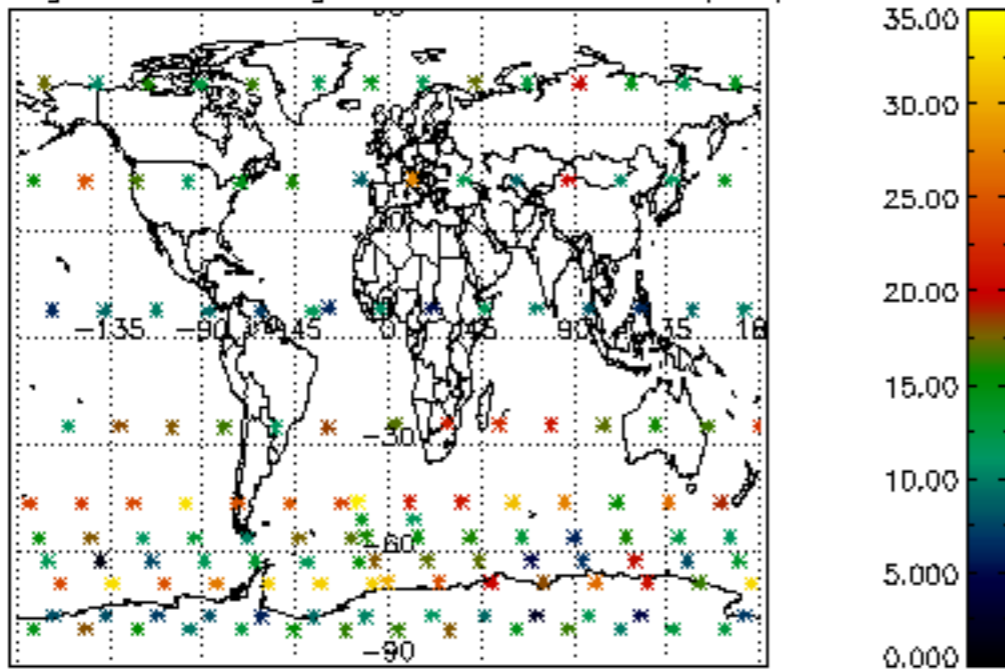

Percentage of cosmic ray hits per profile

Percentage of star falling outside central band per profile