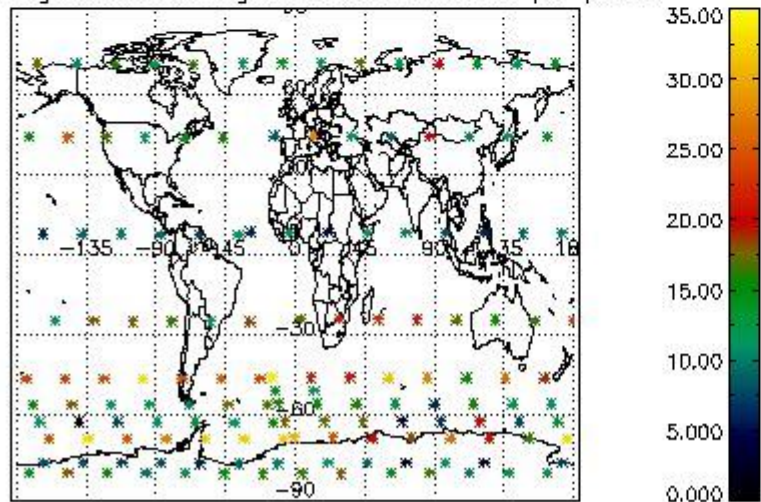

Percentage of star falling outside central band per profile