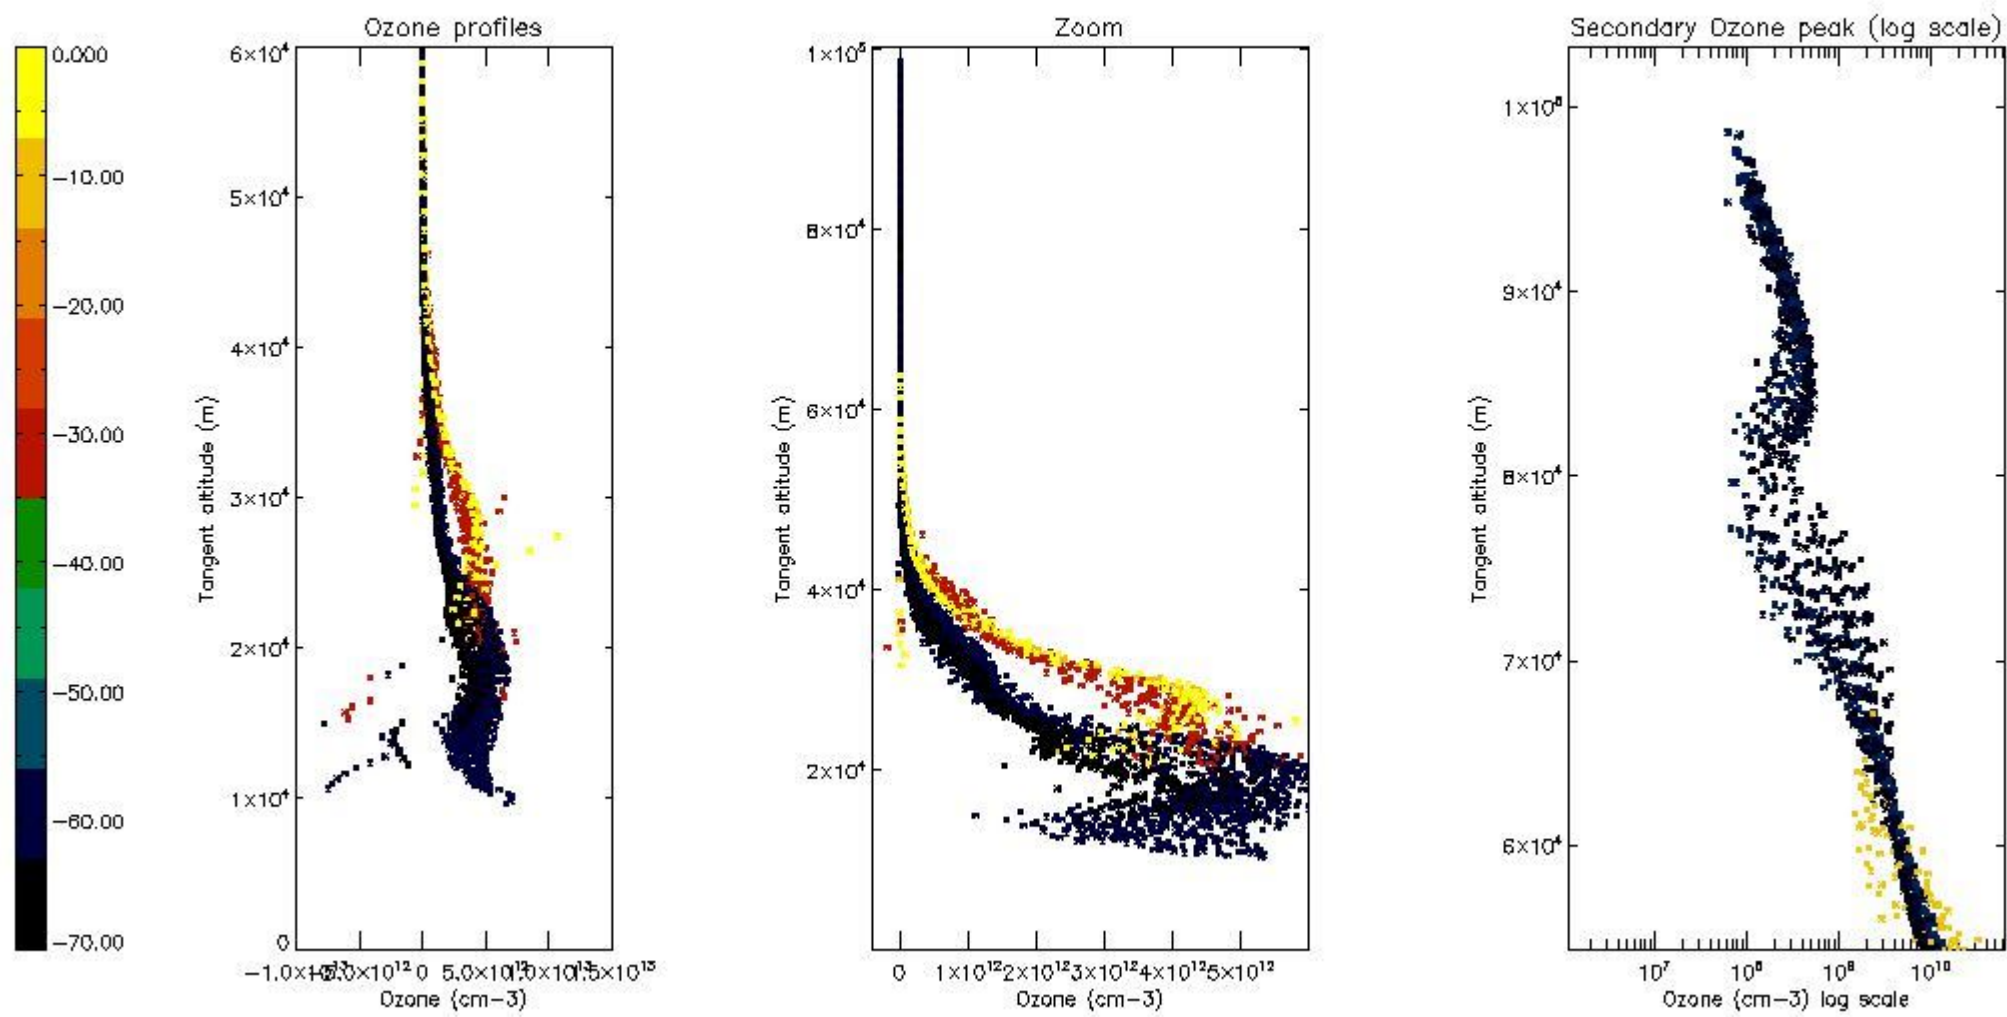

STD < 10	12
STD < 5	8

5.2 Plot ozone profiles for all STD (dark without errors)

The colorbar represents the latitude.

5.3 Plot ozone profiles where STD < 20% (dark without errors)

The colorbar represents the latitude.

5.4 Plot ozone profiles where STD < 10% (dark without errors)

The colorbar represents the latitude.

5.5 Plot ozone profiles where $STD < 5\%$ (dark without errors)

The colorbar represents the latitude.

5.6 Plot NO₂ profiles for all STD (dark without errors)