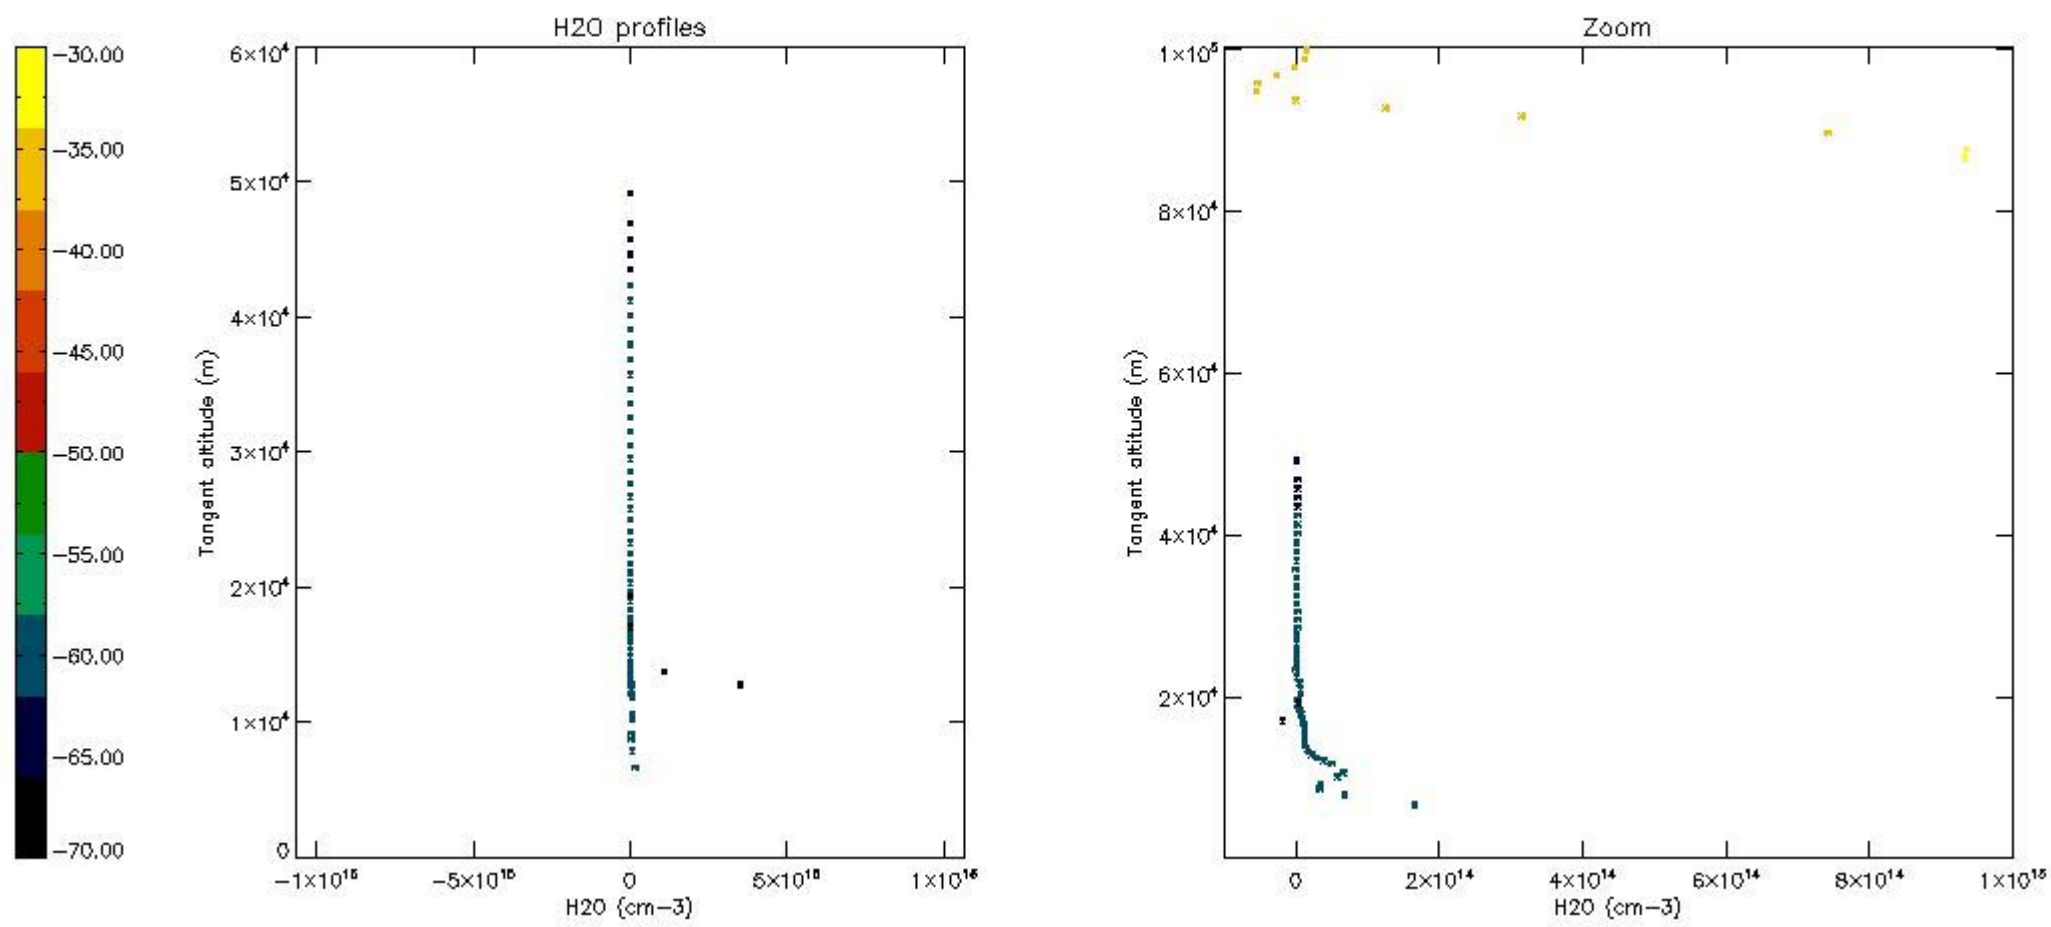

6. Auxiliary Data Files used for the production reported in section 2

The number reported in the third column indicates since which file (see list in section 2) the corresponding auxiliary file has been used. The fourth column is the date of those product files.

Type	Auxiliary Filename	Used since product	Used since product date
INST_PHYS_CHARACTERISTICS	GOM_INS_AXVIEC20091111_143220_20030716_120000_20500101_000000	1	11-AUG-2009 00:00:40
LEVEL-2_PROC_CONFIG	GOM_PR2_AXVIEC20091111_152718_20020301_000000_20500101_000000	1	11-AUG-2009 00:00:40
CROSS_SECTIONS_FILE	GOM_CRS_AXVIEC20091111_154832_20020301_000000_20500101_000000	1	11-AUG-2009 00:00:40