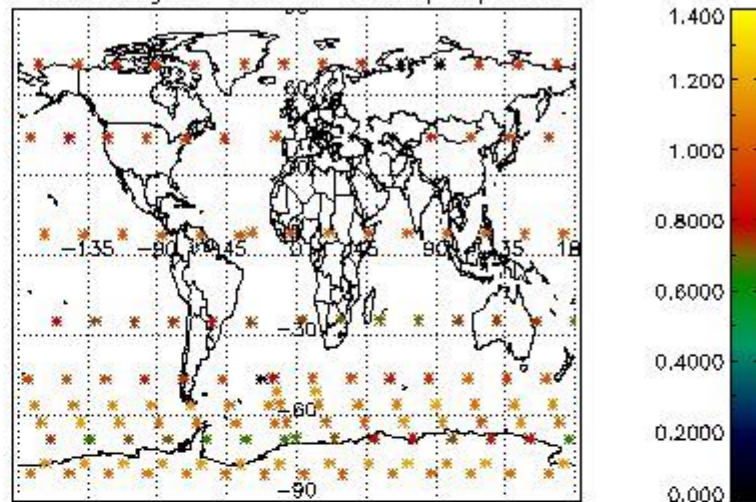

Percentage of datation errors per profile