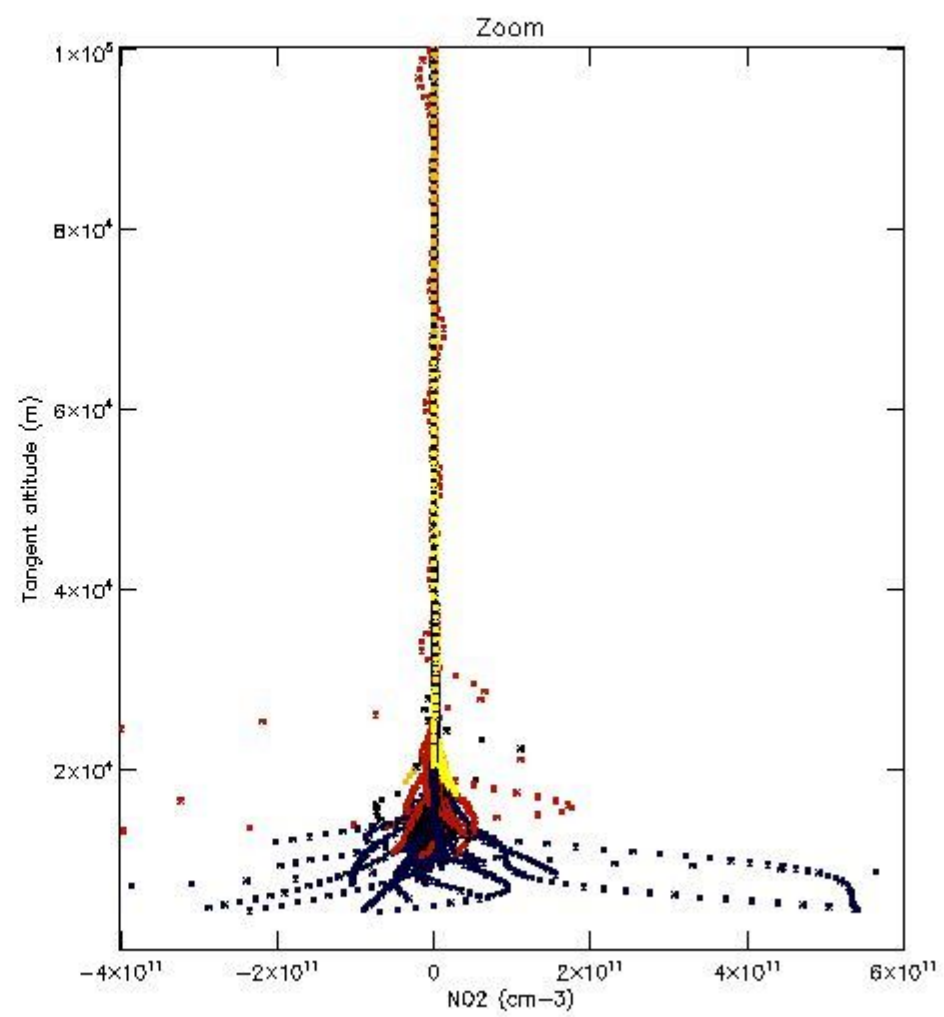

5.7 Plot NO3 profiles for all STD (dark without errors)

The colorbar represents the latitude.