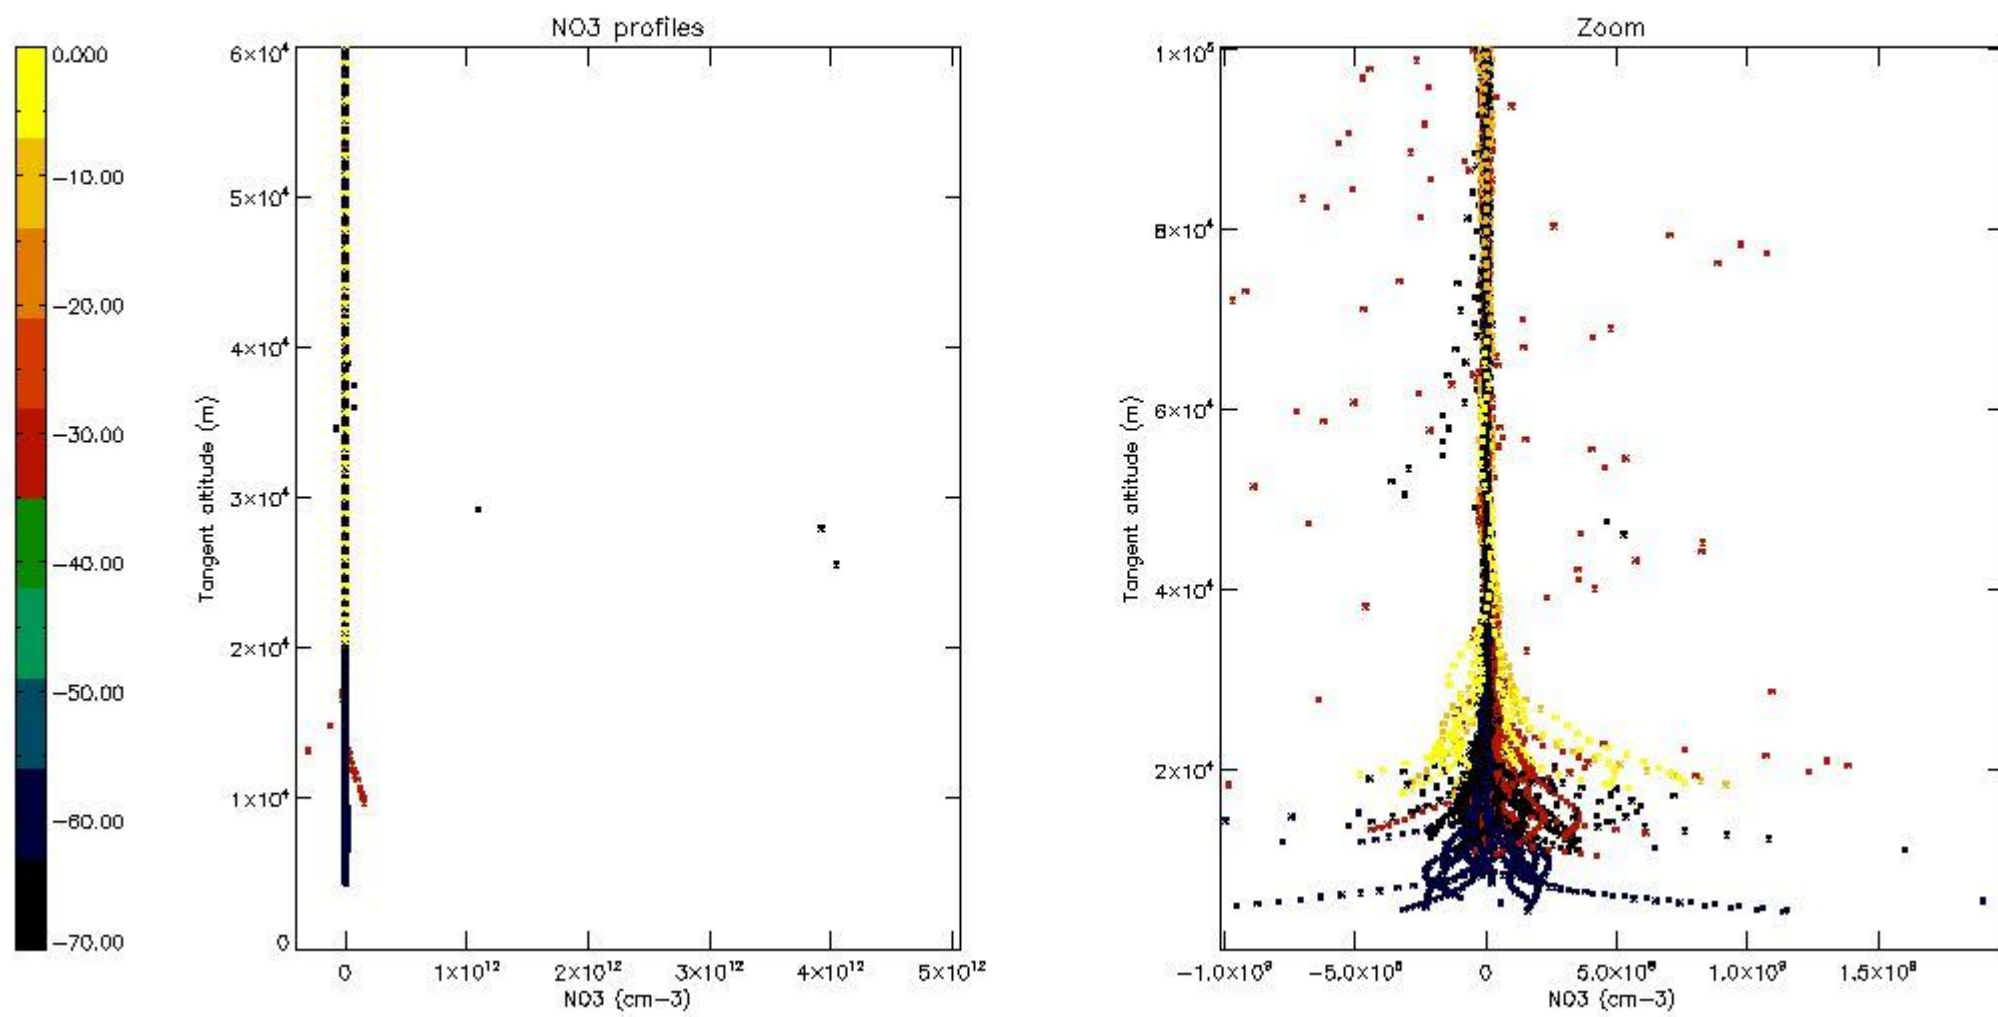

5.8 Plot H₂O profiles for all STD (only for occultations of stars 1,2,3,4,13,14,16,26,63 dark without errors)

The colorbar represents the latitude.