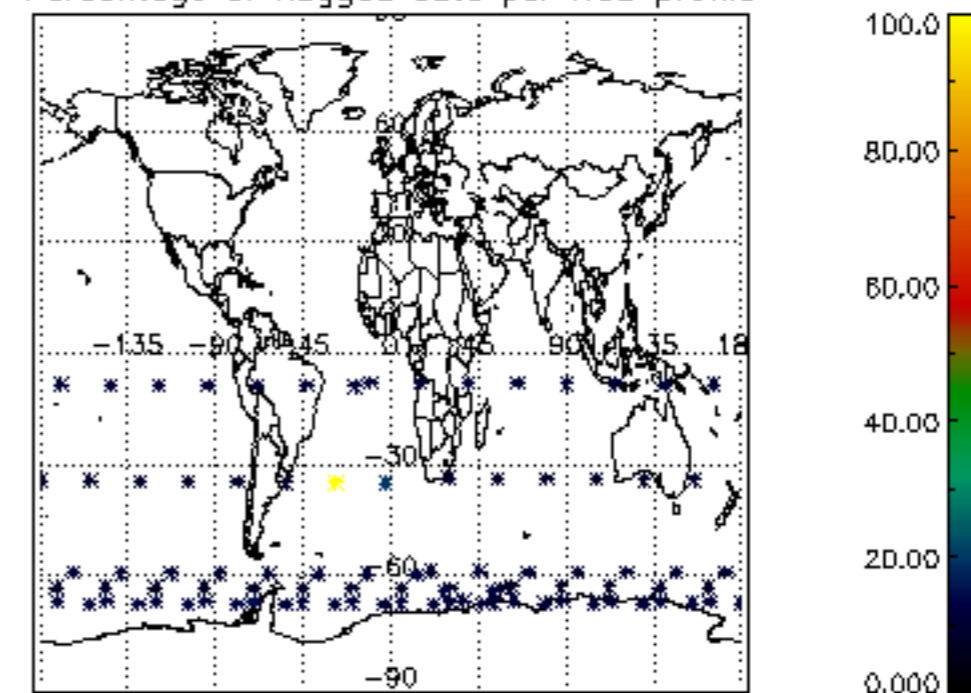

Percentage of flagged data per NO3 profile