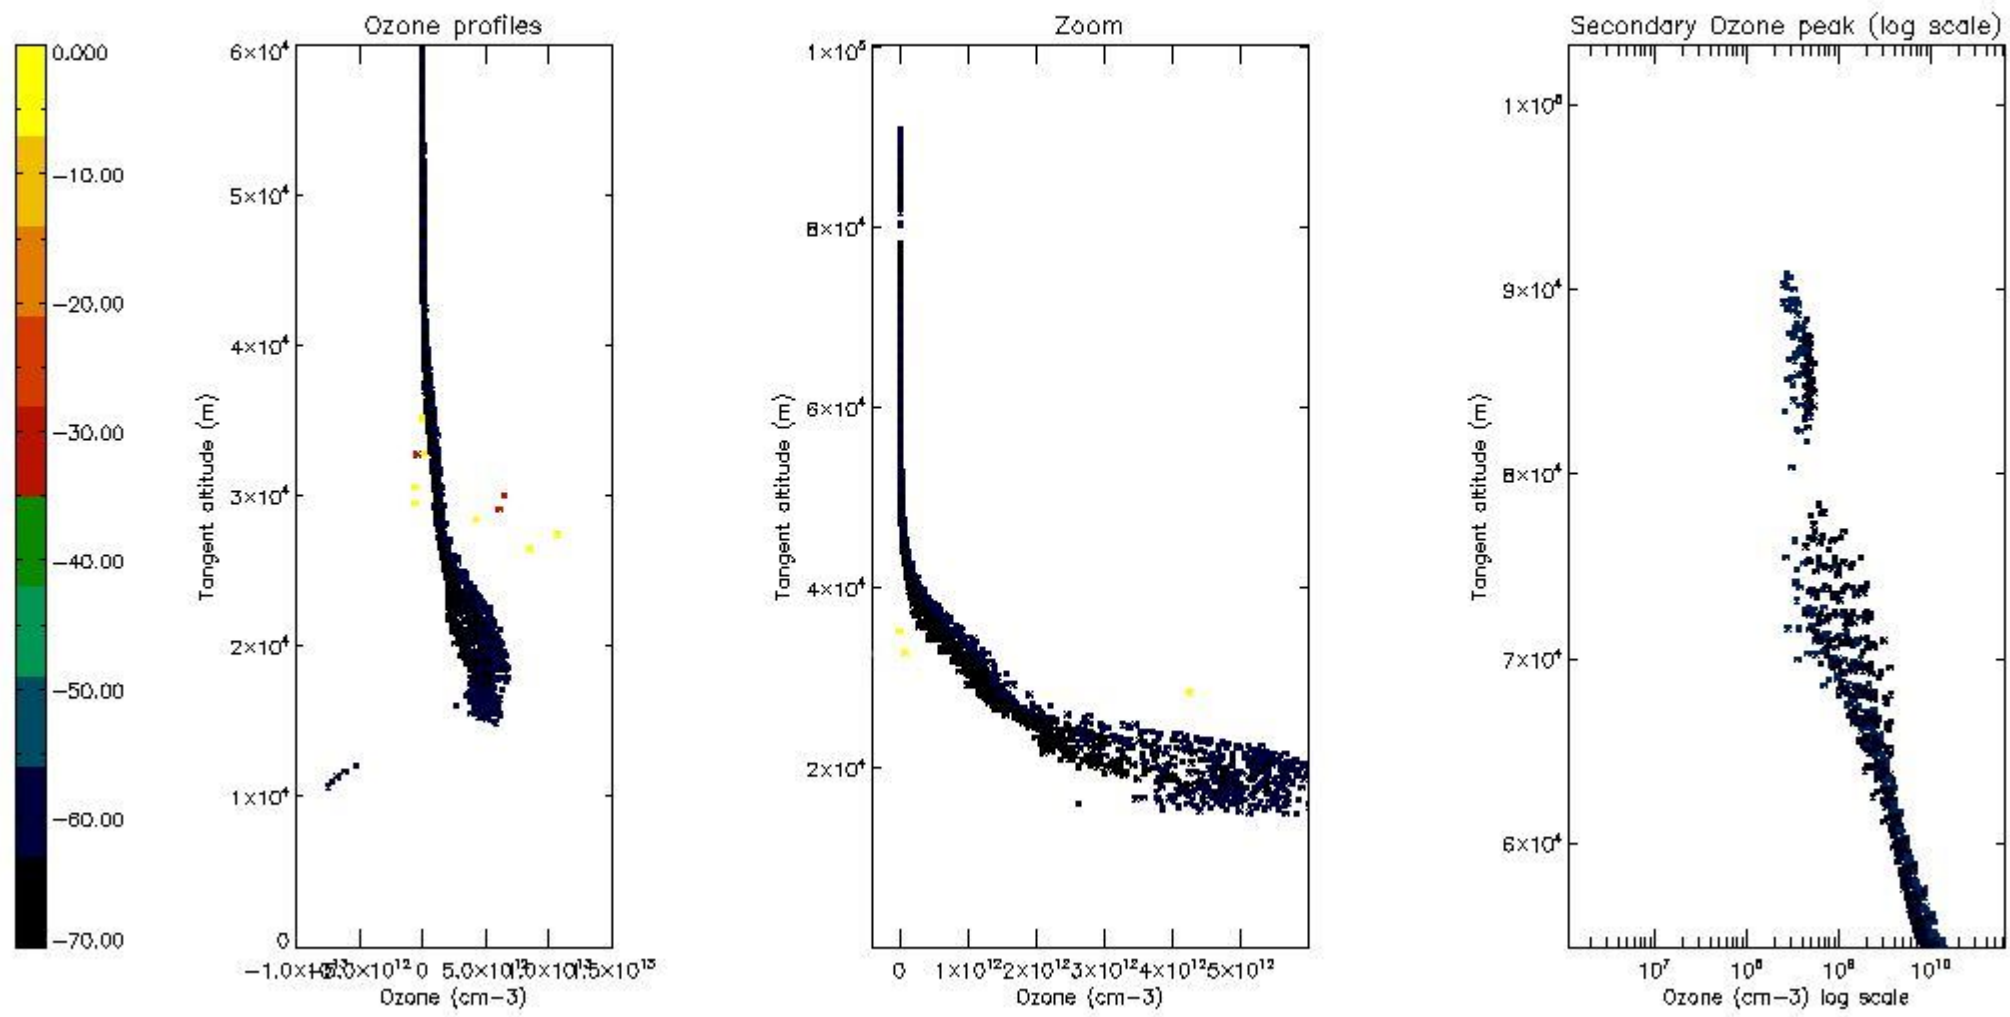

5.6 Plot NO₂ profiles for all STD (dark without errors)

The colorbar represents the latitude.