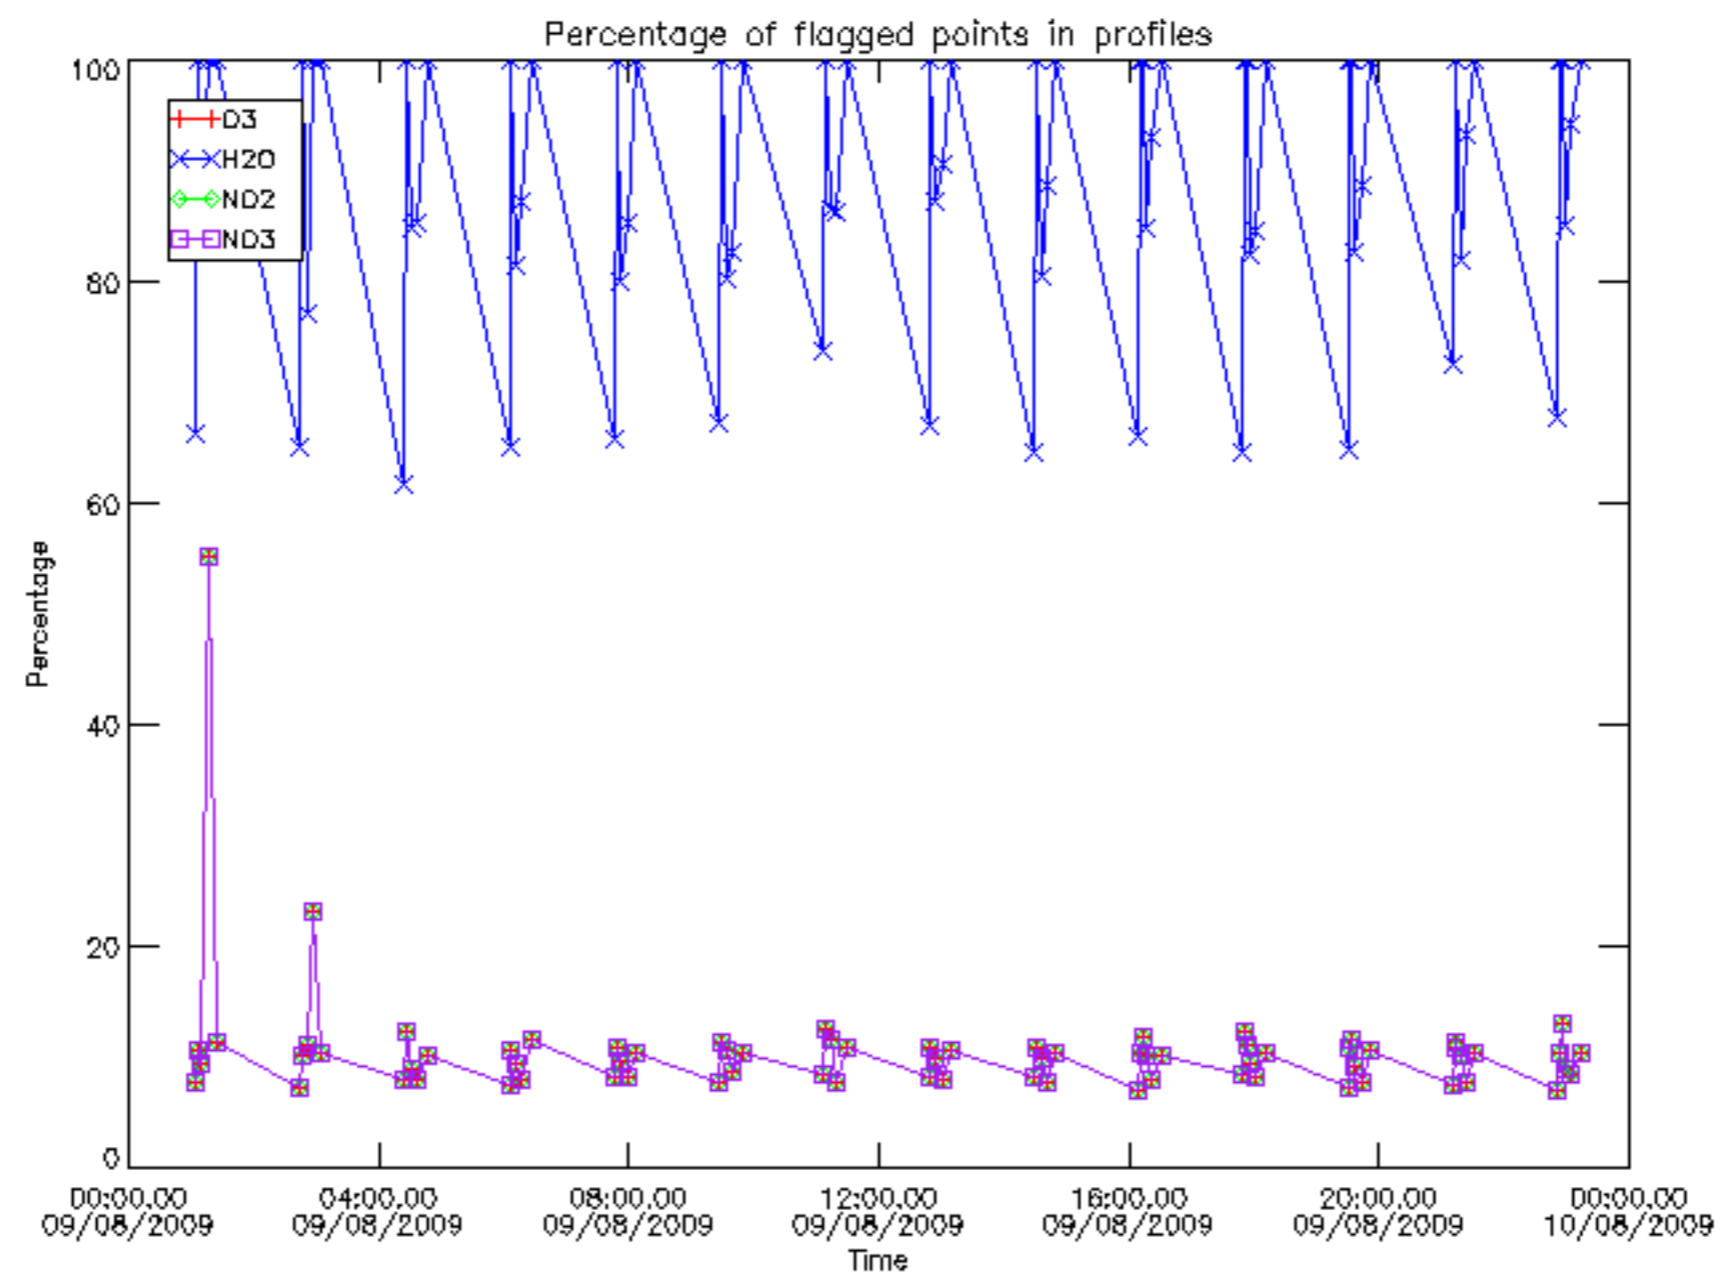

Percentage of flagged data per D3 profile

Percentage of flagged data per H2O profile