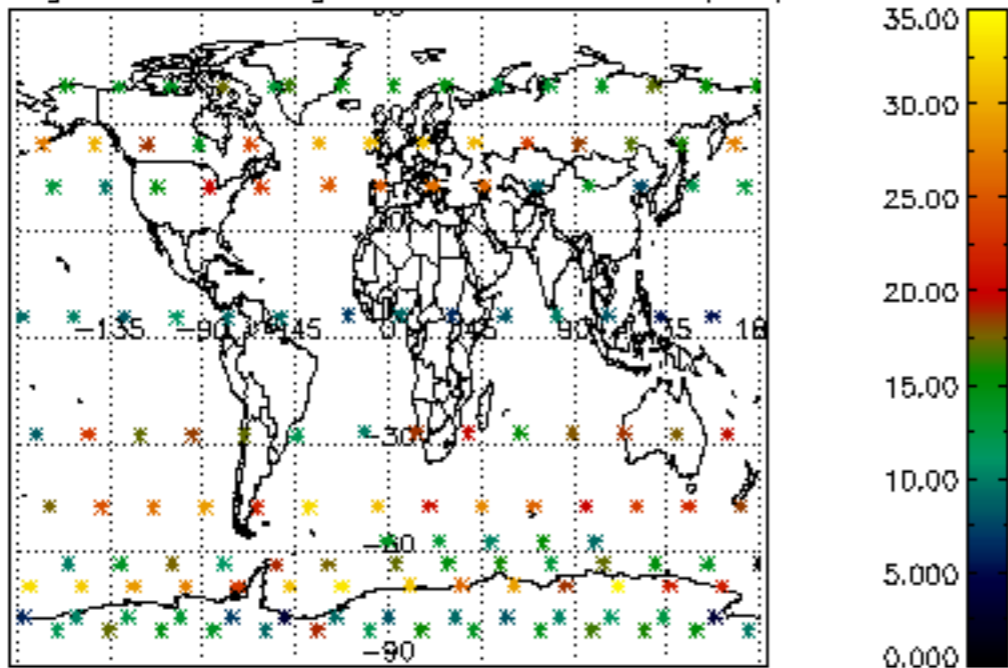

Percentage of cosmic ray hits per profile

Percentage of star falling outside central band per profile