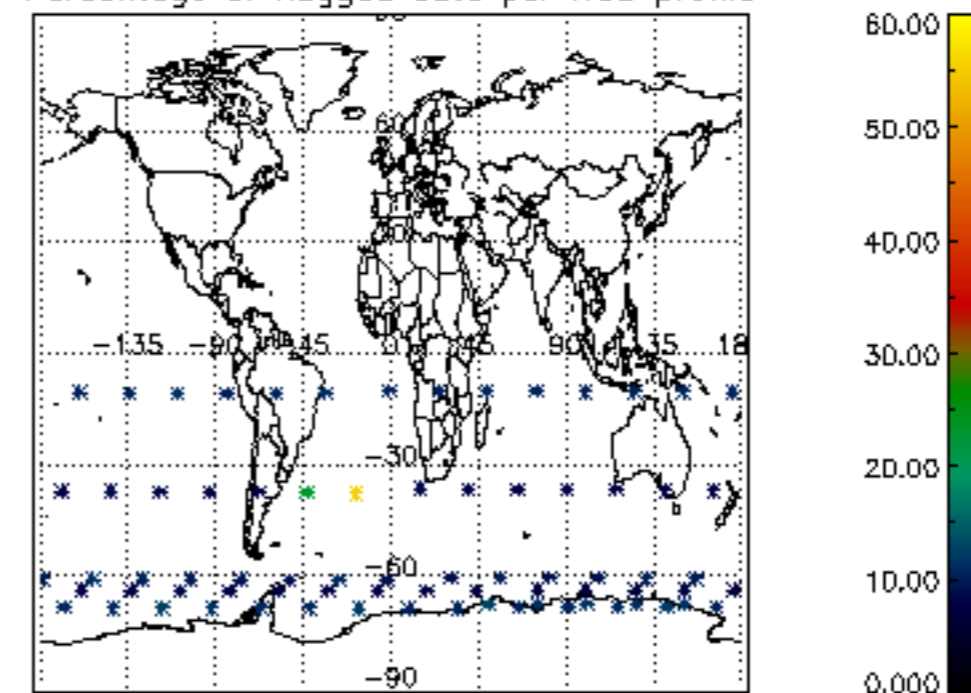

Percentage of flagged data per NO3 profile