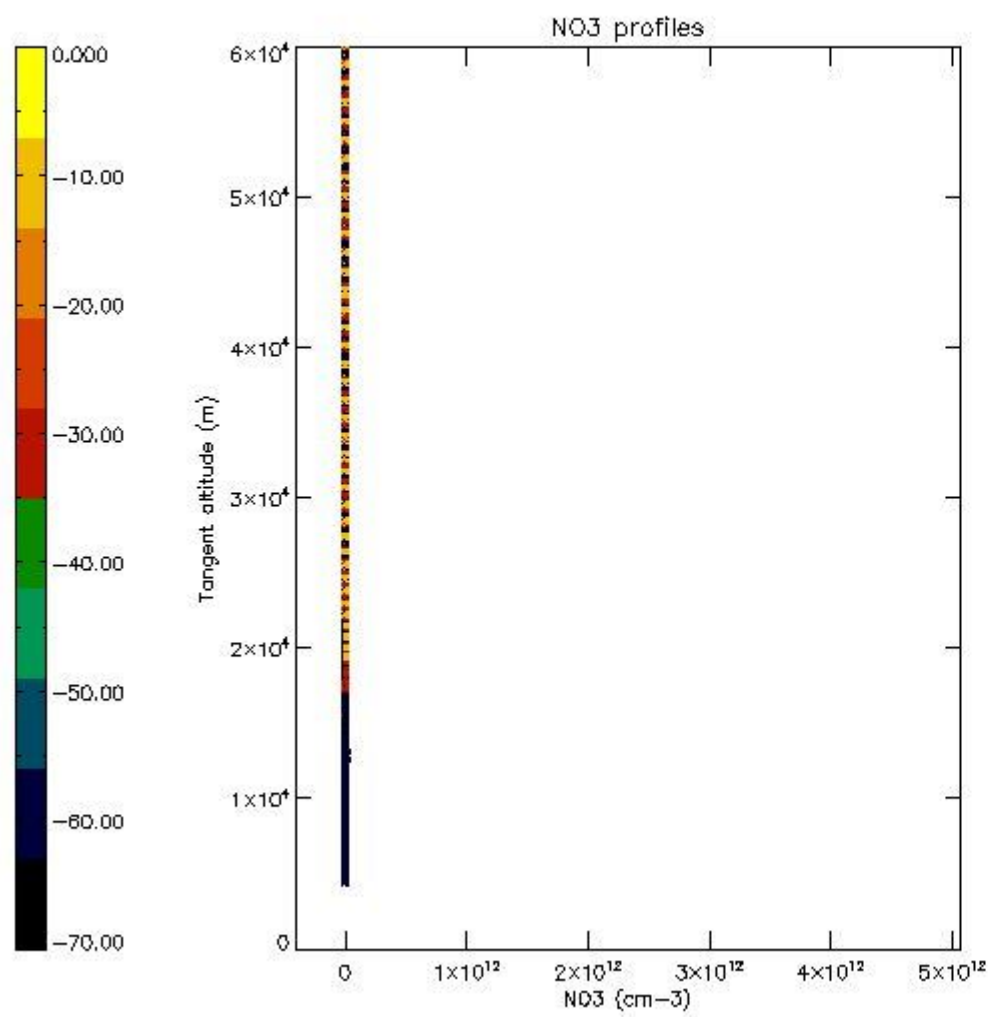

5.8 Plot H₂O profiles for all STD (only for occultations of stars 1,2,3,4,13,14,16,26,63 dark without errors)

The colorbar represents the latitude.