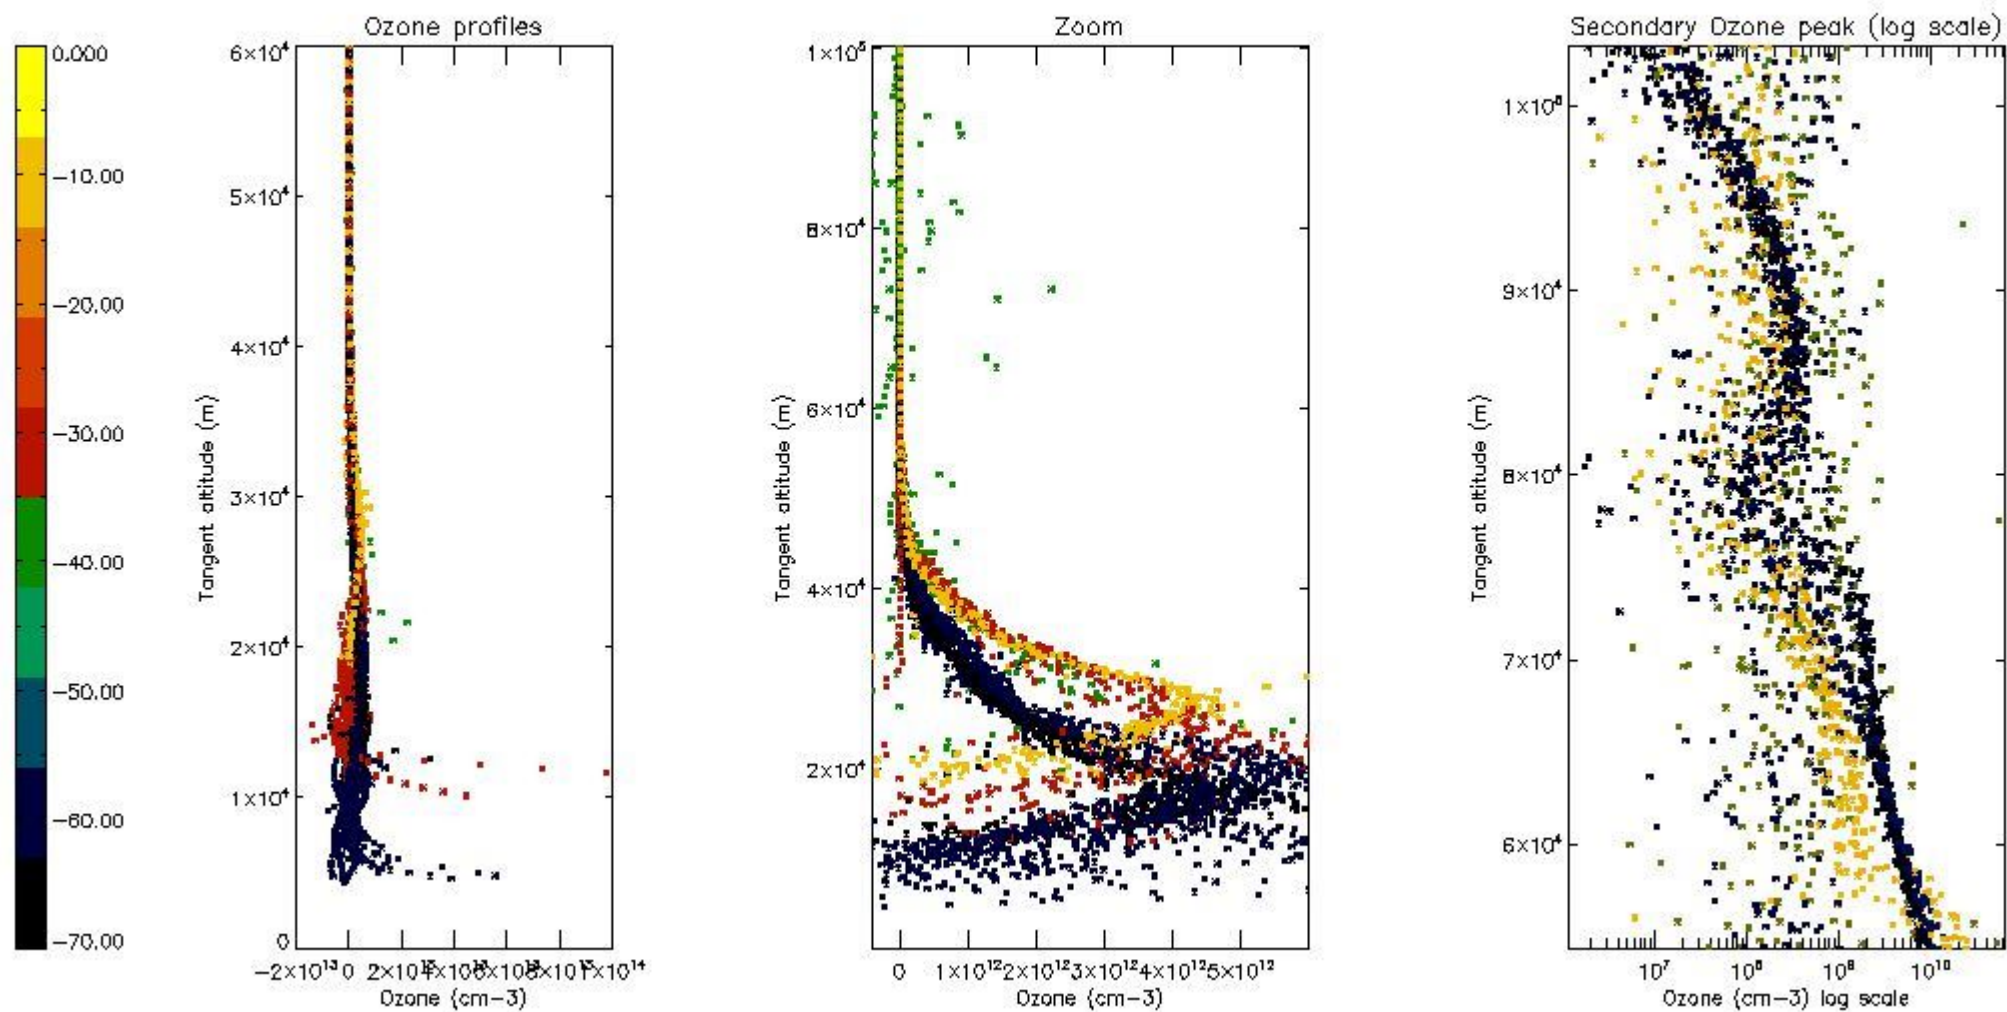

STD < 10	10
STD < 5	6

5.2 Plot ozone profiles for all STD (dark without errors)

The colorbar represents the latitude.

5.3 Plot ozone profiles where STD < 20% (dark without errors)

The colorbar represents the latitude.