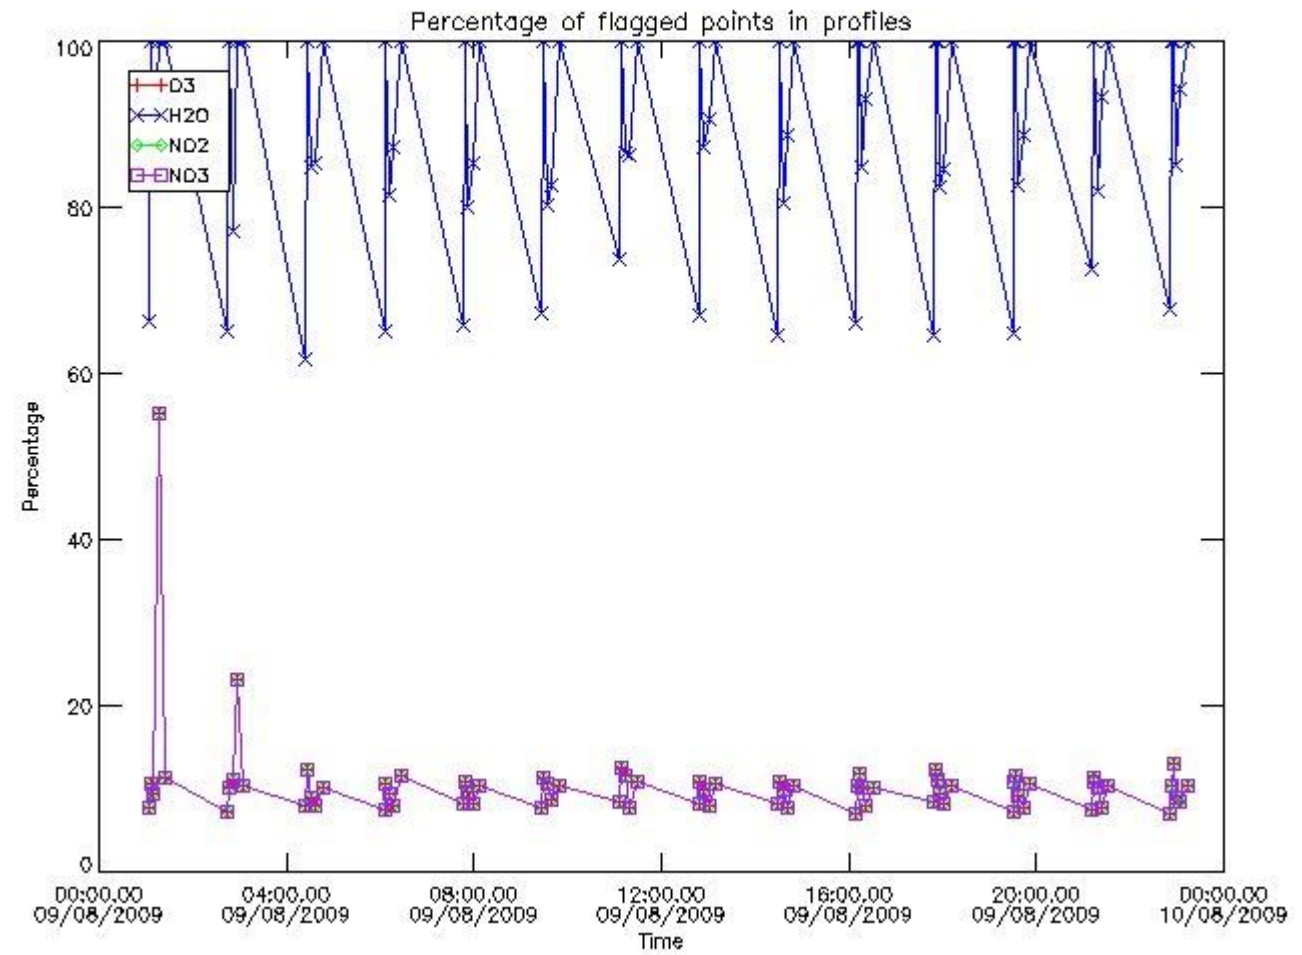

3. Quality information per product

In this section it is plotted some information contained in the Quality Summary data set of the level 2 products. Only products in dark limb conditions and without errors (error flag in the MPH set to "0") are used.

3.1 Plot quality information per product (time dependant)

Percentage of flagged data per O3 profile

Percentage of flagged data per H2O profile