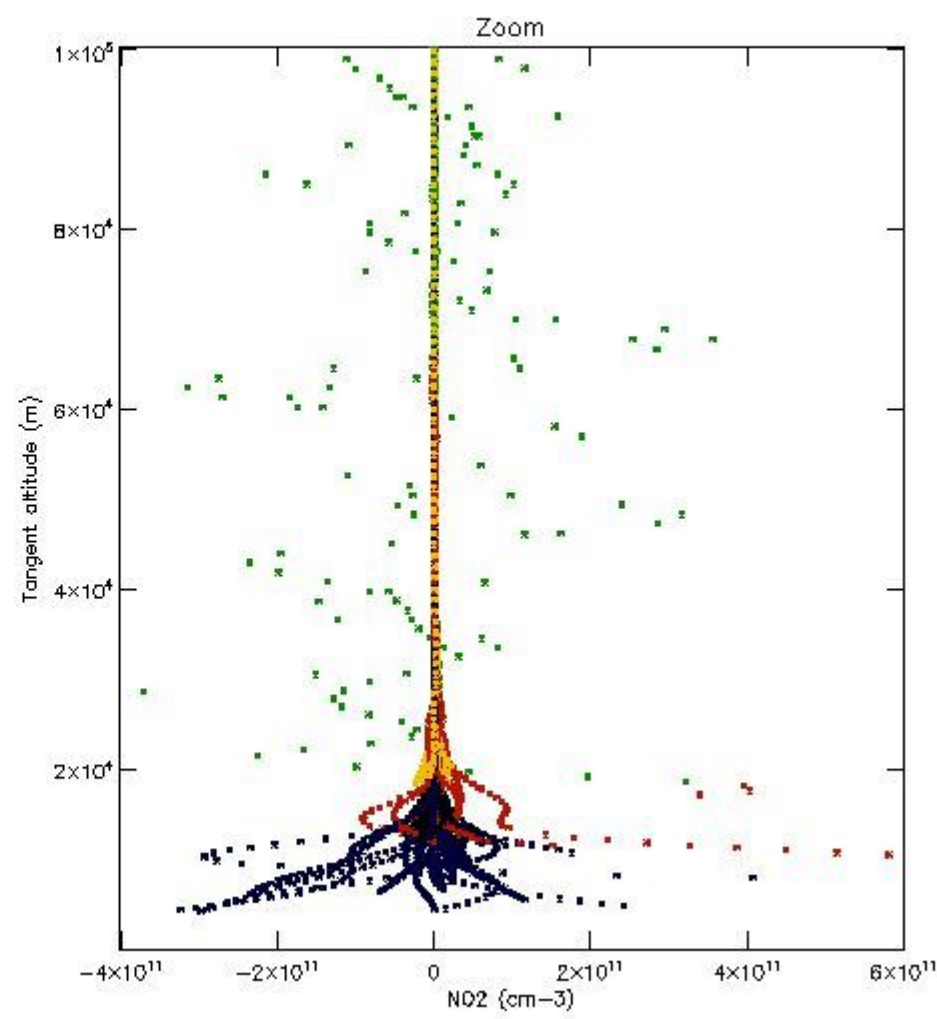

*5.4 Plot ozone profiles where STD < 10% (dark without errors)*

The colorbar represents the latitude.

*5.5 Plot ozone profiles where STD < 5% (dark without errors)*

The colorbar represents the latitude.

*5.6 Plot NO<sub>2</sub> profiles for all STD (dark without errors)*

The colorbar represents the latitude.

*5.7 Plot NO3 profiles for all STD (dark without errors)*

The colorbar represents the latitude.

*5.8 Plot H2O profiles for all STD (only for occultations of stars 1,2,3,4,13,14,16,26,63 dark without errors)*