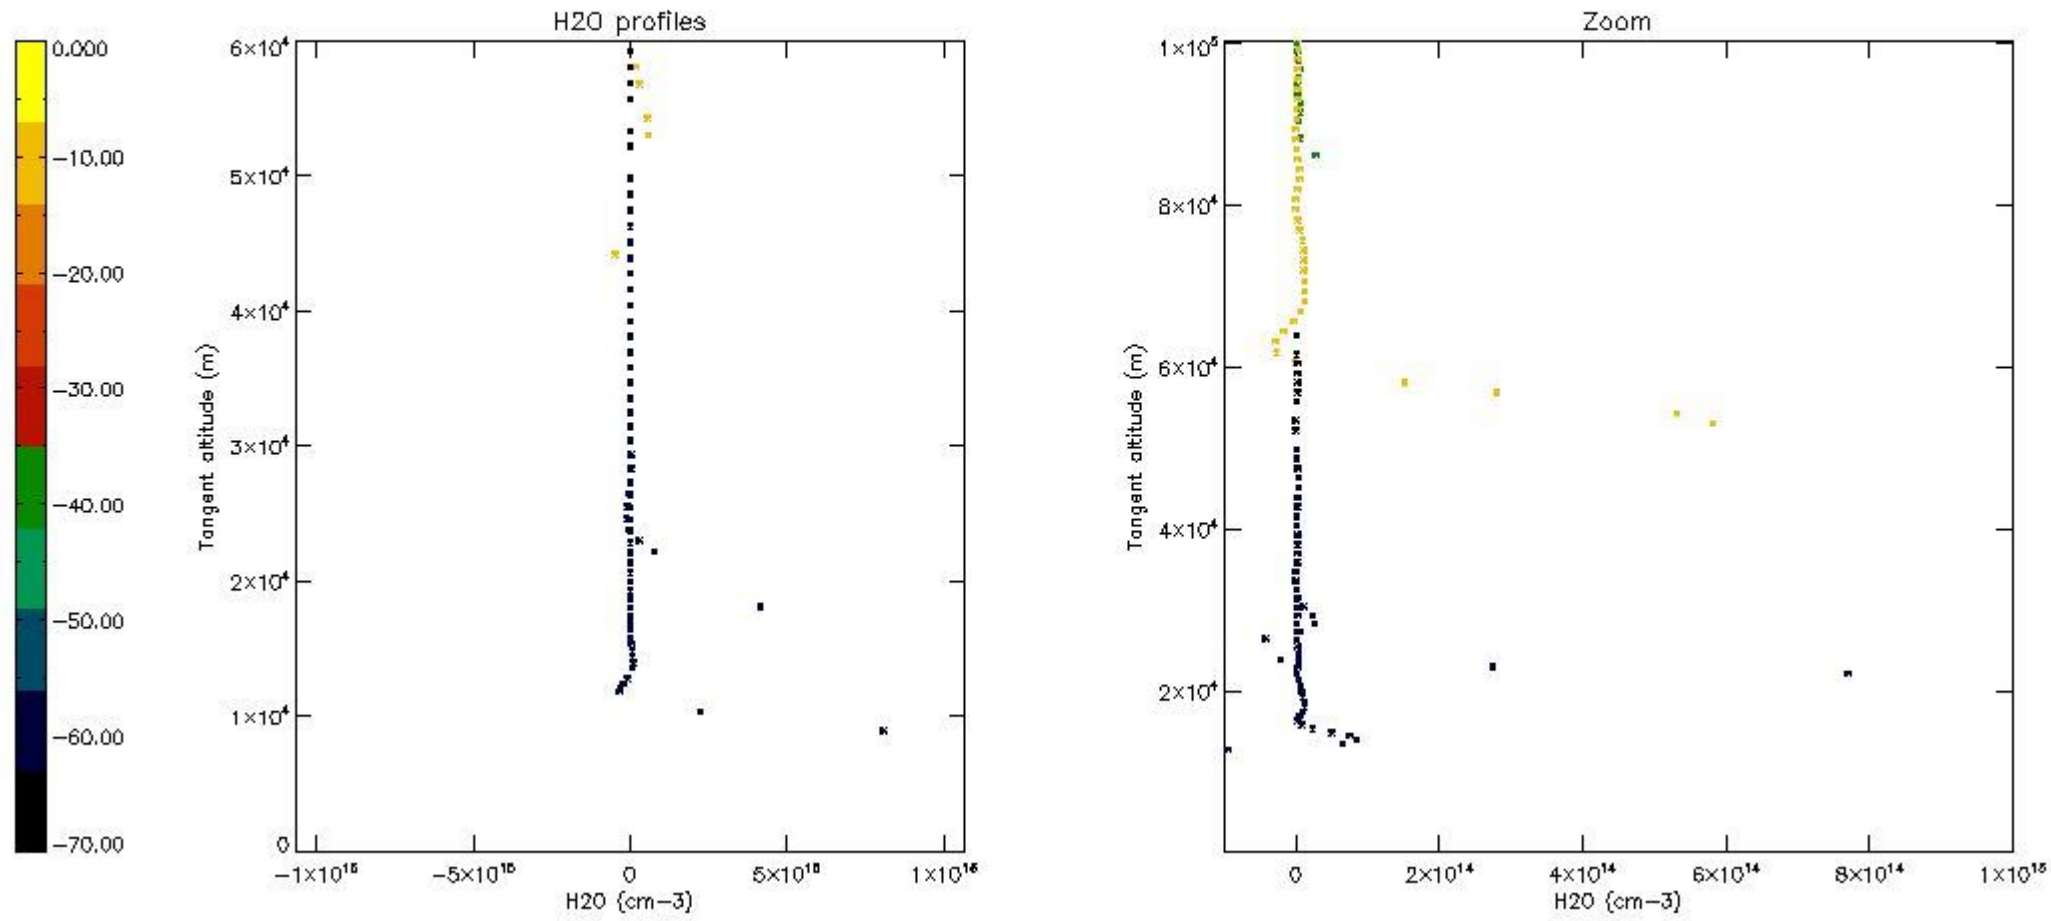

The colorbar represents the latitude.