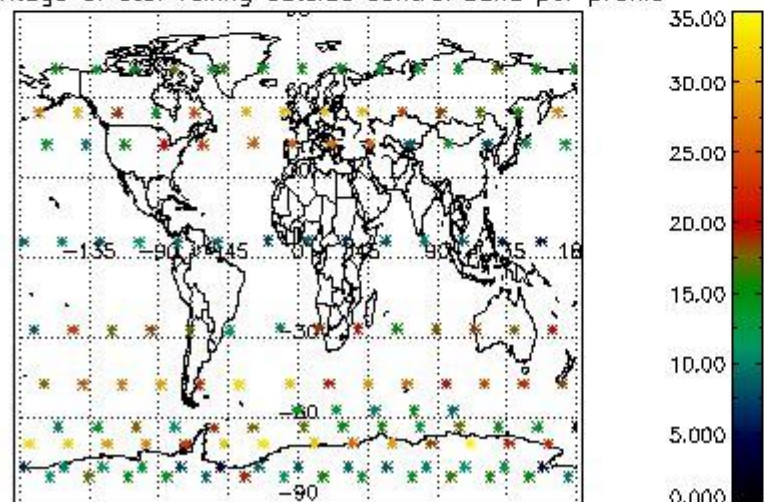

##### 4.2.1 Plot level 1 quality information per product (world map): ENVISAT ASCENDING passes

Percentage of cosmic ray hits per profile

Percentage of datation errors per profile

Percentage of star falling outside central band per profile