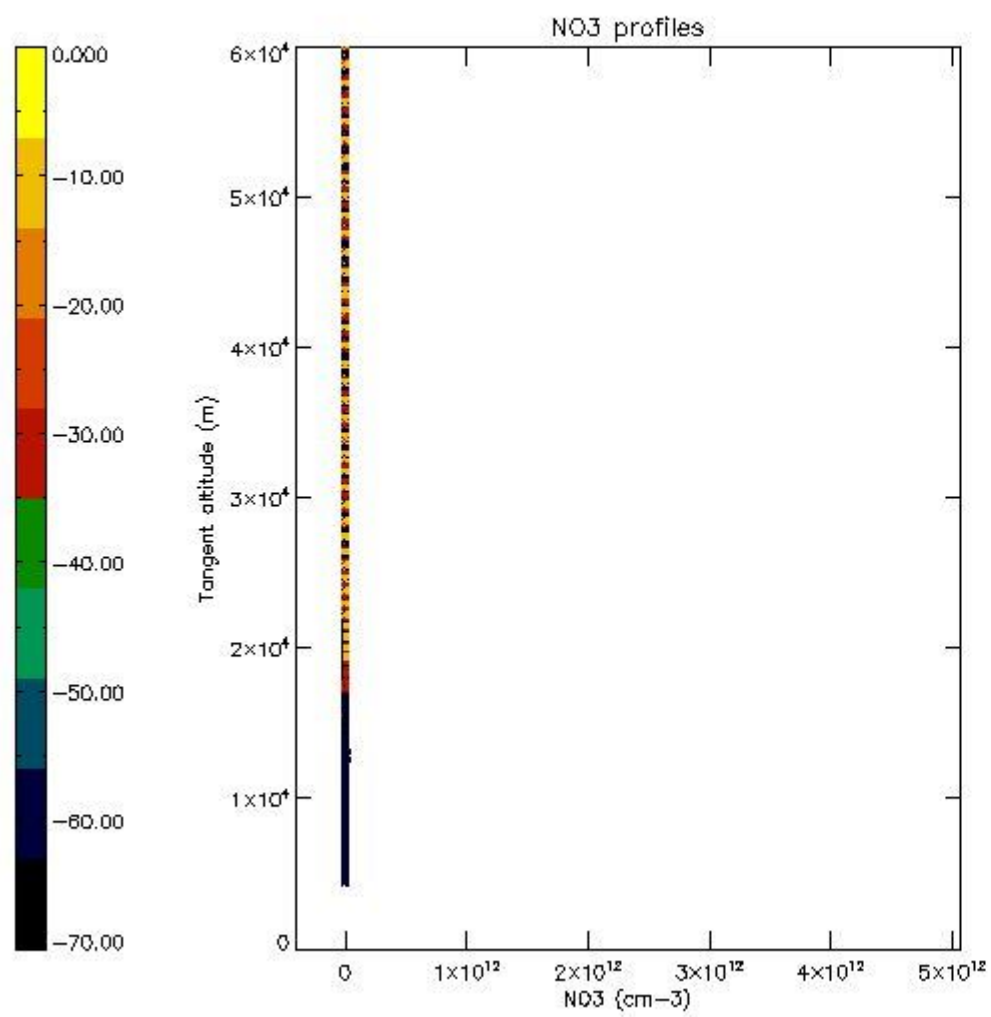

*5.4 Plot ozone profiles where STD < 10% (dark without errors)*

The colorbar represents the latitude.

*5.5 Plot ozone profiles where STD < 5% (dark without errors)*

The colorbar represents the latitude.

*5.6 Plot NO<sub>2</sub> profiles for all STD (dark without errors)*

The colorbar represents the latitude.

*5.7 Plot NO3 profiles for all STD (dark without errors)*

The colorbar represents the latitude.

*5.8 Plot H2O profiles for all STD (only for occultations of stars 1,2,3,4,13,14,16,26,63 dark without errors)*