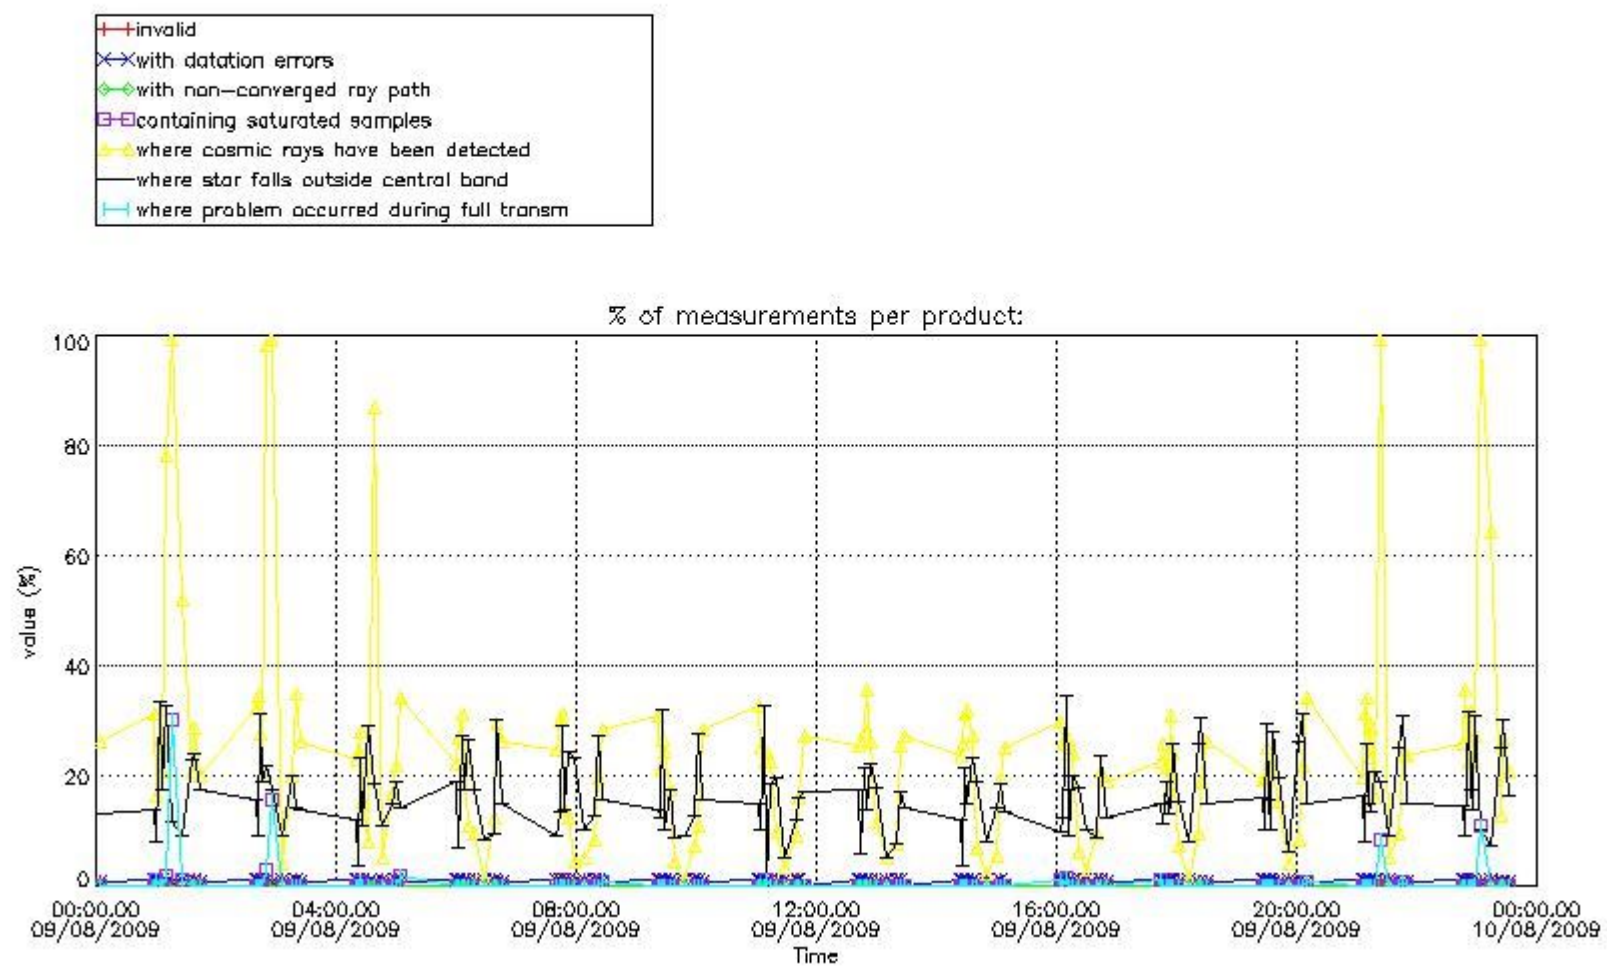

4.1.2 Plot level 1 quality information per product (time dependant): ENVI SAT DESCENDING passes