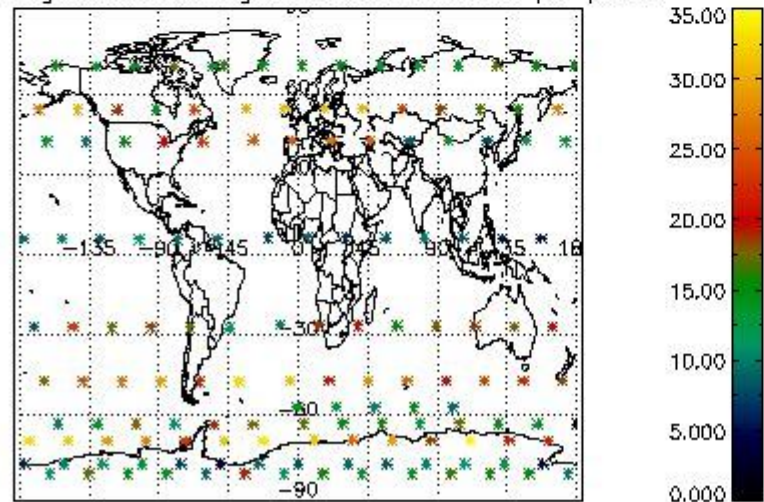

##### 4.2.1 Plot level 1 quality information per product (world map): ENVISAT ASCENDING passes

Percentage of cosmic ray hits per profile

Percentage of datation errors per profile

Percentage of star falling outside central band per profile