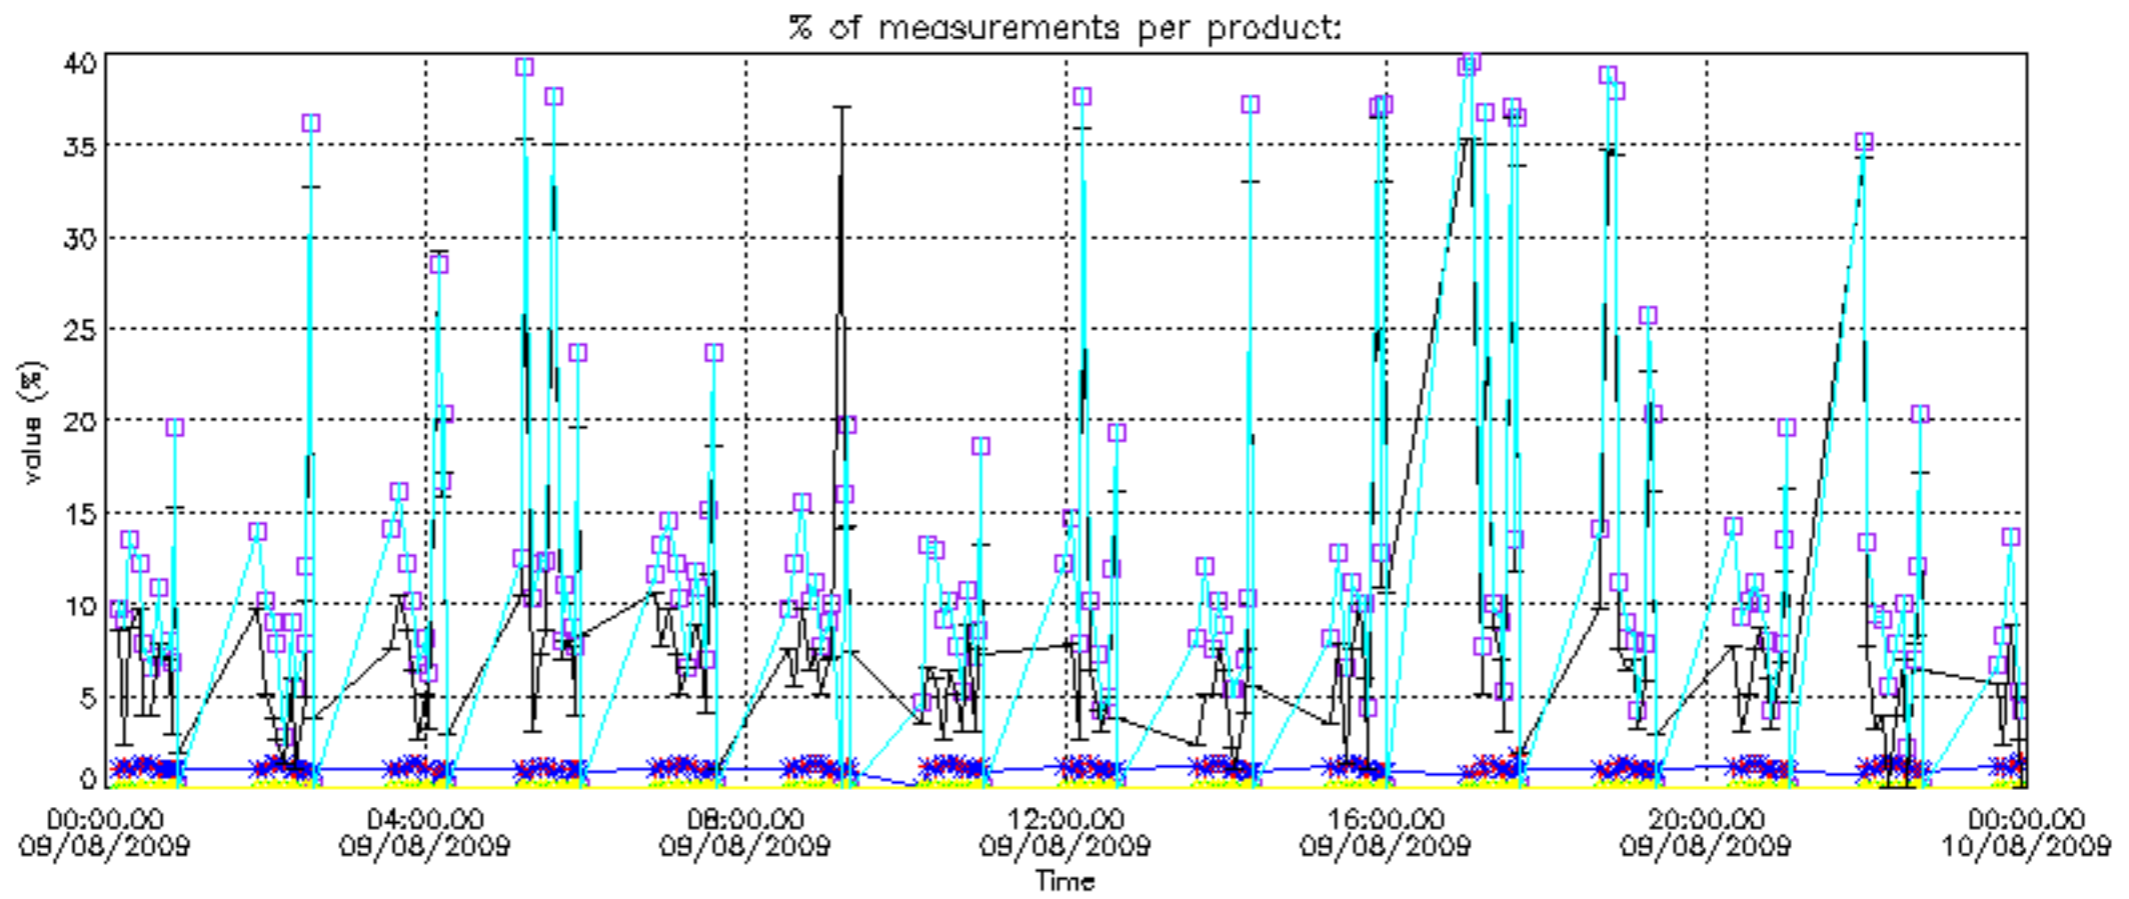

Percentage of cosmic ray hits per profile

Percentage of datation errors per profile