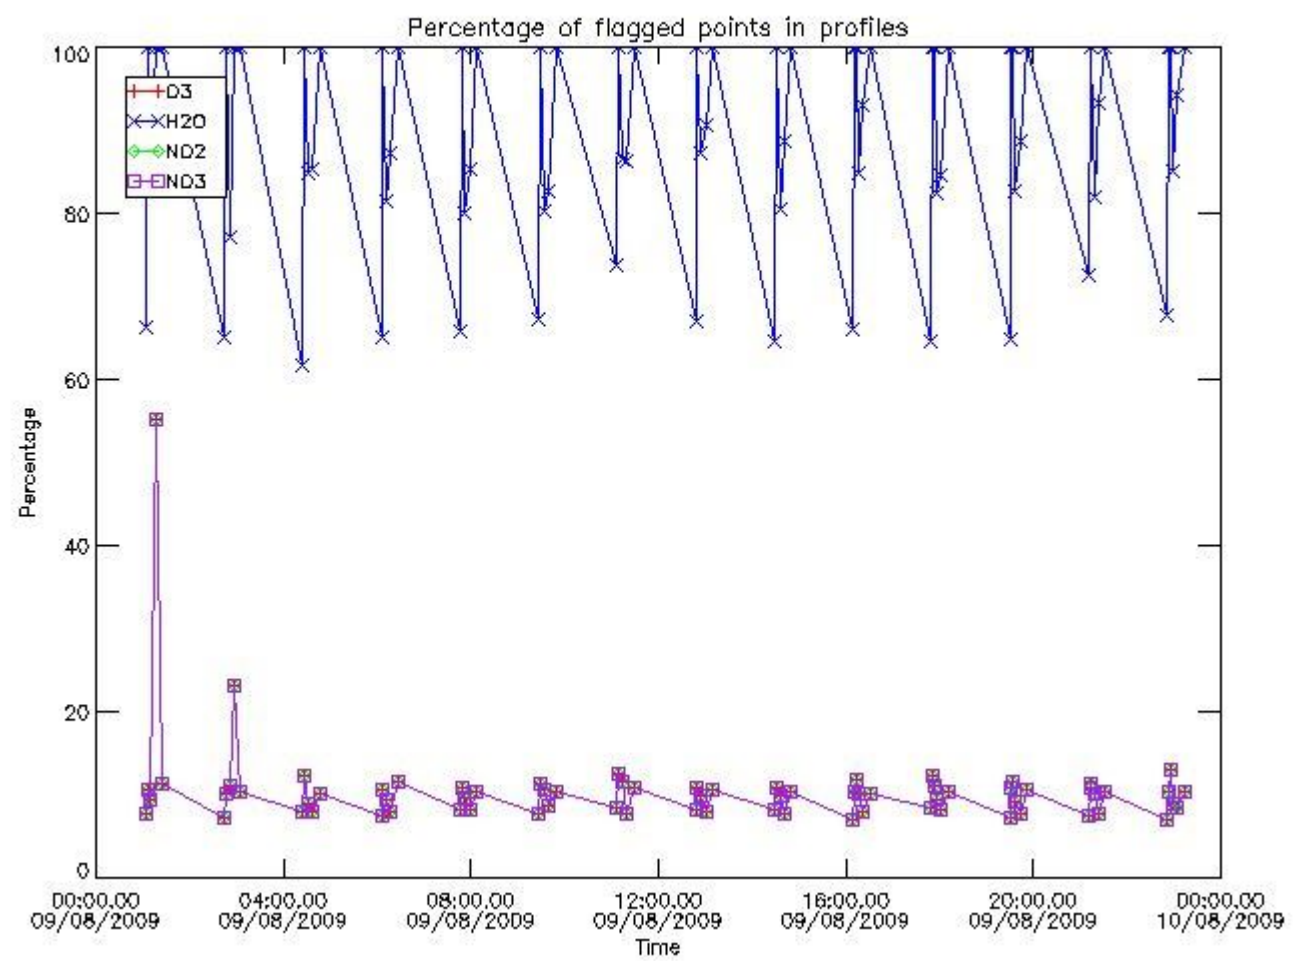

3. Quality information per product

In this section it is plotted some information contained in the Quality Summary data set of the level 2 products. Only products in dark limb conditions and without errors (error flag in the MPH set to "0") are used.

3.1 Plot quality information per product (time dependant)

3.2 Plot quality information per product (world map)