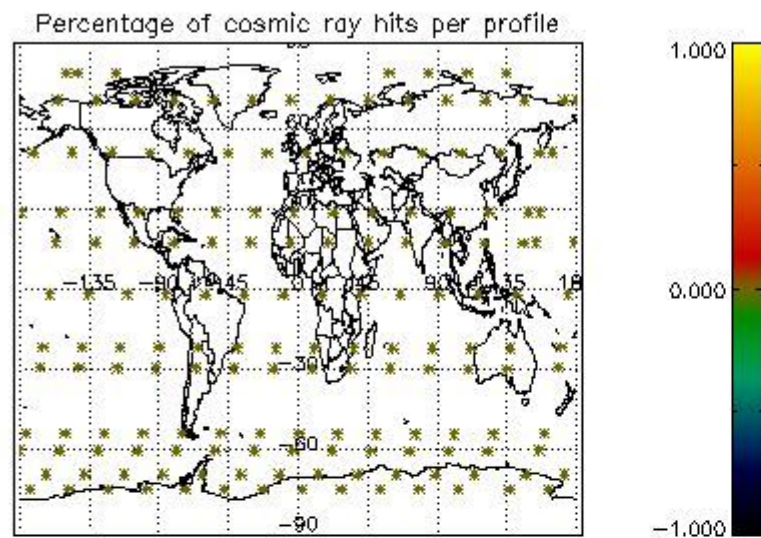

4.2.2 Plot level 1 quality information per product (world map): ENVISAT DESCENDING passes

5. Trace gas profiles

5.1 Ozone statistics based on quality of products

The final quality of the products can be "measured" using the STD (Standard Deviation) attached to every point profile. This information is written to the parameter GOM_NL__2P/NL_LOCAL_SPECIES_DENSITY/o3_std of the level 2 products. The table below shows the statistics for given STD ranges.

The statistics are given with respect to the overall valid production:

- Products without fatal errors: GOM_NL__2P/MPH/PRODUCT_ERR=0
- Valid point profile: GOM_NL__2P/NL_LOCAL_SPECIES_DENSITY/pcd(0)=0

The 'Criteria' is applied to valid points of dark limb products:

- Products in dark limb illumination condition: GOM_NL__2P/NL_SUMMARY_QUALITY/obs_ill_cond=0
- Products without fatal errors: GOM_NL__2P/MPH/PRODUCT_ERR=0
- Valid point profile: GOM_NL__2P/NL_LOCAL_SPECIES_DENSITY/pcd(0)=0

So, the table below shows the percentage of dark limb and valid observations for each criteria with respect to the overall valid daily observations.

Criteria	% of total production
All STD	27
STD < 20	12