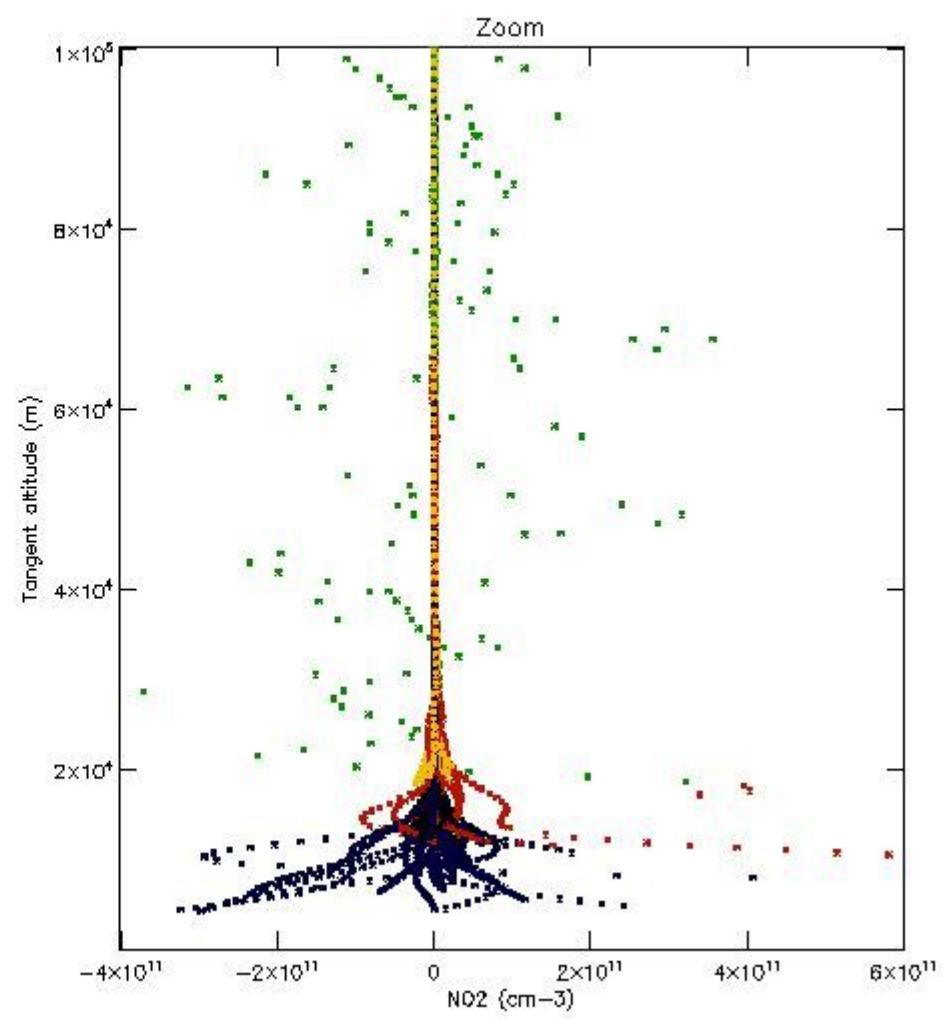

5.7 Plot NO3 profiles for all STD (dark without errors)

The colorbar represents the latitude.