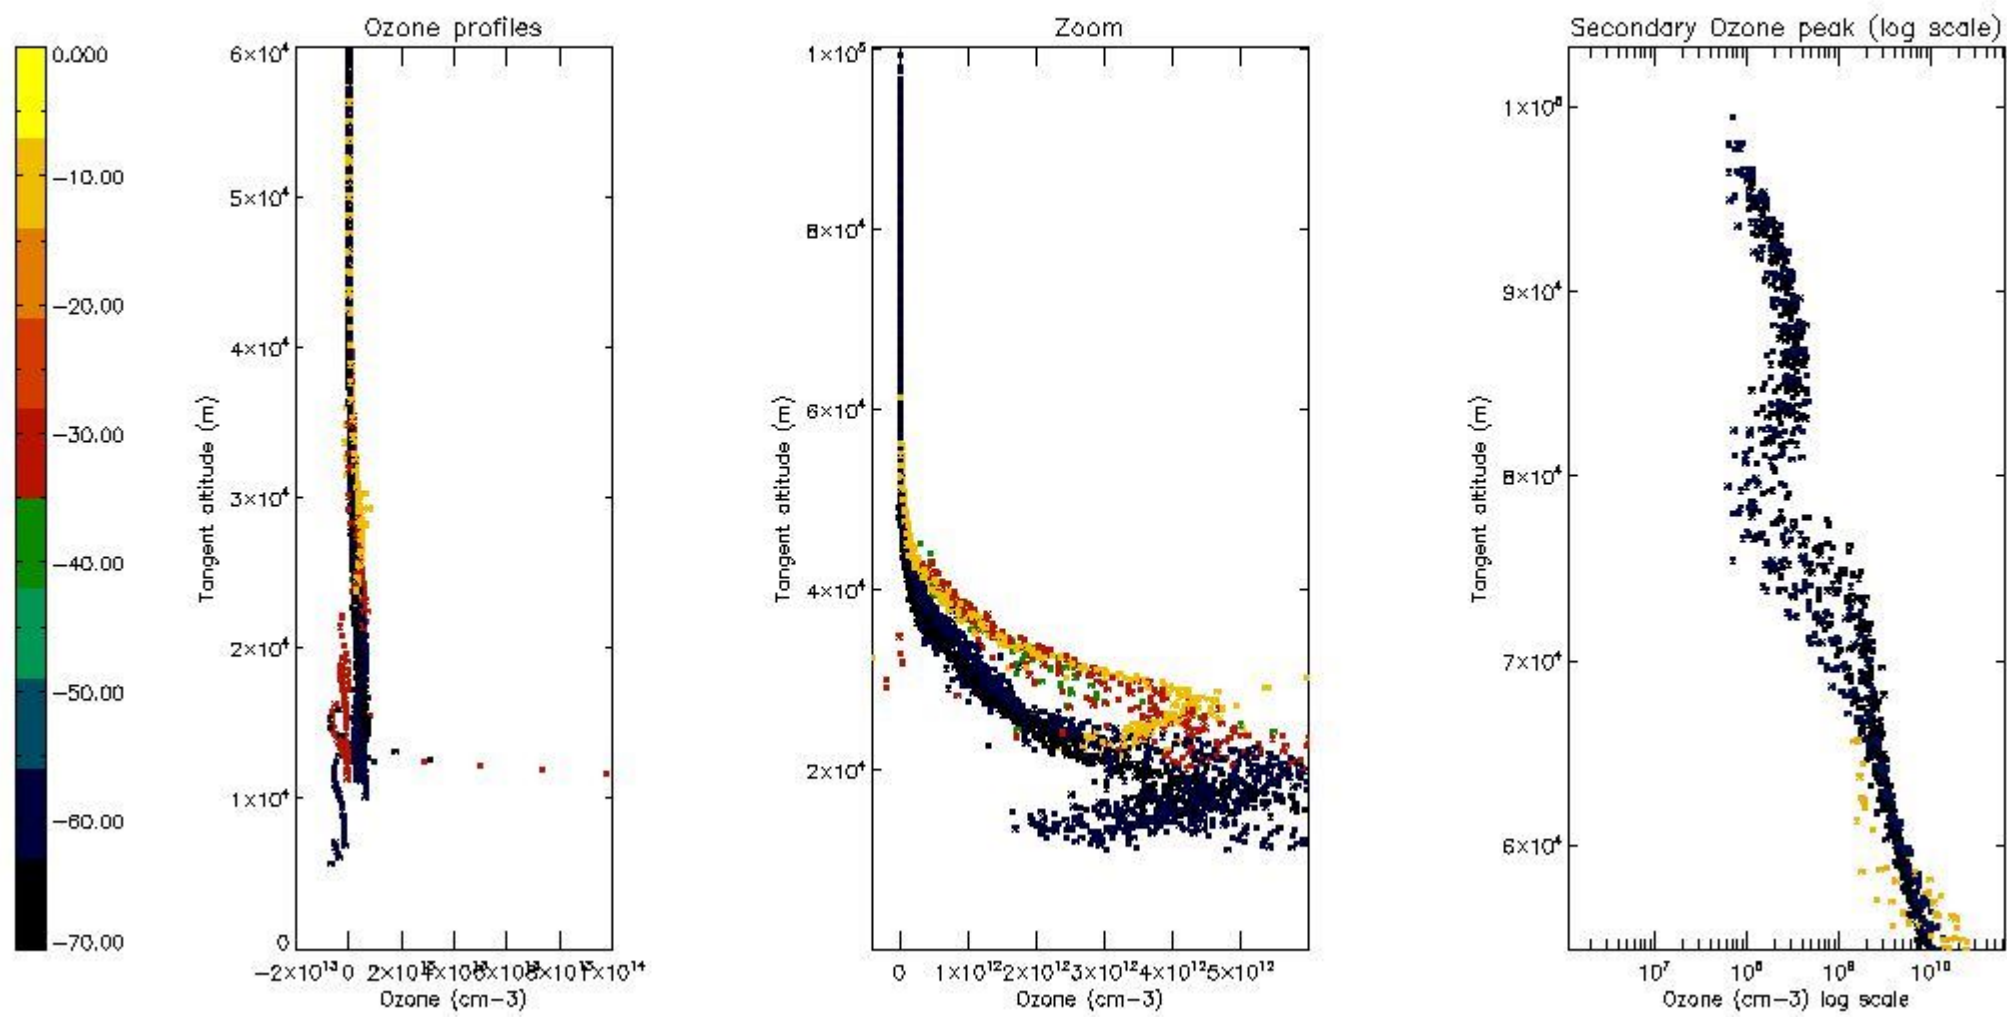

STD < 10	10
STD < 5	6

5.2 Plot ozone profiles for all STD (dark without errors)

The colorbar represents the latitude.

5.3 Plot ozone profiles where STD < 20% (dark without errors)

The colorbar represents the latitude.