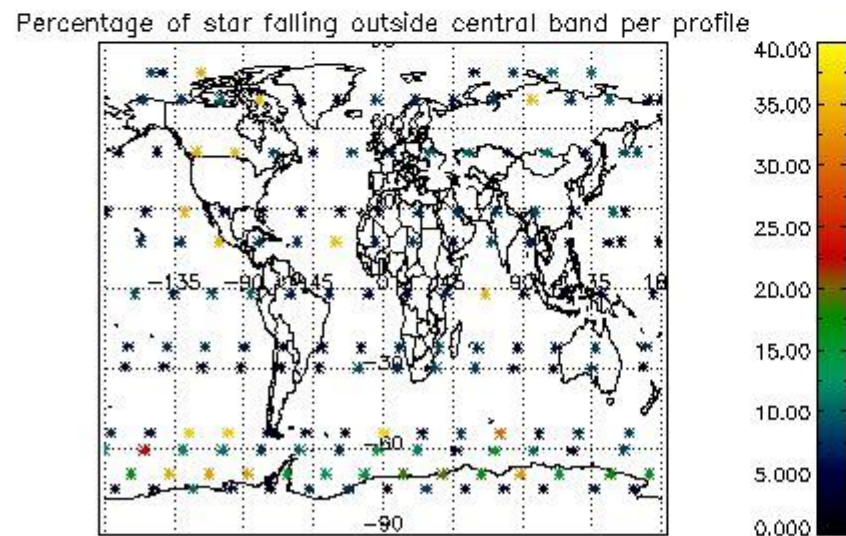

5. Trace gas profiles

5.1 Ozone statistics based on quality of products

The final quality of the products can be "measured" using the STD (Standard Deviation) attached to every point profile. This information is written to the parameter GOM_NL__2P/NL_LOCAL_SPECIES_DENSITY/o3_std of the level 2 products. The table below shows the statistics for given STD ranges.

The statistics are given with respect to the overall valid production:

- Products without fatal errors: GOM_NL__2P/MPH/PRODUCT_ERR=0
- Valid point profile: GOM_NL__2P/NL_LOCAL_SPECIES_DENSITY/pcd(0)=0

The 'Criteria' is applied to valid points of dark limb products:

- Products in dark limb illumination condition: GOM_NL__2P/NL_SUMMARY_QUALITY/obs_ill_cond=0
- Products without fatal errors: GOM_NL__2P/MPH/PRODUCT_ERR=0
- Valid point profile: GOM_NL__2P/NL_LOCAL_SPECIES_DENSITY/pcd(0)=0

So, the table below shows the percentage of dark limb and valid observations for each criteria with respect to the overall valid daily observations.

Criteria	% of total production
All STD	27
STD < 20	12