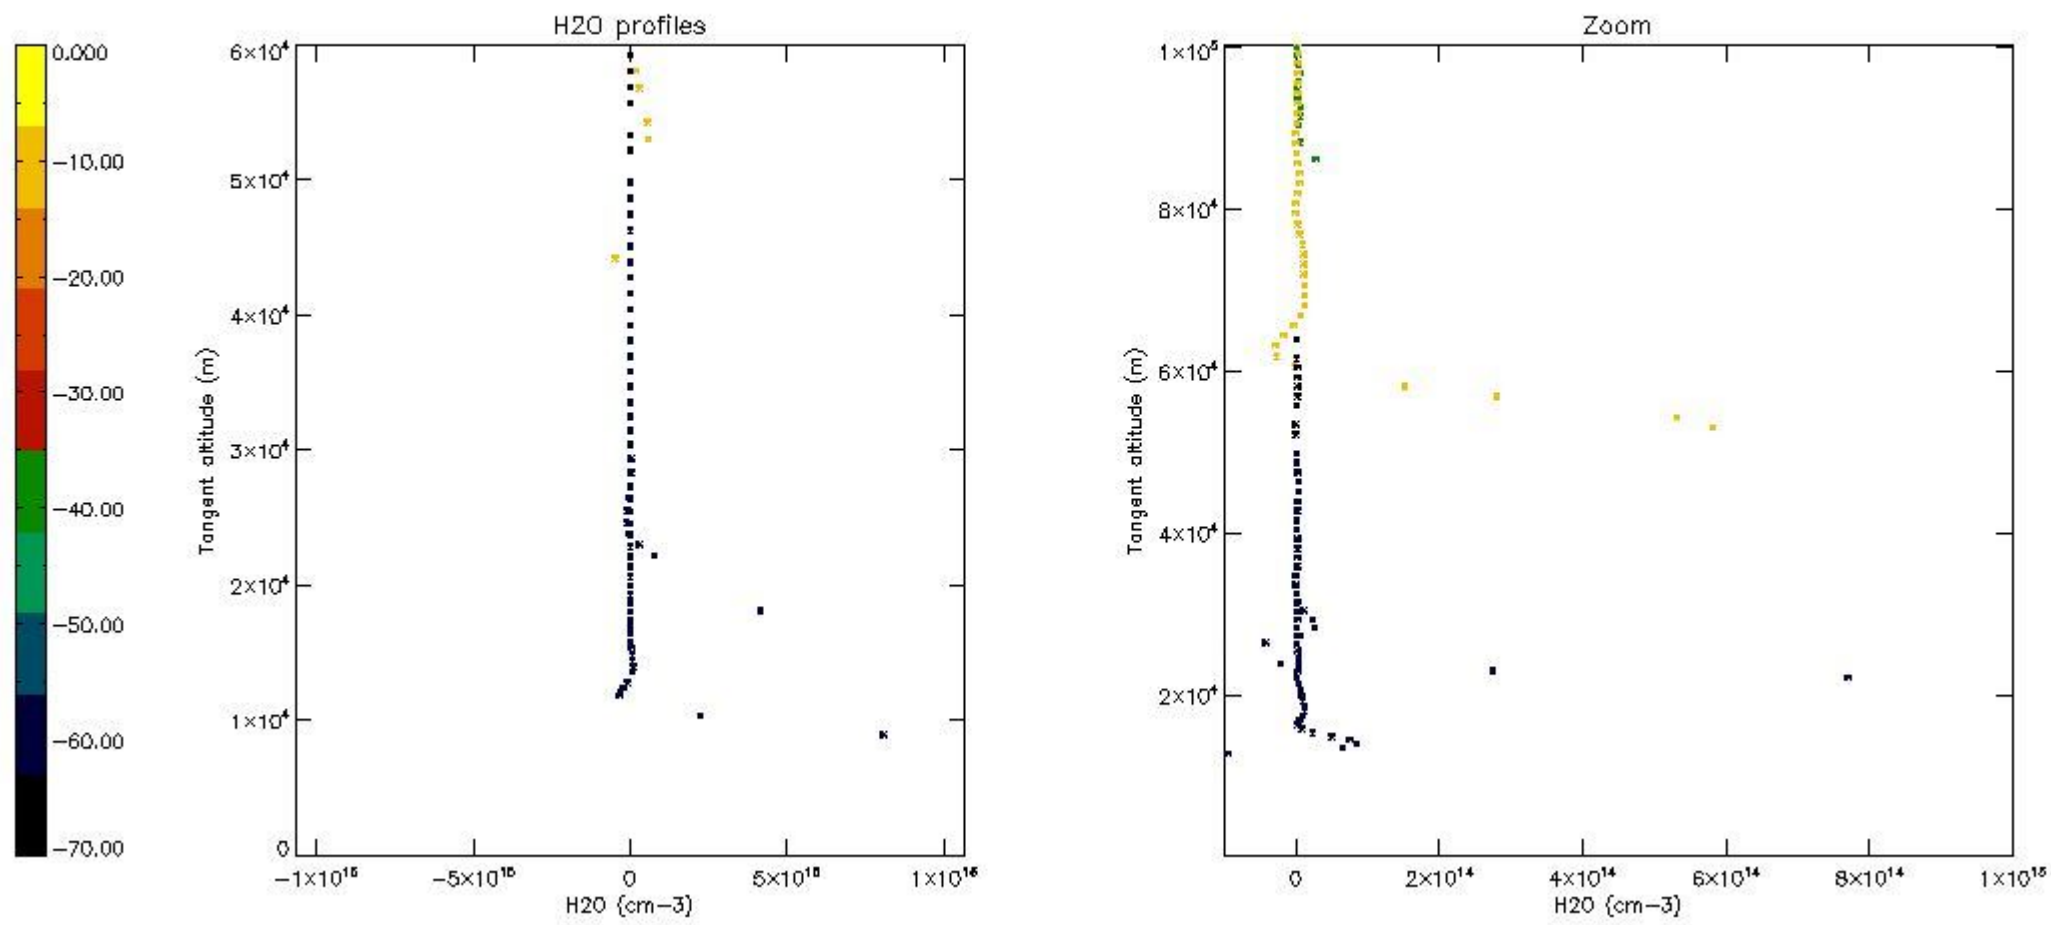

6. Auxiliary Data Files used for the production reported in section 2

The number reported in the third column indicates since which file (see list in section 2) the corresponding auxiliary file has been used. The fourth column is the date of those product files.

Type	Auxiliary Filename	Used since product	Used since product date
INST_PHYS_CHARACTERISTICS	GOM_INS_AXVIEC20091111_143220_20030716_120000_20500101_000000	1	09-AUG-2009 00:03:01
LEVEL-2_PROC_CONFIG	GOM_PR2_AXVIEC20091111_152718_20020301_000000_20500101_000000	1	09-AUG-2009 00:03:01
CROSS_SECTIONS_FILE	GOM_CRS_AXVIEC20091111_154832_20020301_000000_20500101_000000	1	09-AUG-2009 00:03:01