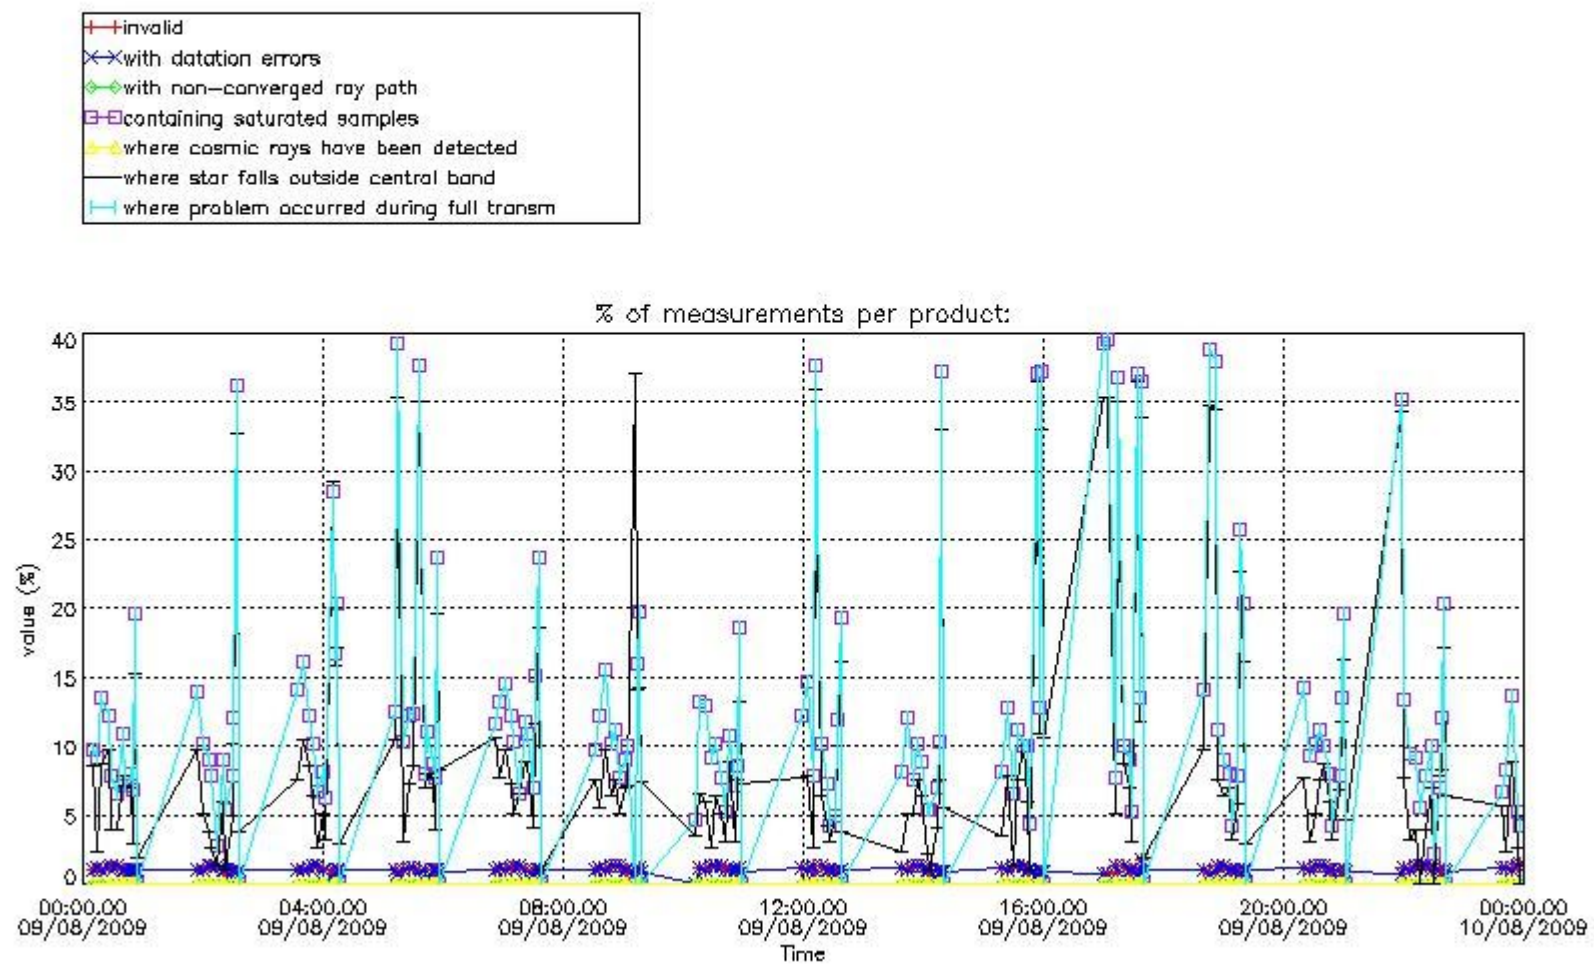

4.2 Plot quality information per product coming from level 1b processing (world map)

4.2.1 Plot level 1 quality information per product (world map): ENVISAT ASCENDING passes