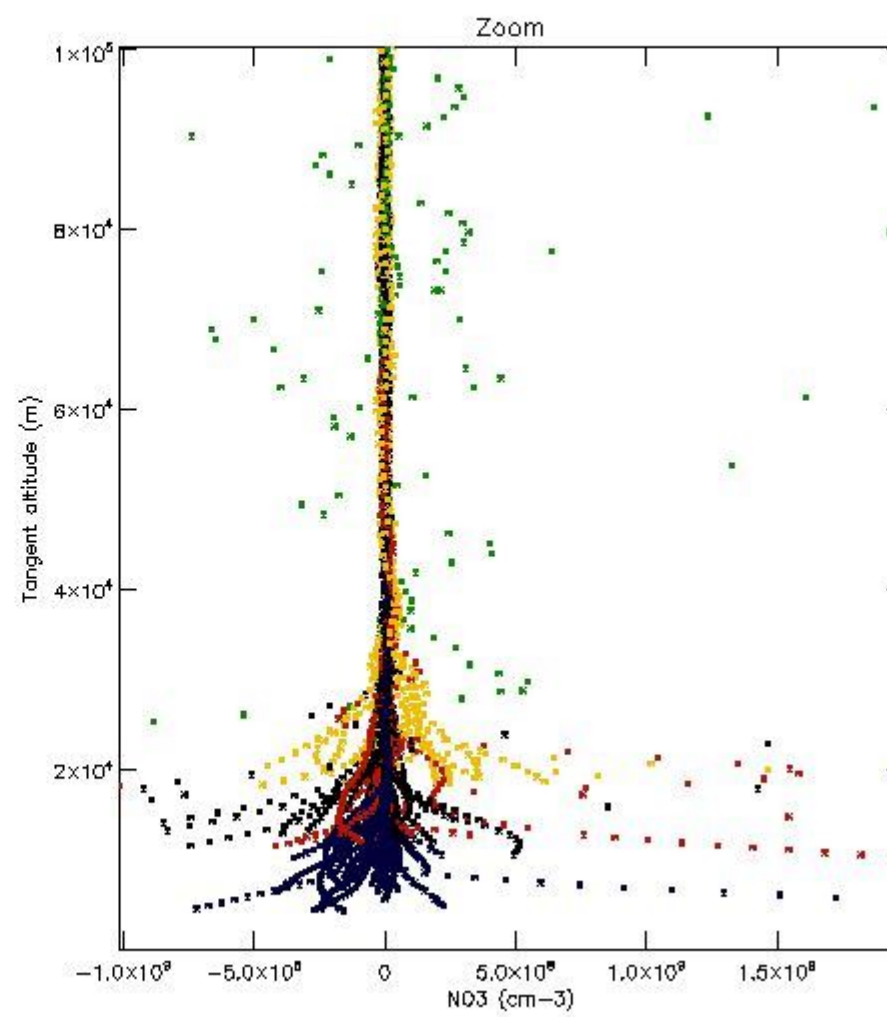

5.8 Plot H₂O profiles for all STD (only for occultations of stars 1,2,3,4,13,14,16,26,63 dark without errors)

The colorbar represents the latitude.