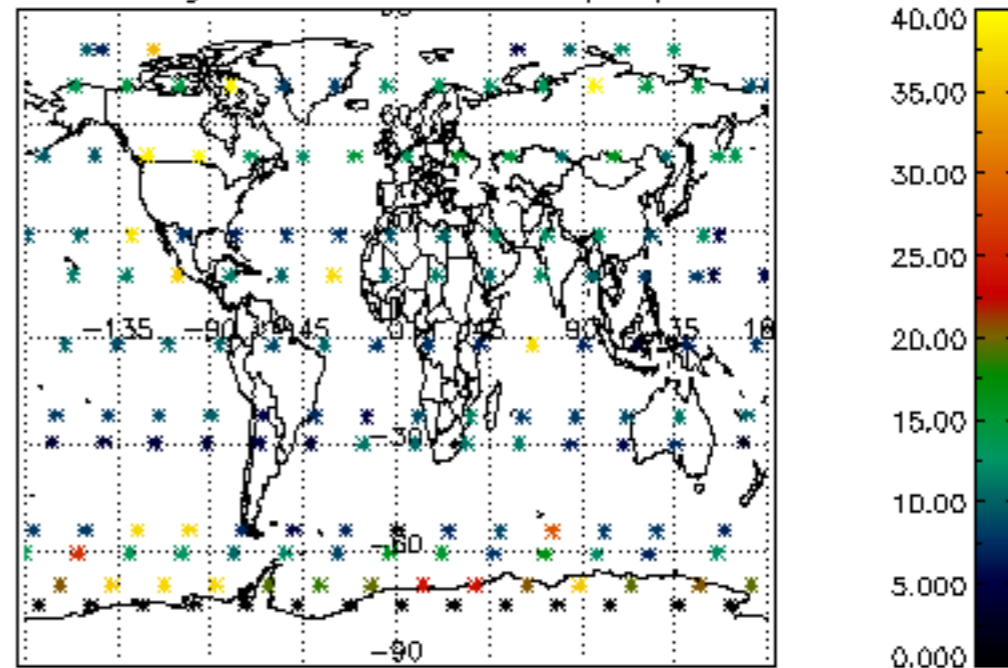

Percentage of saturation errors per profile