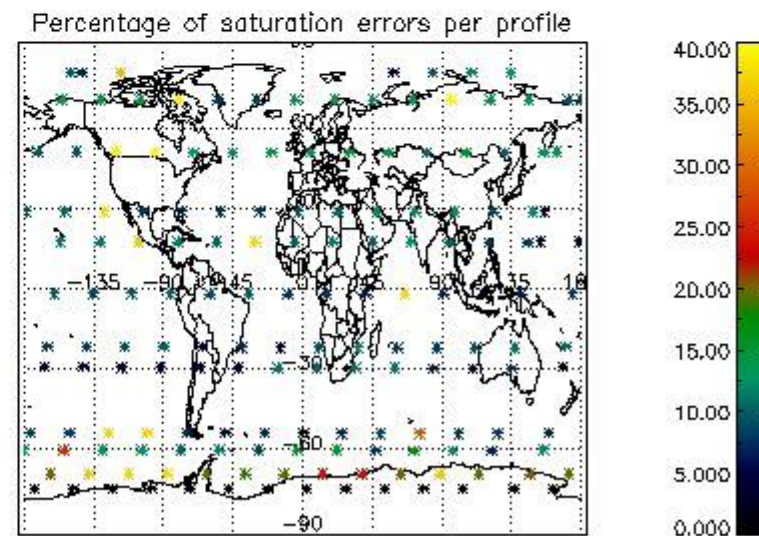

5. Trace gas profiles

5.1 Ozone statistics based on quality of products

The final quality of the products can be "measured" using the STD (Standard Deviation) attached to every point profile. This information is written to the parameter GOM_NL__2P/NL_LOCAL_SPECIES_DENSITY/o3_std of the level 2 products. The table below shows the statistics for given STD ranges.

The statistics are given with respect to the overall valid production:

- Products without fatal errors: GOM_NL__2P/MPH/PRODUCT_ERR=0
- Valid point profile: GOM_NL__2P/NL_LOCAL_SPECIES_DENSITY/pcd(0)=0

The 'Criteria' is applied to valid points of dark limb products:

- Products in dark limb illumination condition: GOM_NL__2P/NL_SUMMARY_QUALITY/obs_ill_cond=0
- Products without fatal errors: GOM_NL__2P/MPH/PRODUCT_ERR=0
- Valid point profile: GOM_NL__2P/NL_LOCAL_SPECIES_DENSITY/pcd(0)=0

So, the table below shows the percentage of dark limb and valid observations for each criteria with respect to the overall valid daily observations.

Criteria	% of total production
All STD	27
STD < 20	12