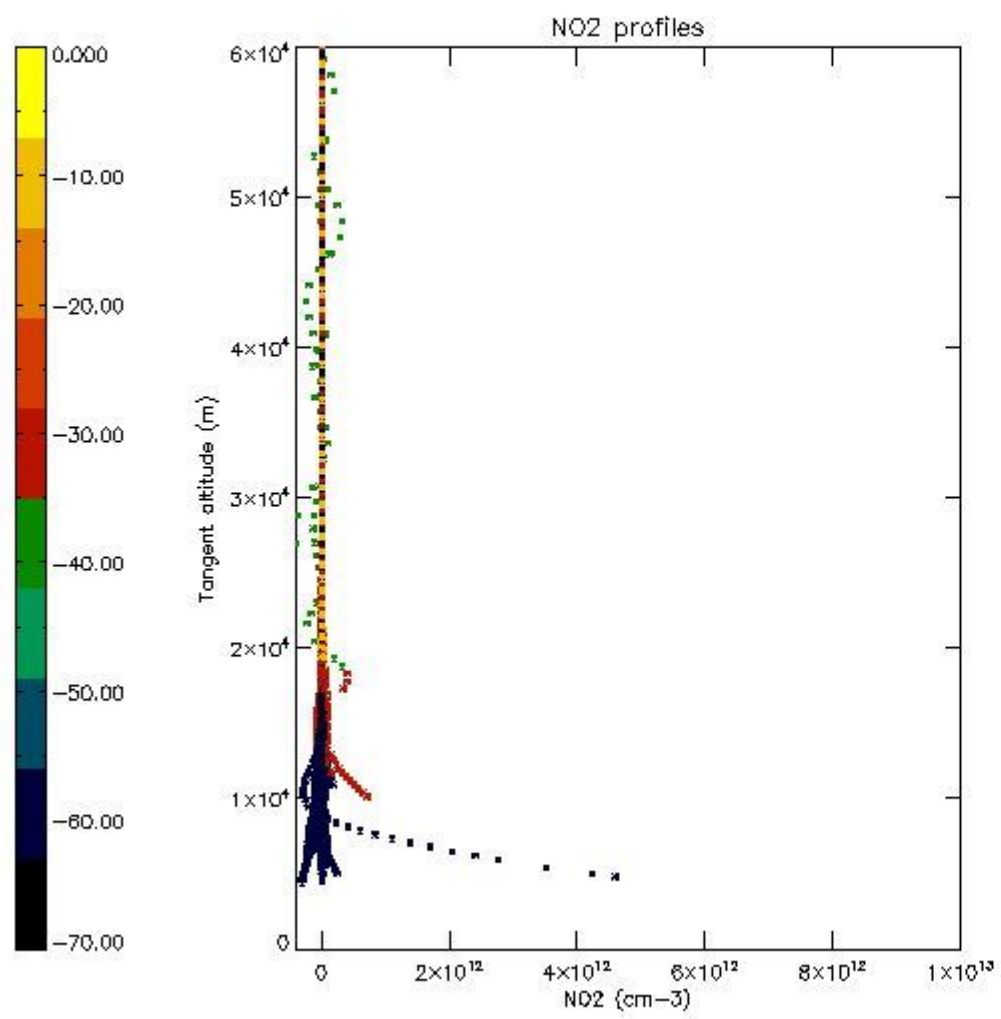

*5.4 Plot ozone profiles where STD < 10% (dark without errors)*

The colorbar represents the latitude.

*5.5 Plot ozone profiles where STD < 5% (dark without errors)*

The colorbar represents the latitude.

*5.6 Plot NO<sub>2</sub> profiles for all STD (dark without errors)*

The colorbar represents the latitude.

*5.7 Plot NO3 profiles for all STD (dark without errors)*

The colorbar represents the latitude.

*5.8 Plot H2O profiles for all STD (only for occultations of stars 1,2,3,4,13,14,16,26,63 dark without errors)*