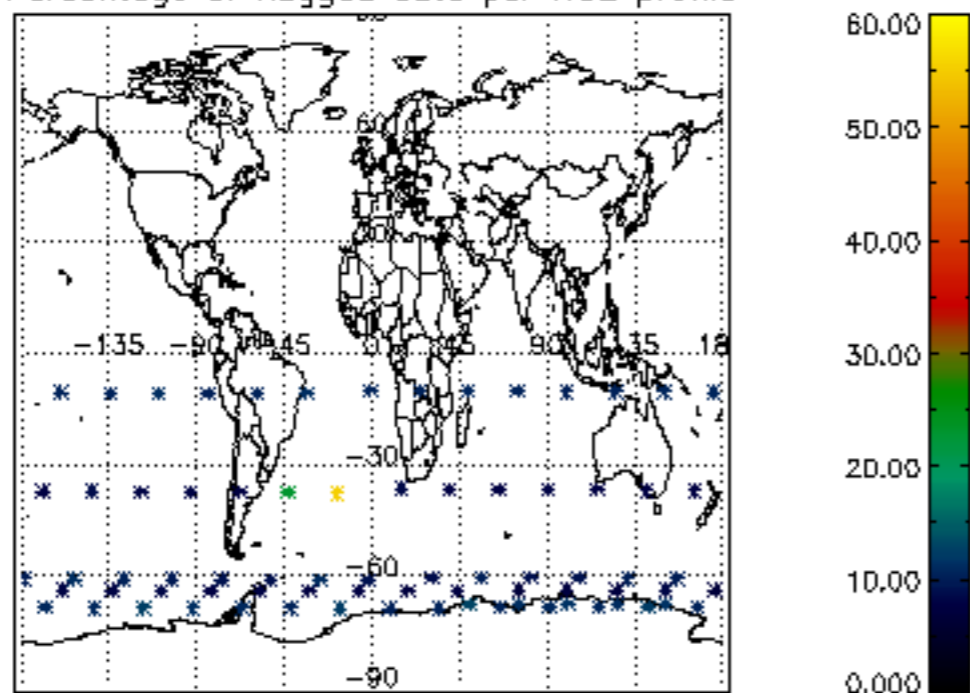

Percentage of flagged data per NO2 profile