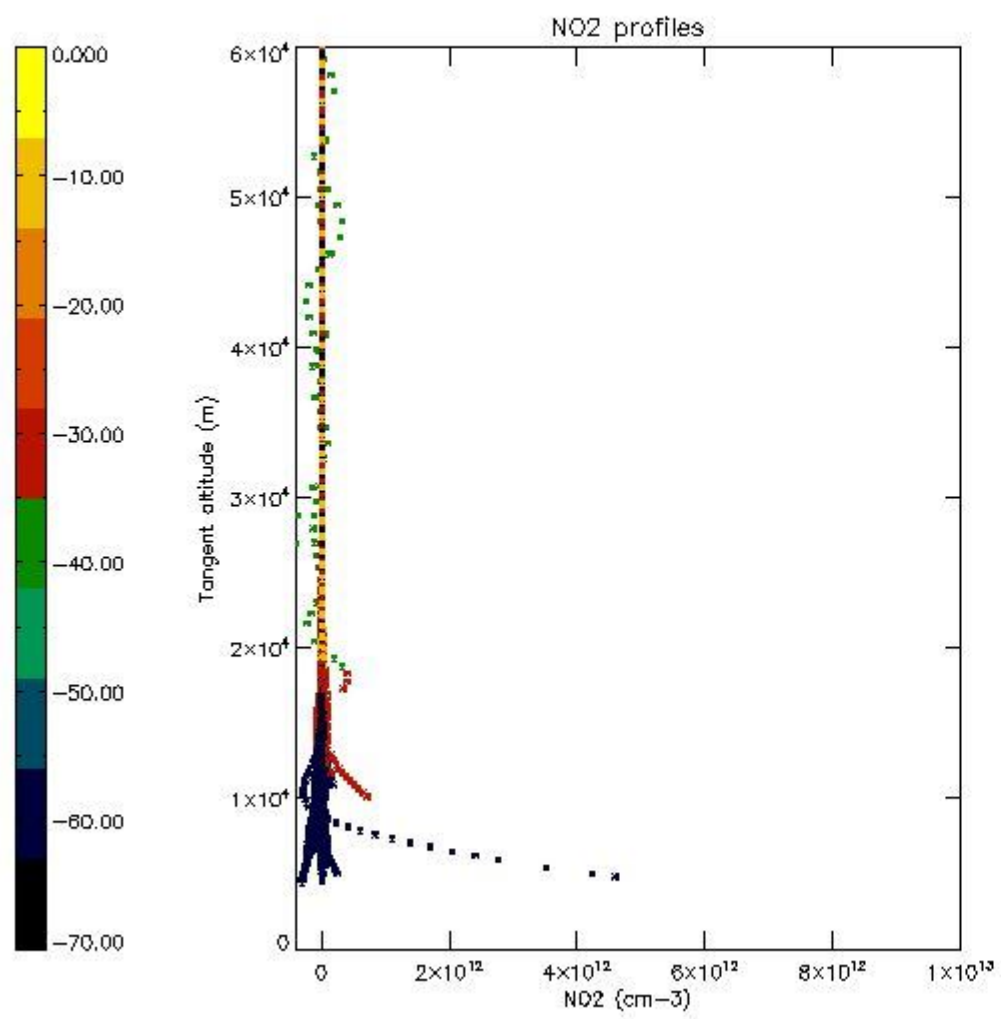

5.7 Plot NO3 profiles for all STD (dark without errors)

The colorbar represents the latitude.