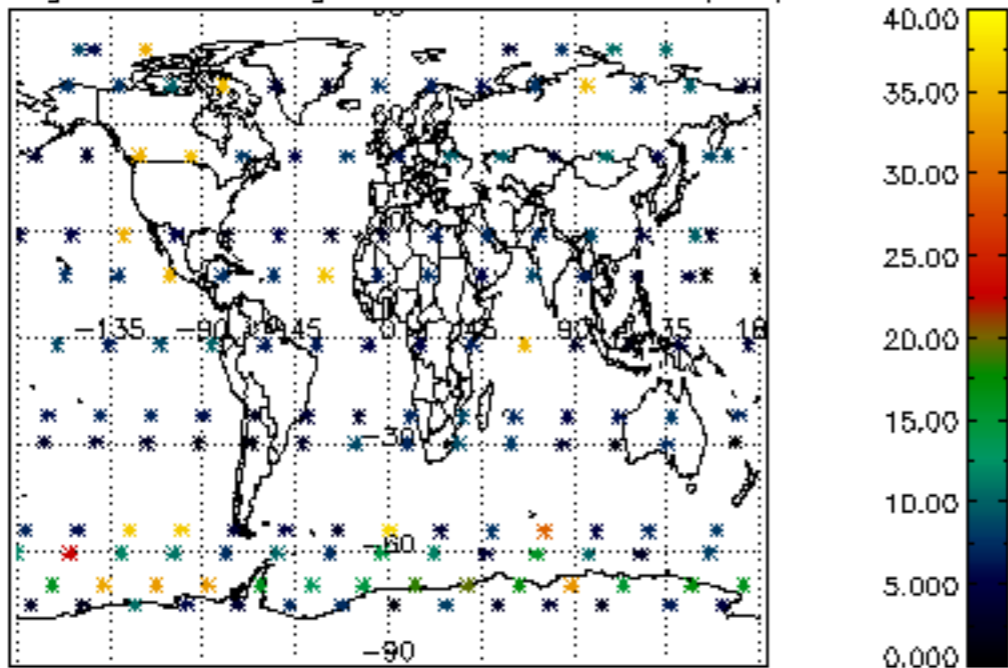

Percentage of star falling outside central band per profile