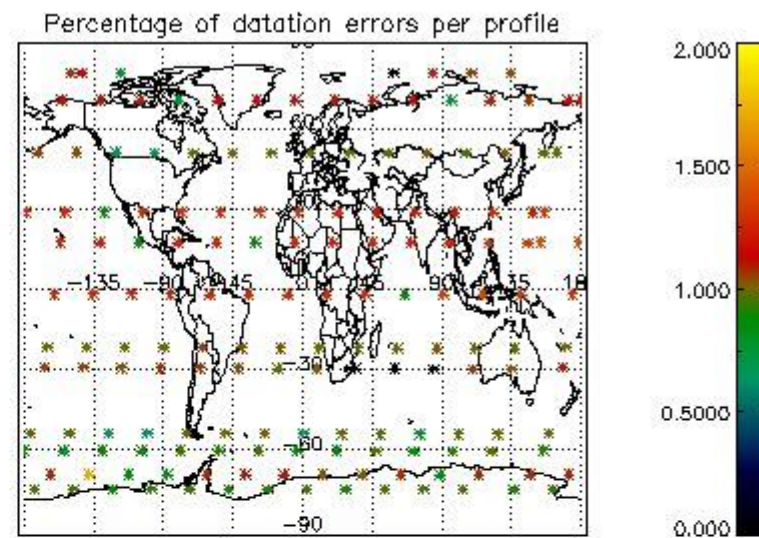

5. Trace gas profiles

5.1 Ozone statistics based on quality of products

The final quality of the products can be "measured" using the STD (Standard Deviation) attached to every point profile. This information is written to the parameter GOM_NL__2P/NL_LOCAL_SPECIES_DENSITY/o3_std of the level 2 products. The table below shows the statistics for given STD ranges.

The statistics are given with respect to the overall valid production:

- Products without fatal errors: GOM_NL__2P/MPH/PRODUCT_ERR=0
- Valid point profile: GOM_NL__2P/NL_LOCAL_SPECIES_DENSITY/pcd(0)=0

The 'Criteria' is applied to valid points of dark limb products:

- Products in dark limb illumination condition: GOM_NL__2P/NL_SUMMARY_QUALITY/obs_ill_cond=0
- Products without fatal errors: GOM_NL__2P/MPH/PRODUCT_ERR=0
- Valid point profile: GOM_NL__2P/NL_LOCAL_SPECIES_DENSITY/pcd(0)=0

So, the table below shows the percentage of dark limb and valid observations for each criteria with respect to the overall valid daily observations.

Criteria	% of total production
All STD	27
STD < 20	12