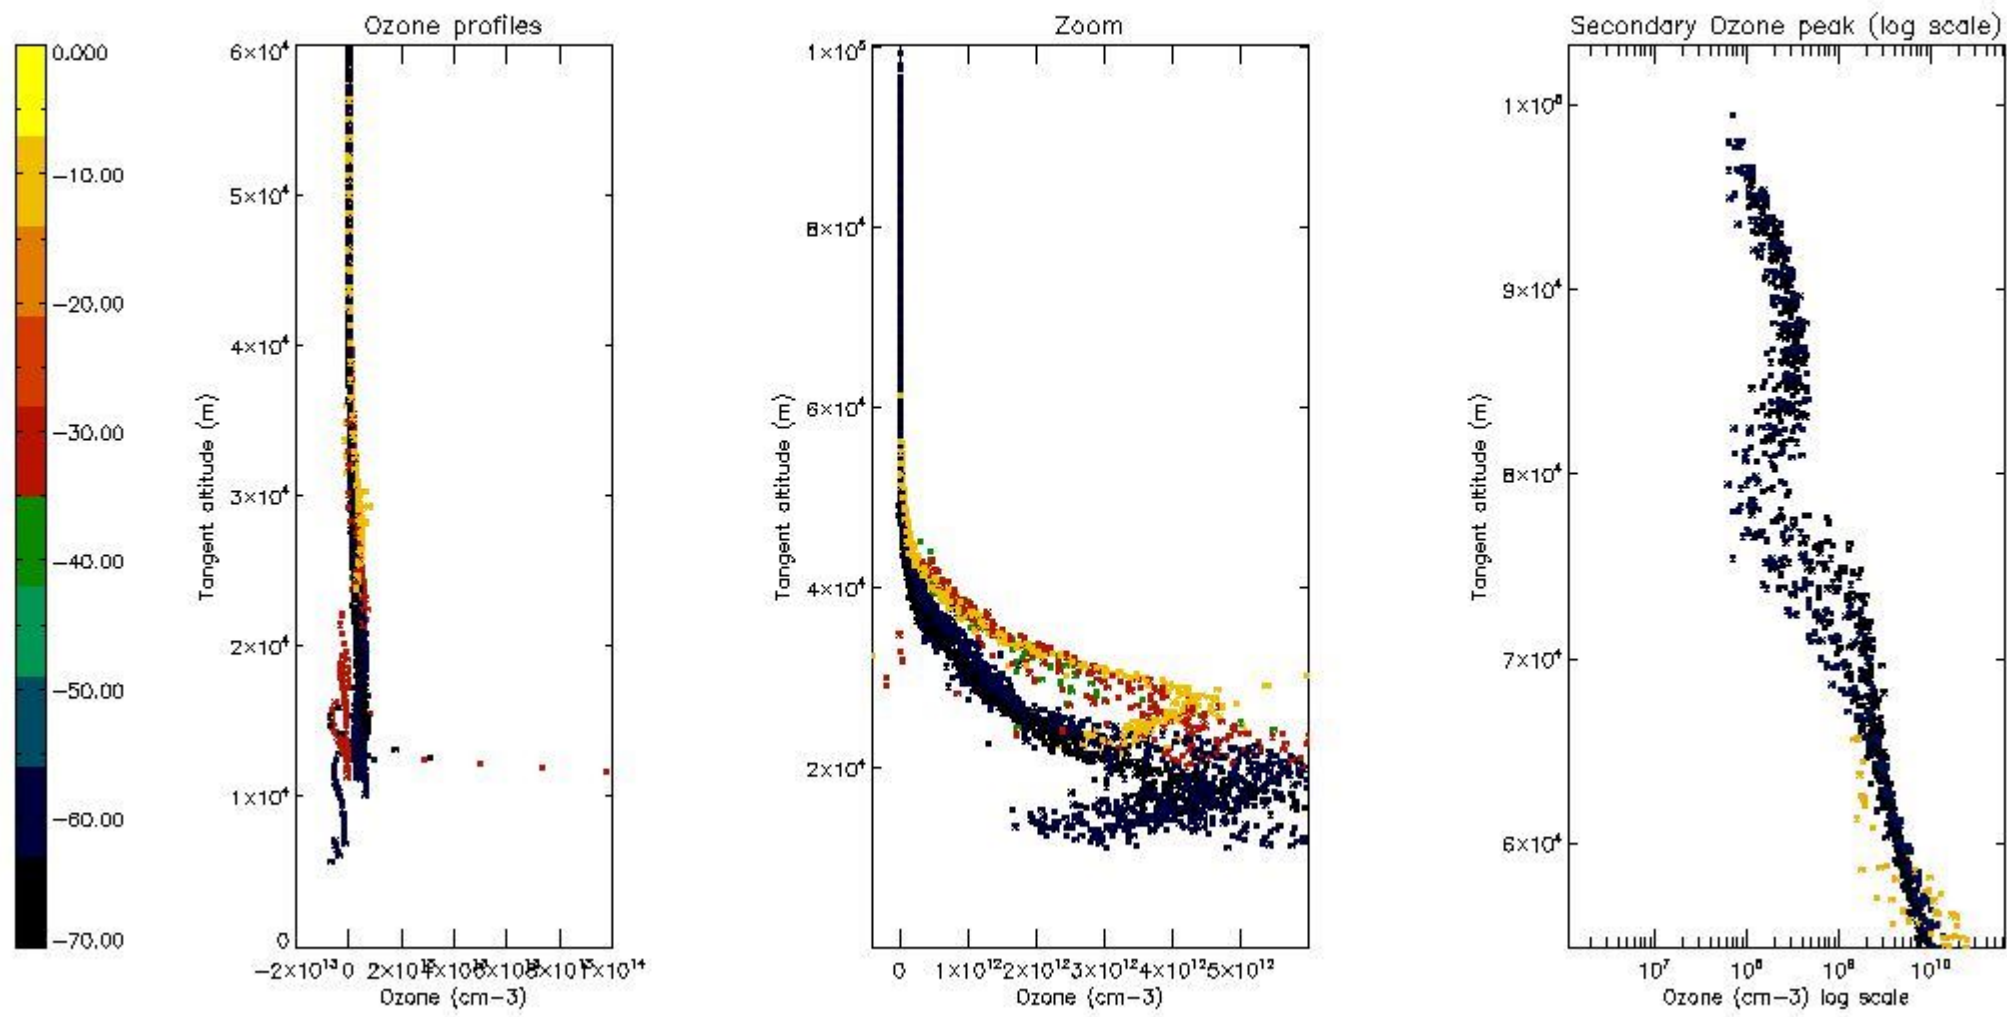

STD < 10	10
STD < 5	6

5.2 Plot ozone profiles for all STD (dark without errors)

The colorbar represents the latitude.

5.3 Plot ozone profiles where STD < 20% (dark without errors)

The colorbar represents the latitude.