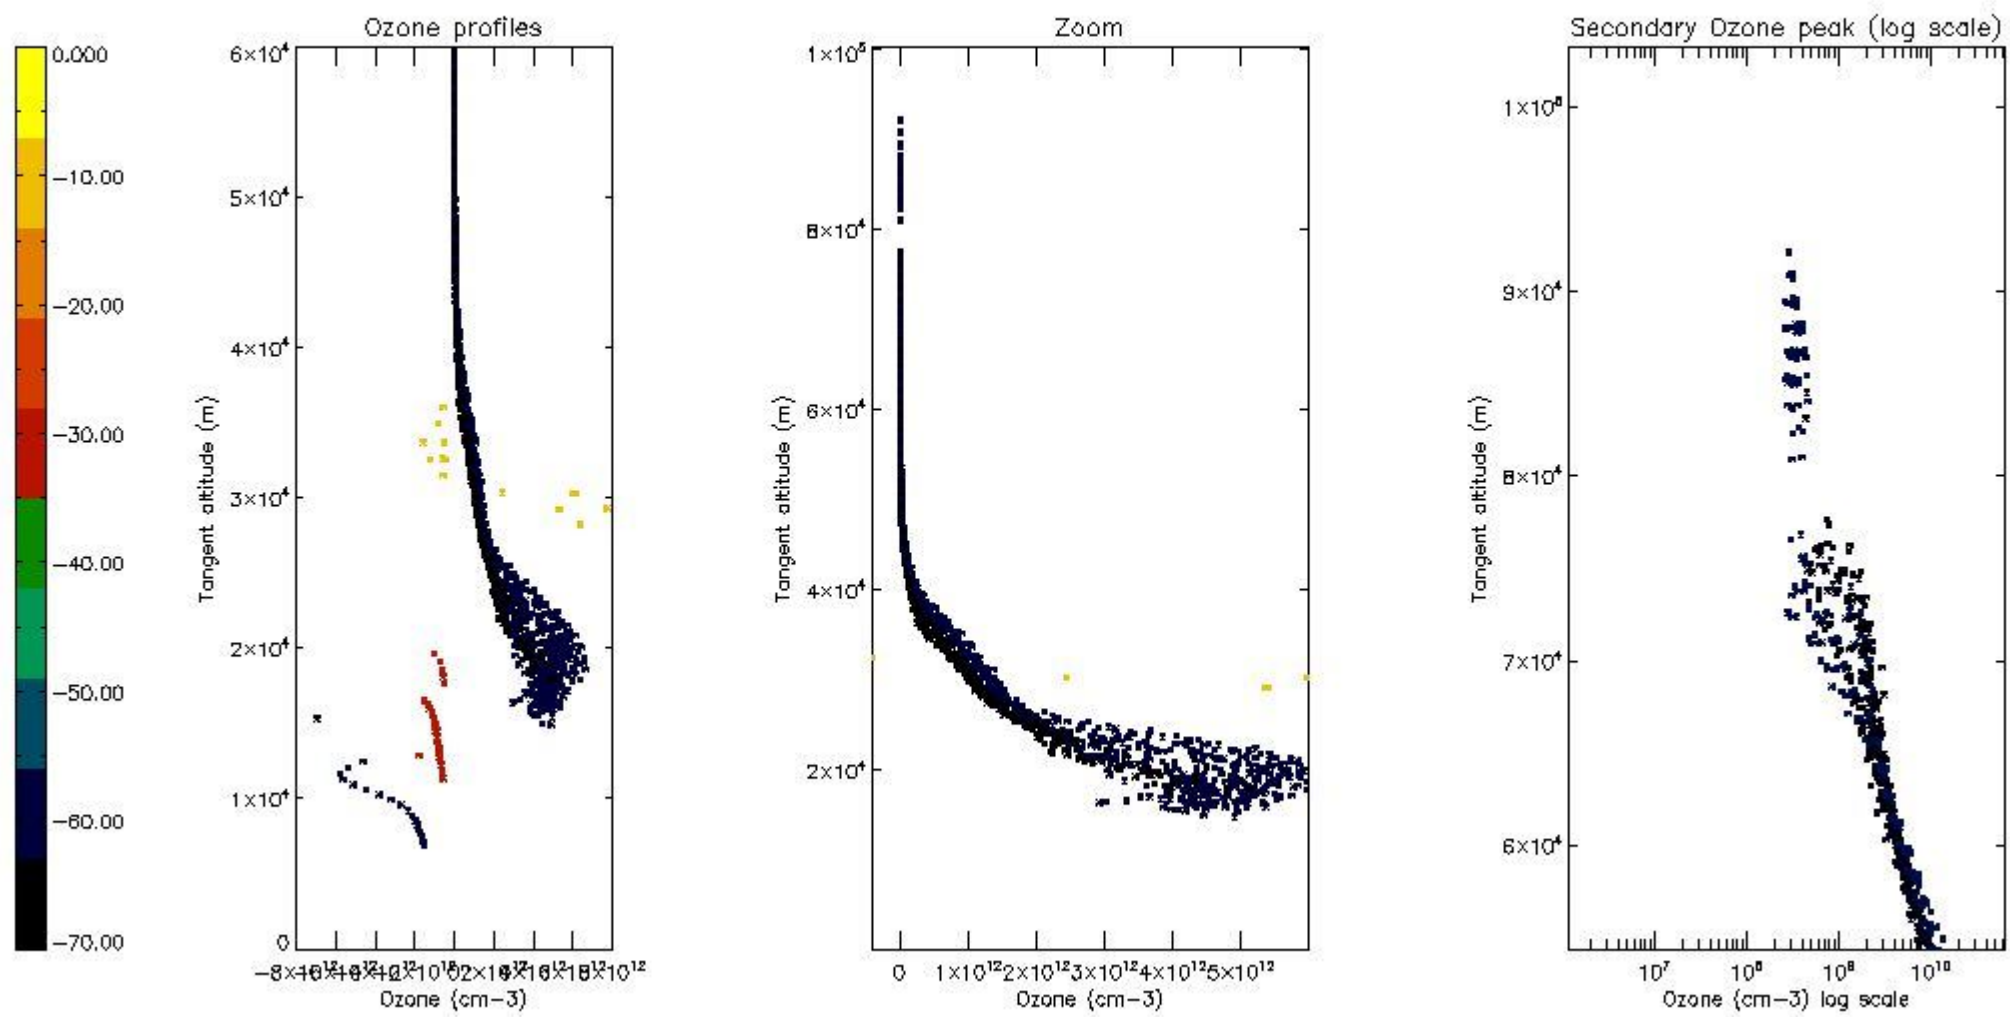

*5.4 Plot ozone profiles where STD < 10% (dark without errors)*

The colorbar represents the latitude.

*5.5 Plot ozone profiles where STD < 5% (dark without errors)*

The colorbar represents the latitude.

*5.6 Plot NO<sub>2</sub> profiles for all STD (dark without errors)*

The colorbar represents the latitude.

*5.7 Plot NO3 profiles for all STD (dark without errors)*

The colorbar represents the latitude.

*5.8 Plot H2O profiles for all STD (only for occultations of stars 1,2,3,4,13,14,16,26,63 dark without errors)*