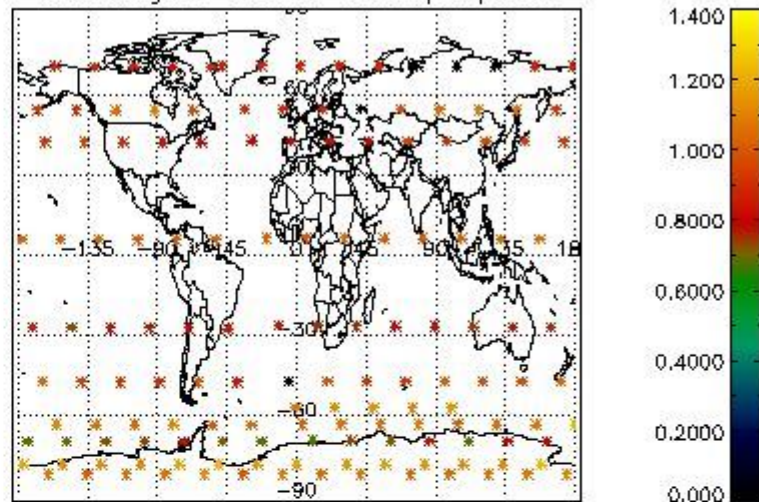

Percentage of datation errors per profile