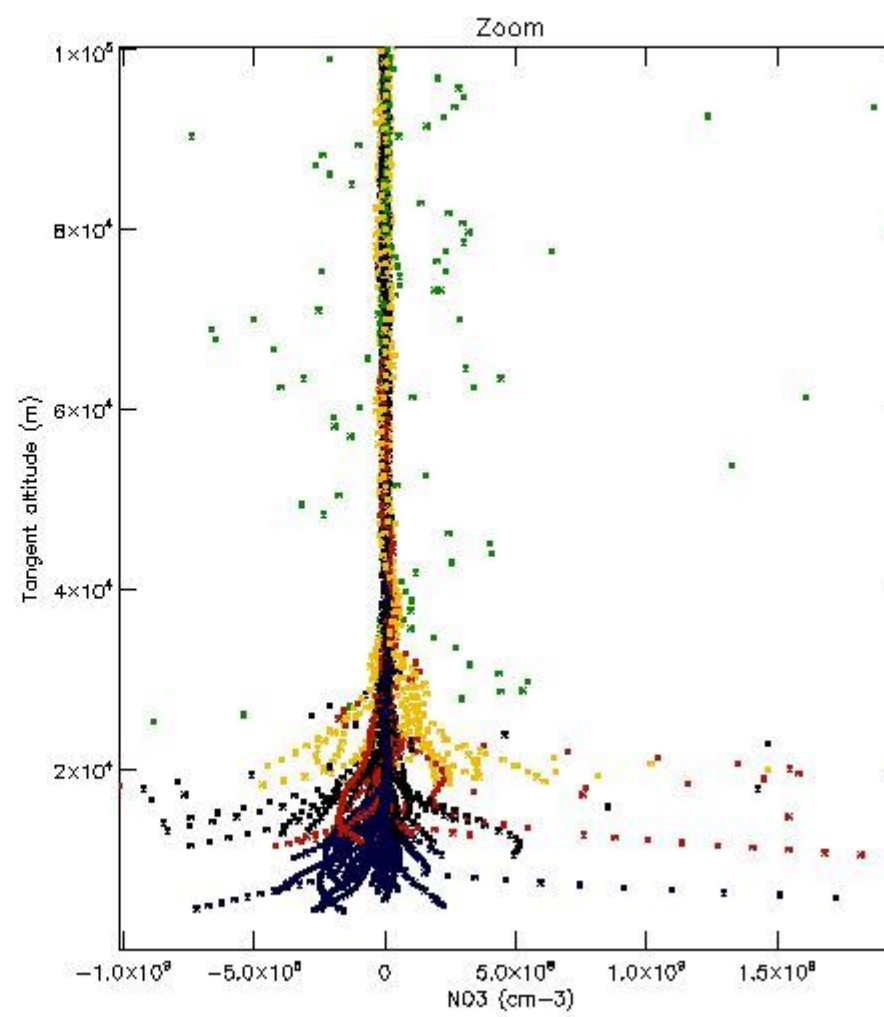

*5.4 Plot ozone profiles where STD < 10% (dark without errors)*

The colorbar represents the latitude.

*5.5 Plot ozone profiles where STD < 5% (dark without errors)*

The colorbar represents the latitude.

*5.6 Plot NO<sub>2</sub> profiles for all STD (dark without errors)*

The colorbar represents the latitude.

*5.7 Plot NO3 profiles for all STD (dark without errors)*

The colorbar represents the latitude.

*5.8 Plot H2O profiles for all STD (only for occultations of stars 1,2,3,4,13,14,16,26,63 dark without errors)*

The colorbar represents the latitude.