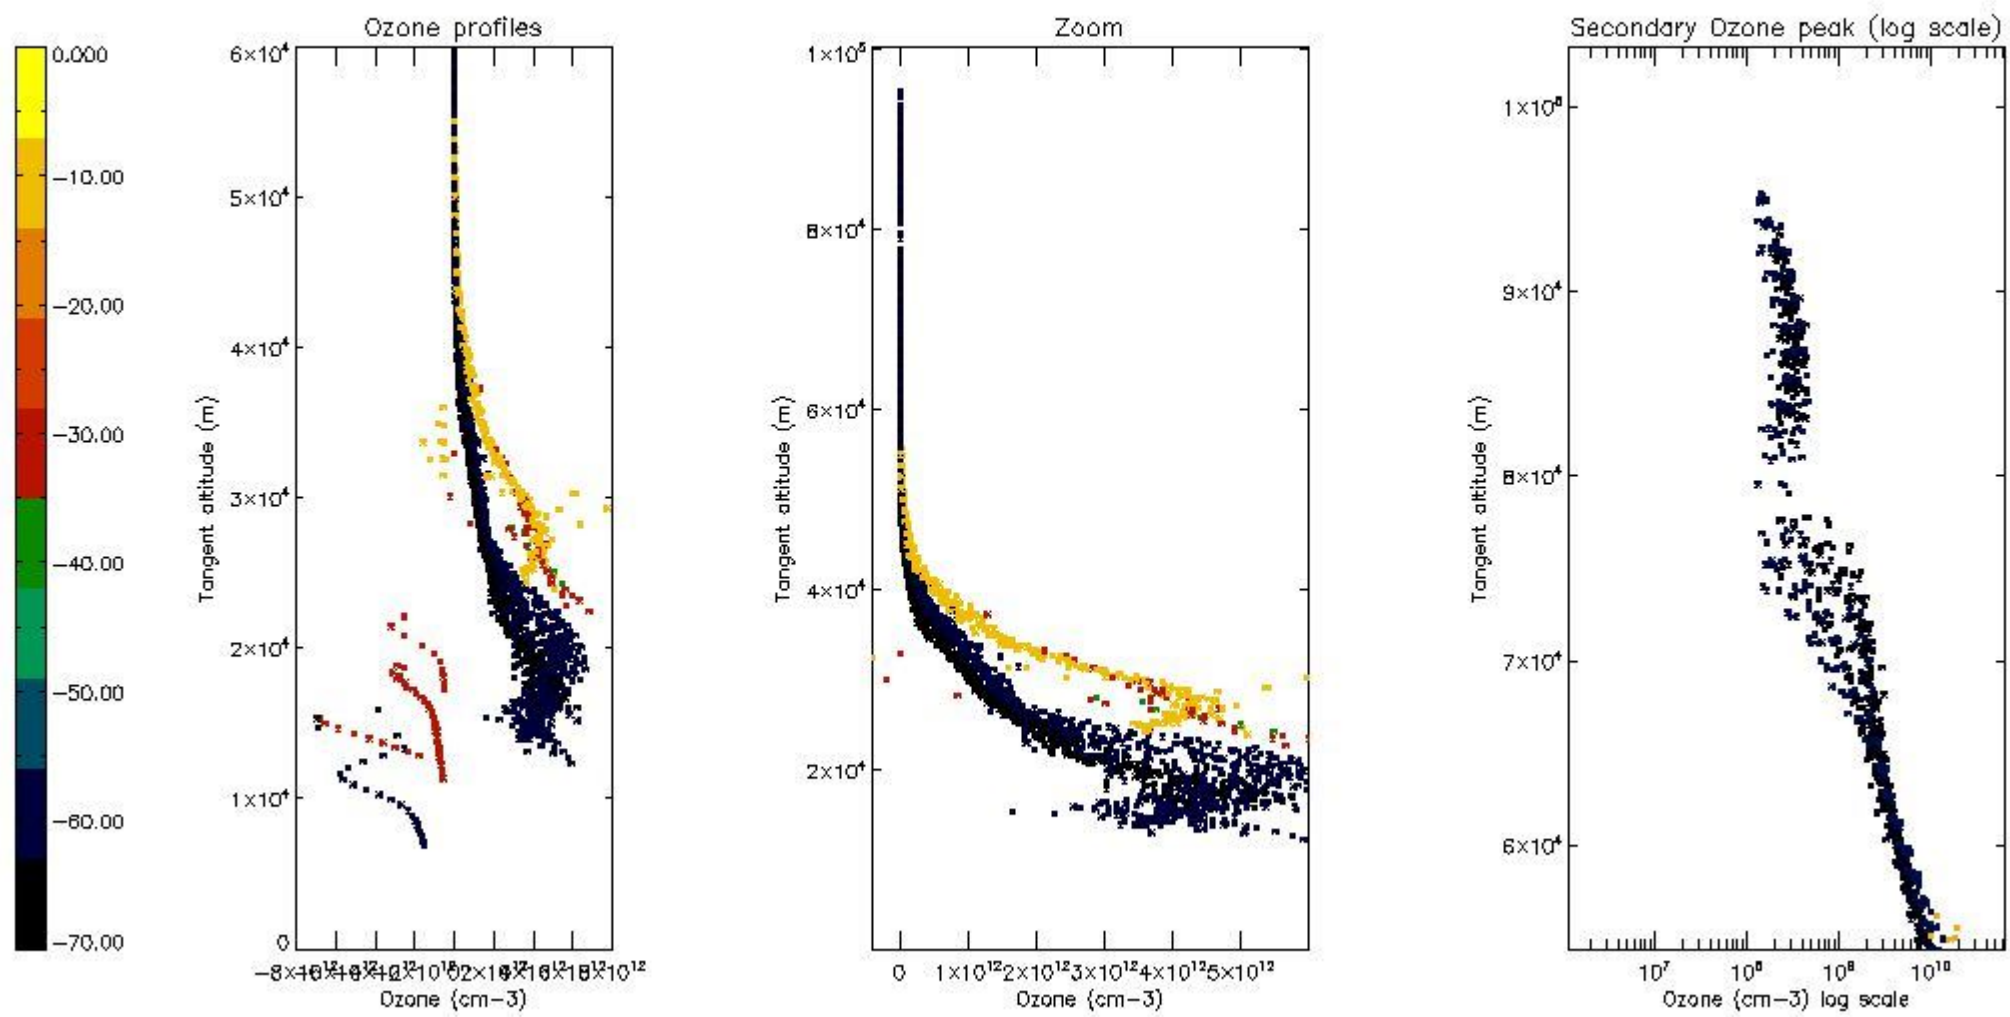

5.5 Plot ozone profiles where STD < 5% (dark without errors)

The colorbar represents the latitude.