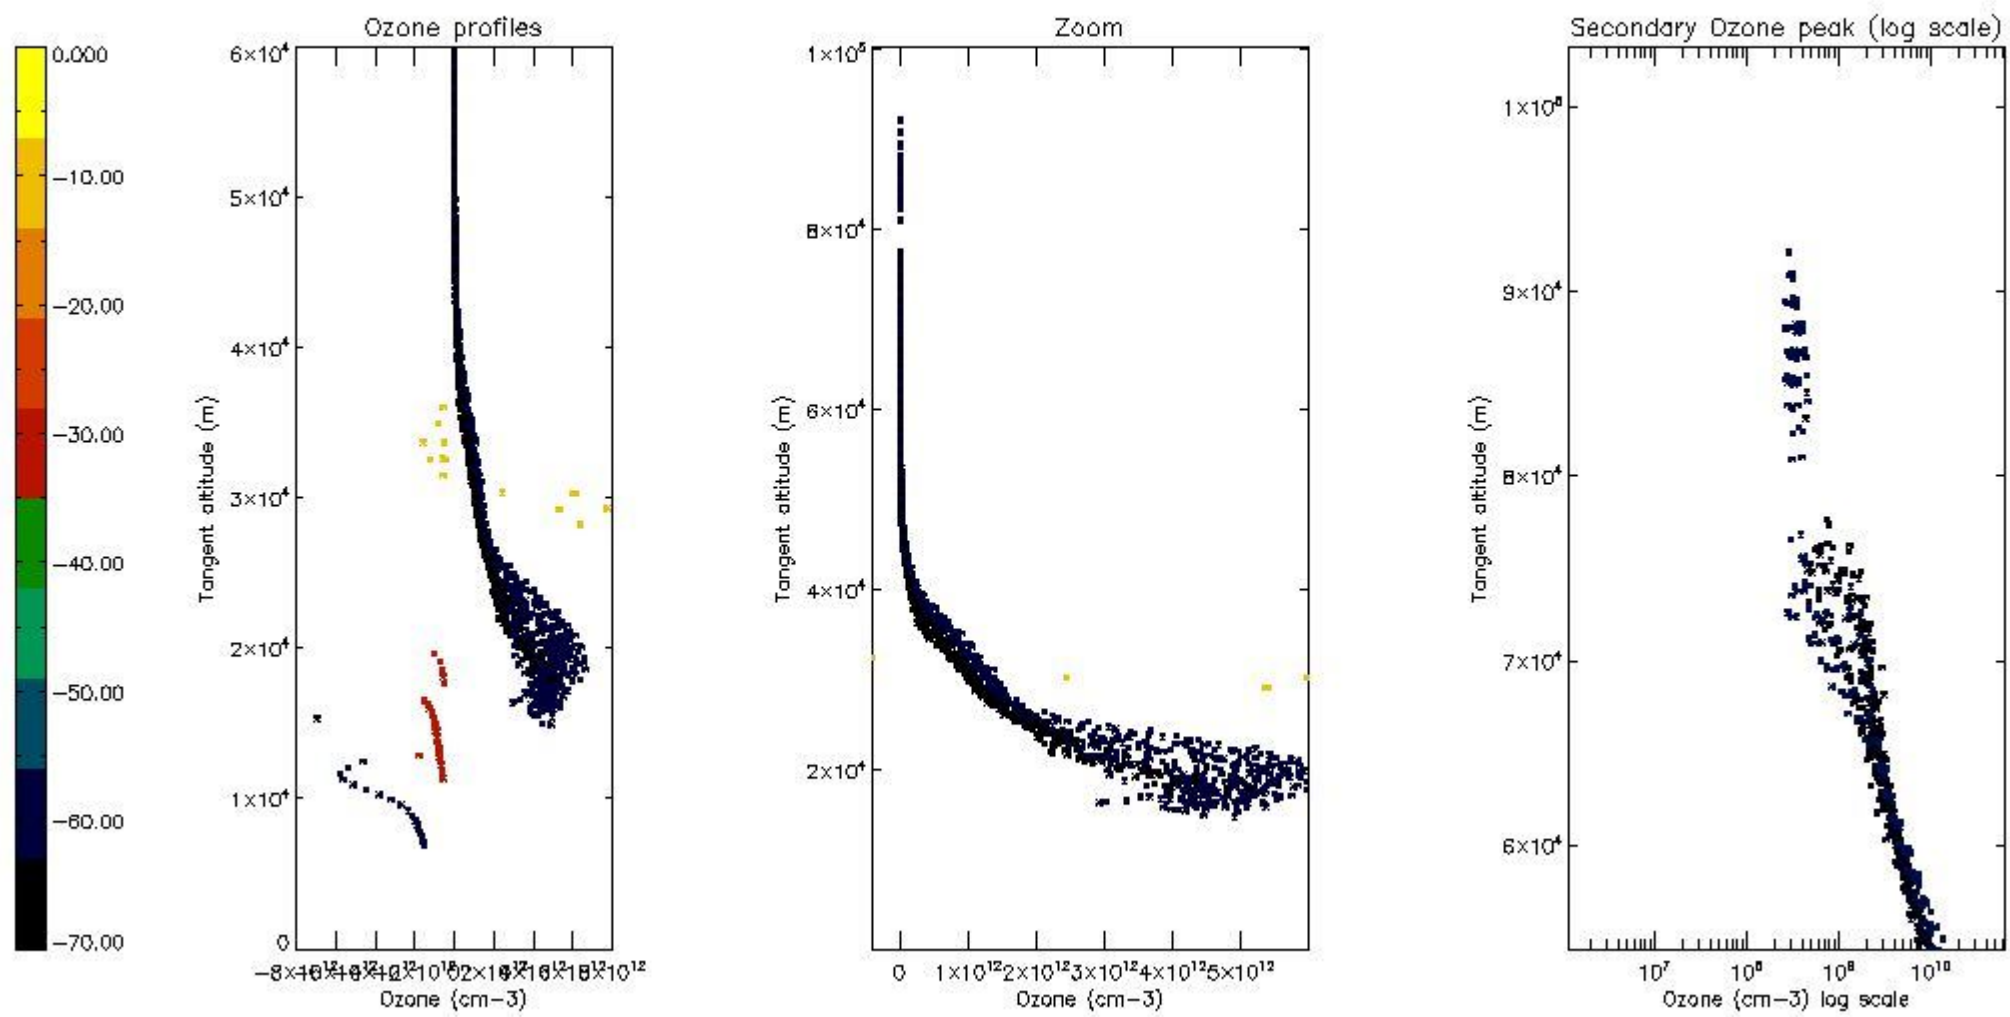

5.6 Plot NO₂ profiles for all STD (dark without errors)

The colorbar represents the latitude.