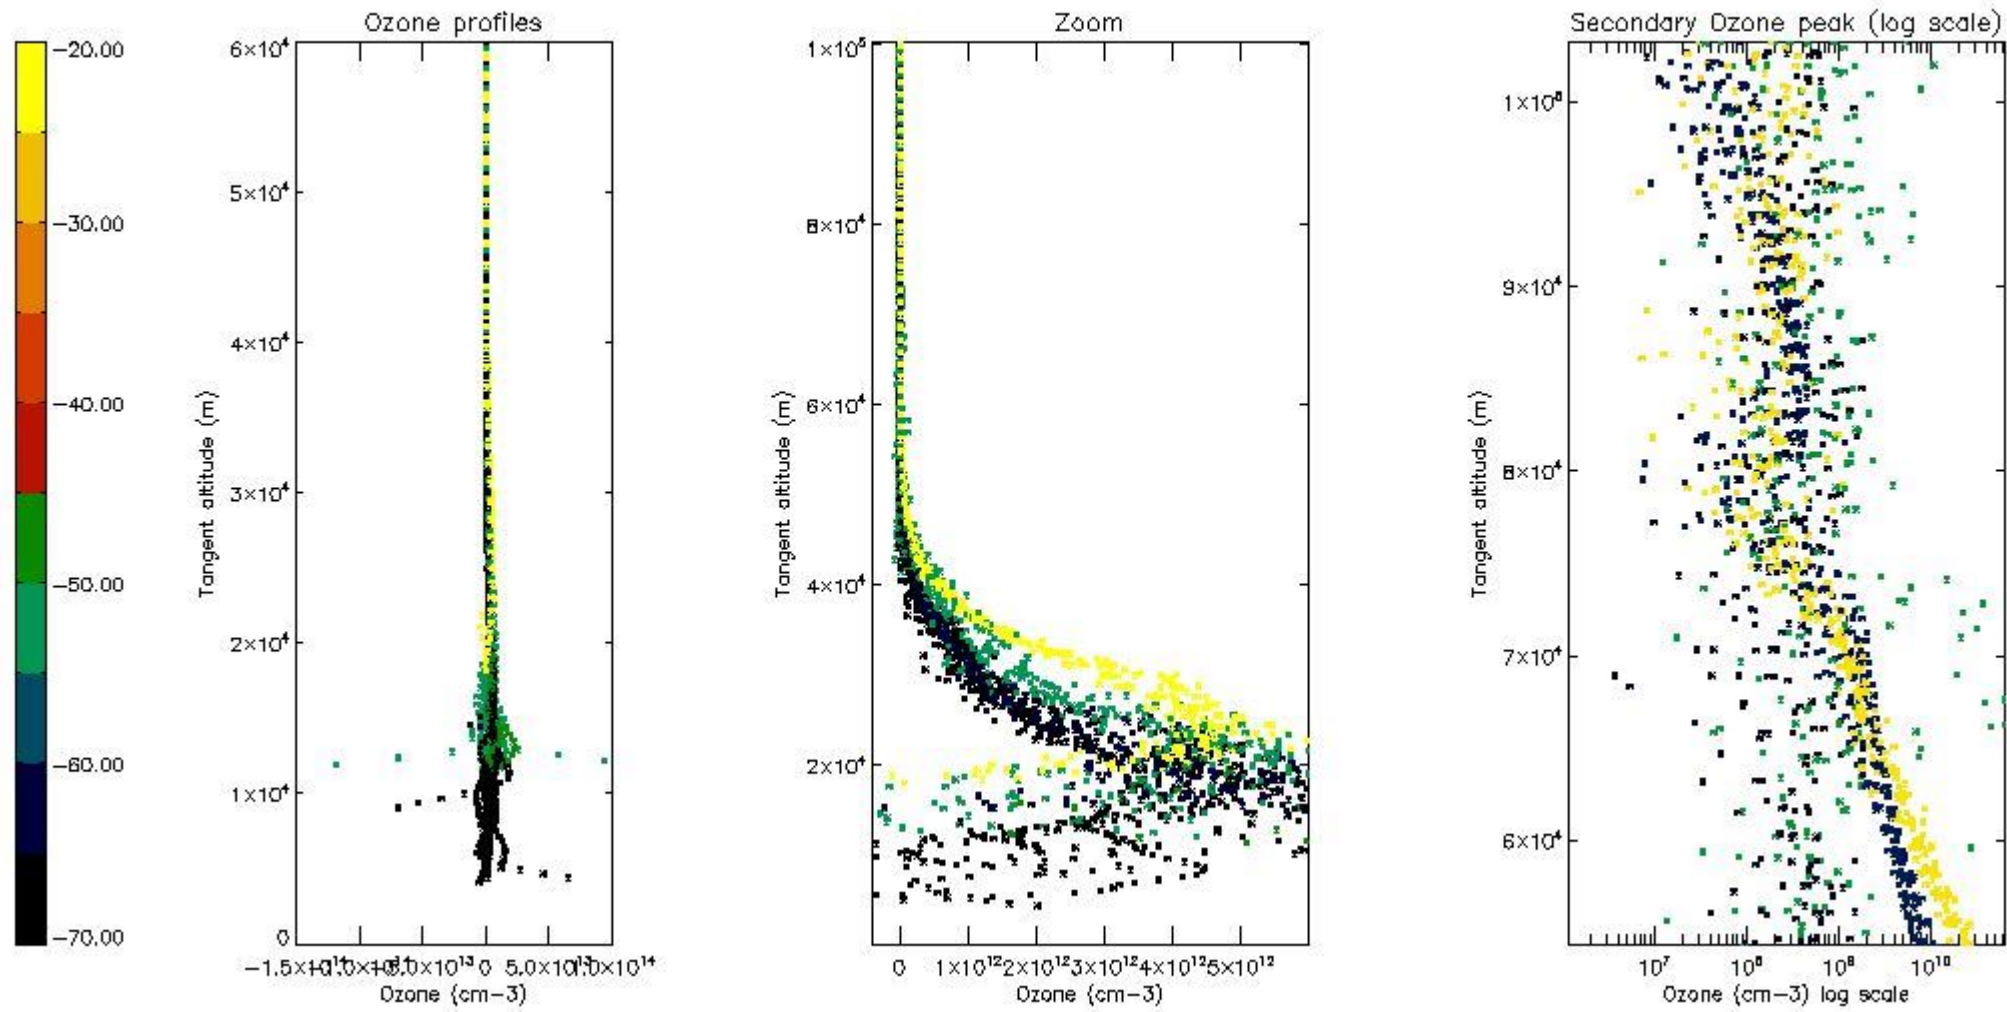

STD < 10	5
STD < 5	1

5.2 Plot ozone profiles for all STD (dark without errors)

The colorbar represents the latitude.

5.3 Plot ozone profiles where STD < 20% (dark without errors)

The colorbar represents the latitude.