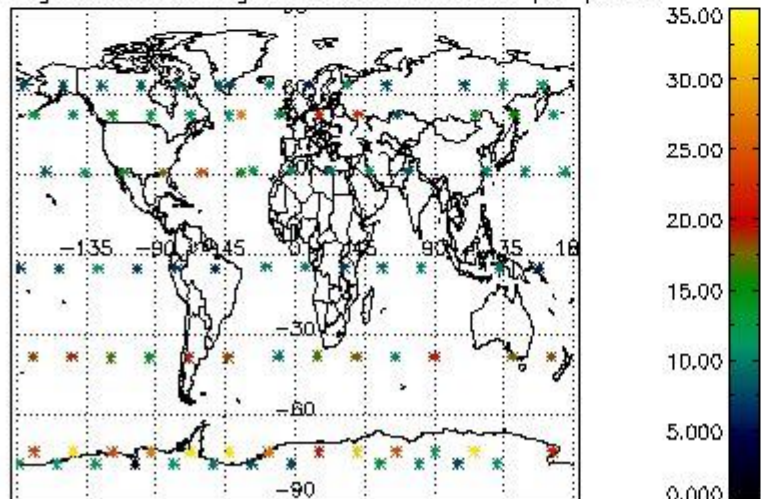

Percentage of star falling outside central band per profile