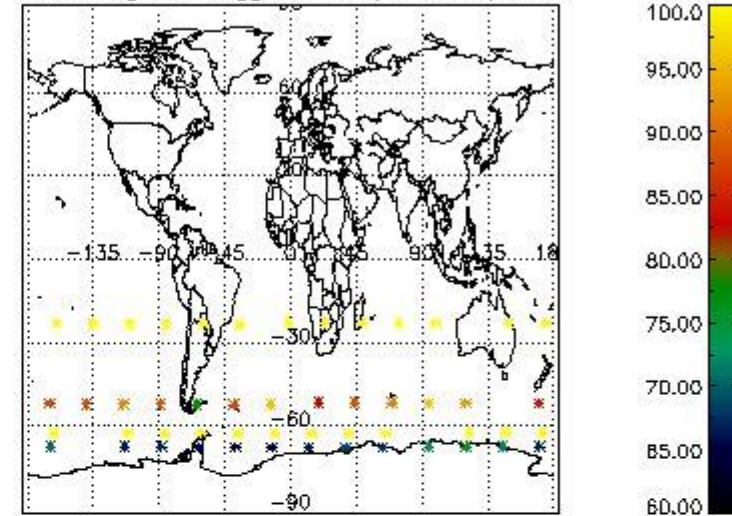

3.1 Plot quality information per product (time dependant)

3.2 Plot quality information per product (world map)

Percentage of flagged data per O3 profile

Percentage of flagged data per H2O profile

Percentage of flagged data per NO2 profile