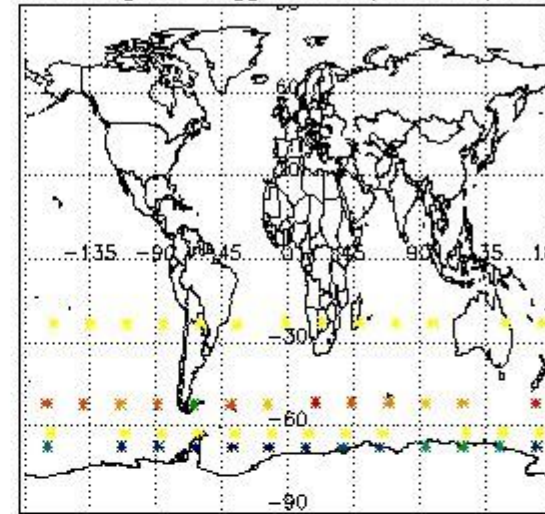

3.1 Plot quality information per product (time dependant)

3.2 Plot quality information per product (world map)

Percentage of flagged data per O3 profile

Percentage of flagged data per H2O profile

Percentage of flagged data per NO2 profile