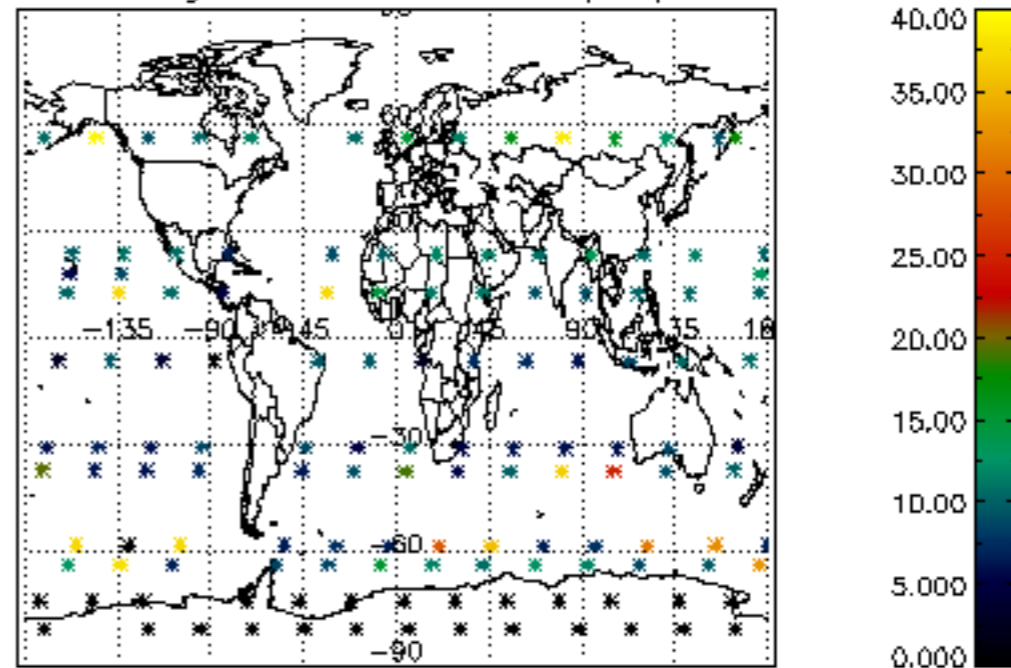

Percentage of saturation errors per profile