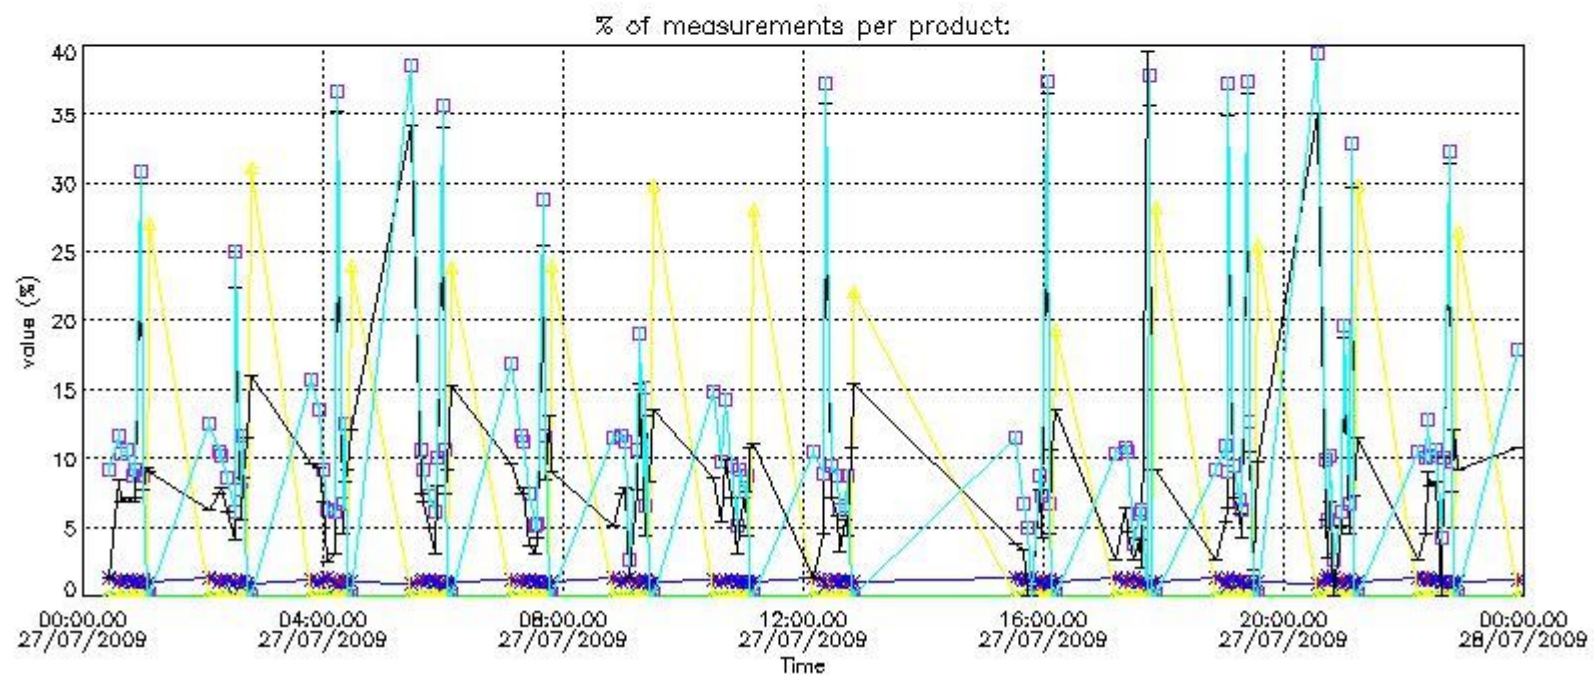

Percentage of flagged data per NO3 profile

4. Level 1 quality information per product

In this section it is plotted some information contained in the Quality Summary data set of the level 2 products that comes from the level 1b processing. Products without errors (error flag in the MPH set to "0") are used.

4.1 Plot quality information per product (time dependant) coming from level 1b processing

4.1.1 Plot level 1 quality information per product (time dependant): ENVISAT ASCENDING passes

4.1.2 Plot level 1 quality information per product (time dependant): ENVI SAT DESCENDING passes