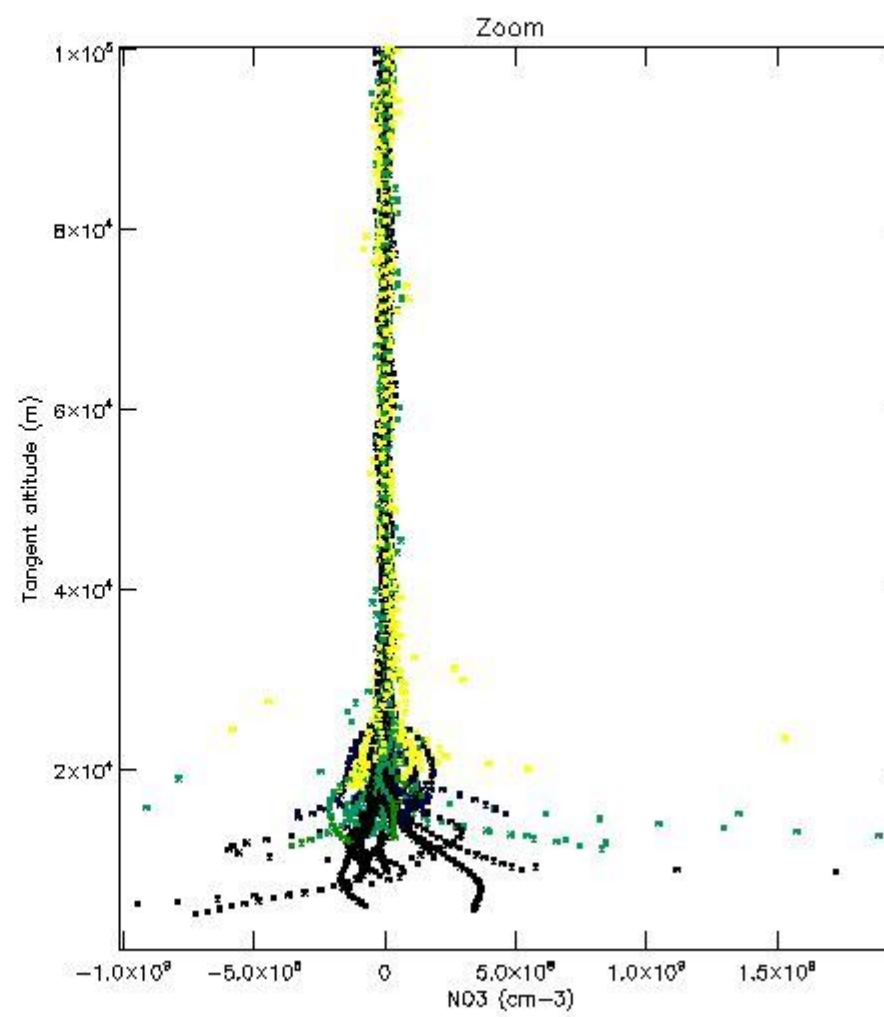

5.4 Plot ozone profiles where STD < 10% (dark without errors)

The colorbar represents the latitude.

5.5 Plot ozone profiles where $STD < 5\%$ (dark without errors)

The colorbar represents the latitude.

5.6 Plot NO₂ profiles for all STD (dark without errors)

The colorbar represents the latitude.

5.7 Plot NO3 profiles for all STD (dark without errors)

The colorbar represents the latitude.

5.8 Plot H2O profiles for all STD (only for occultations of stars 1,2,3,4,13,14,16,26,63 dark without errors)