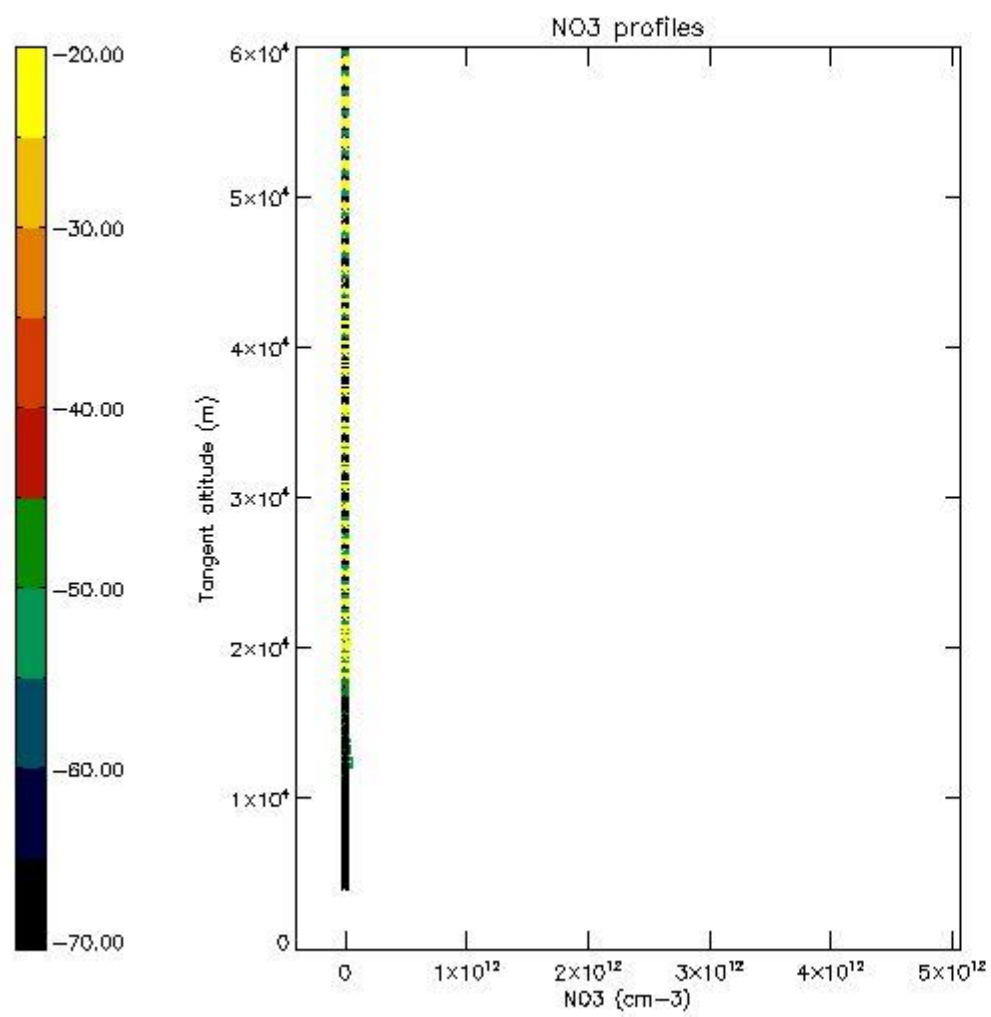

STD < 10	5
STD < 5	1

5.2 Plot ozone profiles for all STD (dark without errors)

The colorbar represents the latitude.

5.3 Plot ozone profiles where STD < 20% (dark without errors)

The colorbar represents the latitude.

5.4 Plot ozone profiles where STD < 10% (dark without errors)

The colorbar represents the latitude.

5.5 Plot ozone profiles where $STD < 5\%$ (dark without errors)

The colorbar represents the latitude.

5.6 Plot NO₂ profiles for all STD (dark without errors)

The colorbar represents the latitude.

5.7 Plot NO3 profiles for all STD (dark without errors)

The colorbar represents the latitude.

5.8 Plot H2O profiles for all STD (only for occultations of stars 1,2,3,4,13,14,16,26,63 dark without errors)