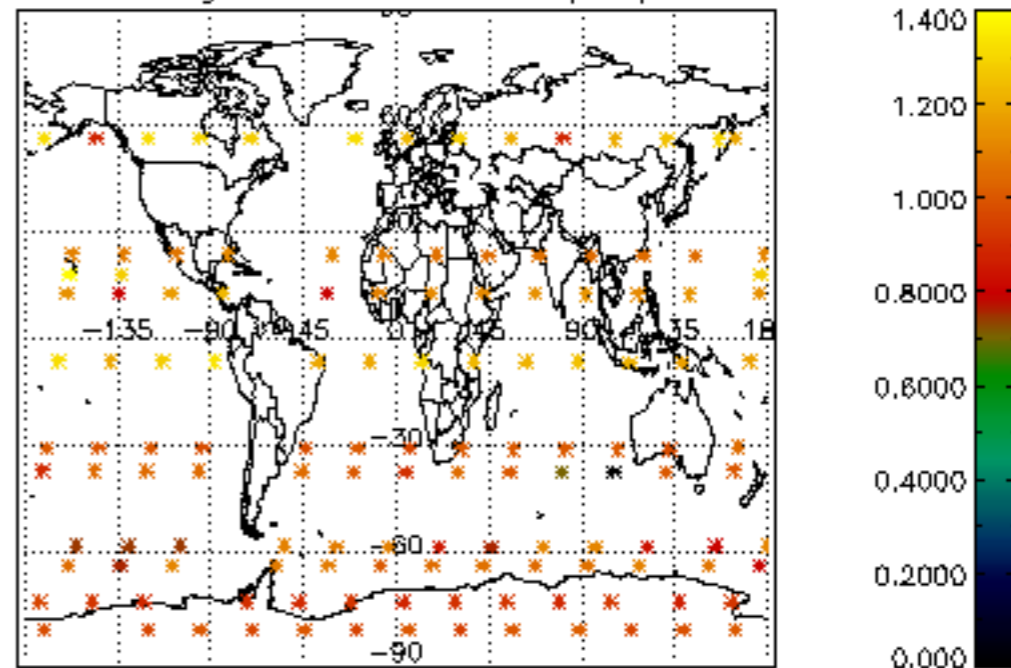

Percentage of datation errors per profile

Percentage of star falling outside central band per profile

Percentage of saturation errors per profile

Percentage of cosmic ray hits per profile

Percentage of datation errors per profile