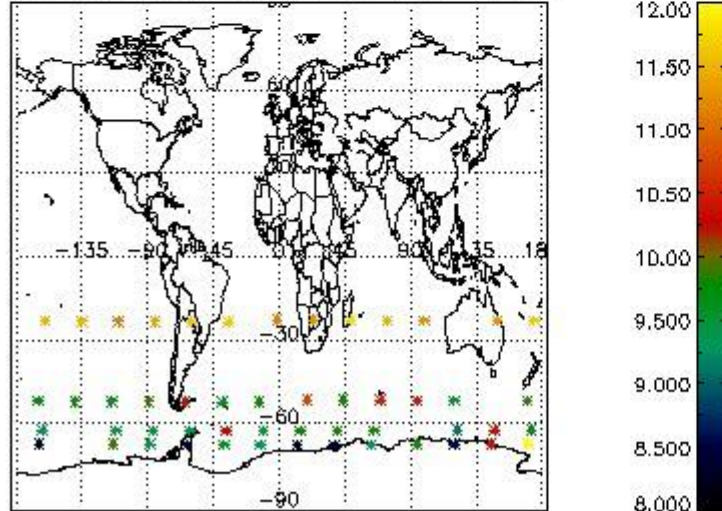

3.1 Plot quality information per product (time dependant)

3.2 Plot quality information per product (world map)

Percentage of flagged data per O3 profile

Percentage of flagged data per H2O profile

Percentage of flagged data per NO2 profile