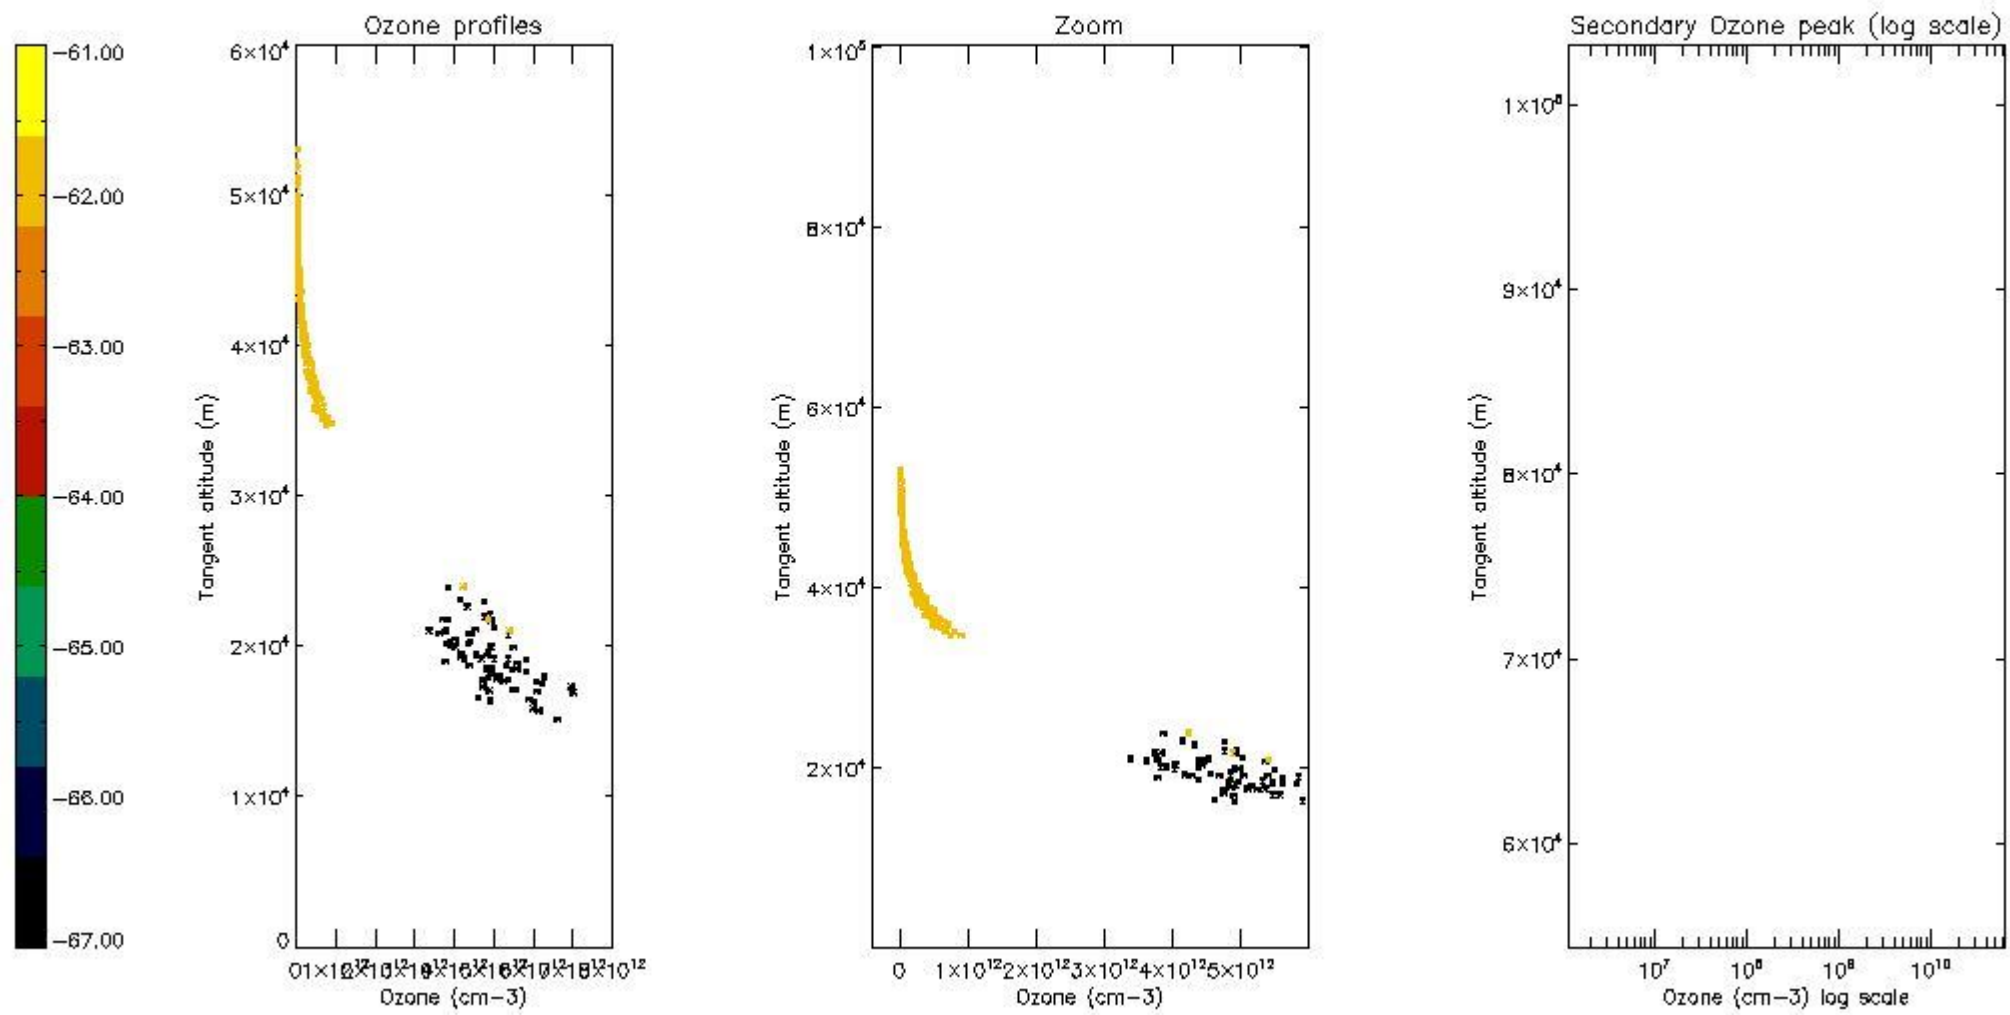

So, the table below shows the percentage of dark limb and valid observations for each criteria with respect to the overall valid daily observations.

Criteria	% of total production
All STD	24
STD < 20	8

STD < 10	5
STD < 5	1

5.2 Plot ozone profiles for all STD (dark without errors)

The colorbar represents the latitude.

5.3 Plot ozone profiles where STD < 20% (dark without errors)

The colorbar represents the latitude.

5.4 Plot ozone profiles where STD < 10% (dark without errors)

The colorbar represents the latitude.

5.5 Plot ozone profiles where $STD < 5\%$ (dark without errors)

The colorbar represents the latitude.

5.6 Plot NO₂ profiles for all STD (dark without errors)