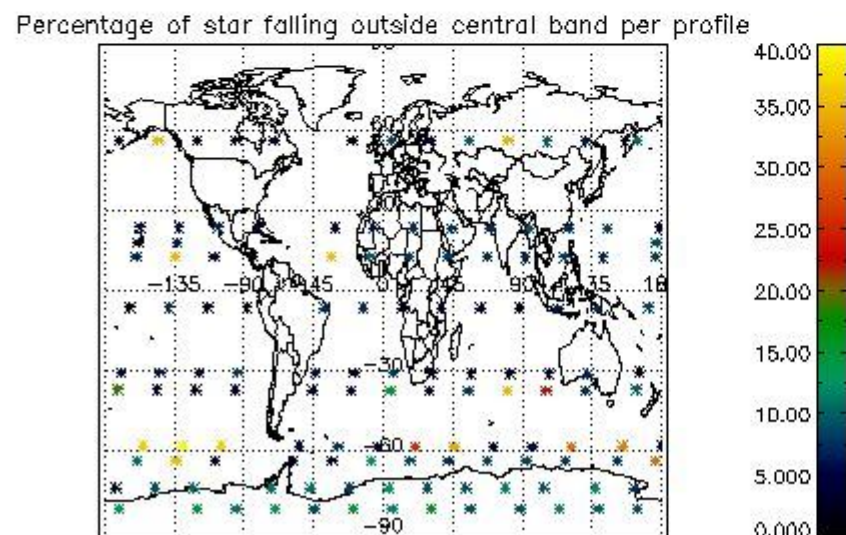

4.1 Plot quality information per product (time dependant) coming from level 1b processing

4.1.1 Plot level 1 quality information per product (time dependant): ENVISAT ASCENDING passes

4.1.2 Plot level 1 quality information per product (time dependant): ENVI SAT DESCENDING passes

4.2 Plot quality information per product coming from level 1b processing (world map)

4.2.1 Plot level 1 quality information per product (world map): ENVISAT ASCENDING passes

4.2.2 Plot level 1 quality information per product (world map): ENVISAT DESCENDING passes