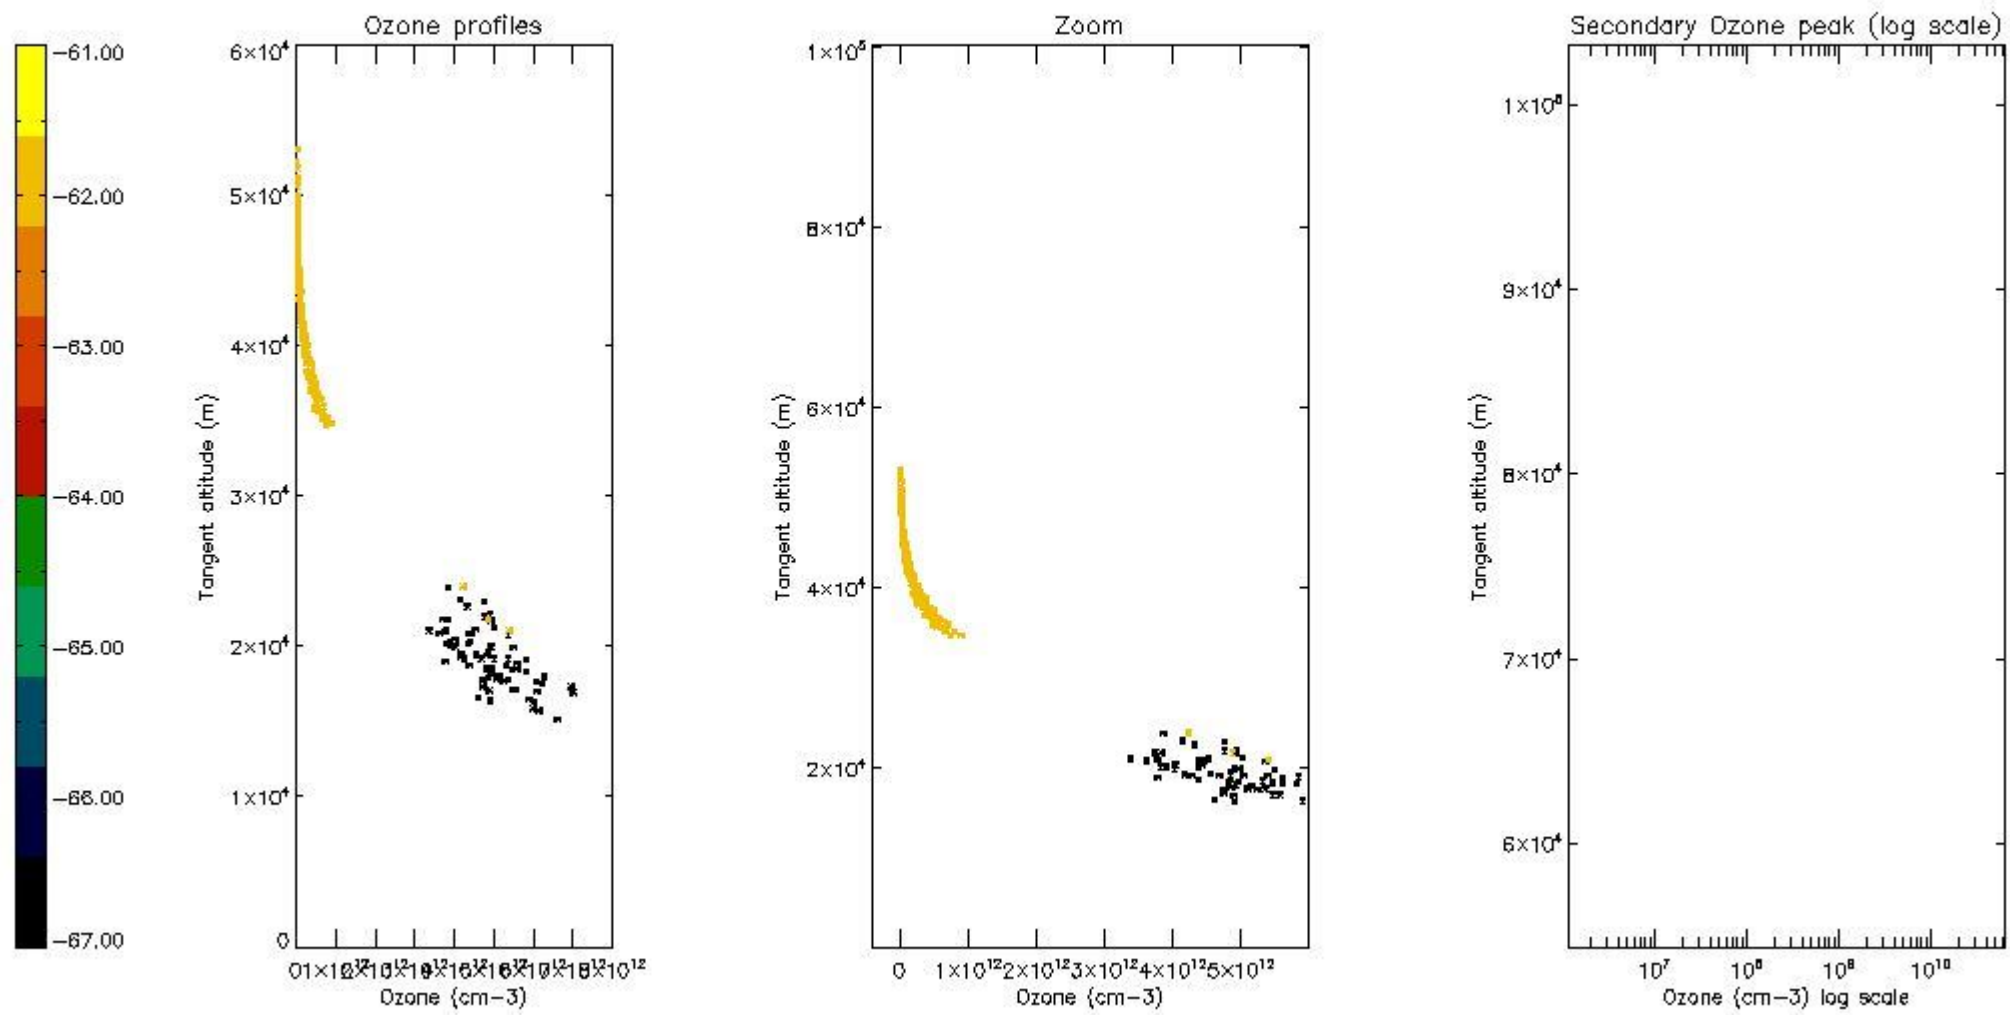

5.6 Plot NO₂ profiles for all STD (dark without errors)

The colorbar represents the latitude.