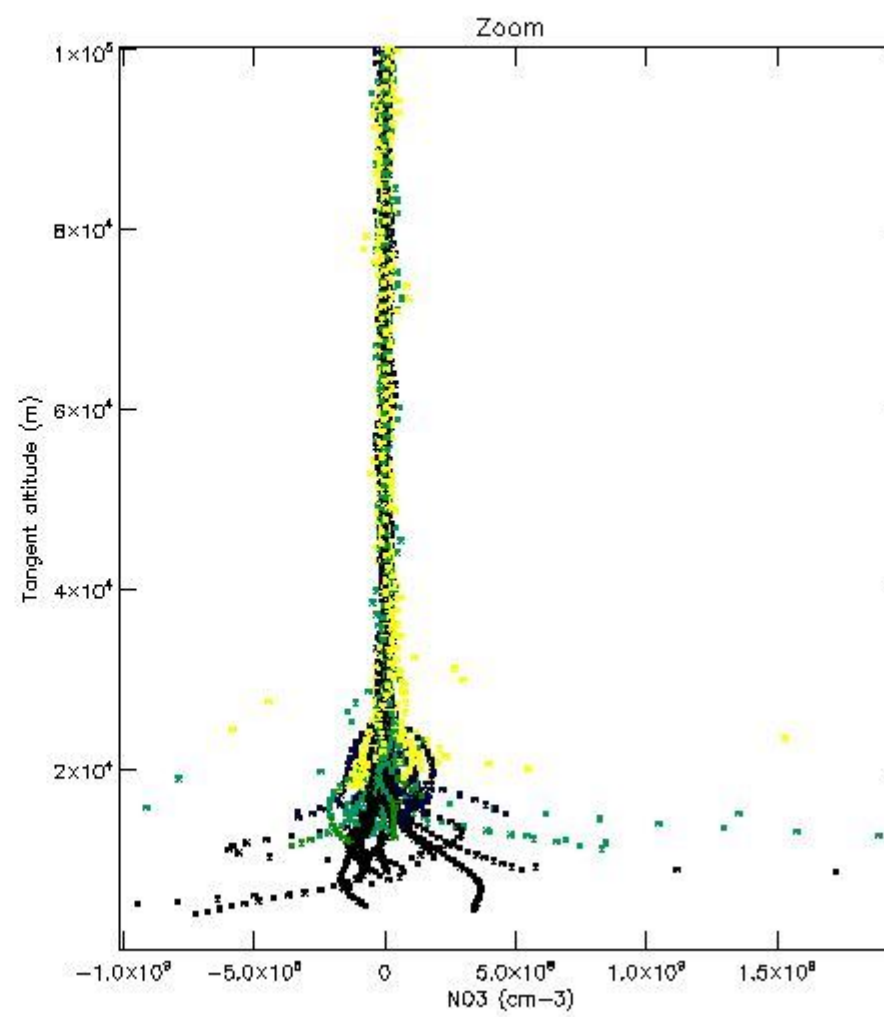

5.4 Plot ozone profiles where STD < 10% (dark without errors)

The colorbar represents the latitude.

5.5 Plot ozone profiles where STD < 5% (dark without errors)

The colorbar represents the latitude.

5.6 Plot NO₂ profiles for all STD (dark without errors)

The colorbar represents the latitude.

5.7 Plot NO3 profiles for all STD (dark without errors)

The colorbar represents the latitude.

5.8 Plot H2O profiles for all STD (only for occultations of stars 1,2,3,4,13,14,16,26,63 dark without errors)