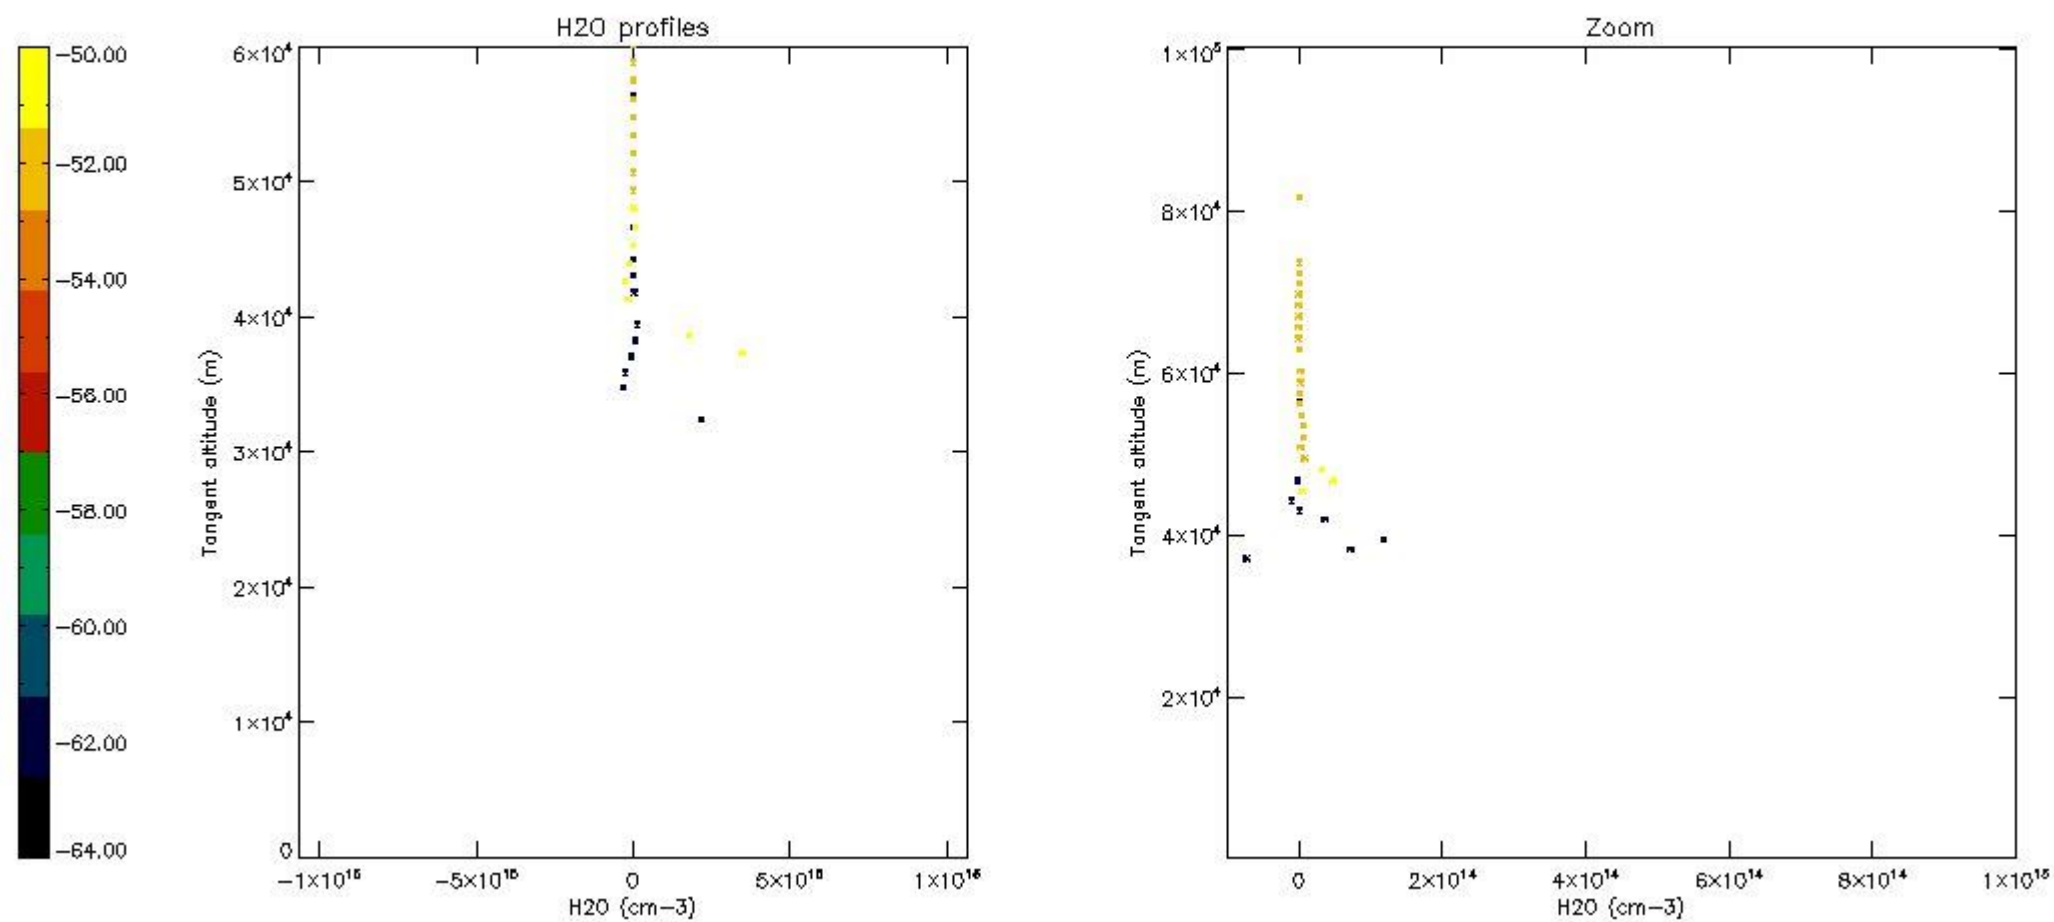

6. Auxiliary Data Files used for the production reported in section 2

The number reported in the third column indicates since which file (see list in section 2) the corresponding auxiliary file has been used. The fourth column is the date of those product files.

Type	Auxiliary Filename	Used since product	Used since product date
INST_PHYS_CHARACTERISTICS	GOM_INS_AXVIEC20091111_143220_20030716_120000_20500101_000000	1	27-JUL-2009 00:00:09
LEVEL-2_PROC_CONFIG	GOM_PR2_AXVIEC20091111_152718_20020301_000000_20500101_000000	1	27-JUL-2009 00:00:09
CROSS_SECTIONS_FILE	GOM_CRS_AXVIEC20091111_154832_20020301_000000_20500101_000000	1	27-JUL-2009 00:00:09