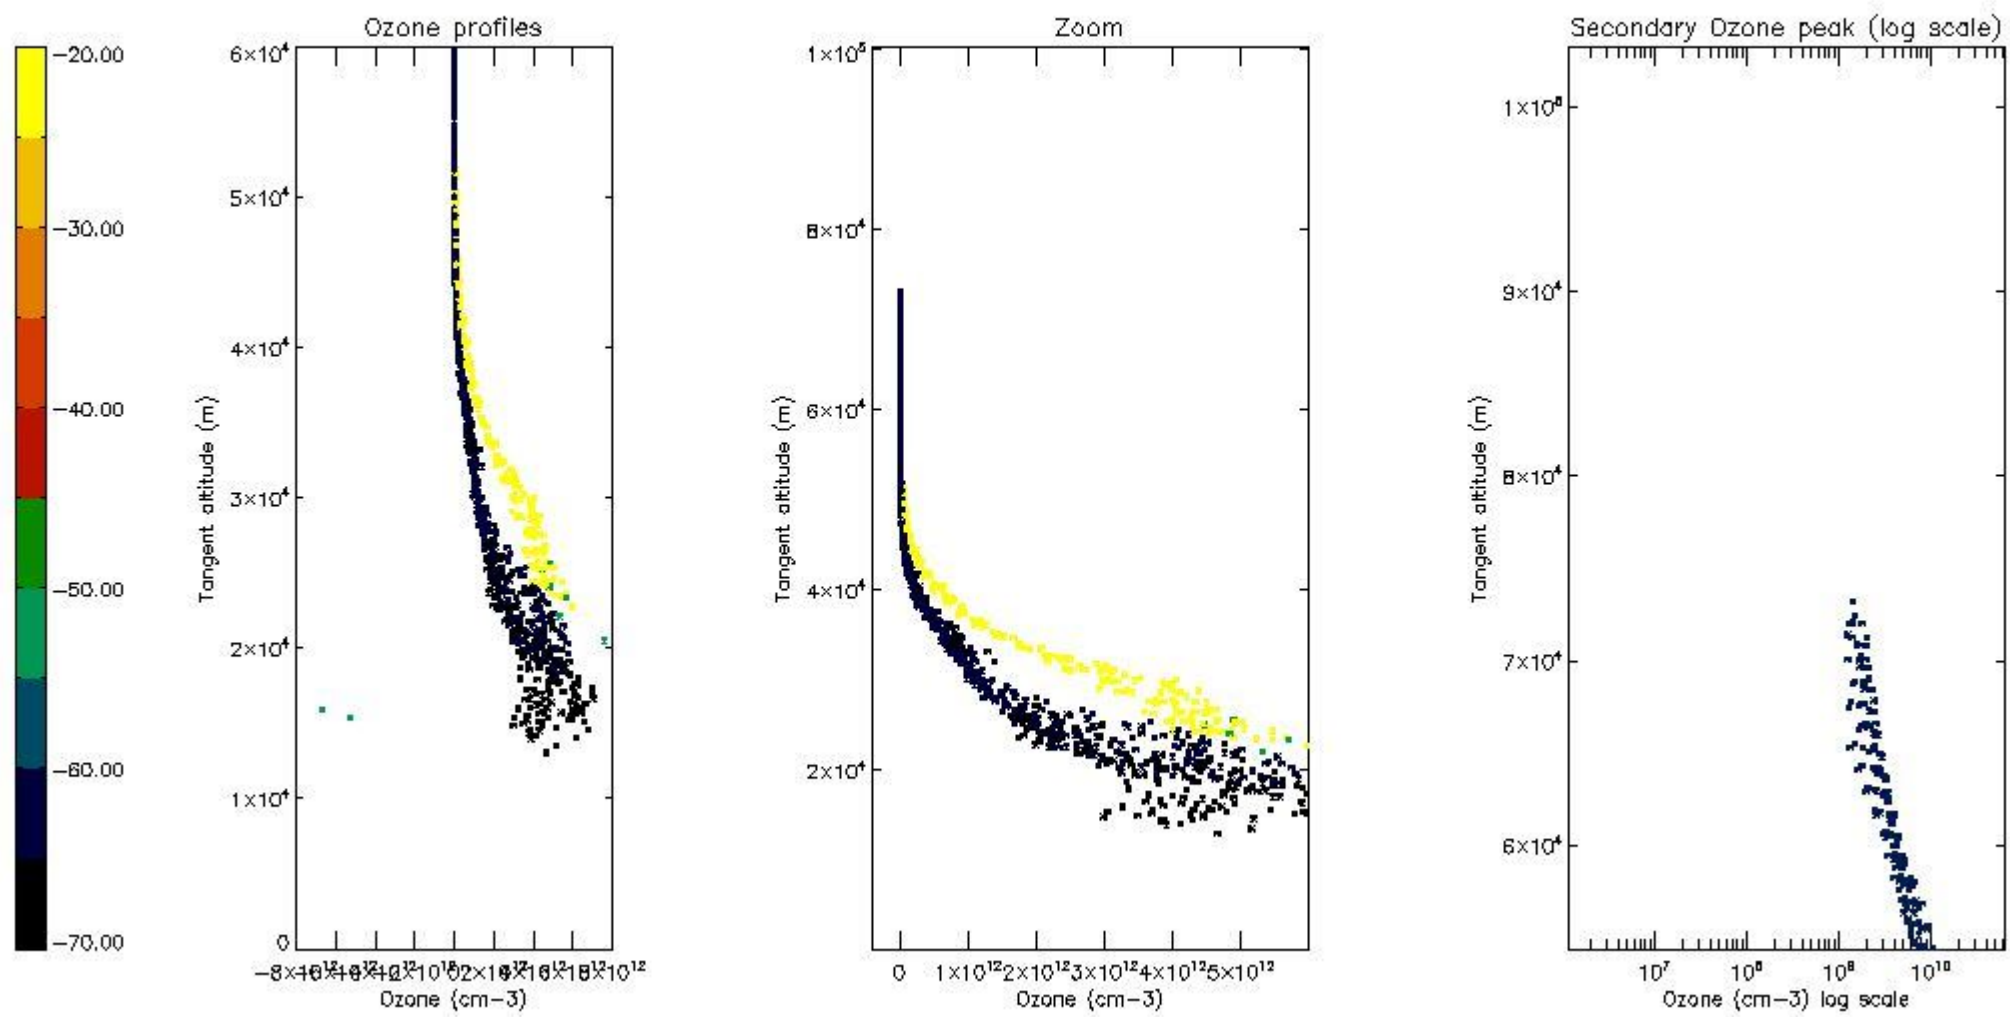

STD < 10	5
STD < 5	1

5.2 Plot ozone profiles for all STD (dark without errors)

The colorbar represents the latitude.

5.3 Plot ozone profiles where STD < 20% (dark without errors)

The colorbar represents the latitude.

5.4 Plot ozone profiles where STD < 10% (dark without errors)

The colorbar represents the latitude.

5.5 Plot ozone profiles where $STD < 5\%$ (dark without errors)

The colorbar represents the latitude.

5.6 Plot NO₂ profiles for all STD (dark without errors)