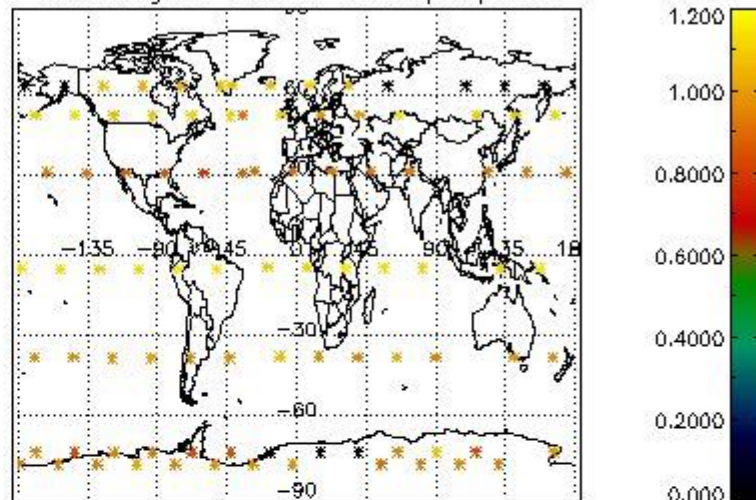

Percentage of datation errors per profile