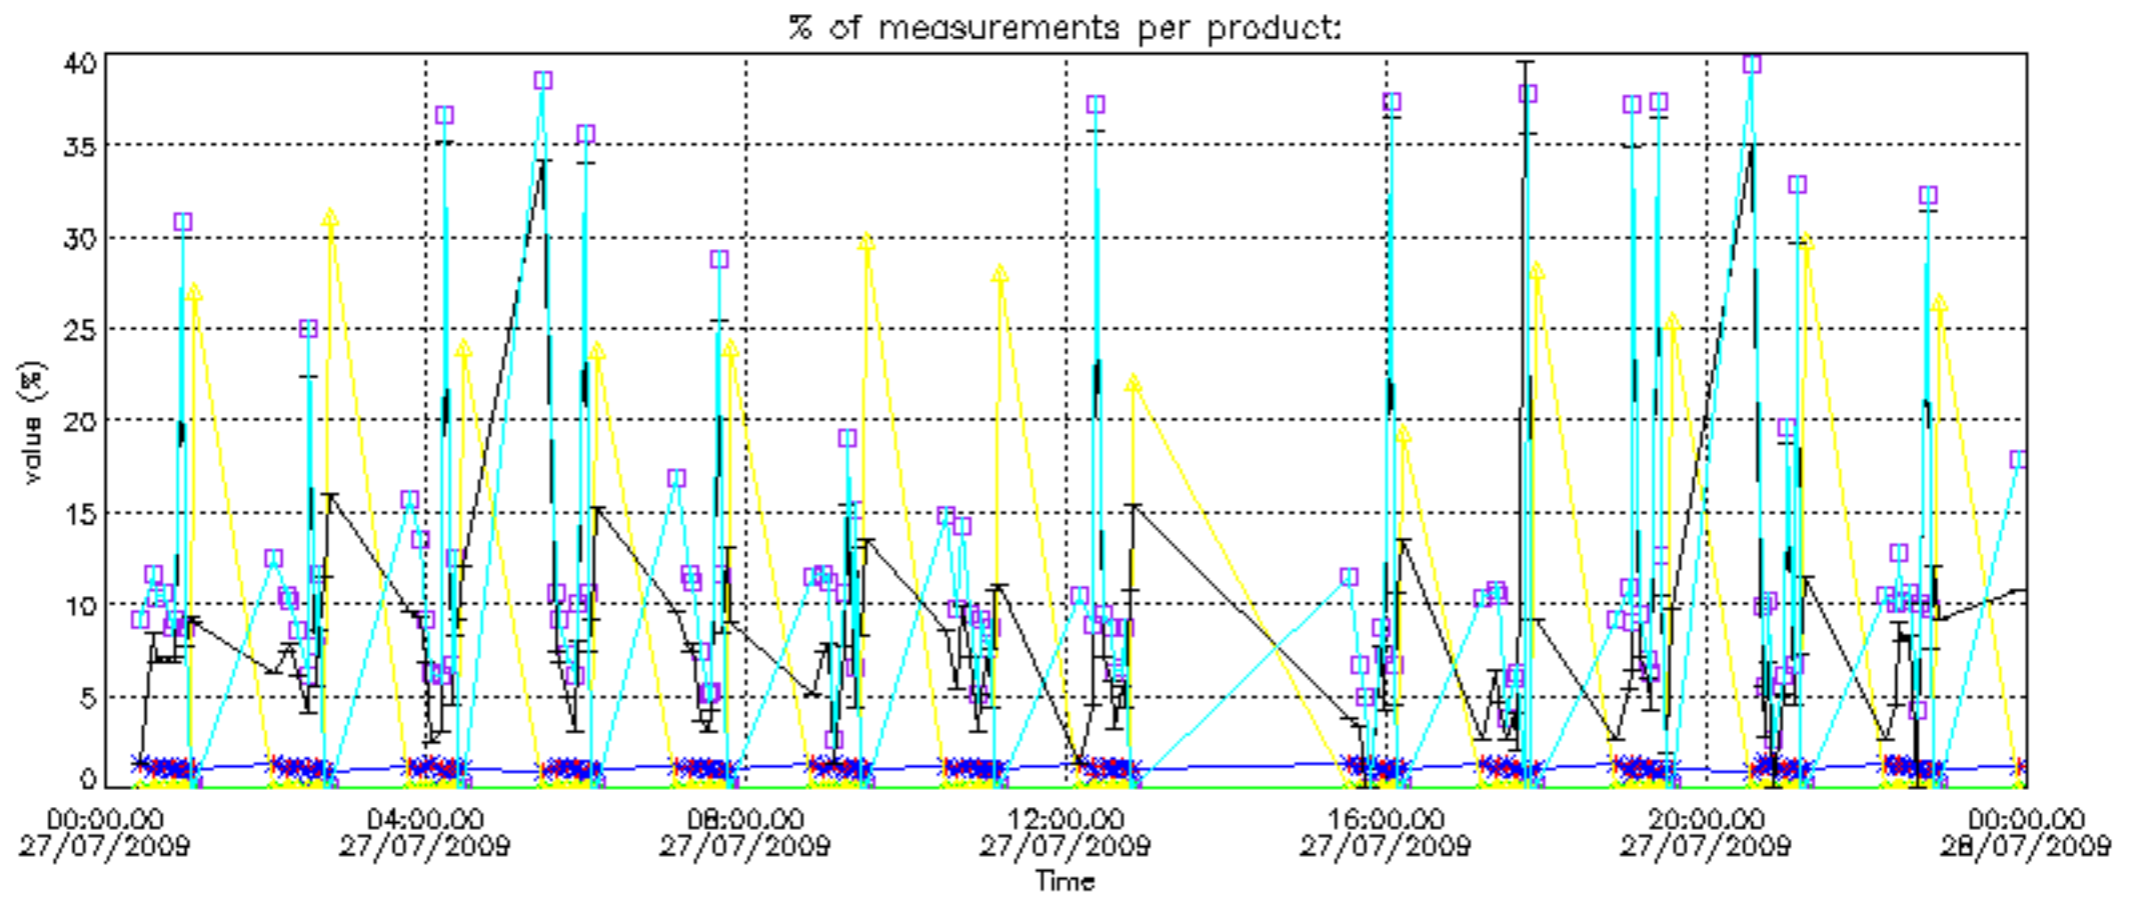

Percentage of cosmic ray hits per profile

Percentage of datation errors per profile