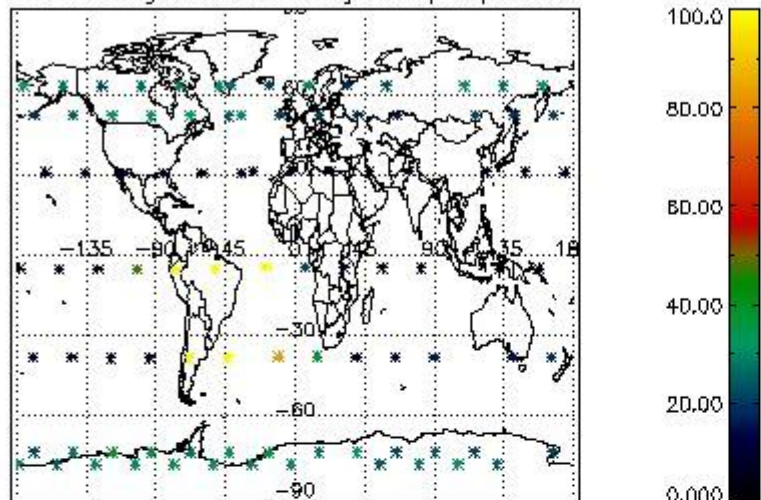

Percentage of cosmic ray hits per profile