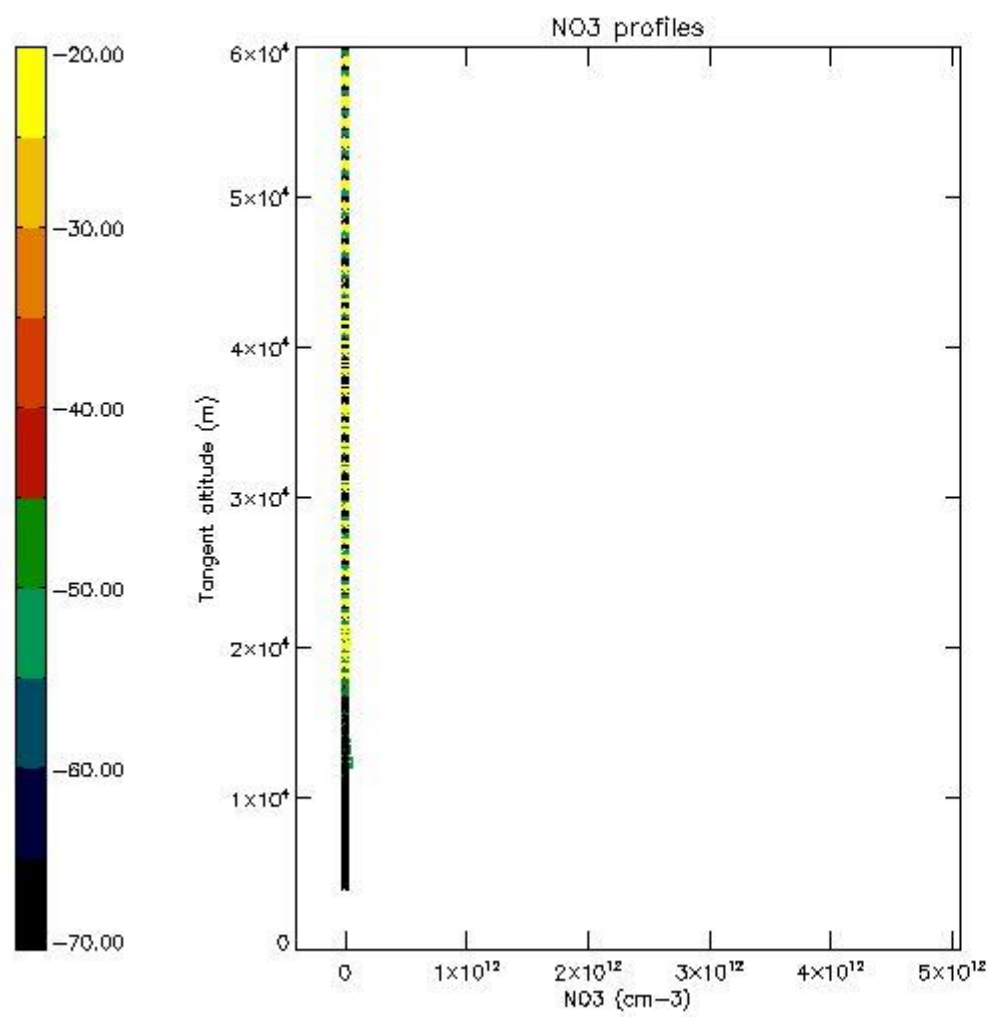

5.4 Plot ozone profiles where STD < 10% (dark without errors)

The colorbar represents the latitude.

5.5 Plot ozone profiles where STD < 5% (dark without errors)

The colorbar represents the latitude.

5.6 Plot NO₂ profiles for all STD (dark without errors)

The colorbar represents the latitude.

5.7 Plot NO3 profiles for all STD (dark without errors)

The colorbar represents the latitude.

5.8 Plot H2O profiles for all STD (only for occultations of stars 1,2,3,4,13,14,16,26,63 dark without errors)