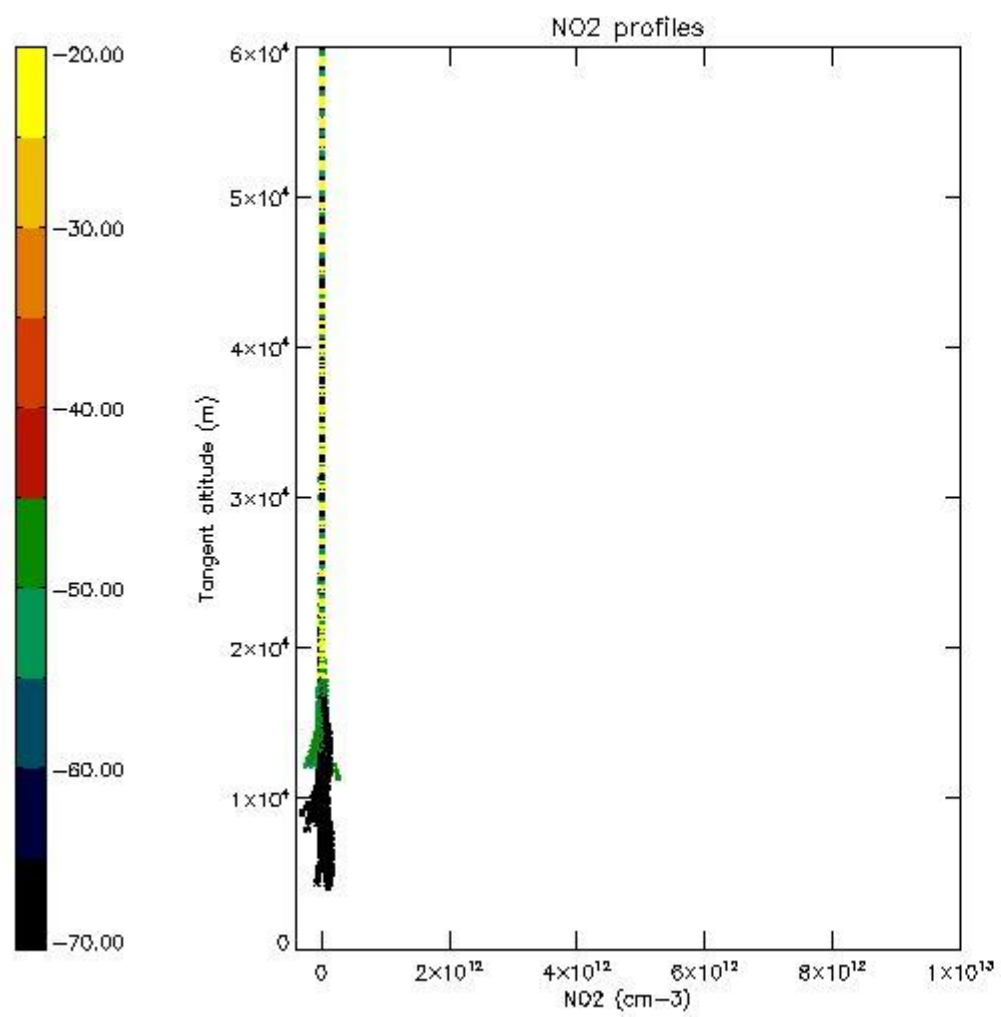

5.4 Plot ozone profiles where STD < 10% (dark without errors)

The colorbar represents the latitude.

5.5 Plot ozone profiles where STD < 5% (dark without errors)

The colorbar represents the latitude.

5.6 Plot NO₂ profiles for all STD (dark without errors)

The colorbar represents the latitude.

5.7 Plot NO3 profiles for all STD (dark without errors)

The colorbar represents the latitude.

5.8 Plot H2O profiles for all STD (only for occultations of stars 1,2,3,4,13,14,16,26,63 dark without errors)