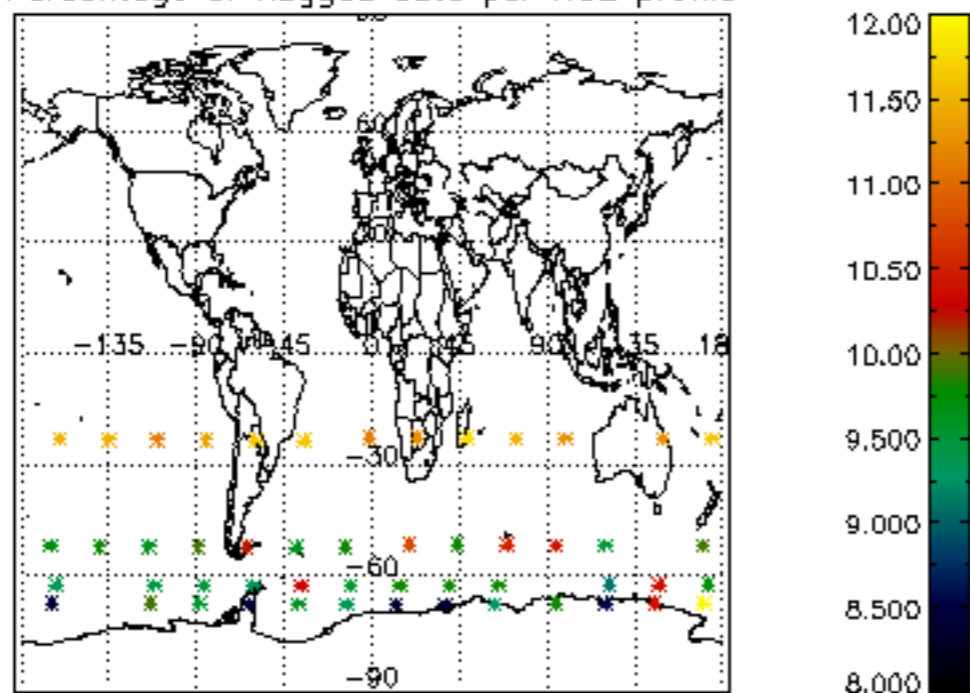

Percentage of flagged data per NO2 profile