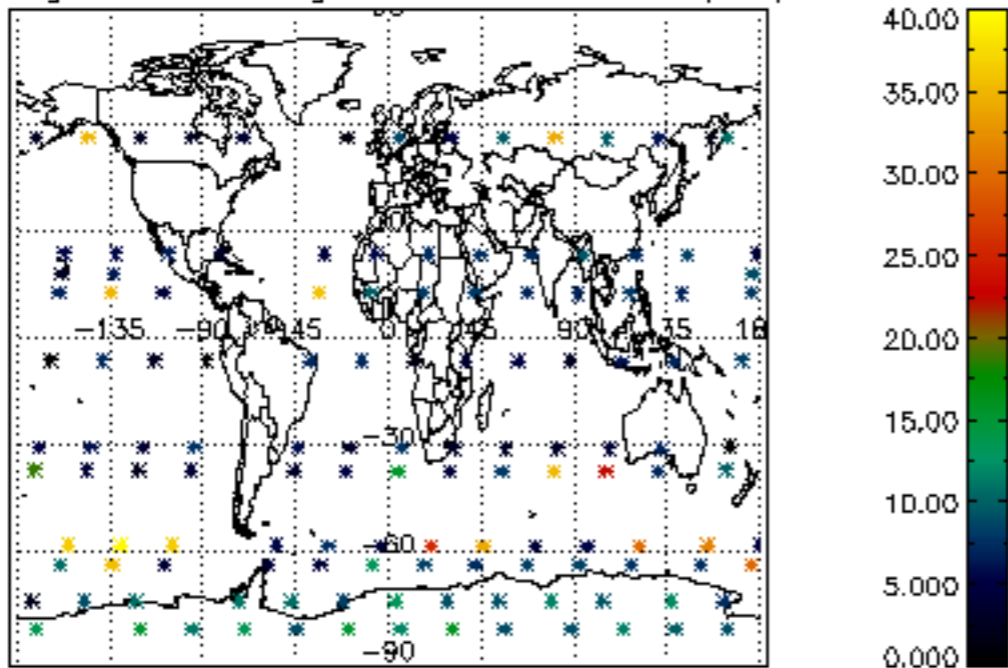

Percentage of star falling outside central band per profile