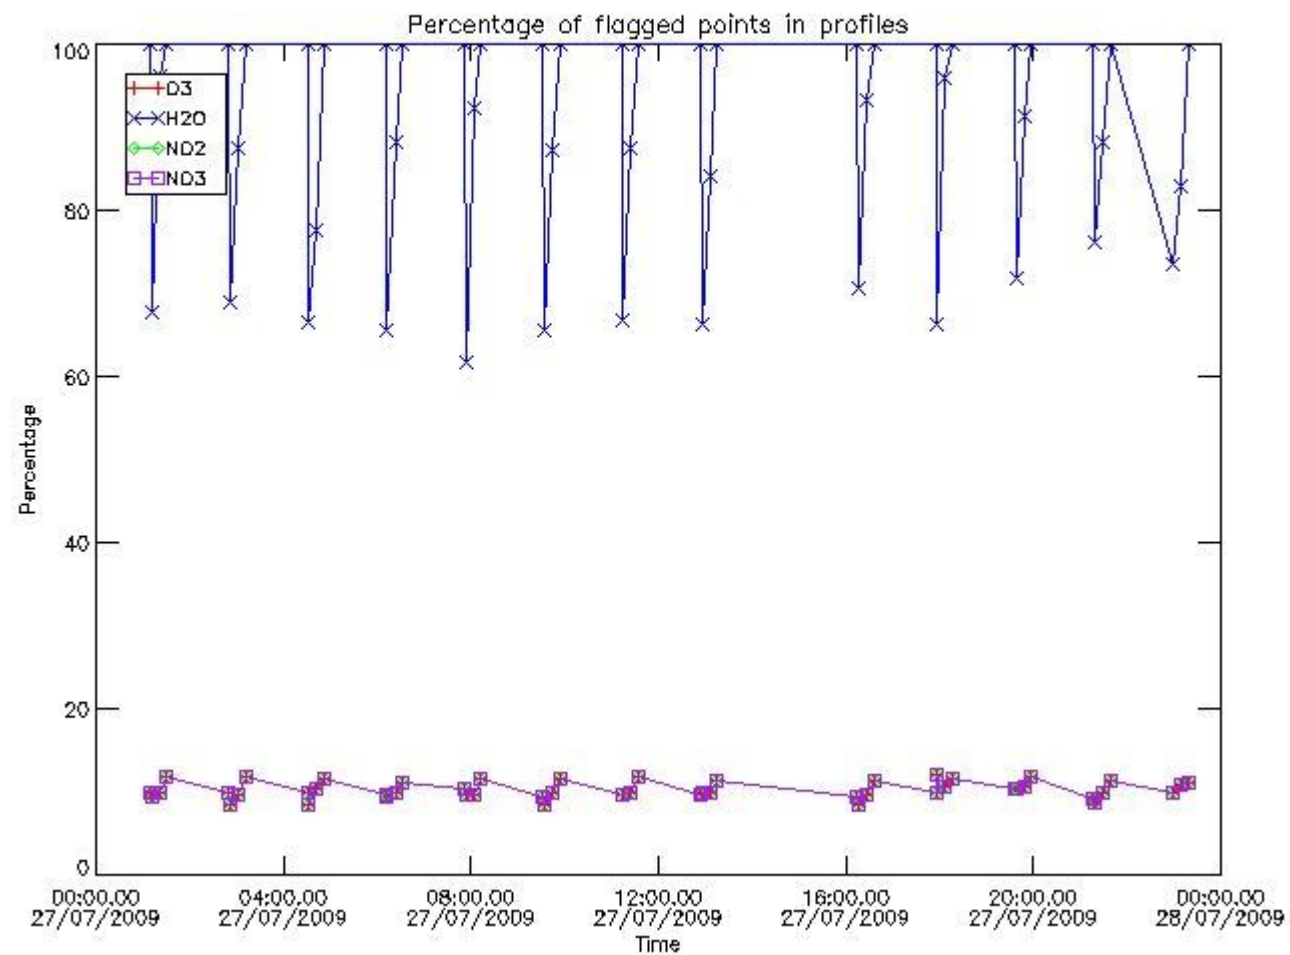

3. Quality information per product

In this section it is plotted some information contained in the Quality Summary data set of the level 2 products. Only products in dark limb conditions and without errors (error flag in the MPH set to "0") are used.

3.1 Plot quality information per product (time dependant)

3.2 Plot quality information per product (world map)