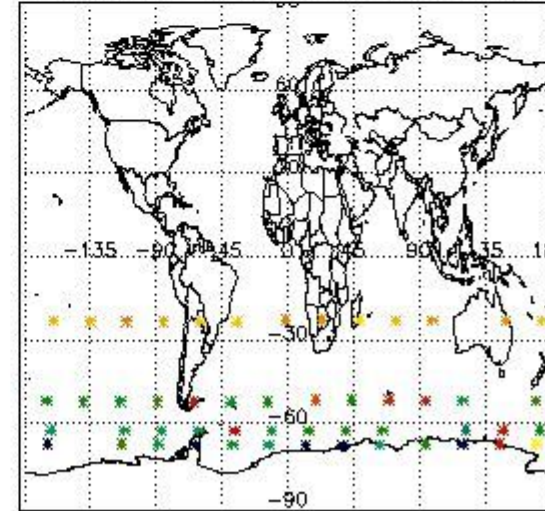

3.1 Plot quality information per product (time dependant)

3.2 Plot quality information per product (world map)

Percentage of flagged data per O3 profile

Percentage of flagged data per H2O profile

Percentage of flagged data per NO2 profile

Percentage of flagged data per NO3 profile

4. Level 1 quality information per product

In this section it is plotted some information contained in the Quality Summary data set of the level 2 products that comes from the level 1b processing. Products without errors (error flag in the MPH set to "0") are used.