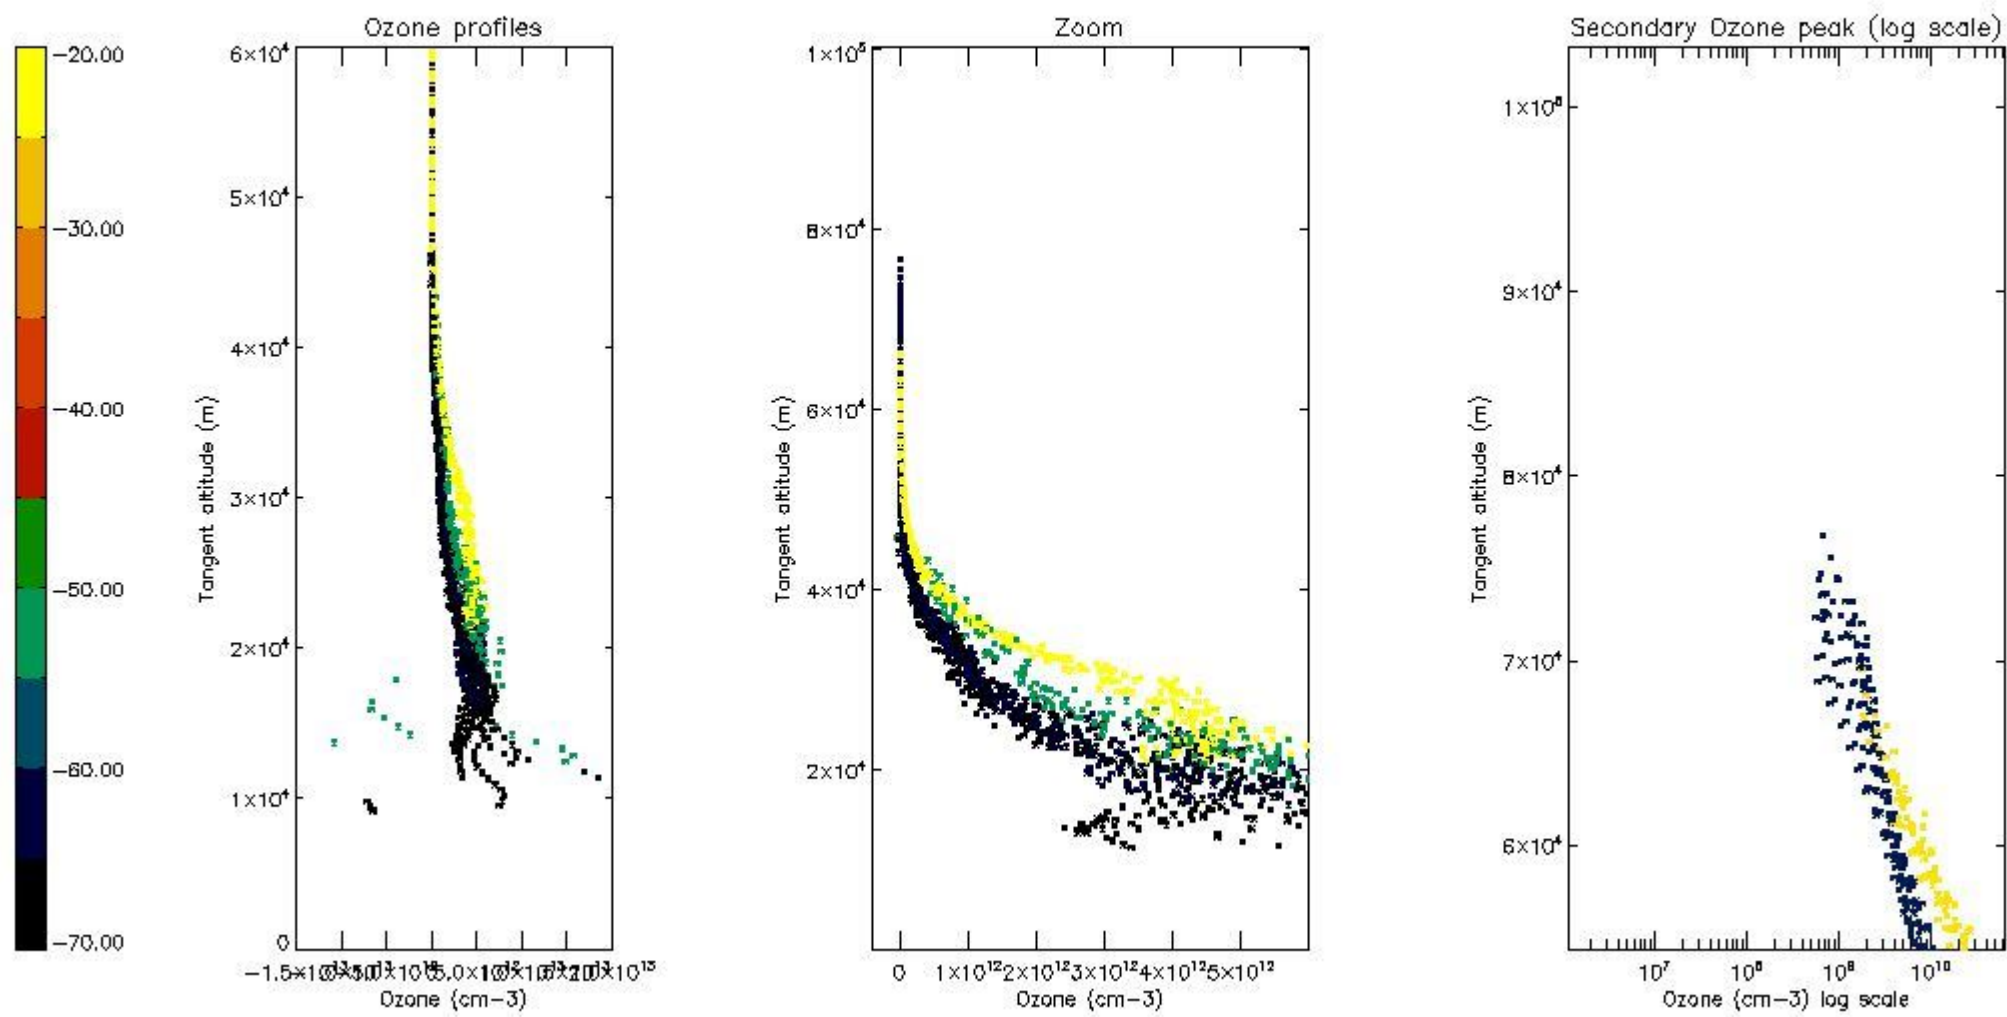

STD < 10	5
STD < 5	1

5.2 Plot ozone profiles for all STD (dark without errors)

The colorbar represents the latitude.

5.3 Plot ozone profiles where STD < 20% (dark without errors)

The colorbar represents the latitude.

5.4 Plot ozone profiles where STD < 10% (dark without errors)

The colorbar represents the latitude.

5.5 Plot ozone profiles where $STD < 5\%$ (dark without errors)

The colorbar represents the latitude.

5.6 Plot NO₂ profiles for all STD (dark without errors)

The colorbar represents the latitude.

5.7 Plot NO3 profiles for all STD (dark without errors)

The colorbar represents the latitude.

5.8 Plot H2O profiles for all STD (only for occultations of stars 1,2,3,4,13,14,16,26,63 dark without errors)