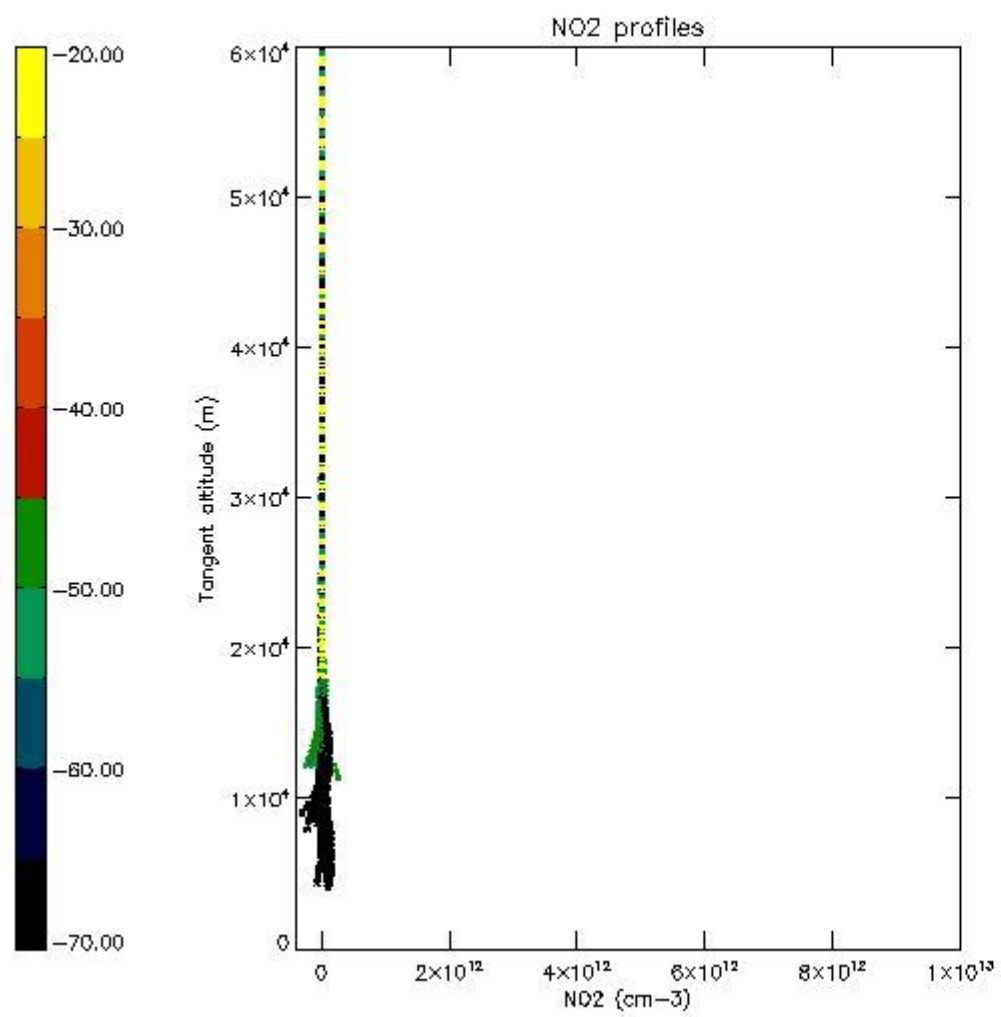

STD < 10	5
STD < 5	1

5.2 Plot ozone profiles for all STD (dark without errors)

The colorbar represents the latitude.

5.3 Plot ozone profiles where STD < 20% (dark without errors)

The colorbar represents the latitude.

5.4 Plot ozone profiles where STD < 10% (dark without errors)

The colorbar represents the latitude.

5.5 Plot ozone profiles where $STD < 5\%$ (dark without errors)

The colorbar represents the latitude.

5.6 Plot NO₂ profiles for all STD (dark without errors)

The colorbar represents the latitude.

5.7 Plot NO3 profiles for all STD (dark without errors)

The colorbar represents the latitude.

5.8 Plot H2O profiles for all STD (only for occultations of stars 1,2,3,4,13,14,16,26,63 dark without errors)