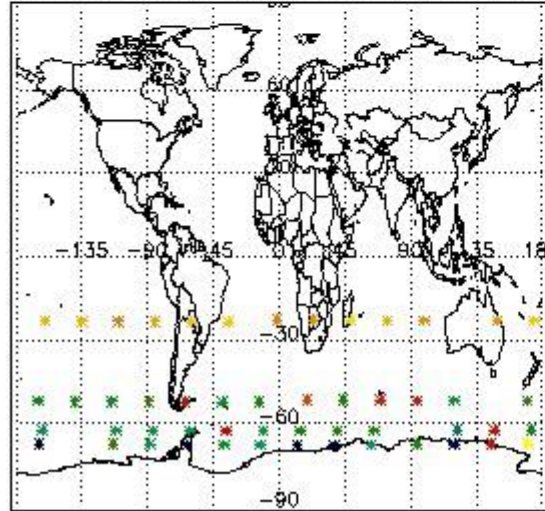

3.1 Plot quality information per product (time dependant)

3.2 Plot quality information per product (world map)

Percentage of flagged data per O3 profile

Percentage of flagged data per H2O profile

Percentage of flagged data per NO2 profile

Percentage of flagged data per NO3 profile

4. Level 1 quality information per product

In this section it is plotted some information contained in the Quality Summary data set of the level 2 products that comes from the level 1b processing. Products without errors (error flag in the MPH set to "0") are used.