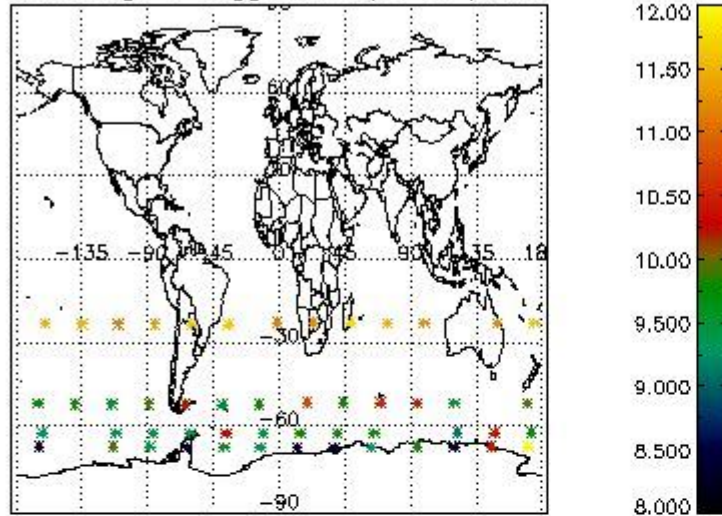

Percentage of flagged data per O3 profile