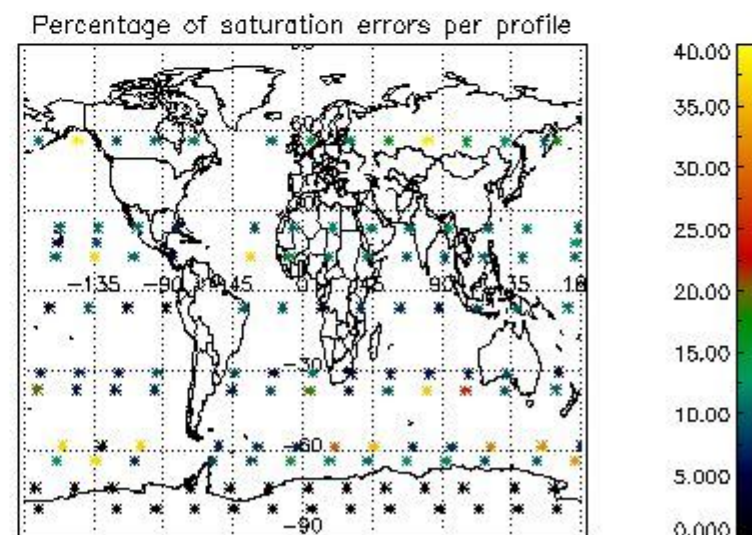

Percentage of datation errors per profile

Percentage of star falling outside central band per profile

Percentage of saturation errors per profile

4.2.2 Plot level 1 quality information per product (world map): ENVISAT DESCENDING passes