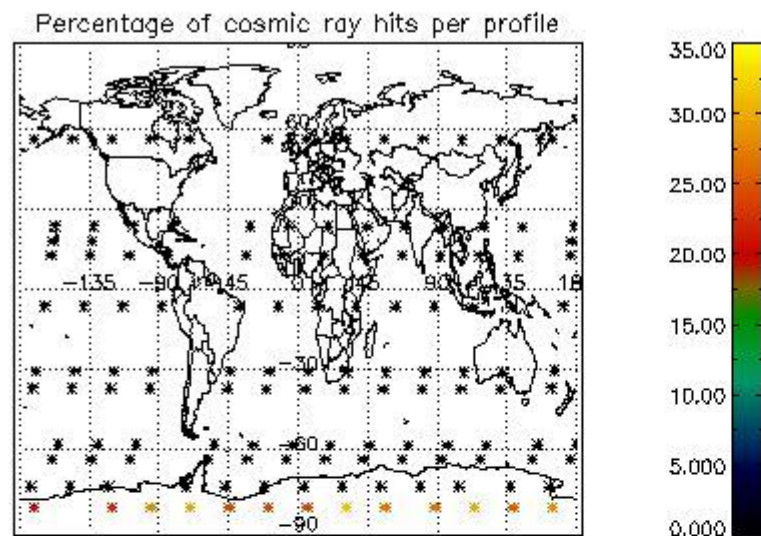

Percentage of datation errors per profile

Percentage of star falling outside central band per profile

Percentage of saturation errors per profile

4.2.2 Plot level 1 quality information per product (world map): ENVISAT DESCENDING passes