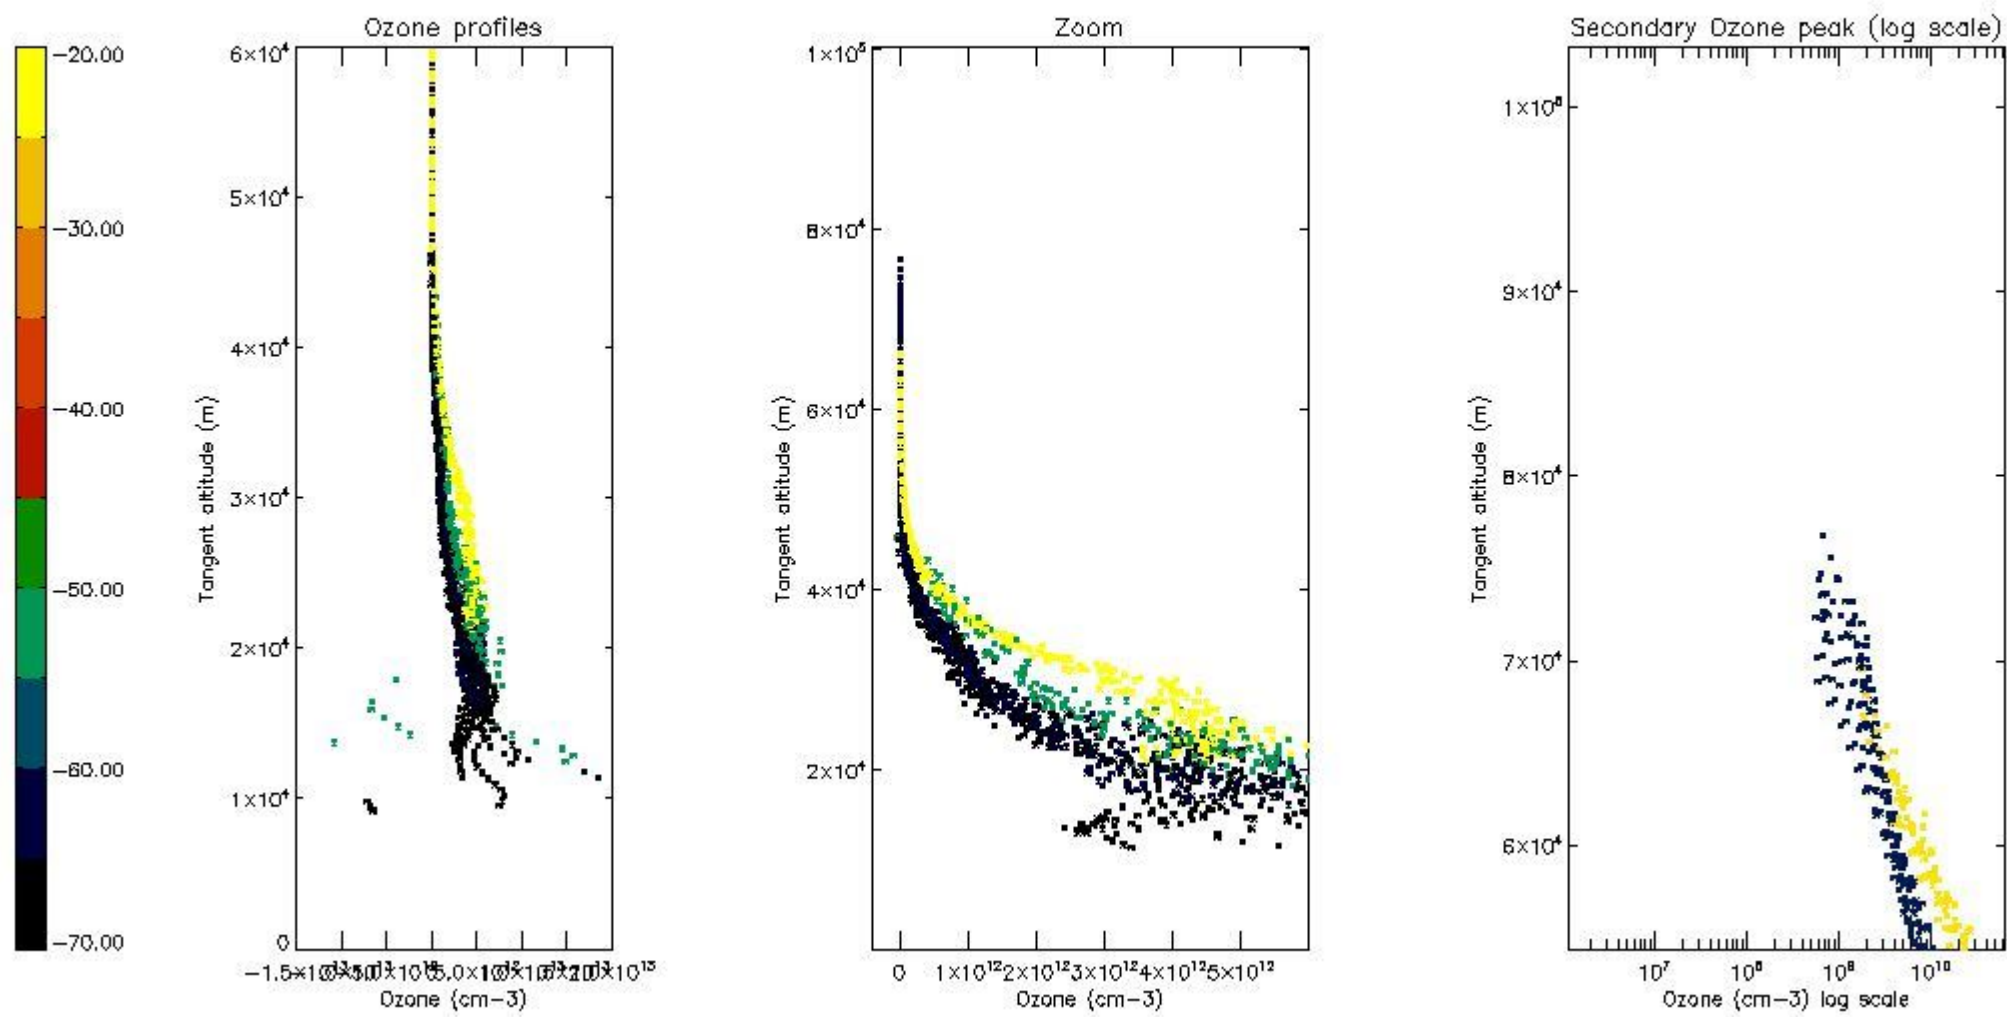

STD < 10	5
STD < 5	1

5.2 Plot ozone profiles for all STD (dark without errors)

The colorbar represents the latitude.

5.3 Plot ozone profiles where STD < 20% (dark without errors)

The colorbar represents the latitude.