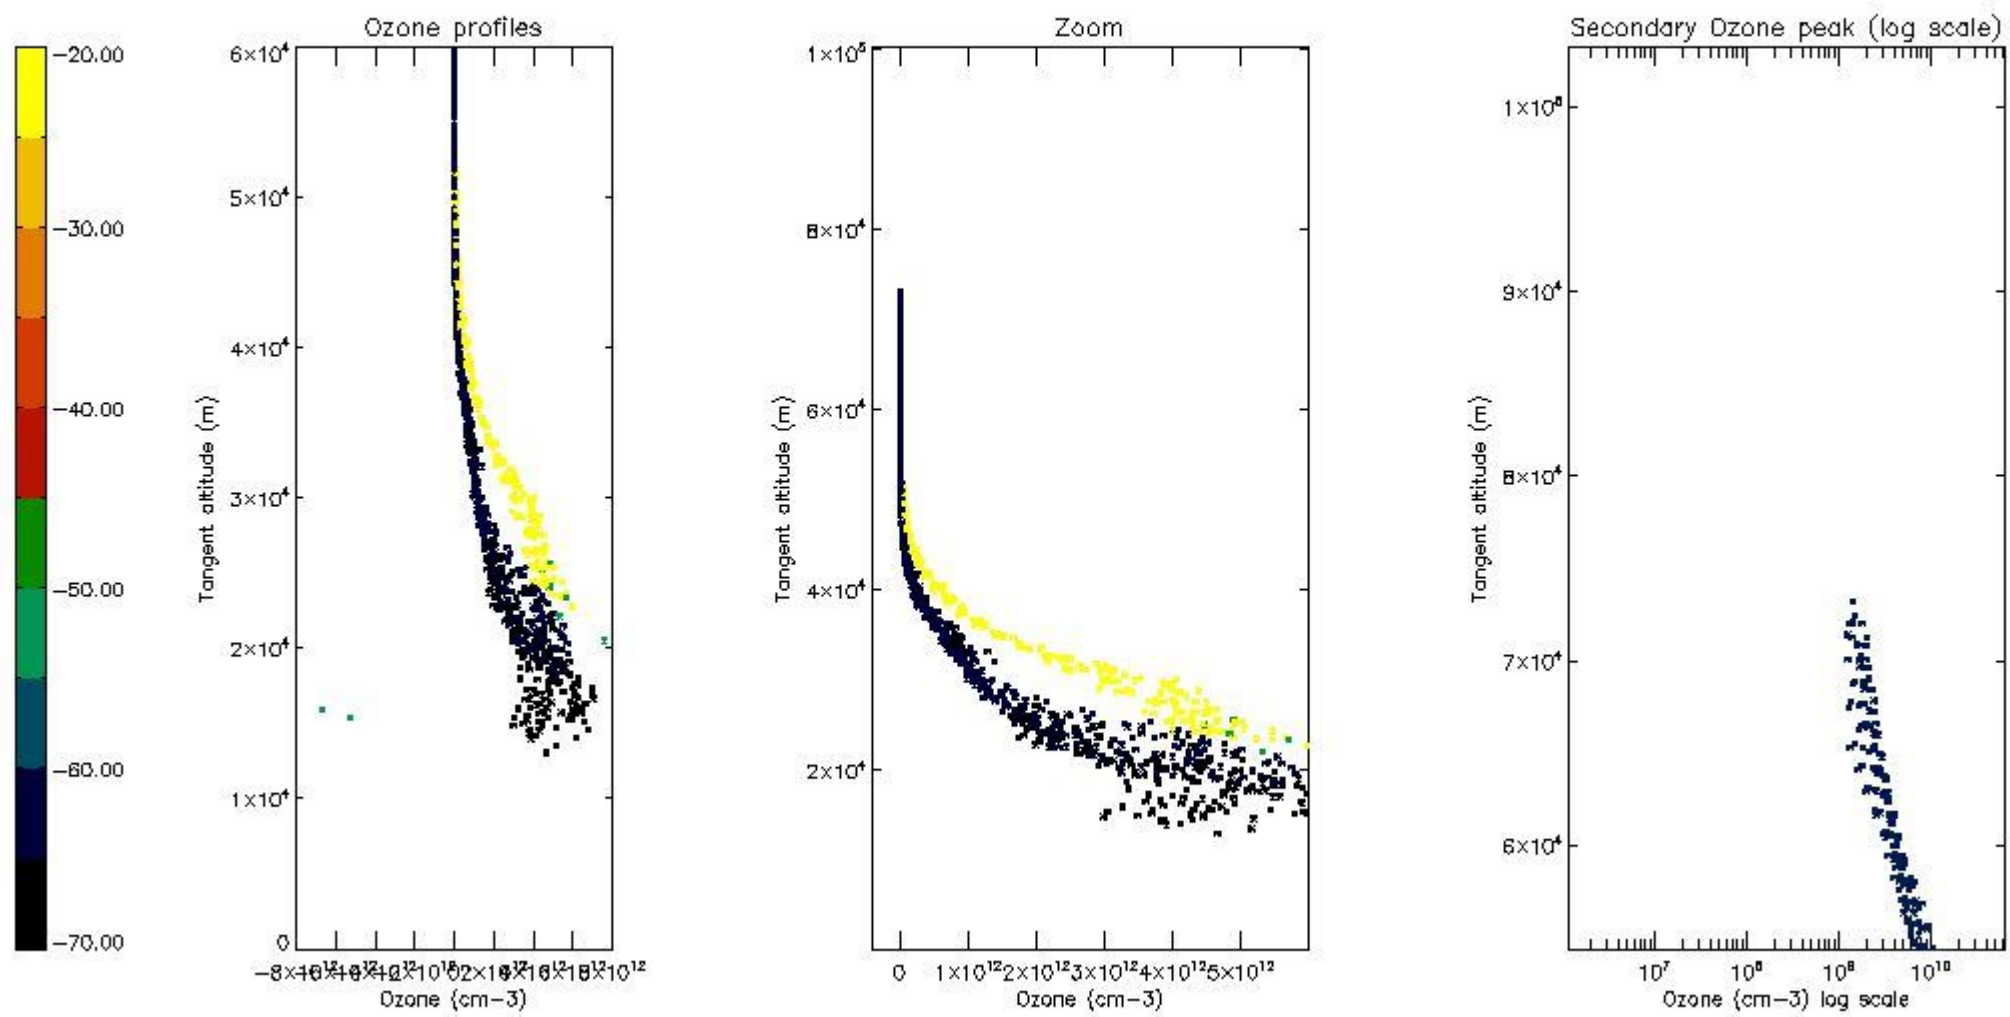

5.5 Plot ozone profiles where STD < 5% (dark without errors)

The colorbar represents the latitude.