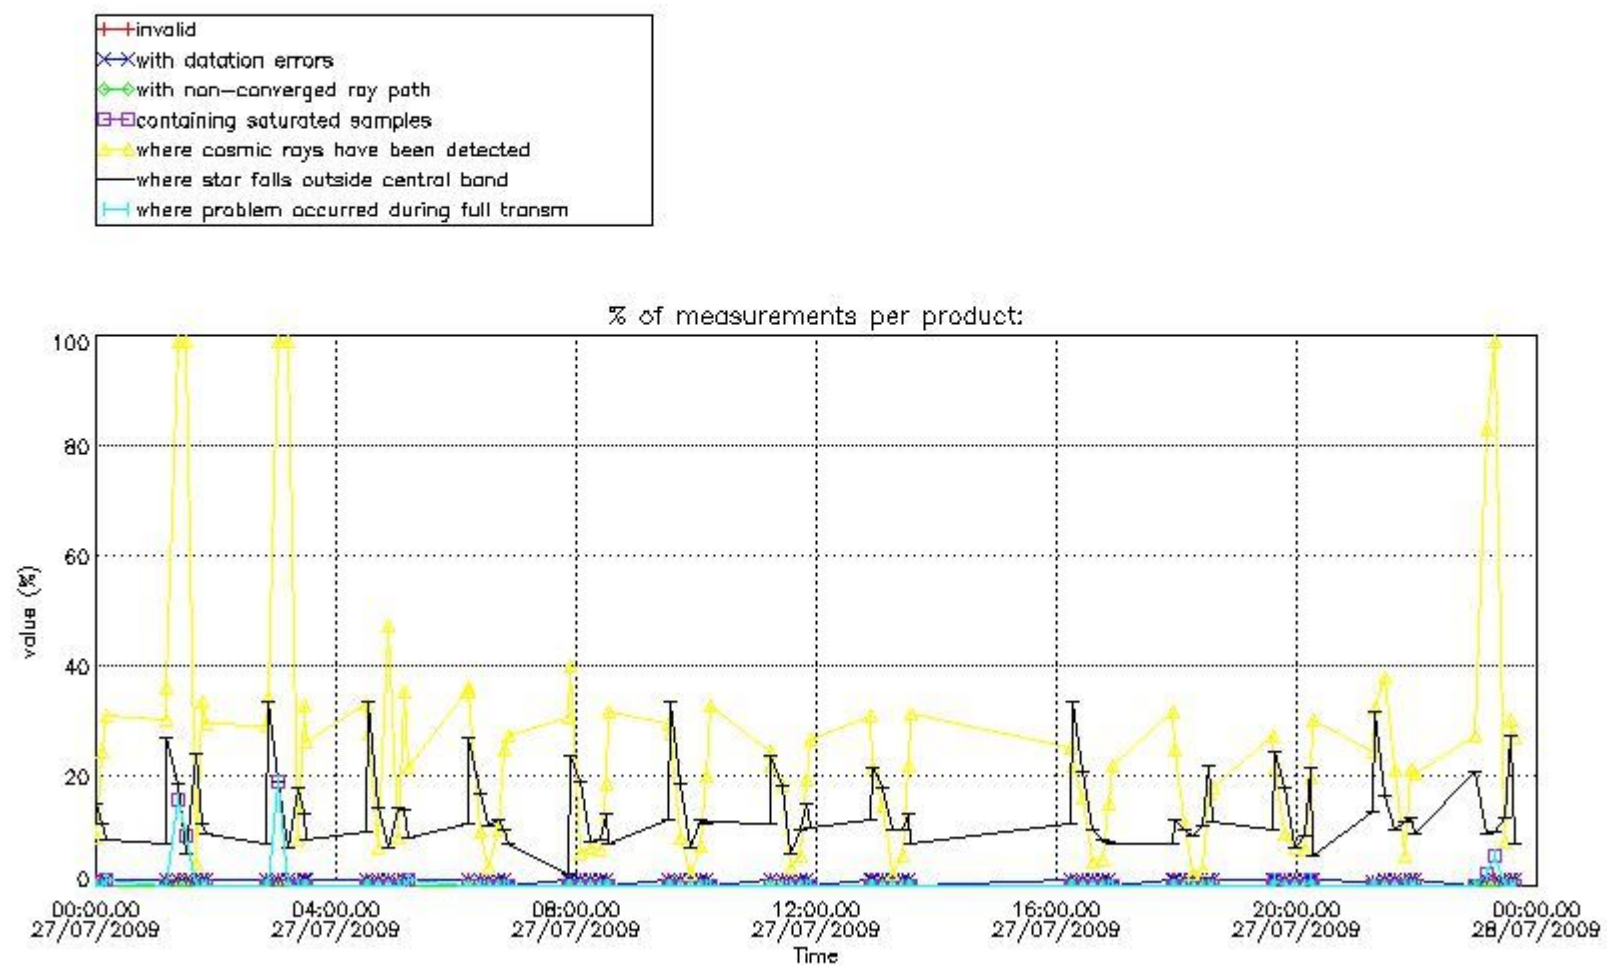

3.1 Plot quality information per product (time dependant)

3.2 Plot quality information per product (world map)

Percentage of flagged data per O3 profile

Percentage of flagged data per H2O profile

Percentage of flagged data per NO2 profile

Percentage of flagged data per NO3 profile

4. Level 1 quality information per product

In this section it is plotted some information contained in the Quality Summary data set of the level 2 products that comes from the level 1b processing. Products without errors (error flag in the MPH set to "0") are used.

4.1 Plot quality information per product (time dependant) coming from level 1b processing

4.1.1 Plot level 1 quality information per product (time dependant): ENVISAT ASCENDING passes

4.1.2 Plot level 1 quality information per product (time dependant): ENVI SAT DESCENDING passes