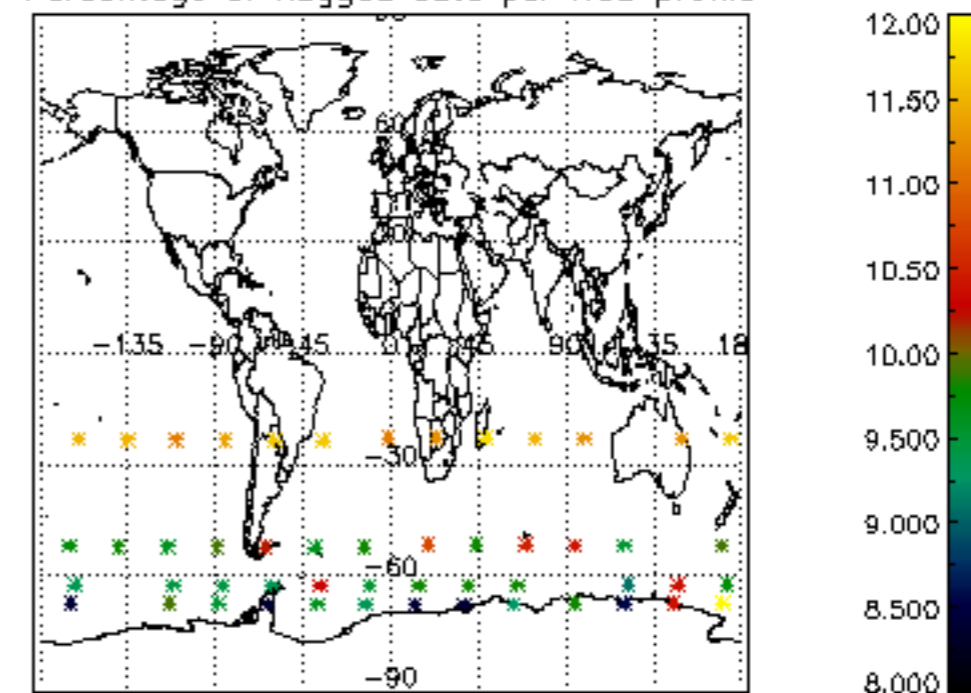

Percentage of flagged data per NO3 profile