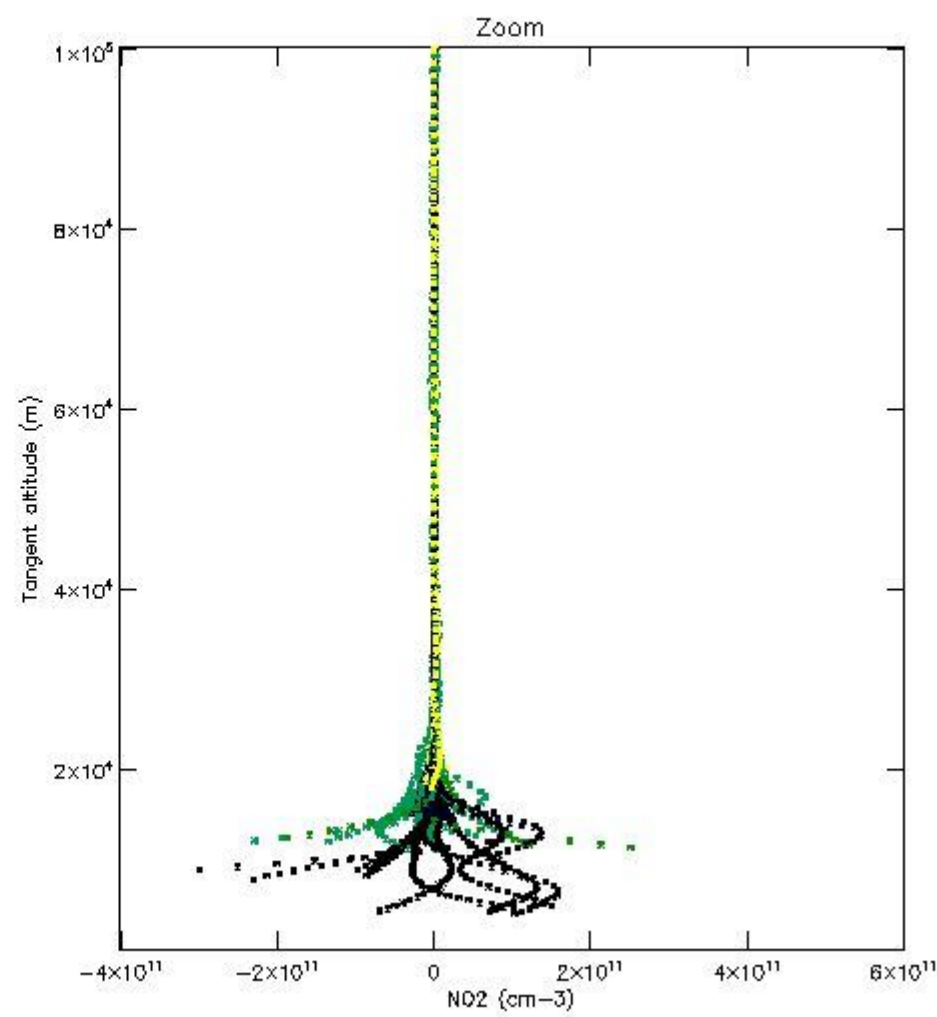

STD < 10	5
STD < 5	1

5.2 Plot ozone profiles for all STD (dark without errors)

The colorbar represents the latitude.

5.3 Plot ozone profiles where STD < 20% (dark without errors)

The colorbar represents the latitude.

5.4 Plot ozone profiles where STD < 10% (dark without errors)

The colorbar represents the latitude.

5.5 Plot ozone profiles where $STD < 5\%$ (dark without errors)

The colorbar represents the latitude.

5.6 Plot NO₂ profiles for all STD (dark without errors)

The colorbar represents the latitude.

5.7 Plot NO3 profiles for all STD (dark without errors)

The colorbar represents the latitude.

5.8 Plot H2O profiles for all STD (only for occultations of stars 1,2,3,4,13,14,16,26,63 dark without errors)