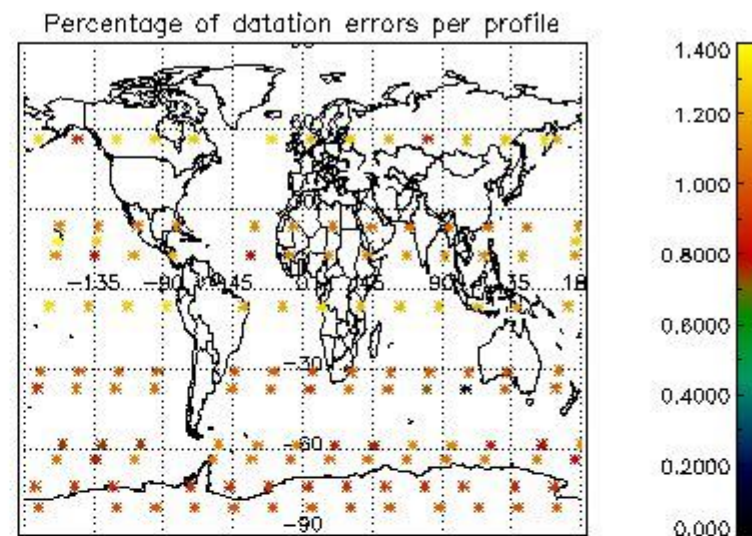

Percentage of datation errors per profile

Percentage of star falling outside central band per profile

Percentage of saturation errors per profile

4.2.2 Plot level 1 quality information per product (world map): ENVISAT DESCENDING passes