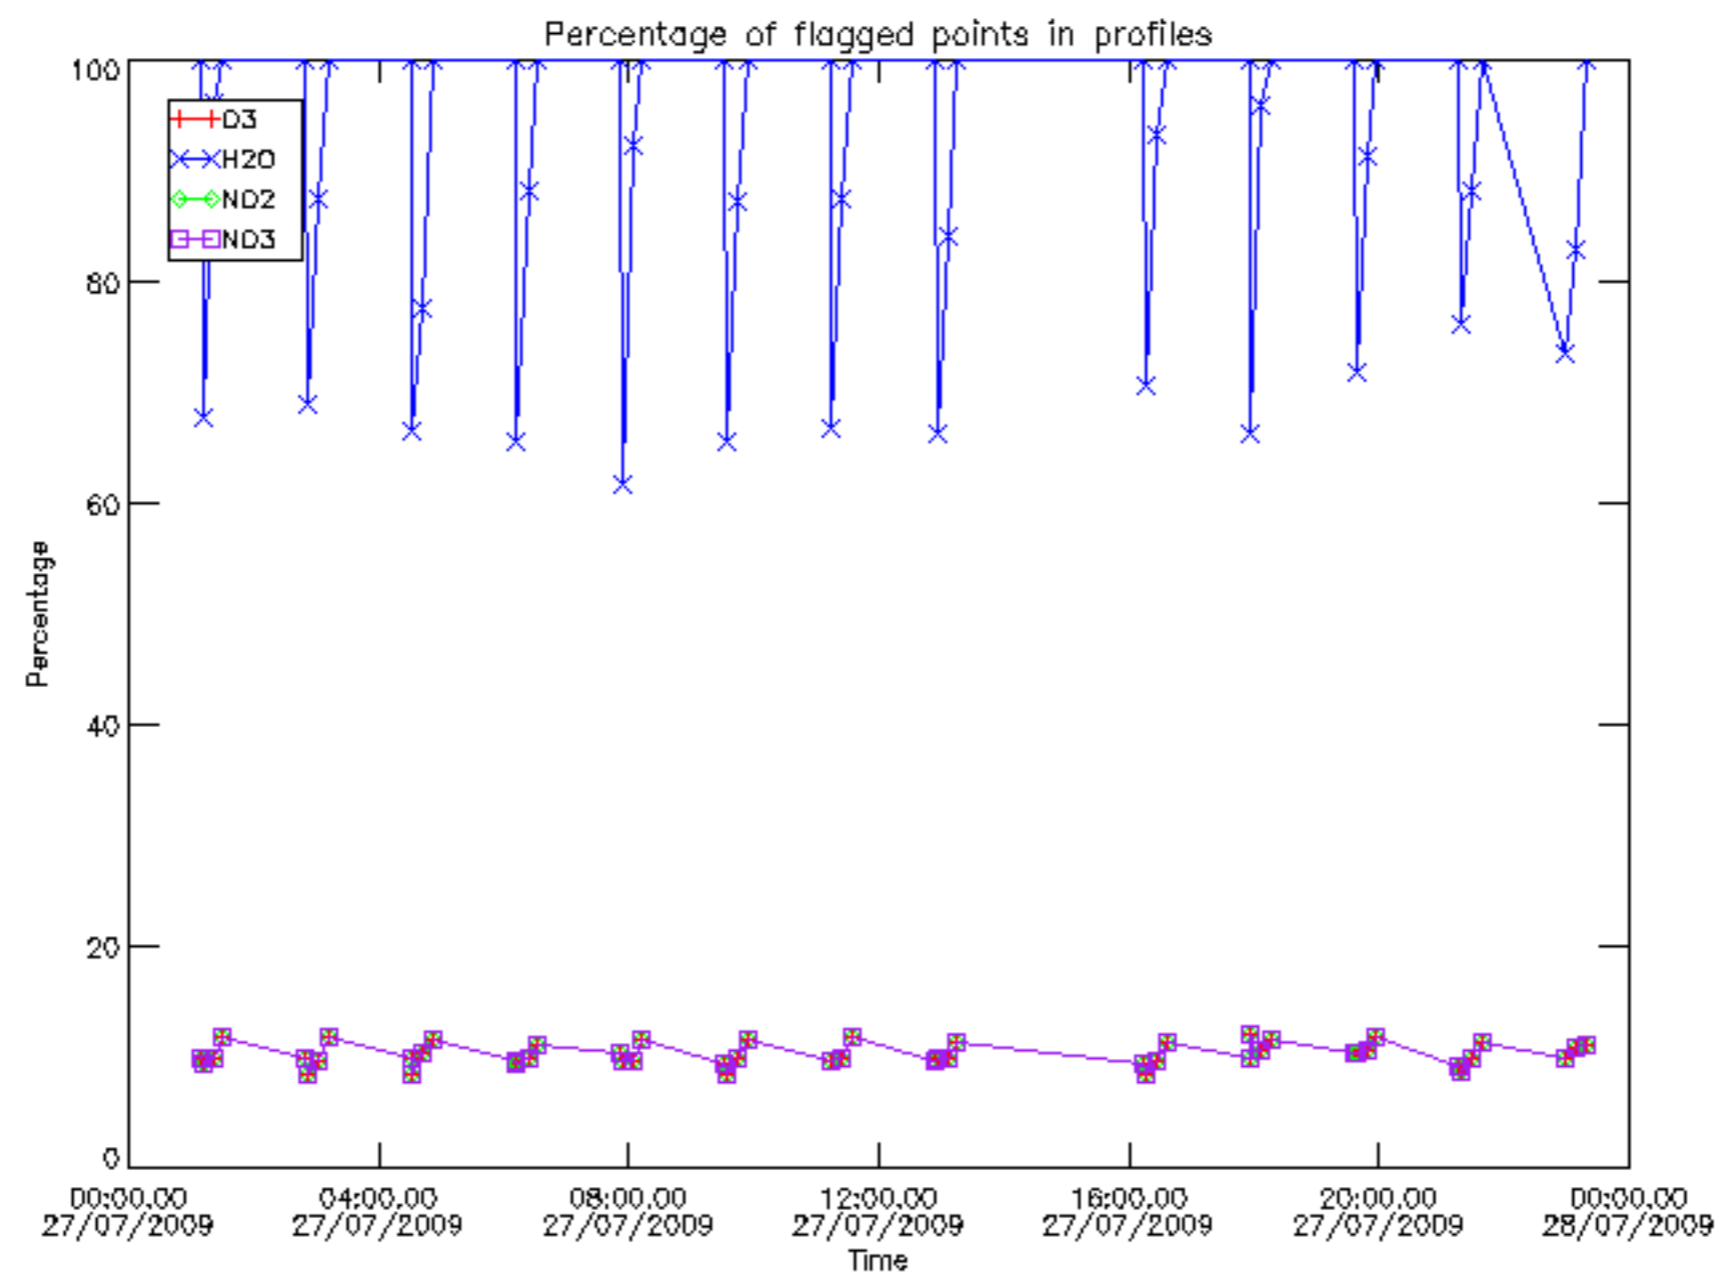

Percentage of flagged data per D3 profile

Percentage of flagged data per H2O profile