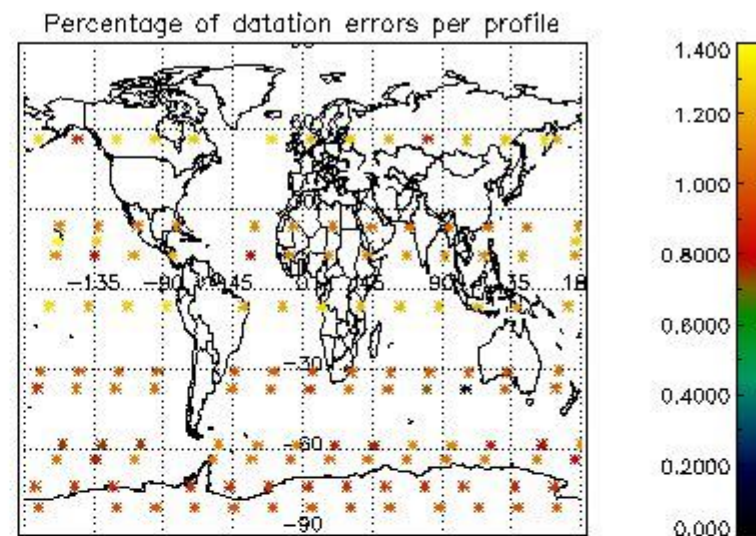

Percentage of flagged data per NO3 profile

4. Level 1 quality information per product

In this section it is plotted some information contained in the Quality Summary data set of the level 2 products that comes from the level 1b processing. Products without errors (error flag in the MPH set to "0") are used.

4.1 Plot quality information per product (time dependant) coming from level 1b processing

4.1.1 Plot level 1 quality information per product (time dependant): ENVISAT ASCENDING passes

4.1.2 Plot level 1 quality information per product (time dependant): ENVI SAT DESCENDING passes

4.2 Plot quality information per product coming from level 1b processing (world map)

4.2.1 Plot level 1 quality information per product (world map): ENVISAT ASCENDING passes

4.2.2 Plot level 1 quality information per product (world map): ENVISAT DESCENDING passes