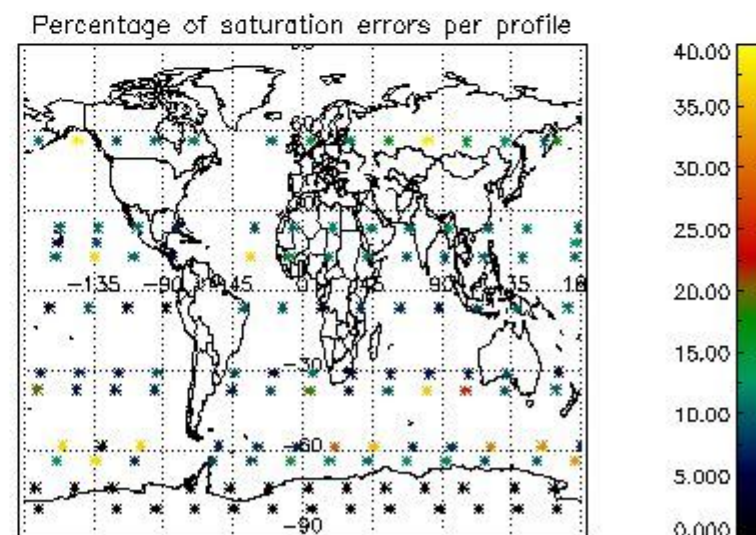

Percentage of flagged data per NO3 profile

4. Level 1 quality information per product

In this section it is plotted some information contained in the Quality Summary data set of the level 2 products that comes from the level 1b processing. Products without errors (error flag in the MPH set to "0") are used.

4.1 Plot quality information per product (time dependant) coming from level 1b processing

4.1.1 Plot level 1 quality information per product (time dependant): ENVISAT ASCENDING passes

4.1.2 Plot level 1 quality information per product (time dependant): ENVI SAT DESCENDING passes

4.2 Plot quality information per product coming from level 1b processing (world map)

4.2.1 Plot level 1 quality information per product (world map): ENVISAT ASCENDING passes

4.2.2 Plot level 1 quality information per product (world map): ENVISAT DESCENDING passes