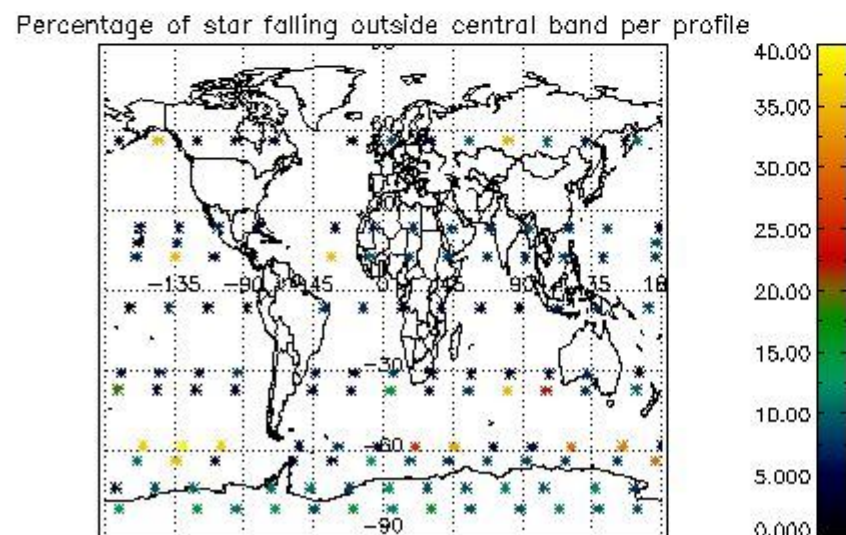

Percentage of datation errors per profile

Percentage of star falling outside central band per profile

Percentage of saturation errors per profile

4.2.2 Plot level 1 quality information per product (world map): ENVISAT DESCENDING passes