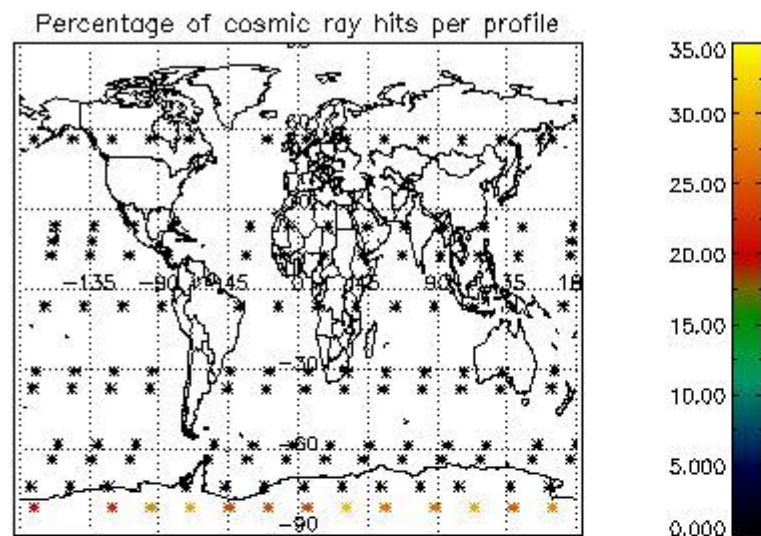

4.2.2 Plot level 1 quality information per product (world map): ENVISAT DESCENDING passes

5. Trace gas profiles

5.1 Ozone statistics based on quality of products

The final quality of the products can be "measured" using the STD (Standard Deviation) attached to every point profile. This information is written to the parameter GOM_NL__2P/NL_LOCAL_SPECIES_DENSITY/o3_std of the level 2 products. The table below shows the statistics for given STD ranges.

The statistics are given with respect to the overall valid production:

- Products without fatal errors: GOM_NL__2P/MPH/PRODUCT_ERR=0
- Valid point profile: GOM_NL__2P/NL_LOCAL_SPECIES_DENSITY/pcd(0)=0

The 'Criteria' is applied to valid points of dark limb products:

- Products in dark limb illumination condition: GOM_NL__2P/NL_SUMMARY_QUALITY/obs_ill_cond=0
- Products without fatal errors: GOM_NL__2P/MPH/PRODUCT_ERR=0
- Valid point profile: GOM_NL__2P/NL_LOCAL_SPECIES_DENSITY/pcd(0)=0

So, the table below shows the percentage of dark limb and valid observations for each criteria with respect to the overall valid daily observations.

Criteria	% of total production
All STD	24
STD < 20	8