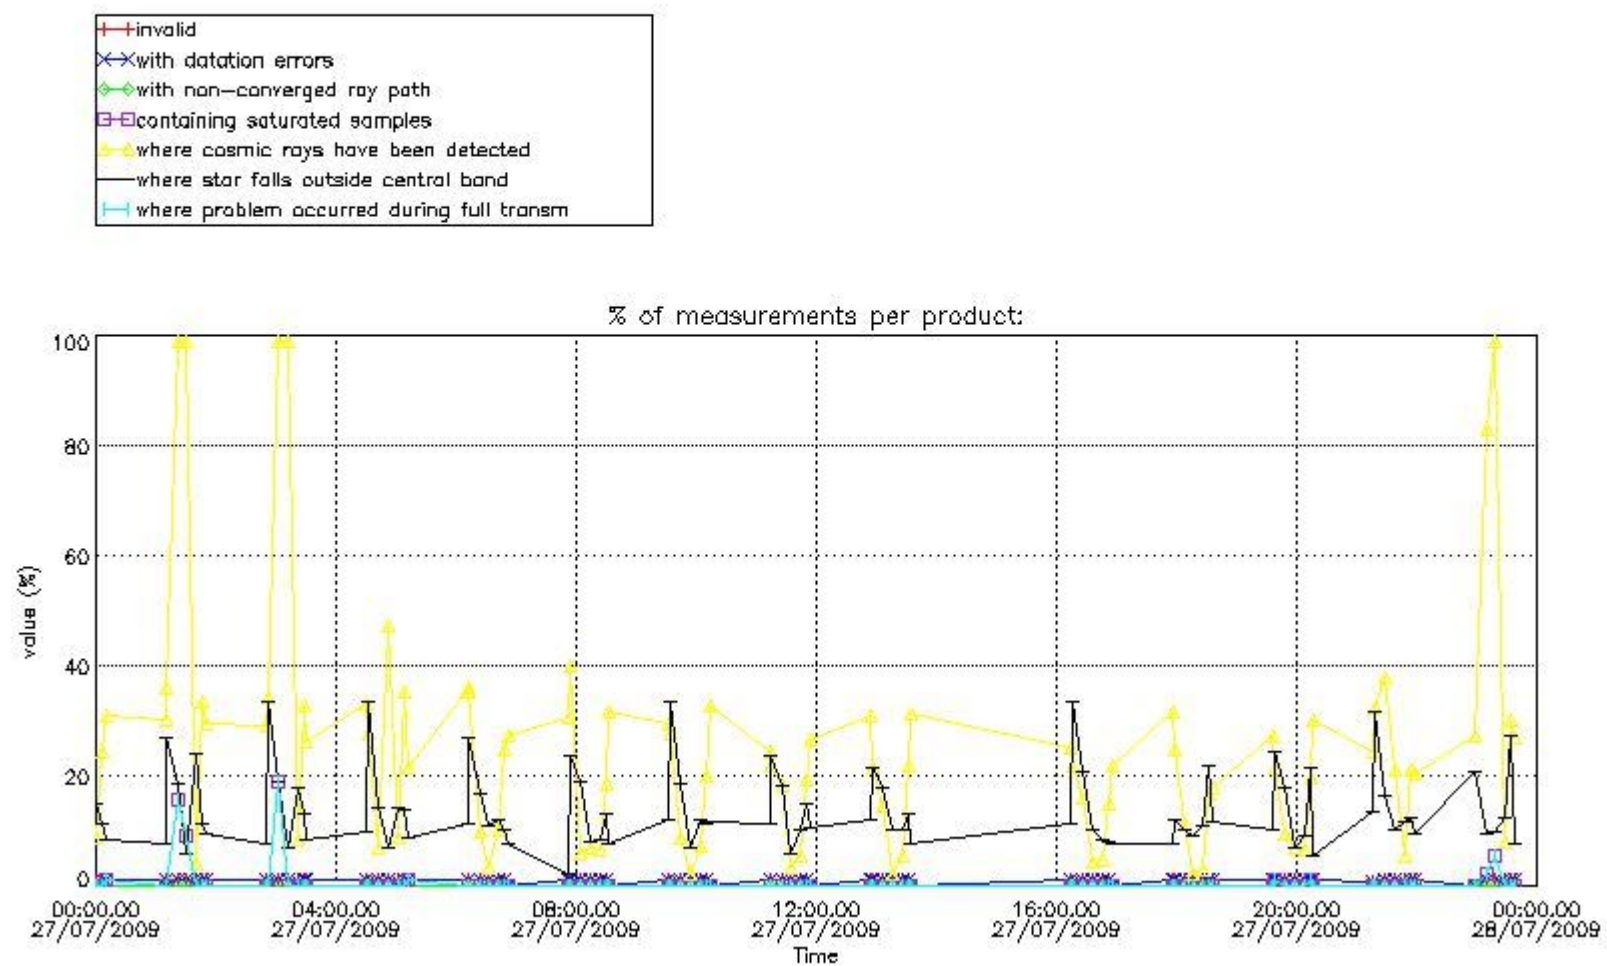

4.1.2 Plot level 1 quality information per product (time dependant): ENVI SAT DESCENDING passes