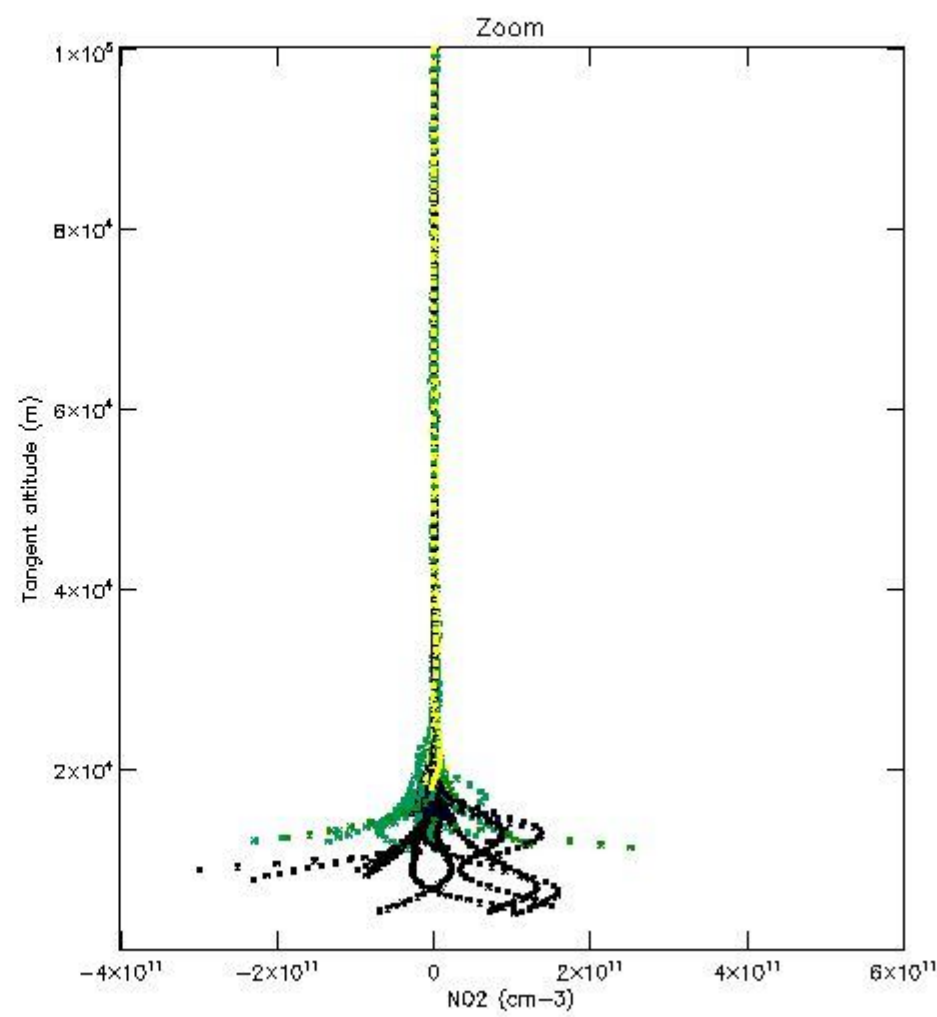

5.7 Plot NO3 profiles for all STD (dark without errors)

The colorbar represents the latitude.