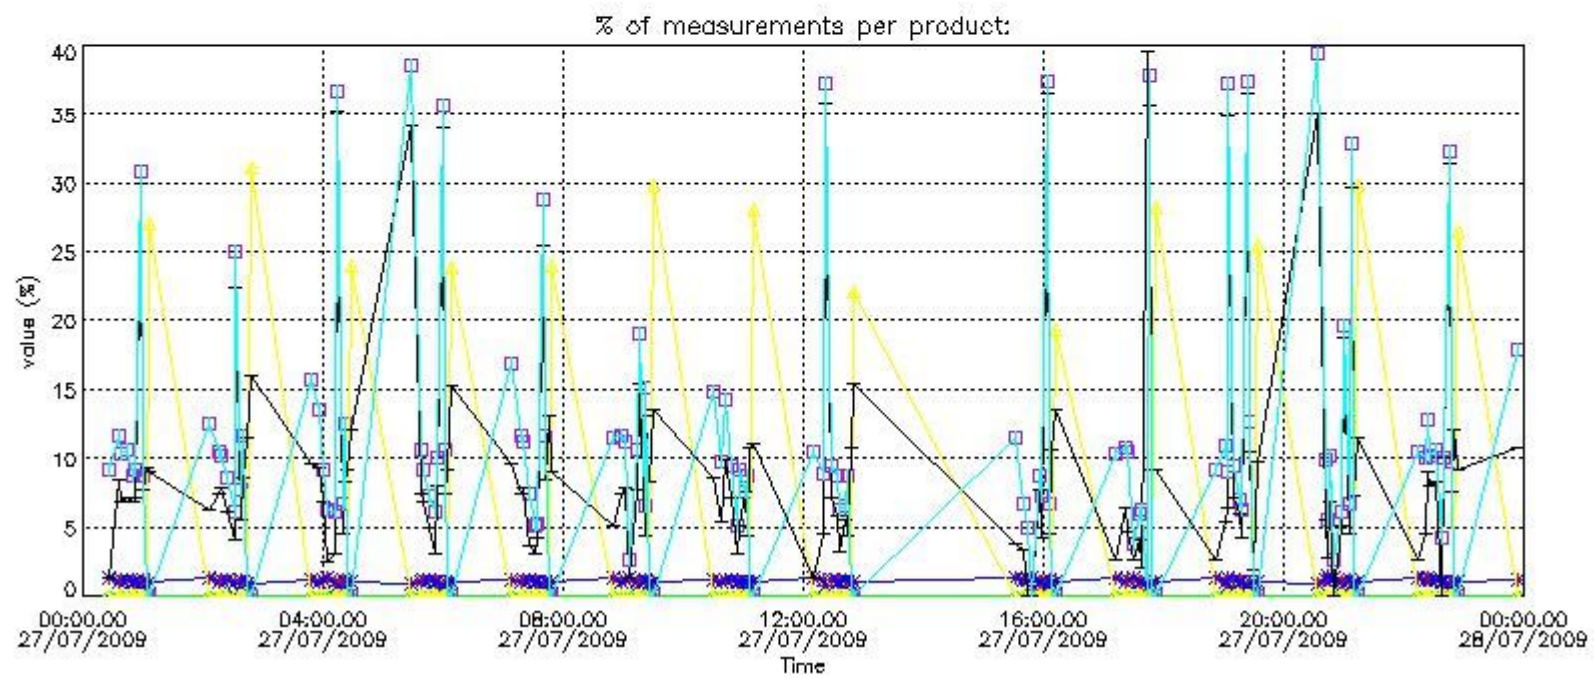

4.2 Plot quality information per product coming from level 1b processing (world map)

4.2.1 Plot level 1 quality information per product (world map): ENVI SAT ASCENDING passes