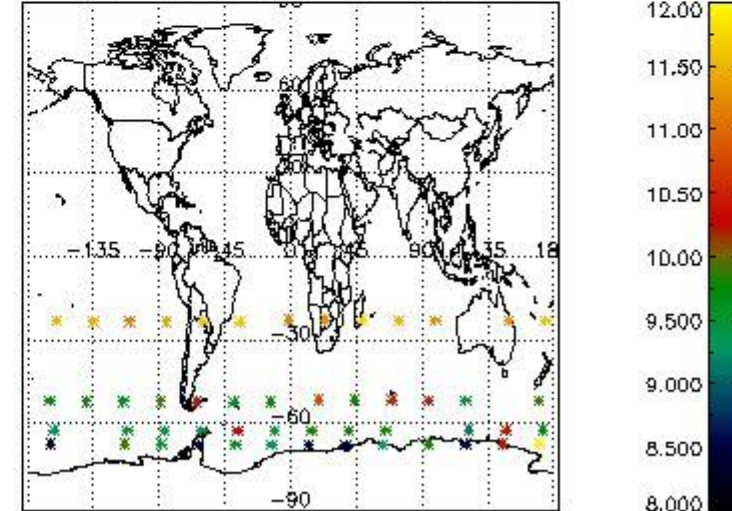

Percentage of flagged data per NO3 profile

4. Level 1 quality information per product

In this section it is plotted some information contained in the Quality Summary data set of the level 2 products that comes from the level 1b processing. Products without errors (error flag in the MPH set to "0") are used.

4.1 Plot quality information per product (time dependant) coming from level 1b processing

4.1.1 Plot level 1 quality information per product (time dependant): ENVISAT ASCENDING passes