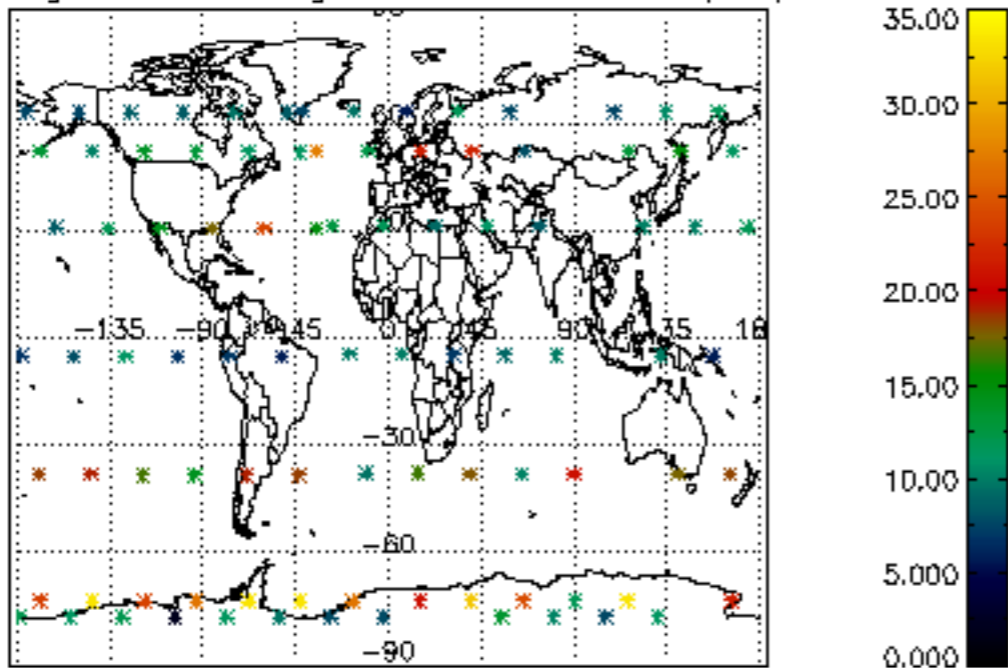

Percentage of cosmic ray hits per profile

Percentage of star falling outside central band per profile