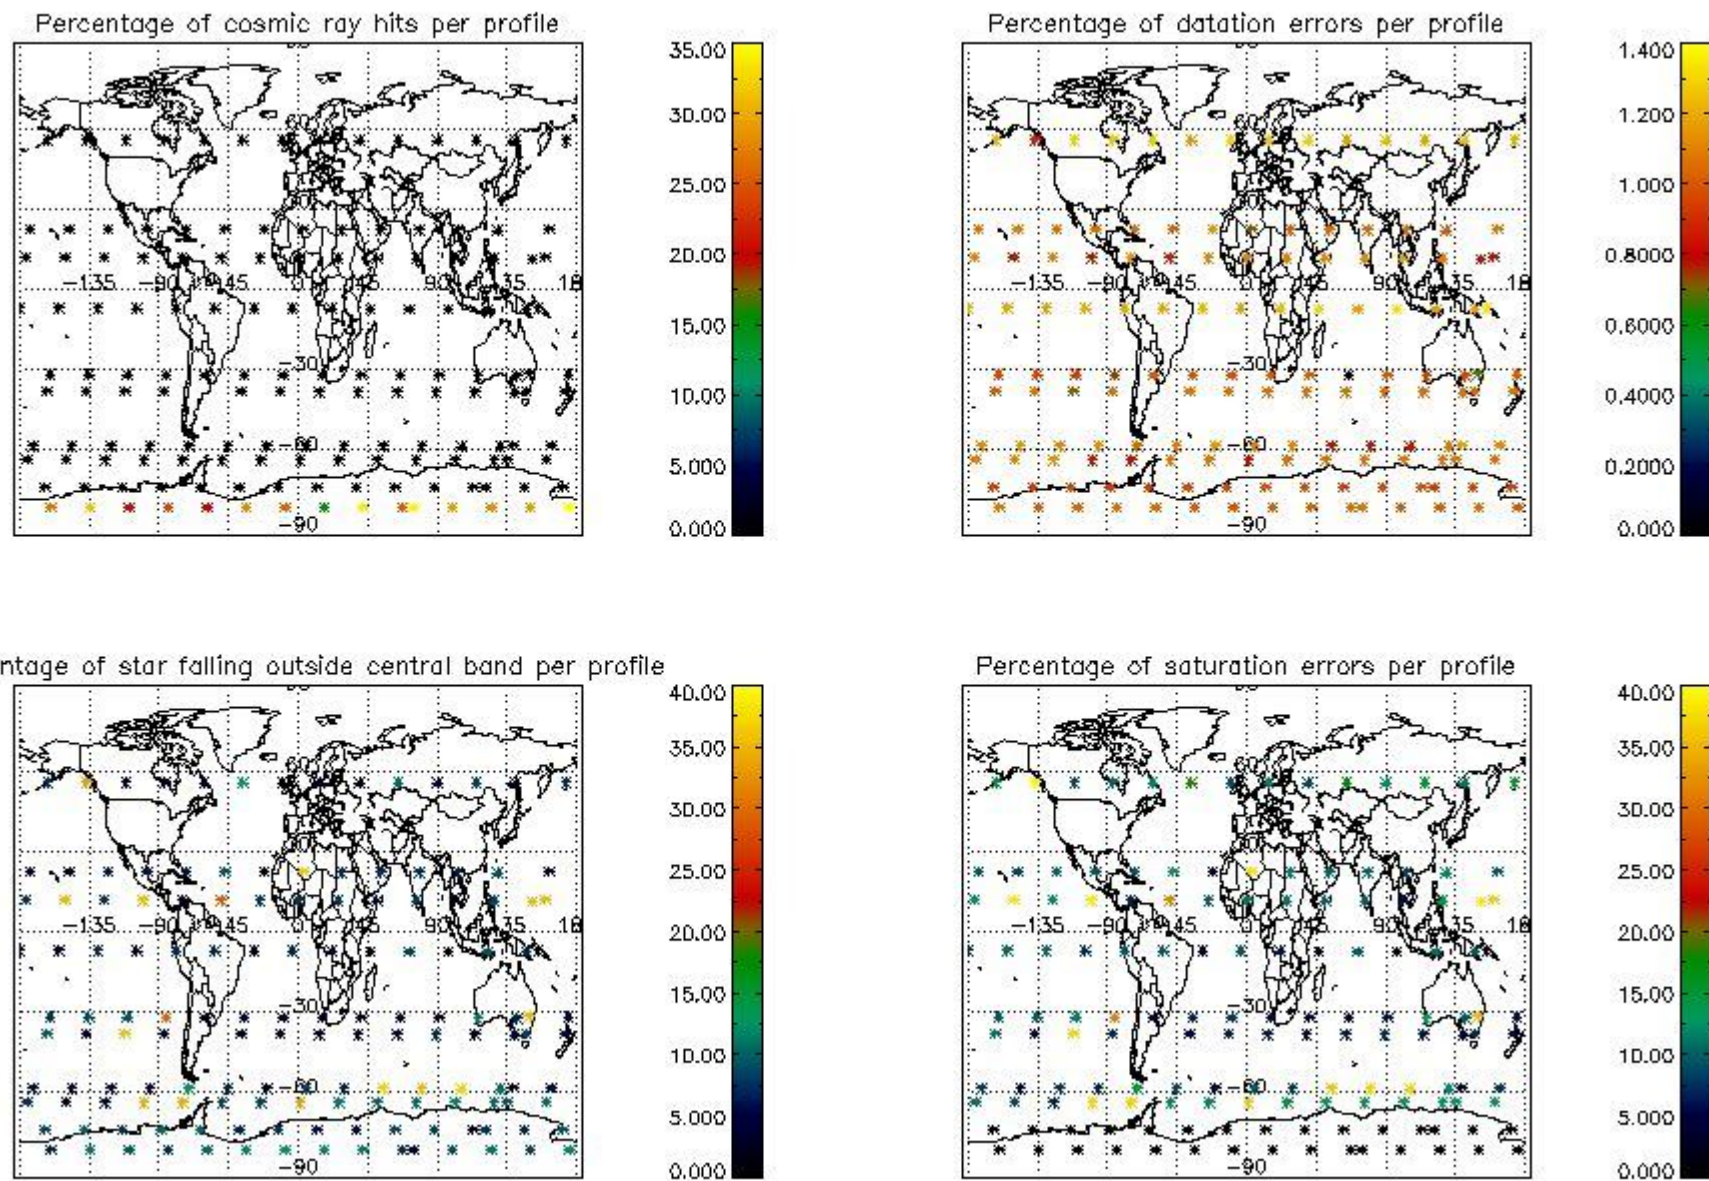

4.2.2 Plot level 1 quality information per product (world map): ENVISAT DESCENDING passes

5. Trace gas profiles

5.1 Ozone statistics based on quality of products

The final quality of the products can be "measured" using the STD (Standard Deviation) attached to every point profile. This information is written to the parameter GOM_NL__2P/NL_LOCAL_SPECIES_DENSITY/o3_std of the level 2 products. The table below shows the statistics for given STD ranges.

The statistics are given with respect to the overall valid production:

- Products without fatal errors: GOM_NL__2P/MPH/PRODUCT_ERR=0
- Valid point profile: GOM_NL__2P/NL_LOCAL_SPECIES_DENSITY/pcd(0)=0

The 'Criteria' is applied to valid points of dark limb products:

- Products in dark limb illumination condition: GOM_NL__2P/NL_SUMMARY_QUALITY/obs_ill_cond=0
- Products without fatal errors: GOM_NL__2P/MPH/PRODUCT_ERR=0
- Valid point profile: GOM_NL__2P/NL_LOCAL_SPECIES_DENSITY/pcd(0)=0

So, the table below shows the percentage of dark limb and valid observations for each criteria with respect to the overall valid daily observations.

Criteria	% of total production
All STD	23
STD < 20	8