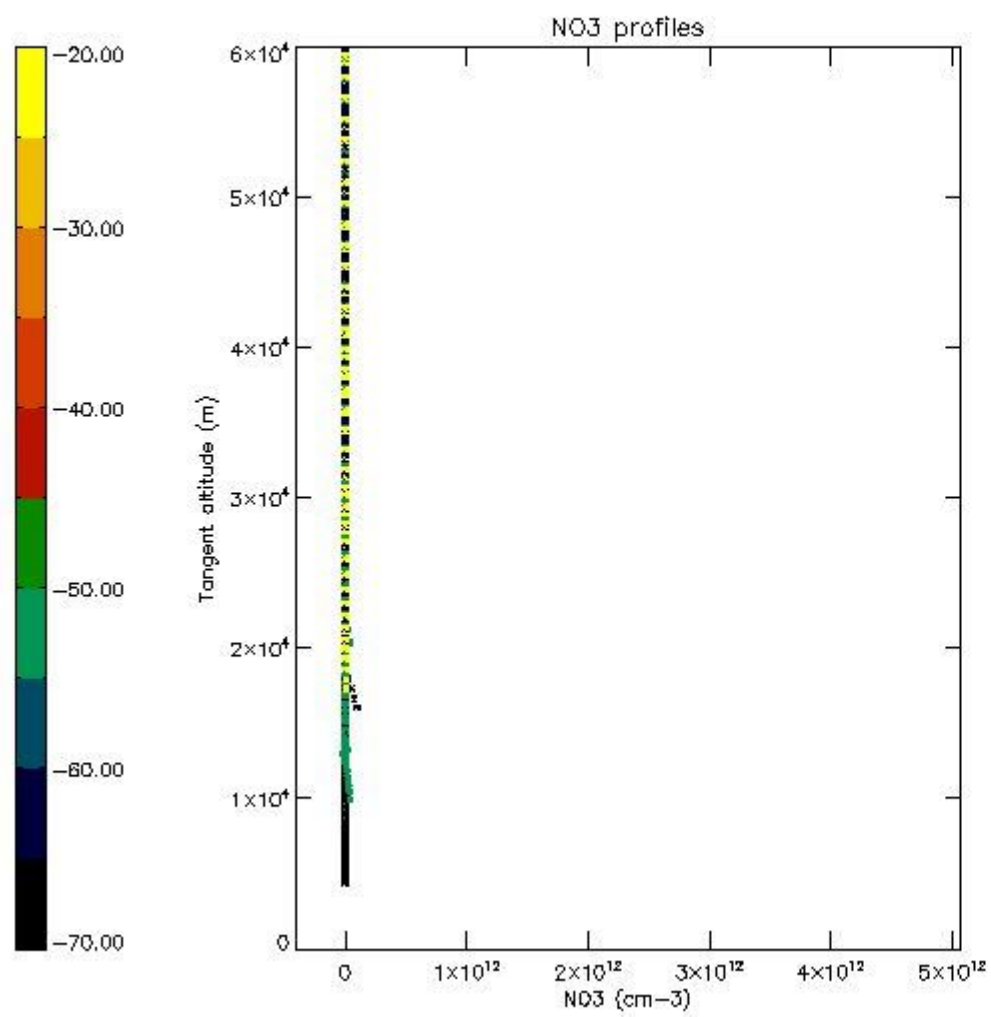

*5.4 Plot ozone profiles where  $STD < 10\%$  (dark without errors)*

The colorbar represents the latitude.

*5.5 Plot ozone profiles where STD < 5% (dark without errors)*

The colorbar represents the latitude.

*5.6 Plot NO<sub>2</sub> profiles for all STD (dark without errors)*

The colorbar represents the latitude.

*5.7 Plot NO3 profiles for all STD (dark without errors)*

The colorbar represents the latitude.

*5.8 Plot H2O profiles for all STD (only for occultations of stars 1,2,3,4,13,14,16,26,63 dark without errors)*

The colorbar represents the latitude.