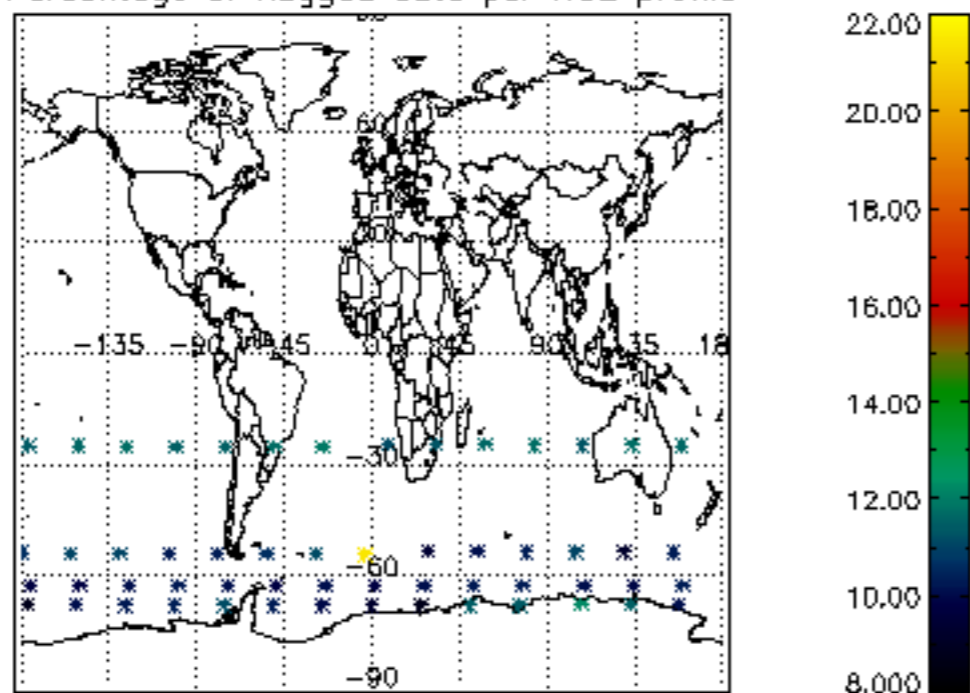

Percentage of flagged data per NO2 profile