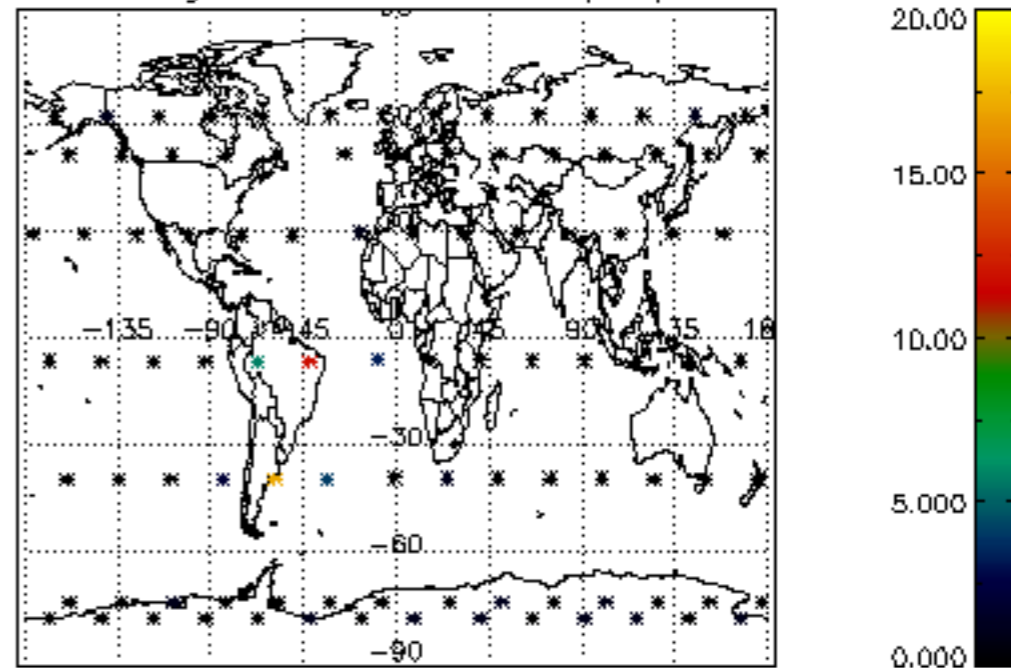

Percentage of datation errors per profile

Percentage of saturation errors per profile