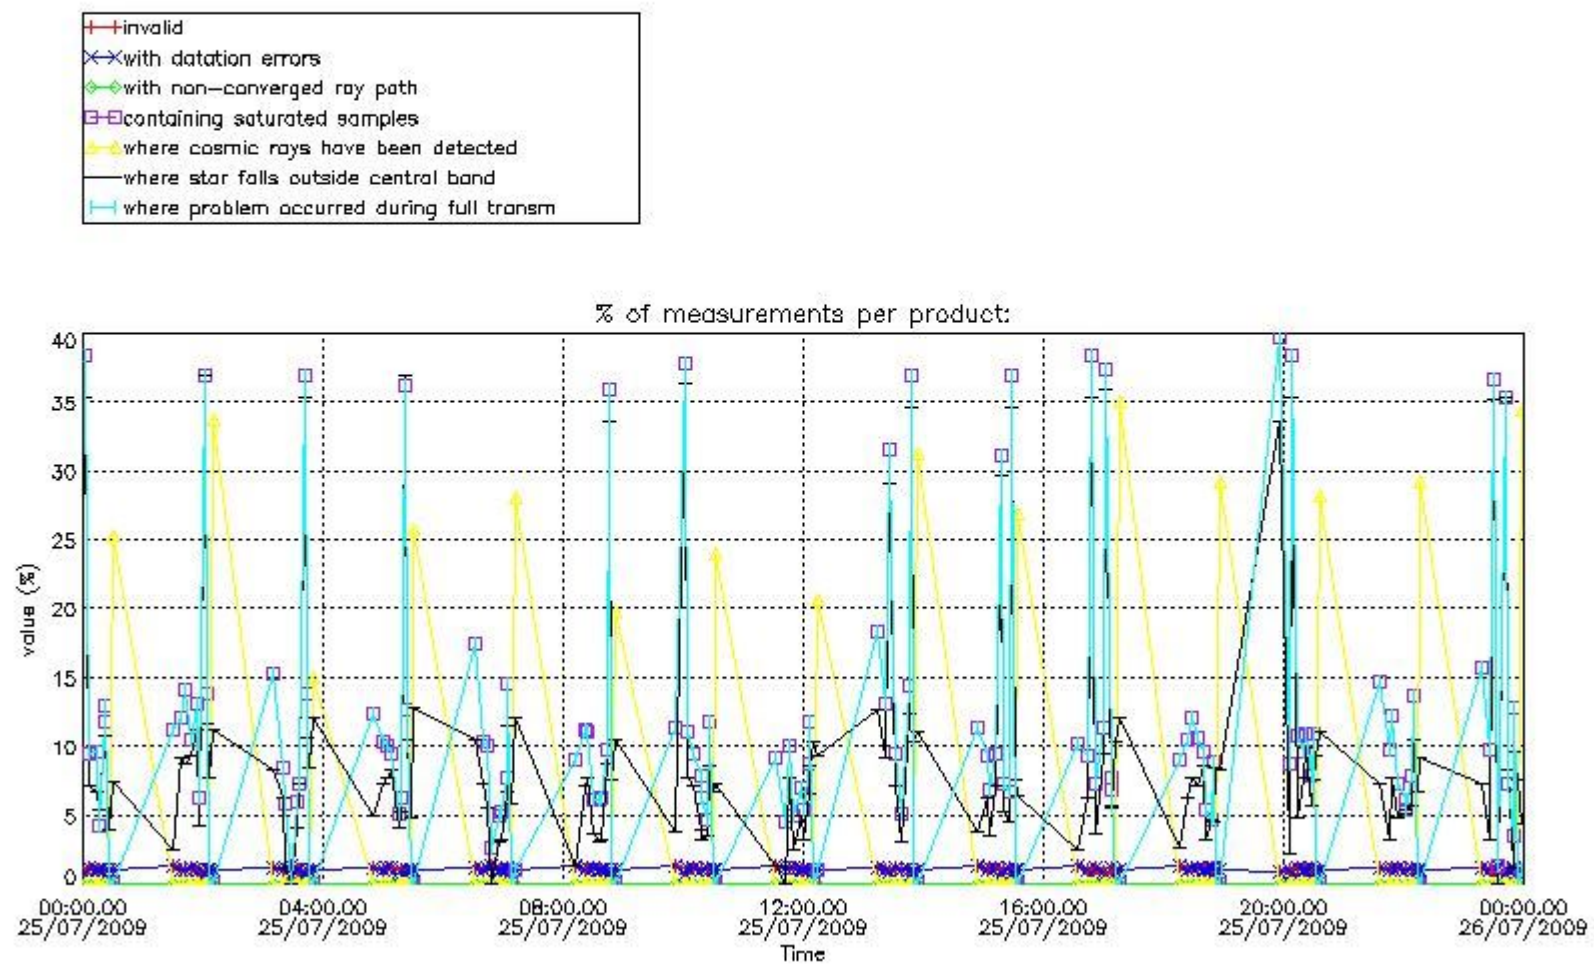

4.2 Plot quality information per product coming from level 1b processing (world map)

4.2.1 Plot level 1 quality information per product (world map): ENVISAT ASCENDING passes