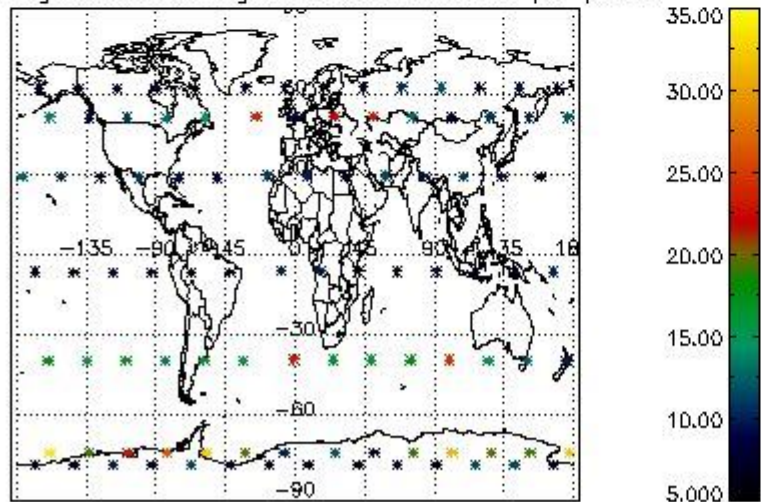

4.2.1 Plot level 1 quality information per product (world map): ENVISAT ASCENDING passes

Percentage of cosmic ray hits per profile

Percentage of datation errors per profile

Percentage of star falling outside central band per profile