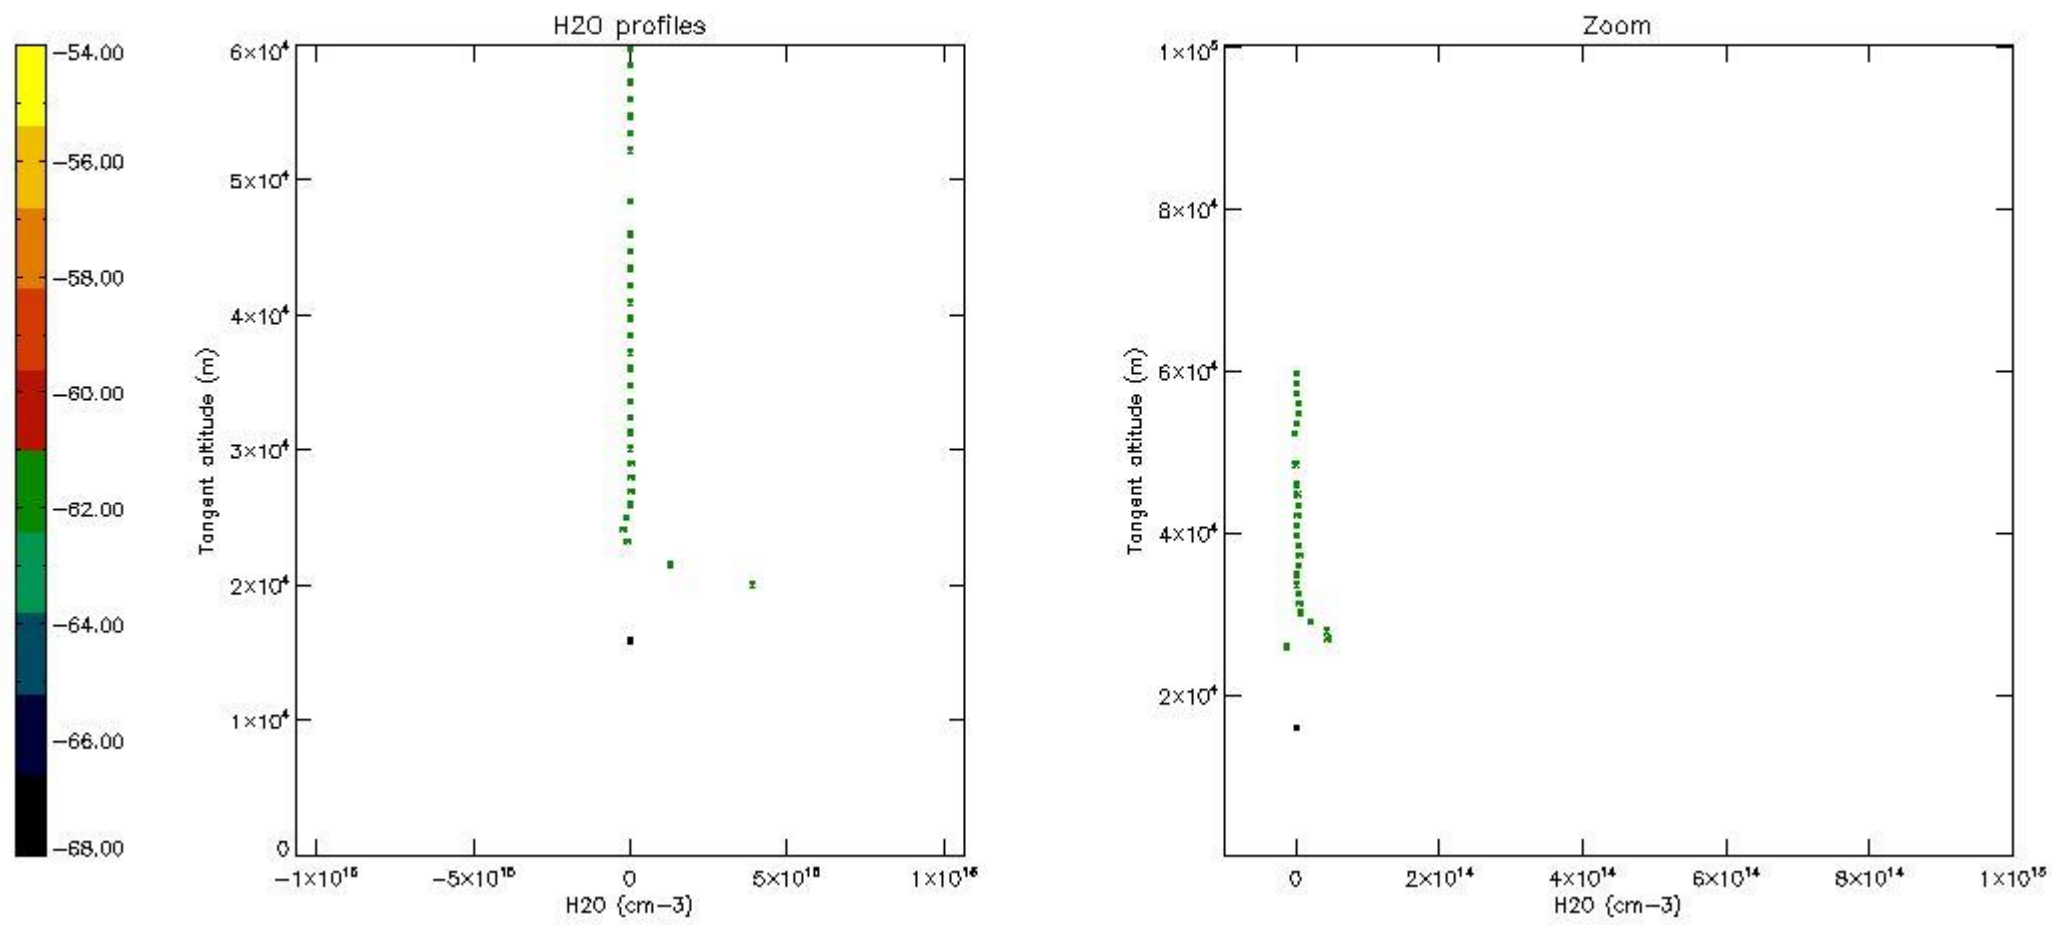

The colorbar represents the latitude.