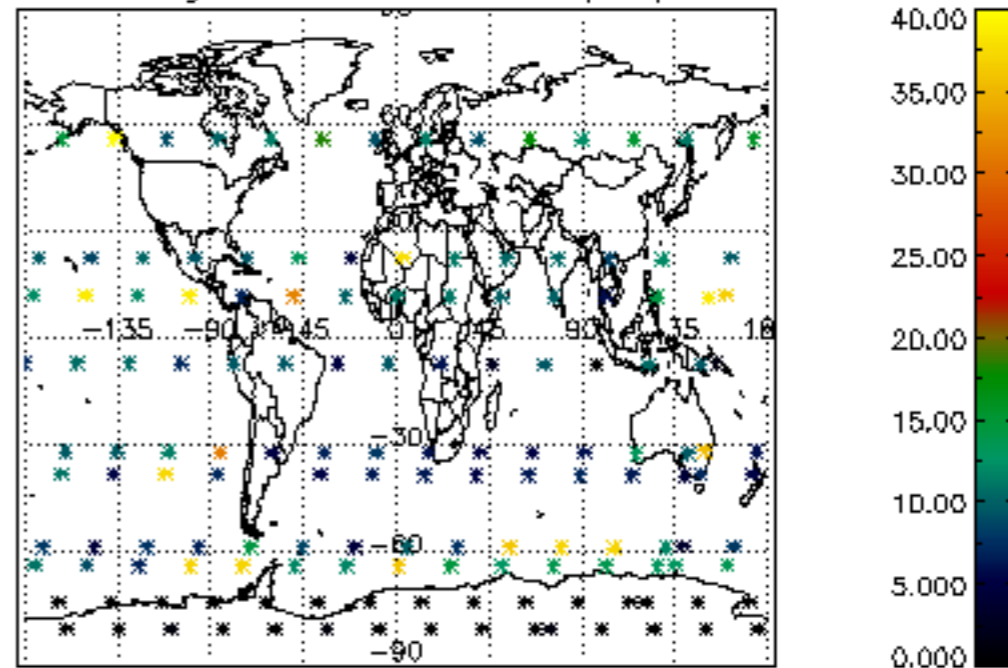

Percentage of saturation errors per profile