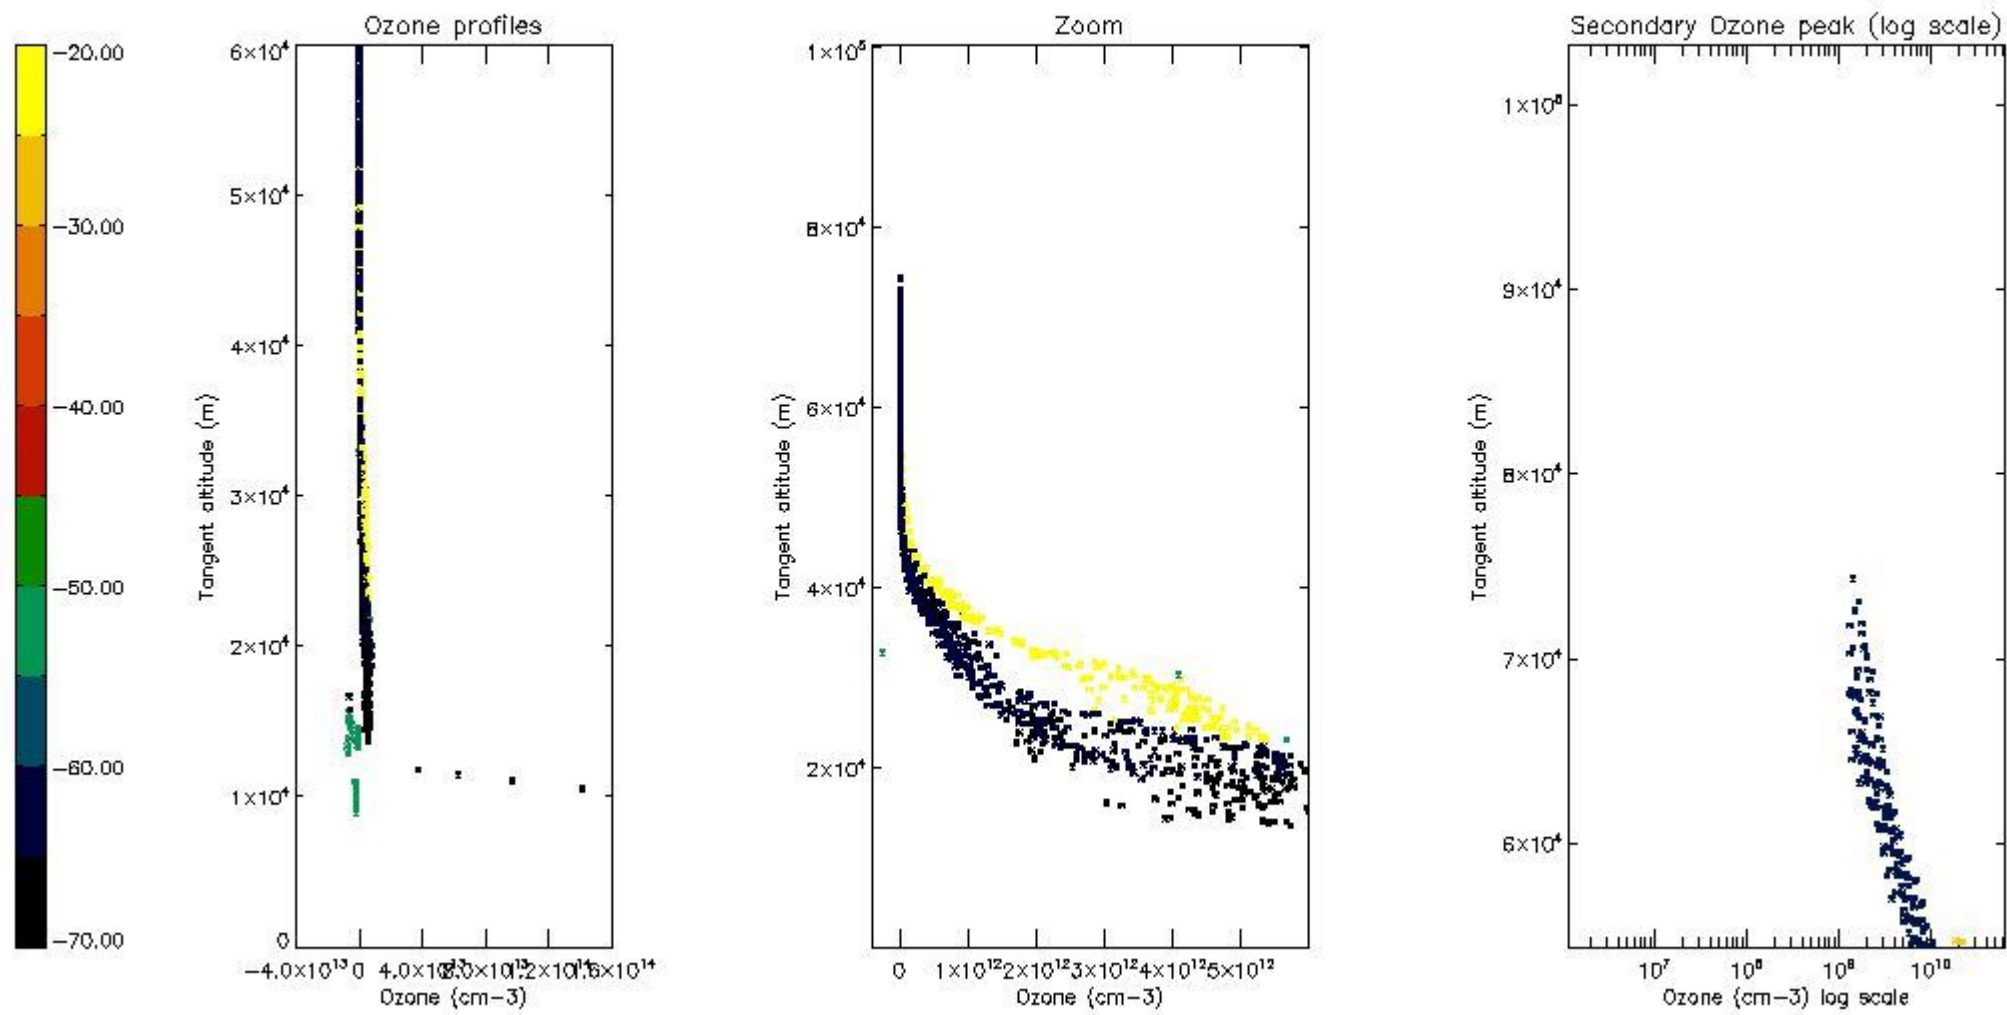

5.5 Plot ozone profiles where STD < 5% (dark without errors)

The colorbar represents the latitude.