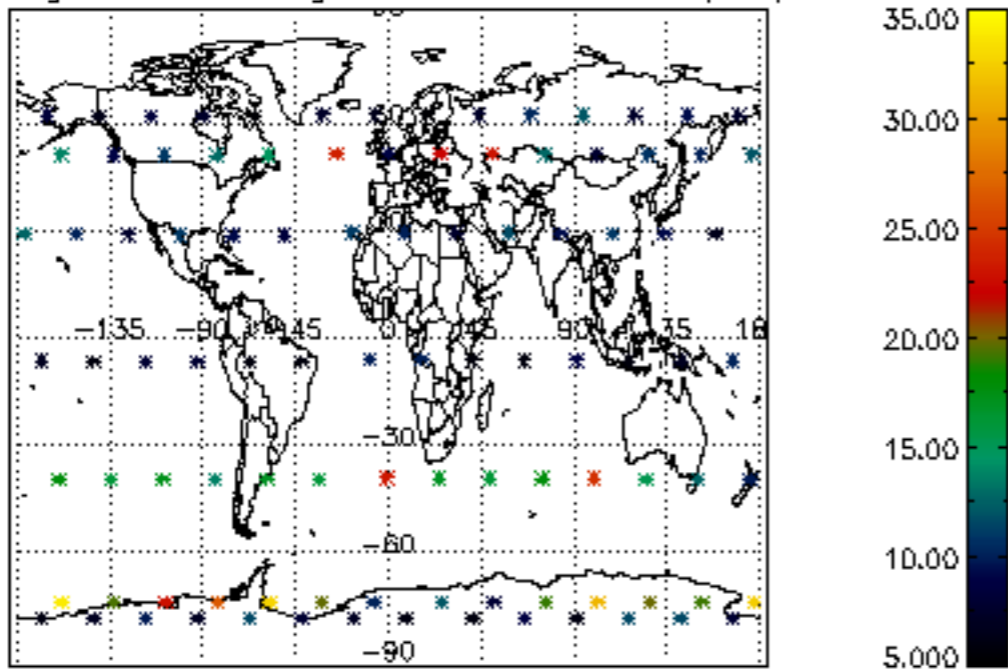

Percentage of cosmic ray hits per profile

Percentage of star falling outside central band per profile