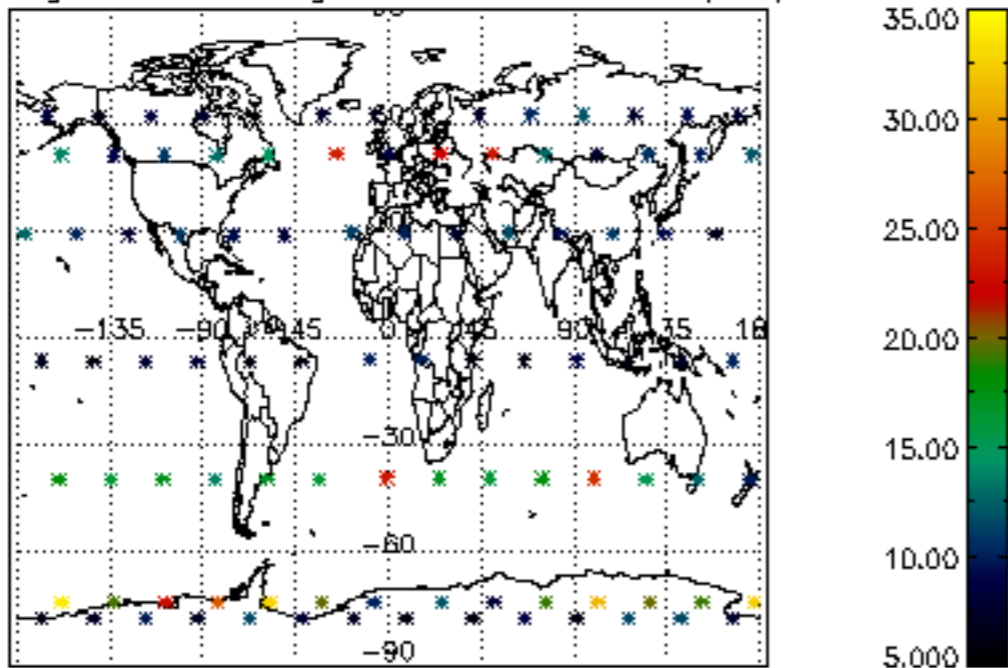

Percentage of cosmic ray hits per profile

Percentage of star falling outside central band per profile