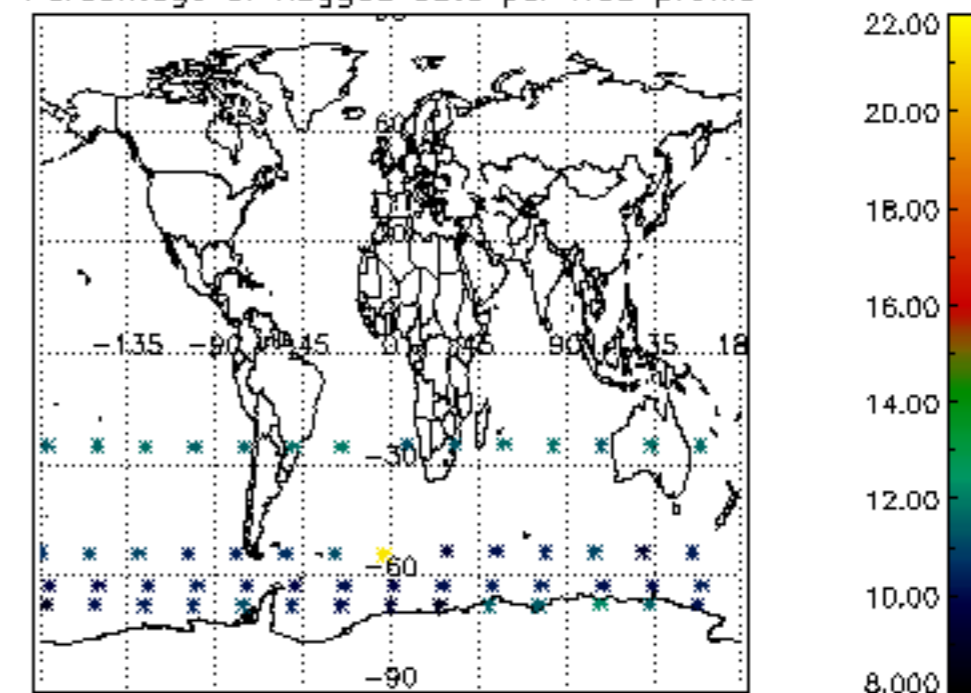

Percentage of flagged data per NO3 profile