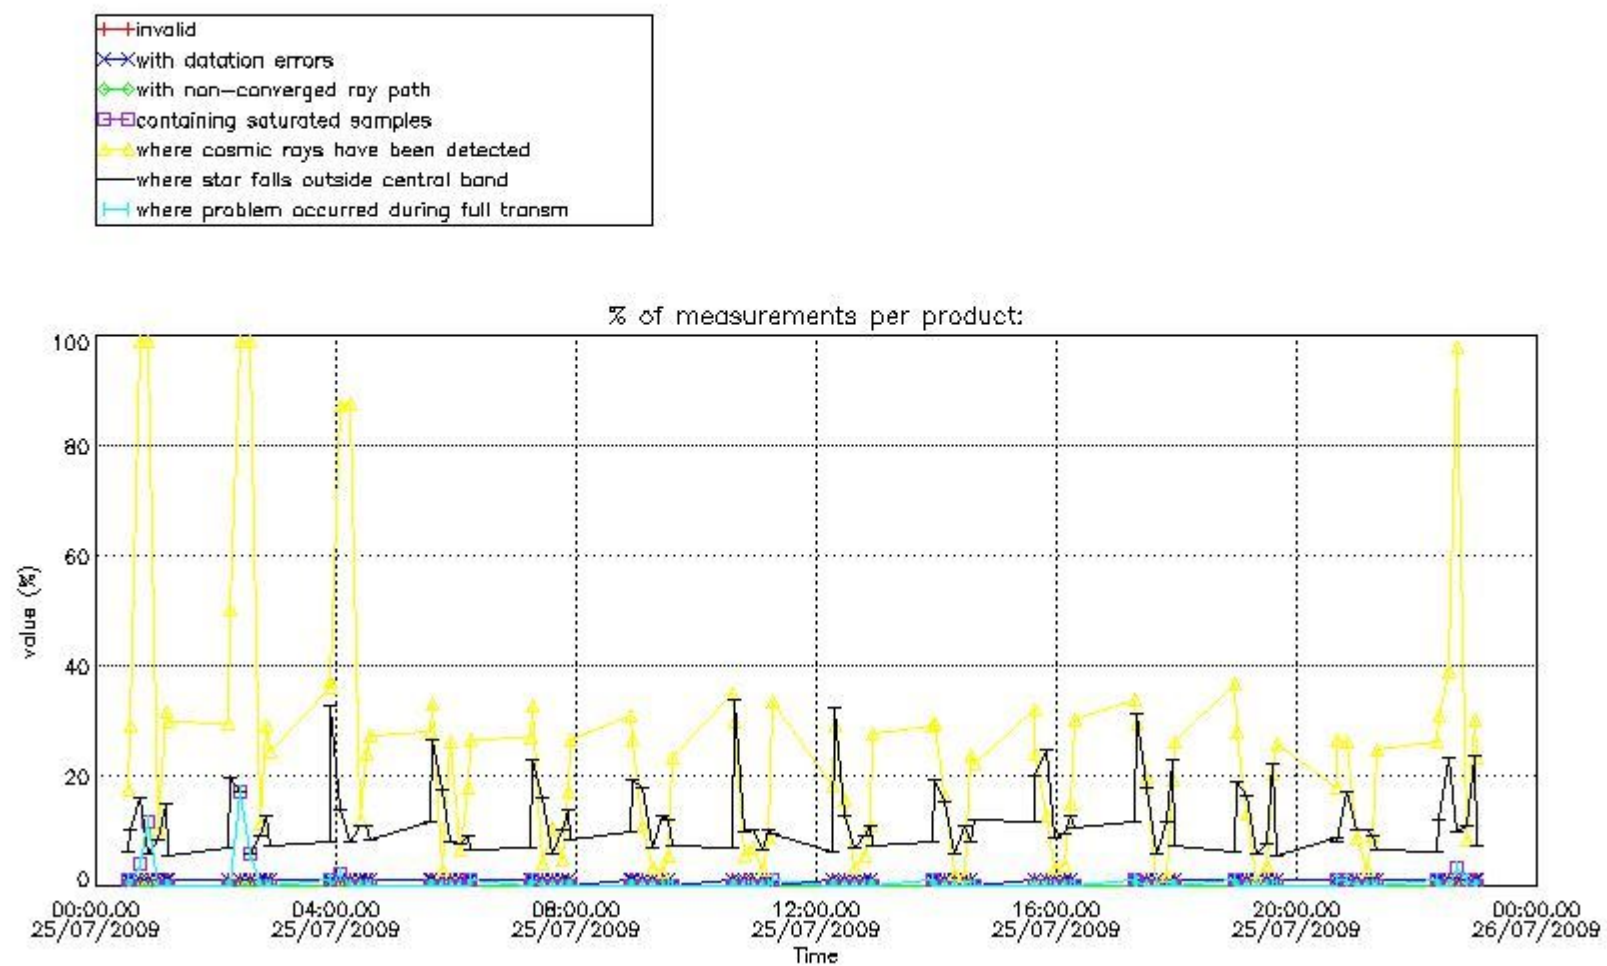

4.1.2 Plot level 1 quality information per product (time dependant): ENVI SAT DESCENDING passes