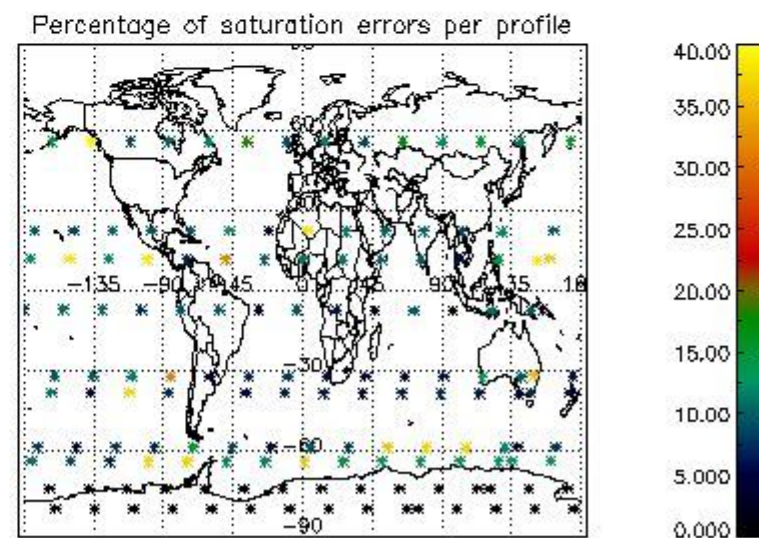

5. Trace gas profiles

5.1 Ozone statistics based on quality of products

The final quality of the products can be "measured" using the STD (Standard Deviation) attached to every point profile. This information is written to the parameter GOM_NL__2P/NL_LOCAL_SPECIES_DENSITY/o3_std of the level 2 products. The table below shows the statistics for given STD ranges.

The statistics are given with respect to the overall valid production:

- Products without fatal errors: GOM_NL__2P/MPH/PRODUCT_ERR=0
- Valid point profile: GOM_NL__2P/NL_LOCAL_SPECIES_DENSITY/pcd(0)=0

The 'Criteria' is applied to valid points of dark limb products:

- Products in dark limb illumination condition: GOM_NL__2P/NL_SUMMARY_QUALITY/obs_ill_cond=0
- Products without fatal errors: GOM_NL__2P/MPH/PRODUCT_ERR=0
- Valid point profile: GOM_NL__2P/NL_LOCAL_SPECIES_DENSITY/pcd(0)=0

So, the table below shows the percentage of dark limb and valid observations for each criteria with respect to the overall valid daily observations.

Criteria	% of total production
All STD	23
STD < 20	8