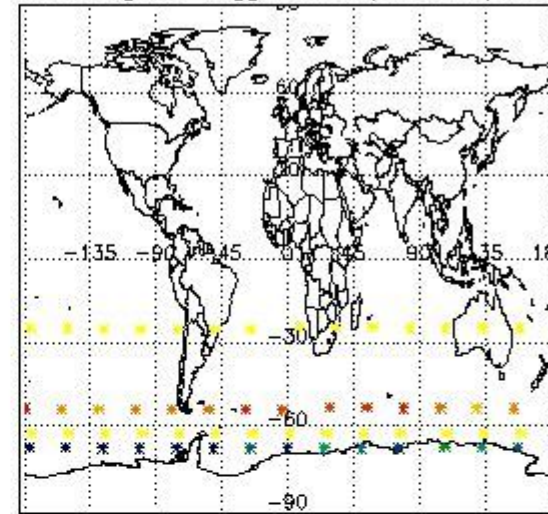

#### 3.1 Plot quality information per product (time dependant)

3.2 Plot quality information per product (world map)

Percentage of flagged data per O3 profile

Percentage of flagged data per H2O profile

Percentage of flagged data per NO2 profile