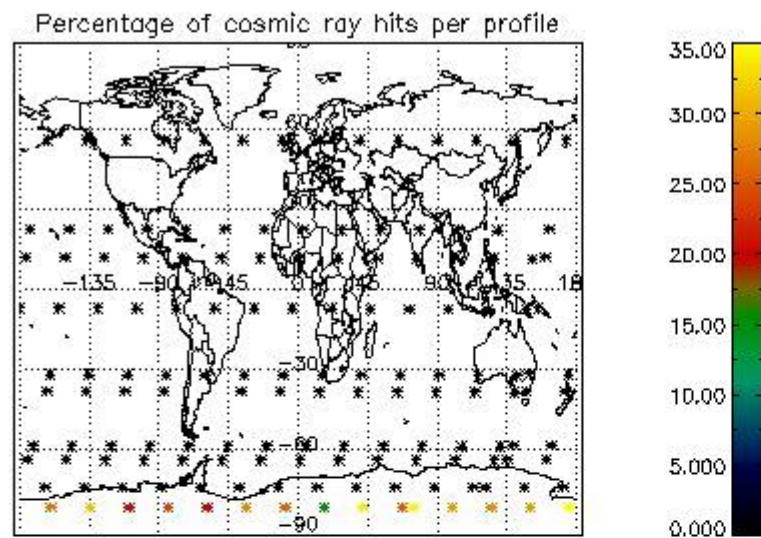

4.2.2 Plot level 1 quality information per product (world map): ENVISAT DESCENDING passes

5. Trace gas profiles

5.1 Ozone statistics based on quality of products

The final quality of the products can be "measured" using the STD (Standard Deviation) attached to every point profile. This information is written to the parameter GOM_NL__2P/NL_LOCAL_SPECIES_DENSITY/o3_std of the level 2 products. The table below shows the statistics for given STD ranges.

The statistics are given with respect to the overall valid production:

- Products without fatal errors: GOM_NL__2P/MPH/PRODUCT_ERR=0
- Valid point profile: GOM_NL__2P/NL_LOCAL_SPECIES_DENSITY/pcd(0)=0

The 'Criteria' is applied to valid points of dark limb products:

- Products in dark limb illumination condition: GOM_NL__2P/NL_SUMMARY_QUALITY/obs_ill_cond=0
- Products without fatal errors: GOM_NL__2P/MPH/PRODUCT_ERR=0
- Valid point profile: GOM_NL__2P/NL_LOCAL_SPECIES_DENSITY/pcd(0)=0

So, the table below shows the percentage of dark limb and valid observations for each criteria with respect to the overall valid daily observations.

Criteria	% of total production
All STD	23
STD < 20	8