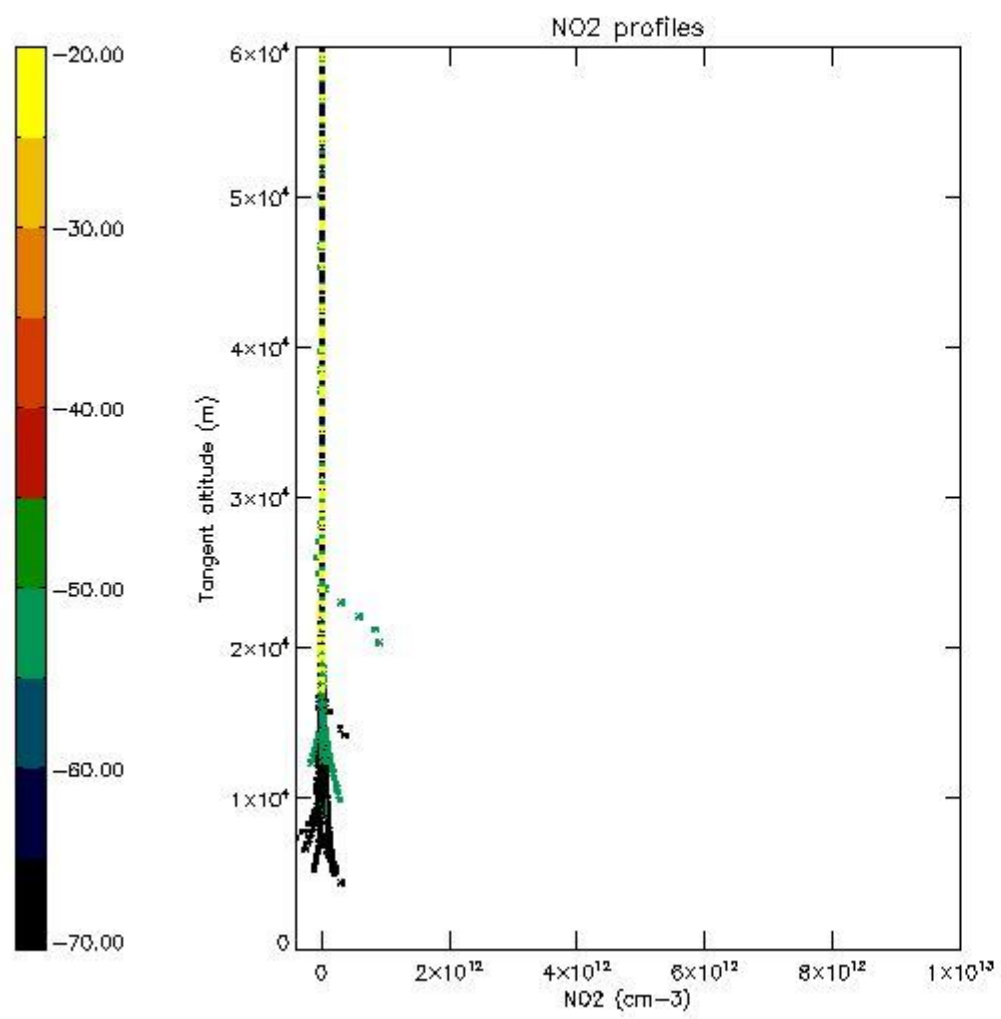

5.7 Plot NO3 profiles for all STD (dark without errors)

The colorbar represents the latitude.