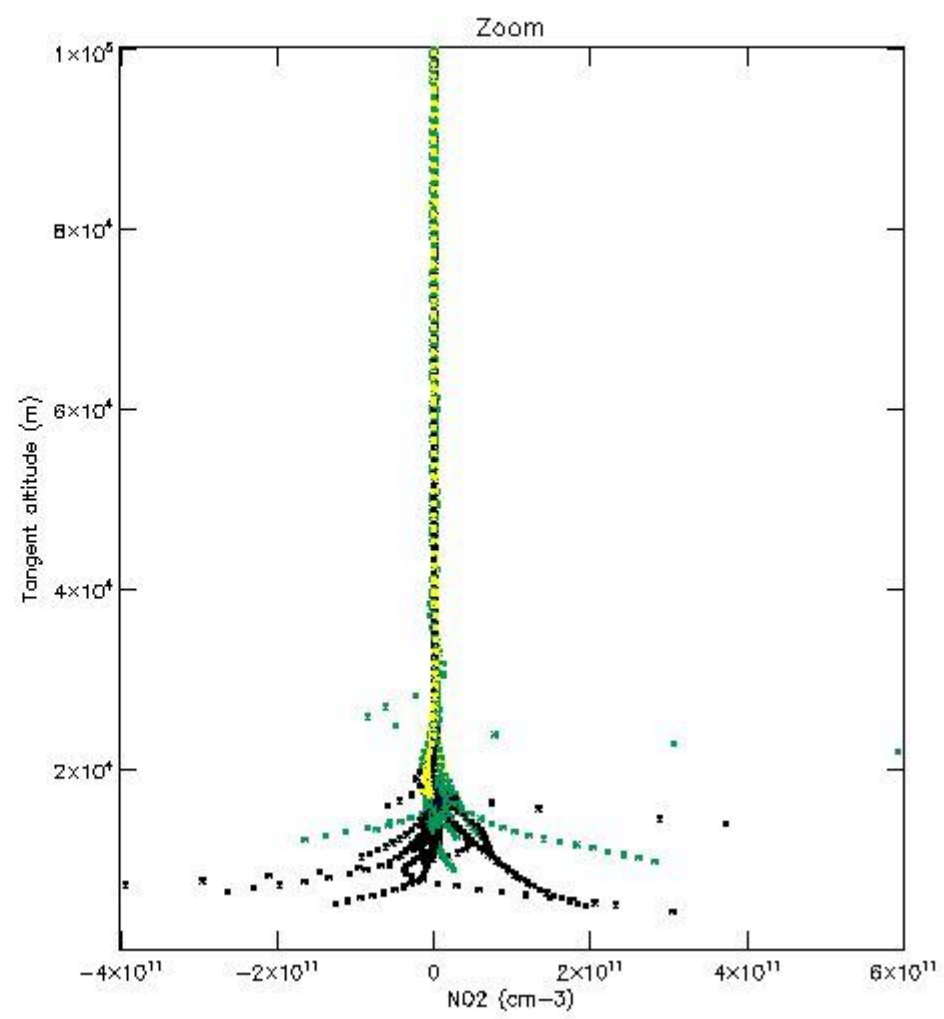

5.7 Plot NO3 profiles for all STD (dark without errors)

The colorbar represents the latitude.