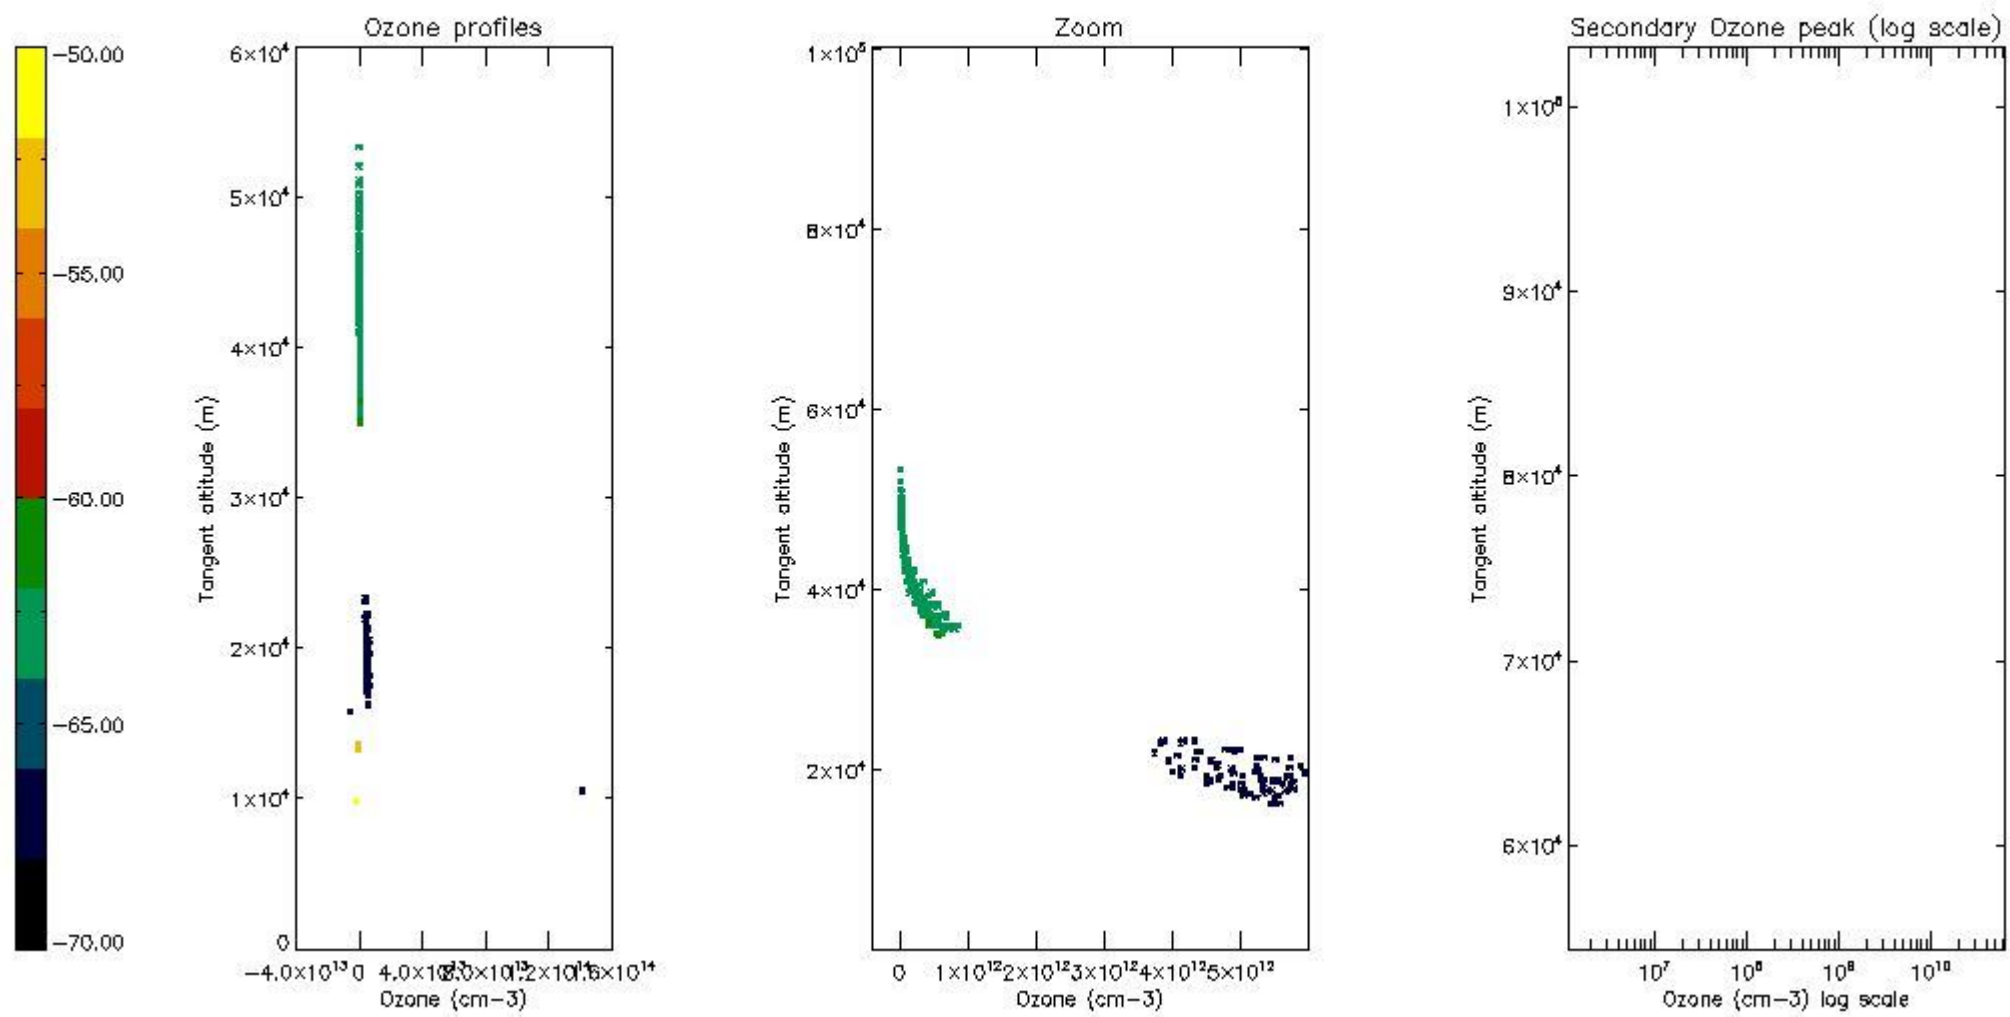

5.6 Plot NO₂ profiles for all STD (dark without errors)

The colorbar represents the latitude.