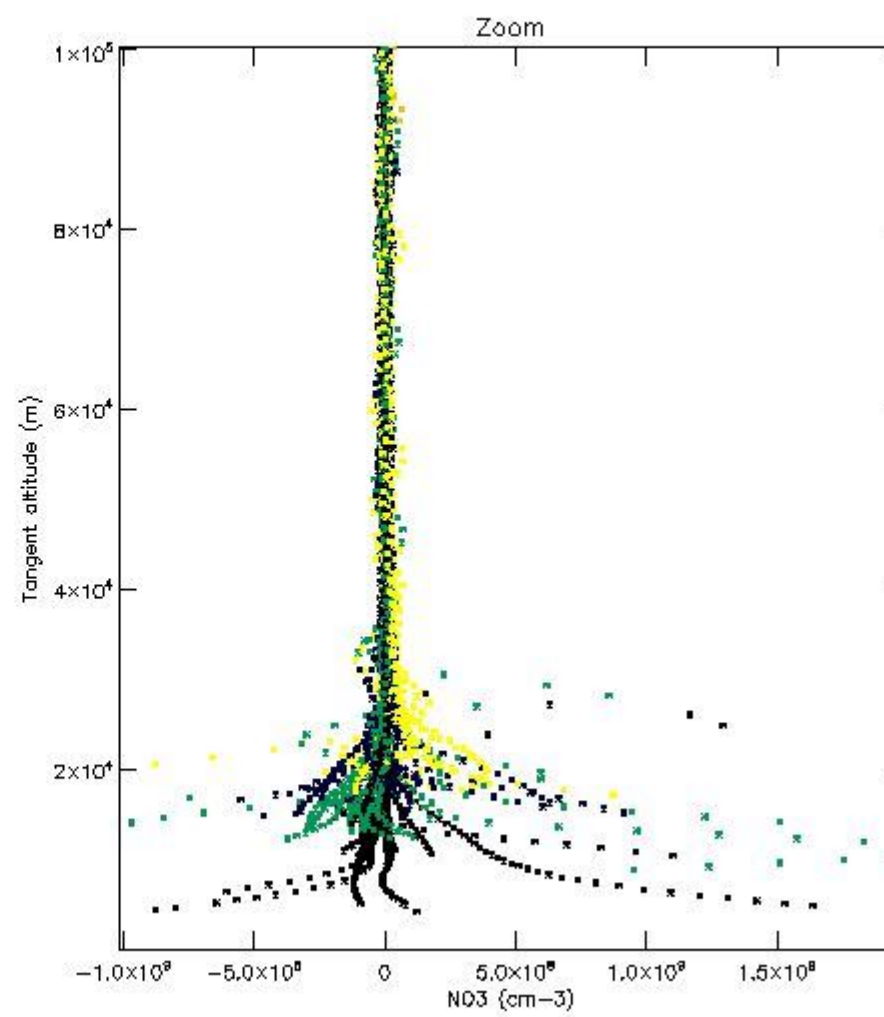

*5.4 Plot ozone profiles where  $STD < 10\%$  (dark without errors)*

The colorbar represents the latitude.

*5.5 Plot ozone profiles where STD < 5% (dark without errors)*

The colorbar represents the latitude.

*5.6 Plot NO<sub>2</sub> profiles for all STD (dark without errors)*

The colorbar represents the latitude.

*5.7 Plot NO3 profiles for all STD (dark without errors)*

The colorbar represents the latitude.

*5.8 Plot H2O profiles for all STD (only for occultations of stars 1,2,3,4,13,14,16,26,63 dark without errors)*

The colorbar represents the latitude.