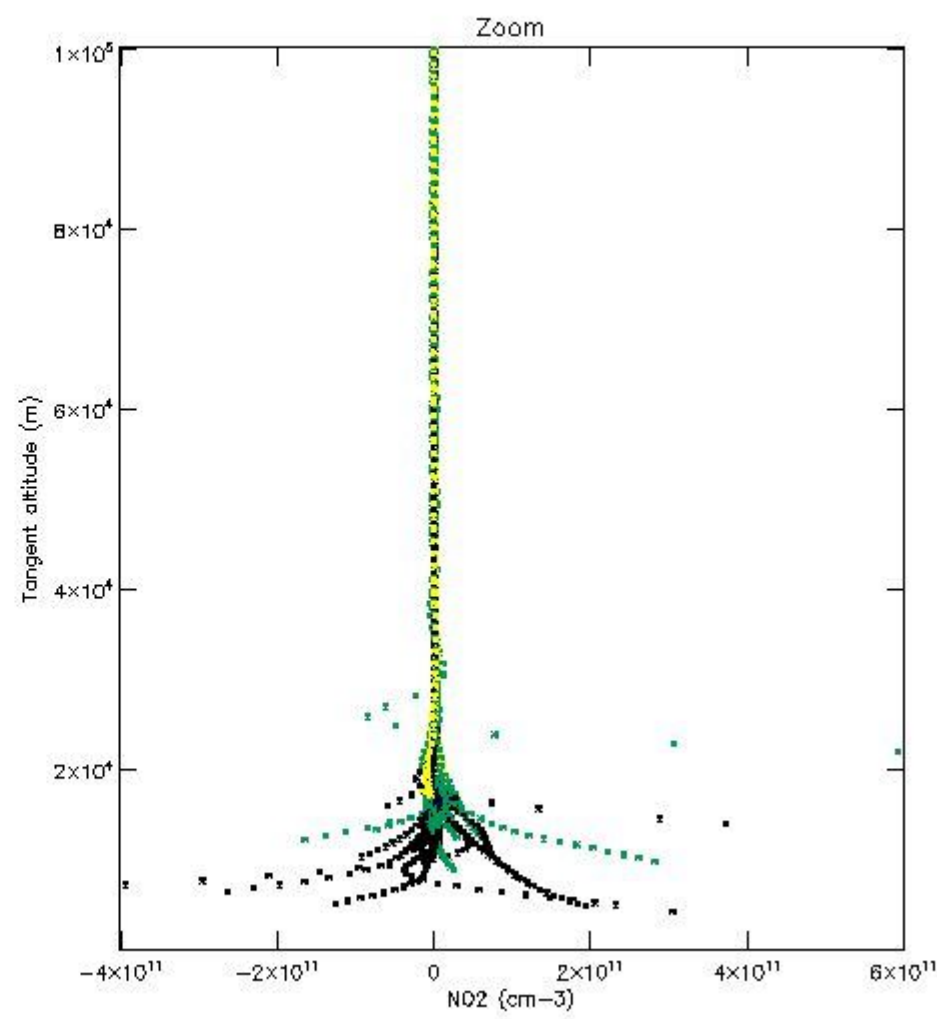

5.7 Plot NO3 profiles for all STD (dark without errors)

The colorbar represents the latitude.