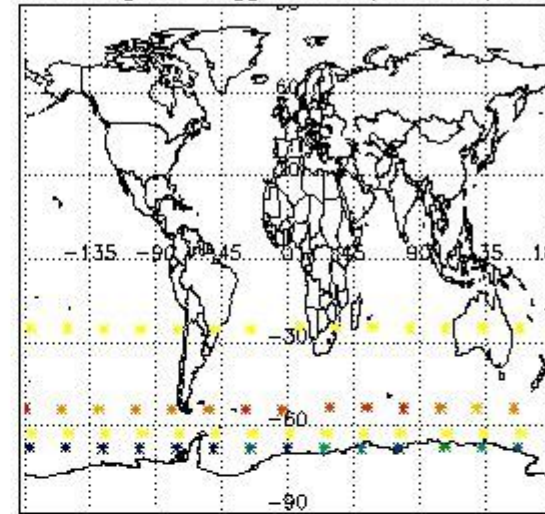

#### 3.1 Plot quality information per product (time dependant)

3.2 Plot quality information per product (world map)

Percentage of flagged data per O3 profile

Percentage of flagged data per H2O profile

Percentage of flagged data per NO2 profile