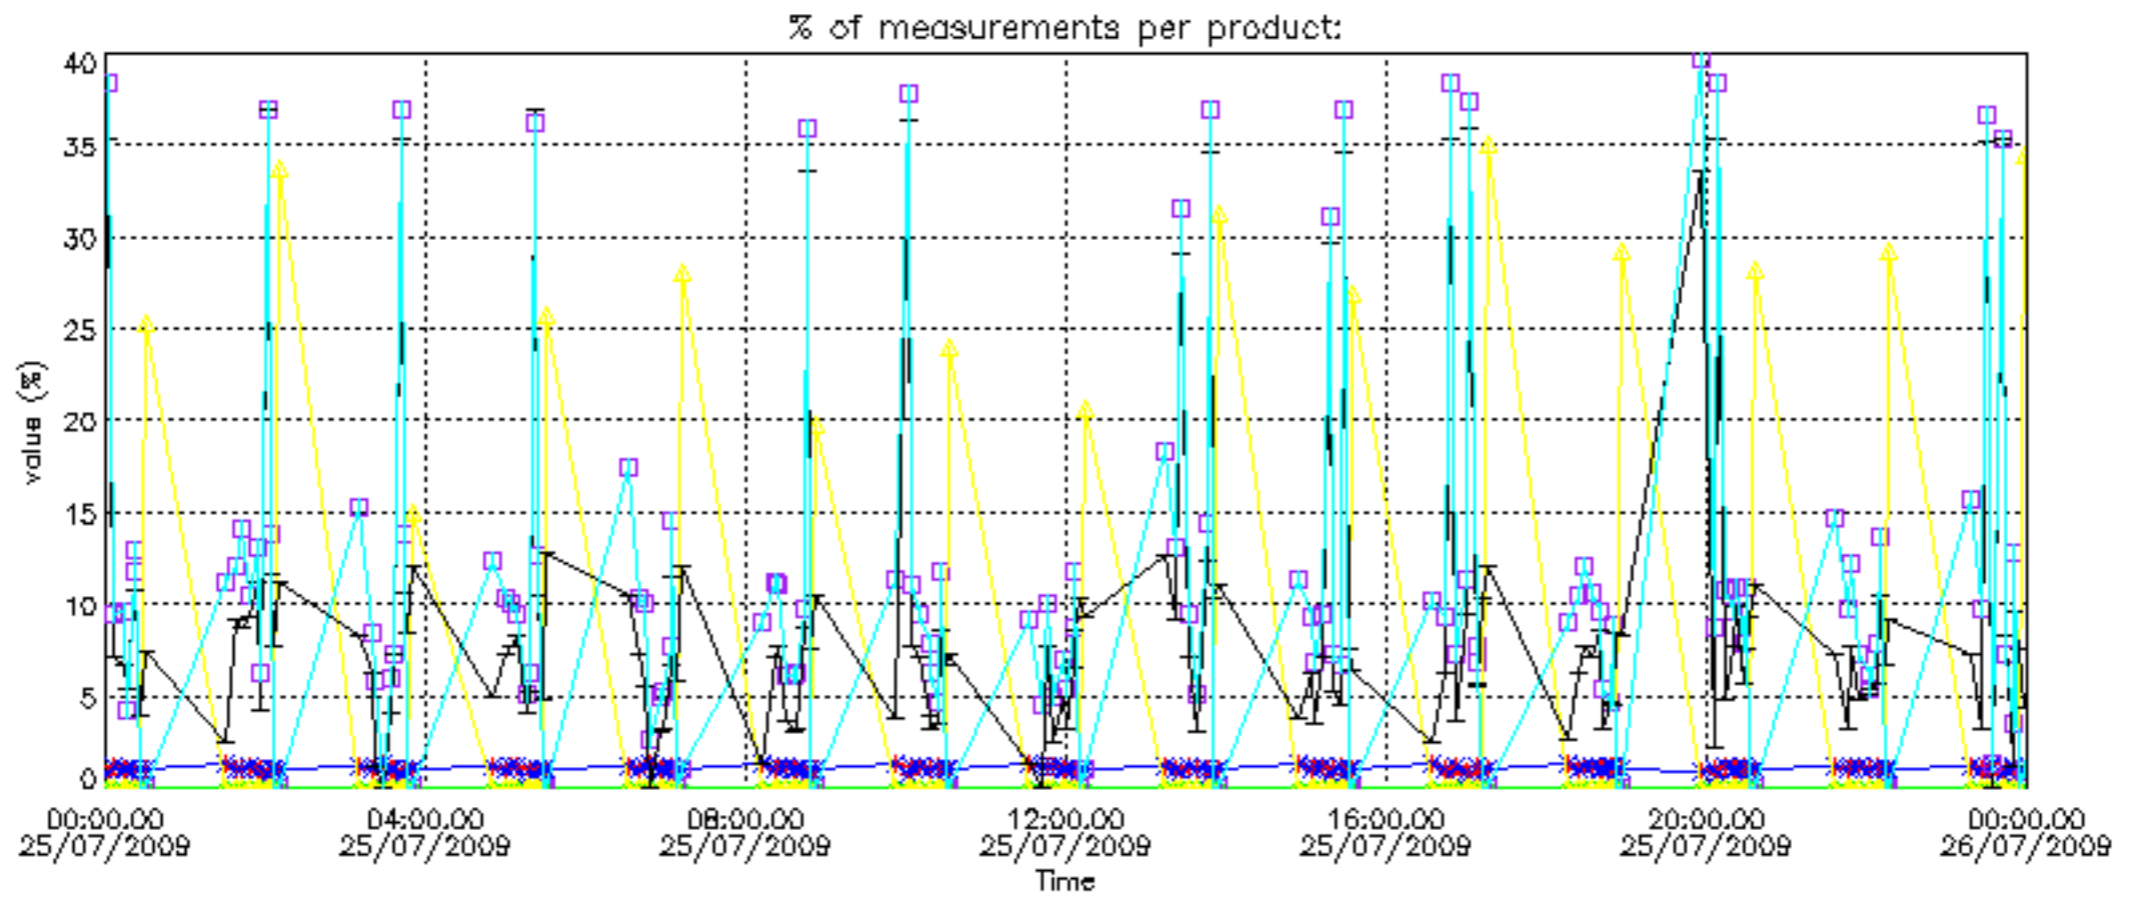

Percentage of cosmic ray hits per profile

Percentage of datation errors per profile