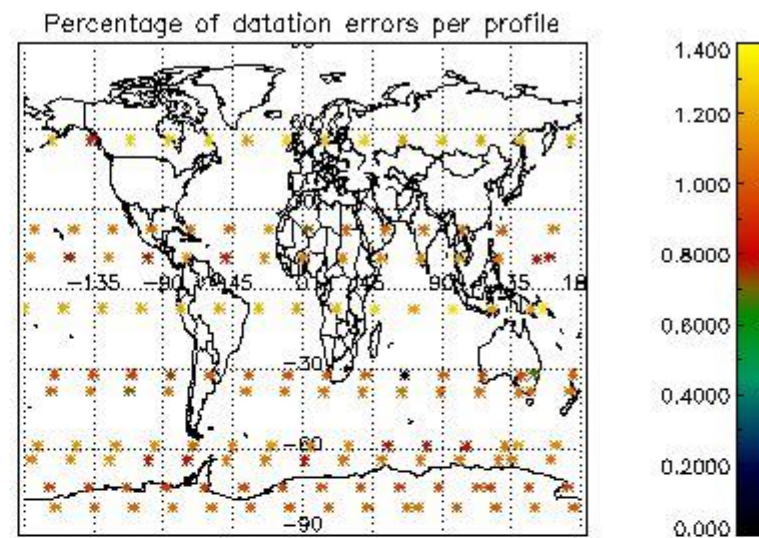

5. Trace gas profiles

5.1 Ozone statistics based on quality of products

The final quality of the products can be "measured" using the STD (Standard Deviation) attached to every point profile. This information is written to the parameter GOM_NL__2P/NL_LOCAL_SPECIES_DENSITY/o3_std of the level 2 products. The table below shows the statistics for given STD ranges.

The statistics are given with respect to the overall valid production:

- Products without fatal errors: GOM_NL__2P/MPH/PRODUCT_ERR=0
- Valid point profile: GOM_NL__2P/NL_LOCAL_SPECIES_DENSITY/pcd(0)=0

The 'Criteria' is applied to valid points of dark limb products:

- Products in dark limb illumination condition: GOM_NL__2P/NL_SUMMARY_QUALITY/obs_ill_cond=0
- Products without fatal errors: GOM_NL__2P/MPH/PRODUCT_ERR=0
- Valid point profile: GOM_NL__2P/NL_LOCAL_SPECIES_DENSITY/pcd(0)=0

So, the table below shows the percentage of dark limb and valid observations for each criteria with respect to the overall valid daily observations.

Criteria	% of total production
All STD	23
STD < 20	8