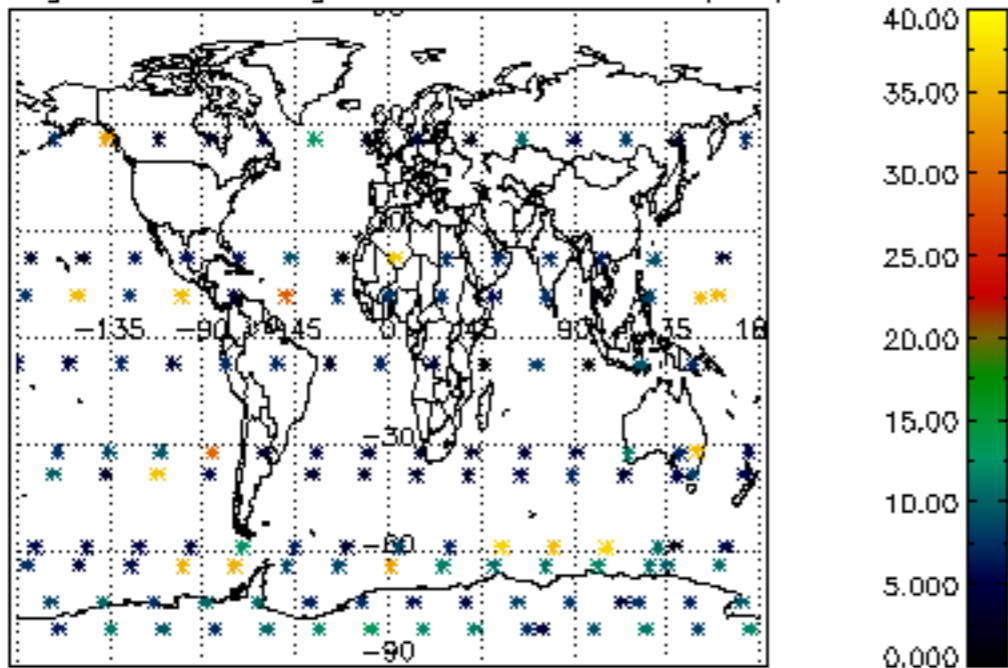

Percentage of star falling outside central band per profile