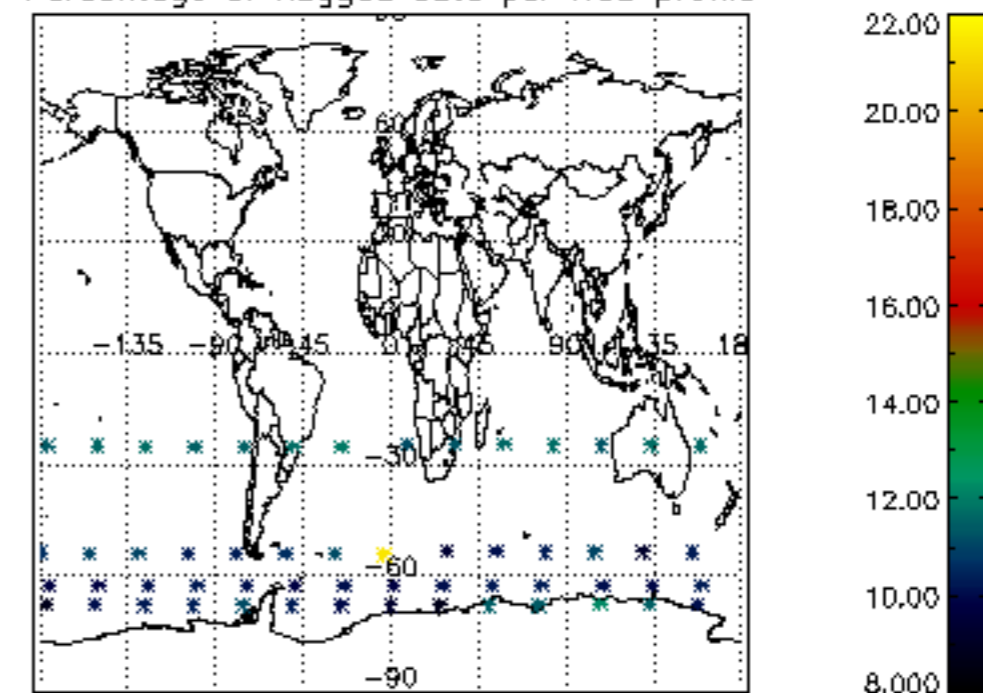

Percentage of flagged data per NO3 profile