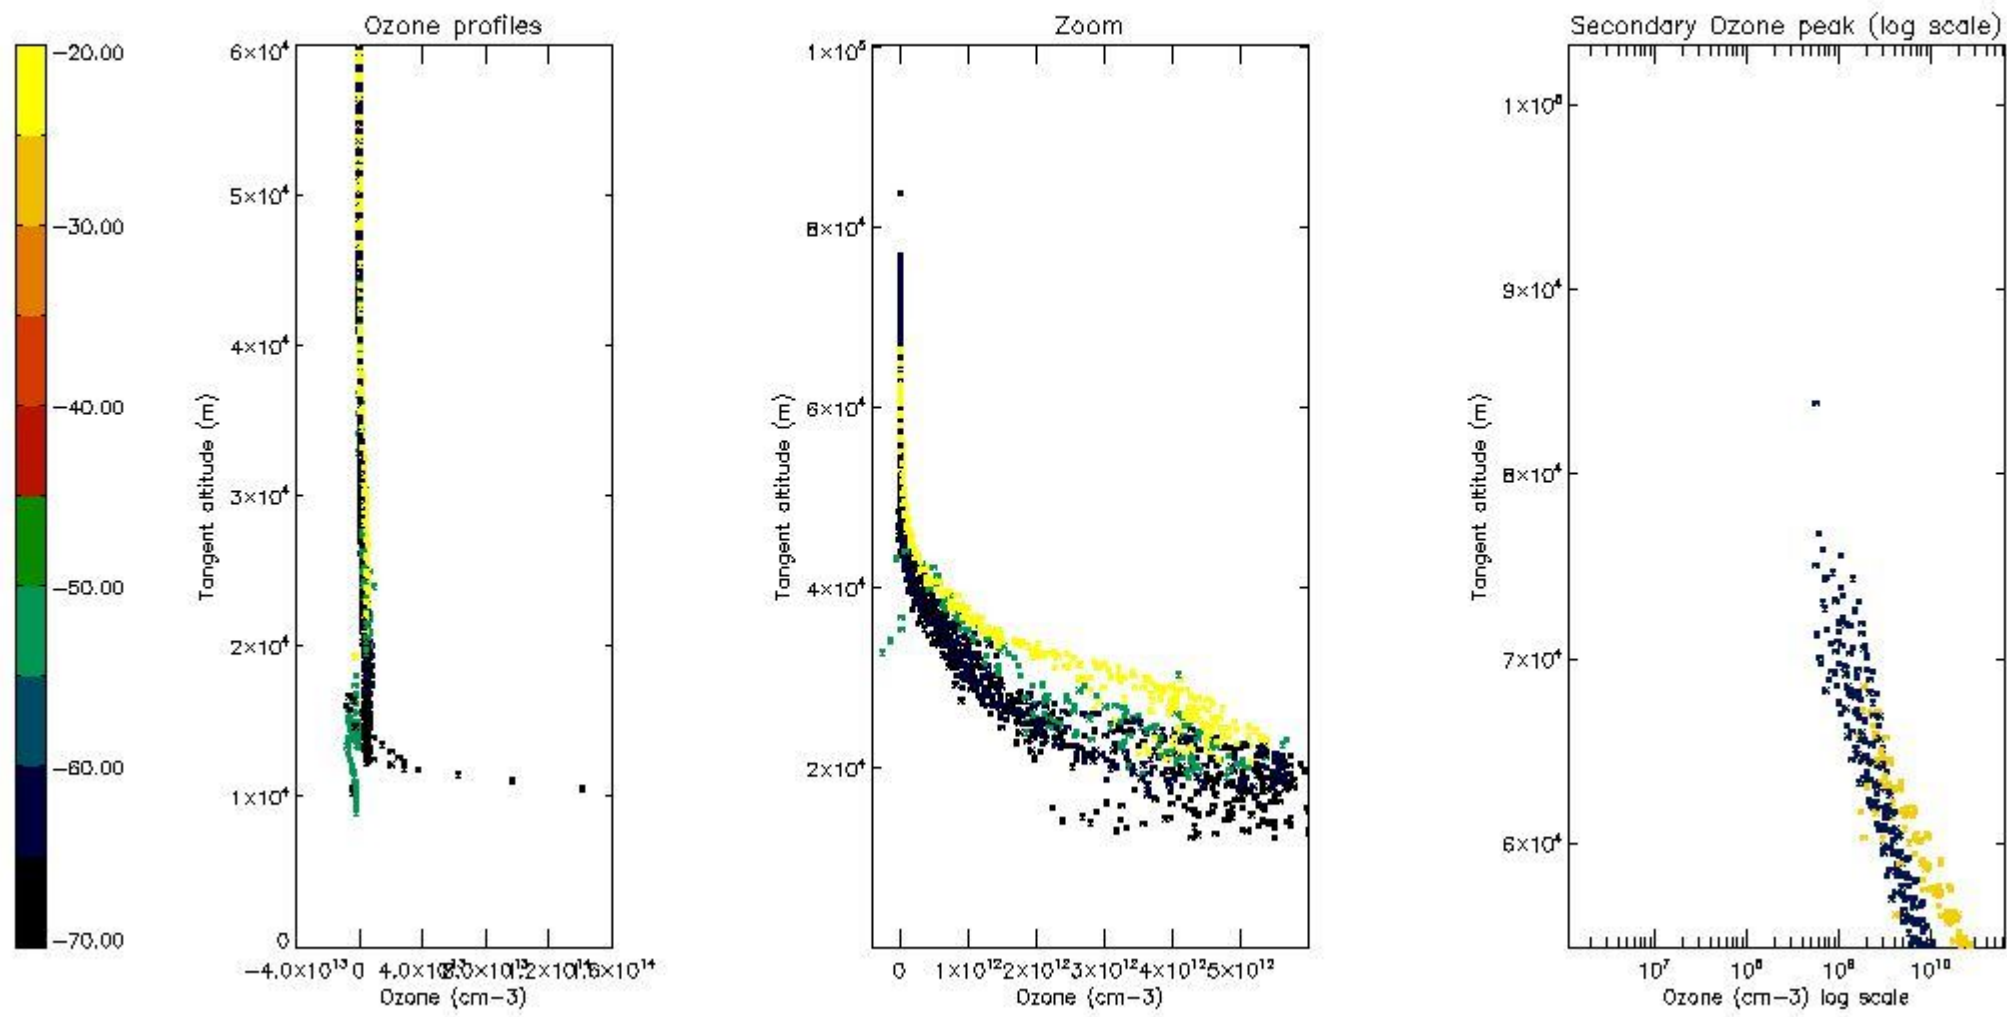

STD < 10	5
STD < 5	1

5.2 Plot ozone profiles for all STD (dark without errors)

The colorbar represents the latitude.

5.3 Plot ozone profiles where STD < 20% (dark without errors)

The colorbar represents the latitude.