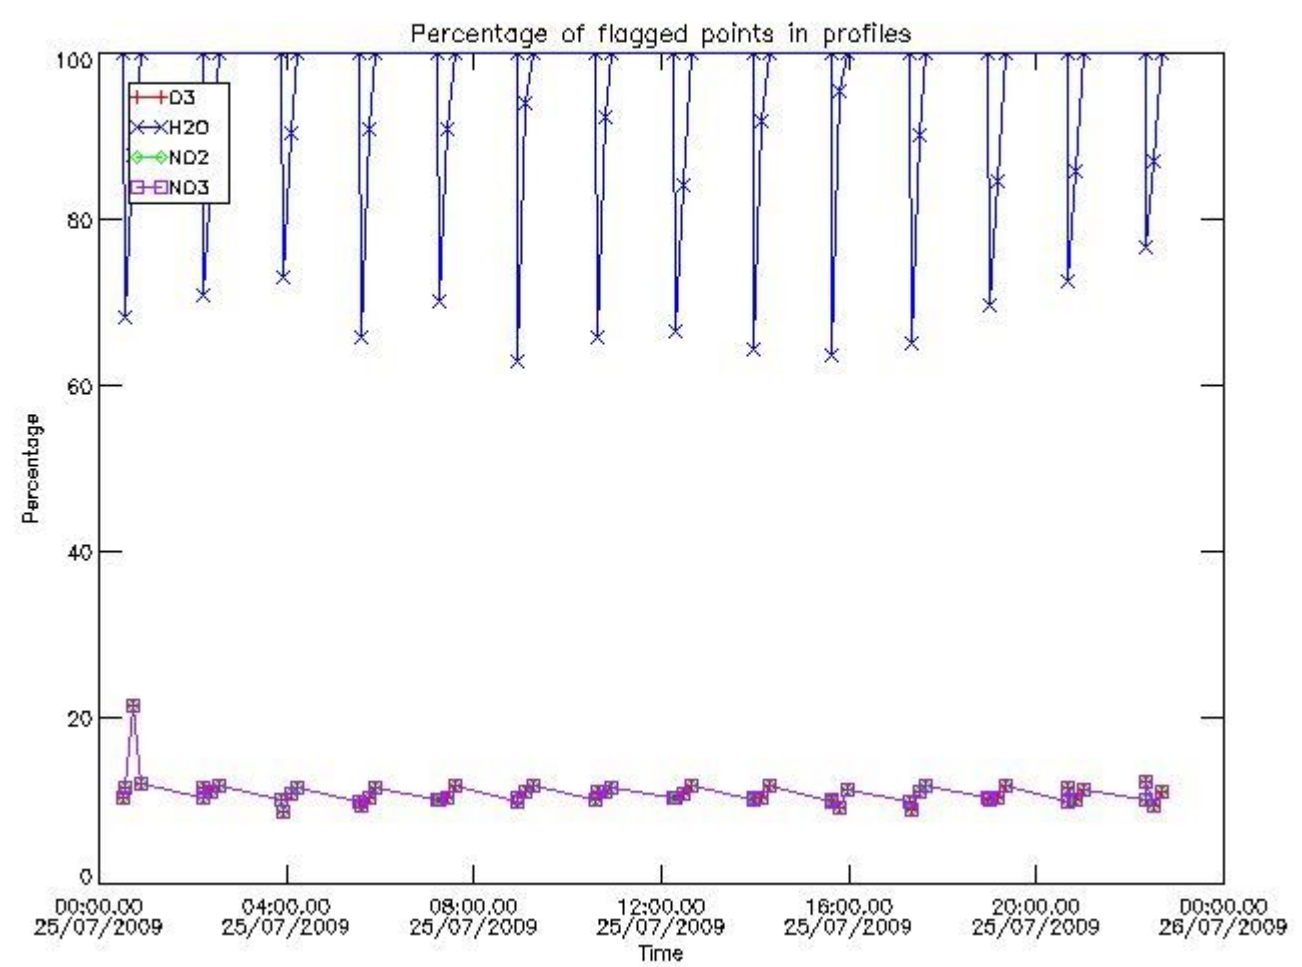

3. Quality information per product

In this section it is plotted some information contained in the Quality Summary data set of the level 2 products. Only products in dark limb conditions and without errors (error flag in the MPH set to "0") are used.

3.1 Plot quality information per product (time dependant)

3.2 Plot quality information per product (world map)