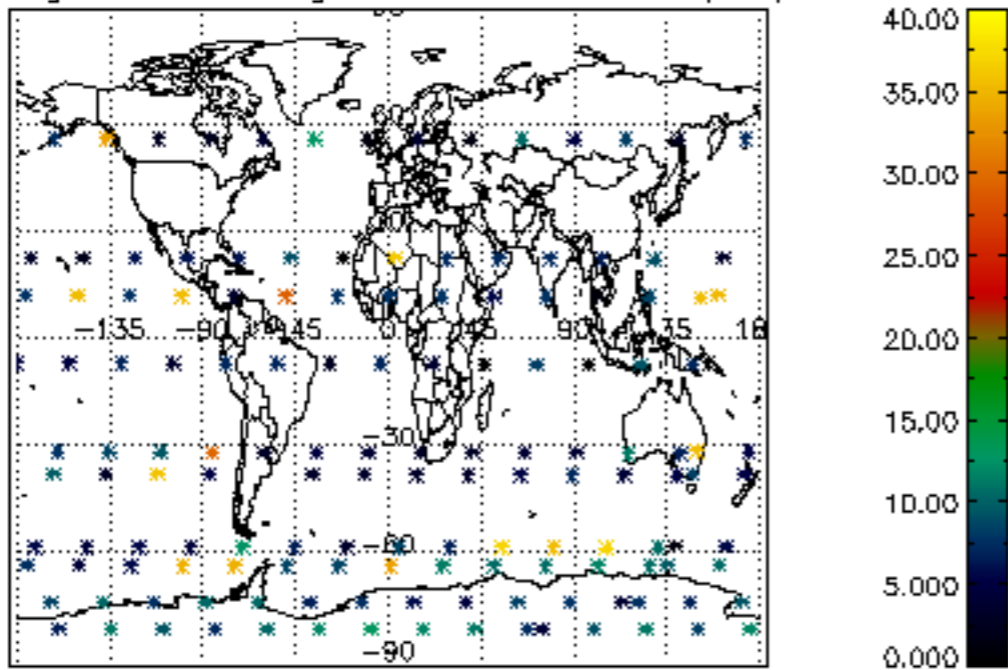

Percentage of star falling outside central band per profile