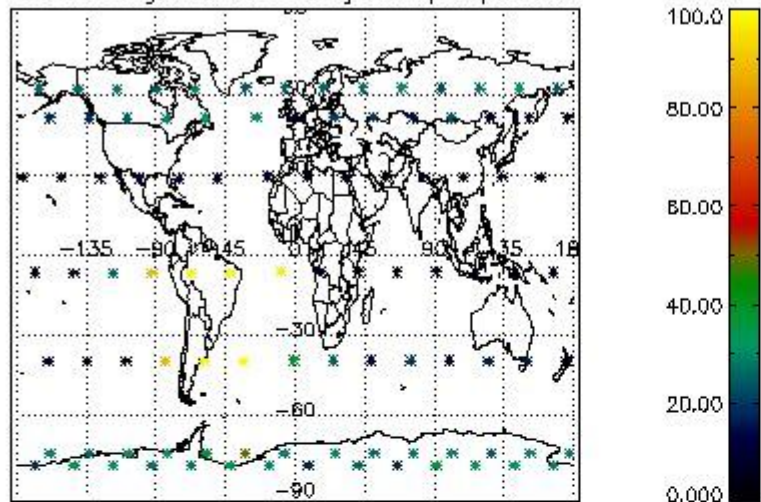

Percentage of cosmic ray hits per profile