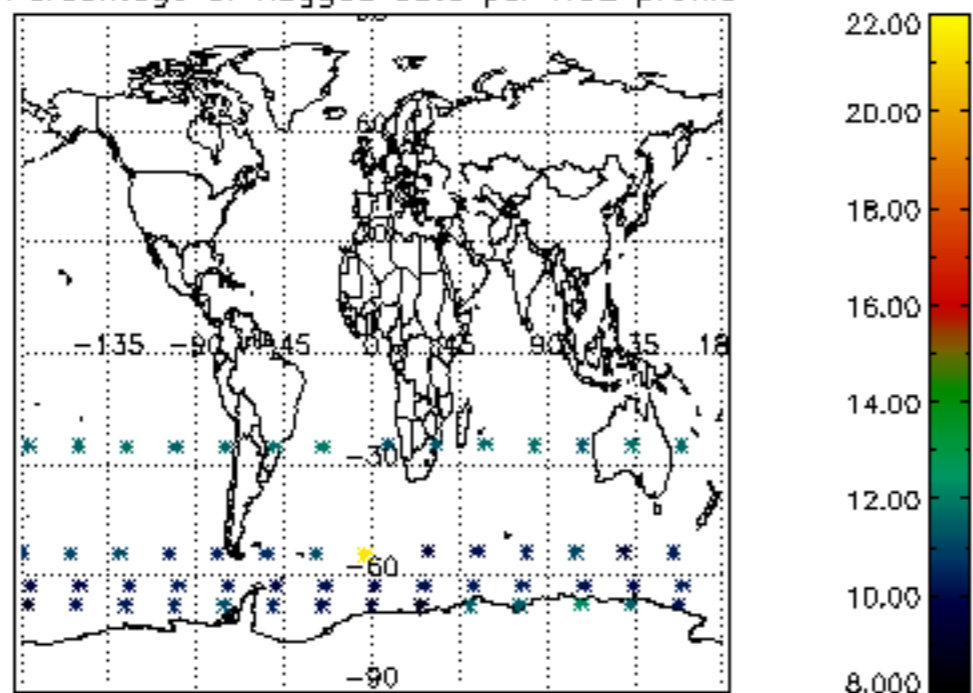

Percentage of flagged data per NO2 profile