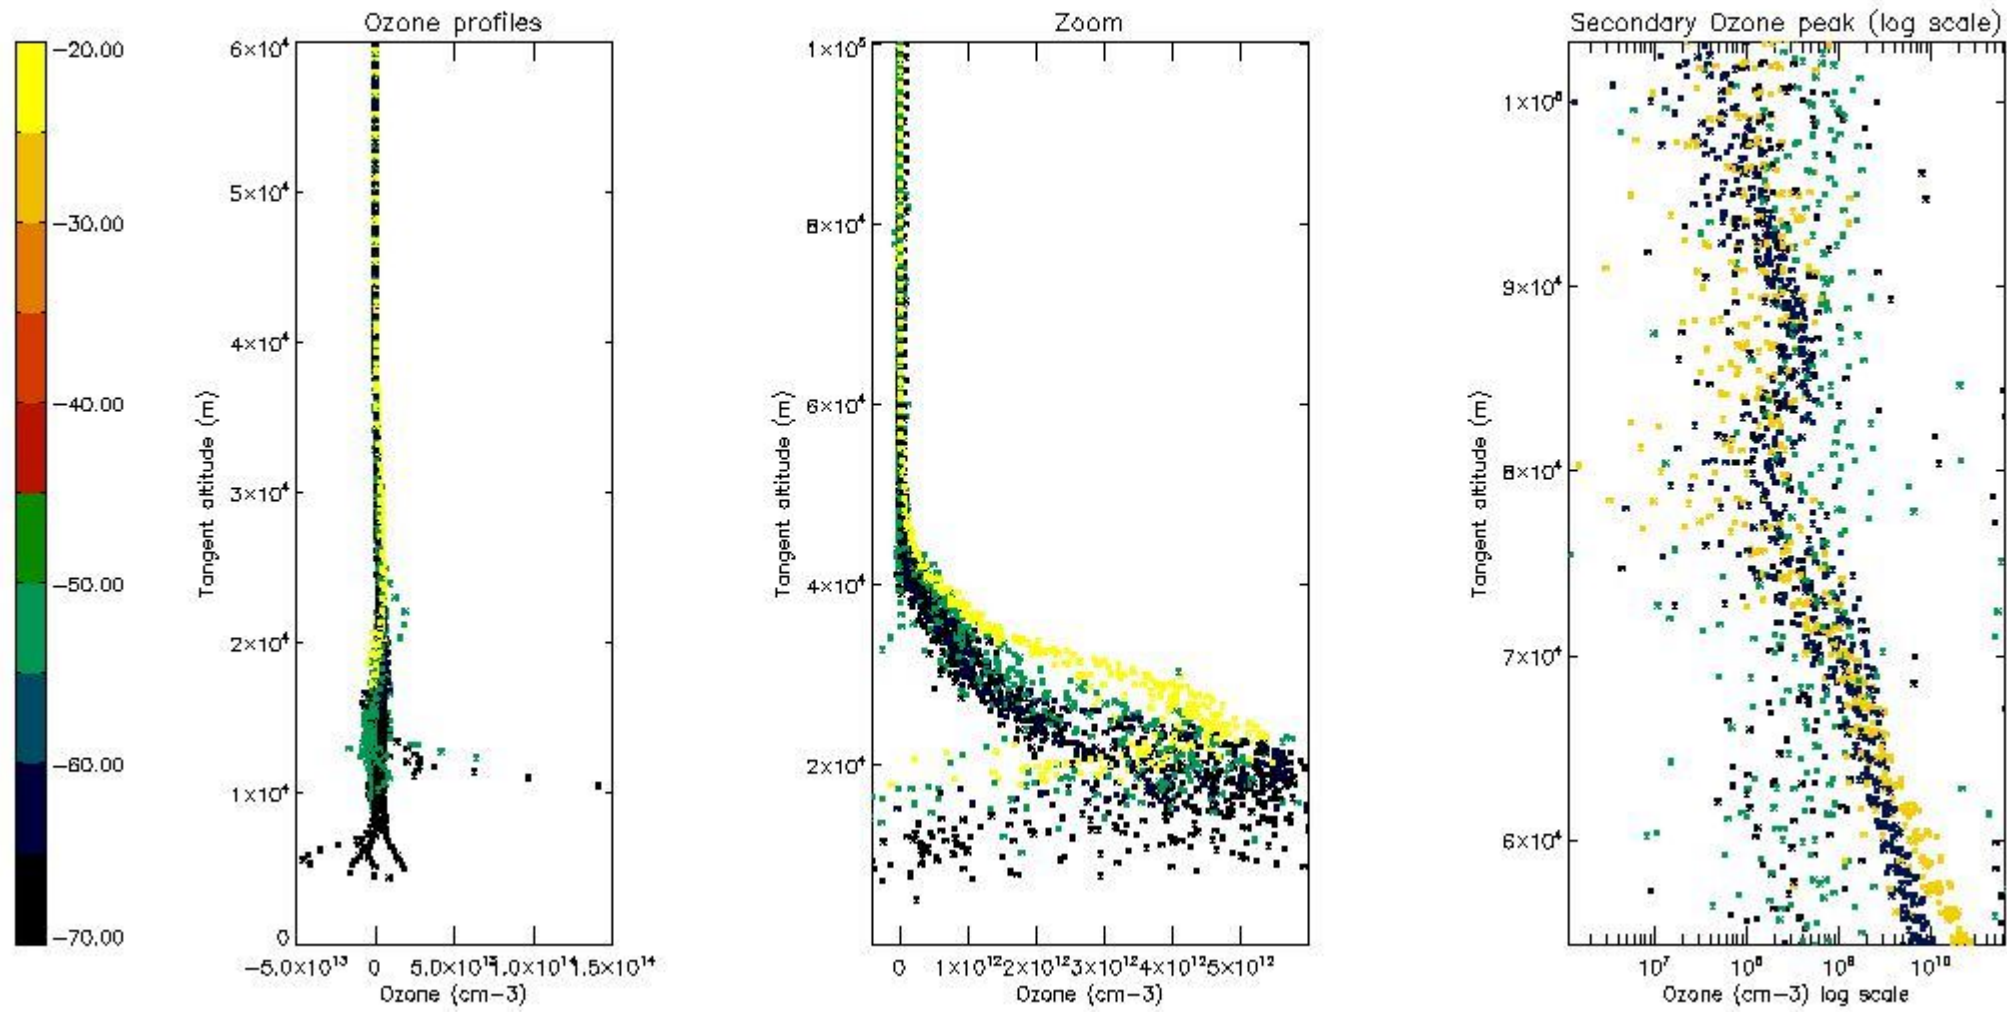

STD < 10	5
STD < 5	1

5.2 Plot ozone profiles for all STD (dark without errors)

The colorbar represents the latitude.

5.3 Plot ozone profiles where STD < 20% (dark without errors)

The colorbar represents the latitude.