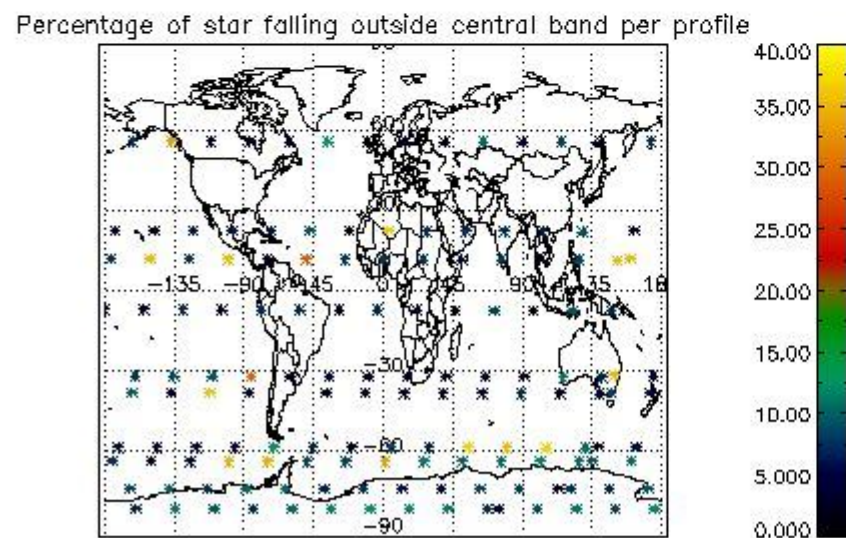

5. Trace gas profiles

5.1 Ozone statistics based on quality of products

The final quality of the products can be "measured" using the STD (Standard Deviation) attached to every point profile. This information is written to the parameter GOM_NL__2P/NL_LOCAL_SPECIES_DENSITY/o3_std of the level 2 products. The table below shows the statistics for given STD ranges.

The statistics are given with respect to the overall valid production:

- Products without fatal errors: GOM_NL__2P/MPH/PRODUCT_ERR=0
- Valid point profile: GOM_NL__2P/NL_LOCAL_SPECIES_DENSITY/pcd(0)=0

The 'Criteria' is applied to valid points of dark limb products:

- Products in dark limb illumination condition: GOM_NL__2P/NL_SUMMARY_QUALITY/obs_ill_cond=0
- Products without fatal errors: GOM_NL__2P/MPH/PRODUCT_ERR=0
- Valid point profile: GOM_NL__2P/NL_LOCAL_SPECIES_DENSITY/pcd(0)=0

So, the table below shows the percentage of dark limb and valid observations for each criteria with respect to the overall valid daily observations.

Criteria	% of total production
All STD	23
STD < 20	8