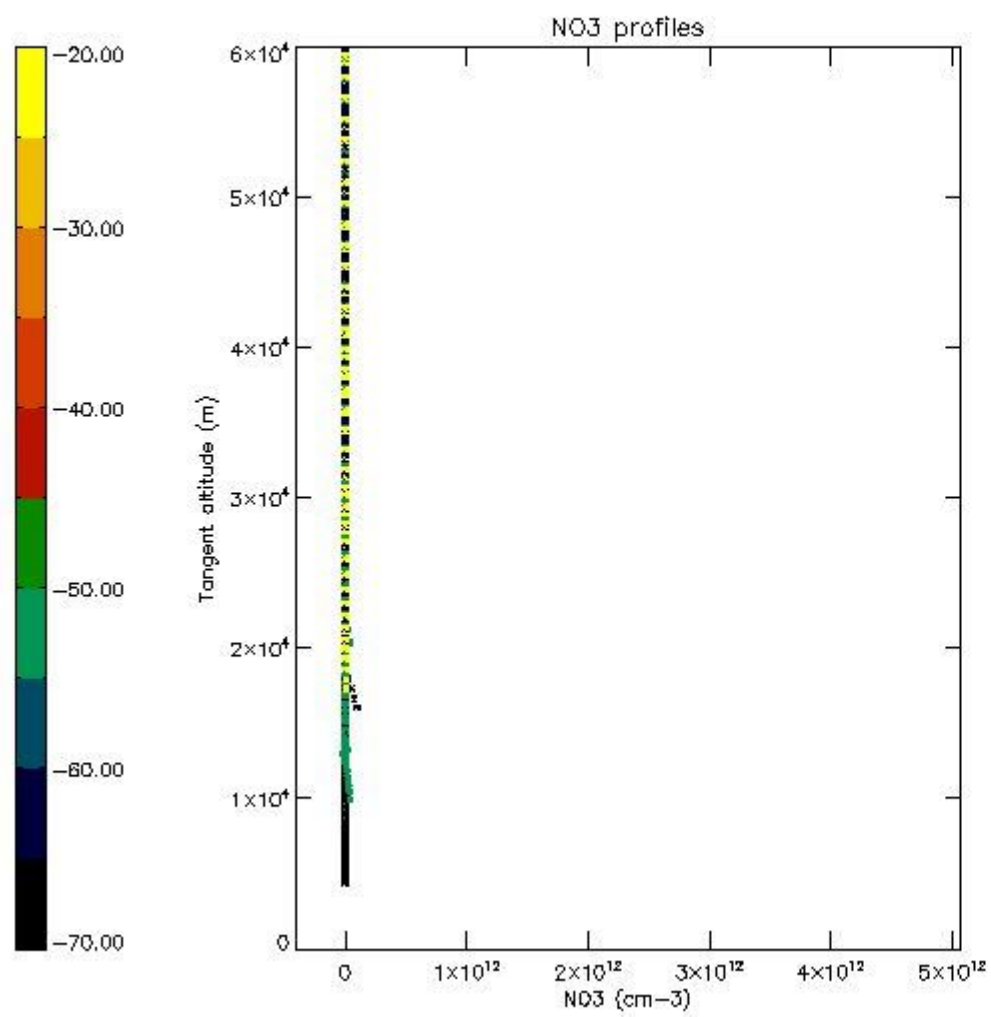

5.8 Plot H2O profiles for all STD (only for occultations of stars 1,2,3,4,13,14,16,26,63 dark without errors)

The colorbar represents the latitude.