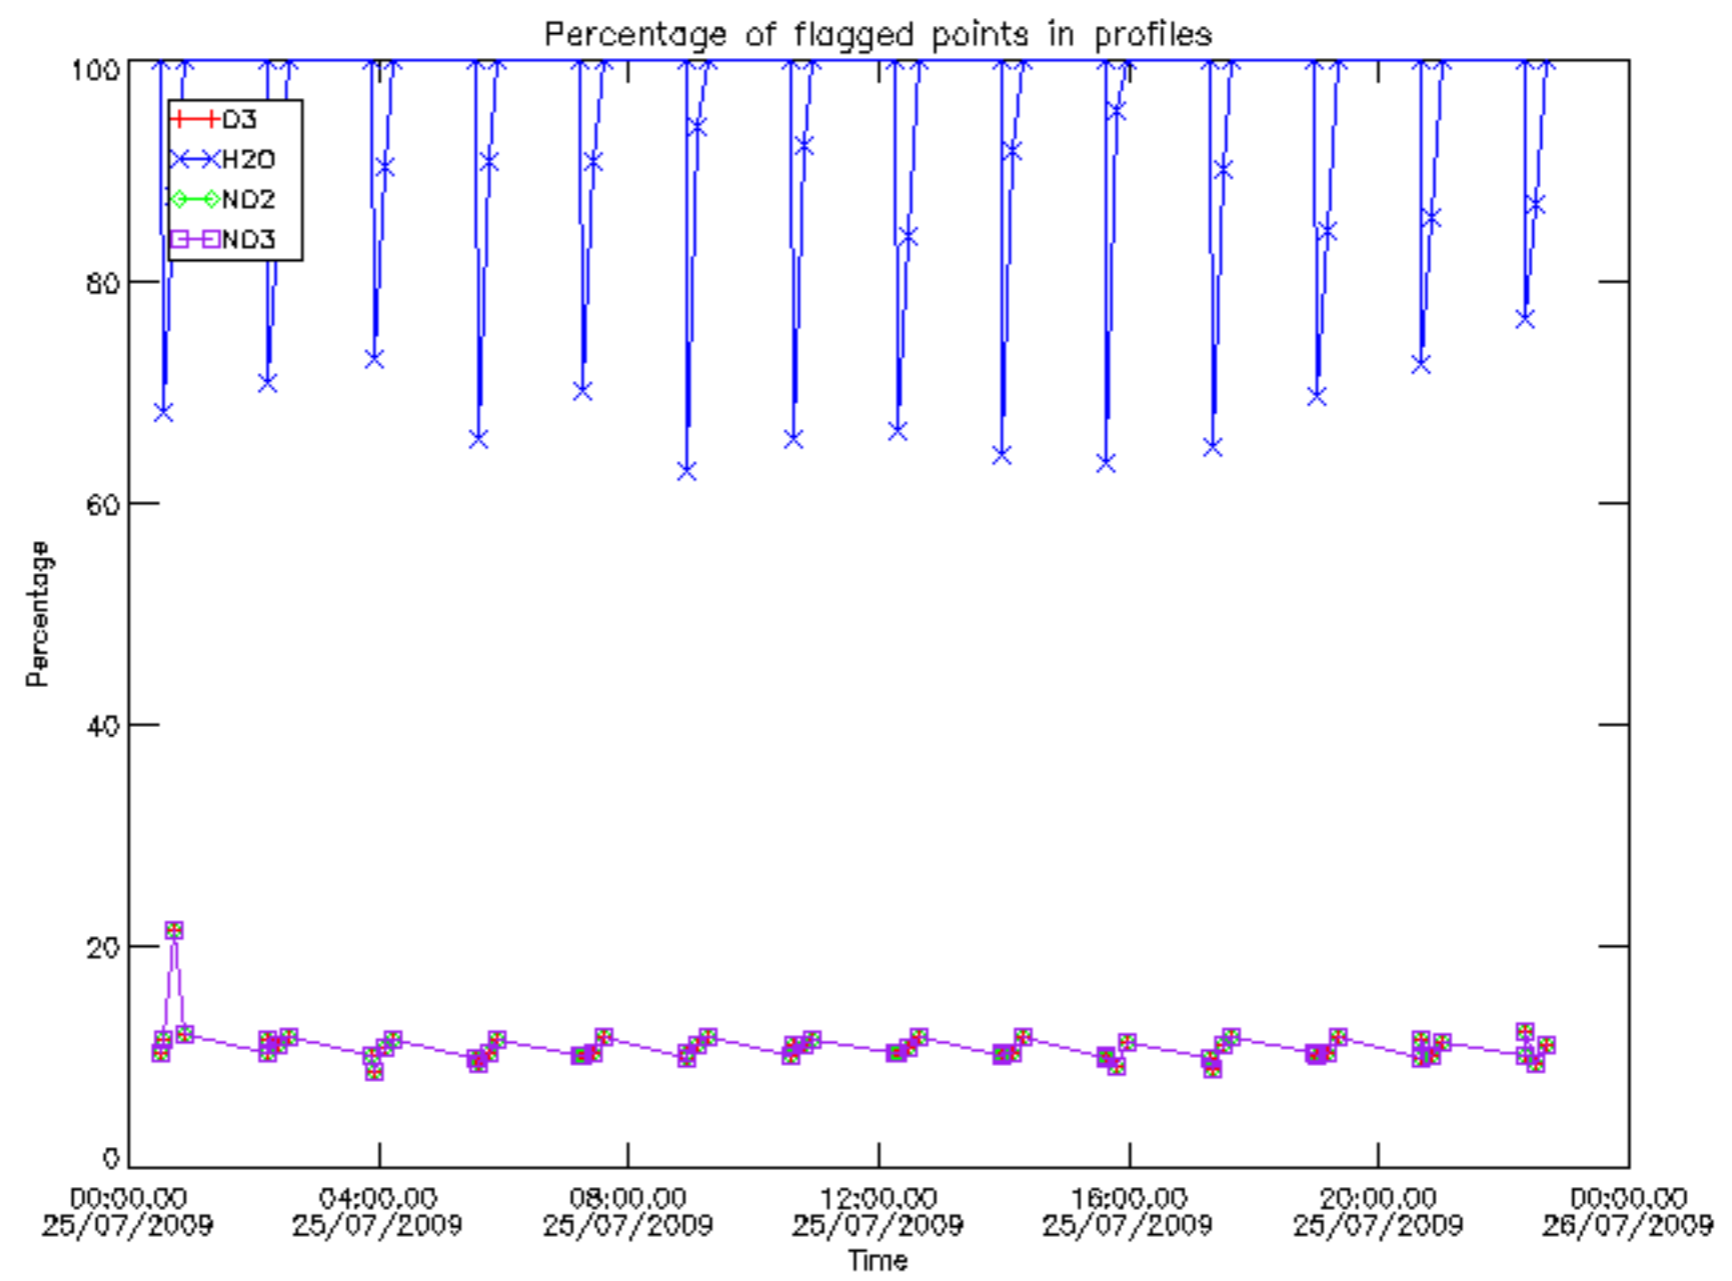

Percentage of flagged data per D3 profile

Percentage of flagged data per H2O profile