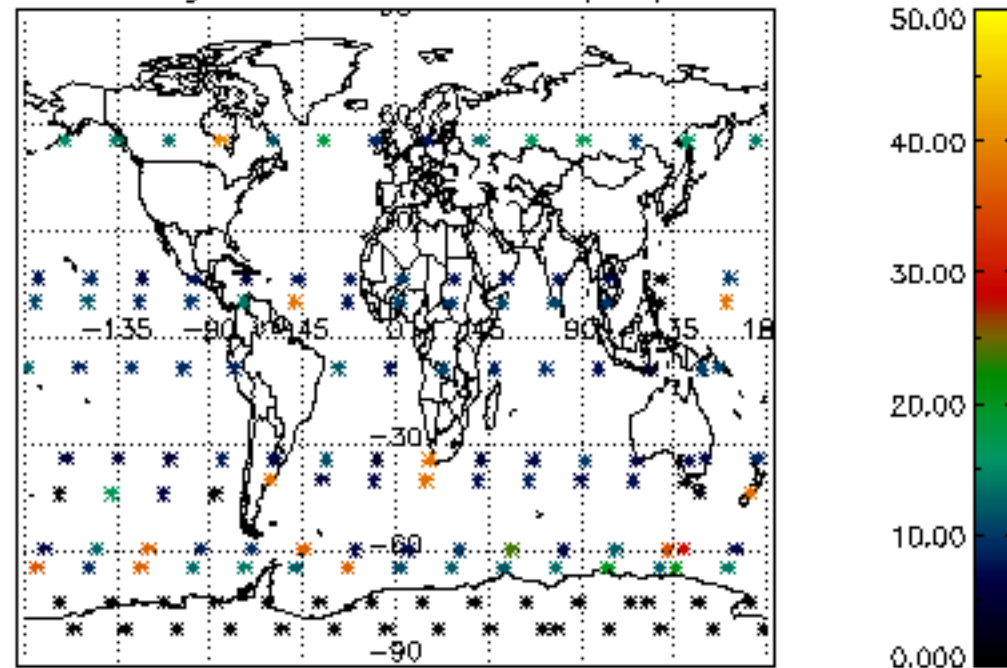

Percentage of saturation errors per profile