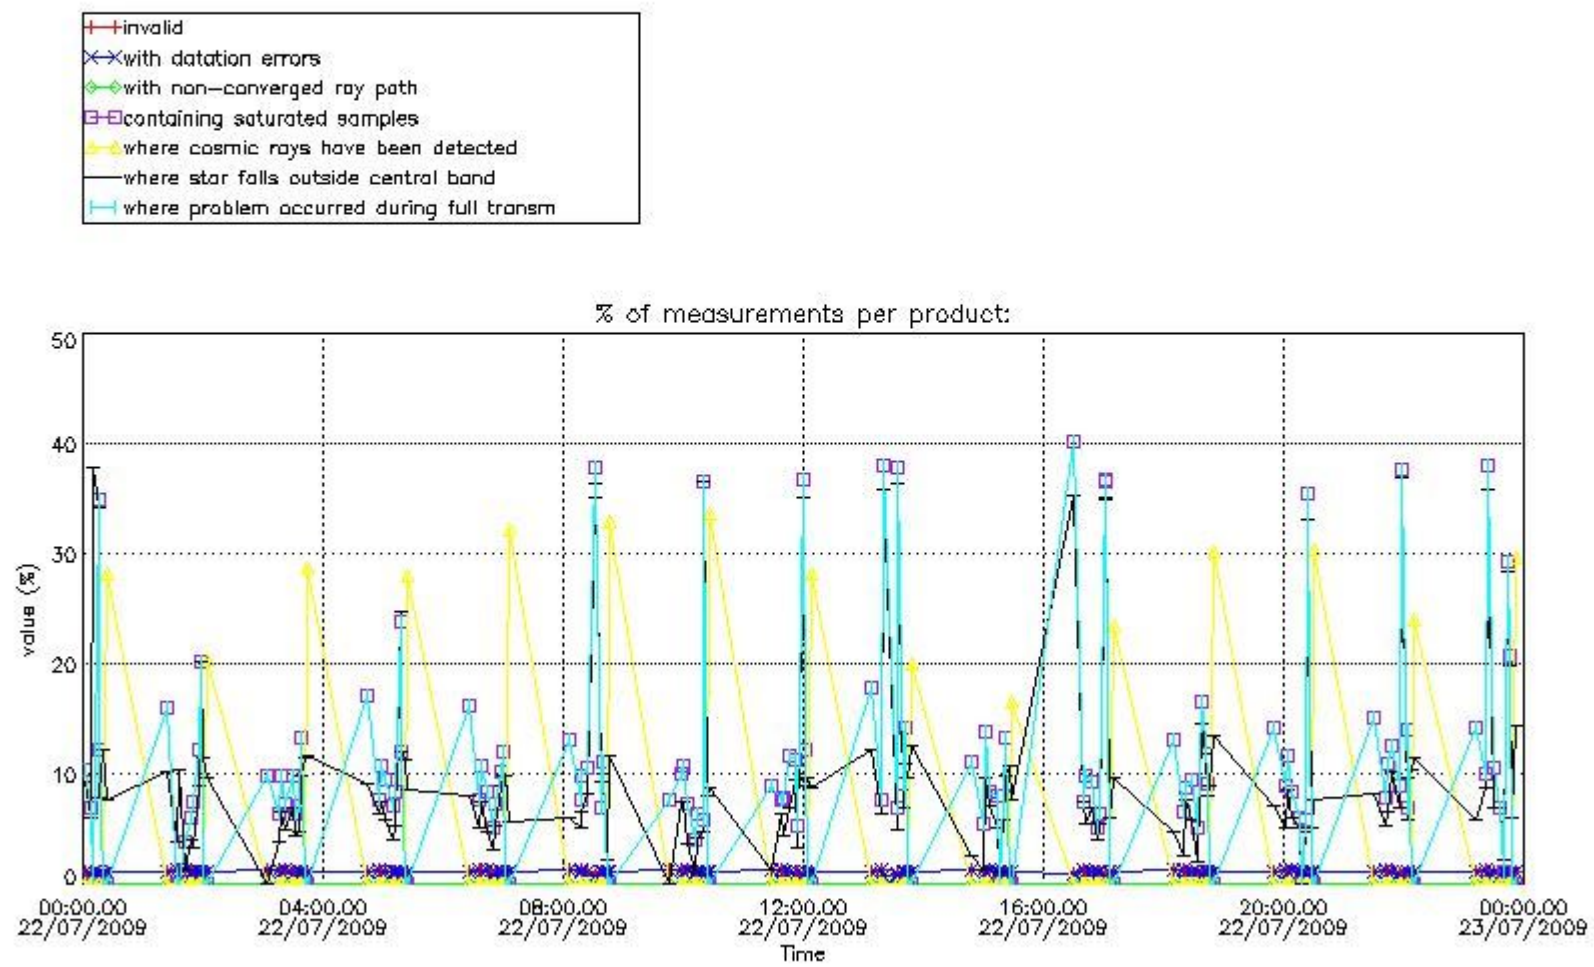

4.2 Plot quality information per product coming from level 1b processing (world map)

4.2.1 Plot level 1 quality information per product (world map): ENVISAT ASCENDING passes