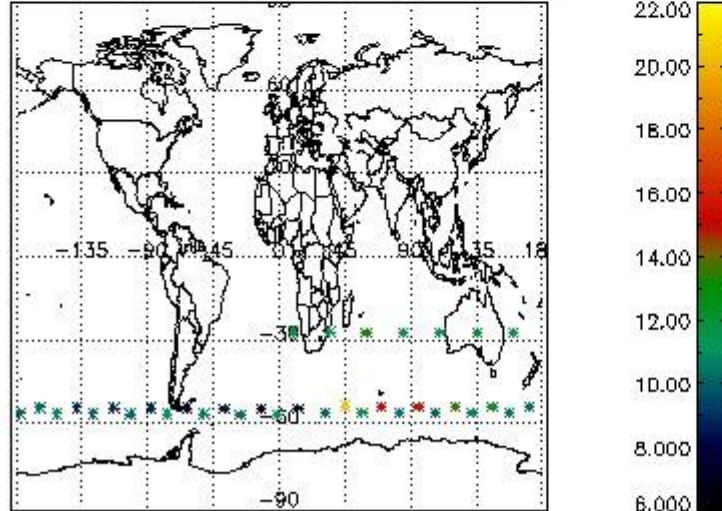

3.1 Plot quality information per product (time dependant)

3.2 Plot quality information per product (world map)

Percentage of flagged data per O3 profile

Percentage of flagged data per H2O profile

Percentage of flagged data per NO2 profile