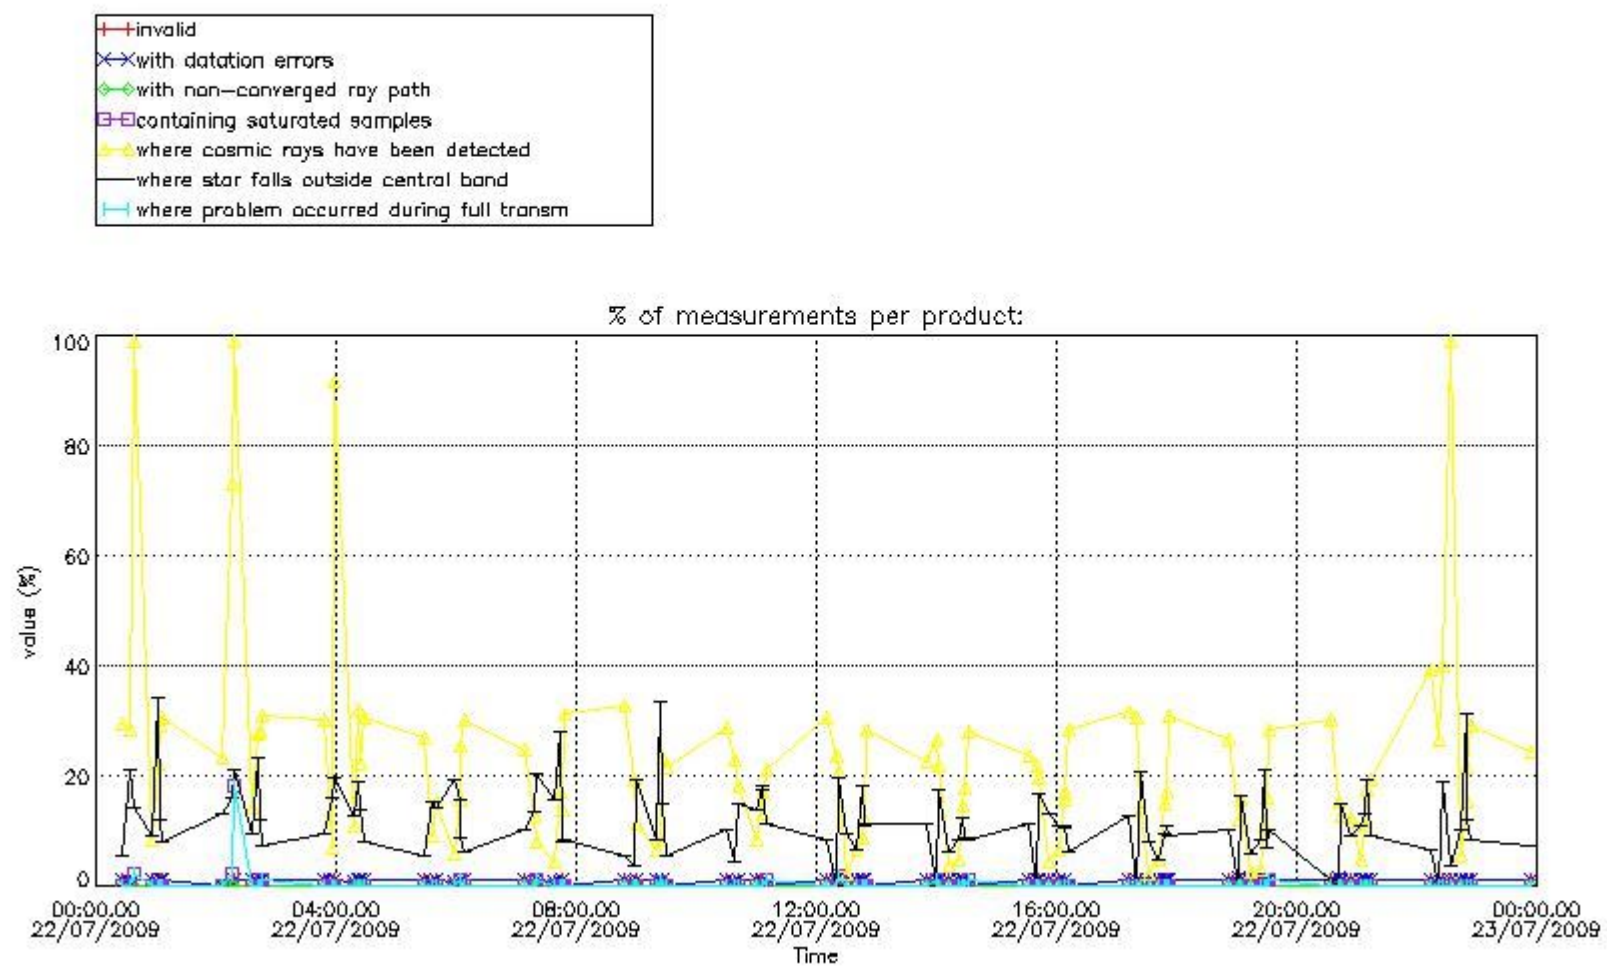

4.1.2 Plot level 1 quality information per product (time dependant): ENVI SAT DESCENDING passes