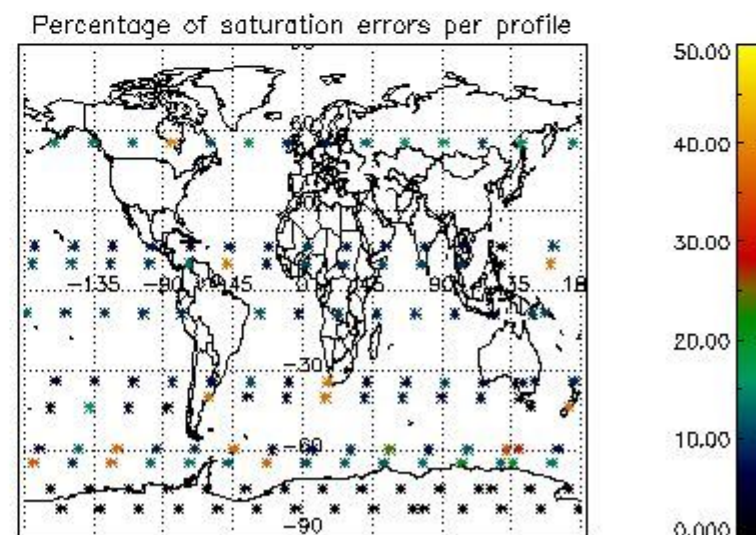

Percentage of flagged data per NO3 profile

4. Level 1 quality information per product

In this section it is plotted some information contained in the Quality Summary data set of the level 2 products that comes from the level 1b processing. Products without errors (error flag in the MPH set to "0") are used.

4.1 Plot quality information per product (time dependant) coming from level 1b processing

4.1.1 Plot level 1 quality information per product (time dependant): ENVISAT ASCENDING passes

4.1.2 Plot level 1 quality information per product (time dependant): ENVI SAT DESCENDING passes

4.2 Plot quality information per product coming from level 1b processing (world map)

4.2.1 Plot level 1 quality information per product (world map): ENVISAT ASCENDING passes

4.2.2 Plot level 1 quality information per product (world map): ENVISAT DESCENDING passes