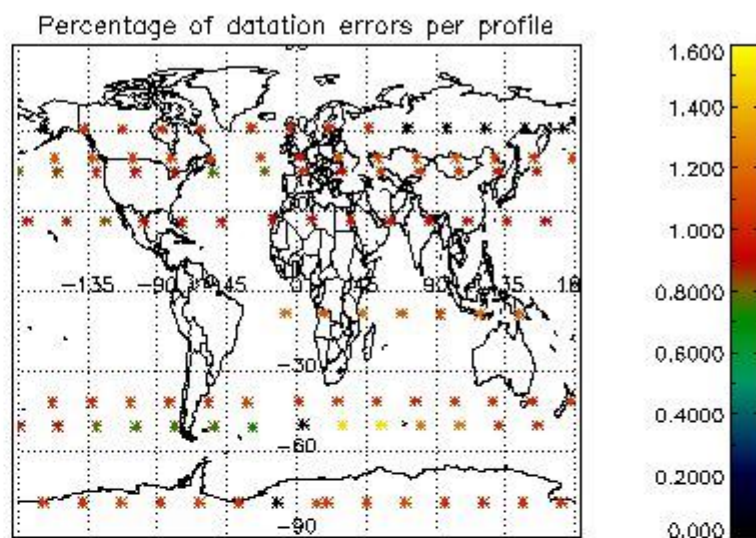

4.1 Plot quality information per product (time dependant) coming from level 1b processing

4.1.1 Plot level 1 quality information per product (time dependant): ENVISAT ASCENDING passes

4.1.2 Plot level 1 quality information per product (time dependant): ENVI SAT DESCENDING passes

4.2 Plot quality information per product coming from level 1b processing (world map)

4.2.1 Plot level 1 quality information per product (world map): ENVISAT ASCENDING passes

4.2.2 Plot level 1 quality information per product (world map): ENVISAT DESCENDING passes