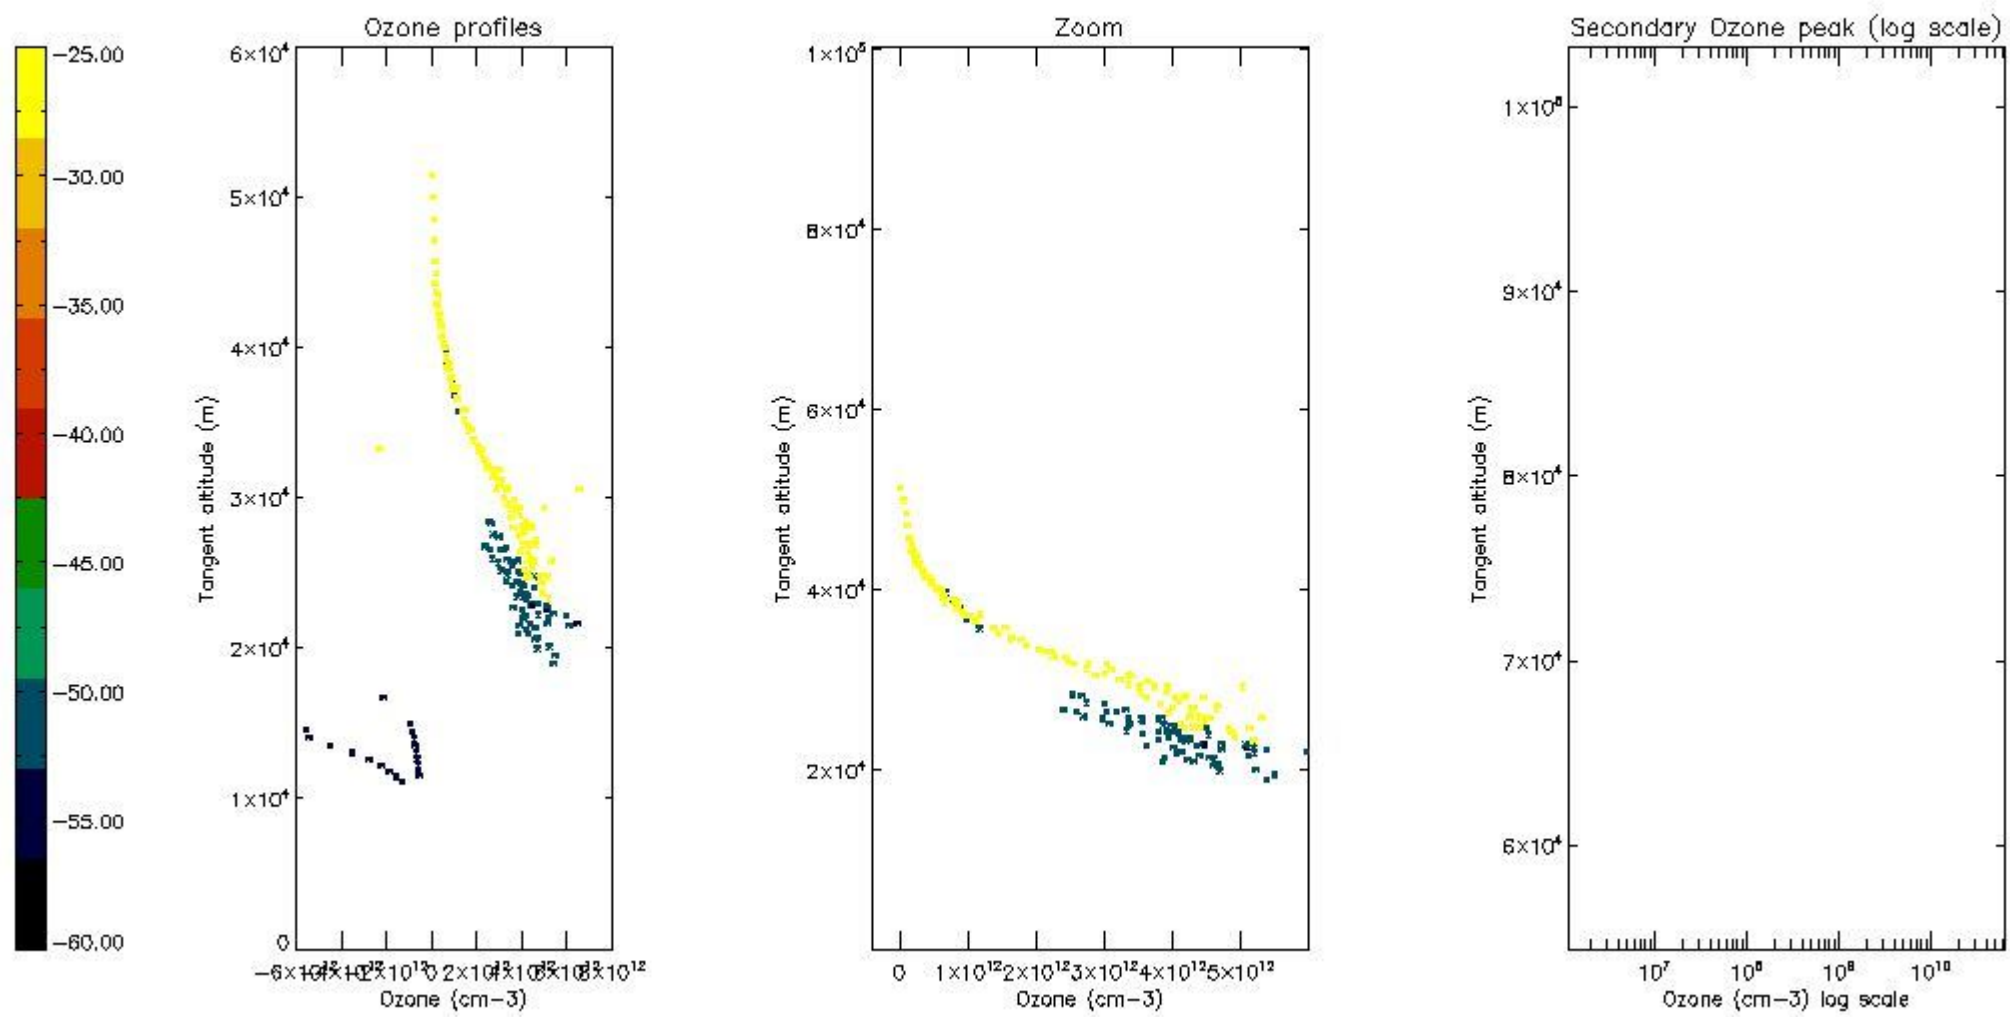

STD < 10	1
STD < 5	0

5.2 Plot ozone profiles for all STD (dark without errors)

The colorbar represents the latitude.

5.3 Plot ozone profiles where STD < 20% (dark without errors)

The colorbar represents the latitude.

5.4 Plot ozone profiles where STD < 10% (dark without errors)

The colorbar represents the latitude.

5.5 Plot ozone profiles where STD < 5% (dark without errors)

The colorbar represents the latitude.

5.6 Plot NO₂ profiles for all STD (dark without errors)