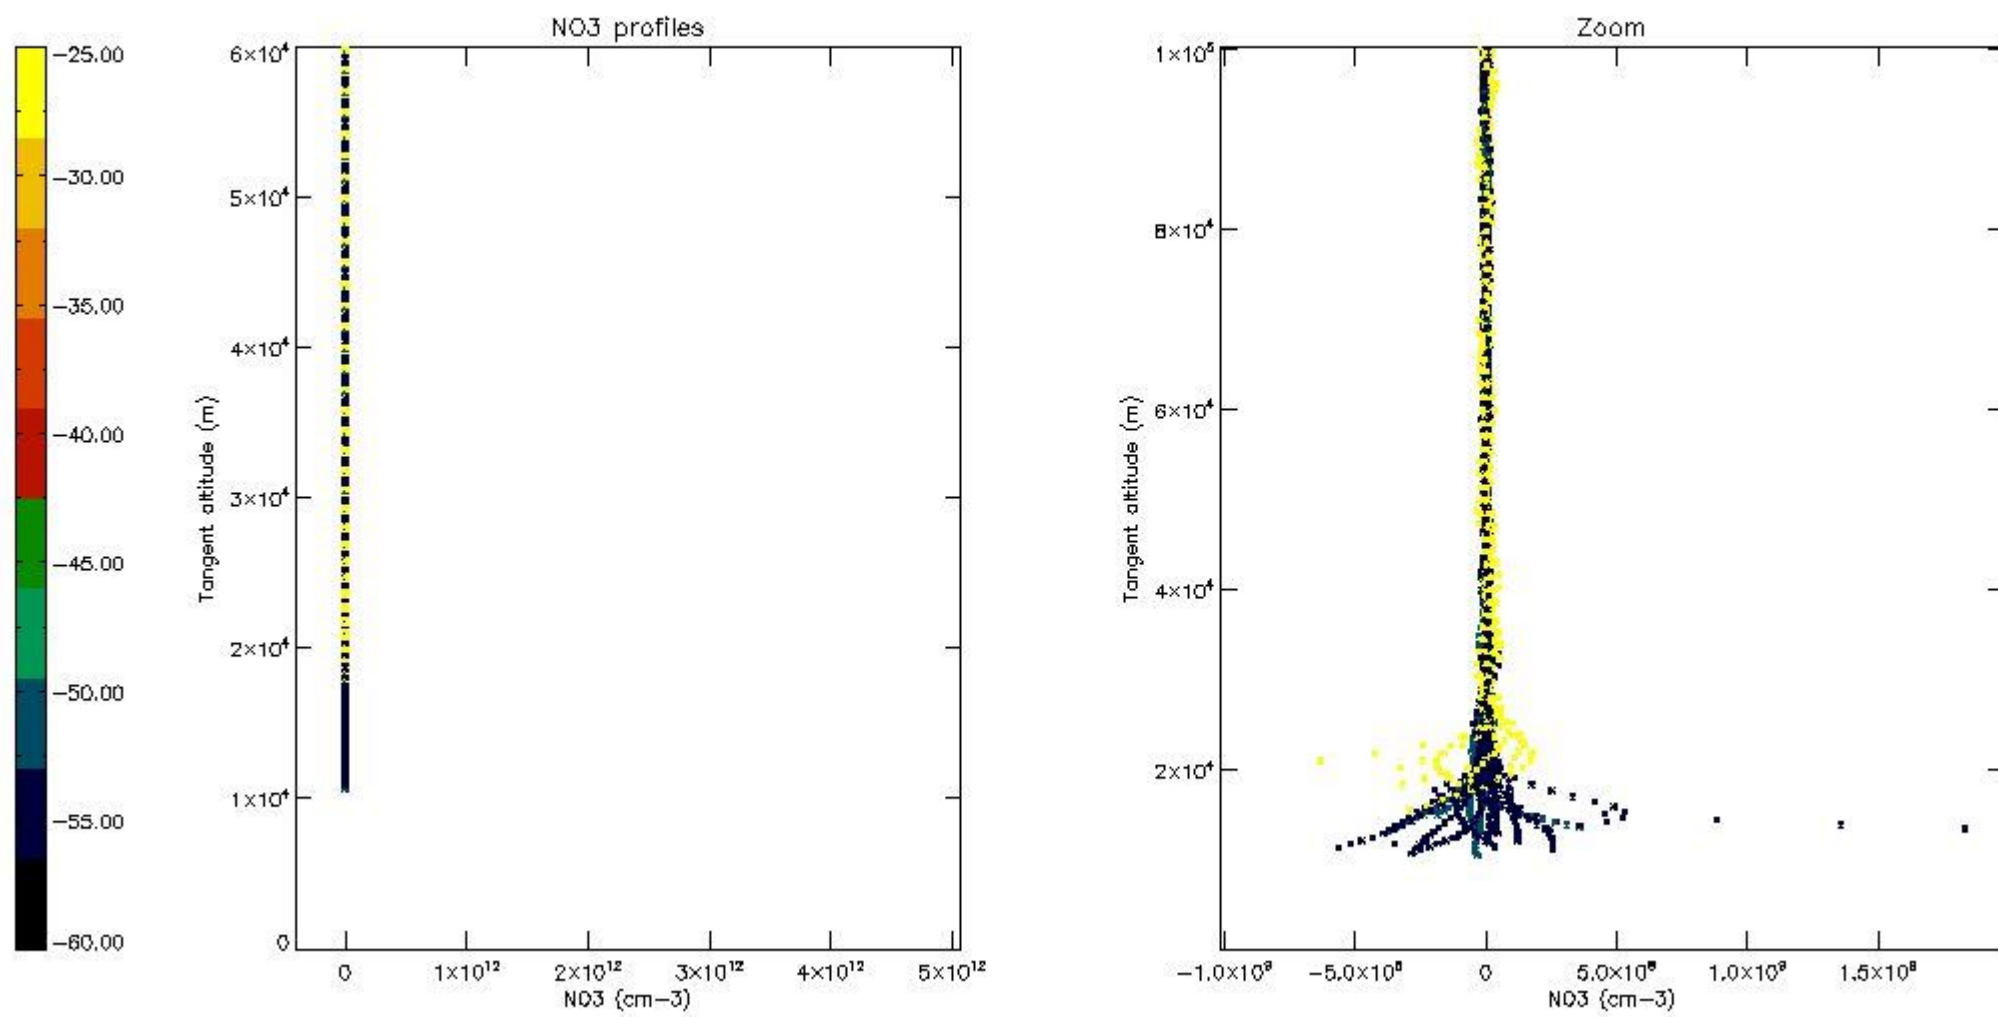

5.4 Plot ozone profiles where STD < 10% (dark without errors)

The colorbar represents the latitude.

5.5 Plot ozone profiles where STD < 5% (dark without errors)

The colorbar represents the latitude.

5.6 Plot NO₂ profiles for all STD (dark without errors)

The colorbar represents the latitude.

5.7 Plot NO3 profiles for all STD (dark without errors)

The colorbar represents the latitude.

5.8 Plot H₂O profiles for all STD (only for occultations of stars 1,2,3,4,13,14,16,26,63 dark without errors)