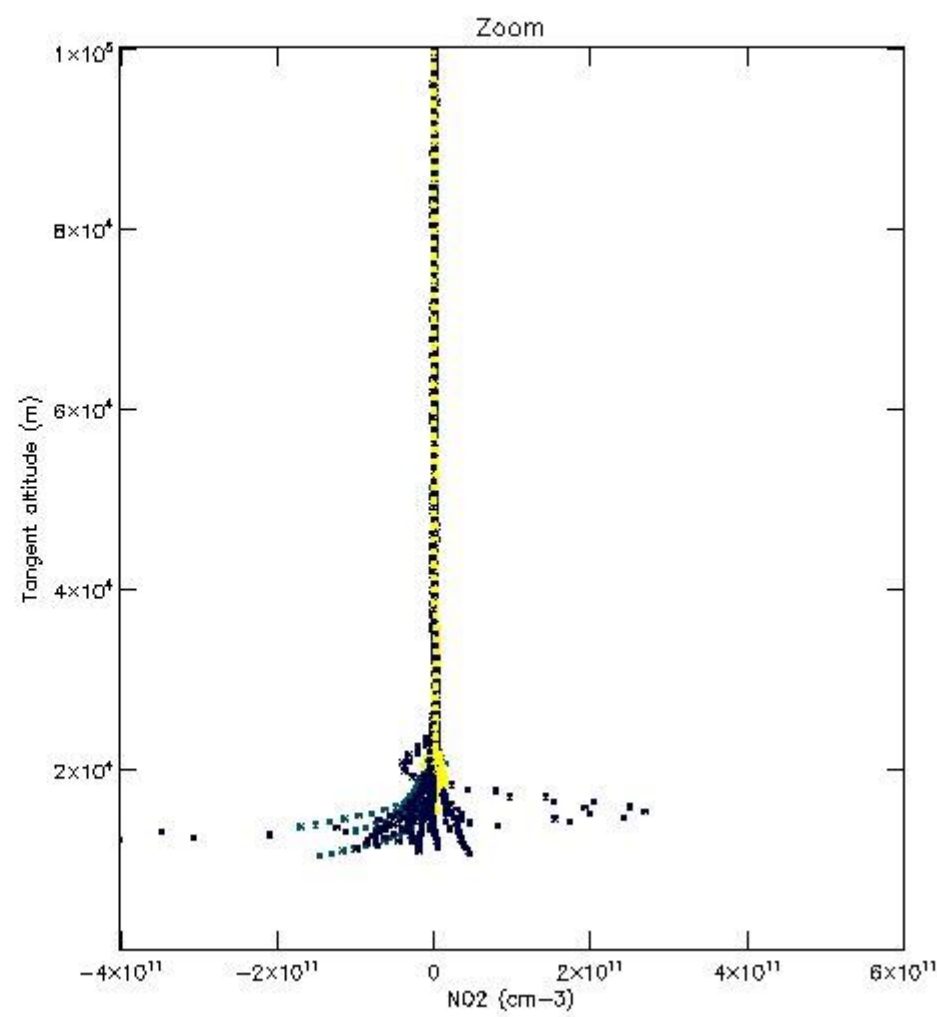

5.4 Plot ozone profiles where STD < 10% (dark without errors)

The colorbar represents the latitude.

5.5 Plot ozone profiles where STD < 5% (dark without errors)

The colorbar represents the latitude.

5.6 Plot NO₂ profiles for all STD (dark without errors)

The colorbar represents the latitude.

5.7 Plot NO3 profiles for all STD (dark without errors)

The colorbar represents the latitude.

5.8 Plot H₂O profiles for all STD (only for occultations of stars 1,2,3,4,13,14,16,26,63 dark without errors)