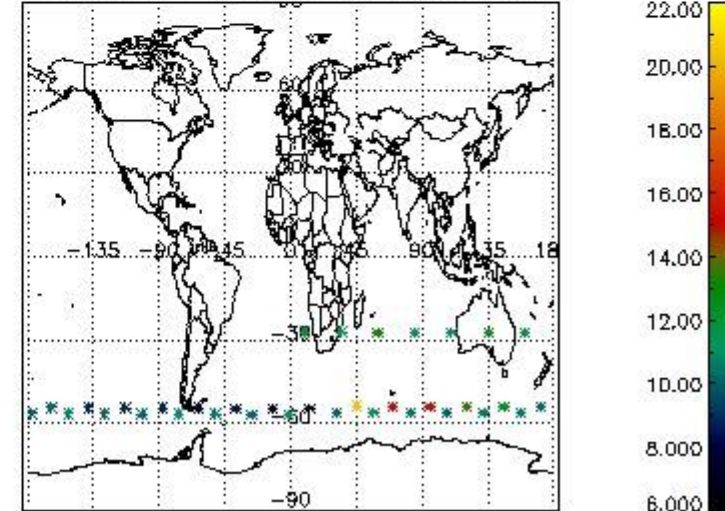

Percentage of flagged data per NO3 profile

4. Level 1 quality information per product

In this section it is plotted some information contained in the Quality Summary data set of the level 2 products that comes from the level 1b processing. Products without errors (error flag in the MPH set to "0") are used.

4.1 Plot quality information per product (time dependant) coming from level 1b processing

4.1.1 Plot level 1 quality information per product (time dependant): ENVISAT ASCENDING passes