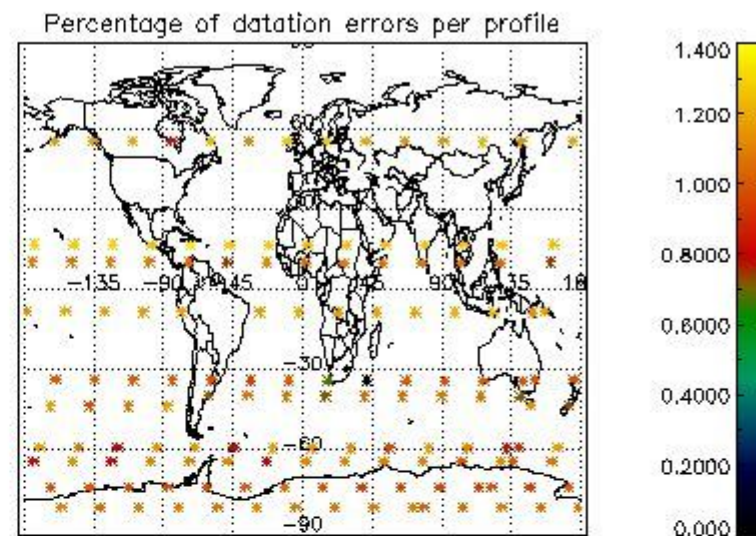

Percentage of datation errors per profile

Percentage of star falling outside central band per profile

Percentage of saturation errors per profile

4.2.2 Plot level 1 quality information per product (world map): ENVISAT DESCENDING passes