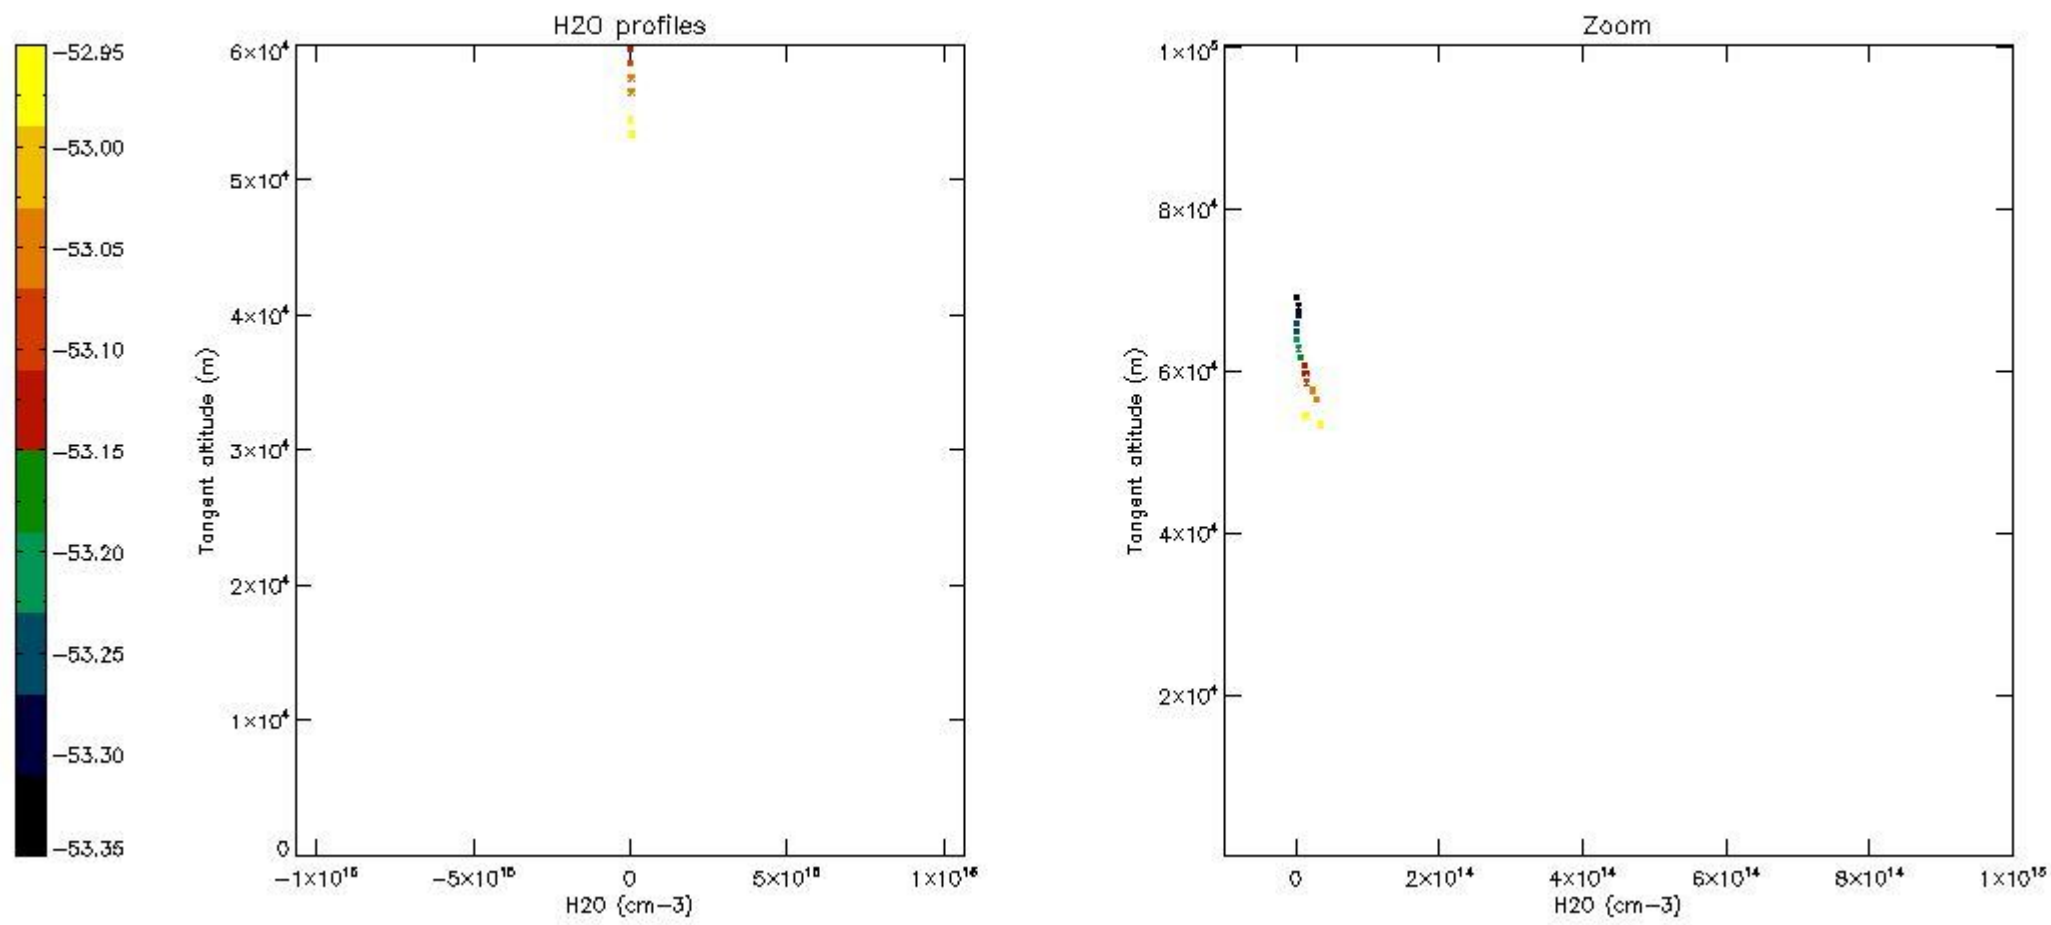

6. Auxiliary Data Files used for the production reported in section 2

The number reported in the third column indicates since which file (see list in section 2) the corresponding auxiliary file has been used. The fourth column is the date of those product files.

Type	Auxiliary Filename	Used since product	Used since product date
INST_PHYS_CHARACTERISTICS	GOM_INS_AXVIEC20091111_143220_20030716_120000_20500101_000000	1	22-JUL-2009 00:01:08
LEVEL-2_PROC_CONFIG	GOM_PR2_AXVIEC20091111_152718_20020301_000000_20500101_000000	1	22-JUL-2009 00:01:08
CROSS_SECTIONS_FILE	GOM_CRS_AXVIEC20091111_154832_20020301_000000_20500101_000000	1	22-JUL-2009 00:01:08