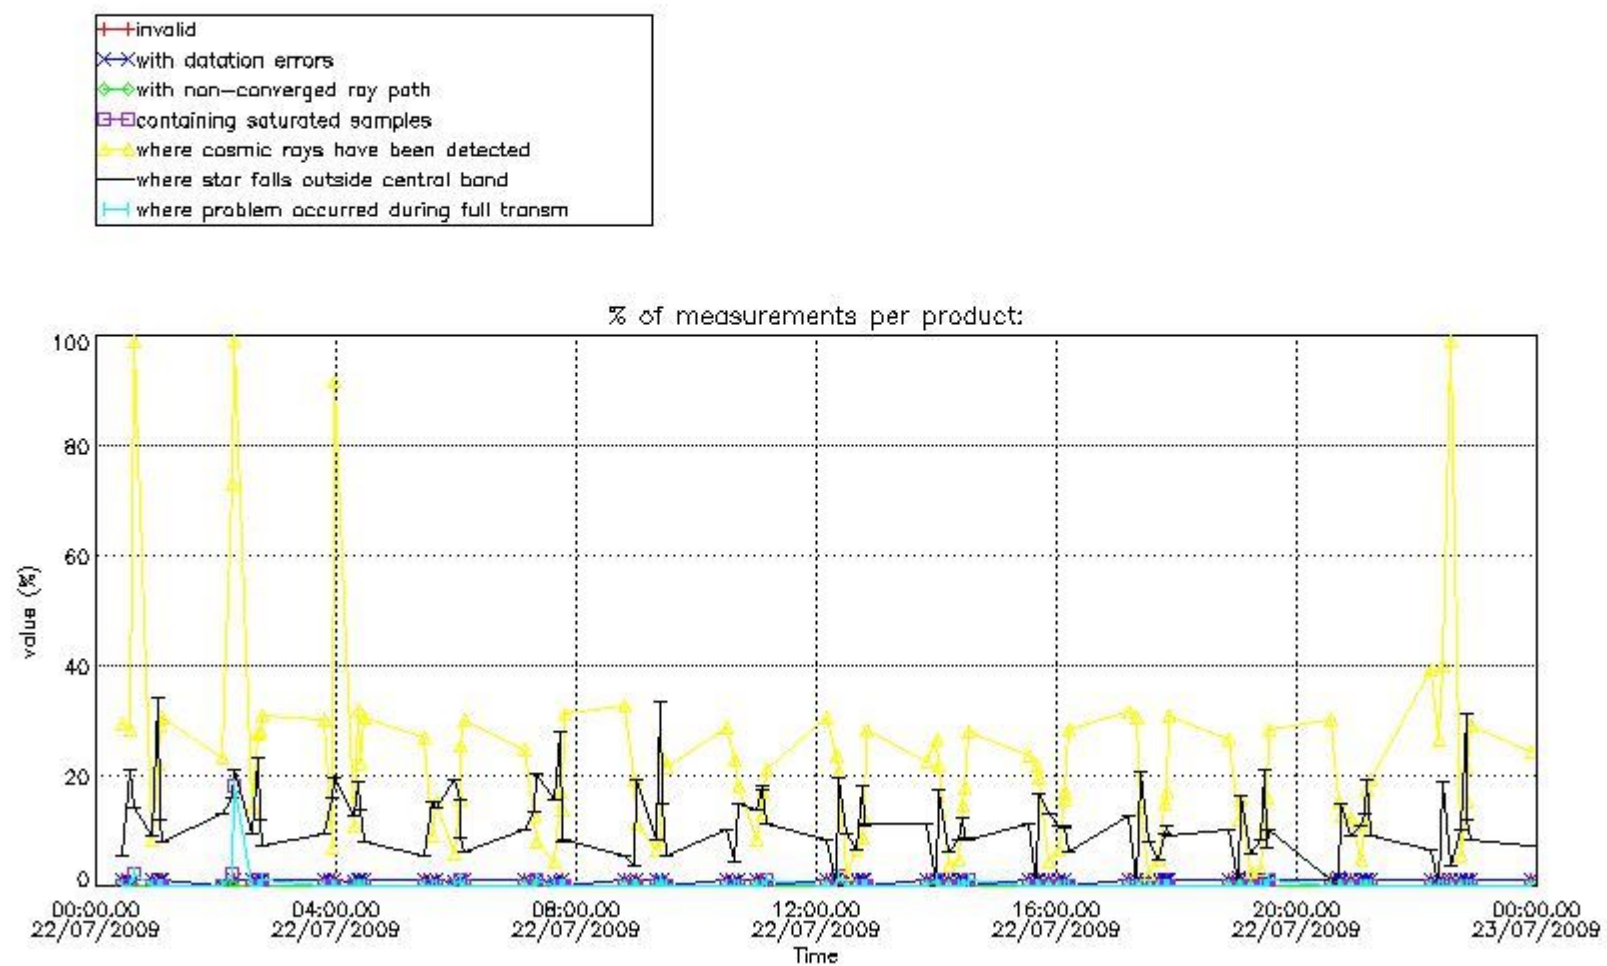

3.1 Plot quality information per product (time dependant)

3.2 Plot quality information per product (world map)

Percentage of flagged data per O3 profile

Percentage of flagged data per H2O profile

Percentage of flagged data per NO2 profile

Percentage of flagged data per NO3 profile

4. Level 1 quality information per product

In this section it is plotted some information contained in the Quality Summary data set of the level 2 products that comes from the level 1b processing. Products without errors (error flag in the MPH set to "0") are used.

4.1 Plot quality information per product (time dependant) coming from level 1b processing

4.1.1 Plot level 1 quality information per product (time dependant): ENVISAT ASCENDING passes

4.1.2 Plot level 1 quality information per product (time dependant): ENVI SAT DESCENDING passes