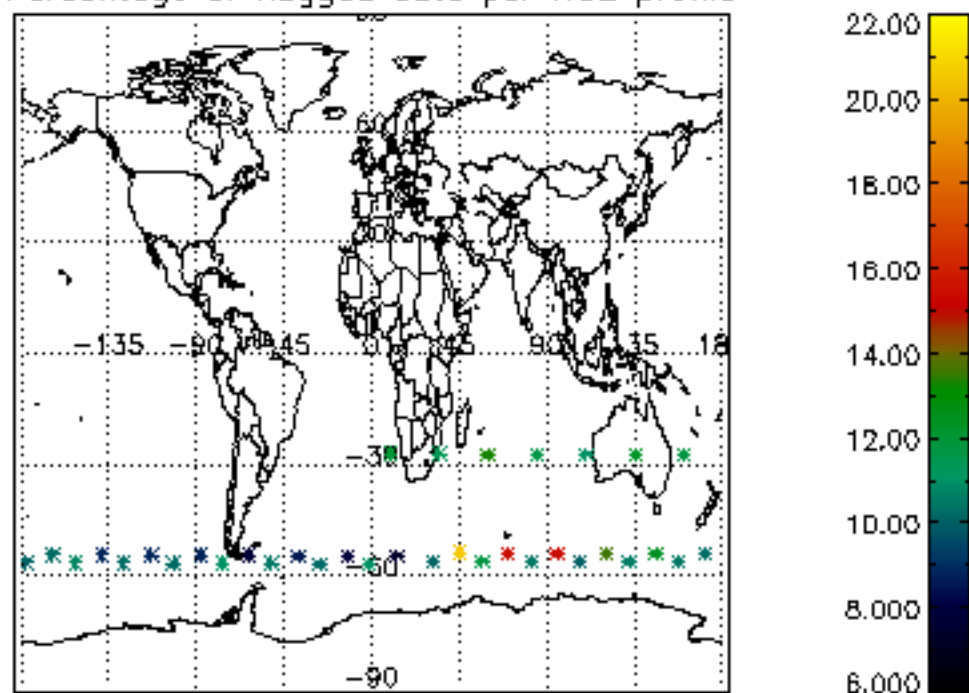

Percentage of flagged data per NO2 profile