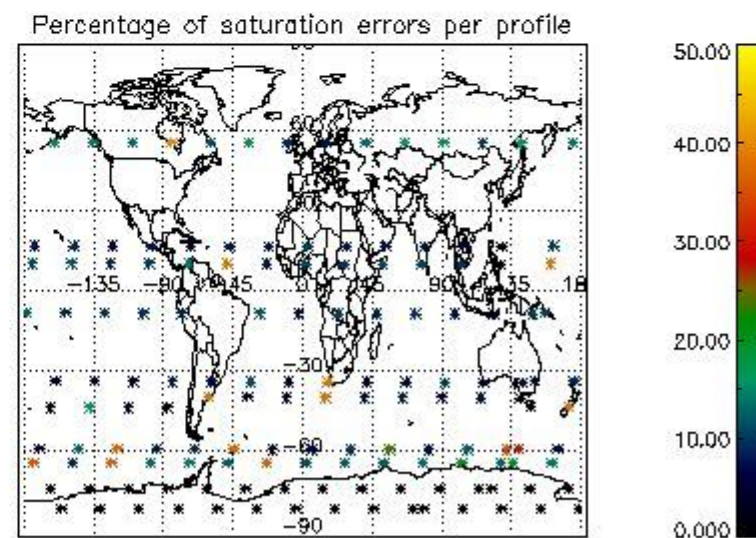

Percentage of datation errors per profile

Percentage of star falling outside central band per profile

Percentage of saturation errors per profile

4.2.2 Plot level 1 quality information per product (world map): ENVISAT DESCENDING passes