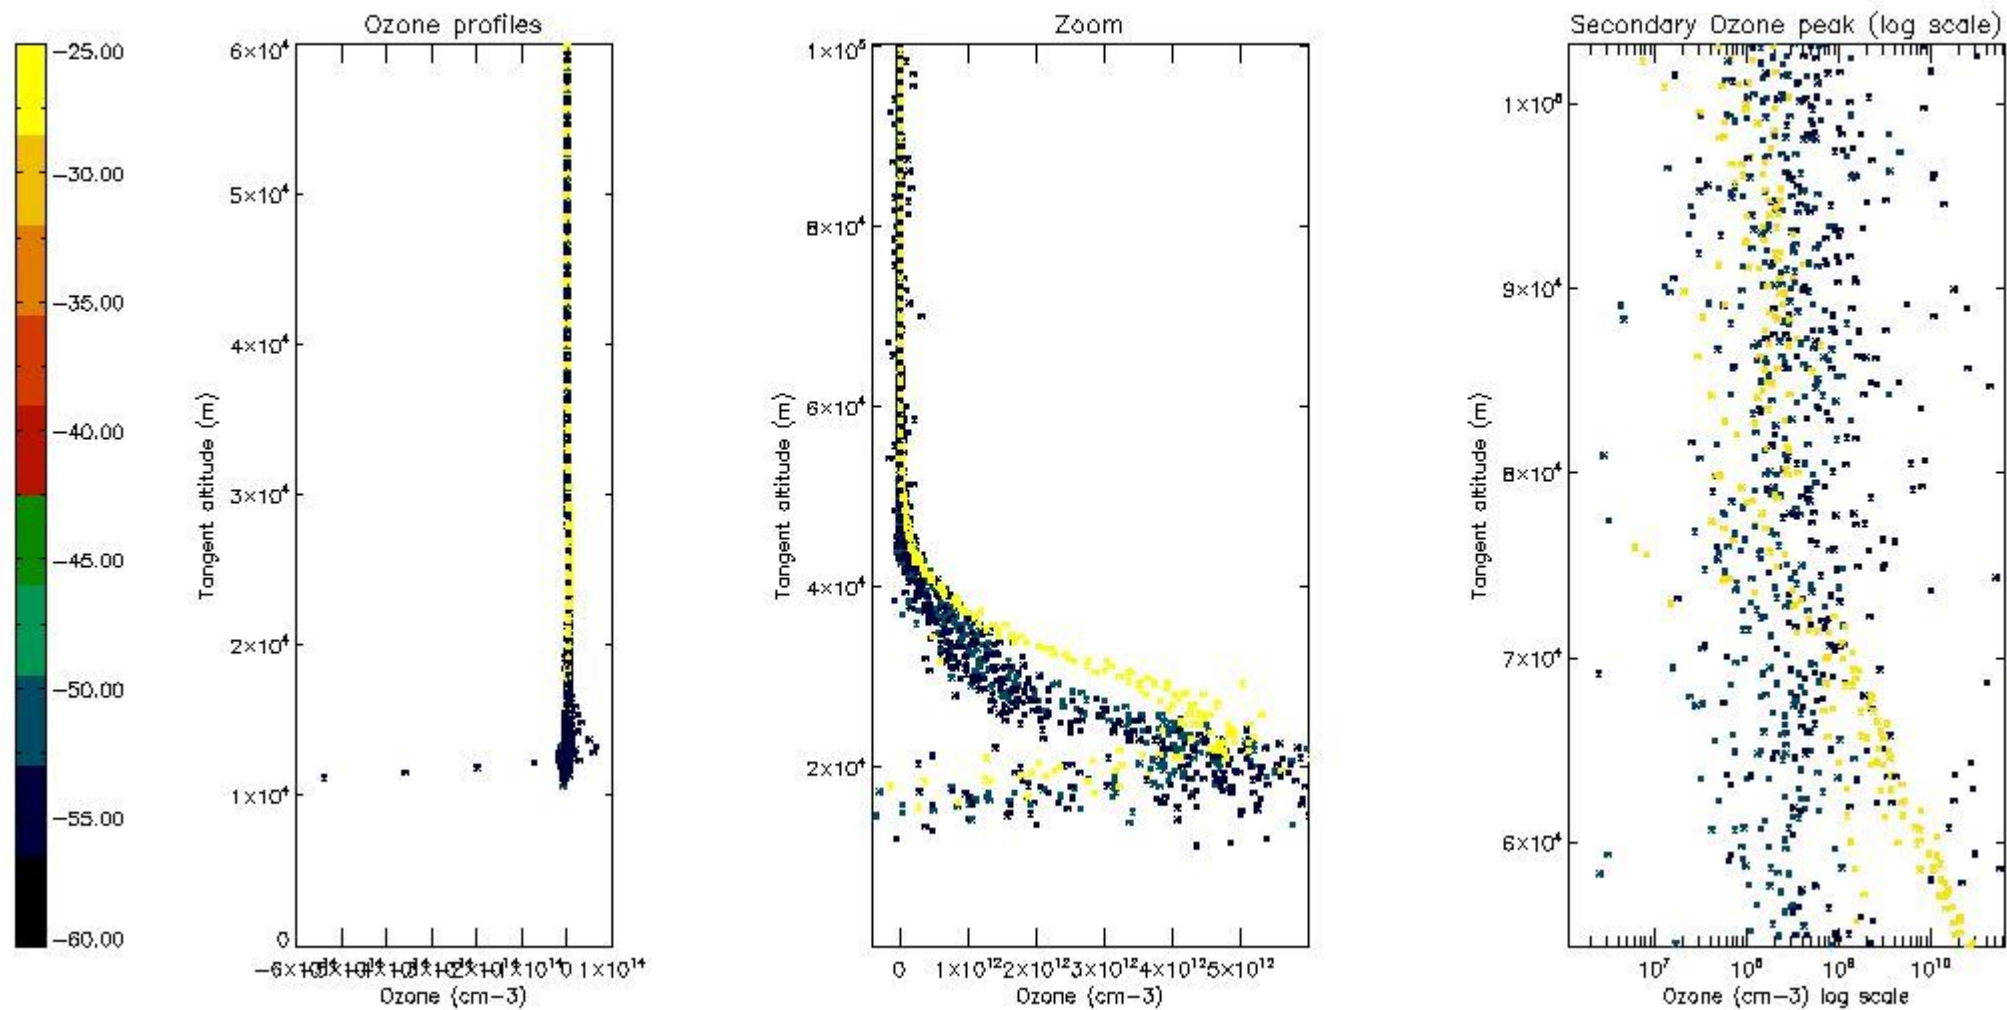

STD < 10	1
STD < 5	0

5.2 Plot ozone profiles for all STD (dark without errors)

The colorbar represents the latitude.

5.3 Plot ozone profiles where STD < 20% (dark without errors)

The colorbar represents the latitude.