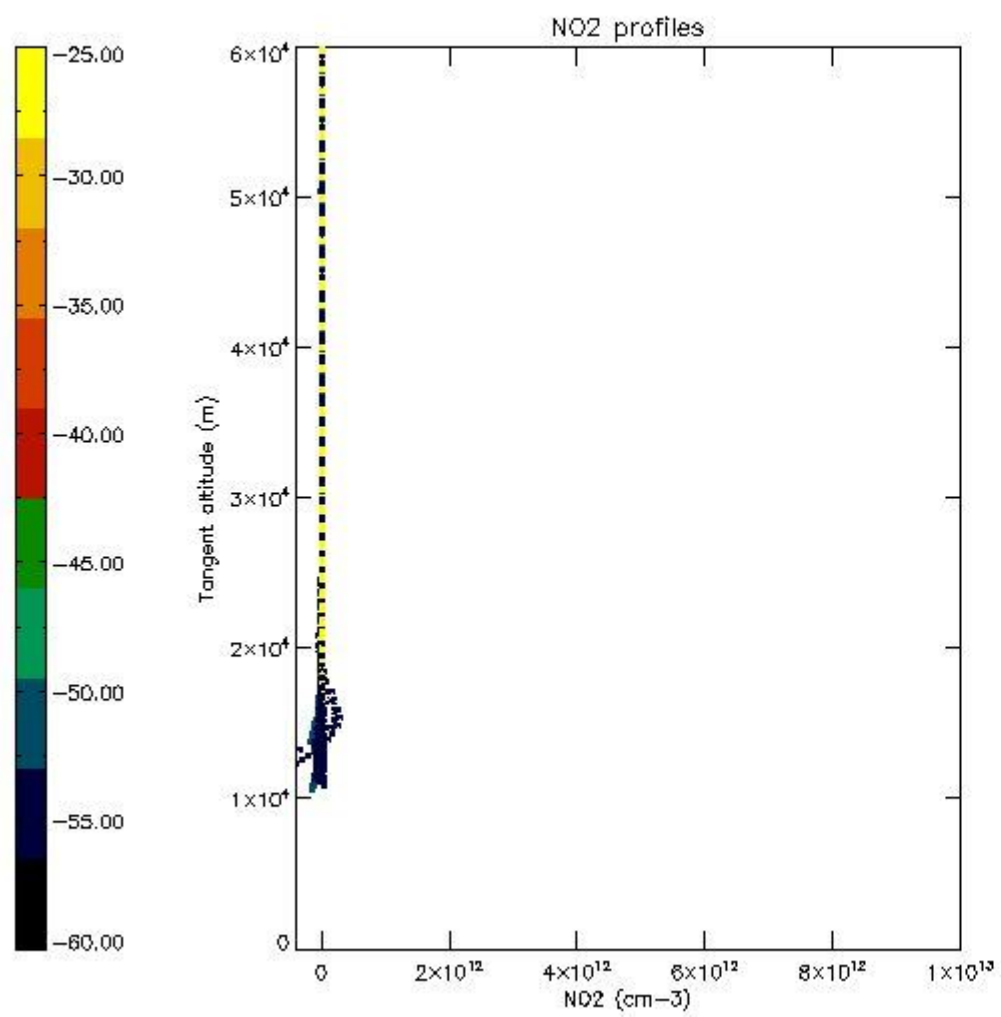

5.7 Plot NO3 profiles for all STD (dark without errors)

The colorbar represents the latitude.