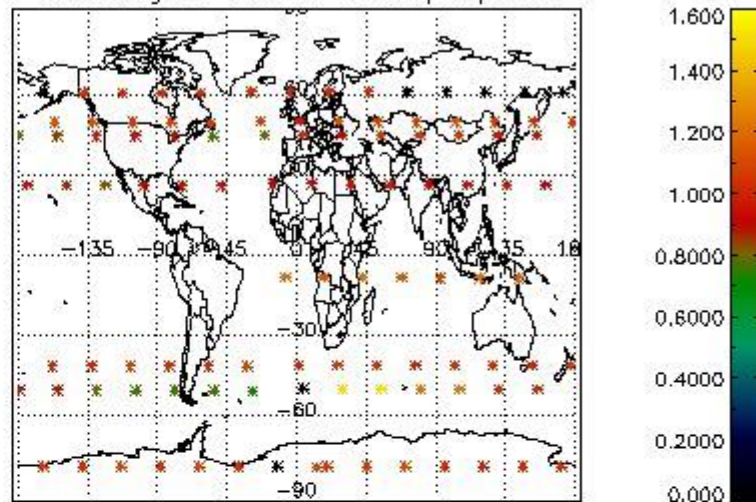

Percentage of datation errors per profile