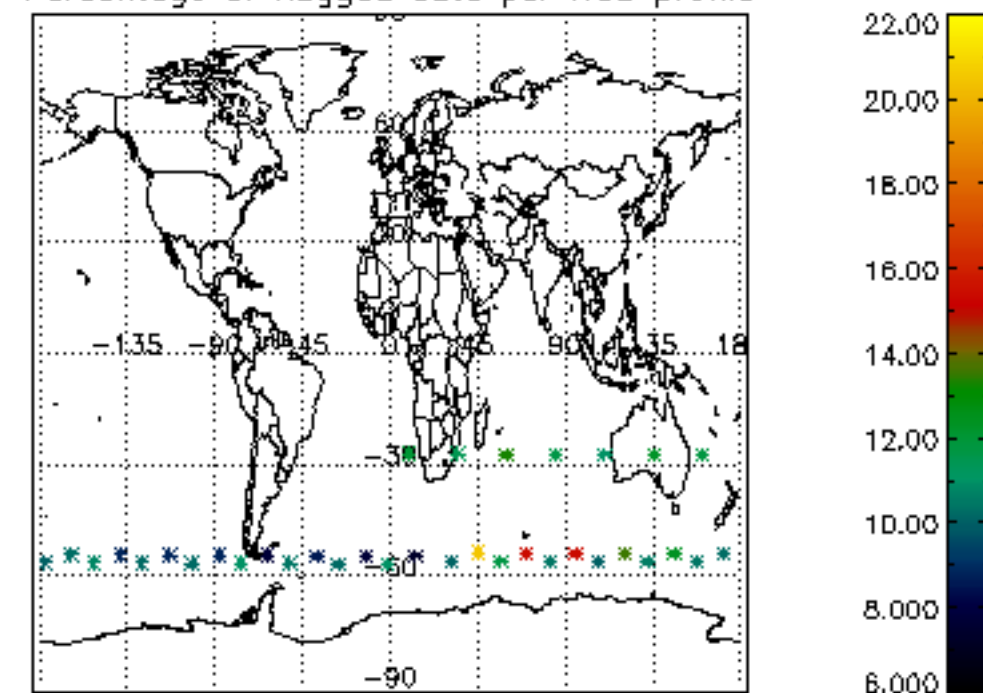

Percentage of flagged data per NO3 profile