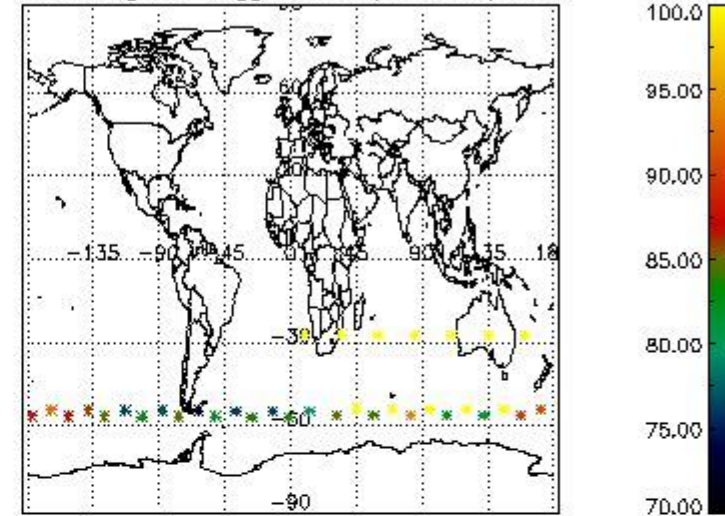

3.1 Plot quality information per product (time dependant)

3.2 Plot quality information per product (world map)

Percentage of flagged data per O3 profile

Percentage of flagged data per H2O profile

Percentage of flagged data per NO2 profile