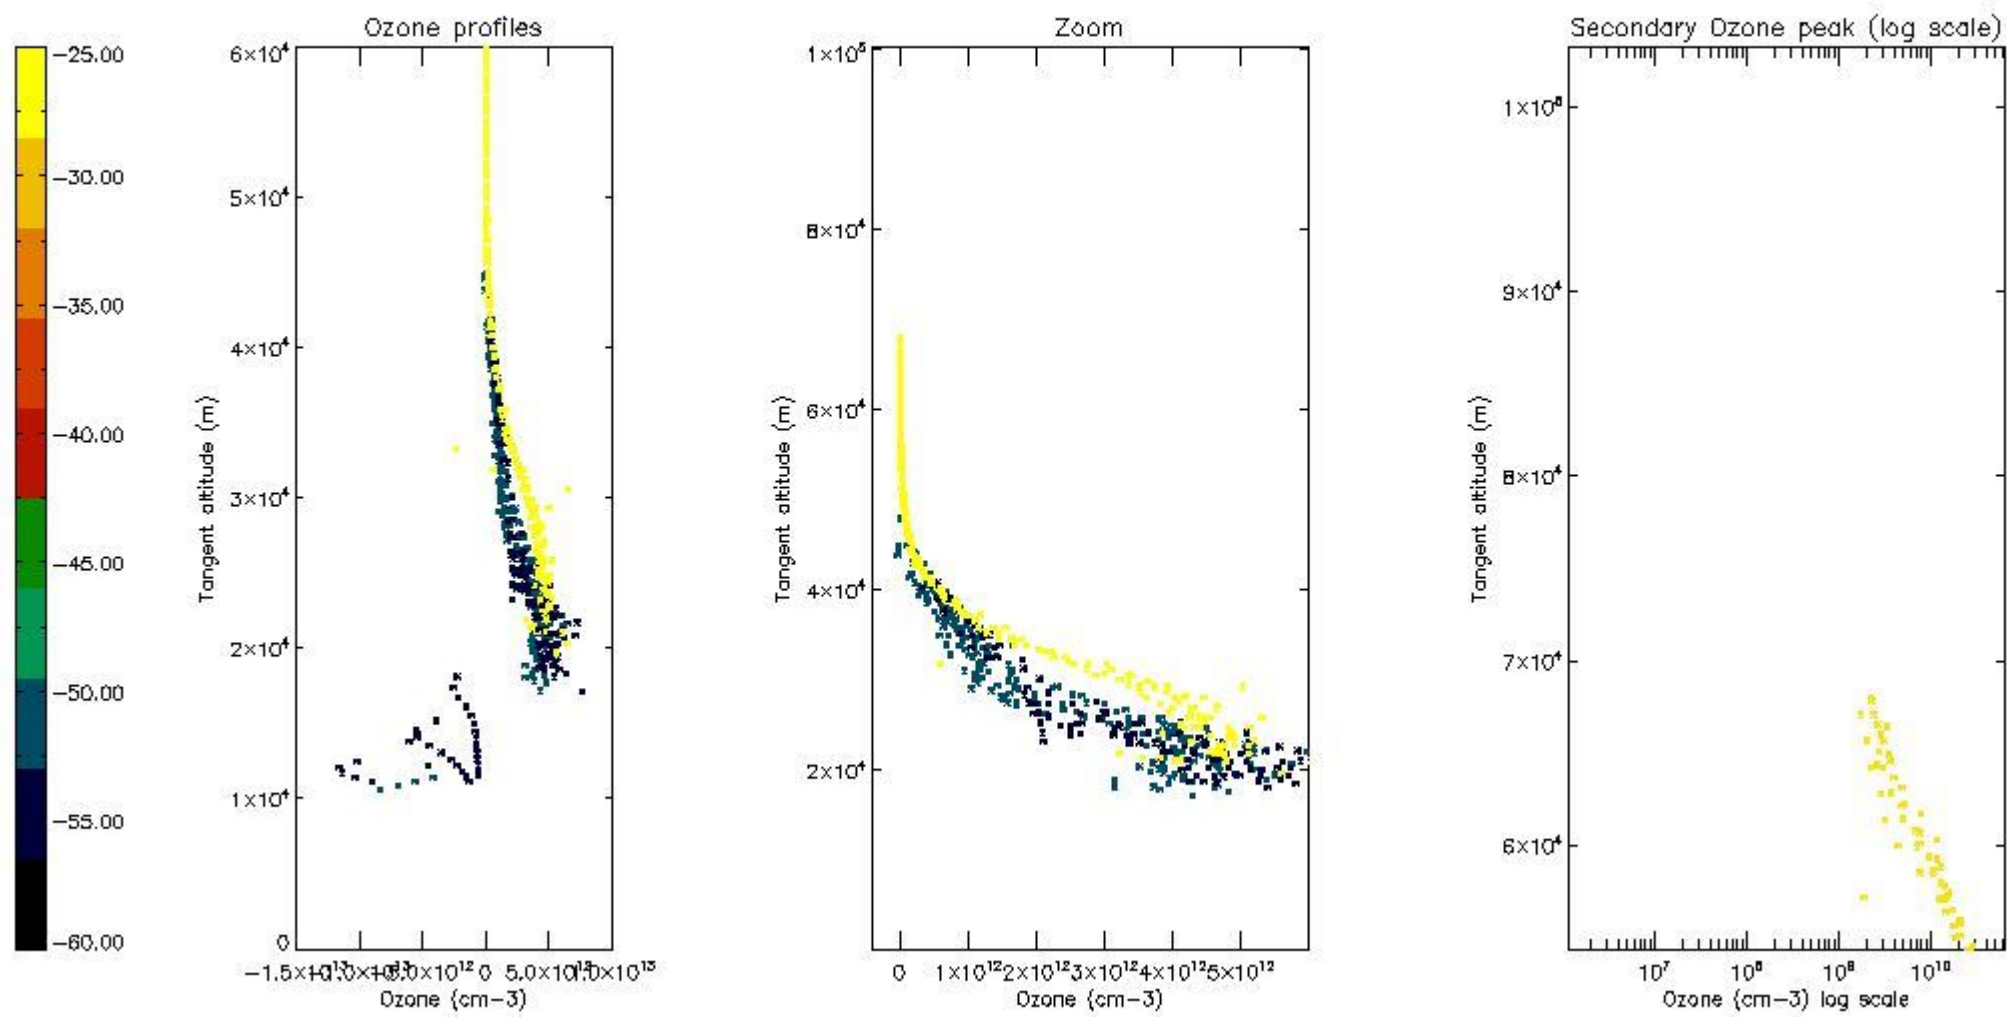

STD < 10	1
STD < 5	0

5.2 Plot ozone profiles for all STD (dark without errors)

The colorbar represents the latitude.

5.3 Plot ozone profiles where STD < 20% (dark without errors)

The colorbar represents the latitude.

5.4 Plot ozone profiles where STD < 10% (dark without errors)

The colorbar represents the latitude.

5.5 Plot ozone profiles where STD < 5% (dark without errors)

The colorbar represents the latitude.

5.6 Plot NO₂ profiles for all STD (dark without errors)