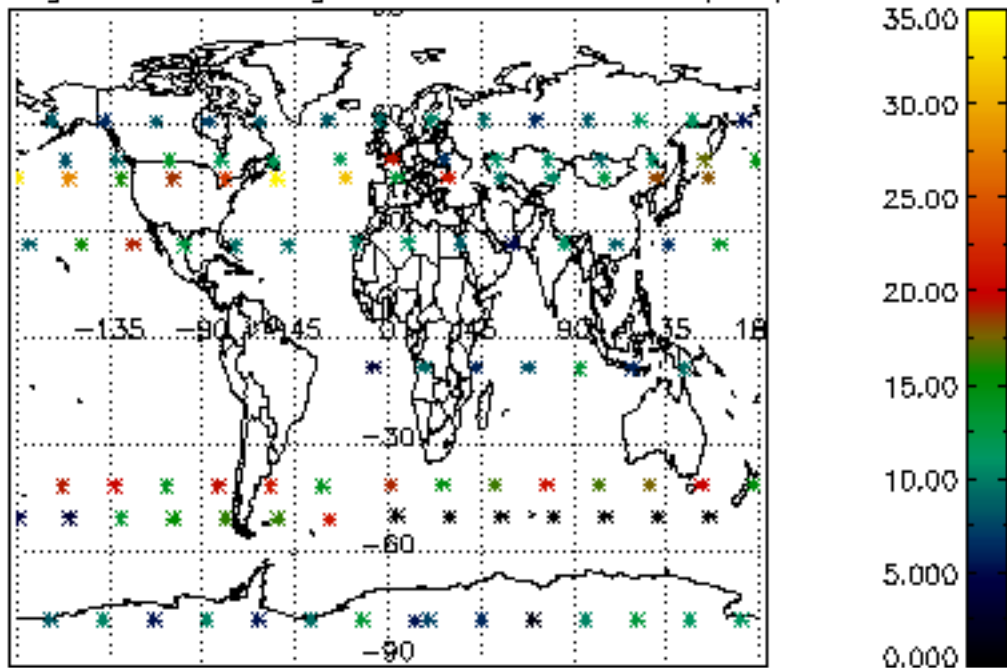

Percentage of cosmic ray hits per profile

Percentage of star falling outside central band per profile