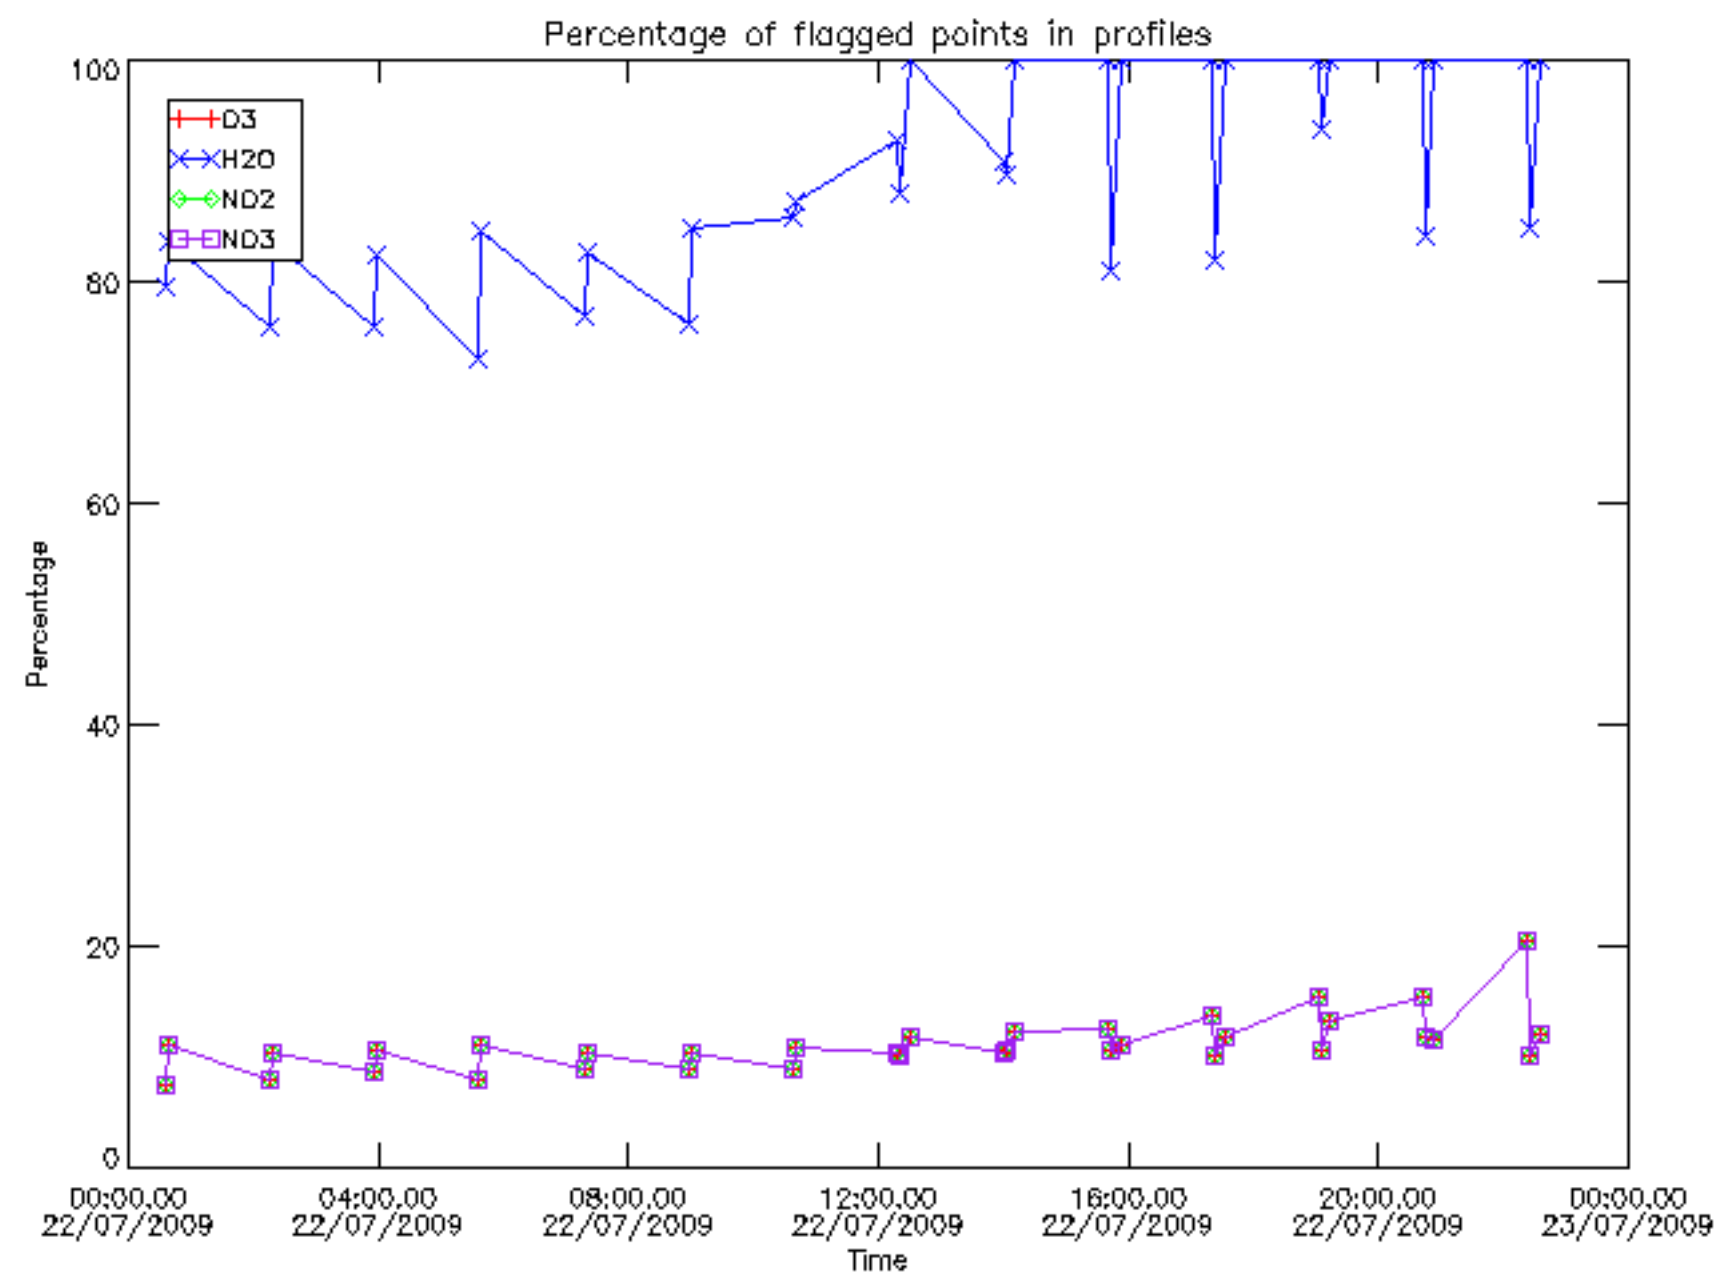

Percentage of flagged data per D3 profile

Percentage of flagged data per H2O profile