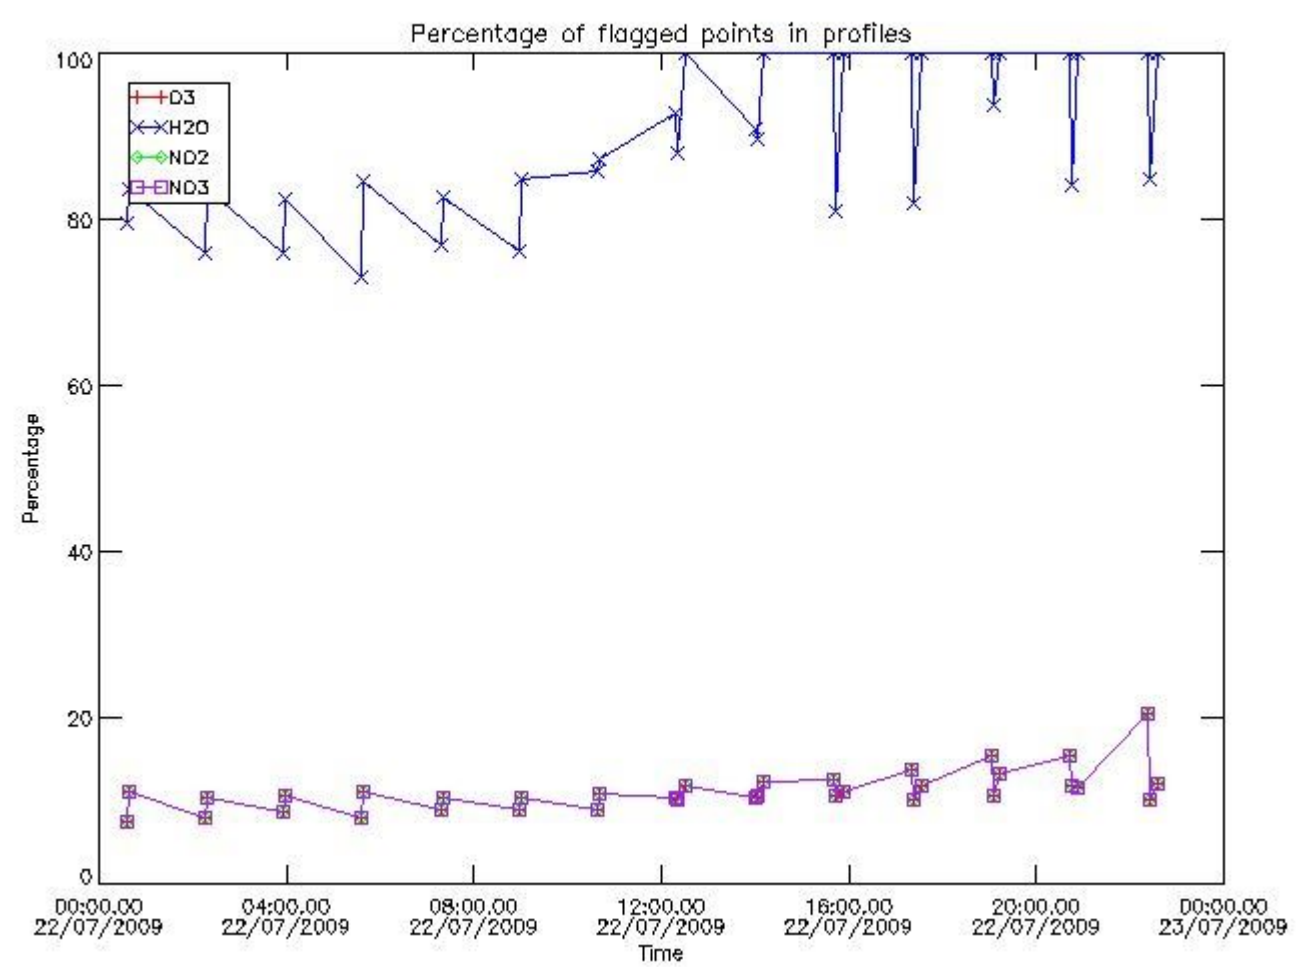

3. Quality information per product

In this section it is plotted some information contained in the Quality Summary data set of the level 2 products. Only products in dark limb conditions and without errors (error flag in the MPH set to "0") are used.

3.1 Plot quality information per product (time dependant)

3.2 Plot quality information per product (world map)