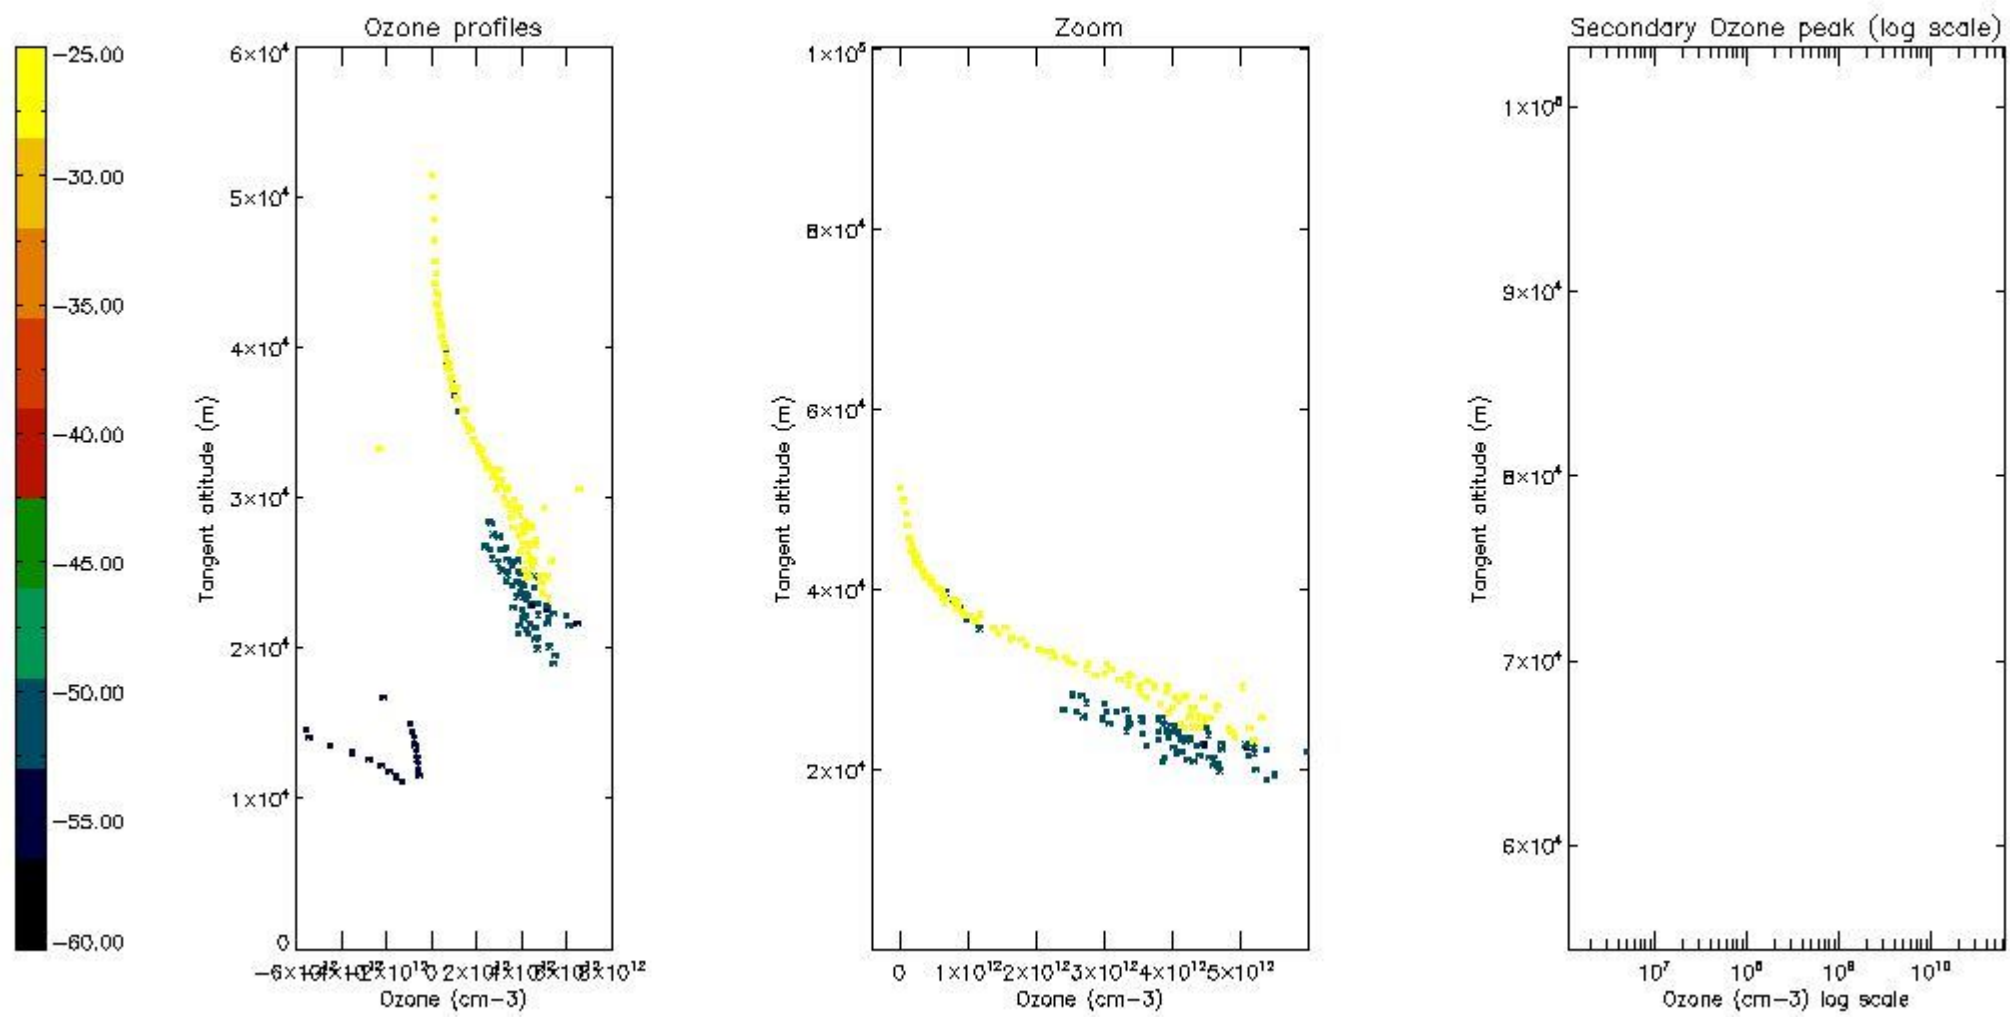

5.5 Plot ozone profiles where STD < 5% (dark without errors)

The colorbar represents the latitude.