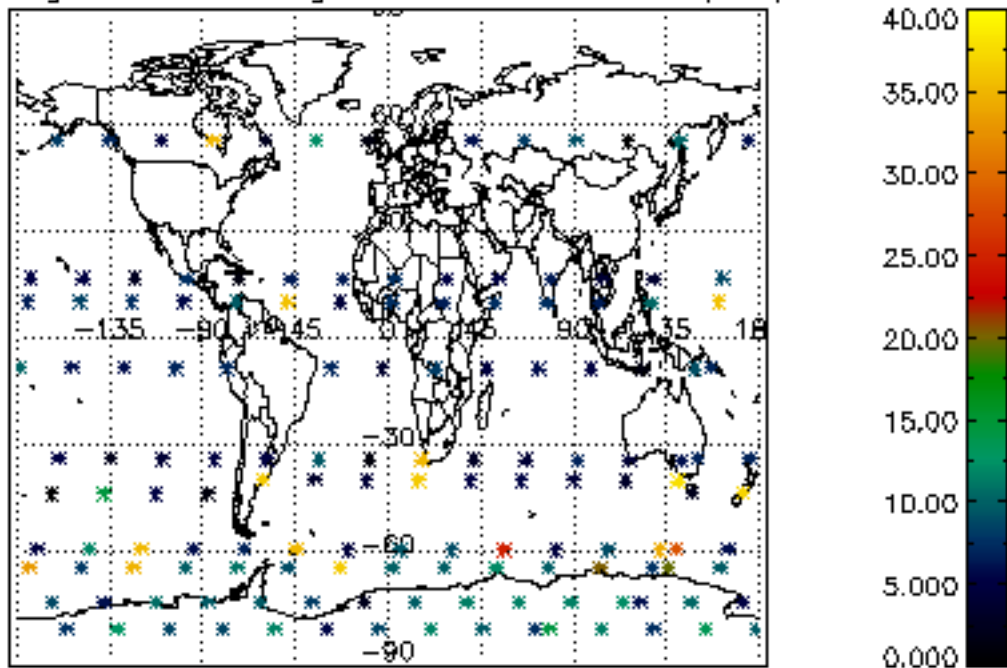

Percentage of star falling outside central band per profile