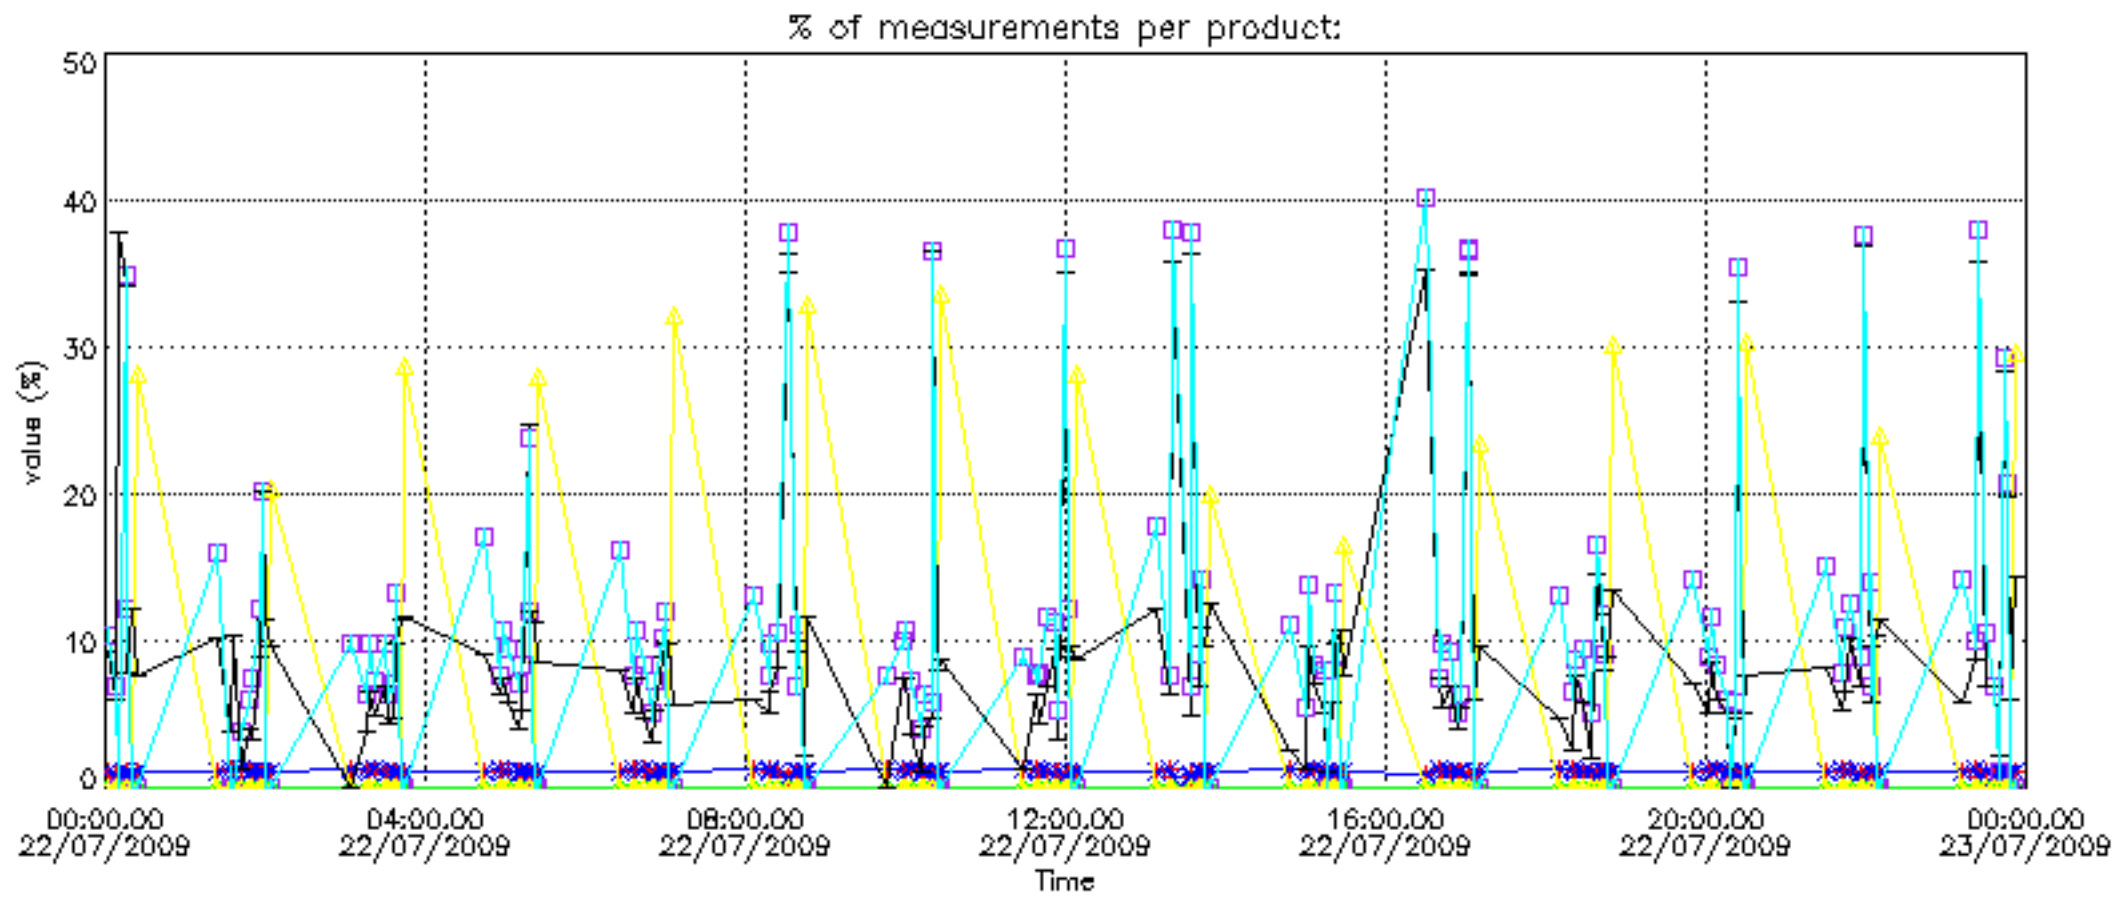

Percentage of cosmic ray hits per profile

Percentage of datation errors per profile