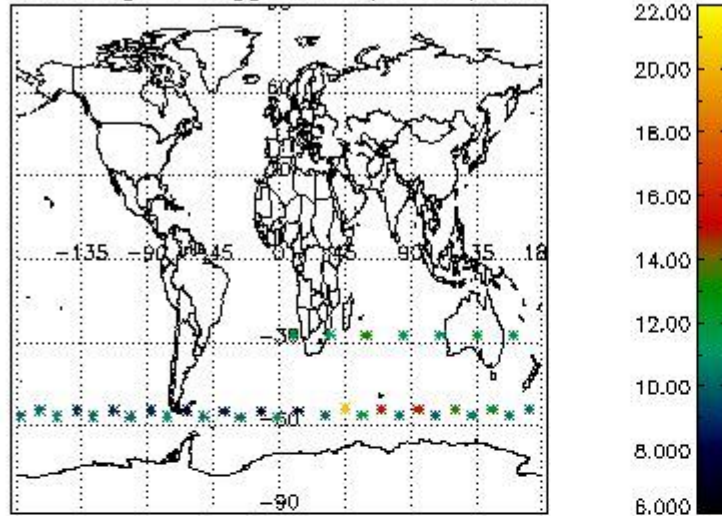

Percentage of flagged data per O3 profile