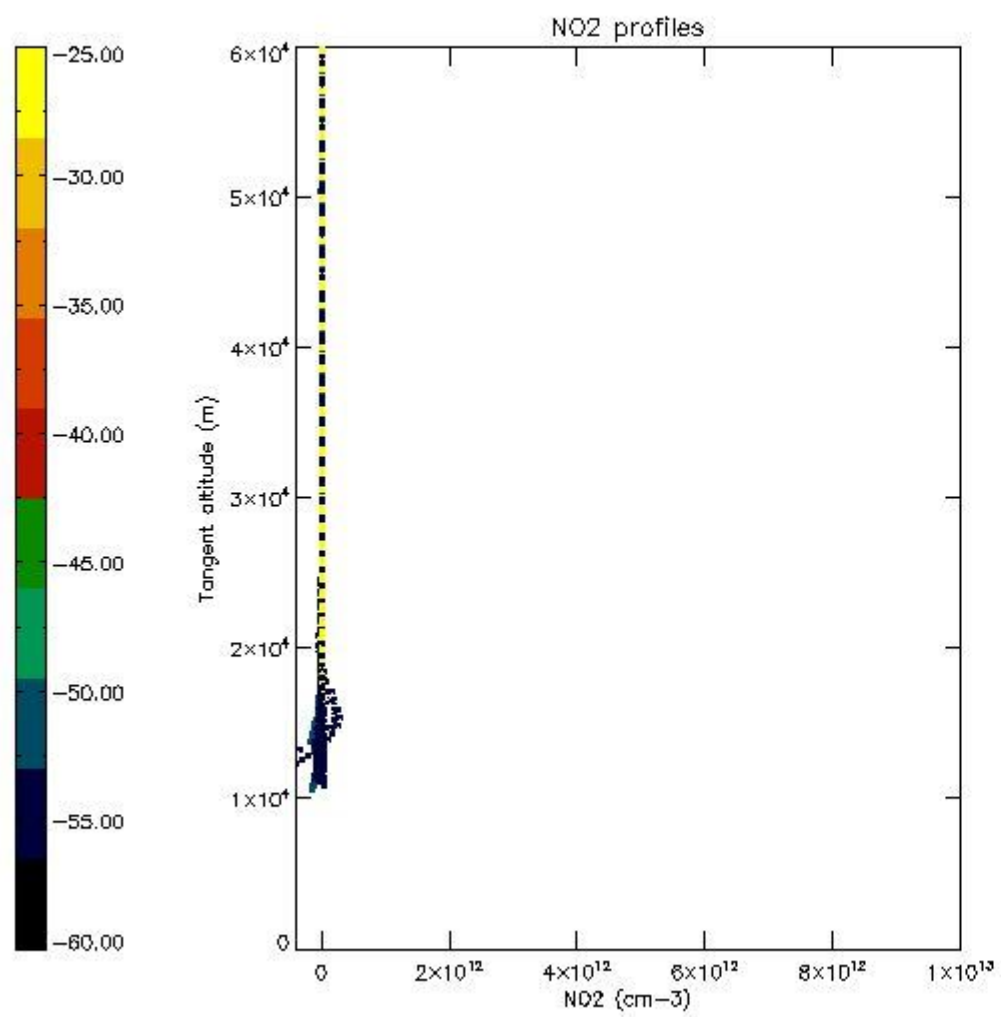

5.4 Plot ozone profiles where STD < 10% (dark without errors)

The colorbar represents the latitude.

5.5 Plot ozone profiles where STD < 5% (dark without errors)

The colorbar represents the latitude.

5.6 Plot NO₂ profiles for all STD (dark without errors)

The colorbar represents the latitude.

5.7 Plot NO3 profiles for all STD (dark without errors)

The colorbar represents the latitude.

5.8 Plot H₂O profiles for all STD (only for occultations of stars 1,2,3,4,13,14,16,26,63 dark without errors)