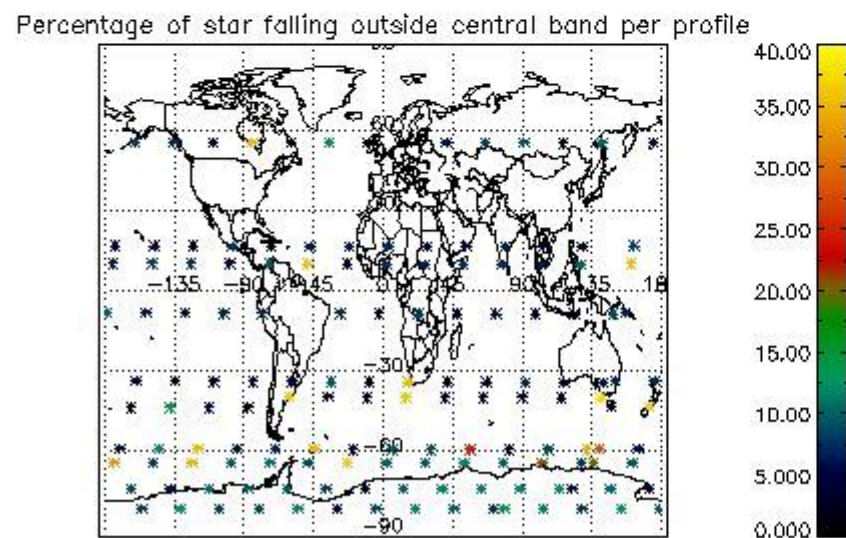

Percentage of datation errors per profile

Percentage of star falling outside central band per profile

Percentage of saturation errors per profile

4.2.2 Plot level 1 quality information per product (world map): ENVISAT DESCENDING passes