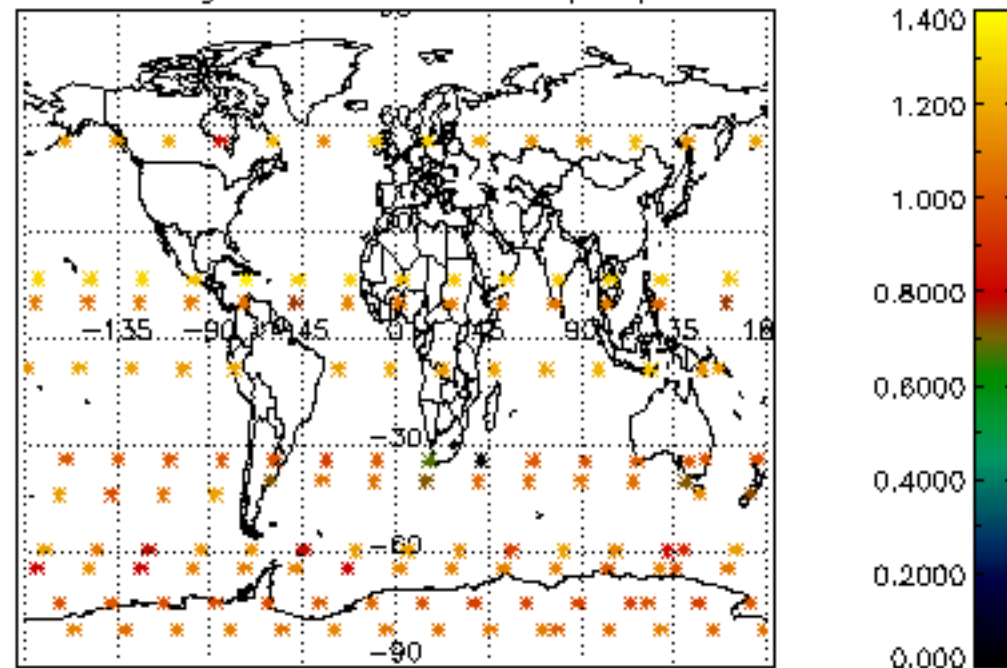

Percentage of datation errors per profile

Percentage of star falling outside central band per profile

Percentage of saturation errors per profile

Percentage of cosmic ray hits per profile

Percentage of datation errors per profile