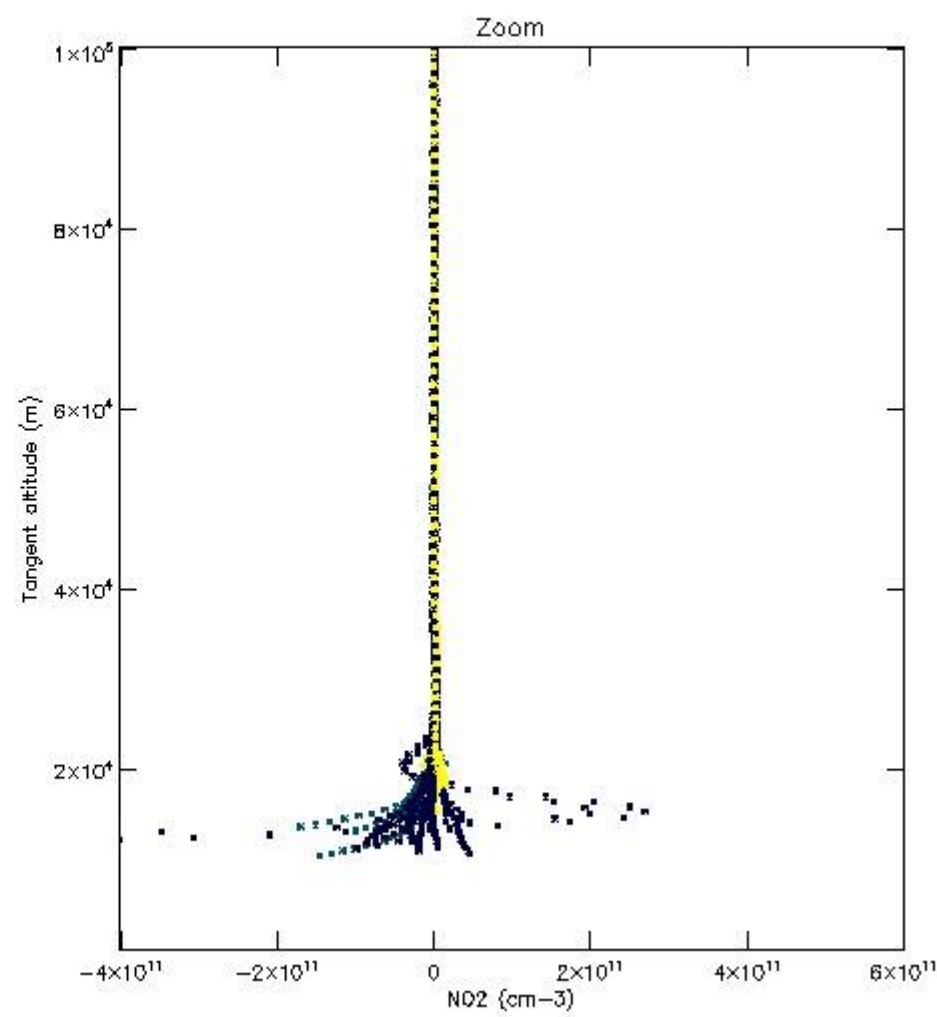

5.7 Plot NO3 profiles for all STD (dark without errors)

The colorbar represents the latitude.