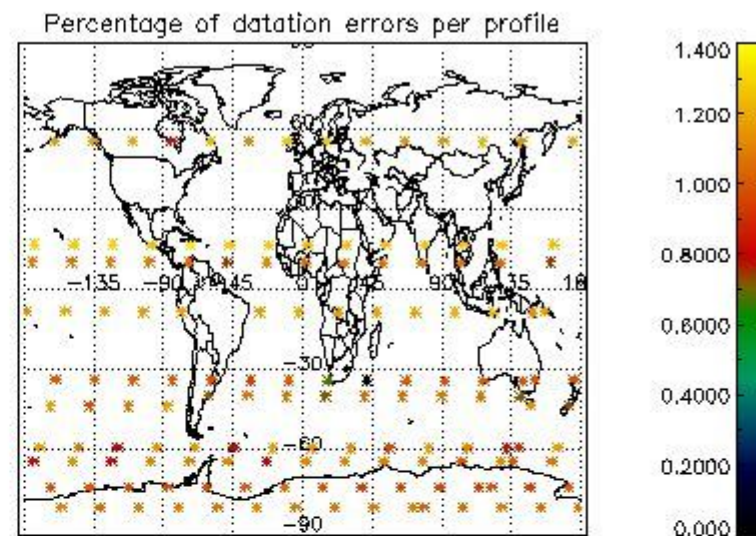

5. Trace gas profiles

5.1 Ozone statistics based on quality of products

The final quality of the products can be "measured" using the STD (Standard Deviation) attached to every point profile. This information is written to the parameter GOM_NL__2P/NL_LOCAL_SPECIES_DENSITY/o3_std of the level 2 products. The table below shows the statistics for given STD ranges.

The statistics are given with respect to the overall valid production:

- Products without fatal errors: GOM_NL__2P/MPH/PRODUCT_ERR=0
- Valid point profile: GOM_NL__2P/NL_LOCAL_SPECIES_DENSITY/pcd(0)=0

The 'Criteria' is applied to valid points of dark limb products:

- Products in dark limb illumination condition: GOM_NL__2P/NL_SUMMARY_QUALITY/obs_ill_cond=0
- Products without fatal errors: GOM_NL__2P/MPH/PRODUCT_ERR=0
- Valid point profile: GOM_NL__2P/NL_LOCAL_SPECIES_DENSITY/pcd(0)=0

So, the table below shows the percentage of dark limb and valid observations for each criteria with respect to the overall valid daily observations.

Criteria	% of total production
All STD	14
STD < 20	3