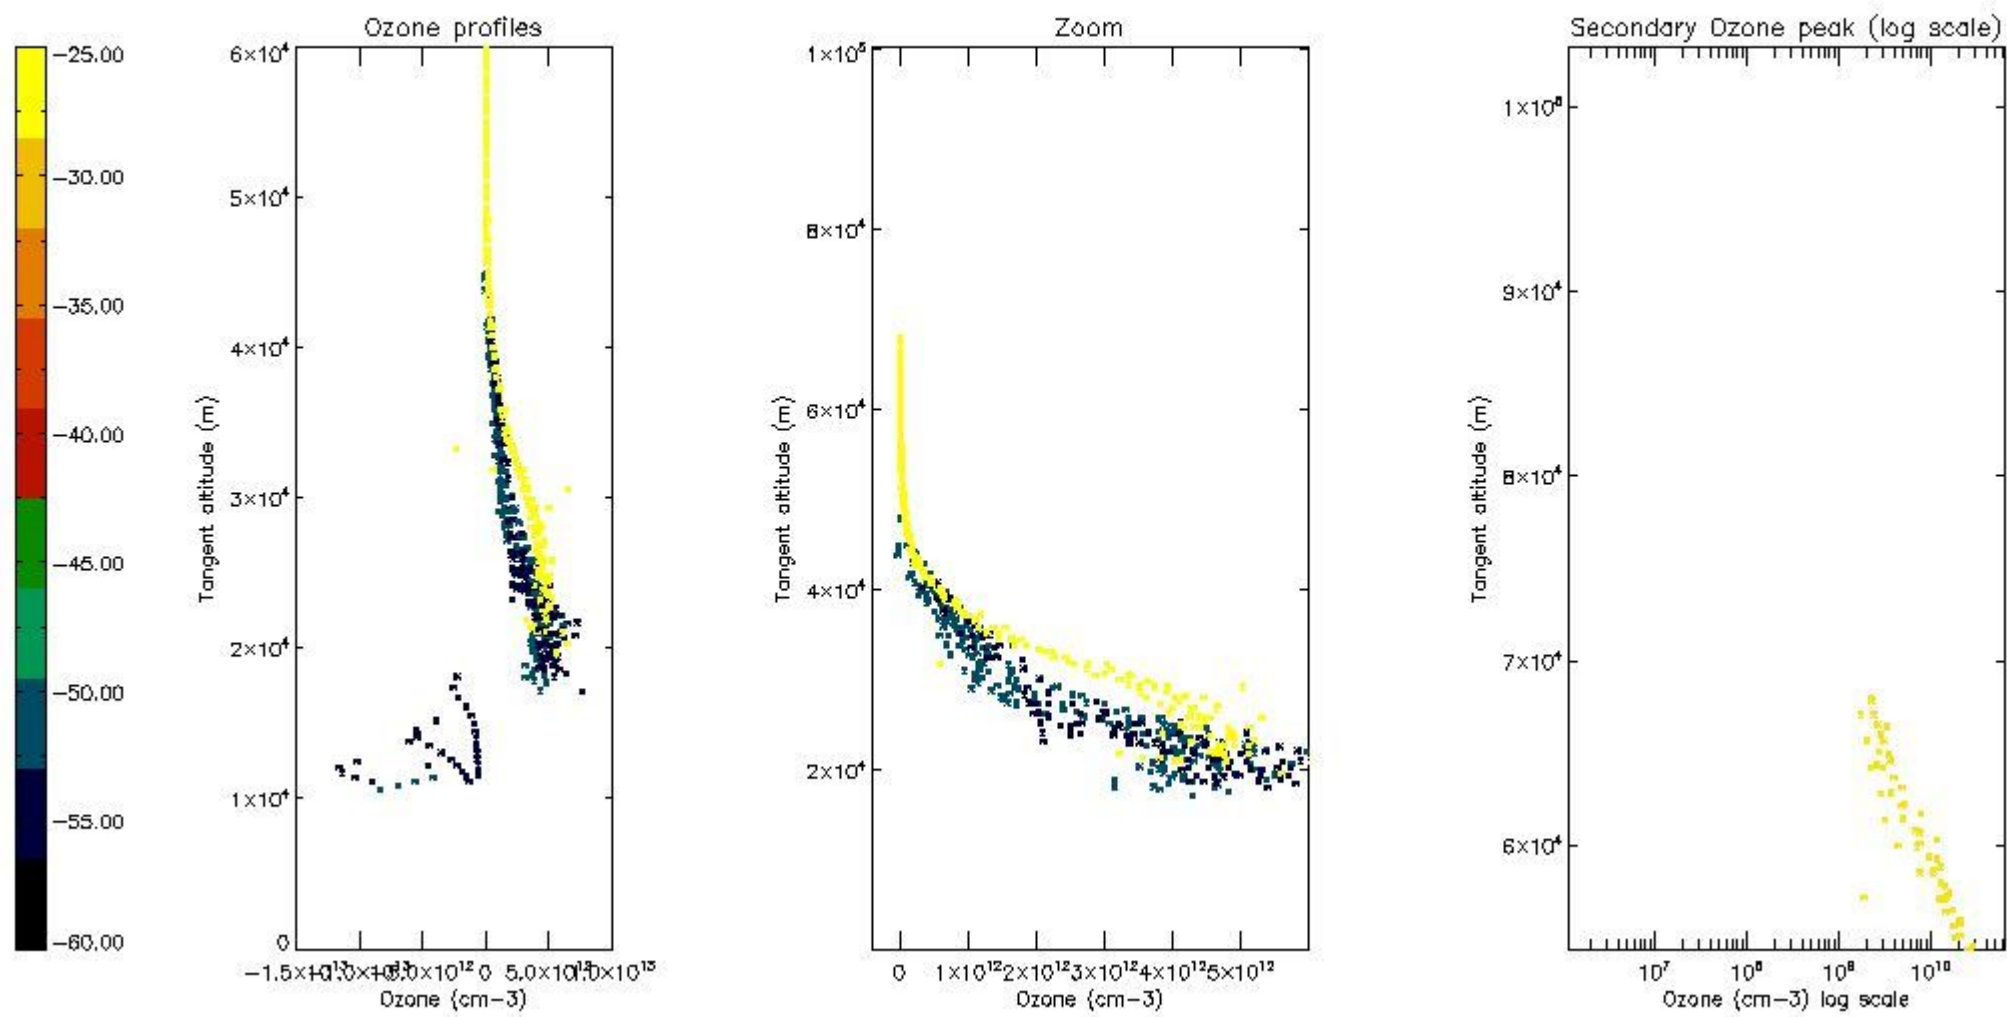

STD < 10	1
STD < 5	0

5.2 Plot ozone profiles for all STD (dark without errors)

The colorbar represents the latitude.

5.3 Plot ozone profiles where STD < 20% (dark without errors)

The colorbar represents the latitude.