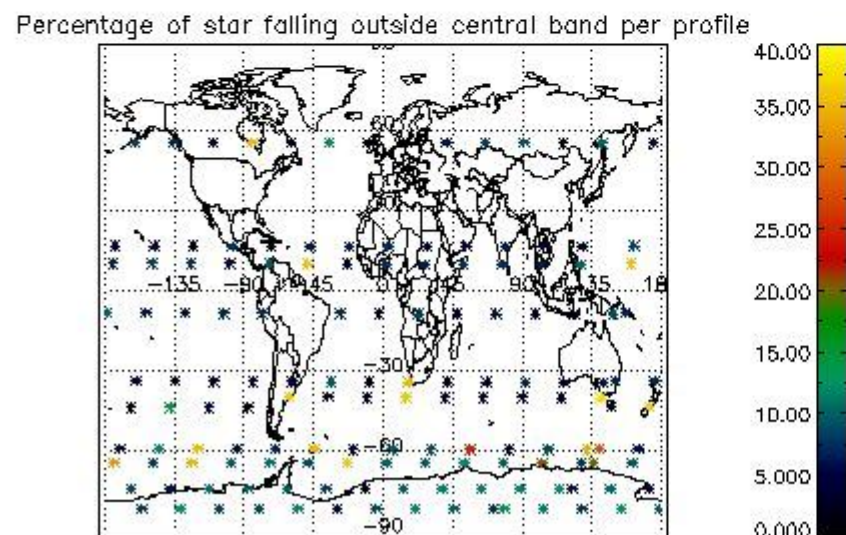

4.1 Plot quality information per product (time dependant) coming from level 1b processing

4.1.1 Plot level 1 quality information per product (time dependant): ENVISAT ASCENDING passes

4.1.2 Plot level 1 quality information per product (time dependant): ENVI SAT DESCENDING passes

4.2 Plot quality information per product coming from level 1b processing (world map)

4.2.1 Plot level 1 quality information per product (world map): ENVISAT ASCENDING passes

4.2.2 Plot level 1 quality information per product (world map): ENVISAT DESCENDING passes