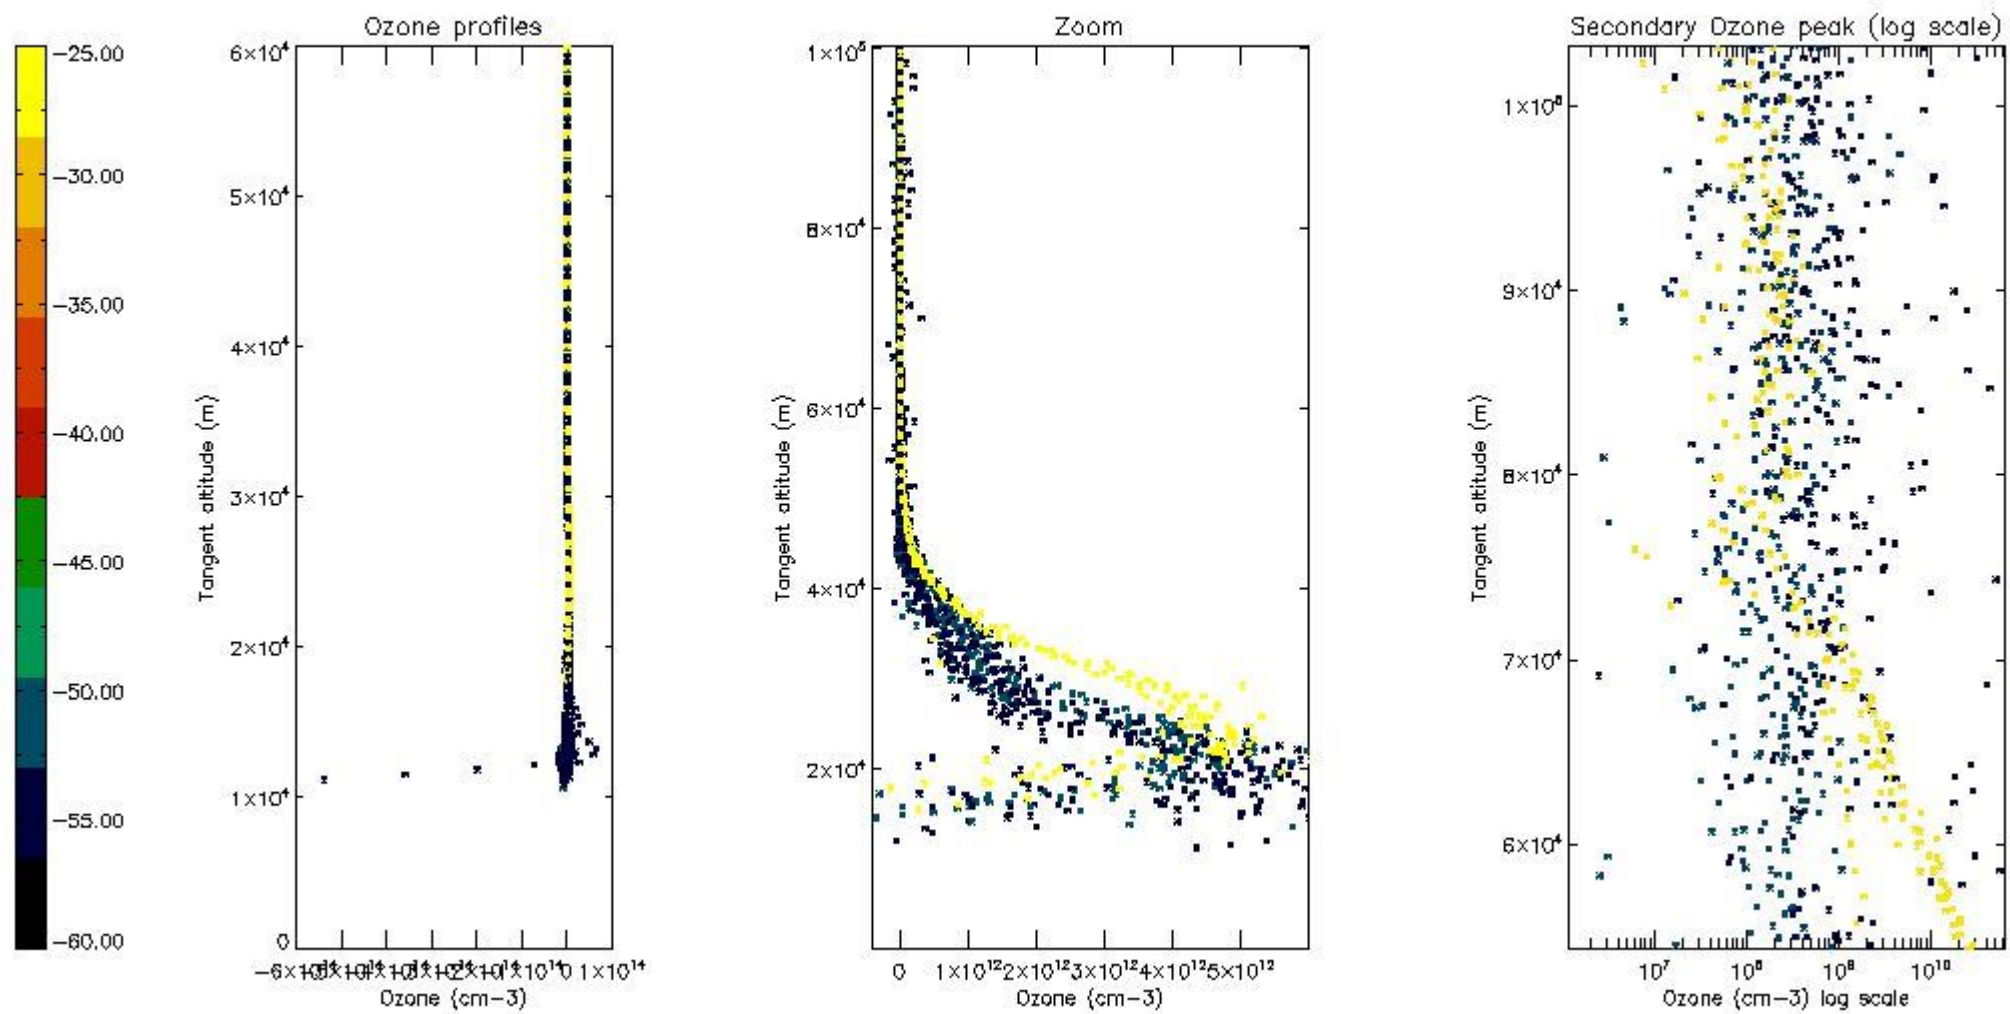

STD < 10	1
STD < 5	0

5.2 Plot ozone profiles for all STD (dark without errors)

The colorbar represents the latitude.

5.3 Plot ozone profiles where STD < 20% (dark without errors)

The colorbar represents the latitude.