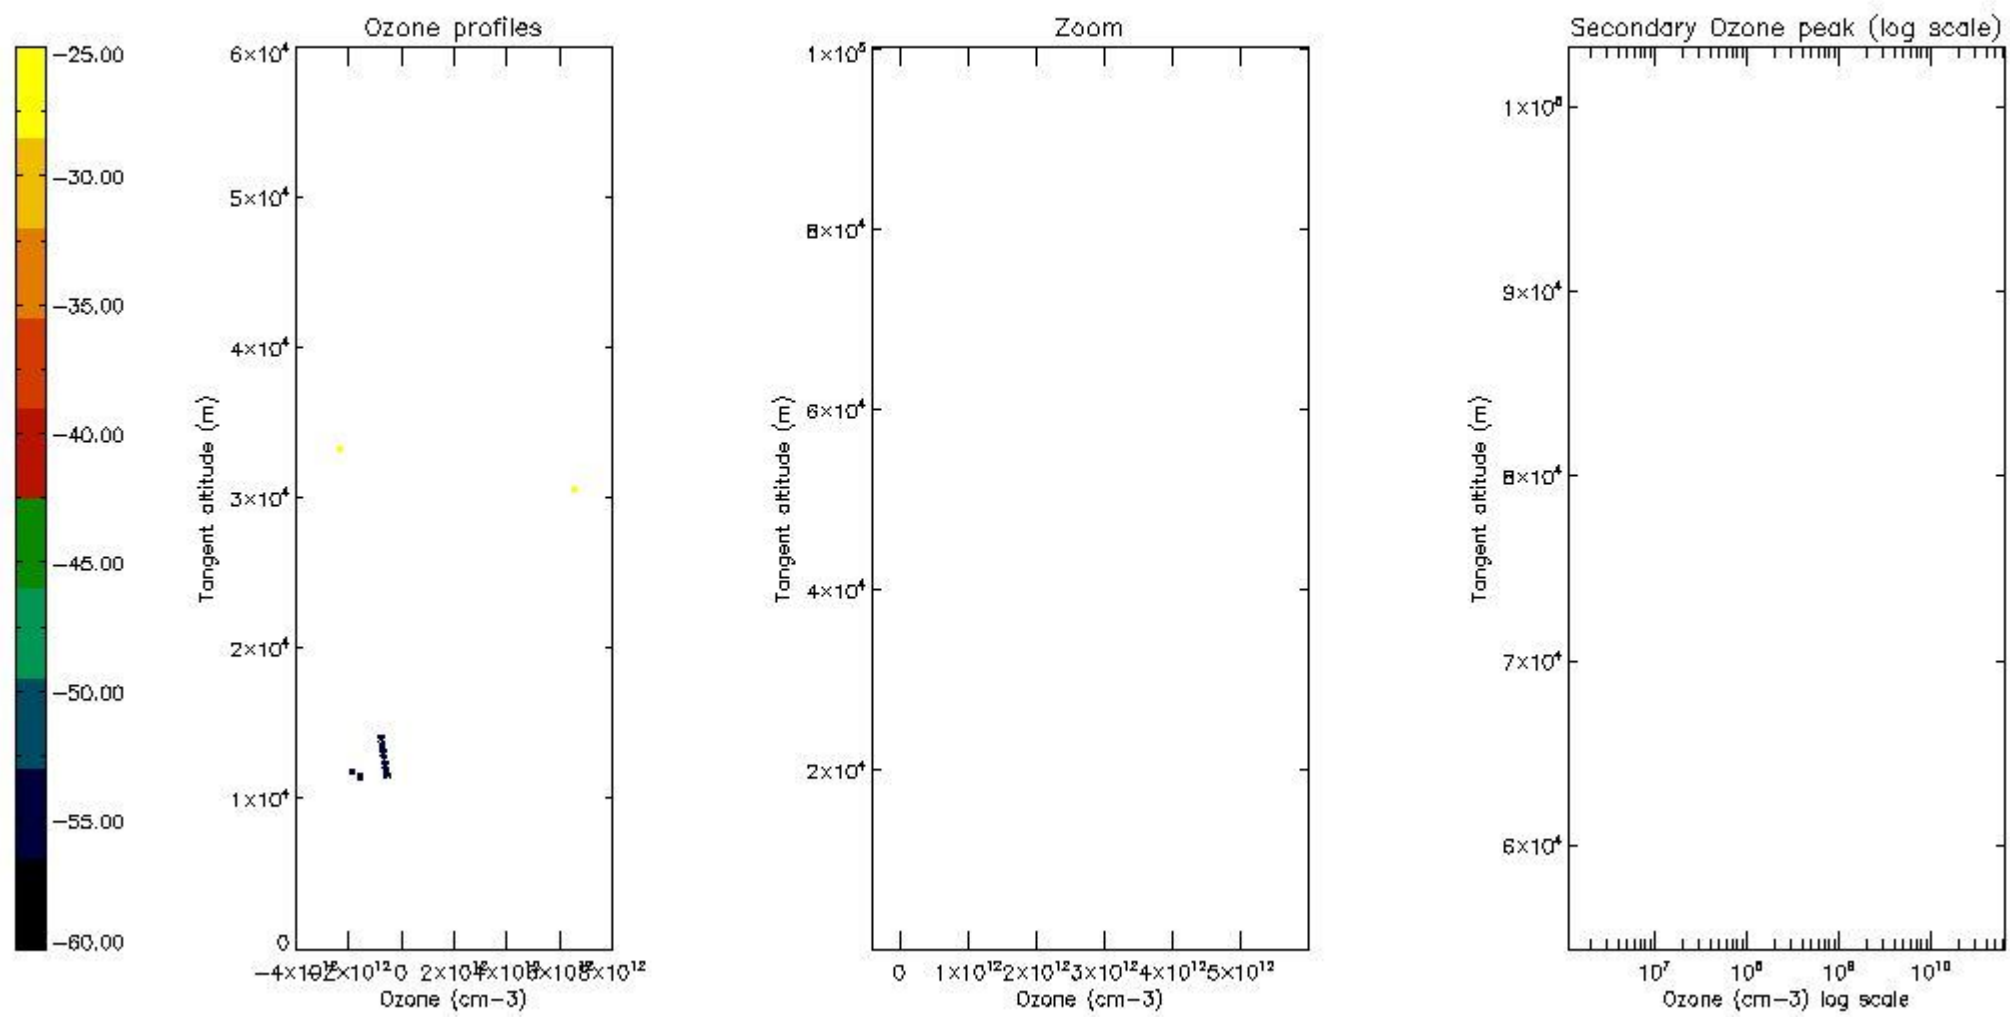

5.6 Plot NO₂ profiles for all STD (dark without errors)

The colorbar represents the latitude.