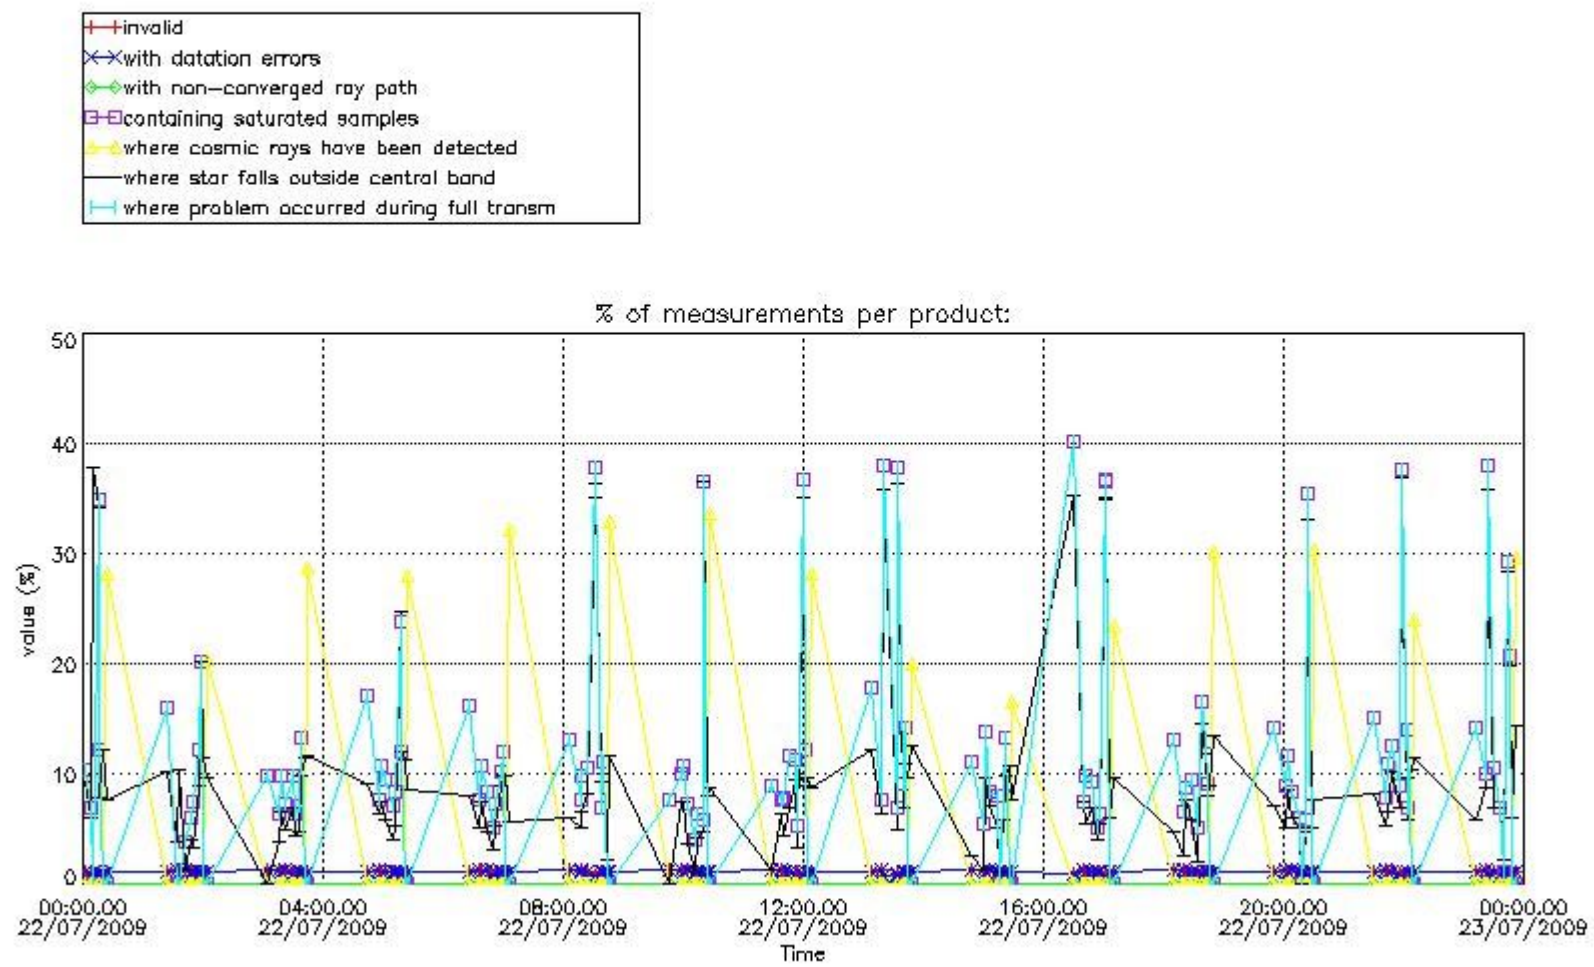

3.1 Plot quality information per product (time dependant)

3.2 Plot quality information per product (world map)

Percentage of flagged data per O3 profile

Percentage of flagged data per H2O profile

Percentage of flagged data per NO2 profile

Percentage of flagged data per NO3 profile

4. Level 1 quality information per product

In this section it is plotted some information contained in the Quality Summary data set of the level 2 products that comes from the level 1b processing. Products without errors (error flag in the MPH set to "0") are used.

4.1 Plot quality information per product (time dependant) coming from level 1b processing

4.1.1 Plot level 1 quality information per product (time dependant): ENVISAT ASCENDING passes

4.1.2 Plot level 1 quality information per product (time dependant): ENVI SAT DESCENDING passes

5. Trace gas profiles

5.1 Ozone statistics based on quality of products

The final quality of the products can be "measured" using the STD (Standard Deviation) attached to every point profile. This information is written to the parameter GOM_NL__2P/NL_LOCAL_SPECIES_DENSITY/o3_std of the level 2 products. The table below shows the statistics for given STD ranges.