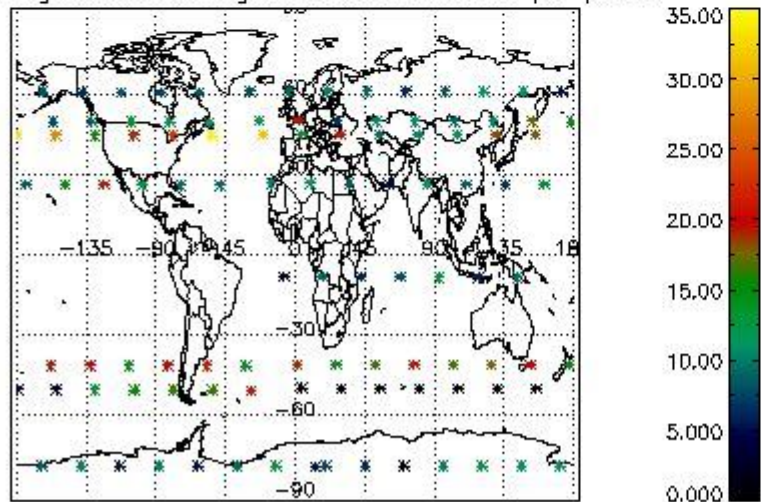

Percentage of star falling outside central band per profile