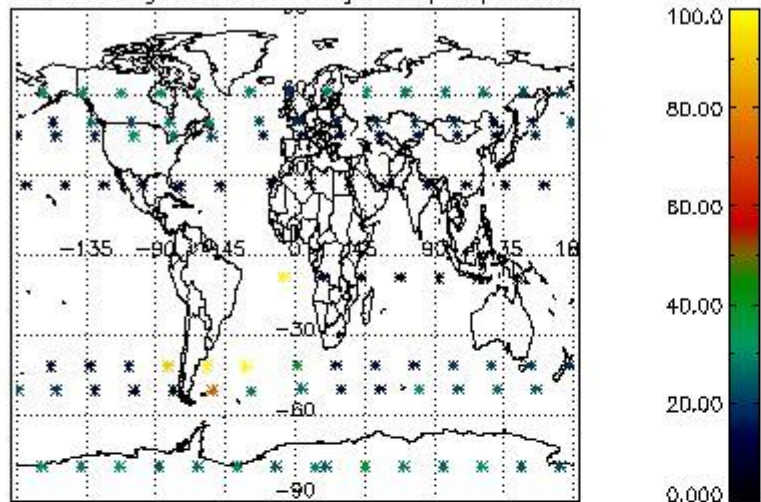

Percentage of cosmic ray hits per profile