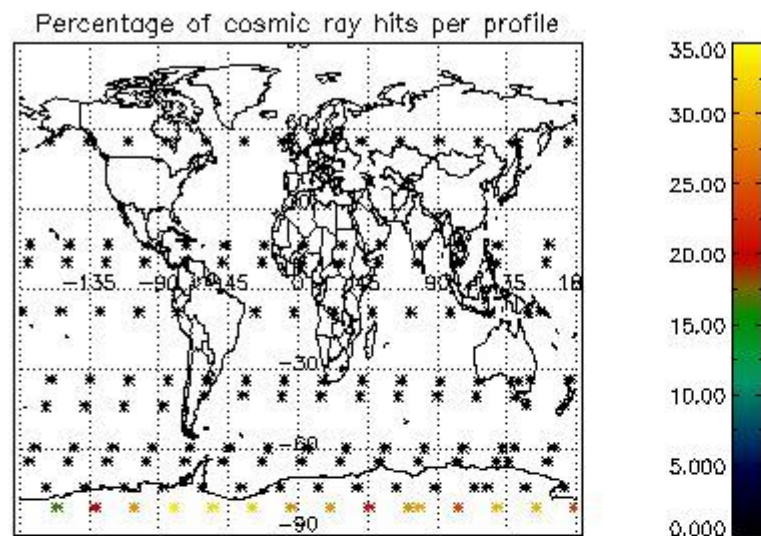

4.2.2 Plot level 1 quality information per product (world map): ENVISAT DESCENDING passes

5. Trace gas profiles

5.1 Ozone statistics based on quality of products

The final quality of the products can be "measured" using the STD (Standard Deviation) attached to every point profile. This information is written to the parameter GOM_NL__2P/NL_LOCAL_SPECIES_DENSITY/o3_std of the level 2 products. The table below shows the statistics for given STD ranges.

The statistics are given with respect to the overall valid production:

- Products without fatal errors: GOM_NL__2P/MPH/PRODUCT_ERR=0
- Valid point profile: GOM_NL__2P/NL_LOCAL_SPECIES_DENSITY/pcd(0)=0

The 'Criteria' is applied to valid points of dark limb products:

- Products in dark limb illumination condition: GOM_NL__2P/NL_SUMMARY_QUALITY/obs_ill_cond=0
- Products without fatal errors: GOM_NL__2P/MPH/PRODUCT_ERR=0
- Valid point profile: GOM_NL__2P/NL_LOCAL_SPECIES_DENSITY/pcd(0)=0

So, the table below shows the percentage of dark limb and valid observations for each criteria with respect to the overall valid daily observations.

Criteria	% of total production
All STD	14
STD < 20	3