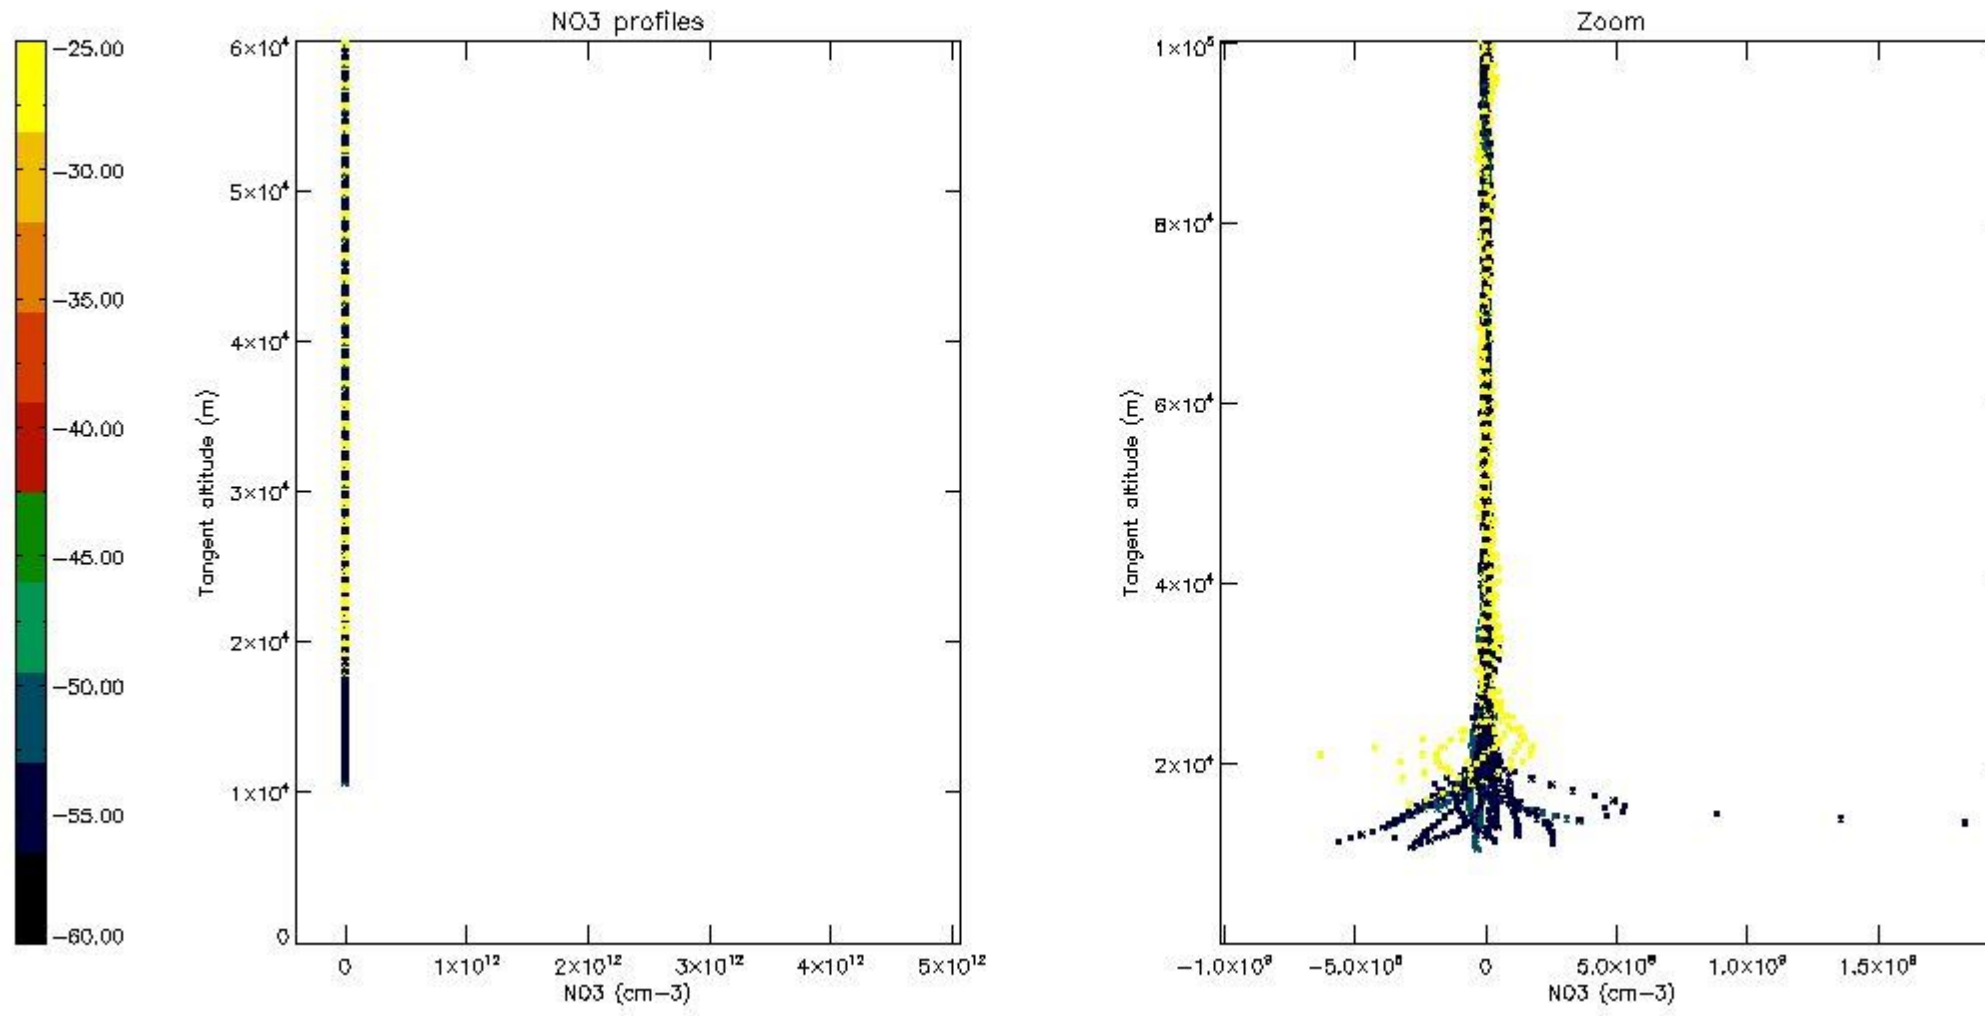

5.8 Plot H₂O profiles for all STD (only for occultations of stars 1,2,3,4,13,14,16,26,63 dark without errors)

The colorbar represents the latitude.