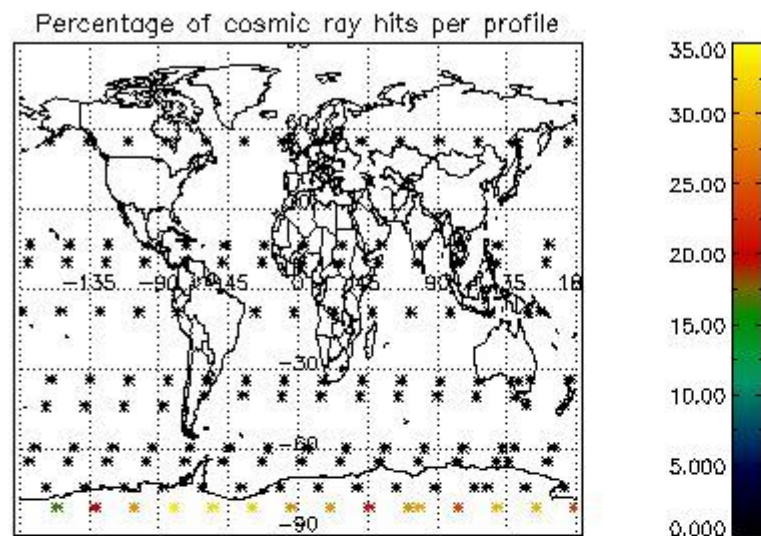

Percentage of datation errors per profile

Percentage of star falling outside central band per profile

Percentage of saturation errors per profile

4.2.2 Plot level 1 quality information per product (world map): ENVISAT DESCENDING passes