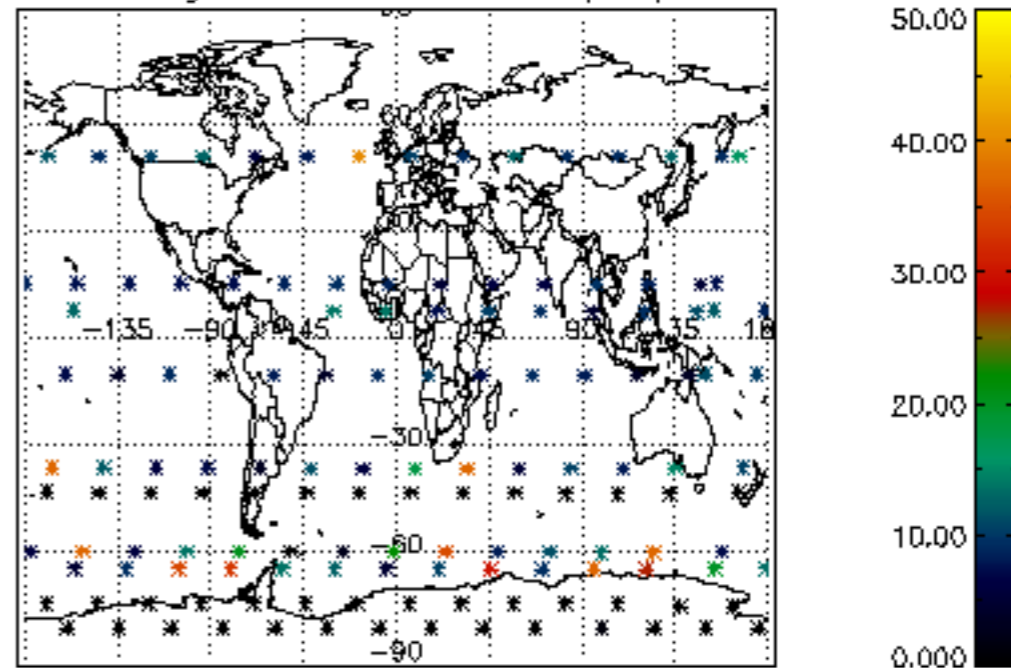

Percentage of saturation errors per profile