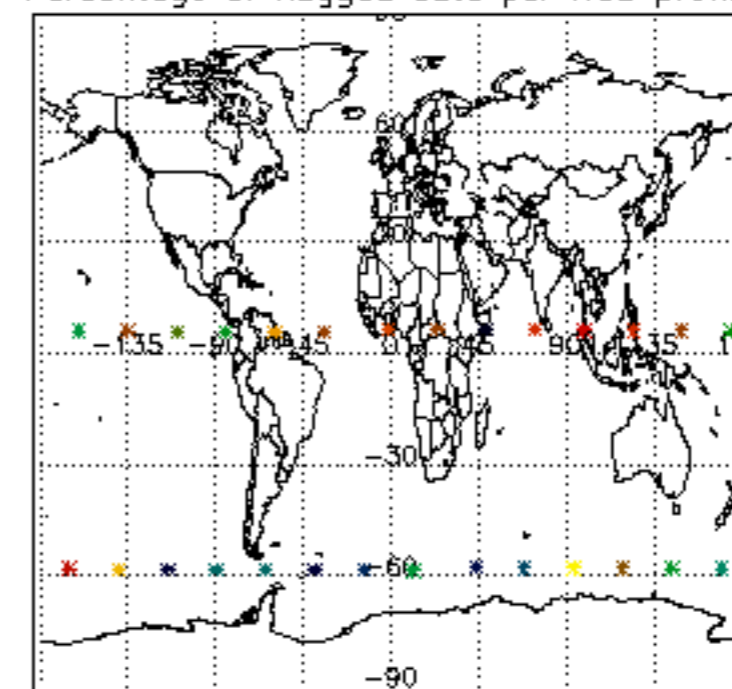

Percentage of flagged data per NO3 profile