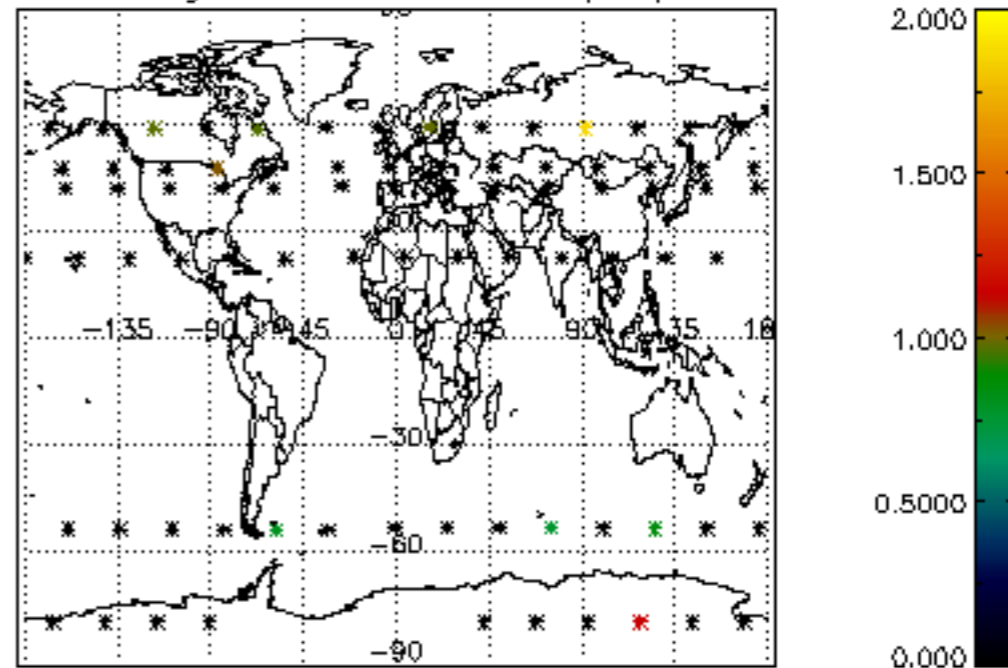

Percentage of datation errors per profile

Percentage of saturation errors per profile