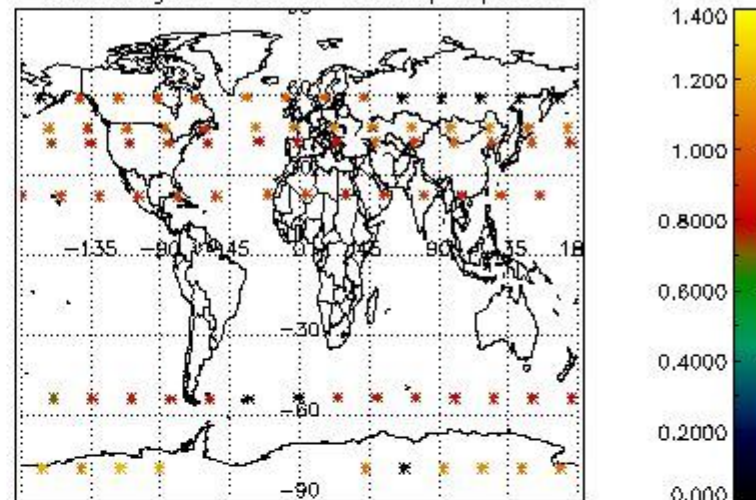

Percentage of datation errors per profile