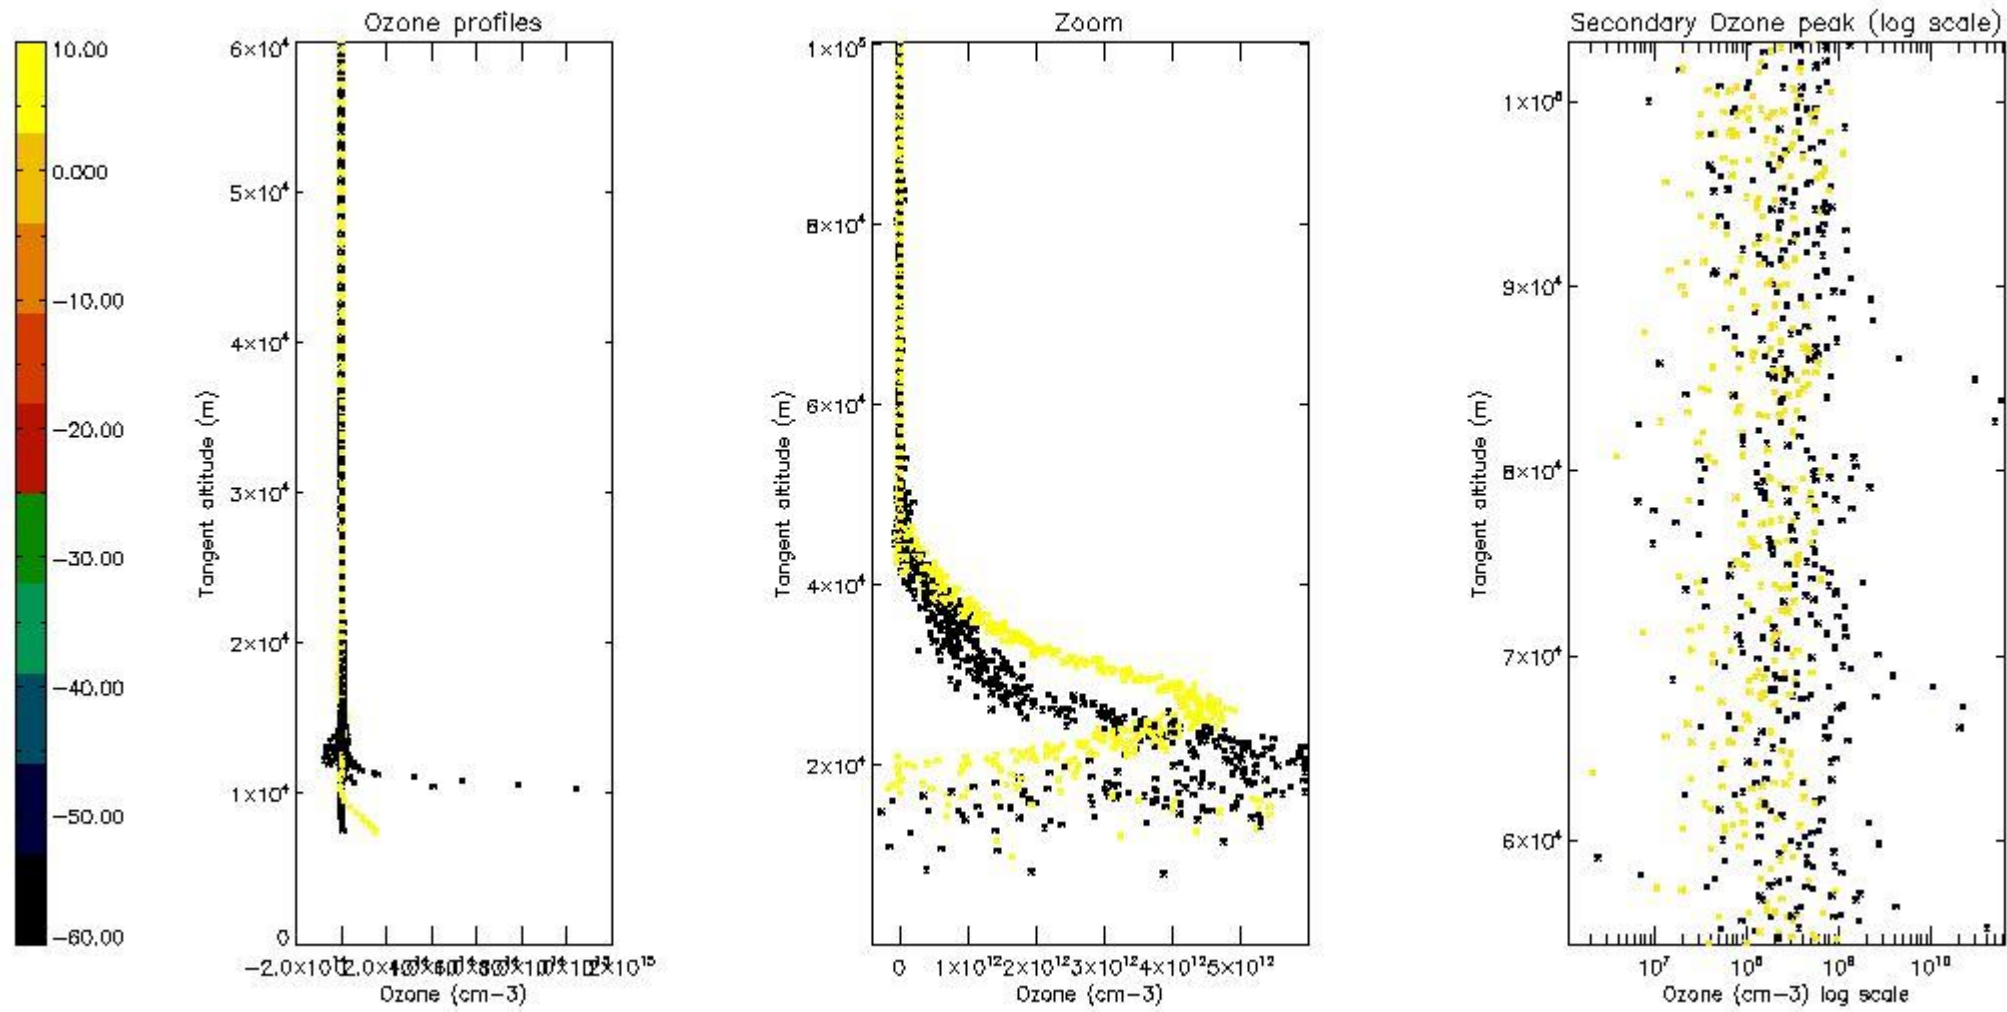

STD < 10	2
STD < 5	0

5.2 Plot ozone profiles for all STD (dark without errors)

The colorbar represents the latitude.

5.3 Plot ozone profiles where STD < 20% (dark without errors)

The colorbar represents the latitude.