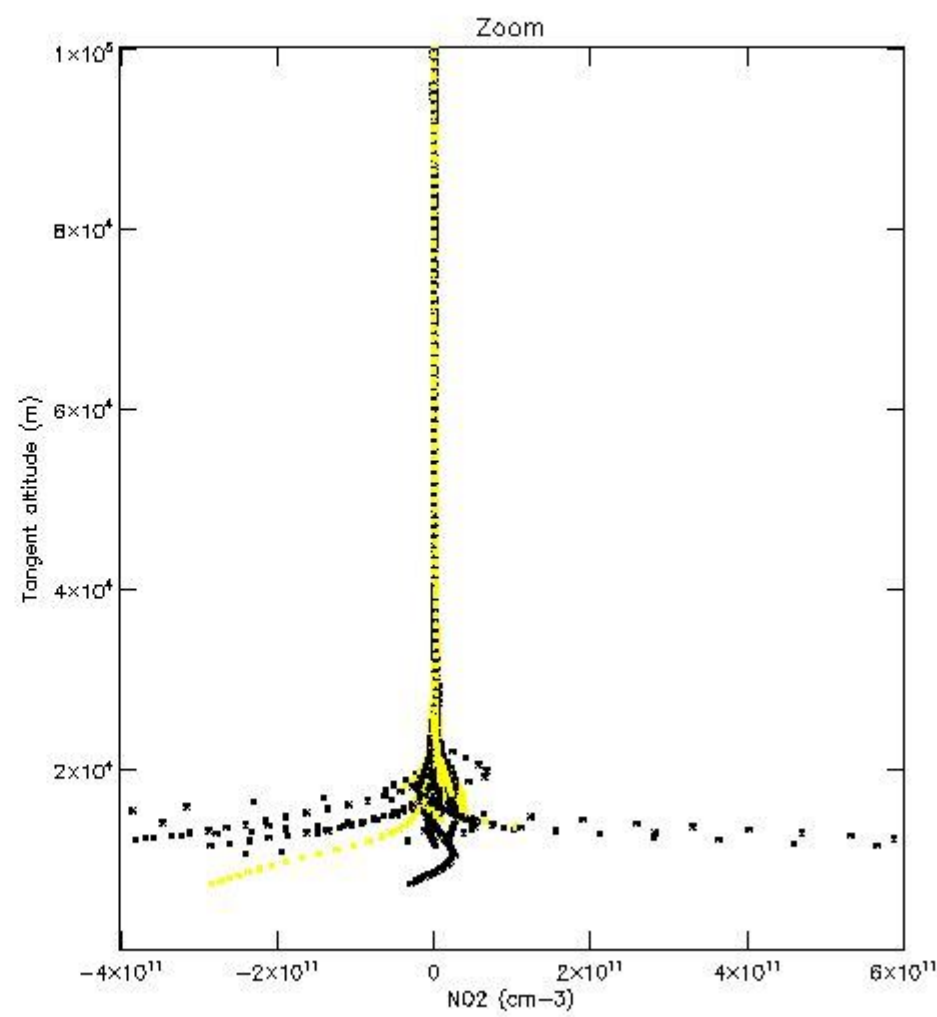

5.4 Plot ozone profiles where $STD < 10\%$ (dark without errors)

The colorbar represents the latitude.

5.5 Plot ozone profiles where STD < 5% (dark without errors)

The colorbar represents the latitude.

5.6 Plot NO₂ profiles for all STD (dark without errors)

The colorbar represents the latitude.

5.7 Plot NO3 profiles for all STD (dark without errors)

The colorbar represents the latitude.

5.8 Plot H2O profiles for all STD (only for occultations of stars 1,2,3,4,13,14,16,26,63 dark without errors)