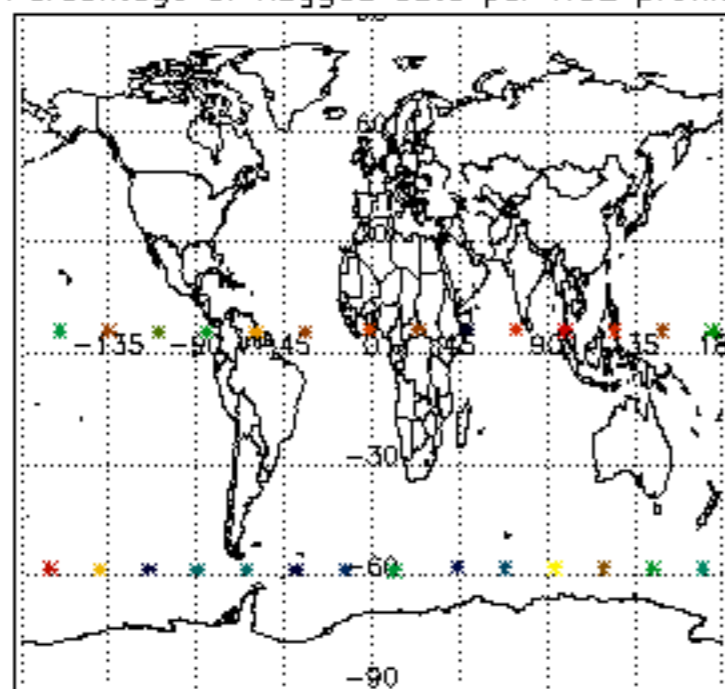

Percentage of flagged data per NO2 profile