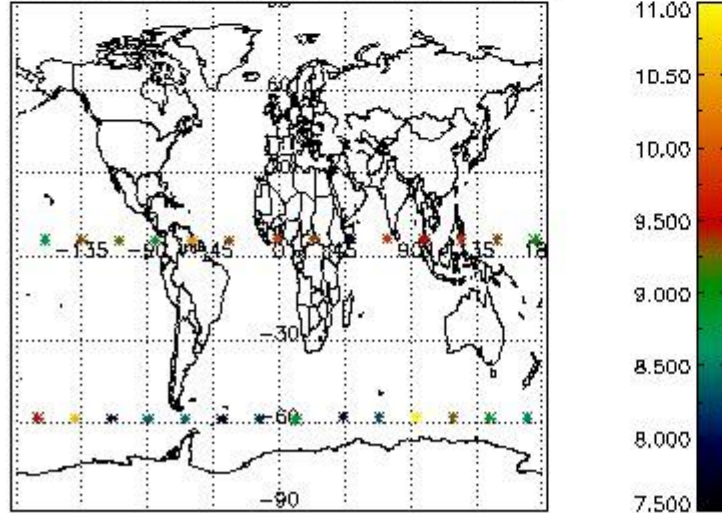

3.1 Plot quality information per product (time dependant)

3.2 Plot quality information per product (world map)

Percentage of flagged data per O3 profile

Percentage of flagged data per H2O profile

Percentage of flagged data per NO2 profile