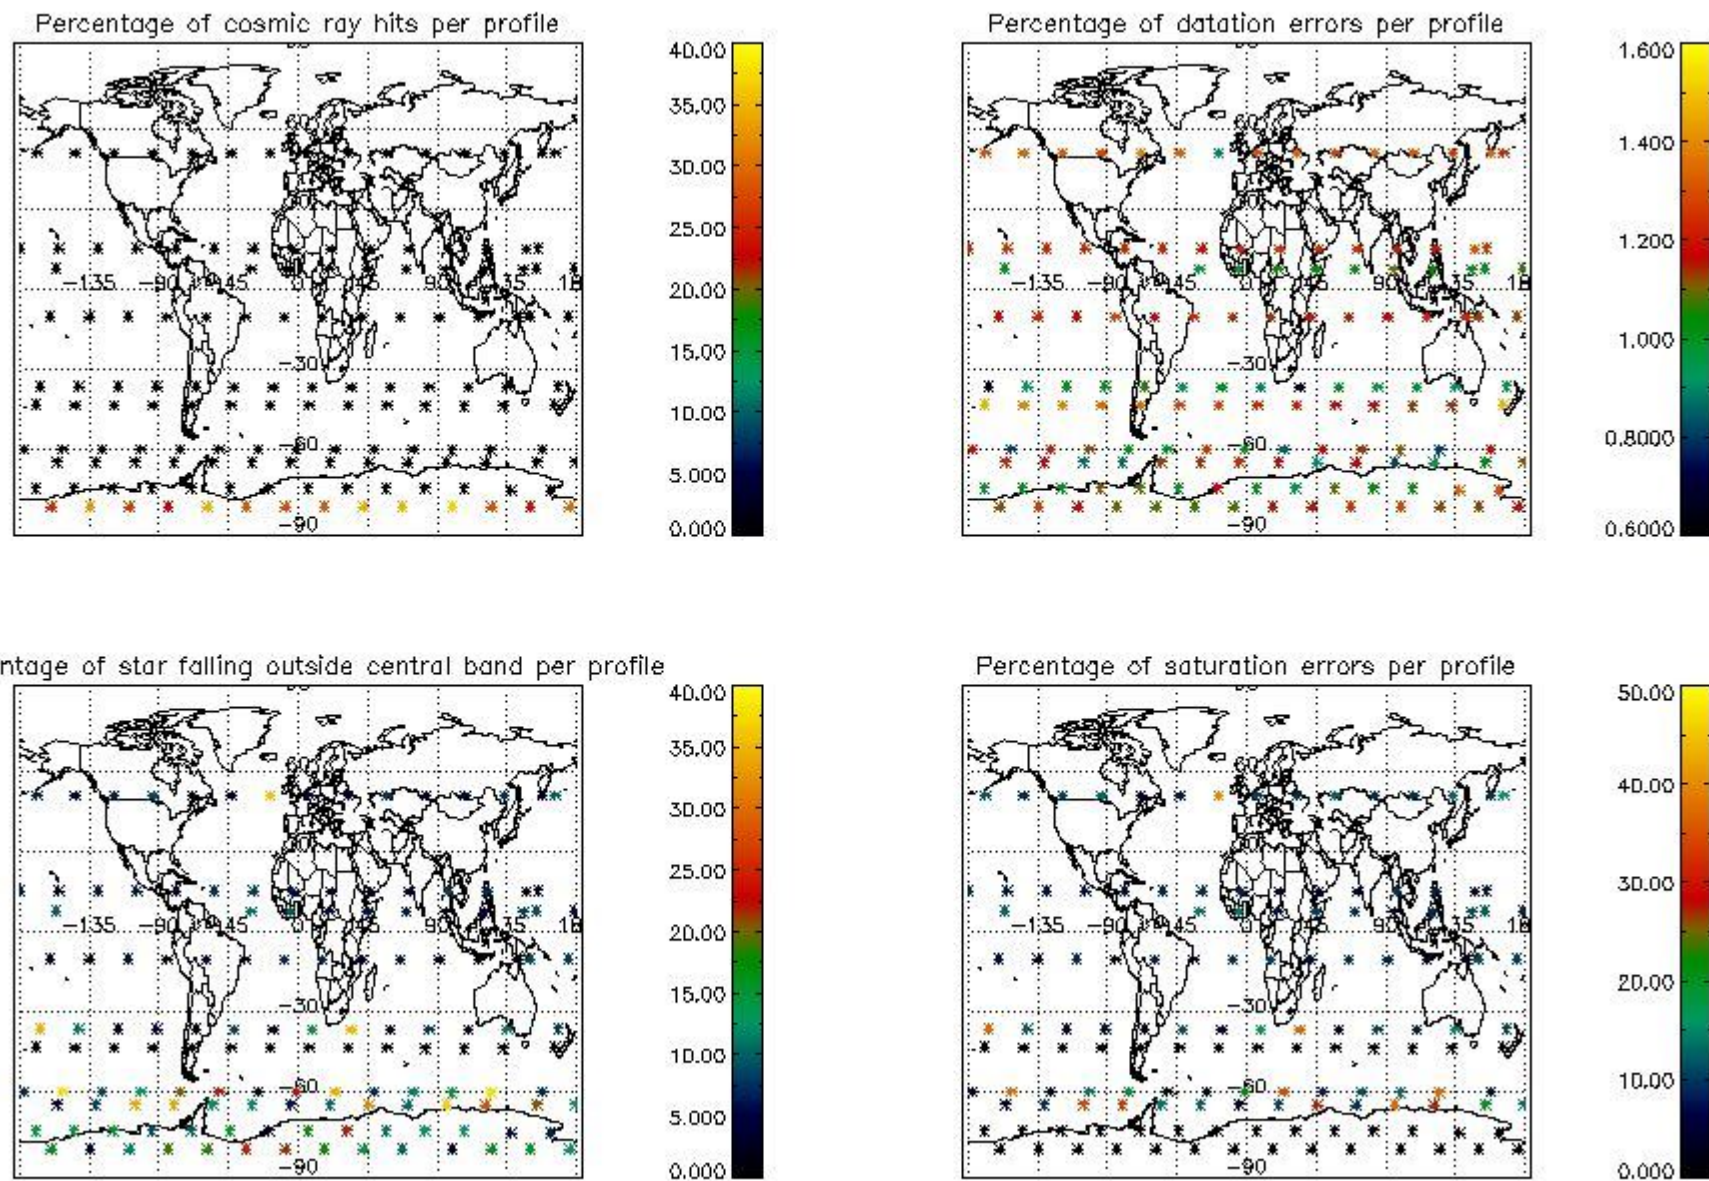

Percentage of datation errors per profile

Percentage of star falling outside central band per profile

Percentage of saturation errors per profile

4.2.2 Plot level 1 quality information per product (world map): ENVISAT DESCENDING passes

5. Trace gas profiles

5.1 Ozone statistics based on quality of products

The final quality of the products can be "measured" using the STD (Standard Deviation) attached to every point profile. This information is written to the parameter GOM_NL__2P/NL_LOCAL_SPECIES_DENSITY/o3_std of the level 2 products. The table below shows the statistics for given STD ranges.