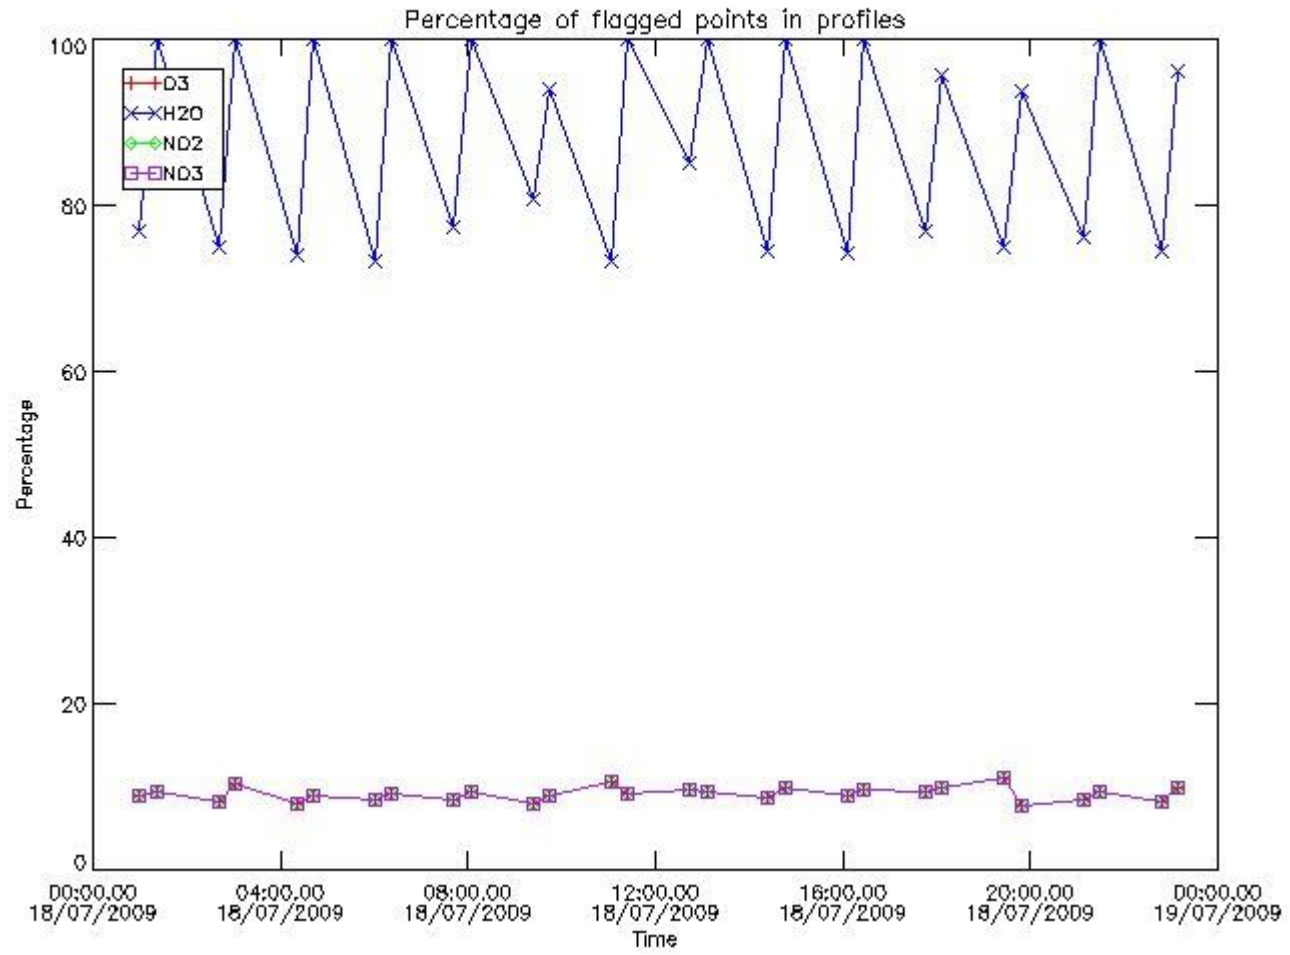

3. Quality information per product

In this section it is plotted some information contained in the Quality Summary data set of the level 2 products. Only products in dark limb conditions and without errors (error flag in the MPH set to "0") are used.

3.1 Plot quality information per product (time dependant)

3.2 Plot quality information per product (world map)