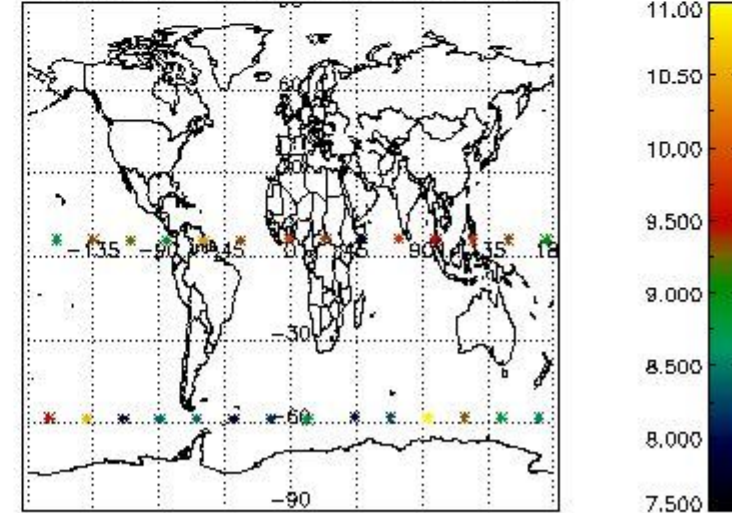

Percentage of flagged data per NO3 profile

4. Level 1 quality information per product

In this section it is plotted some information contained in the Quality Summary data set of the level 2 products that comes from the level 1b processing. Products without errors (error flag in the MPH set to "0") are used.

4.1 Plot quality information per product (time dependant) coming from level 1b processing

4.1.1 Plot level 1 quality information per product (time dependant): ENVISAT ASCENDING passes