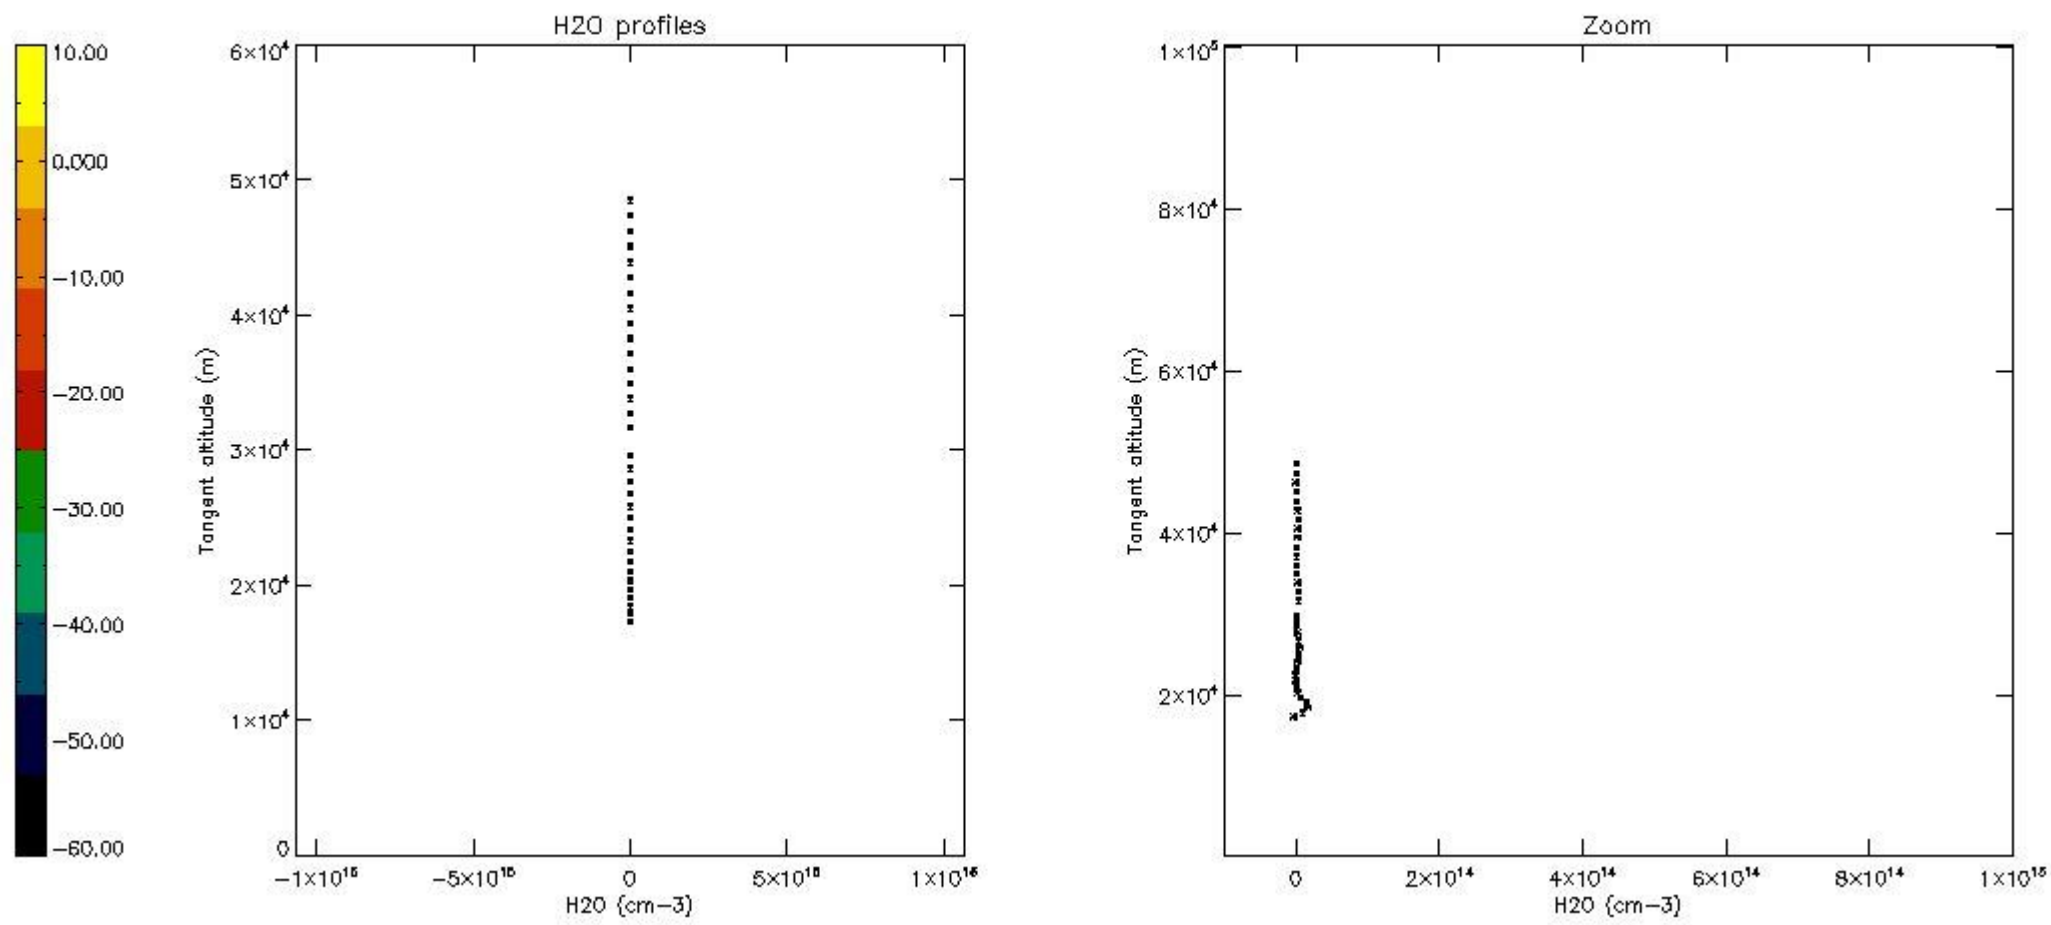

6. Auxiliary Data Files used for the production reported in section 2

The number reported in the third column indicates since which file (see list in section 2) the corresponding auxiliary file has been used. The fourth column is the date of those product files.

Type	Auxiliary Filename	Used since product	Used since product date
INST_PHYS_CHARACTERISTICS	GOM_INS_AXVIEC20091111_143220_20030716_120000_20500101_000000	1	18-JUL-2009 00:10:14
LEVEL-2_PROC_CONFIG	GOM_PR2_AXVIEC20091111_152718_20020301_000000_20500101_000000	1	18-JUL-2009 00:10:14
CROSS_SECTIONS_FILE	GOM_CRS_AXVIEC20091111_154832_20020301_000000_20500101_000000	1	18-JUL-2009 00:10:14