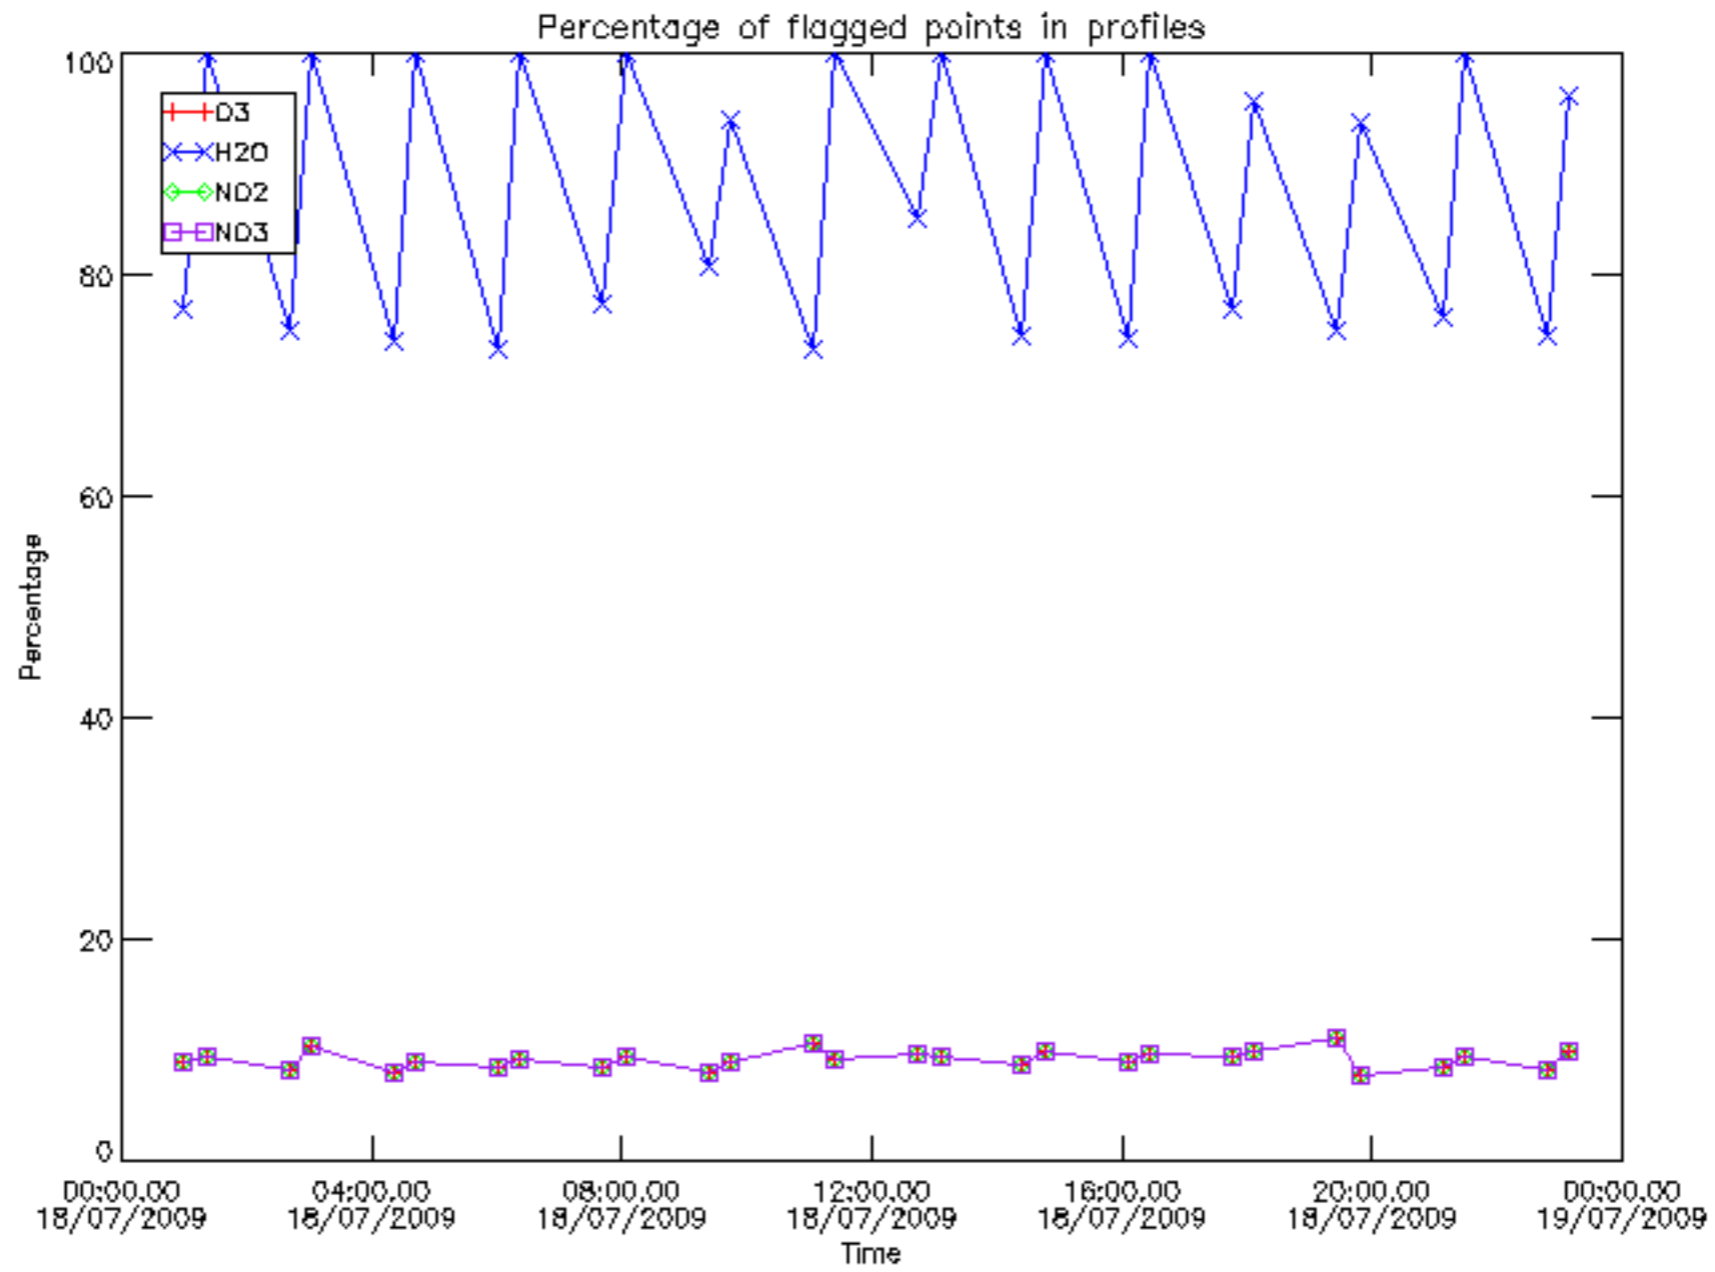

Percentage of flagged data per D3 profile

Percentage of flagged data per H2O profile