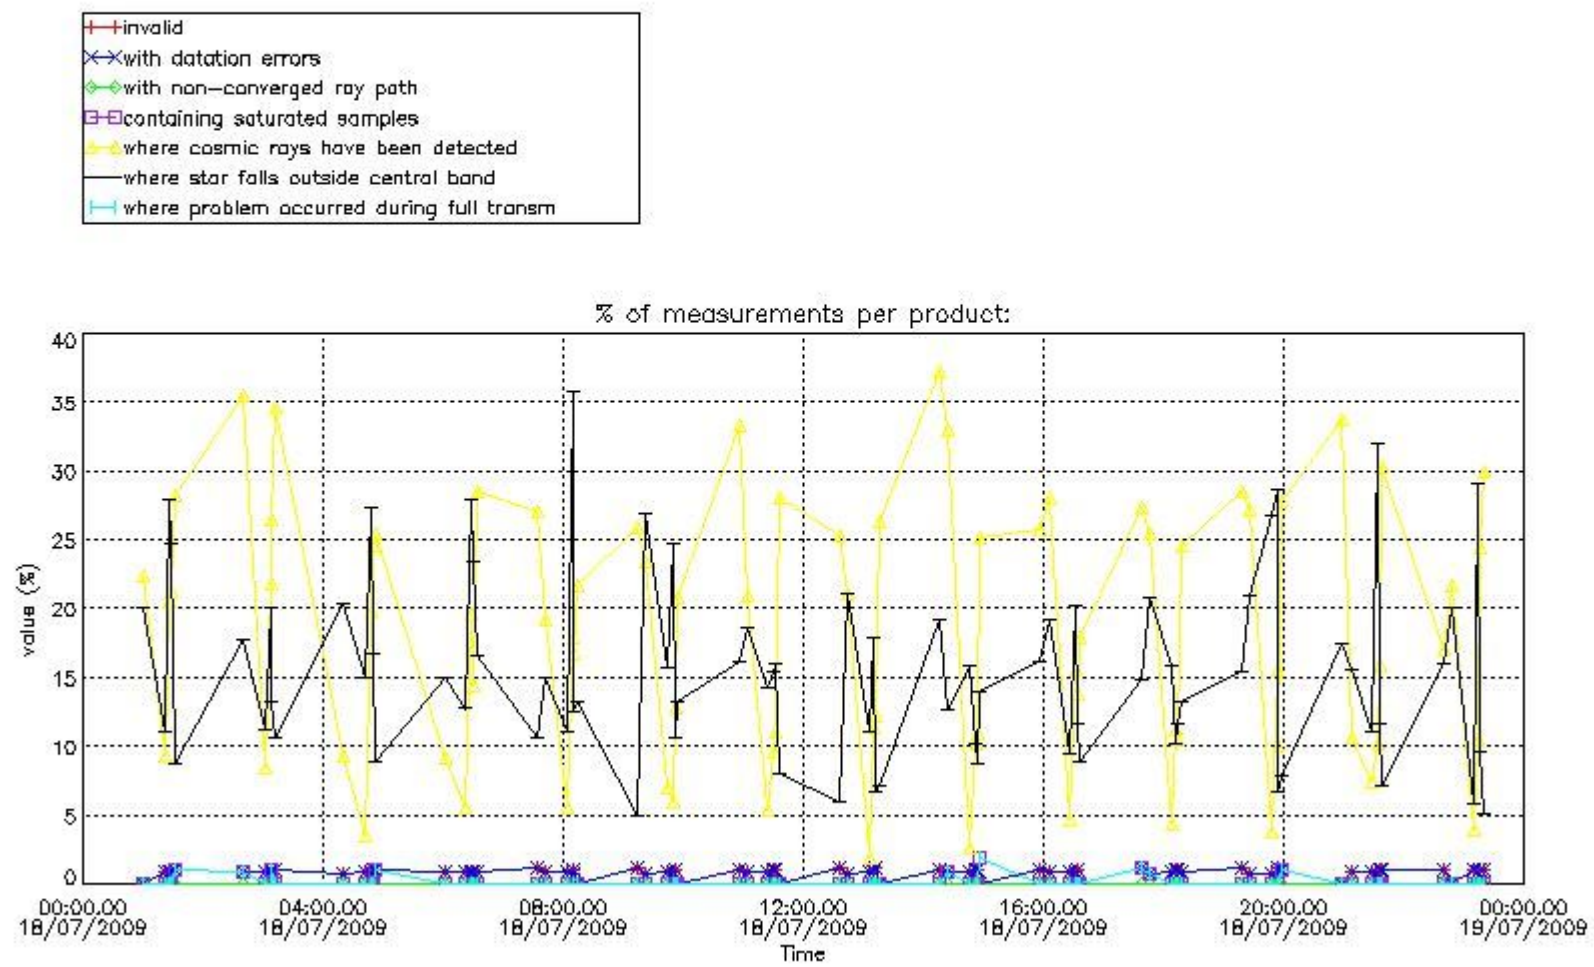

4.1.2 Plot level 1 quality information per product (time dependant): ENVI SAT DESCENDING passes