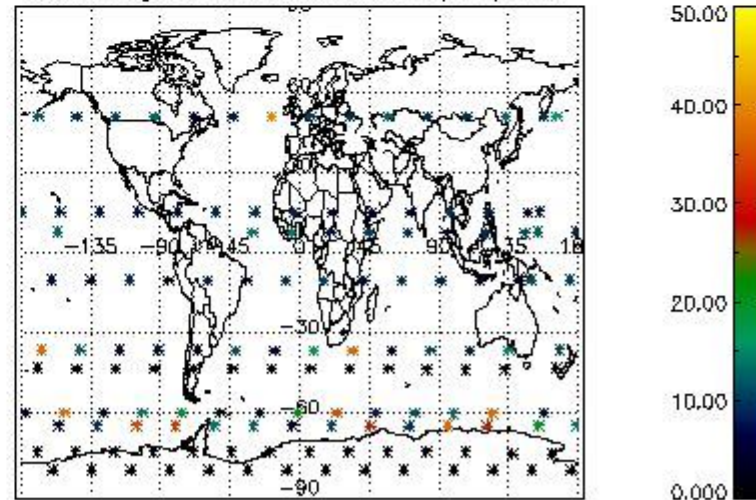

Percentage of cosmic ray hits per profile

Percentage of datation errors per profile

Percentage of star falling outside central band per profile

Percentage of saturation errors per profile

5. Trace gas profiles