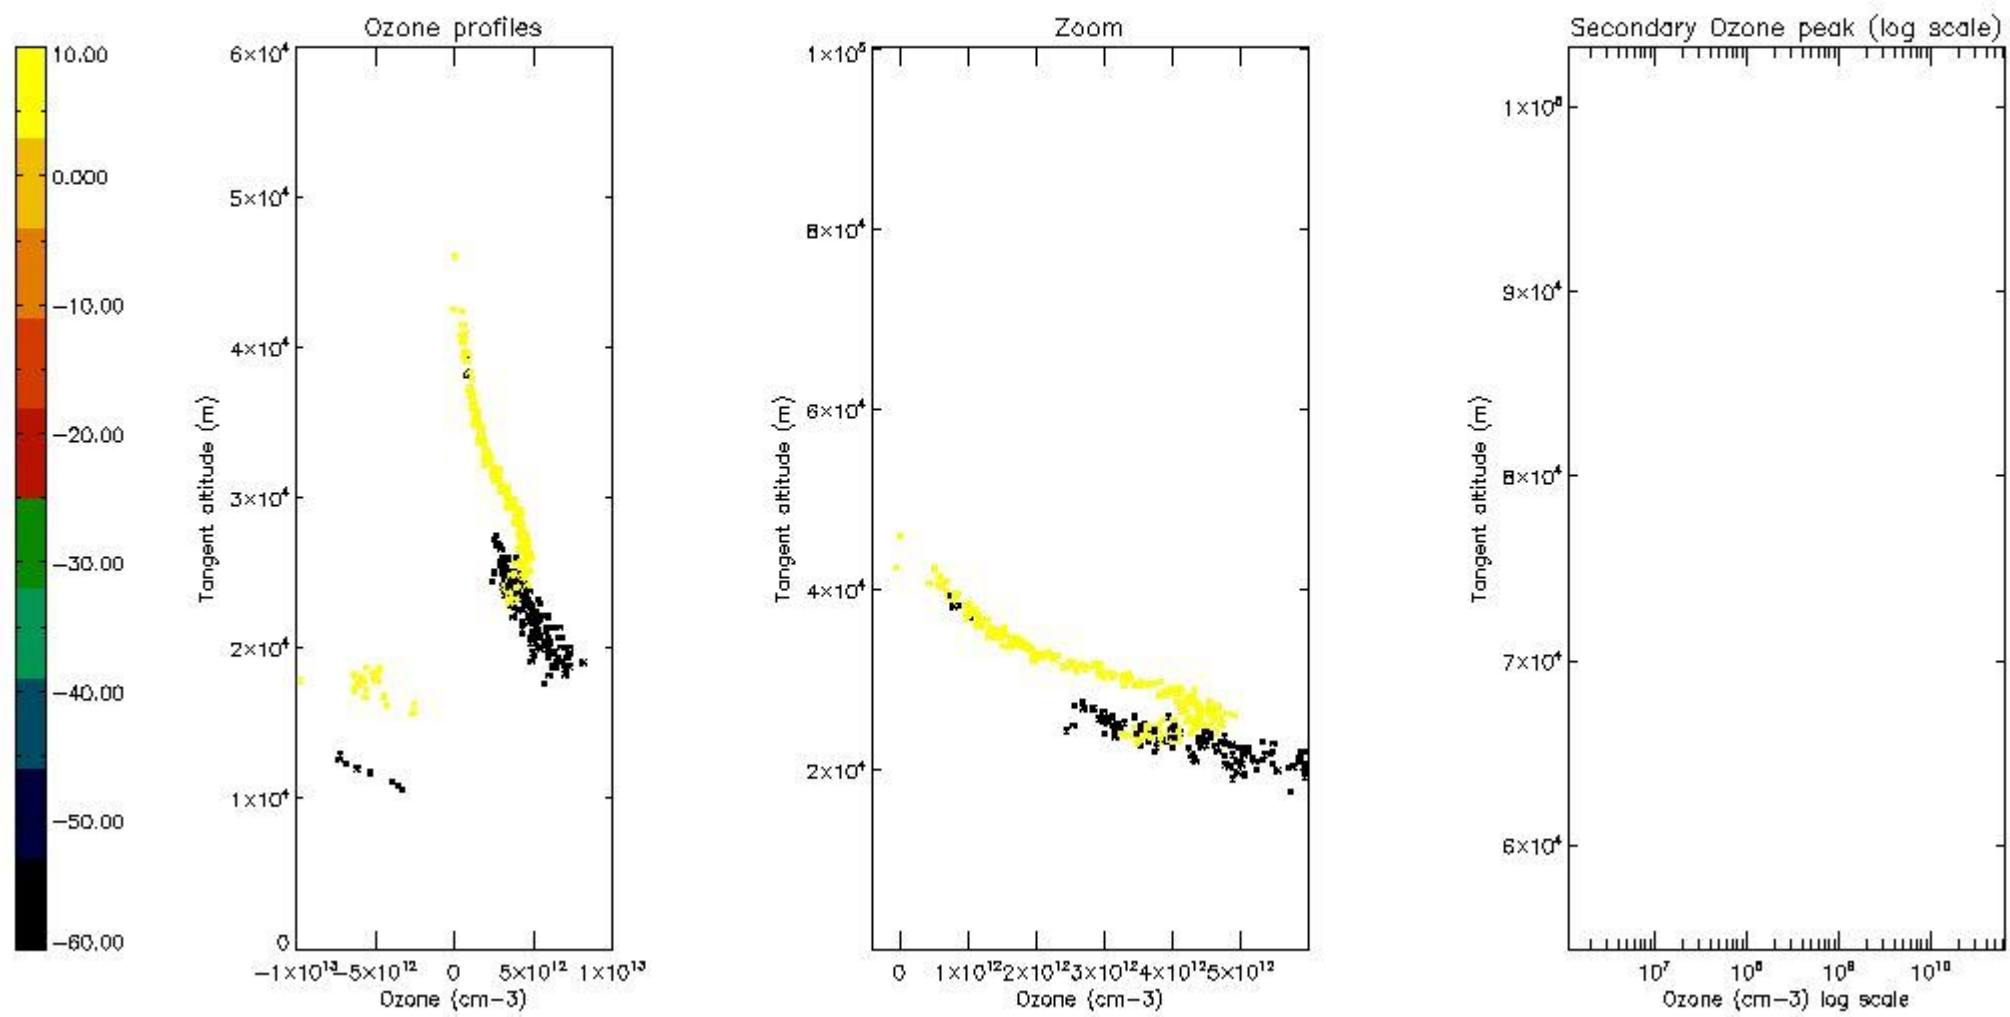

5.5 Plot ozone profiles where $STD < 5\%$ (dark without errors)

The colorbar represents the latitude.