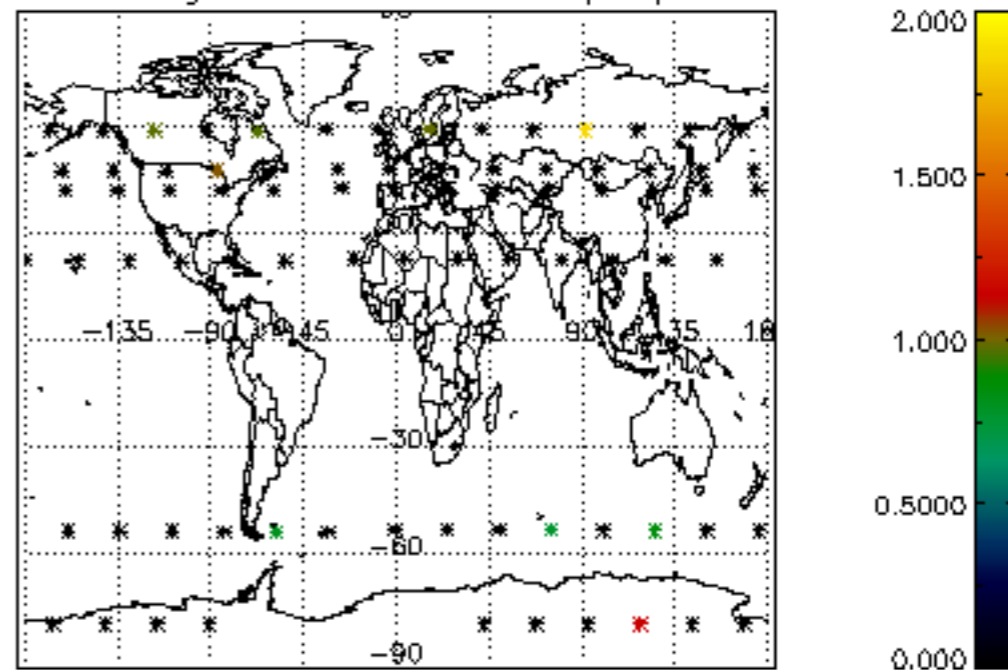

Percentage of datation errors per profile

Percentage of saturation errors per profile