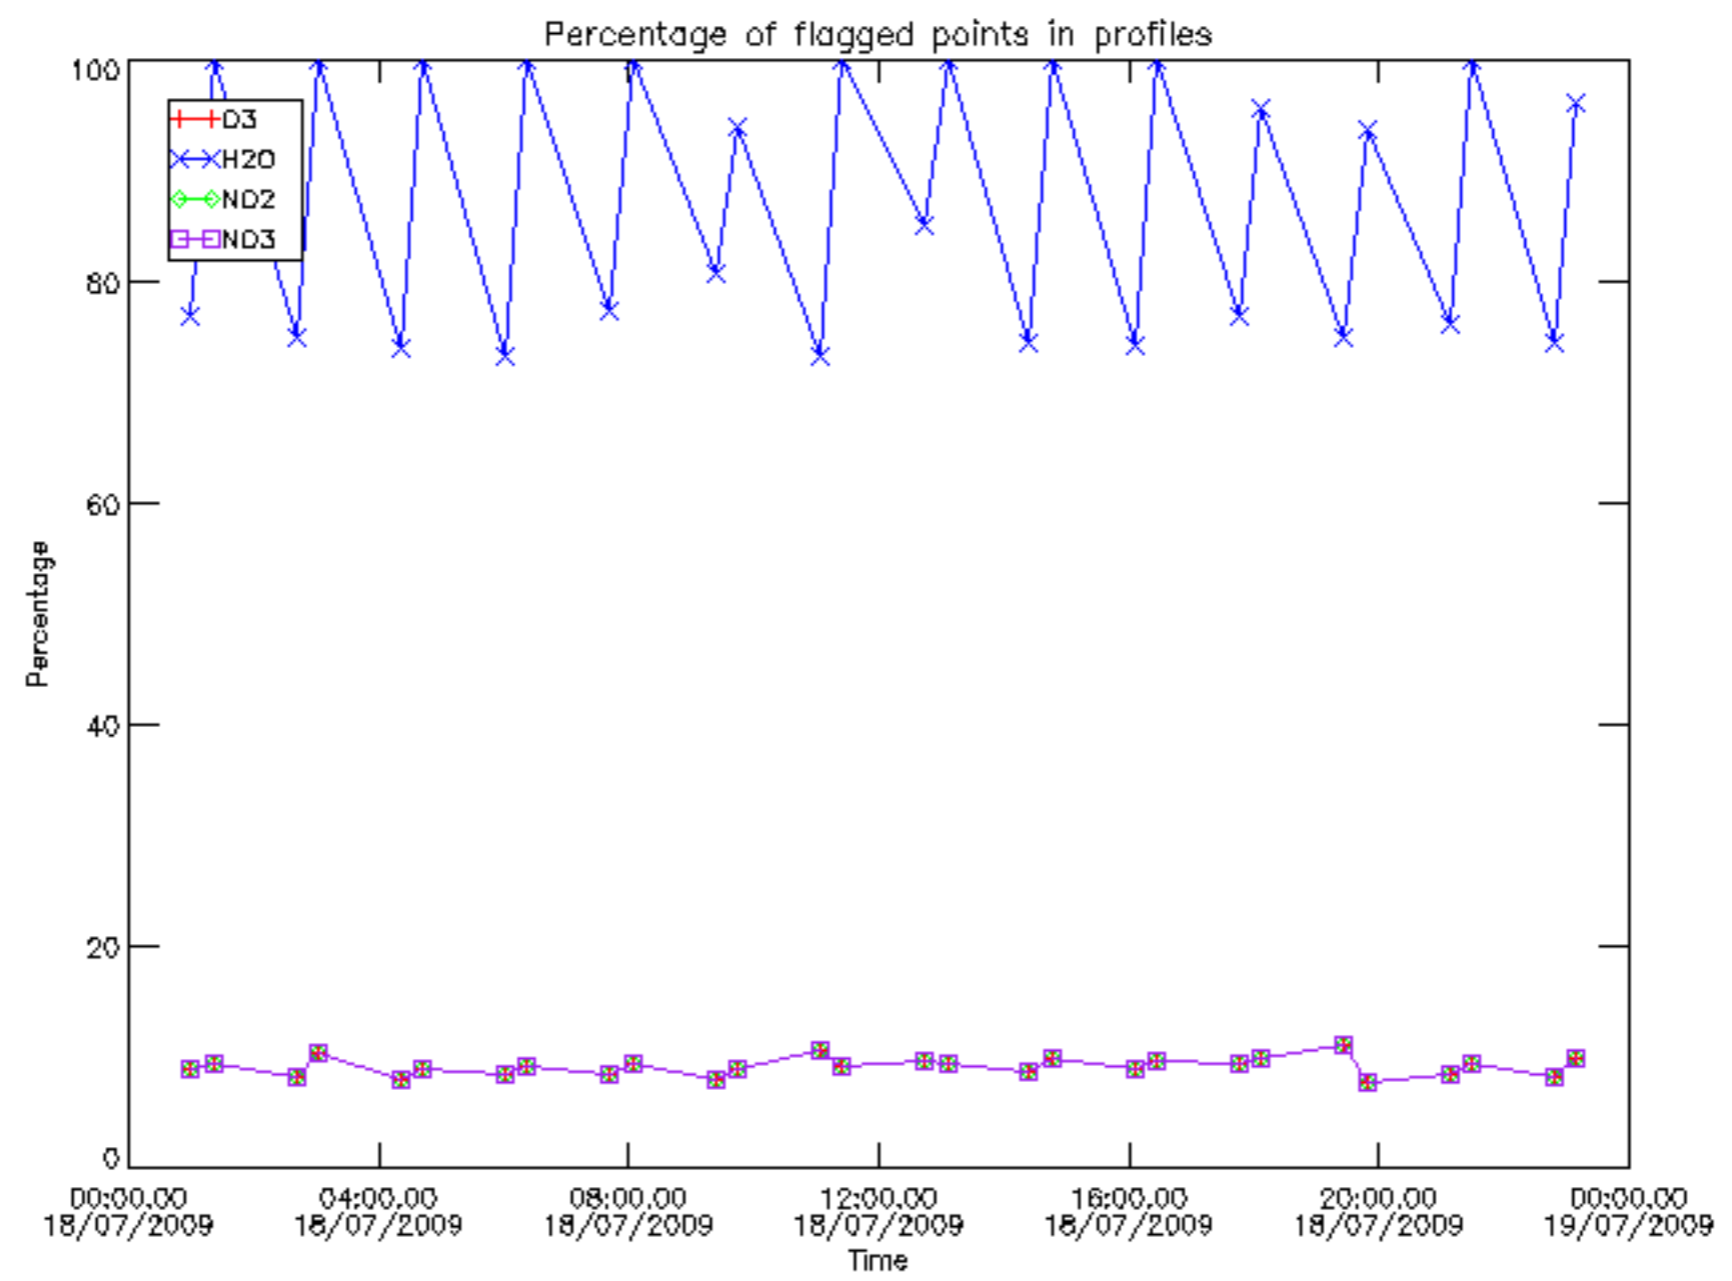

Percentage of flagged data per D3 profile

Percentage of flagged data per H2O profile