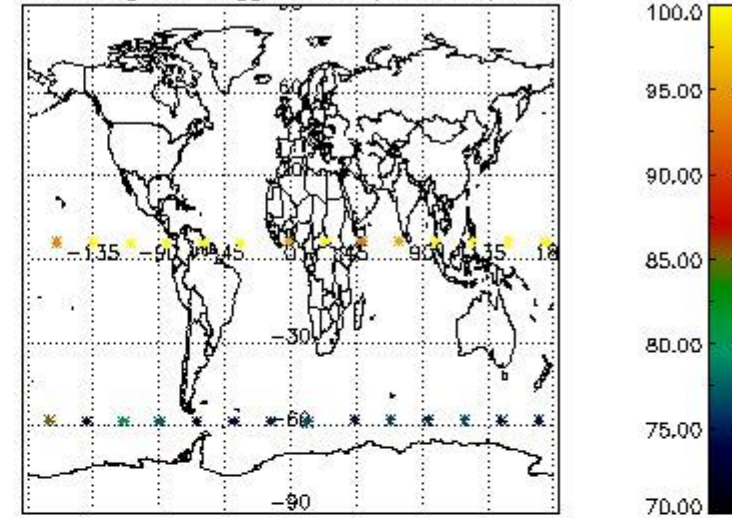

3.1 Plot quality information per product (time dependant)

3.2 Plot quality information per product (world map)

Percentage of flagged data per O3 profile

Percentage of flagged data per H2O profile

Percentage of flagged data per NO2 profile