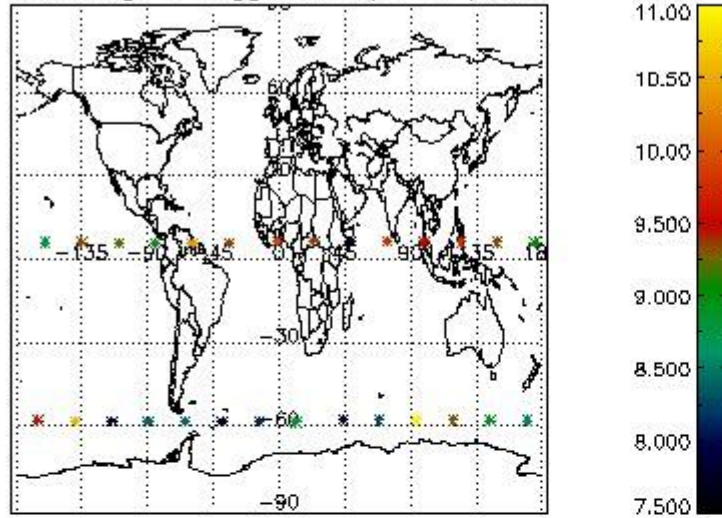

Percentage of flagged data per O3 profile