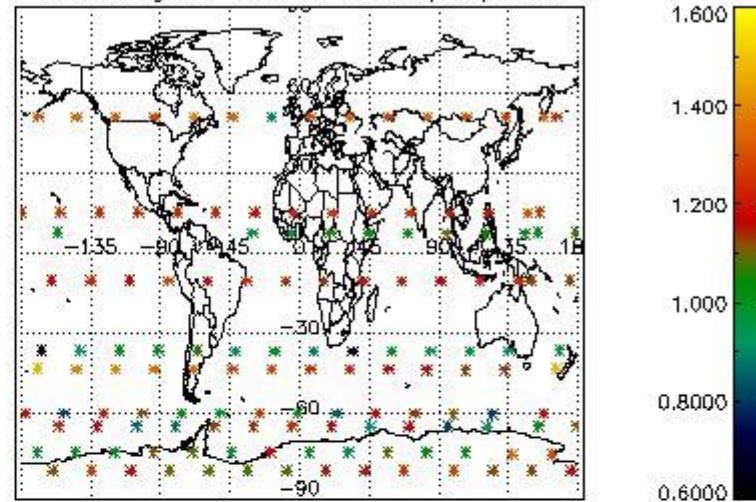

Percentage of datation errors per profile