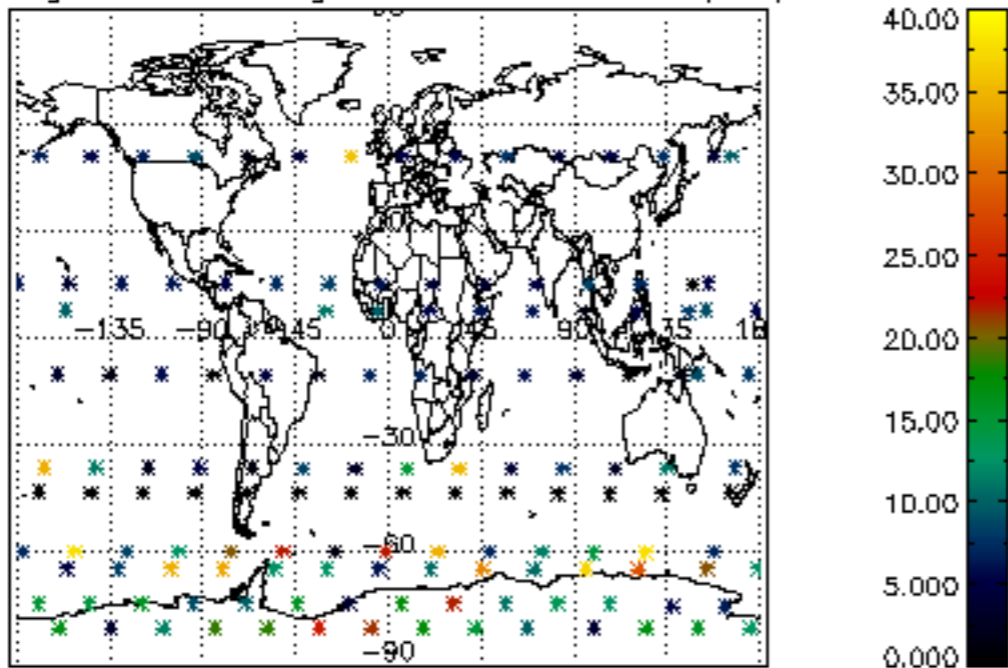

Percentage of star falling outside central band per profile