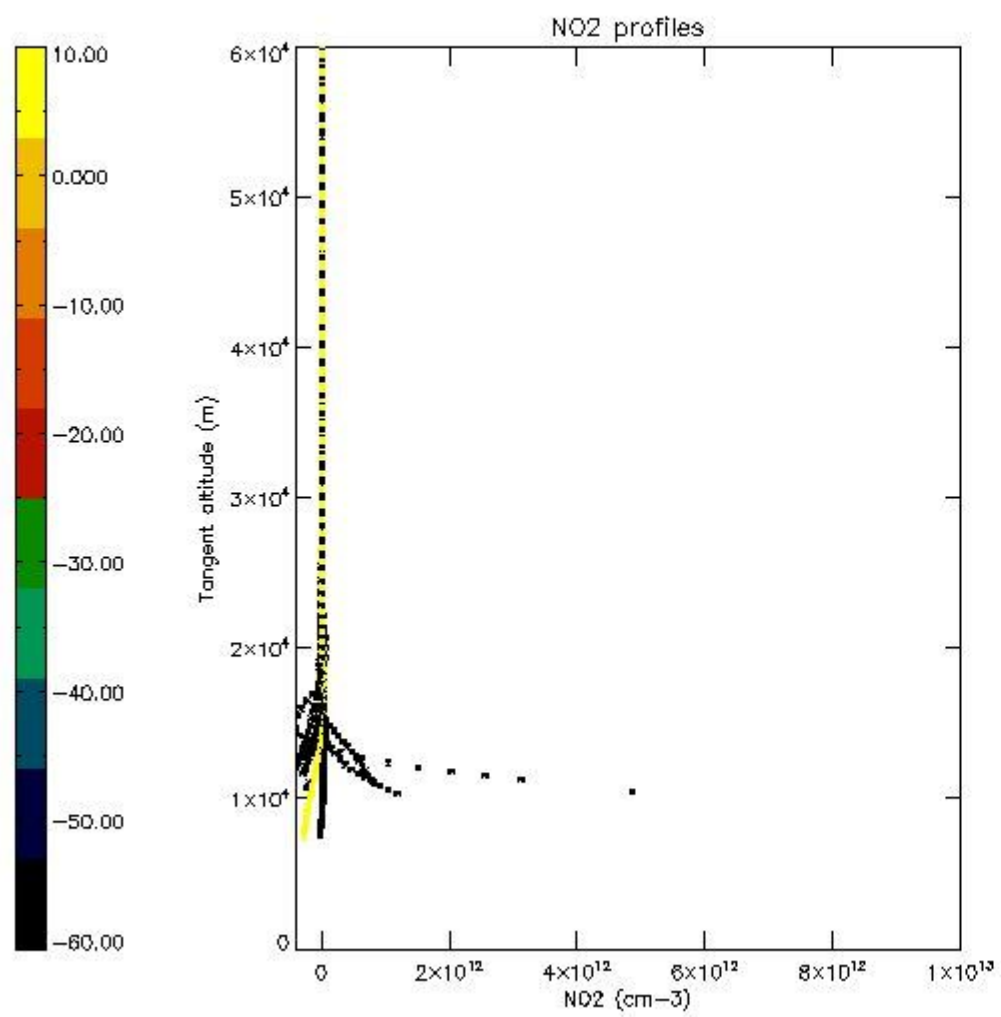

5.7 Plot NO3 profiles for all STD (dark without errors)

The colorbar represents the latitude.