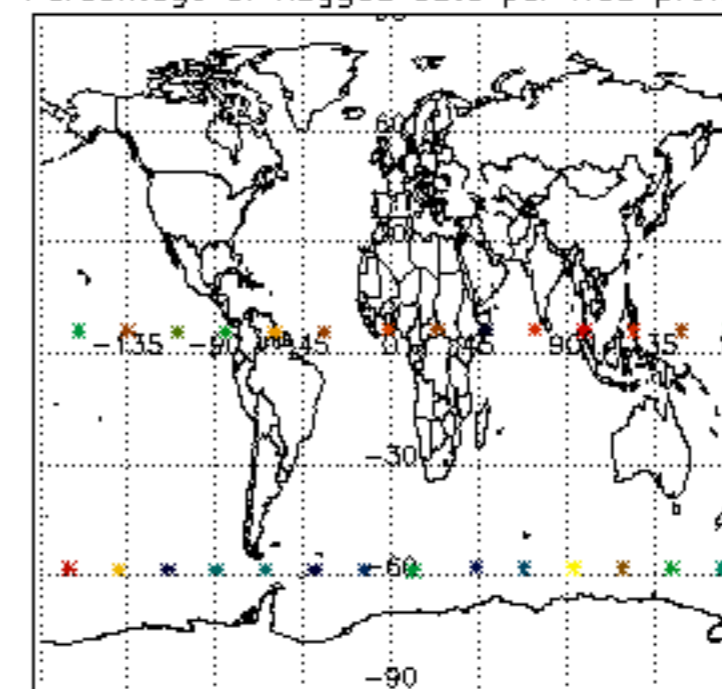

Percentage of flagged data per NO3 profile