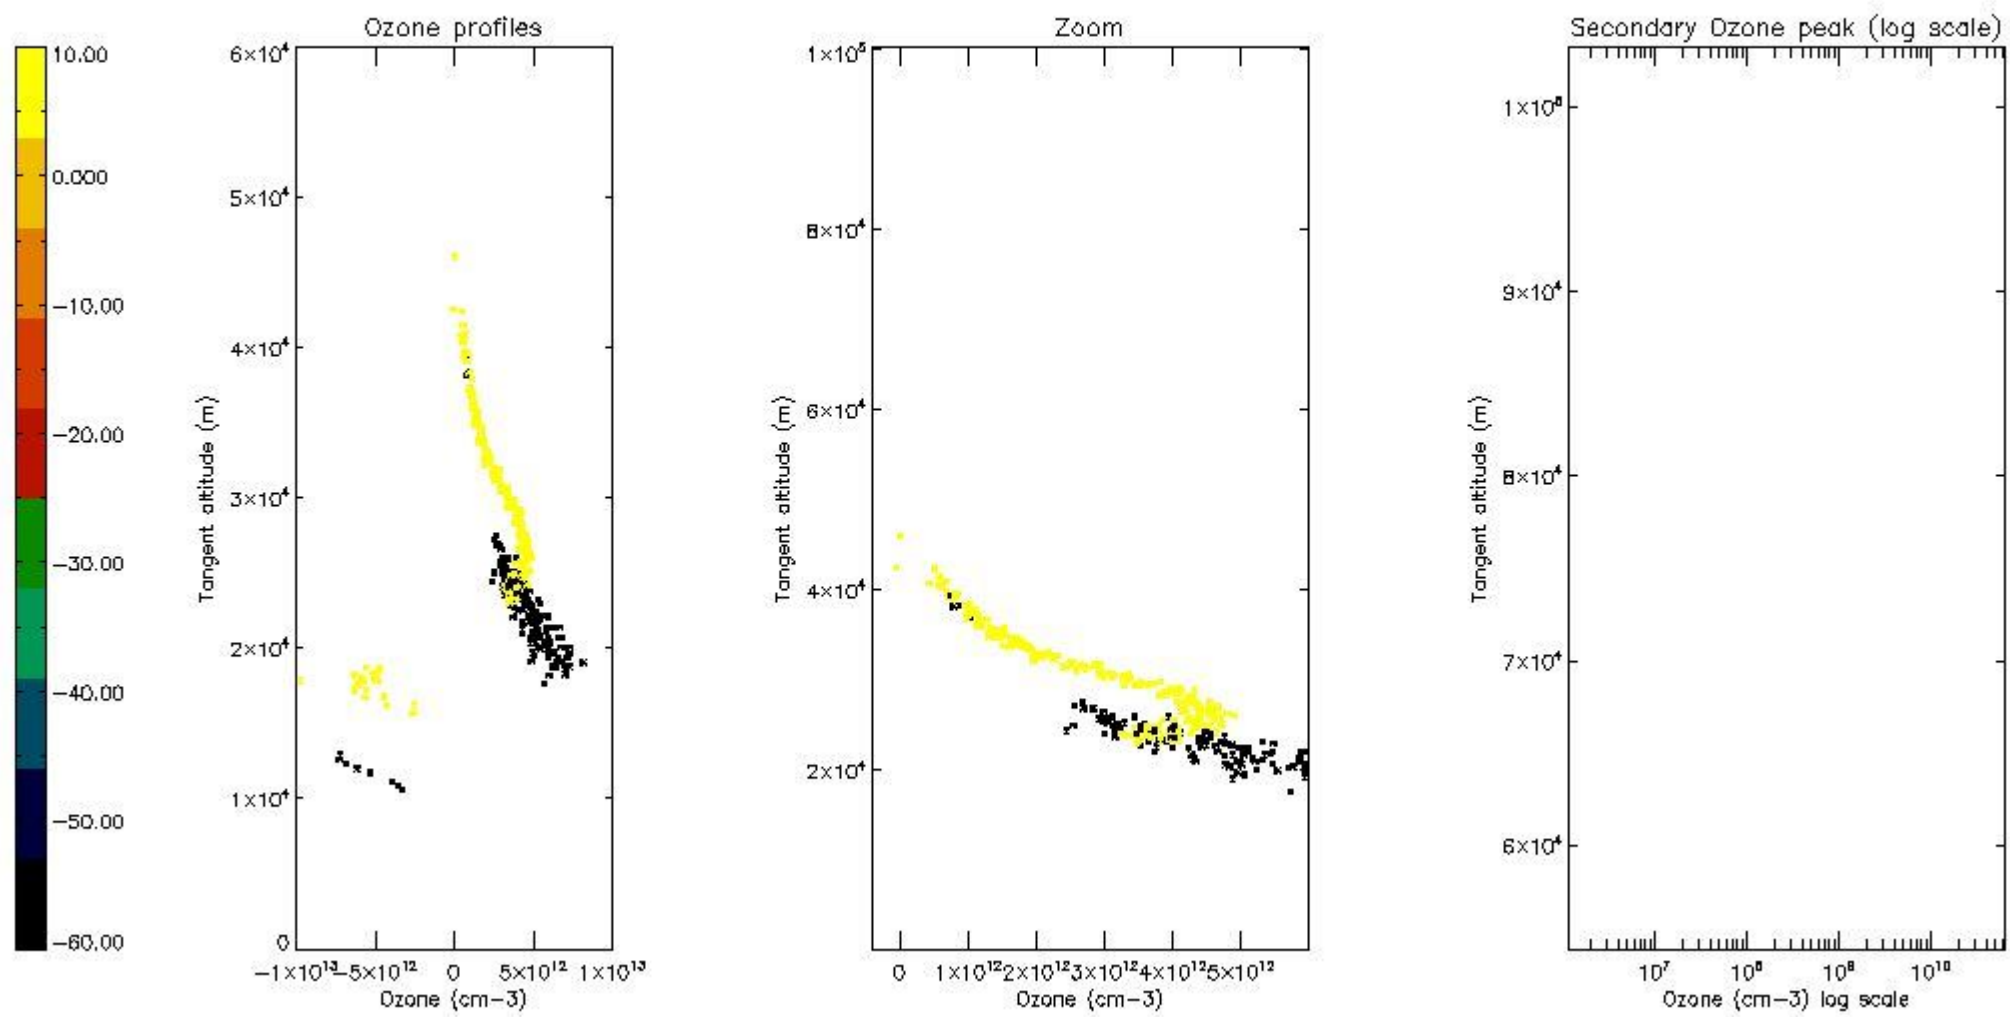

So, the table below shows the percentage of dark limb and valid observations for each criteria with respect to the overall valid daily observations.

Criteria	% of total production
All STD	16
STD < 20	4

STD < 10	2
STD < 5	0

5.2 Plot ozone profiles for all STD (dark without errors)

The colorbar represents the latitude.

5.3 Plot ozone profiles where STD < 20% (dark without errors)

The colorbar represents the latitude.

5.4 Plot ozone profiles where $STD < 10\%$ (dark without errors)

The colorbar represents the latitude.

5.5 Plot ozone profiles where STD < 5% (dark without errors)

The colorbar represents the latitude.

5.6 Plot NO₂ profiles for all STD (dark without errors)