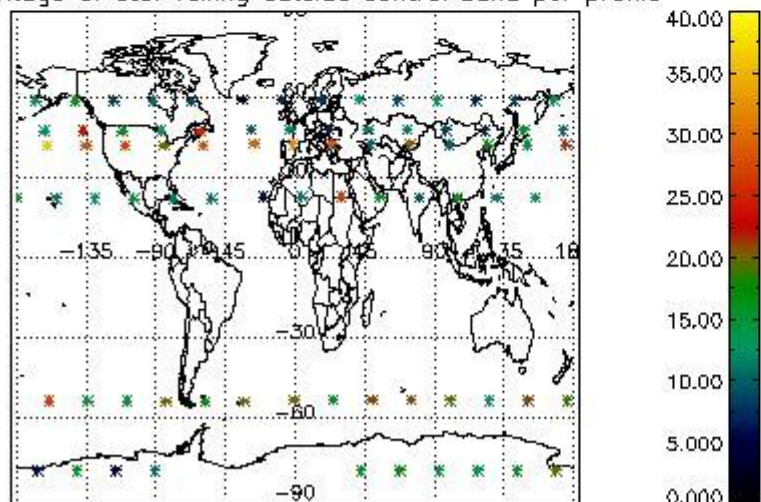

Percentage of star falling outside central band per profile