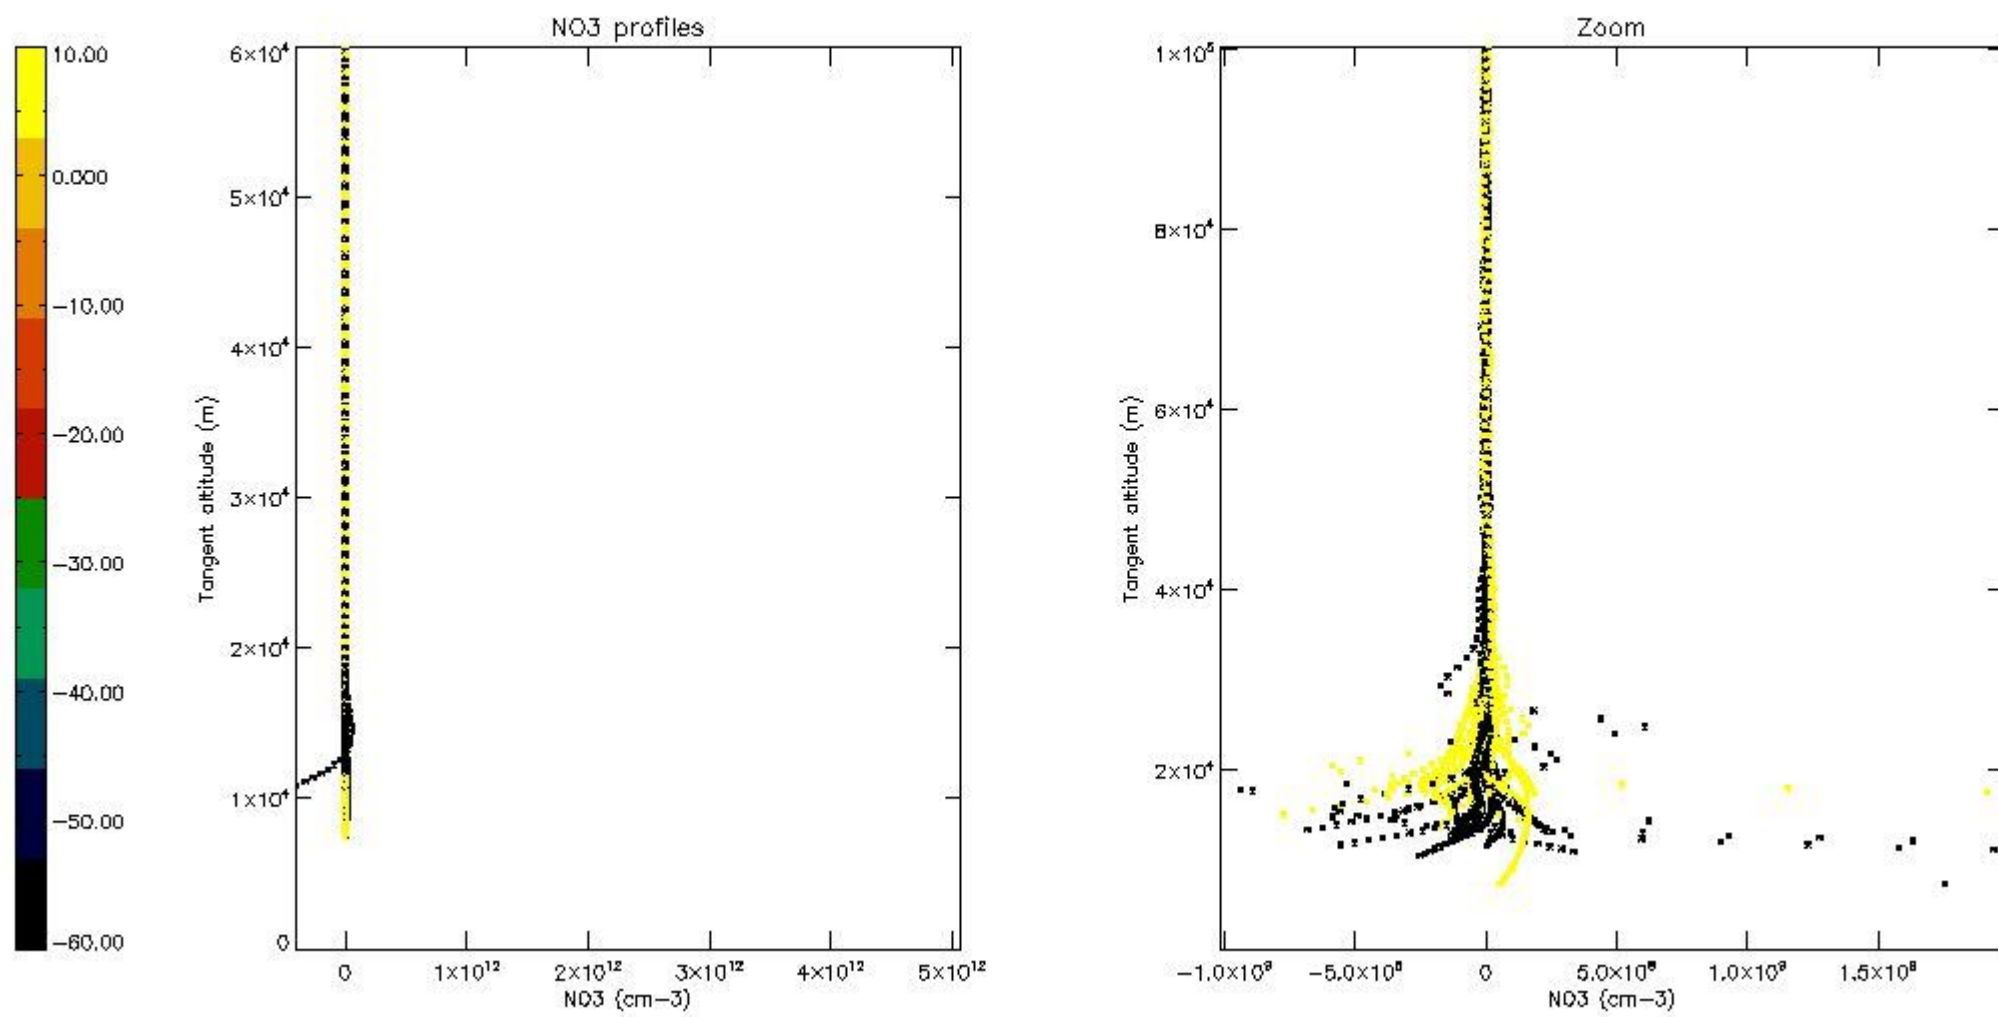

5.4 Plot ozone profiles where $STD < 10\%$ (dark without errors)

The colorbar represents the latitude.

5.5 Plot ozone profiles where STD < 5% (dark without errors)

The colorbar represents the latitude.

5.6 Plot NO₂ profiles for all STD (dark without errors)

The colorbar represents the latitude.

5.7 Plot NO3 profiles for all STD (dark without errors)

The colorbar represents the latitude.

5.8 Plot H2O profiles for all STD (only for occultations of stars 1,2,3,4,13,14,16,26,63 dark without errors)