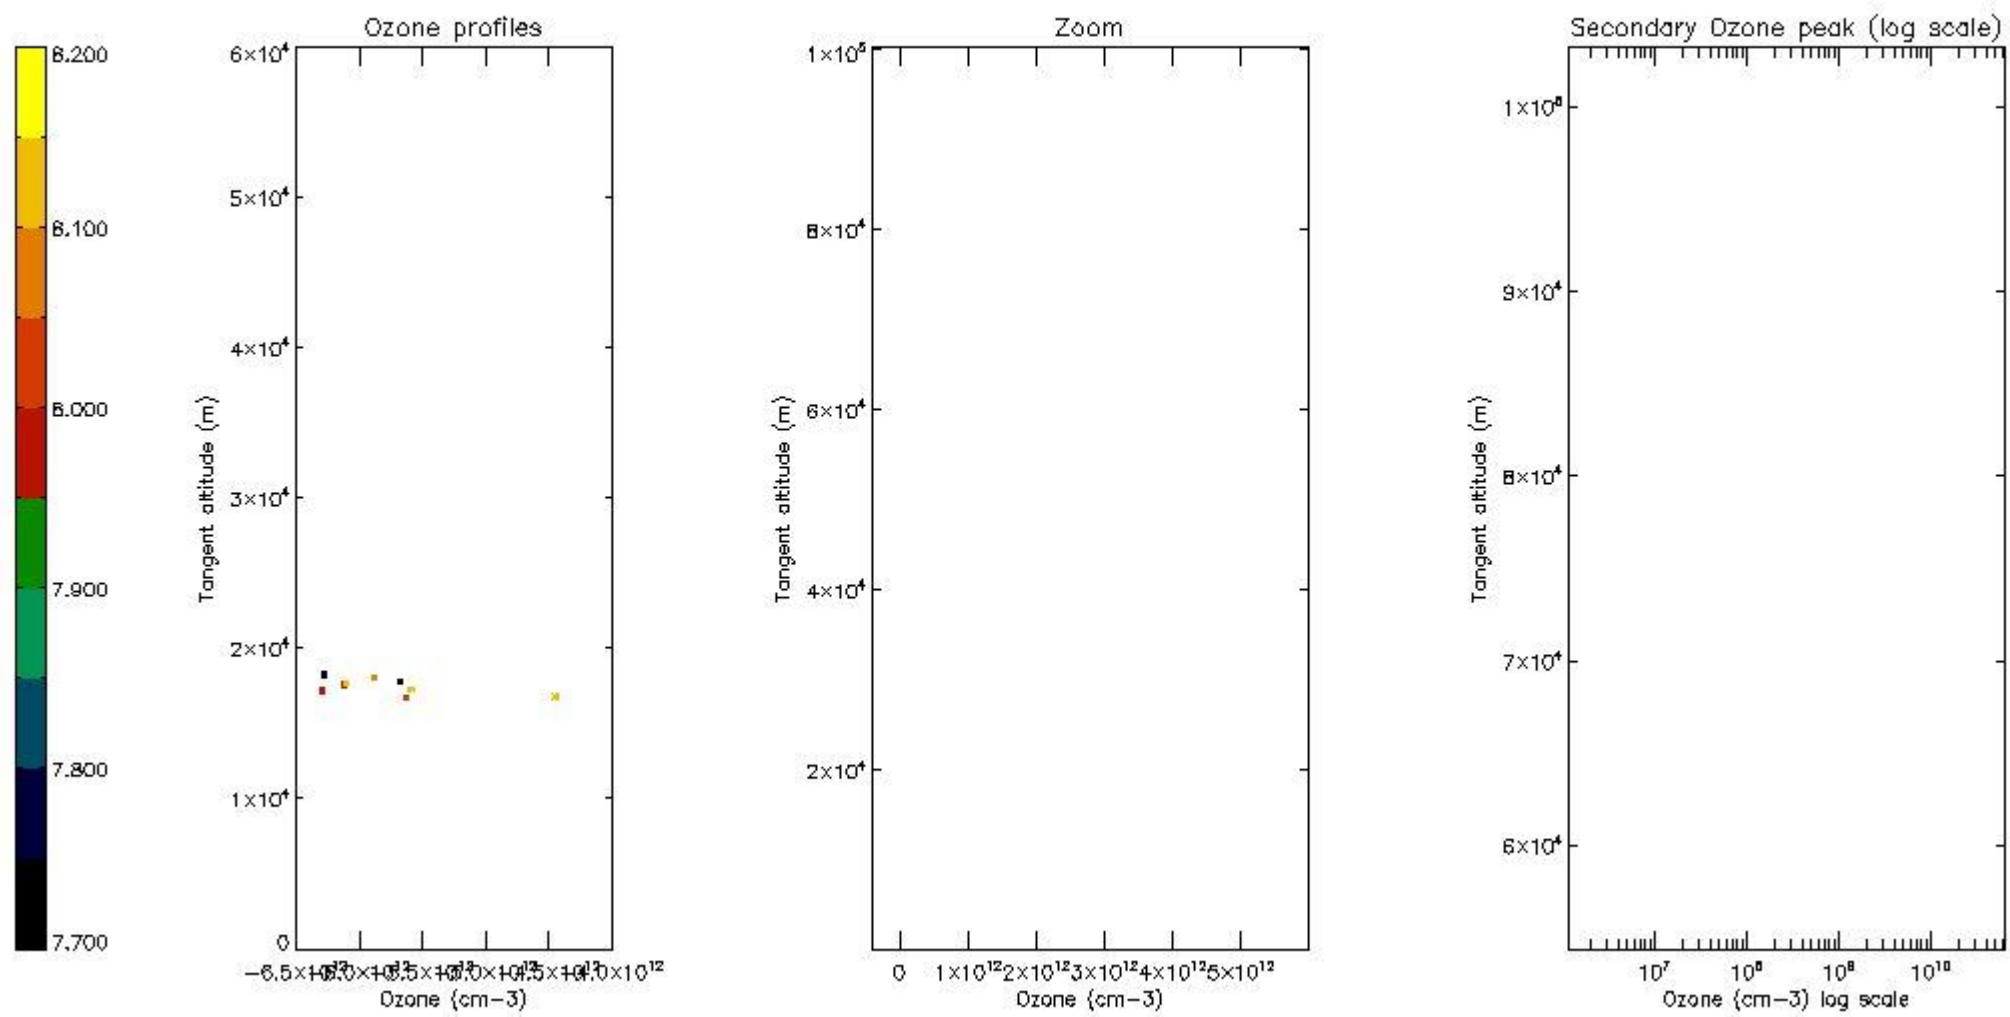

5.6 Plot NO₂ profiles for all STD (dark without errors)

The colorbar represents the latitude.