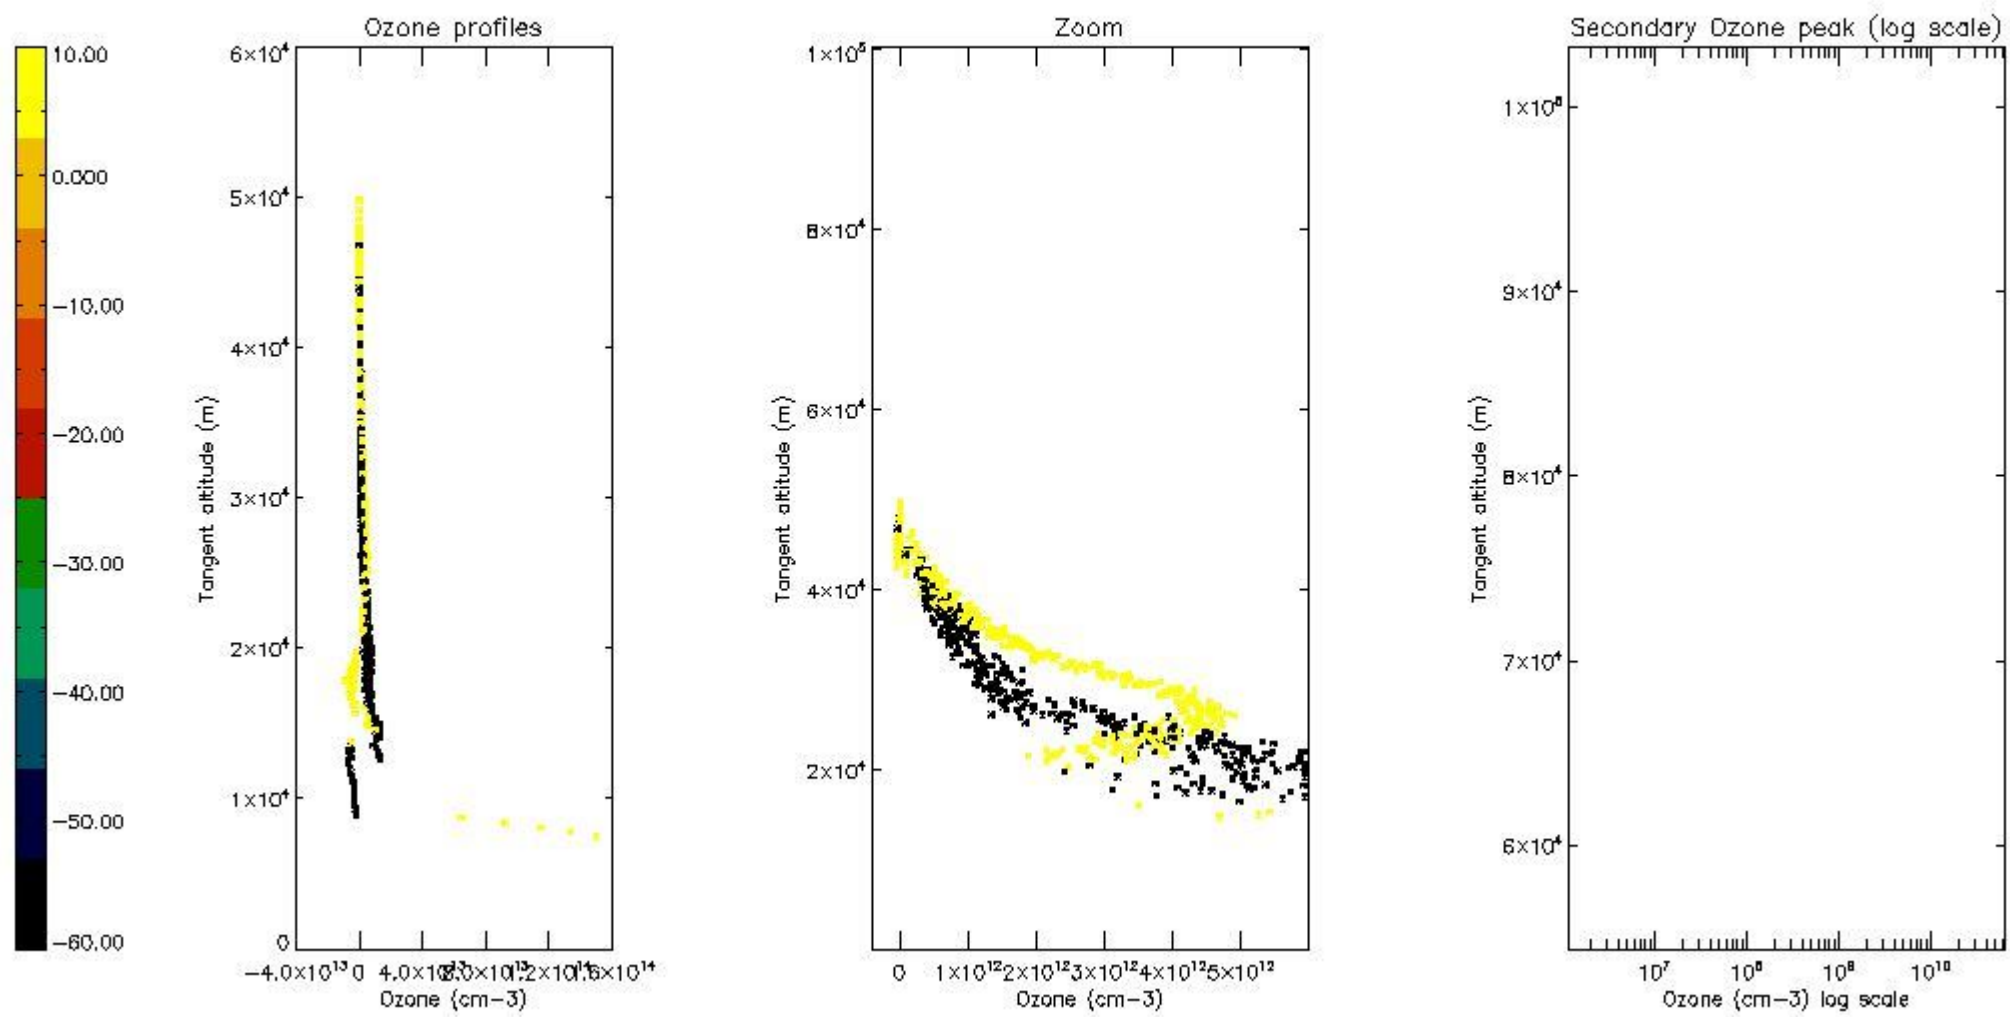

STD < 10	2
STD < 5	0

5.2 Plot ozone profiles for all STD (dark without errors)

The colorbar represents the latitude.

5.3 Plot ozone profiles where STD < 20% (dark without errors)

The colorbar represents the latitude.

5.4 Plot ozone profiles where $STD < 10\%$ (dark without errors)

The colorbar represents the latitude.

5.5 Plot ozone profiles where STD < 5% (dark without errors)

The colorbar represents the latitude.

5.6 Plot NO₂ profiles for all STD (dark without errors)