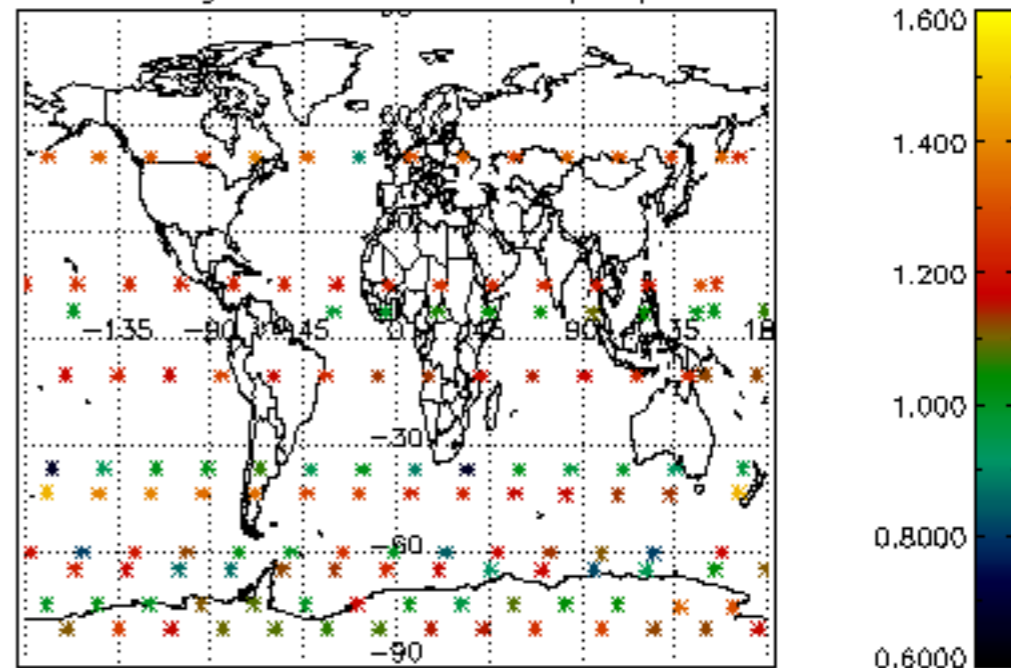

Percentage of datation errors per profile

Percentage of star falling outside central band per profile

Percentage of saturation errors per profile

Percentage of cosmic ray hits per profile

Percentage of datation errors per profile