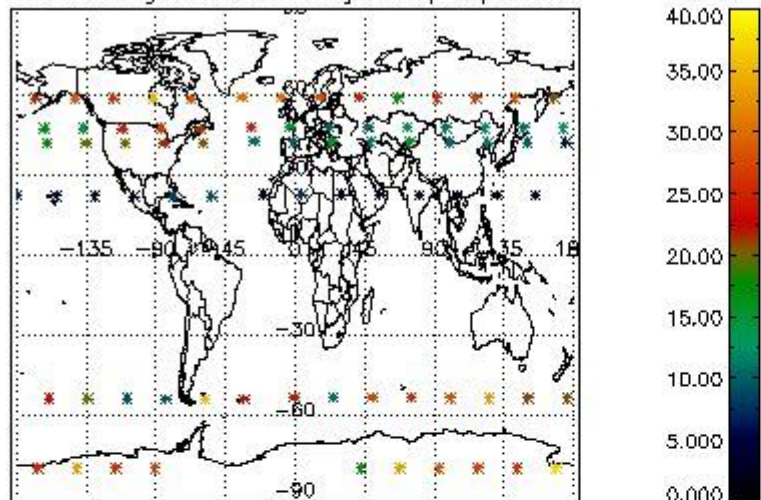

Percentage of flagged data per NO3 profile

4. Level 1 quality information per product

In this section it is plotted some information contained in the Quality Summary data set of the level 2 products that comes from the level 1b processing. Products without errors (error flag in the MPH set to "0") are used.

4.1 Plot quality information per product (time dependant) coming from level 1b processing

4.1.1 Plot level 1 quality information per product (time dependant): ENVISAT ASCENDING passes

4.1.2 Plot level 1 quality information per product (time dependant): ENVI SAT DESCENDING passes

4.2 Plot quality information per product coming from level 1b processing (world map)

4.2.1 Plot level 1 quality information per product (world map): ENVISAT ASCENDING passes

Percentage of cosmic ray hits per profile