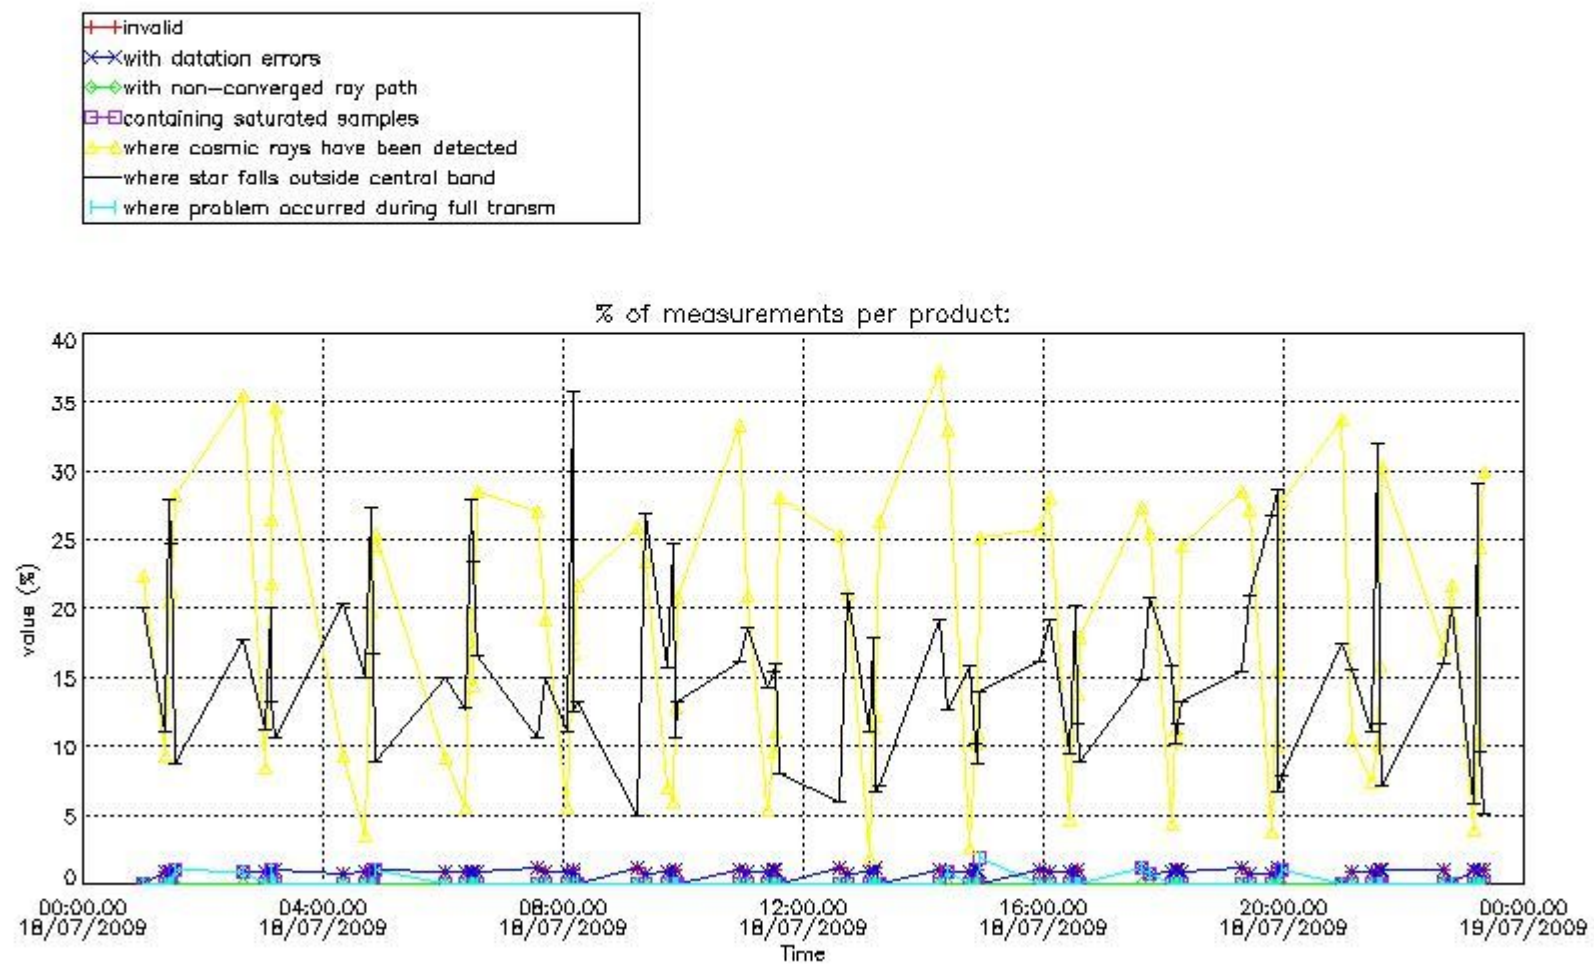

[6. Auxiliary Data Files used for the production reported in section 2](#)

This report presents the daily analysis on parameters extracted from GOMOS level 2 data (GOM_NL__2P). It is intended to monitor some important parameters that will impact the quality of these products. A list of level 2 products (and content) that have arrived during the reporting day to the PCF is also given.

3.1 Plot quality information per product (time dependant)

3.2 Plot quality information per product (world map)

Percentage of flagged data per O3 profile

Percentage of flagged data per H2O profile

Percentage of flagged data per NO2 profile

Percentage of flagged data per NO3 profile

4. Level 1 quality information per product

In this section it is plotted some information contained in the Quality Summary data set of the level 2 products that comes from the level 1b processing. Products without errors (error flag in the MPH set to "0") are used.

4.1 Plot quality information per product (time dependant) coming from level 1b processing

4.1.1 Plot level 1 quality information per product (time dependant): ENVISAT ASCENDING passes

4.1.2 Plot level 1 quality information per product (time dependant): ENVI SAT DESCENDING passes