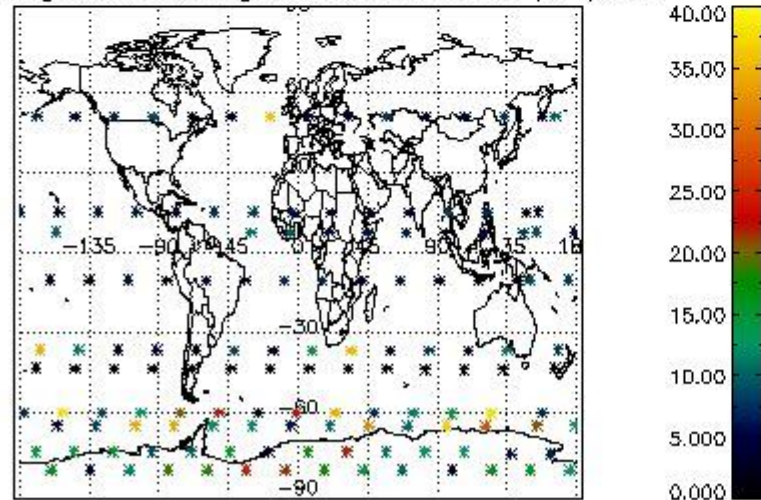

Percentage of star falling outside central band per profile