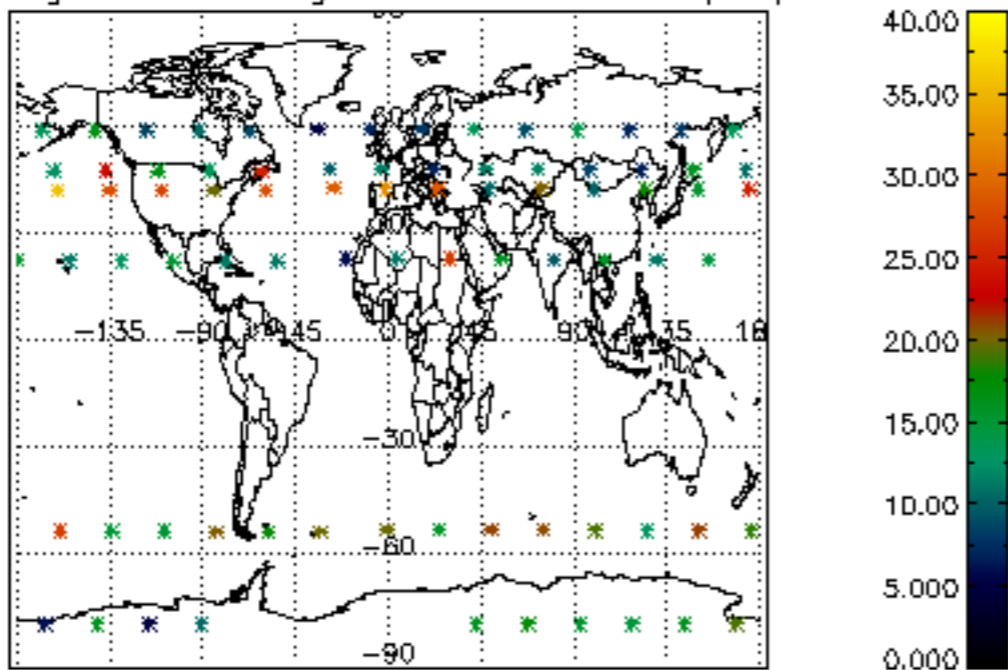

Percentage of cosmic ray hits per profile

Percentage of star falling outside central band per profile