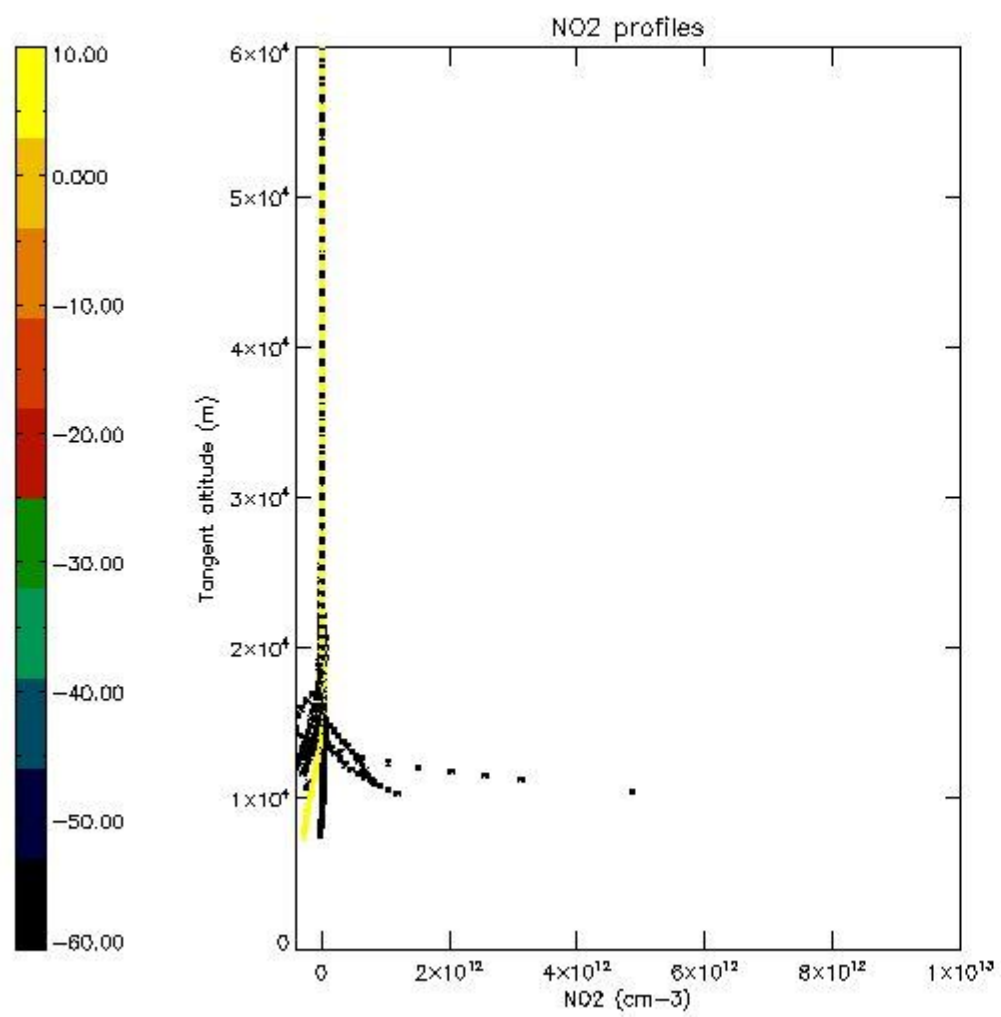

So, the table below shows the percentage of dark limb and valid observations for each criteria with respect to the overall valid daily observations.

Criteria	% of total production
All STD	16
STD < 20	4

STD < 10	2
STD < 5	0

5.2 Plot ozone profiles for all STD (dark without errors)

The colorbar represents the latitude.

5.3 Plot ozone profiles where STD < 20% (dark without errors)

The colorbar represents the latitude.

5.4 Plot ozone profiles where $STD < 10\%$ (dark without errors)

The colorbar represents the latitude.

5.5 Plot ozone profiles where STD < 5% (dark without errors)

The colorbar represents the latitude.

5.6 Plot NO₂ profiles for all STD (dark without errors)

The colorbar represents the latitude.

5.7 Plot NO3 profiles for all STD (dark without errors)

The colorbar represents the latitude.

5.8 Plot H2O profiles for all STD (only for occultations of stars 1,2,3,4,13,14,16,26,63 dark without errors)