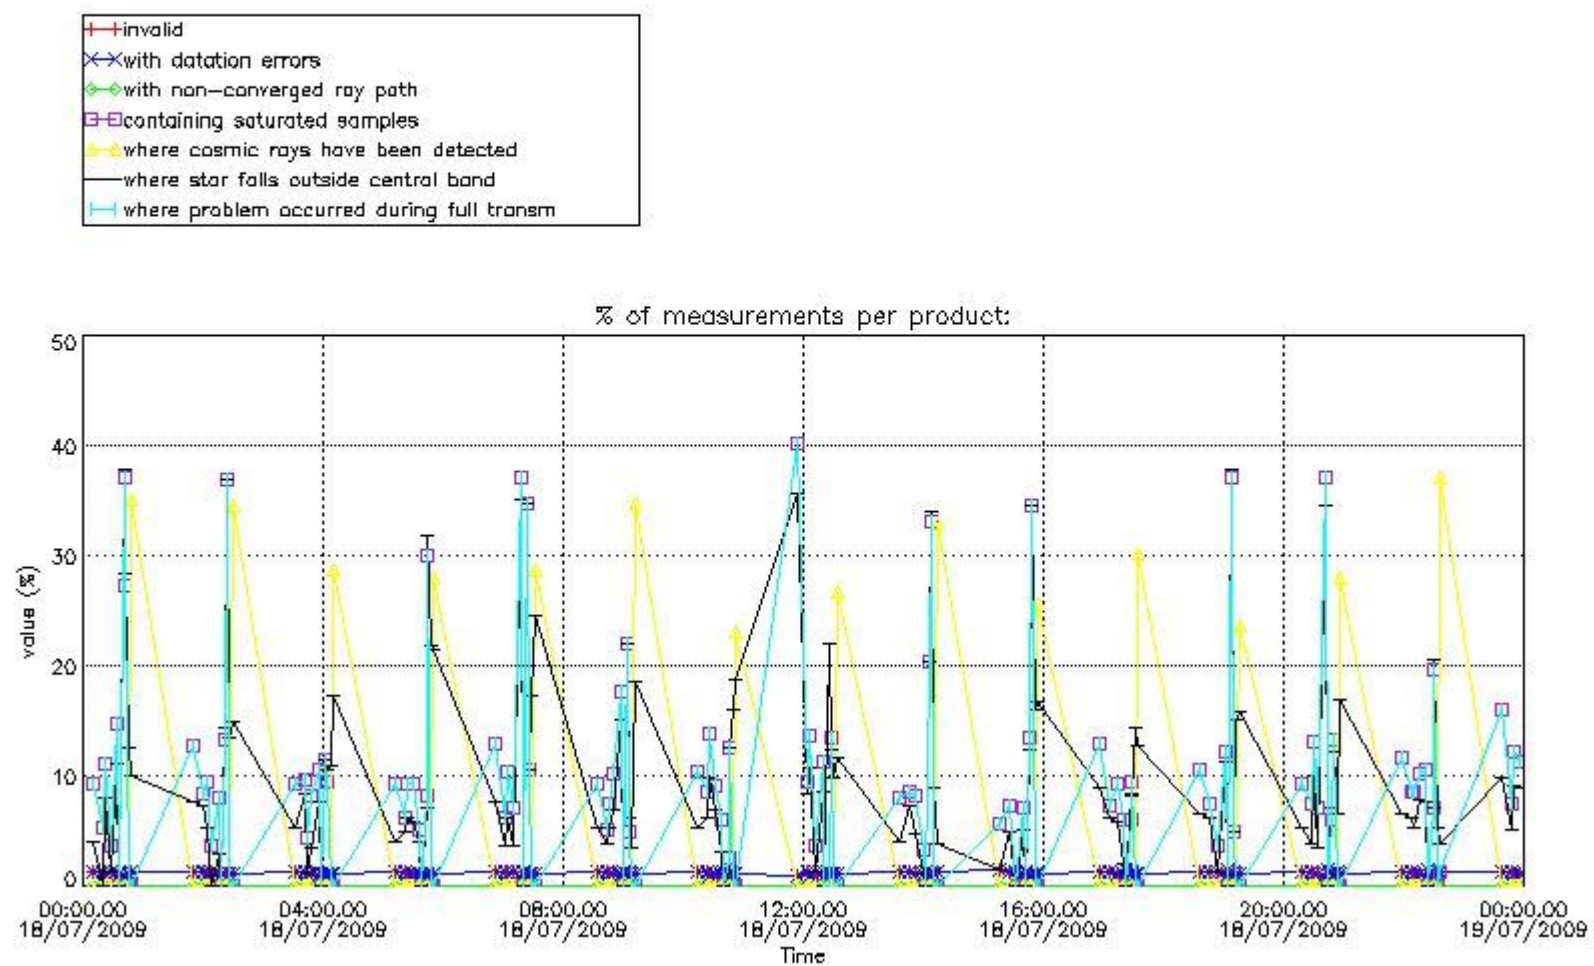

3.1 Plot quality information per product (time dependant)

3.2 Plot quality information per product (world map)

Percentage of flagged data per O3 profile

Percentage of flagged data per H2O profile

Percentage of flagged data per NO2 profile

Percentage of flagged data per NO3 profile

4. Level 1 quality information per product

In this section it is plotted some information contained in the Quality Summary data set of the level 2 products that comes from the level 1b processing. Products without errors (error flag in the MPH set to "0") are used.

4.1 Plot quality information per product (time dependant) coming from level 1b processing

4.1.1 Plot level 1 quality information per product (time dependant): ENVISAT ASCENDING passes

4.1.2 Plot level 1 quality information per product (time dependant): ENVI SAT DESCENDING passes