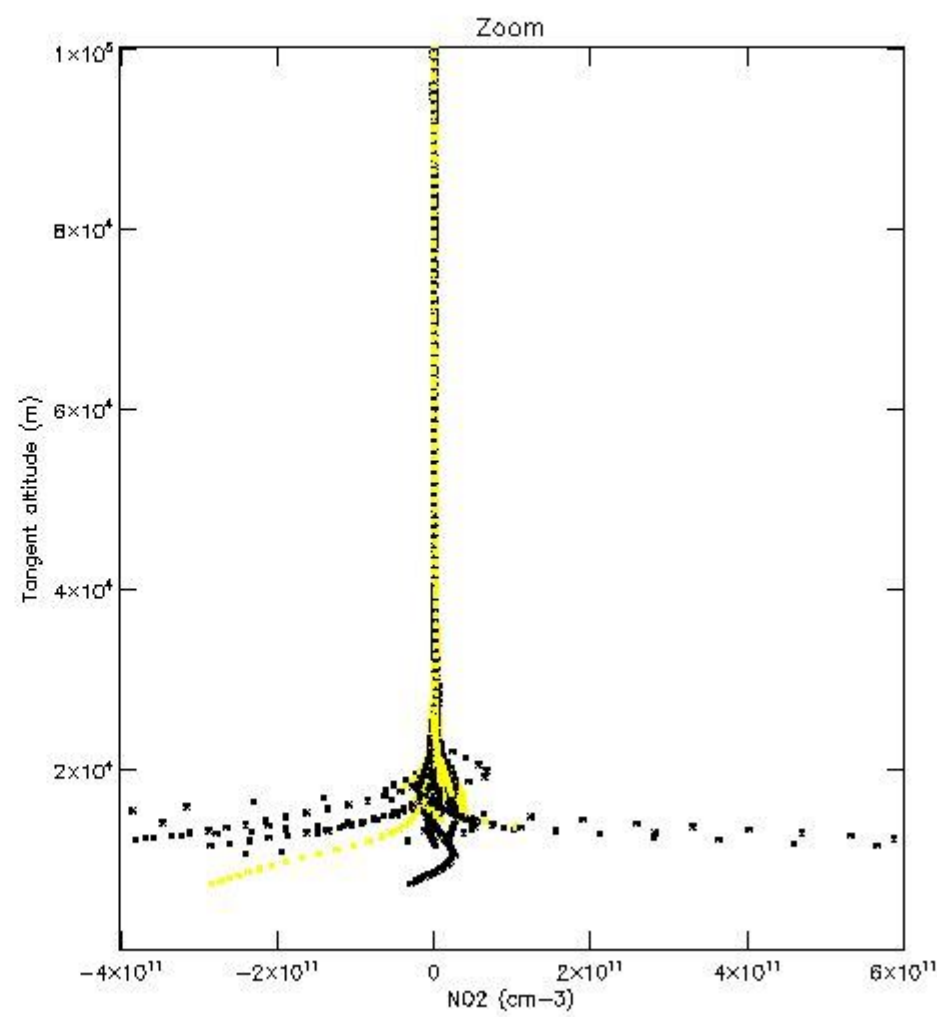

5.7 Plot NO3 profiles for all STD (dark without errors)

The colorbar represents the latitude.