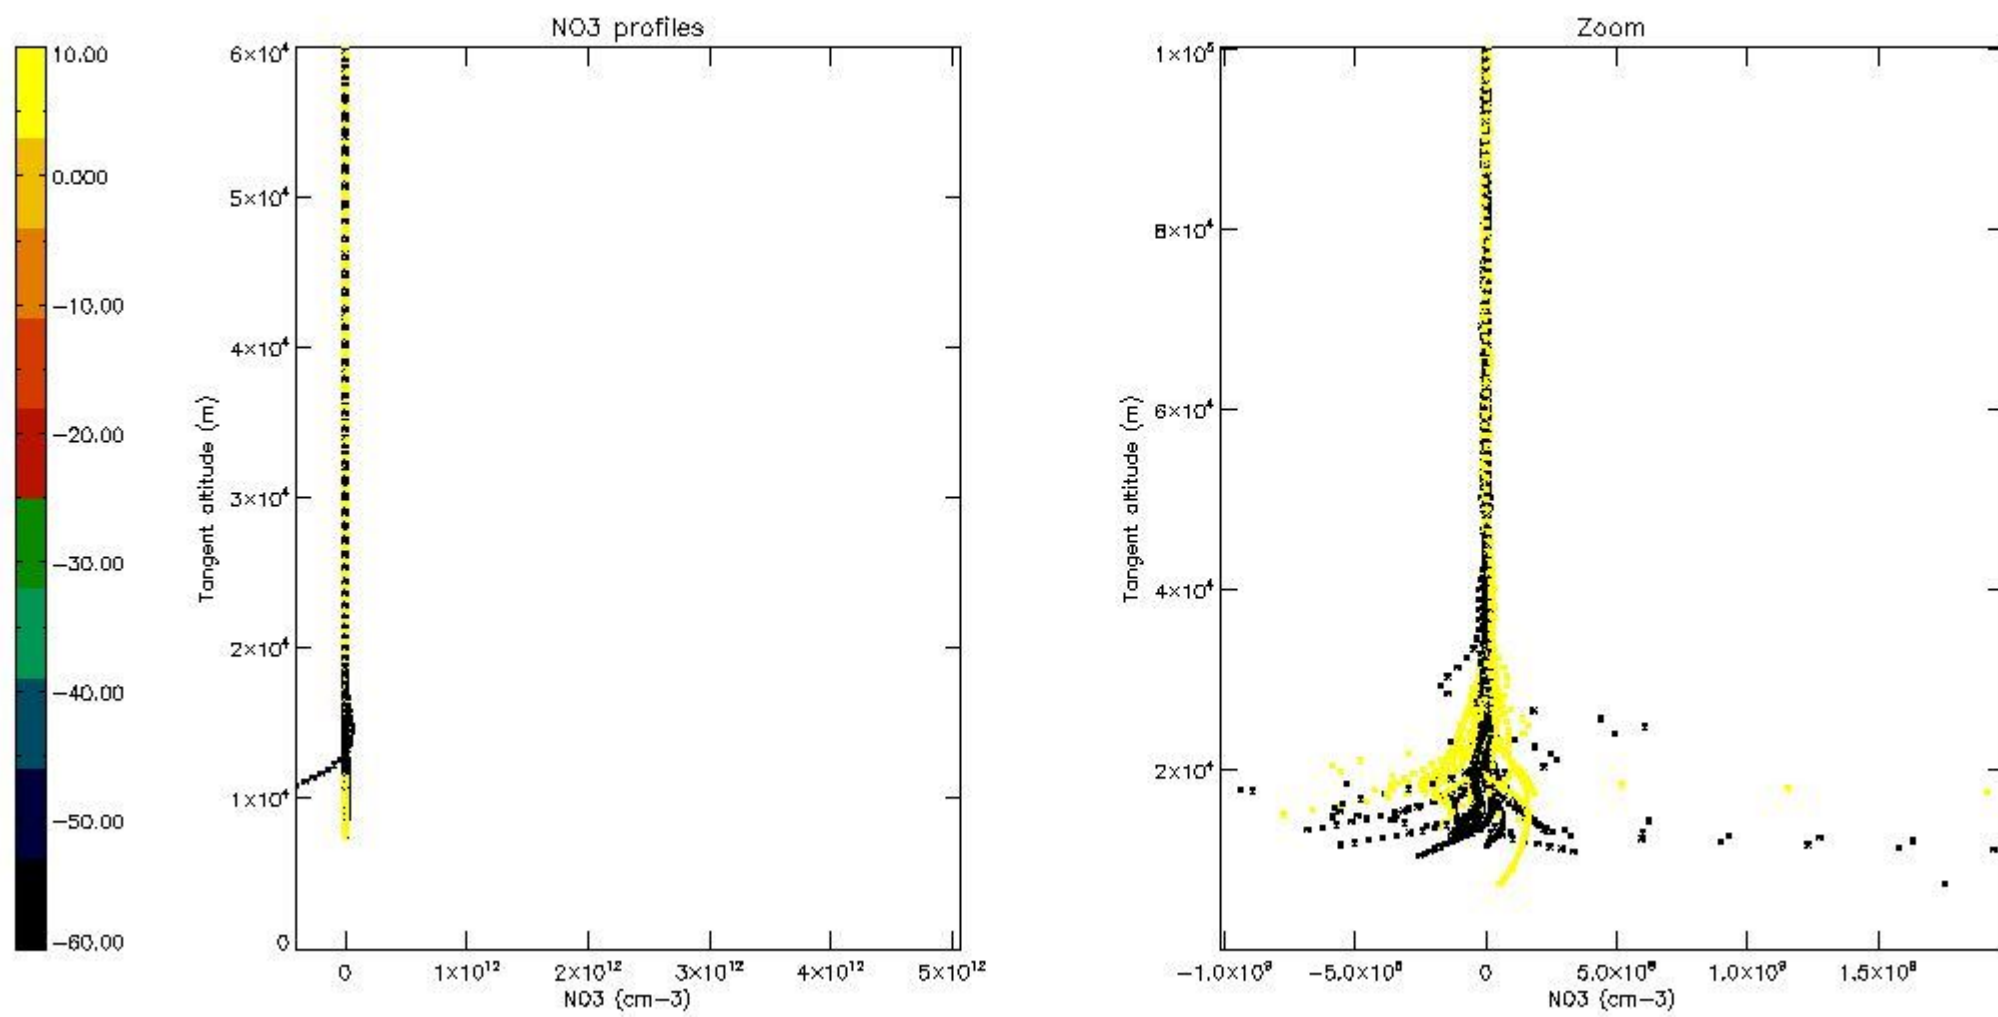

5.8 Plot H2O profiles for all STD (only for occultations of stars 1,2,3,4,13,14,16,26,63 dark without errors)

The colorbar represents the latitude.