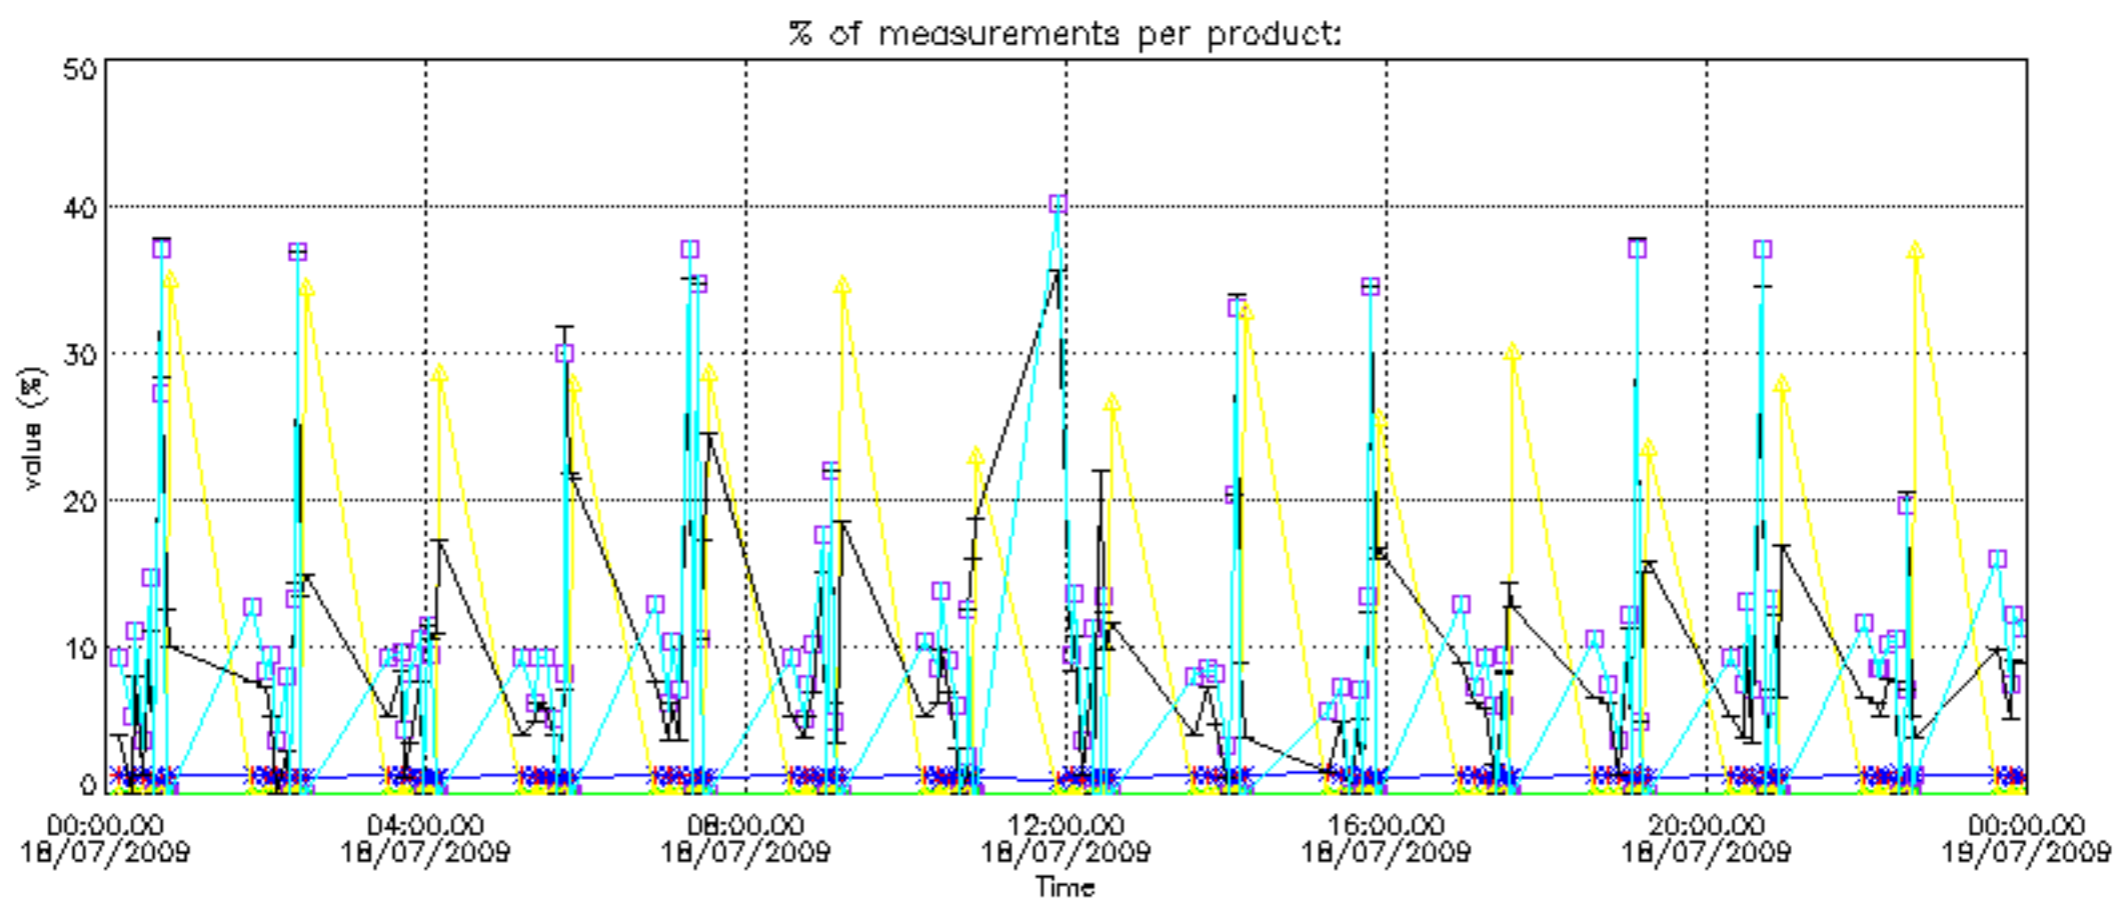

Percentage of cosmic ray hits per profile

Percentage of datation errors per profile