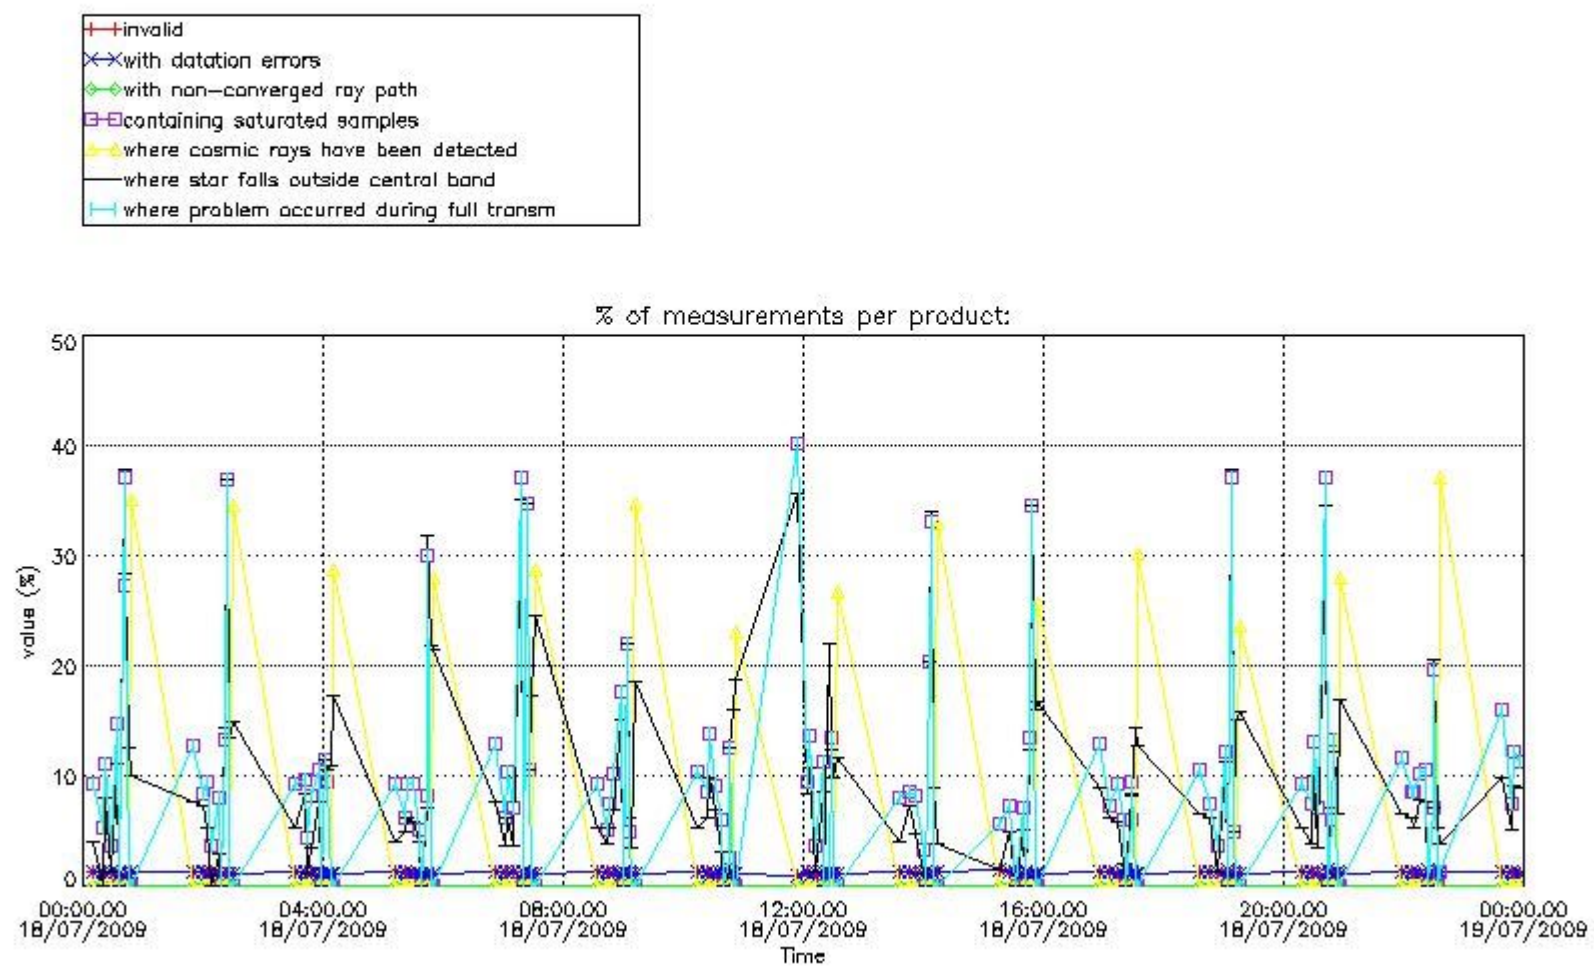

4.2 Plot quality information per product coming from level 1b processing (world map)

4.2.1 Plot level 1 quality information per product (world map): ENVISAT ASCENDING passes