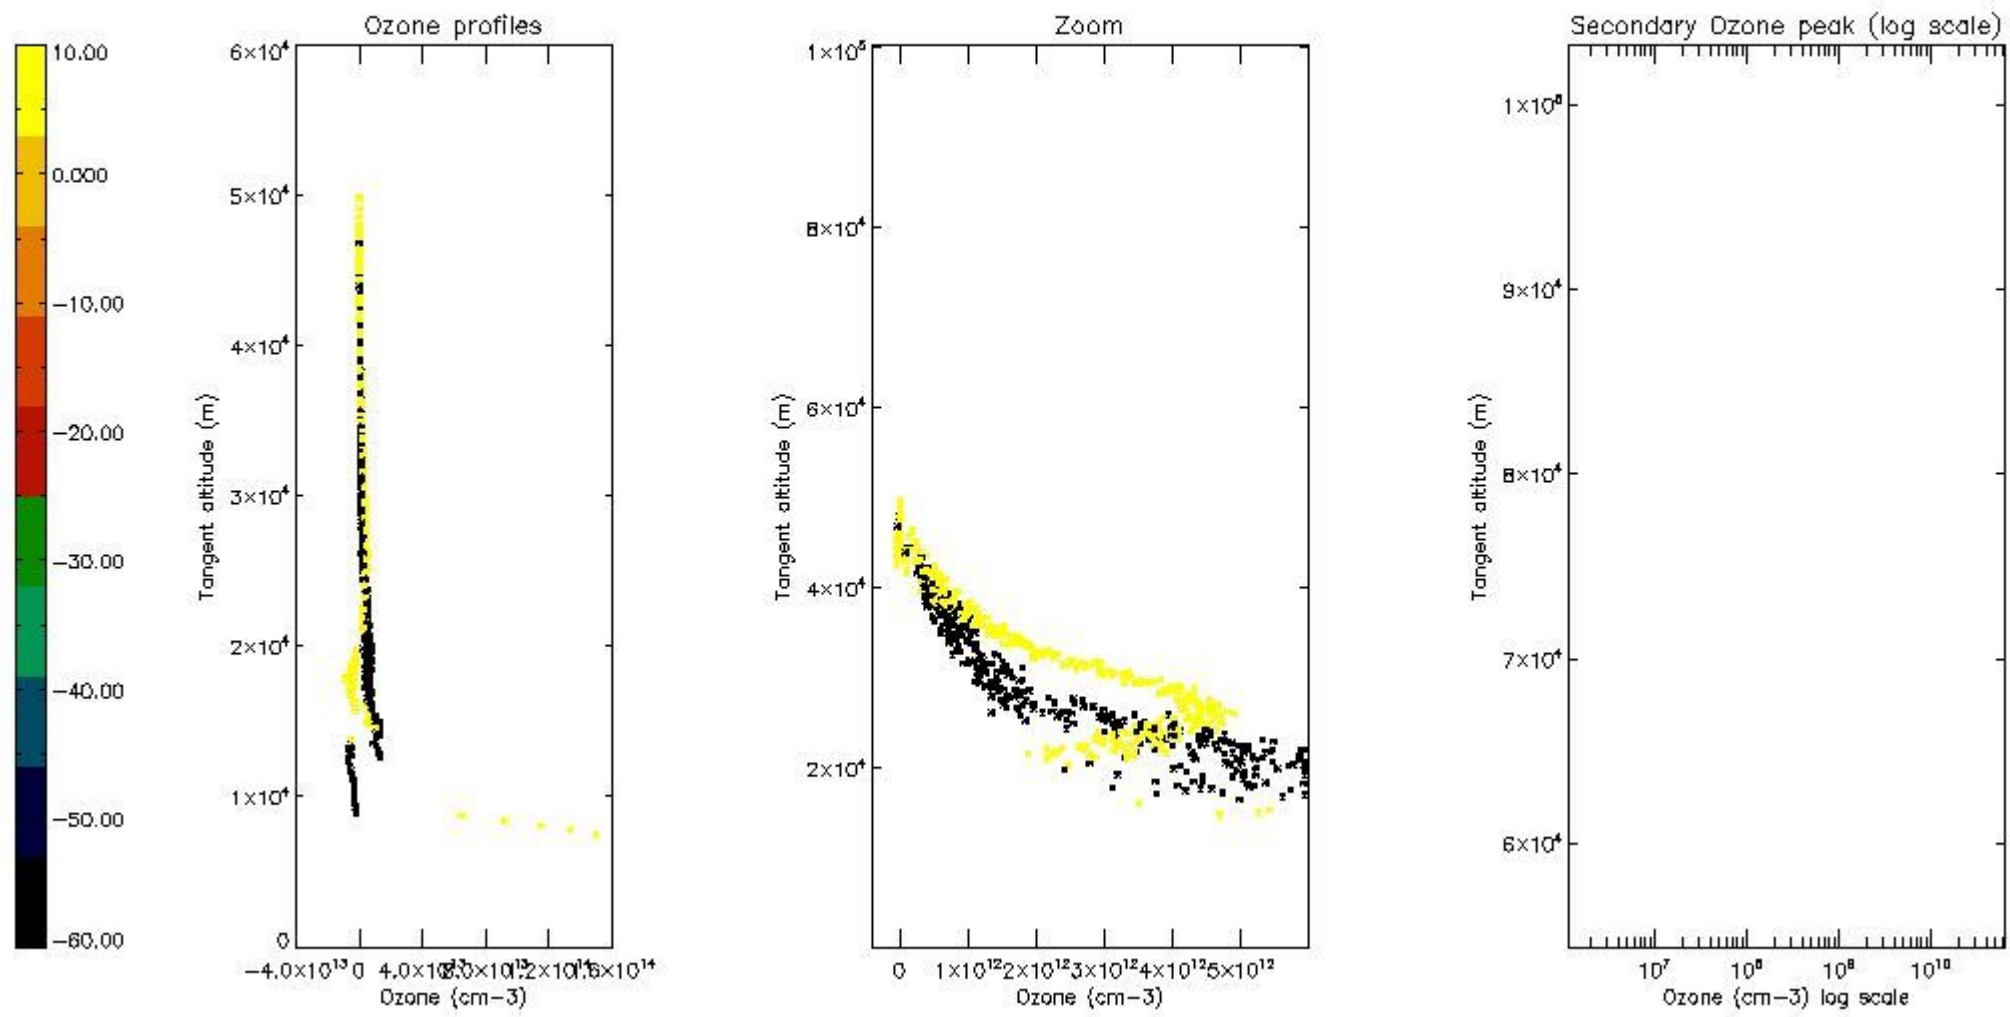

STD < 10	2
STD < 5	0

5.2 Plot ozone profiles for all STD (dark without errors)

The colorbar represents the latitude.

5.3 Plot ozone profiles where STD < 20% (dark without errors)

The colorbar represents the latitude.