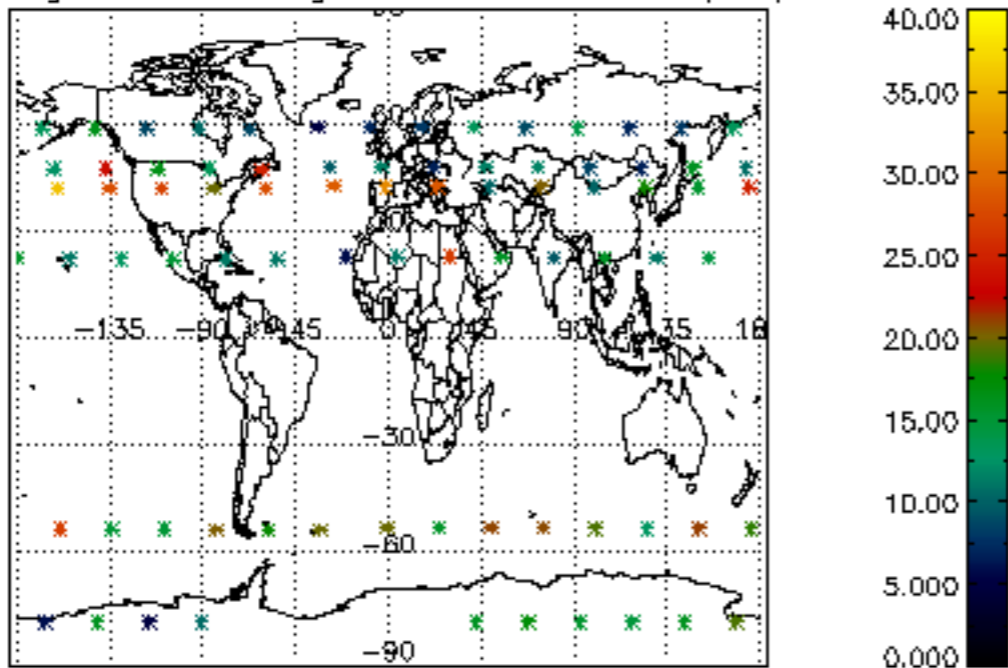

Percentage of cosmic ray hits per profile

Percentage of star falling outside central band per profile