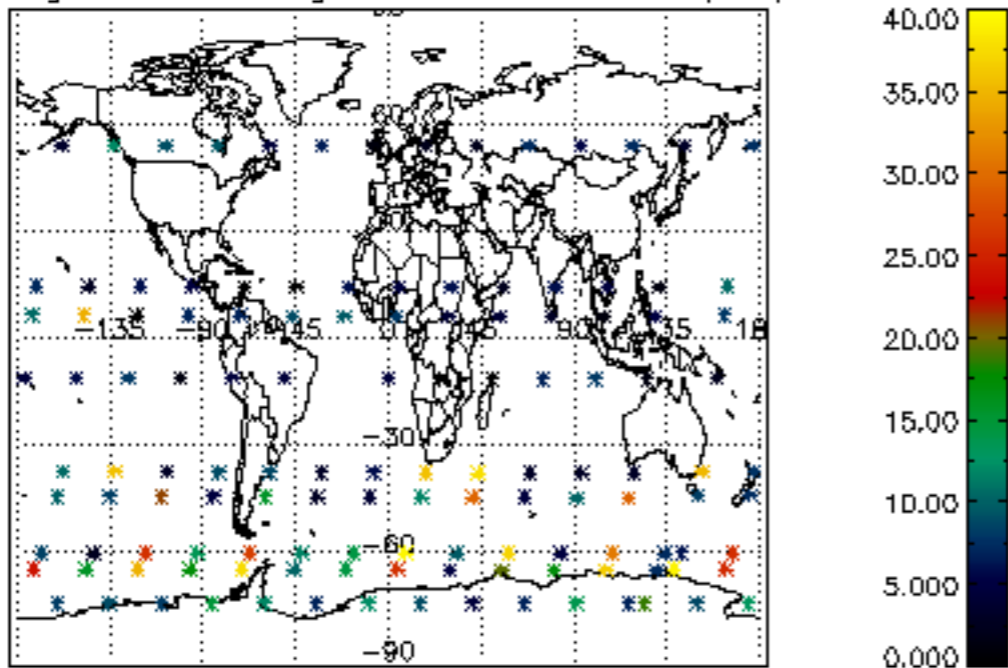

Percentage of star falling outside central band per profile