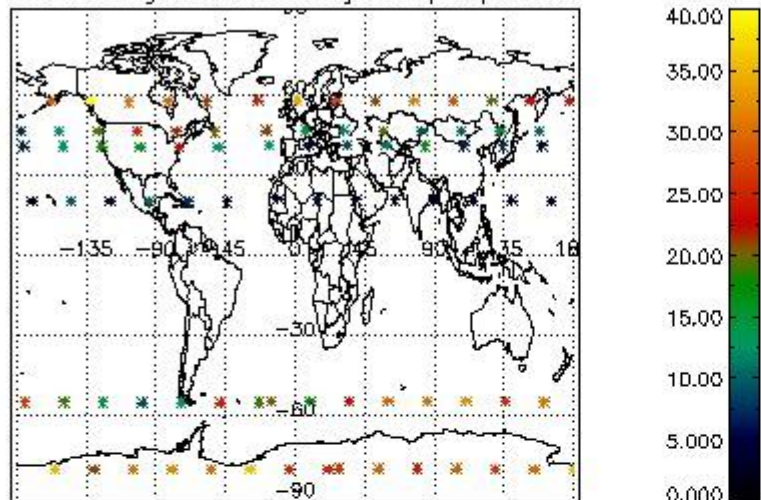

Percentage of flagged data per NO3 profile

4. Level 1 quality information per product

In this section it is plotted some information contained in the Quality Summary data set of the level 2 products that comes from the level 1b processing. Products without errors (error flag in the MPH set to "0") are used.

4.1 Plot quality information per product (time dependant) coming from level 1b processing

4.1.1 Plot level 1 quality information per product (time dependant): ENVISAT ASCENDING passes

4.1.2 Plot level 1 quality information per product (time dependant): ENVI SAT DESCENDING passes

4.2 Plot quality information per product coming from level 1b processing (world map)

4.2.1 Plot level 1 quality information per product (world map): ENVISAT ASCENDING passes

Percentage of cosmic ray hits per profile