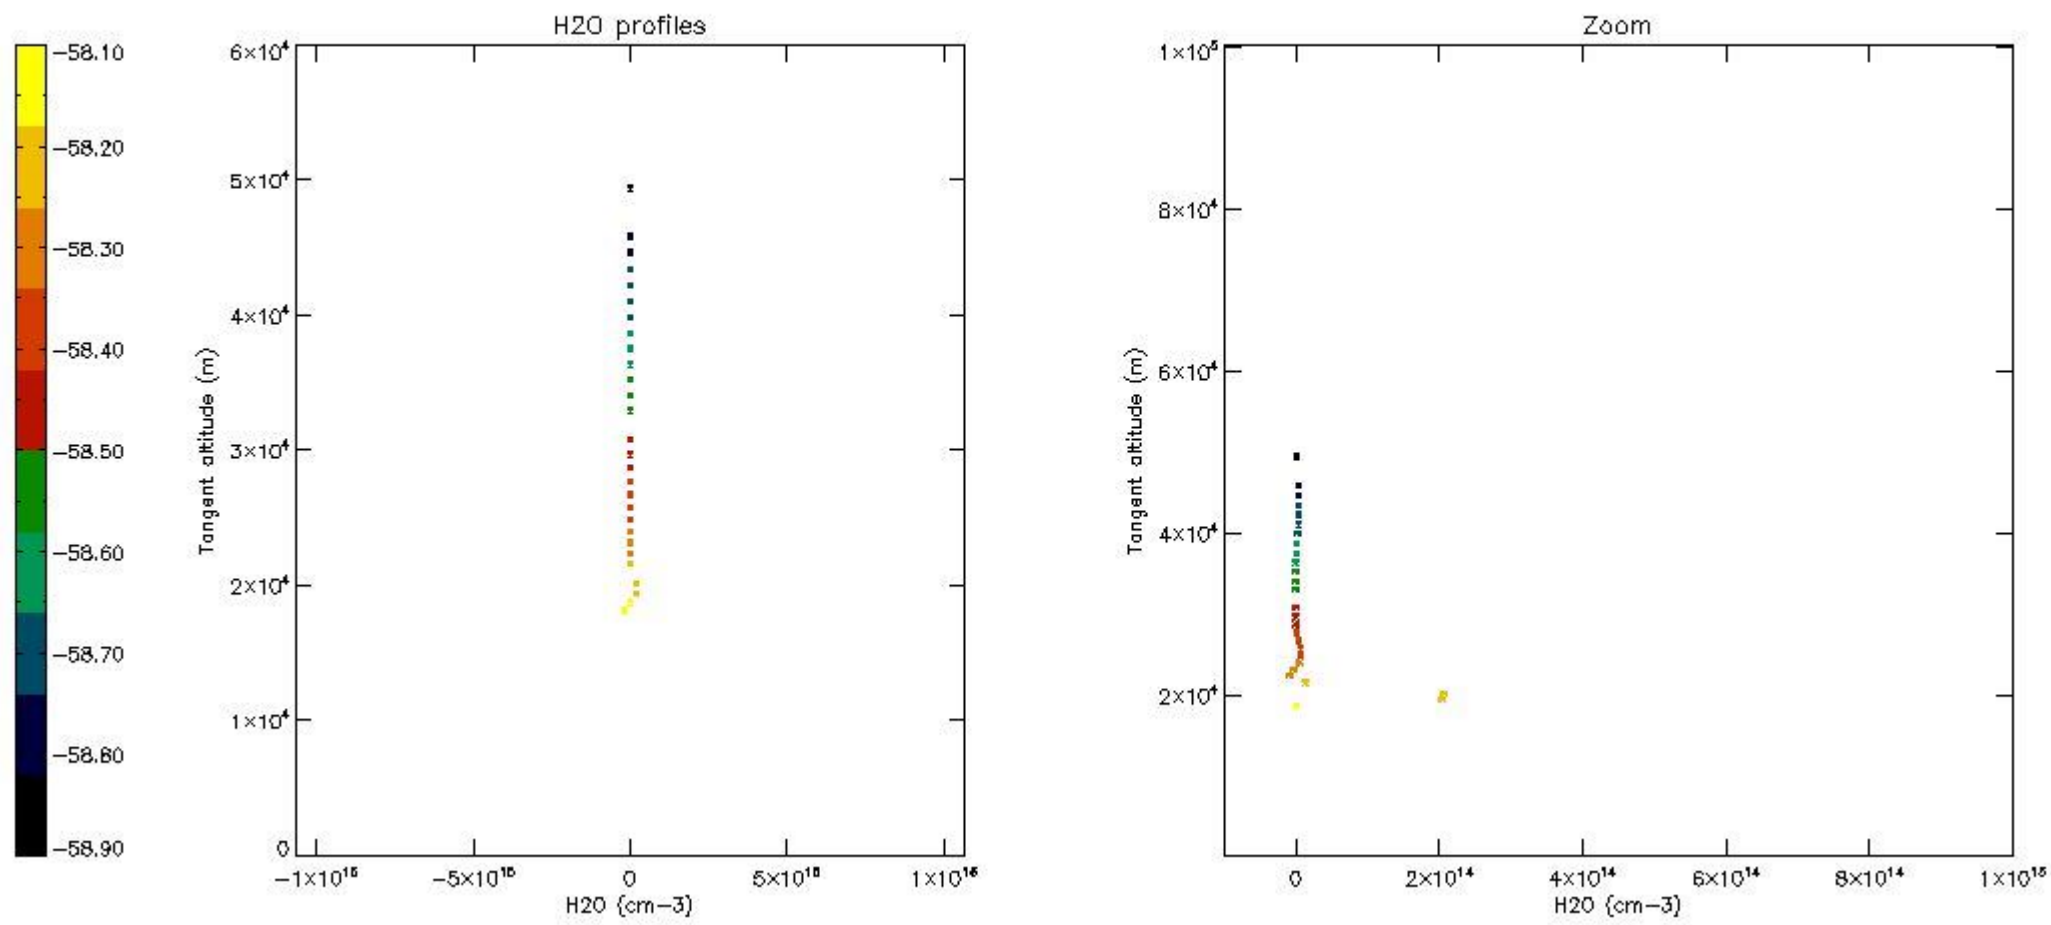

6. Auxiliary Data Files used for the production reported in section 2

The number reported in the third column indicates since which file (see list in section 2) the corresponding auxiliary file has been used. The fourth column is the date of those product files.

Type	Auxiliary Filename	Used since product	Used since product date
INST_PHYS_CHARACTERISTICS	GOM_INS_AXVIEC20091111_143220_20030716_120000_20500101_000000	1	16-JUL-2009 00:04:18
LEVEL-2_PROC_CONFIG	GOM_PR2_AXVIEC20091111_152718_20020301_000000_20500101_000000	1	16-JUL-2009 00:04:18
CROSS_SECTIONS_FILE	GOM_CRS_AXVIEC20091111_154832_20020301_000000_20500101_000000	1	16-JUL-2009 00:04:18