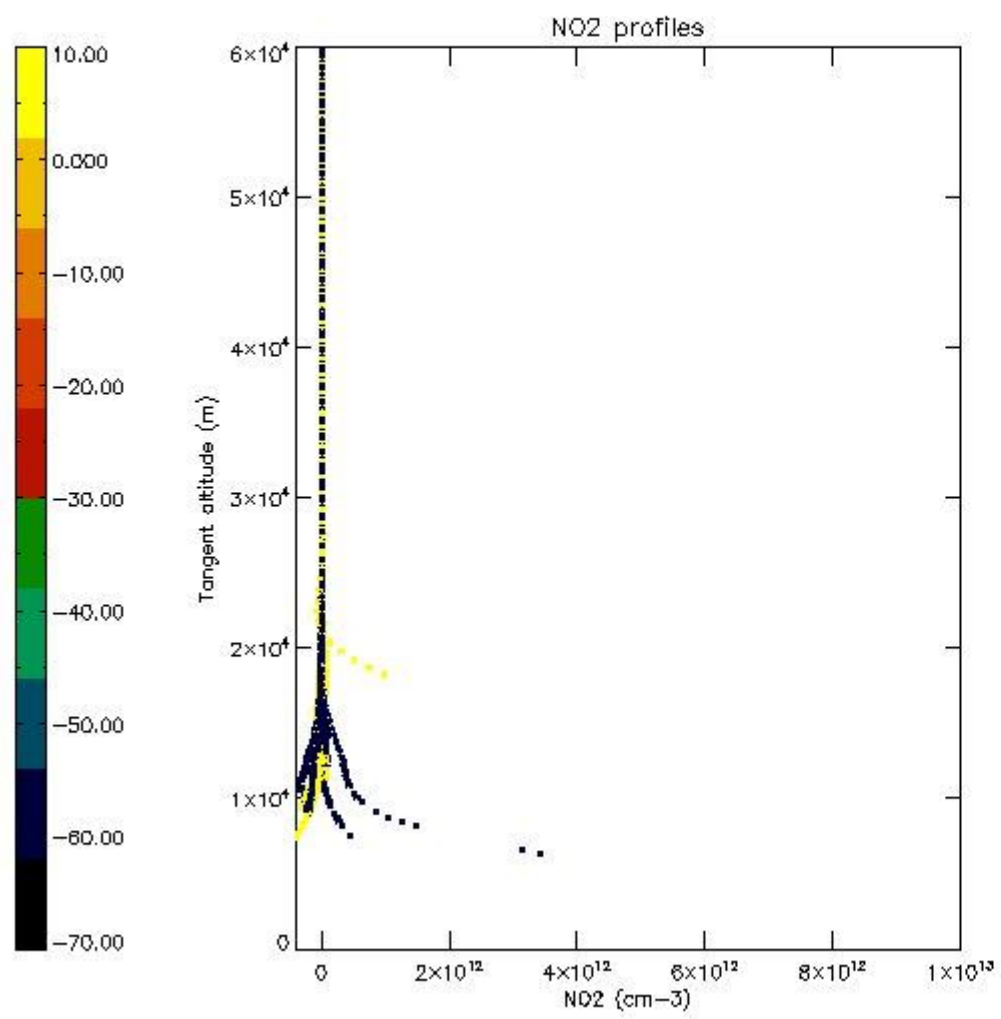

5.7 Plot NO3 profiles for all STD (dark without errors)

The colorbar represents the latitude.