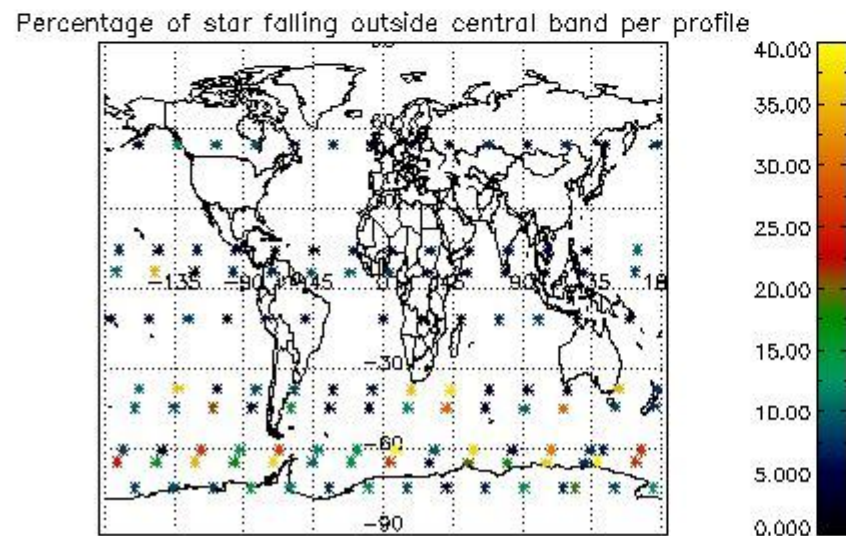

Percentage of datation errors per profile

Percentage of star falling outside central band per profile

Percentage of saturation errors per profile

4.2.2 Plot level 1 quality information per product (world map): ENVISAT DESCENDING passes