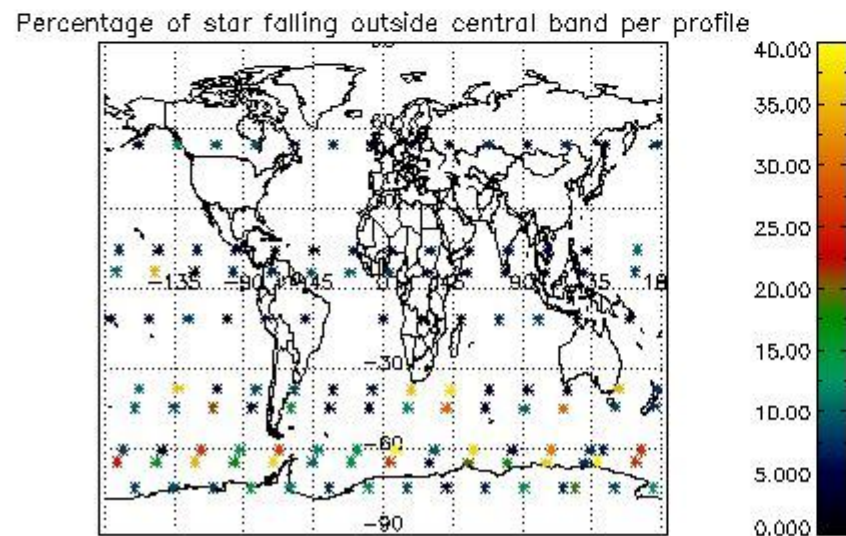

4.2 Plot quality information per product coming from level 1b processing (world map)

4.2.1 Plot level 1 quality information per product (world map): ENVISAT ASCENDING passes

Percentage of cosmic ray hits per profile

Percentage of datation errors per profile

Percentage of star falling outside central band per profile

Percentage of saturation errors per profile

4.2.2 Plot level 1 quality information per product (world map): ENVISAT DESCENDING passes