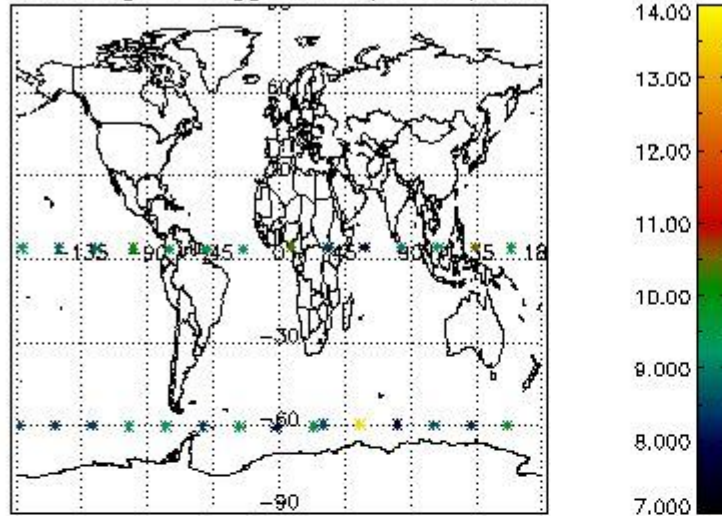

Percentage of flagged data per O3 profile