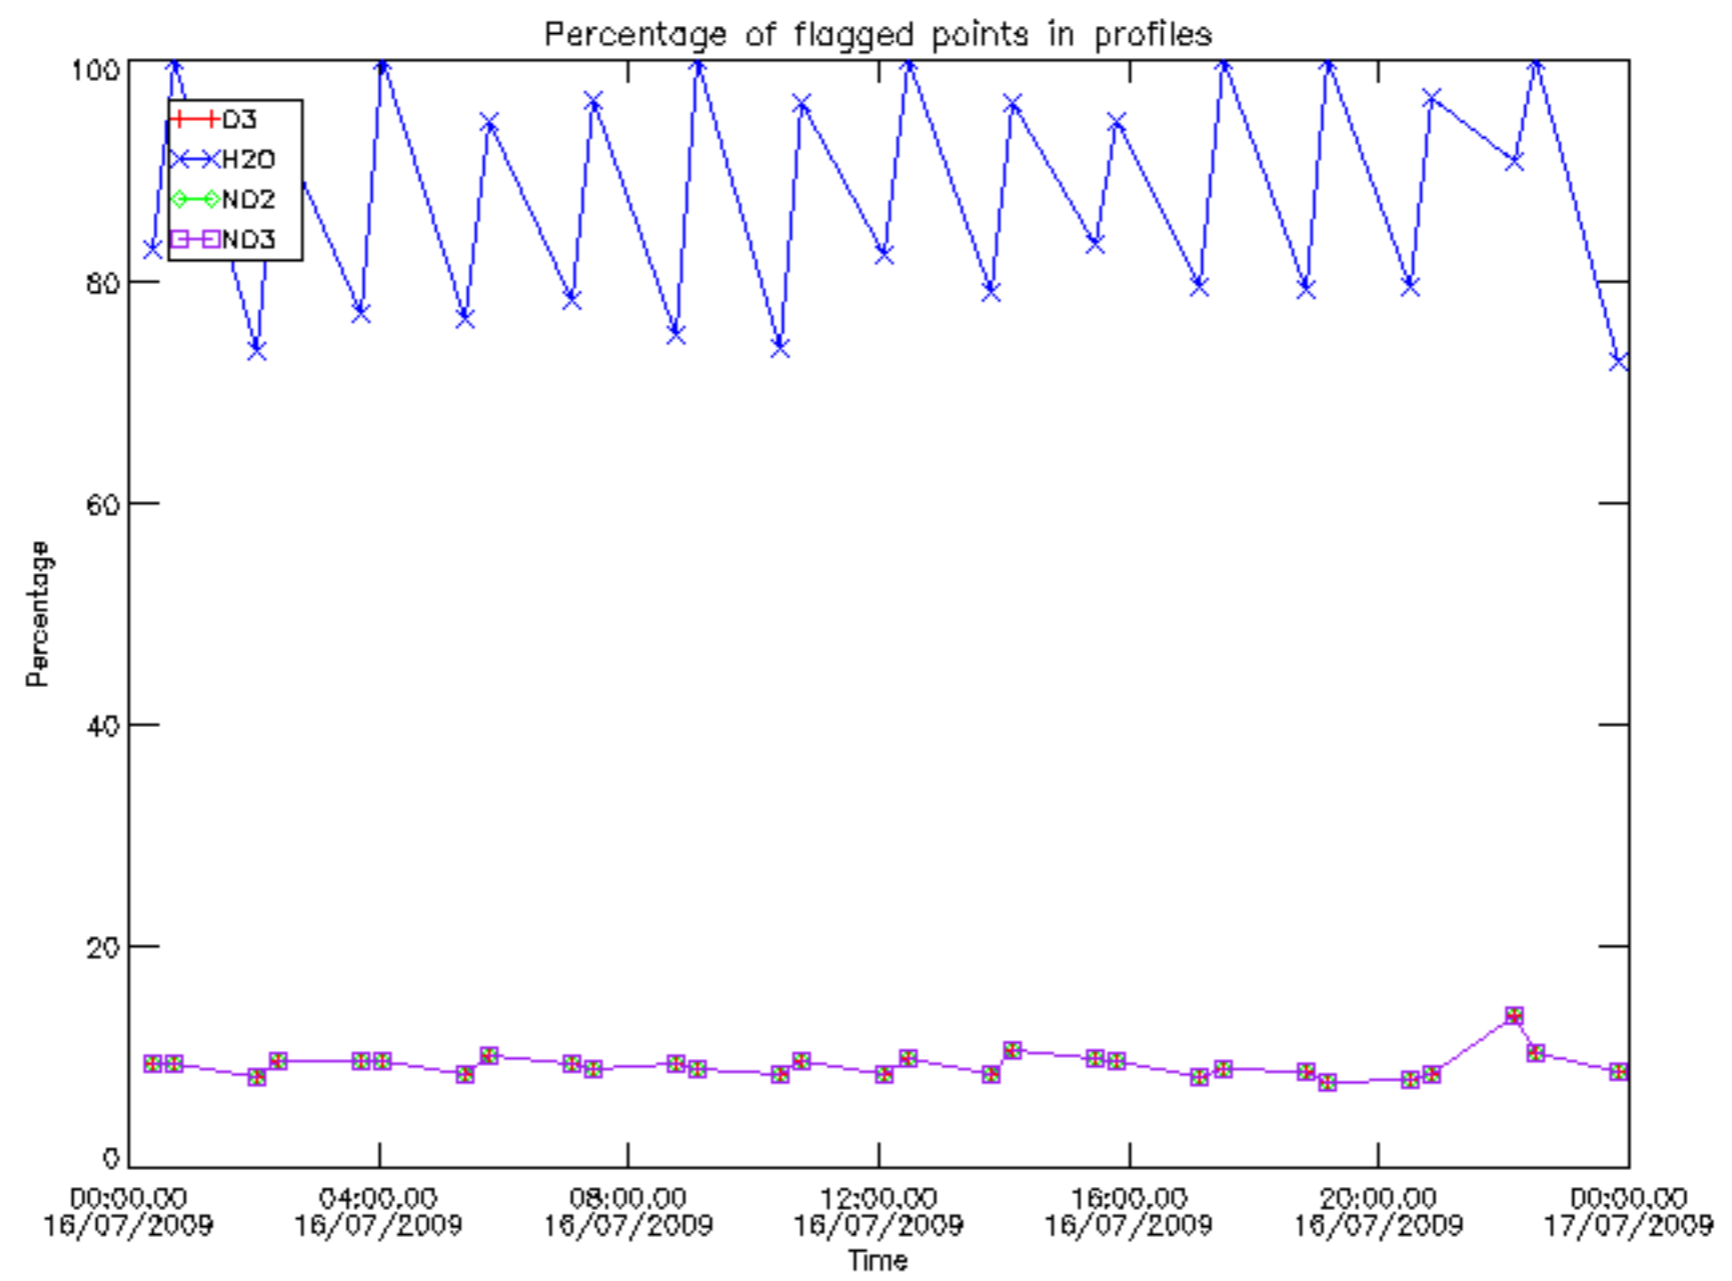

Percentage of flagged data per D3 profile

Percentage of flagged data per H2O profile