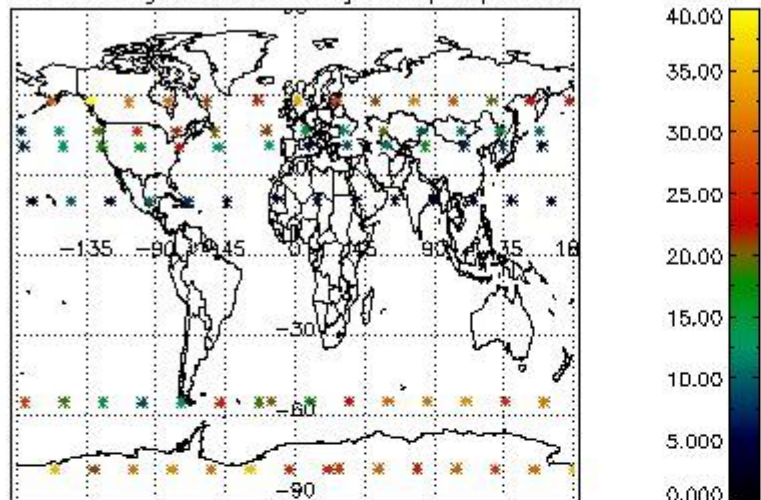

Percentage of cosmic ray hits per profile