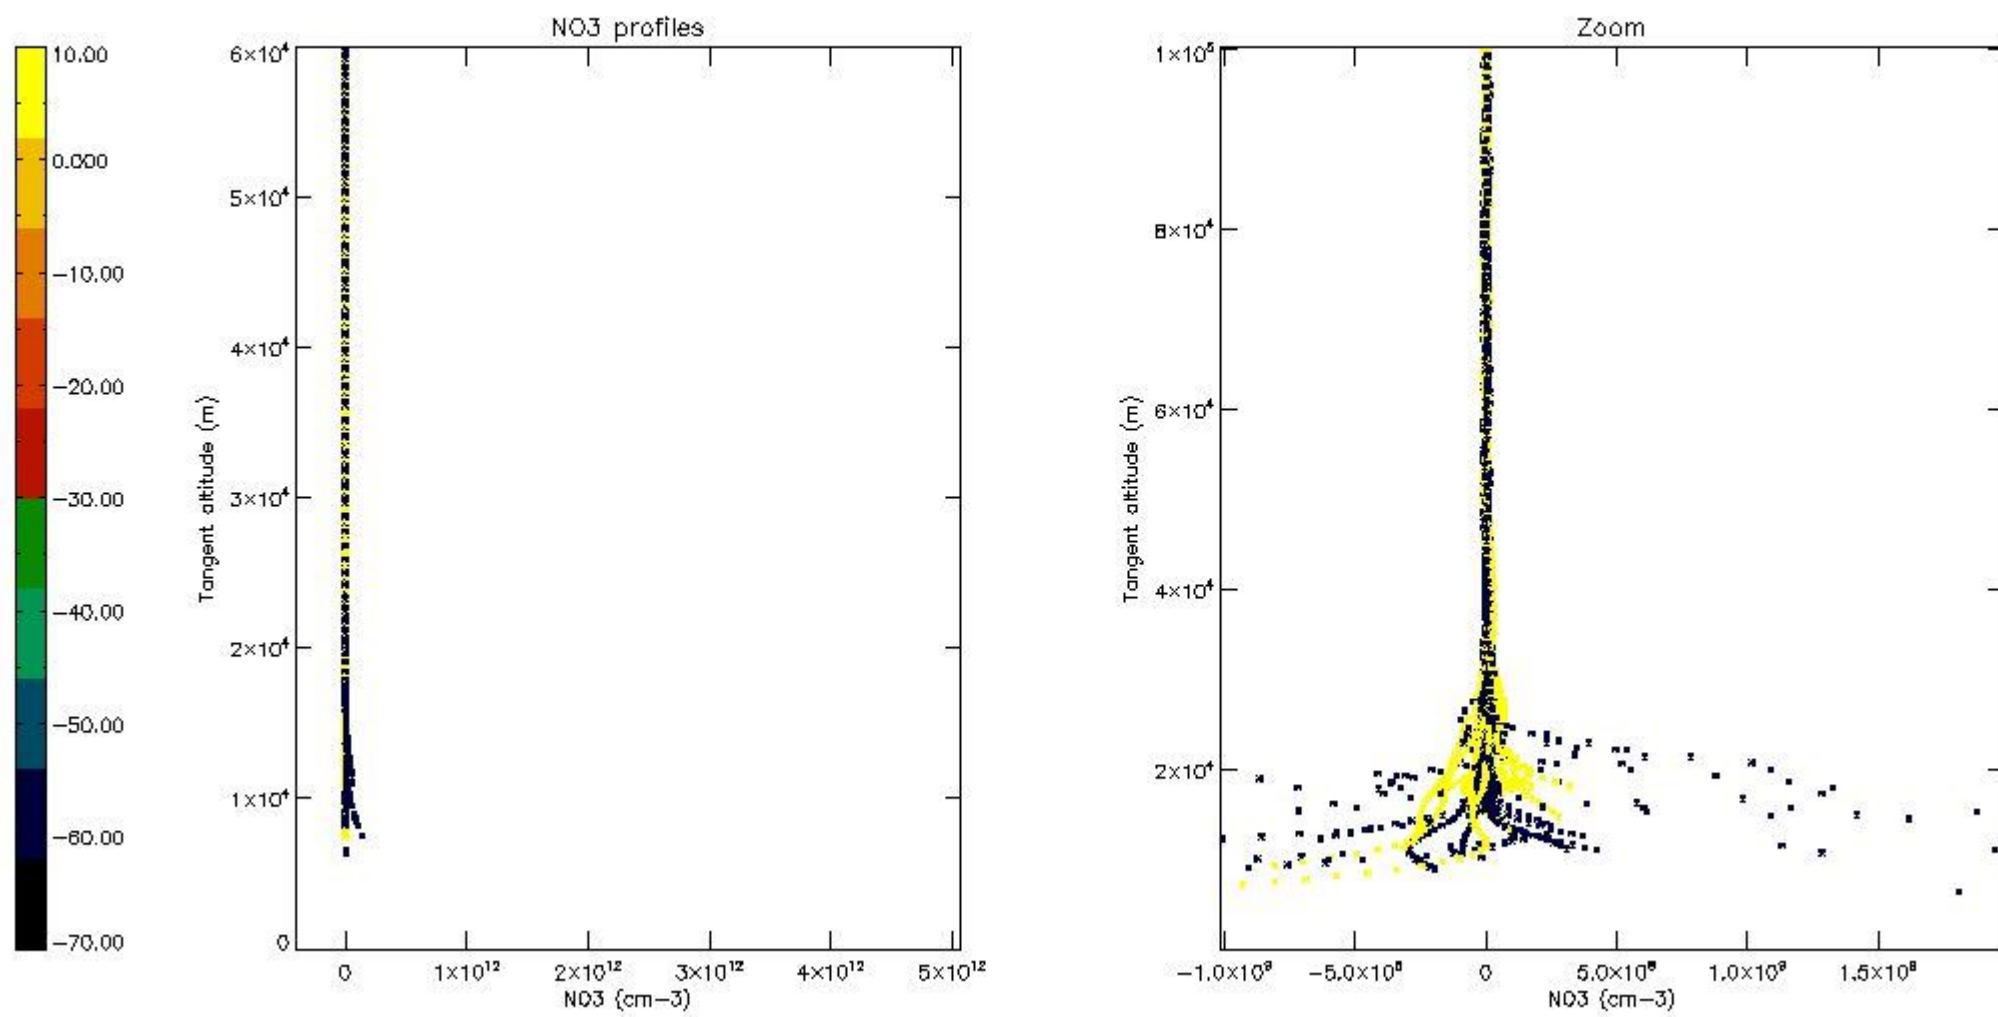

5.8 Plot H₂O profiles for all STD (only for occultations of stars 1,2,3,4,13,14,16,26,63 dark without errors)

The colorbar represents the latitude.