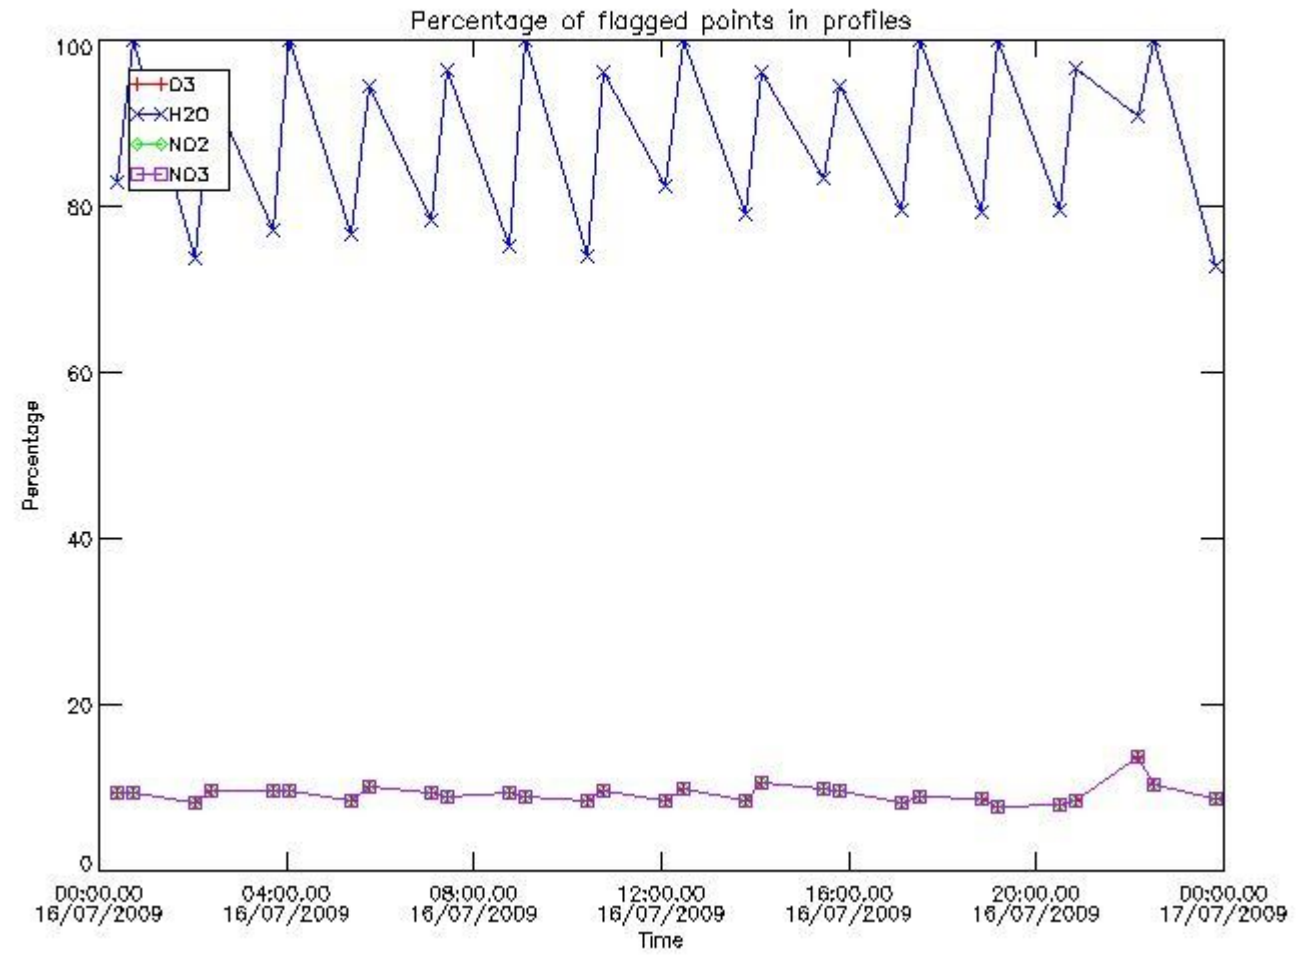

3. Quality information per product

In this section it is plotted some information contained in the Quality Summary data set of

the level 2 products. Only products in dark limb conditions and without errors (error flag in the MPH set to "0") are used.

3.1 Plot quality information per product (time dependant)

3.2 Plot quality information per product (world map)