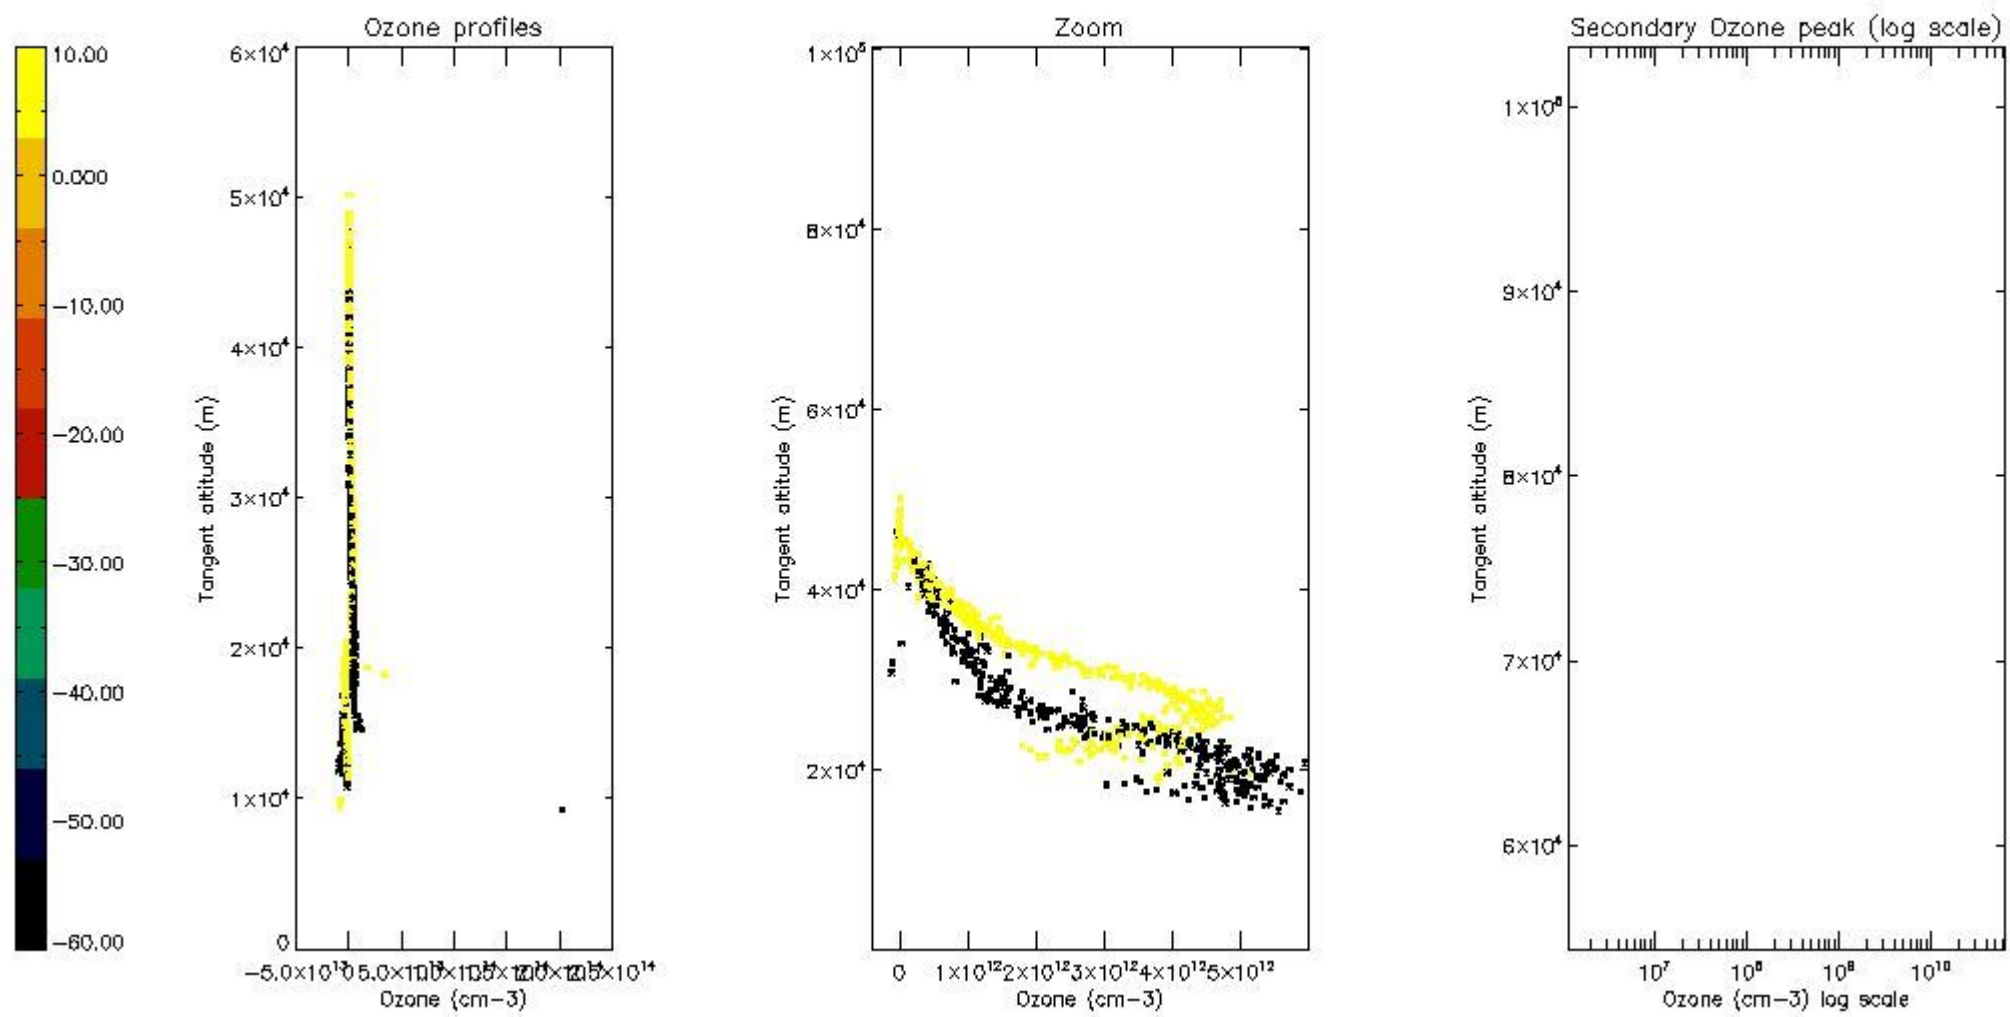

STD < 10	2
STD < 5	0

5.2 Plot ozone profiles for all STD (dark without errors)

The colorbar represents the latitude.

5.3 Plot ozone profiles where STD < 20% (dark without errors)

The colorbar represents the latitude.