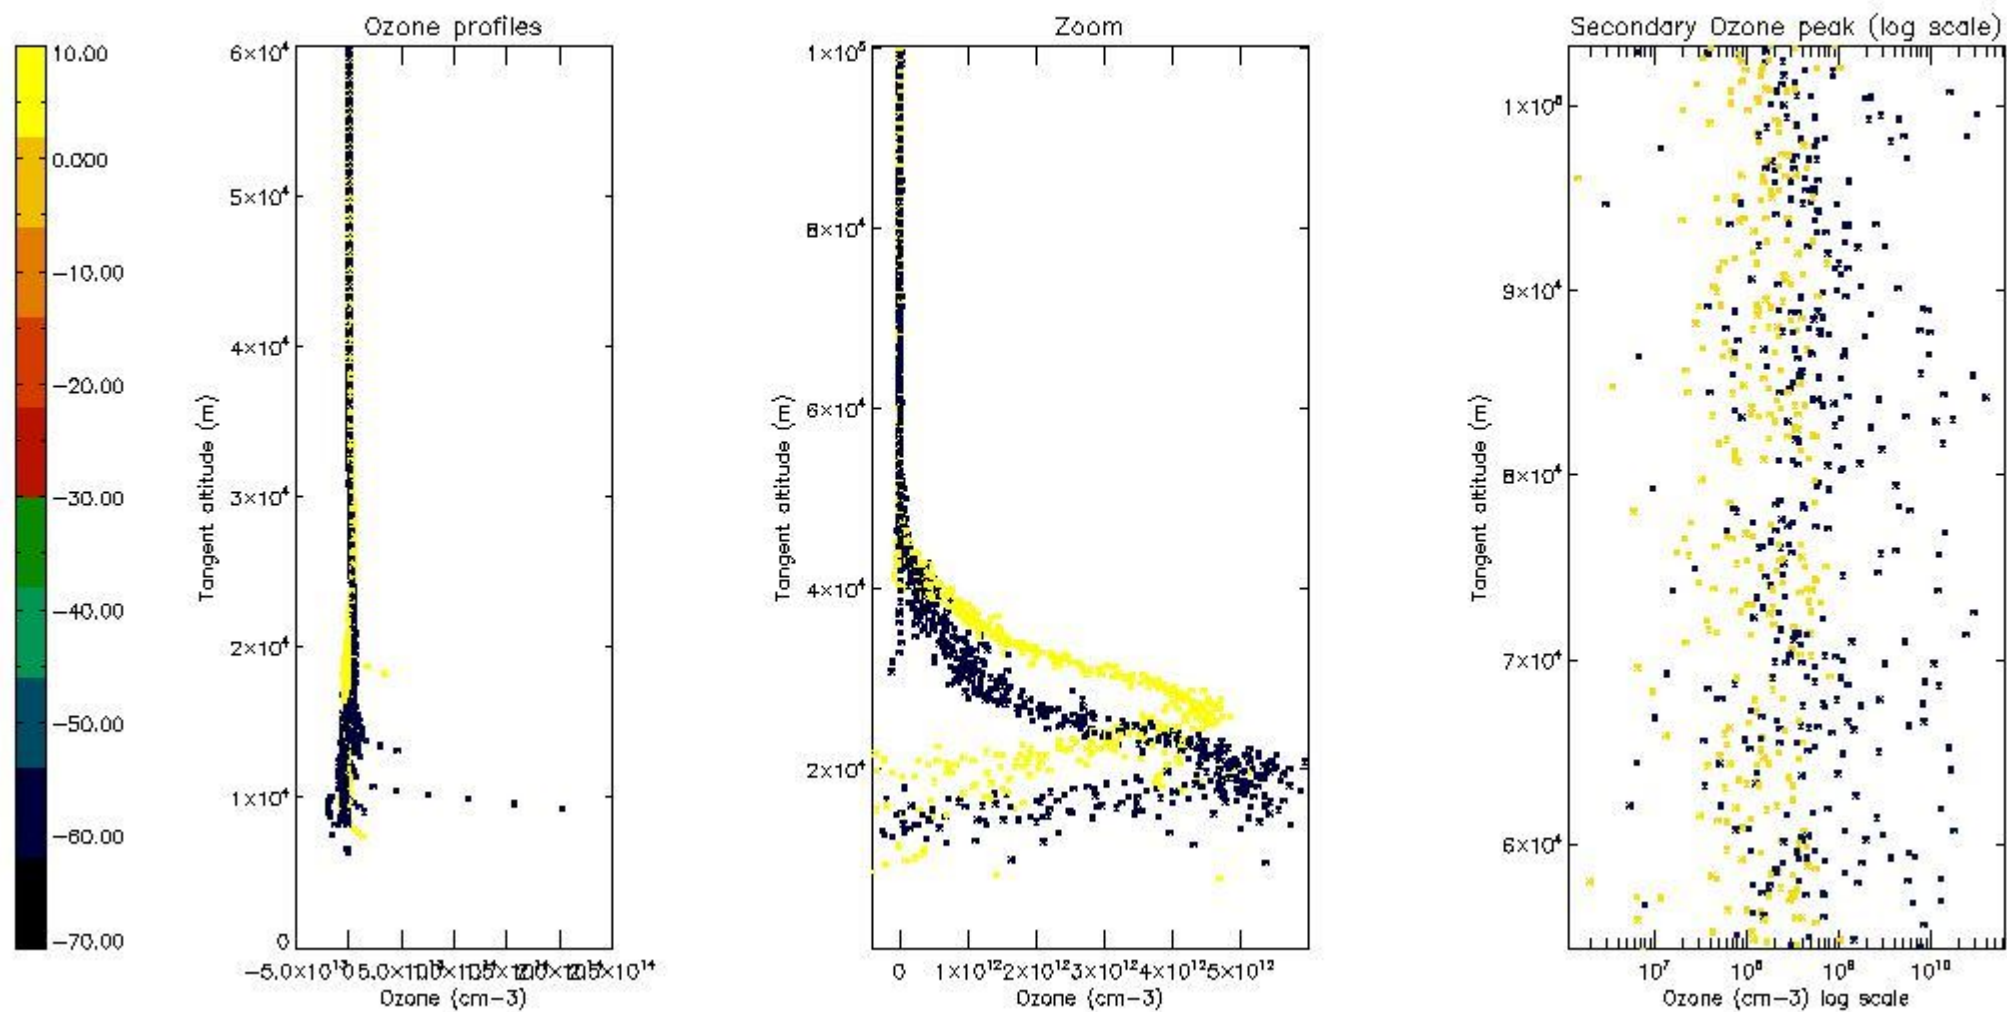

STD < 10	2
STD < 5	0

5.2 Plot ozone profiles for all STD (dark without errors)

The colorbar represents the latitude.

5.3 Plot ozone profiles where STD < 20% (dark without errors)

The colorbar represents the latitude.