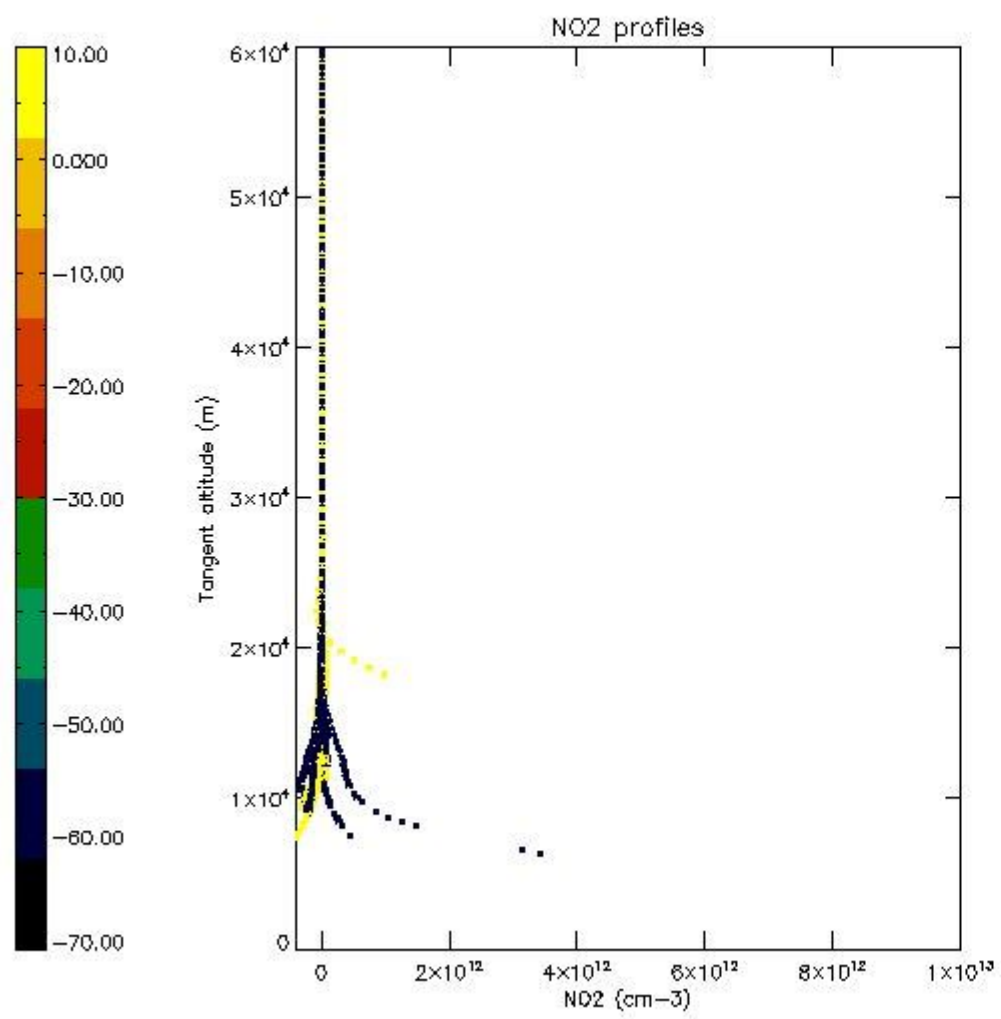

STD < 10	2
STD < 5	0

5.2 Plot ozone profiles for all STD (dark without errors)

The colorbar represents the latitude.

5.3 Plot ozone profiles where STD < 20% (dark without errors)

The colorbar represents the latitude.

5.4 Plot ozone profiles where $STD < 10\%$ (dark without errors)

The colorbar represents the latitude.

5.5 Plot ozone profiles where $STD < 5\%$ (dark without errors)

The colorbar represents the latitude.

5.6 Plot NO₂ profiles for all STD (dark without errors)

The colorbar represents the latitude.

5.7 Plot NO3 profiles for all STD (dark without errors)

The colorbar represents the latitude.

5.8 Plot H₂O profiles for all STD (only for occultations of stars 1,2,3,4,13,14,16,26,63 dark without errors)