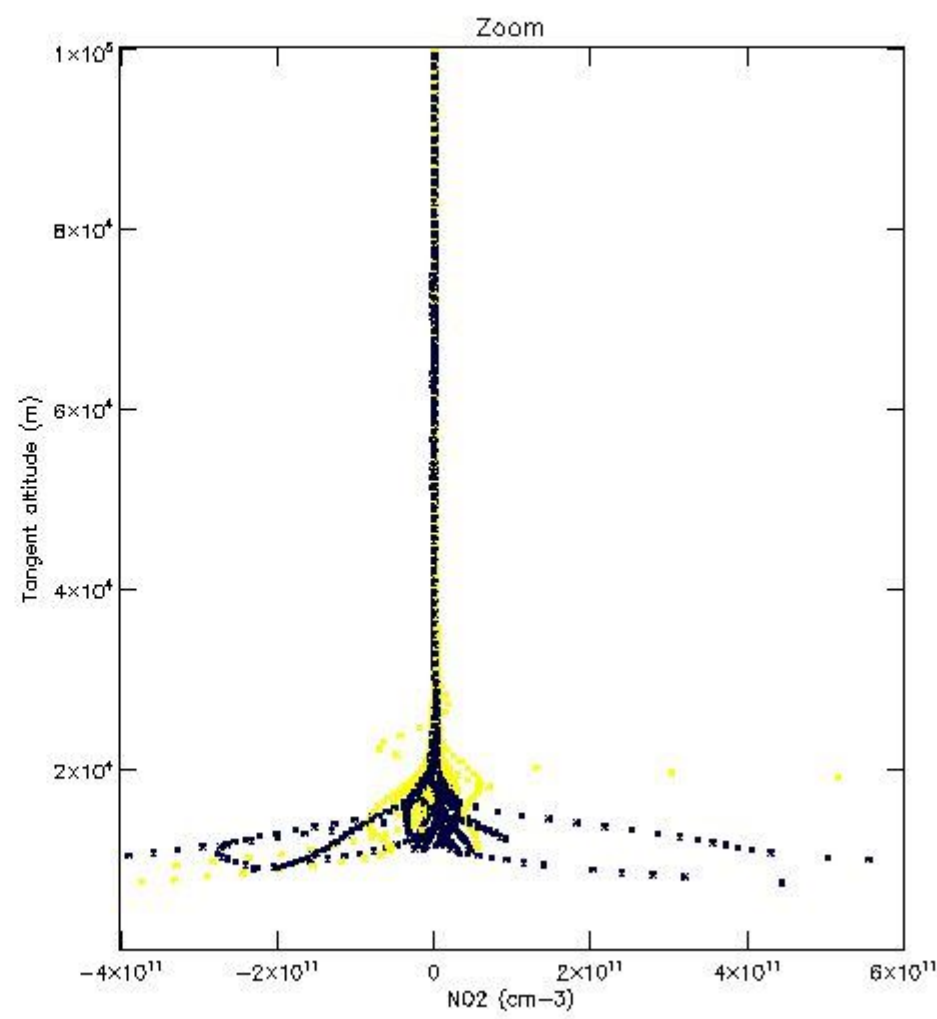

5.7 Plot NO3 profiles for all STD (dark without errors)

The colorbar represents the latitude.