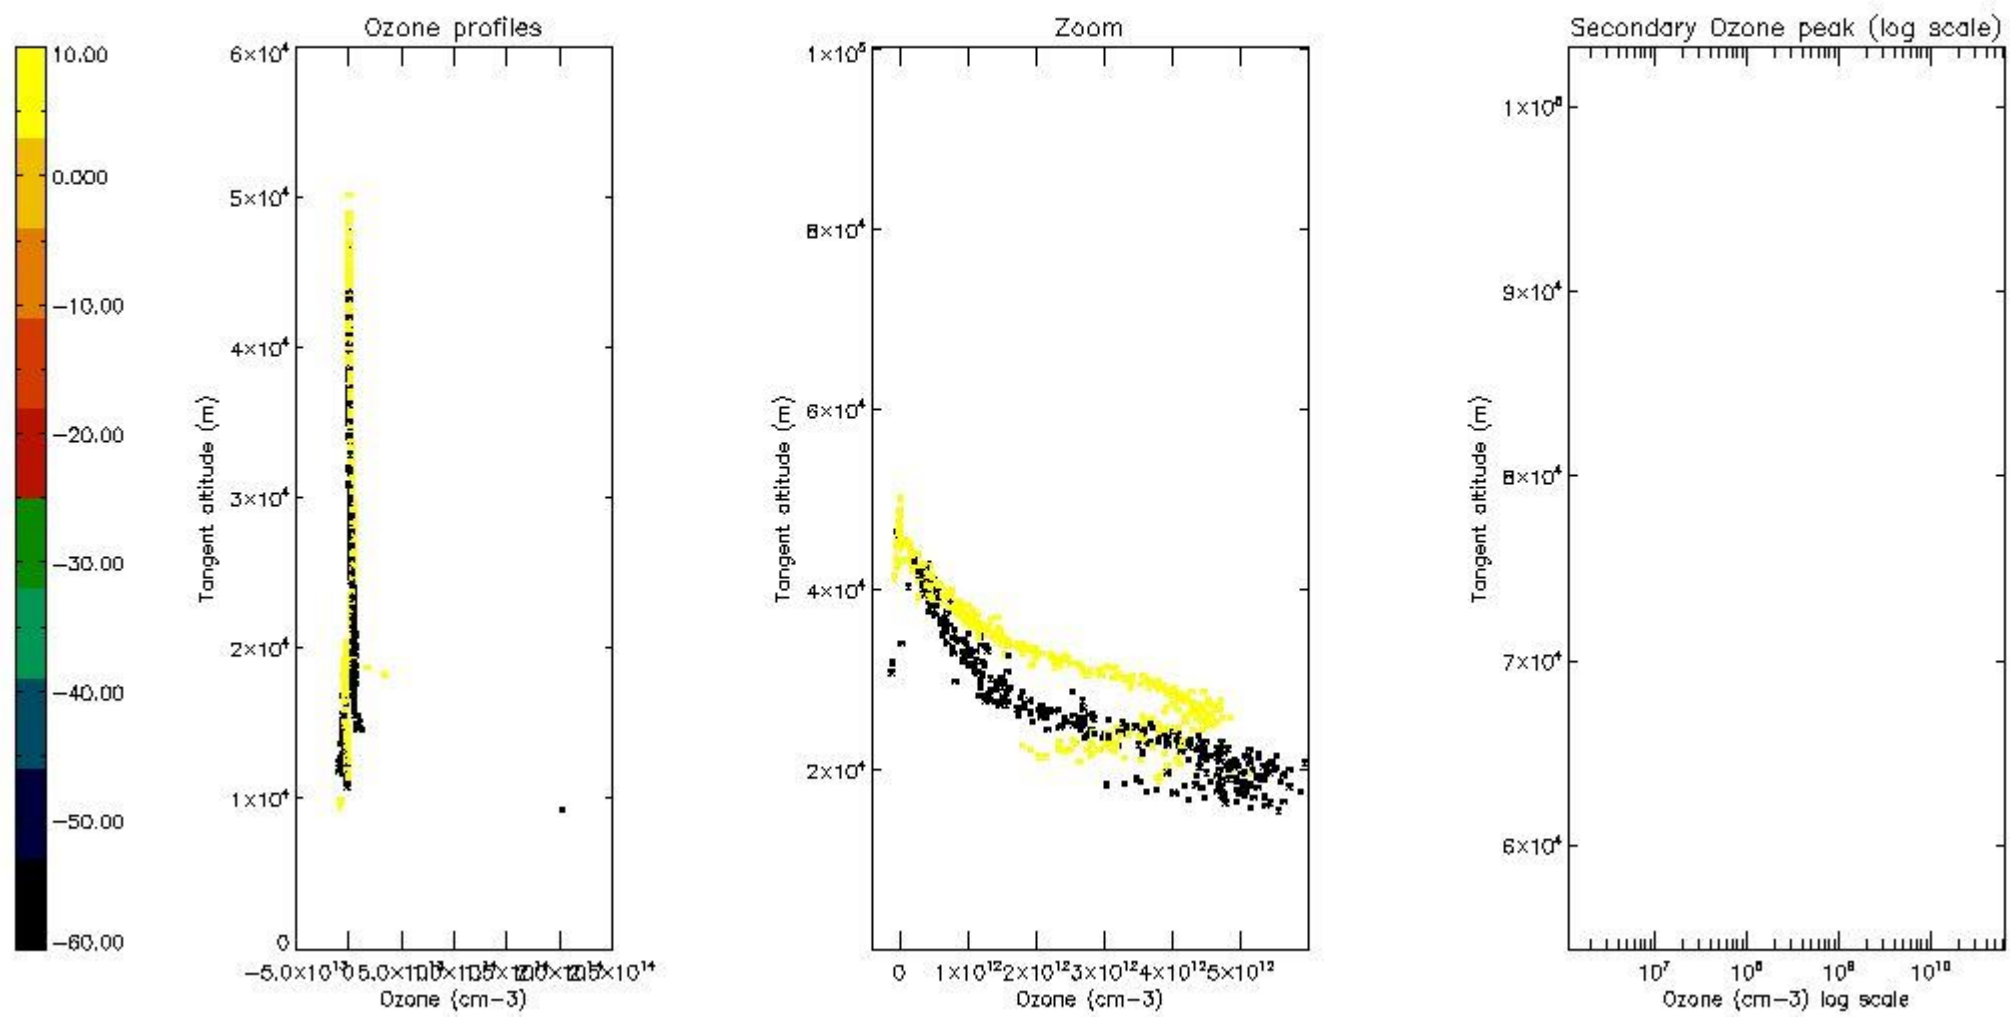

So, the table below shows the percentage of dark limb and valid observations for each criteria with respect to the overall valid daily observations.

Criteria	% of total production
All STD	16
STD < 20	4

STD < 10	2
STD < 5	0

5.2 Plot ozone profiles for all STD (dark without errors)

The colorbar represents the latitude.

5.3 Plot ozone profiles where STD < 20% (dark without errors)

The colorbar represents the latitude.

5.4 Plot ozone profiles where $STD < 10\%$ (dark without errors)

The colorbar represents the latitude.

5.5 Plot ozone profiles where $STD < 5\%$ (dark without errors)

The colorbar represents the latitude.