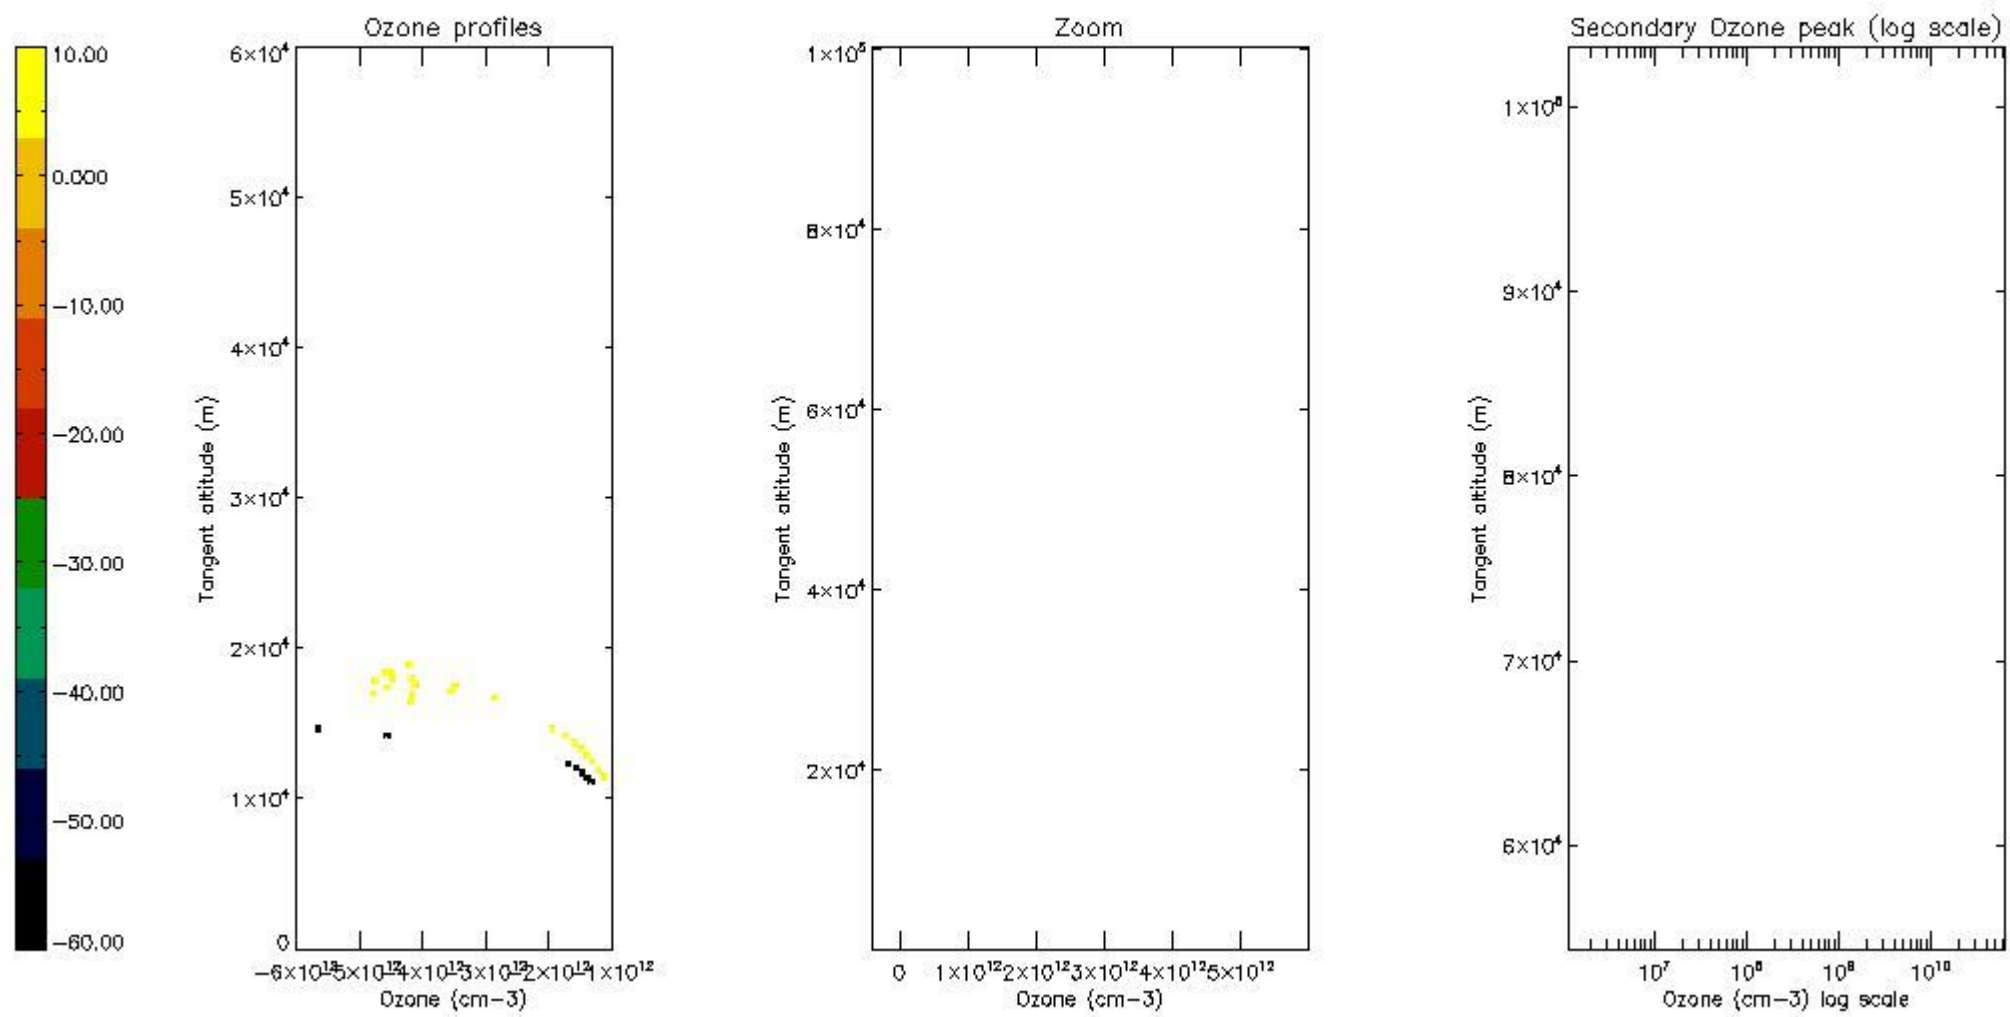

5.6 Plot NO₂ profiles for all STD (dark without errors)

The colorbar represents the latitude.