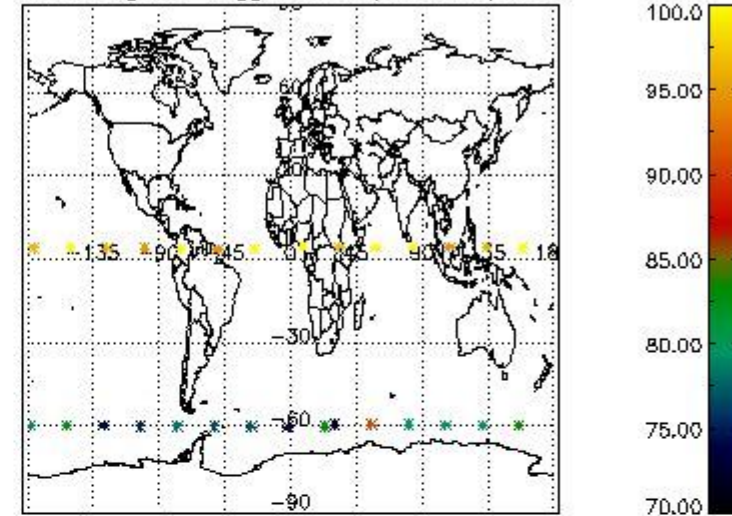

3.1 Plot quality information per product (time dependant)

3.2 Plot quality information per product (world map)

Percentage of flagged data per O3 profile

Percentage of flagged data per H2O profile

Percentage of flagged data per NO2 profile