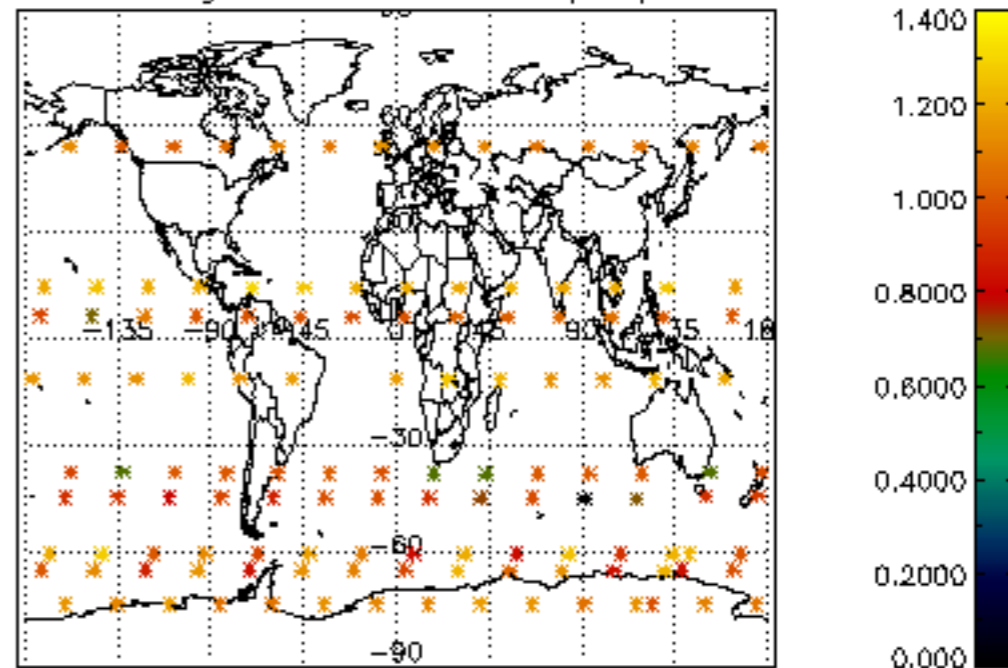

Percentage of datation errors per profile

Percentage of star falling outside central band per profile

Percentage of saturation errors per profile

Percentage of cosmic ray hits per profile

Percentage of datation errors per profile