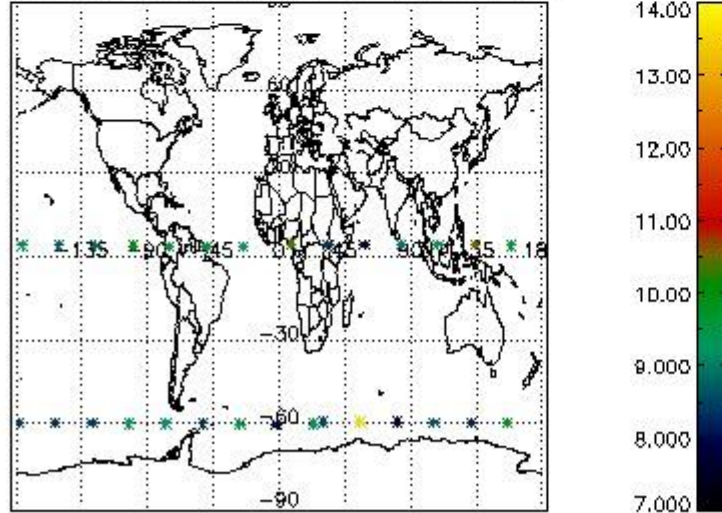

3.1 Plot quality information per product (time dependant)

3.2 Plot quality information per product (world map)

Percentage of flagged data per O3 profile

Percentage of flagged data per H2O profile

Percentage of flagged data per NO2 profile