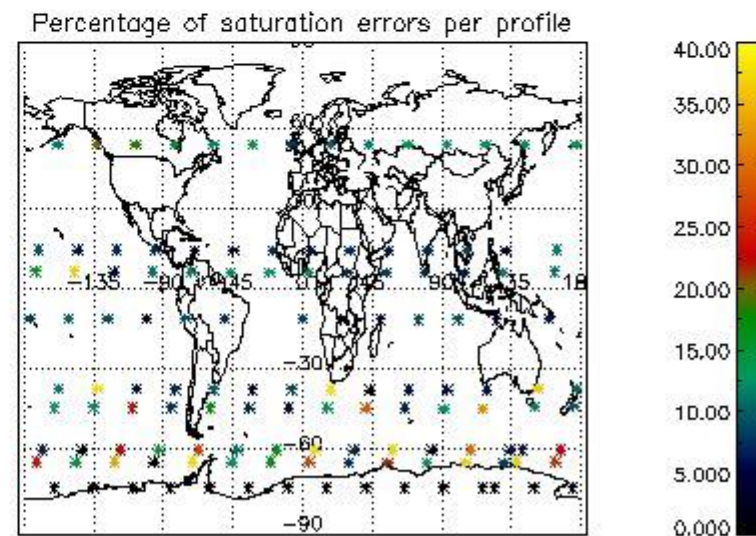

4.2 Plot quality information per product coming from level 1b processing (world map)

4.2.1 Plot level 1 quality information per product (world map): ENVISAT ASCENDING passes

Percentage of cosmic ray hits per profile

Percentage of datation errors per profile

Percentage of star falling outside central band per profile

Percentage of saturation errors per profile

4.2.2 Plot level 1 quality information per product (world map): ENVISAT DESCENDING passes

5. Trace gas profiles

5.1 Ozone statistics based on quality of products

The final quality of the products can be "measured" using the STD (Standard Deviation) attached to every point profile. This information is written to the parameter GOM_NL__2P/NL_LOCAL_SPECIES_DENSITY/o3_std of the level 2 products. The table below shows the statistics for given STD ranges.