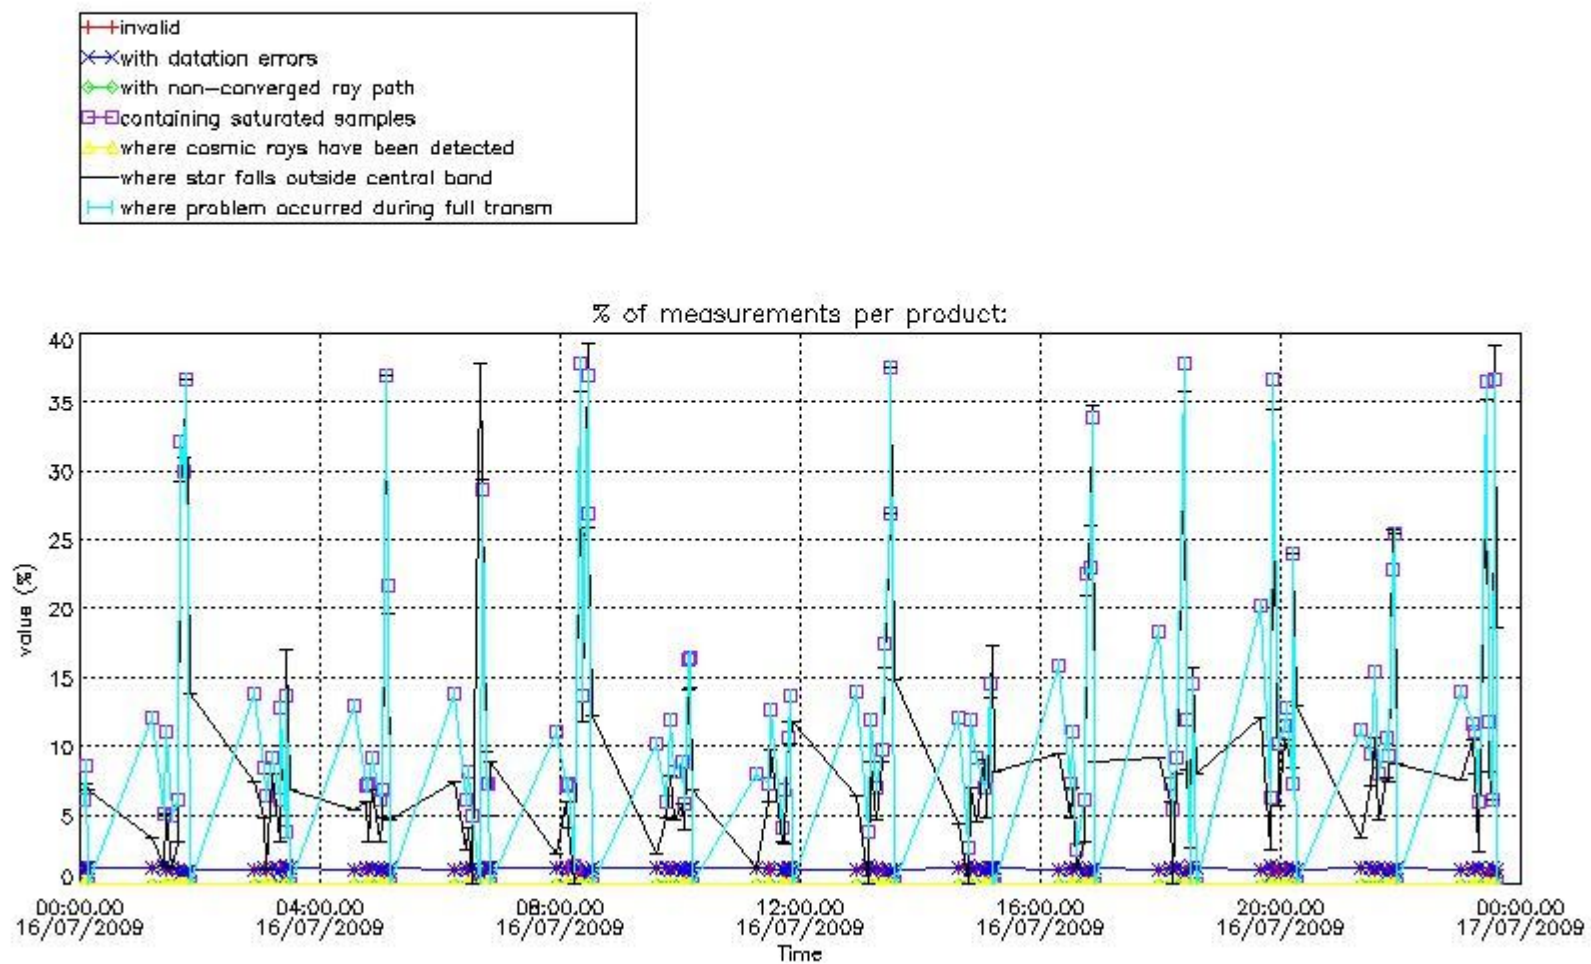

3.1 Plot quality information per product (time dependant)

3.2 Plot quality information per product (world map)

Percentage of flagged data per O3 profile

Percentage of flagged data per H2O profile

Percentage of flagged data per NO2 profile

Percentage of flagged data per NO3 profile

4. Level 1 quality information per product

In this section it is plotted some information contained in the Quality Summary data set of the level 2 products that comes from the level 1b processing. Products without errors (error flag in the MPH set to "0") are used.

4.1 Plot quality information per product (time dependant) coming from level 1b processing

4.1.1 Plot level 1 quality information per product (time dependant): ENVISAT ASCENDING passes

4.1.2 Plot level 1 quality information per product (time dependant): ENVI SAT DESCENDING passes