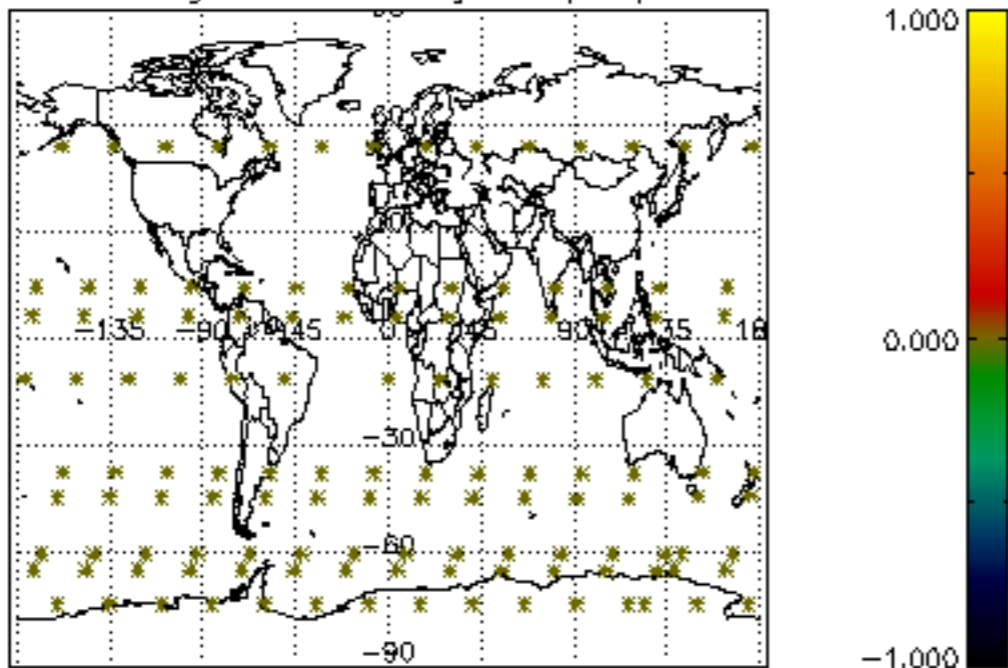

Percentage of datation errors per profile

Percentage of star falling outside central band per profile

Percentage of saturation errors per profile

Percentage of cosmic ray hits per profile

Percentage of datation errors per profile