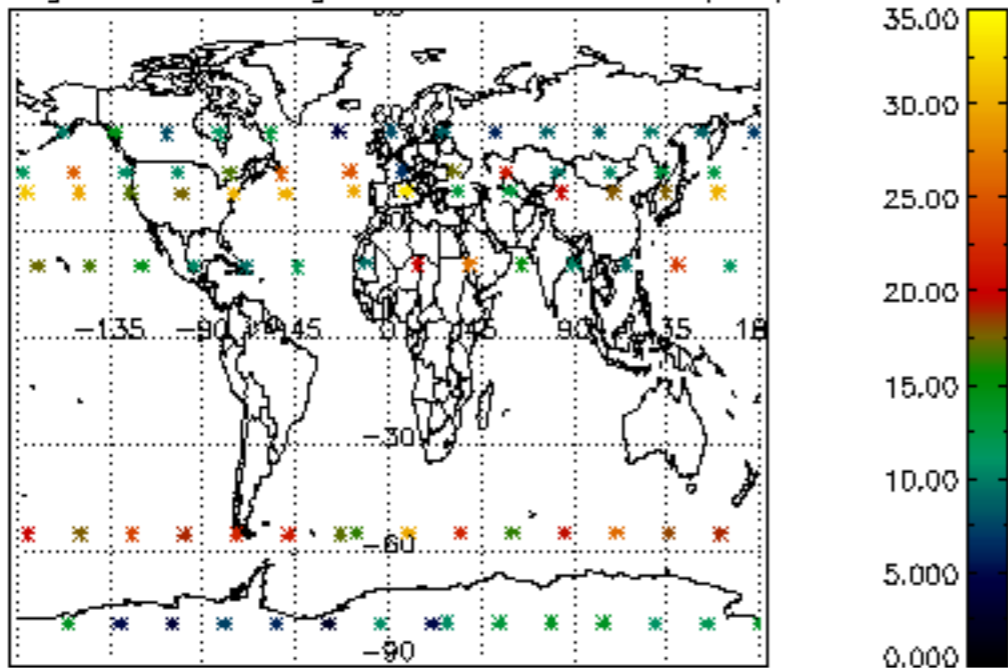

Percentage of cosmic ray hits per profile

Percentage of star falling outside central band per profile