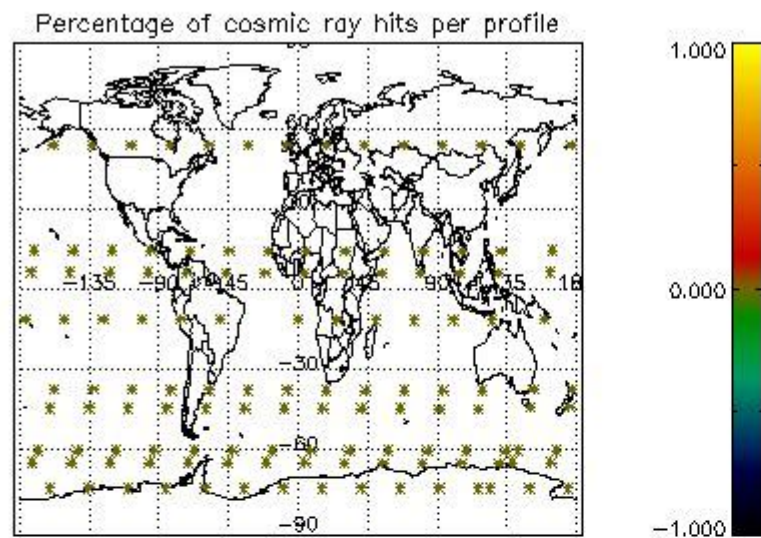

Percentage of datation errors per profile

Percentage of star falling outside central band per profile

Percentage of saturation errors per profile

4.2.2 Plot level 1 quality information per product (world map): ENVISAT DESCENDING passes