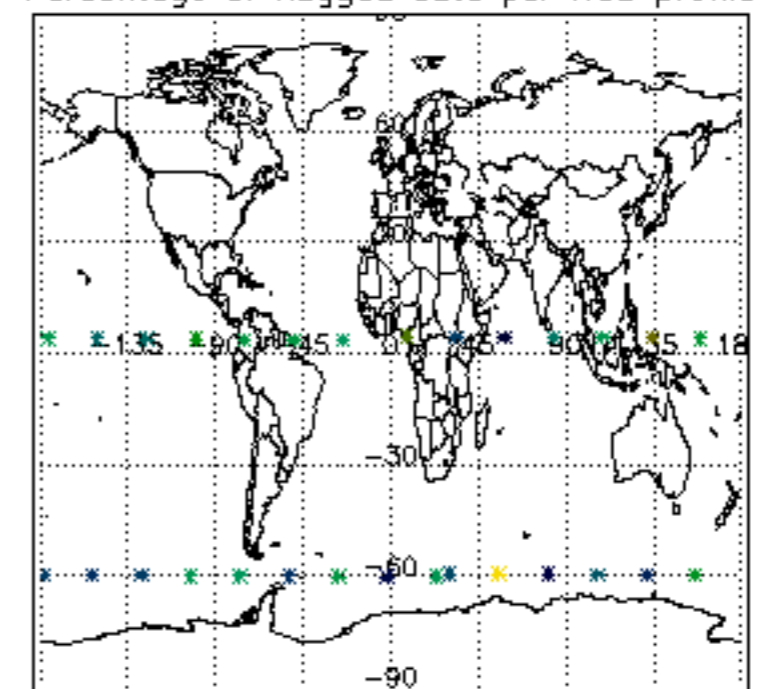

Percentage of flagged data per NO3 profile