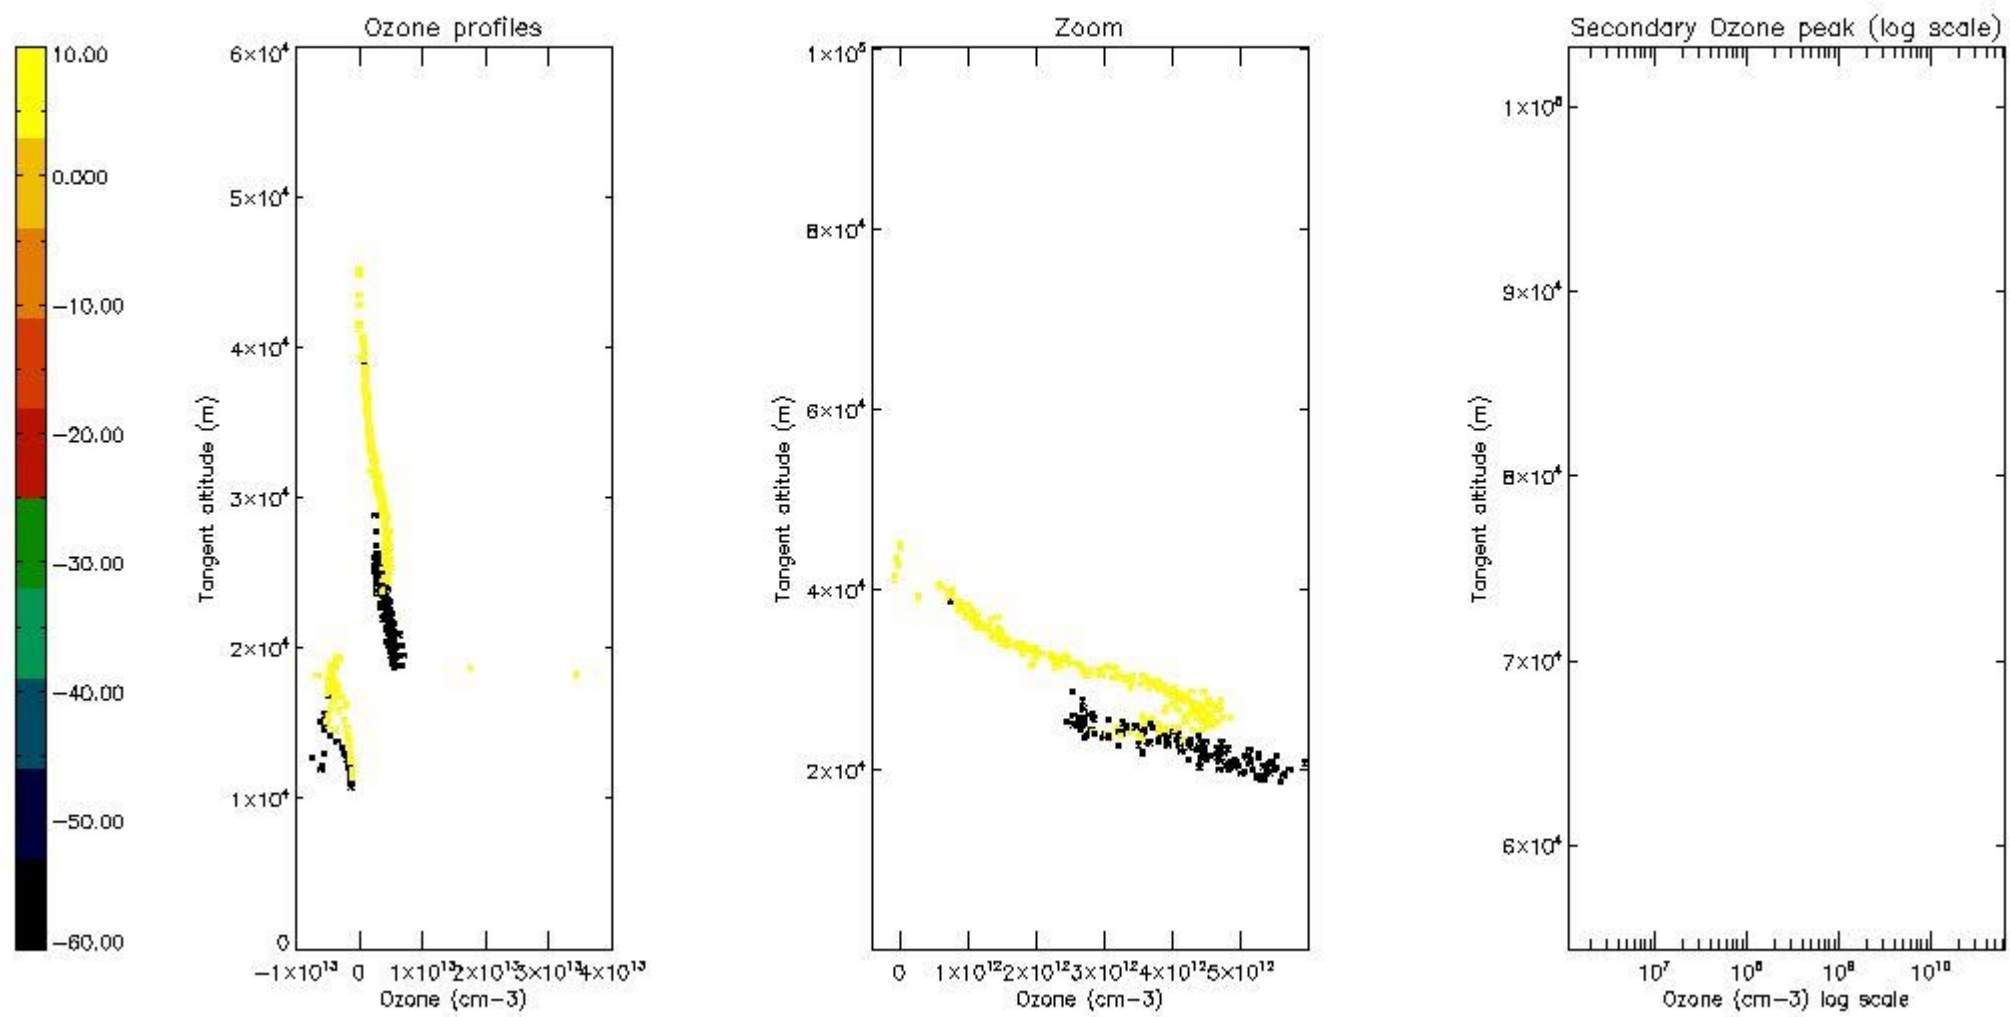

STD < 10	2
STD < 5	0

5.2 Plot ozone profiles for all STD (dark without errors)

The colorbar represents the latitude.

5.3 Plot ozone profiles where STD < 20% (dark without errors)

The colorbar represents the latitude.

5.4 Plot ozone profiles where $STD < 10\%$ (dark without errors)

The colorbar represents the latitude.

5.5 Plot ozone profiles where $STD < 5\%$ (dark without errors)

The colorbar represents the latitude.