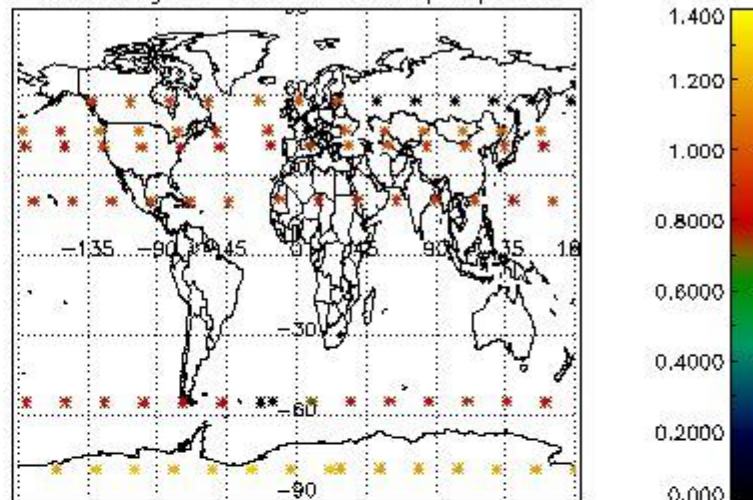

Percentage of datation errors per profile