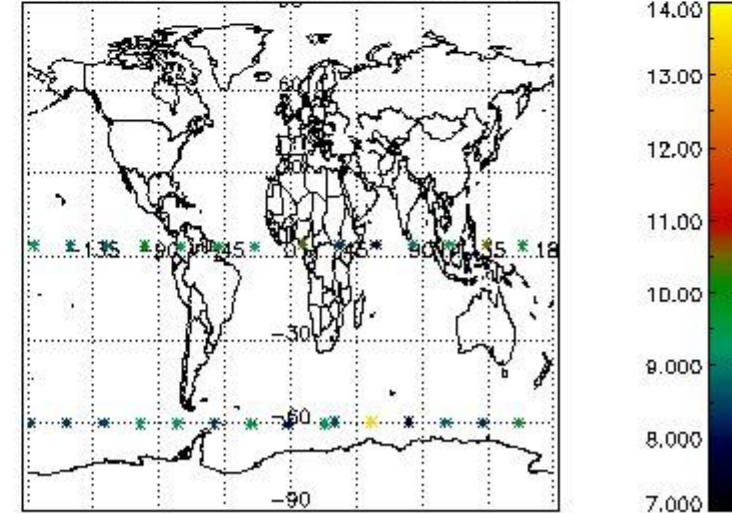

Percentage of flagged data per NO3 profile

4. Level 1 quality information per product

In this section it is plotted some information contained in the Quality Summary data set of the level 2 products that comes from the level 1b processing. Products without errors (error flag in the MPH set to "0") are used.

4.1 Plot quality information per product (time dependant) coming from level 1b processing

4.1.1 Plot level 1 quality information per product (time dependant): ENVISAT ASCENDING passes