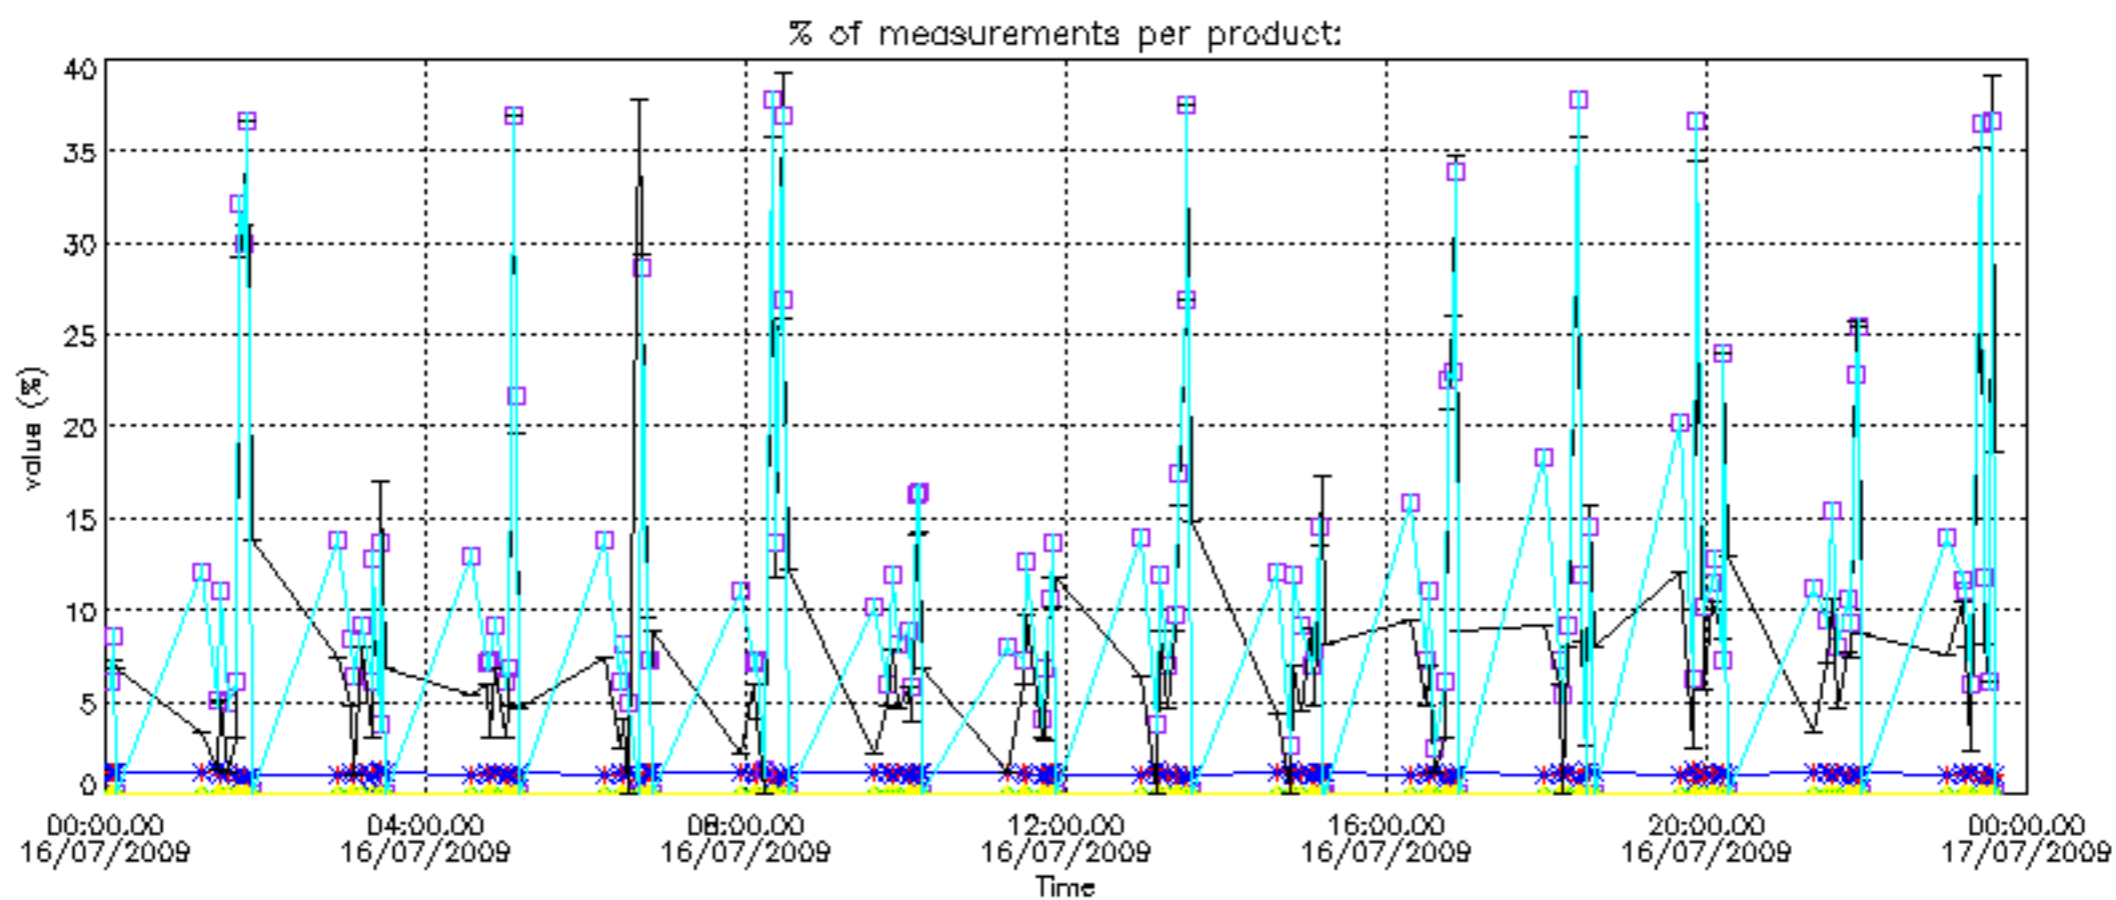

Percentage of cosmic ray hits per profile

Percentage of datation errors per profile