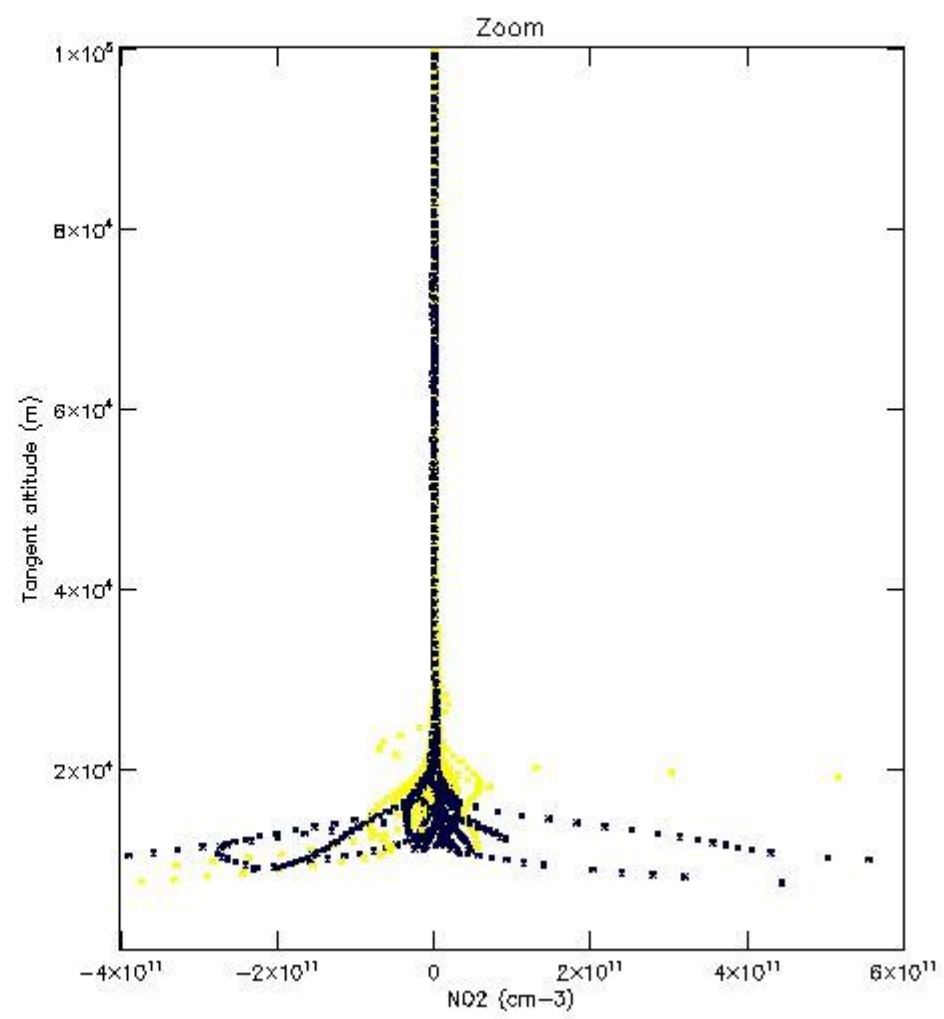

5.4 Plot ozone profiles where $STD < 10\%$ (dark without errors)

The colorbar represents the latitude.

5.5 Plot ozone profiles where $STD < 5\%$ (dark without errors)

The colorbar represents the latitude.

5.6 Plot NO₂ profiles for all STD (dark without errors)

The colorbar represents the latitude.

5.7 Plot NO3 profiles for all STD (dark without errors)

The colorbar represents the latitude.

5.8 Plot H₂O profiles for all STD (only for occultations of stars 1,2,3,4,13,14,16,26,63 dark without errors)