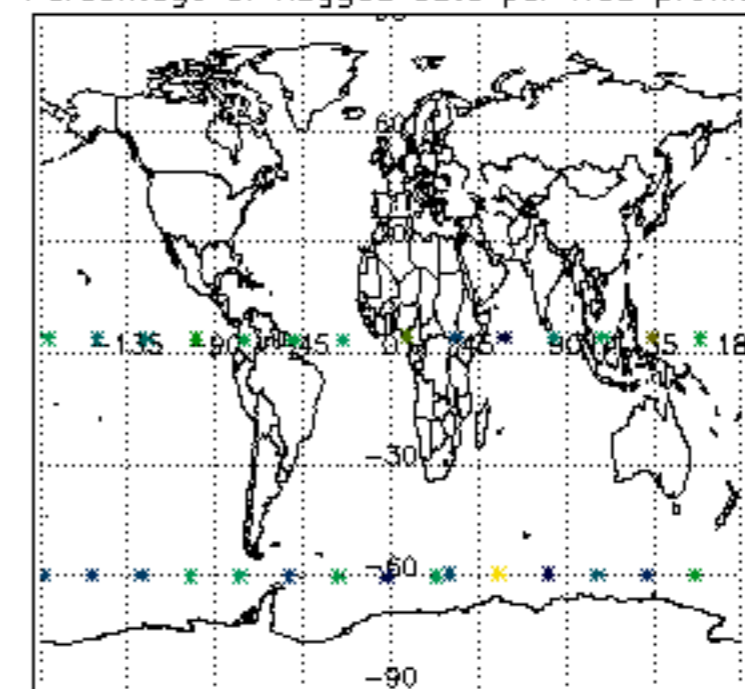

Percentage of flagged data per NO3 profile