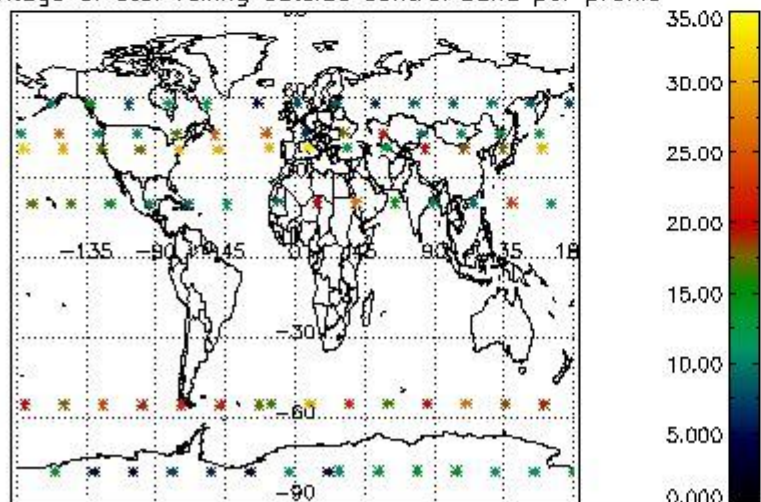

Percentage of star falling outside central band per profile