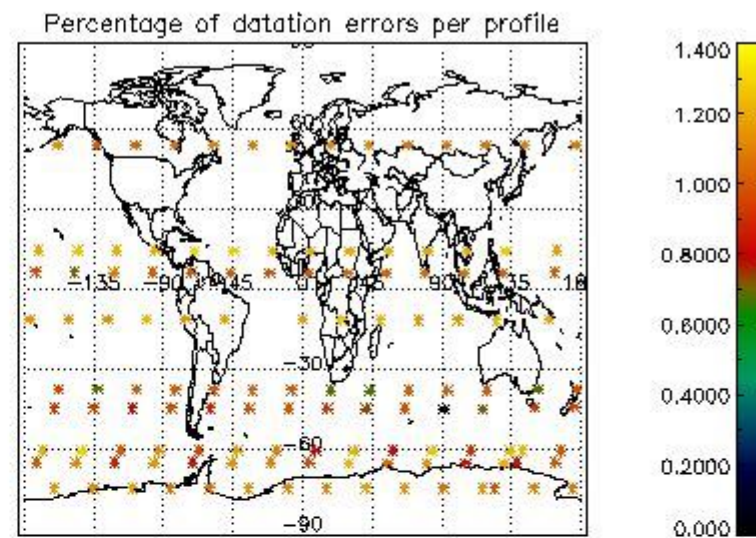

Percentage of datation errors per profile

Percentage of star falling outside central band per profile

Percentage of saturation errors per profile

4.2.2 Plot level 1 quality information per product (world map): ENVISAT DESCENDING passes