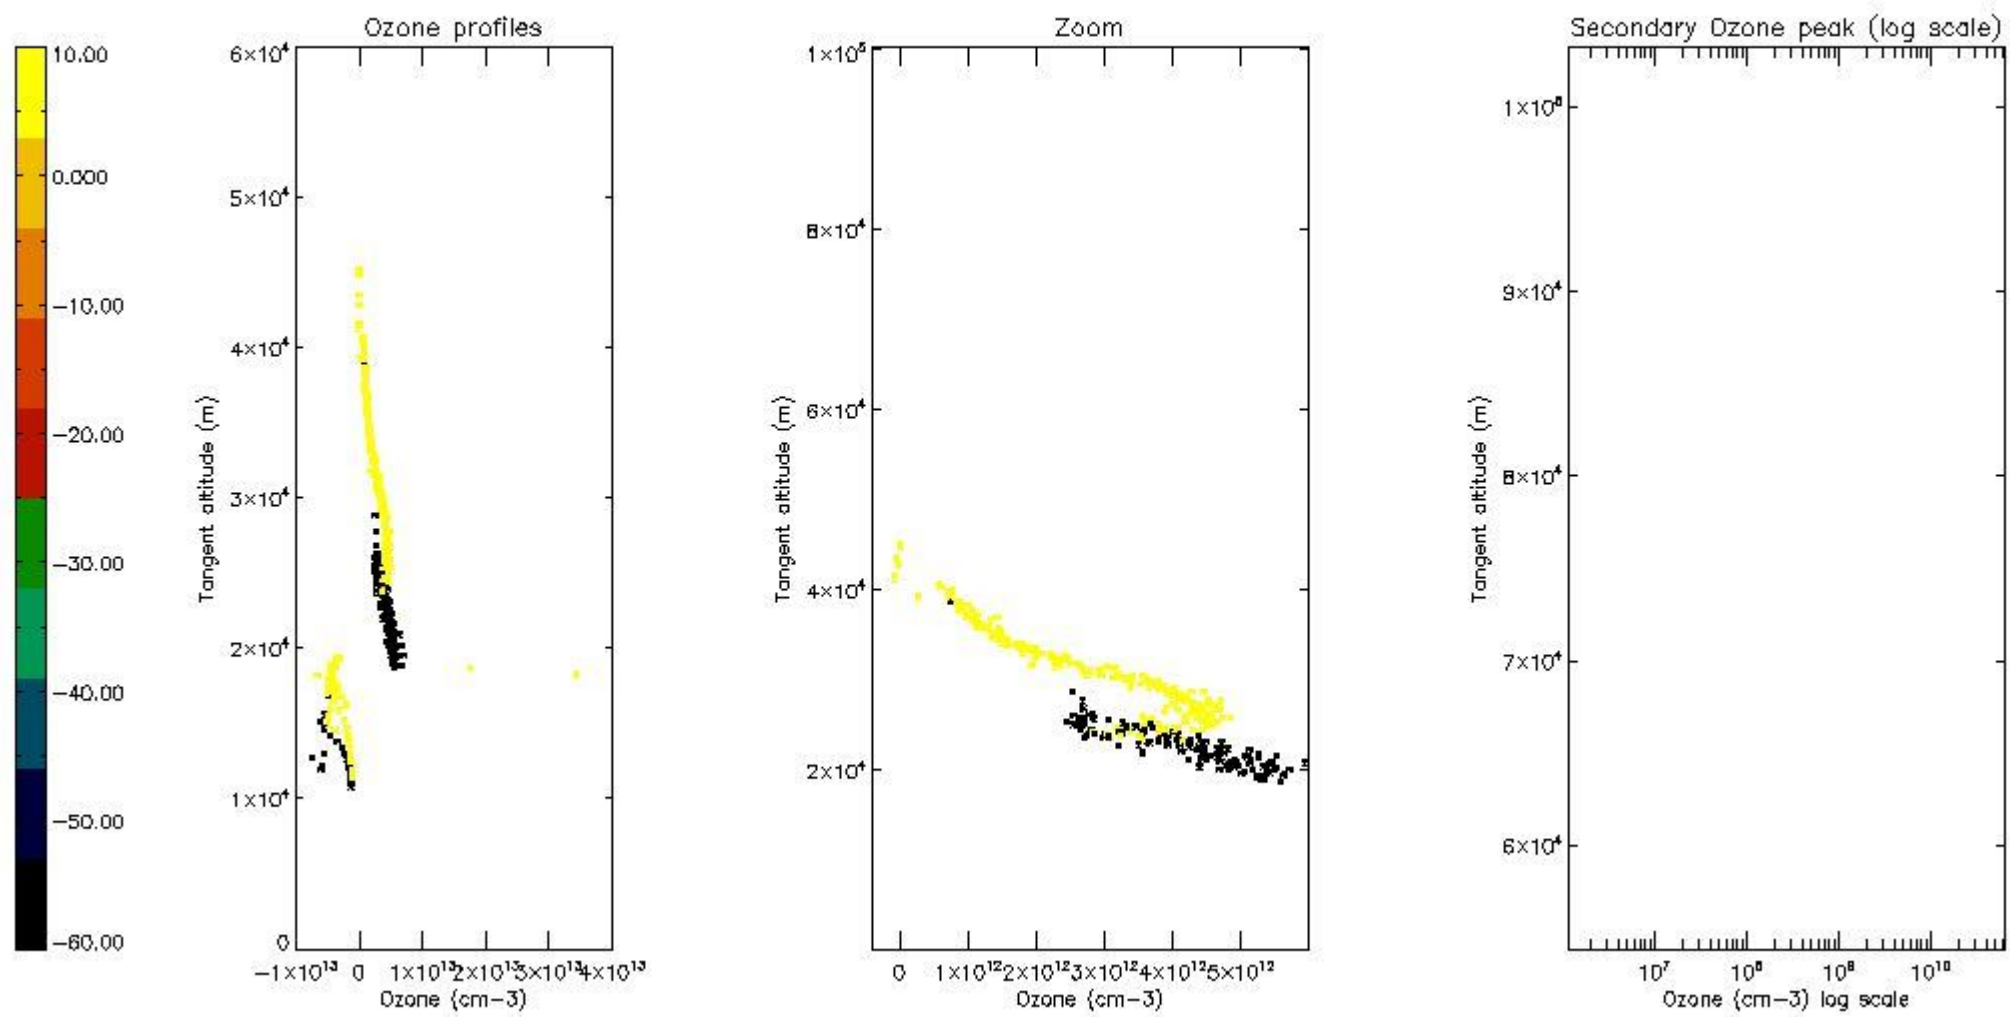

5.5 Plot ozone profiles where $STD < 5\%$ (dark without errors)

The colorbar represents the latitude.