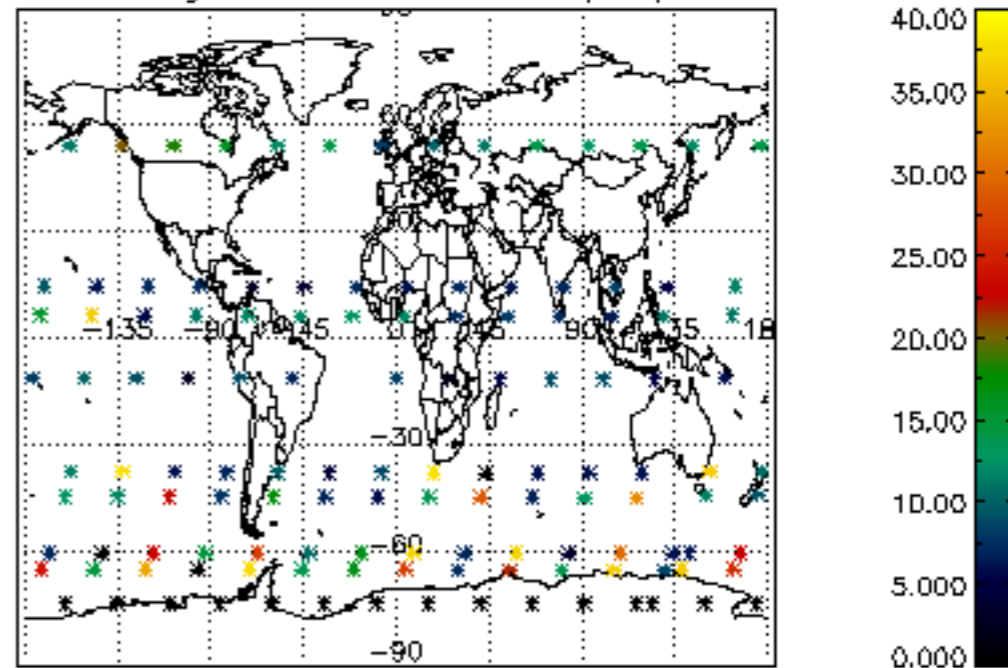

Percentage of saturation errors per profile