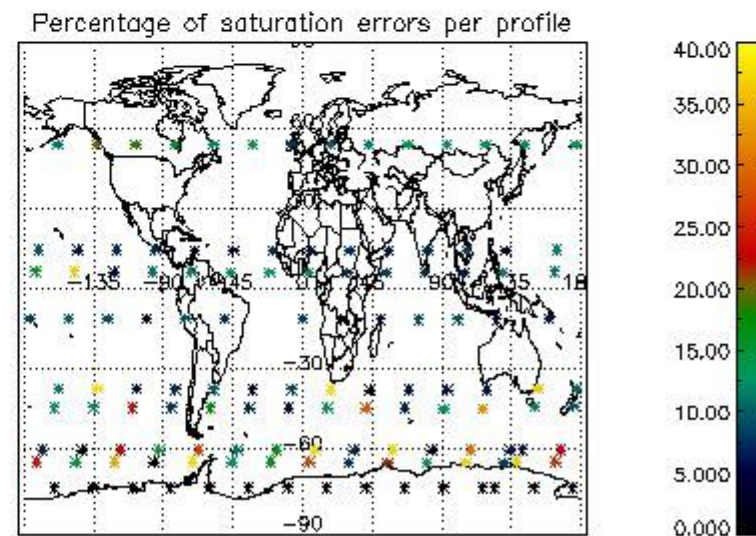

Percentage of datation errors per profile

Percentage of star falling outside central band per profile

Percentage of saturation errors per profile

4.2.2 Plot level 1 quality information per product (world map): ENVISAT DESCENDING passes