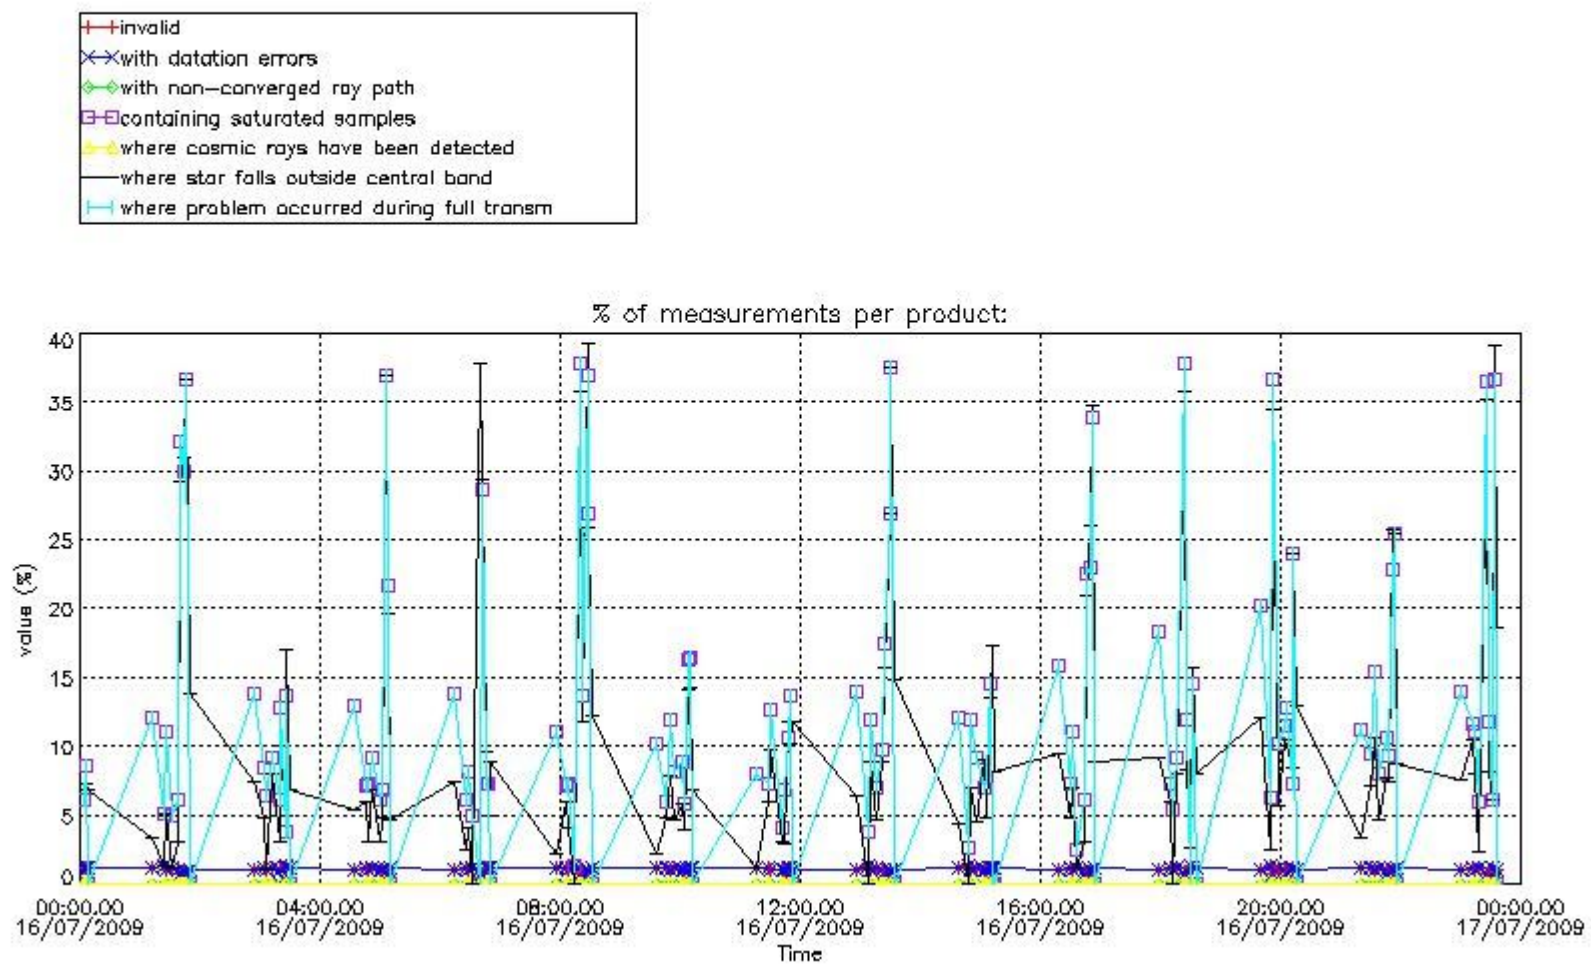

4.2 Plot quality information per product coming from level 1b processing (world map)

4.2.1 Plot level 1 quality information per product (world map): ENVISAT ASCENDING passes