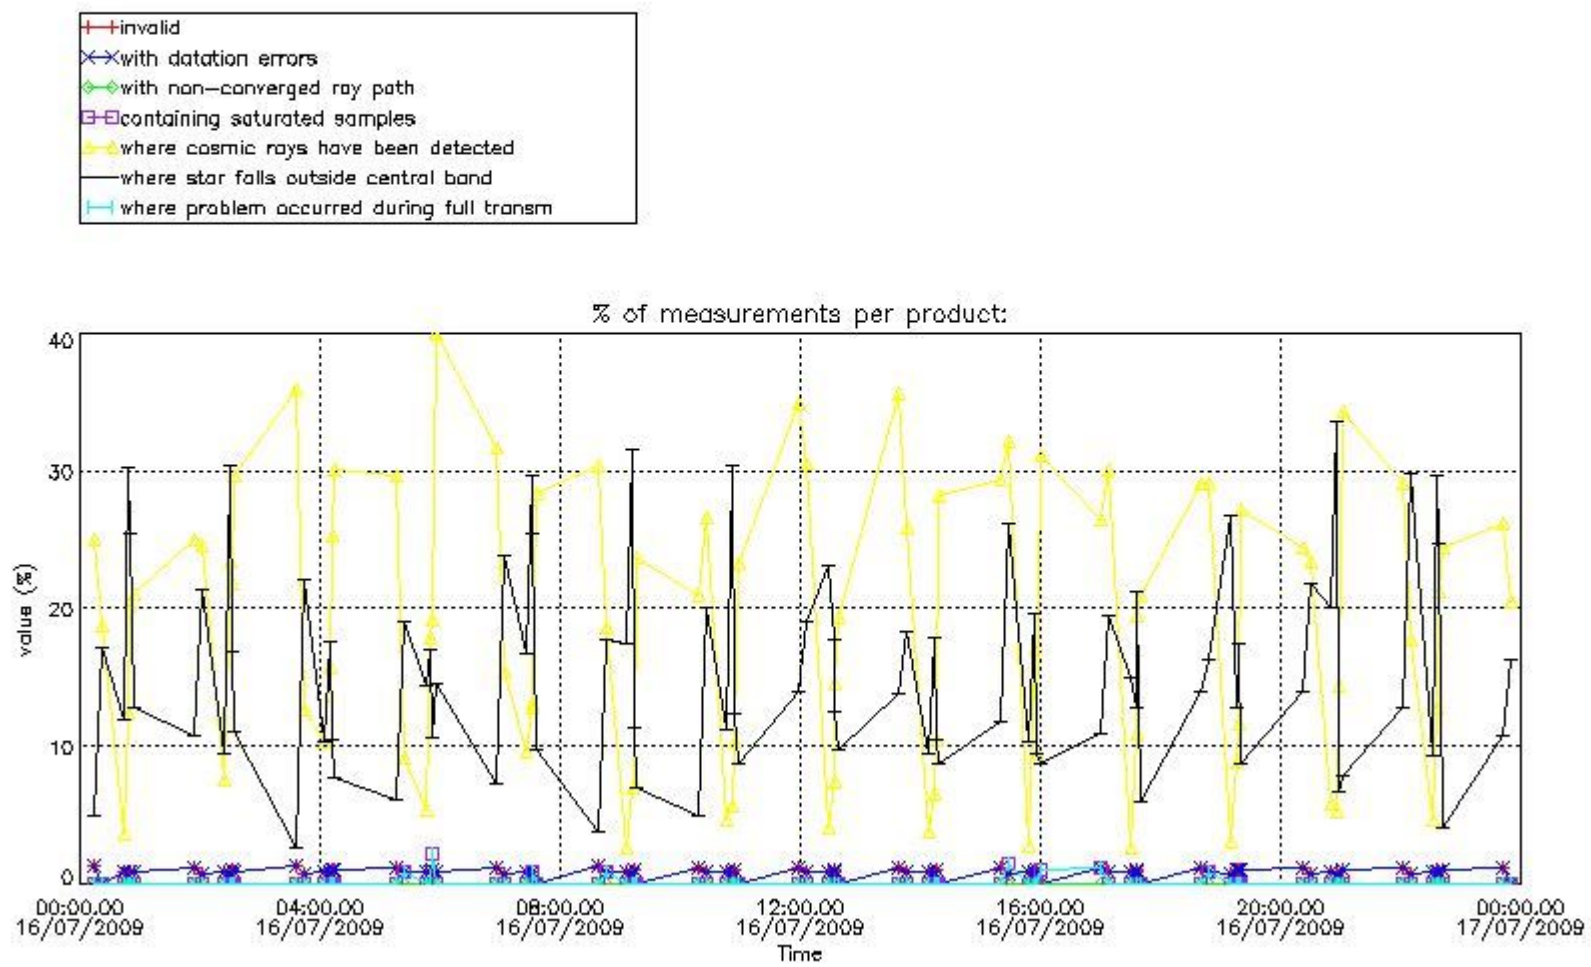

3. Quality information per product

In this section it is plotted some information contained in the Quality Summary data set of

the level 2 products. Only products in dark limb conditions and without errors (error flag in the MPH set to "0") are used.

3.1 Plot quality information per product (time dependant)

3.2 Plot quality information per product (world map)

Percentage of flagged data per O3 profile

Percentage of flagged data per H2O profile

Percentage of flagged data per NO2 profile

Percentage of flagged data per NO3 profile

4. Level 1 quality information per product

In this section it is plotted some information contained in the Quality Summary data set of the level 2 products that comes from the level 1b processing. Products without errors (error flag in the MPH set to "0") are used.

4.1 Plot quality information per product (time dependant) coming from level 1b processing

4.1.1 Plot level 1 quality information per product (time dependant): ENVISAT ASCENDING passes

4.1.2 Plot level 1 quality information per product (time dependant): ENVI SAT DESCENDING passes