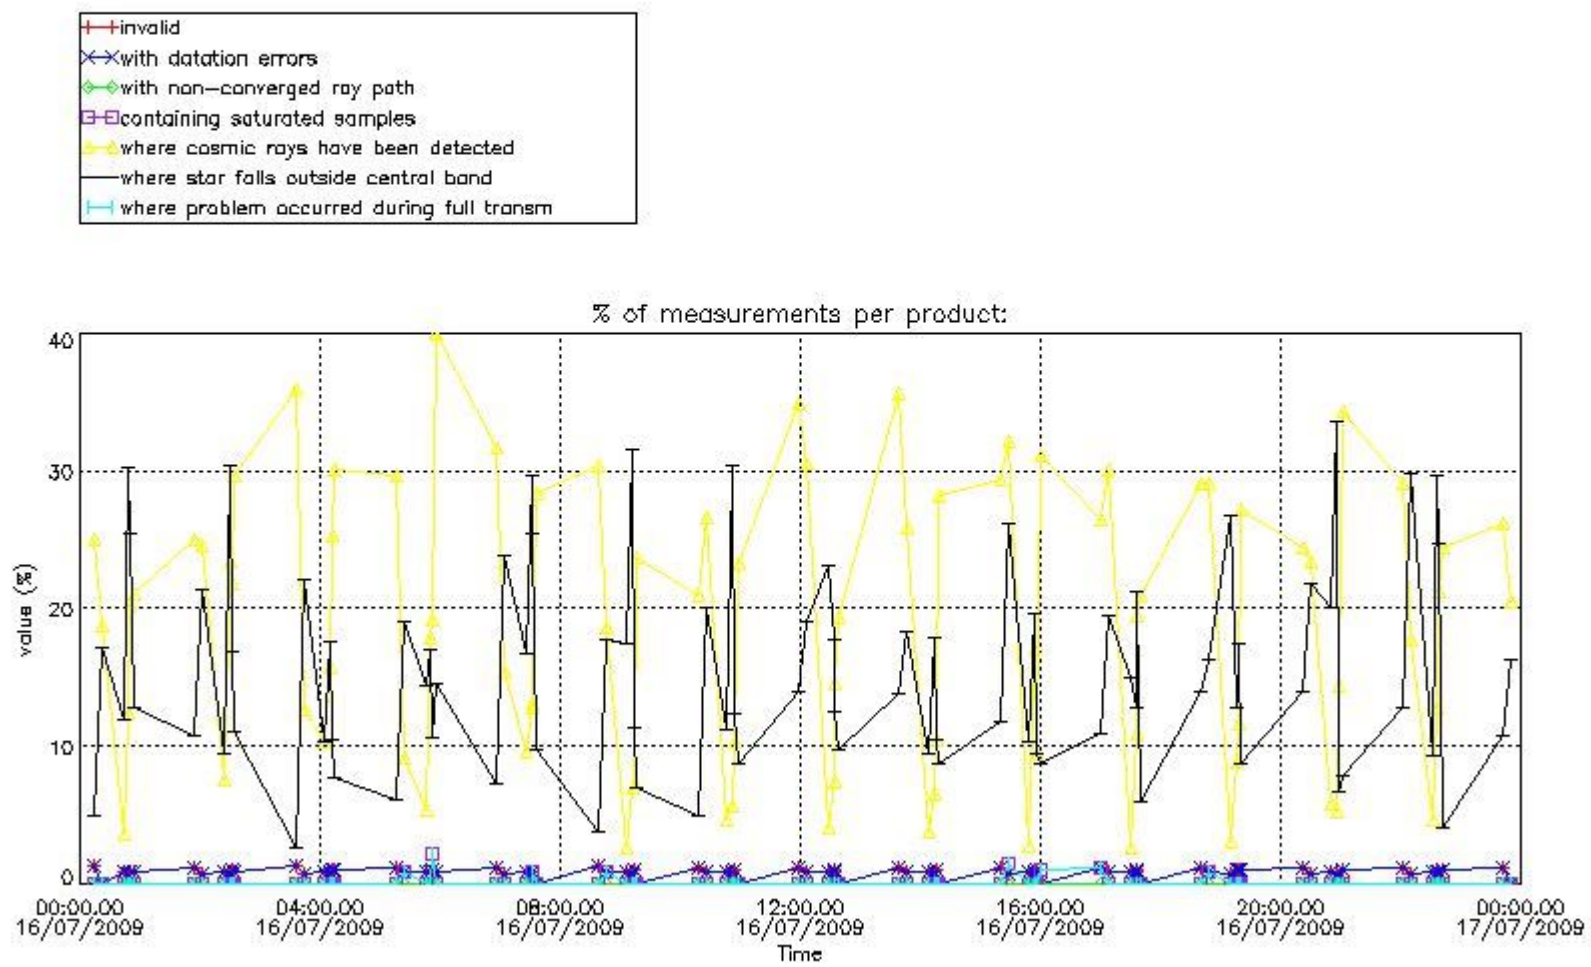

4.1.2 Plot level 1 quality information per product (time dependant): ENVI SAT DESCENDING passes