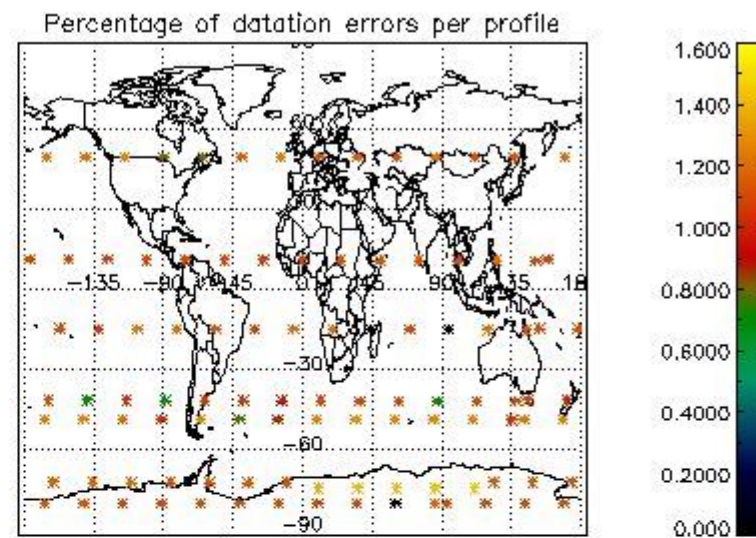

5. Trace gas profiles

5.1 Ozone statistics based on quality of products

The final quality of the products can be "measured" using the STD (Standard Deviation) attached to every point profile. This information is written to the parameter GOM_NL__2P/NL_LOCAL_SPECIES_DENSITY/o3_std of the level 2 products. The table below shows the statistics for given STD ranges.

The statistics are given with respect to the overall valid production:

- Products without fatal errors: GOM_NL__2P/MPH/PRODUCT_ERR=0
- Valid point profile: GOM_NL__2P/NL_LOCAL_SPECIES_DENSITY/pcd(0)=0

The 'Criteria' is applied to valid points of dark limb products:

- Products in dark limb illumination condition: GOM_NL__2P/NL_SUMMARY_QUALITY/obs_ill_cond=0
- Products without fatal errors: GOM_NL__2P/MPH/PRODUCT_ERR=0
- Valid point profile: GOM_NL__2P/NL_LOCAL_SPECIES_DENSITY/pcd(0)=0

So, the table below shows the percentage of dark limb and valid observations for each criteria with respect to the overall valid daily observations.

Criteria	% of total production
All STD	16
STD < 20	3