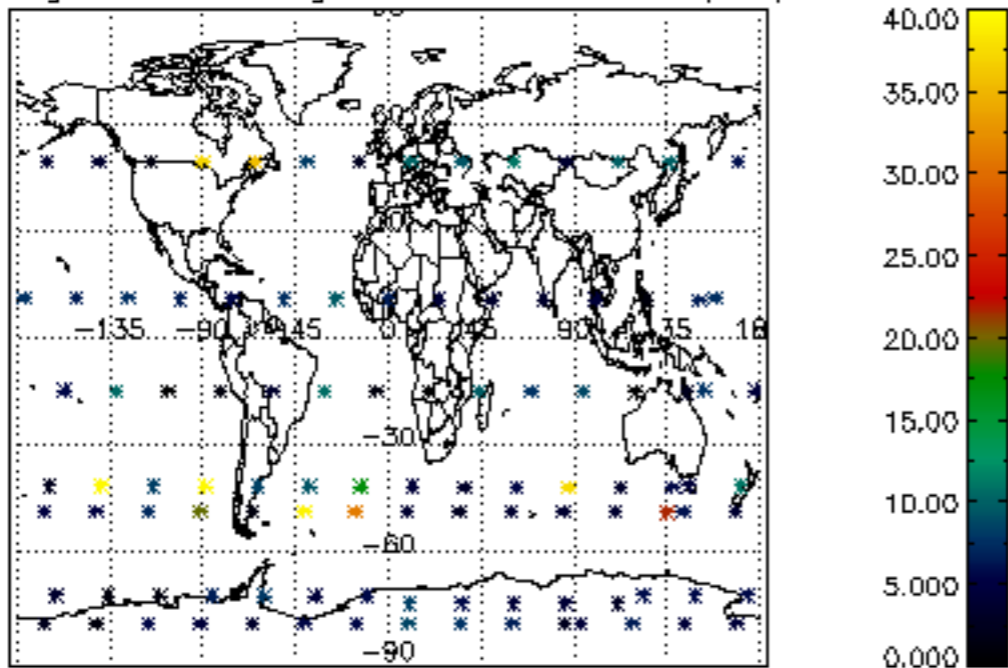

Percentage of star falling outside central band per profile