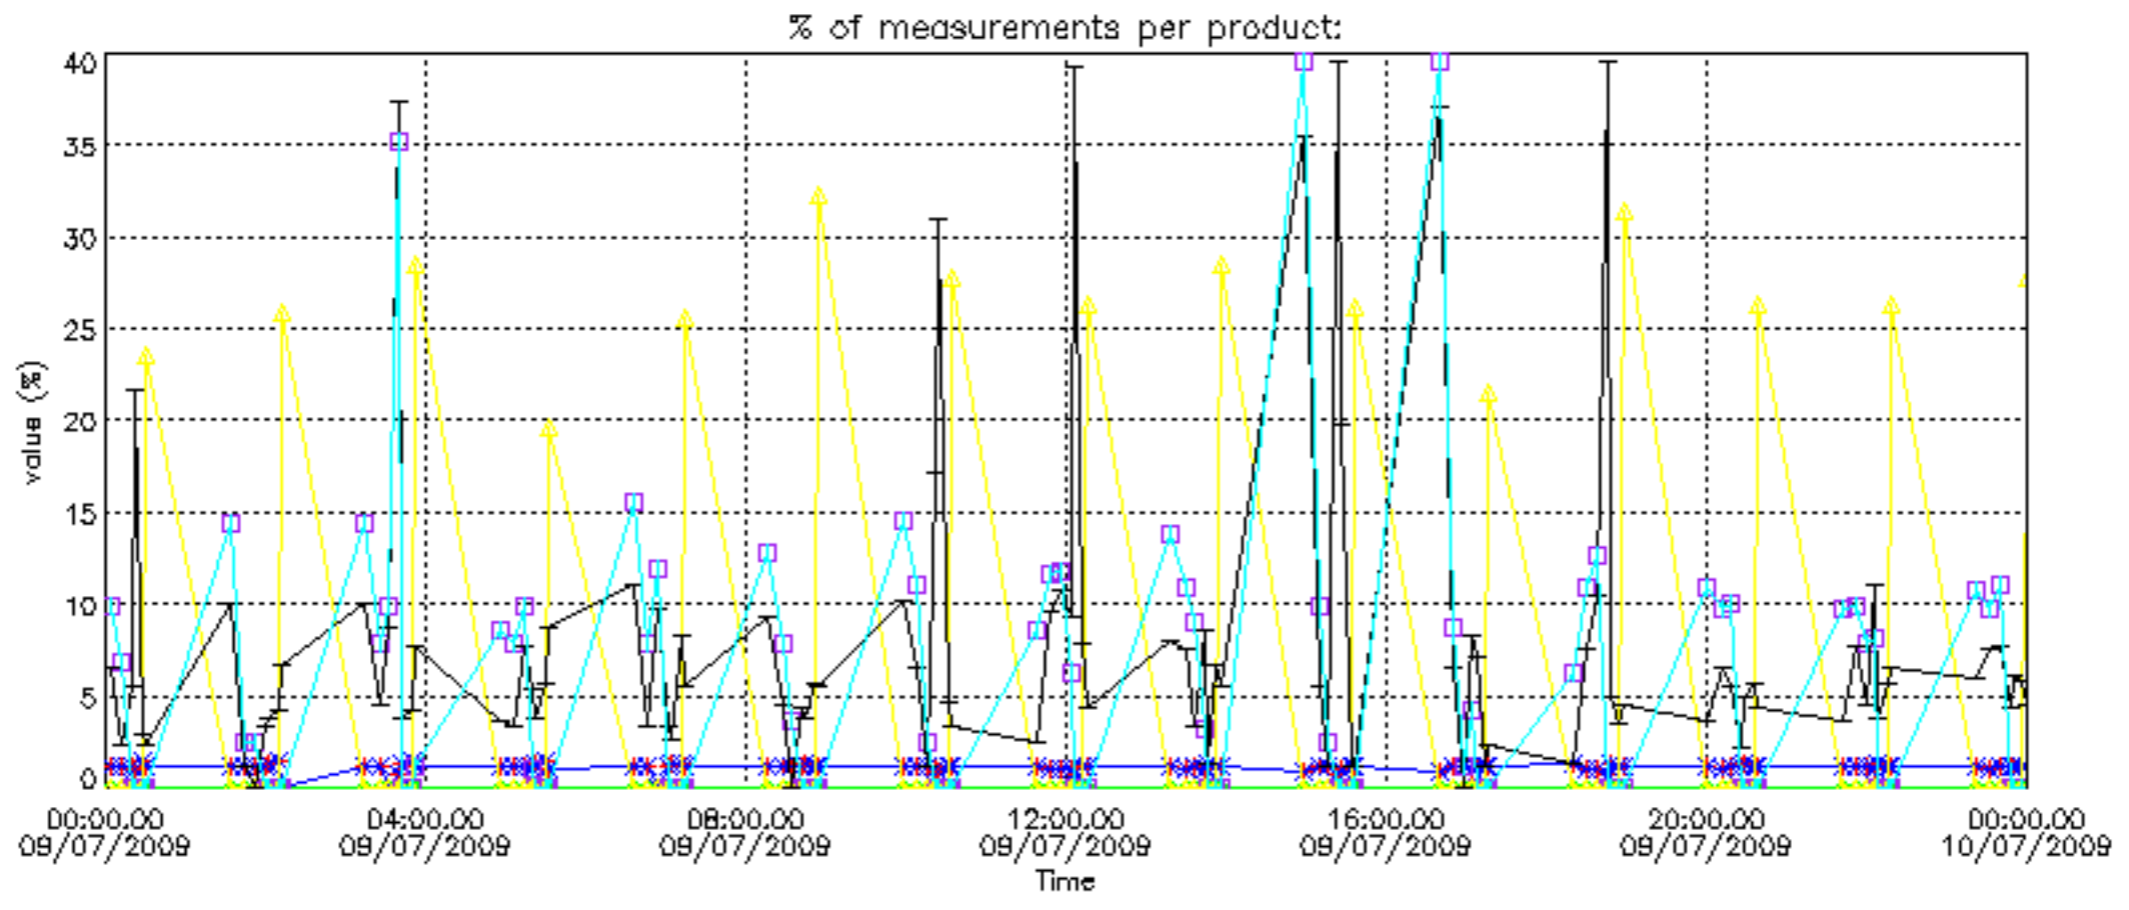

Percentage of cosmic ray hits per profile

Percentage of datation errors per profile