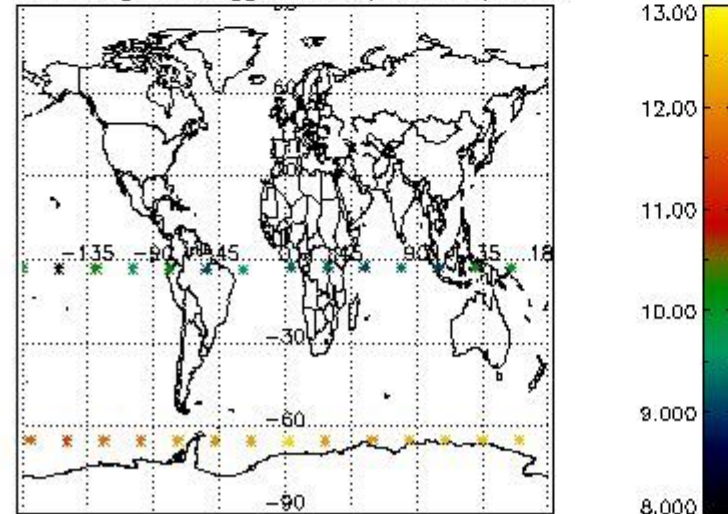

#### 3.2 Plot quality information per product (world map)

Percentage of flagged data per O3 profile

Percentage of flagged data per H2O profile

Percentage of flagged data per NO2 profile

Percentage of flagged data per NO3 profile