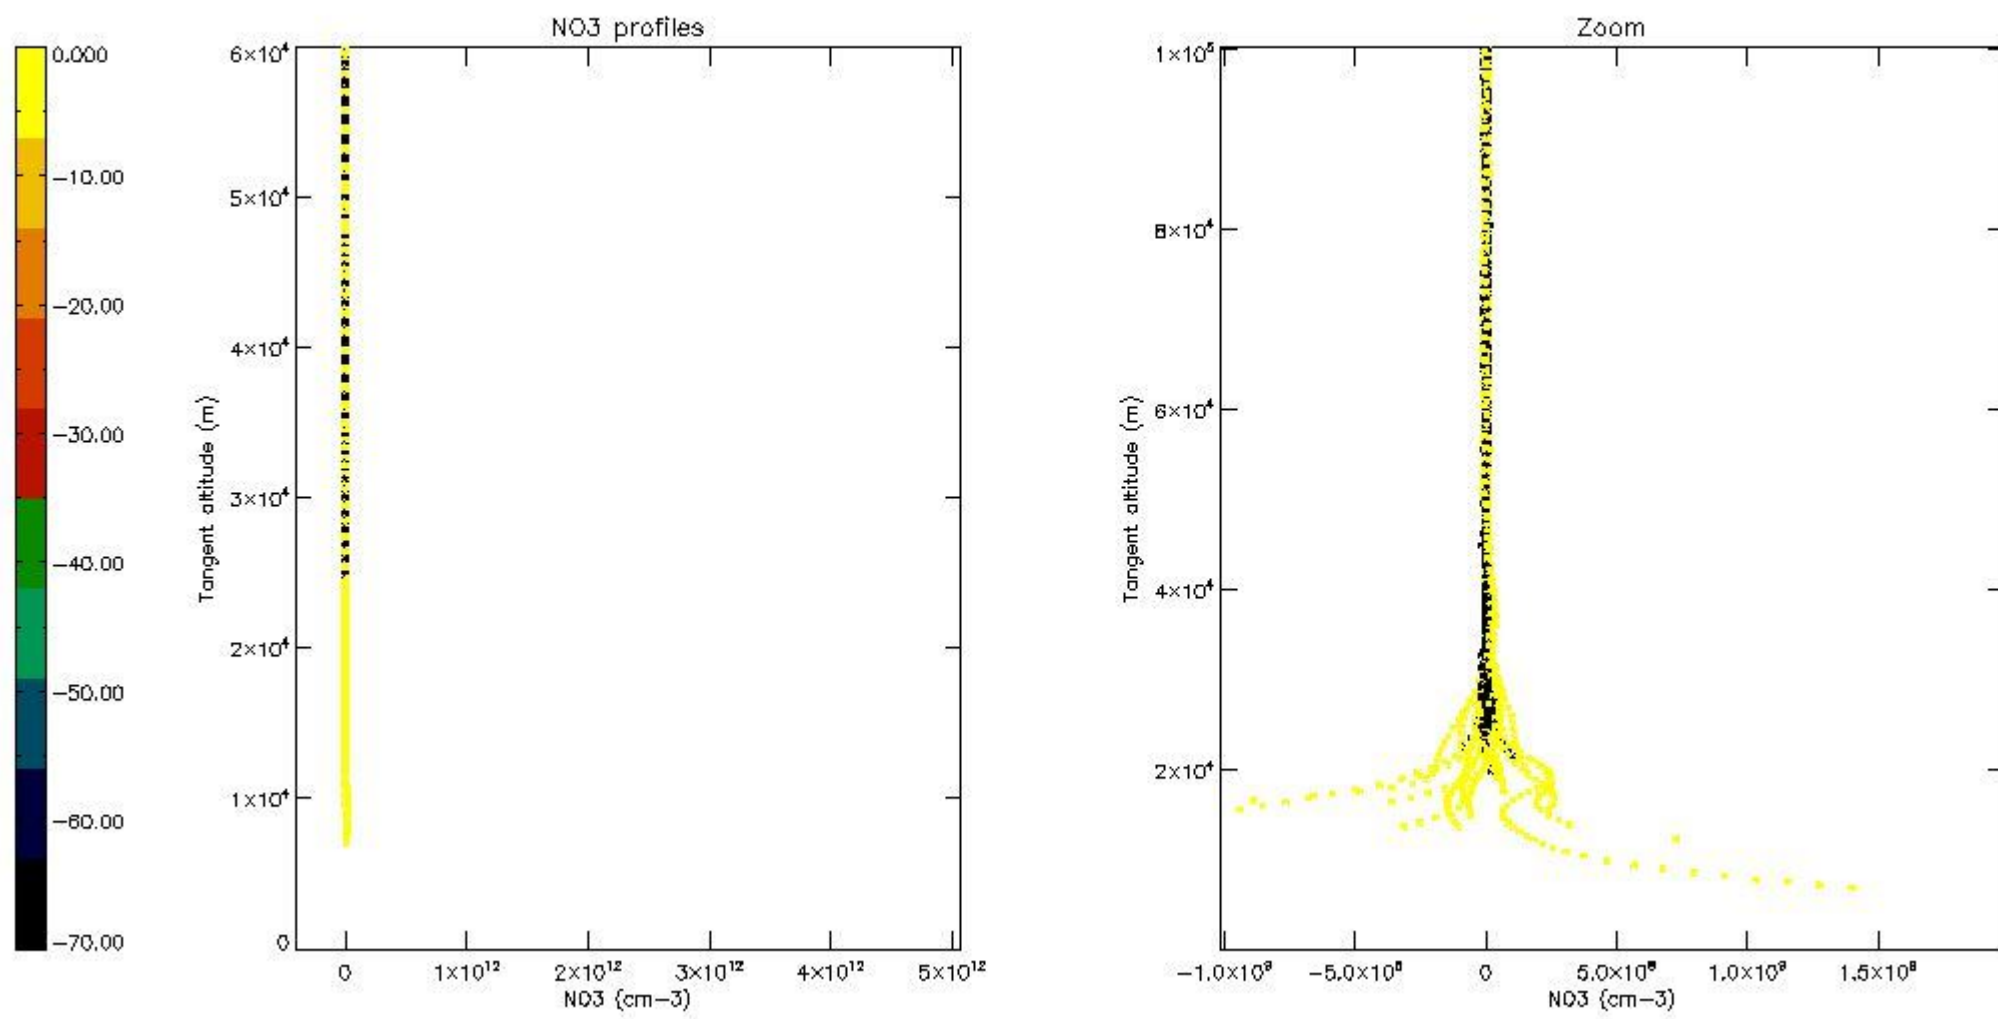

5.8 Plot H2O profiles for all STD (only for occultations of stars 1,2,3,4,13,14,16,26,63 dark without errors)

The colorbar represents the latitude.