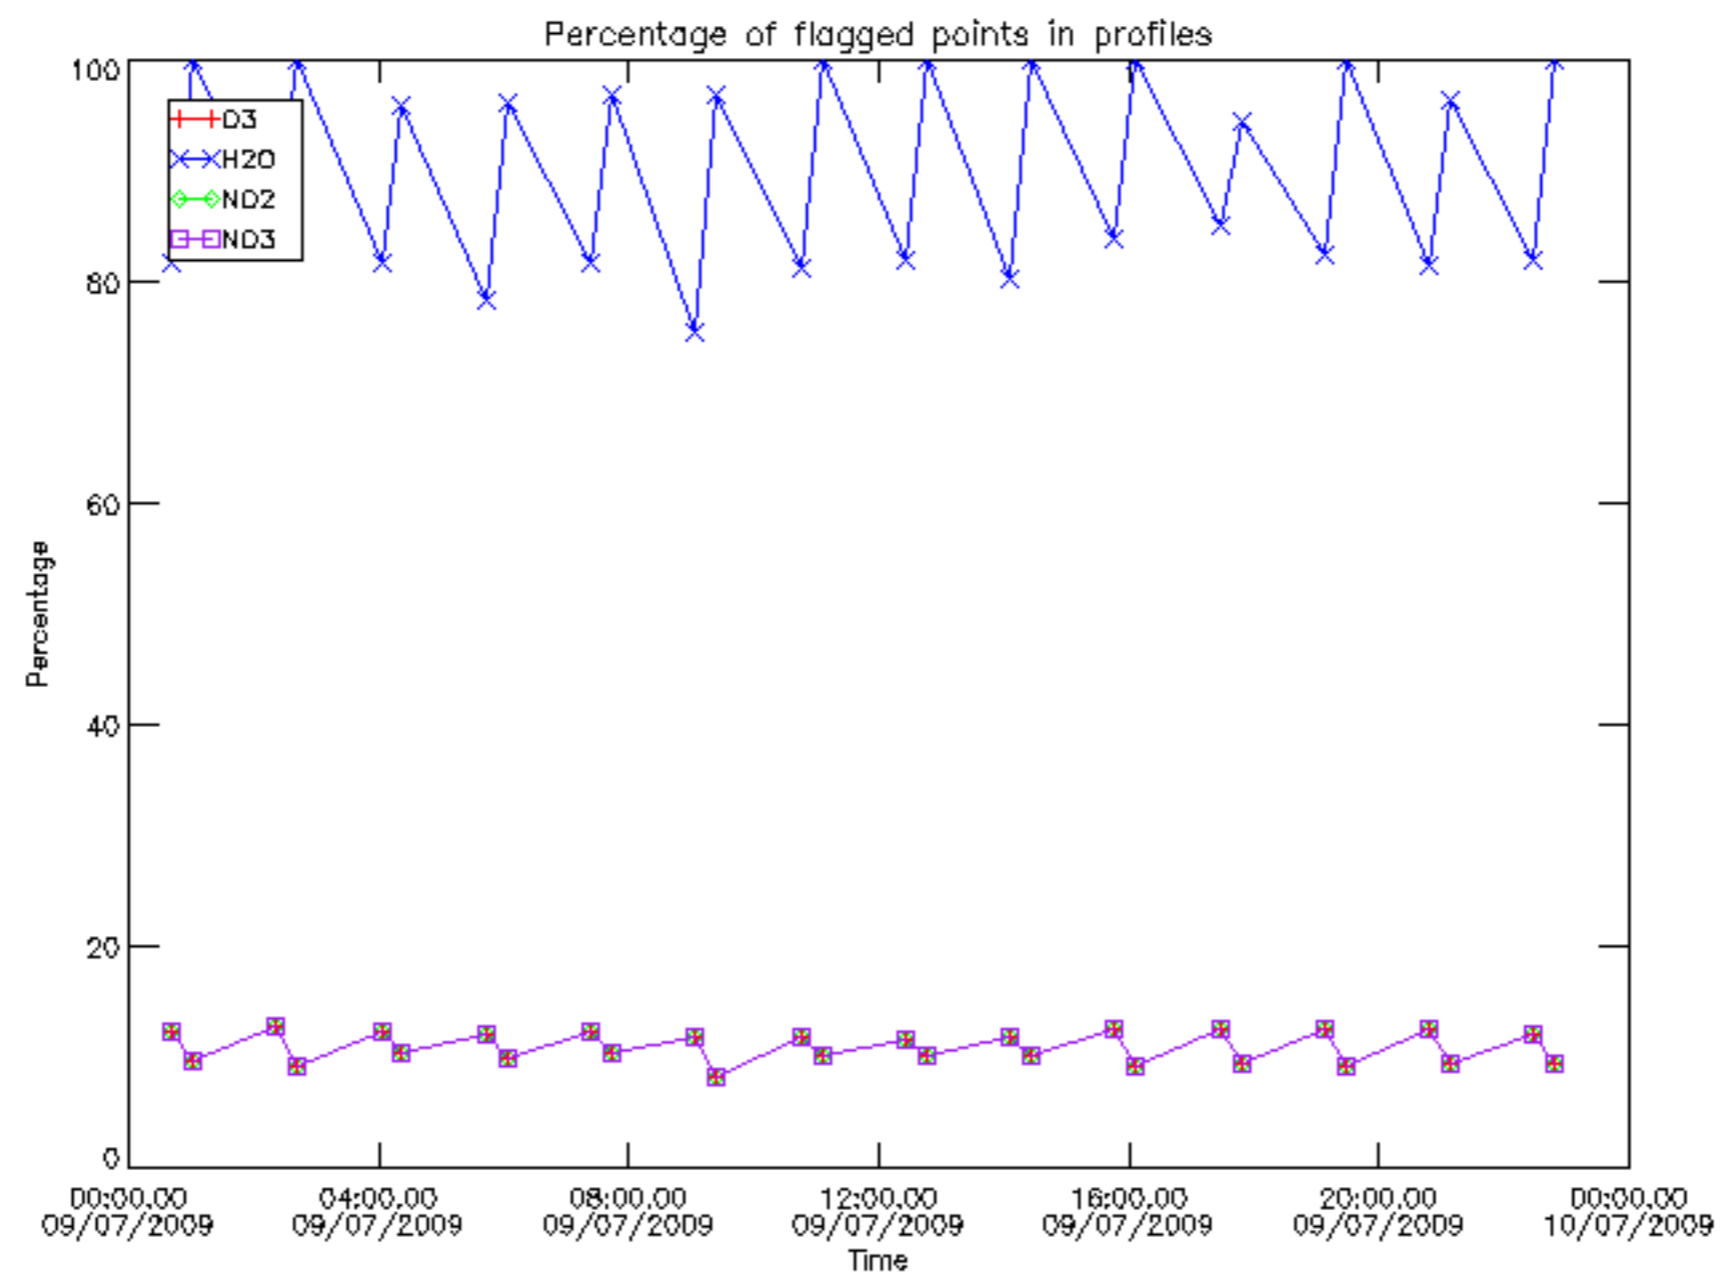

Percentage of flagged data per D3 profile

Percentage of flagged data per H2O profile