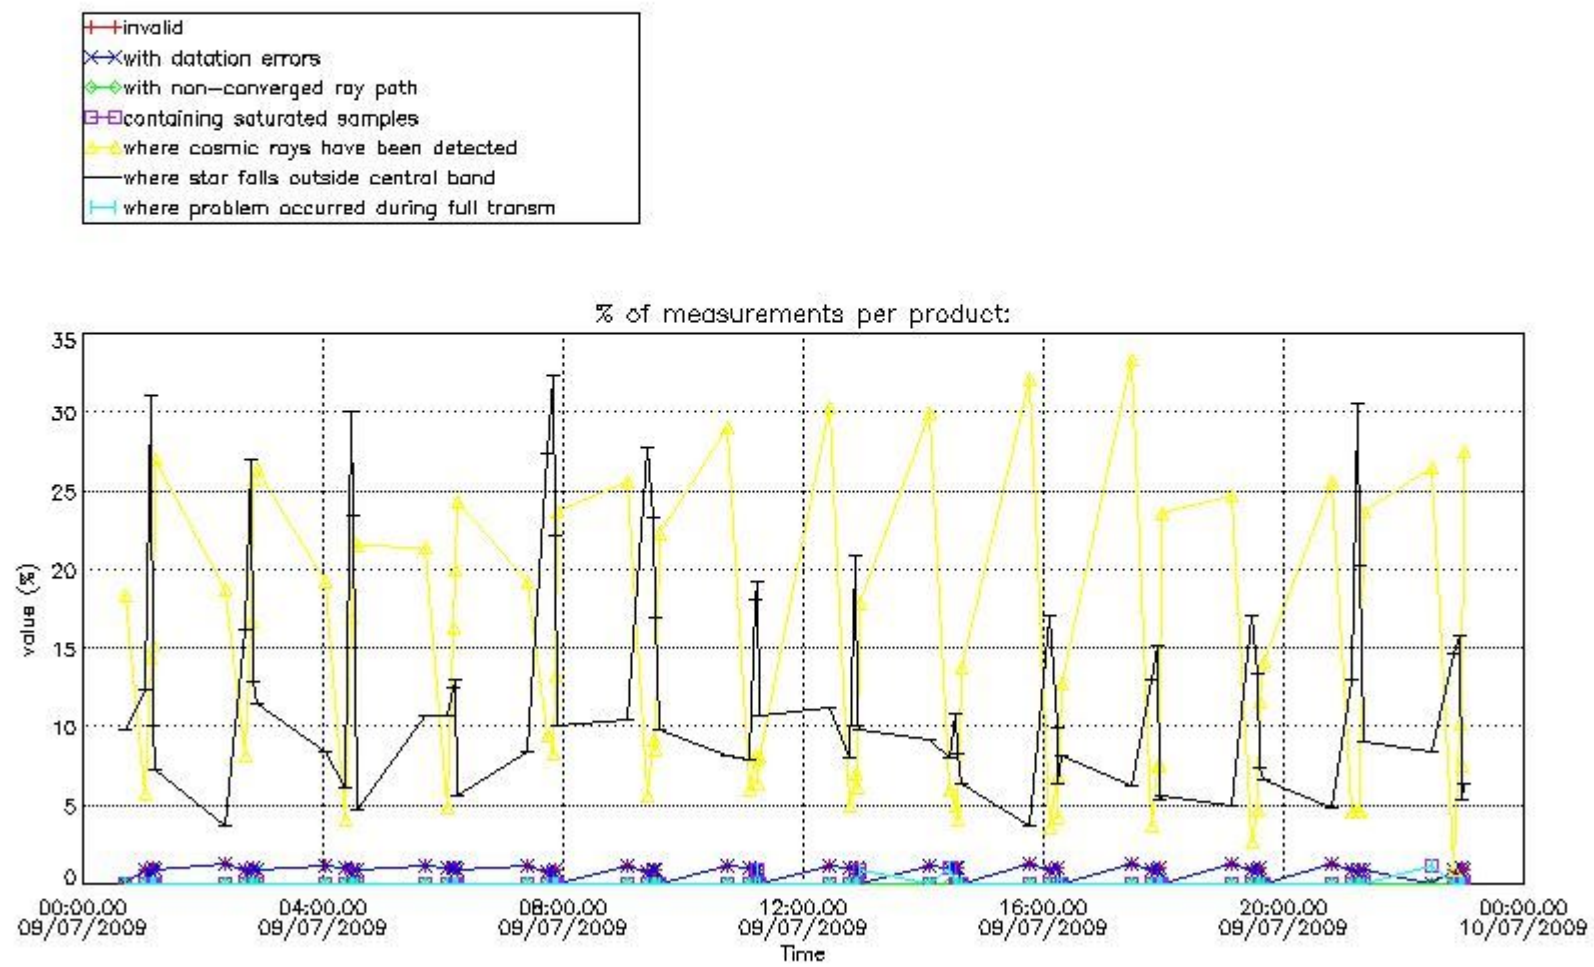

4.1.2 Plot level 1 quality information per product (time dependant): ENVI SAT DESCENDING passes