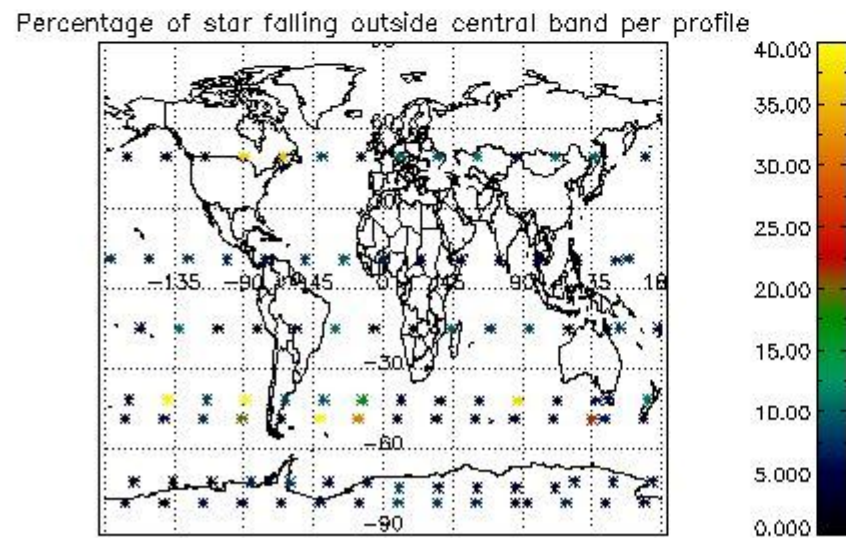

5. Trace gas profiles

5.1 Ozone statistics based on quality of products

The final quality of the products can be "measured" using the STD (Standard Deviation) attached to every point profile. This information is written to the parameter GOM_NL__2P/NL_LOCAL_SPECIES_DENSITY/o3_std of the level 2 products. The table below shows the statistics for given STD ranges.

The statistics are given with respect to the overall valid production:

- Products without fatal errors: GOM_NL__2P/MPH/PRODUCT_ERR=0
- Valid point profile: GOM_NL__2P/NL_LOCAL_SPECIES_DENSITY/pcd(0)=0

The 'Criteria' is applied to valid points of dark limb products:

- Products in dark limb illumination condition: GOM_NL__2P/NL_SUMMARY_QUALITY/obs_ill_cond=0
- Products without fatal errors: GOM_NL__2P/MPH/PRODUCT_ERR=0
- Valid point profile: GOM_NL__2P/NL_LOCAL_SPECIES_DENSITY/pcd(0)=0

So, the table below shows the percentage of dark limb and valid observations for each criteria with respect to the overall valid daily observations.

Criteria	% of total production
All STD	16
STD < 20	3