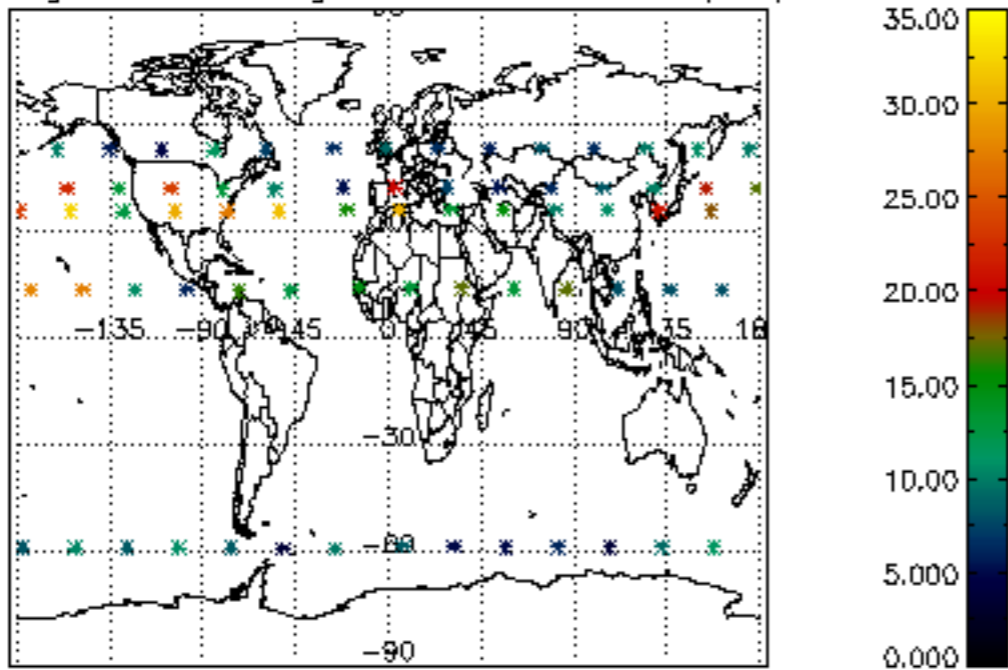

Percentage of cosmic ray hits per profile

Percentage of star falling outside central band per profile