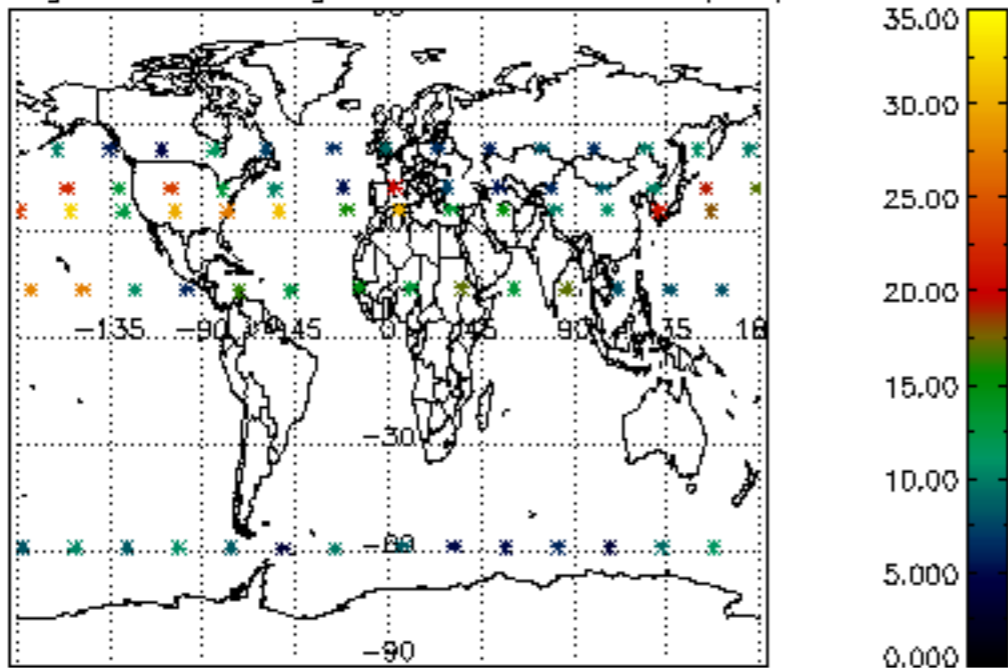

Percentage of cosmic ray hits per profile

Percentage of star falling outside central band per profile