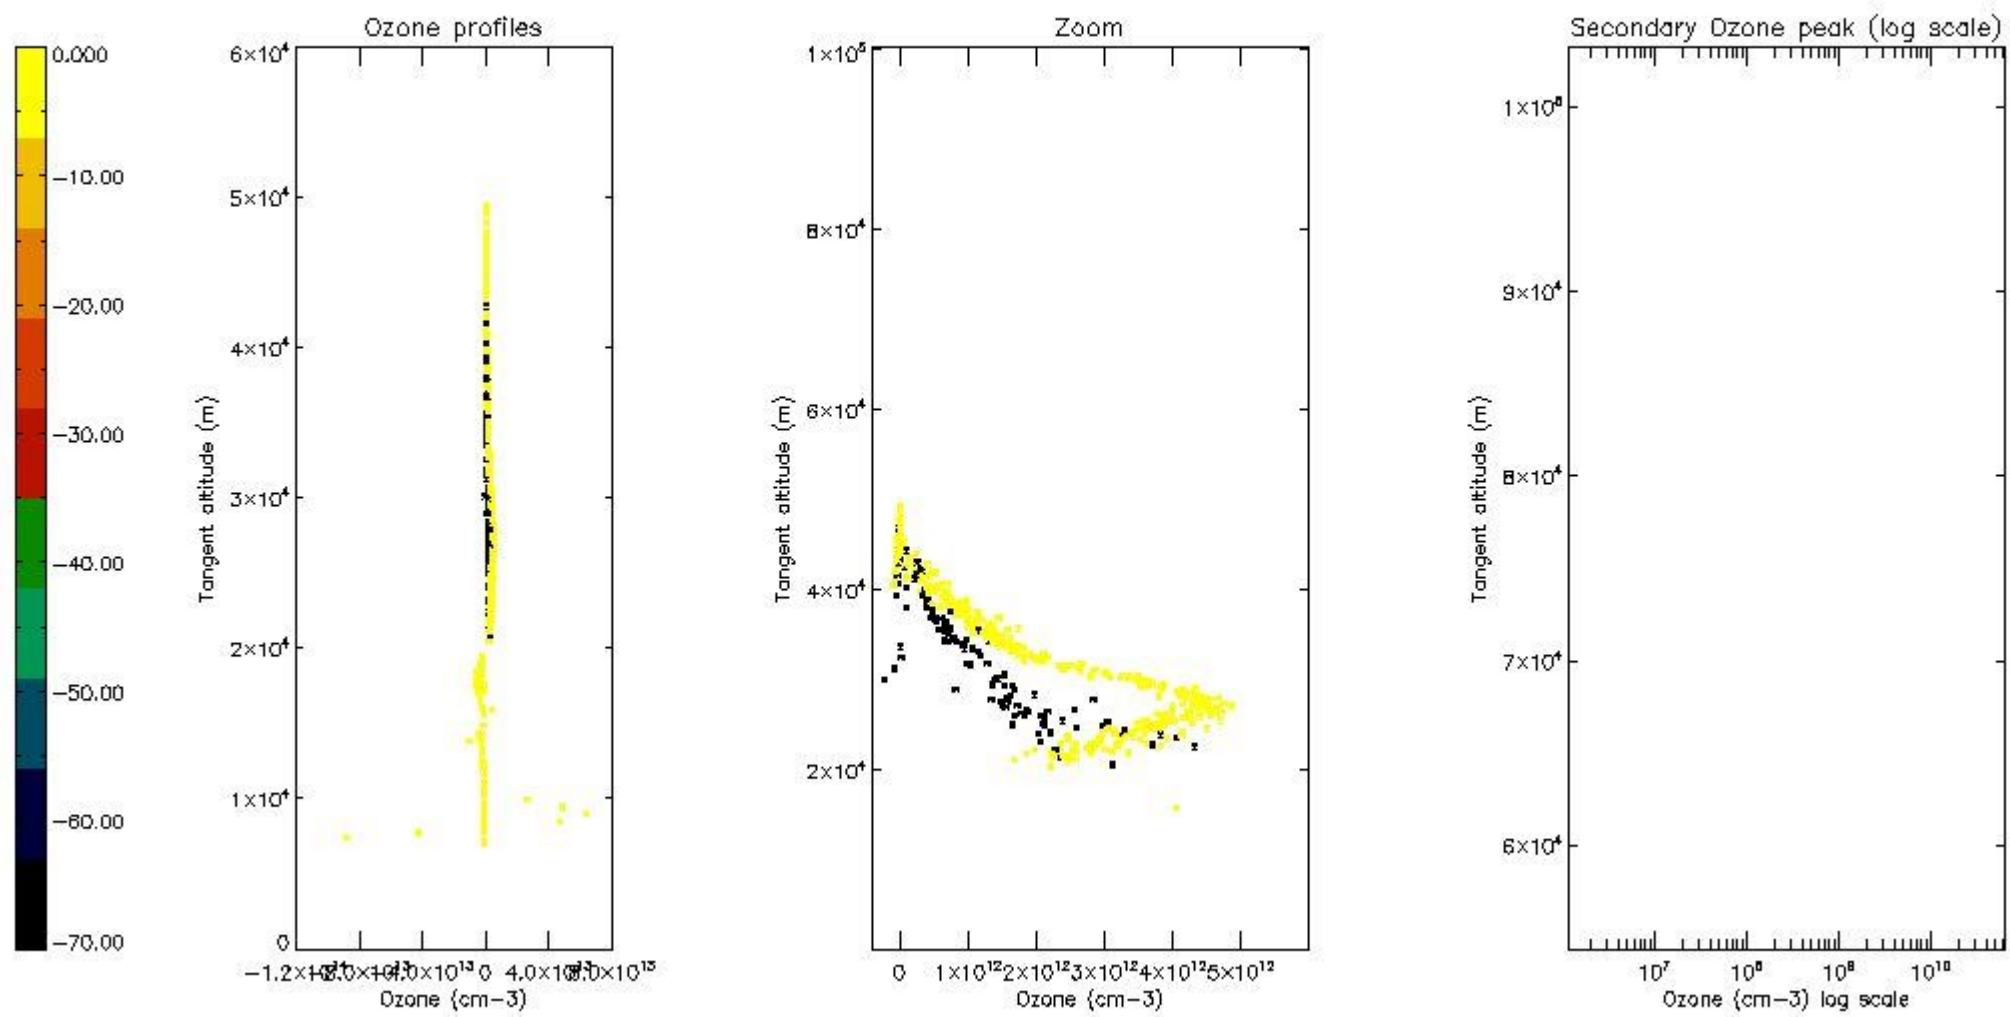

STD < 10	2
STD < 5	0

5.2 Plot ozone profiles for all STD (dark without errors)

The colorbar represents the latitude.

5.3 Plot ozone profiles where STD < 20% (dark without errors)

The colorbar represents the latitude.