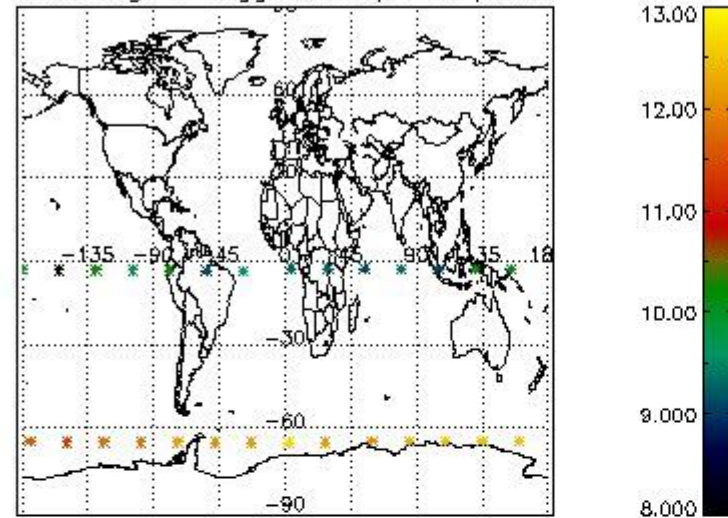

Percentage of flagged data per O3 profile