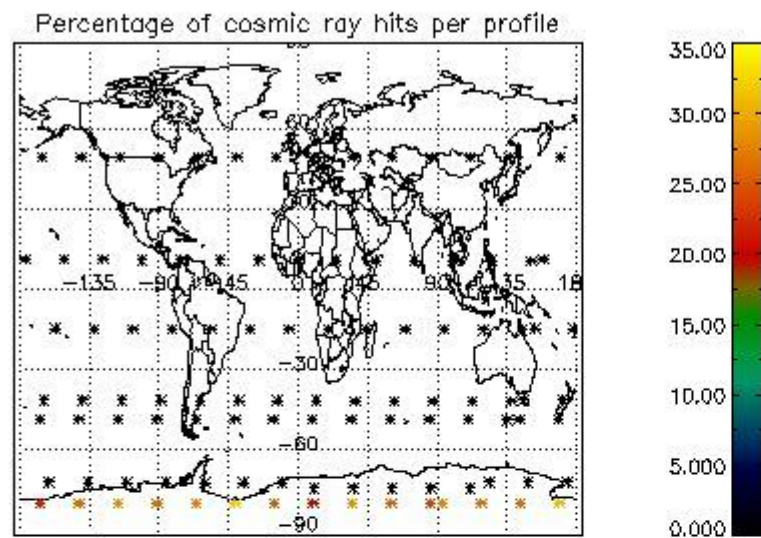

4.2.2 Plot level 1 quality information per product (world map): ENVISAT DESCENDING passes

5. Trace gas profiles

5.1 Ozone statistics based on quality of products

The final quality of the products can be "measured" using the STD (Standard Deviation) attached to every point profile. This information is written to the parameter GOM_NL__2P/NL_LOCAL_SPECIES_DENSITY/o3_std of the level 2 products. The table below shows the statistics for given STD ranges.

The statistics are given with respect to the overall valid production:

- Products without fatal errors: GOM_NL__2P/MPH/PRODUCT_ERR=0
- Valid point profile: GOM_NL__2P/NL_LOCAL_SPECIES_DENSITY/pcd(0)=0

The 'Criteria' is applied to valid points of dark limb products:

- Products in dark limb illumination condition: GOM_NL__2P/NL_SUMMARY_QUALITY/obs_ill_cond=0
- Products without fatal errors: GOM_NL__2P/MPH/PRODUCT_ERR=0
- Valid point profile: GOM_NL__2P/NL_LOCAL_SPECIES_DENSITY/pcd(0)=0

So, the table below shows the percentage of dark limb and valid observations for each criteria with respect to the overall valid daily observations.

Criteria	% of total production
All STD	16
STD < 20	3