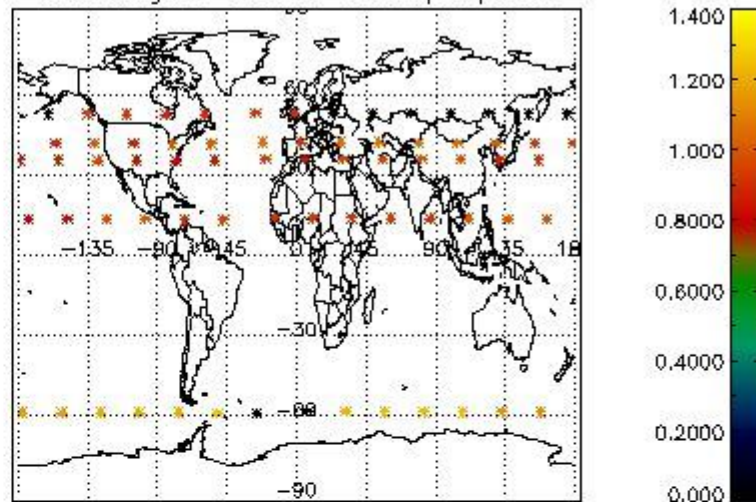

Percentage of datation errors per profile