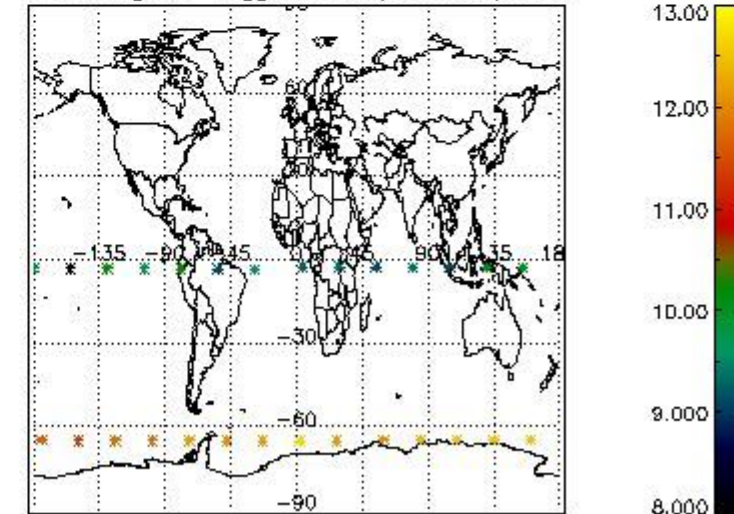

Percentage of flagged data per NO3 profile

4. Level 1 quality information per product

In this section it is plotted some information contained in the Quality Summary data set of the level 2 products that comes from the level 1b processing. Products without errors (error flag in the MPH set to "0") are used.

4.1 Plot quality information per product (time dependant) coming from level 1b processing

4.1.1 Plot level 1 quality information per product (time dependant): ENVISAT ASCENDING passes