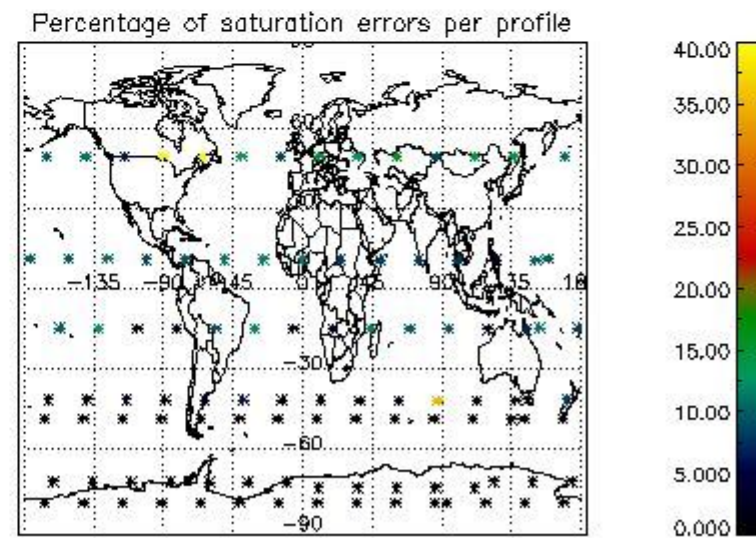

5. Trace gas profiles

5.1 Ozone statistics based on quality of products

The final quality of the products can be "measured" using the STD (Standard Deviation) attached to every point profile. This information is written to the parameter GOM_NL__2P/NL_LOCAL_SPECIES_DENSITY/o3_std of the level 2 products. The table below shows the statistics for given STD ranges.

The statistics are given with respect to the overall valid production:

- Products without fatal errors: GOM_NL__2P/MPH/PRODUCT_ERR=0
- Valid point profile: GOM_NL__2P/NL_LOCAL_SPECIES_DENSITY/pcd(0)=0

The 'Criteria' is applied to valid points of dark limb products:

- Products in dark limb illumination condition: GOM_NL__2P/NL_SUMMARY_QUALITY/obs_ill_cond=0
- Products without fatal errors: GOM_NL__2P/MPH/PRODUCT_ERR=0
- Valid point profile: GOM_NL__2P/NL_LOCAL_SPECIES_DENSITY/pcd(0)=0

So, the table below shows the percentage of dark limb and valid observations for each criteria with respect to the overall valid daily observations.

Criteria	% of total production
All STD	16
STD < 20	3