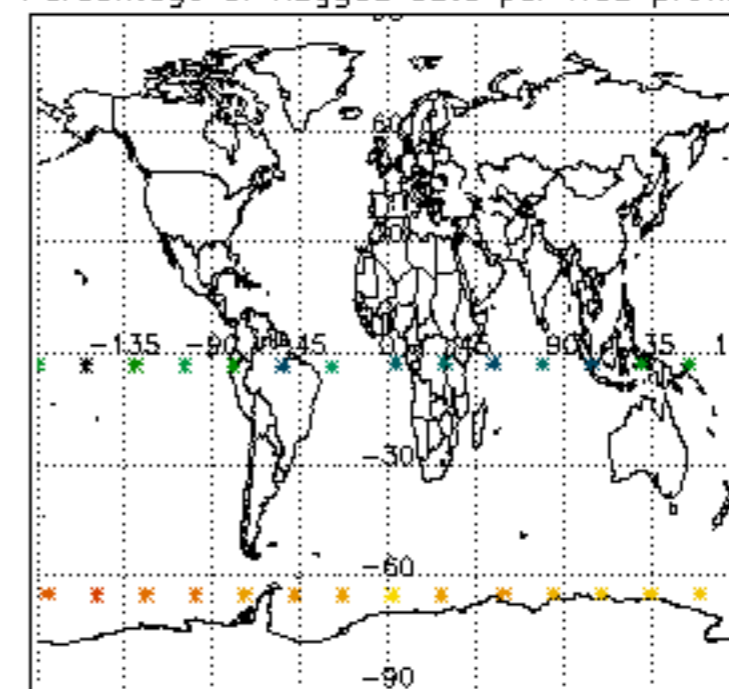

Percentage of flagged data per NO3 profile