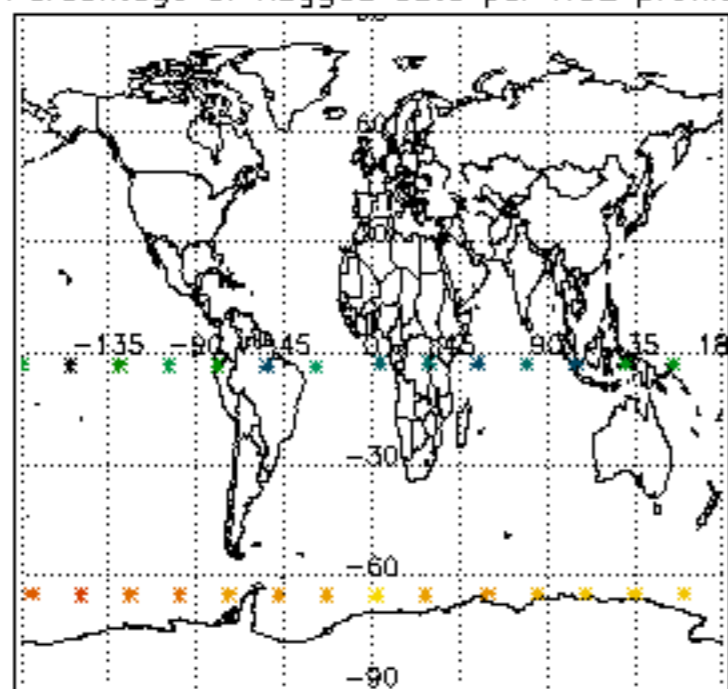

Percentage of flagged data per NO2 profile