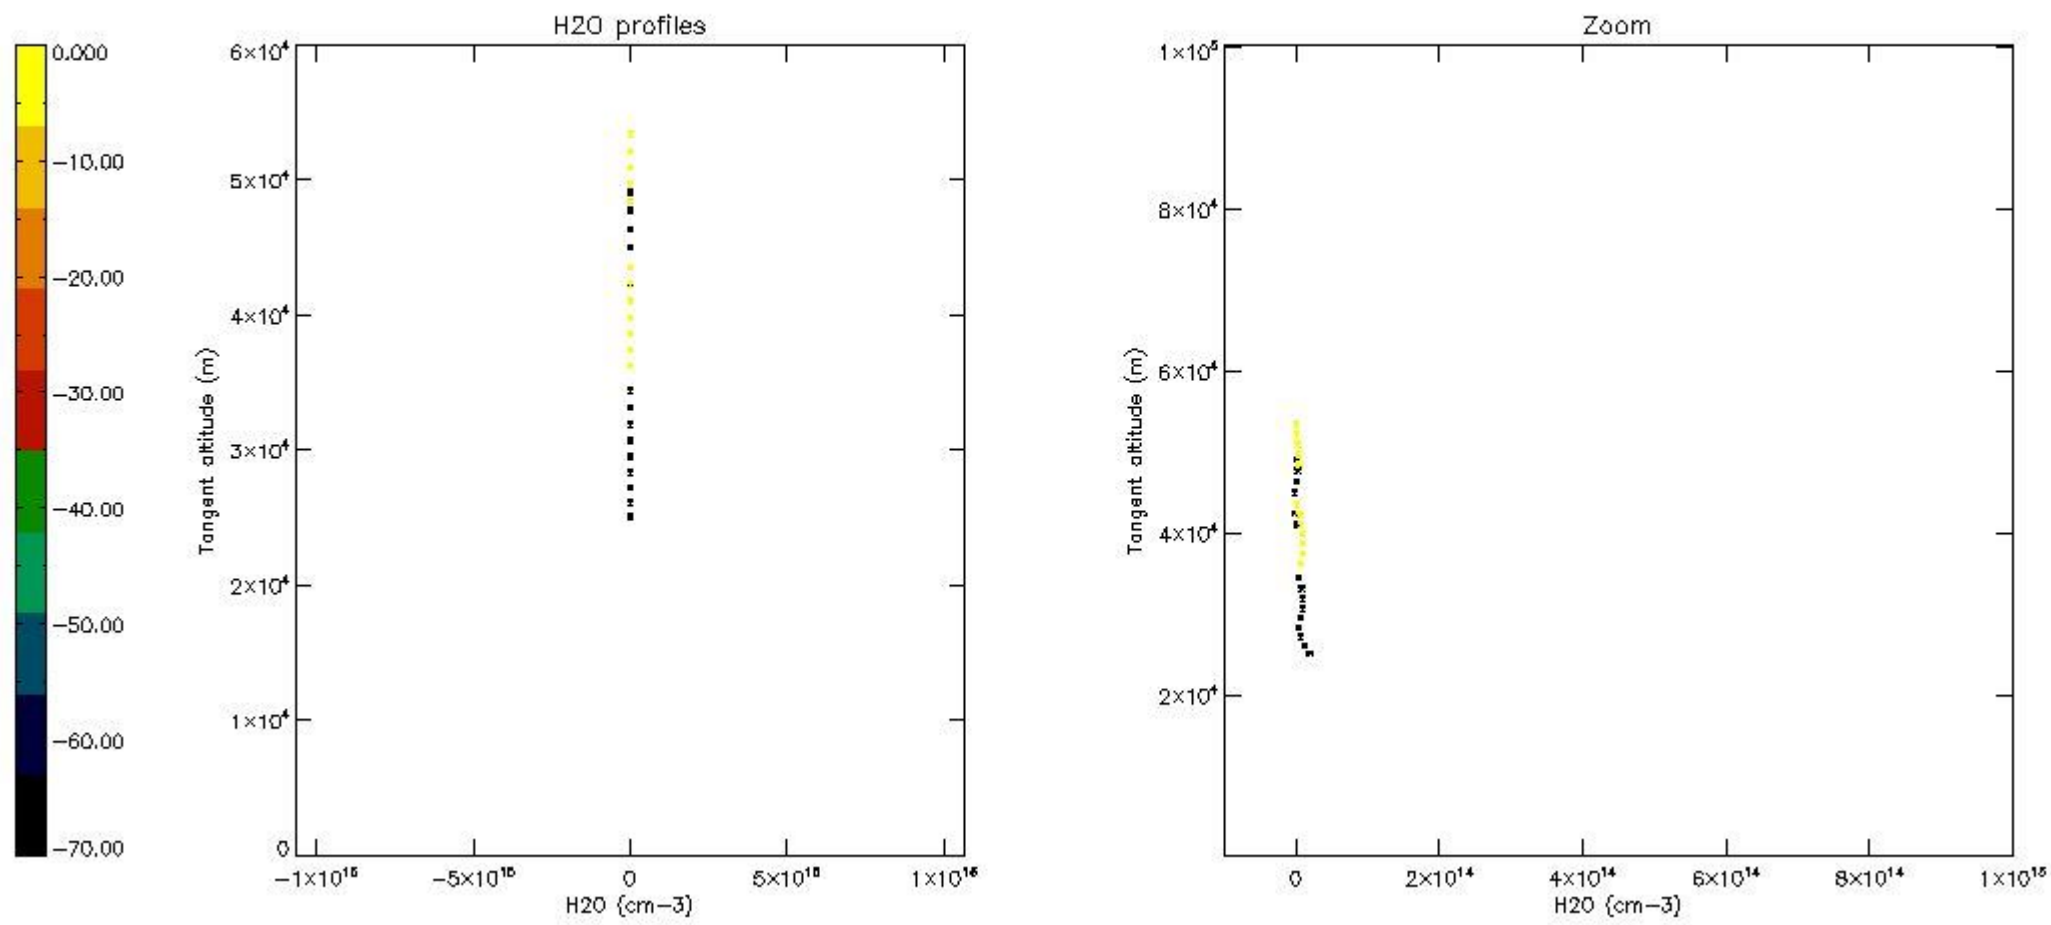

6. Auxiliary Data Files used for the production reported in section 2

The number reported in the third column indicates since which file (see list in section 2) the corresponding auxiliary file has been used. The fourth column is the date of those product files.

Type	Auxiliary Filename	Used since product	Used since product date
INST_PHYS_CHARACTERISTICS	GOM_INS_AXVIEC20091111_143220_20030716_120000_20500101_000000	1	09-JUL-2009 00:04:21
LEVEL-2_PROC_CONFIG	GOM_PR2_AXVIEC20091111_152718_20020301_000000_20500101_000000	1	09-JUL-2009 00:04:21
CROSS_SECTIONS_FILE	GOM_CRS_AXVIEC20091111_154832_20020301_000000_20500101_000000	1	09-JUL-2009 00:04:21