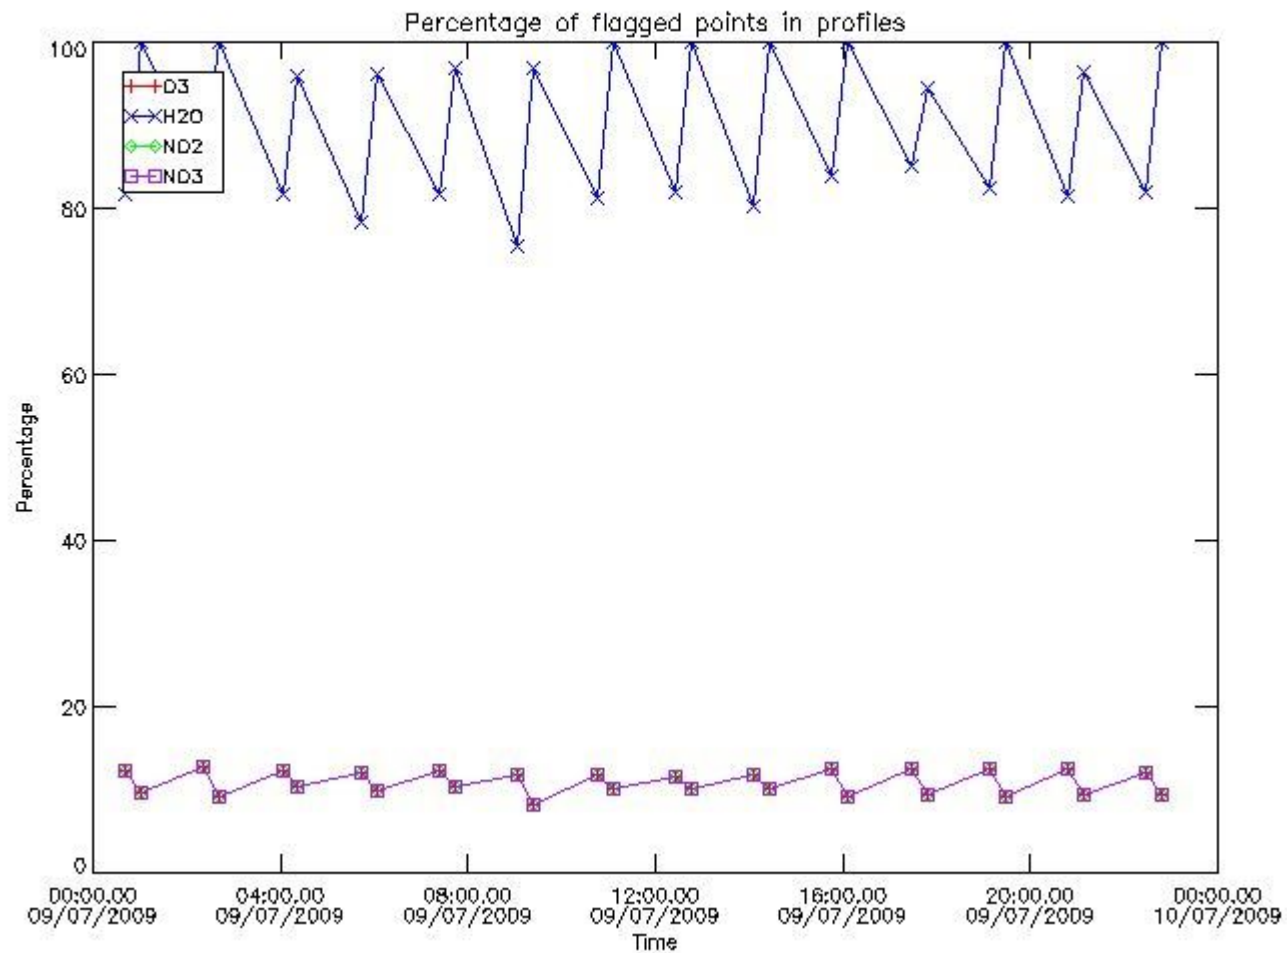

3. Quality information per product

In this section it is plotted some information contained in the Quality Summary data set of the level 2 products. Only products in dark limb conditions and without errors (error flag in the MPH set to "0") are used.

3.1 Plot quality information per product (time dependant)

3.2 Plot quality information per product (world map)