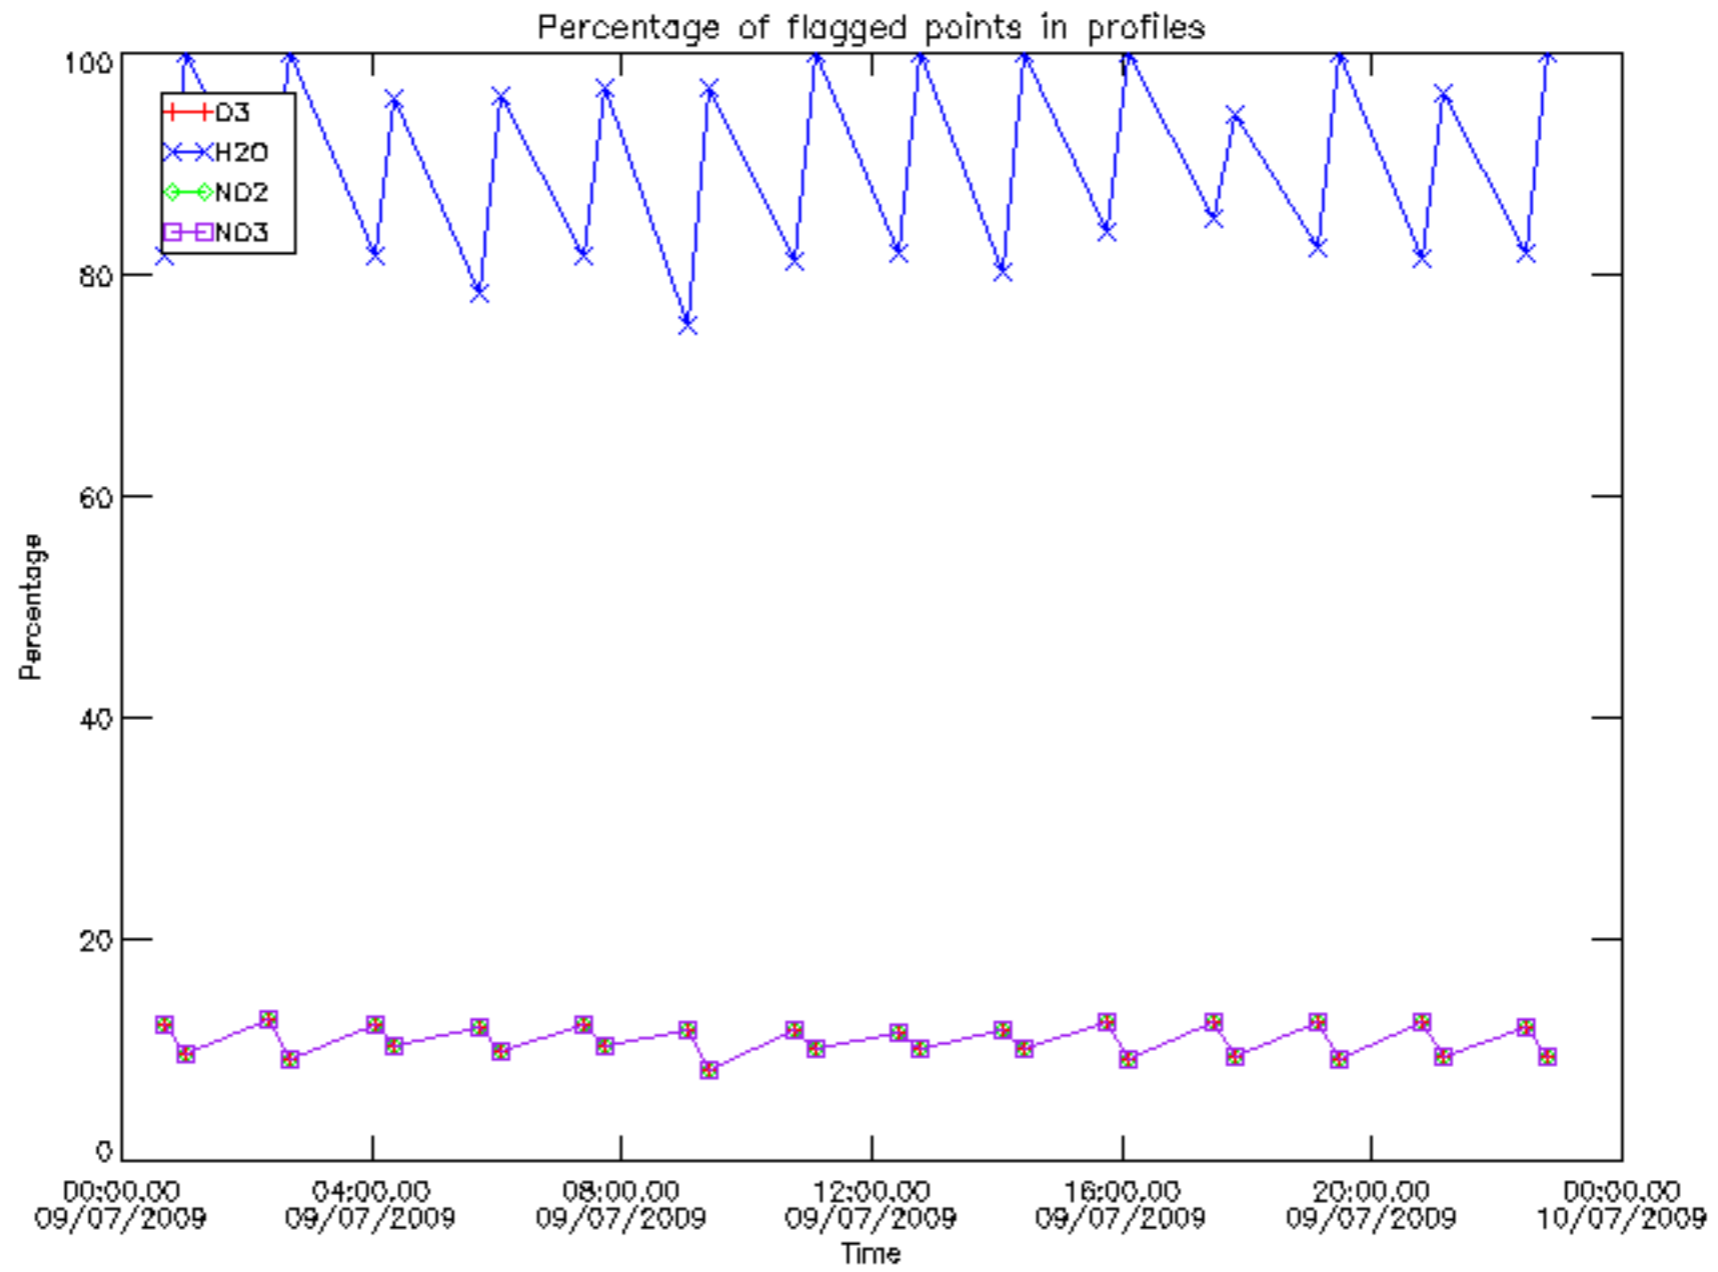

Percentage of flagged data per D3 profile

Percentage of flagged data per H2O profile