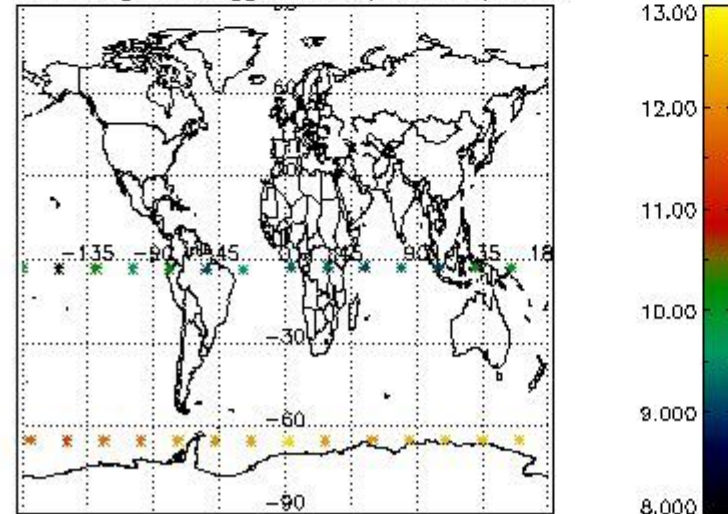

Percentage of flagged data per NO2 profile