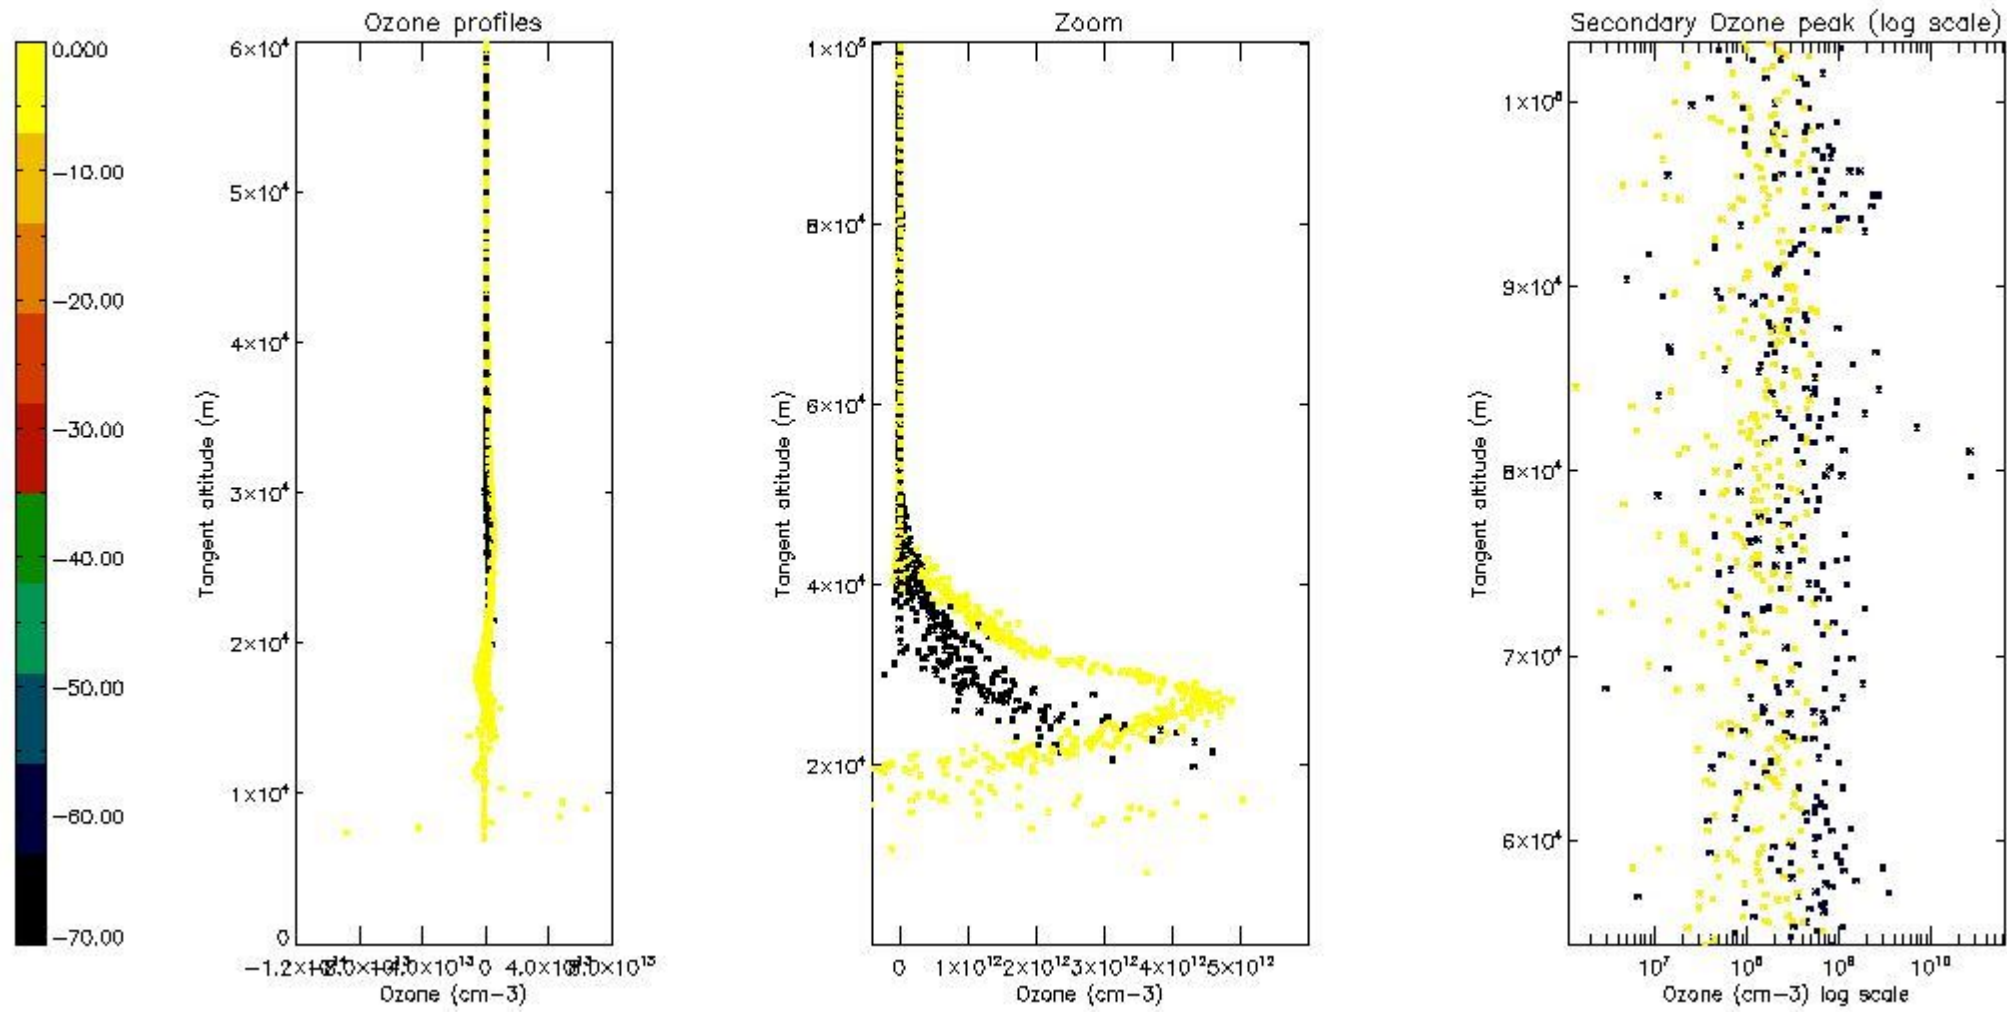

STD < 10	2
STD < 5	0

5.2 Plot ozone profiles for all STD (dark without errors)

The colorbar represents the latitude.

5.3 Plot ozone profiles where STD < 20% (dark without errors)

The colorbar represents the latitude.