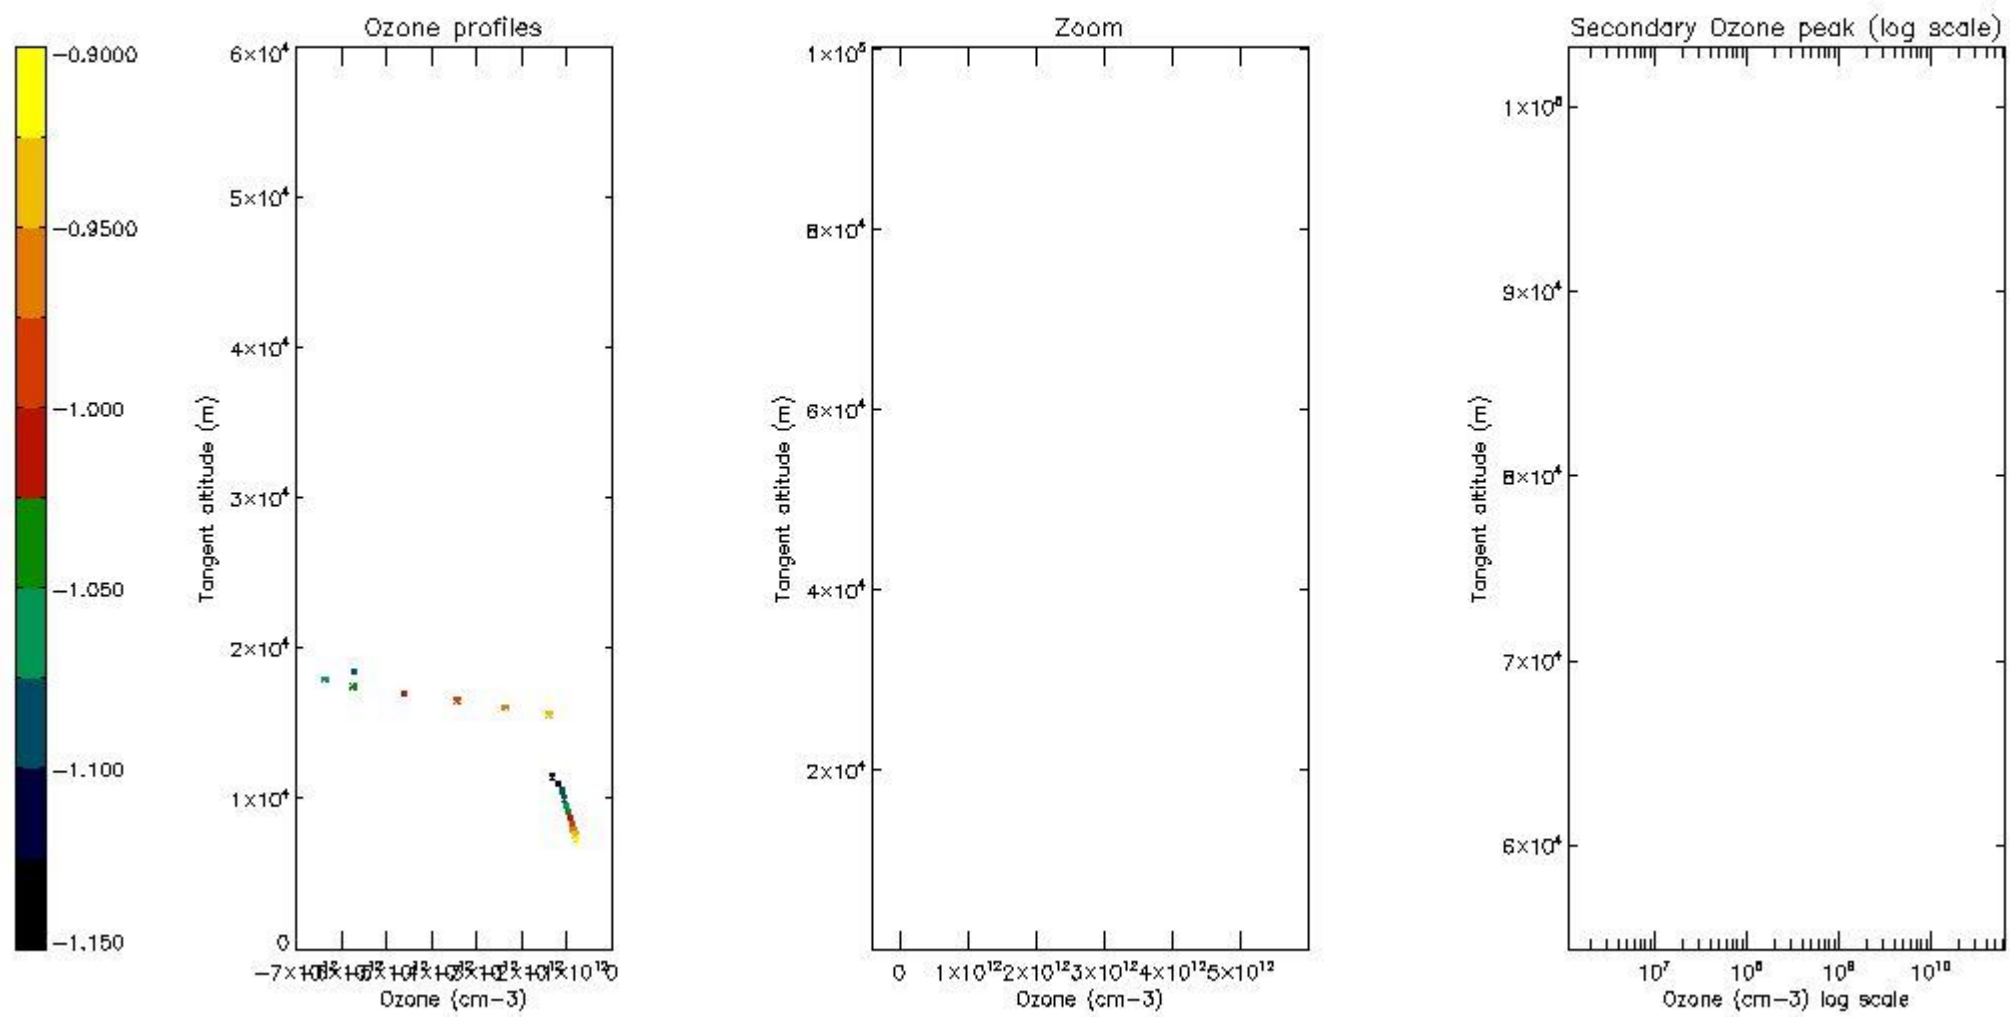

5.6 Plot NO₂ profiles for all STD (dark without errors)

The colorbar represents the latitude.