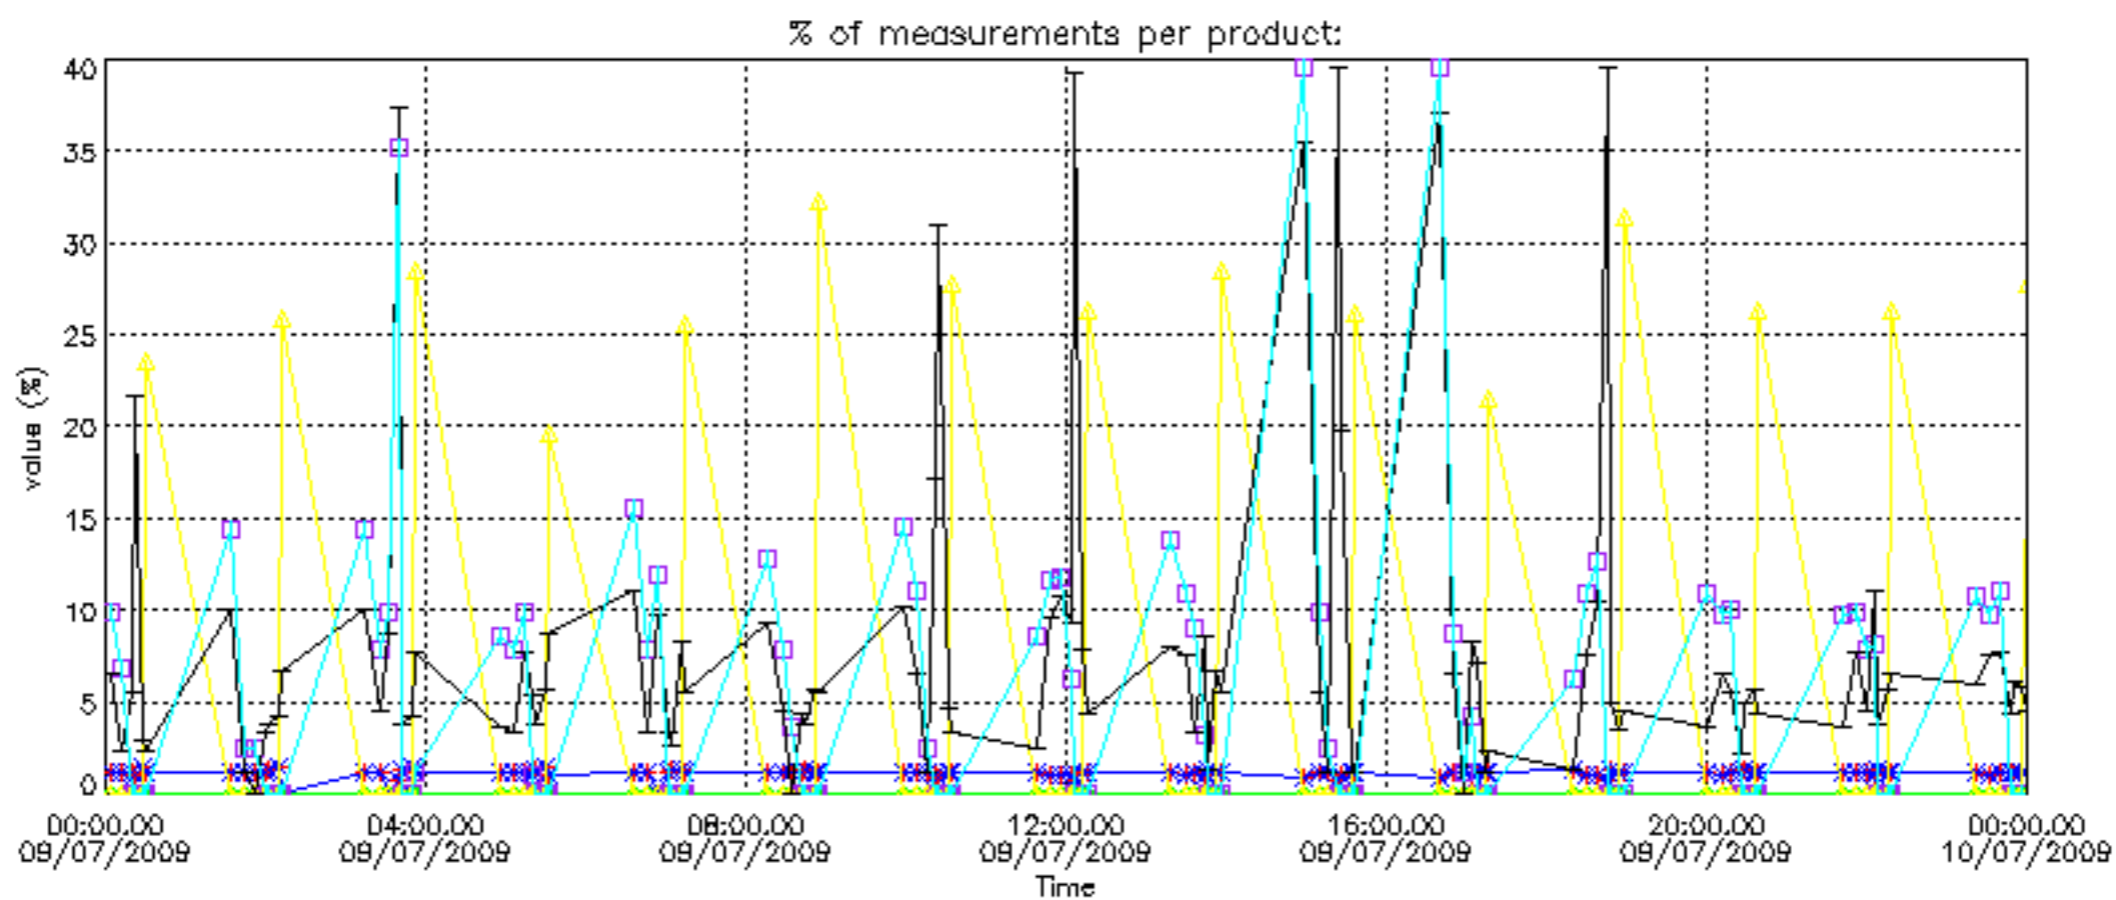

Percentage of cosmic ray hits per profile

Percentage of datation errors per profile