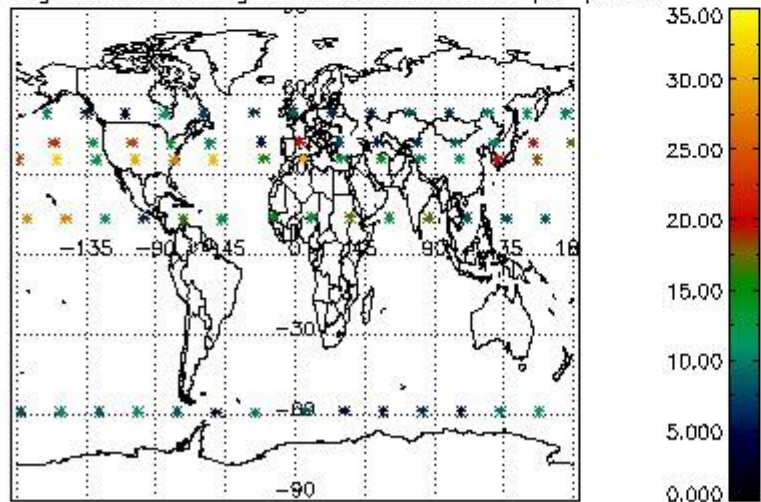

4.2.1 Plot level 1 quality information per product (world map): ENVISAT ASCENDING passes

Percentage of cosmic ray hits per profile

Percentage of datation errors per profile

Percentage of star falling outside central band per profile