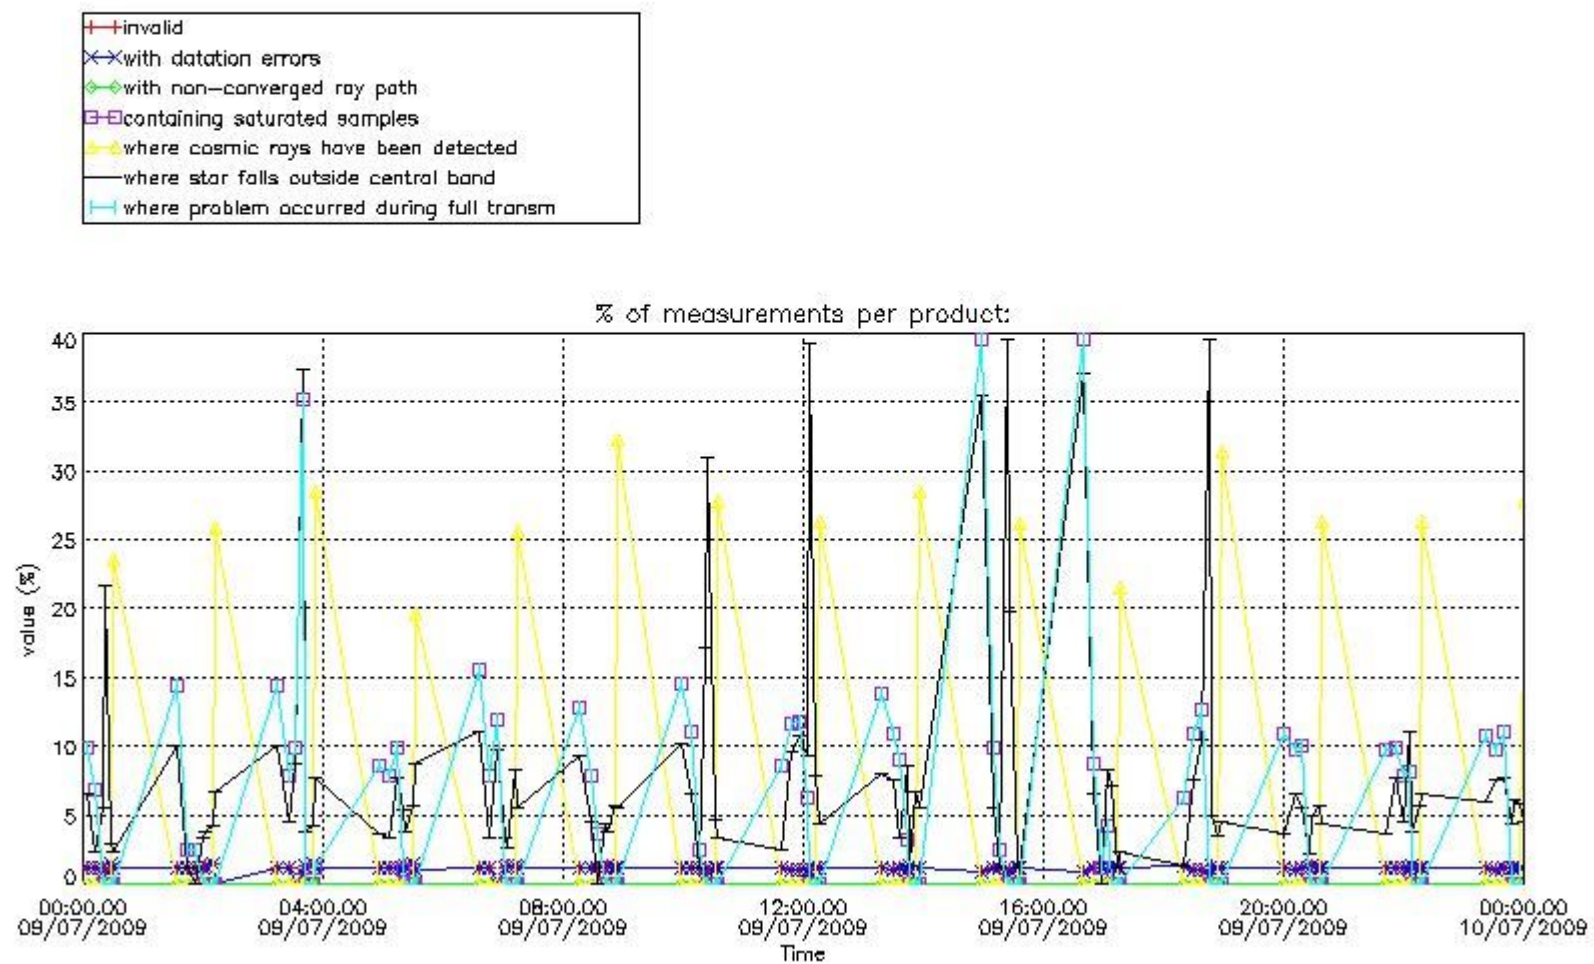

4.2 Plot quality information per product coming from level 1b processing (world map)

4.2.1 Plot level 1 quality information per product (world map): ENVISAT ASCENDING passes