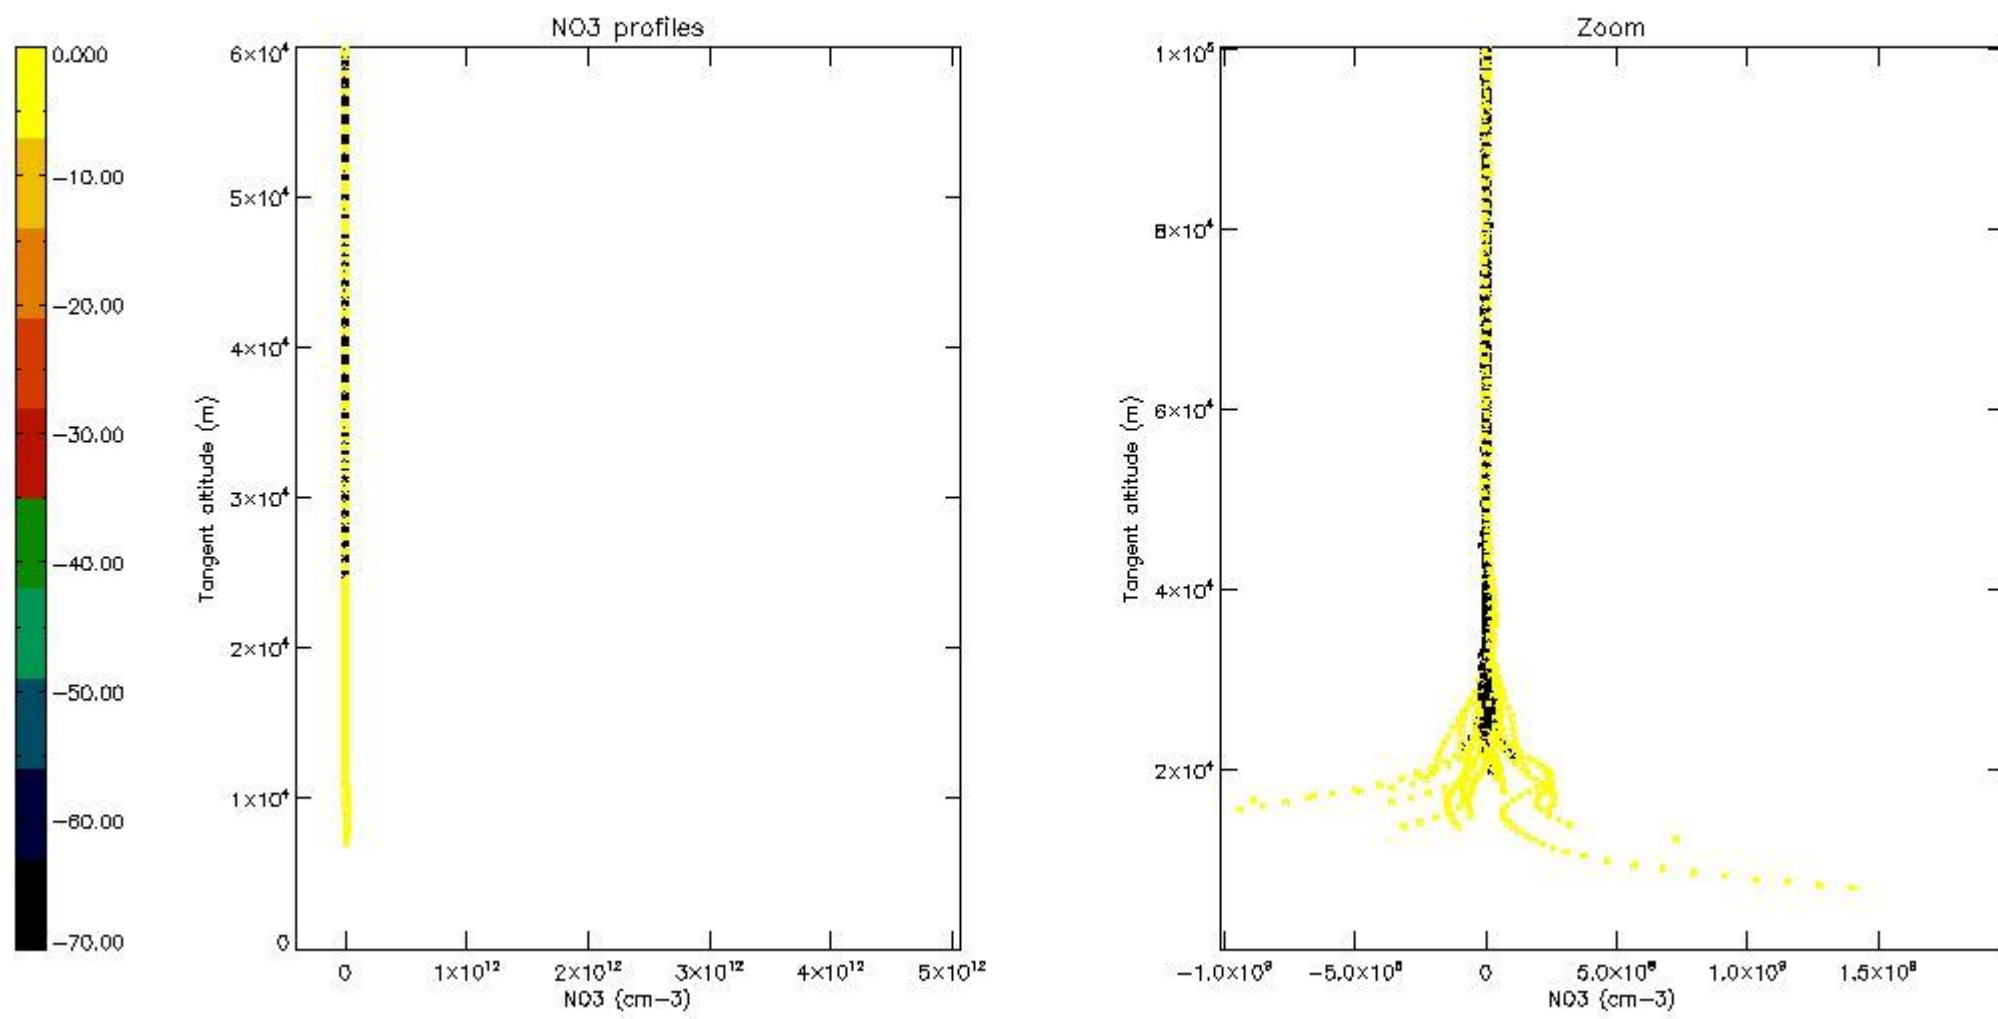

5.8 Plot H₂O profiles for all STD (only for occultations of stars 1,2,3,4,13,14,16,26,63 dark without errors)

The colorbar represents the latitude.