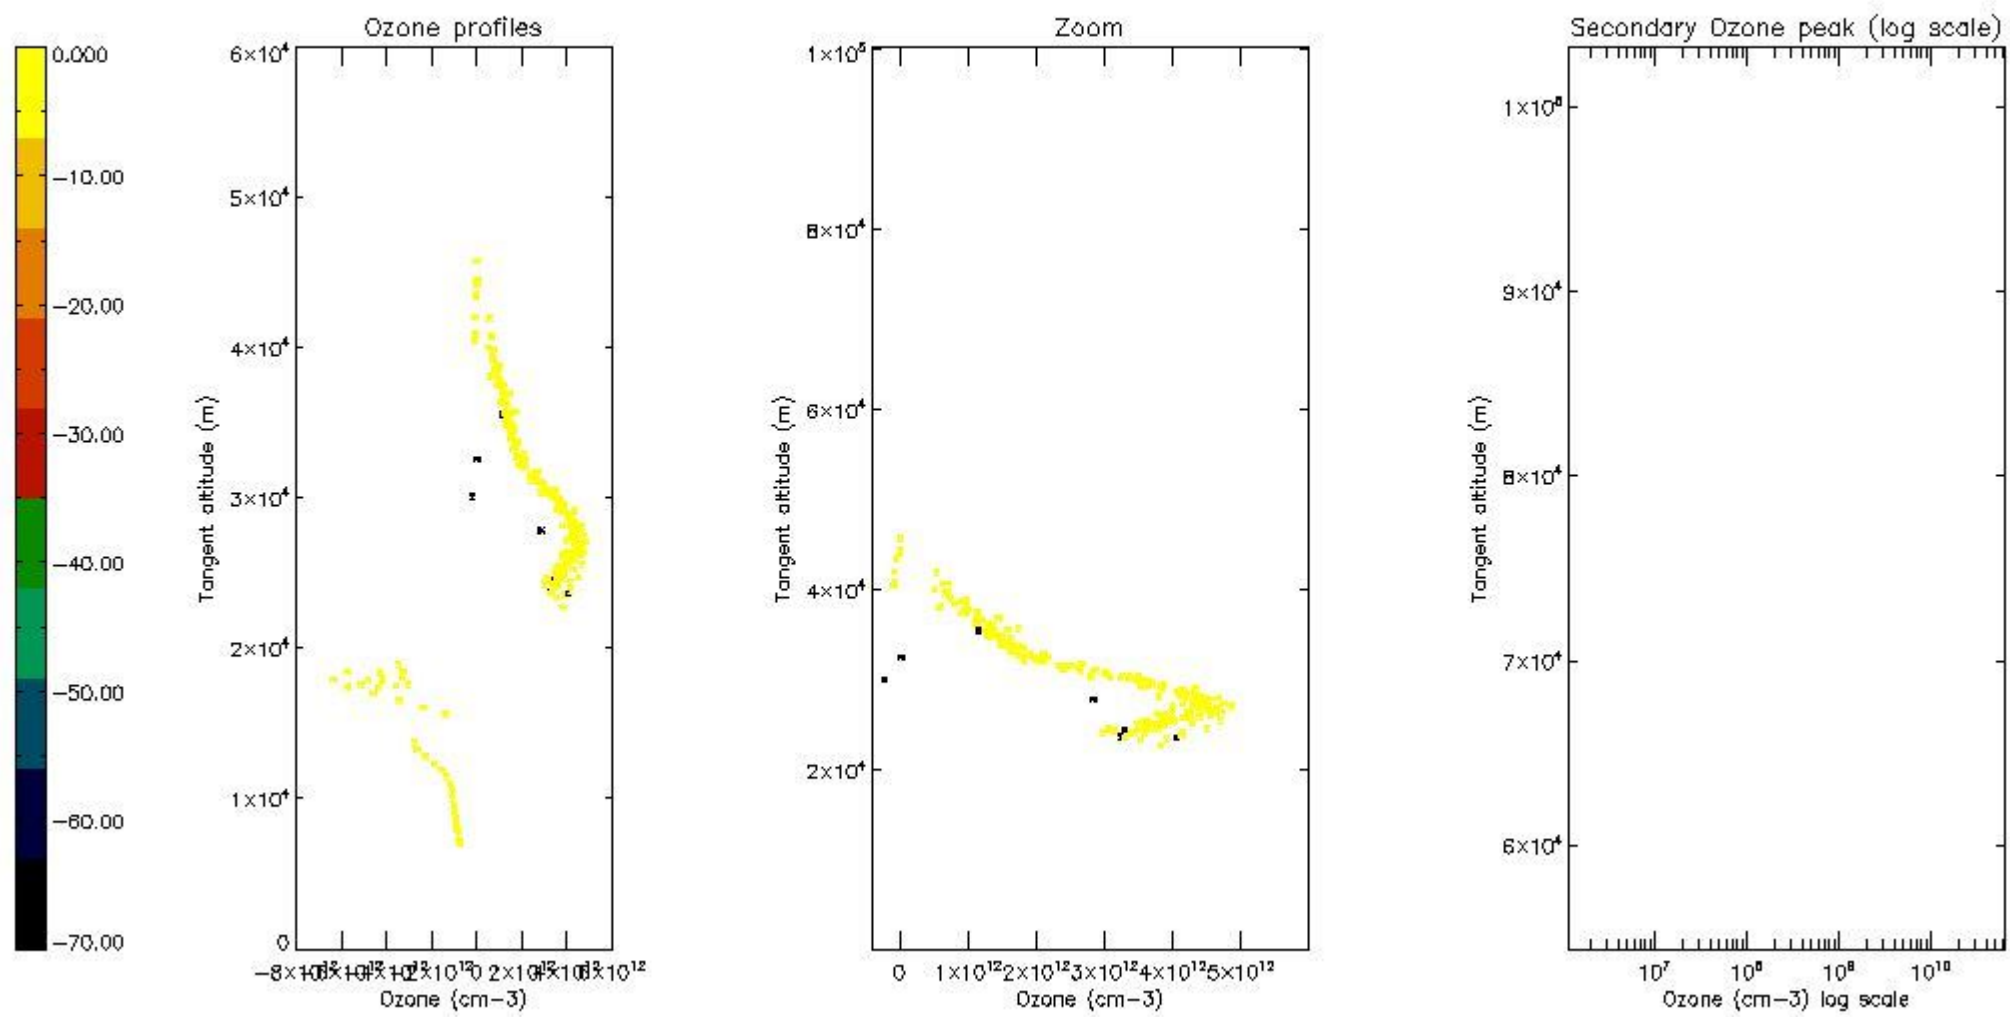

5.5 Plot ozone profiles where STD < 5% (dark without errors)

The colorbar represents the latitude.