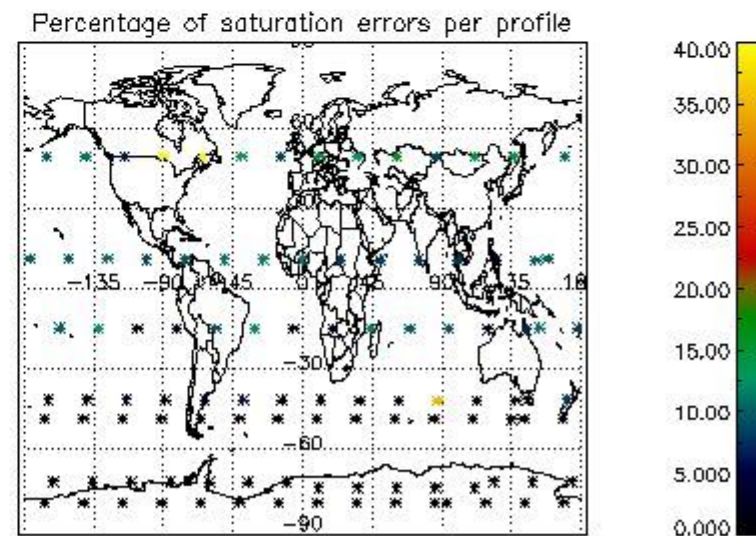

5. Trace gas profiles

5.1 Ozone statistics based on quality of products

The final quality of the products can be "measured" using the STD (Standard Deviation) attached to every point profile. This information is written to the parameter GOM_NL__2P/NL_LOCAL_SPECIES_DENSITY/o3_std of the level 2 products. The table below shows the statistics for given STD ranges.

The statistics are given with respect to the overall valid production:

- Products without fatal errors: GOM_NL__2P/MPH/PRODUCT_ERR=0
- Valid point profile: GOM_NL__2P/NL_LOCAL_SPECIES_DENSITY/pcd(0)=0

The 'Criteria' is applied to valid points of dark limb products:

- Products in dark limb illumination condition: GOM_NL__2P/NL_SUMMARY_QUALITY/obs_ill_cond=0
- Products without fatal errors: GOM_NL__2P/MPH/PRODUCT_ERR=0
- Valid point profile: GOM_NL__2P/NL_LOCAL_SPECIES_DENSITY/pcd(0)=0

So, the table below shows the percentage of dark limb and valid observations for each criteria with respect to the overall valid daily observations.

Criteria	% of total production
All STD	16
STD < 20	3