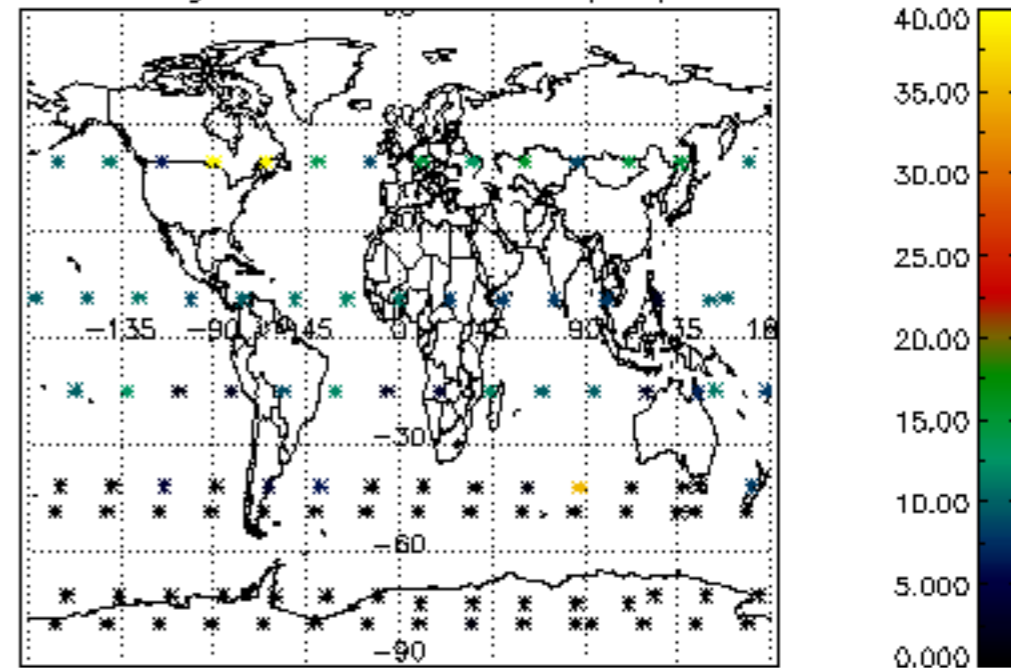

Percentage of saturation errors per profile