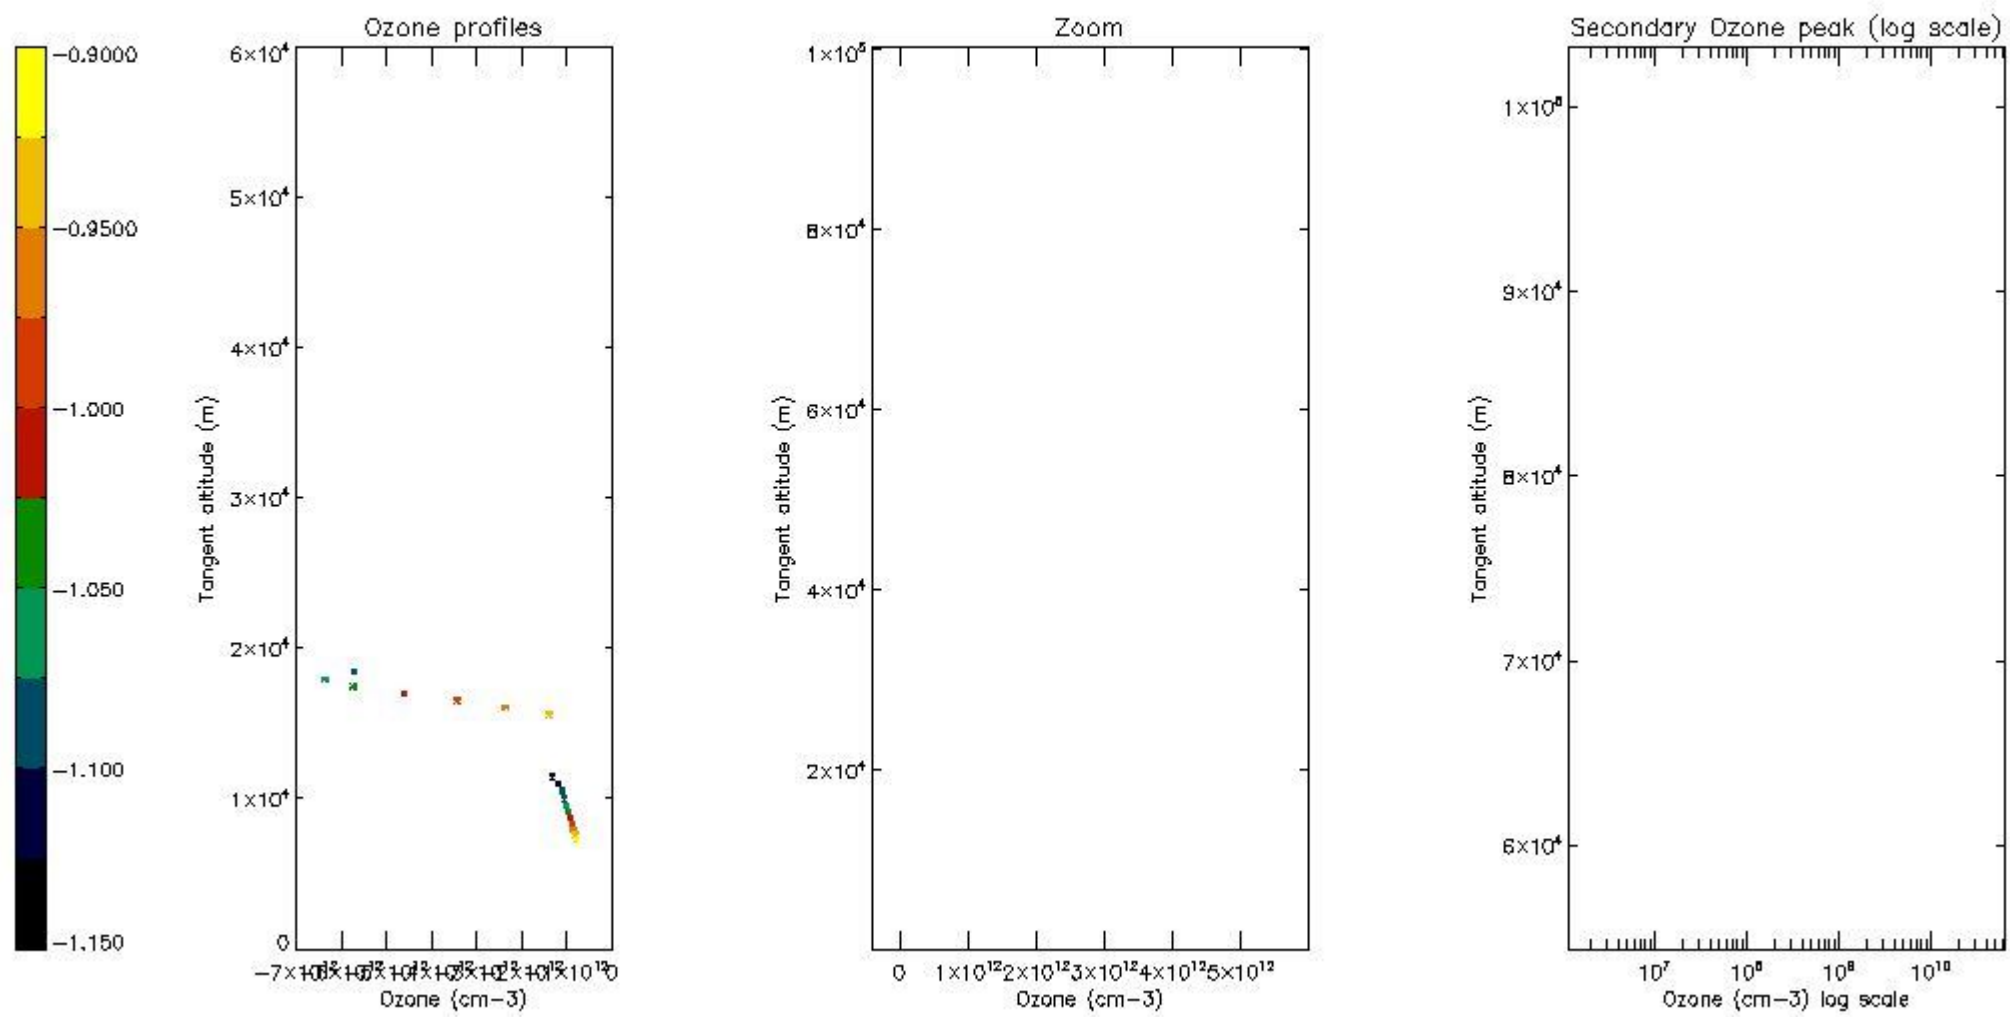

*5.4 Plot ozone profiles where STD < 10% (dark without errors)*

The colorbar represents the latitude.

*5.5 Plot ozone profiles where STD < 5% (dark without errors)*

The colorbar represents the latitude.

*5.6 Plot NO<sub>2</sub> profiles for all STD (dark without errors)*