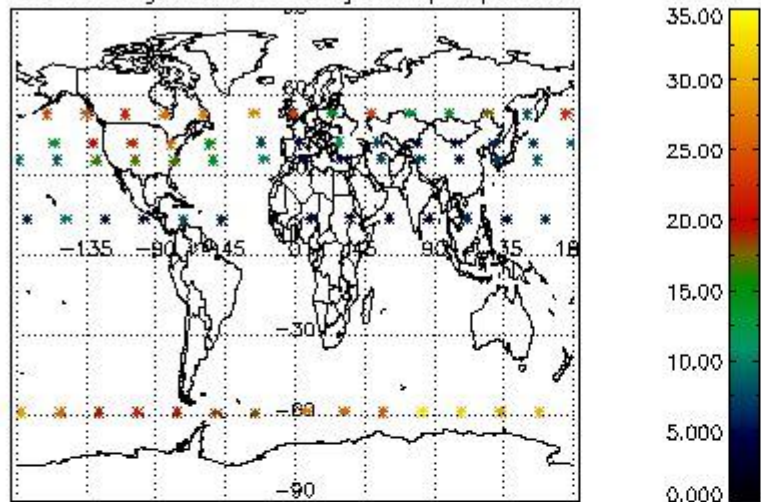

Percentage of cosmic ray hits per profile