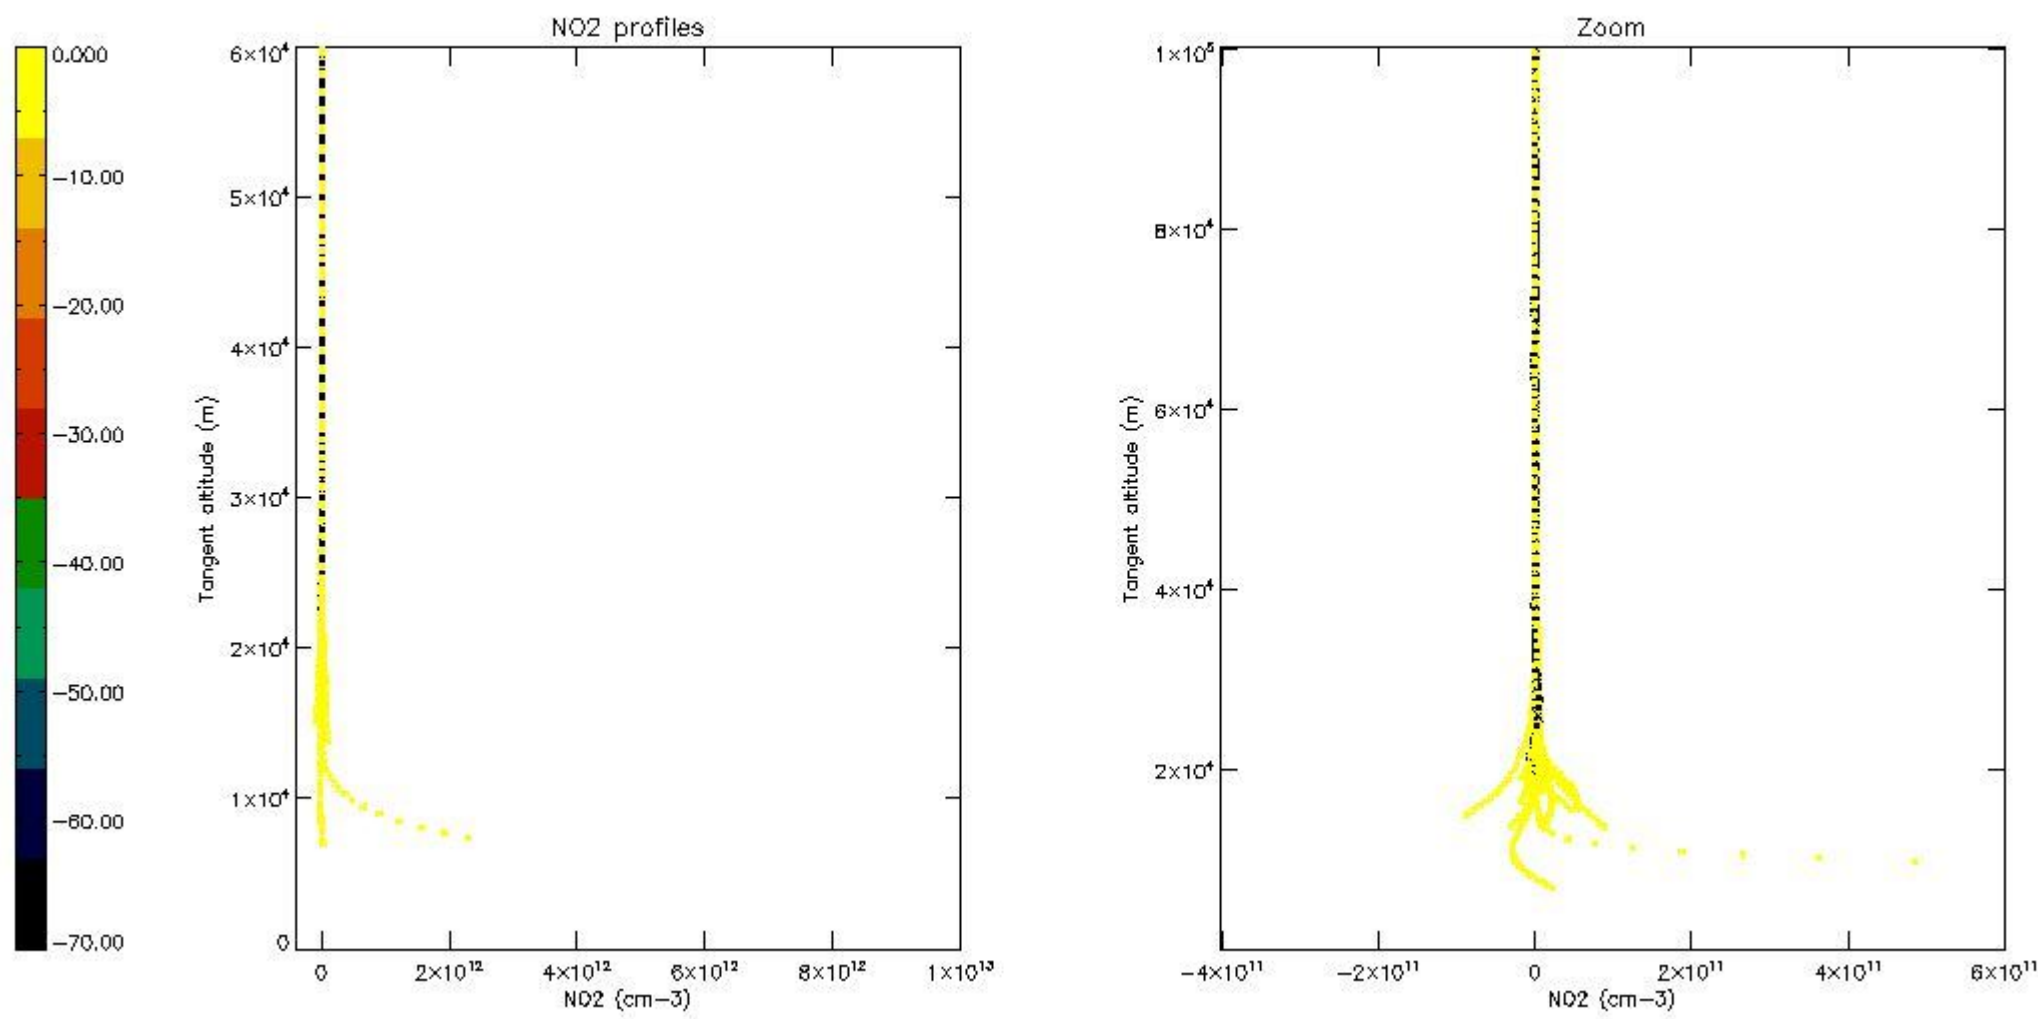

5.7 Plot NO3 profiles for all STD (dark without errors)

The colorbar represents the latitude.