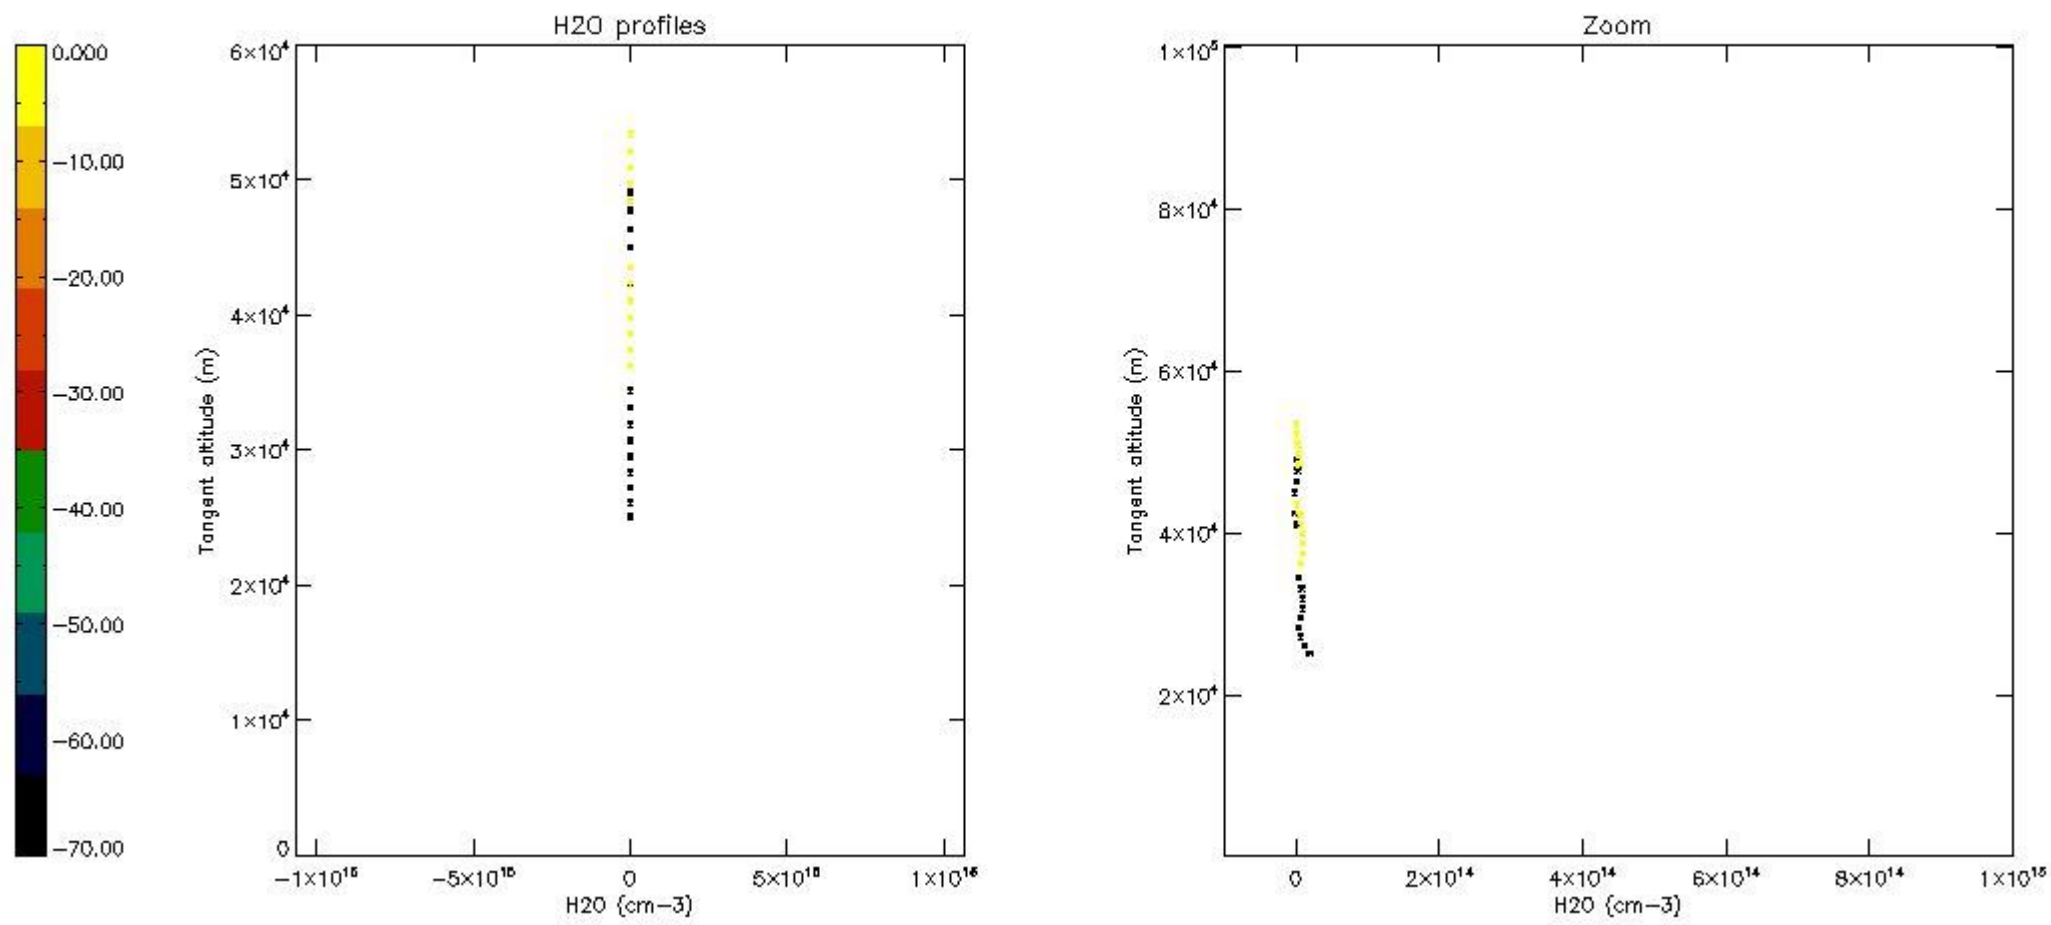

The colorbar represents the latitude.