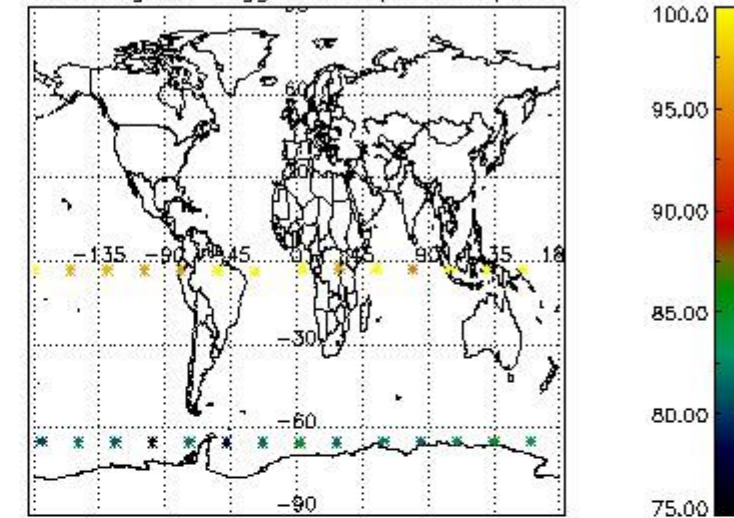

Percentage of flagged data per H2O profile