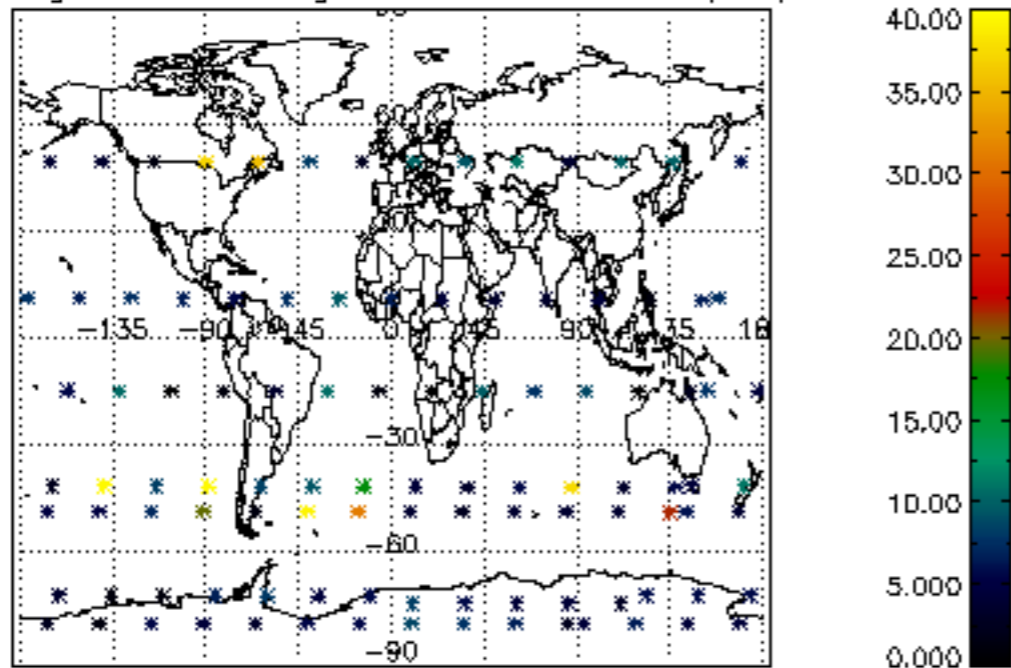

Percentage of star falling outside central band per profile