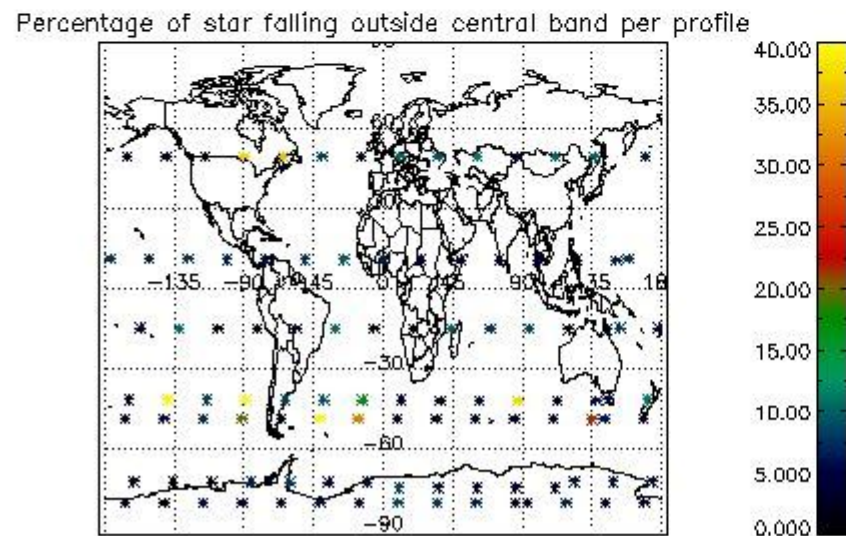

5. Trace gas profiles

5.1 Ozone statistics based on quality of products

The final quality of the products can be "measured" using the STD (Standard Deviation) attached to every point profile. This information is written to the parameter GOM_NL__2P/NL_LOCAL_SPECIES_DENSITY/o3_std of the level 2 products. The table below shows the statistics for given STD ranges.

The statistics are given with respect to the overall valid production:

- Products without fatal errors: GOM_NL__2P/MPH/PRODUCT_ERR=0
- Valid point profile: GOM_NL__2P/NL_LOCAL_SPECIES_DENSITY/pcd(0)=0

The 'Criteria' is applied to valid points of dark limb products:

- Products in dark limb illumination condition: GOM_NL__2P/NL_SUMMARY_QUALITY/obs_ill_cond=0
- Products without fatal errors: GOM_NL__2P/MPH/PRODUCT_ERR=0
- Valid point profile: GOM_NL__2P/NL_LOCAL_SPECIES_DENSITY/pcd(0)=0

So, the table below shows the percentage of dark limb and valid observations for each criteria with respect to the overall valid daily observations.

Criteria	% of total production
All STD	16
STD < 20	3