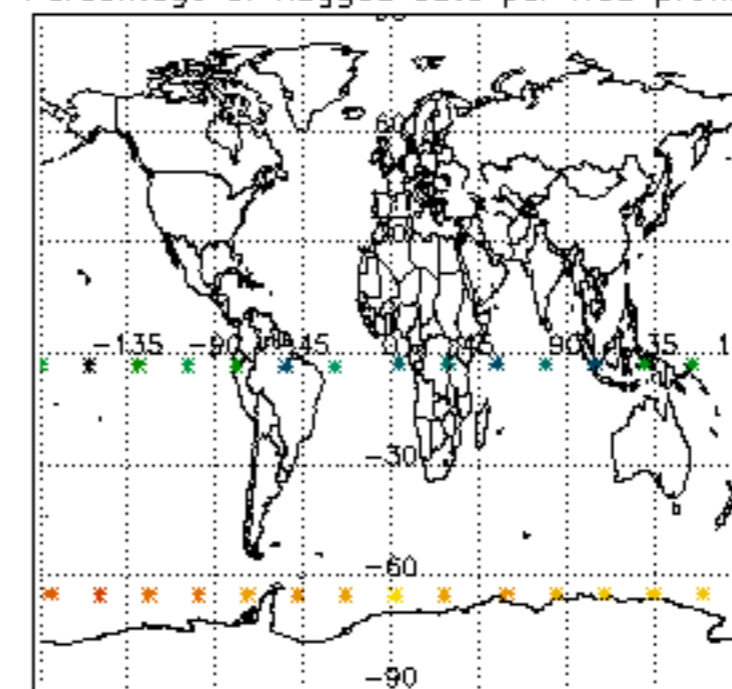

Percentage of flagged data per NO3 profile