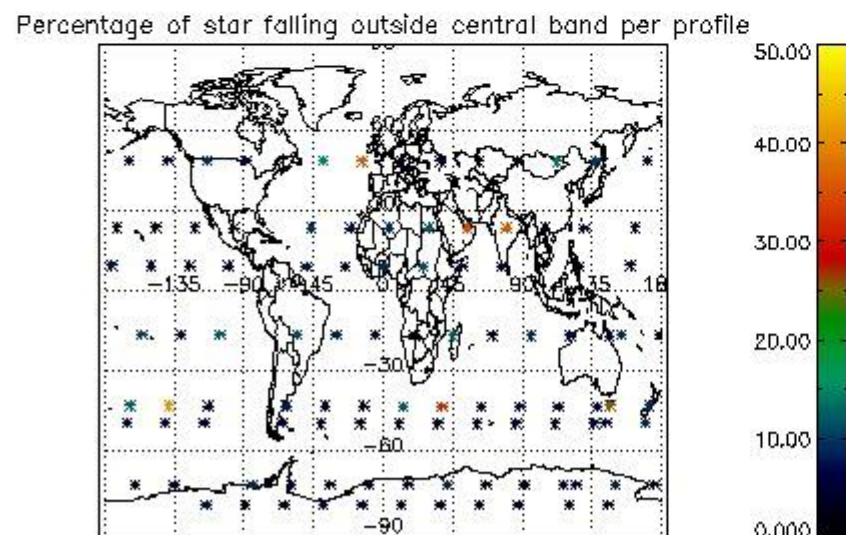

Percentage of datation errors per profile

Percentage of star falling outside central band per profile

Percentage of saturation errors per profile

4.2.2 Plot level 1 quality information per product (world map): ENVISAT DESCENDING passes