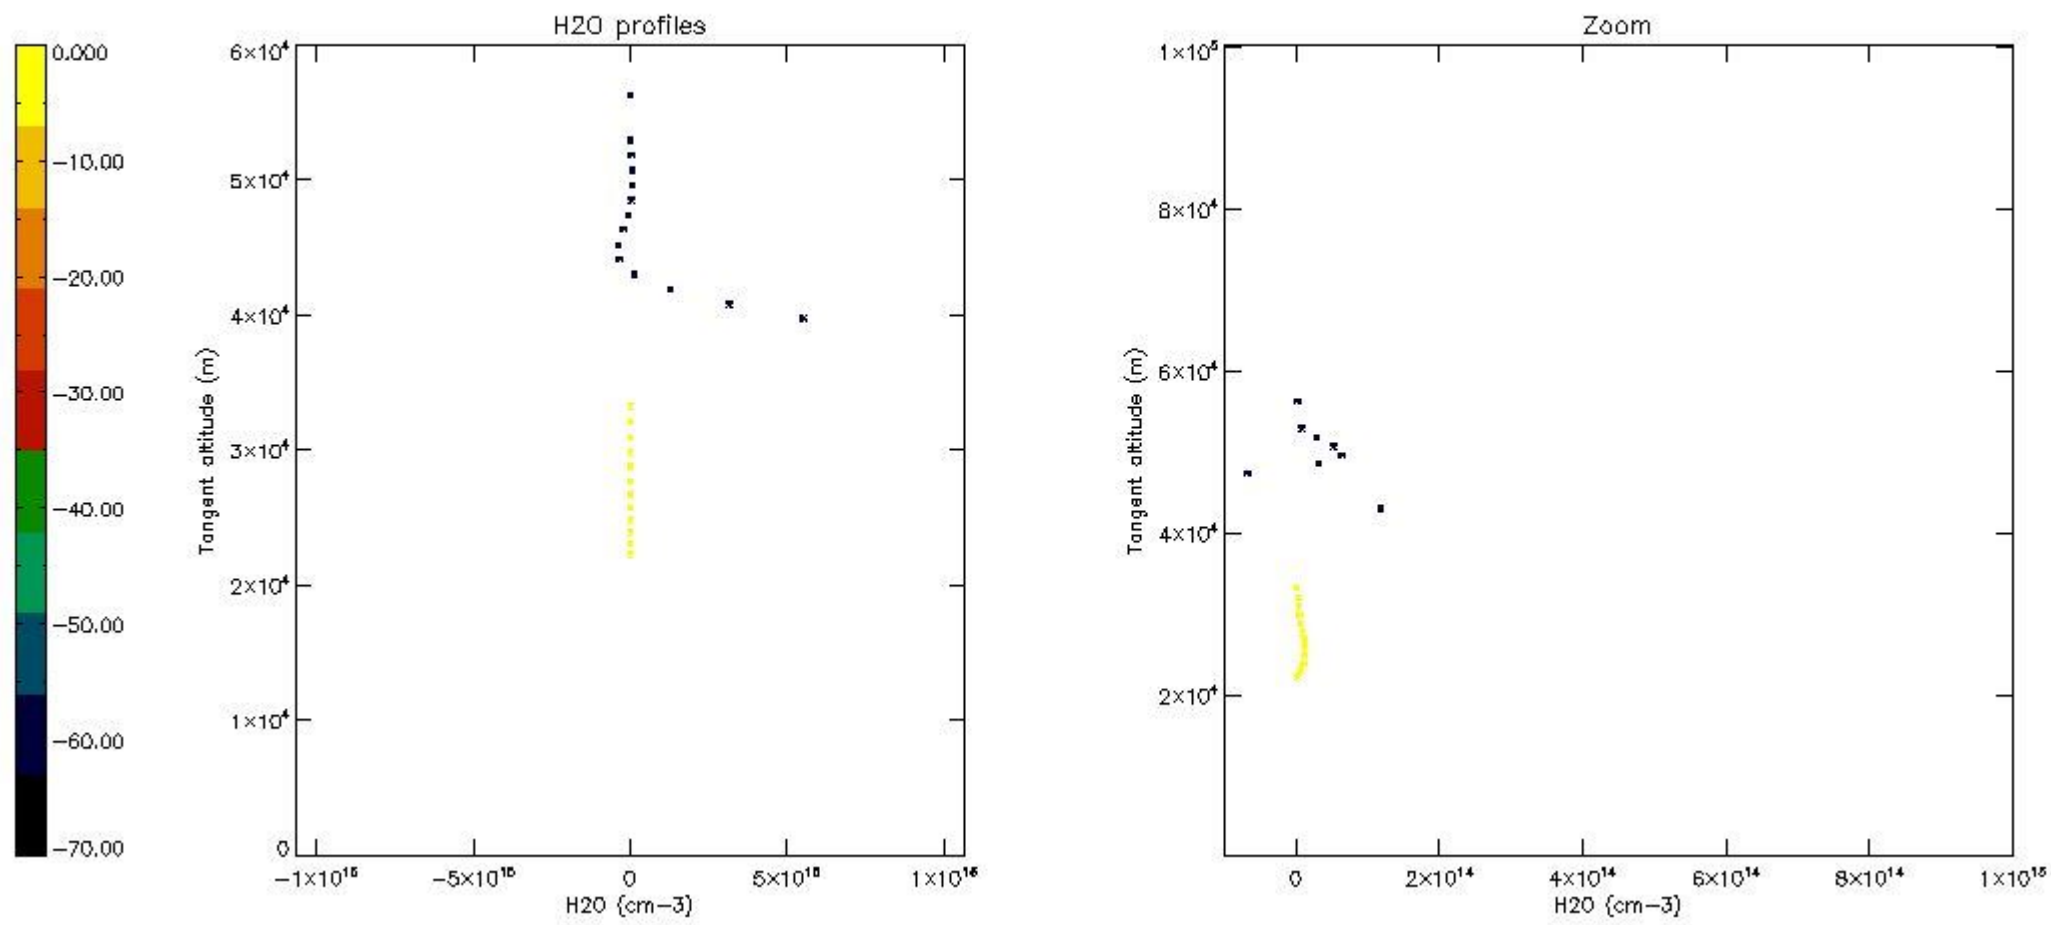

6. Auxiliary Data Files used for the production reported in section 2

The number reported in the third column indicates since which file (see list in section 2) the corresponding auxiliary file has been used. The fourth column is the date of those product files.

Type	Auxiliary Filename	Used since product	Used since product date
INST_PHYS_CHARACTERISTICS	GOM_INS_AXVIEC20091111_143220_20030716_120000_20500101_000000	1	06-JUL-2009 00:06:18
LEVEL-2_PROC_CONFIG	GOM_PR2_AXVIEC20091111_152718_20020301_000000_20500101_000000	1	06-JUL-2009 00:06:18
CROSS_SECTIONS_FILE	GOM_CRS_AXVIEC20091111_154832_20020301_000000_20500101_000000	1	06-JUL-2009 00:06:18