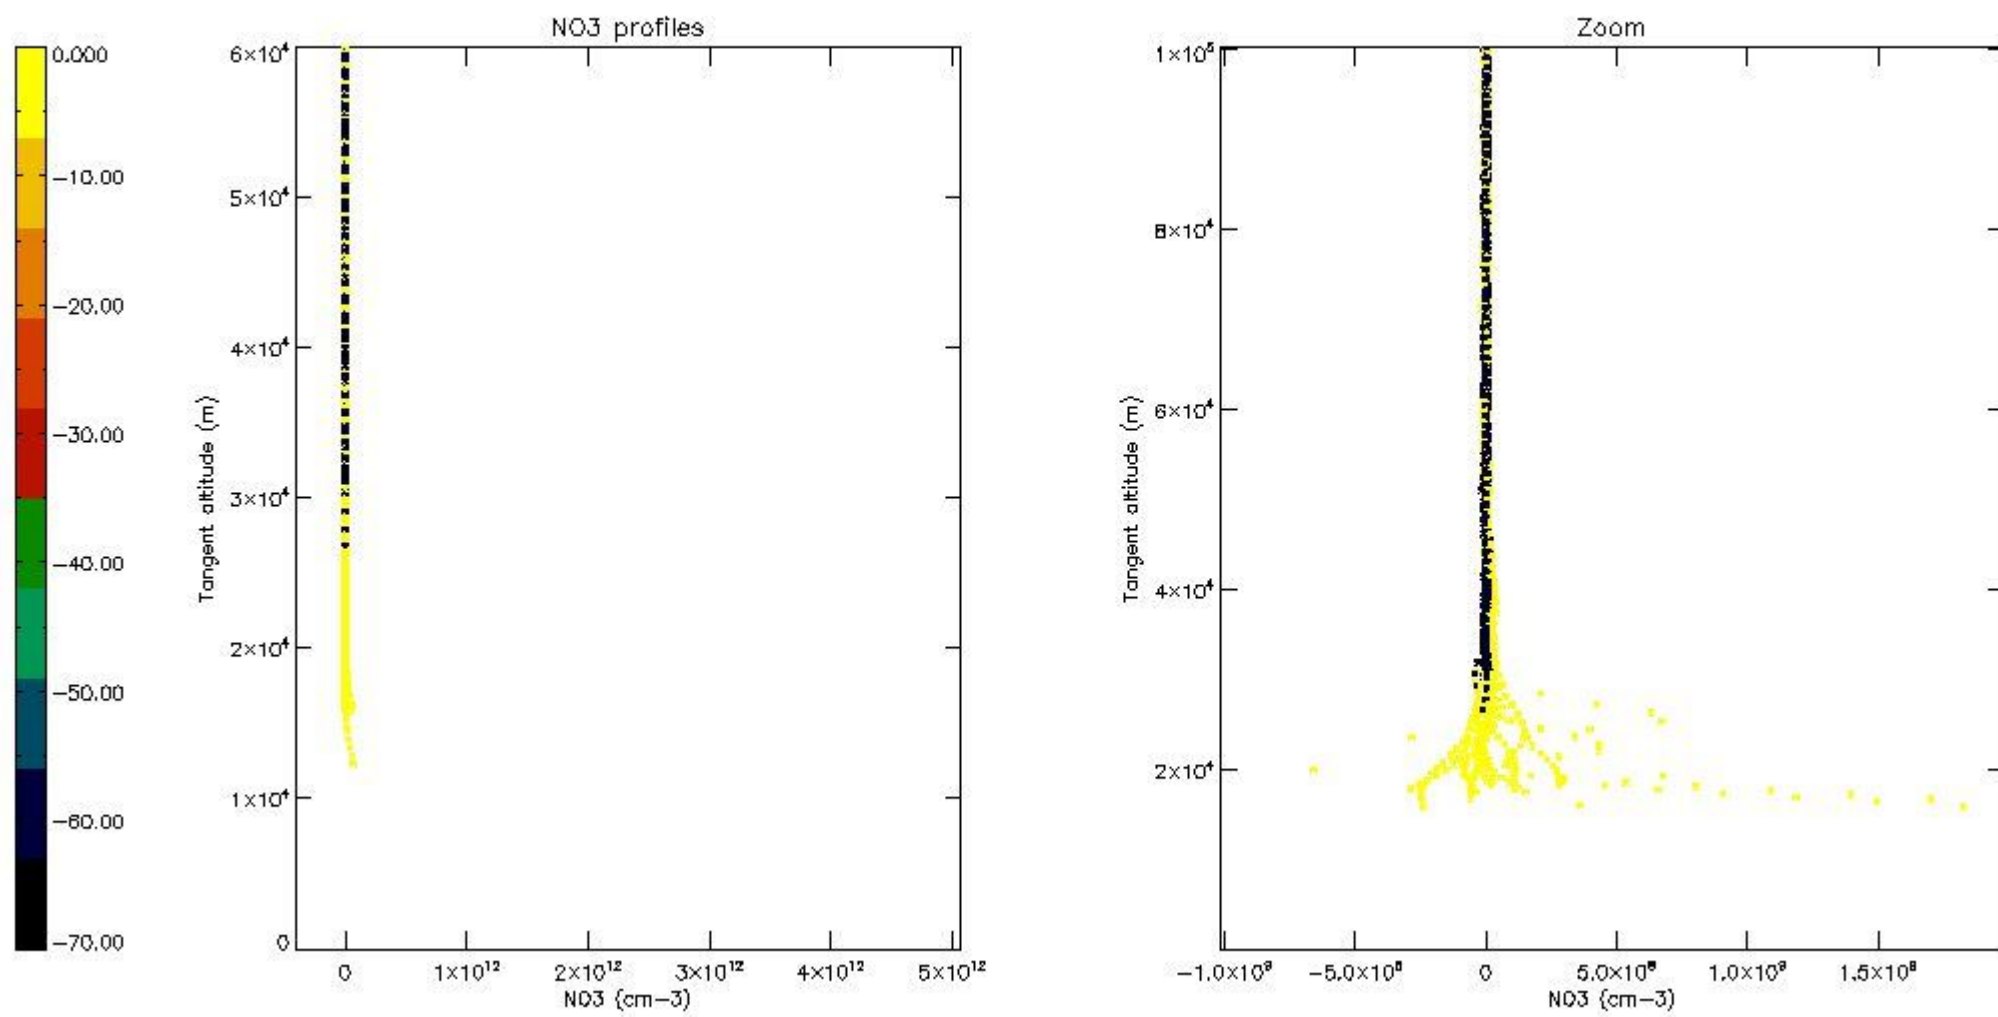

5.4 Plot ozone profiles where STD < 10% (dark without errors)

The colorbar represents the latitude.

5.5 Plot ozone profiles where $STD < 5\%$ (dark without errors)

The colorbar represents the latitude.

5.6 Plot NO₂ profiles for all STD (dark without errors)

The colorbar represents the latitude.

5.7 Plot NO3 profiles for all STD (dark without errors)

The colorbar represents the latitude.

5.8 Plot H₂O profiles for all STD (only for occultations of stars 1,2,3,4,13,14,16,26,63 dark without errors)