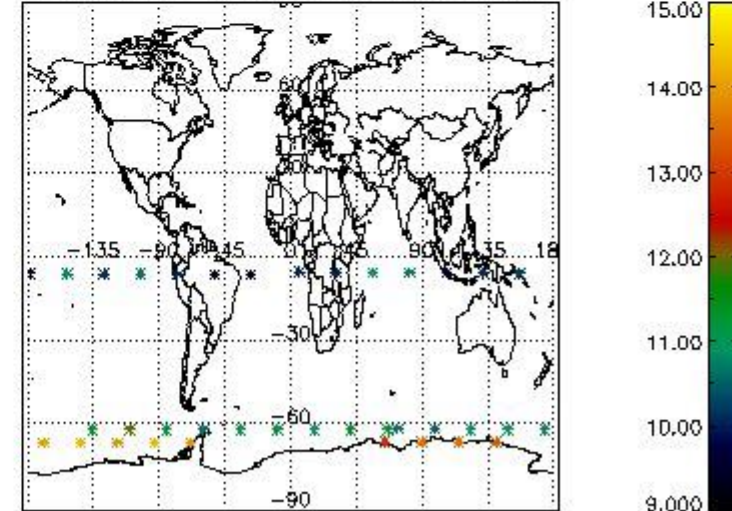

Percentage of flagged data per NO3 profile

4. Level 1 quality information per product

In this section it is plotted some information contained in the Quality Summary data set of the level 2 products that comes from the level 1b processing. Products without errors (error flag in the MPH set to "0") are used.

4.1 Plot quality information per product (time dependant) coming from level 1b processing

4.1.1 Plot level 1 quality information per product (time dependant): ENVISAT ASCENDING passes