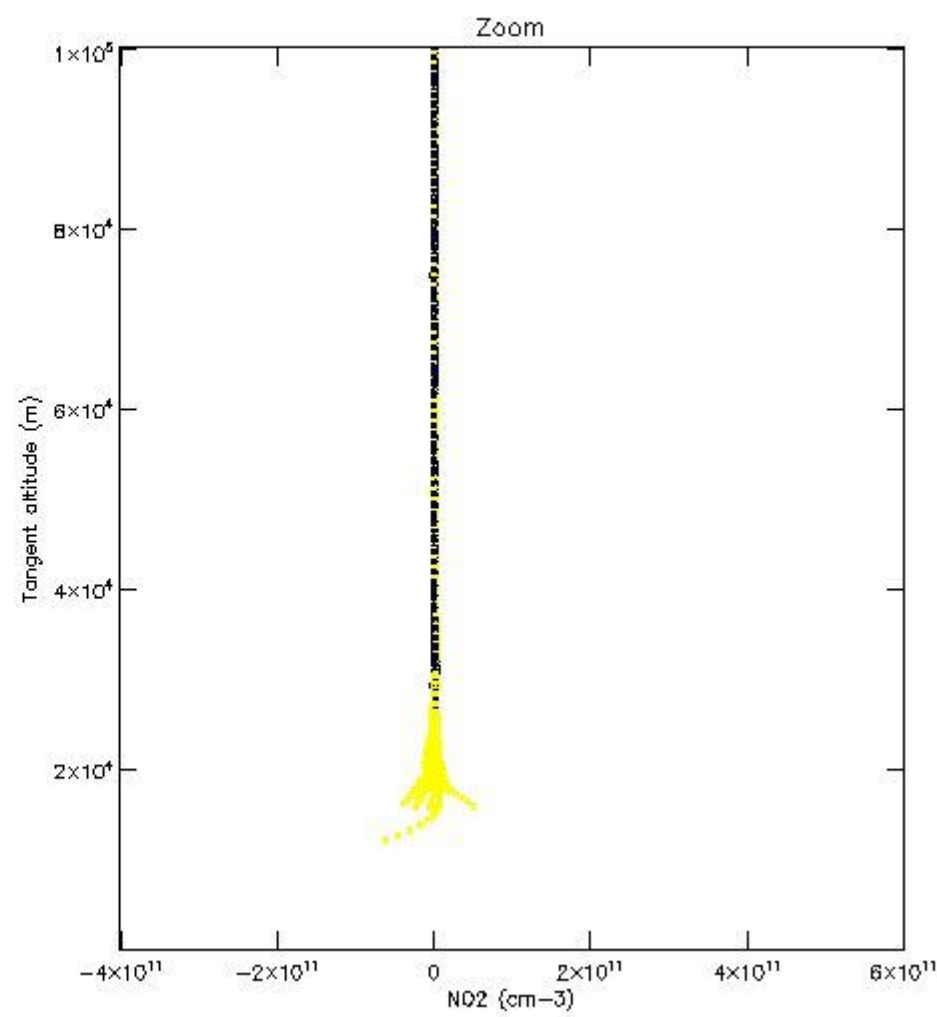

5.4 Plot ozone profiles where STD < 10% (dark without errors)

The colorbar represents the latitude.

5.5 Plot ozone profiles where $STD < 5\%$ (dark without errors)

The colorbar represents the latitude.

5.6 Plot NO₂ profiles for all STD (dark without errors)

The colorbar represents the latitude.

5.7 Plot NO3 profiles for all STD (dark without errors)

The colorbar represents the latitude.

5.8 Plot H₂O profiles for all STD (only for occultations of stars 1,2,3,4,13,14,16,26,63 dark without errors)