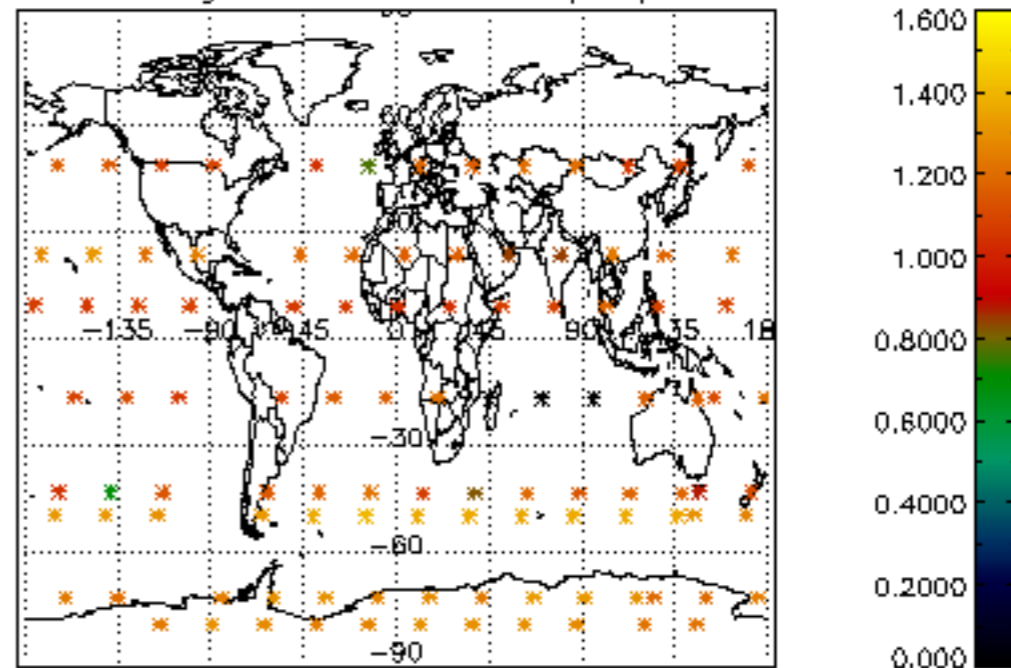

Percentage of datation errors per profile

Percentage of star falling outside central band per profile

Percentage of saturation errors per profile

Percentage of cosmic ray hits per profile

Percentage of datation errors per profile