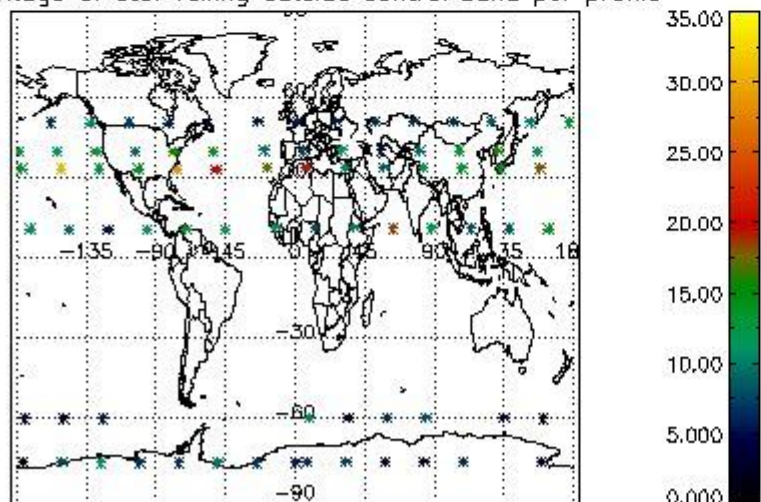

Percentage of star falling outside central band per profile