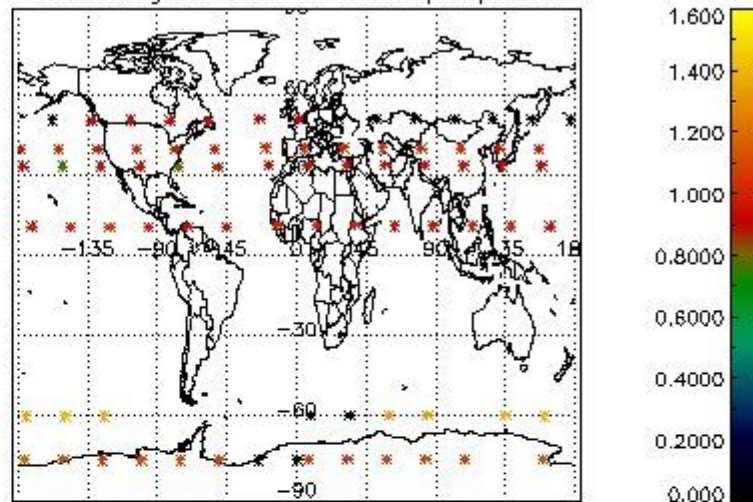

Percentage of datation errors per profile