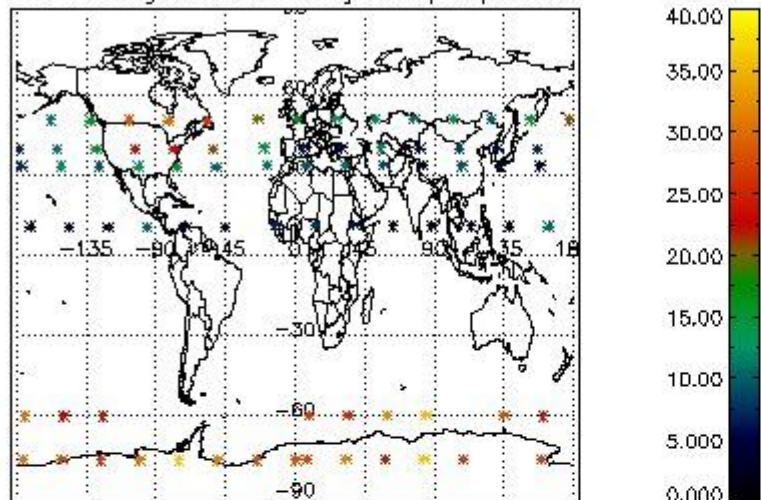

4.1 Plot quality information per product (time dependant) coming from level 1b processing

4.1.1 Plot level 1 quality information per product (time dependant): ENVISAT ASCENDING passes

4.1.2 Plot level 1 quality information per product (time dependant): ENVI SAT DESCENDING passes

4.2 Plot quality information per product coming from level 1b processing (world map)

4.2.1 Plot level 1 quality information per product (world map): ENVISAT ASCENDING passes

Percentage of cosmic ray hits per profile