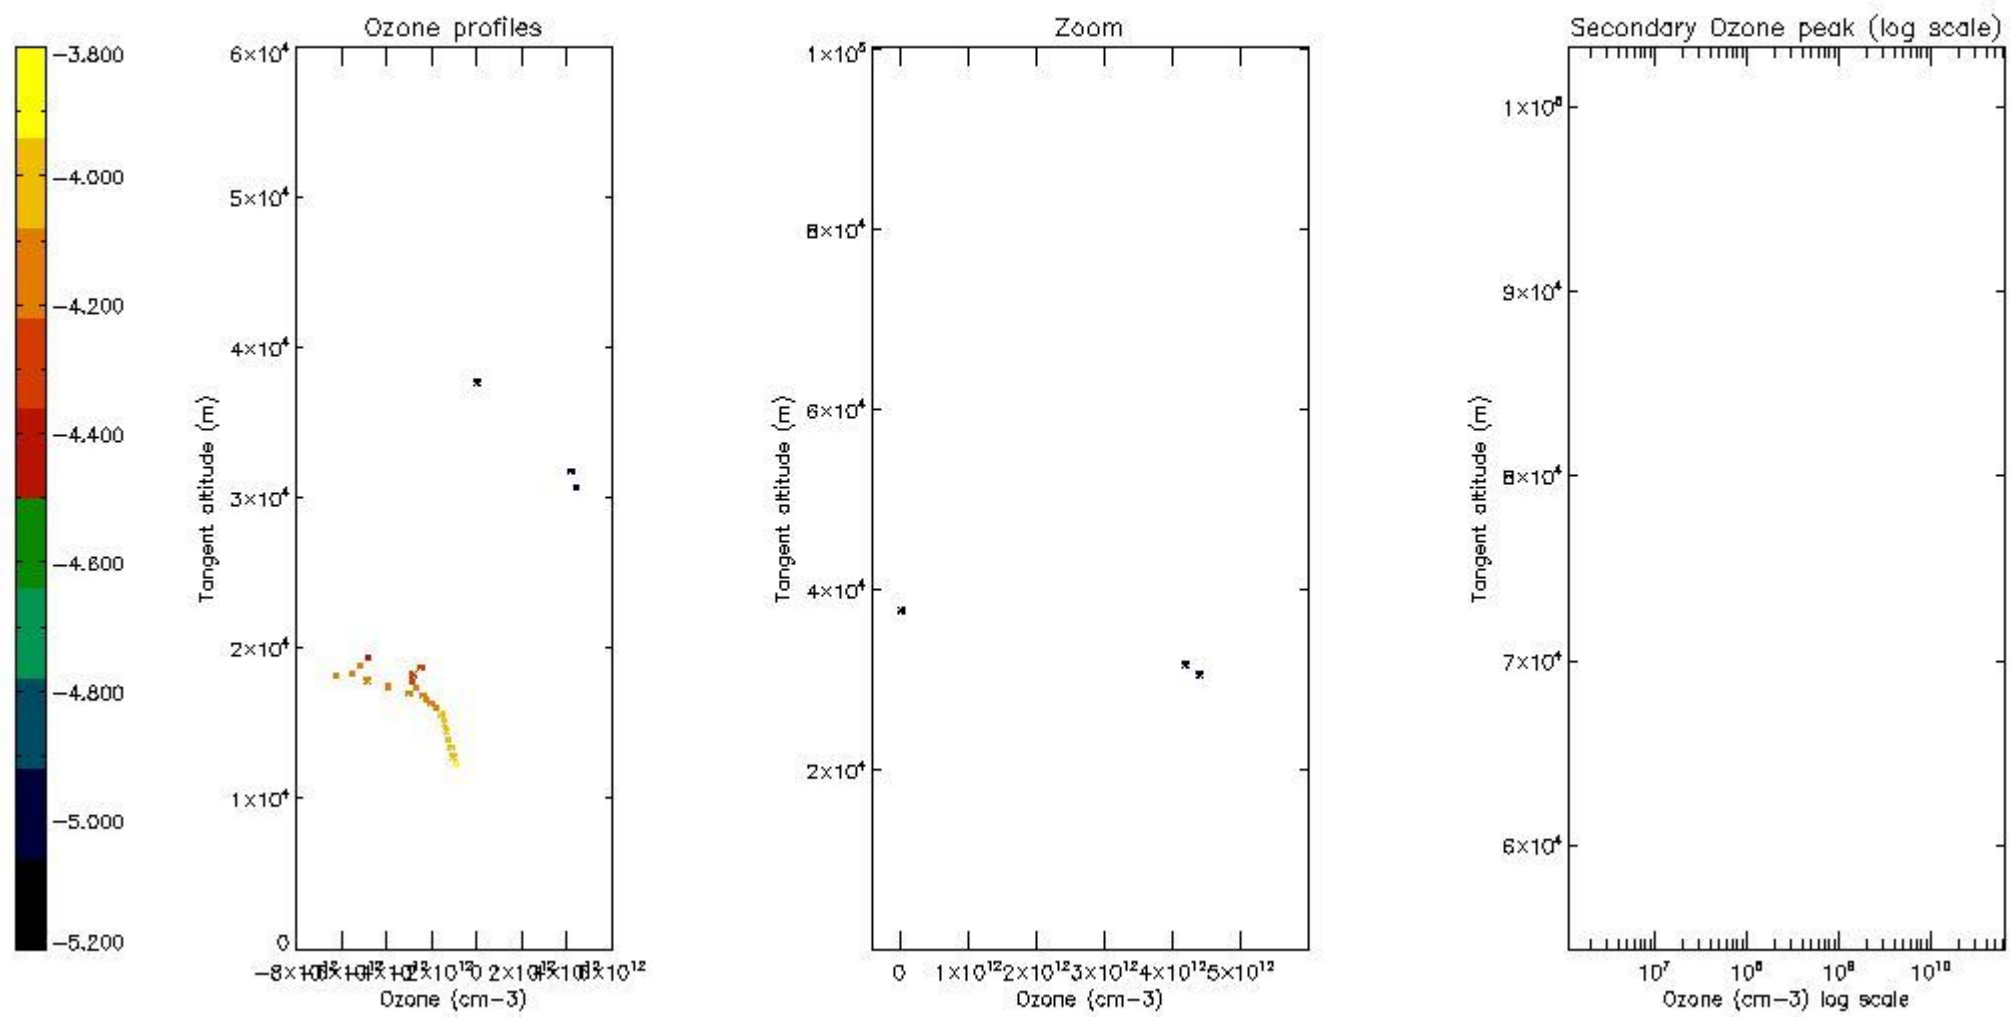

5.6 Plot NO₂ profiles for all STD (dark without errors)

The colorbar represents the latitude.