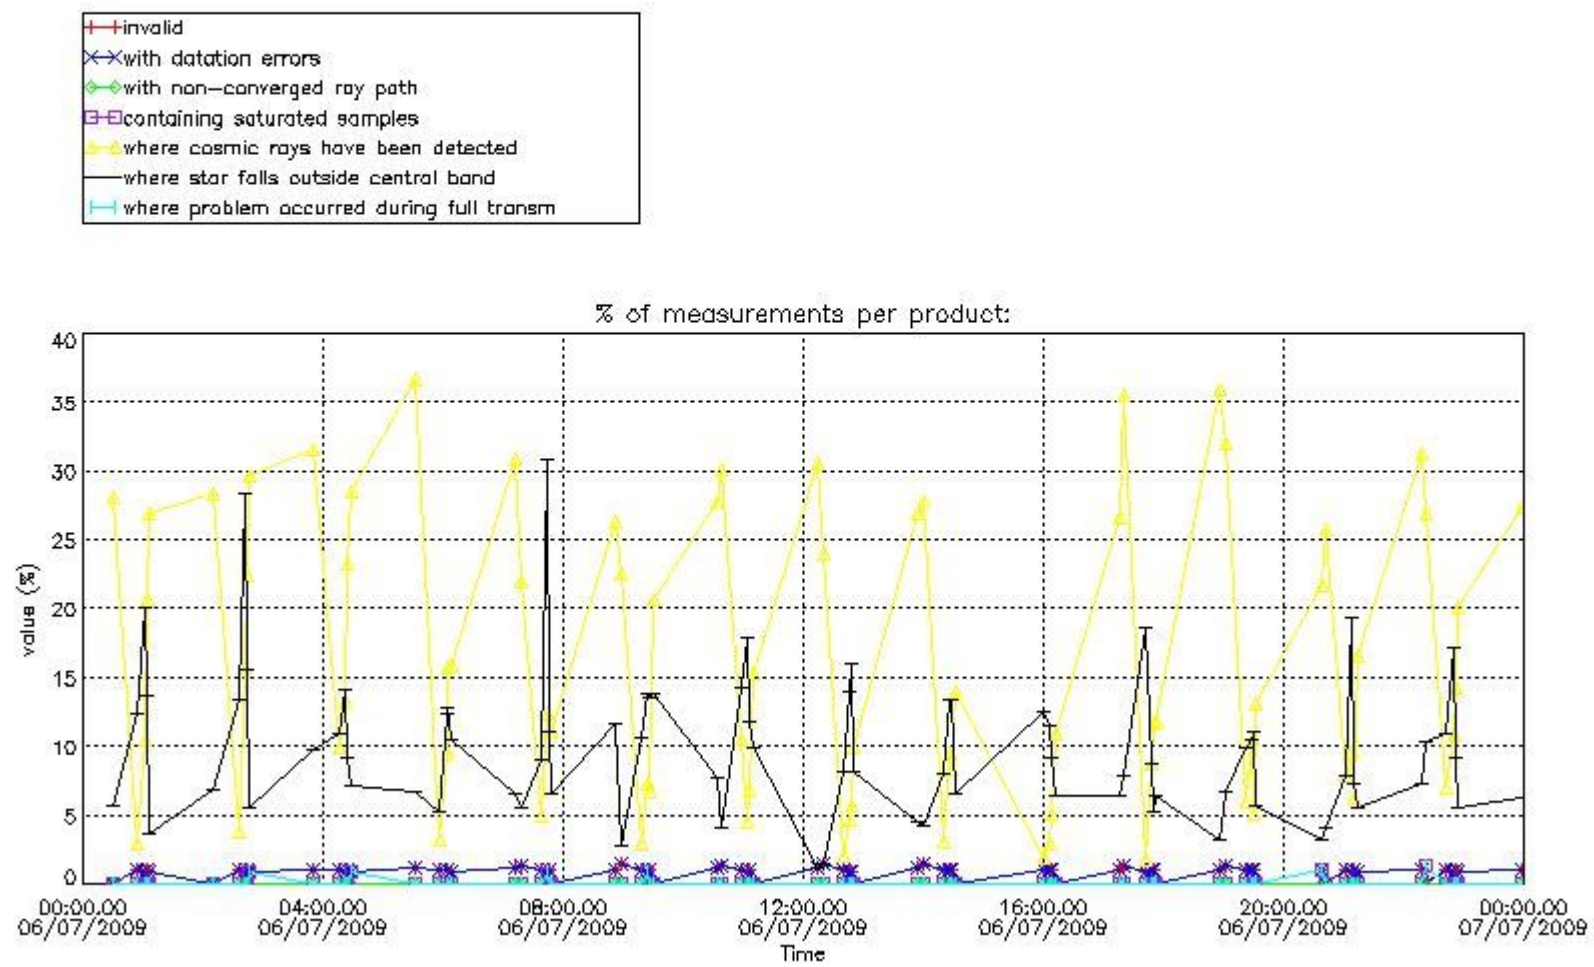

3.1 Plot quality information per product (time dependant)

3.2 Plot quality information per product (world map)

Percentage of flagged data per O3 profile

Percentage of flagged data per H2O profile

Percentage of flagged data per NO2 profile

Percentage of flagged data per NO3 profile

4. Level 1 quality information per product

In this section it is plotted some information contained in the Quality Summary data set of the level 2 products that comes from the level 1b processing. Products without errors (error flag in the MPH set to "0") are used.

4.1 Plot quality information per product (time dependant) coming from level 1b processing

4.1.1 Plot level 1 quality information per product (time dependant): ENVISAT ASCENDING passes

4.1.2 Plot level 1 quality information per product (time dependant): ENVI SAT DESCENDING passes