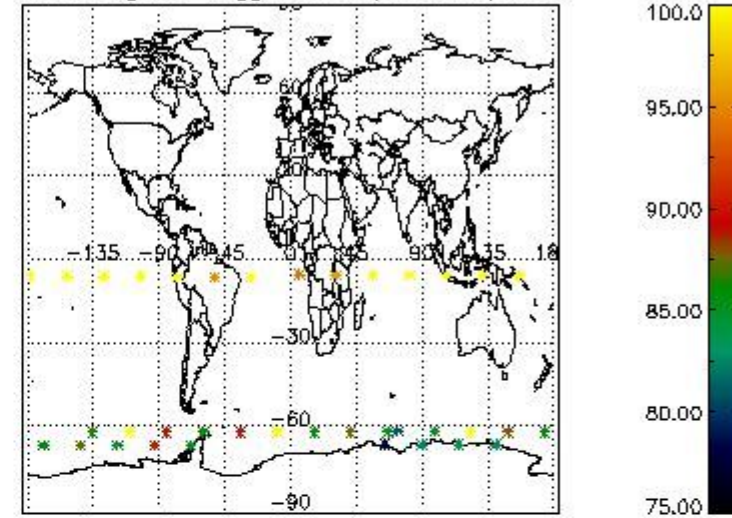

3.1 Plot quality information per product (time dependant)

3.2 Plot quality information per product (world map)

Percentage of flagged data per O3 profile

Percentage of flagged data per H2O profile

Percentage of flagged data per NO2 profile