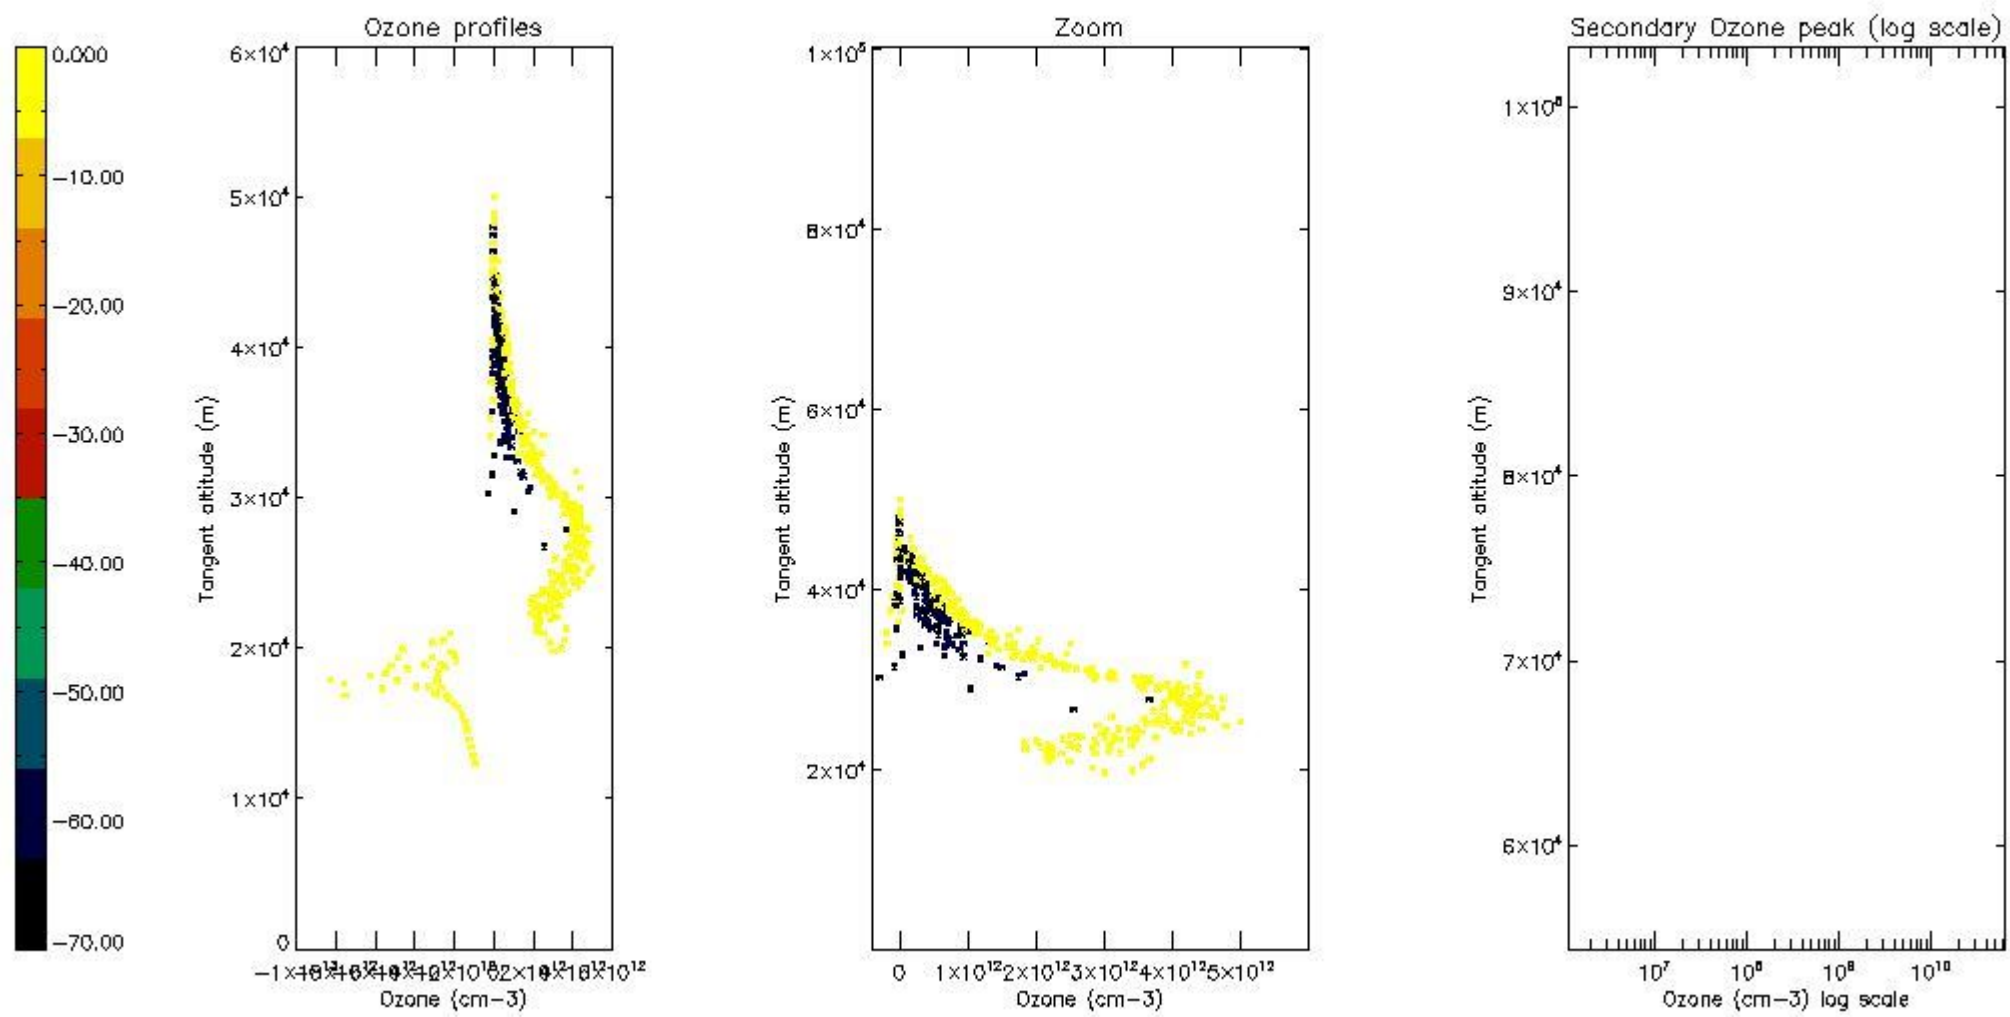

So, the table below shows the percentage of dark limb and valid observations for each criteria with respect to the overall valid daily observations.

Criteria	% of total production
All STD	20
STD < 20	3

STD < 10	1
STD < 5	0

5.2 Plot ozone profiles for all STD (dark without errors)

The colorbar represents the latitude.

5.3 Plot ozone profiles where STD < 20% (dark without errors)

The colorbar represents the latitude.

5.4 Plot ozone profiles where STD < 10% (dark without errors)

The colorbar represents the latitude.

5.5 Plot ozone profiles where $STD < 5\%$ (dark without errors)

The colorbar represents the latitude.

5.6 Plot NO₂ profiles for all STD (dark without errors)