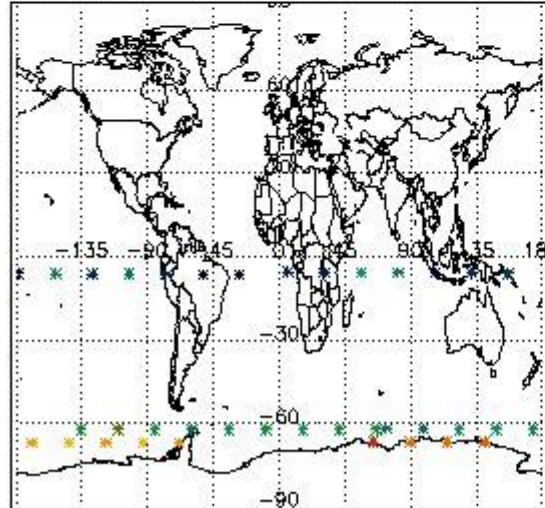

3.1 Plot quality information per product (time dependant)

3.2 Plot quality information per product (world map)

Percentage of flagged data per O3 profile

Percentage of flagged data per H2O profile

Percentage of flagged data per NO2 profile