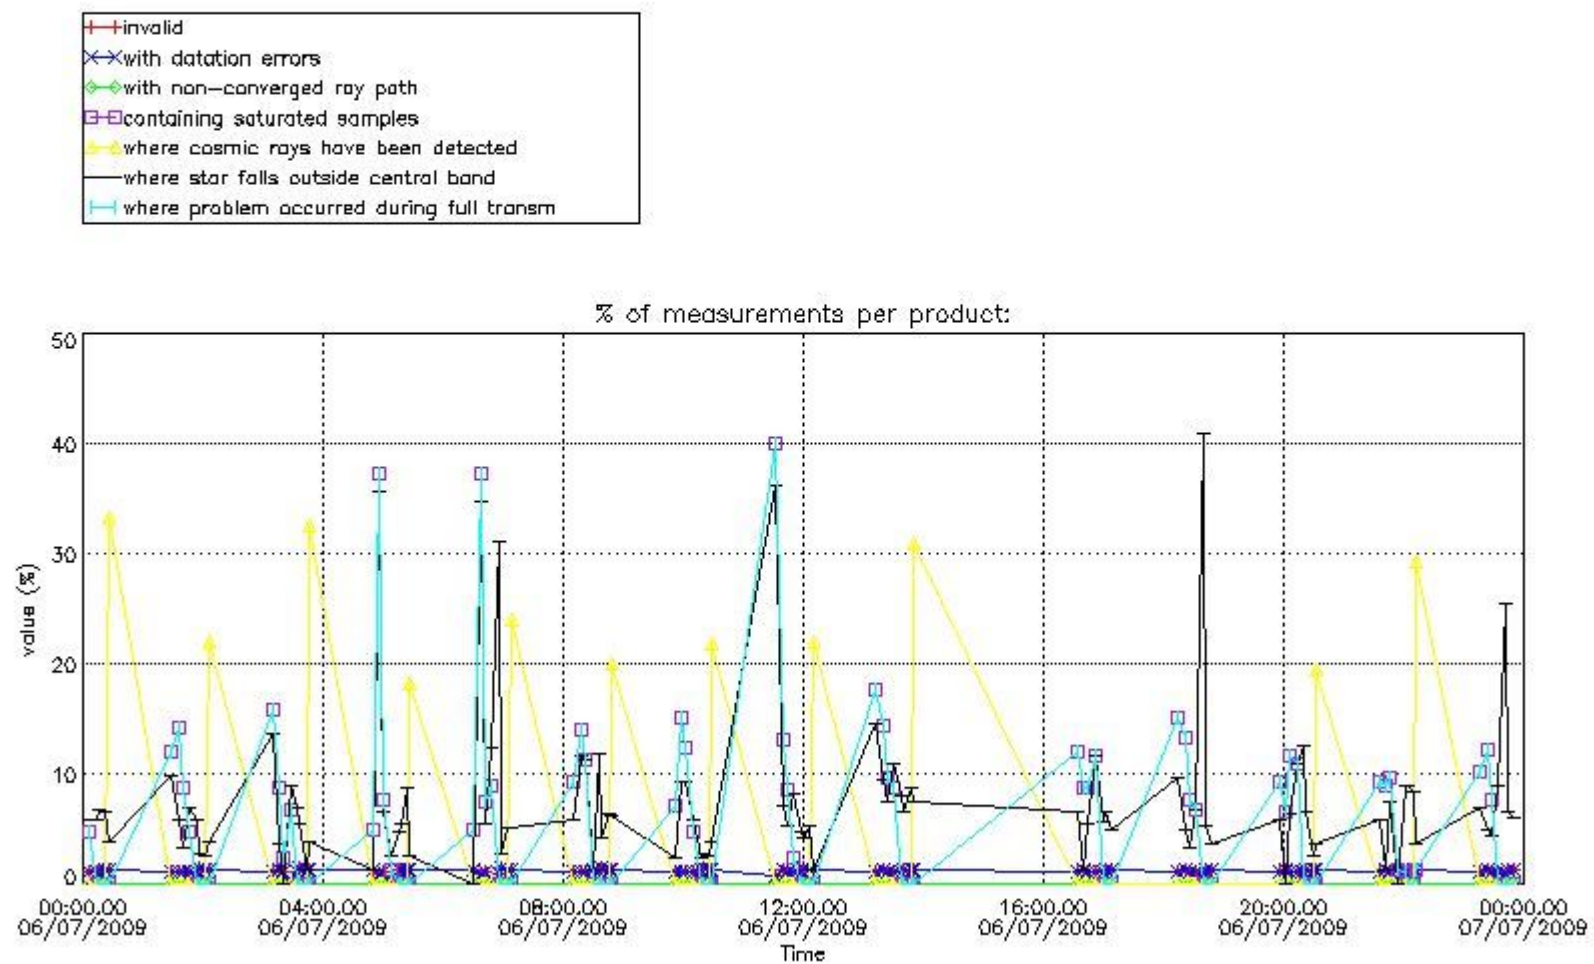

4.2 Plot quality information per product coming from level 1b processing (world map)

4.2.1 Plot level 1 quality information per product (world map): ENVISAT ASCENDING passes