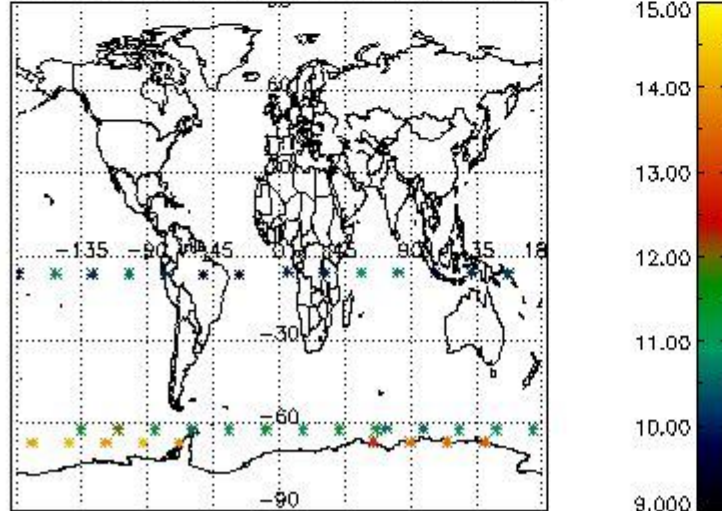

3.1 Plot quality information per product (time dependant)

3.2 Plot quality information per product (world map)

Percentage of flagged data per O3 profile

Percentage of flagged data per H2O profile

Percentage of flagged data per NO2 profile