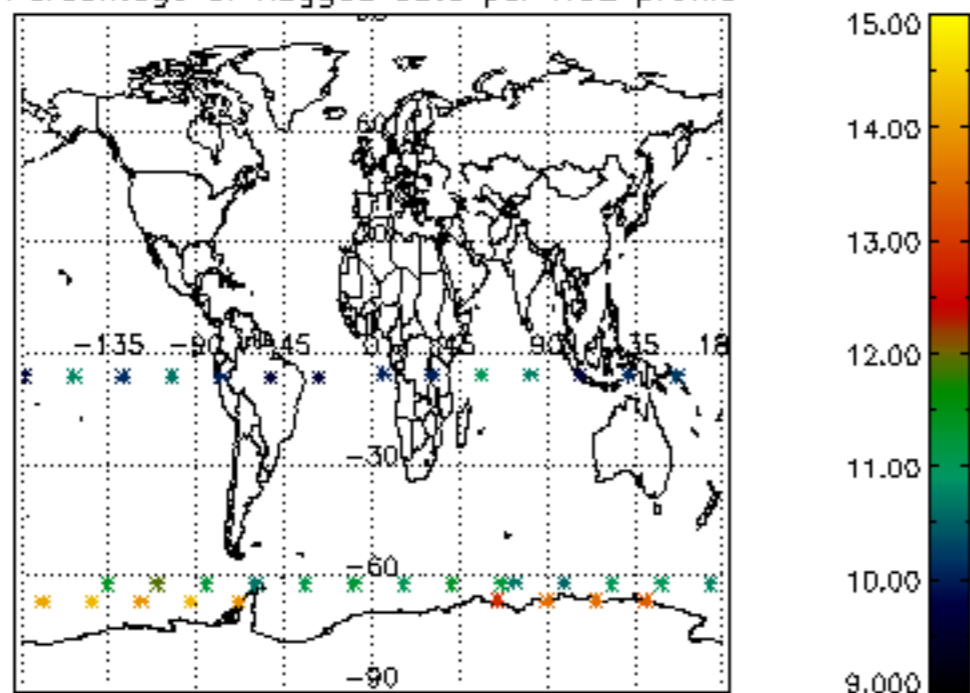

Percentage of flagged data per NO2 profile