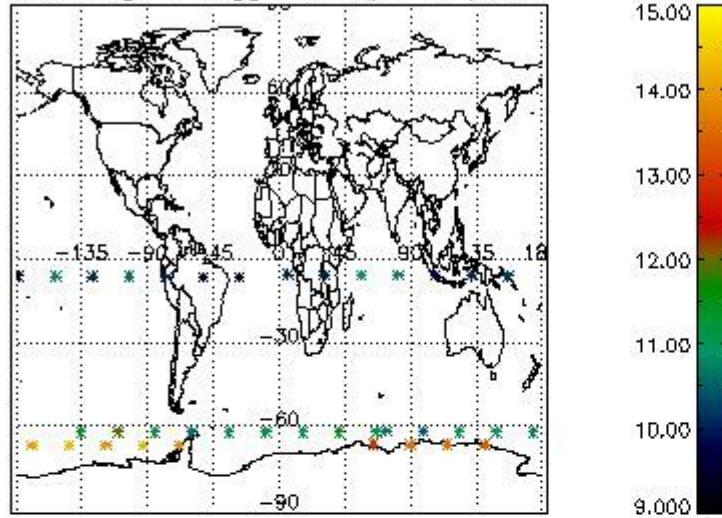

Percentage of flagged data per O3 profile