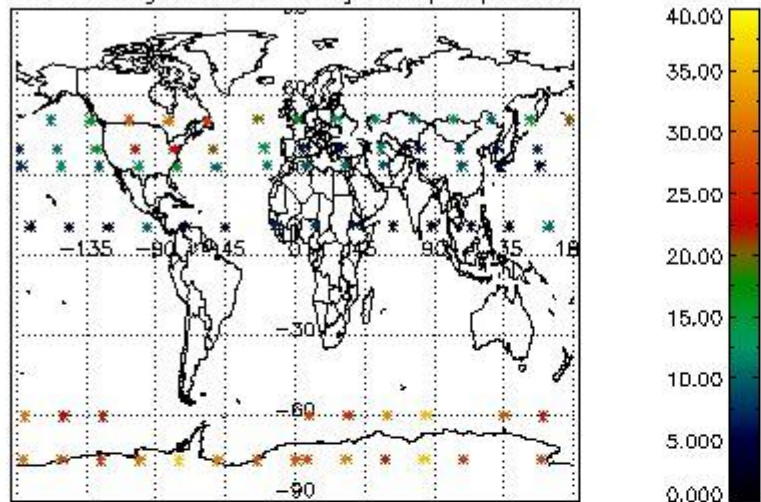

Percentage of cosmic ray hits per profile