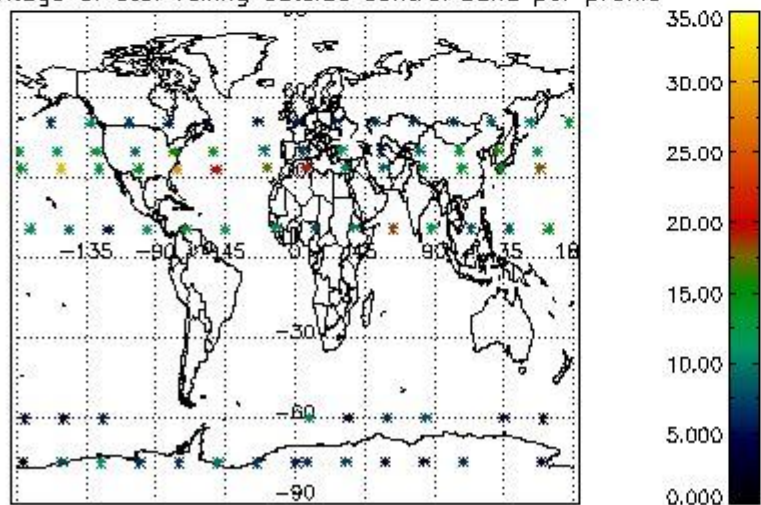

Percentage of star falling outside central band per profile