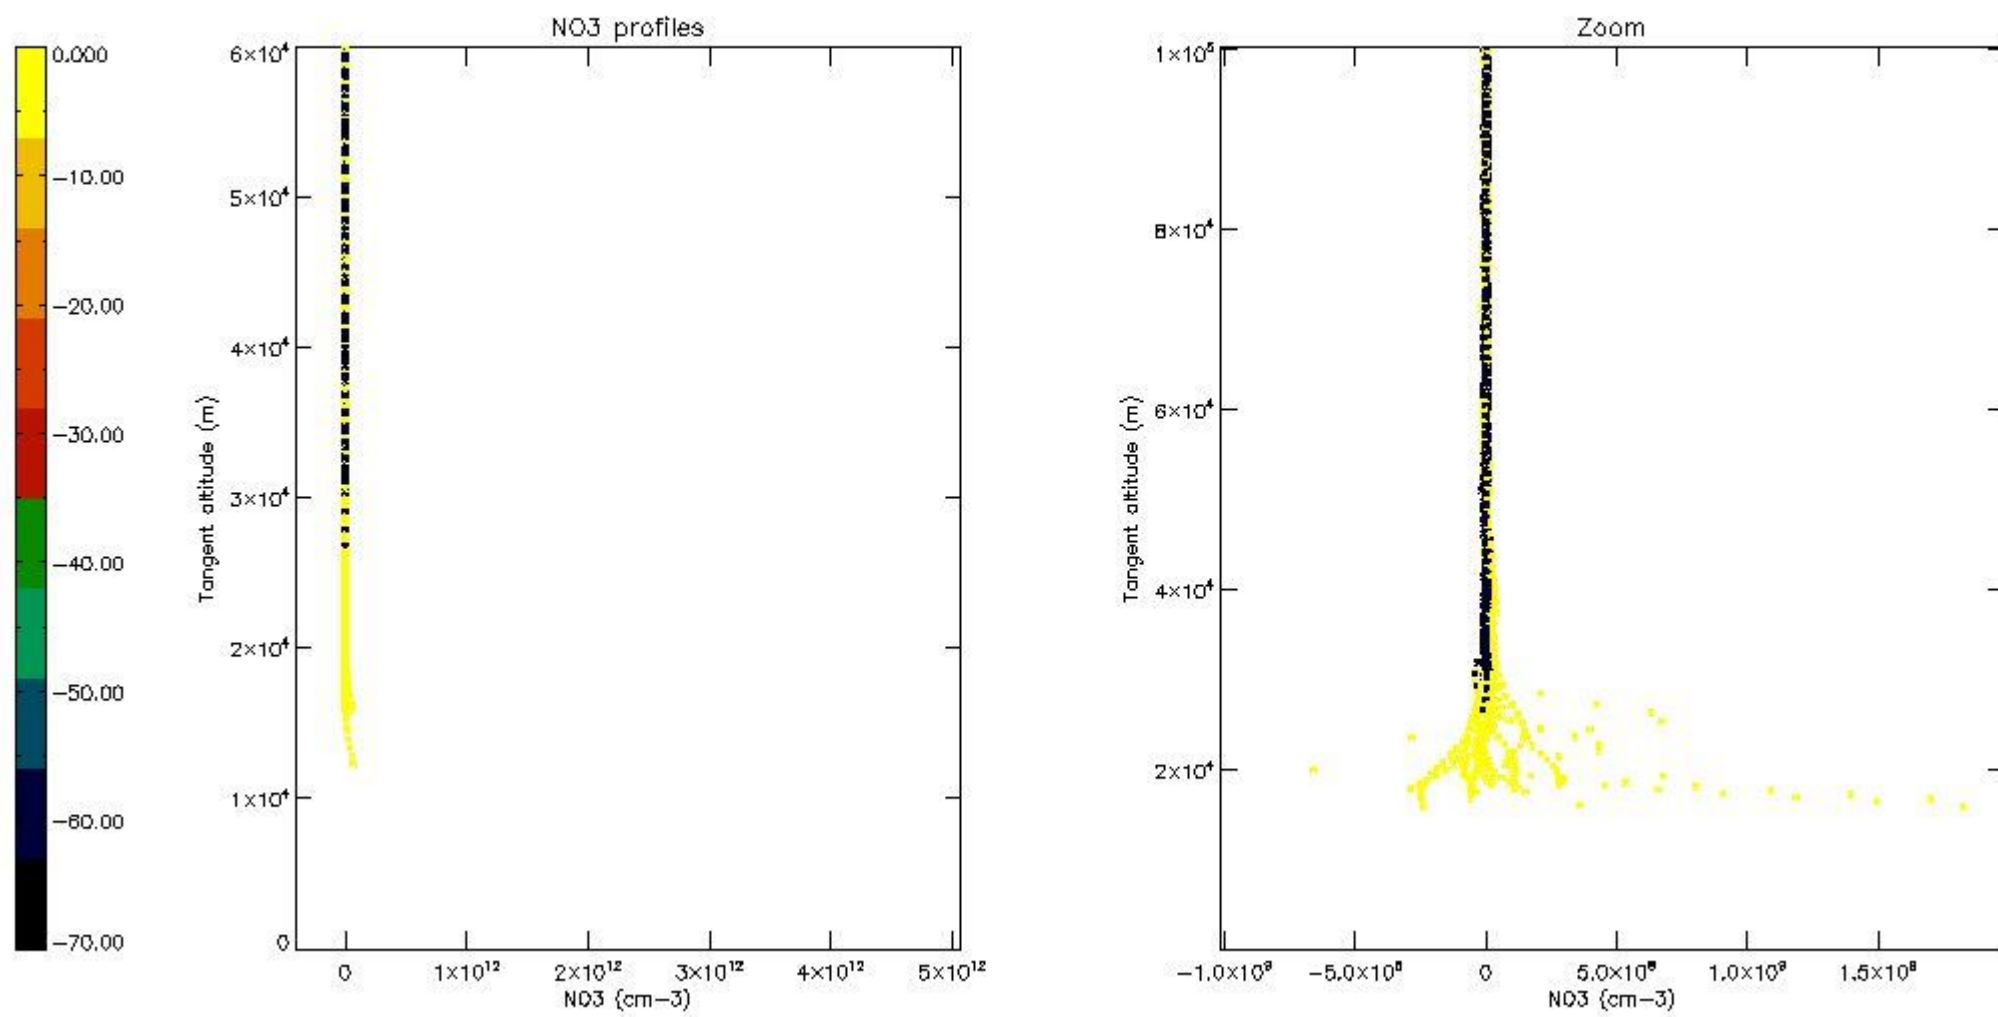

5.8 Plot H₂O profiles for all STD (only for occultations of stars 1,2,3,4,13,14,16,26,63 dark without errors)

The colorbar represents the latitude.