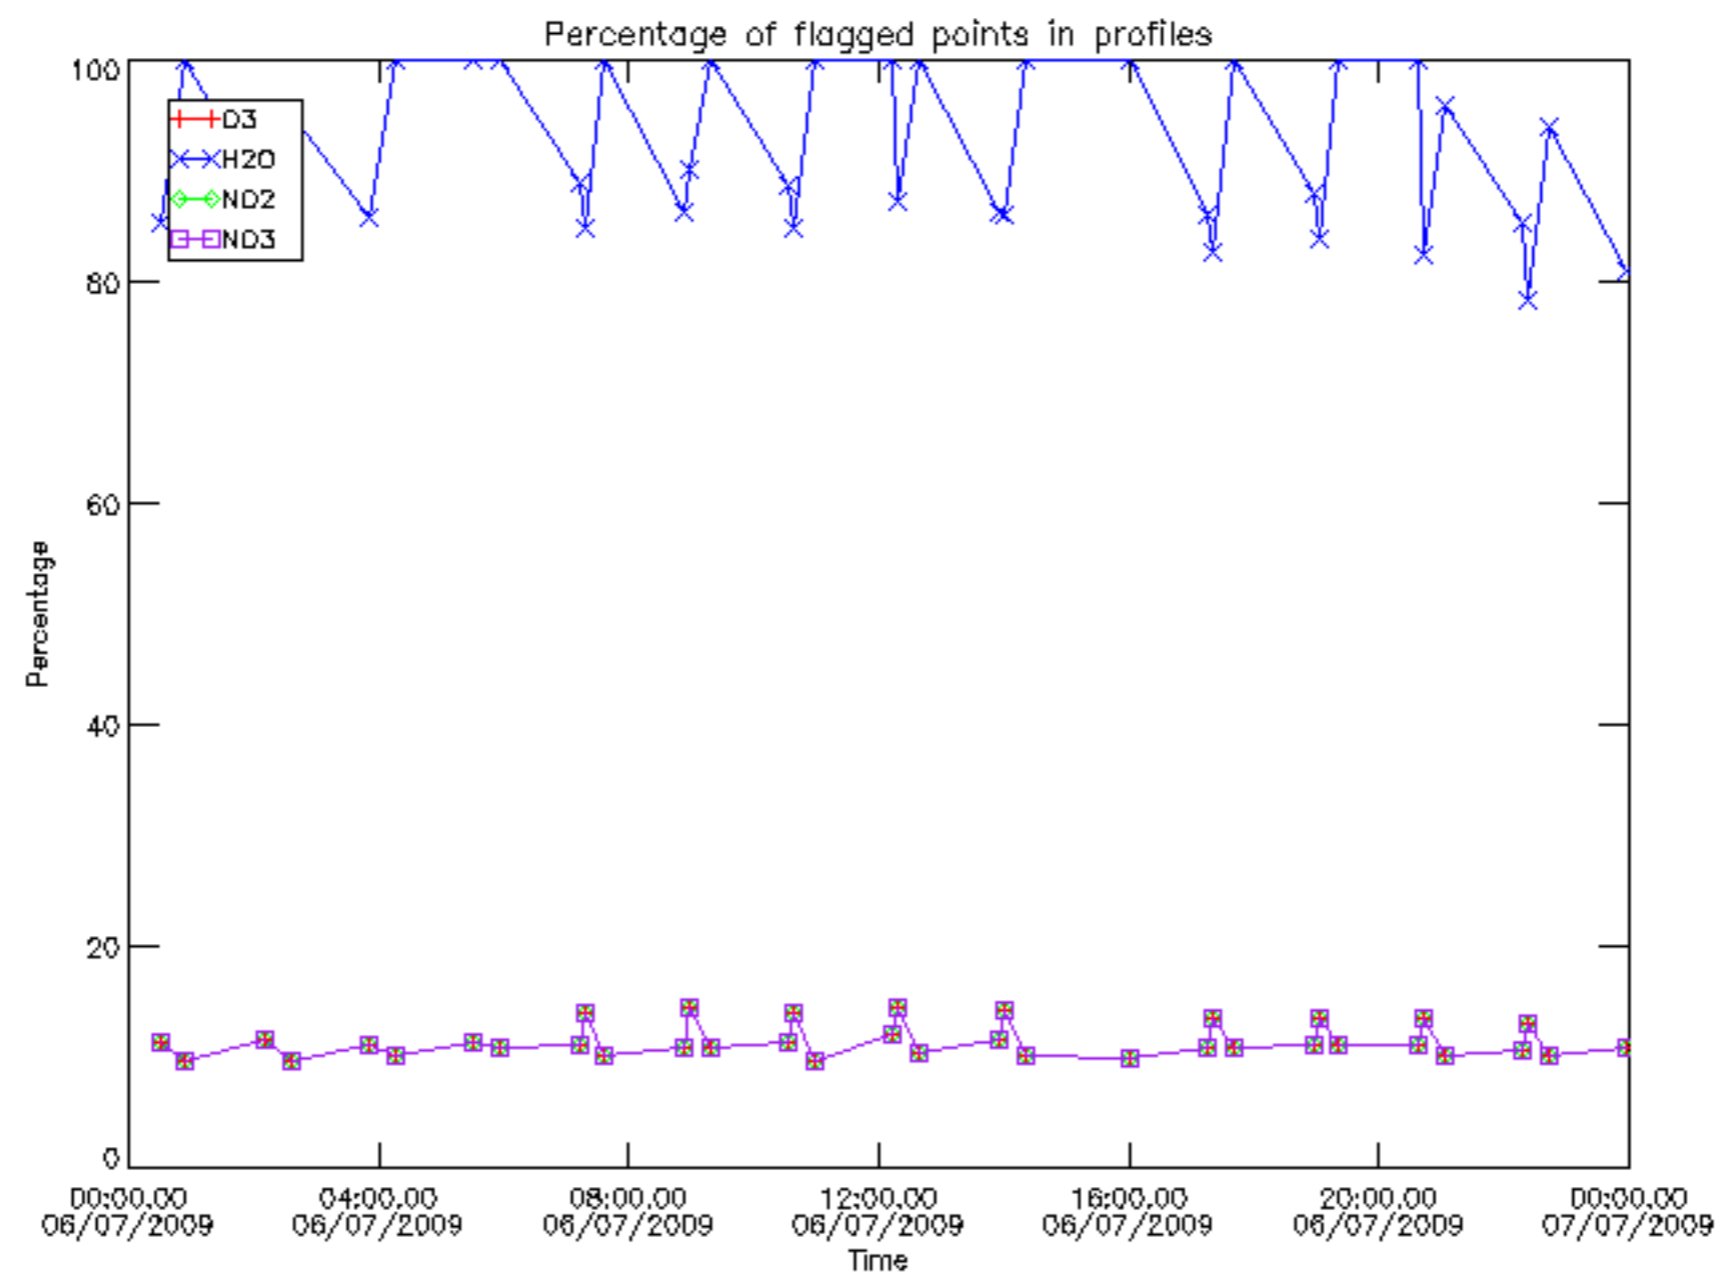

Percentage of flagged data per D3 profile

Percentage of flagged data per H2O profile