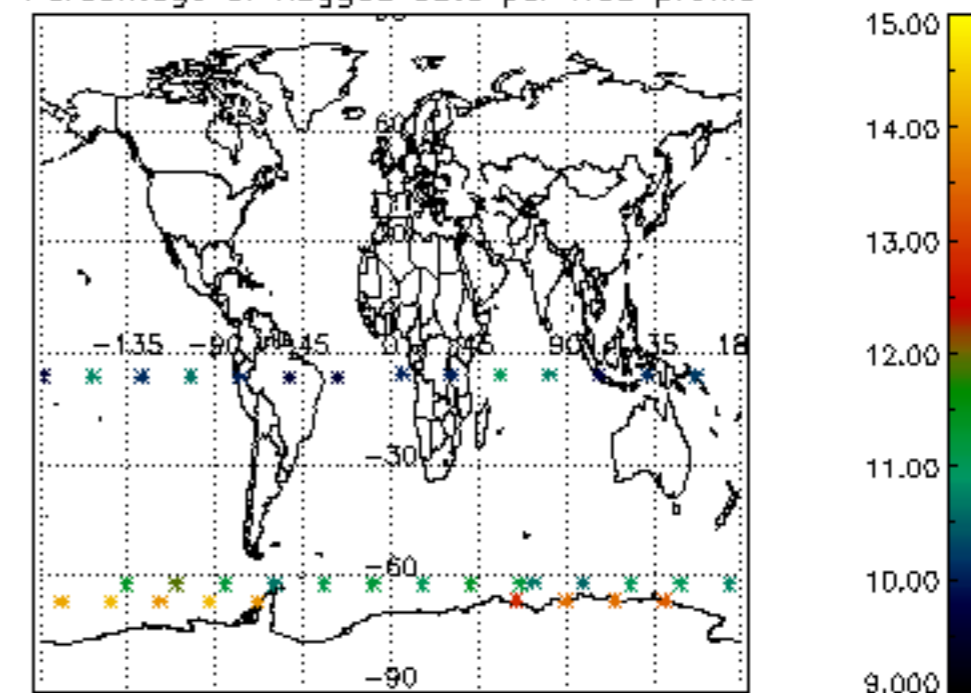

Percentage of flagged data per NO3 profile