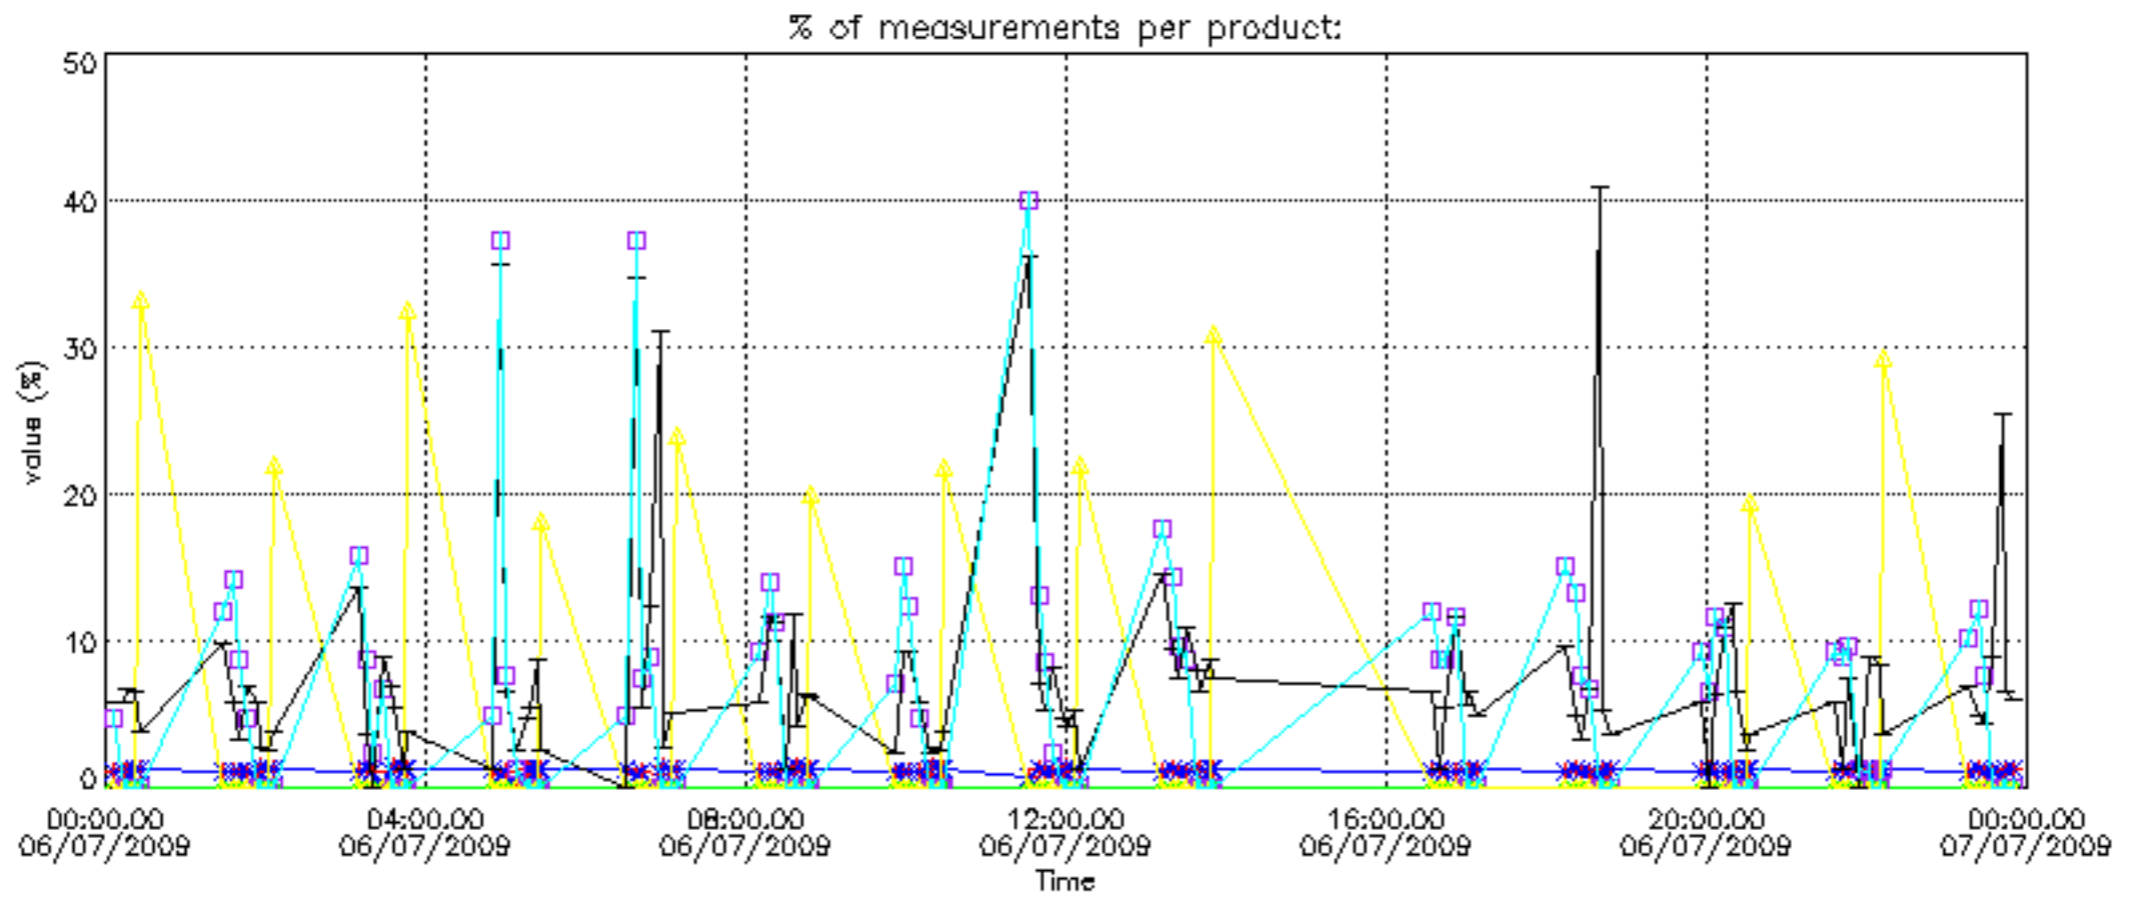

Percentage of cosmic ray hits per profile

Percentage of datation errors per profile