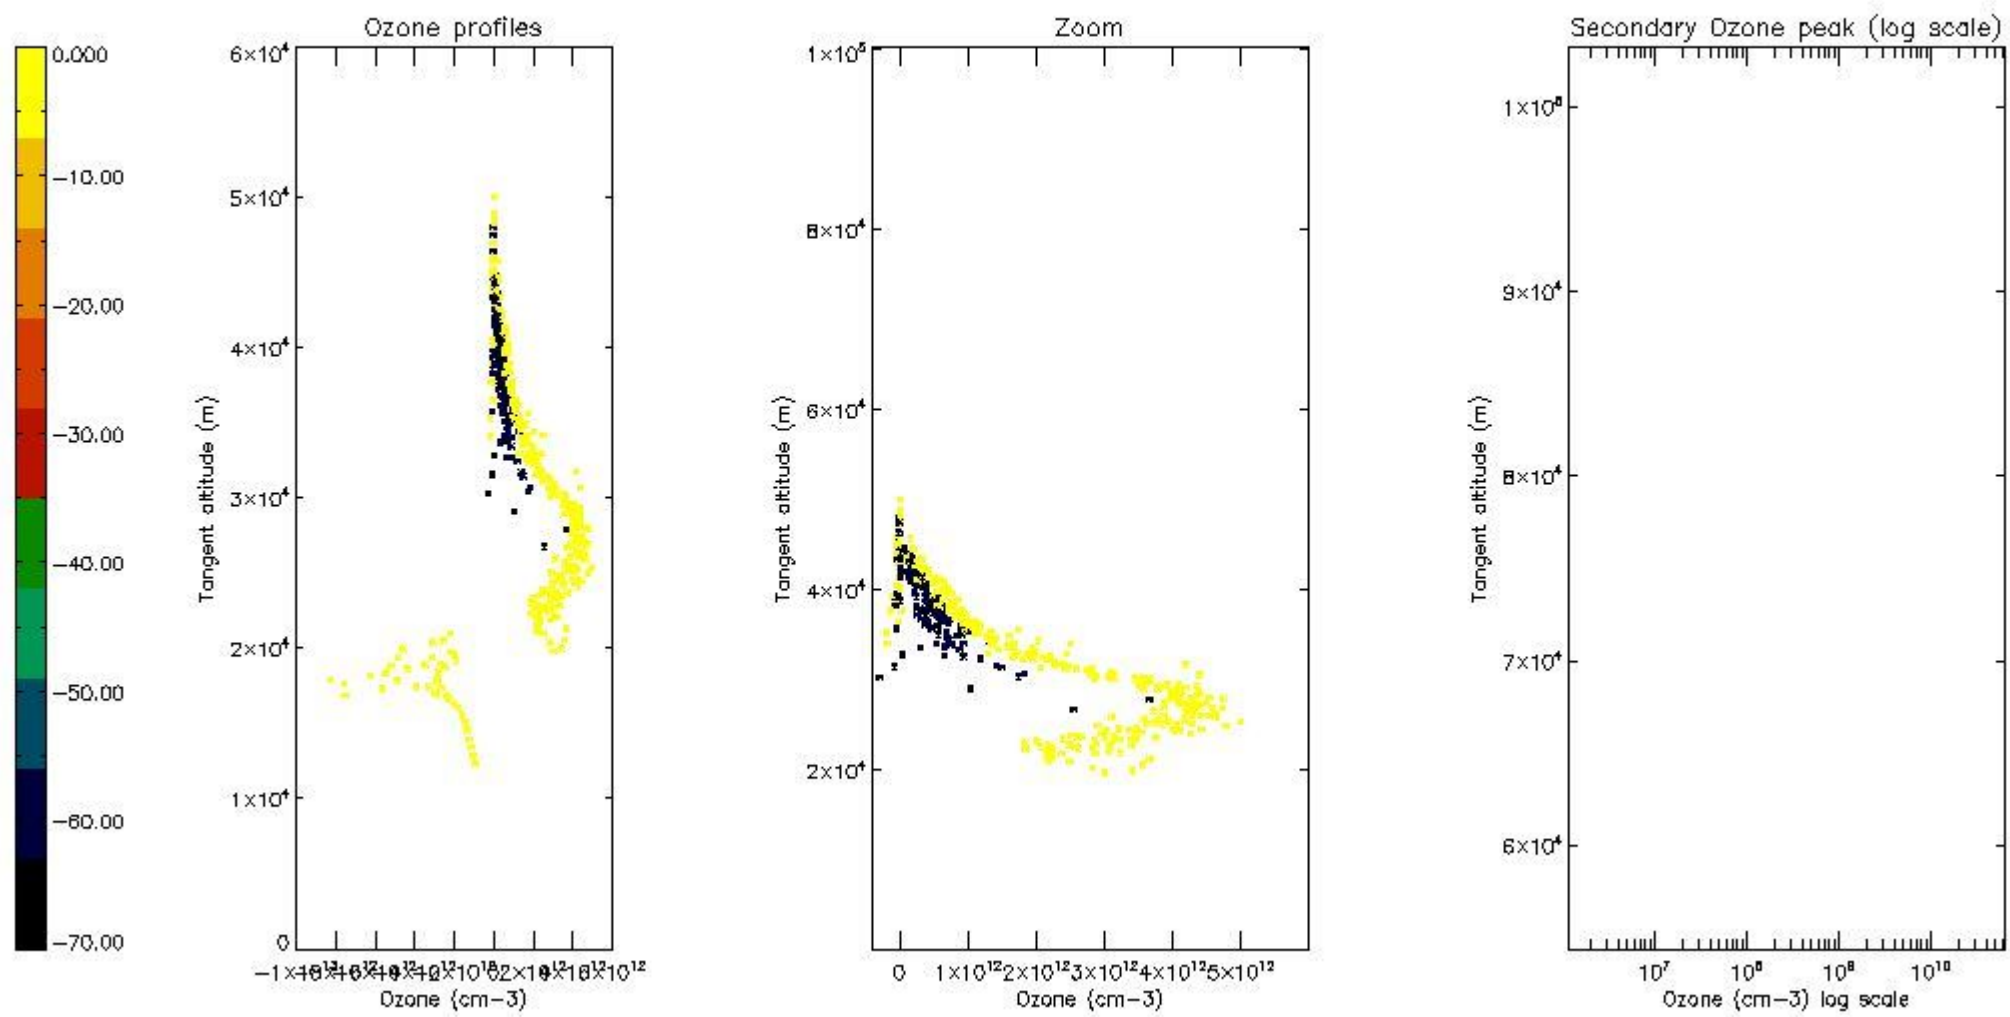

STD < 10	1
STD < 5	0

5.2 Plot ozone profiles for all STD (dark without errors)

The colorbar represents the latitude.

5.3 Plot ozone profiles where STD < 20% (dark without errors)

The colorbar represents the latitude.