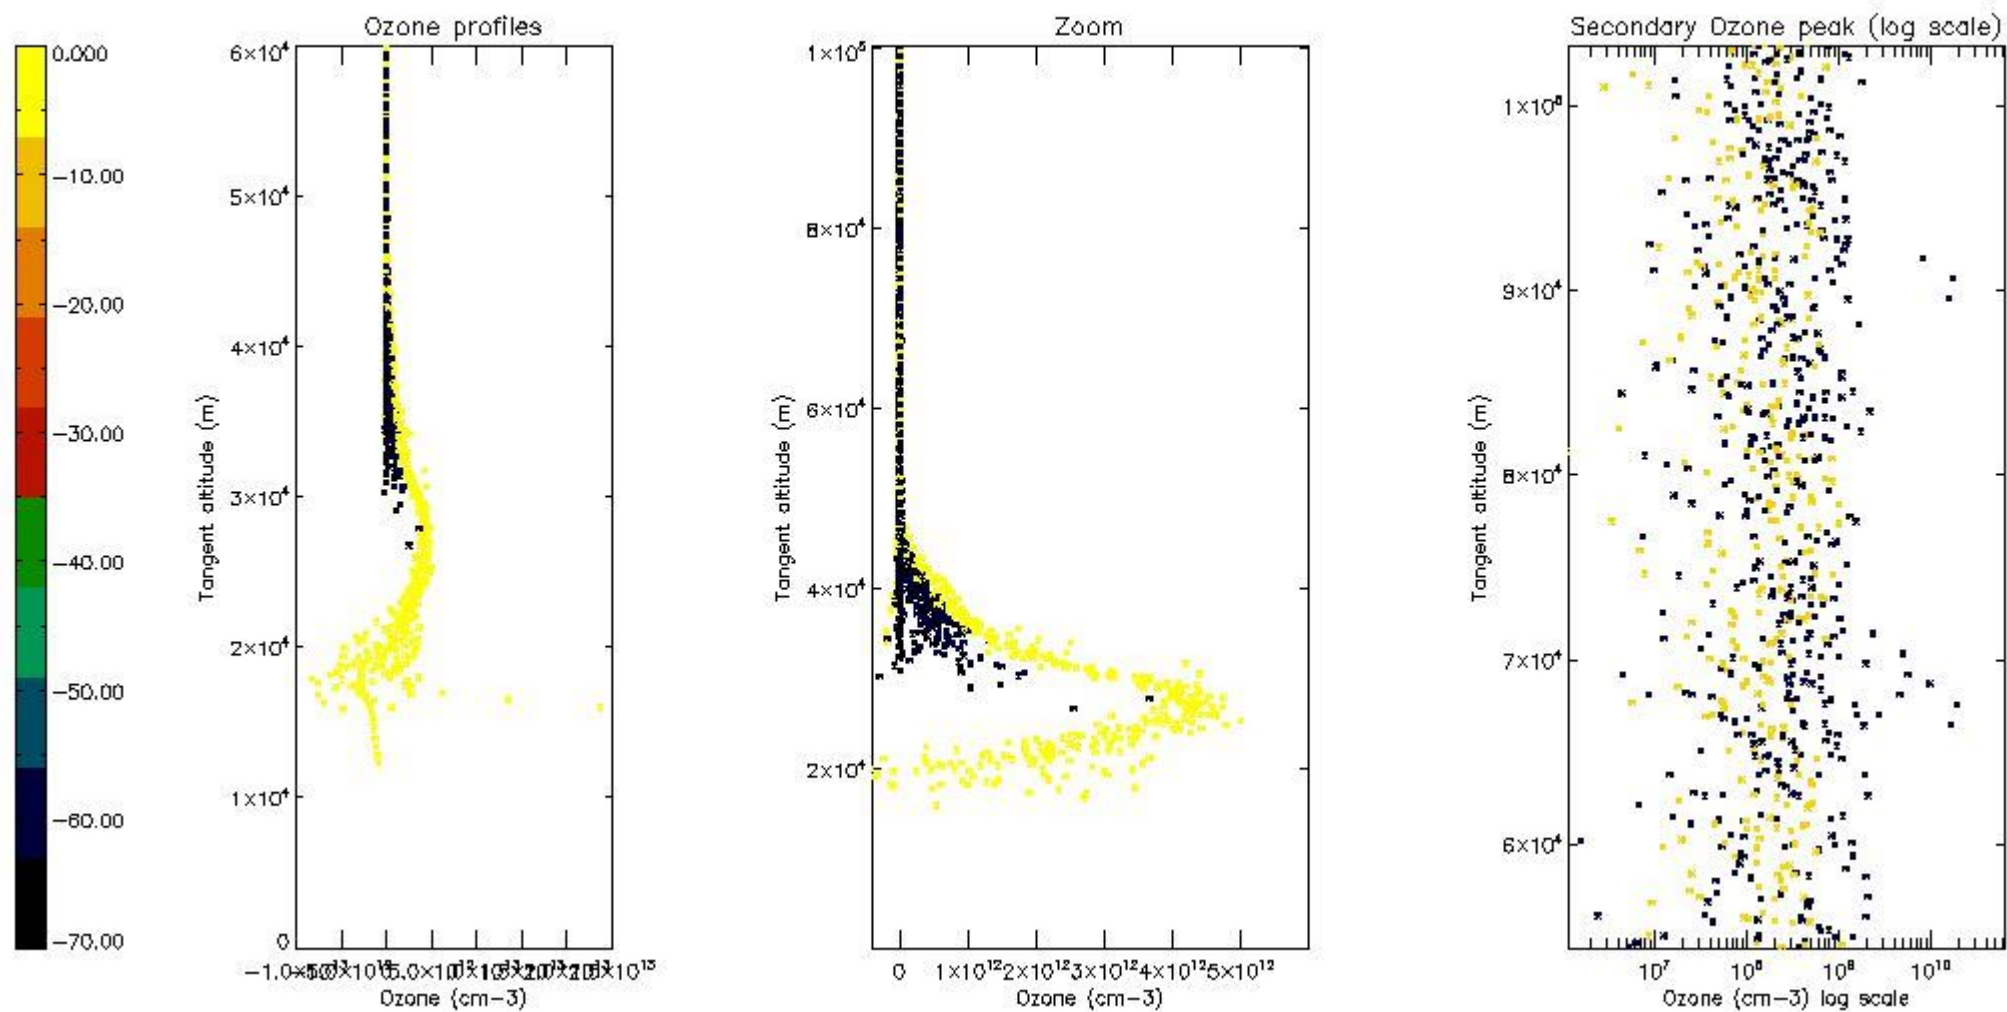

STD < 10	1
STD < 5	0

5.2 Plot ozone profiles for all STD (dark without errors)

The colorbar represents the latitude.

5.3 Plot ozone profiles where STD < 20% (dark without errors)

The colorbar represents the latitude.