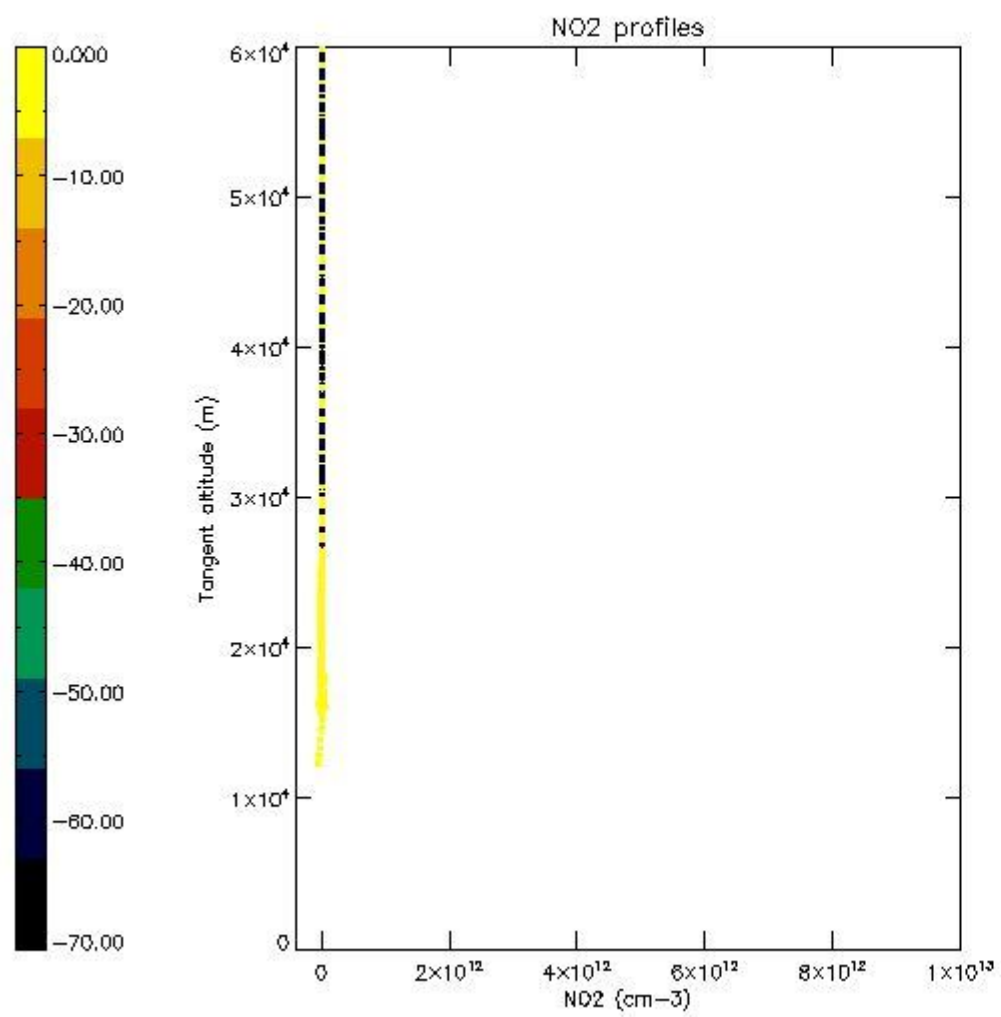

5.4 Plot ozone profiles where STD < 10% (dark without errors)

The colorbar represents the latitude.

5.5 Plot ozone profiles where $STD < 5\%$ (dark without errors)

The colorbar represents the latitude.

5.6 Plot NO₂ profiles for all STD (dark without errors)

The colorbar represents the latitude.

5.7 Plot NO3 profiles for all STD (dark without errors)

The colorbar represents the latitude.

5.8 Plot H₂O profiles for all STD (only for occultations of stars 1,2,3,4,13,14,16,26,63 dark without errors)