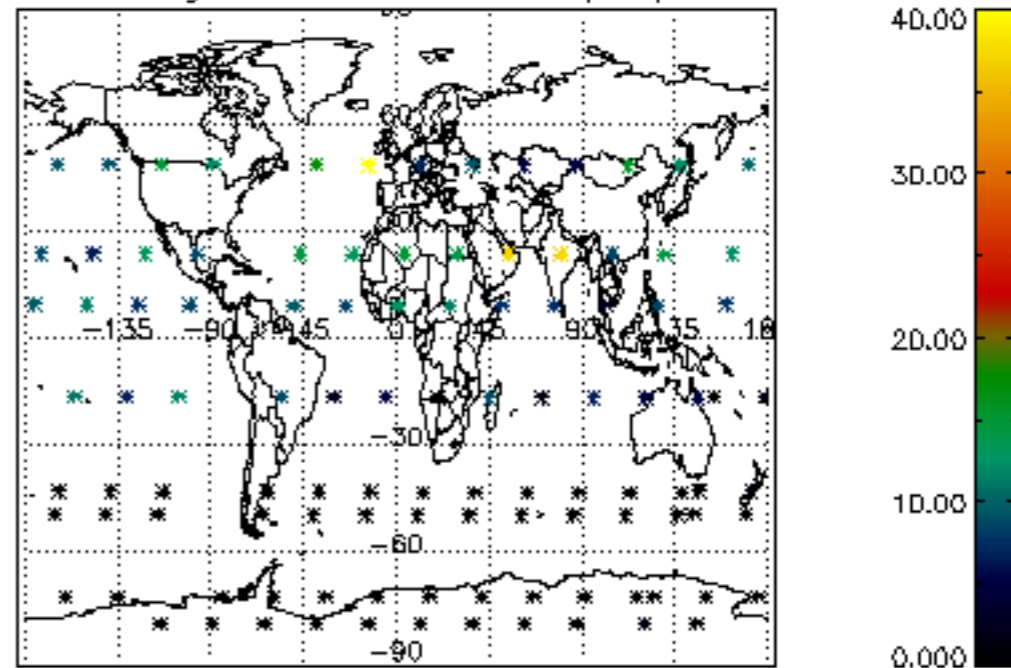

Percentage of saturation errors per profile