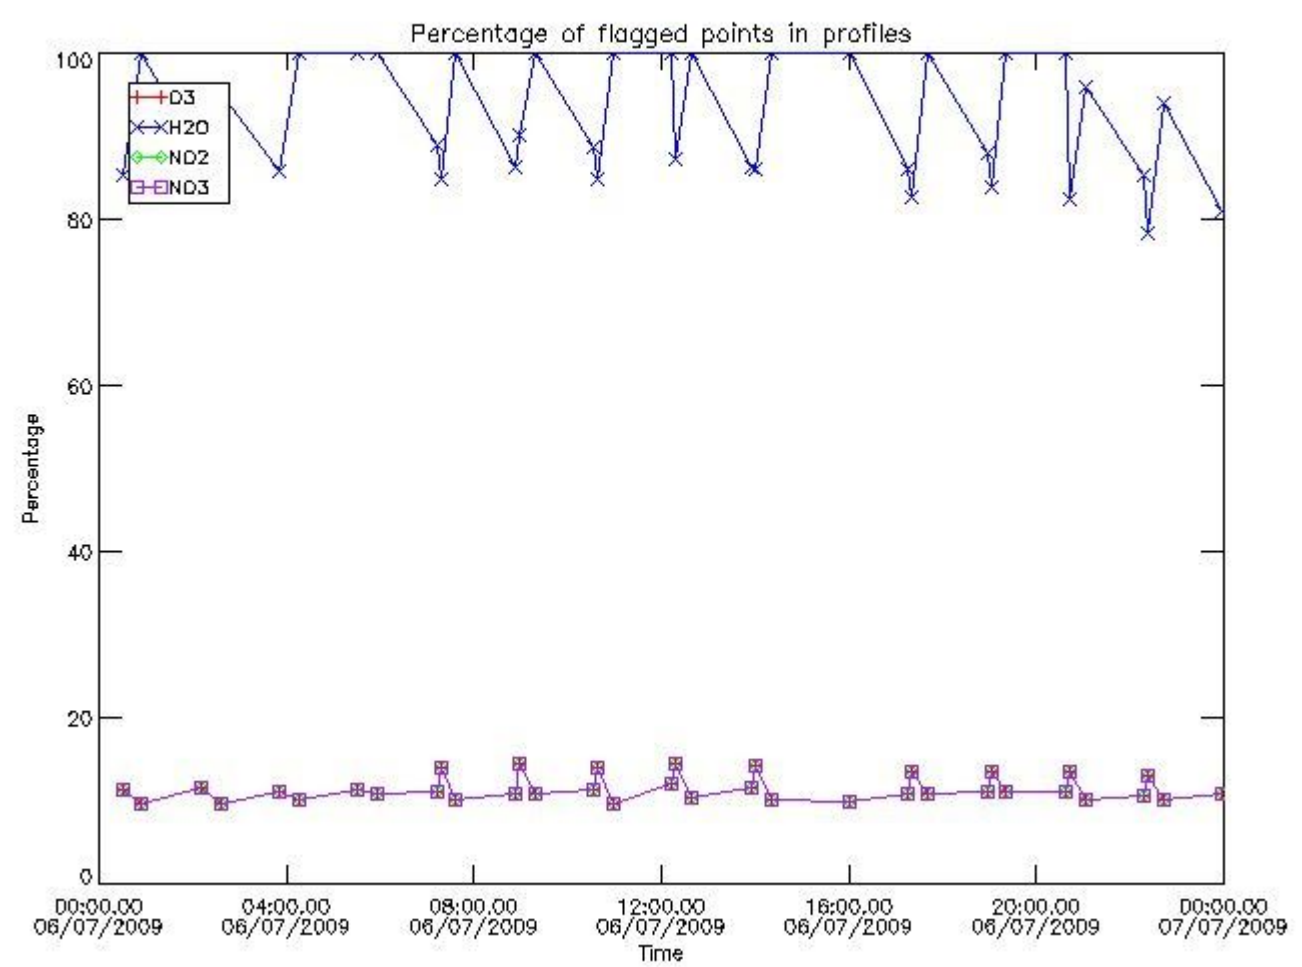

3. Quality information per product

In this section it is plotted some information contained in the Quality Summary data set of the level 2 products. Only products in dark limb conditions and without errors (error flag in the MPH set to "0") are used.

3.1 Plot quality information per product (time dependant)

Percentage of flagged data per O3 profile

Percentage of flagged data per H2O profile