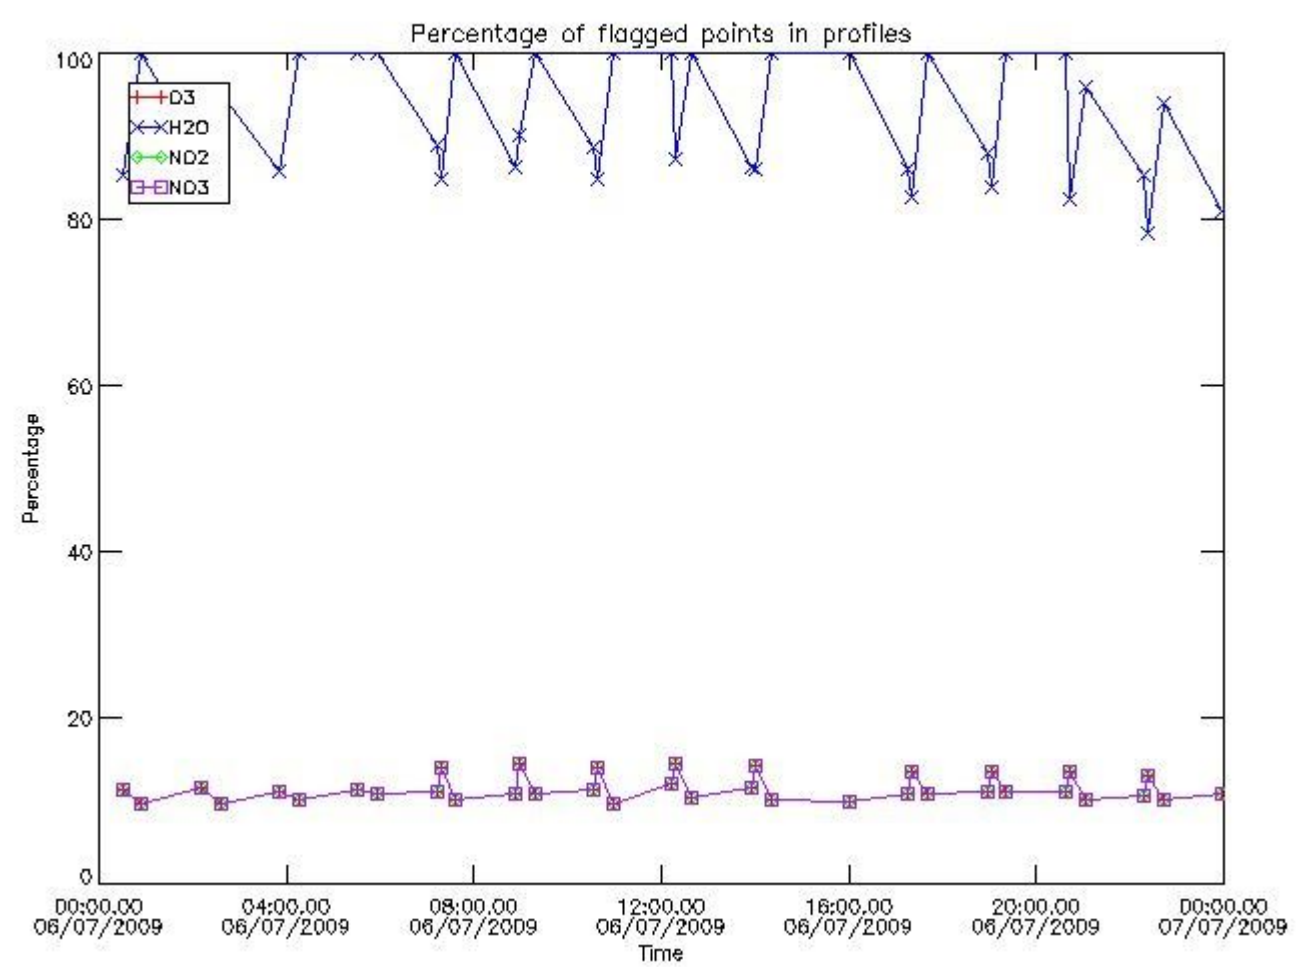

3. Quality information per product

In this section it is plotted some information contained in the Quality Summary data set of the level 2 products. Only products in dark limb conditions and without errors (error flag in the MPH set to "0") are used.

3.1 Plot quality information per product (time dependant)

3.2 Plot quality information per product (world map)