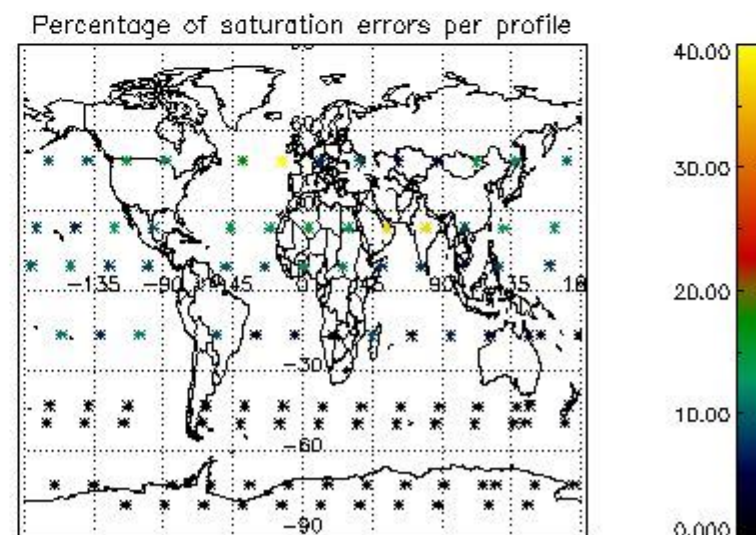

Percentage of datation errors per profile

Percentage of star falling outside central band per profile

Percentage of saturation errors per profile

4.2.2 Plot level 1 quality information per product (world map): ENVISAT DESCENDING passes