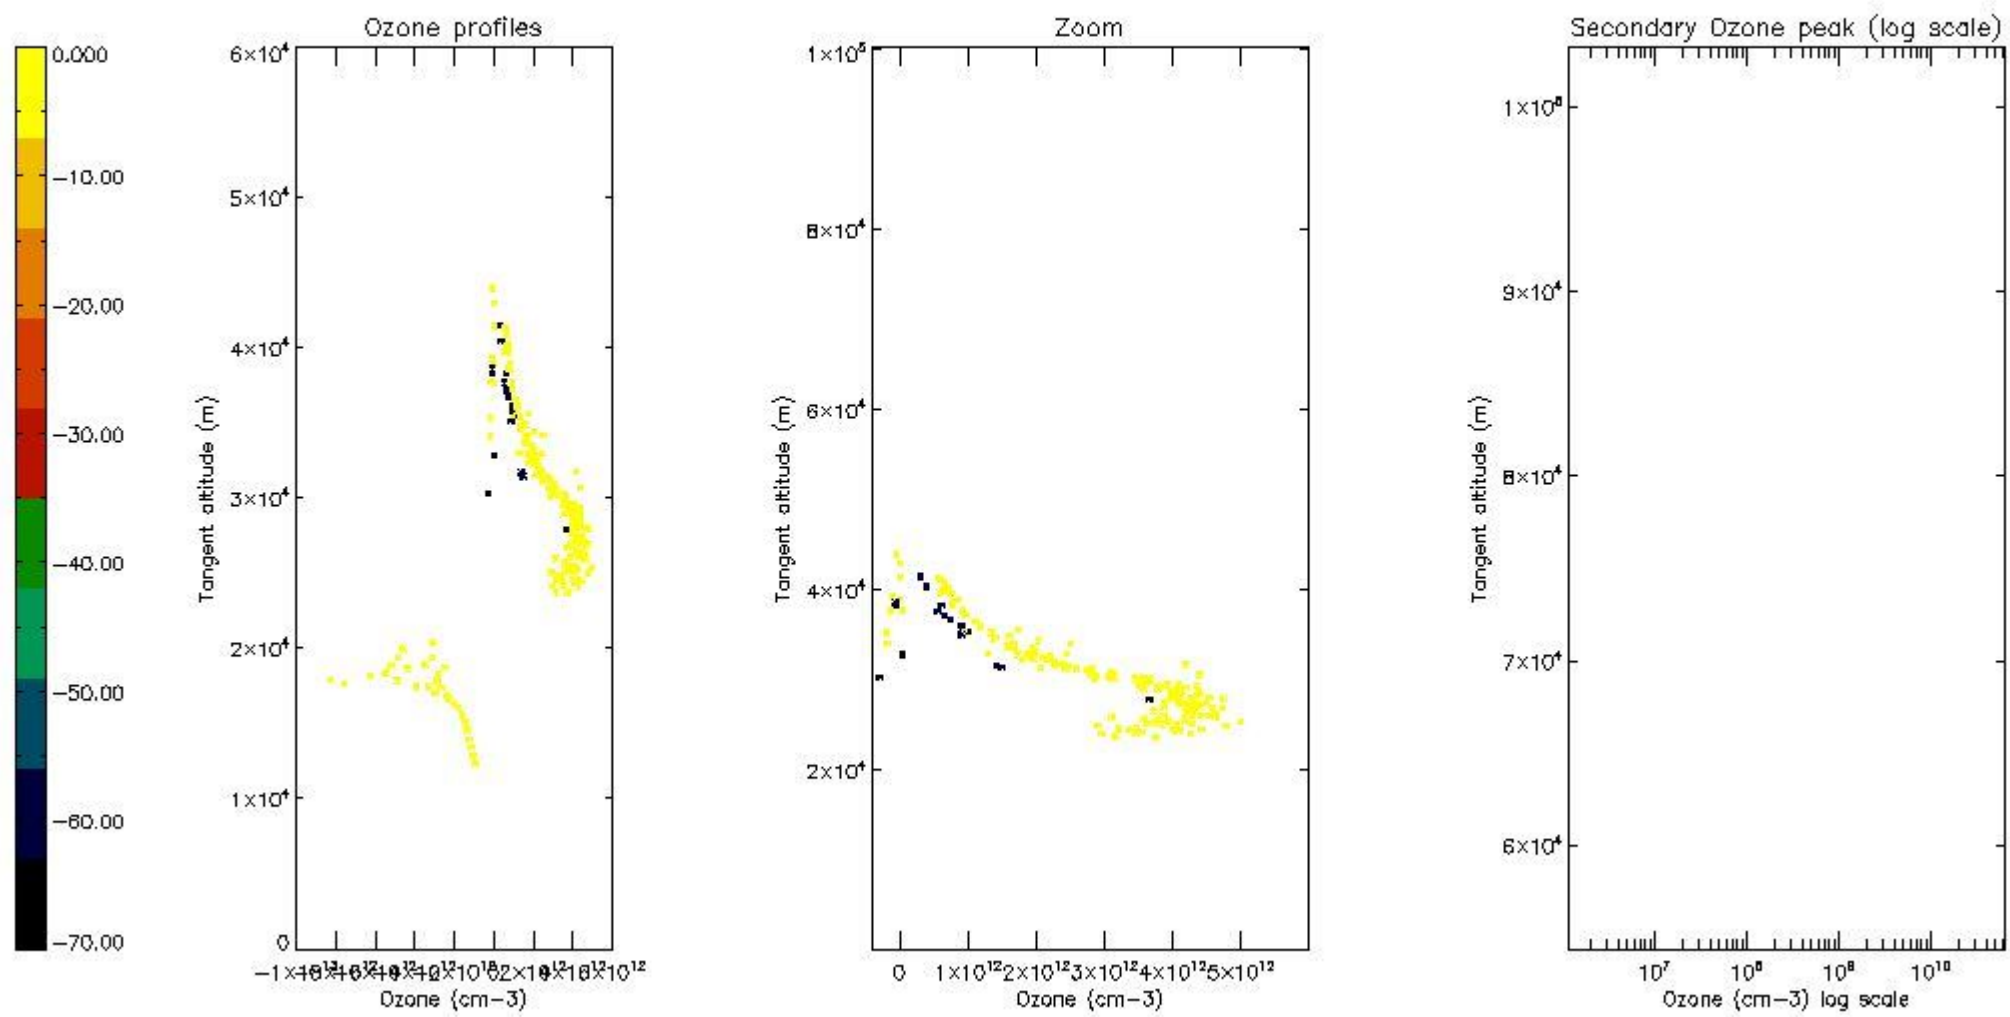

5.5 Plot ozone profiles where $STD < 5\%$ (dark without errors)

The colorbar represents the latitude.