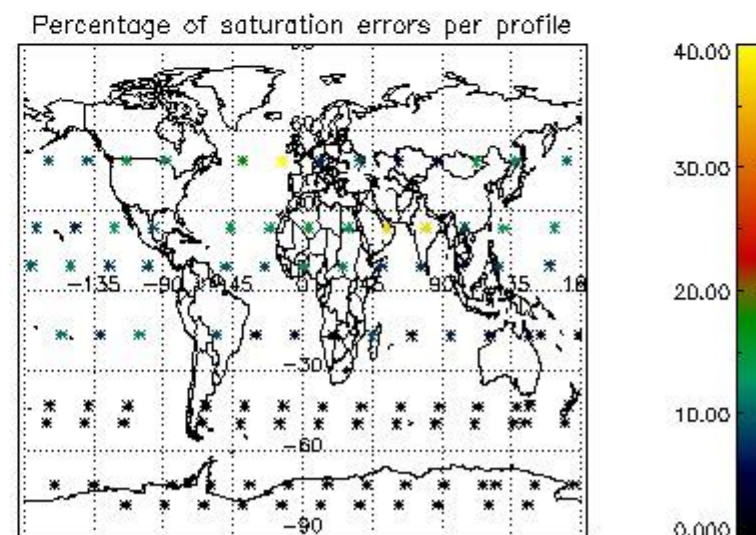

4.2 Plot quality information per product coming from level 1b processing (world map)

4.2.1 Plot level 1 quality information per product (world map): ENVISAT ASCENDING passes

Percentage of cosmic ray hits per profile

Percentage of datation errors per profile

Percentage of star falling outside central band per profile

Percentage of saturation errors per profile

4.2.2 Plot level 1 quality information per product (world map): ENVISAT DESCENDING passes