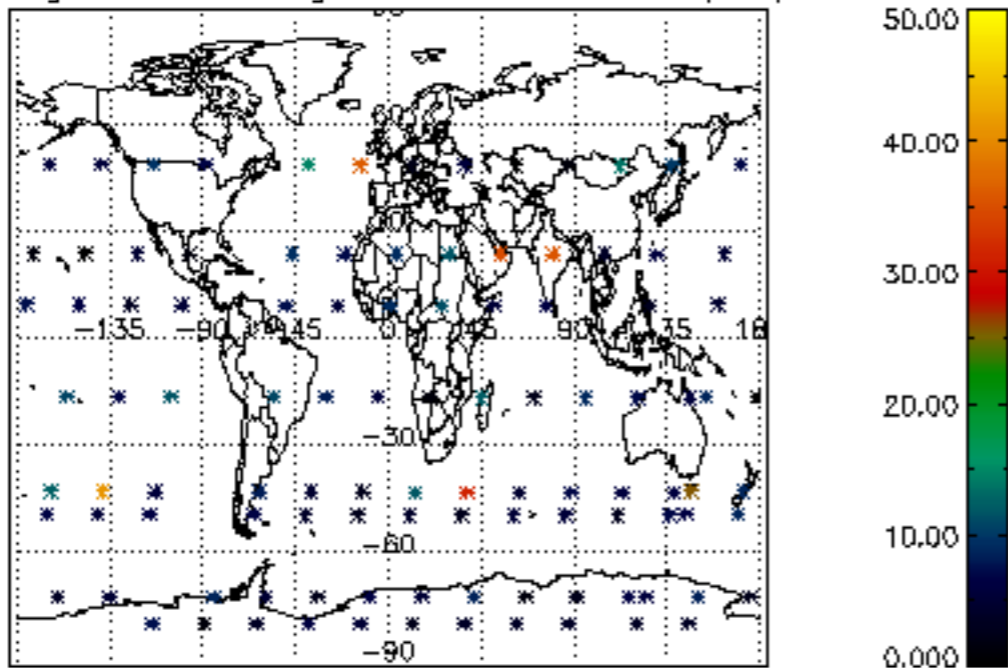

Percentage of star falling outside central band per profile