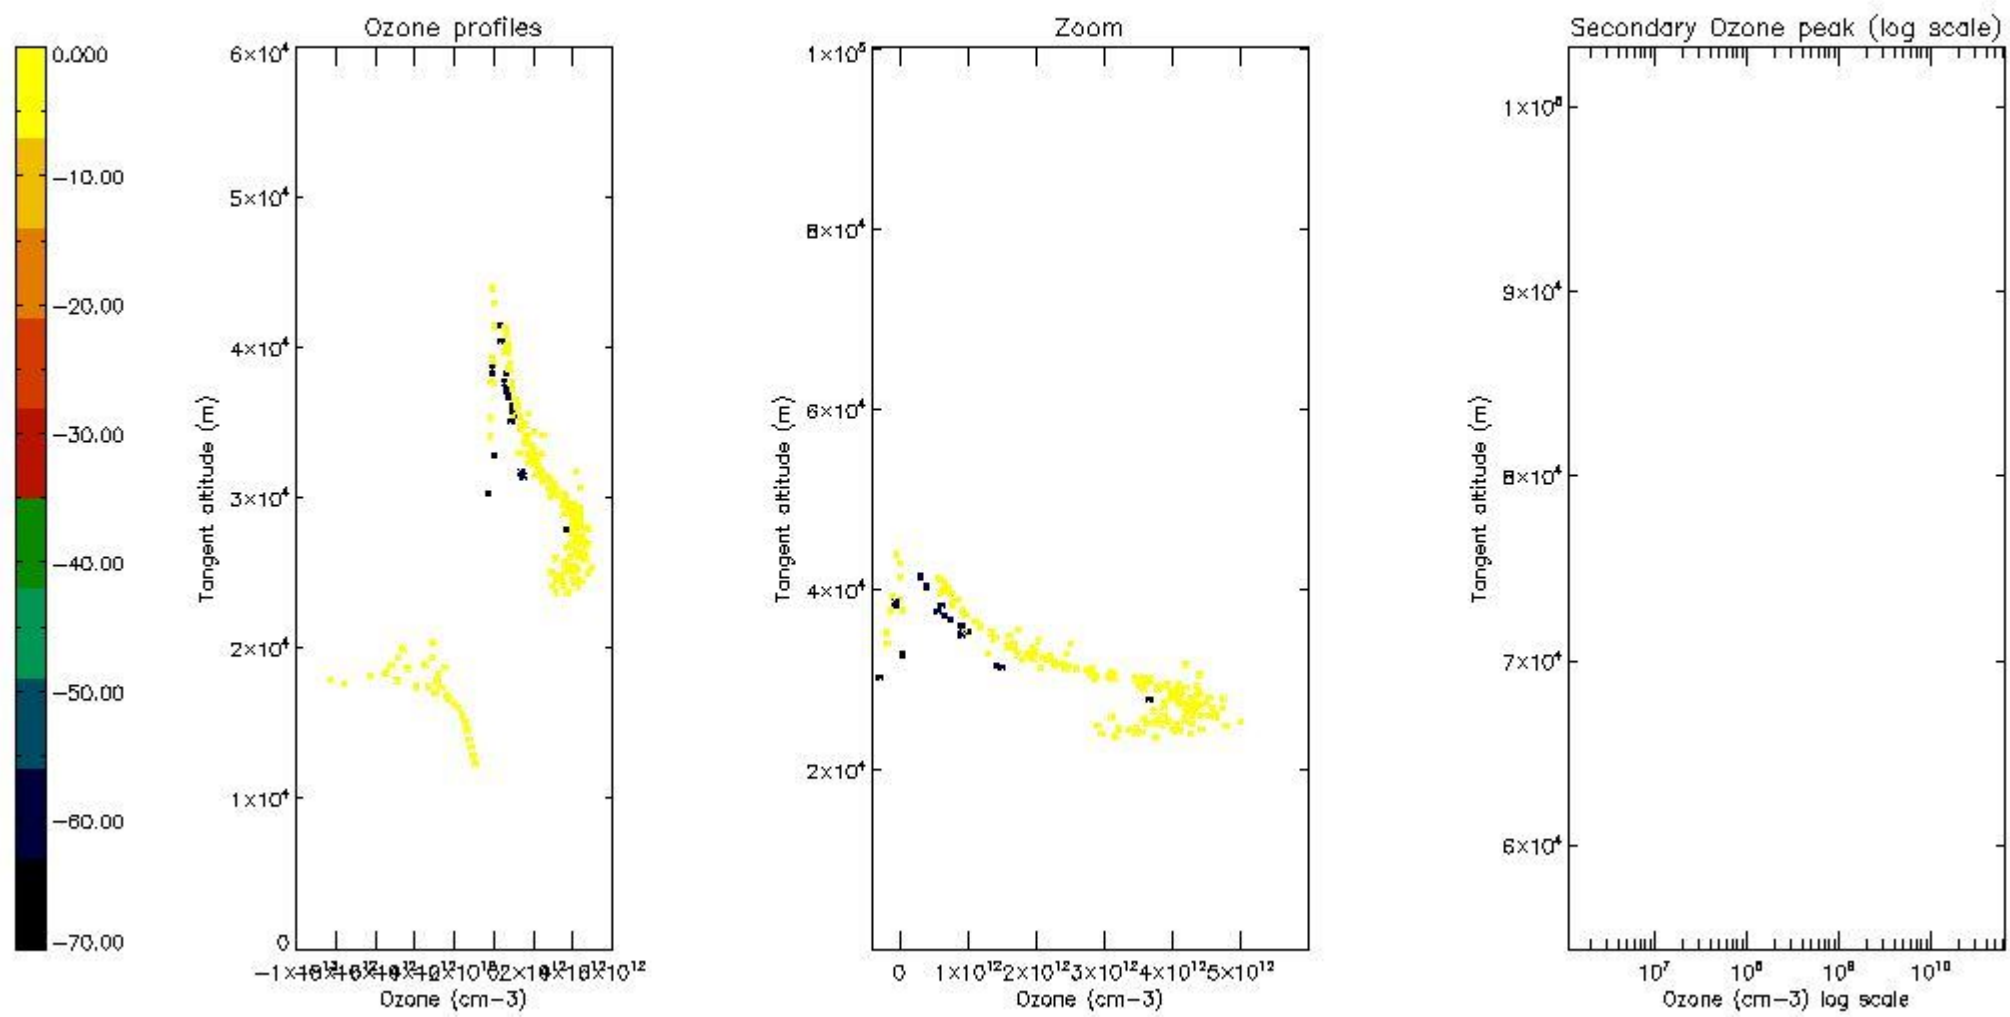

So, the table below shows the percentage of dark limb and valid observations for each criteria with respect to the overall valid daily observations.

Criteria	% of total production
All STD	20
STD < 20	3

STD < 10	1
STD < 5	0

5.2 Plot ozone profiles for all STD (dark without errors)

The colorbar represents the latitude.

5.3 Plot ozone profiles where STD < 20% (dark without errors)

The colorbar represents the latitude.

5.4 Plot ozone profiles where STD < 10% (dark without errors)

The colorbar represents the latitude.

5.5 Plot ozone profiles where $STD < 5\%$ (dark without errors)

The colorbar represents the latitude.

5.6 Plot NO₂ profiles for all STD (dark without errors)

The colorbar represents the latitude.

5.7 Plot NO3 profiles for all STD (dark without errors)

The colorbar represents the latitude.

5.8 Plot H₂O profiles for all STD (only for occultations of stars 1,2,3,4,13,14,16,26,63 dark without errors)