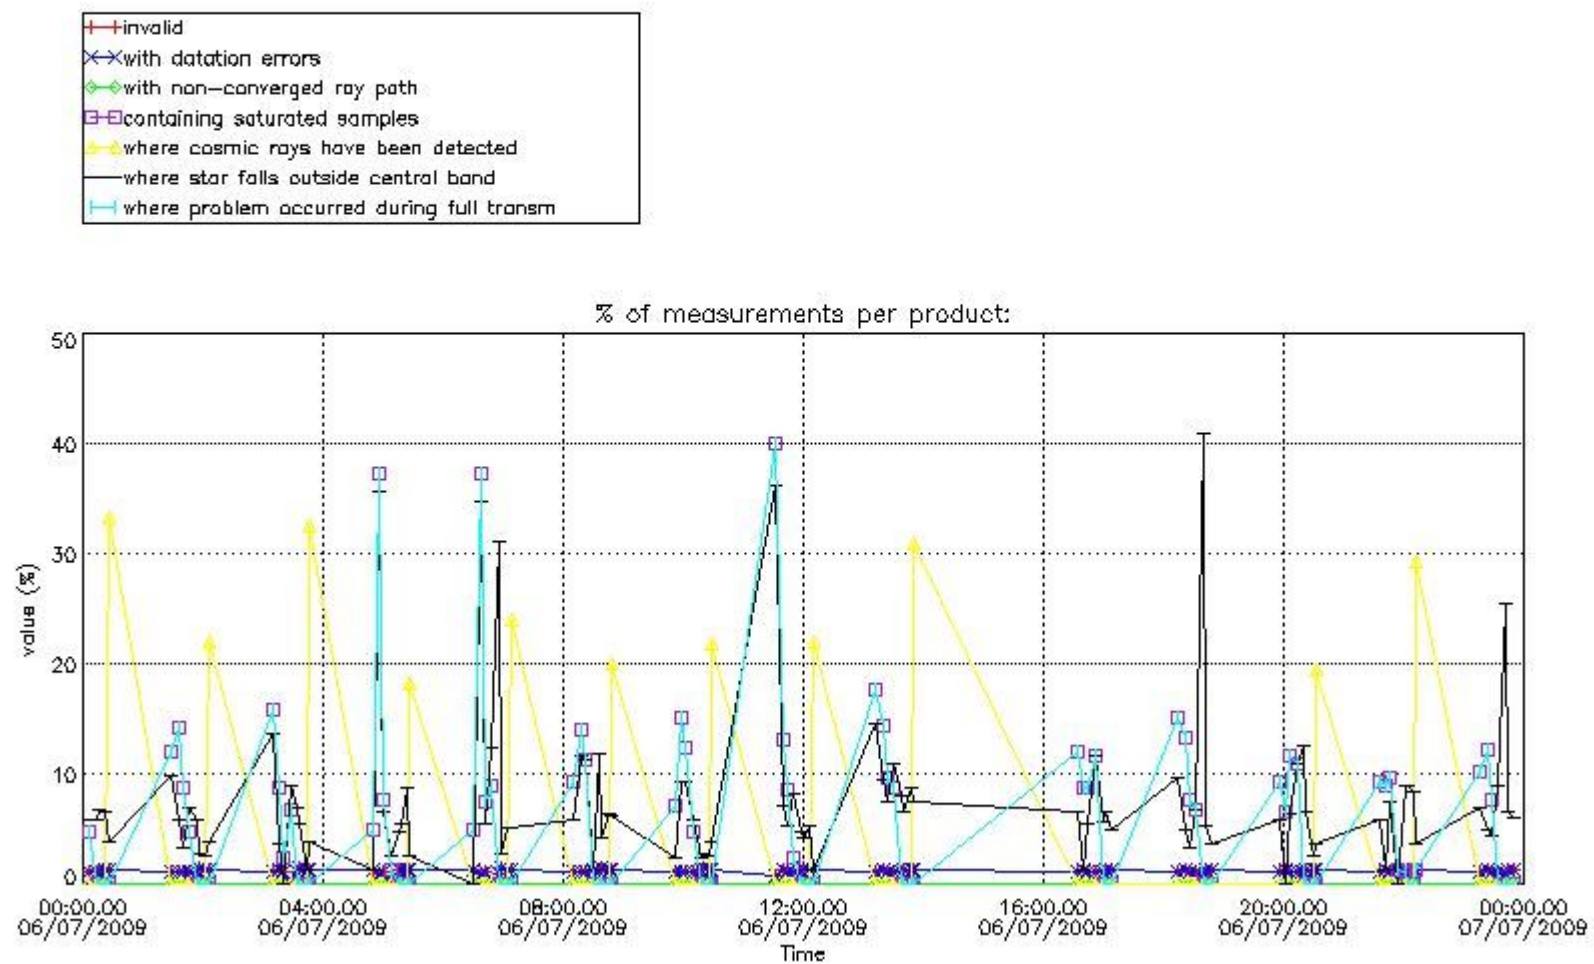

3.1 Plot quality information per product (time dependant)

3.2 Plot quality information per product (world map)

Percentage of flagged data per O3 profile

Percentage of flagged data per H2O profile

Percentage of flagged data per NO2 profile

Percentage of flagged data per NO3 profile

4. Level 1 quality information per product

In this section it is plotted some information contained in the Quality Summary data set of the level 2 products that comes from the level 1b processing. Products without errors (error flag in the MPH set to "0") are used.

4.1 Plot quality information per product (time dependant) coming from level 1b processing

4.1.1 Plot level 1 quality information per product (time dependant): ENVISAT ASCENDING passes

4.1.2 Plot level 1 quality information per product (time dependant): ENVI SAT DESCENDING passes