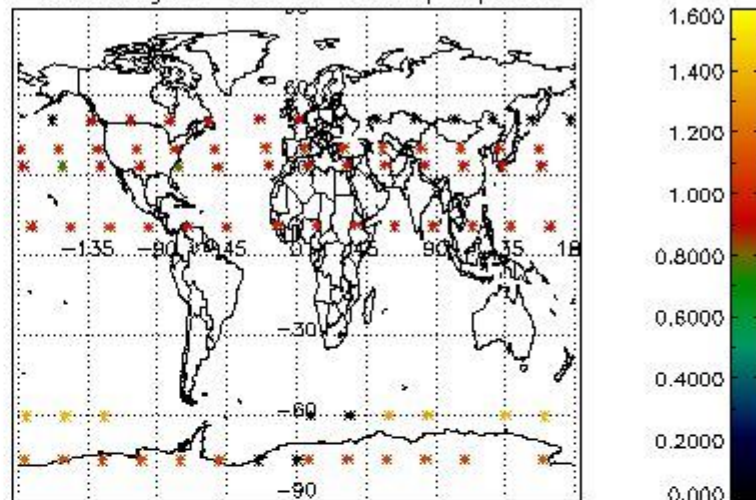

Percentage of datation errors per profile