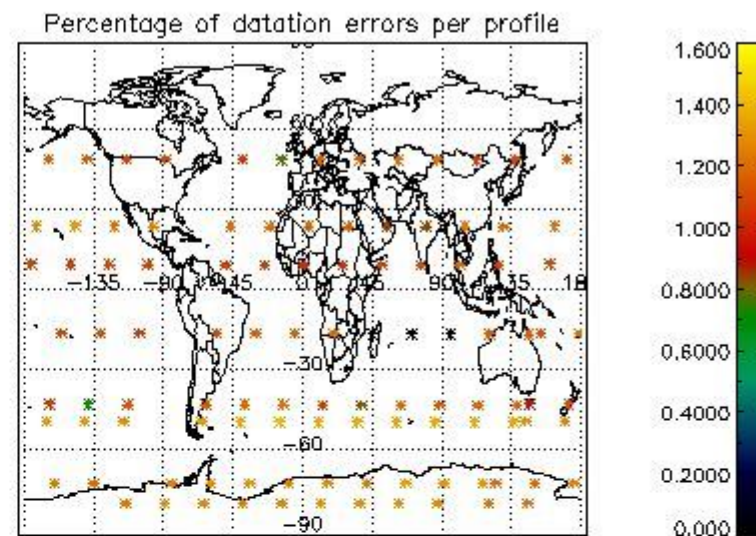

Percentage of datation errors per profile

Percentage of star falling outside central band per profile

Percentage of saturation errors per profile

4.2.2 Plot level 1 quality information per product (world map): ENVISAT DESCENDING passes