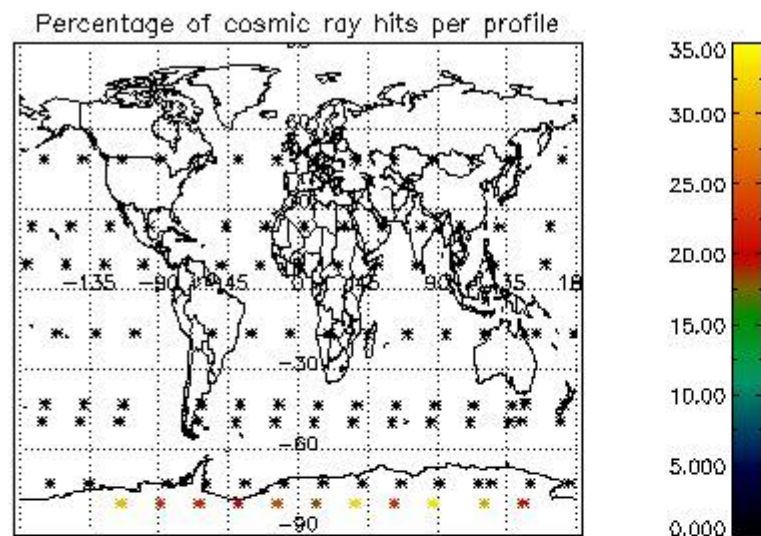

Percentage of datation errors per profile

Percentage of star falling outside central band per profile

Percentage of saturation errors per profile

4.2.2 Plot level 1 quality information per product (world map): ENVISAT DESCENDING passes