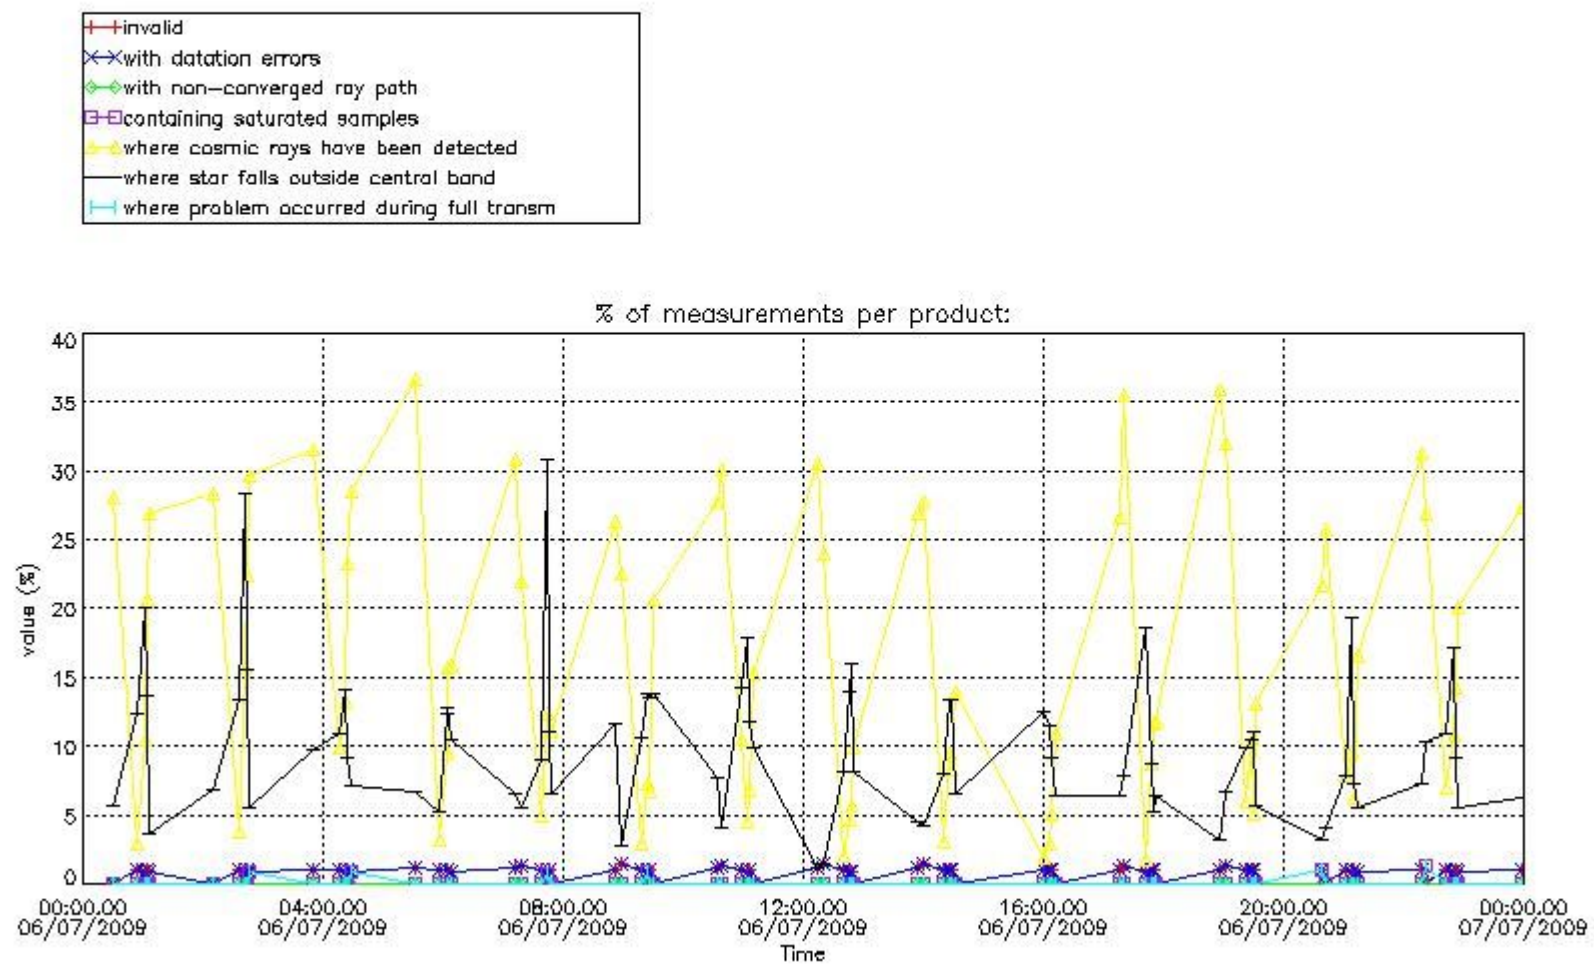

4.1.2 Plot level 1 quality information per product (time dependant): ENVI SAT DESCENDING passes