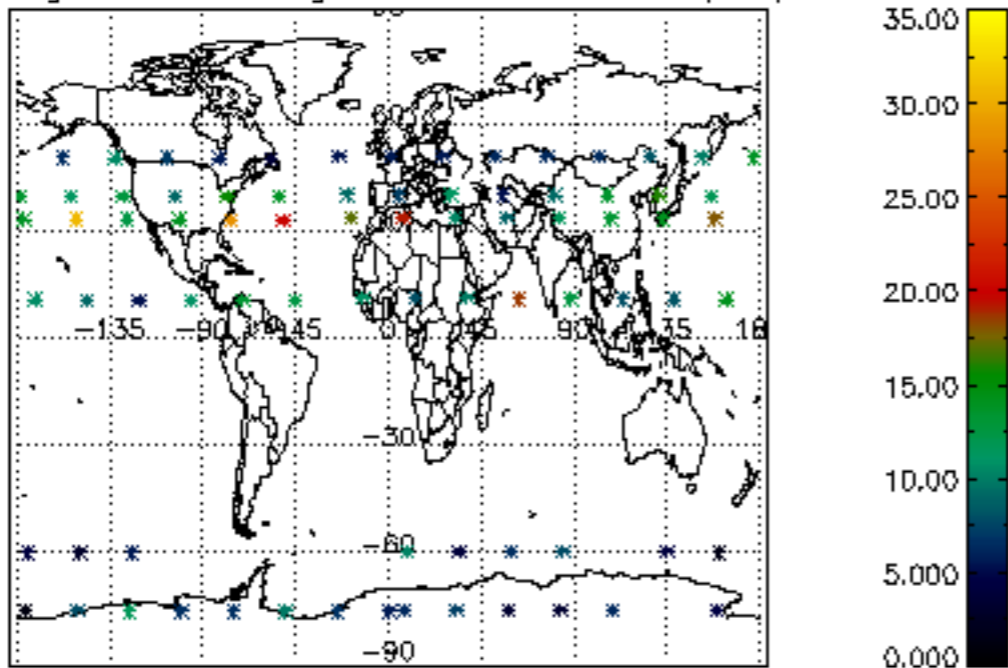

Percentage of cosmic ray hits per profile

Percentage of star falling outside central band per profile