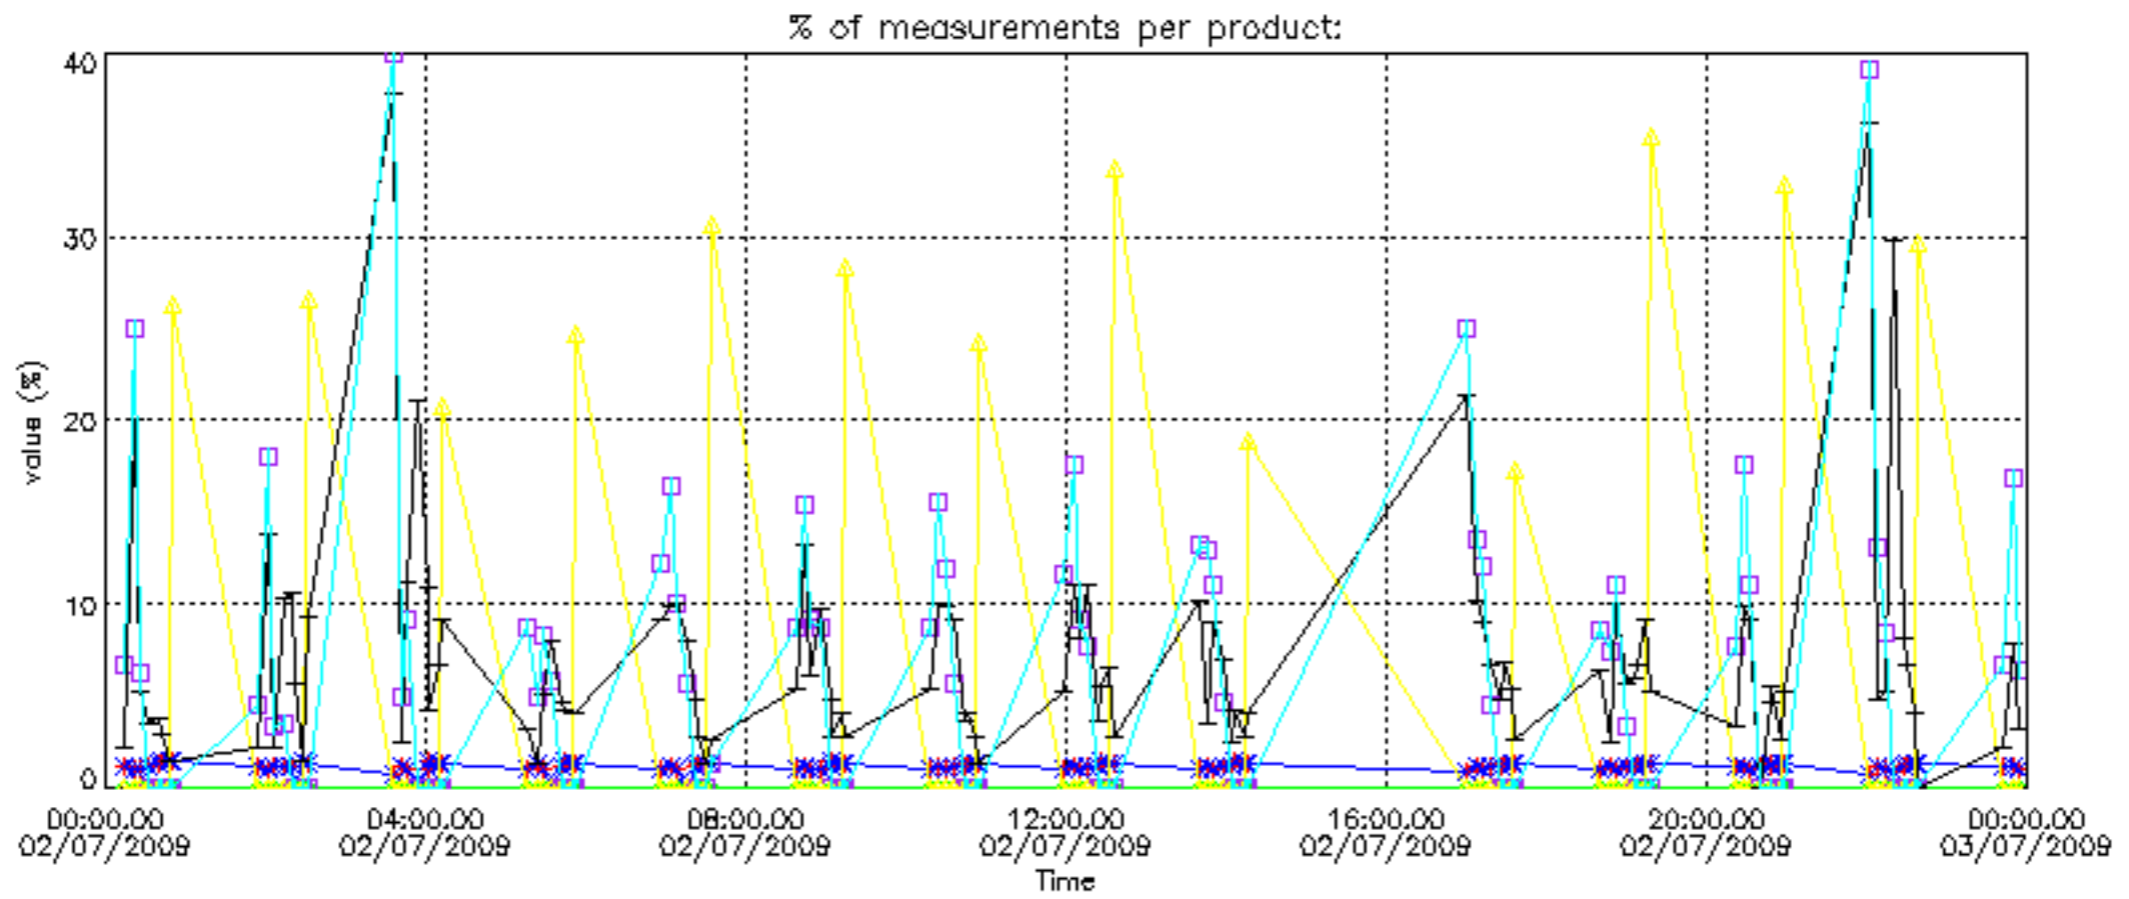

Percentage of cosmic ray hits per profile

Percentage of datation errors per profile