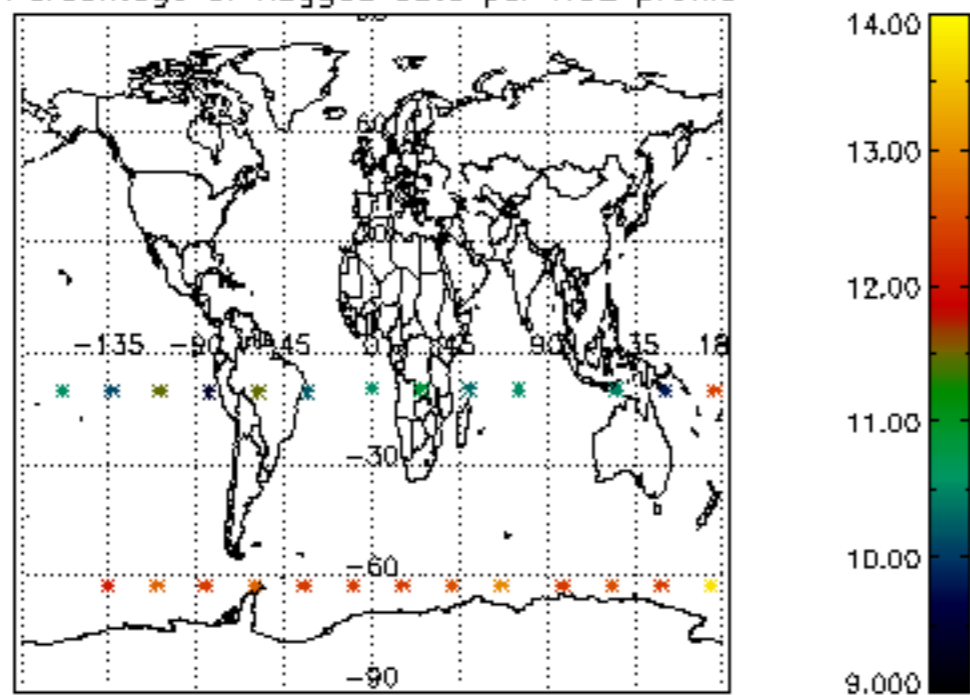

Percentage of flagged data per NO2 profile