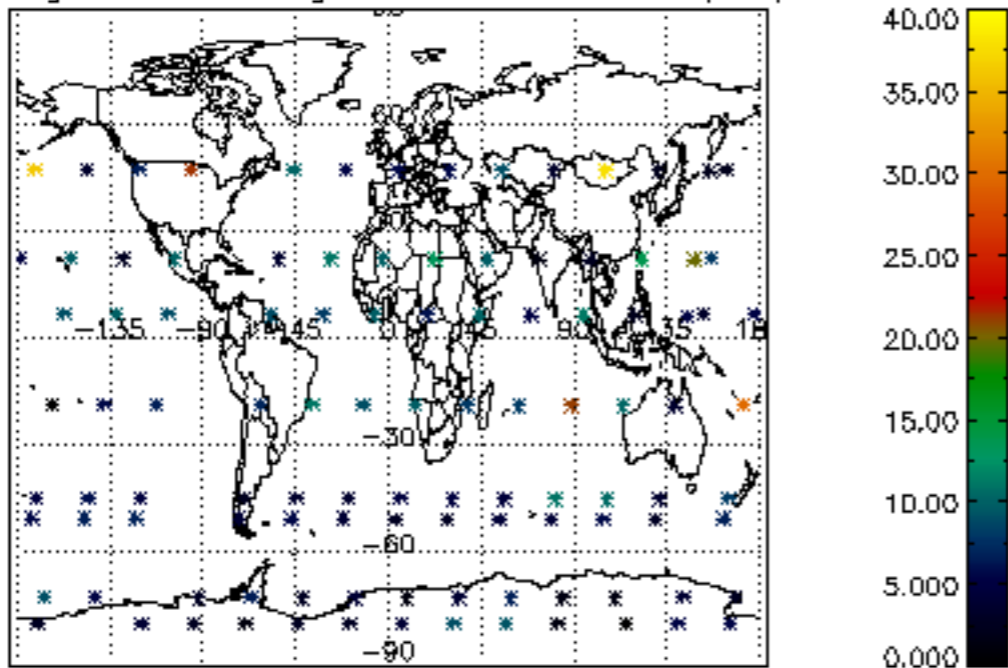

Percentage of star falling outside central band per profile