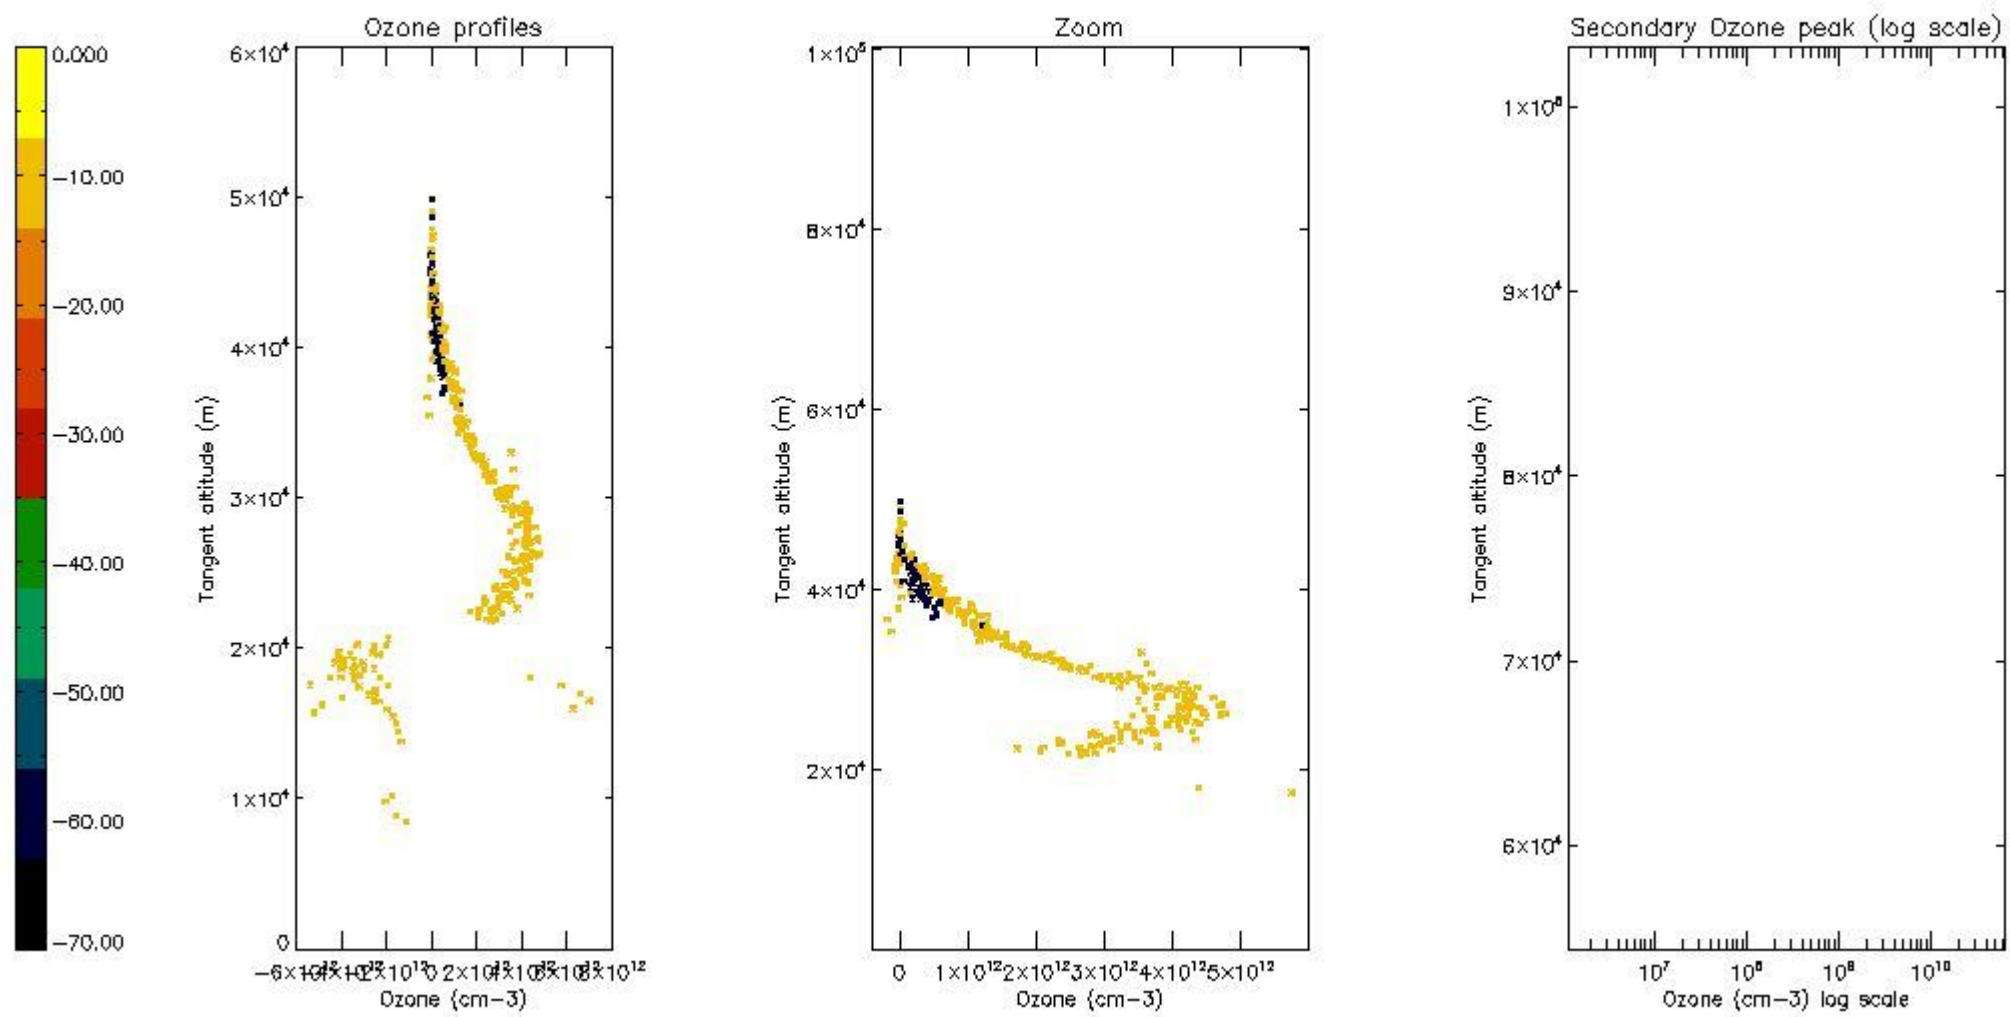

STD < 10	1
STD < 5	0

5.2 Plot ozone profiles for all STD (dark without errors)

The colorbar represents the latitude.

5.3 Plot ozone profiles where STD < 20% (dark without errors)

The colorbar represents the latitude.