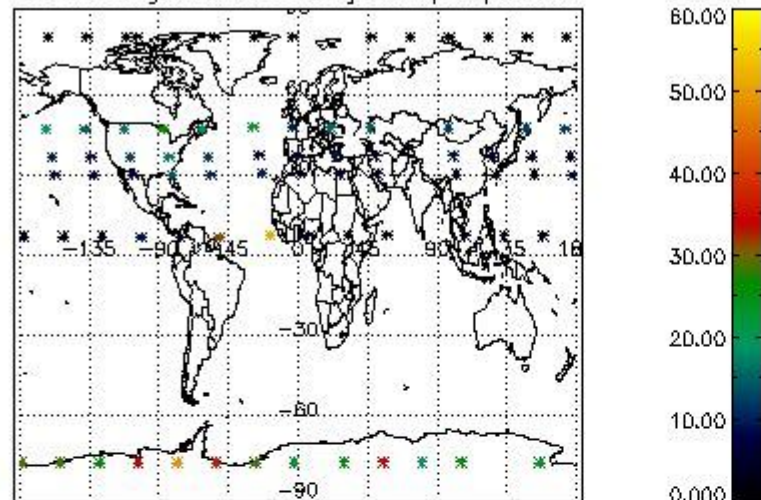

Percentage of flagged data per NO3 profile

4. Level 1 quality information per product

In this section it is plotted some information contained in the Quality Summary data set of the level 2 products that comes from the level 1b processing. Products without errors (error flag in the MPH set to "0") are used.

4.1 Plot quality information per product (time dependant) coming from level 1b processing

4.1.1 Plot level 1 quality information per product (time dependant): ENVISAT ASCENDING passes

4.1.2 Plot level 1 quality information per product (time dependant): ENVI SAT DESCENDING passes

4.2 Plot quality information per product coming from level 1b processing (world map)

4.2.1 Plot level 1 quality information per product (world map): ENVISAT ASCENDING passes

Percentage of cosmic ray hits per profile