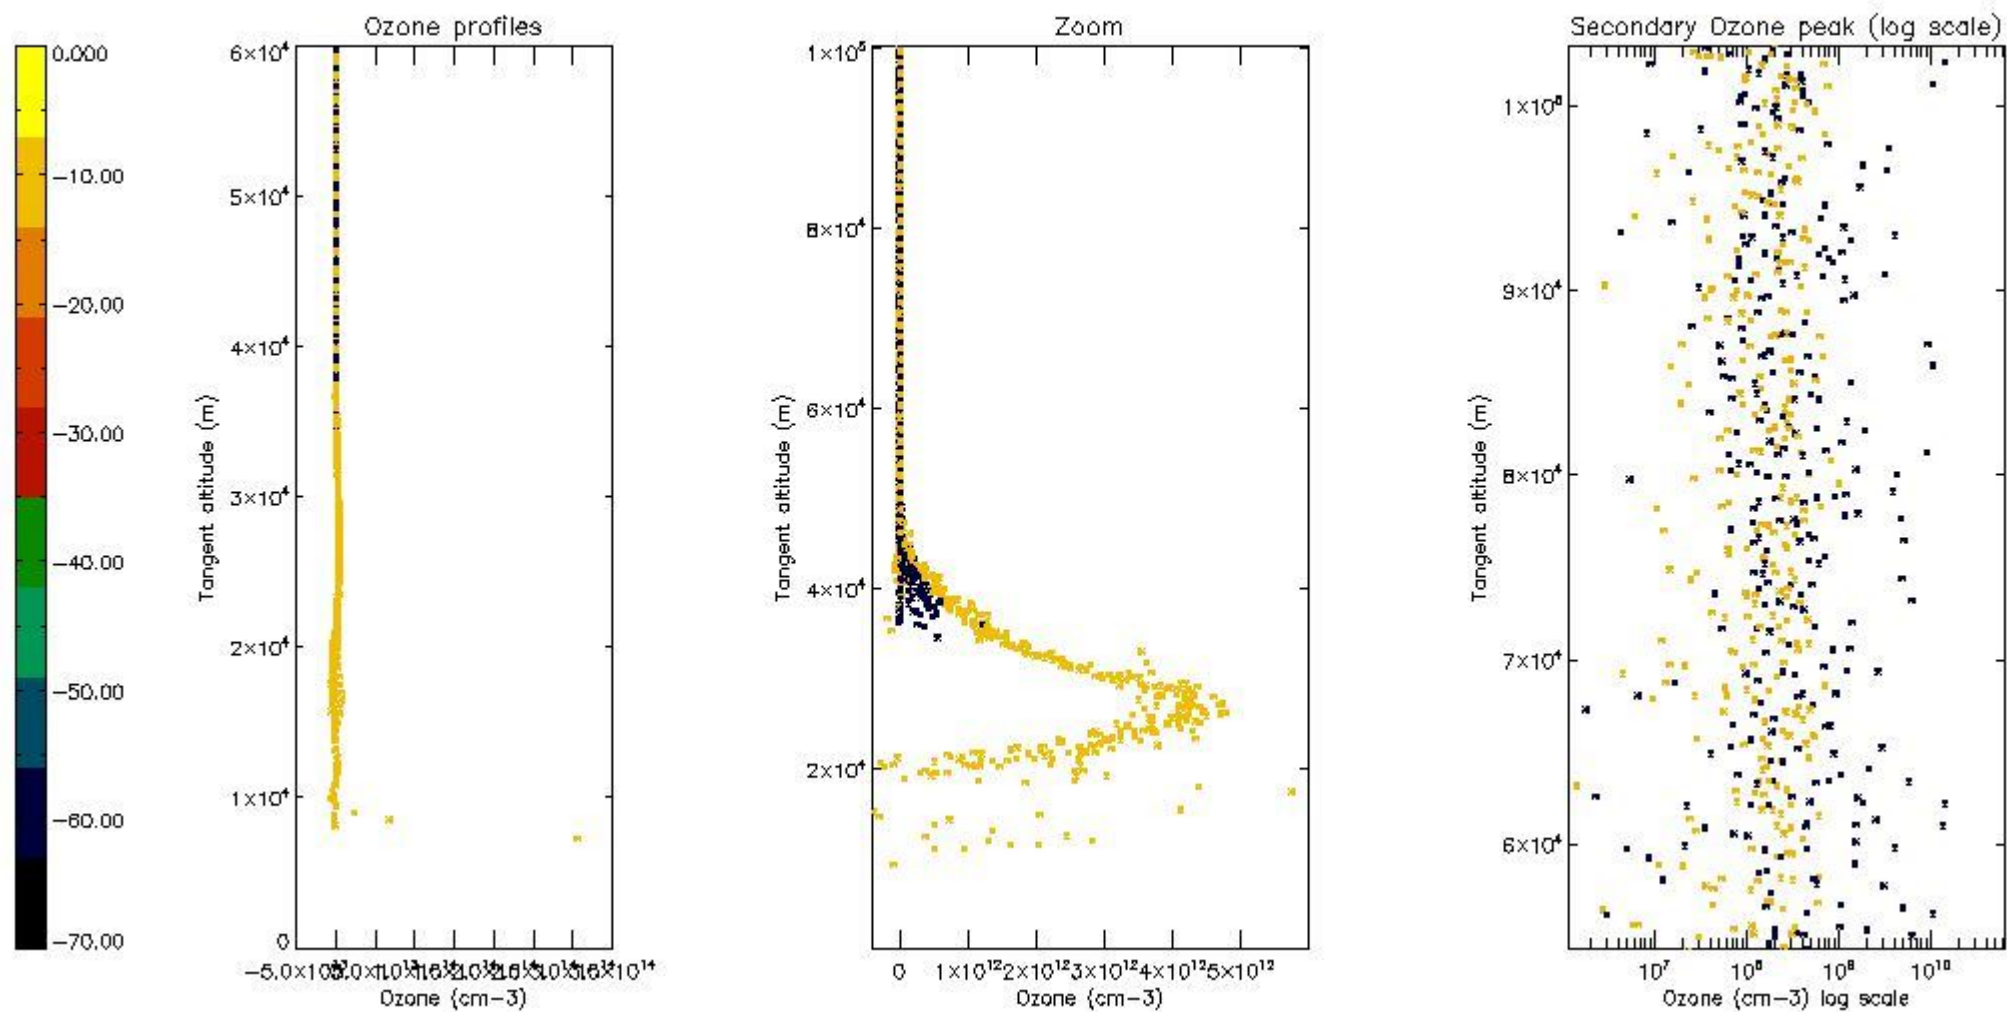

STD < 10	1
STD < 5	0

5.2 Plot ozone profiles for all STD (dark without errors)

The colorbar represents the latitude.

5.3 Plot ozone profiles where STD < 20% (dark without errors)

The colorbar represents the latitude.