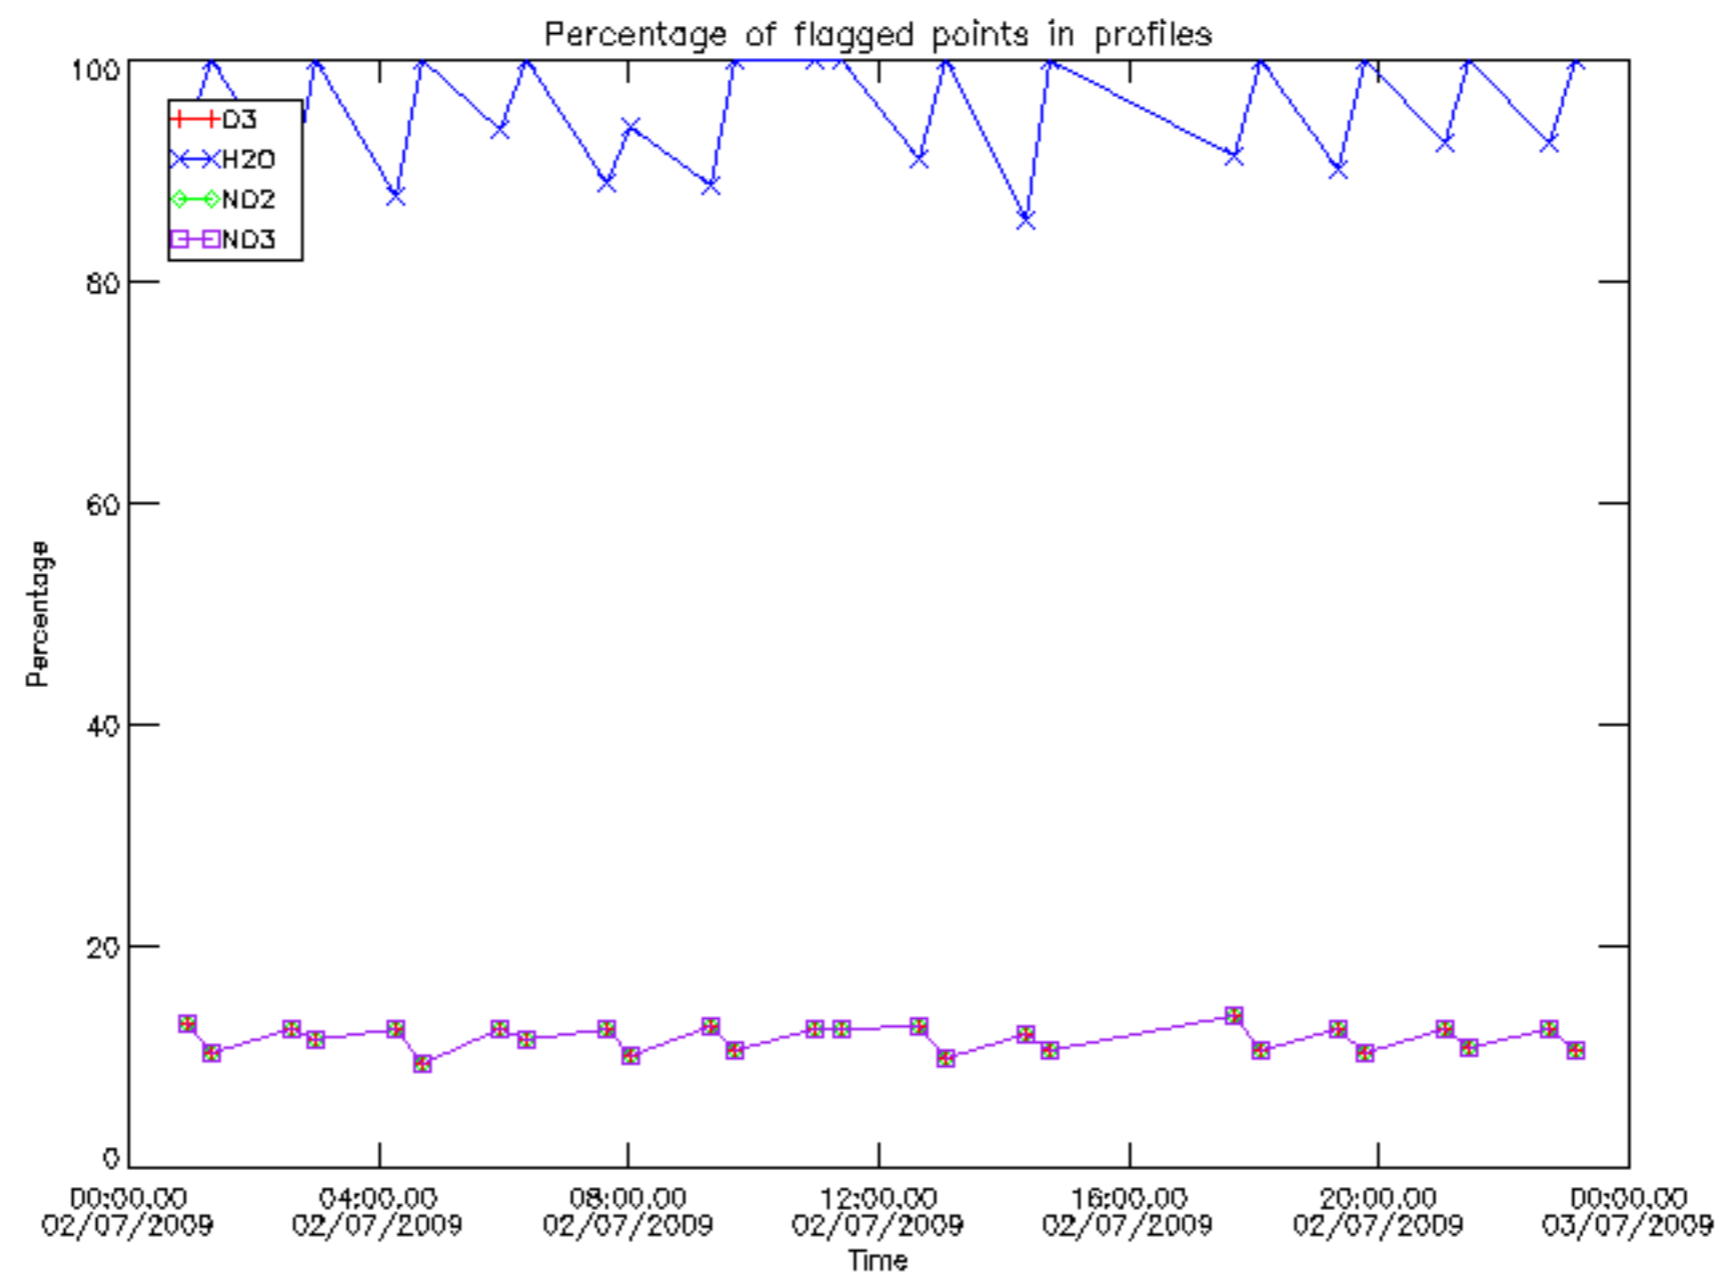

Percentage of flagged data per D3 profile

Percentage of flagged data per H2O profile