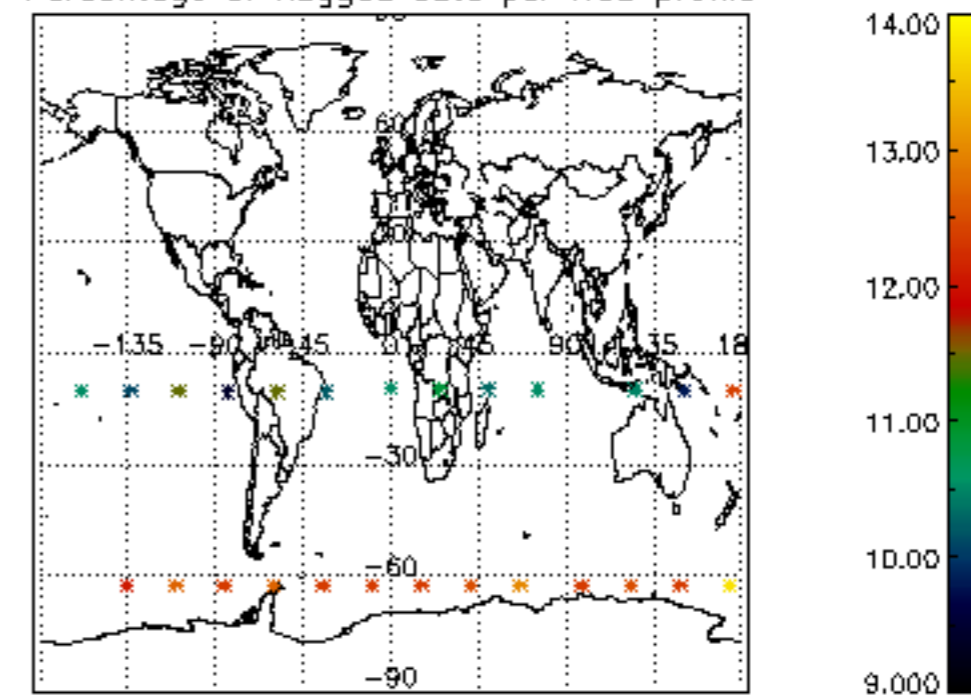

Percentage of flagged data per NO3 profile