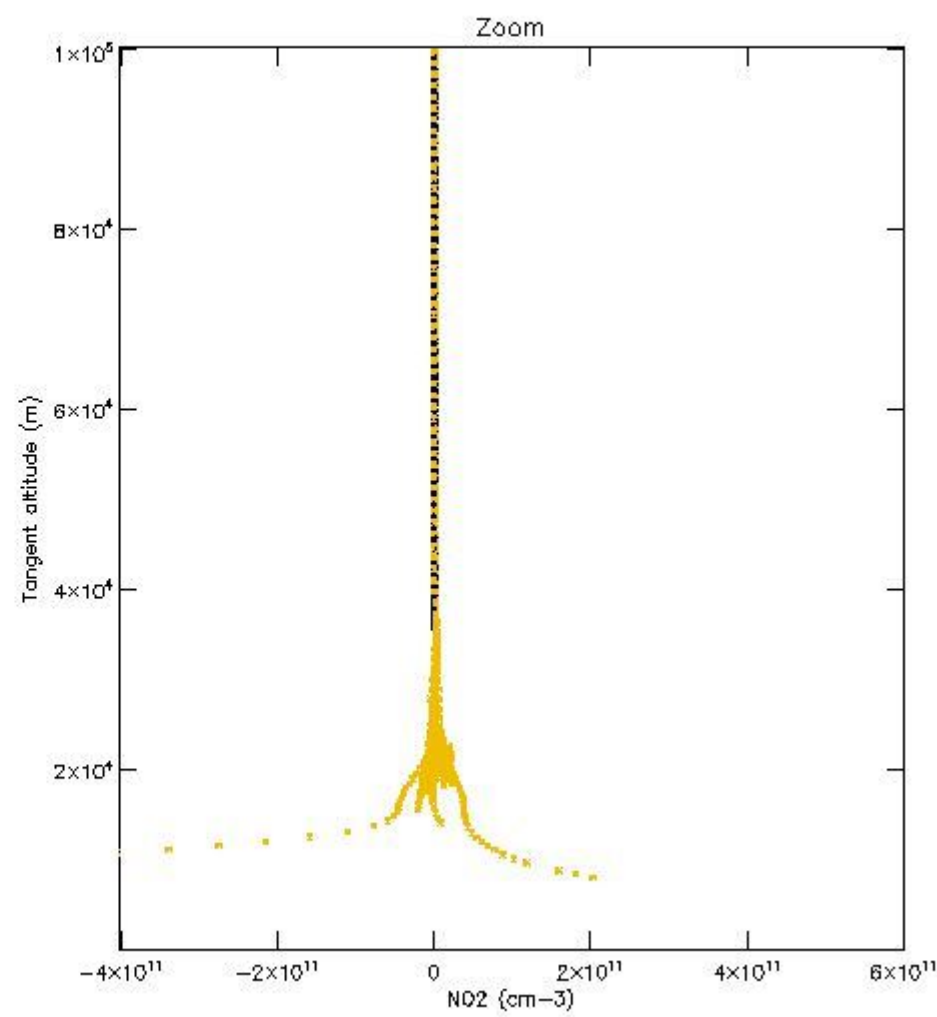

STD < 10	1
STD < 5	0

5.2 Plot ozone profiles for all STD (dark without errors)

The colorbar represents the latitude.

5.3 Plot ozone profiles where STD < 20% (dark without errors)

The colorbar represents the latitude.

5.4 Plot ozone profiles where $STD < 10\%$ (dark without errors)

The colorbar represents the latitude.

5.5 Plot ozone profiles where $STD < 5\%$ (dark without errors)

The colorbar represents the latitude.

5.6 Plot NO₂ profiles for all STD (dark without errors)

The colorbar represents the latitude.

5.7 Plot NO3 profiles for all STD (dark without errors)

The colorbar represents the latitude.

6. Auxiliary Data Files used for the production reported in section 2