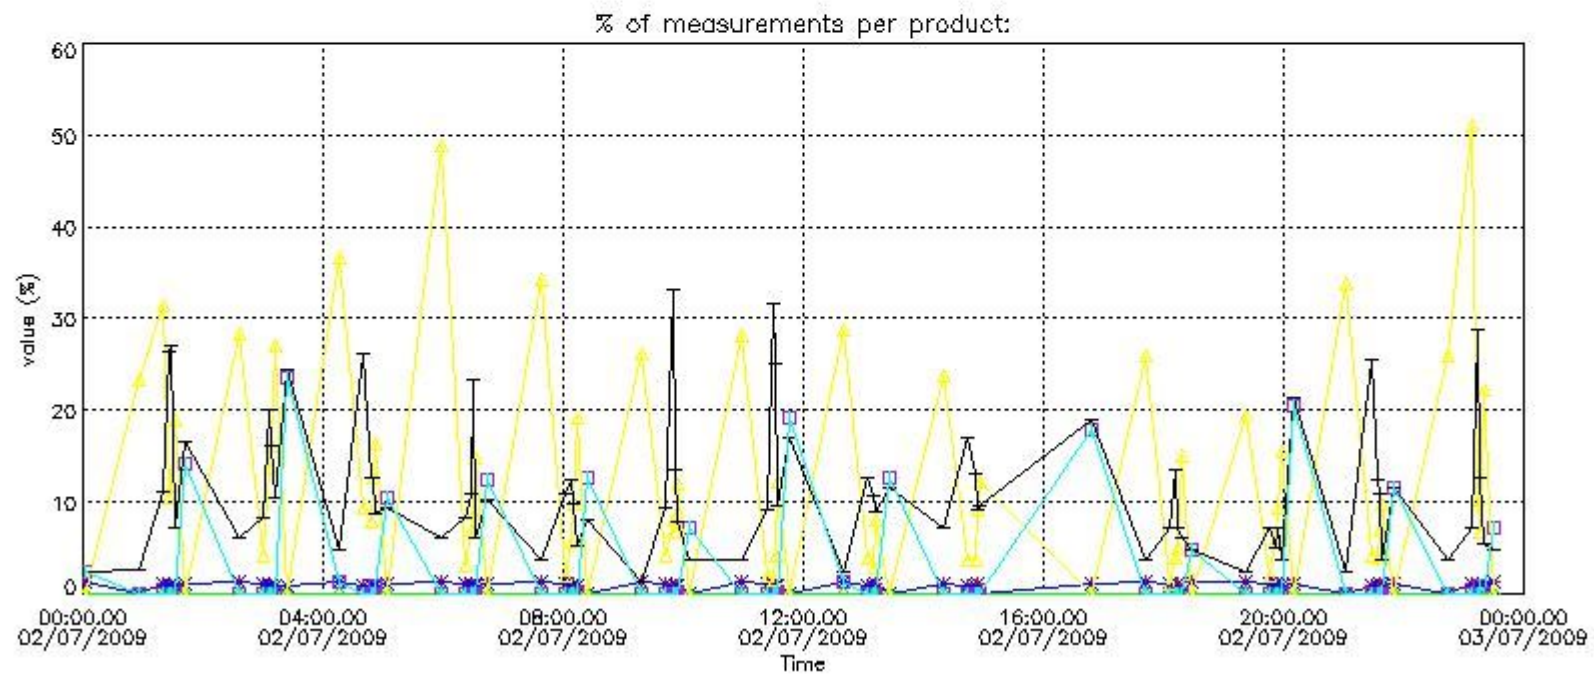

Percentage of flagged data per NO3 profile

4. Level 1 quality information per product

In this section it is plotted some information contained in the Quality Summary data set of the level 2 products that comes from the level 1b processing. Products without errors (error flag in the MPH set to "0") are used.

4.1 Plot quality information per product (time dependant) coming from level 1b processing

4.1.1 Plot level 1 quality information per product (time dependant): ENVISAT ASCENDING passes

4.1.2 Plot level 1 quality information per product (time dependant): ENVI SAT DESCENDING passes