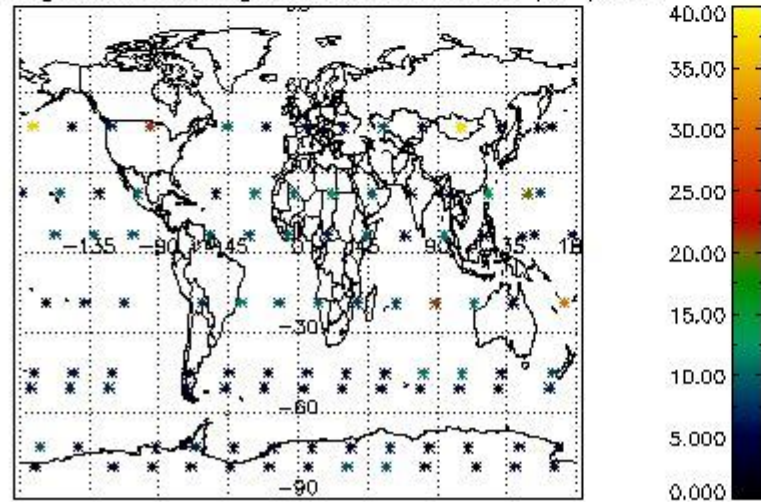

Percentage of star falling outside central band per profile