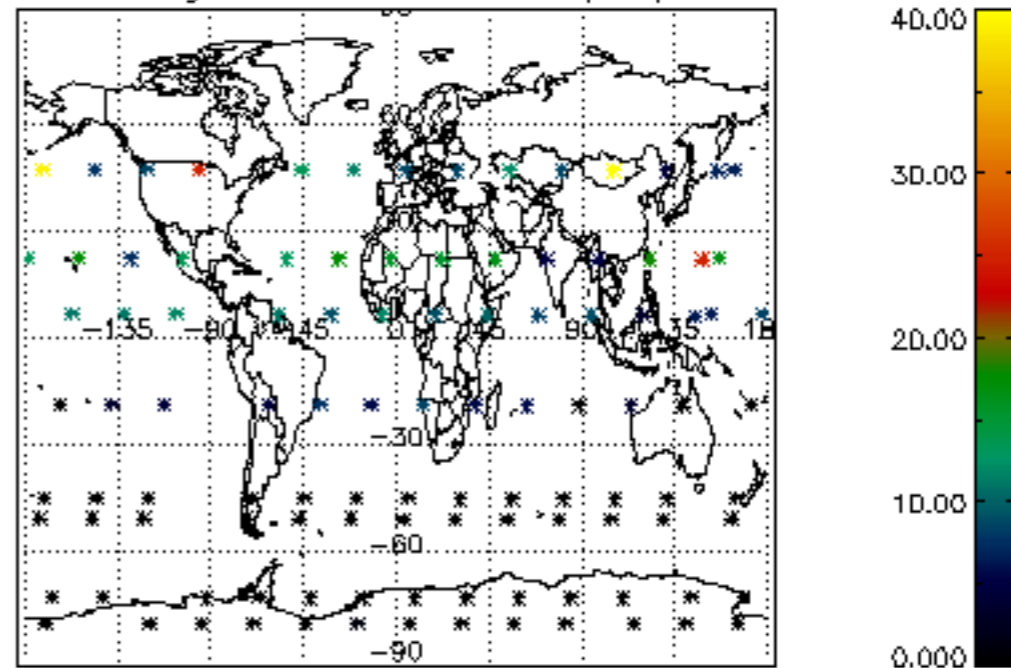

Percentage of saturation errors per profile