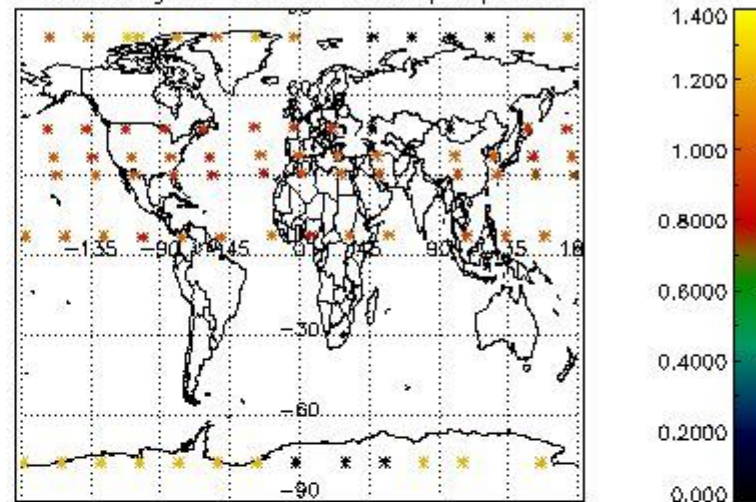

Percentage of datation errors per profile