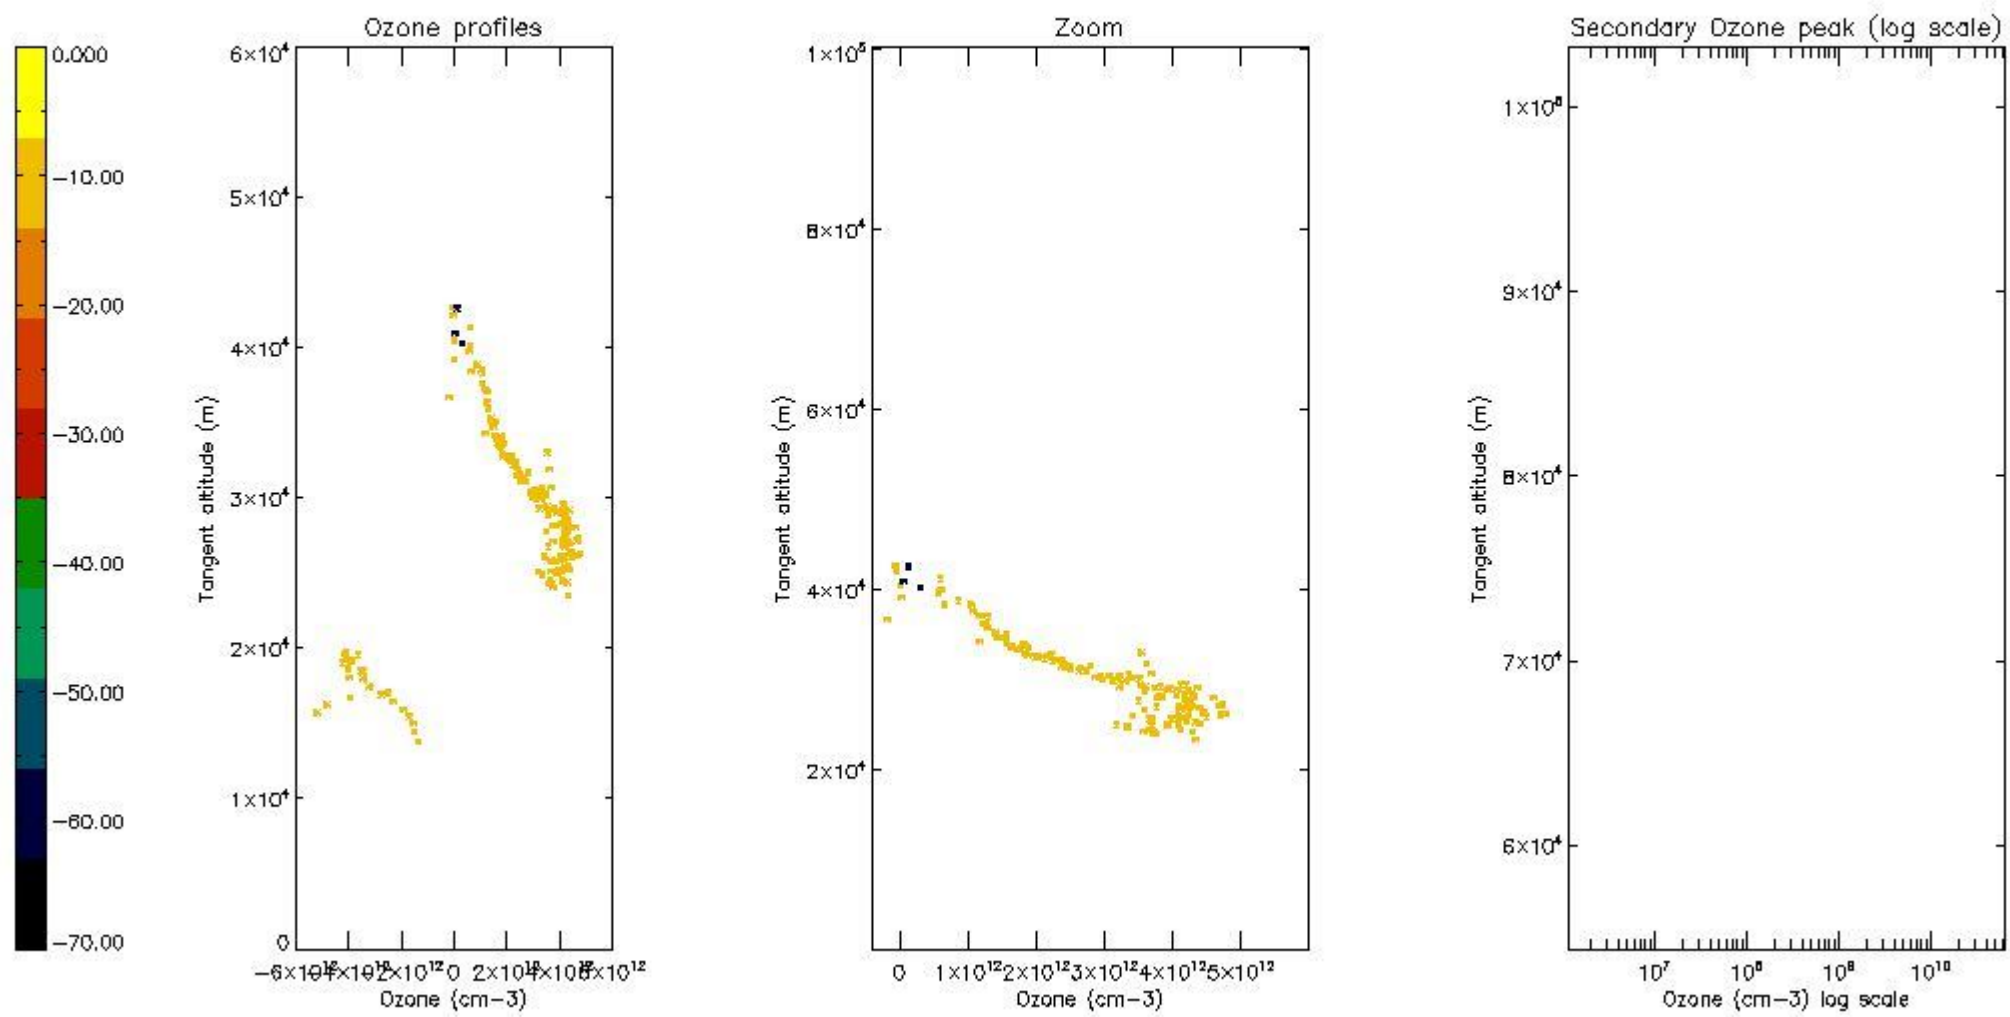

5.5 Plot ozone profiles where $STD < 5\%$ (dark without errors)

The colorbar represents the latitude.