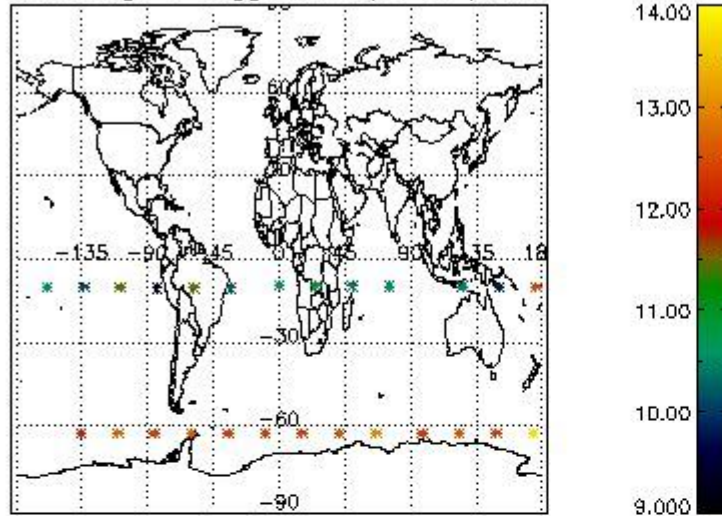

Percentage of flagged data per O3 profile