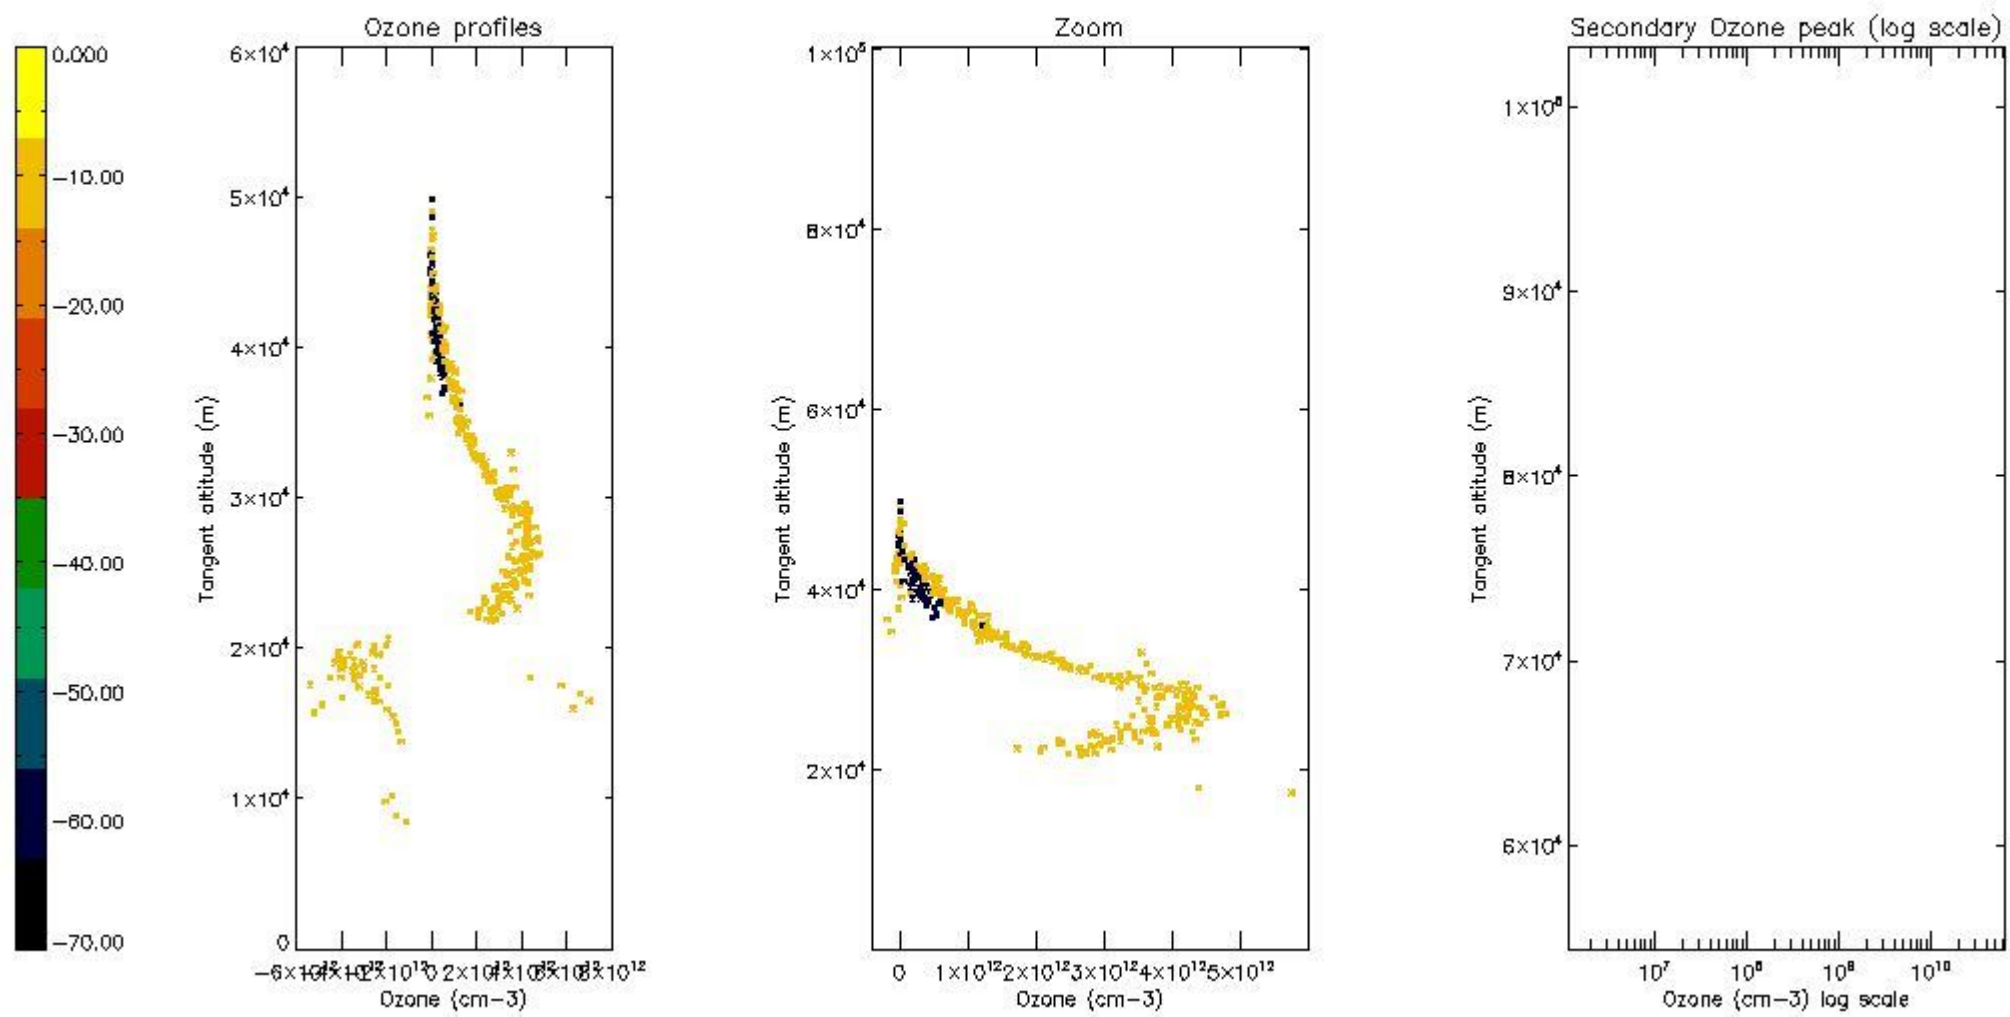

STD < 10	1
STD < 5	0

5.2 Plot ozone profiles for all STD (dark without errors)

The colorbar represents the latitude.

5.3 Plot ozone profiles where STD < 20% (dark without errors)

The colorbar represents the latitude.

5.4 Plot ozone profiles where $STD < 10\%$ (dark without errors)

The colorbar represents the latitude.

5.5 Plot ozone profiles where $STD < 5\%$ (dark without errors)

The colorbar represents the latitude.