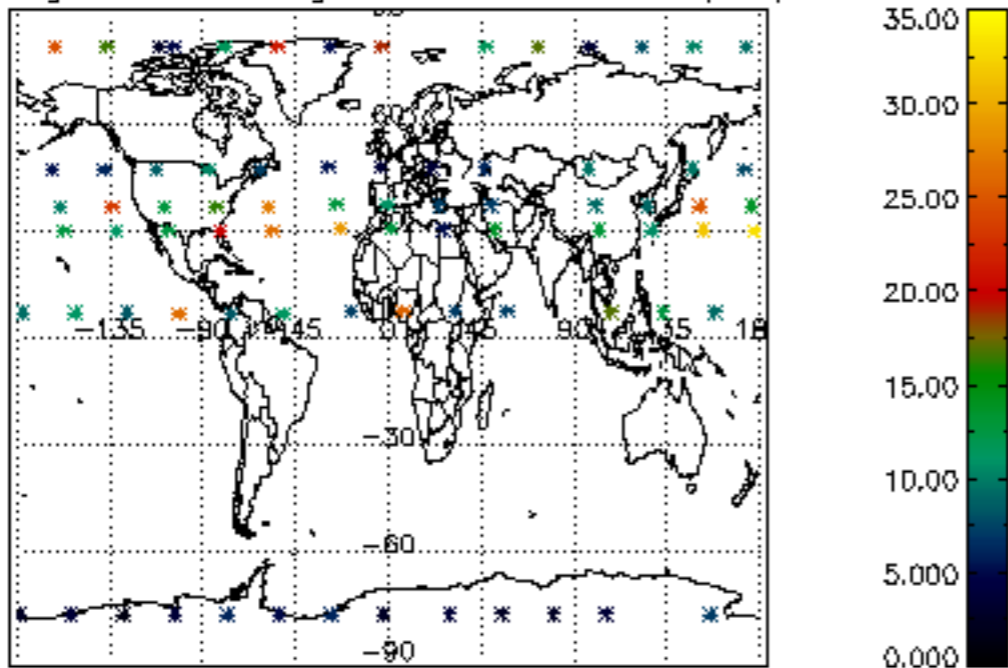

Percentage of cosmic ray hits per profile

Percentage of star falling outside central band per profile