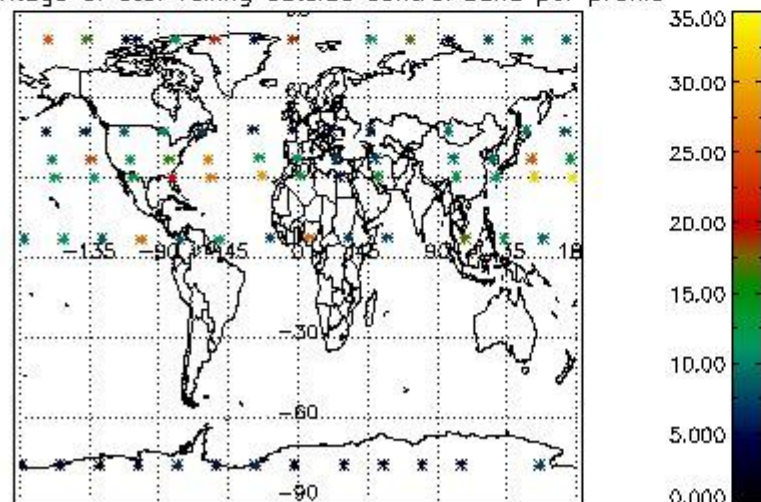

Percentage of star falling outside central band per profile