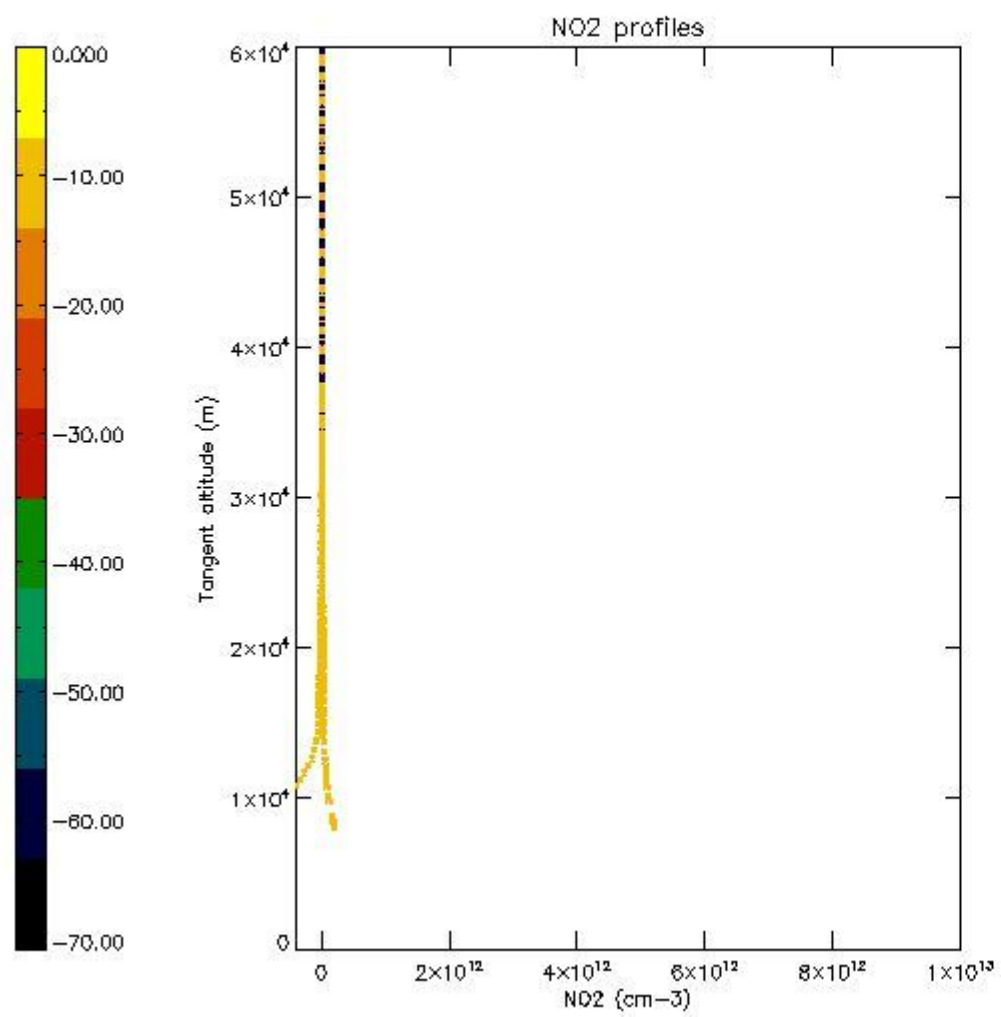

5.7 Plot NO3 profiles for all STD (dark without errors)

The colorbar represents the latitude.