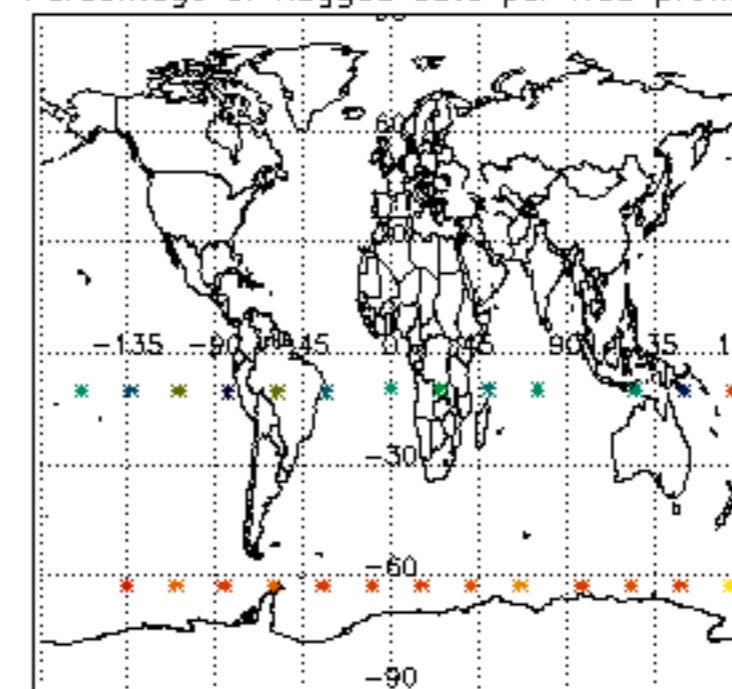

Percentage of flagged data per NO3 profile