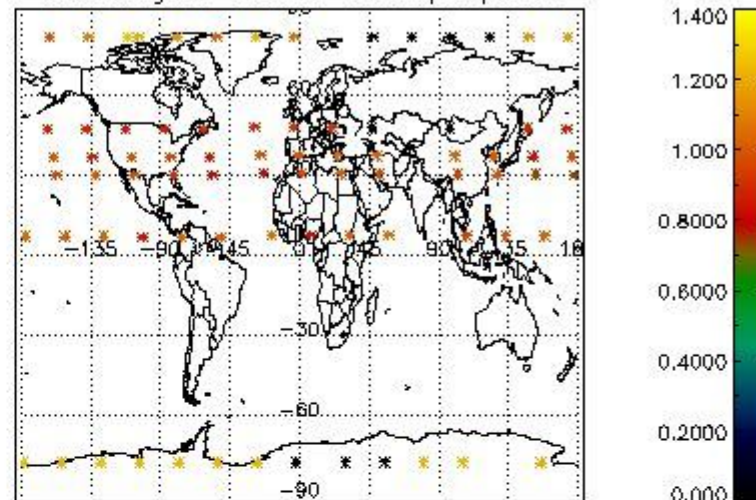

Percentage of datation errors per profile