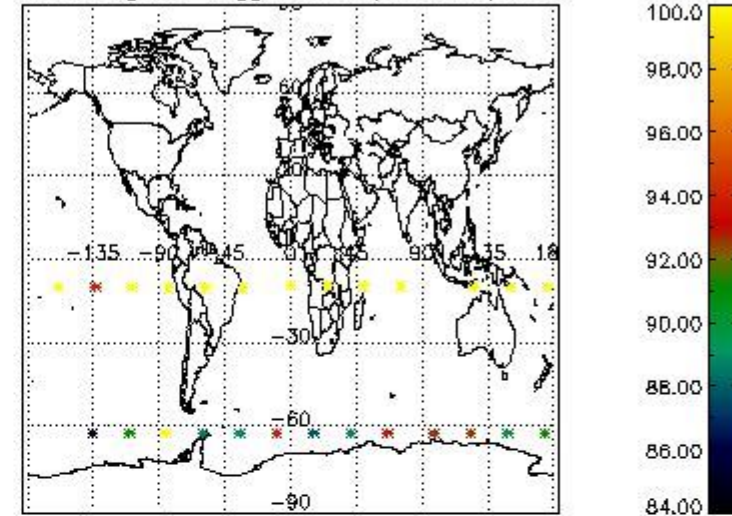

3.1 Plot quality information per product (time dependant)

3.2 Plot quality information per product (world map)

Percentage of flagged data per O3 profile

Percentage of flagged data per H2O profile

Percentage of flagged data per NO2 profile