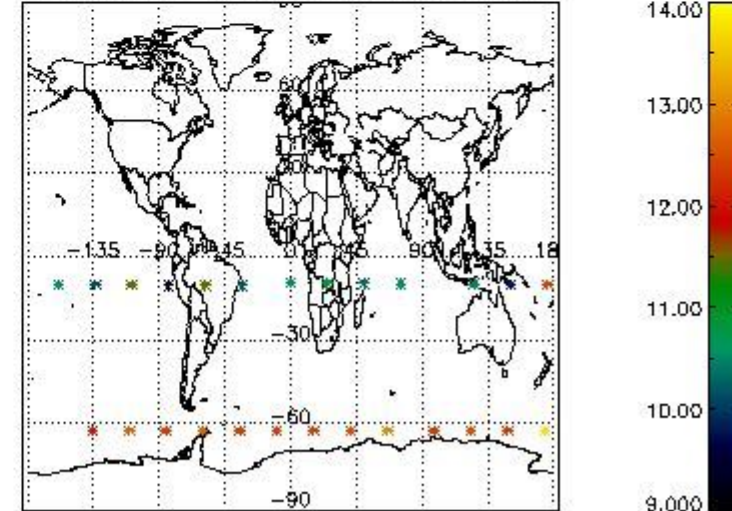

Percentage of flagged data per NO3 profile

4. Level 1 quality information per product

In this section it is plotted some information contained in the Quality Summary data set of the level 2 products that comes from the level 1b processing. Products without errors (error flag in the MPH set to "0") are used.

4.1 Plot quality information per product (time dependant) coming from level 1b processing

4.1.1 Plot level 1 quality information per product (time dependant): ENVISAT ASCENDING passes