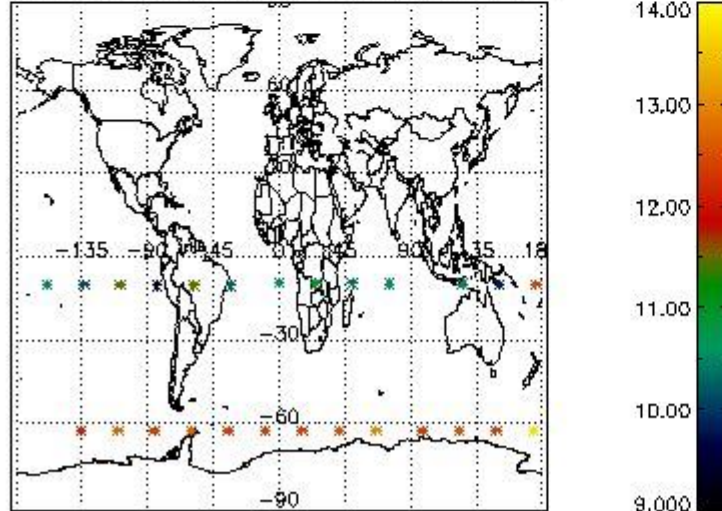

3.1 Plot quality information per product (time dependant)

3.2 Plot quality information per product (world map)

Percentage of flagged data per O3 profile

Percentage of flagged data per H2O profile

Percentage of flagged data per NO2 profile