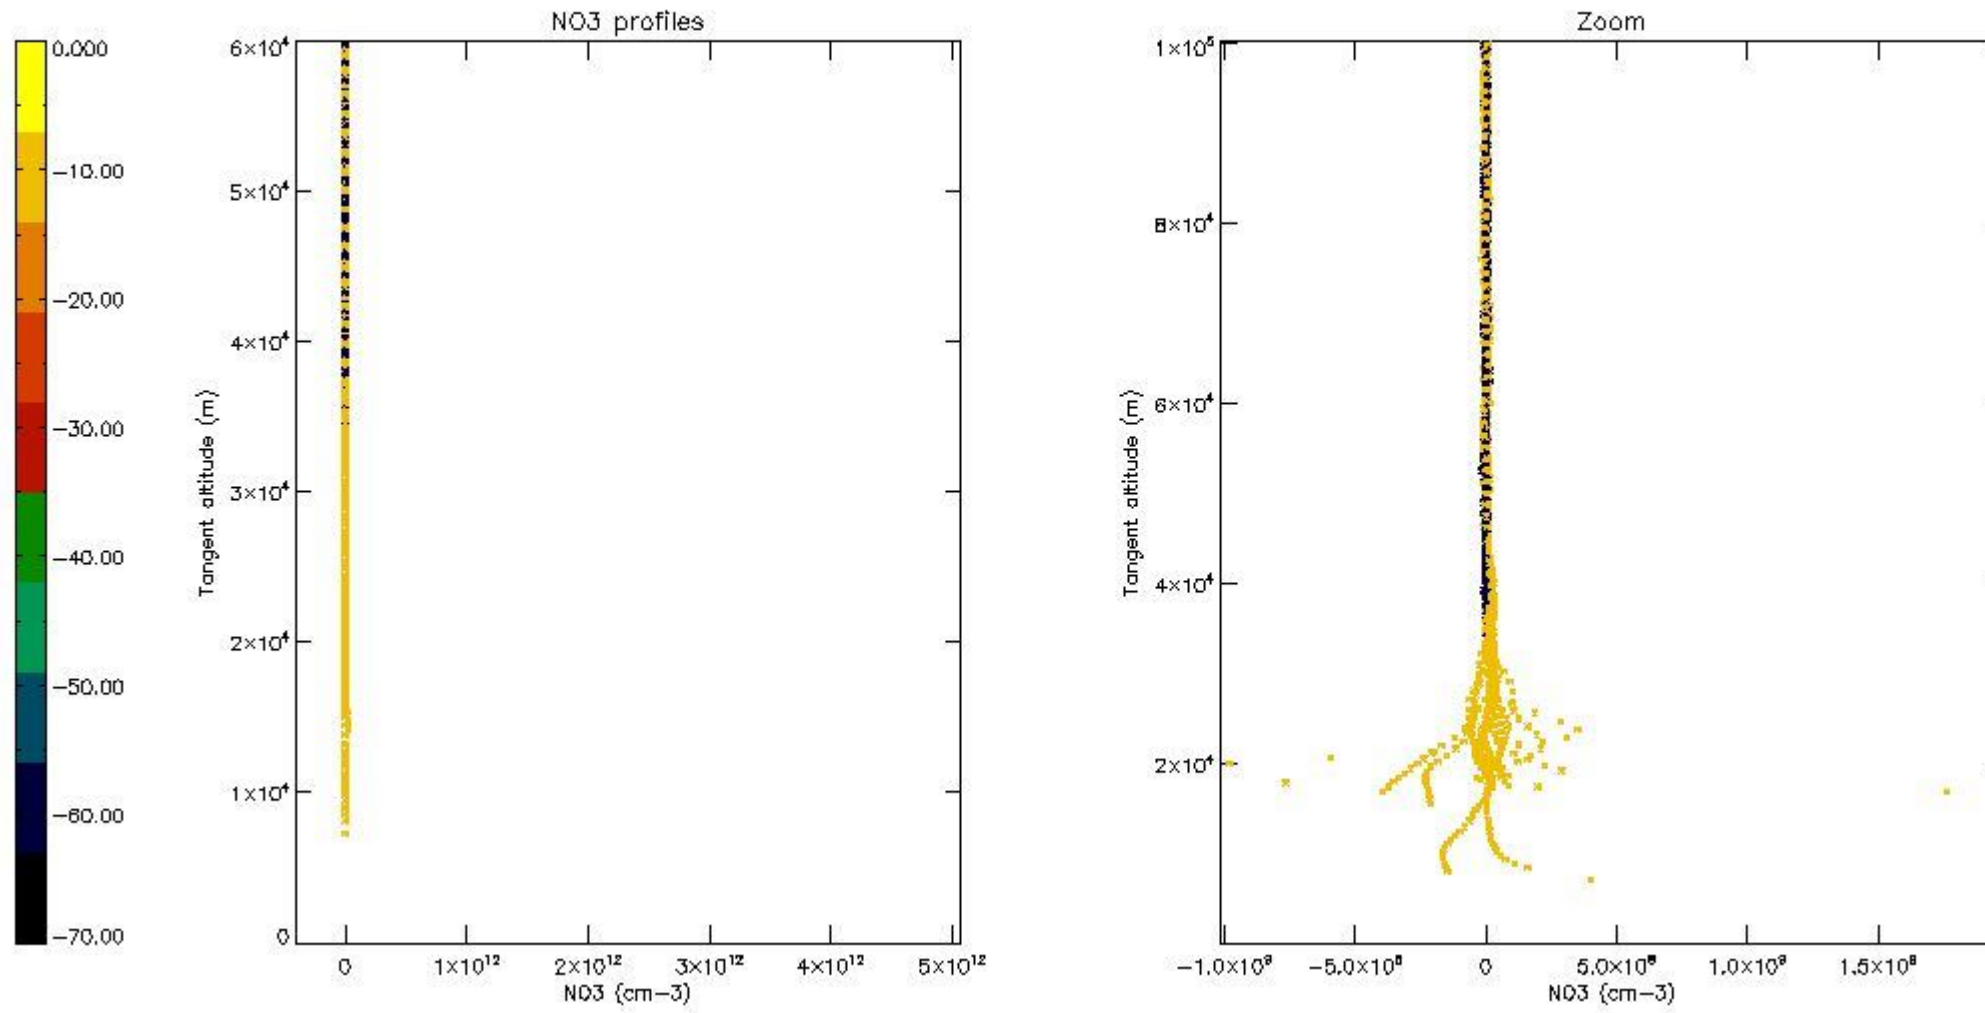

6. Auxiliary Data Files used for the production reported in section 2

The number reported in the third column indicates since which file (see list in section 2) the corresponding auxiliary file has been used. The fourth column is the date of those product files.

Type	Auxiliary Filename	Used since product	Used since product date
INST_PHYS_CHARACTERISTICS	GOM_INS_AXVIEC20091111_143220_20030716_120000_20500101_000000	1	02-JUL-2009 00:01:57
LEVEL-2_PROC_CONFIG	GOM_PR2_AXVIEC20091111_152718_20020301_000000_20500101_000000	1	02-JUL-2009 00:01:57
CROSS_SECTIONS_FILE	GOM_CRS_AXVIEC20091111_154832_20020301_000000_20500101_000000	1	02-JUL-2009 00:01:57