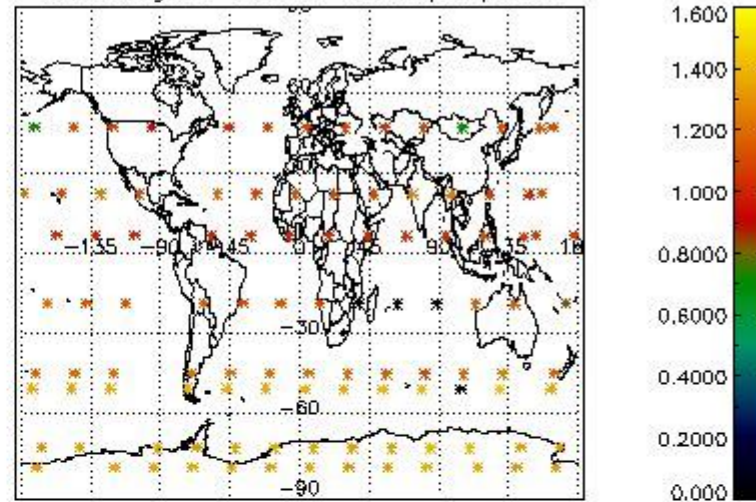

4.2 Plot quality information per product coming from level 1b processing (world map)

4.2.1 Plot level 1 quality information per product (world map): ENVISAT ASCENDING passes

Percentage of cosmic ray hits per profile

Percentage of datation errors per profile

Percentage of star falling outside central band per profile

Percentage of saturation errors per profile

4.2.2 Plot level 1 quality information per product (world map): ENVISAT DESCENDING passes

Percentage of cosmic ray hits per profile

Percentage of datation errors per profile

Percentage of star falling outside central band per profile

Percentage of saturation errors per profile

5. Trace gas profiles