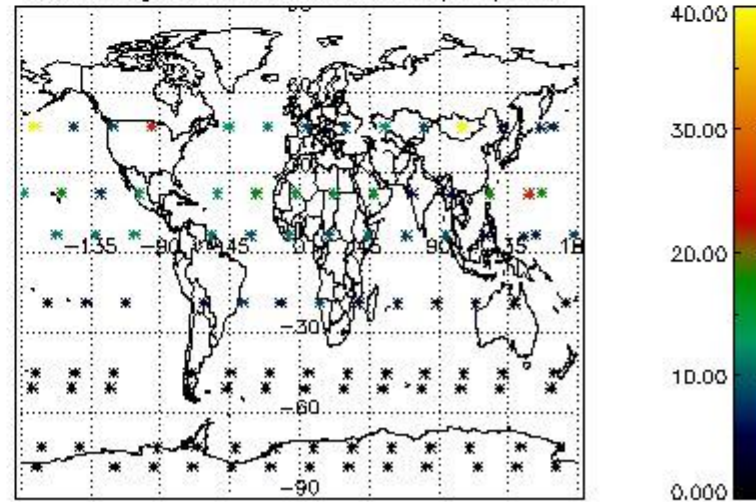

Percentage of cosmic ray hits per profile

Percentage of datation errors per profile

Percentage of star falling outside central band per profile

Percentage of saturation errors per profile

5. Trace gas profiles