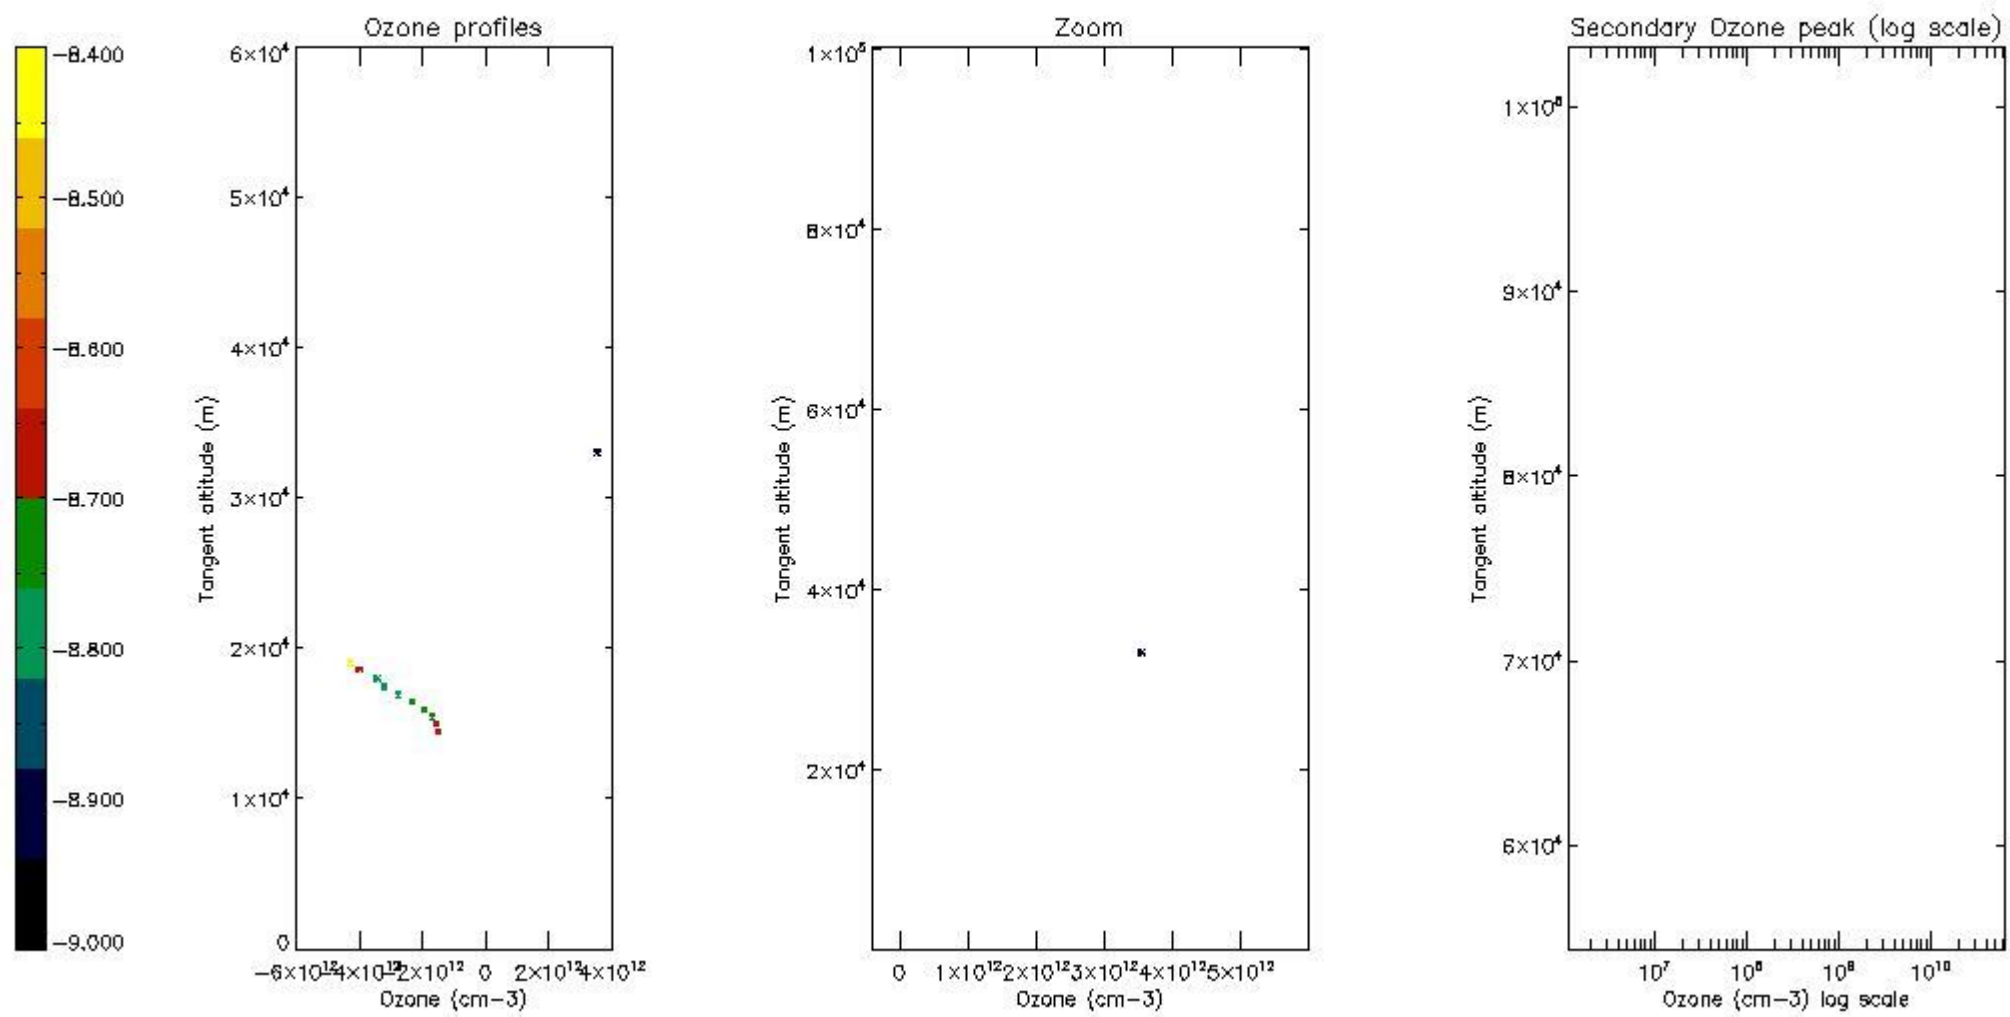

5.6 Plot NO₂ profiles for all STD (dark without errors)

The colorbar represents the latitude.