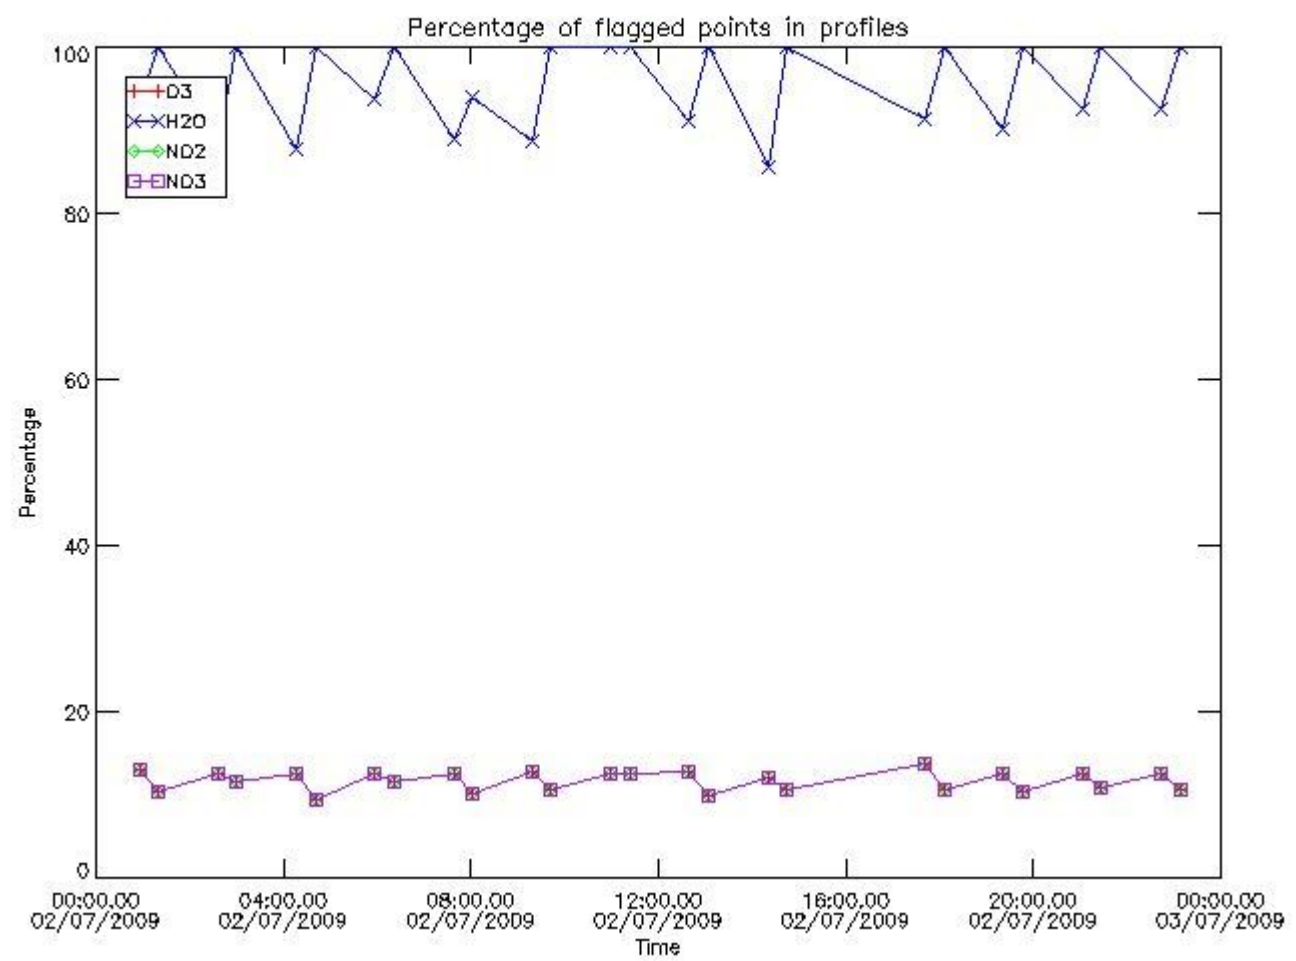

3. Quality information per product

In this section it is plotted some information contained in the Quality Summary data set of the level 2 products. Only products in dark limb conditions and without errors (error flag in the MPH set to "0") are used.

3.1 Plot quality information per product (time dependant)

3.2 Plot quality information per product (world map)