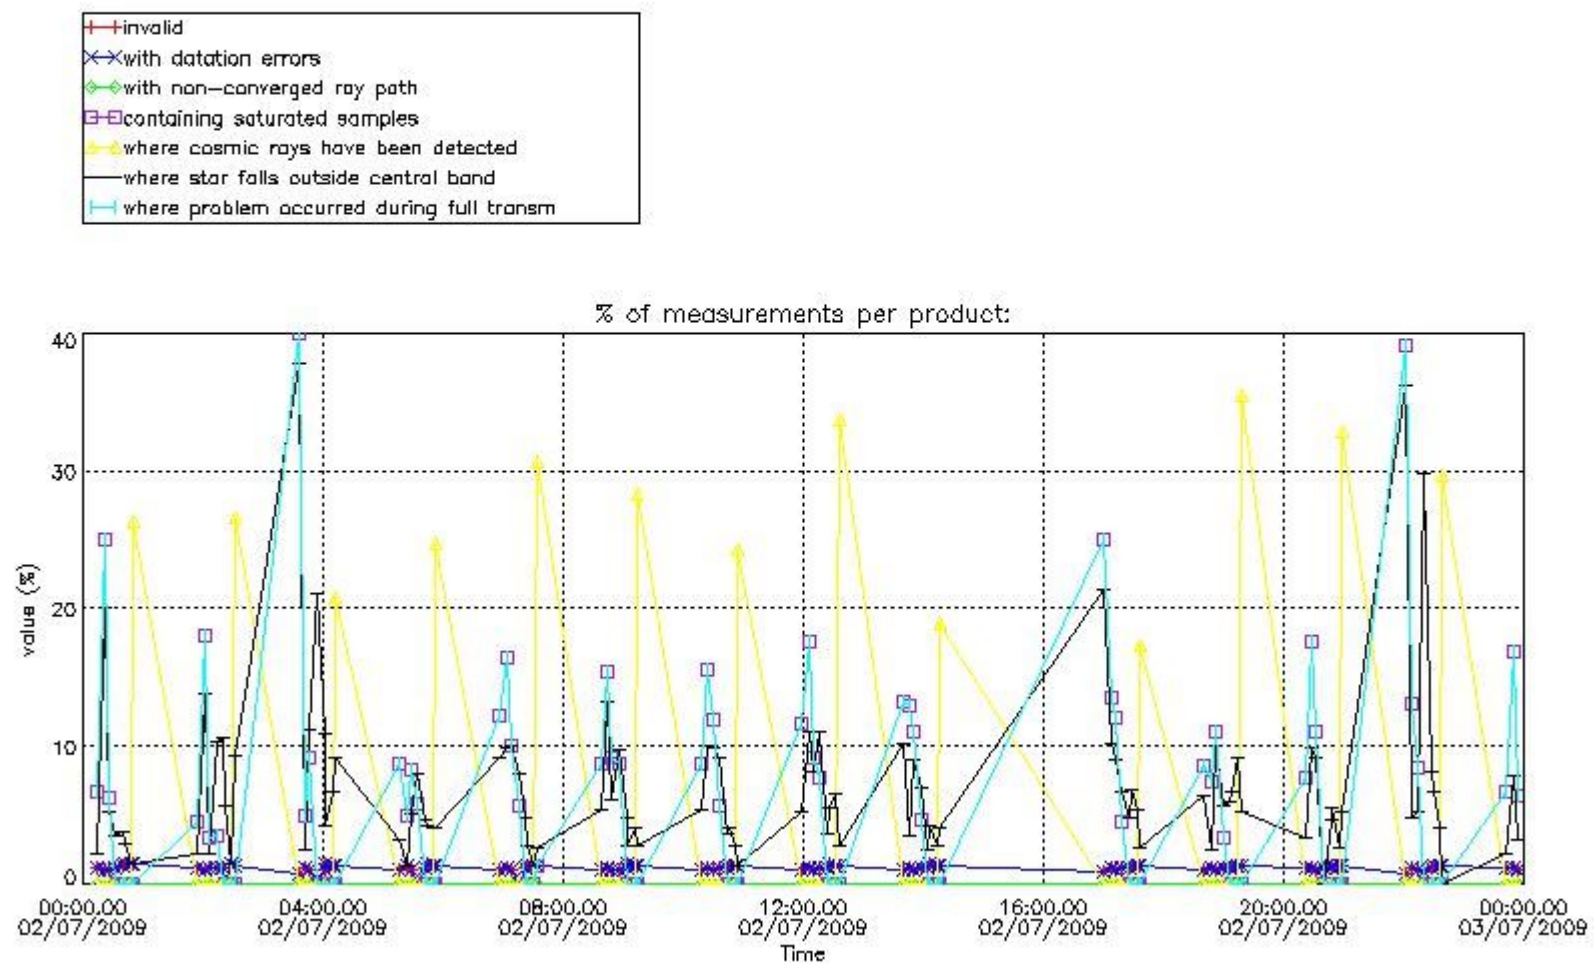

3.1 Plot quality information per product (time dependant)

3.2 Plot quality information per product (world map)

Percentage of flagged data per O3 profile

Percentage of flagged data per H2O profile

Percentage of flagged data per NO2 profile

Percentage of flagged data per NO3 profile

4. Level 1 quality information per product

In this section it is plotted some information contained in the Quality Summary data set of the level 2 products that comes from the level 1b processing. Products without errors (error flag in the MPH set to "0") are used.

4.1 Plot quality information per product (time dependant) coming from level 1b processing

4.1.1 Plot level 1 quality information per product (time dependant): ENVISAT ASCENDING passes

4.1.2 Plot level 1 quality information per product (time dependant): ENVI SAT DESCENDING passes