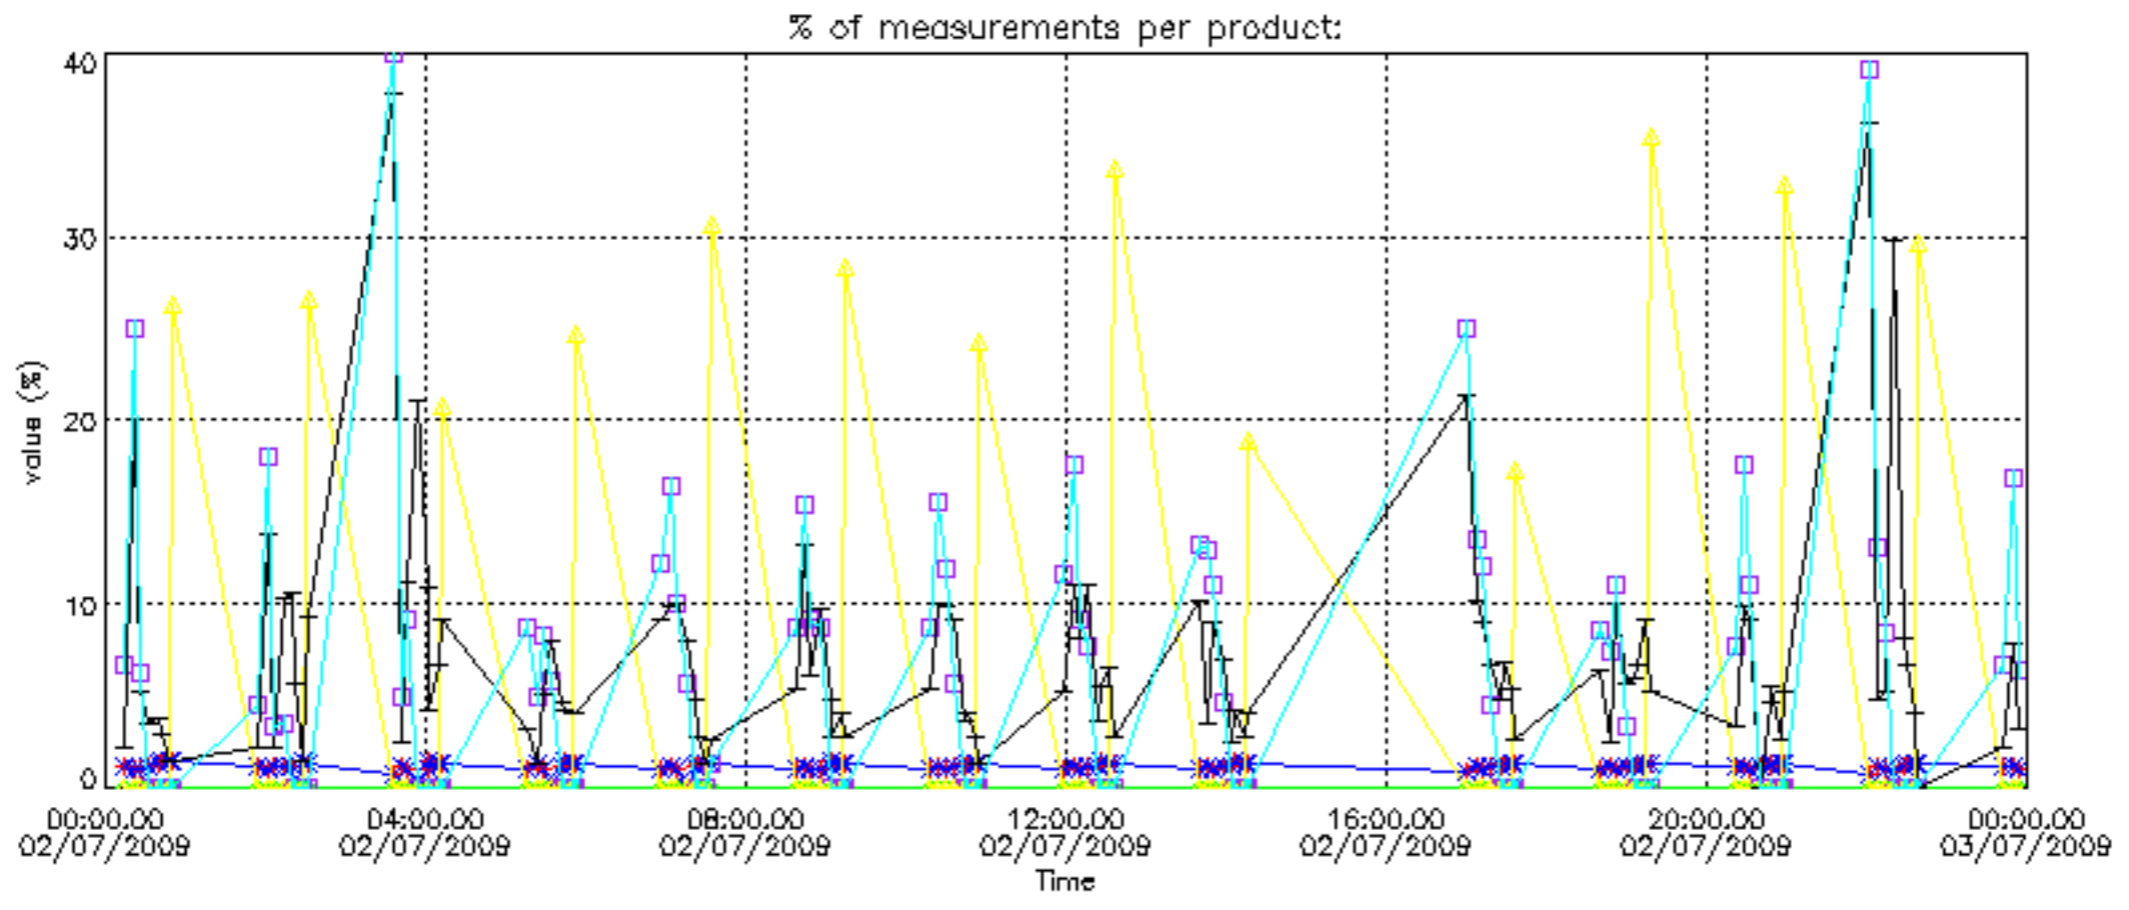

Percentage of cosmic ray hits per profile

Percentage of datation errors per profile