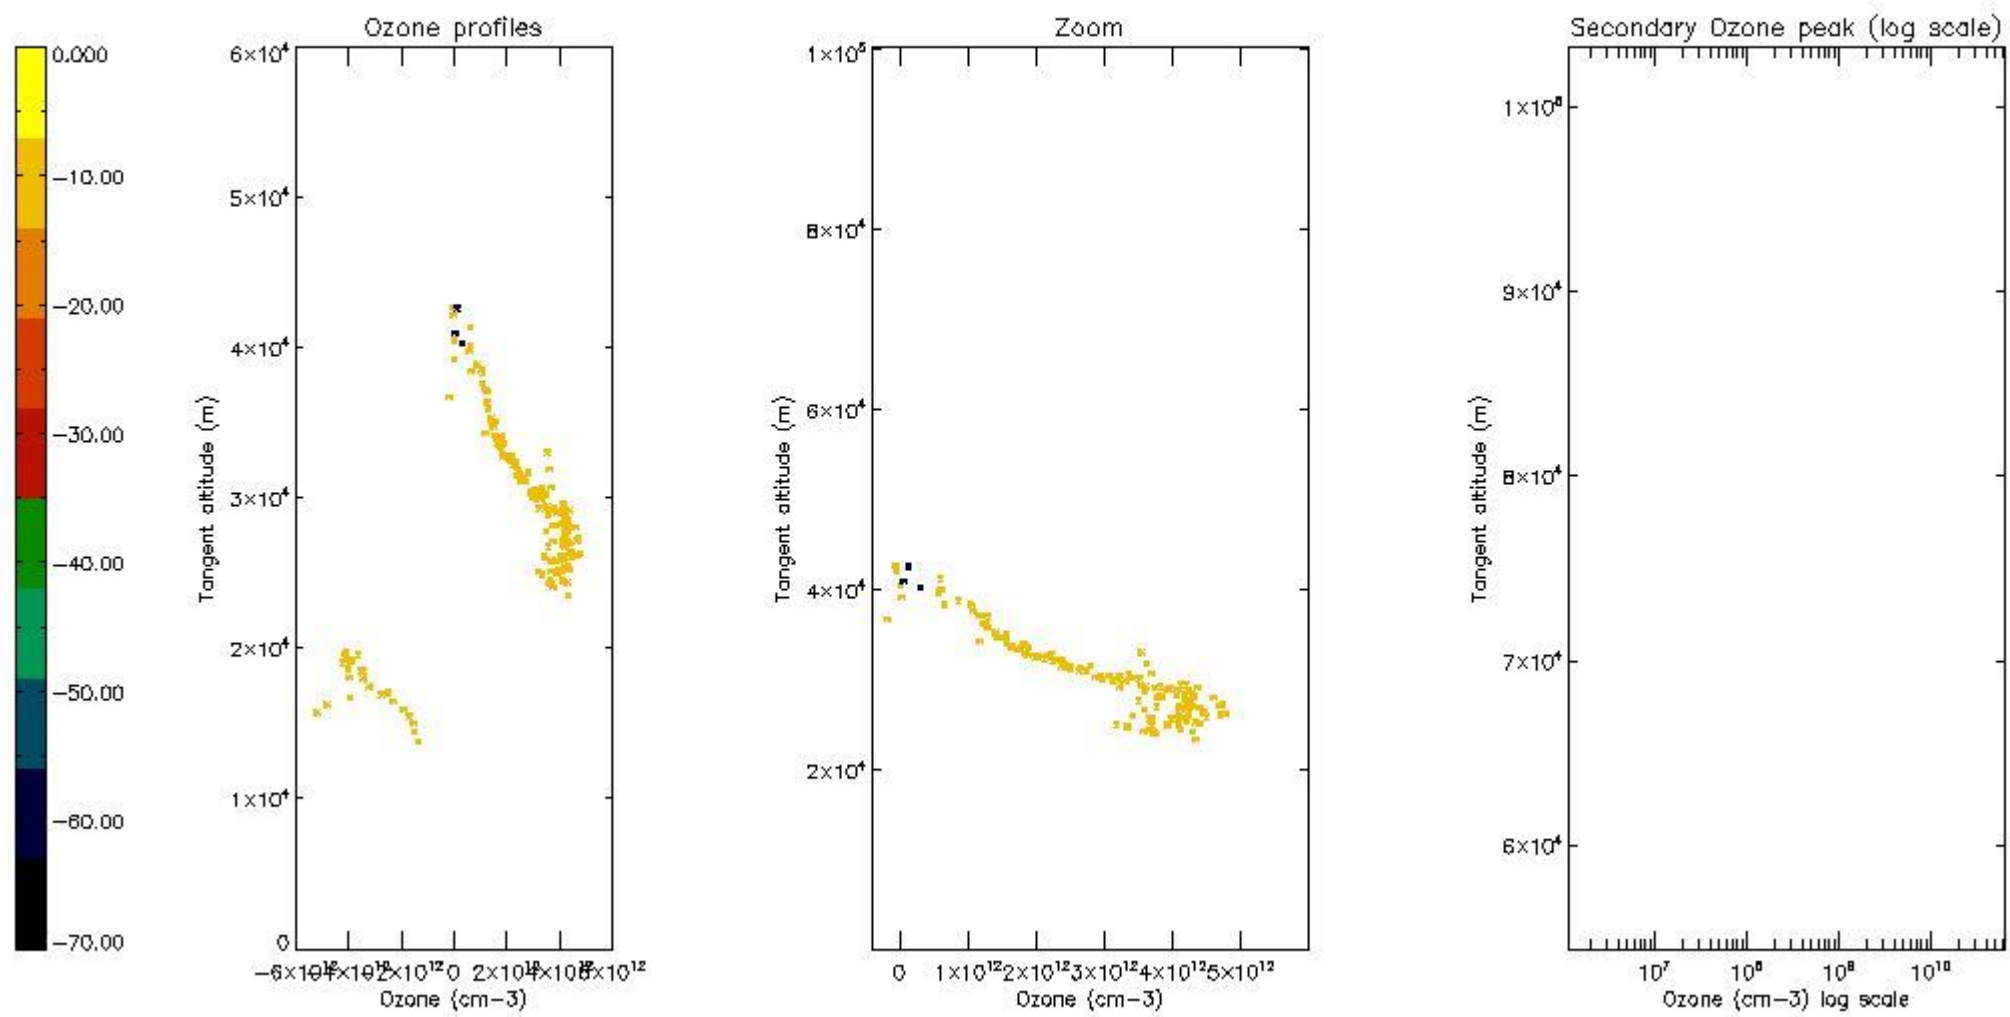

STD < 10	1
STD < 5	0

5.2 Plot ozone profiles for all STD (dark without errors)

The colorbar represents the latitude.

5.3 Plot ozone profiles where STD < 20% (dark without errors)

The colorbar represents the latitude.

5.4 Plot ozone profiles where $STD < 10\%$ (dark without errors)

The colorbar represents the latitude.

5.5 Plot ozone profiles where $STD < 5\%$ (dark without errors)

The colorbar represents the latitude.