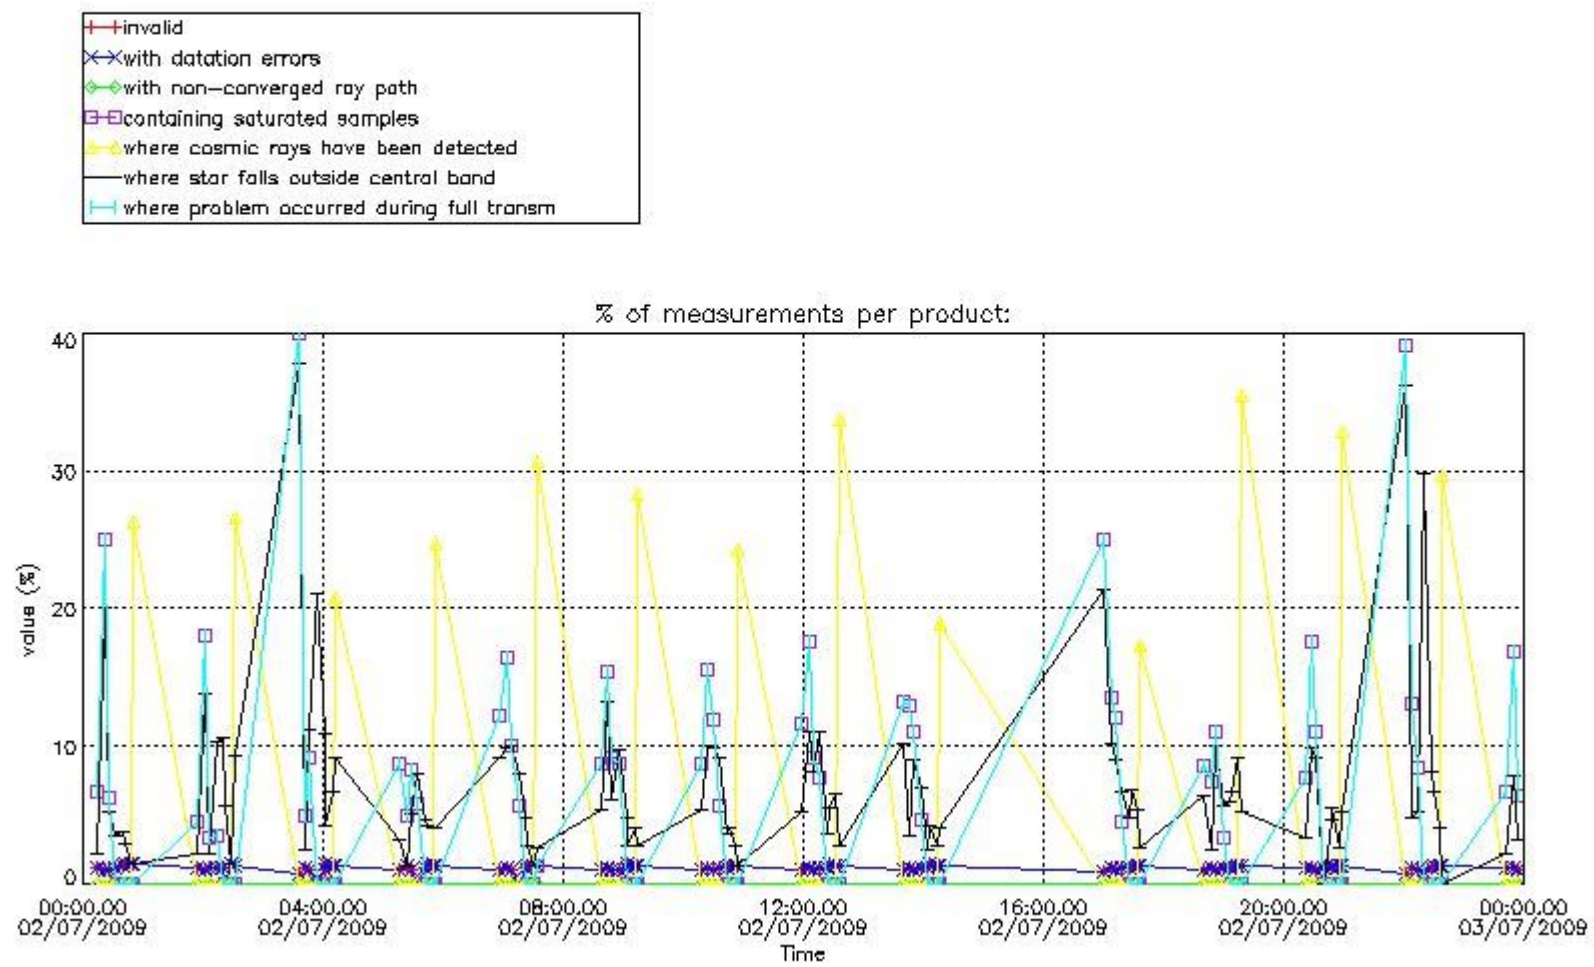

4.1.2 Plot level 1 quality information per product (time dependant): ENVI SAT DESCENDING passes

4.2 Plot quality information per product coming from level 1b processing (world map)

4.2.1 Plot level 1 quality information per product (world map): ENVISAT ASCENDING passes