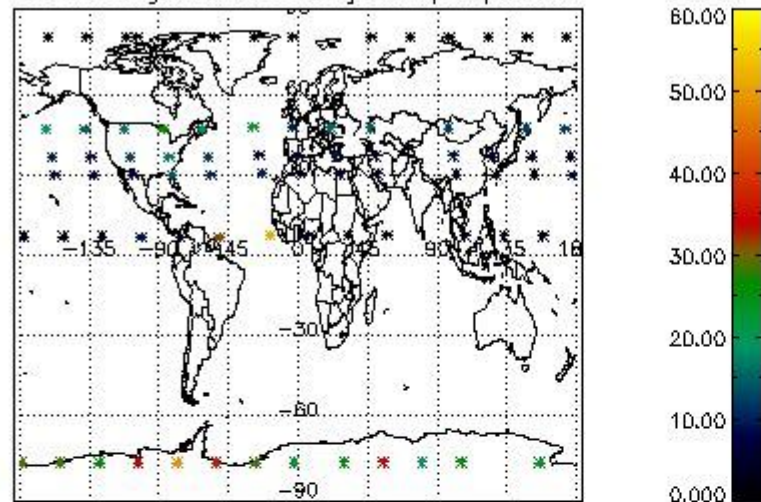

Percentage of cosmic ray hits per profile