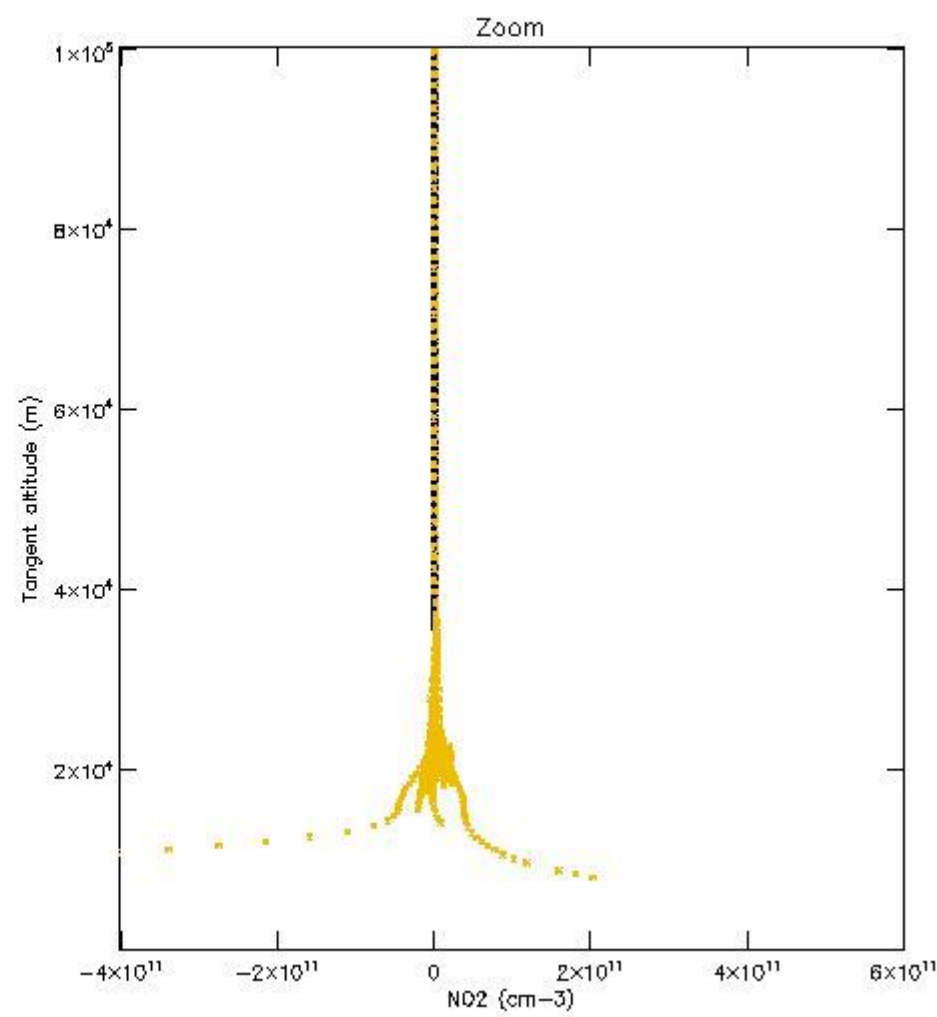

5.7 Plot NO3 profiles for all STD (dark without errors)

The colorbar represents the latitude.