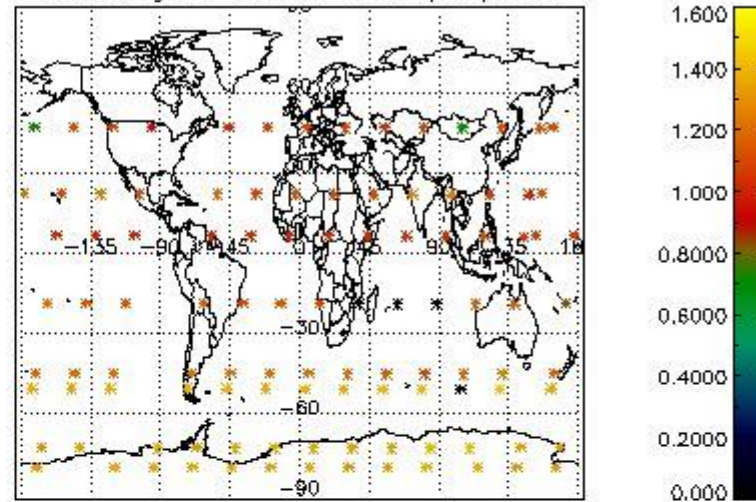

Percentage of datation errors per profile