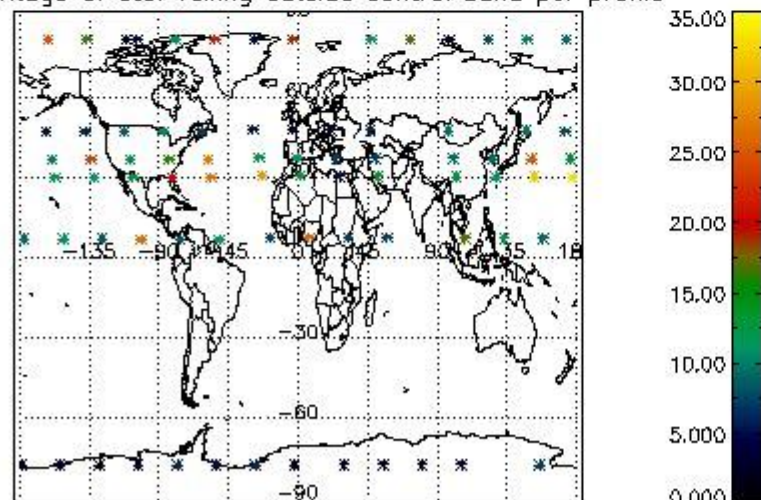

Percentage of star falling outside central band per profile