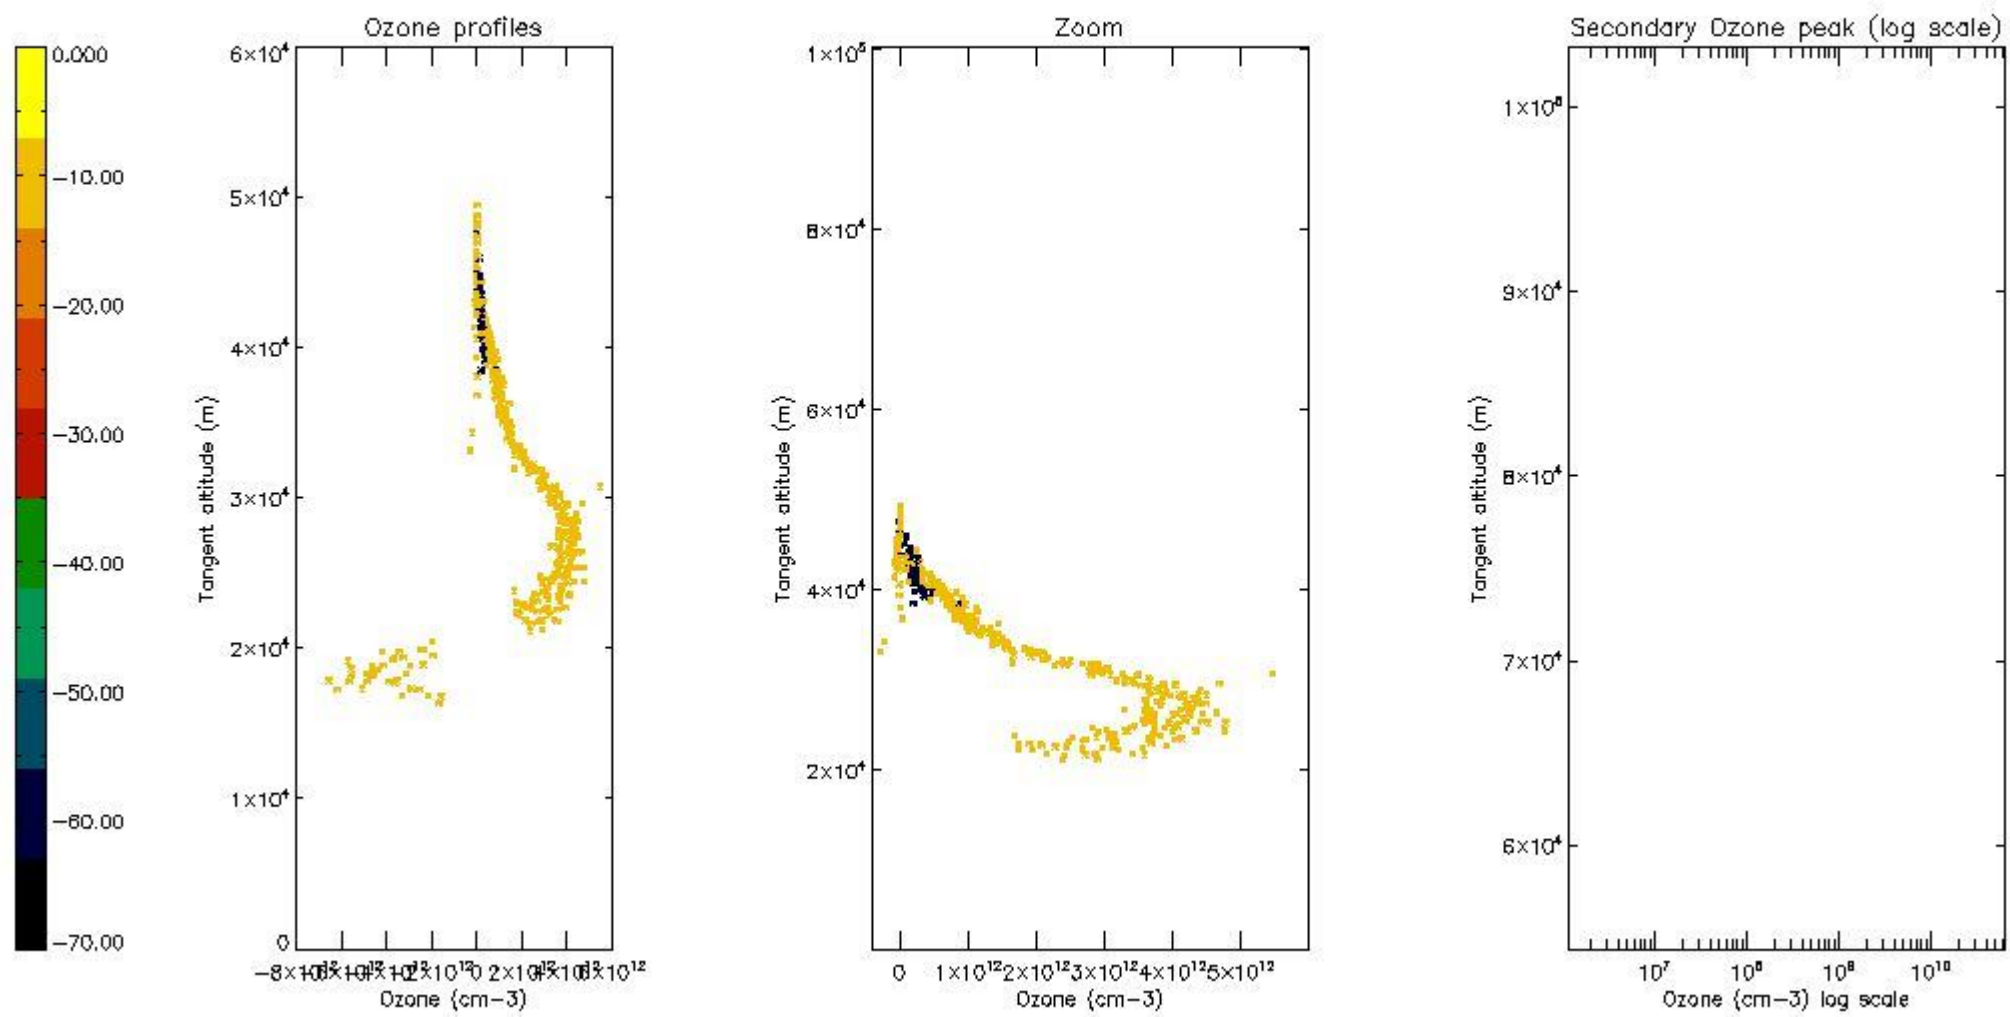

STD < 10	1
STD < 5	0

5.2 Plot ozone profiles for all STD (dark without errors)

The colorbar represents the latitude.

5.3 Plot ozone profiles where STD < 20% (dark without errors)

The colorbar represents the latitude.

5.4 Plot ozone profiles where STD < 10% (dark without errors)

The colorbar represents the latitude.

5.5 Plot ozone profiles where STD < 5% (dark without errors)

The colorbar represents the latitude.

5.6 Plot NO₂ profiles for all STD (dark without errors)

The colorbar represents the latitude.

5.7 Plot NO3 profiles for all STD (dark without errors)

The colorbar represents the latitude.

5.8 Plot H2O profiles for all STD (only for occultations of stars 1,2,3,4,13,14,16,26,63 dark without errors)