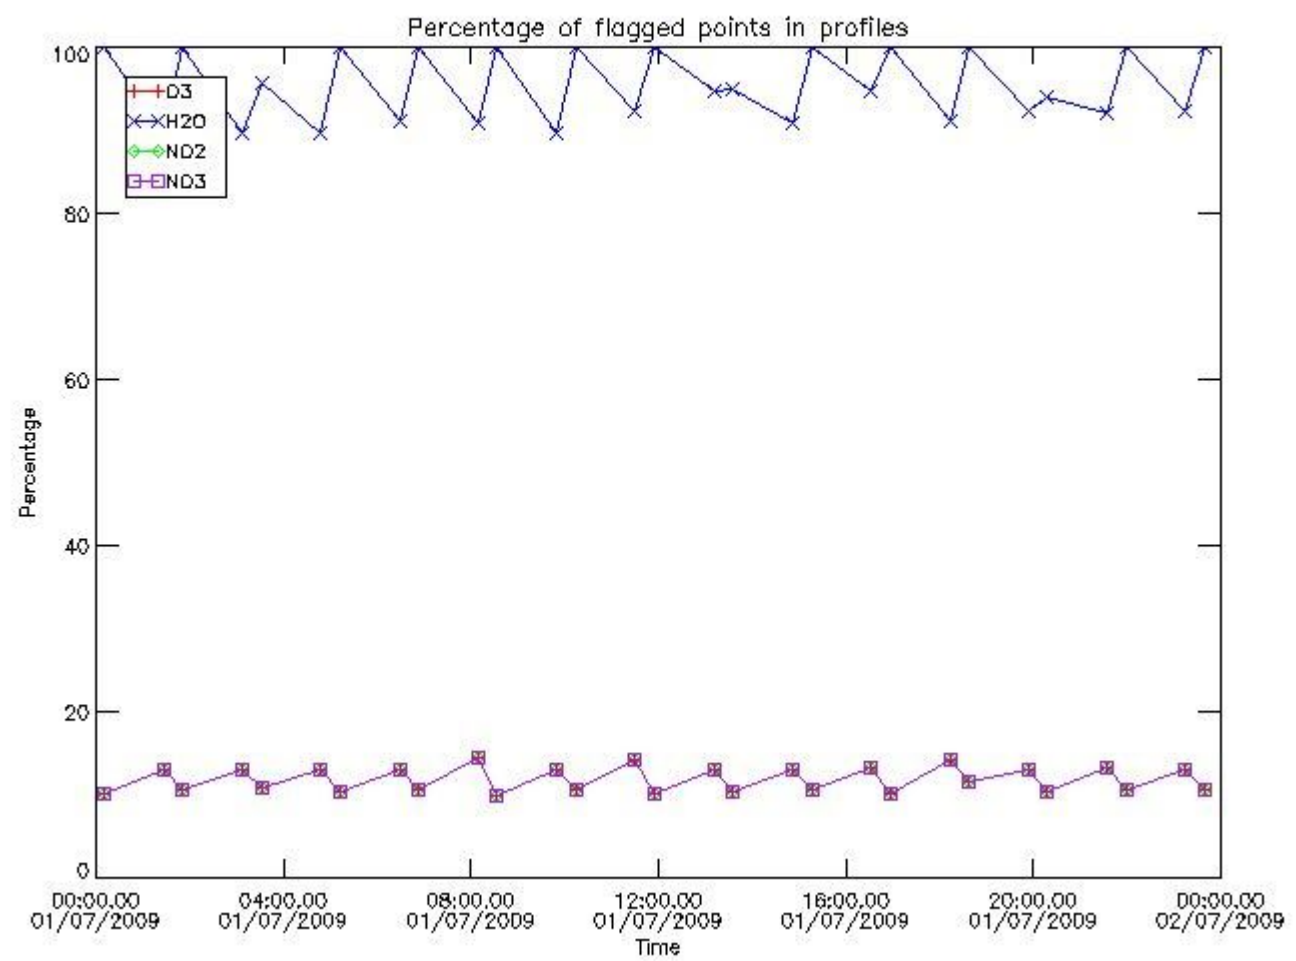

3. Quality information per product

In this section it is plotted some information contained in the Quality Summary data set of the level 2 products. Only products in dark limb conditions and without errors (error flag in the MPH set to "0") are used.

3.1 Plot quality information per product (time dependant)

3.2 Plot quality information per product (world map)