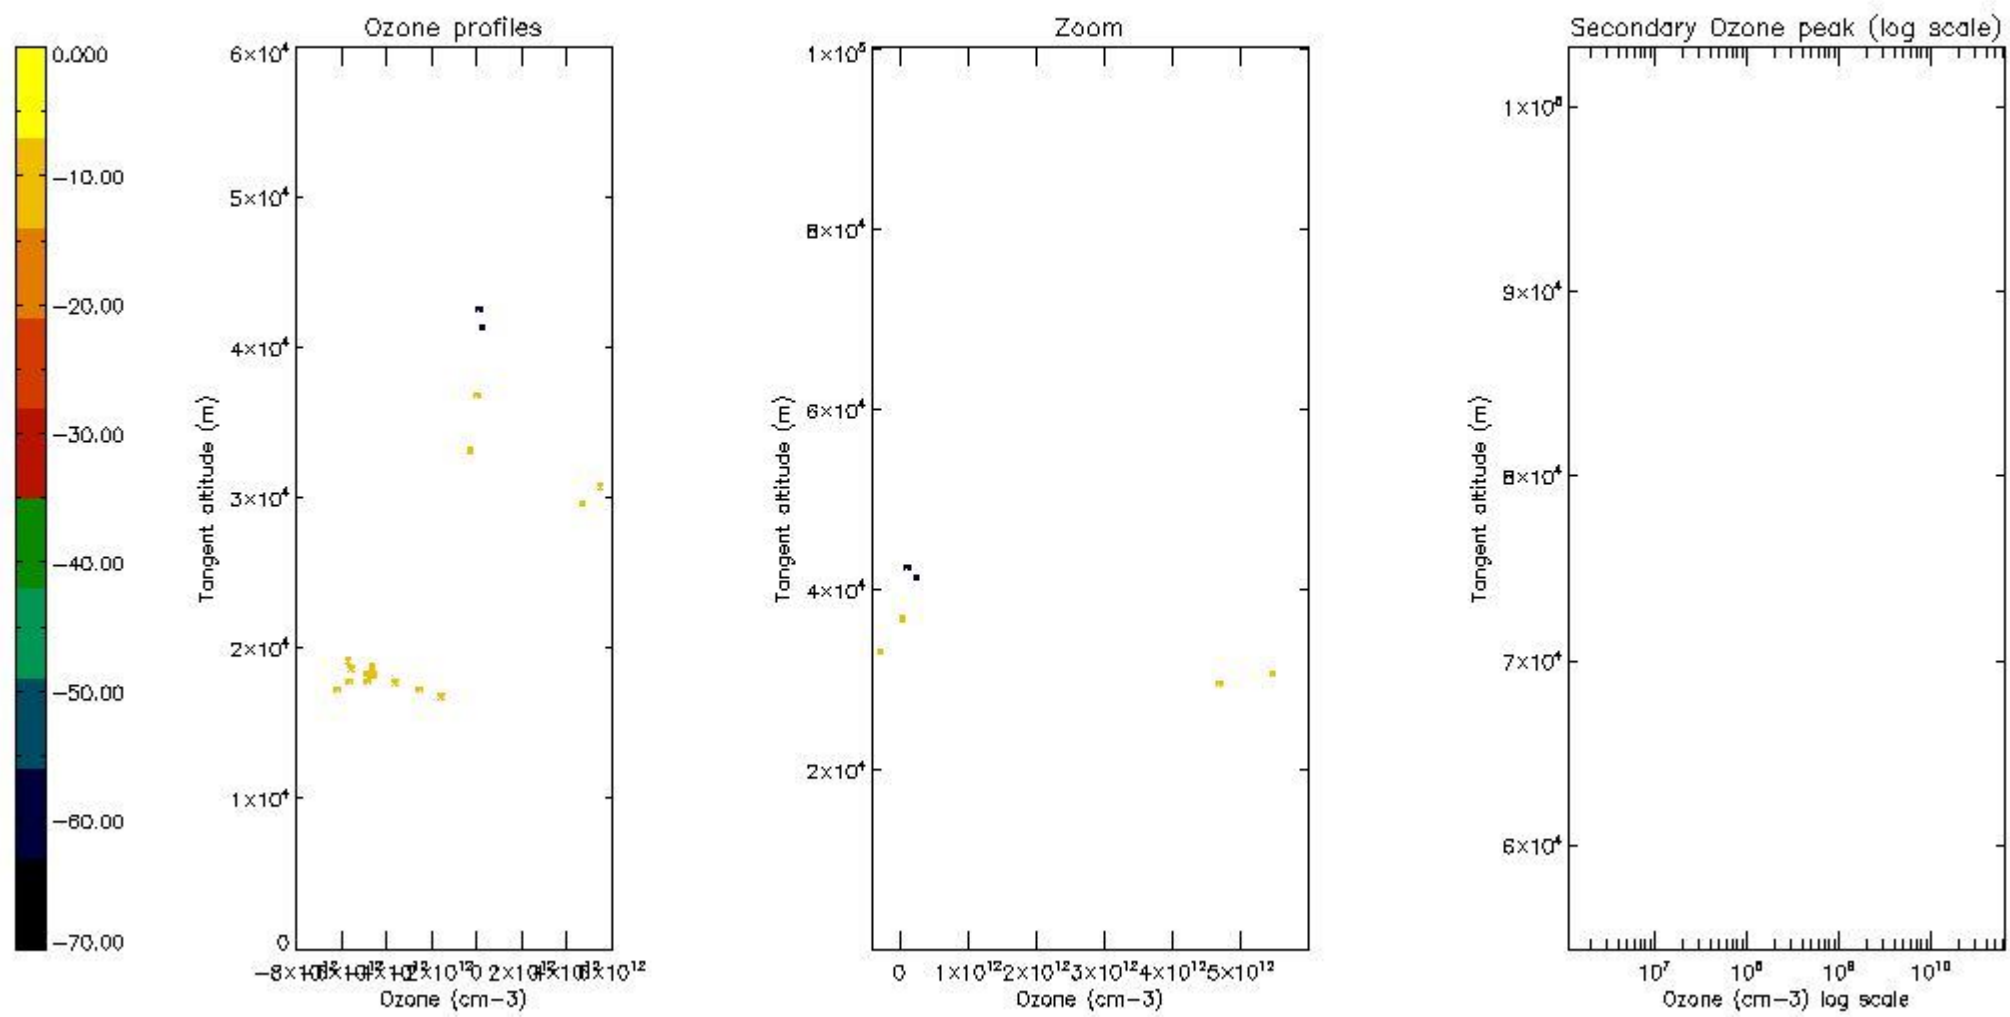

5.6 Plot NO₂ profiles for all STD (dark without errors)

The colorbar represents the latitude.