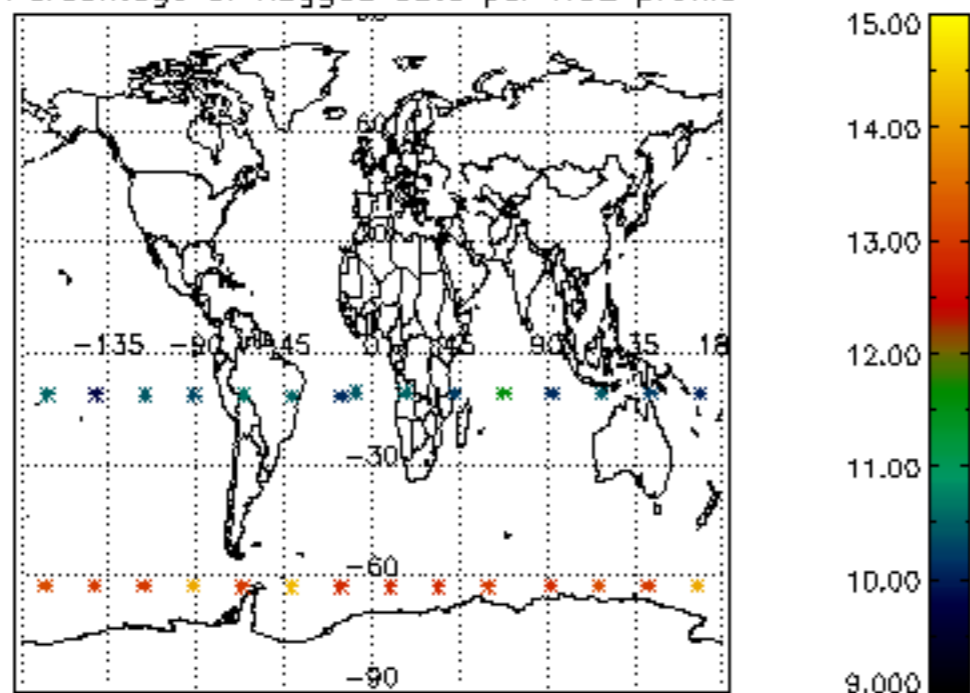

Percentage of flagged data per NO2 profile