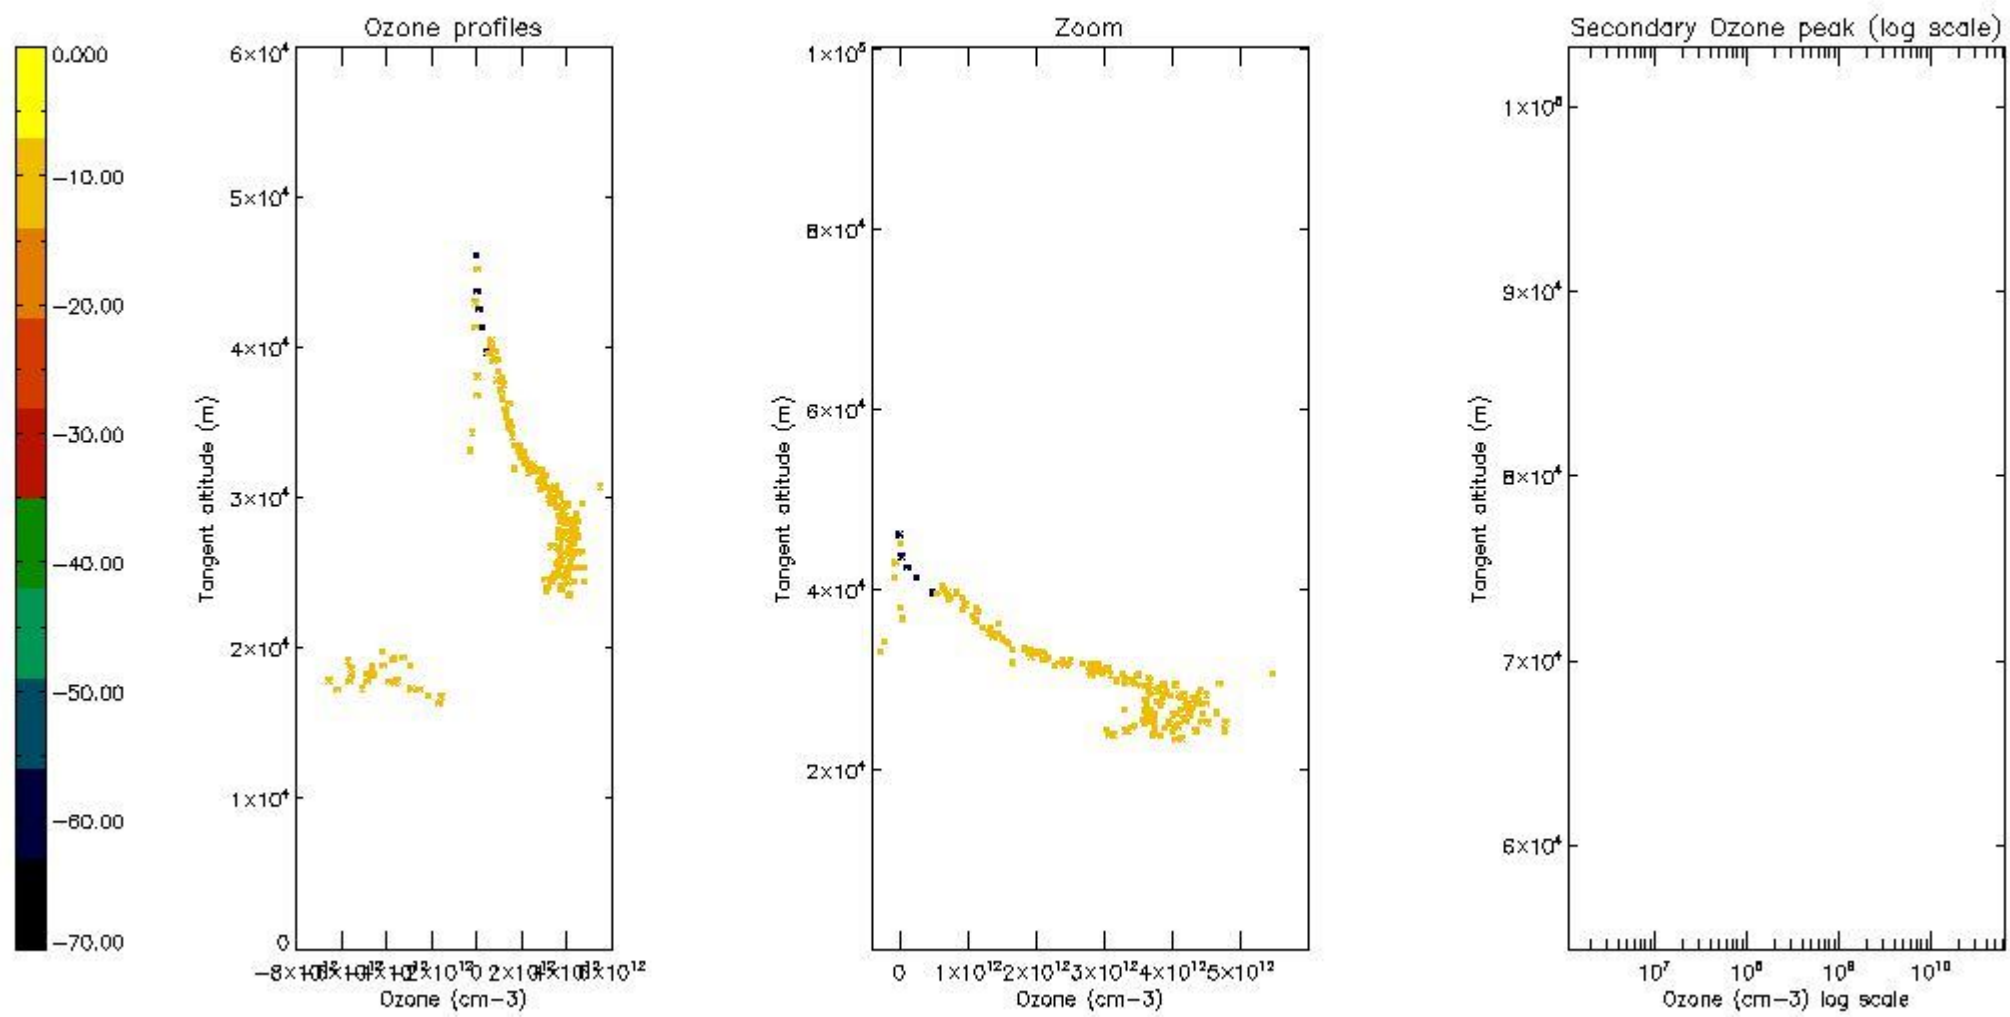

5.5 Plot ozone profiles where STD < 5% (dark without errors)

The colorbar represents the latitude.