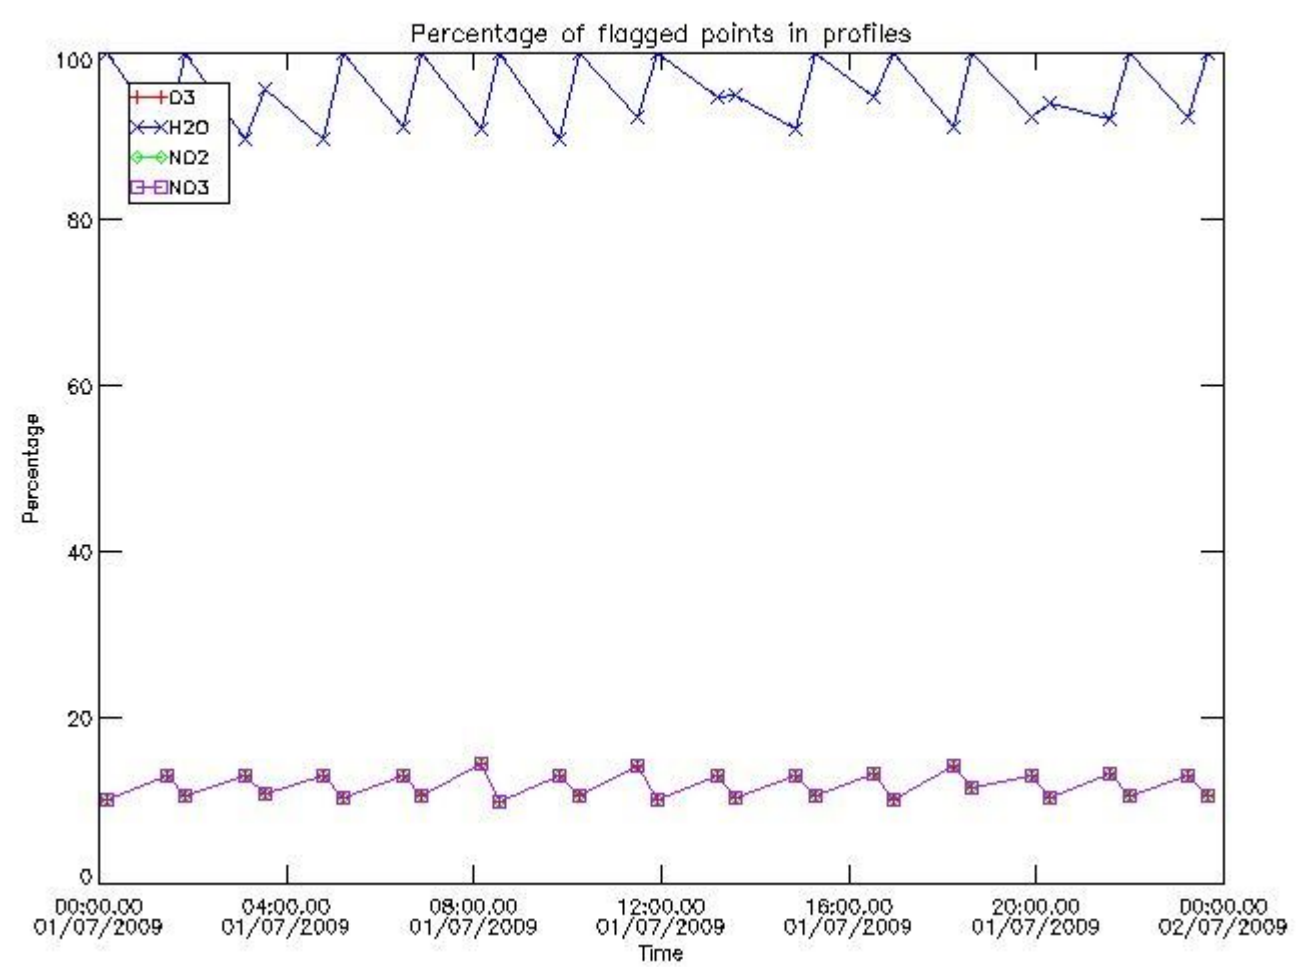

3. Quality information per product

In this section it is plotted some information contained in the Quality Summary data set of the level 2 products. Only products in dark limb conditions and without errors (error flag in the MPH set to "0") are used.

3.1 Plot quality information per product (time dependant)

3.2 Plot quality information per product (world map)