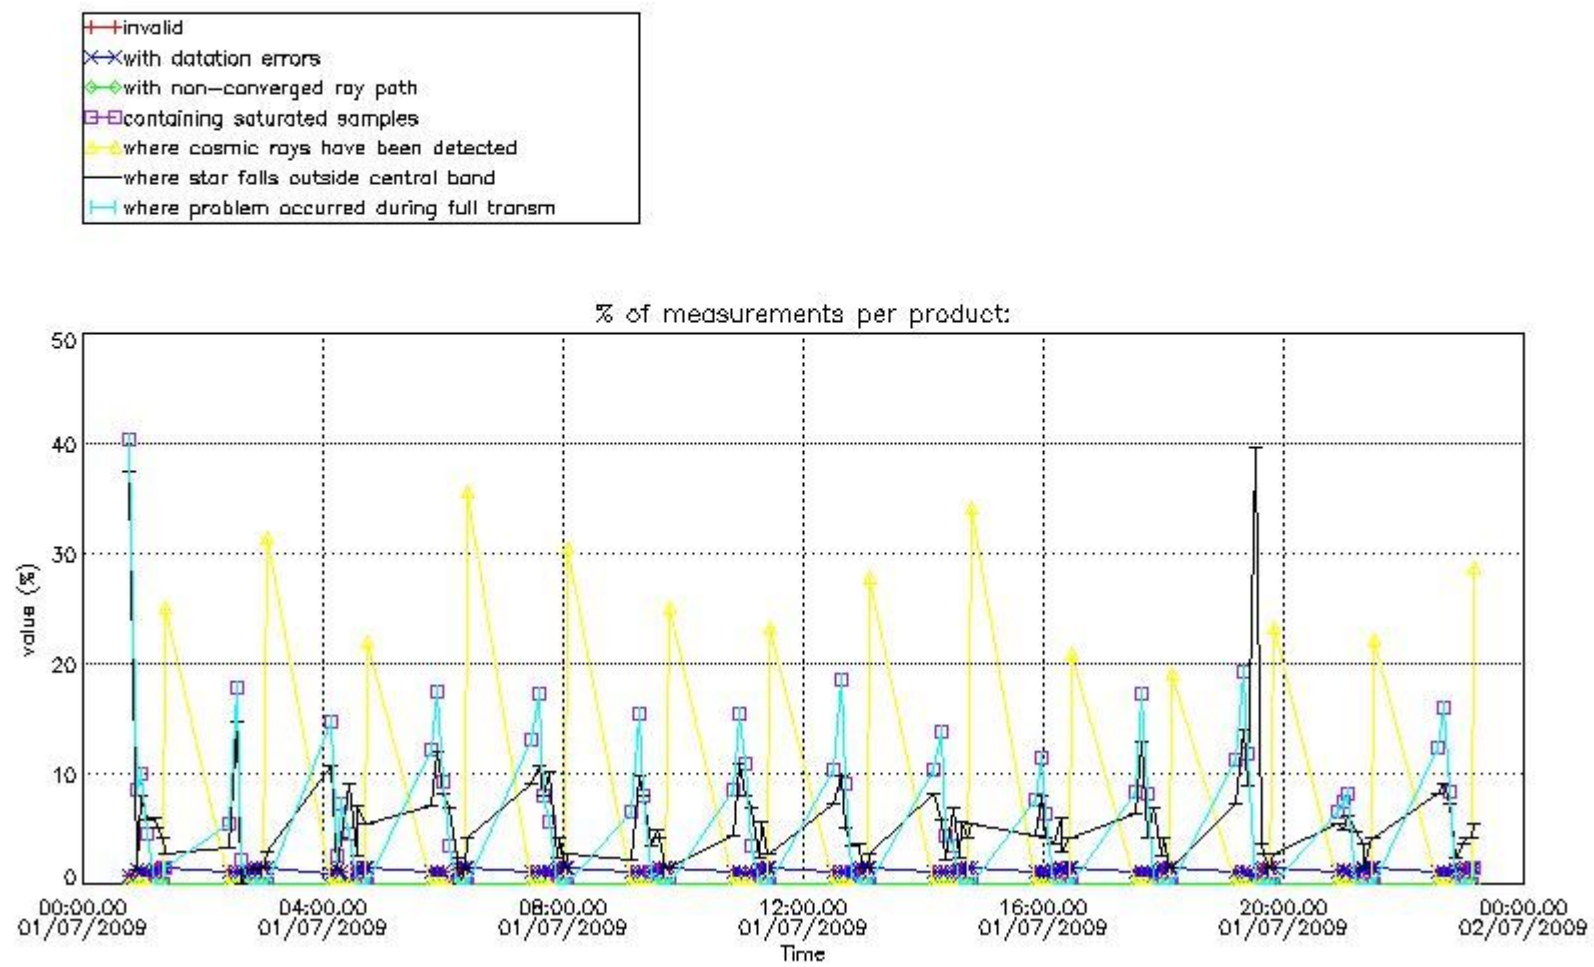

3.1 Plot quality information per product (time dependant)

3.2 Plot quality information per product (world map)

Percentage of flagged data per O3 profile

Percentage of flagged data per H2O profile

Percentage of flagged data per NO2 profile

Percentage of flagged data per NO3 profile

4. Level 1 quality information per product

In this section it is plotted some information contained in the Quality Summary data set of the level 2 products that comes from the level 1b processing. Products without errors (error flag in the MPH set to "0") are used.

4.1 Plot quality information per product (time dependant) coming from level 1b processing

4.1.1 Plot level 1 quality information per product (time dependant): ENVISAT ASCENDING passes

4.1.2 Plot level 1 quality information per product (time dependant): ENVI SAT DESCENDING passes