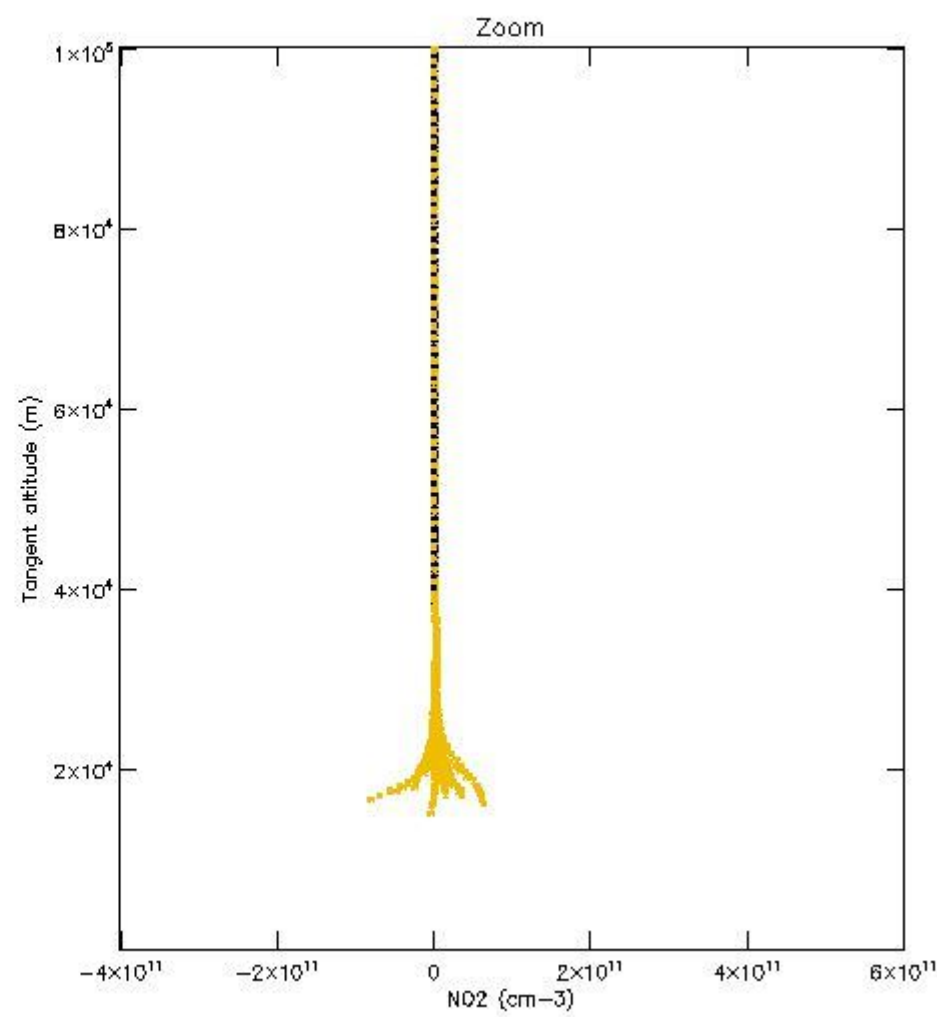

STD < 10	1
STD < 5	0

5.2 Plot ozone profiles for all STD (dark without errors)

The colorbar represents the latitude.

5.3 Plot ozone profiles where STD < 20% (dark without errors)

The colorbar represents the latitude.

5.4 Plot ozone profiles where STD < 10% (dark without errors)

The colorbar represents the latitude.

5.5 Plot ozone profiles where STD < 5% (dark without errors)

The colorbar represents the latitude.

5.6 Plot NO₂ profiles for all STD (dark without errors)

The colorbar represents the latitude.

5.7 Plot NO3 profiles for all STD (dark without errors)

The colorbar represents the latitude.

5.8 Plot H2O profiles for all STD (only for occultations of stars 1,2,3,4,13,14,16,26,63 dark without errors)