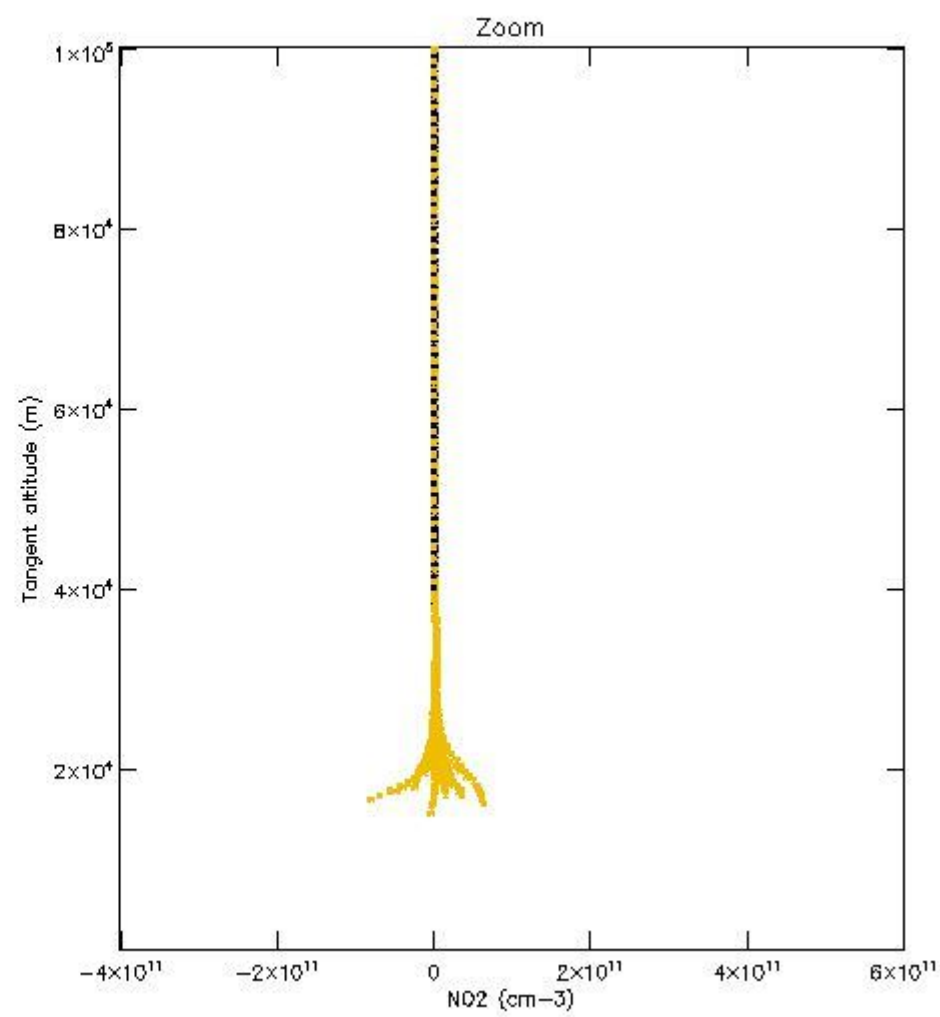

5.4 Plot ozone profiles where STD < 10% (dark without errors)

The colorbar represents the latitude.

5.5 Plot ozone profiles where STD < 5% (dark without errors)

The colorbar represents the latitude.

5.6 Plot NO₂ profiles for all STD (dark without errors)

The colorbar represents the latitude.

5.7 Plot NO3 profiles for all STD (dark without errors)

The colorbar represents the latitude.

5.8 Plot H2O profiles for all STD (only for occultations of stars 1,2,3,4,13,14,16,26,63 dark without errors)