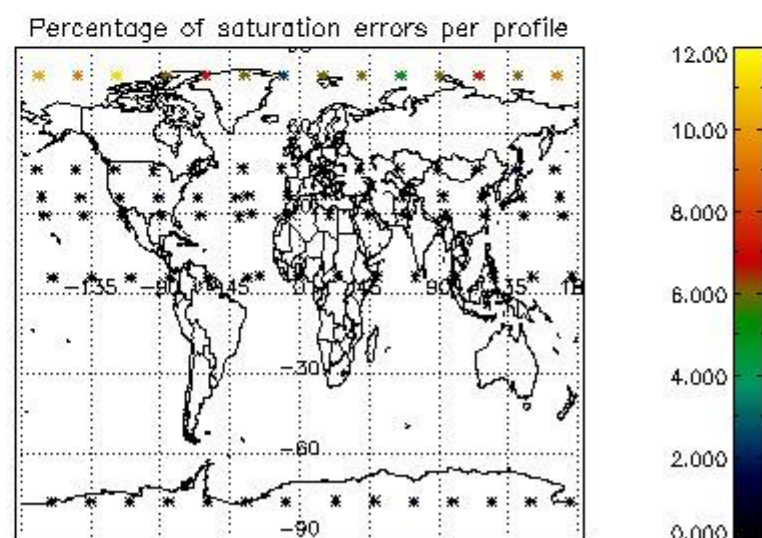

Percentage of flagged data per NO3 profile

4. Level 1 quality information per product

In this section it is plotted some information contained in the Quality Summary data set of the level 2 products that comes from the level 1b processing. Products without errors (error flag in the MPH set to "0") are used.

4.1 Plot quality information per product (time dependant) coming from level 1b processing

4.1.1 Plot level 1 quality information per product (time dependant): ENVISAT ASCENDING passes

4.1.2 Plot level 1 quality information per product (time dependant): ENVI SAT DESCENDING passes

4.2 Plot quality information per product coming from level 1b processing (world map)

4.2.1 Plot level 1 quality information per product (world map): ENVISAT ASCENDING passes

4.2.2 Plot level 1 quality information per product (world map): ENVISAT DESCENDING passes