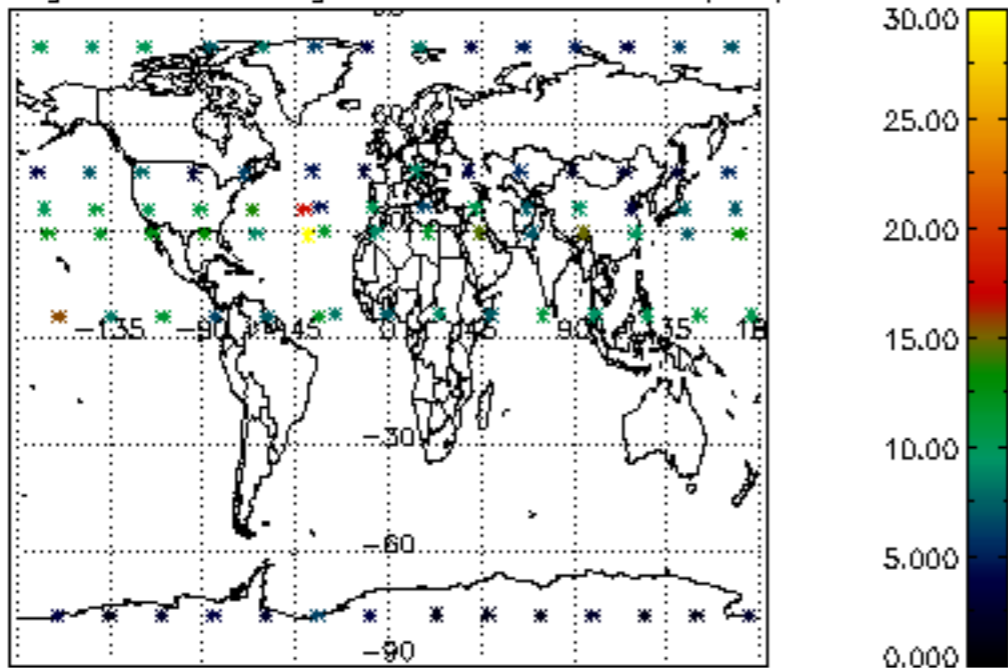

Percentage of cosmic ray hits per profile

Percentage of star falling outside central band per profile