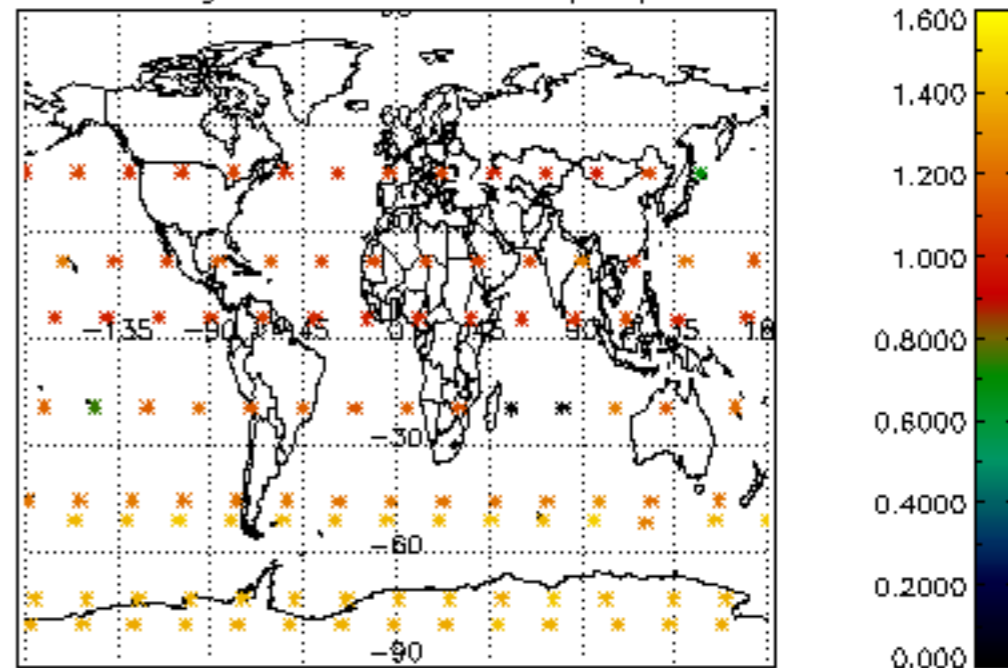

Percentage of datation errors per profile

Percentage of star falling outside central band per profile

Percentage of saturation errors per profile

Percentage of cosmic ray hits per profile

Percentage of datation errors per profile