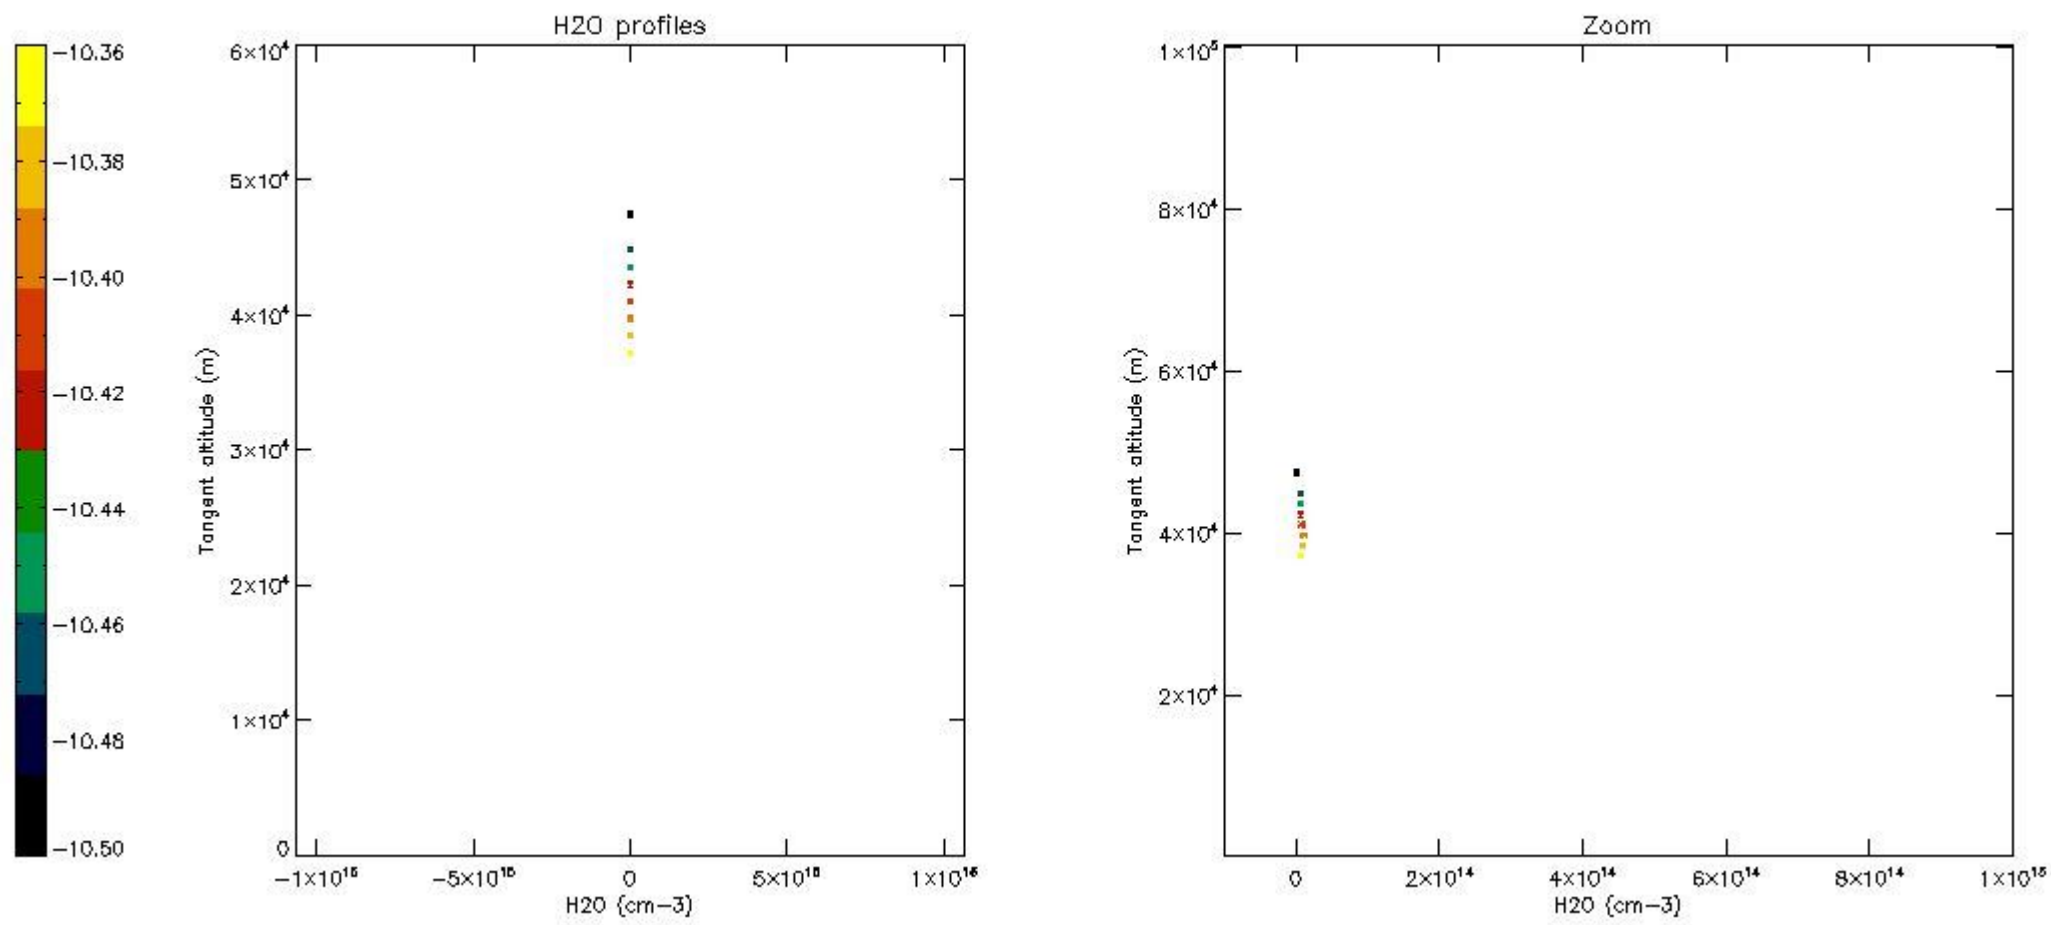

6. Auxiliary Data Files used for the production reported in section 2

The number reported in the third column indicates since which file (see list in section 2) the corresponding auxiliary file has been used. The fourth column is the date of those product files.

Type	Auxiliary Filename	Used since product	Used since product date
INST_PHYS_CHARACTERISTICS	GOM_INS_AXVIEC20091111_143220_20030716_120000_20500101_000000	1	01-JUL-2009 00:10:28
LEVEL-2_PROC_CONFIG	GOM_PR2_AXVIEC20091111_152718_20020301_000000_20500101_000000	1	01-JUL-2009 00:10:28
CROSS_SECTIONS_FILE	GOM_CRS_AXVIEC20091111_154832_20020301_000000_20500101_000000	1	01-JUL-2009 00:10:28