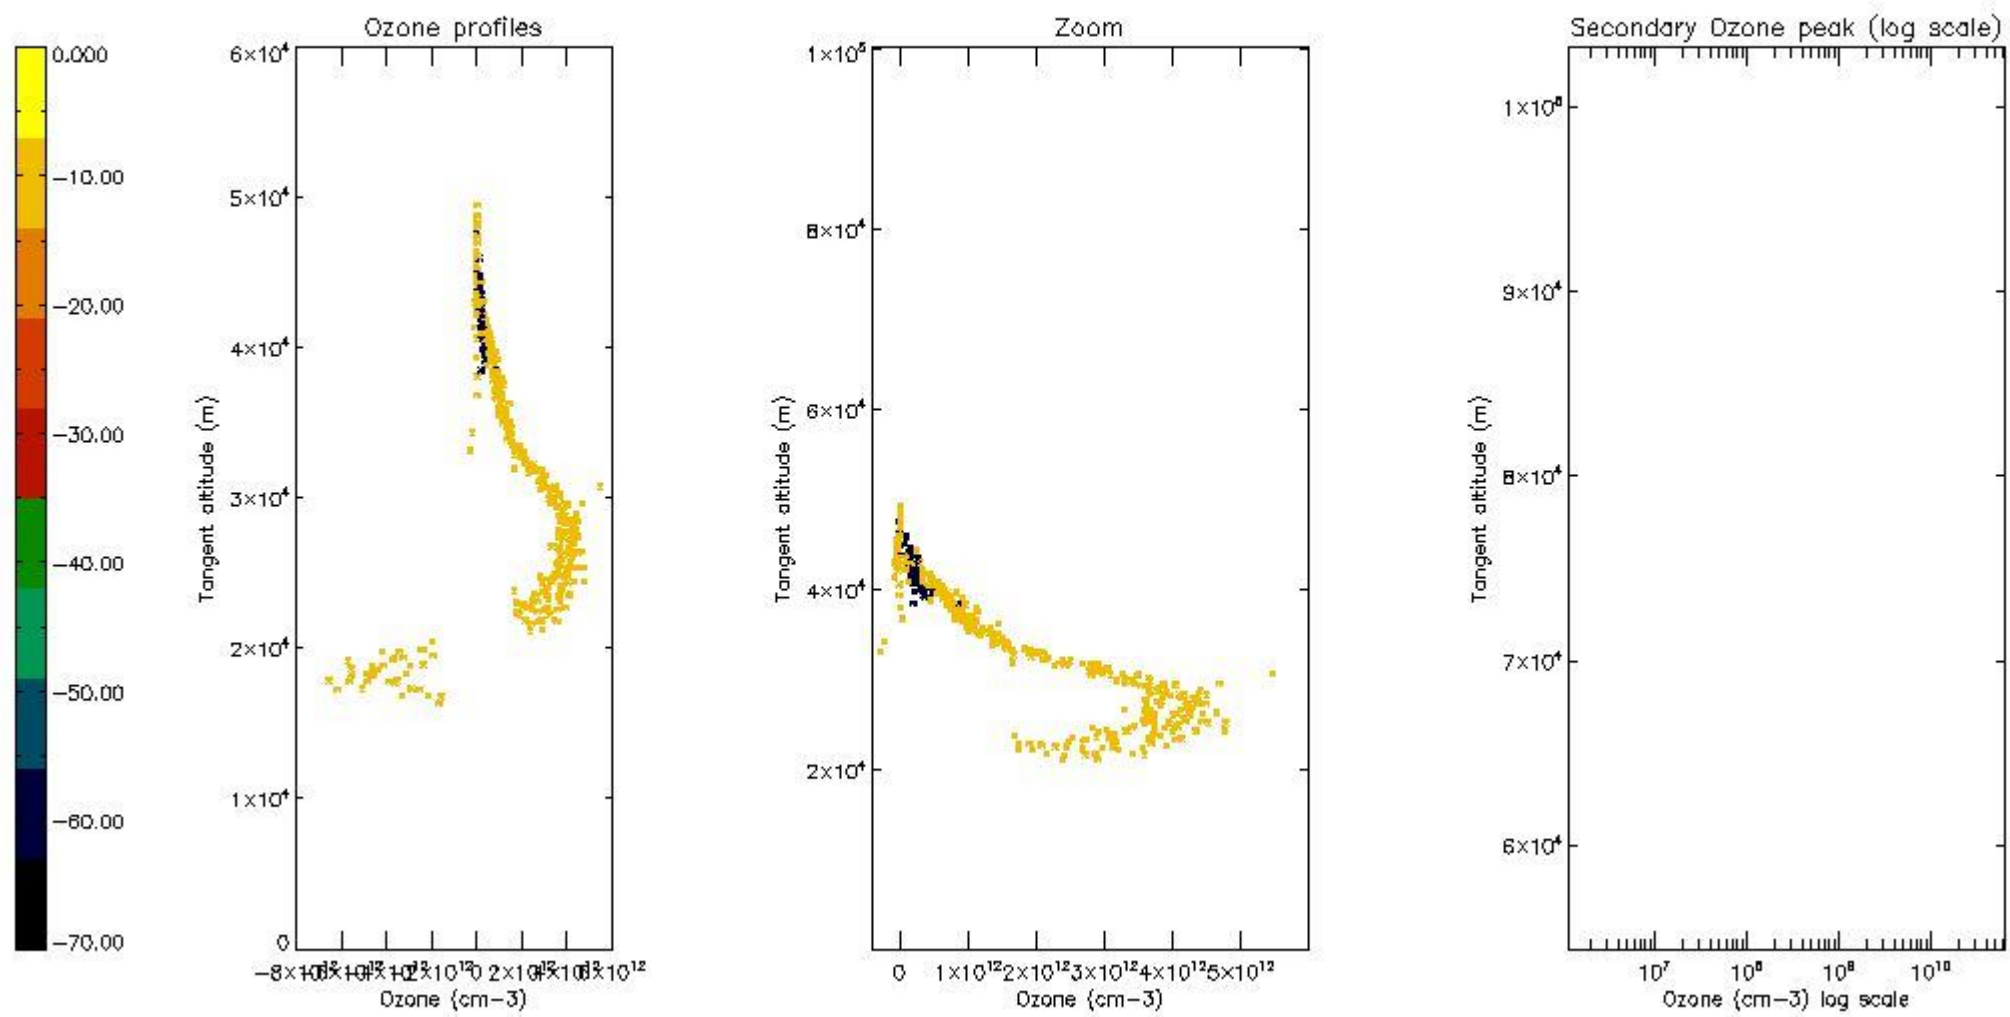

STD < 10	1
STD < 5	0

5.2 Plot ozone profiles for all STD (dark without errors)

The colorbar represents the latitude.

5.3 Plot ozone profiles where STD < 20% (dark without errors)

The colorbar represents the latitude.