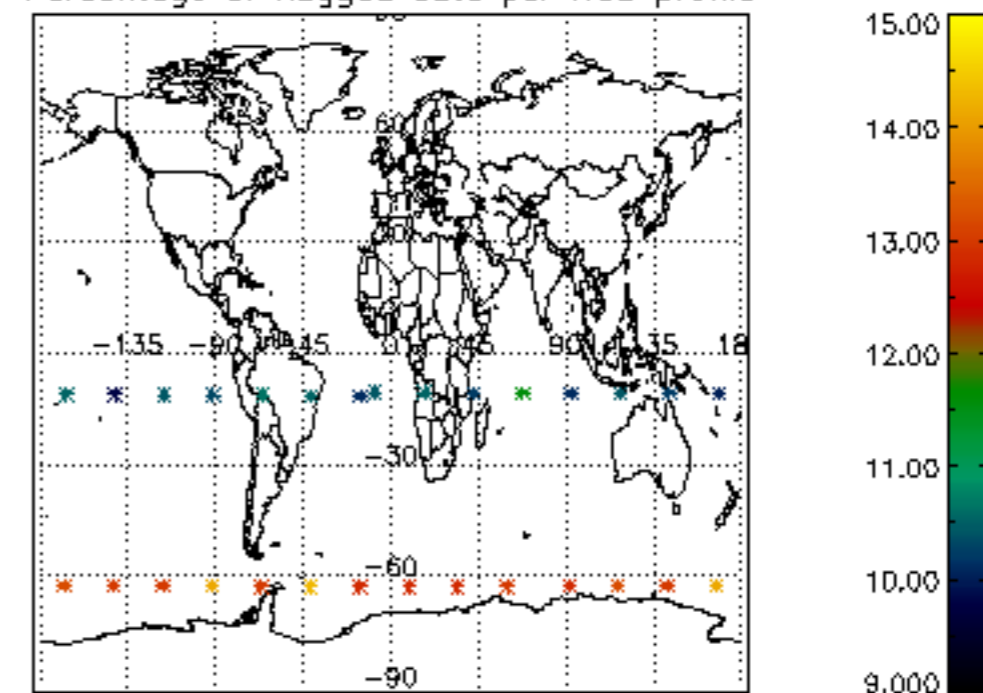

Percentage of flagged data per NO3 profile