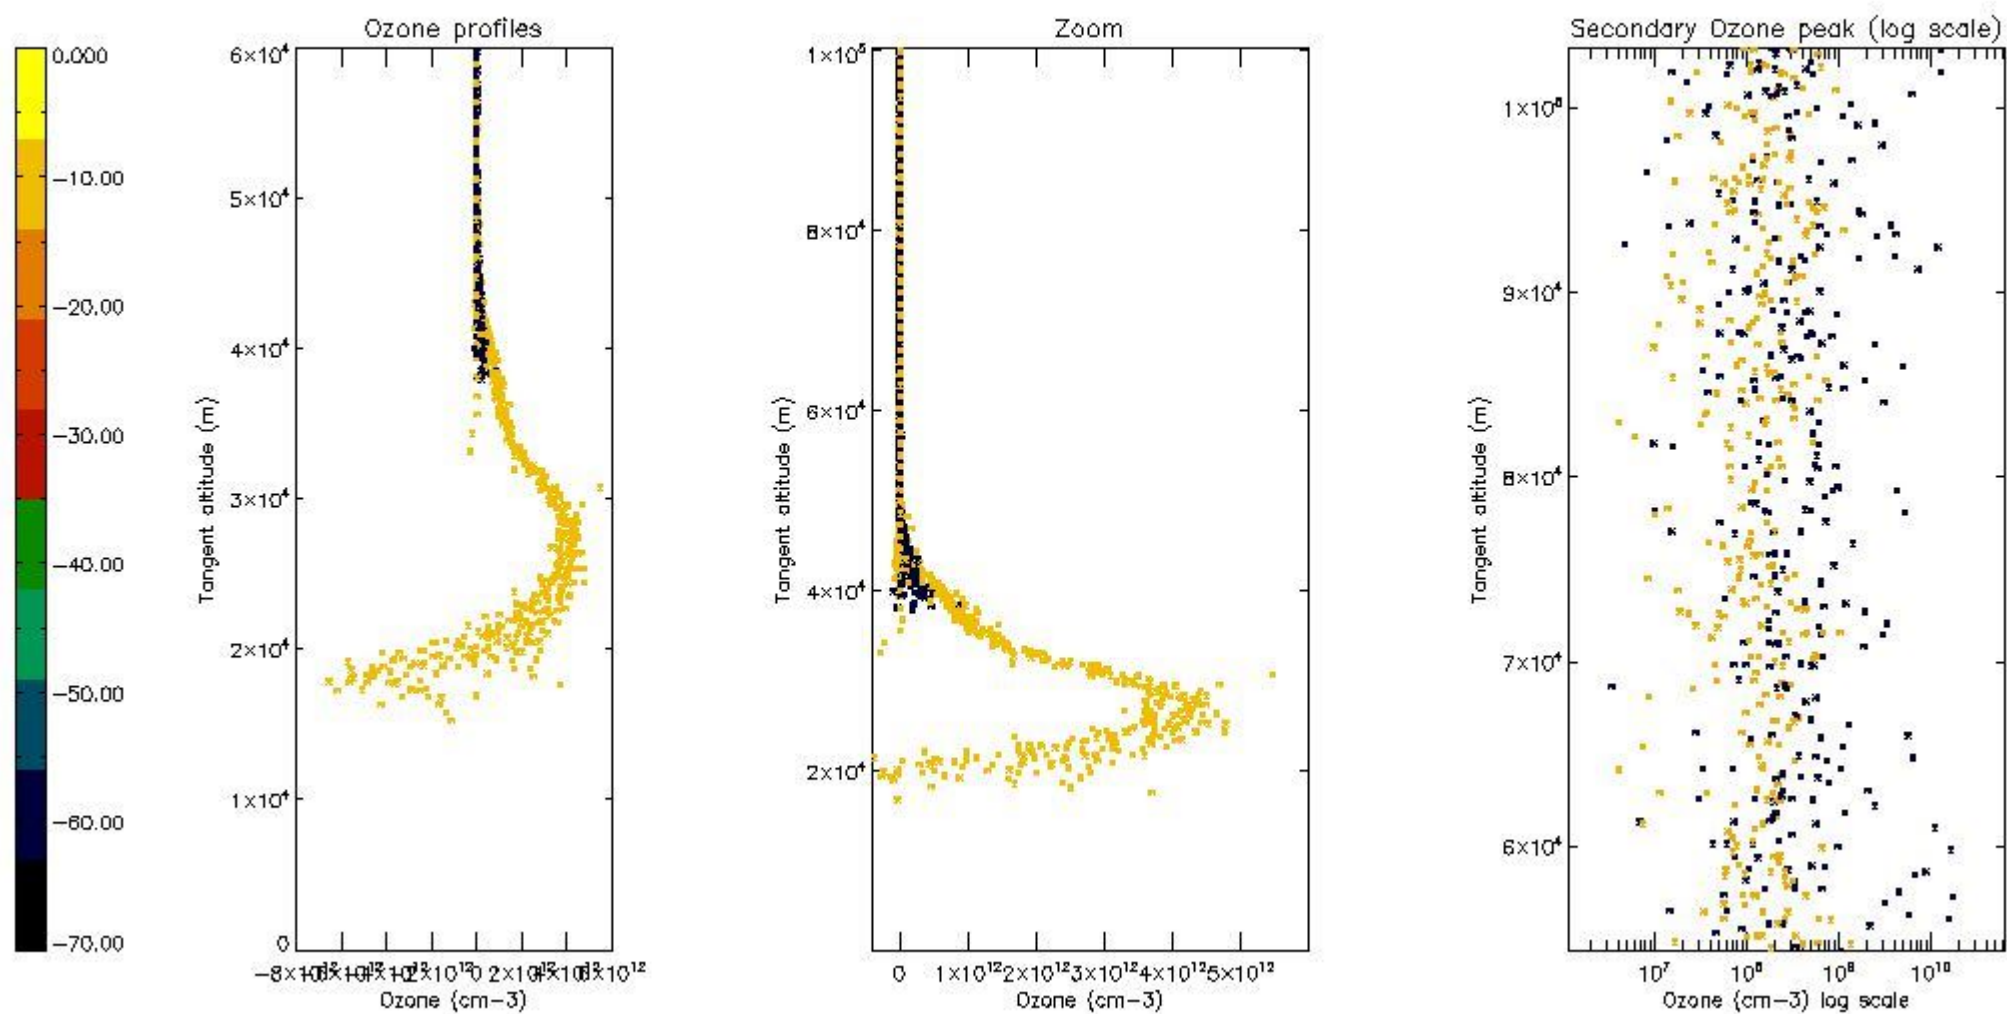

STD < 10	1
STD < 5	0

5.2 Plot ozone profiles for all STD (dark without errors)

The colorbar represents the latitude.

5.3 Plot ozone profiles where STD < 20% (dark without errors)

The colorbar represents the latitude.