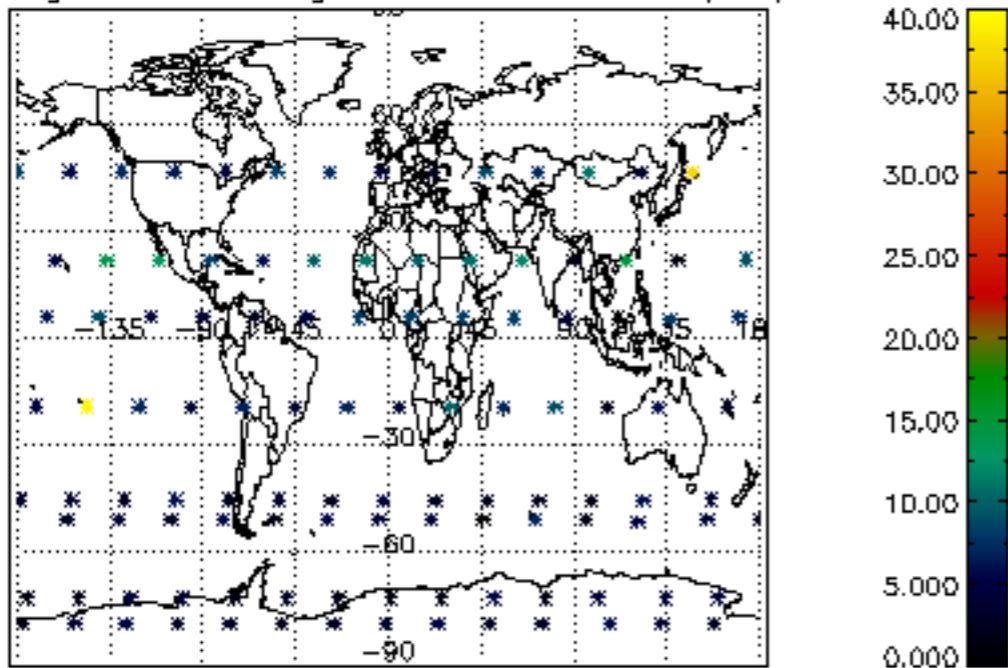

Percentage of star falling outside central band per profile