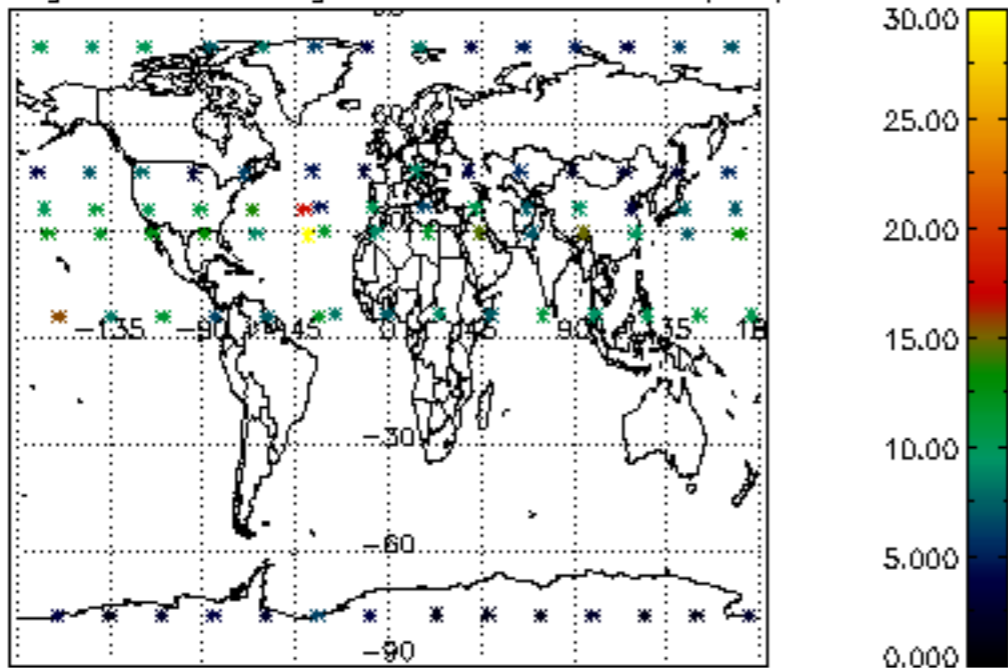

Percentage of flagged data per NO3 profile

Percentage of cosmic ray hits per profile

Percentage of datation errors per profile

Percentage of star falling outside central band per profile

Percentage of saturation errors per profile