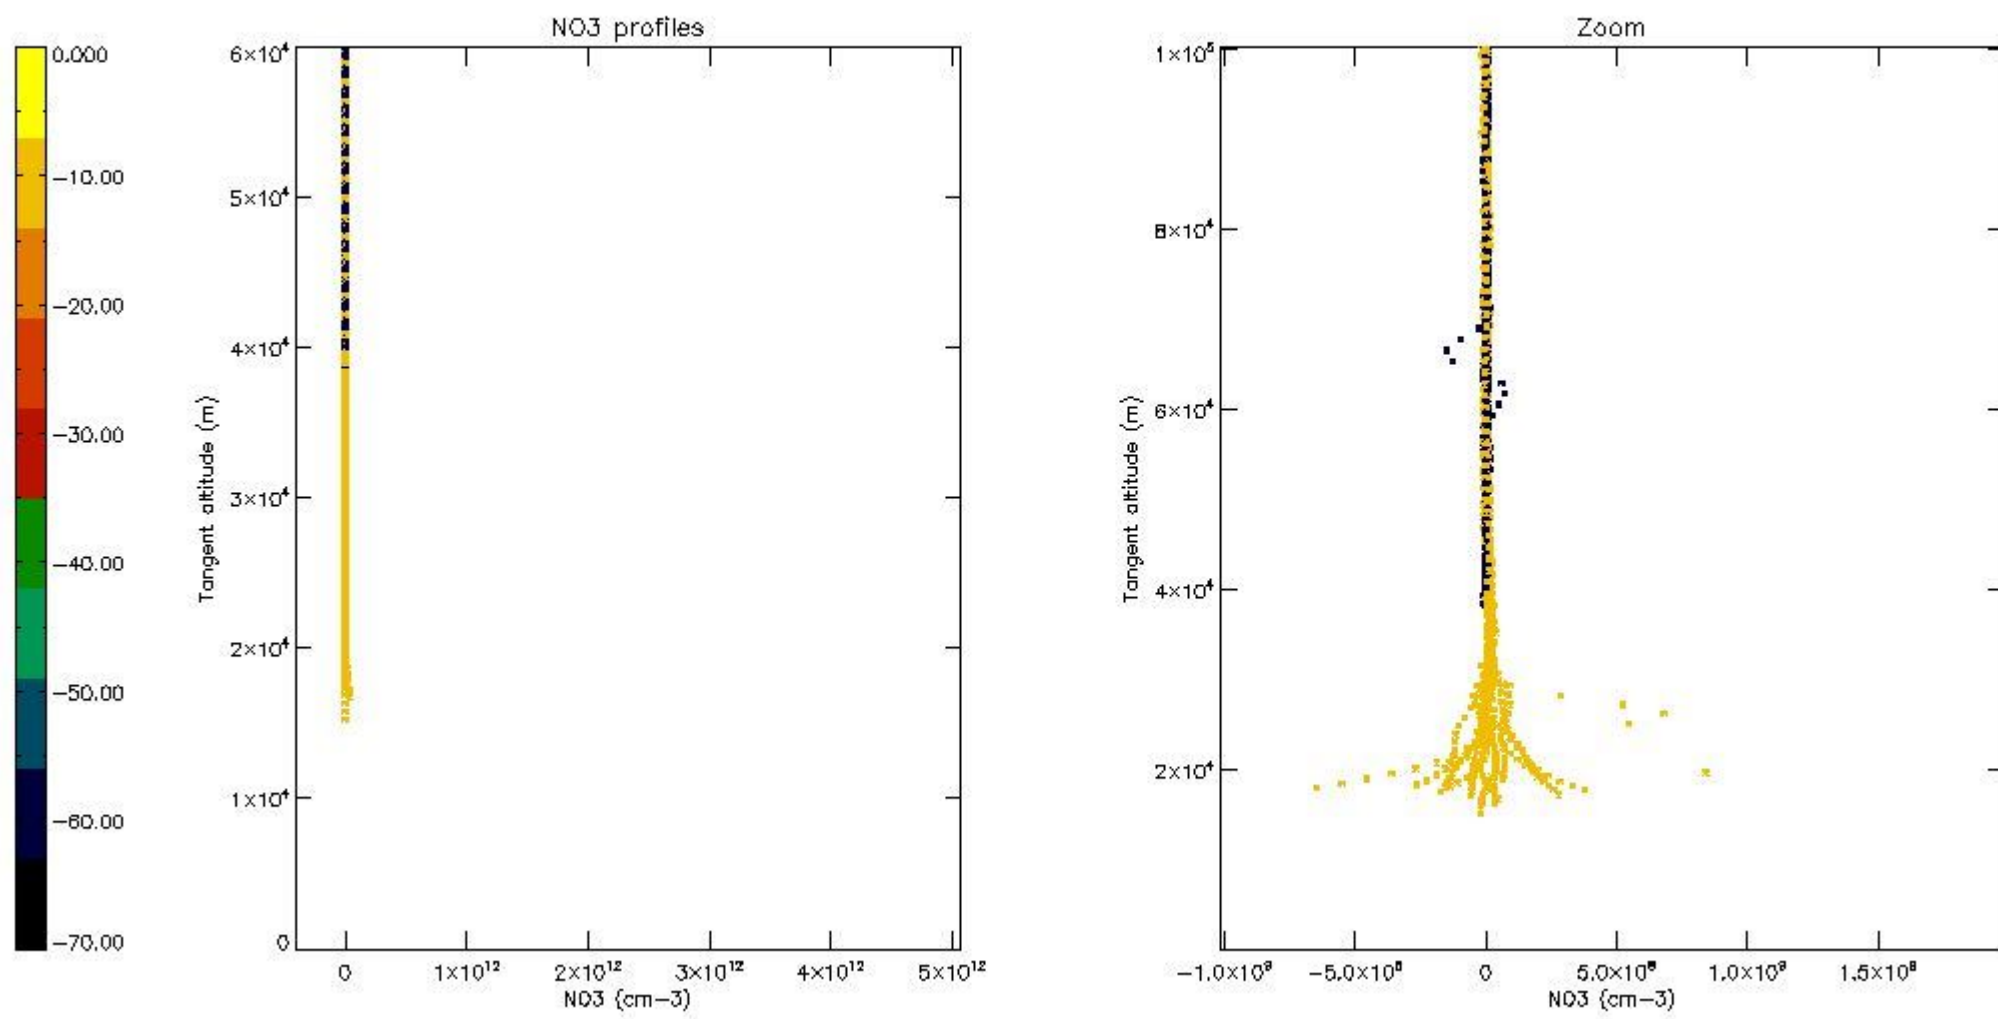

5.4 Plot ozone profiles where STD < 10% (dark without errors)

The colorbar represents the latitude.

5.5 Plot ozone profiles where STD < 5% (dark without errors)

The colorbar represents the latitude.

5.6 Plot NO₂ profiles for all STD (dark without errors)

The colorbar represents the latitude.

5.7 Plot NO3 profiles for all STD (dark without errors)

The colorbar represents the latitude.

5.8 Plot H2O profiles for all STD (only for occultations of stars 1,2,3,4,13,14,16,26,63 dark without errors)