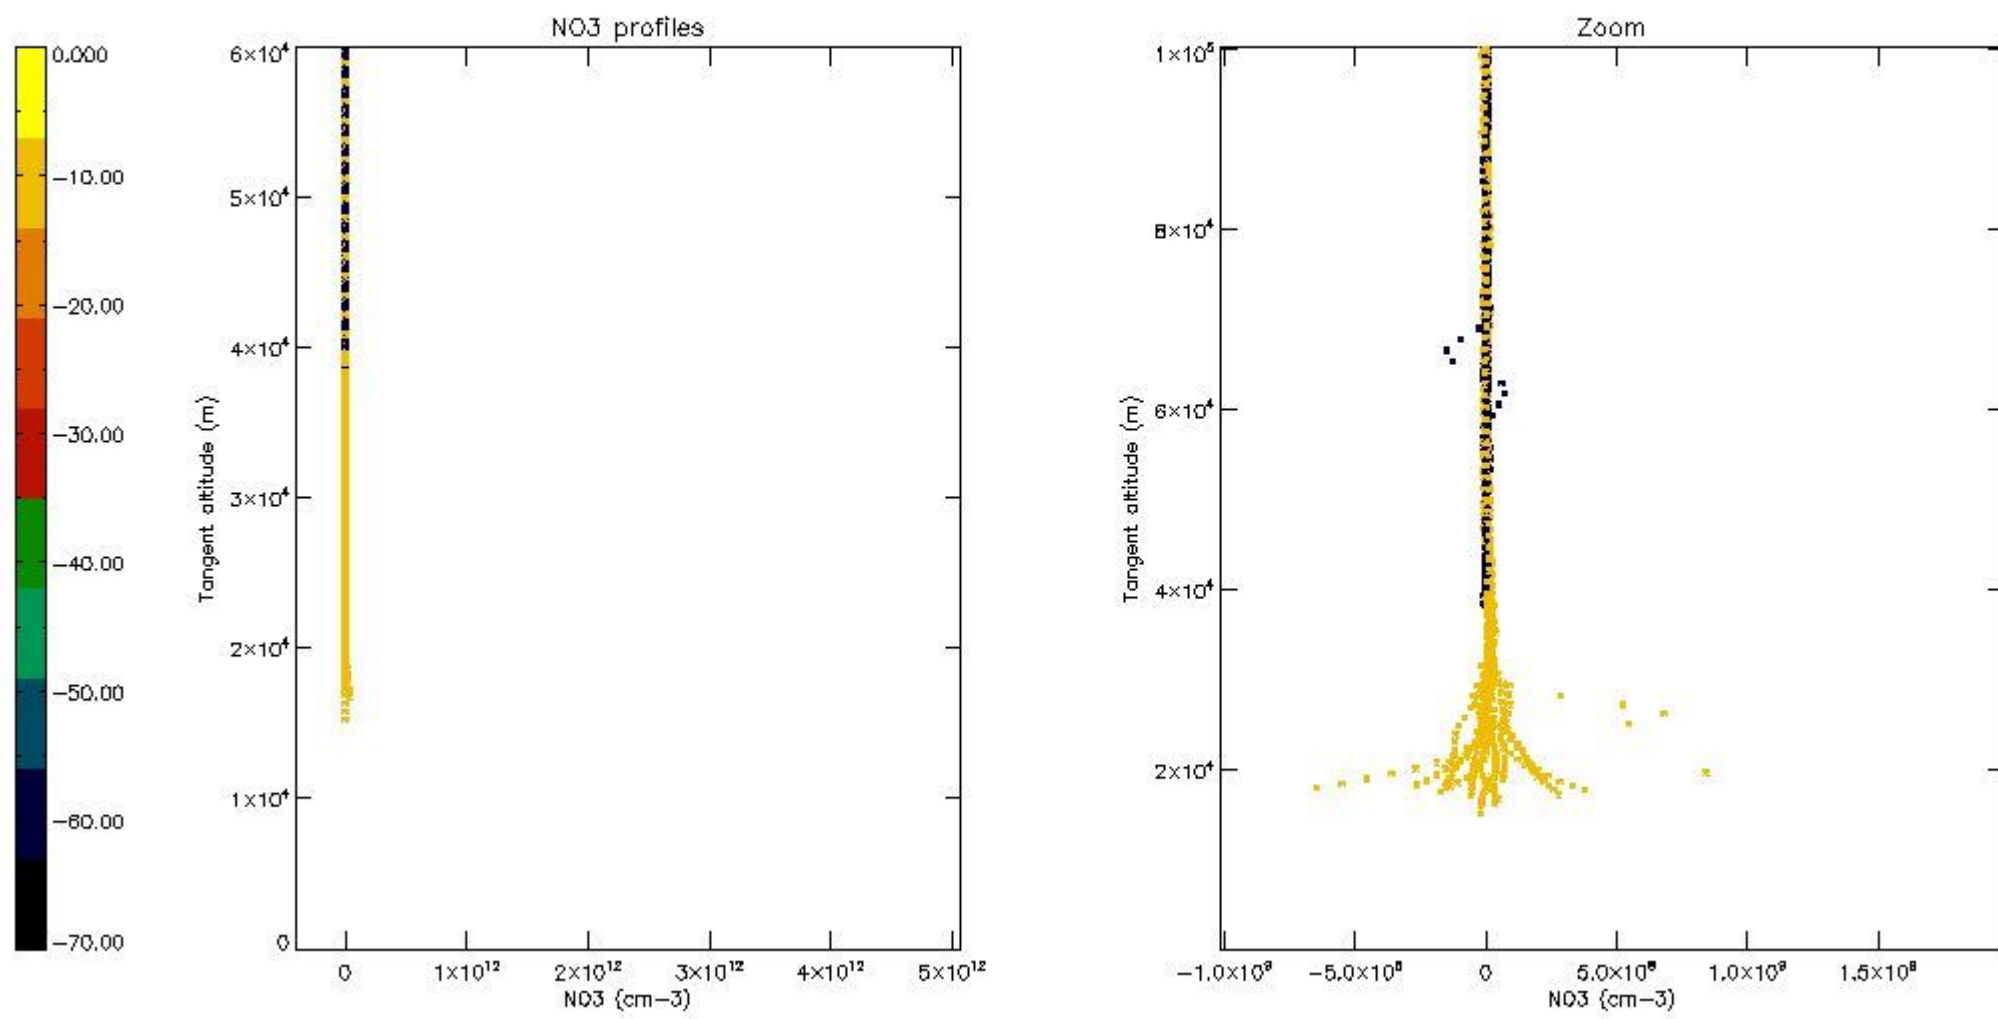

5.8 Plot H2O profiles for all STD (only for occultations of stars 1,2,3,4,13,14,16,26,63 dark without errors)

The colorbar represents the latitude.