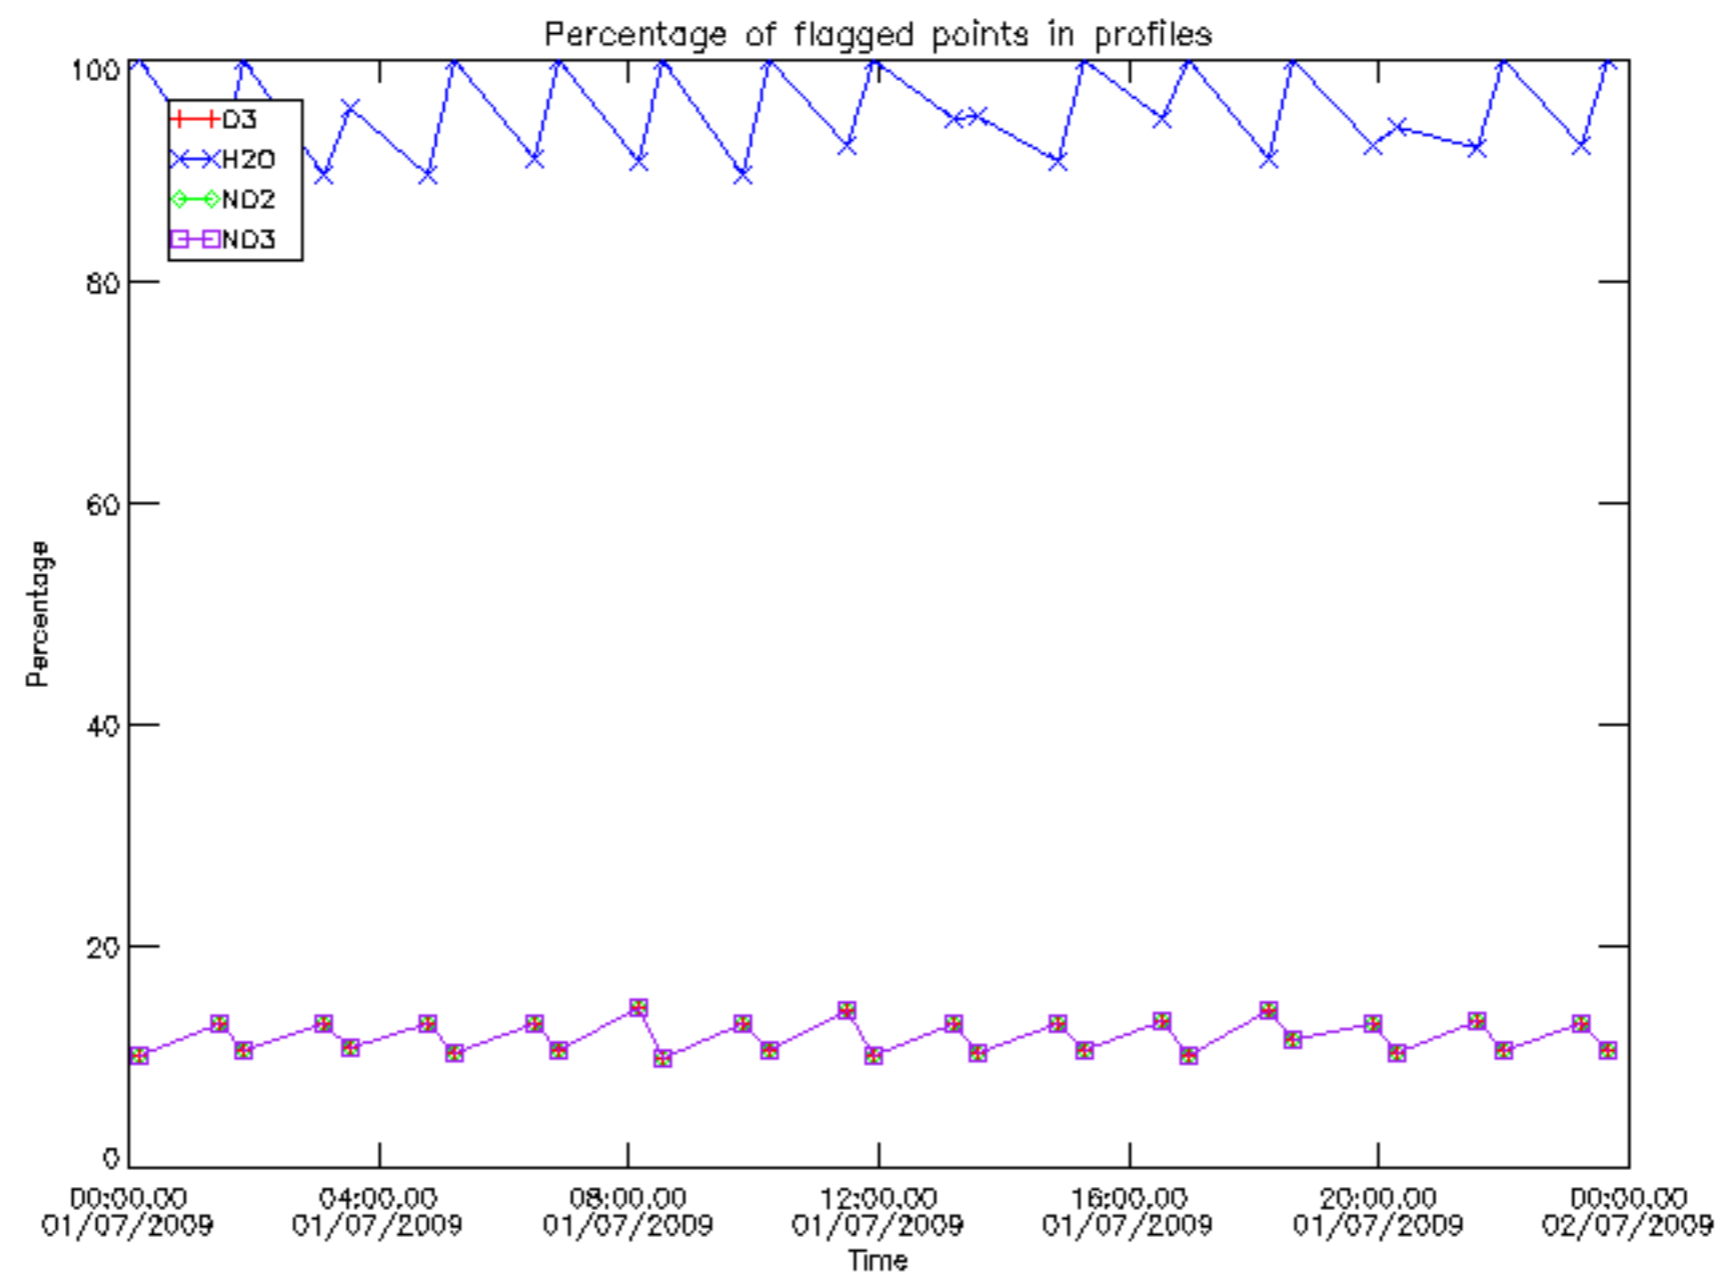

Percentage of flagged data per D3 profile

Percentage of flagged data per H2O profile