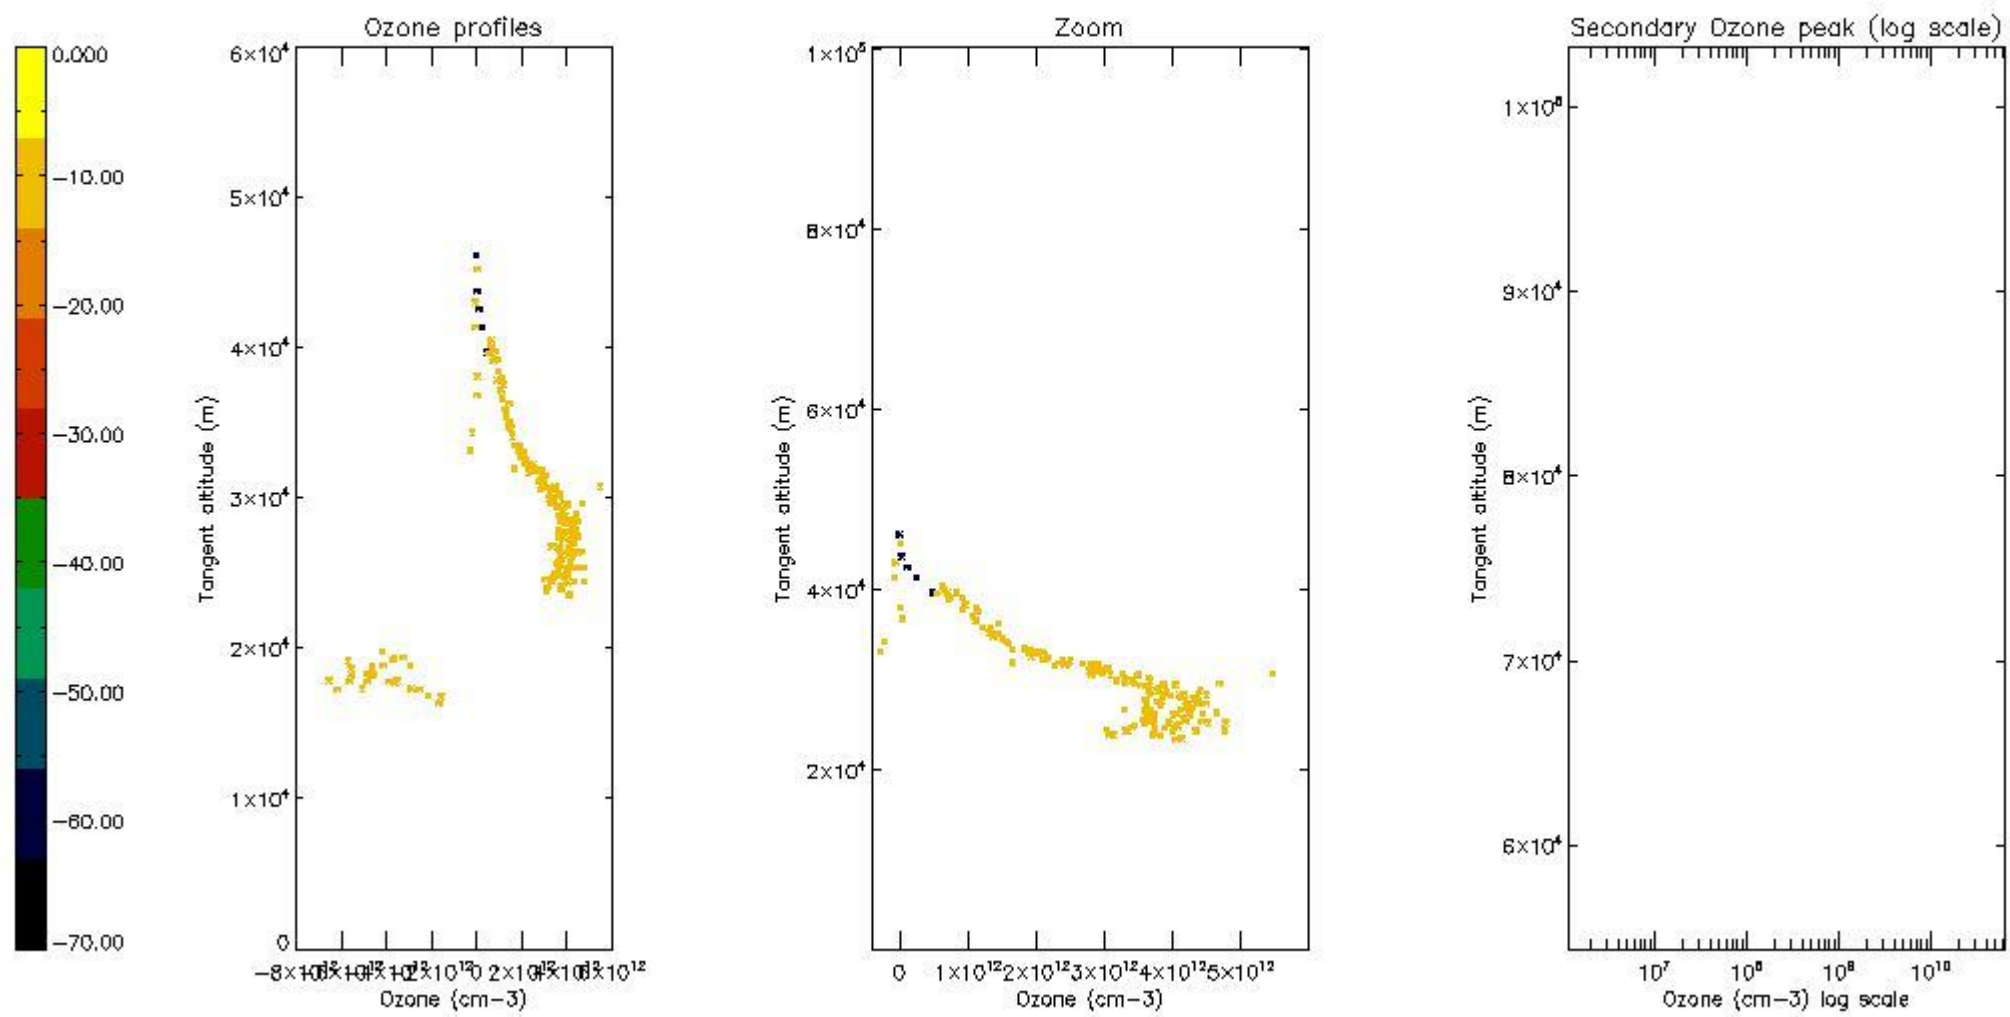

STD < 10	1
STD < 5	0

5.2 Plot ozone profiles for all STD (dark without errors)

The colorbar represents the latitude.

5.3 Plot ozone profiles where STD < 20% (dark without errors)

The colorbar represents the latitude.

5.4 Plot ozone profiles where STD < 10% (dark without errors)

The colorbar represents the latitude.

5.5 Plot ozone profiles where STD < 5% (dark without errors)

The colorbar represents the latitude.

5.6 Plot NO₂ profiles for all STD (dark without errors)

The colorbar represents the latitude.

5.7 Plot NO3 profiles for all STD (dark without errors)

The colorbar represents the latitude.

5.8 Plot H2O profiles for all STD (only for occultations of stars 1,2,3,4,13,14,16,26,63 dark without errors)