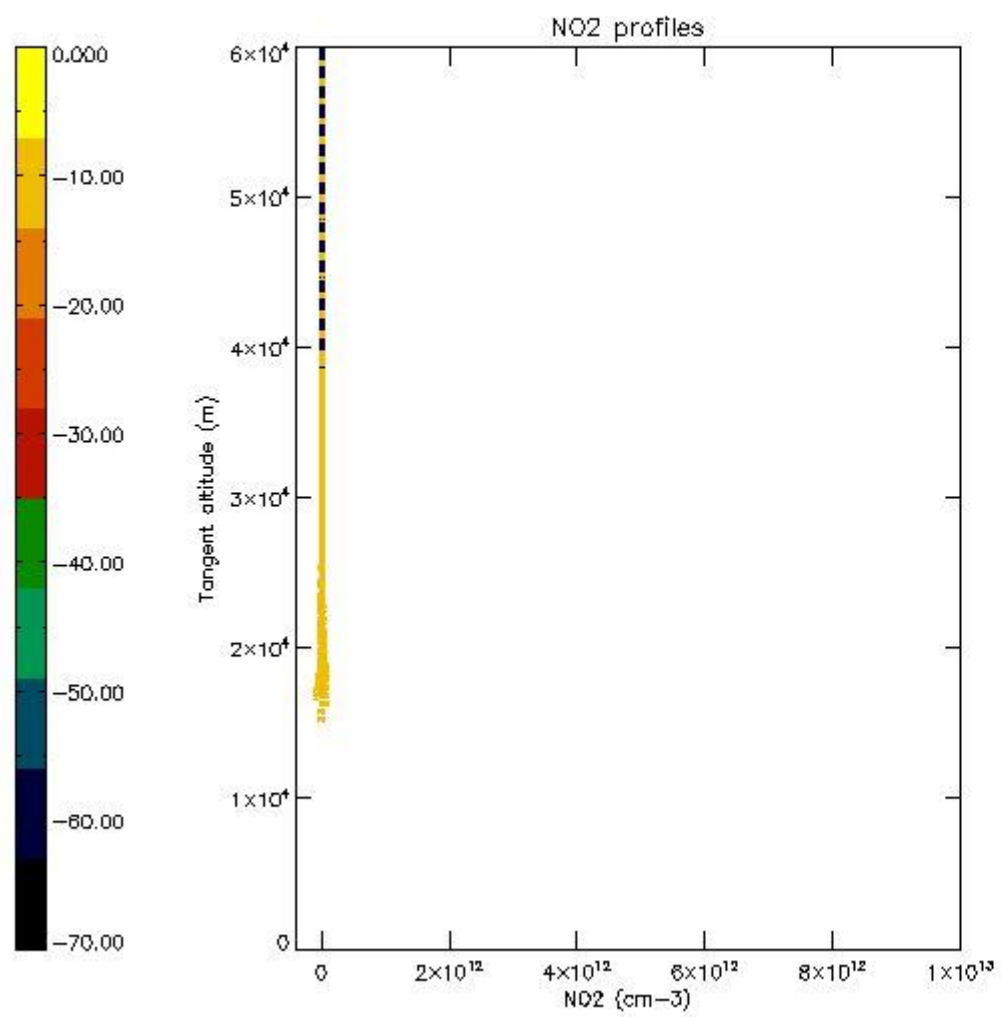

5.4 Plot ozone profiles where STD < 10% (dark without errors)

The colorbar represents the latitude.

5.5 Plot ozone profiles where STD < 5% (dark without errors)

The colorbar represents the latitude.

5.6 Plot NO₂ profiles for all STD (dark without errors)

The colorbar represents the latitude.

5.7 Plot NO3 profiles for all STD (dark without errors)

The colorbar represents the latitude.

5.8 Plot H2O profiles for all STD (only for occultations of stars 1,2,3,4,13,14,16,26,63 dark without errors)