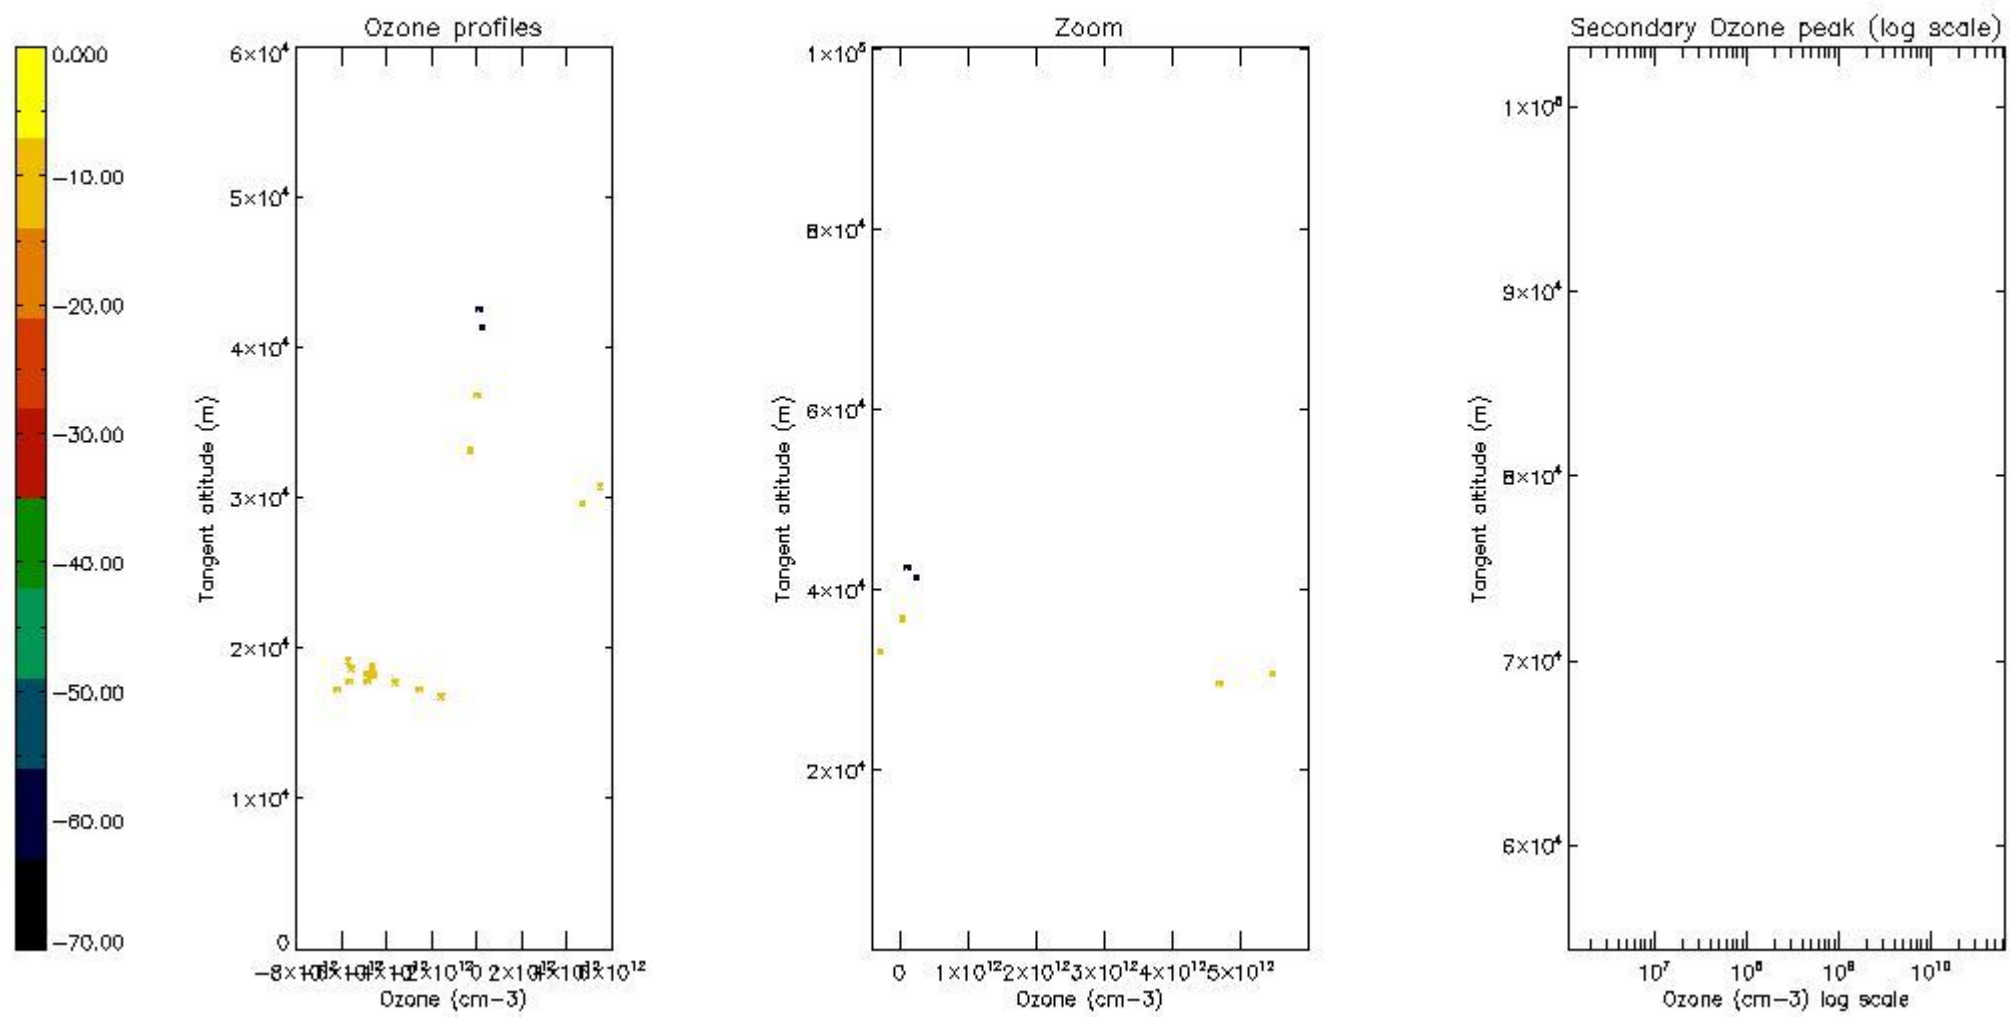

STD < 10	1
STD < 5	0

5.2 Plot ozone profiles for all STD (dark without errors)

The colorbar represents the latitude.

5.3 Plot ozone profiles where STD < 20% (dark without errors)

The colorbar represents the latitude.

5.4 Plot ozone profiles where STD < 10% (dark without errors)

The colorbar represents the latitude.

5.5 Plot ozone profiles where STD < 5% (dark without errors)

The colorbar represents the latitude.

5.6 Plot NO₂ profiles for all STD (dark without errors)