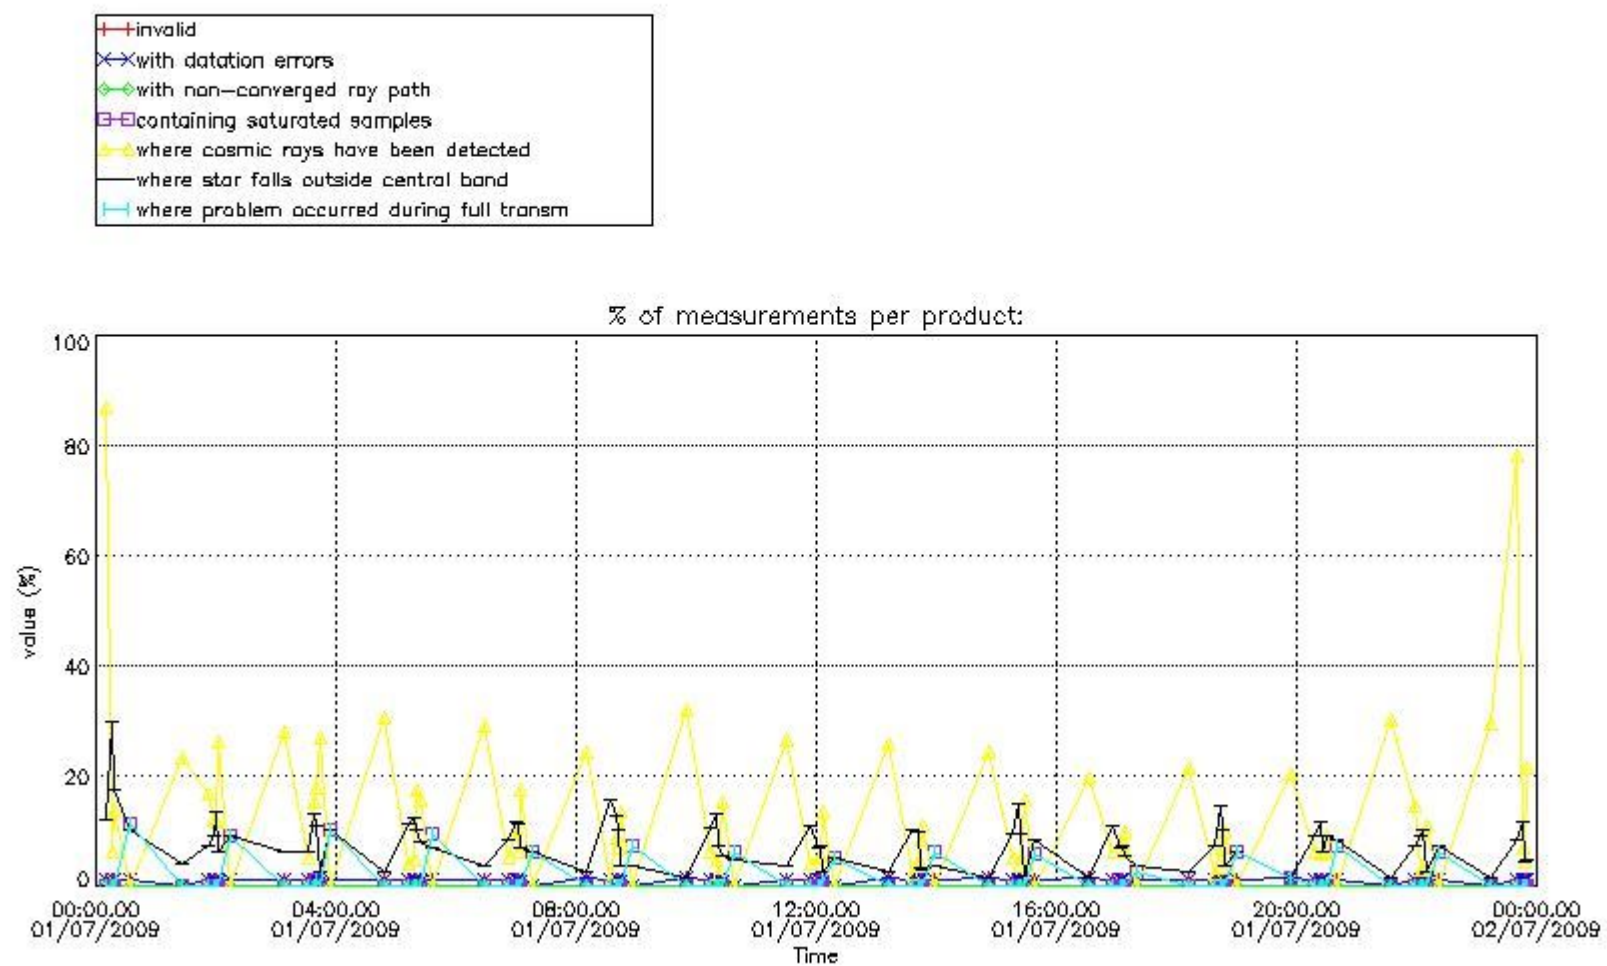

Percentage of flagged data per NO3 profile

4. Level 1 quality information per product

In this section it is plotted some information contained in the Quality Summary data set of the level 2 products that comes from the level 1b processing. Products without errors (error flag in the MPH set to "0") are used.

4.1 Plot quality information per product (time dependant) coming from level 1b processing

4.1.1 Plot level 1 quality information per product (time dependant): ENVISAT ASCENDING passes

4.1.2 Plot level 1 quality information per product (time dependant): ENVI SAT DESCENDING passes