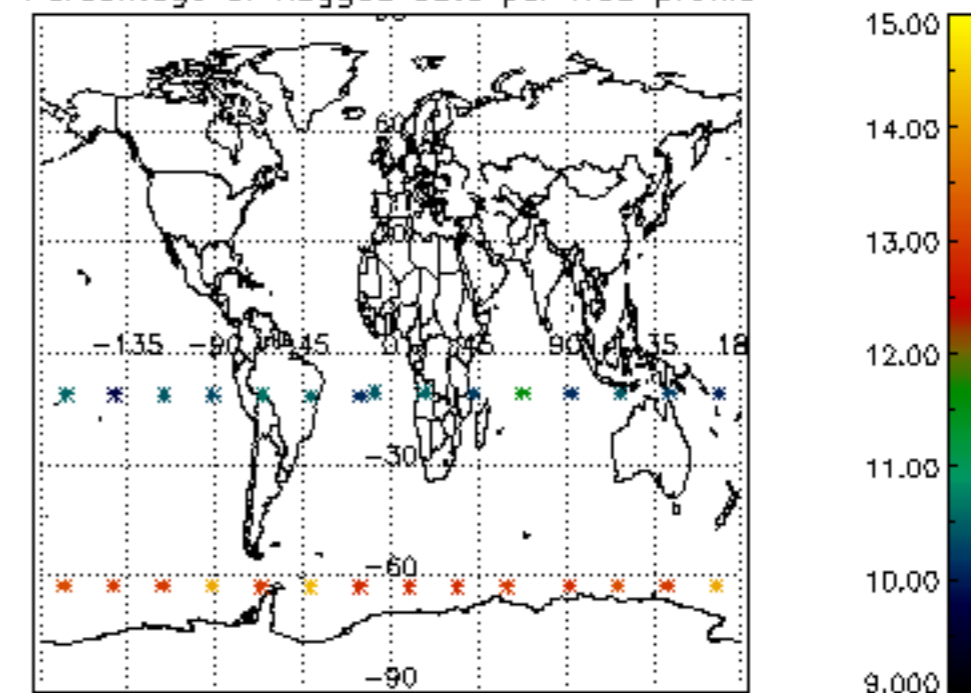

Percentage of flagged data per NO3 profile