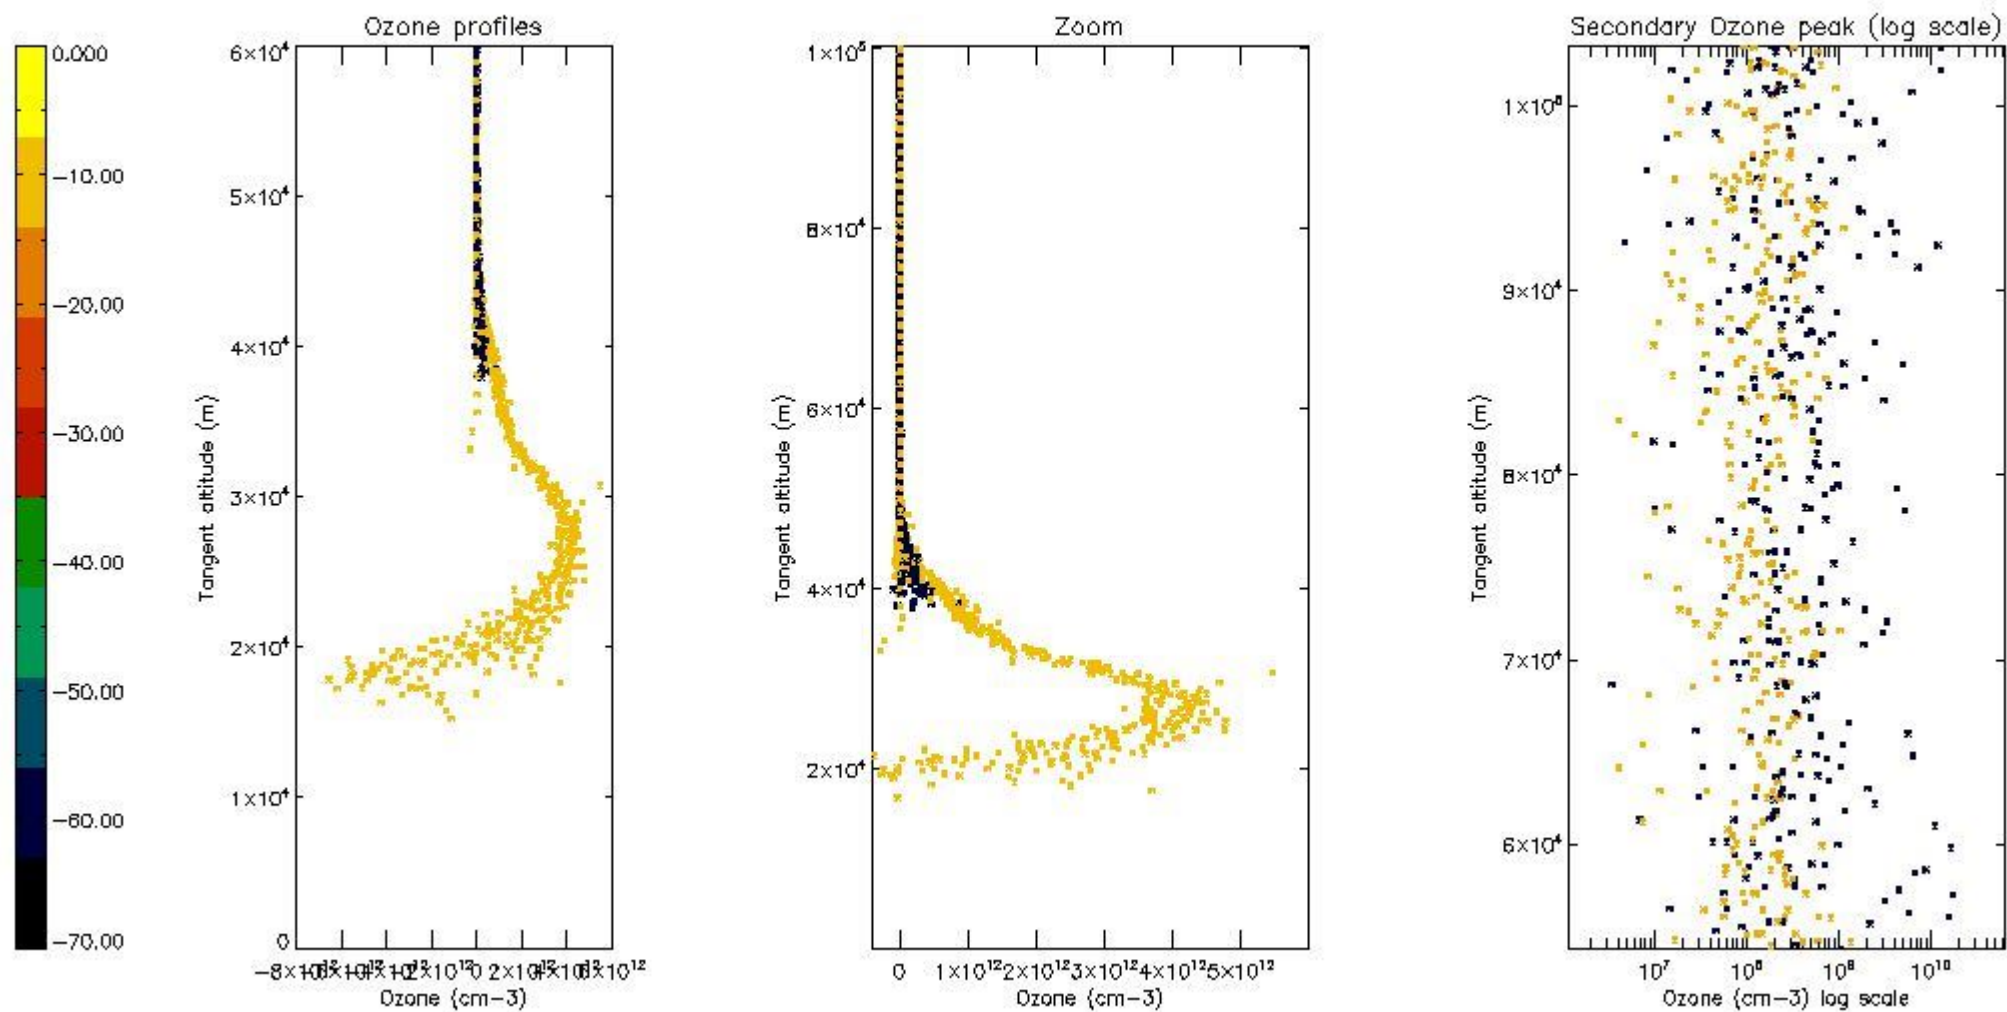

STD < 10	1
STD < 5	0

5.2 Plot ozone profiles for all STD (dark without errors)

The colorbar represents the latitude.

5.3 Plot ozone profiles where STD < 20% (dark without errors)

The colorbar represents the latitude.