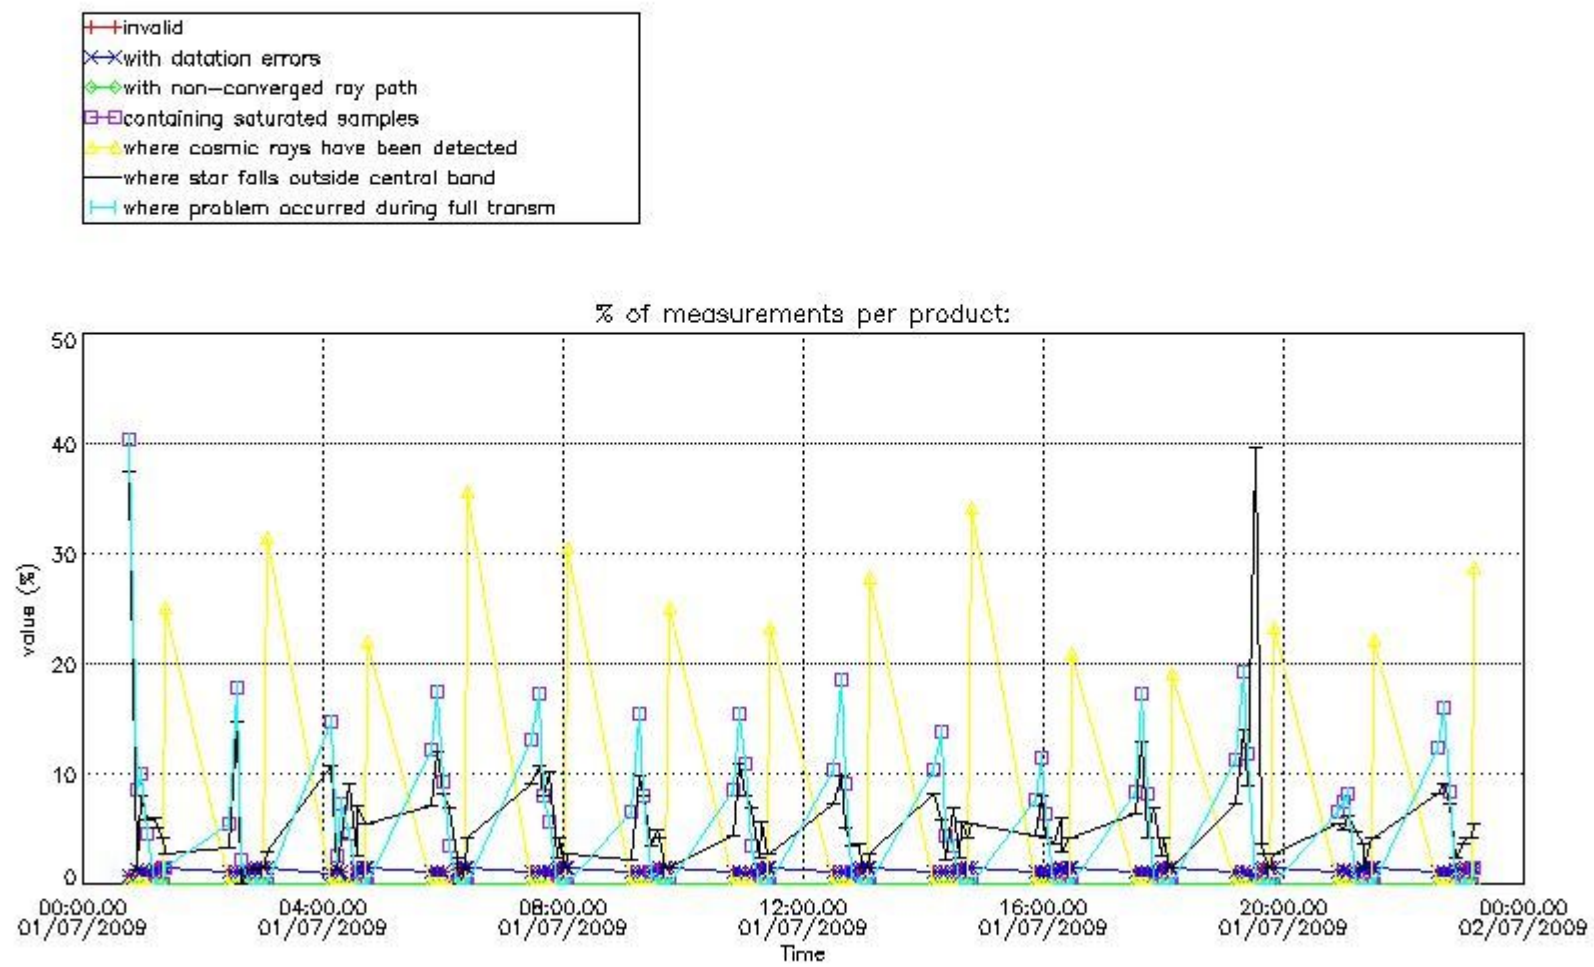

4.2 Plot quality information per product coming from level 1b processing (world map)

4.2.1 Plot level 1 quality information per product (world map): ENVISAT ASCENDING passes