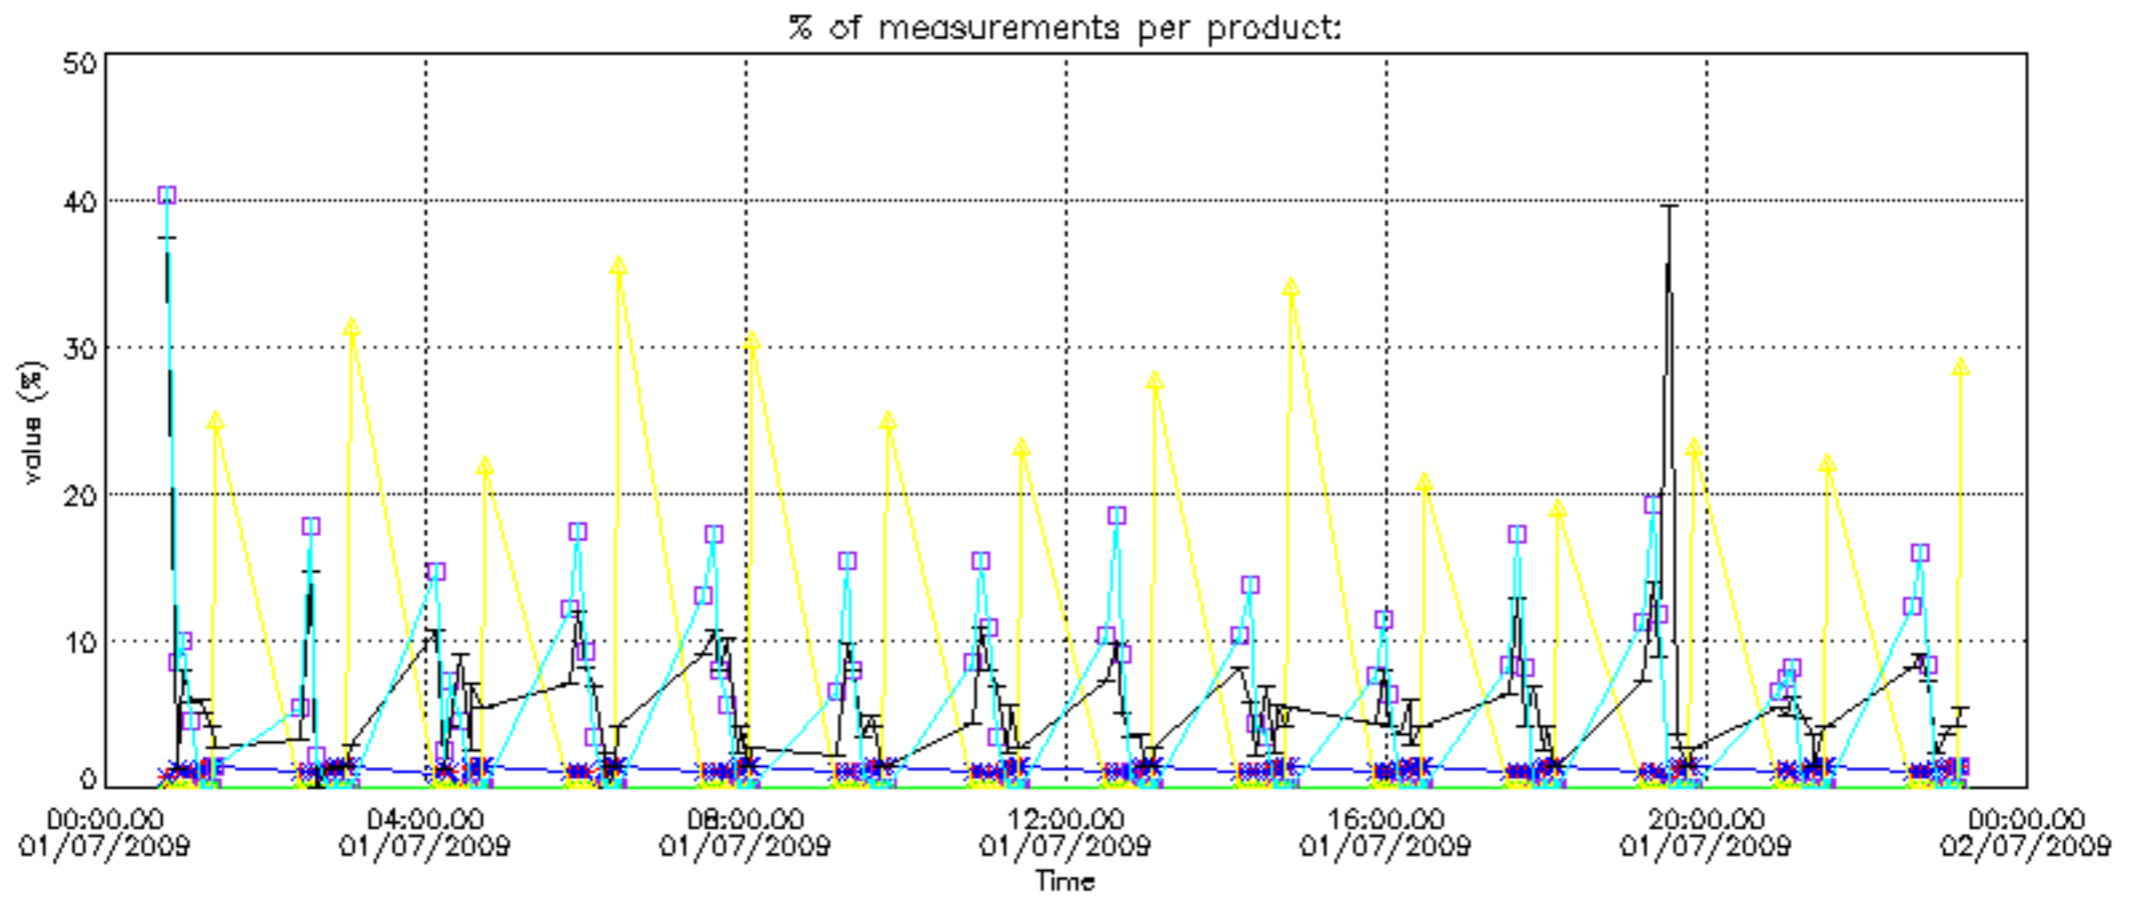

Percentage of cosmic ray hits per profile

Percentage of datation errors per profile