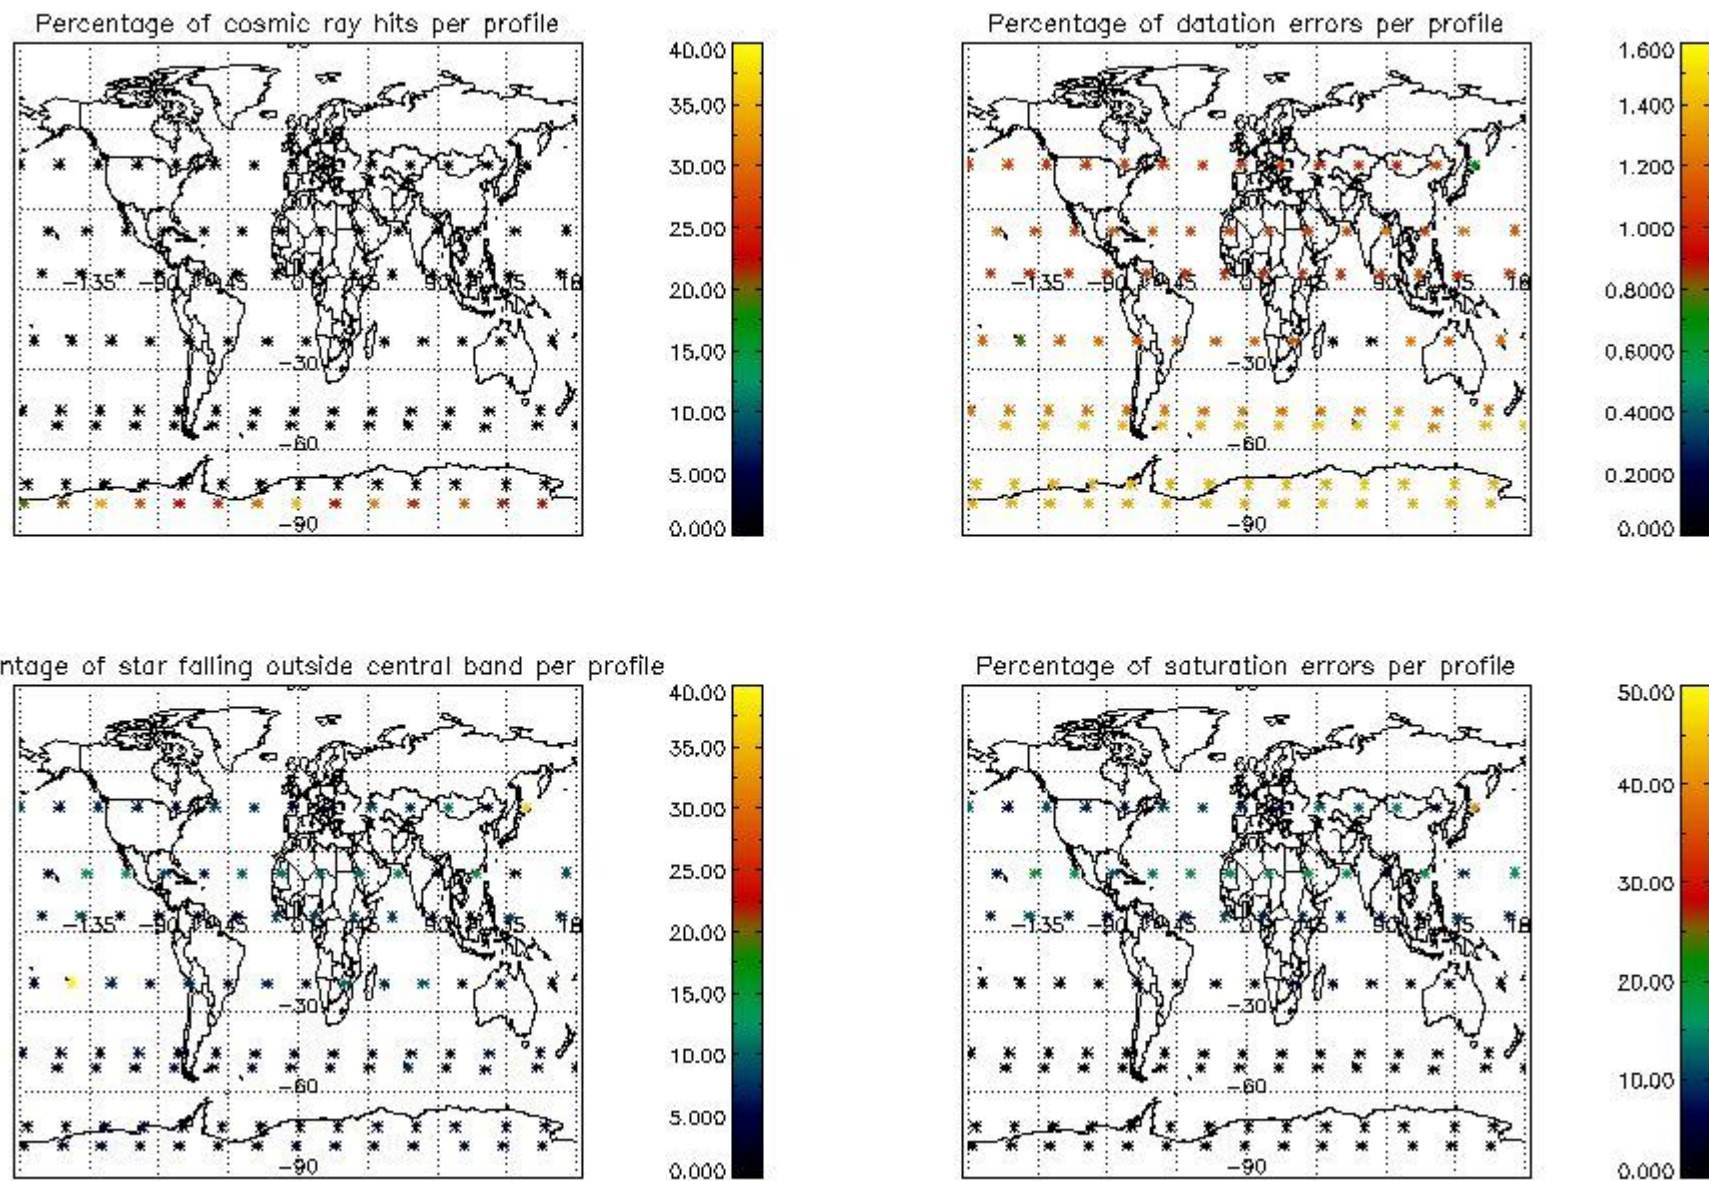

4.2.2 Plot level 1 quality information per product (world map): ENVISAT DESCENDING passes

5. Trace gas profiles

5.1 Ozone statistics based on quality of products

The final quality of the products can be "measured" using the STD (Standard Deviation) attached to every point profile. This information is written to the parameter GOM_NL__2P/NL_LOCAL_SPECIES_DENSITY/o3_std of the level 2 products. The table below shows the statistics for given STD ranges.

The statistics are given with respect to the overall valid production:

- Products without fatal errors: GOM_NL__2P/MPH/PRODUCT_ERR=0
- Valid point profile: GOM_NL__2P/NL_LOCAL_SPECIES_DENSITY/pcd(0)=0

The 'Criteria' is applied to valid points of dark limb products:

- Products in dark limb illumination condition: GOM_NL__2P/NL_SUMMARY_QUALITY/obs_ill_cond=0
- Products without fatal errors: GOM_NL__2P/MPH/PRODUCT_ERR=0
- Valid point profile: GOM_NL__2P/NL_LOCAL_SPECIES_DENSITY/pcd(0)=0

So, the table below shows the percentage of dark limb and valid observations for each criteria with respect to the overall valid daily observations.

Criteria	% of total production
All STD	15
STD < 20	3