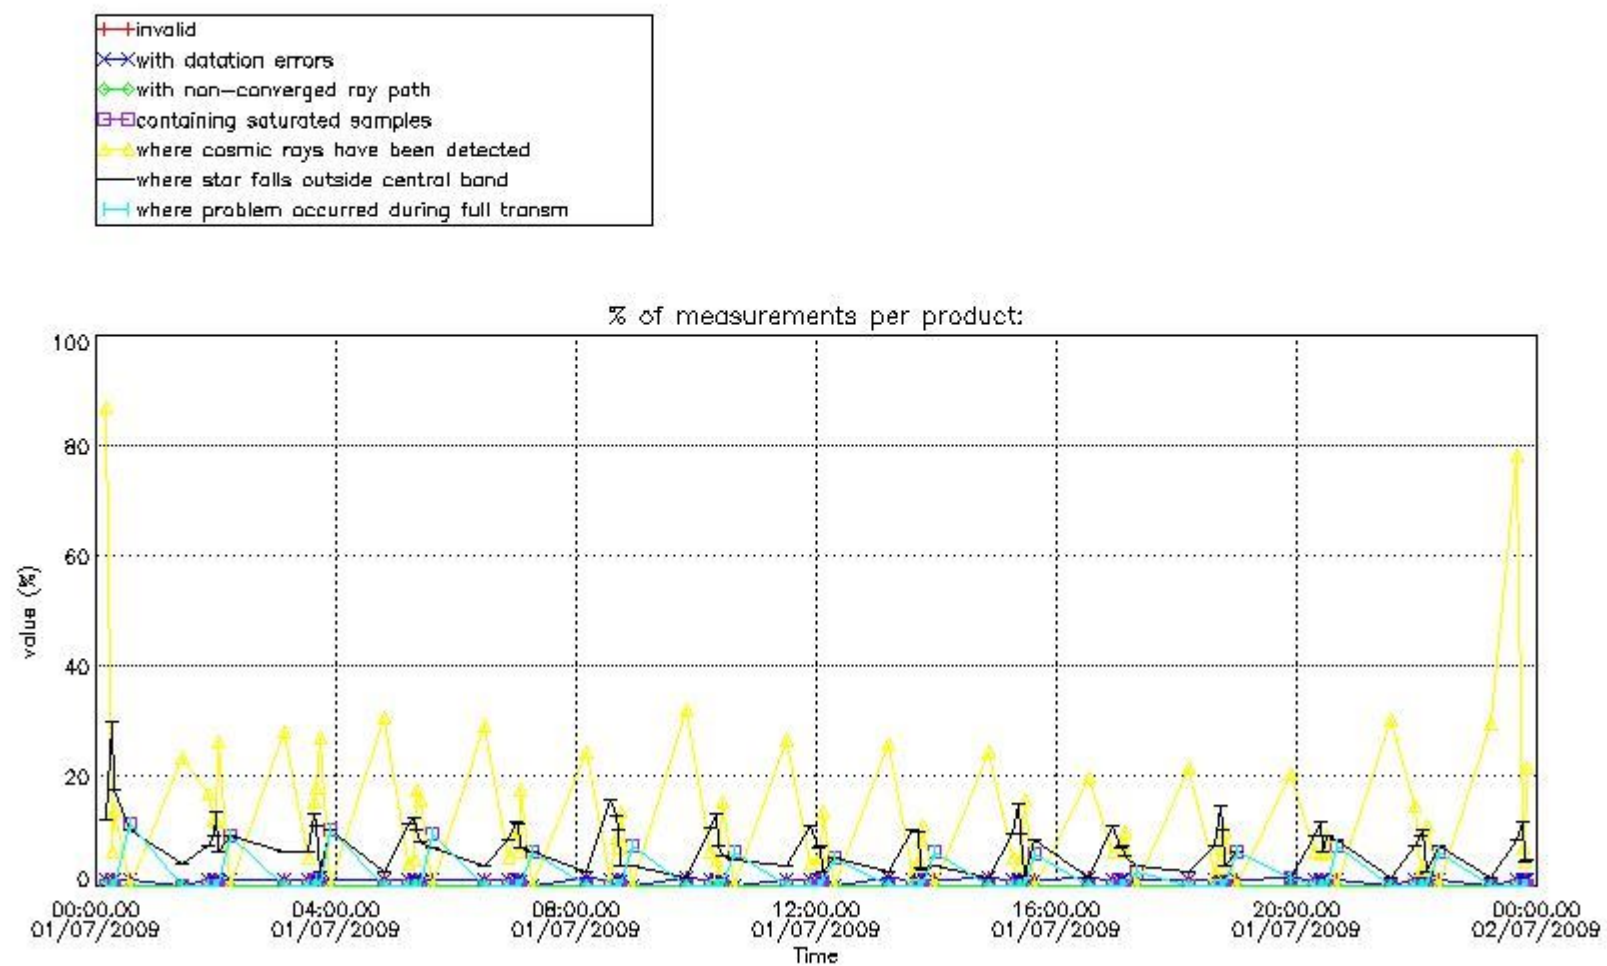

4.1.2 Plot level 1 quality information per product (time dependant): ENVI SAT DESCENDING passes