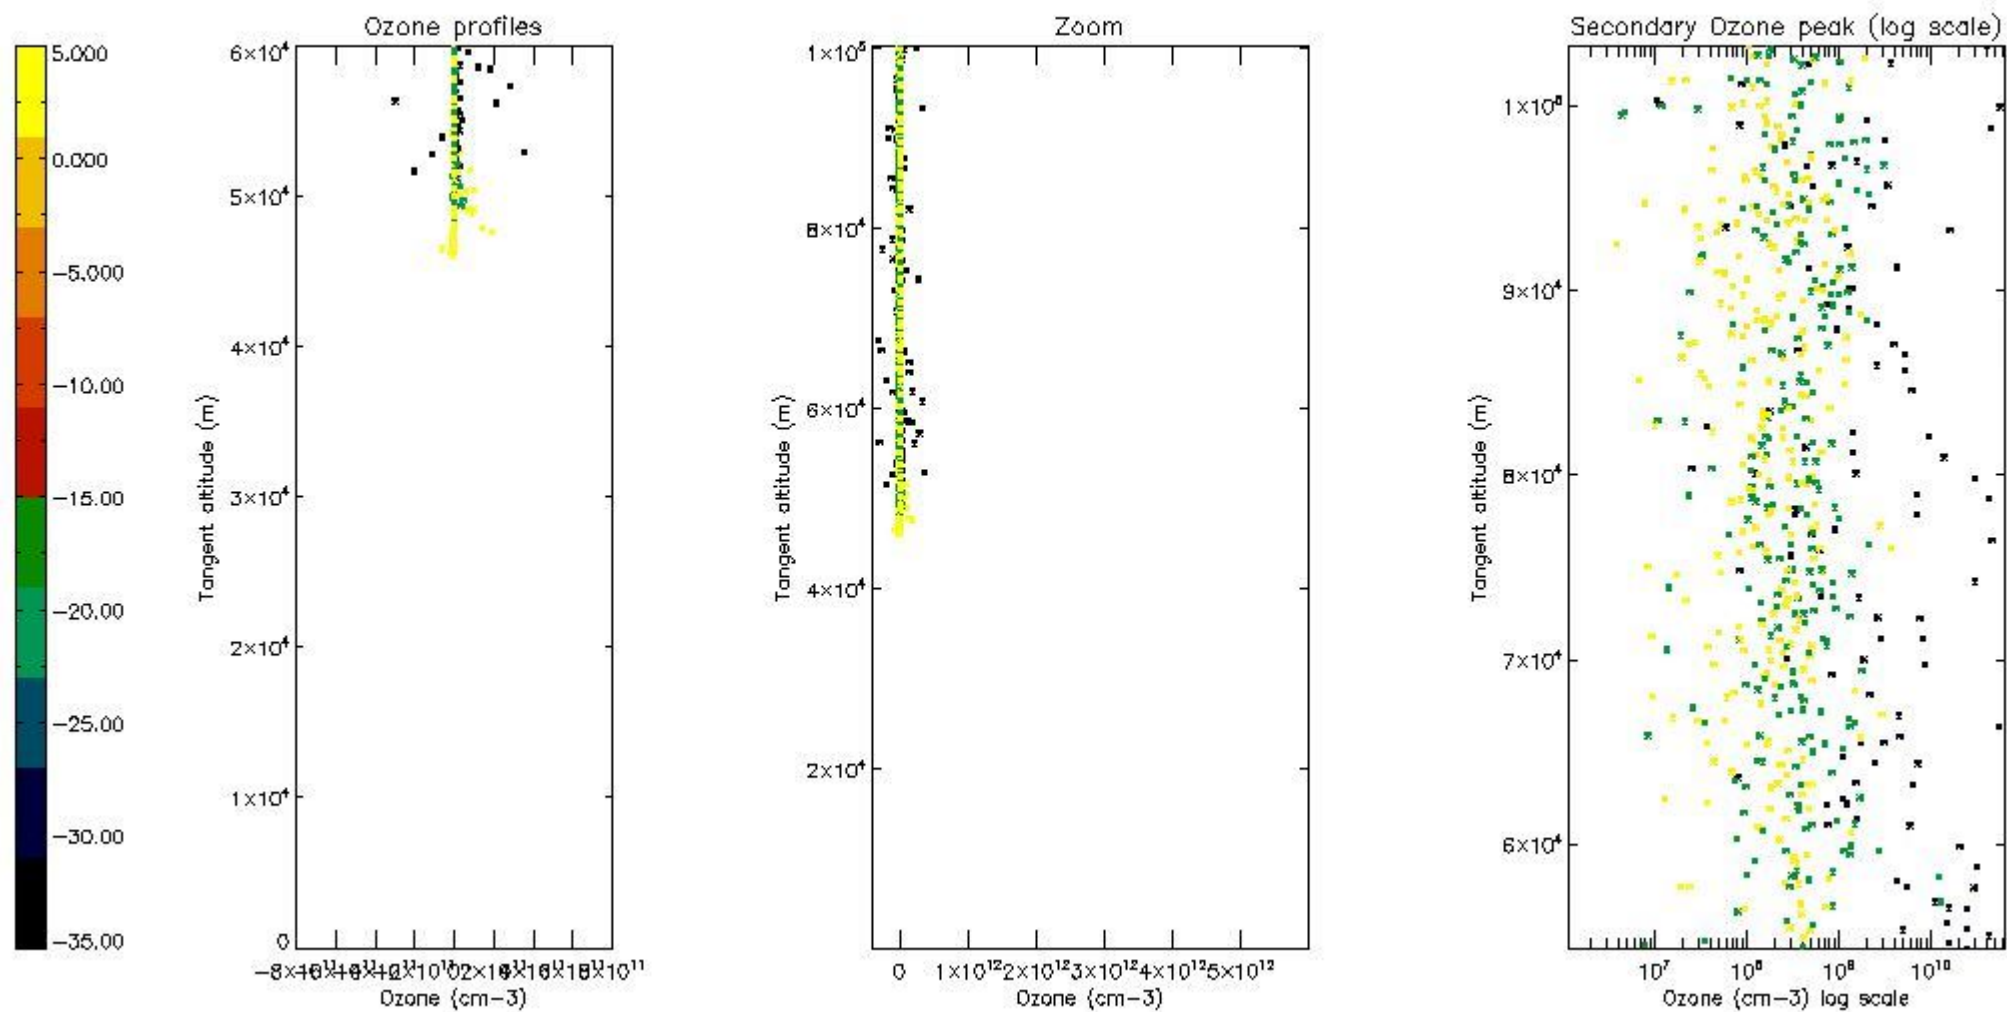

STD < 10	0
STD < 5	0

5.2 Plot ozone profiles for all STD (dark without errors)

The colorbar represents the latitude.

5.3 Plot ozone profiles where STD < 20% (dark without errors)

The colorbar represents the latitude.