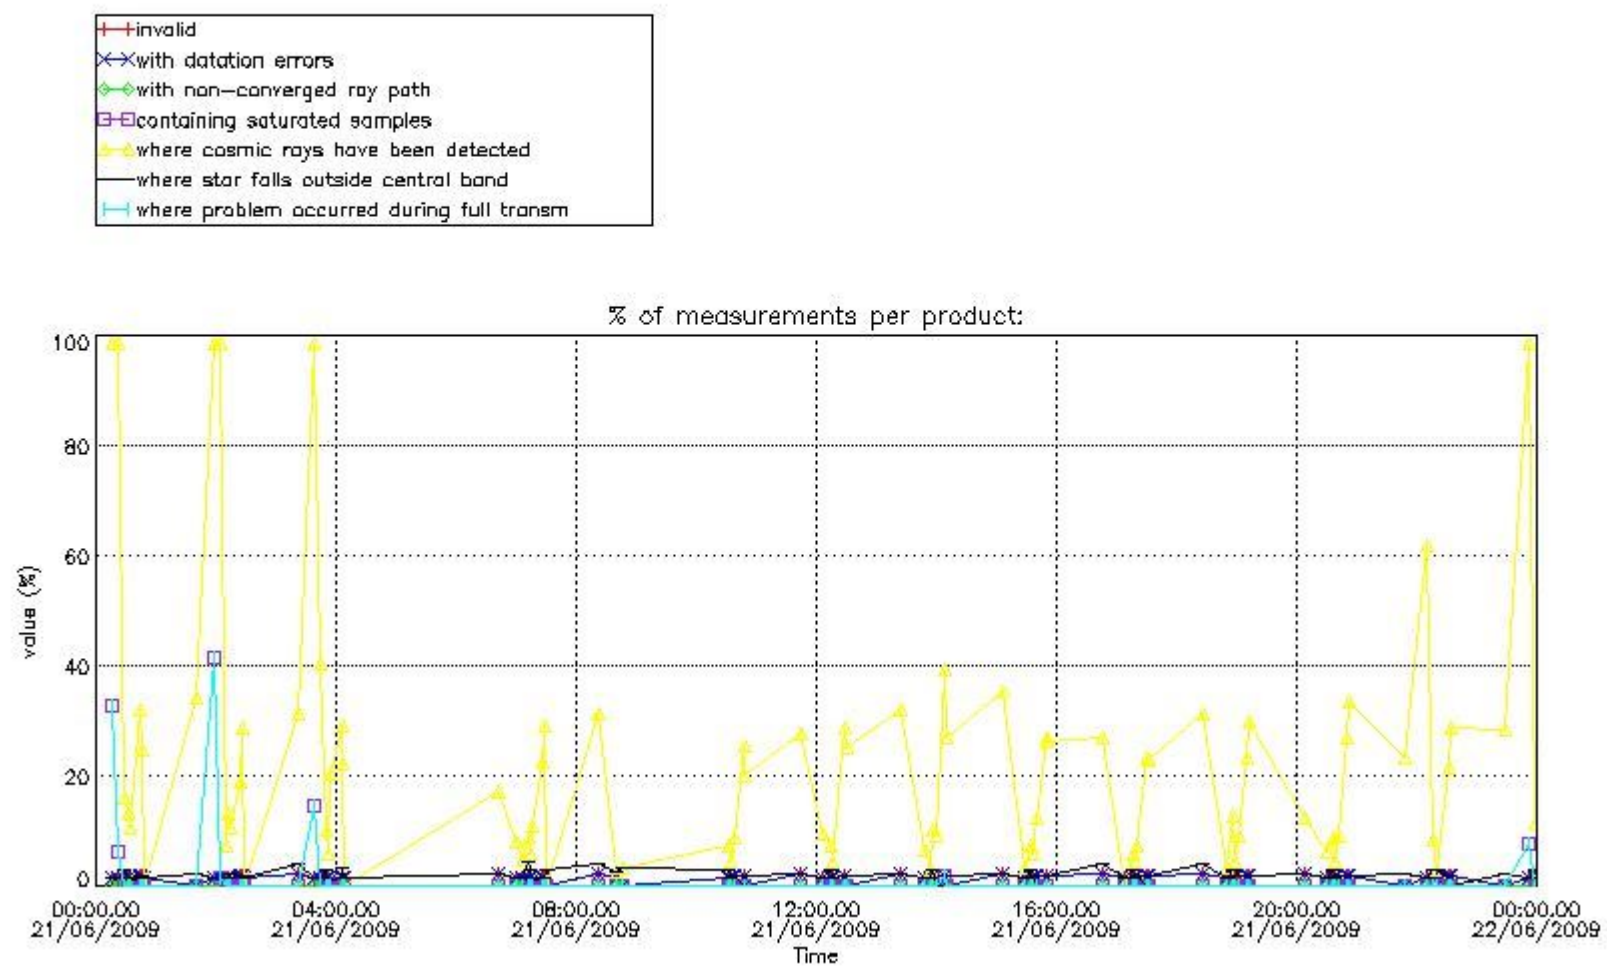

Percentage of flagged data per NO3 profile

4. Level 1 quality information per product

In this section it is plotted some information contained in the Quality Summary data set of the level 2 products that comes from the level 1b processing. Products without errors (error flag in the MPH set to "0") are used.

4.1 Plot quality information per product (time dependant) coming from level 1b processing

4.1.1 Plot level 1 quality information per product (time dependant): ENVISAT ASCENDING passes

4.1.2 Plot level 1 quality information per product (time dependant): ENVI SAT DESCENDING passes