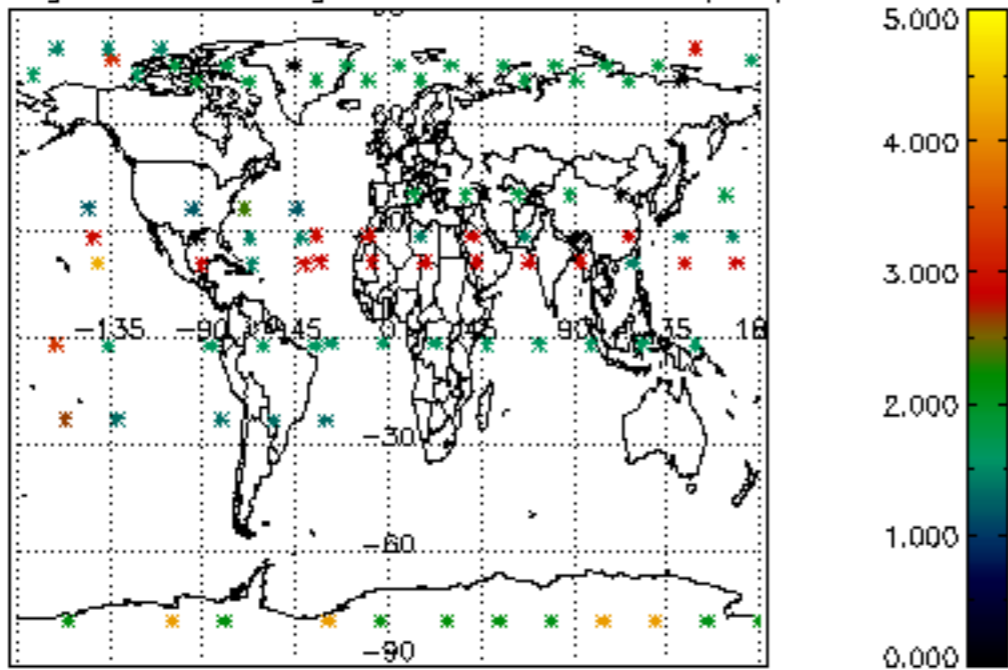

Percentage of cosmic ray hits per profile

Percentage of star falling outside central band per profile