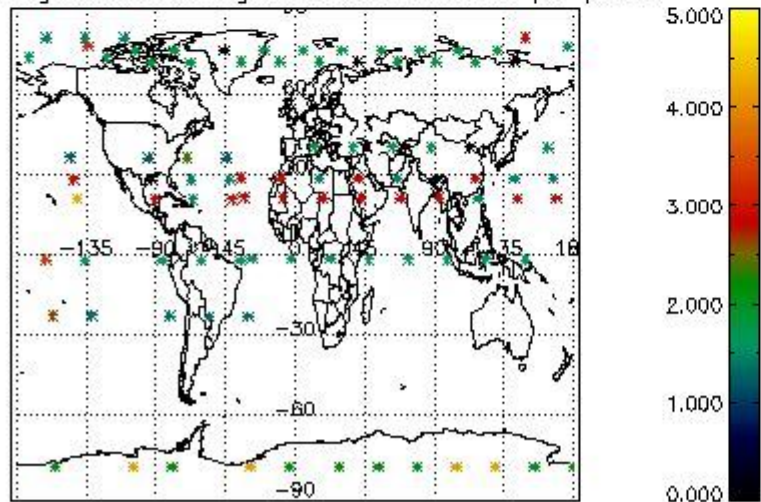

Percentage of star falling outside central band per profile