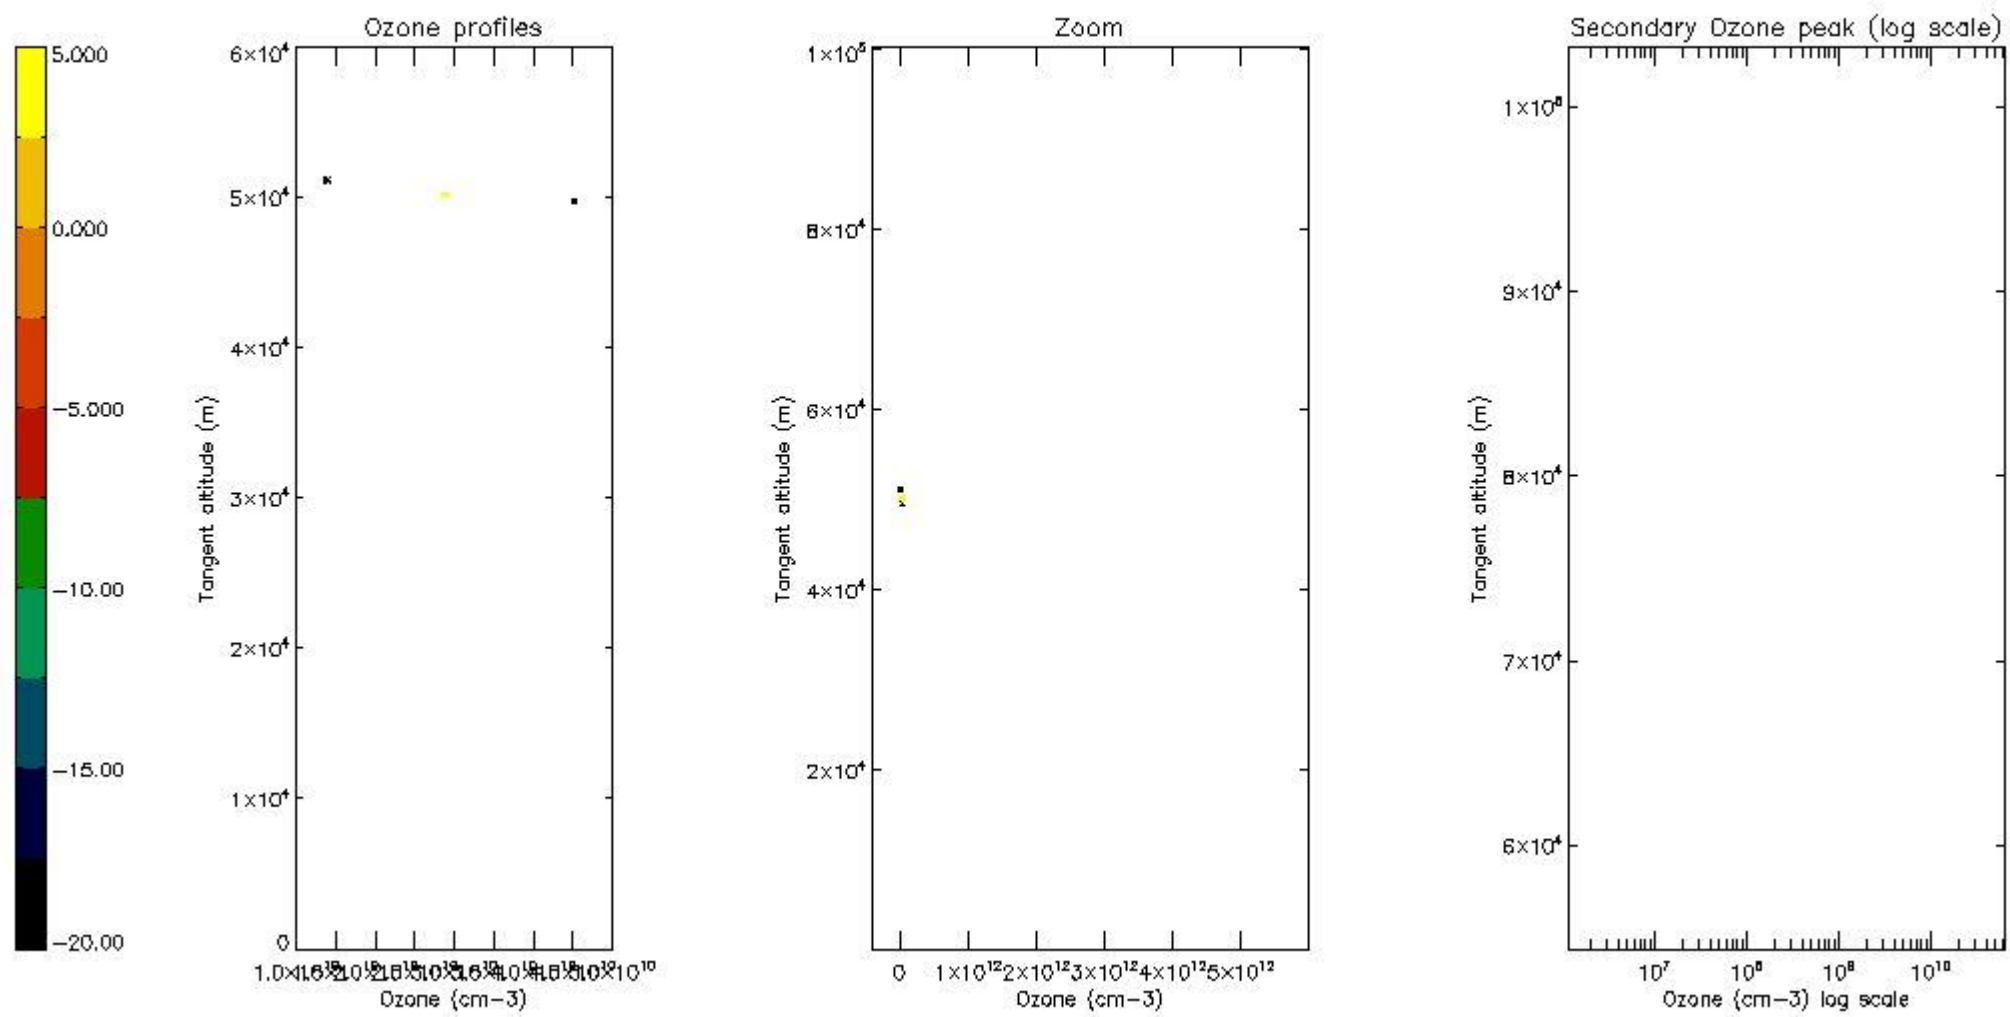

STD < 10	0
STD < 5	0

5.2 Plot ozone profiles for all STD (dark without errors)

The colorbar represents the latitude.

5.3 Plot ozone profiles where STD < 20% (dark without errors)

The colorbar represents the latitude.