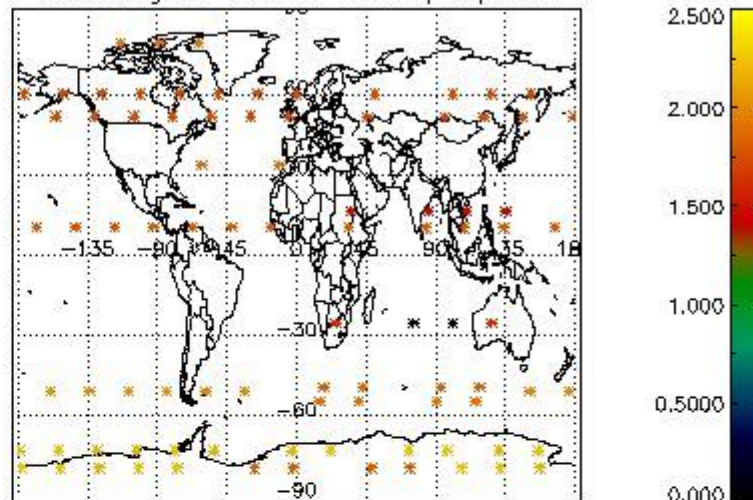

Percentage of datation errors per profile