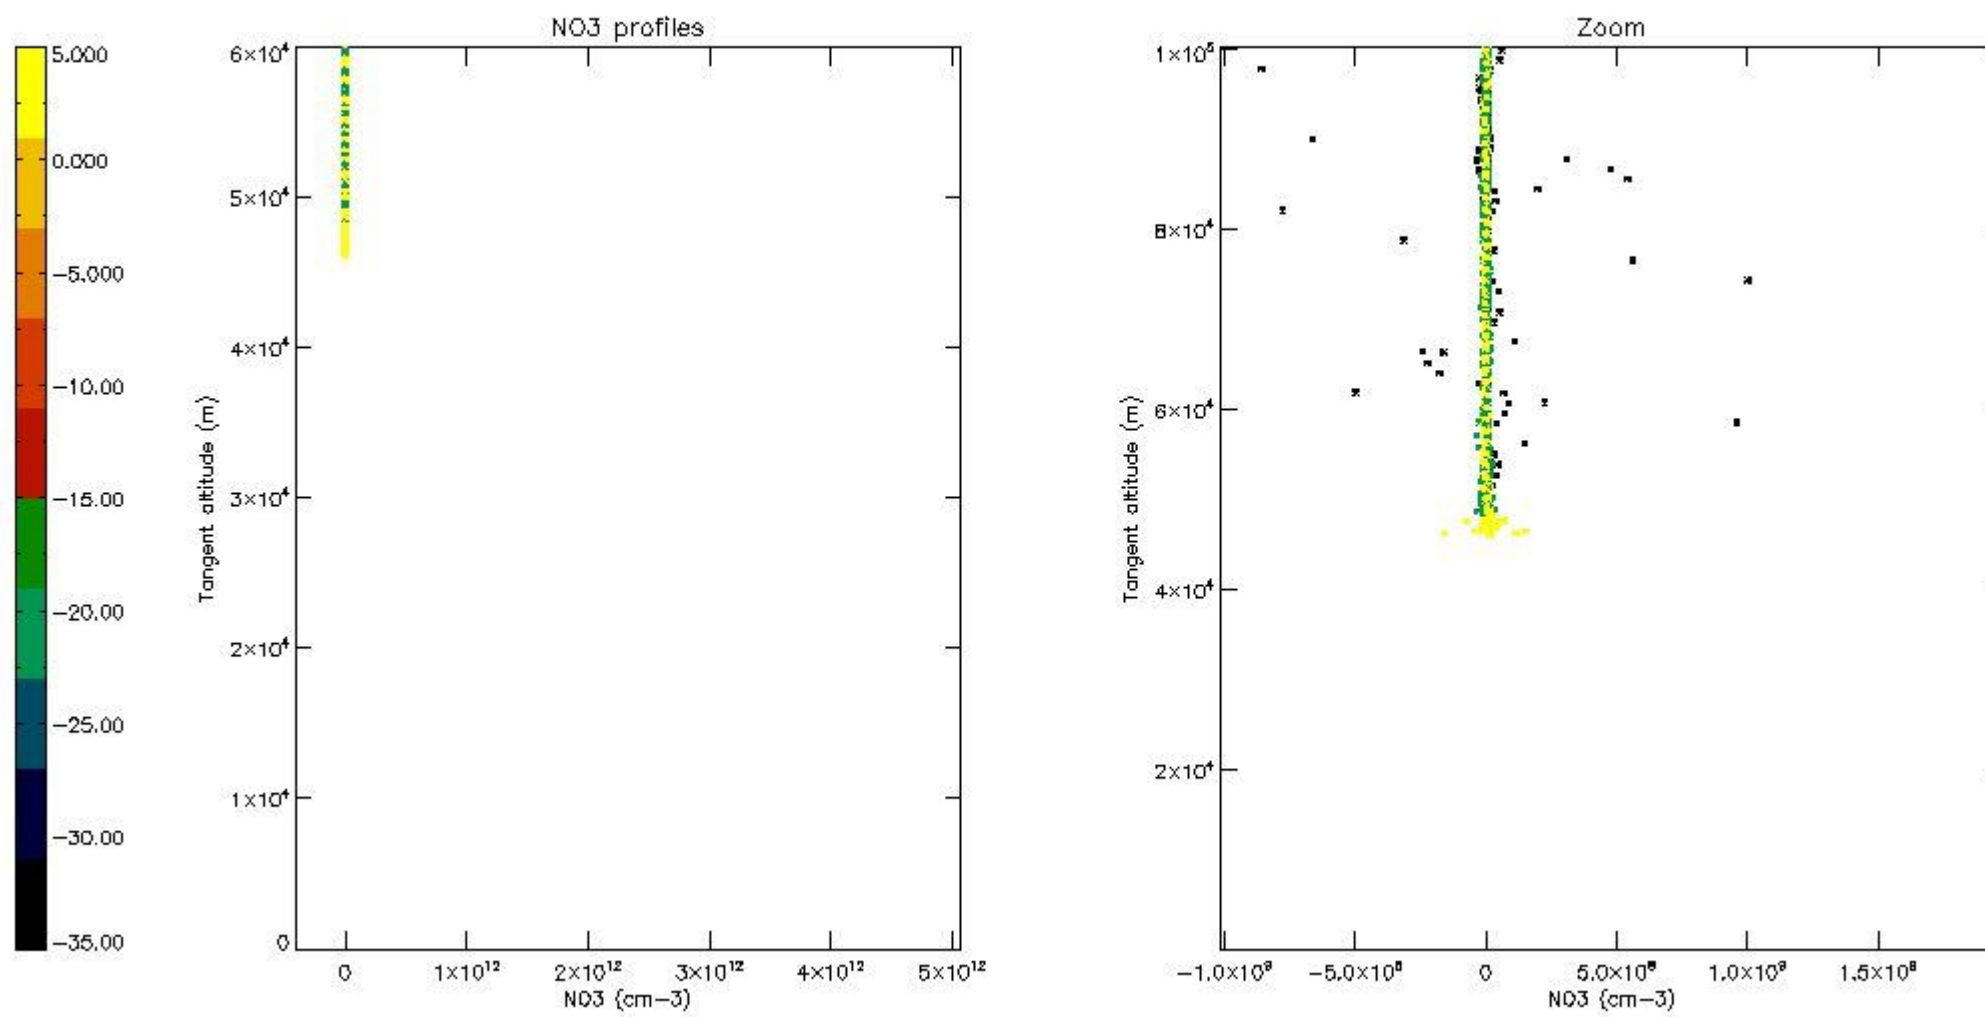

6. Auxiliary Data Files used for the production reported in section 2

The number reported in the third column indicates since which file (see list in section 2) the corresponding auxiliary file has been used. The fourth column is the date of those product files.

Type	Auxiliary Filename	Used since product	Used since product date
INST_PHYS_CHARACTERISTICS	GOM_INS_AXVIEC20091111_143220_20030716_120000_20500101_000000	1	21-JUN-2009 00:16:44
LEVEL-2_PROC_CONFIG	GOM_PR2_AXVIEC20091111_152718_20020301_000000_20500101_000000	1	21-JUN-2009 00:16:44
CROSS_SECTIONS_FILE	GOM_CRS_AXVIEC20091111_154832_20020301_000000_20500101_000000	1	21-JUN-2009 00:16:44