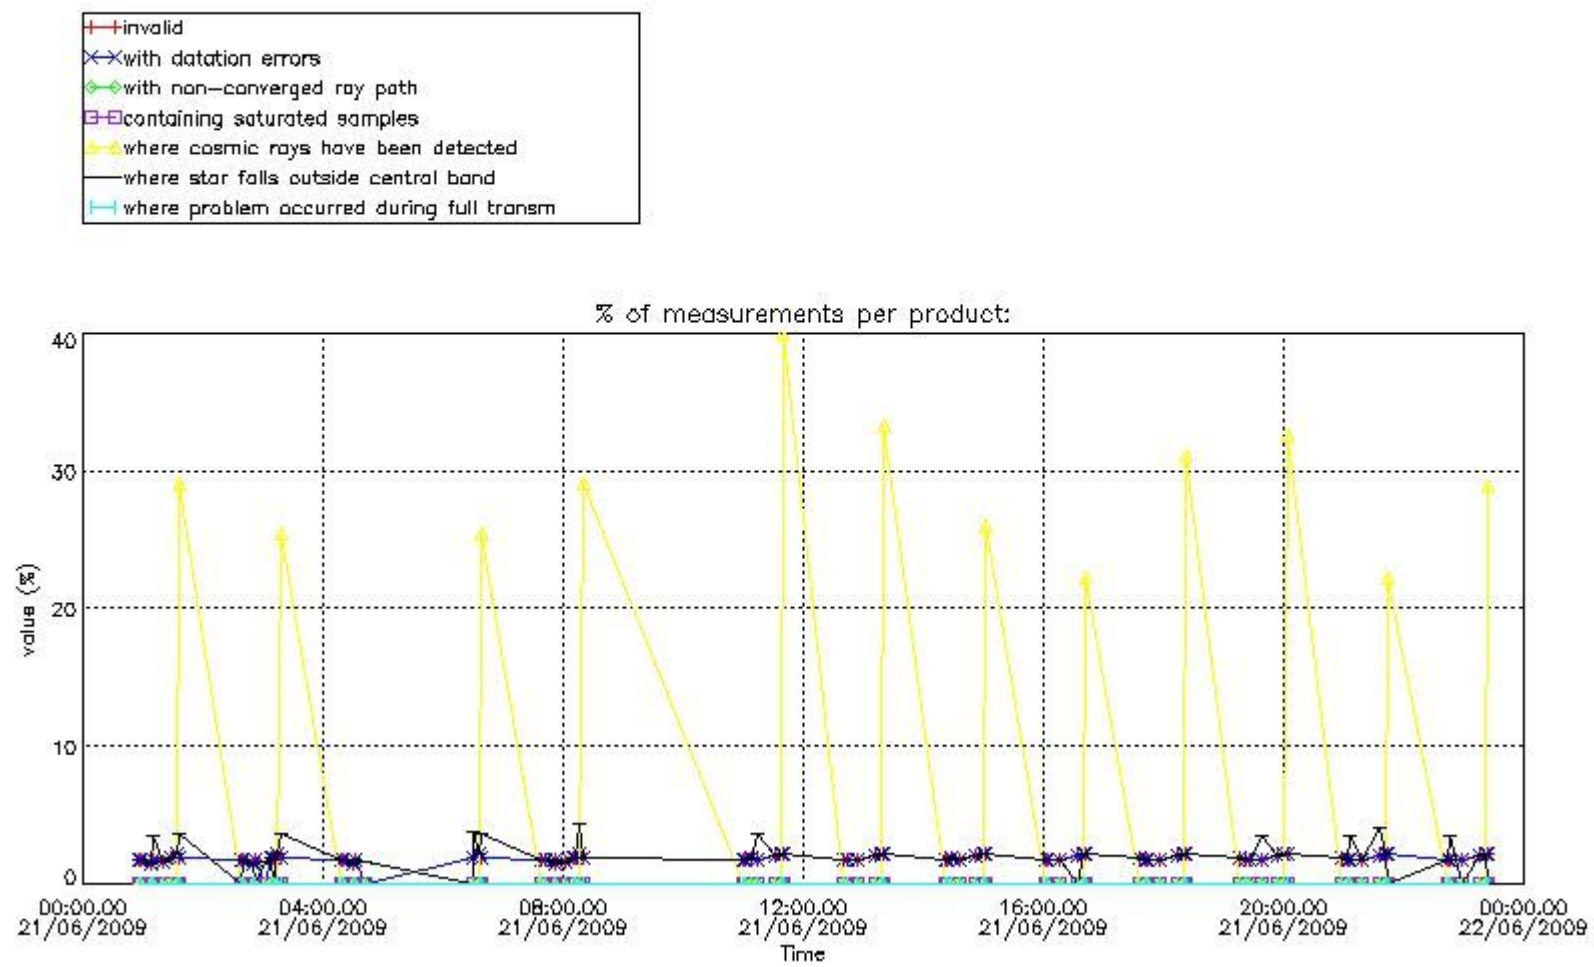

4.2 Plot quality information per product coming from level 1b processing (world map)

4.2.1 Plot level 1 quality information per product (world map): ENVISAT ASCENDING passes