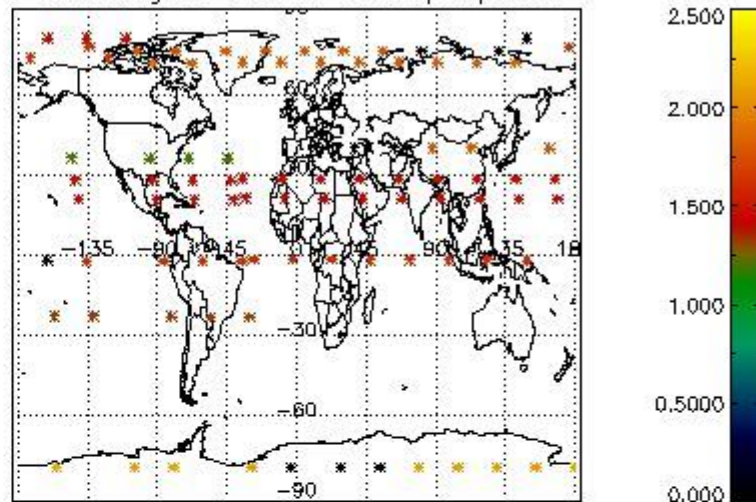

Percentage of datation errors per profile