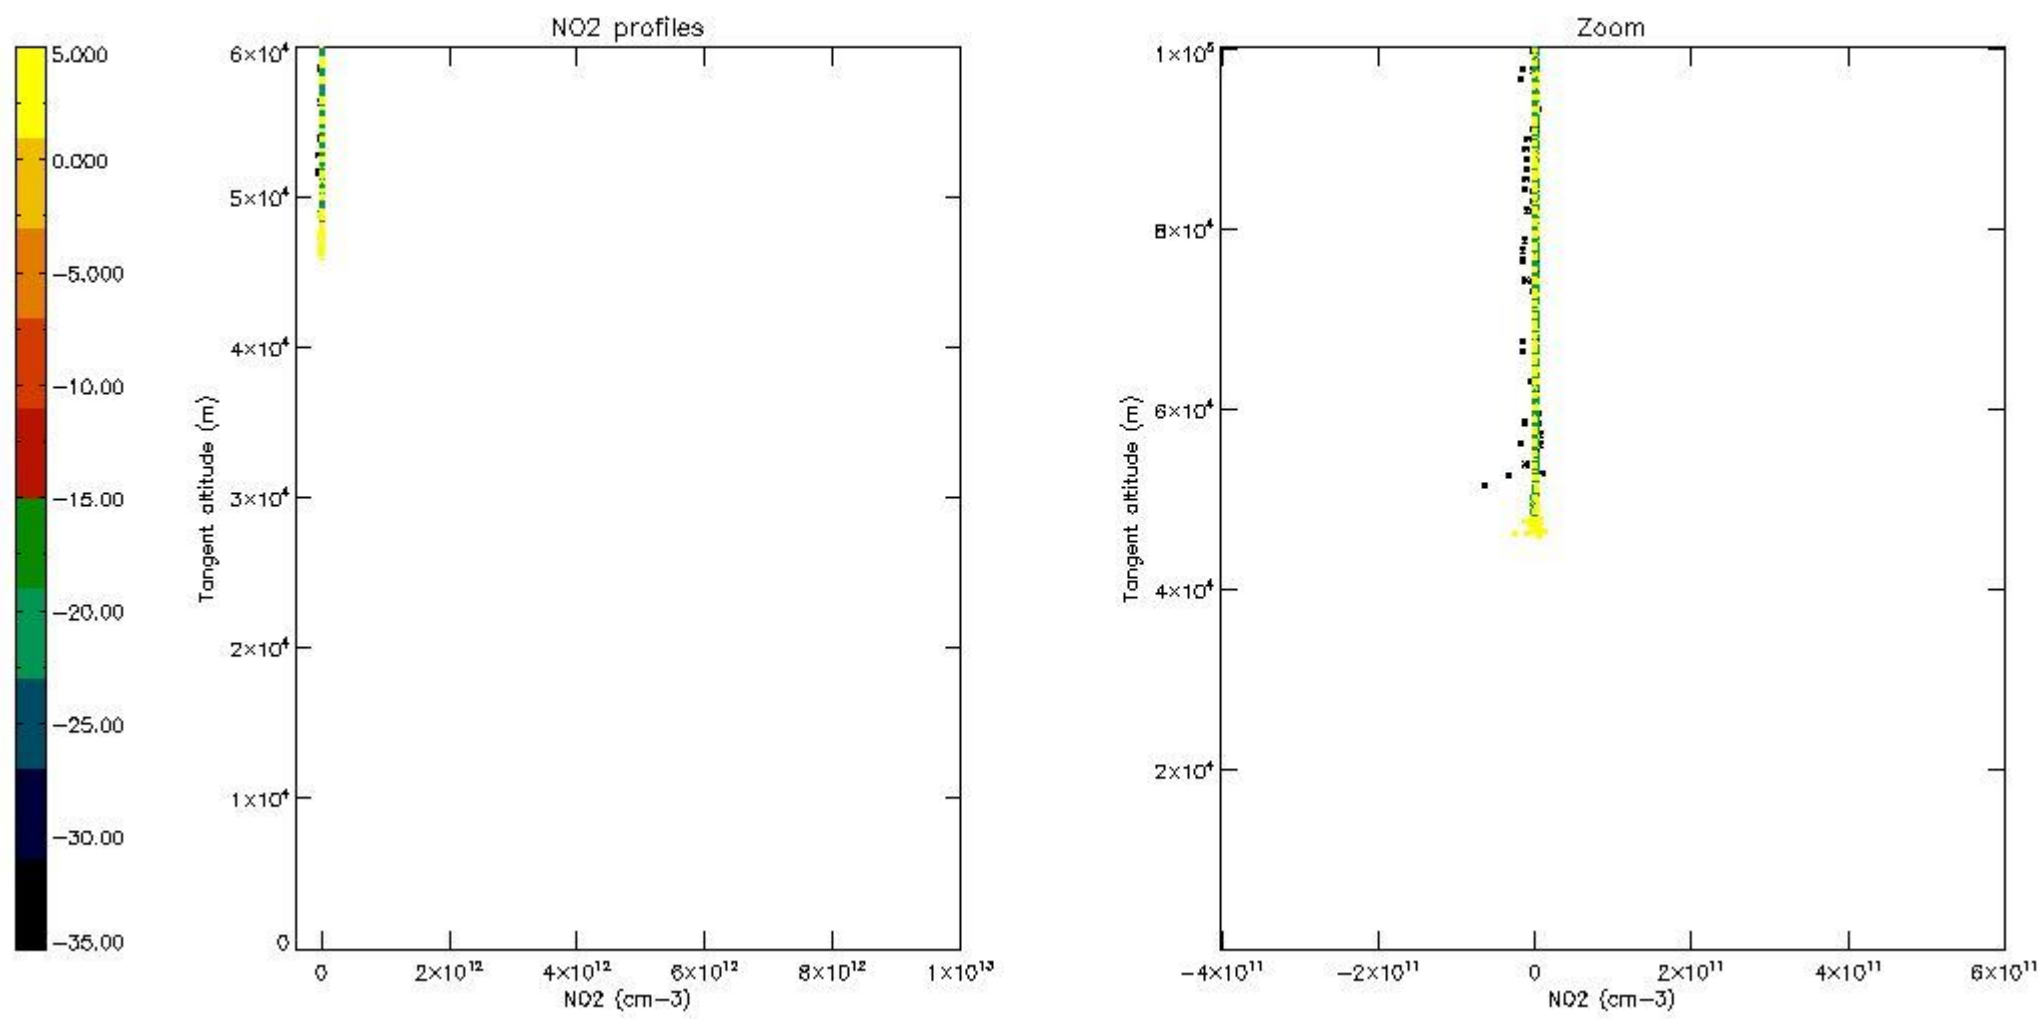

5.7 Plot NO3 profiles for all STD (dark without errors)

The colorbar represents the latitude.