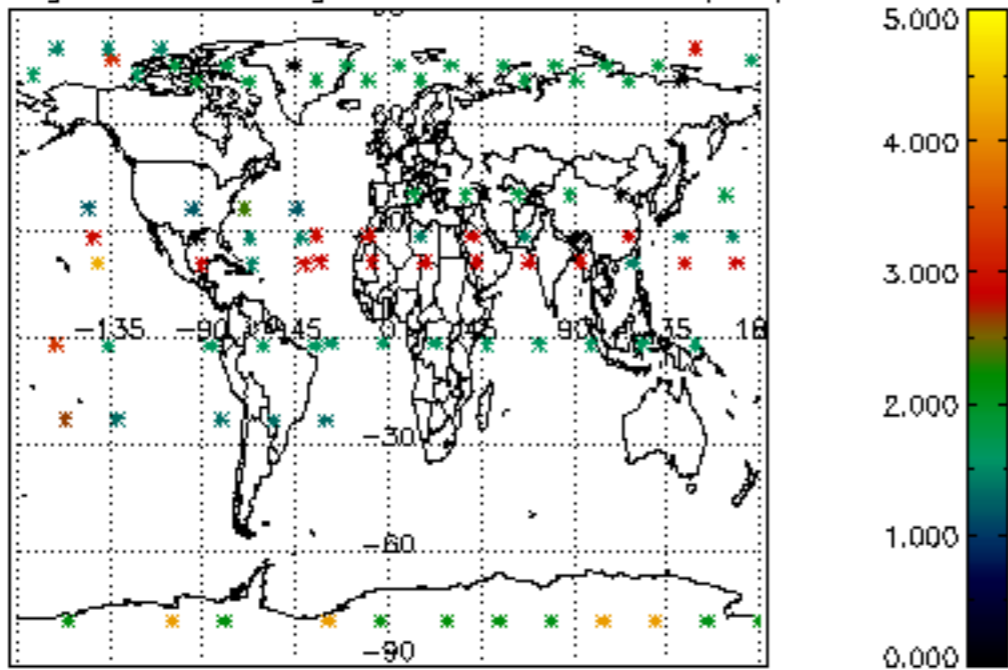

Percentage of flagged data per NO3 profile

Percentage of cosmic ray hits per profile

Percentage of datation errors per profile

Percentage of star falling outside central band per profile

Percentage of saturation errors per profile