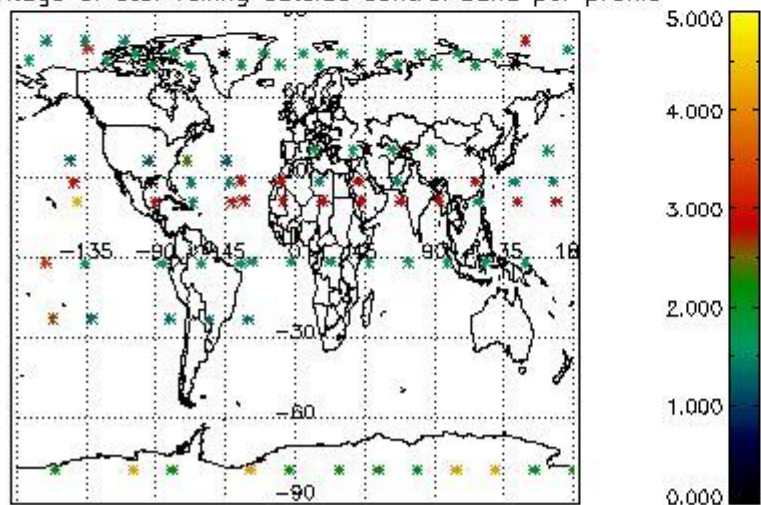

Percentage of star falling outside central band per profile