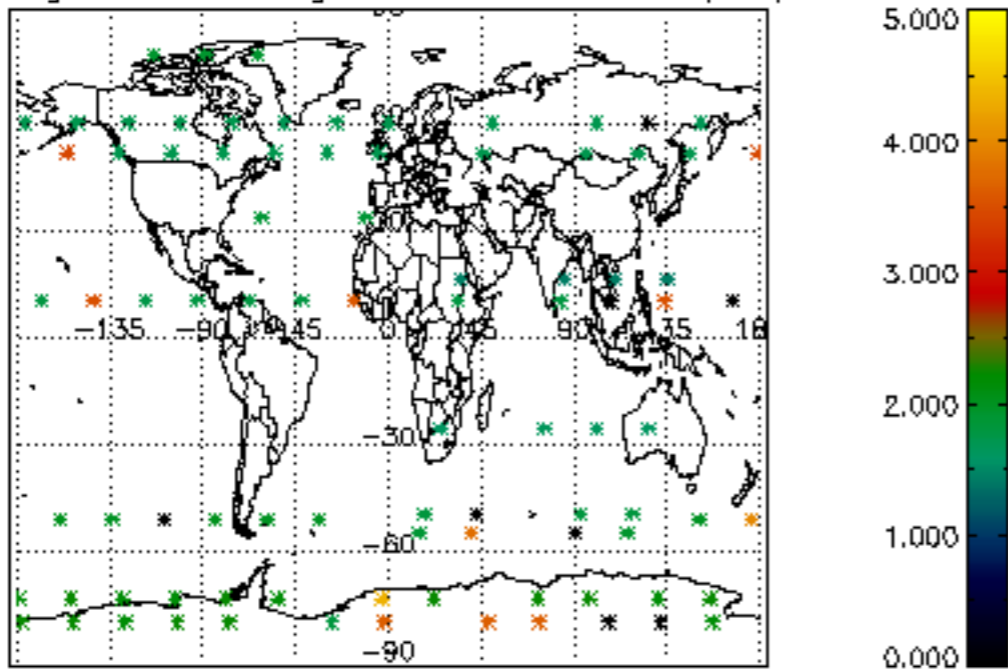

Percentage of star falling outside central band per profile