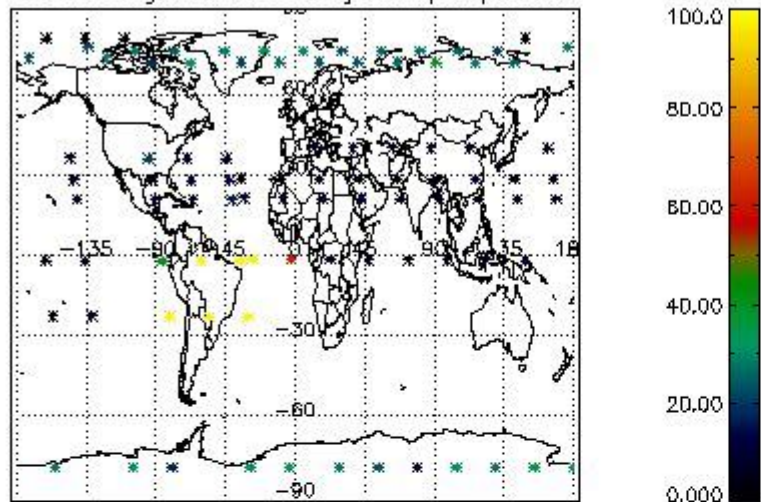

Percentage of cosmic ray hits per profile