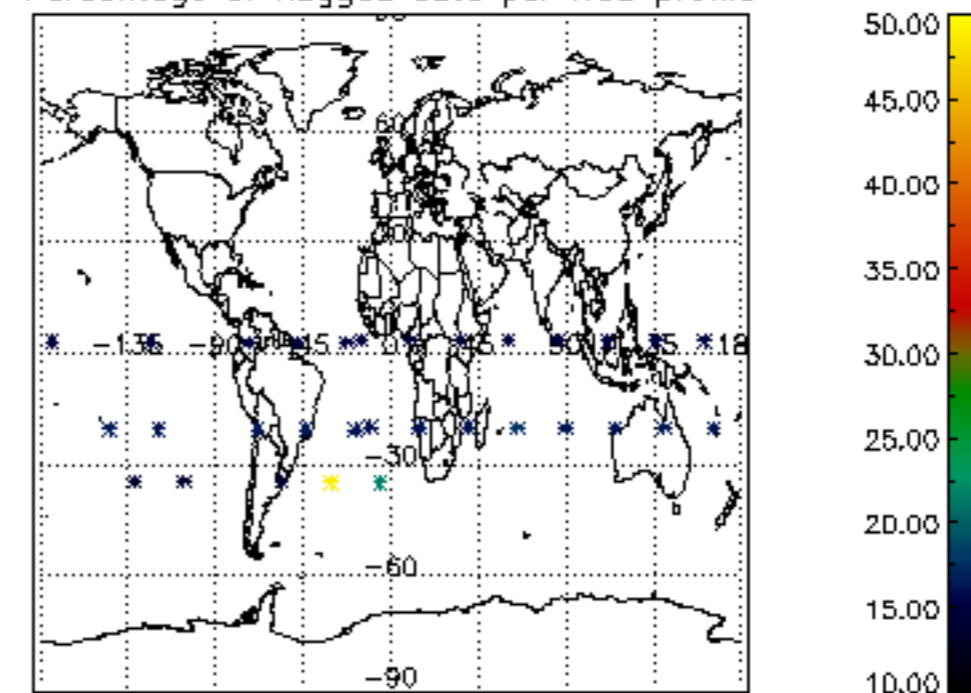

Percentage of flagged data per NO3 profile