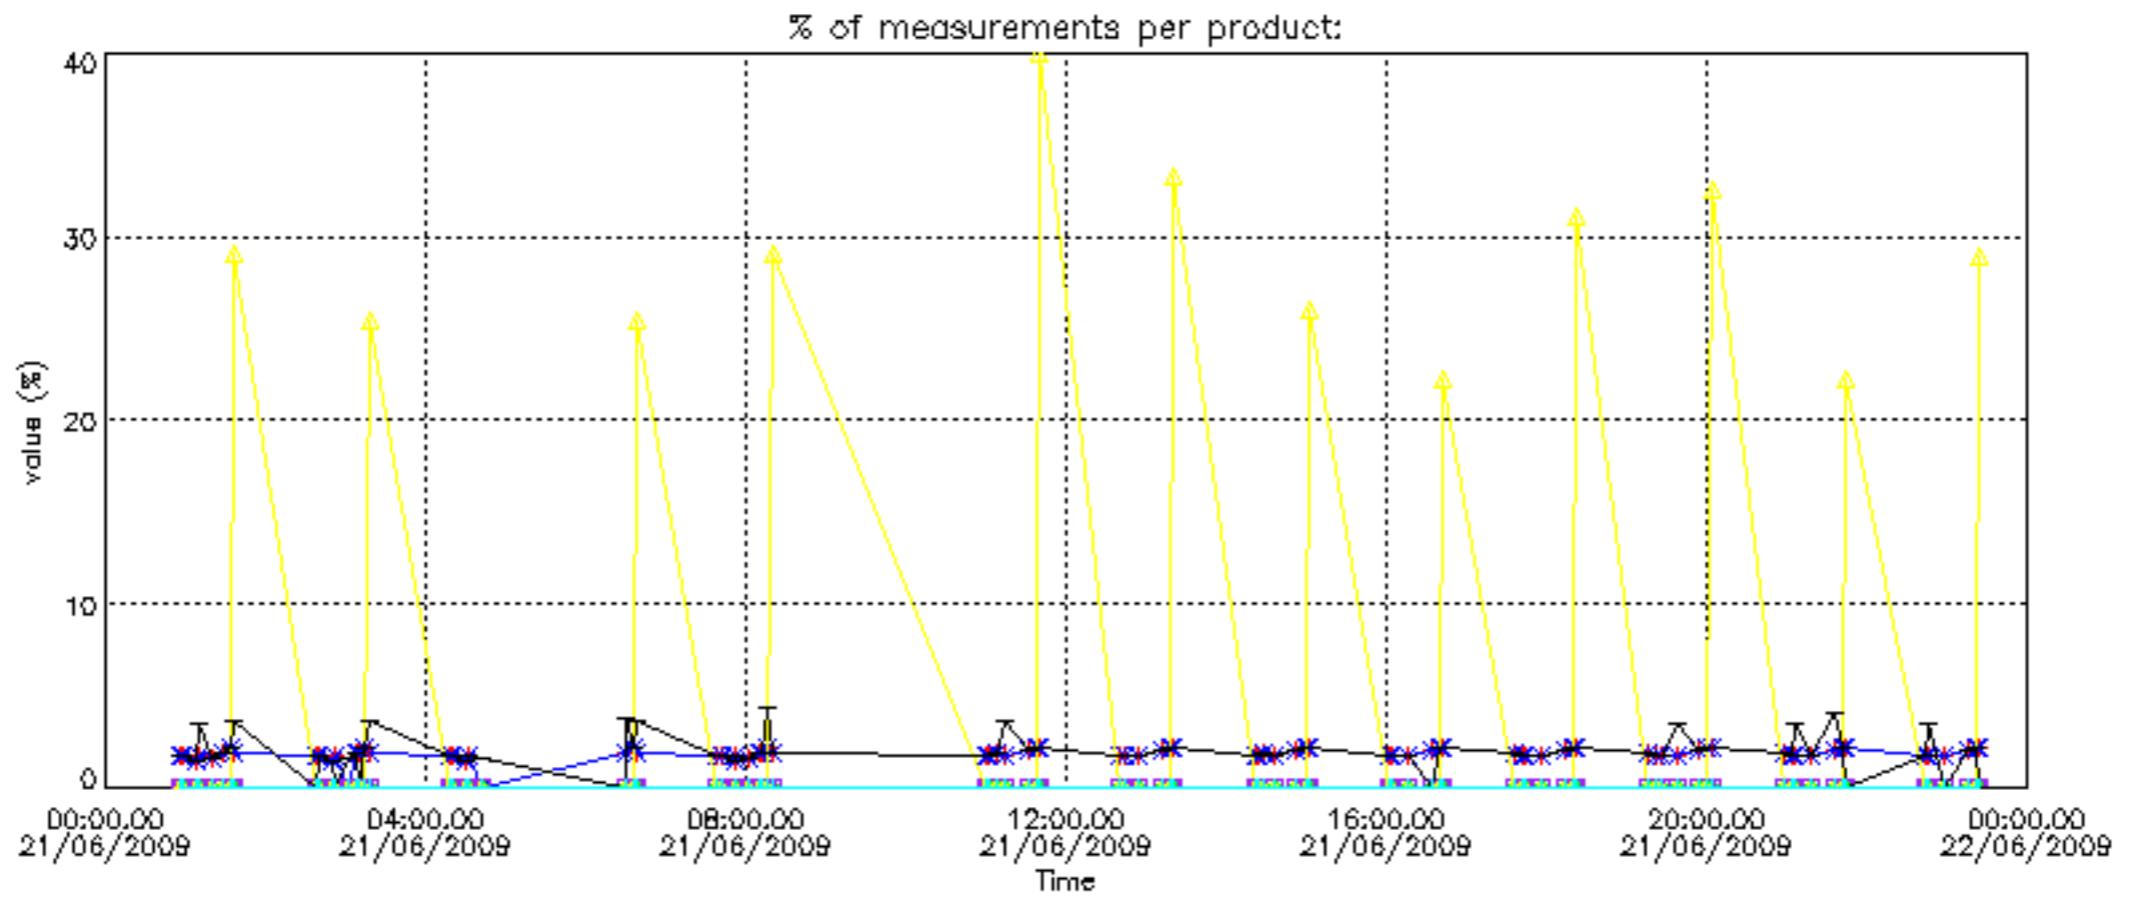

Percentage of cosmic ray hits per profile

Percentage of datation errors per profile