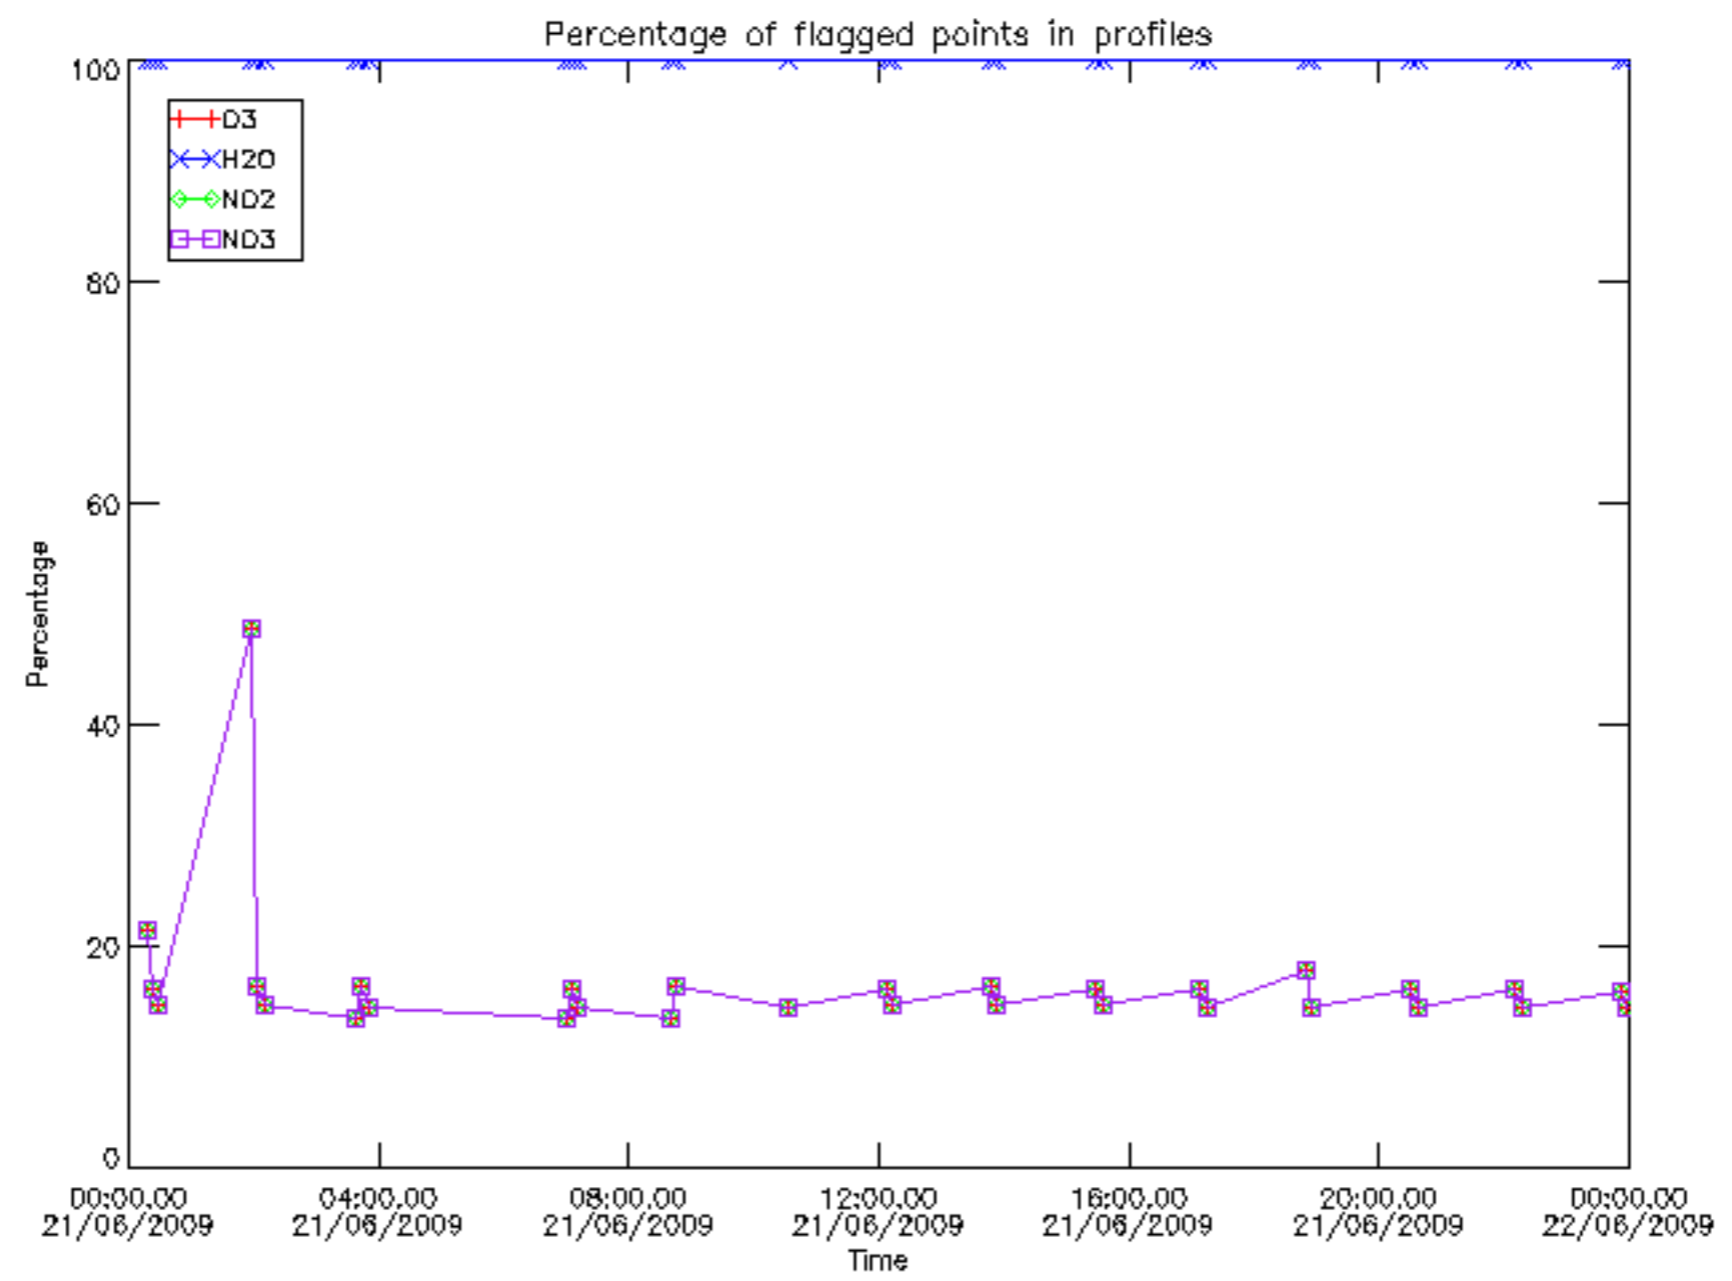

Percentage of flagged data per D3 profile

Percentage of flagged data per H2O profile