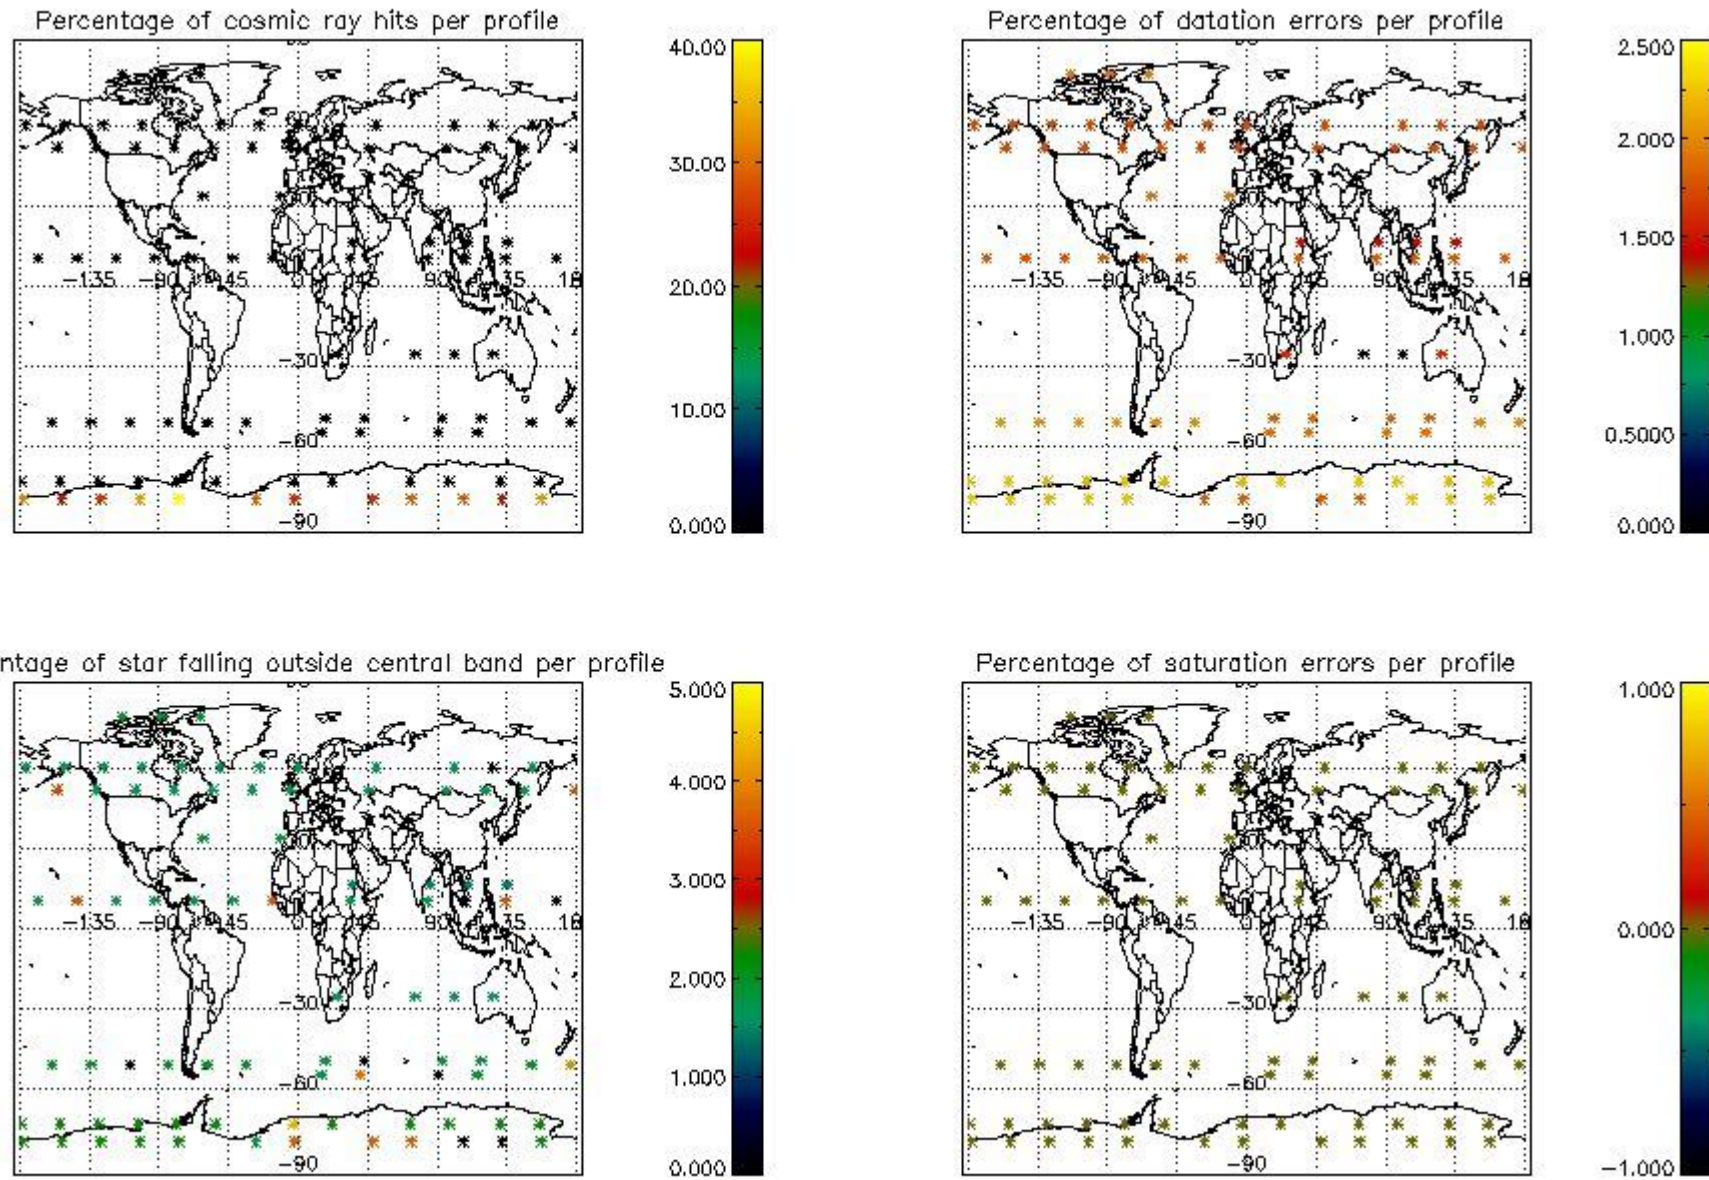

Percentage of datation errors per profile

Percentage of star falling outside central band per profile

Percentage of saturation errors per profile

4.2.2 Plot level 1 quality information per product (world map): ENVISAT DESCENDING passes