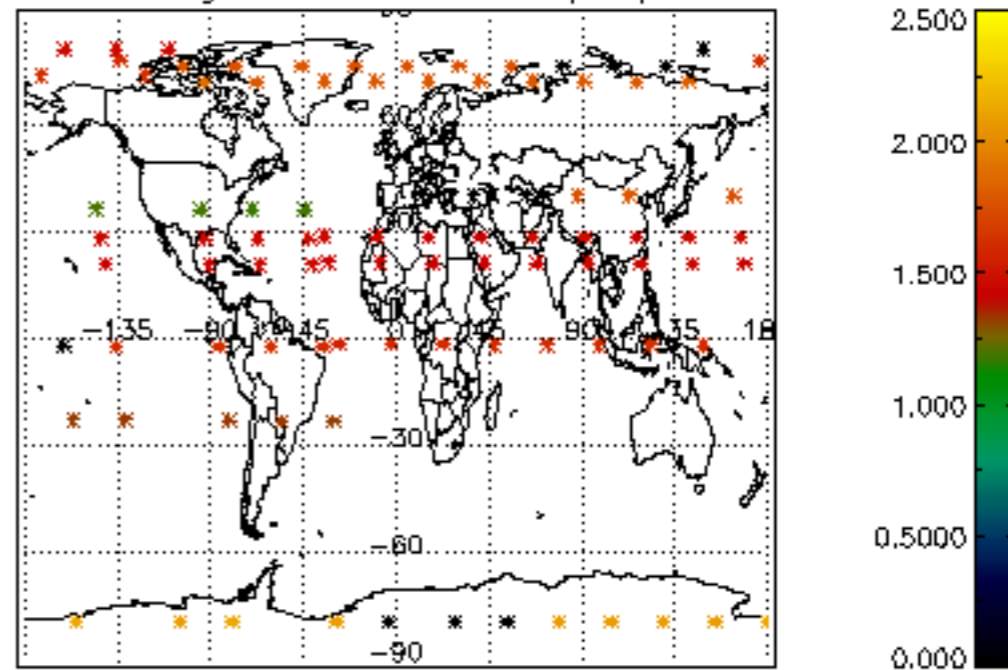

Percentage of flagged data per NO3 profile

Percentage of cosmic ray hits per profile

Percentage of datation errors per profile

Percentage of star falling outside central band per profile

Percentage of saturation errors per profile