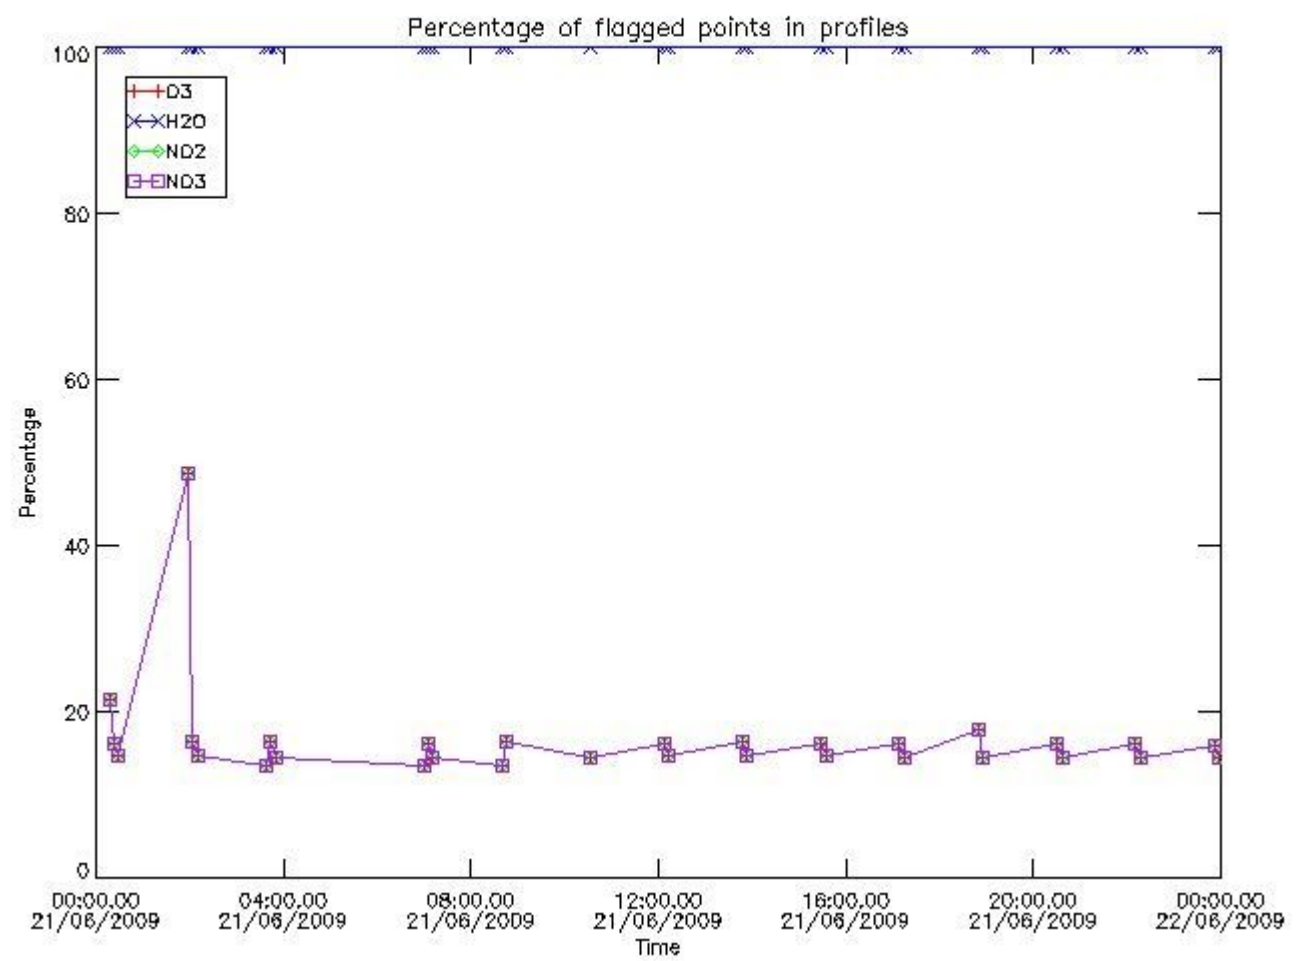

3. Quality information per product

In this section it is plotted some information contained in the Quality Summary data set of the level 2 products. Only products in dark limb conditions and without errors (error flag in the MPH set to "0") are used.

3.1 Plot quality information per product (time dependant)

3.2 Plot quality information per product (world map)