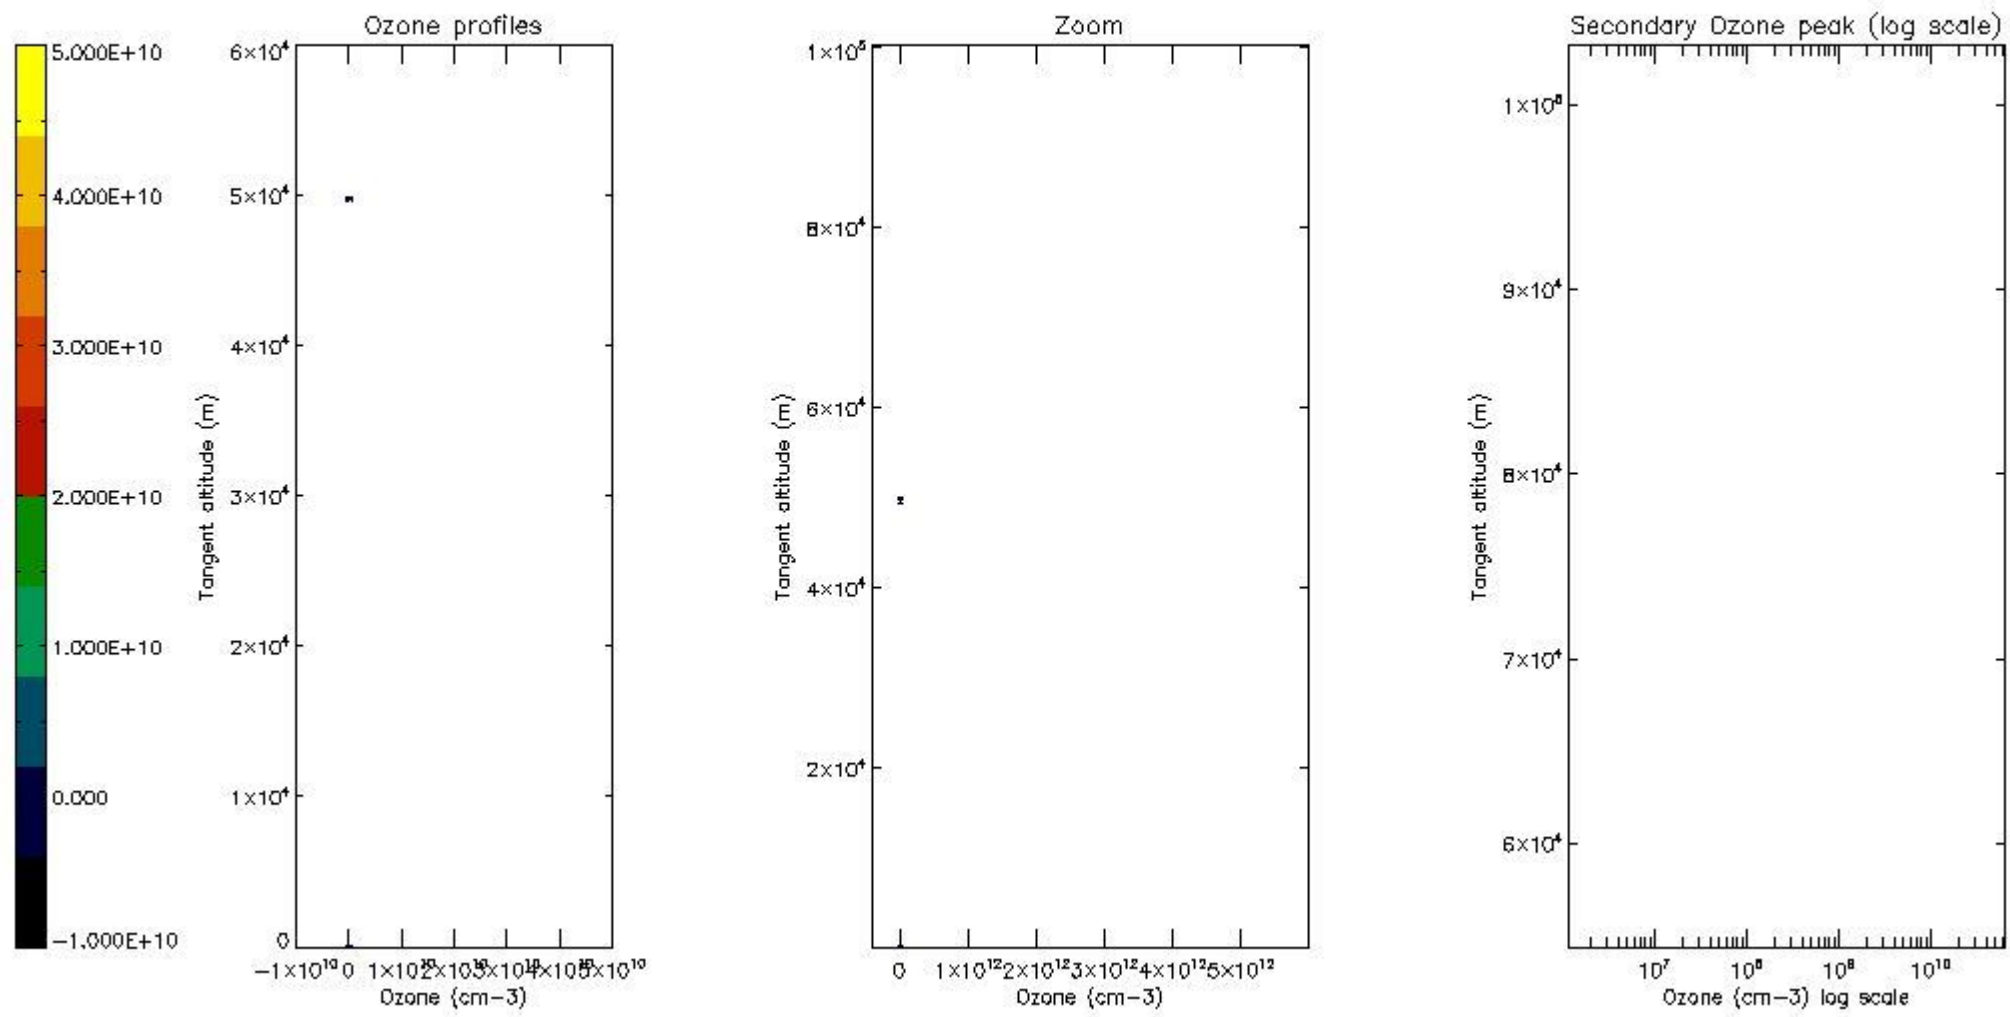

5.6 Plot NO₂ profiles for all STD (dark without errors)

The colorbar represents the latitude.