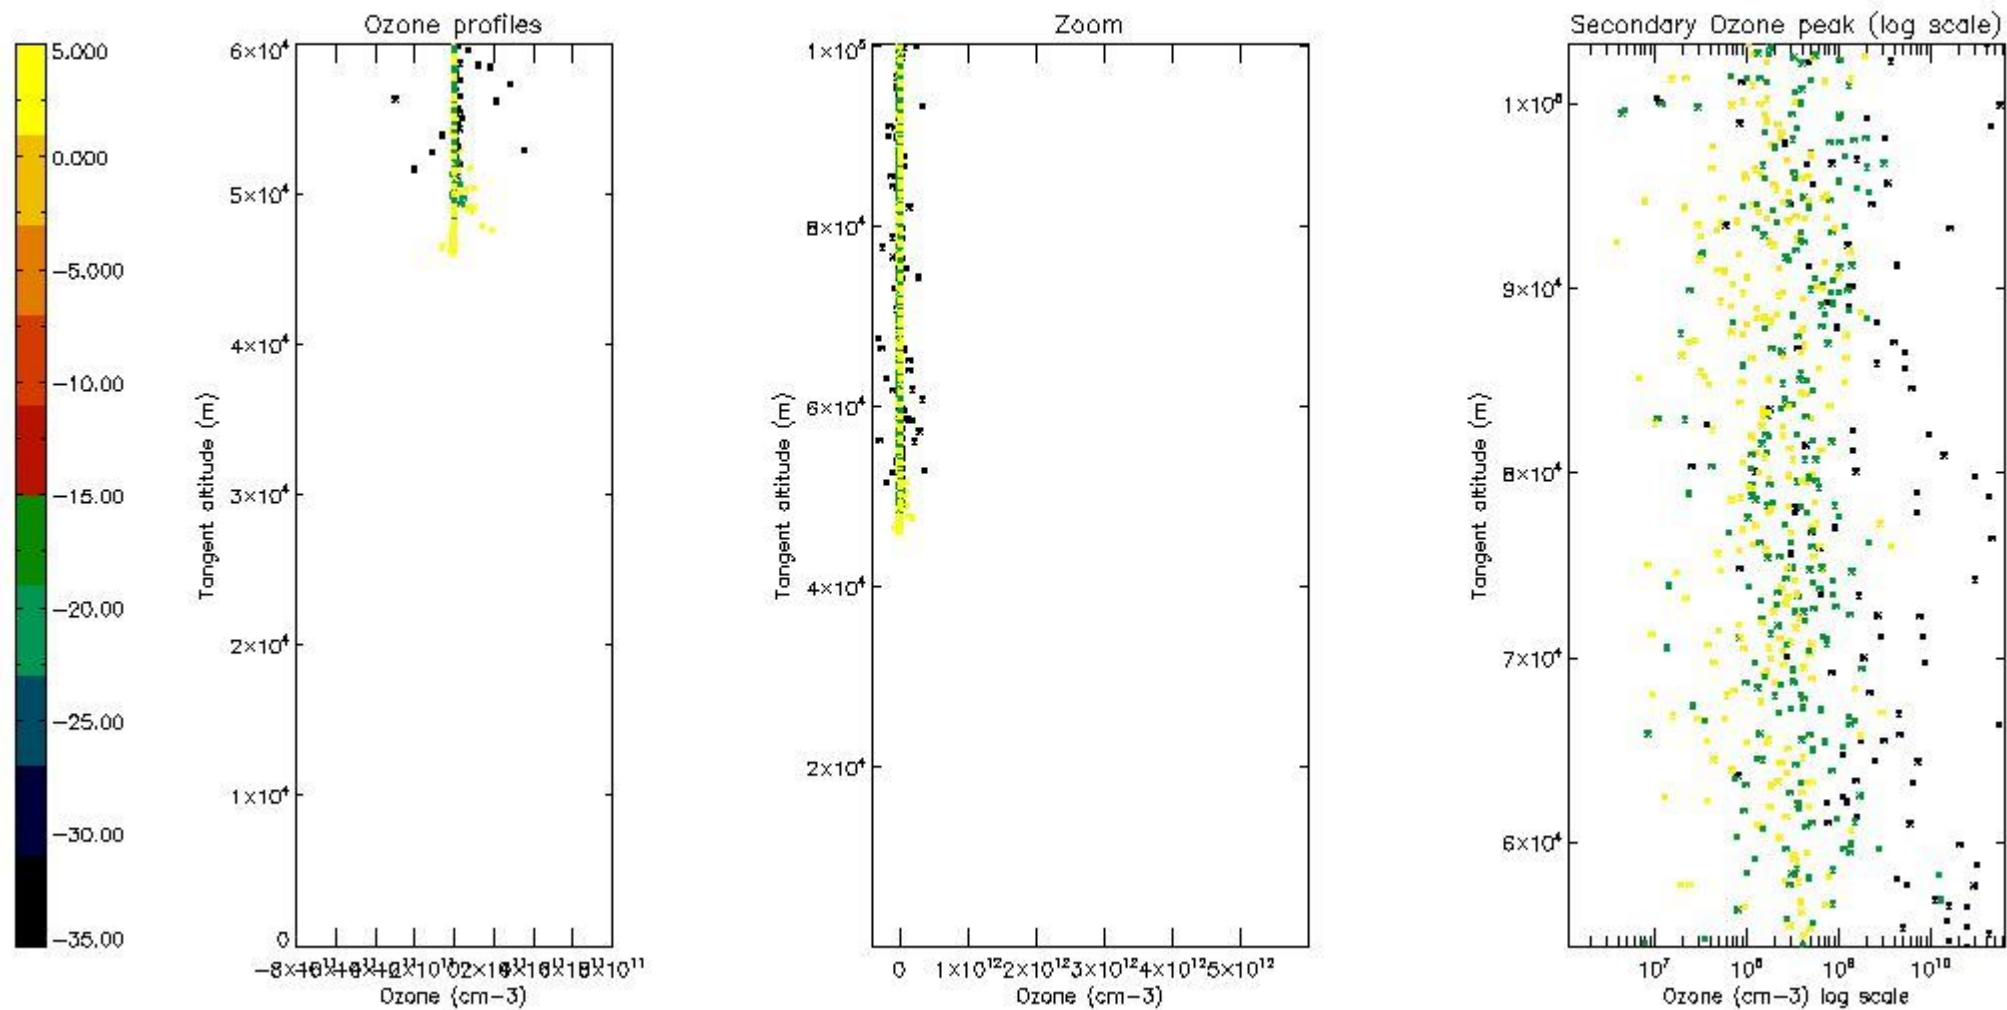

STD < 10	0
STD < 5	0

5.2 Plot ozone profiles for all STD (dark without errors)

The colorbar represents the latitude.

5.3 Plot ozone profiles where STD < 20% (dark without errors)

The colorbar represents the latitude.