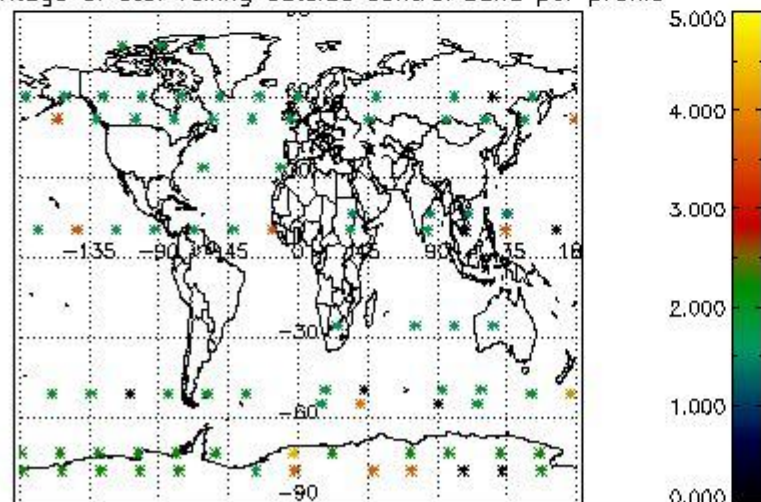

Percentage of star falling outside central band per profile