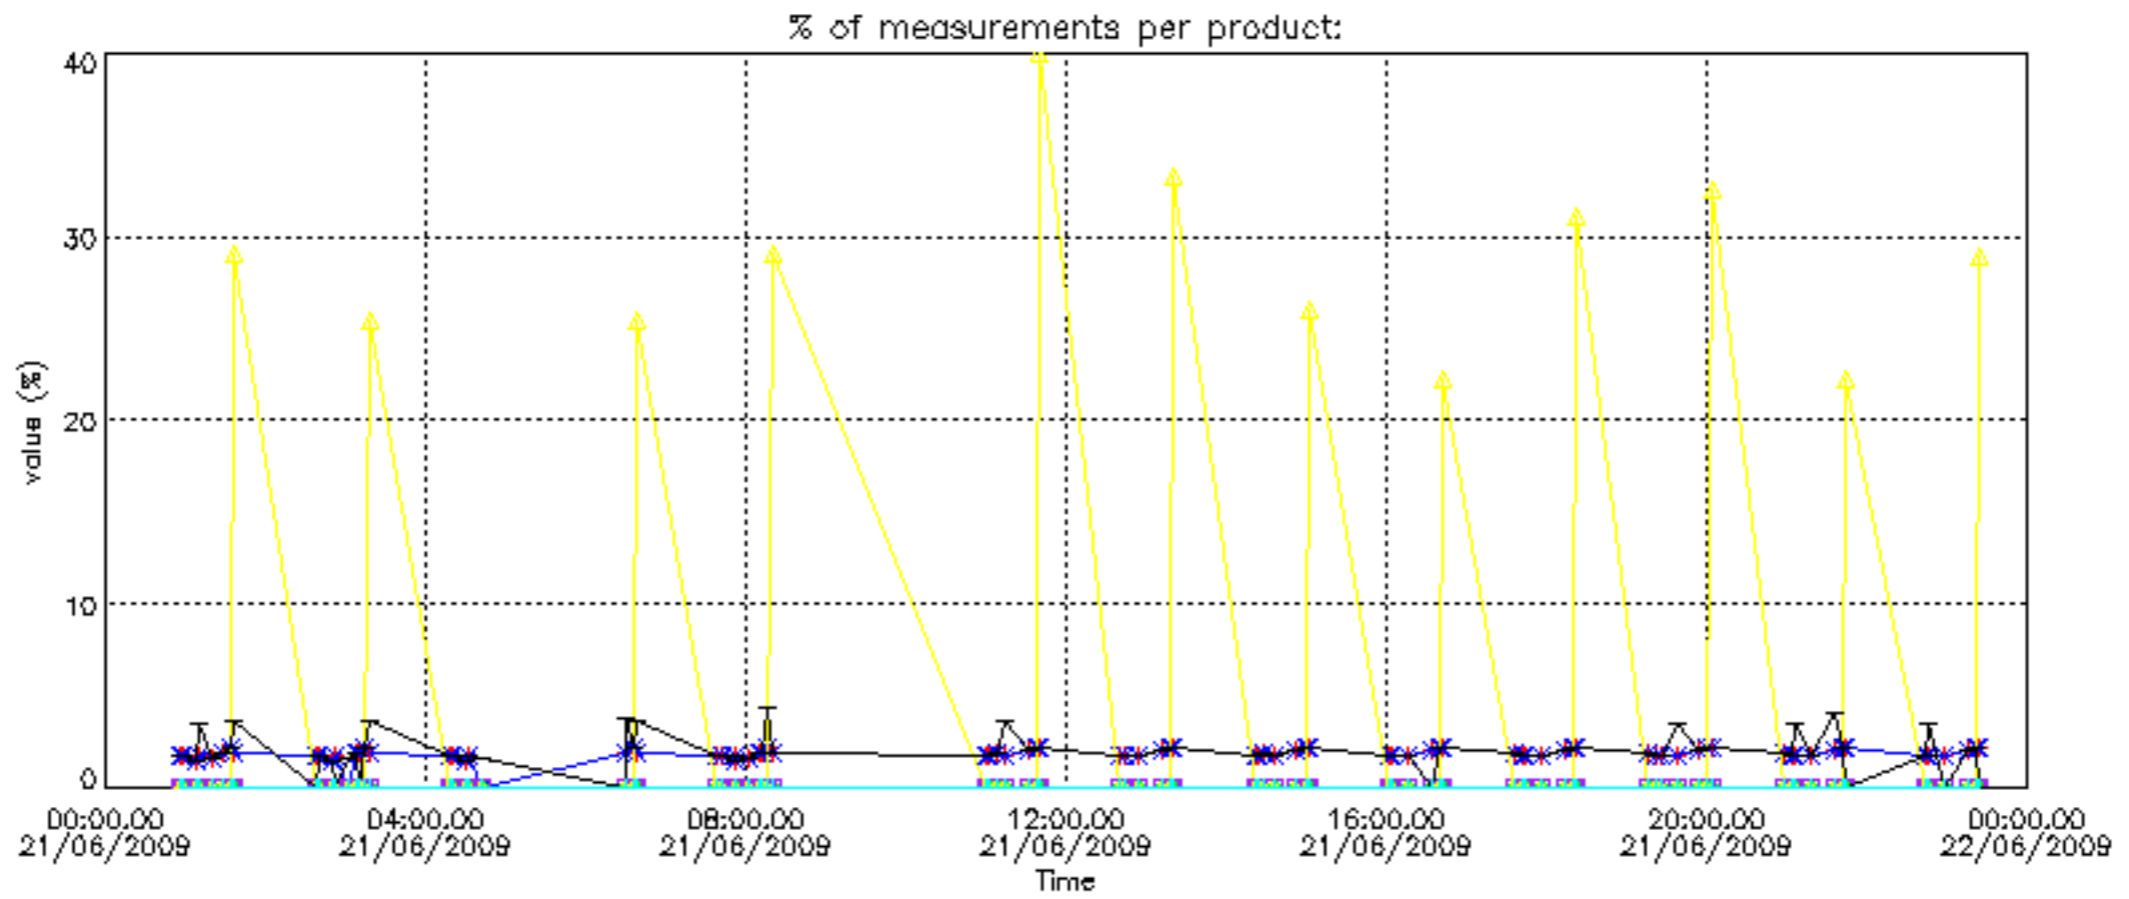

Percentage of cosmic ray hits per profile

Percentage of datation errors per profile