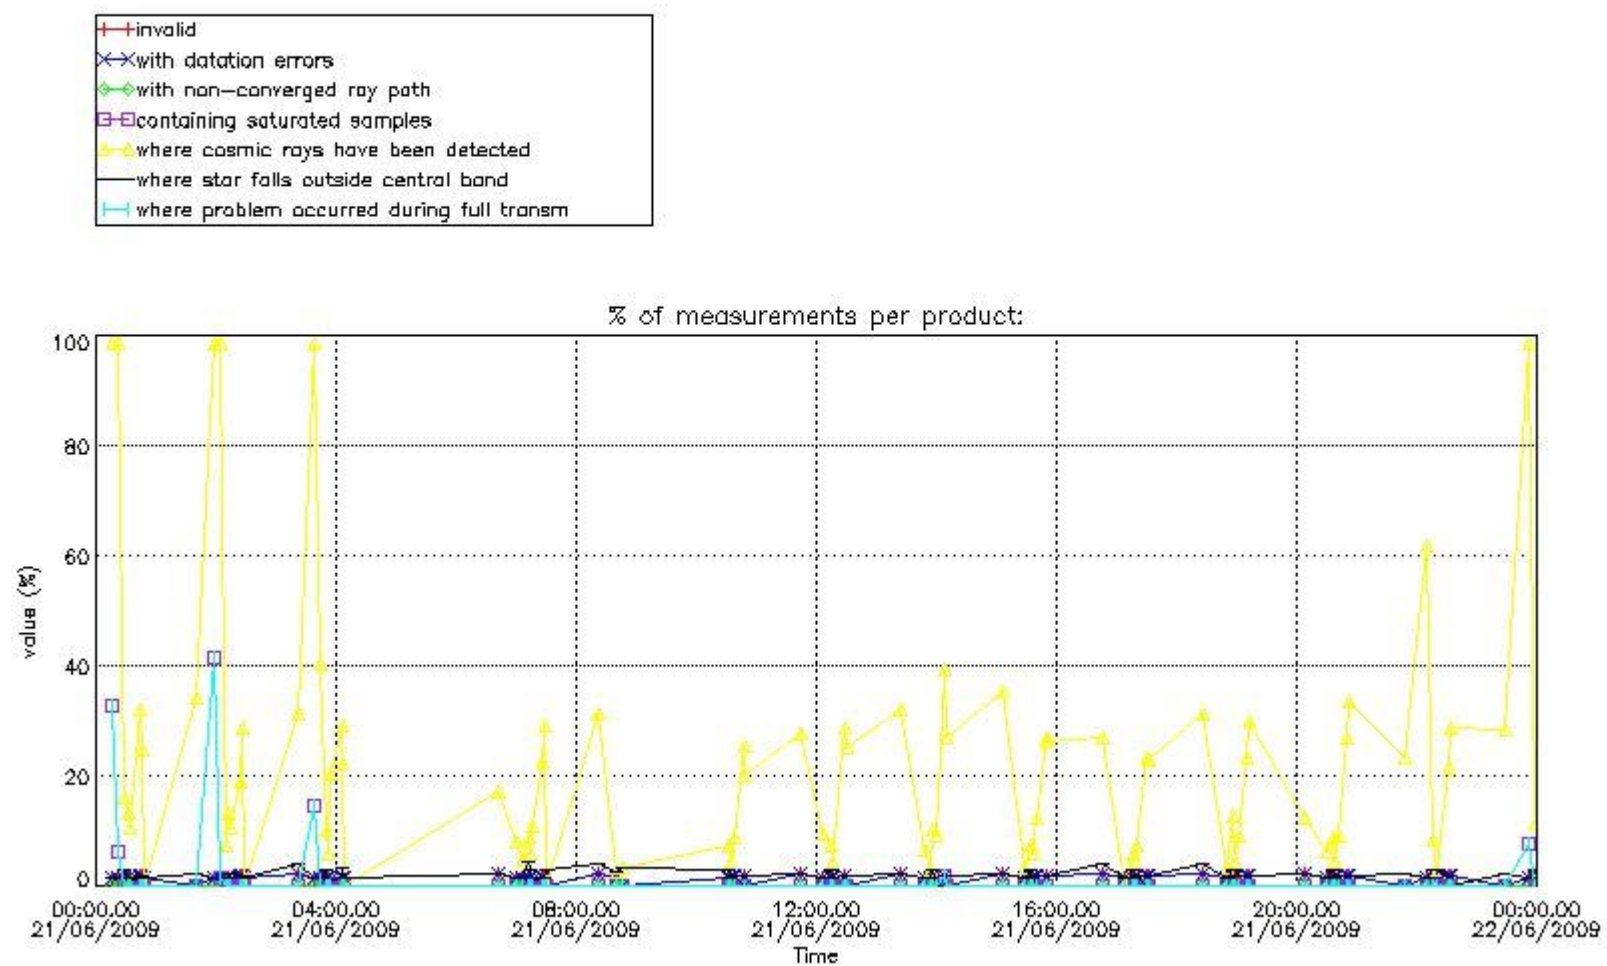

4.1.2 Plot level 1 quality information per product (time dependant): ENVI SAT DESCENDING passes