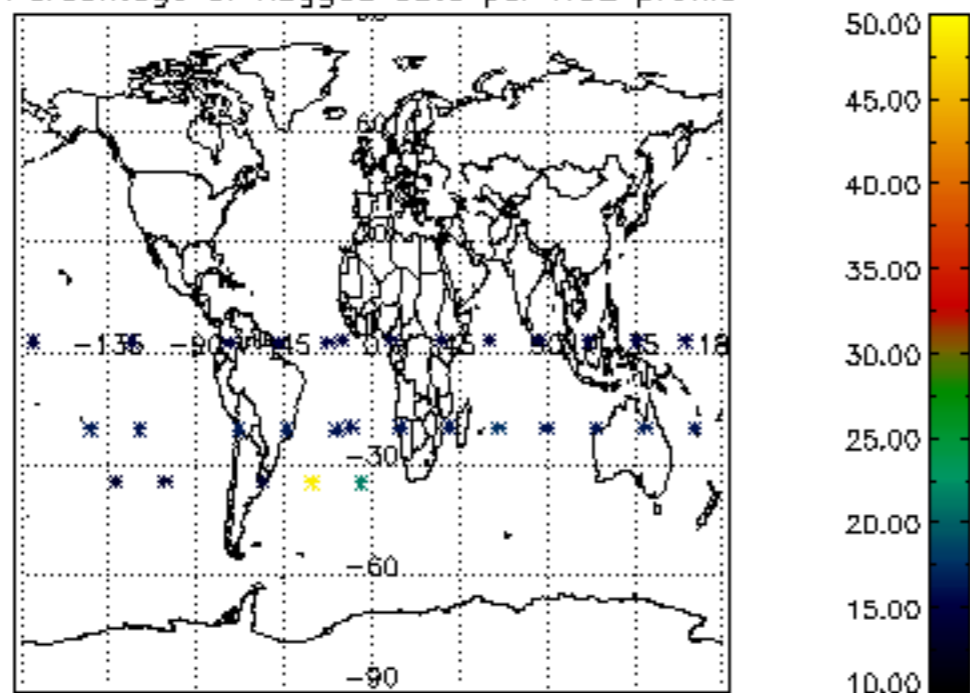

Percentage of flagged data per NO2 profile