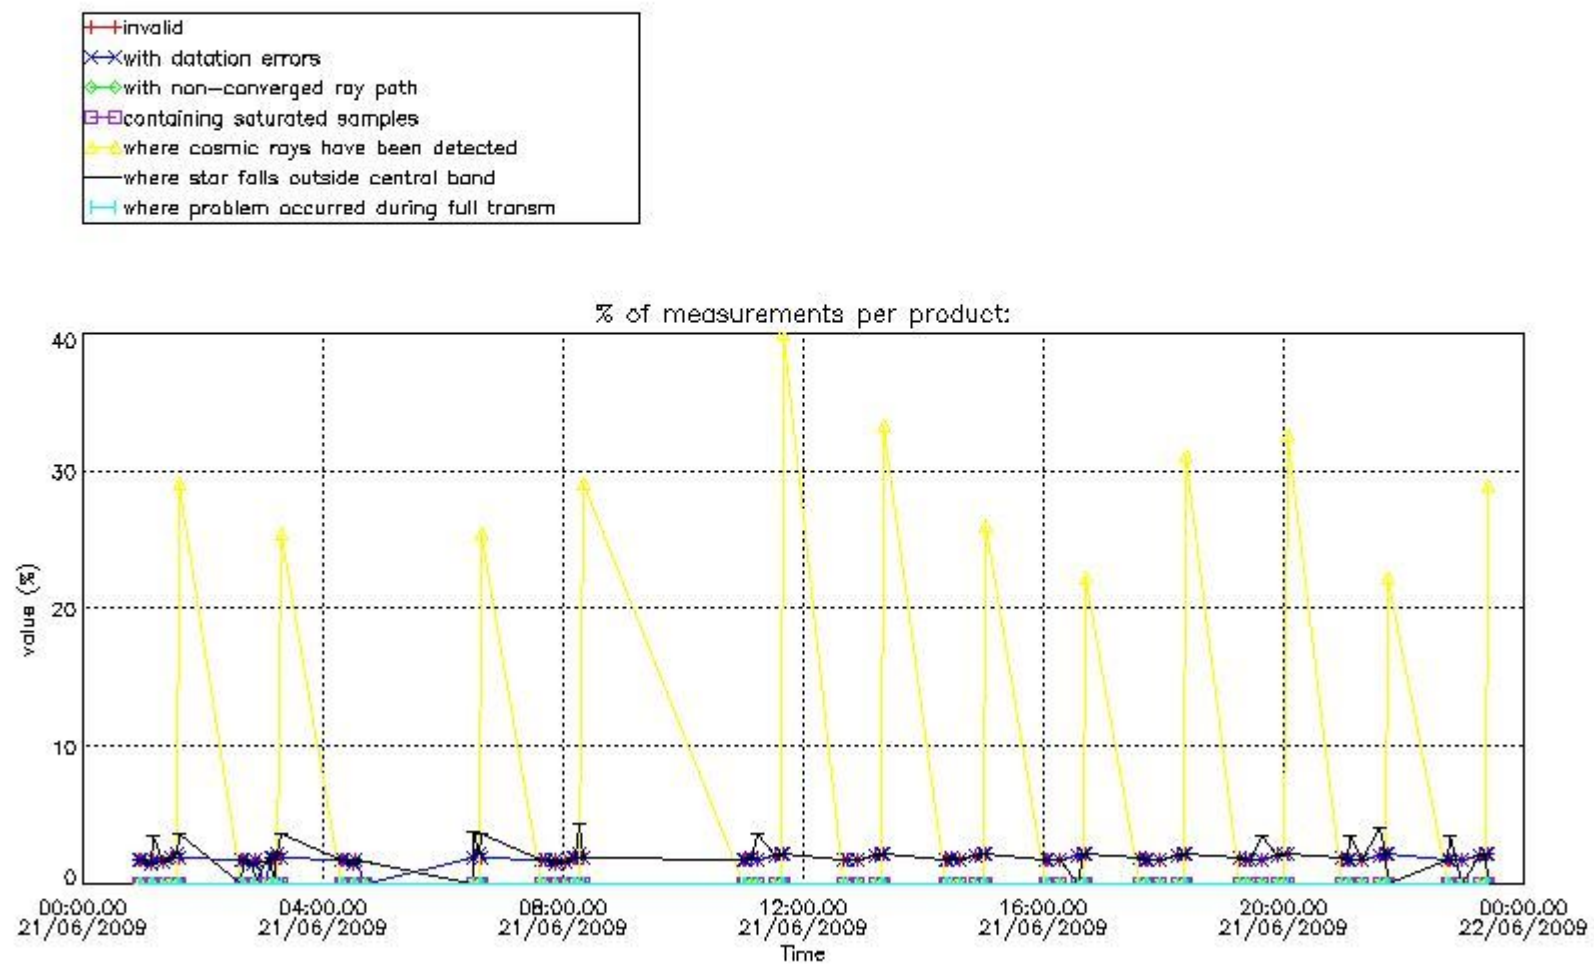

Percentage of flagged data per NO3 profile

4. Level 1 quality information per product

In this section it is plotted some information contained in the Quality Summary data set of the level 2 products that comes from the level 1b processing. Products without errors (error flag in the MPH set to "0") are used.

4.1 Plot quality information per product (time dependant) coming from level 1b processing

4.1.1 Plot level 1 quality information per product (time dependant): ENVISAT ASCENDING passes

4.1.2 Plot level 1 quality information per product (time dependant): ENVI SAT DESCENDING passes