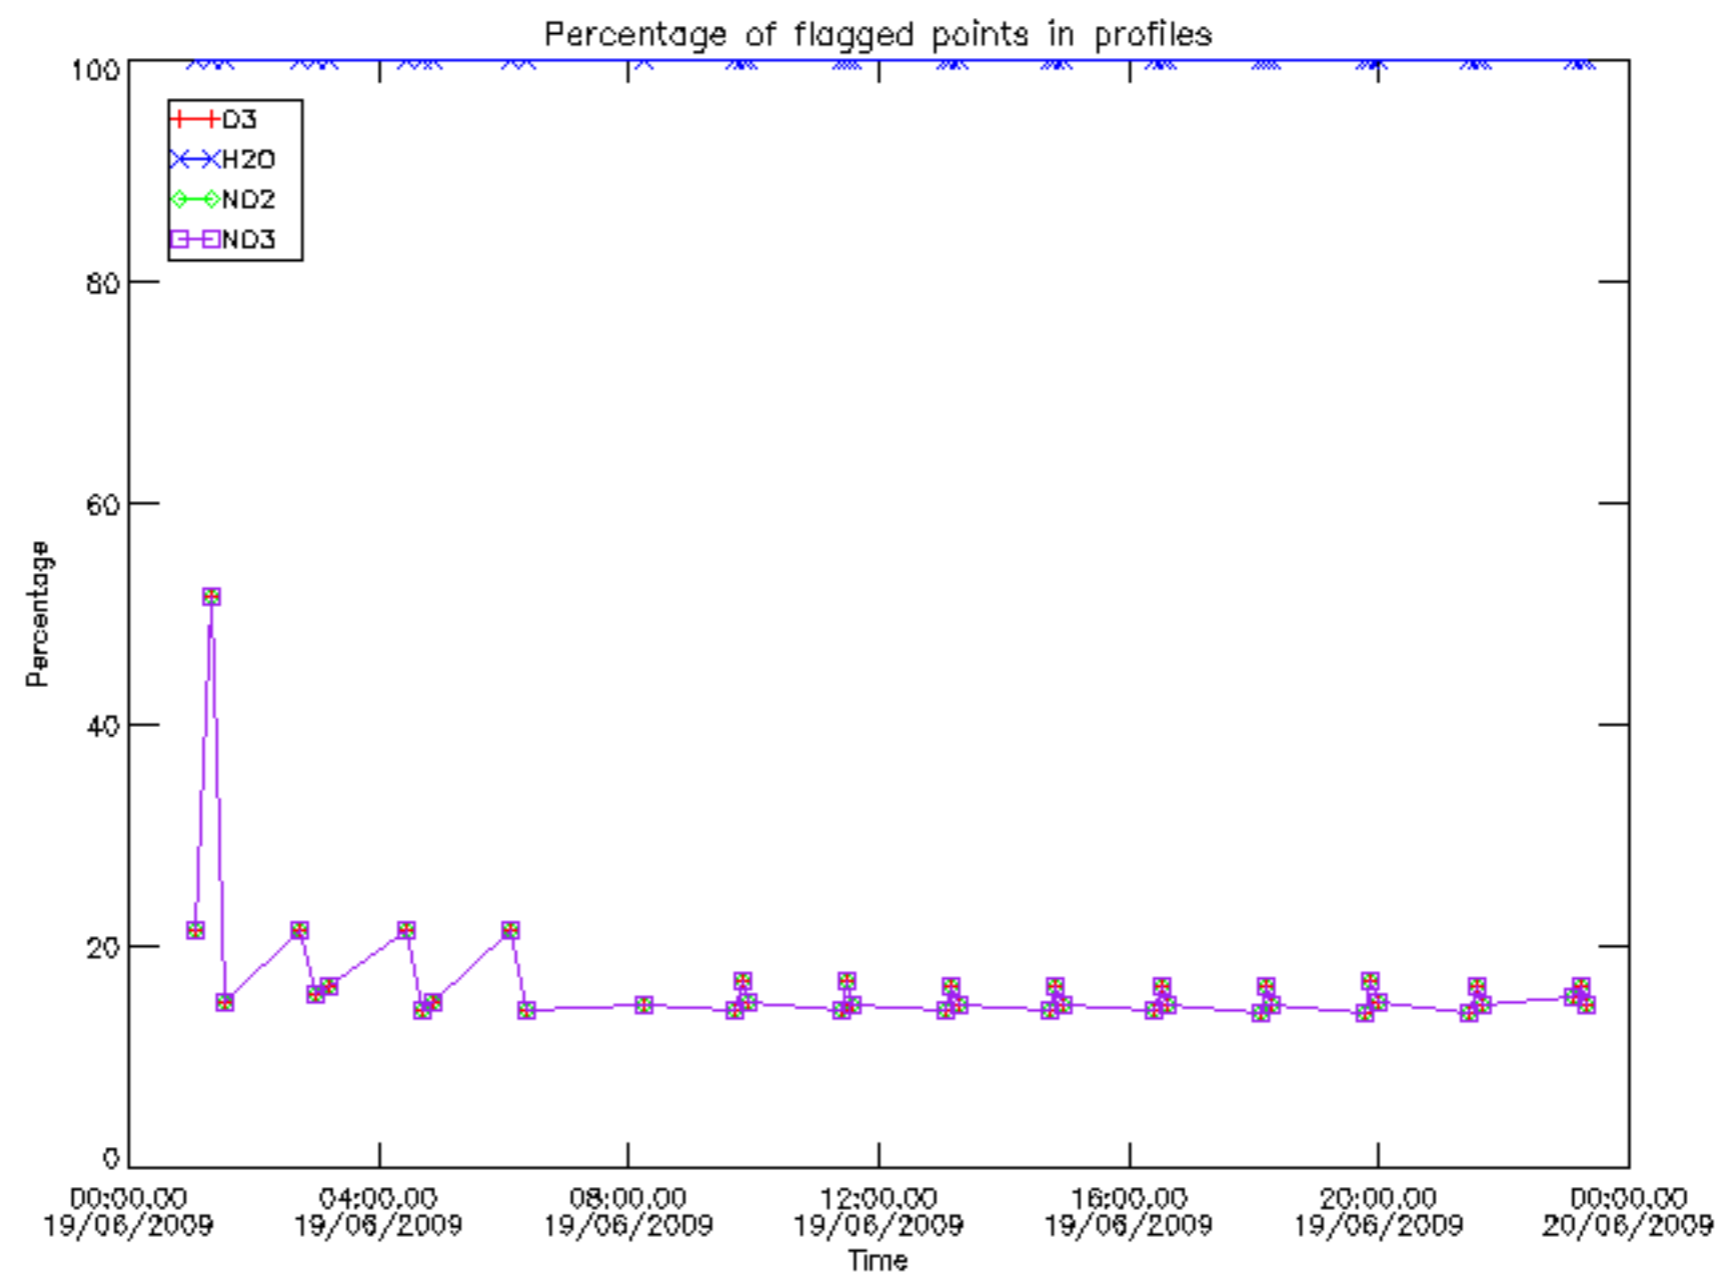

Percentage of flagged data per D3 profile

Percentage of flagged data per H2O profile