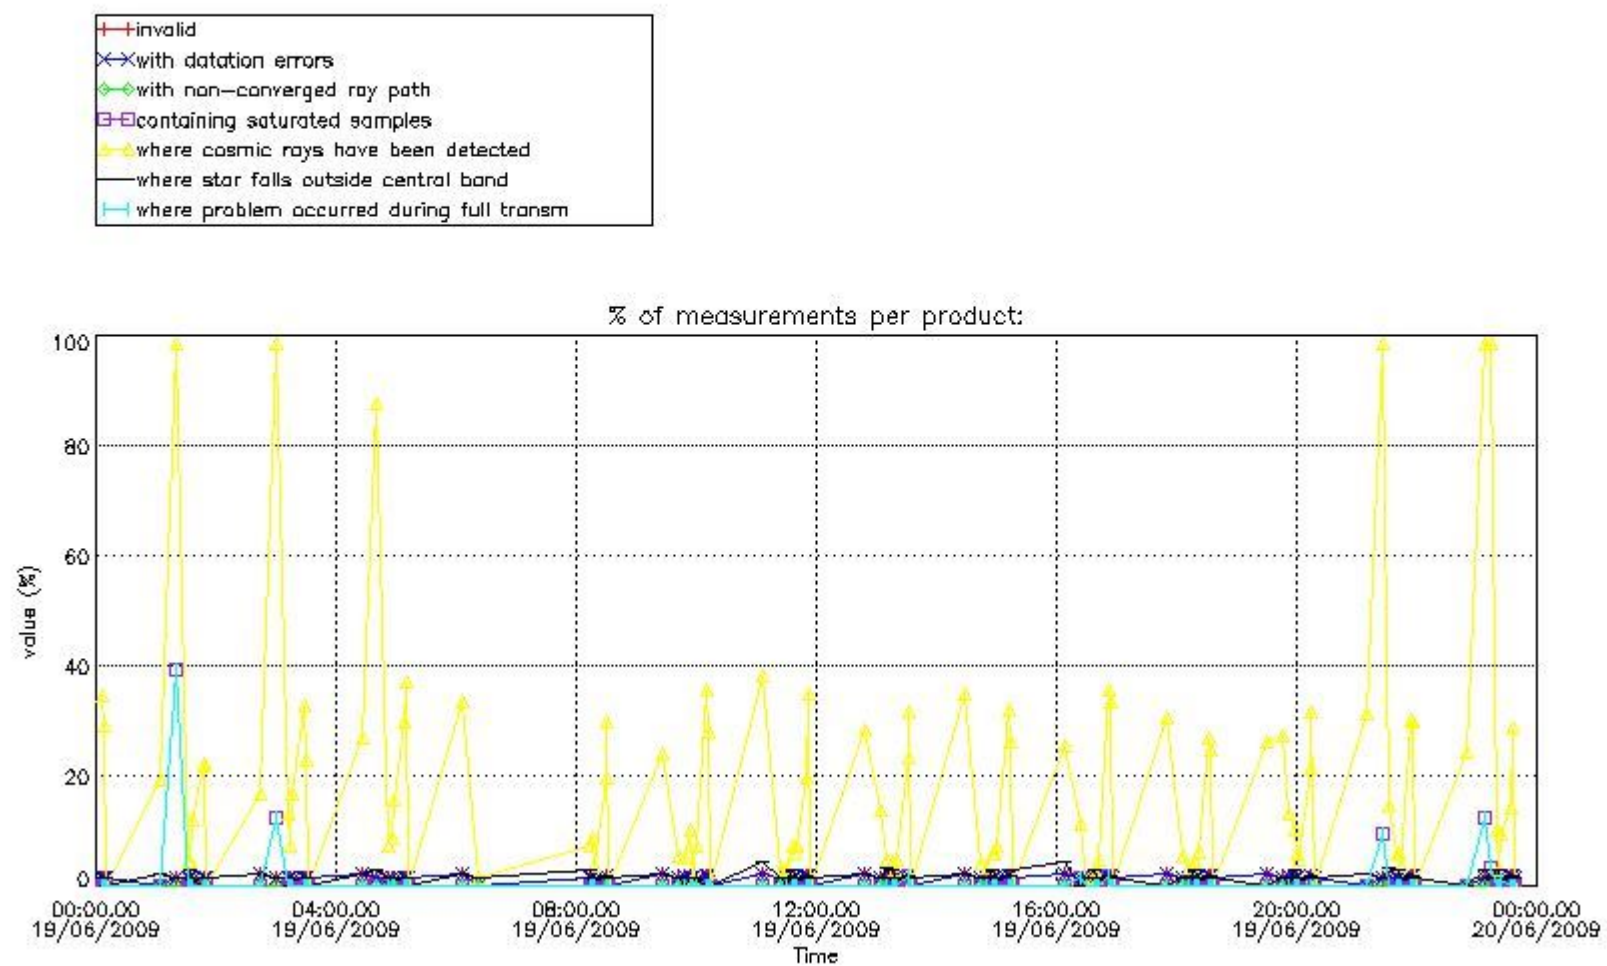

Percentage of flagged data per NO3 profile

4. Level 1 quality information per product

In this section it is plotted some information contained in the Quality Summary data set of the level 2 products that comes from the level 1b processing. Products without errors (error flag in the MPH set to "0") are used.

4.1 Plot quality information per product (time dependant) coming from level 1b processing

4.1.1 Plot level 1 quality information per product (time dependant): ENVISAT ASCENDING passes

4.1.2 Plot level 1 quality information per product (time dependant): ENVI SAT DESCENDING passes