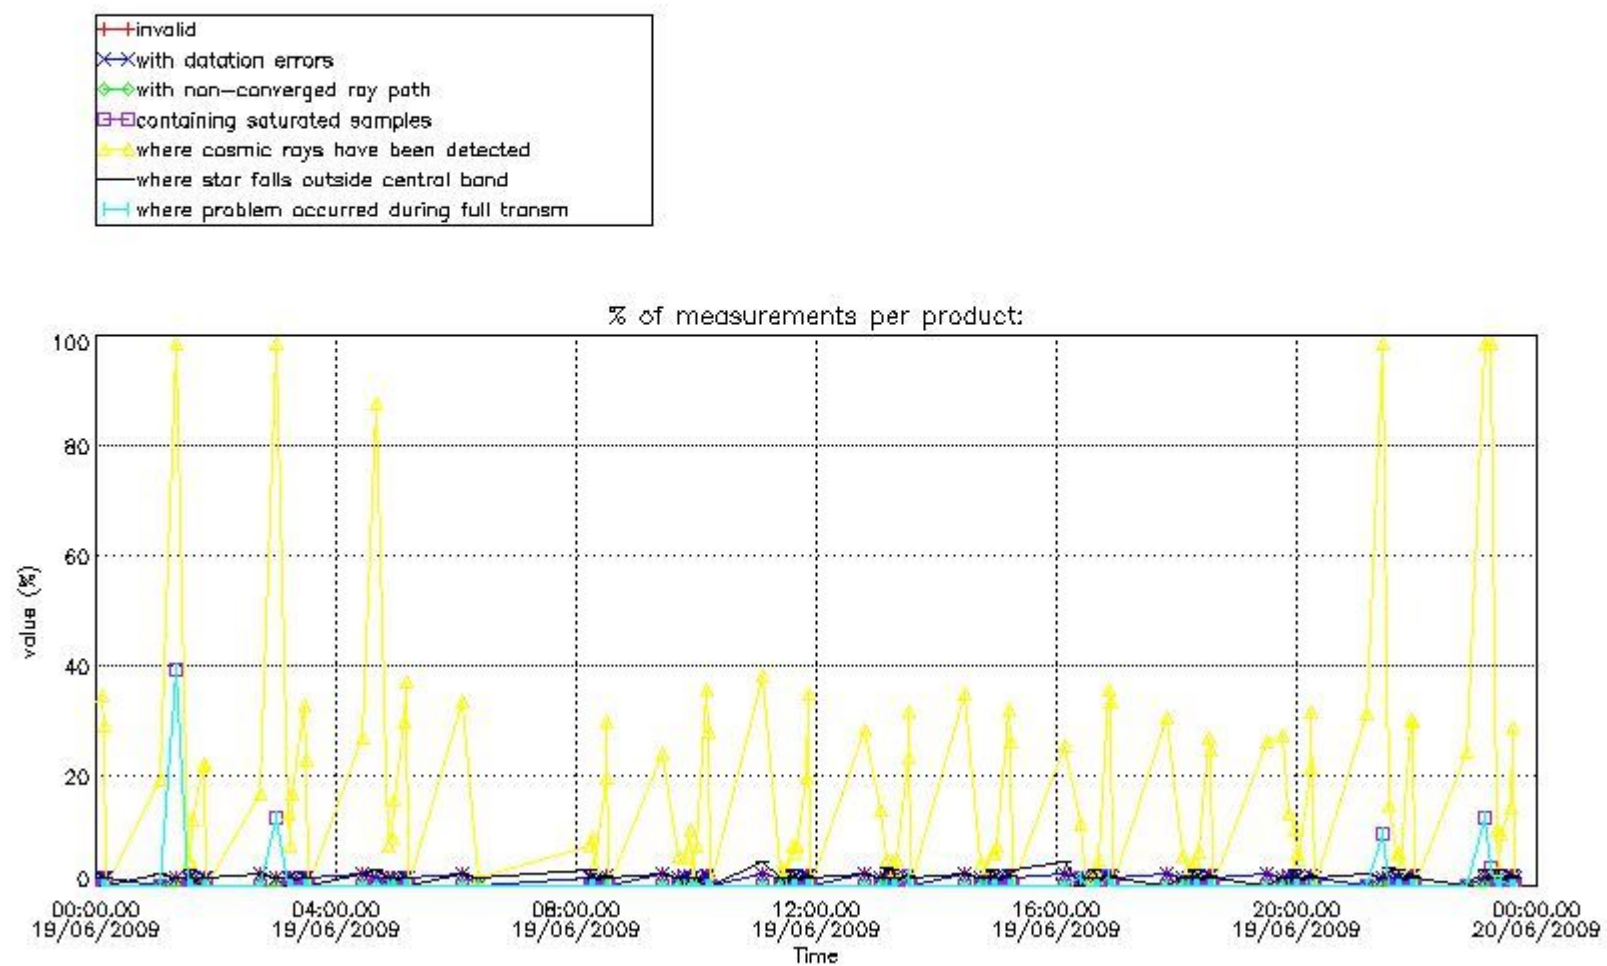

4.1.2 Plot level 1 quality information per product (time dependant): ENVI SAT DESCENDING passes