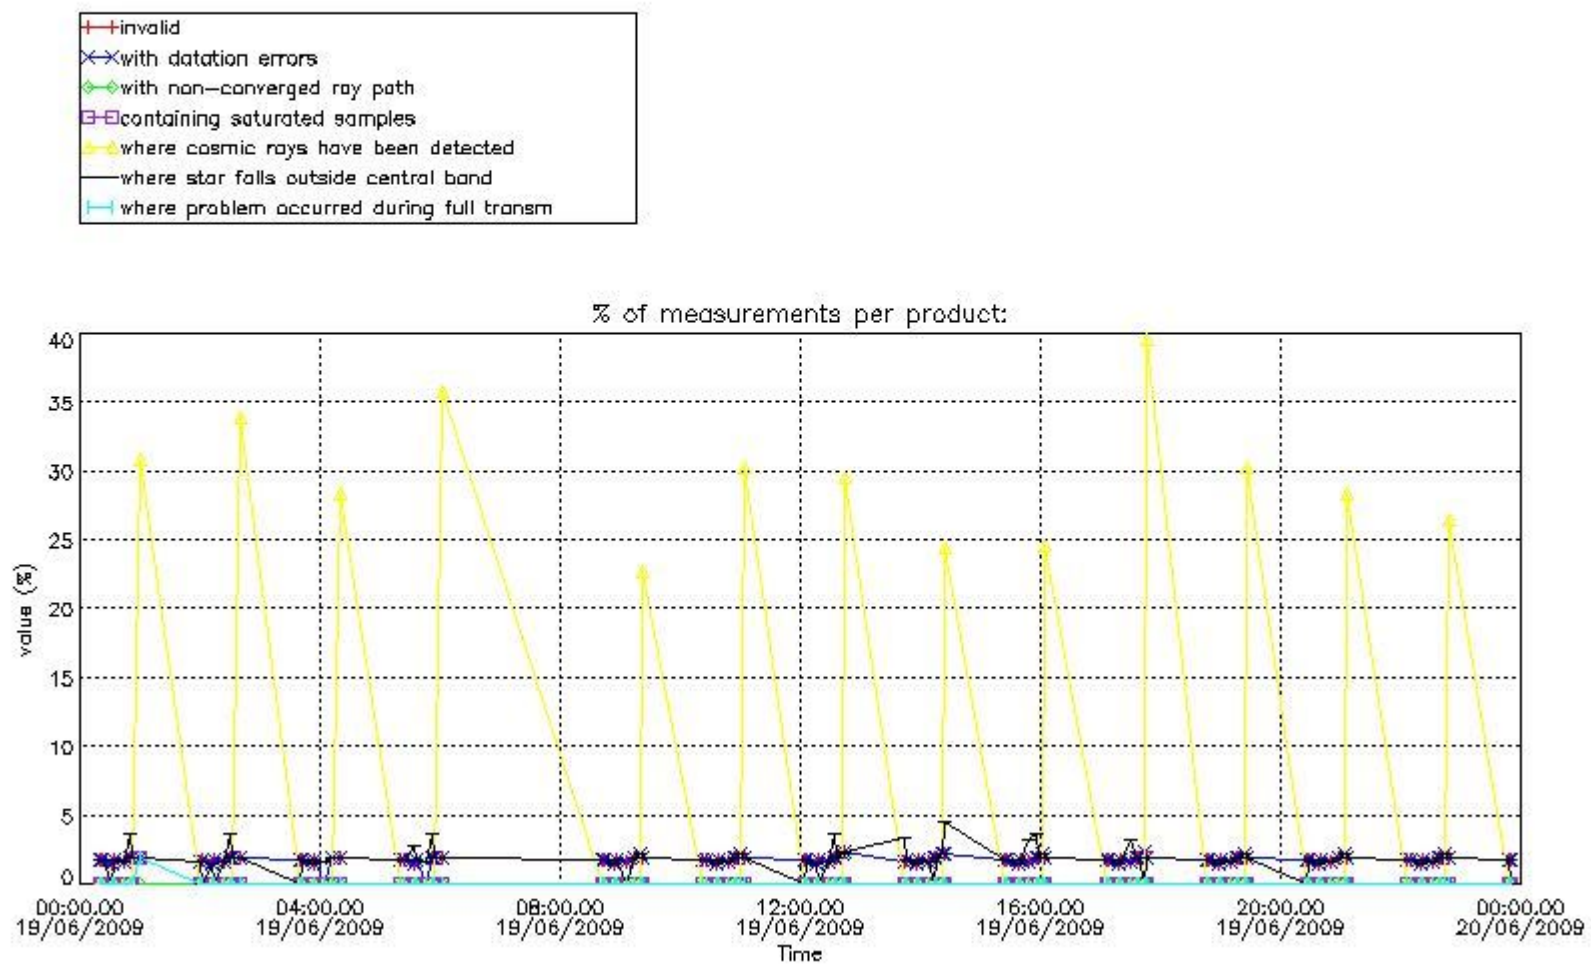

4.2 Plot quality information per product coming from level 1b processing (world map)

4.2.1 Plot level 1 quality information per product (world map): ENVISAT ASCENDING passes