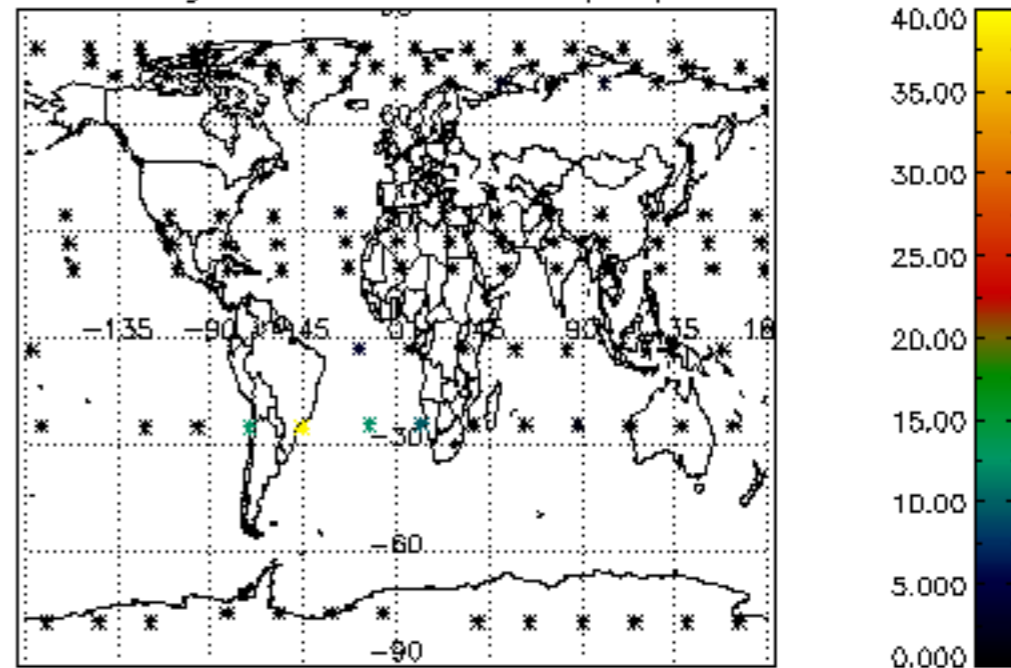

Percentage of datation errors per profile

Percentage of saturation errors per profile