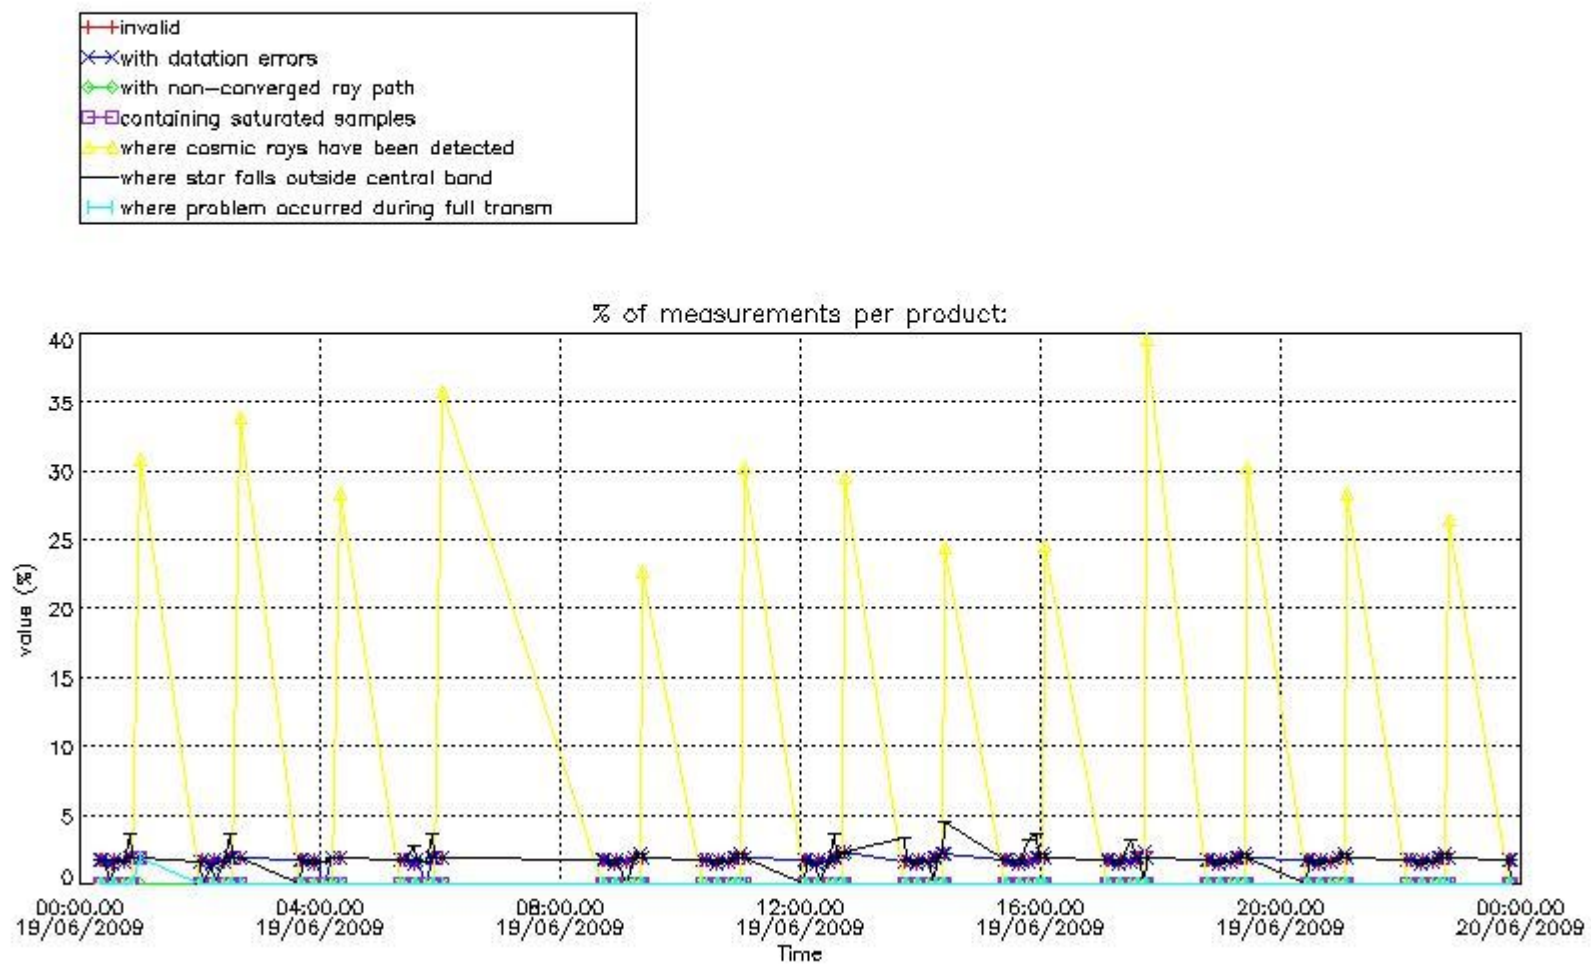

Percentage of flagged data per NO3 profile

4. Level 1 quality information per product

In this section it is plotted some information contained in the Quality Summary data set of the level 2 products that comes from the level 1b processing. Products without errors (error flag in the MPH set to "0") are used.

4.1 Plot quality information per product (time dependant) coming from level 1b processing

4.1.1 Plot level 1 quality information per product (time dependant): ENVISAT ASCENDING passes

4.1.2 Plot level 1 quality information per product (time dependant): ENVI SAT DESCENDING passes