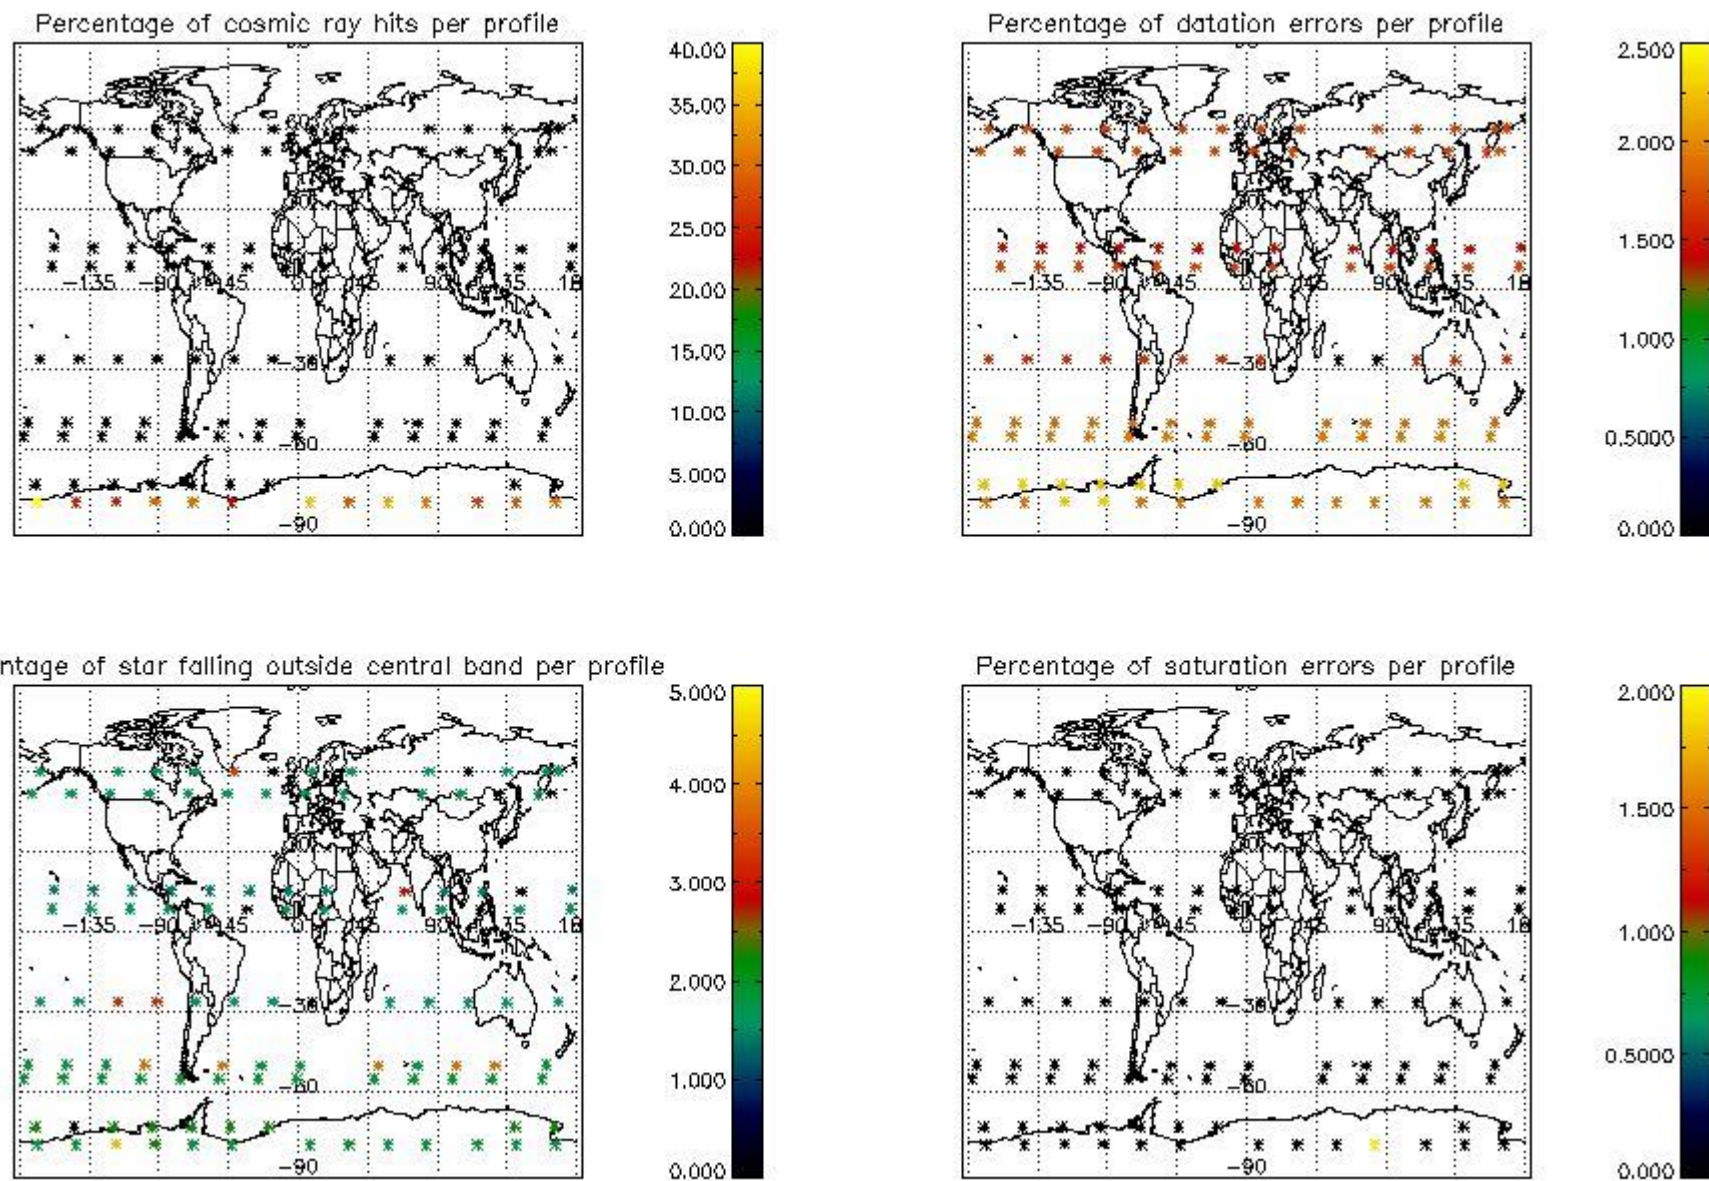

4.2.2 Plot level 1 quality information per product (world map): ENVISAT DESCENDING passes

5. Trace gas profiles

5.1 Ozone statistics based on quality of products

The final quality of the products can be "measured" using the STD (Standard Deviation) attached to every point profile. This information is written to the parameter GOM_NL__2P/NL_LOCAL_SPECIES_DENSITY/o3_std of the level 2 products. The table below shows the statistics for given STD ranges.

The statistics are given with respect to the overall valid production:

- Products without fatal errors: GOM_NL__2P/MPH/PRODUCT_ERR=0
- Valid point profile: GOM_NL__2P/NL_LOCAL_SPECIES_DENSITY/pcd(0)=0

The 'Criteria' is applied to valid points of dark limb products:

- Products in dark limb illumination condition: GOM_NL__2P/NL_SUMMARY_QUALITY/obs_ill_cond=0
- Products without fatal errors: GOM_NL__2P/MPH/PRODUCT_ERR=0
- Valid point profile: GOM_NL__2P/NL_LOCAL_SPECIES_DENSITY/pcd(0)=0

So, the table below shows the percentage of dark limb and valid observations for each criteria with respect to the overall valid daily observations.

Criteria	% of total production
All STD	18
STD < 20	0