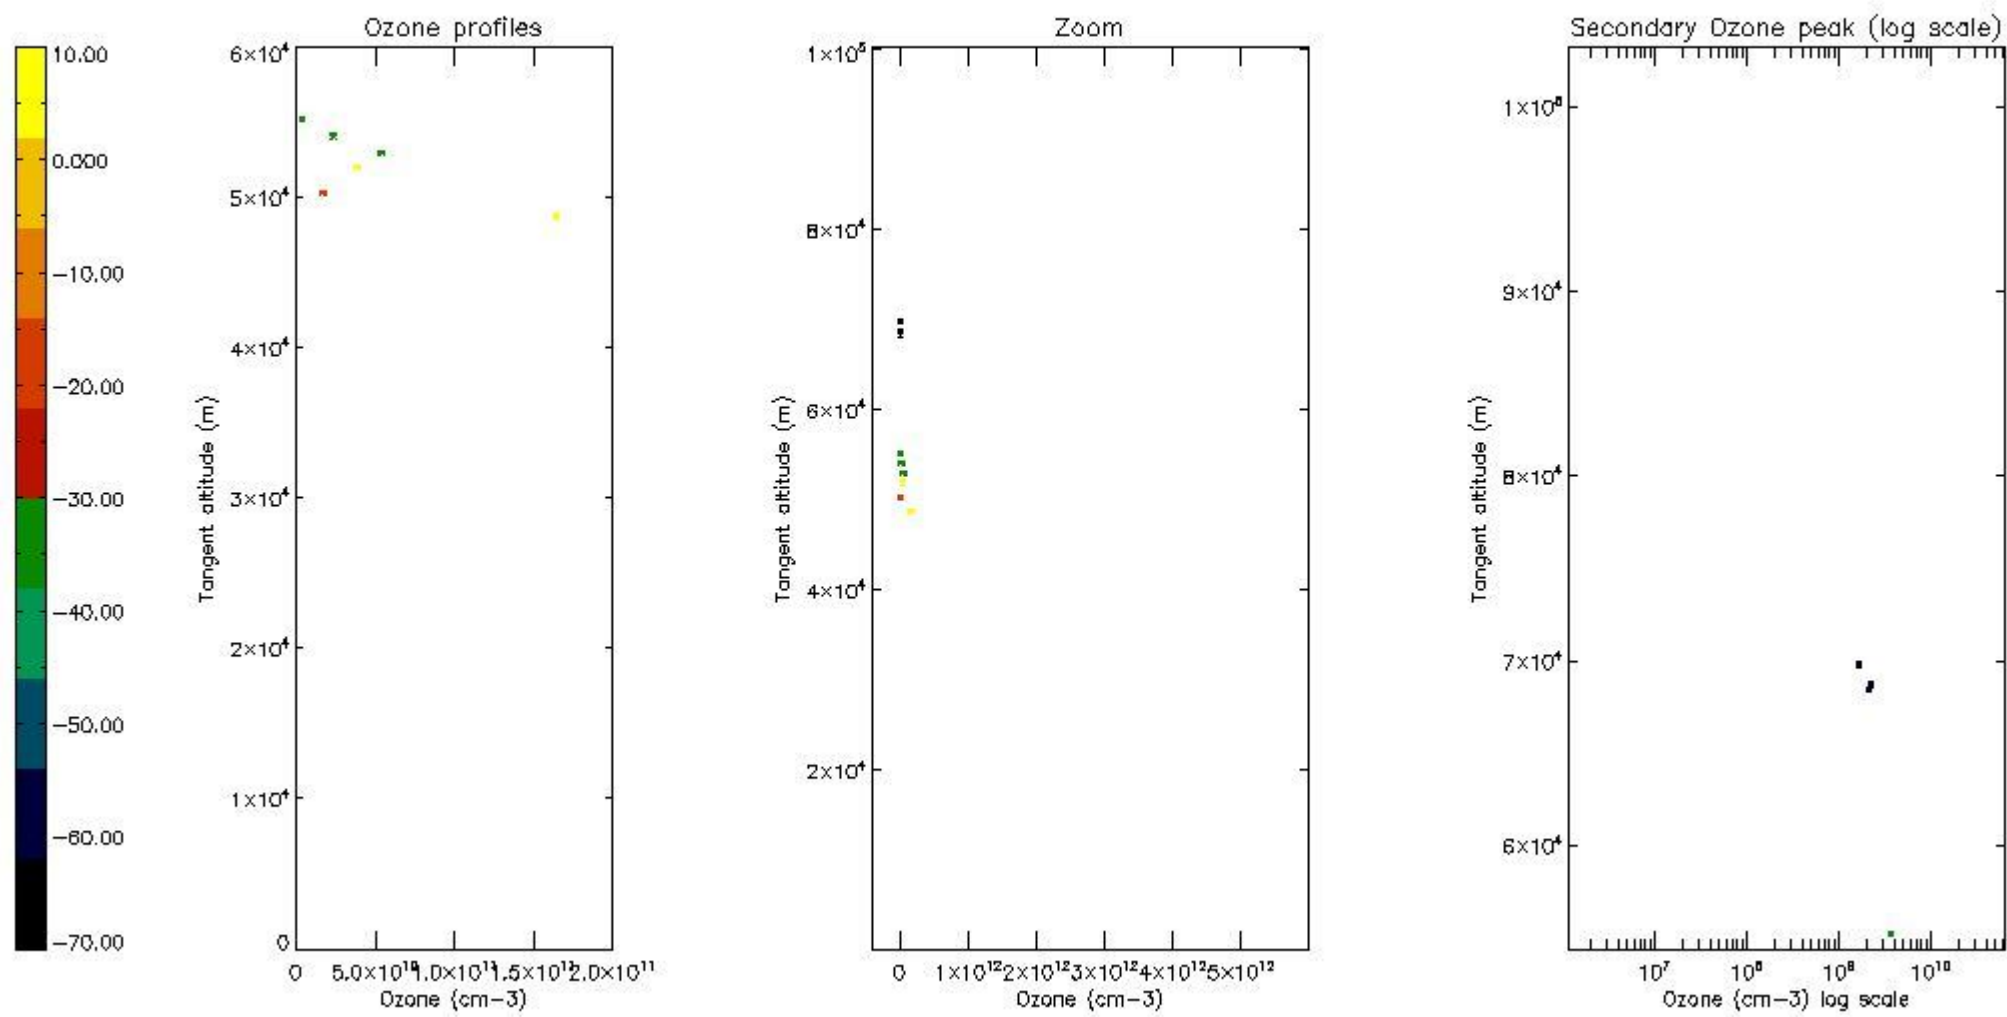

STD < 10	0
STD < 5	0

5.2 Plot ozone profiles for all STD (dark without errors)

The colorbar represents the latitude.

5.3 Plot ozone profiles where STD < 20% (dark without errors)

The colorbar represents the latitude.