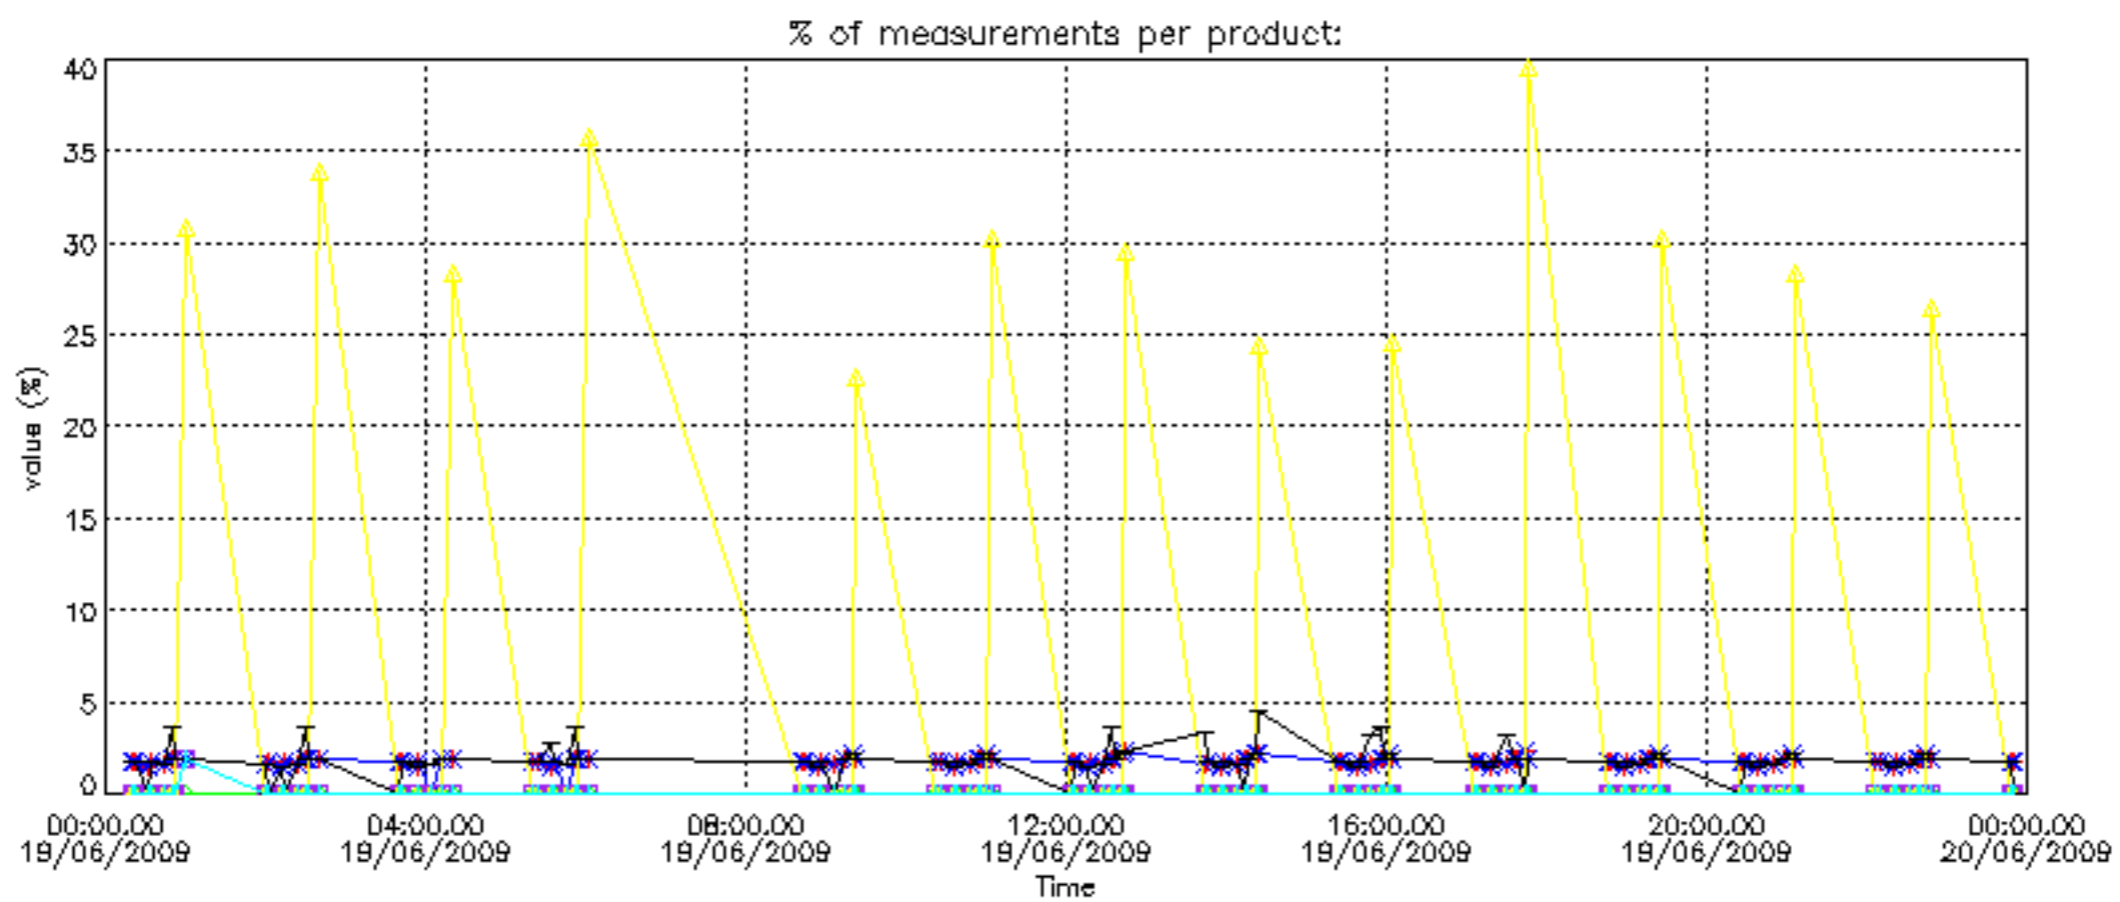

Percentage of cosmic ray hits per profile

Percentage of datation errors per profile