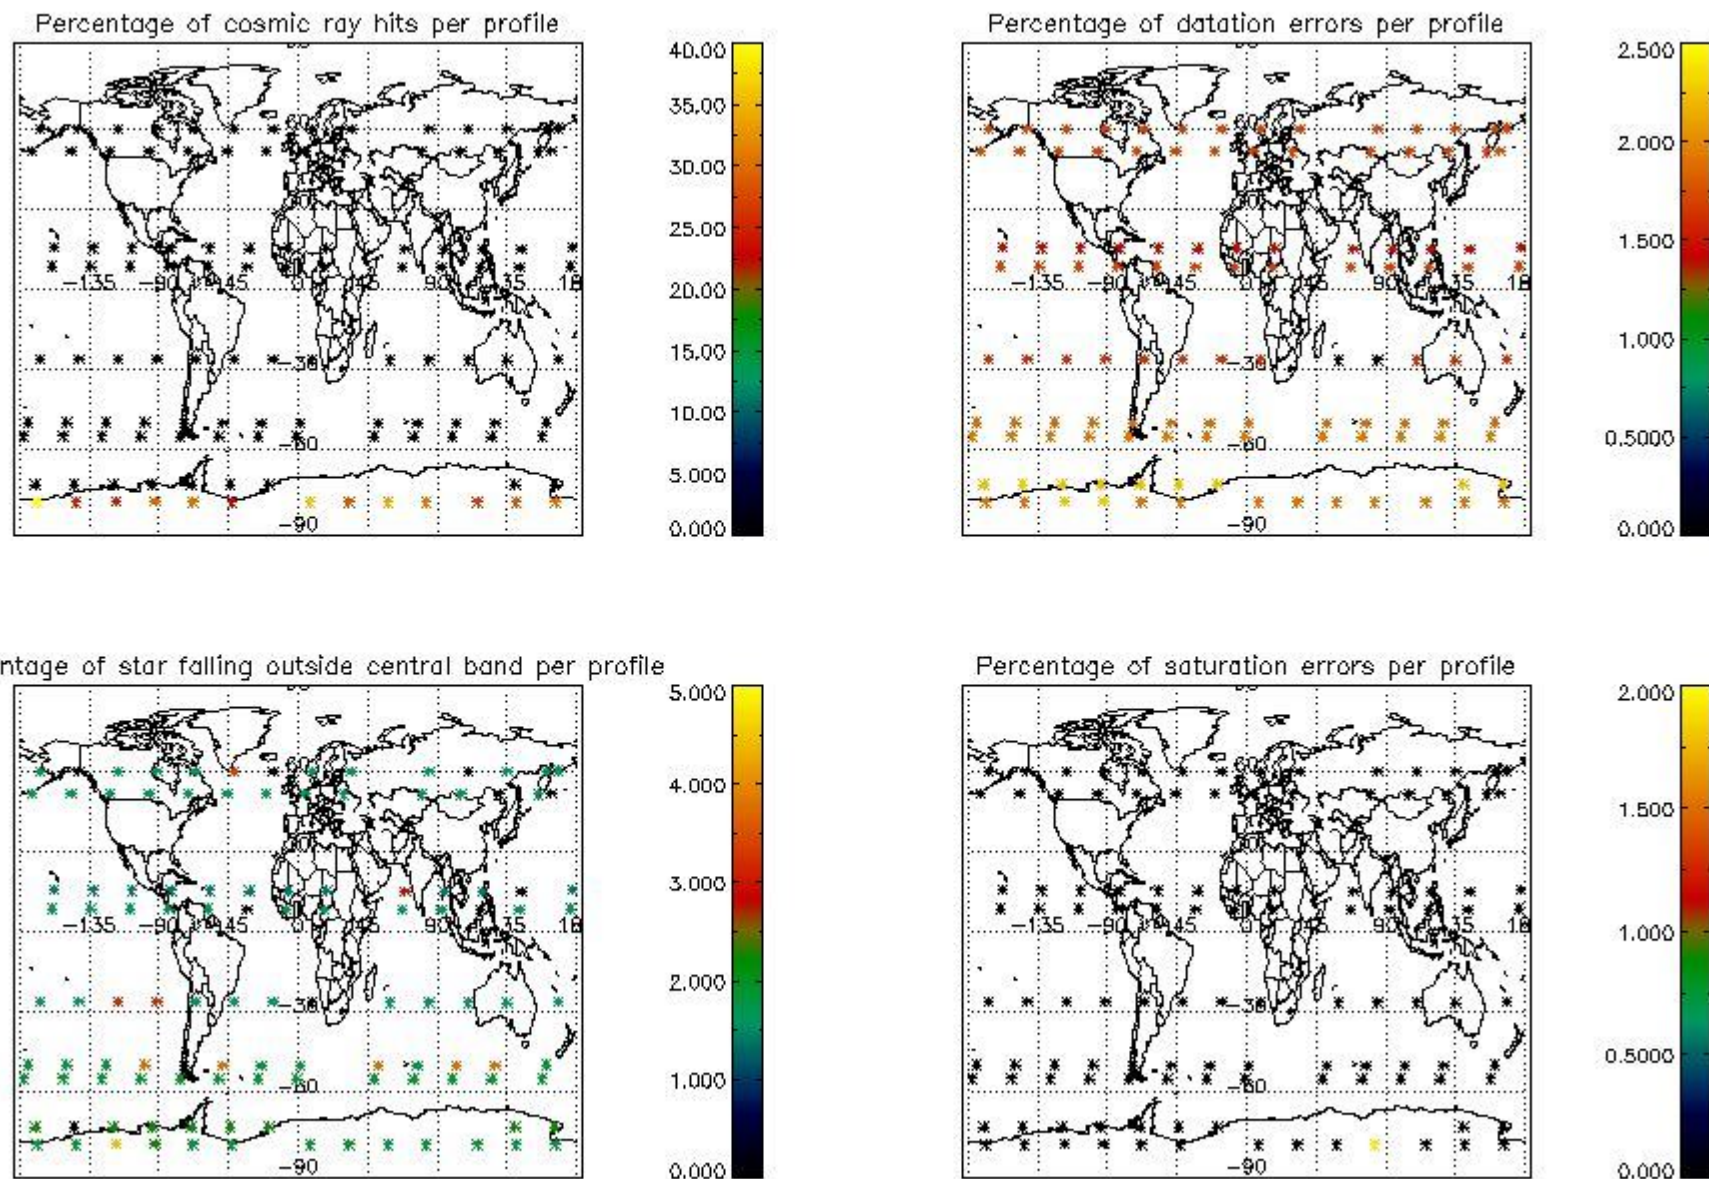

Percentage of flagged data per NO3 profile

4. Level 1 quality information per product

In this section it is plotted some information contained in the Quality Summary data set of the level 2 products that comes from the level 1b processing. Products without errors (error flag in the MPH set to "0") are used.

4.1 Plot quality information per product (time dependant) coming from level 1b processing

4.1.1 Plot level 1 quality information per product (time dependant): ENVISAT ASCENDING passes

4.1.2 Plot level 1 quality information per product (time dependant): ENVI SAT DESCENDING passes

4.2 Plot quality information per product coming from level 1b processing (world map)

4.2.1 Plot level 1 quality information per product (world map): ENVISAT ASCENDING passes

4.2.2 Plot level 1 quality information per product (world map): ENVISAT DESCENDING passes