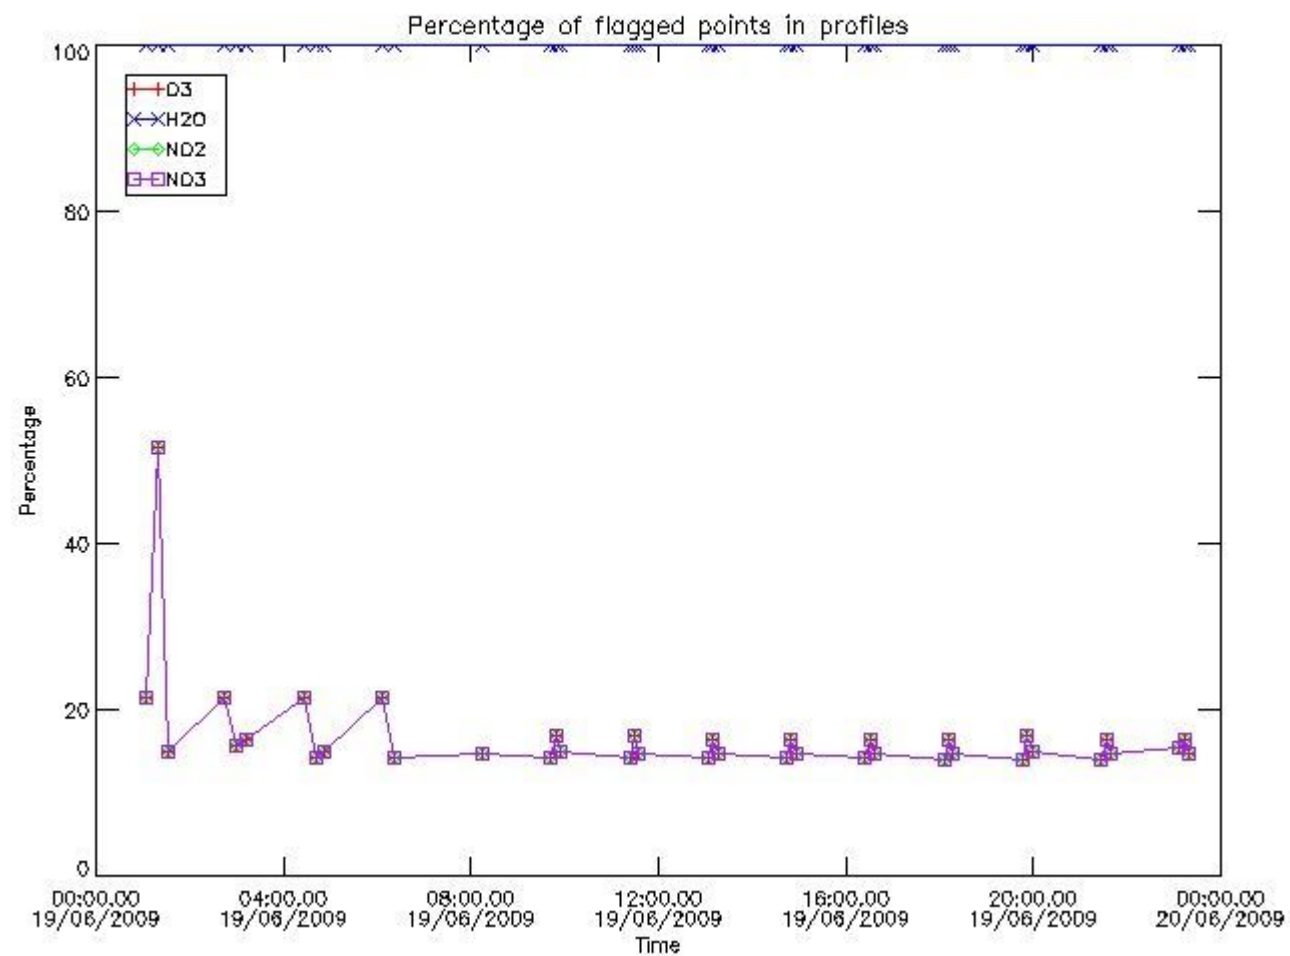

3. Quality information per product

In this section it is plotted some information contained in the Quality Summary data set of the level 2 products. Only products in dark limb conditions and without errors (error flag in the MPH set to "0") are used.

3.1 Plot quality information per product (time dependant)

3.2 Plot quality information per product (world map)