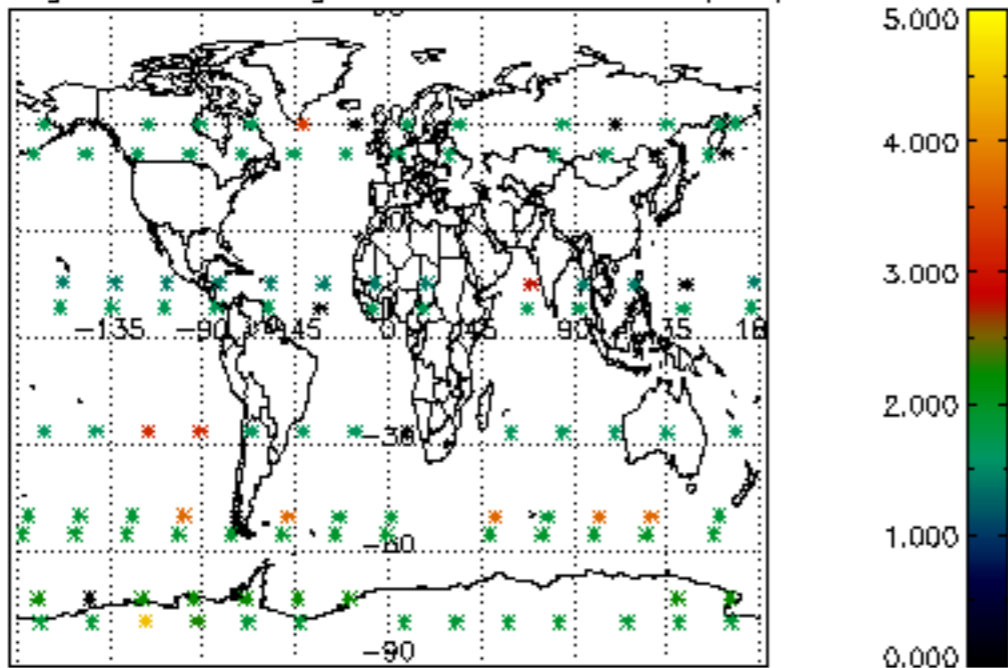

Percentage of star falling outside central band per profile