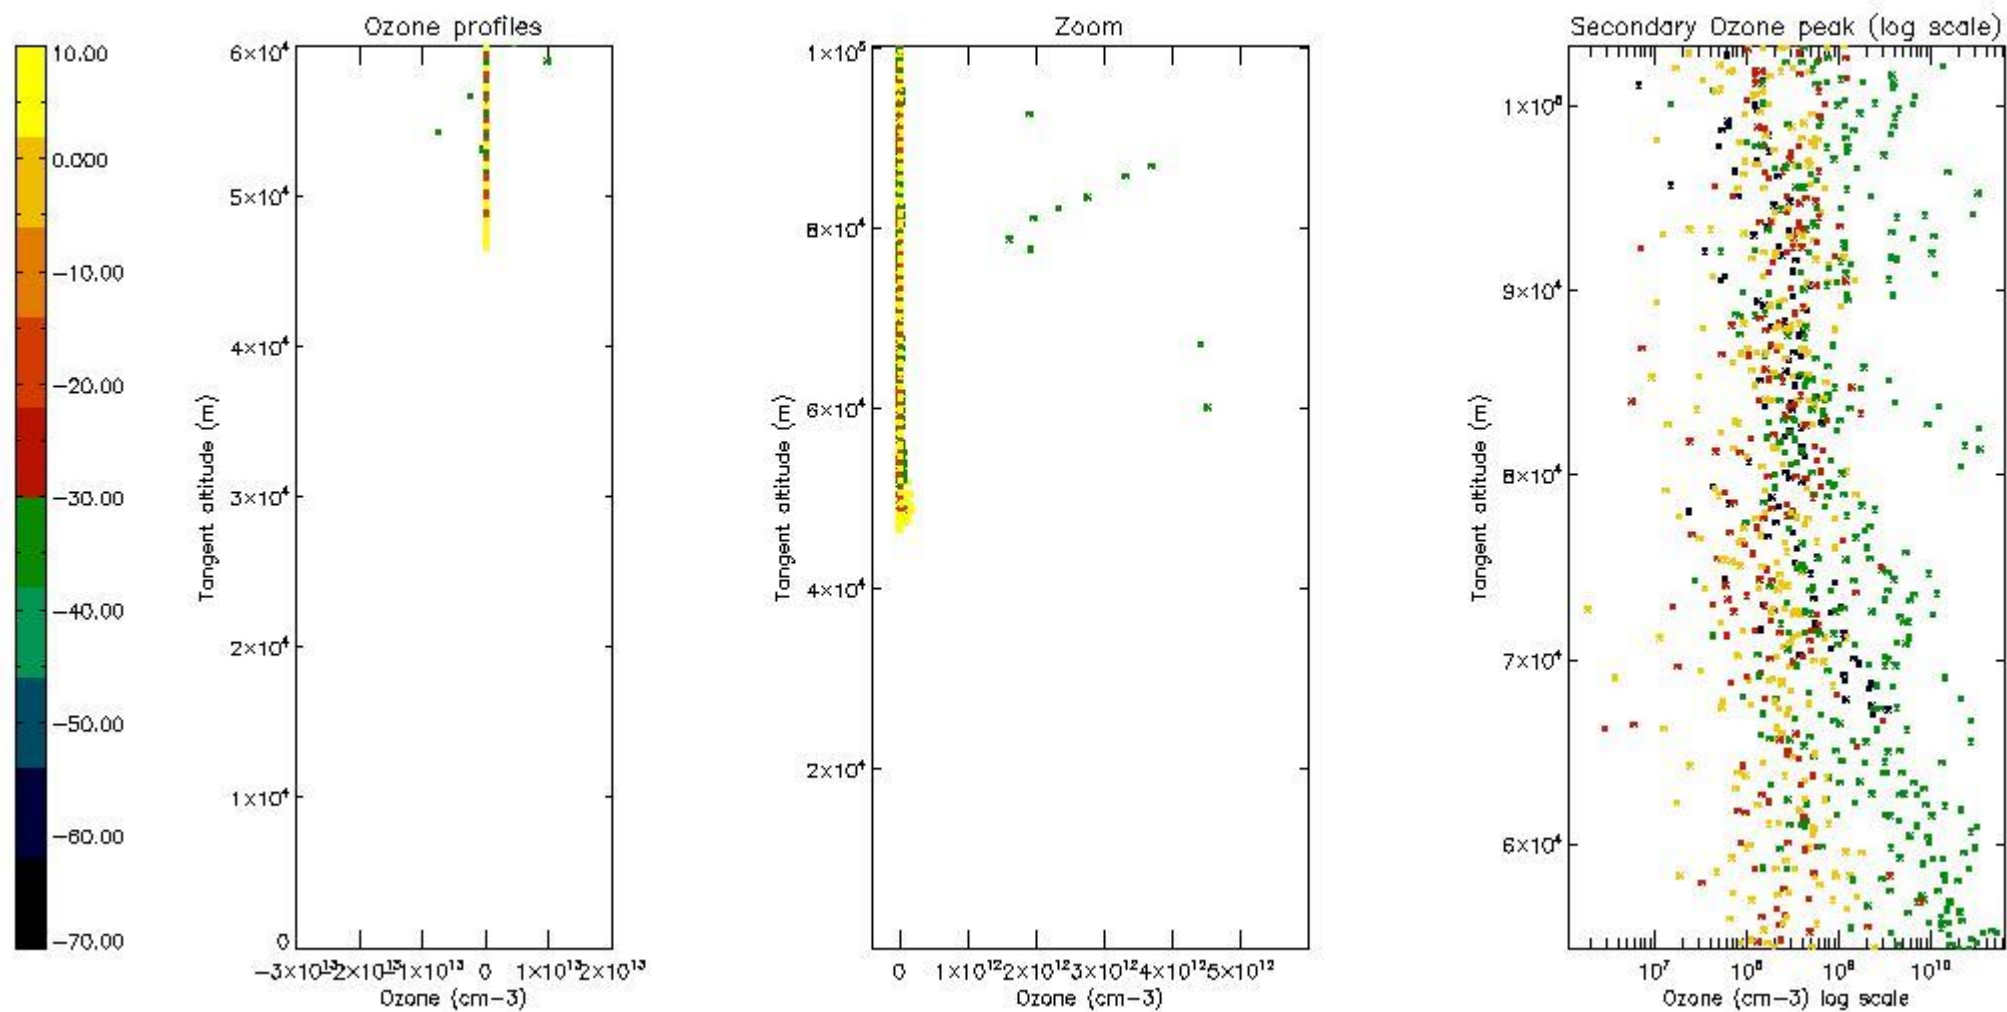

STD < 10	0
STD < 5	0

5.2 Plot ozone profiles for all STD (dark without errors)

The colorbar represents the latitude.

5.3 Plot ozone profiles where STD < 20% (dark without errors)

The colorbar represents the latitude.