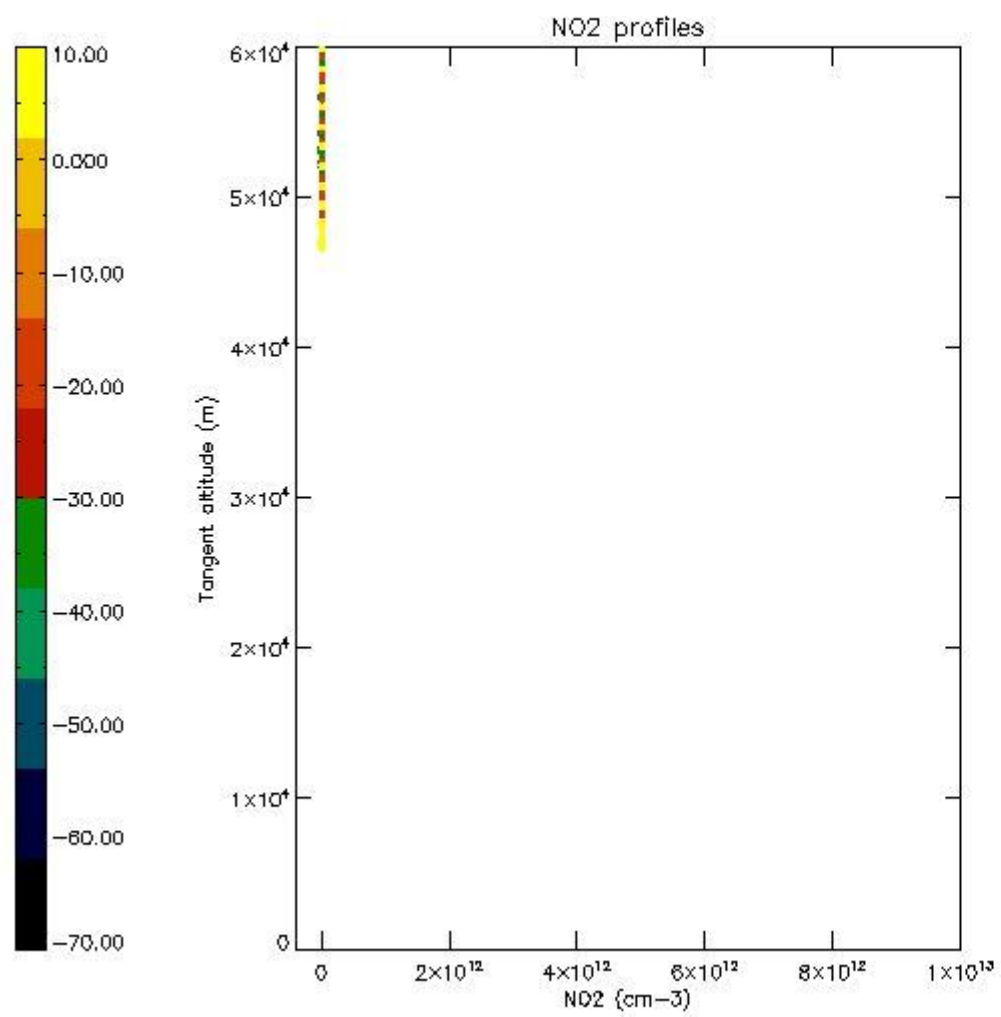

5.7 Plot NO3 profiles for all STD (dark without errors)

The colorbar represents the latitude.