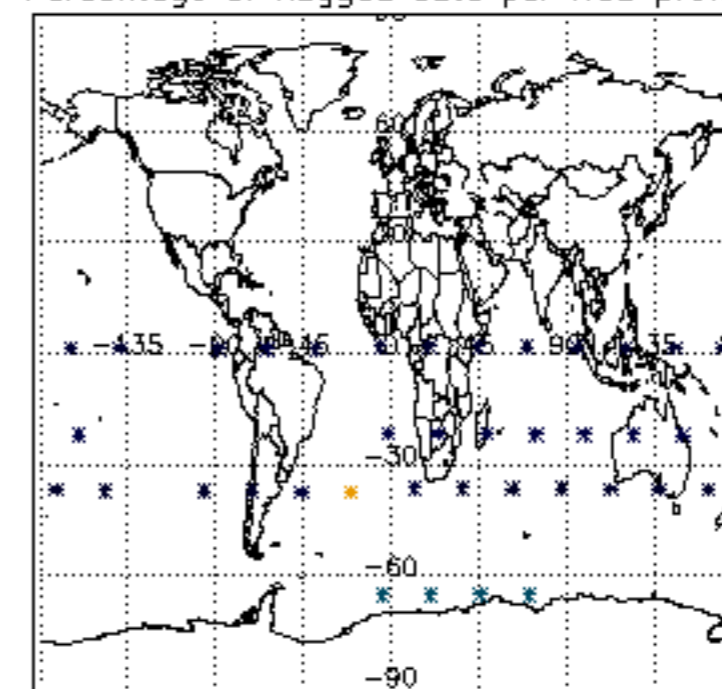

Percentage of flagged data per NO3 profile