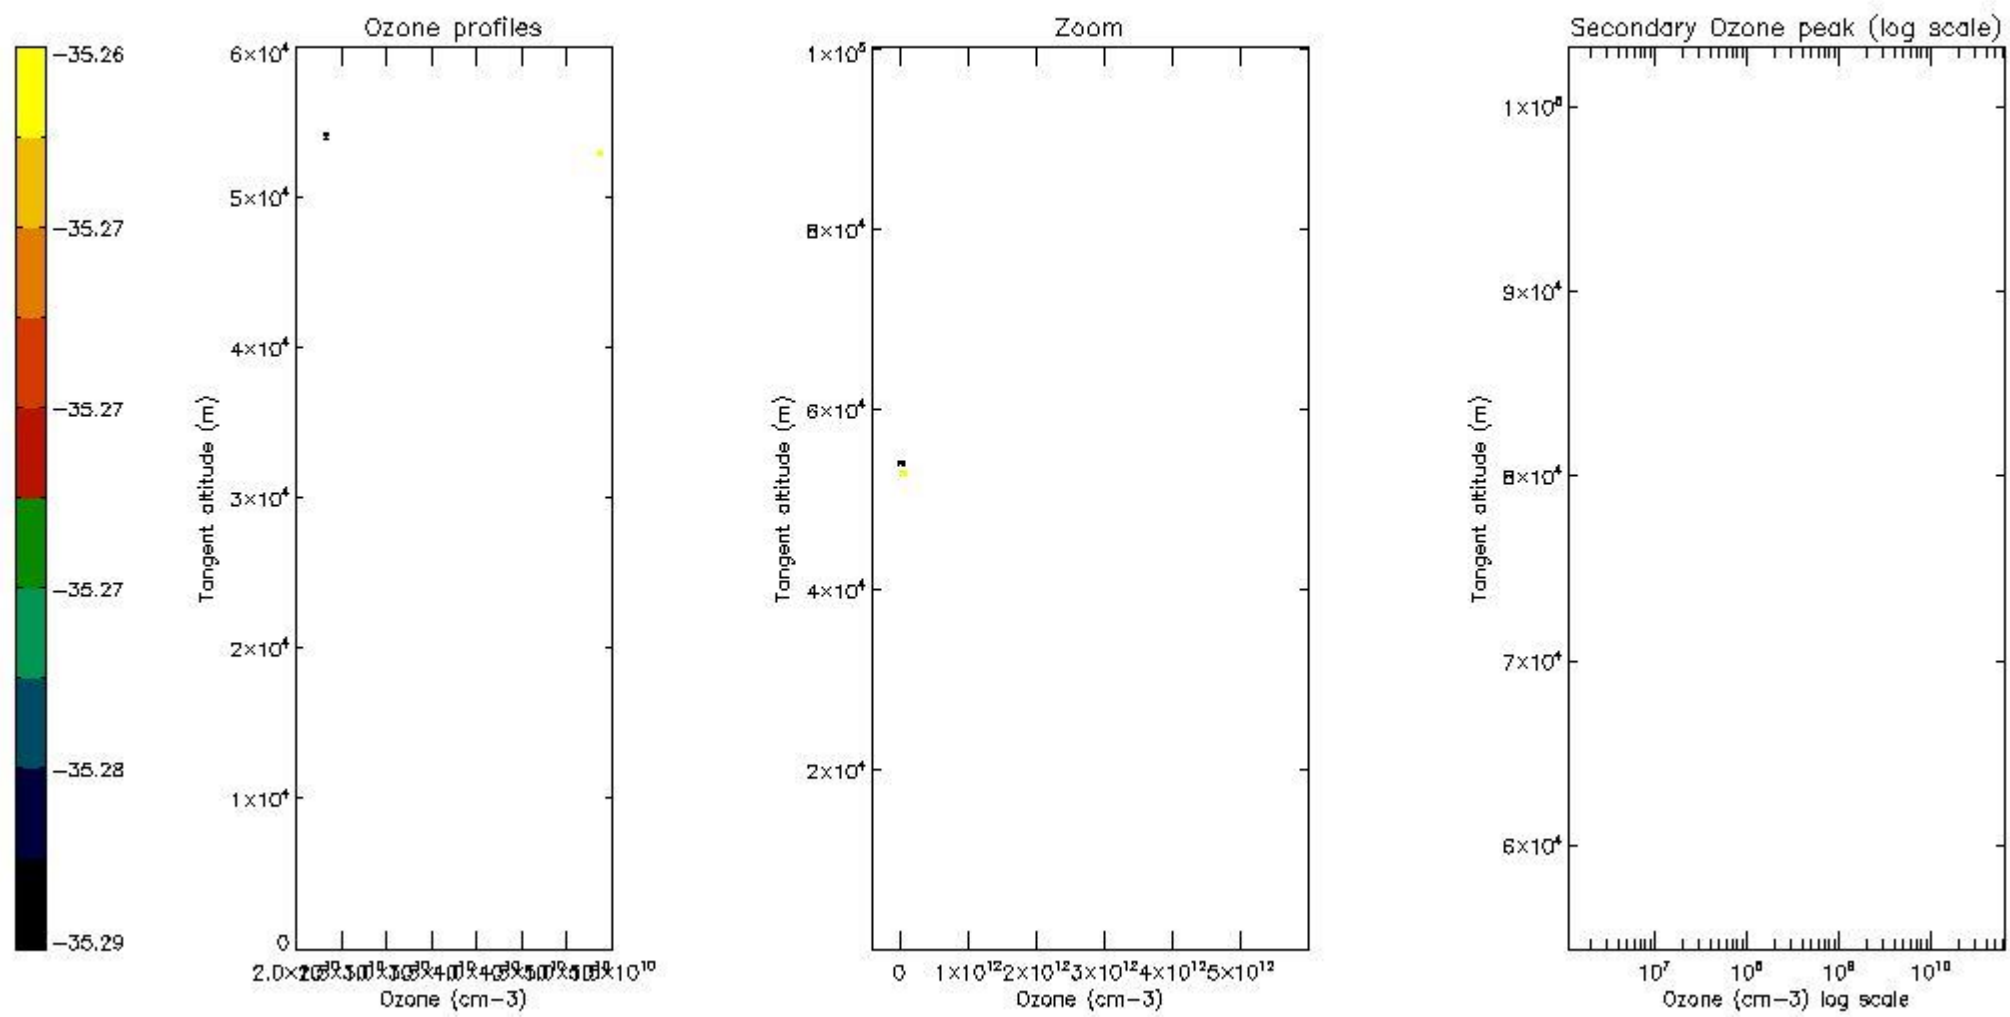

5.5 Plot ozone profiles where STD < 5% (dark without errors)

The colorbar represents the latitude.