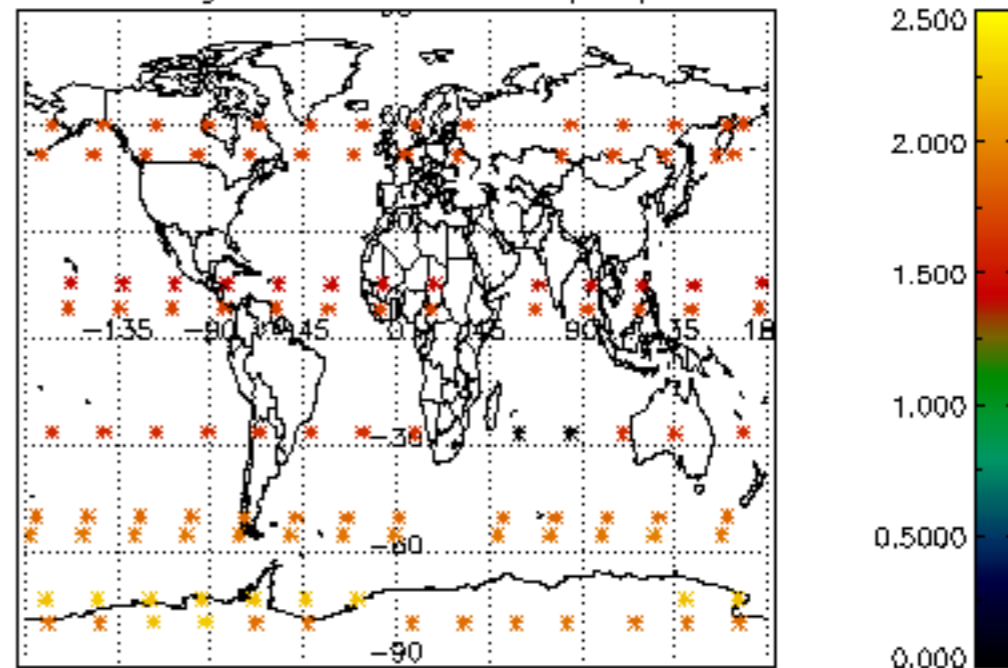

Percentage of datation errors per profile

Percentage of star falling outside central band per profile

Percentage of saturation errors per profile

Percentage of cosmic ray hits per profile

Percentage of datation errors per profile