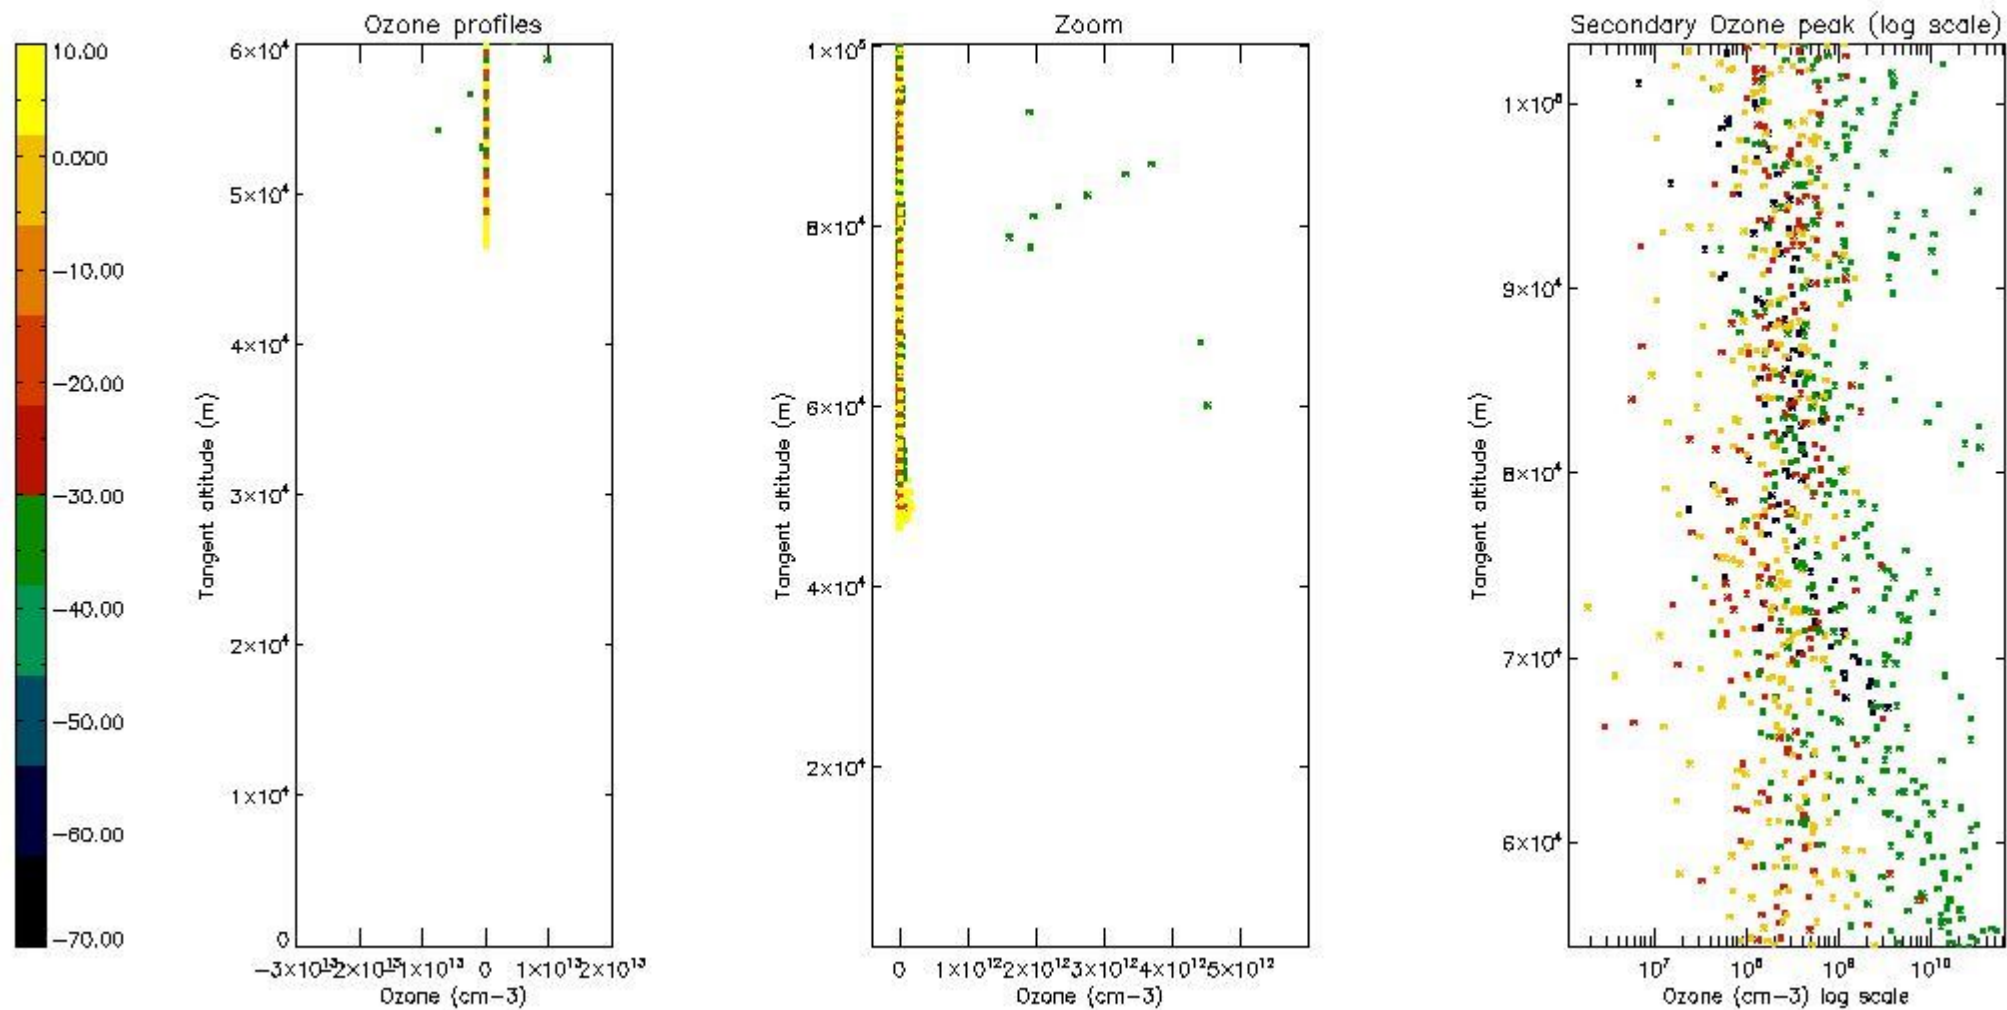

STD < 10	0
STD < 5	0

5.2 Plot ozone profiles for all STD (dark without errors)

The colorbar represents the latitude.

5.3 Plot ozone profiles where STD < 20% (dark without errors)

The colorbar represents the latitude.