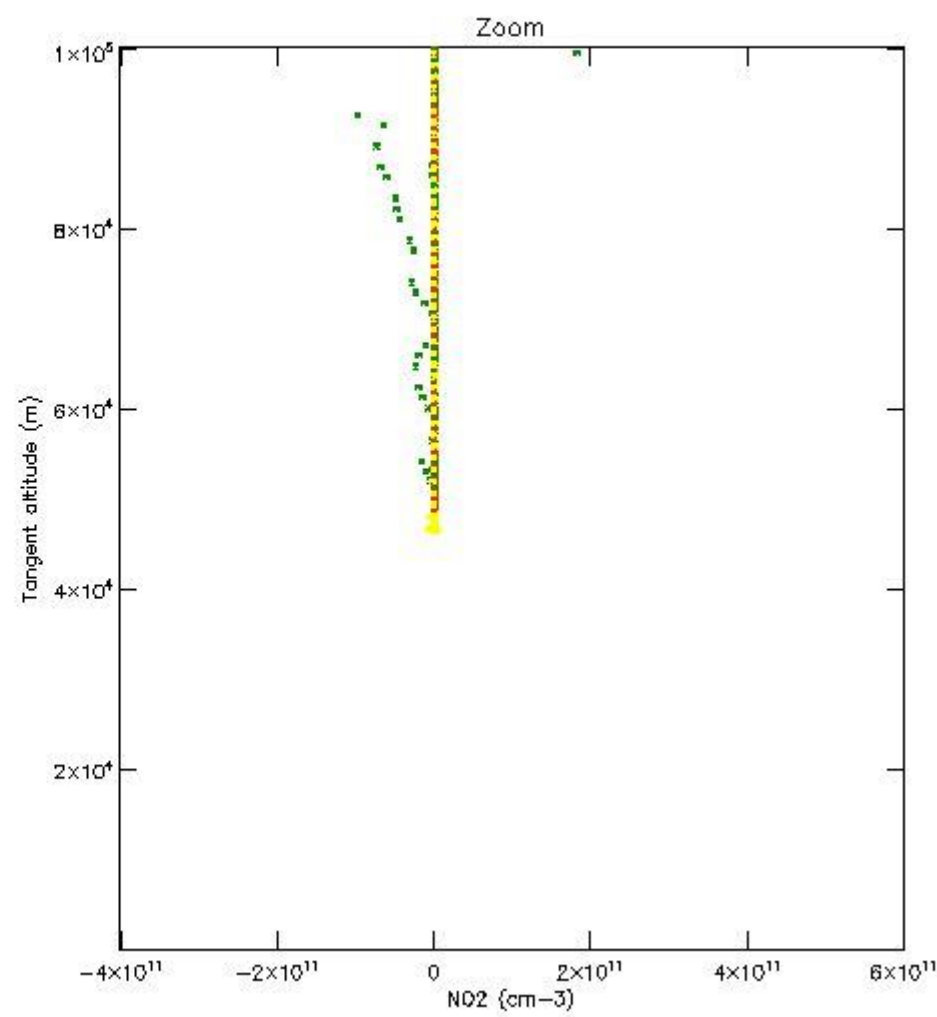

5.7 Plot NO3 profiles for all STD (dark without errors)

The colorbar represents the latitude.