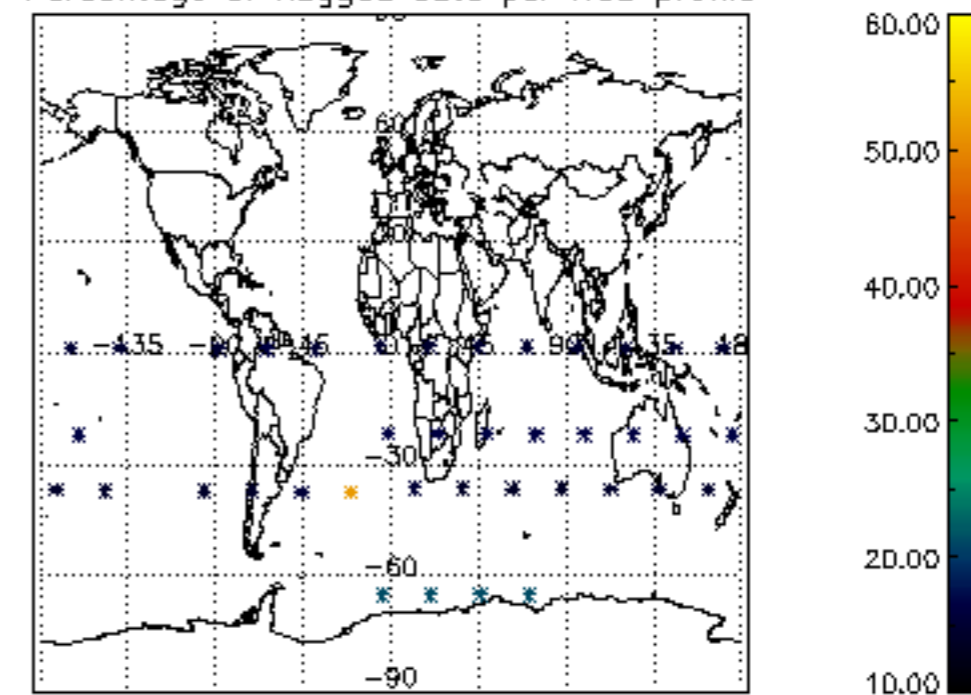

Percentage of flagged data per NO3 profile