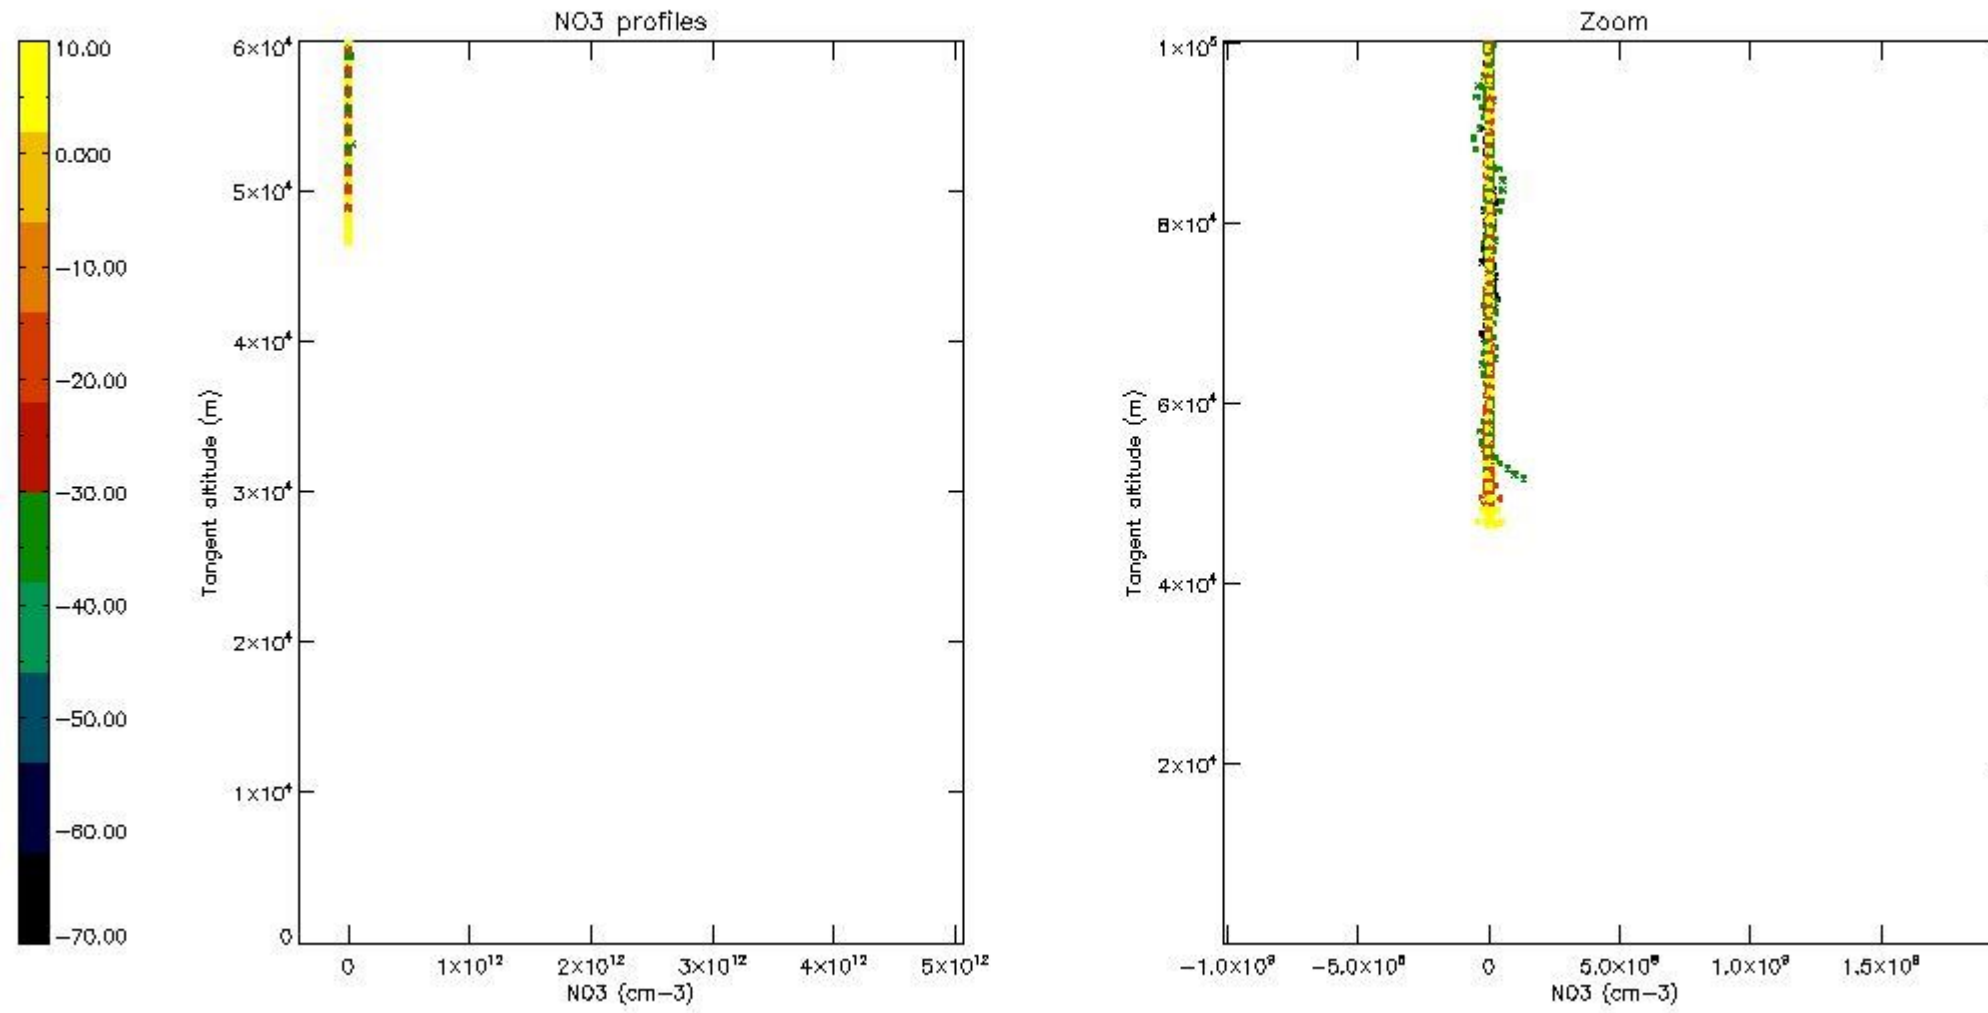

6. Auxiliary Data Files used for the production reported in section 2

The number reported in the third column indicates since which file (see list in section 2) the corresponding auxiliary file has been used. The fourth column is the date of those product files.

Type	Auxiliary Filename	Used since product	Used since product date
INST_PHYS_CHARACTERISTICS	GOM_INS_AXVIEC20091111_143220_20030716_120000_20500101_000000	1	19-JUN-2009 00:06:46
LEVEL-2_PROC_CONFIG	GOM_PR2_AXVIEC20091111_152718_20020301_000000_20500101_000000	1	19-JUN-2009 00:06:46
CROSS_SECTIONS_FILE	GOM_CRS_AXVIEC20091111_154832_20020301_000000_20500101_000000	1	19-JUN-2009 00:06:46