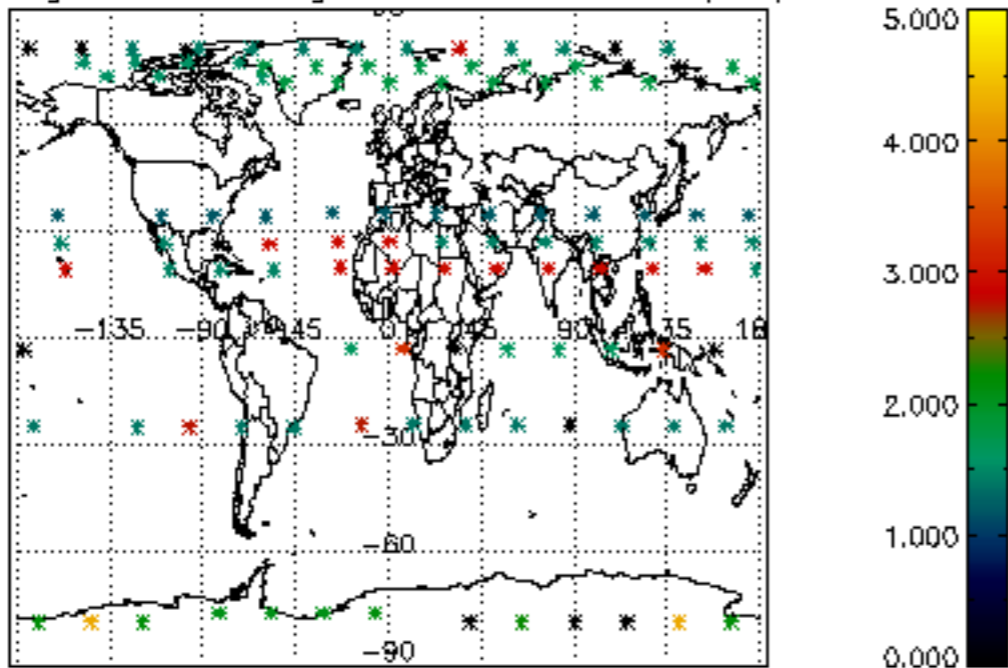

Percentage of cosmic ray hits per profile

Percentage of star falling outside central band per profile