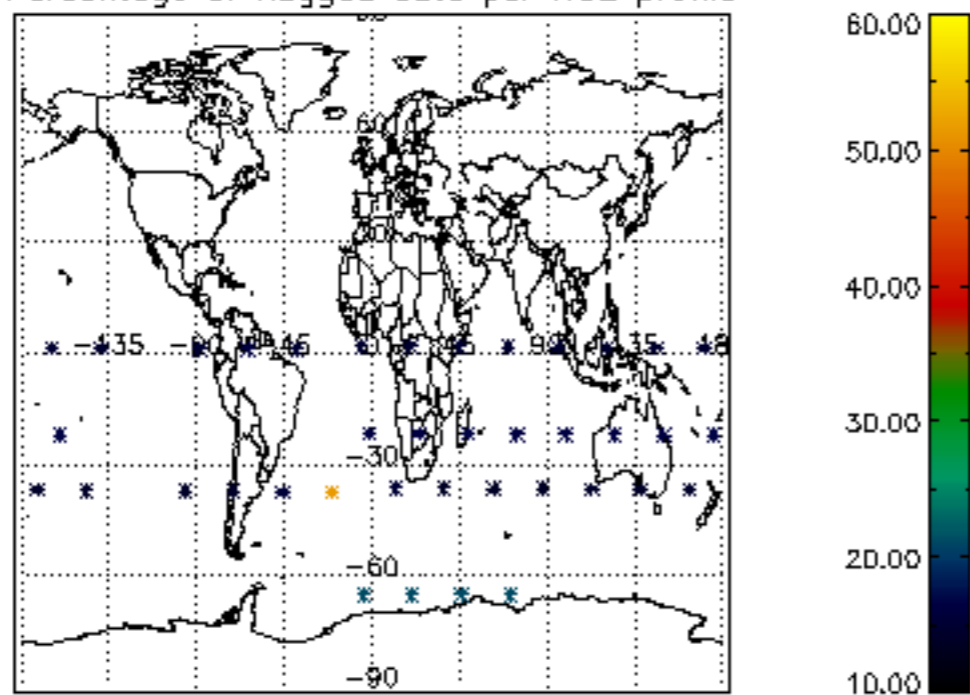

Percentage of flagged data per NO2 profile