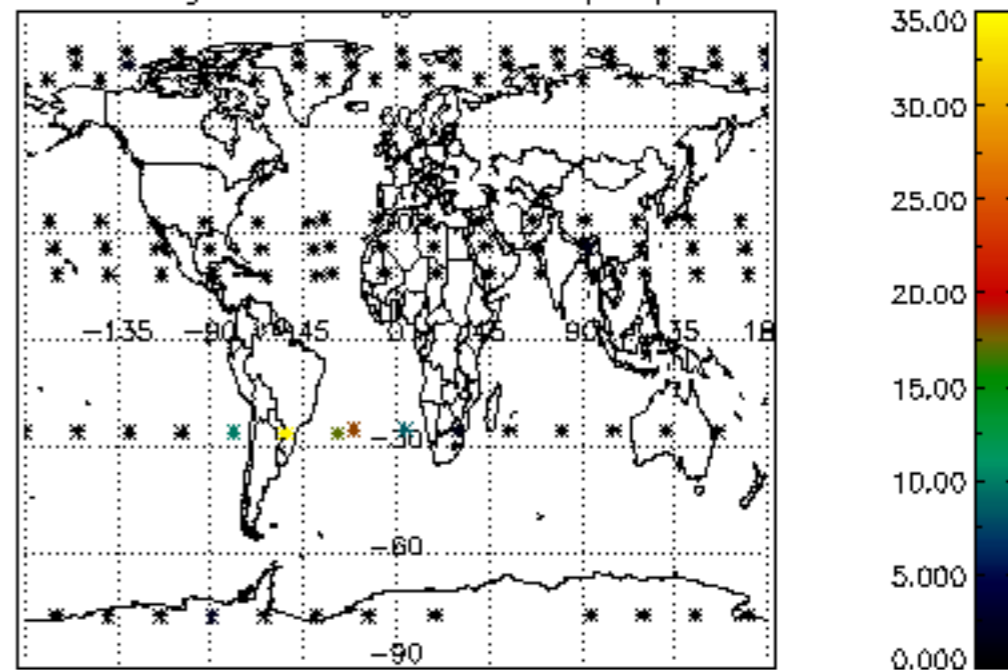

Percentage of datation errors per profile

Percentage of saturation errors per profile