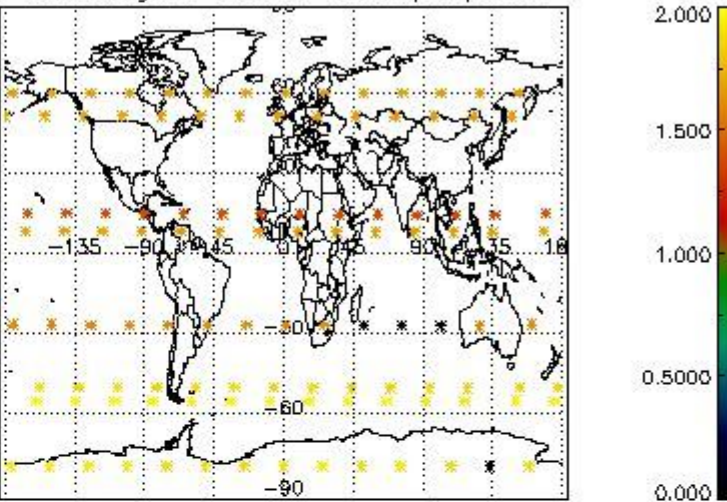

4.2 Plot quality information per product coming from level 1b processing (world map)
 4.2.1 Plot level 1 quality information per product (world map): ENVISAT ASCENDING passes

4.2.2 Plot level 1 quality information per product (world map): ENVISAT DESCENDING passes

Percentage of cosmic ray hits per profile

Percentage of datation errors per profile

Percentage of star falling outside central band per profile

Percentage of saturation errors per profile

5. Trace gas profiles