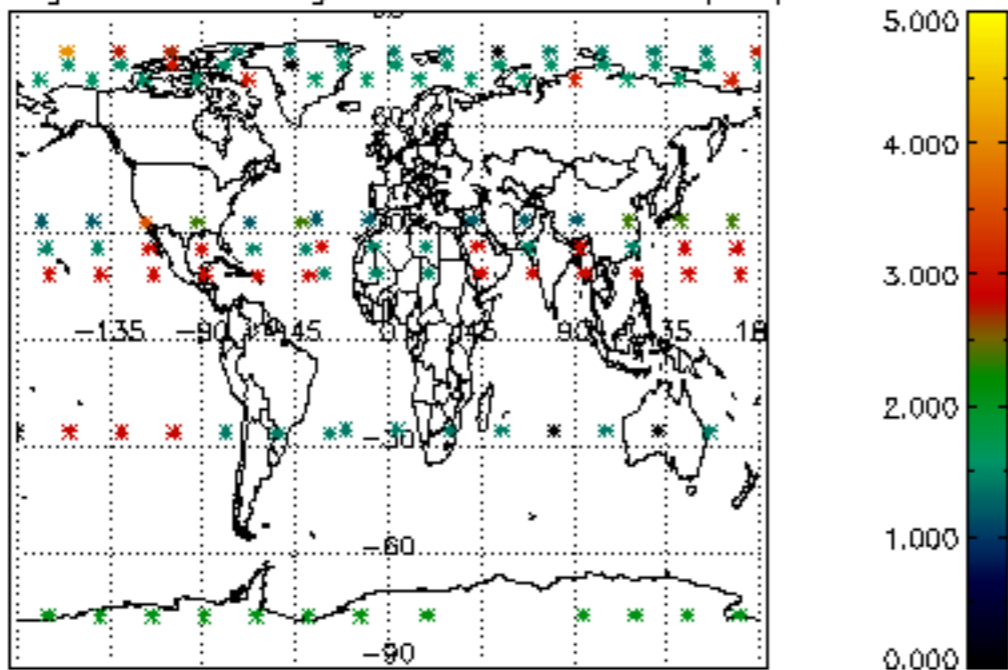

Percentage of flagged data per NO3 profile

Percentage of cosmic ray hits per profile

Percentage of datation errors per profile

Percentage of star falling outside central band per profile

Percentage of saturation errors per profile