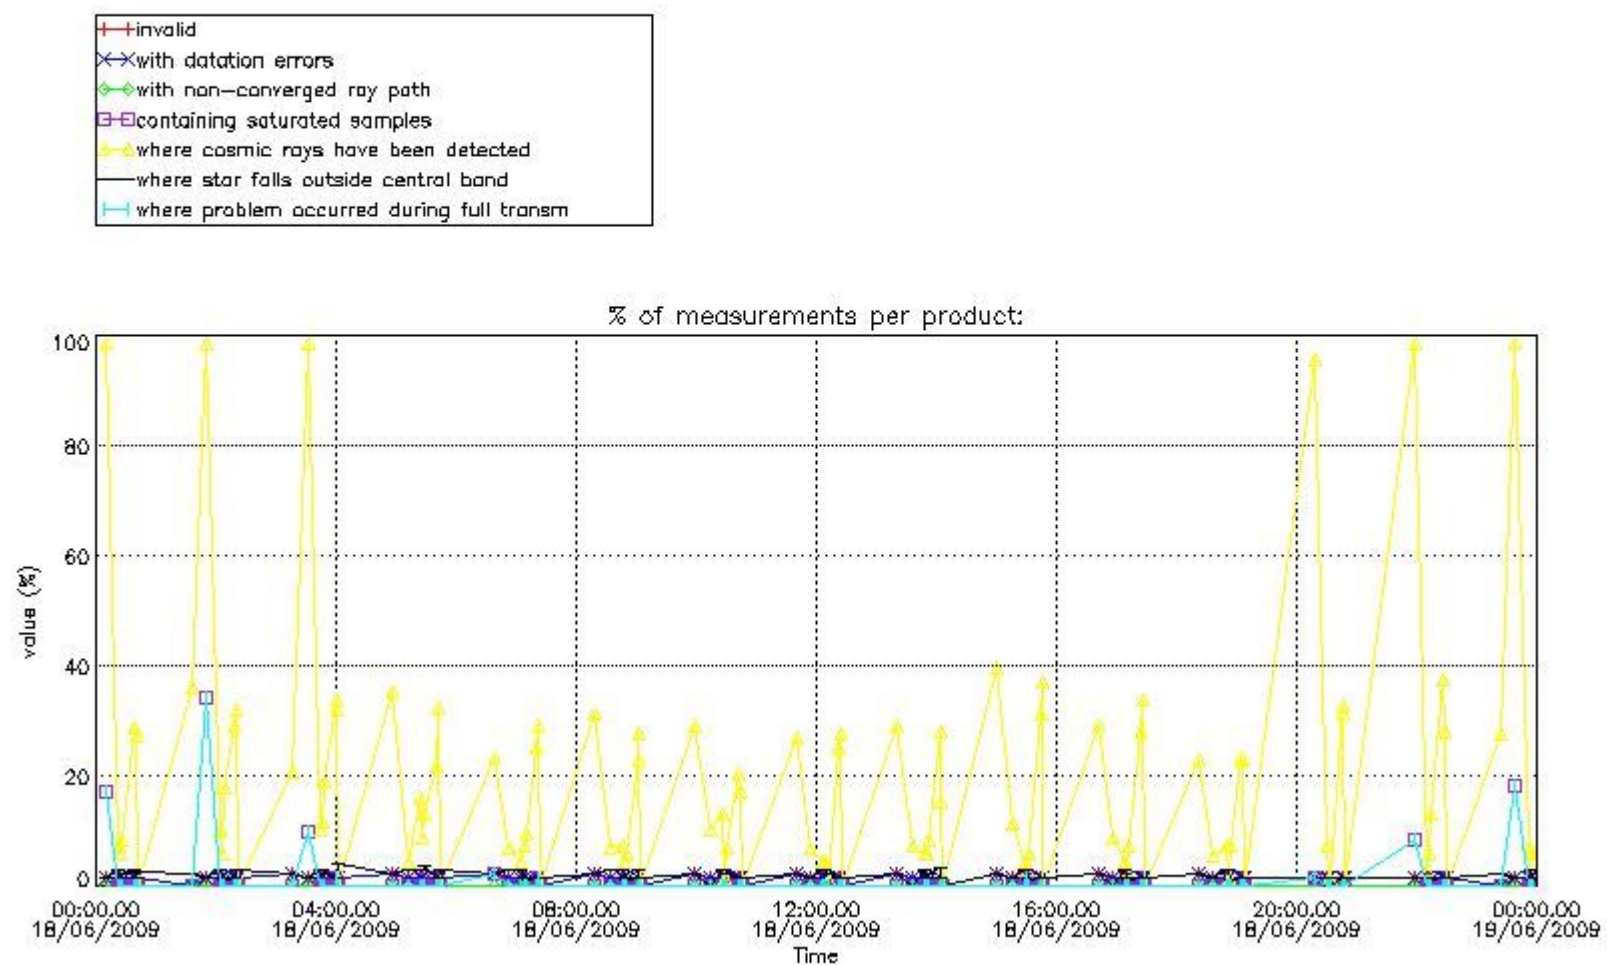

Percentage of flagged data per NO3 profile

4. Level 1 quality information per product

In this section it is plotted some information contained in the Quality Summary data set of the level 2 products that comes from the level 1b processing. Products without errors (error flag in the MPH set to "0") are used.

4.1 Plot quality information per product (time dependant) coming from level 1b processing

4.1.1 Plot level 1 quality information per product (time dependant): ENVISAT ASCENDING passes

4.1.2 Plot level 1 quality information per product (time dependant): ENVI SAT DESCENDING passes