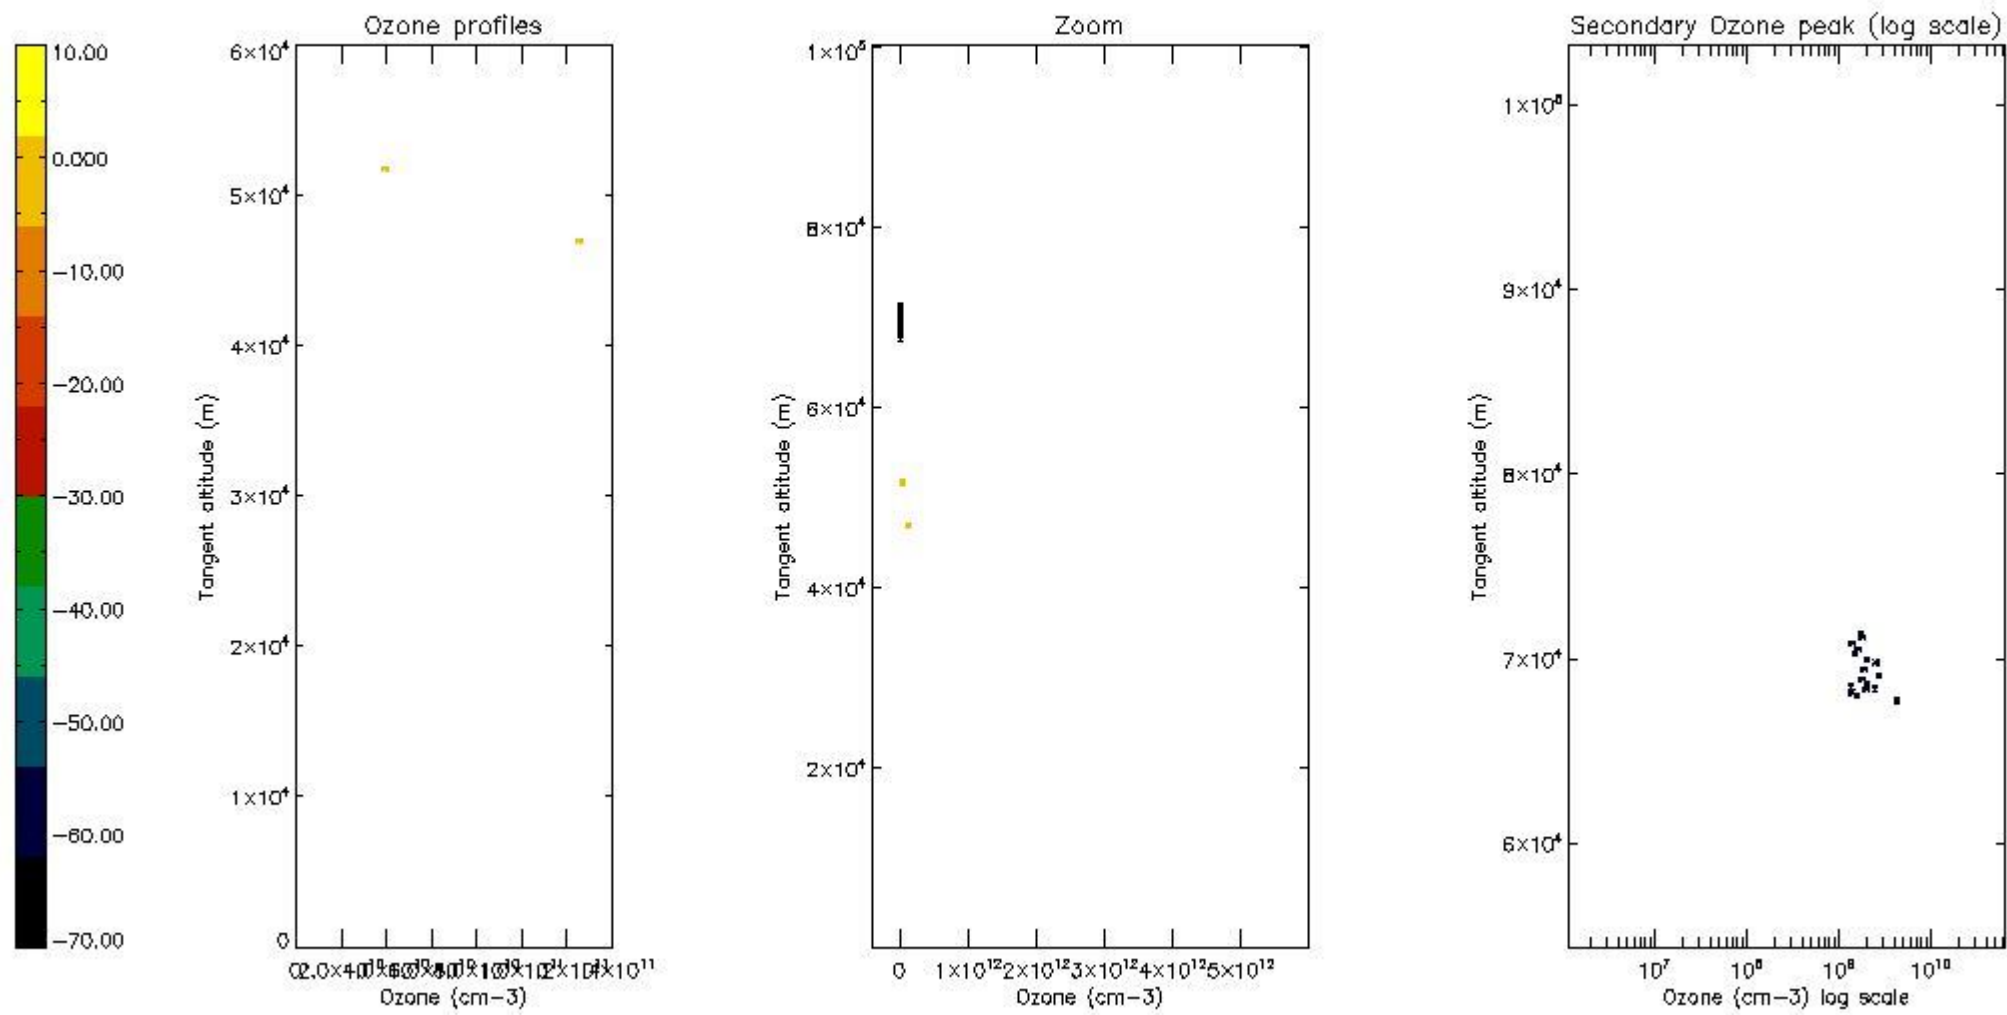

5.4 Plot ozone profiles where STD < 10% (dark without errors)

The colorbar represents the latitude.

5.5 Plot ozone profiles where STD < 5% (dark without errors)

The colorbar represents the latitude.

5.6 Plot NO2 profiles for all STD (dark without errors)

The colorbar represents the latitude.