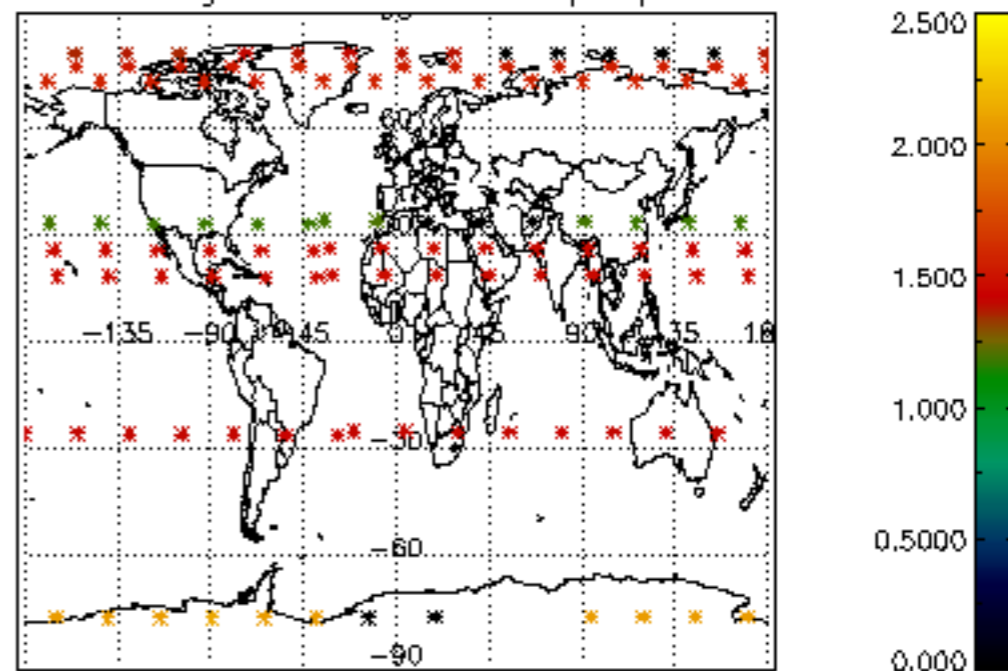

Percentage of flagged data per NO3 profile

Percentage of cosmic ray hits per profile

Percentage of datation errors per profile

Percentage of star falling outside central band per profile

Percentage of saturation errors per profile