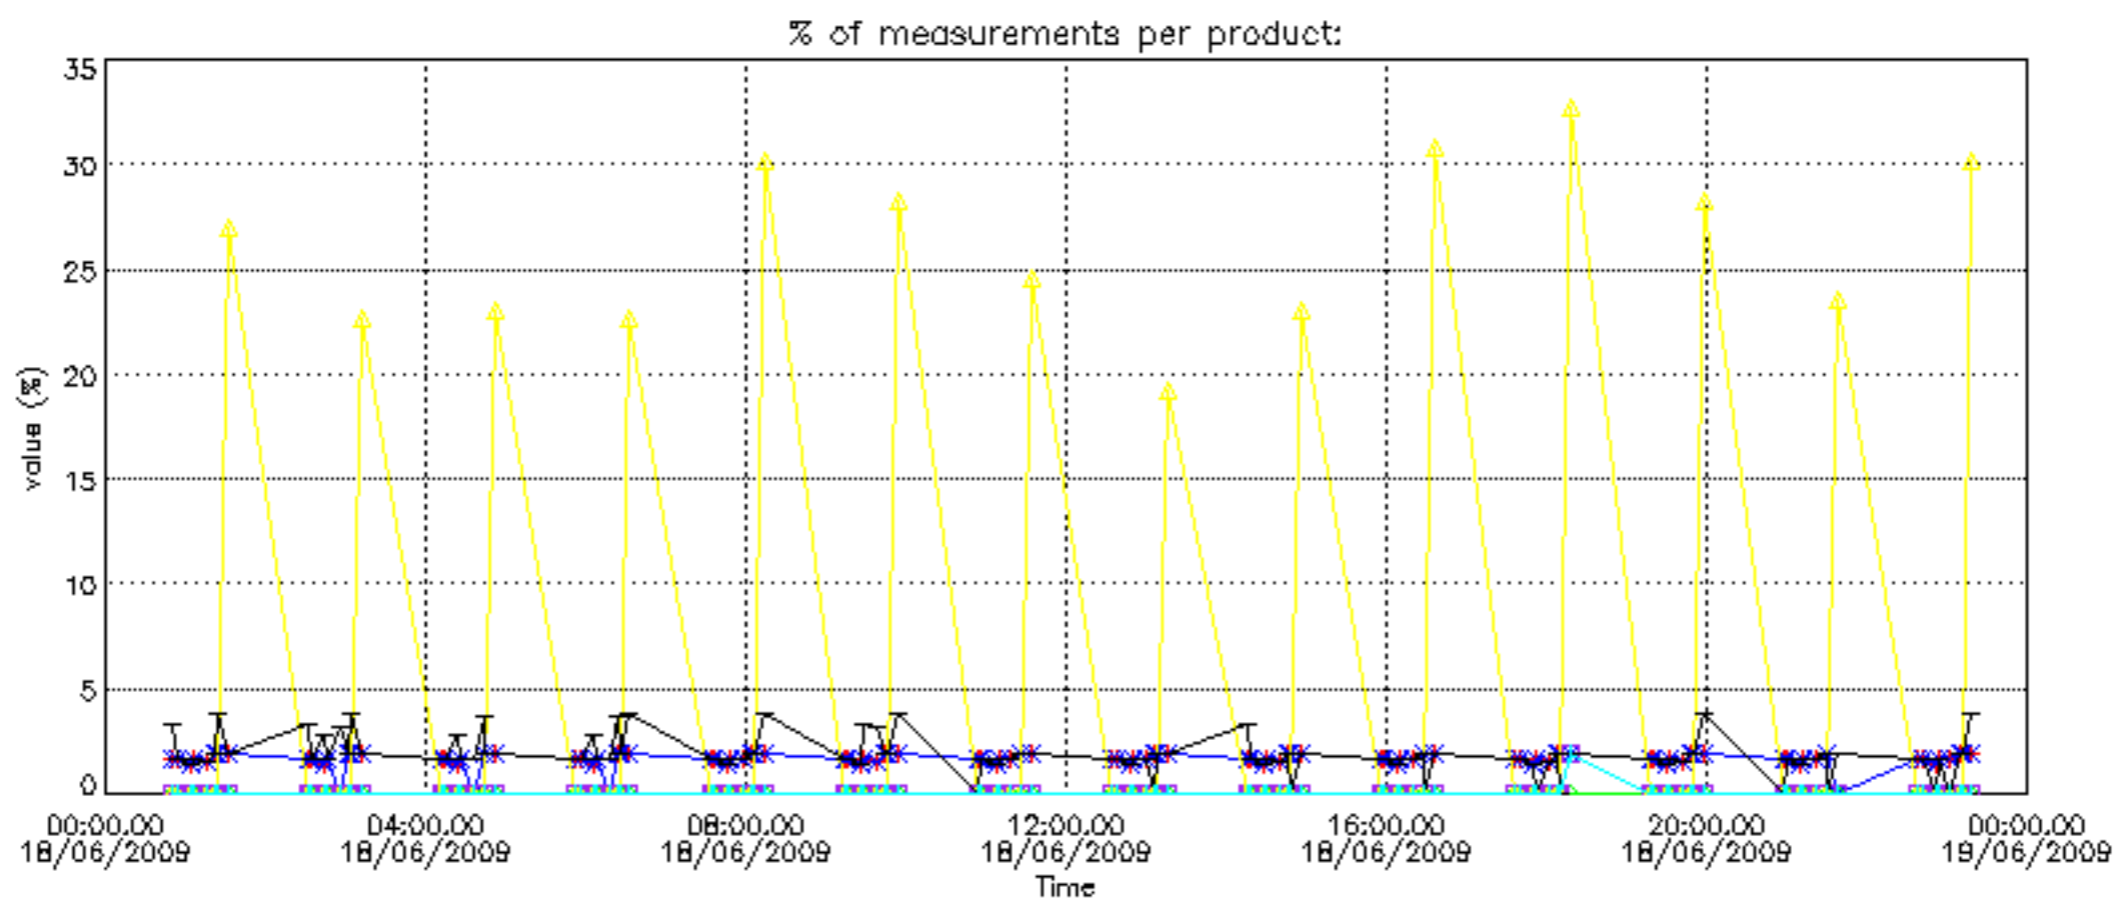

Percentage of cosmic ray hits per profile

Percentage of datation errors per profile