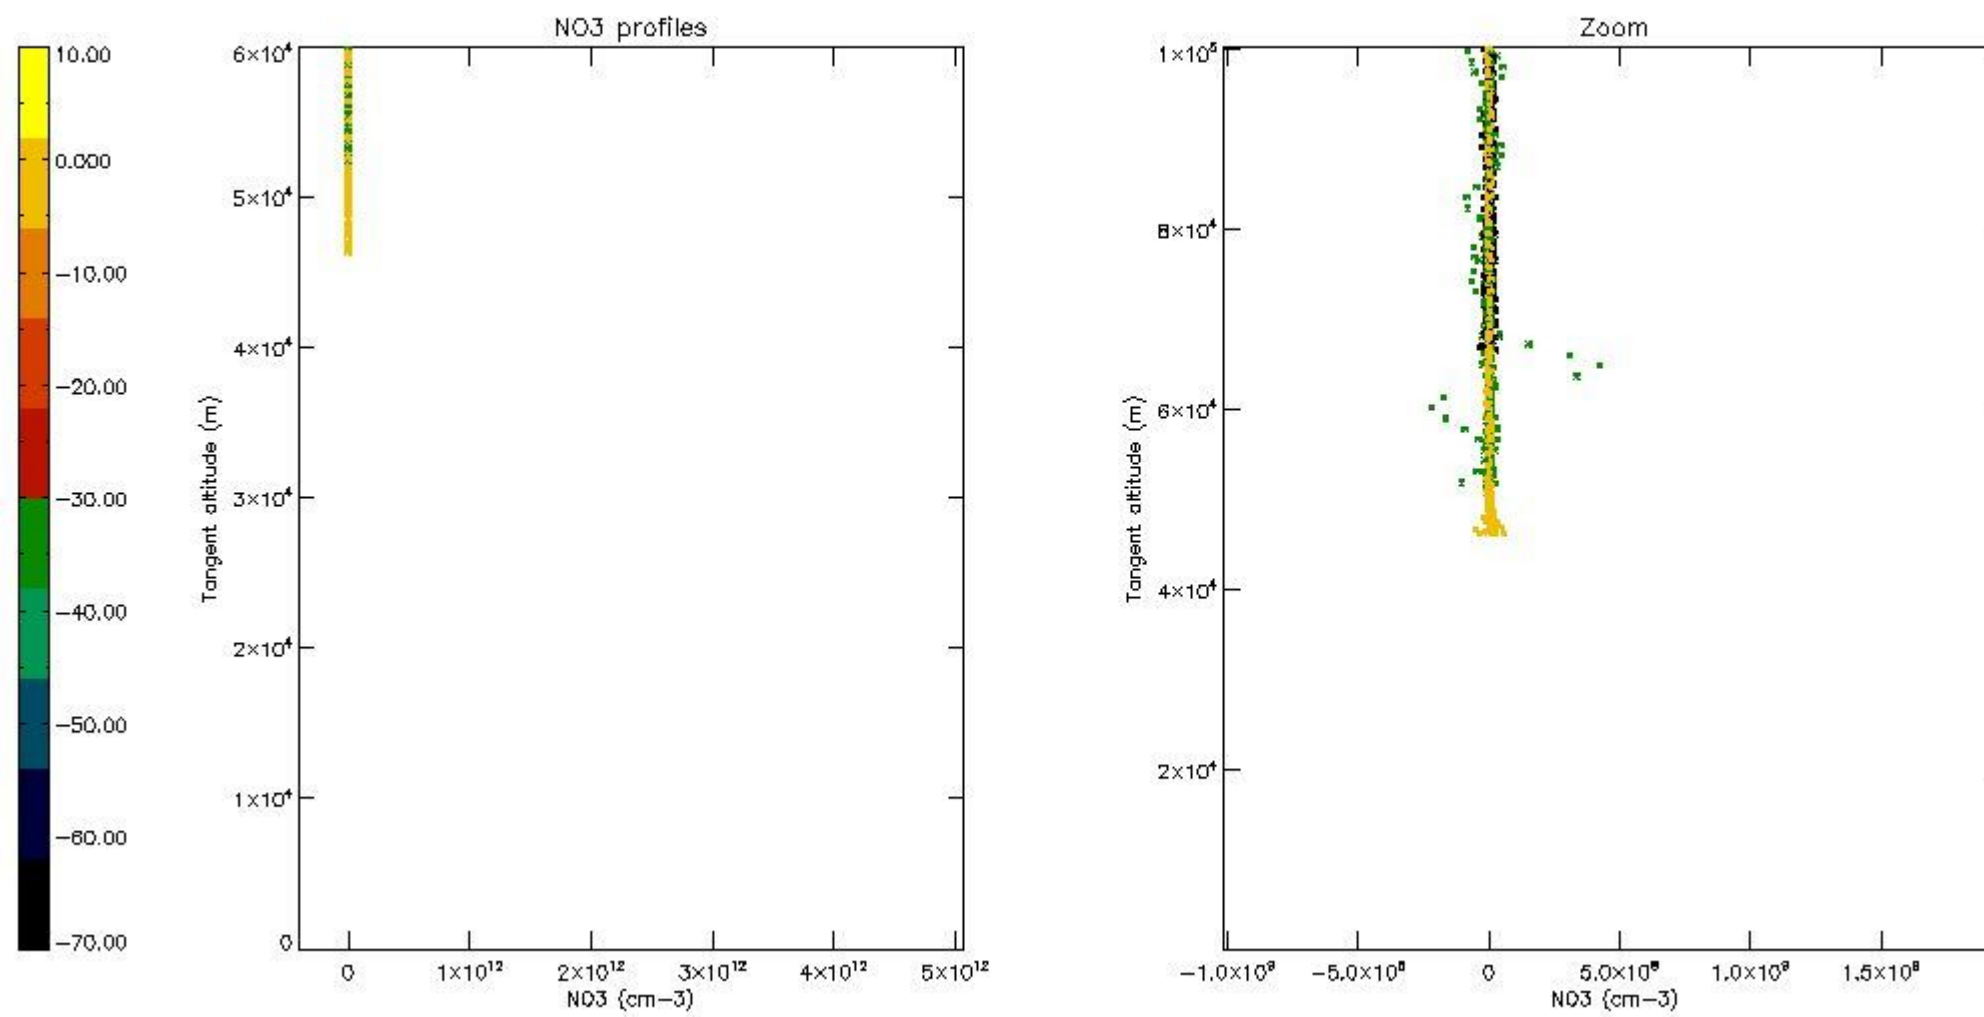

6. Auxiliary Data Files used for the production reported in section 2

The number reported in the third column indicates since which file (see list in section 2) the corresponding auxiliary file has been used. The fourth column is the date of those product files.

Type	Auxiliary Filename	Used since product	Used since product date
INST_PHYS_CHARACTERISTICS	GOM_INS_AXVIEC20091111_143220_20030716_120000_20500101_000000	1	18-JUN-2009 00:10:09
LEVEL-2_PROC_CONFIG	GOM_PR2_AXVIEC20091111_152718_20020301_000000_20500101_000000	1	18-JUN-2009 00:10:09
CROSS_SECTIONS_FILE	GOM_CRS_AXVIEC20091111_154832_20020301_000000_20500101_000000	1	18-JUN-2009 00:10:09