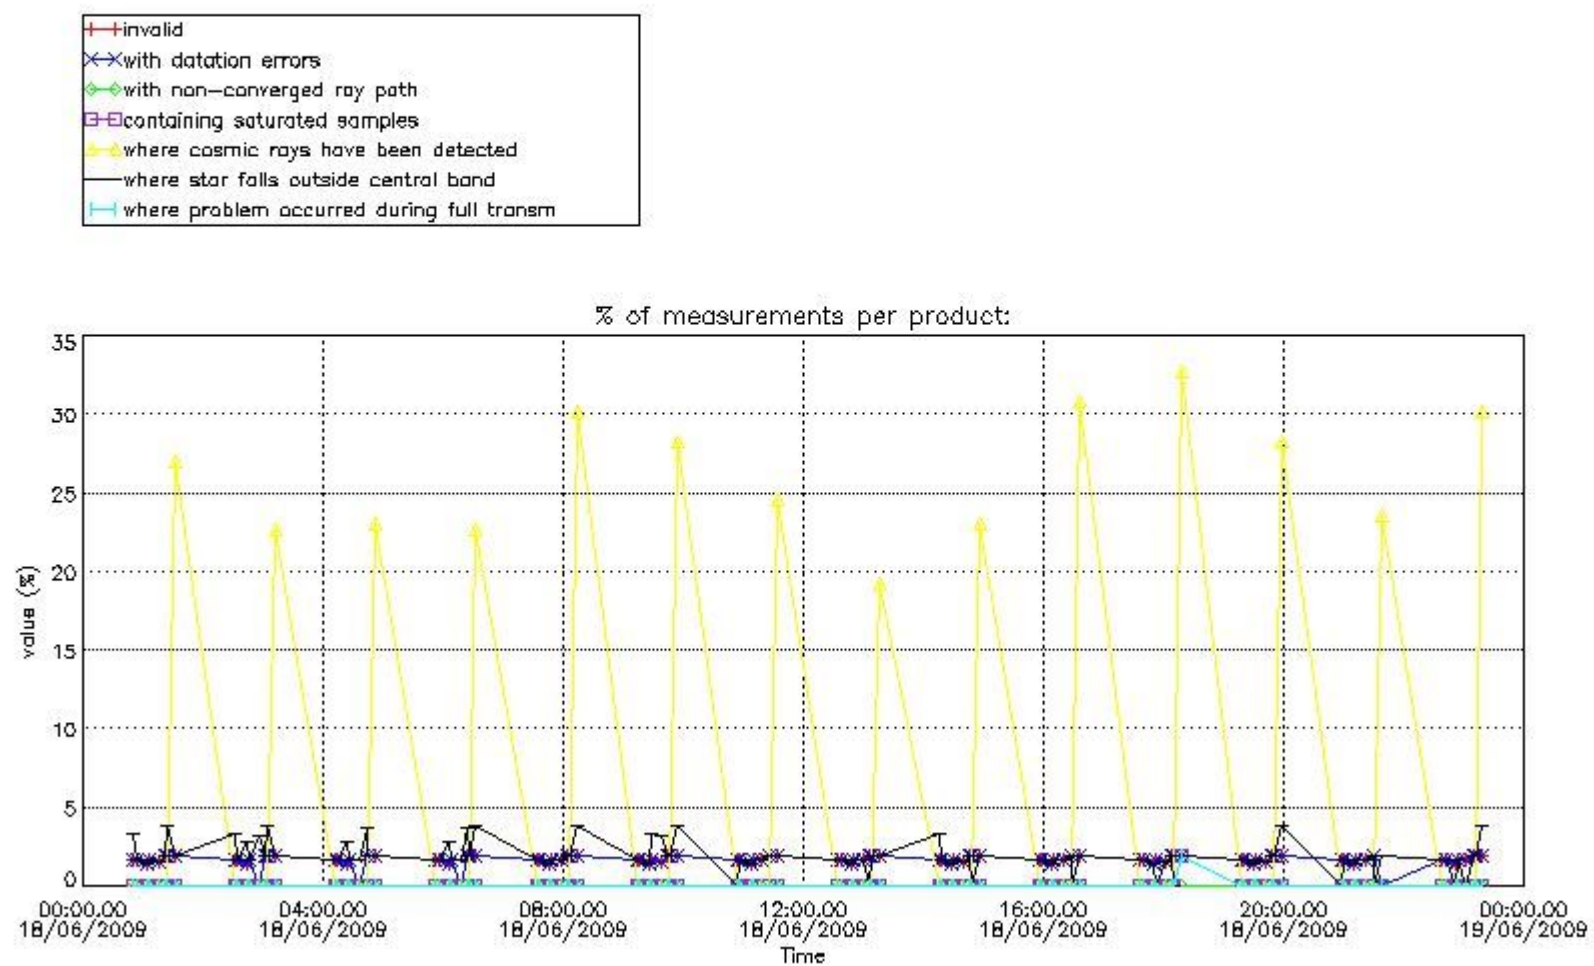

4.2 Plot quality information per product coming from level 1b processing (world map)
4.2.1 Plot level 1 quality information per product (world map): ENVISAT ASCENDING passes