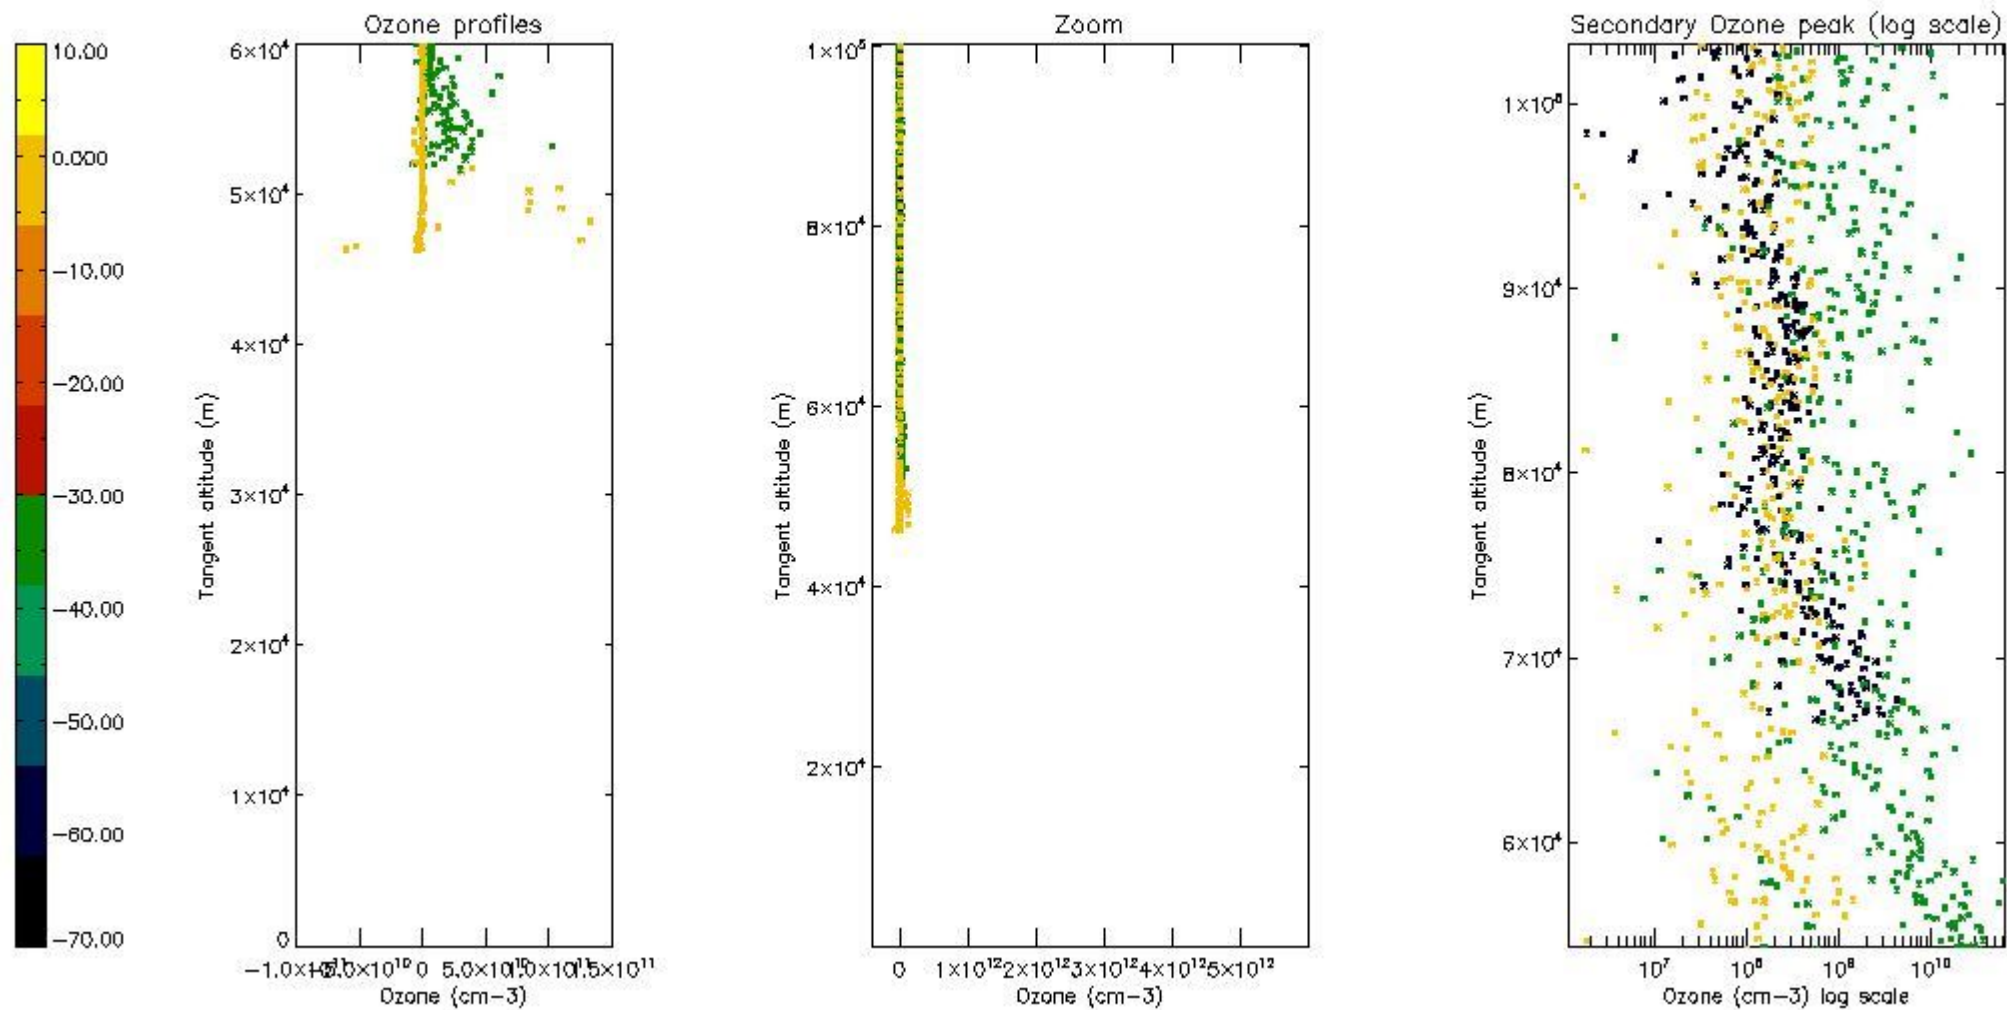

STD < 10	NaN
STD < 5	NaN

5.2 Plot ozone profiles for all STD (dark without errors)

The colorbar represents the latitude.

5.3 Plot ozone profiles where STD < 20% (dark without errors)

The colorbar represents the latitude.