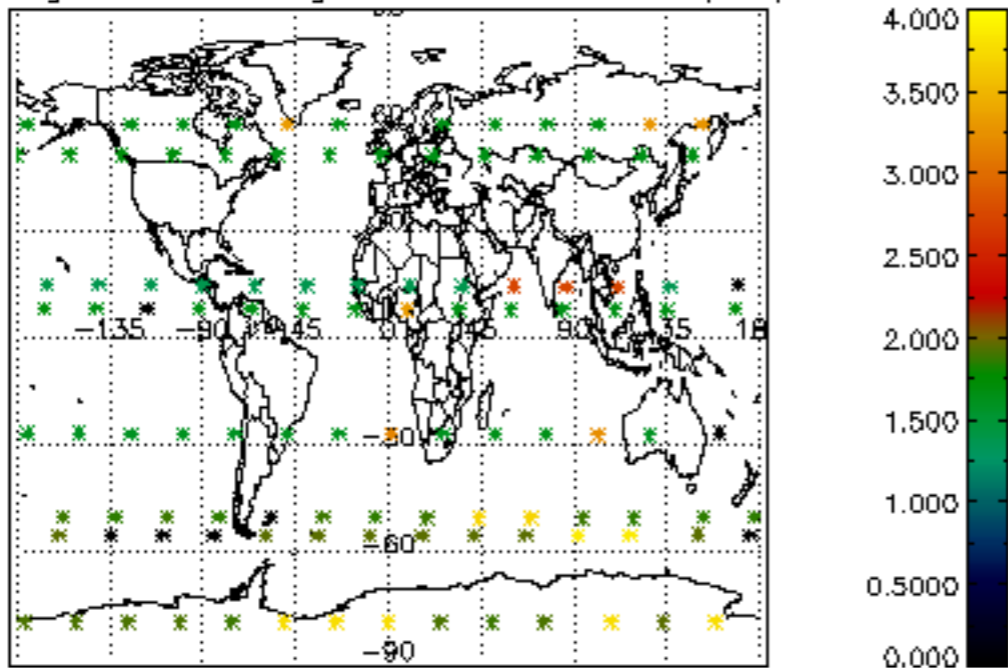

Percentage of star falling outside central band per profile