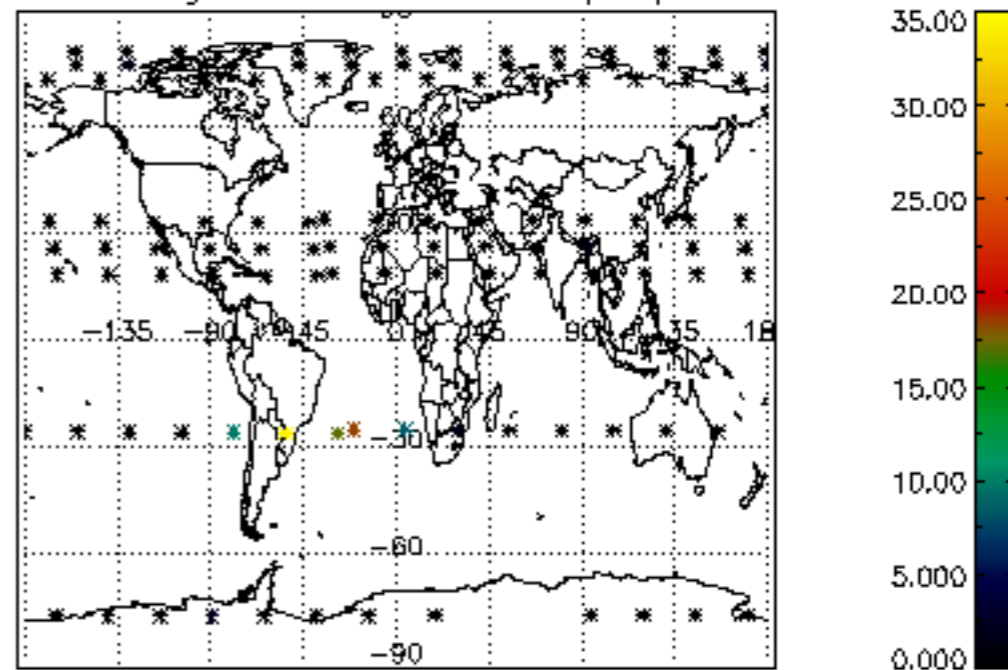

Percentage of flagged data per NO3 profile

Percentage of cosmic ray hits per profile

Percentage of datation errors per profile

Percentage of star falling outside central band per profile

Percentage of saturation errors per profile