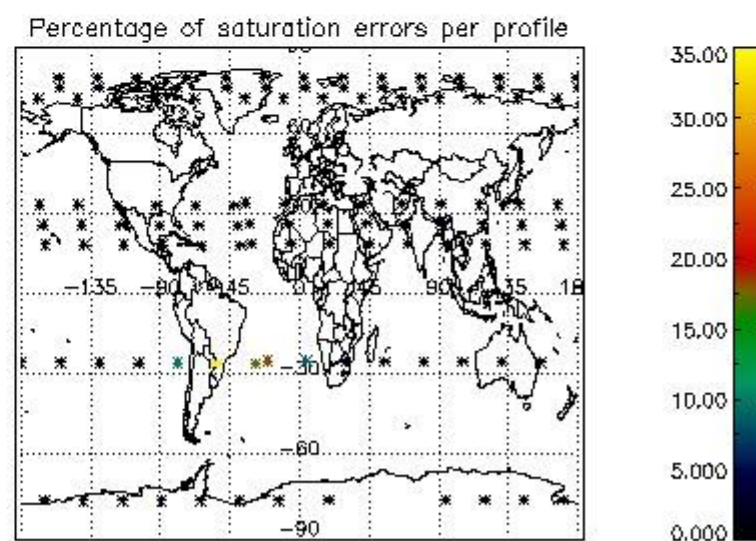

Percentage of datation errors per profile