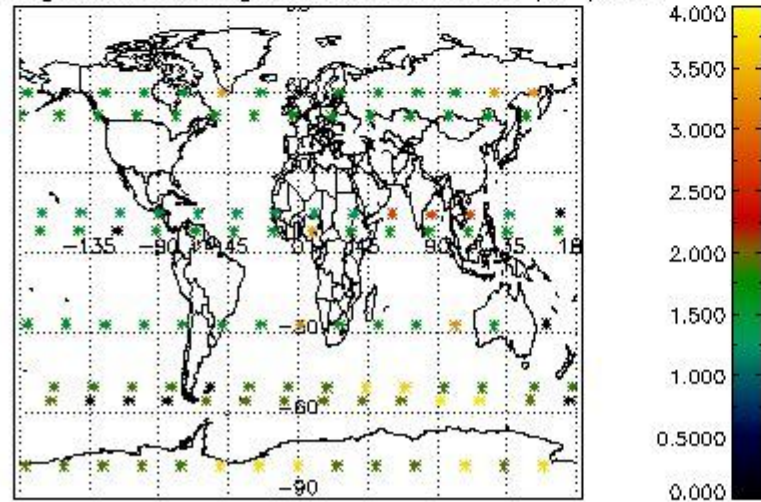

4.1 Plot quality information per product (time dependant) coming from level 1b processing

4.1.1 Plot level 1 quality information per product (time dependant): ENVISAT ASCENDING passes

4.1.2 Plot level 1 quality information per product (time dependant): ENVI SAT DESCENDING passes

4.2 Plot quality information per product coming from level 1b processing (world map)
 4.2.1 Plot level 1 quality information per product (world map): ENVISAT ASCENDING passes

4.2.2 Plot level 1 quality information per product (world map): ENVISAT DESCENDING passes

Percentage of cosmic ray hits per profile

Percentage of datation errors per profile

Percentage of star falling outside central band per profile

Percentage of saturation errors per profile

5. Trace gas profiles