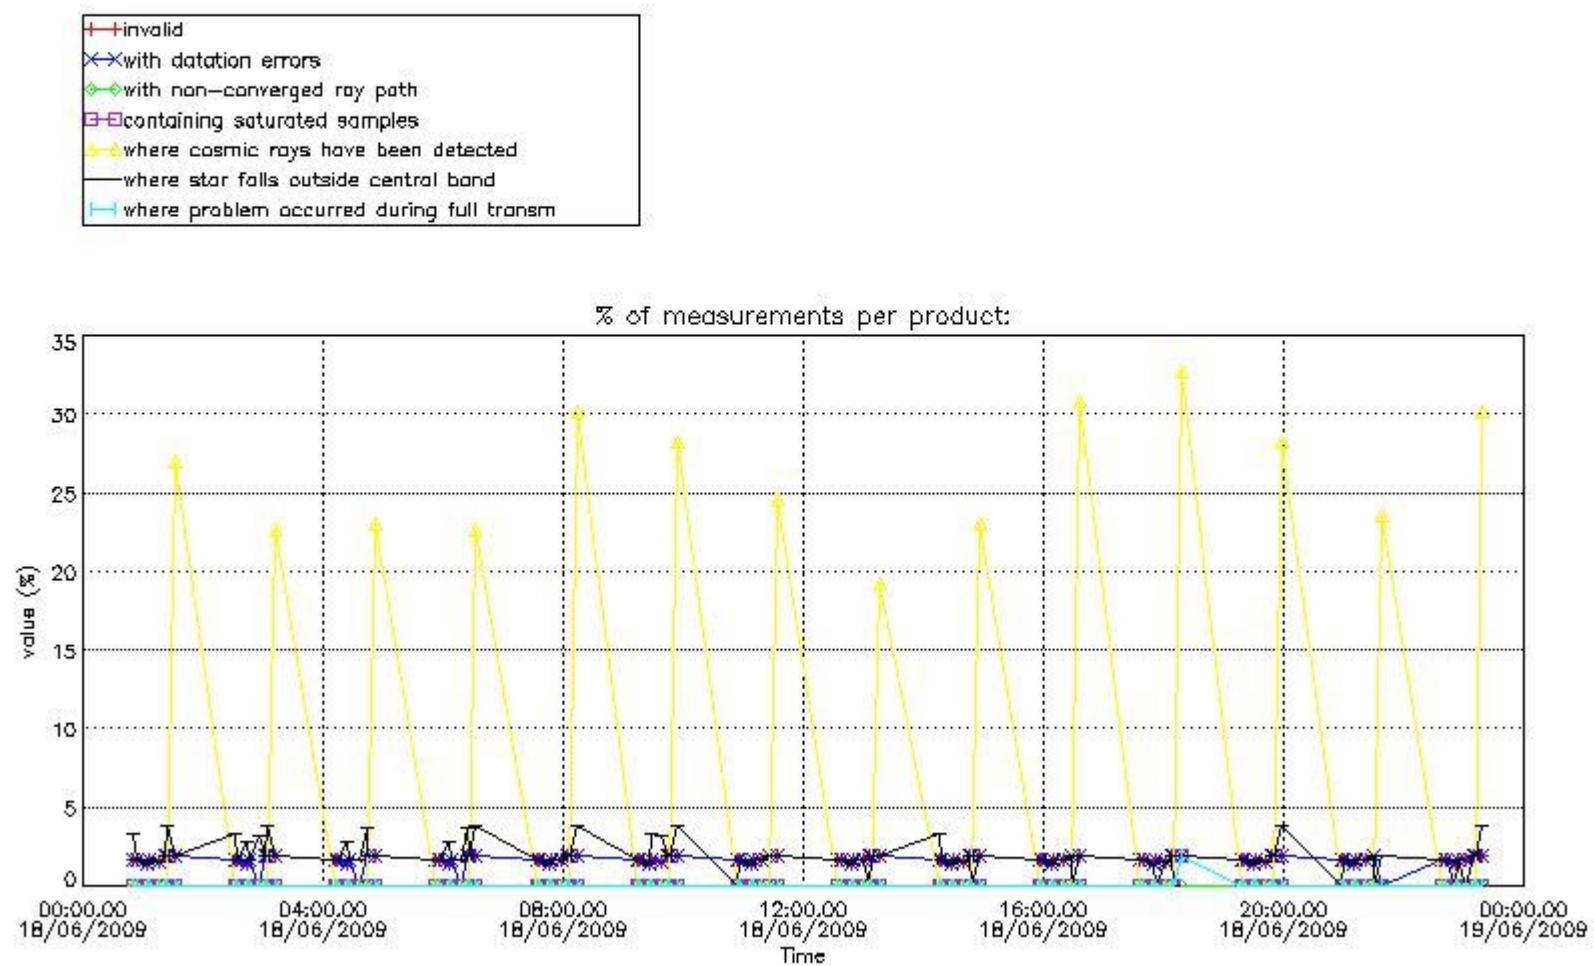

Percentage of flagged data per NO3 profile

4. Level 1 quality information per product

In this section it is plotted some information contained in the Quality Summary data set of the level 2 products that comes from the level 1b processing. Products without errors (error flag in the MPH set to "0") are used.

4.1 Plot quality information per product (time dependant) coming from level 1b processing

4.1.1 Plot level 1 quality information per product (time dependant): ENVISAT ASCENDING passes

4.1.2 Plot level 1 quality information per product (time dependant): ENVI SAT DESCENDING passes