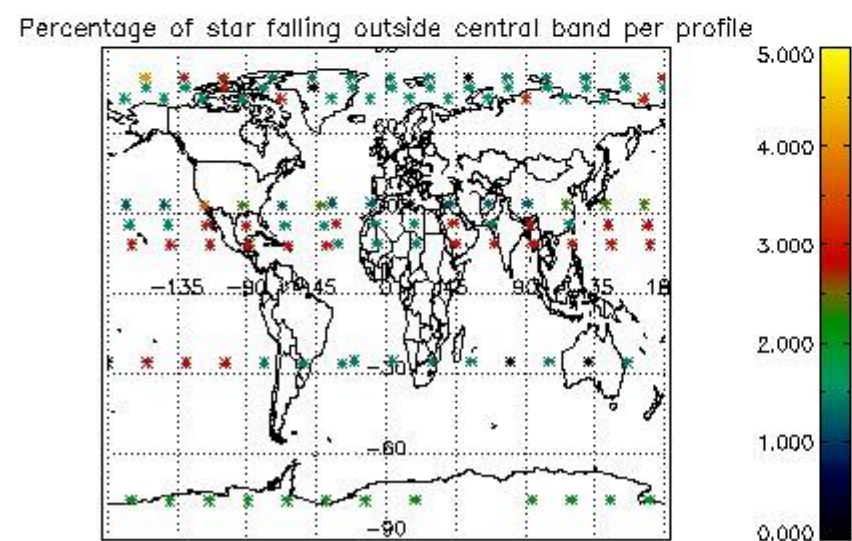

Percentage of cosmic ray hits per profile