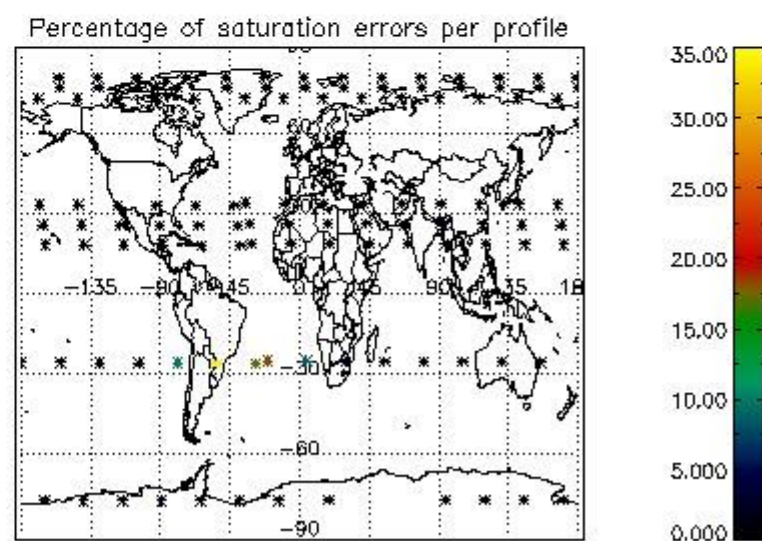

Percentage of datation errors per profile