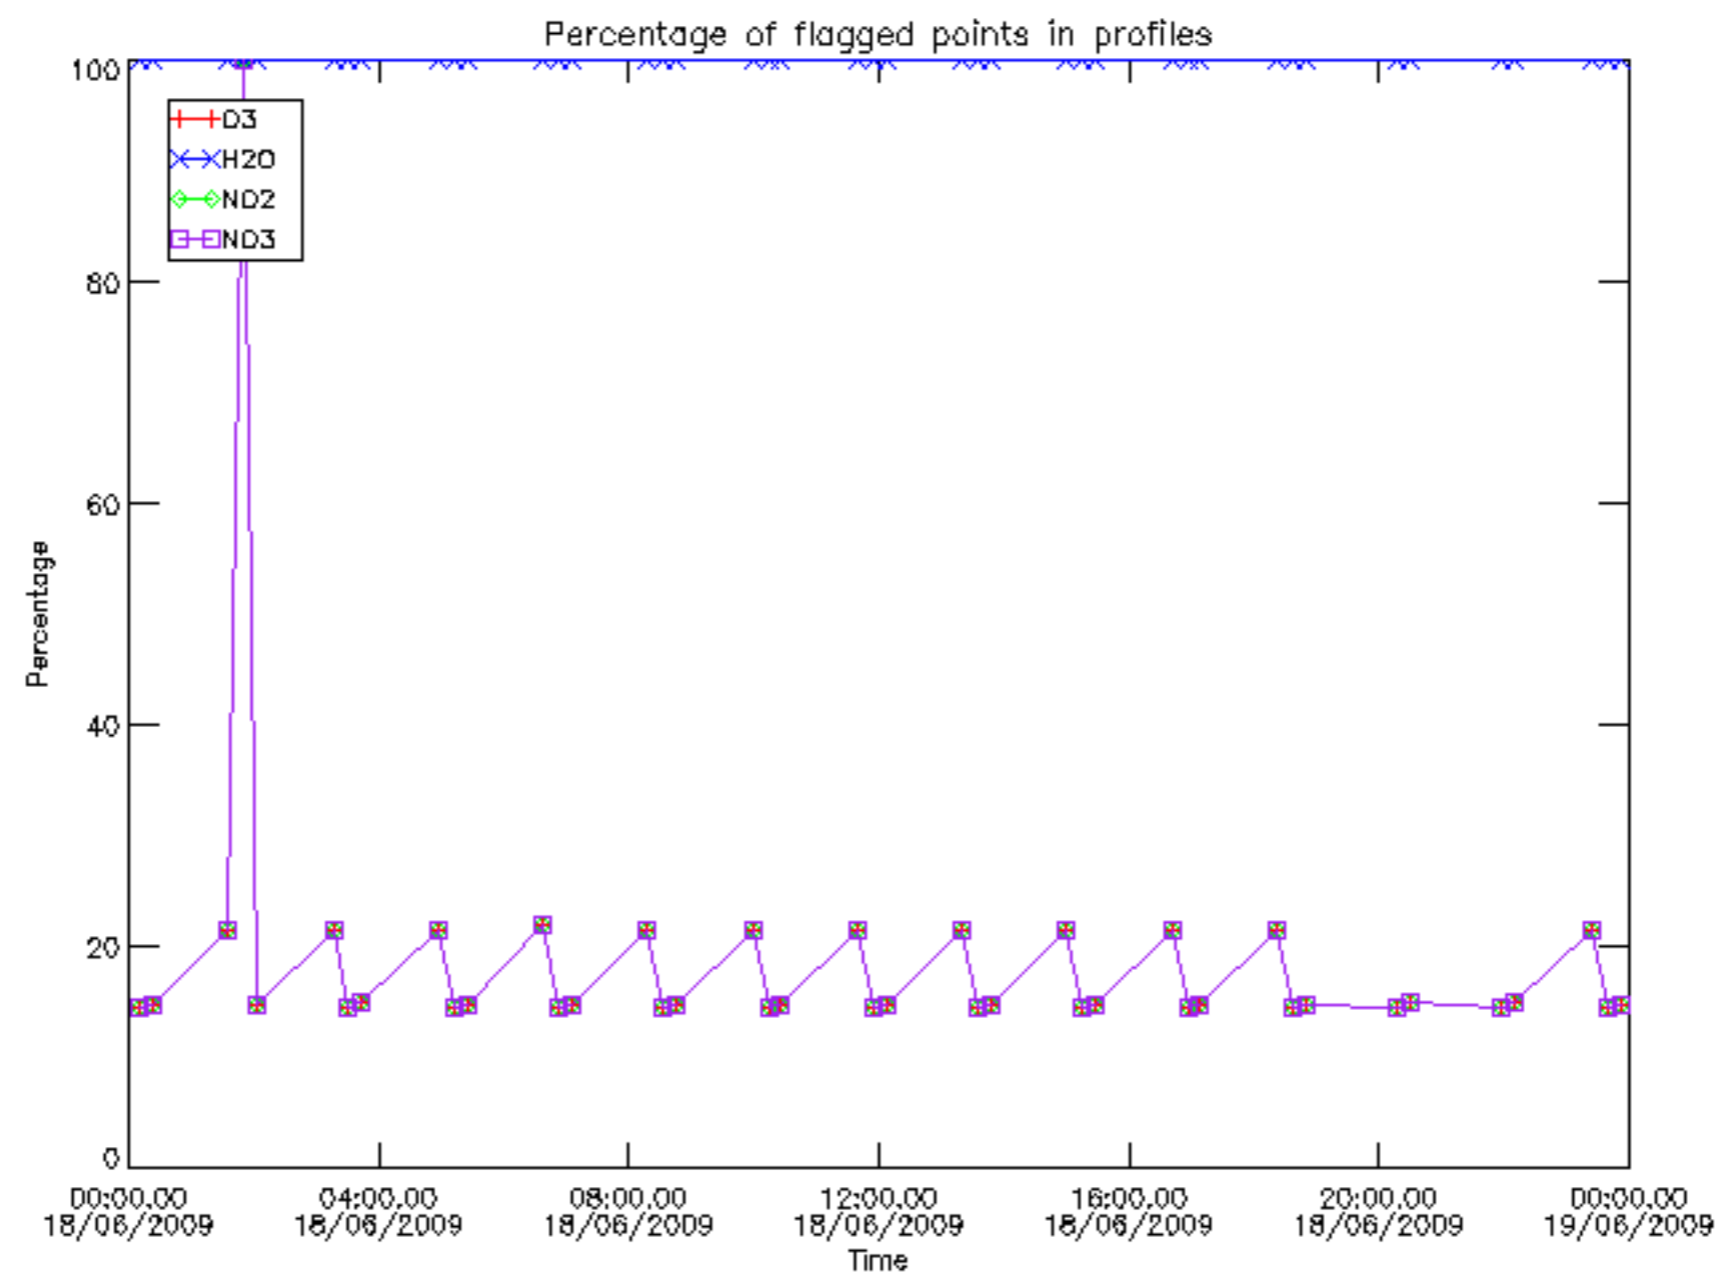

Percentage of flagged data per D3 profile

Percentage of flagged data per H2O profile