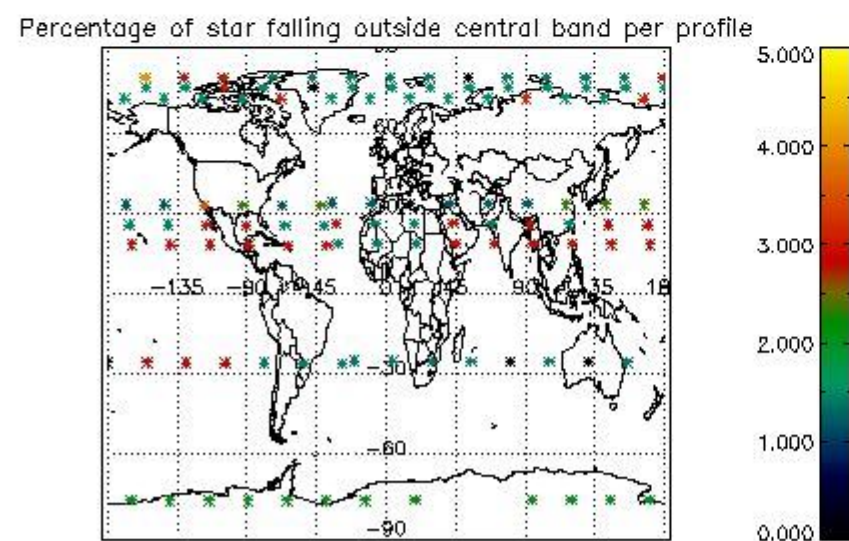

Percentage of cosmic ray hits per profile