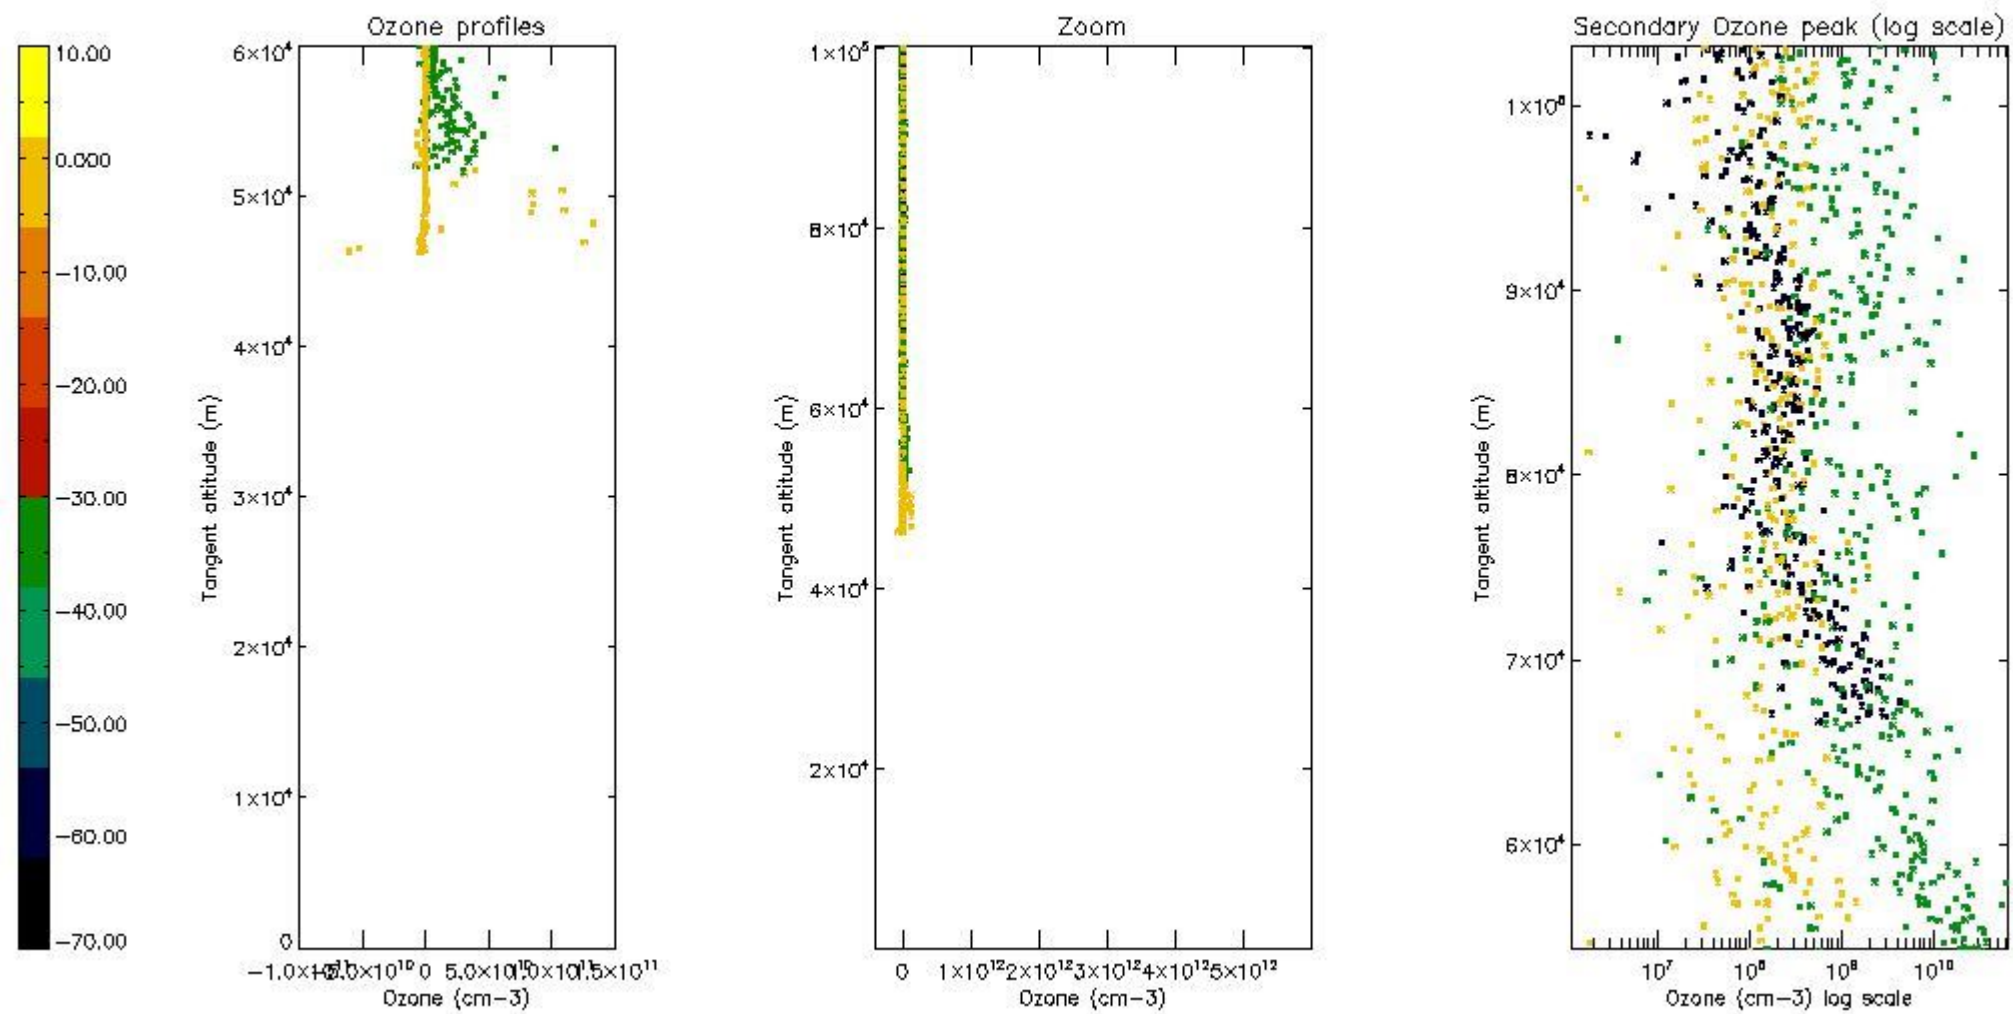

STD < 10	NaN
STD < 5	NaN

5.2 Plot ozone profiles for all STD (dark without errors)

The colorbar represents the latitude.

5.3 Plot ozone profiles where STD < 20% (dark without errors)

The colorbar represents the latitude.