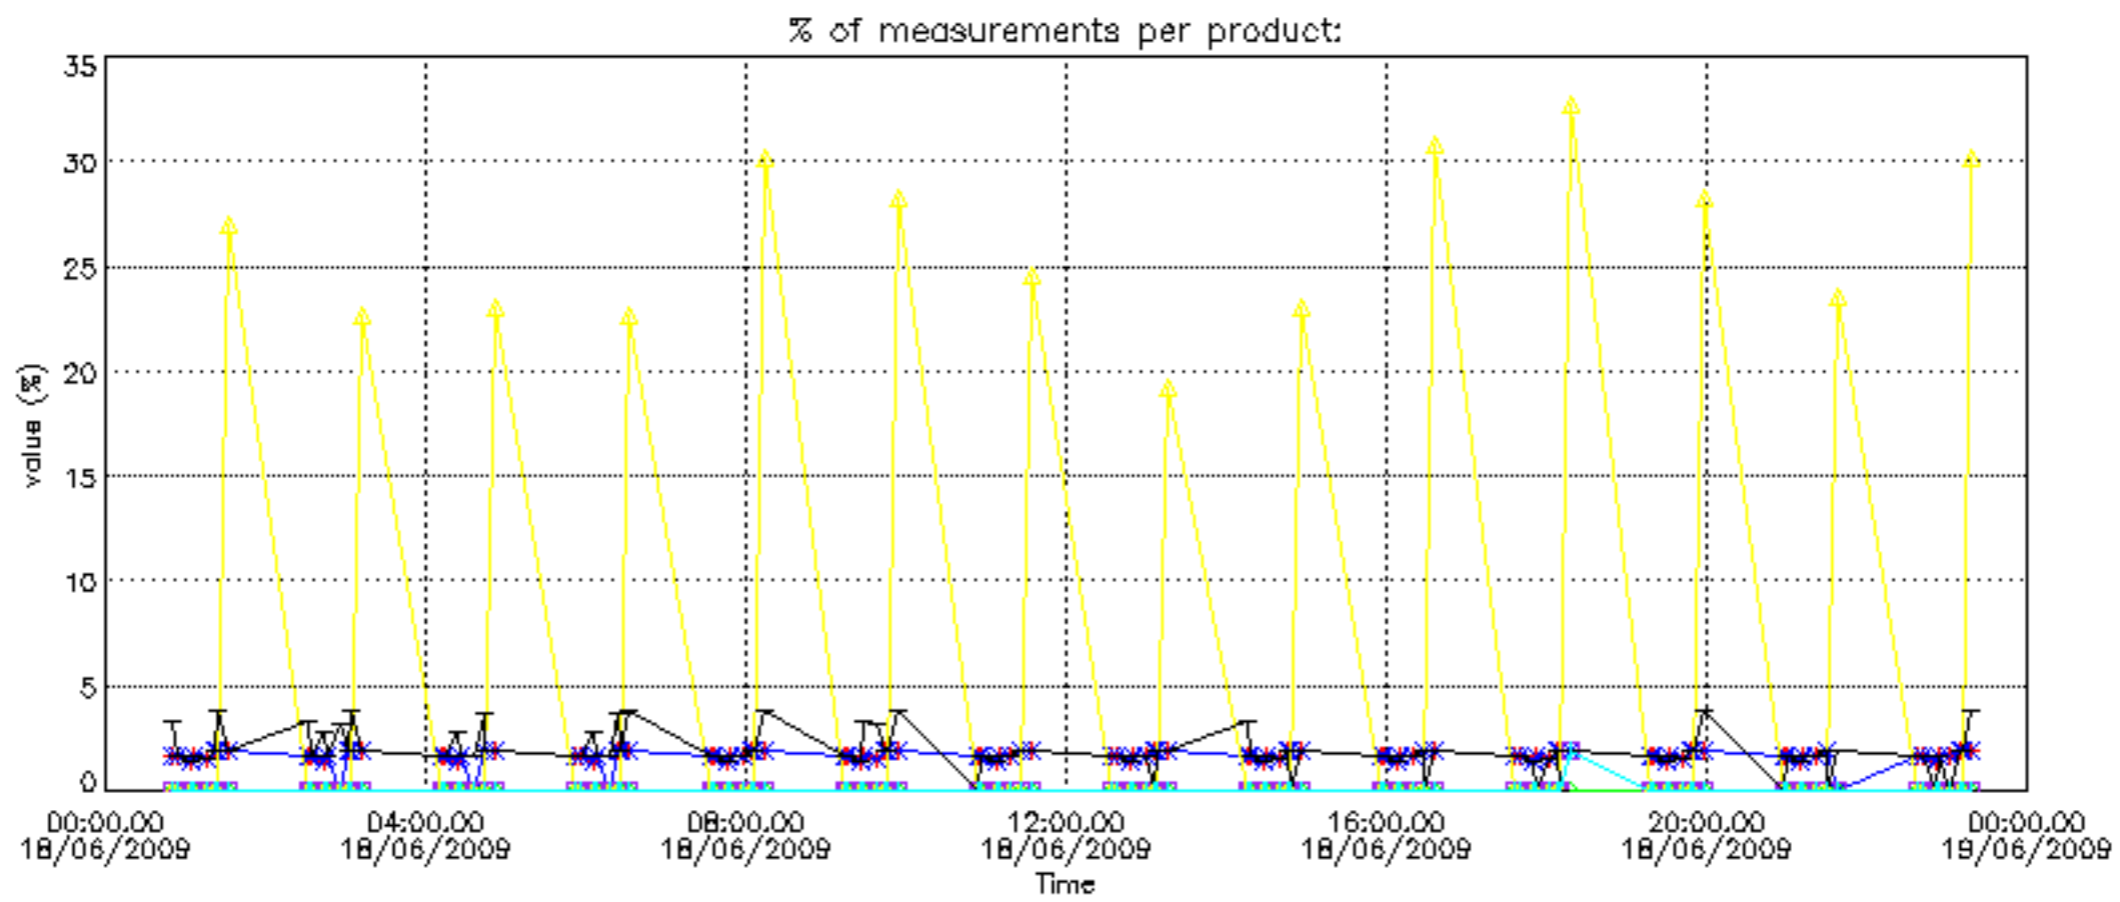

Percentage of cosmic ray hits per profile

Percentage of datation errors per profile