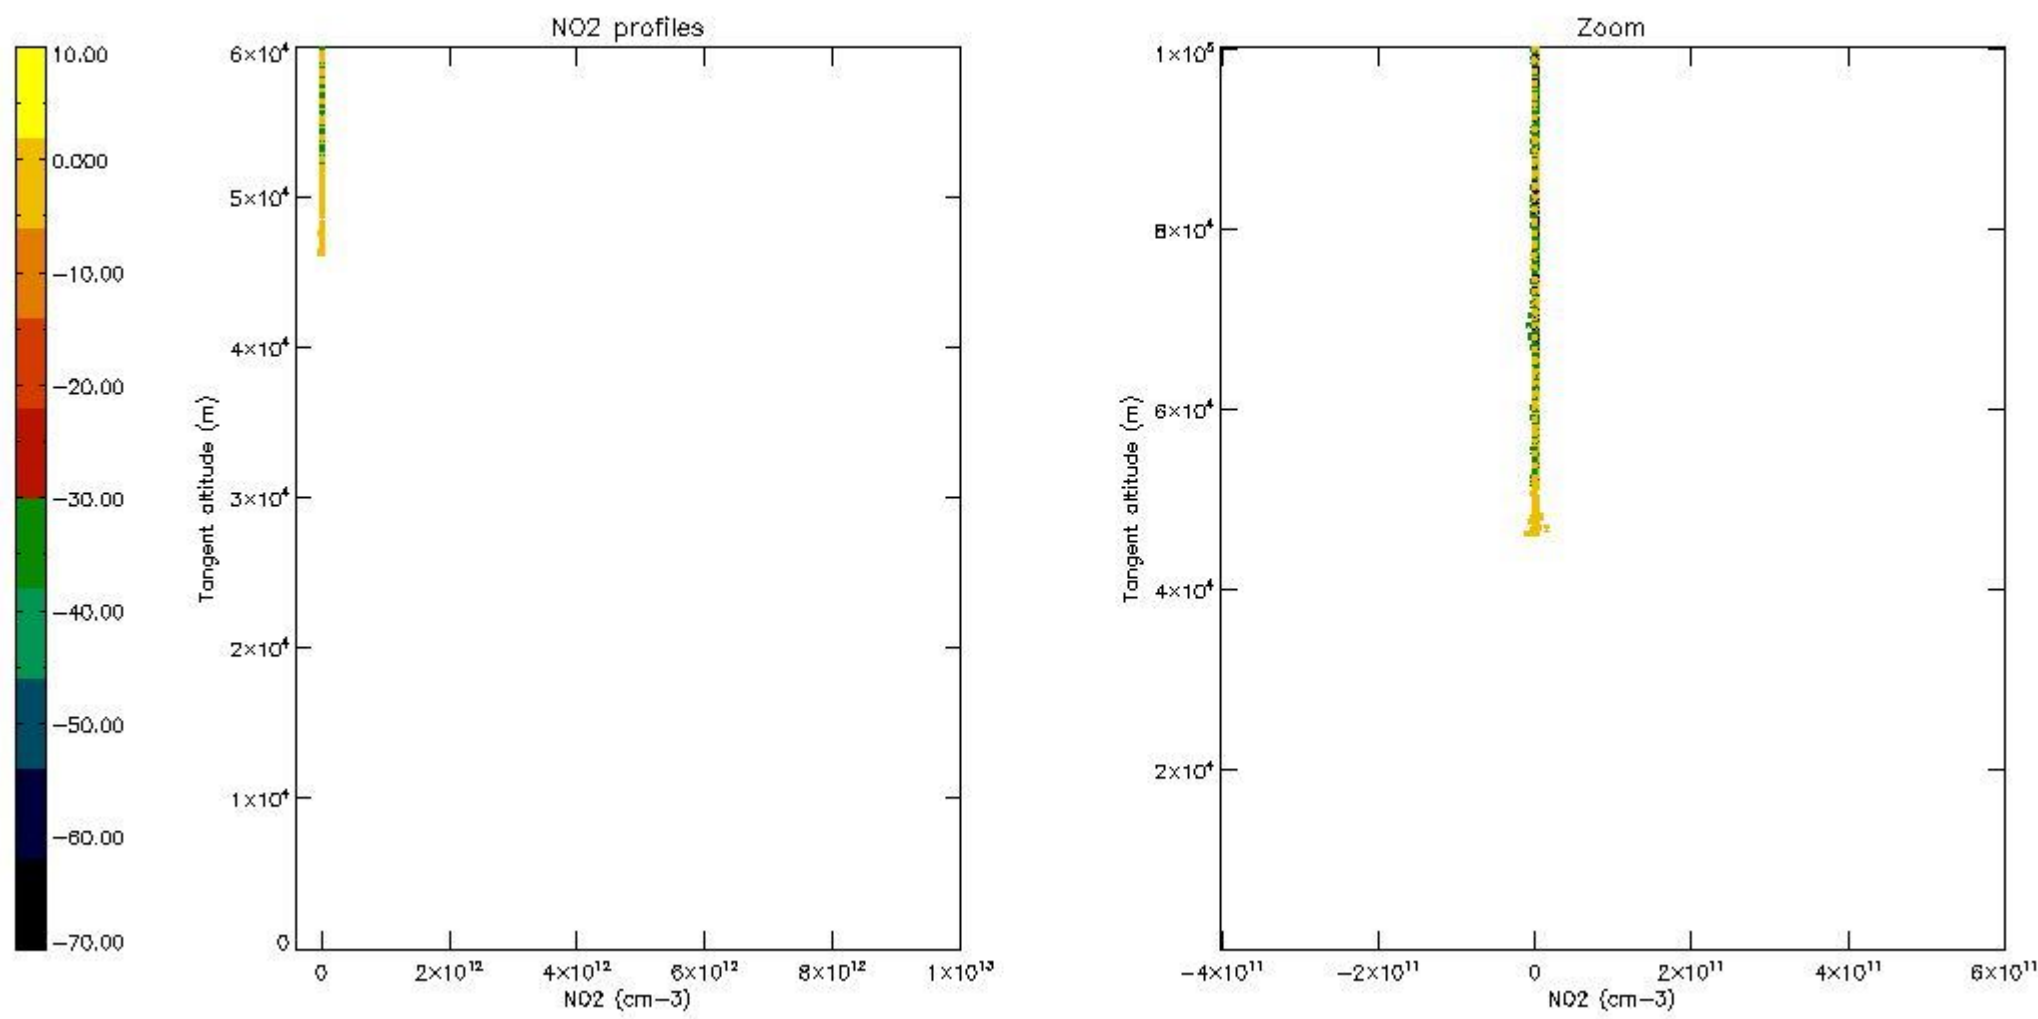

5.7 Plot NO3 profiles for all STD (dark without errors)

The colorbar represents the latitude.