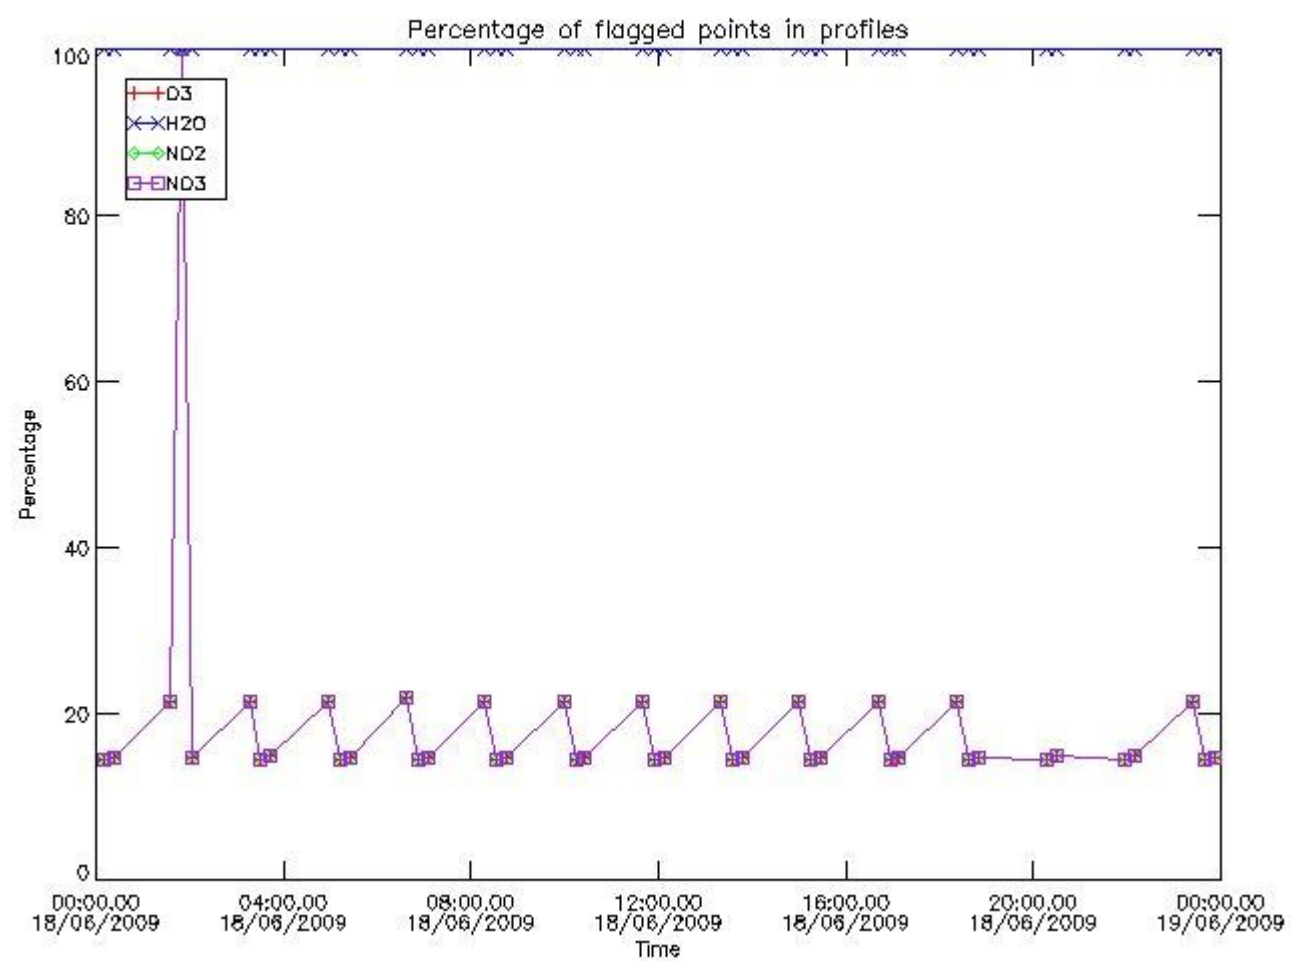

220	GOM_NL__2PRFIN20090618_231104_000000262080_00044_38174_4226.N1	18-JUN-2009 23:11:04	Twi_and_stray	25.500	68	18Alp Cas	2.2250	4500.0	51	38174	No
221	GOM_NL__2PRFIN20090618_231849_000000272080_00044_38174_4227.N1	18-JUN-2009 23:18:49	Twi_and_stray	26.500	53	43Bet And	2.0480	3300.0	53	38174	No
222	GOM_NL__2PRFIN20090618_232329_000000242080_00044_38174_4228.N1	18-JUN-2009 23:23:29	Dark	23.500	105	6Bet Ari	2.6450	8900.0	47	38174	No
223	GOM_NL__2PRFIN20090618_233848_000000362080_00044_38174_4229.N1	18-JUN-2009 23:38:48	Dark	35.500	52	16Bet Cet	2.0370	4500.0	71	38174	No
224	GOM_NL__2PRFIN20090618_235108_000000352080_00045_38175_4233.N1	18-JUN-2009 23:51:08	Dark	34.500	63	Bet Gru	2.1500	2800.0	69	38175	No
225	GOM_NL__2PRFIN20090618_235312_000000352080_00045_38175_4234.N1	18-JUN-2009 23:53:12	Straylight	34.500	31	Alp Gru	1.7340	15200.	69	38175	No
226	GOM_NL__2PRFIN20090618_235522_000000422080_00045_38175_4235.N1	18-JUN-2009 23:55:22	Straylight	42.000	172	Gam Gru	3.0030	13100.	84	38175	No

3. Quality information per product

In this section it is plotted some information contained in the Quality Summary data set of the level 2 products. Only products in dark limb conditions and without errors (error flag in the MPH set to "0") are used.

3.1 Plot quality information per product (time dependant)

3.2 Plot quality information per product (world map)