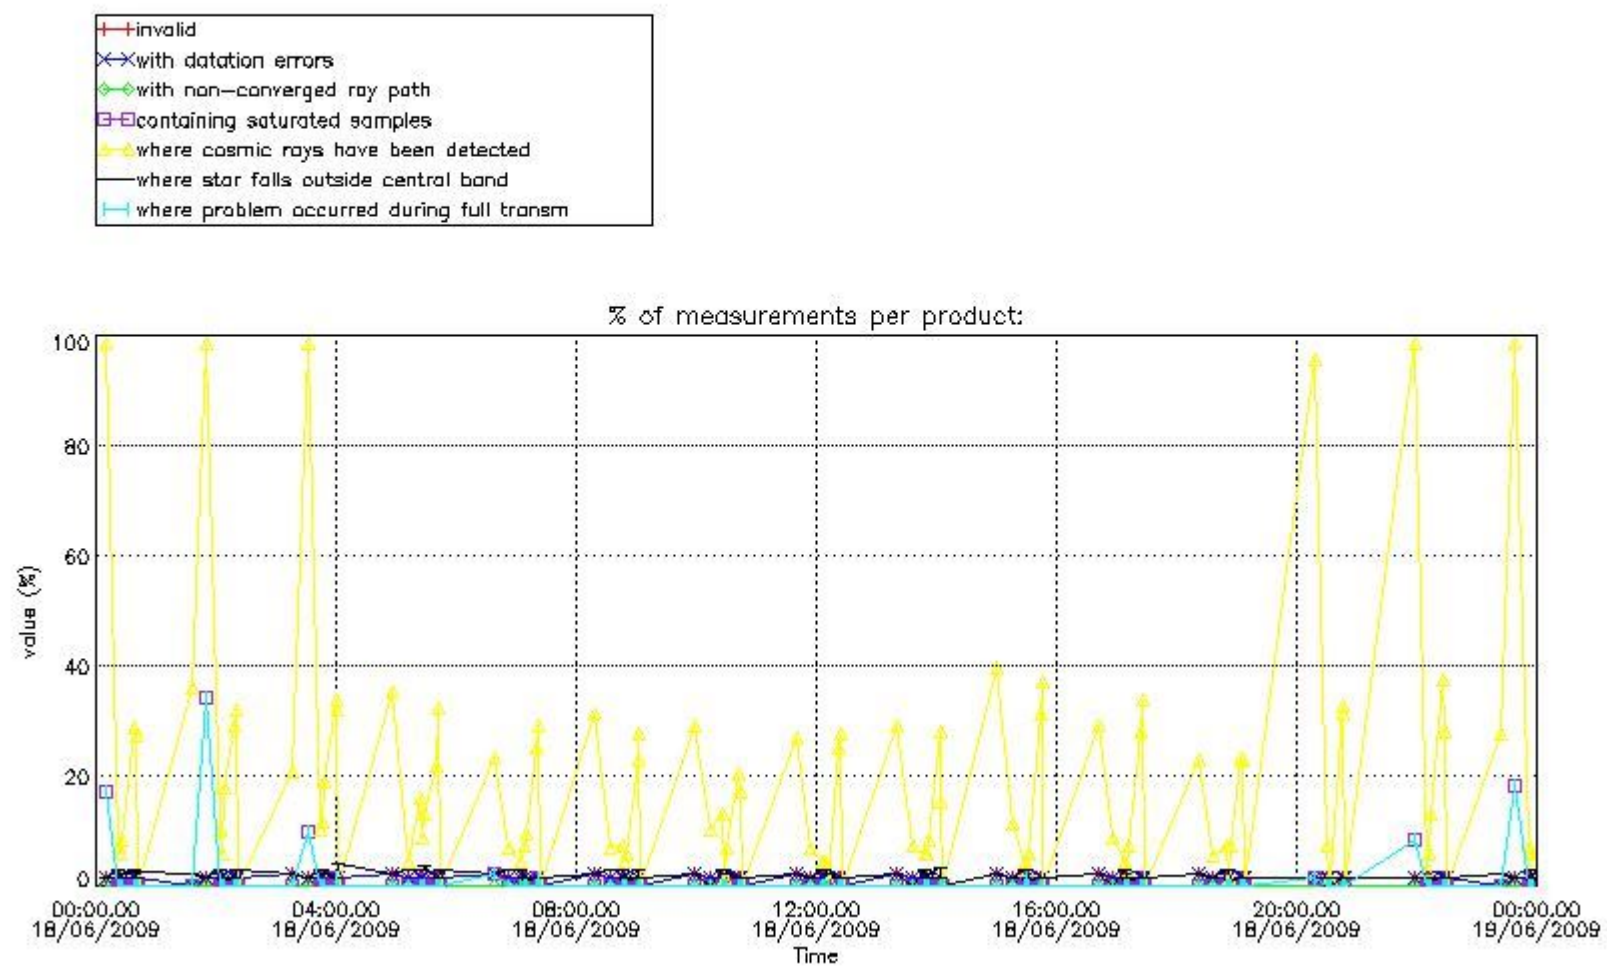

4.1.2 Plot level 1 quality information per product (time dependant): ENVI SAT DESCENDING passes