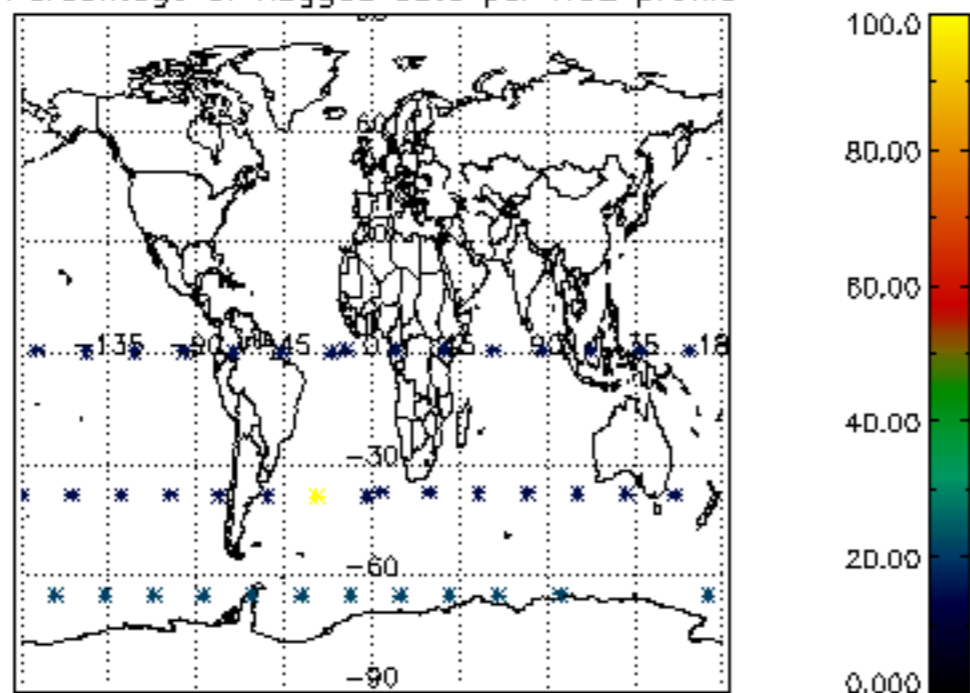

Percentage of flagged data per NO2 profile