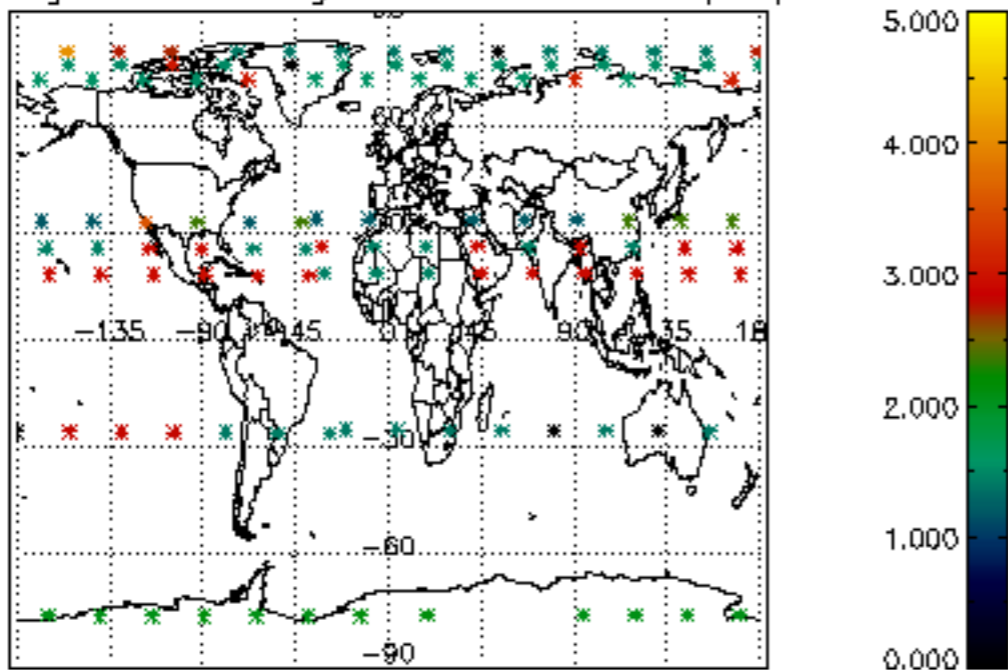

Percentage of cosmic ray hits per profile

Percentage of star falling outside central band per profile