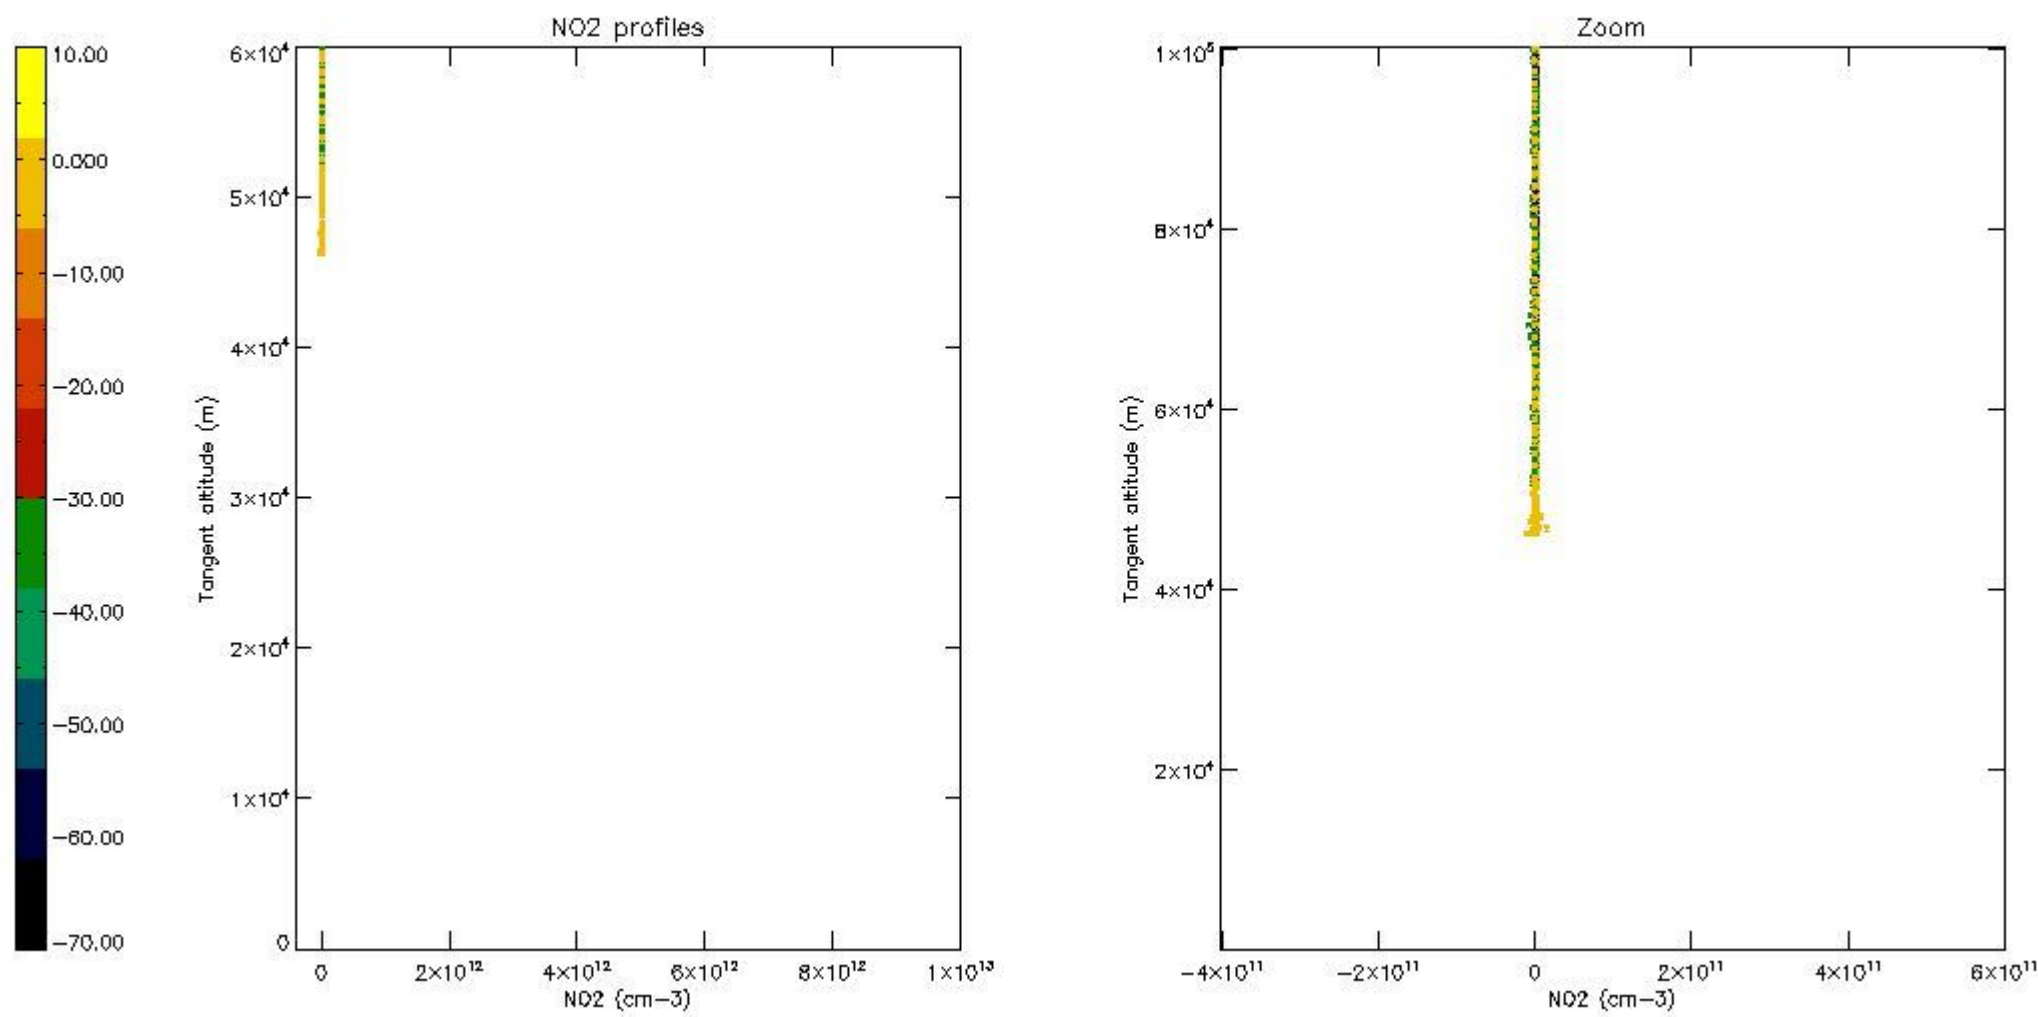

5.7 Plot NO3 profiles for all STD (dark without errors)

The colorbar represents the latitude.