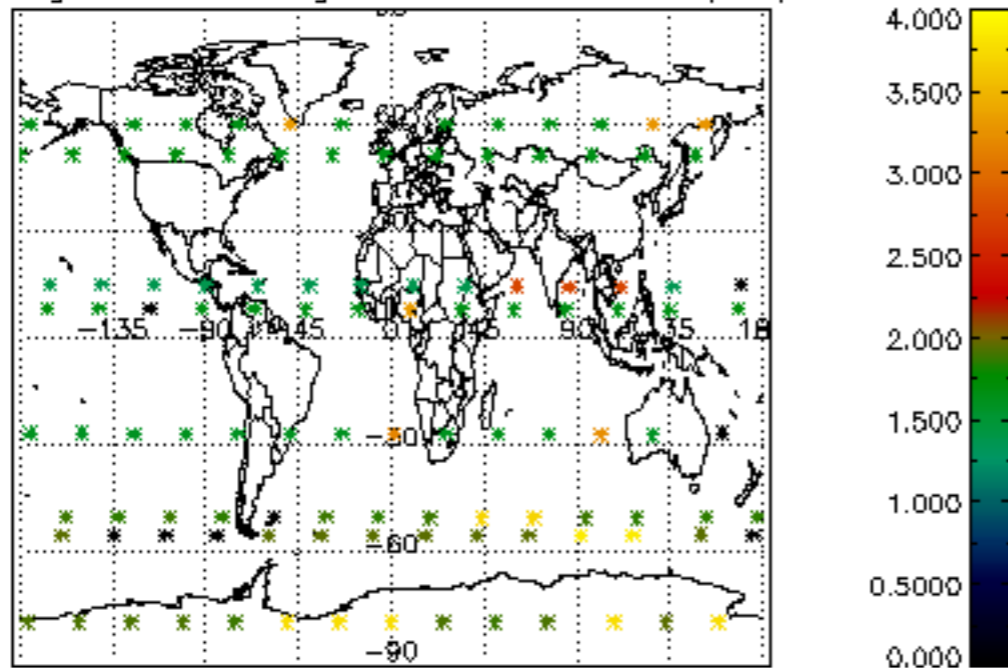

Percentage of star falling outside central band per profile