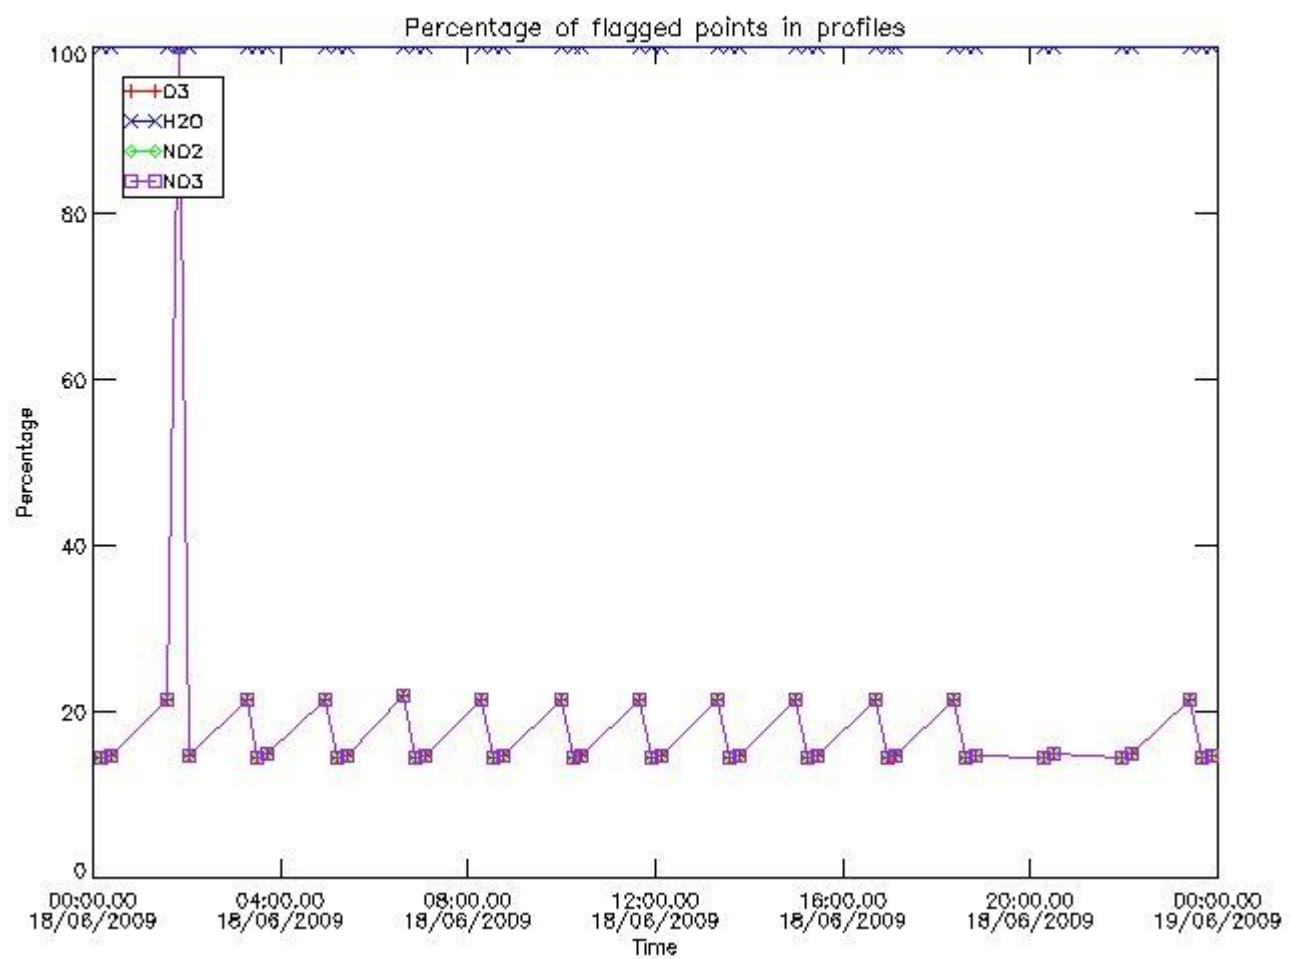

220	GOM_NL__2PRFIN20090618_231104_000000262080_00044_38174_4226.N1	18-JUN-2009 23:11:04	Twi_and_stray	25.500	68	18Alp Cas	2.2250	4500.0	51	38174	No
221	GOM_NL__2PRFIN20090618_231849_000000272080_00044_38174_4227.N1	18-JUN-2009 23:18:49	Twi_and_stray	26.500	53	43Bet And	2.0480	3300.0	53	38174	No
222	GOM_NL__2PRFIN20090618_232329_000000242080_00044_38174_4228.N1	18-JUN-2009 23:23:29	Dark	23.500	105	6Bet Ari	2.6450	8900.0	47	38174	No
223	GOM_NL__2PRFIN20090618_233848_000000362080_00044_38174_4229.N1	18-JUN-2009 23:38:48	Dark	35.500	52	16Bet Cet	2.0370	4500.0	71	38174	No
224	GOM_NL__2PRFIN20090618_235108_000000352080_00045_38175_4233.N1	18-JUN-2009 23:51:08	Dark	34.500	63	Bet Gru	2.1500	2800.0	69	38175	No
225	GOM_NL__2PRFIN20090618_235312_000000352080_00045_38175_4234.N1	18-JUN-2009 23:53:12	Straylight	34.500	31	Alp Gru	1.7340	15200.	69	38175	No
226	GOM_NL__2PRFIN20090618_235522_000000422080_00045_38175_4235.N1	18-JUN-2009 23:55:22	Straylight	42.000	172	Gam Gru	3.0030	13100.	84	38175	No

3. Quality information per product

In this section it is plotted some information contained in the Quality Summary data set of the level 2 products. Only products in dark limb conditions and without errors (error flag in the MPH set to "0") are used.

3.1 Plot quality information per product (time dependant)

3.2 Plot quality information per product (world map)