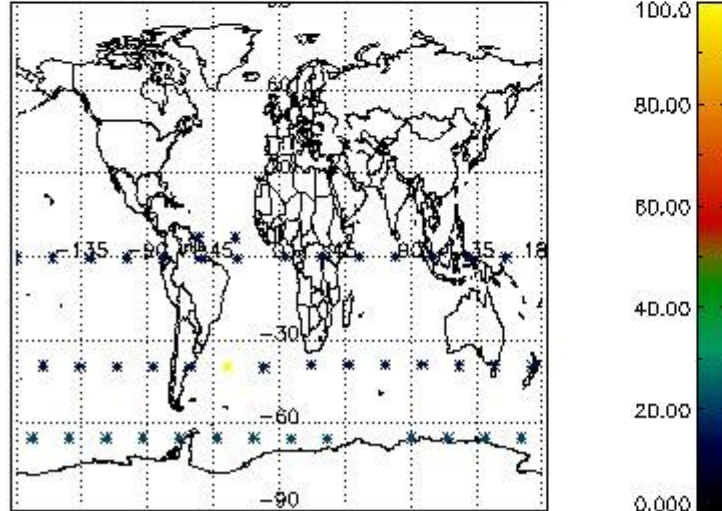

3.1 Plot quality information per product (time dependant)

3.2 Plot quality information per product (world map)

Percentage of flagged data per O3 profile

Percentage of flagged data per H2O profile

Percentage of flagged data per NO2 profile