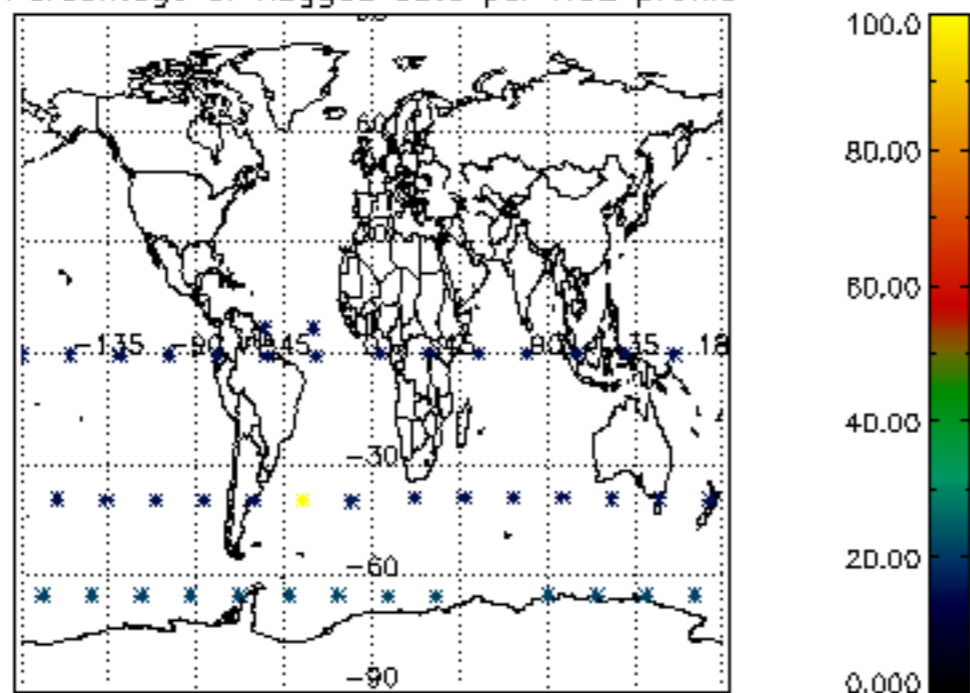

Percentage of flagged data per NO2 profile