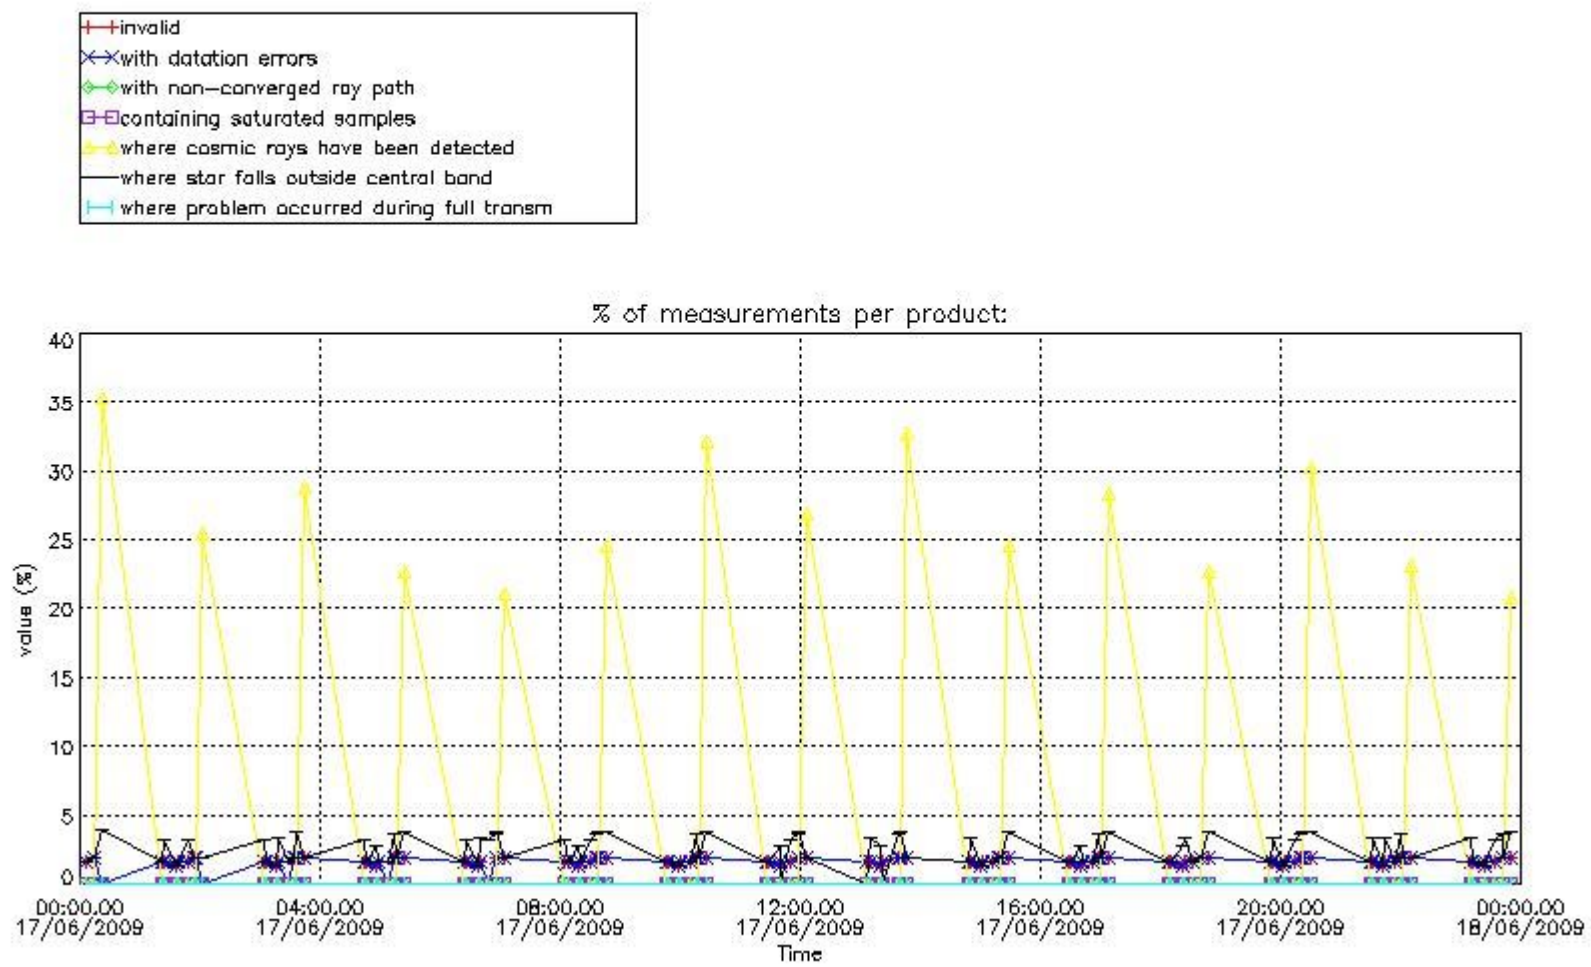

Percentage of flagged data per NO3 profile

4. Level 1 quality information per product

In this section it is plotted some information contained in the Quality Summary data set of the level 2 products that comes from the level 1b processing. Products without errors (error flag in the MPH set to "0") are used.

4.1 Plot quality information per product (time dependant) coming from level 1b processing

4.1.1 Plot level 1 quality information per product (time dependant): ENVISAT ASCENDING passes

4.1.2 Plot level 1 quality information per product (time dependant): ENVI SAT DESCENDING passes