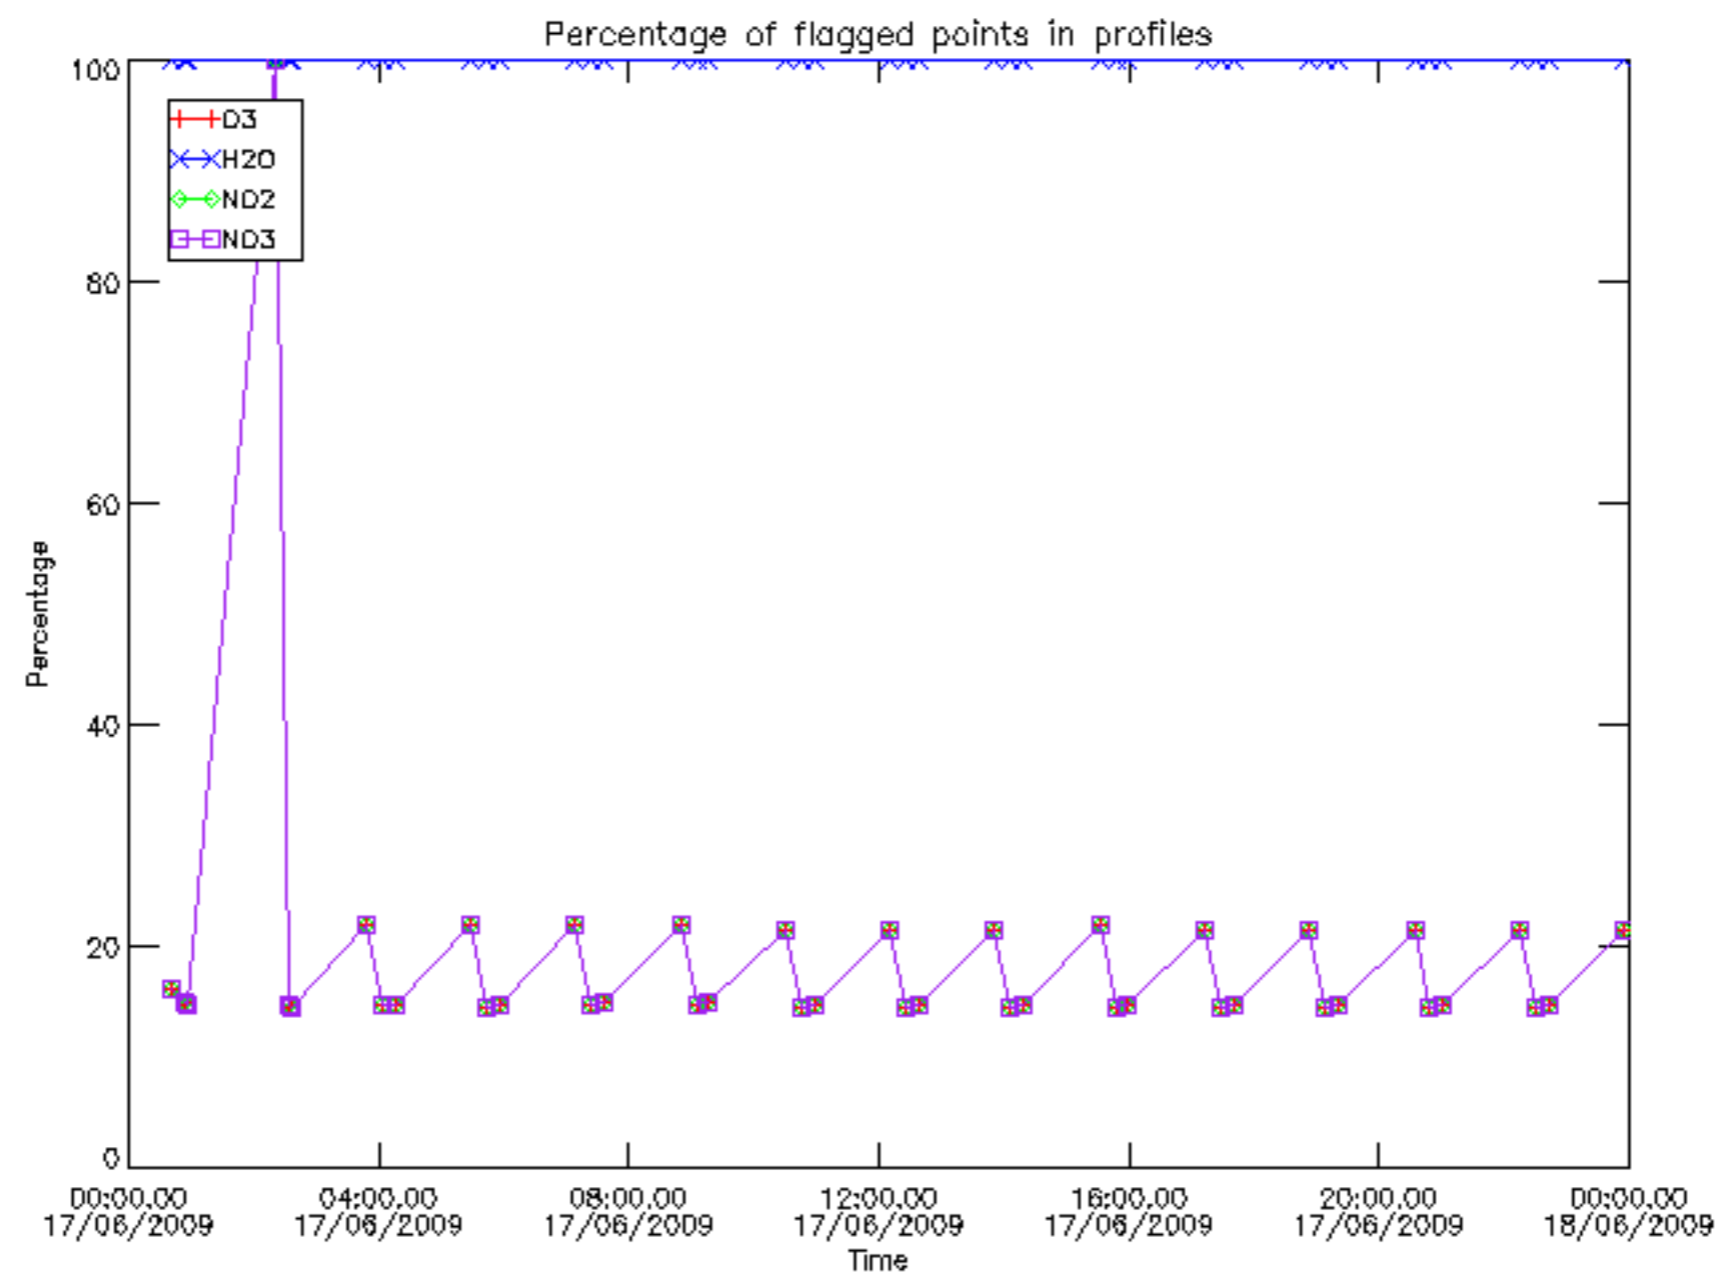

Percentage of flagged data per D3 profile

Percentage of flagged data per H2O profile