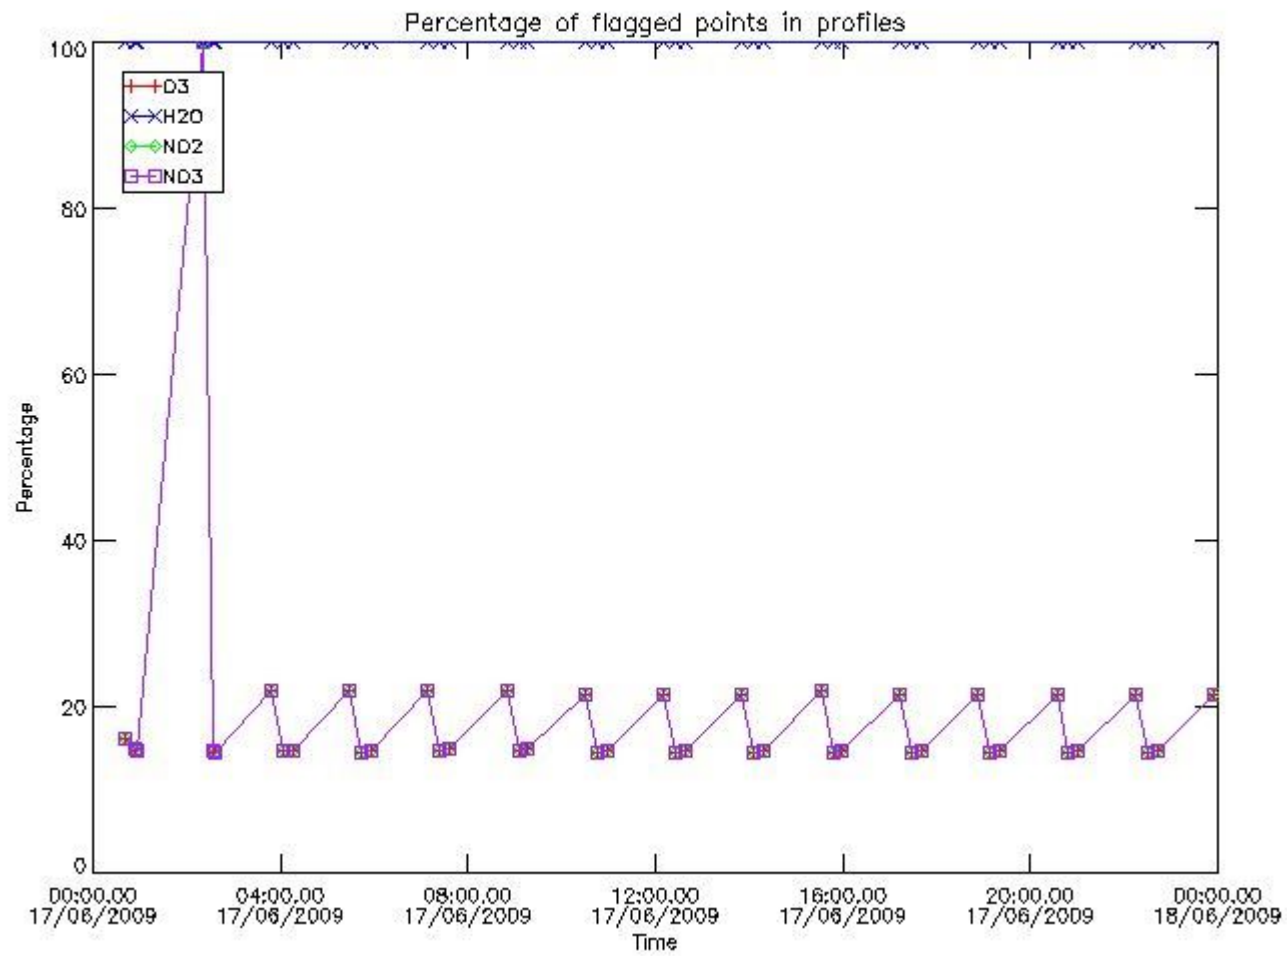

220	GOM_NL__2PRFIN20090617_232306_000000372080_00030_38160_3995.N1	17-JUN-2009 23:23:06	Bright	36.500	5	3Alp Lyr	0.033000	11000.	73	38160	No
221	GOM_NL__2PRFIN20090617_232454_000000302080_00030_38160_3996.N1	17-JUN-2009 23:24:54	Bright	30.000	69	33Gam Dra	2.2310	3800.0	60	38160	No
222	GOM_NL__2PRFIN20090617_233444_000000322080_00030_38160_3997.N1	17-JUN-2009 23:34:44	Twi_and_stray	31.500	89	5Alp Cep	2.4510	8000.0	63	38160	No
223	GOM_NL__2PRFIN20090617_234119_000000272080_00030_38160_3998.N1	17-JUN-2009 23:41:19	Twi_and_stray	27.000	74	11Bet Cas	2.2680	6600.0	54	38160	No
224	GOM_NL__2PRFIN20090617_234245_000000262080_00030_38160_3999.N1	17-JUN-2009 23:42:45	Twi_and_stray	26.000	68	18Alp Cas	2.2250	4500.0	52	38160	No
225	GOM_NL__2PRFIN20090617_235025_000000272080_00030_38160_4000.N1	17-JUN-2009 23:50:25	Twi_and_stray	26.500	53	43Bet And	2.0480	3300.0	53	38160	No
226	GOM_NL__2PRFIN20090617_235502_000000242080_00030_38160_4001.N1	17-JUN-2009 23:55:02	Dark	23.500	105	6Bet Ari	2.6450	8900.0	47	38160	No

3. Quality information per product

In this section it is plotted some information contained in the Quality Summary data set of the level 2 products. Only products in dark limb conditions and without errors (error flag in the MPH set to "0") are used.

3.1 Plot quality information per product (time dependant)

3.2 Plot quality information per product (world map)