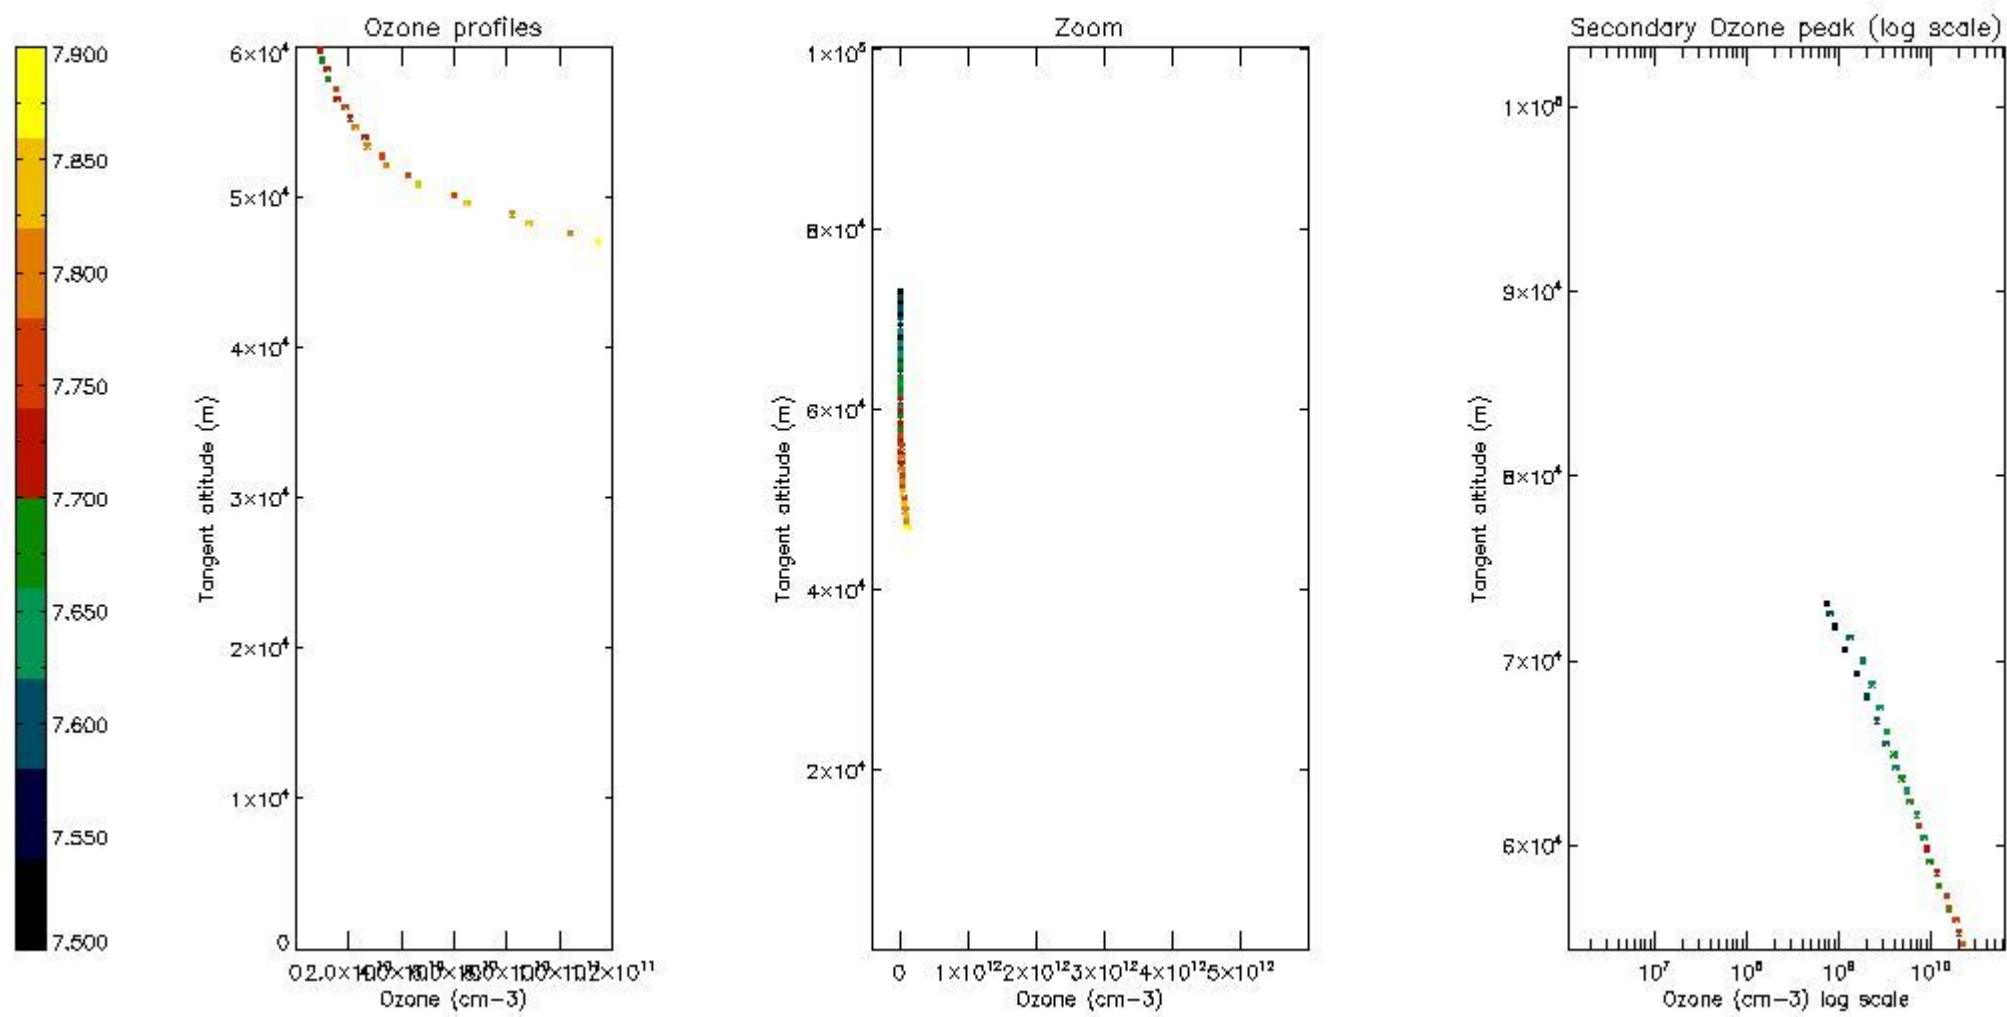

The colorbar represents the latitude.

5.4 Plot ozone profiles where $STD < 10\%$ (dark without errors)

The colorbar represents the latitude.

5.5 Plot ozone profiles where STD < 5% (dark without errors)

The colorbar represents the latitude.