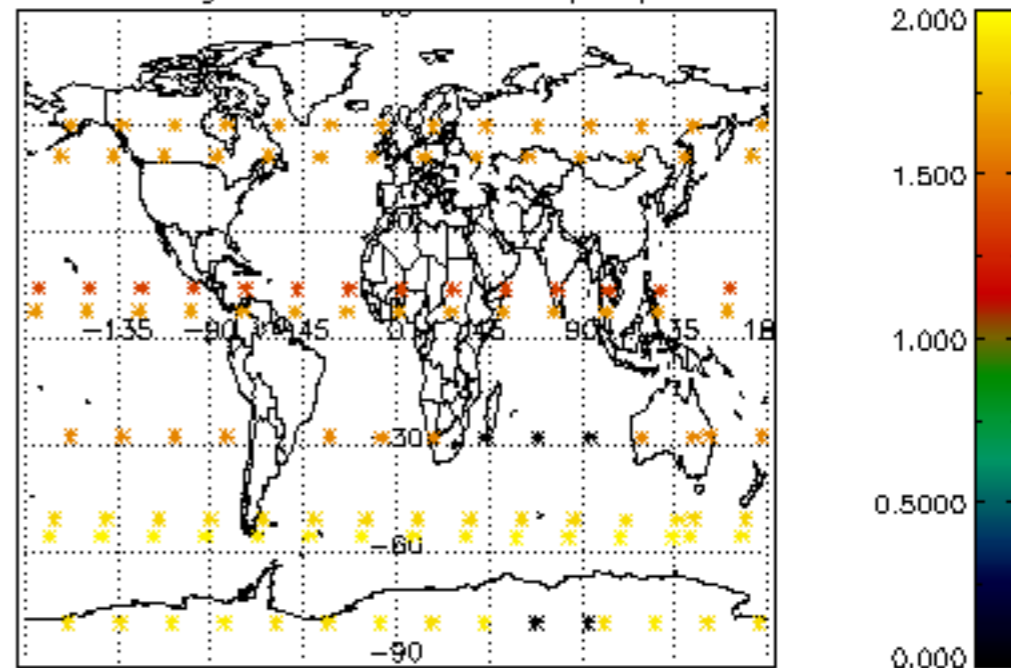

Percentage of datation errors per profile

Percentage of star falling outside central band per profile

Percentage of saturation errors per profile

Percentage of cosmic ray hits per profile

Percentage of datation errors per profile