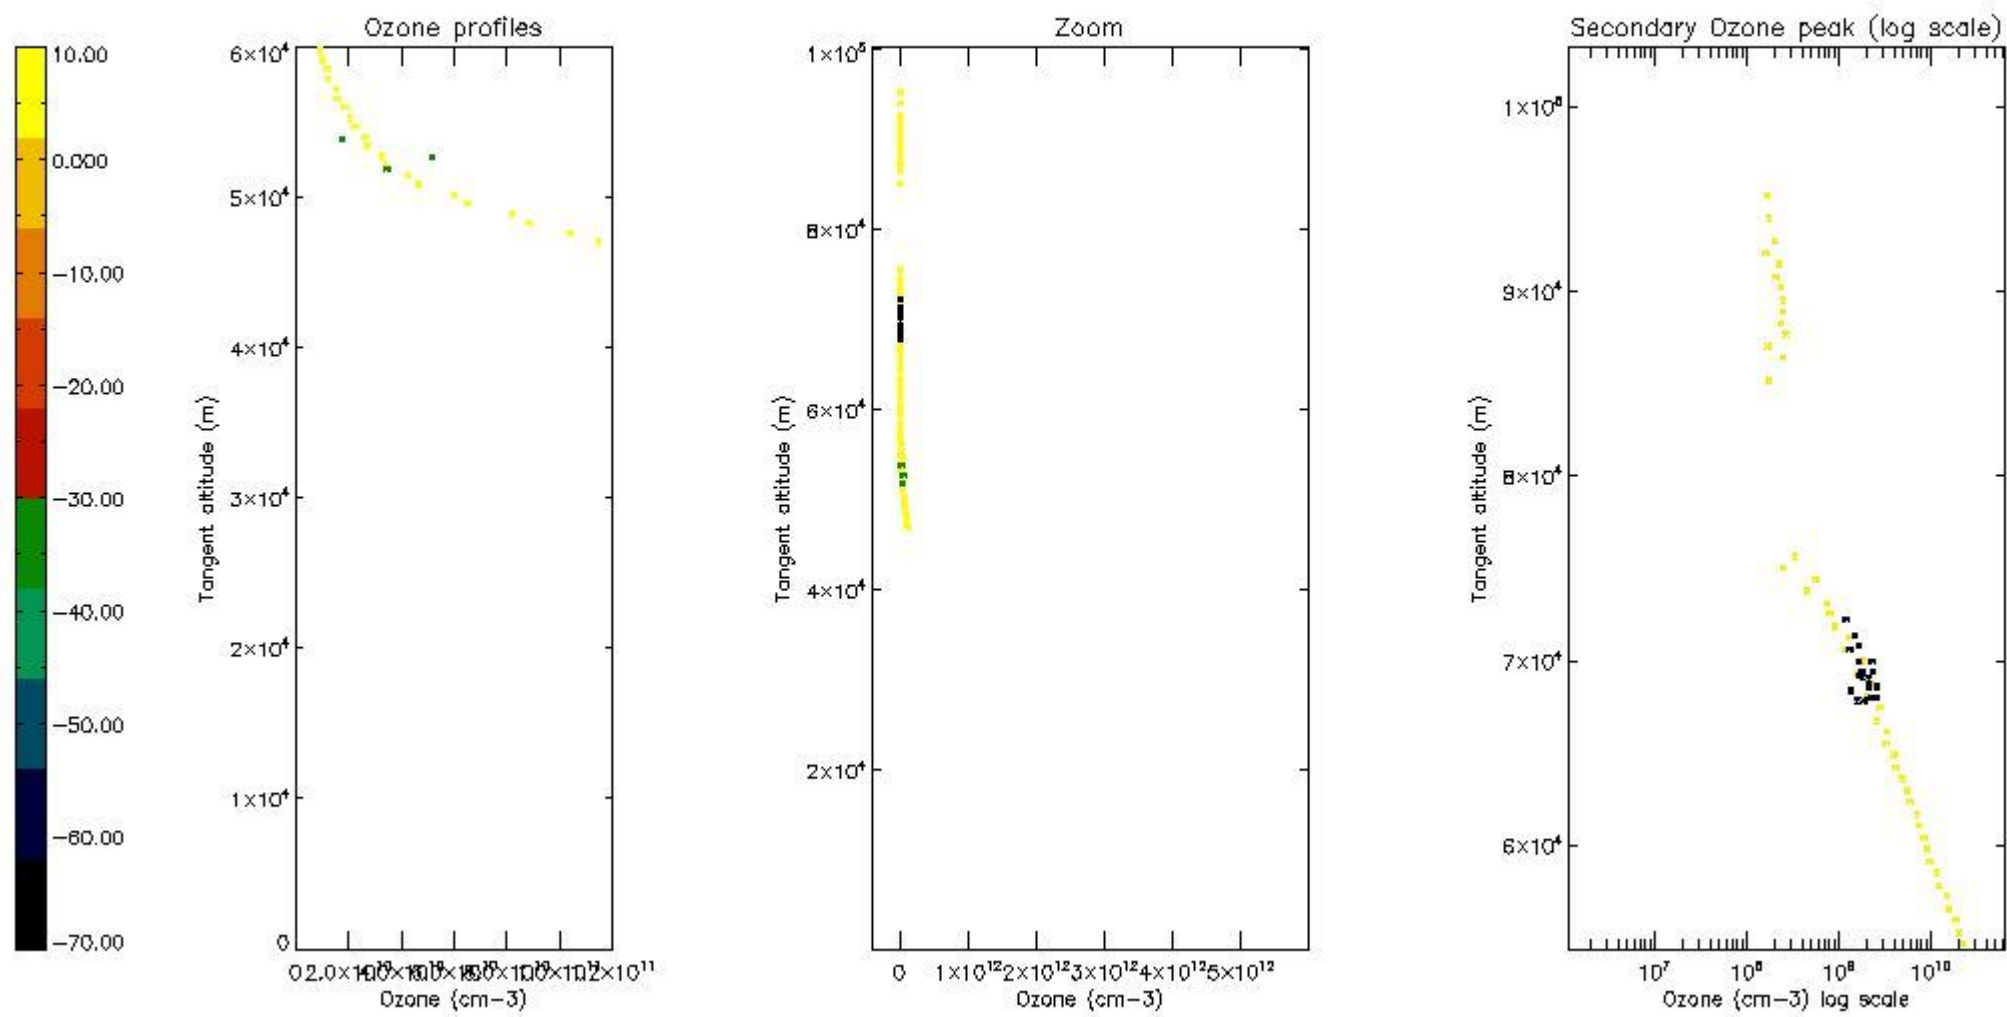

5.4 Plot ozone profiles where $STD < 10\%$ (dark without errors)

The colorbar represents the latitude.