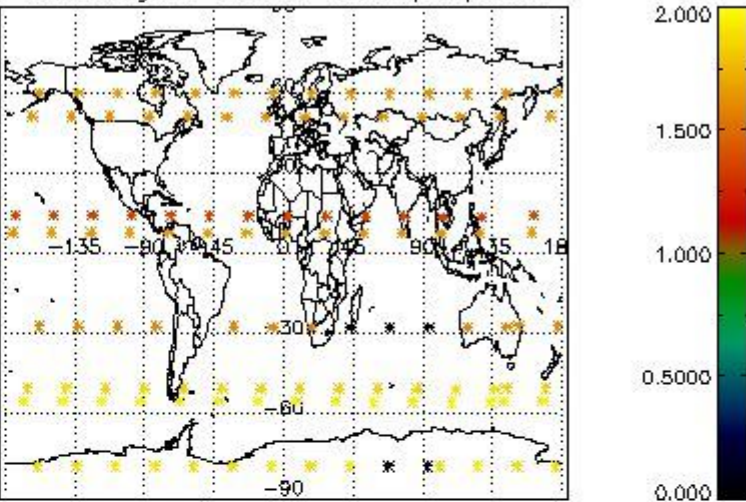

4.2 Plot quality information per product coming from level 1b processing (world map)

4.2.1 Plot level 1 quality information per product (world map): ENVISAT ASCENDING passes

4.2.2 Plot level 1 quality information per product (world map): ENVISAT DESCENDING passes

Percentage of cosmic ray hits per profile

Percentage of datation errors per profile

Percentage of star falling outside central band per profile

Percentage of saturation errors per profile

5. Trace gas profiles