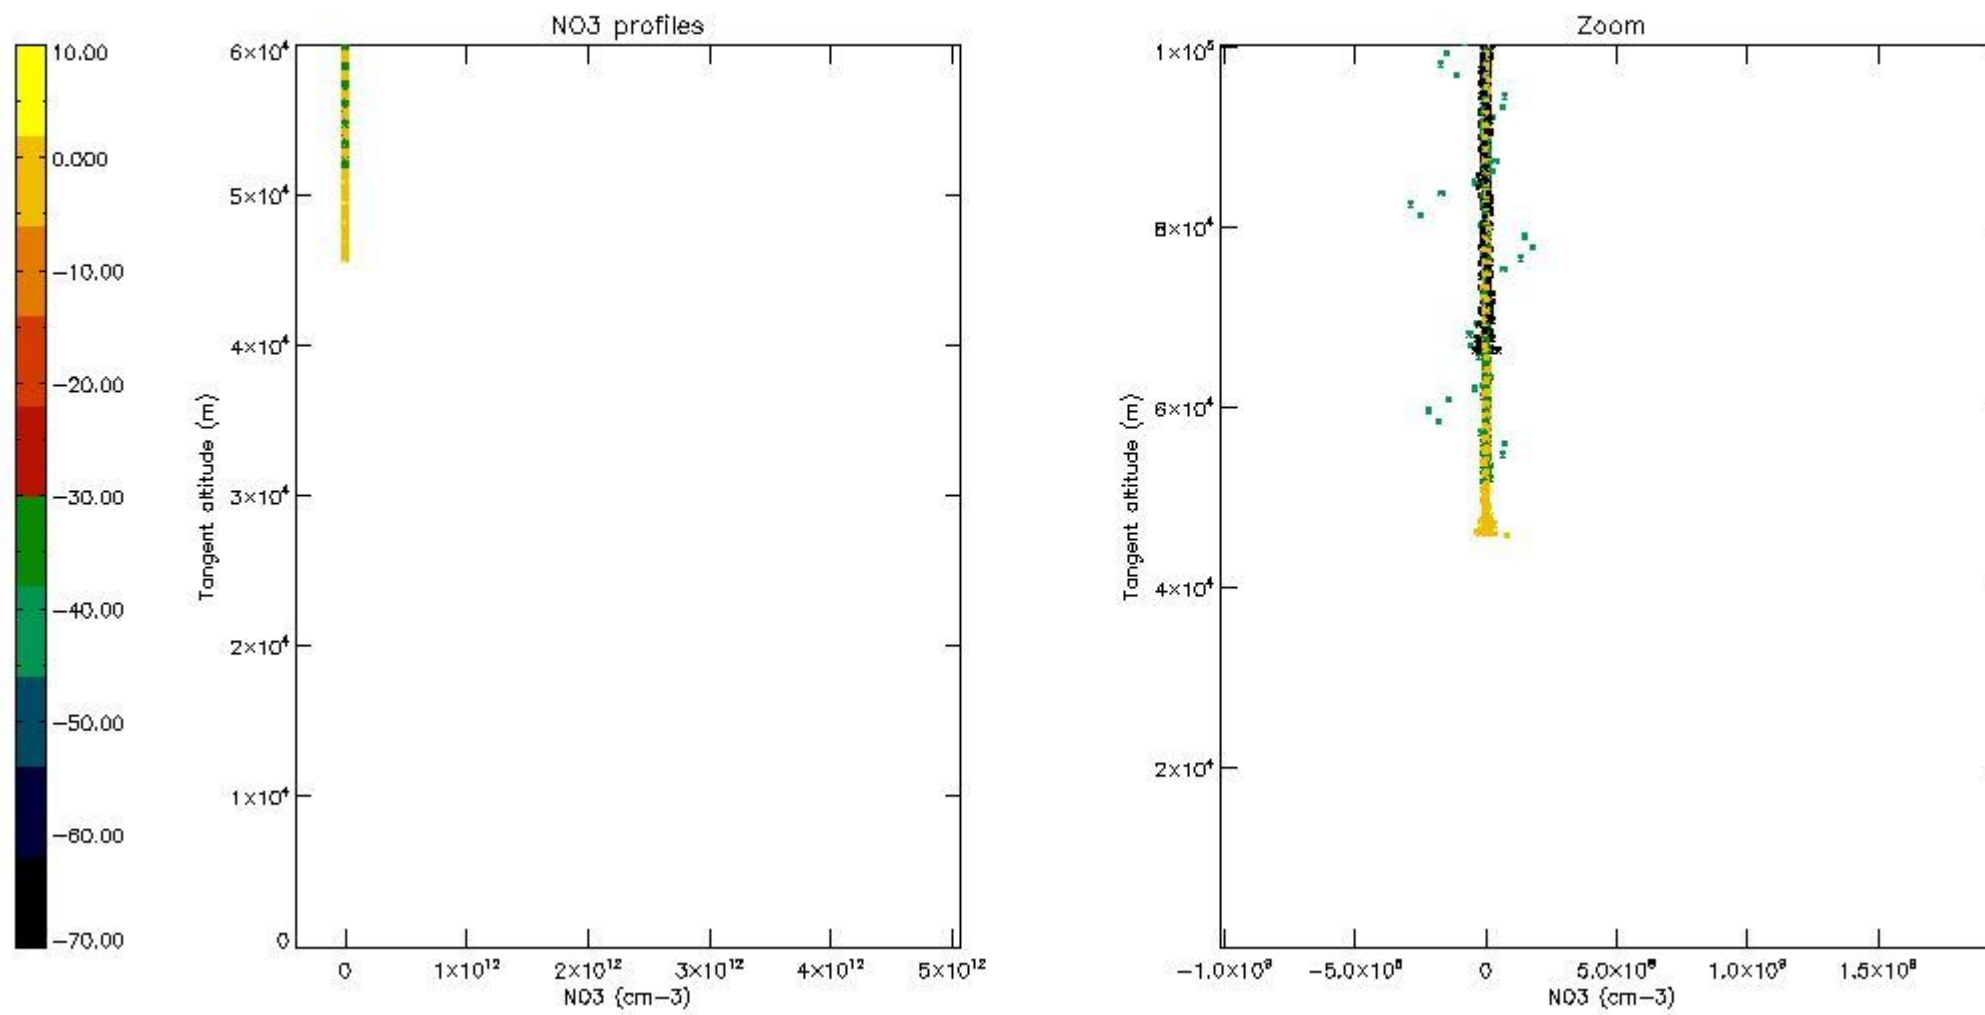

6. Auxiliary Data Files used for the production reported in section 2

The number reported in the third column indicates since which file (see list in section 2) the corresponding auxiliary file has been used. The fourth column is the date of those product files.

Type	Auxiliary Filename	Used since product	Used since product date
INST_PHYS_CHARACTERISTICS	GOM_INS_AXVIEC20091111_143220_20030716_120000_20500101_000000	1	17-JUN-2009 00:06:30
LEVEL-2_PROC_CONFIG	GOM_PR2_AXVIEC20091111_152718_20020301_000000_20500101_000000	1	17-JUN-2009 00:06:30
CROSS_SECTIONS_FILE	GOM_CRS_AXVIEC20091111_154832_20020301_000000_20500101_000000	1	17-JUN-2009 00:06:30