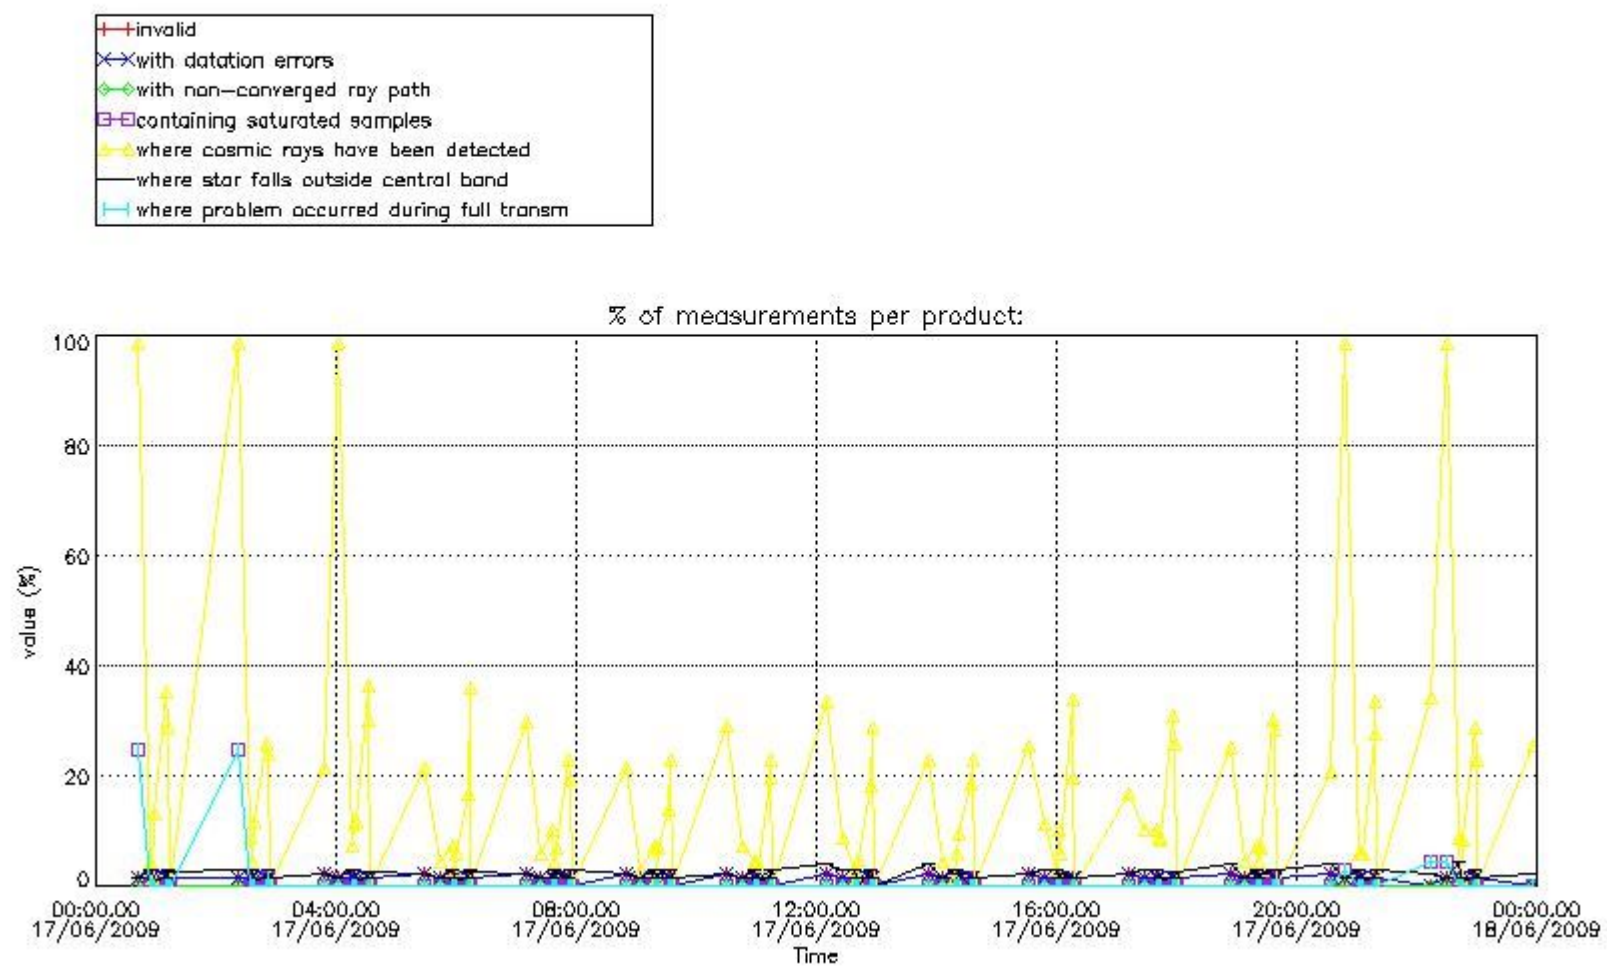

4.1.2 Plot level 1 quality information per product (time dependant): ENVI SAT DESCENDING passes