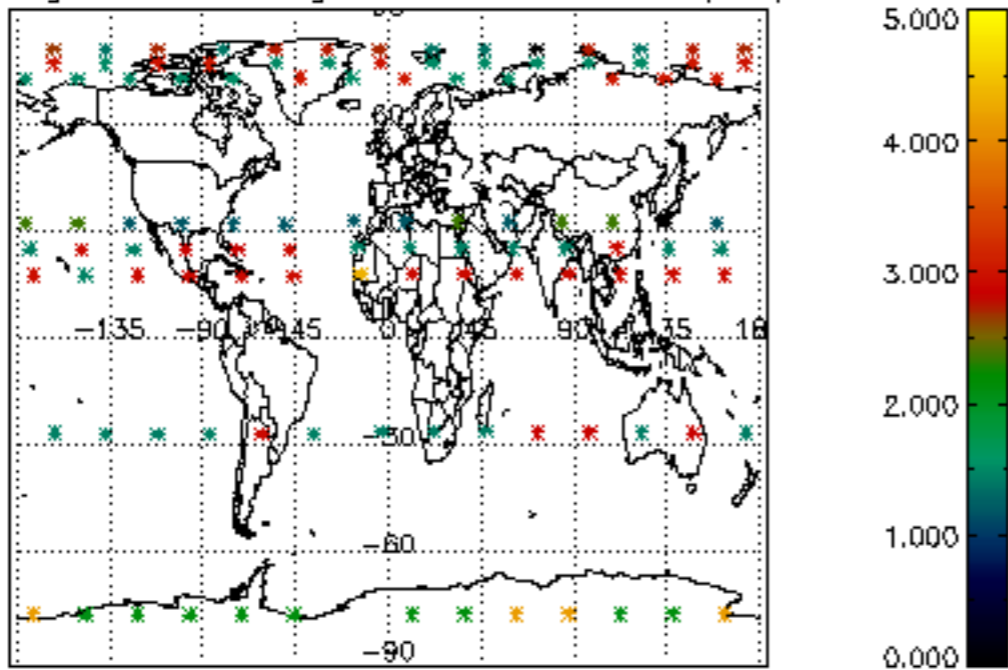

Percentage of cosmic ray hits per profile

Percentage of star falling outside central band per profile