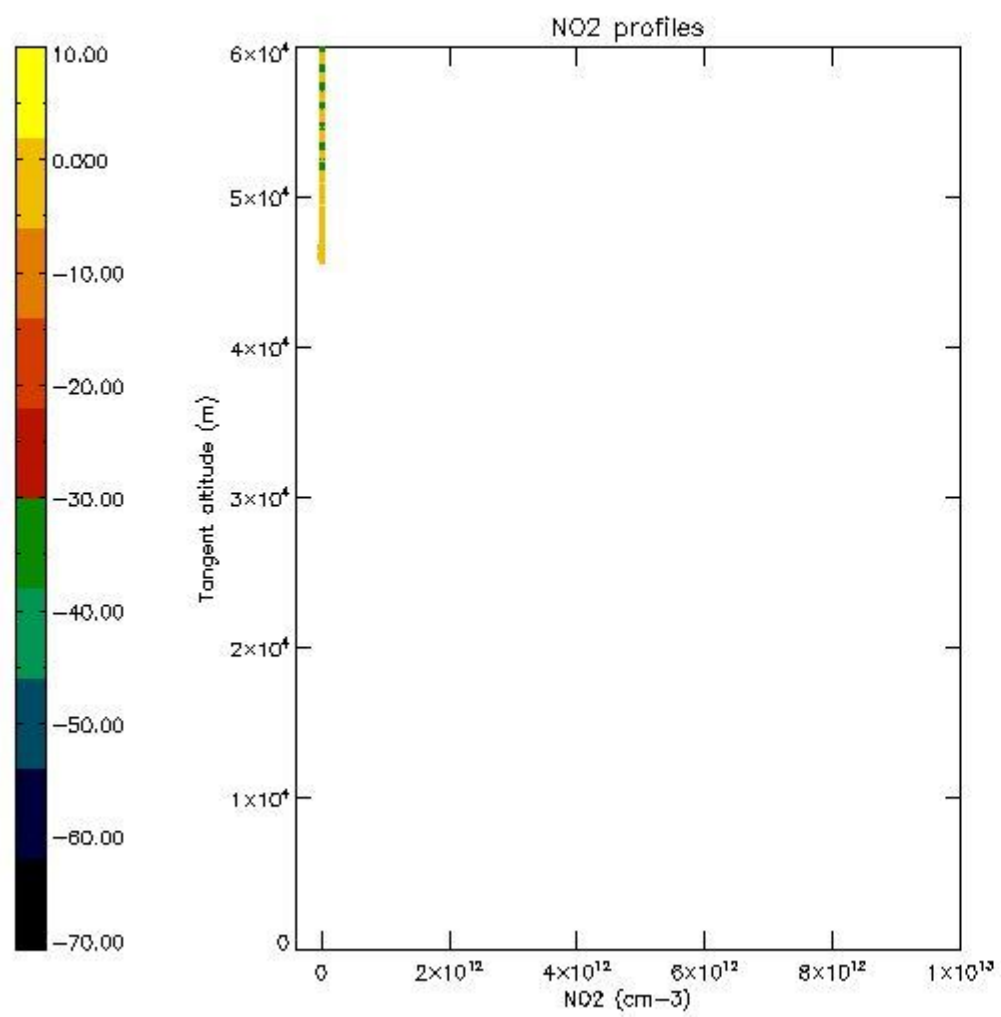

5.7 Plot NO3 profiles for all STD (dark without errors)

The colorbar represents the latitude.