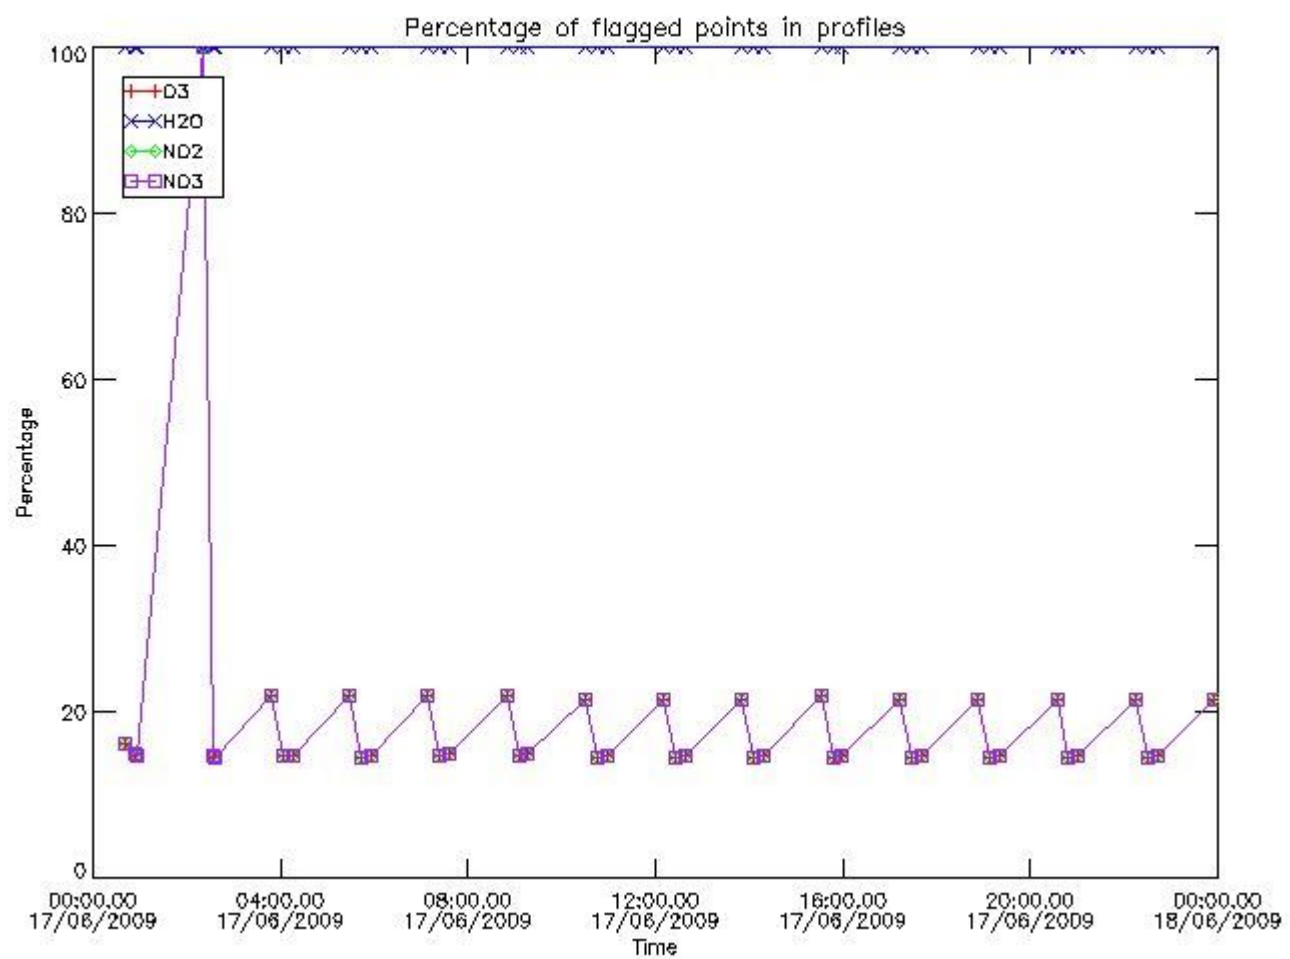

220	GOM_NL__2PRFIN20090617_232306_000000372080_00030_38160_3995.N1	17-JUN-2009 23:23:06	Bright	36.500	5	3Alp Lyr	0.033000	11000.	73	38160	No
221	GOM_NL__2PRFIN20090617_232454_000000302080_00030_38160_3996.N1	17-JUN-2009 23:24:54	Bright	30.000	69	33Gam Dra	2.2310	3800.0	60	38160	No
222	GOM_NL__2PRFIN20090617_233444_000000322080_00030_38160_3997.N1	17-JUN-2009 23:34:44	Twi_and_stray	31.500	89	5Alp Cep	2.4510	8000.0	63	38160	No
223	GOM_NL__2PRFIN20090617_234119_000000272080_00030_38160_3998.N1	17-JUN-2009 23:41:19	Twi_and_stray	27.000	74	11Bet Cas	2.2680	6600.0	54	38160	No
224	GOM_NL__2PRFIN20090617_234245_000000262080_00030_38160_3999.N1	17-JUN-2009 23:42:45	Twi_and_stray	26.000	68	18Alp Cas	2.2250	4500.0	52	38160	No
225	GOM_NL__2PRFIN20090617_235025_000000272080_00030_38160_4000.N1	17-JUN-2009 23:50:25	Twi_and_stray	26.500	53	43Bet And	2.0480	3300.0	53	38160	No
226	GOM_NL__2PRFIN20090617_235502_000000242080_00030_38160_4001.N1	17-JUN-2009 23:55:02	Dark	23.500	105	6Bet Ari	2.6450	8900.0	47	38160	No

3. Quality information per product

In this section it is plotted some information contained in the Quality Summary data set of the level 2 products. Only products in dark limb conditions and without errors (error flag in the MPH set to "0") are used.

3.1 Plot quality information per product (time dependant)

3.2 Plot quality information per product (world map)