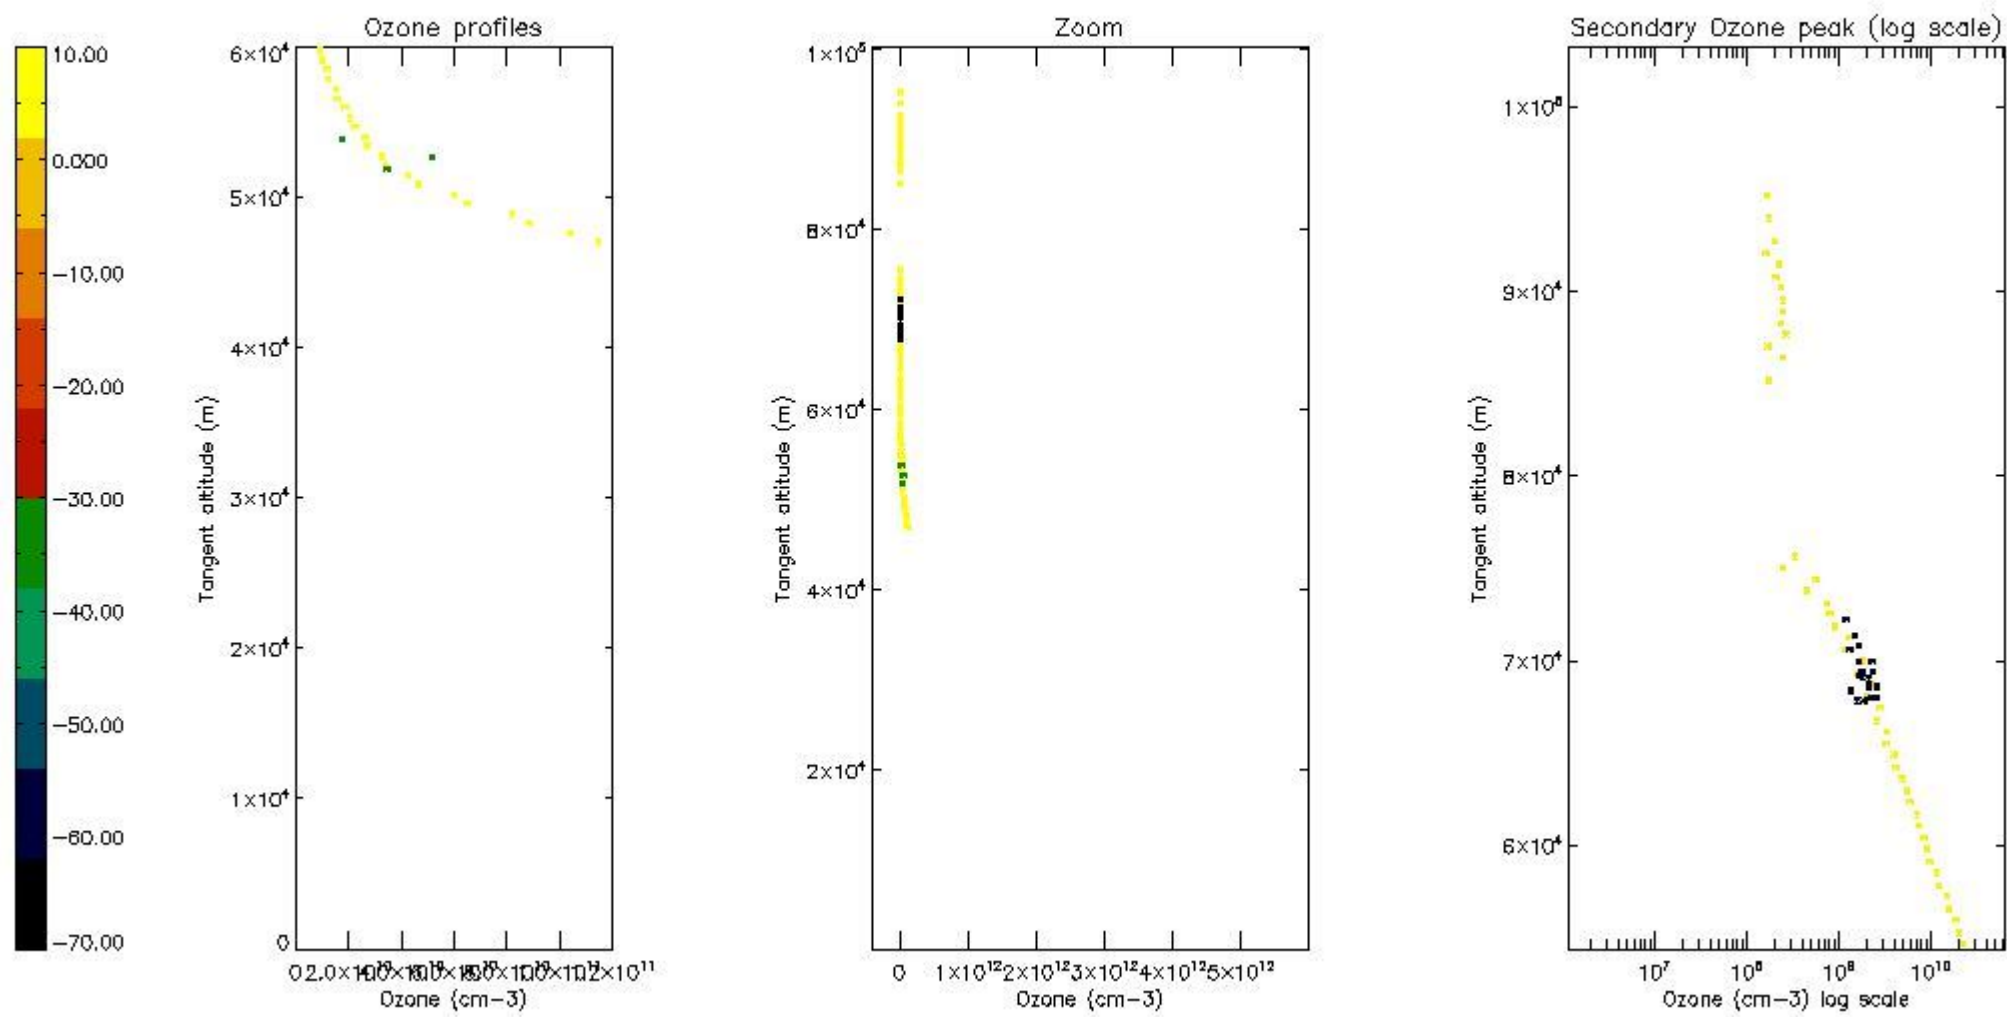

So, the table below shows the percentage of dark limb and valid observations for each criteria with respect to the overall valid daily observations.

| Criteria | % of total production |
|----------|-----------------------|
| All STD | 18 |
| STD < 20 | 1 |

| | |
|----------|---|
| STD < 10 | 0 |
| STD < 5 | 0 |

5.2 Plot ozone profiles for all STD (dark without errors)

The colorbar represents the latitude.

5.3 Plot ozone profiles where STD < 20% (dark without errors)

The colorbar represents the latitude.

5.4 Plot ozone profiles where STD < 10% (dark without errors)

The colorbar represents the latitude.

5.5 Plot ozone profiles where STD < 5% (dark without errors)

The colorbar represents the latitude.