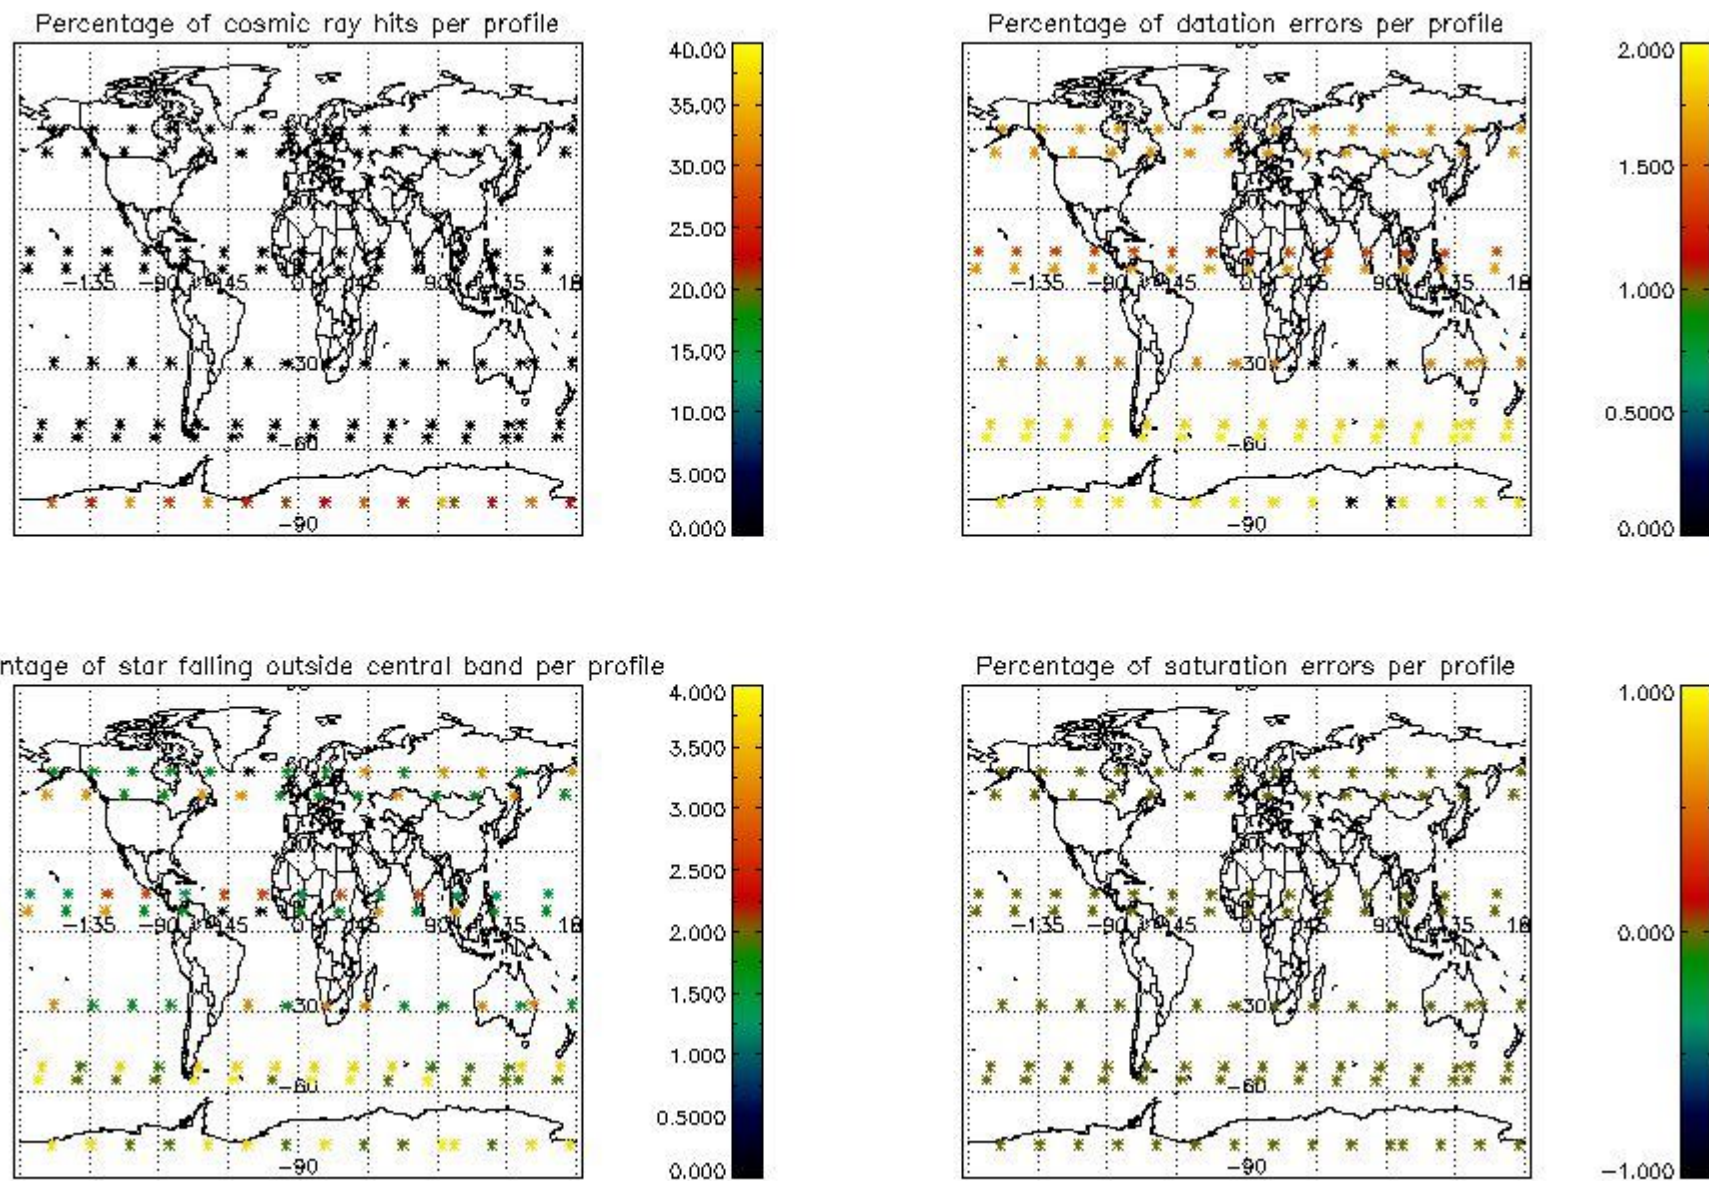

4.2.2 Plot level 1 quality information per product (world map): ENVISAT DESCENDING passes

5. Trace gas profiles

5.1 Ozone statistics based on quality of products

The final quality of the products can be "measured" using the STD (Standard Deviation) attached to every point profile. This information is written to the parameter GOM_NL__2P/NL_LOCAL_SPECIES_DENSITY/o3_std of the level 2 products. The table below shows the statistics for given STD ranges.

The statistics are given with respect to the overall valid production:

- Products without fatal errors: GOM_NL__2P/MPH/PRODUCT_ERR=0
- Valid point profile: GOM_NL__2P/NL_LOCAL_SPECIES_DENSITY/pcd(0)=0

The 'Criteria' is applied to valid points of dark limb products:

- Products in dark limb illumination condition: GOM_NL__2P/NL_SUMMARY_QUALITY/obs_ill_cond=0
- Products without fatal errors: GOM_NL__2P/MPH/PRODUCT_ERR=0
- Valid point profile: GOM_NL__2P/NL_LOCAL_SPECIES_DENSITY/pcd(0)=0

So, the table below shows the percentage of dark limb and valid observations for each criteria with respect to the overall valid daily observations.

Criteria	% of total production
All STD	18
STD < 20	1