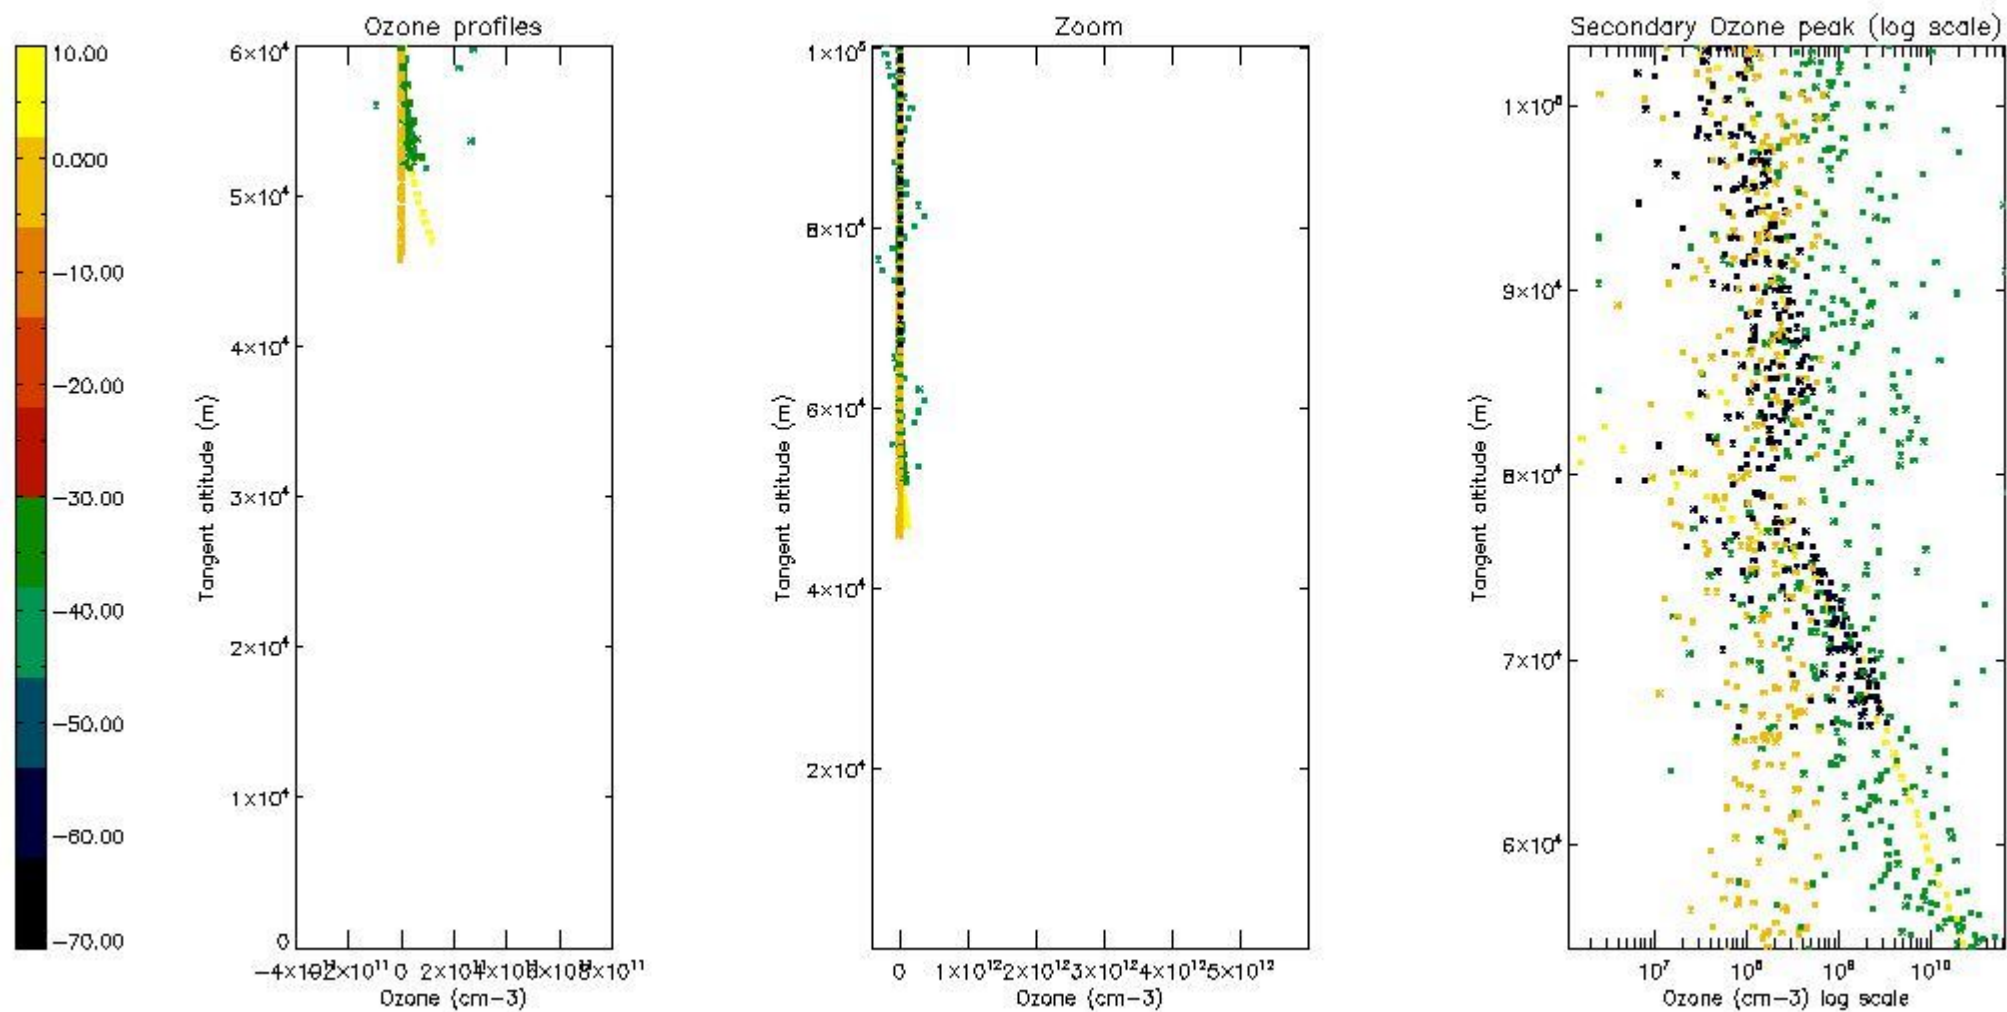

STD < 10	0
STD < 5	0

5.2 Plot ozone profiles for all STD (dark without errors)

The colorbar represents the latitude.

5.3 Plot ozone profiles where STD < 20% (dark without errors)

The colorbar represents the latitude.