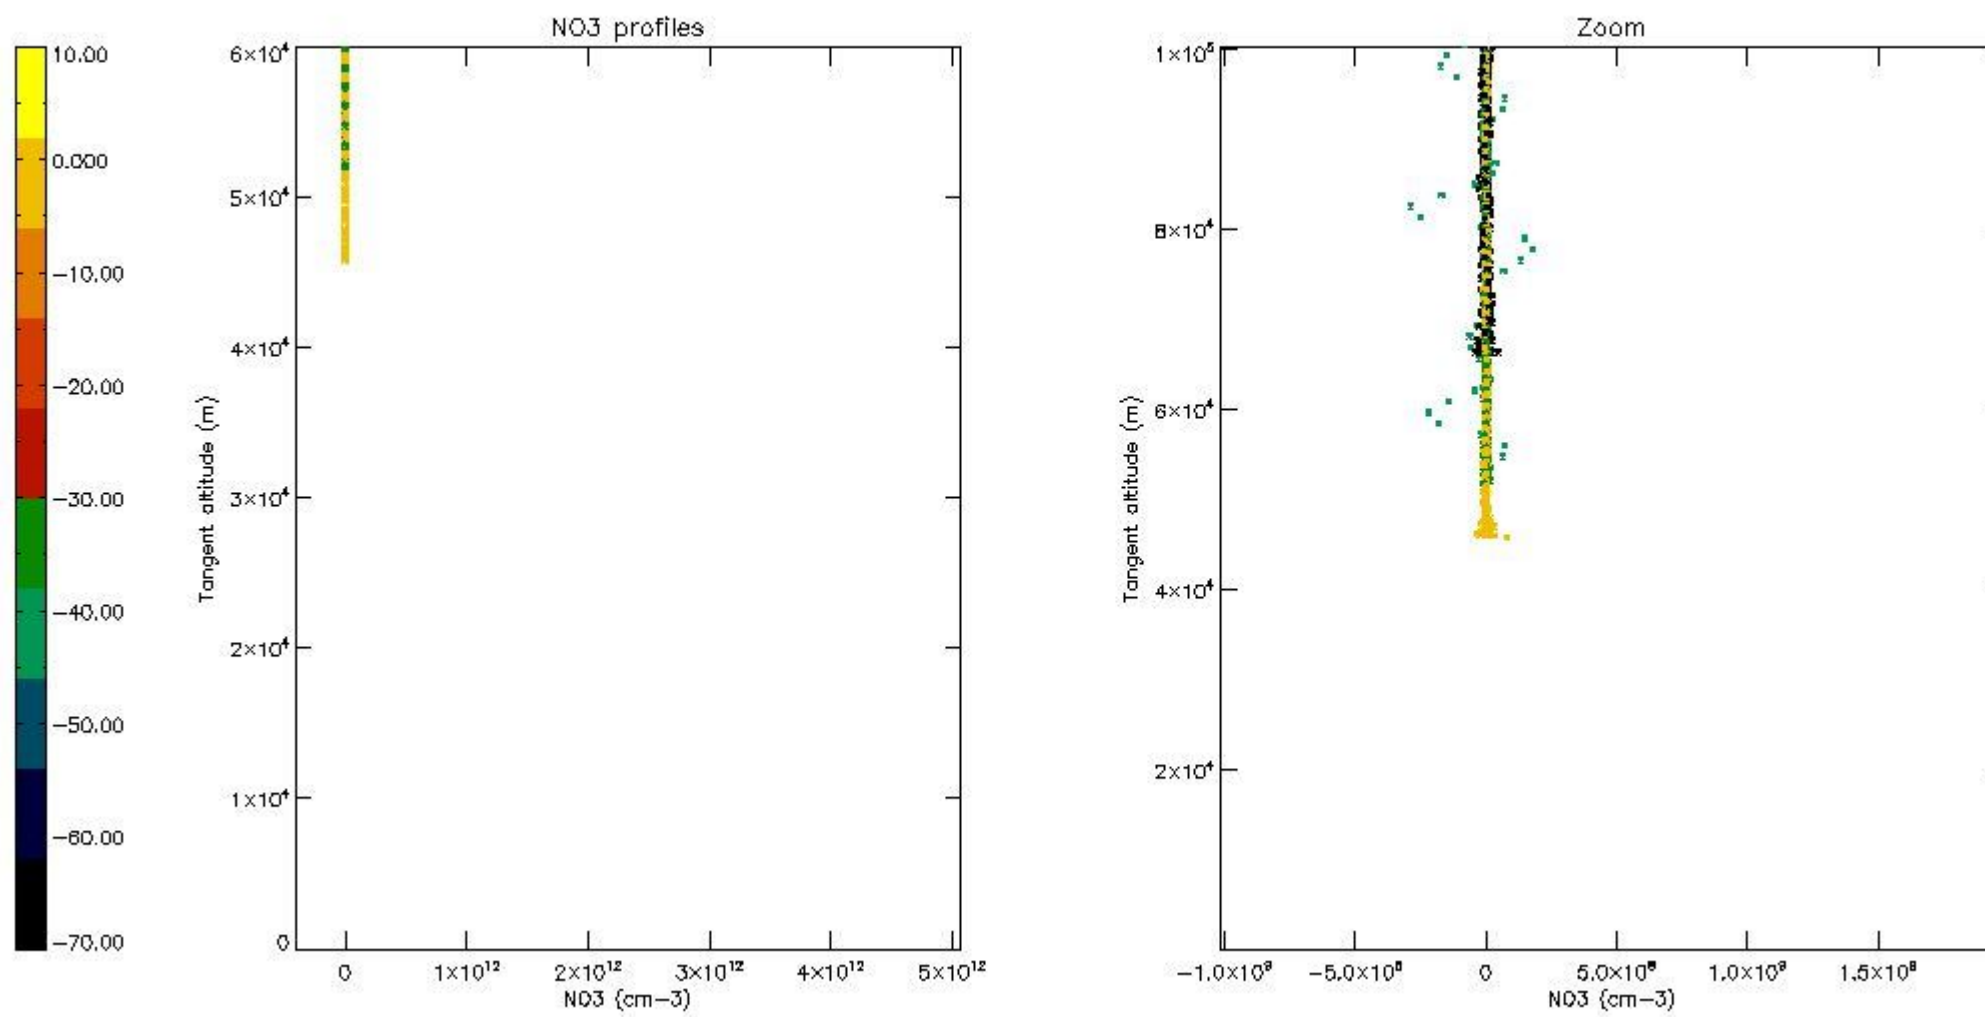

6. Auxiliary Data Files used for the production reported in section 2

The number reported in the third column indicates since which file (see list in section 2) the corresponding auxiliary file has been used. The fourth column is the date of those product files.

Type	Auxiliary Filename	Used since product	Used since product date
INST_PHYS_CHARACTERISTICS	GOM_INS_AXVIEC20091111_143220_20030716_120000_20500101_000000	1	17-JUN-2009 00:06:30
LEVEL-2_PROC_CONFIG	GOM_PR2_AXVIEC20091111_152718_20020301_000000_20500101_000000	1	17-JUN-2009 00:06:30
CROSS_SECTIONS_FILE	GOM_CRS_AXVIEC20091111_154832_20020301_000000_20500101_000000	1	17-JUN-2009 00:06:30