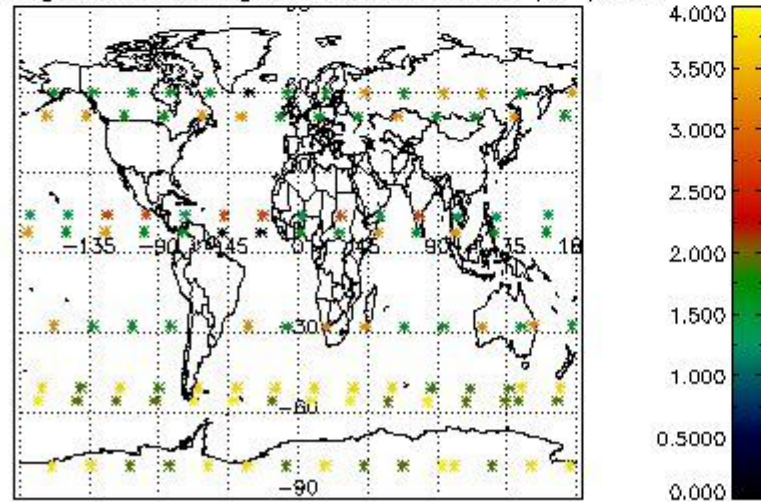

4.1 Plot quality information per product (time dependant) coming from level 1b processing

4.1.1 Plot level 1 quality information per product (time dependant): ENVISAT ASCENDING passes

4.1.2 Plot level 1 quality information per product (time dependant): ENVI SAT DESCENDING passes

4.2 Plot quality information per product coming from level 1b processing (world map)

4.2.1 Plot level 1 quality information per product (world map): ENVISAT ASCENDING passes

4.2.2 Plot level 1 quality information per product (world map): ENVISAT DESCENDING passes

Percentage of cosmic ray hits per profile

Percentage of datation errors per profile

Percentage of star falling outside central band per profile

Percentage of saturation errors per profile

5. Trace gas profiles