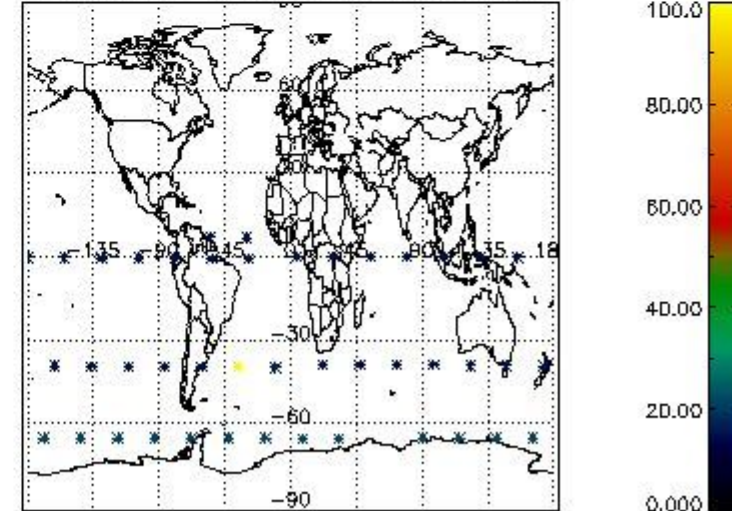

Percentage of flagged data per NO3 profile

4. Level 1 quality information per product

In this section it is plotted some information contained in the Quality Summary data set of the level 2 products that comes from the level 1b processing. Products without errors (error flag in the MPH set to "0") are used.

4.1 Plot quality information per product (time dependant) coming from level 1b processing

4.1.1 Plot level 1 quality information per product (time dependant): ENVISAT ASCENDING passes