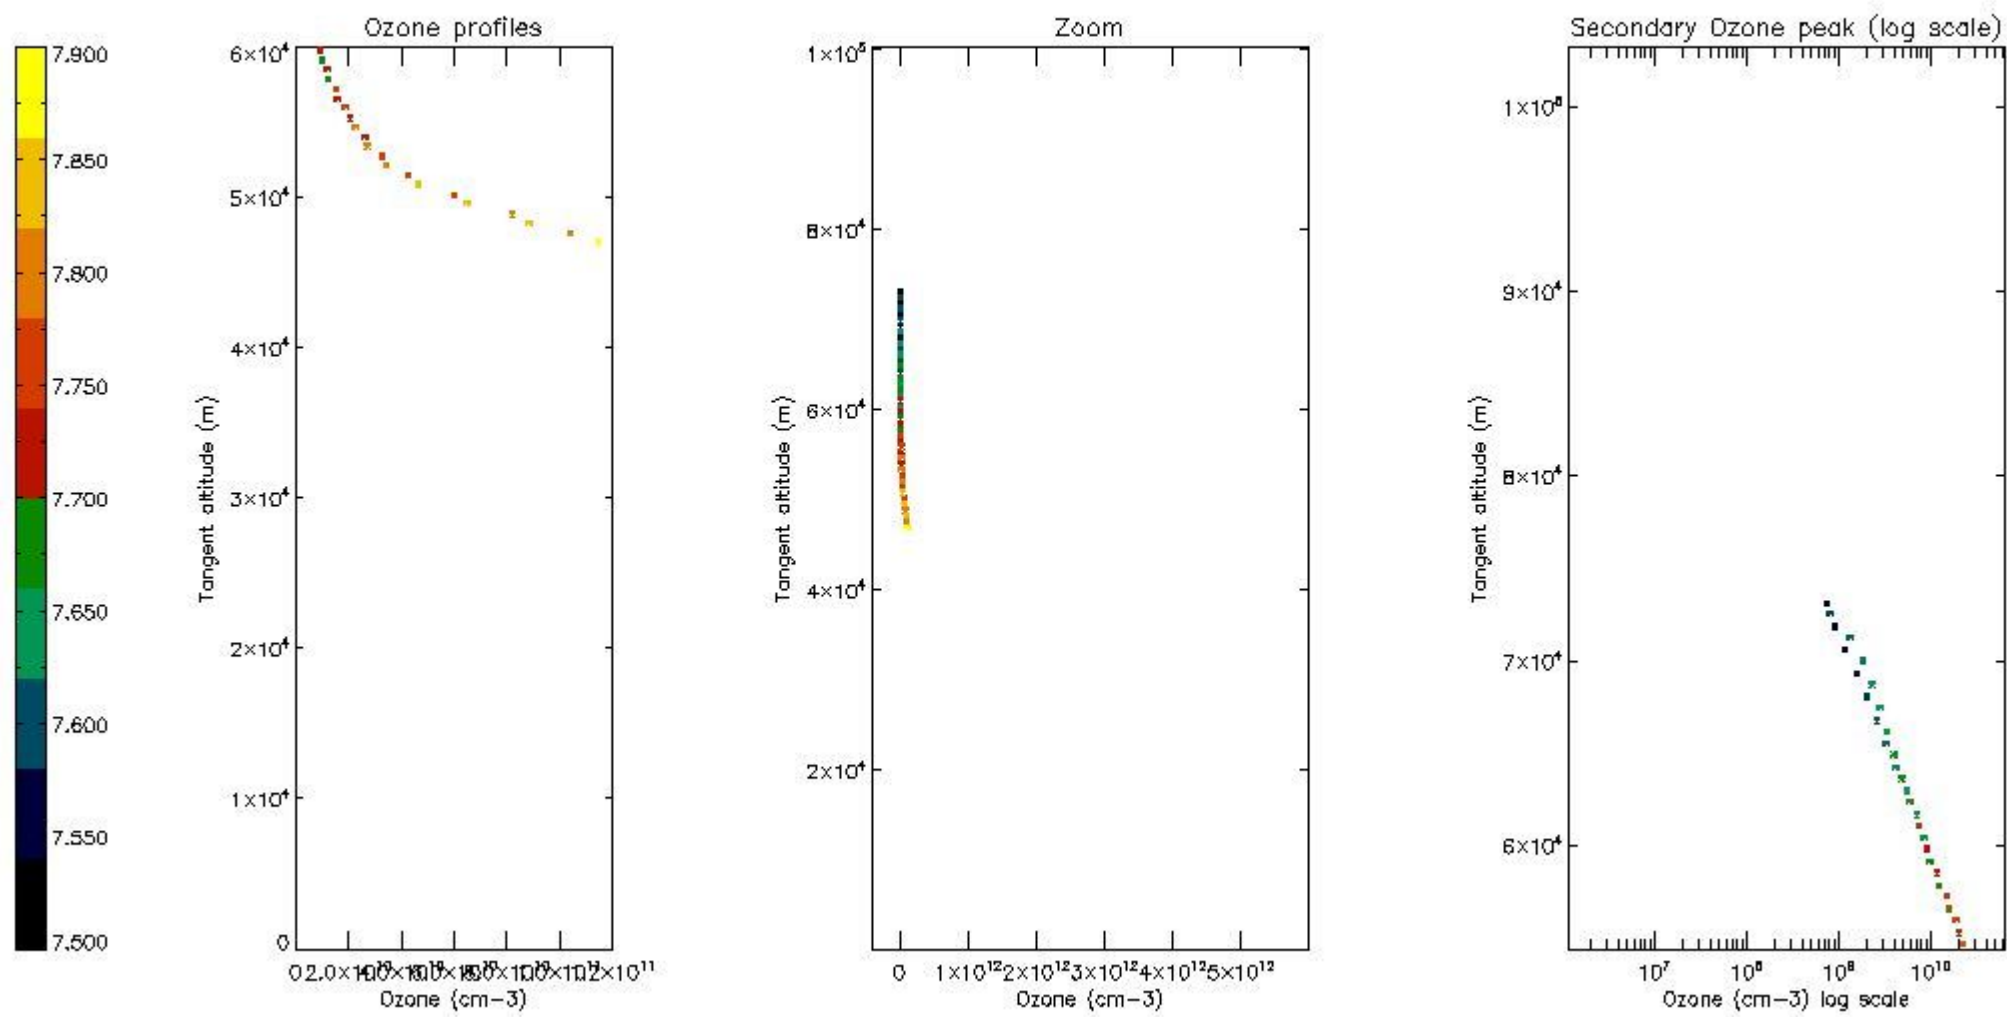

The colorbar represents the latitude.

5.4 Plot ozone profiles where STD < 10% (dark without errors)

The colorbar represents the latitude.

5.5 Plot ozone profiles where STD < 5% (dark without errors)

The colorbar represents the latitude.