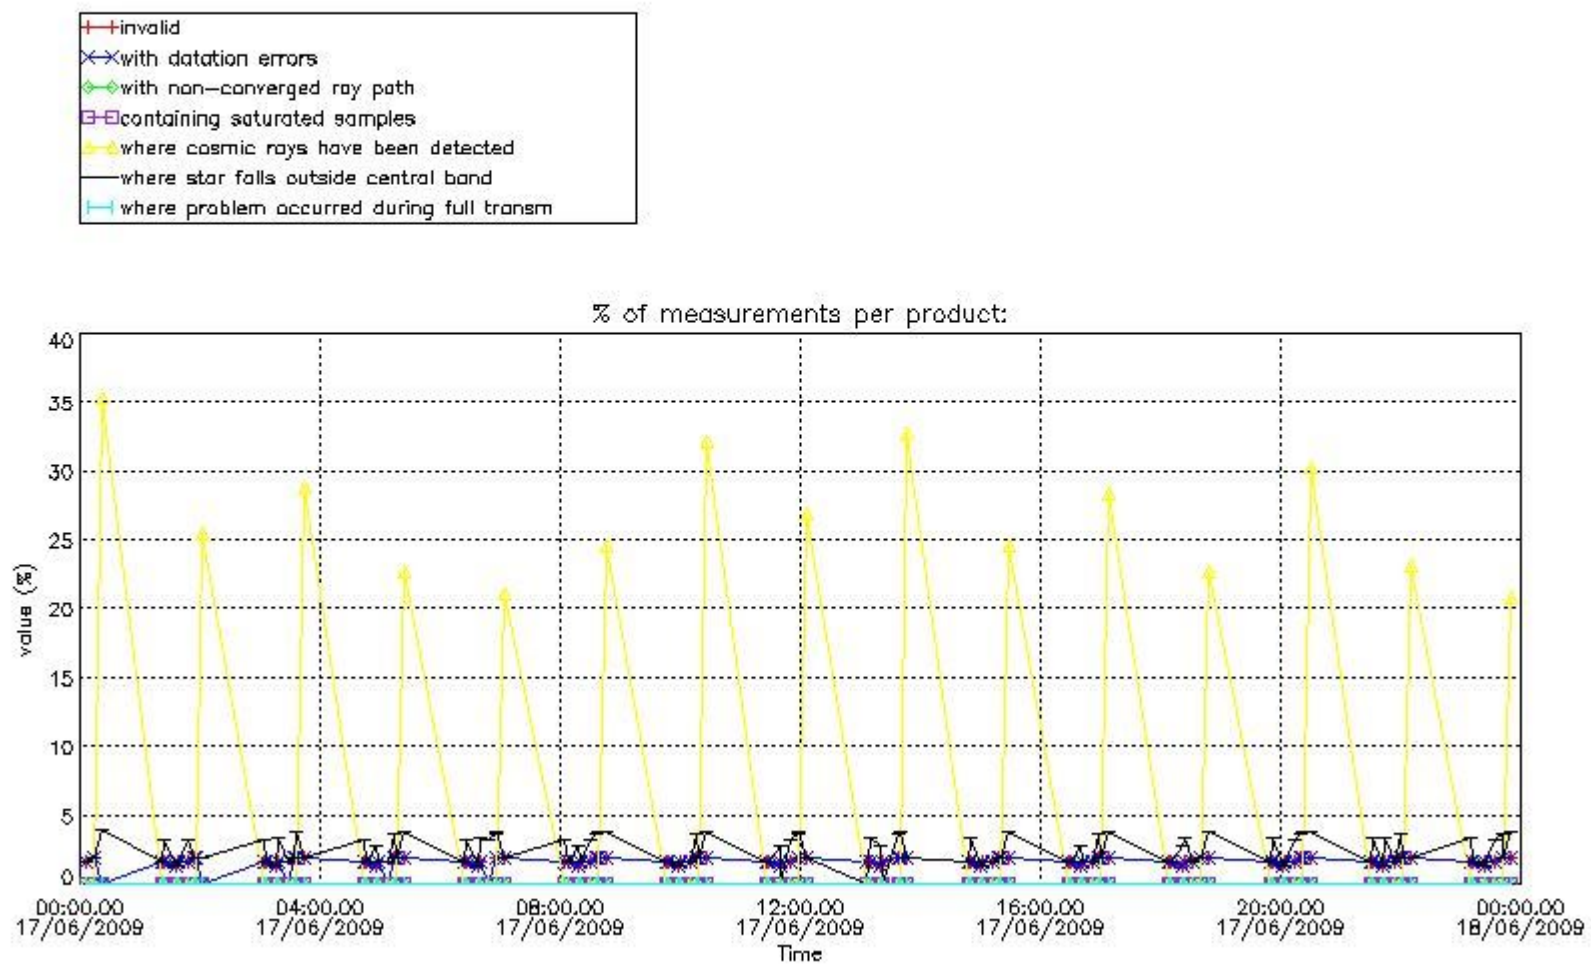

4.2 Plot quality information per product coming from level 1b processing (world map)

4.2.1 Plot level 1 quality information per product (world map): ENVISAT ASCENDING passes