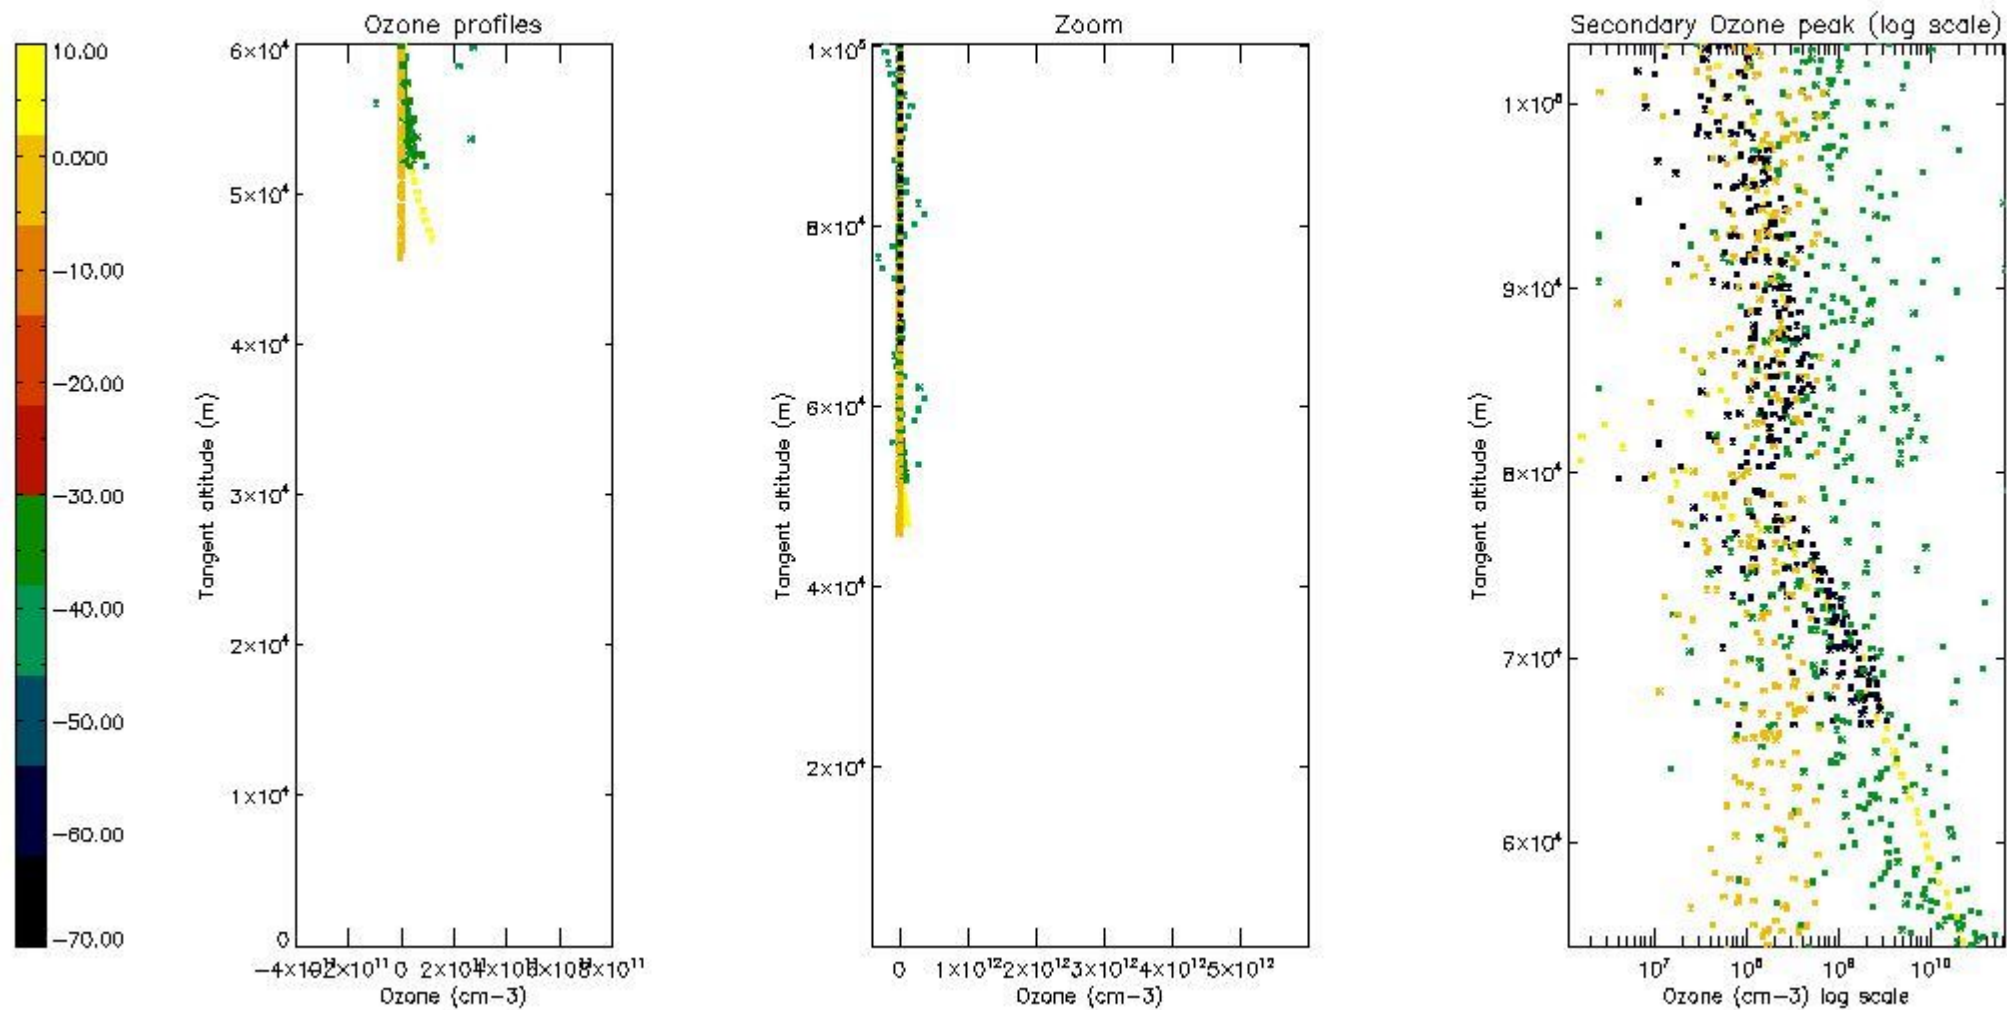

STD < 10	0
STD < 5	0

5.2 Plot ozone profiles for all STD (dark without errors)

The colorbar represents the latitude.

5.3 Plot ozone profiles where STD < 20% (dark without errors)

The colorbar represents the latitude.