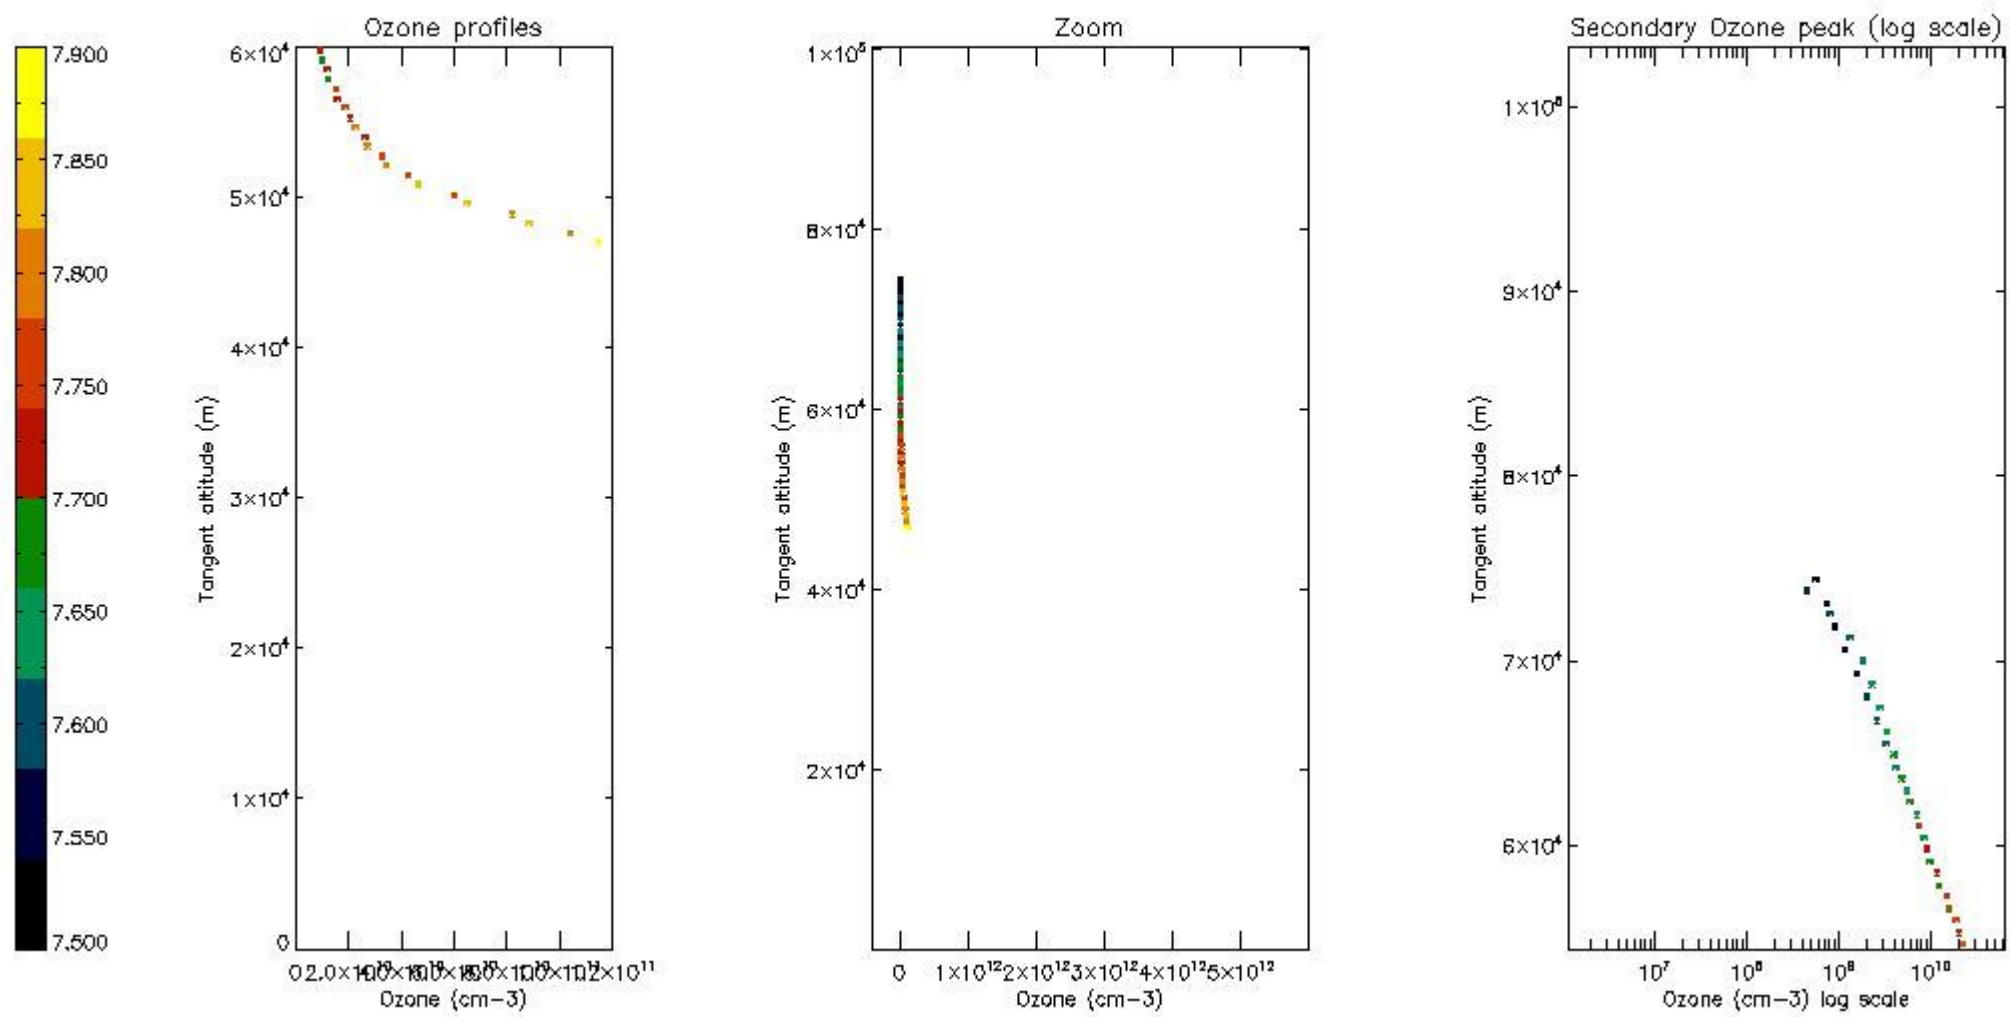

5.5 Plot ozone profiles where STD < 5% (dark without errors)

The colorbar represents the latitude.