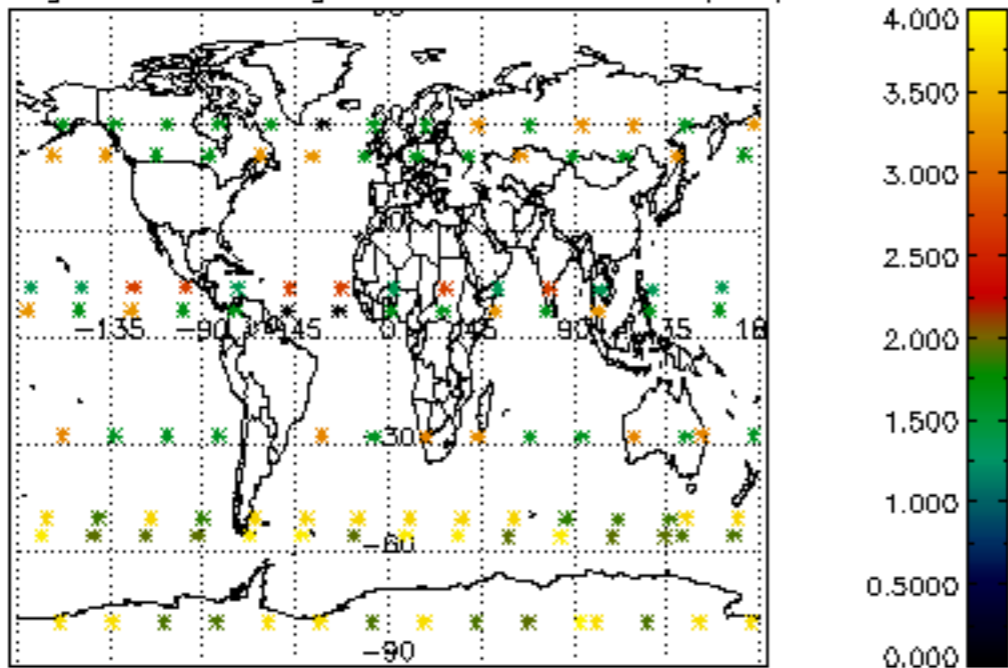

Percentage of star falling outside central band per profile