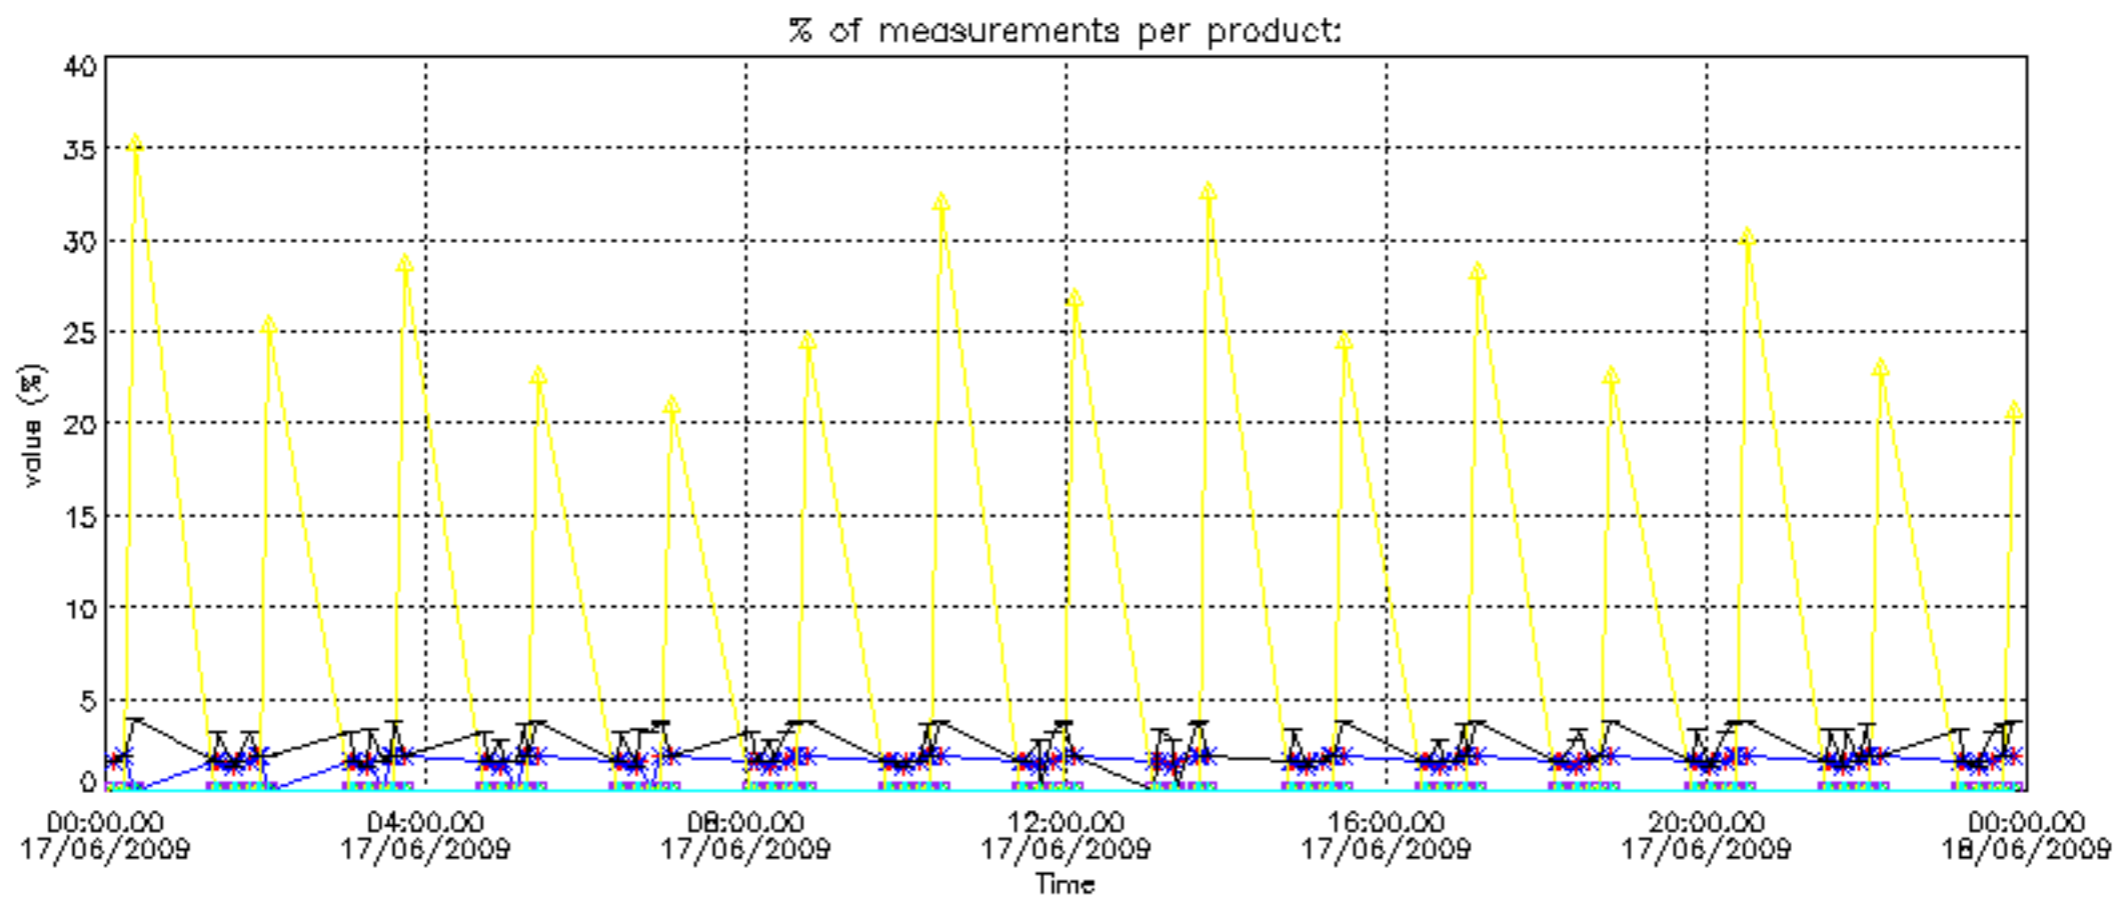

Percentage of cosmic ray hits per profile

Percentage of datation errors per profile