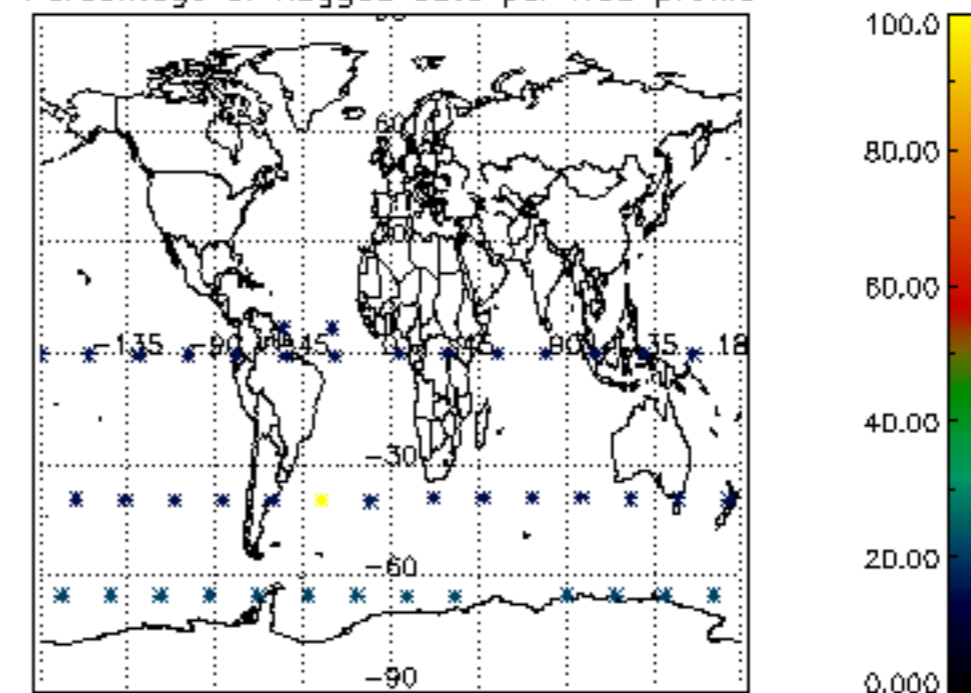

Percentage of flagged data per NO3 profile