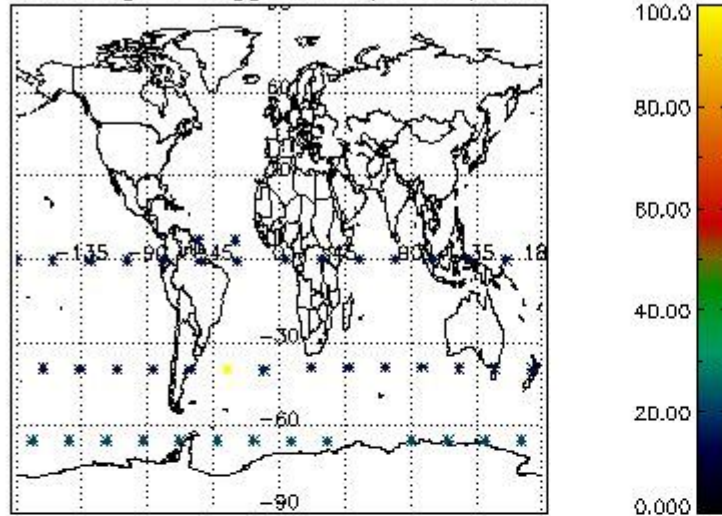

Percentage of flagged data per O3 profile