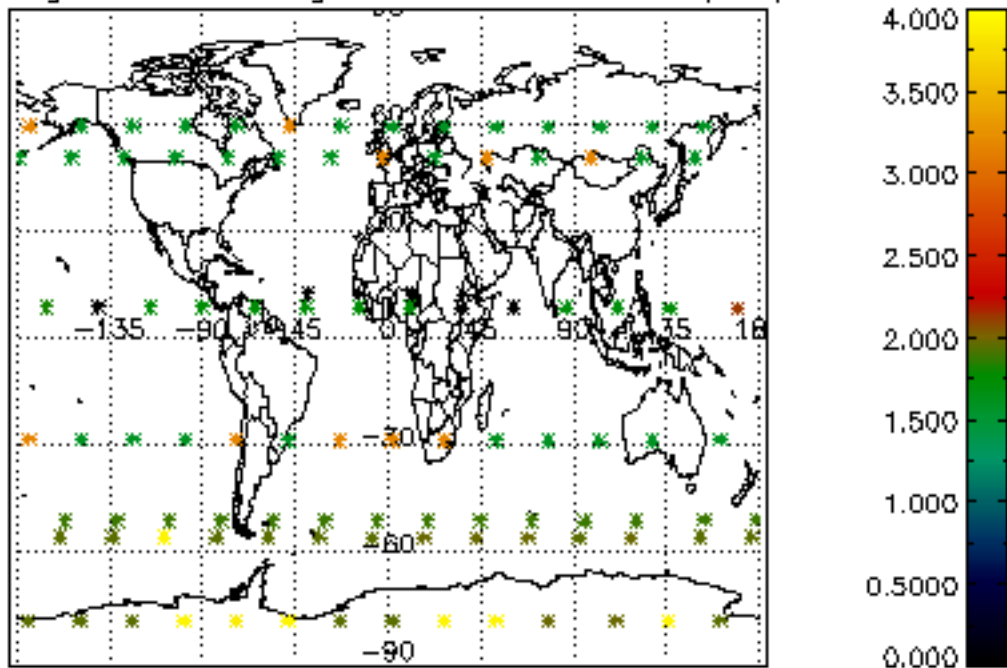

Percentage of star falling outside central band per profile