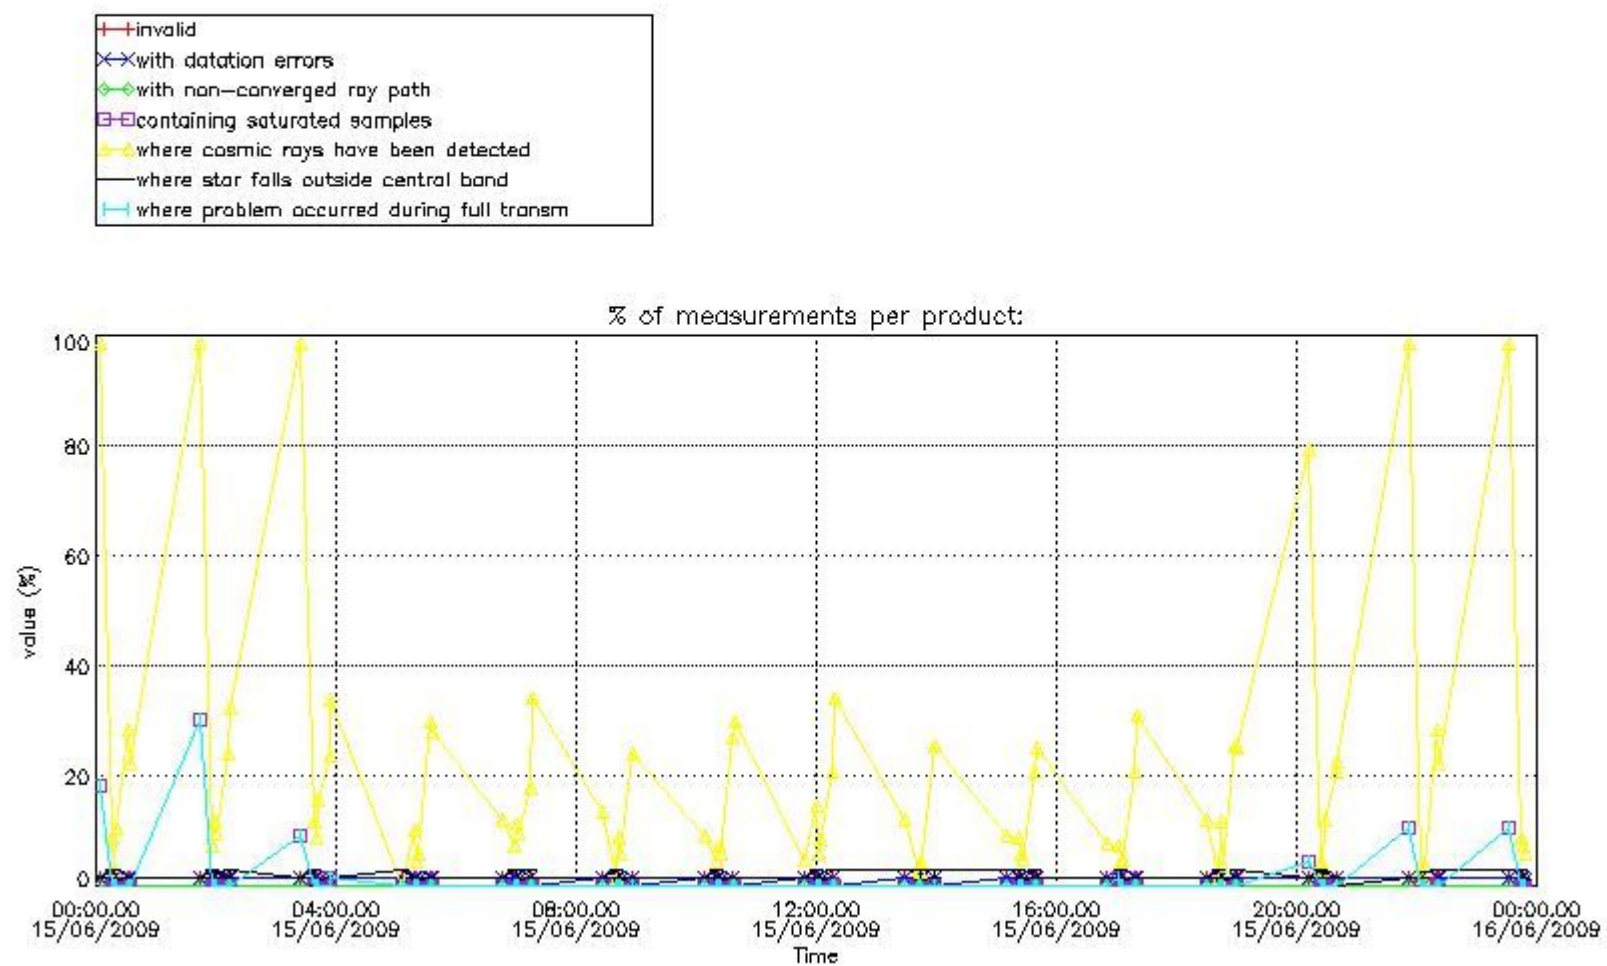

4.1.2 Plot level 1 quality information per product (time dependant): ENVI SAT DESCENDING passes