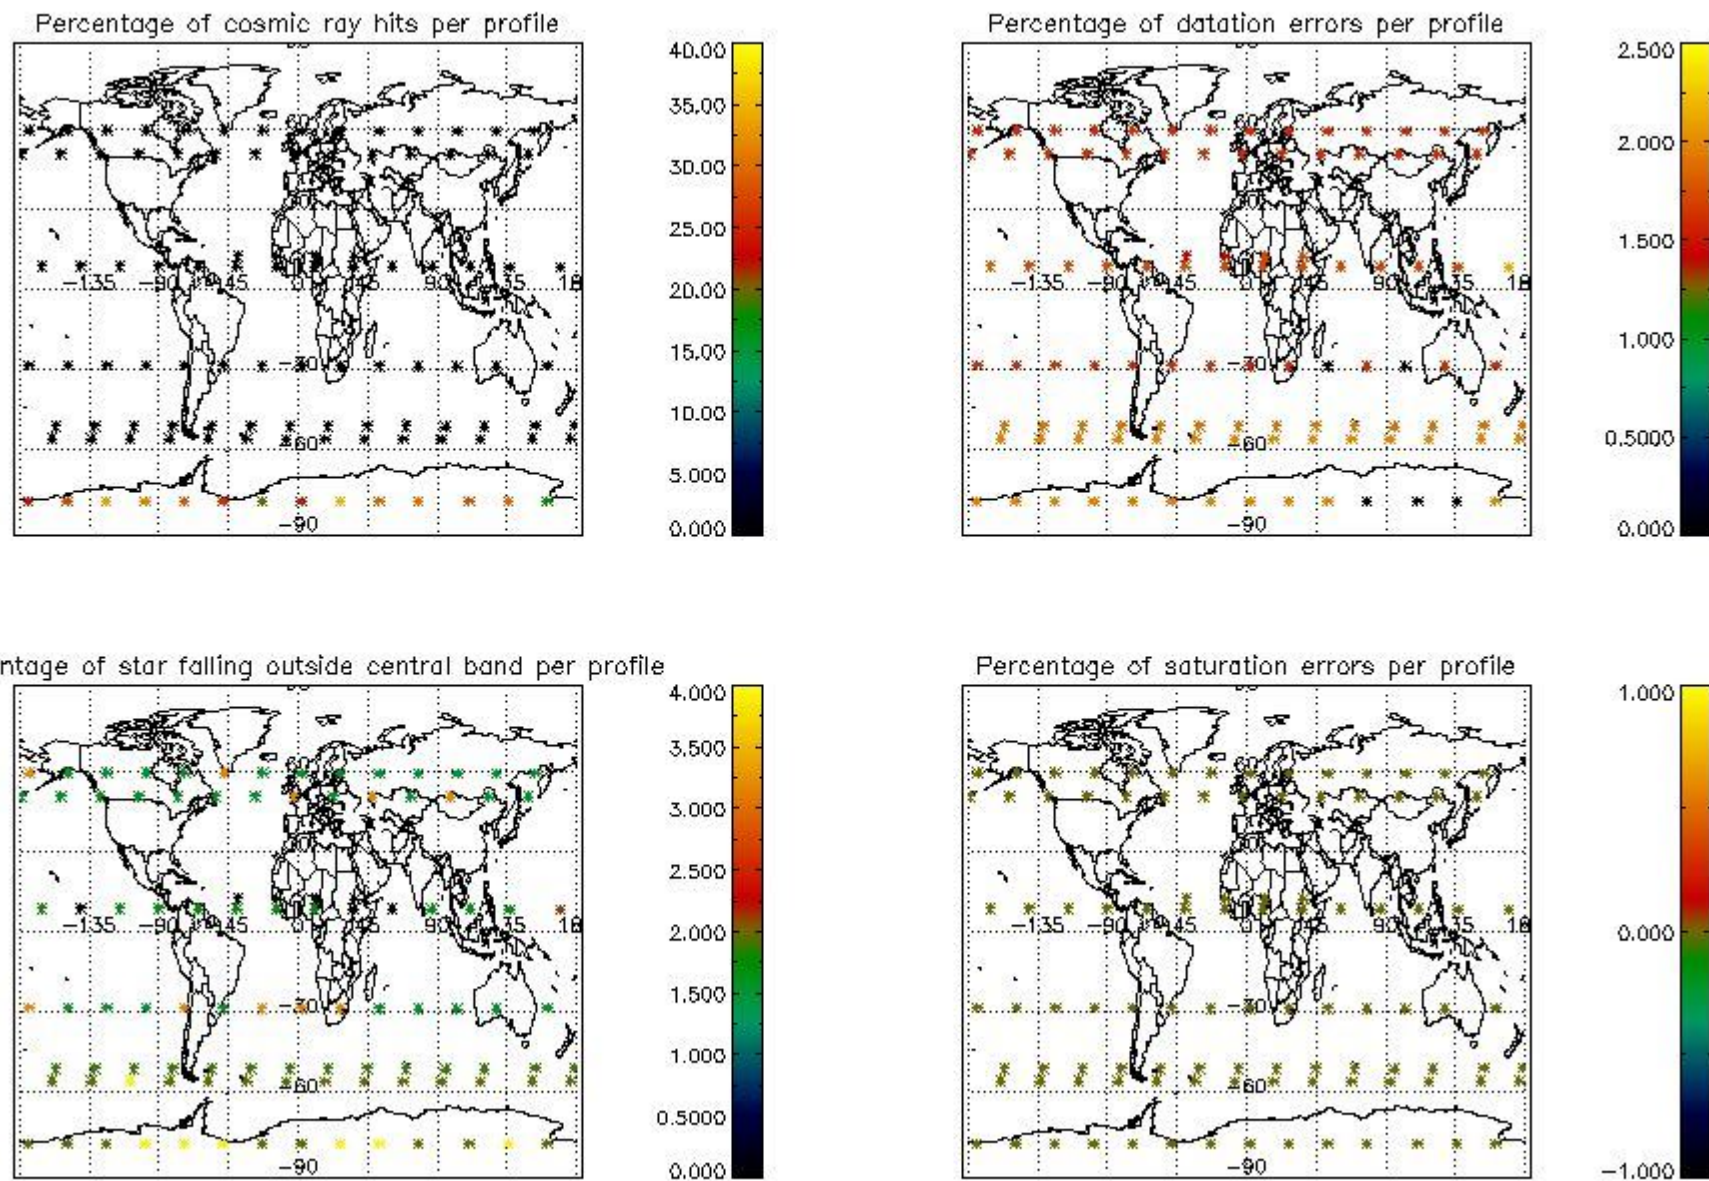

4.2.2 Plot level 1 quality information per product (world map): ENVISAT DESCENDING passes

5. Trace gas profiles

5.1 Ozone statistics based on quality of products

The final quality of the products can be "measured" using the STD (Standard Deviation) attached to every point profile. This information is written to the parameter GOM_NL__2P/NL_LOCAL_SPECIES_DENSITY/o3_std of the level 2 products. The table below shows the statistics for given STD ranges.

The statistics are given with respect to the overall valid production:

- Products without fatal errors: GOM_NL__2P/MPH/PRODUCT_ERR=0
- Valid point profile: GOM_NL__2P/NL_LOCAL_SPECIES_DENSITY/pcd(0)=0

The 'Criteria' is applied to valid points of dark limb products:

- Products in dark limb illumination condition: GOM_NL__2P/NL_SUMMARY_QUALITY/obs_ill_cond=0
- Products without fatal errors: GOM_NL__2P/MPH/PRODUCT_ERR=0
- Valid point profile: GOM_NL__2P/NL_LOCAL_SPECIES_DENSITY/pcd(0)=0

So, the table below shows the percentage of dark limb and valid observations for each criteria with respect to the overall valid daily observations.

Criteria	% of total production
All STD	25
STD < 20	5