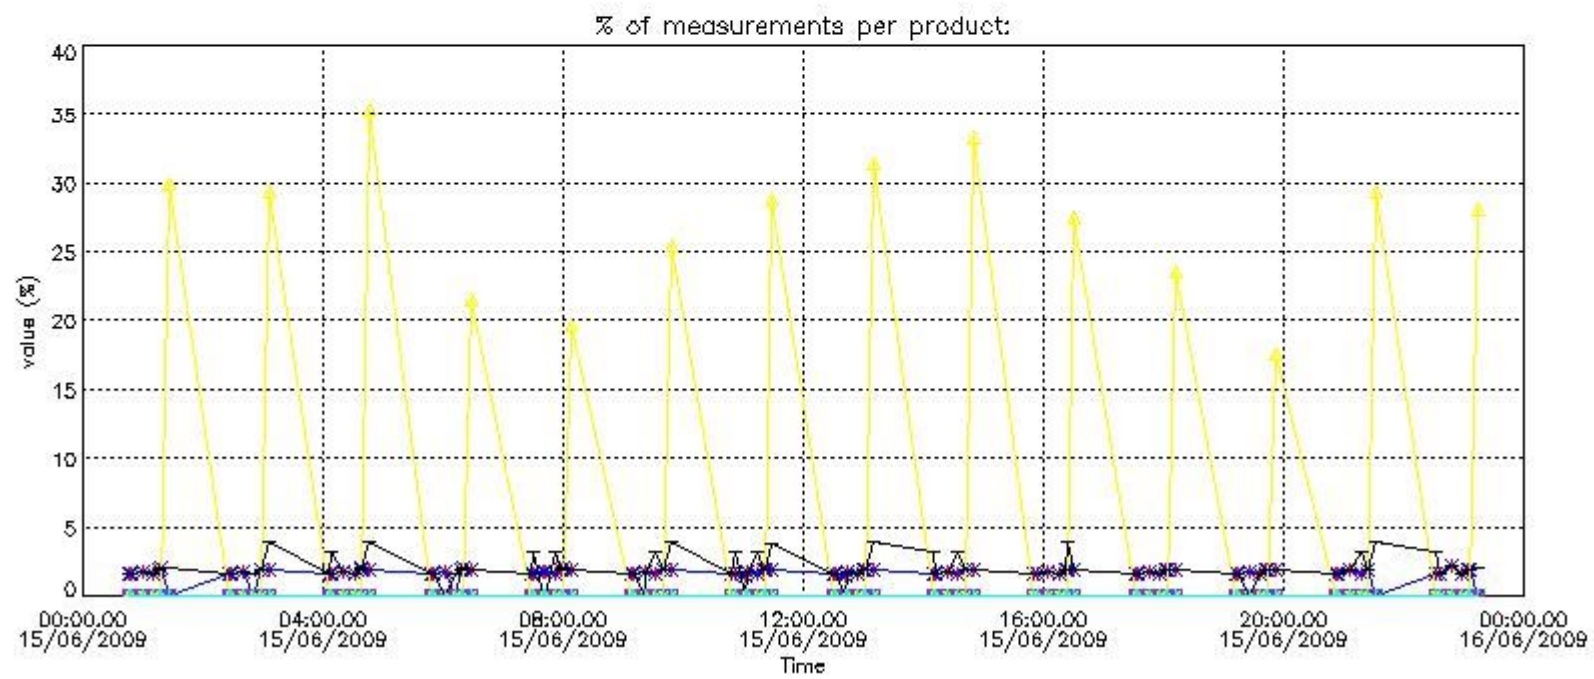

4.2 Plot quality information per product coming from level 1b processing (world map)

4.2.1 Plot level 1 quality information per product (world map): ENVISAT ASCENDING passes