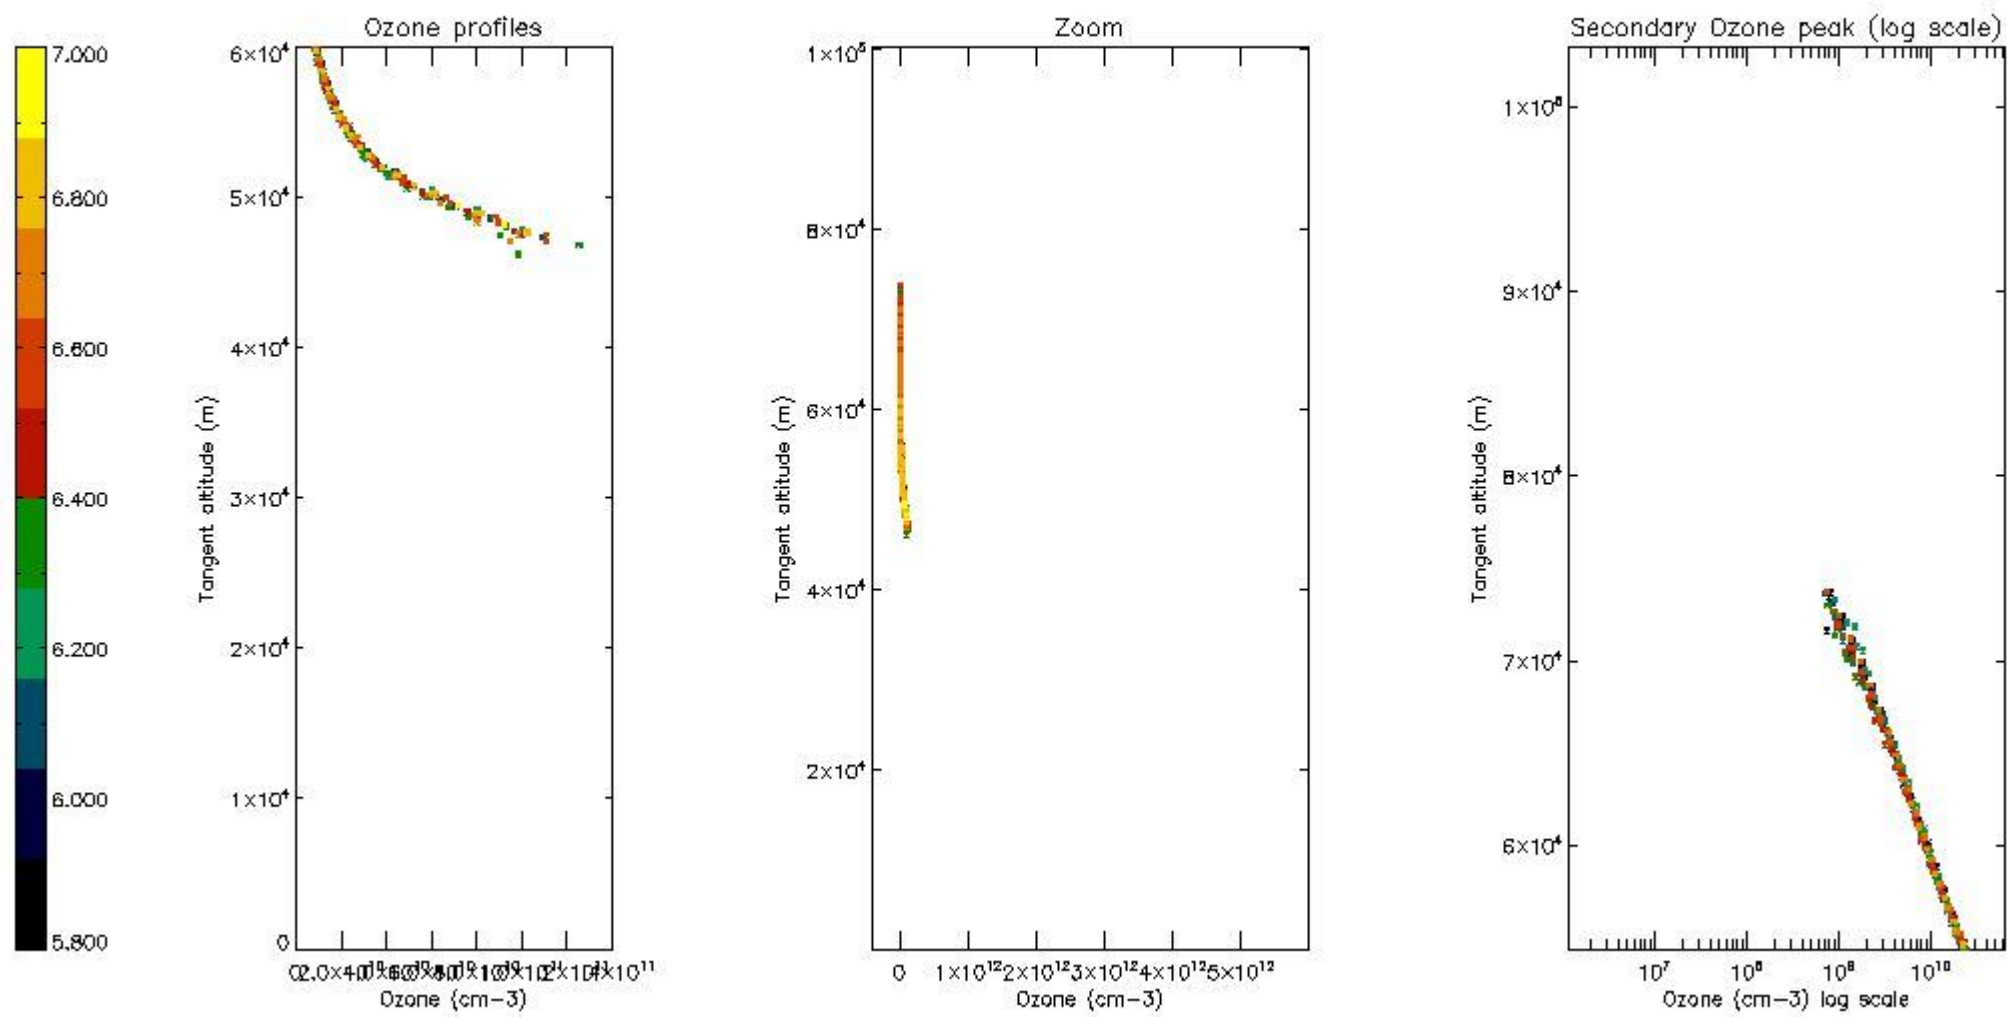

5.6 Plot NO₂ profiles for all STD (dark without errors)

The colorbar represents the latitude.