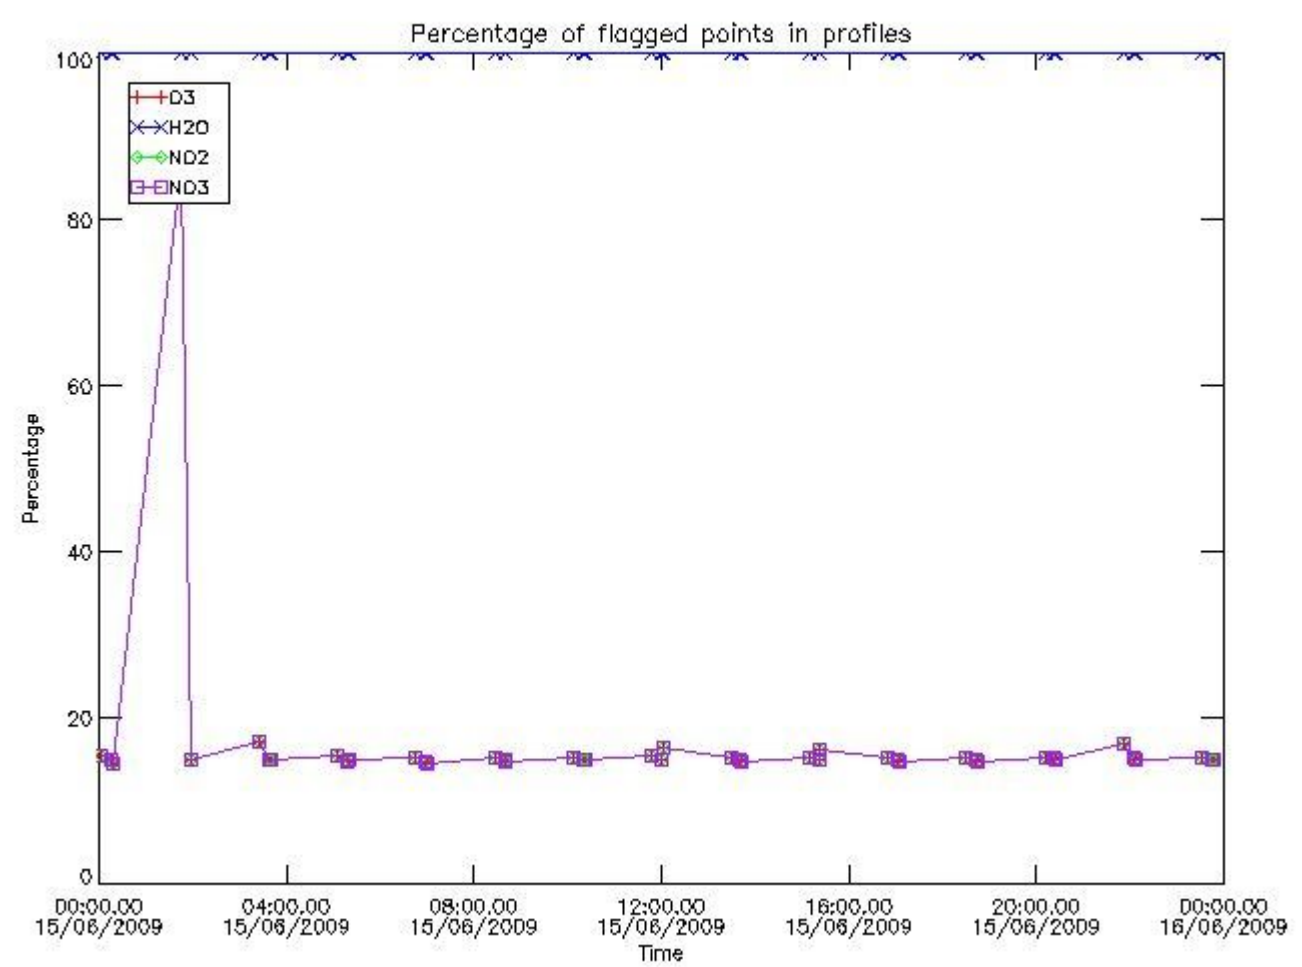

3. Quality information per product

In this section it is plotted some information contained in the Quality Summary data set of the level 2 products. Only products in dark limb conditions and without errors (error flag in the MPH set to "0") are used.

3.1 Plot quality information per product (time dependant)

3.2 Plot quality information per product (world map)