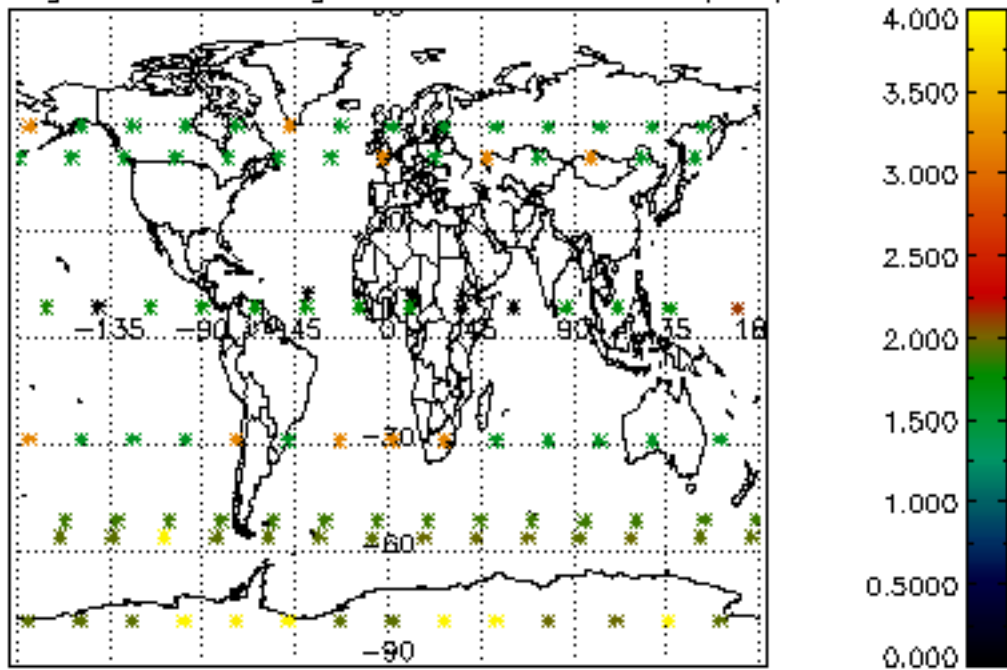

Percentage of star falling outside central band per profile