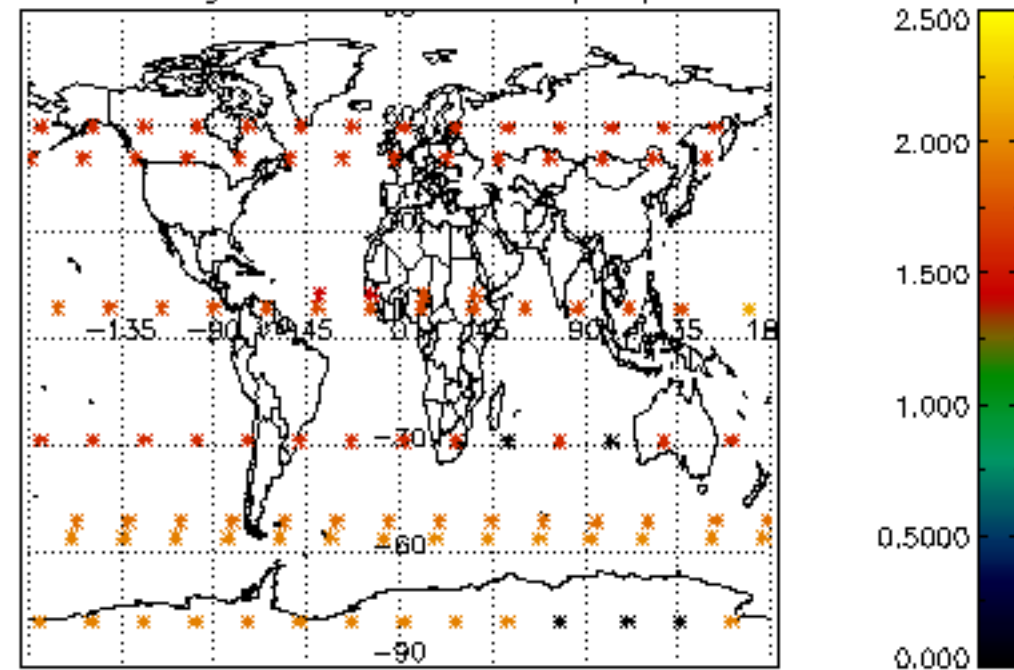

Percentage of datation errors per profile

Percentage of star falling outside central band per profile

Percentage of saturation errors per profile

Percentage of cosmic ray hits per profile

Percentage of datation errors per profile