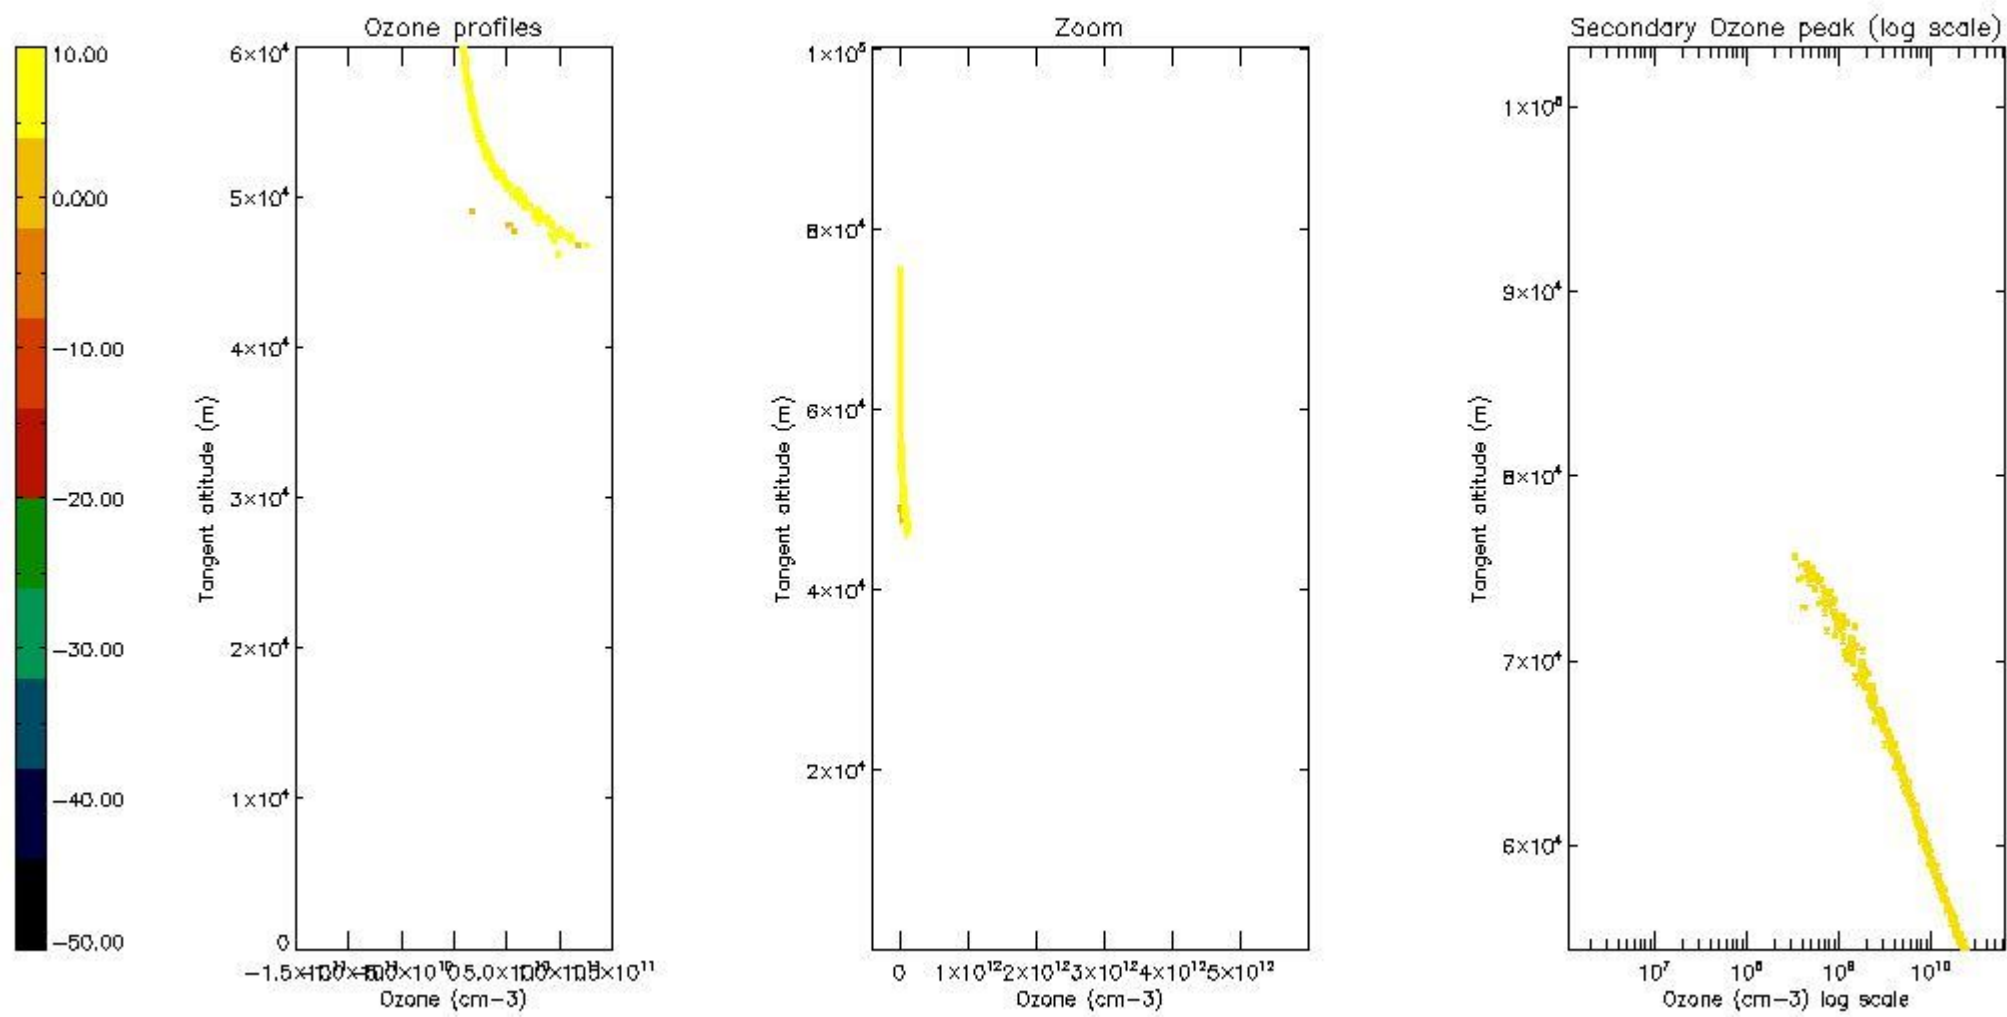

5.5 Plot ozone profiles where STD < 5% (dark without errors)

The colorbar represents the latitude.