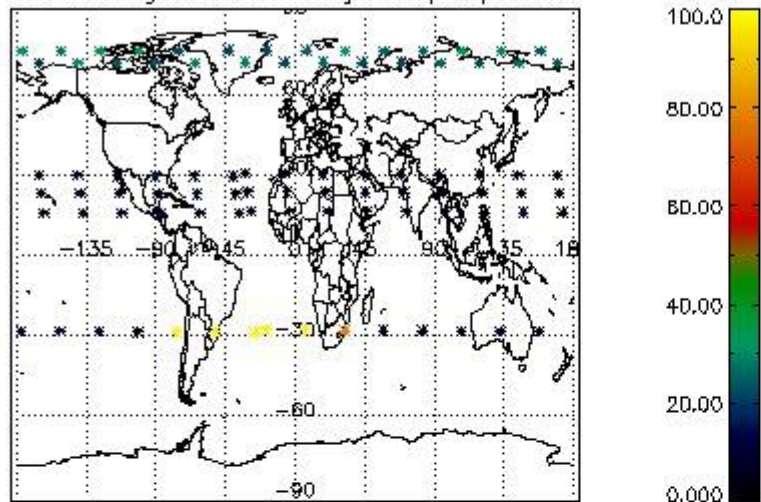

Percentage of cosmic ray hits per profile