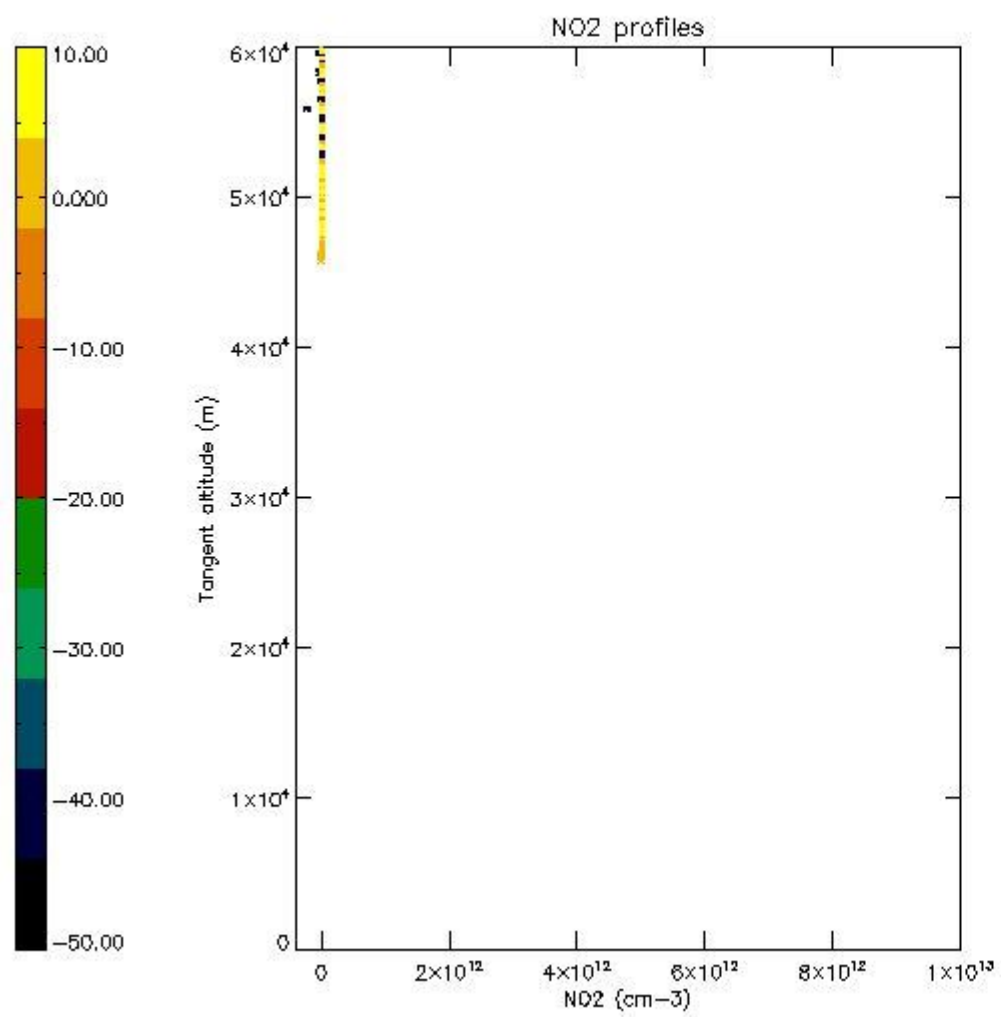

5.7 Plot NO3 profiles for all STD (dark without errors)

The colorbar represents the latitude.