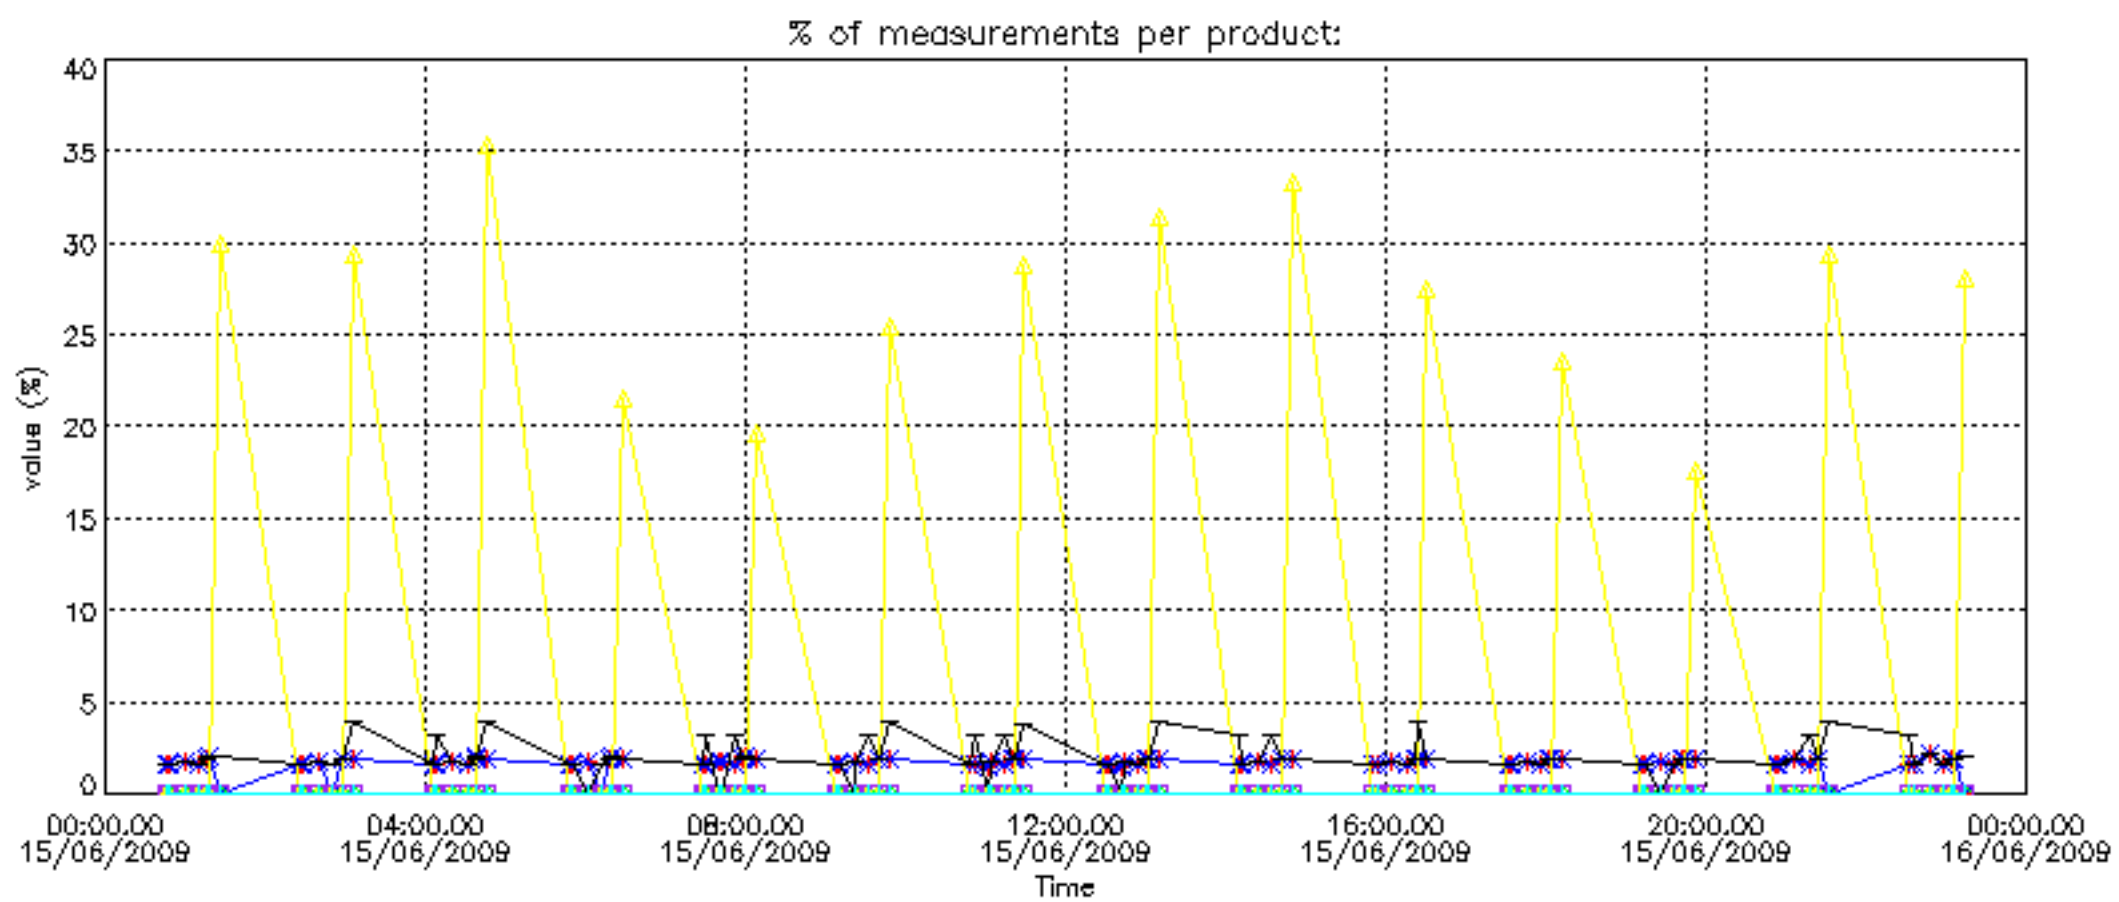

Percentage of cosmic ray hits per profile

Percentage of datation errors per profile