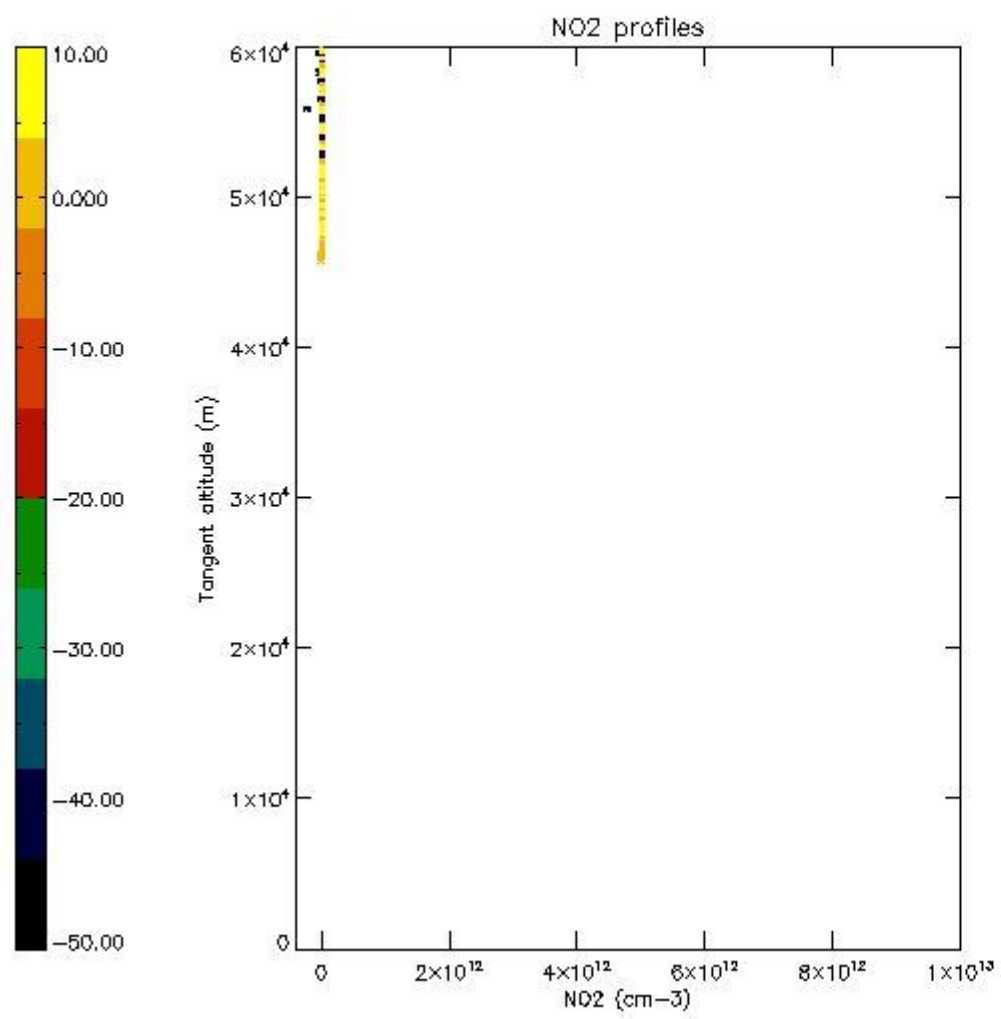

5.4 Plot ozone profiles where STD < 10% (dark without errors)

The colorbar represents the latitude.

*5.5 Plot ozone profiles where STD < 5% (dark without errors)*

The colorbar represents the latitude.

*5.6 Plot NO<sub>2</sub> profiles for all STD (dark without errors)*

The colorbar represents the latitude.

*5.7 Plot NO3 profiles for all STD (dark without errors)*

The colorbar represents the latitude.