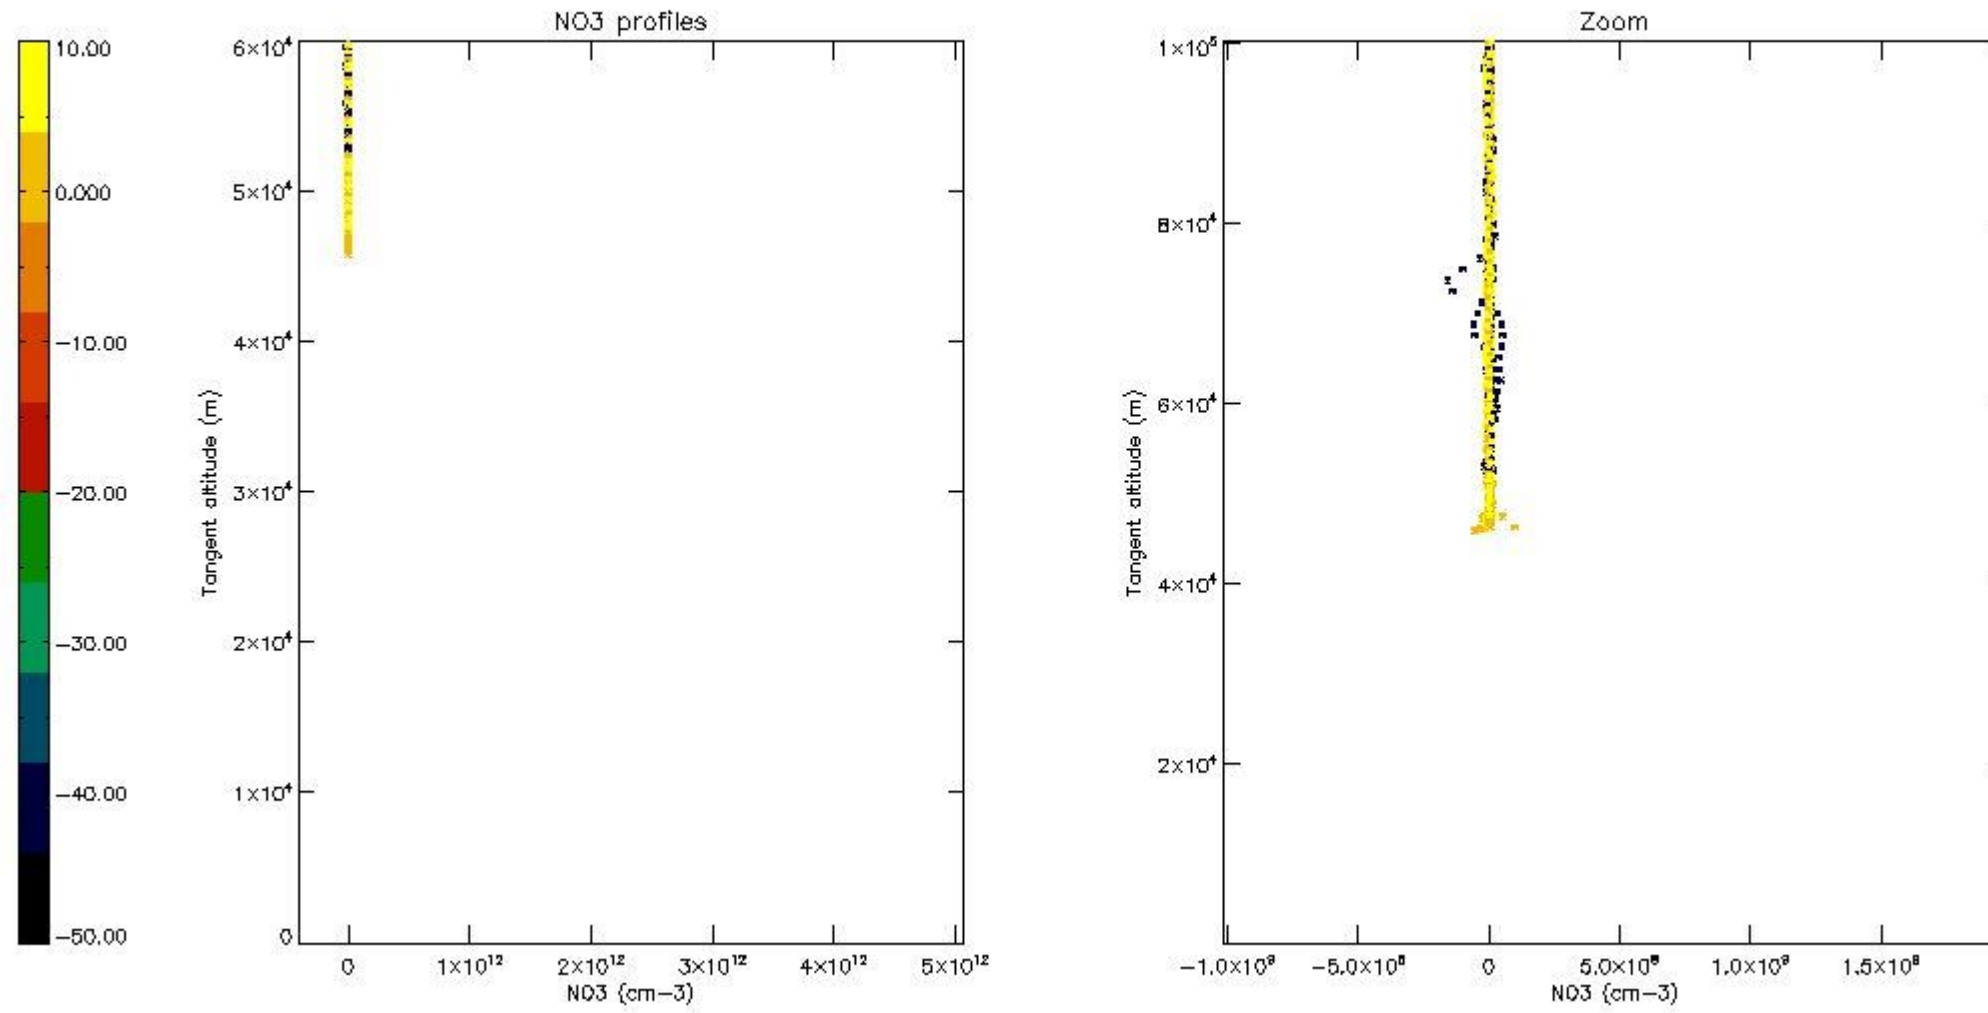

*5.6 Plot NO<sub>2</sub> profiles for all STD (dark without errors)*

The colorbar represents the latitude.

*5.7 Plot NO3 profiles for all STD (dark without errors)*

The colorbar represents the latitude.