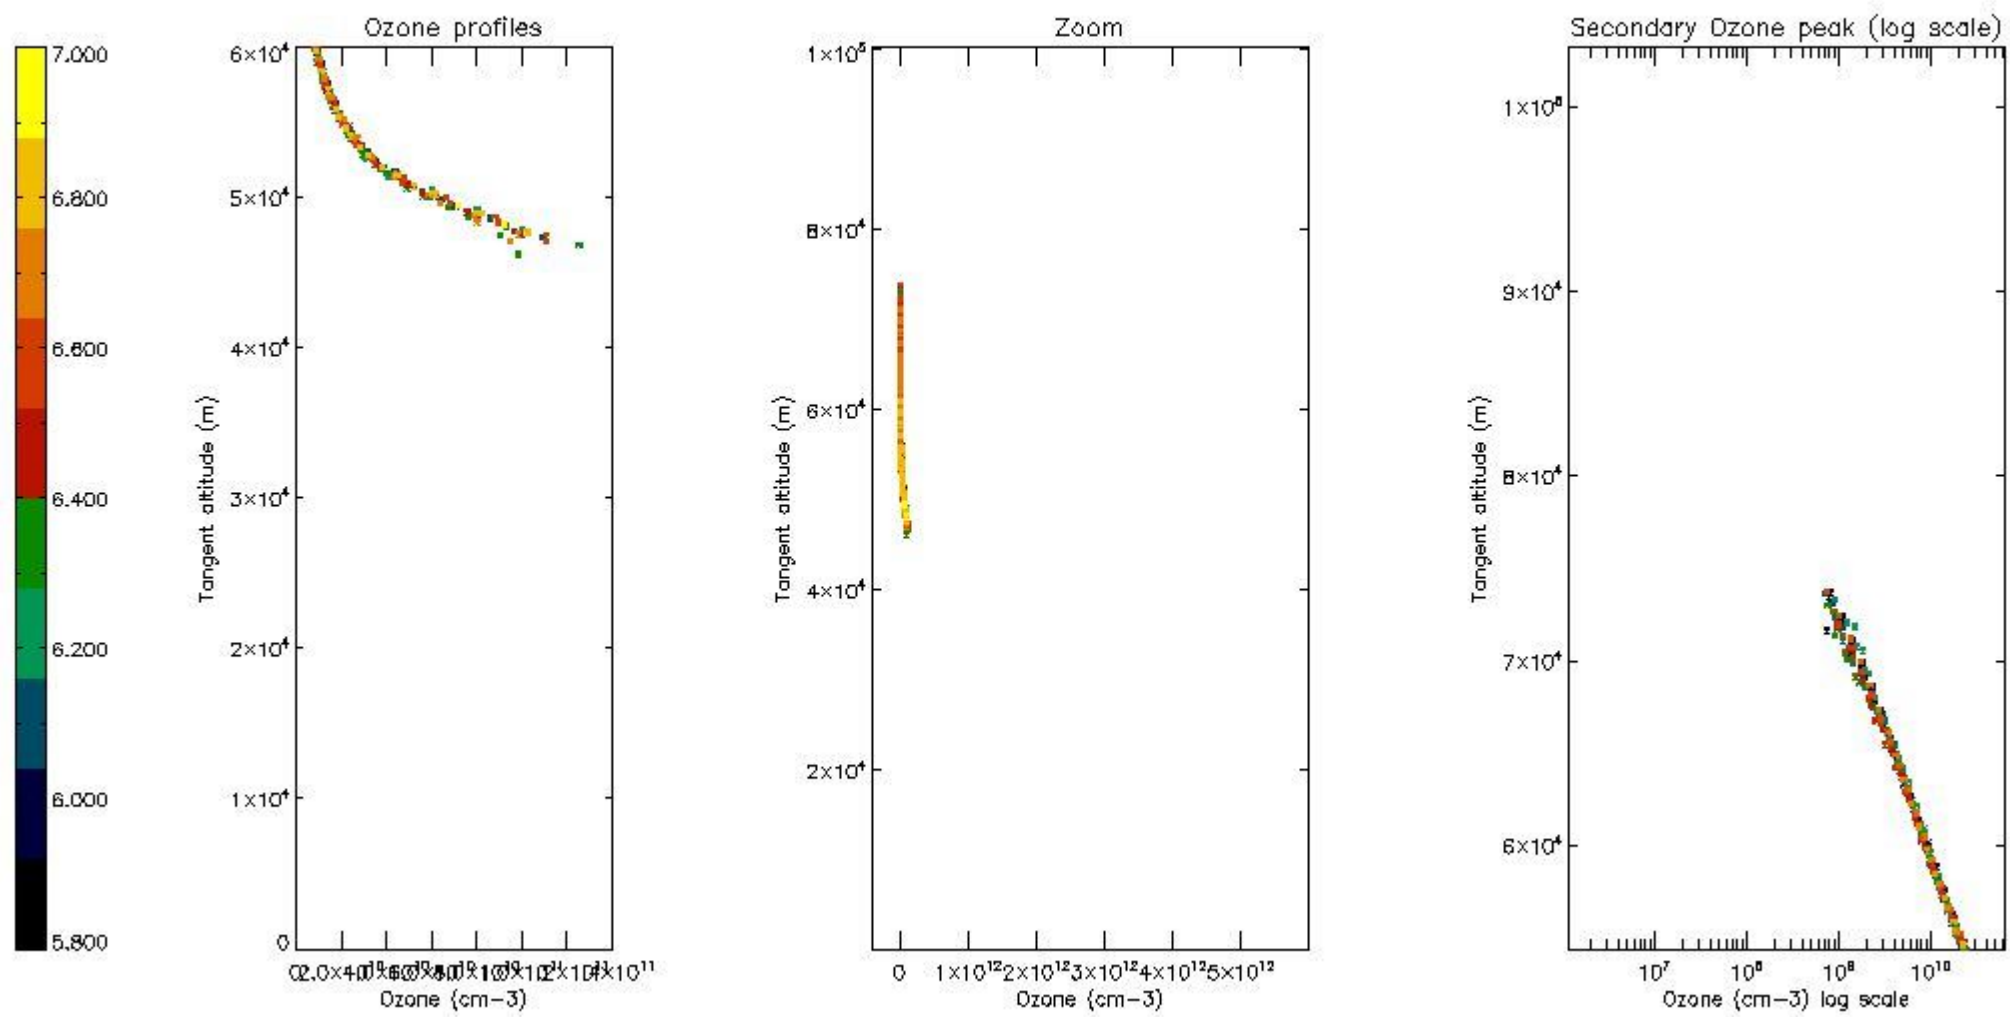

5.6 Plot NO₂ profiles for all STD (dark without errors)

The colorbar represents the latitude.