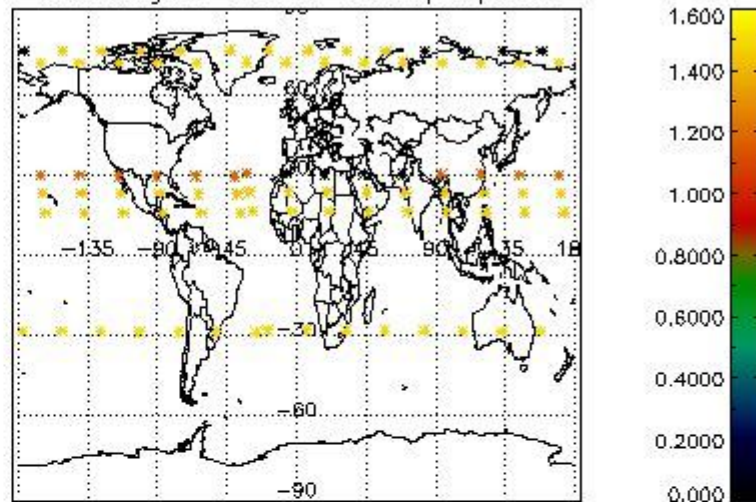

Percentage of datation errors per profile