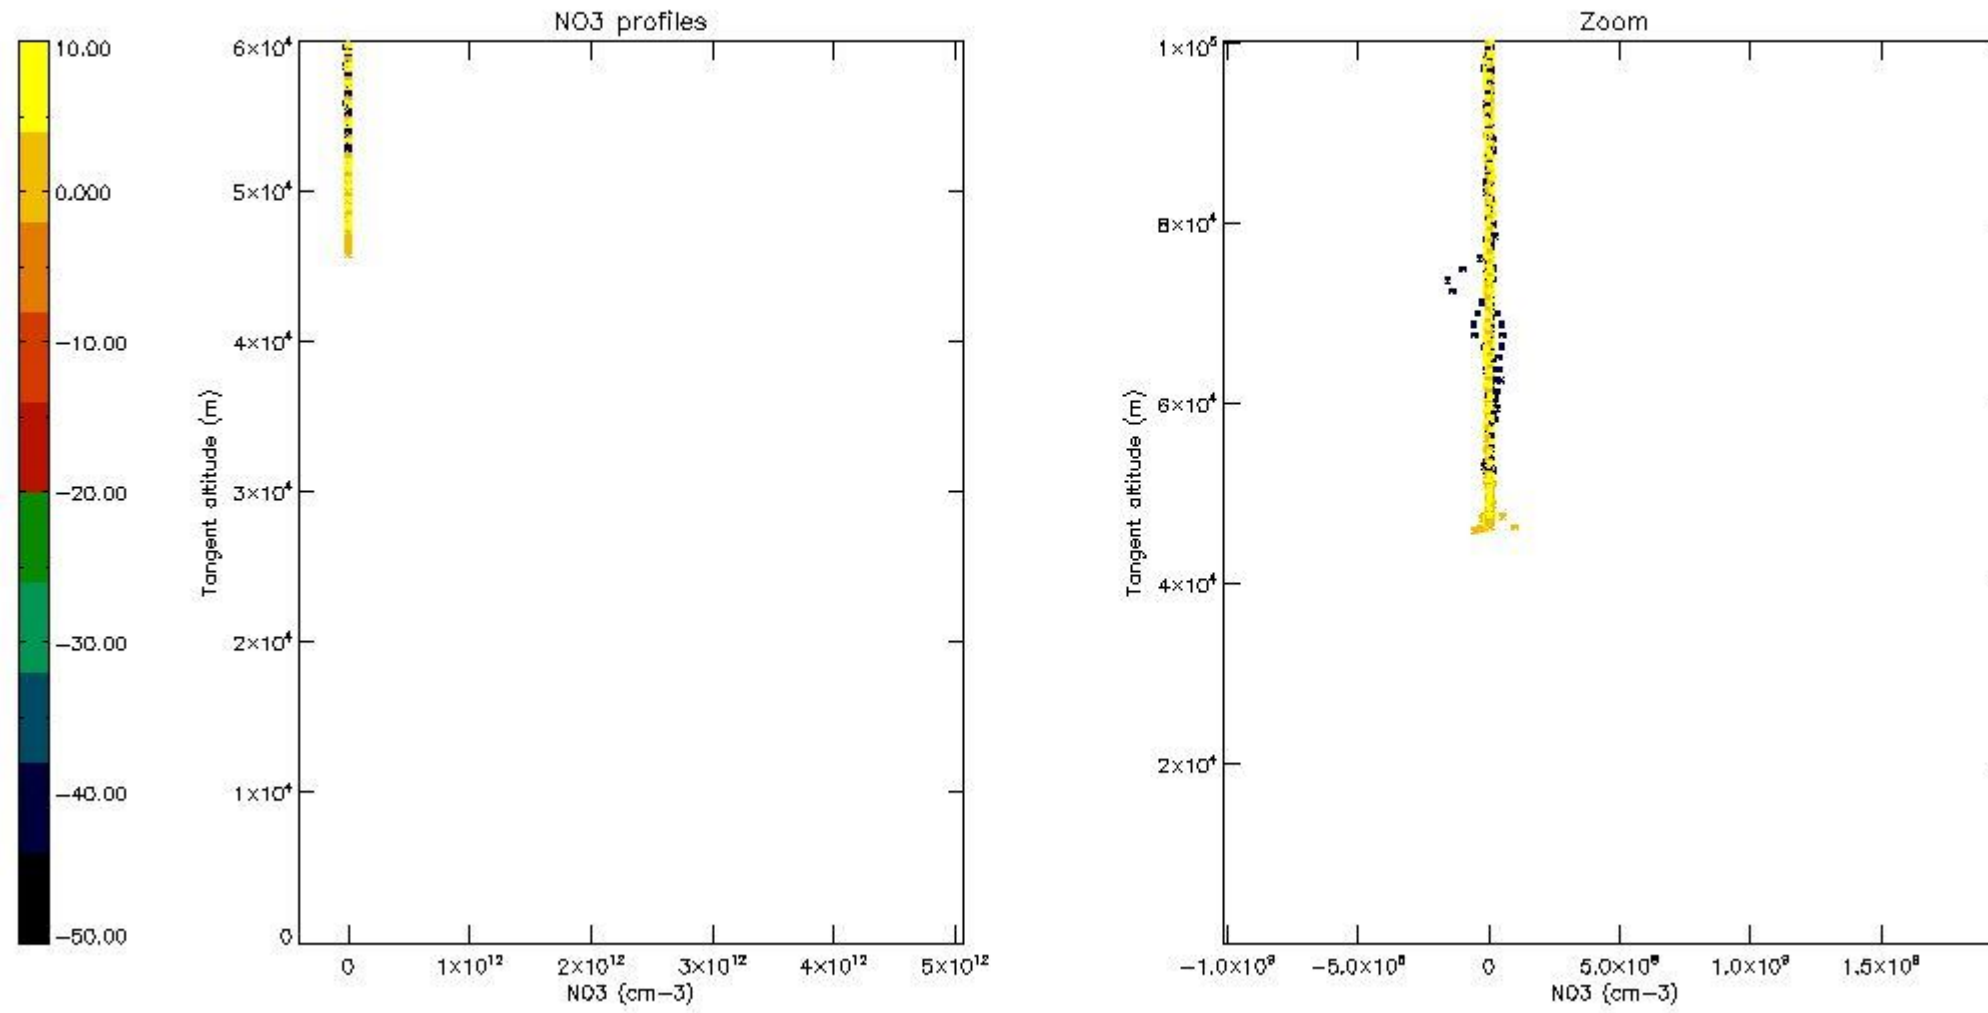

The colorbar represents the latitude.

*5.7 Plot NO3 profiles for all STD (dark without errors)*

The colorbar represents the latitude.