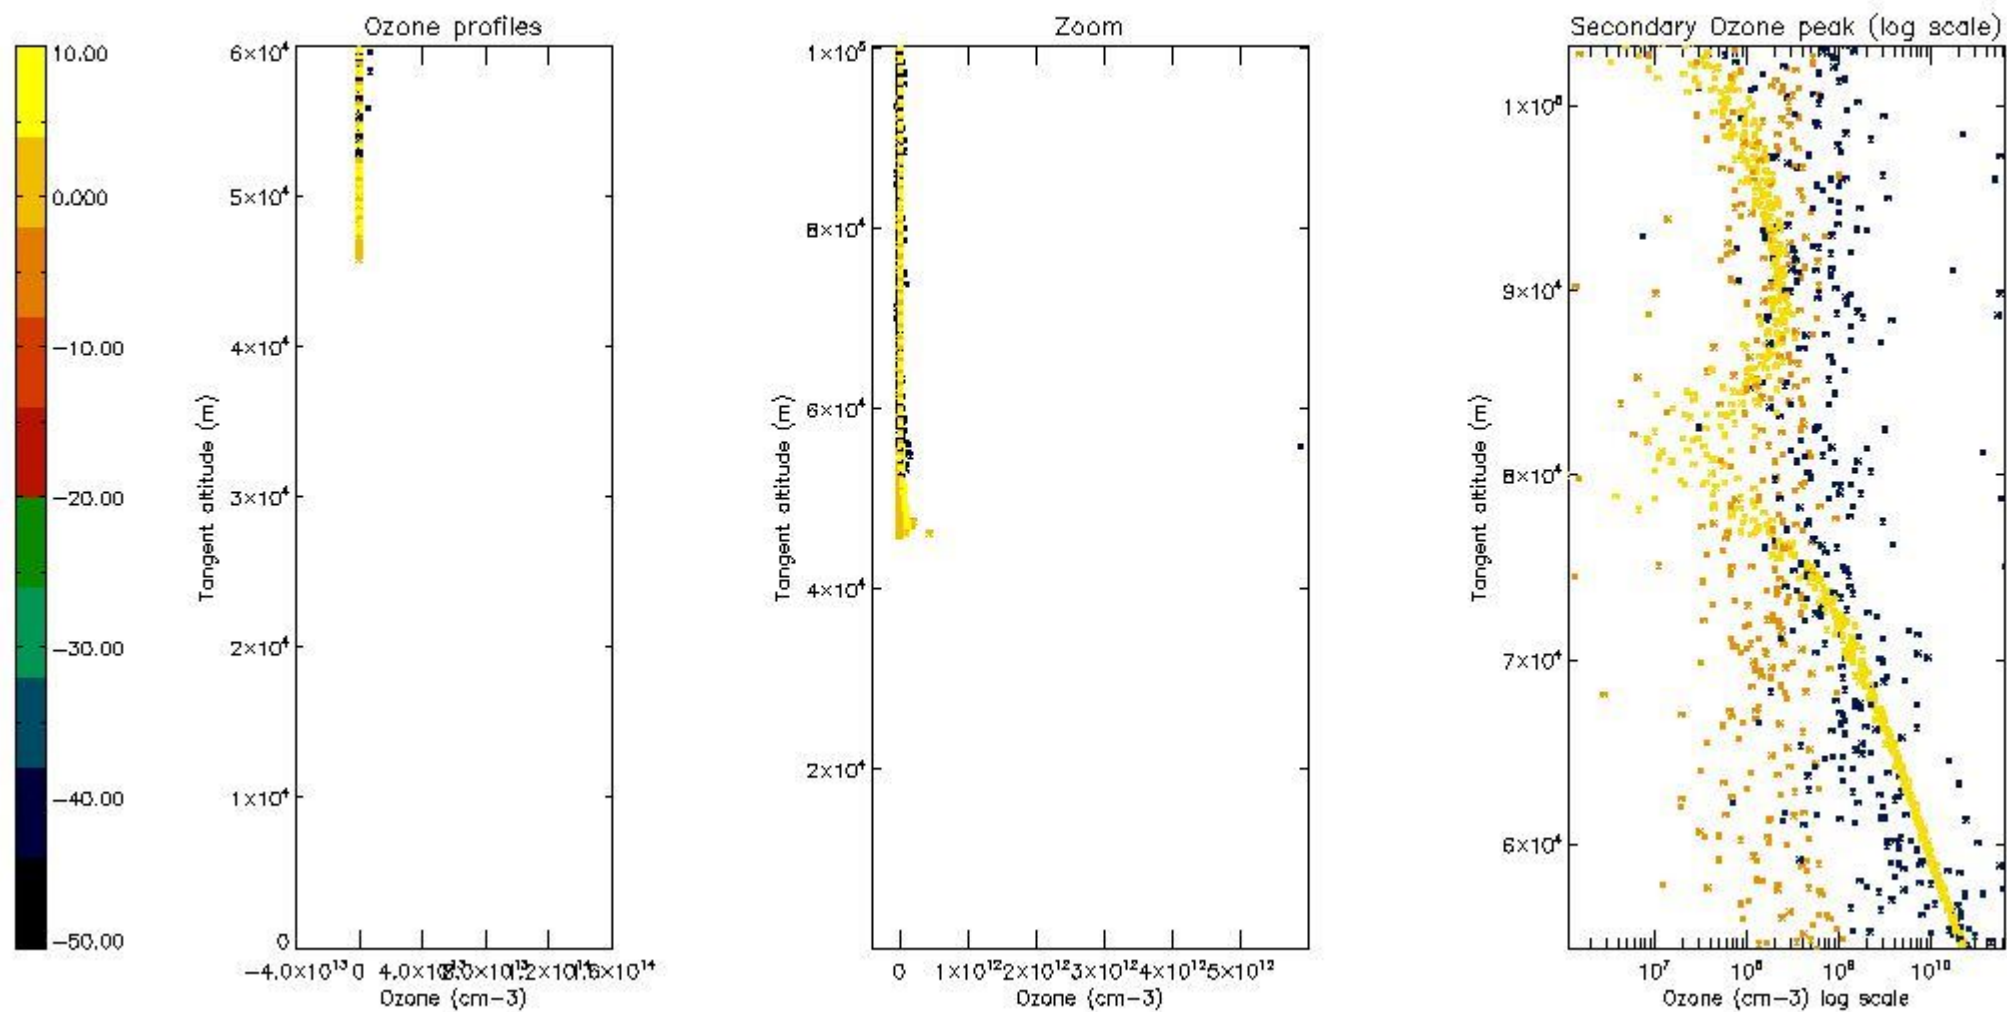

STD < 10	3
STD < 5	3

5.2 Plot ozone profiles for all STD (dark without errors)

The colorbar represents the latitude.

5.3 Plot ozone profiles where STD < 20% (dark without errors)

The colorbar represents the latitude.