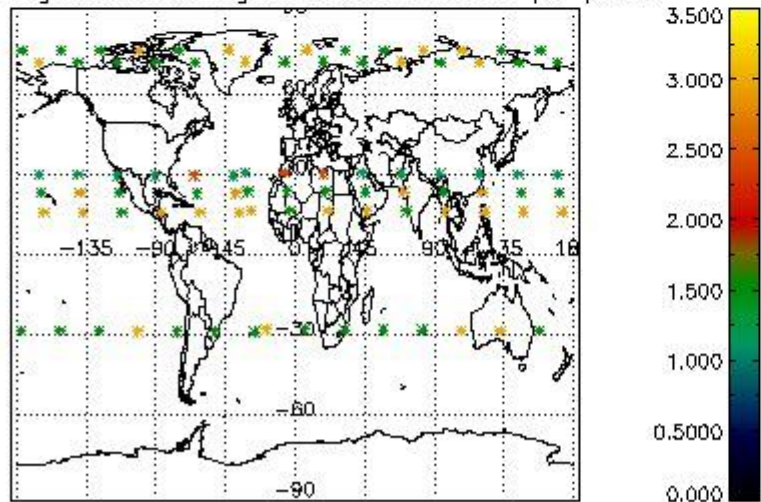

4.2.1 Plot level 1 quality information per product (world map): ENVISAT ASCENDING passes

Percentage of cosmic ray hits per profile

Percentage of datation errors per profile

Percentage of star falling outside central band per profile