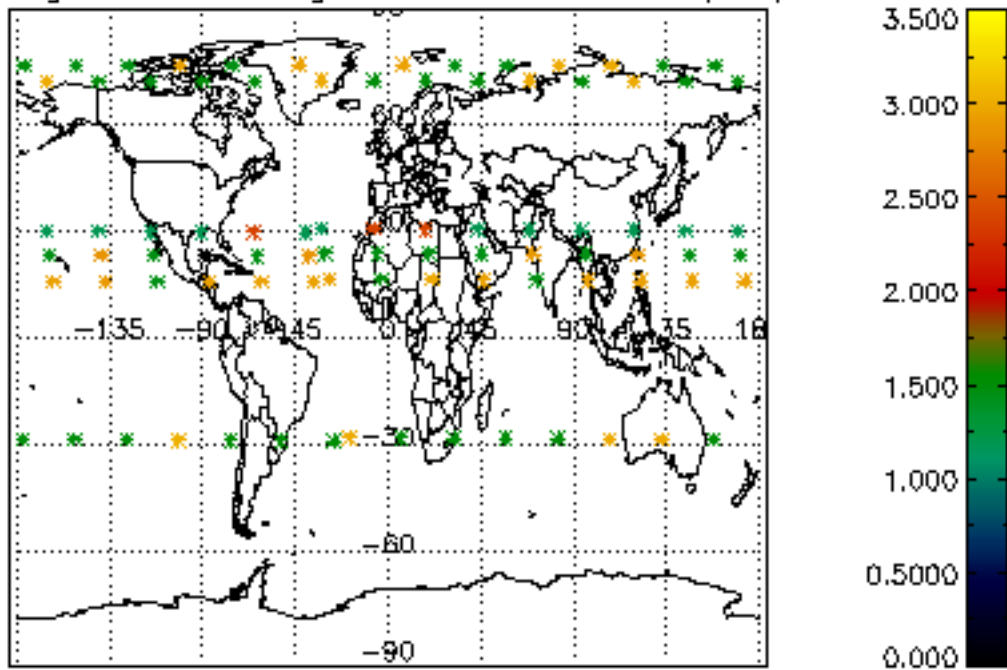

Percentage of cosmic ray hits per profile

Percentage of star falling outside central band per profile