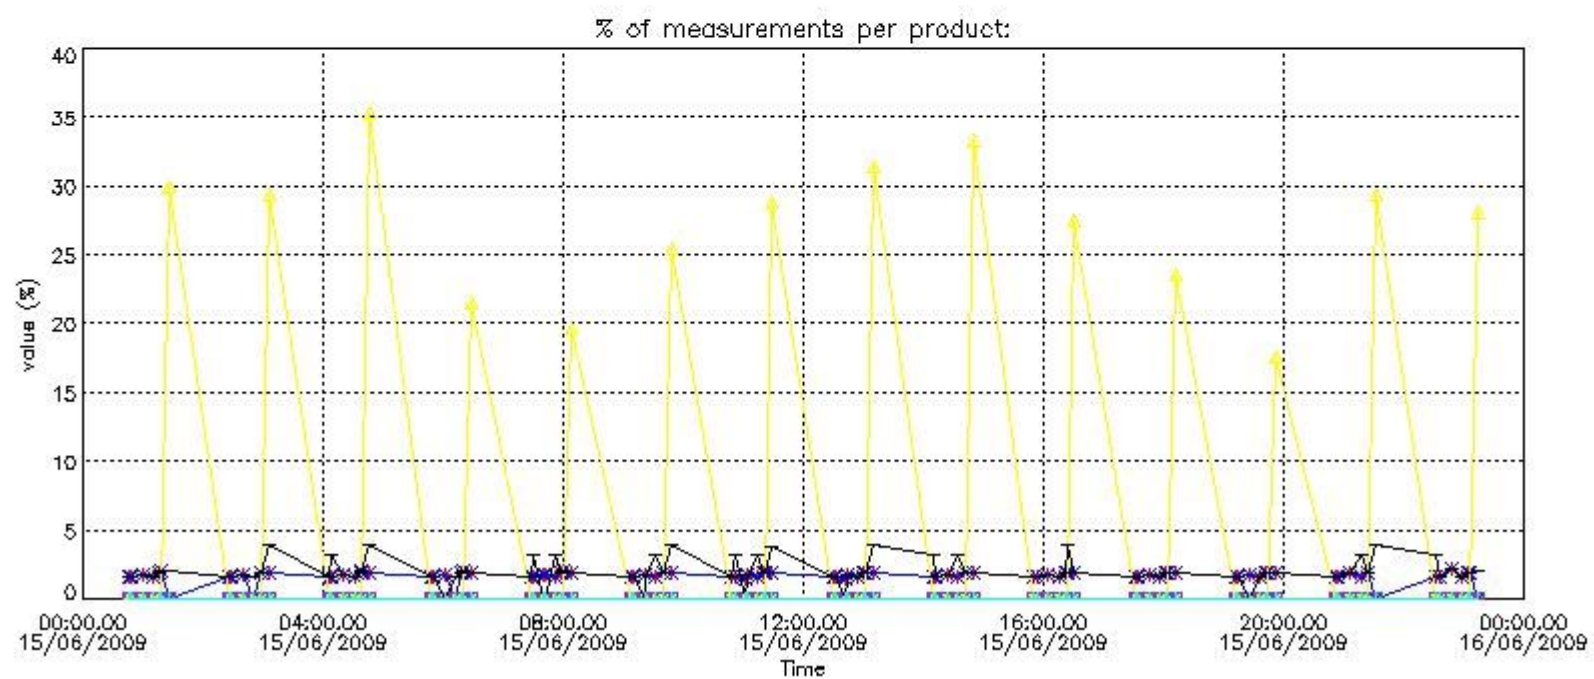

4.2 Plot quality information per product coming from level 1b processing (world map)

4.2.1 Plot level 1 quality information per product (world map): ENVISAT ASCENDING passes