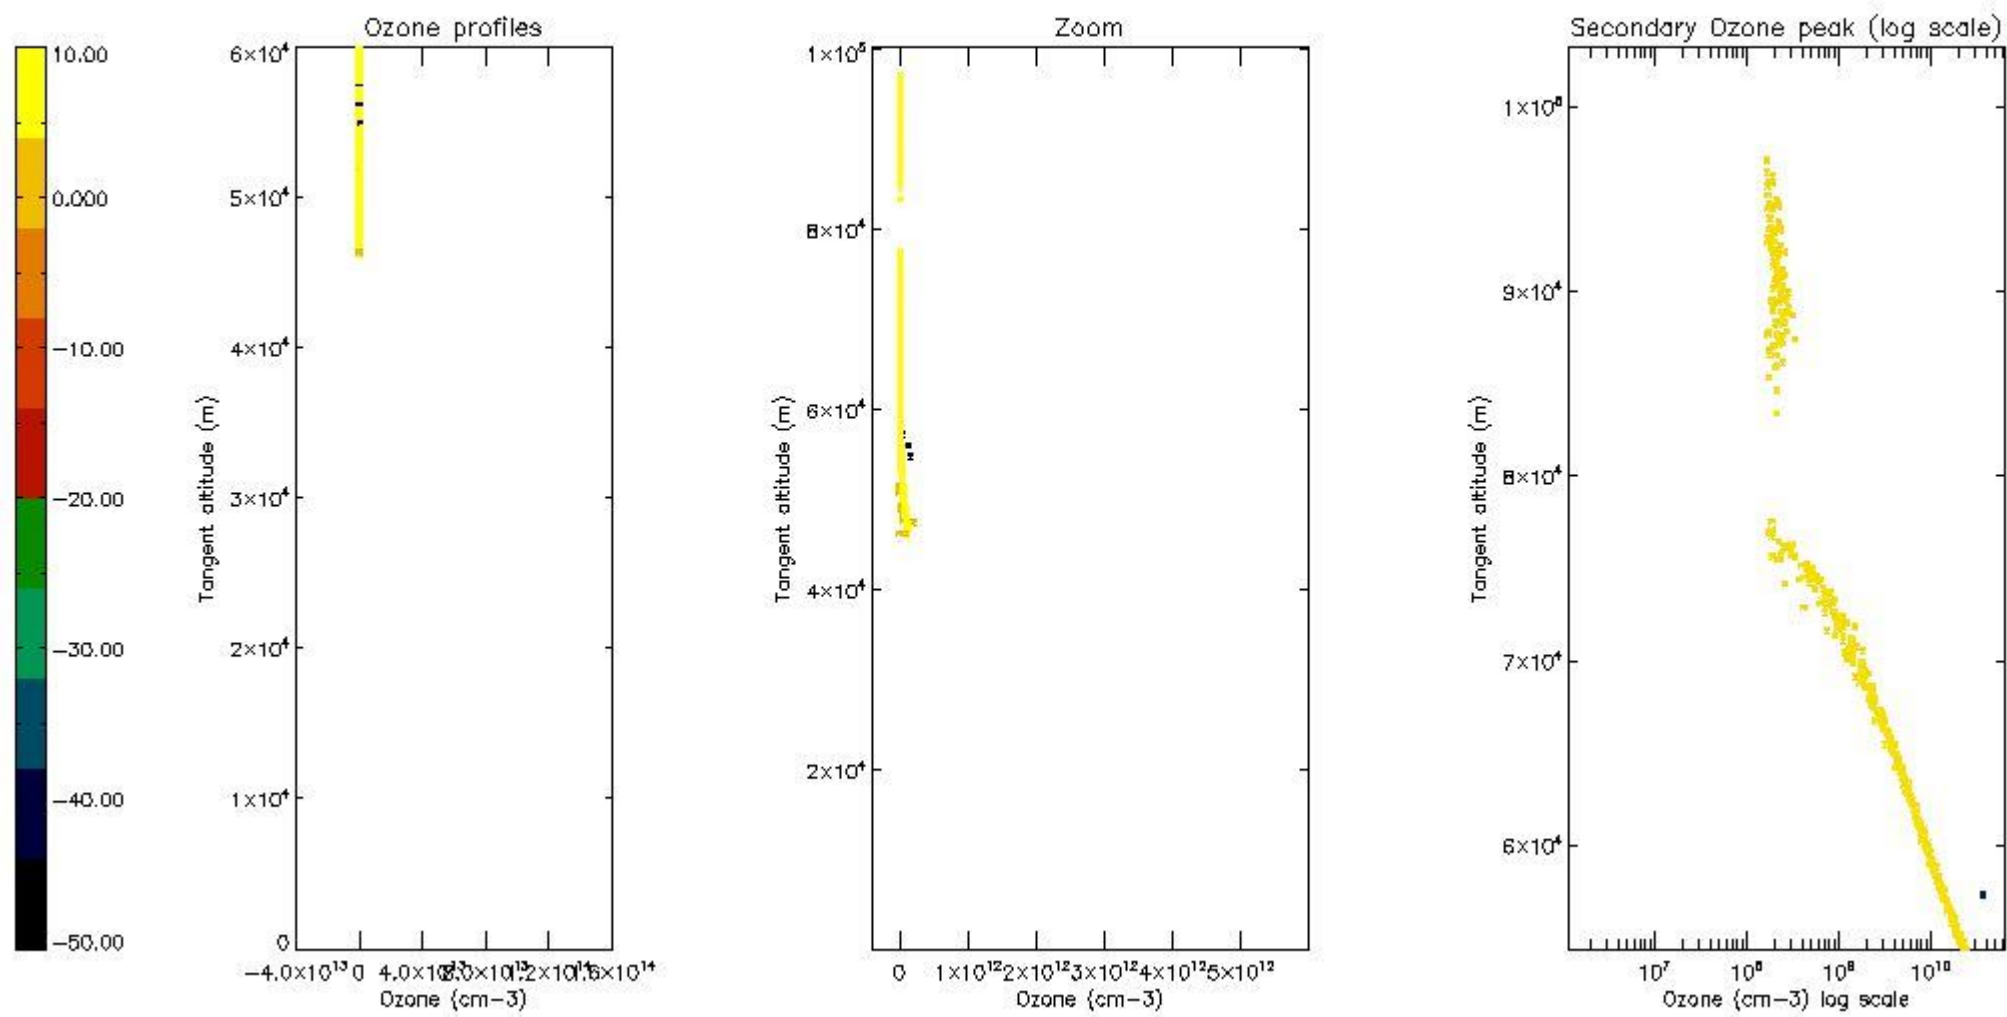

STD < 10	3
STD < 5	3

5.2 Plot ozone profiles for all STD (dark without errors)

The colorbar represents the latitude.

5.3 Plot ozone profiles where STD < 20% (dark without errors)

The colorbar represents the latitude.