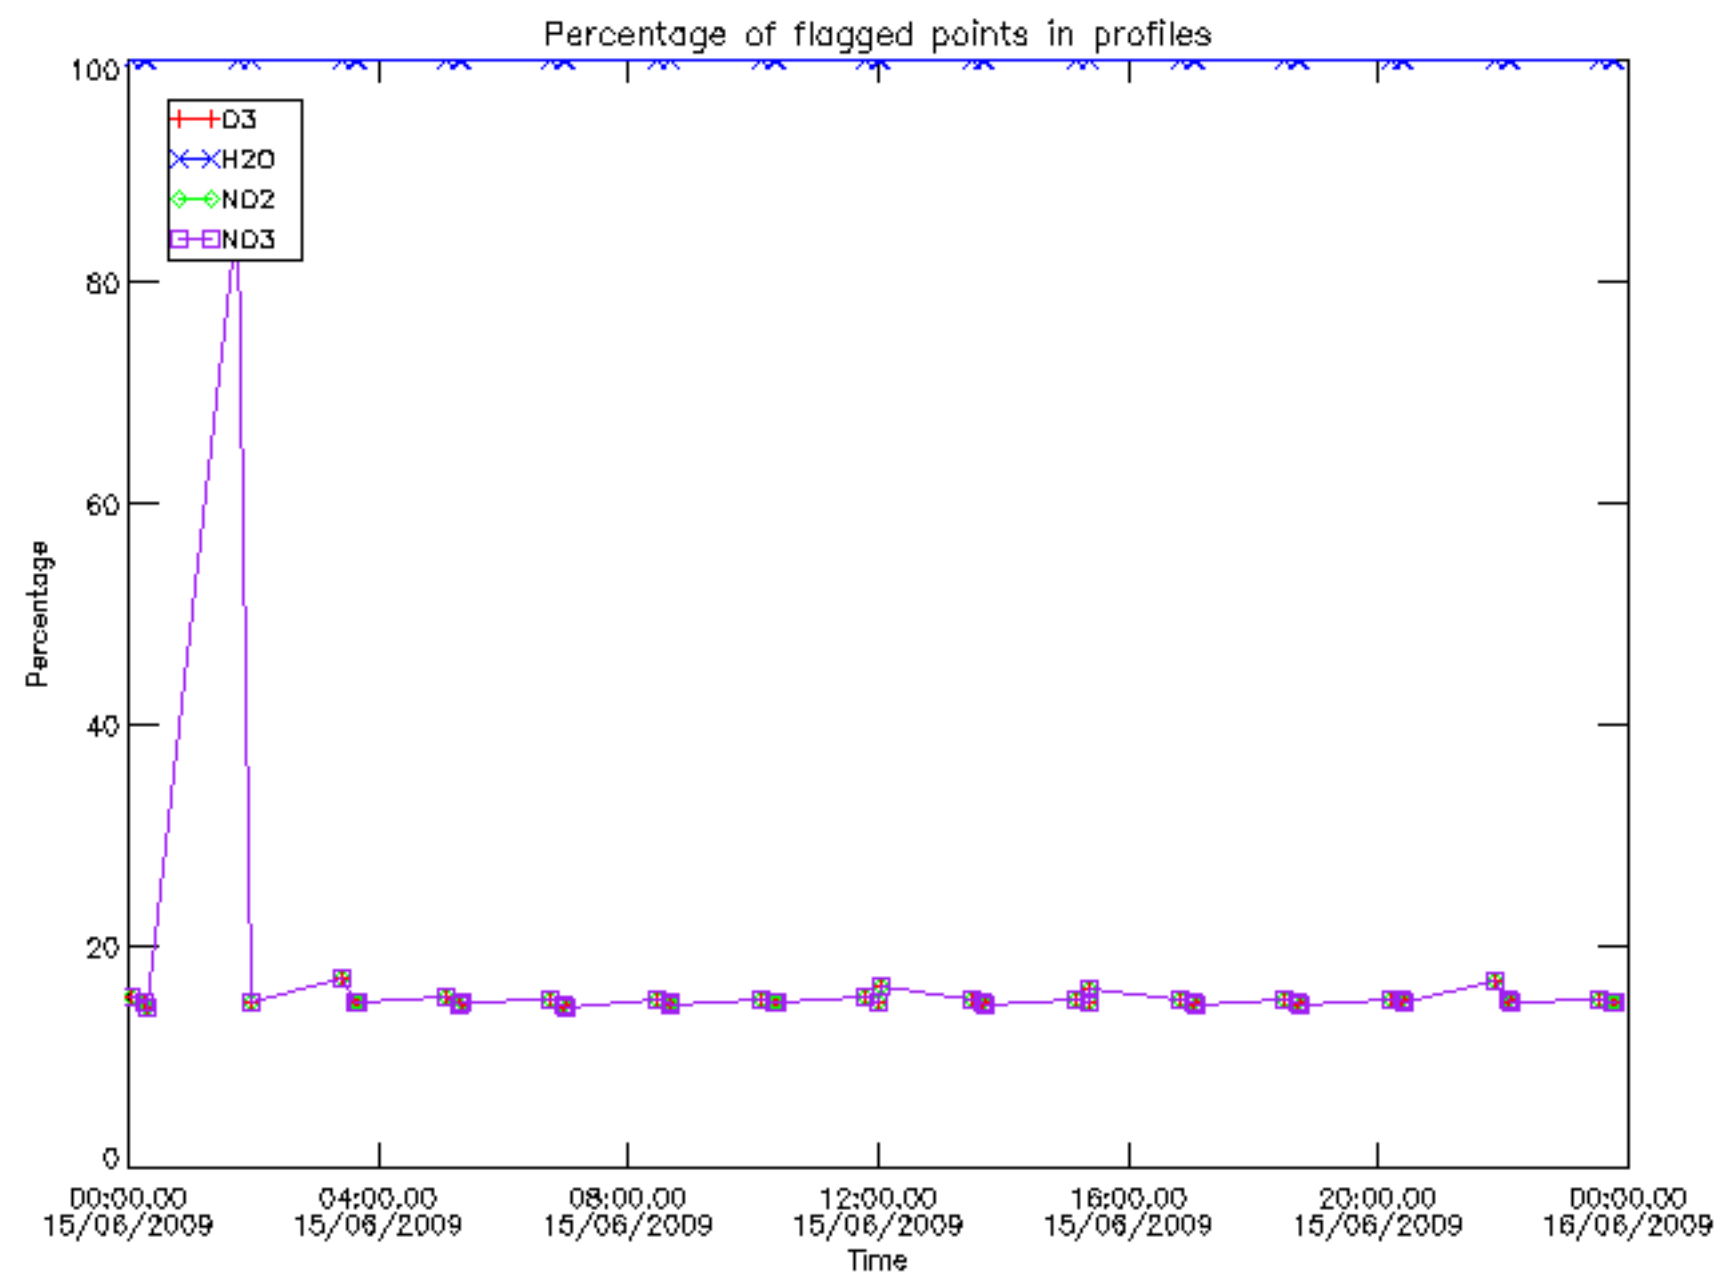

Percentage of flagged data per D3 profile

Percentage of flagged data per H2O profile