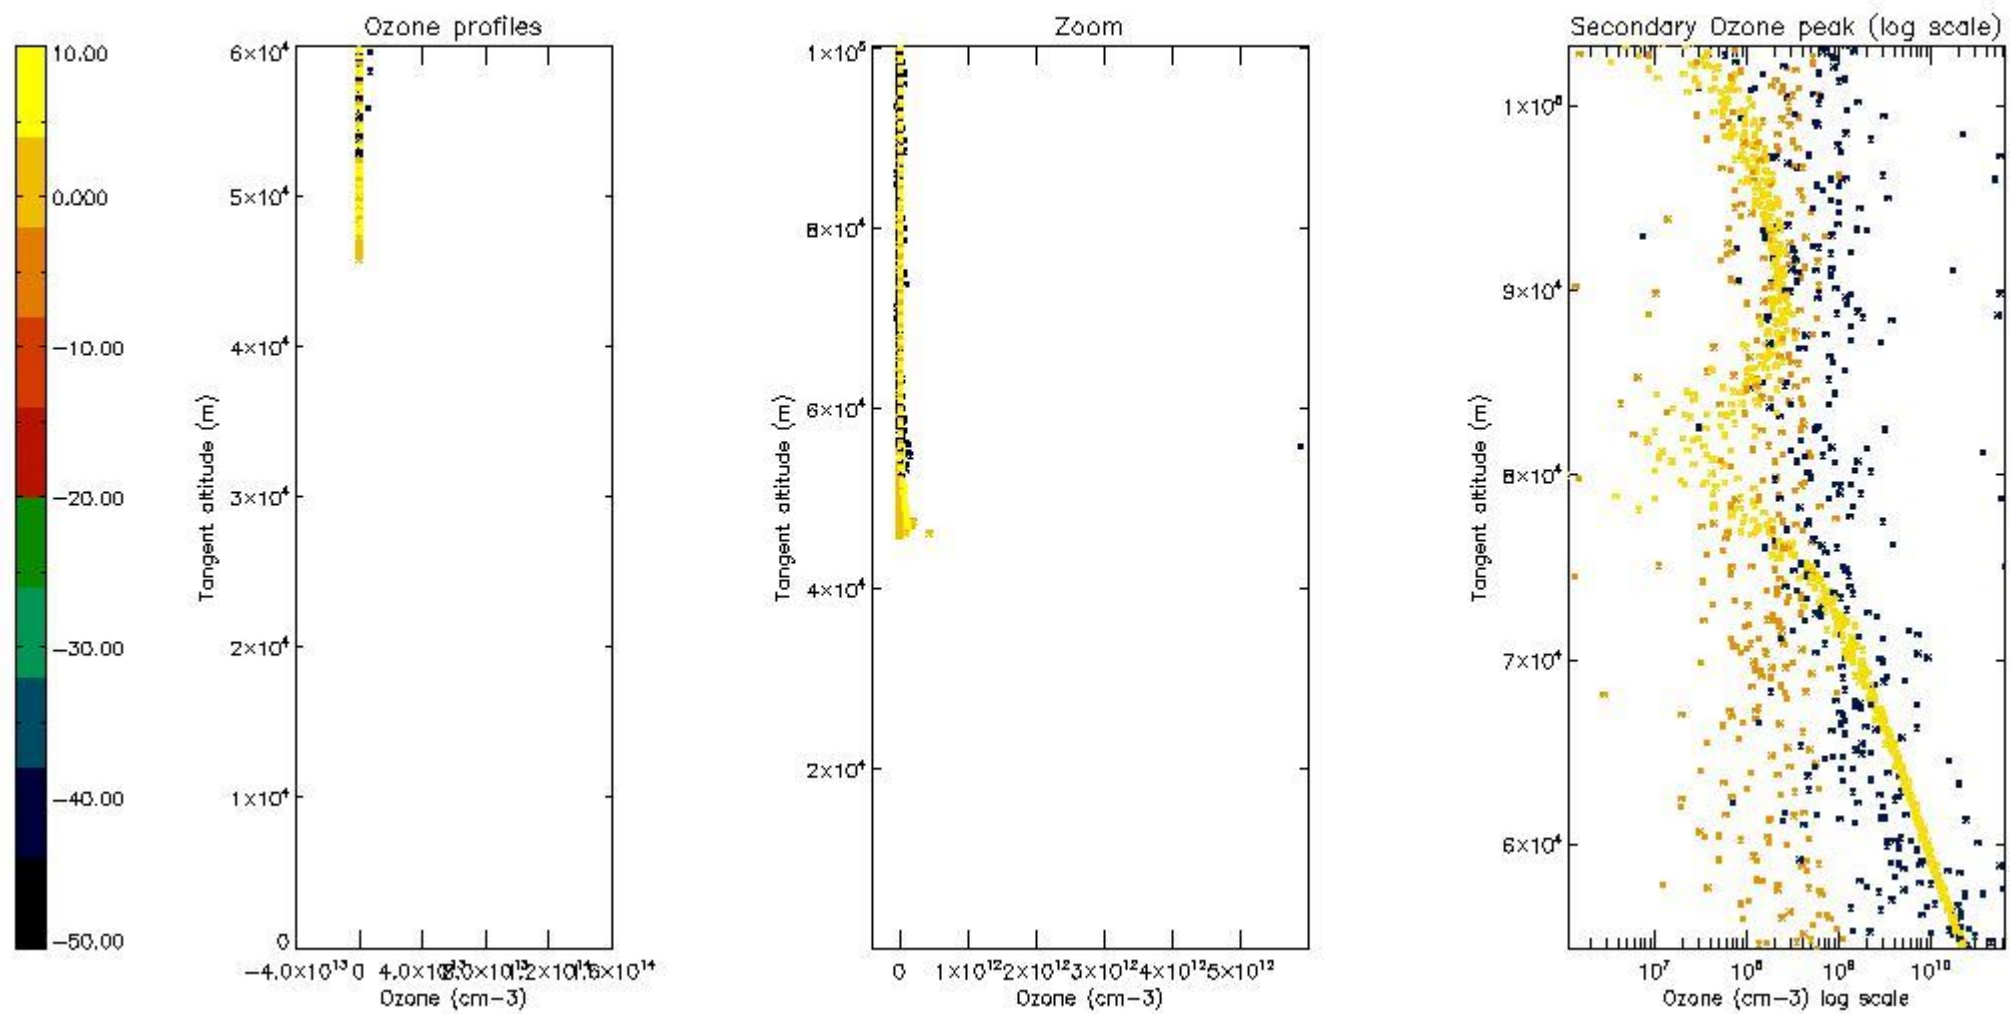

STD < 10	3
STD < 5	3

5.2 Plot ozone profiles for all STD (dark without errors)

The colorbar represents the latitude.

5.3 Plot ozone profiles where STD < 20% (dark without errors)

The colorbar represents the latitude.