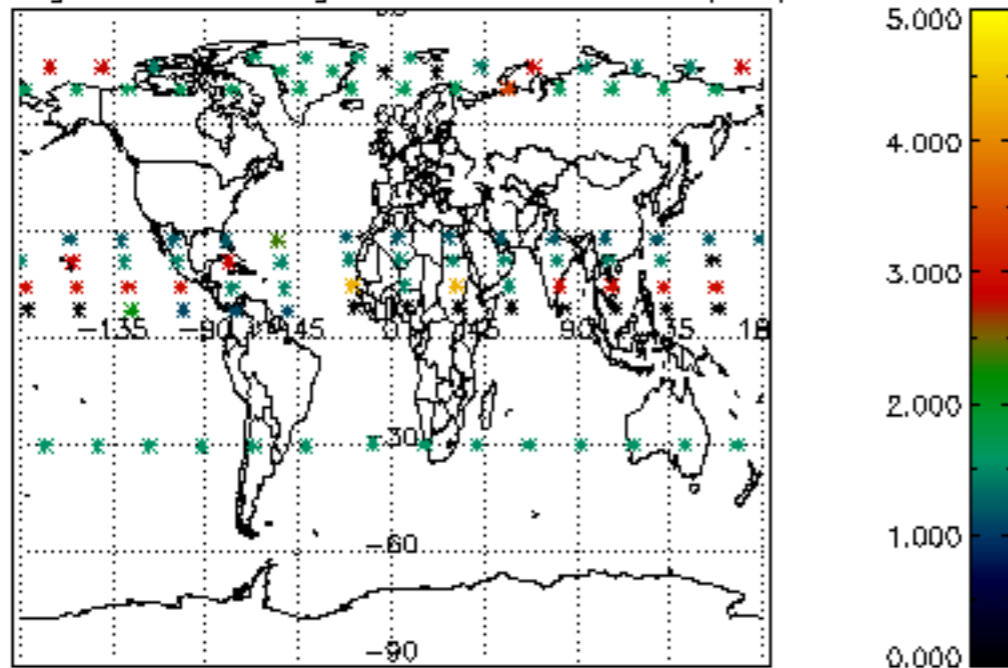

Percentage of flagged data per NO3 profile

Percentage of cosmic ray hits per profile

Percentage of datation errors per profile

Percentage of star falling outside central band per profile

Percentage of saturation errors per profile