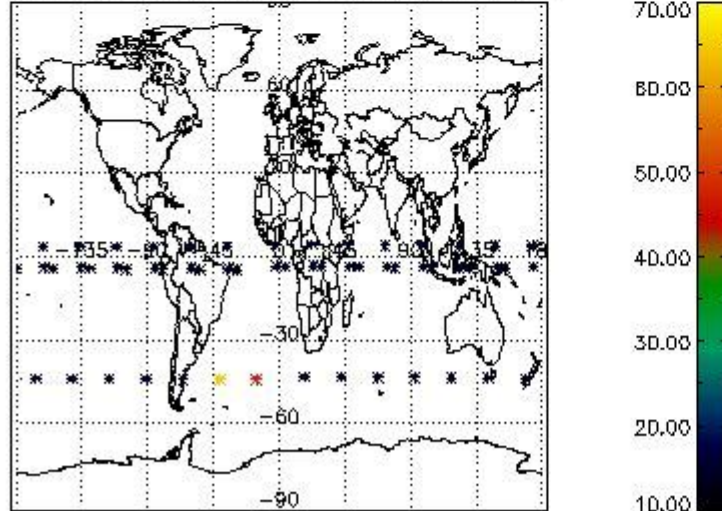

3.1 Plot quality information per product (time dependant)

3.2 Plot quality information per product (world map)

Percentage of flagged data per O3 profile

Percentage of flagged data per H2O profile

Percentage of flagged data per NO2 profile