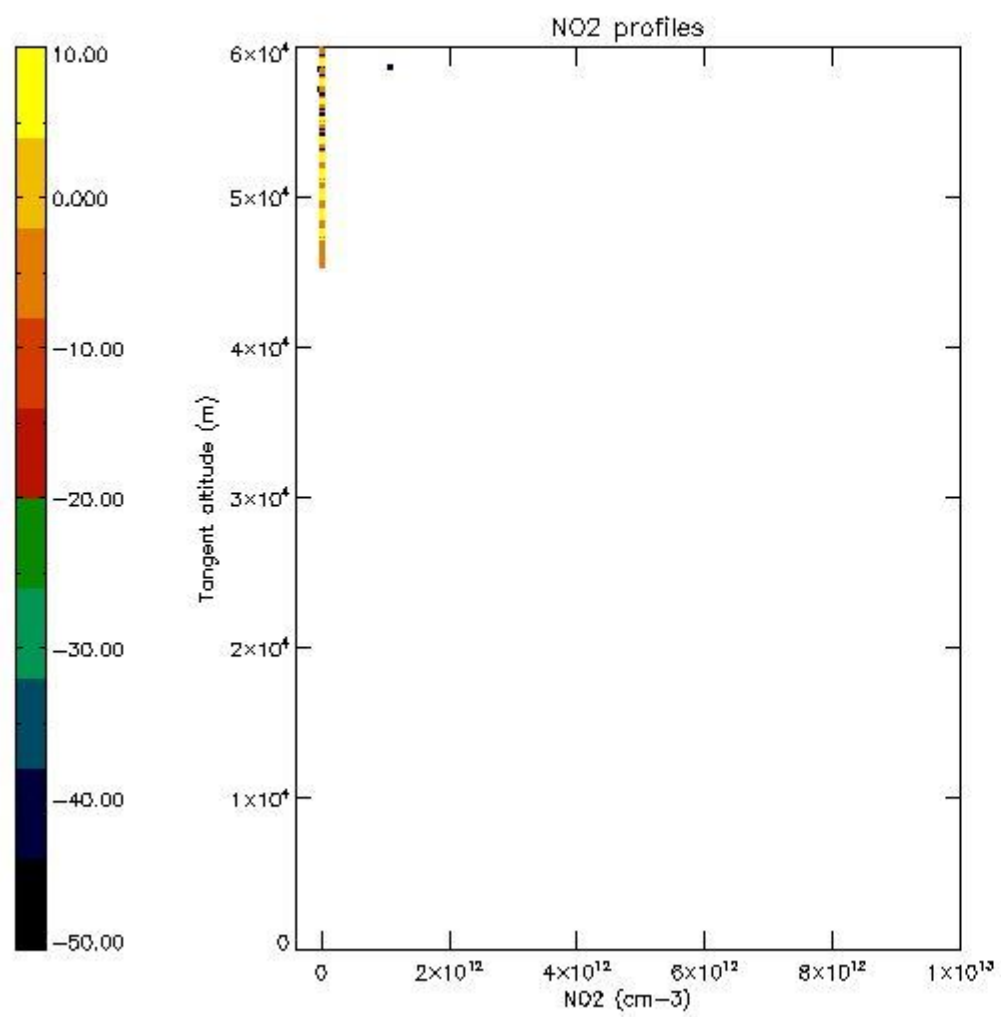

5.7 Plot NO3 profiles for all STD (dark without errors)

The colorbar represents the latitude.