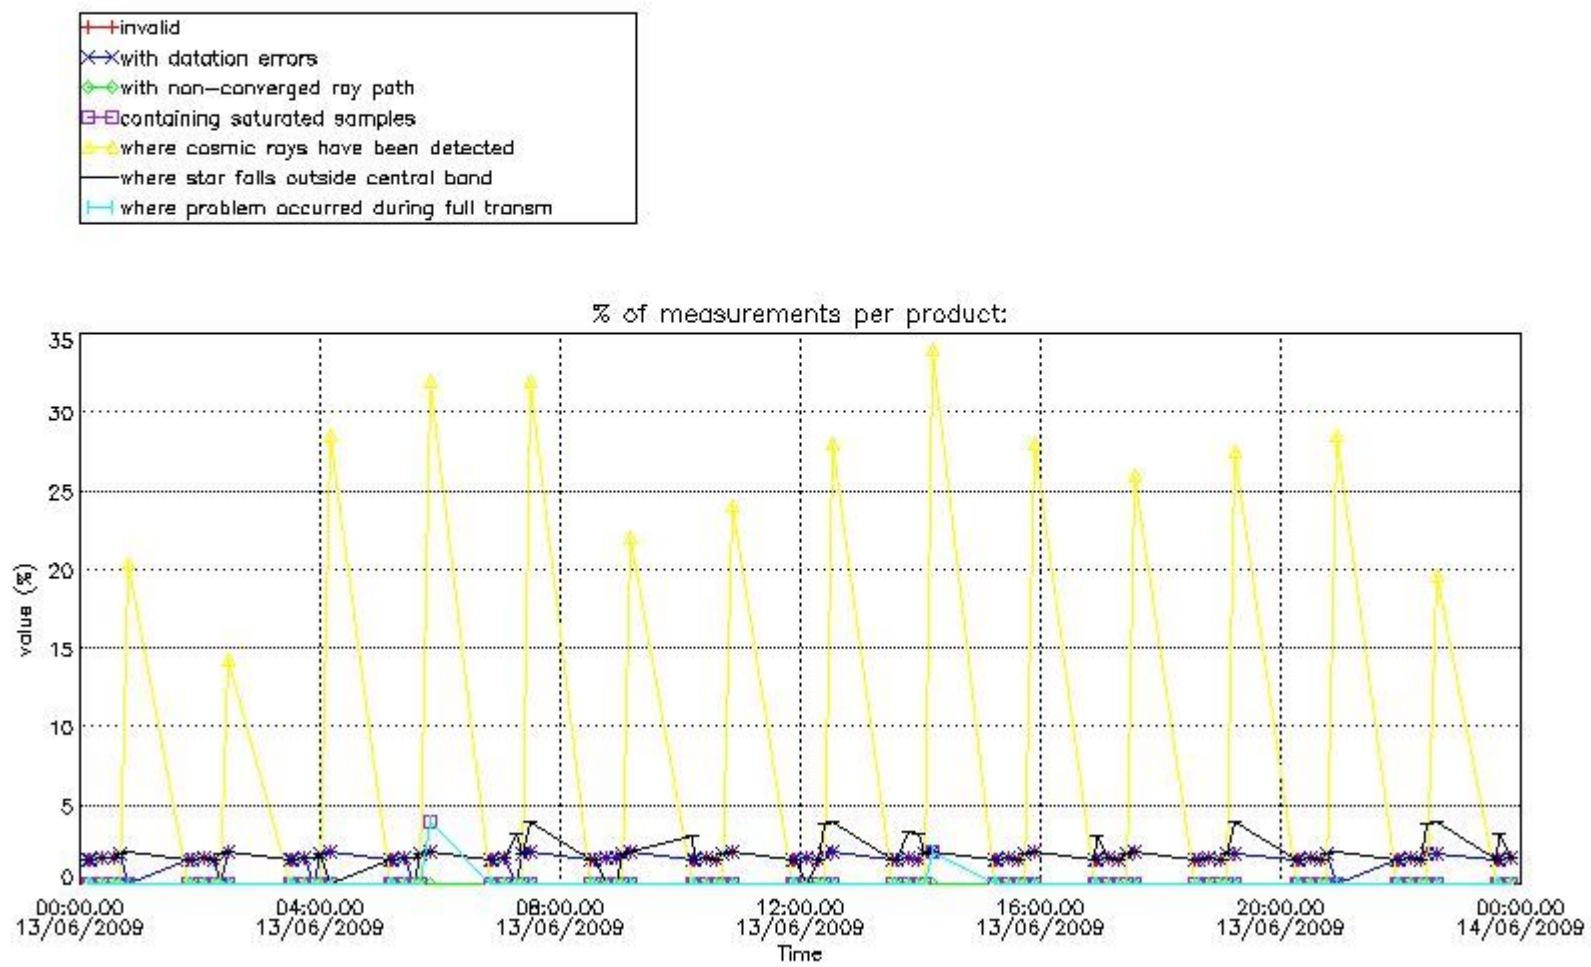

3.1 Plot quality information per product (time dependant)

3.2 Plot quality information per product (world map)

Percentage of flagged data per O3 profile

Percentage of flagged data per H2O profile

Percentage of flagged data per NO2 profile

Percentage of flagged data per NO3 profile

4. Level 1 quality information per product

In this section it is plotted some information contained in the Quality Summary data set of the level 2 products that comes from the level 1b processing. Products without errors (error flag in the MPH set to "0") are used.

4.1 Plot quality information per product (time dependant) coming from level 1b processing

4.1.1 Plot level 1 quality information per product (time dependant): ENVISAT ASCENDING passes

4.1.2 Plot level 1 quality information per product (time dependant): ENVI SAT DESCENDING passes