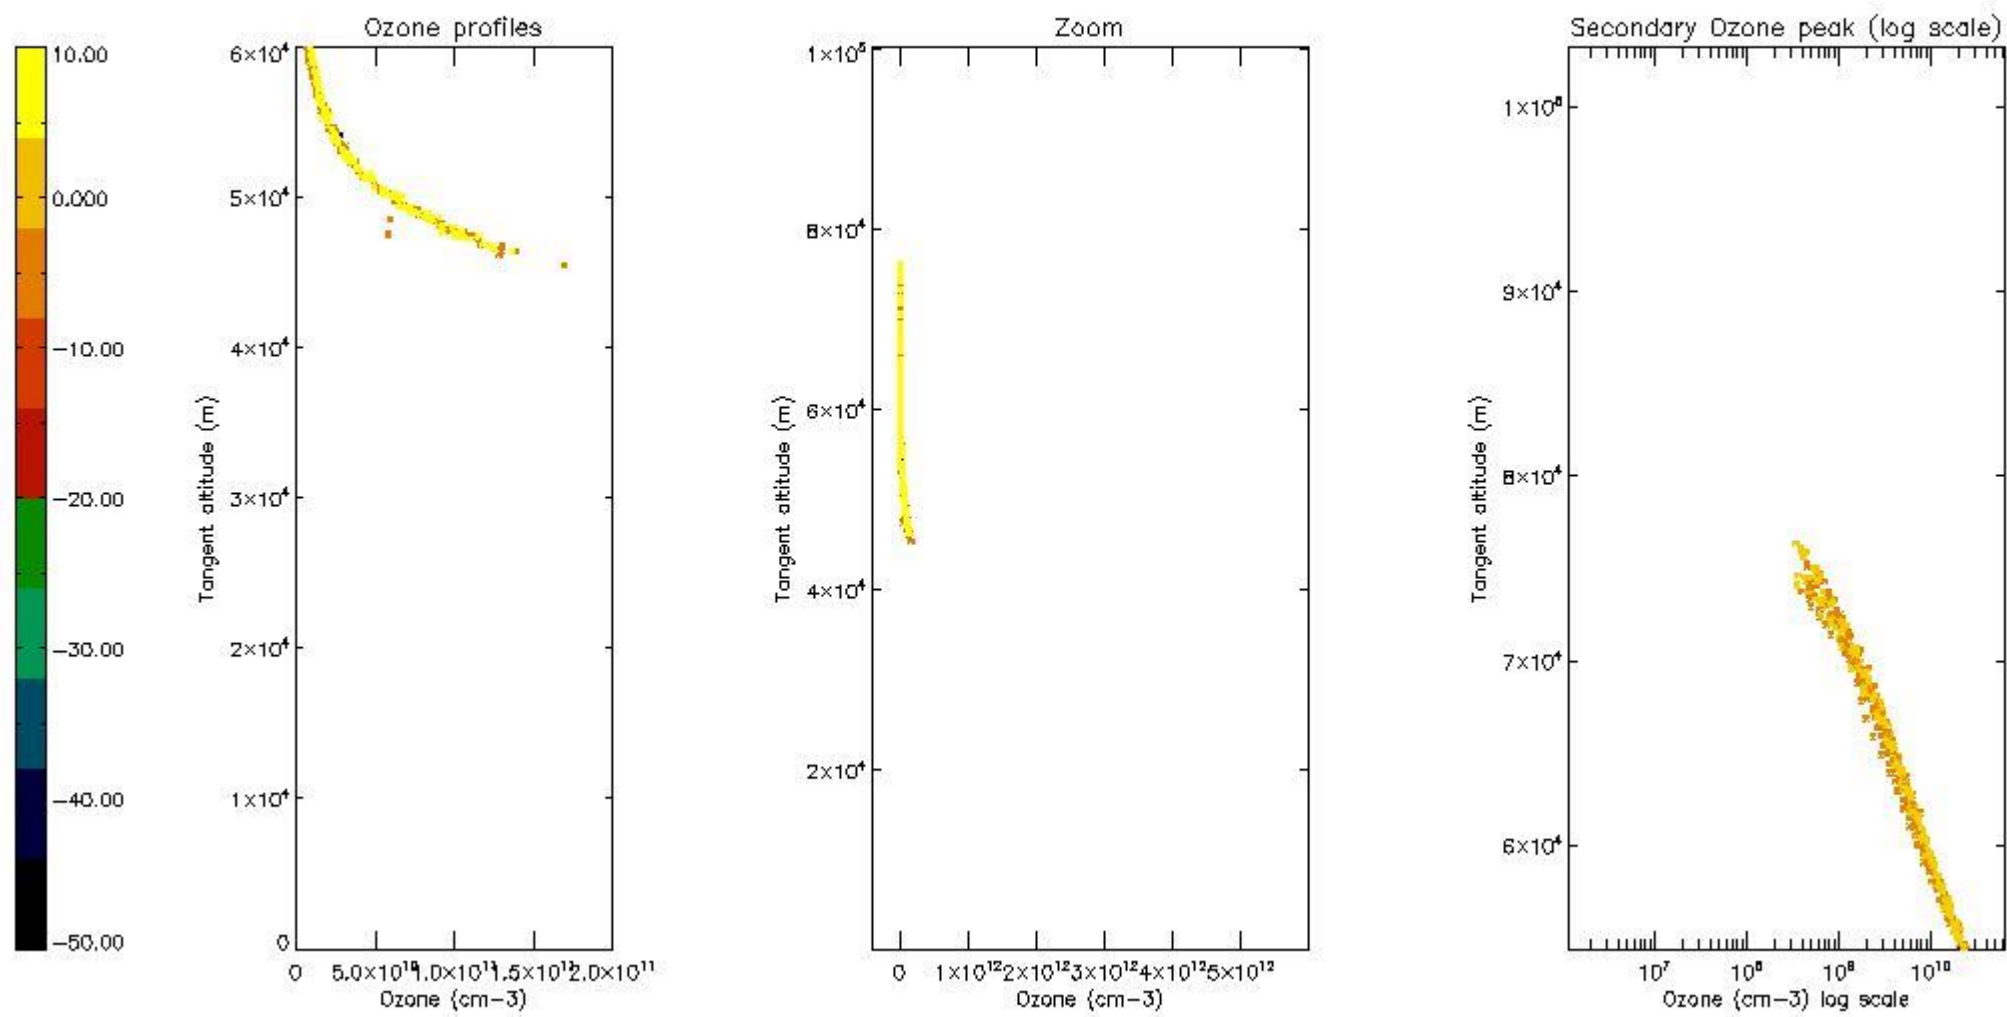

5.5 Plot ozone profiles where STD < 5% (dark without errors)

The colorbar represents the latitude.