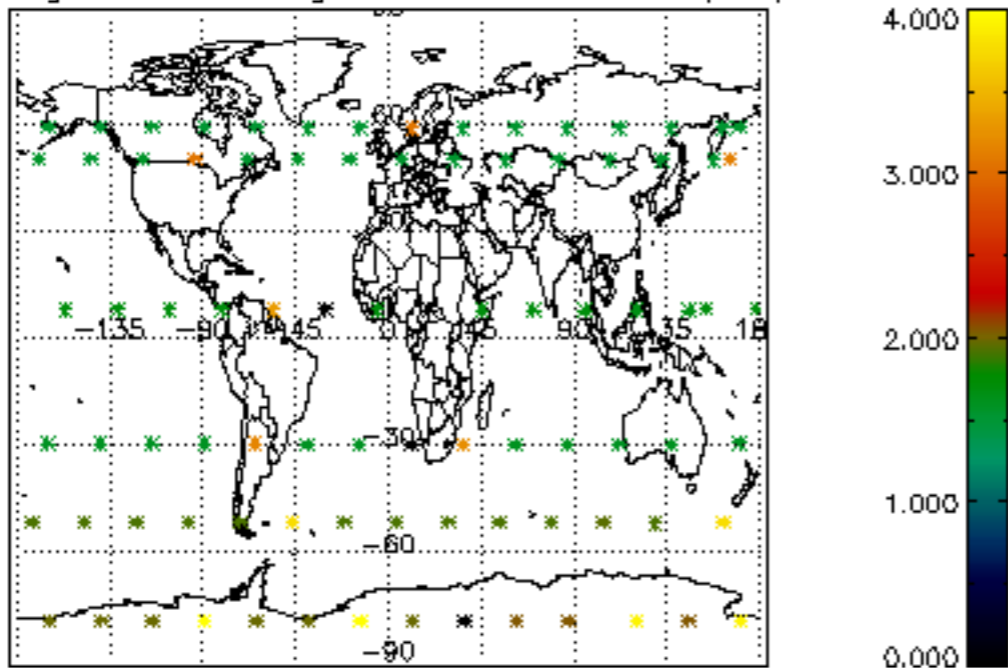

Percentage of star falling outside central band per profile