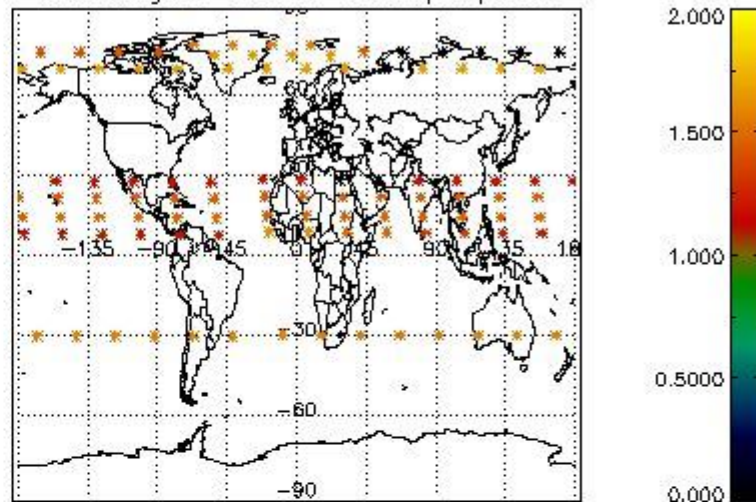

Percentage of datation errors per profile