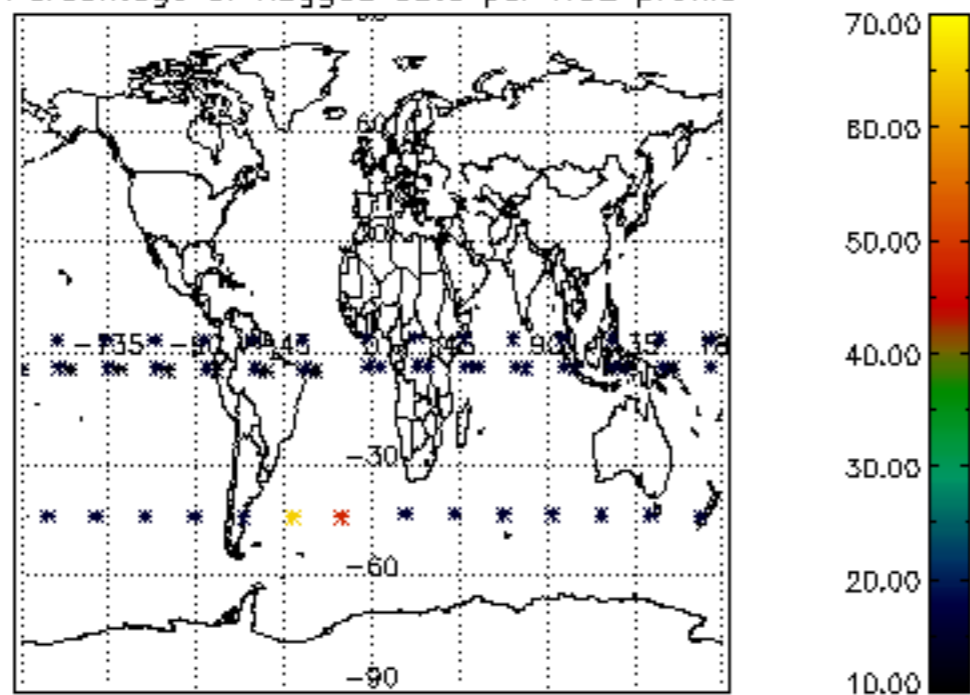

Percentage of flagged data per NO2 profile