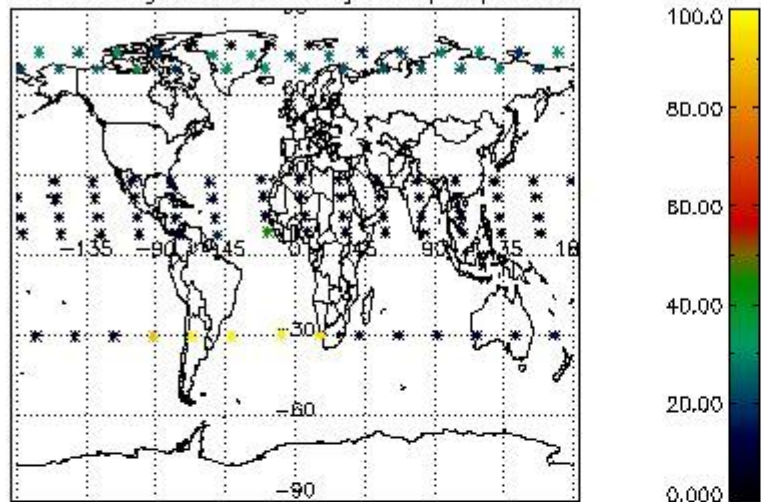

Percentage of cosmic ray hits per profile