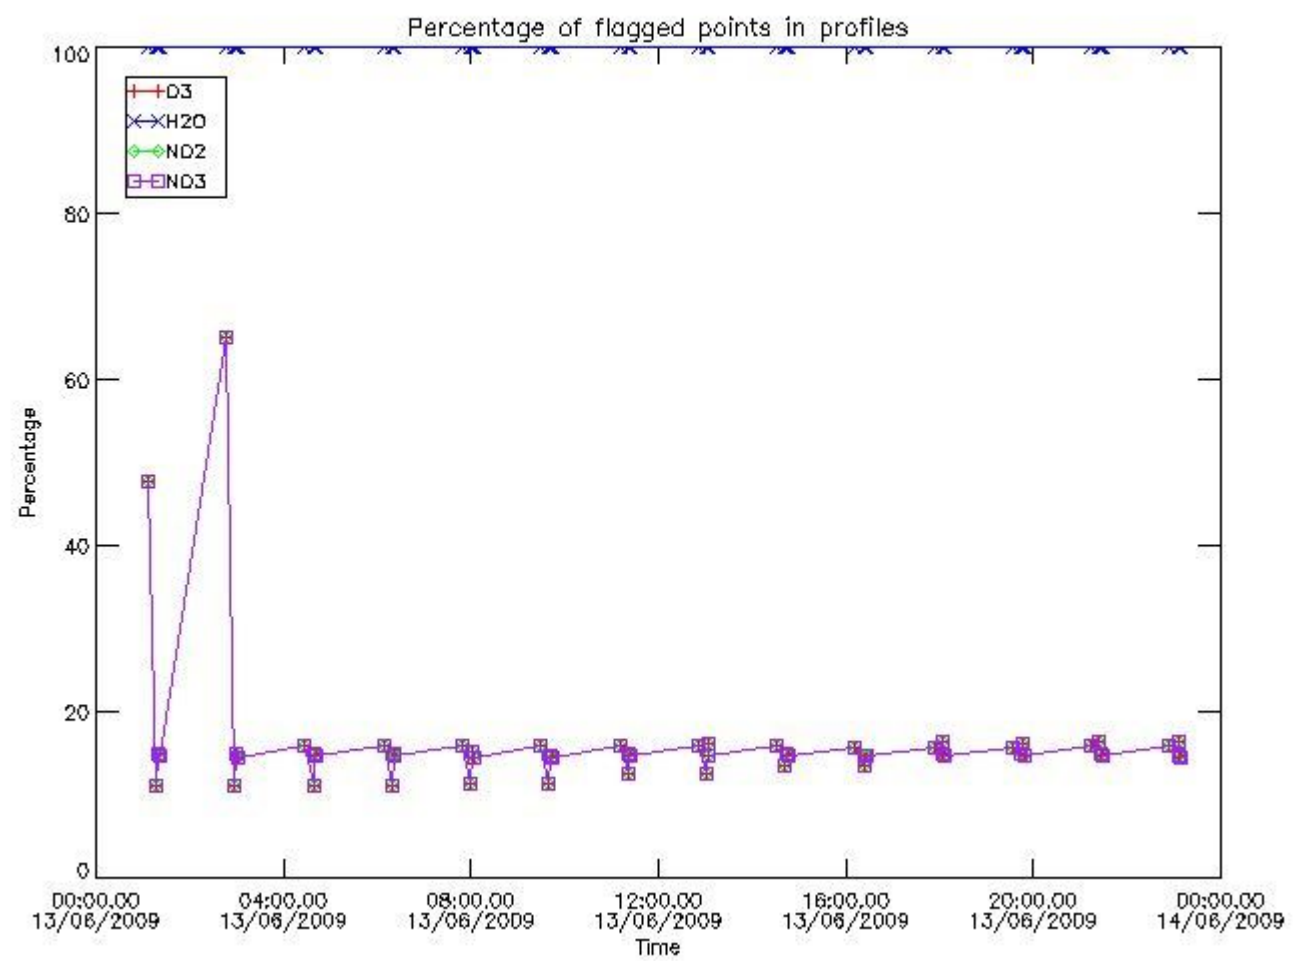

3. Quality information per product

In this section it is plotted some information contained in the Quality Summary data set of the level 2 products. Only products in dark limb conditions and without errors (error flag in the MPH set to "0") are used.

3.1 Plot quality information per product (time dependant)

3.2 Plot quality information per product (world map)