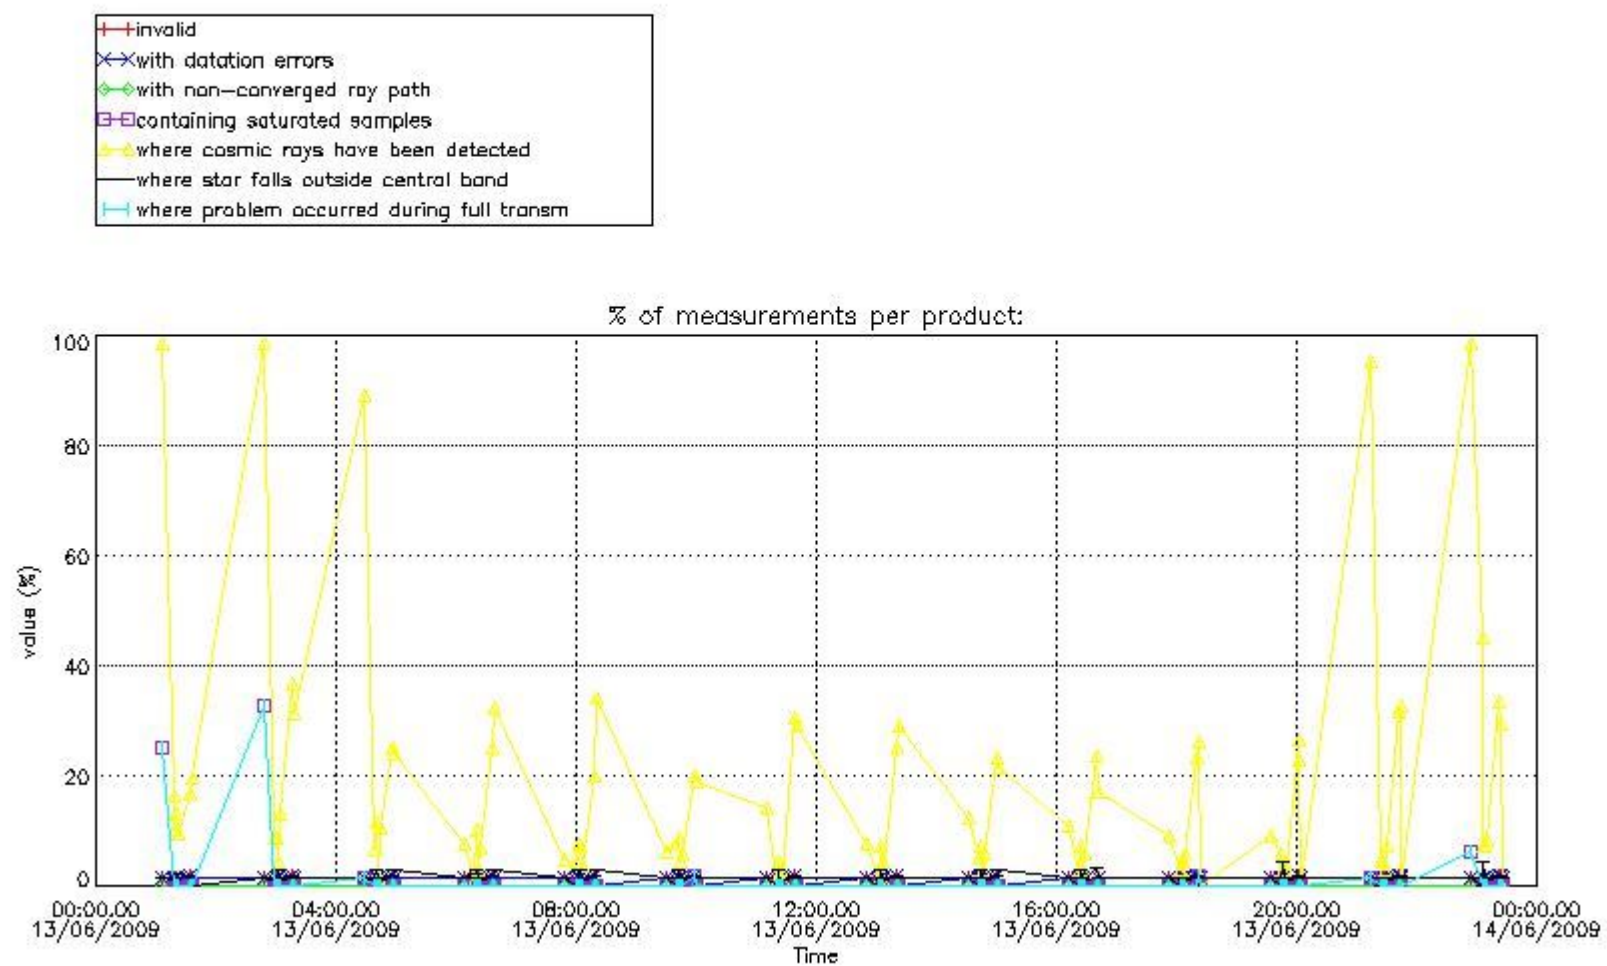

4.1.2 Plot level 1 quality information per product (time dependant): ENVI SAT DESCENDING passes