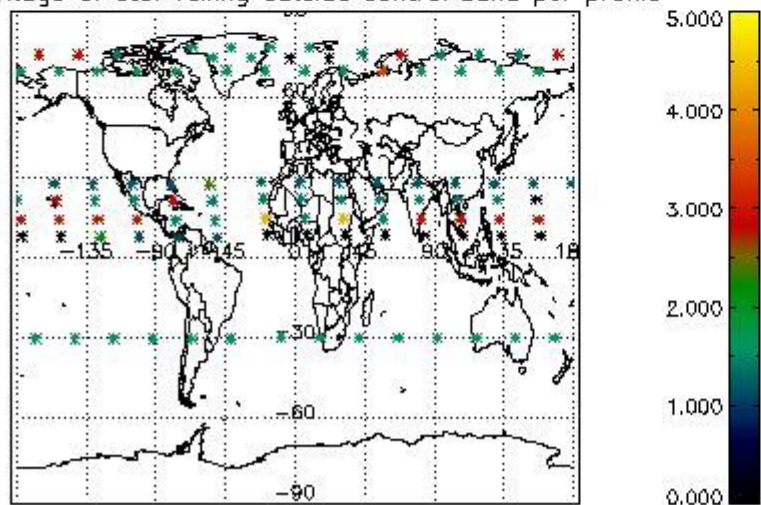

Percentage of star falling outside central band per profile