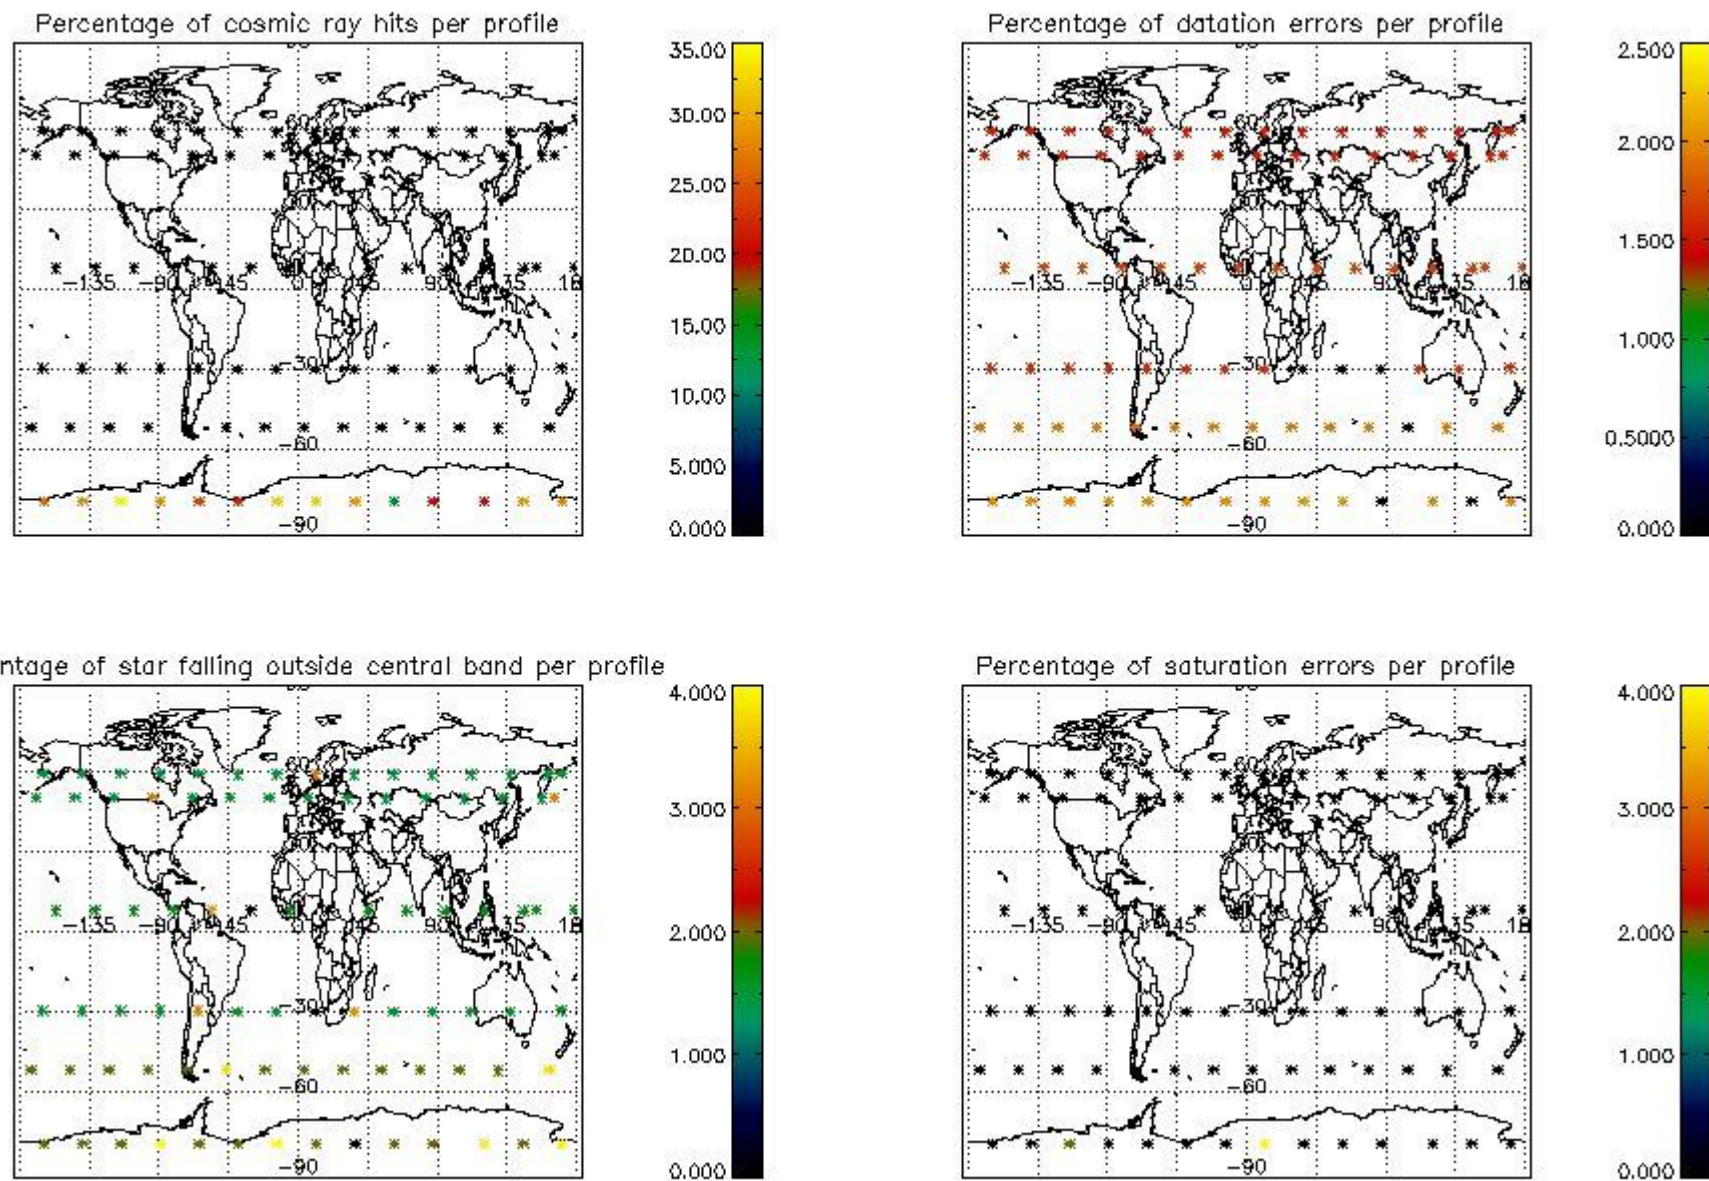

Percentage of datation errors per profile

Percentage of star falling outside central band per profile

Percentage of saturation errors per profile

4.2.2 Plot level 1 quality information per product (world map): ENVISAT DESCENDING passes