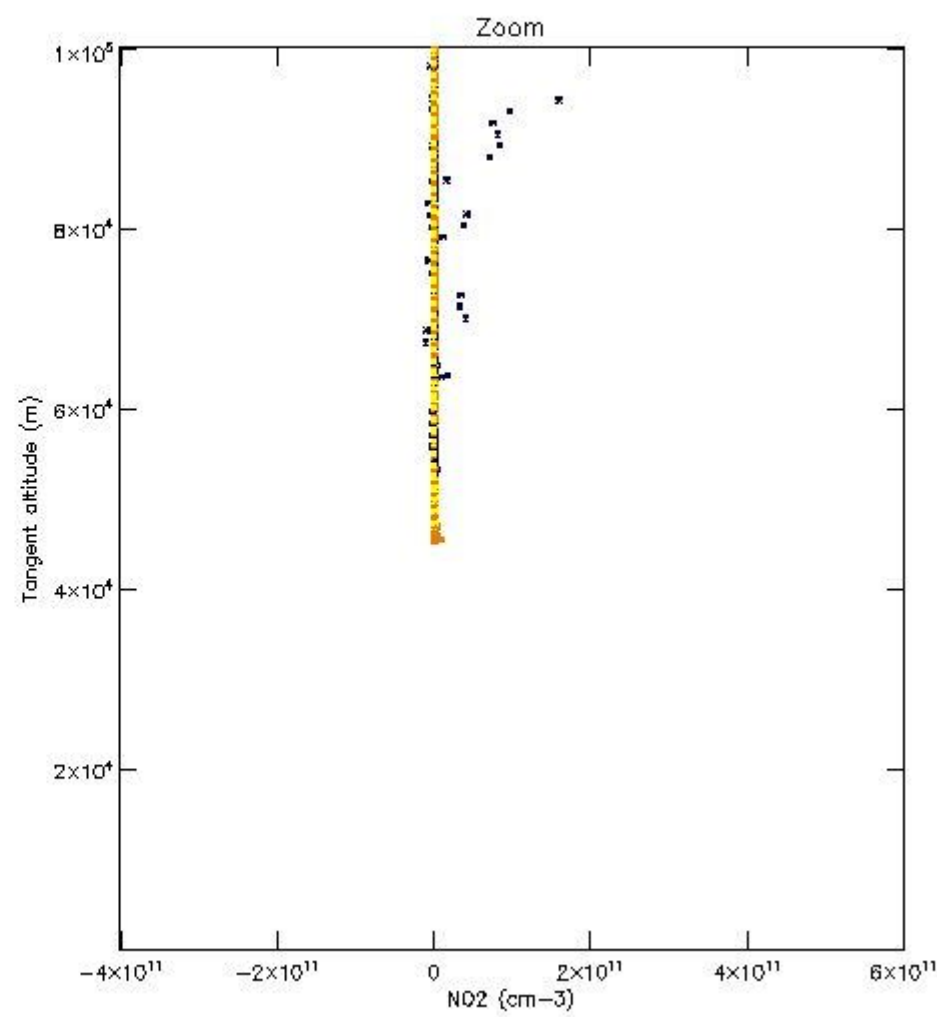

5.7 Plot NO3 profiles for all STD (dark without errors)

The colorbar represents the latitude.