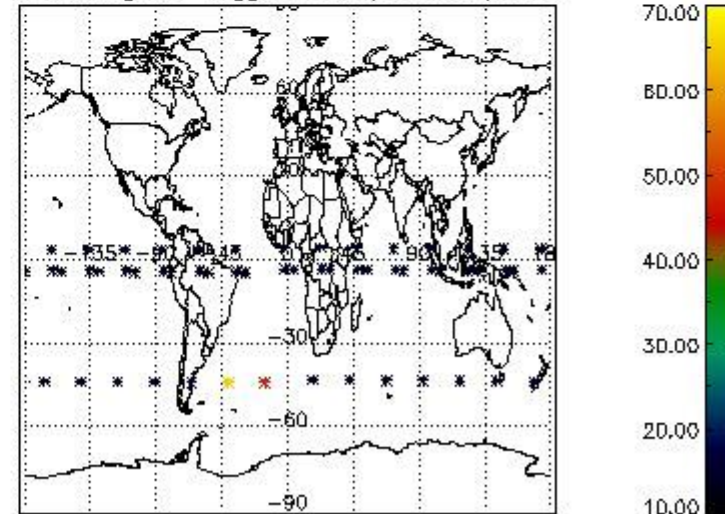

Percentage of flagged data per NO3 profile

4. Level 1 quality information per product

In this section it is plotted some information contained in the Quality Summary data set of the level 2 products that comes from the level 1b processing. Products without errors (error flag in the MPH set to "0") are used.

4.1 Plot quality information per product (time dependant) coming from level 1b processing

4.1.1 Plot level 1 quality information per product (time dependant): ENVISAT ASCENDING passes