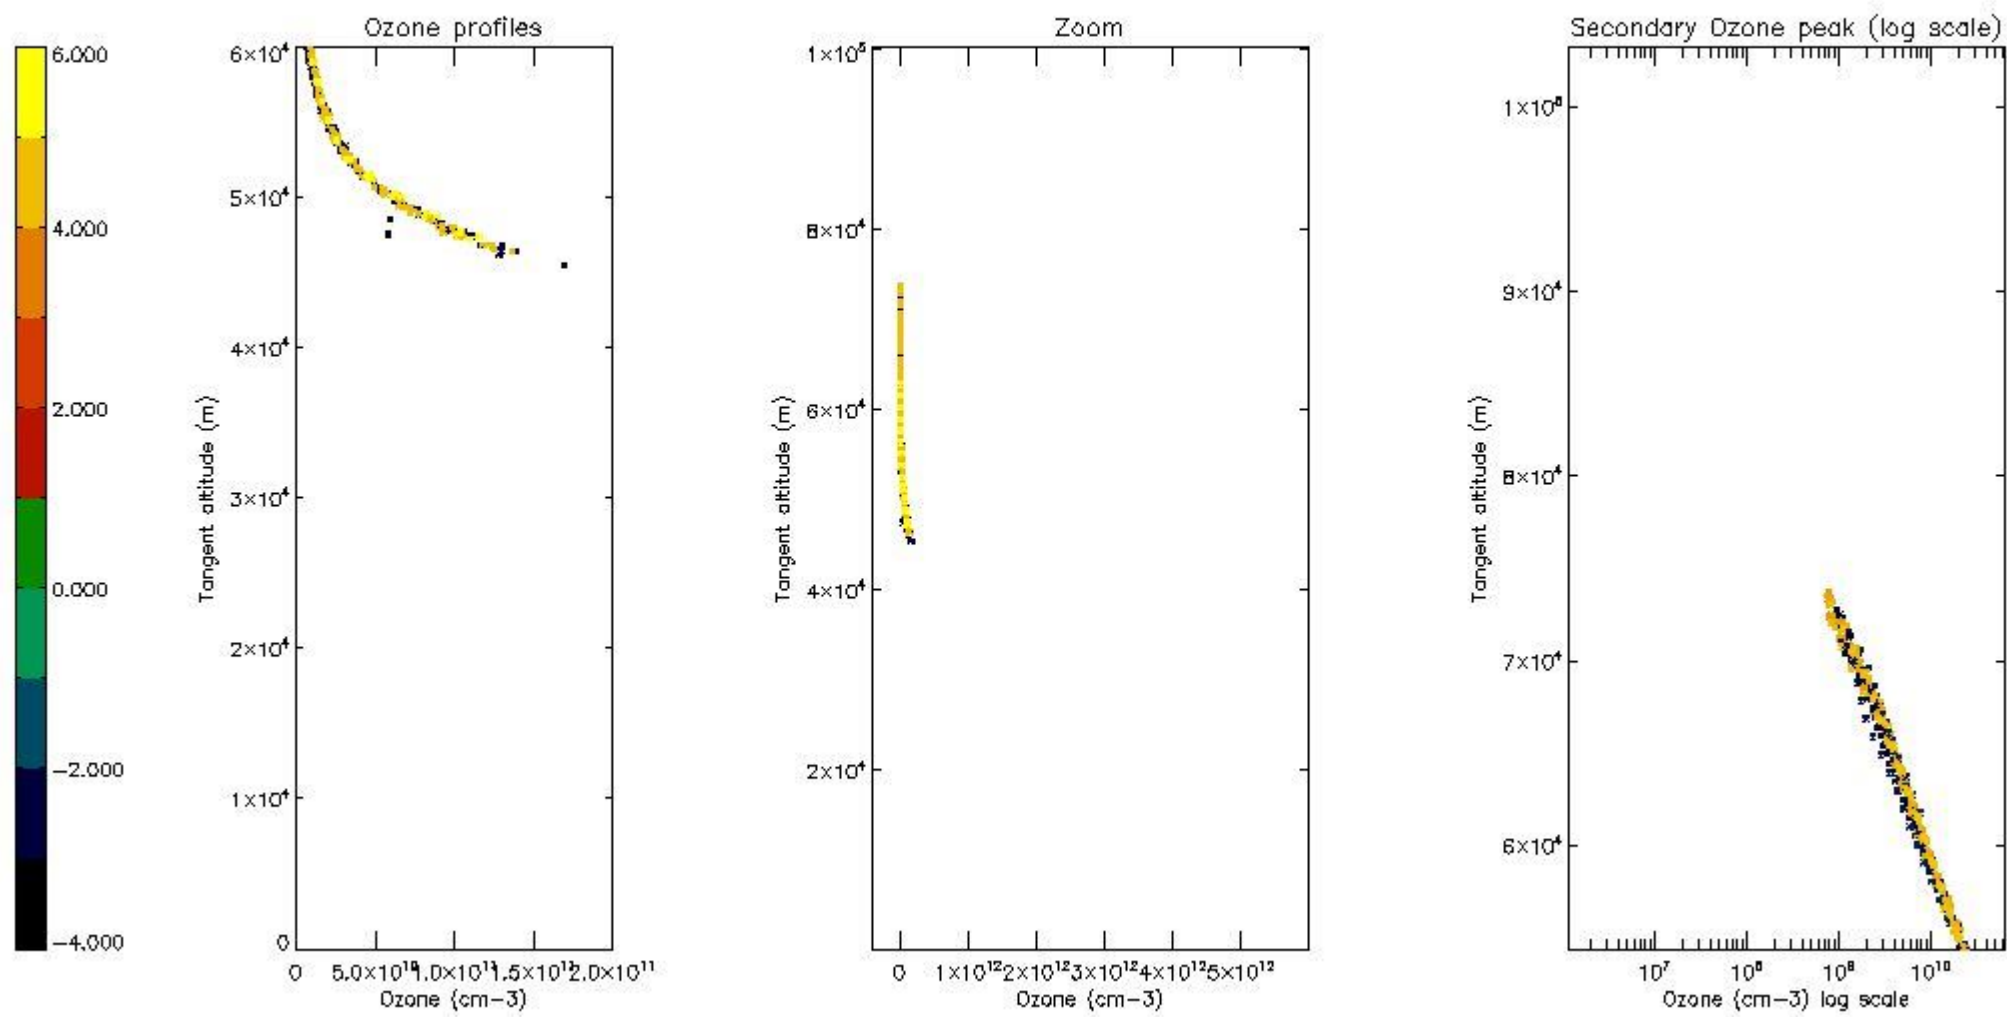

The colorbar represents the latitude.

5.4 Plot ozone profiles where STD < 10% (dark without errors)

The colorbar represents the latitude.

5.5 Plot ozone profiles where STD < 5% (dark without errors)

The colorbar represents the latitude.