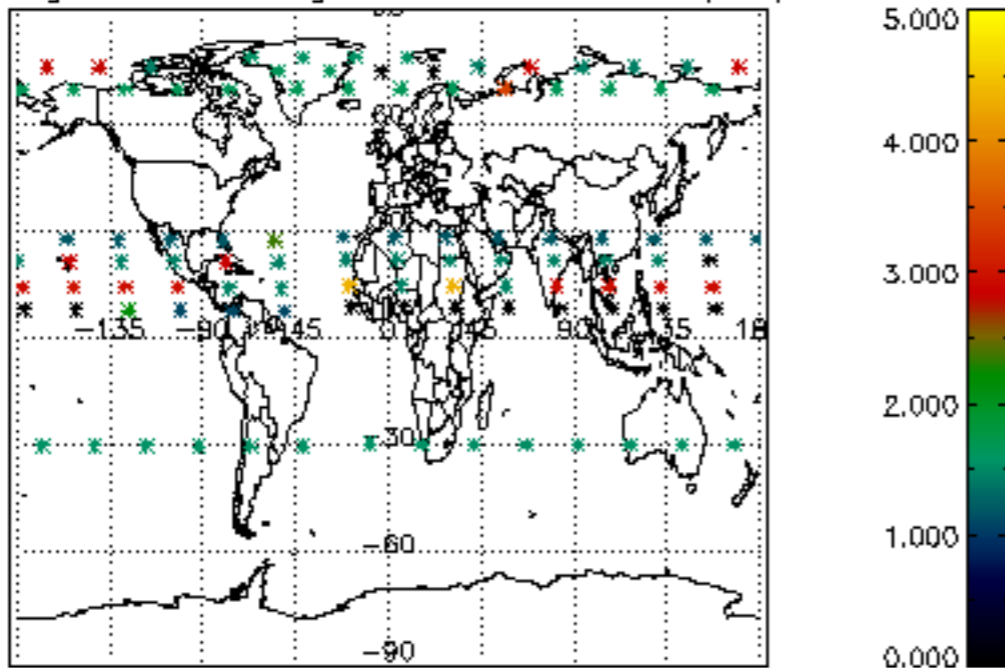

Percentage of cosmic ray hits per profile

Percentage of star falling outside central band per profile