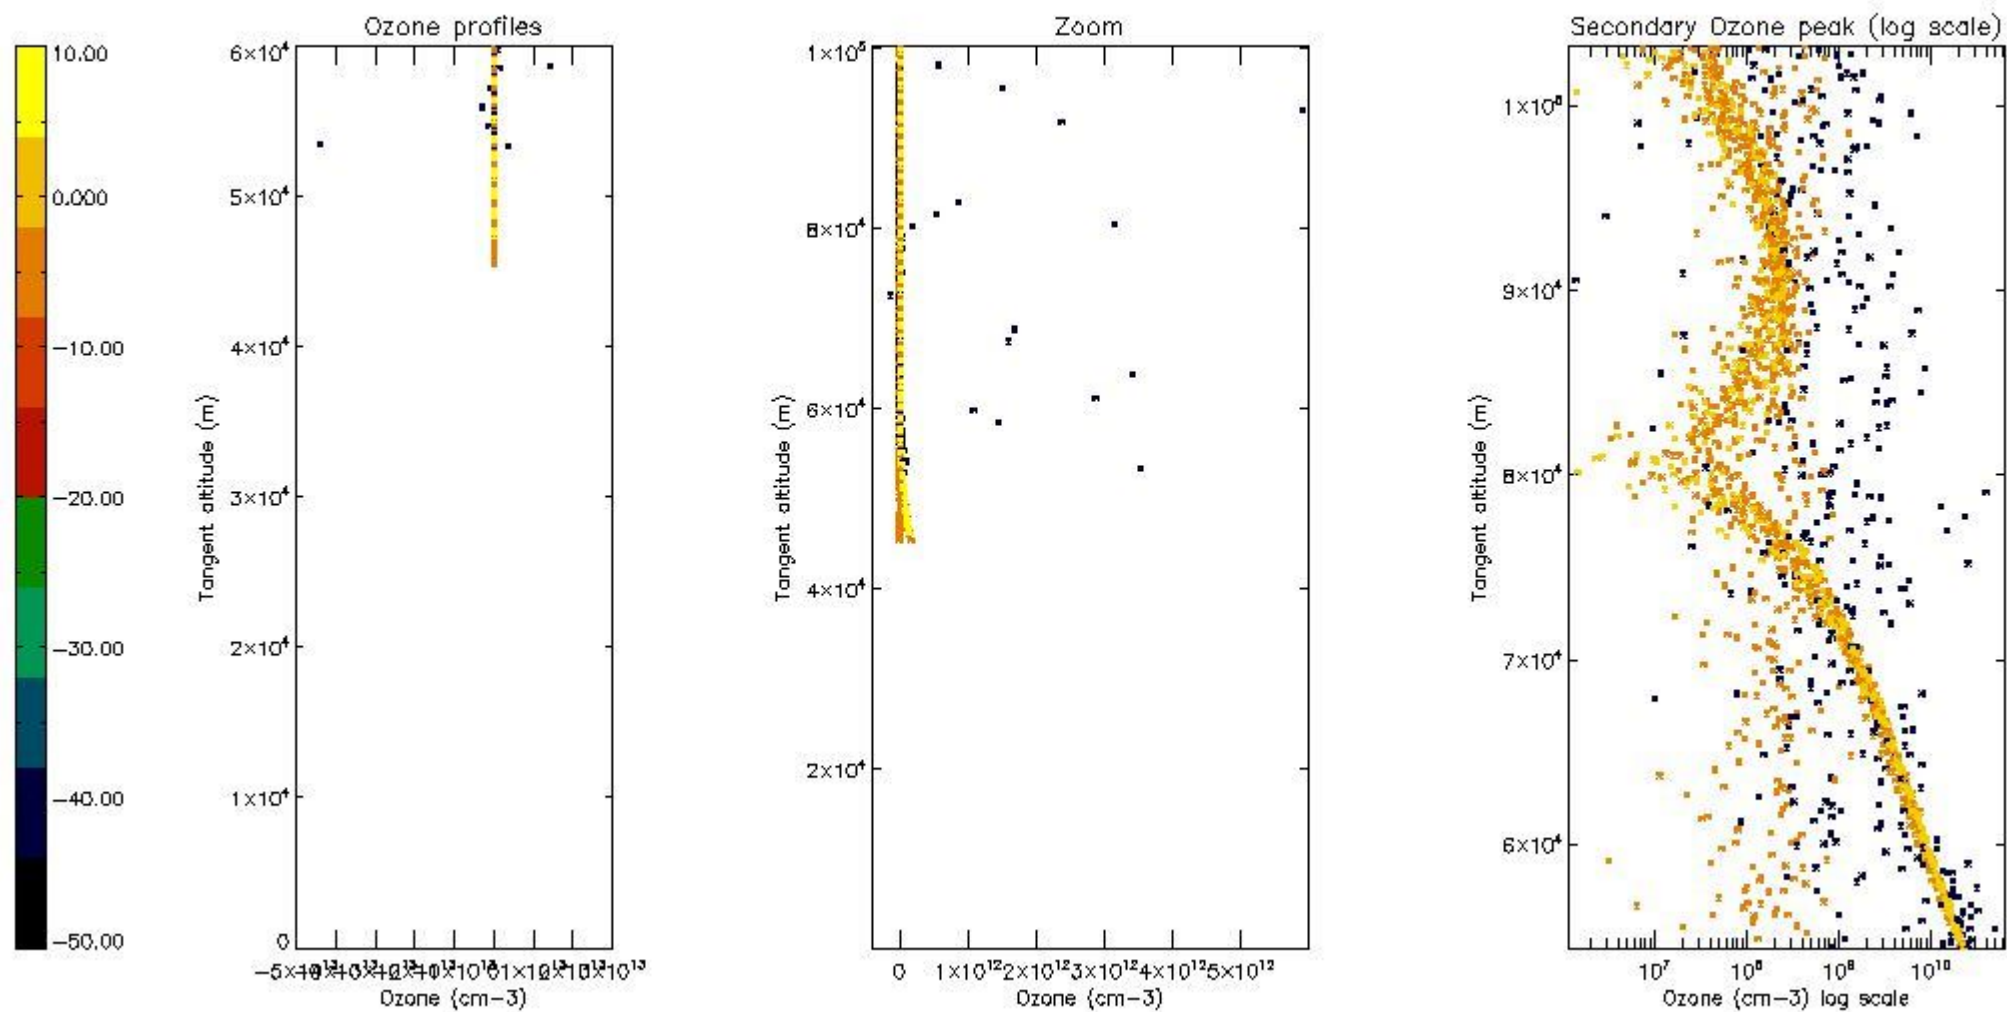

STD < 10	6
STD < 5	5

5.2 Plot ozone profiles for all STD (dark without errors)

The colorbar represents the latitude.

5.3 Plot ozone profiles where STD < 20% (dark without errors)

The colorbar represents the latitude.