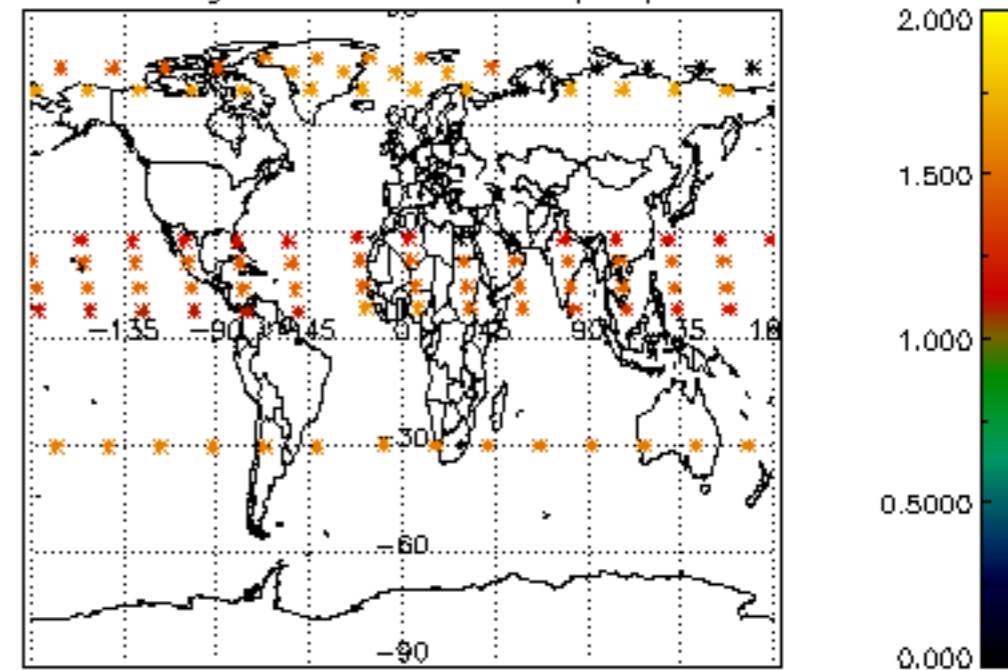

Percentage of flagged data per NO3 profile

Percentage of cosmic ray hits per profile

Percentage of datation errors per profile

Percentage of star falling outside central band per profile

Percentage of saturation errors per profile