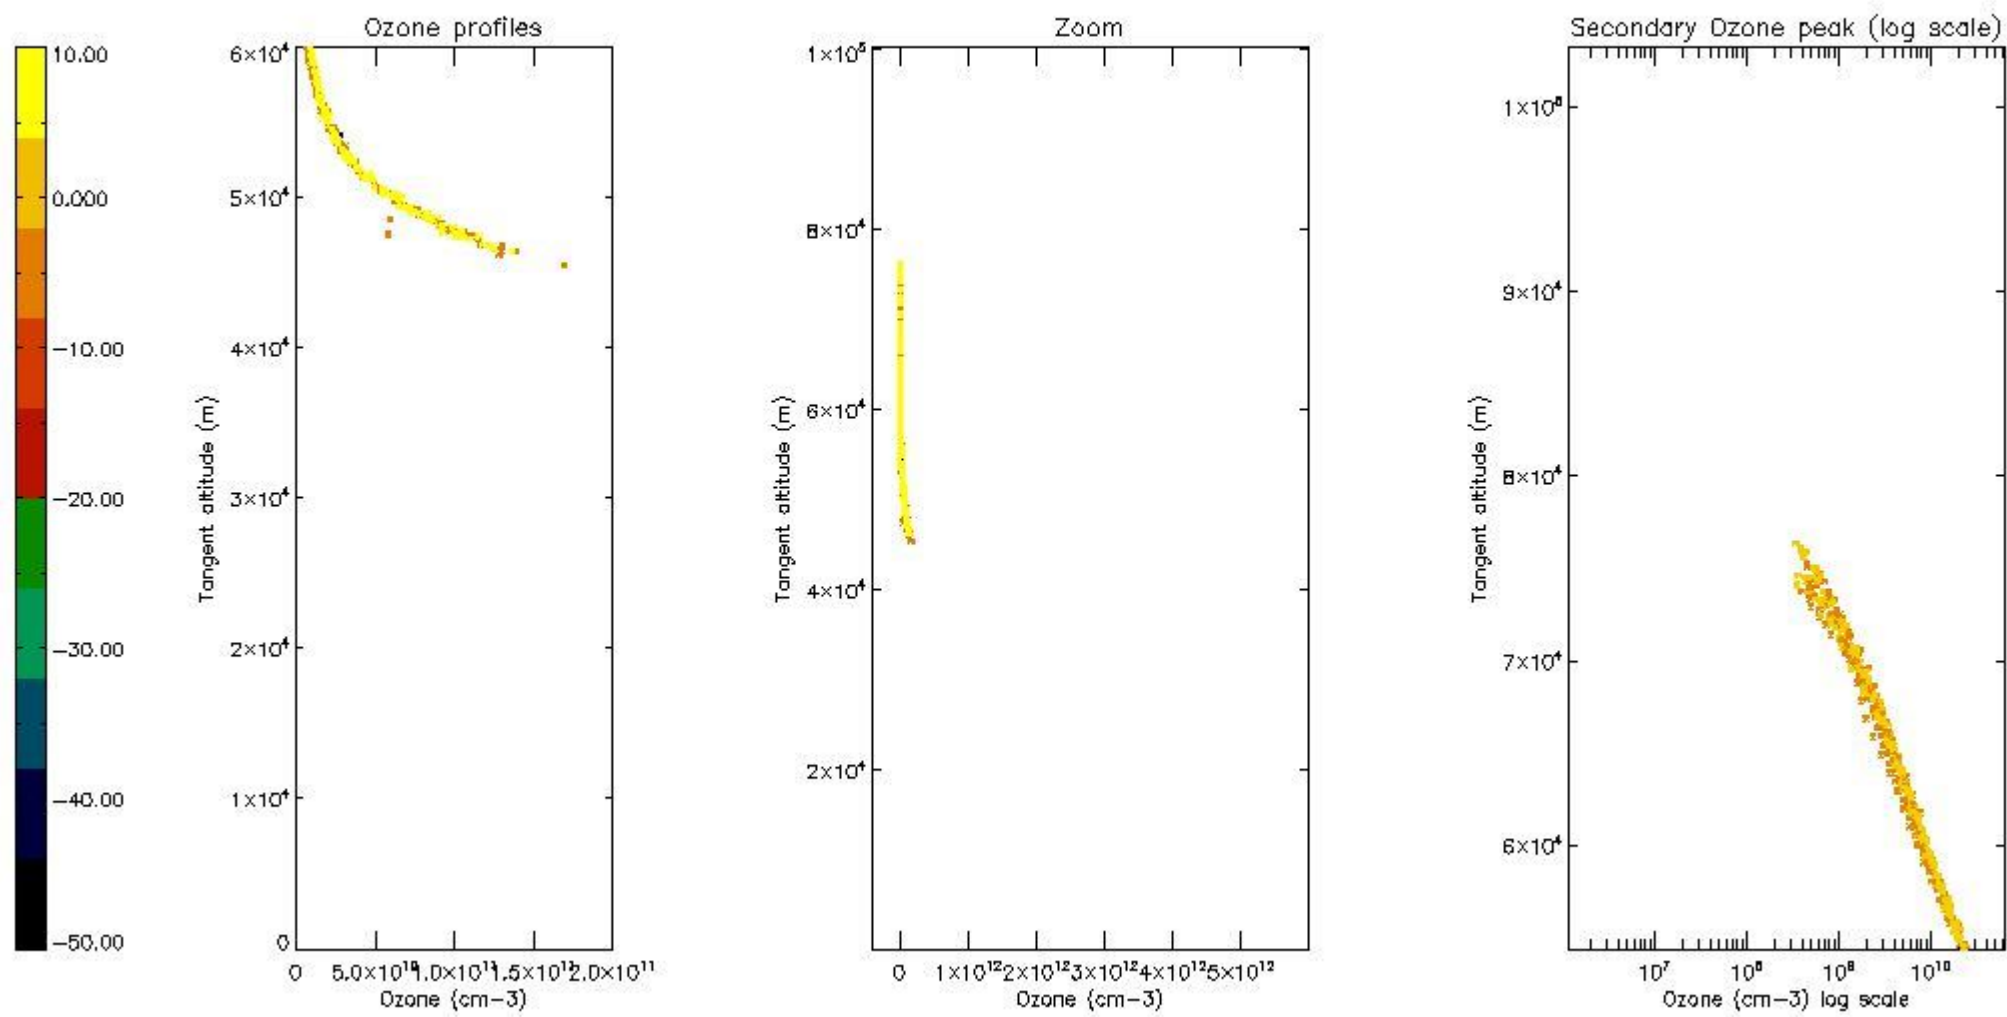

| | |
|----------|---|
| STD < 10 | 6 |
| STD < 5 | 5 |

5.2 Plot ozone profiles for all STD (dark without errors)

The colorbar represents the latitude.

5.3 Plot ozone profiles where STD < 20% (dark without errors)

The colorbar represents the latitude.

5.4 Plot ozone profiles where STD < 10% (dark without errors)

The colorbar represents the latitude.

5.5 Plot ozone profiles where STD < 5% (dark without errors)

The colorbar represents the latitude.