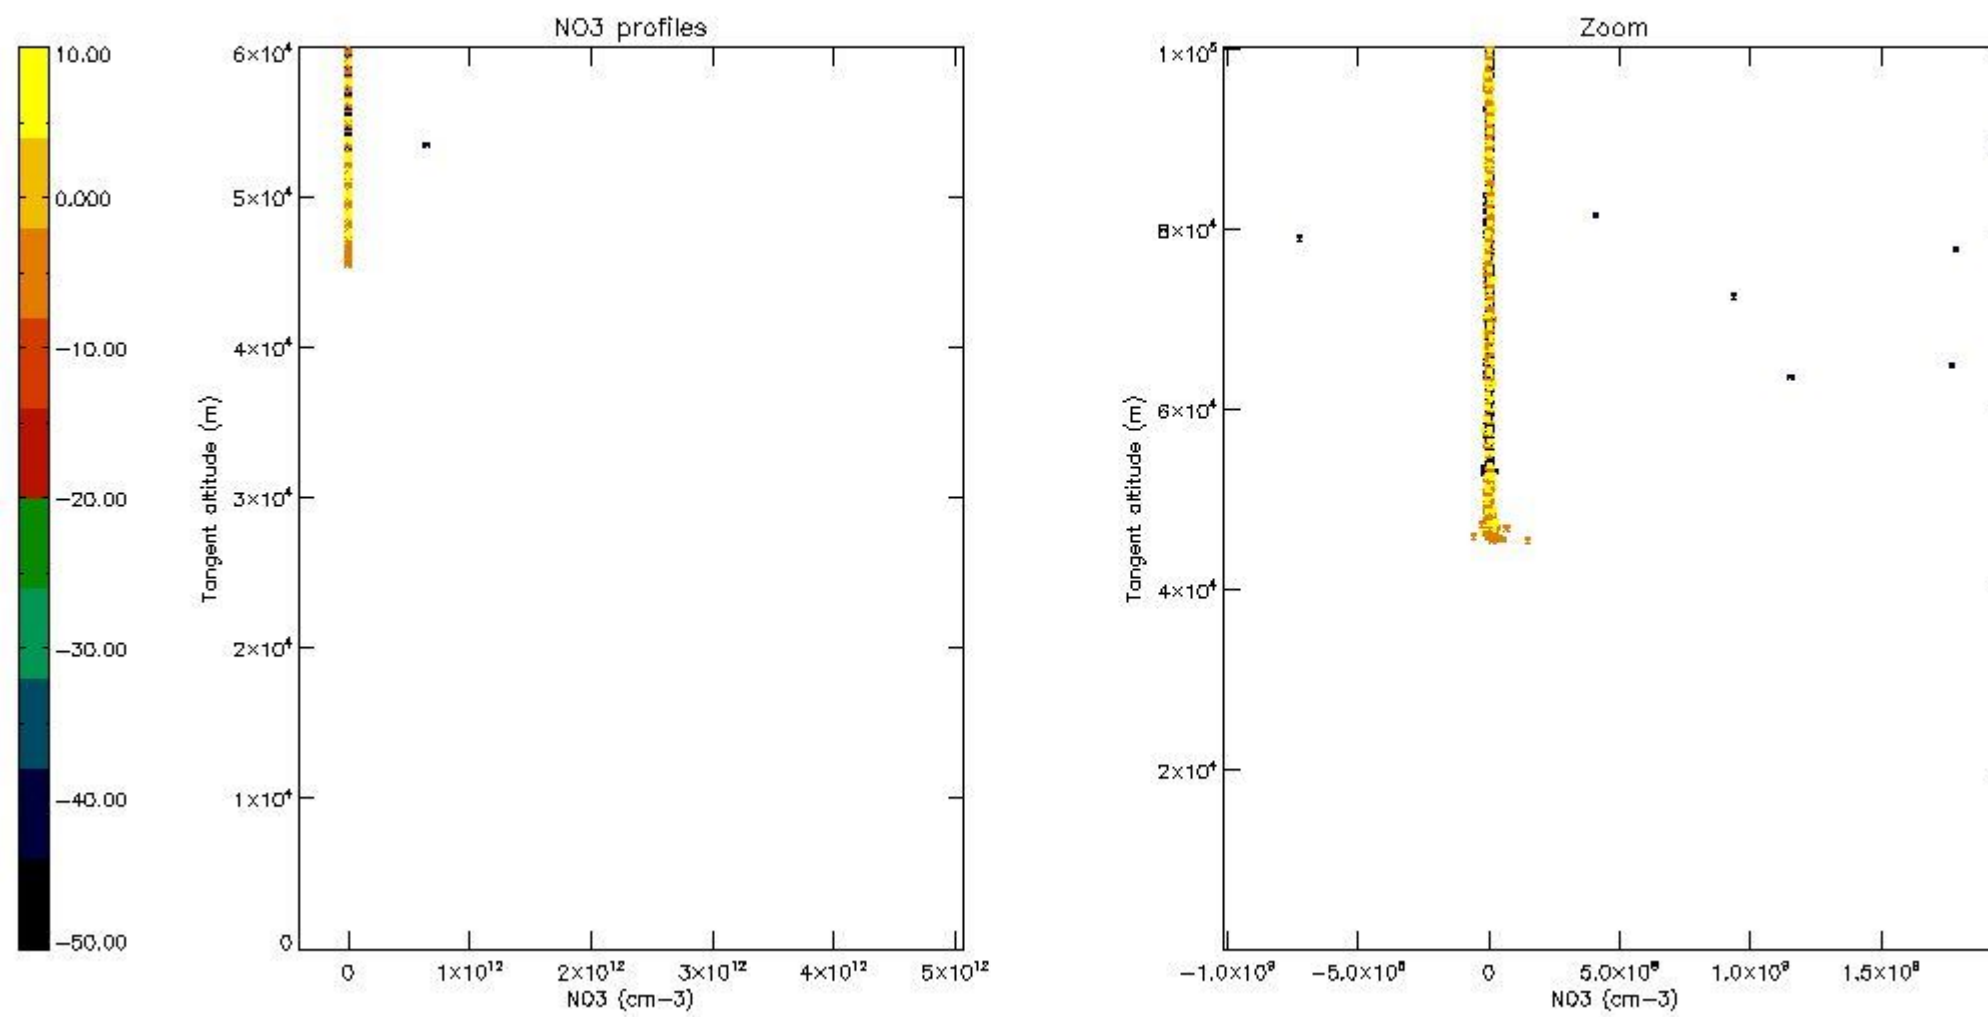

6. Auxiliary Data Files used for the production reported in section 2

The number reported in the third column indicates since which file (see list in section 2) the corresponding auxiliary file has been used. The fourth column is the date of those product files.

Type	Auxiliary Filename	Used since product	Used since product date
INST_PHYS_CHARACTERISTICS	GOM_INS_AXVIEC20091111_143220_20030716_120000_20500101_000000	1	13-JUN-2009 00:07:59
LEVEL-2_PROC_CONFIG	GOM_PR2_AXVIEC20091111_152718_20020301_000000_20500101_000000	1	13-JUN-2009 00:07:59
CROSS_SECTIONS_FILE	GOM_CRS_AXVIEC20091111_154832_20020301_000000_20500101_000000	1	13-JUN-2009 00:07:59