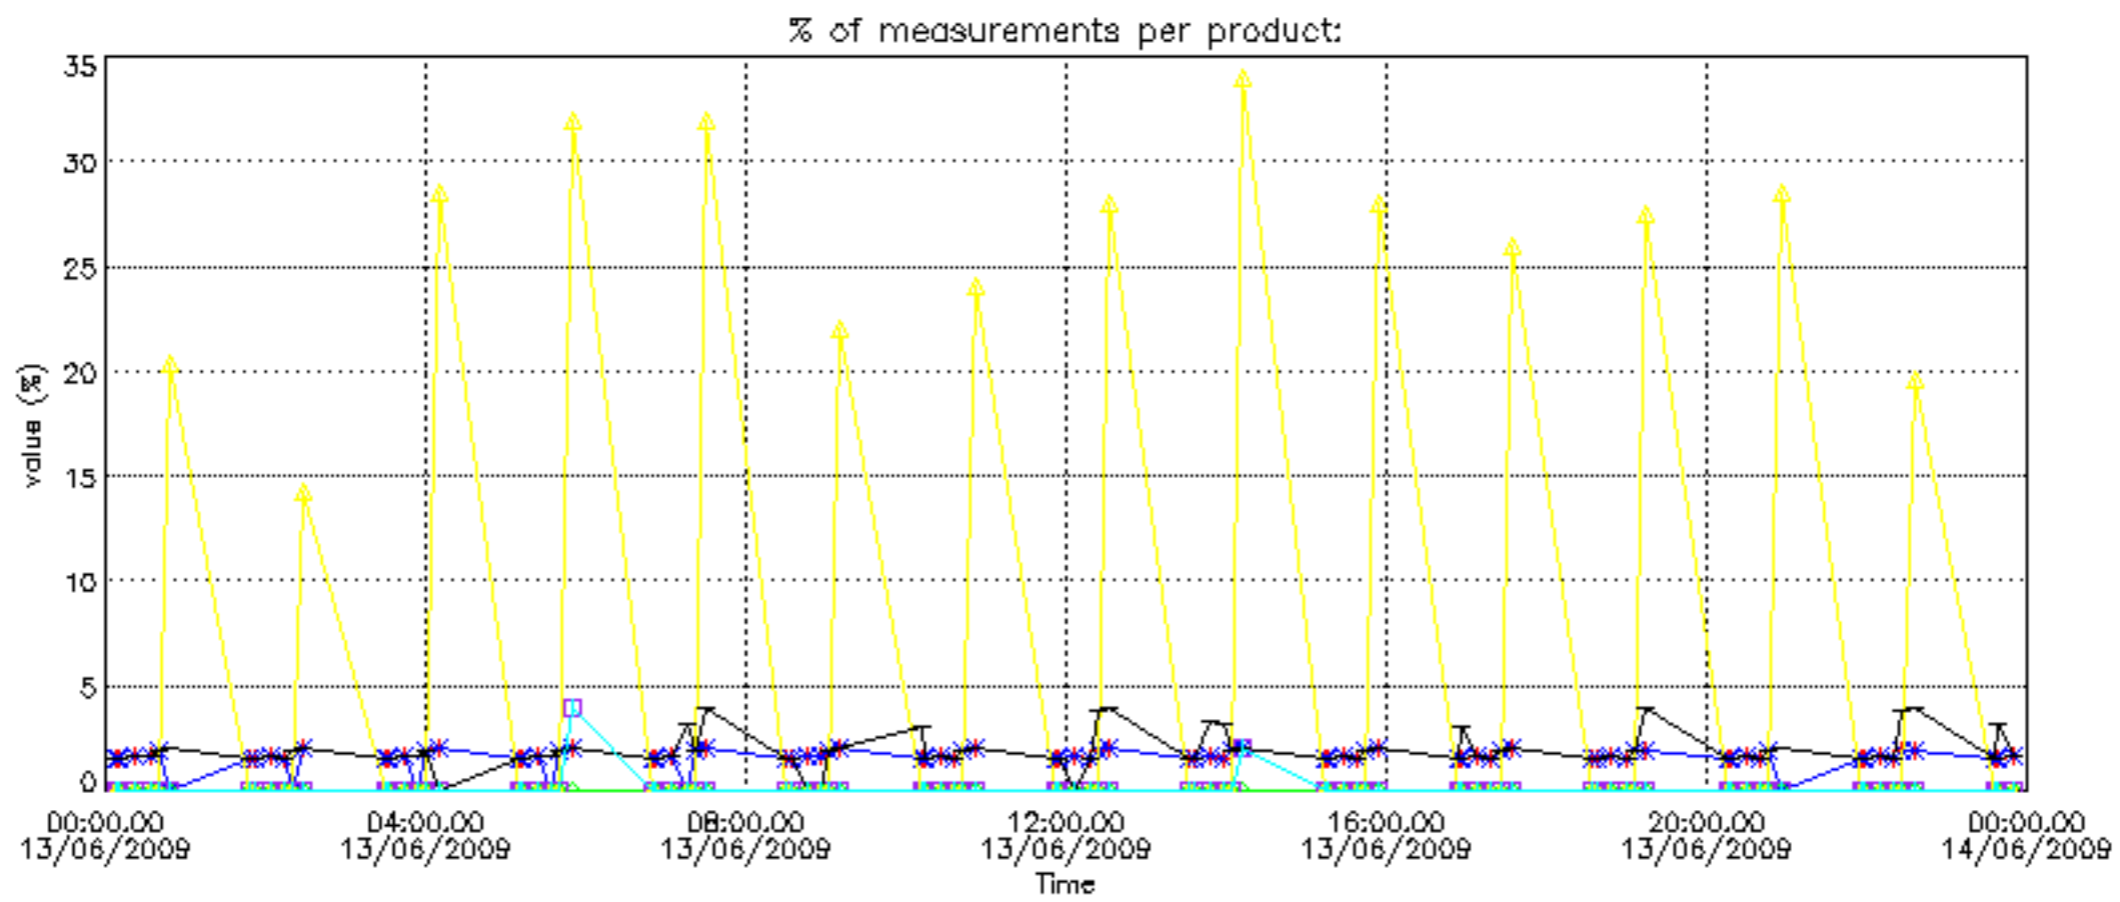

Percentage of cosmic ray hits per profile

Percentage of datation errors per profile