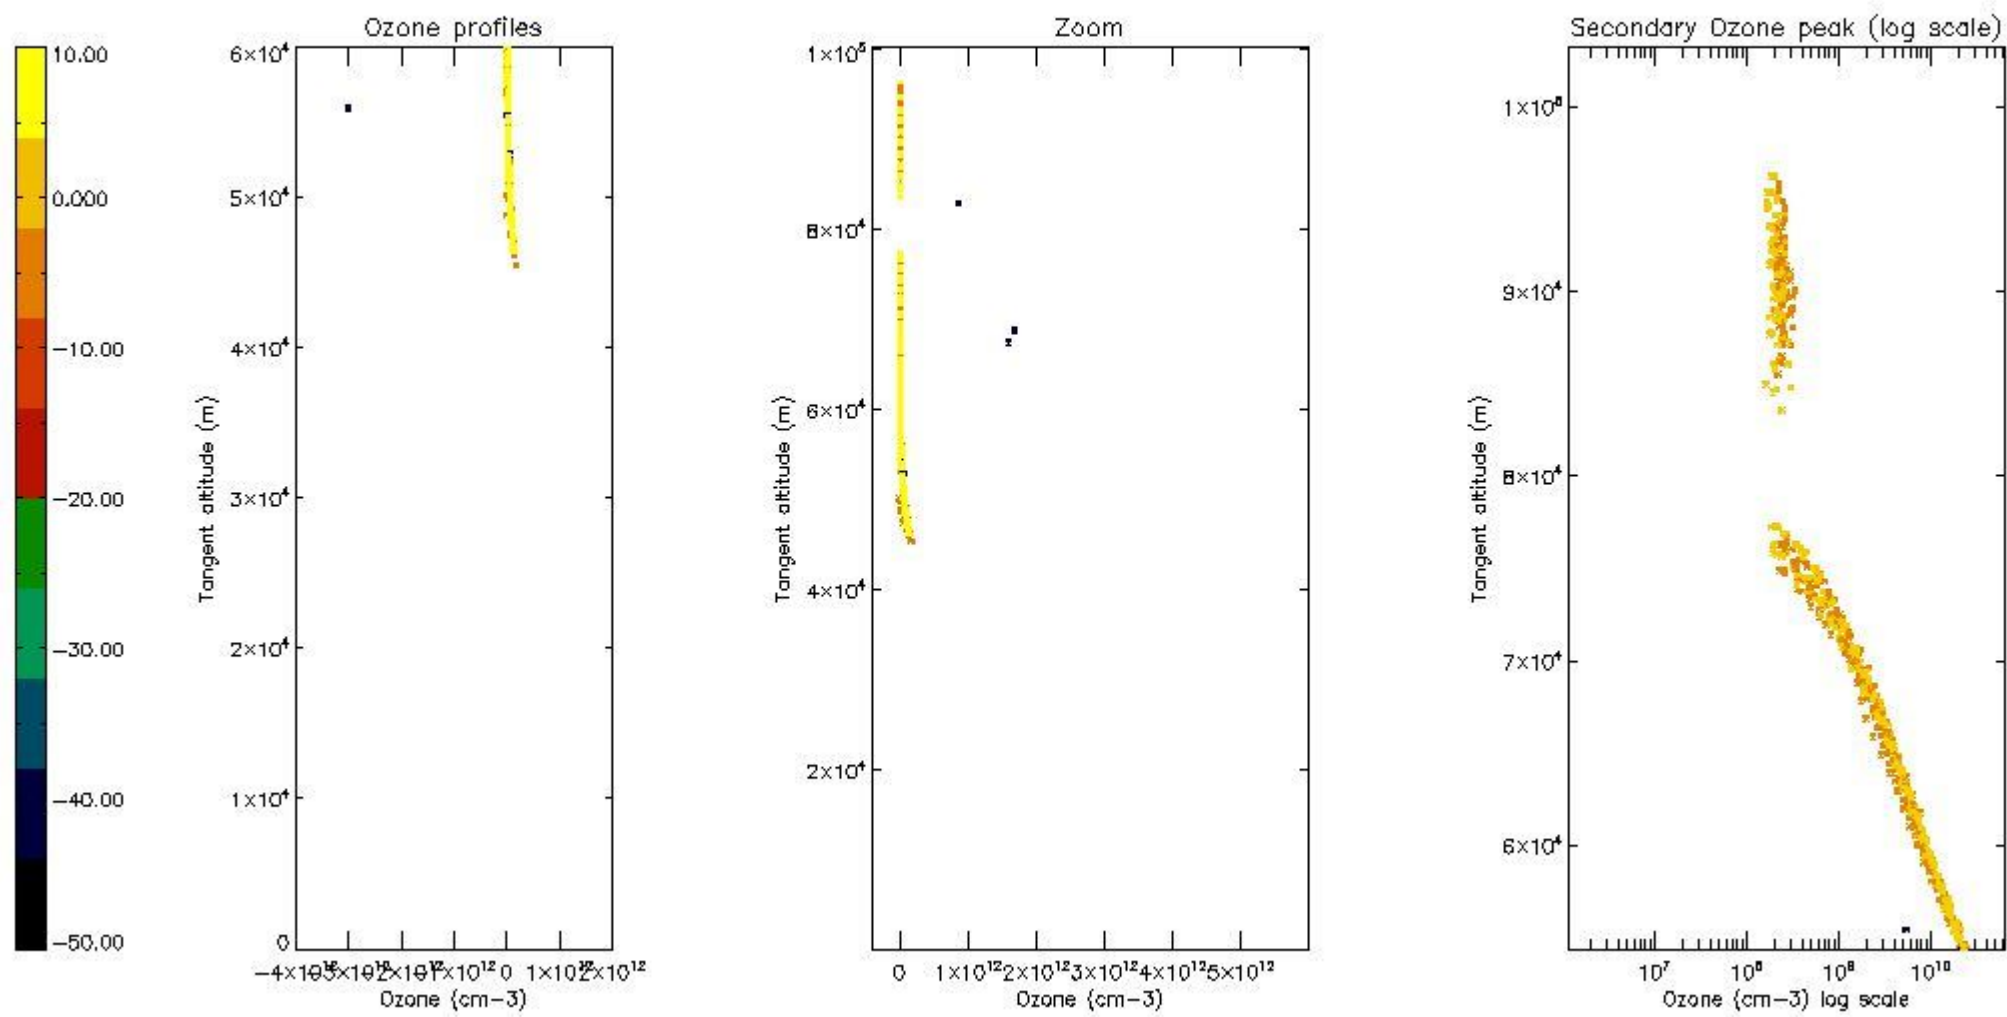

5.4 Plot ozone profiles where STD < 10% (dark without errors)

The colorbar represents the latitude.