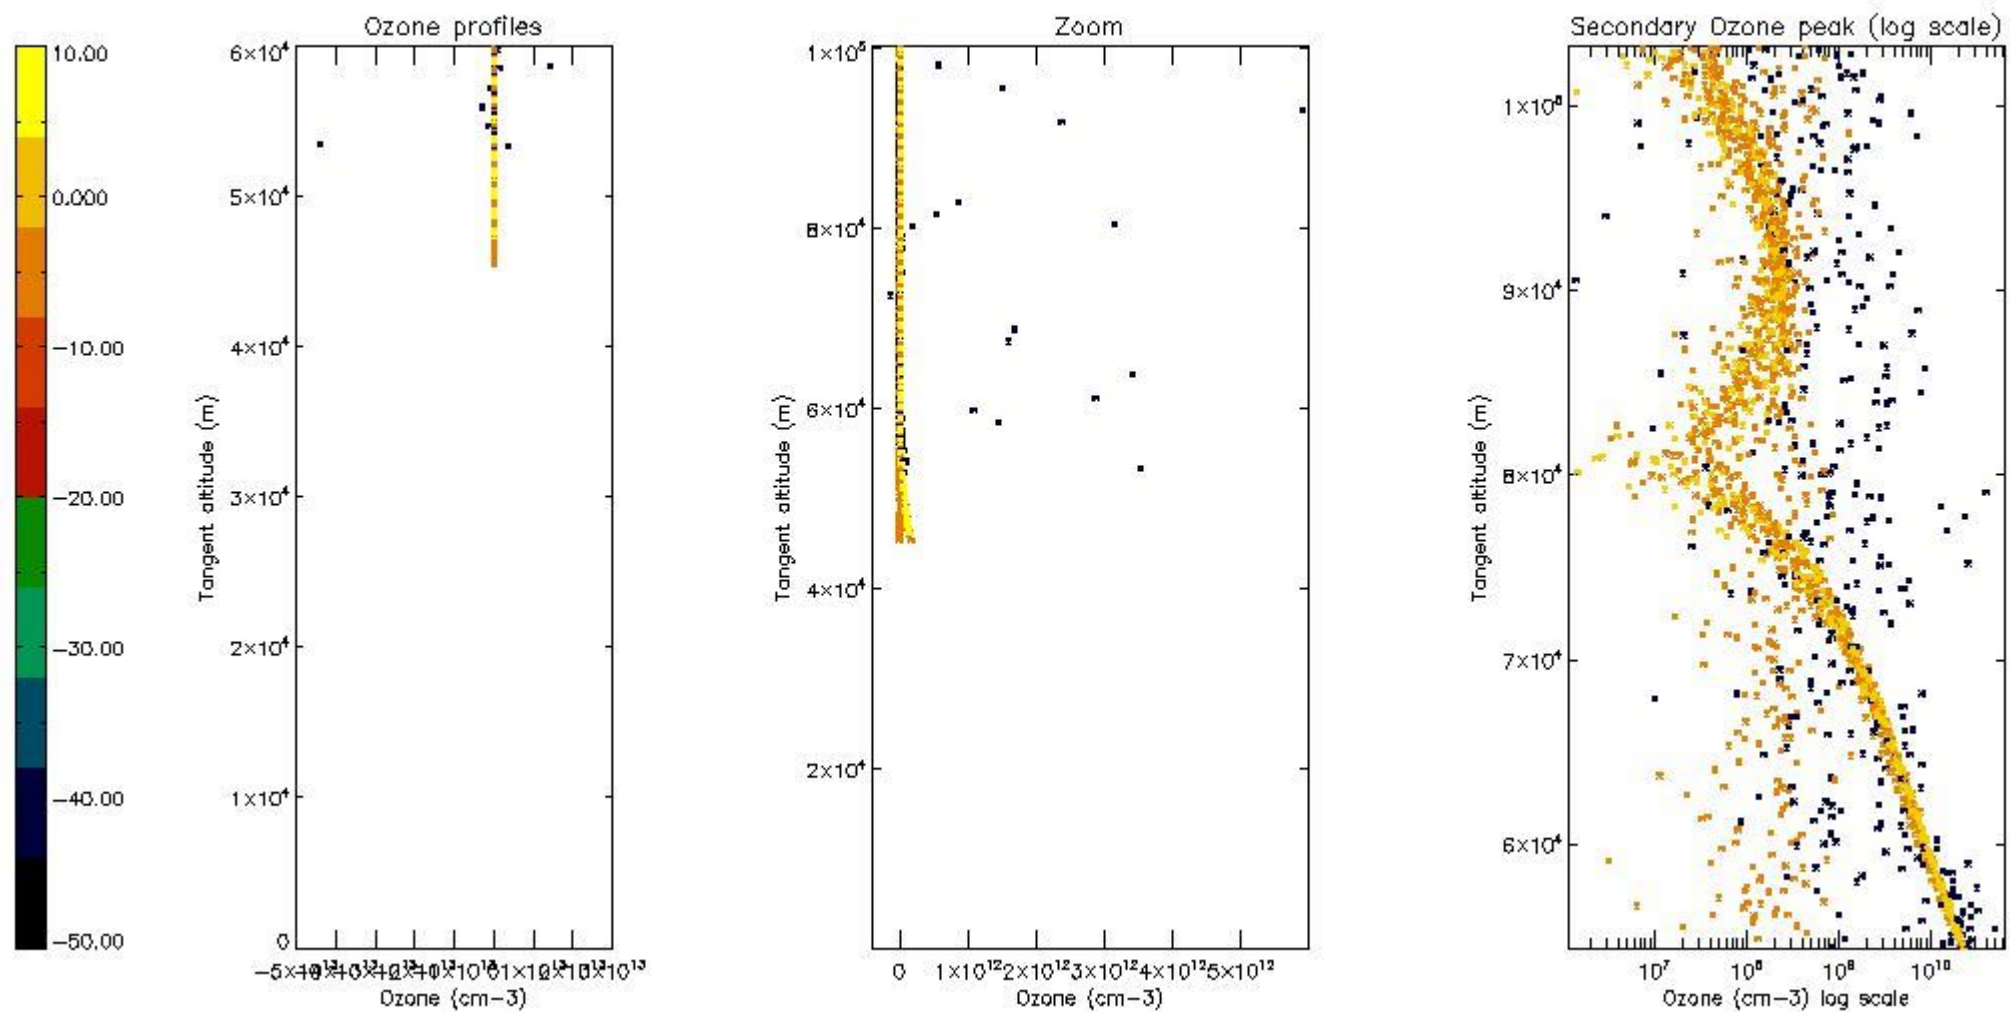

STD < 10	6
STD < 5	5

5.2 Plot ozone profiles for all STD (dark without errors)

The colorbar represents the latitude.

5.3 Plot ozone profiles where STD < 20% (dark without errors)

The colorbar represents the latitude.