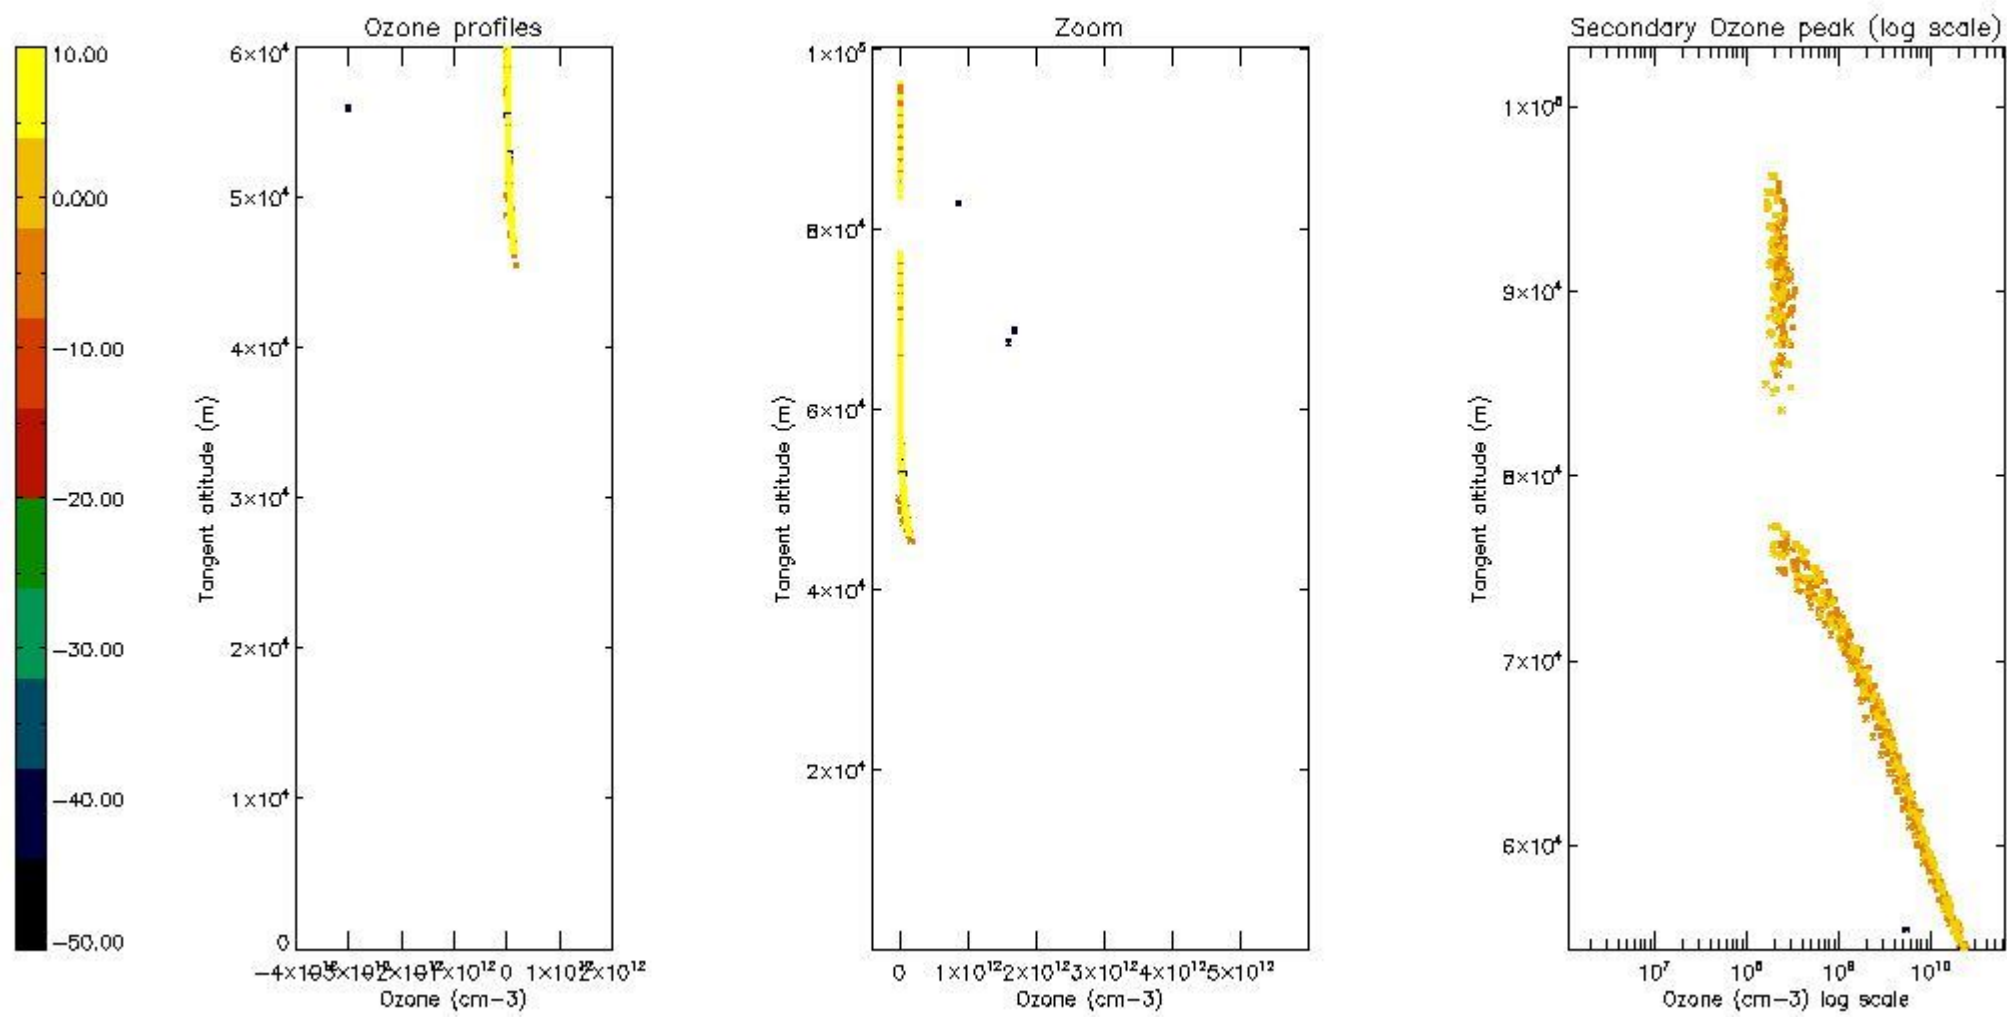

| | |
|----------|---|
| STD < 10 | 6 |
| STD < 5 | 5 |

5.2 Plot ozone profiles for all STD (dark without errors)

The colorbar represents the latitude.

5.3 Plot ozone profiles where STD < 20% (dark without errors)

The colorbar represents the latitude.

5.4 Plot ozone profiles where STD < 10% (dark without errors)

The colorbar represents the latitude.

5.5 Plot ozone profiles where STD < 5% (dark without errors)

The colorbar represents the latitude.