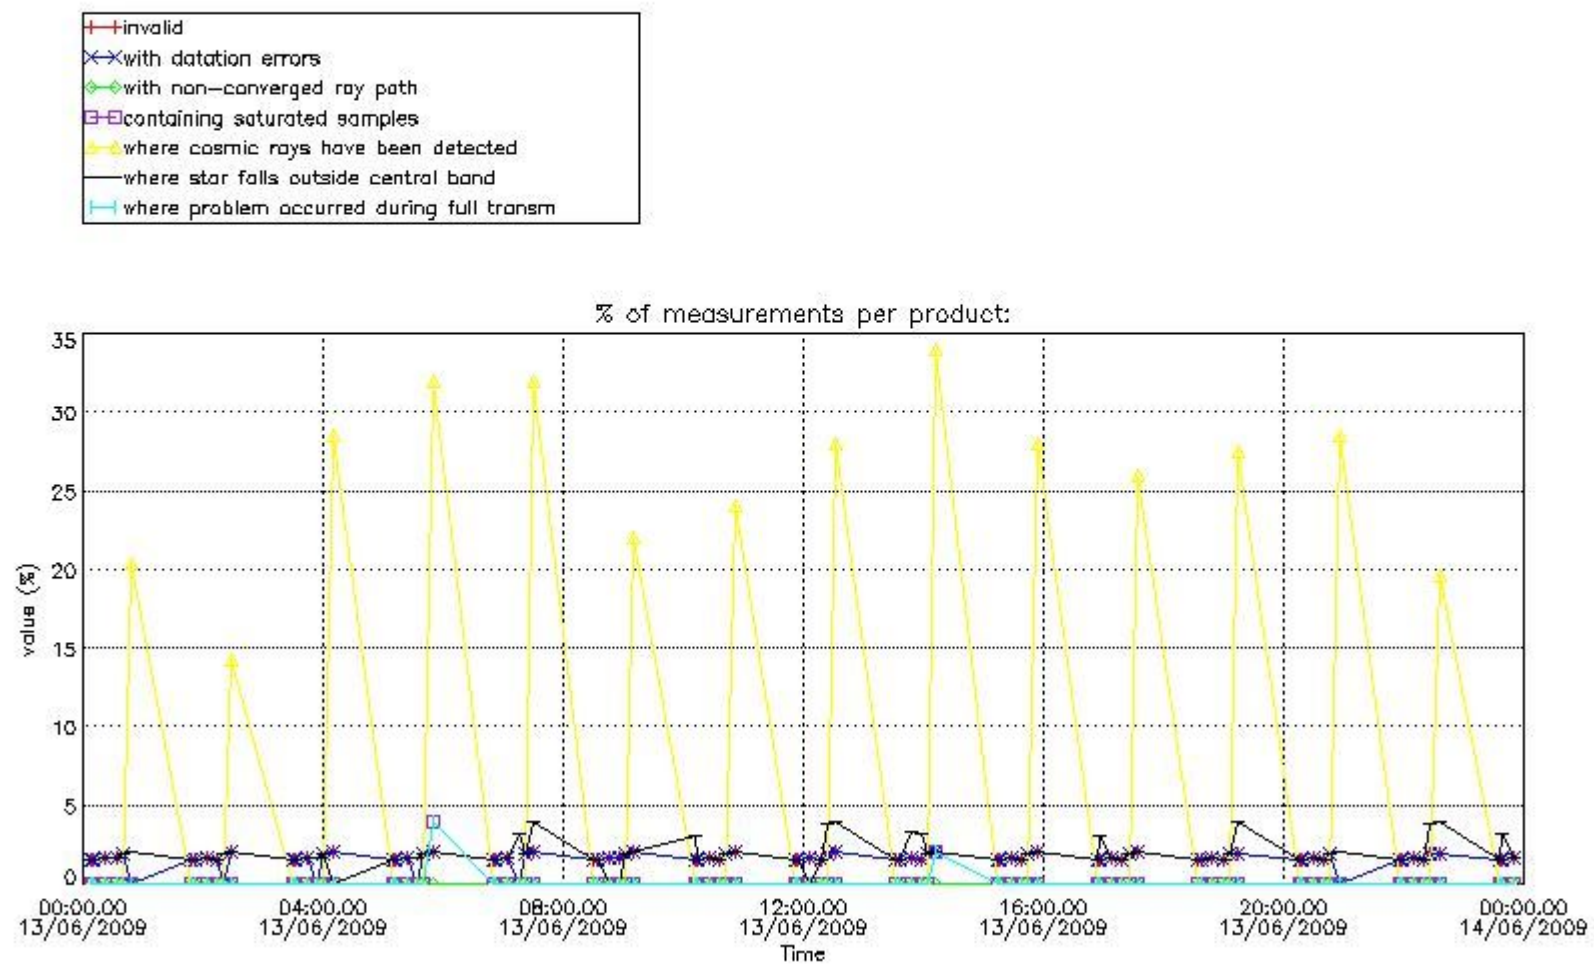

4.2 Plot quality information per product coming from level 1b processing (world map)

4.2.1 Plot level 1 quality information per product (world map): ENVISAT ASCENDING passes