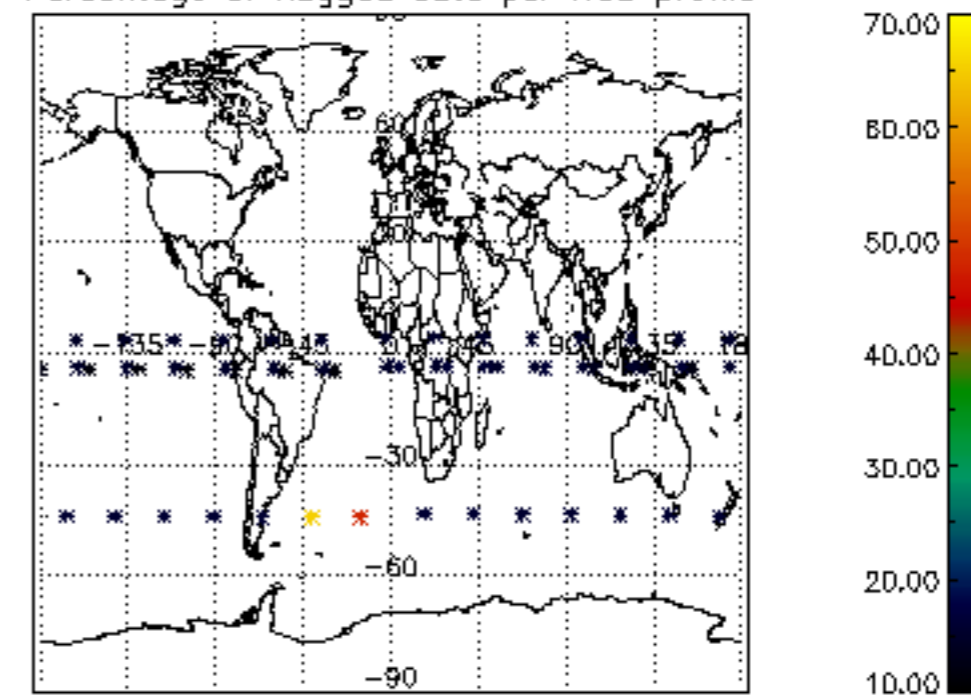

Percentage of flagged data per NO3 profile