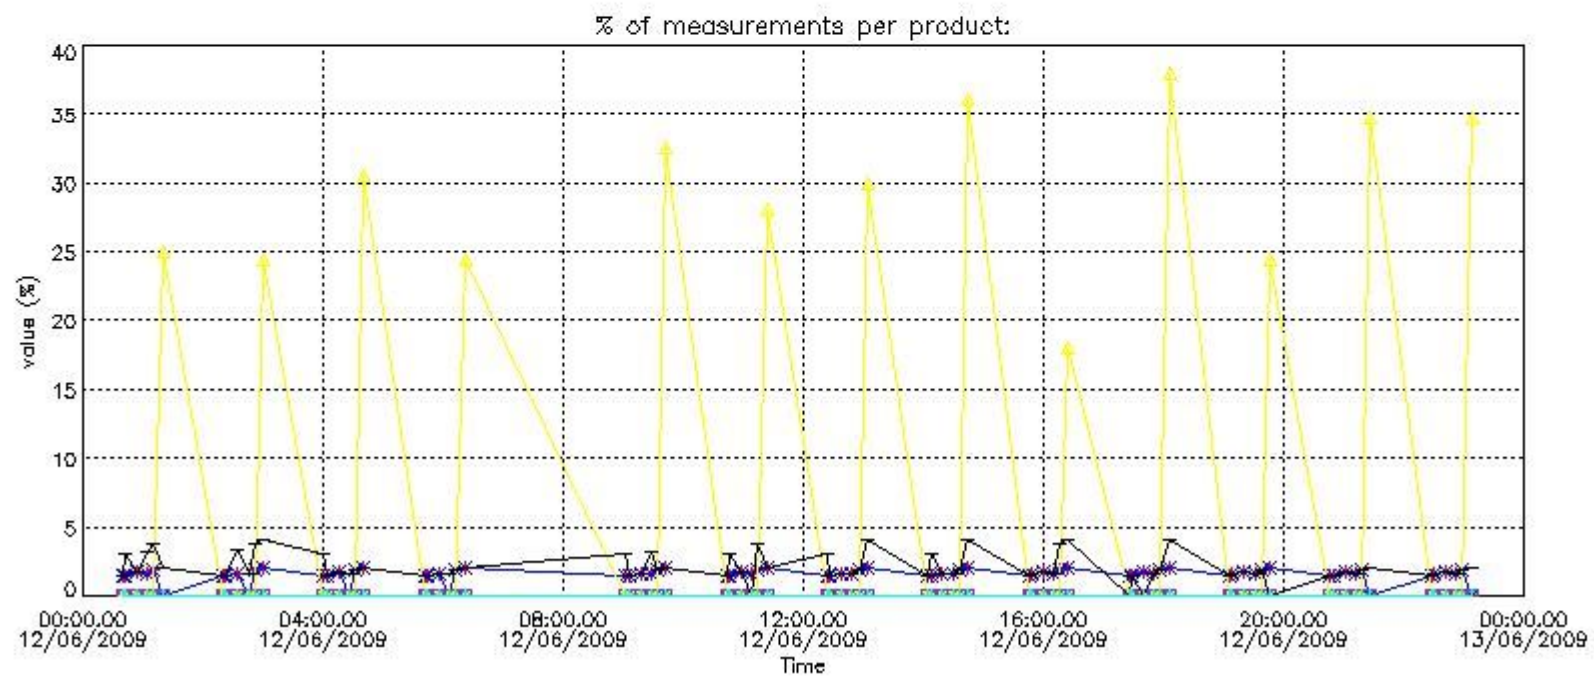

4.2 Plot quality information per product coming from level 1b processing (world map)

4.2.1 Plot level 1 quality information per product (world map): ENVISAT ASCENDING passes