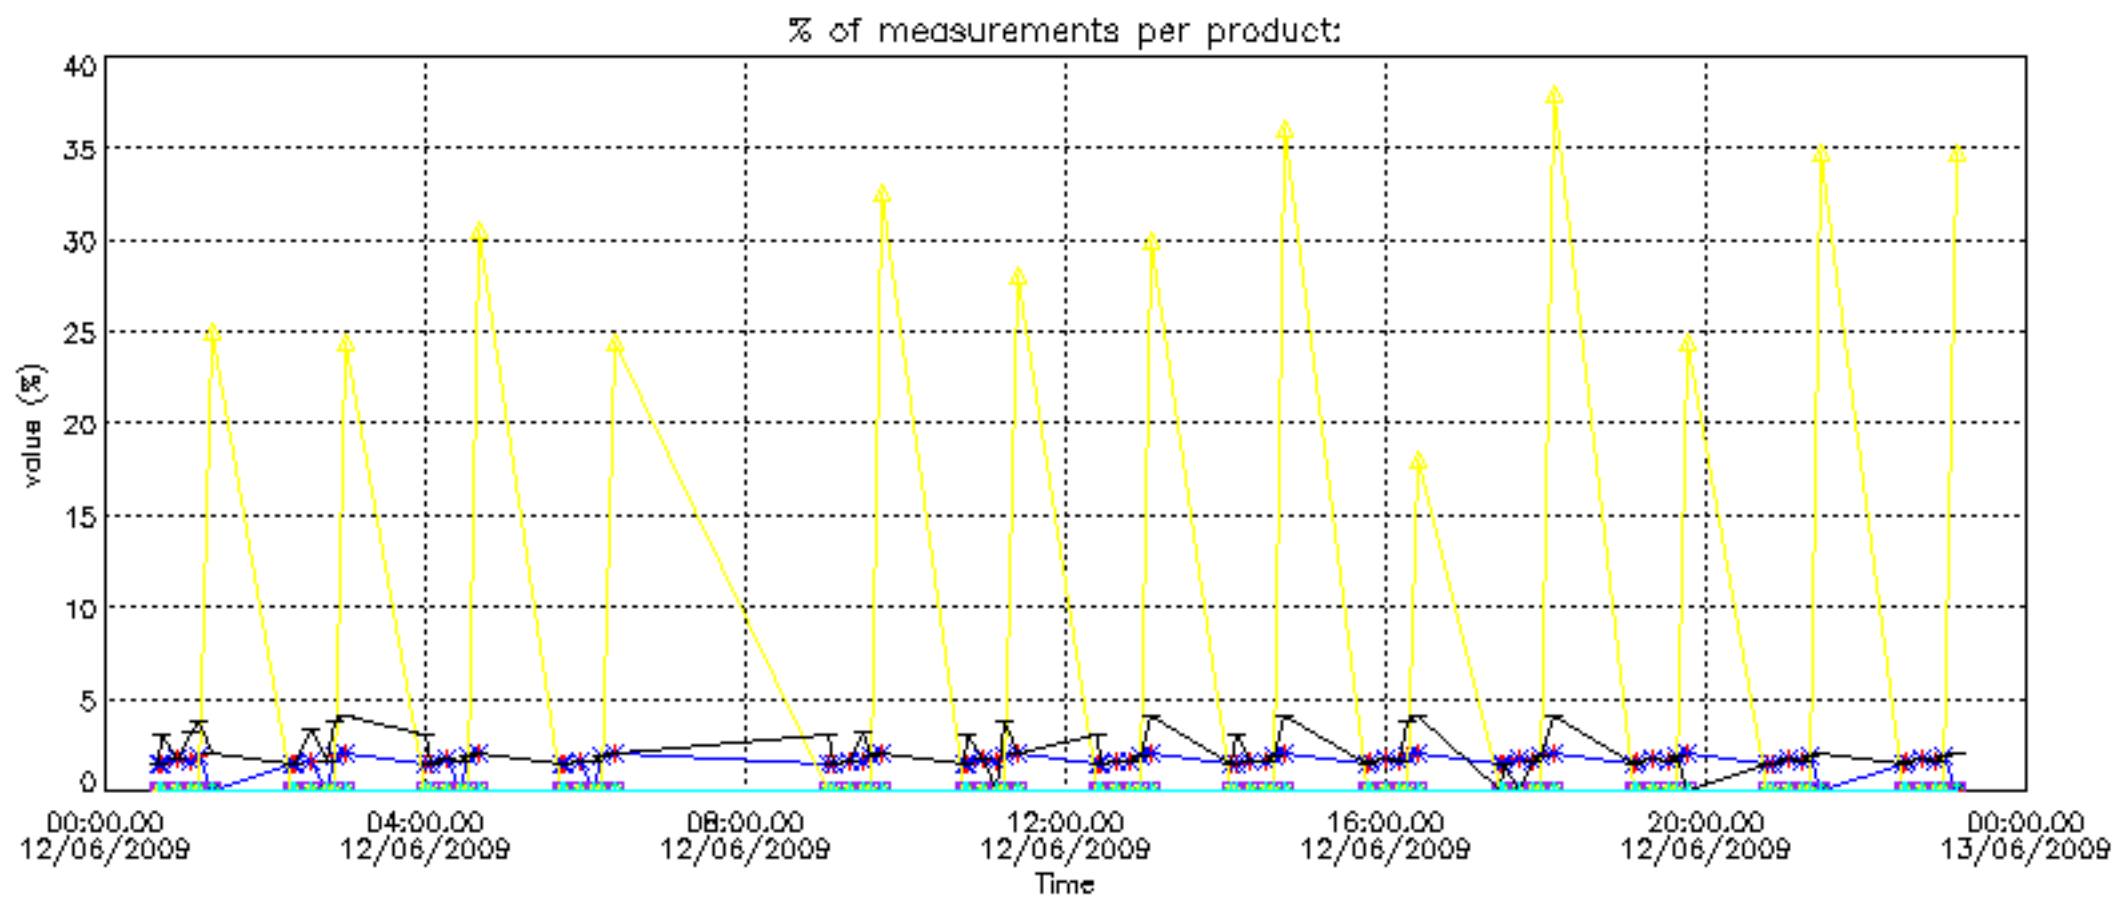

Percentage of cosmic ray hits per profile

Percentage of datation errors per profile