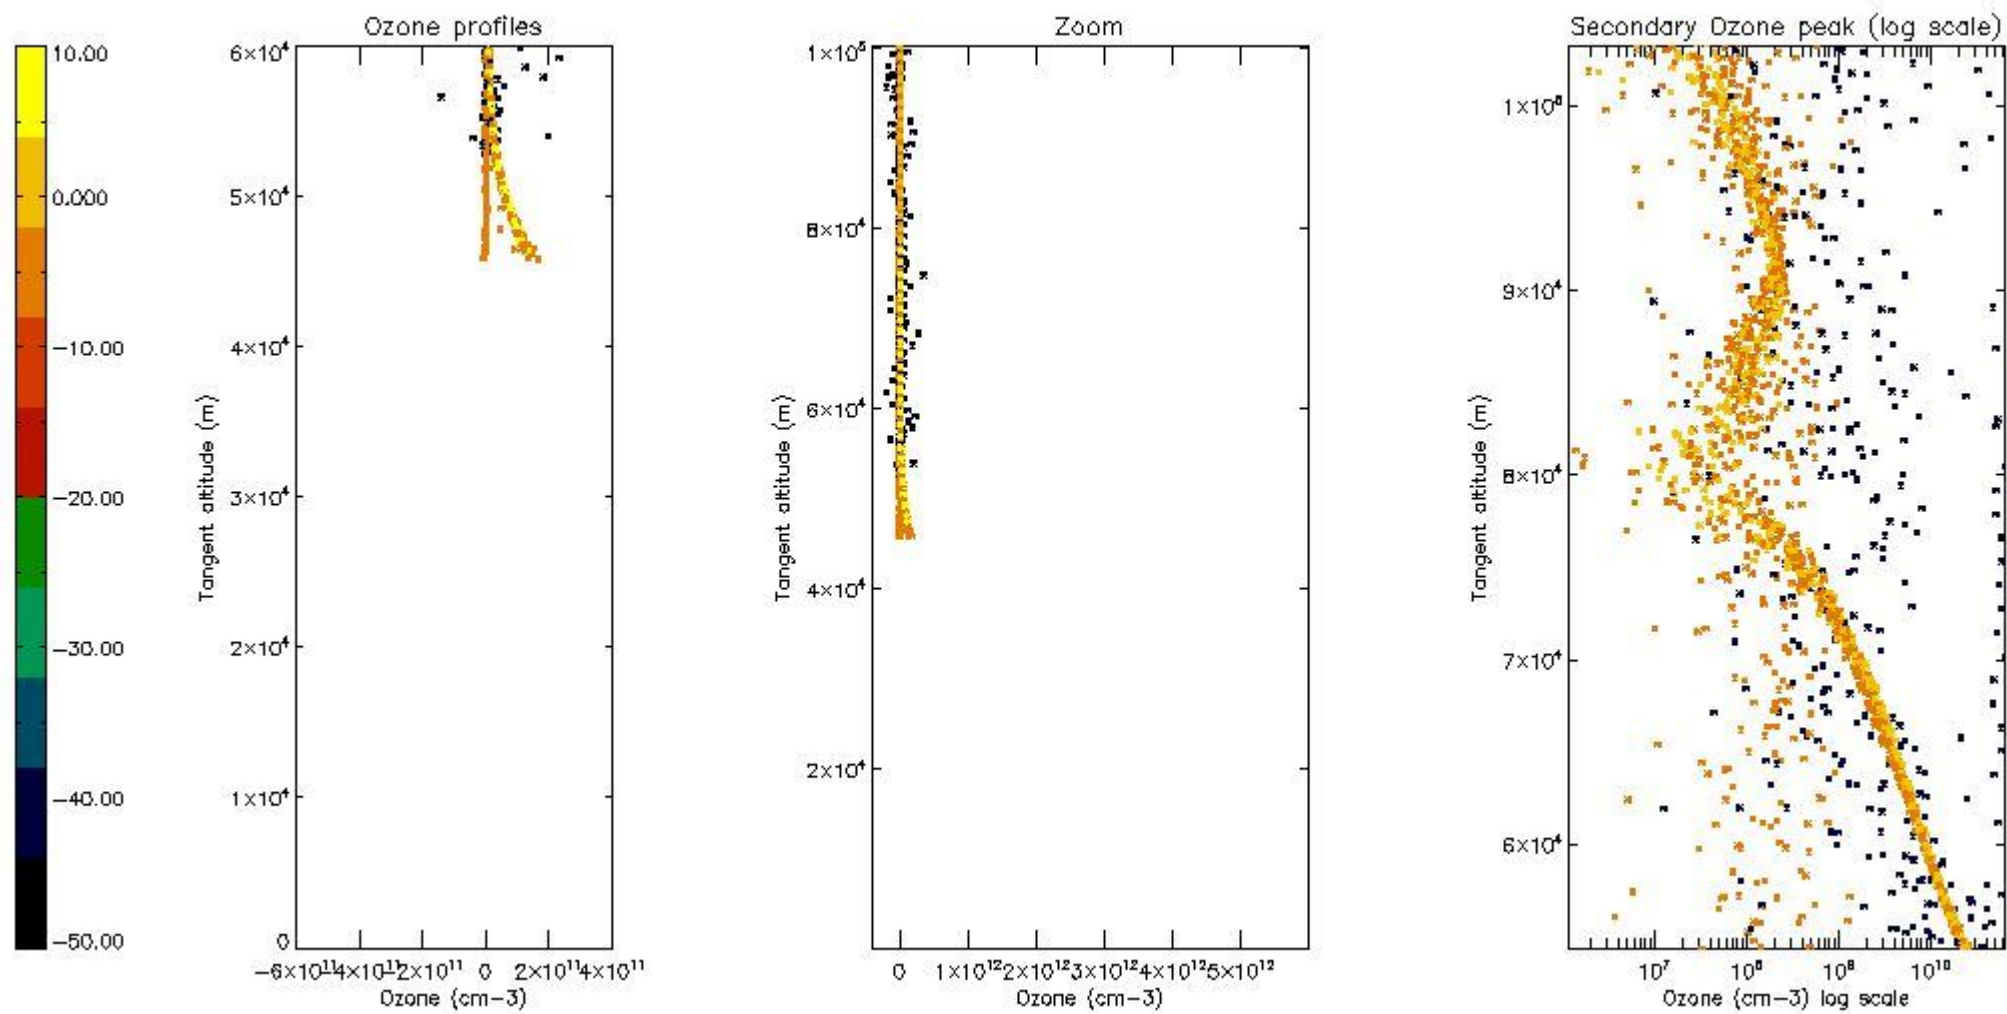

STD < 10	7
STD < 5	7

5.2 Plot ozone profiles for all STD (dark without errors)

The colorbar represents the latitude.

5.3 Plot ozone profiles where STD < 20% (dark without errors)

The colorbar represents the latitude.