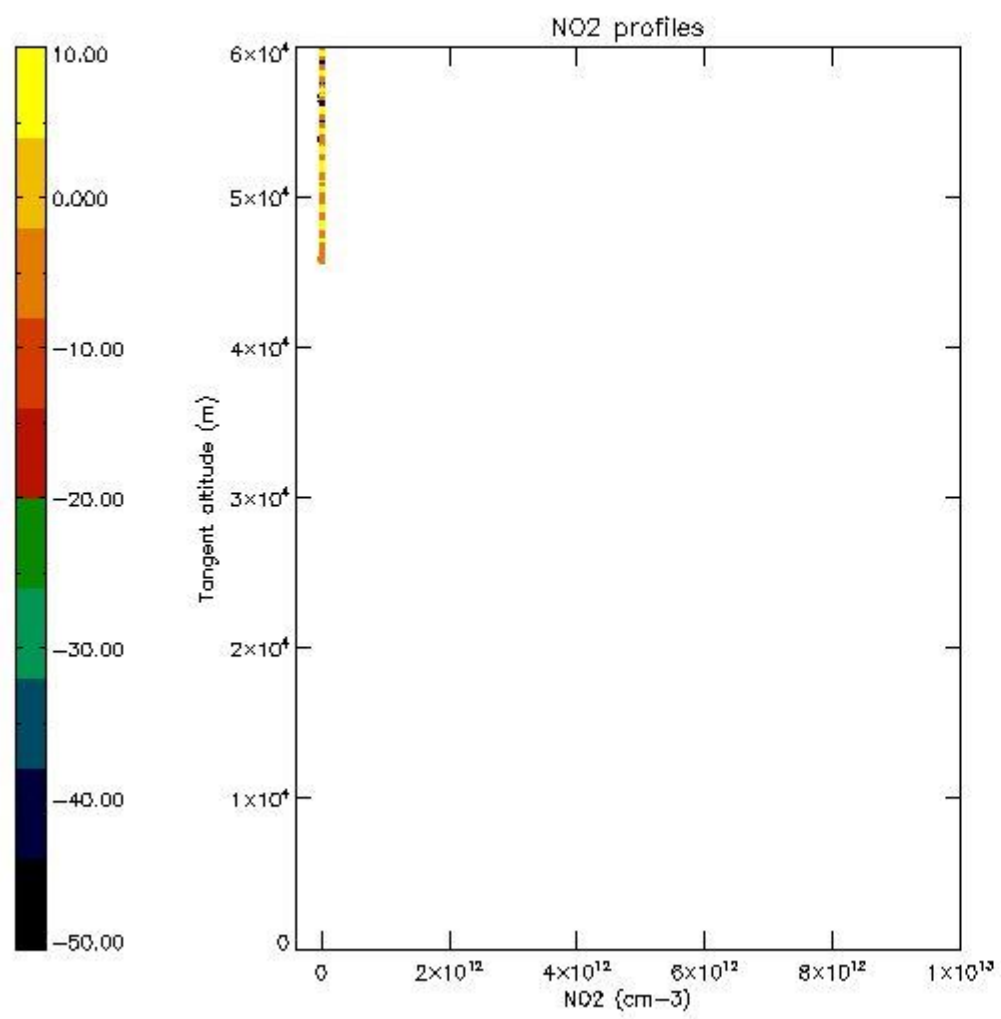

The colorbar represents the latitude.

*5.7 Plot NO3 profiles for all STD (dark without errors)*

The colorbar represents the latitude.