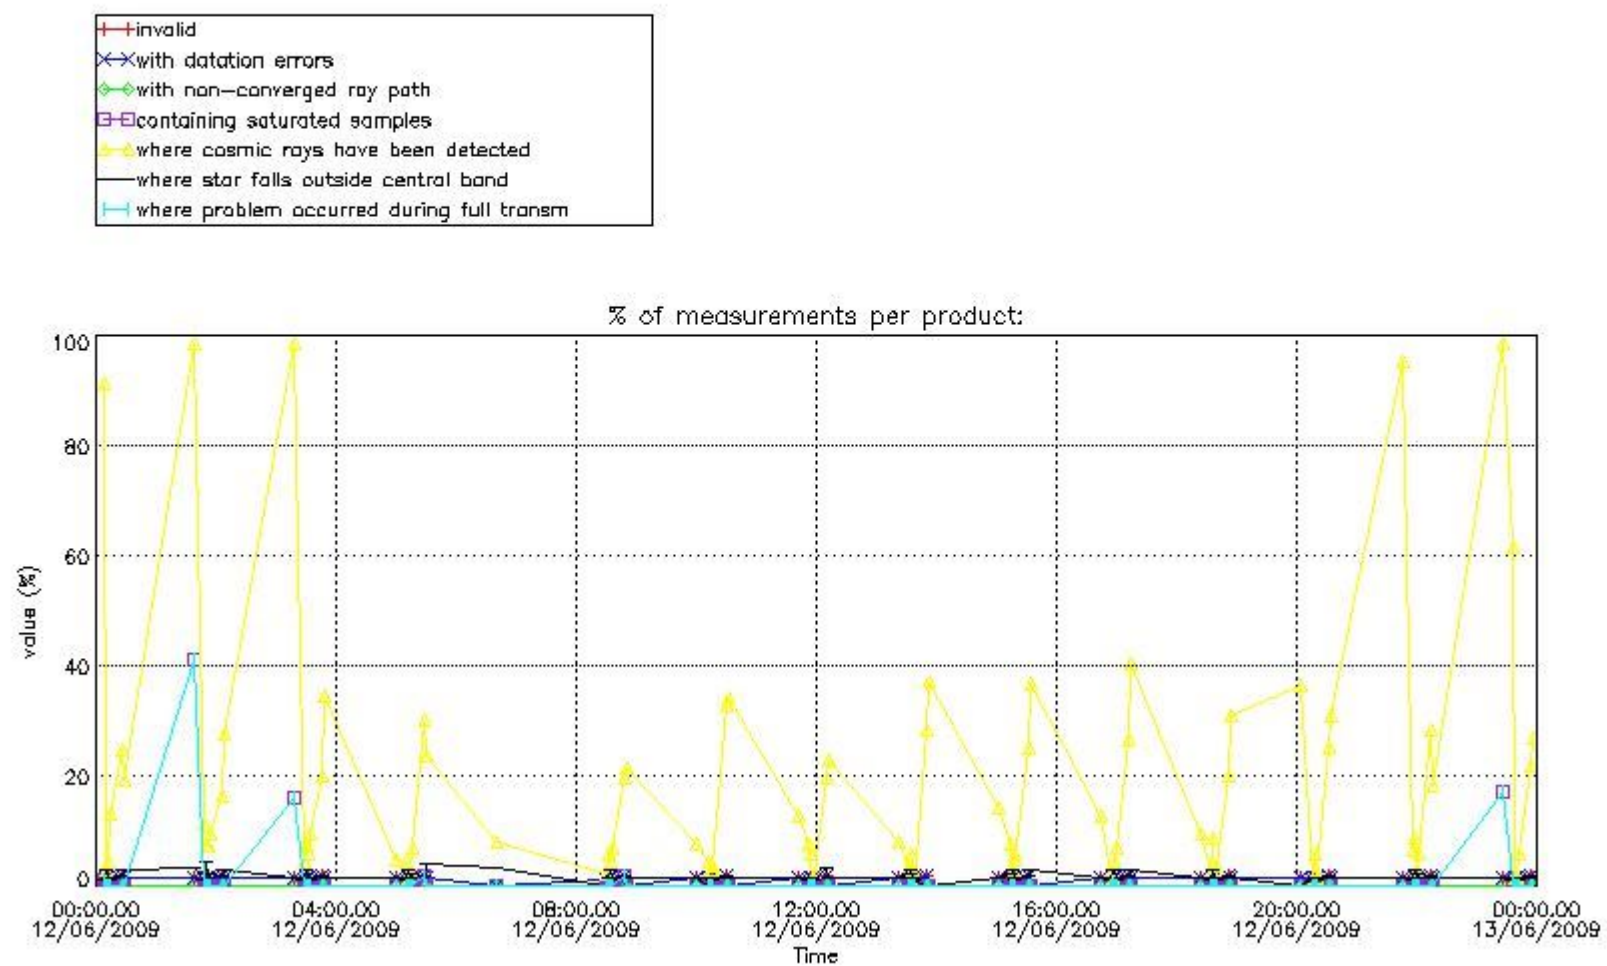

4.1.2 Plot level 1 quality information per product (time dependant): ENVI SAT DESCENDING passes