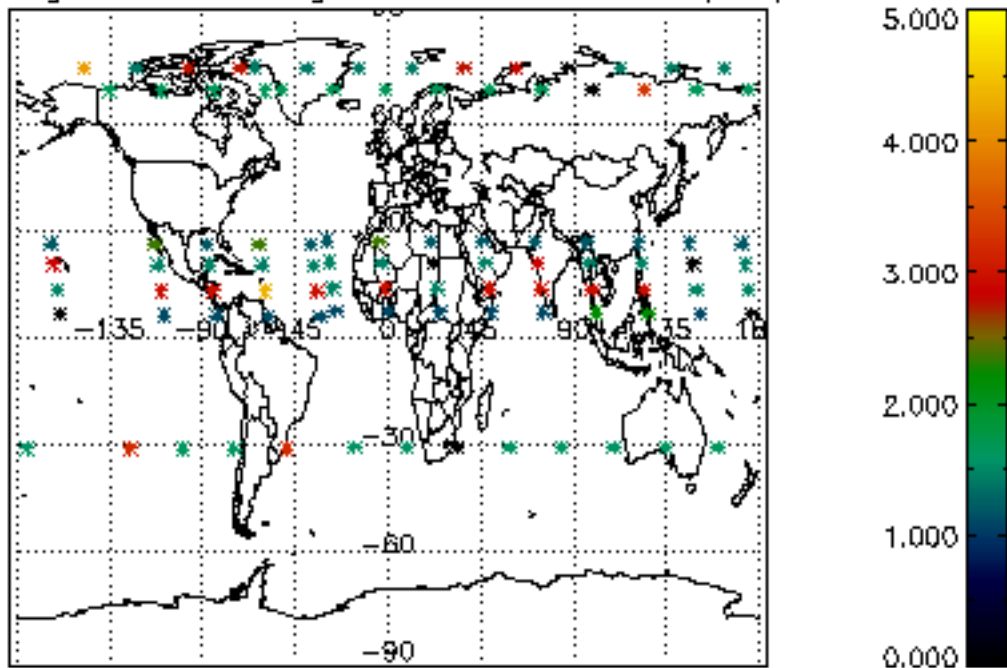

Percentage of cosmic ray hits per profile

Percentage of star falling outside central band per profile