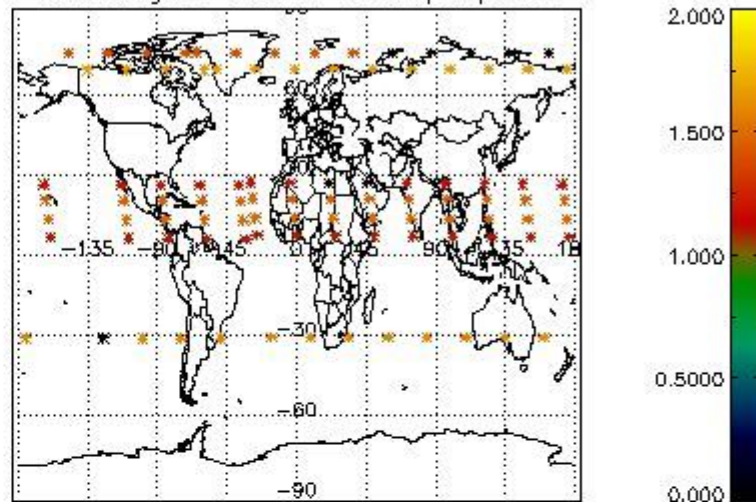

Percentage of datation errors per profile