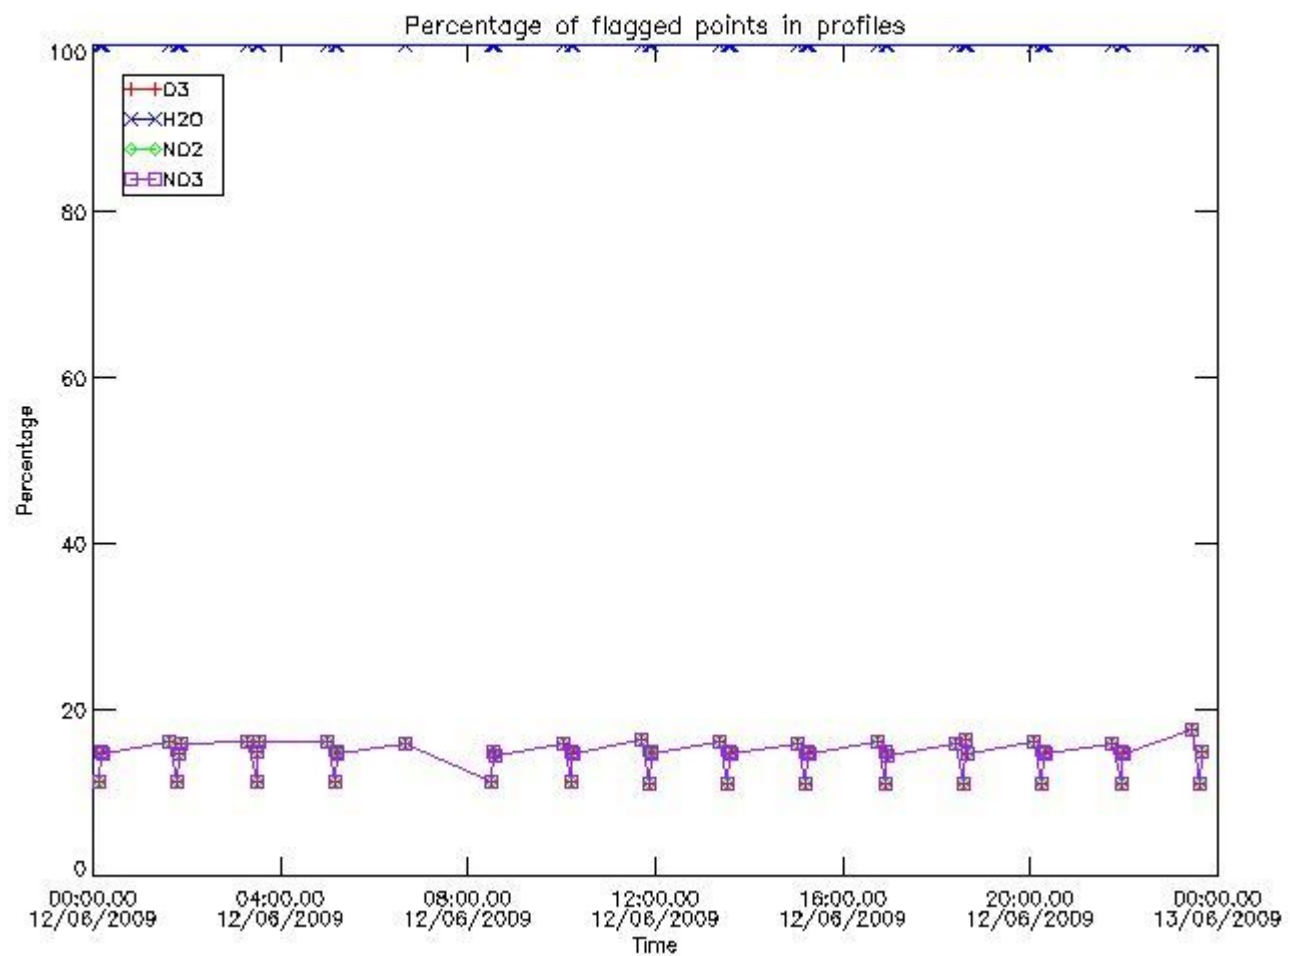

#### 3.1 Plot quality information per product (time dependant)