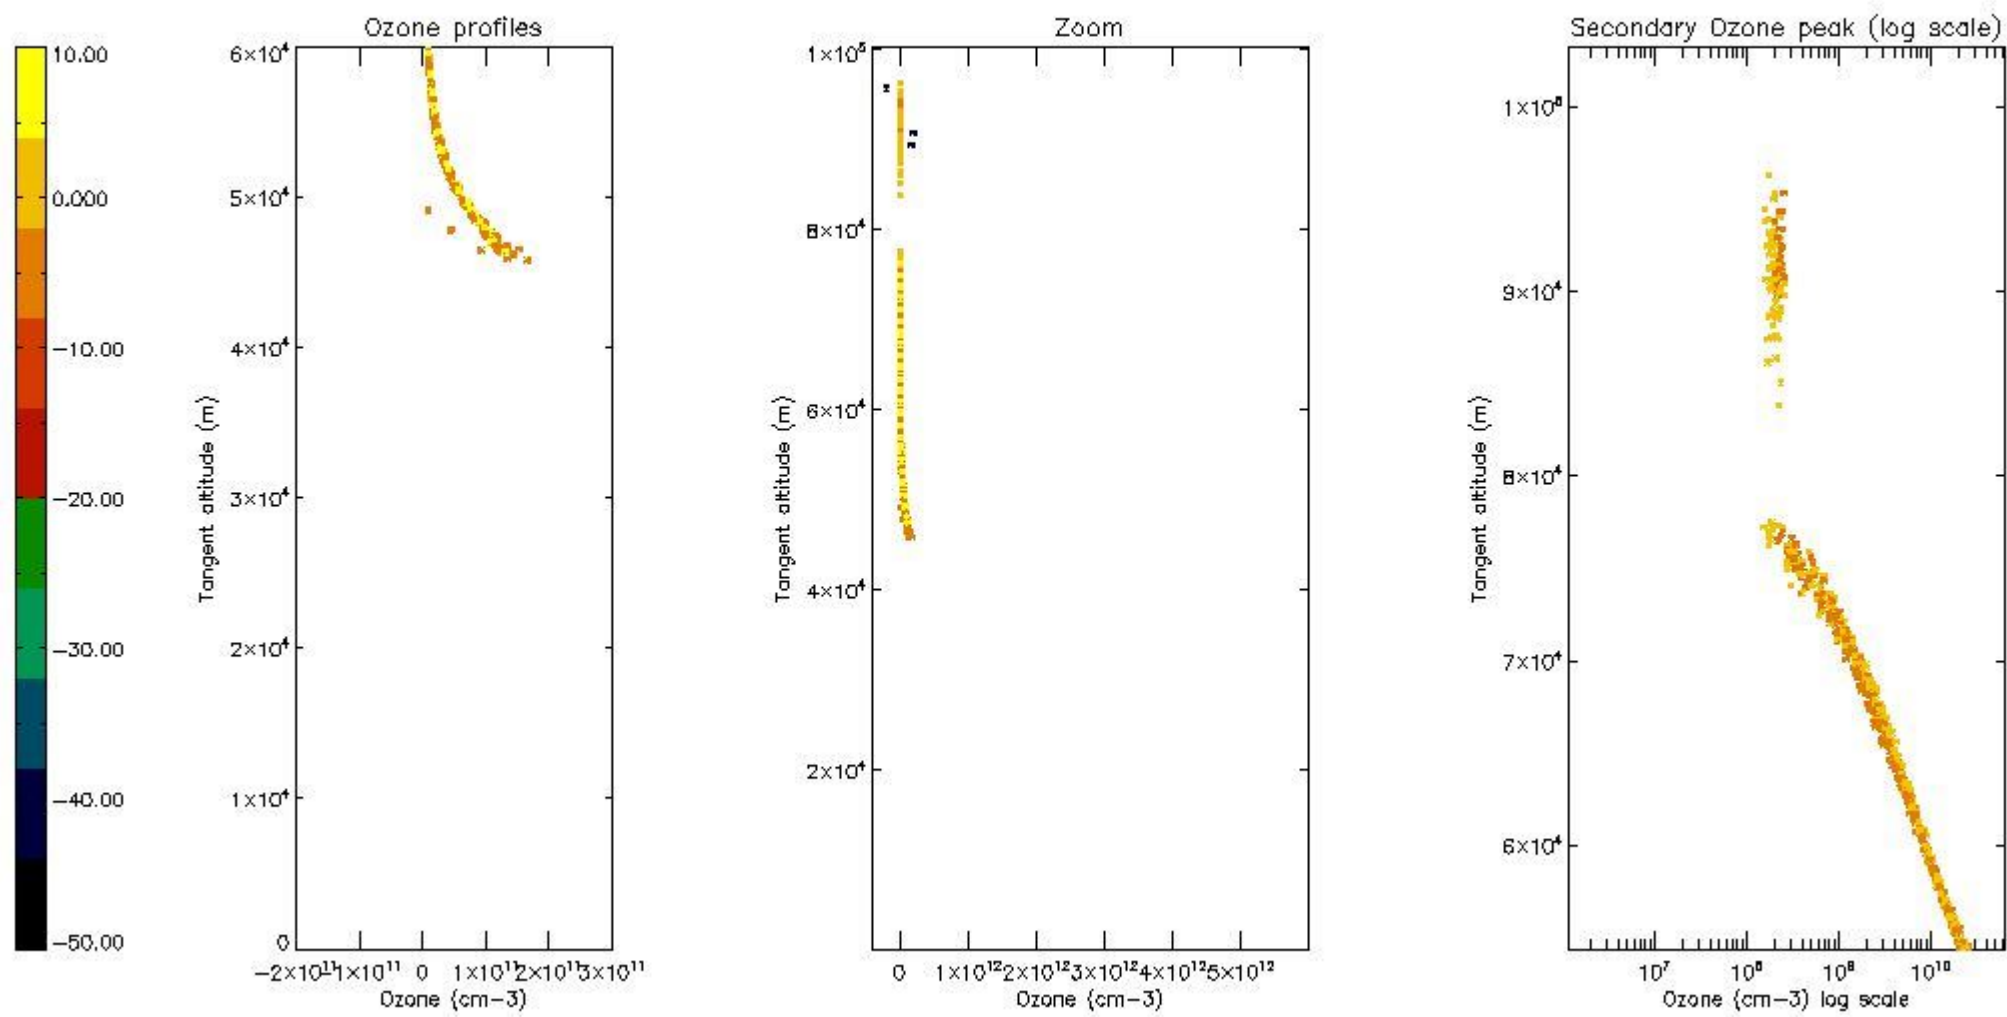

STD < 10	7
STD < 5	7

5.2 Plot ozone profiles for all STD (dark without errors)

The colorbar represents the latitude.

5.3 Plot ozone profiles where STD < 20% (dark without errors)

The colorbar represents the latitude.