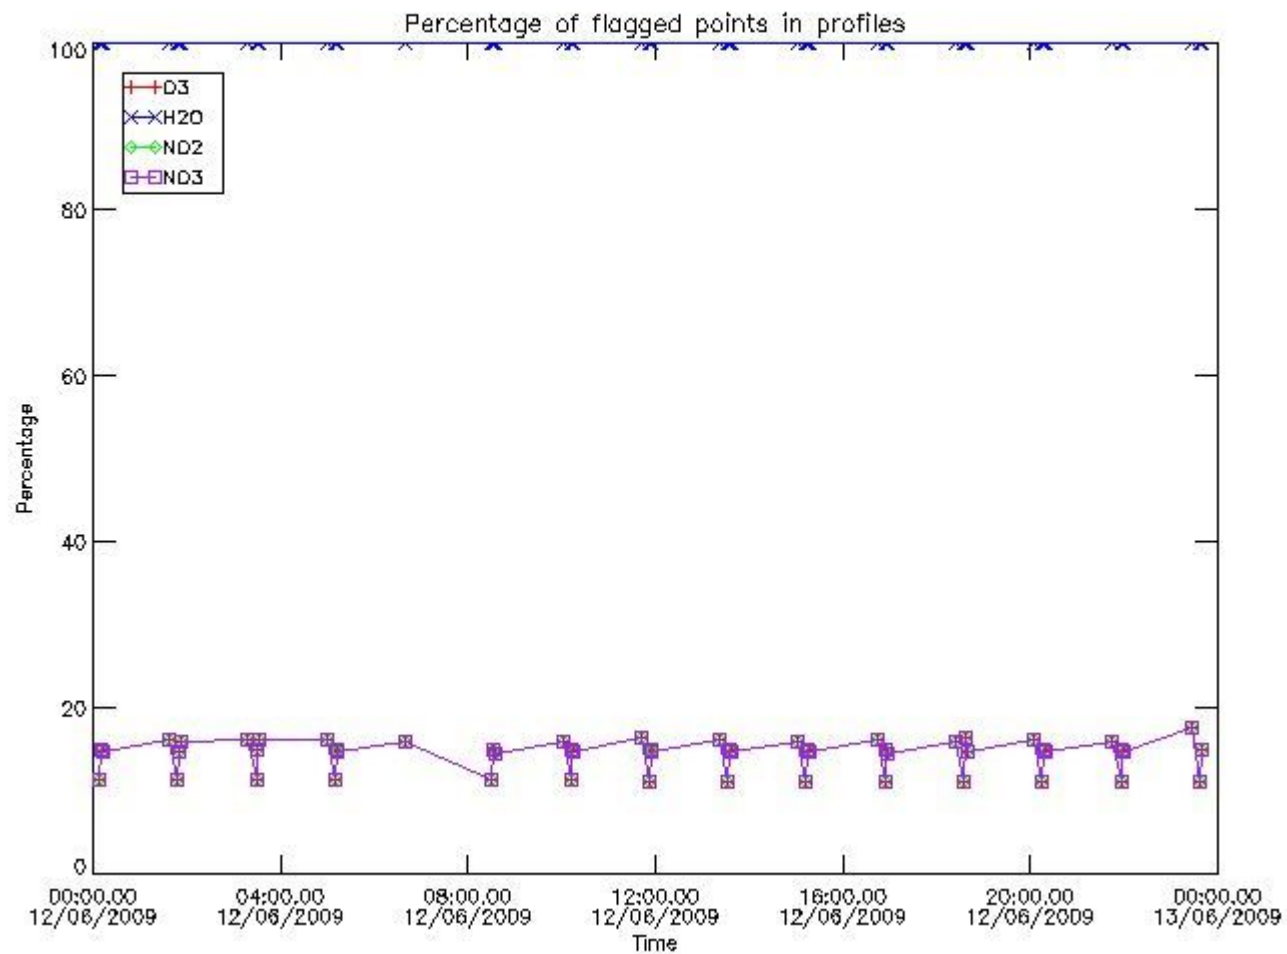

#### 3.1 Plot quality information per product (time dependant)