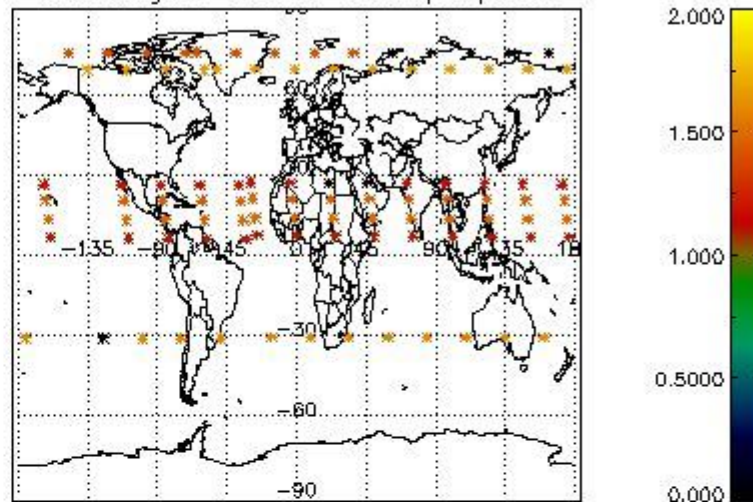

Percentage of datation errors per profile