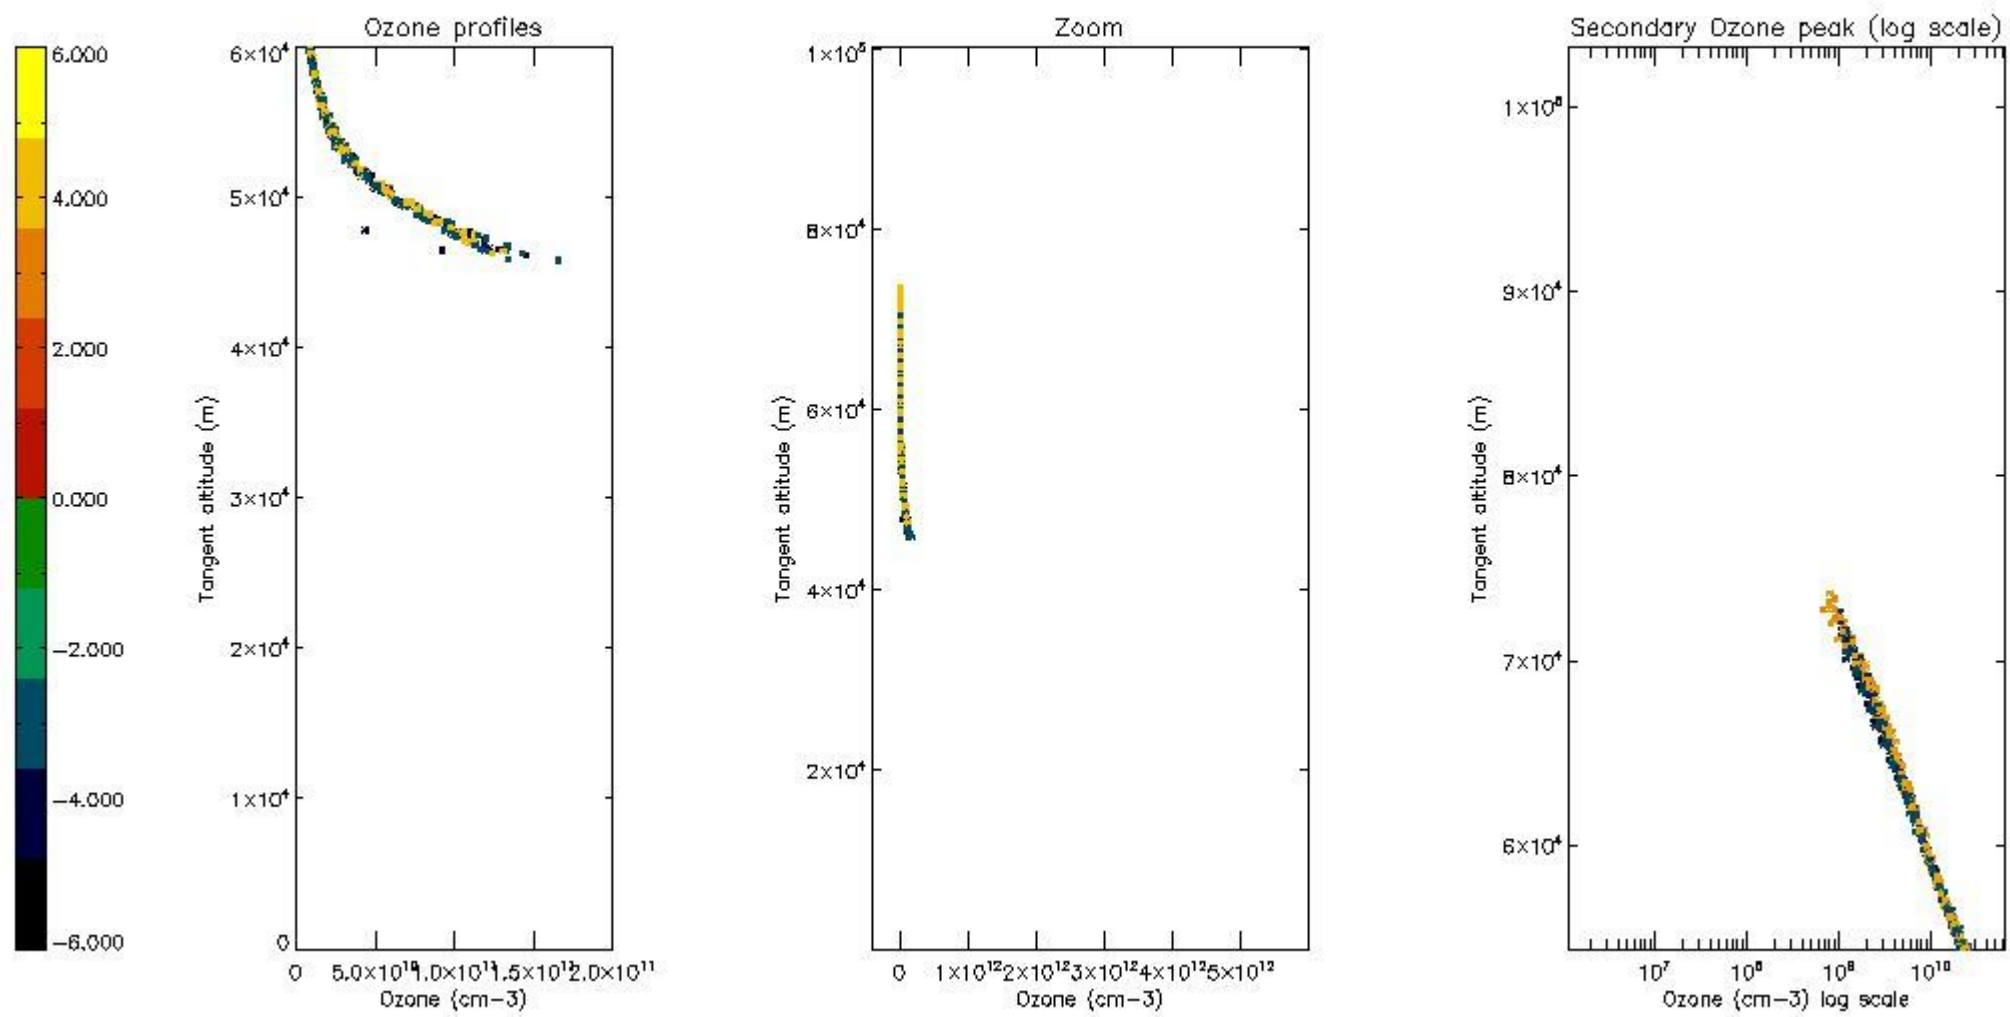

5.6 Plot NO₂ profiles for all STD (dark without errors)

The colorbar represents the latitude.