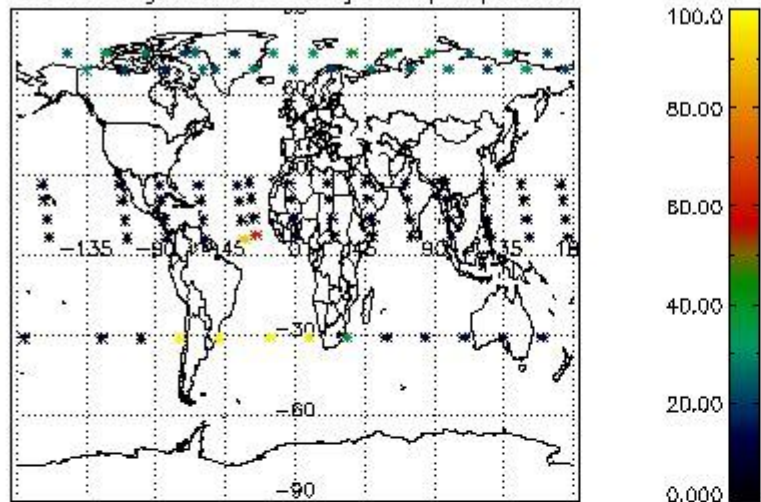

Percentage of cosmic ray hits per profile