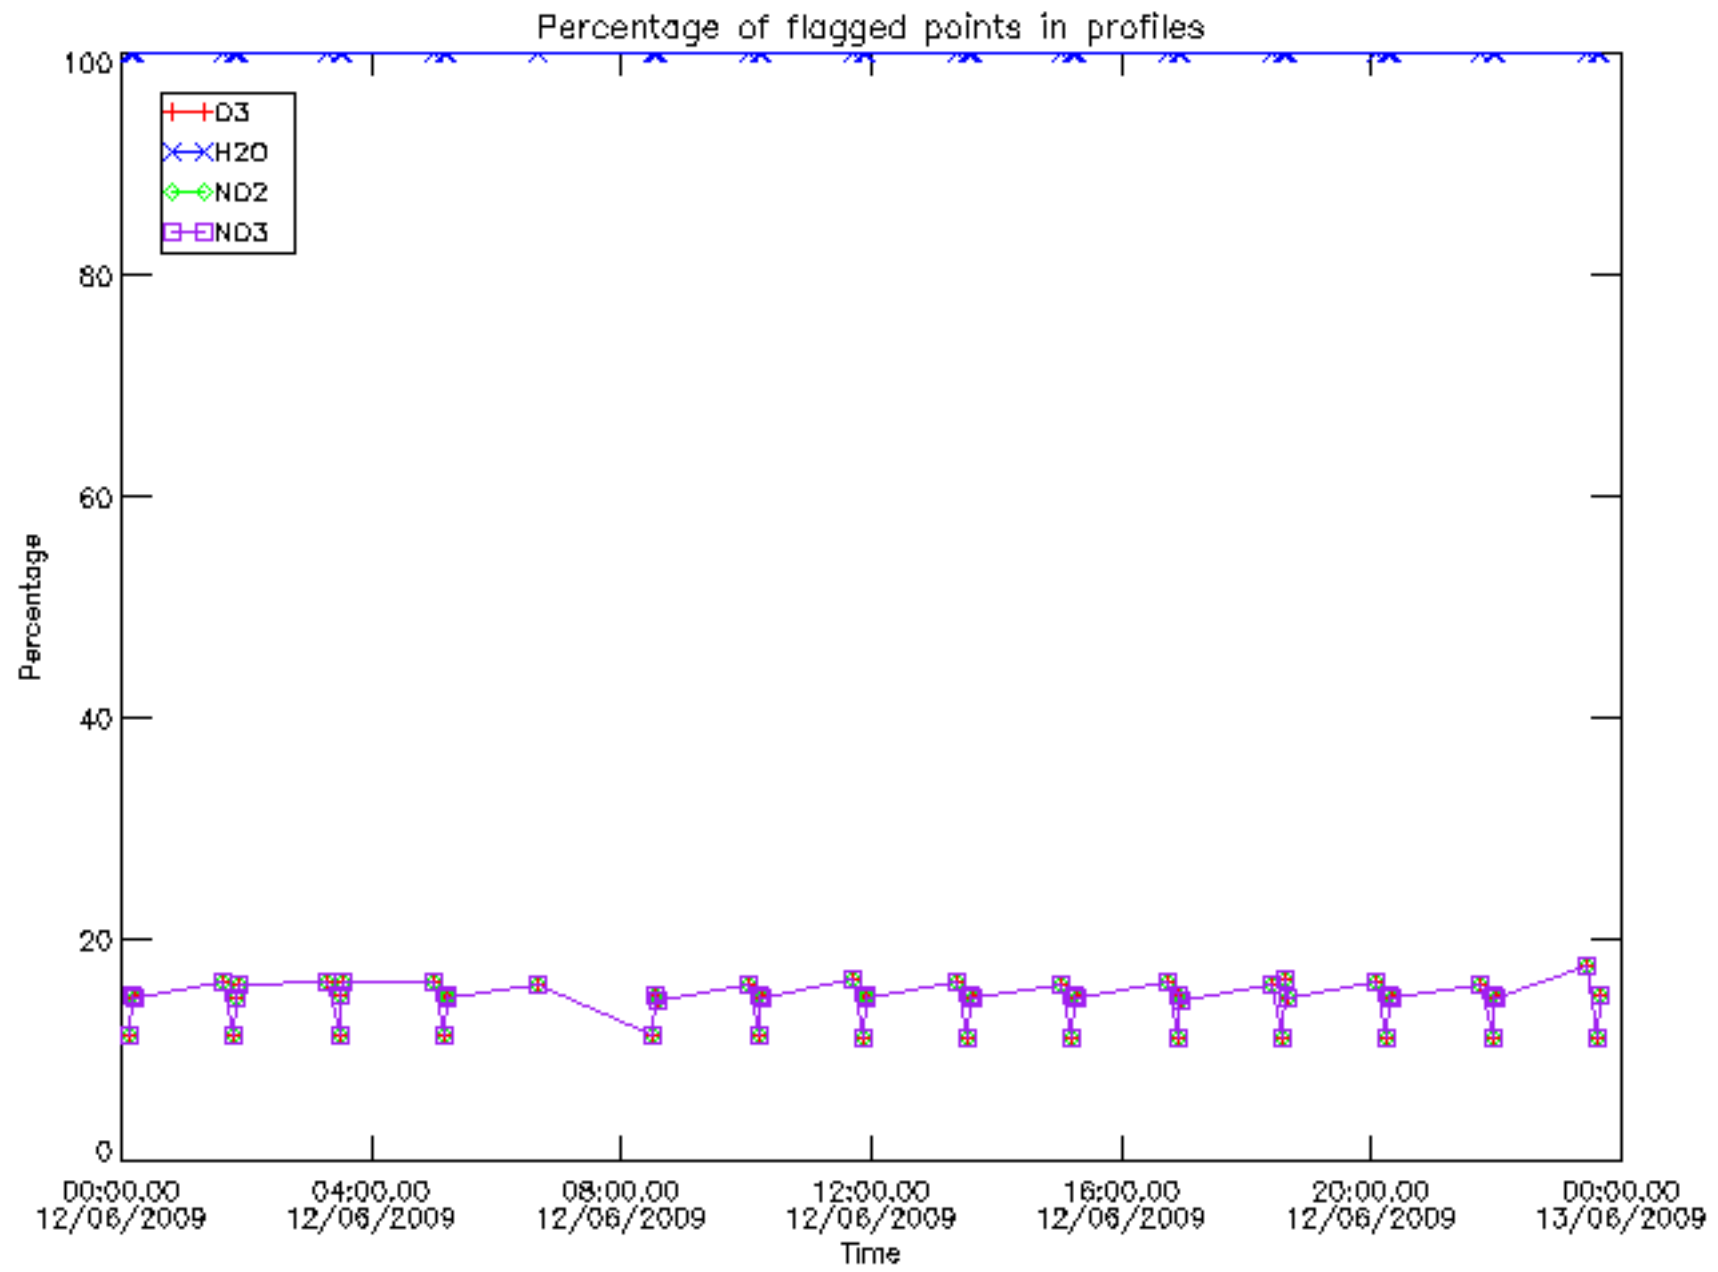

Percentage of flagged data per D3 profile

Percentage of flagged data per H2O profile