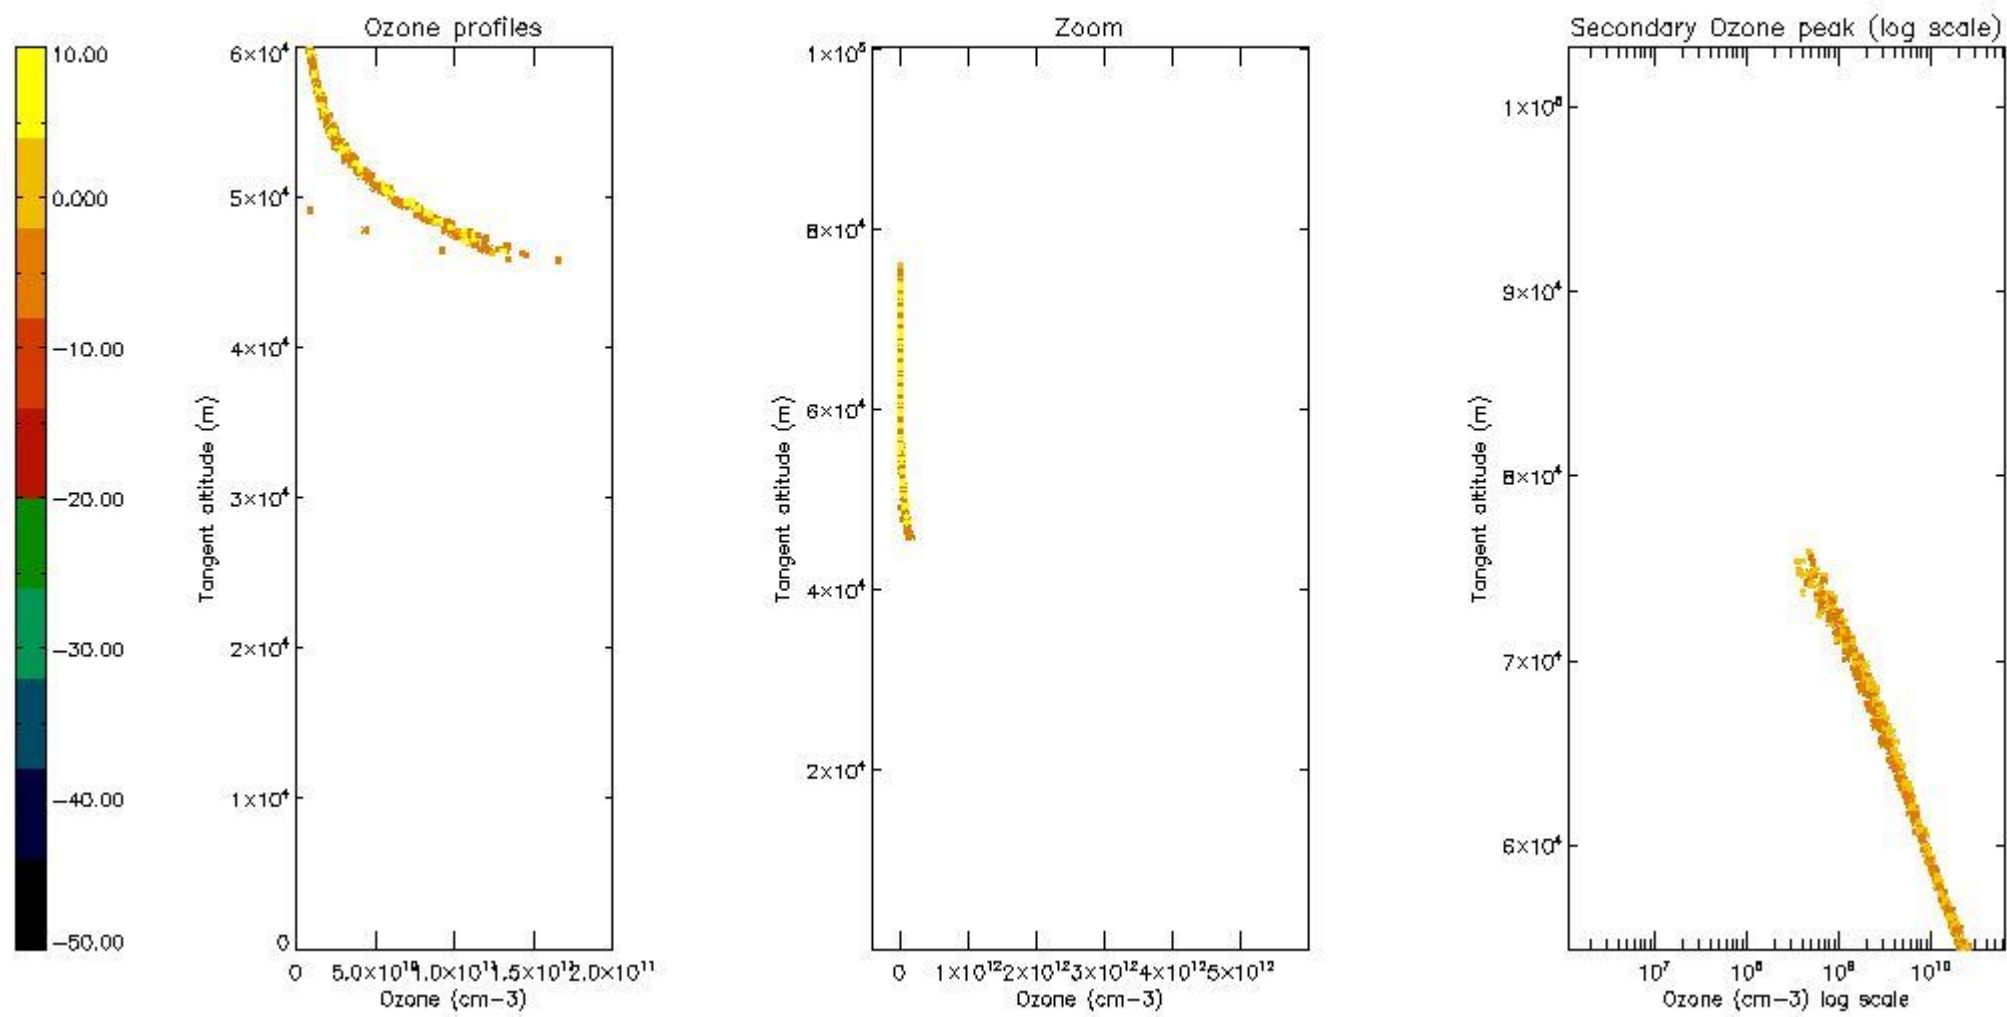

5.5 Plot ozone profiles where STD < 5% (dark without errors)

The colorbar represents the latitude.