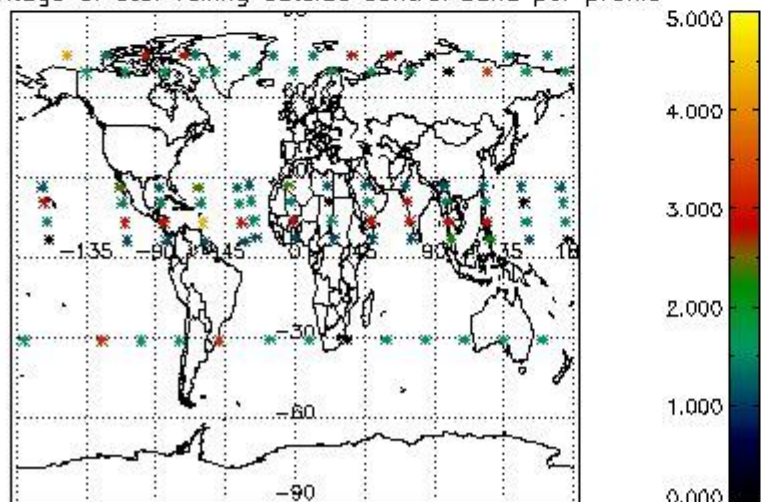

*4.2.1 Plot level 1 quality information per product (world map): ENVISAT ASCENDING passes*

Percentage of cosmic ray hits per profile

Percentage of datation errors per profile

Percentage of star falling outside central band per profile