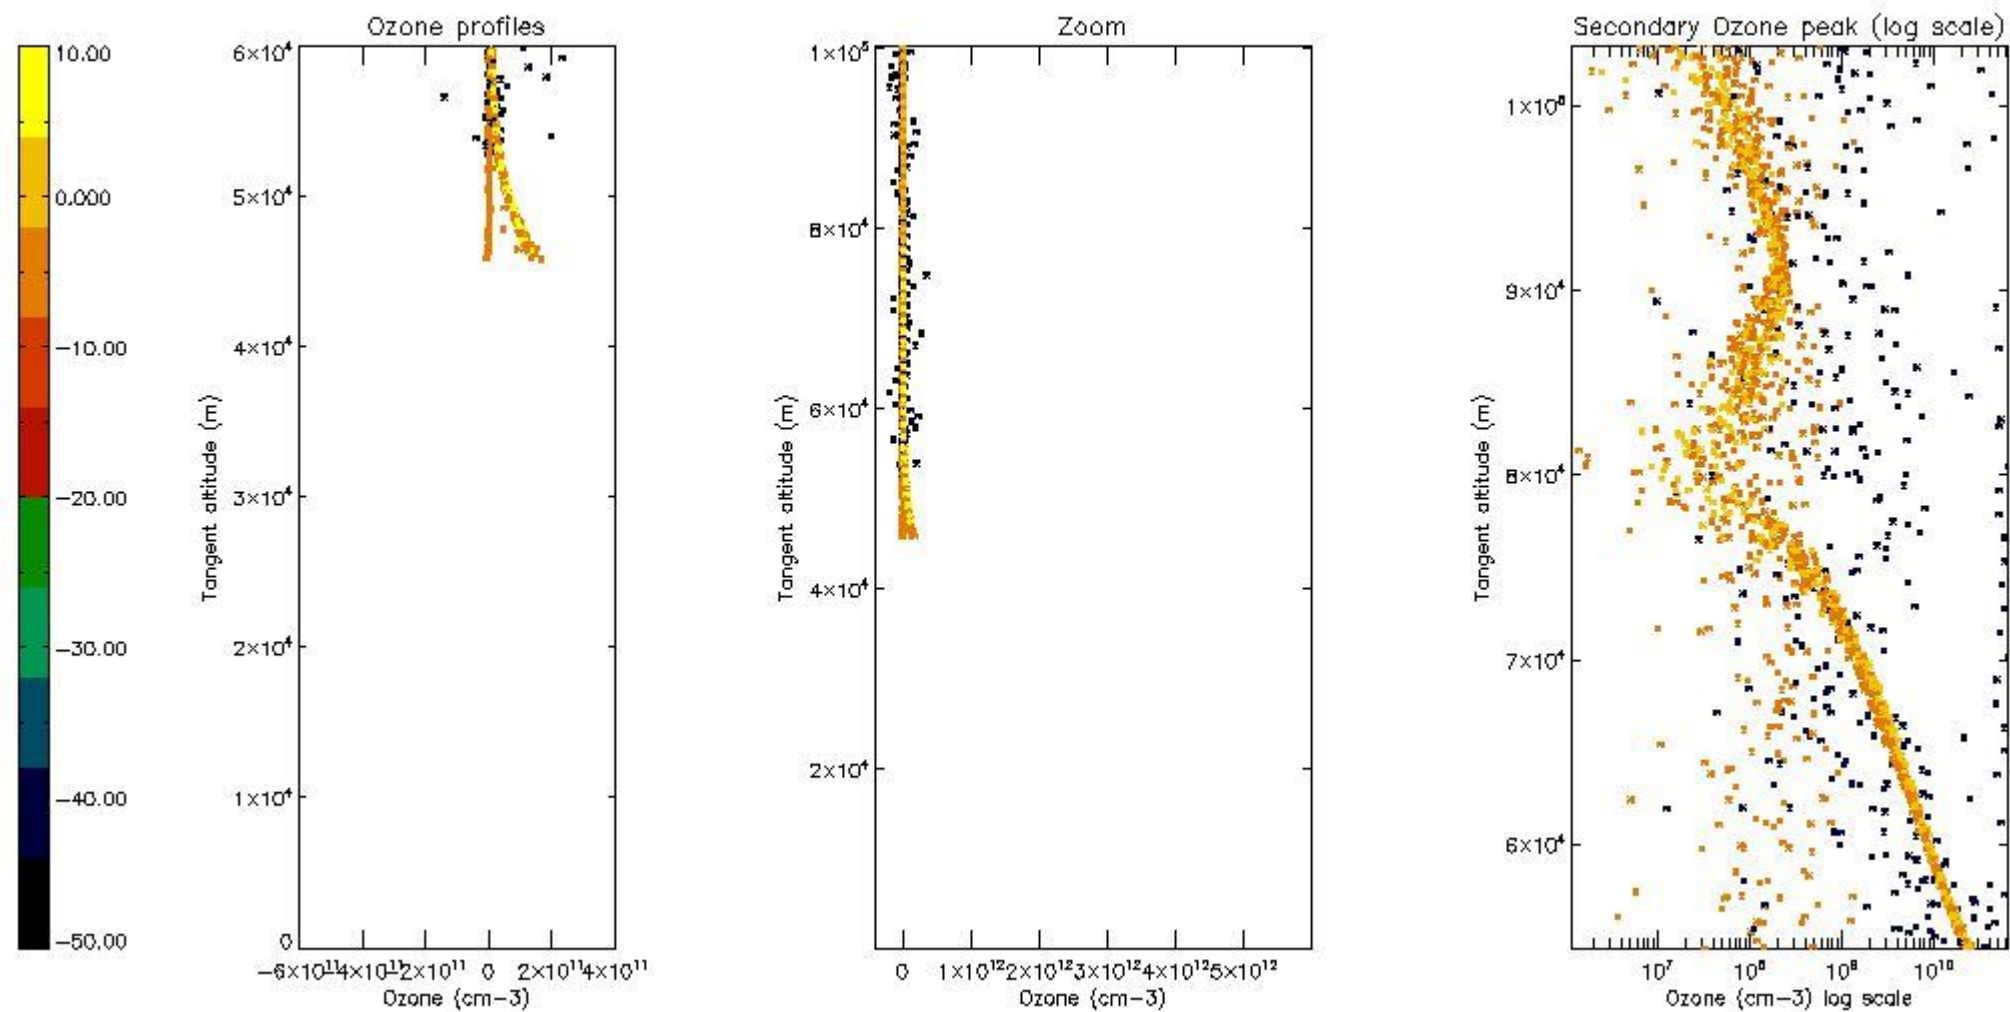

STD < 10	7
STD < 5	7

5.2 Plot ozone profiles for all STD (dark without errors)

The colorbar represents the latitude.

5.3 Plot ozone profiles where STD < 20% (dark without errors)

The colorbar represents the latitude.