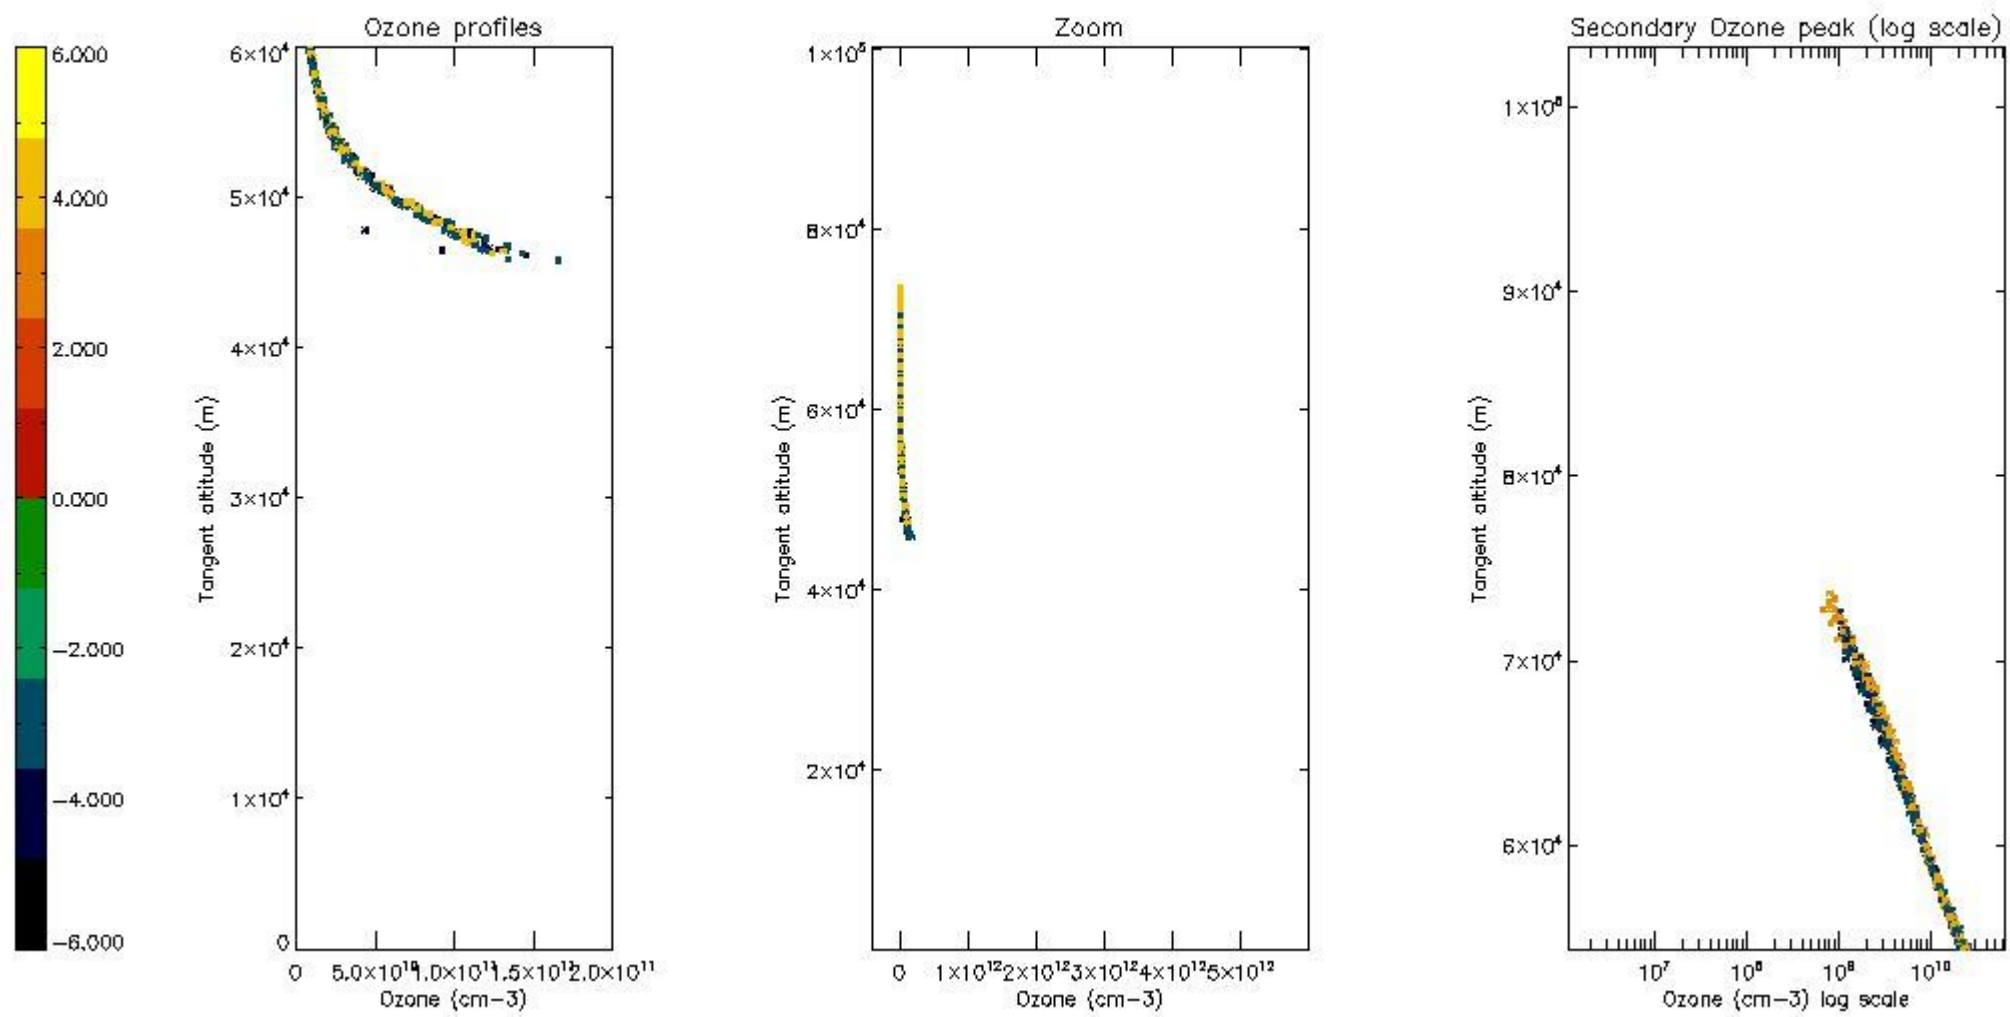

*5.4 Plot ozone profiles where STD < 10% (dark without errors)*

The colorbar represents the latitude.

*5.5 Plot ozone profiles where STD < 5% (dark without errors)*

The colorbar represents the latitude.

*5.6 Plot NO<sub>2</sub> profiles for all STD (dark without errors)*

The colorbar represents the latitude.

*5.7 Plot NO3 profiles for all STD (dark without errors)*

The colorbar represents the latitude.