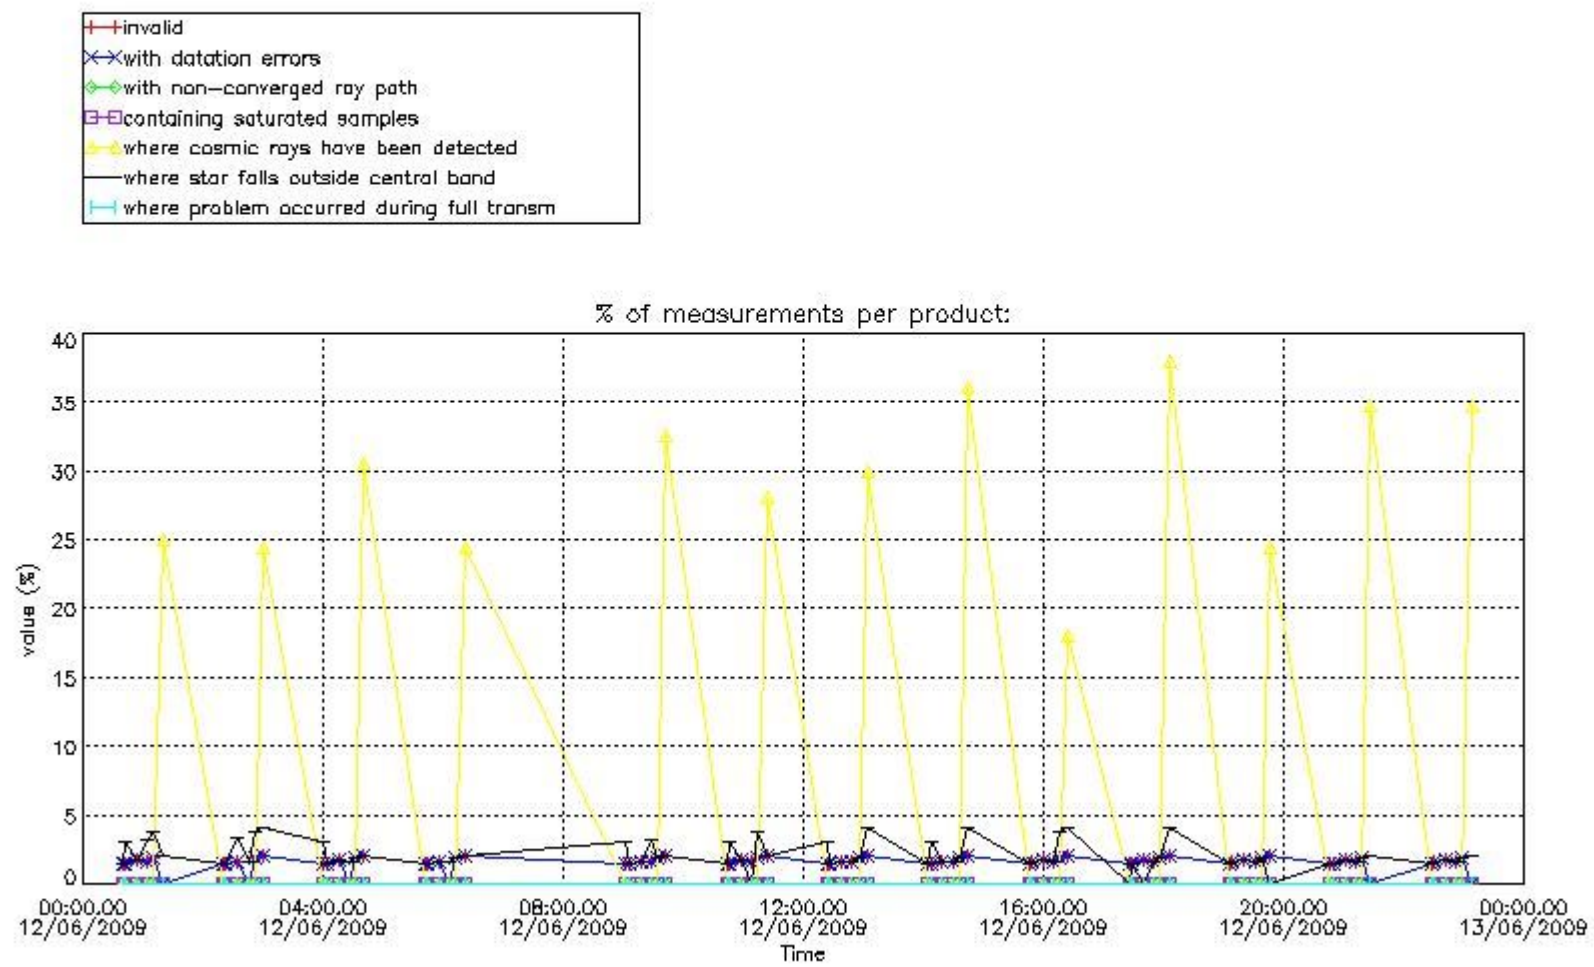

4.2 Plot quality information per product coming from level 1b processing (world map)

4.2.1 Plot level 1 quality information per product (world map): ENVISAT ASCENDING passes