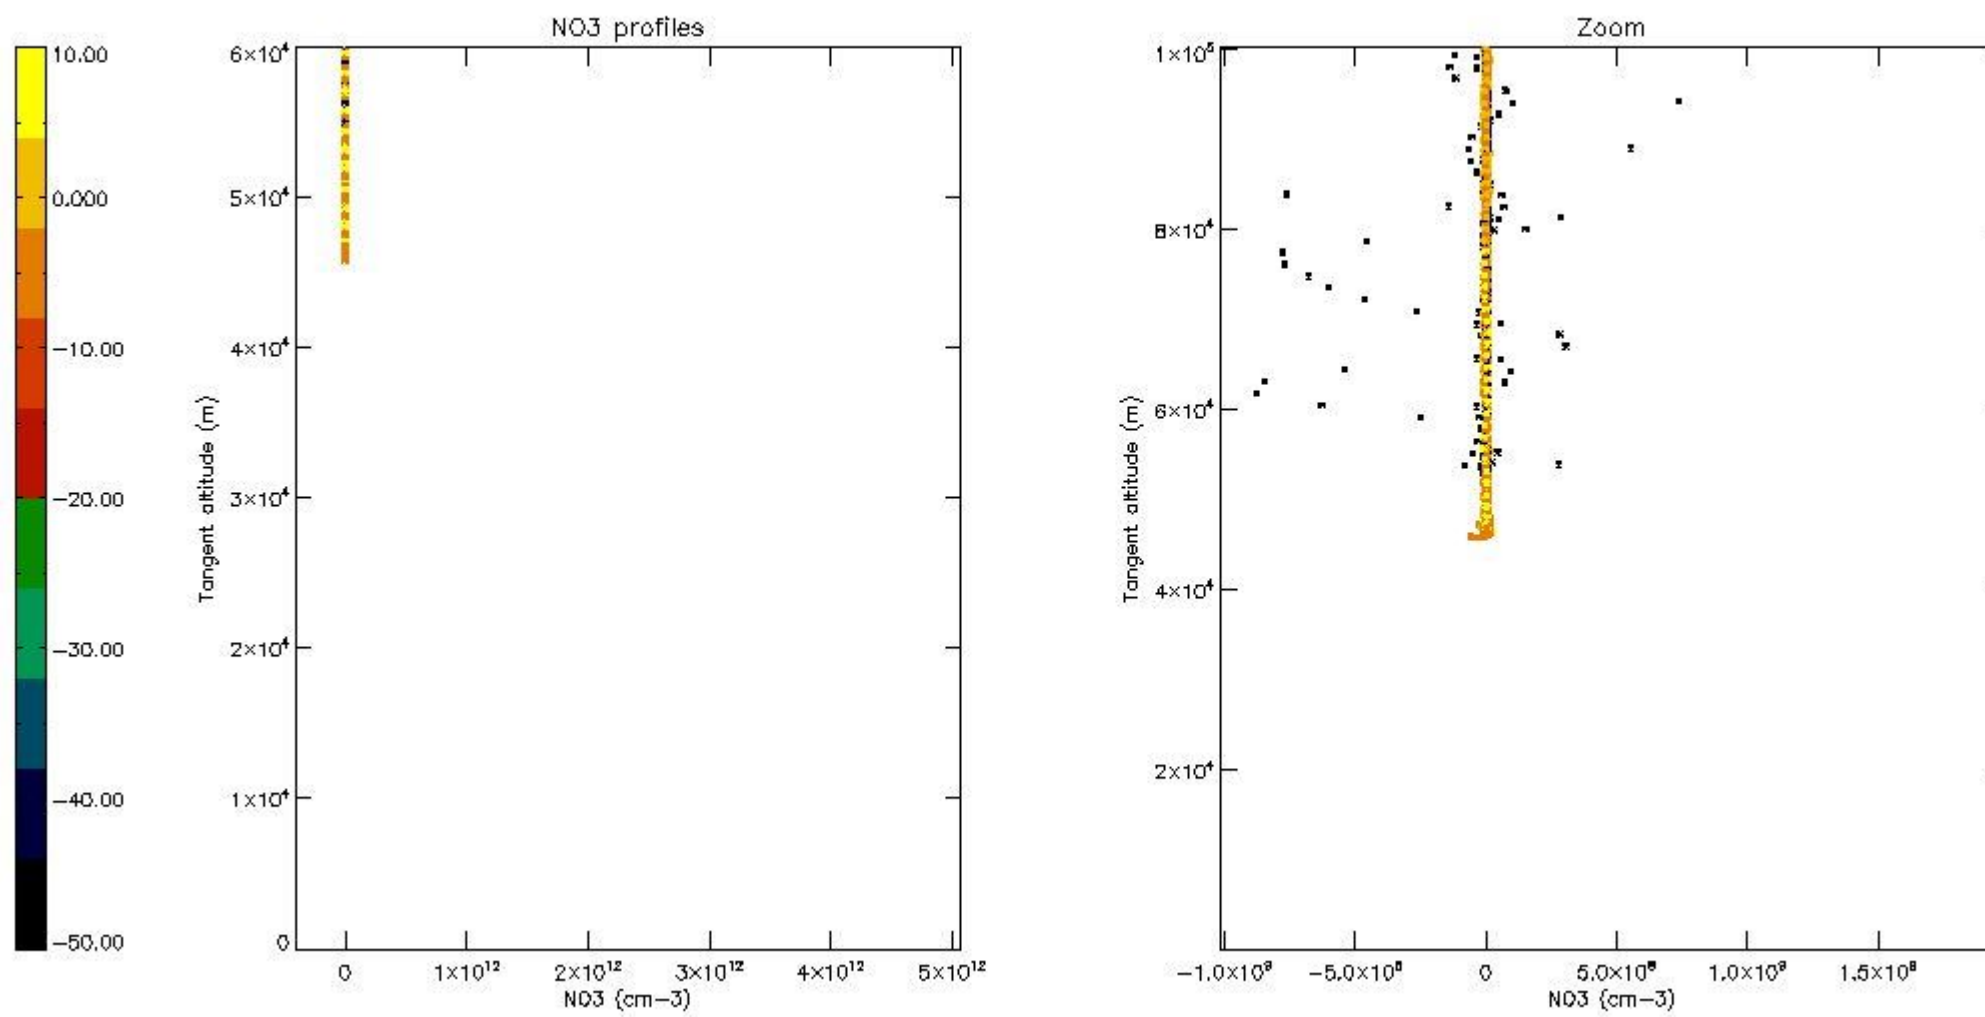

The colorbar represents the latitude.

*5.7 Plot NO3 profiles for all STD (dark without errors)*

The colorbar represents the latitude.