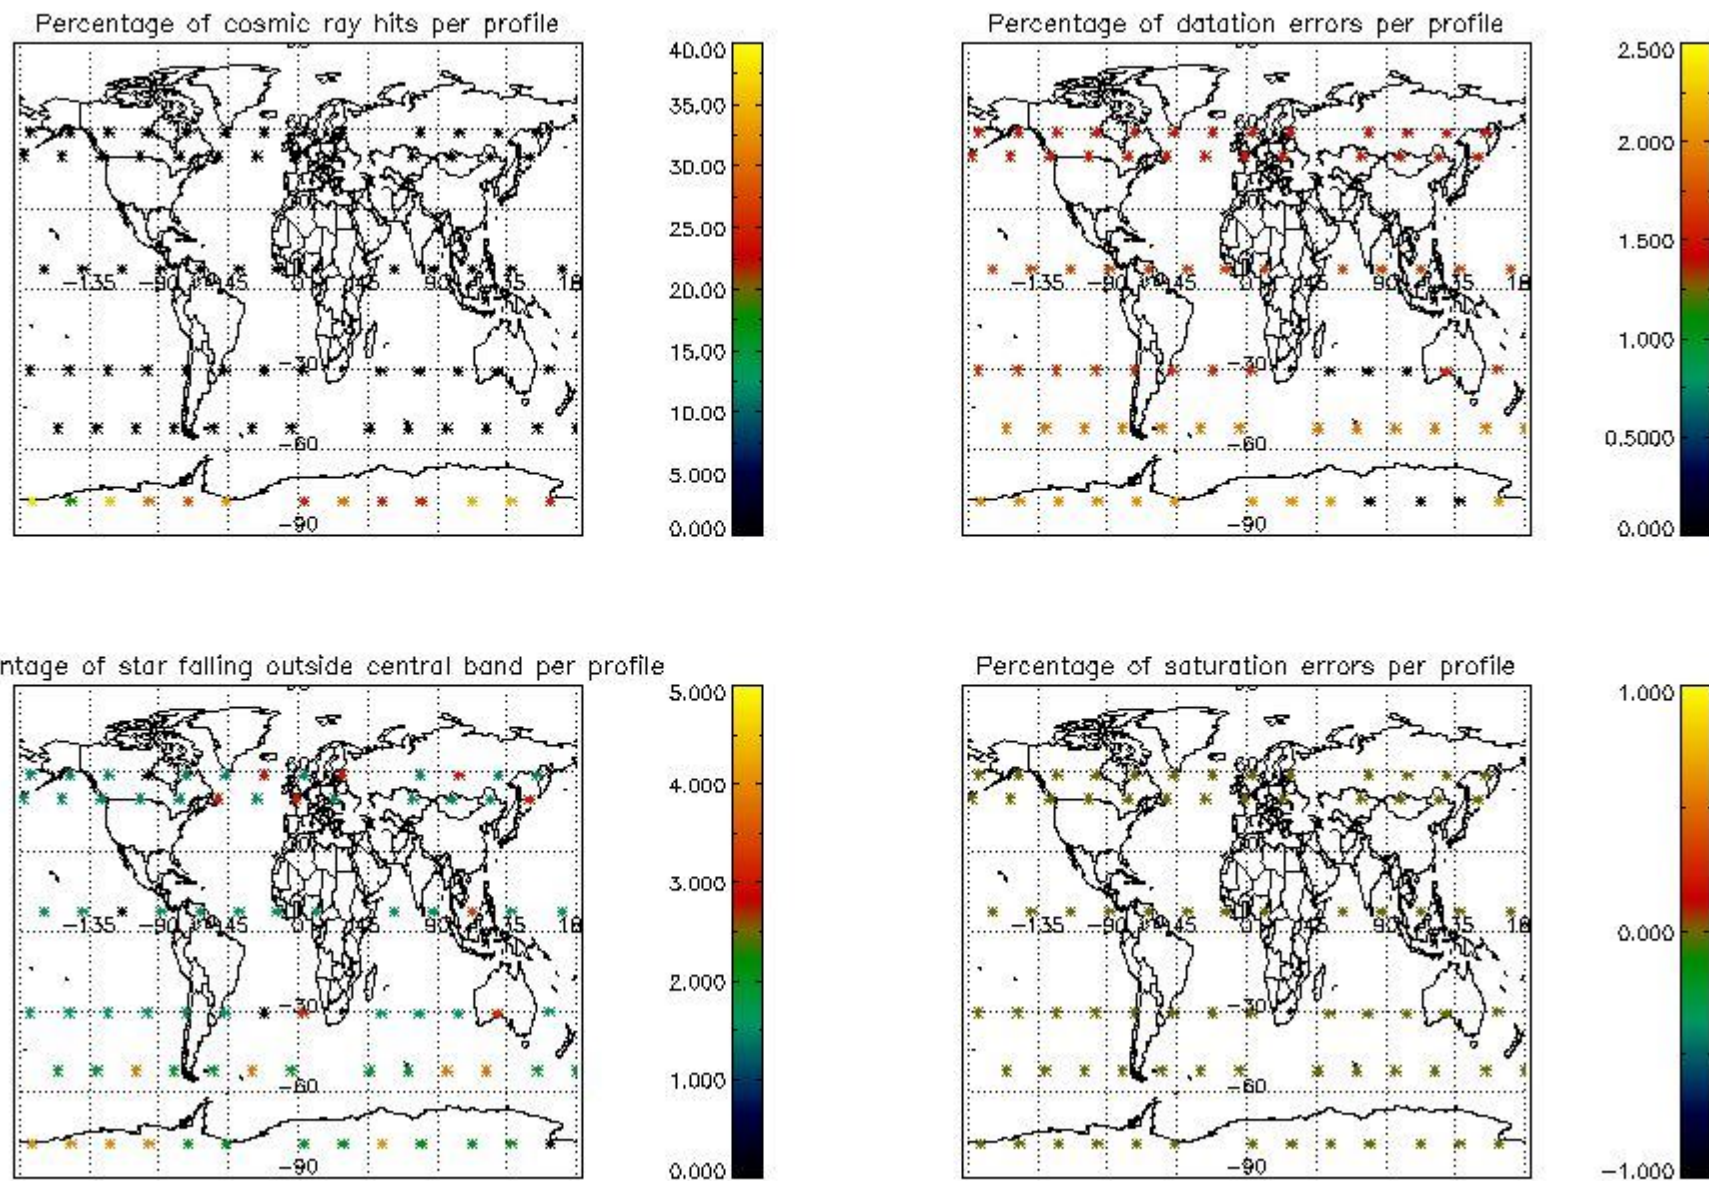

4.2.2 Plot level 1 quality information per product (world map): ENVISAT DESCENDING passes

5. Trace gas profiles

5.1 Ozone statistics based on quality of products

The final quality of the products can be "measured" using the STD (Standard Deviation) attached to every point profile. This information is written to the parameter GOM_NL__2P/NL_LOCAL_SPECIES_DENSITY/o3_std of the level 2 products. The table below shows the statistics for given STD ranges.

The statistics are given with respect to the overall valid production:

- Products without fatal errors: GOM_NL__2P/MPH/PRODUCT_ERR=0
- Valid point profile: GOM_NL__2P/NL_LOCAL_SPECIES_DENSITY/pcd(0)=0

The 'Criteria' is applied to valid points of dark limb products:

- Products in dark limb illumination condition: GOM_NL__2P/NL_SUMMARY_QUALITY/obs_ill_cond=0
- Products without fatal errors: GOM_NL__2P/MPH/PRODUCT_ERR=0
- Valid point profile: GOM_NL__2P/NL_LOCAL_SPECIES_DENSITY/pcd(0)=0

So, the table below shows the percentage of dark limb and valid observations for each criteria with respect to the overall valid daily observations.

Criteria	% of total production
All STD	35
STD < 20	9