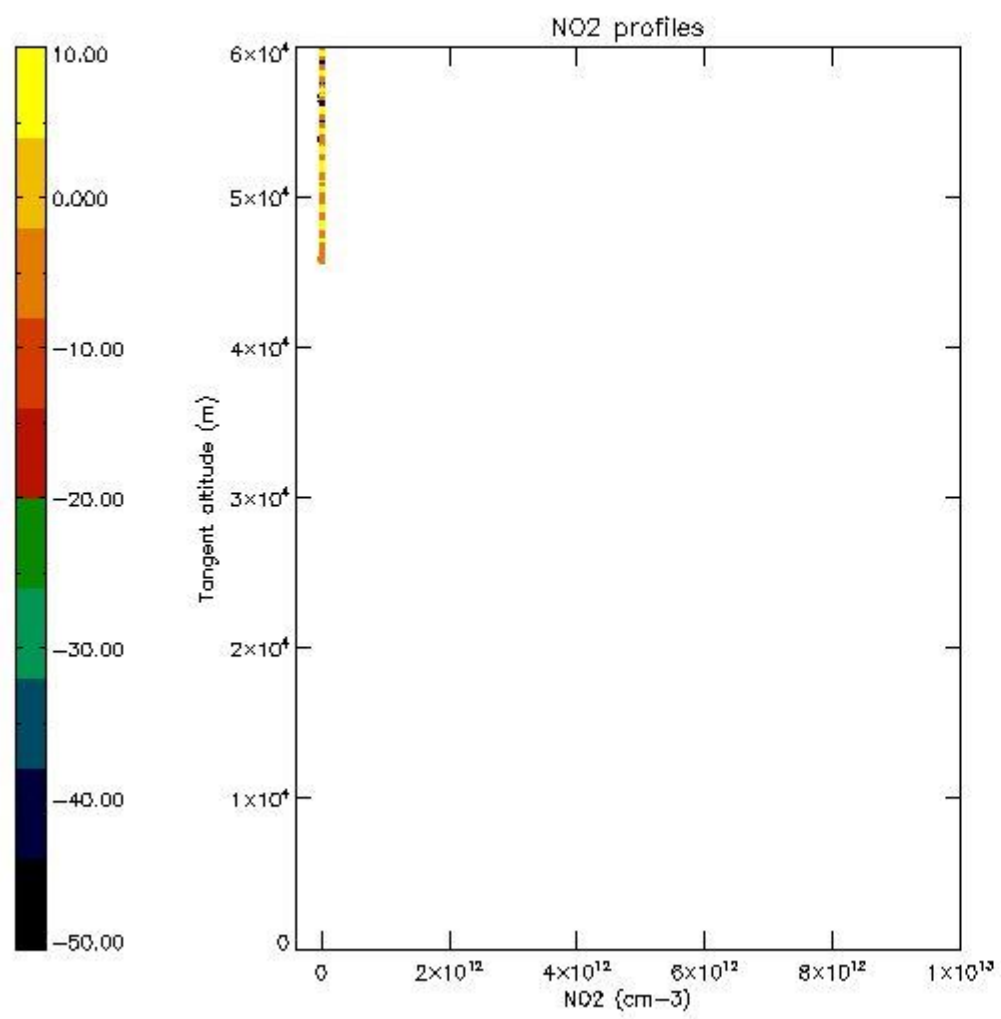

*5.4 Plot ozone profiles where STD < 10% (dark without errors)*

The colorbar represents the latitude.

*5.5 Plot ozone profiles where STD < 5% (dark without errors)*

The colorbar represents the latitude.

*5.6 Plot NO<sub>2</sub> profiles for all STD (dark without errors)*

The colorbar represents the latitude.

*5.7 Plot NO3 profiles for all STD (dark without errors)*

The colorbar represents the latitude.