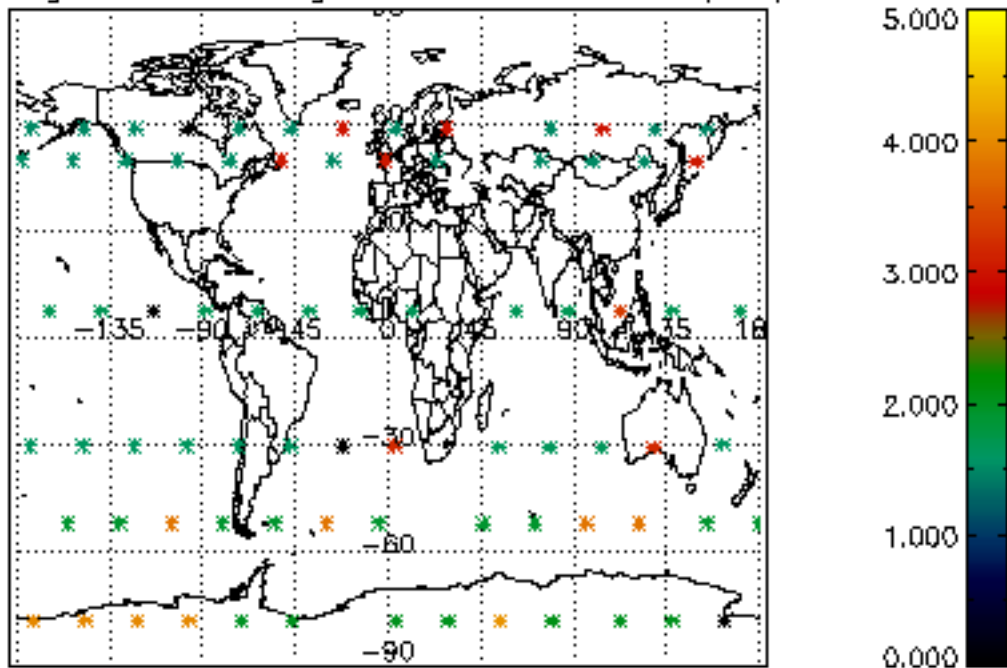

Percentage of star falling outside central band per profile