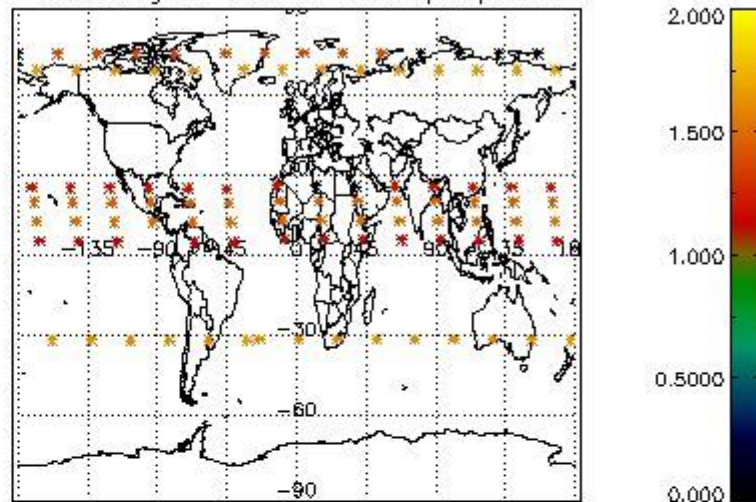

Percentage of datation errors per profile