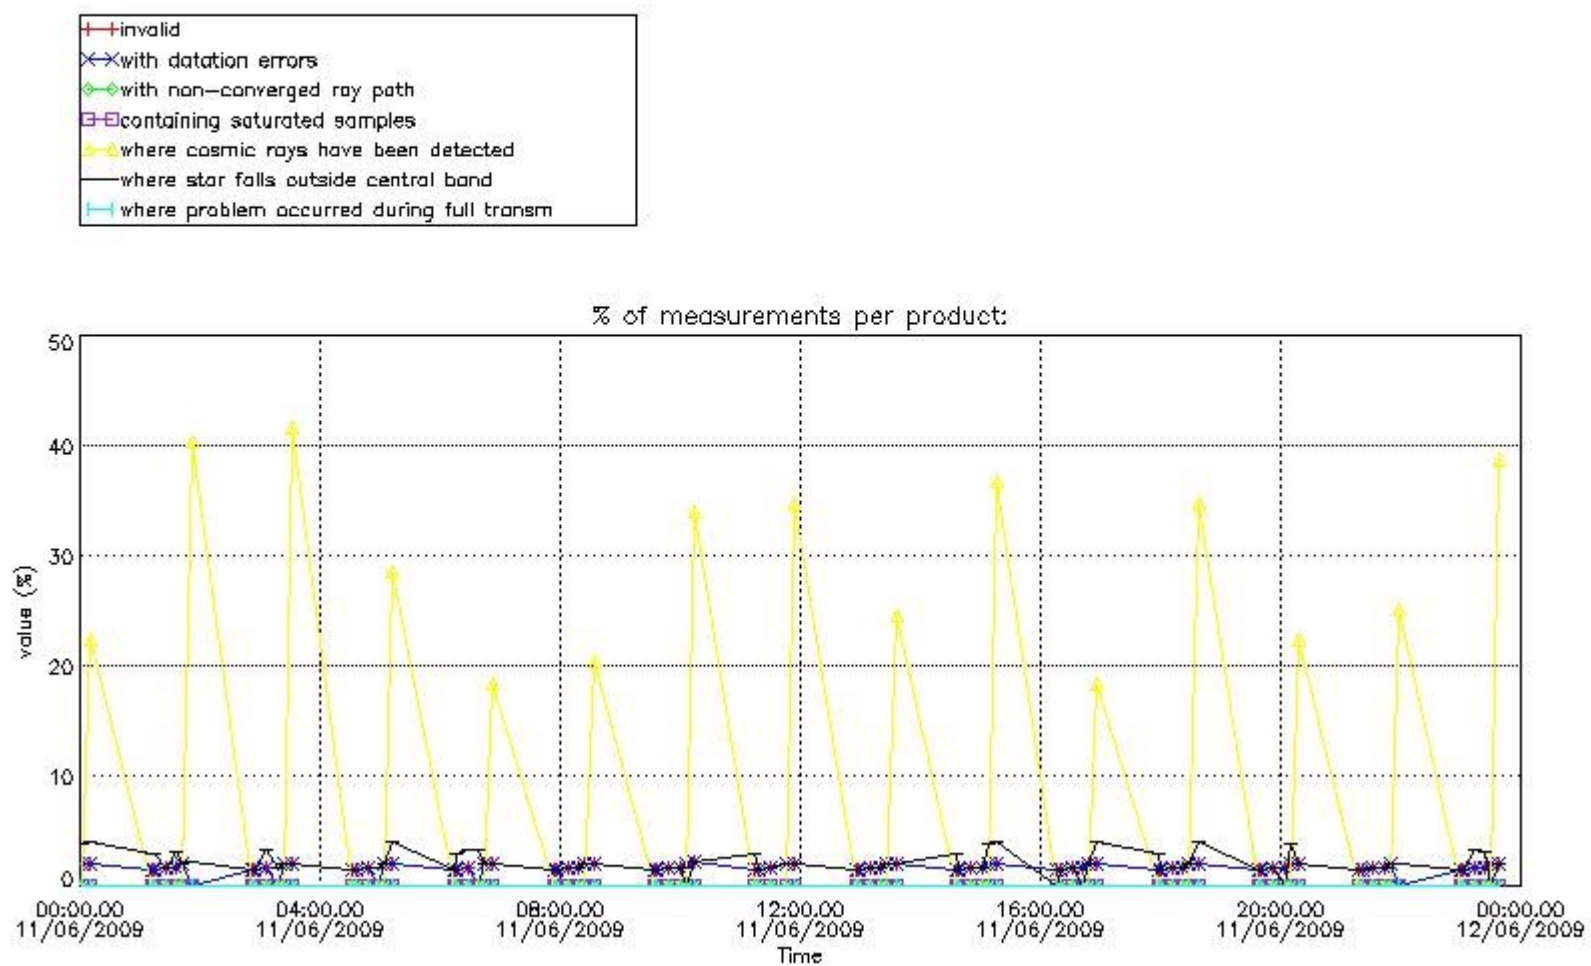

Percentage of flagged data per NO3 profile

4. Level 1 quality information per product

In this section it is plotted some information contained in the Quality Summary data set of the level 2 products that comes from the level 1b processing. Products without errors (error flag in the MPH set to "0") are used.

4.1 Plot quality information per product (time dependant) coming from level 1b processing

4.1.1 Plot level 1 quality information per product (time dependant): ENVISAT ASCENDING passes

4.1.2 Plot level 1 quality information per product (time dependant): ENVI SAT DESCENDING passes