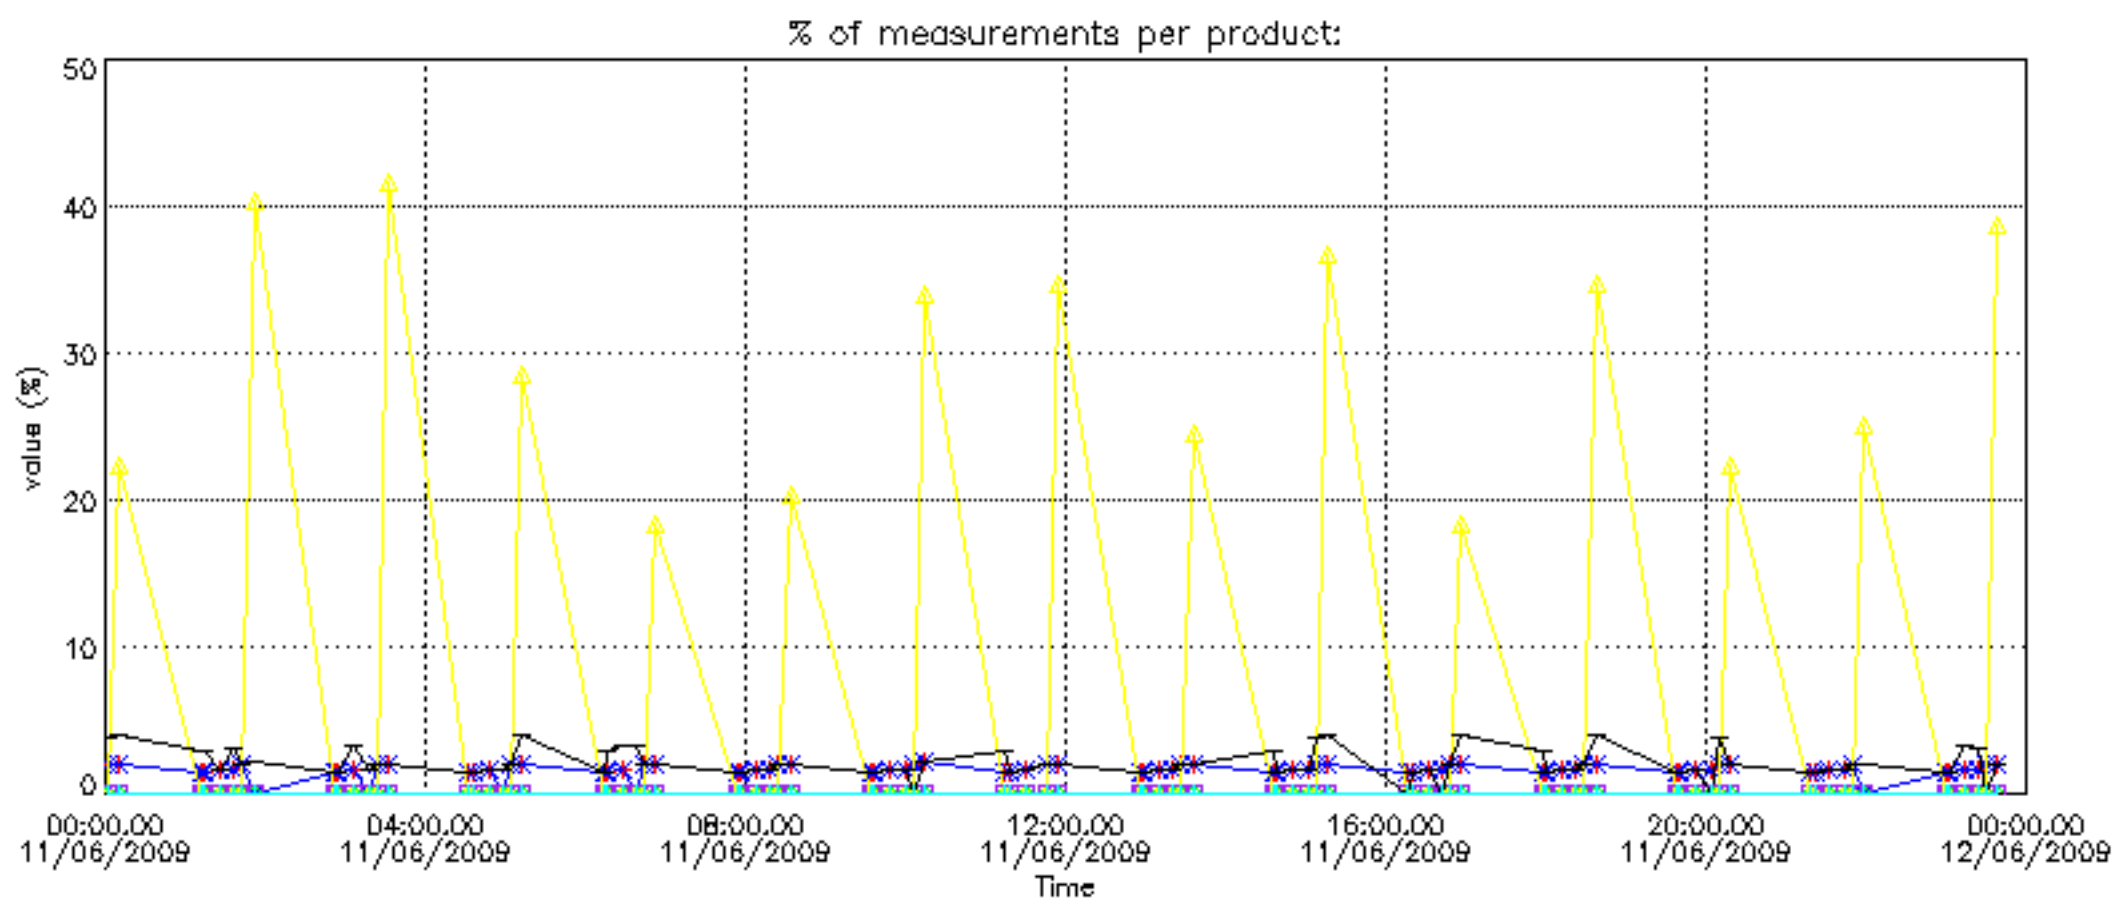

Percentage of cosmic ray hits per profile

Percentage of datation errors per profile