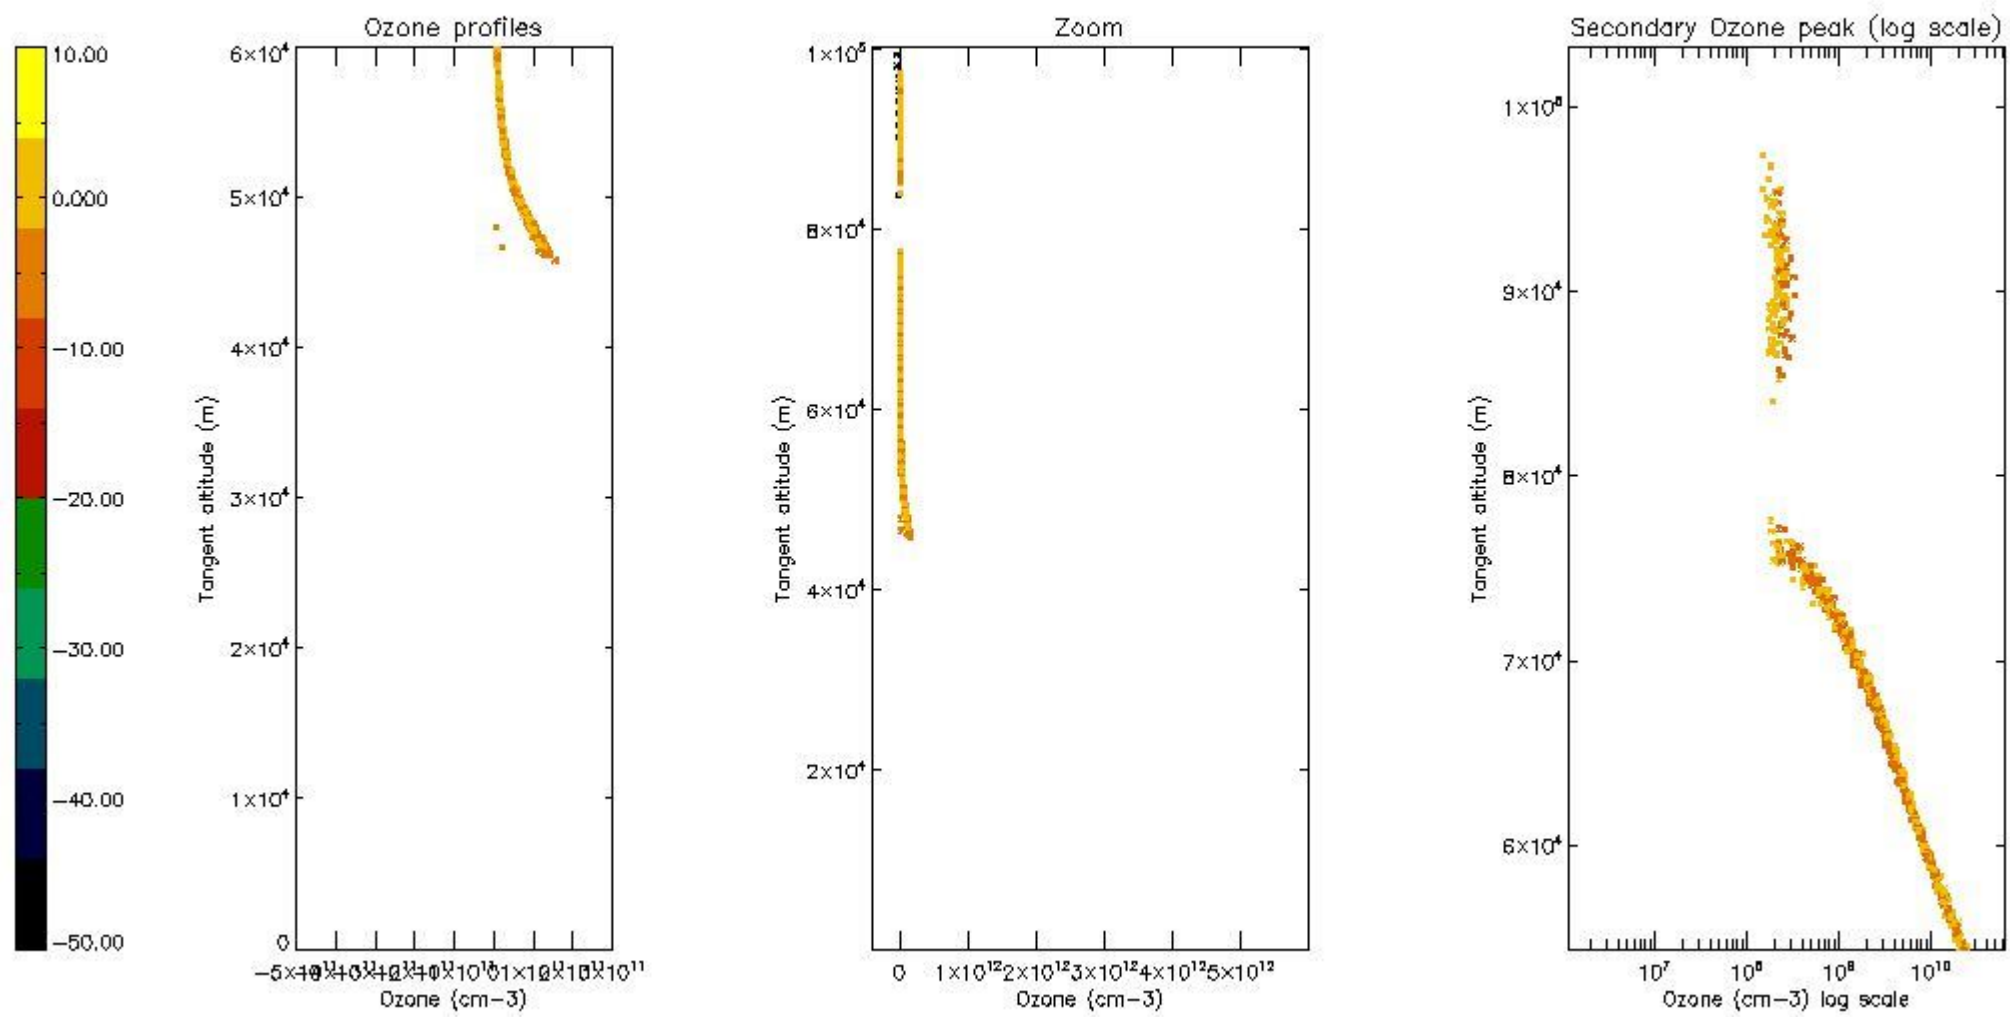

STD < 10	7
STD < 5	6

5.2 Plot ozone profiles for all STD (dark without errors)

The colorbar represents the latitude.

5.3 Plot ozone profiles where STD < 20% (dark without errors)

The colorbar represents the latitude.

5.4 Plot ozone profiles where STD < 10% (dark without errors)

The colorbar represents the latitude.

5.5 Plot ozone profiles where STD < 5% (dark without errors)

The colorbar represents the latitude.

5.6 Plot NO₂ profiles for all STD (dark without errors)