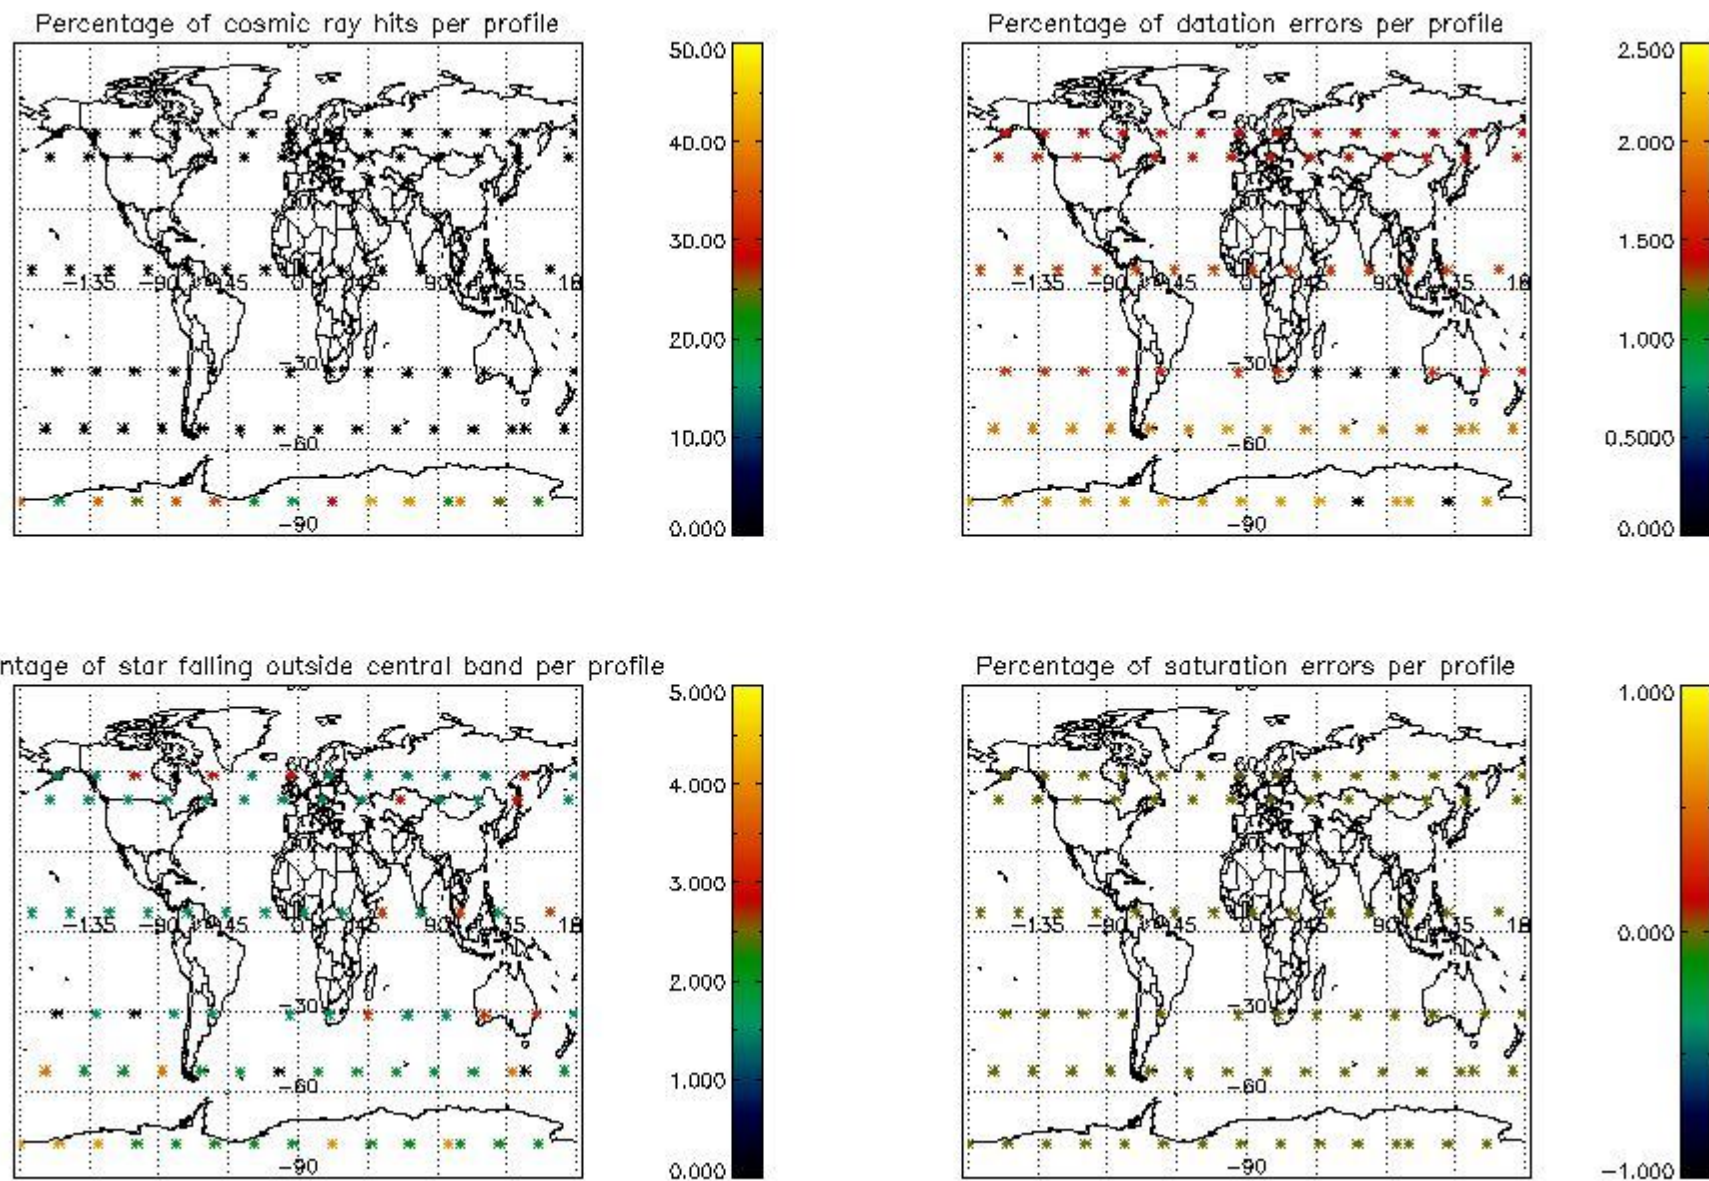

Percentage of datation errors per profile

Percentage of star falling outside central band per profile

Percentage of saturation errors per profile

4.2.2 Plot level 1 quality information per product (world map): ENVISAT DESCENDING passes