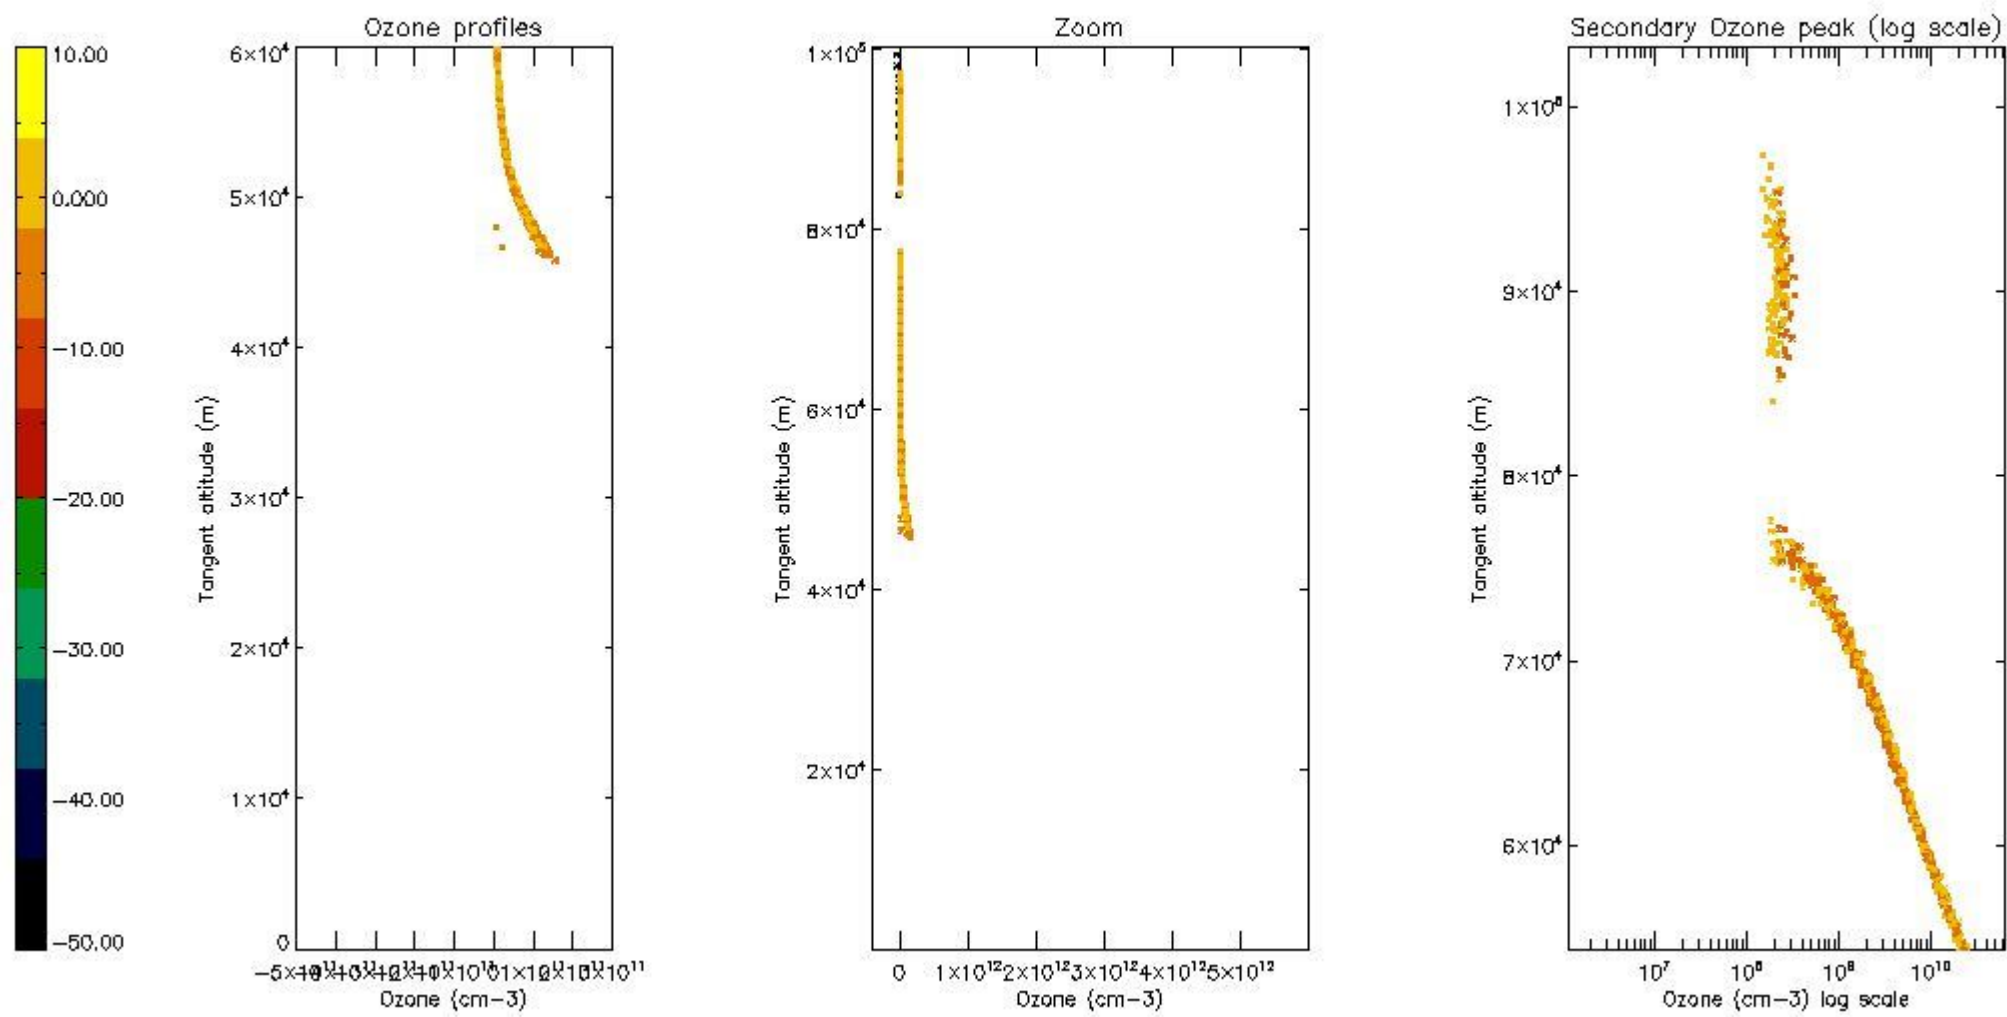

STD < 10	7
STD < 5	6

5.2 Plot ozone profiles for all STD (dark without errors)

The colorbar represents the latitude.

5.3 Plot ozone profiles where STD < 20% (dark without errors)

The colorbar represents the latitude.