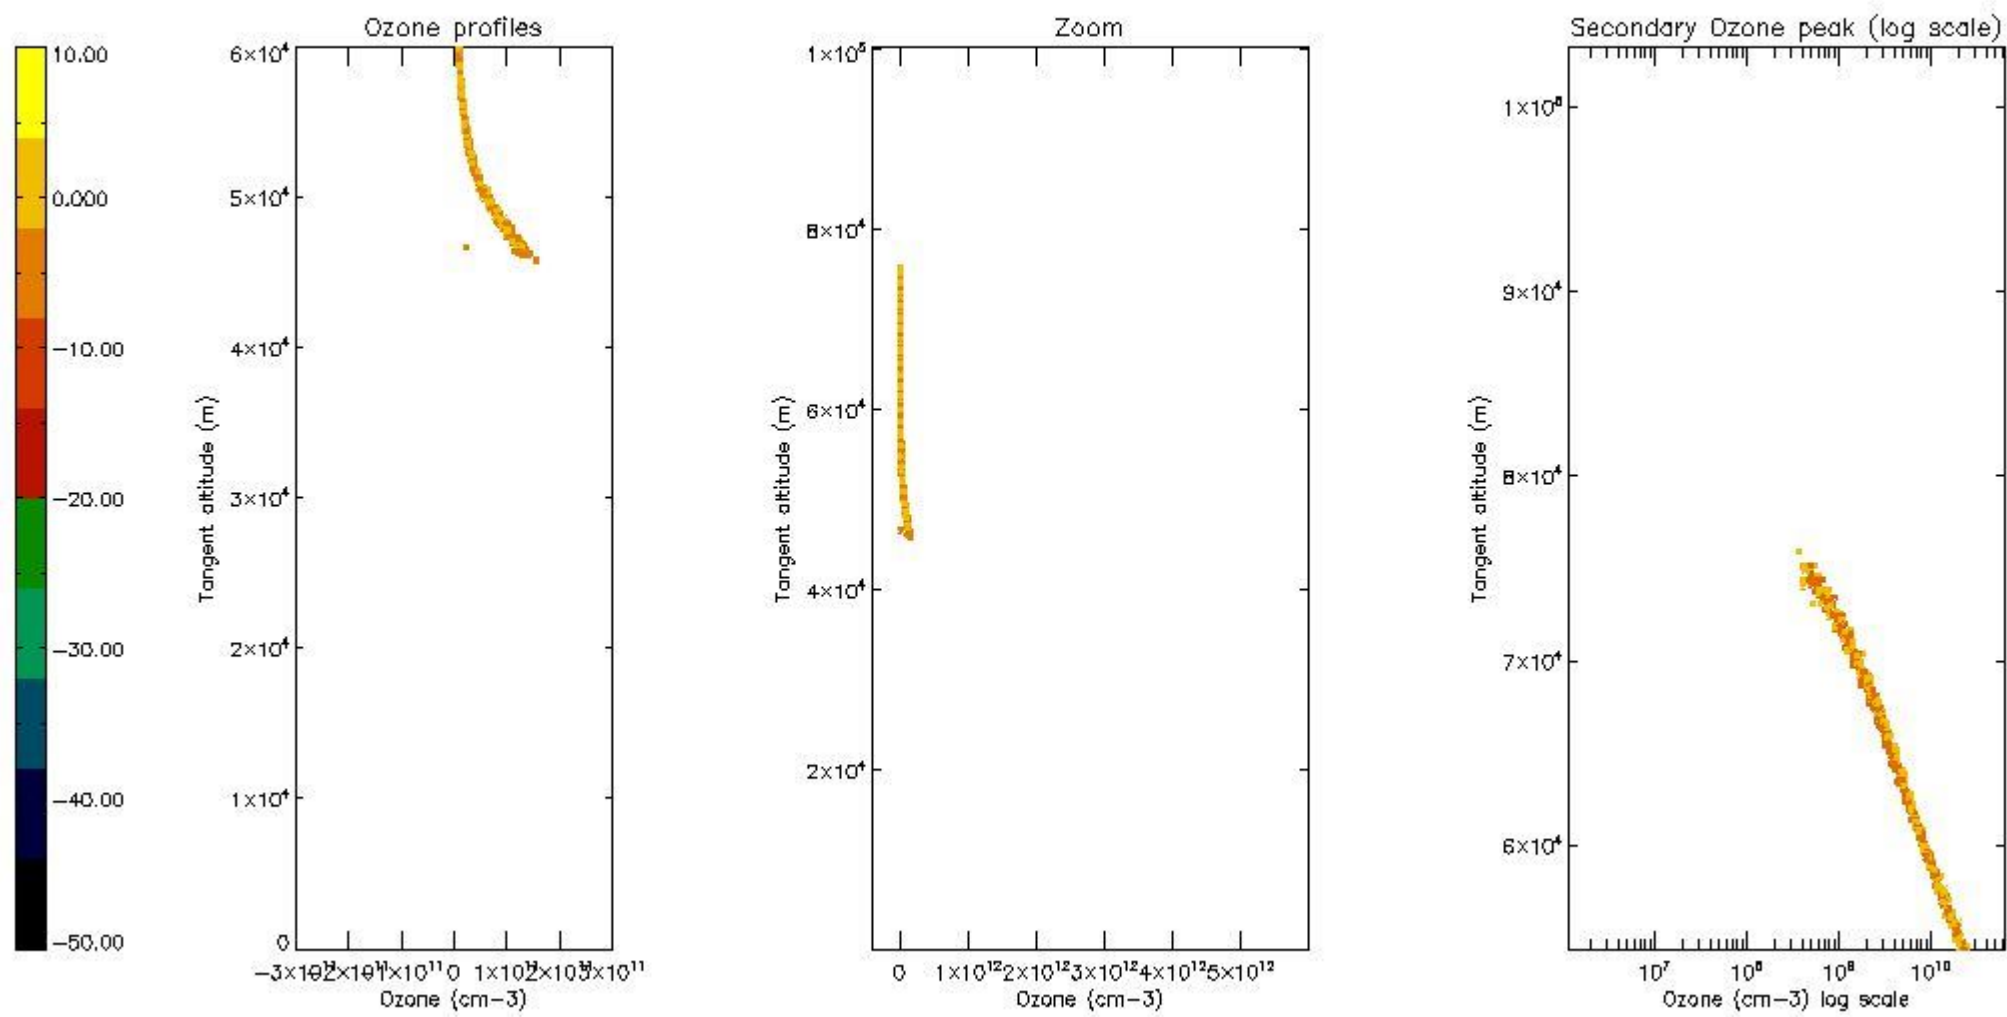

5.5 Plot ozone profiles where STD < 5% (dark without errors)

The colorbar represents the latitude.