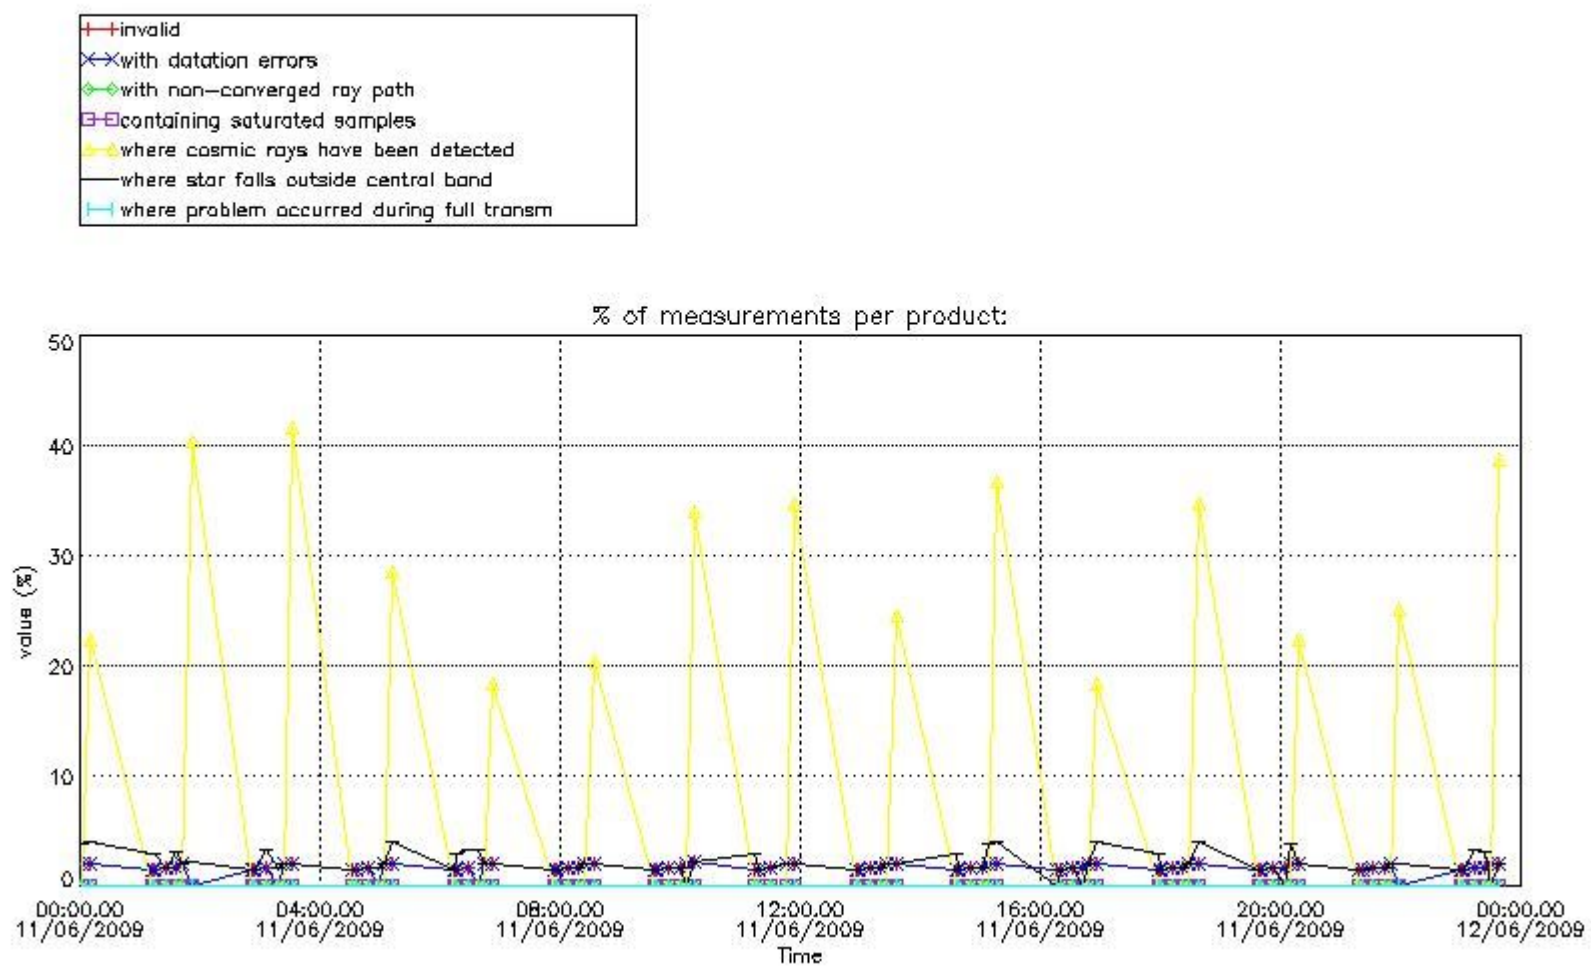

Percentage of cosmic ray hits per profile

Percentage of datation errors per profile

4.2 Plot quality information per product coming from level 1b processing (world map)
4.2.1 Plot level 1 quality information per product (world map): ENVISAT ASCENDING passes