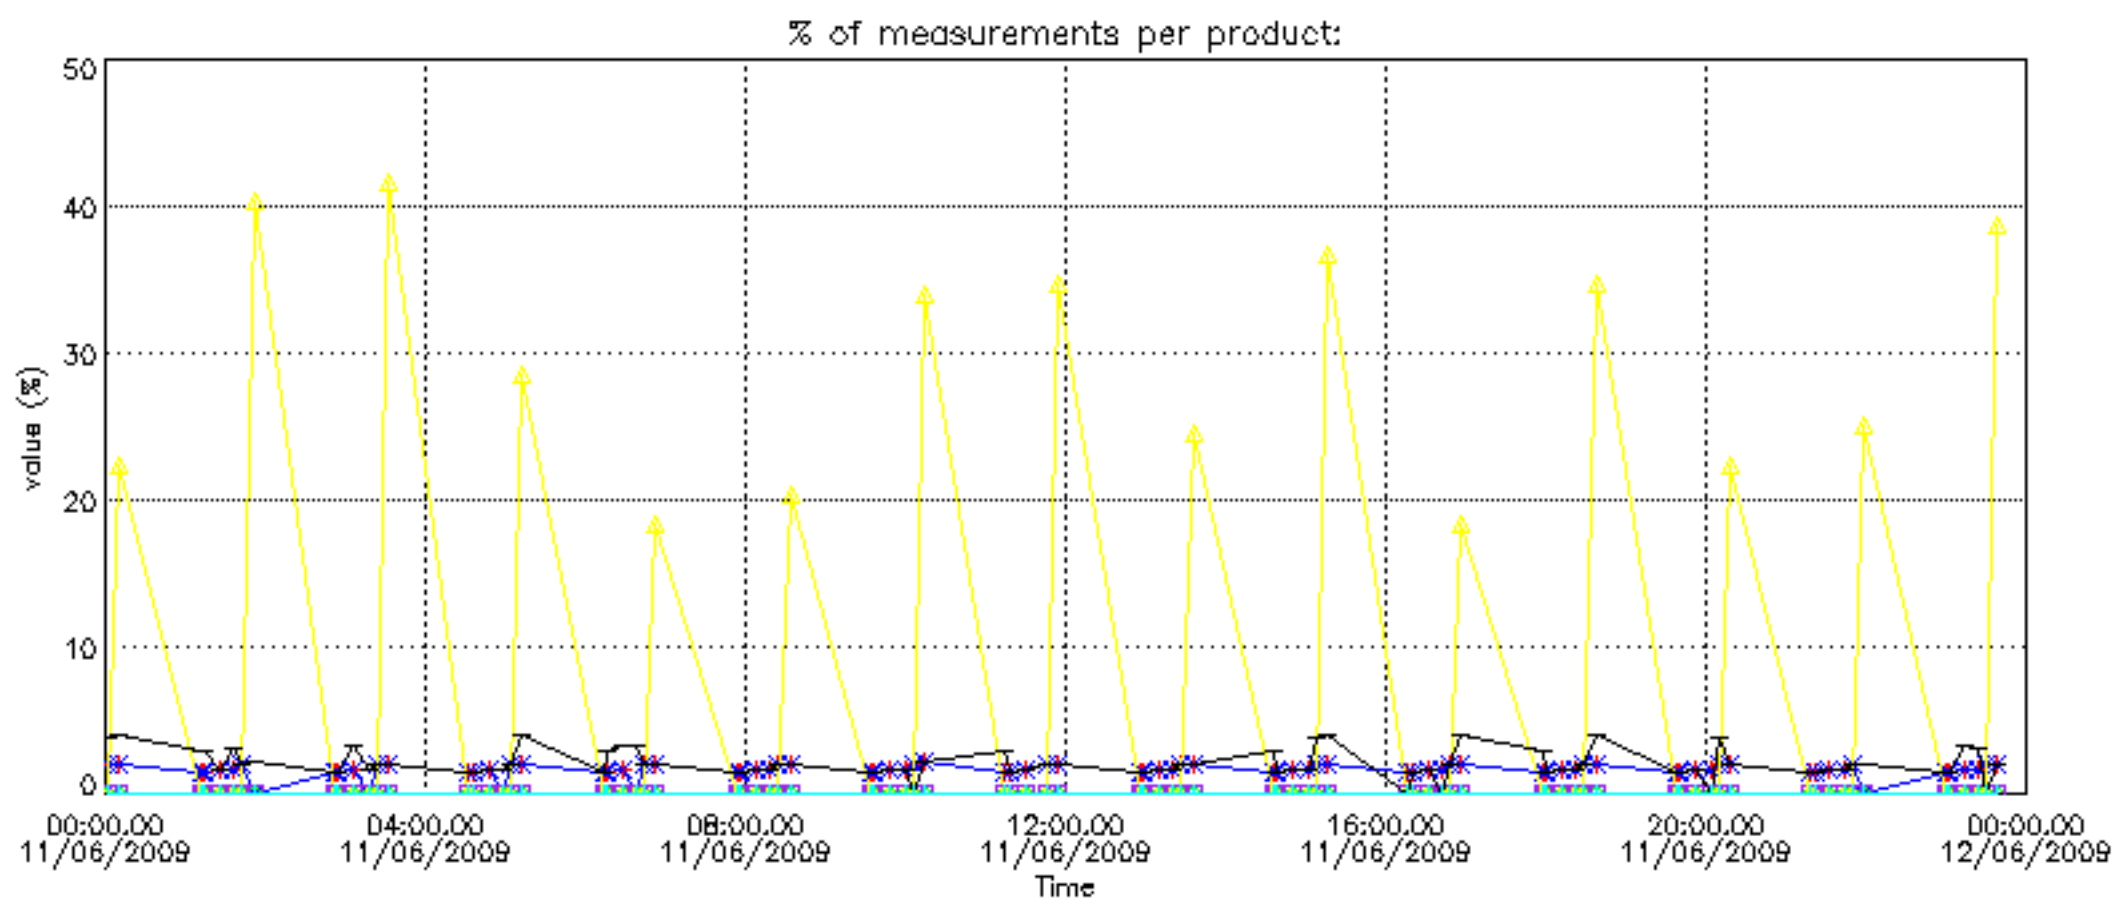

Percentage of cosmic ray hits per profile

Percentage of datation errors per profile