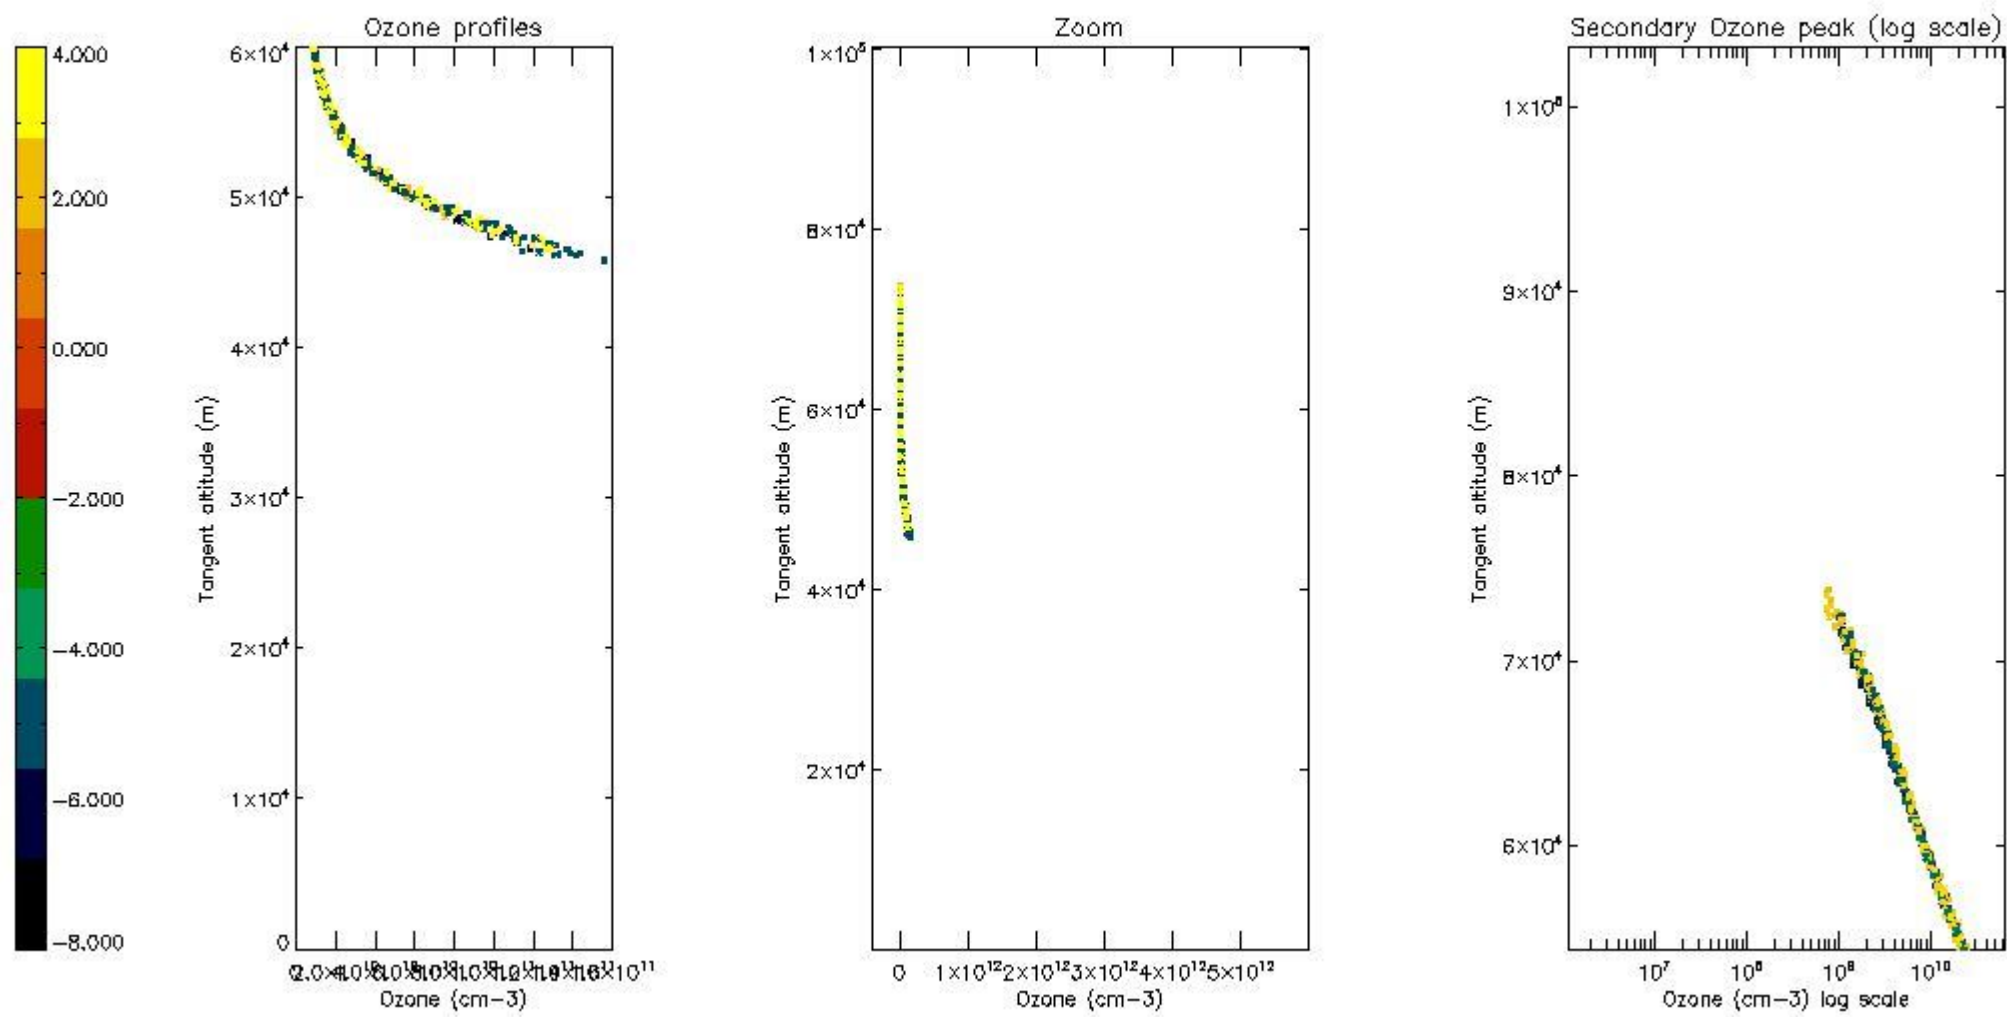

5.6 Plot NO₂ profiles for all STD (dark without errors)

The colorbar represents the latitude.