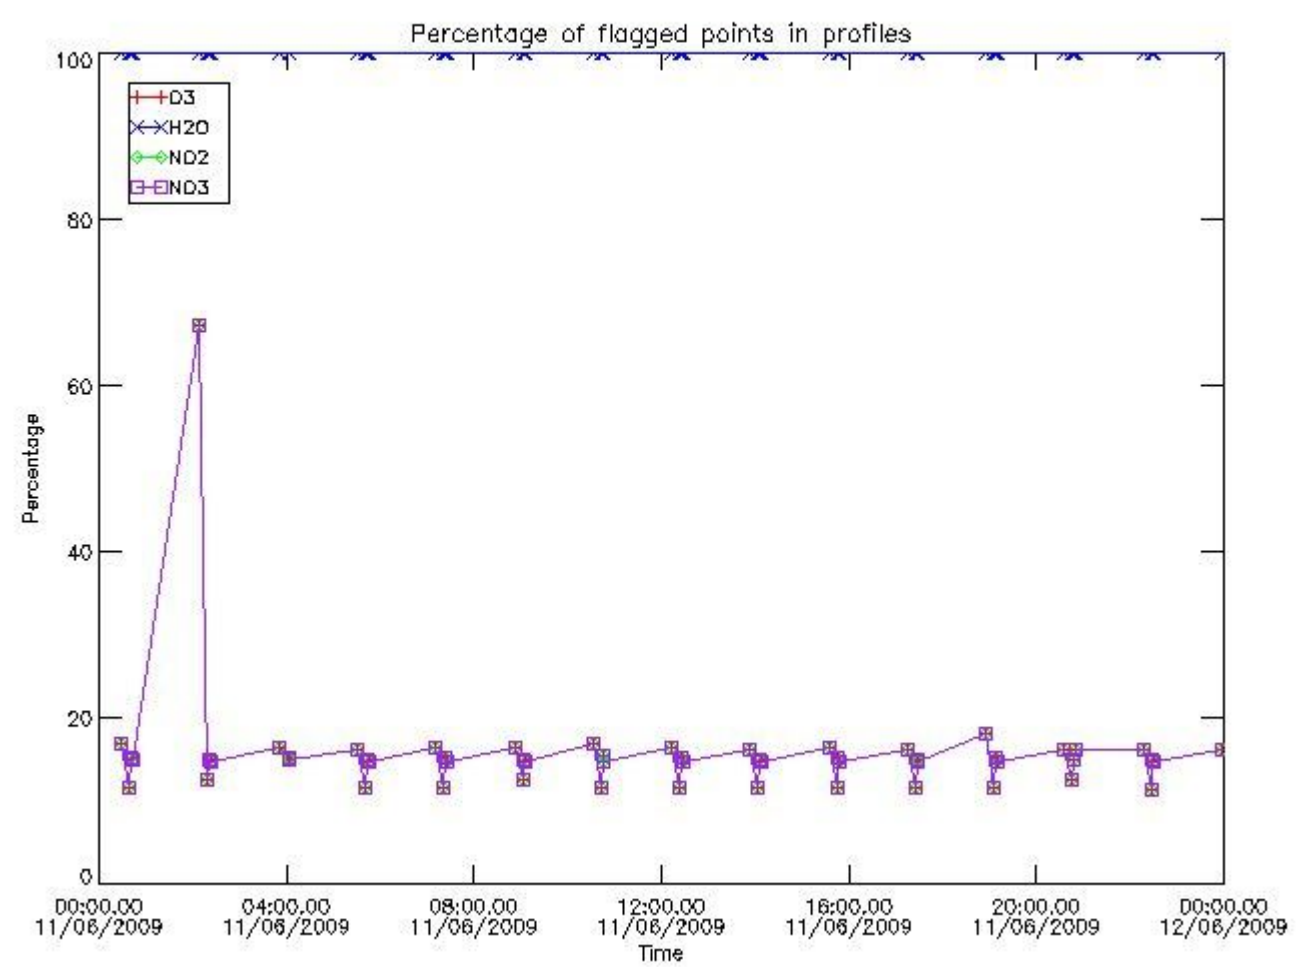

3. Quality information per product

In this section it is plotted some information contained in the Quality Summary data set of the level 2 products. Only products in dark limb conditions and without errors (error flag in the MPH set to "0") are used.

3.1 Plot quality information per product (time dependant)

3.2 Plot quality information per product (world map)