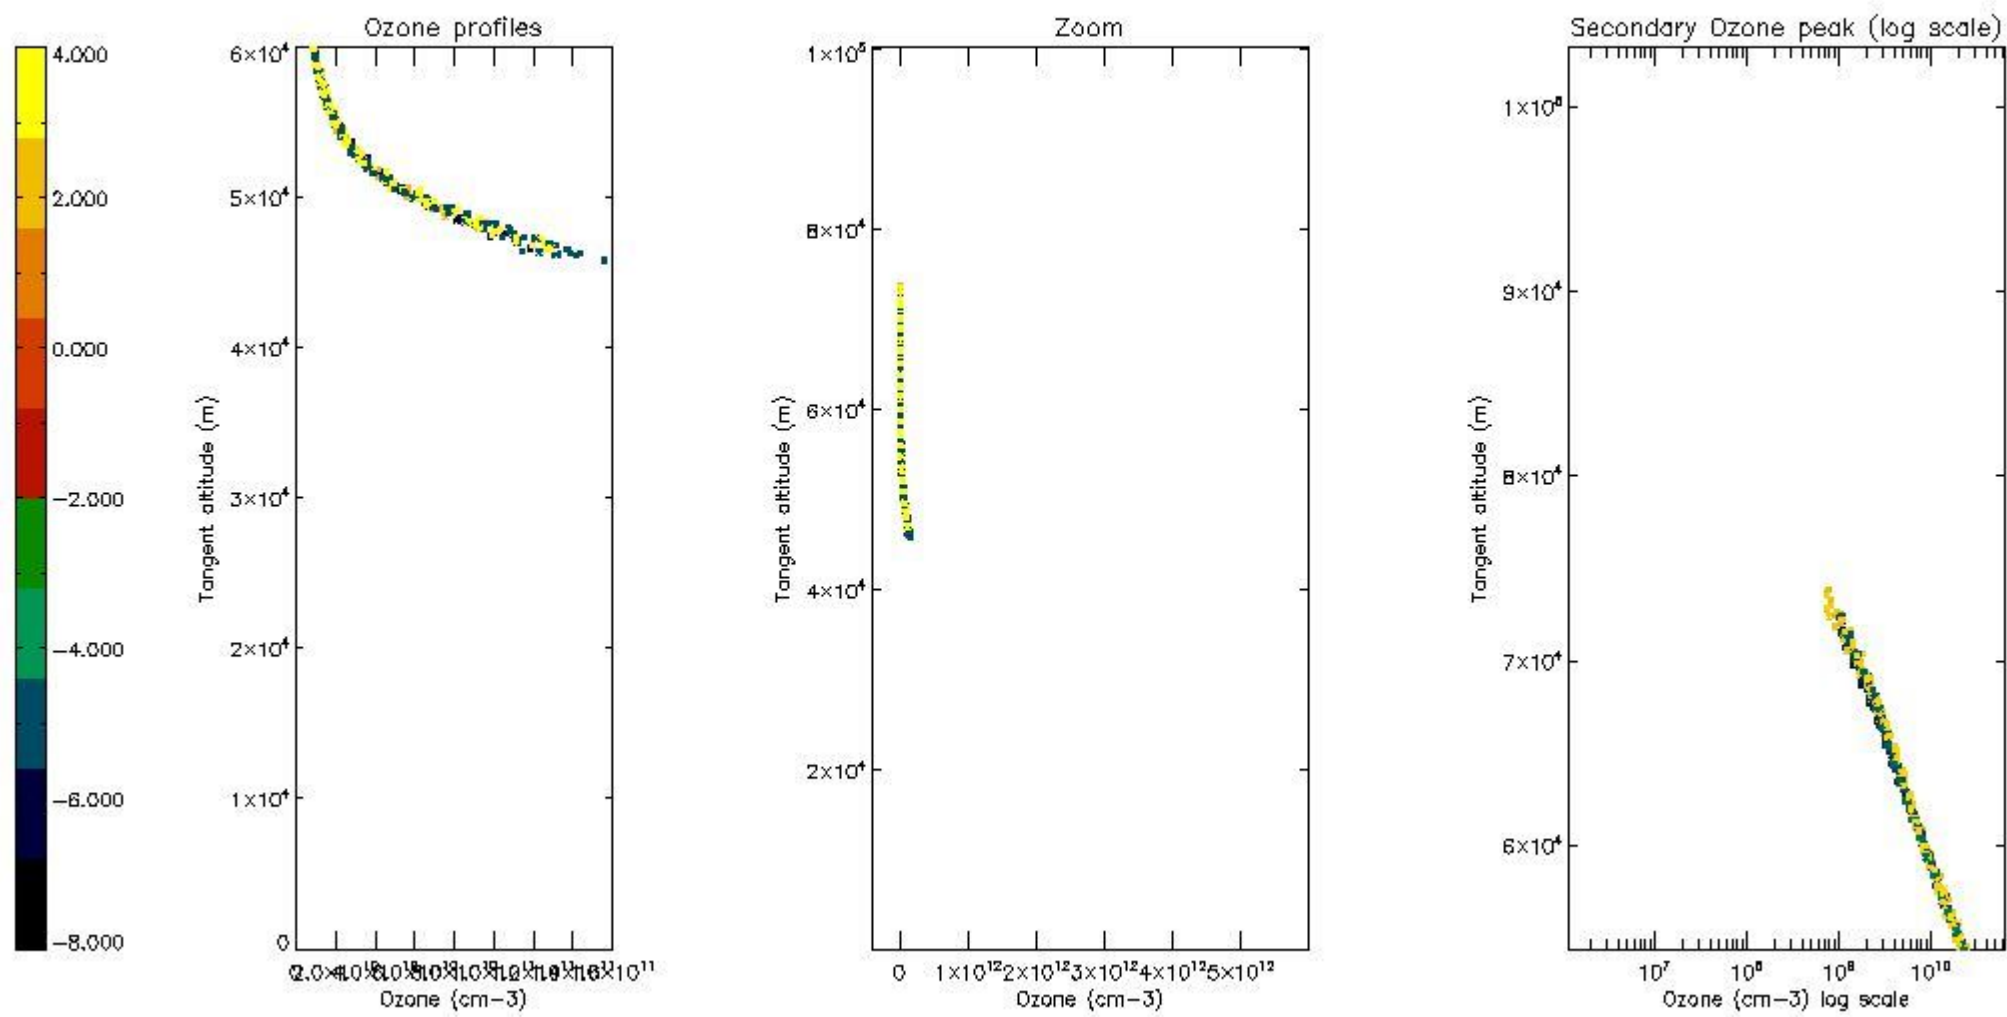

STD < 10	7
STD < 5	6

5.2 Plot ozone profiles for all STD (dark without errors)

The colorbar represents the latitude.

5.3 Plot ozone profiles where STD < 20% (dark without errors)

The colorbar represents the latitude.

5.4 Plot ozone profiles where STD < 10% (dark without errors)

The colorbar represents the latitude.

5.5 Plot ozone profiles where STD < 5% (dark without errors)

The colorbar represents the latitude.

5.6 Plot NO₂ profiles for all STD (dark without errors)