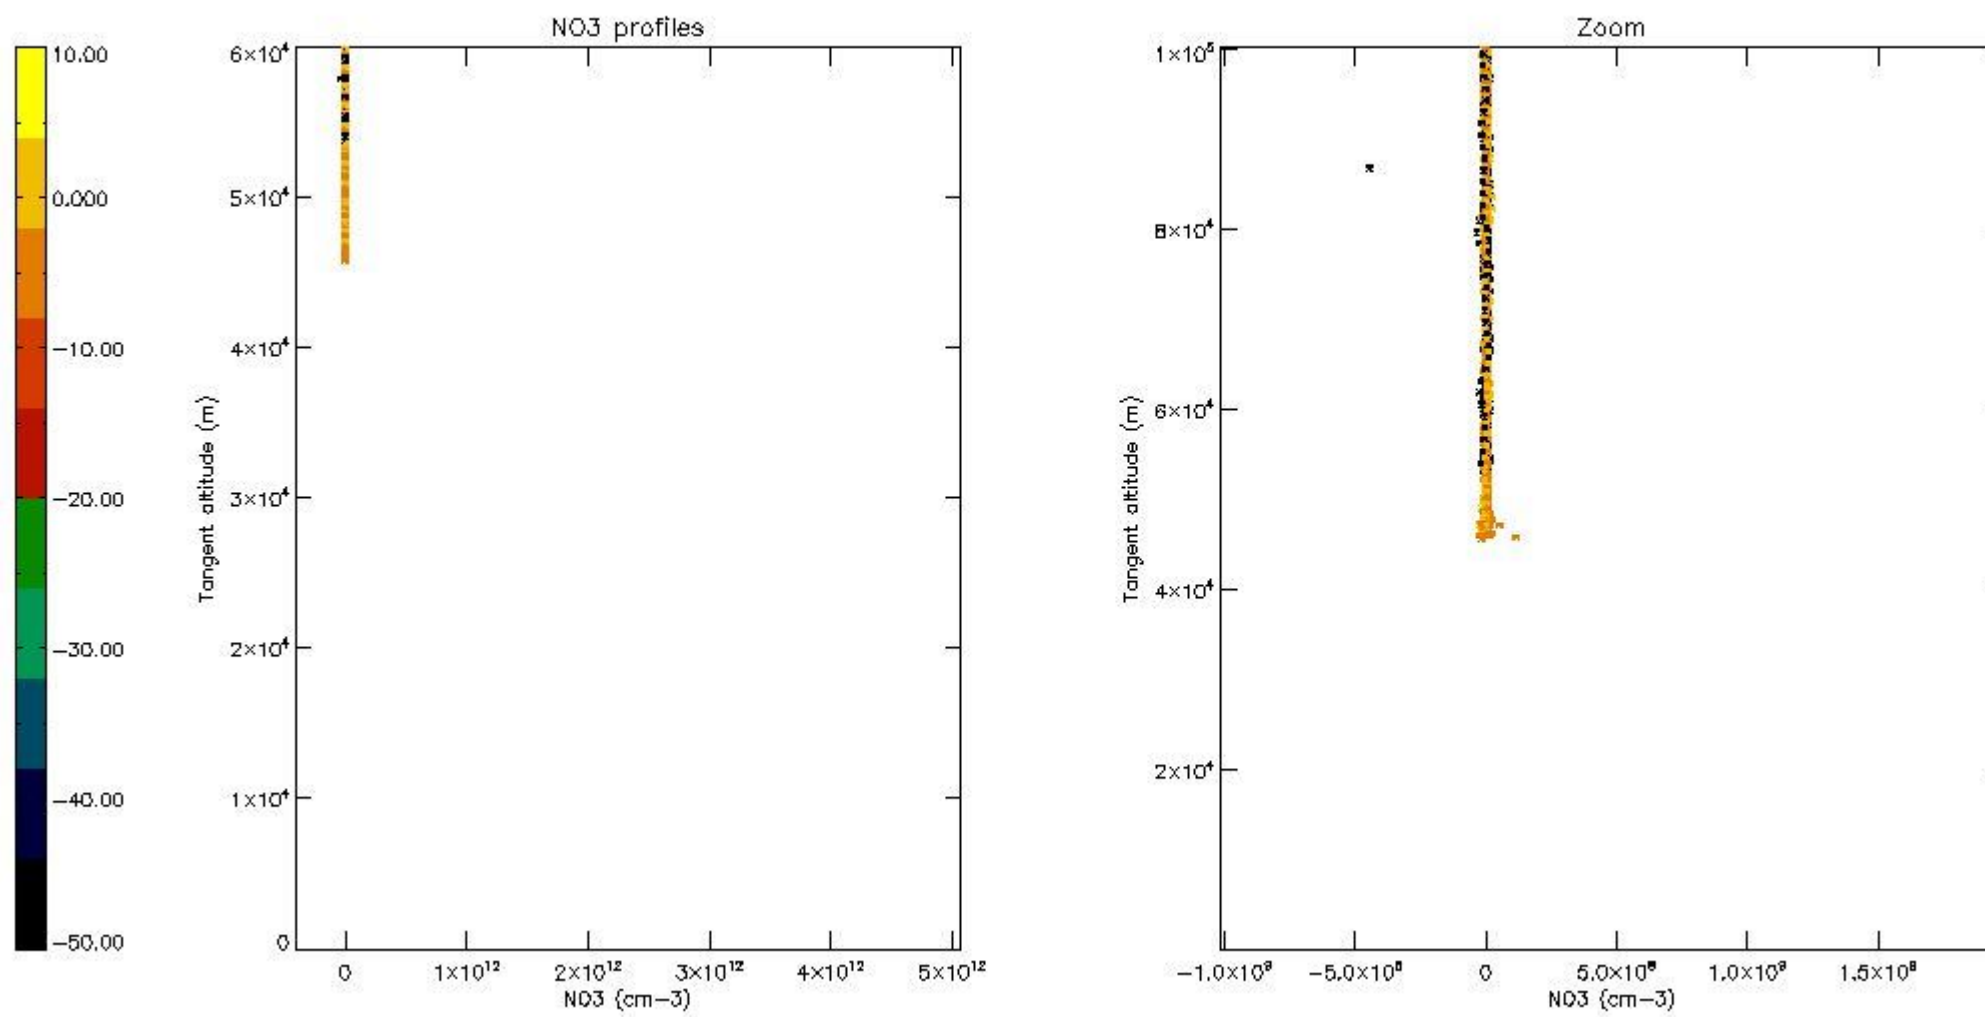

6. Auxiliary Data Files used for the production reported in section 2

The number reported in the third column indicates since which file (see list in section 2) the corresponding auxiliary file has been used. The fourth column is the date of those product files.

Type	Auxiliary Filename	Used since product	Used since product date
INST_PHYS_CHARACTERISTICS	GOM_INS_AXVIEC20091111_143220_20030716_120000_20500101_000000	1	11-JUN-2009 00:01:58
LEVEL-2_PROC_CONFIG	GOM_PR2_AXVIEC20091111_152718_20020301_000000_20500101_000000	1	11-JUN-2009 00:01:58
CROSS_SECTIONS_FILE	GOM_CRS_AXVIEC20091111_154832_20020301_000000_20500101_000000	1	11-JUN-2009 00:01:58