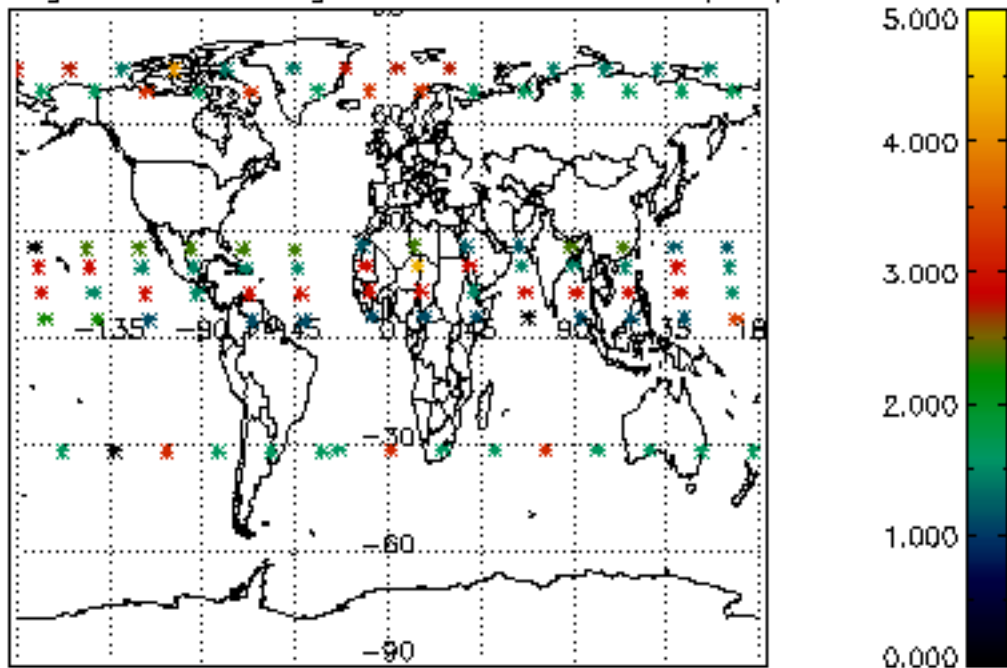

Percentage of cosmic ray hits per profile

Percentage of star falling outside central band per profile