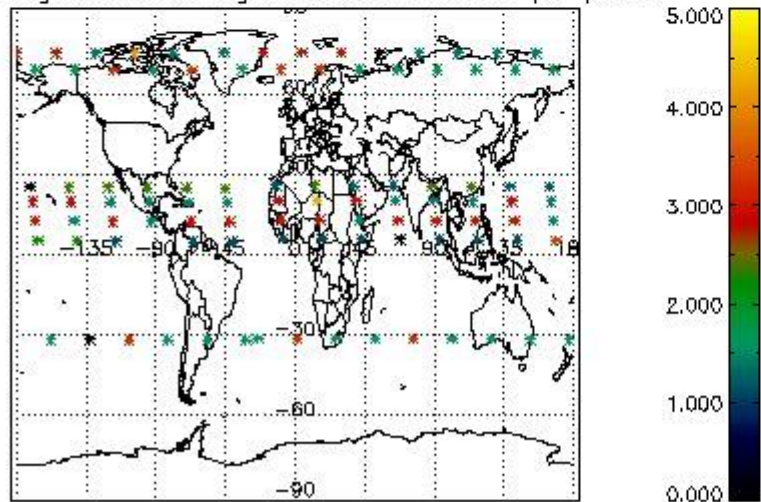

Percentage of star falling outside central band per profile