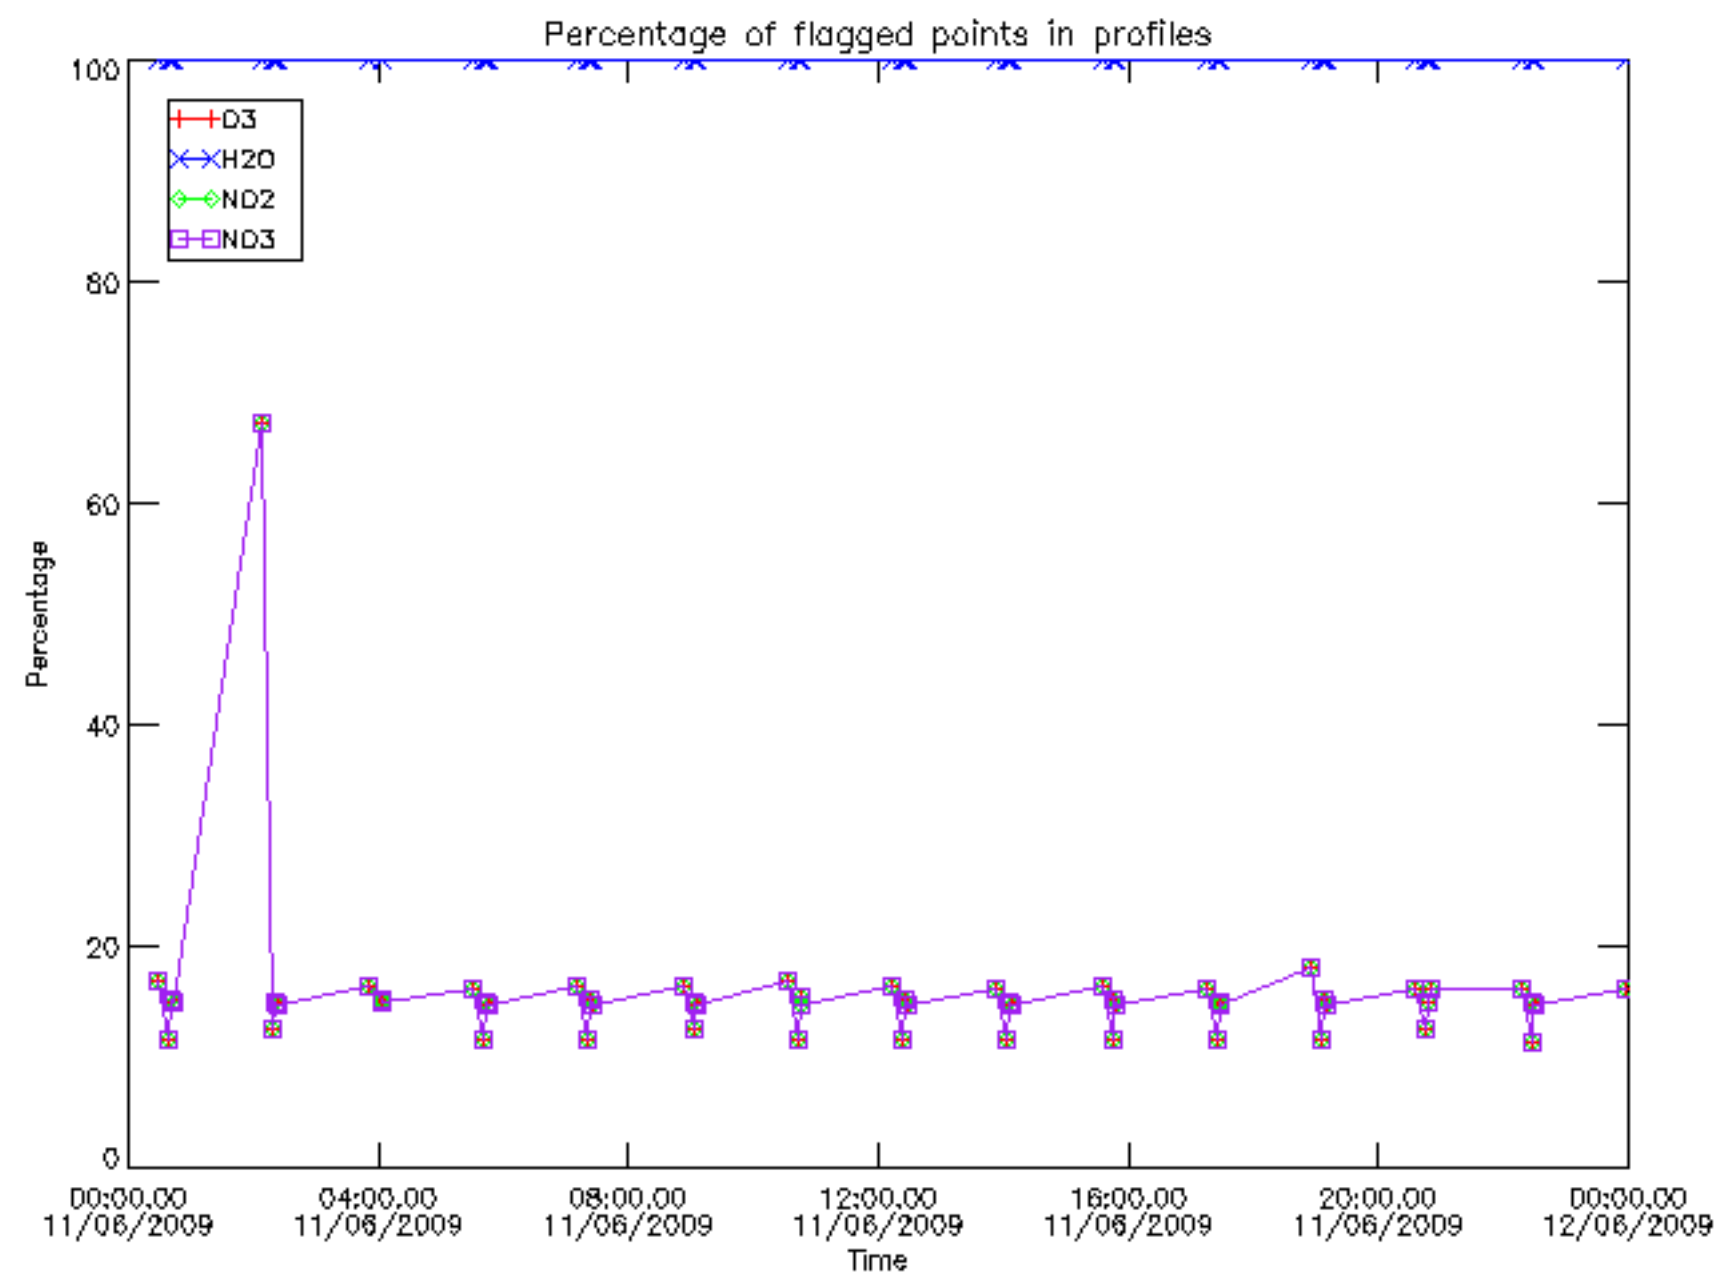

Percentage of flagged data per D3 profile

Percentage of flagged data per H2O profile