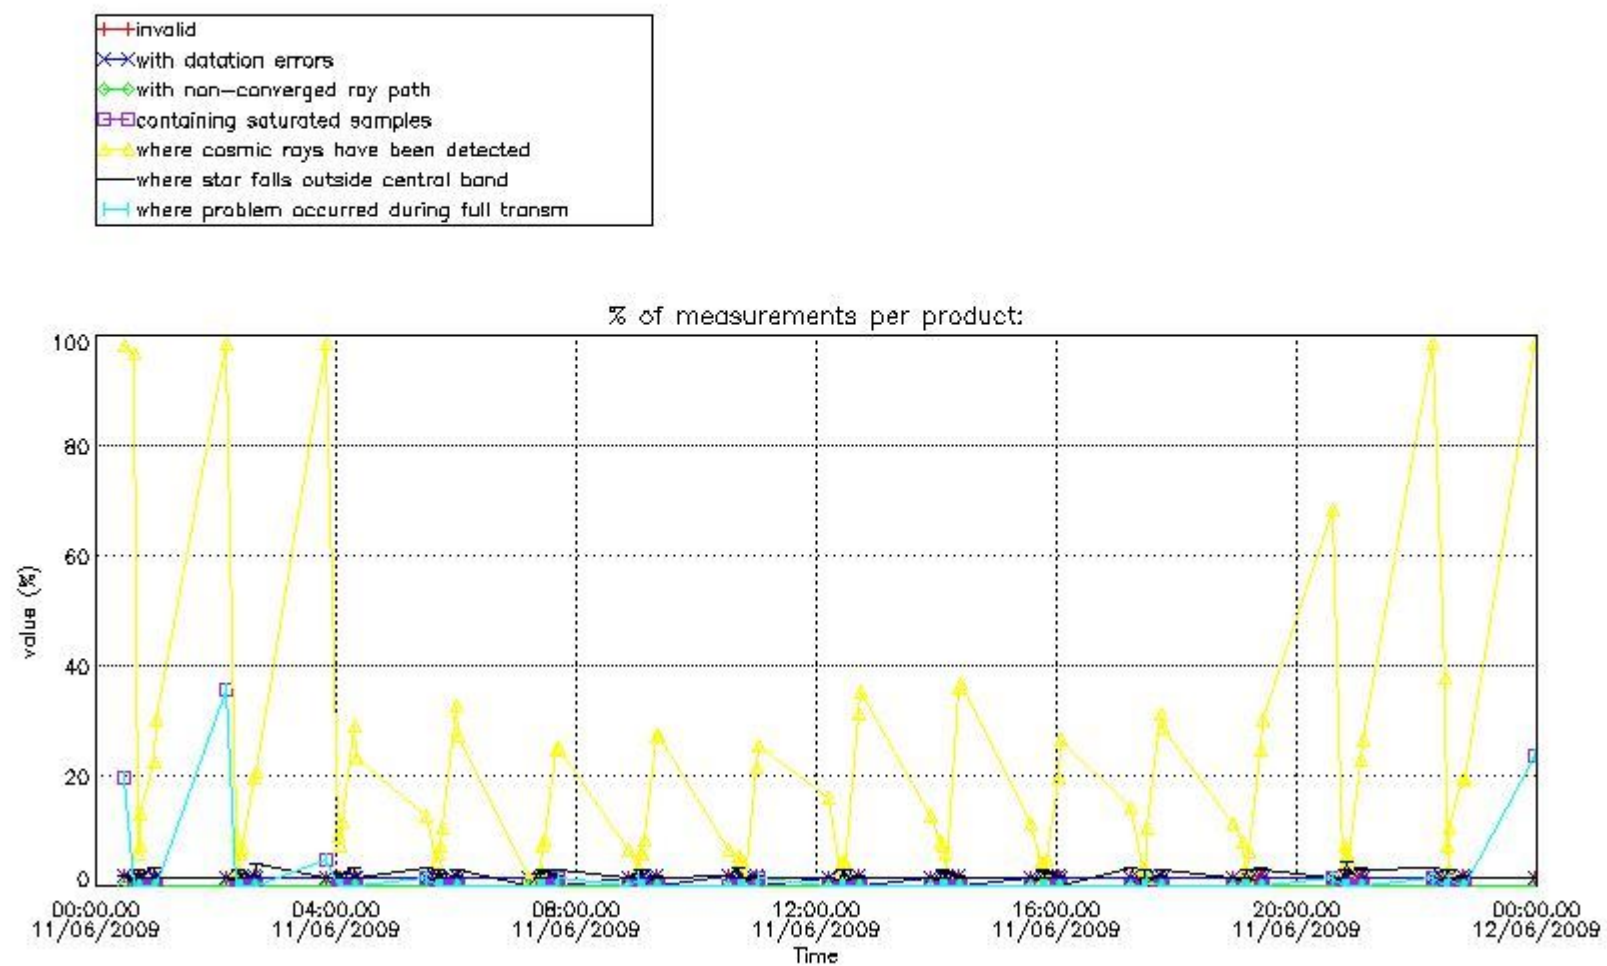

4.1.2 Plot level 1 quality information per product (time dependant): ENVISAT DESCENDING passes