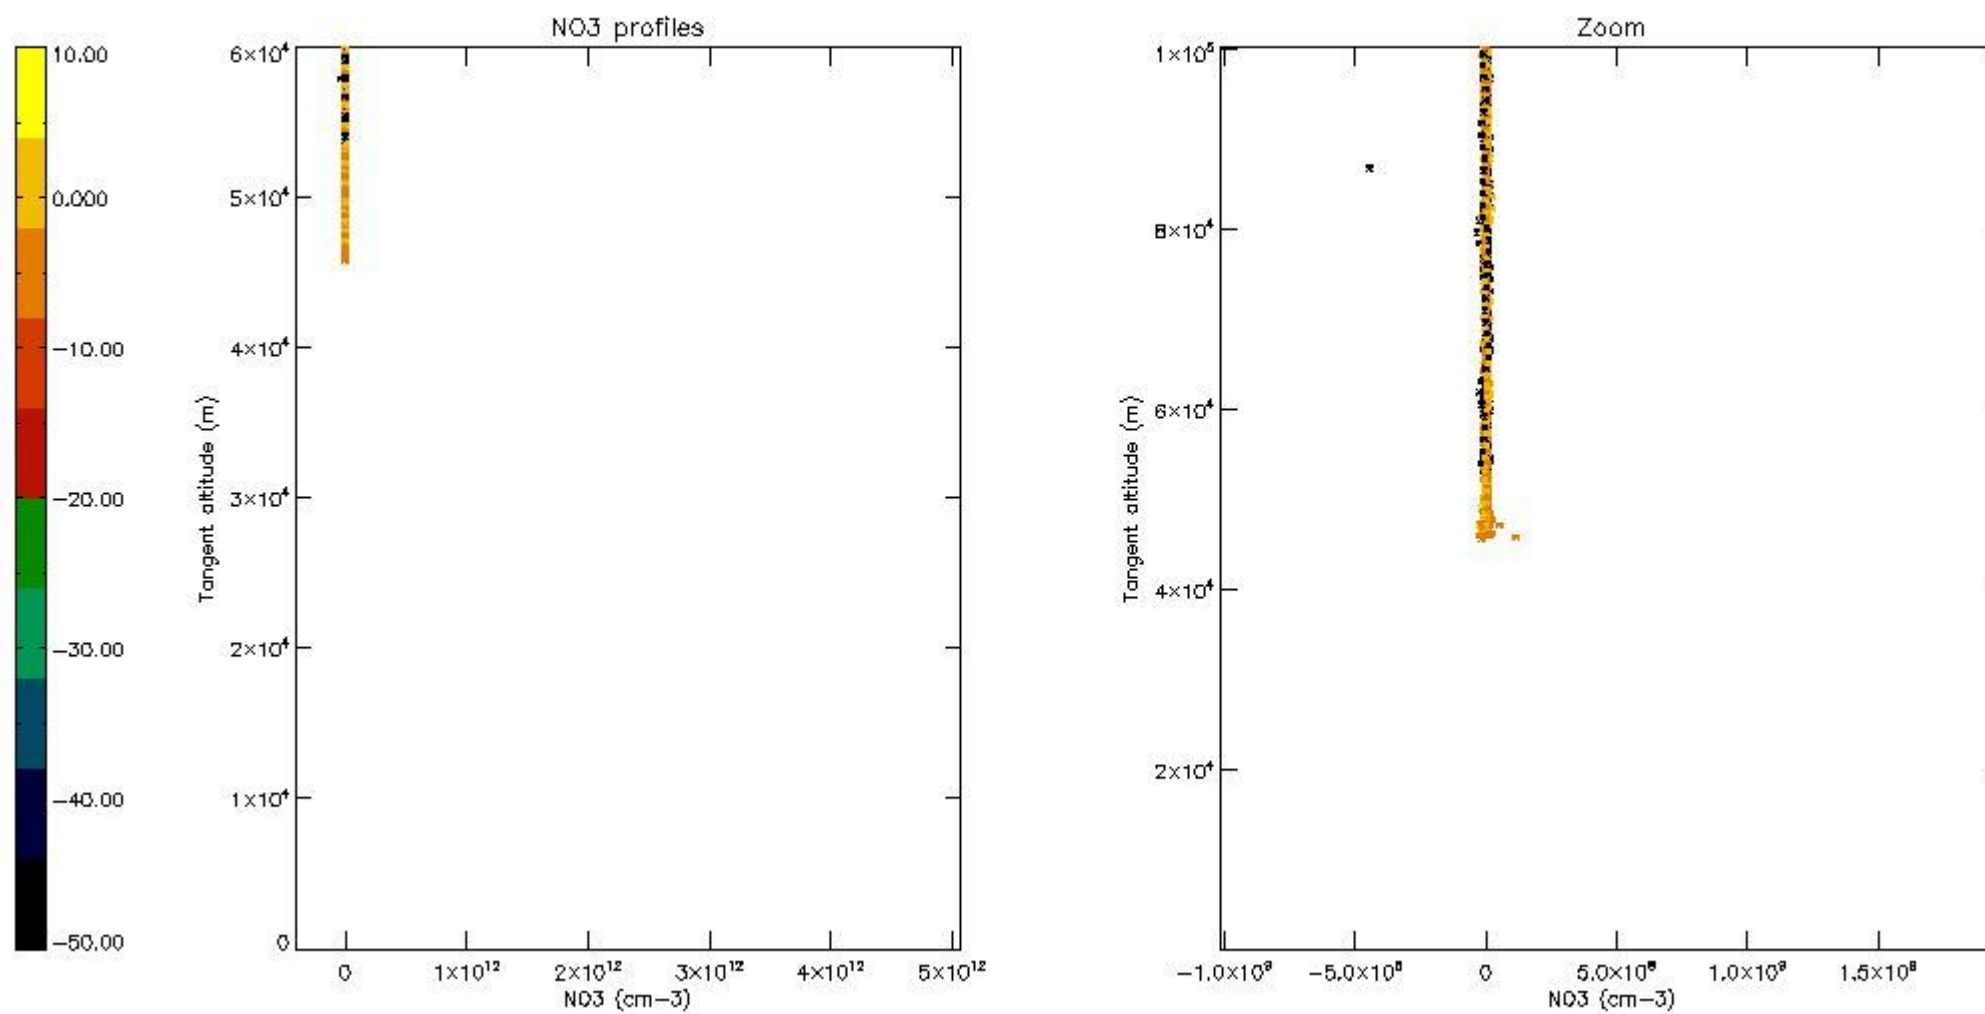

6. Auxiliary Data Files used for the production reported in section 2

The number reported in the third column indicates since which file (see list in section 2) the corresponding auxiliary file has been used. The fourth column is the date of those product files.

Type	Auxiliary Filename	Used since product	Used since product date
INST_PHYS_CHARACTERISTICS	GOM_INS_AXVIEC20091111_143220_20030716_120000_20500101_000000	1	11-JUN-2009 00:01:58
LEVEL-2_PROC_CONFIG	GOM_PR2_AXVIEC20091111_152718_20020301_000000_20500101_000000	1	11-JUN-2009 00:01:58
CROSS_SECTIONS_FILE	GOM_CRS_AXVIEC20091111_154832_20020301_000000_20500101_000000	1	11-JUN-2009 00:01:58