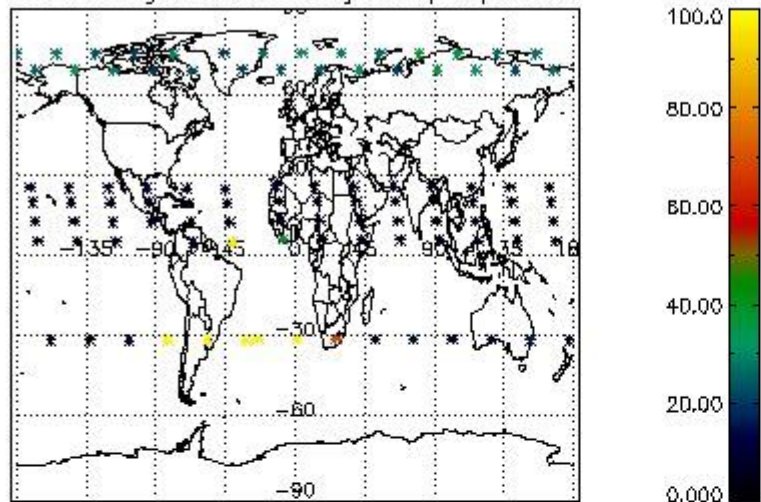

Percentage of cosmic ray hits per profile