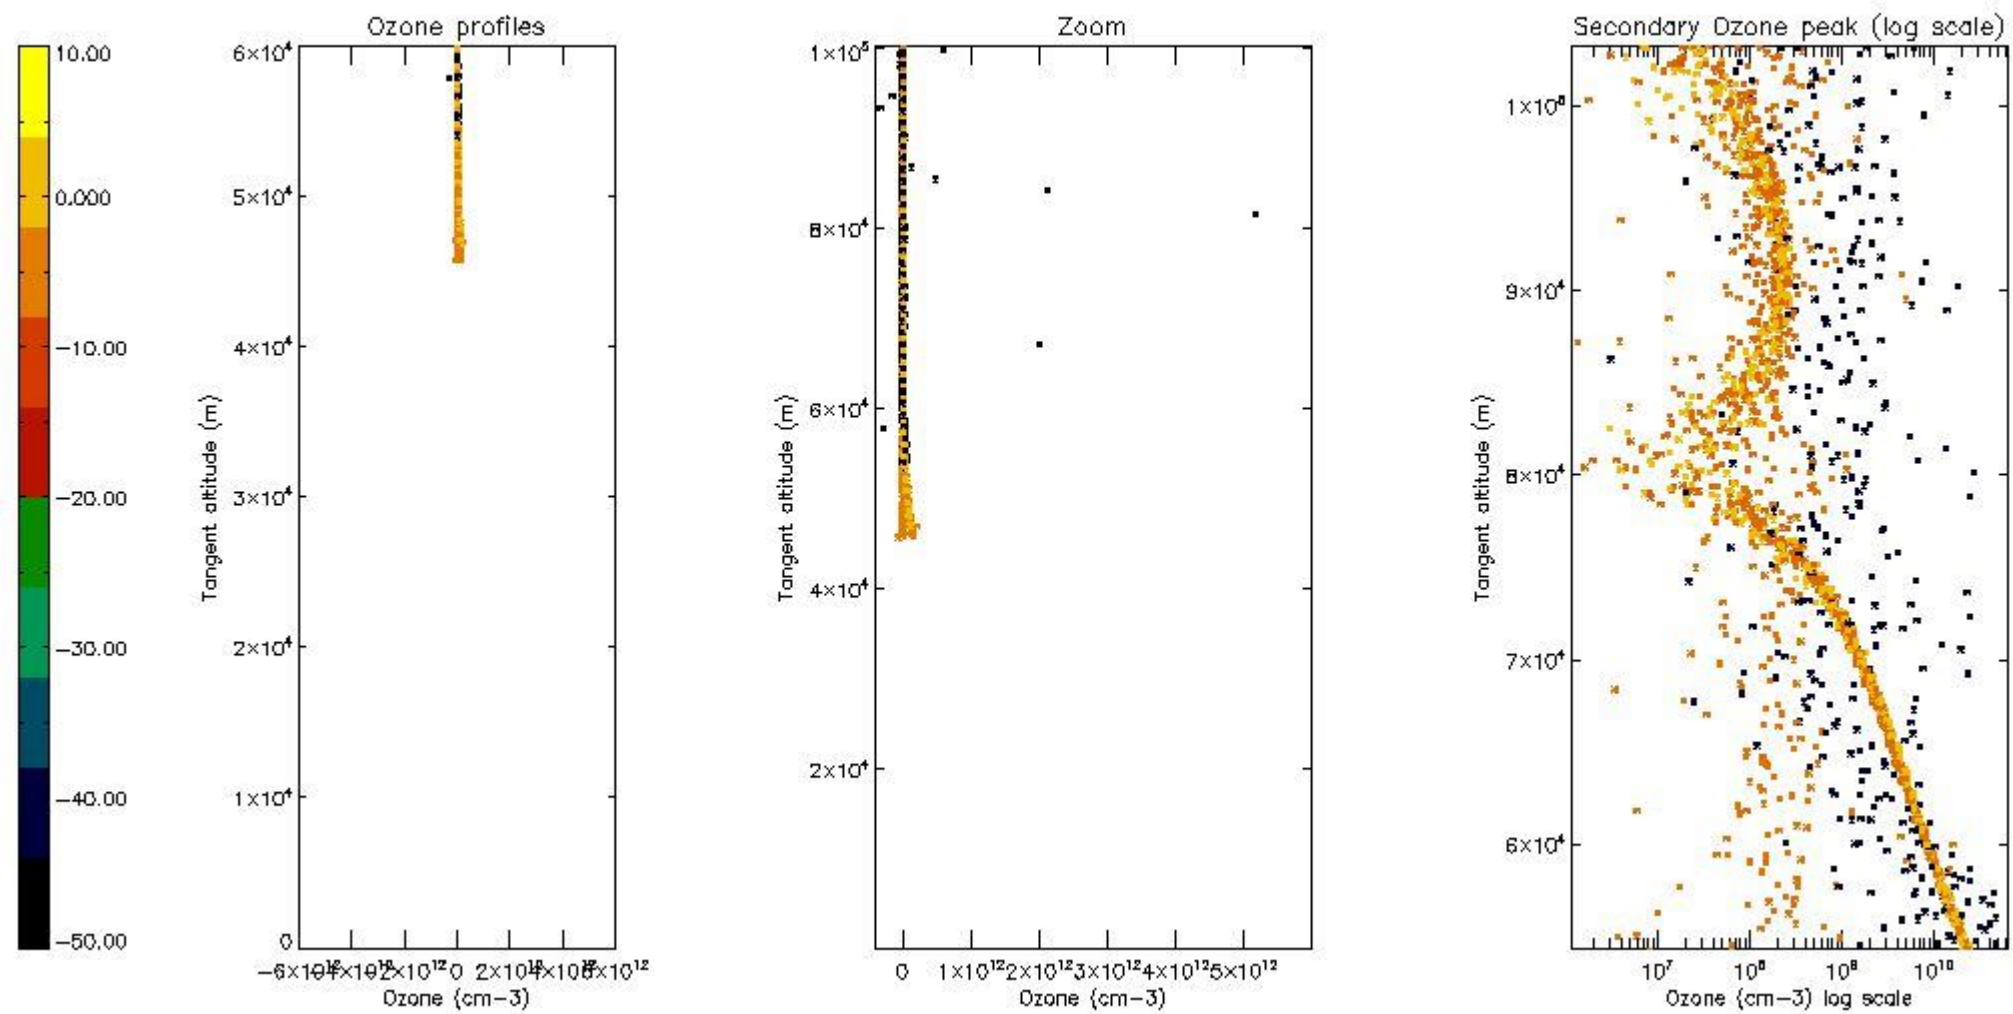

STD < 10	7
STD < 5	6

5.2 Plot ozone profiles for all STD (dark without errors)

The colorbar represents the latitude.

5.3 Plot ozone profiles where STD < 20% (dark without errors)

The colorbar represents the latitude.