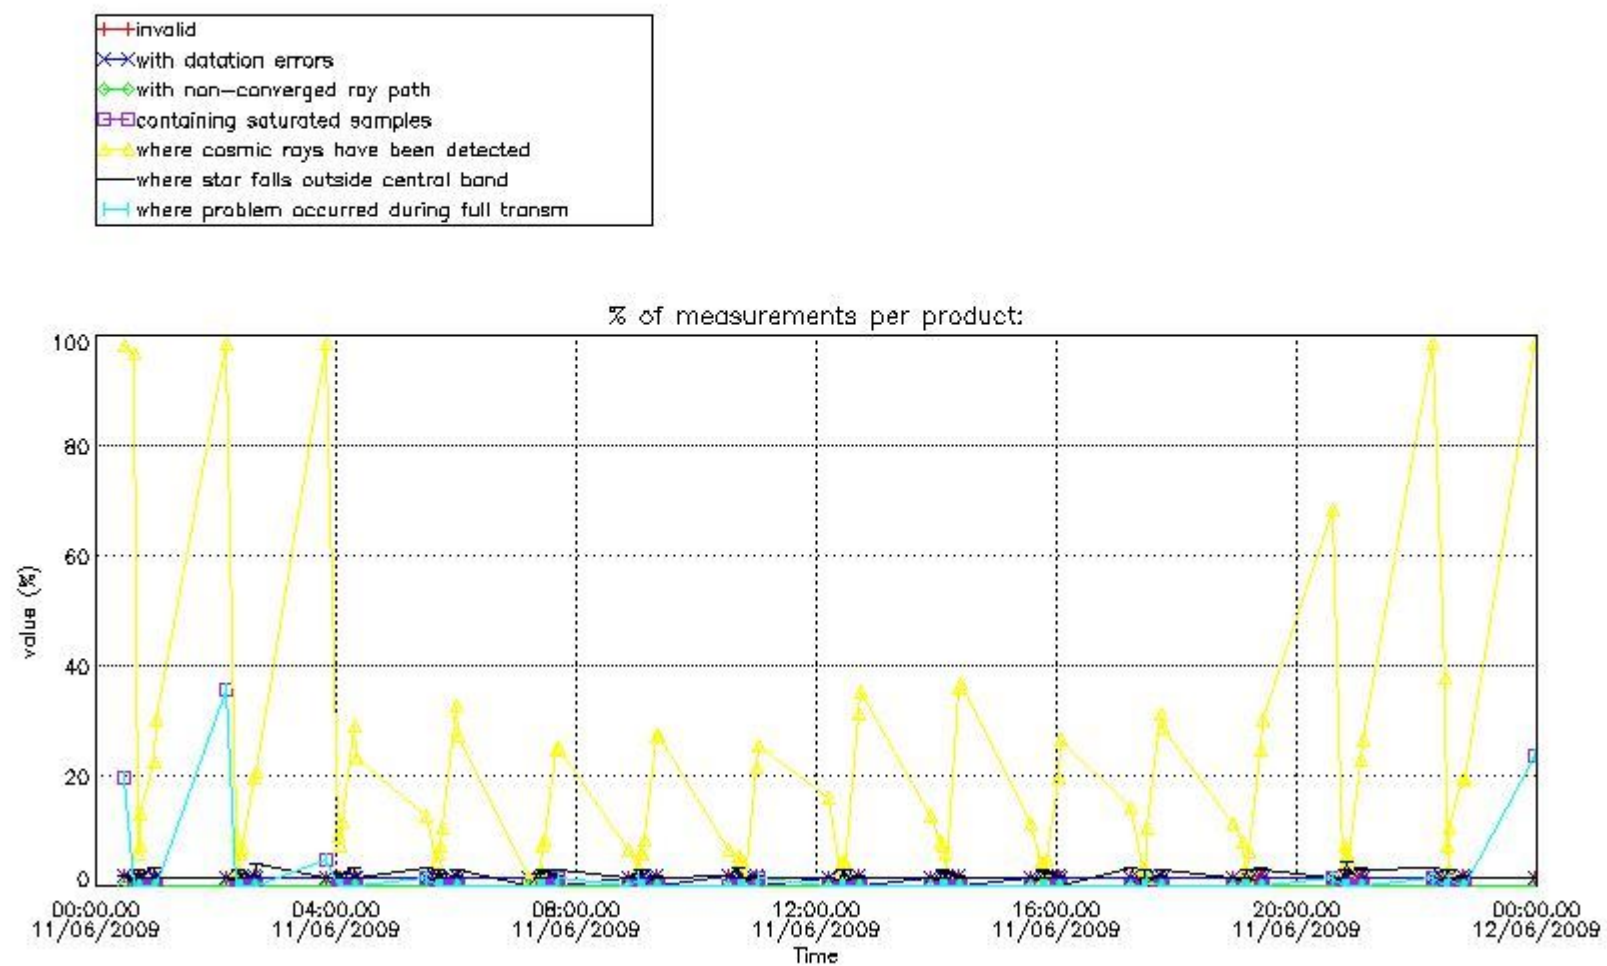

Percentage of flagged data per NO3 profile

4. Level 1 quality information per product

In this section it is plotted some information contained in the Quality Summary data set of the level 2 products that comes from the level 1b processing. Products without errors (error flag in the MPH set to "0") are used.

4.1 Plot quality information per product (time dependant) coming from level 1b processing

4.1.1 Plot level 1 quality information per product (time dependant): ENVISAT ASCENDING passes

4.1.2 Plot level 1 quality information per product (time dependant): ENVI SAT DESCENDING passes