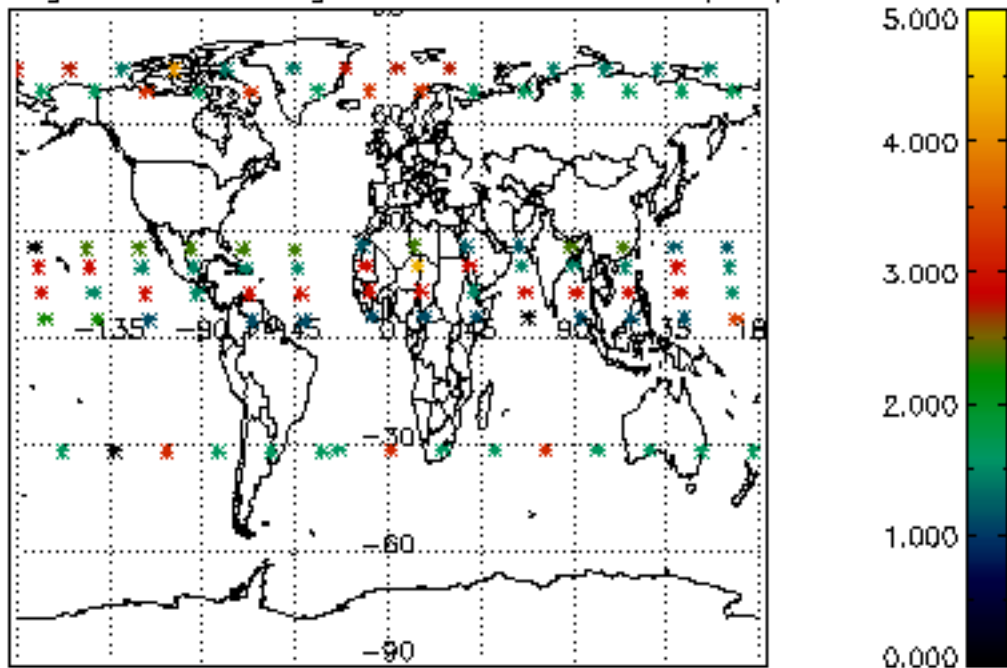

Percentage of flagged data per NO3 profile

Percentage of cosmic ray hits per profile

Percentage of datation errors per profile

Percentage of star falling outside central band per profile

Percentage of saturation errors per profile