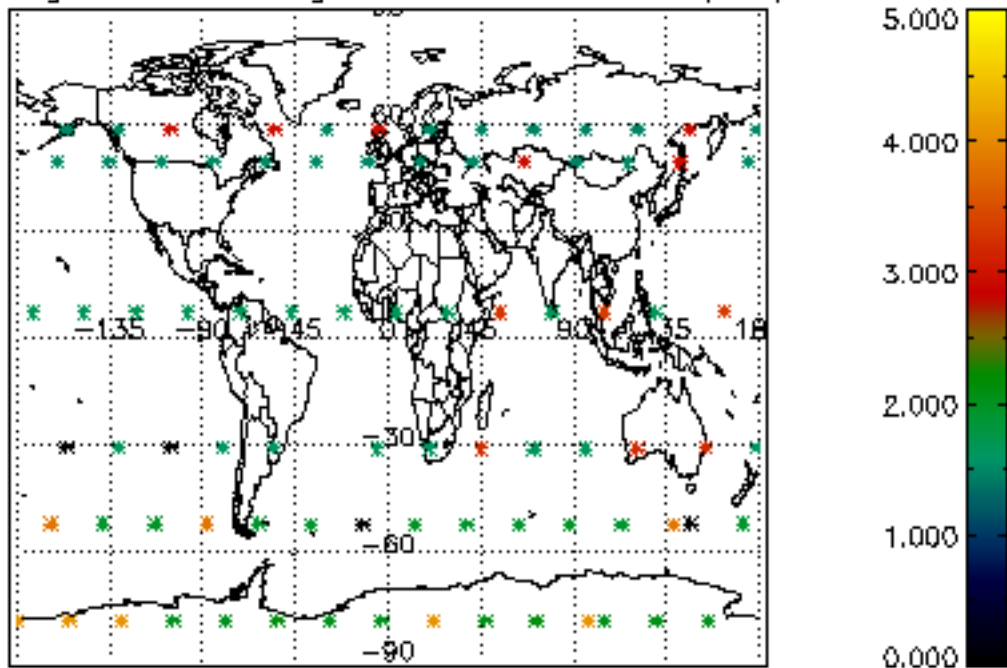

Percentage of star falling outside central band per profile