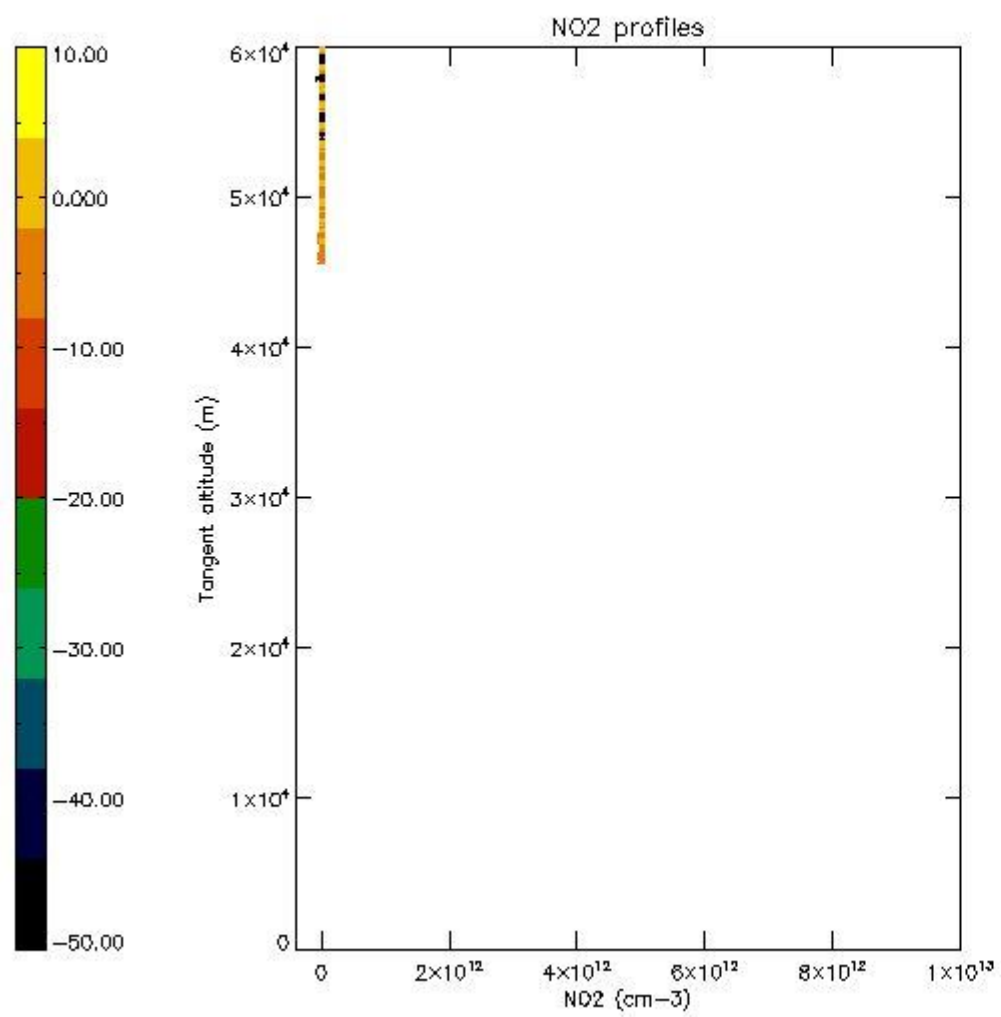

5.7 Plot NO3 profiles for all STD (dark without errors)

The colorbar represents the latitude.