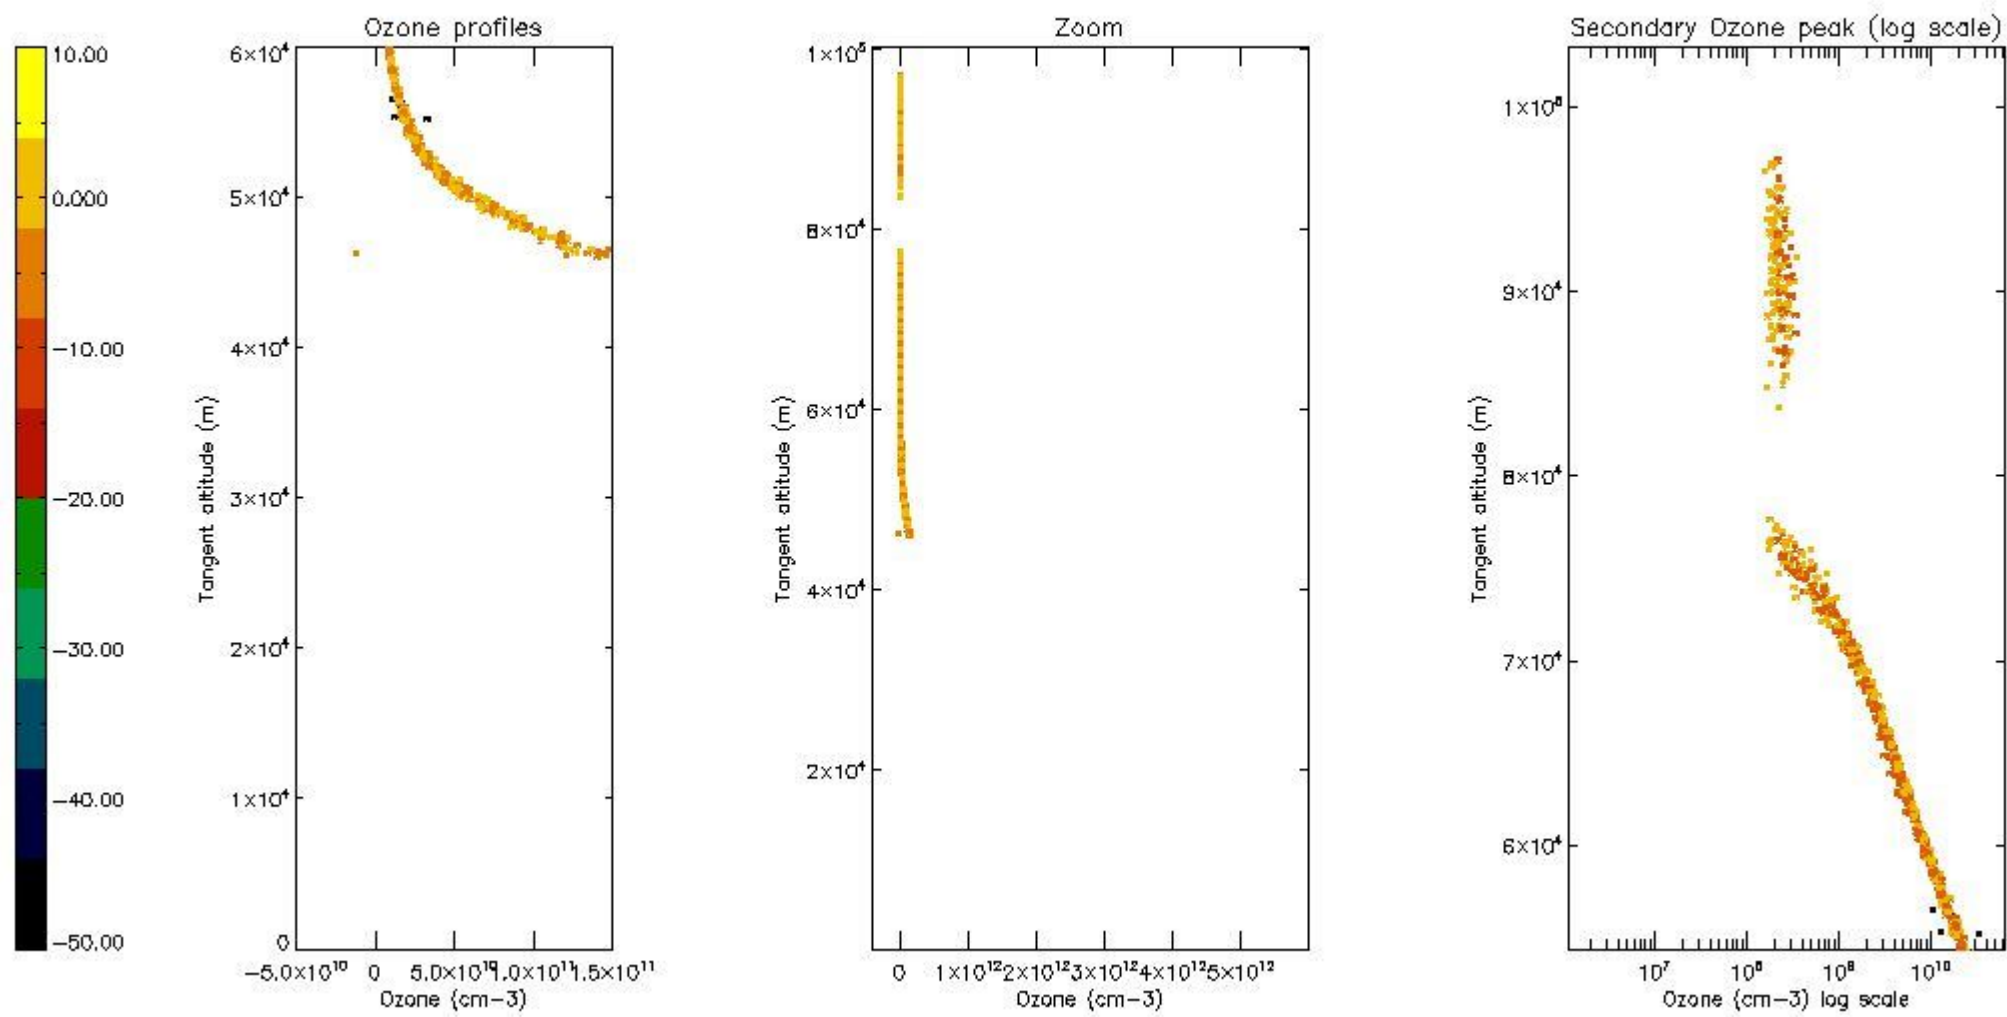

STD < 10	7
STD < 5	7

5.2 Plot ozone profiles for all STD (dark without errors)

The colorbar represents the latitude.

5.3 Plot ozone profiles where STD < 20% (dark without errors)

The colorbar represents the latitude.