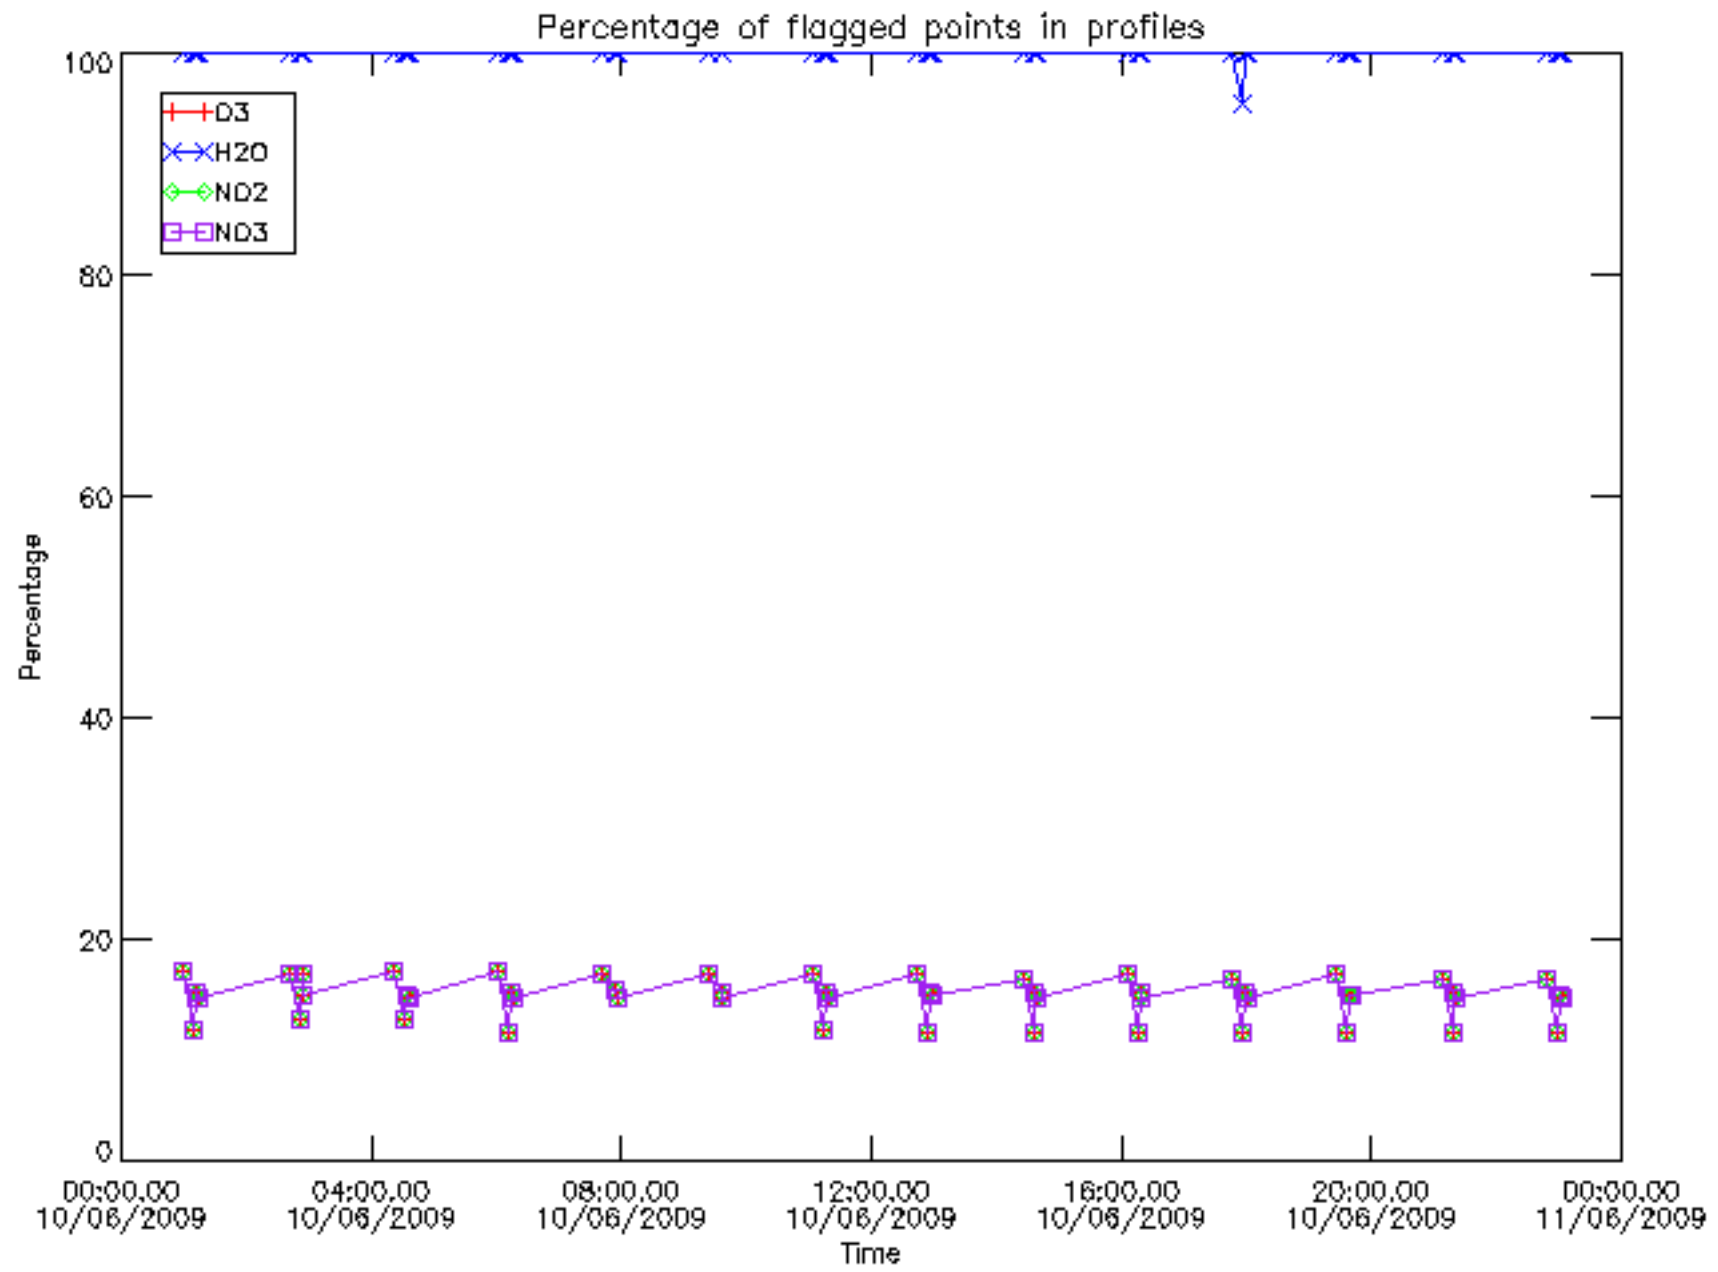

Percentage of flagged data per D3 profile

Percentage of flagged data per H2O profile