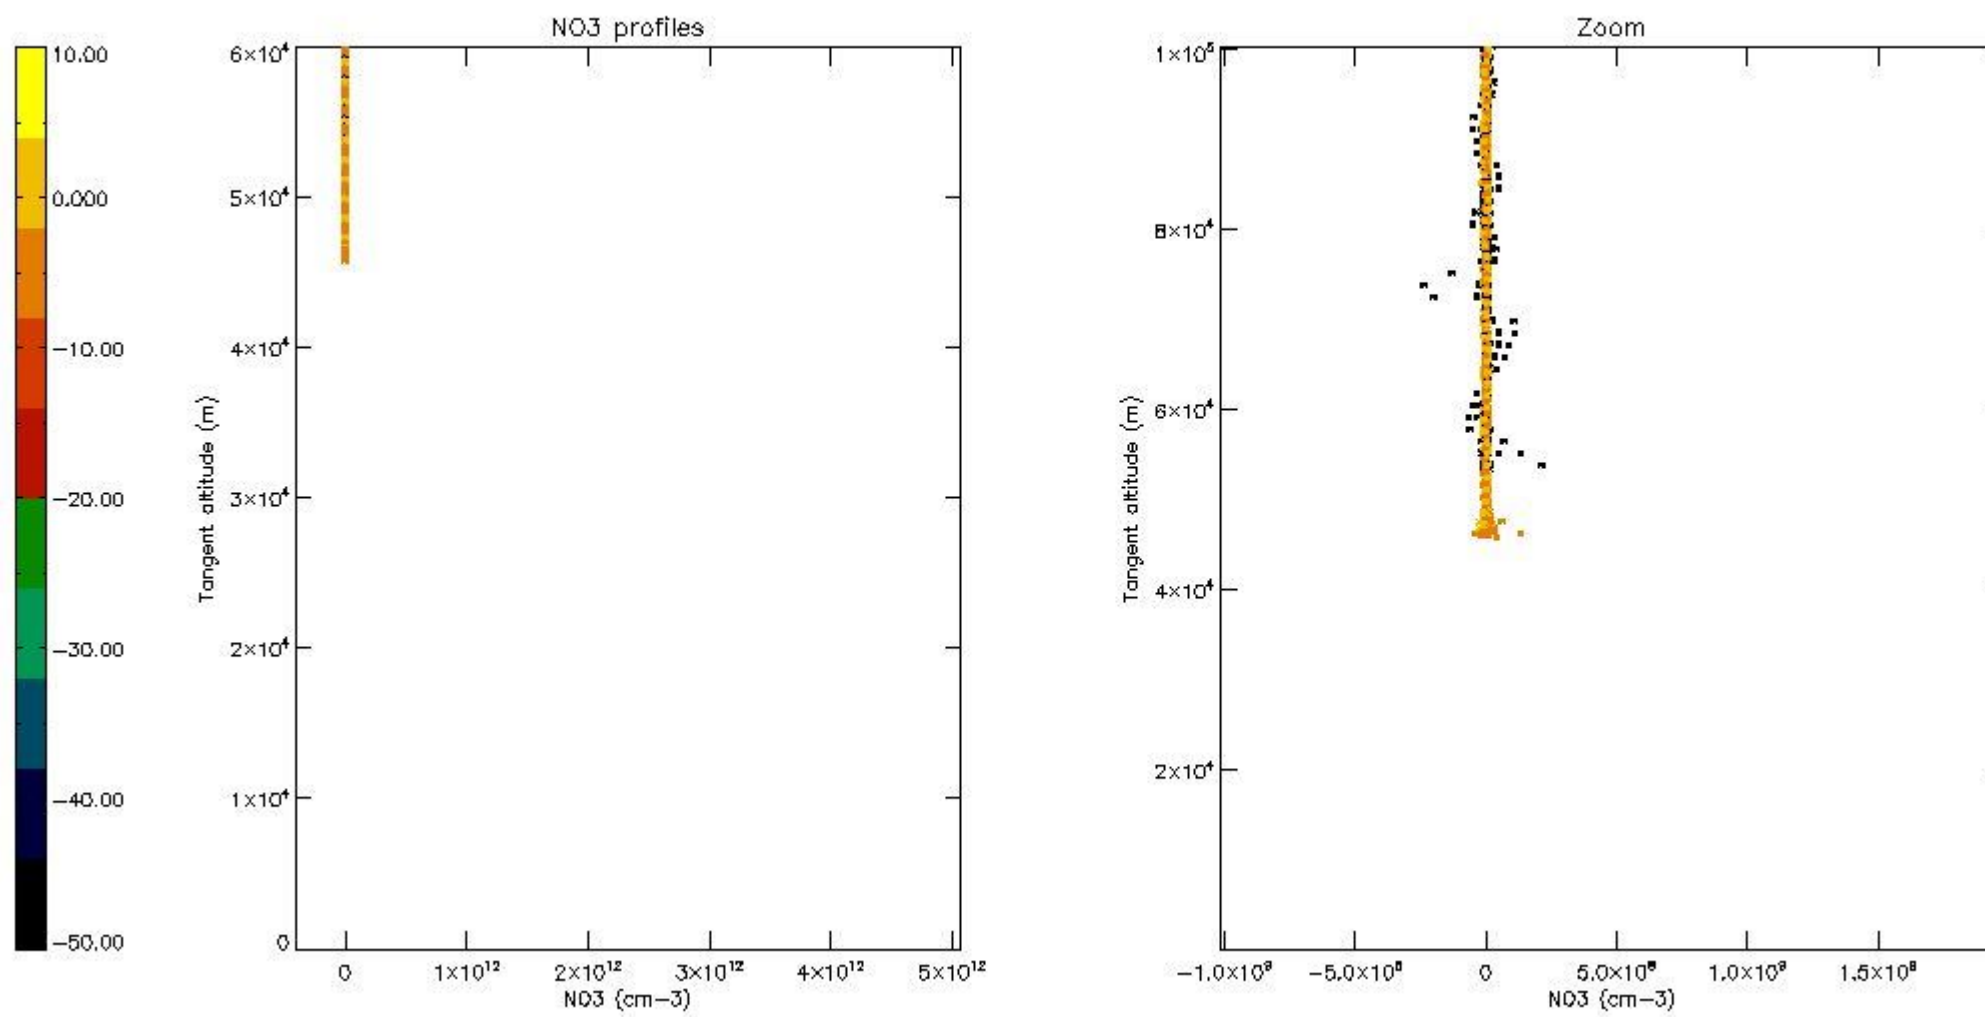

6. Auxiliary Data Files used for the production reported in section 2

The number reported in the third column indicates since which file (see list in section 2) the corresponding auxiliary file has been used. The fourth column is the date of those product files.

Type	Auxiliary Filename	Used since product	Used since product date
INST_PHYS_CHARACTERISTICS	GOM_INS_AXVIEC20091111_143220_20030716_120000_20500101_000000	1	10-JUN-2009 00:02:28
LEVEL-2_PROC_CONFIG	GOM_PR2_AXVIEC20091111_152718_20020301_000000_20500101_000000	1	10-JUN-2009 00:02:28
CROSS_SECTIONS_FILE	GOM_CRS_AXVIEC20091111_154832_20020301_000000_20500101_000000	1	10-JUN-2009 00:02:28