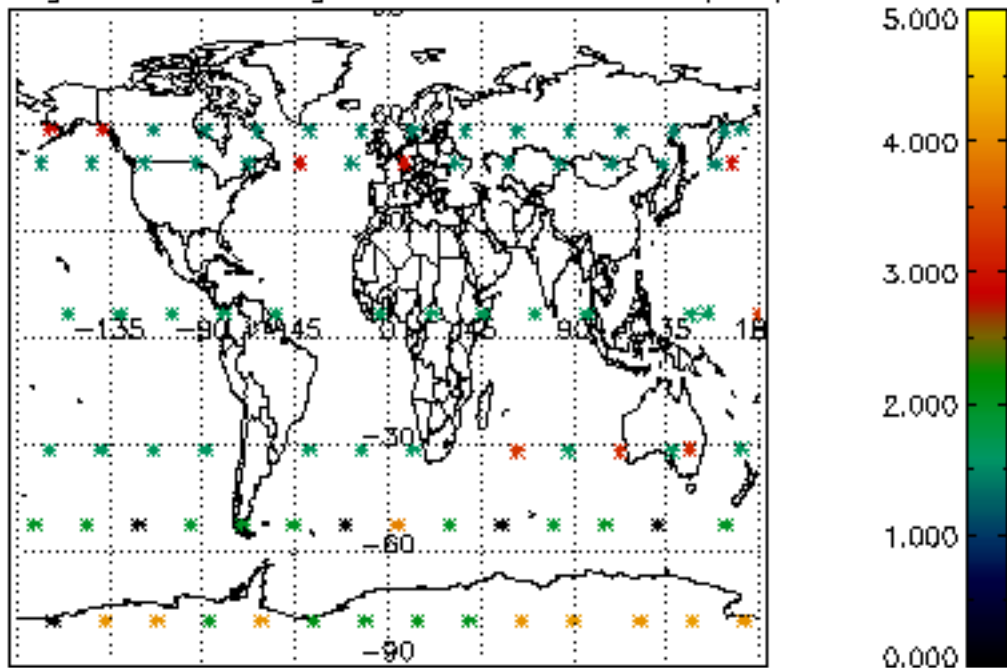

Percentage of star falling outside central band per profile