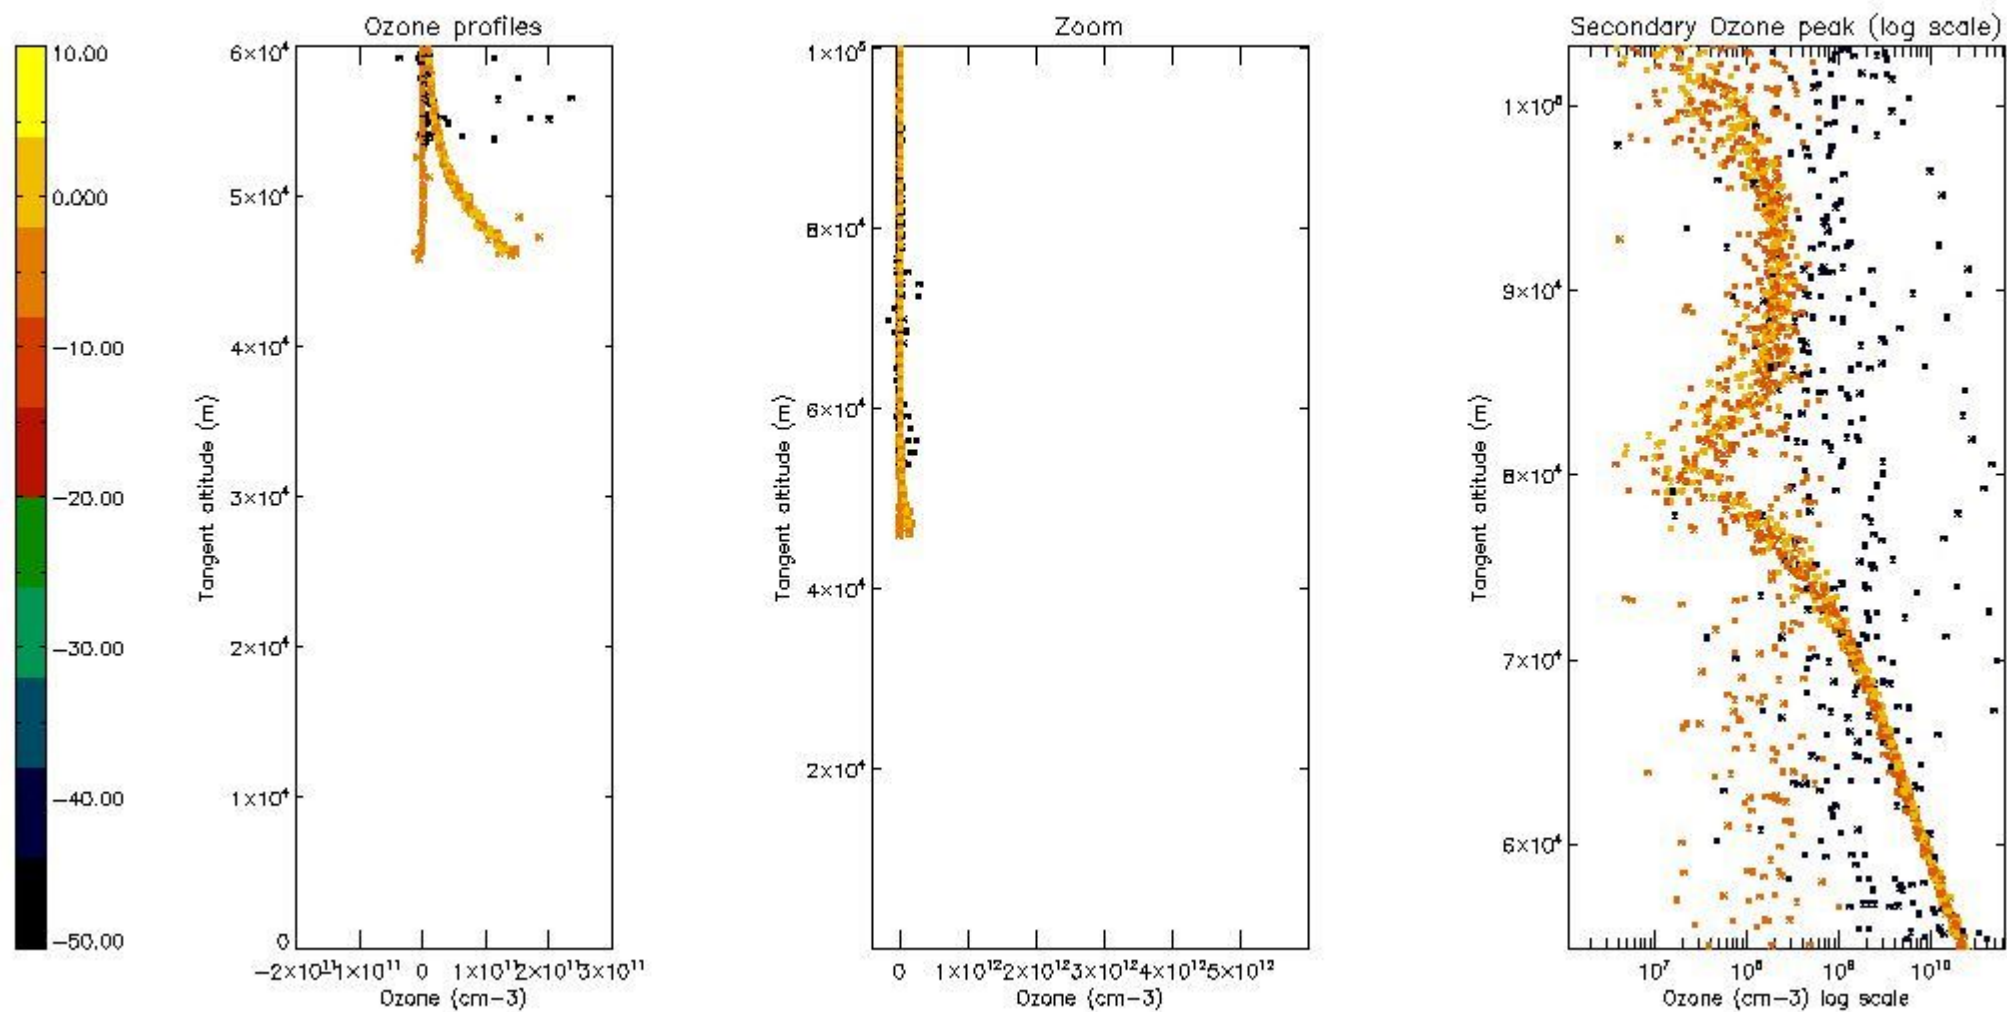

STD < 10	7
STD < 5	7

5.2 Plot ozone profiles for all STD (dark without errors)

The colorbar represents the latitude.

5.3 Plot ozone profiles where STD < 20% (dark without errors)

The colorbar represents the latitude.