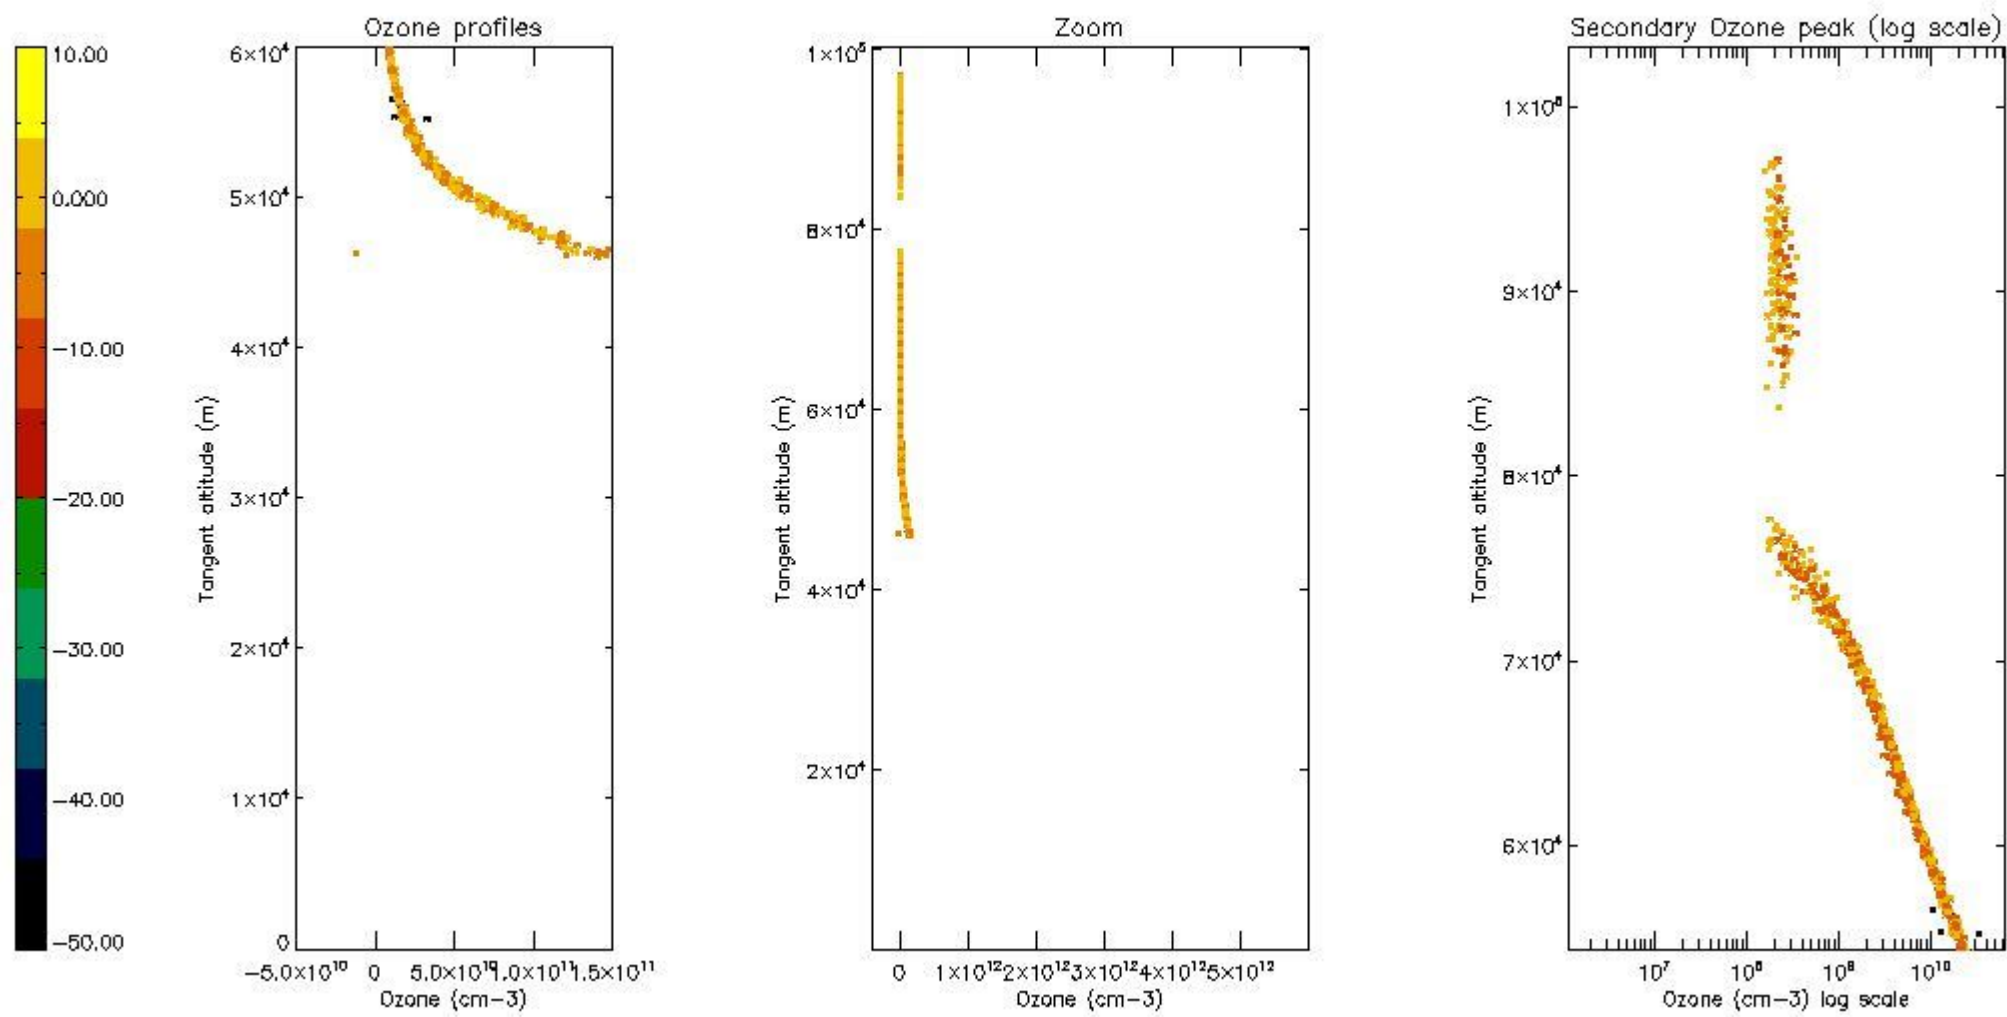

STD < 10	7
STD < 5	7

5.2 Plot ozone profiles for all STD (dark without errors)

The colorbar represents the latitude.

5.3 Plot ozone profiles where STD < 20% (dark without errors)

The colorbar represents the latitude.

5.4 Plot ozone profiles where STD < 10% (dark without errors)

The colorbar represents the latitude.

5.5 Plot ozone profiles where STD < 5% (dark without errors)

The colorbar represents the latitude.

5.6 Plot NO₂ profiles for all STD (dark without errors)