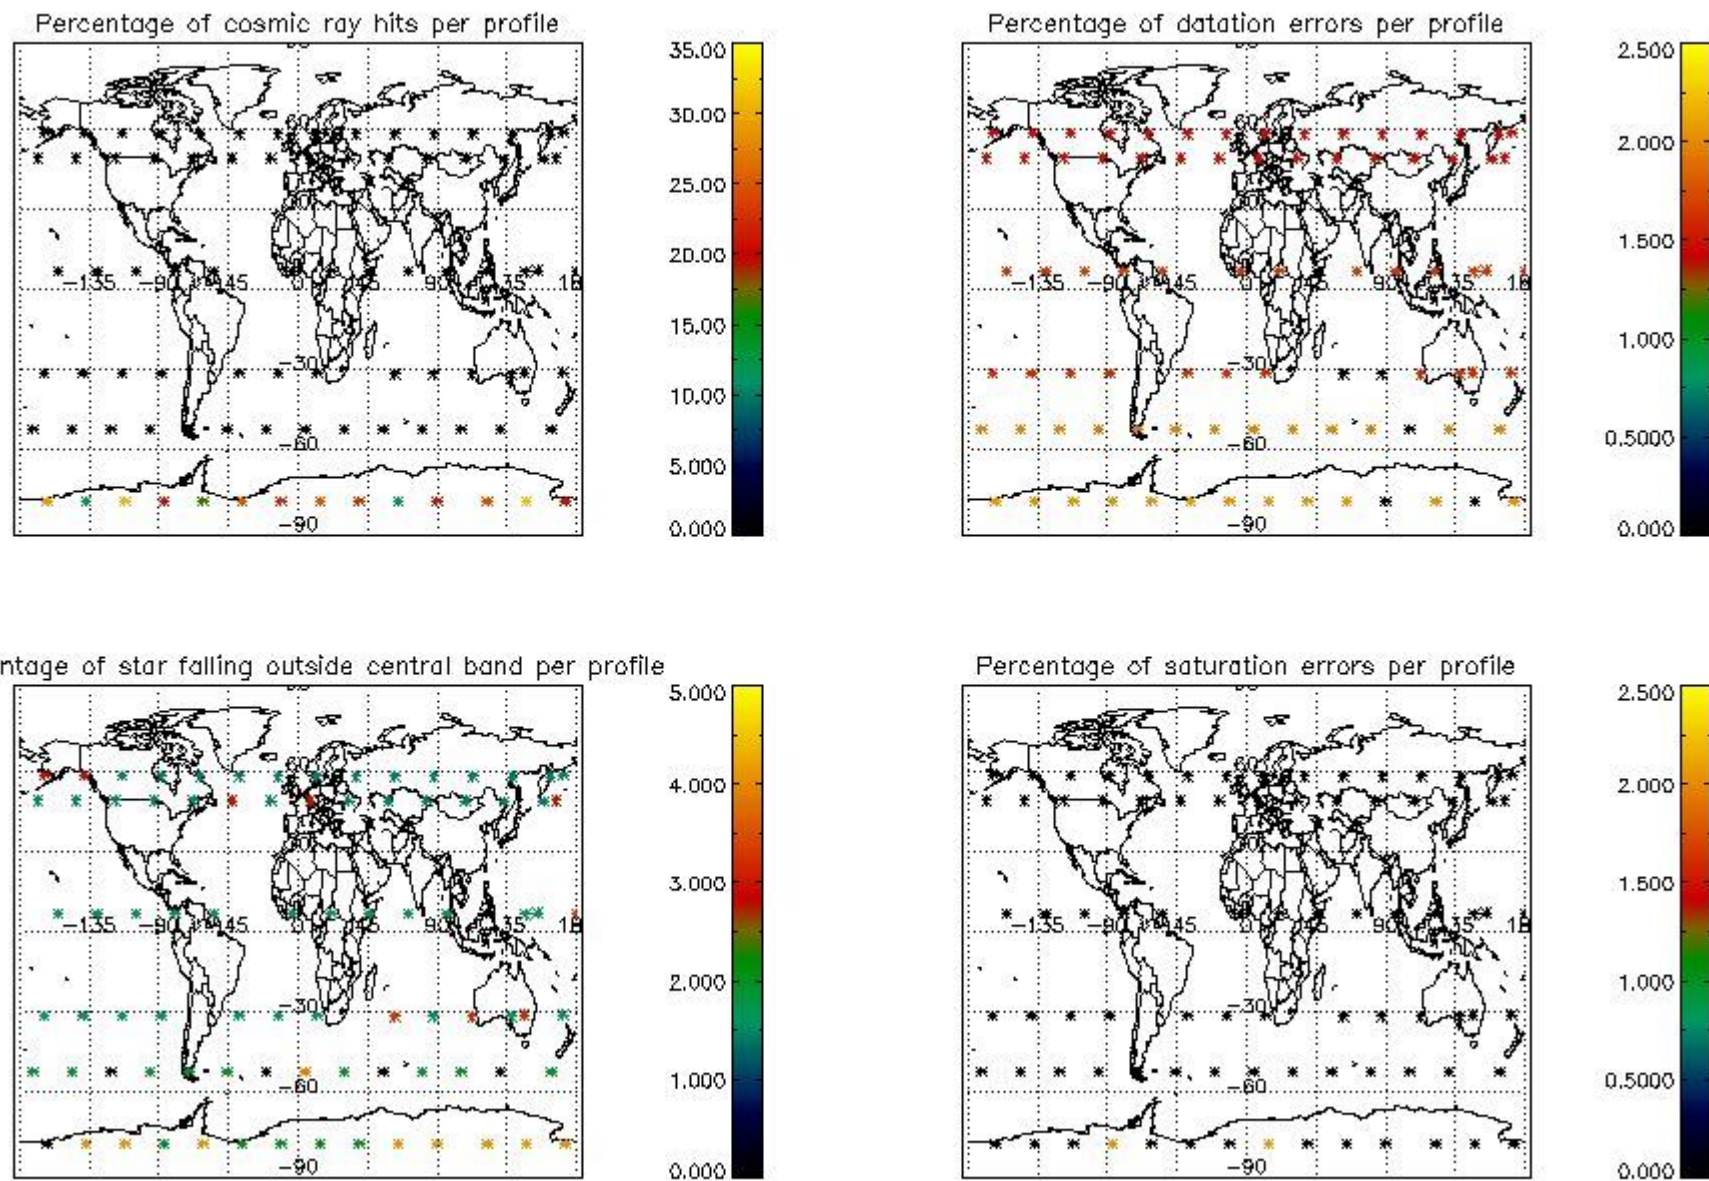

Percentage of flagged data per NO3 profile

4. Level 1 quality information per product

In this section it is plotted some information contained in the Quality Summary data set of the level 2 products that comes from the level 1b processing. Products without errors (error flag in the MPH set to "0") are used.

4.1 Plot quality information per product (time dependant) coming from level 1b processing

4.1.1 Plot level 1 quality information per product (time dependant): ENVISAT ASCENDING passes

4.1.2 Plot level 1 quality information per product (time dependant): ENVI SAT DESCENDING passes

4.2 Plot quality information per product coming from level 1b processing (world map)

4.2.1 Plot level 1 quality information per product (world map): ENVISAT ASCENDING passes

4.2.2 Plot level 1 quality information per product (world map): ENVISAT DESCENDING passes