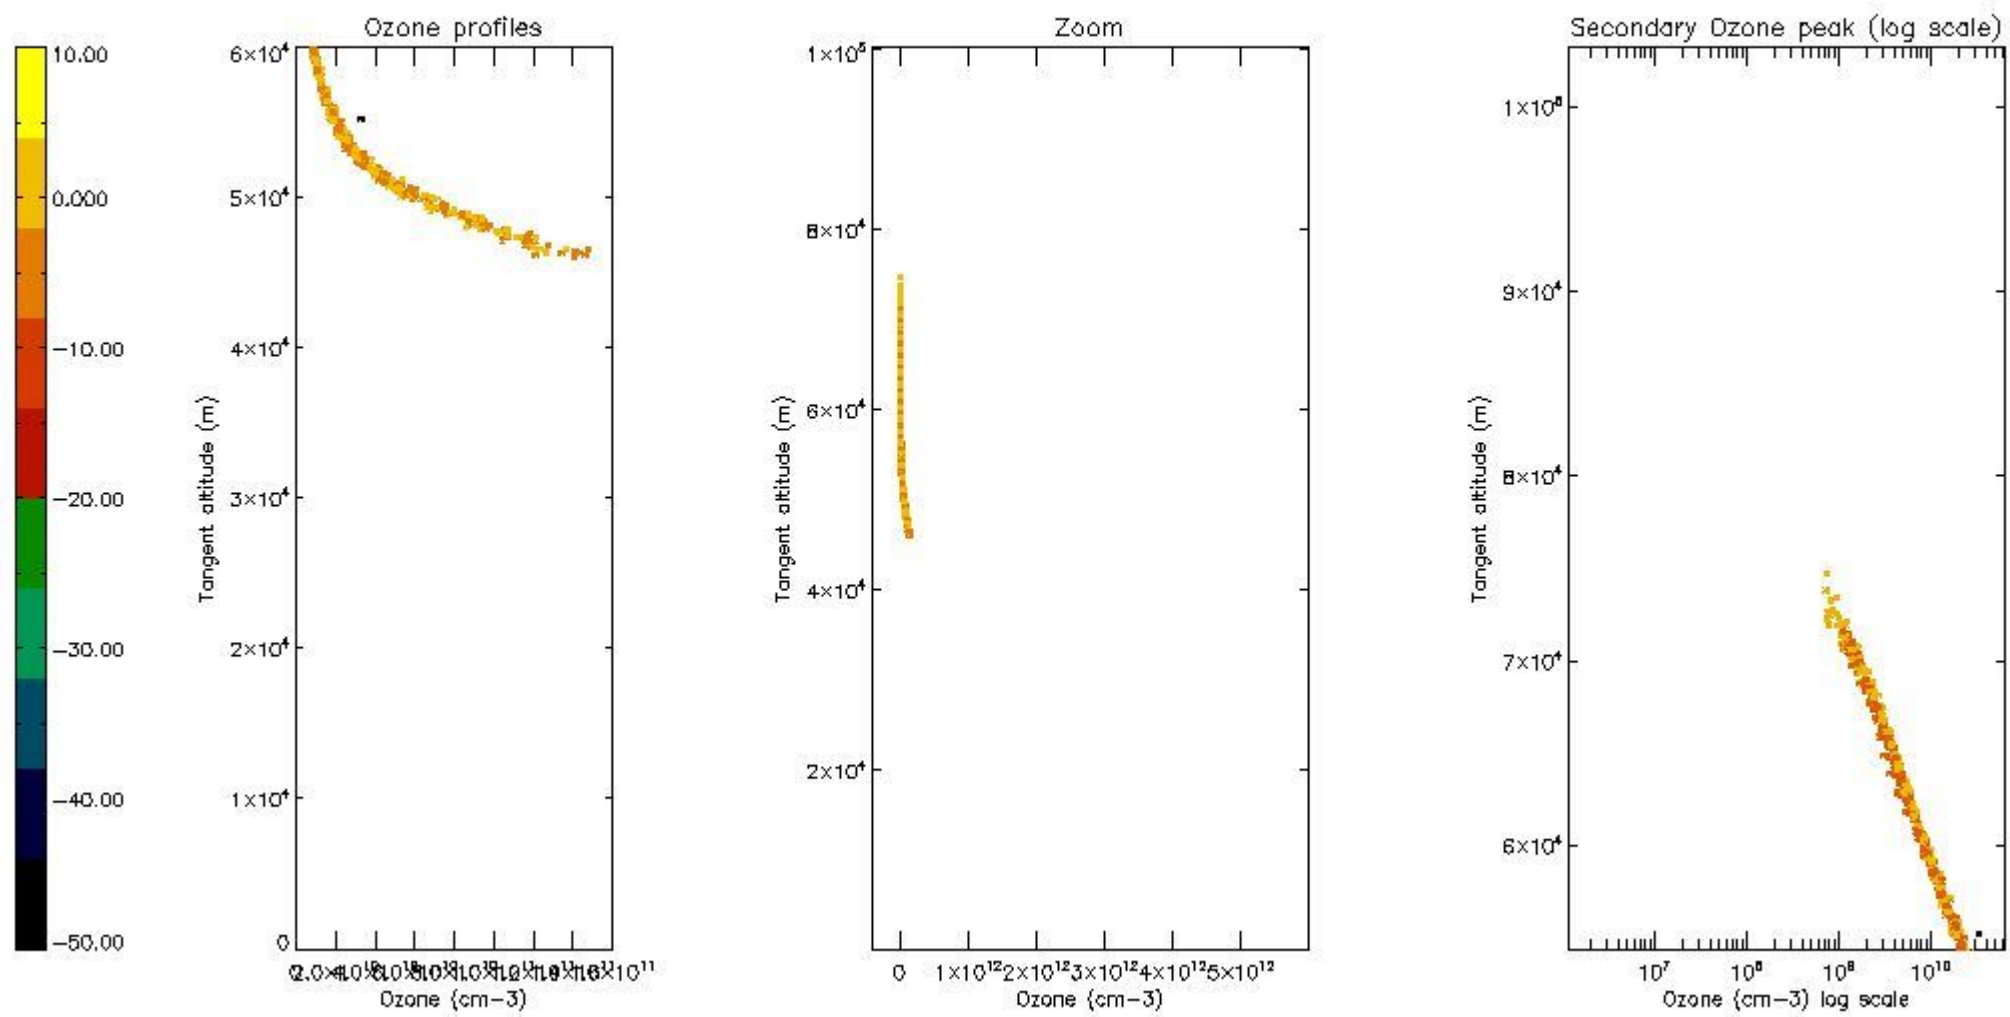

STD < 10	7
STD < 5	7

5.2 Plot ozone profiles for all STD (dark without errors)

The colorbar represents the latitude.

5.3 Plot ozone profiles where STD < 20% (dark without errors)

The colorbar represents the latitude.

5.4 Plot ozone profiles where STD < 10% (dark without errors)

The colorbar represents the latitude.

5.5 Plot ozone profiles where STD < 5% (dark without errors)

The colorbar represents the latitude.

5.6 Plot NO₂ profiles for all STD (dark without errors)