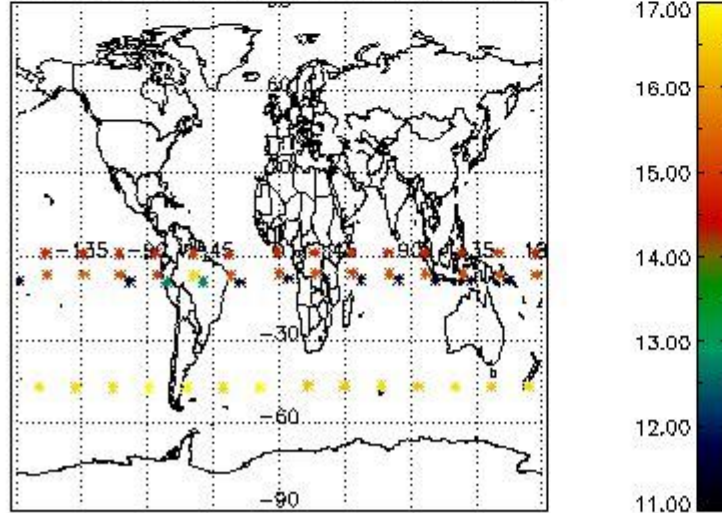

3.1 Plot quality information per product (time dependant)

3.2 Plot quality information per product (world map)

Percentage of flagged data per O3 profile

Percentage of flagged data per H2O profile

Percentage of flagged data per NO2 profile