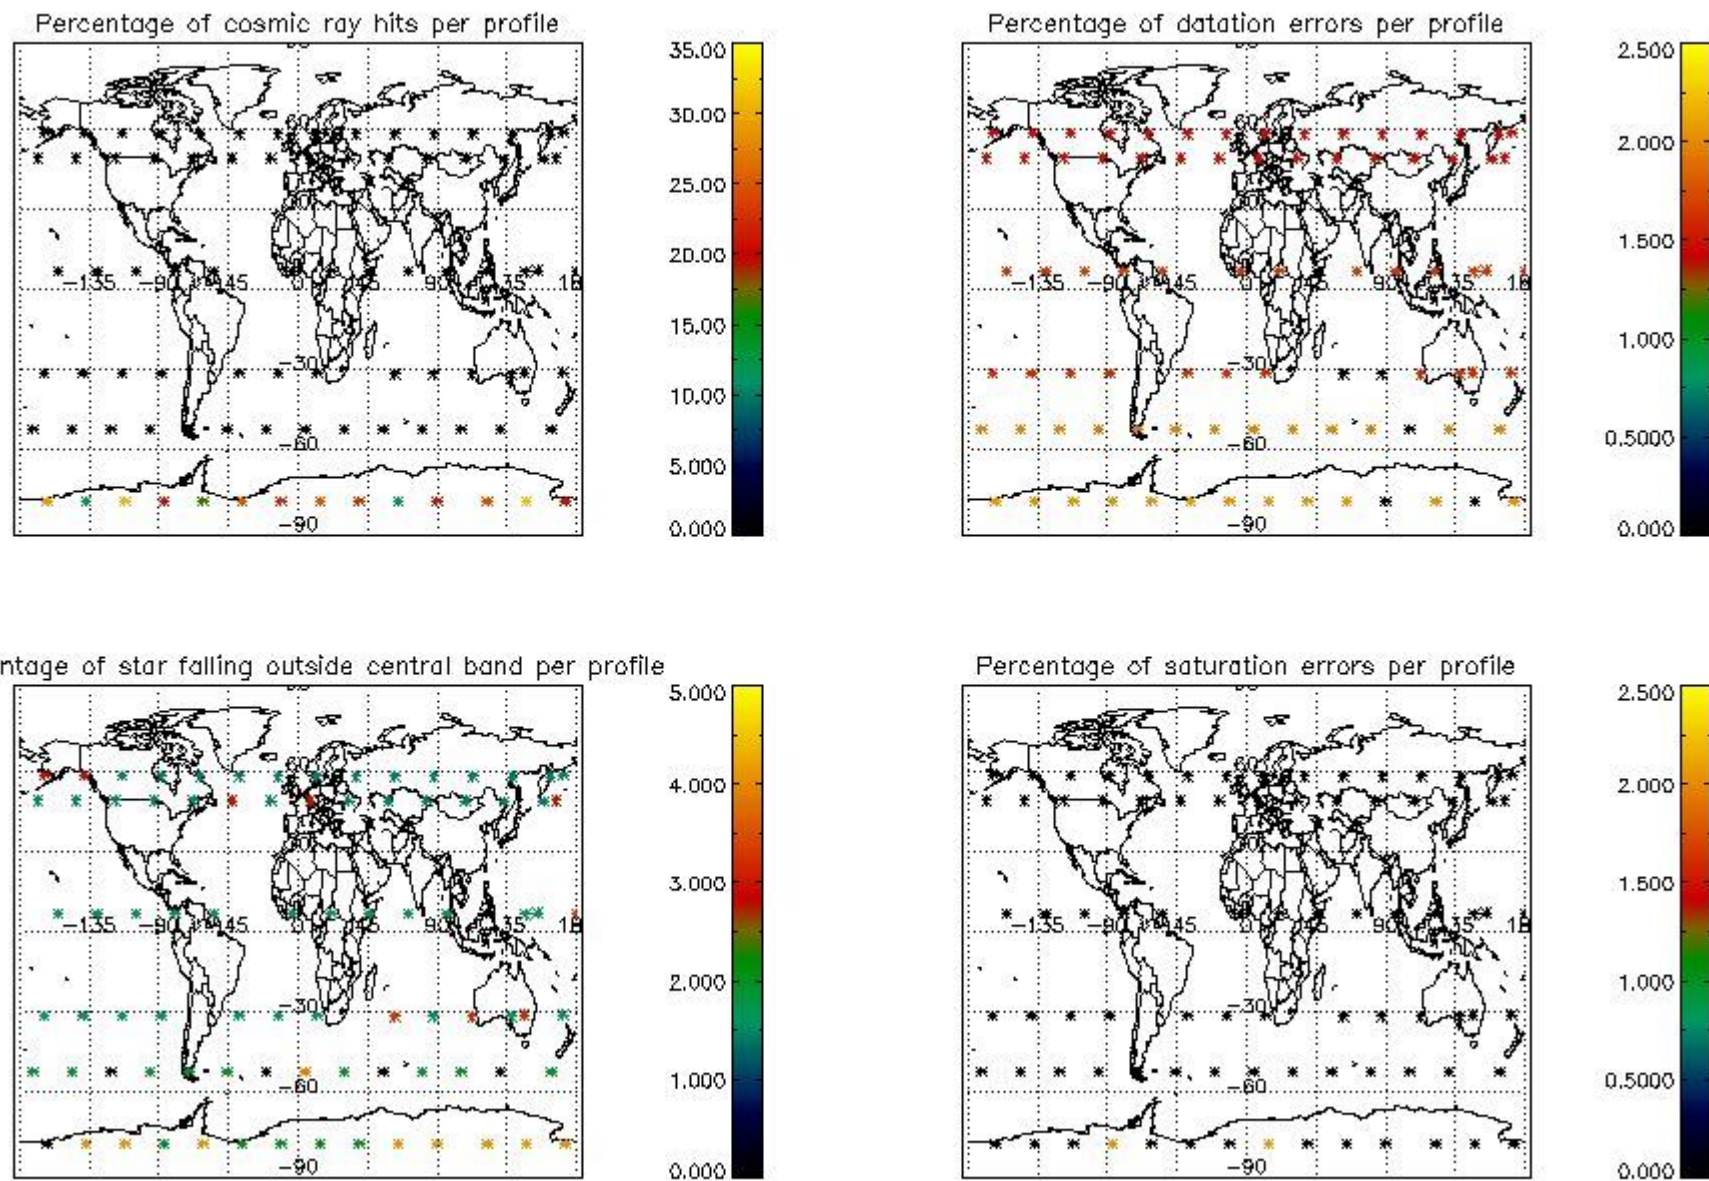

4.2.2 Plot level 1 quality information per product (world map): ENVISAT DESCENDING passes

5. Trace gas profiles

5.1 Ozone statistics based on quality of products

The final quality of the products can be "measured" using the STD (Standard Deviation) attached to every point profile. This information is written to the parameter GOM_NL__2P/NL_LOCAL_SPECIES_DENSITY/o3_std of the level 2 products. The table below shows the statistics for given STD ranges.

The statistics are given with respect to the overall valid production:

- Products without fatal errors: GOM_NL__2P/MPH/PRODUCT_ERR=0
- Valid point profile: GOM_NL__2P/NL_LOCAL_SPECIES_DENSITY/pcd(0)=0

The 'Criteria' is applied to valid points of dark limb products:

- Products in dark limb illumination condition: GOM_NL__2P/NL_SUMMARY_QUALITY/obs_ill_cond=0
- Products without fatal errors: GOM_NL__2P/MPH/PRODUCT_ERR=0
- Valid point profile: GOM_NL__2P/NL_LOCAL_SPECIES_DENSITY/pcd(0)=0

So, the table below shows the percentage of dark limb and valid observations for each criteria with respect to the overall valid daily observations.

Criteria	% of total production
All STD	36
STD < 20	9