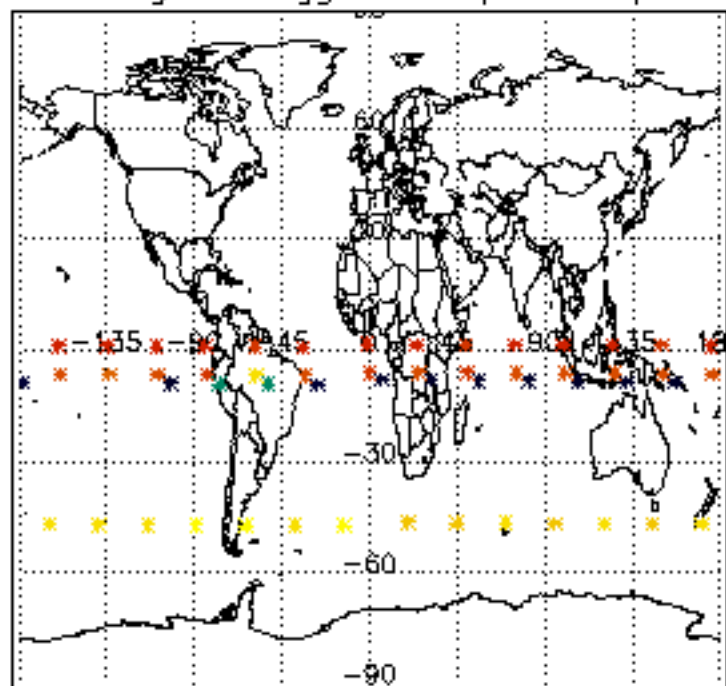

Percentage of flagged data per NO2 profile