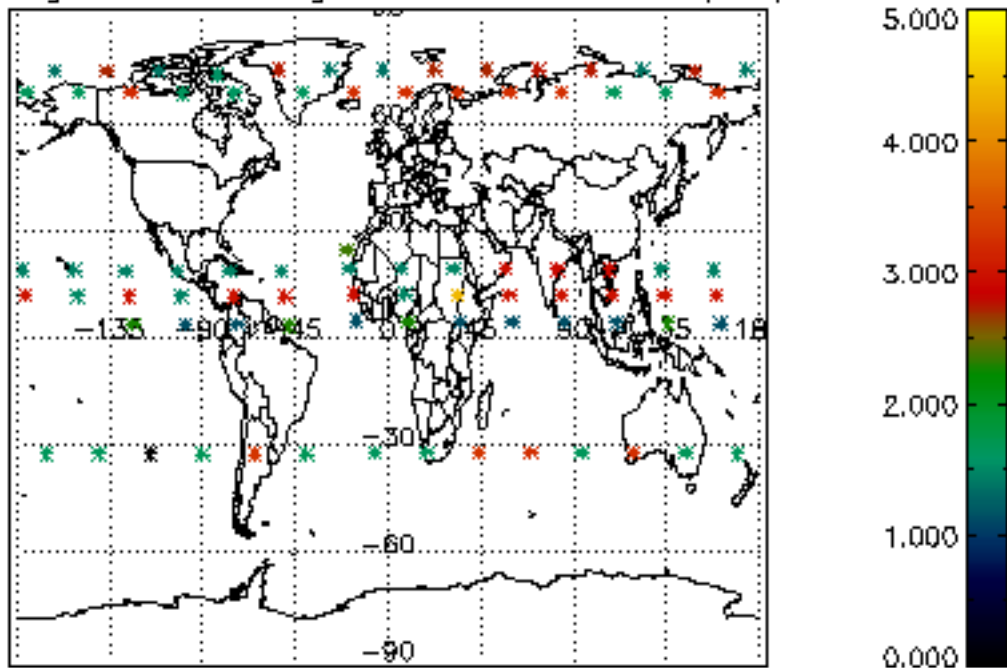

Percentage of cosmic ray hits per profile

Percentage of star falling outside central band per profile