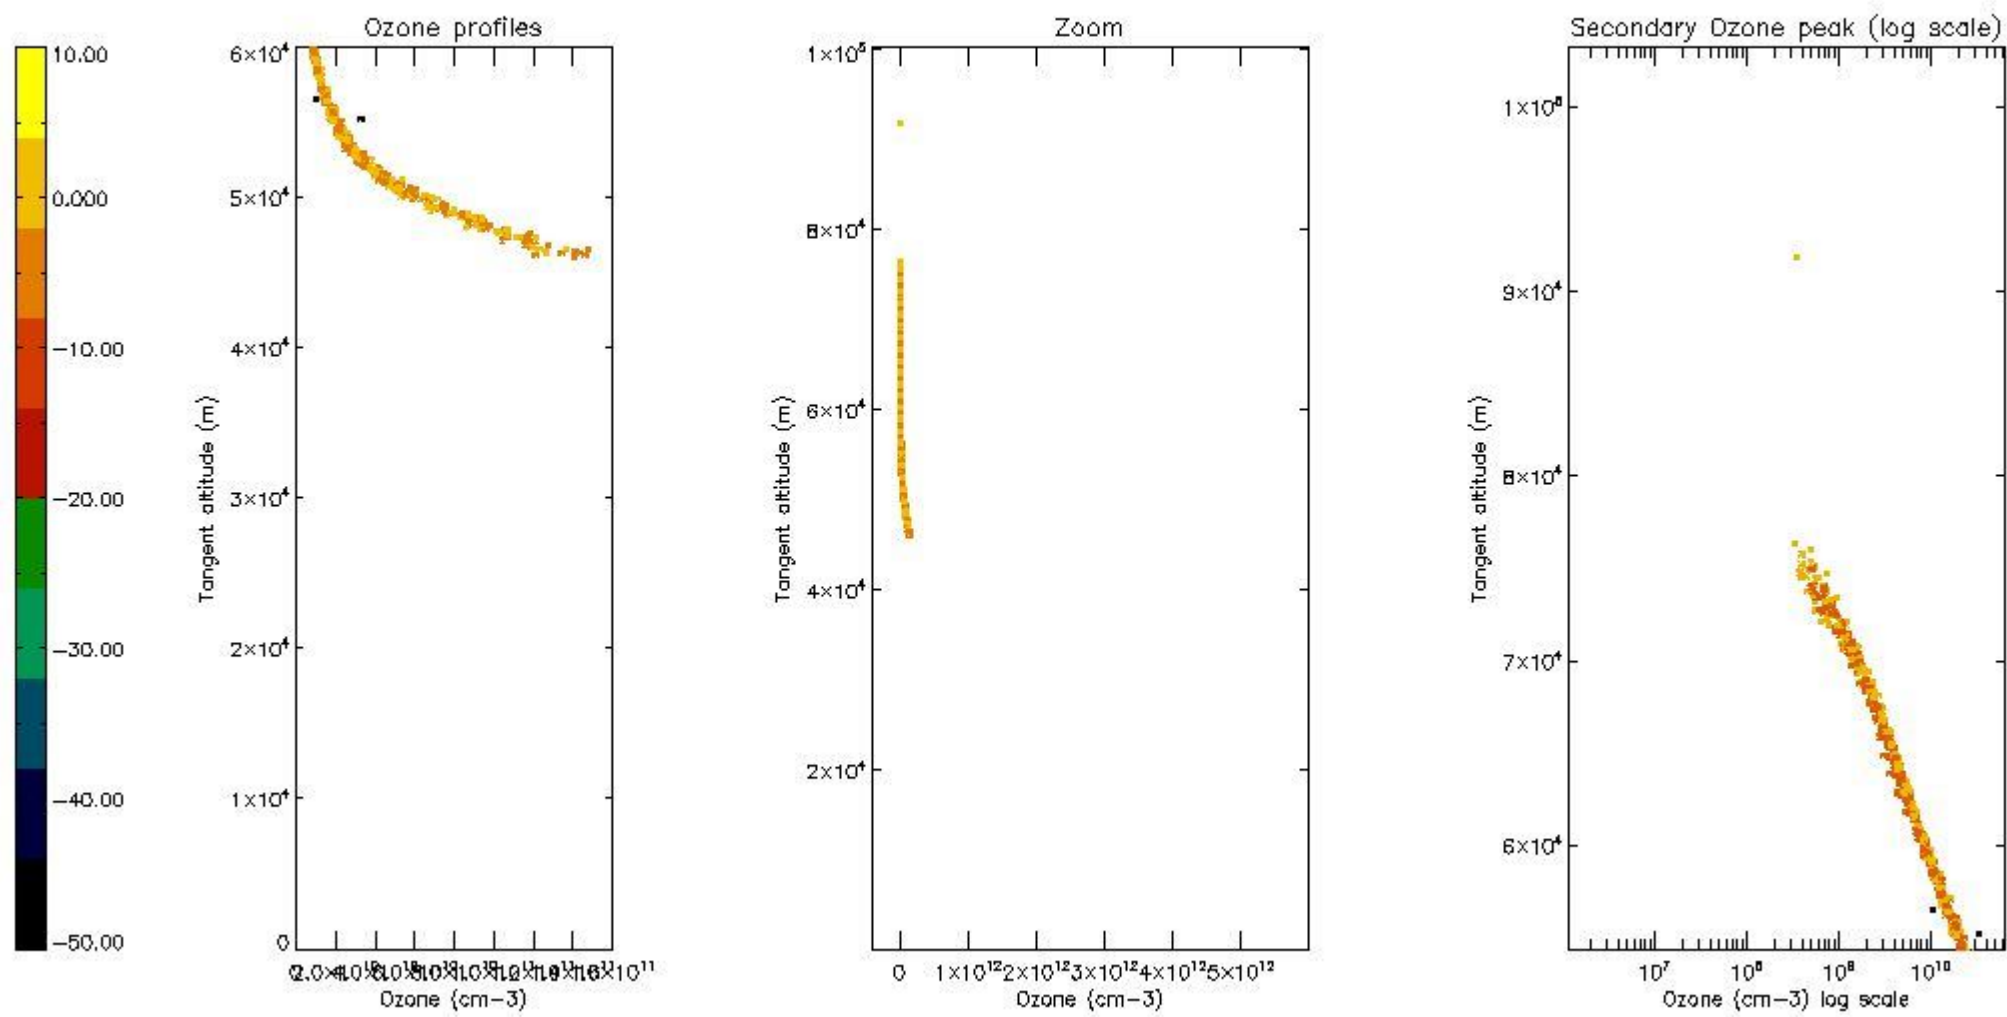

5.5 Plot ozone profiles where STD < 5% (dark without errors)

The colorbar represents the latitude.