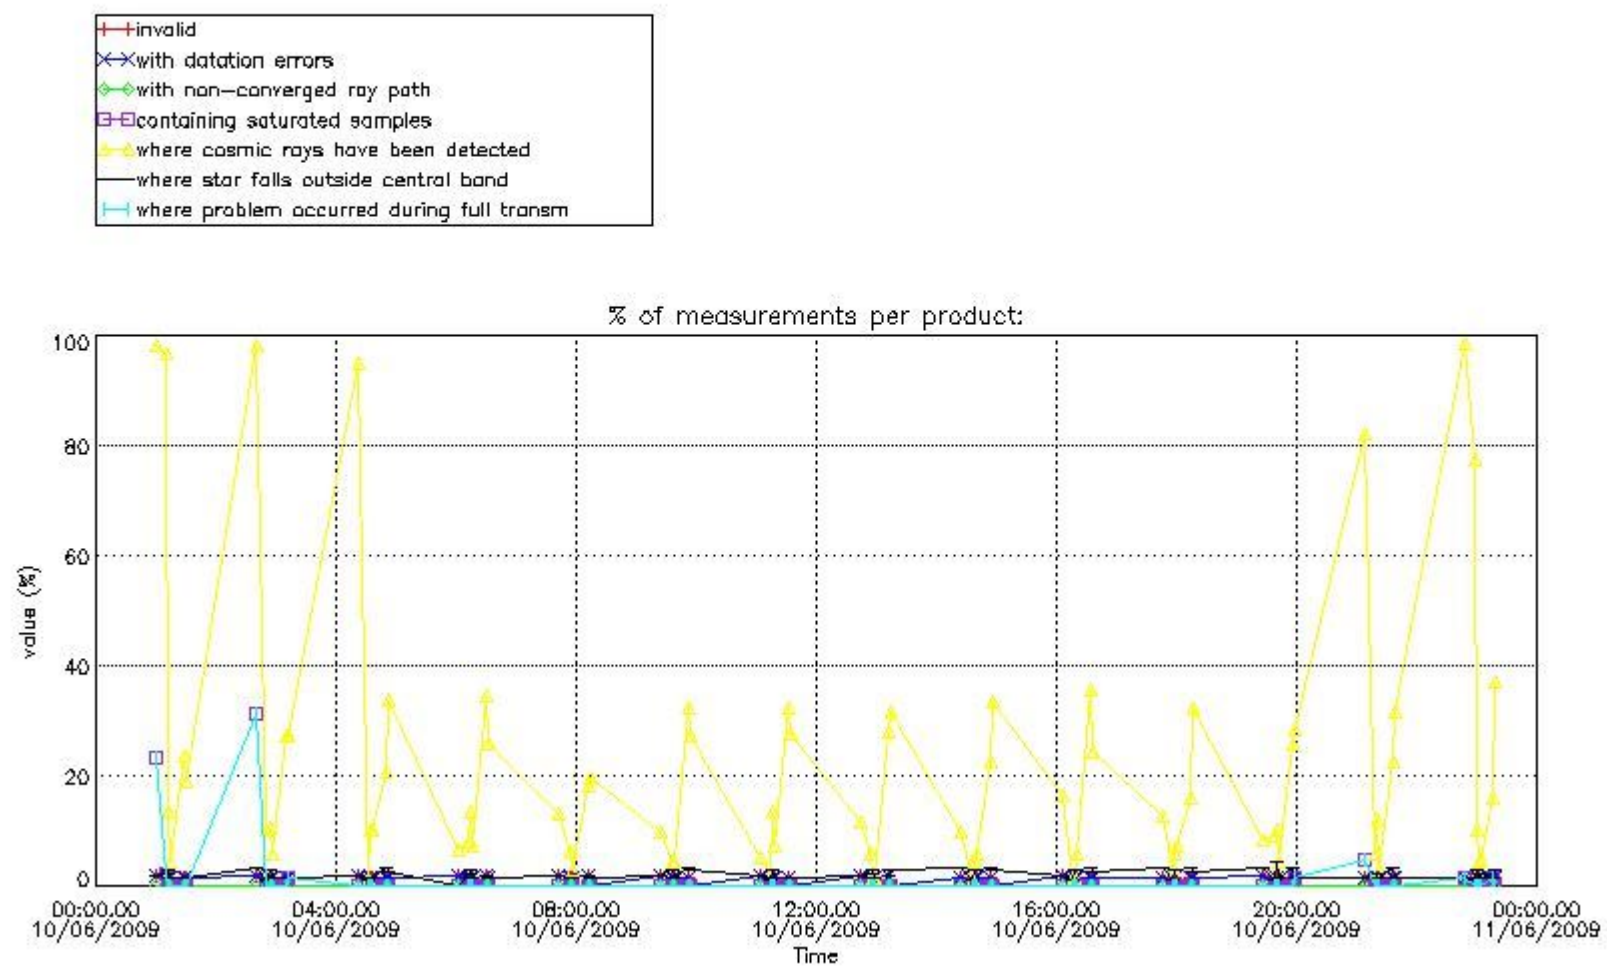

Percentage of flagged data per NO3 profile

4. Level 1 quality information per product

In this section it is plotted some information contained in the Quality Summary data set of the level 2 products that comes from the level 1b processing. Products without errors (error flag in the MPH set to "0") are used.

4.1 Plot quality information per product (time dependant) coming from level 1b processing

4.1.1 Plot level 1 quality information per product (time dependant): ENVISAT ASCENDING passes

4.1.2 Plot level 1 quality information per product (time dependant): ENVI SAT DESCENDING passes