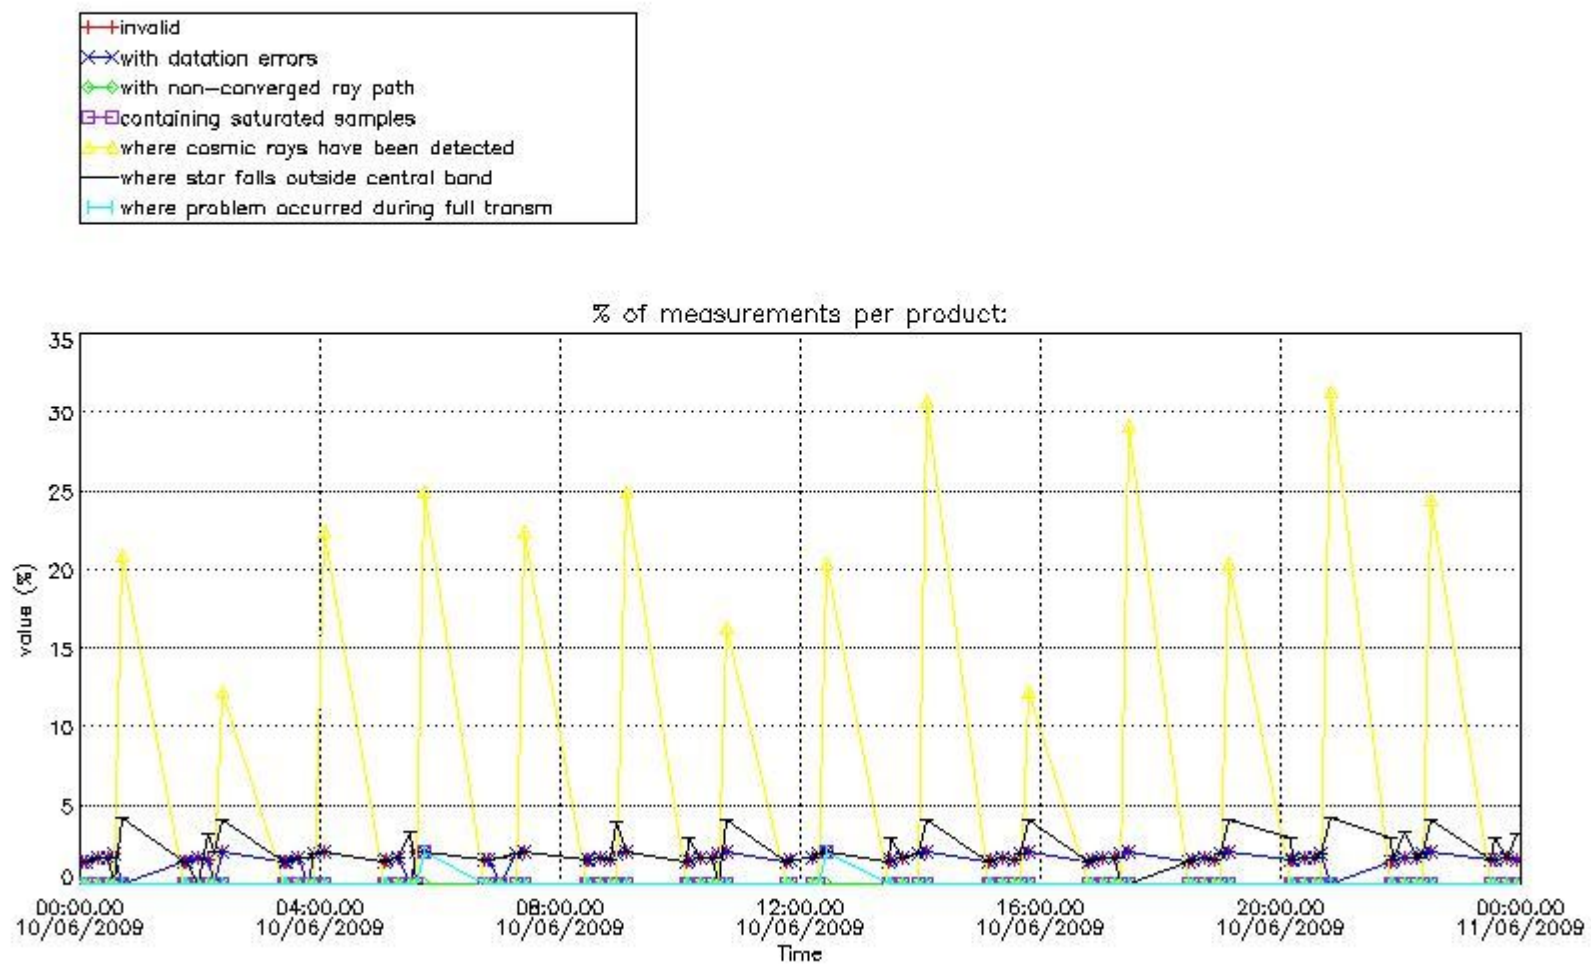

Percentage of flagged data per NO3 profile

4. Level 1 quality information per product

In this section it is plotted some information contained in the Quality Summary data set of the level 2 products that comes from the level 1b processing. Products without errors (error flag in the MPH set to "0") are used.

4.1 Plot quality information per product (time dependant) coming from level 1b processing

4.1.1 Plot level 1 quality information per product (time dependant): ENVISAT ASCENDING passes

4.1.2 Plot level 1 quality information per product (time dependant): ENVI SAT DESCENDING passes