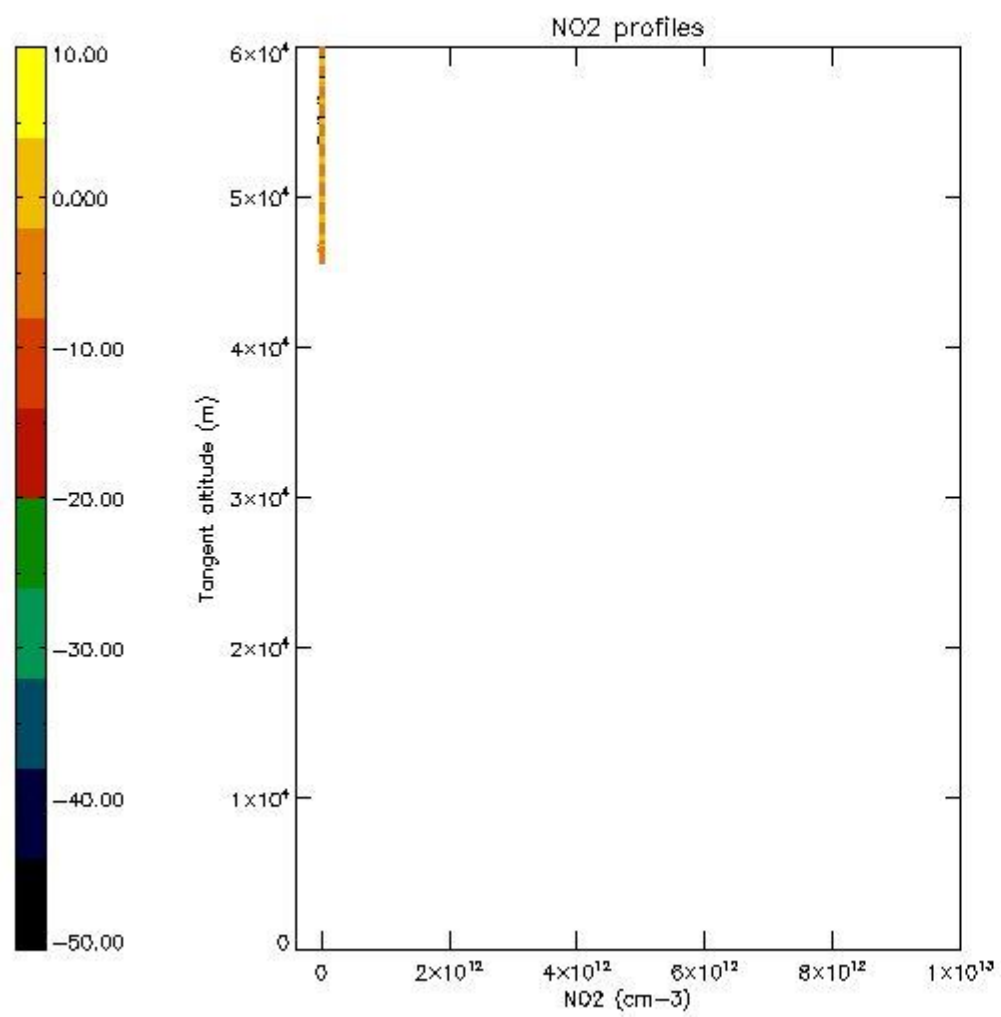

5.7 Plot NO3 profiles for all STD (dark without errors)

The colorbar represents the latitude.