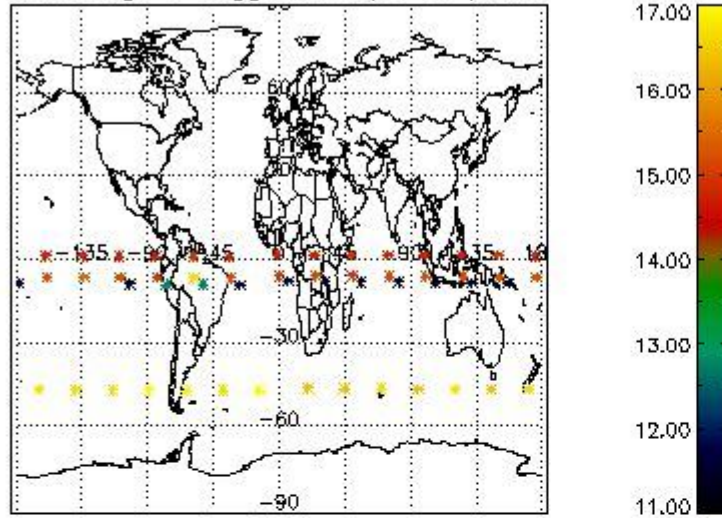

3. Quality information per product

In this section it is plotted some information contained in the Quality Summary data set of the level 2 products. Only products in dark limb conditions and without errors (error flag in the MPH set to "0") are used.

3.1 Plot quality information per product (time dependant)

3.2 Plot quality information per product (world map)

Percentage of flagged data per O3 profile

Percentage of flagged data per H2O profile

Percentage of flagged data per NO2 profile