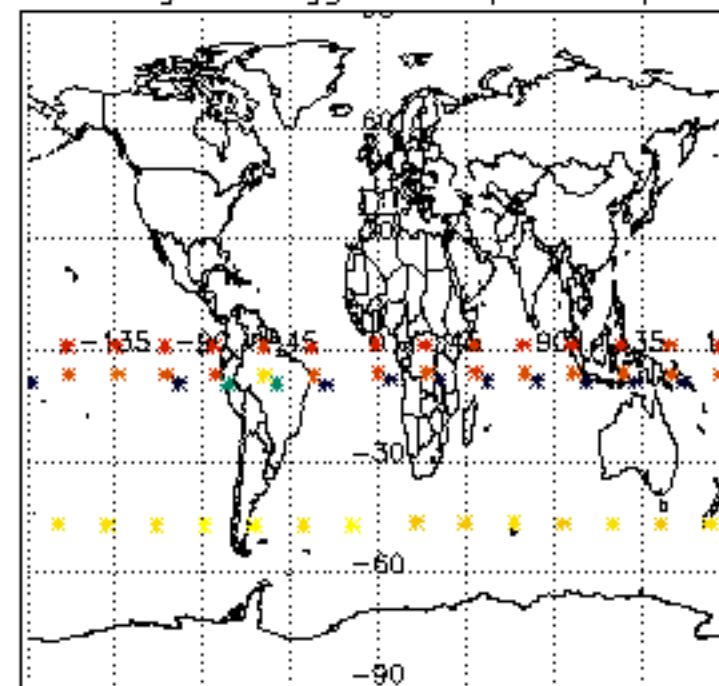

Percentage of flagged data per NO3 profile