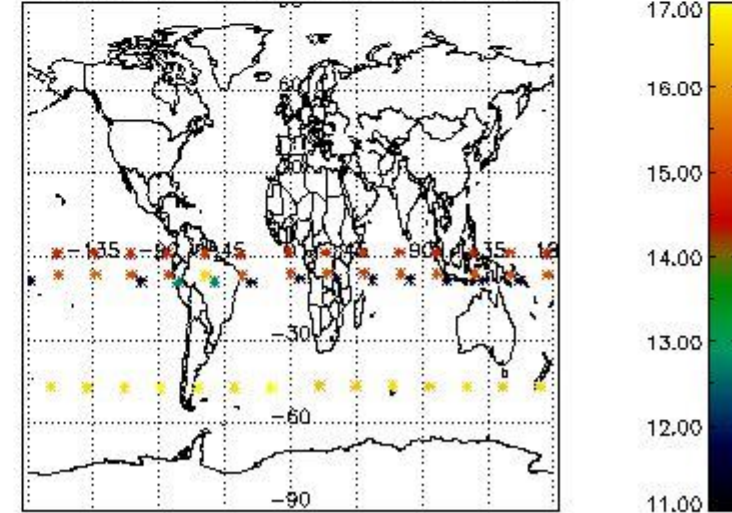

Percentage of flagged data per NO3 profile

4. Level 1 quality information per product

In this section it is plotted some information contained in the Quality Summary data set of the level 2 products that comes from the level 1b processing. Products without errors (error flag in the MPH set to "0") are used.

4.1 Plot quality information per product (time dependant) coming from level 1b processing

4.1.1 Plot level 1 quality information per product (time dependant): ENVISAT ASCENDING passes