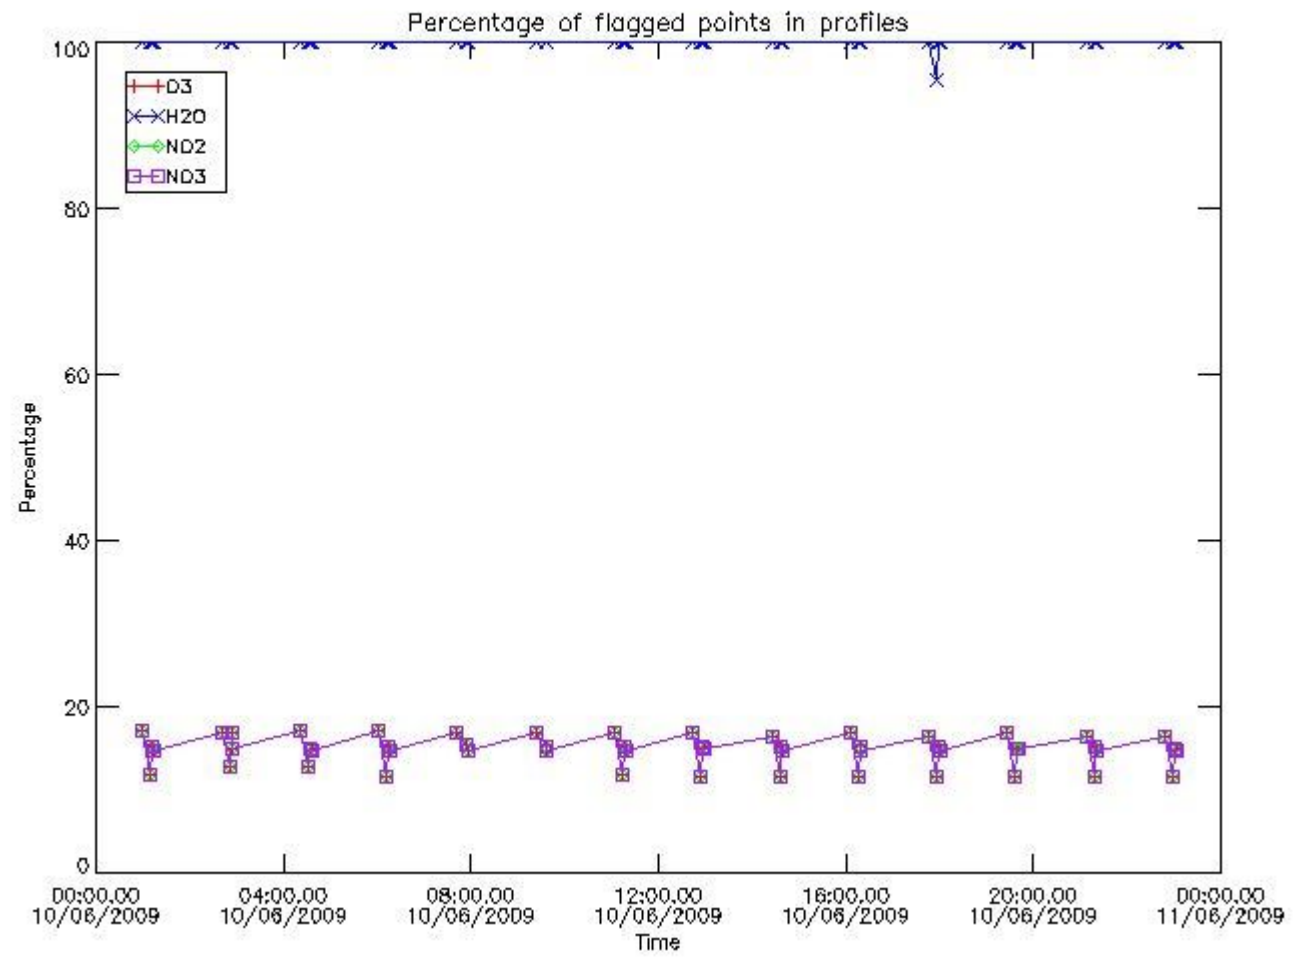

3. Quality information per product

In this section it is plotted some information contained in the Quality Summary data set of the level 2 products. Only products in dark limb conditions and without errors (error flag in the MPH set to "0") are used.

3.1 Plot quality information per product (time dependant)

3.2 Plot quality information per product (world map)