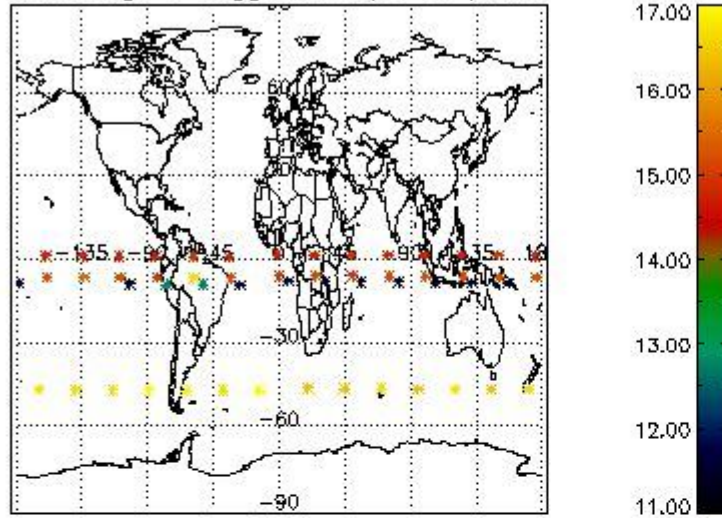

Percentage of flagged data per O3 profile