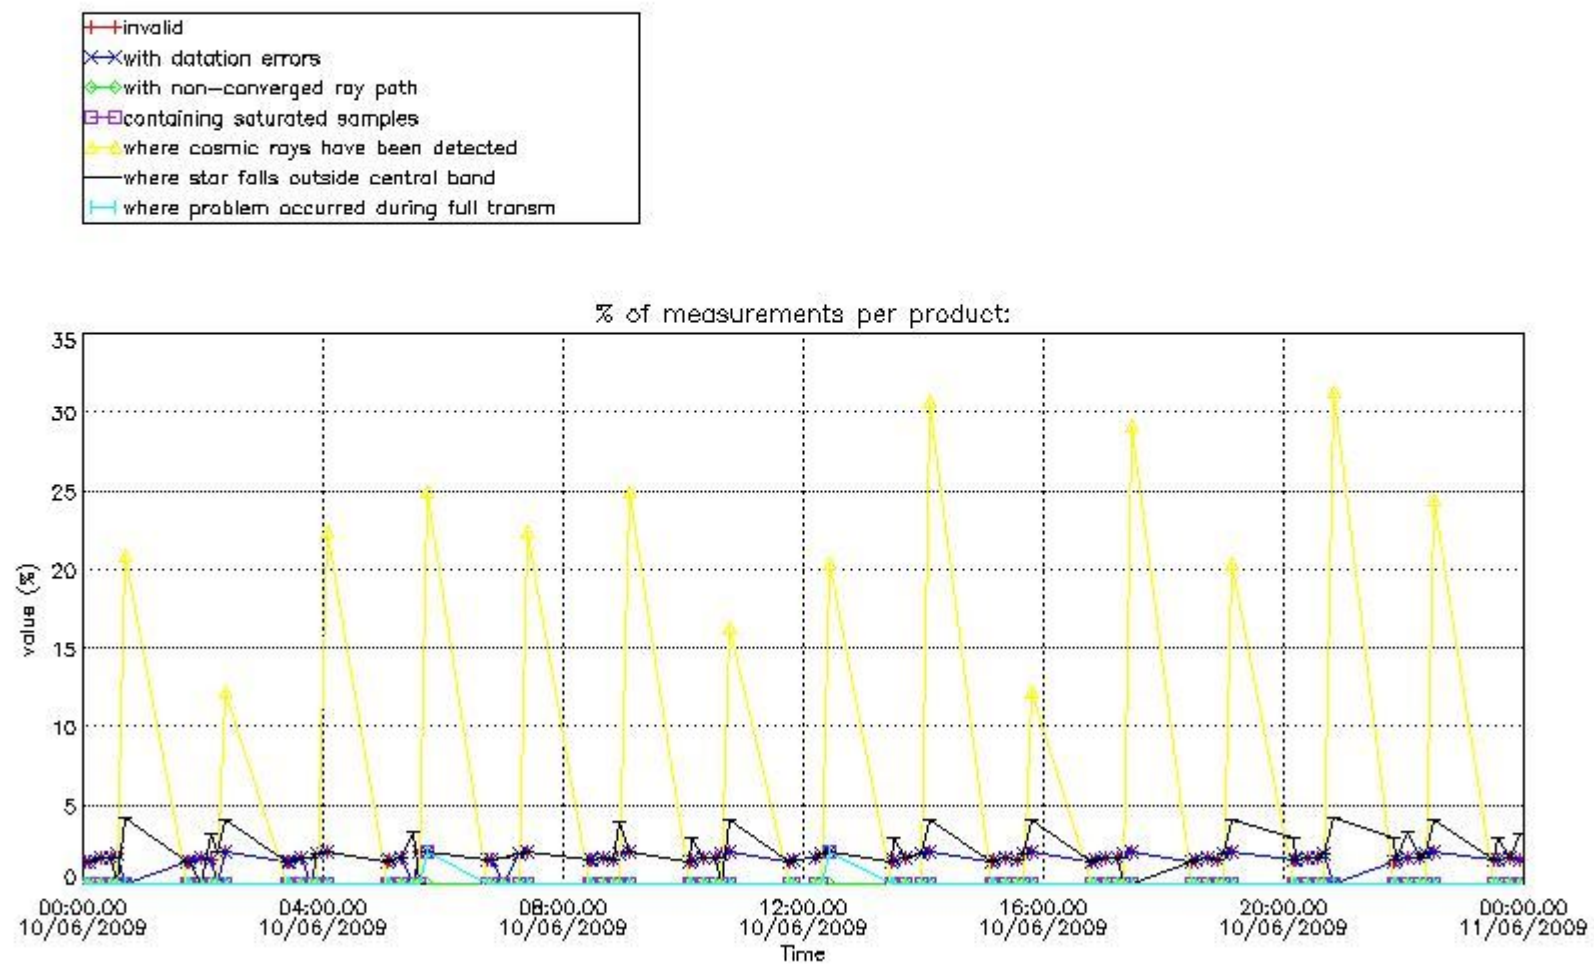

4.2 Plot quality information per product coming from level 1b processing (world map)

4.2.1 Plot level 1 quality information per product (world map): ENVISAT ASCENDING passes