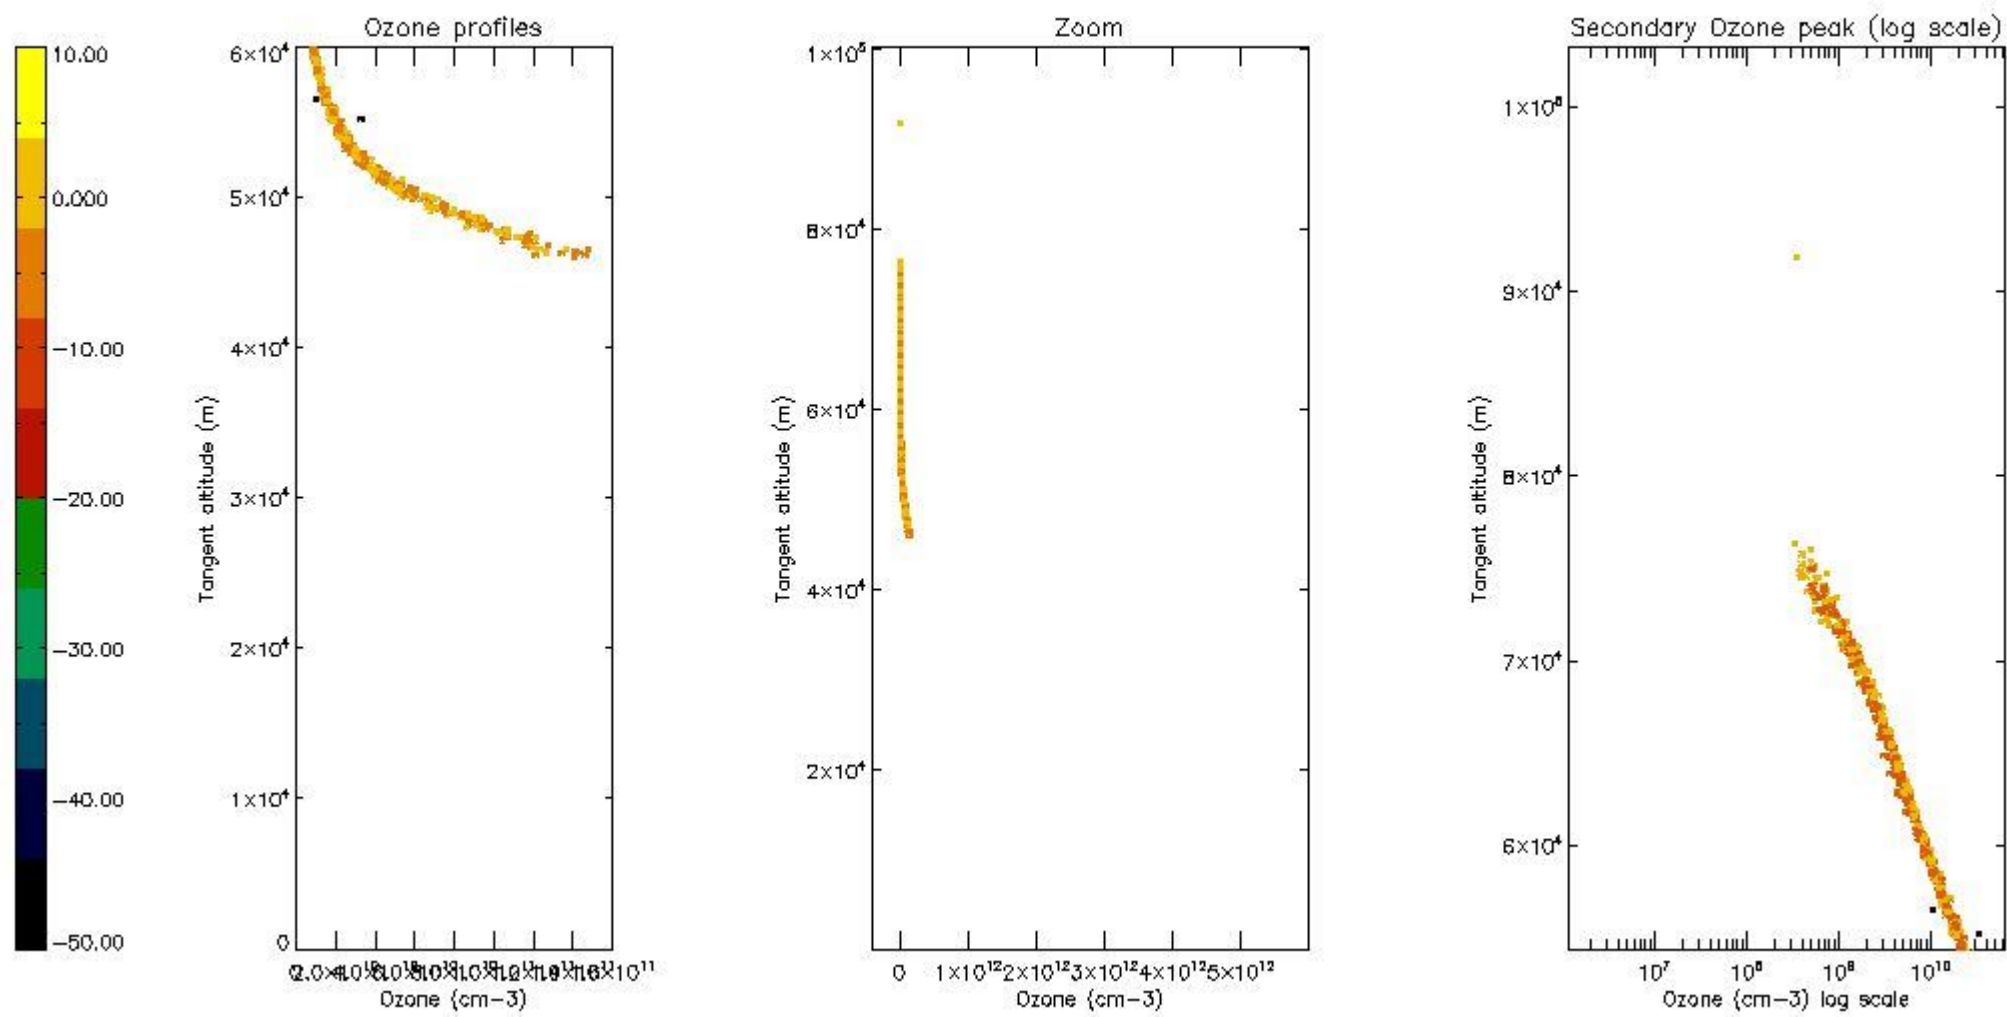

STD < 10	7
STD < 5	7

5.2 Plot ozone profiles for all STD (dark without errors)

The colorbar represents the latitude.

5.3 Plot ozone profiles where STD < 20% (dark without errors)

The colorbar represents the latitude.

5.4 Plot ozone profiles where STD < 10% (dark without errors)

The colorbar represents the latitude.

5.5 Plot ozone profiles where STD < 5% (dark without errors)

The colorbar represents the latitude.

5.6 Plot NO₂ profiles for all STD (dark without errors)