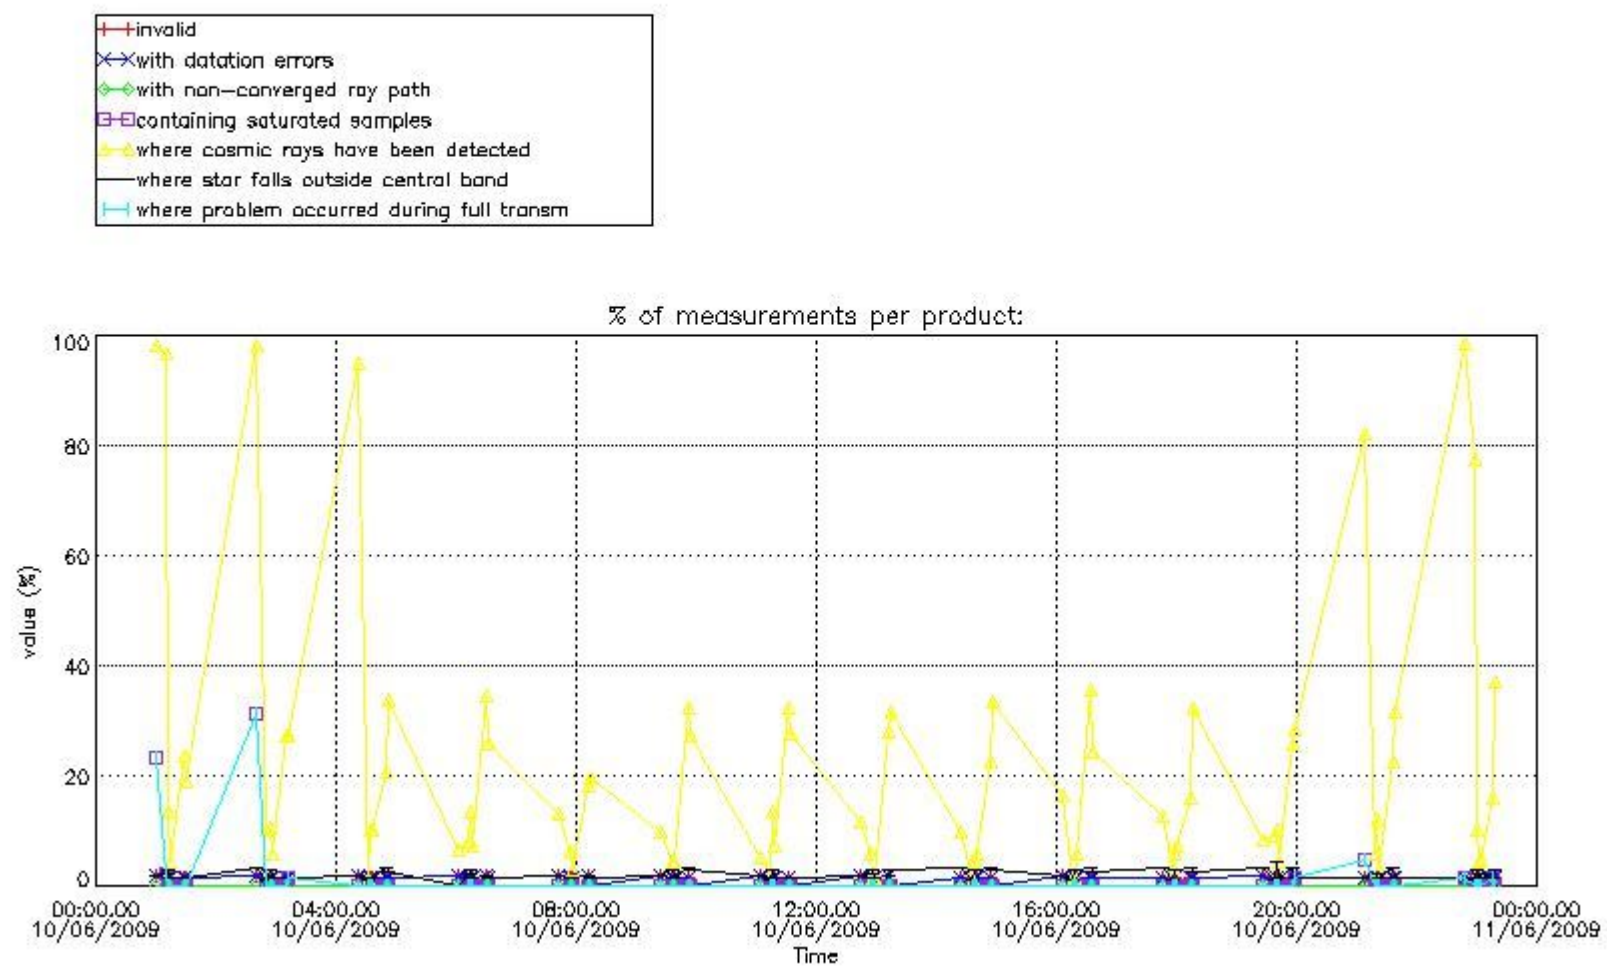

4.1.2 Plot level 1 quality information per product (time dependant): ENVI SAT DESCENDING passes