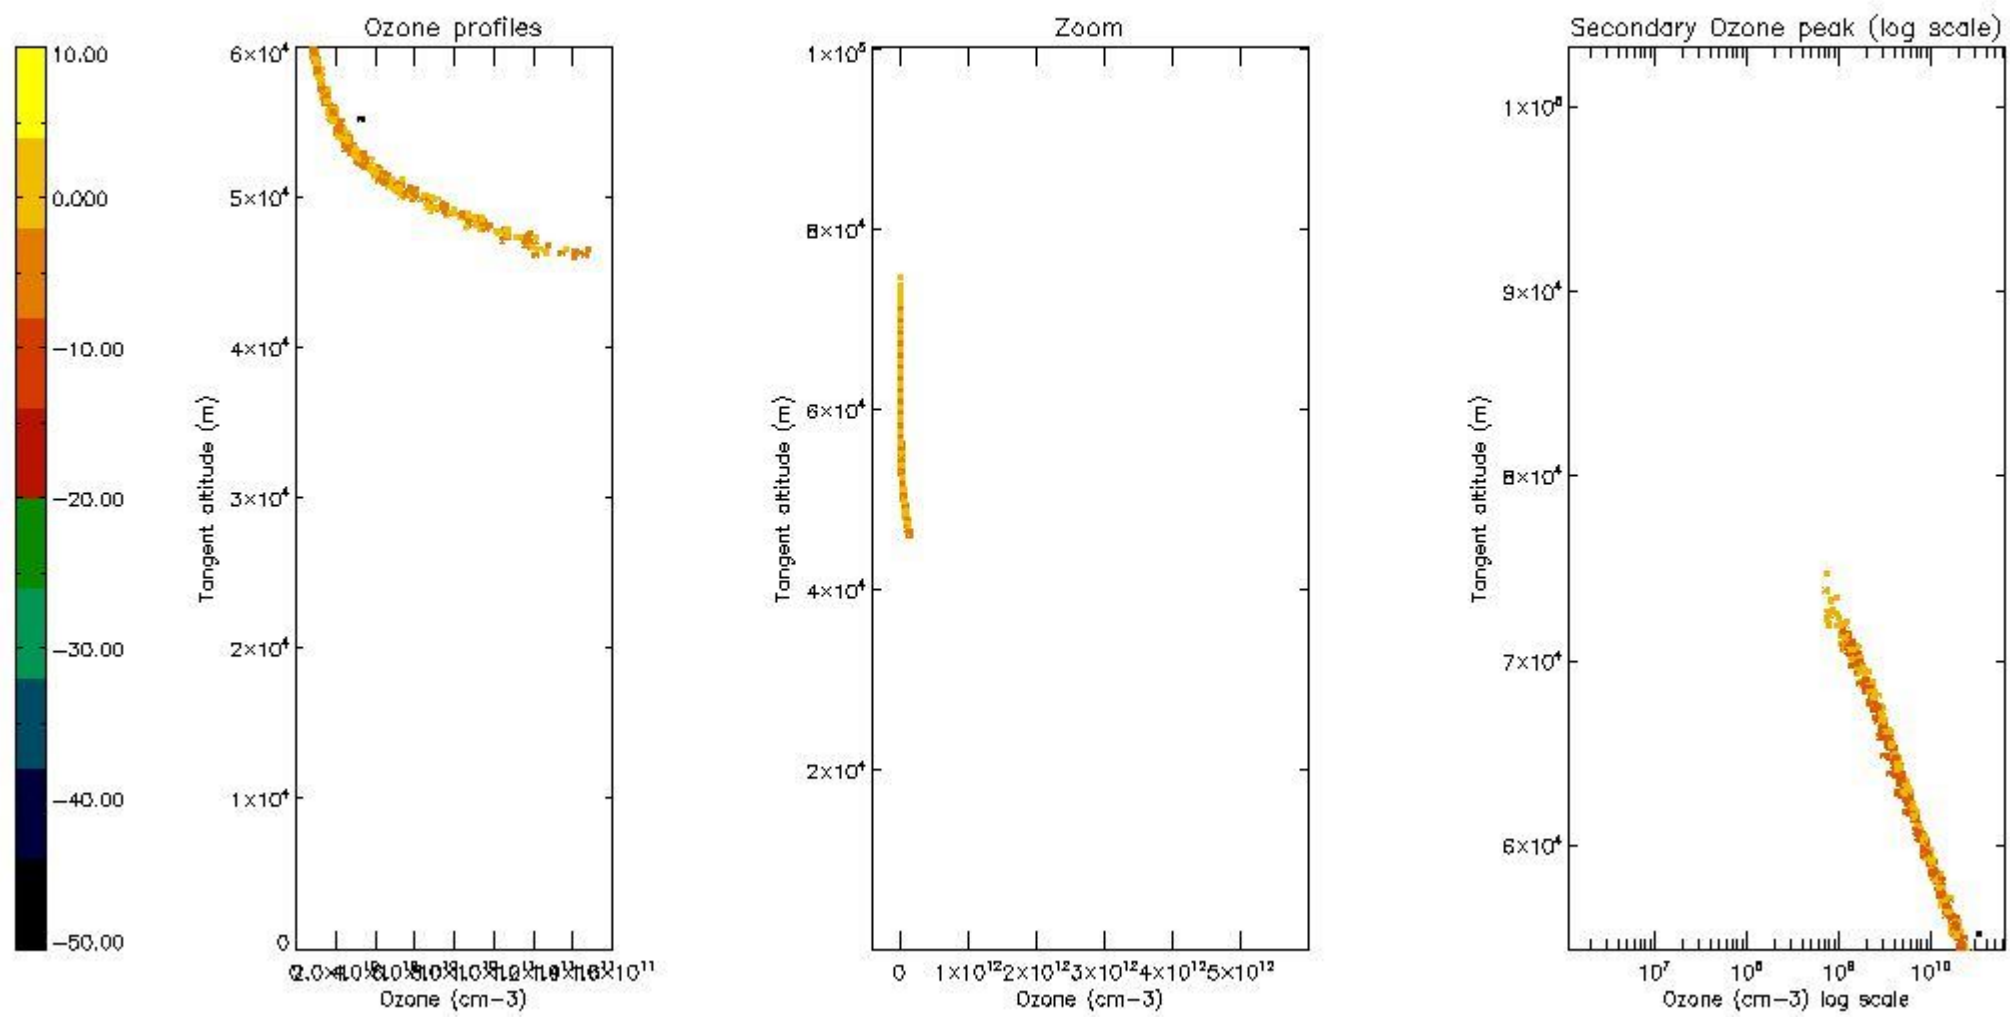

5.6 Plot NO₂ profiles for all STD (dark without errors)

The colorbar represents the latitude.