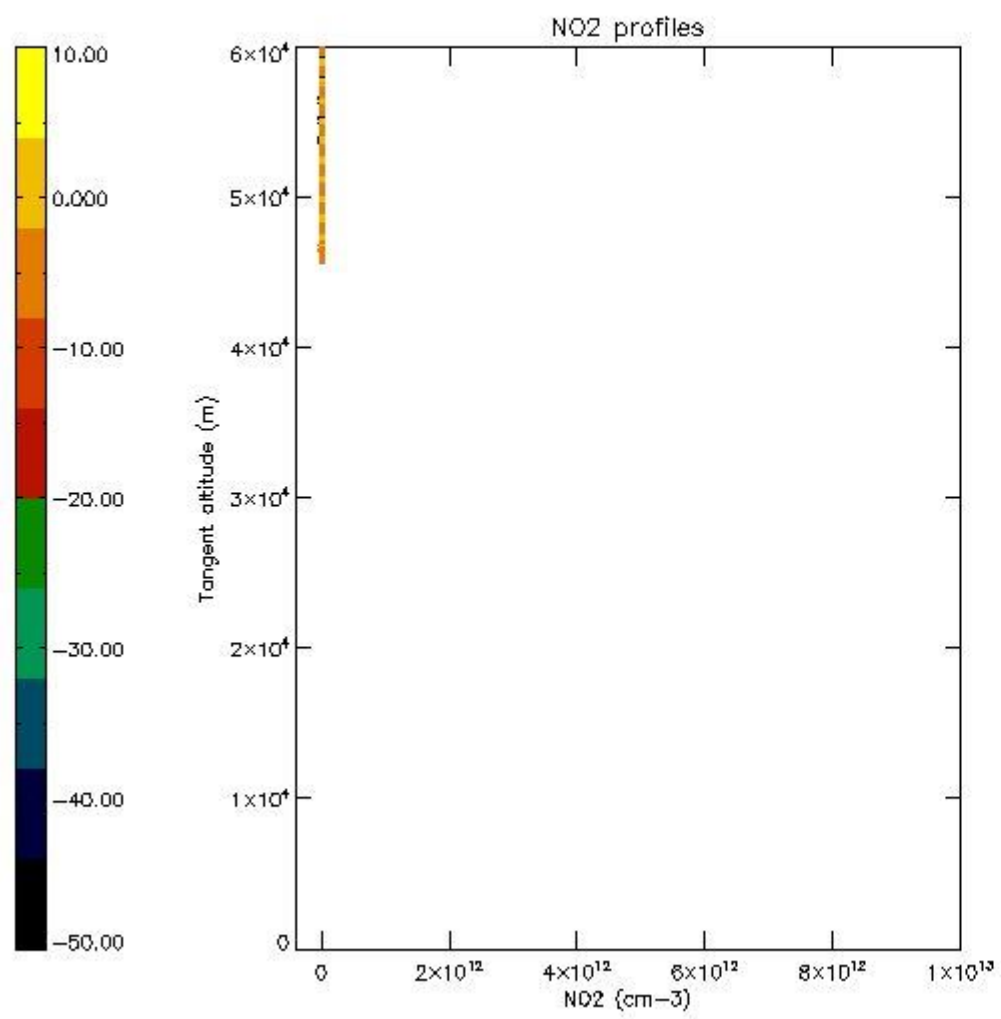

5.7 Plot NO3 profiles for all STD (dark without errors)

The colorbar represents the latitude.