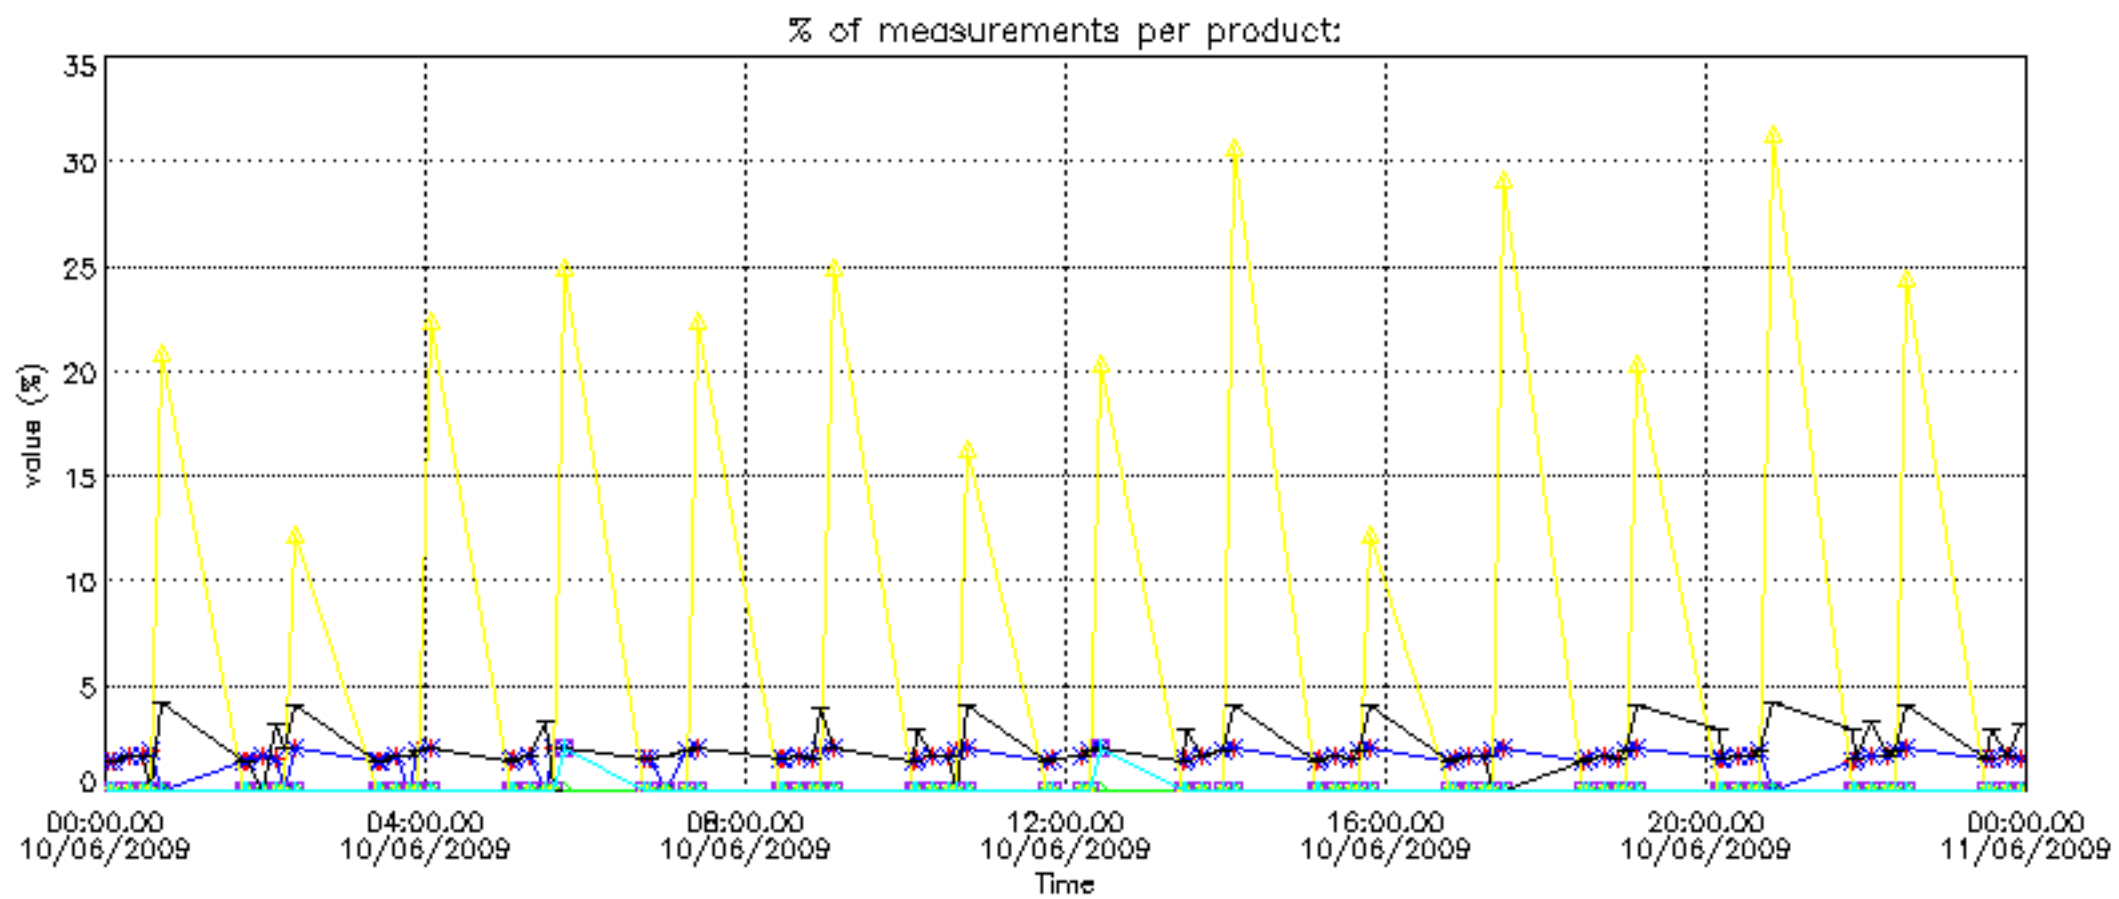

Percentage of cosmic ray hits per profile

Percentage of datation errors per profile