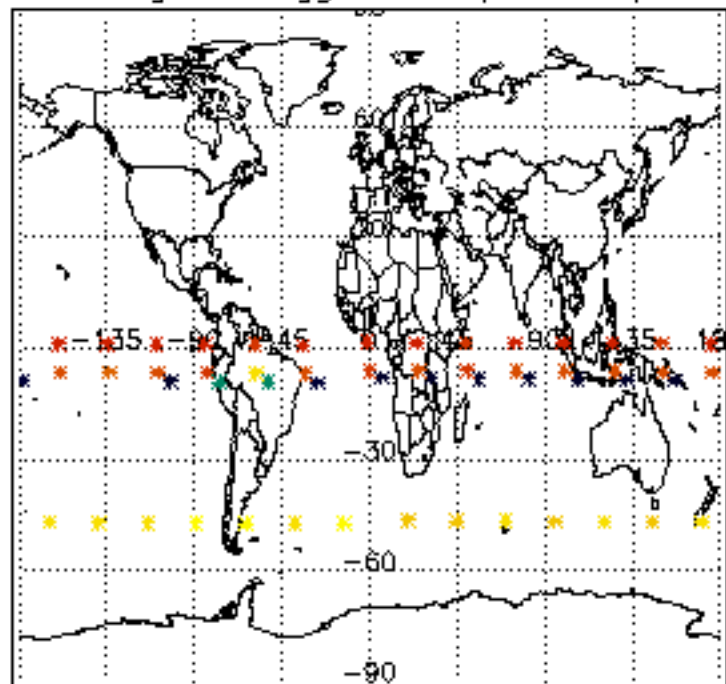

Percentage of flagged data per NO2 profile