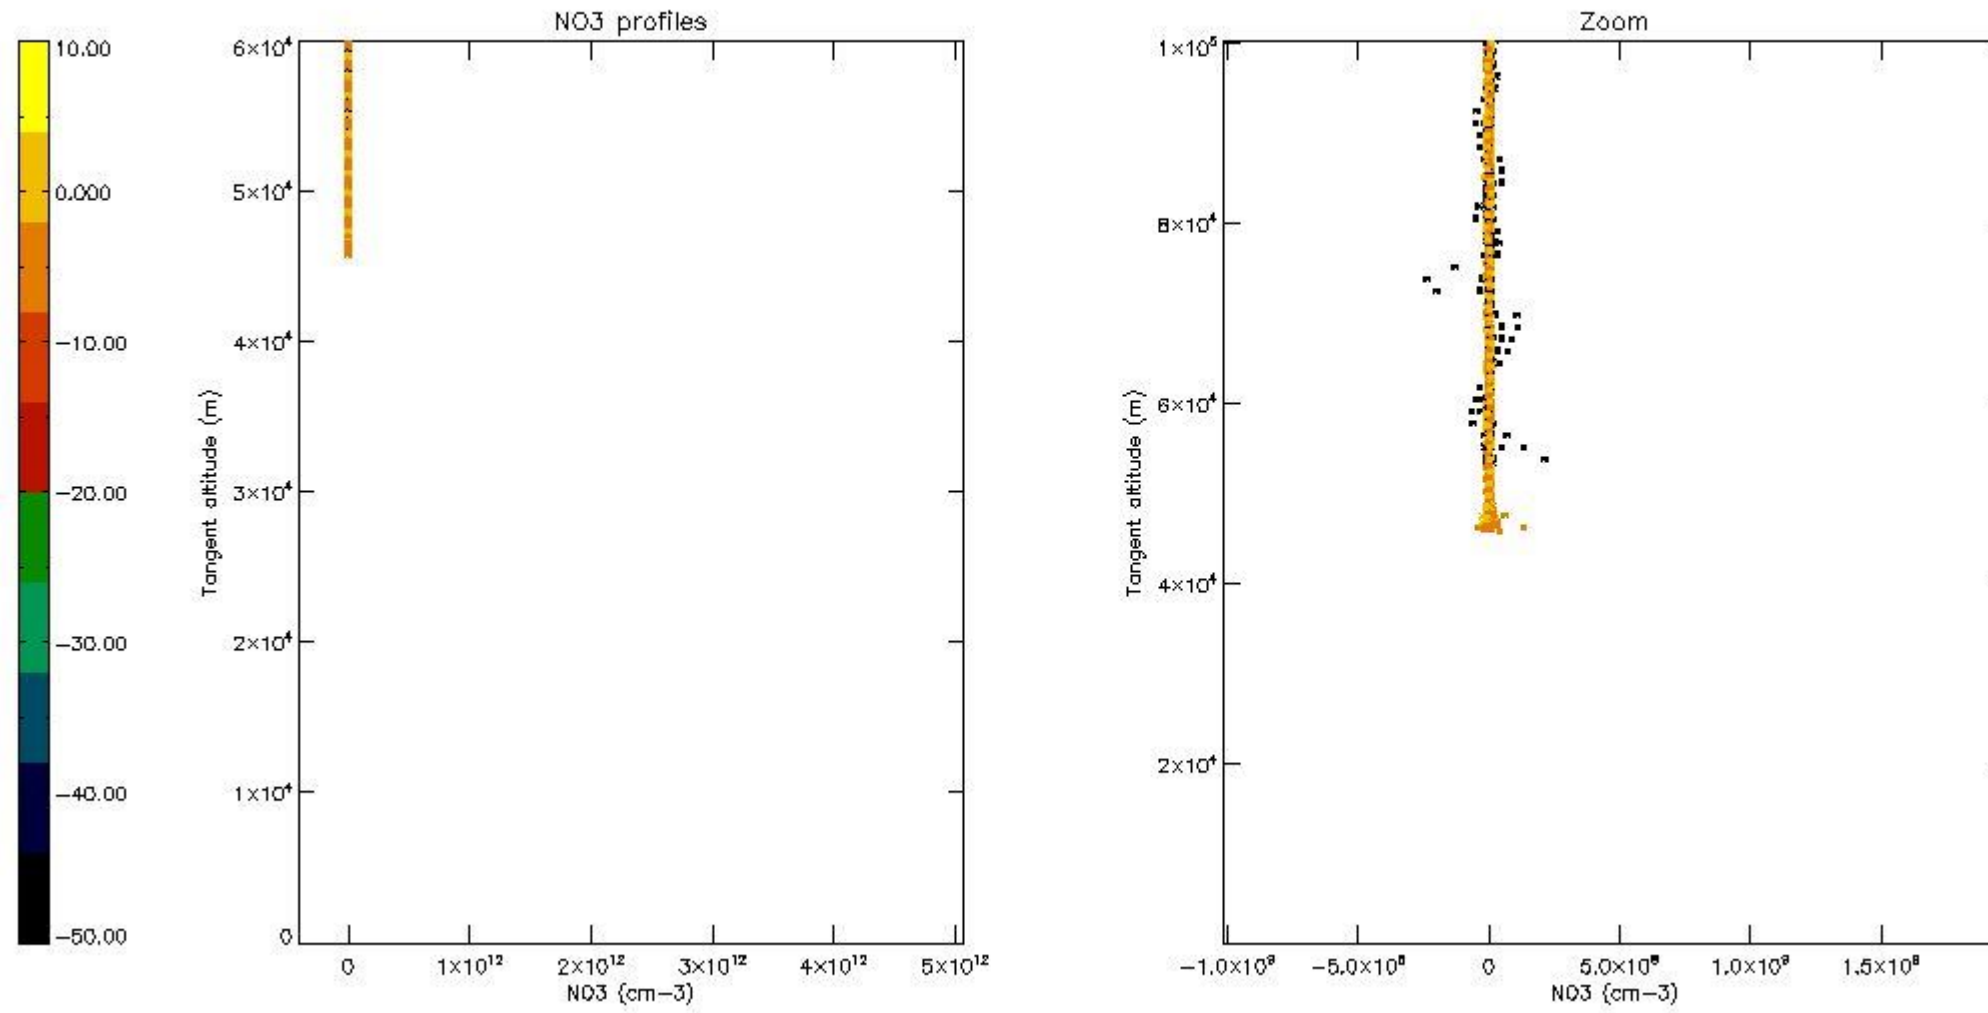

6. Auxiliary Data Files used for the production reported in section 2

The number reported in the third column indicates since which file (see list in section 2) the corresponding auxiliary file has been used. The fourth column is the date of those product files.

Type	Auxiliary Filename	Used since product	Used since product date
INST_PHYS_CHARACTERISTICS	GOM_INS_AXVIEC20091111_143220_20030716_120000_20500101_000000	1	10-JUN-2009 00:02:28
LEVEL-2_PROC_CONFIG	GOM_PR2_AXVIEC20091111_152718_20020301_000000_20500101_000000	1	10-JUN-2009 00:02:28
CROSS_SECTIONS_FILE	GOM_CRS_AXVIEC20091111_154832_20020301_000000_20500101_000000	1	10-JUN-2009 00:02:28