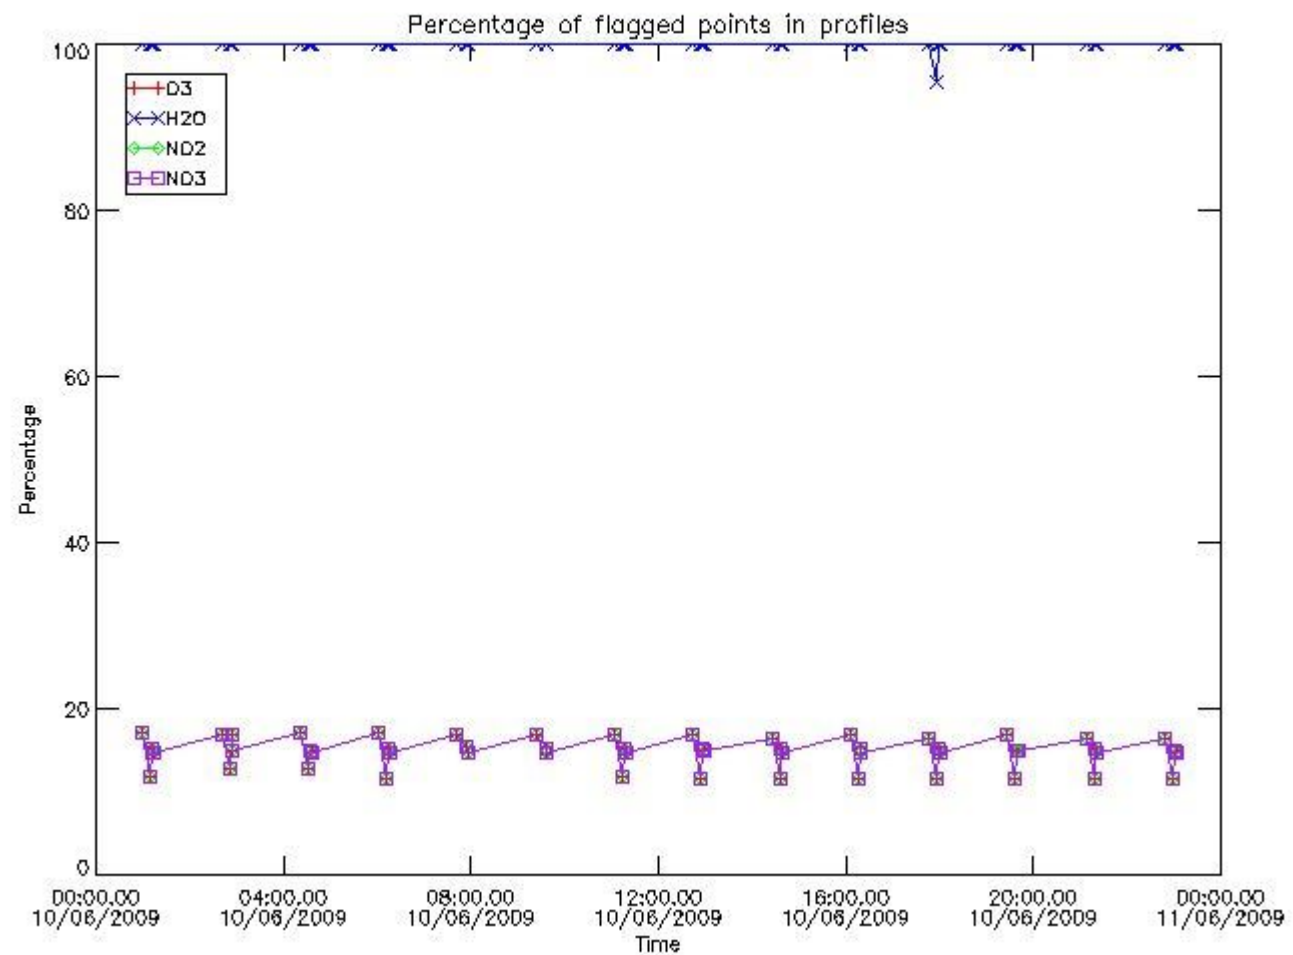

3. Quality information per product

In this section it is plotted some information contained in the Quality Summary data set of the level 2 products. Only products in dark limb conditions and without errors (error flag in the MPH set to "0") are used.

3.1 Plot quality information per product (time dependant)

3.2 Plot quality information per product (world map)