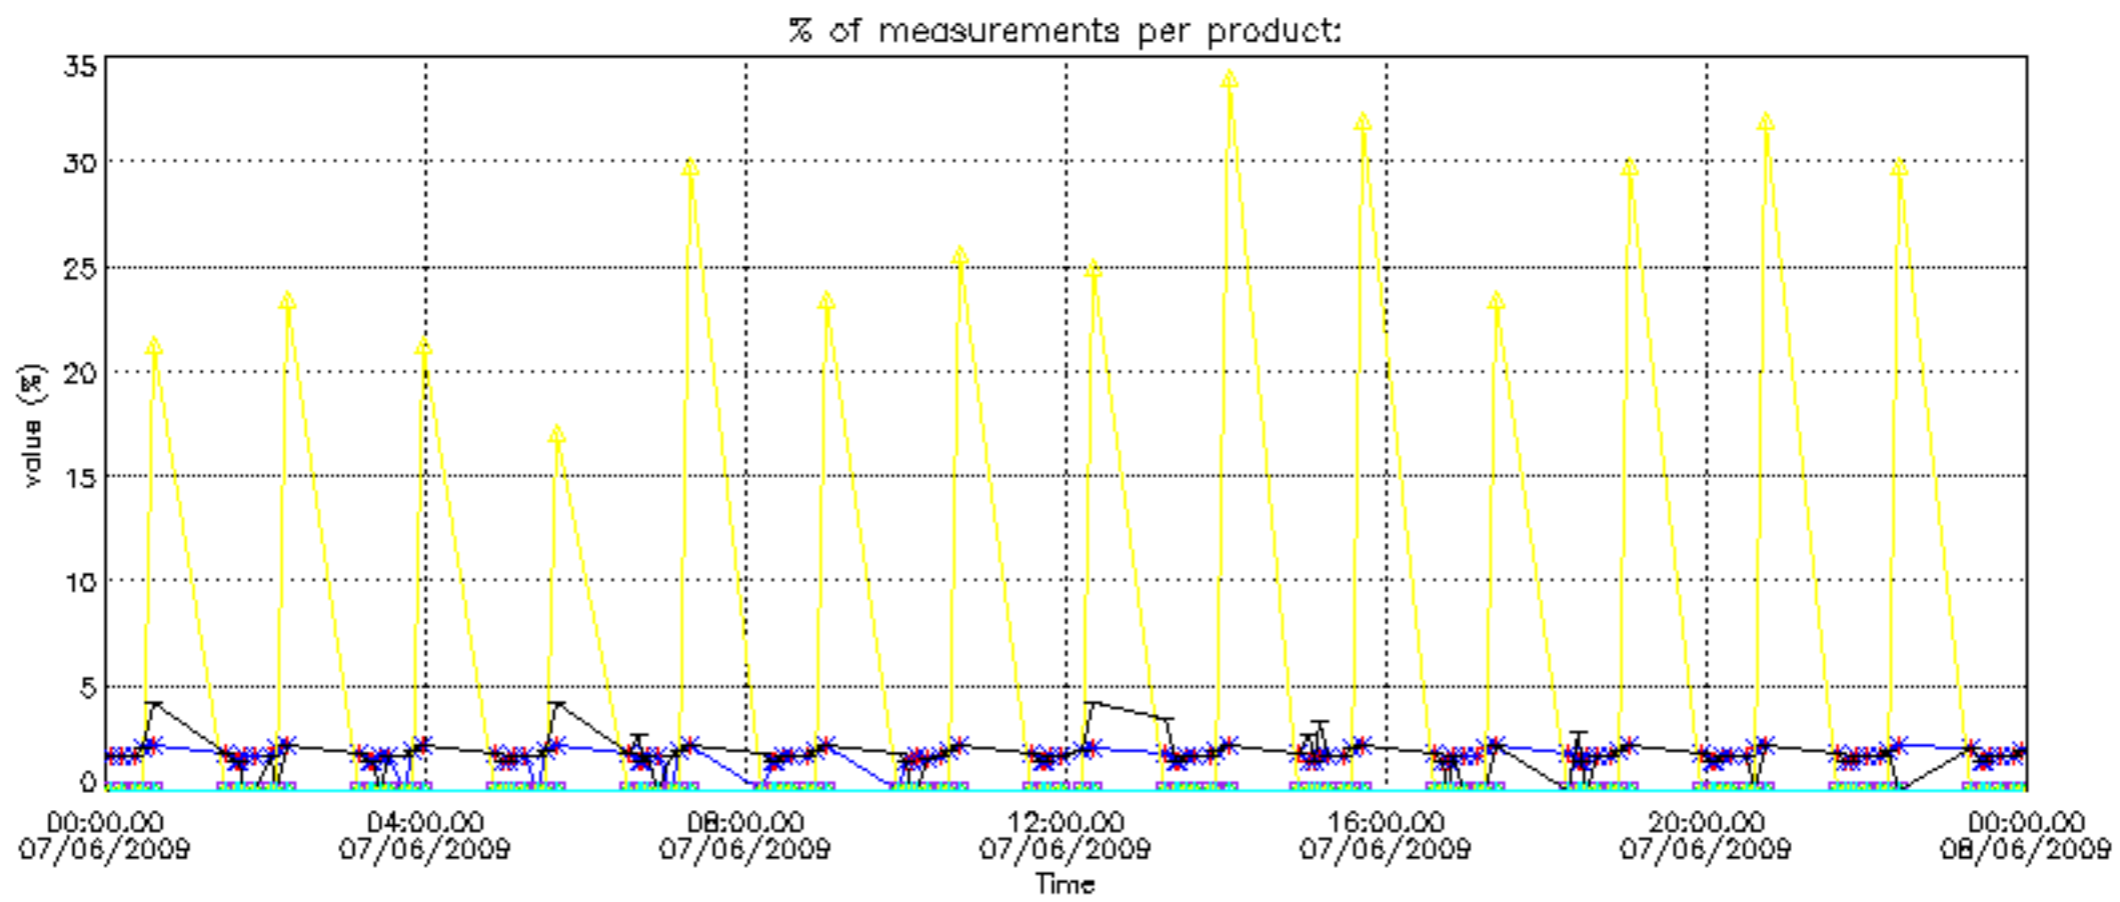

Percentage of cosmic ray hits per profile

Percentage of datation errors per profile