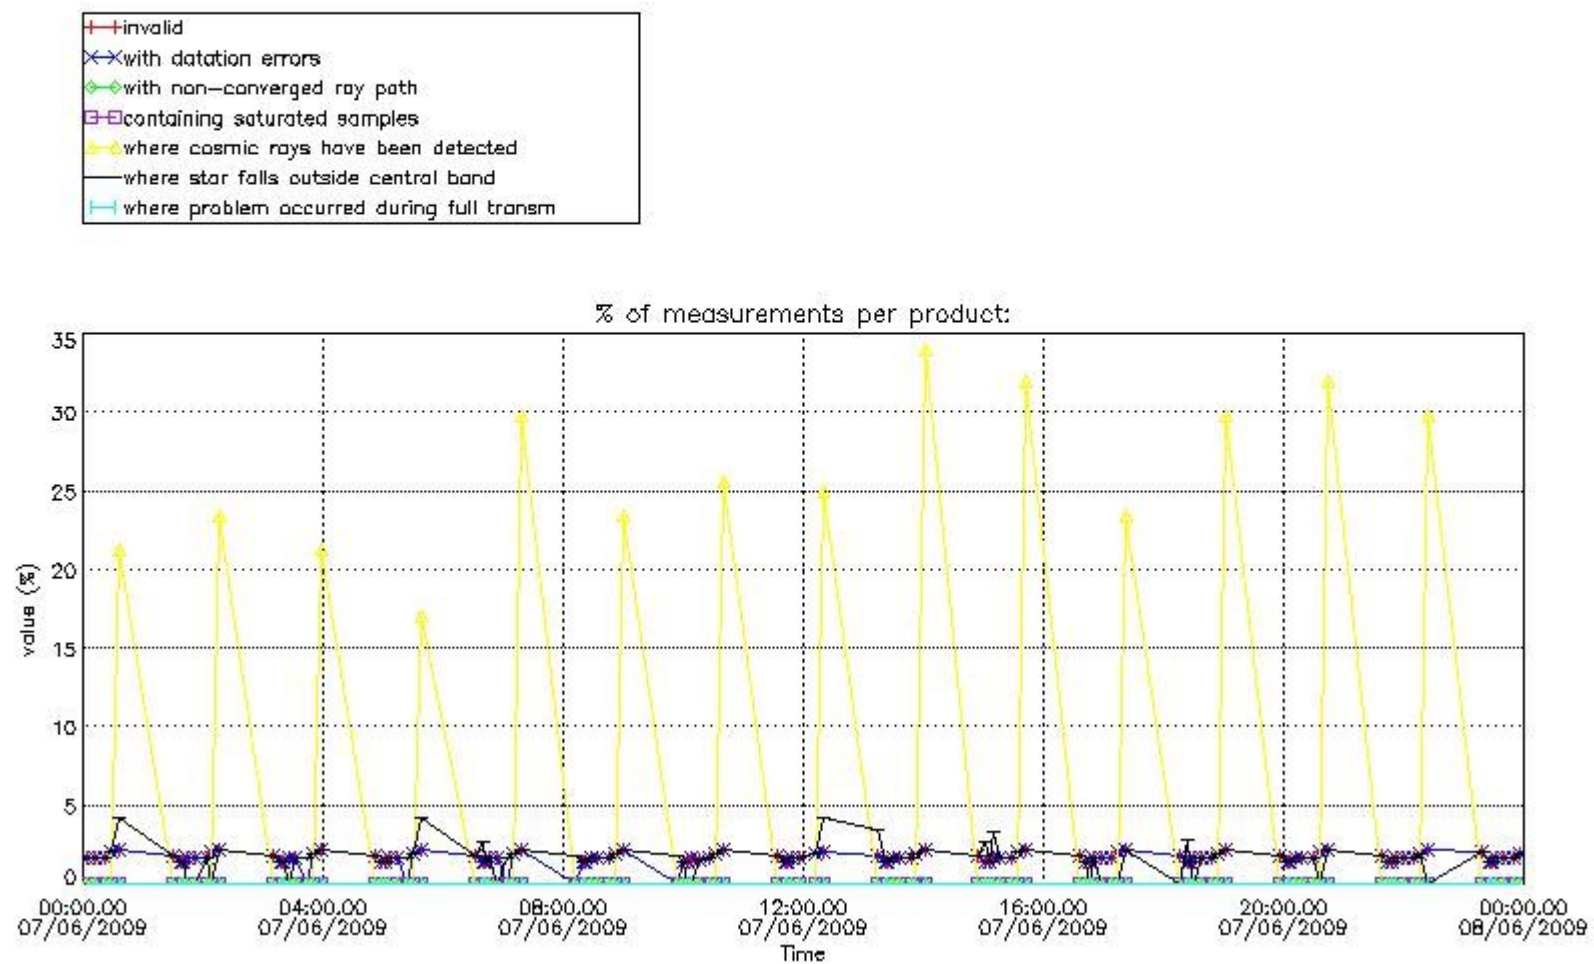

4.2 Plot quality information per product coming from level 1b processing (world map)

4.2.1 Plot level 1 quality information per product (world map): ENVISAT ASCENDING passes