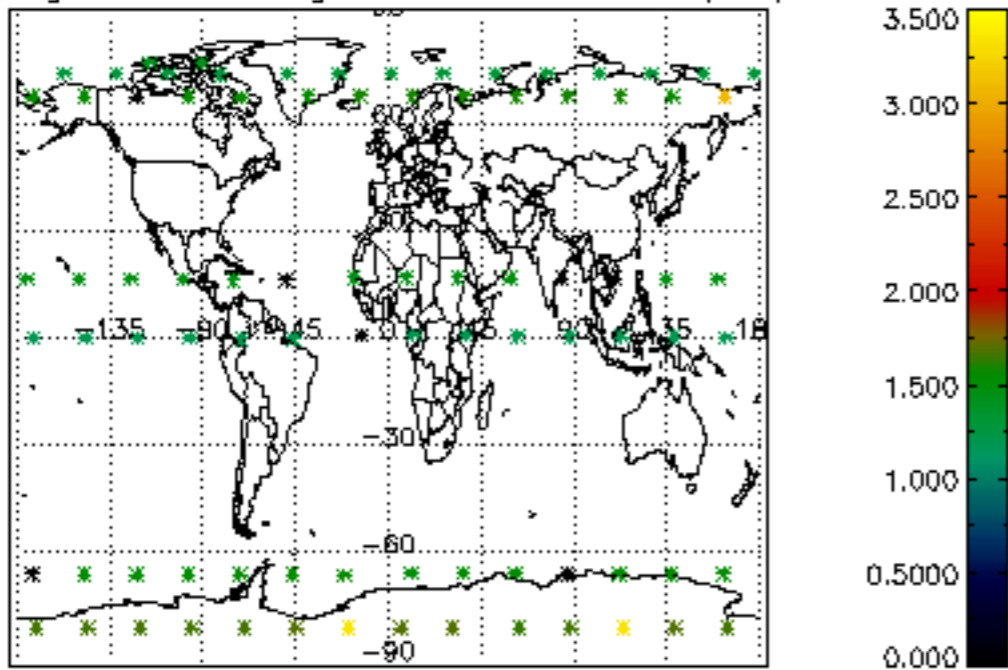

Percentage of cosmic ray hits per profile

Percentage of star falling outside central band per profile