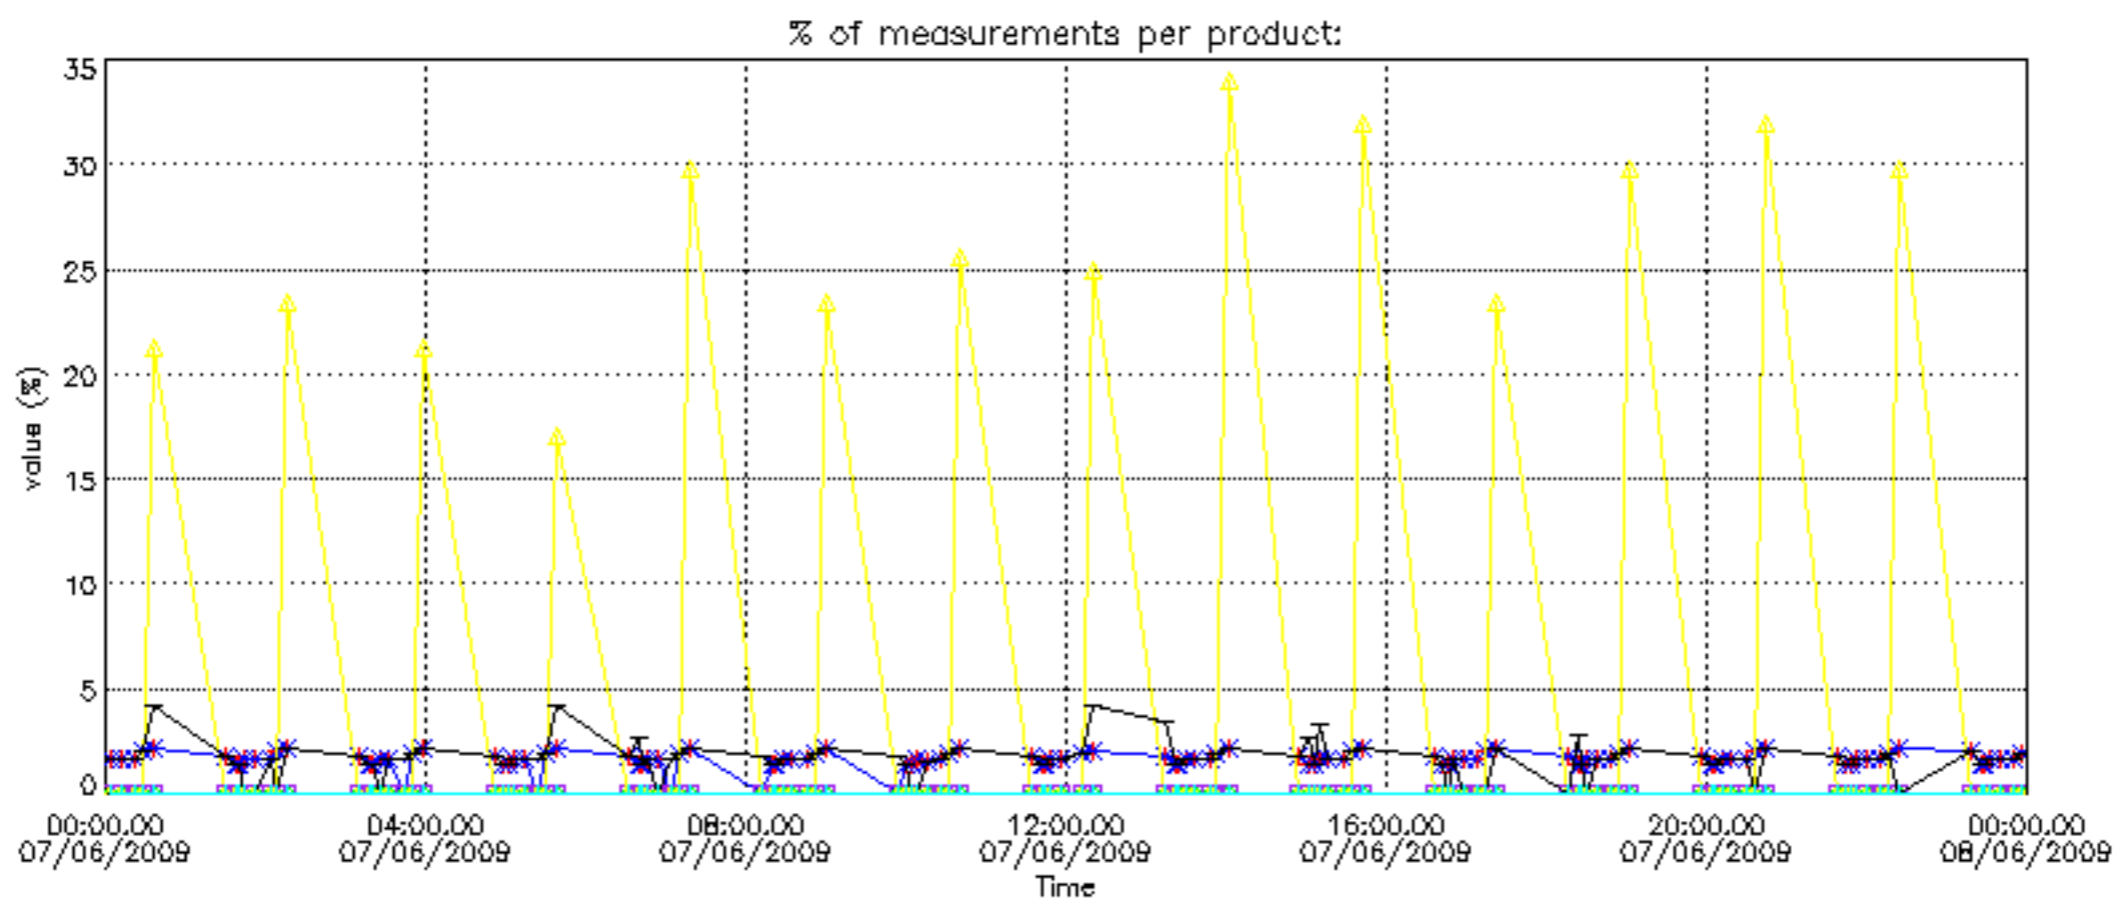

Percentage of cosmic ray hits per profile

Percentage of datation errors per profile