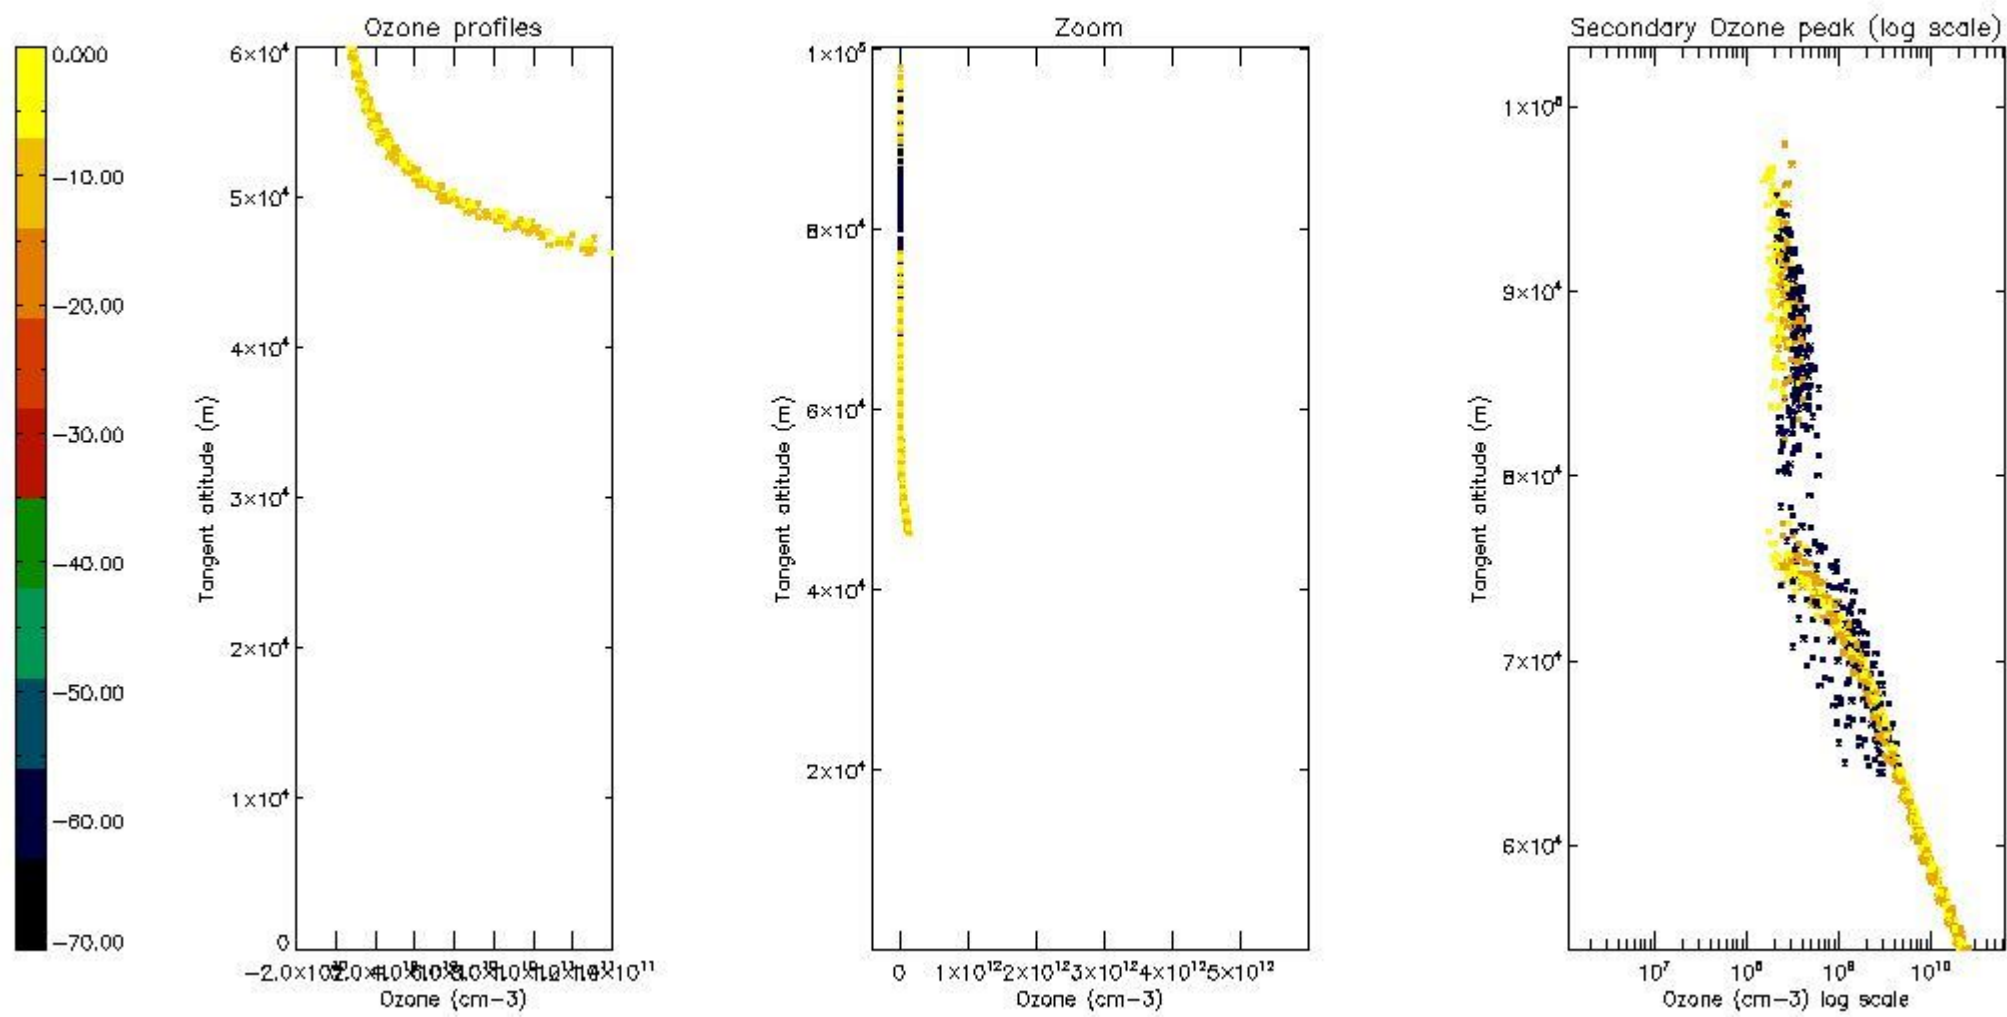

STD < 10	8
STD < 5	7

5.2 Plot ozone profiles for all STD (dark without errors)

The colorbar represents the latitude.

5.3 Plot ozone profiles where STD < 20% (dark without errors)

The colorbar represents the latitude.

5.4 Plot ozone profiles where STD < 10% (dark without errors)

The colorbar represents the latitude.

5.5 Plot ozone profiles where STD < 5% (dark without errors)

The colorbar represents the latitude.

5.6 Plot NO₂ profiles for all STD (dark without errors)