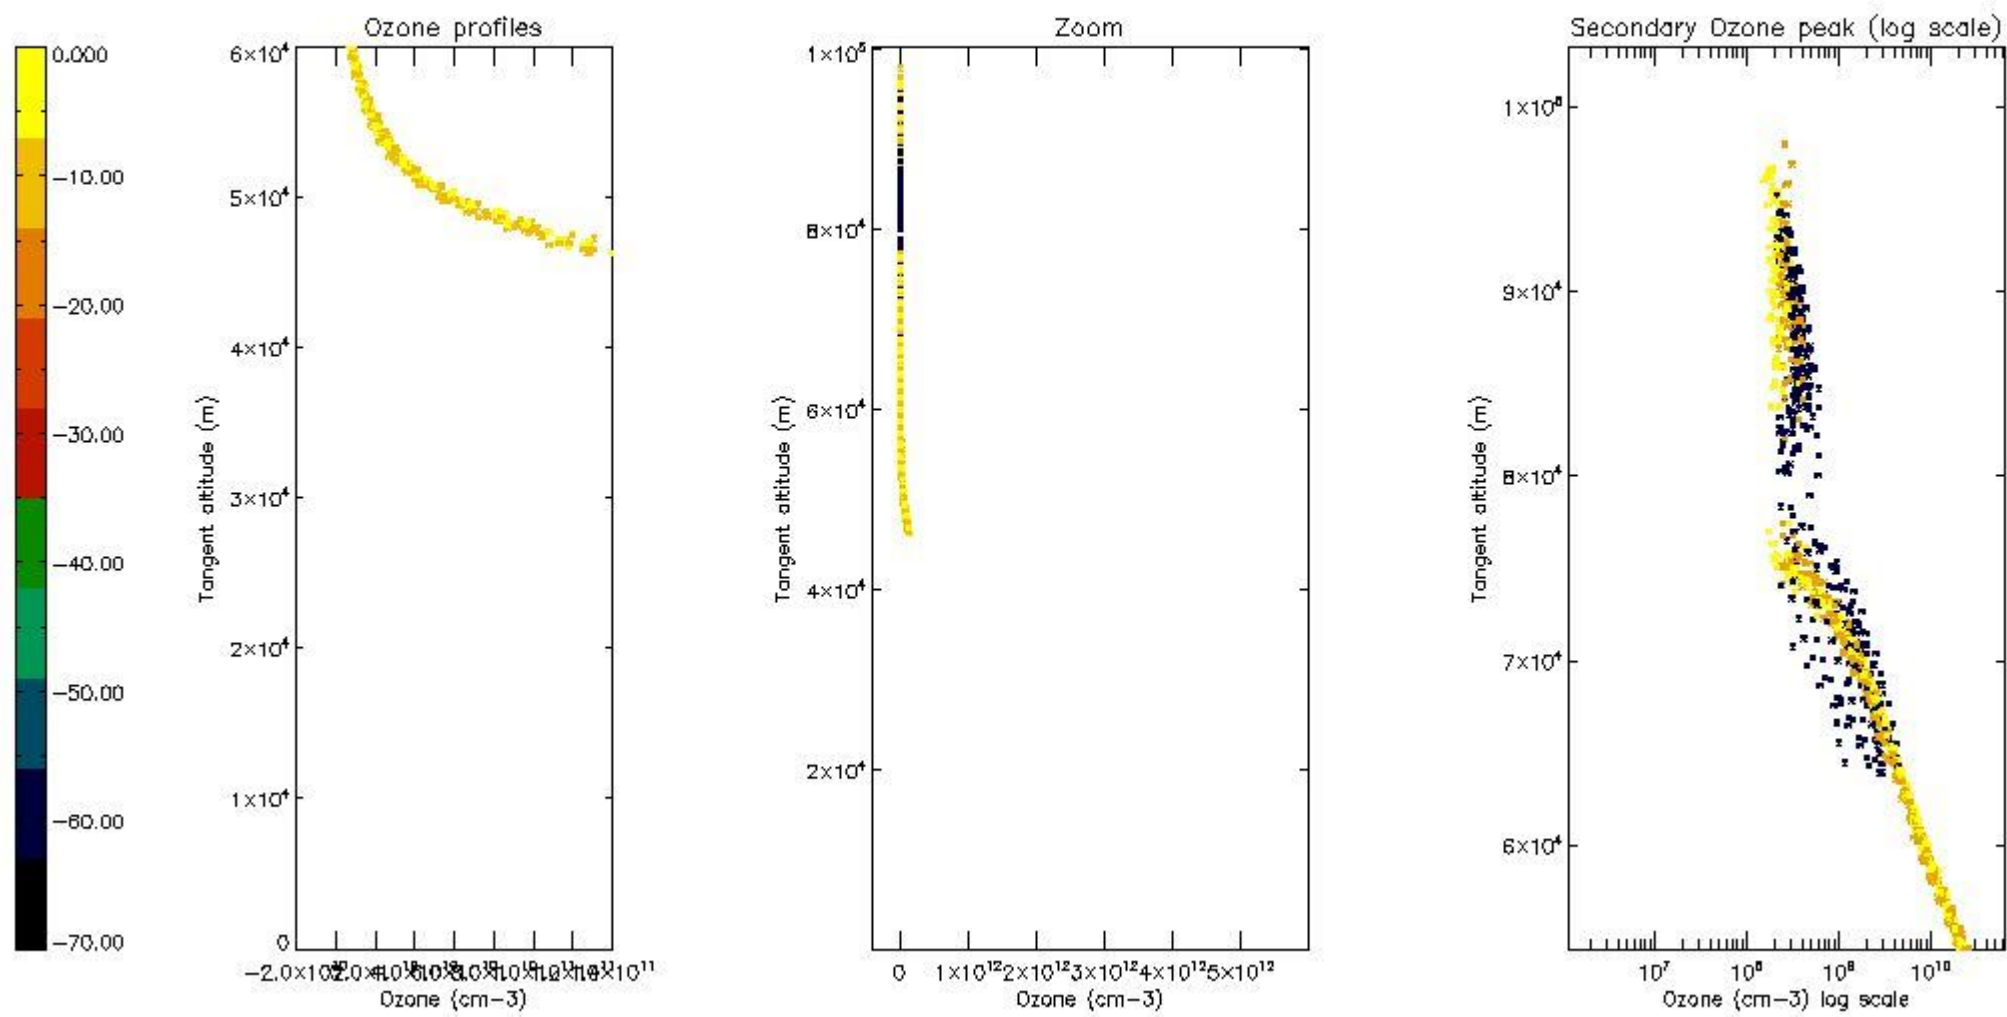

STD < 10	8
STD < 5	7

5.2 Plot ozone profiles for all STD (dark without errors)

The colorbar represents the latitude.

5.3 Plot ozone profiles where STD < 20% (dark without errors)

The colorbar represents the latitude.