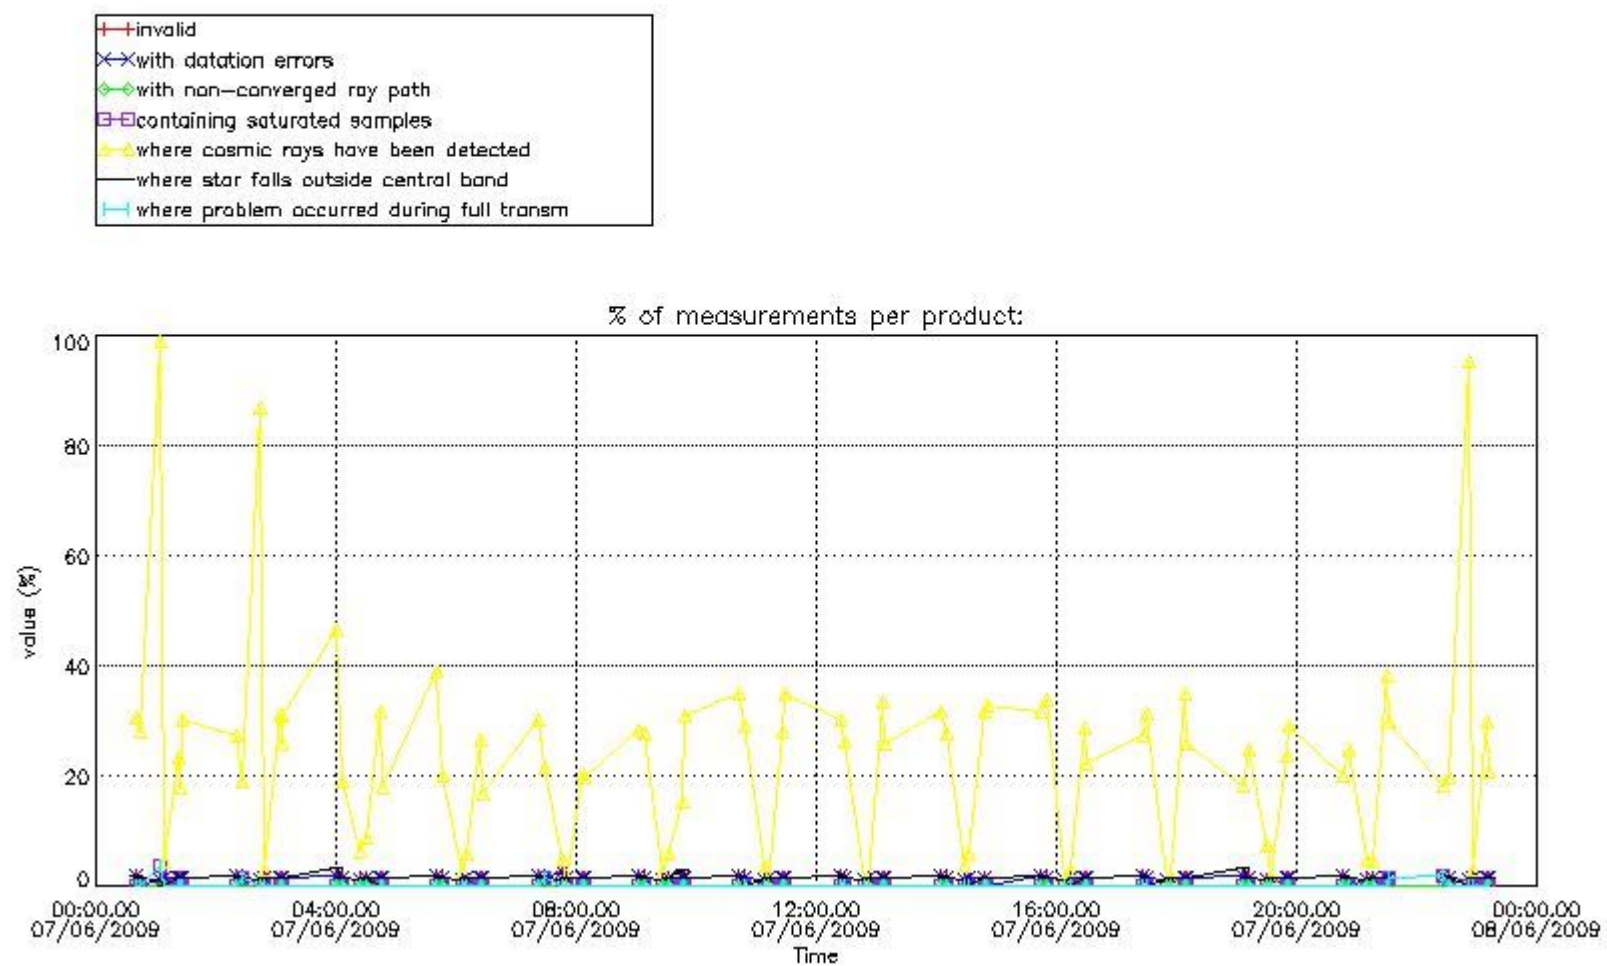

4.1.2 Plot level 1 quality information per product (time dependant): ENVI SAT DESCENDING passes