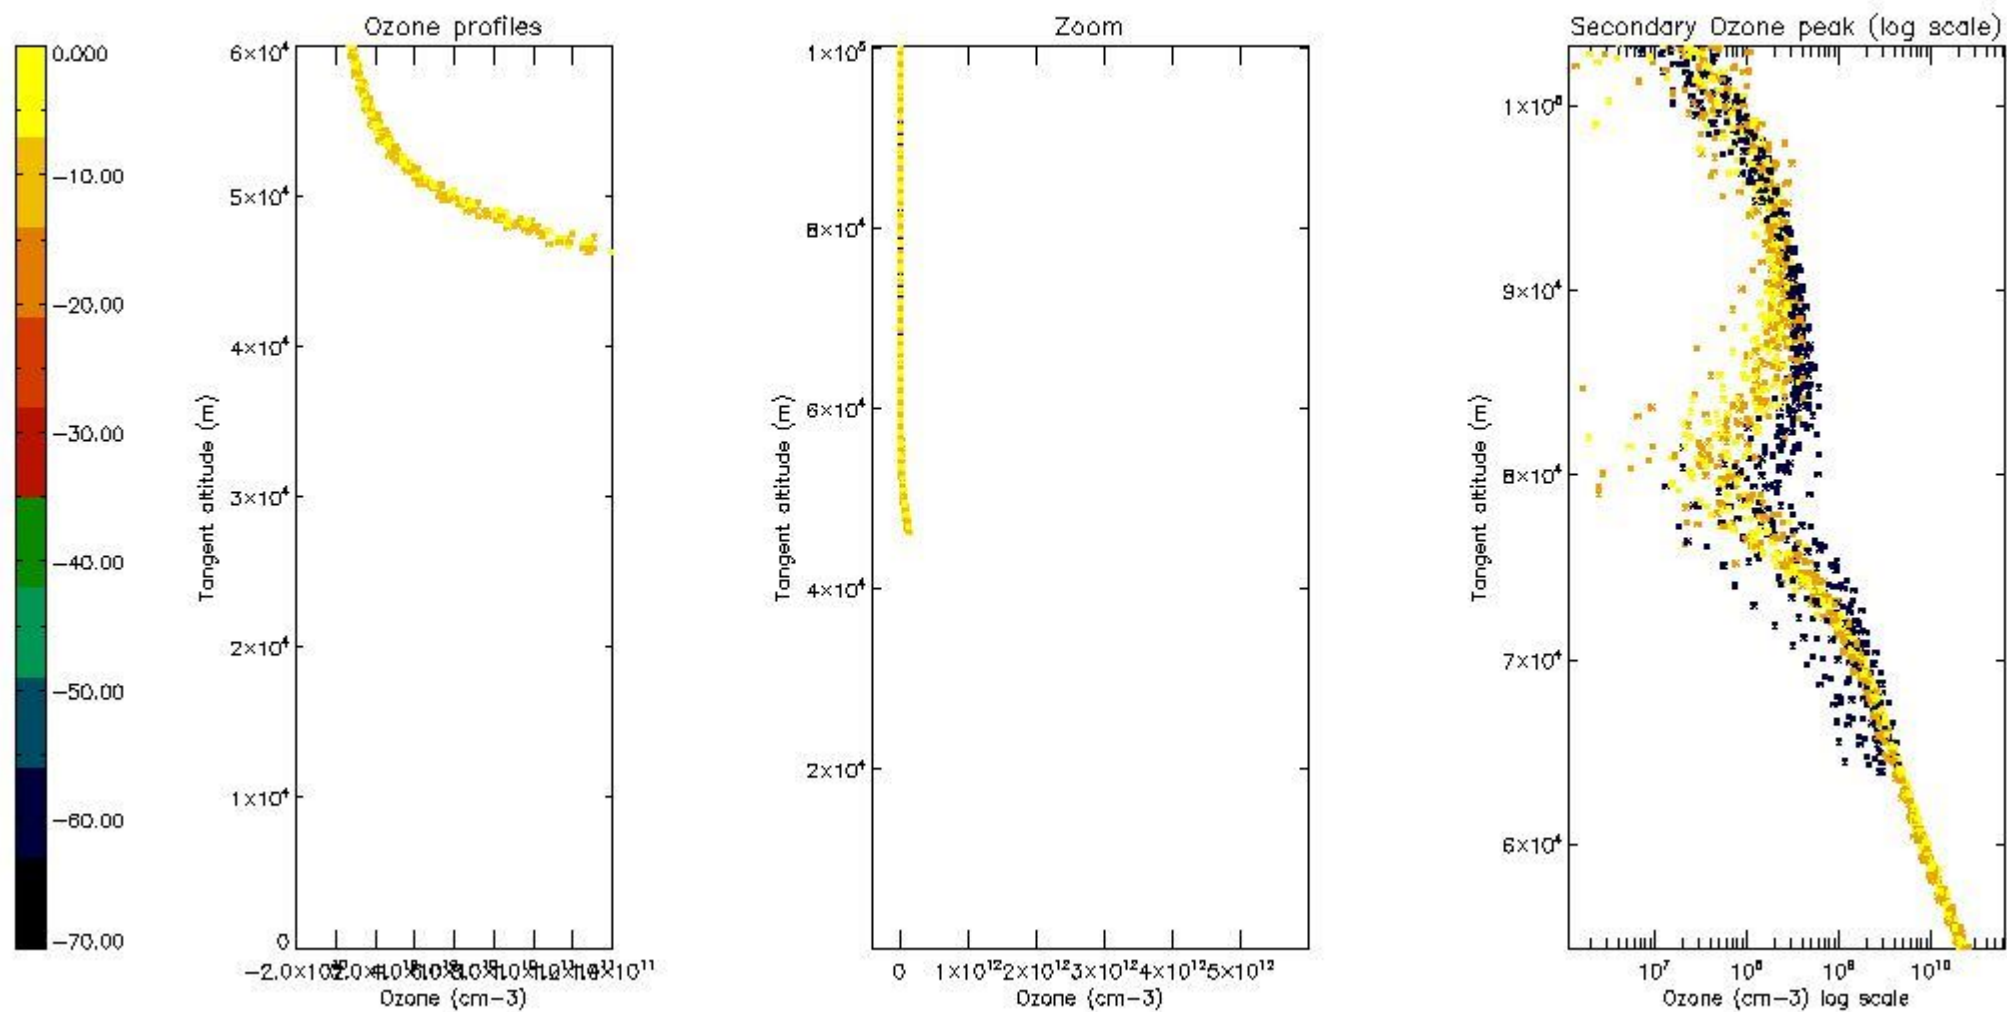

STD < 10	8
STD < 5	7

5.2 Plot ozone profiles for all STD (dark without errors)

The colorbar represents the latitude.

5.3 Plot ozone profiles where STD < 20% (dark without errors)

The colorbar represents the latitude.