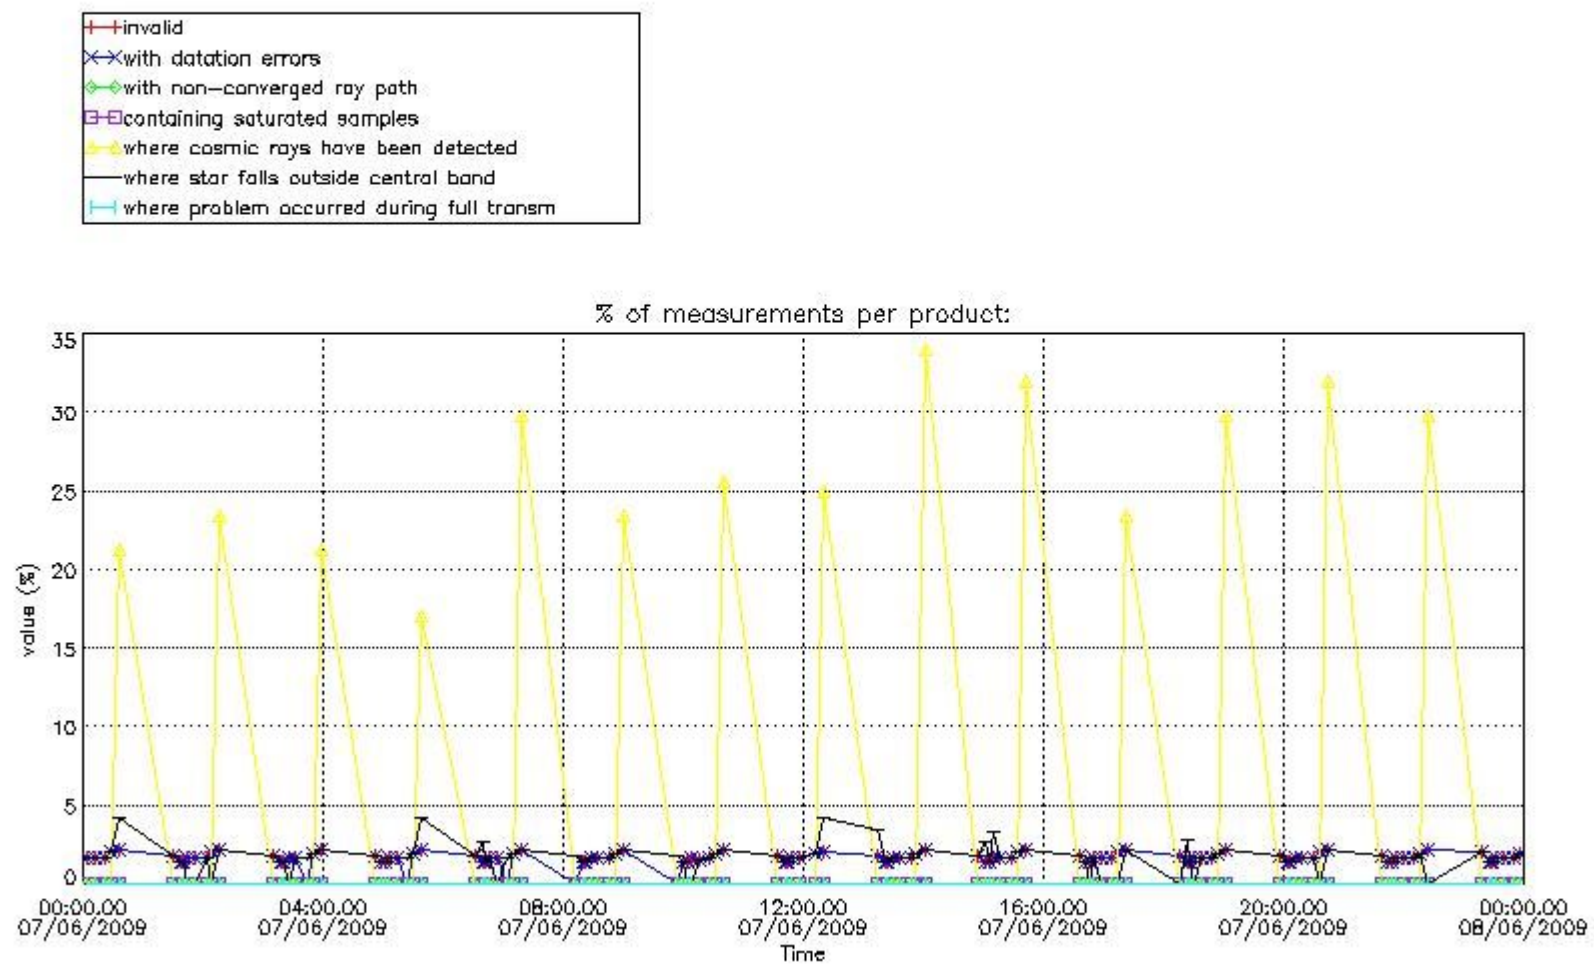

Percentage of flagged data per NO3 profile

4. Level 1 quality information per product

In this section it is plotted some information contained in the Quality Summary data set of the level 2 products that comes from the level 1b processing. Products without errors (error flag in the MPH set to "0") are used.

4.1 Plot quality information per product (time dependant) coming from level 1b processing

4.1.1 Plot level 1 quality information per product (time dependant): ENVISAT ASCENDING passes

4.1.2 Plot level 1 quality information per product (time dependant): ENVI SAT DESCENDING passes