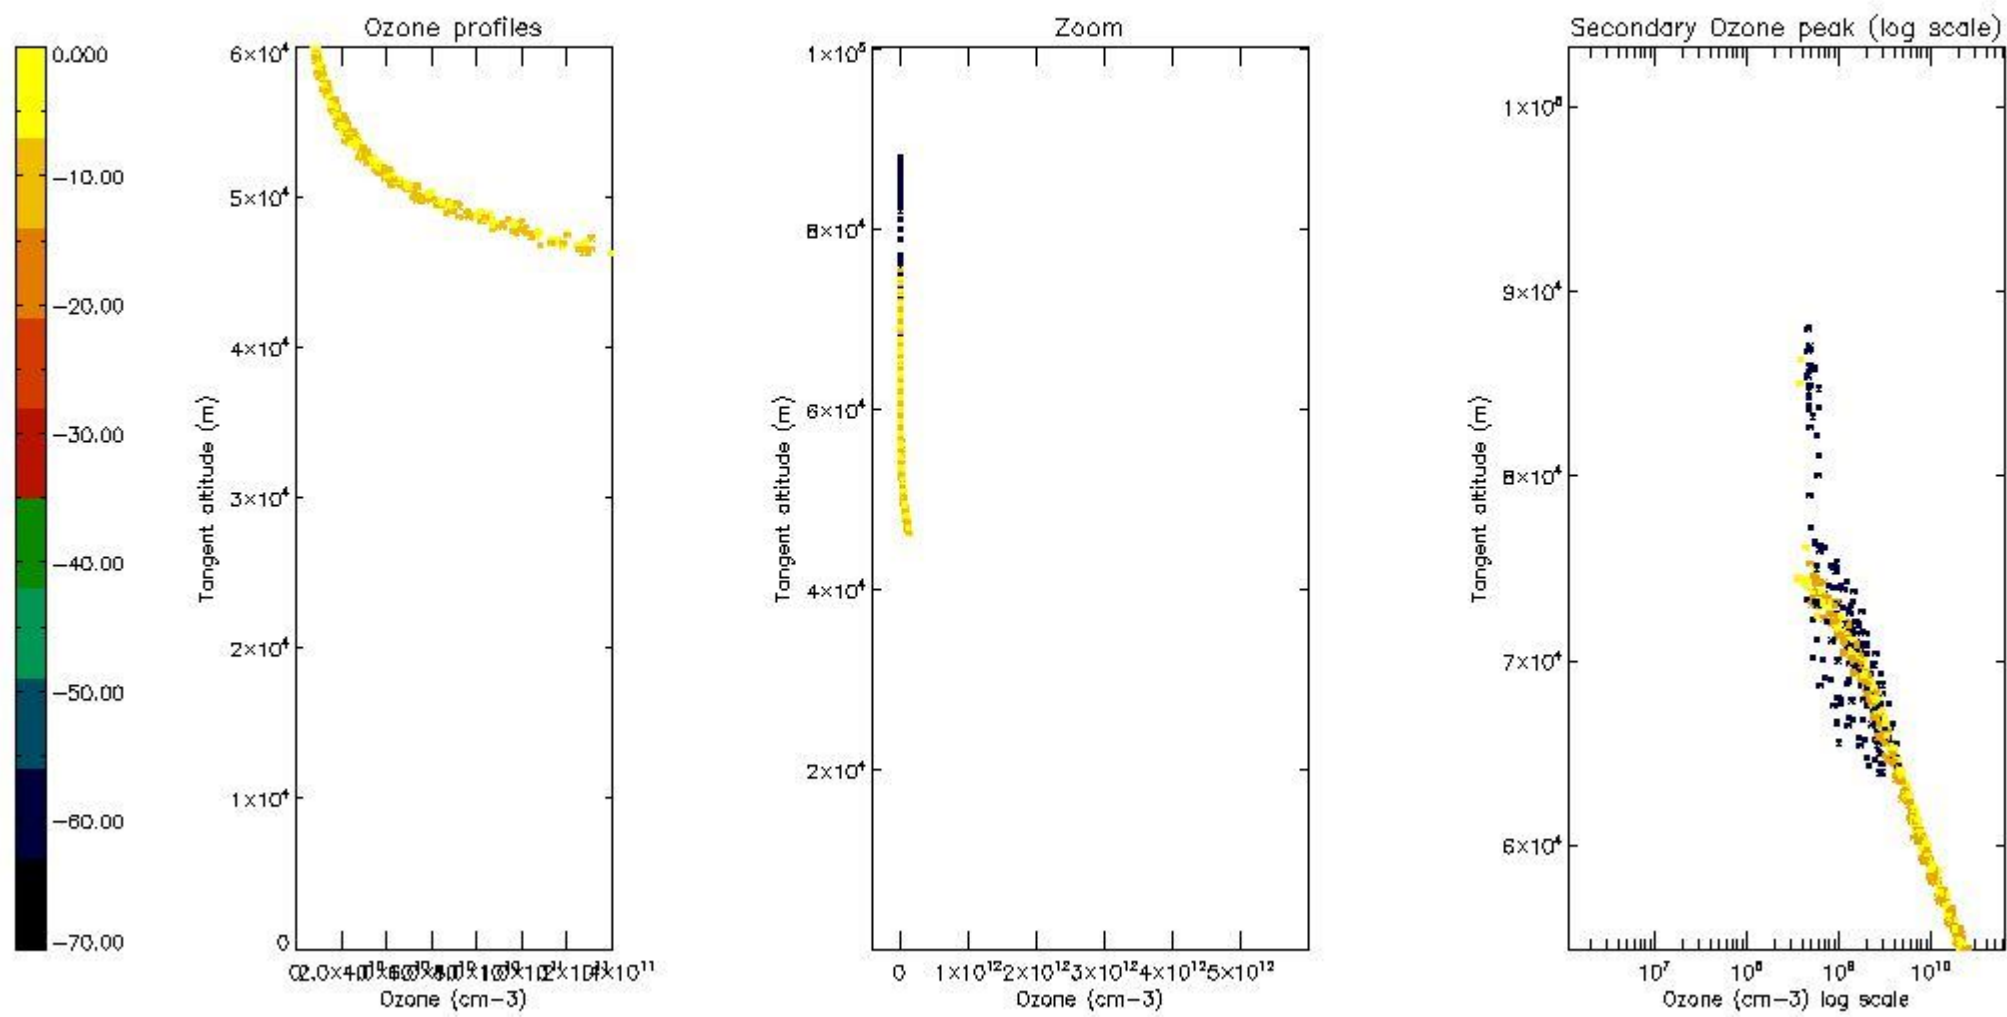

STD < 10	8
STD < 5	7

5.2 Plot ozone profiles for all STD (dark without errors)

The colorbar represents the latitude.

5.3 Plot ozone profiles where STD < 20% (dark without errors)

The colorbar represents the latitude.

5.4 Plot ozone profiles where STD < 10% (dark without errors)

The colorbar represents the latitude.

5.5 Plot ozone profiles where STD < 5% (dark without errors)

The colorbar represents the latitude.

5.6 Plot NO₂ profiles for all STD (dark without errors)