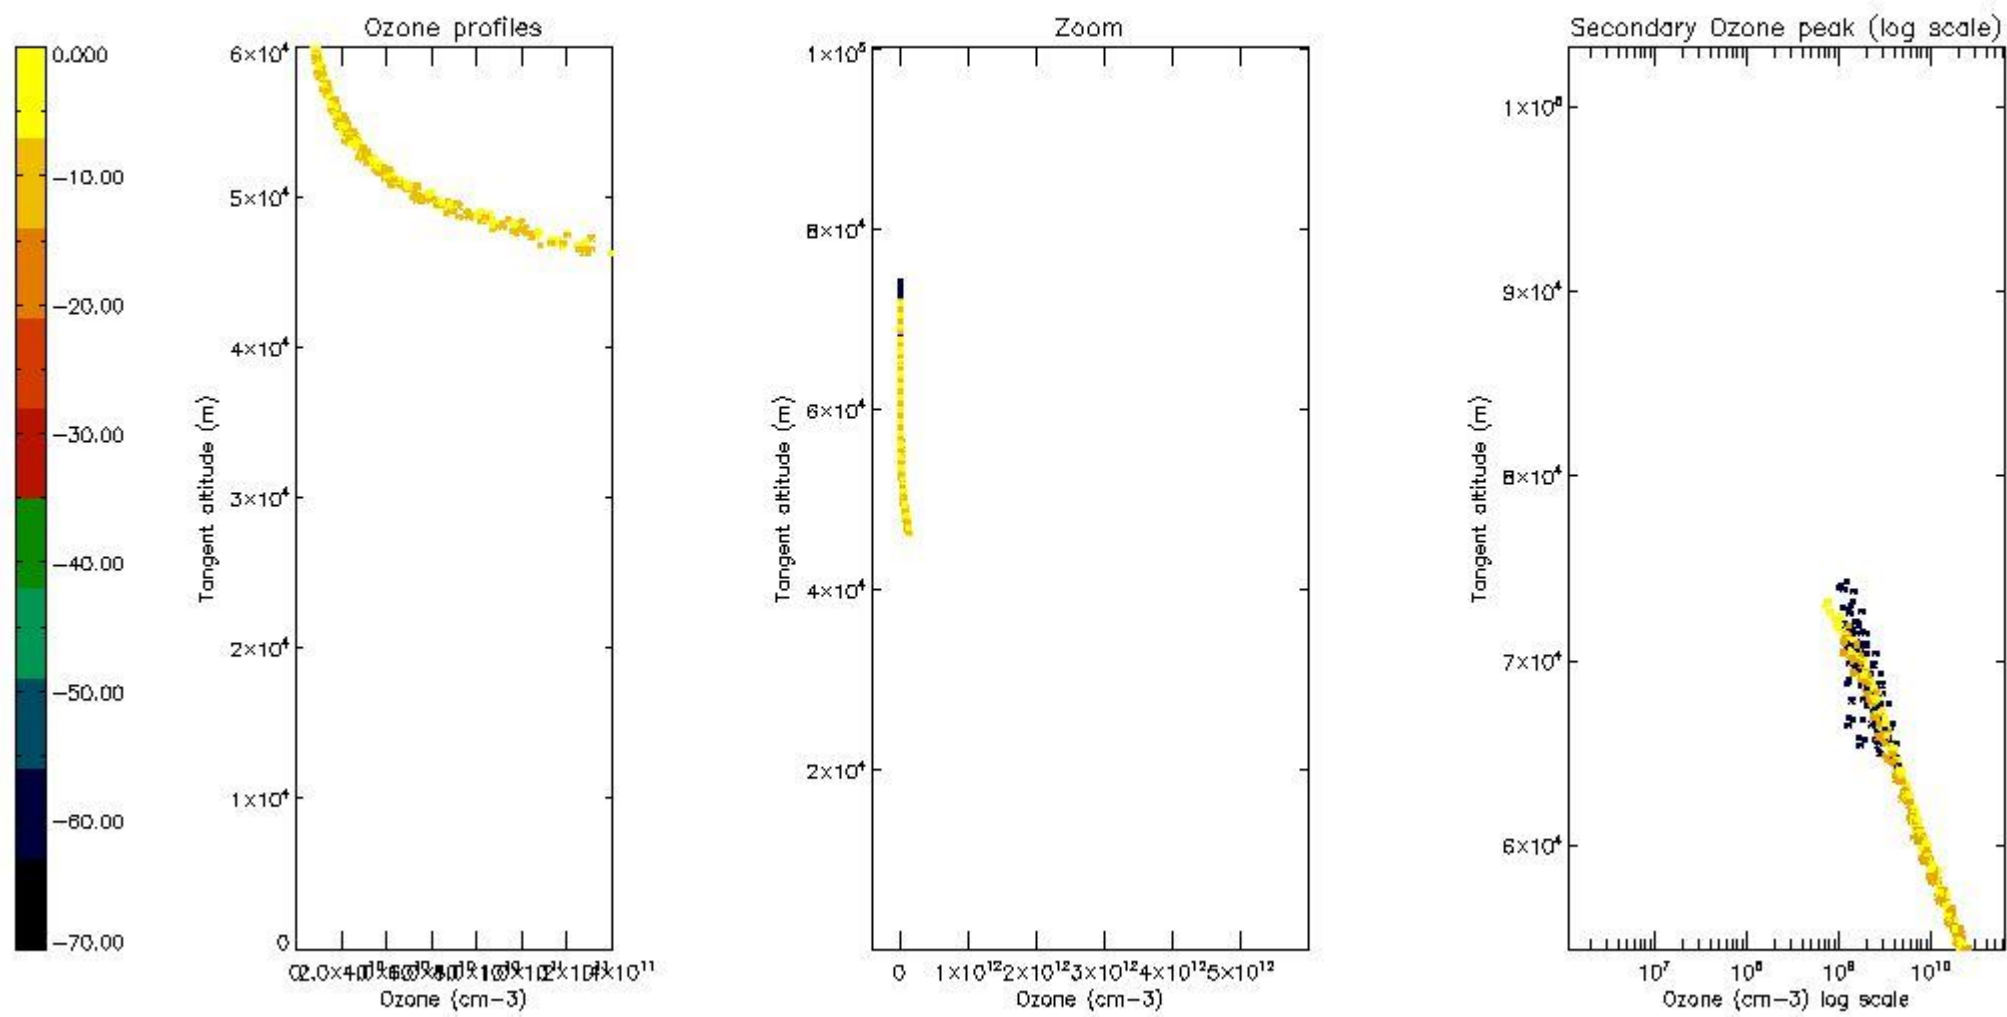

5.6 Plot NO₂ profiles for all STD (dark without errors)

The colorbar represents the latitude.