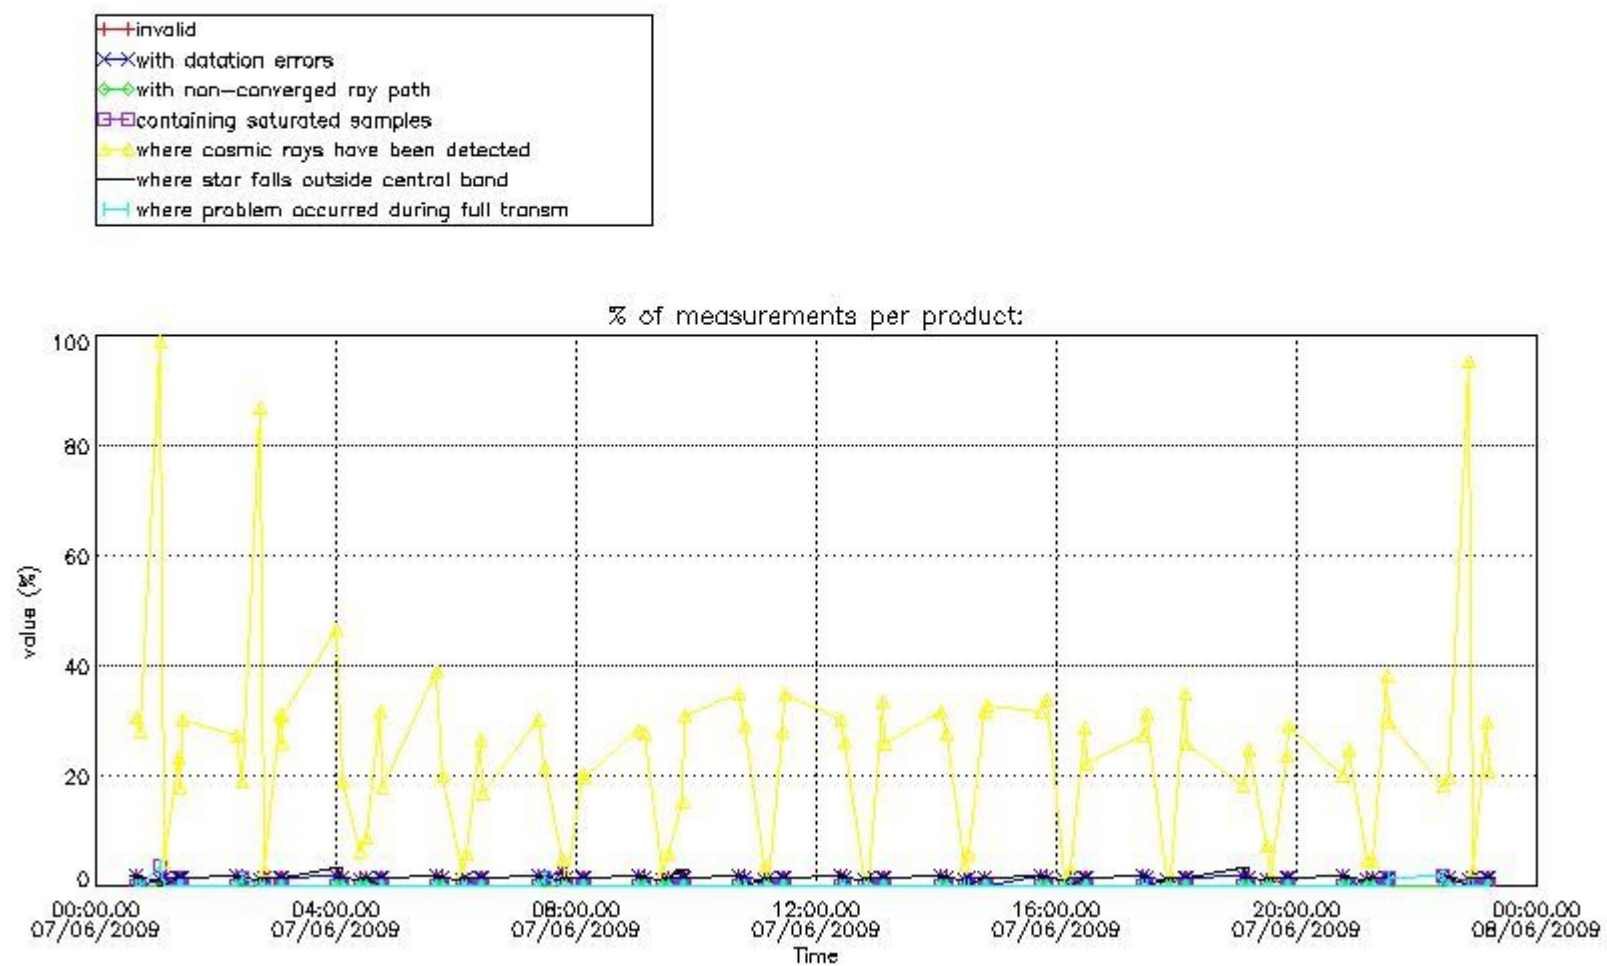

Percentage of flagged data per NO3 profile

4. Level 1 quality information per product

In this section it is plotted some information contained in the Quality Summary data set of the level 2 products that comes from the level 1b processing. Products without errors (error flag in the MPH set to "0") are used.

4.1 Plot quality information per product (time dependant) coming from level 1b processing

4.1.1 Plot level 1 quality information per product (time dependant): ENVISAT ASCENDING passes

4.1.2 Plot level 1 quality information per product (time dependant): ENVI SAT DESCENDING passes