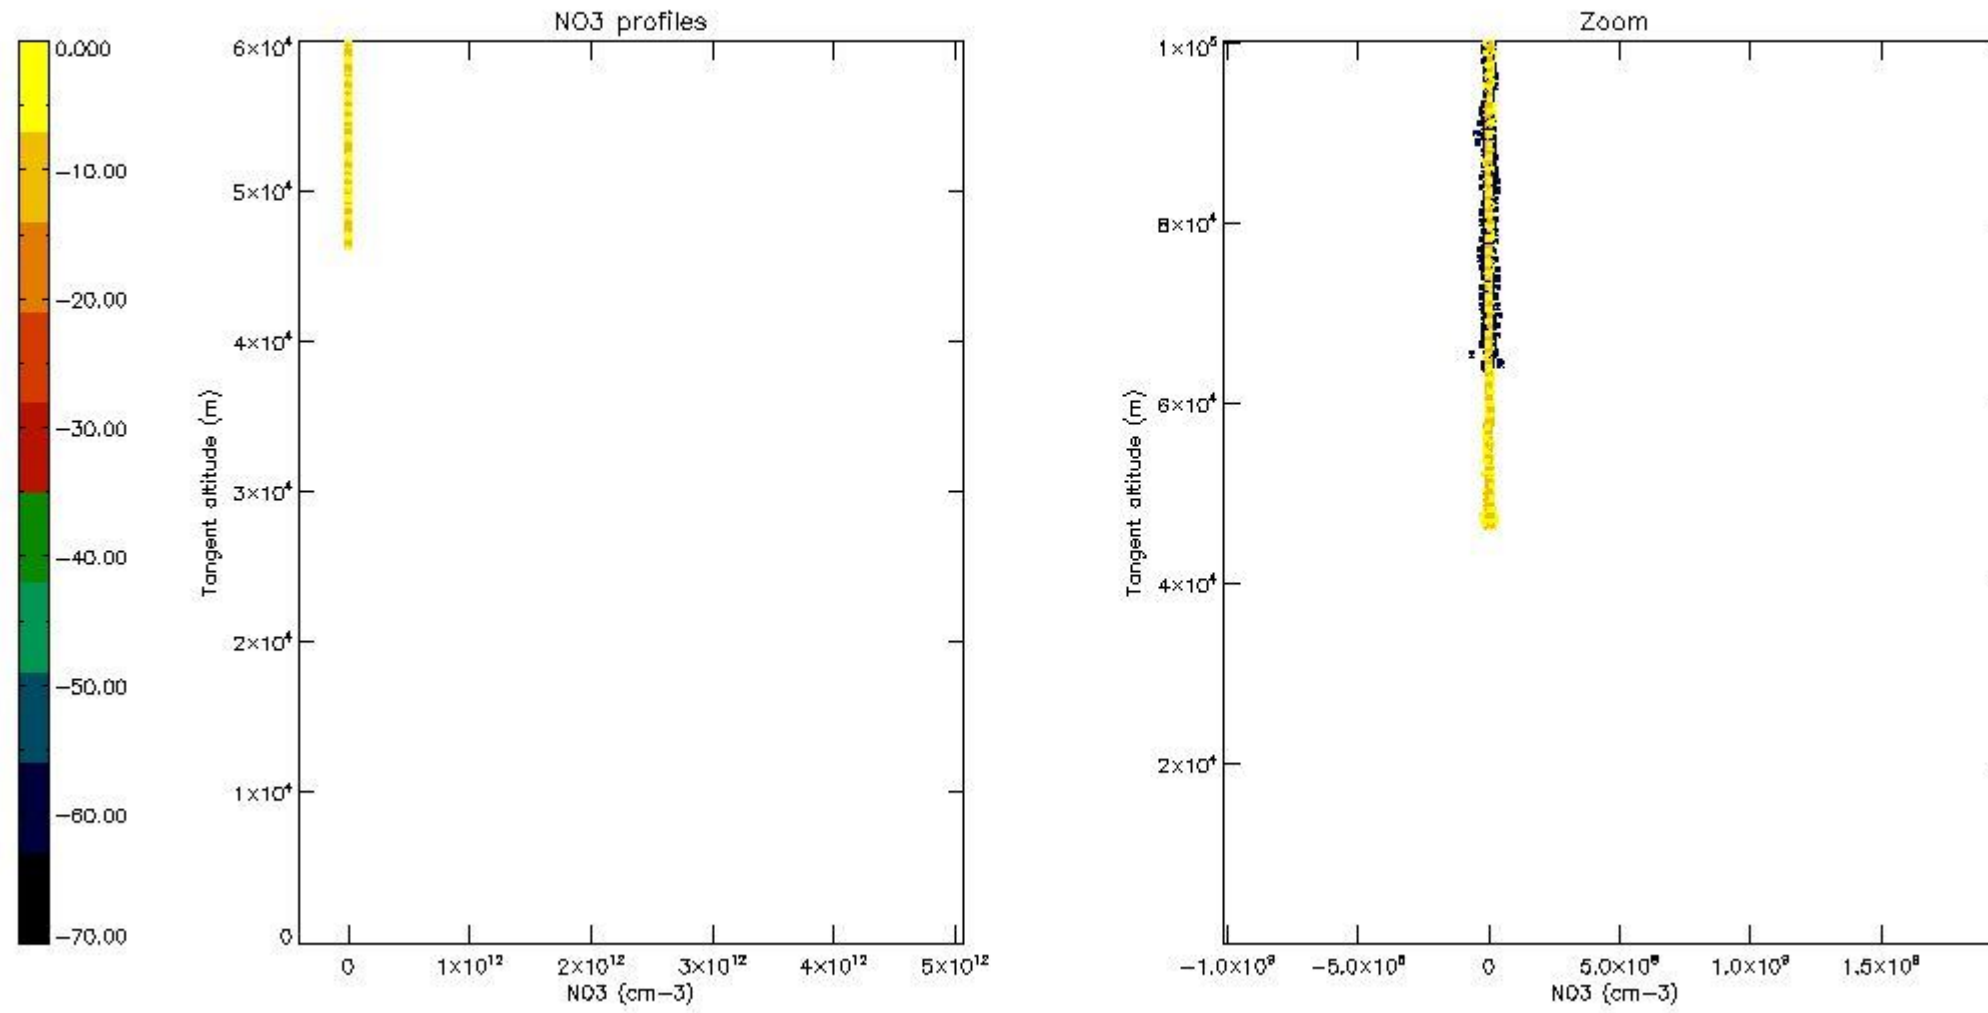

6. Auxiliary Data Files used for the production reported in section 2

The number reported in the third column indicates since which file (see list in section 2) the corresponding auxiliary file has been used. The fourth column is the date of those product files.

Type	Auxiliary Filename	Used since product	Used since product date
INST_PHYS_CHARACTERISTICS	GOM_INS_AXVIEC20091111_143220_20030716_120000_20500101_000000	1	07-JUN-2009 00:04:23
LEVEL-2_PROC_CONFIG	GOM_PR2_AXVIEC20091111_152718_20020301_000000_20500101_000000	1	07-JUN-2009 00:04:23
CROSS_SECTIONS_FILE	GOM_CRS_AXVIEC20091111_154832_20020301_000000_20500101_000000	1	07-JUN-2009 00:04:23