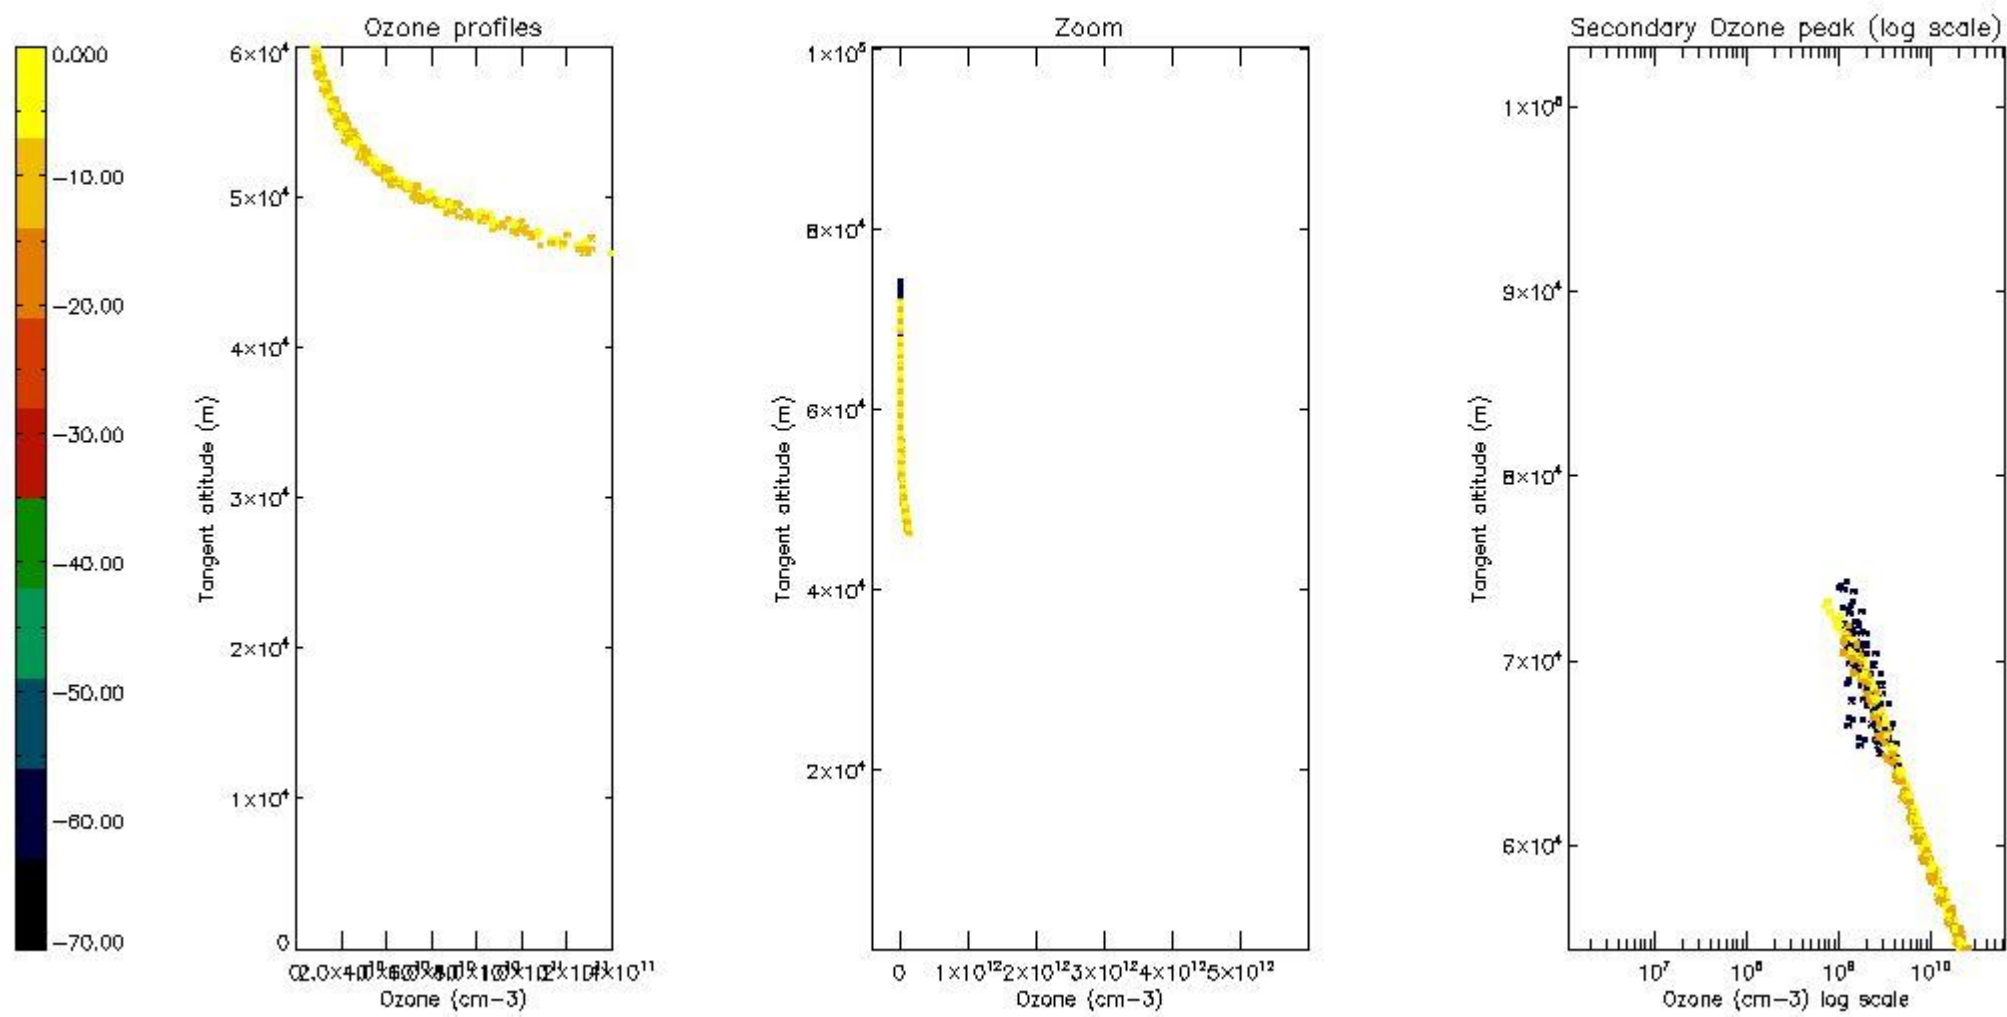

STD < 10	8
STD < 5	7

5.2 Plot ozone profiles for all STD (dark without errors)

The colorbar represents the latitude.

5.3 Plot ozone profiles where STD < 20% (dark without errors)

The colorbar represents the latitude.

5.4 Plot ozone profiles where STD < 10% (dark without errors)

The colorbar represents the latitude.

5.5 Plot ozone profiles where STD < 5% (dark without errors)

The colorbar represents the latitude.

5.6 Plot NO₂ profiles for all STD (dark without errors)