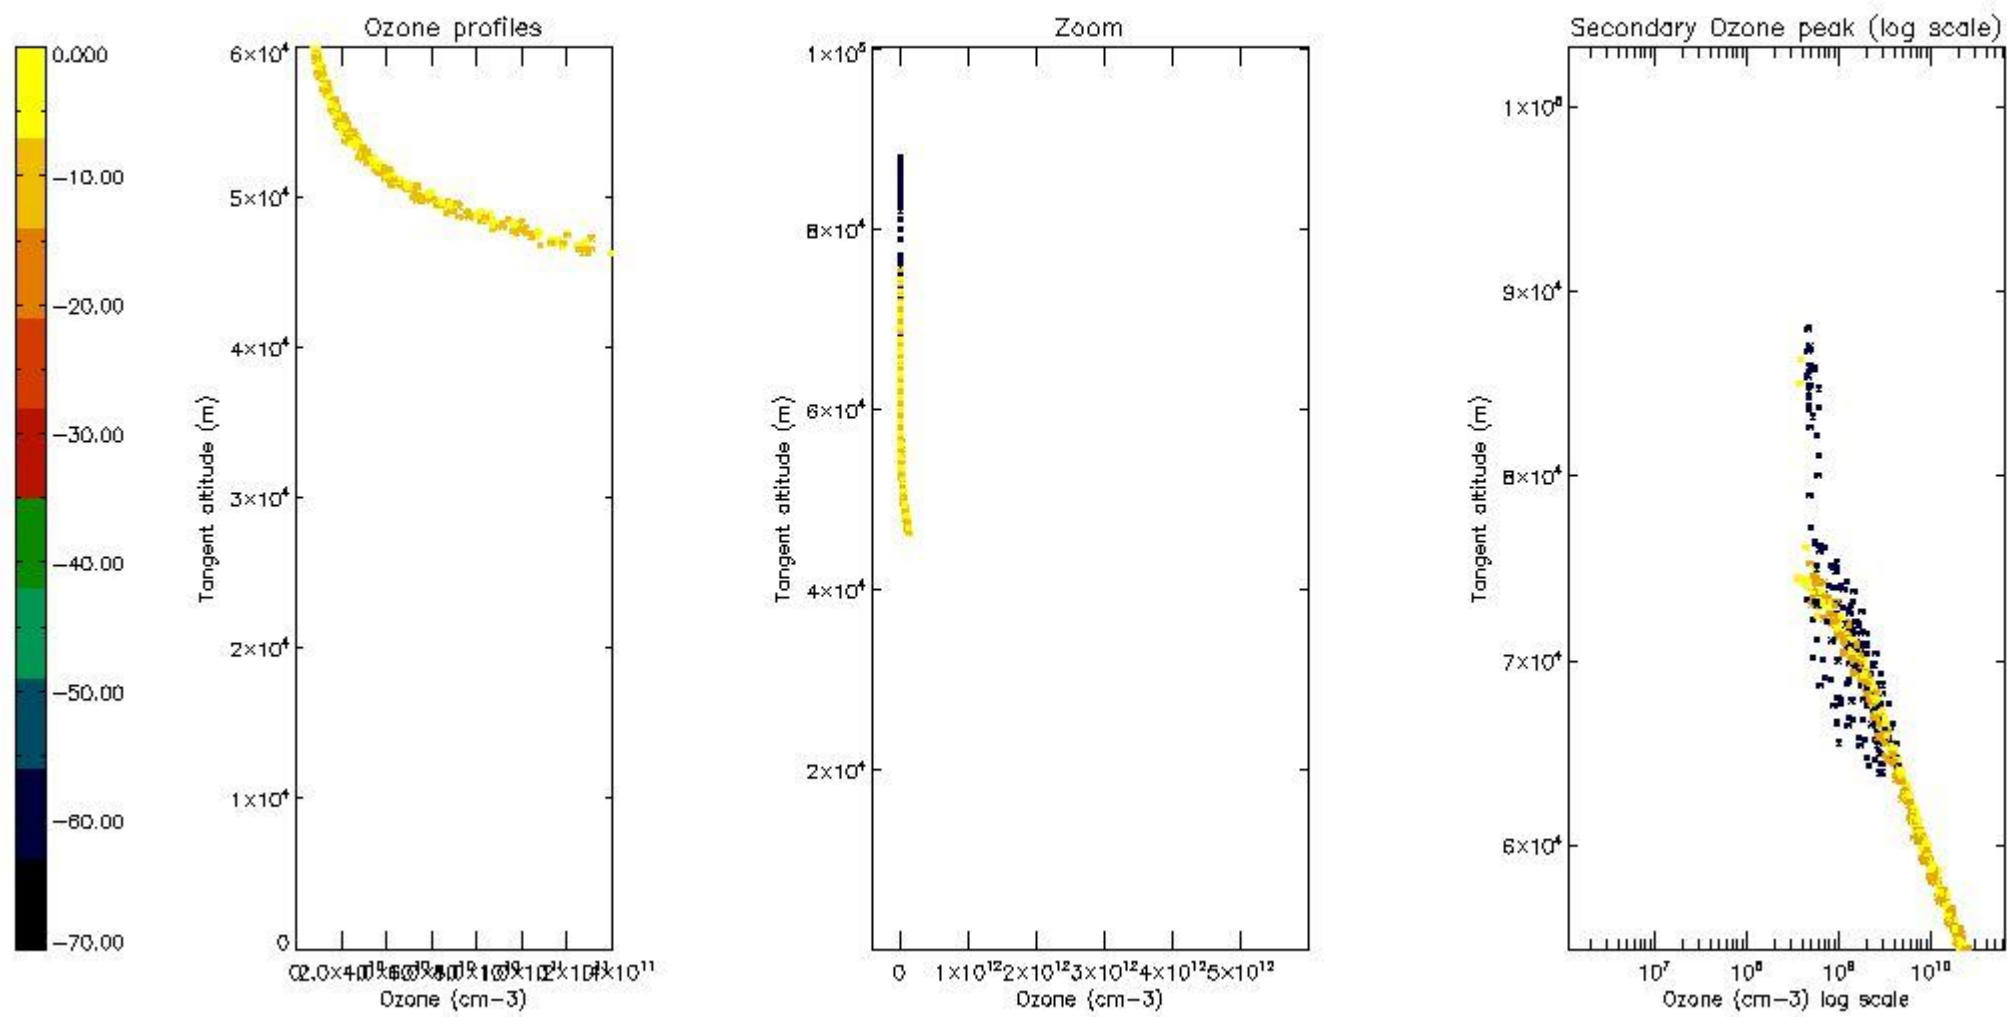

5.5 Plot ozone profiles where STD < 5% (dark without errors)

The colorbar represents the latitude.