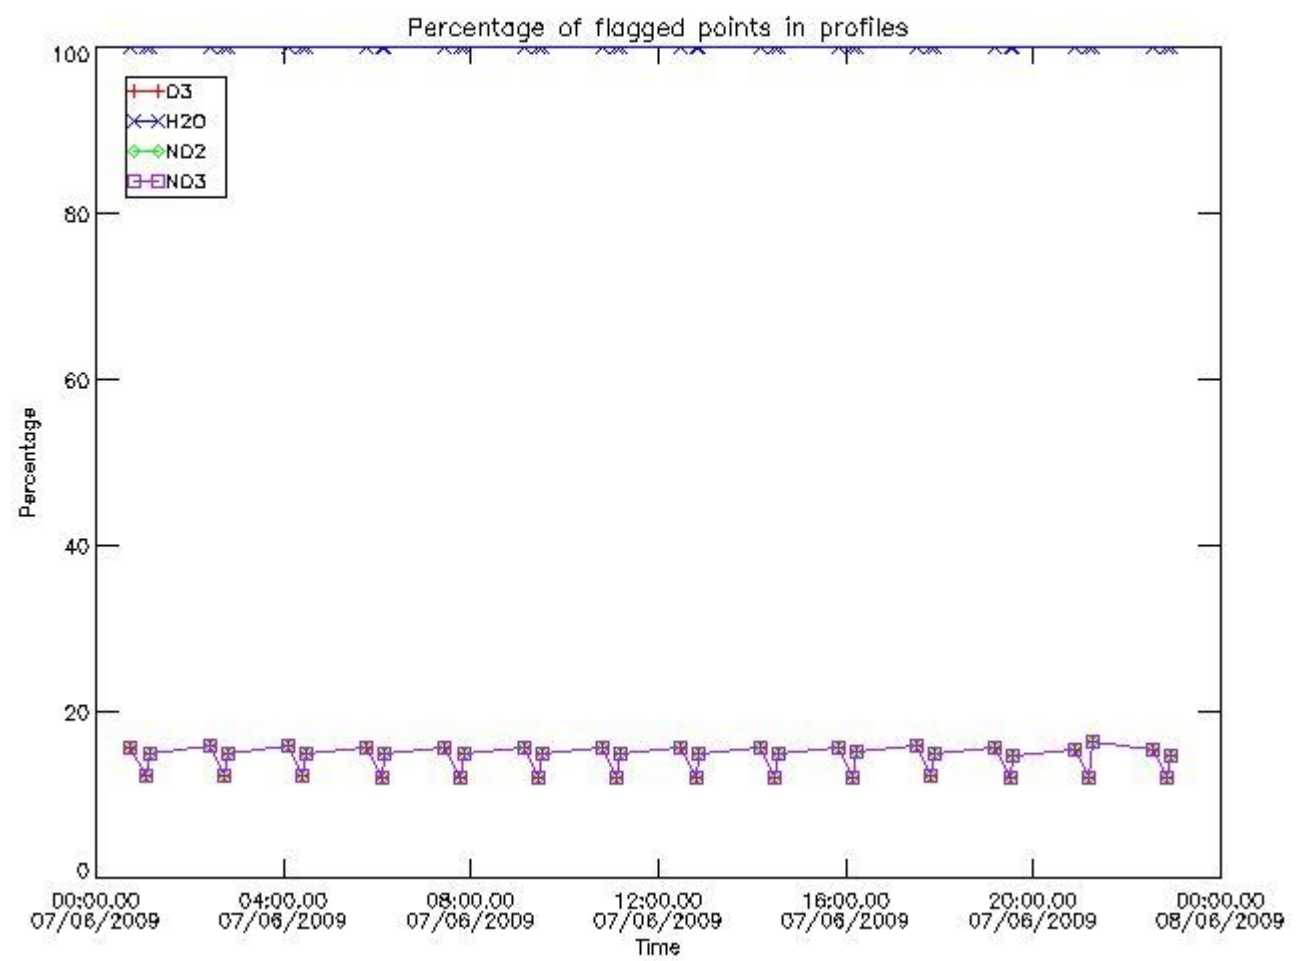

3. Quality information per product

In this section it is plotted some information contained in the Quality Summary data set of the level 2 products. Only products in dark limb conditions and without errors (error flag in the MPH set to "0") are used.

3.1 Plot quality information per product (time dependant)

3.2 Plot quality information per product (world map)