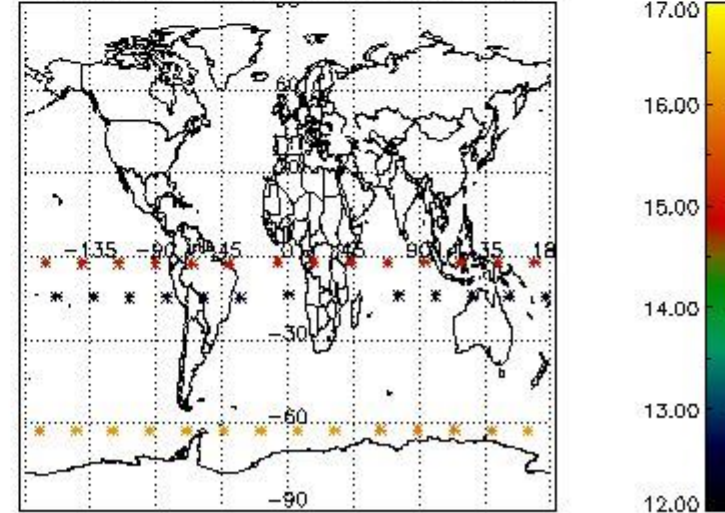

Percentage of flagged data per NO3 profile

4. Level 1 quality information per product

In this section it is plotted some information contained in the Quality Summary data set of the level 2 products that comes from the level 1b processing. Products without errors (error flag in the MPH set to "0") are used.

4.1 Plot quality information per product (time dependant) coming from level 1b processing

4.1.1 Plot level 1 quality information per product (time dependant): ENVISAT ASCENDING passes