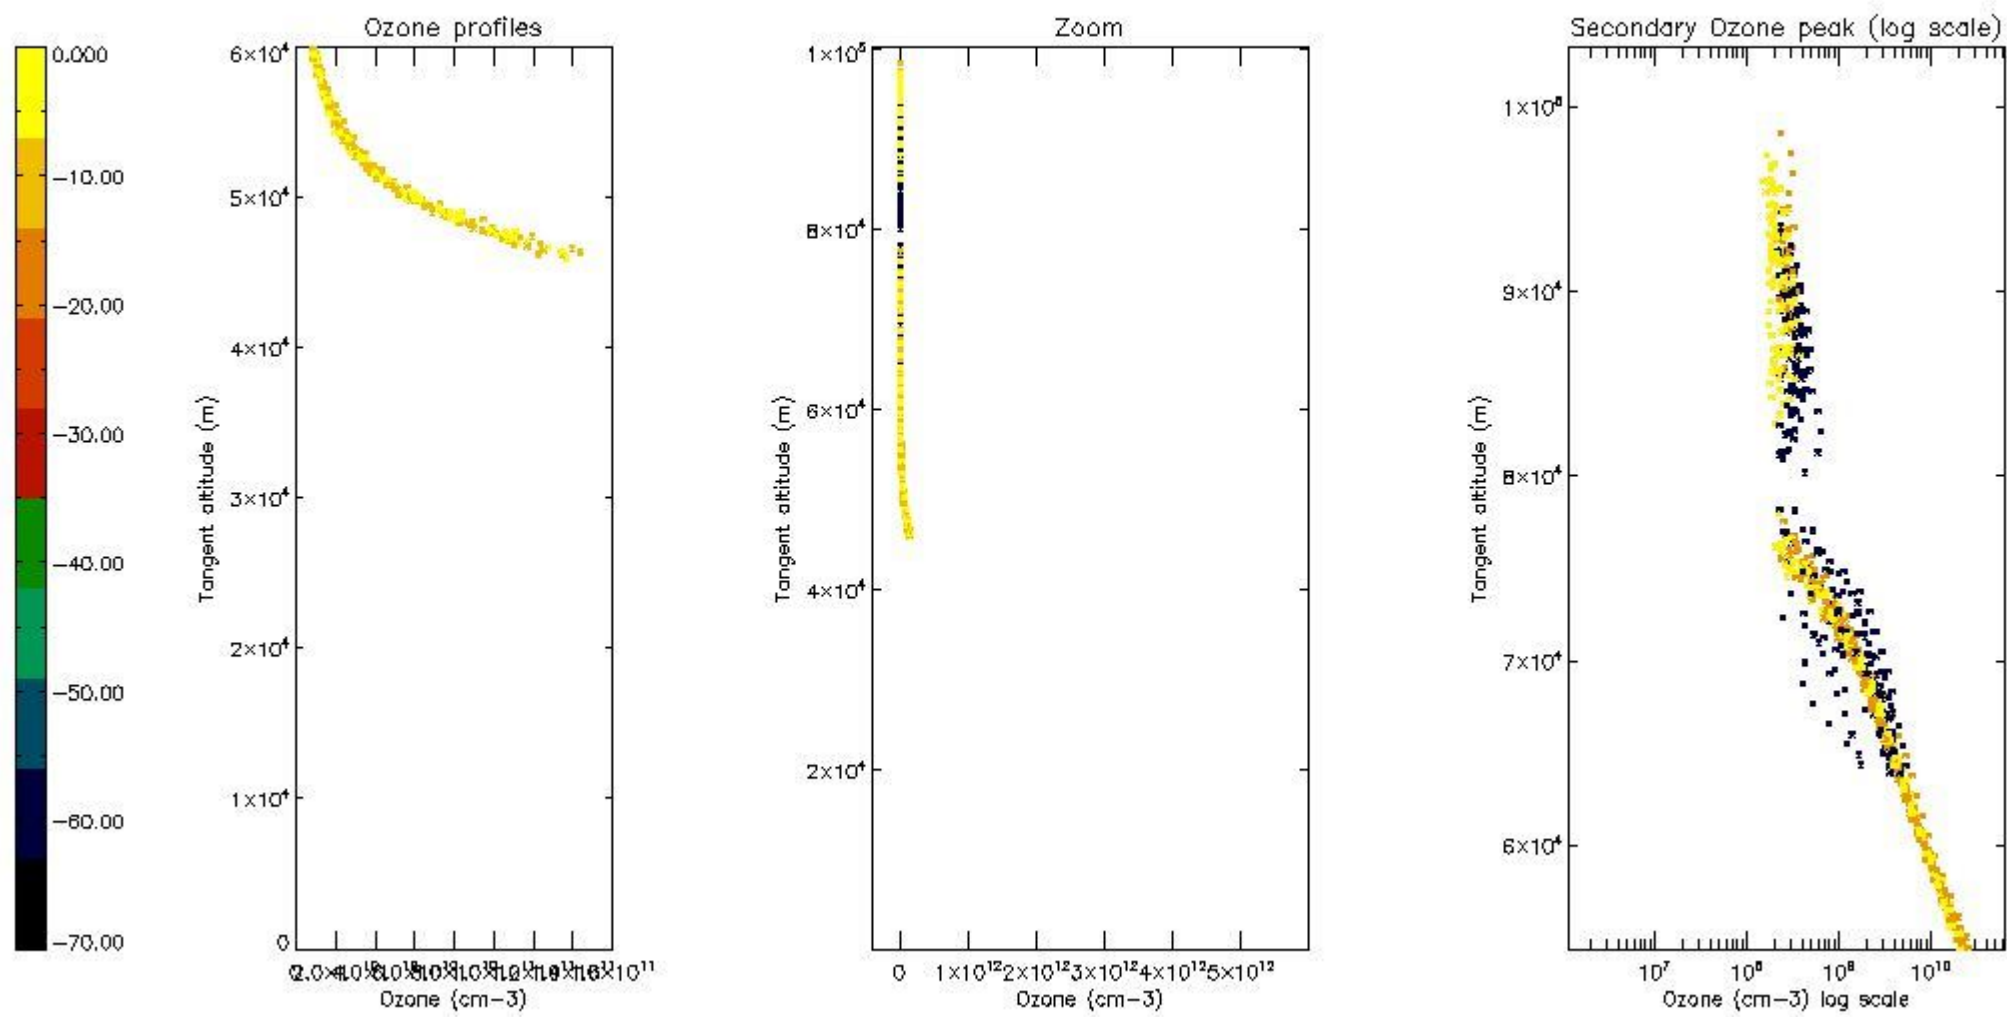

STD < 10	7
STD < 5	6

5.2 Plot ozone profiles for all STD (dark without errors)

The colorbar represents the latitude.

5.3 Plot ozone profiles where STD < 20% (dark without errors)

The colorbar represents the latitude.