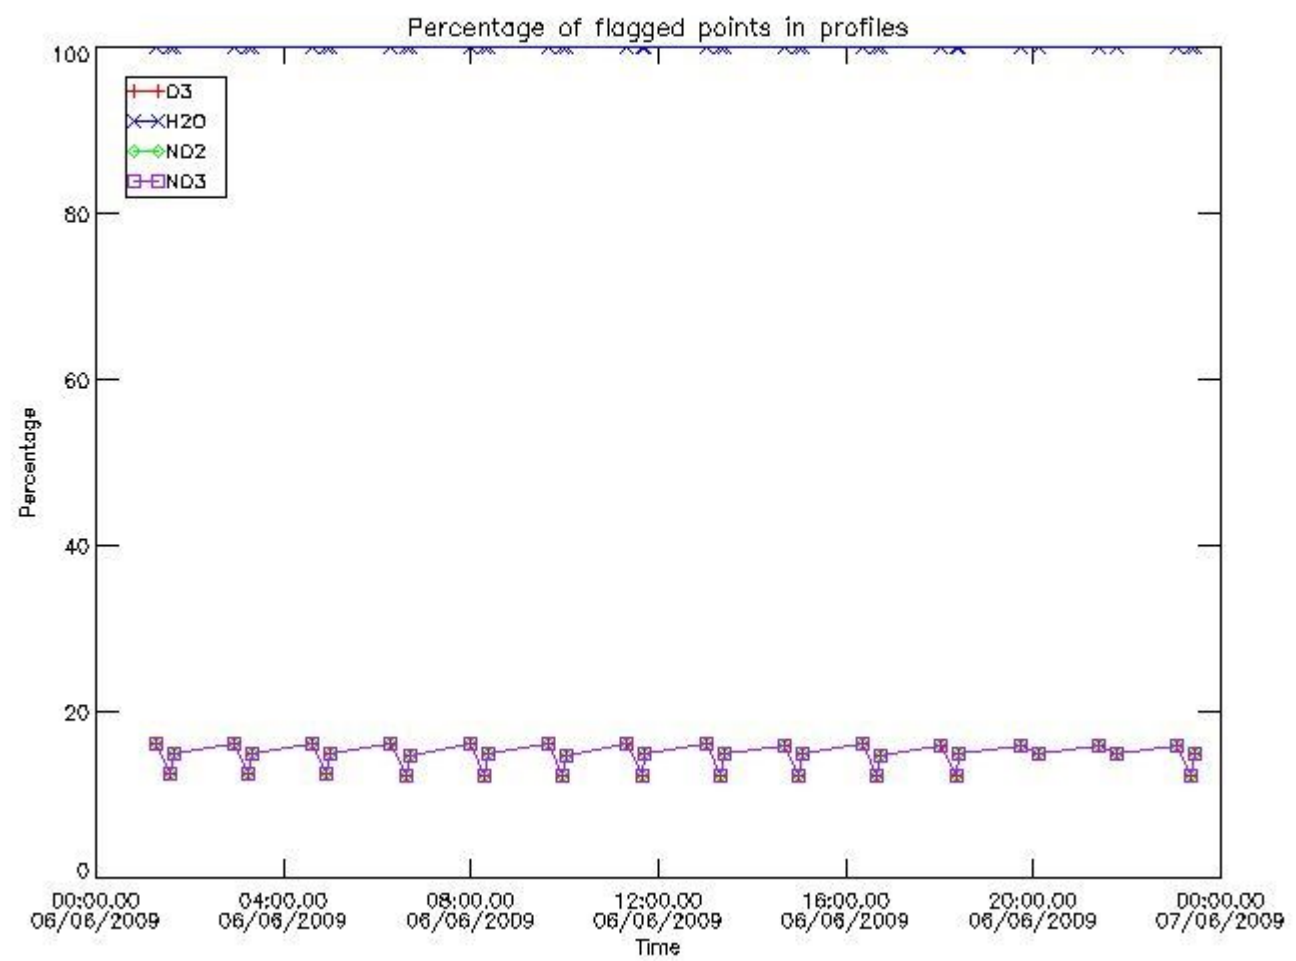

3. Quality information per product

In this section it is plotted some information contained in the Quality Summary data set of the level 2 products. Only products in dark limb conditions and without errors (error flag in the MPH set to "0") are used.

3.1 Plot quality information per product (time dependant)

3.2 Plot quality information per product (world map)