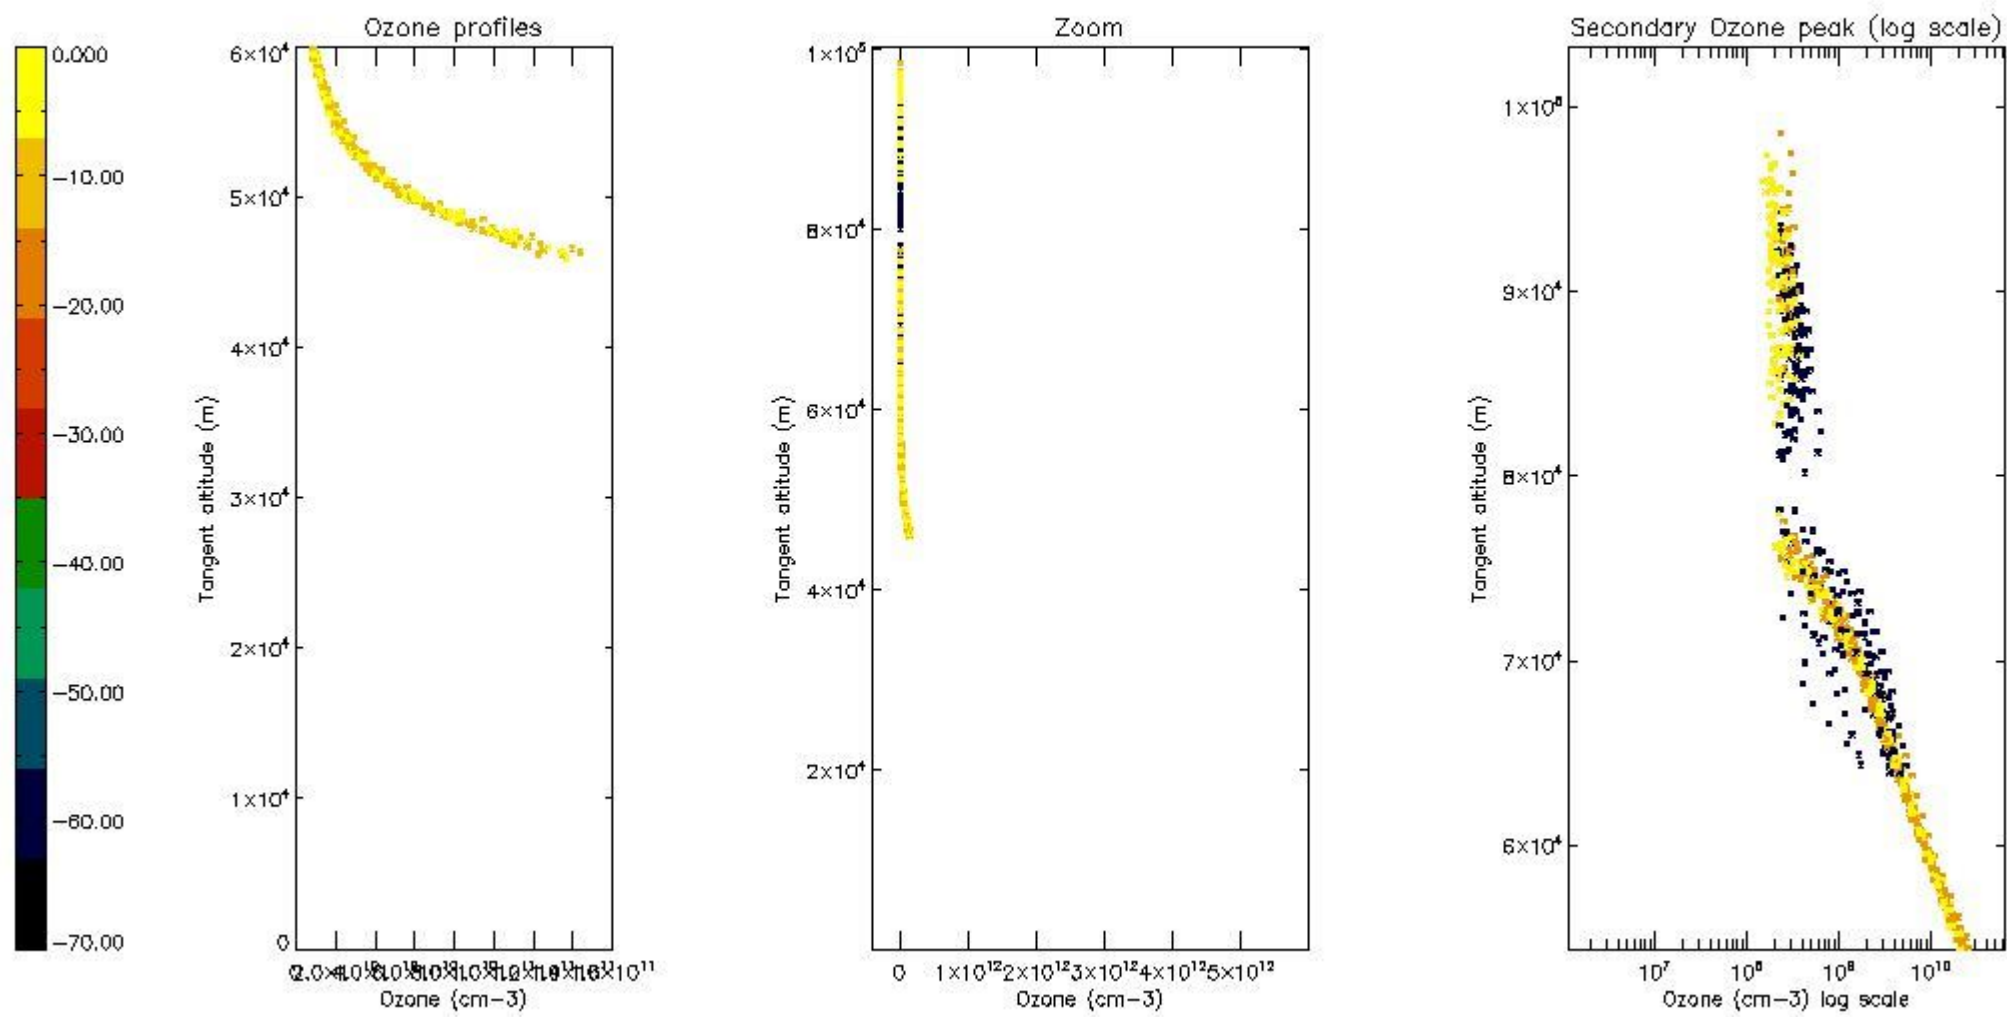

STD < 10	7
STD < 5	6

5.2 Plot ozone profiles for all STD (dark without errors)

The colorbar represents the latitude.

5.3 Plot ozone profiles where STD < 20% (dark without errors)

The colorbar represents the latitude.

*5.4 Plot ozone profiles where STD < 10% (dark without errors)*

The colorbar represents the latitude.

*5.5 Plot ozone profiles where  $STD < 5\%$  (dark without errors)*

The colorbar represents the latitude.