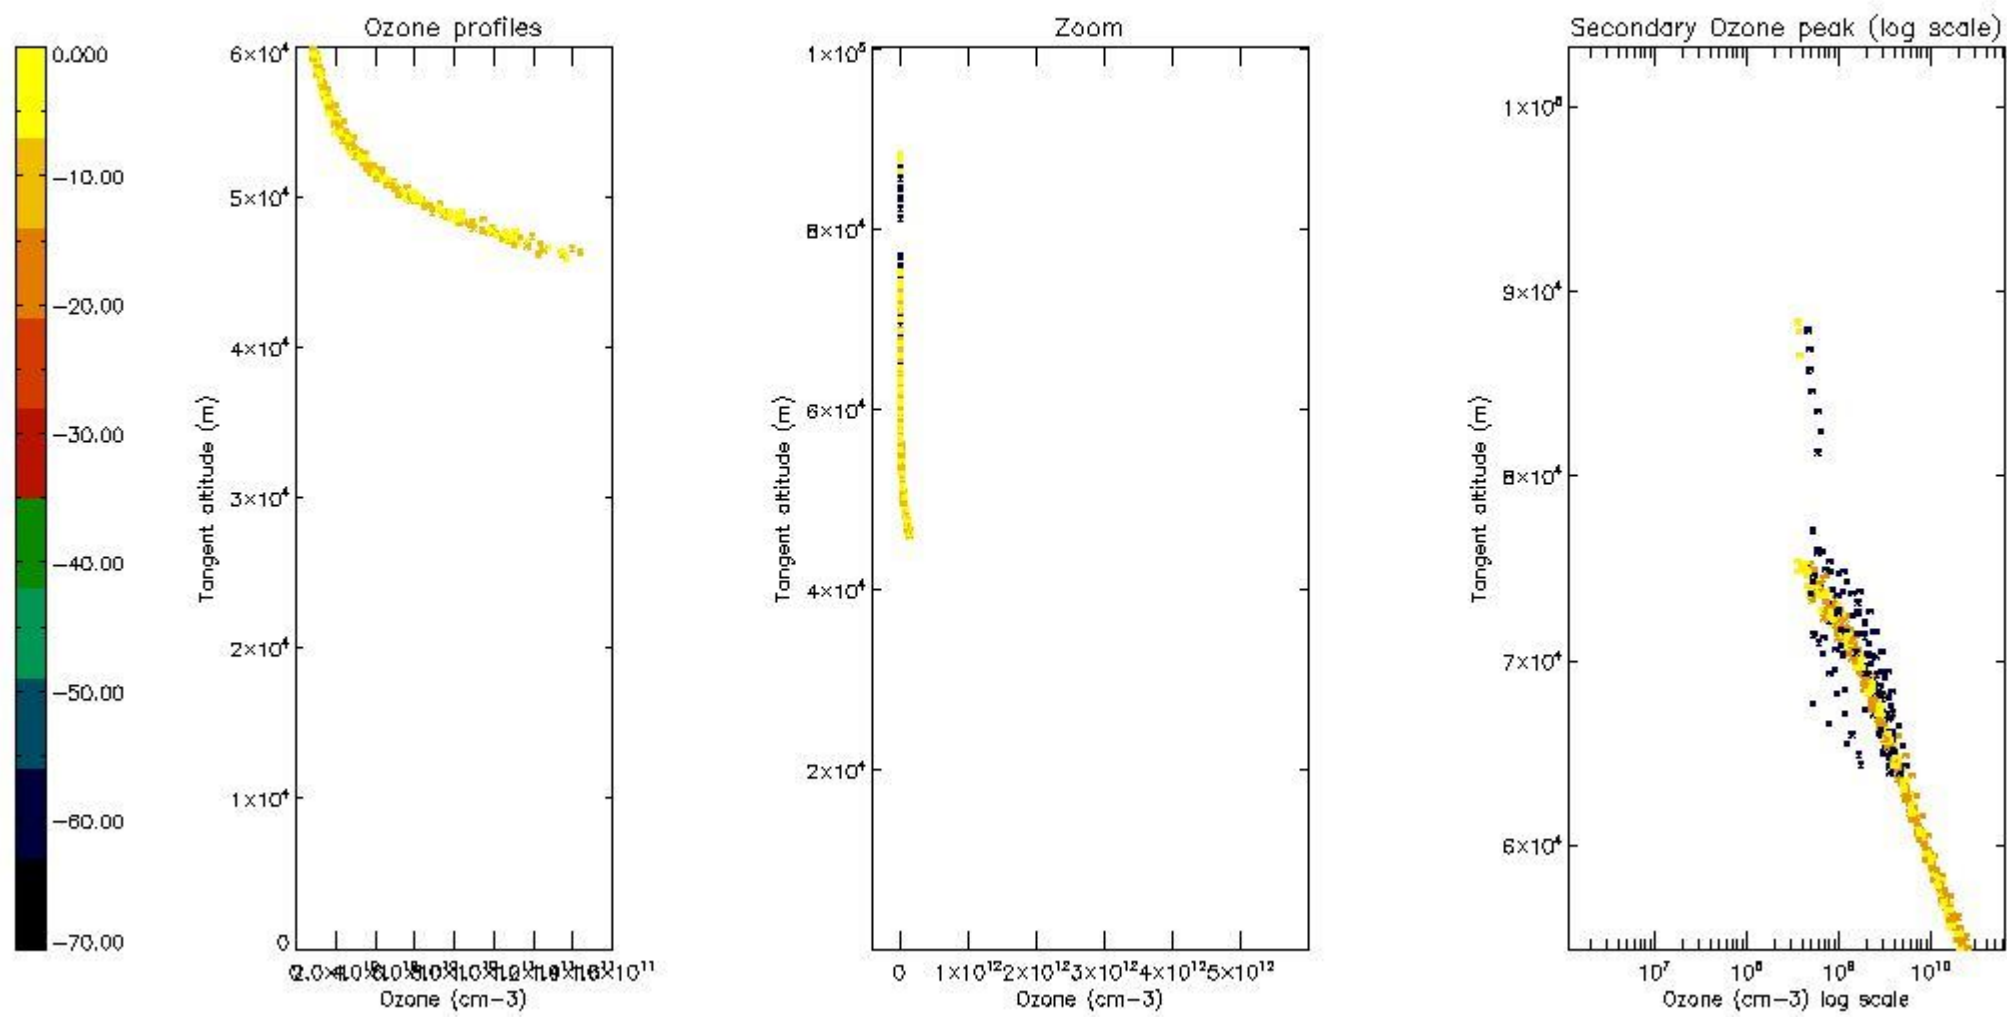

5.5 Plot ozone profiles where $STD < 5\%$ (dark without errors)

The colorbar represents the latitude.