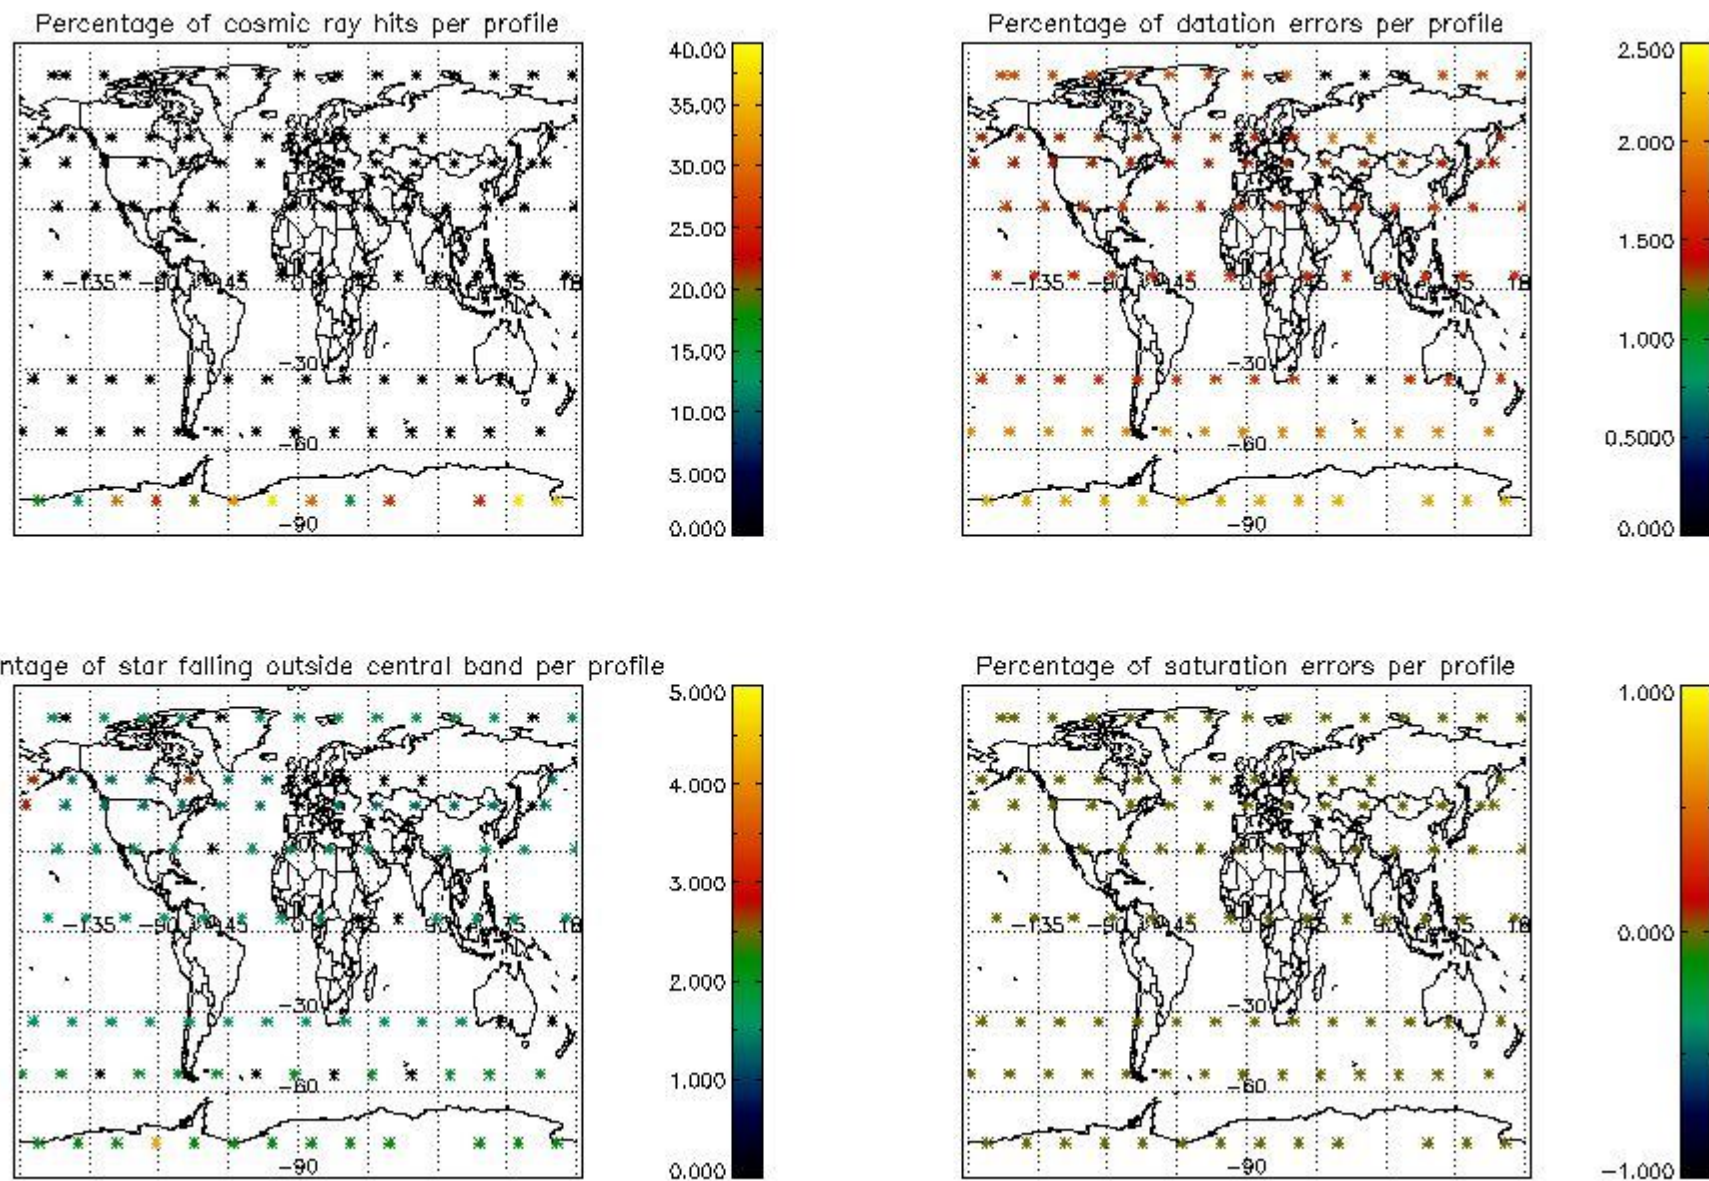

4.2.2 Plot level 1 quality information per product (world map): ENVISAT DESCENDING passes

5. Trace gas profiles

5.1 Ozone statistics based on quality of products

The final quality of the products can be "measured" using the STD (Standard Deviation) attached to every point profile. This information is written to the parameter GOM_NL__2P/NL_LOCAL_SPECIES_DENSITY/o3_std of the level 2 products. The table below shows the statistics for given STD ranges.

The statistics are given with respect to the overall valid production:

- Products without fatal errors: GOM_NL__2P/MPH/PRODUCT_ERR=0
- Valid point profile: GOM_NL__2P/NL_LOCAL_SPECIES_DENSITY/pcd(0)=0

The 'Criteria' is applied to valid points of dark limb products:

- Products in dark limb illumination condition: GOM_NL__2P/NL_SUMMARY_QUALITY/obs_ill_cond=0
- Products without fatal errors: GOM_NL__2P/MPH/PRODUCT_ERR=0
- Valid point profile: GOM_NL__2P/NL_LOCAL_SPECIES_DENSITY/pcd(0)=0

So, the table below shows the percentage of dark limb and valid observations for each criteria with respect to the overall valid daily observations.

Criteria	% of total production
All STD	23
STD < 20	10