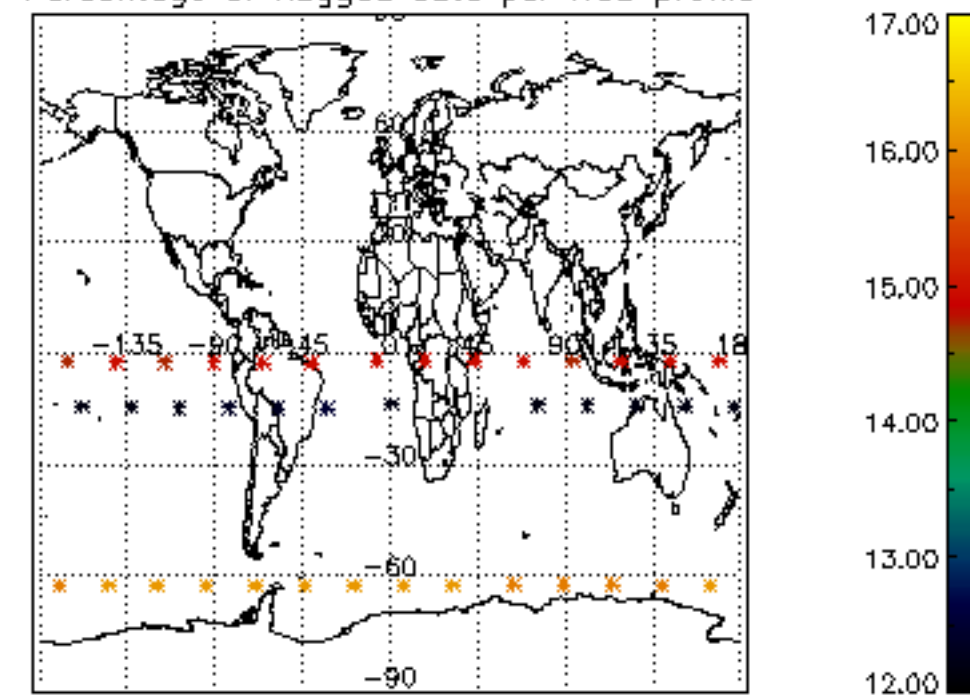

Percentage of flagged data per NO3 profile