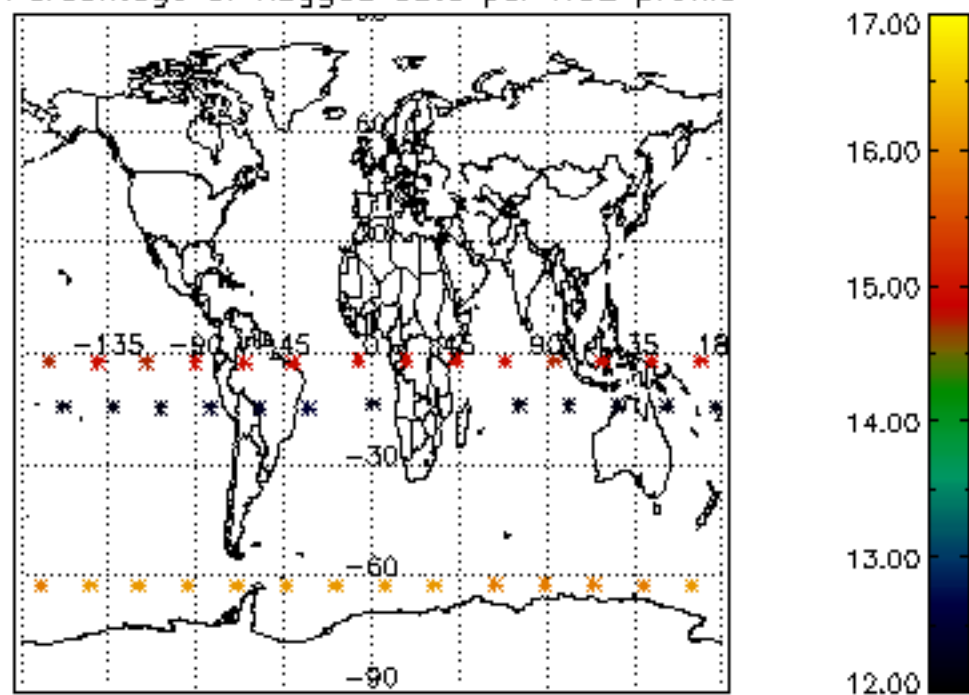

Percentage of flagged data per NO2 profile