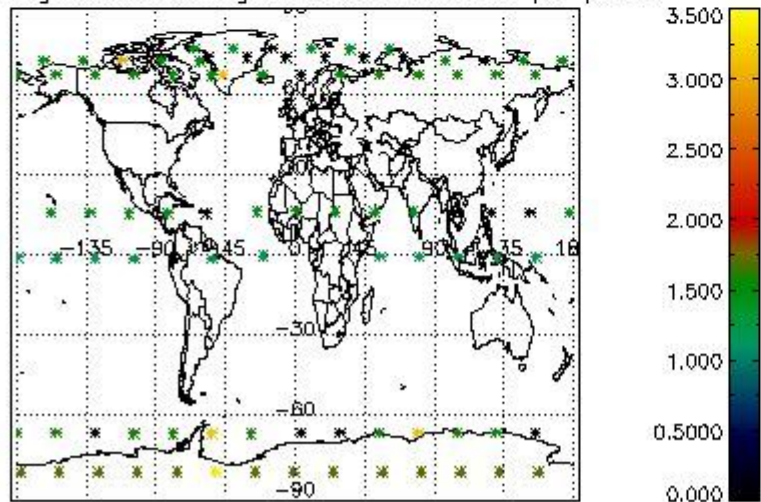

*4.2.1 Plot level 1 quality information per product (world map): ENVISAT ASCENDING passes*

Percentage of cosmic ray hits per profile

Percentage of datation errors per profile

Percentage of star falling outside central band per profile