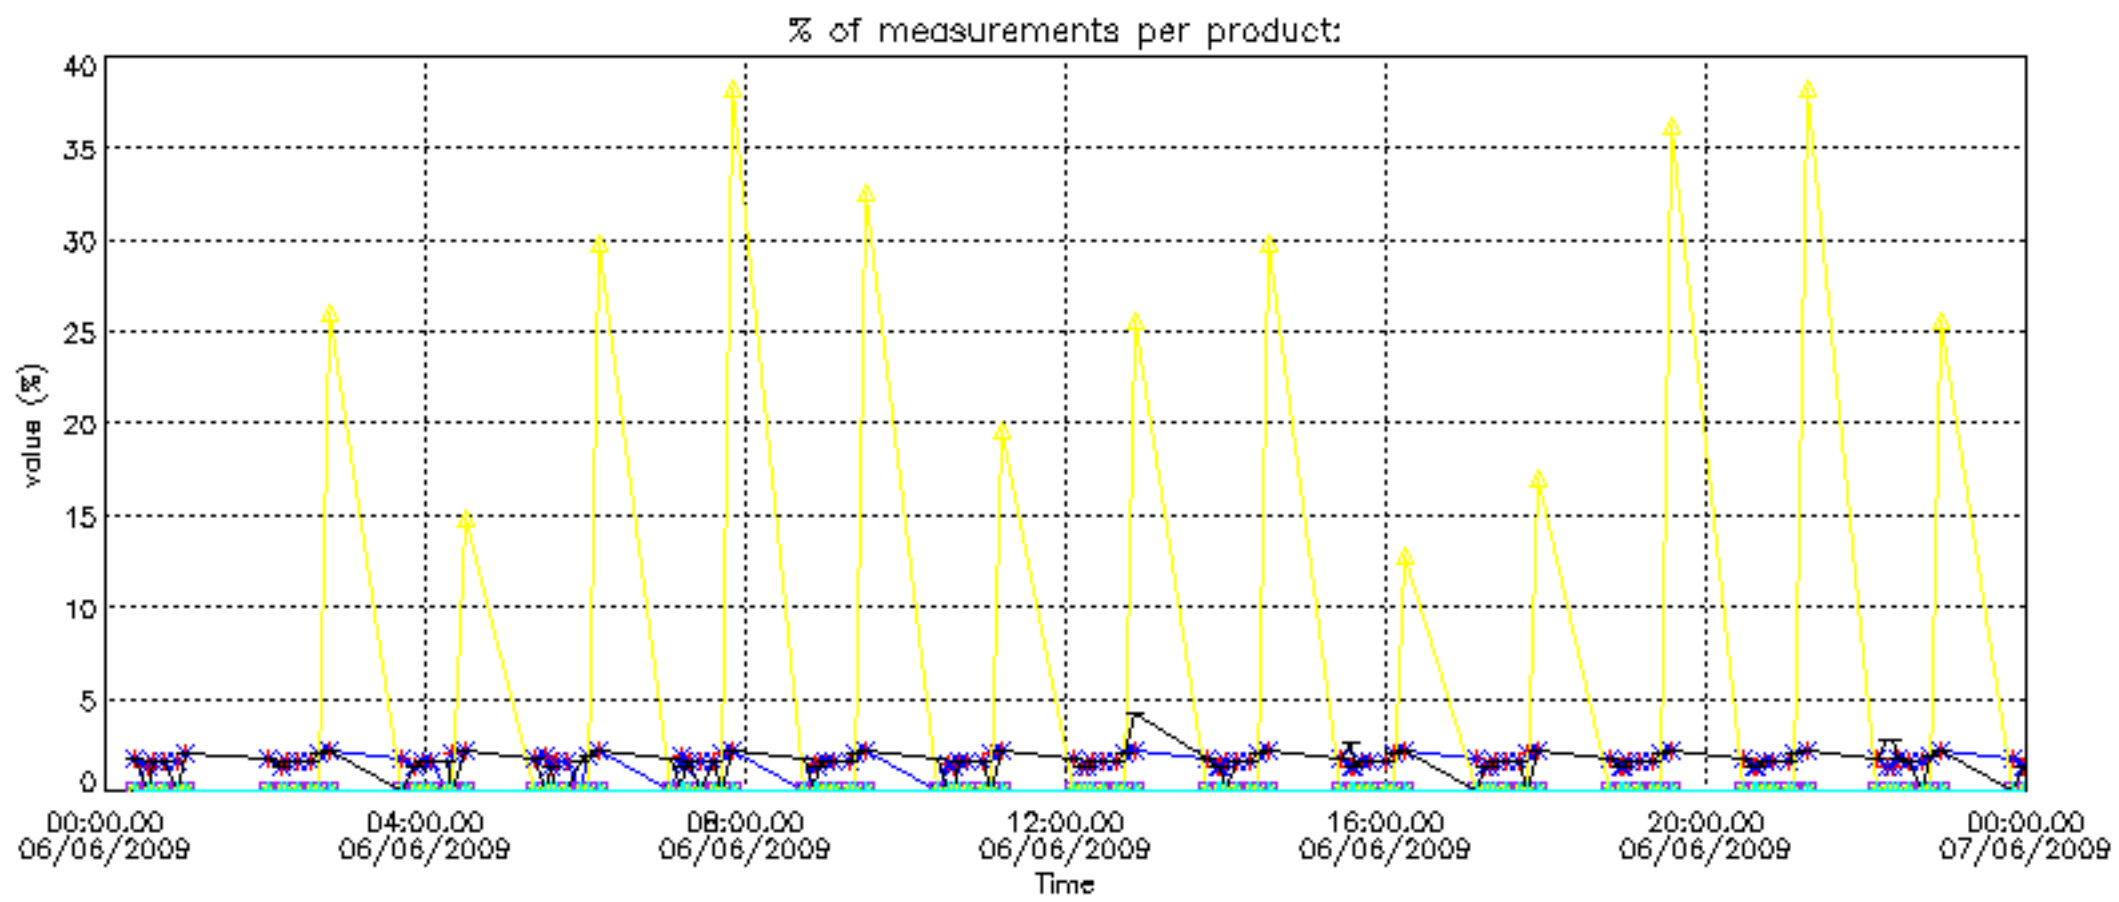

Percentage of cosmic ray hits per profile

Percentage of datation errors per profile