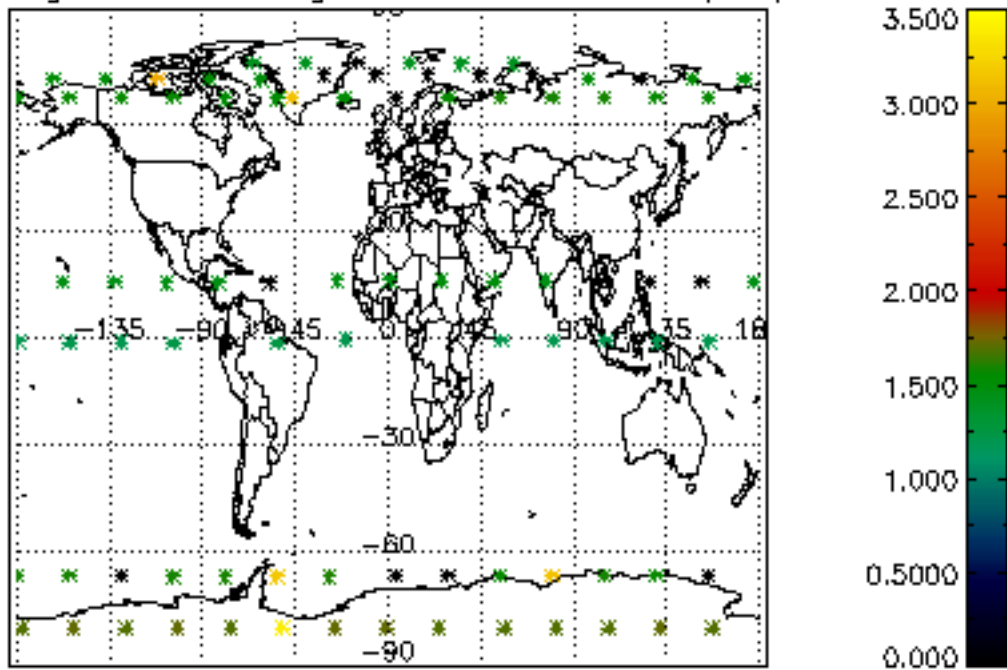

Percentage of cosmic ray hits per profile

Percentage of star falling outside central band per profile