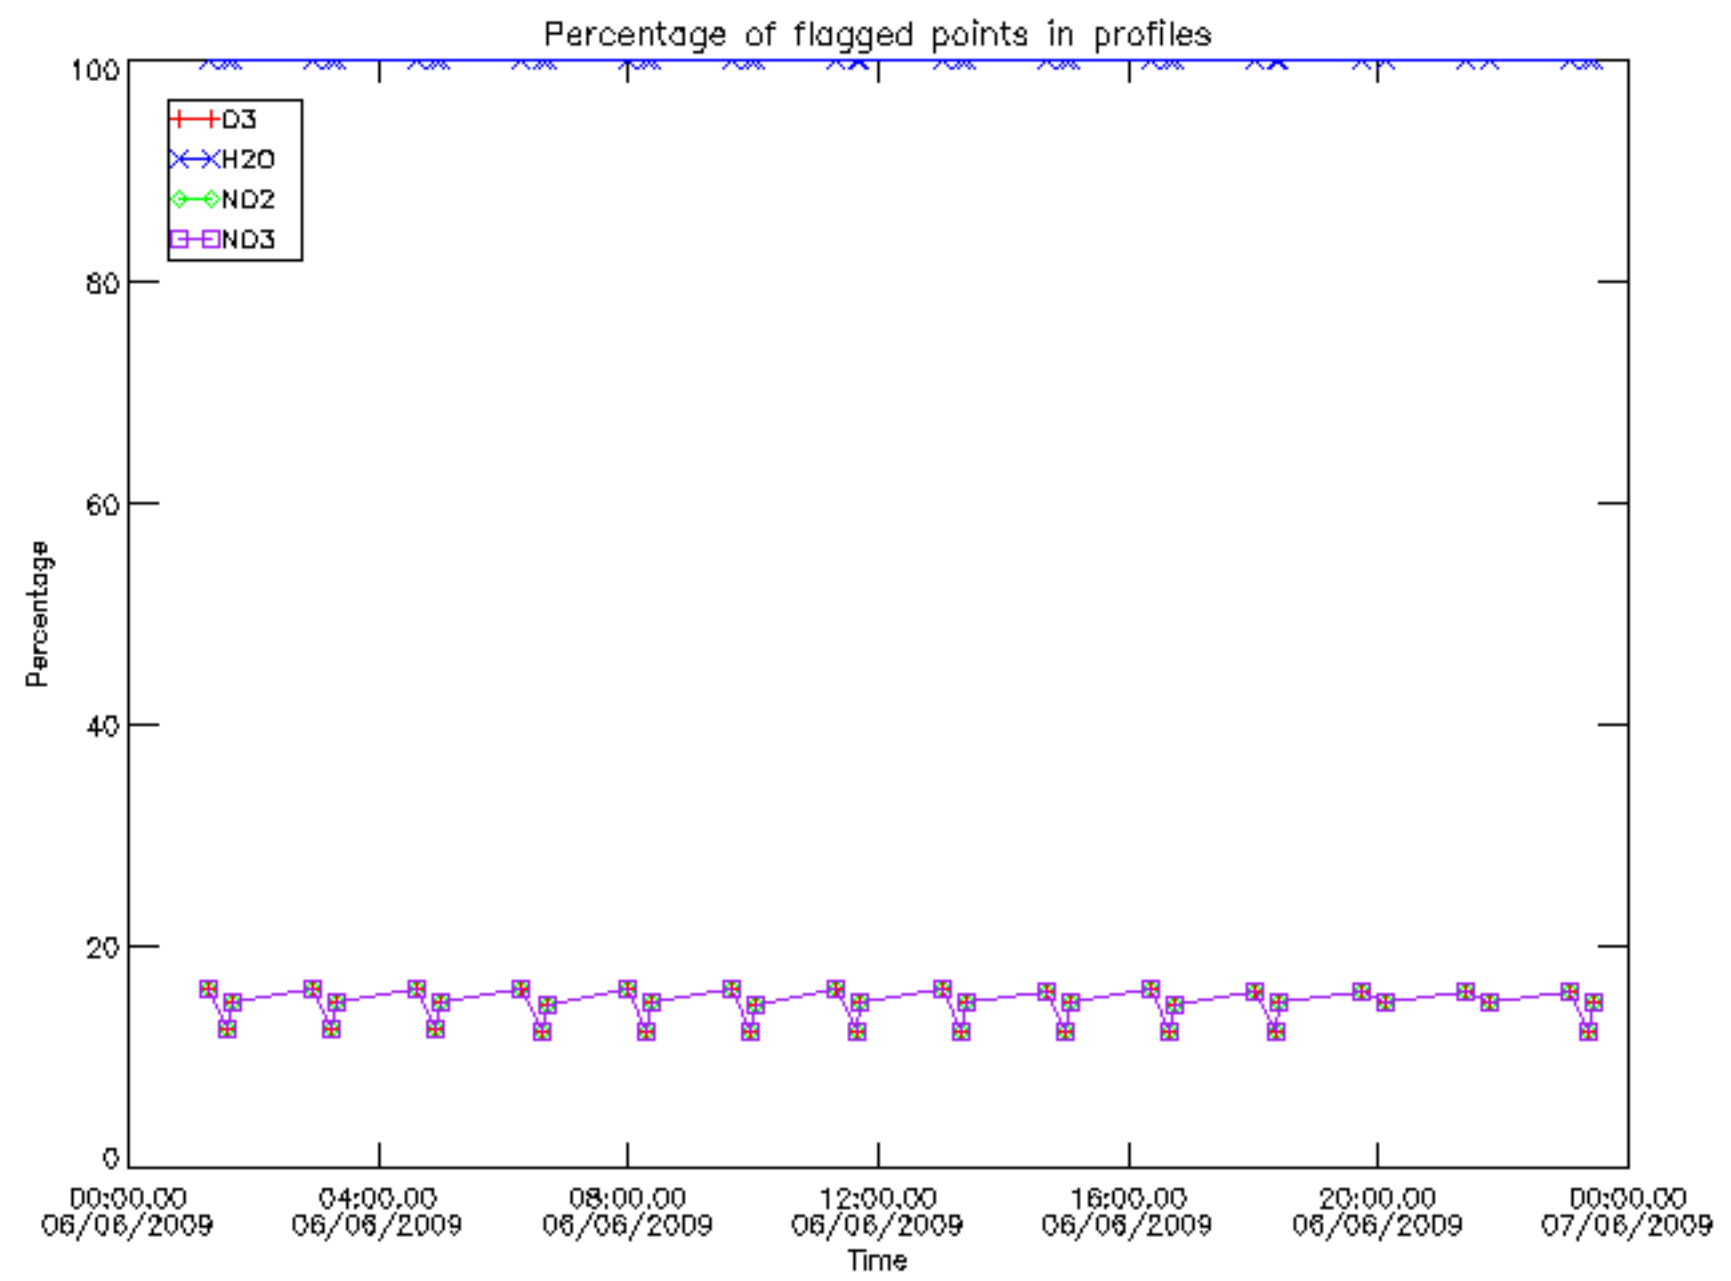

Percentage of flagged data per D3 profile

Percentage of flagged data per H2O profile