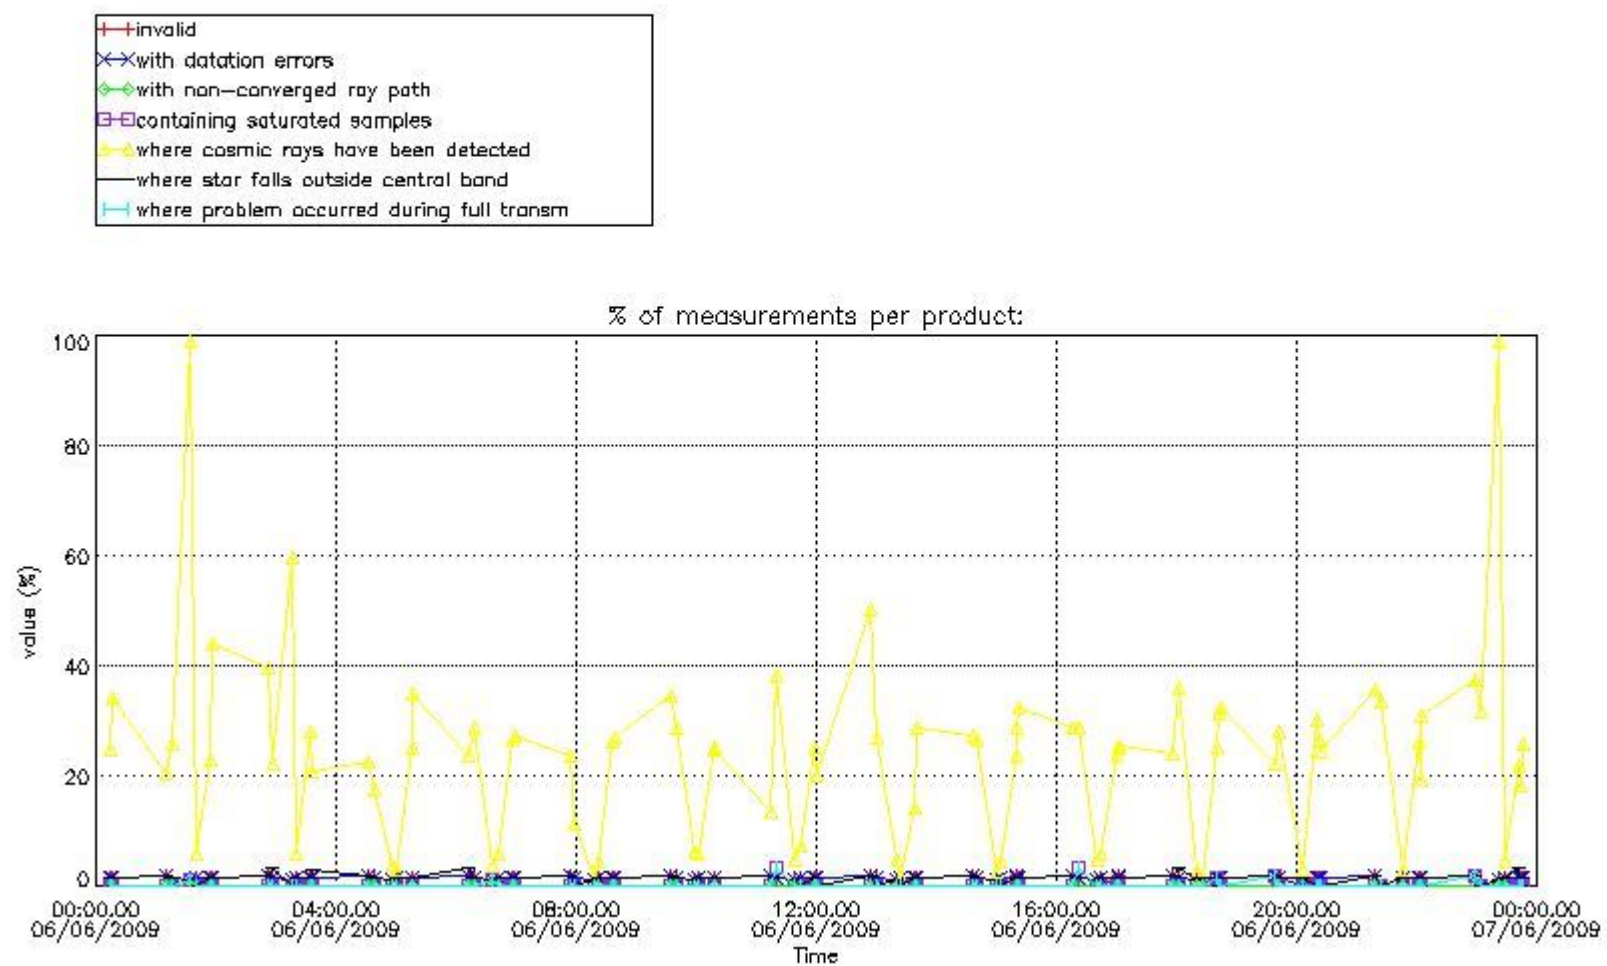

4.1.2 Plot level 1 quality information per product (time dependant): ENVI SAT DESCENDING passes