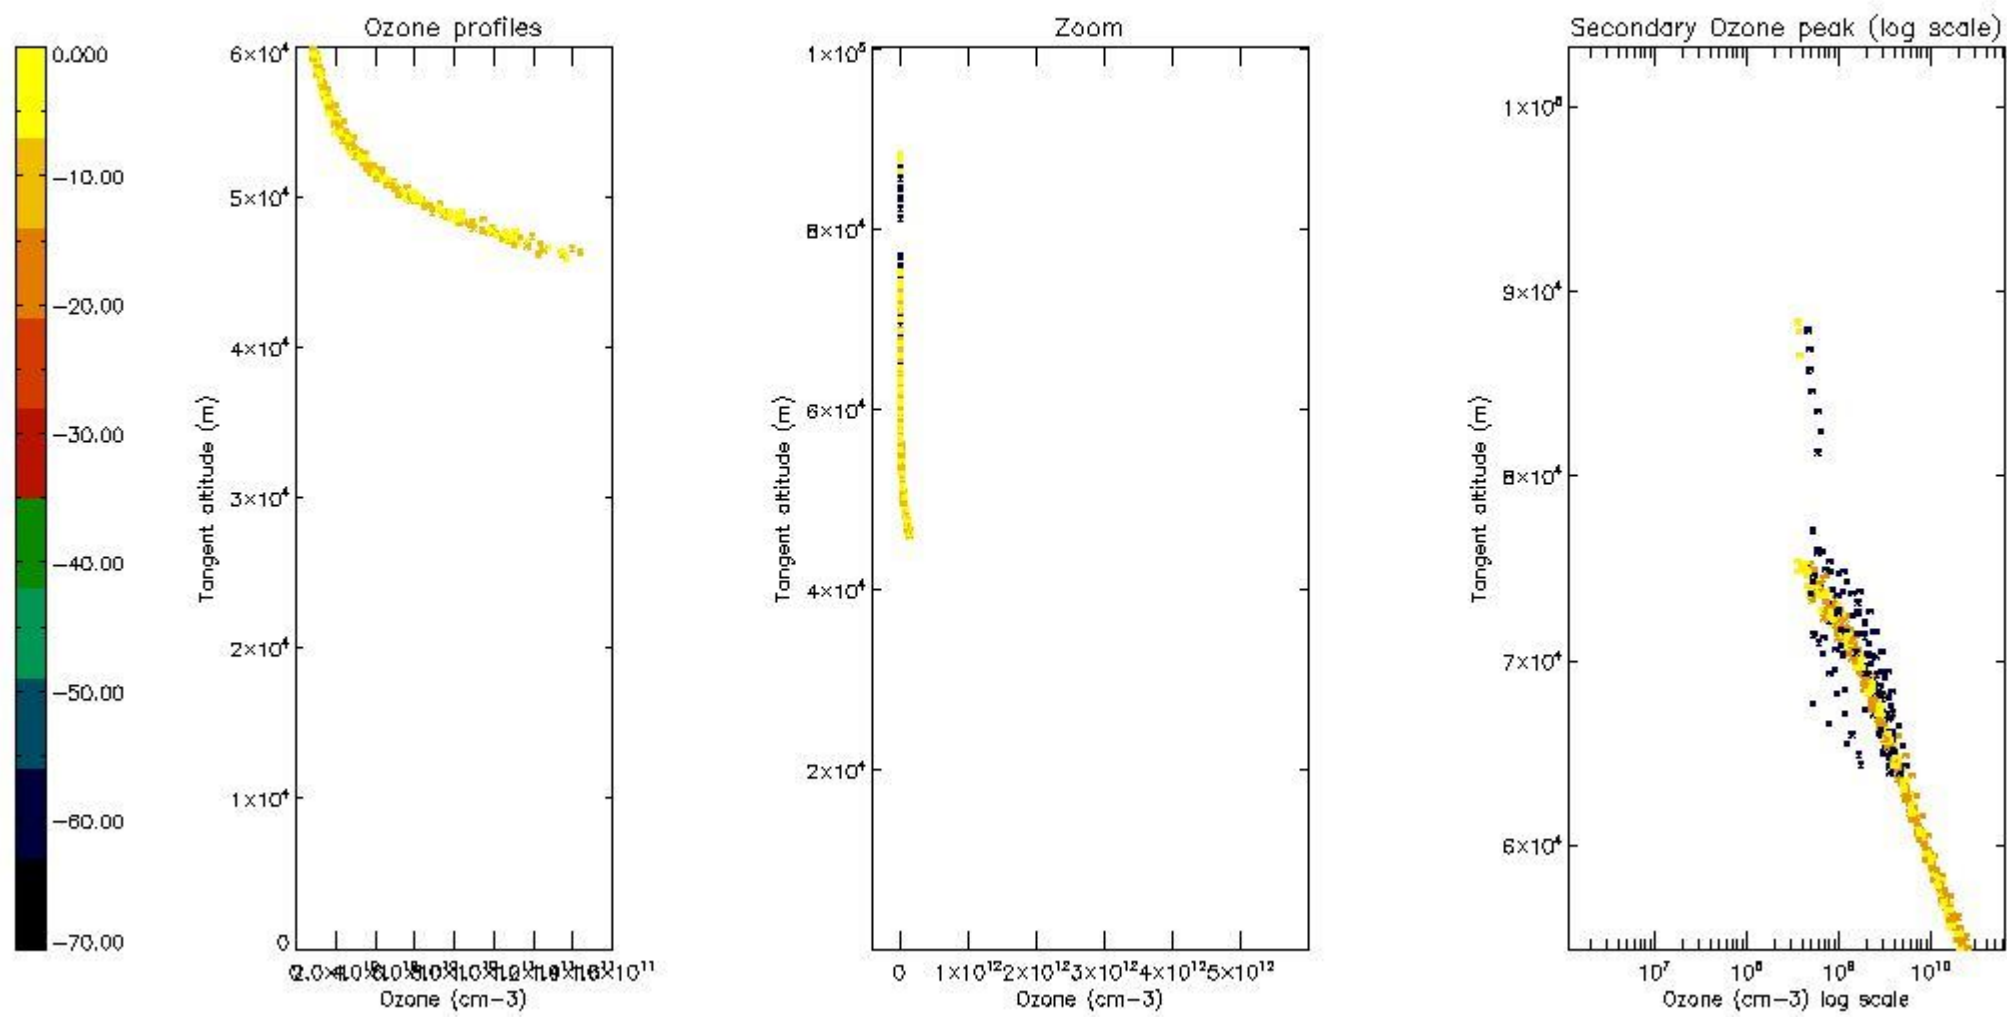

STD < 10	7
STD < 5	6

5.2 Plot ozone profiles for all STD (dark without errors)

The colorbar represents the latitude.

5.3 Plot ozone profiles where STD < 20% (dark without errors)

The colorbar represents the latitude.

*5.4 Plot ozone profiles where STD < 10% (dark without errors)*

The colorbar represents the latitude.

*5.5 Plot ozone profiles where  $STD < 5\%$  (dark without errors)*

The colorbar represents the latitude.