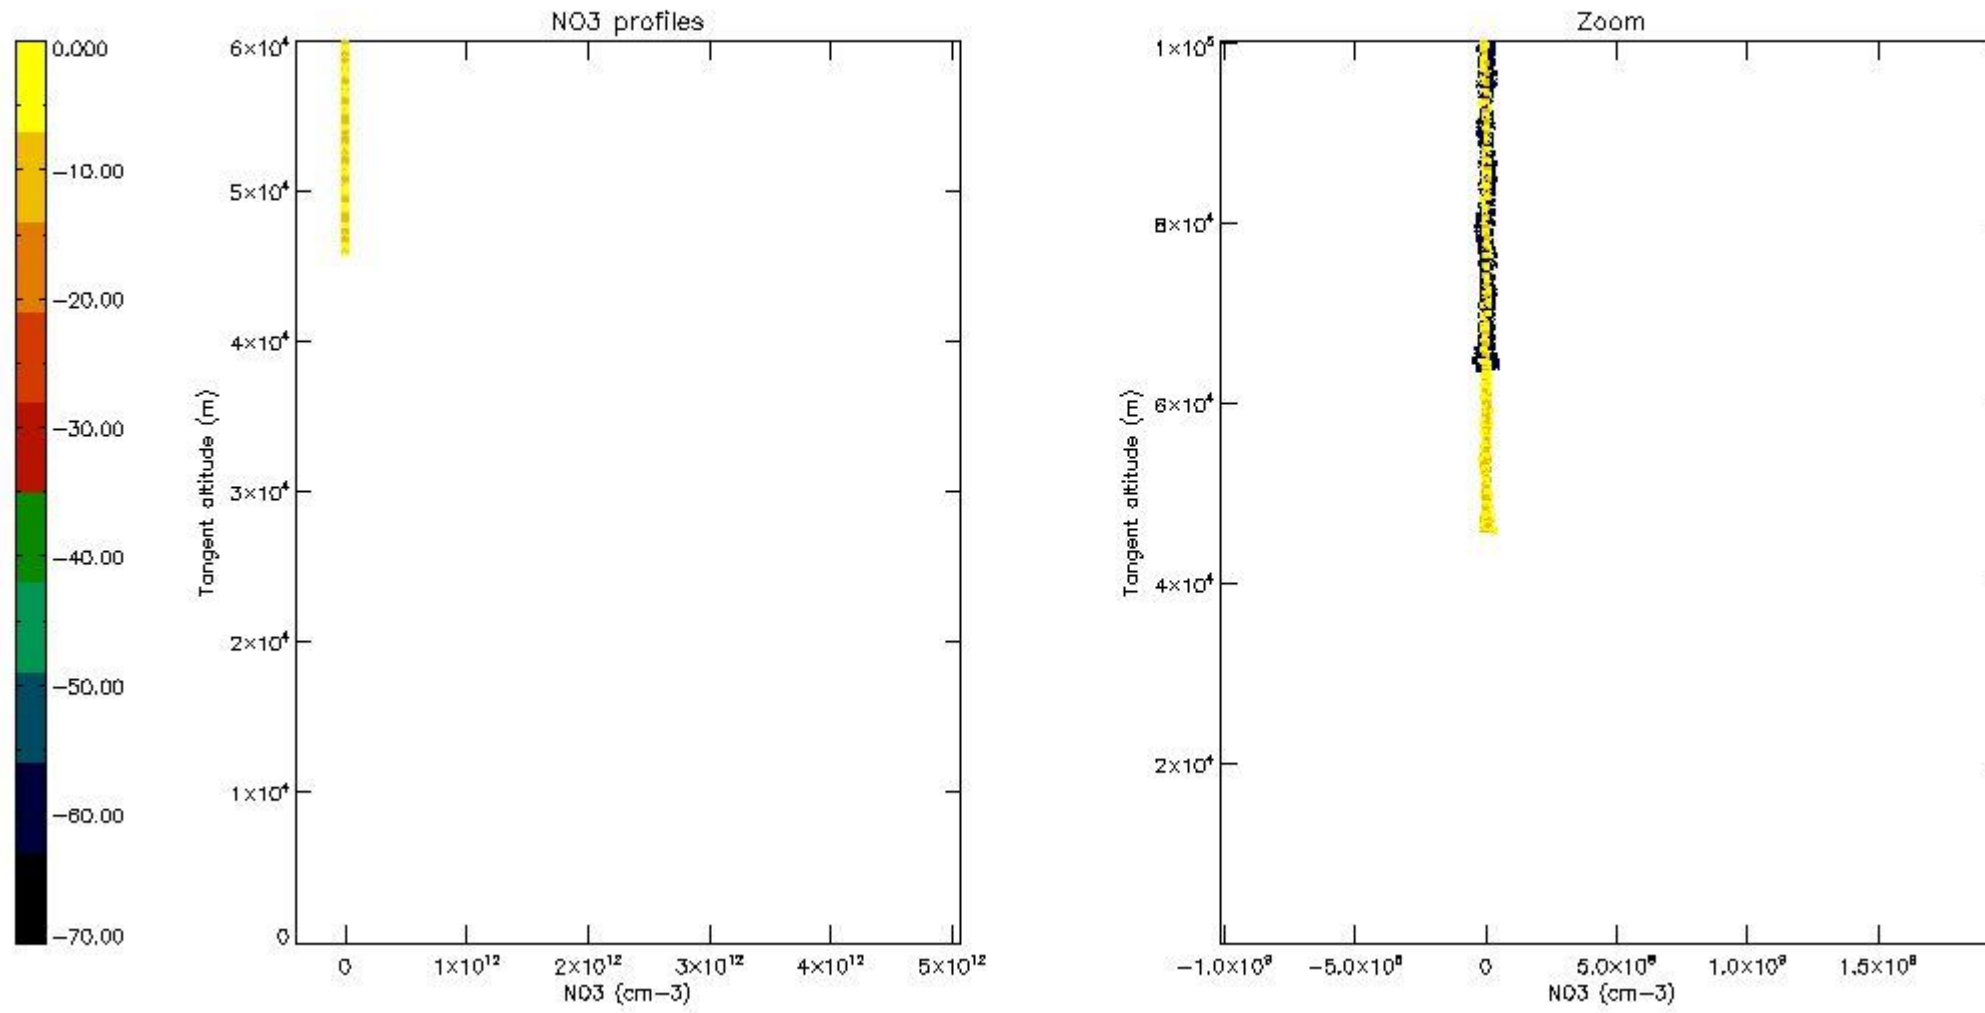

6. Auxiliary Data Files used for the production reported in section 2

The number reported in the third column indicates since which file (see list in section 2) the corresponding auxiliary file has been used. The fourth column is the date of those product files.

Type	Auxiliary Filename	Used since product	Used since product date
INST_PHYS_CHARACTERISTICS	GOM_INS_AXVIEC20091111_143220_20030716_120000_20500101_000000	1	06-JUN-2009 00:13:32
LEVEL-2_PROC_CONFIG	GOM_PR2_AXVIEC20091111_152718_20020301_000000_20500101_000000	1	06-JUN-2009 00:13:32
CROSS_SECTIONS_FILE	GOM_CRS_AXVIEC20091111_154832_20020301_000000_20500101_000000	1	06-JUN-2009 00:13:32