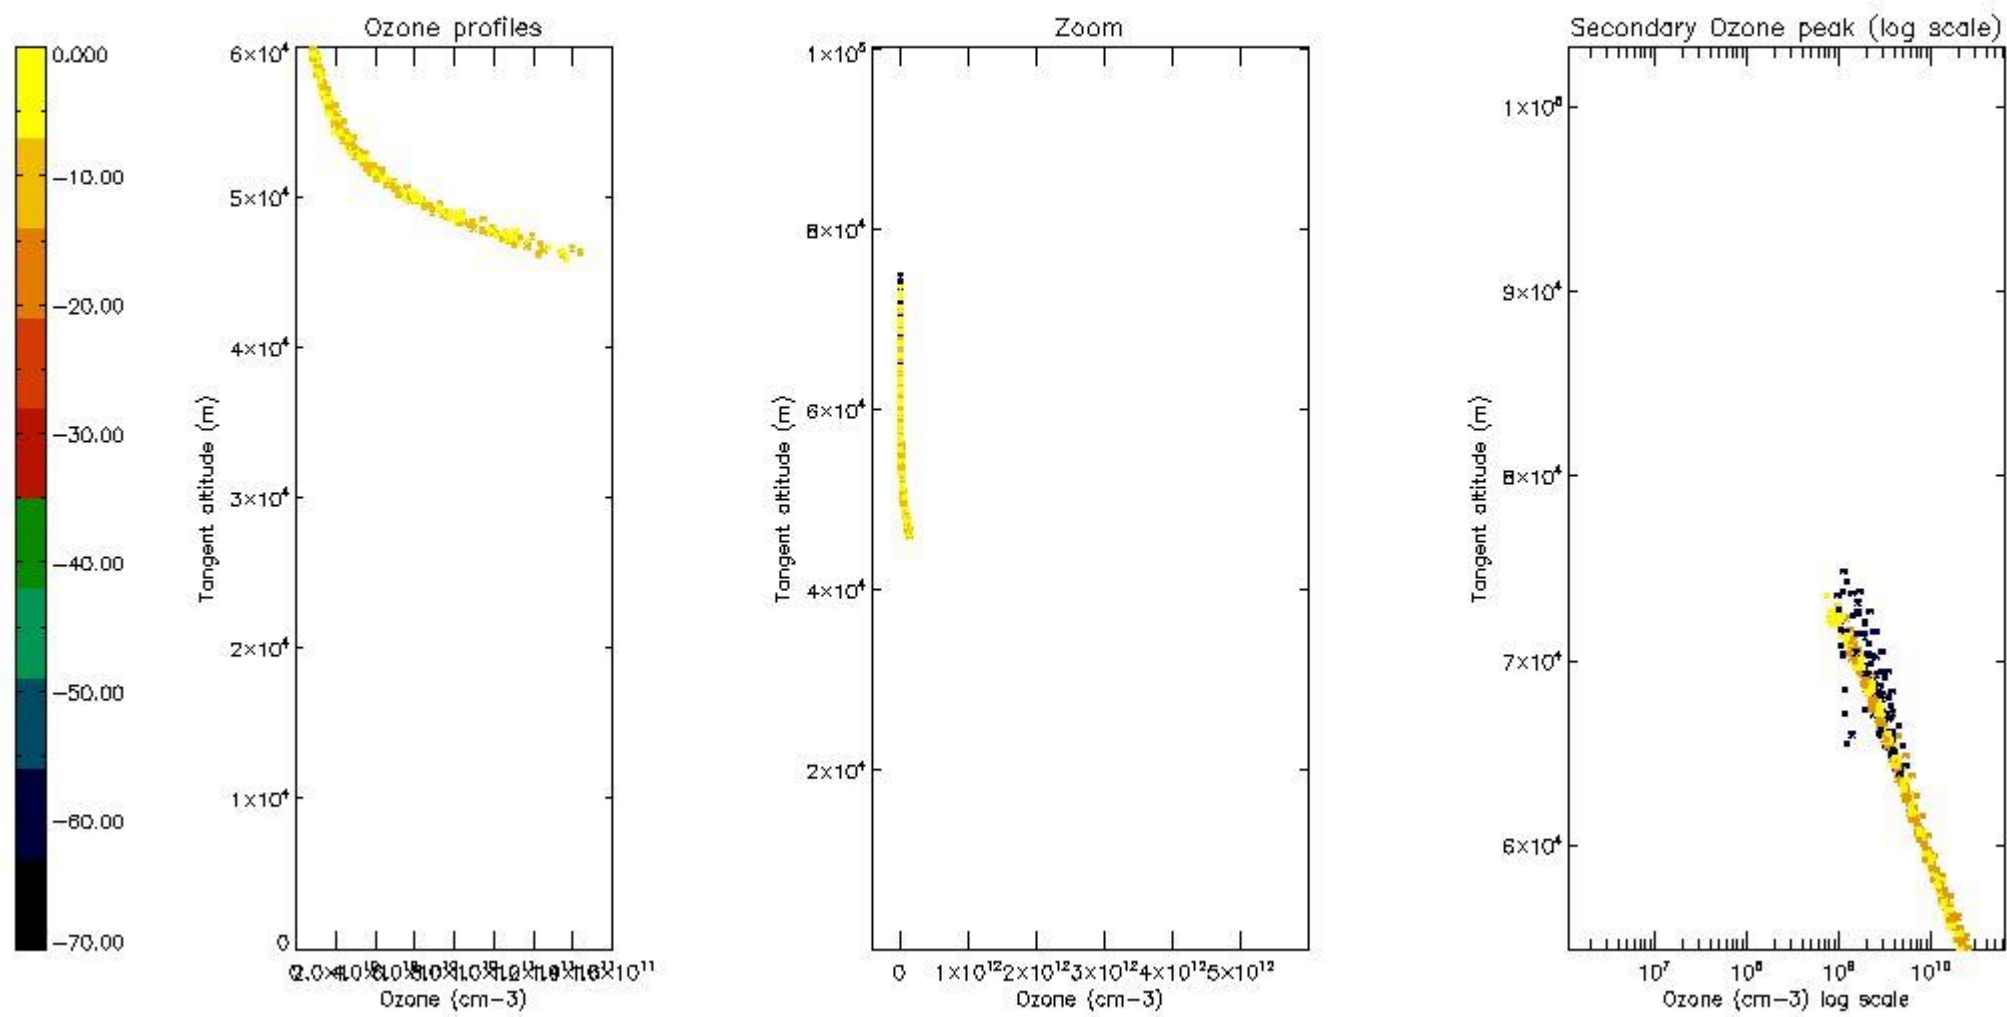

5.6 Plot NO₂ profiles for all STD (dark without errors)

The colorbar represents the latitude.