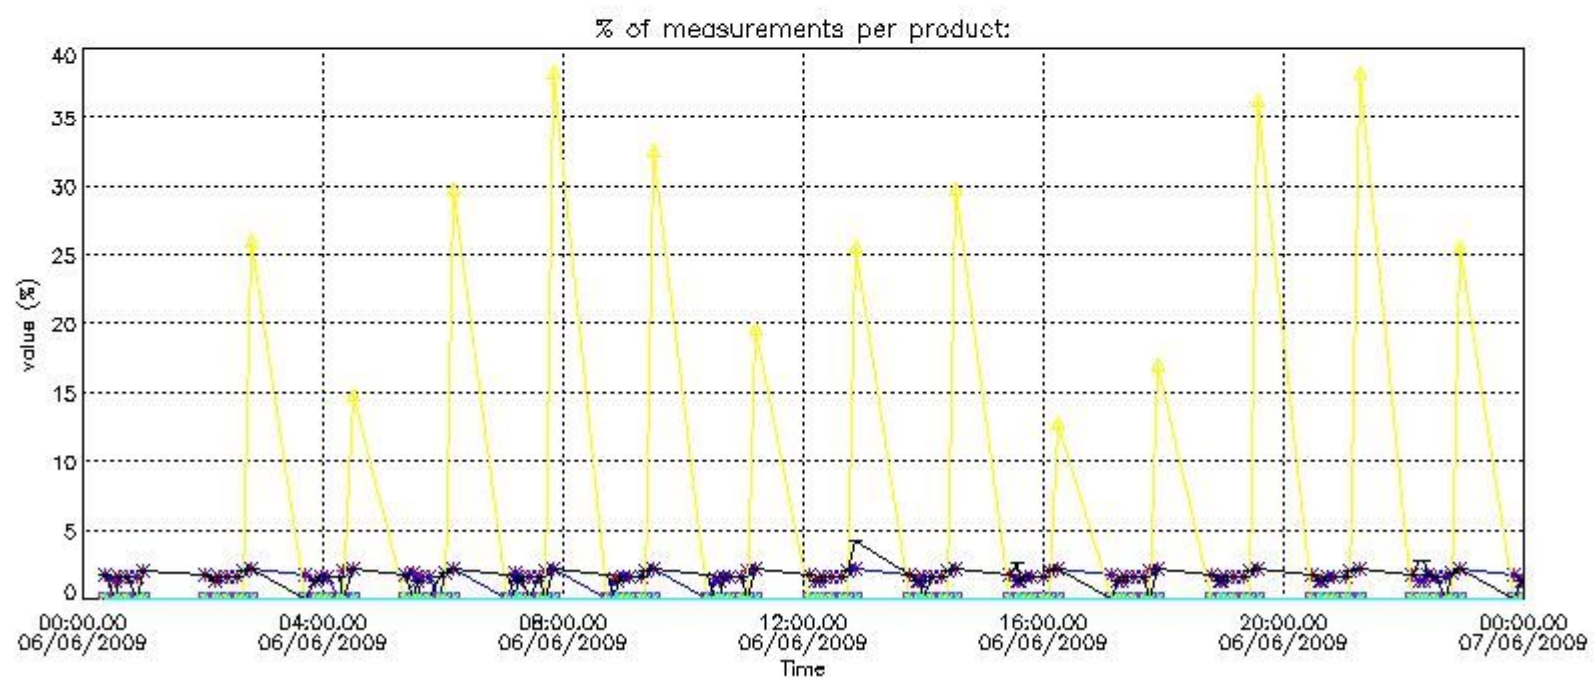

4.2 Plot quality information per product coming from level 1b processing (world map)

4.2.1 Plot level 1 quality information per product (world map): ENVISAT ASCENDING passes