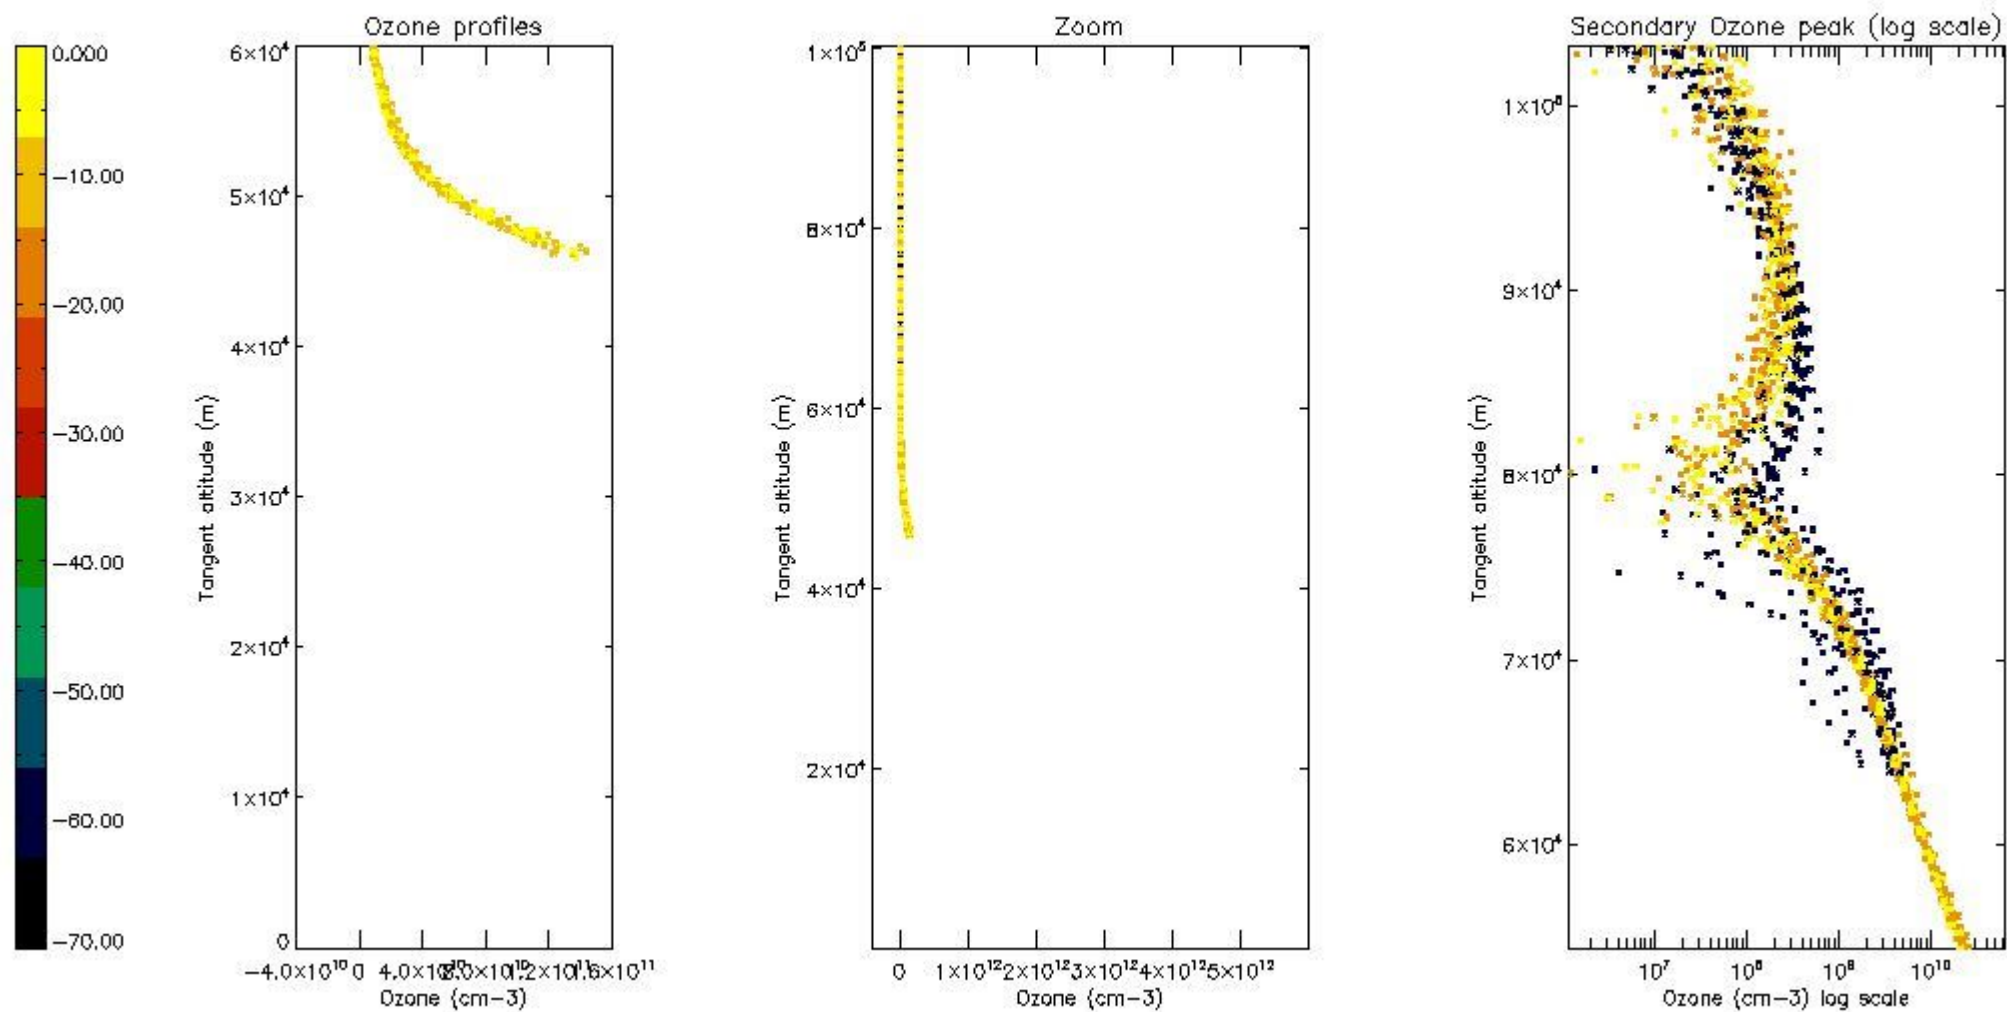

STD < 10	7
STD < 5	6

5.2 Plot ozone profiles for all STD (dark without errors)

The colorbar represents the latitude.

5.3 Plot ozone profiles where STD < 20% (dark without errors)

The colorbar represents the latitude.