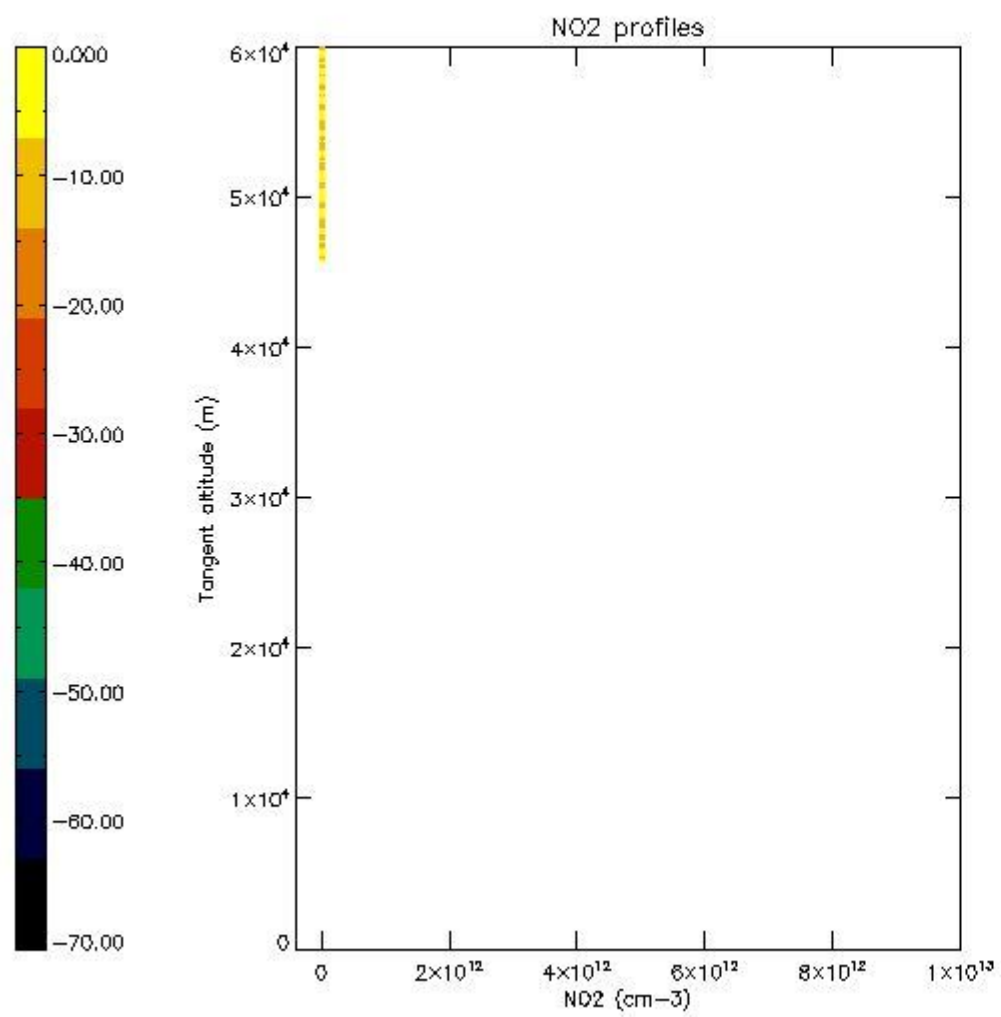

5.7 Plot NO3 profiles for all STD (dark without errors)

The colorbar represents the latitude.