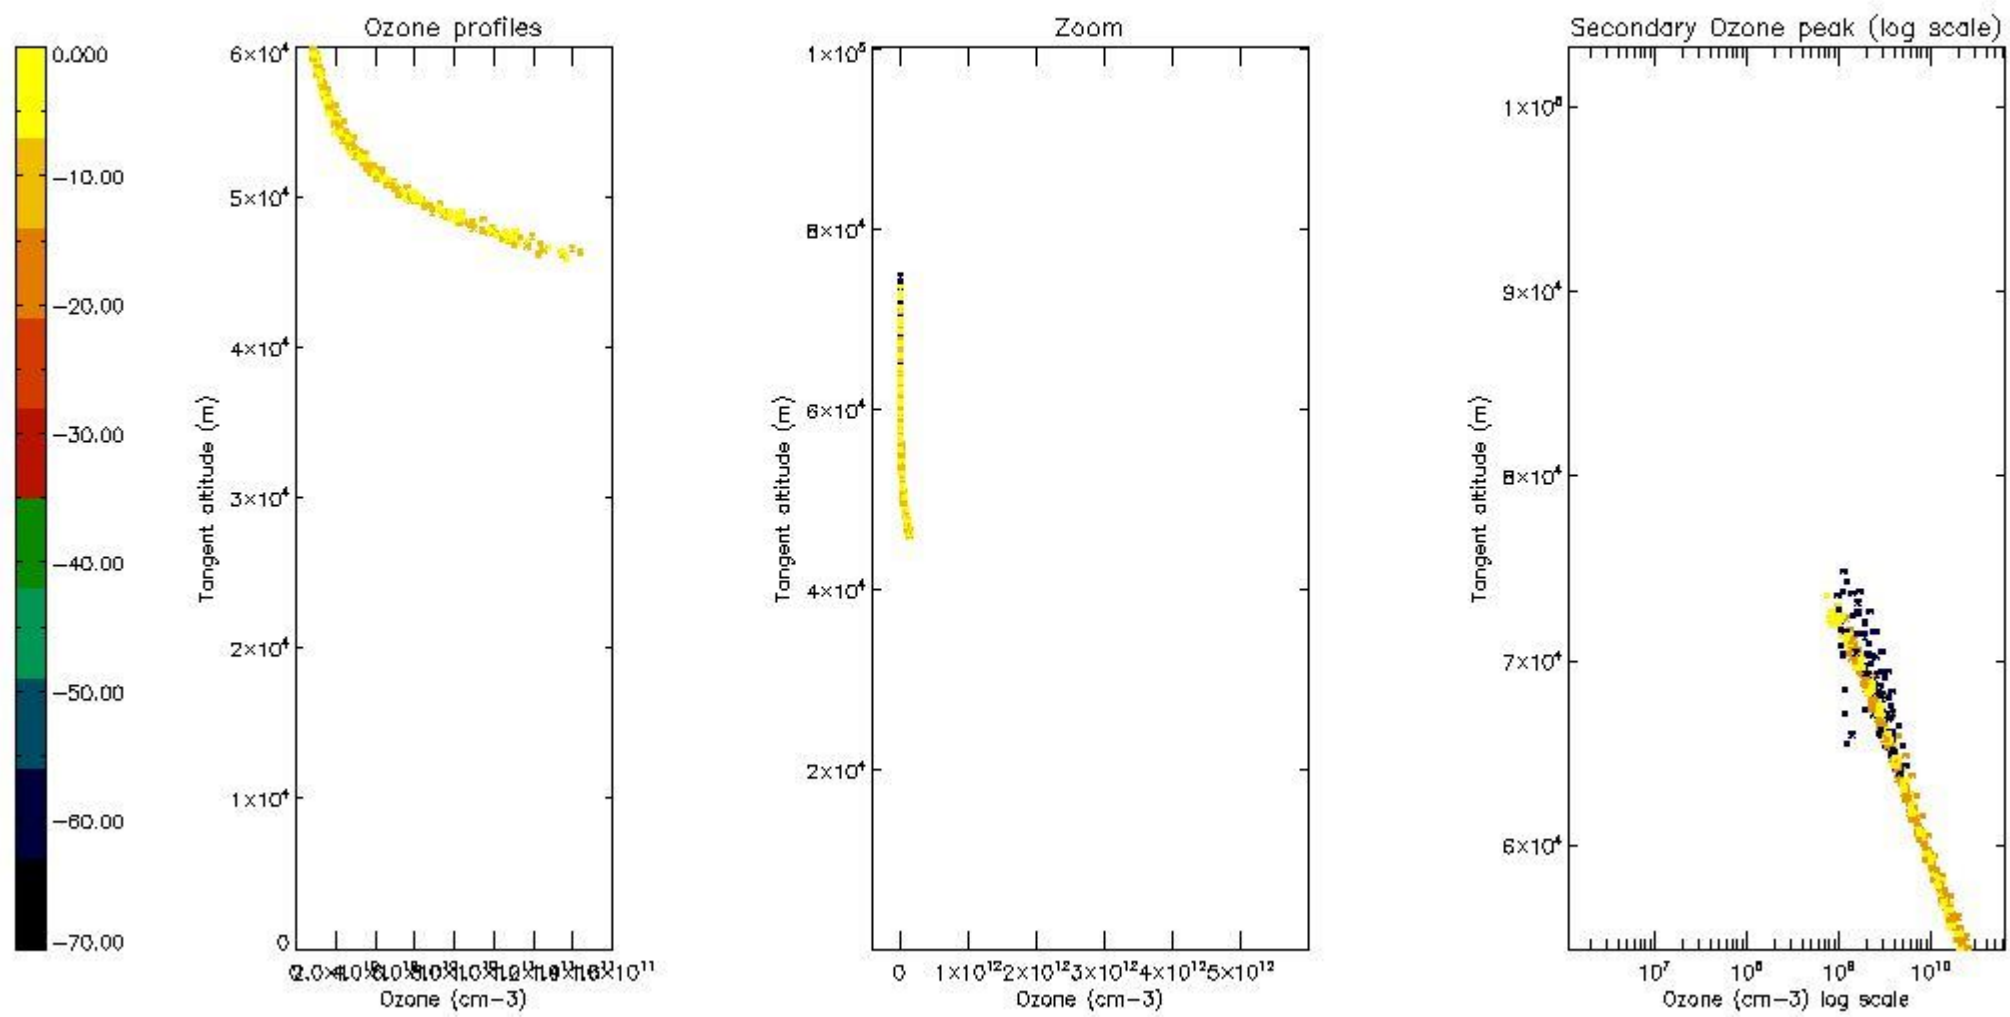

5.6 Plot NO₂ profiles for all STD (dark without errors)

The colorbar represents the latitude.