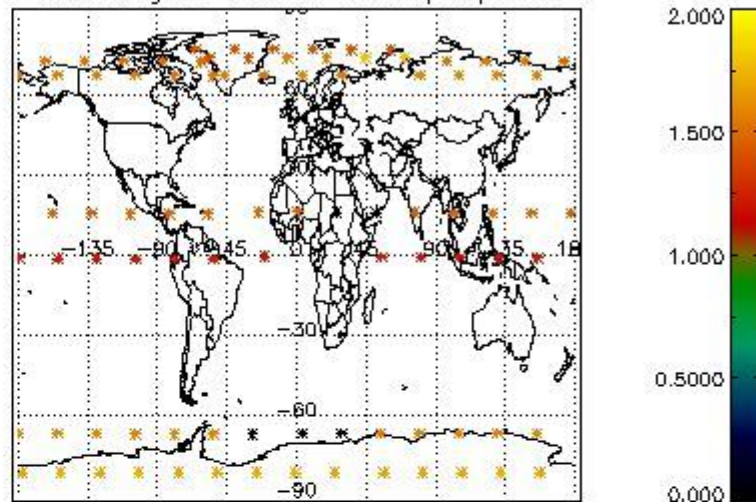

Percentage of datation errors per profile