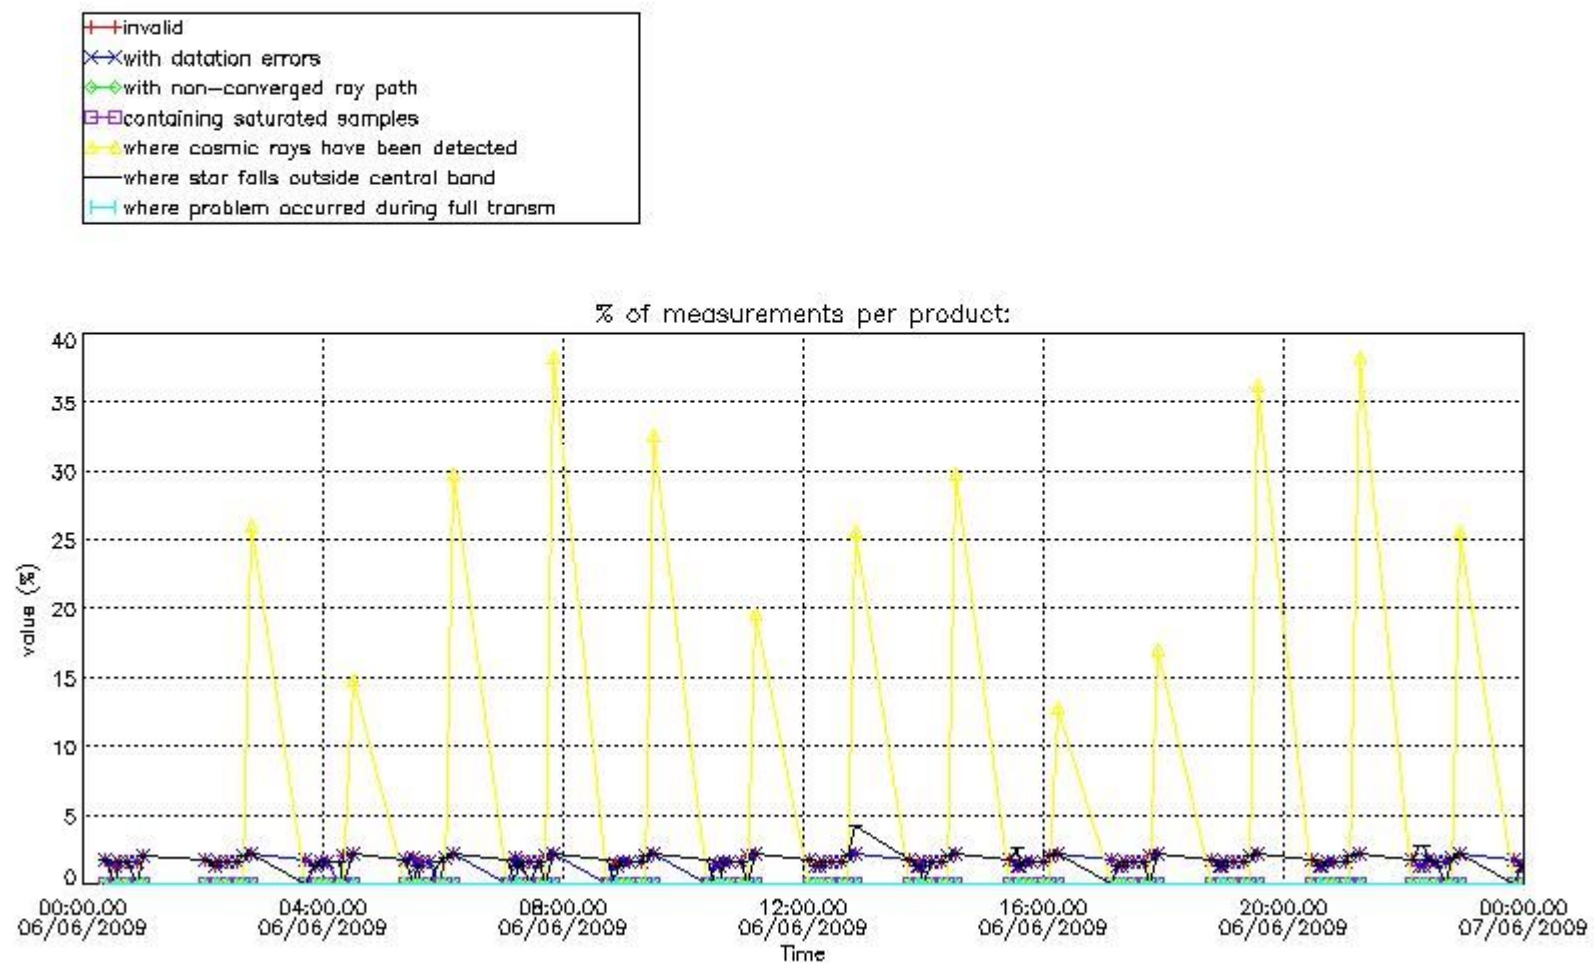

4.2 Plot quality information per product coming from level 1b processing (world map)

4.2.1 Plot level 1 quality information per product (world map): ENVISAT ASCENDING passes