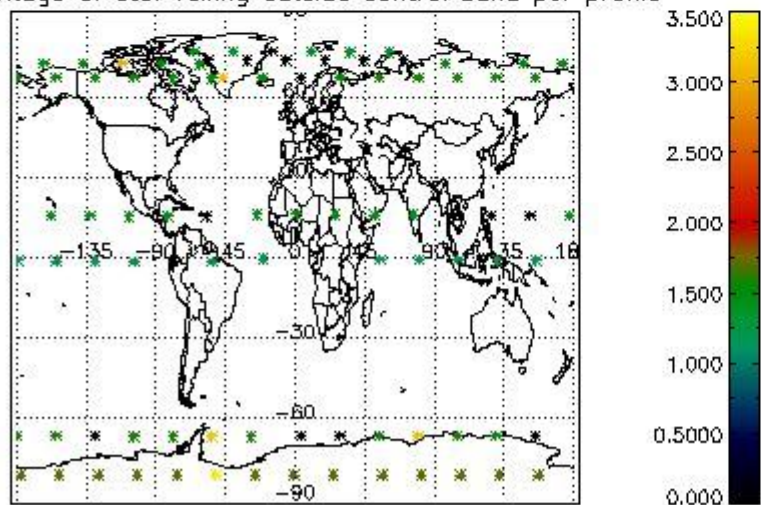

*4.2.1 Plot level 1 quality information per product (world map): ENVISAT ASCENDING passes*

Percentage of cosmic ray hits per profile

Percentage of datation errors per profile

Percentage of star falling outside central band per profile