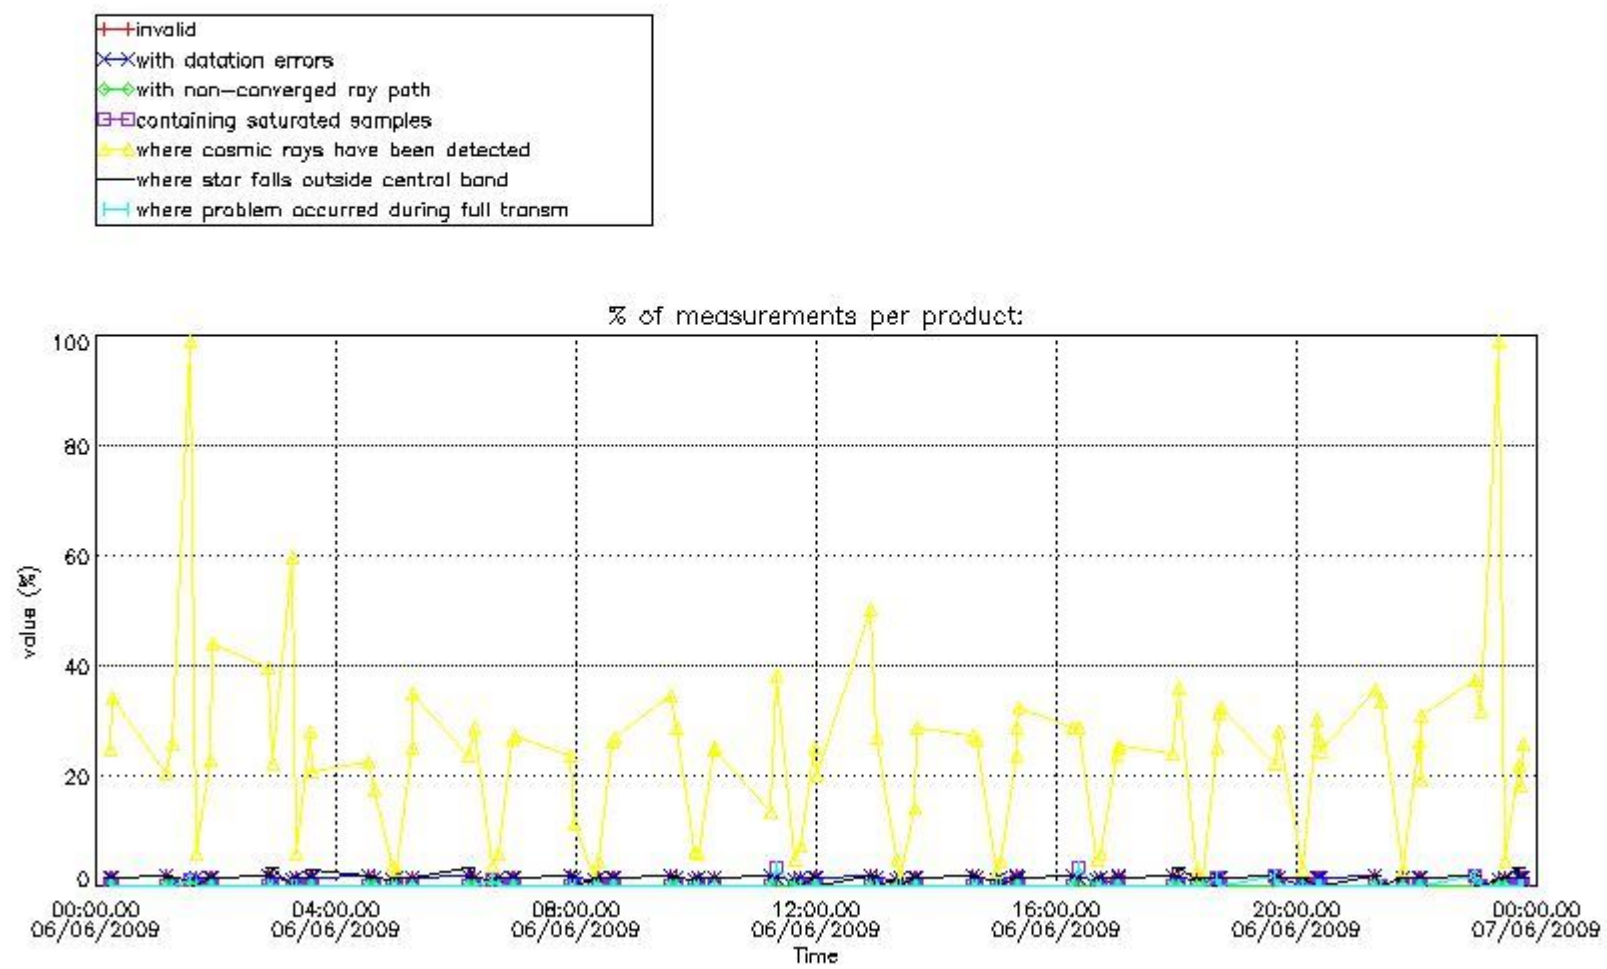

4.1.2 Plot level 1 quality information per product (time dependant): ENVI SAT DESCENDING passes