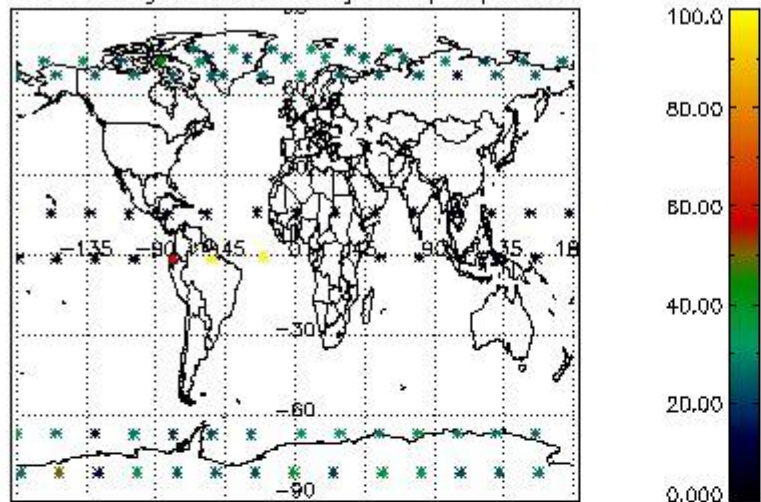

Percentage of cosmic ray hits per profile