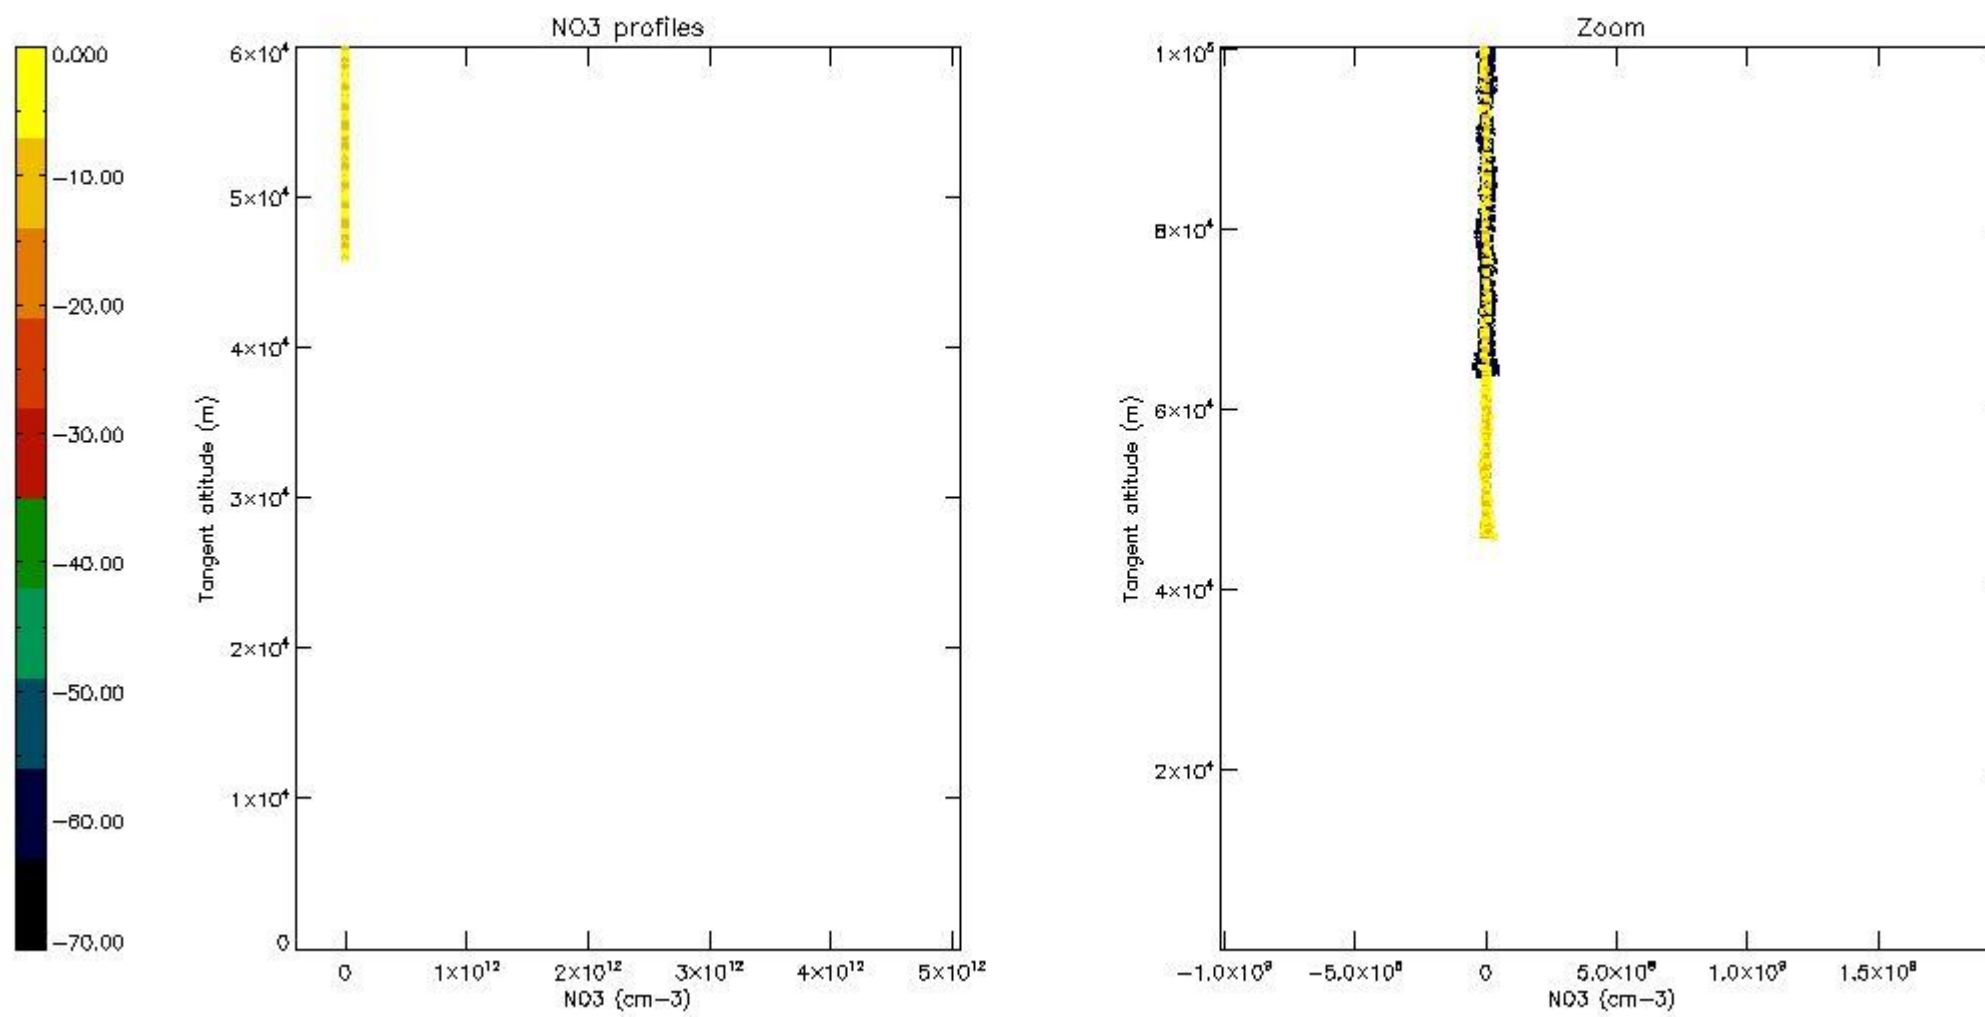

*5.6 Plot NO<sub>2</sub> profiles for all STD (dark without errors)*

The colorbar represents the latitude.

*5.7 Plot NO3 profiles for all STD (dark without errors)*

The colorbar represents the latitude.