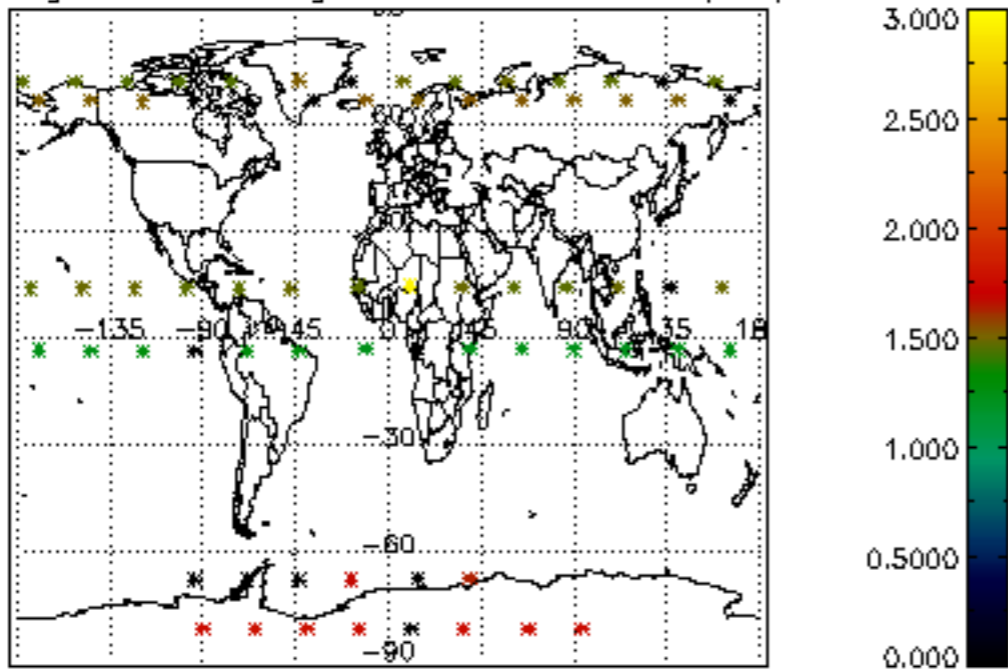

Percentage of cosmic ray hits per profile

Percentage of star falling outside central band per profile