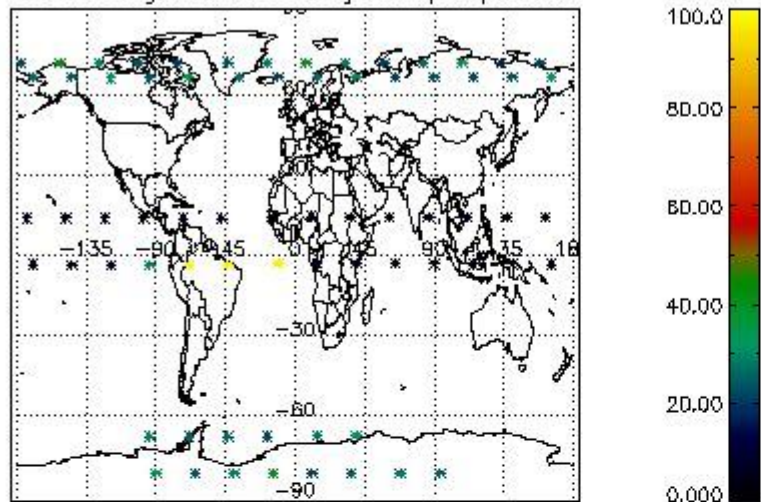

Percentage of cosmic ray hits per profile