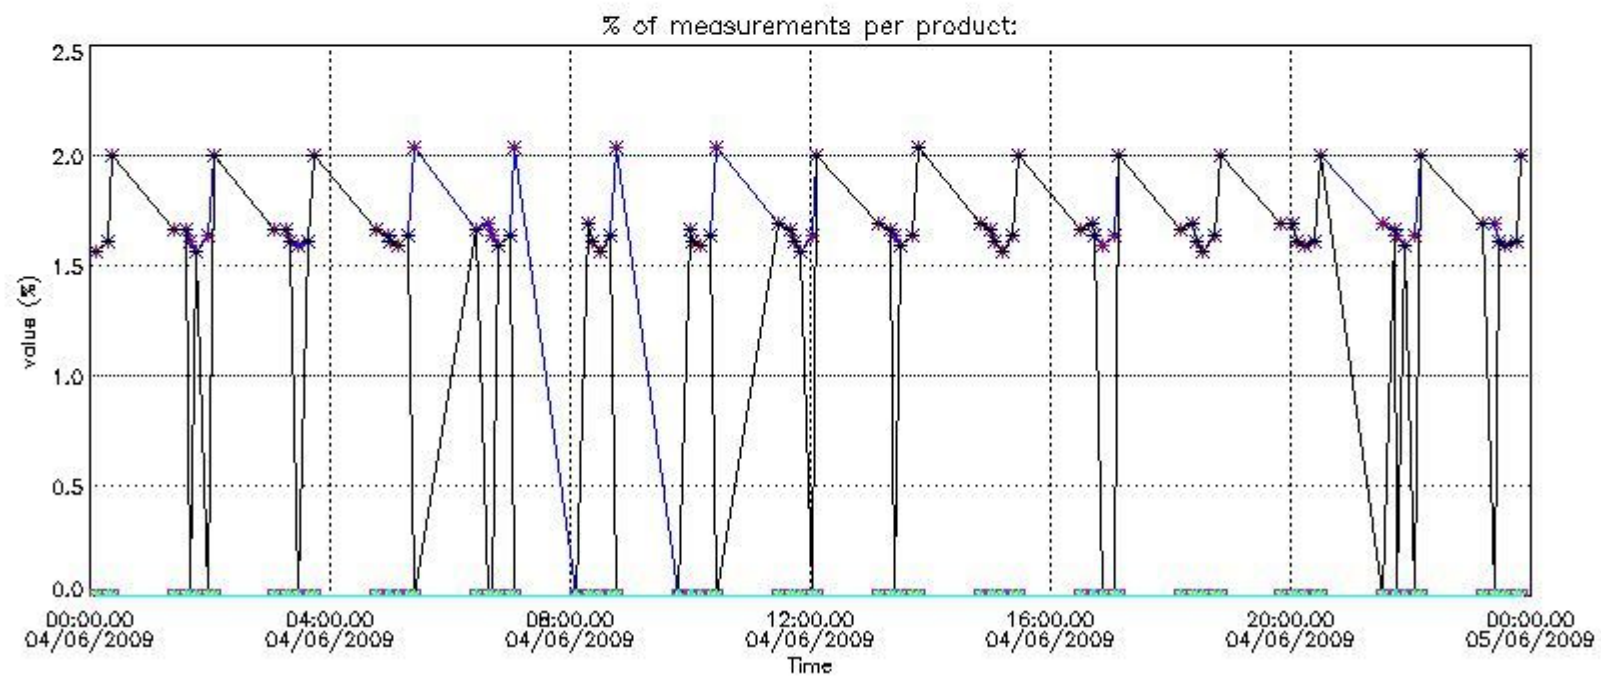

4.2 Plot quality information per product coming from level 1b processing (world map)

4.2.1 Plot level 1 quality information per product (world map): ENVISAT ASCENDING passes