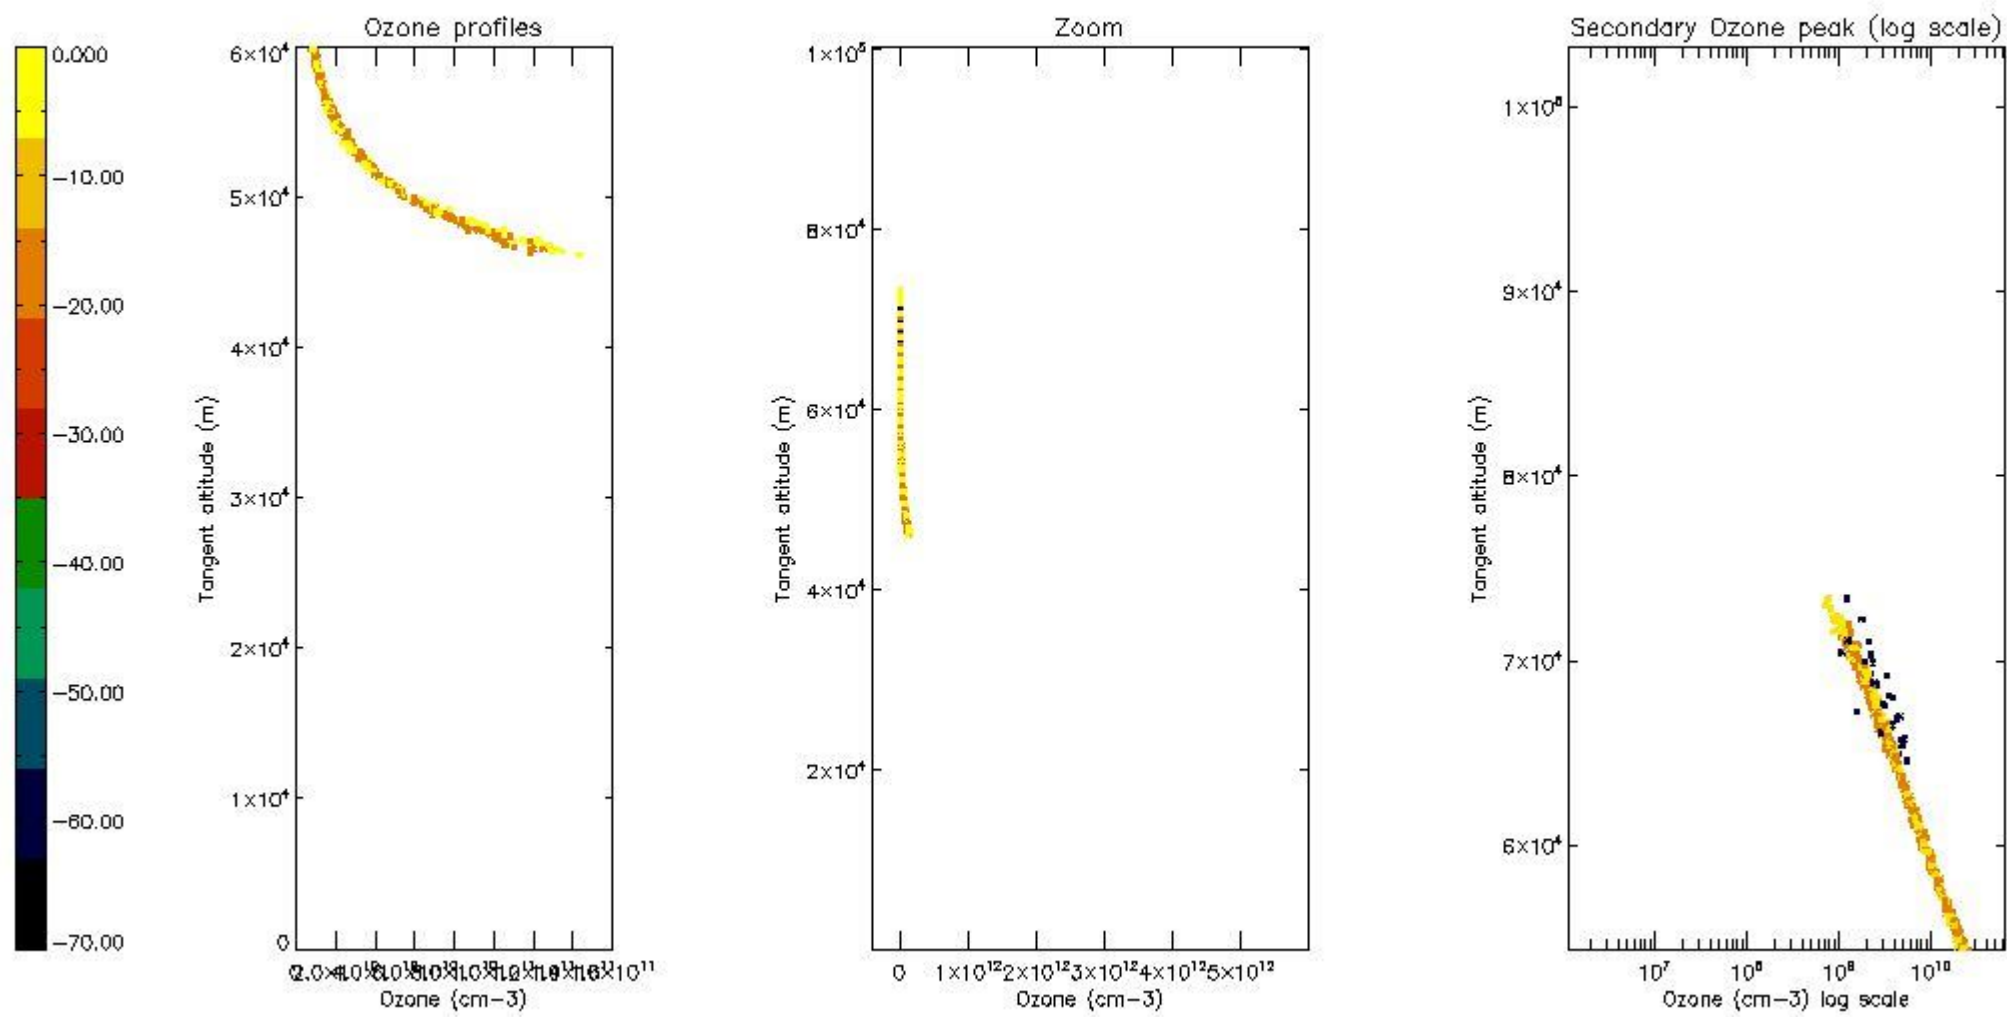

5.6 Plot NO₂ profiles for all STD (dark without errors)

The colorbar represents the latitude.