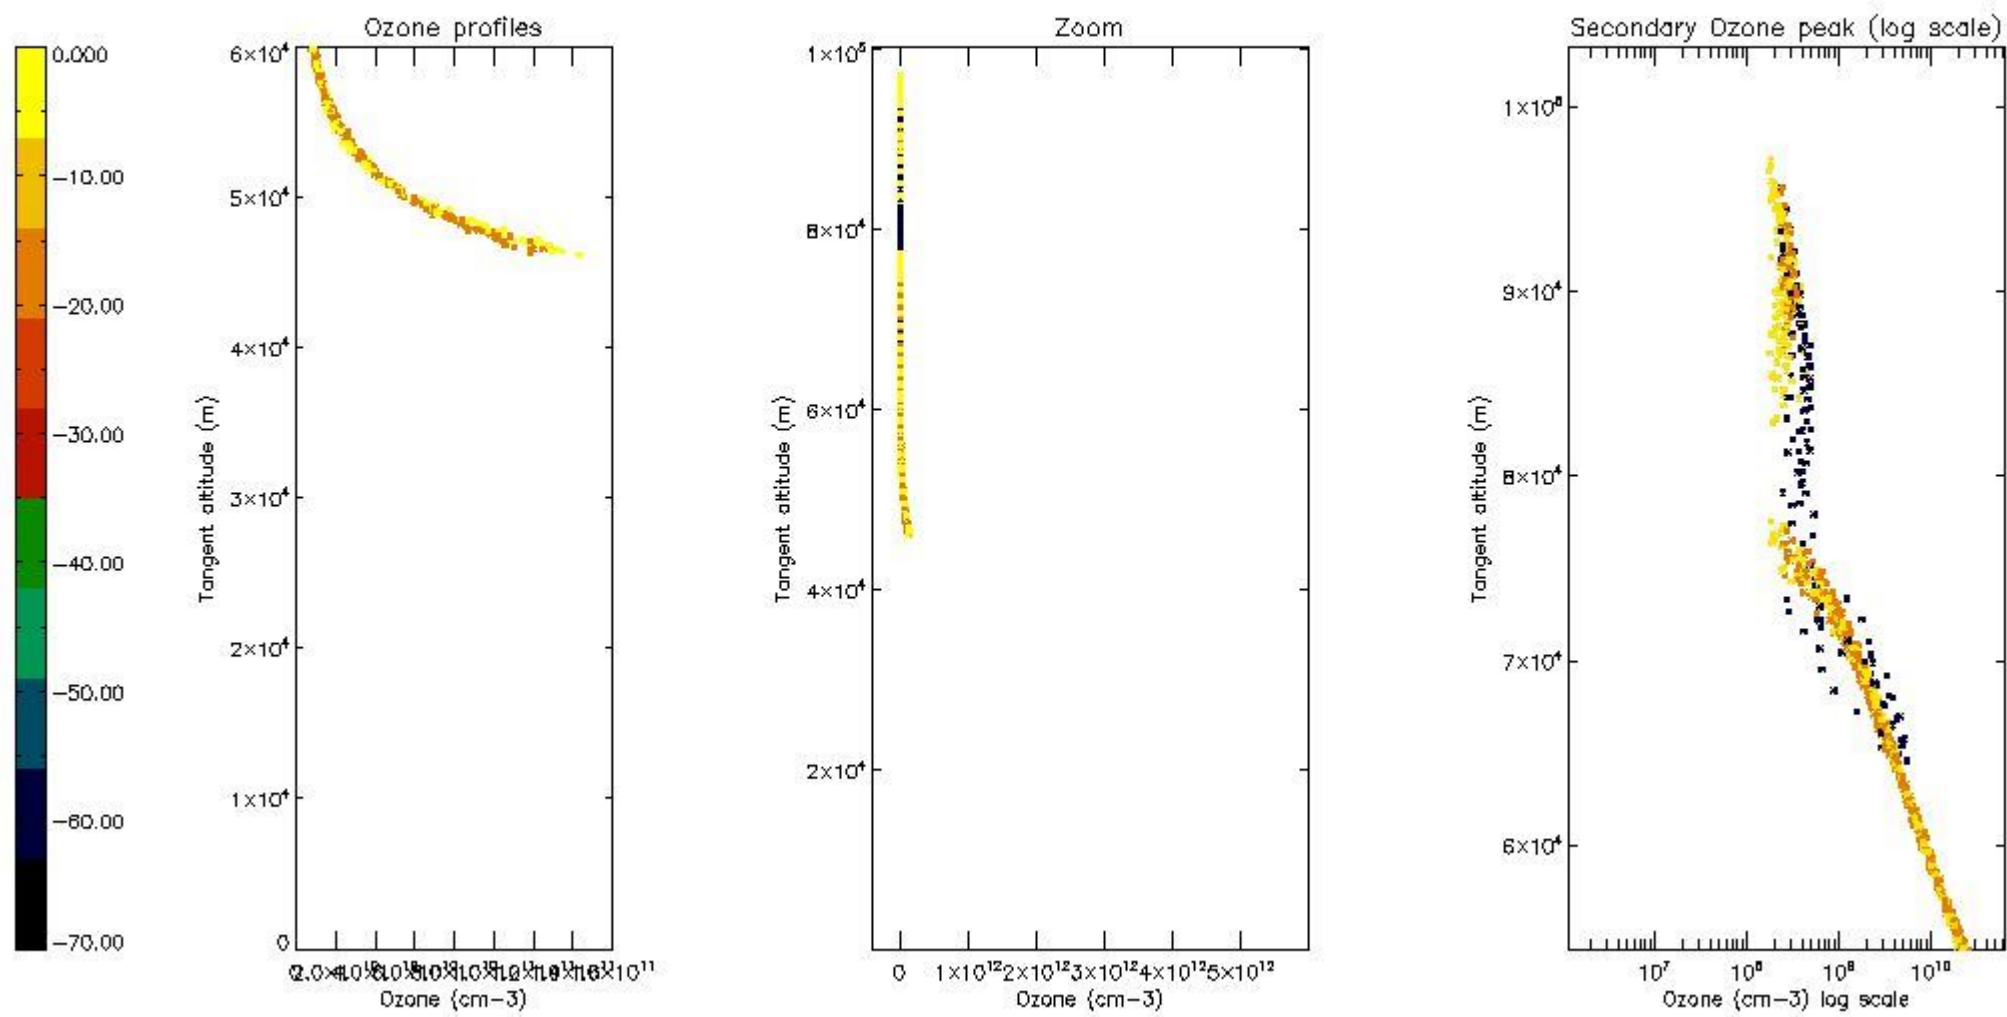

STD < 10	9
STD < 5	8

5.2 Plot ozone profiles for all STD (dark without errors)

The colorbar represents the latitude.

5.3 Plot ozone profiles where STD < 20% (dark without errors)

The colorbar represents the latitude.