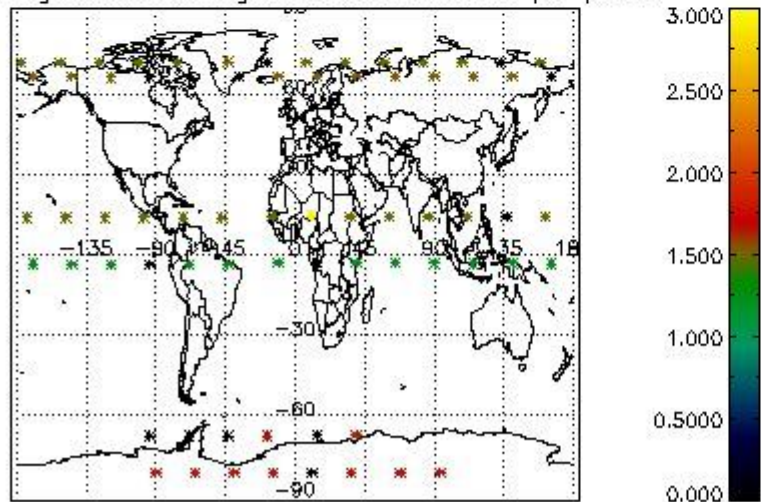

*4.2.1 Plot level 1 quality information per product (world map): ENVISAT ASCENDING passes*

Percentage of cosmic ray hits per profile

Percentage of datation errors per profile

Percentage of star falling outside central band per profile