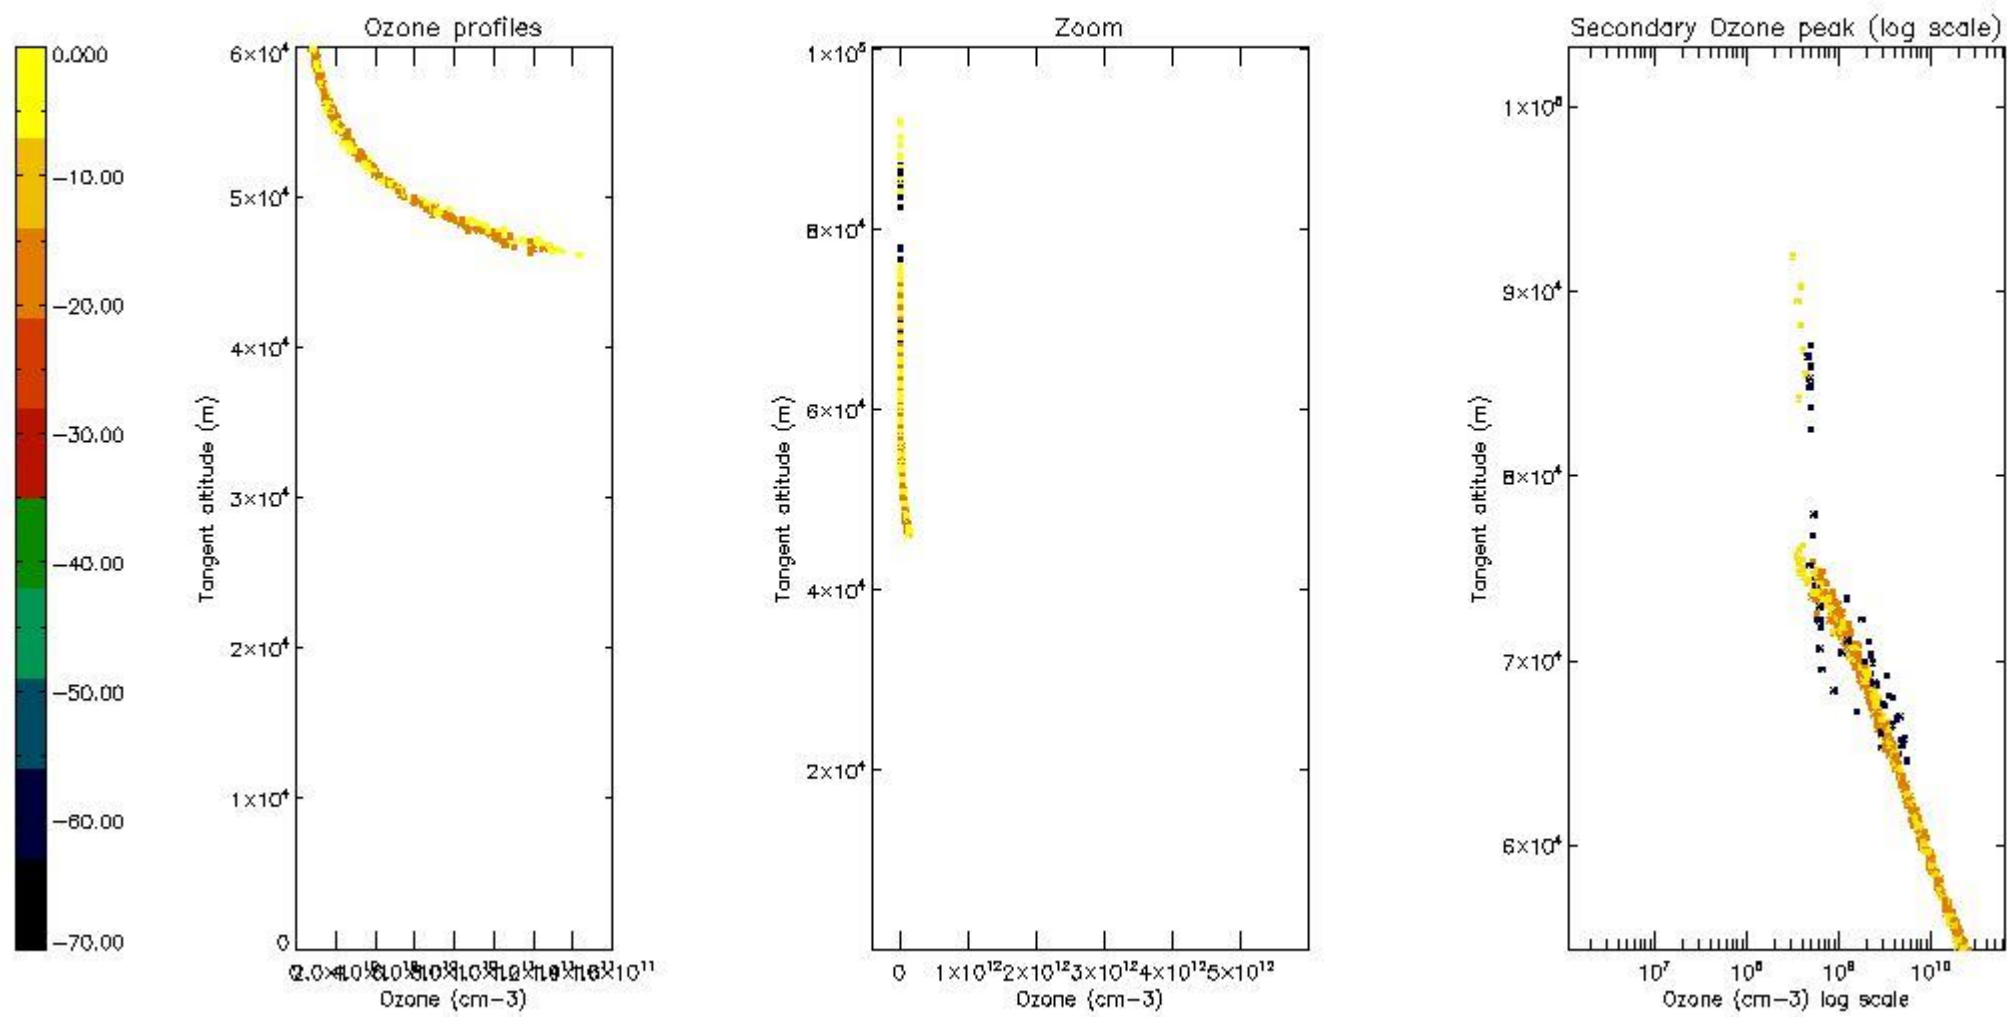

5.5 Plot ozone profiles where $STD < 5\%$ (dark without errors)

The colorbar represents the latitude.