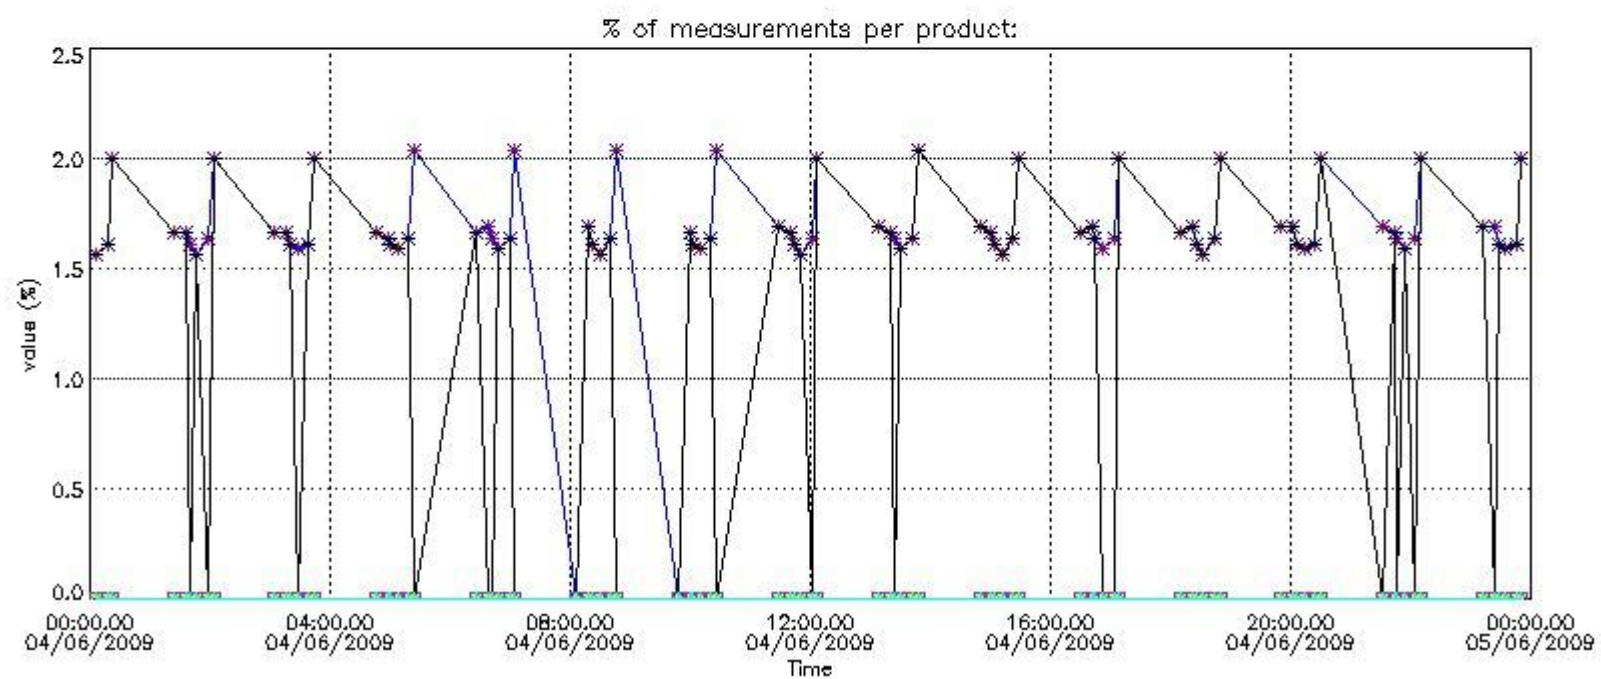

4.2 Plot quality information per product coming from level 1b processing (world map)

4.2.1 Plot level 1 quality information per product (world map): ENVISAT ASCENDING passes