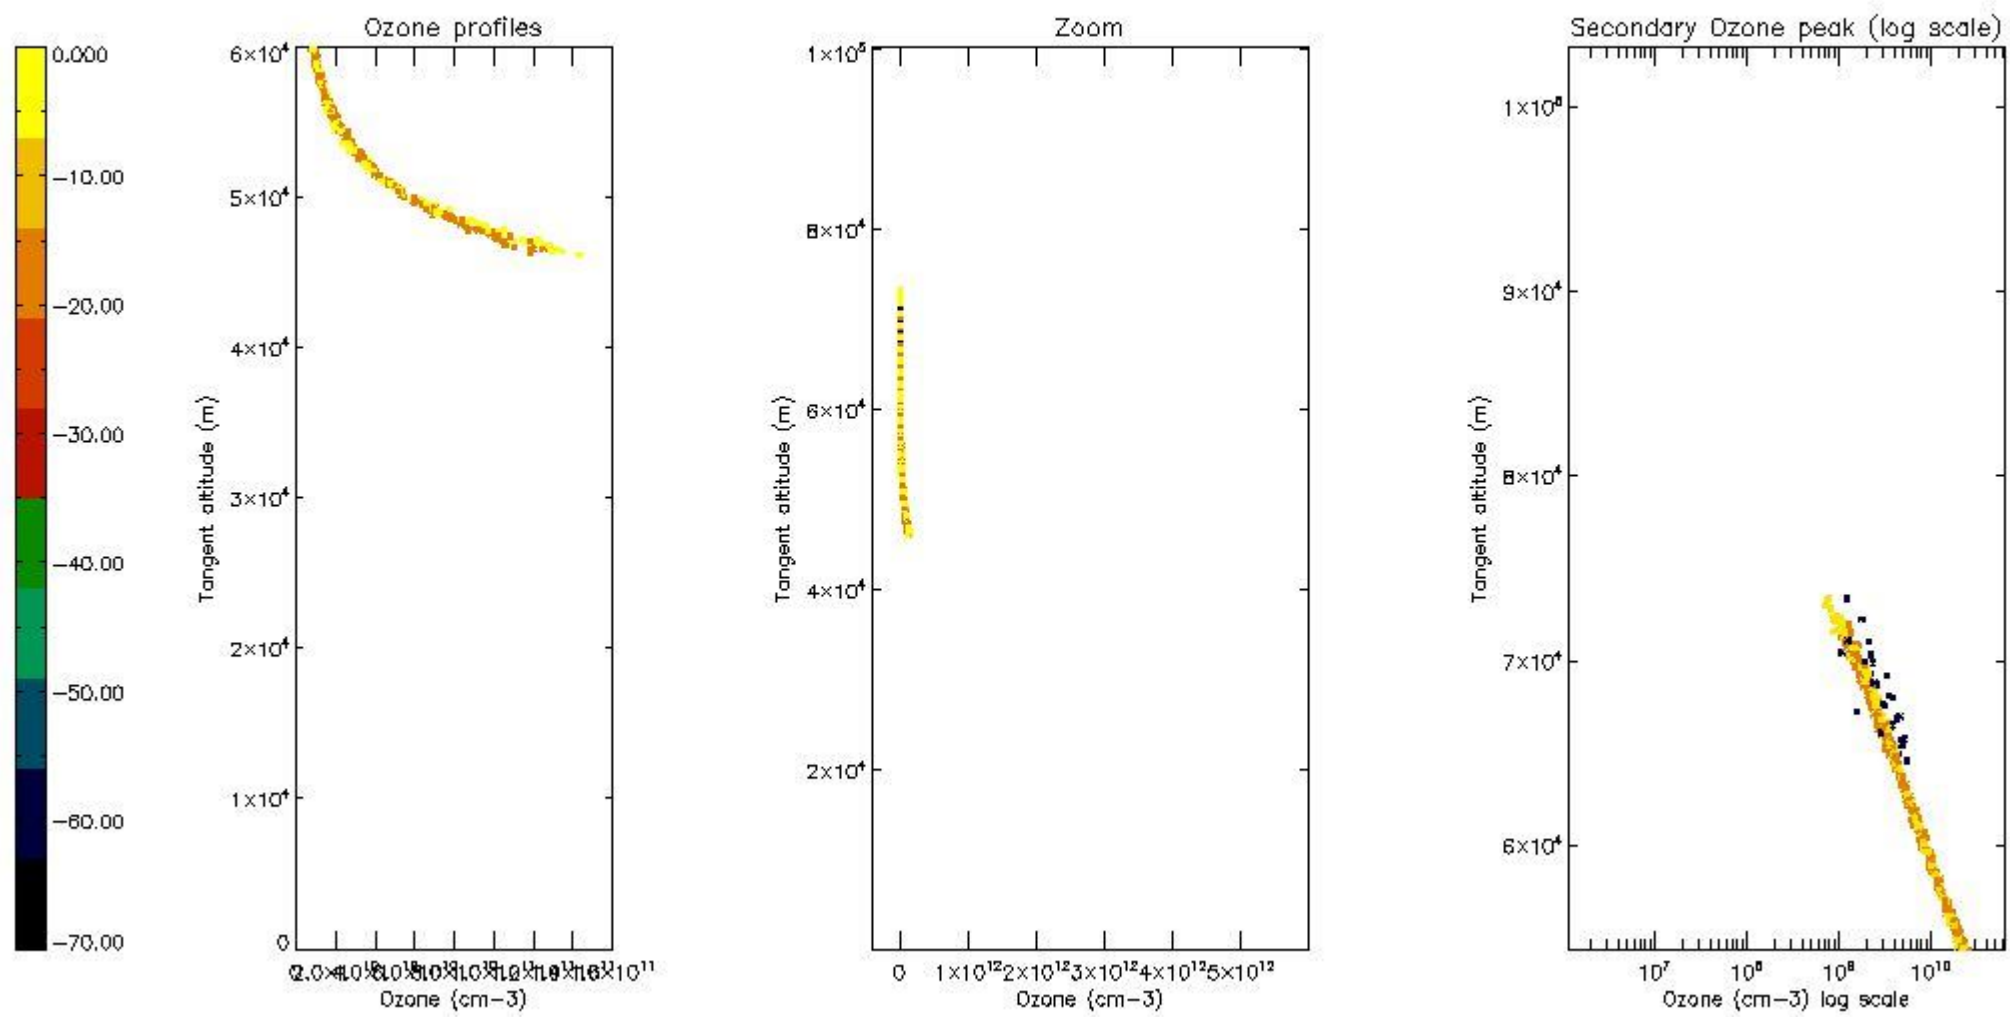

*5.4 Plot ozone profiles where STD < 10% (dark without errors)*

The colorbar represents the latitude.

*5.5 Plot ozone profiles where  $STD < 5\%$  (dark without errors)*

The colorbar represents the latitude.