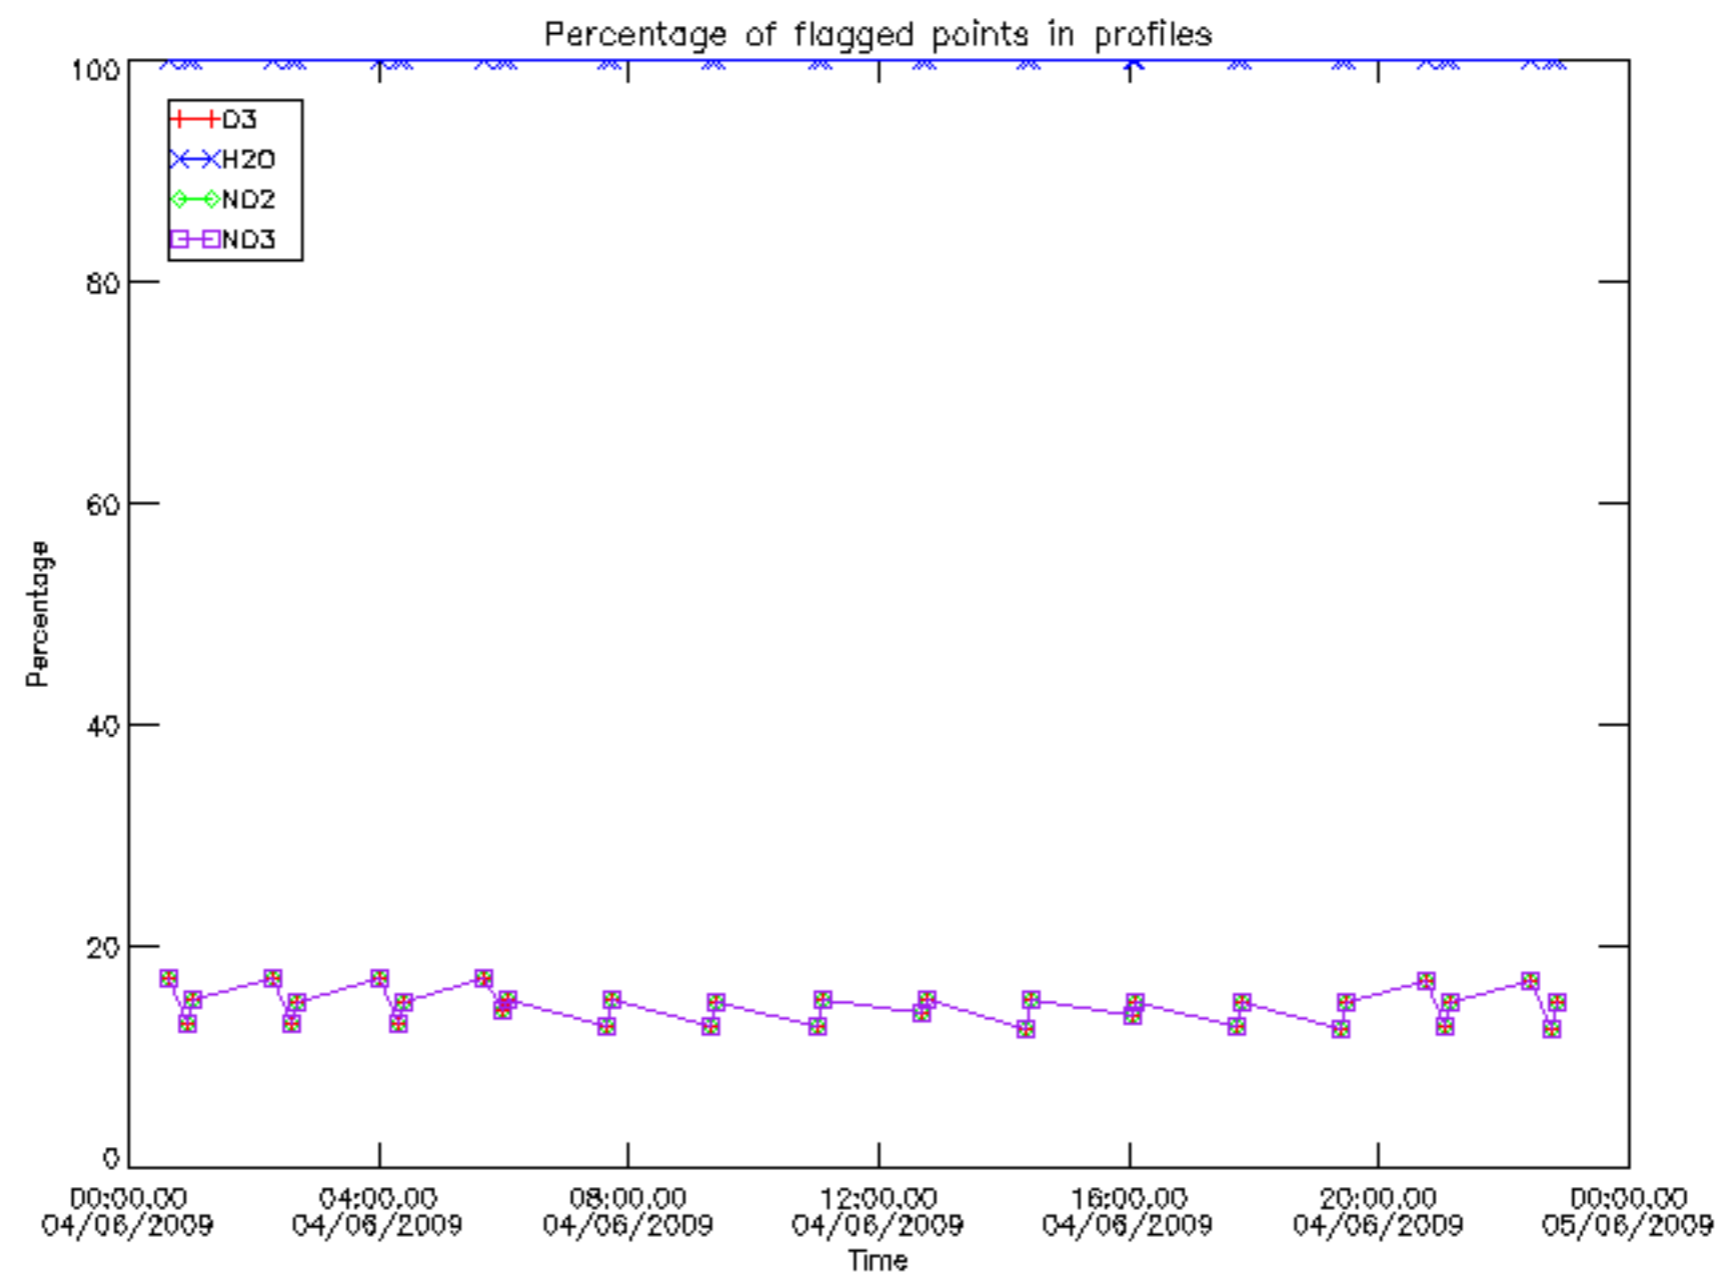

Percentage of flagged data per D3 profile

Percentage of flagged data per H2O profile