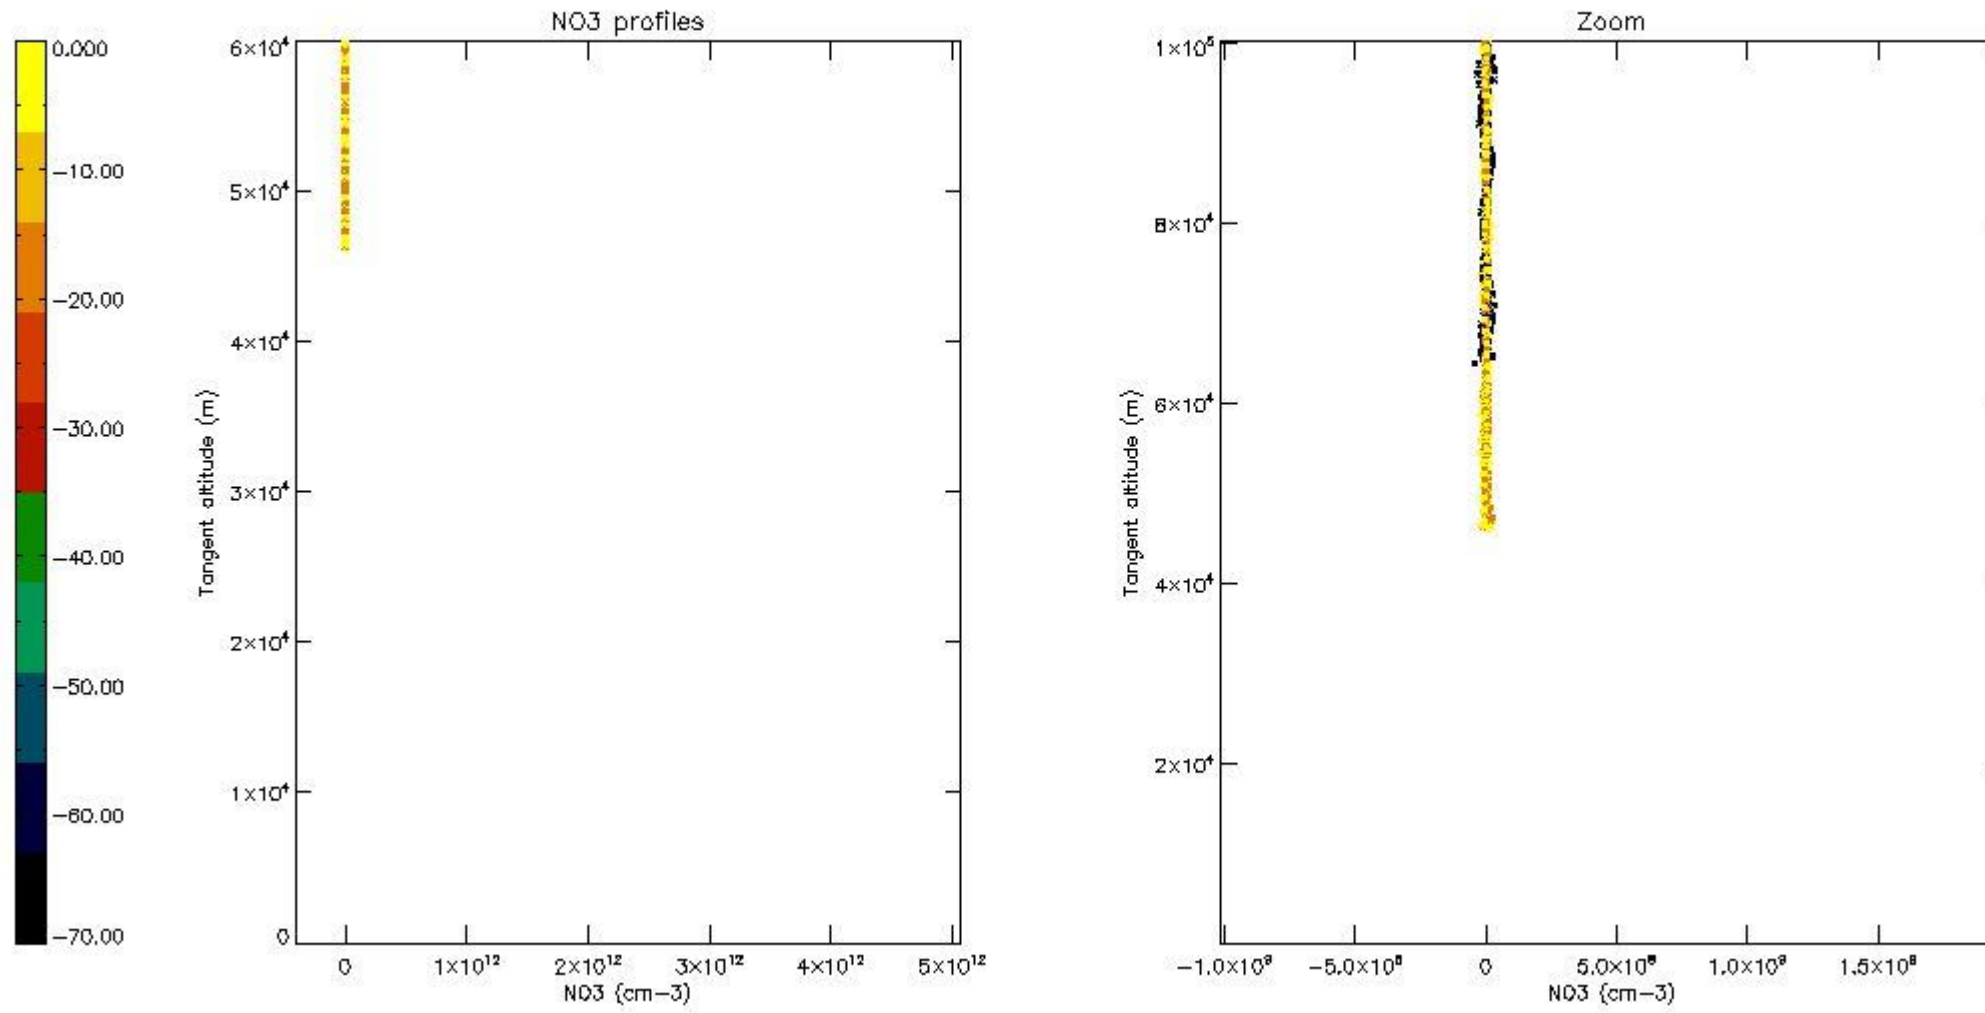

6. Auxiliary Data Files used for the production reported in section 2

The number reported in the third column indicates since which file (see list in section 2) the corresponding auxiliary file has been used. The fourth column is the date of those product files.

Type	Auxiliary Filename	Used since product	Used since product date
INST_PHYS_CHARACTERISTICS	GOM_INS_AXVIEC20091111_143220_20030716_120000_20500101_000000	1	04-JUN-2009 00:06:16
LEVEL-2_PROC_CONFIG	GOM_PR2_AXVIEC20091111_152718_20020301_000000_20500101_000000	1	04-JUN-2009 00:06:16
CROSS_SECTIONS_FILE	GOM_CRS_AXVIEC20091111_154832_20020301_000000_20500101_000000	1	04-JUN-2009 00:06:16