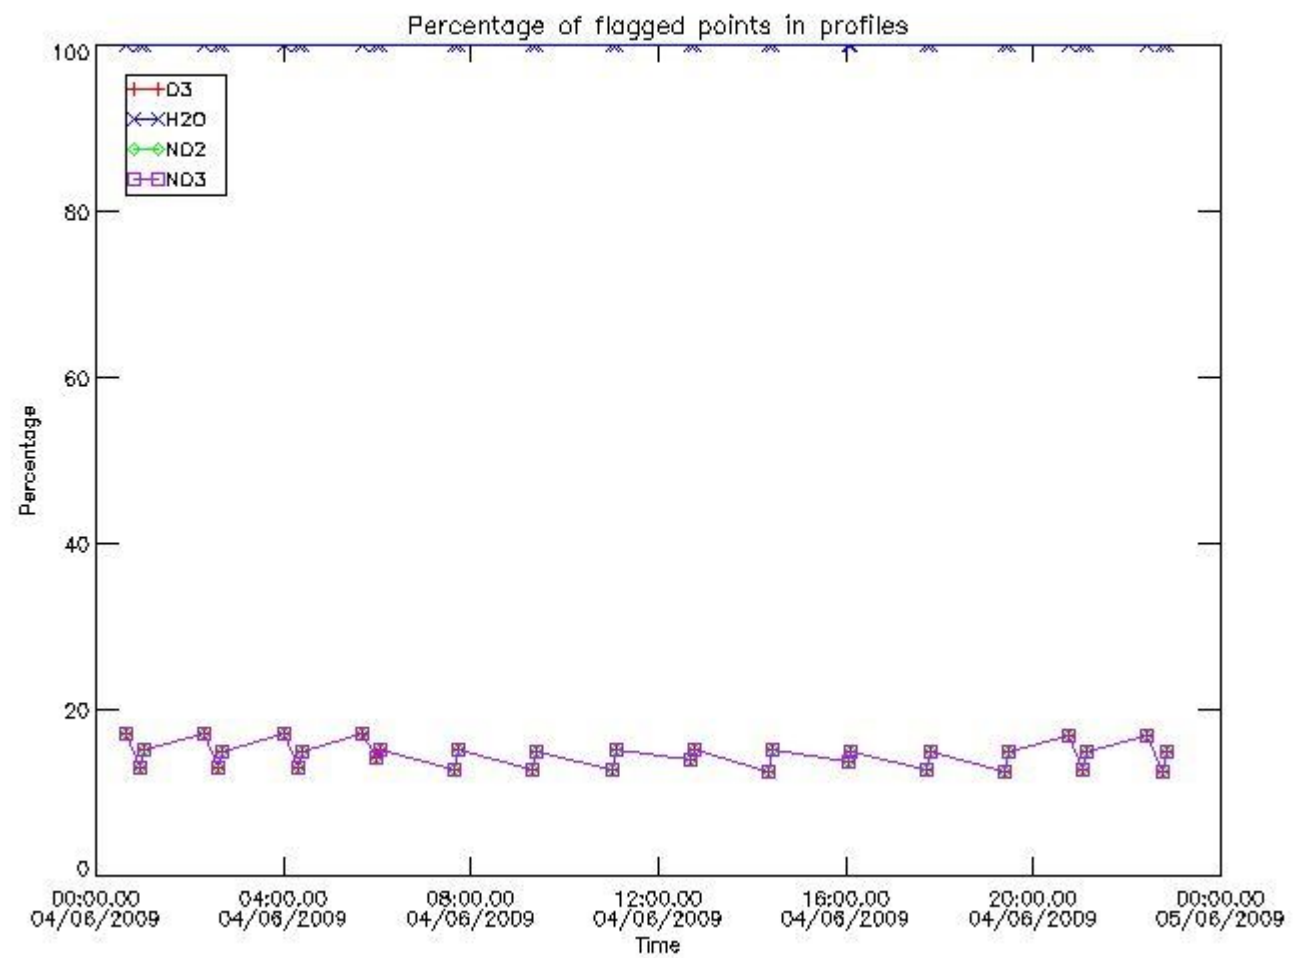

3. Quality information per product

In this section it is plotted some information contained in the Quality Summary data set of the level 2 products. Only products in dark limb conditions and without errors (error flag in the MPH set to "0") are used.

3.1 Plot quality information per product (time dependant)

3.2 Plot quality information per product (world map)