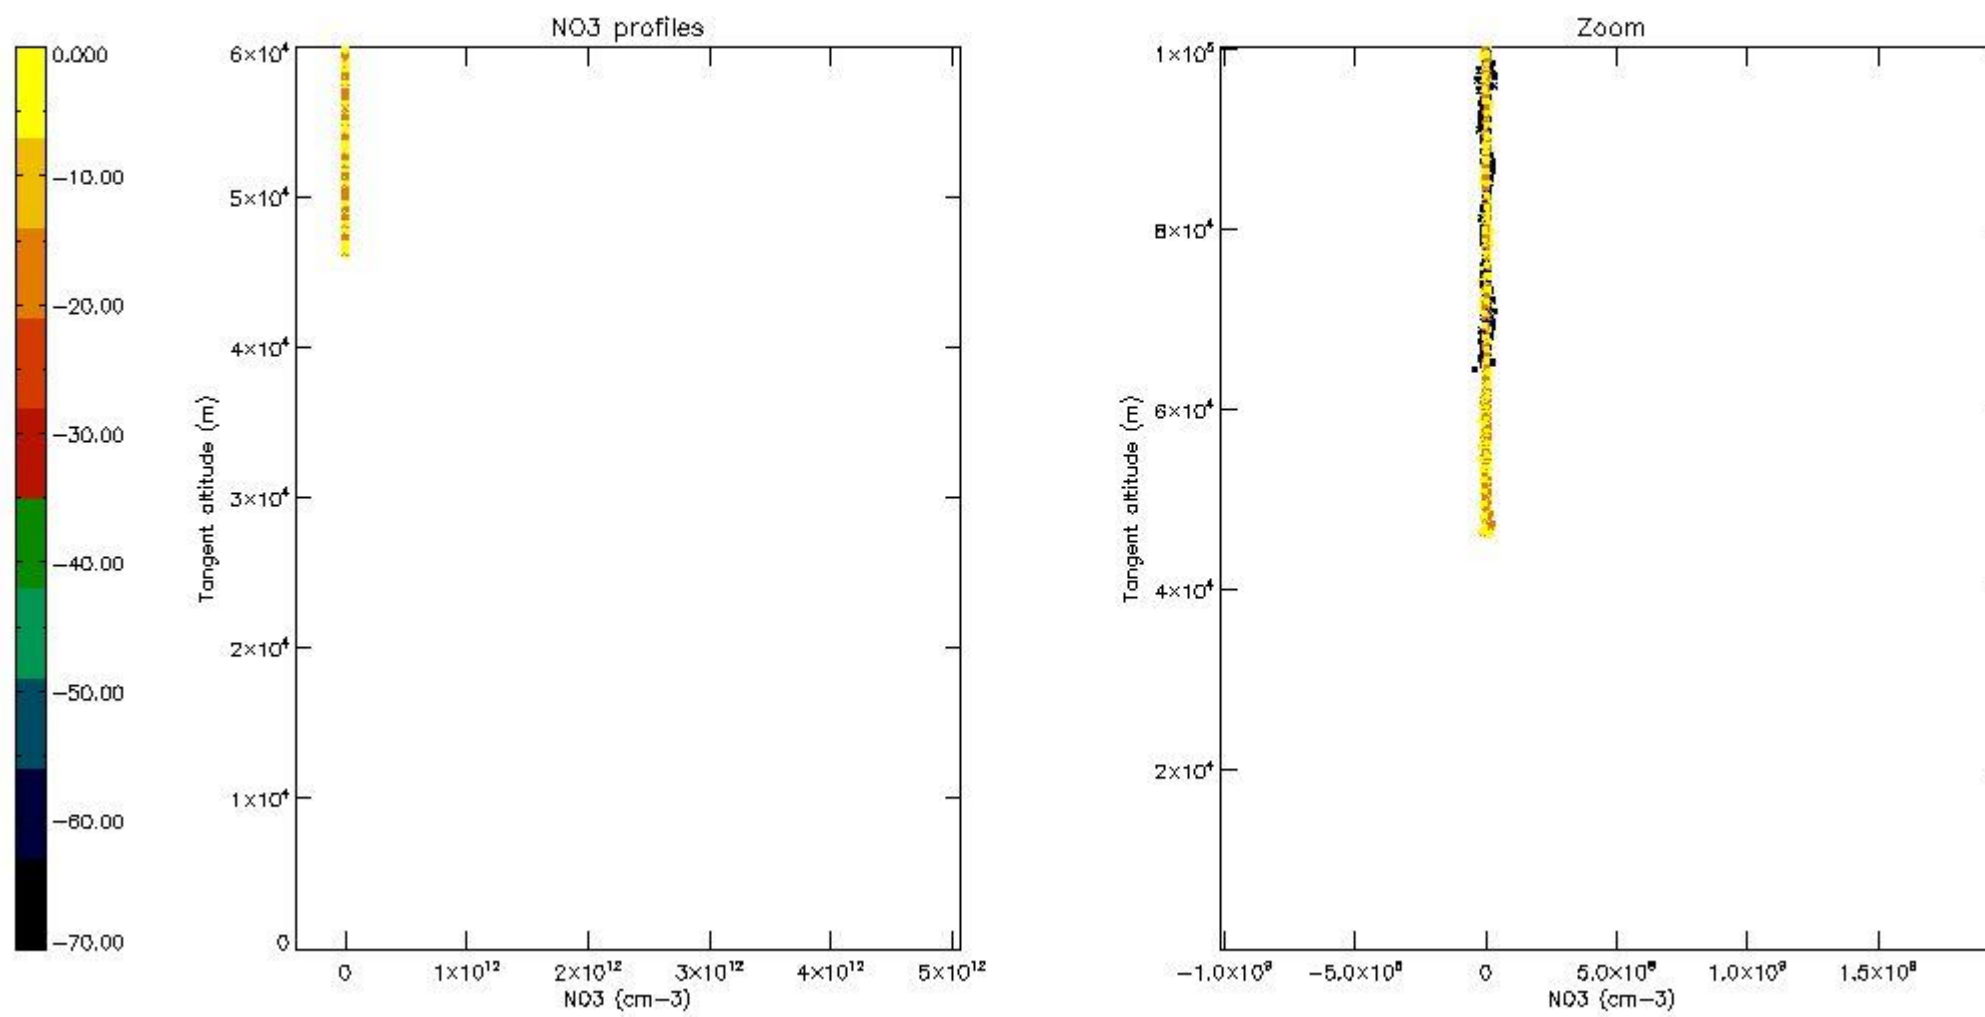

The colorbar represents the latitude.

*5.7 Plot NO3 profiles for all STD (dark without errors)*

The colorbar represents the latitude.