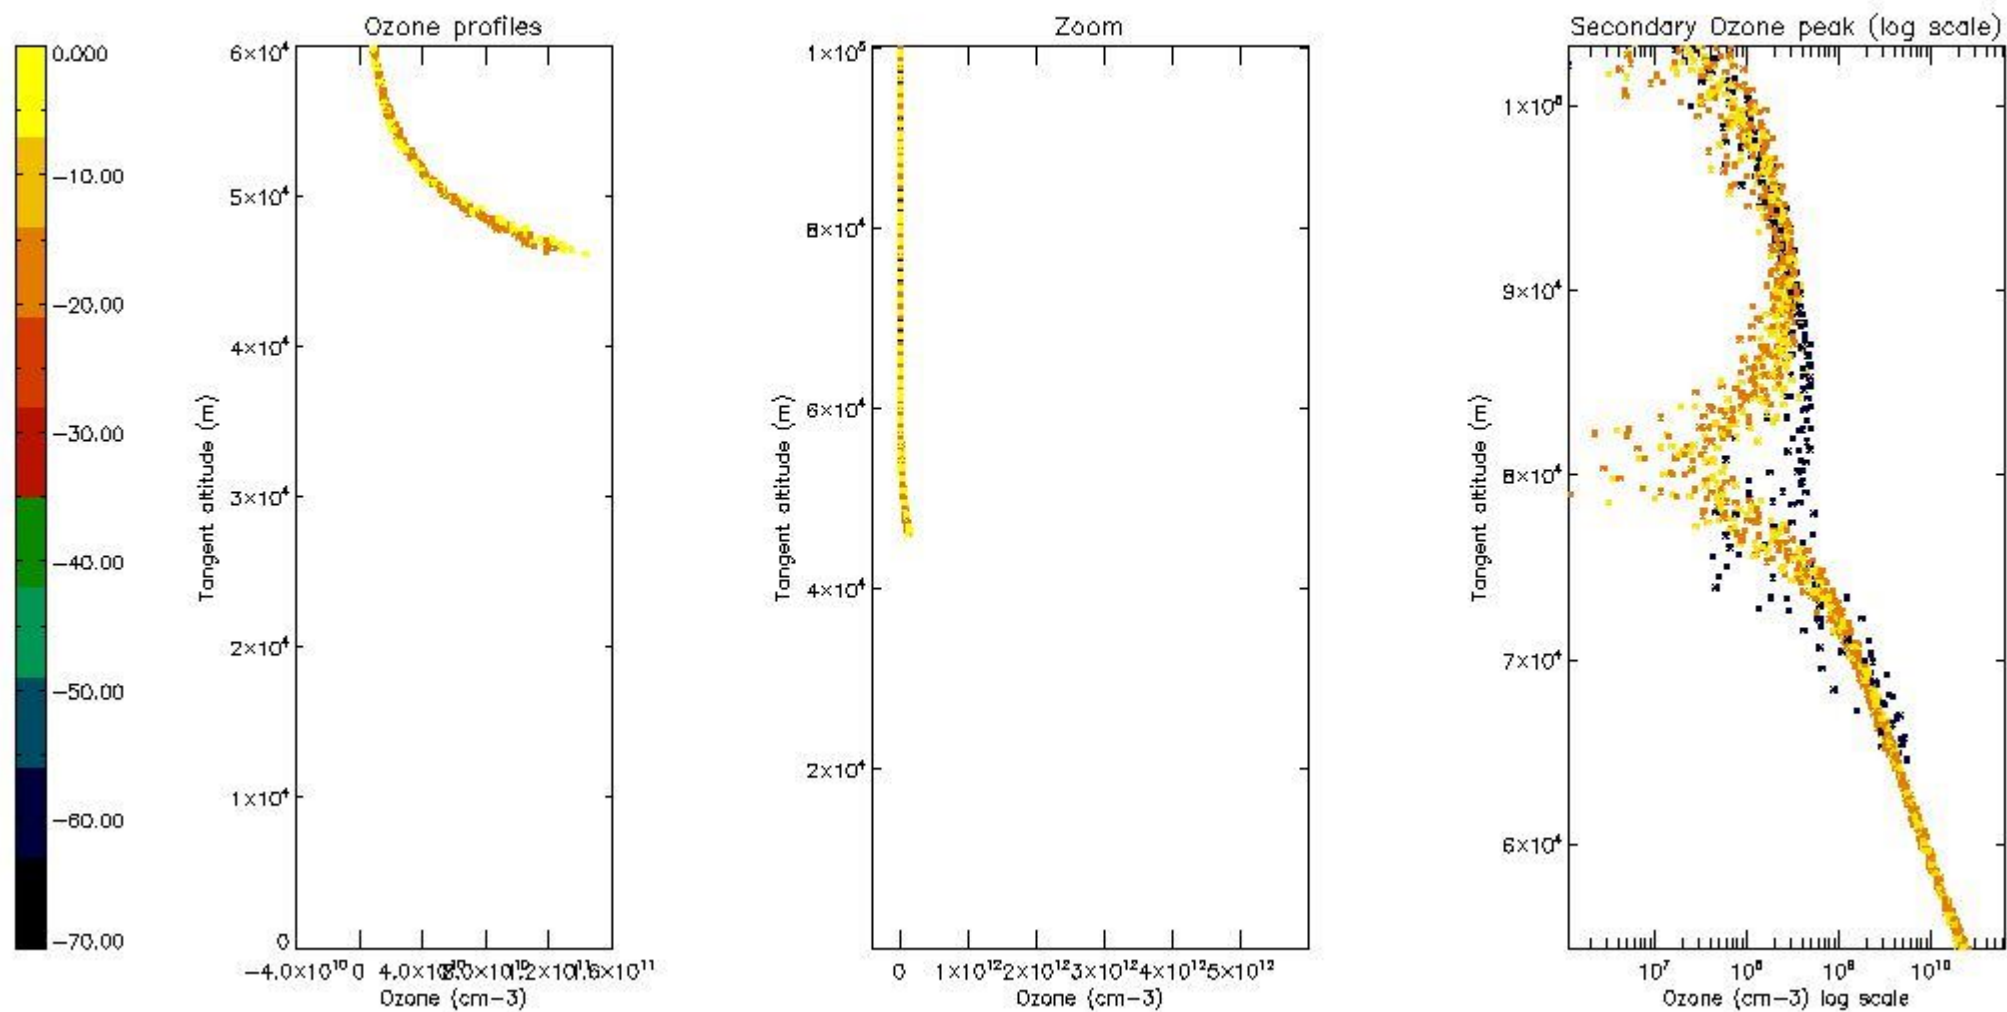

STD < 10	9
STD < 5	8

5.2 Plot ozone profiles for all STD (dark without errors)

The colorbar represents the latitude.

5.3 Plot ozone profiles where STD < 20% (dark without errors)

The colorbar represents the latitude.