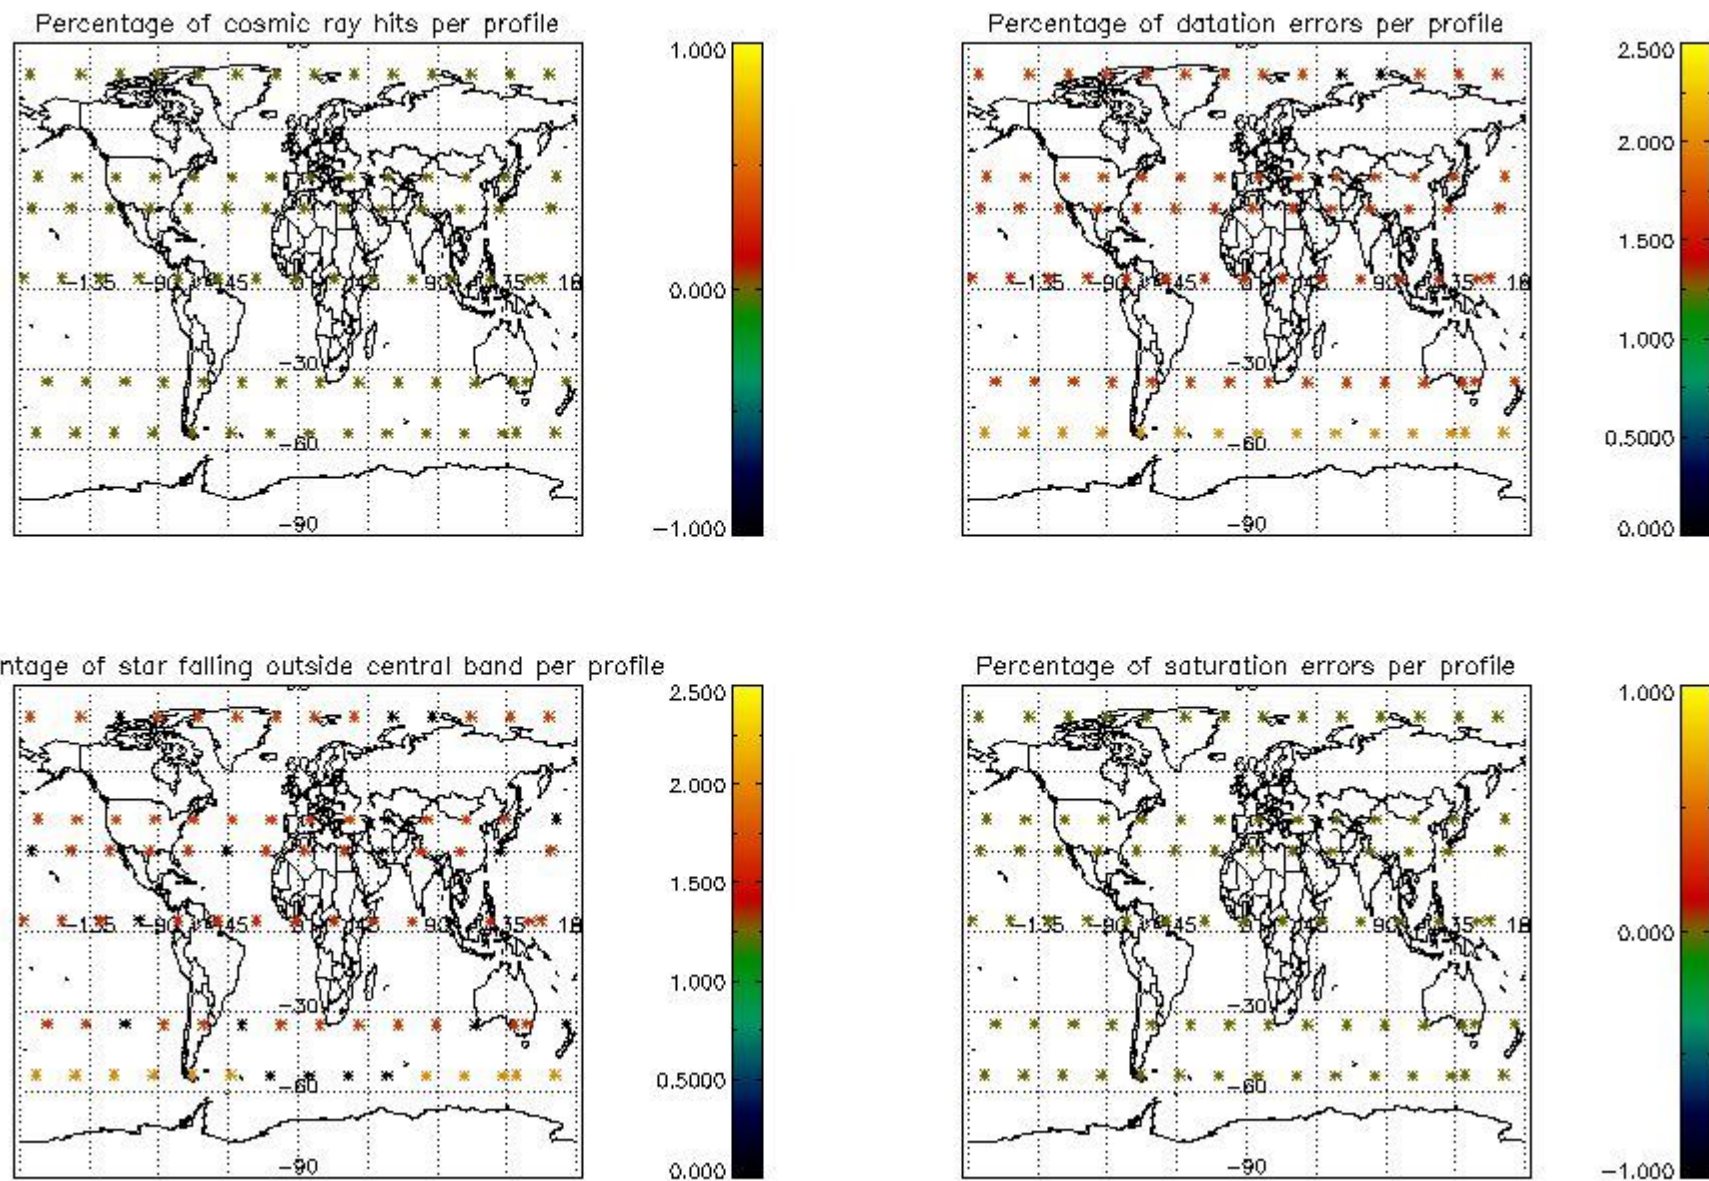

4.2.2 Plot level 1 quality information per product (world map): ENVISAT DESCENDING passes

5. Trace gas profiles

5.1 Ozone statistics based on quality of products

The final quality of the products can be "measured" using the STD (Standard Deviation) attached to every point profile. This information is written to the parameter GOM_NL__2P/NL_LOCAL_SPECIES_DENSITY/o3_std of the level 2 products. The table below shows the statistics for given STD ranges.

The statistics are given with respect to the overall valid production:

- Products without fatal errors: GOM_NL__2P/MPH/PRODUCT_ERR=0
- Valid point profile: GOM_NL__2P/NL_LOCAL_SPECIES_DENSITY/pcd(0)=0

The 'Criteria' is applied to valid points of dark limb products:

- Products in dark limb illumination condition: GOM_NL__2P/NL_SUMMARY_QUALITY/obs_ill_cond=0
- Products without fatal errors: GOM_NL__2P/MPH/PRODUCT_ERR=0
- Valid point profile: GOM_NL__2P/NL_LOCAL_SPECIES_DENSITY/pcd(0)=0

So, the table below shows the percentage of dark limb and valid observations for each criteria with respect to the overall valid daily observations.

Criteria	% of total production
All STD	25
STD < 20	12