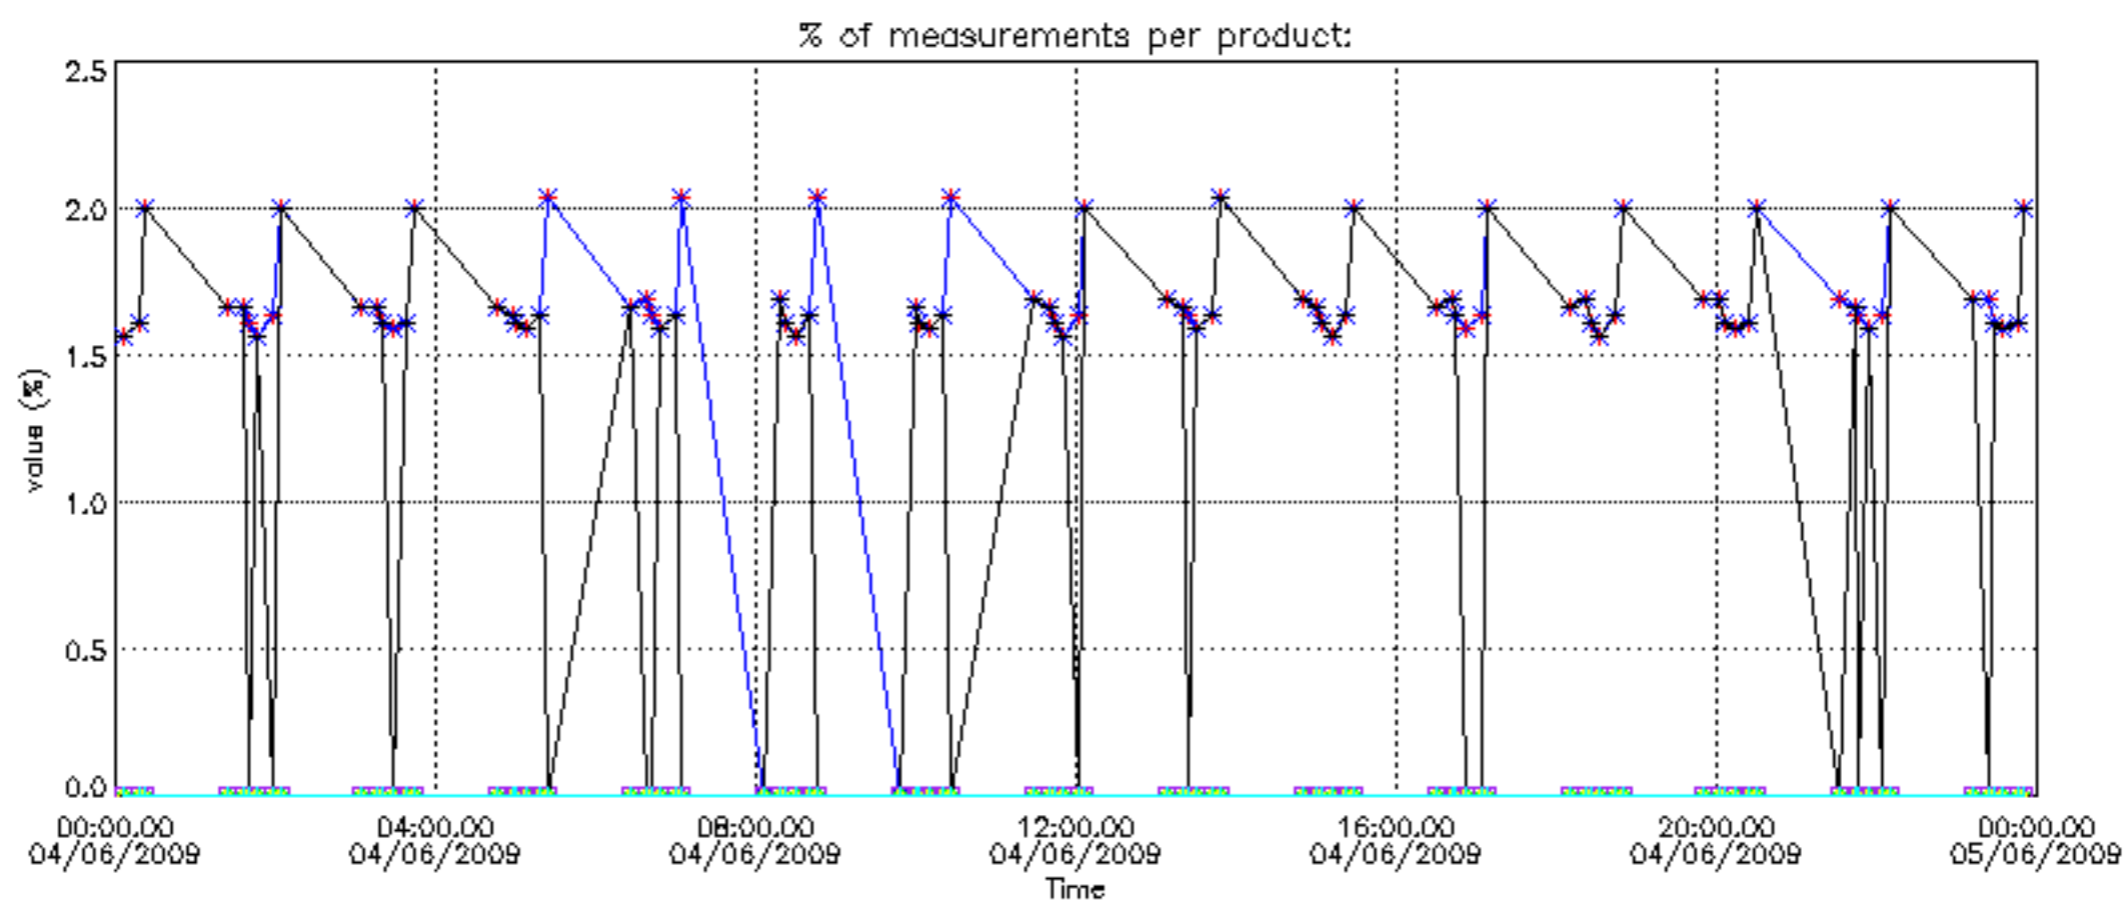

Percentage of cosmic ray hits per profile

Percentage of datation errors per profile