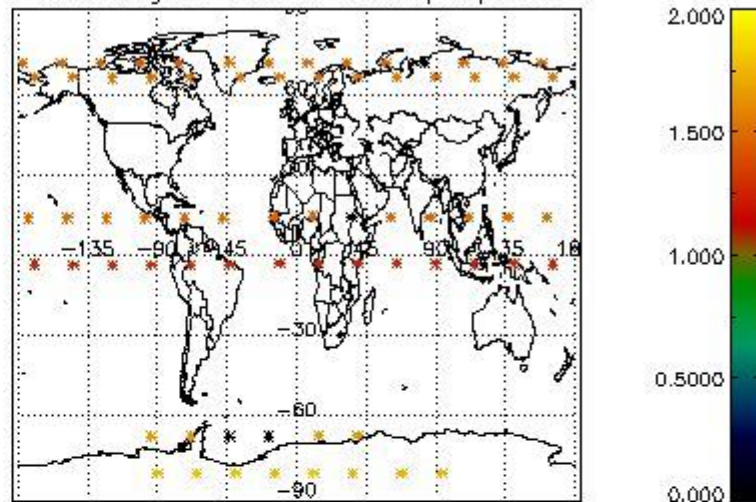

Percentage of datation errors per profile