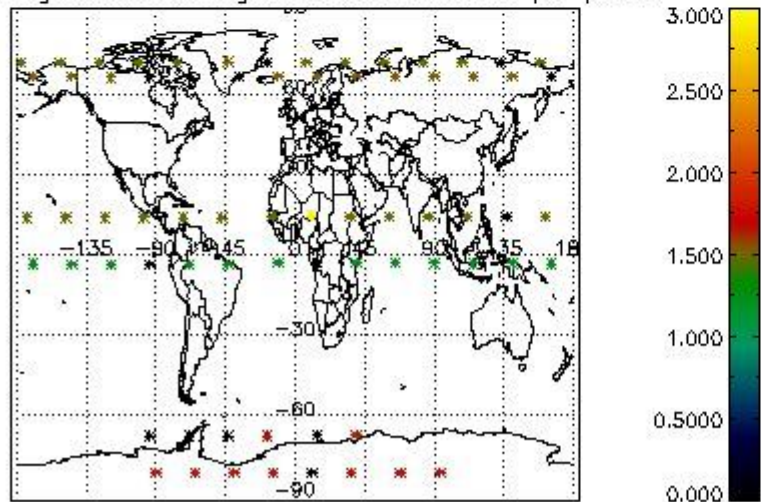

4.2.1 Plot level 1 quality information per product (world map): ENVISAT ASCENDING passes

Percentage of cosmic ray hits per profile

Percentage of datation errors per profile

Percentage of star falling outside central band per profile