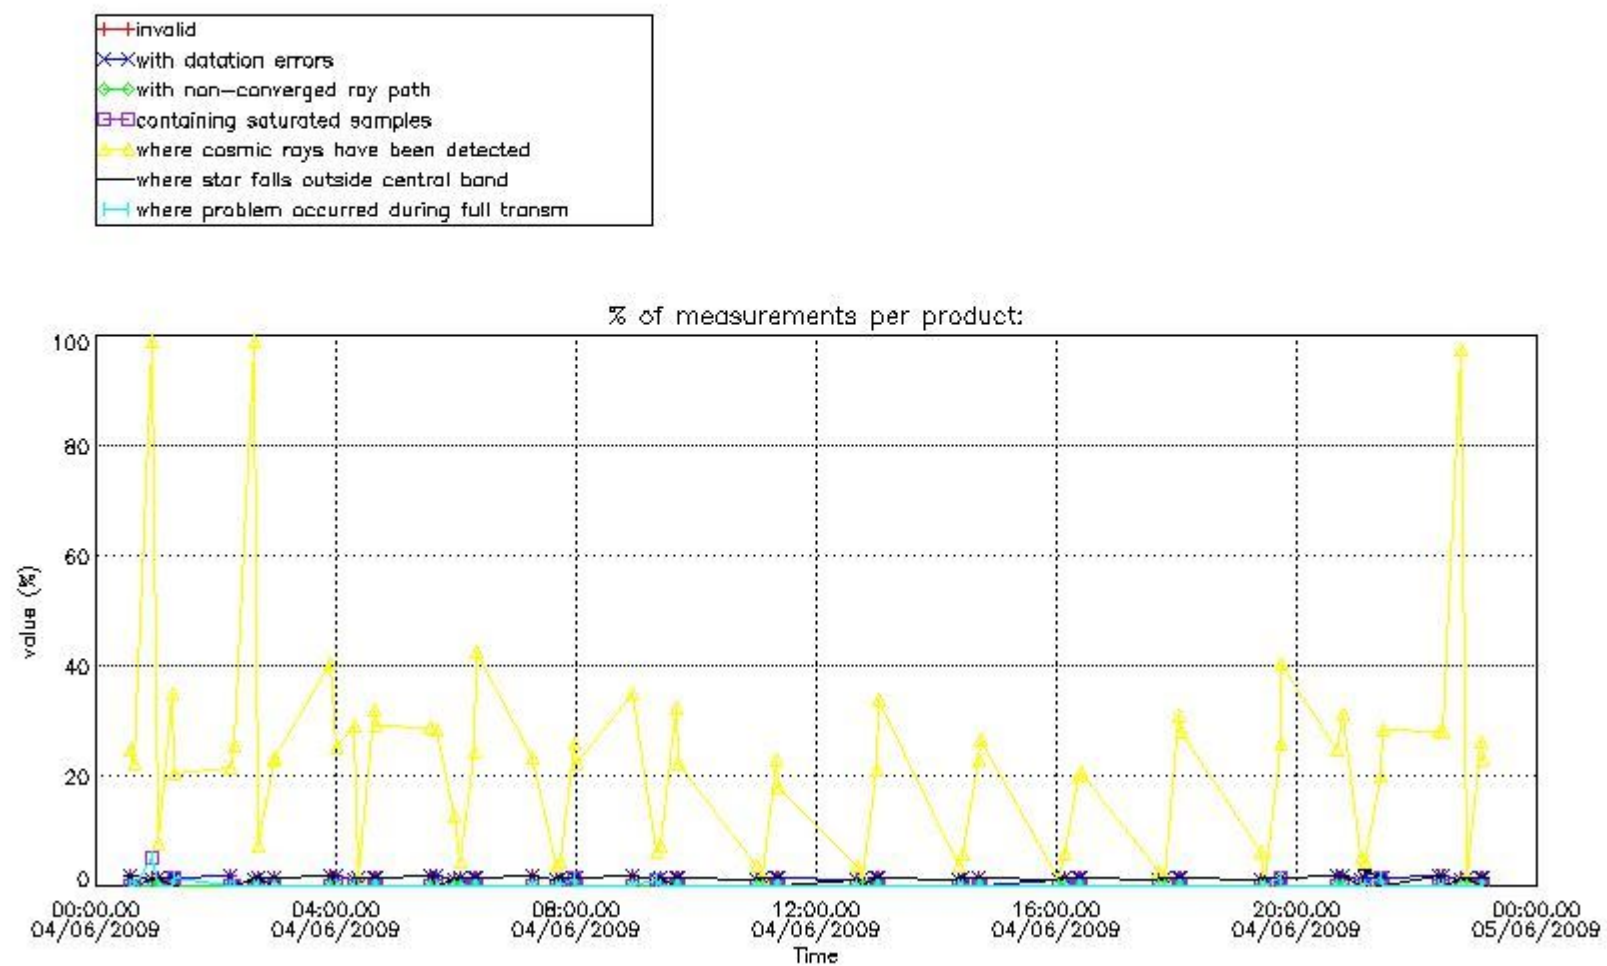

4.1.2 Plot level 1 quality information per product (time dependant): ENVI SAT DESCENDING passes