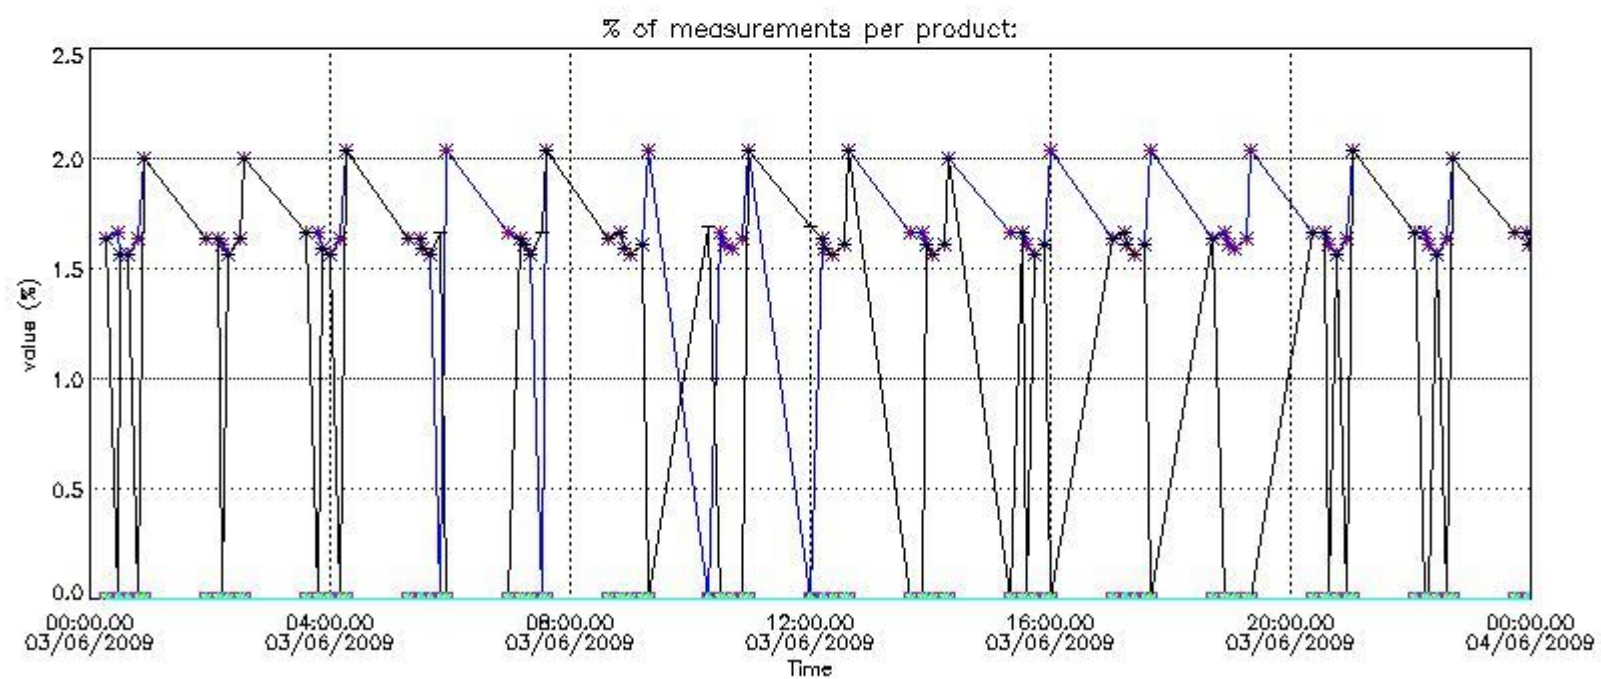

4.2 Plot quality information per product coming from level 1b processing (world map)

4.2.1 Plot level 1 quality information per product (world map): ENVISAT ASCENDING passes