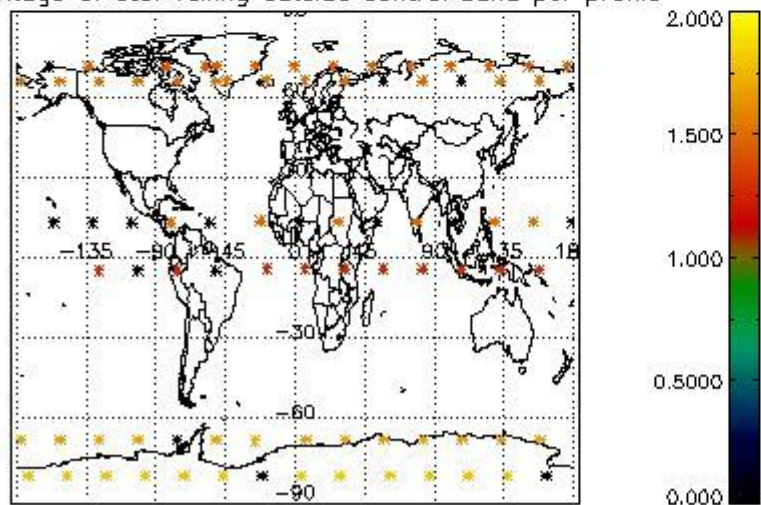

*4.2.1 Plot level 1 quality information per product (world map): ENVISAT ASCENDING passes*

Percentage of cosmic ray hits per profile

Percentage of datation errors per profile

Percentage of star falling outside central band per profile