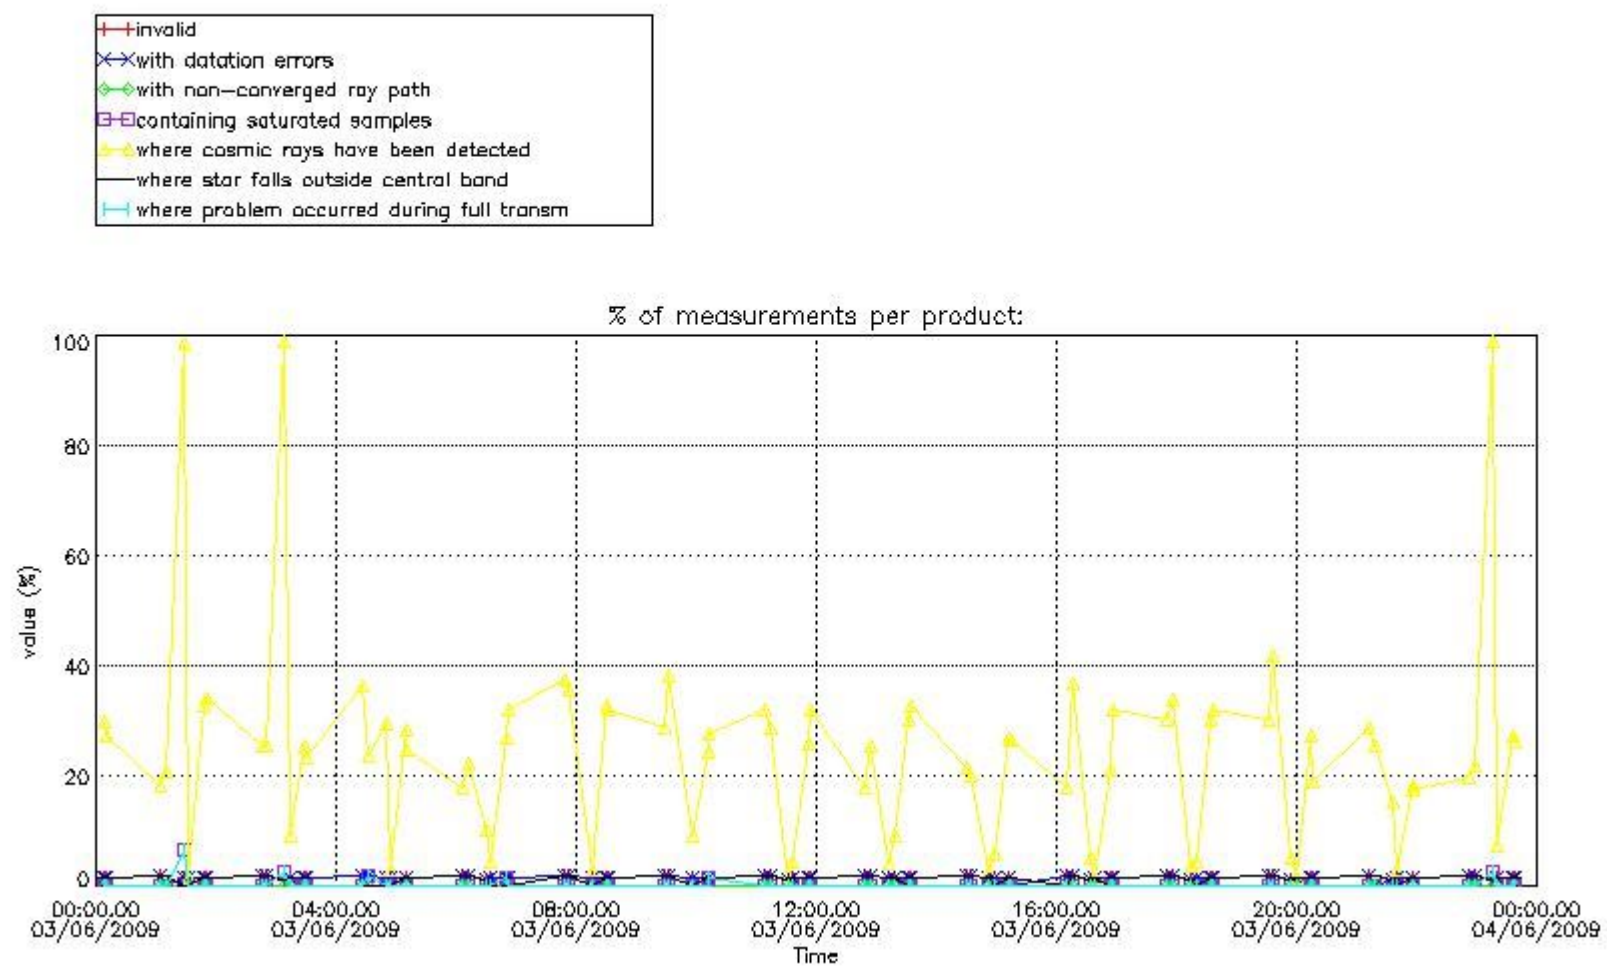

4.1.2 Plot level 1 quality information per product (time dependant): ENVI SAT DESCENDING passes