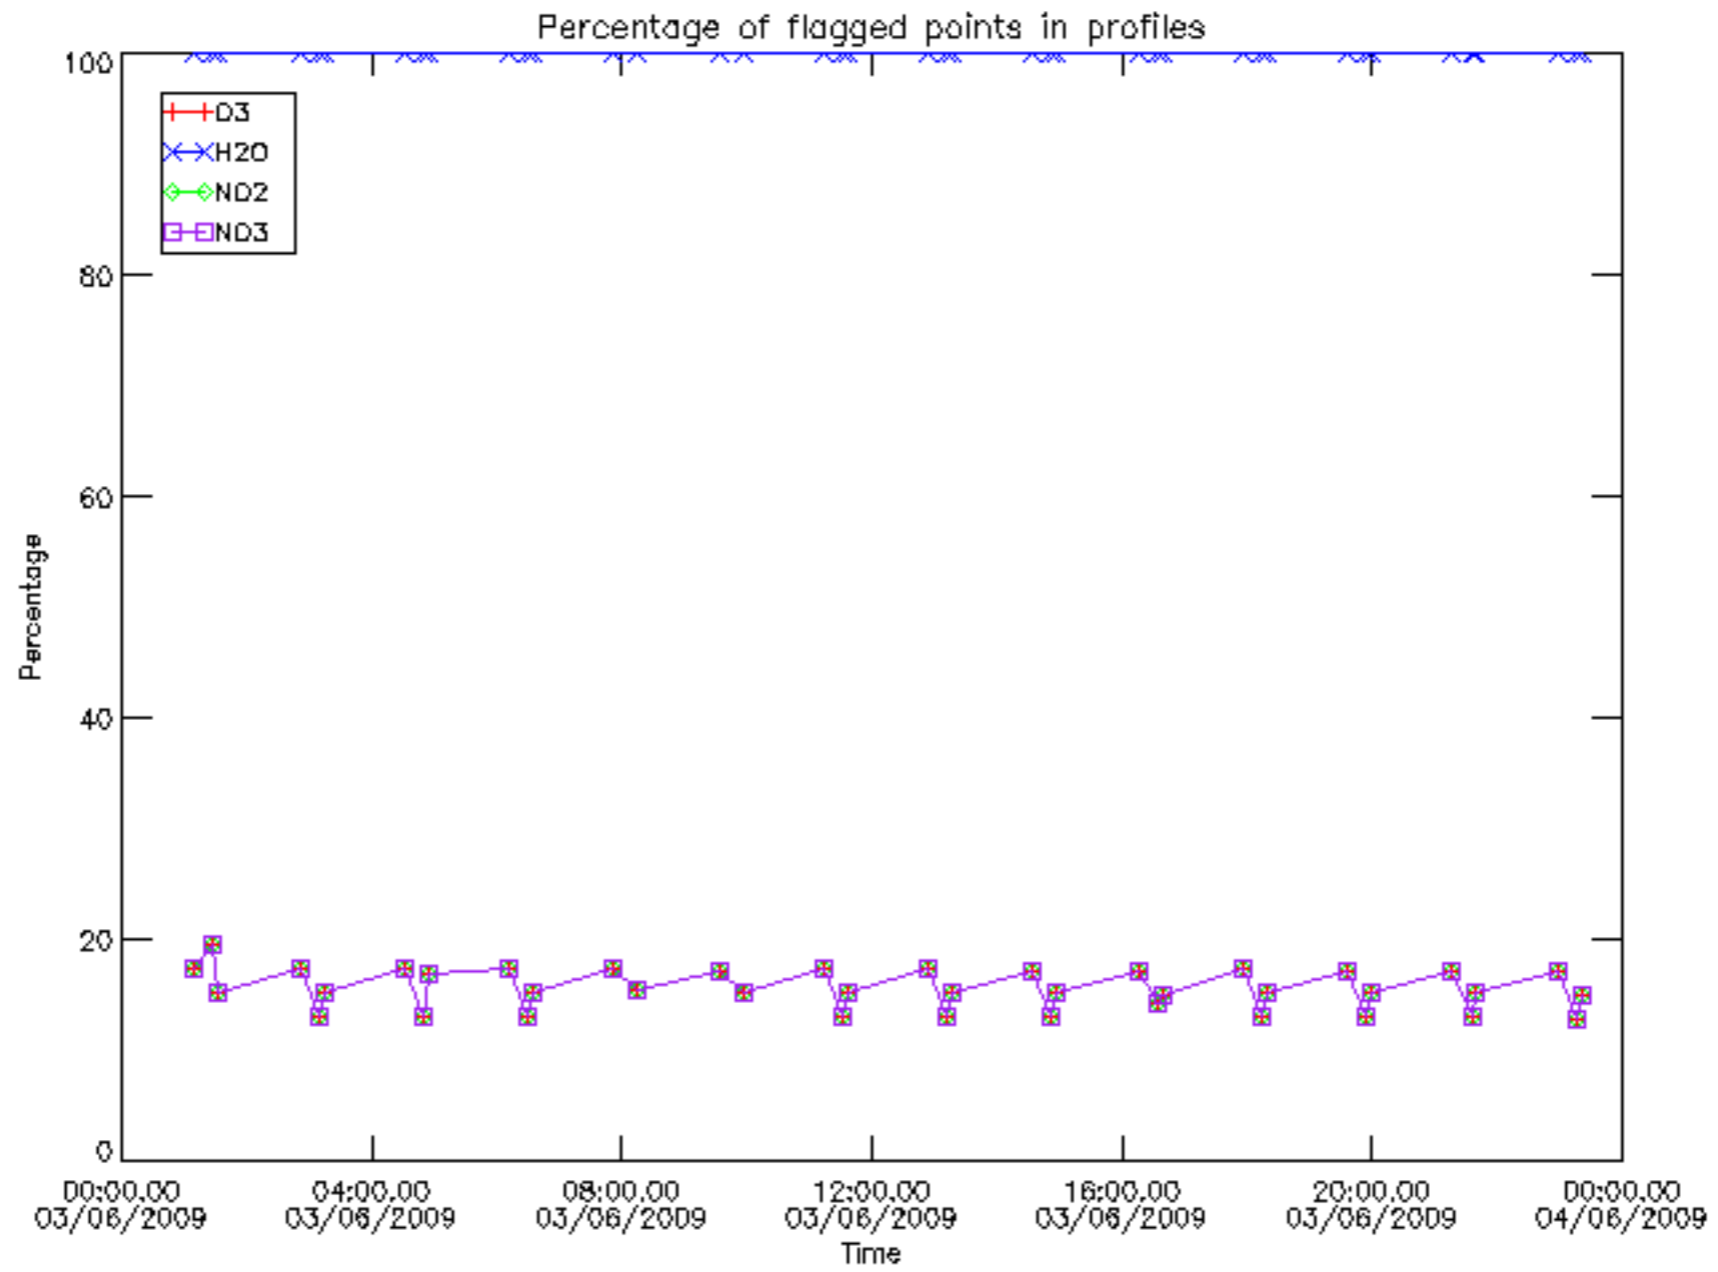

Percentage of flagged data per D3 profile

Percentage of flagged data per H2O profile