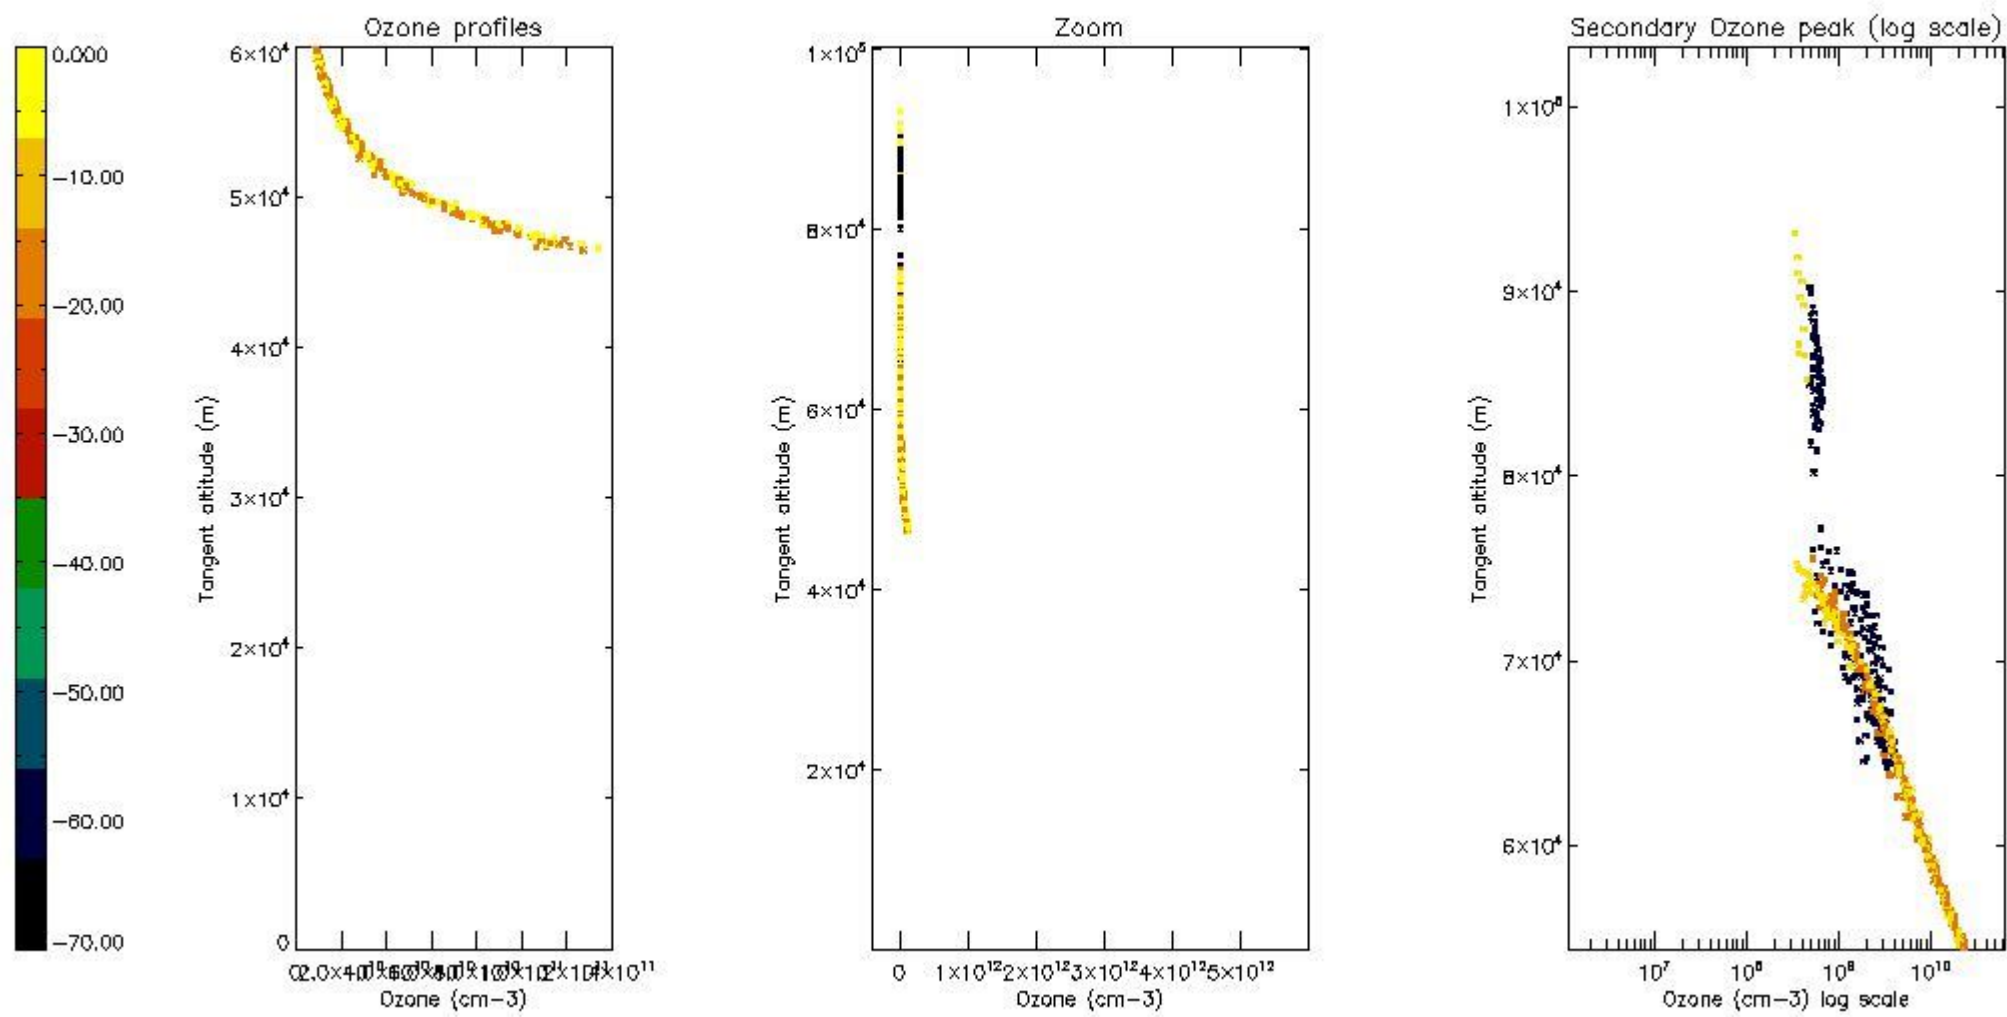

5.5 Plot ozone profiles where STD < 5% (dark without errors)

The colorbar represents the latitude.