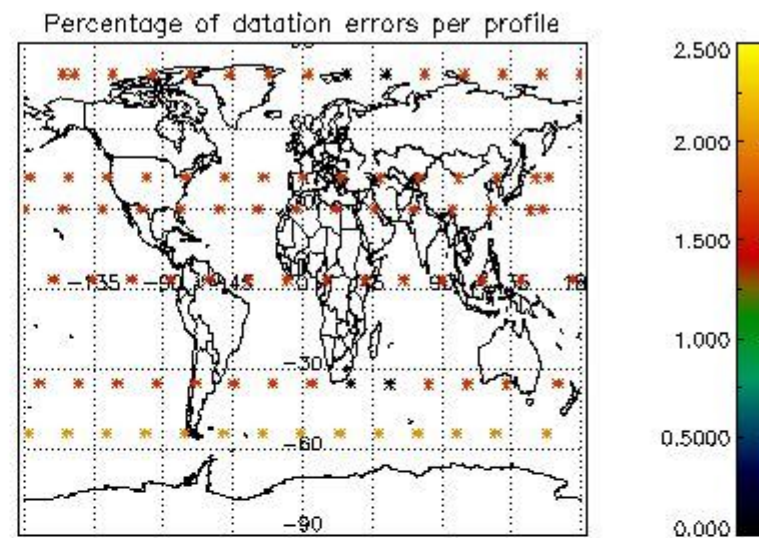

5. Trace gas profiles

5.1 Ozone statistics based on quality of products

The final quality of the products can be "measured" using the STD (Standard Deviation) attached to every point profile. This information is written to the parameter GOM_NL__2P/NL_LOCAL_SPECIES_DENSITY/o3_std of the level 2 products. The table below shows the statistics for given STD ranges.

The statistics are given with respect to the overall valid production:

- Products without fatal errors: GOM_NL__2P/MPH/PRODUCT_ERR=0
- Valid point profile: GOM_NL__2P/NL_LOCAL_SPECIES_DENSITY/pcd(0)=0

The 'Criteria' is applied to valid points of dark limb products:

- Products in dark limb illumination condition: GOM_NL__2P/NL_SUMMARY_QUALITY/obs_ill_cond=0
- Products without fatal errors: GOM_NL__2P/MPH/PRODUCT_ERR=0
- Valid point profile: GOM_NL__2P/NL_LOCAL_SPECIES_DENSITY/pcd(0)=0

So, the table below shows the percentage of dark limb and valid observations for each criteria with respect to the overall valid daily observations.

Criteria	% of total production
All STD	26
STD < 20	13