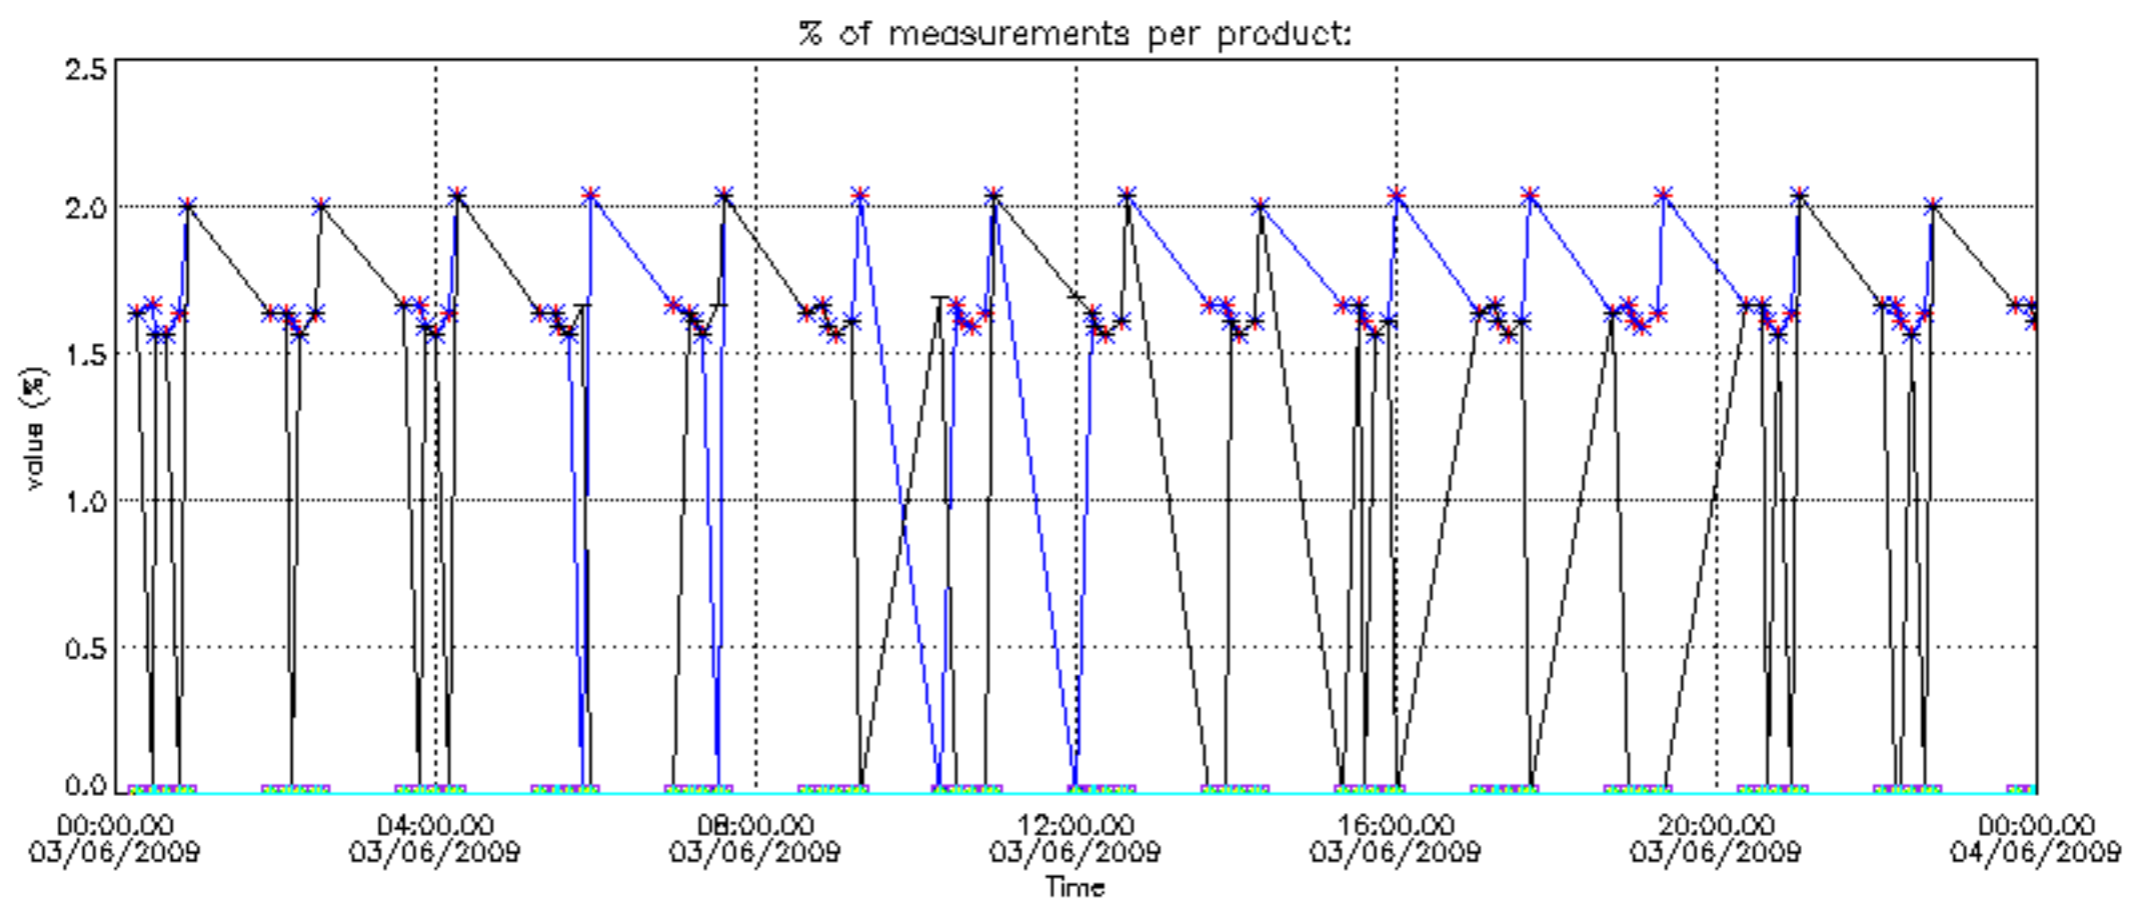

Percentage of cosmic ray hits per profile

Percentage of datation errors per profile