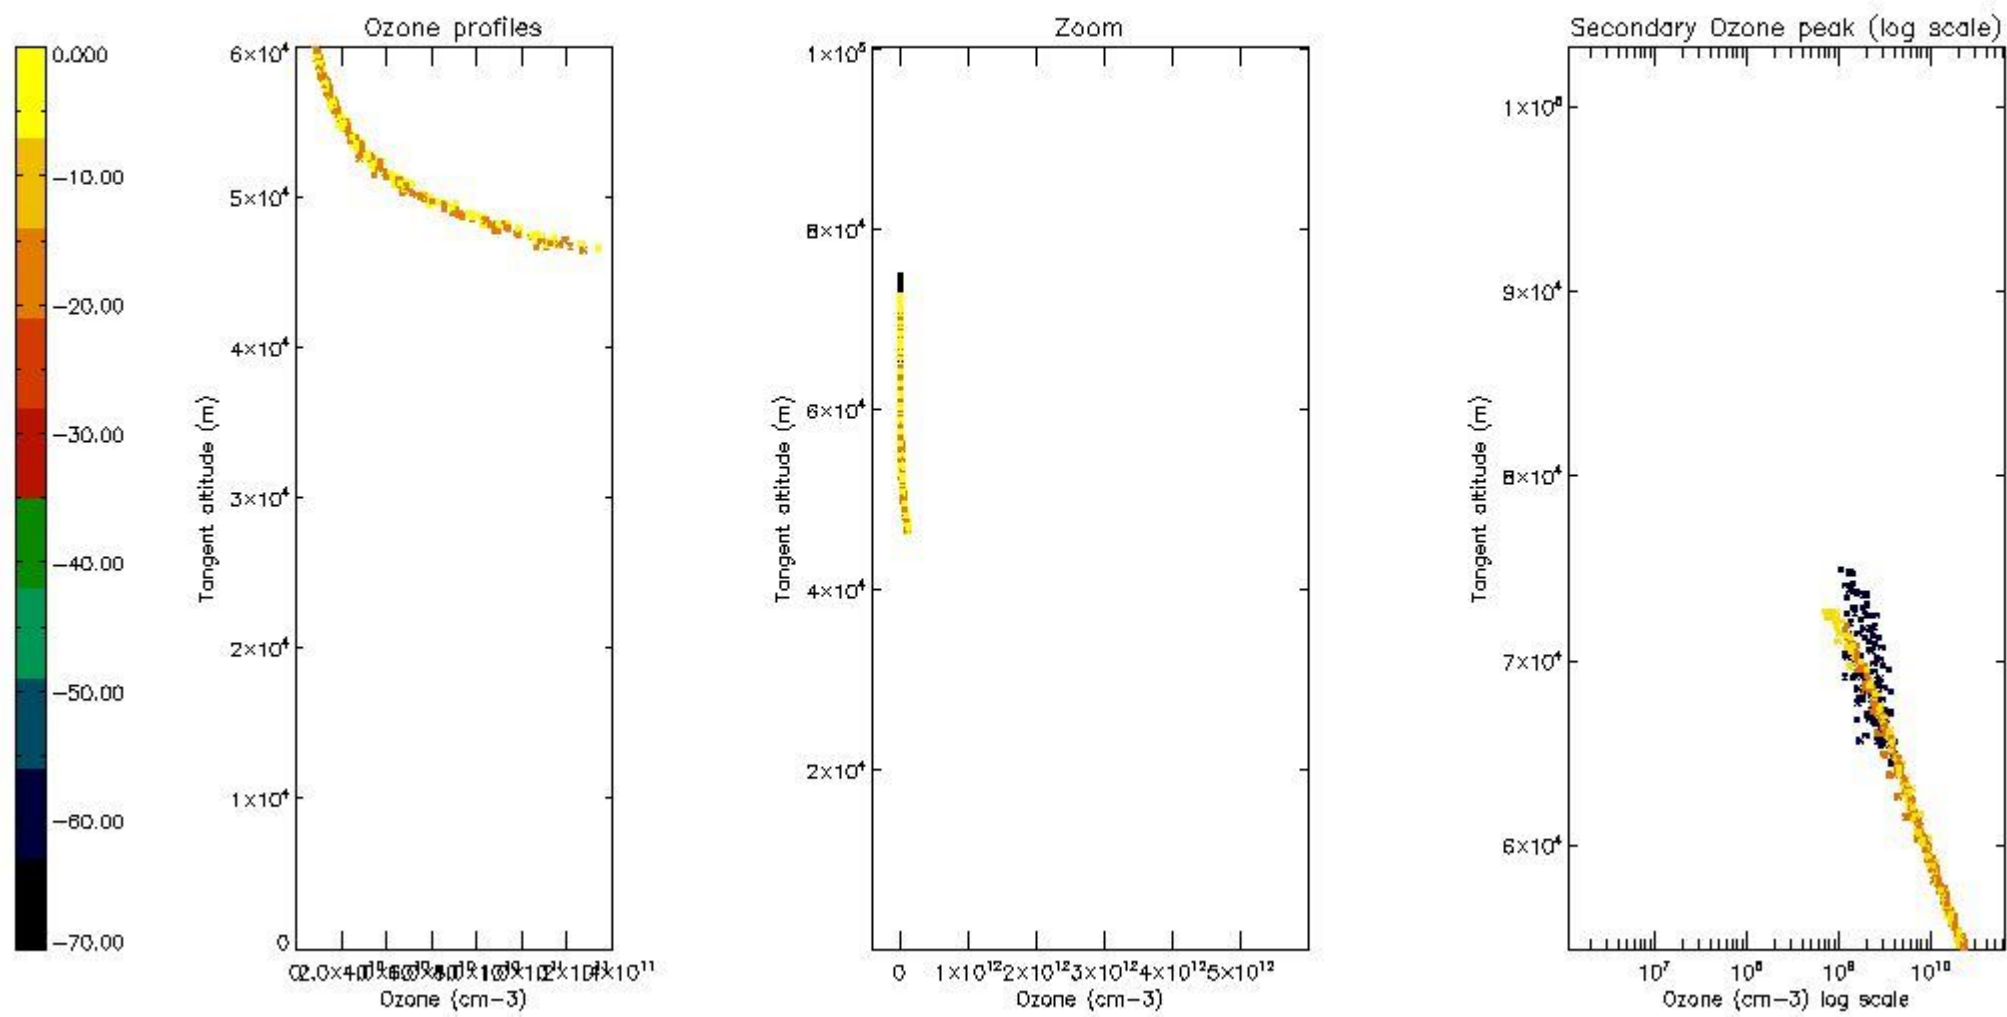

5.6 Plot NO₂ profiles for all STD (dark without errors)

The colorbar represents the latitude.