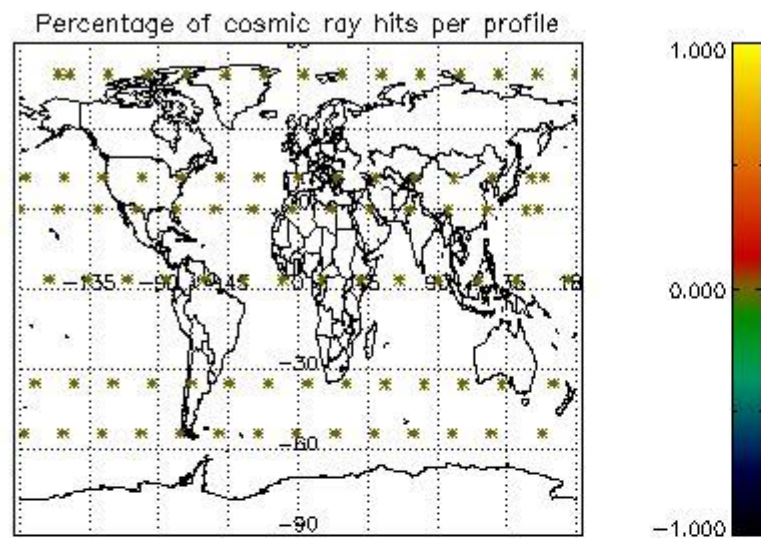

4.2.2 Plot level 1 quality information per product (world map): ENVISAT DESCENDING passes

5. Trace gas profiles

5.1 Ozone statistics based on quality of products

The final quality of the products can be "measured" using the STD (Standard Deviation) attached to every point profile. This information is written to the parameter GOM_NL__2P/NL_LOCAL_SPECIES_DENSITY/o3_std of the level 2 products. The table below shows the statistics for given STD ranges.

The statistics are given with respect to the overall valid production:

- Products without fatal errors: GOM_NL__2P/MPH/PRODUCT_ERR=0
- Valid point profile: GOM_NL__2P/NL_LOCAL_SPECIES_DENSITY/pcd(0)=0

The 'Criteria' is applied to valid points of dark limb products:

- Products in dark limb illumination condition: GOM_NL__2P/NL_SUMMARY_QUALITY/obs_ill_cond=0
- Products without fatal errors: GOM_NL__2P/MPH/PRODUCT_ERR=0
- Valid point profile: GOM_NL__2P/NL_LOCAL_SPECIES_DENSITY/pcd(0)=0

So, the table below shows the percentage of dark limb and valid observations for each criteria with respect to the overall valid daily observations.

Criteria	% of total production
All STD	26
STD < 20	13