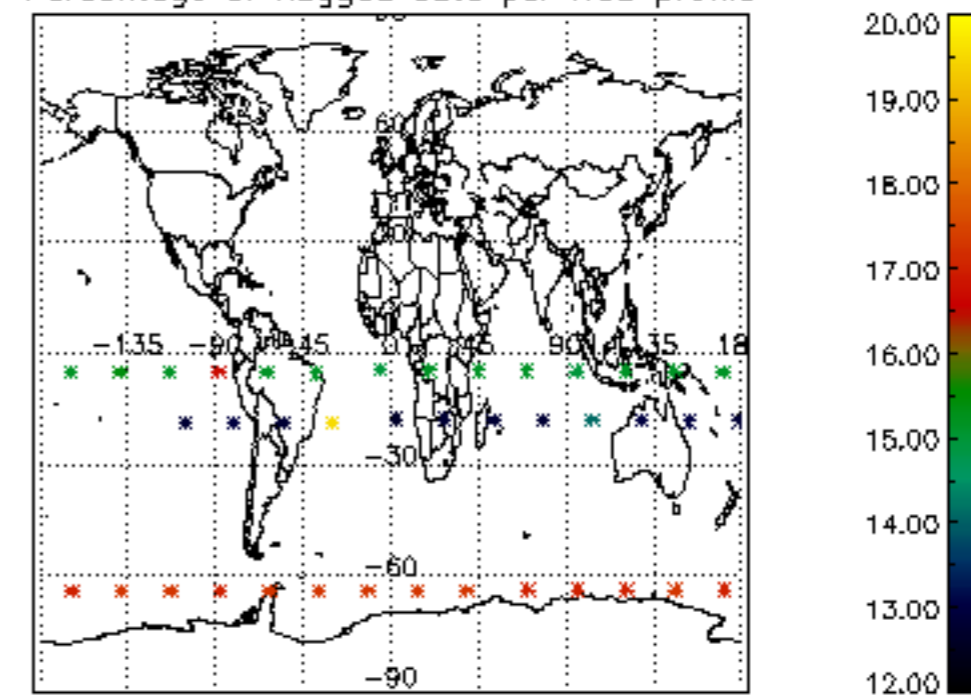

Percentage of flagged data per NO3 profile