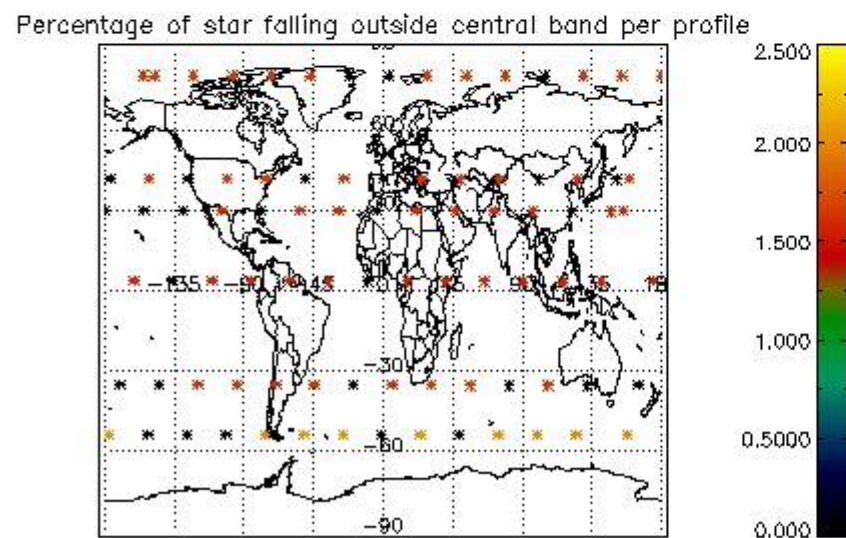

5. Trace gas profiles

5.1 Ozone statistics based on quality of products

The final quality of the products can be "measured" using the STD (Standard Deviation) attached to every point profile. This information is written to the parameter GOM_NL__2P/NL_LOCAL_SPECIES_DENSITY/o3_std of the level 2 products. The table below shows the statistics for given STD ranges.

The statistics are given with respect to the overall valid production:

- Products without fatal errors: GOM_NL__2P/MPH/PRODUCT_ERR=0
- Valid point profile: GOM_NL__2P/NL_LOCAL_SPECIES_DENSITY/pcd(0)=0

The 'Criteria' is applied to valid points of dark limb products:

- Products in dark limb illumination condition: GOM_NL__2P/NL_SUMMARY_QUALITY/obs_ill_cond=0
- Products without fatal errors: GOM_NL__2P/MPH/PRODUCT_ERR=0
- Valid point profile: GOM_NL__2P/NL_LOCAL_SPECIES_DENSITY/pcd(0)=0

So, the table below shows the percentage of dark limb and valid observations for each criteria with respect to the overall valid daily observations.

Criteria	% of total production
All STD	26
STD < 20	13