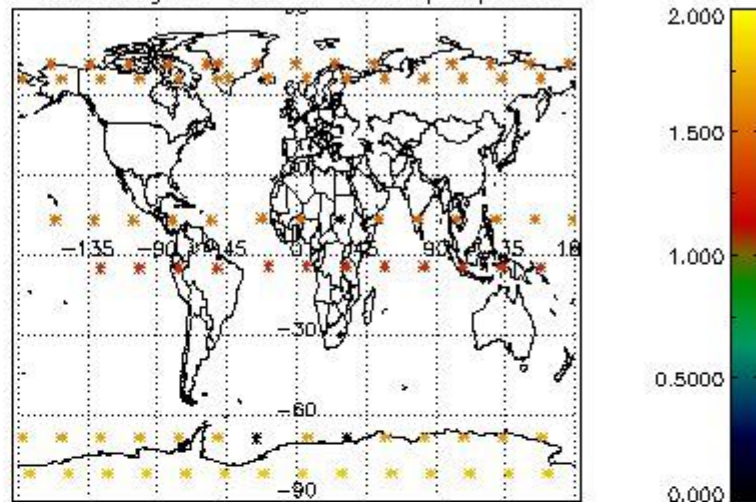

Percentage of datation errors per profile