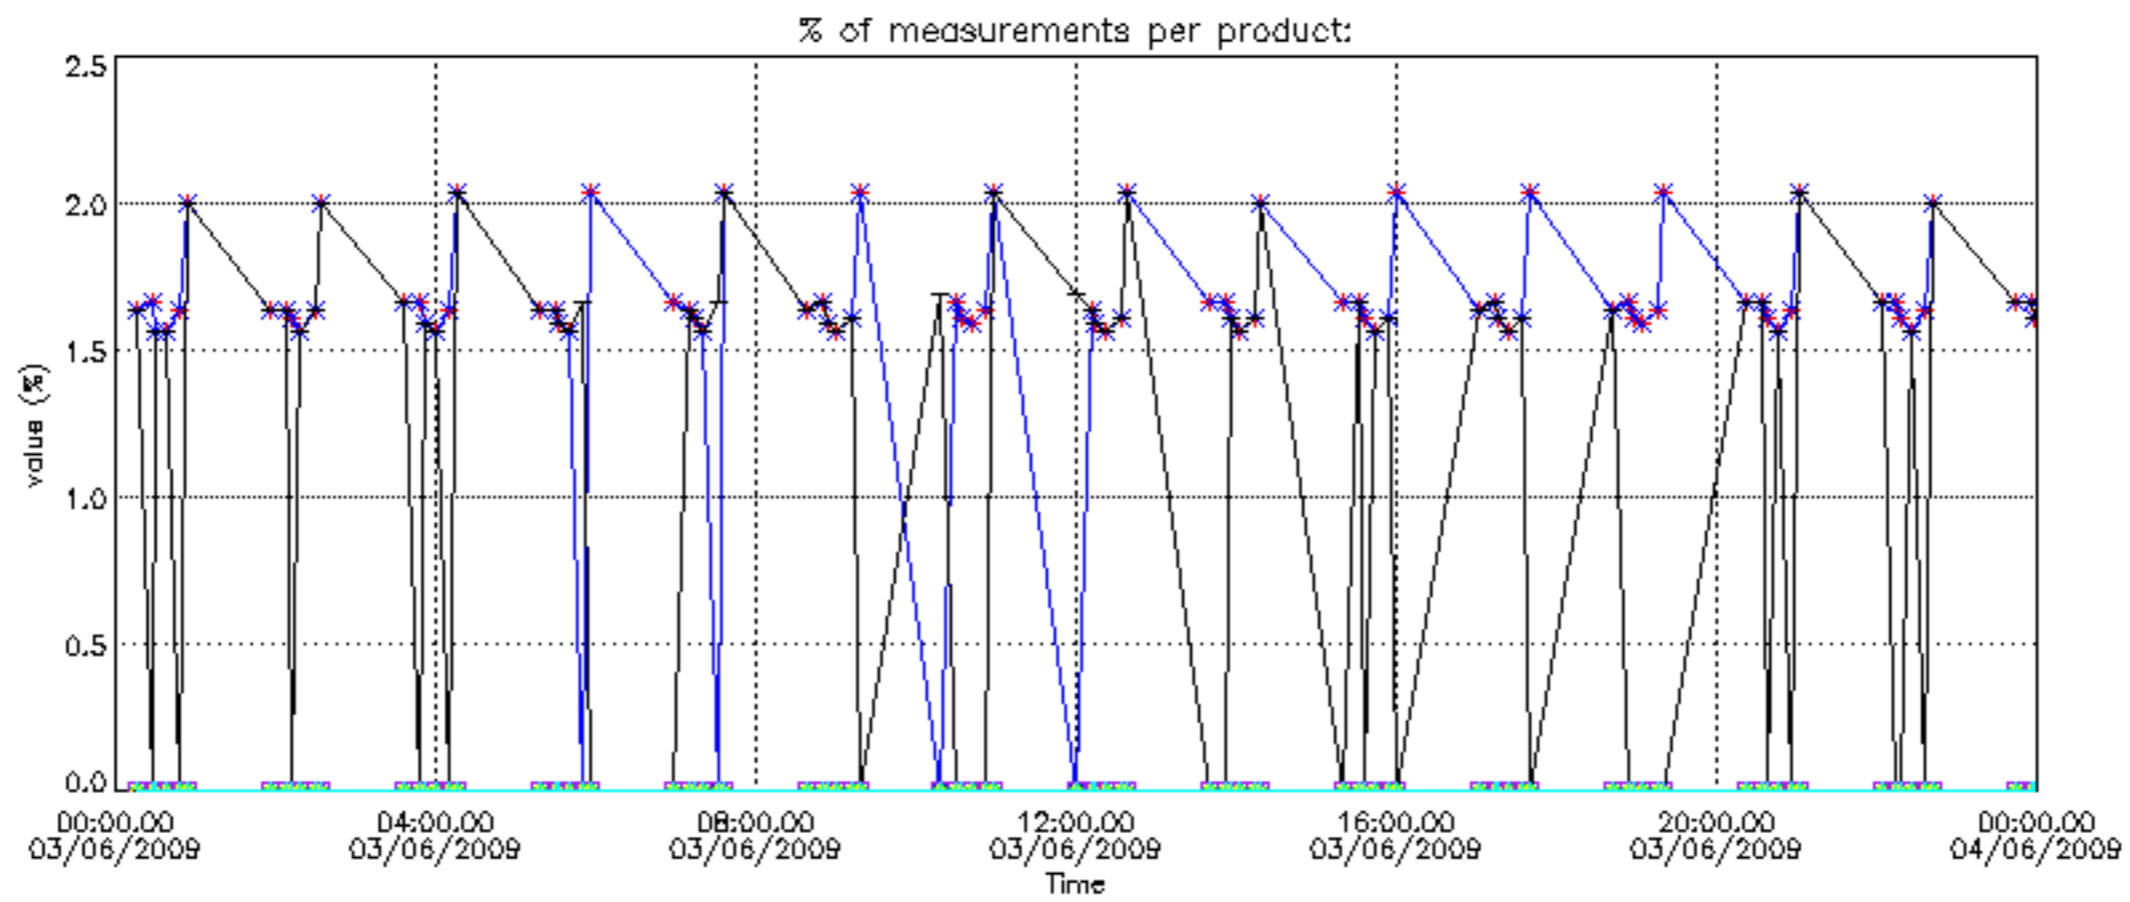

Percentage of cosmic ray hits per profile

Percentage of datation errors per profile