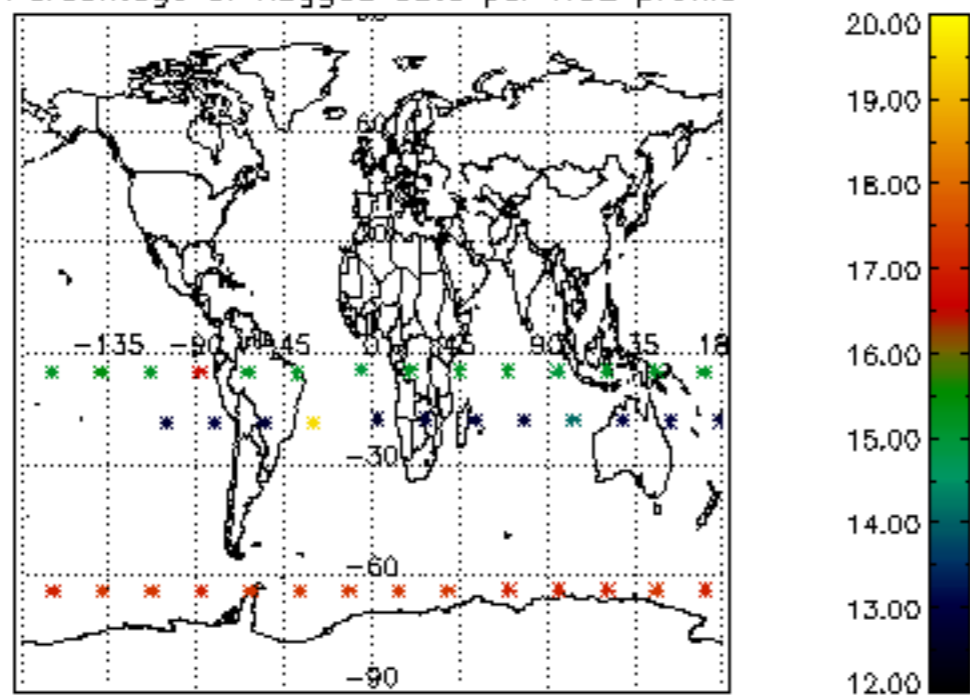

Percentage of flagged data per NO2 profile