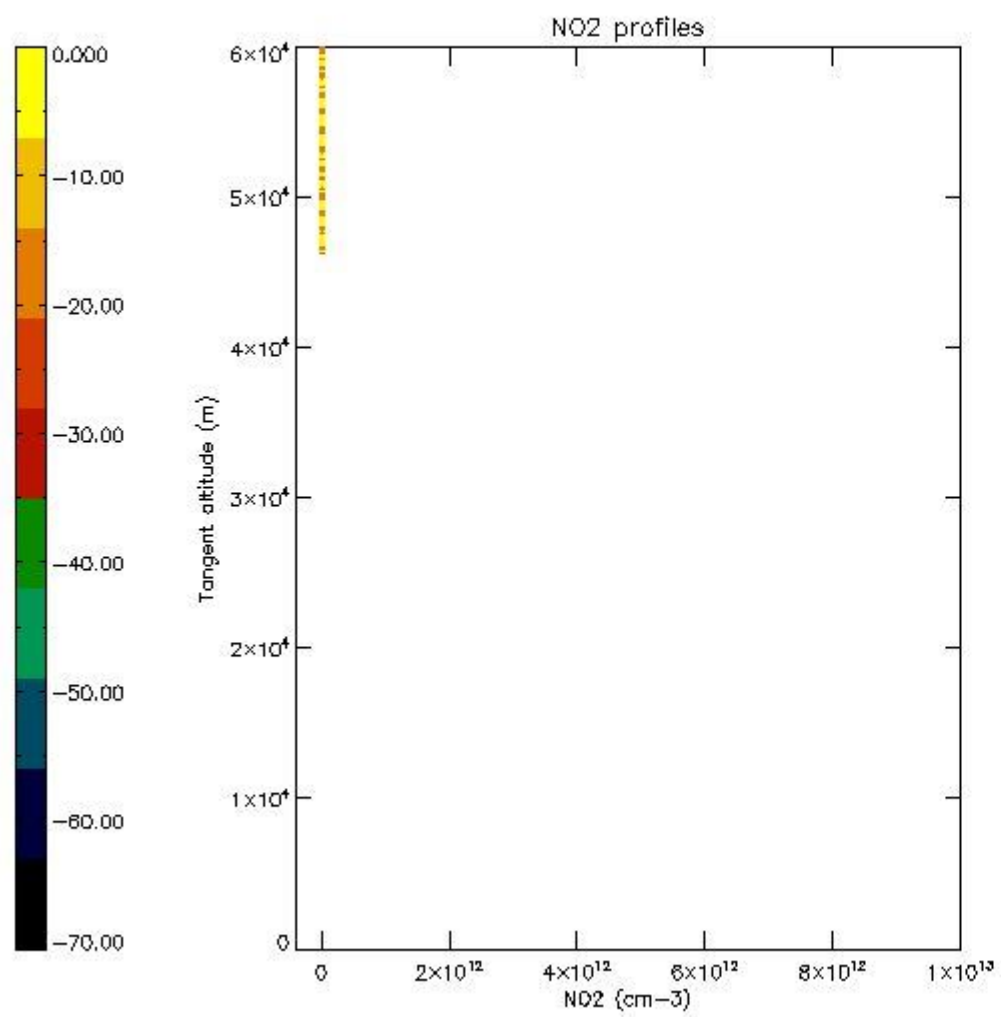

The colorbar represents the latitude.

*5.7 Plot NO3 profiles for all STD (dark without errors)*

The colorbar represents the latitude.