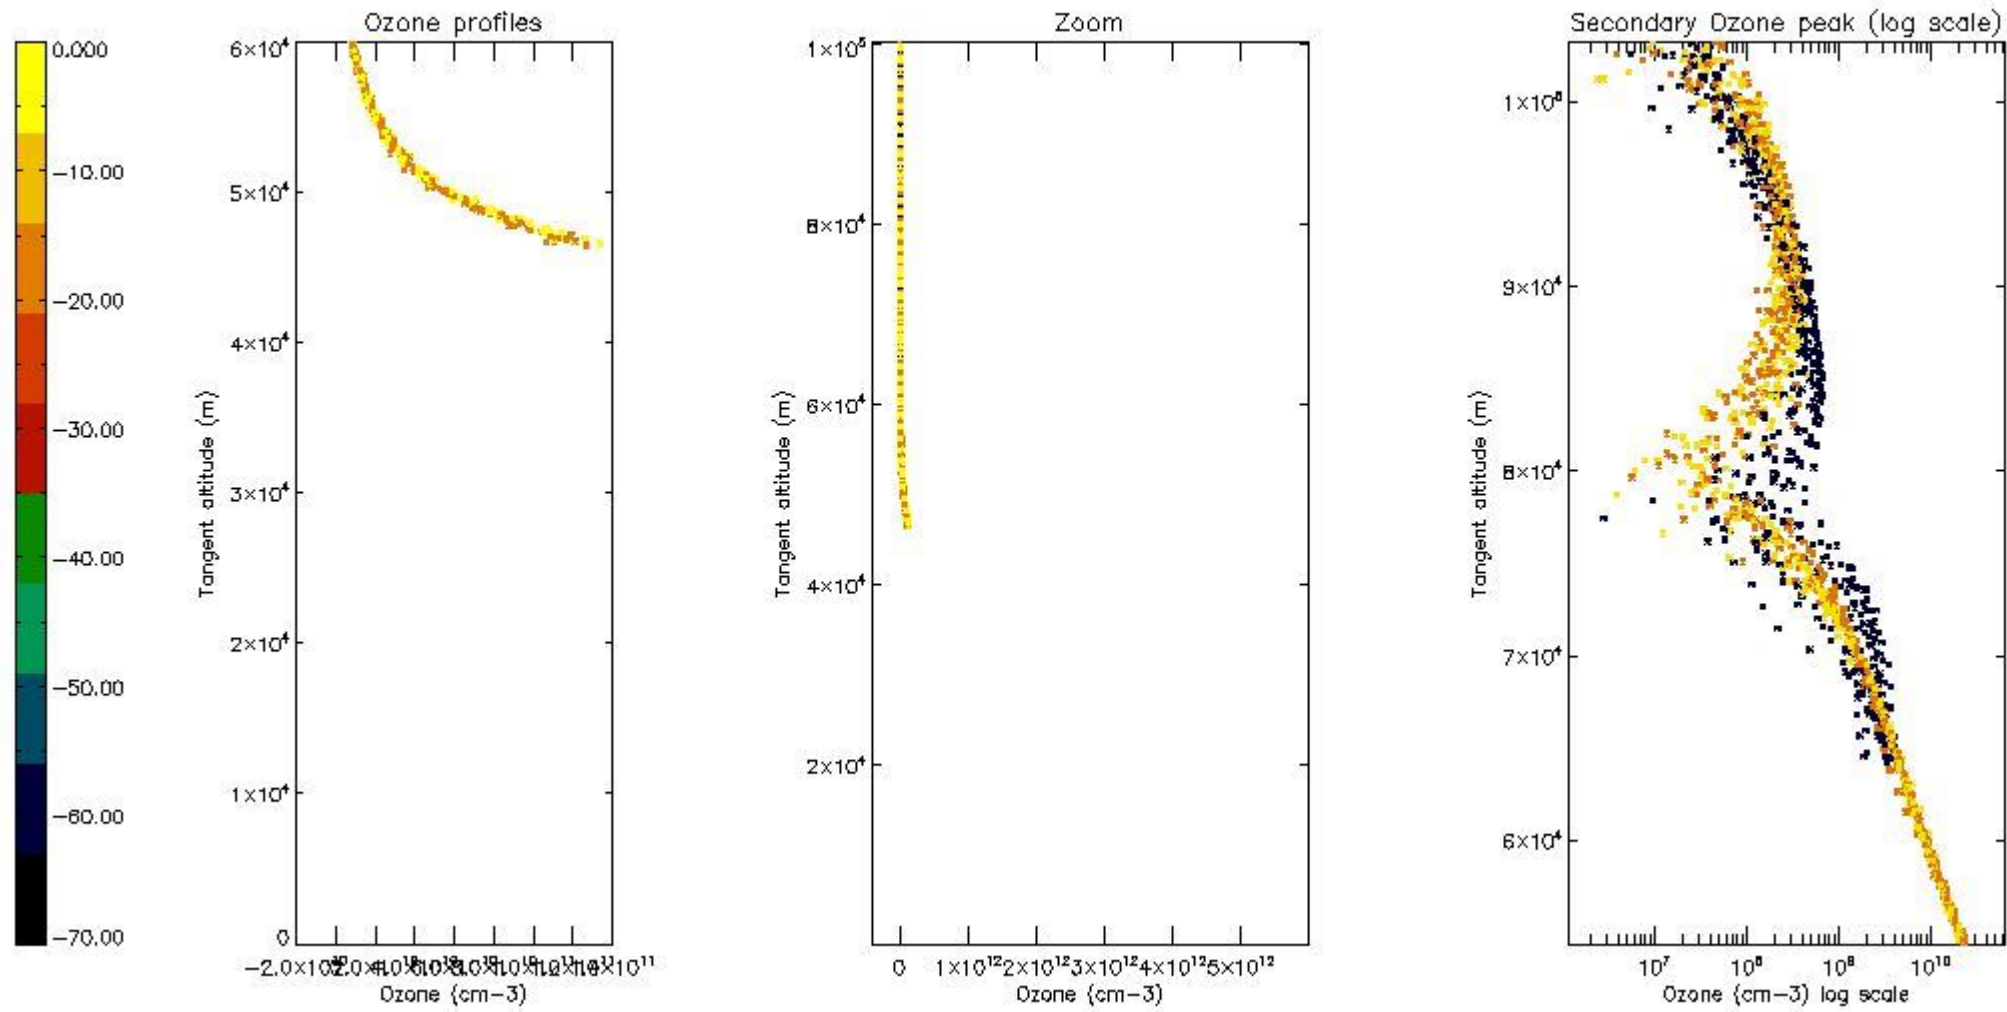

STD < 10	9
STD < 5	7

5.2 Plot ozone profiles for all STD (dark without errors)

The colorbar represents the latitude.

5.3 Plot ozone profiles where STD < 20% (dark without errors)

The colorbar represents the latitude.