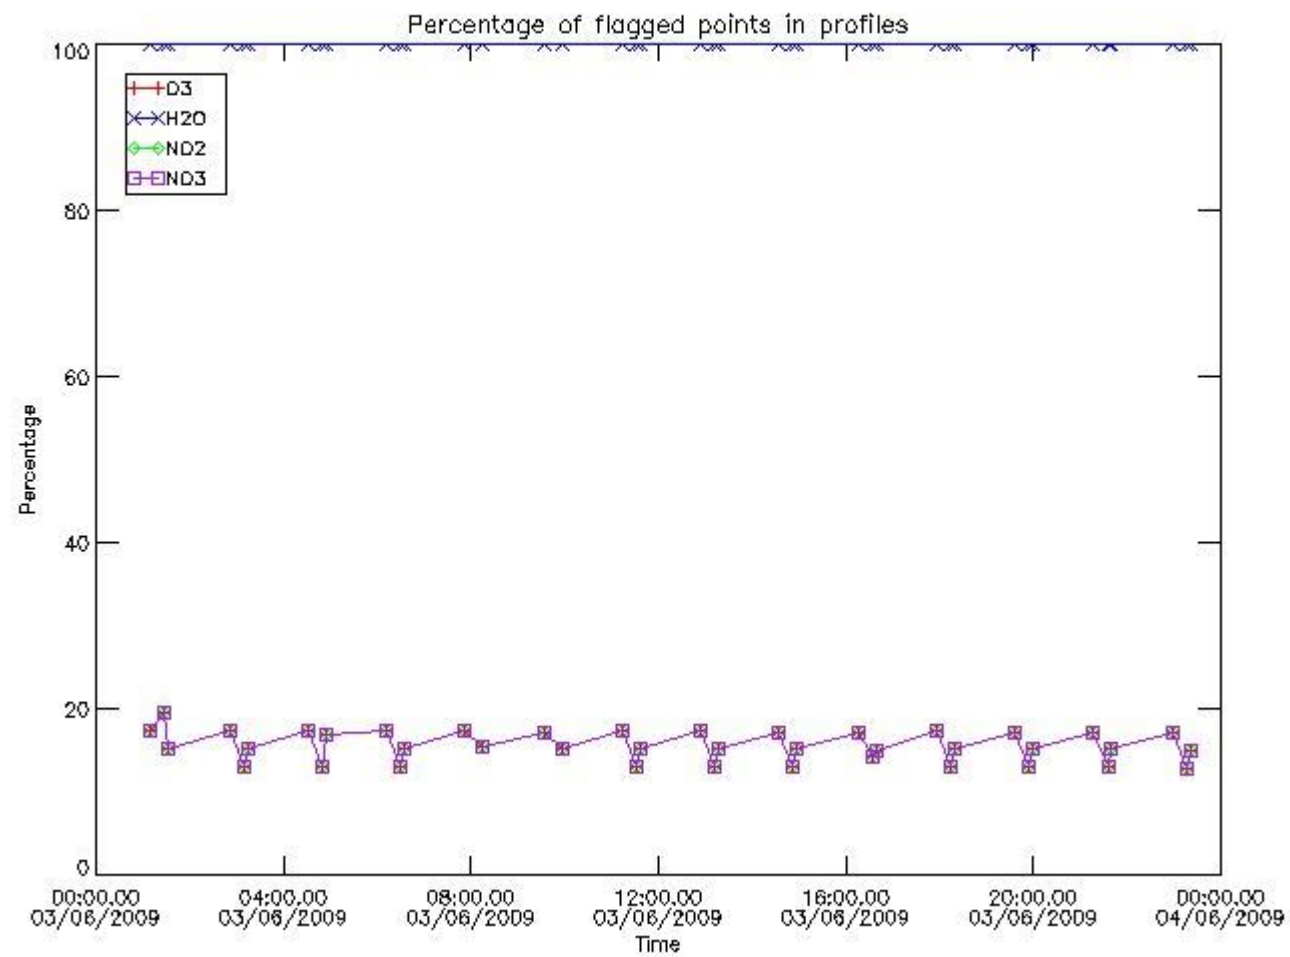

3. Quality information per product

In this section it is plotted some information contained in the Quality Summary data set of the level 2 products. Only products in dark limb conditions and without errors (error flag in the MPH set to "0") are used.

3.1 Plot quality information per product (time dependant)

3.2 Plot quality information per product (world map)