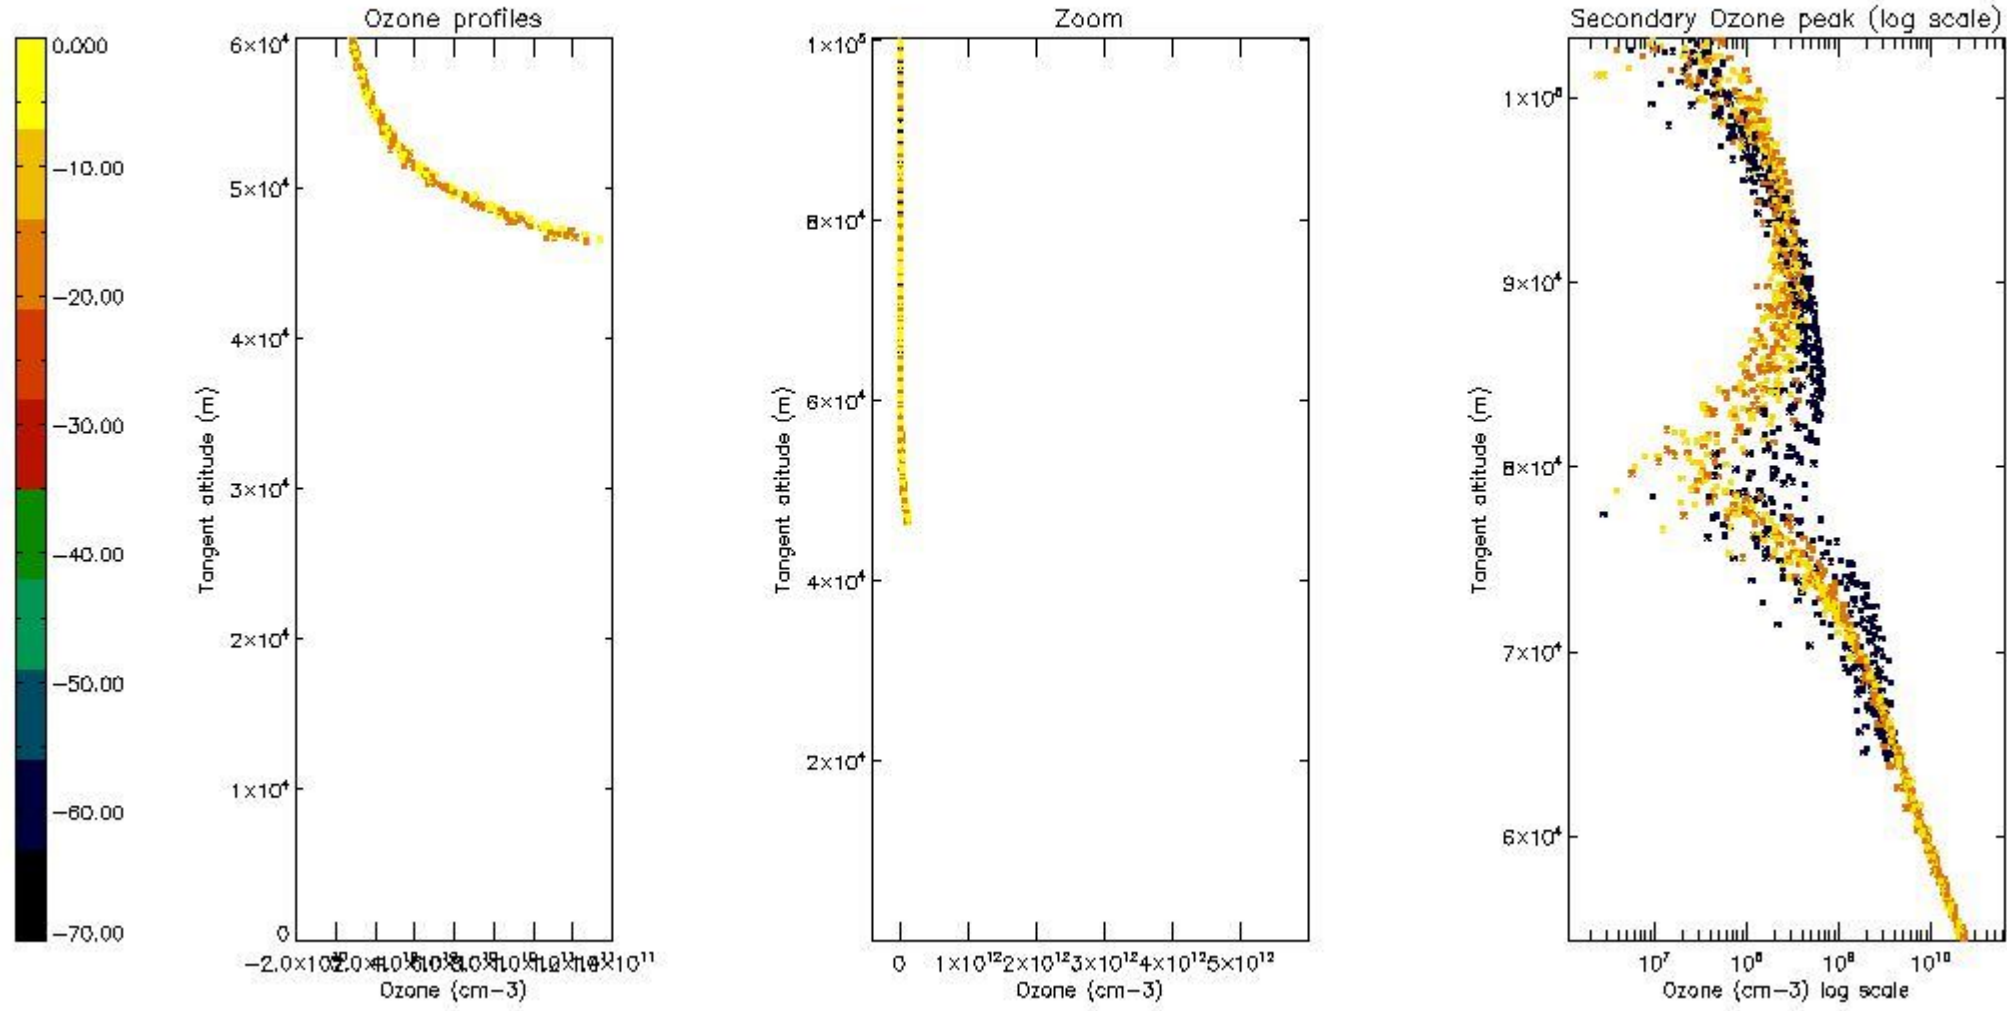

STD < 10	9
STD < 5	7

5.2 Plot ozone profiles for all STD (dark without errors)

The colorbar represents the latitude.

5.3 Plot ozone profiles where STD < 20% (dark without errors)

The colorbar represents the latitude.