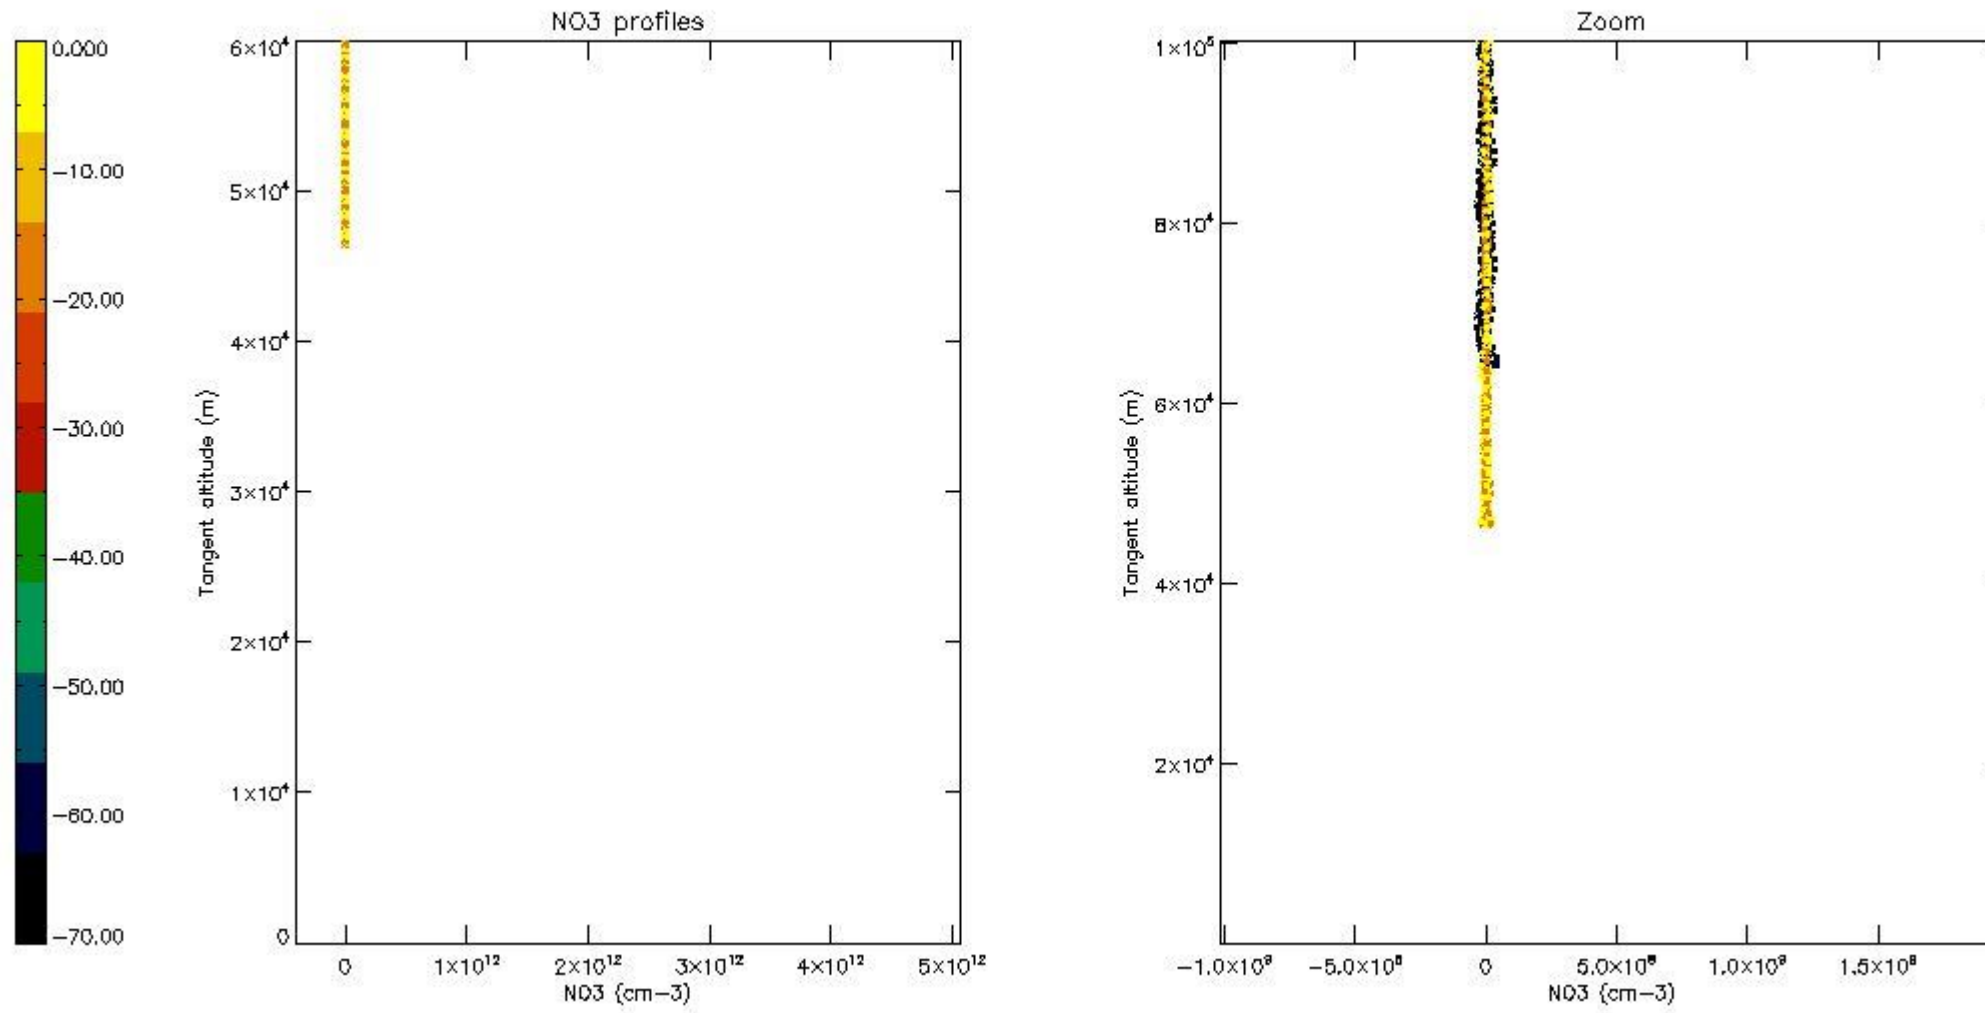

The colorbar represents the latitude.

*5.7 Plot NO3 profiles for all STD (dark without errors)*

The colorbar represents the latitude.