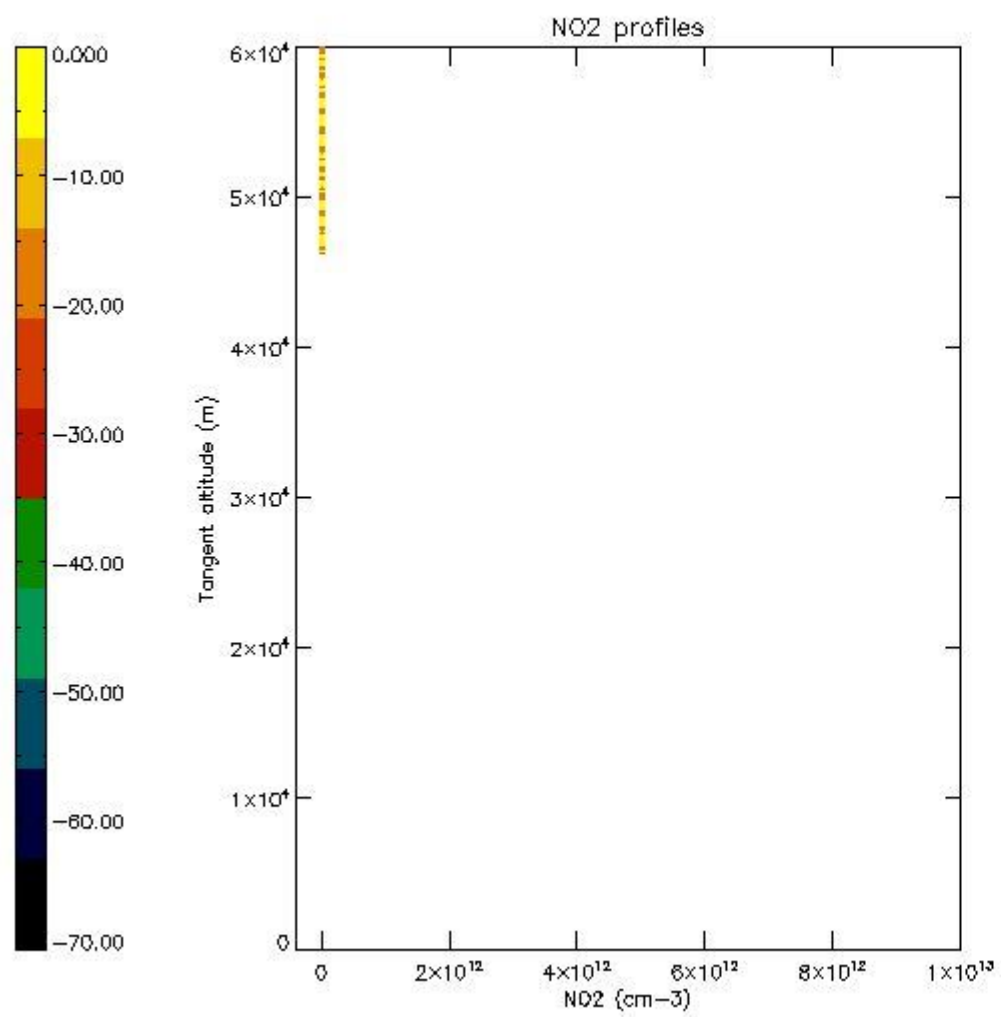

*5.4 Plot ozone profiles where STD < 10% (dark without errors)*

The colorbar represents the latitude.

*5.5 Plot ozone profiles where STD < 5% (dark without errors)*

The colorbar represents the latitude.

*5.6 Plot NO<sub>2</sub> profiles for all STD (dark without errors)*

The colorbar represents the latitude.

*5.7 Plot NO3 profiles for all STD (dark without errors)*

The colorbar represents the latitude.