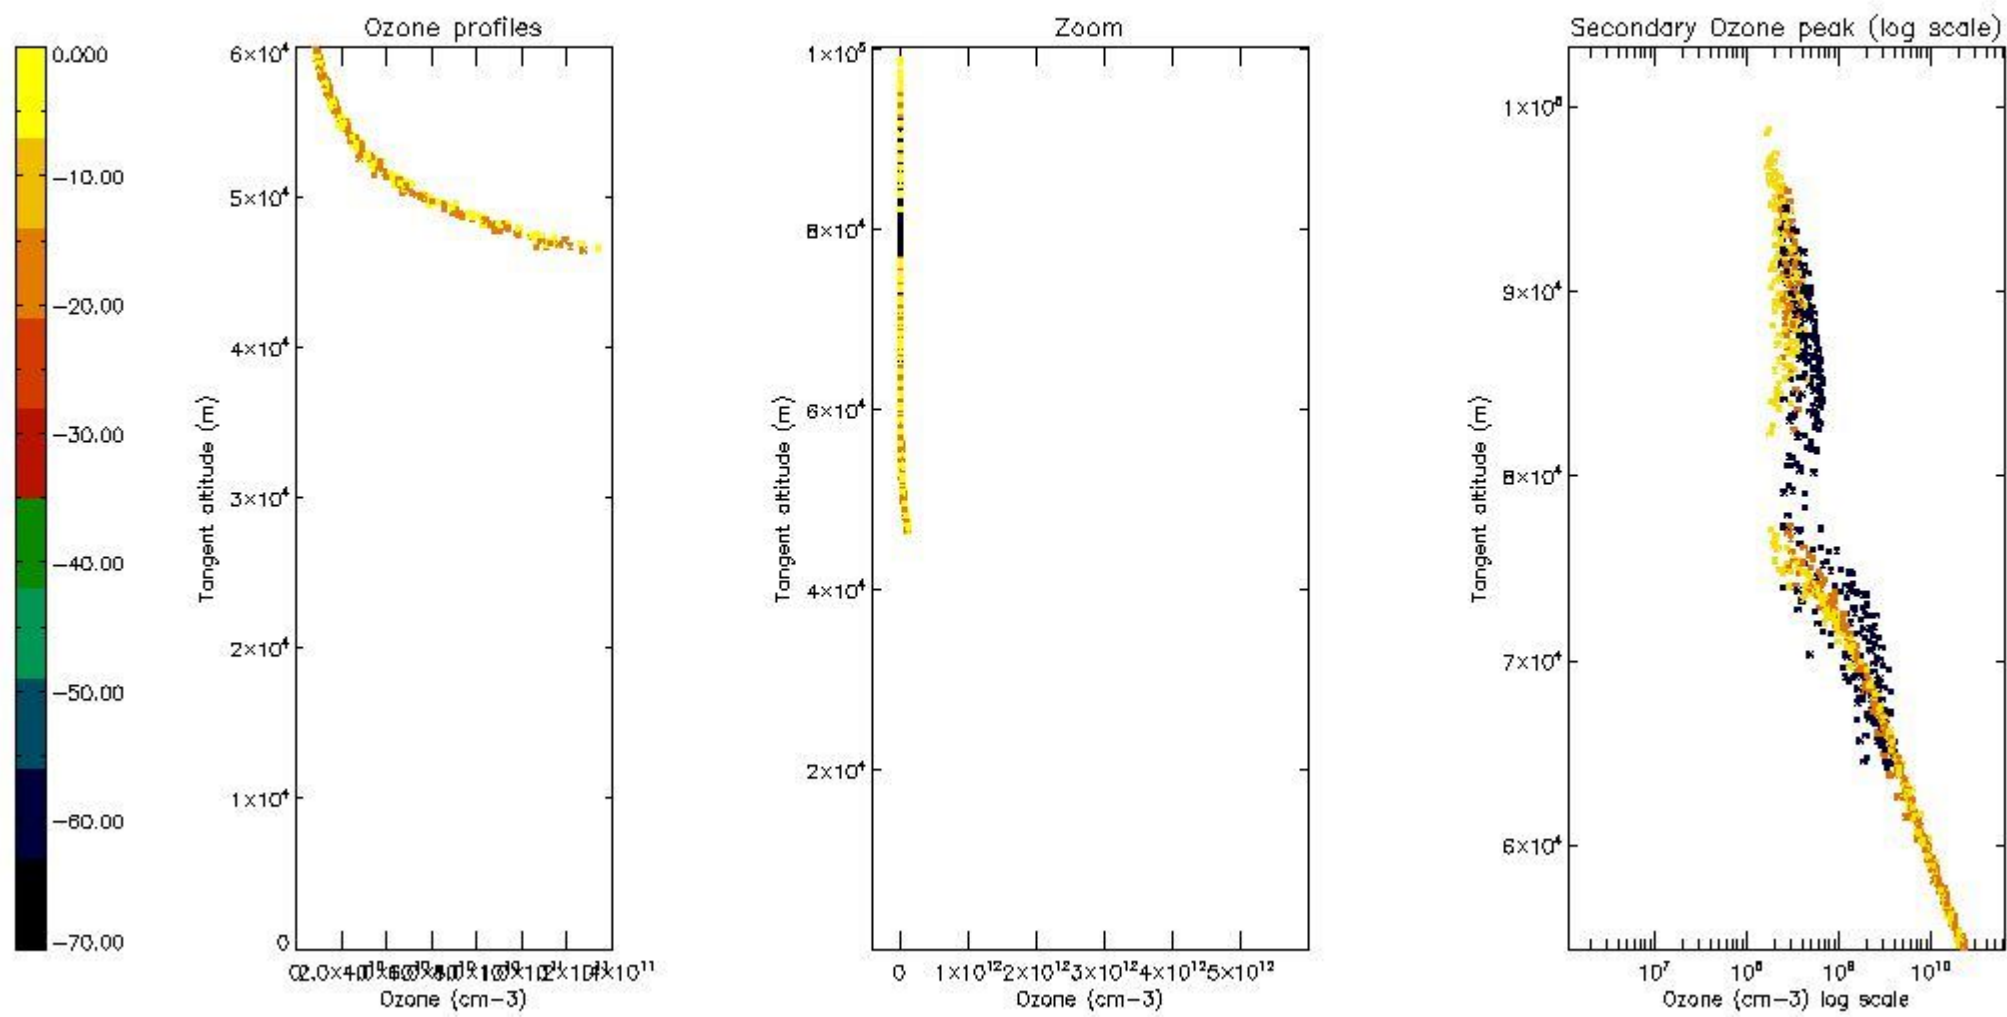

STD < 10	9
STD < 5	7

5.2 Plot ozone profiles for all STD (dark without errors)

The colorbar represents the latitude.

5.3 Plot ozone profiles where STD < 20% (dark without errors)

The colorbar represents the latitude.