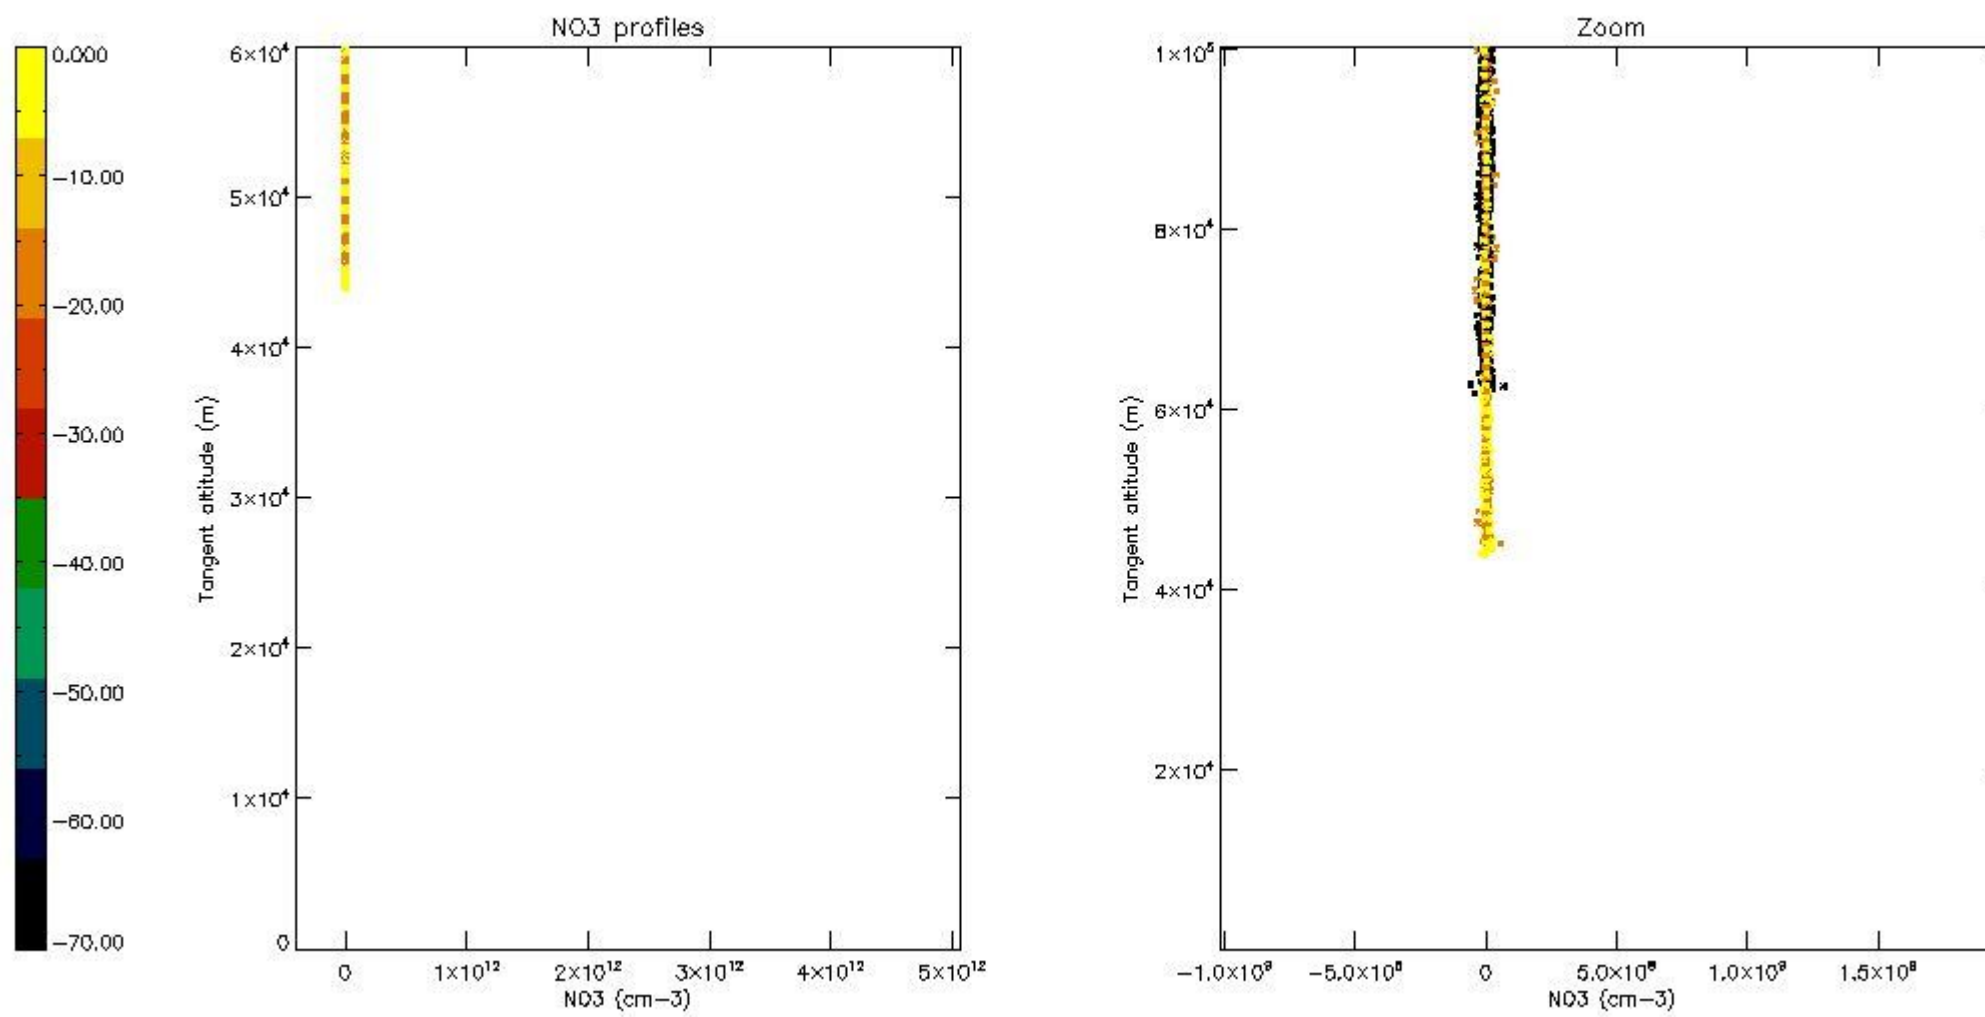

6. Auxiliary Data Files used for the production reported in section 2

The number reported in the third column indicates since which file (see list in section 2) the corresponding auxiliary file has been used. The fourth column is the date of those product files.

Type	Auxiliary Filename	Used since product	Used since product date
INST_PHYS_CHARACTERISTICS	GOM_INS_AXVIEC20091111_143220_20030716_120000_20500101_000000	1	01-JUN-2009 00:00:58
LEVEL-2_PROC_CONFIG	GOM_PR2_AXVIEC20091111_152718_20020301_000000_20500101_000000	1	01-JUN-2009 00:00:58
CROSS_SECTIONS_FILE	GOM_CRS_AXVIEC20091111_154832_20020301_000000_20500101_000000	1	01-JUN-2009 00:00:58