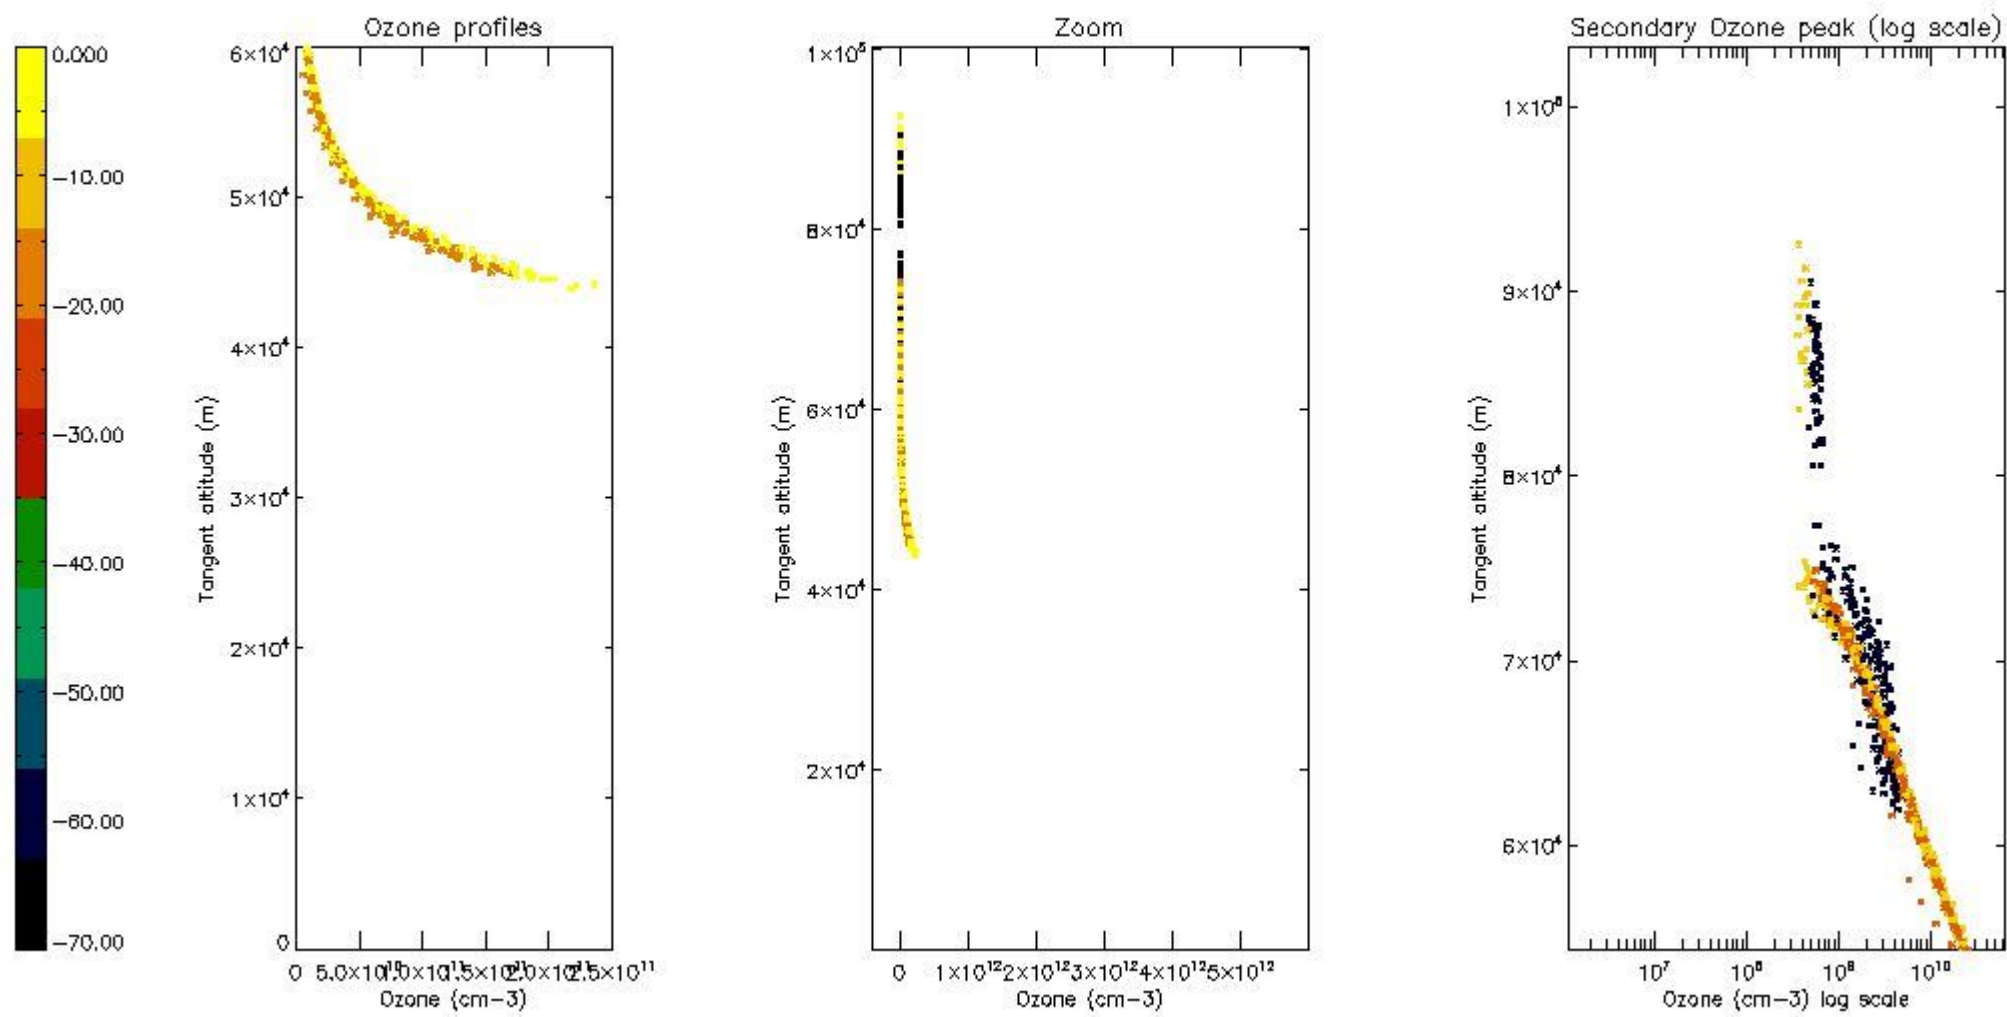

STD < 10	9
STD < 5	7

5.2 Plot ozone profiles for all STD (dark without errors)

The colorbar represents the latitude.

5.3 Plot ozone profiles where STD < 20% (dark without errors)

The colorbar represents the latitude.

5.4 Plot ozone profiles where STD < 10% (dark without errors)

The colorbar represents the latitude.

5.5 Plot ozone profiles where $STD < 5\%$ (dark without errors)

The colorbar represents the latitude.

5.6 Plot NO₂ profiles for all STD (dark without errors)