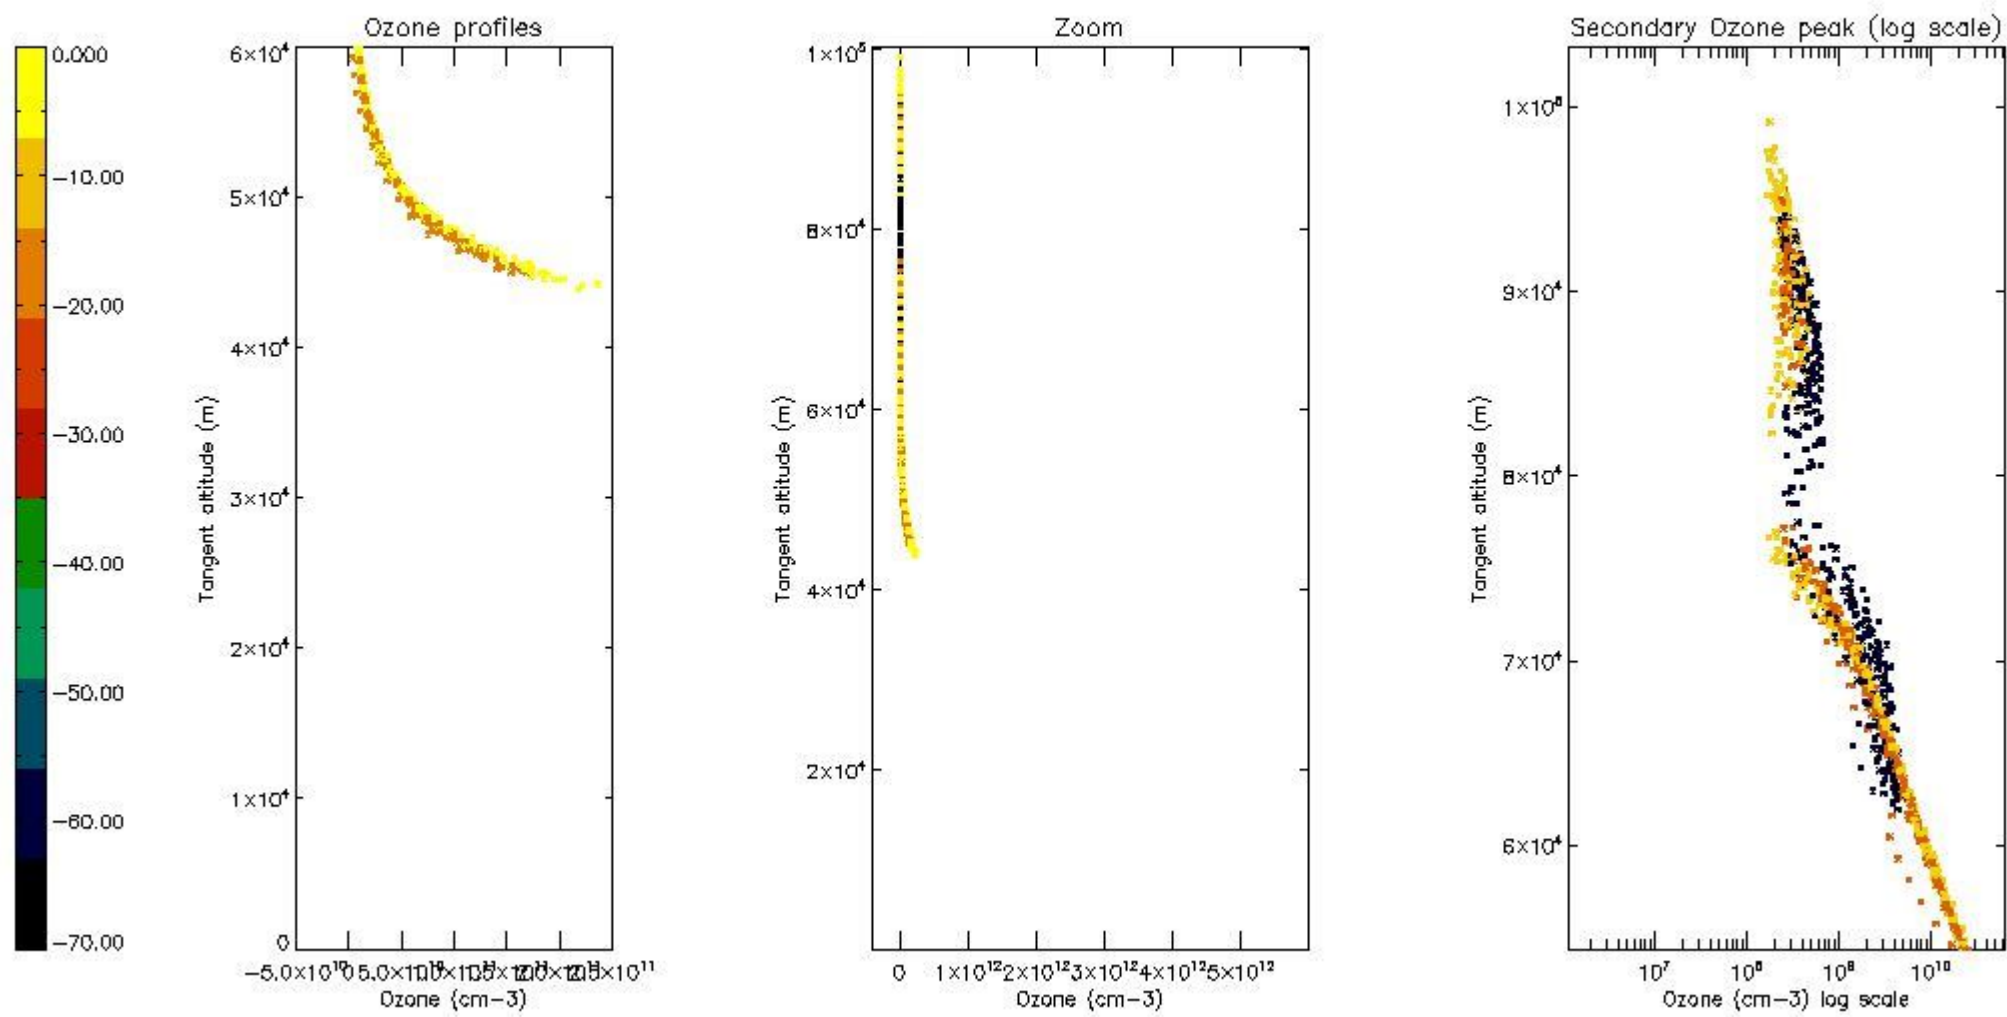

STD < 10	9
STD < 5	7

5.2 Plot ozone profiles for all STD (dark without errors)

The colorbar represents the latitude.

5.3 Plot ozone profiles where STD < 20% (dark without errors)

The colorbar represents the latitude.