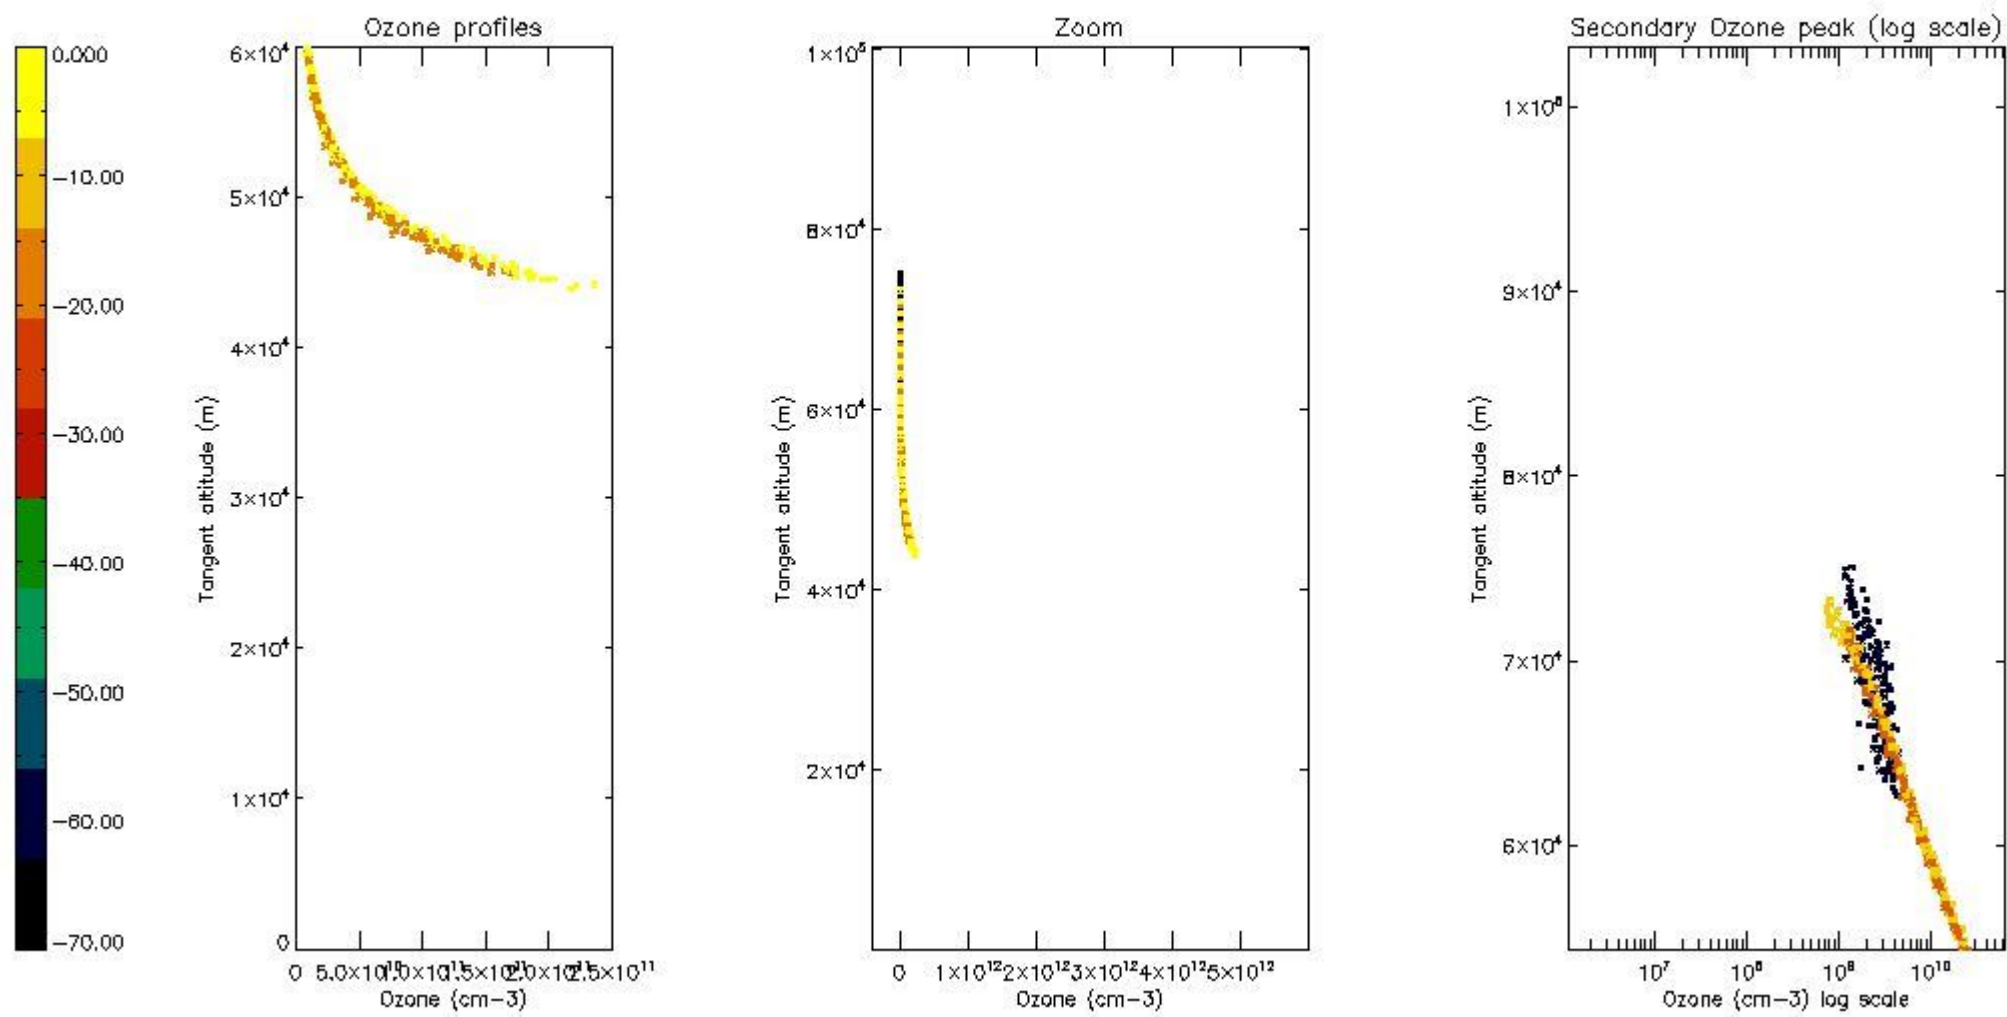

5.6 Plot NO₂ profiles for all STD (dark without errors)

The colorbar represents the latitude.