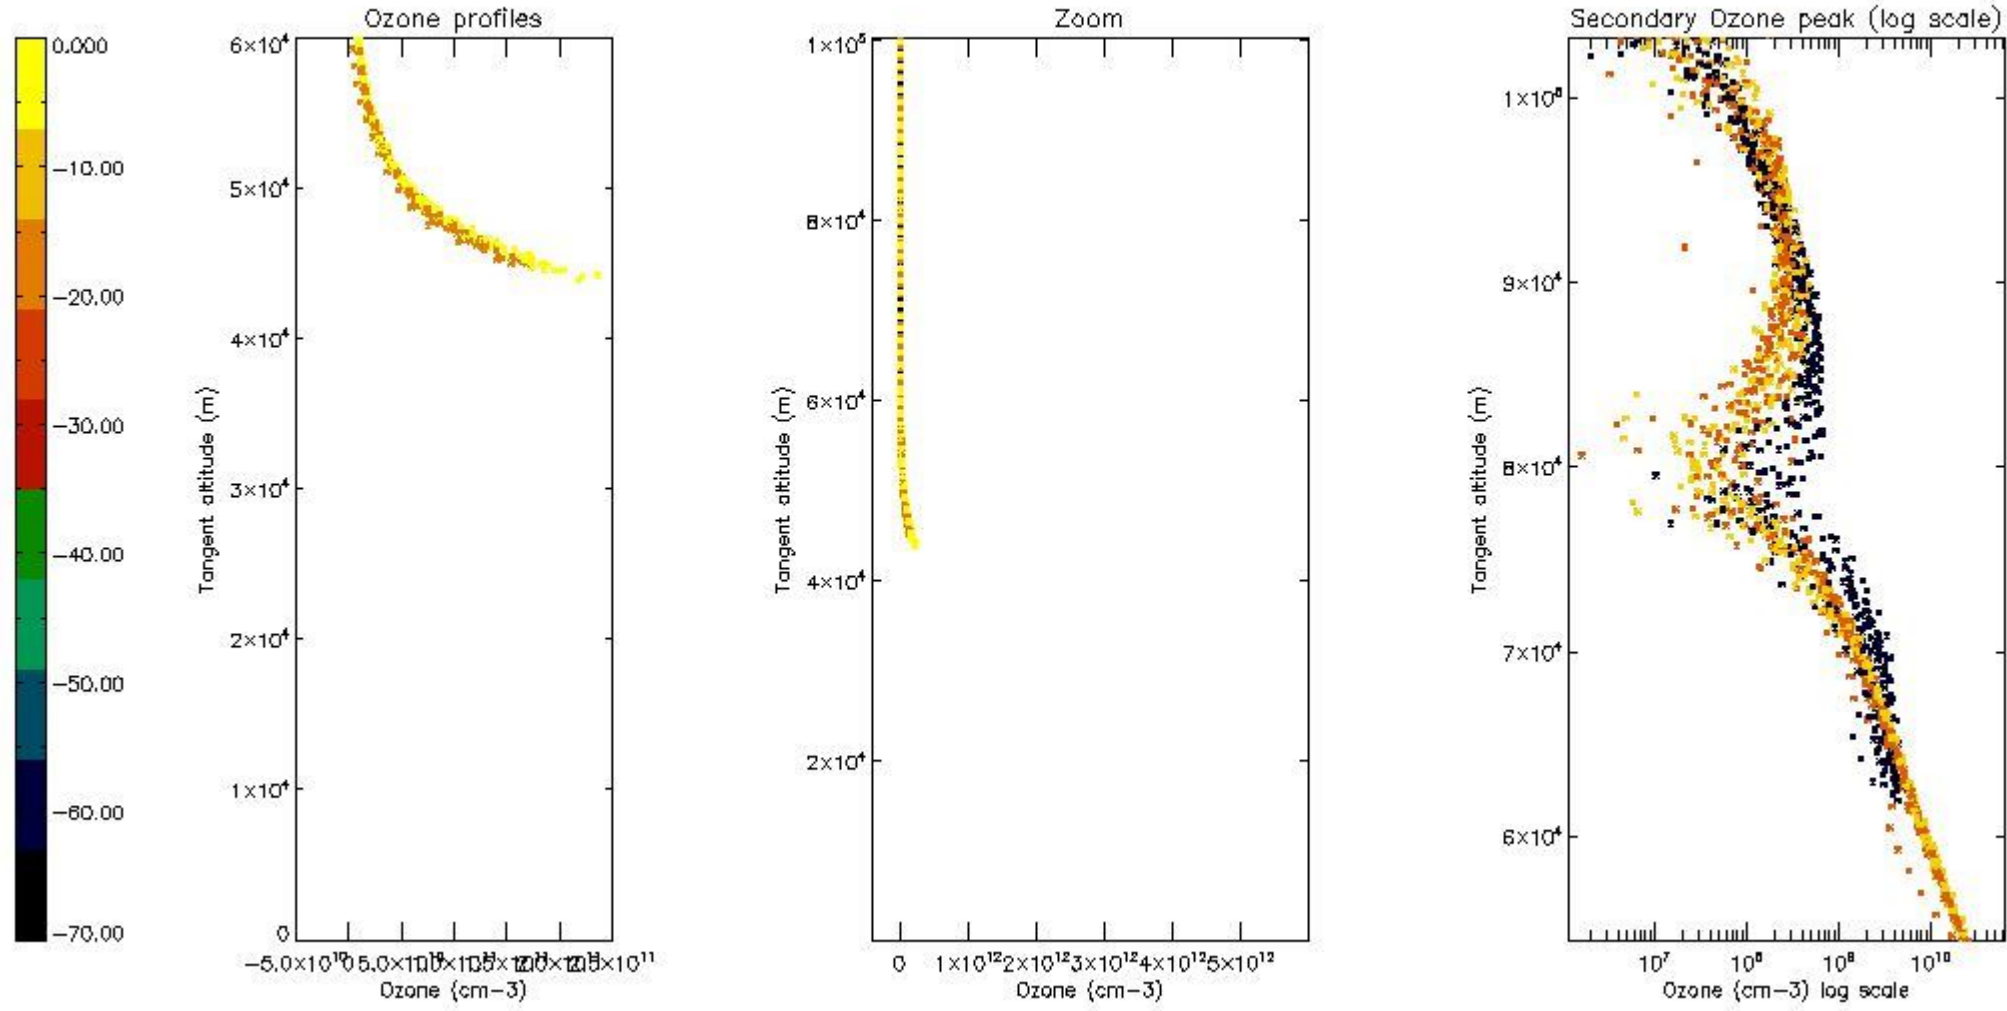

STD < 10	9
STD < 5	7

5.2 Plot ozone profiles for all STD (dark without errors)

The colorbar represents the latitude.

5.3 Plot ozone profiles where STD < 20% (dark without errors)

The colorbar represents the latitude.