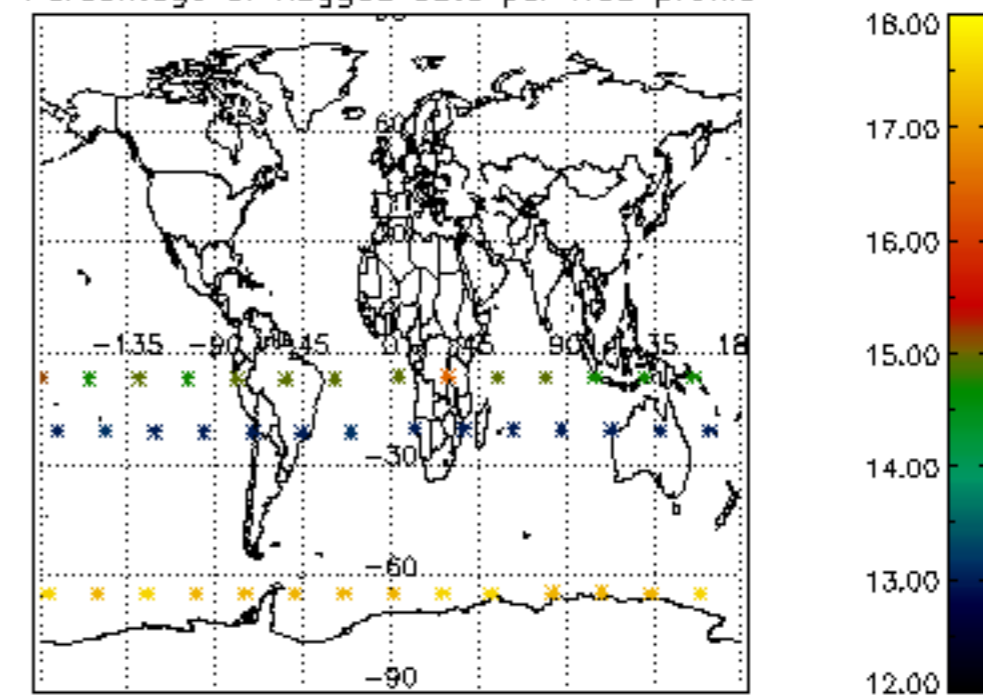

Percentage of flagged data per NO3 profile