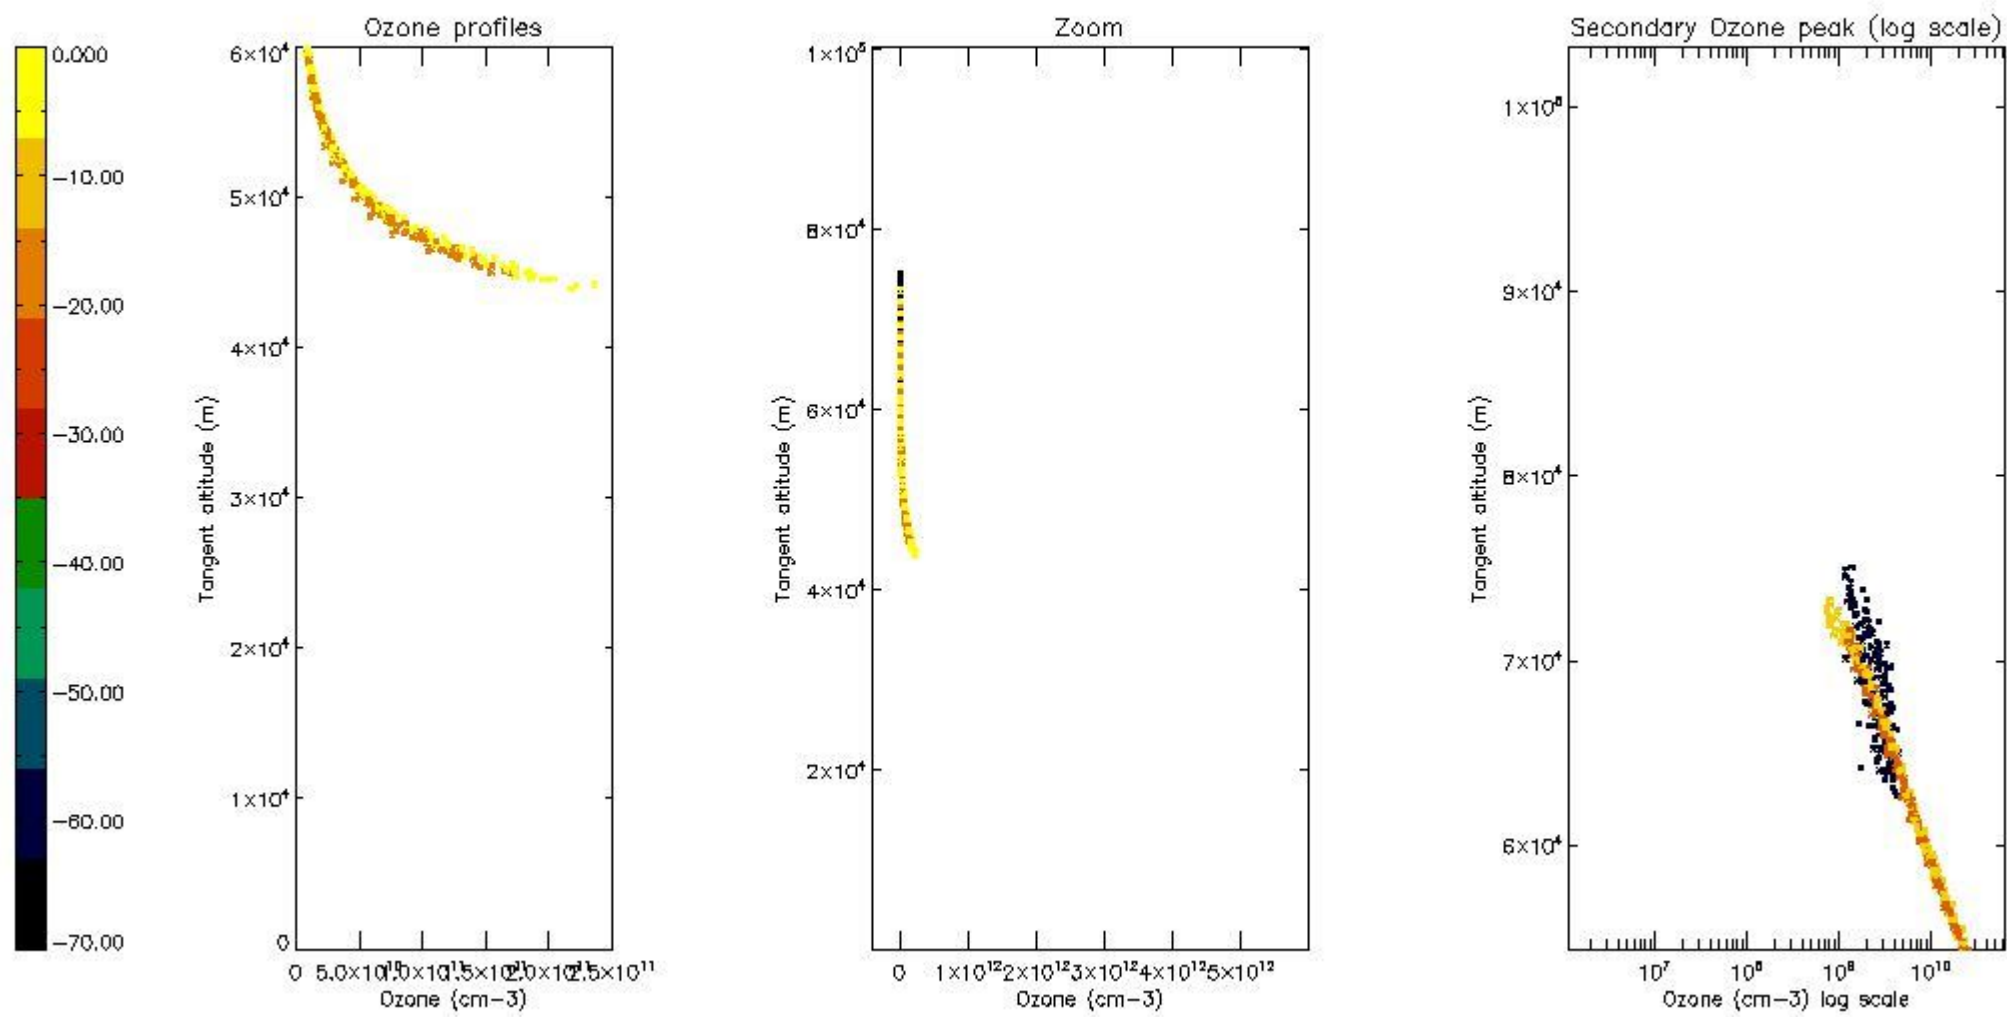

STD < 10	9
STD < 5	7

5.2 Plot ozone profiles for all STD (dark without errors)

The colorbar represents the latitude.

5.3 Plot ozone profiles where STD < 20% (dark without errors)

The colorbar represents the latitude.

5.4 Plot ozone profiles where STD < 10% (dark without errors)

The colorbar represents the latitude.

5.5 Plot ozone profiles where $STD < 5\%$ (dark without errors)

The colorbar represents the latitude.

5.6 Plot NO₂ profiles for all STD (dark without errors)