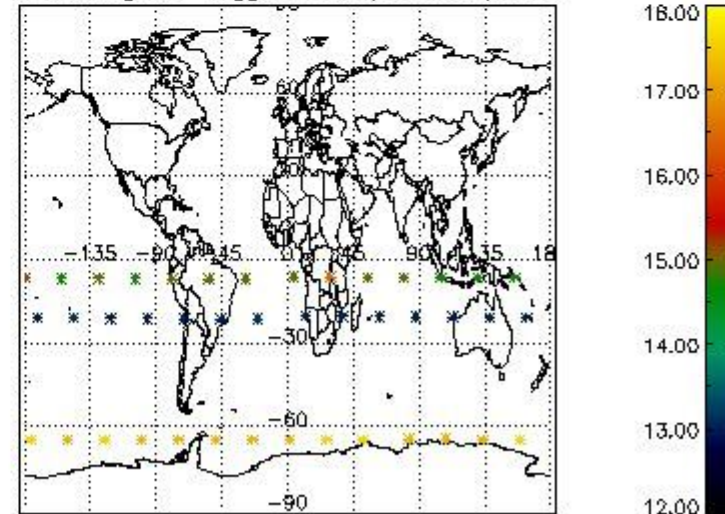

Percentage of flagged data per NO3 profile

4. Level 1 quality information per product

In this section it is plotted some information contained in the Quality Summary data set of the level 2 products that comes from the level 1b processing. Products without errors (error flag in the MPH set to "0") are used.

4.1 Plot quality information per product (time dependant) coming from level 1b processing

4.1.1 Plot level 1 quality information per product (time dependant): ENVISAT ASCENDING passes