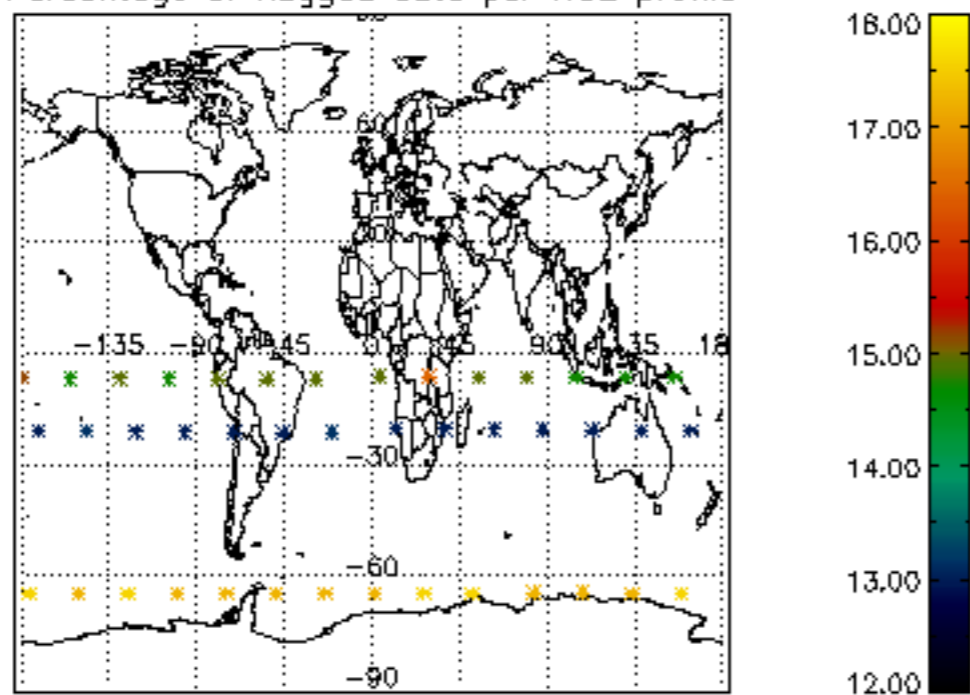

Percentage of flagged data per NO2 profile