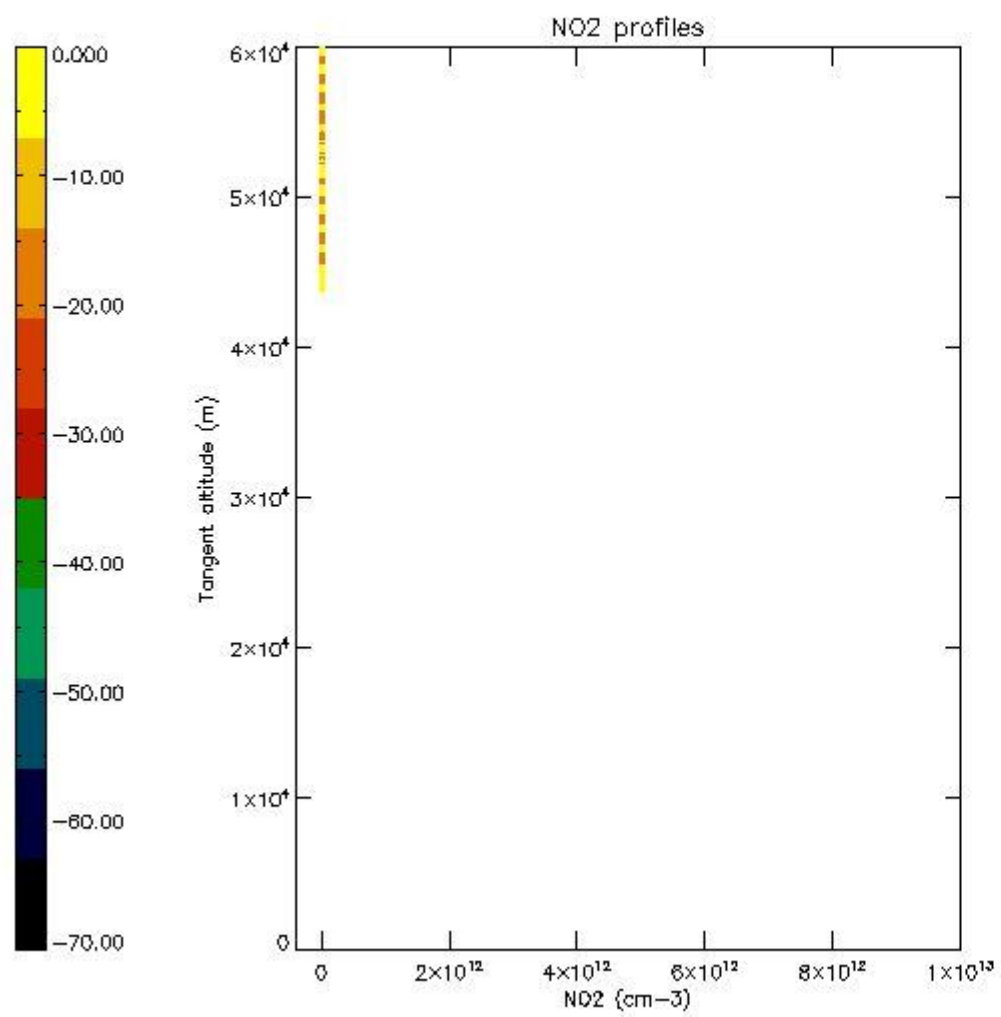

5.7 Plot NO3 profiles for all STD (dark without errors)

The colorbar represents the latitude.