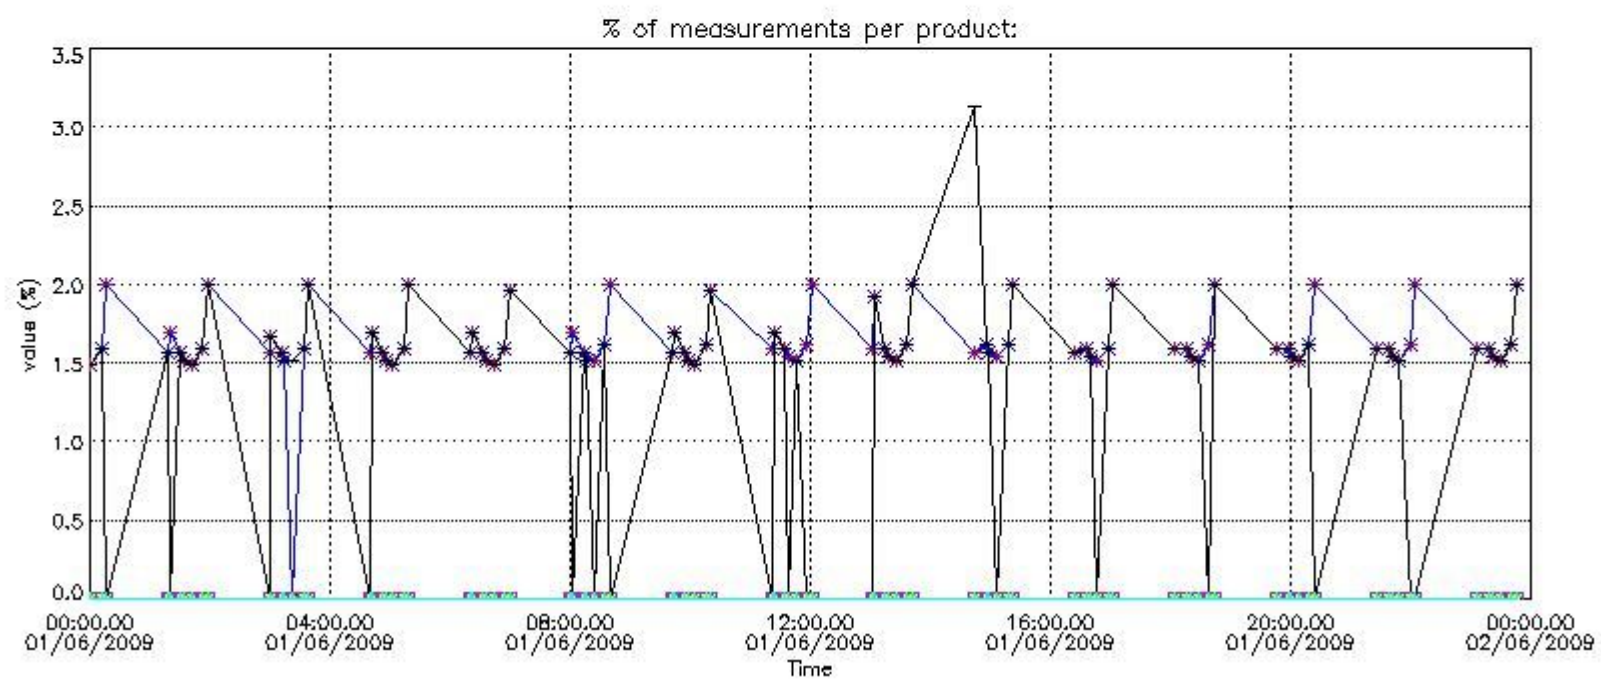

Percentage of flagged data per NO3 profile

4. Level 1 quality information per product

In this section it is plotted some information contained in the Quality Summary data set of the level 2 products that comes from the level 1b processing. Products without errors (error flag in the MPH set to "0") are used.

4.1 Plot quality information per product (time dependant) coming from level 1b processing

4.1.1 Plot level 1 quality information per product (time dependant): ENVISAT ASCENDING passes

4.1.2 Plot level 1 quality information per product (time dependant): ENVI SAT DESCENDING passes