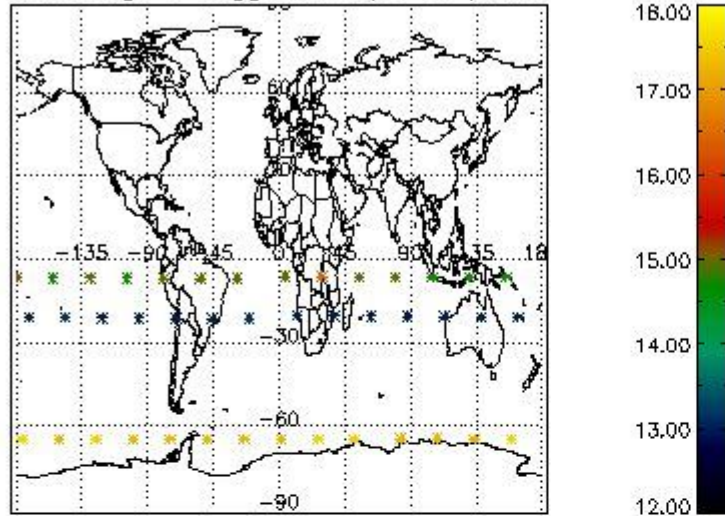

Percentage of flagged data per O3 profile