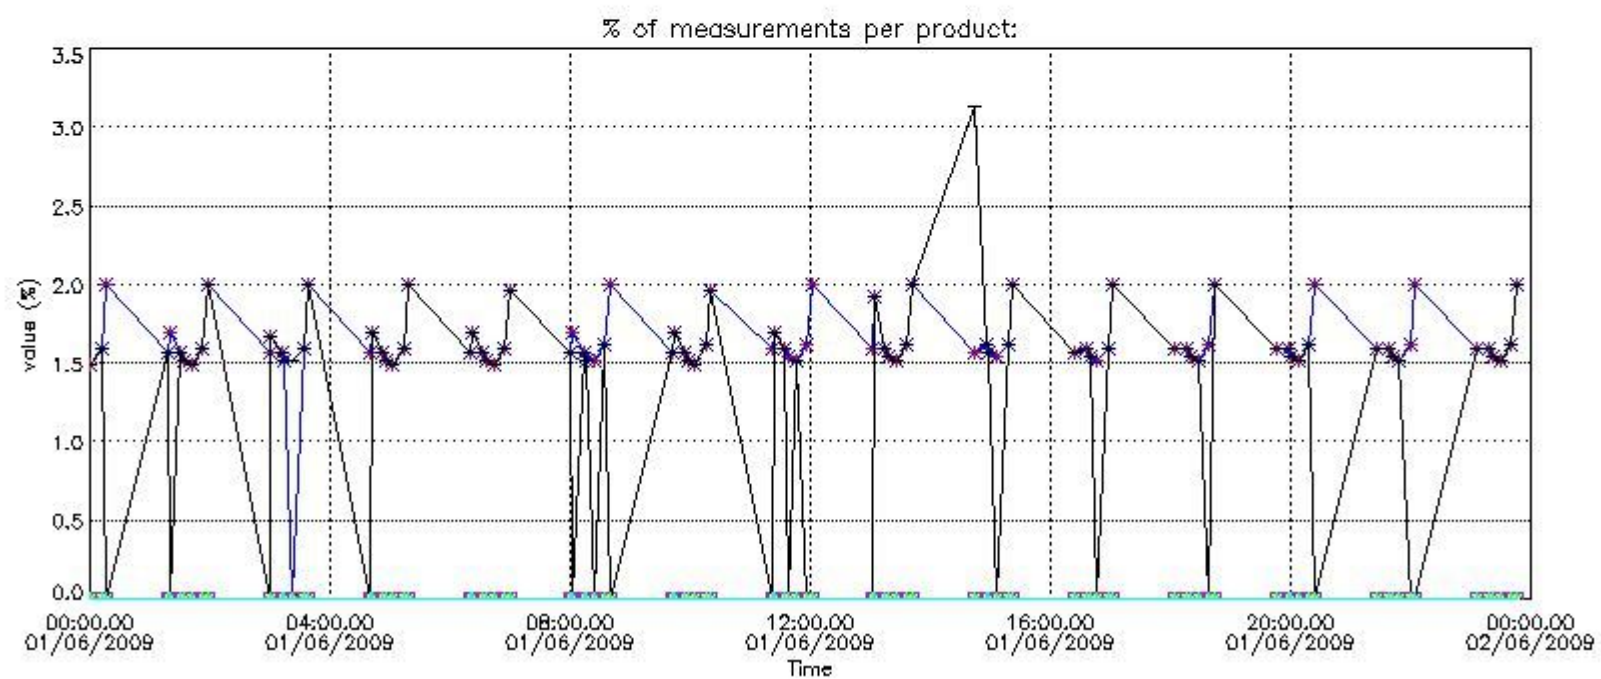

4.2 Plot quality information per product coming from level 1b processing (world map)

4.2.1 Plot level 1 quality information per product (world map): ENVISAT ASCENDING passes