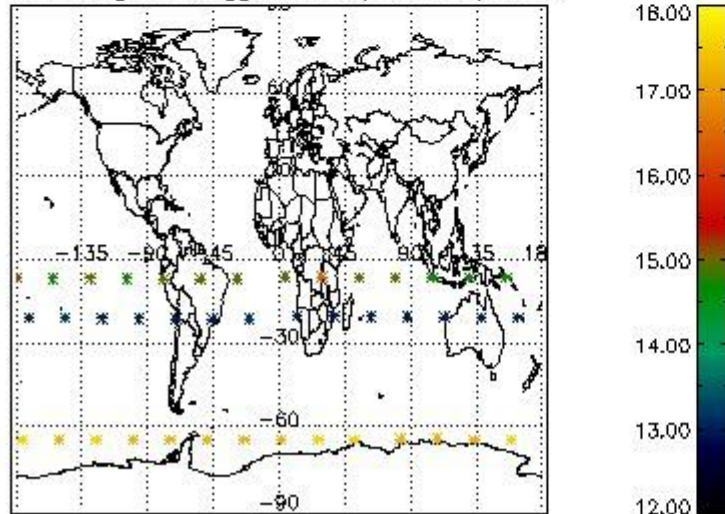

3.1 Plot quality information per product (time dependant)

3.2 Plot quality information per product (world map)

Percentage of flagged data per O3 profile

Percentage of flagged data per H2O profile

Percentage of flagged data per NO2 profile