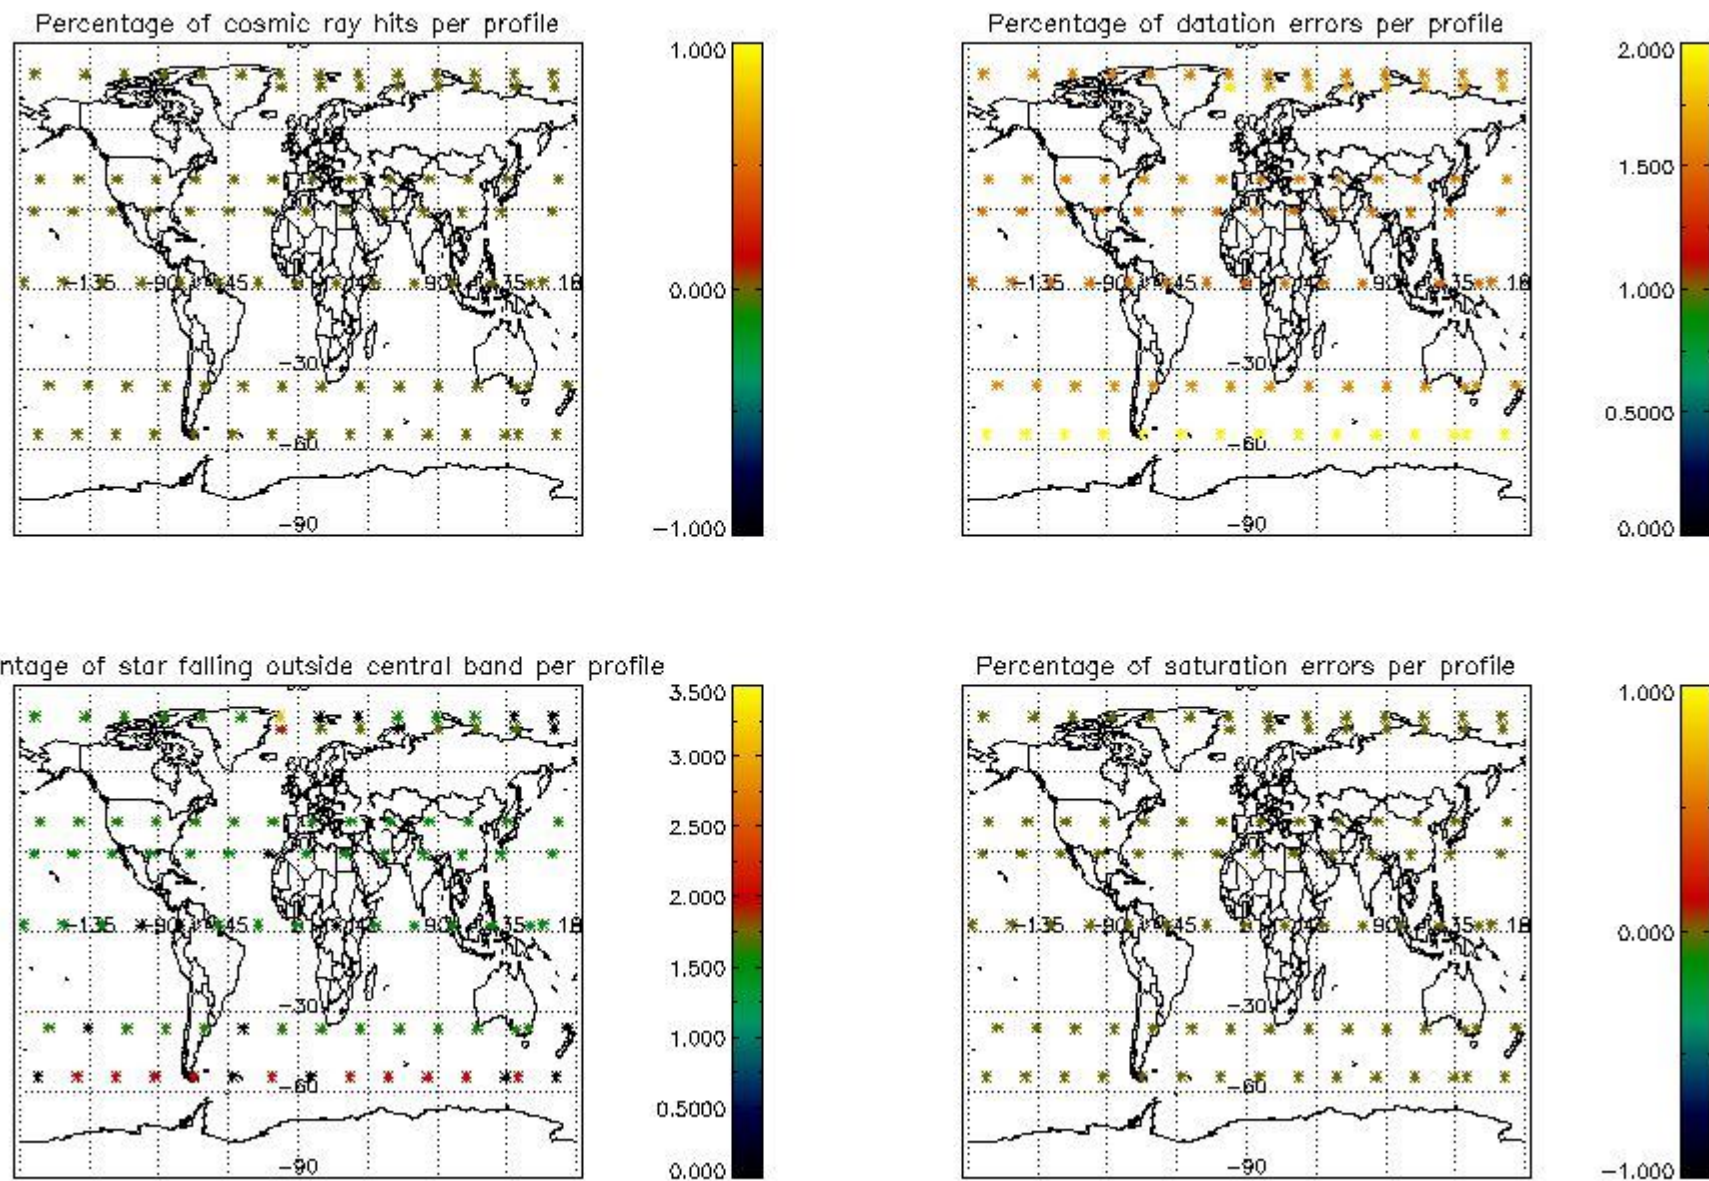

Percentage of flagged data per NO3 profile

4. Level 1 quality information per product

In this section it is plotted some information contained in the Quality Summary data set of the level 2 products that comes from the level 1b processing. Products without errors (error flag in the MPH set to "0") are used.

4.1 Plot quality information per product (time dependant) coming from level 1b processing

4.1.1 Plot level 1 quality information per product (time dependant): ENVISAT ASCENDING passes

4.1.2 Plot level 1 quality information per product (time dependant): ENVI SAT DESCENDING passes

4.2 Plot quality information per product coming from level 1b processing (world map)

4.2.1 Plot level 1 quality information per product (world map): ENVISAT ASCENDING passes

4.2.2 Plot level 1 quality information per product (world map): ENVISAT DESCENDING passes