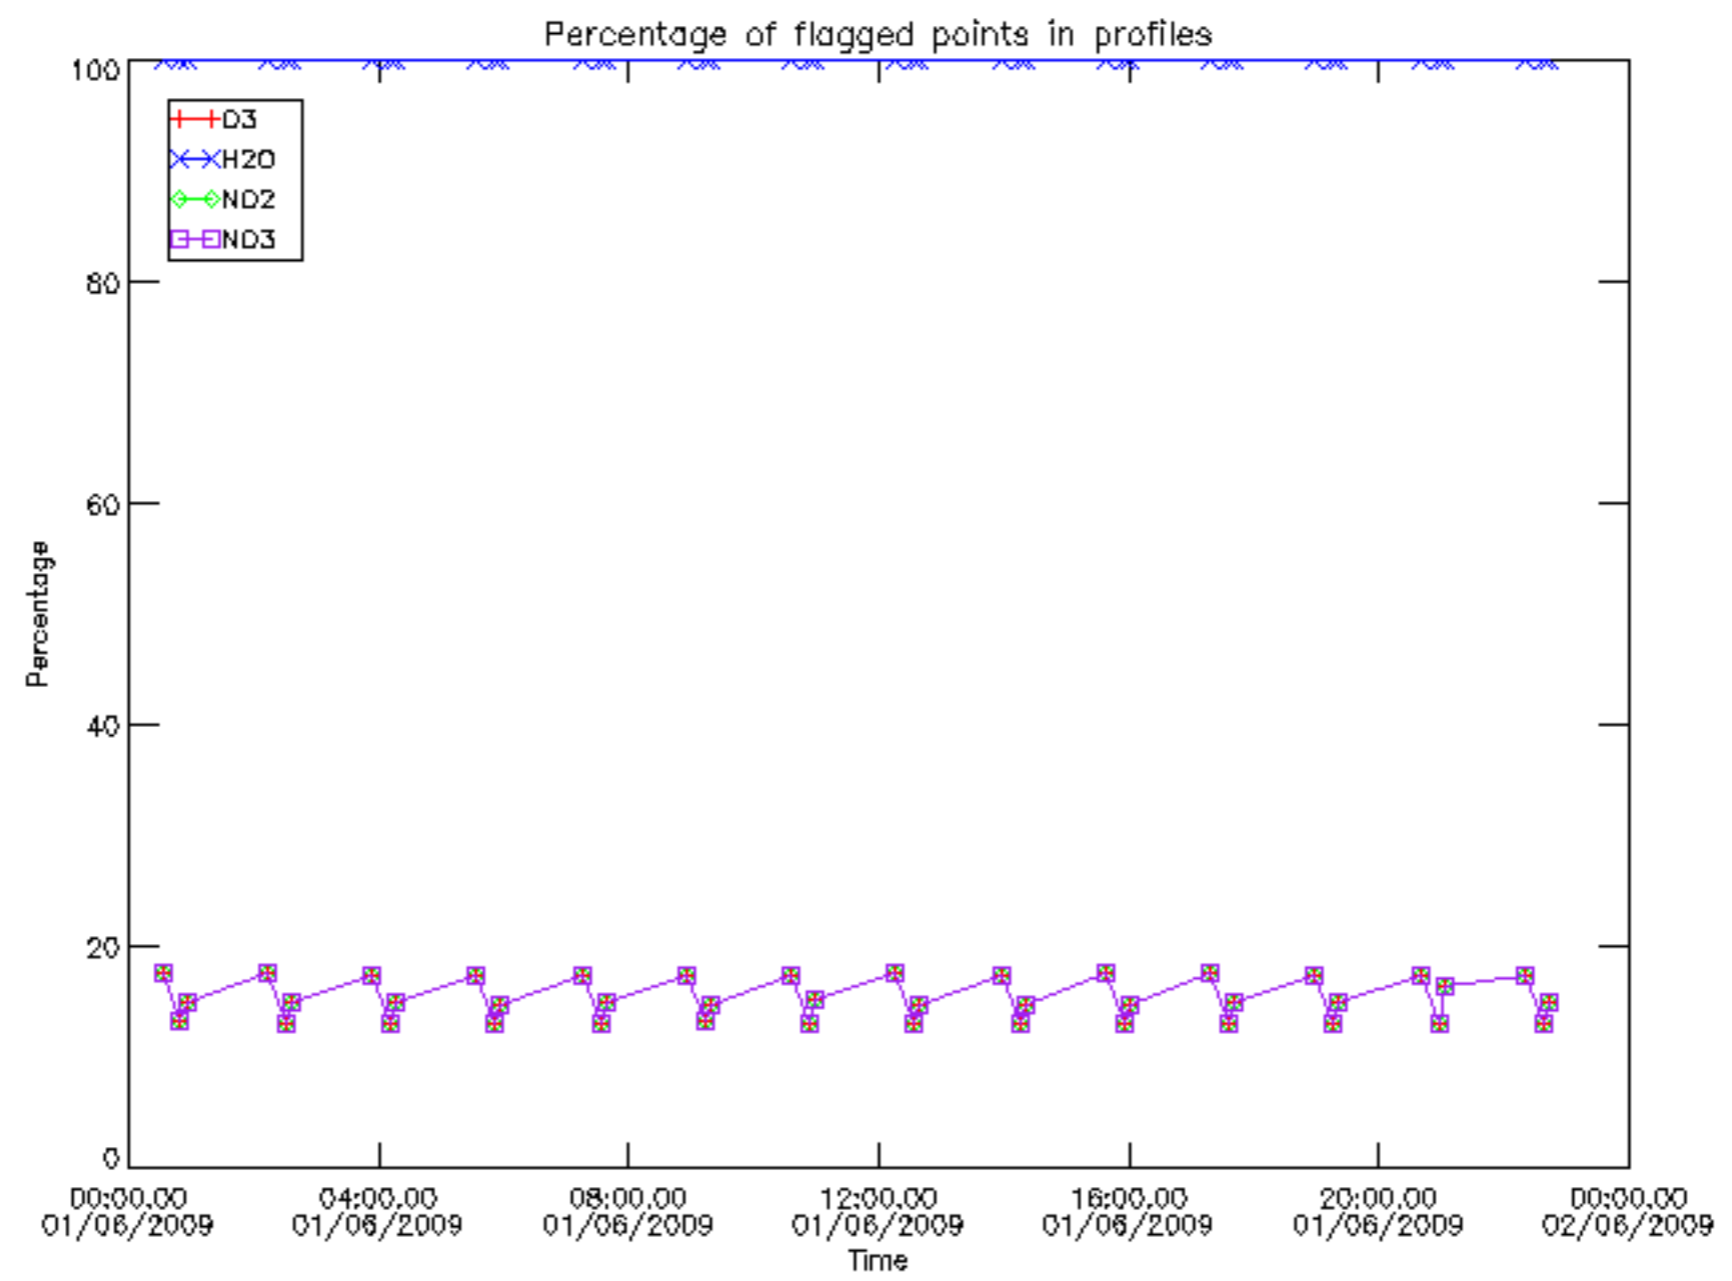

Percentage of flagged data per D3 profile

Percentage of flagged data per H2O profile