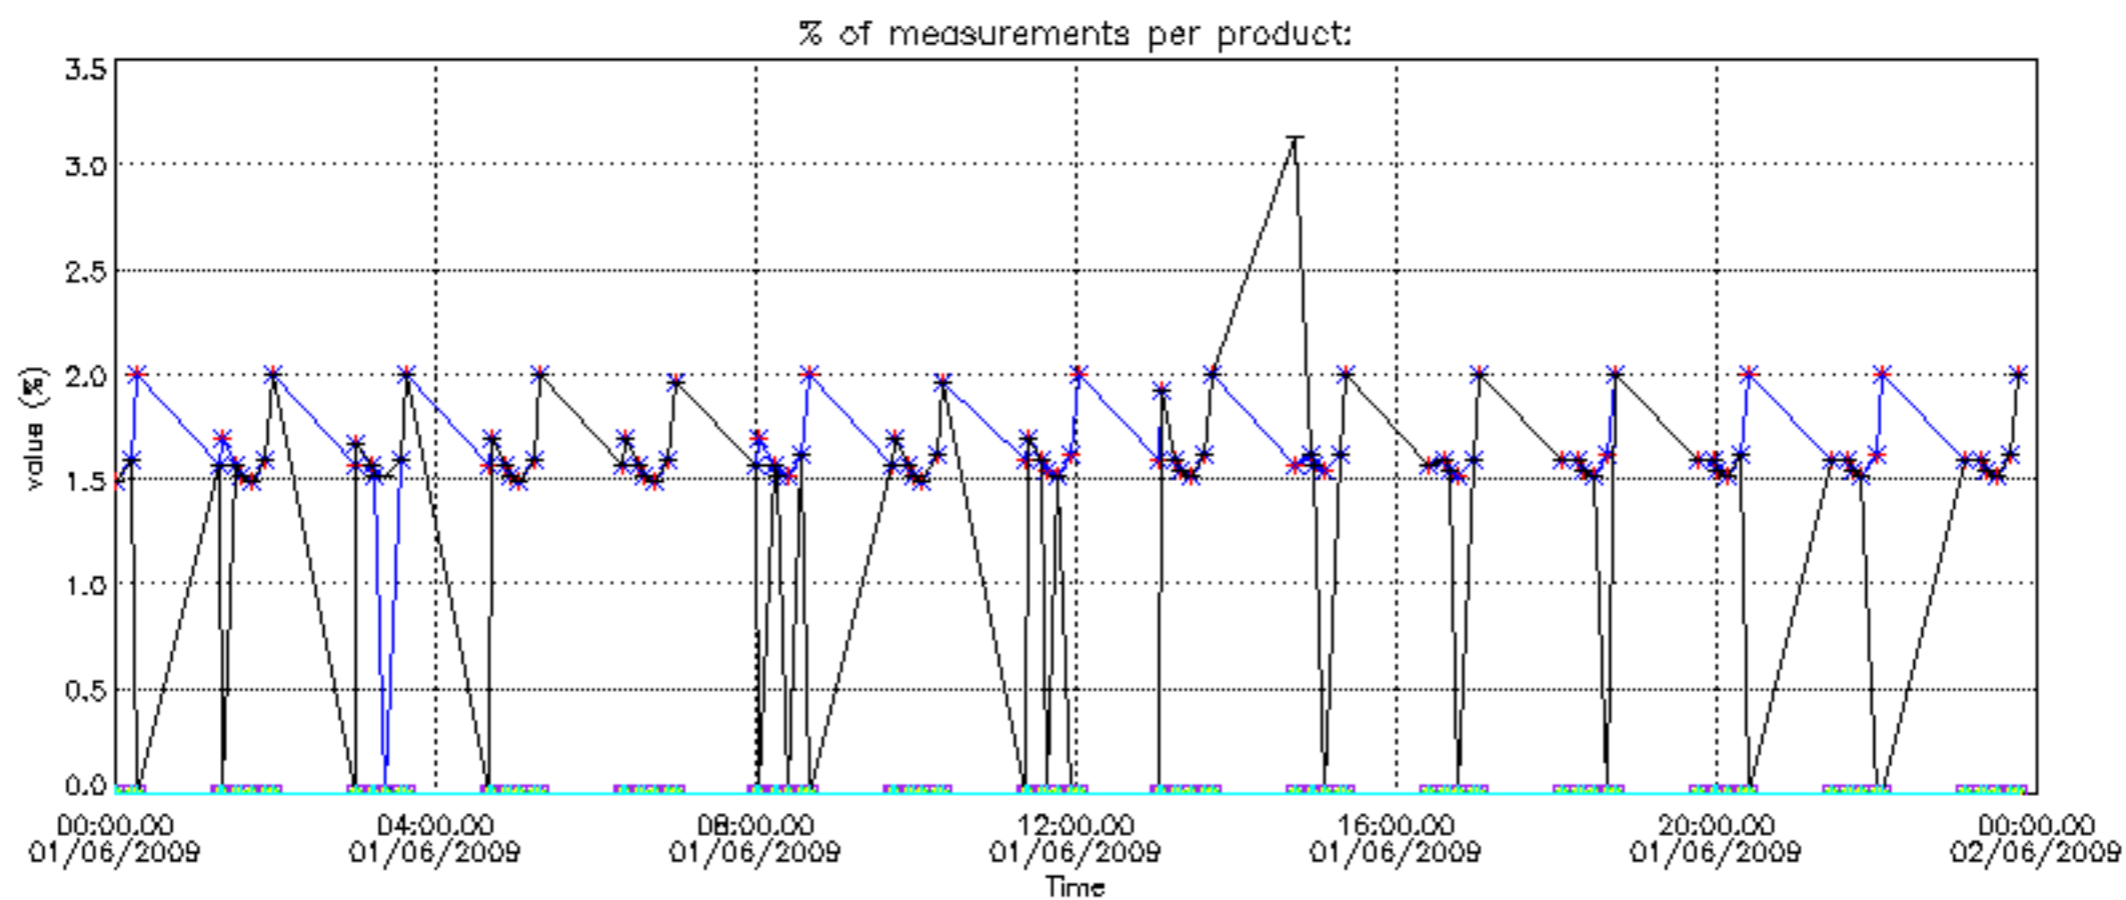

Percentage of cosmic ray hits per profile

Percentage of datation errors per profile