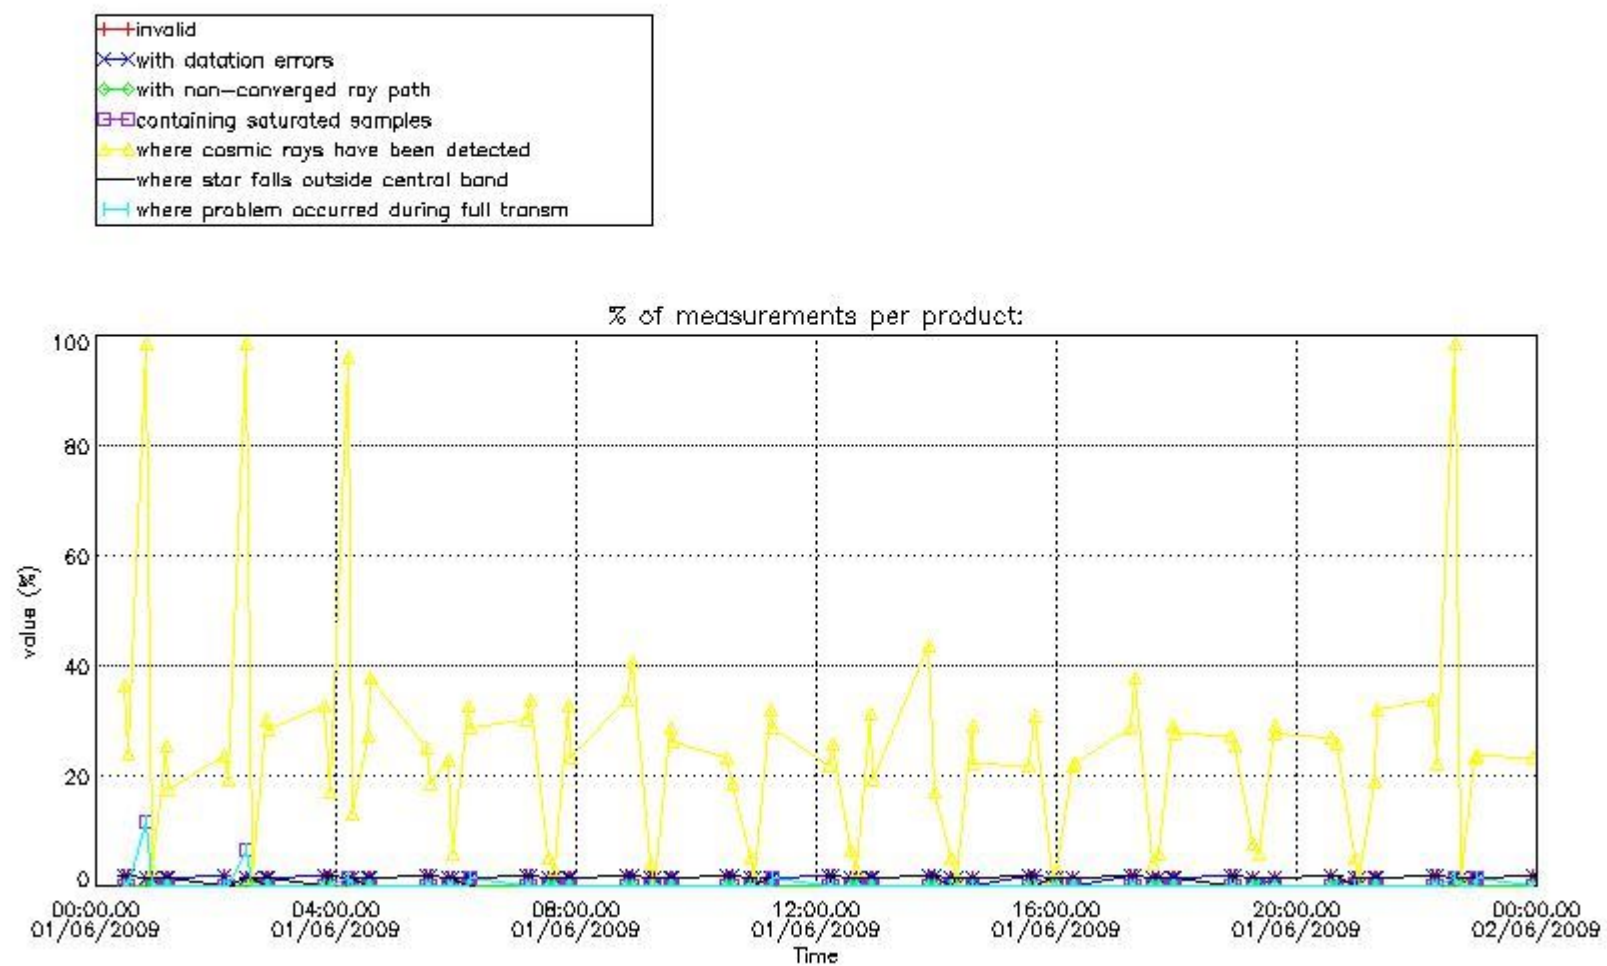

Percentage of flagged data per NO3 profile

4. Level 1 quality information per product

In this section it is plotted some information contained in the Quality Summary data set of the level 2 products that comes from the level 1b processing. Products without errors (error flag in the MPH set to "0") are used.

4.1 Plot quality information per product (time dependant) coming from level 1b processing

4.1.1 Plot level 1 quality information per product (time dependant): ENVISAT ASCENDING passes

4.1.2 Plot level 1 quality information per product (time dependant): ENVI SAT DESCENDING passes