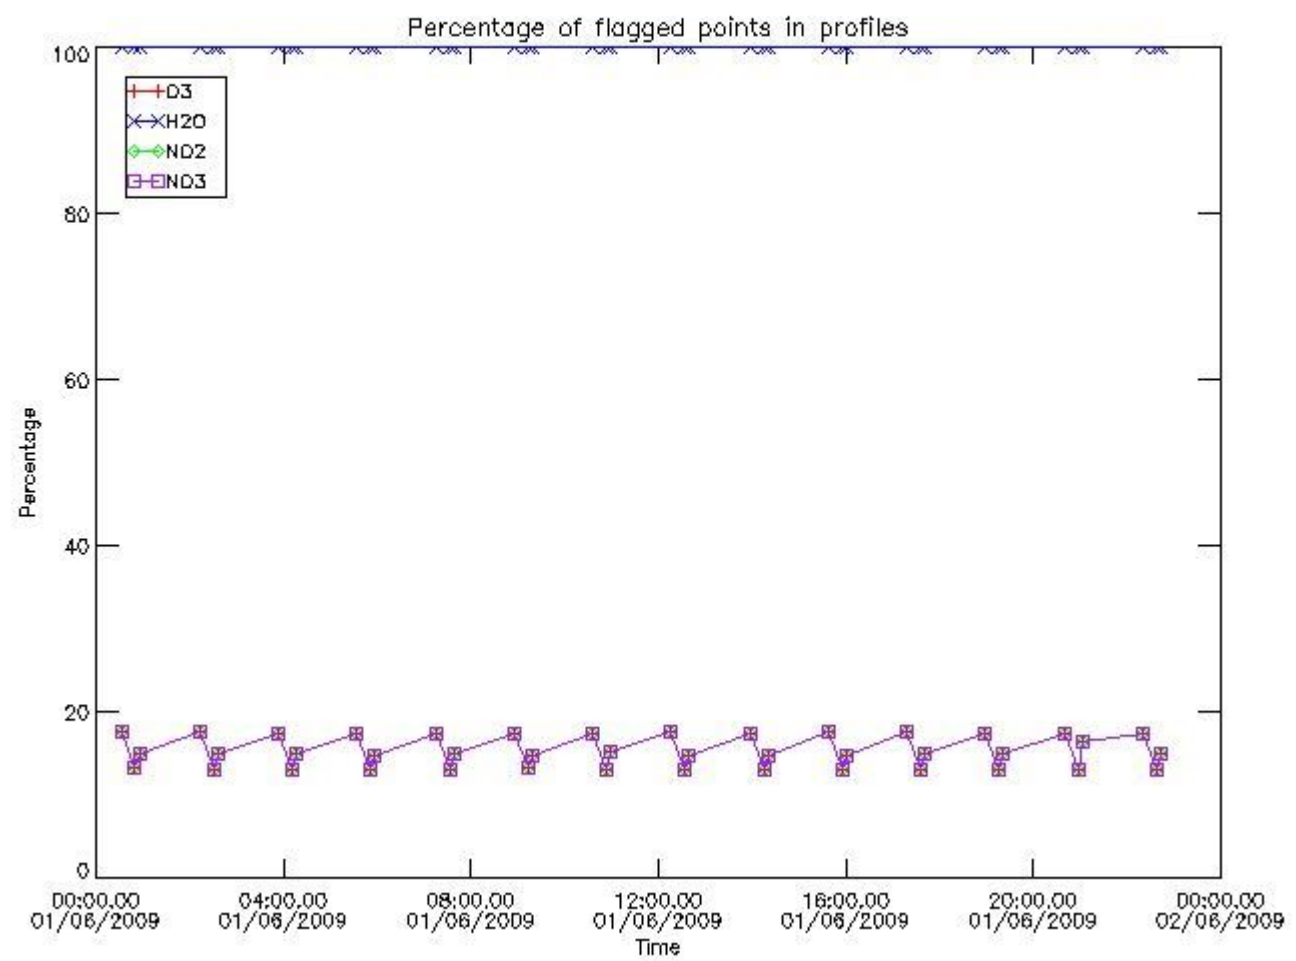

161	GOM_NL__2PRFIN20090601_211921_000000362079_00301_37930_9914.N1	01-JUN-2009 21:19:21	Twilight_stray	36.000	116	19Del Sgr	2.7000	4100.0	72	37930	No
162	GOM_NL__2PRFIN20090601_212540_000000322079_00301_37930_9915.N1	01-JUN-2009 21:25:40	Bright	31.500	86	35Eta Oph	2.4300	10200.	63	37930	No
163	GOM_NL__2PRFIN20090601_213746_000000322079_00301_37930_9916.N1	01-JUN-2009 21:37:46	Bright	31.500	127	27Bet Her	2.7810	4700.0	63	37930	No
164	GOM_NL__2PRFIN20090601_214110_000000332079_00301_37930_9917.N1	01-JUN-2009 21:41:10	Bright	32.500	133	40Zet Her	2.8070	6000.0	65	37930	No
165	GOM_NL__2PRFIN20090601_214837_000000332079_00301_37930_9918.N1	01-JUN-2009 21:48:37	Bright	33.000	130	23Bet Dra	2.7990	5800.0	66	37930	No
166	GOM_NL__2PRFIN20090601_215929_000000312079_00301_37930_9919.N1	01-JUN-2009 21:59:29	Twilight_stray	31.000	89	5Alp Cep	2.4510	8000.0	62	37930	No
167	GOM_NL__2PRFIN20090601_220439_000000252079_00301_37930_9920.N1	01-JUN-2009 22:04:39	Twilight_stray	25.000	74	11Bet Cas	2.2680	6600.0	50	37930	No
168	GOM_NL__2PRFIN20090601_221506_000000282079_00301_37930_9921.N1	01-JUN-2009 22:15:06	Twilight_stray	28.000	58	21Alp And	2.0730	11000.	56	37930	No
169	GOM_NL__2PRFIN20090601_222007_000000302079_00301_37930_9922.N1	01-JUN-2009 22:20:07	Dark	29.500	140	88Gam Peg	2.8340	26000.	59	37930	No
170	GOM_NL__2PRFIN20090601_223759_000000392079_00301_37930_9923.N1	01-JUN-2009 22:37:59	Dark	39.000	18	24Alp PsA	1.1660	9700.0	78	37930	No
171	GOM_NL__2PRFIN20090601_224306_000000342079_00302_37931_9927.N1	01-JUN-2009 22:43:06	Dark	34.000	31	Alp Gru	1.7340	15200.	68	37931	No
172	GOM_NL__2PRFIN20090601_225817_000000352079_00302_37931_9928.N1	01-JUN-2009 22:58:17	Twilight_stray	34.500	38	20Eps Sgr	1.8360	11000.	69	37931	No
173	GOM_NL__2PRFIN20090601_225958_000000362079_00302_37931_9929.N1	01-JUN-2009 22:59:58	Twilight_stray	36.000	116	19Del Sgr	2.7000	4100.0	72	37931	No
174	GOM_NL__2PRFIN20090601_230616_000000322079_00302_37931_9930.N1	01-JUN-2009 23:06:16	Bright	31.500	86	35Eta Oph	2.4300	10200.	63	37931	No
175	GOM_NL__2PRFIN20090601_231821_000000322079_00302_37931_9931.N1	01-JUN-2009 23:18:21	Bright	31.500	127	27Bet Her	2.7810	4700.0	63	37931	No
176	GOM_NL__2PRFIN20090601_232145_000000332079_00302_37931_9932.N1	01-JUN-2009 23:21:45	Bright	32.500	133	40Zet Her	2.8070	6000.0	65	37931	No
177	GOM_NL__2PRFIN20090601_232912_000000332079_00302_37931_9933.N1	01-JUN-2009 23:29:12	Bright	33.000	130	23Bet Dra	2.7990	5800.0	66	37931	No
178	GOM_NL__2PRFIN20090601_234004_000000312079_00302_37931_9934.N1	01-JUN-2009 23:40:04	Twilight_stray	31.000	89	5Alp Cep	2.4510	8000.0	62	37931	No
179	GOM_NL__2PRFIN20090601_234514_000000252079_00302_37931_9935.N1	01-JUN-2009 23:45:14	Twilight_stray	25.000	74	11Bet Cas	2.2680	6600.0	50	37931	No
180	GOM_NL__2PRFIN20090601_235542_000000282079_00302_37931_9936.N1	01-JUN-2009 23:55:42	Twilight_stray	28.000	58	21Alp And	2.0730	11000.	56	37931	No

3. Quality information per product

In this section it is plotted some information contained in the Quality Summary data set of the level 2 products. Only products in dark limb conditions and without errors (error flag in the MPH set to "0") are used.

3.1 Plot quality information per product (time dependant)

3.2 Plot quality information per product (world map)