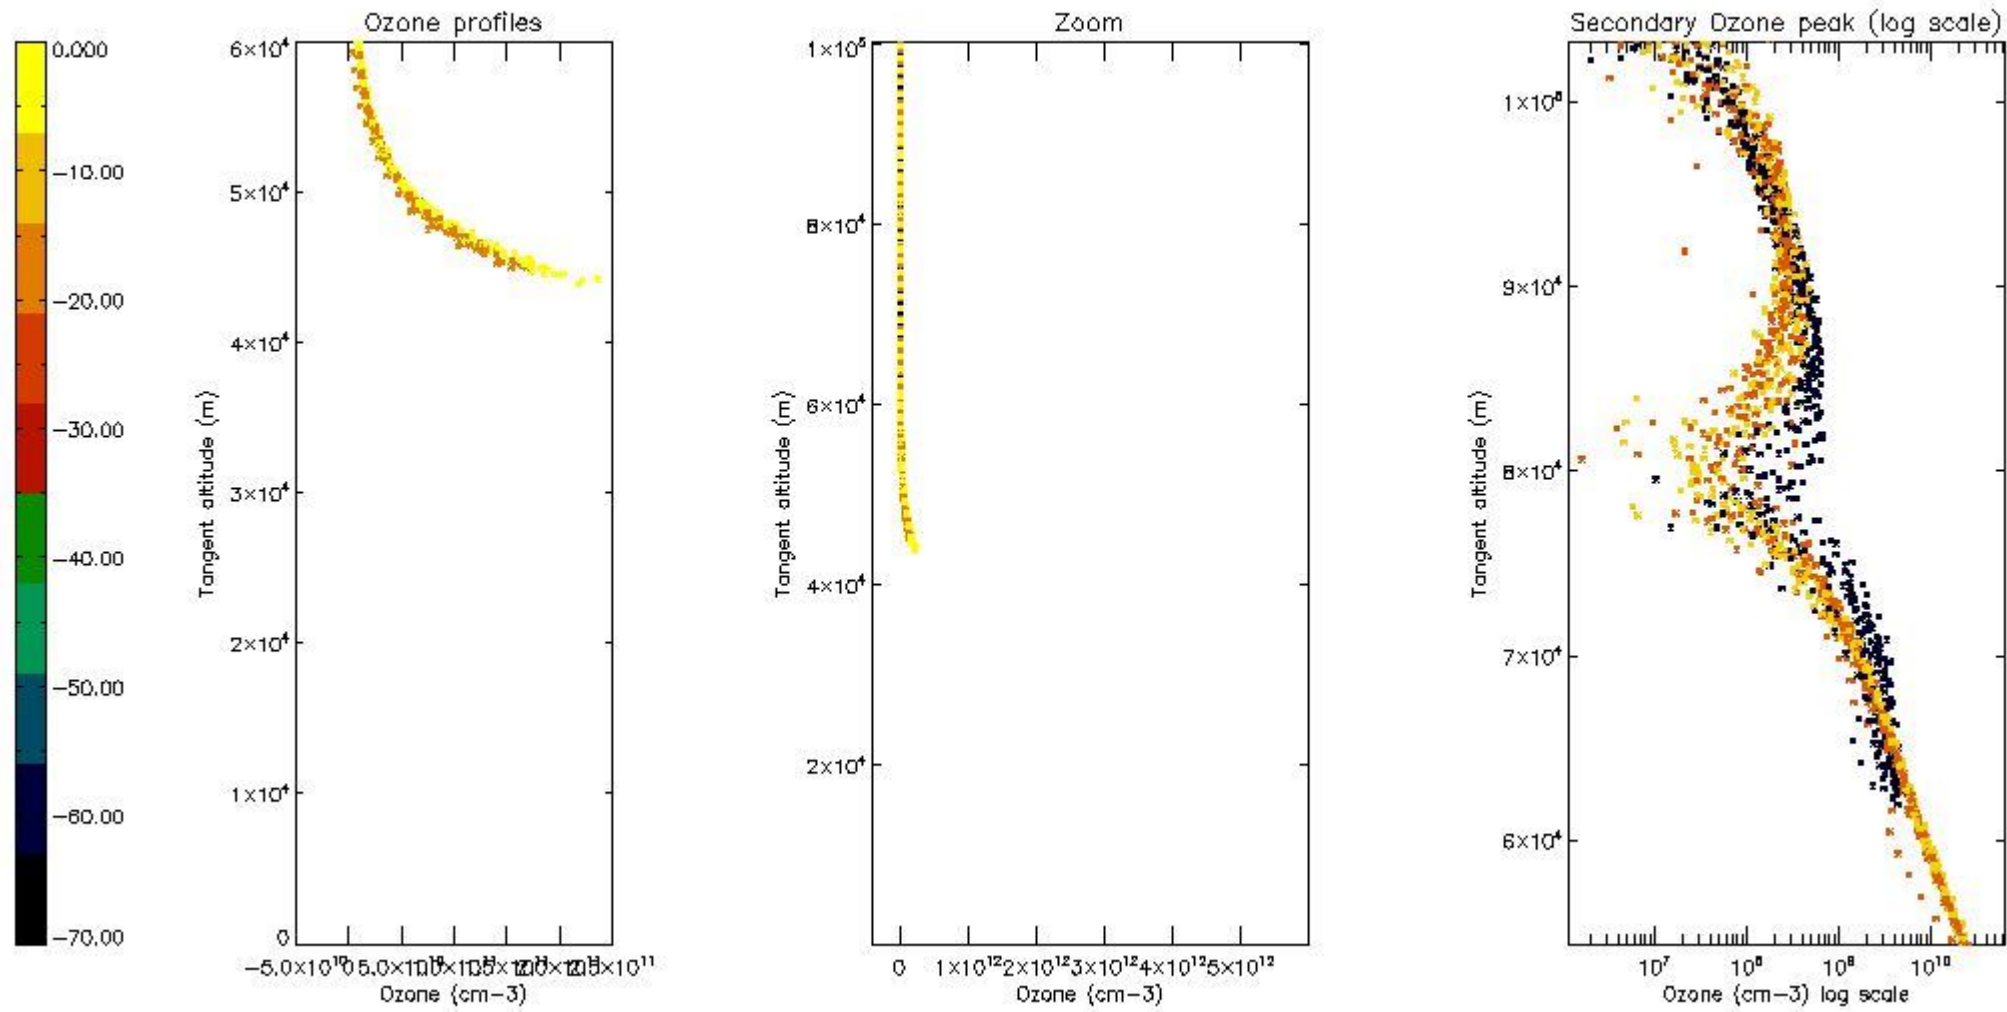

STD < 10	9
STD < 5	7

5.2 Plot ozone profiles for all STD (dark without errors)

The colorbar represents the latitude.

5.3 Plot ozone profiles where STD < 20% (dark without errors)

The colorbar represents the latitude.