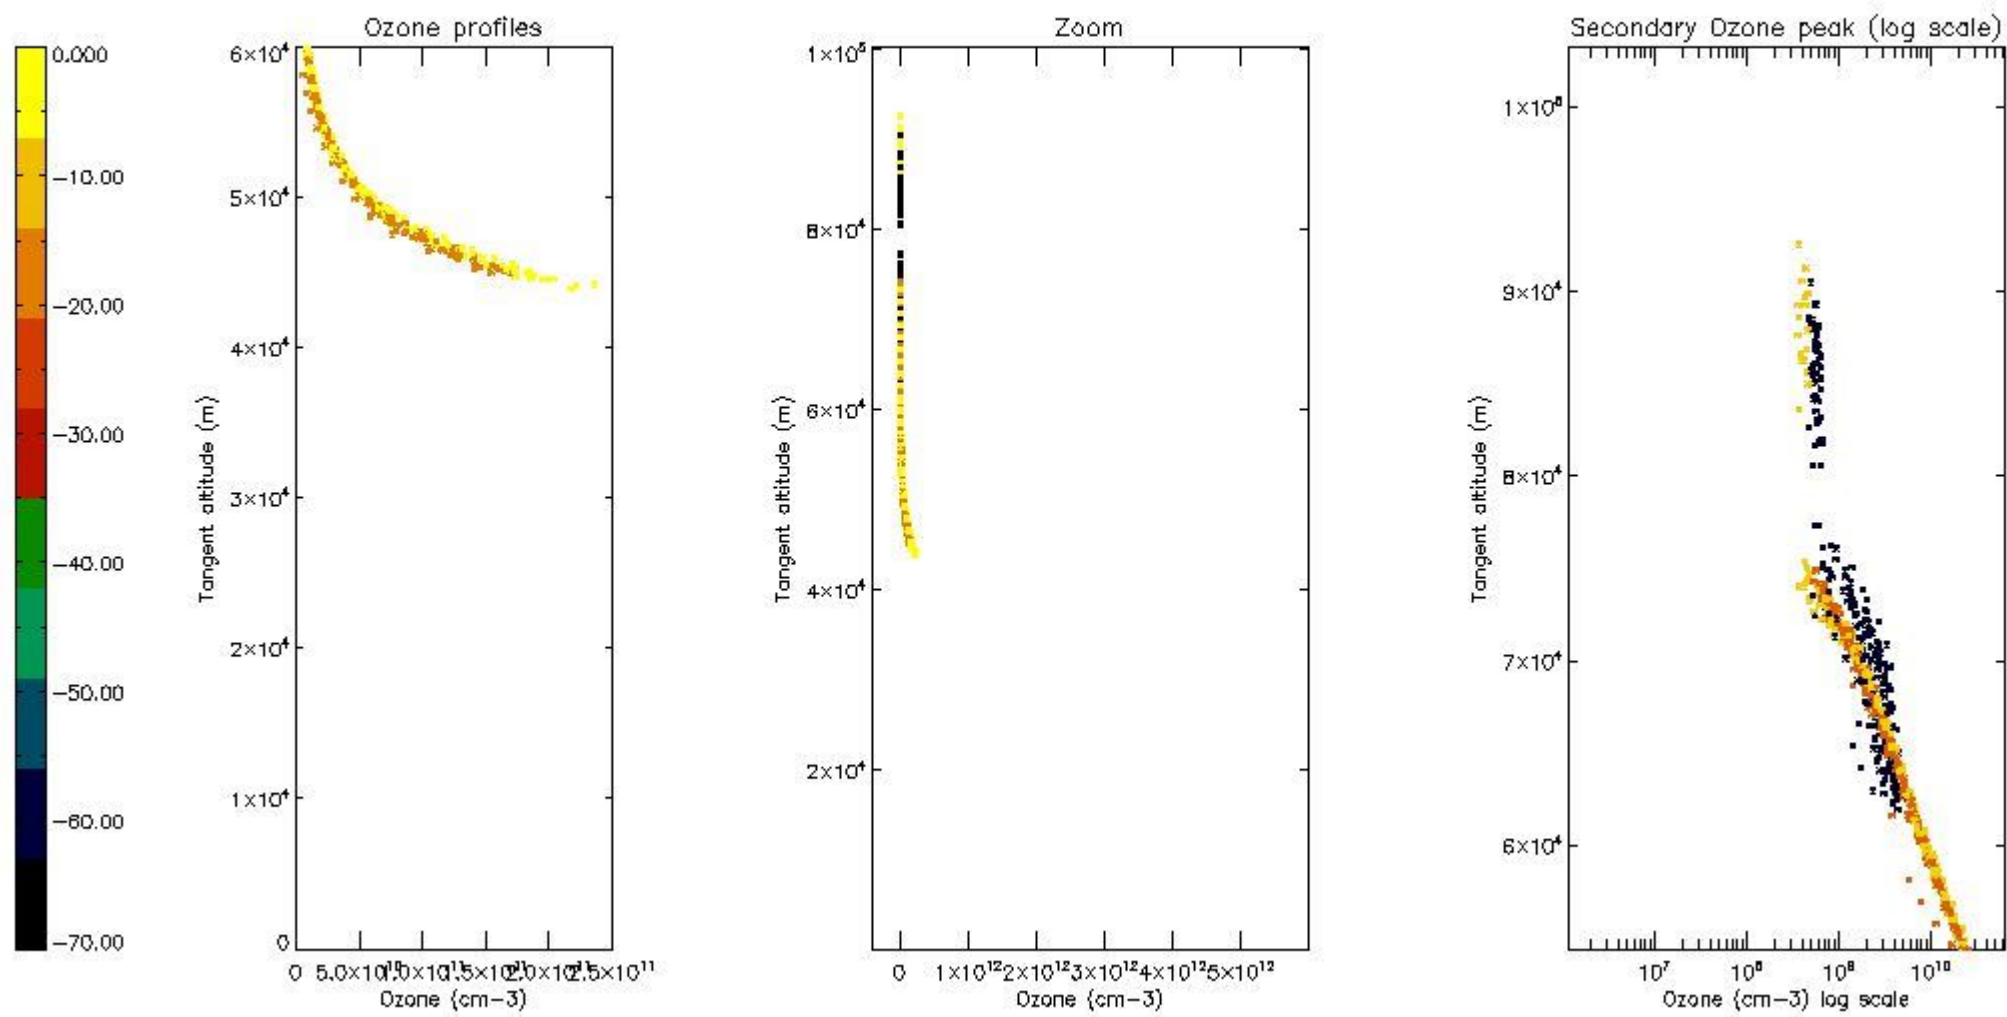

5.5 Plot ozone profiles where STD < 5% (dark without errors)

The colorbar represents the latitude.