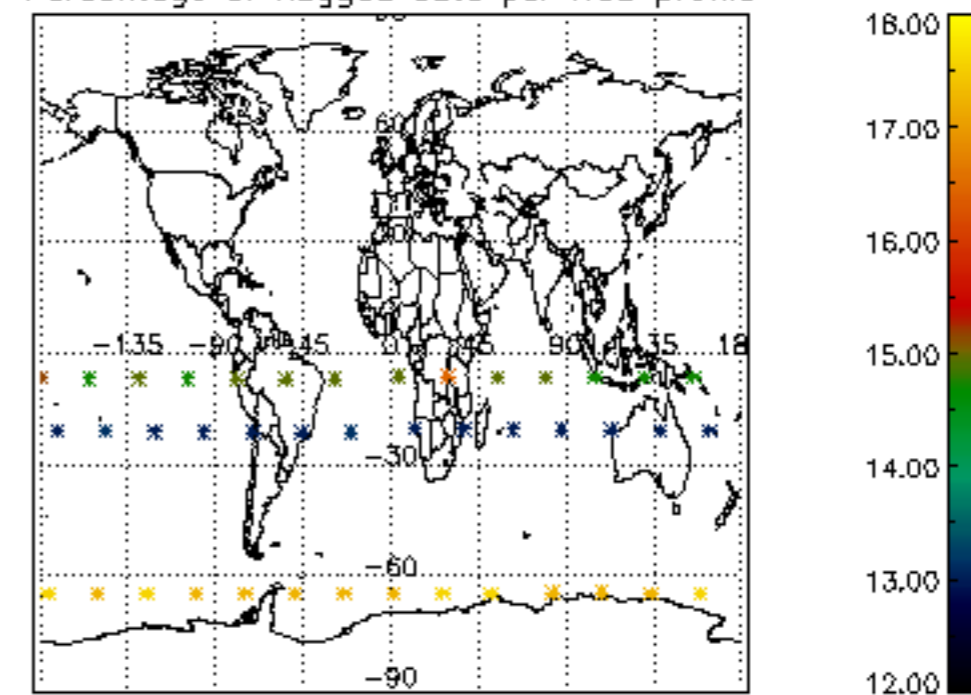

Percentage of flagged data per NO3 profile