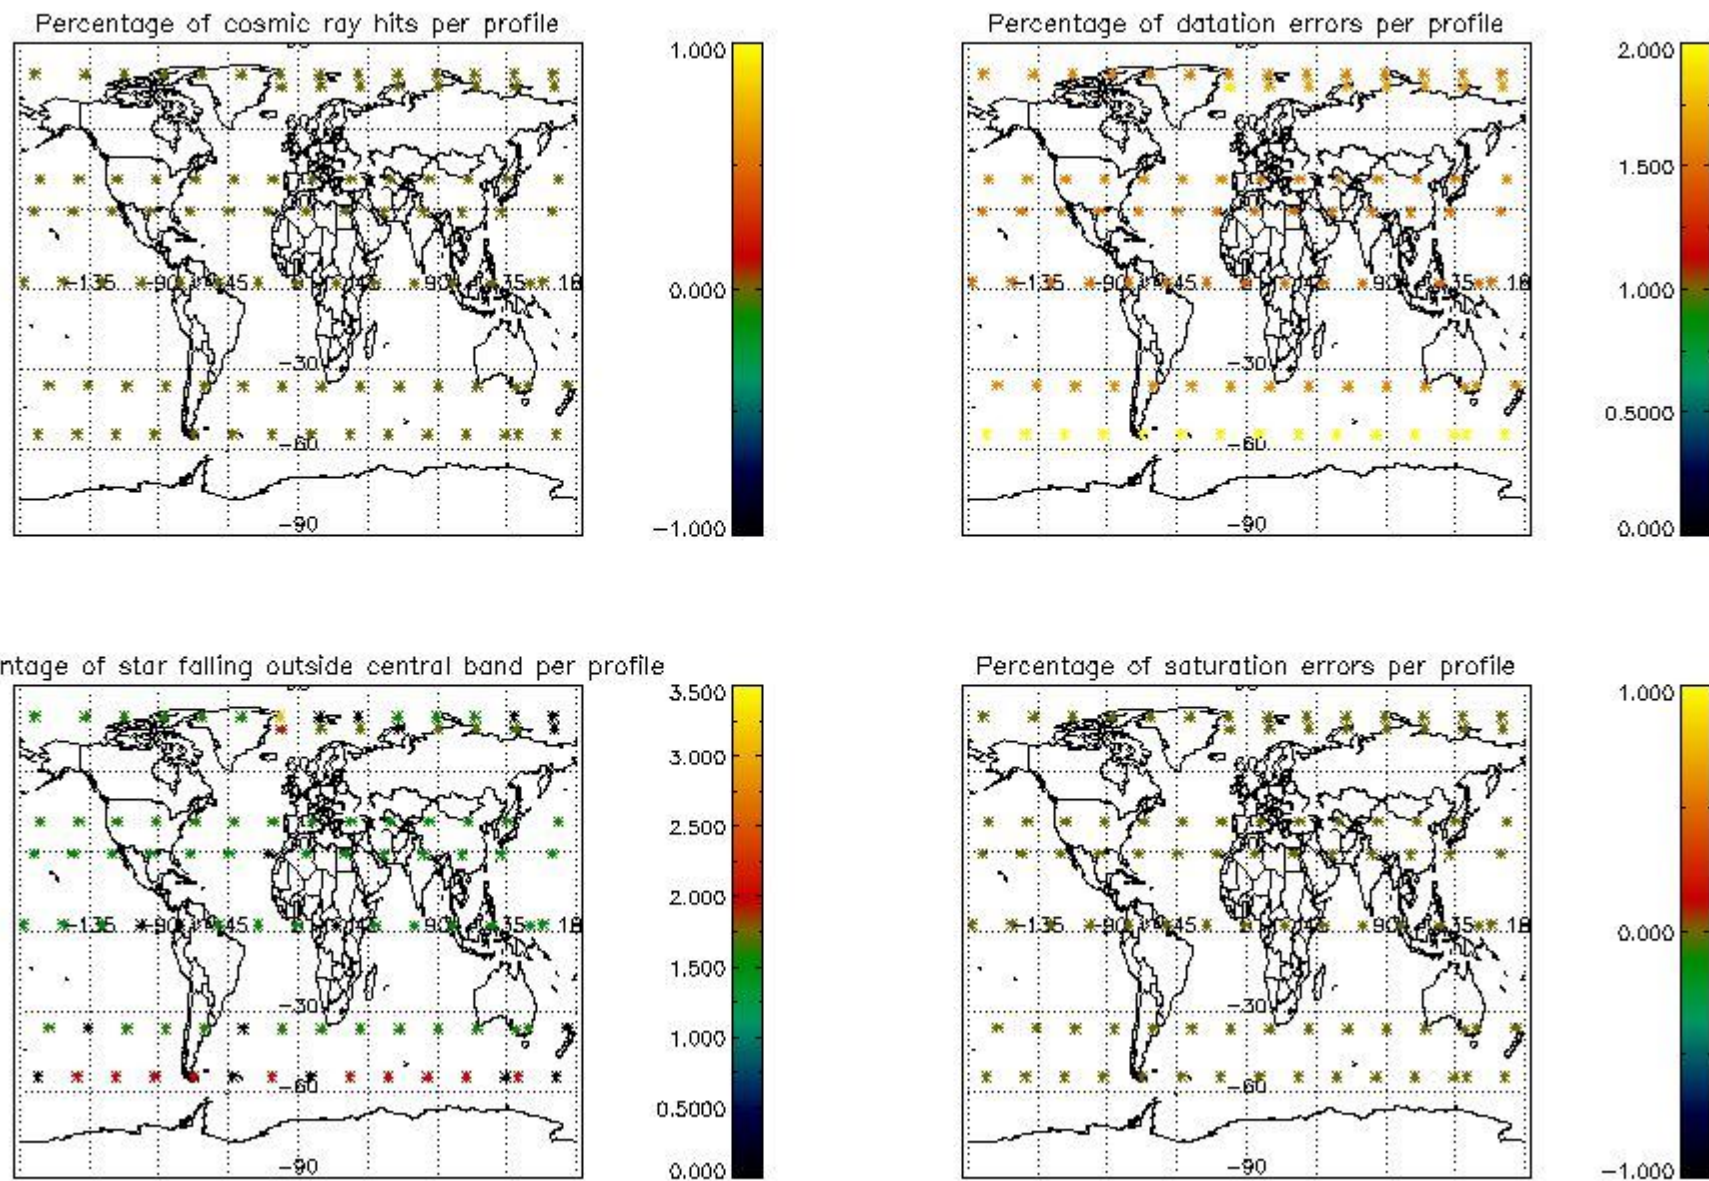

4.2.2 Plot level 1 quality information per product (world map): ENVISAT DESCENDING passes

5. Trace gas profiles

5.1 Ozone statistics based on quality of products

The final quality of the products can be "measured" using the STD (Standard Deviation) attached to every point profile. This information is written to the parameter GOM_NL__2P/NL_LOCAL_SPECIES_DENSITY/o3_std of the level 2 products. The table below shows the statistics for given STD ranges.

The statistics are given with respect to the overall valid production:

- Products without fatal errors: GOM_NL__2P/MPH/PRODUCT_ERR=0
- Valid point profile: GOM_NL__2P/NL_LOCAL_SPECIES_DENSITY/pcd(0)=0

The 'Criteria' is applied to valid points of dark limb products:

- Products in dark limb illumination condition: GOM_NL__2P/NL_SUMMARY_QUALITY/obs_ill_cond=0
- Products without fatal errors: GOM_NL__2P/MPH/PRODUCT_ERR=0
- Valid point profile: GOM_NL__2P/NL_LOCAL_SPECIES_DENSITY/pcd(0)=0

So, the table below shows the percentage of dark limb and valid observations for each criteria with respect to the overall valid daily observations.

Criteria	% of total production
All STD	25
STD < 20	13