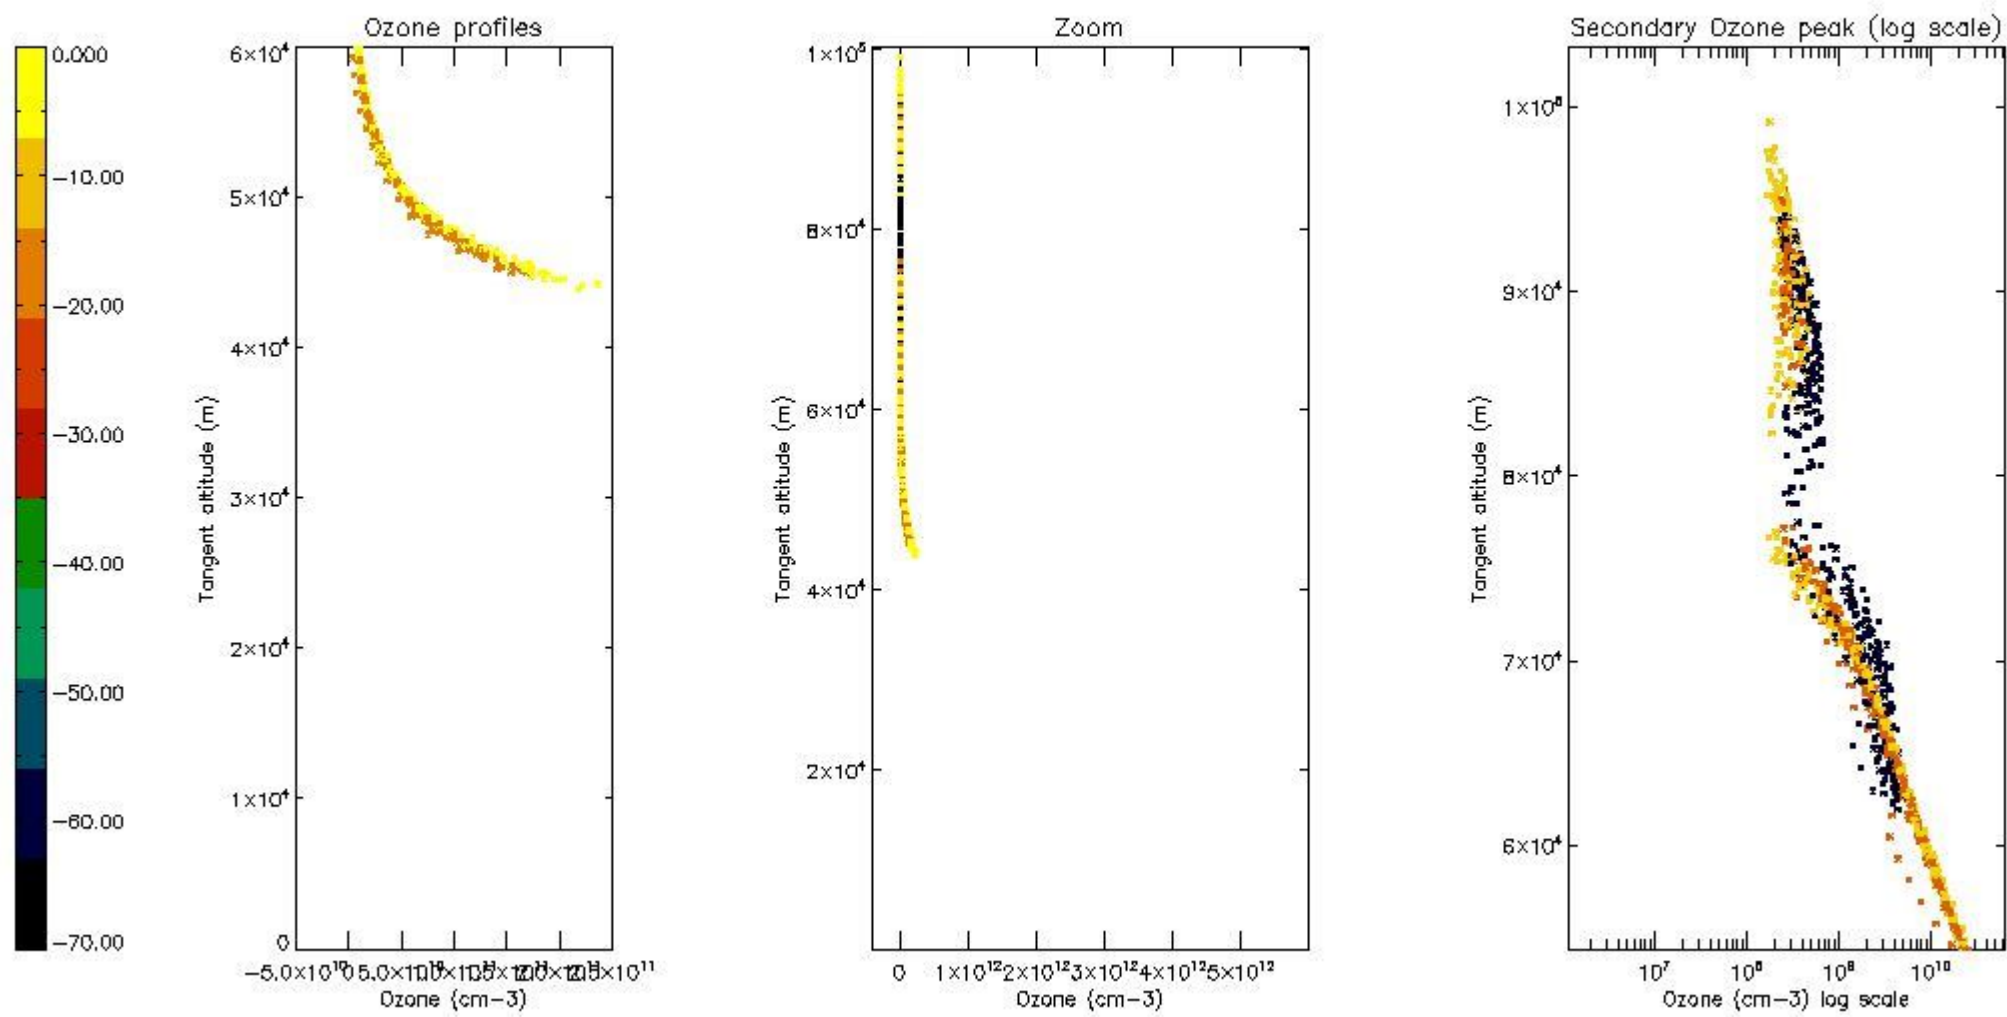

STD < 10	9
STD < 5	7

5.2 Plot ozone profiles for all STD (dark without errors)

The colorbar represents the latitude.

5.3 Plot ozone profiles where STD < 20% (dark without errors)

The colorbar represents the latitude.

5.4 Plot ozone profiles where STD < 10% (dark without errors)

The colorbar represents the latitude.

5.5 Plot ozone profiles where $STD < 5\%$ (dark without errors)

The colorbar represents the latitude.

5.6 Plot NO₂ profiles for all STD (dark without errors)