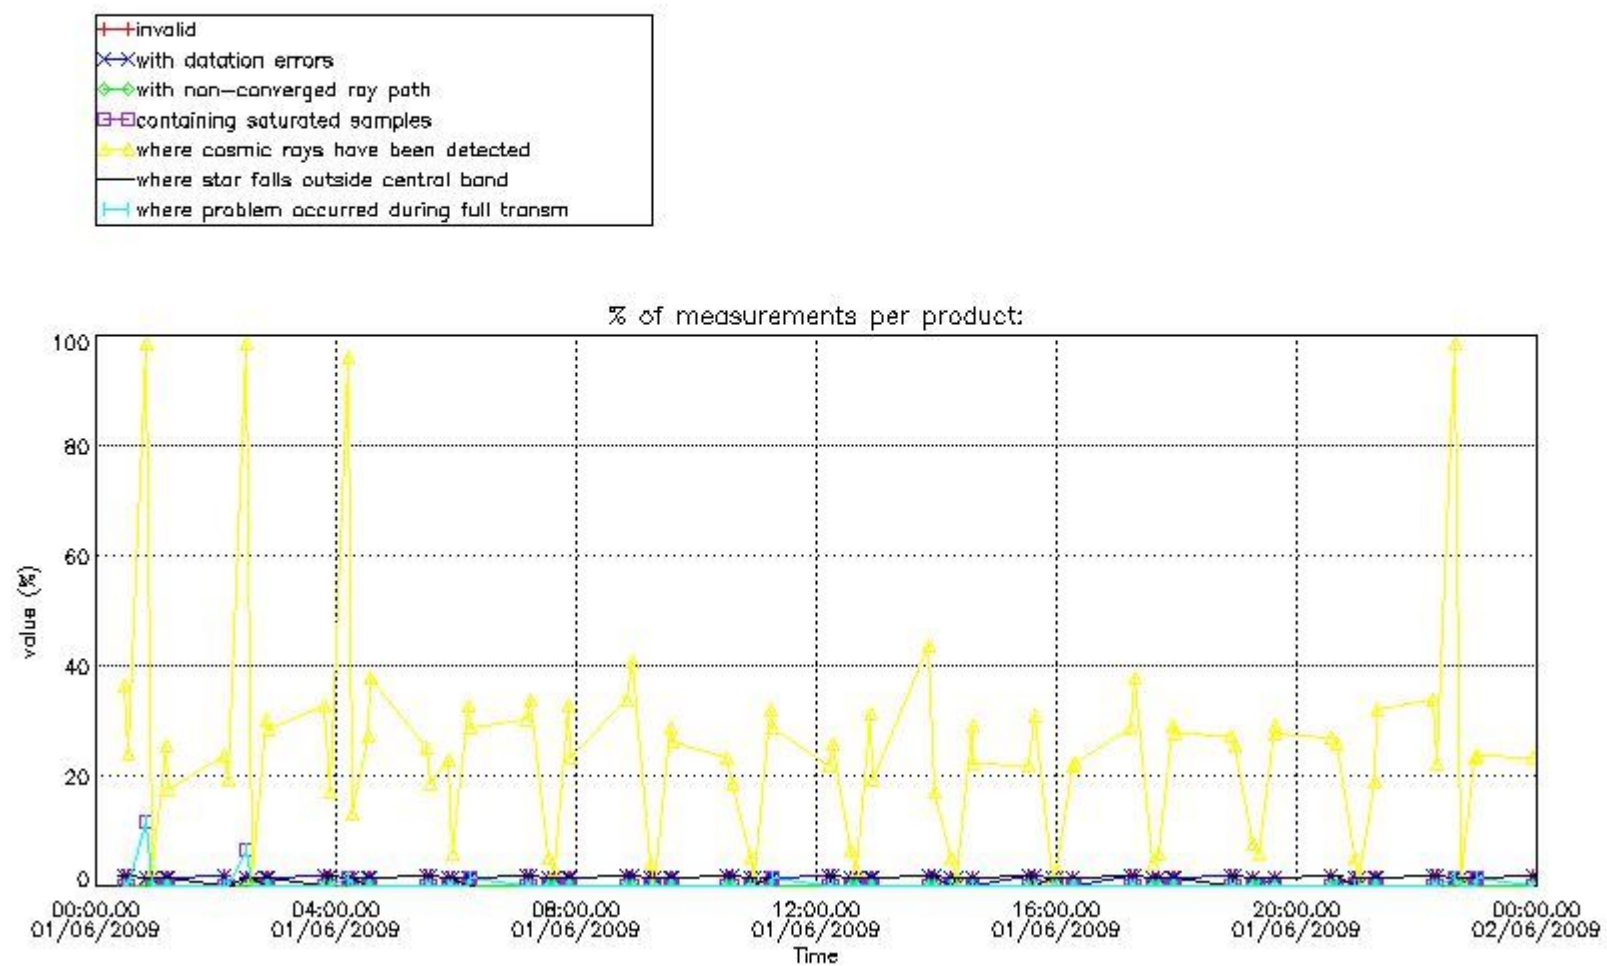

4.1.2 Plot level 1 quality information per product (time dependant): ENVI SAT DESCENDING passes