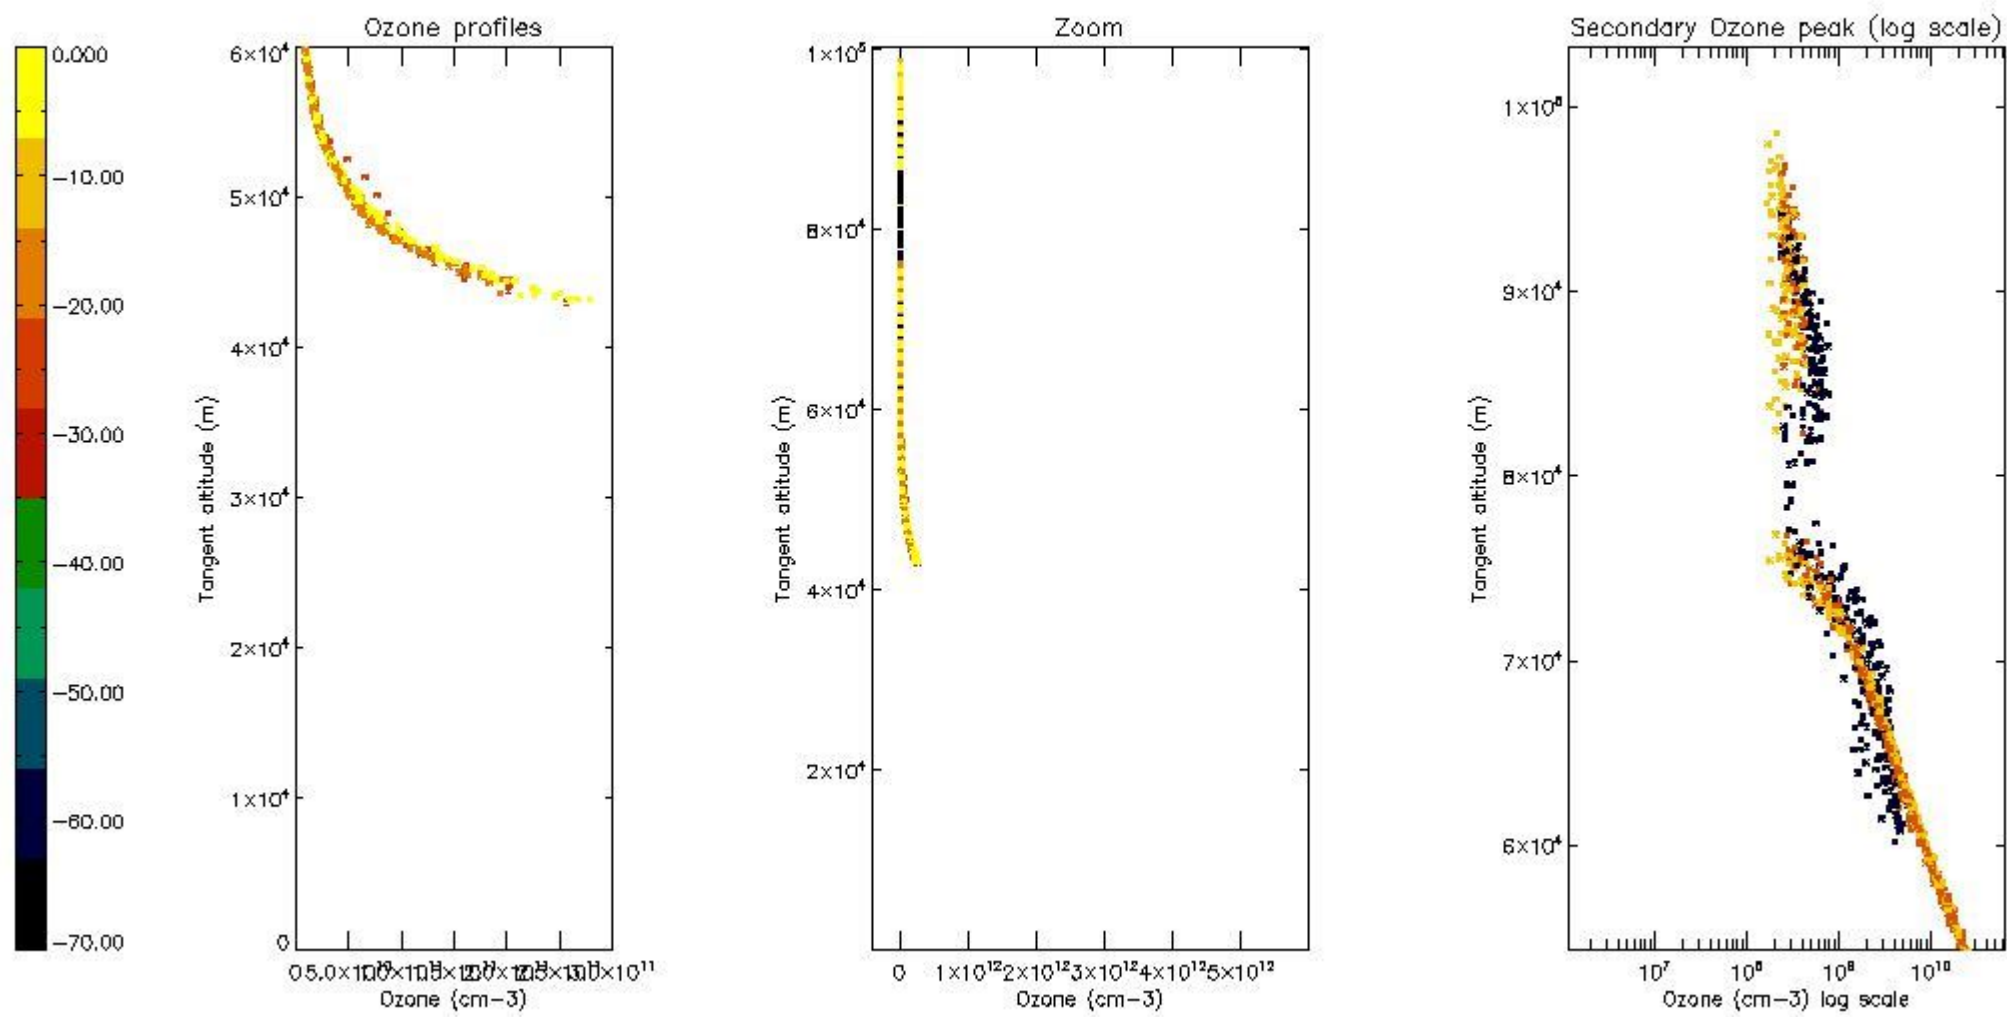

STD < 10	9
STD < 5	7

5.2 Plot ozone profiles for all STD (dark without errors)

The colorbar represents the latitude.

5.3 Plot ozone profiles where STD < 20% (dark without errors)

The colorbar represents the latitude.