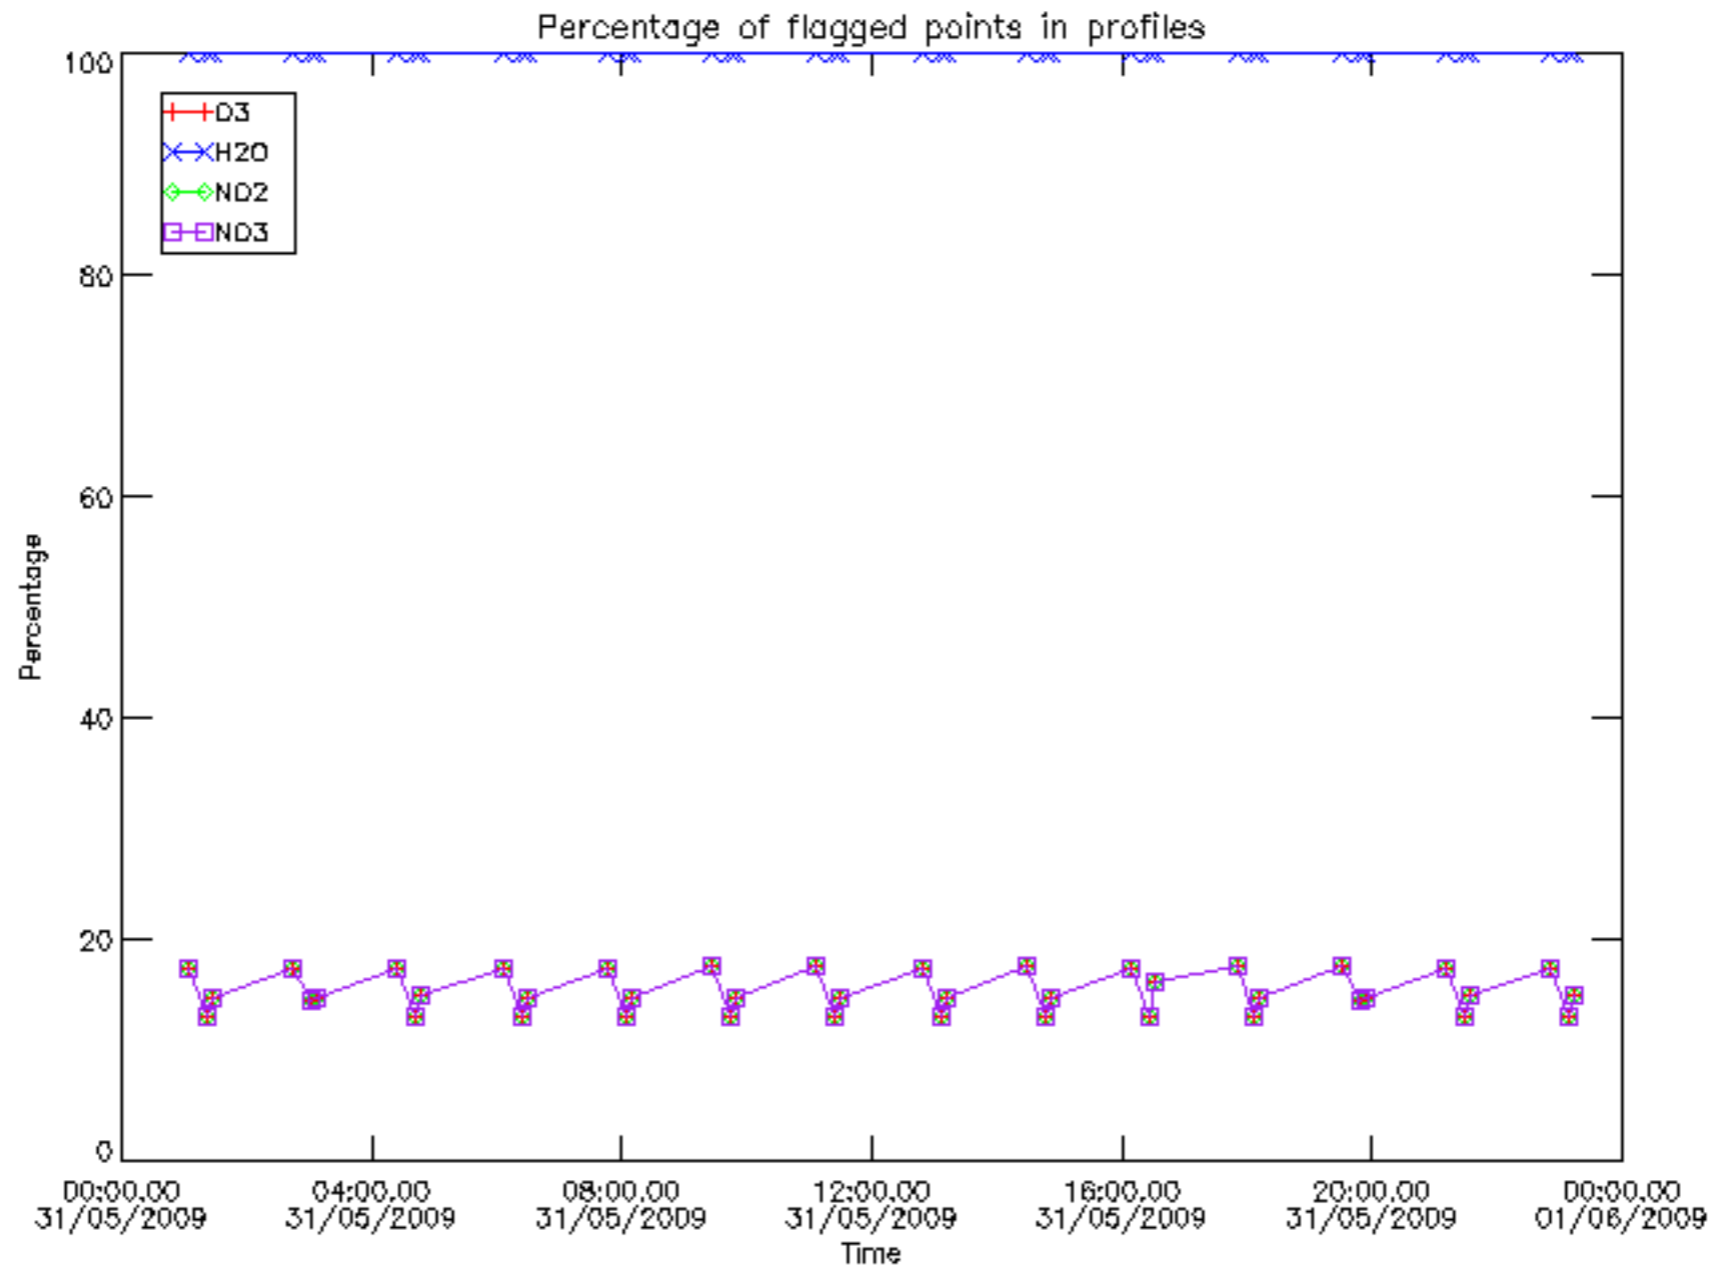

Percentage of flagged data per D3 profile

Percentage of flagged data per H2O profile