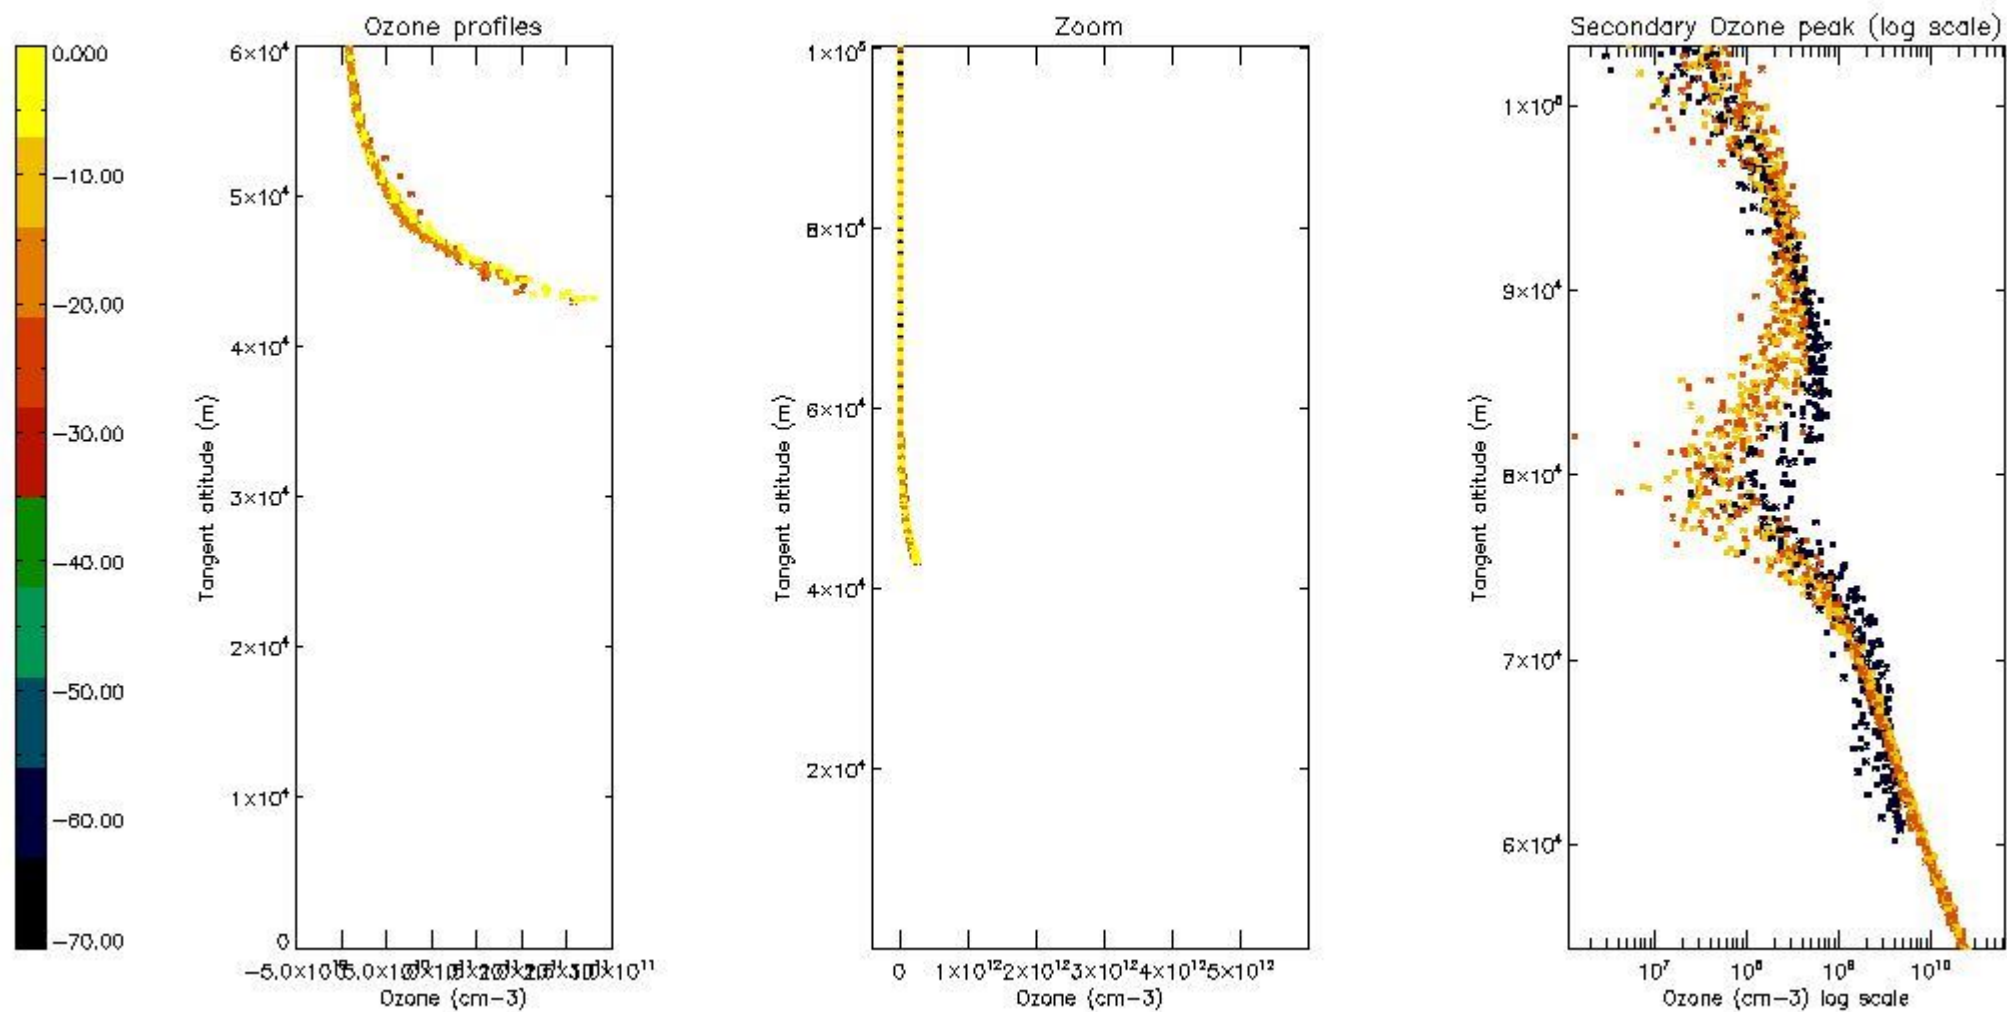

STD < 10	9
STD < 5	7

5.2 Plot ozone profiles for all STD (dark without errors)

The colorbar represents the latitude.

5.3 Plot ozone profiles where STD < 20% (dark without errors)

The colorbar represents the latitude.