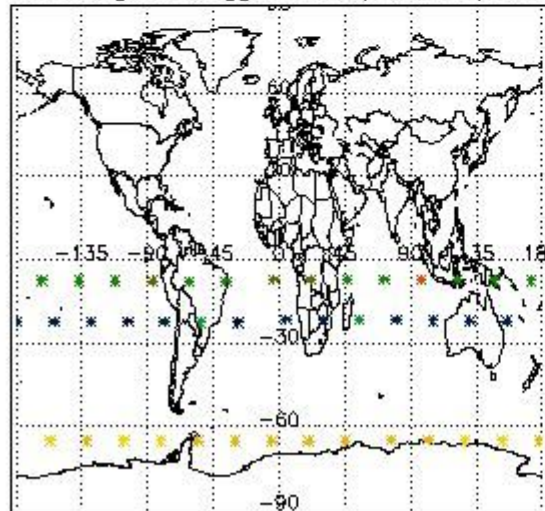

3.1 Plot quality information per product (time dependant)

3.2 Plot quality information per product (world map)

Percentage of flagged data per O3 profile

Percentage of flagged data per H2O profile

Percentage of flagged data per NO2 profile