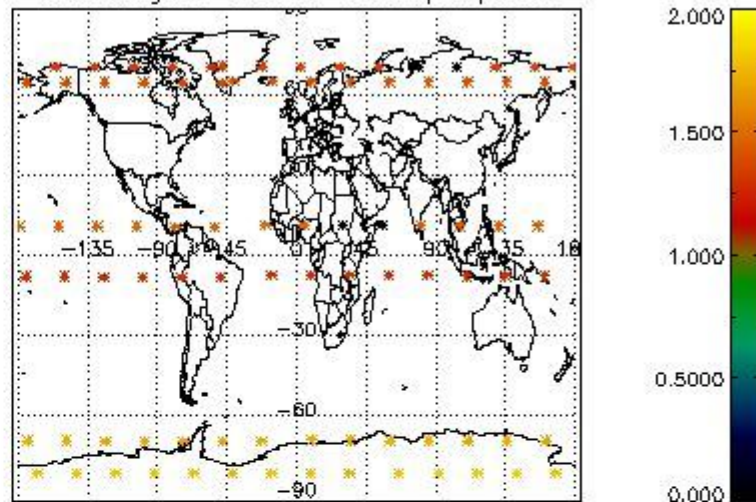

Percentage of datation errors per profile