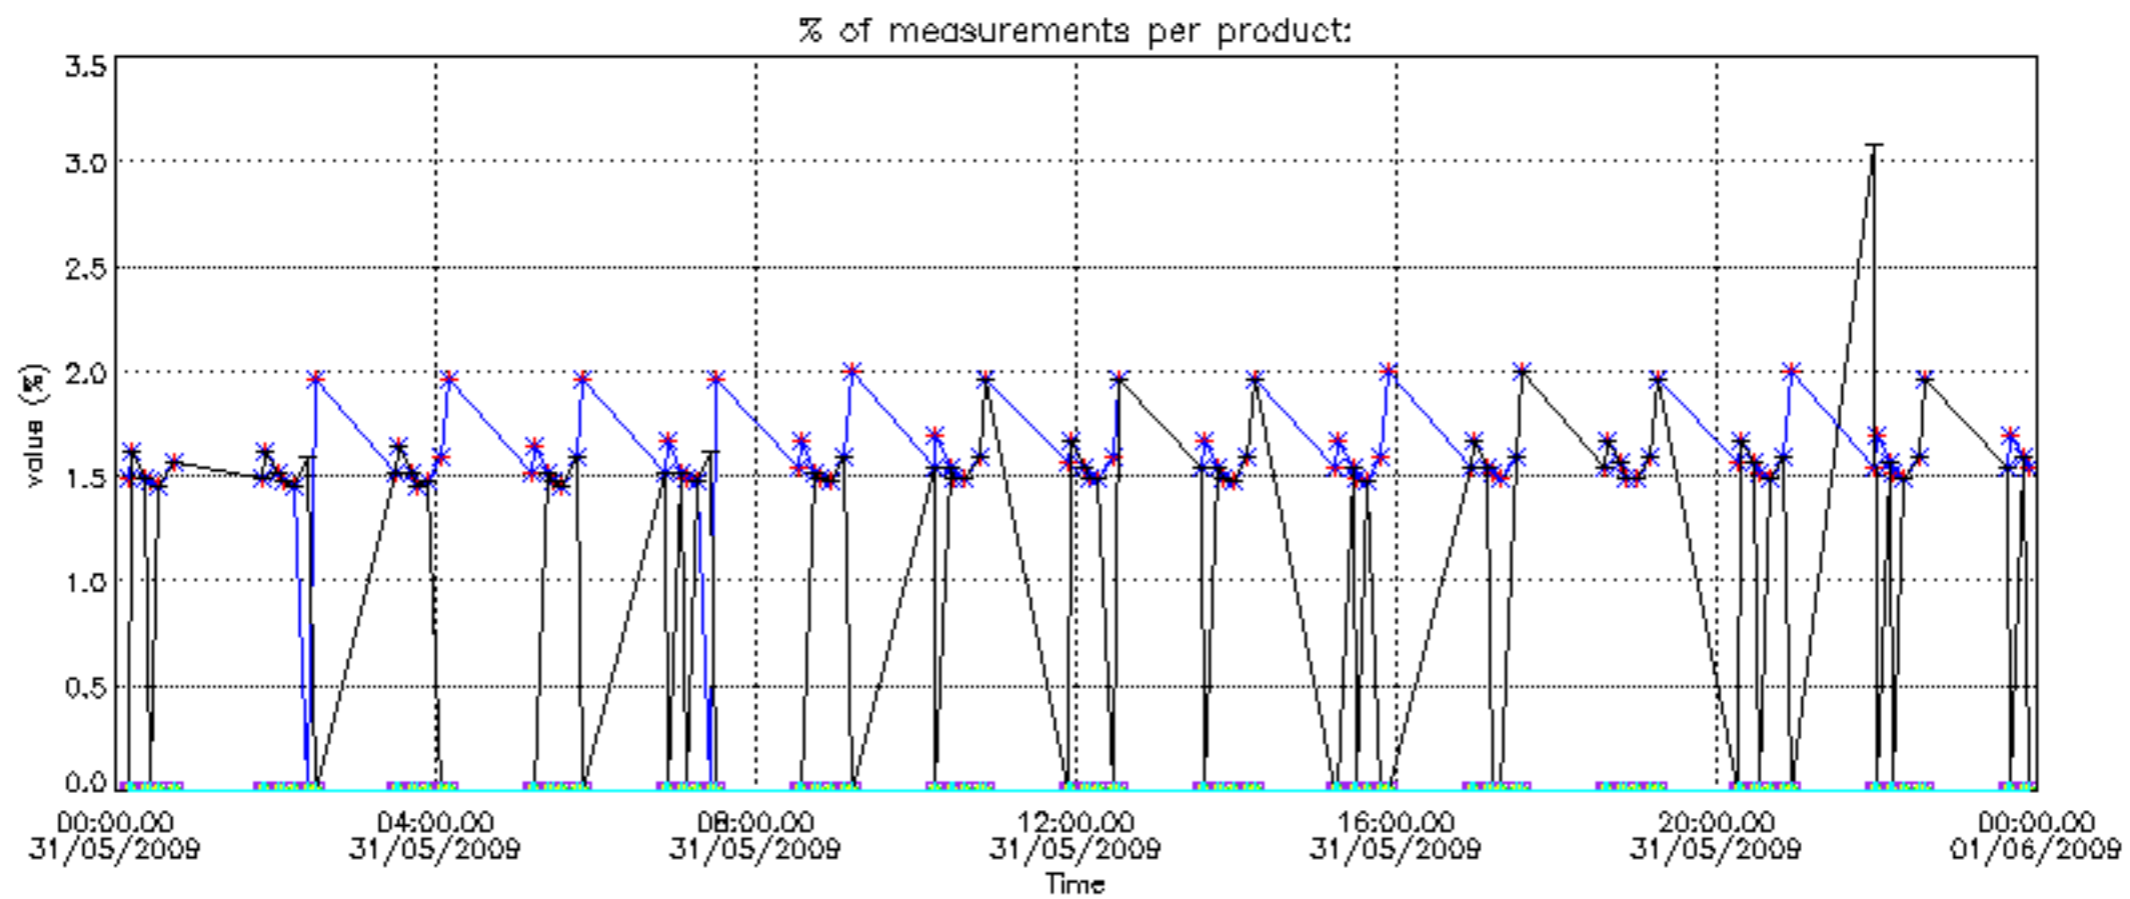

Percentage of cosmic ray hits per profile

Percentage of datation errors per profile