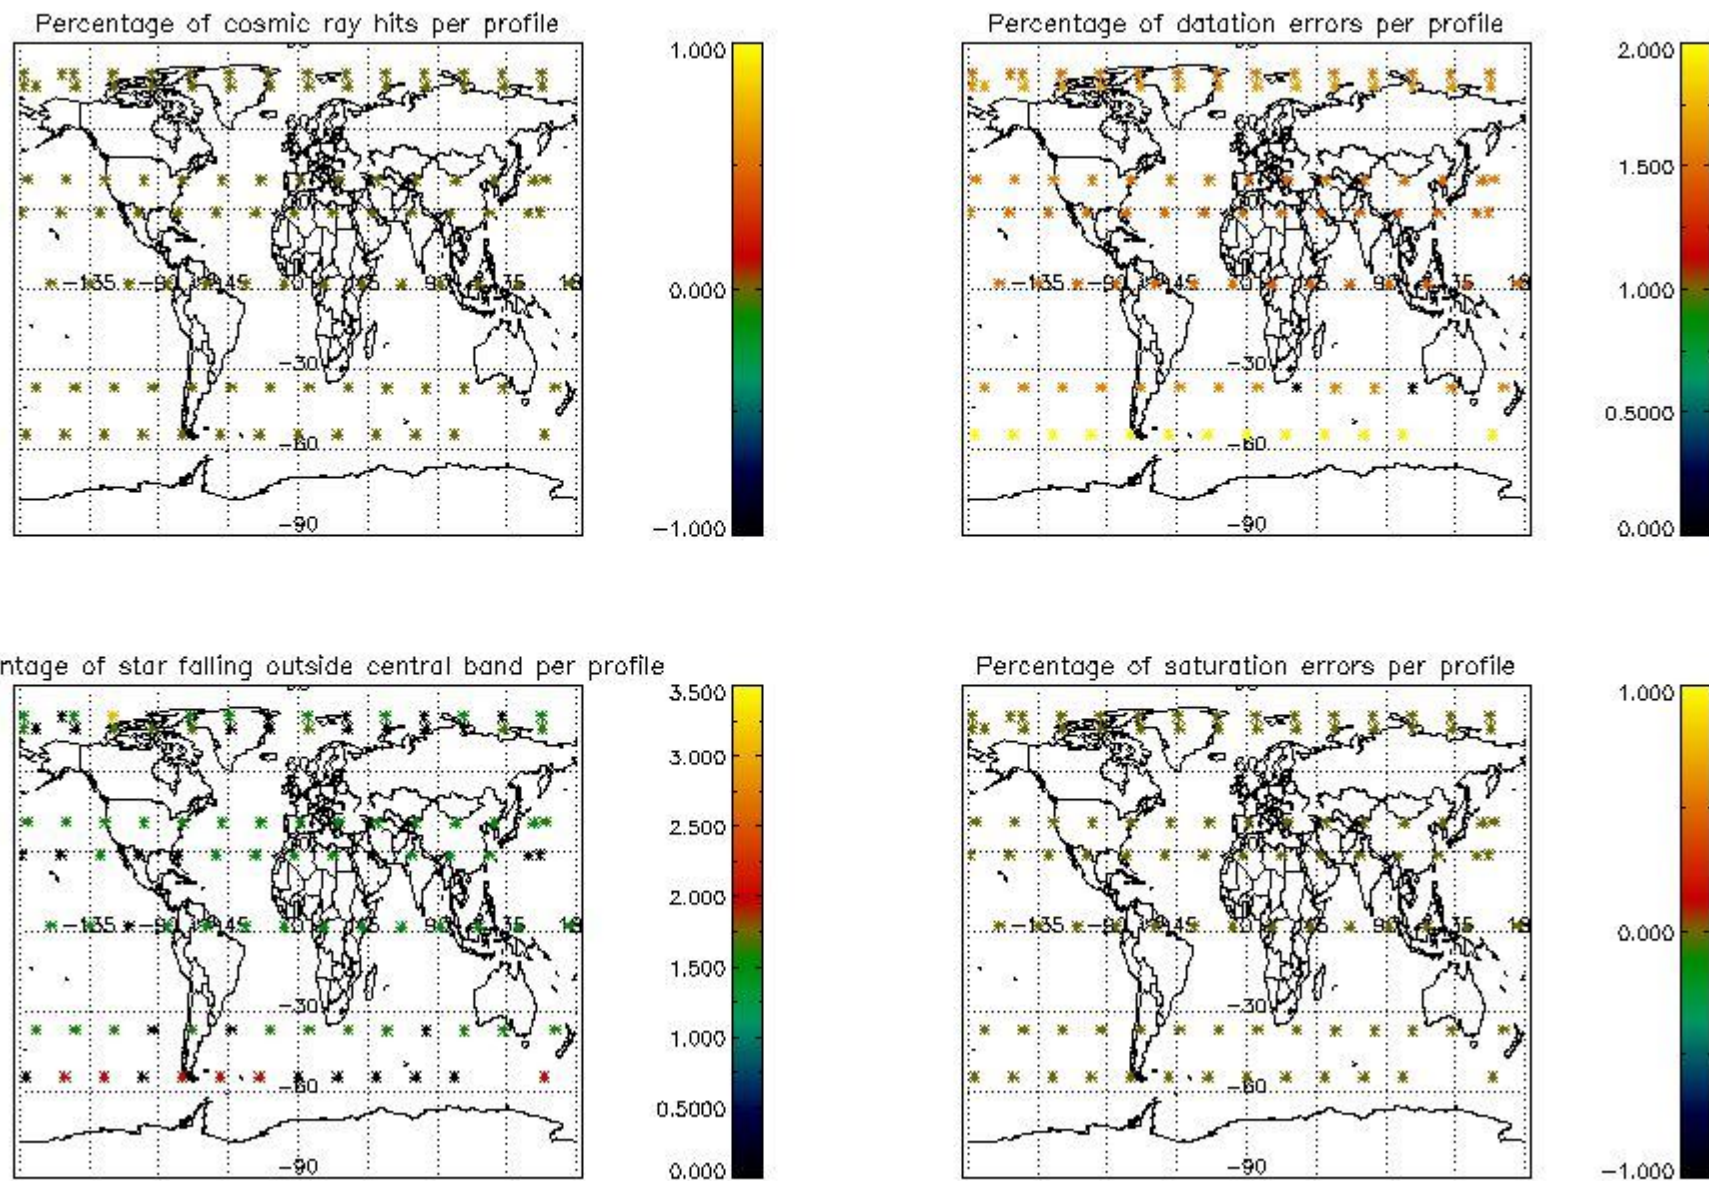

Percentage of datation errors per profile

Percentage of star falling outside central band per profile

Percentage of saturation errors per profile

4.2.2 Plot level 1 quality information per product (world map): ENVISAT DESCENDING passes