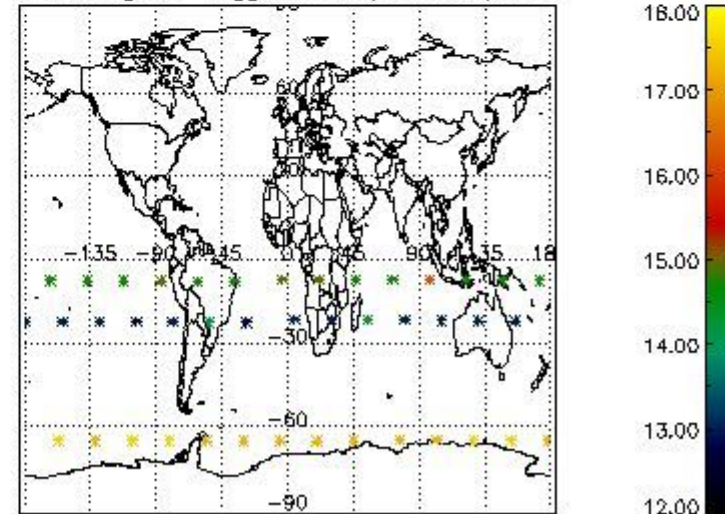

Percentage of flagged data per NO3 profile

4. Level 1 quality information per product

In this section it is plotted some information contained in the Quality Summary data set of the level 2 products that comes from the level 1b processing. Products without errors (error flag in the MPH set to "0") are used.

4.1 Plot quality information per product (time dependant) coming from level 1b processing

4.1.1 Plot level 1 quality information per product (time dependant): ENVISAT ASCENDING passes