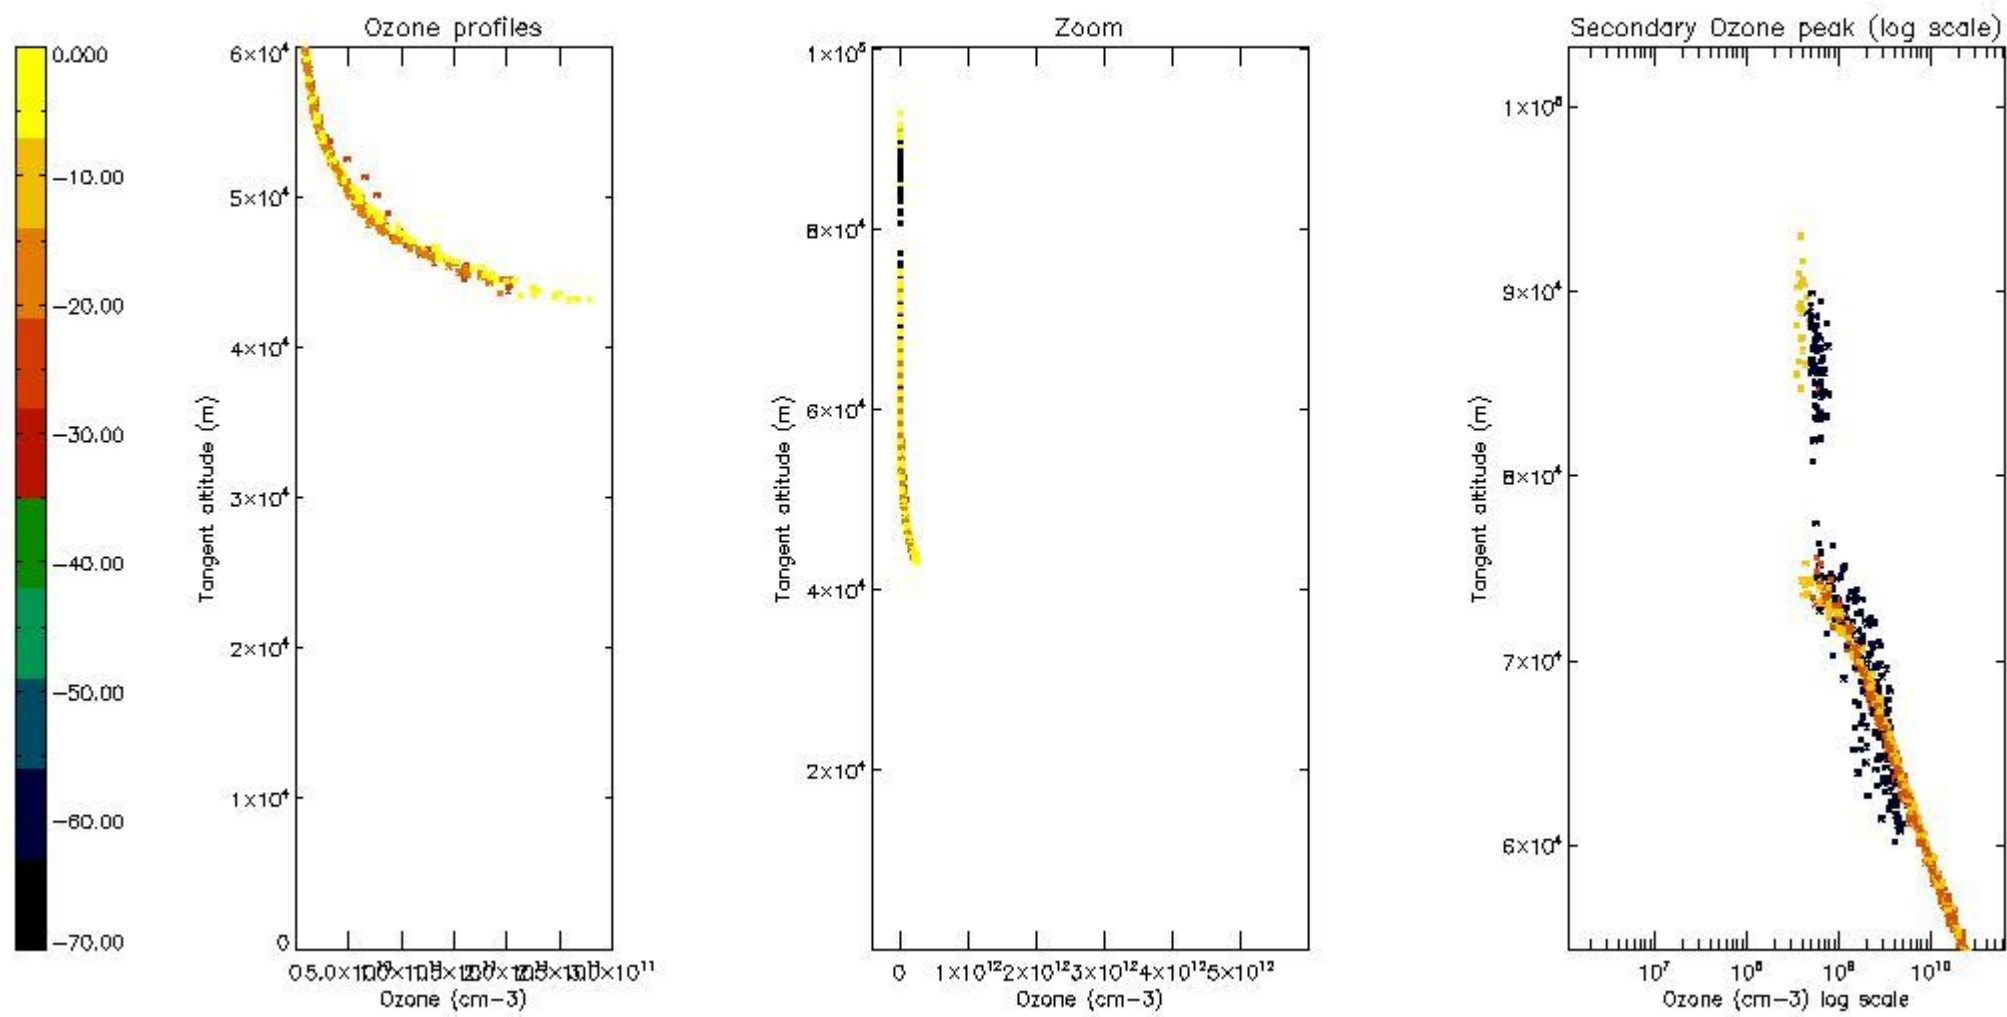

STD < 10	9
STD < 5	7

5.2 Plot ozone profiles for all STD (dark without errors)

The colorbar represents the latitude.

5.3 Plot ozone profiles where STD < 20% (dark without errors)

The colorbar represents the latitude.

5.4 Plot ozone profiles where STD < 10% (dark without errors)

The colorbar represents the latitude.

5.5 Plot ozone profiles where STD < 5% (dark without errors)

The colorbar represents the latitude.

5.6 Plot NO₂ profiles for all STD (dark without errors)