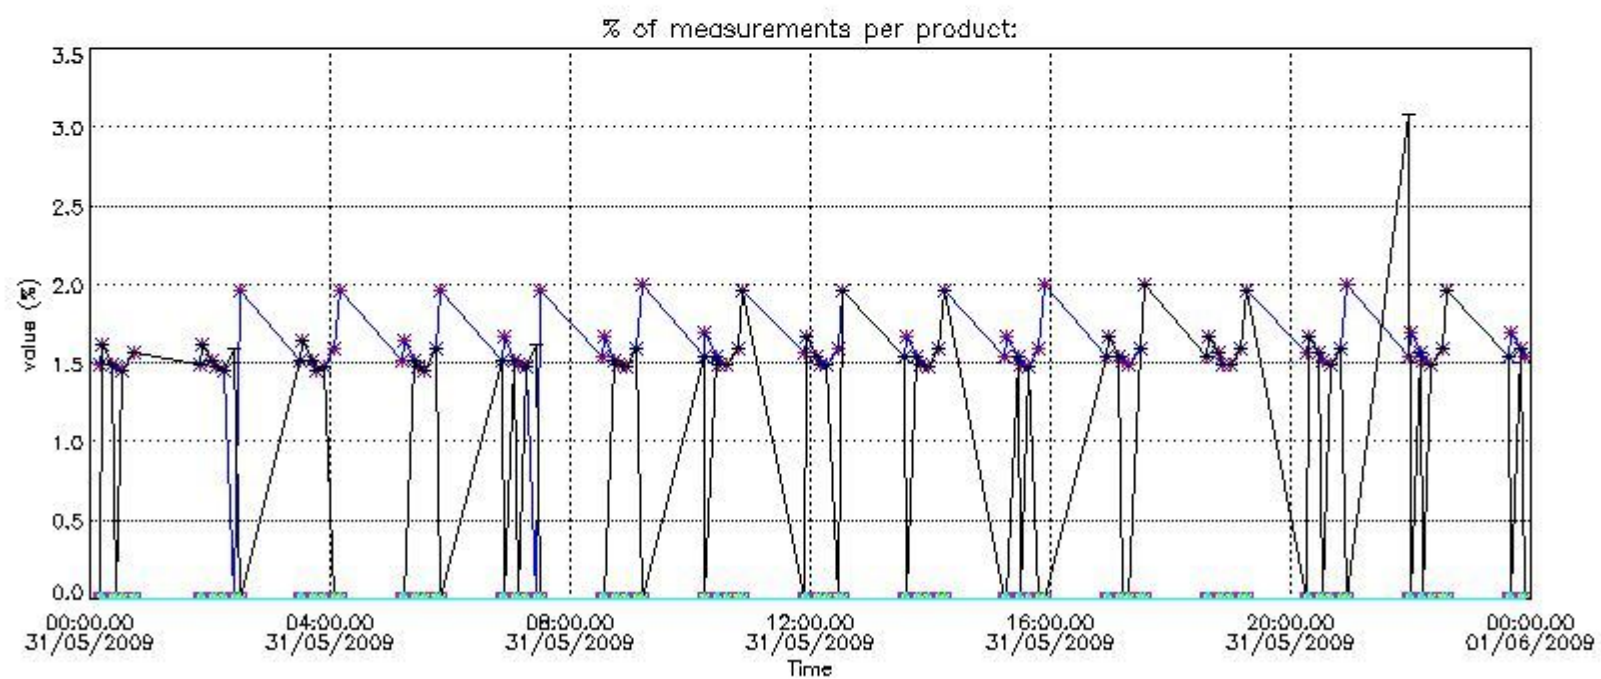

4.2 Plot quality information per product coming from level 1b processing (world map)

4.2.1 Plot level 1 quality information per product (world map): ENVISAT ASCENDING passes