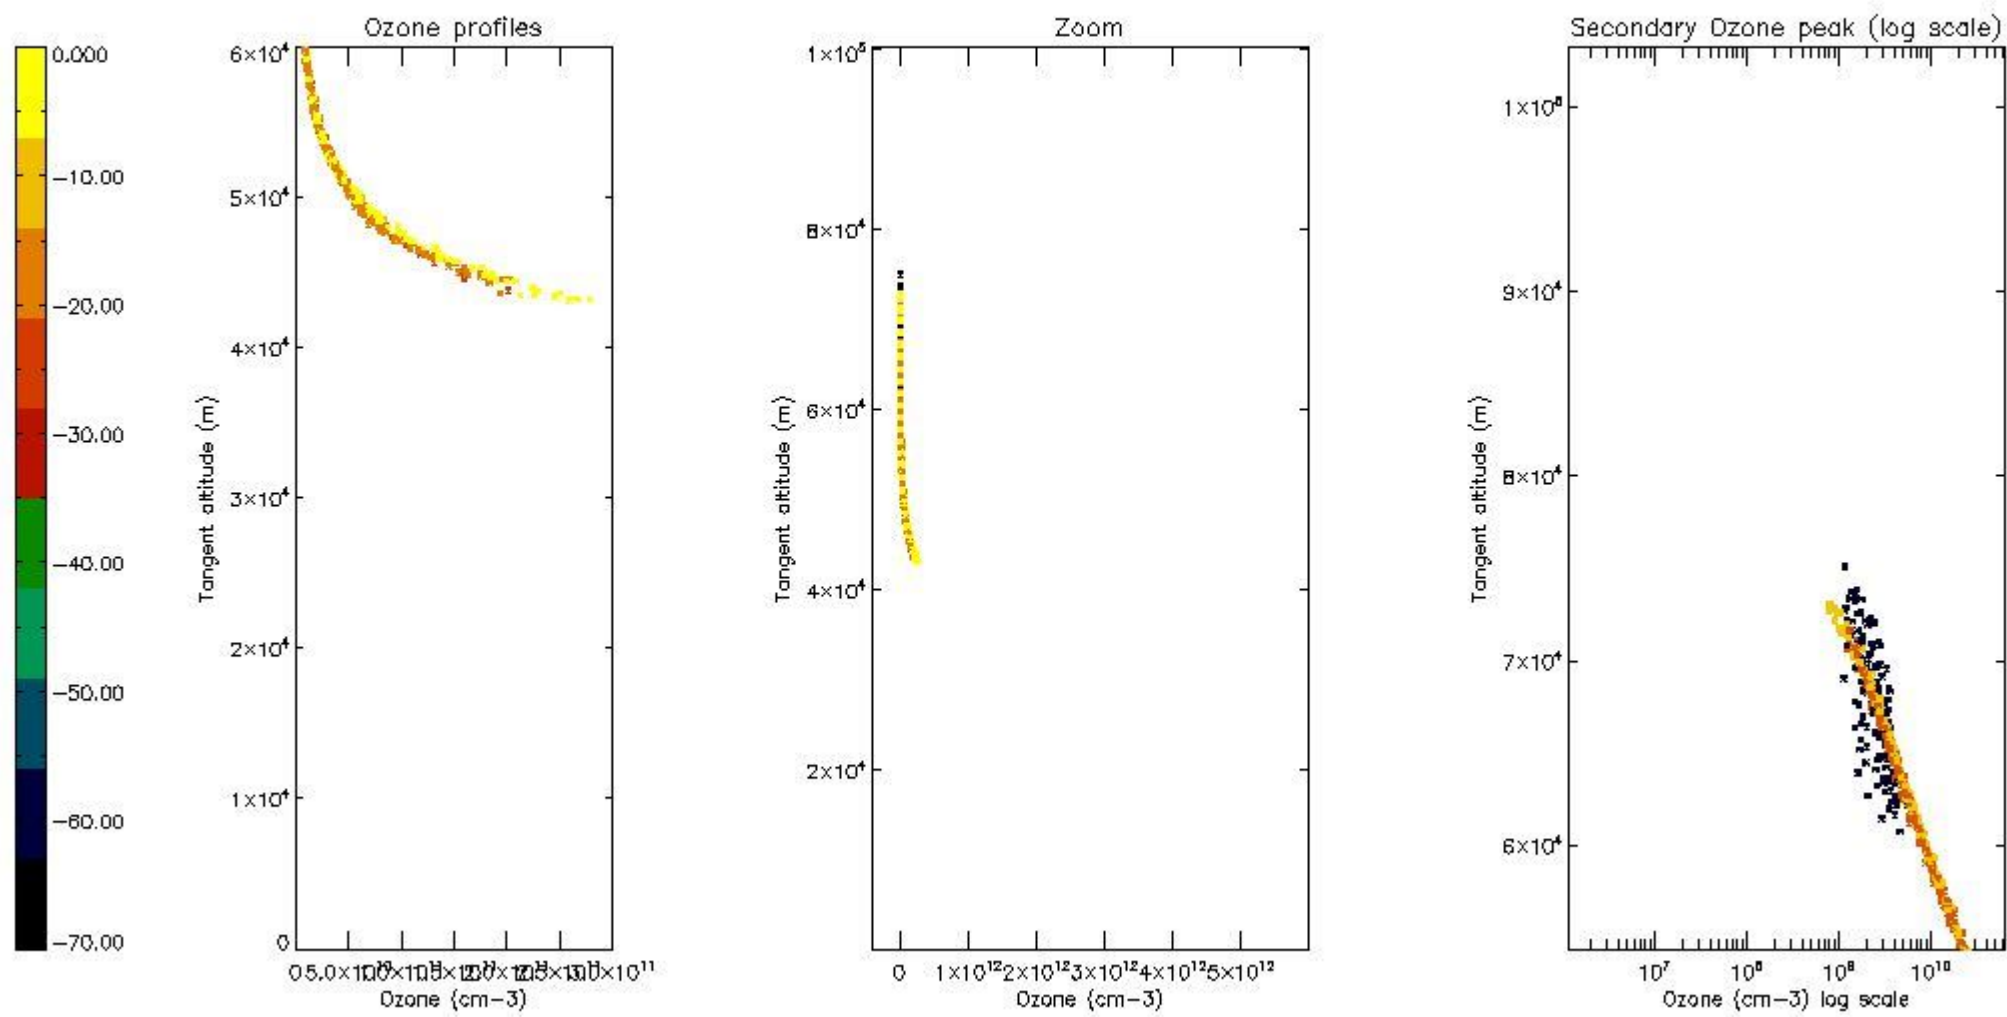

5.6 Plot NO₂ profiles for all STD (dark without errors)

The colorbar represents the latitude.