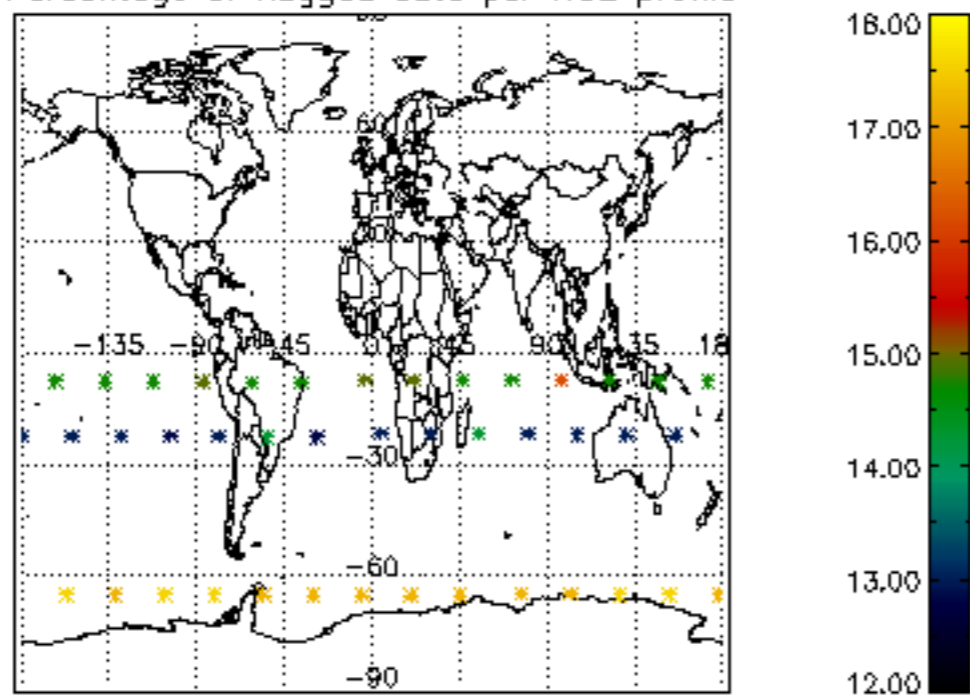

Percentage of flagged data per NO2 profile