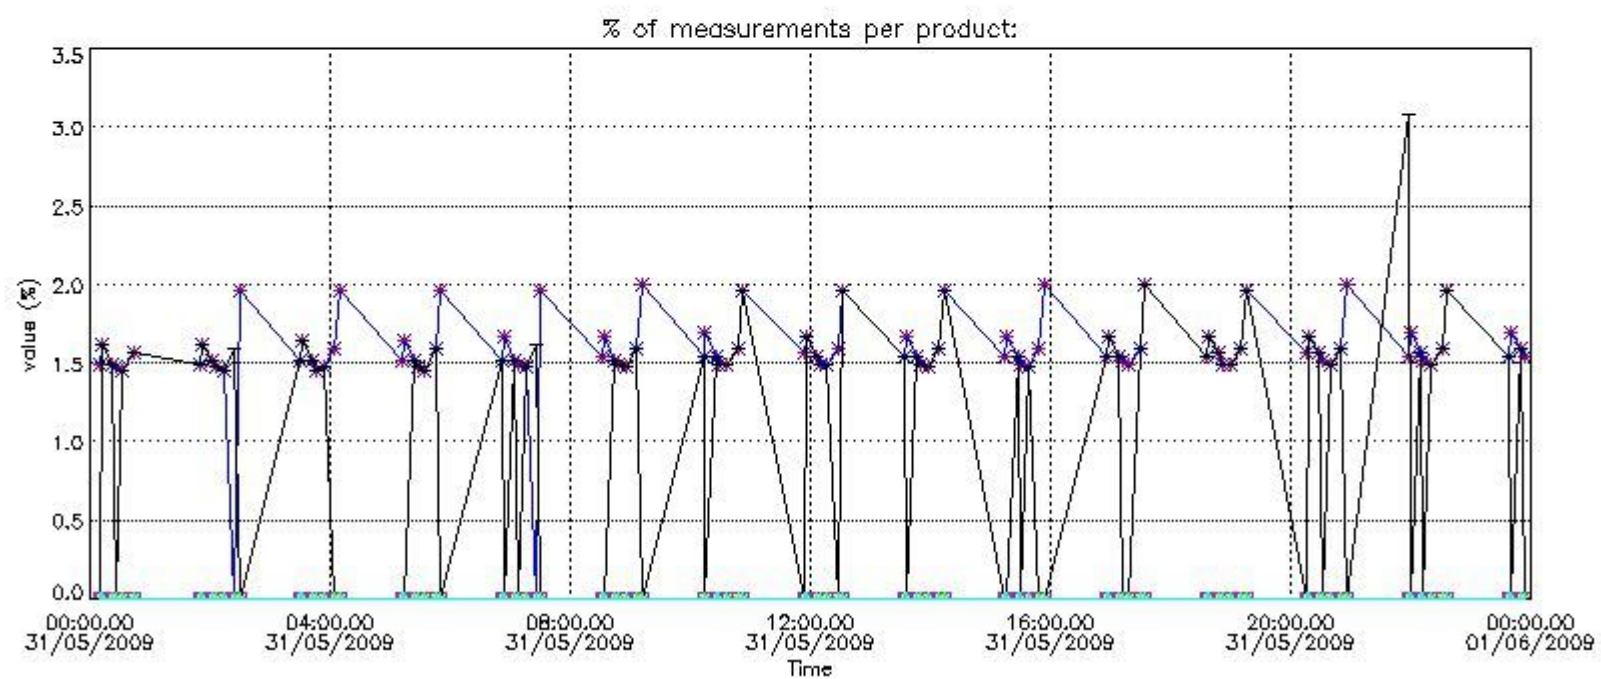

Percentage of flagged data per NO3 profile

4. Level 1 quality information per product

In this section it is plotted some information contained in the Quality Summary data set of the level 2 products that comes from the level 1b processing. Products without errors (error flag in the MPH set to "0") are used.

4.1 Plot quality information per product (time dependant) coming from level 1b processing

4.1.1 Plot level 1 quality information per product (time dependant): ENVISAT ASCENDING passes

4.1.2 Plot level 1 quality information per product (time dependant): ENVI SAT DESCENDING passes