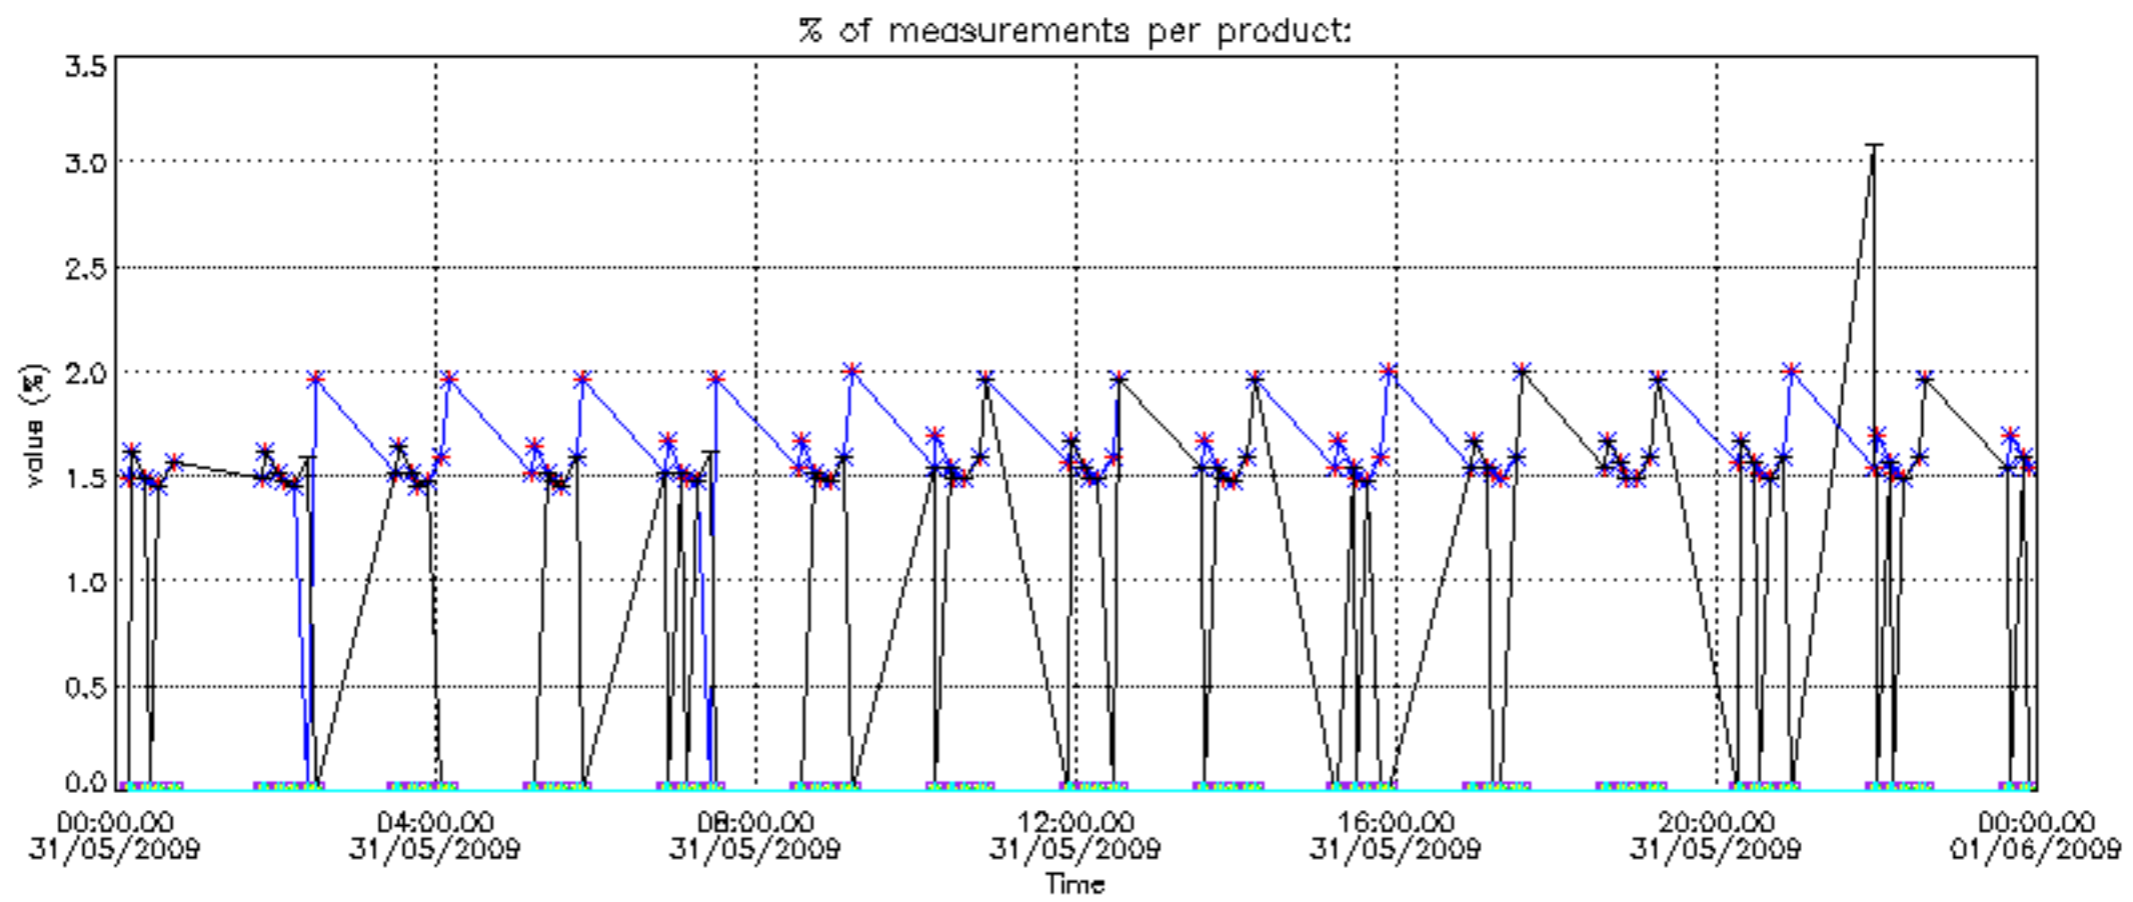

Percentage of cosmic ray hits per profile

Percentage of datation errors per profile