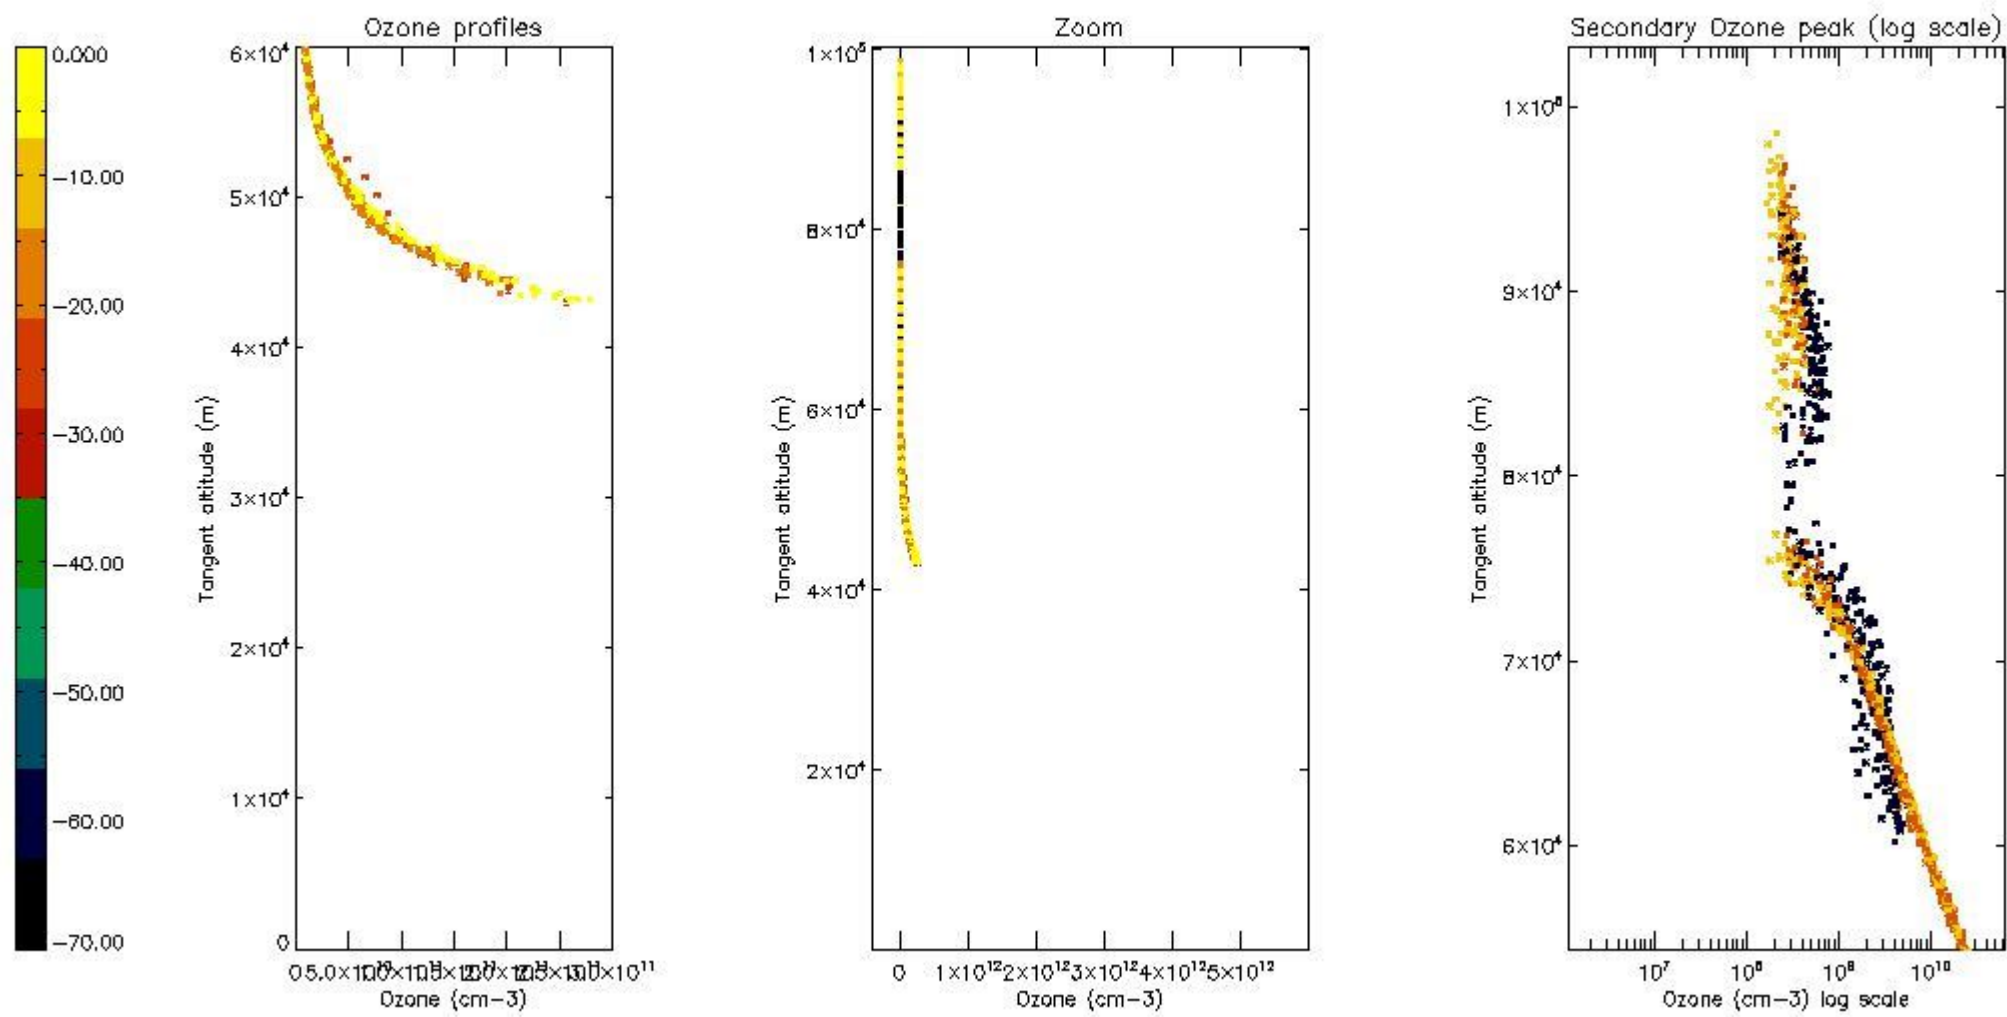

STD < 10	9
STD < 5	7

5.2 Plot ozone profiles for all STD (dark without errors)

The colorbar represents the latitude.

5.3 Plot ozone profiles where STD < 20% (dark without errors)

The colorbar represents the latitude.

5.4 Plot ozone profiles where STD < 10% (dark without errors)

The colorbar represents the latitude.

5.5 Plot ozone profiles where STD < 5% (dark without errors)

The colorbar represents the latitude.

5.6 Plot NO₂ profiles for all STD (dark without errors)