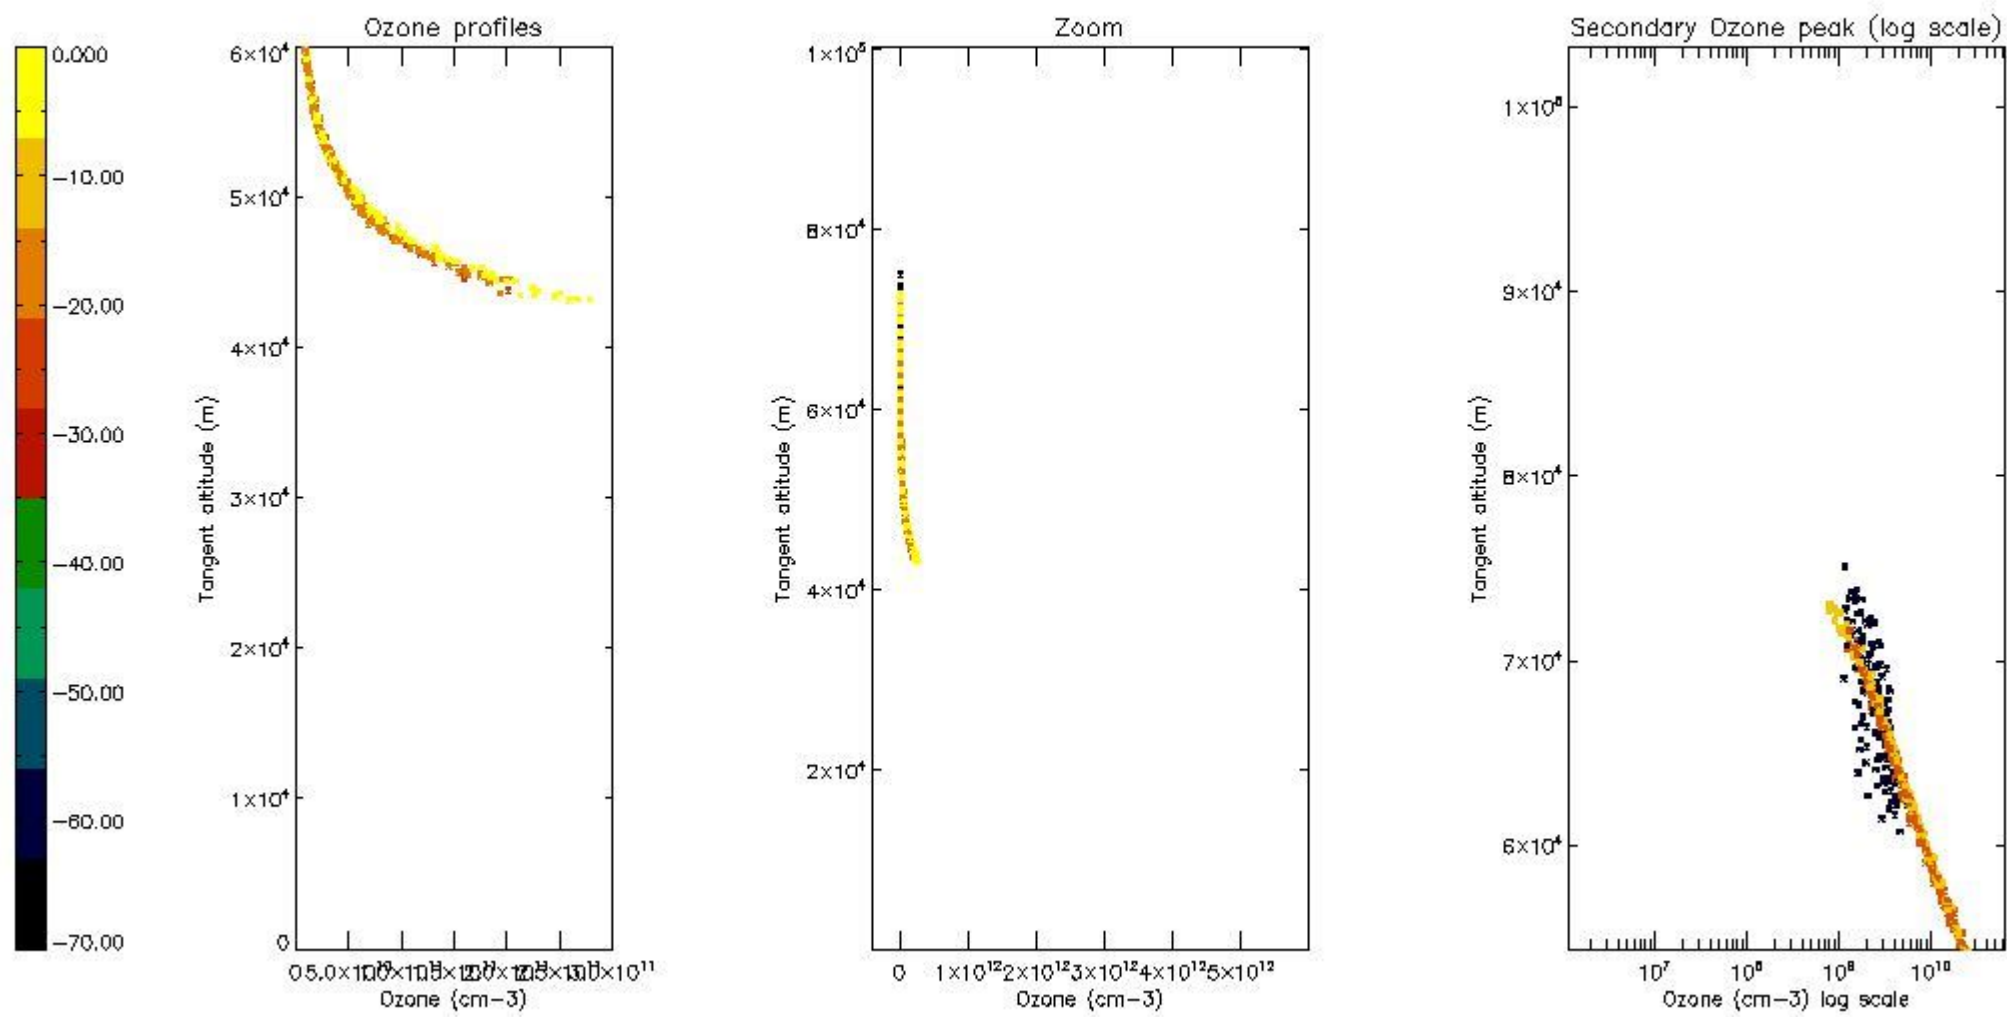

STD < 10	9
STD < 5	7

5.2 Plot ozone profiles for all STD (dark without errors)

The colorbar represents the latitude.

5.3 Plot ozone profiles where STD < 20% (dark without errors)

The colorbar represents the latitude.

5.4 Plot ozone profiles where STD < 10% (dark without errors)

The colorbar represents the latitude.

5.5 Plot ozone profiles where STD < 5% (dark without errors)

The colorbar represents the latitude.

5.6 Plot NO₂ profiles for all STD (dark without errors)