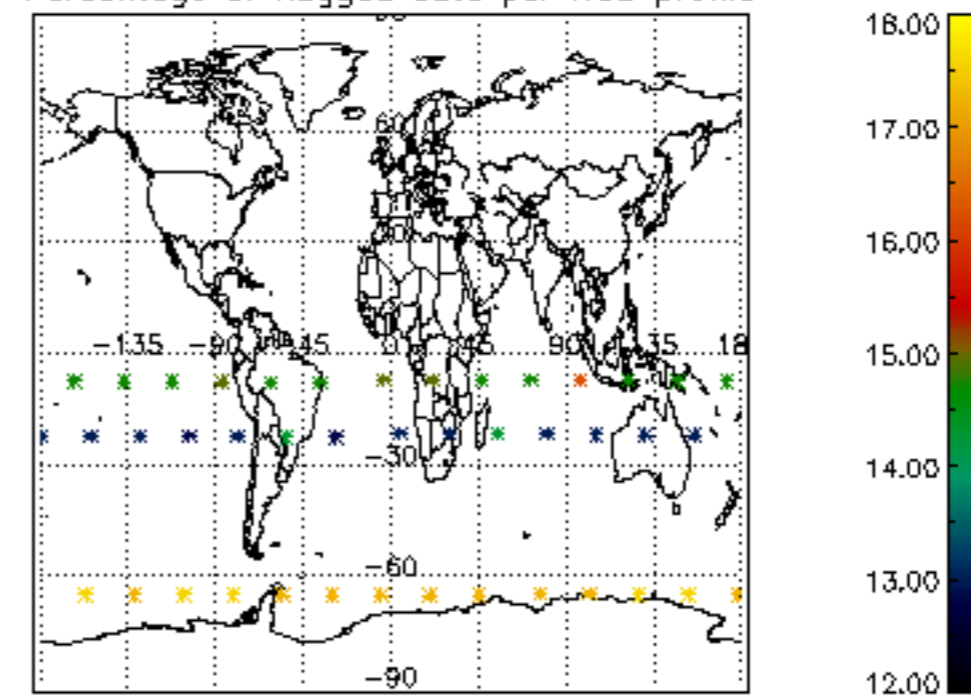

Percentage of flagged data per NO3 profile