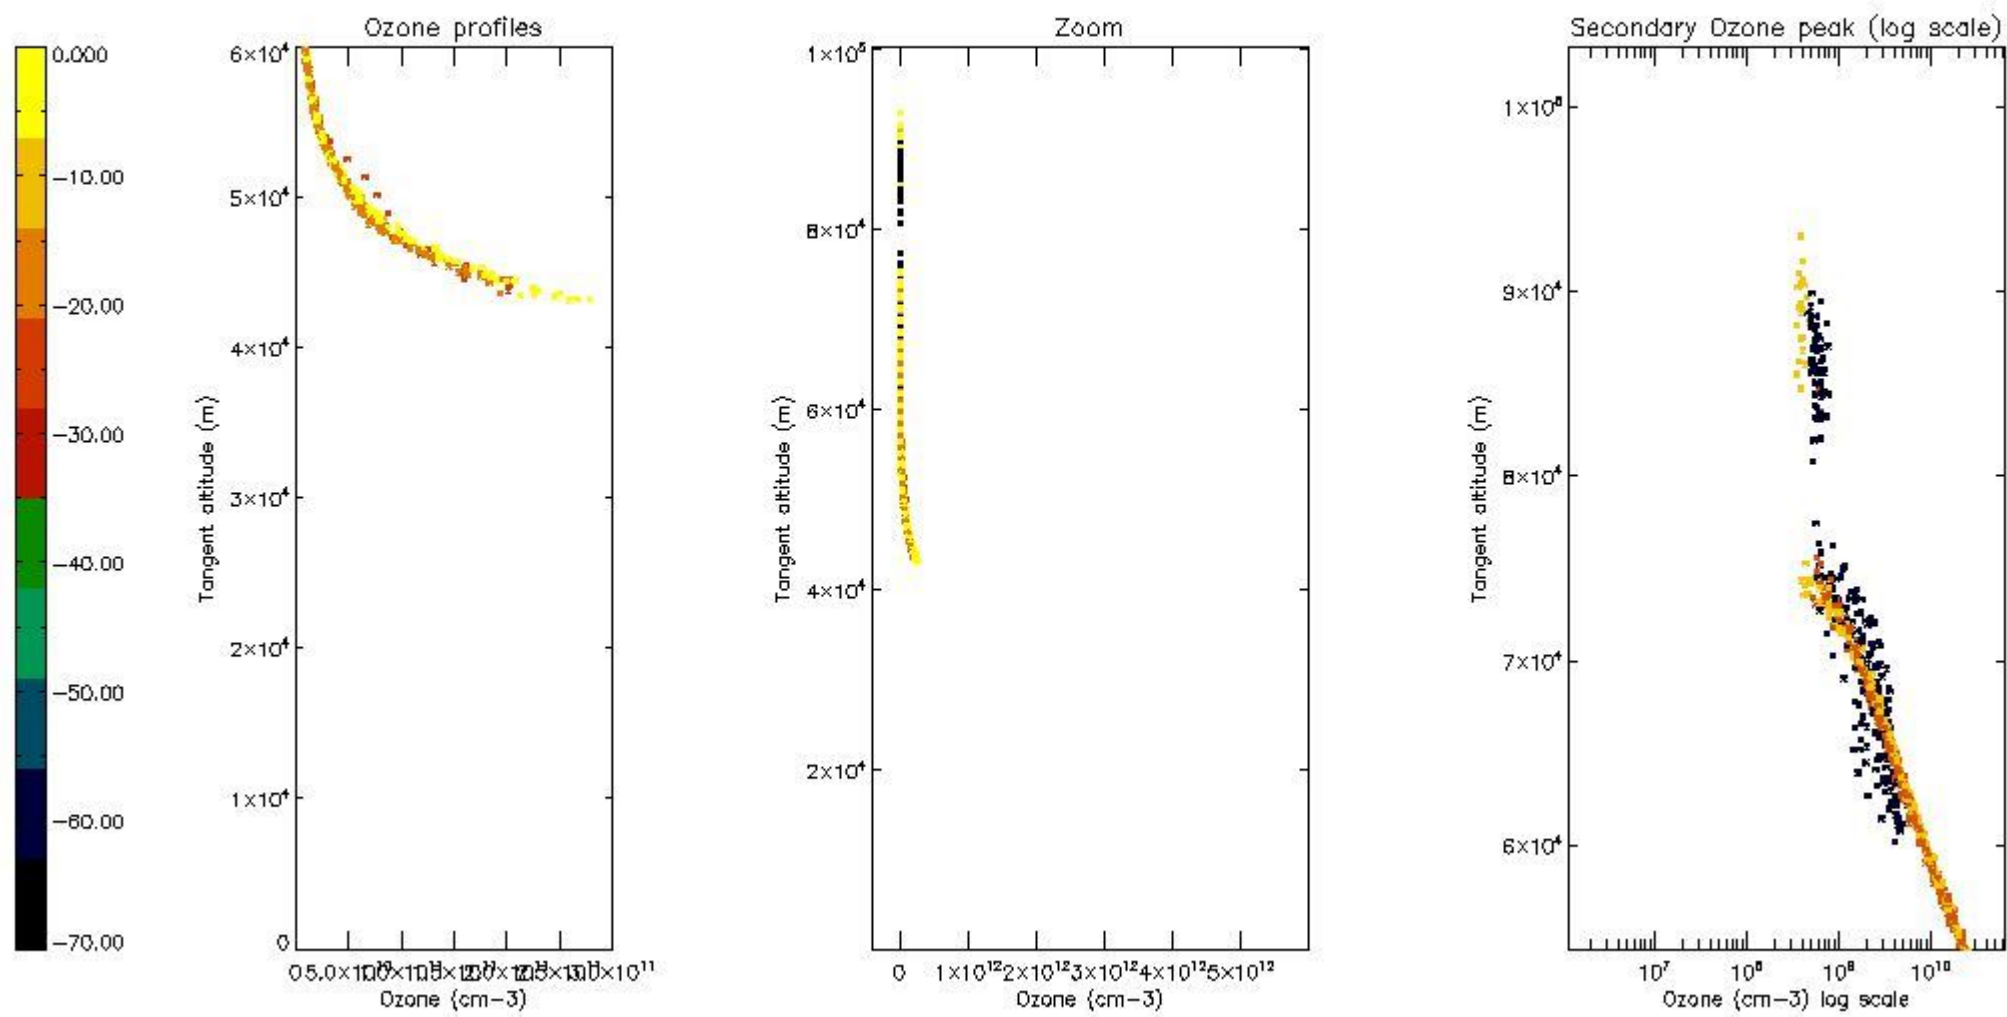

5.5 Plot ozone profiles where STD < 5% (dark without errors)

The colorbar represents the latitude.