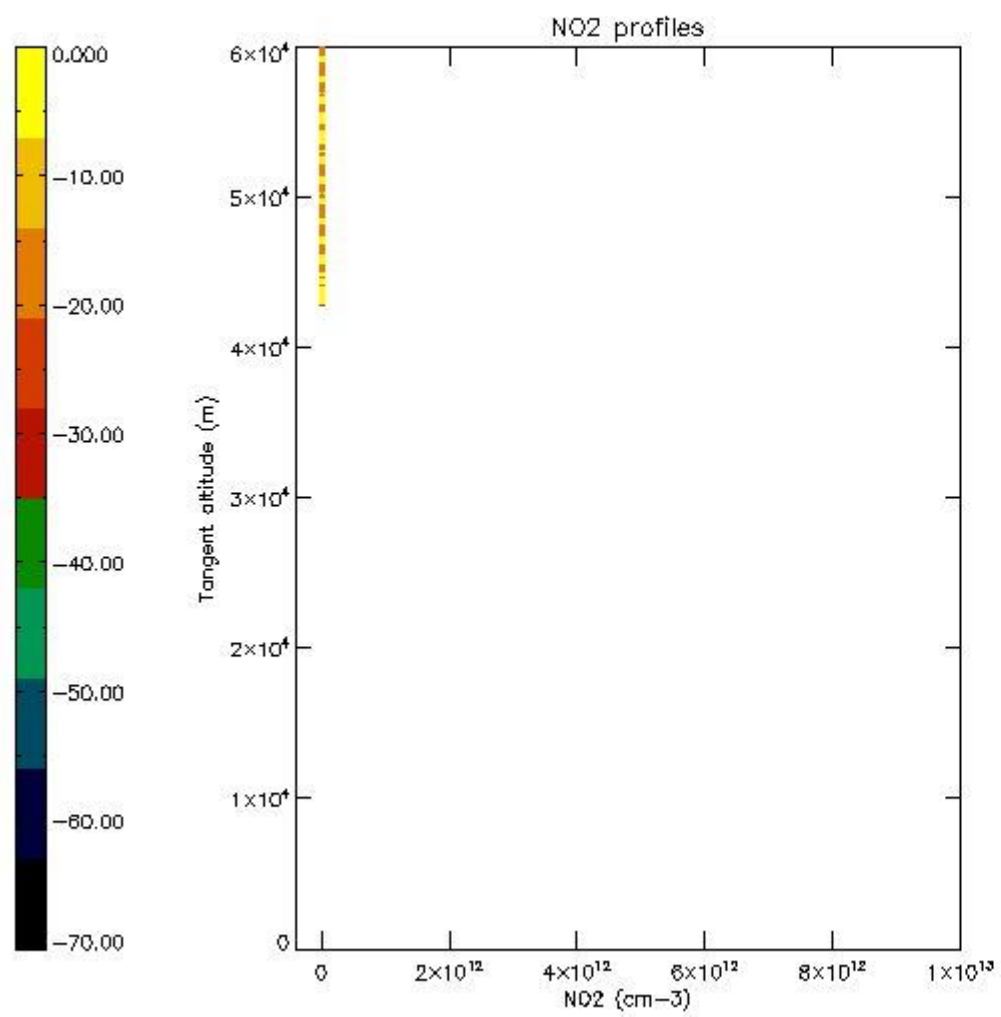

5.7 Plot NO3 profiles for all STD (dark without errors)

The colorbar represents the latitude.