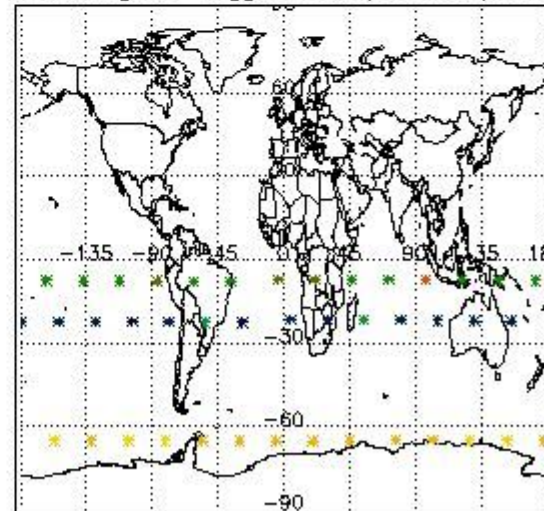

Percentage of flagged data per NO3 profile

4. Level 1 quality information per product

In this section it is plotted some information contained in the Quality Summary data set of the level 2 products that comes from the level 1b processing. Products without errors (error flag in the MPH set to "0") are used.

4.1 Plot quality information per product (time dependant) coming from level 1b processing

4.1.1 Plot level 1 quality information per product (time dependant): ENVISAT ASCENDING passes