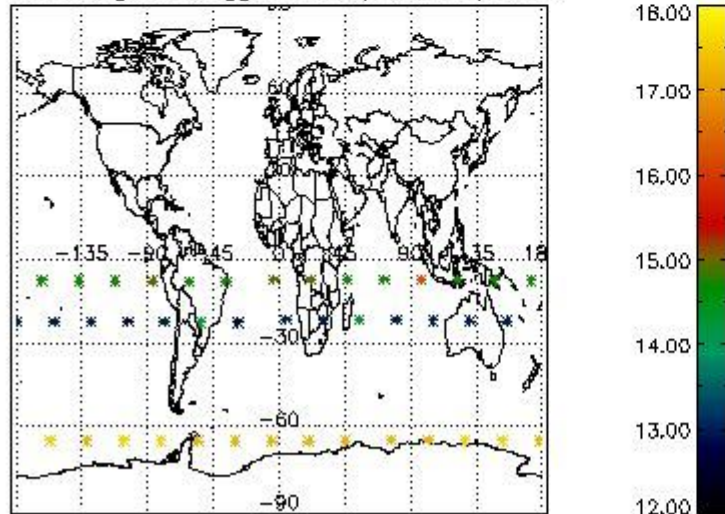

3.1 Plot quality information per product (time dependant)

3.2 Plot quality information per product (world map)

Percentage of flagged data per O3 profile

Percentage of flagged data per H2O profile

Percentage of flagged data per NO2 profile