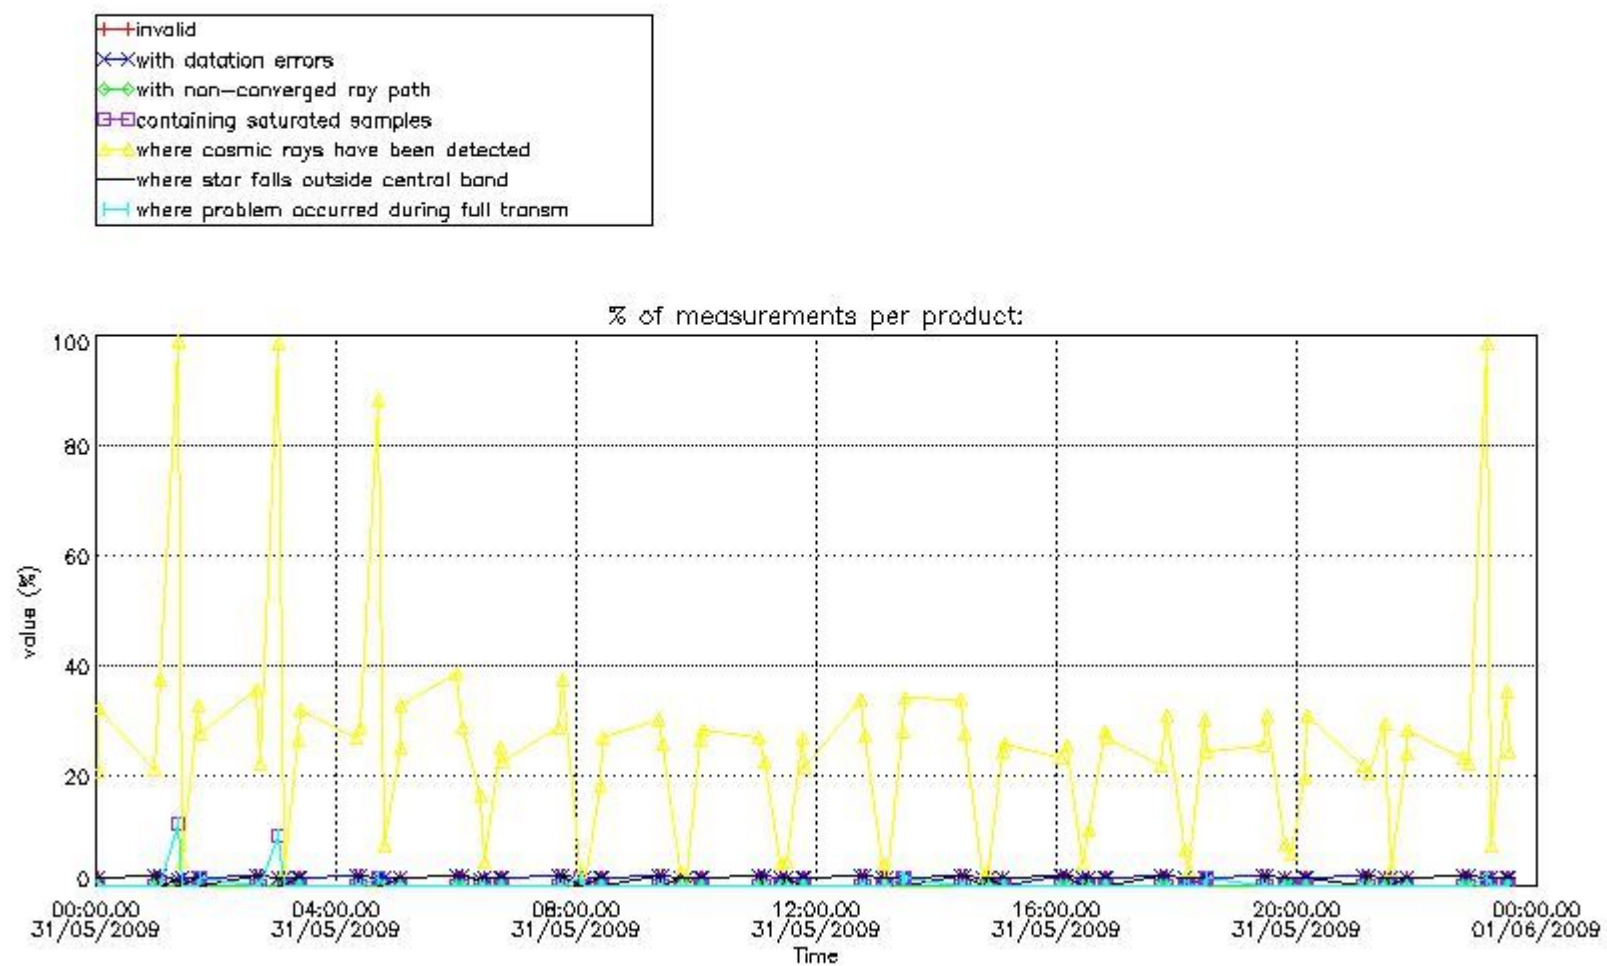

4.1.2 Plot level 1 quality information per product (time dependant): ENVI SAT DESCENDING passes