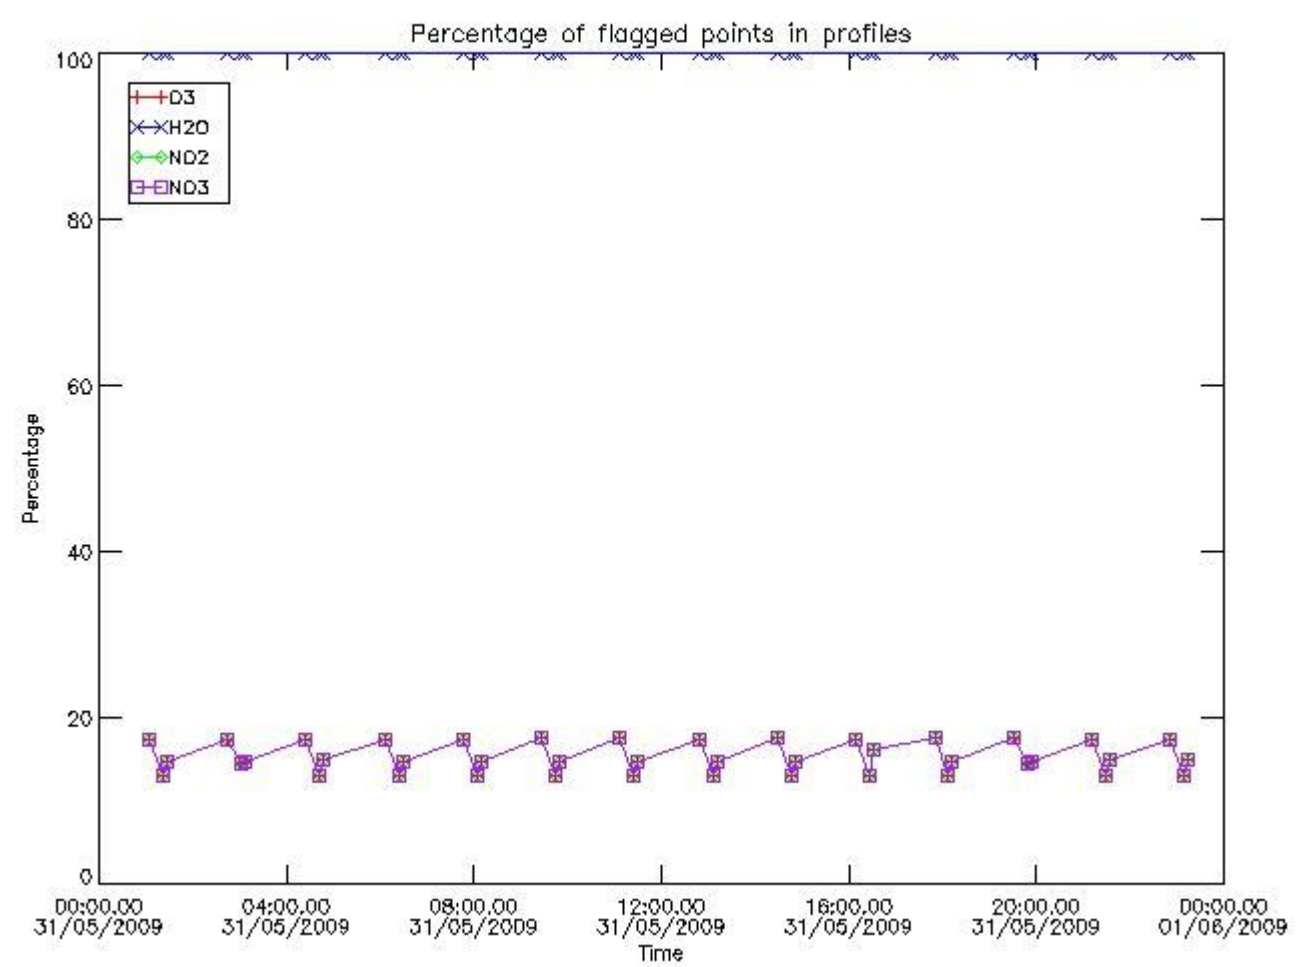

3. Quality information per product

In this section it is plotted some information contained in the Quality Summary data set of the level 2 products. Only products in dark limb conditions and without errors (error flag in the MPH set to "0") are used.

3.1 Plot quality information per product (time dependant)

3.2 Plot quality information per product (world map)