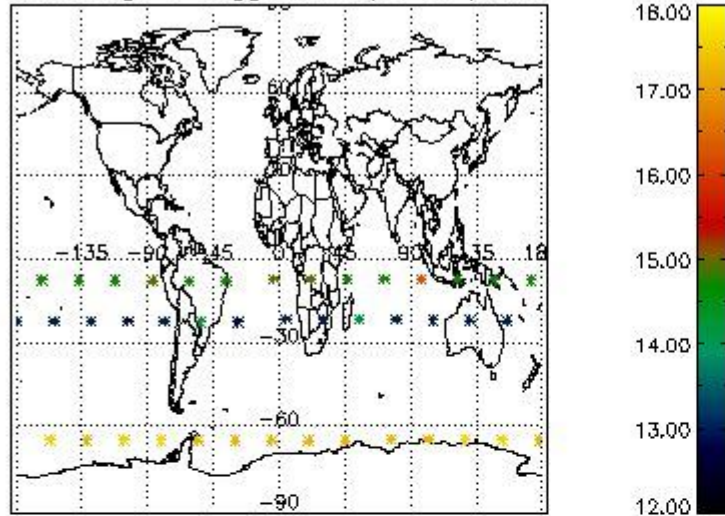

Percentage of flagged data per O3 profile