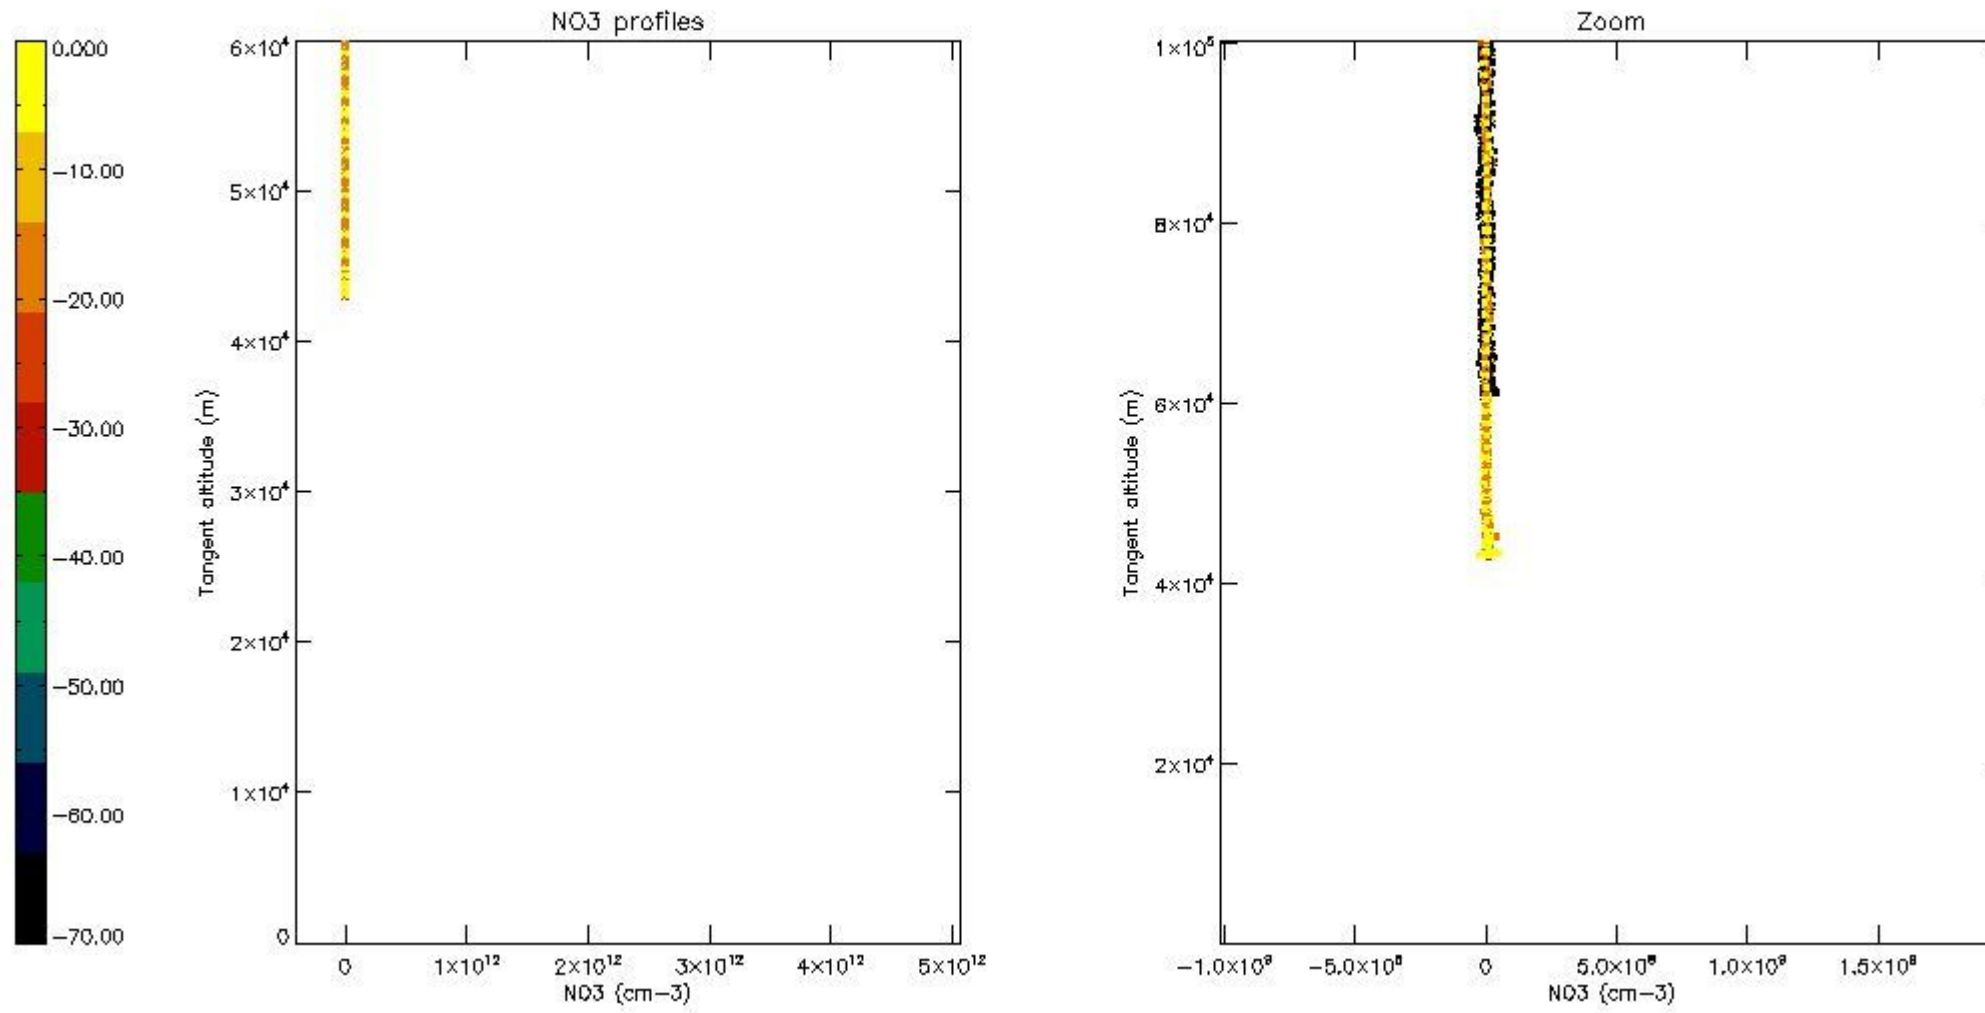

6. Auxiliary Data Files used for the production reported in section 2

The number reported in the third column indicates since which file (see list in section 2) the corresponding auxiliary file has been used. The fourth column is the date of those product files.

Type	Auxiliary Filename	Used since product	Used since product date
INST_PHYS_CHARACTERISTICS	GOM_INS_AXVIEC20091111_143220_20030716_120000_20500101_000000	1	31-MAY-2009 00:01:14
LEVEL-2_PROC_CONFIG	GOM_PR2_AXVIEC20091111_152718_20020301_000000_20500101_000000	1	31-MAY-2009 00:01:14
CROSS_SECTIONS_FILE	GOM_CRS_AXVIEC20091111_154832_20020301_000000_20500101_000000	1	31-MAY-2009 00:01:14