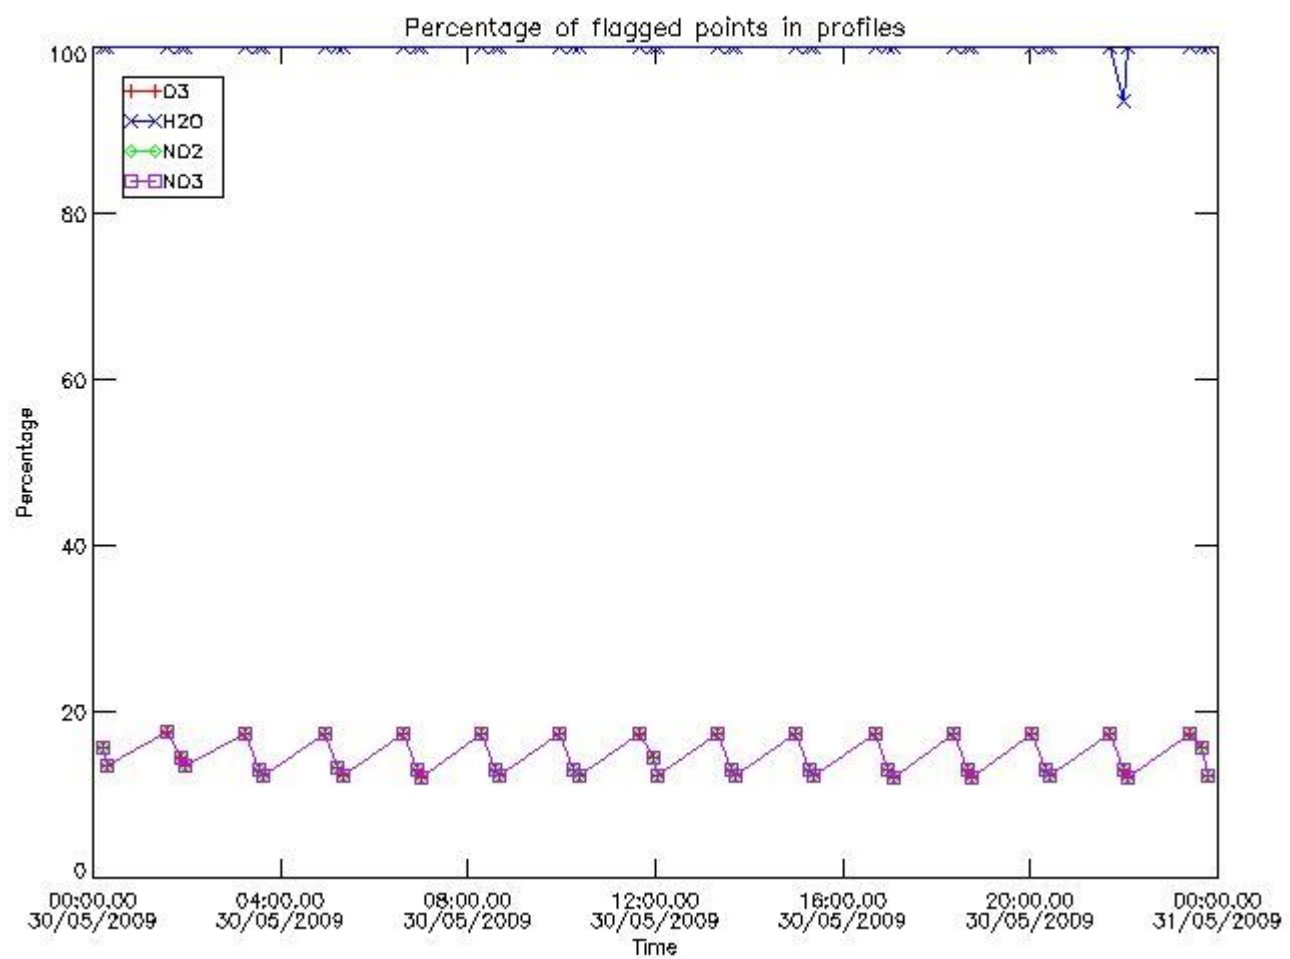

3. Quality information per product

In this section it is plotted some information contained in the Quality Summary data set of the level 2 products. Only products in dark limb conditions and without errors (error flag in the MPH set to "0") are used.

3.1 Plot quality information per product (time dependant)

3.2 Plot quality information per product (world map)