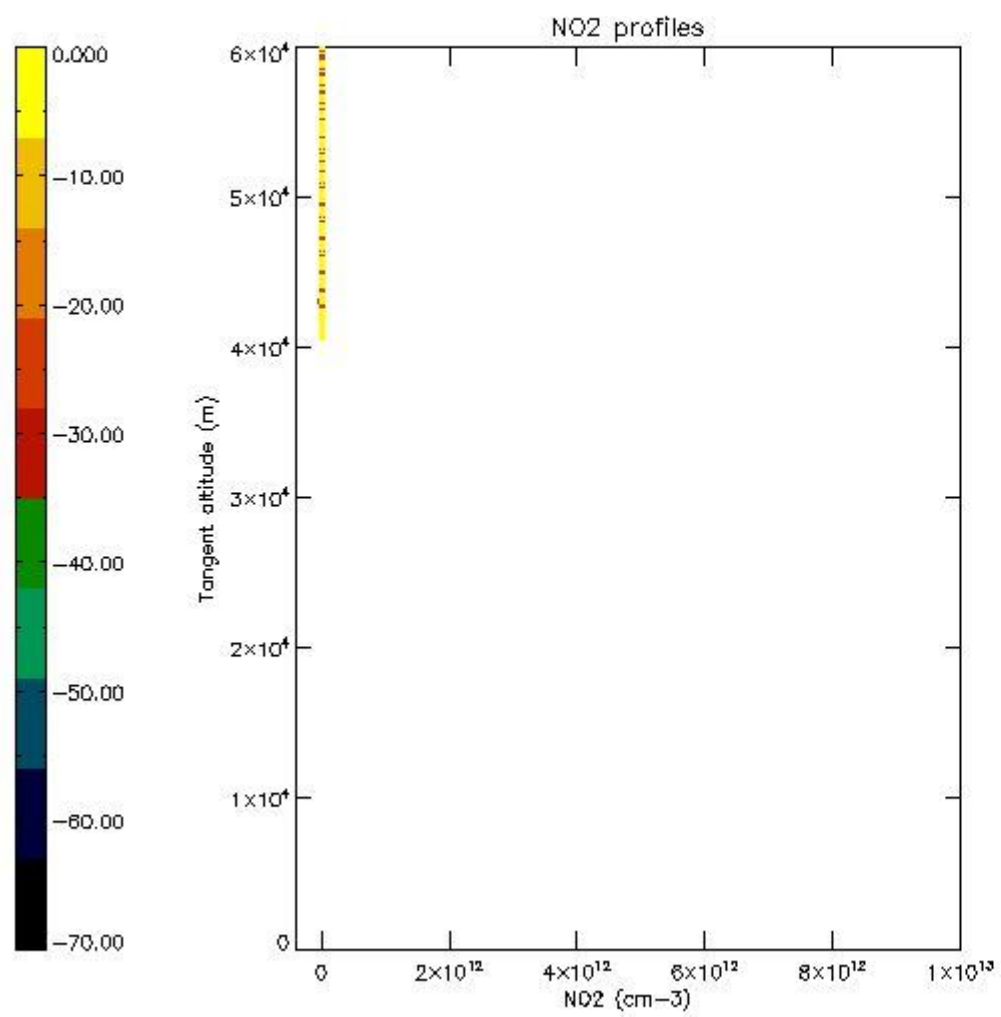

5.7 Plot NO3 profiles for all STD (dark without errors)

The colorbar represents the latitude.