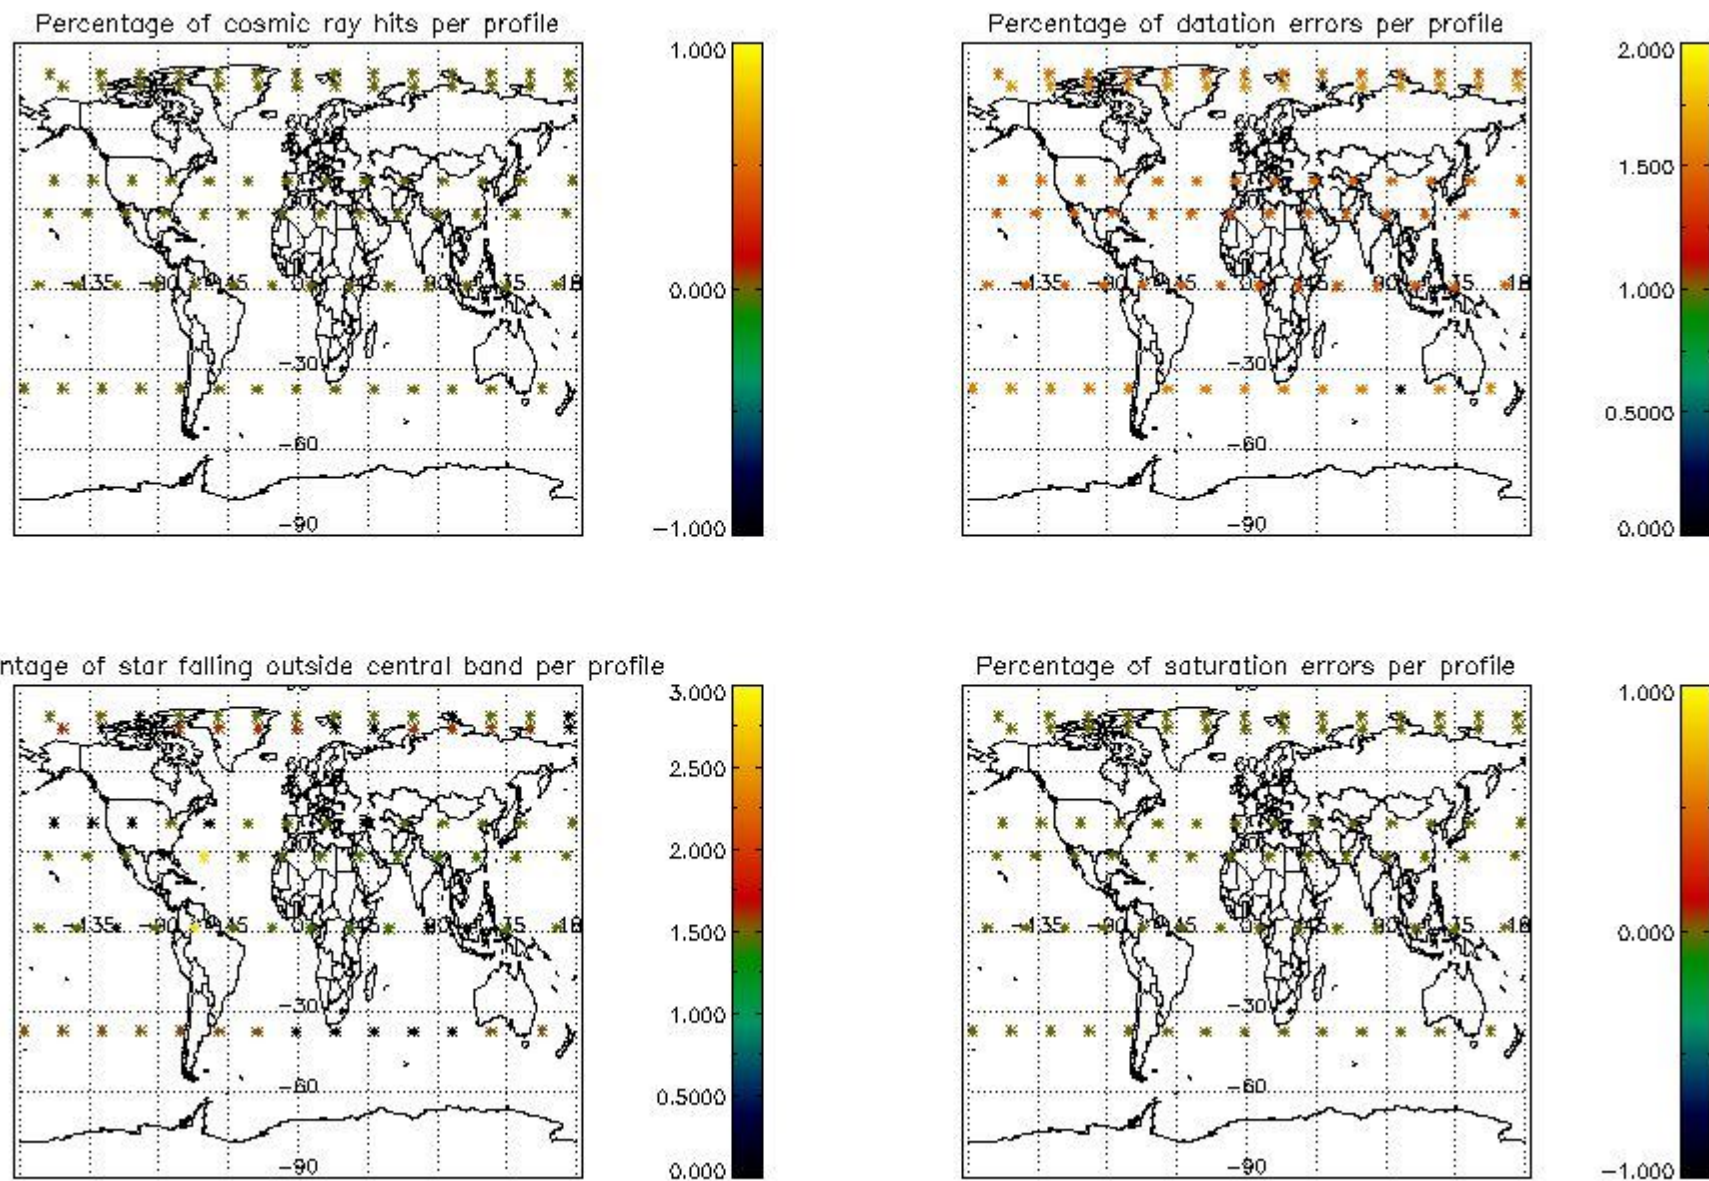

4.2.2 Plot level 1 quality information per product (world map): ENVISAT DESCENDING passes

5. Trace gas profiles

5.1 Ozone statistics based on quality of products

The final quality of the products can be "measured" using the STD (Standard Deviation) attached to every point profile. This information is written to the parameter GOM_NL__2P/NL_LOCAL_SPECIES_DENSITY/o3_std of the level 2 products. The table below shows the statistics for given STD ranges.

The statistics are given with respect to the overall valid production:

- Products without fatal errors: GOM_NL__2P/MPH/PRODUCT_ERR=0
- Valid point profile: GOM_NL__2P/NL_LOCAL_SPECIES_DENSITY/pcd(0)=0

The 'Criteria' is applied to valid points of dark limb products:

- Products in dark limb illumination condition: GOM_NL__2P/NL_SUMMARY_QUALITY/obs_ill_cond=0
- Products without fatal errors: GOM_NL__2P/MPH/PRODUCT_ERR=0
- Valid point profile: GOM_NL__2P/NL_LOCAL_SPECIES_DENSITY/pcd(0)=0

So, the table below shows the percentage of dark limb and valid observations for each criteria with respect to the overall valid daily observations.

Criteria	% of total production
All STD	28
STD < 20	13