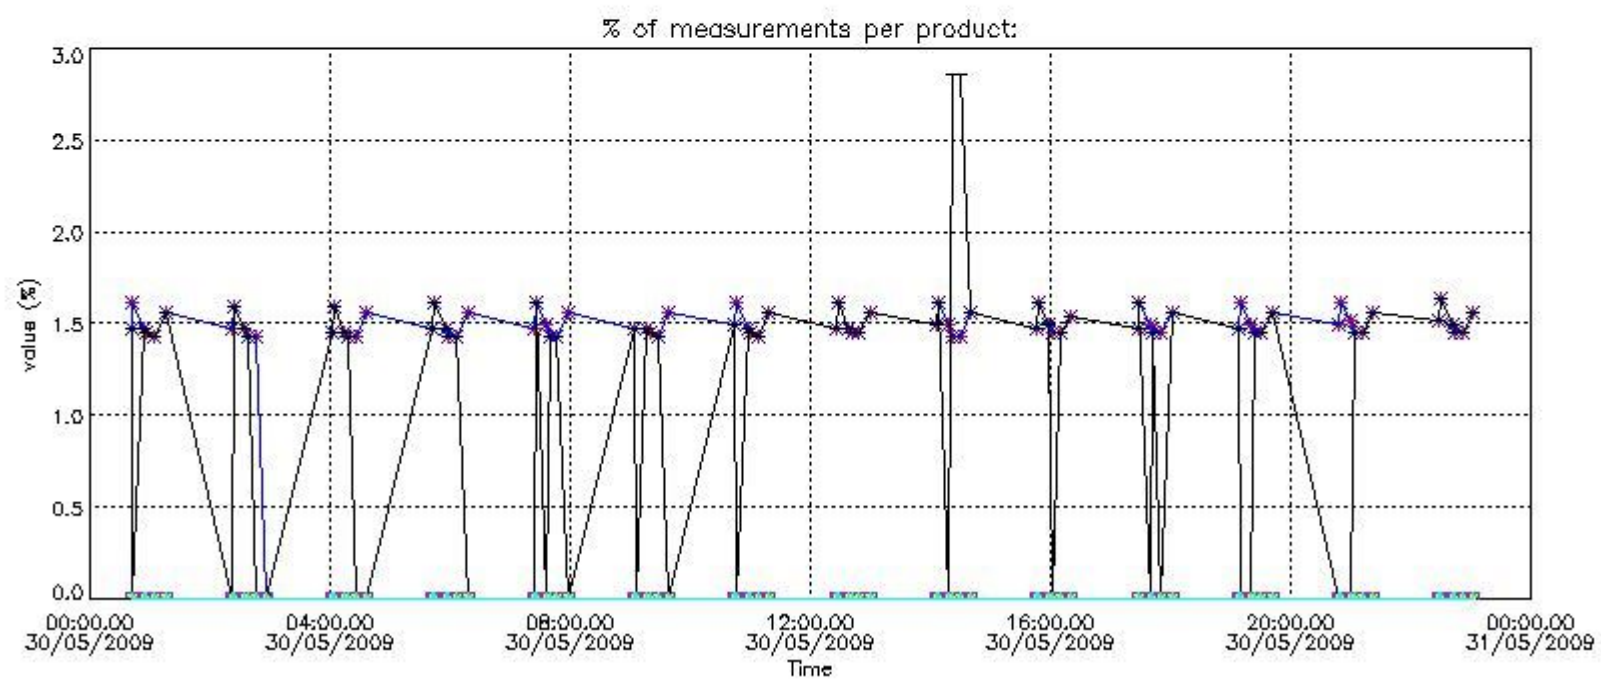

Percentage of flagged data per NO3 profile

4. Level 1 quality information per product

In this section it is plotted some information contained in the Quality Summary data set of the level 2 products that comes from the level 1b processing. Products without errors (error flag in the MPH set to "0") are used.

4.1 Plot quality information per product (time dependant) coming from level 1b processing

4.1.1 Plot level 1 quality information per product (time dependant): ENVISAT ASCENDING passes

4.1.2 Plot level 1 quality information per product (time dependant): ENVI SAT DESCENDING passes