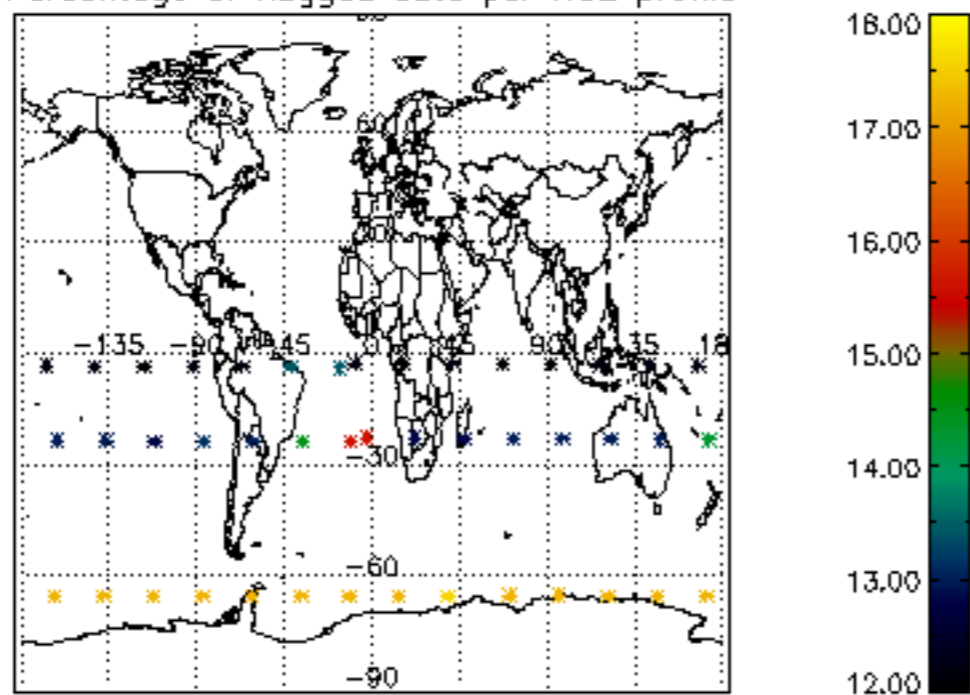

Percentage of flagged data per NO2 profile