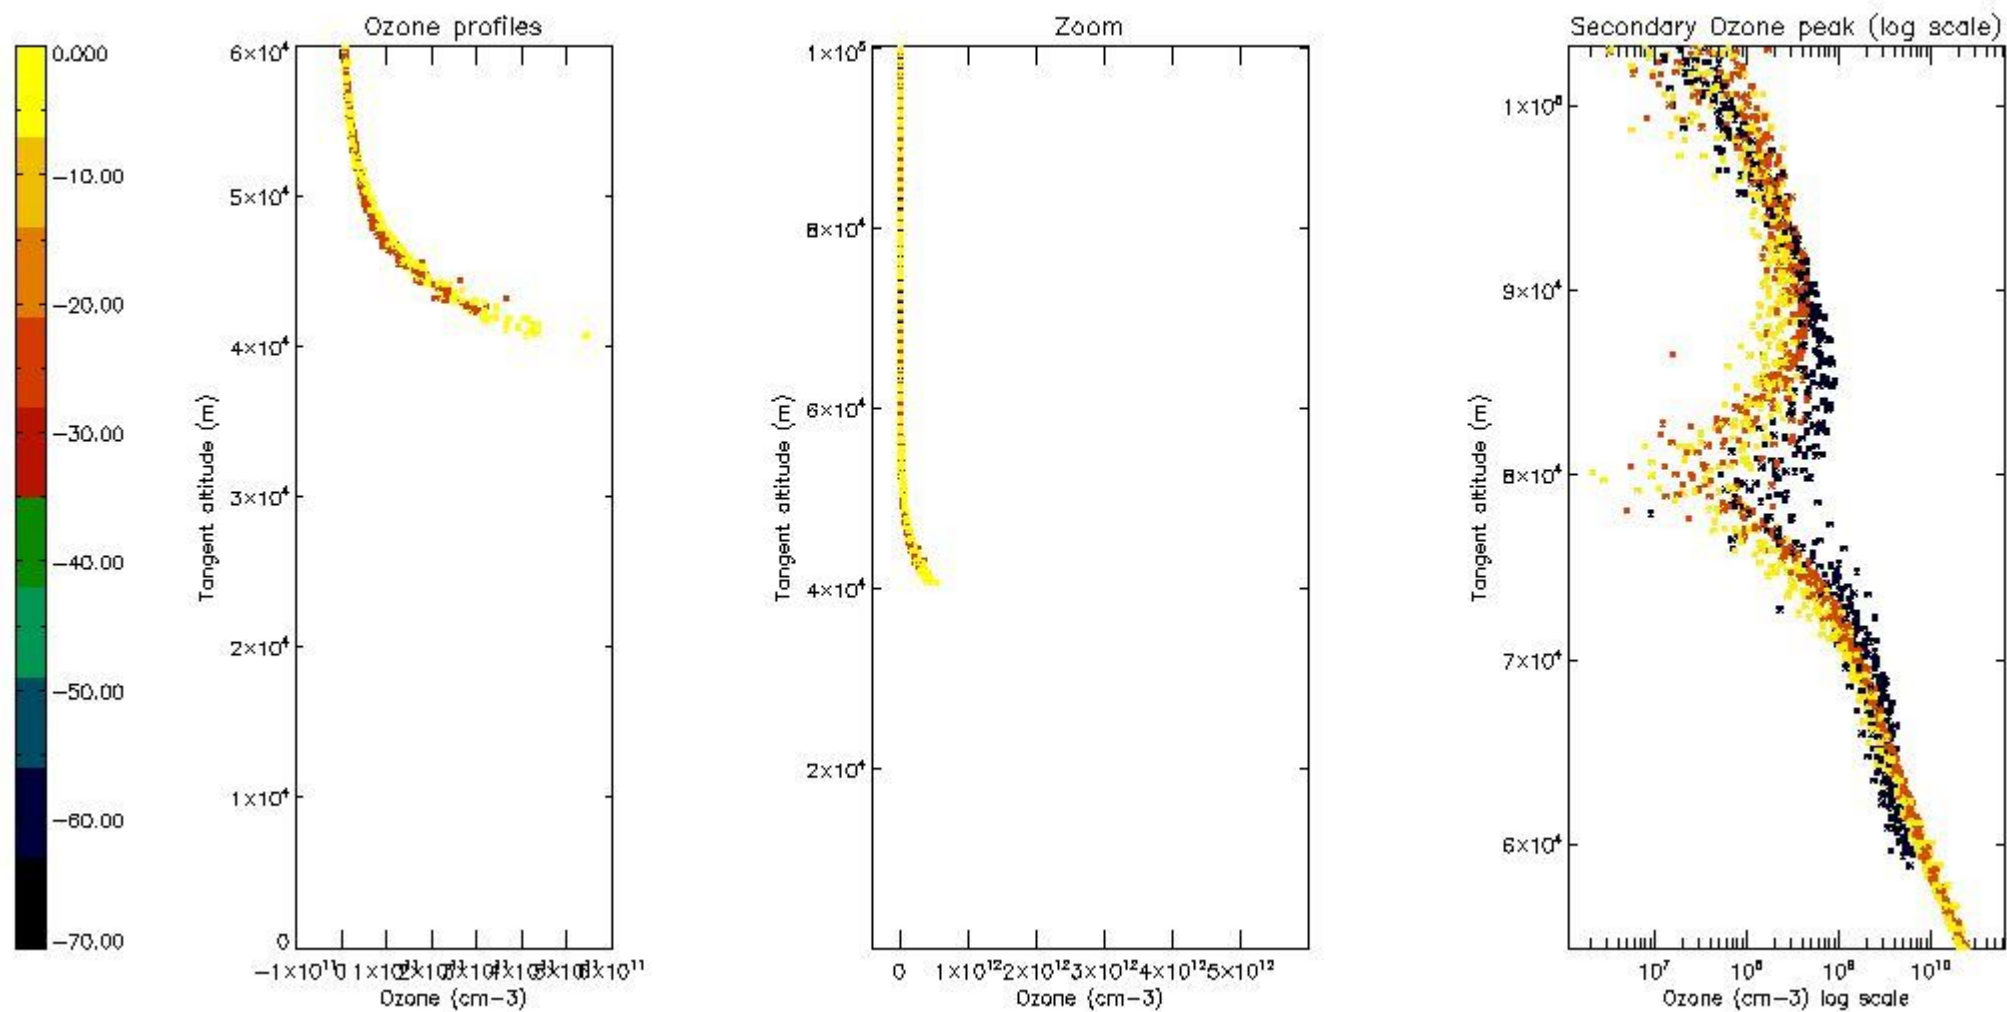

STD < 10	10
STD < 5	7

5.2 Plot ozone profiles for all STD (dark without errors)

The colorbar represents the latitude.

5.3 Plot ozone profiles where STD < 20% (dark without errors)

The colorbar represents the latitude.