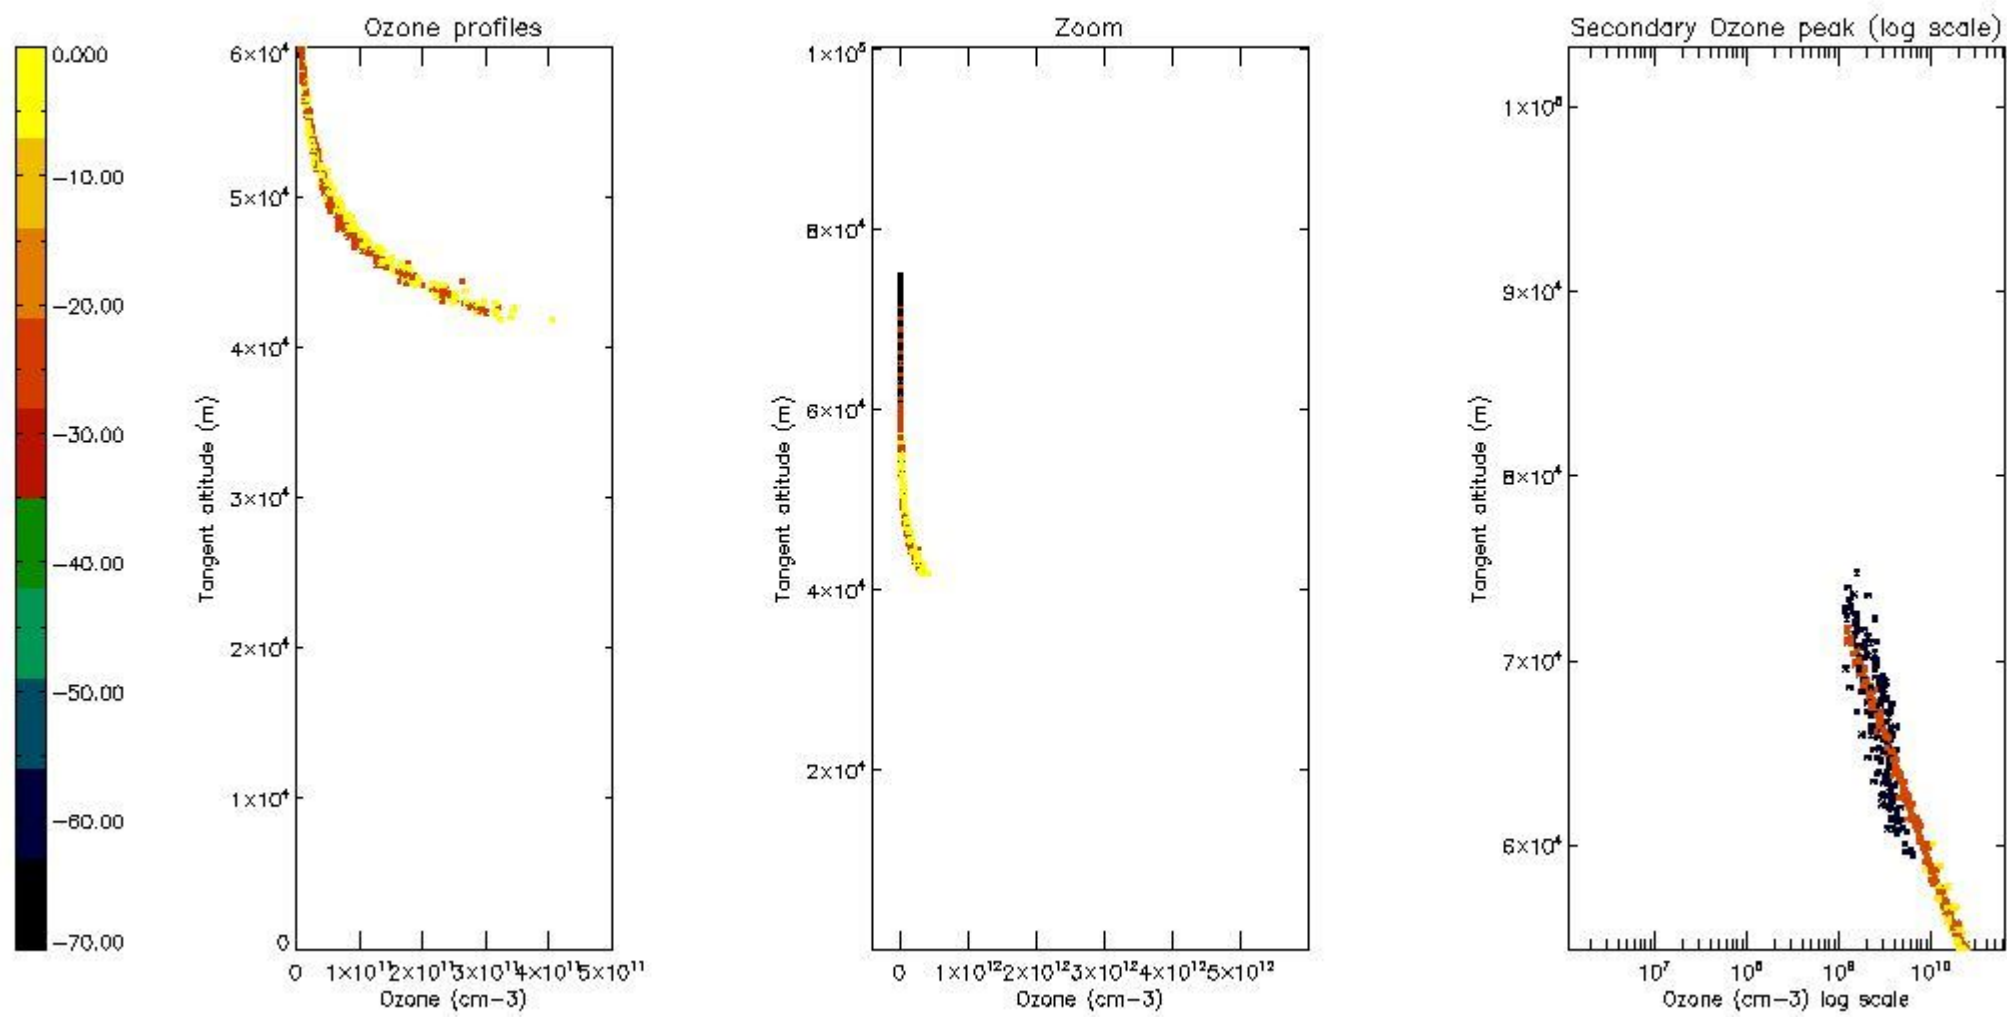

5.6 Plot NO₂ profiles for all STD (dark without errors)

The colorbar represents the latitude.