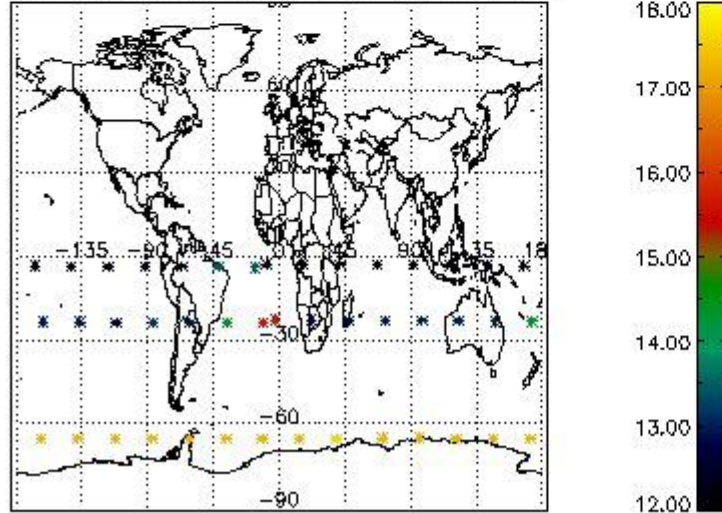

3.1 Plot quality information per product (time dependant)

3.2 Plot quality information per product (world map)

Percentage of flagged data per O3 profile

Percentage of flagged data per H2O profile

Percentage of flagged data per NO2 profile