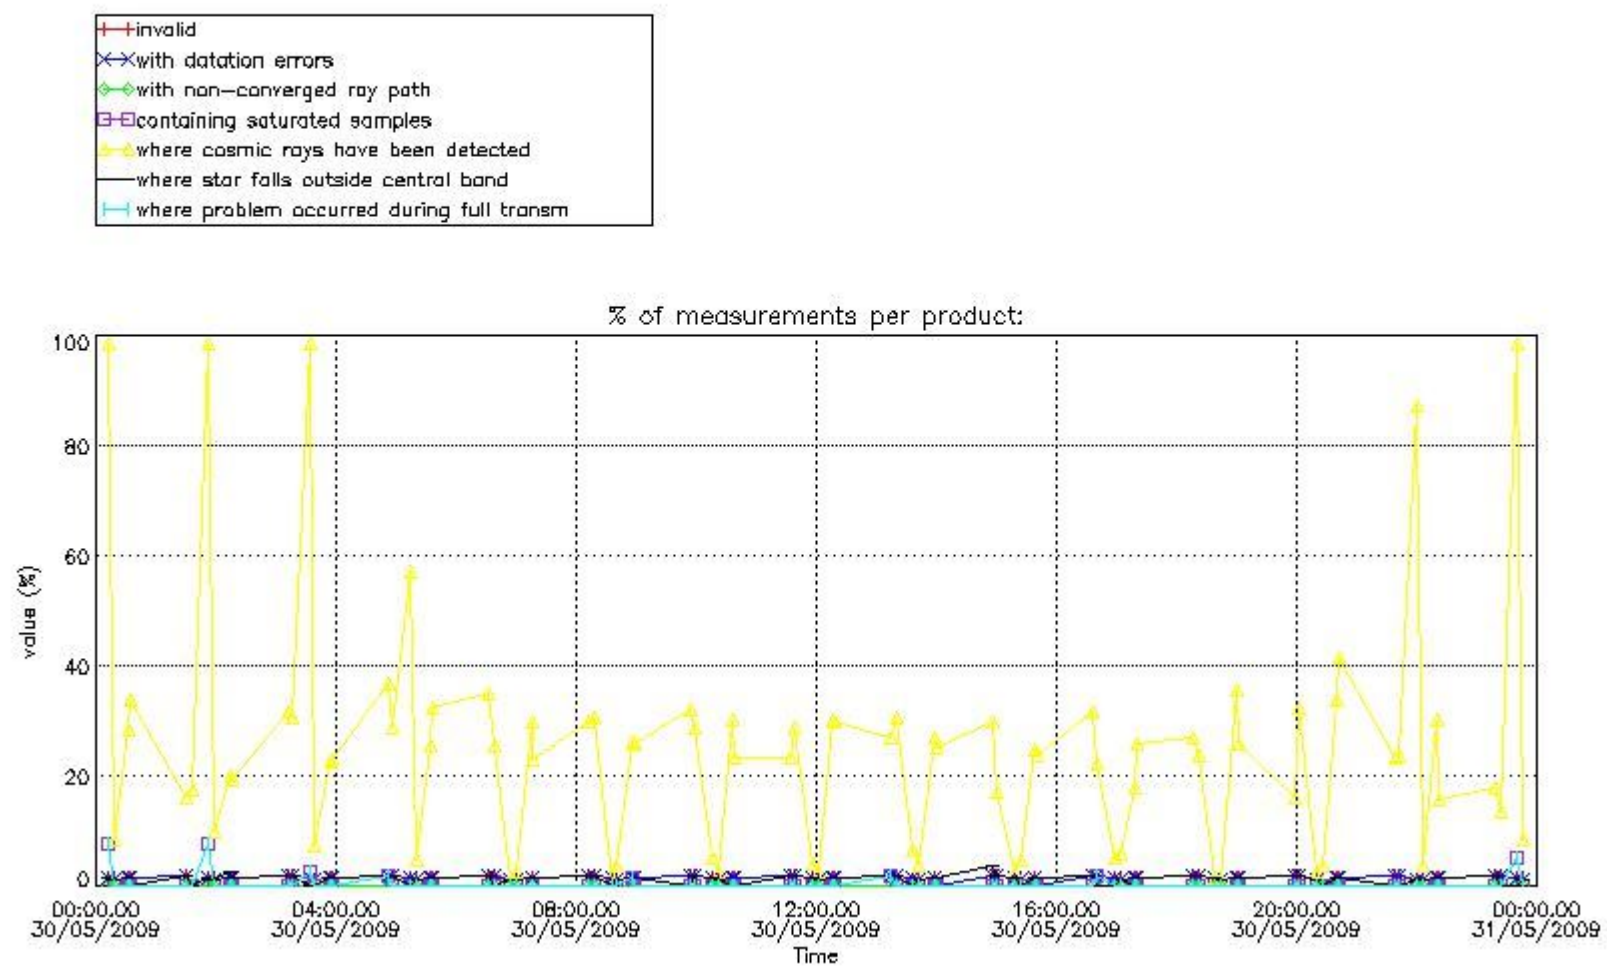

4.1.2 Plot level 1 quality information per product (time dependant): ENVI SAT DESCENDING passes