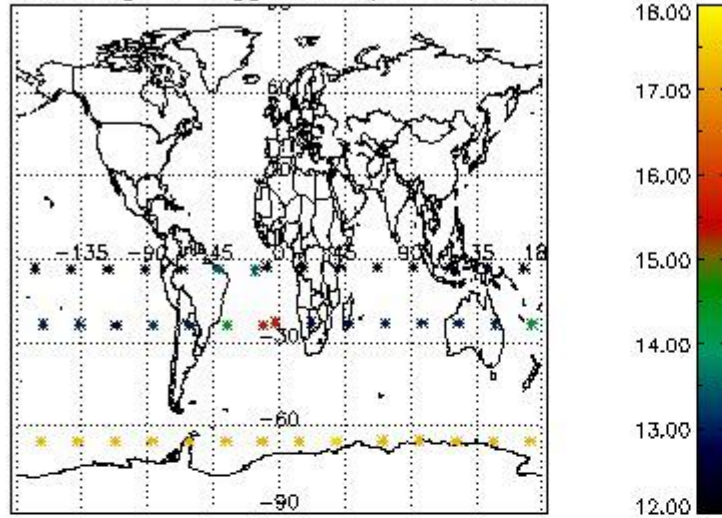

3. Quality information per product

In this section it is plotted some information contained in the Quality Summary data set of the level 2 products. Only products in dark limb conditions and without errors (error flag in the MPH set to "0") are used.

3.1 Plot quality information per product (time dependant)

3.2 Plot quality information per product (world map)

Percentage of flagged data per O3 profile

Percentage of flagged data per H2O profile

Percentage of flagged data per NO2 profile