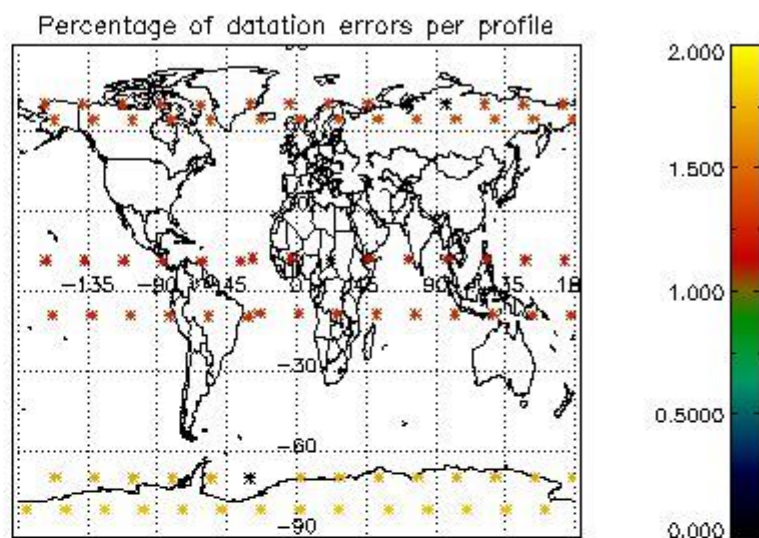

Percentage of flagged data per NO3 profile

4. Level 1 quality information per product

In this section it is plotted some information contained in the Quality Summary data set of the level 2 products that comes from the level 1b processing. Products without errors (error flag in the MPH set to "0") are used.

4.1 Plot quality information per product (time dependant) coming from level 1b processing

4.1.1 Plot level 1 quality information per product (time dependant): ENVISAT ASCENDING passes

4.1.2 Plot level 1 quality information per product (time dependant): ENVI SAT DESCENDING passes

4.2 Plot quality information per product coming from level 1b processing (world map)

4.2.1 Plot level 1 quality information per product (world map): ENVISAT ASCENDING passes

4.2.2 Plot level 1 quality information per product (world map): ENVISAT DESCENDING passes