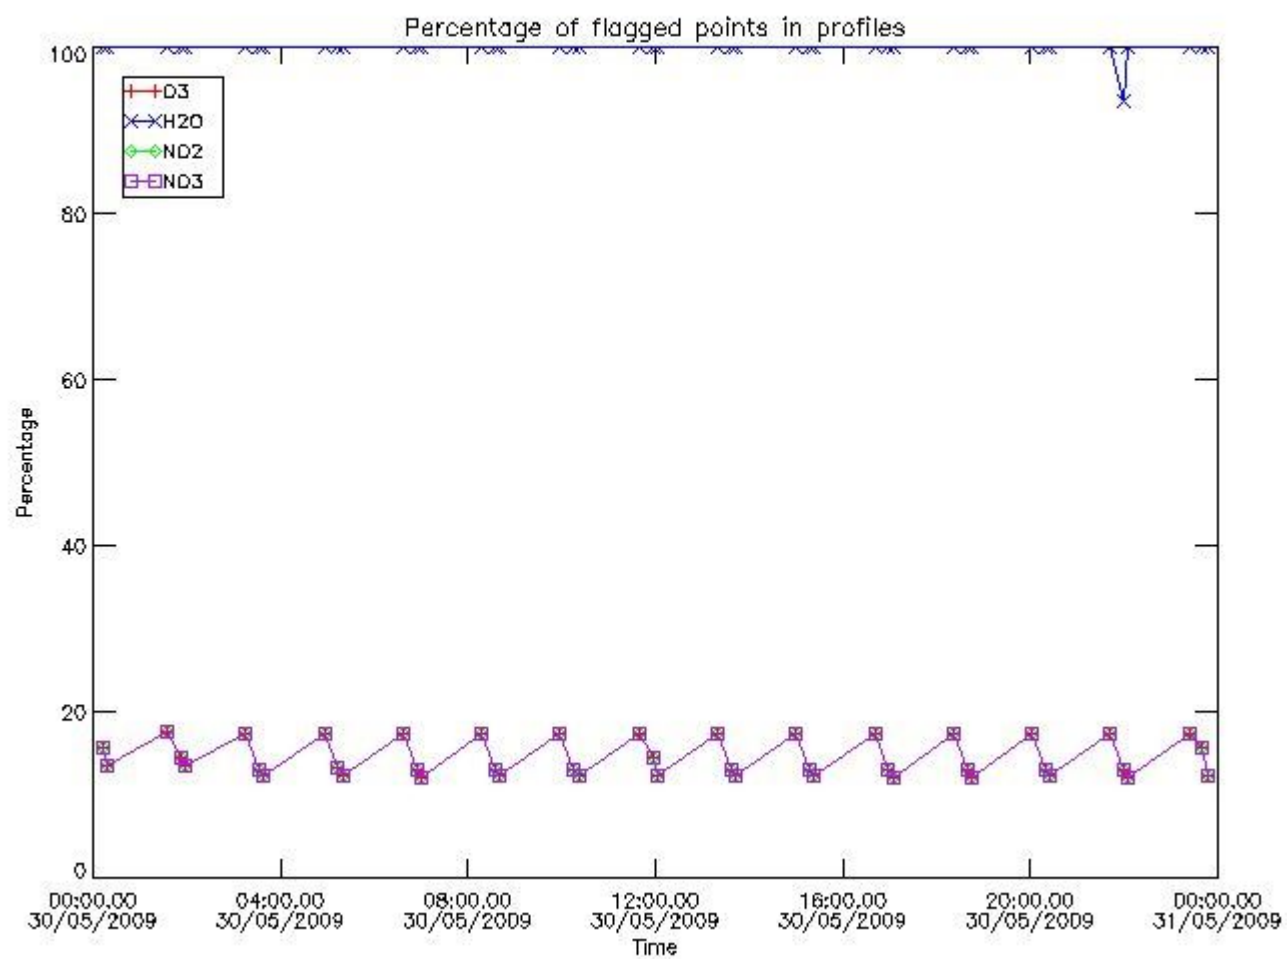

3. Quality information per product

In this section it is plotted some information contained in the Quality Summary data set of the level 2 products. Only products in dark limb conditions and without errors (error flag in the MPH set to "0") are used.

3.1 Plot quality information per product (time dependant)

3.2 Plot quality information per product (world map)