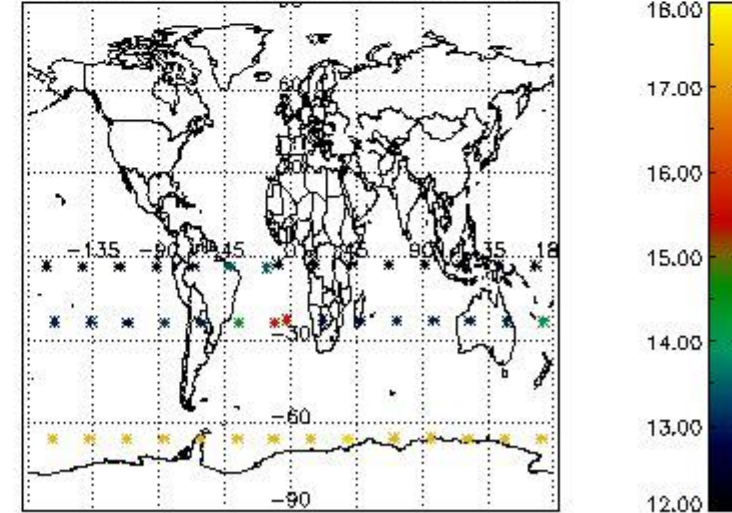

Percentage of flagged data per NO3 profile

4. Level 1 quality information per product

In this section it is plotted some information contained in the Quality Summary data set of the level 2 products that comes from the level 1b processing. Products without errors (error flag in the MPH set to "0") are used.

4.1 Plot quality information per product (time dependant) coming from level 1b processing

4.1.1 Plot level 1 quality information per product (time dependant): ENVISAT ASCENDING passes