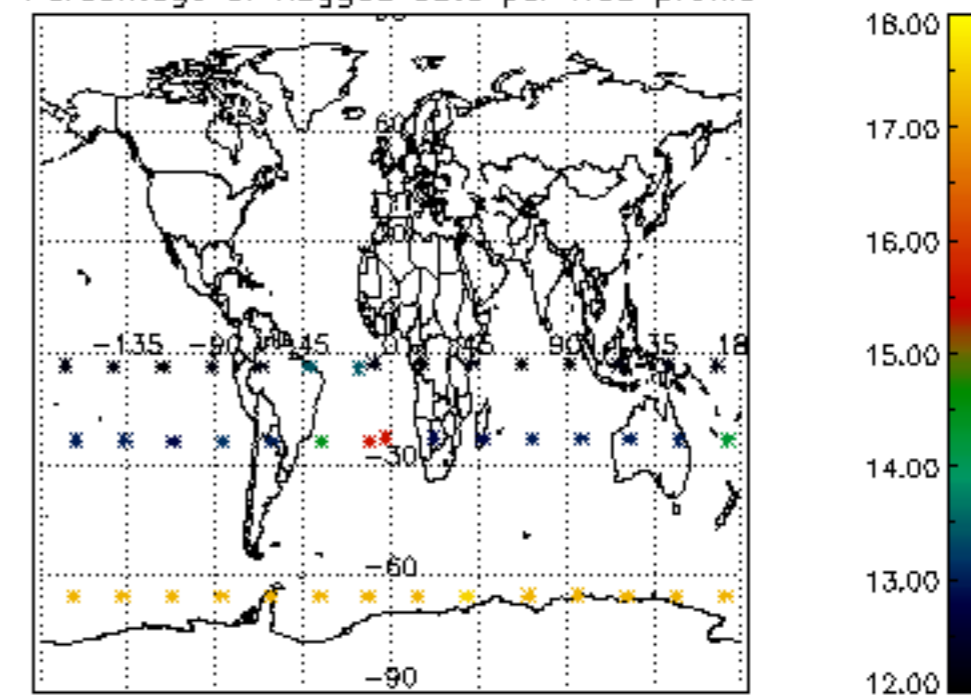

Percentage of flagged data per NO3 profile