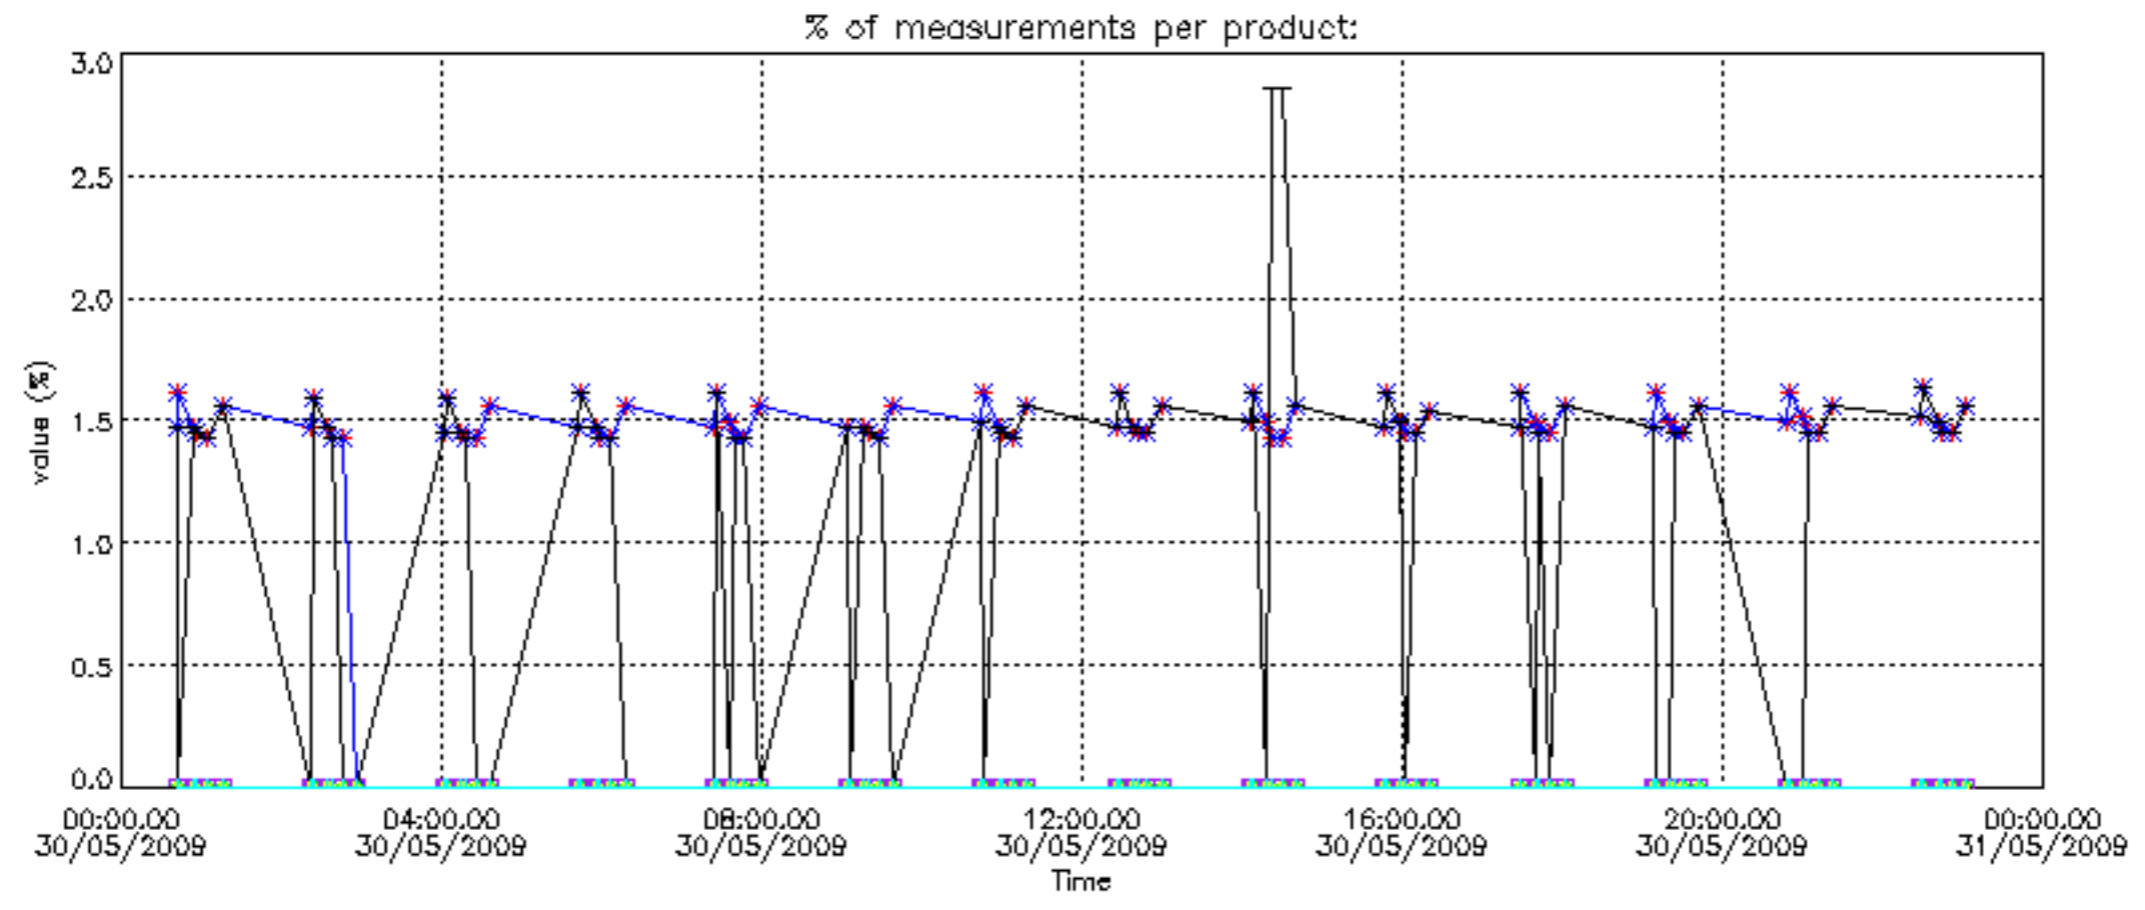

Percentage of cosmic ray hits per profile

Percentage of datation errors per profile