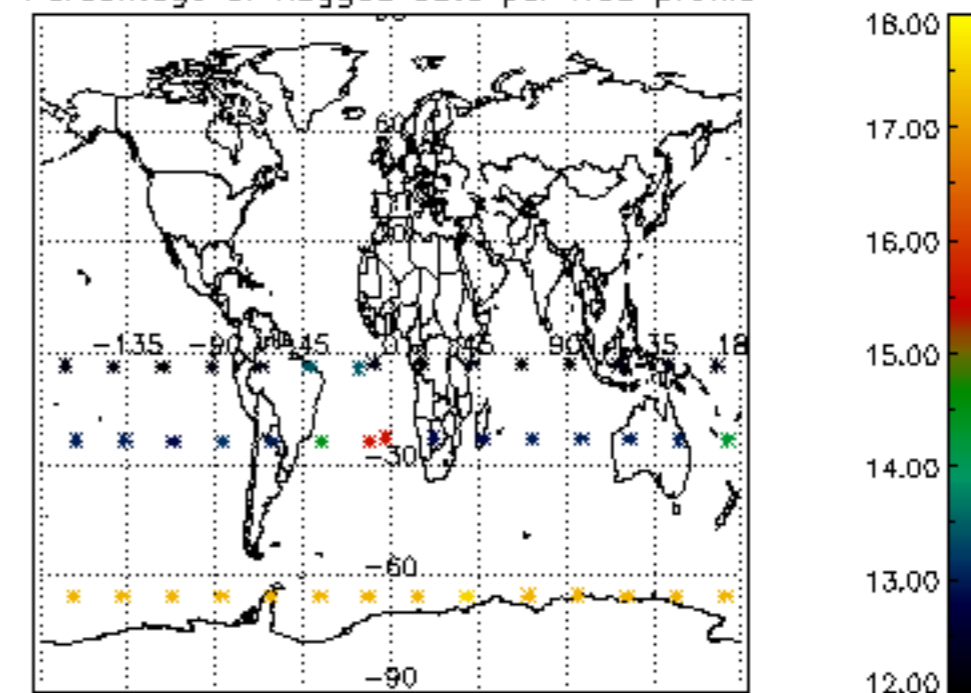

Percentage of flagged data per NO3 profile