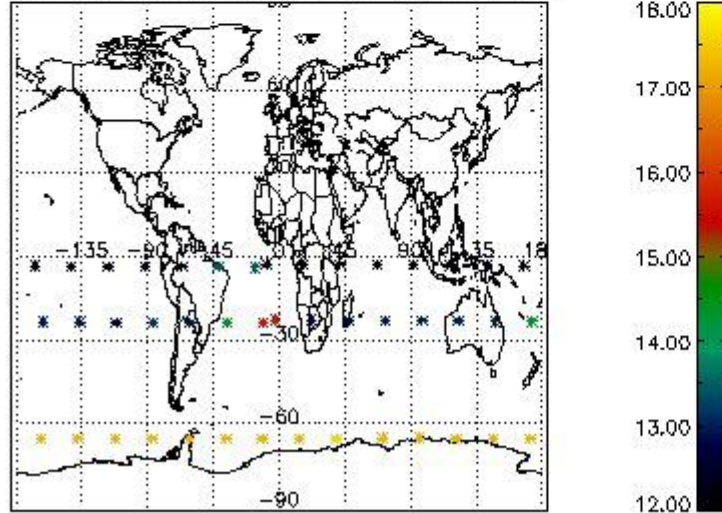

3.1 Plot quality information per product (time dependant)

3.2 Plot quality information per product (world map)

Percentage of flagged data per O3 profile

Percentage of flagged data per H2O profile

Percentage of flagged data per NO2 profile

Percentage of flagged data per NO3 profile

4. Level 1 quality information per product

In this section it is plotted some information contained in the Quality Summary data set of the level 2 products that comes from the level 1b processing. Products without errors (error flag in the MPH set to "0") are used.