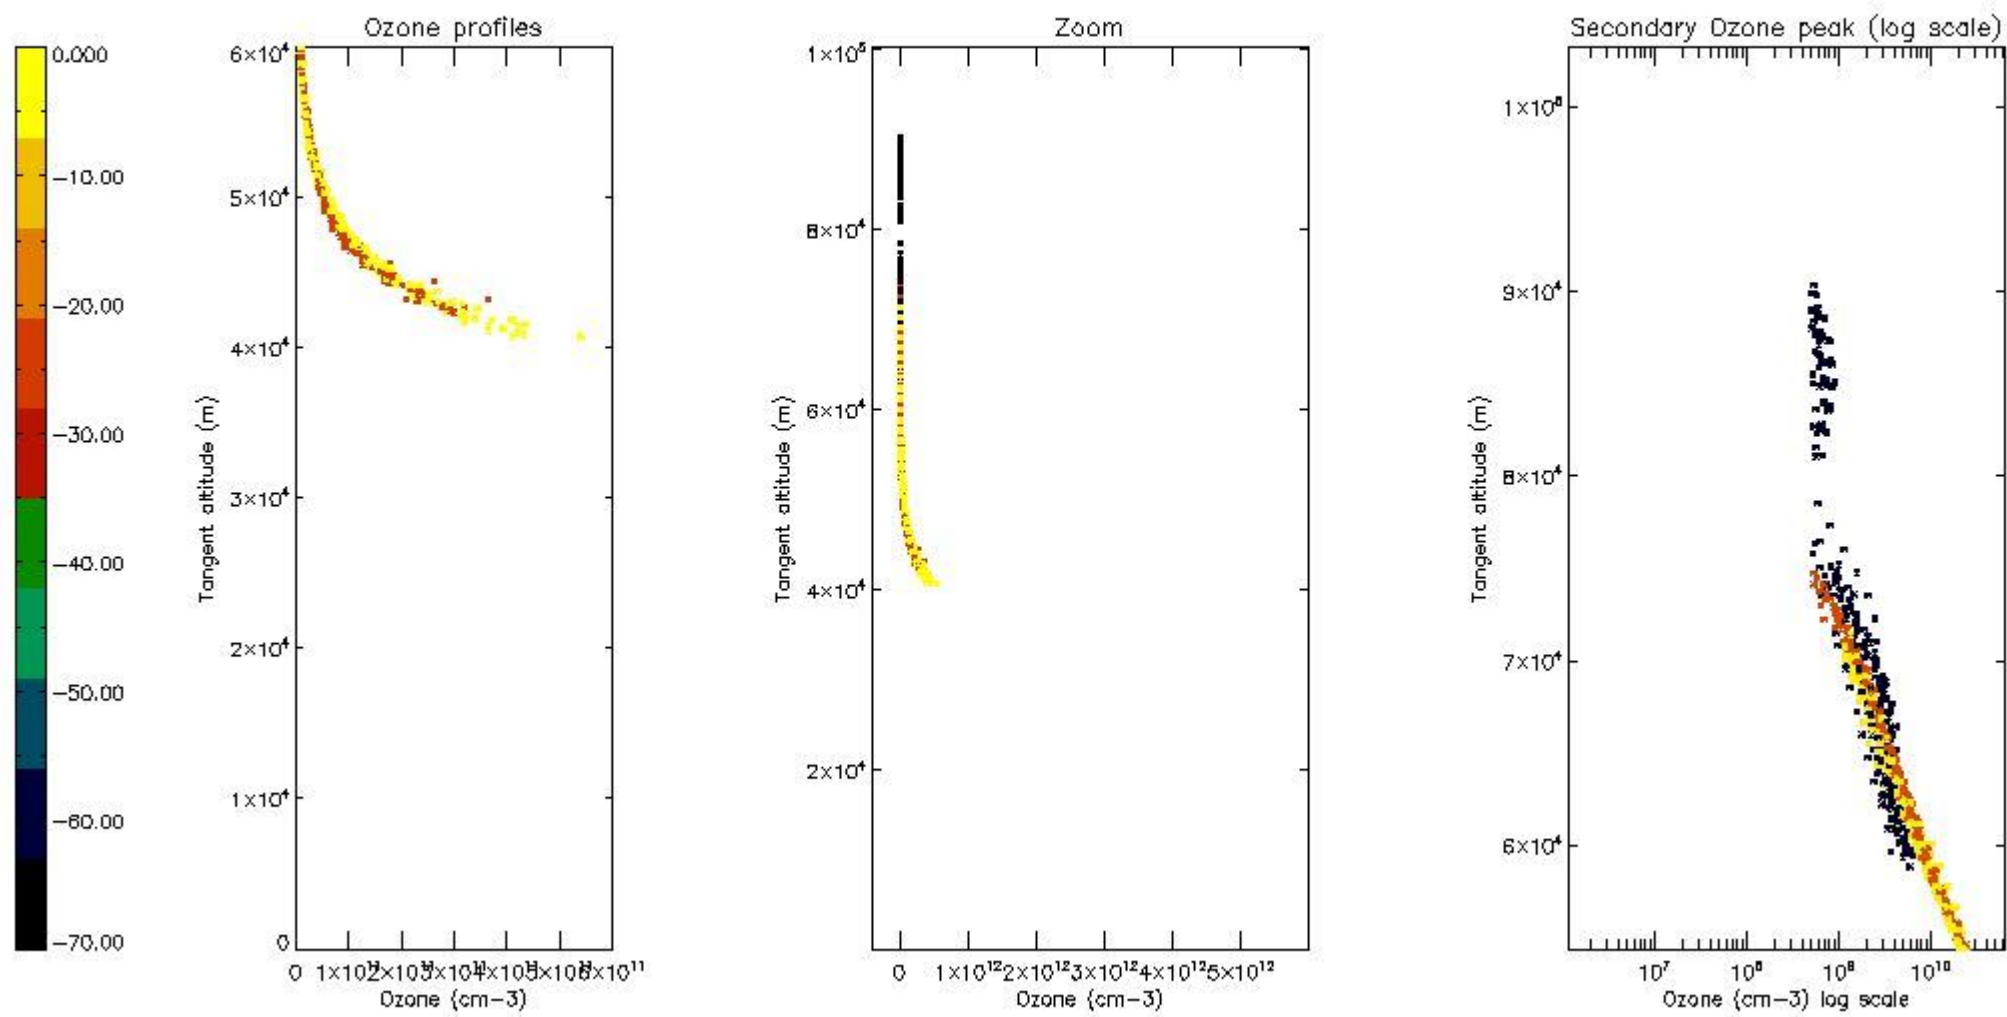

5.5 Plot ozone profiles where STD < 5% (dark without errors)

The colorbar represents the latitude.