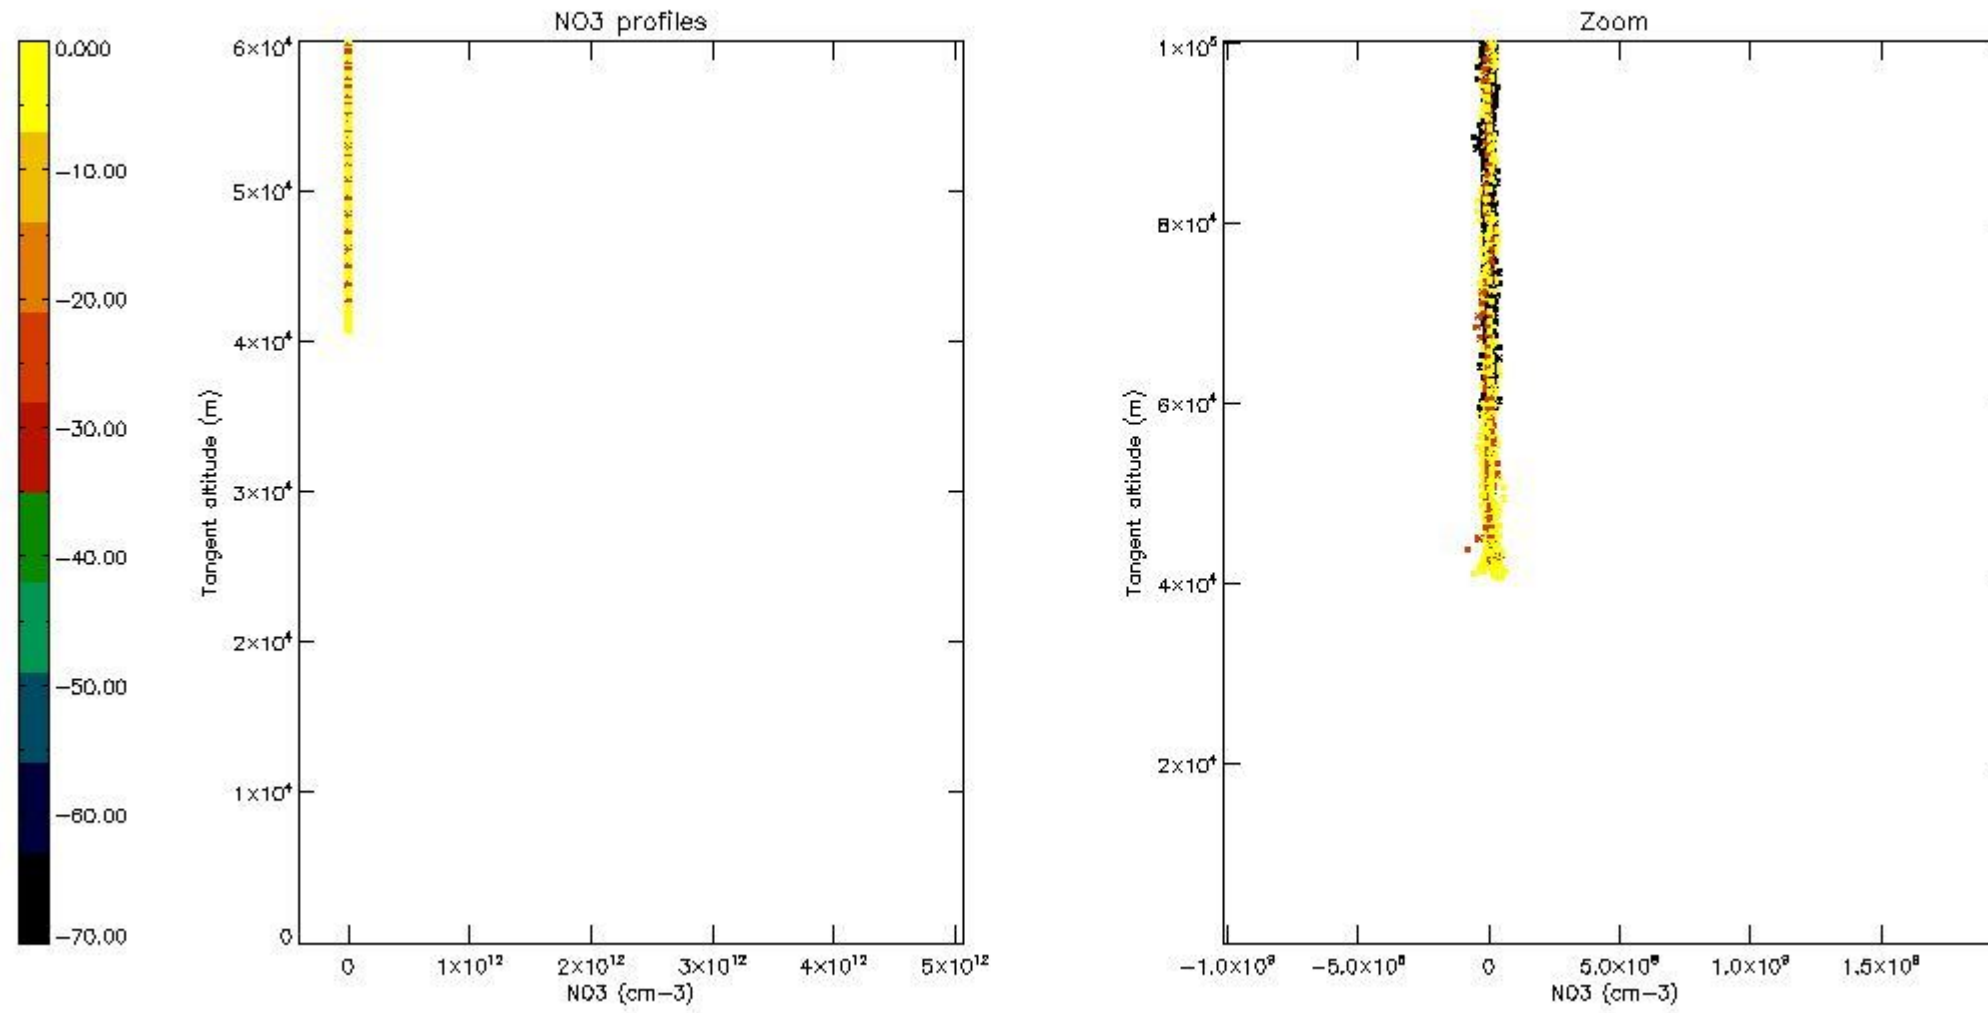

6. Auxiliary Data Files used for the production reported in section 2

The number reported in the third column indicates since which file (see list in section 2) the corresponding auxiliary file has been used. The fourth column is the date of those product files.

Type	Auxiliary Filename	Used since product	Used since product date
INST_PHYS_CHARACTERISTICS	GOM_INS_AXVIEC20091111_143220_20030716_120000_20500101_000000	1	30-MAY-2009 00:11:58
LEVEL-2_PROC_CONFIG	GOM_PR2_AXVIEC20091111_152718_20020301_000000_20500101_000000	1	30-MAY-2009 00:11:58
CROSS_SECTIONS_FILE	GOM_CRS_AXVIEC20091111_154832_20020301_000000_20500101_000000	1	30-MAY-2009 00:11:58