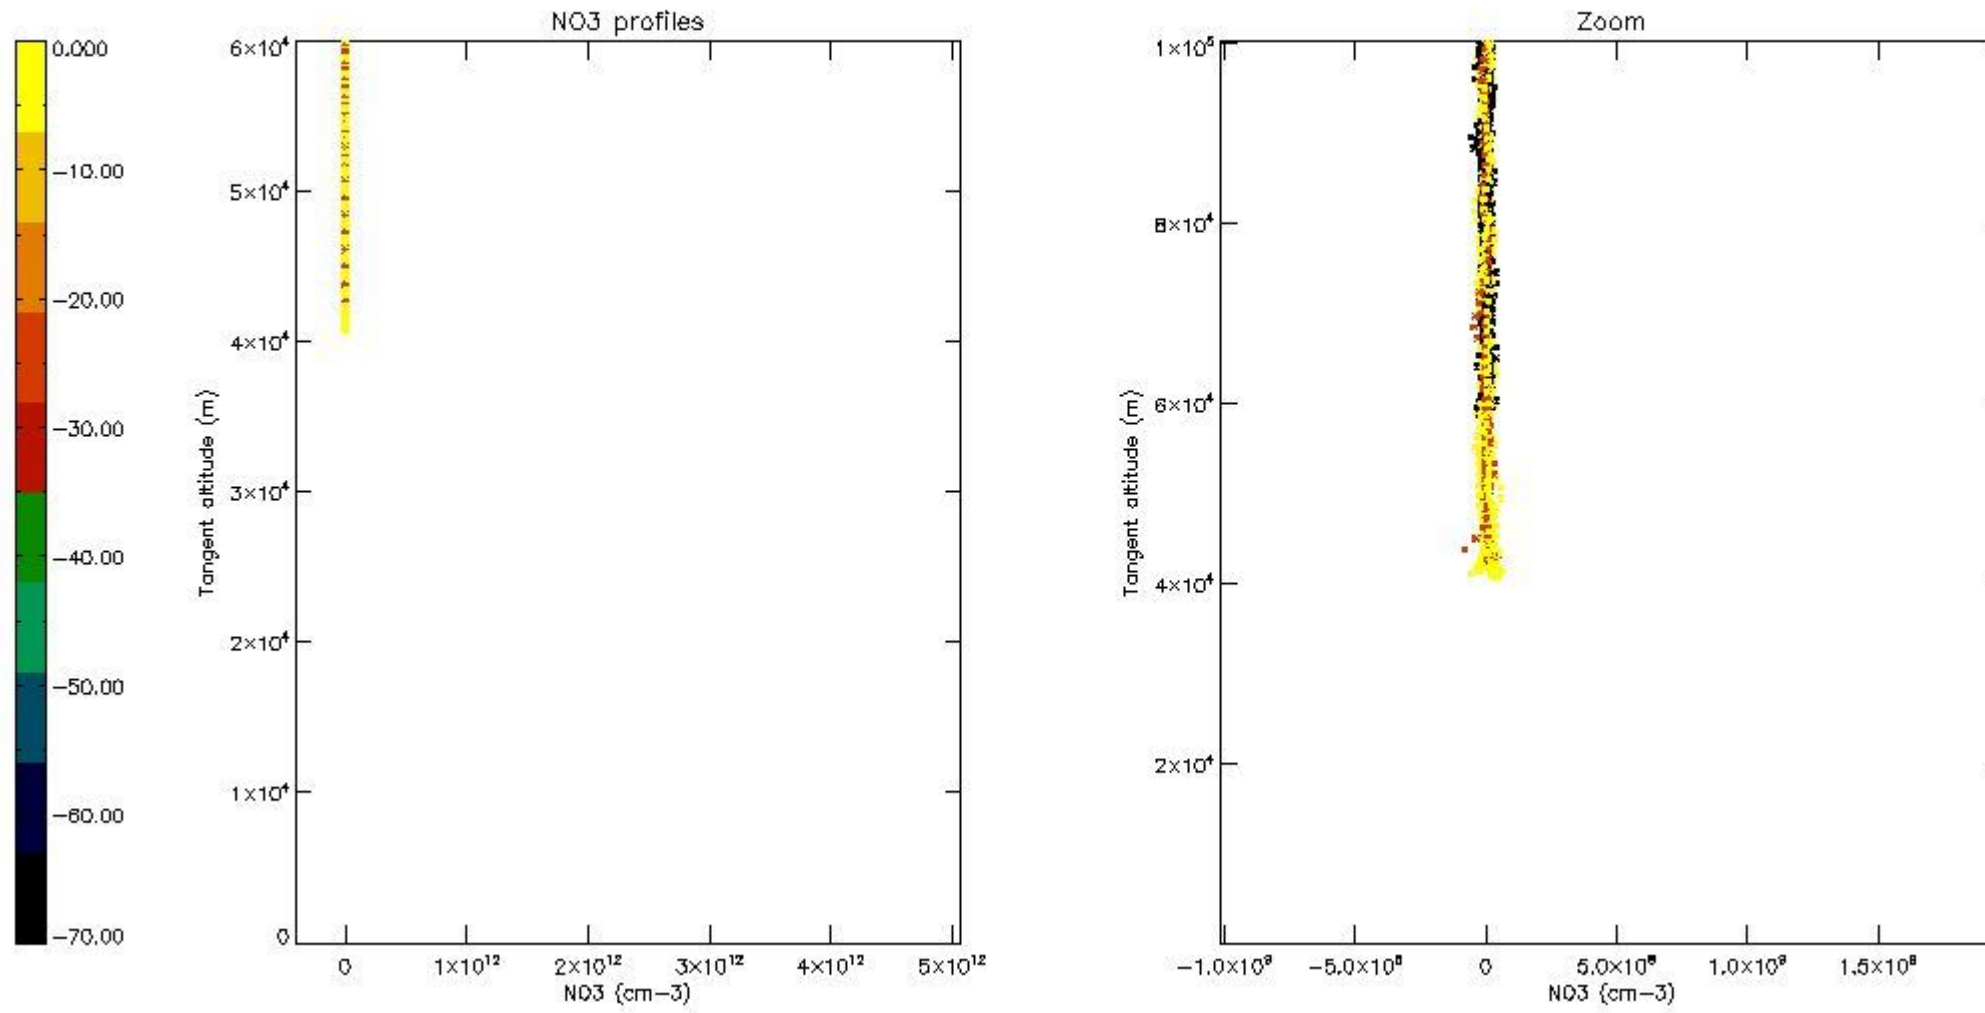

6. Auxiliary Data Files used for the production reported in section 2

The number reported in the third column indicates since which file (see list in section 2) the corresponding auxiliary file has been used. The fourth column is the date of those product files.

Type	Auxiliary Filename	Used since product	Used since product date
INST_PHYS_CHARACTERISTICS	GOM_INS_AXVIEC20091111_143220_20030716_120000_20500101_000000	1	30-MAY-2009 00:11:58
LEVEL-2_PROC_CONFIG	GOM_PR2_AXVIEC20091111_152718_20020301_000000_20500101_000000	1	30-MAY-2009 00:11:58
CROSS_SECTIONS_FILE	GOM_CRS_AXVIEC20091111_154832_20020301_000000_20500101_000000	1	30-MAY-2009 00:11:58