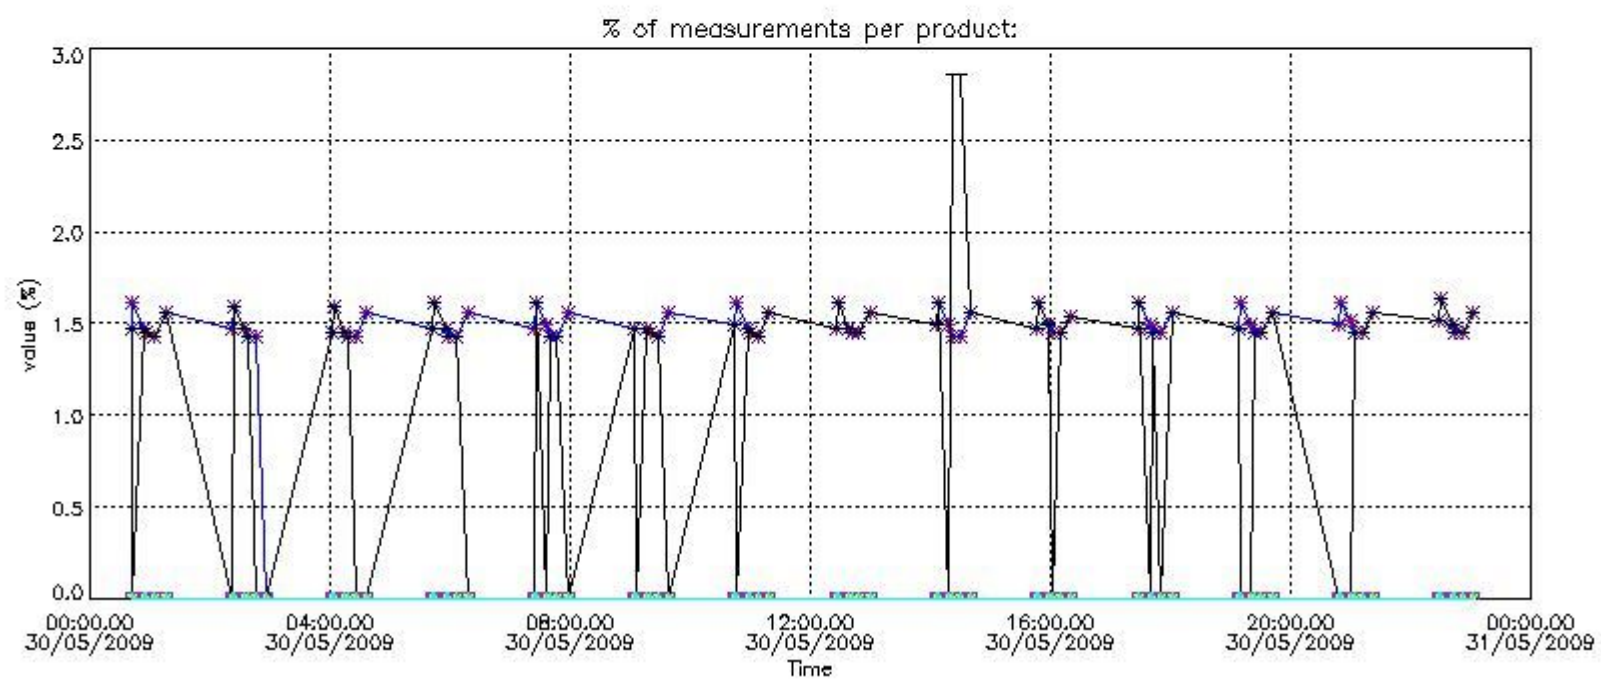

4.2 Plot quality information per product coming from level 1b processing (world map)

4.2.1 Plot level 1 quality information per product (world map): ENVISAT ASCENDING passes