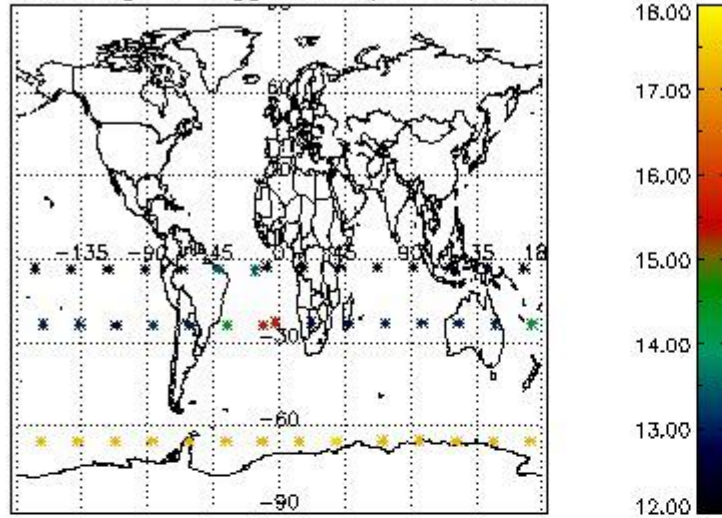

Percentage of flagged data per O3 profile