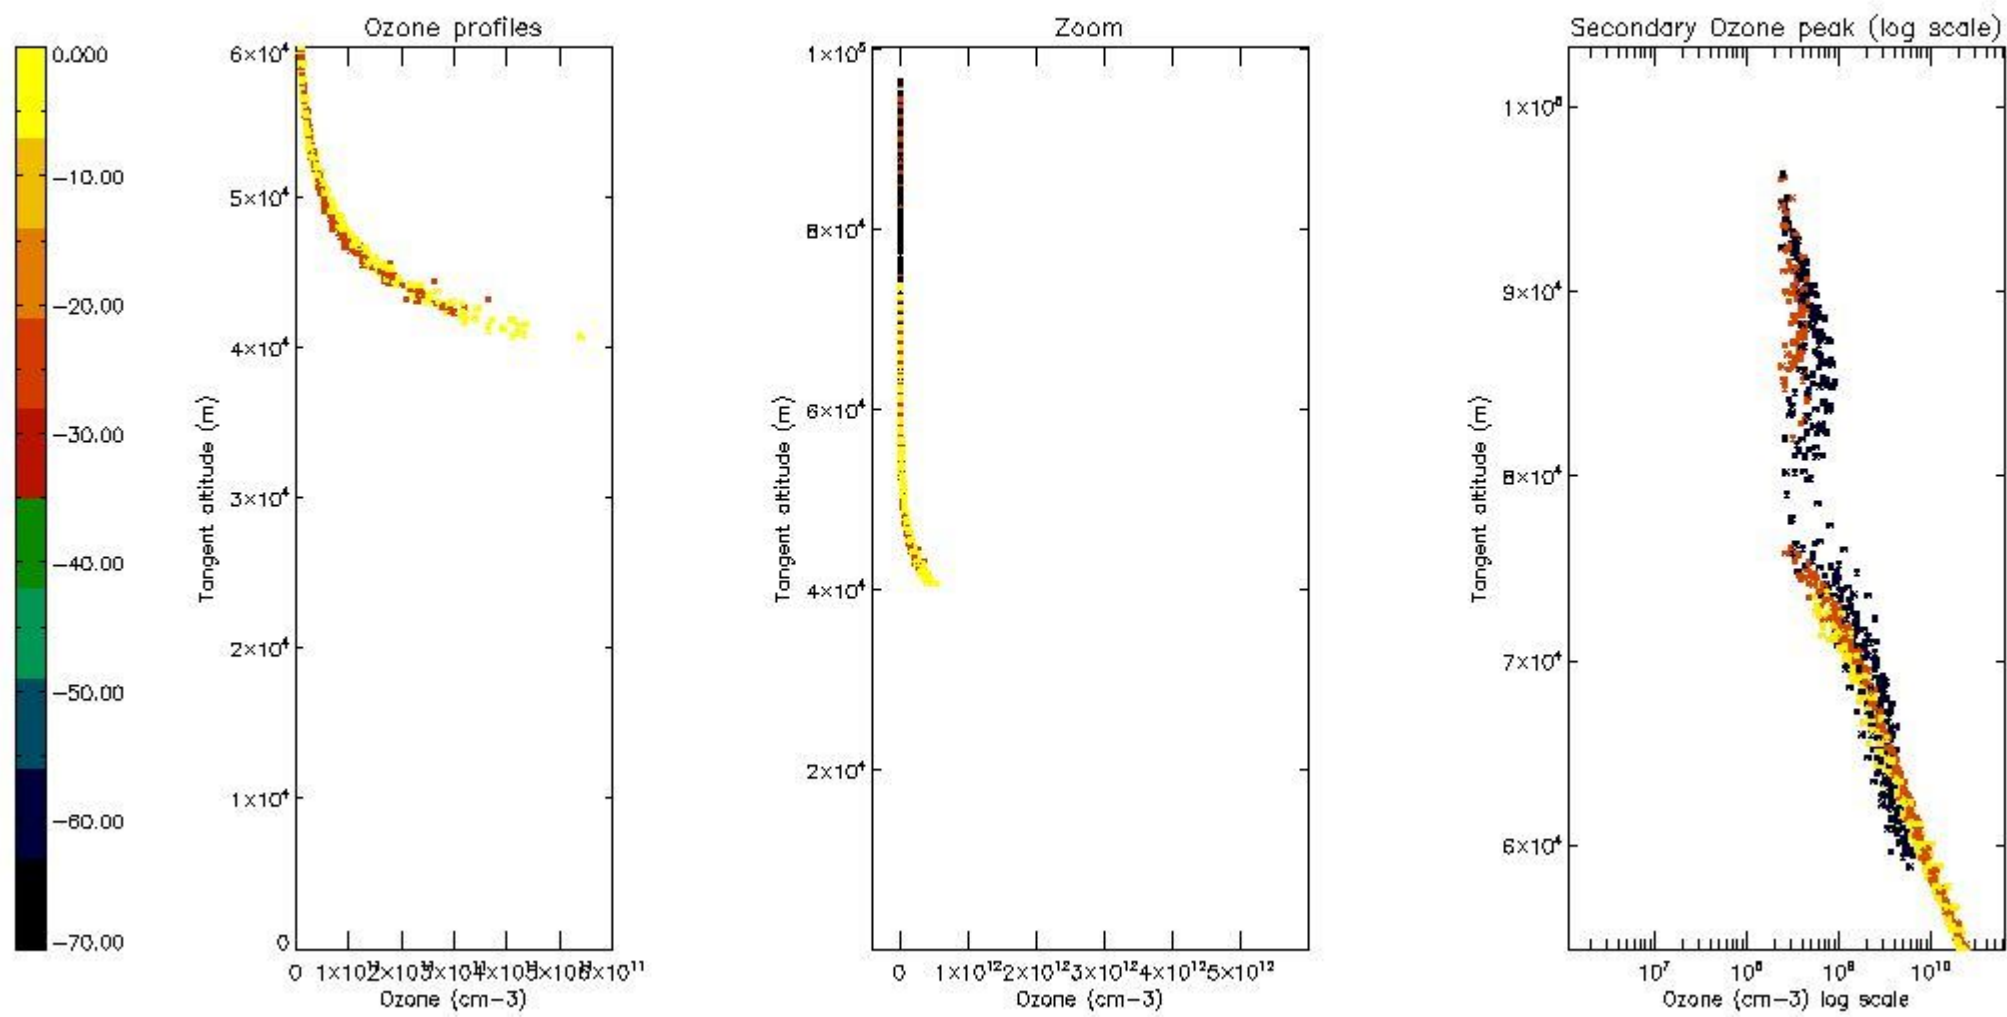

STD < 10	10
STD < 5	7

5.2 Plot ozone profiles for all STD (dark without errors)

The colorbar represents the latitude.

5.3 Plot ozone profiles where STD < 20% (dark without errors)

The colorbar represents the latitude.

5.4 Plot ozone profiles where STD < 10% (dark without errors)

The colorbar represents the latitude.

5.5 Plot ozone profiles where STD < 5% (dark without errors)

The colorbar represents the latitude.

5.6 Plot NO₂ profiles for all STD (dark without errors)