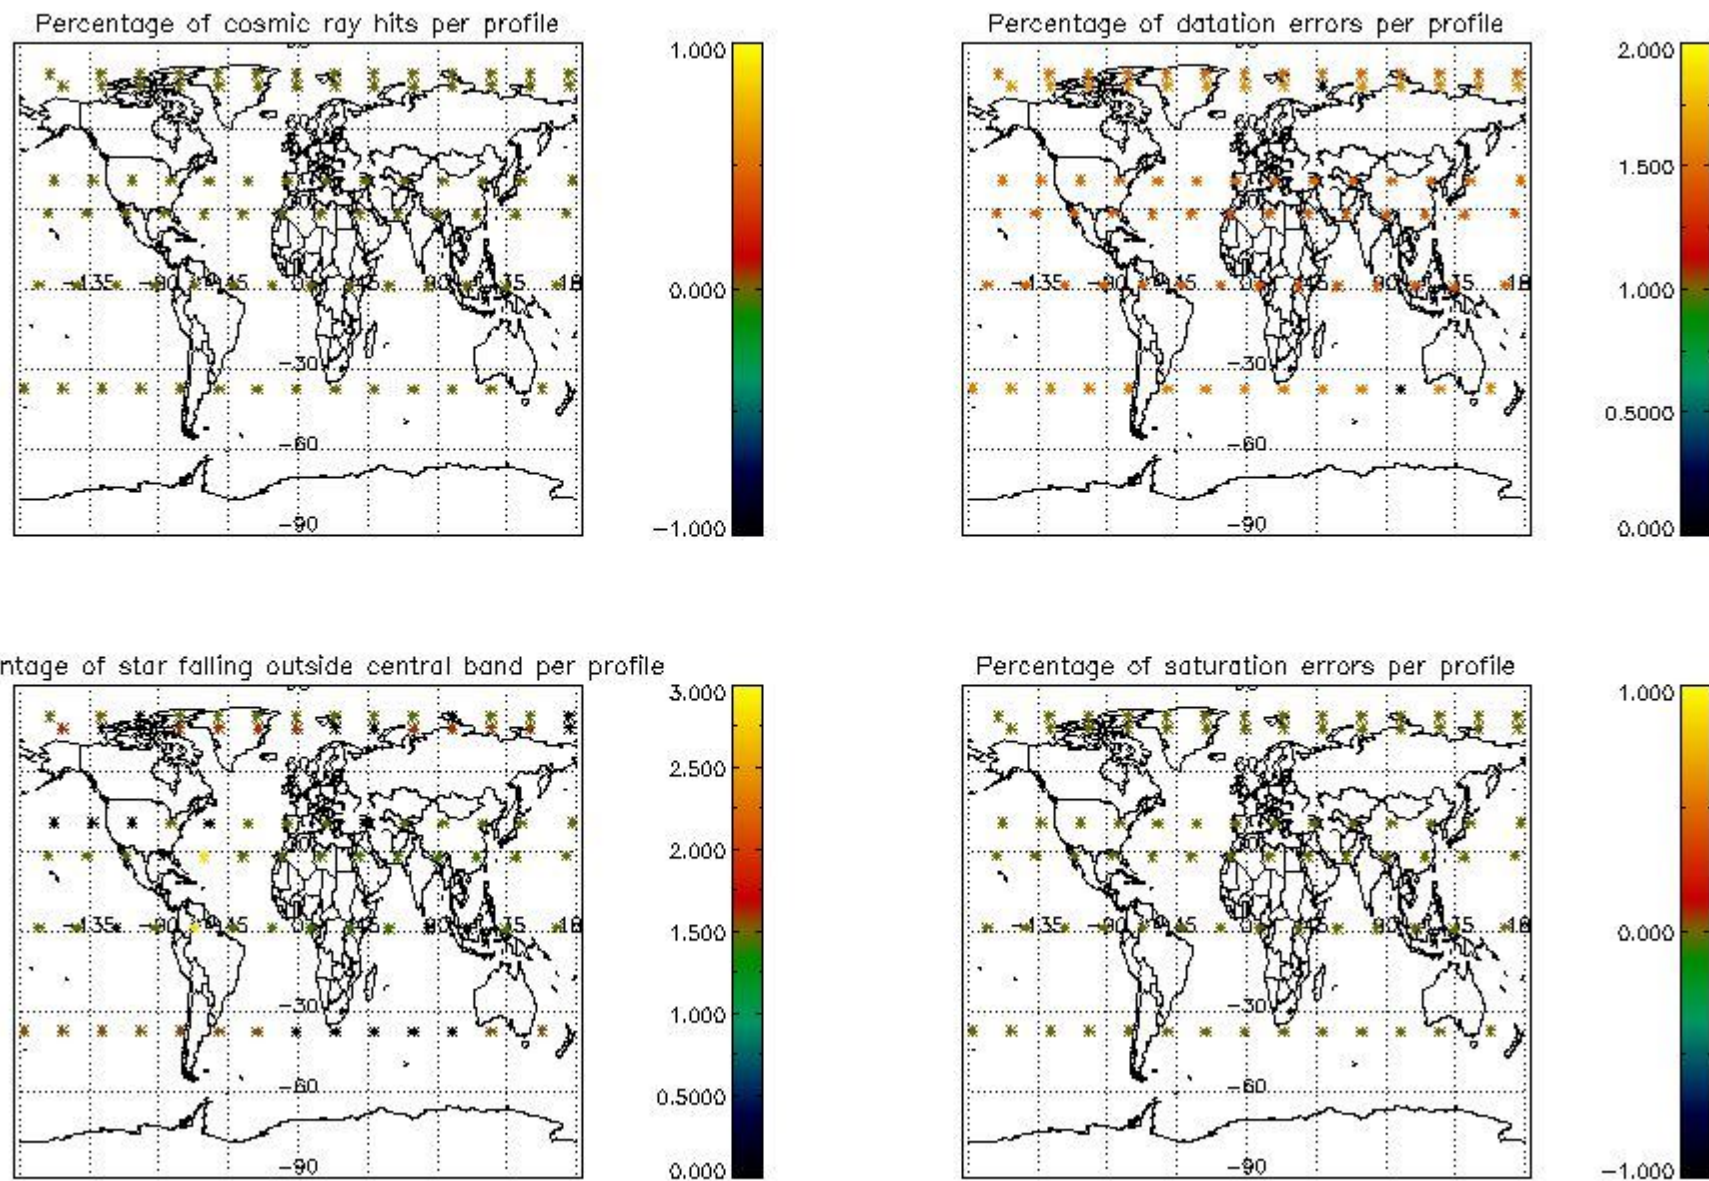

Percentage of flagged data per NO3 profile

4. Level 1 quality information per product

In this section it is plotted some information contained in the Quality Summary data set of the level 2 products that comes from the level 1b processing. Products without errors (error flag in the MPH set to "0") are used.

4.1 Plot quality information per product (time dependant) coming from level 1b processing

4.1.1 Plot level 1 quality information per product (time dependant): ENVISAT ASCENDING passes

4.1.2 Plot level 1 quality information per product (time dependant): ENVI SAT DESCENDING passes

4.2 Plot quality information per product coming from level 1b processing (world map)

4.2.1 Plot level 1 quality information per product (world map): ENVISAT ASCENDING passes

4.2.2 Plot level 1 quality information per product (world map): ENVISAT DESCENDING passes