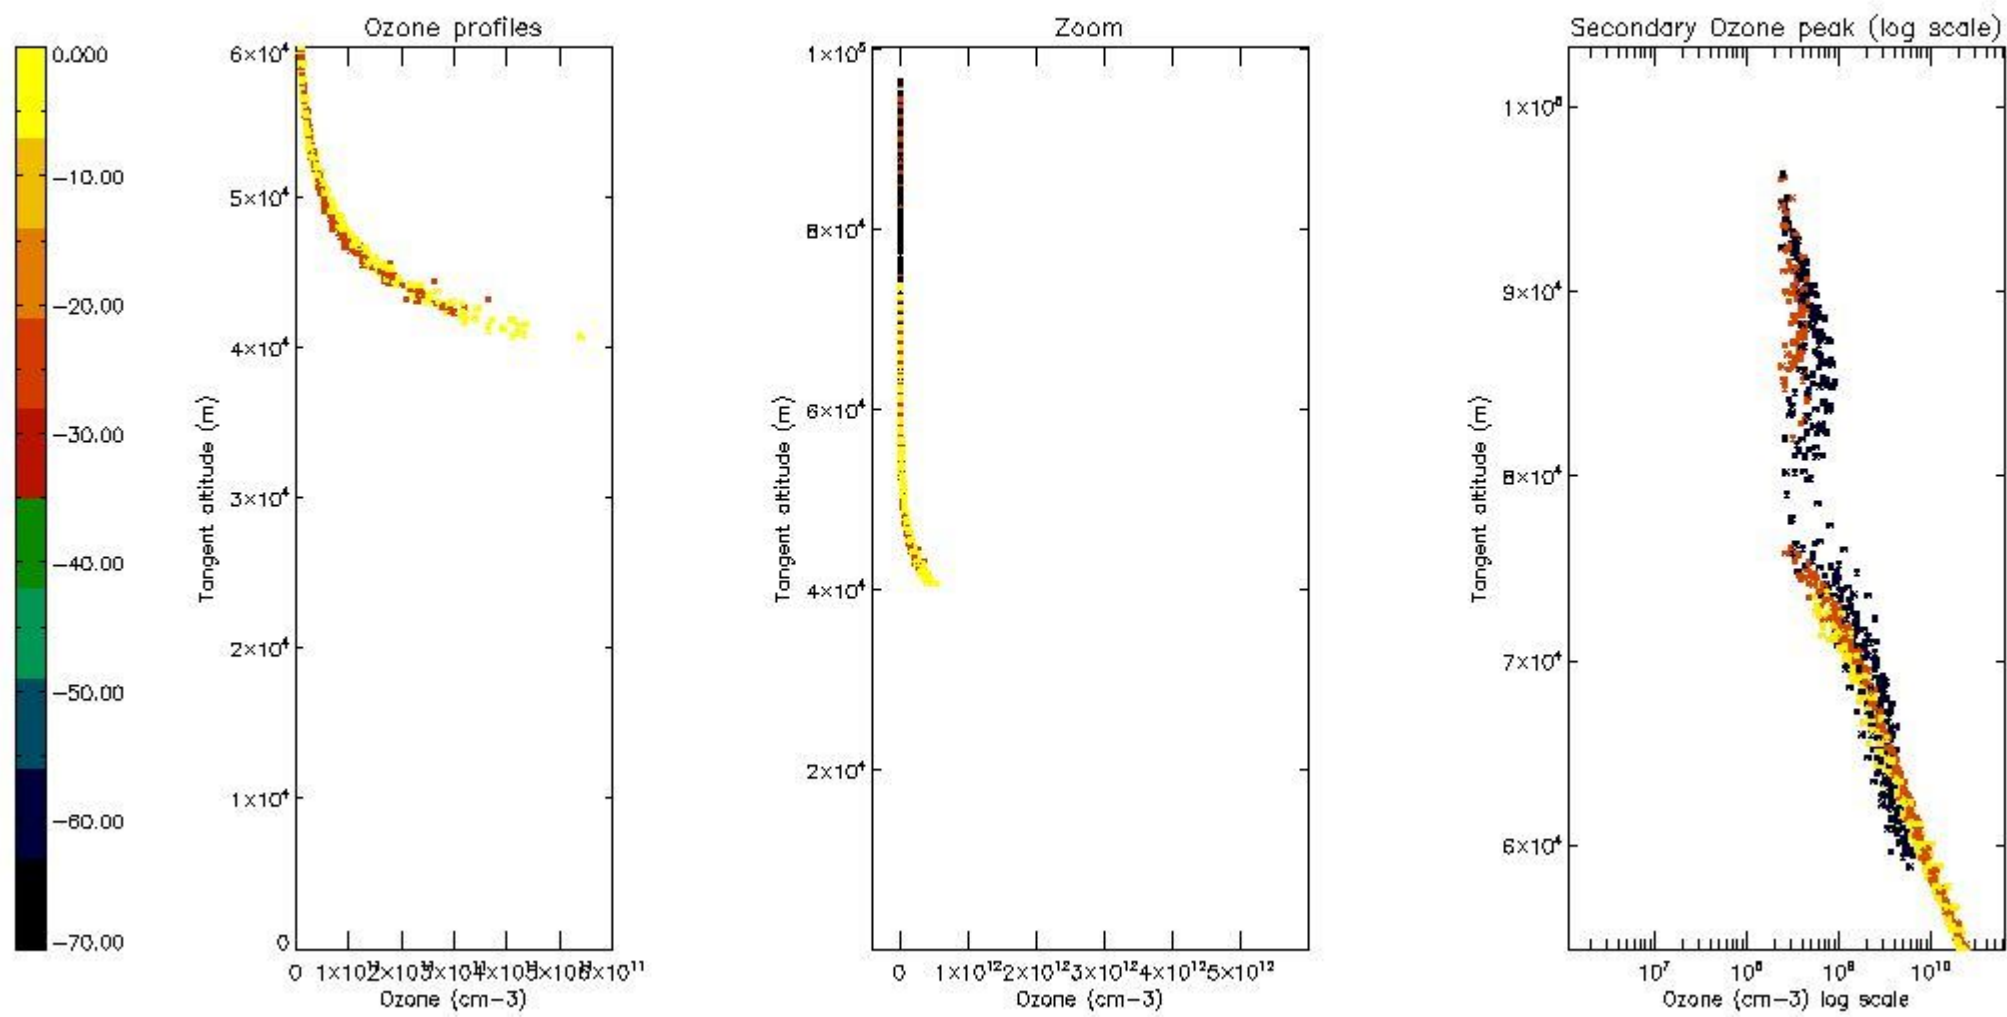

STD < 10	10
STD < 5	7

5.2 Plot ozone profiles for all STD (dark without errors)

The colorbar represents the latitude.

5.3 Plot ozone profiles where STD < 20% (dark without errors)

The colorbar represents the latitude.