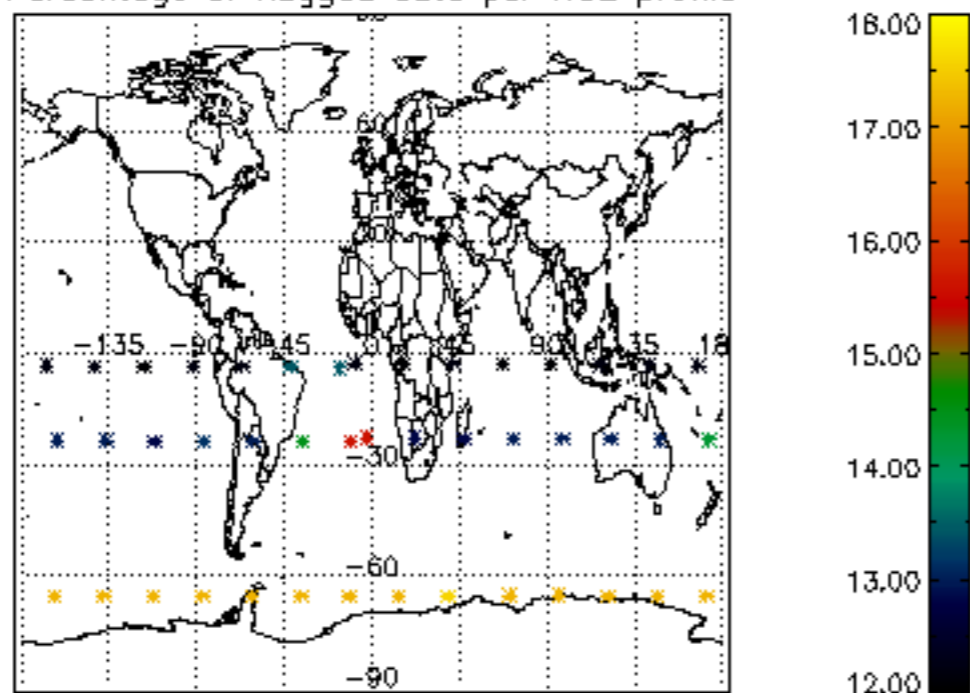

Percentage of flagged data per NO2 profile