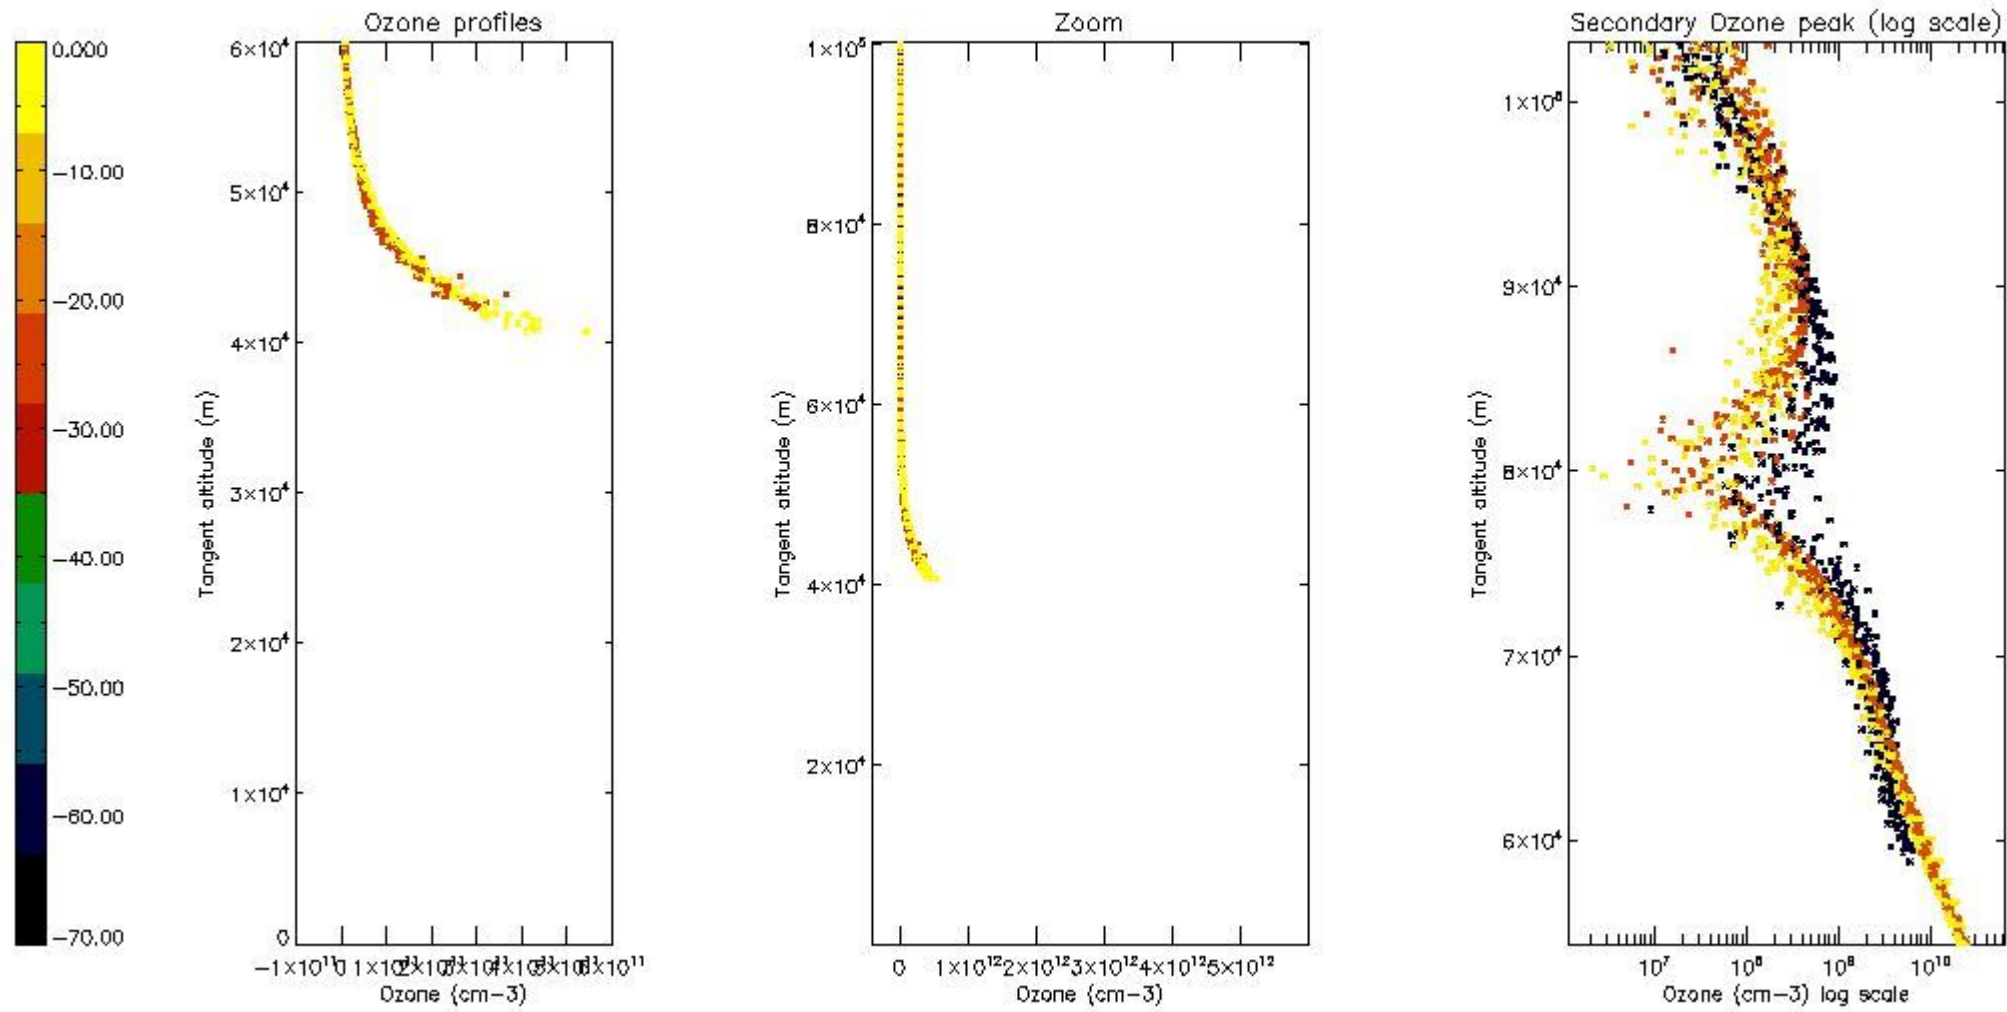

STD < 10	10
STD < 5	7

5.2 Plot ozone profiles for all STD (dark without errors)

The colorbar represents the latitude.

5.3 Plot ozone profiles where STD < 20% (dark without errors)

The colorbar represents the latitude.