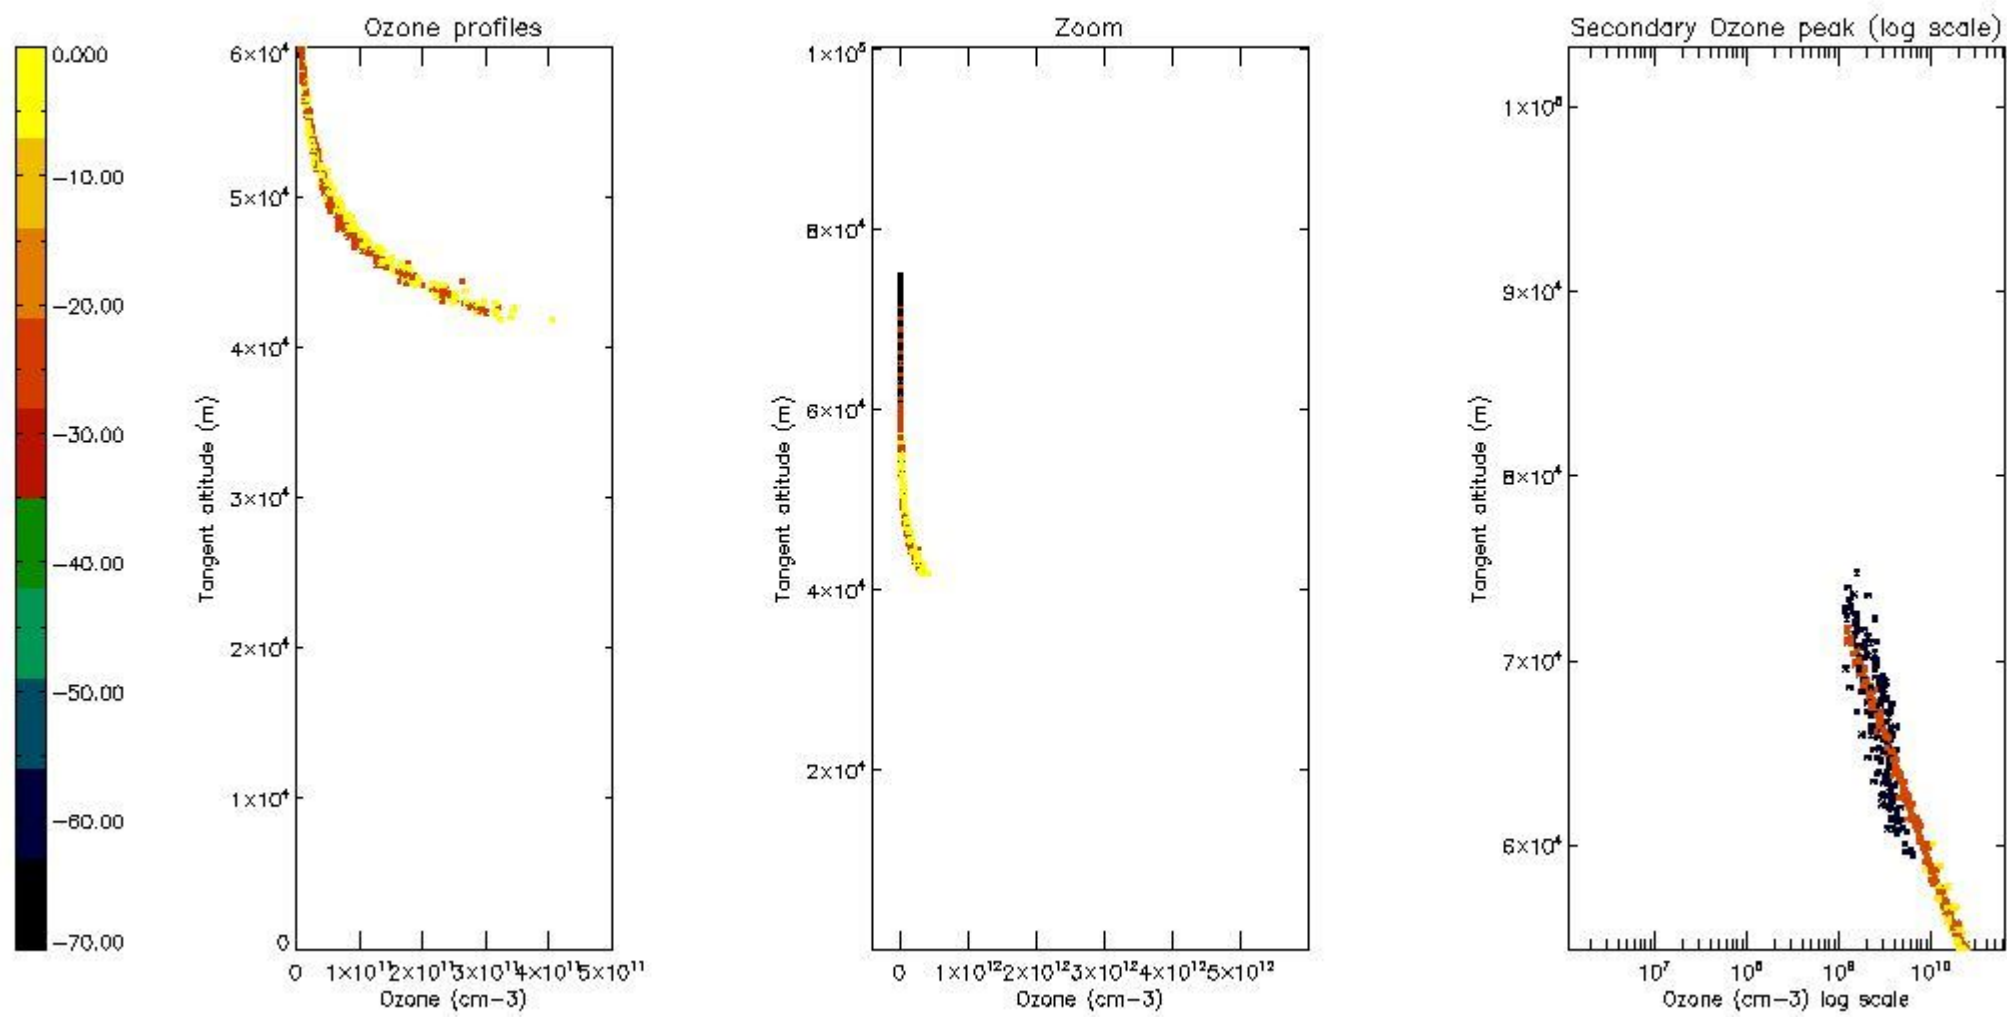

STD < 10	10
STD < 5	7

5.2 Plot ozone profiles for all STD (dark without errors)

The colorbar represents the latitude.

5.3 Plot ozone profiles where STD < 20% (dark without errors)

The colorbar represents the latitude.

5.4 Plot ozone profiles where STD < 10% (dark without errors)

The colorbar represents the latitude.

5.5 Plot ozone profiles where STD < 5% (dark without errors)

The colorbar represents the latitude.

5.6 Plot NO₂ profiles for all STD (dark without errors)