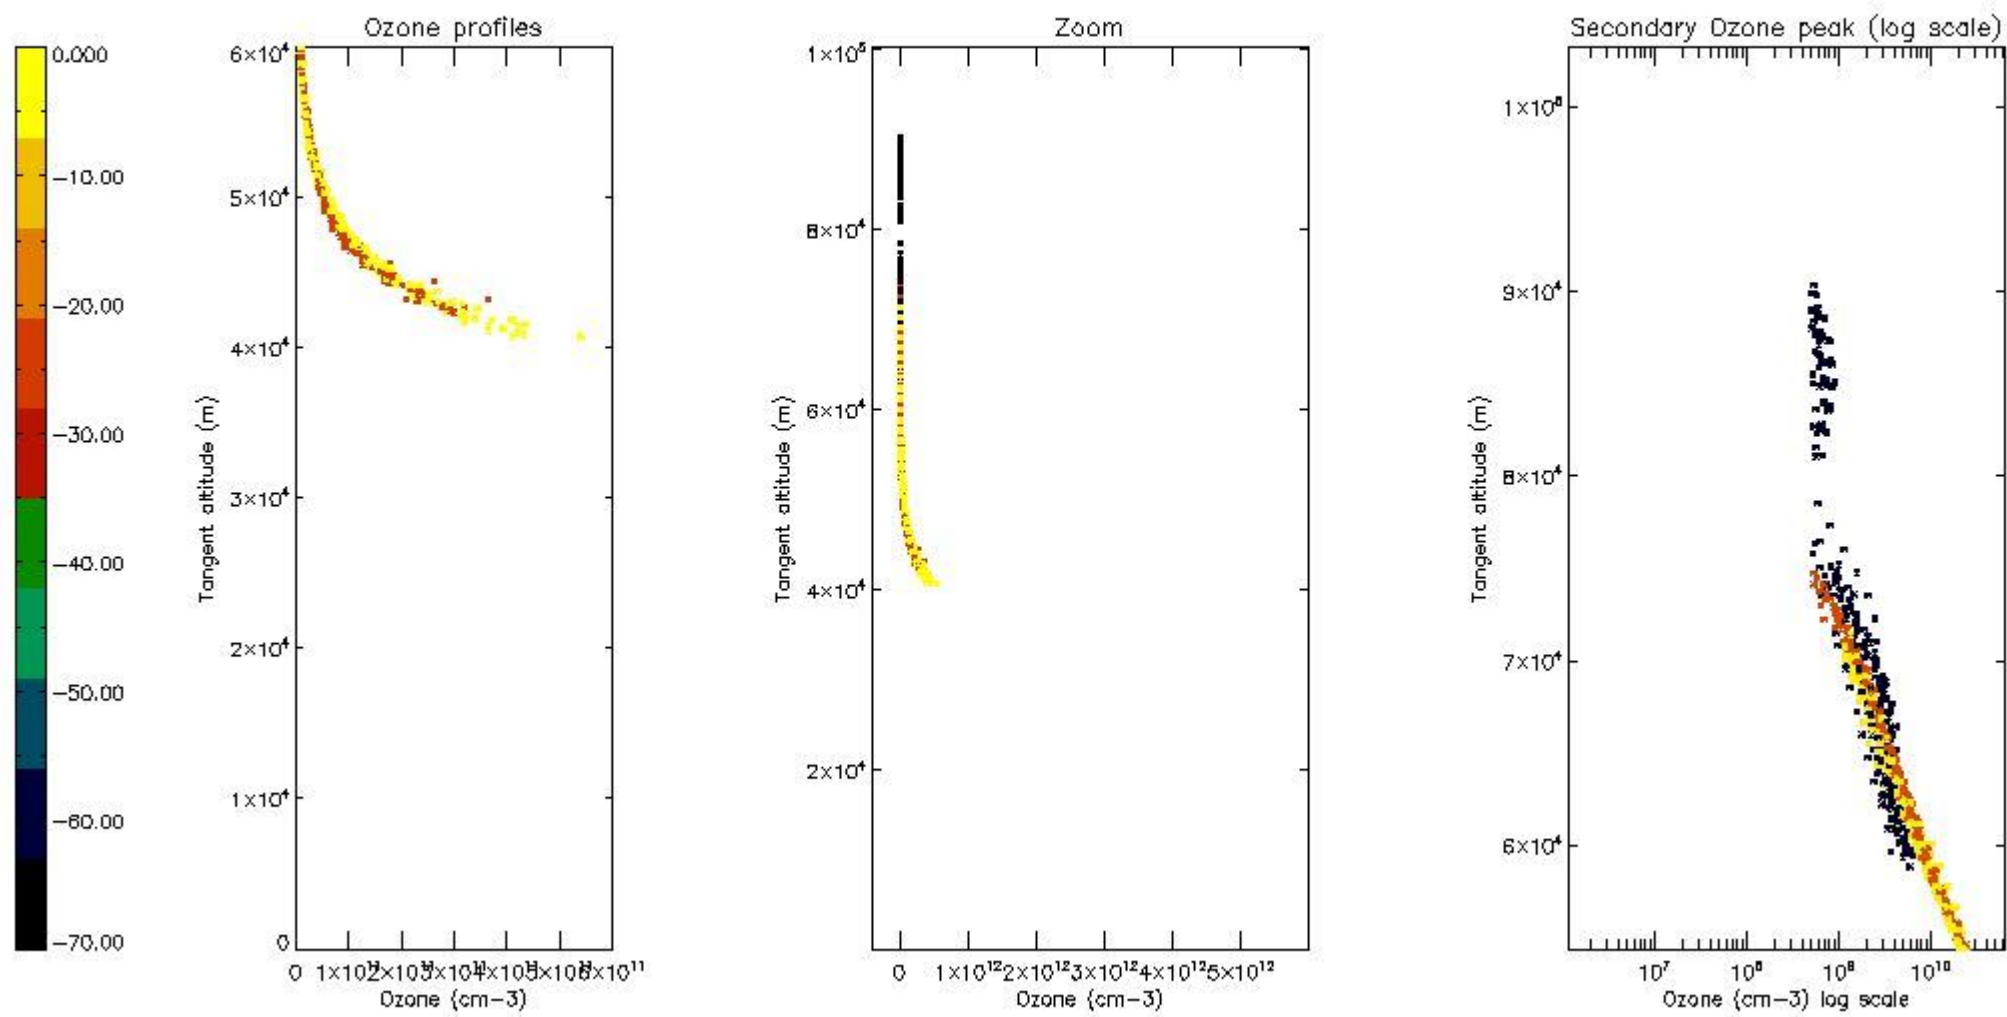

STD < 10	10
STD < 5	7

5.2 Plot ozone profiles for all STD (dark without errors)

The colorbar represents the latitude.

5.3 Plot ozone profiles where STD < 20% (dark without errors)

The colorbar represents the latitude.

5.4 Plot ozone profiles where STD < 10% (dark without errors)

The colorbar represents the latitude.

5.5 Plot ozone profiles where STD < 5% (dark without errors)

The colorbar represents the latitude.

5.6 Plot NO₂ profiles for all STD (dark without errors)