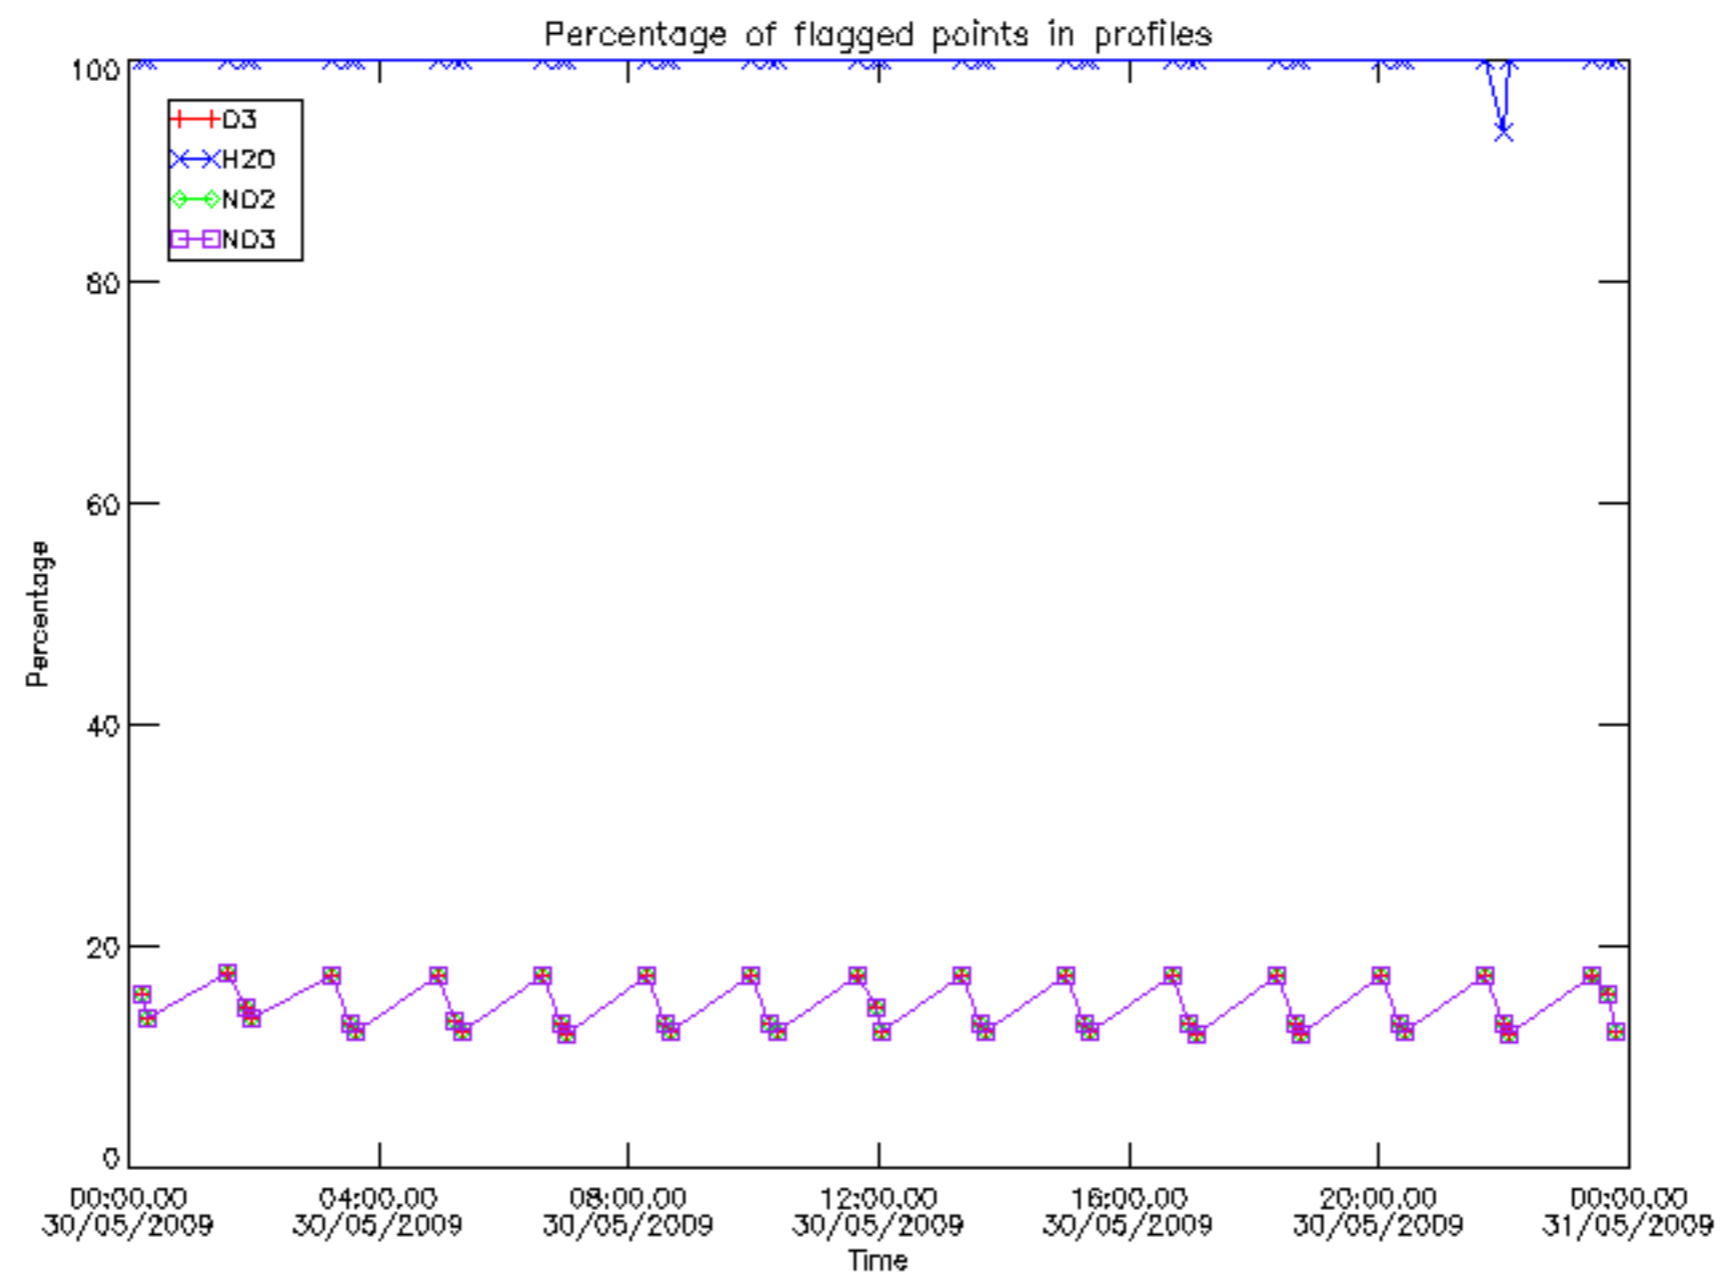

Percentage of flagged data per D3 profile

Percentage of flagged data per H2O profile