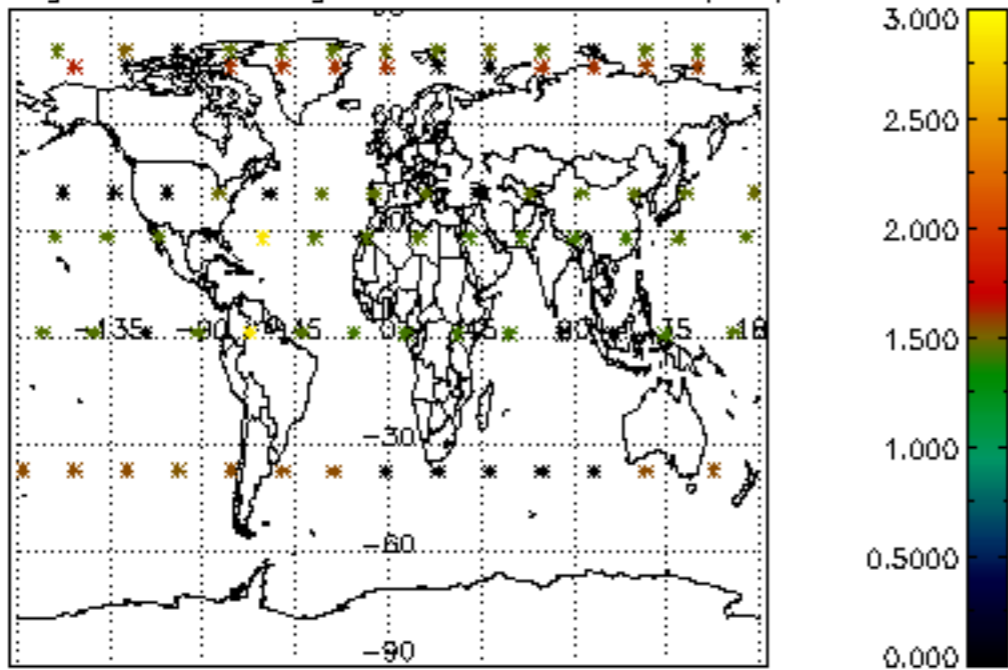

Percentage of star falling outside central band per profile