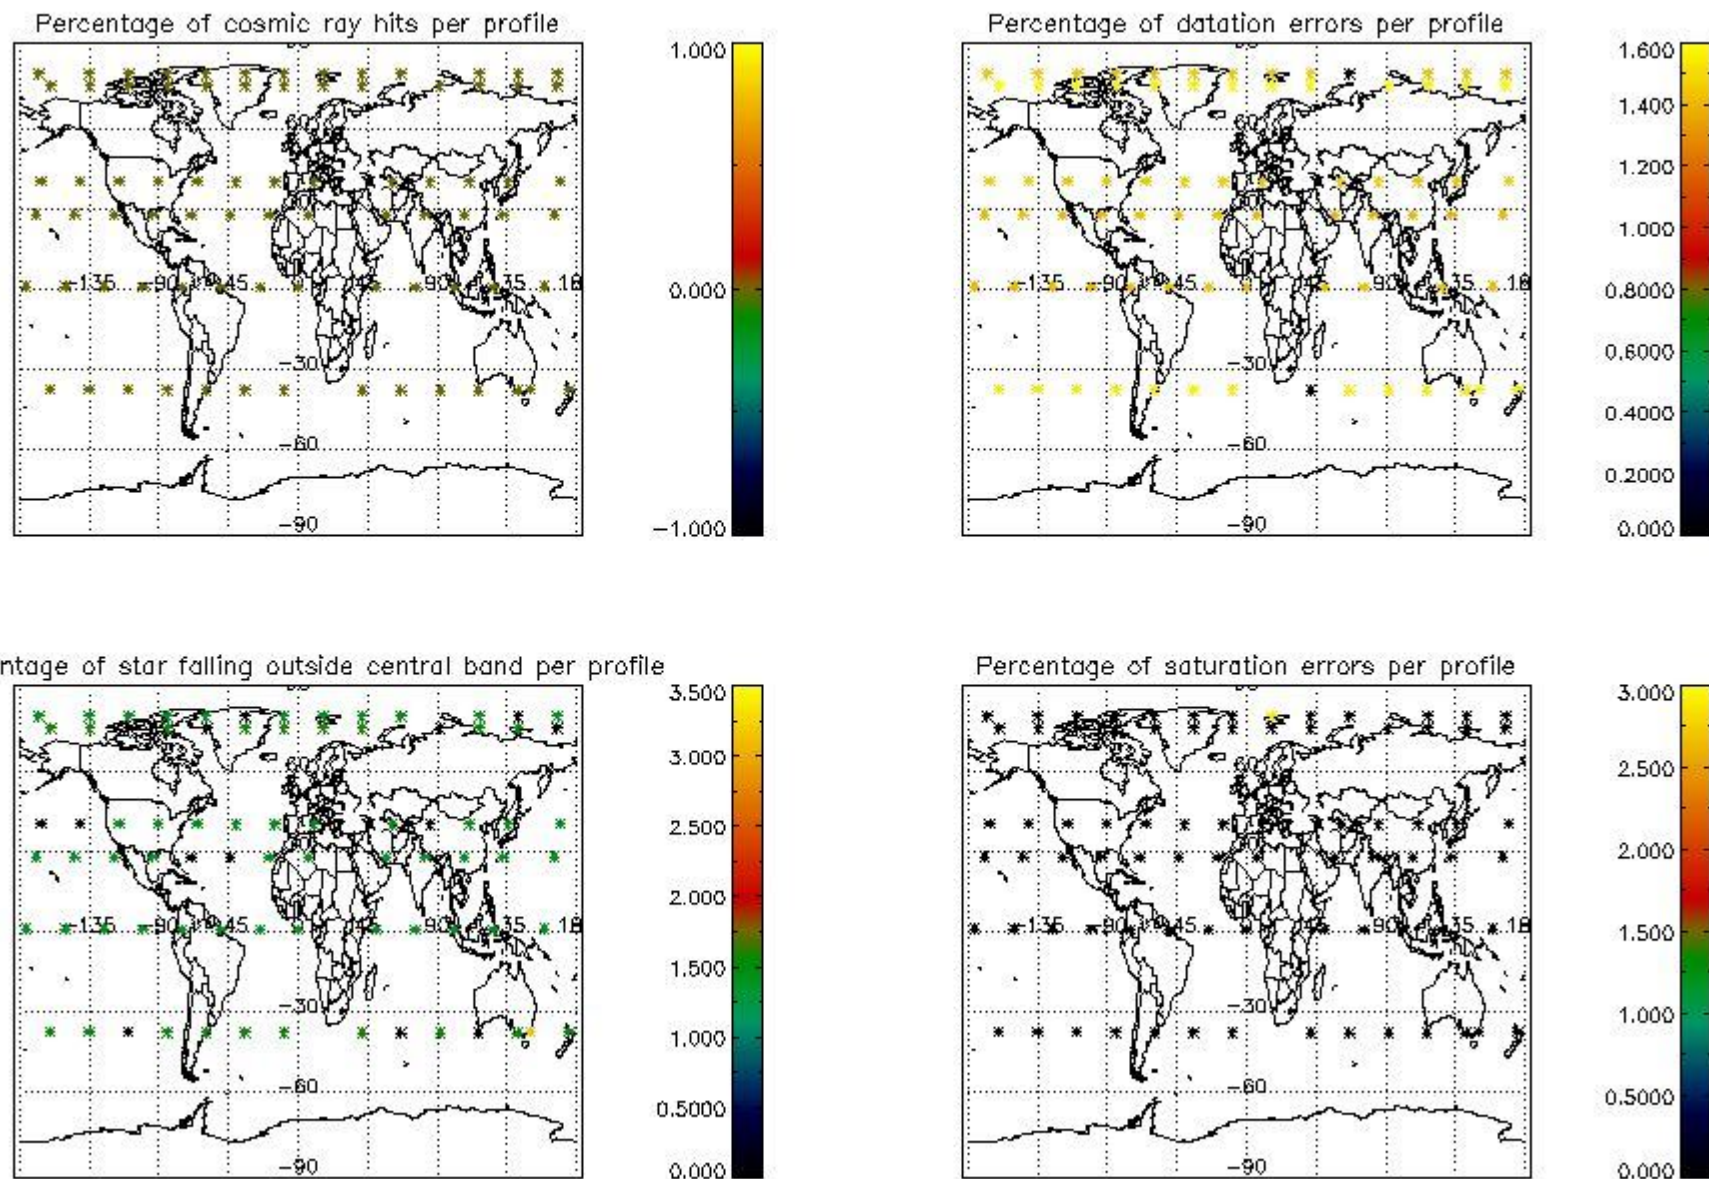

Percentage of flagged data per NO3 profile

4. Level 1 quality information per product

In this section it is plotted some information contained in the Quality Summary data set of the level 2 products that comes from the level 1b processing. Products without errors (error flag in the MPH set to "0") are used.

4.1 Plot quality information per product (time dependant) coming from level 1b processing

4.1.1 Plot level 1 quality information per product (time dependant): ENVISAT ASCENDING passes

4.1.2 Plot level 1 quality information per product (time dependant): ENVI SAT DESCENDING passes

4.2 Plot quality information per product coming from level 1b processing (world map)

4.2.1 Plot level 1 quality information per product (world map): ENVISAT ASCENDING passes

4.2.2 Plot level 1 quality information per product (world map): ENVISAT DESCENDING passes