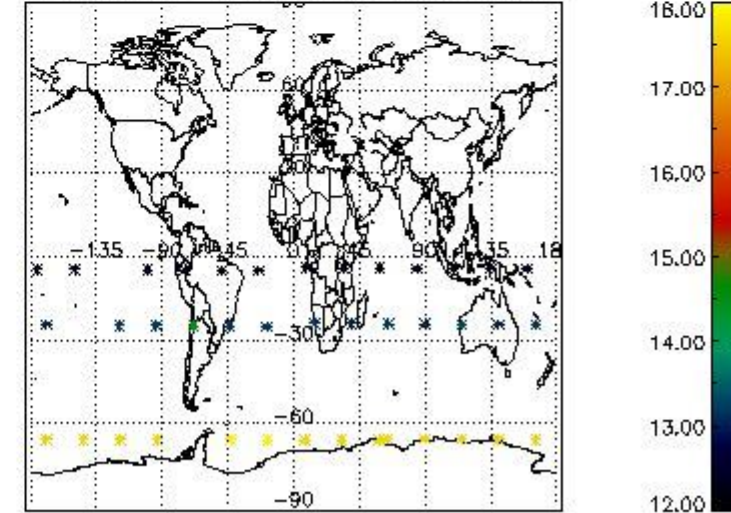

Percentage of flagged data per NO3 profile

4. Level 1 quality information per product

In this section it is plotted some information contained in the Quality Summary data set of the level 2 products that comes from the level 1b processing. Products without errors (error flag in the MPH set to "0") are used.

4.1 Plot quality information per product (time dependant) coming from level 1b processing

4.1.1 Plot level 1 quality information per product (time dependant): ENVISAT ASCENDING passes