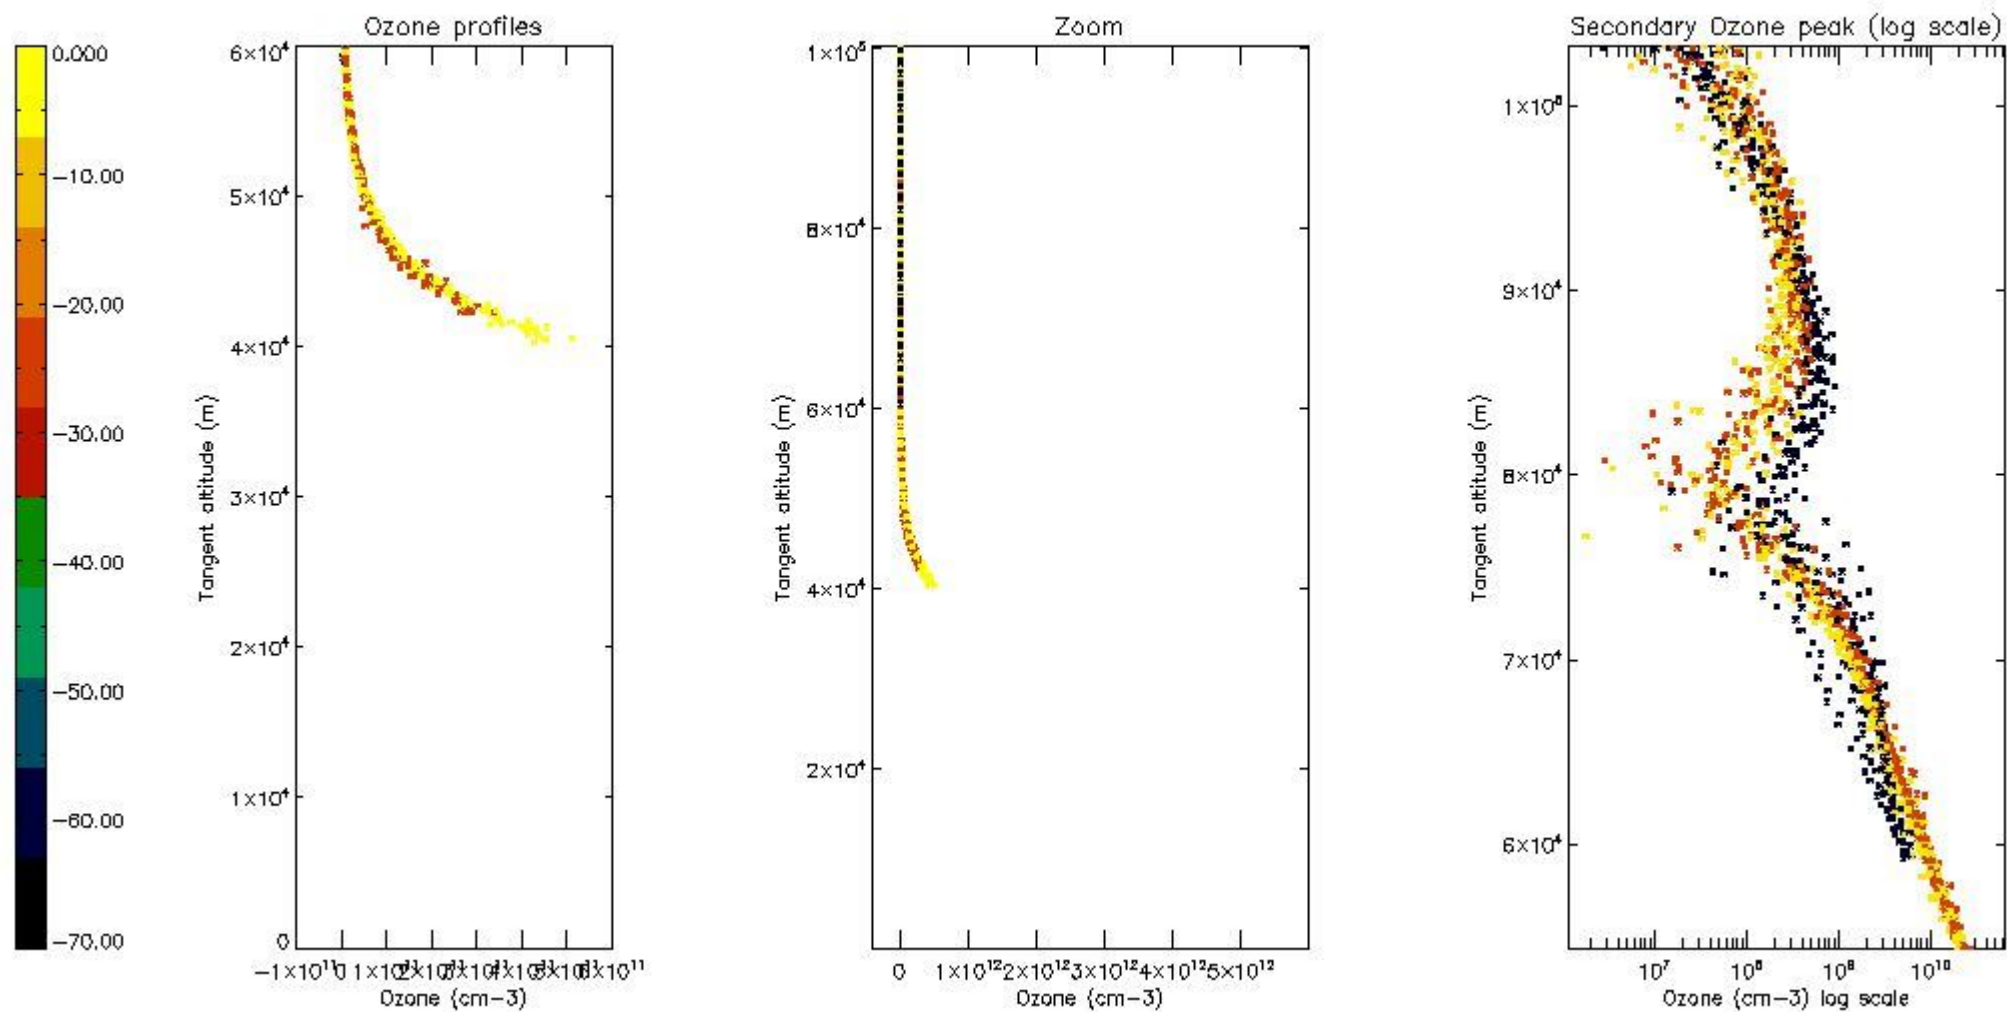

STD < 10	10
STD < 5	6

5.2 Plot ozone profiles for all STD (dark without errors)

The colorbar represents the latitude.

5.3 Plot ozone profiles where STD < 20% (dark without errors)

The colorbar represents the latitude.