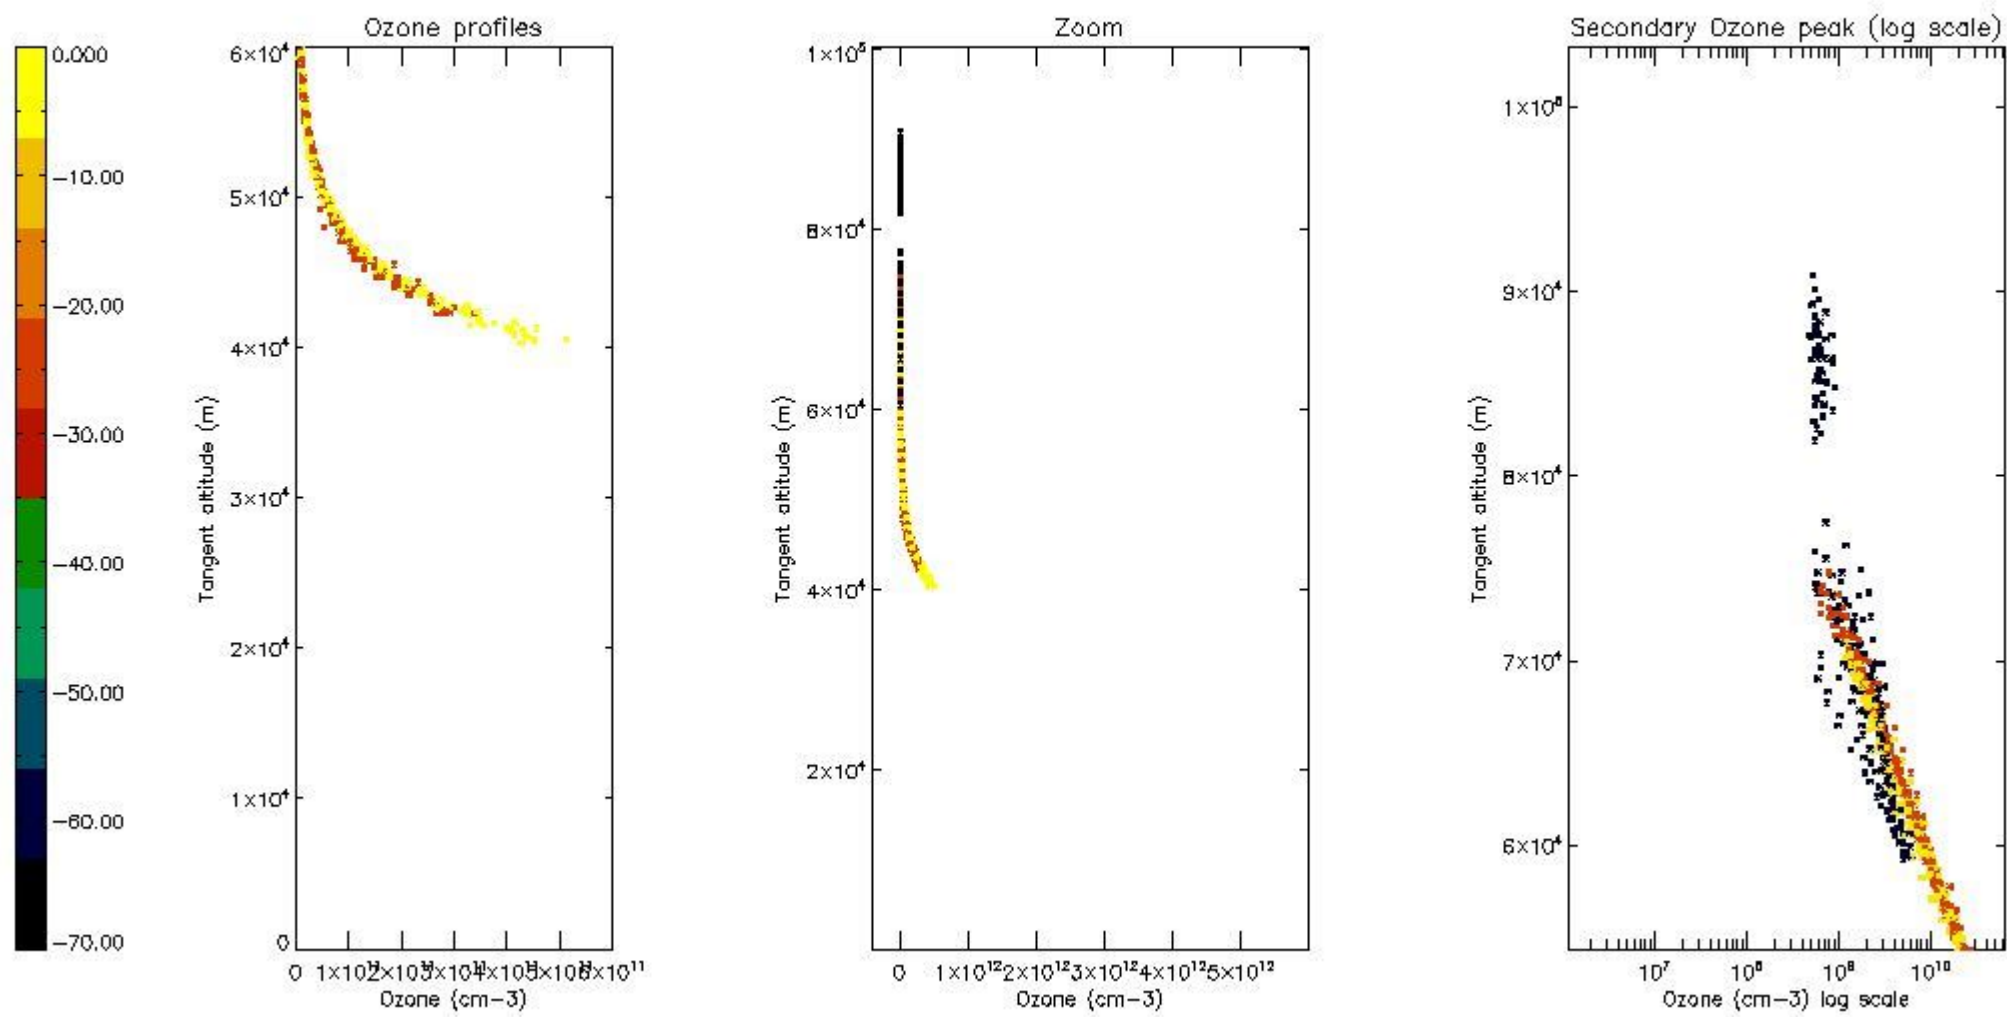

STD < 10	10
STD < 5	6

5.2 Plot ozone profiles for all STD (dark without errors)

The colorbar represents the latitude.

5.3 Plot ozone profiles where STD < 20% (dark without errors)

The colorbar represents the latitude.

5.4 Plot ozone profiles where STD < 10% (dark without errors)

The colorbar represents the latitude.

5.5 Plot ozone profiles where $STD < 5\%$ (dark without errors)

The colorbar represents the latitude.

5.6 Plot NO₂ profiles for all STD (dark without errors)