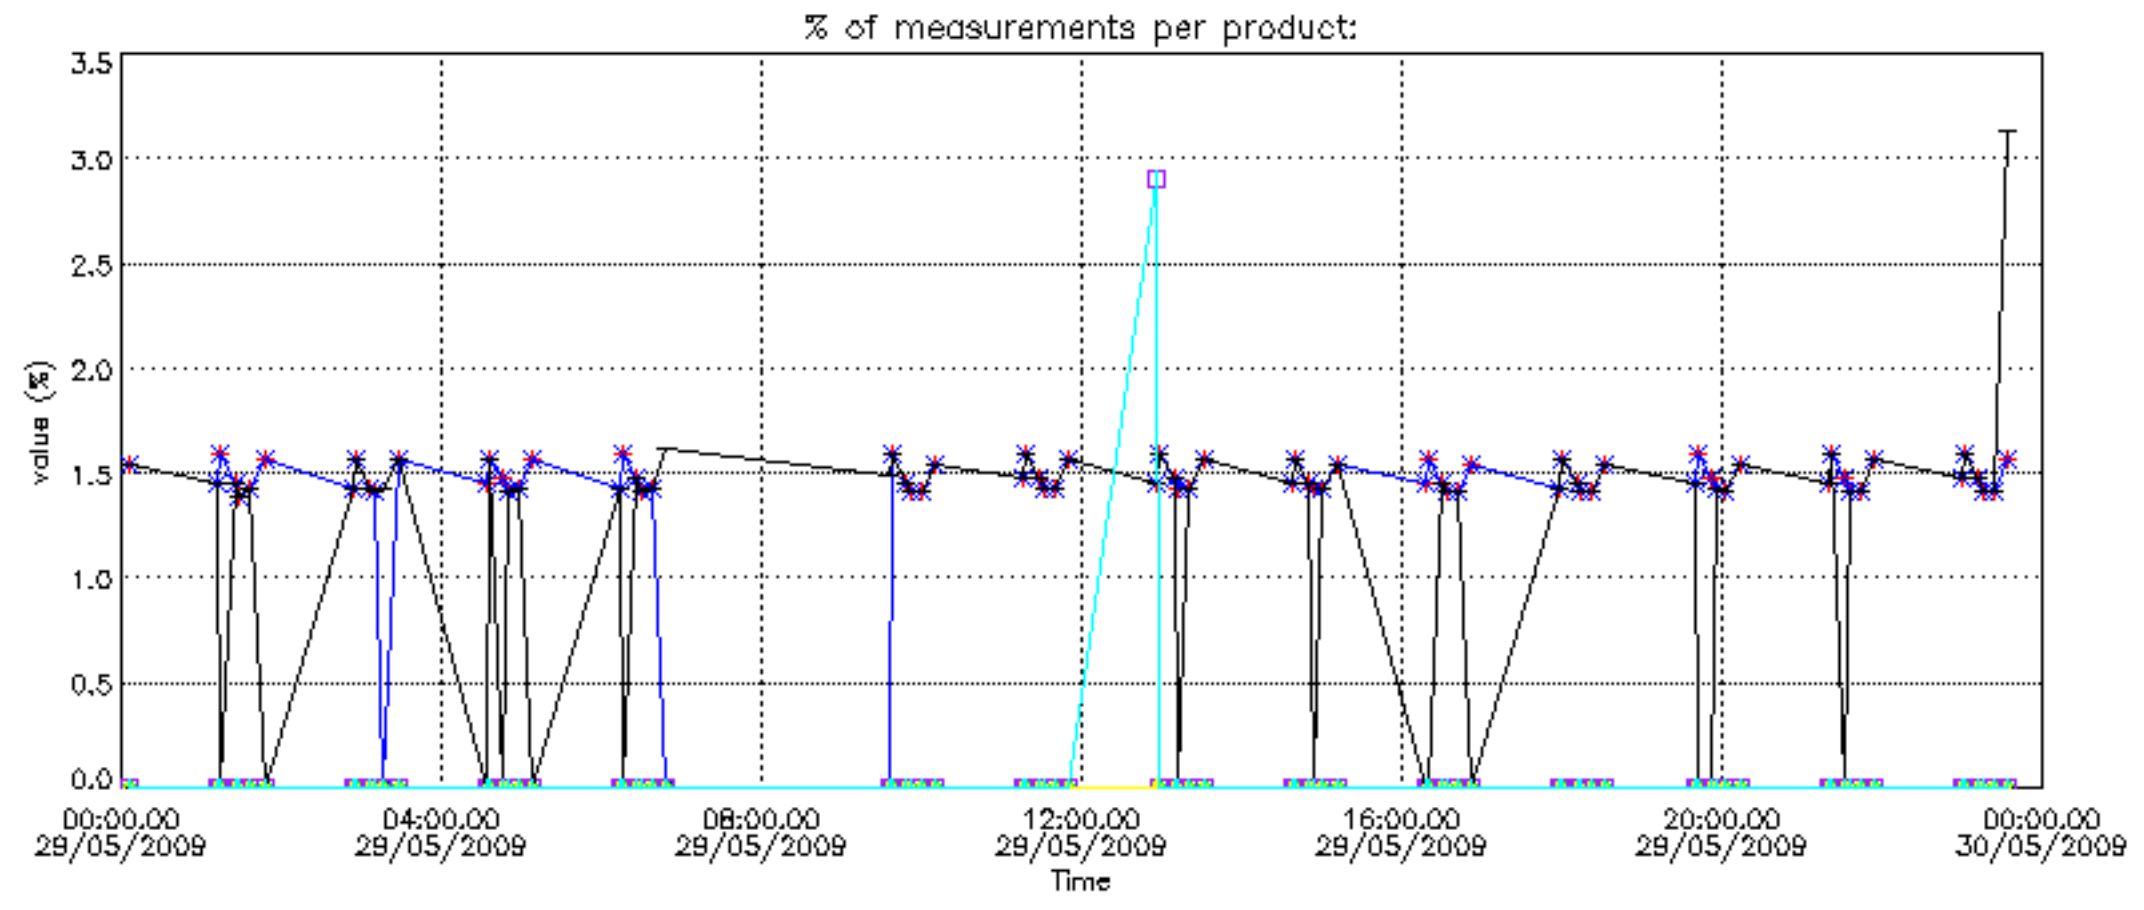

Percentage of cosmic ray hits per profile

Percentage of datation errors per profile