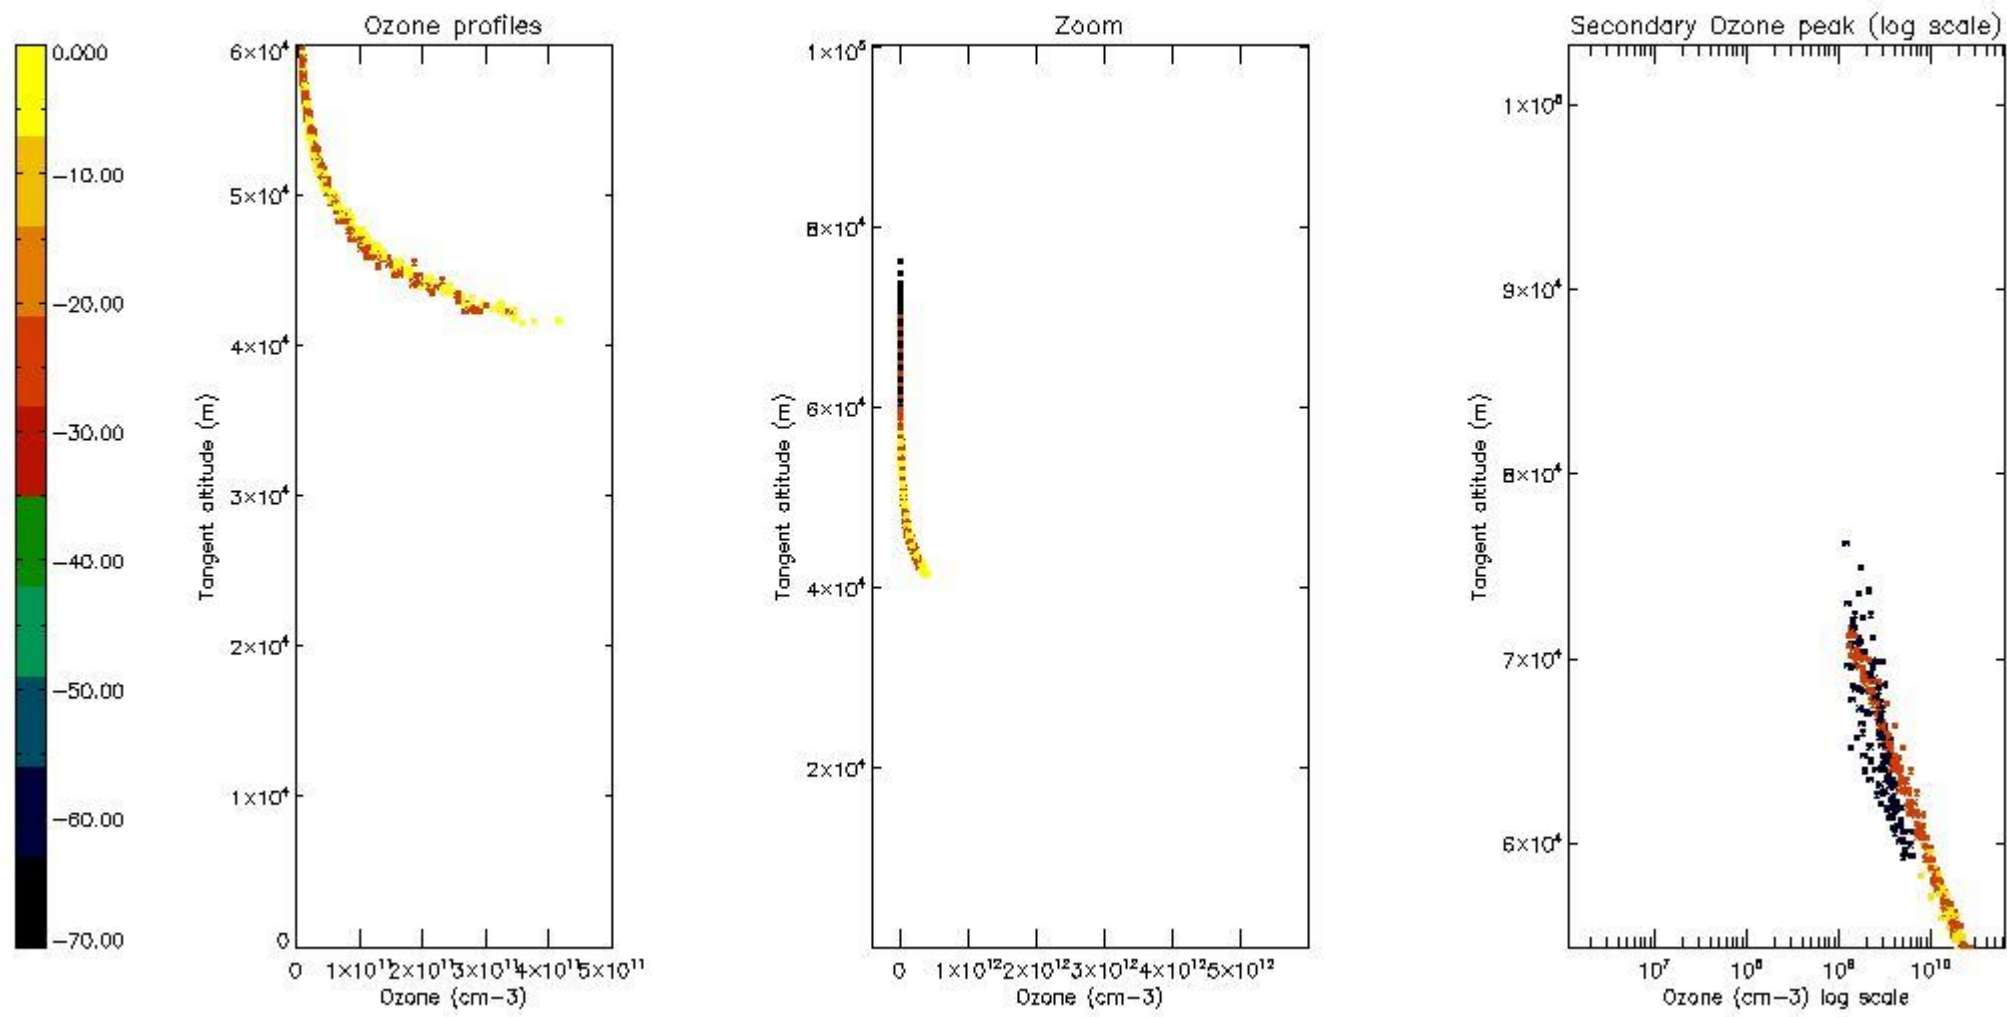

STD < 10	10
STD < 5	6

5.2 Plot ozone profiles for all STD (dark without errors)

The colorbar represents the latitude.

5.3 Plot ozone profiles where STD < 20% (dark without errors)

The colorbar represents the latitude.

5.4 Plot ozone profiles where STD < 10% (dark without errors)

The colorbar represents the latitude.

5.5 Plot ozone profiles where $STD < 5\%$ (dark without errors)

The colorbar represents the latitude.

5.6 Plot NO₂ profiles for all STD (dark without errors)