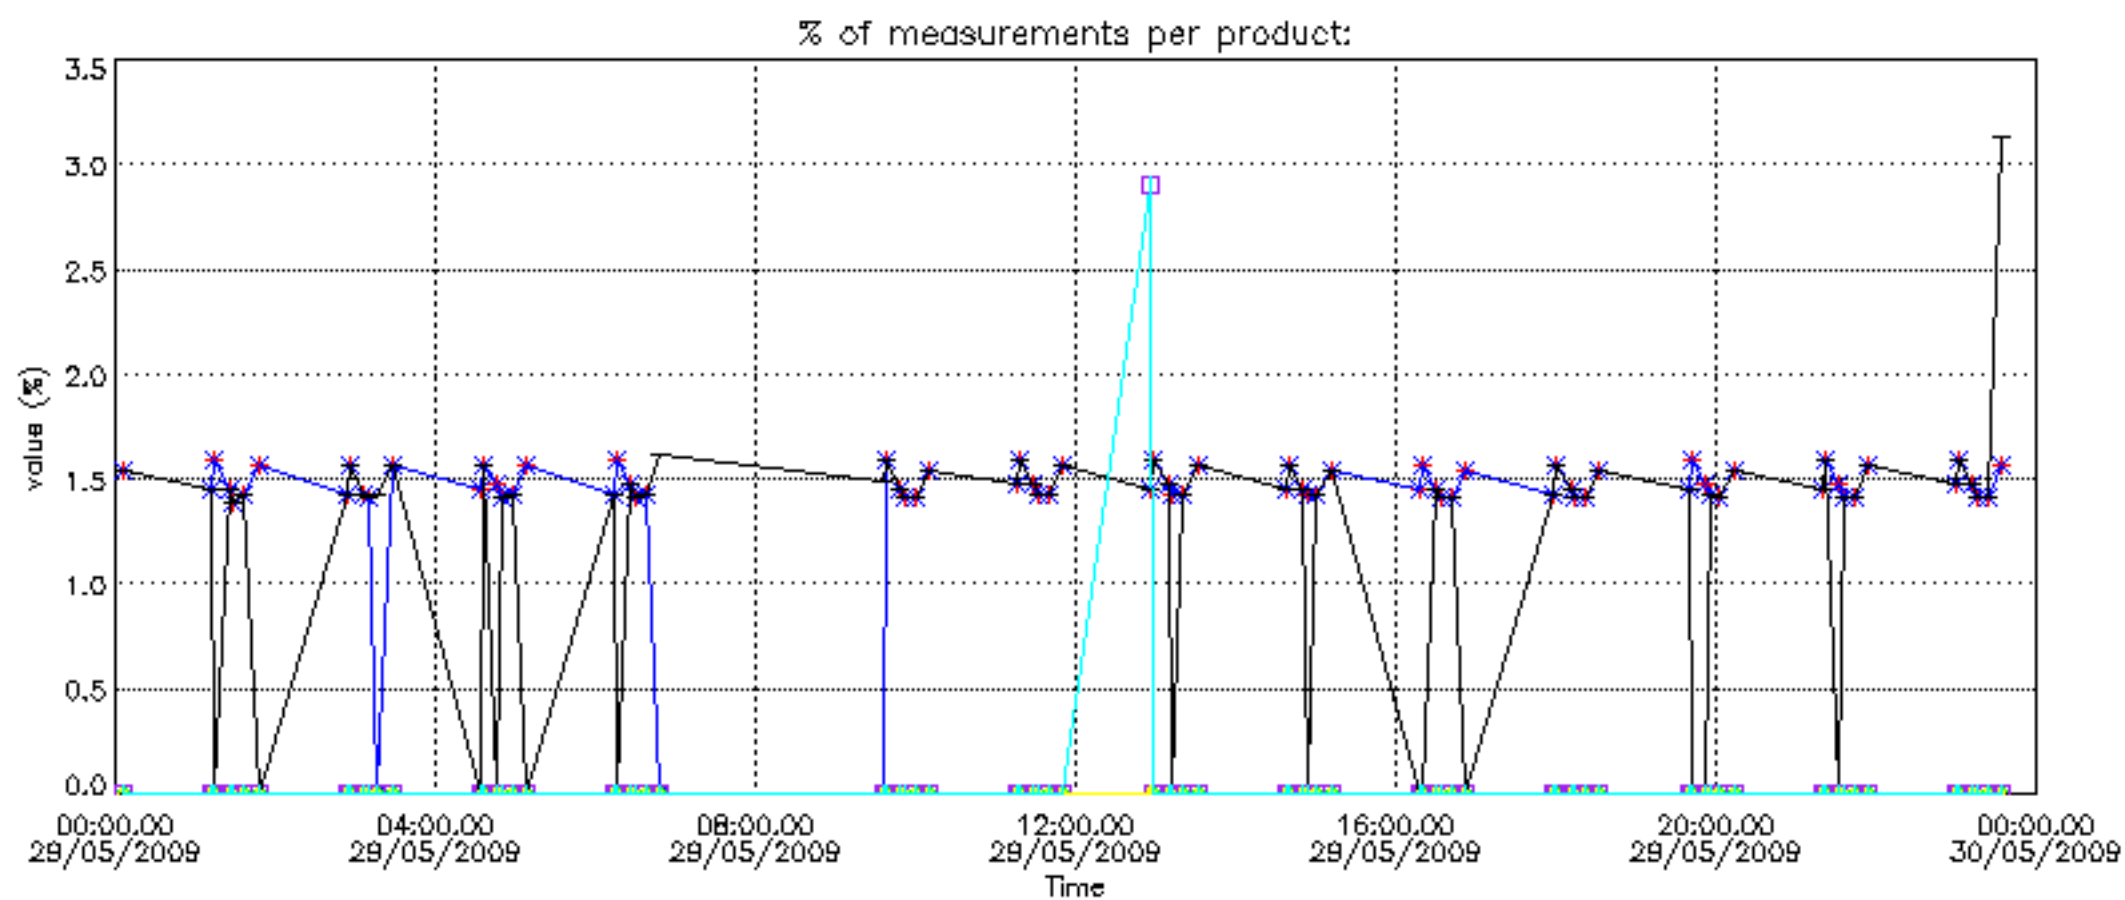

Percentage of cosmic ray hits per profile

Percentage of datation errors per profile