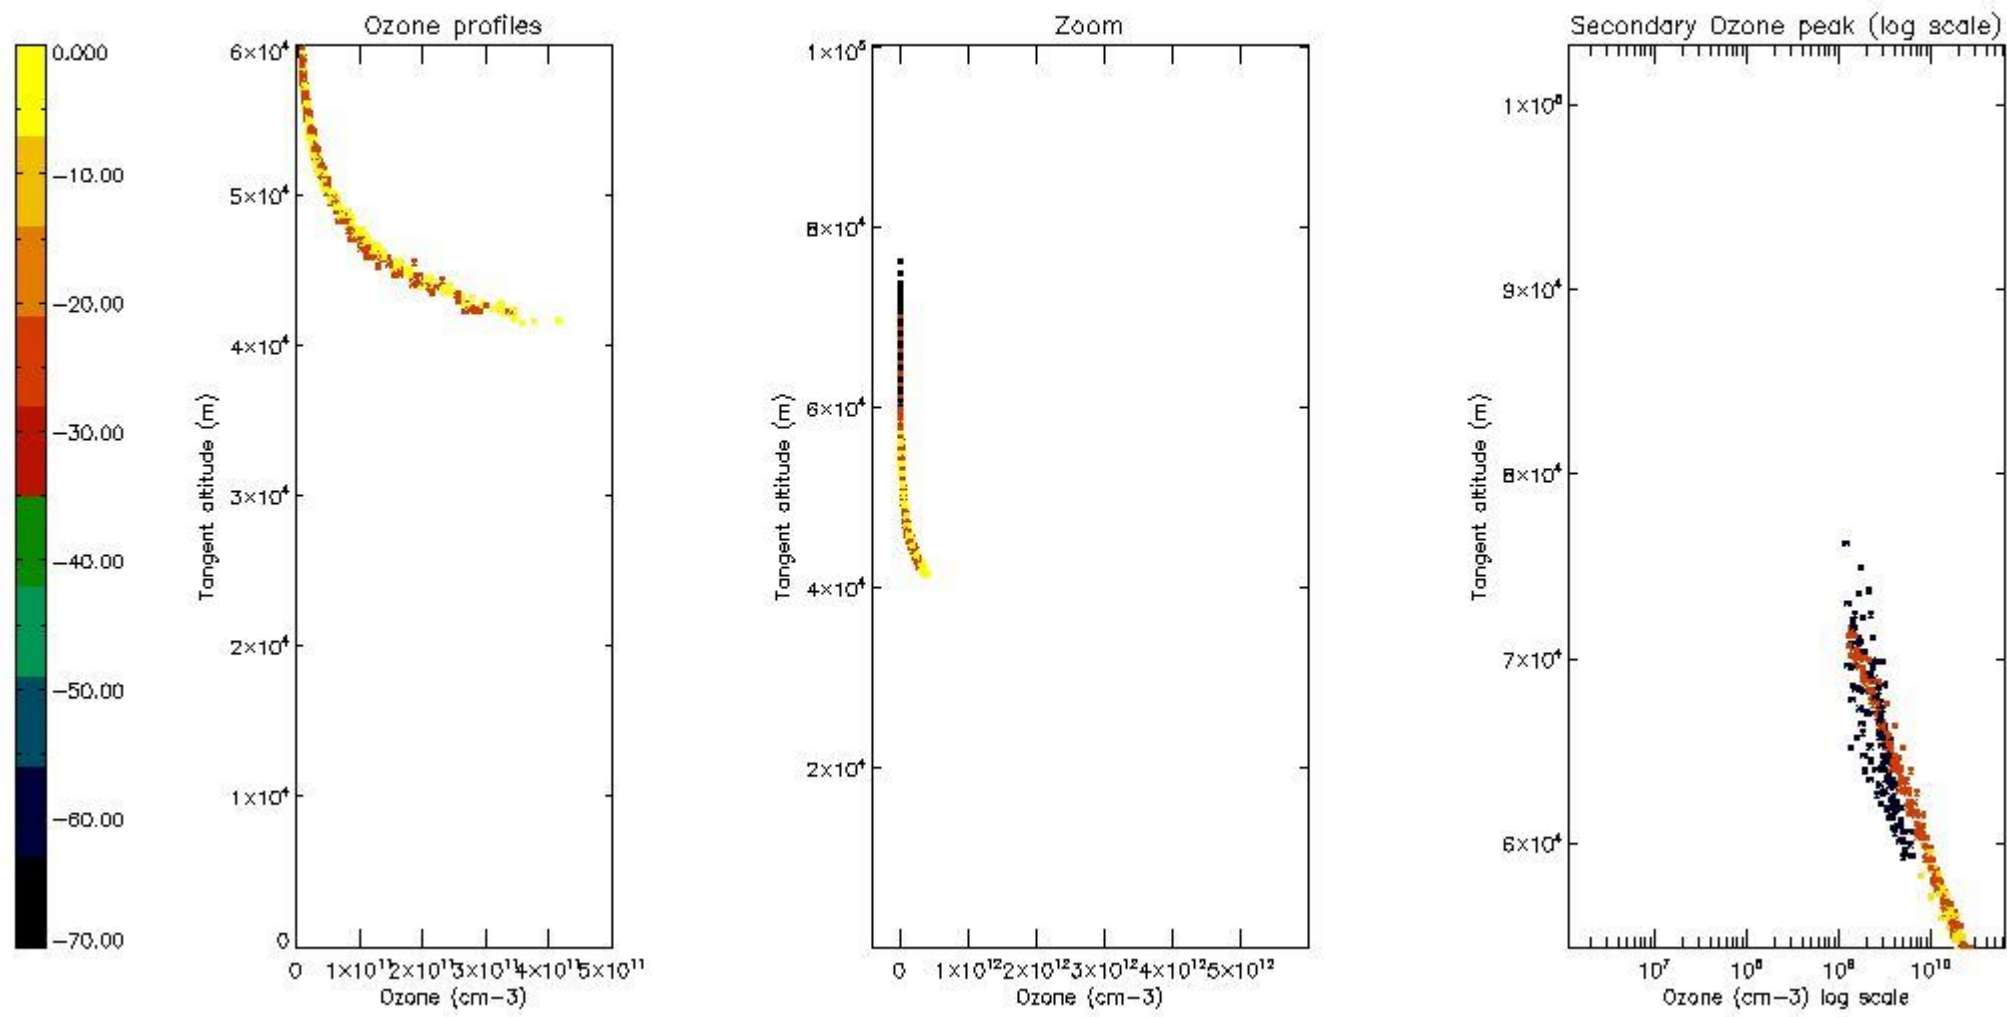

5.6 Plot NO₂ profiles for all STD (dark without errors)

The colorbar represents the latitude.