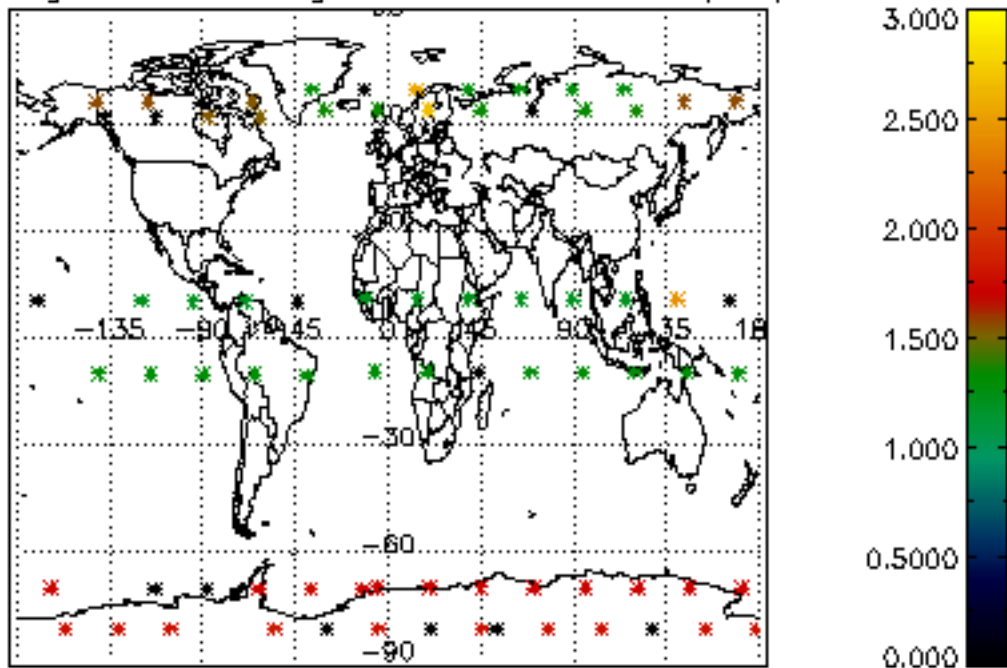

Percentage of cosmic ray hits per profile

Percentage of star falling outside central band per profile