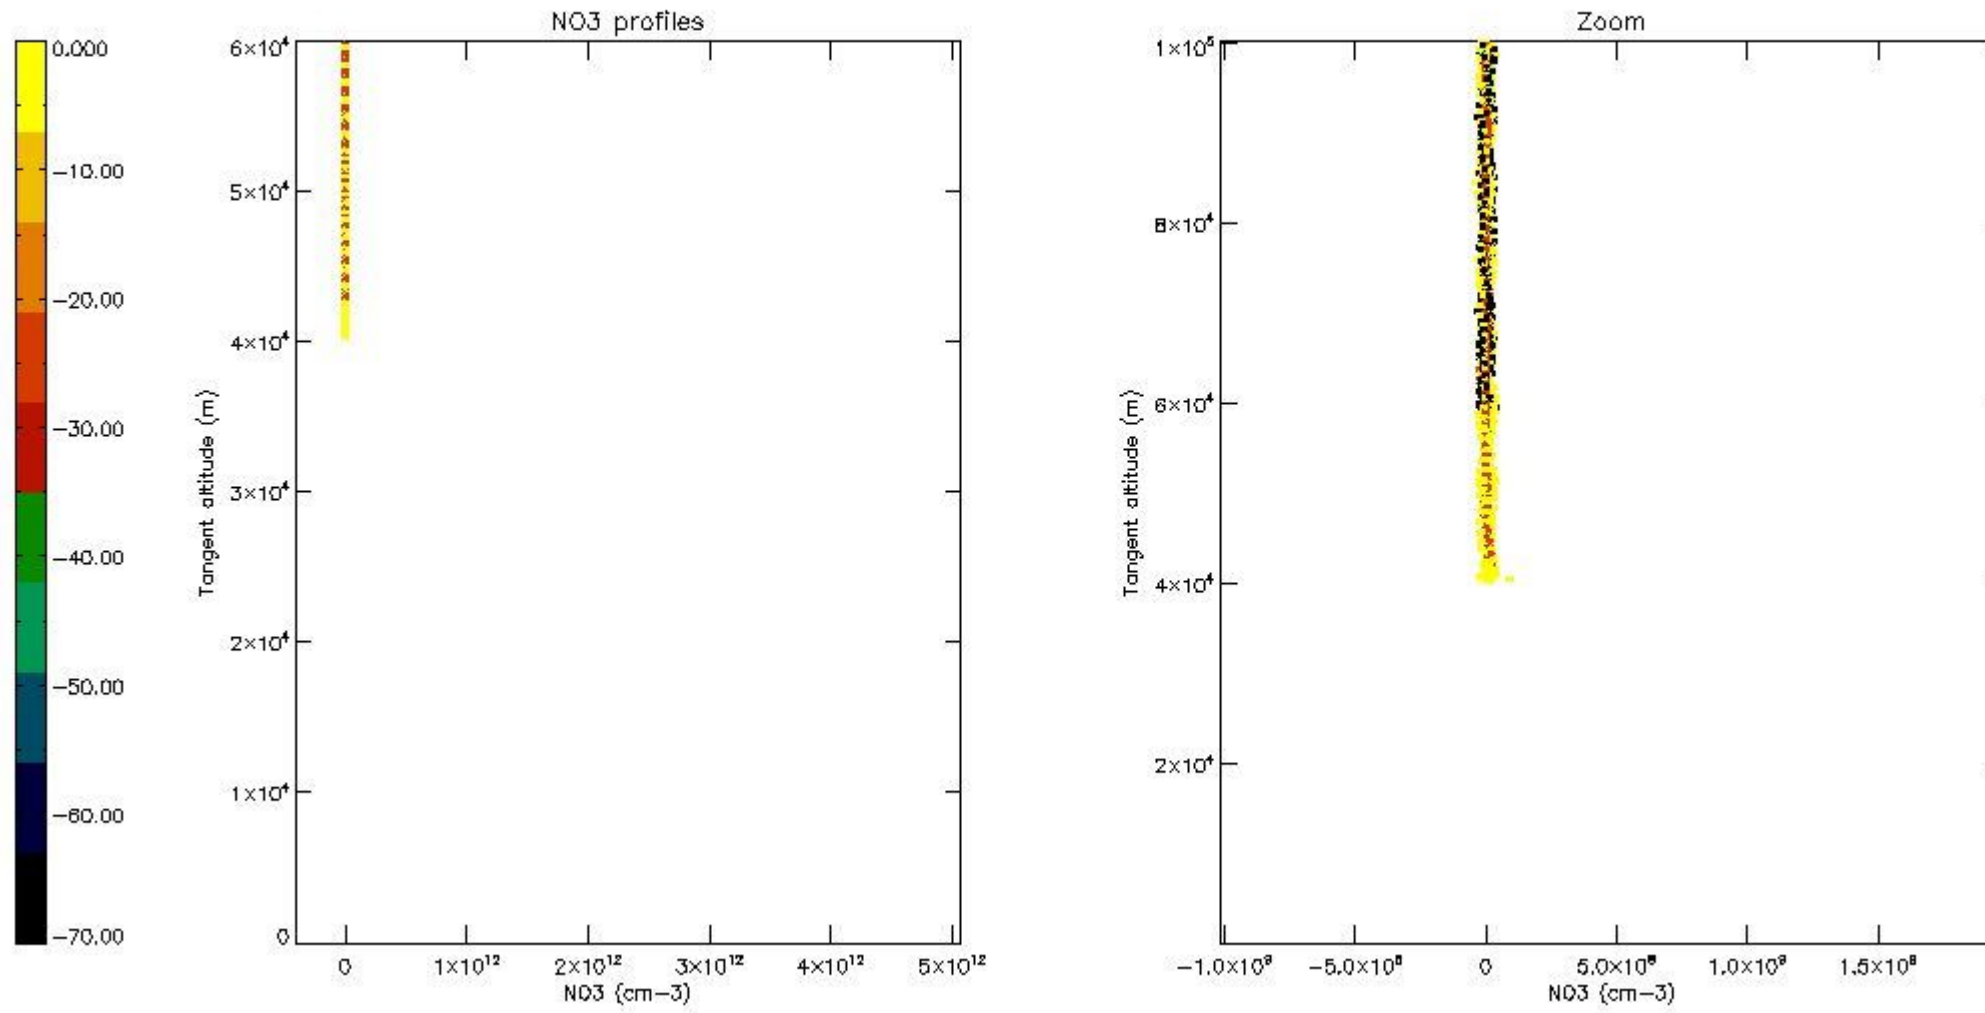

6. Auxiliary Data Files used for the production reported in section 2

The number reported in the third column indicates since which file (see list in section 2) the corresponding auxiliary file has been used. The fourth column is the date of those product files.

Type	Auxiliary Filename	Used since product	Used since product date
INST_PHYS_CHARACTERISTICS	GOM_INS_AXVIEC20091111_143220_20030716_120000_20500101_000000	1	29-MAY-2009 00:06:29
LEVEL-2_PROC_CONFIG	GOM_PR2_AXVIEC20091111_152718_20020301_000000_20500101_000000	1	29-MAY-2009 00:06:29
CROSS_SECTIONS_FILE	GOM_CRS_AXVIEC20091111_154832_20020301_000000_20500101_000000	1	29-MAY-2009 00:06:29