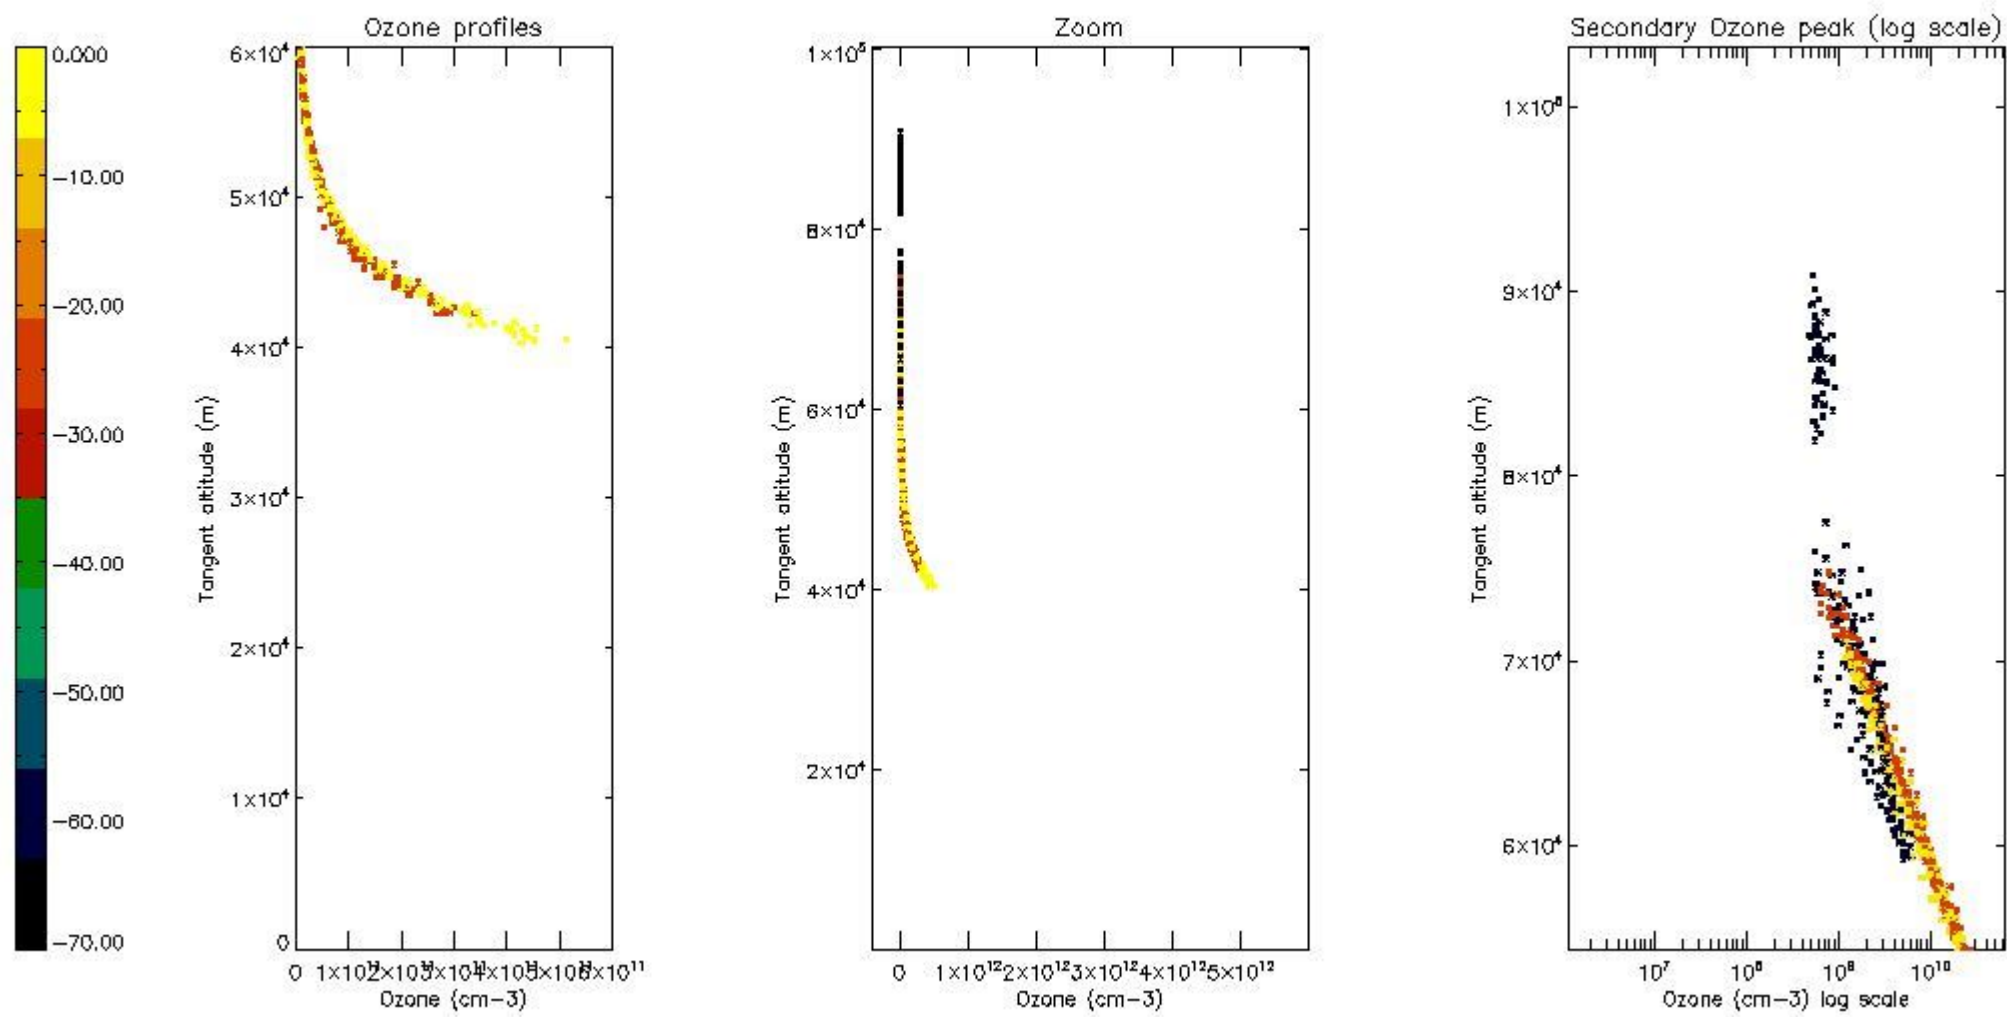

5.5 Plot ozone profiles where $STD < 5\%$ (dark without errors)

The colorbar represents the latitude.