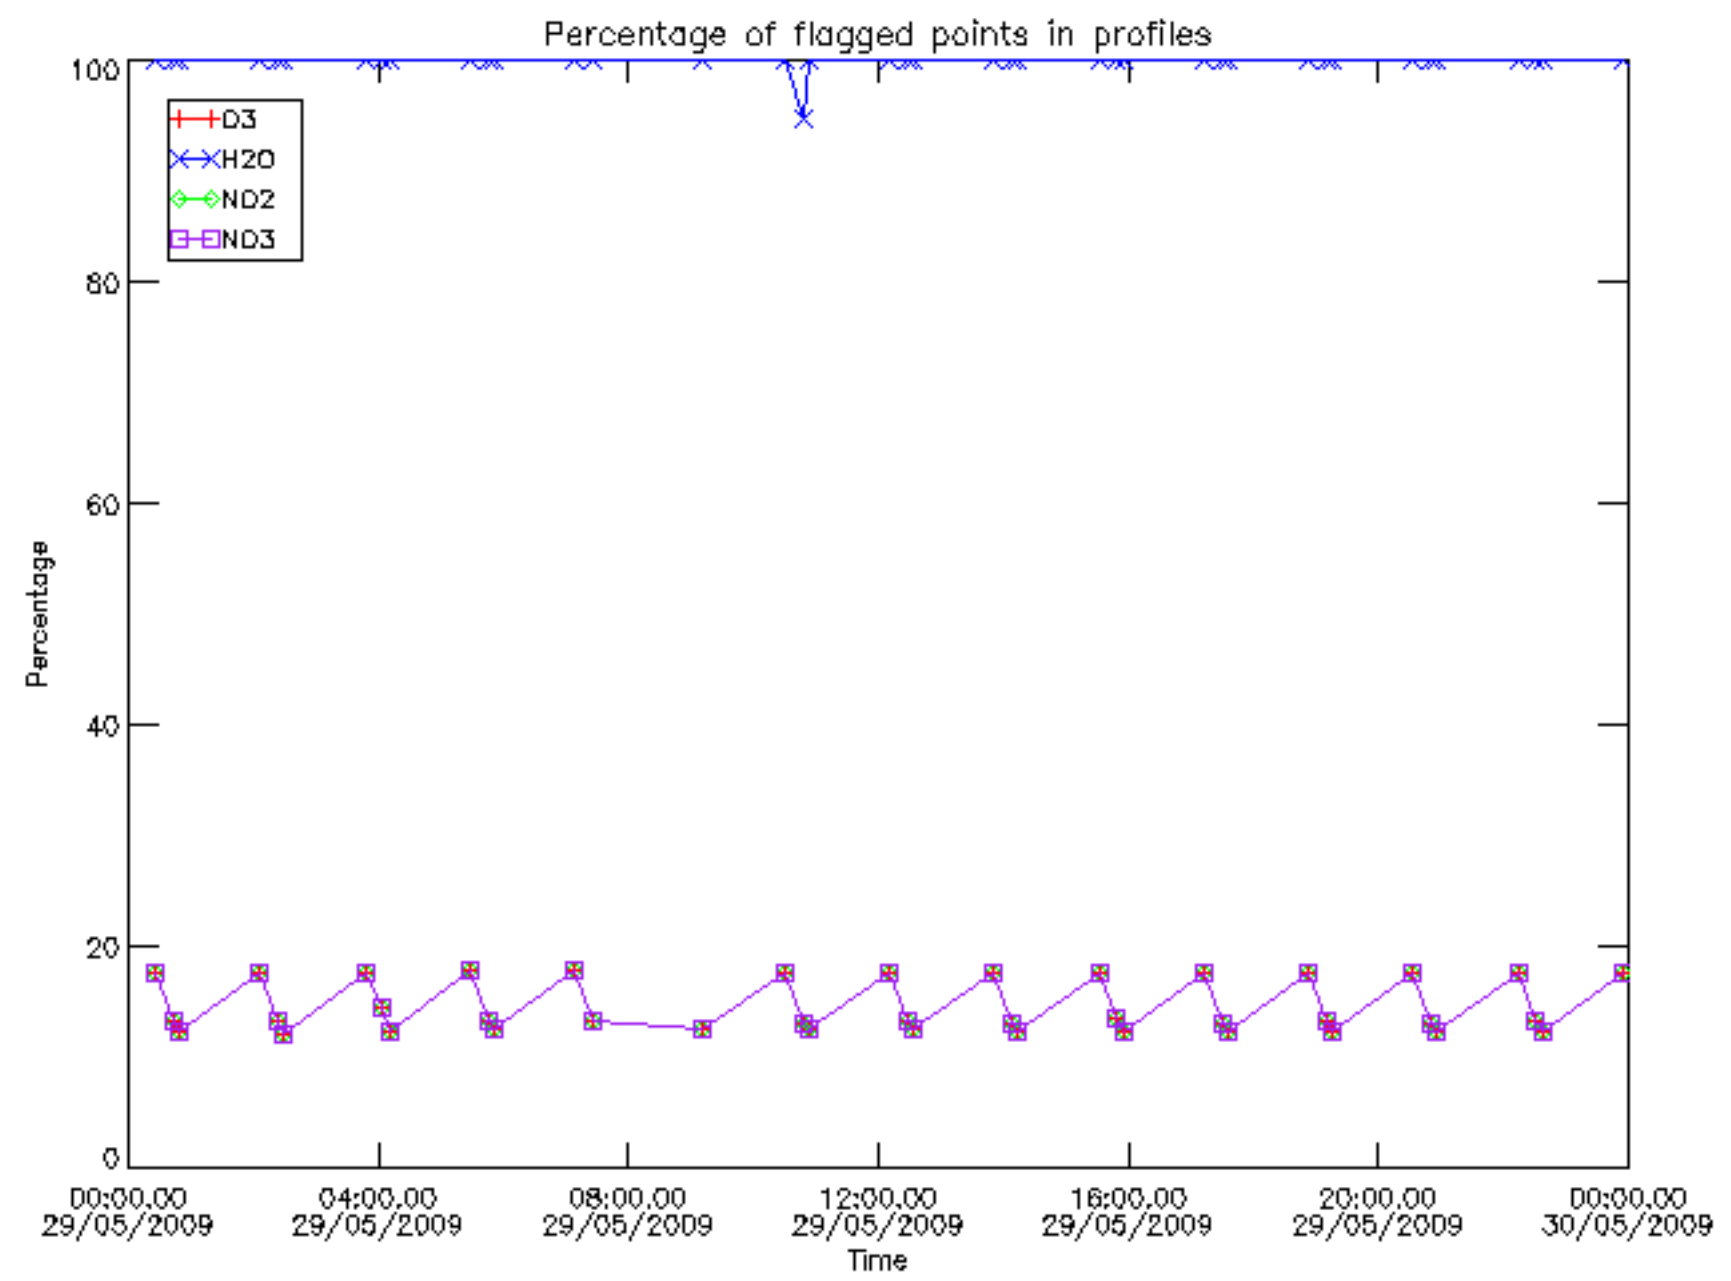

Percentage of flagged data per D3 profile

Percentage of flagged data per H2O profile