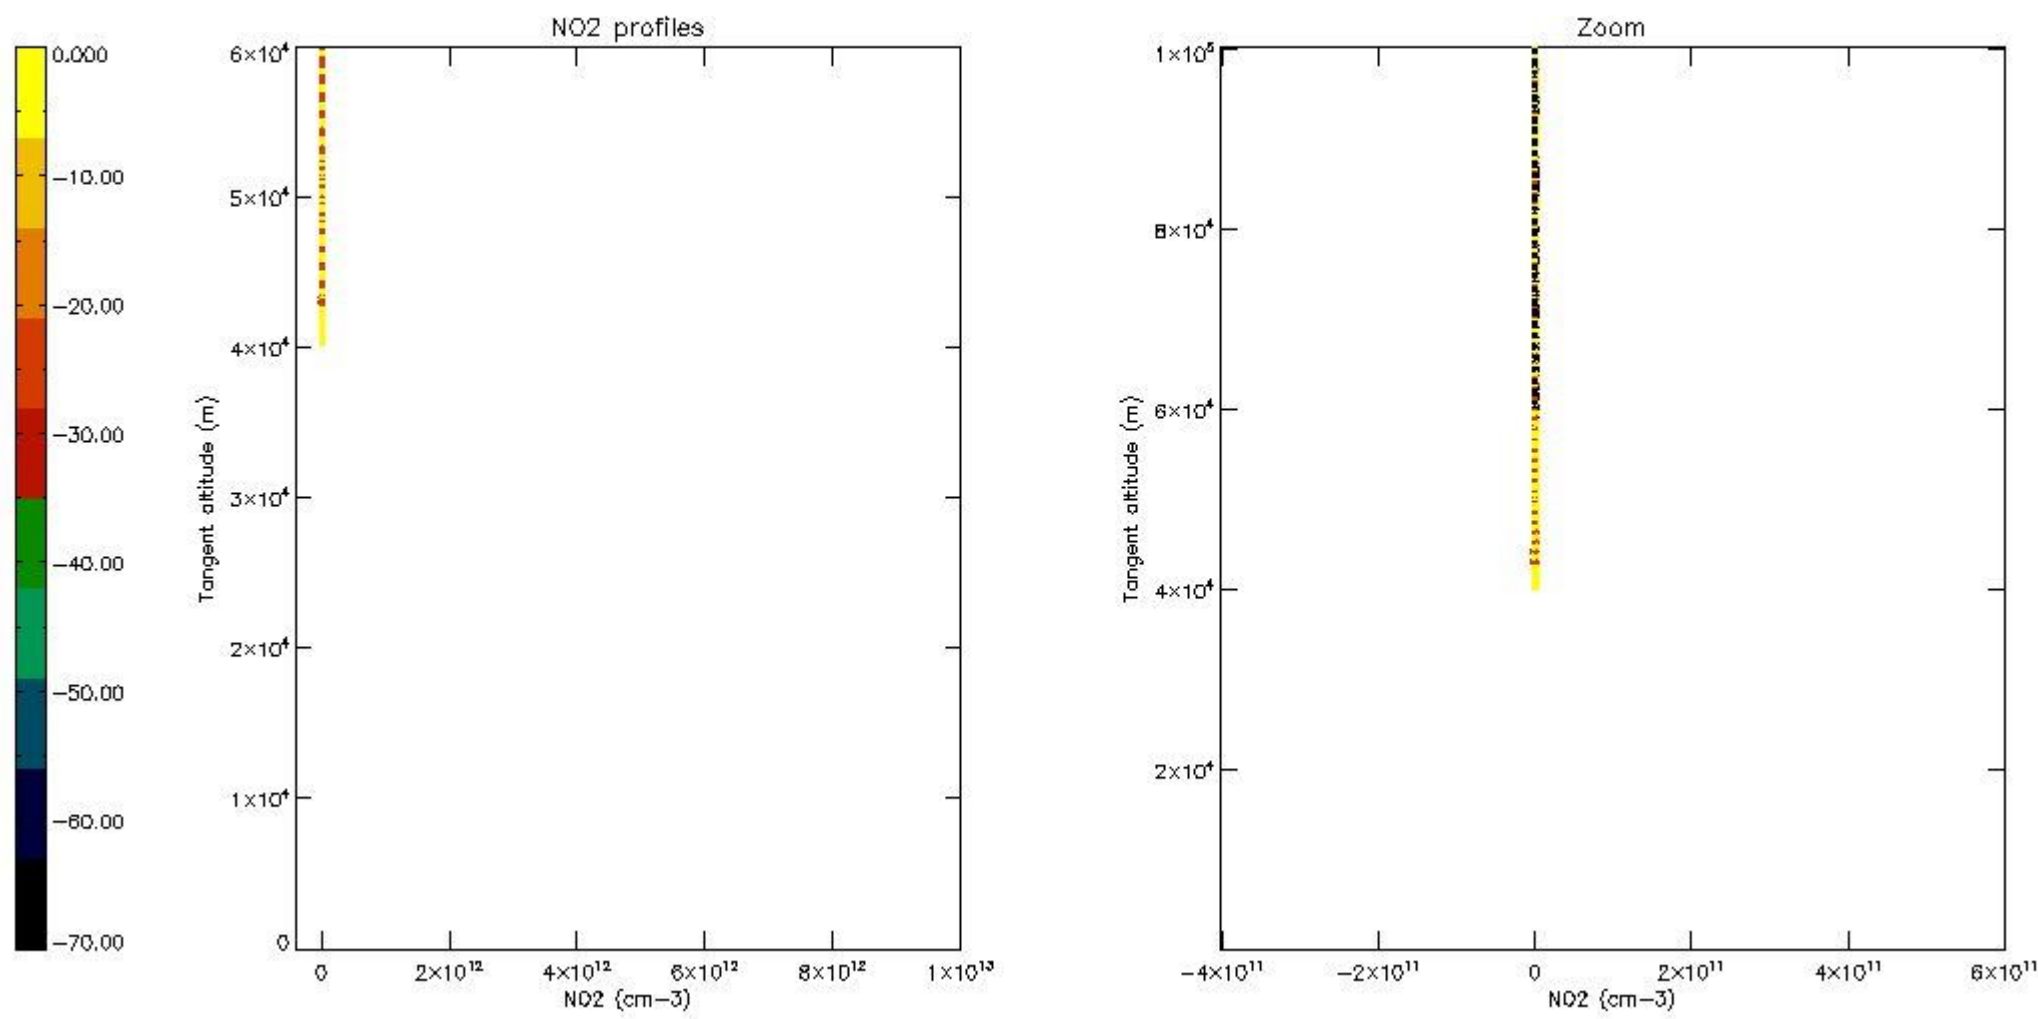

5.7 Plot NO3 profiles for all STD (dark without errors)

The colorbar represents the latitude.