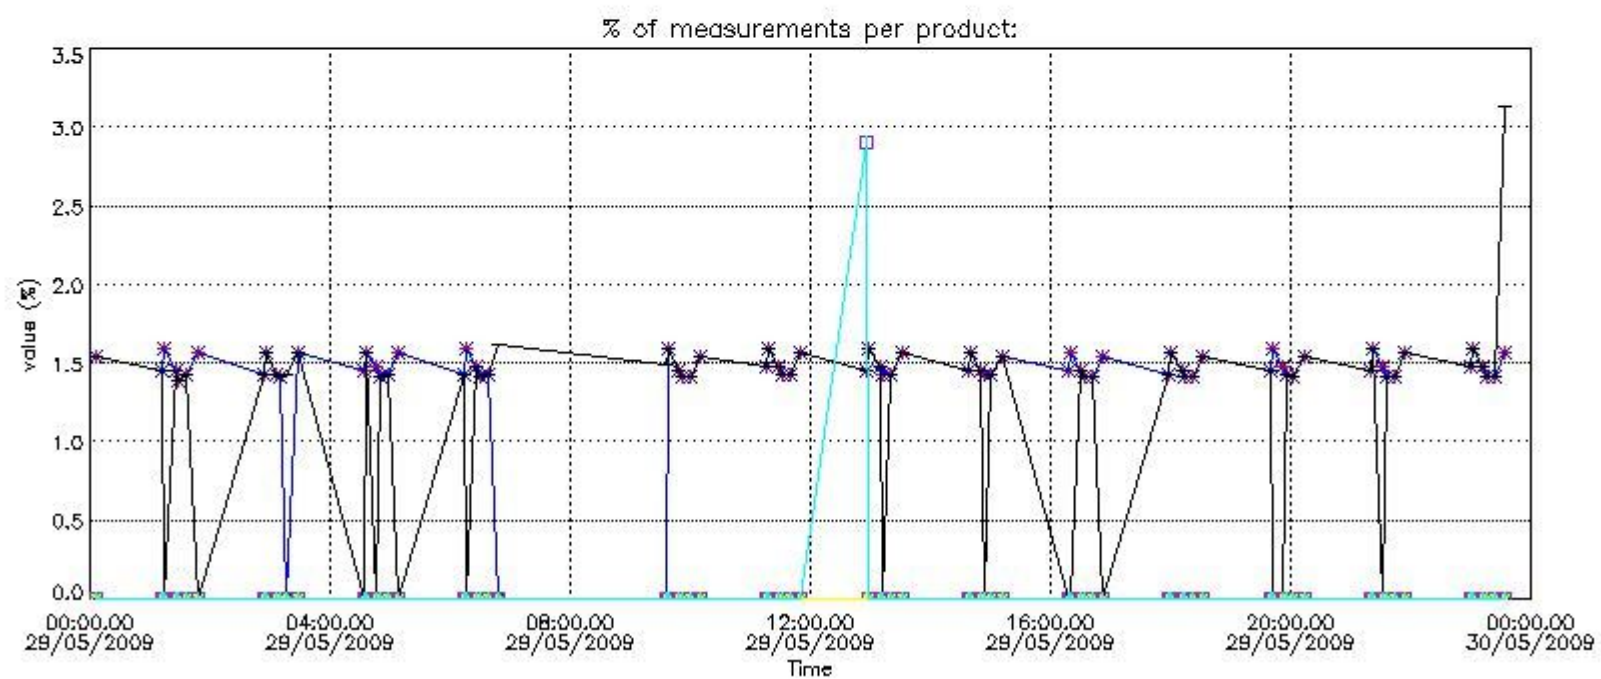

4.2 Plot quality information per product coming from level 1b processing (world map)

4.2.1 Plot level 1 quality information per product (world map): ENVISAT ASCENDING passes