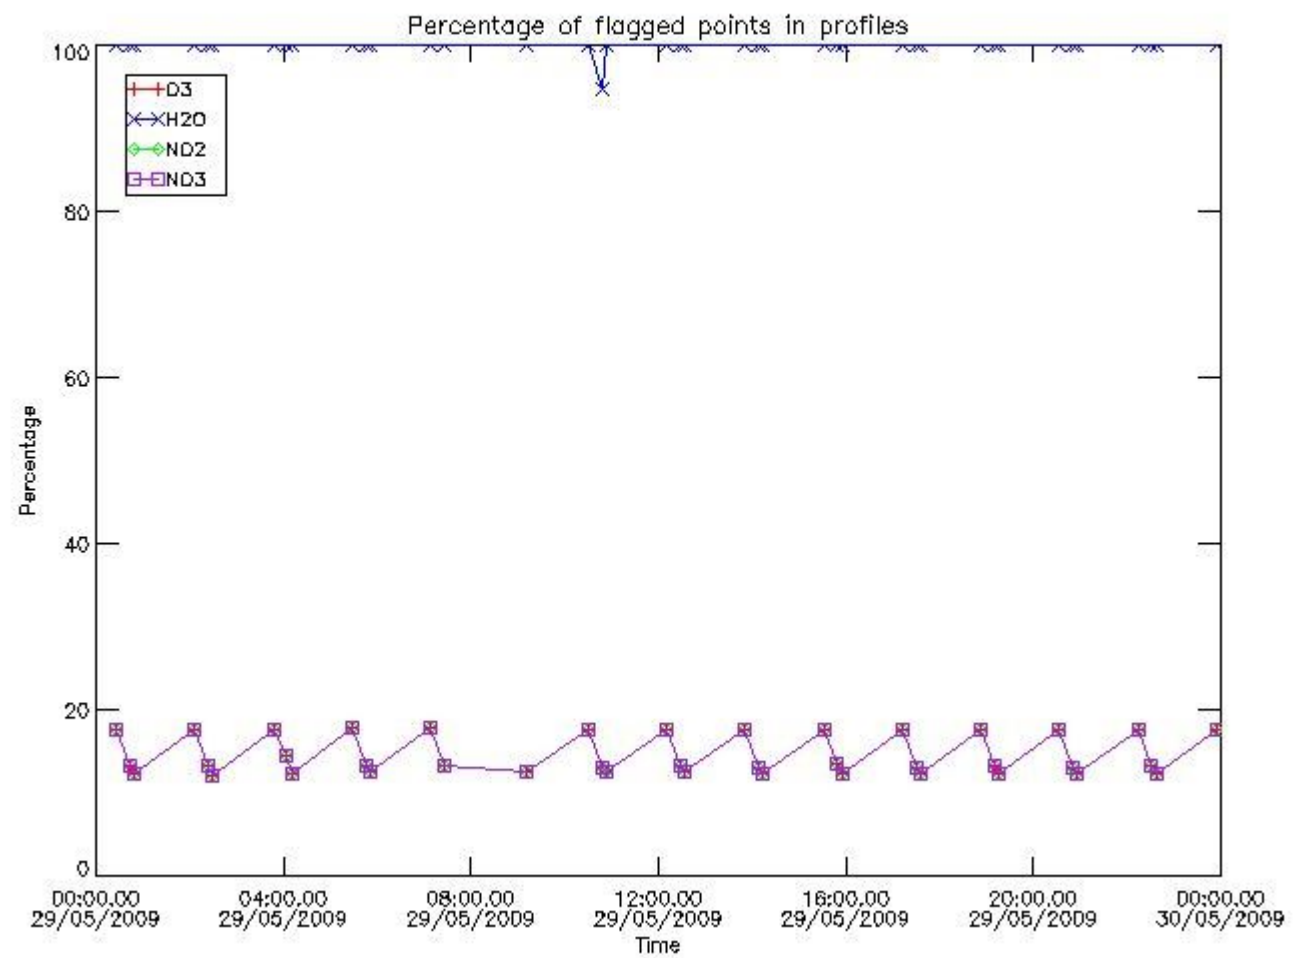

3. Quality information per product

In this section it is plotted some information contained in the Quality Summary data set of the level 2 products. Only products in dark limb conditions and without errors (error flag in the MPH set to "0") are used.

3.1 Plot quality information per product (time dependant)

3.2 Plot quality information per product (world map)