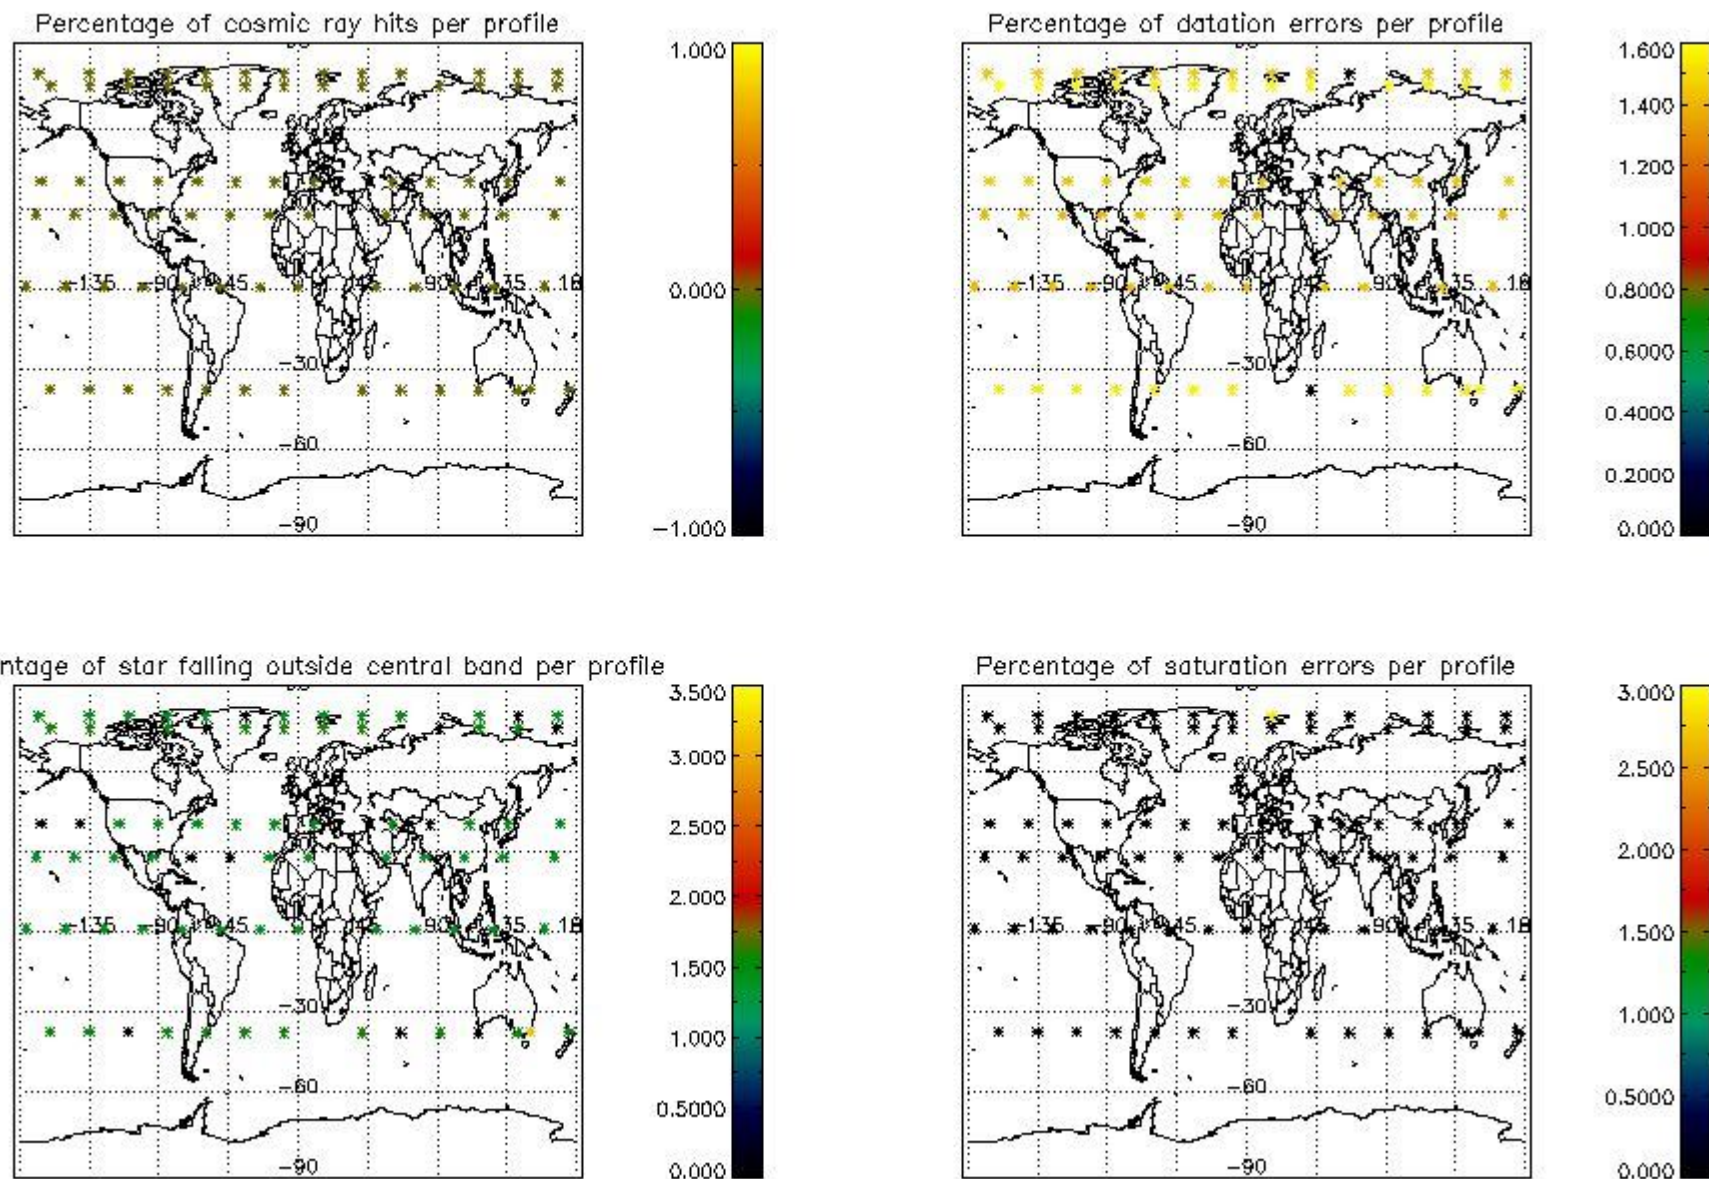

4.2.2 Plot level 1 quality information per product (world map): ENVISAT DESCENDING passes

5. Trace gas profiles

5.1 Ozone statistics based on quality of products

The final quality of the products can be "measured" using the STD (Standard Deviation) attached to every point profile. This information is written to the parameter GOM_NL__2P/NL_LOCAL_SPECIES_DENSITY/o3_std of the level 2 products. The table below shows the statistics for given STD ranges.

The statistics are given with respect to the overall valid production:

- Products without fatal errors: GOM_NL__2P/MPH/PRODUCT_ERR=0
- Valid point profile: GOM_NL__2P/NL_LOCAL_SPECIES_DENSITY/pcd(0)=0

The 'Criteria' is applied to valid points of dark limb products:

- Products in dark limb illumination condition: GOM_NL__2P/NL_SUMMARY_QUALITY/obs_ill_cond=0
- Products without fatal errors: GOM_NL__2P/MPH/PRODUCT_ERR=0
- Valid point profile: GOM_NL__2P/NL_LOCAL_SPECIES_DENSITY/pcd(0)=0

So, the table below shows the percentage of dark limb and valid observations for each criteria with respect to the overall valid daily observations.

Criteria	% of total production
All STD	27
STD < 20	13