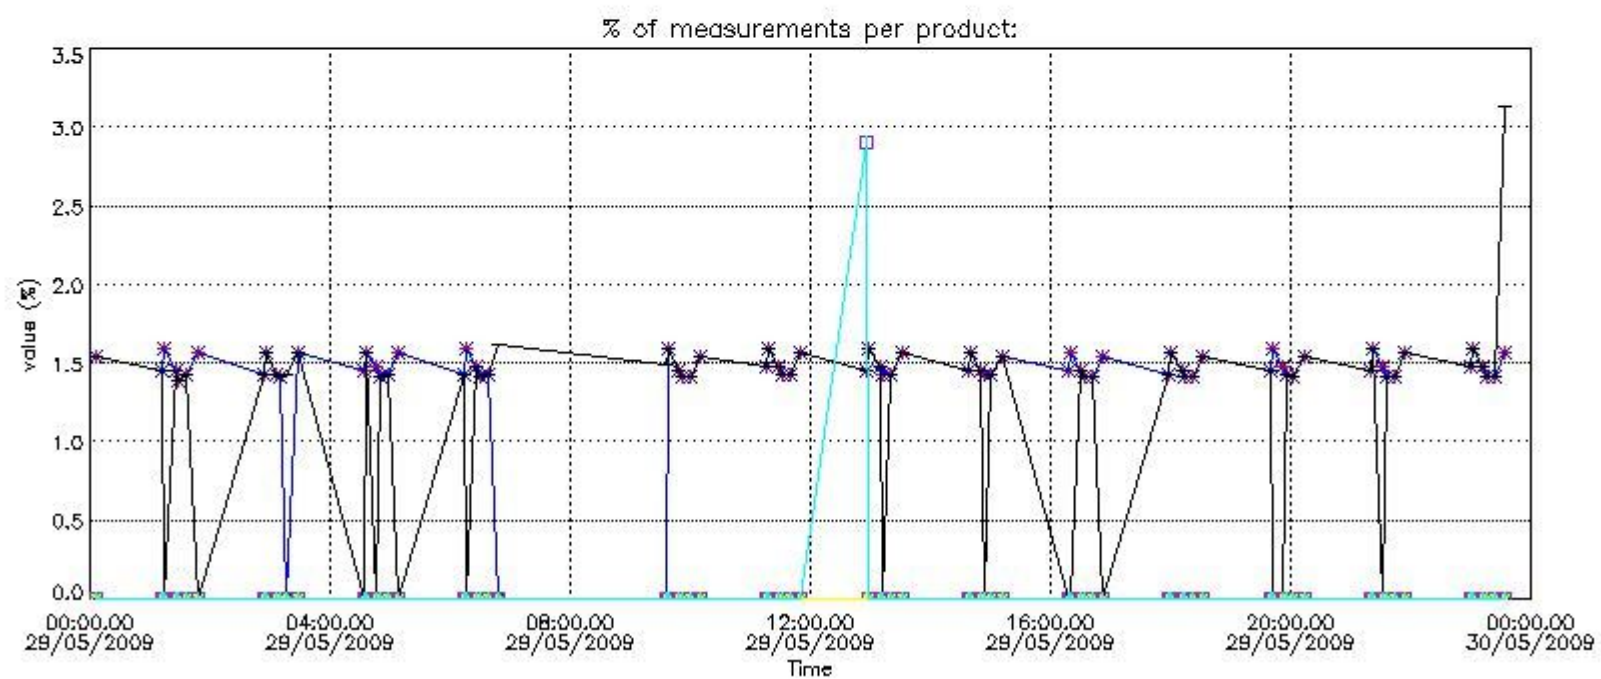

3. Quality information per product

In this section it is plotted some information contained in the Quality Summary data set of the level 2 products. Only products in dark limb conditions and without errors (error flag in the MPH set to "0") are used.

3.1 Plot quality information per product (time dependant)

3.2 Plot quality information per product (world map)

Percentage of flagged data per O3 profile

Percentage of flagged data per H2O profile

Percentage of flagged data per NO2 profile

Percentage of flagged data per NO3 profile

4. Level 1 quality information per product

In this section it is plotted some information contained in the Quality Summary data set of the level 2 products that comes from the level 1b processing. Products without errors (error flag in the MPH set to "0") are used.

4.1 Plot quality information per product (time dependant) coming from level 1b processing

4.1.1 Plot level 1 quality information per product (time dependant): ENVISAT ASCENDING passes

4.1.2 Plot level 1 quality information per product (time dependant): ENVI SAT DESCENDING passes