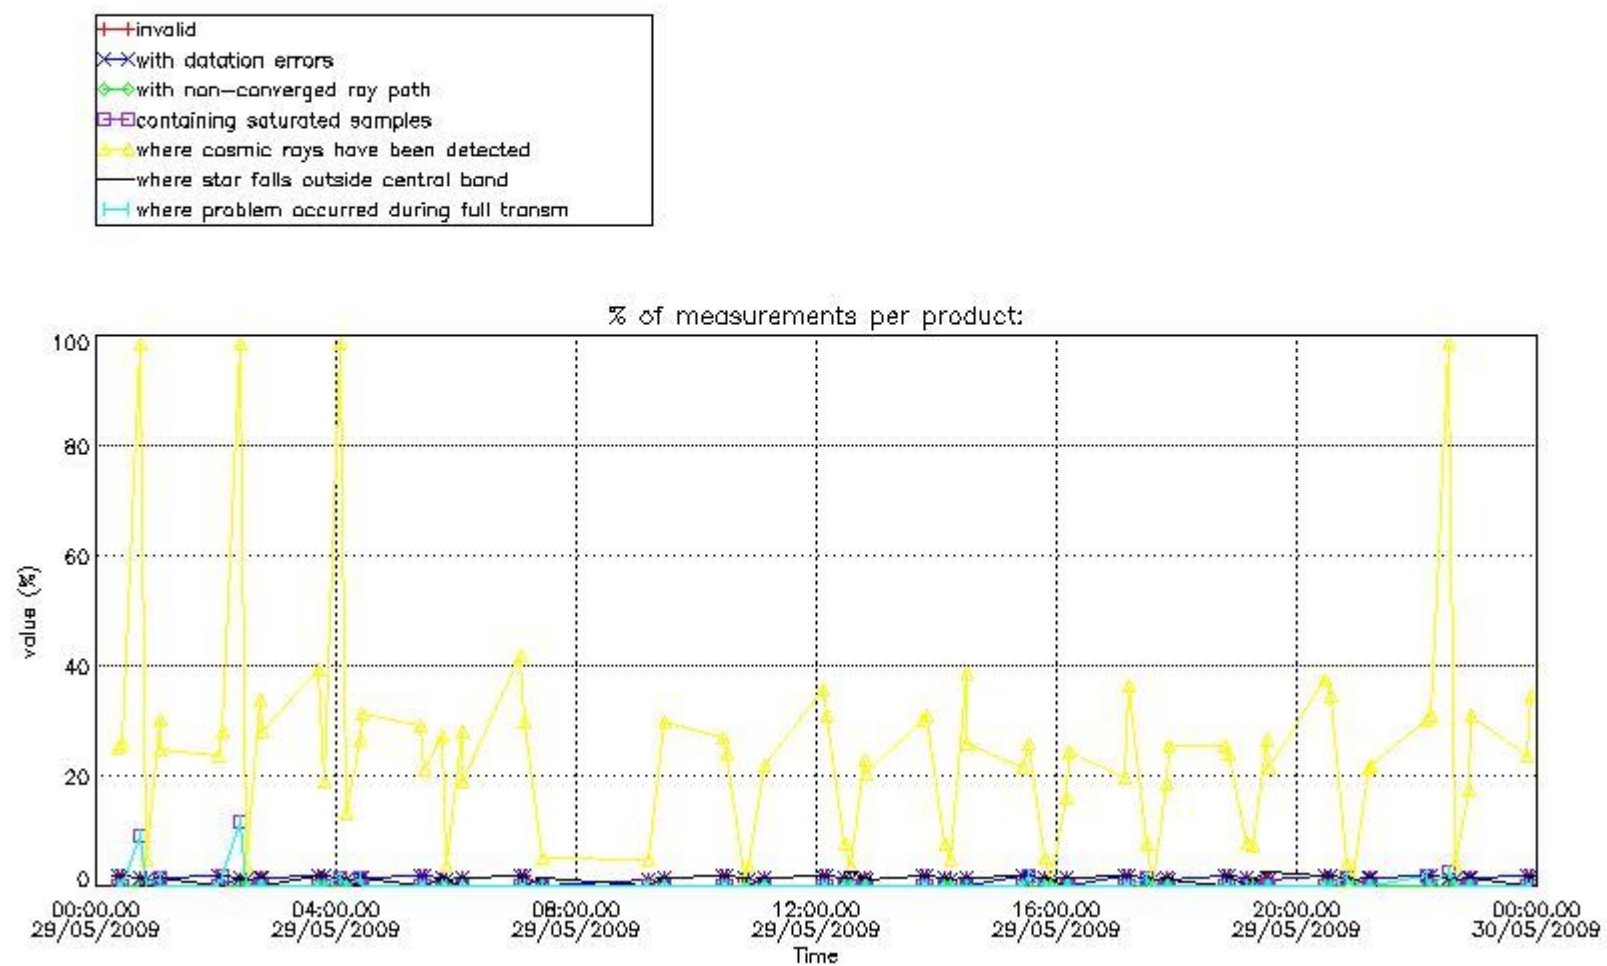

4.1.2 Plot level 1 quality information per product (time dependant): ENVI SAT DESCENDING passes