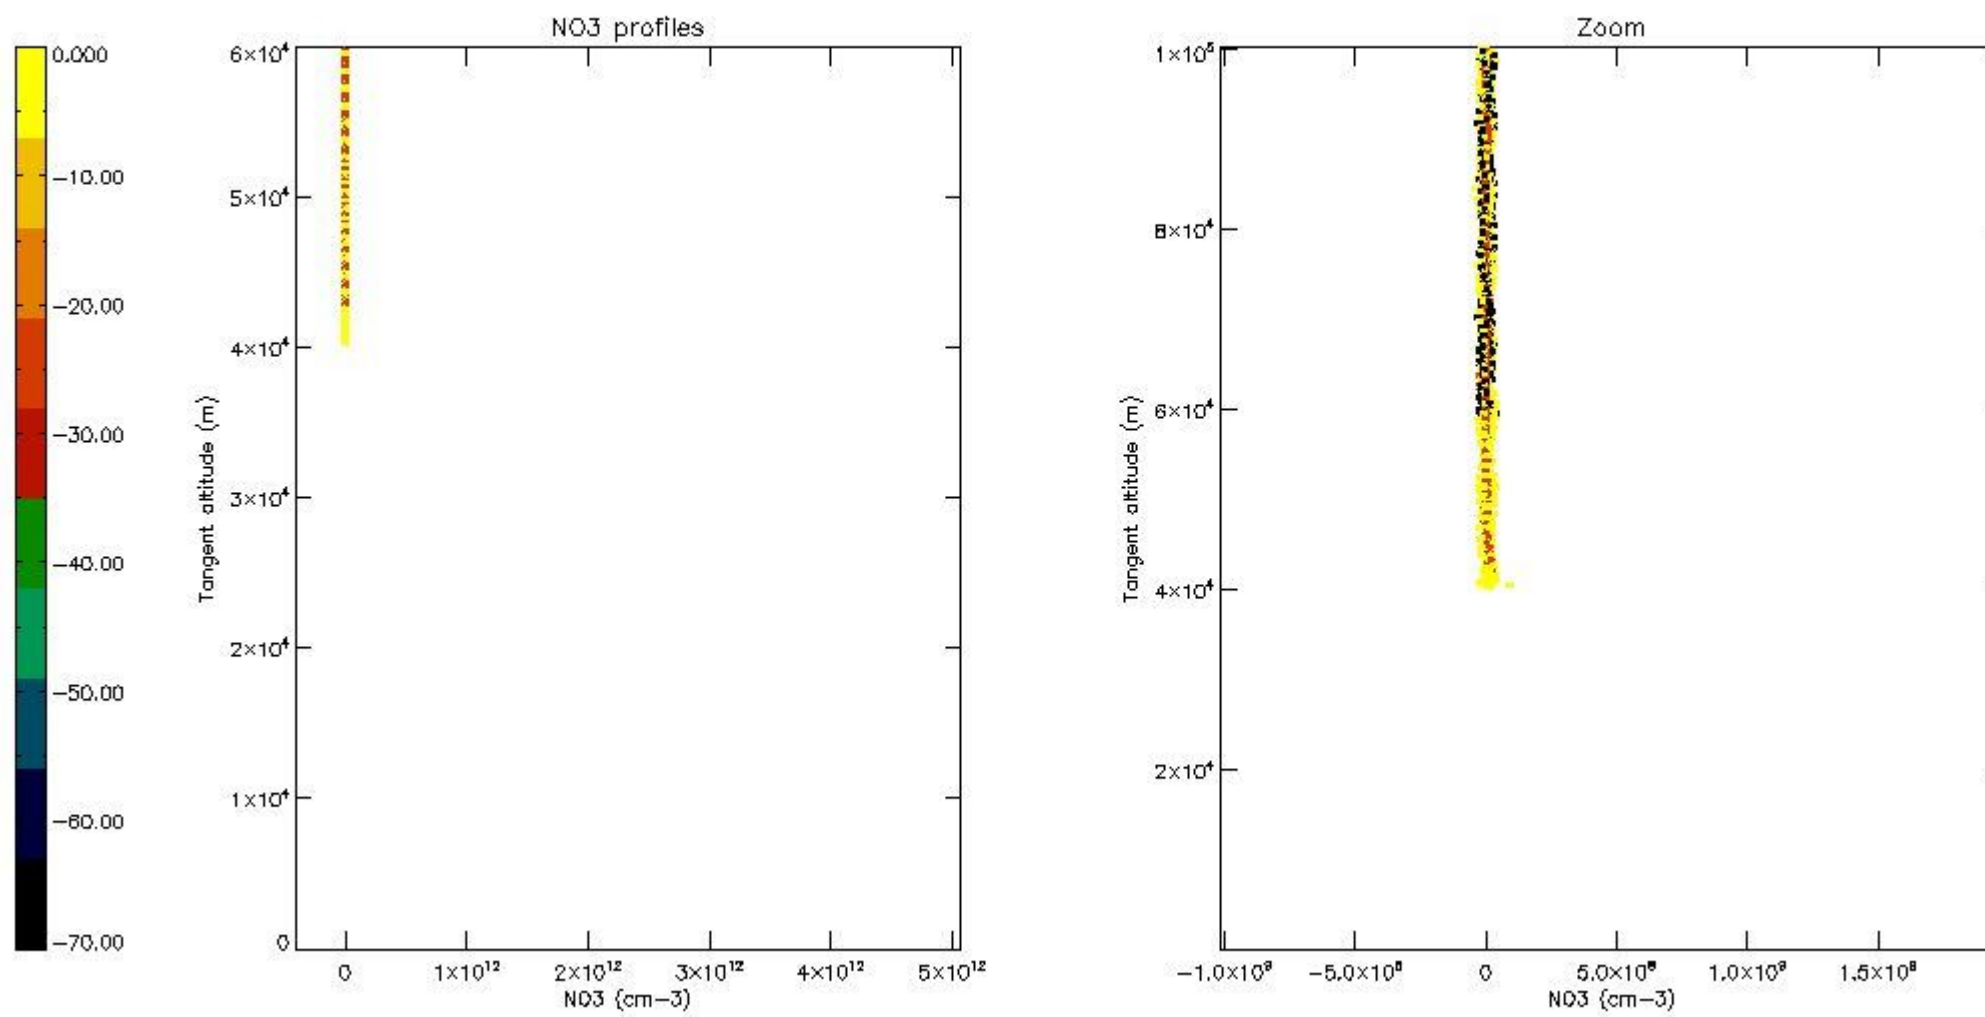

6. Auxiliary Data Files used for the production reported in section 2

The number reported in the third column indicates since which file (see list in section 2) the corresponding auxiliary file has been used. The fourth column is the date of those product files.

Type	Auxiliary Filename	Used since product	Used since product date
INST_PHYS_CHARACTERISTICS	GOM_INS_AXVIEC20091111_143220_20030716_120000_20500101_000000	1	29-MAY-2009 00:06:29
LEVEL-2_PROC_CONFIG	GOM_PR2_AXVIEC20091111_152718_20020301_000000_20500101_000000	1	29-MAY-2009 00:06:29
CROSS_SECTIONS_FILE	GOM_CRS_AXVIEC20091111_154832_20020301_000000_20500101_000000	1	29-MAY-2009 00:06:29