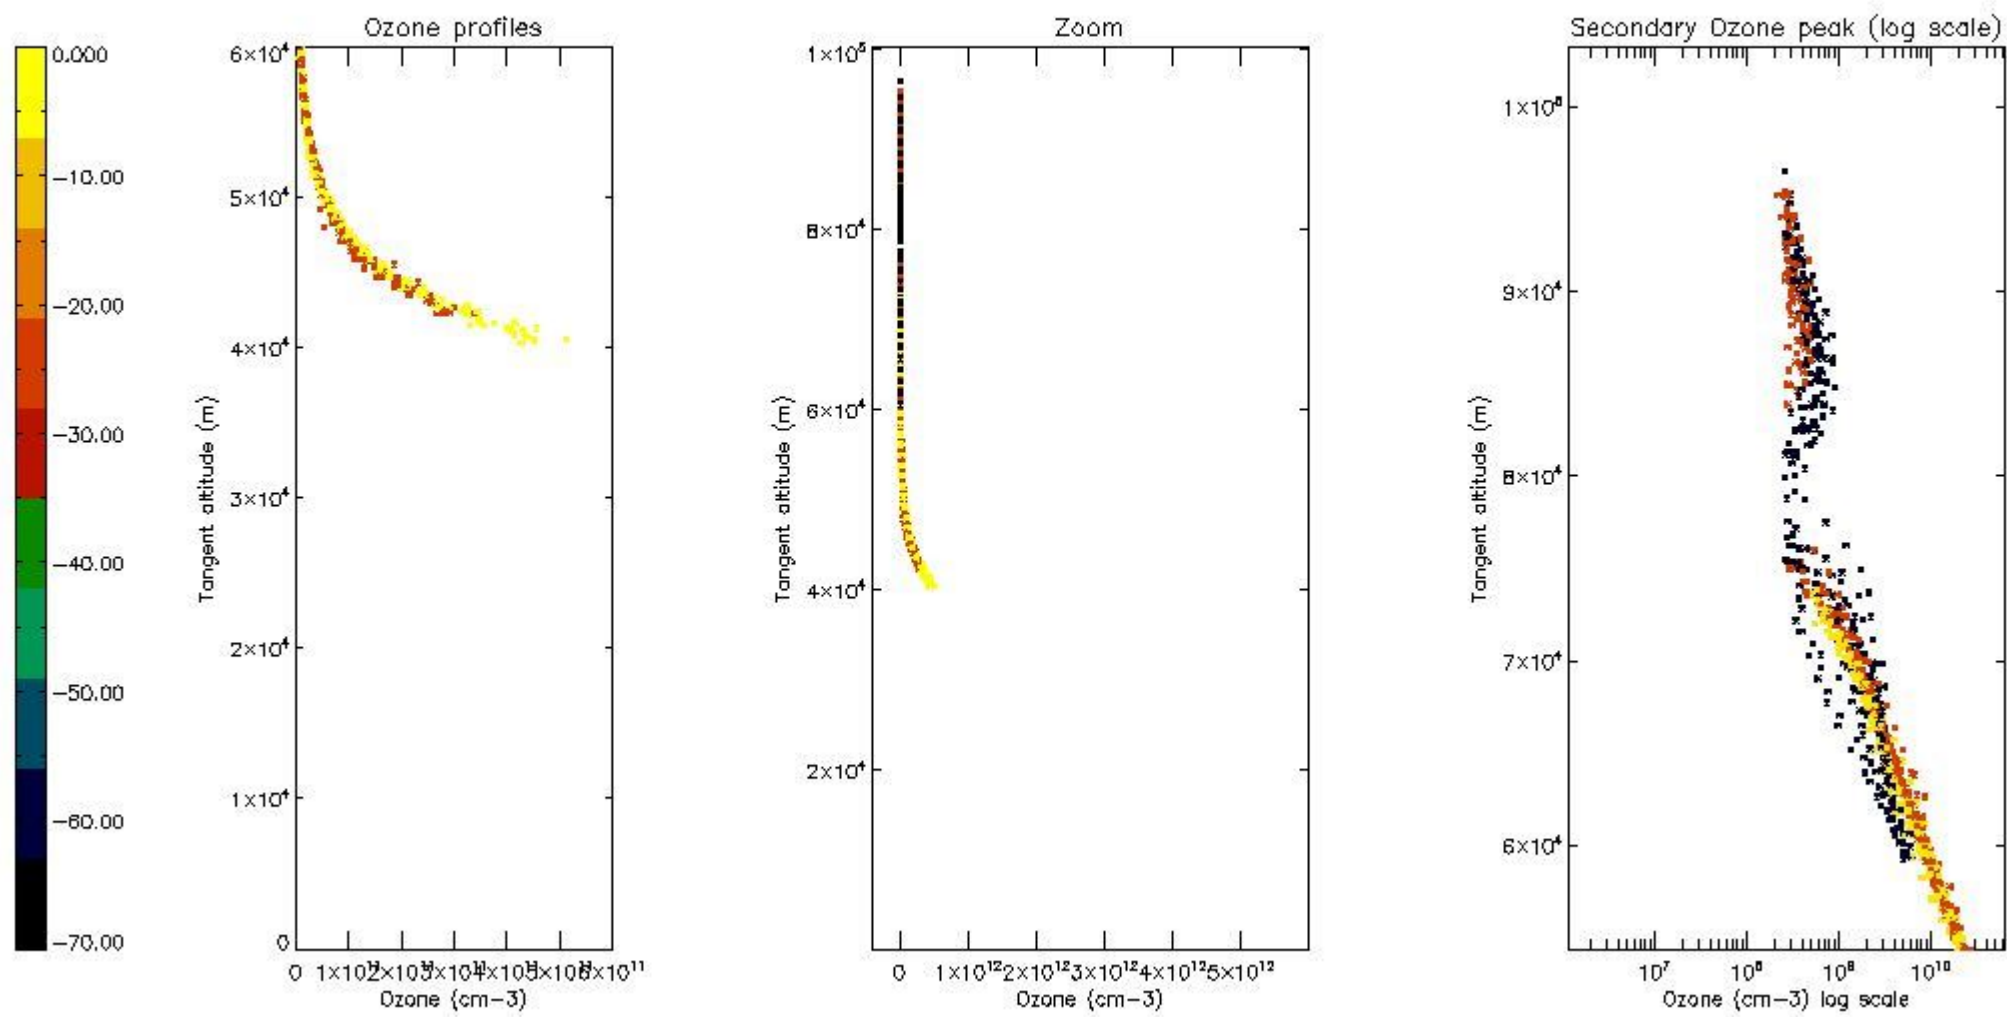

STD < 10	10
STD < 5	6

5.2 Plot ozone profiles for all STD (dark without errors)

The colorbar represents the latitude.

5.3 Plot ozone profiles where STD < 20% (dark without errors)

The colorbar represents the latitude.