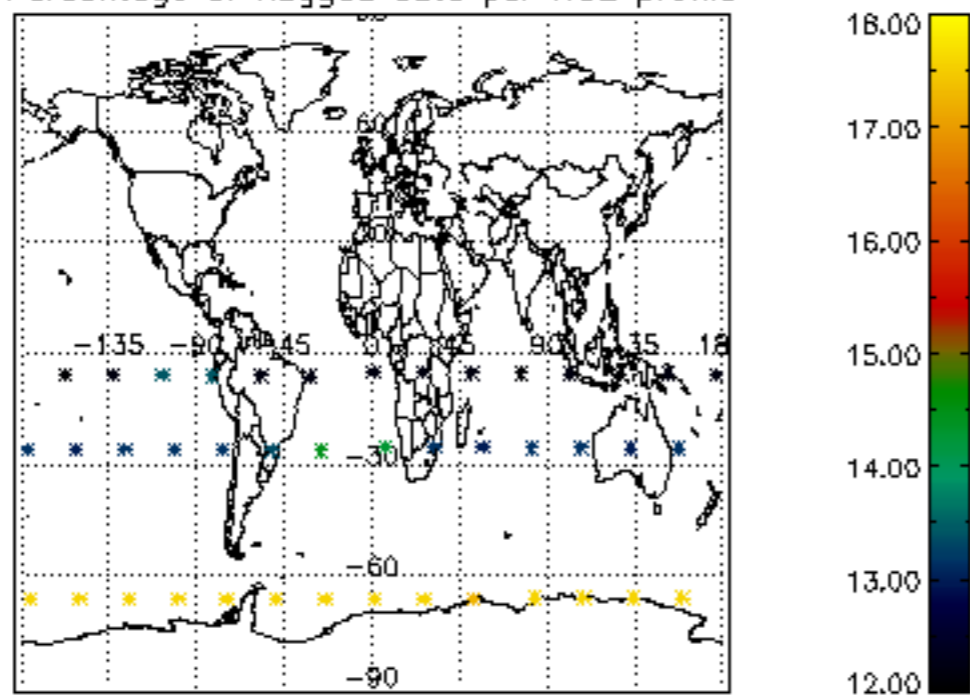

Percentage of flagged data per NO2 profile