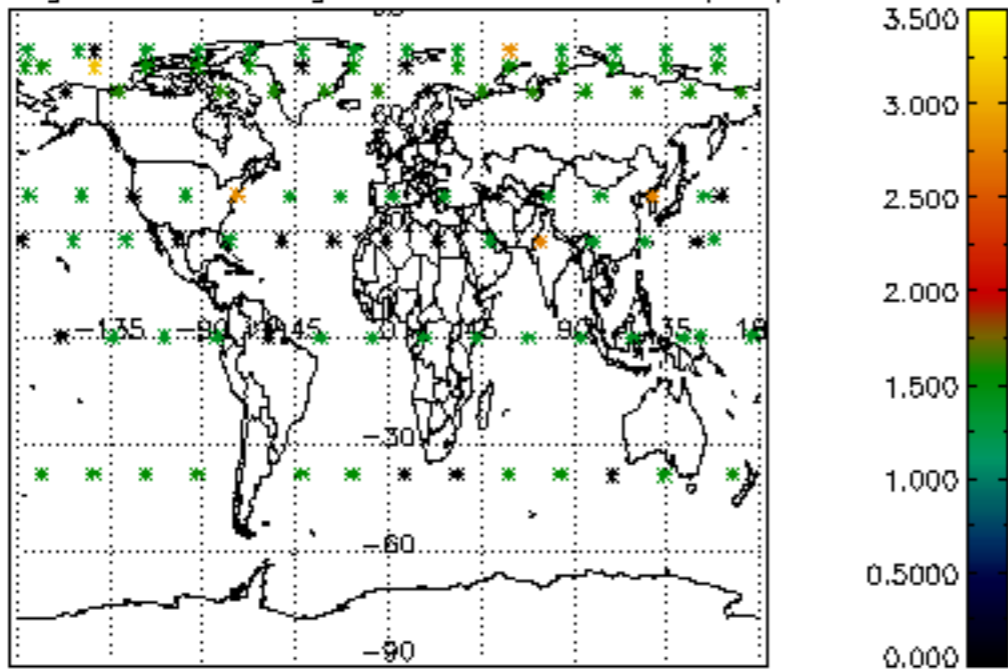

Percentage of star falling outside central band per profile