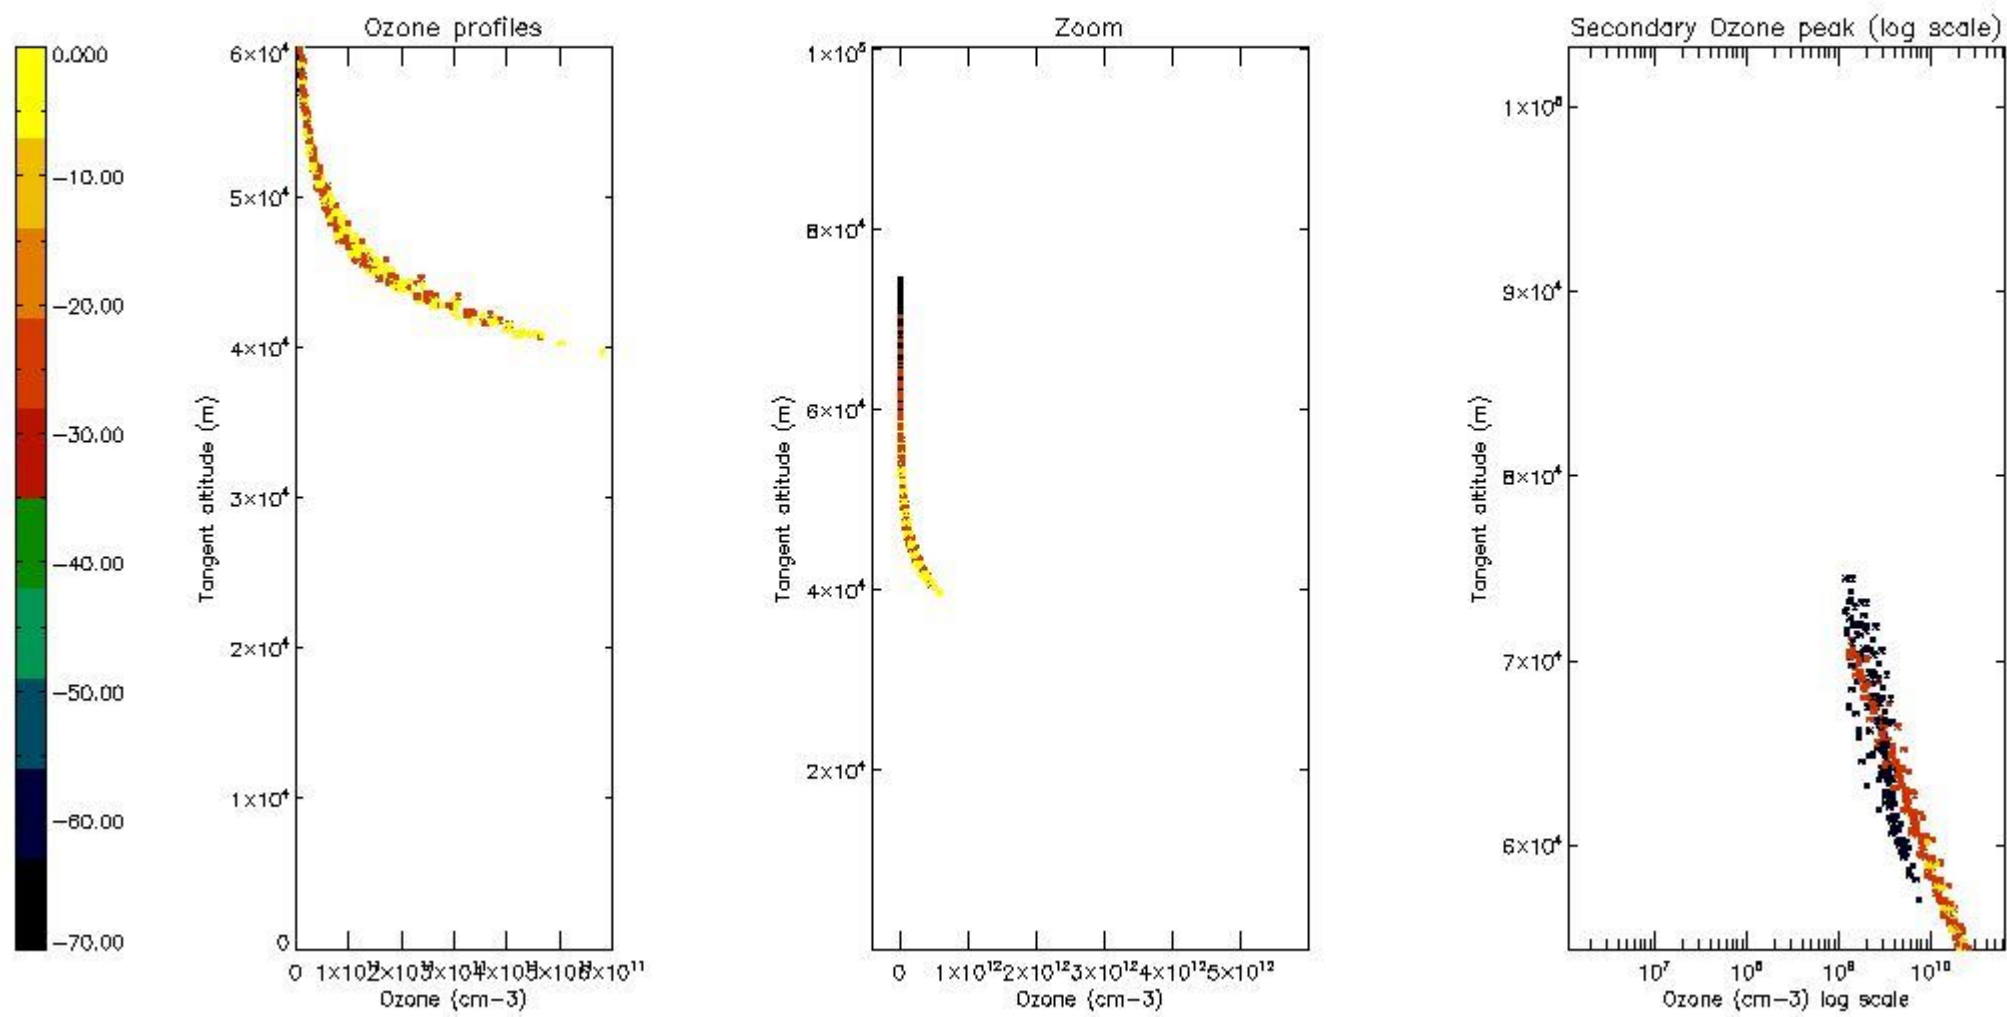

The colorbar represents the latitude.

5.4 Plot ozone profiles where $STD < 10\%$ (dark without errors)

The colorbar represents the latitude.

5.5 Plot ozone profiles where STD < 5% (dark without errors)

The colorbar represents the latitude.