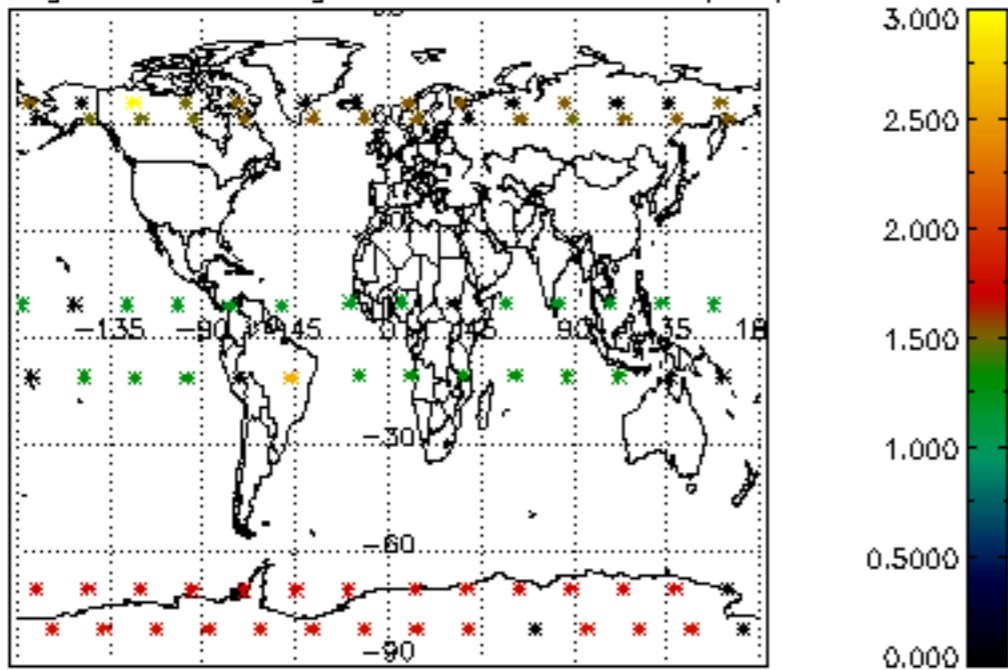

Percentage of cosmic ray hits per profile

Percentage of star falling outside central band per profile