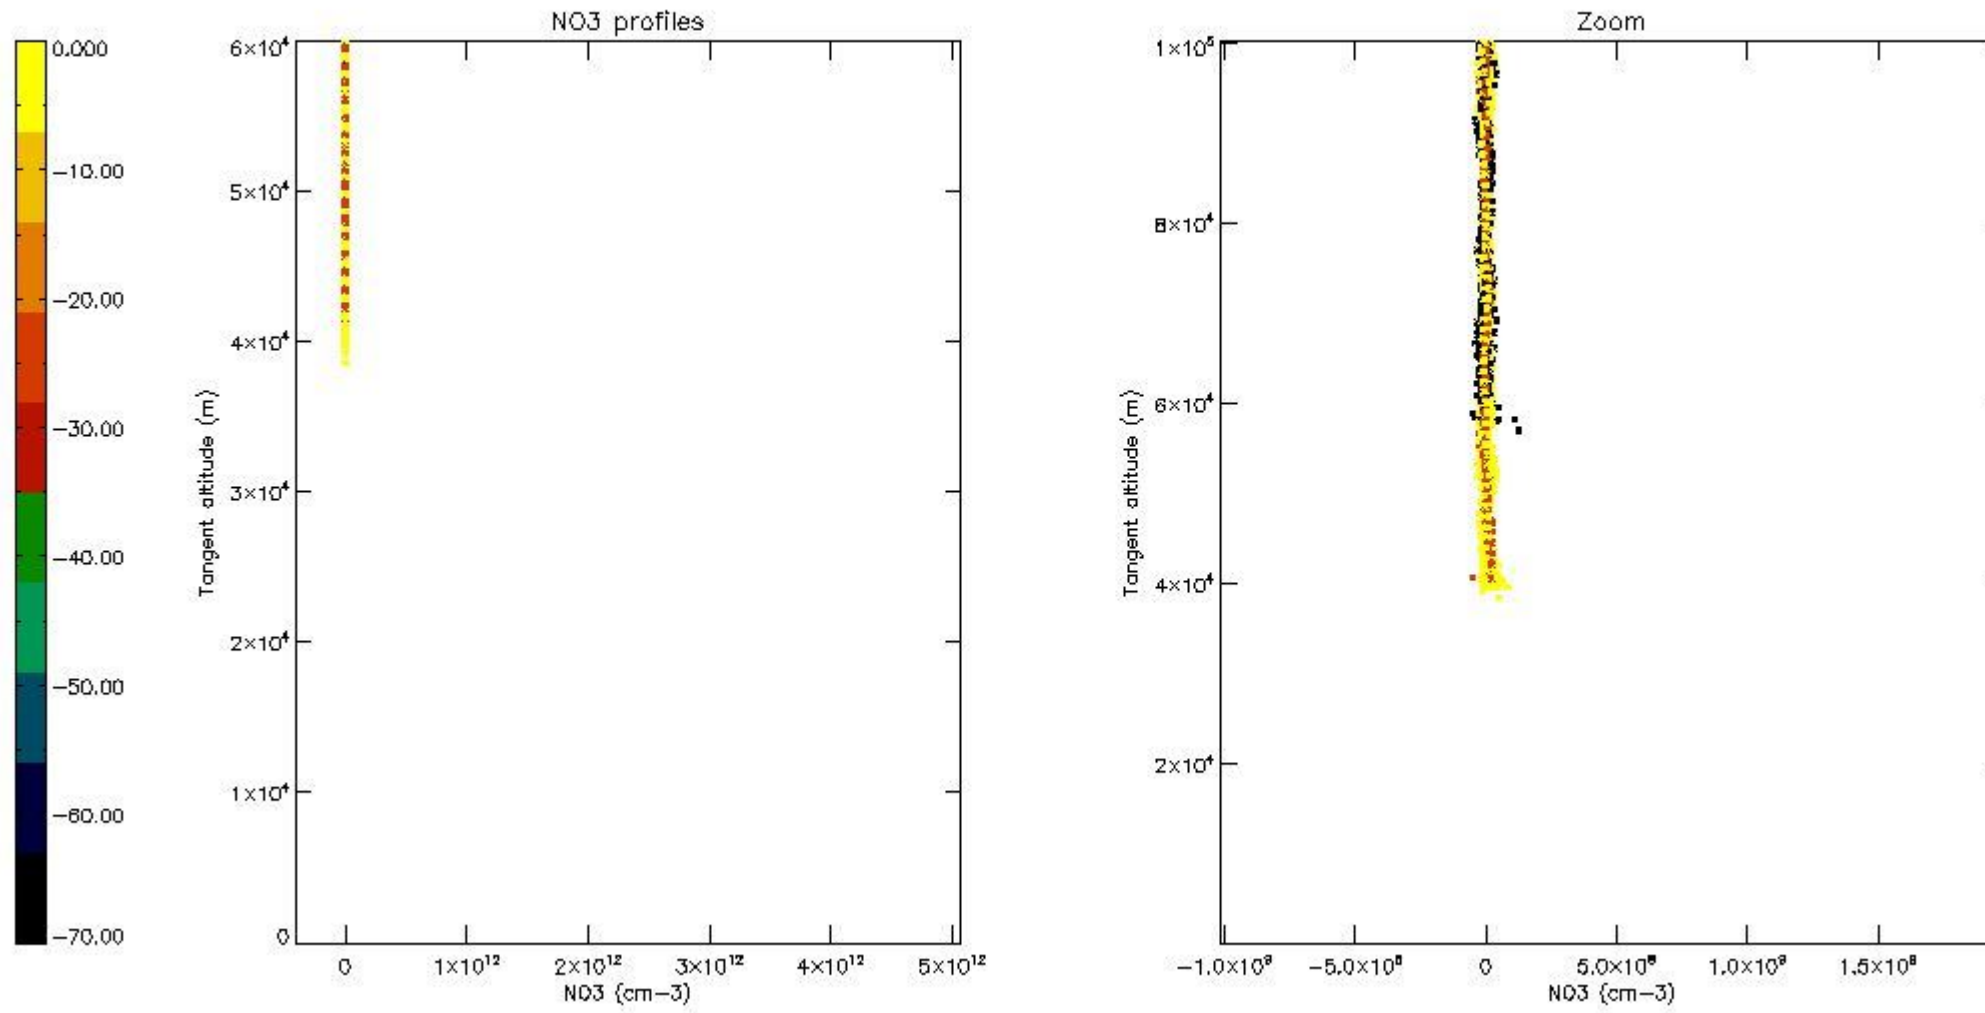

6. Auxiliary Data Files used for the production reported in section 2

The number reported in the third column indicates since which file (see list in section 2) the corresponding auxiliary file has been used. The fourth column is the date of those product files.

Type	Auxiliary Filename	Used since product	Used since product date
INST_PHYS_CHARACTERISTICS	GOM_INS_AXVIEC20091111_143220_20030716_120000_20500101_000000	1	28-MAY-2009 00:03:38
LEVEL-2_PROC_CONFIG	GOM_PR2_AXVIEC20091111_152718_20020301_000000_20500101_000000	1	28-MAY-2009 00:03:38
CROSS_SECTIONS_FILE	GOM_CRS_AXVIEC20091111_154832_20020301_000000_20500101_000000	1	28-MAY-2009 00:03:38