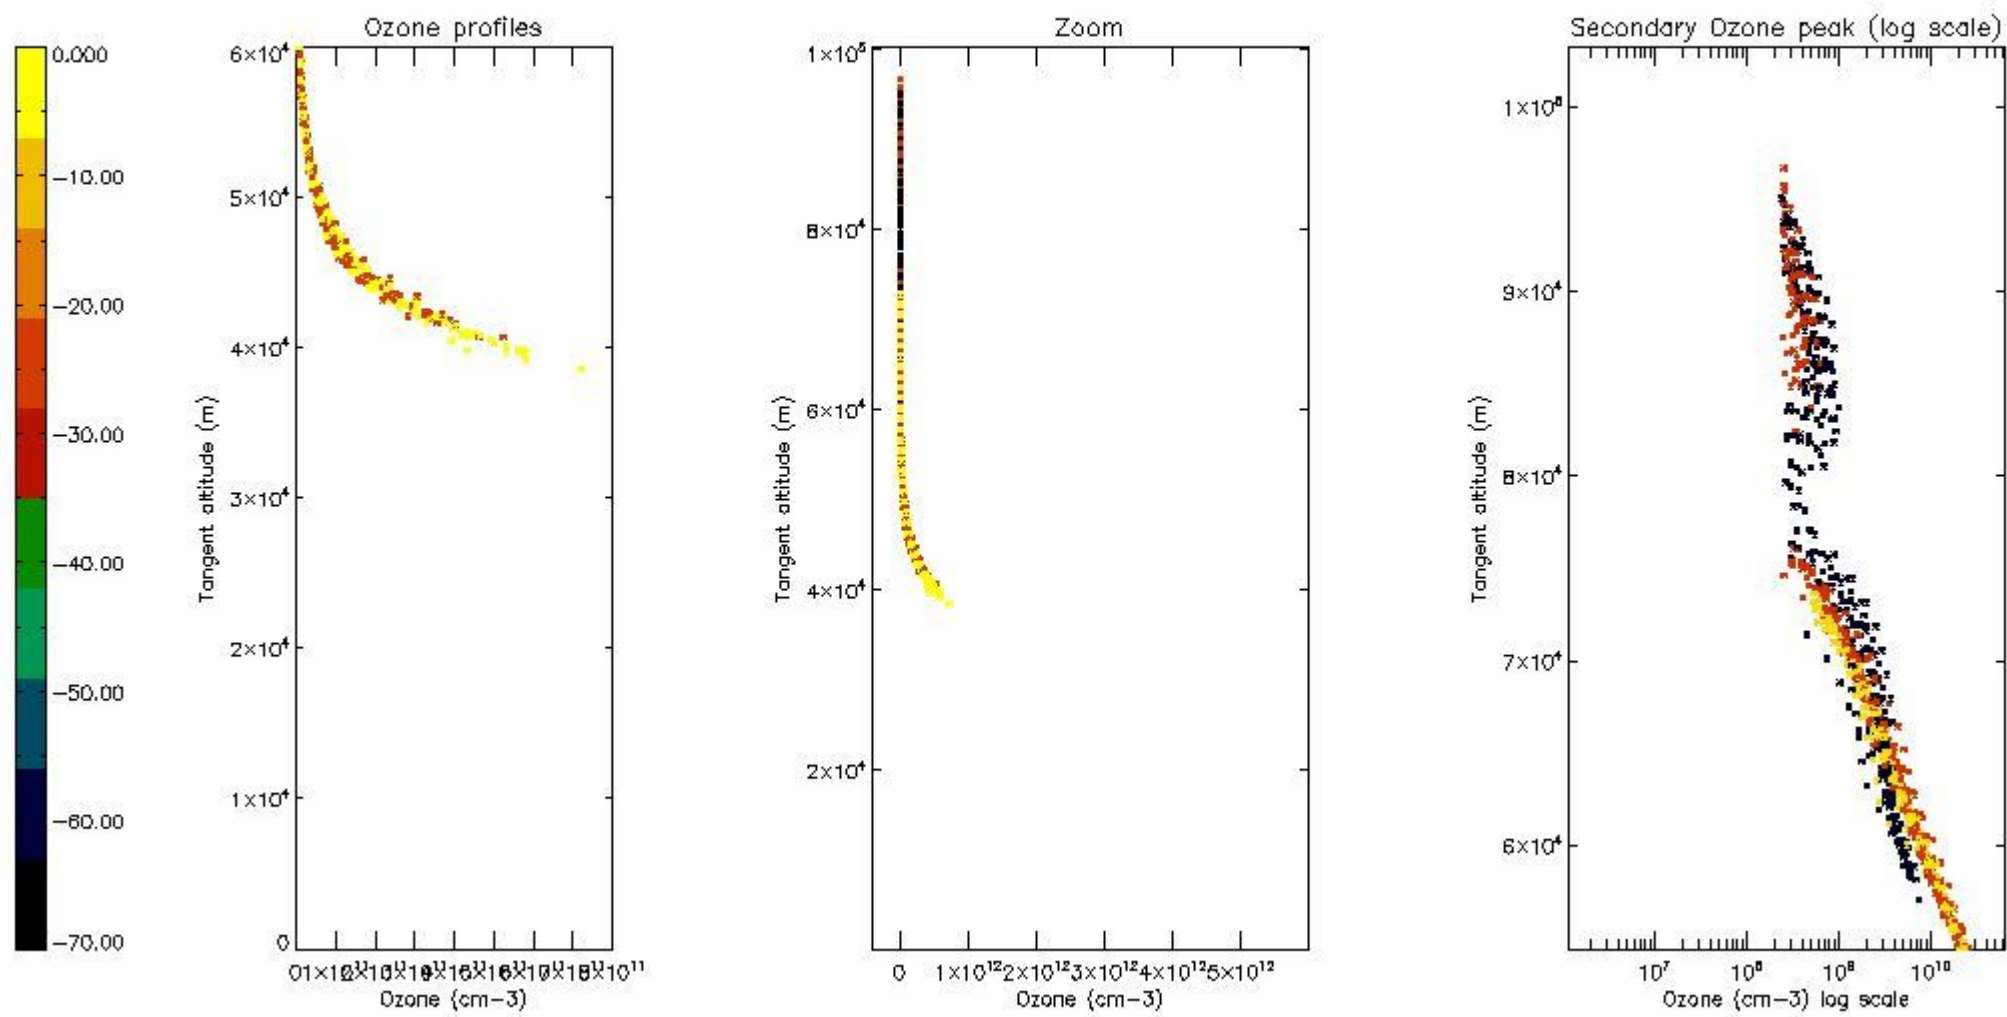

5.4 Plot ozone profiles where $STD < 10\%$ (dark without errors)

The colorbar represents the latitude.