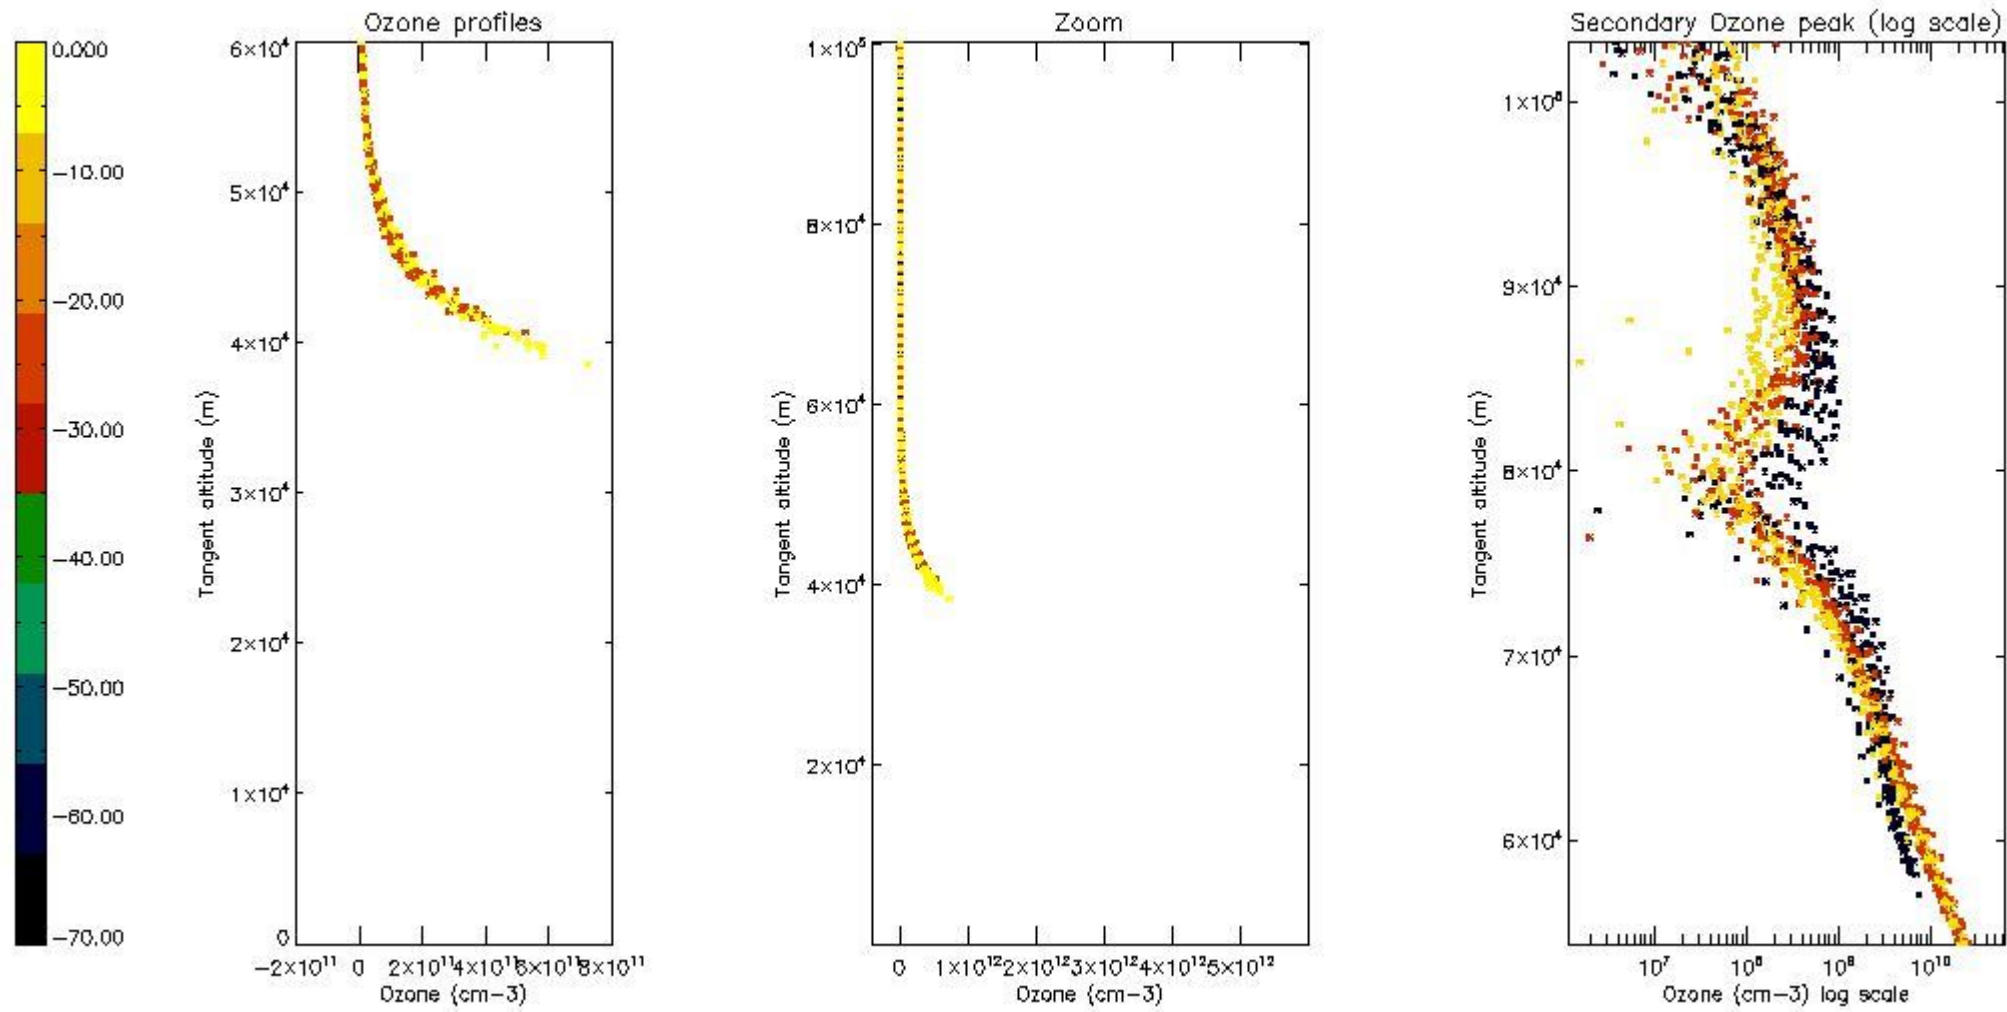

STD < 10	9
STD < 5	6

5.2 Plot ozone profiles for all STD (dark without errors)

The colorbar represents the latitude.

5.3 Plot ozone profiles where STD < 20% (dark without errors)

The colorbar represents the latitude.