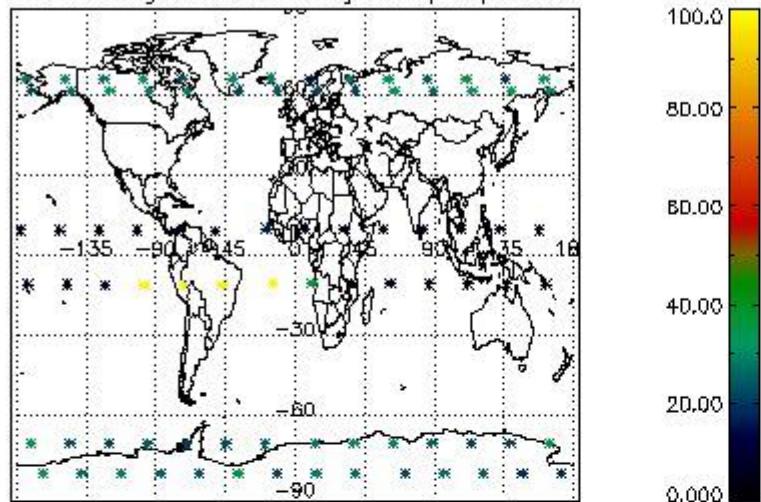

Percentage of cosmic ray hits per profile