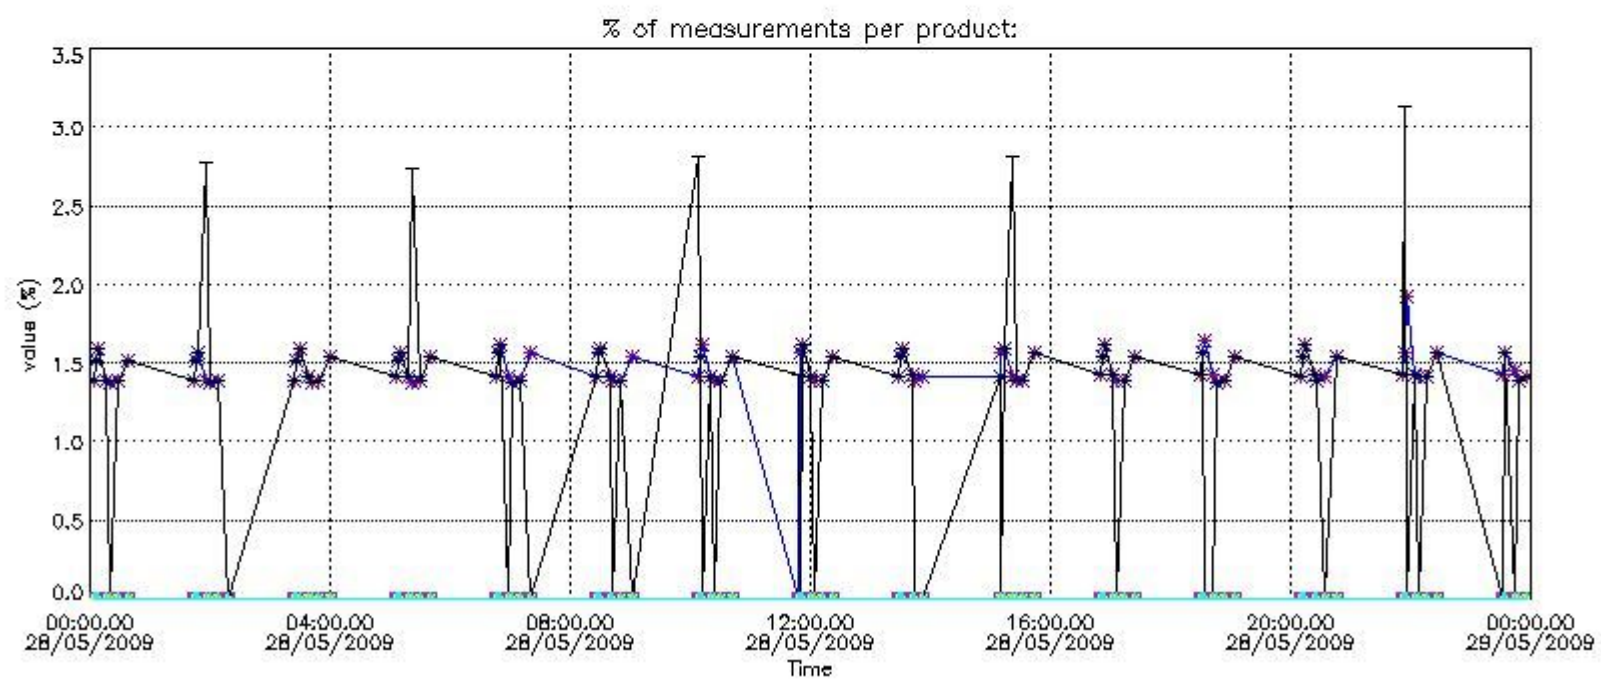

Percentage of flagged data per NO3 profile

4. Level 1 quality information per product

In this section it is plotted some information contained in the Quality Summary data set of the level 2 products that comes from the level 1b processing. Products without errors (error flag in the MPH set to "0") are used.

4.1 Plot quality information per product (time dependant) coming from level 1b processing

4.1.1 Plot level 1 quality information per product (time dependant): ENVISAT ASCENDING passes

4.1.2 Plot level 1 quality information per product (time dependant): ENVI SAT DESCENDING passes