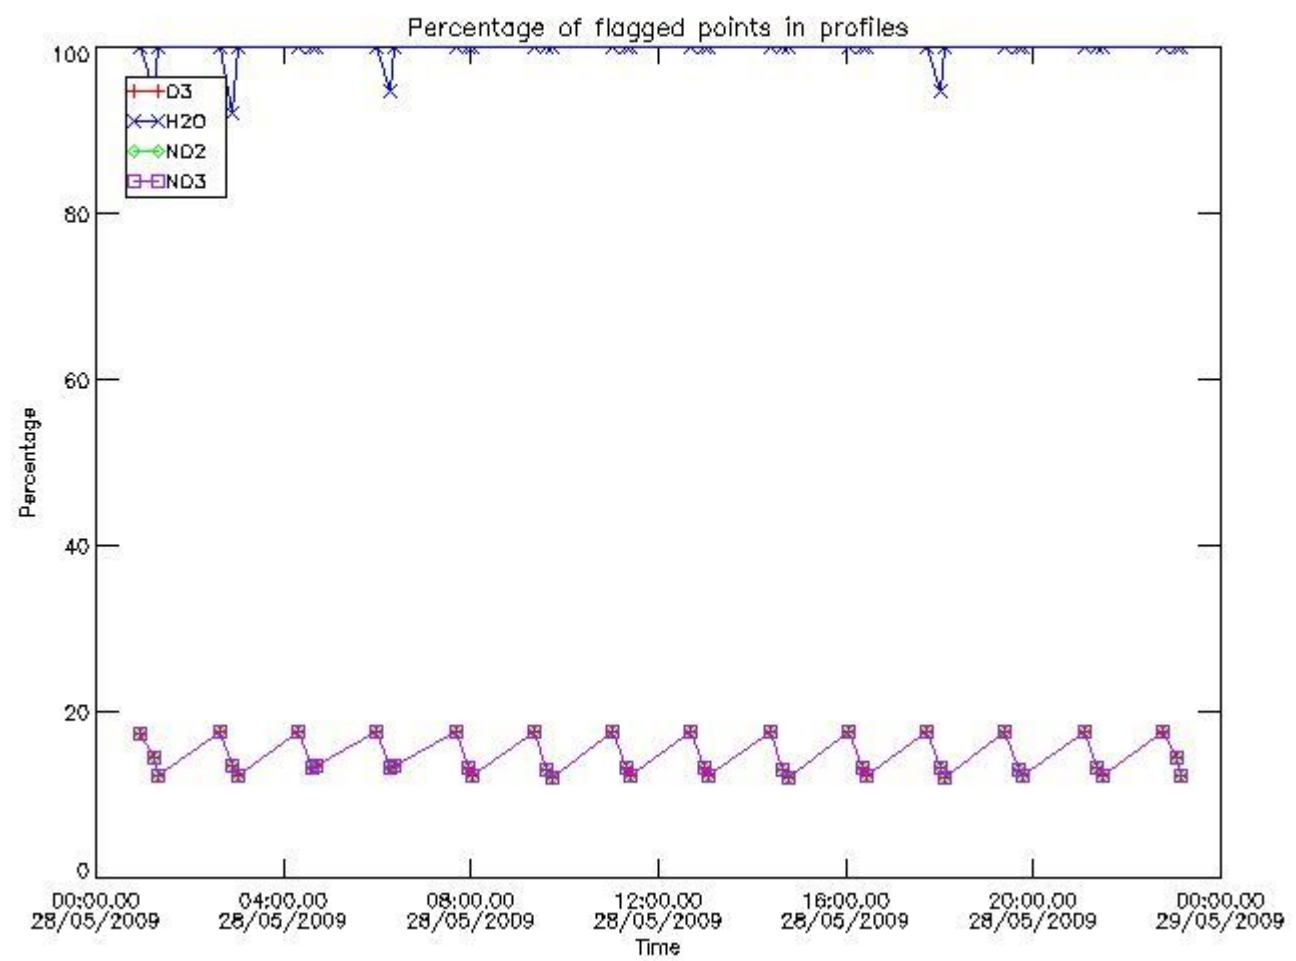

3. Quality information per product

In this section it is plotted some information contained in the Quality Summary data set of the level 2 products. Only products in dark limb conditions and without errors (error flag in the MPH set to "0") are used.

3.1 Plot quality information per product (time dependant)

3.2 Plot quality information per product (world map)