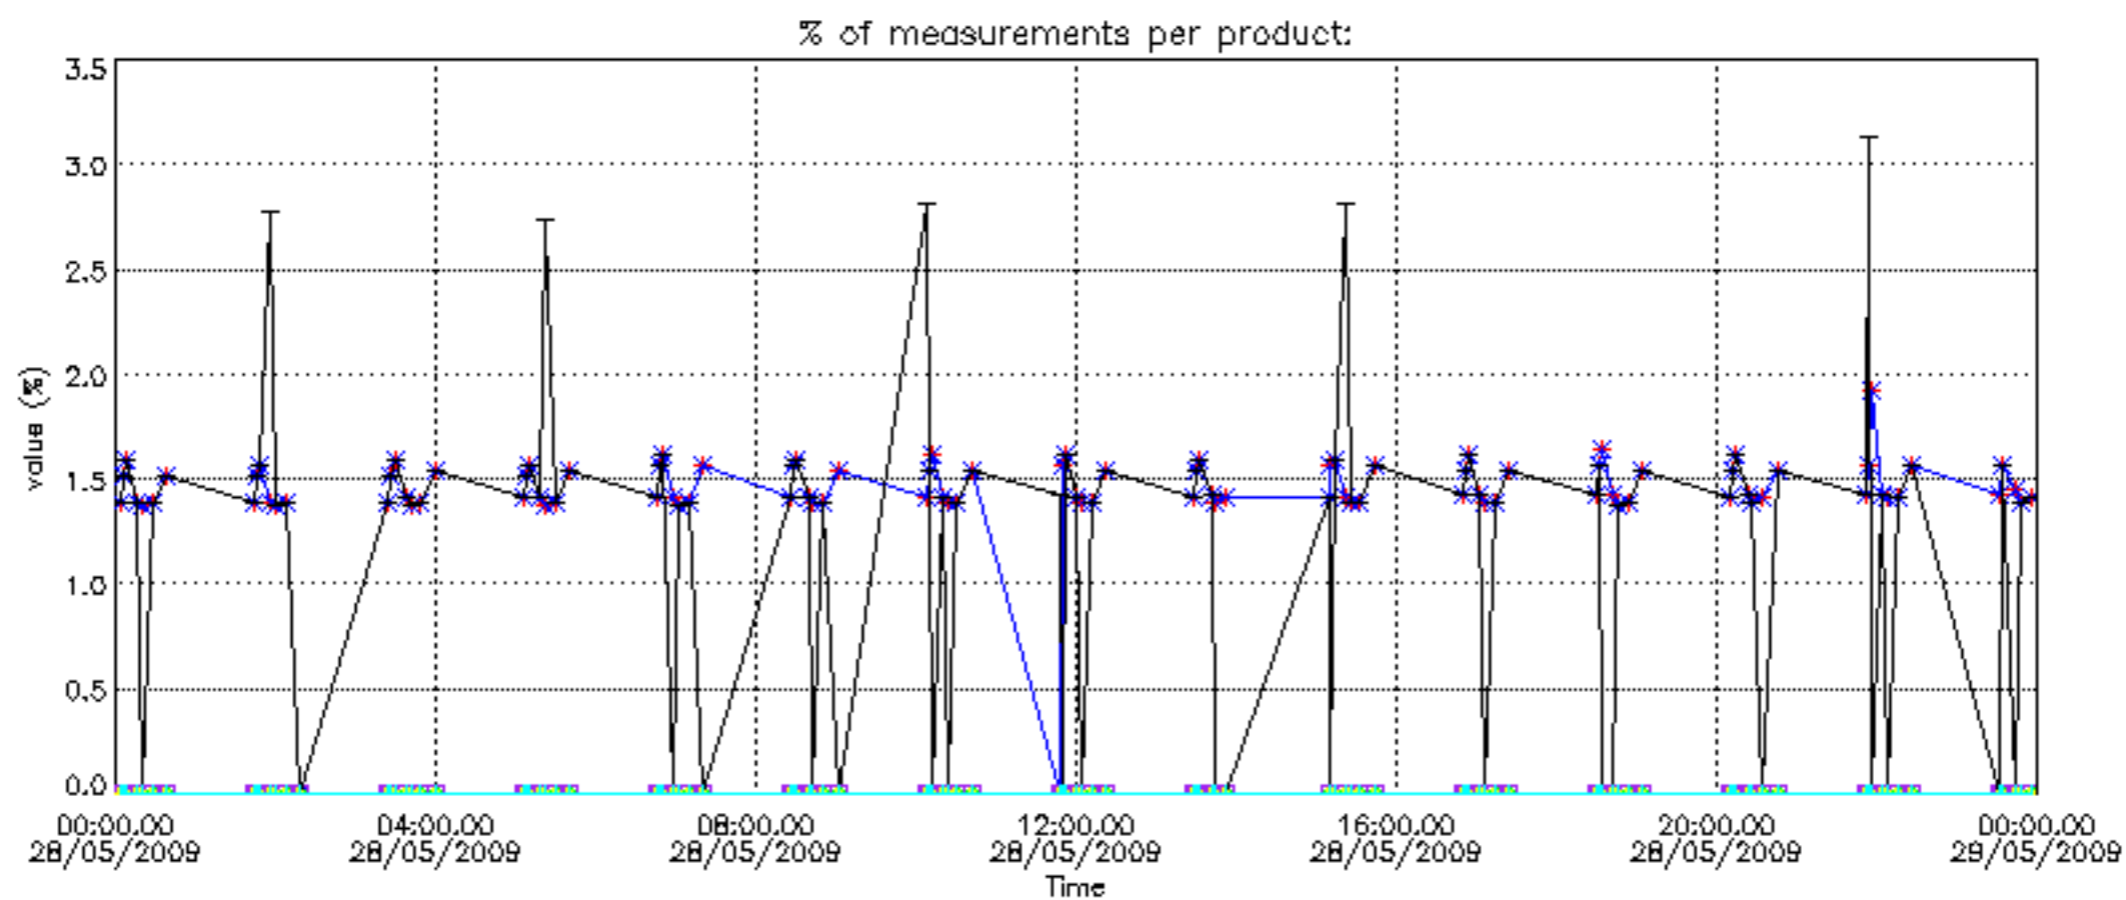

Percentage of cosmic ray hits per profile

Percentage of datation errors per profile