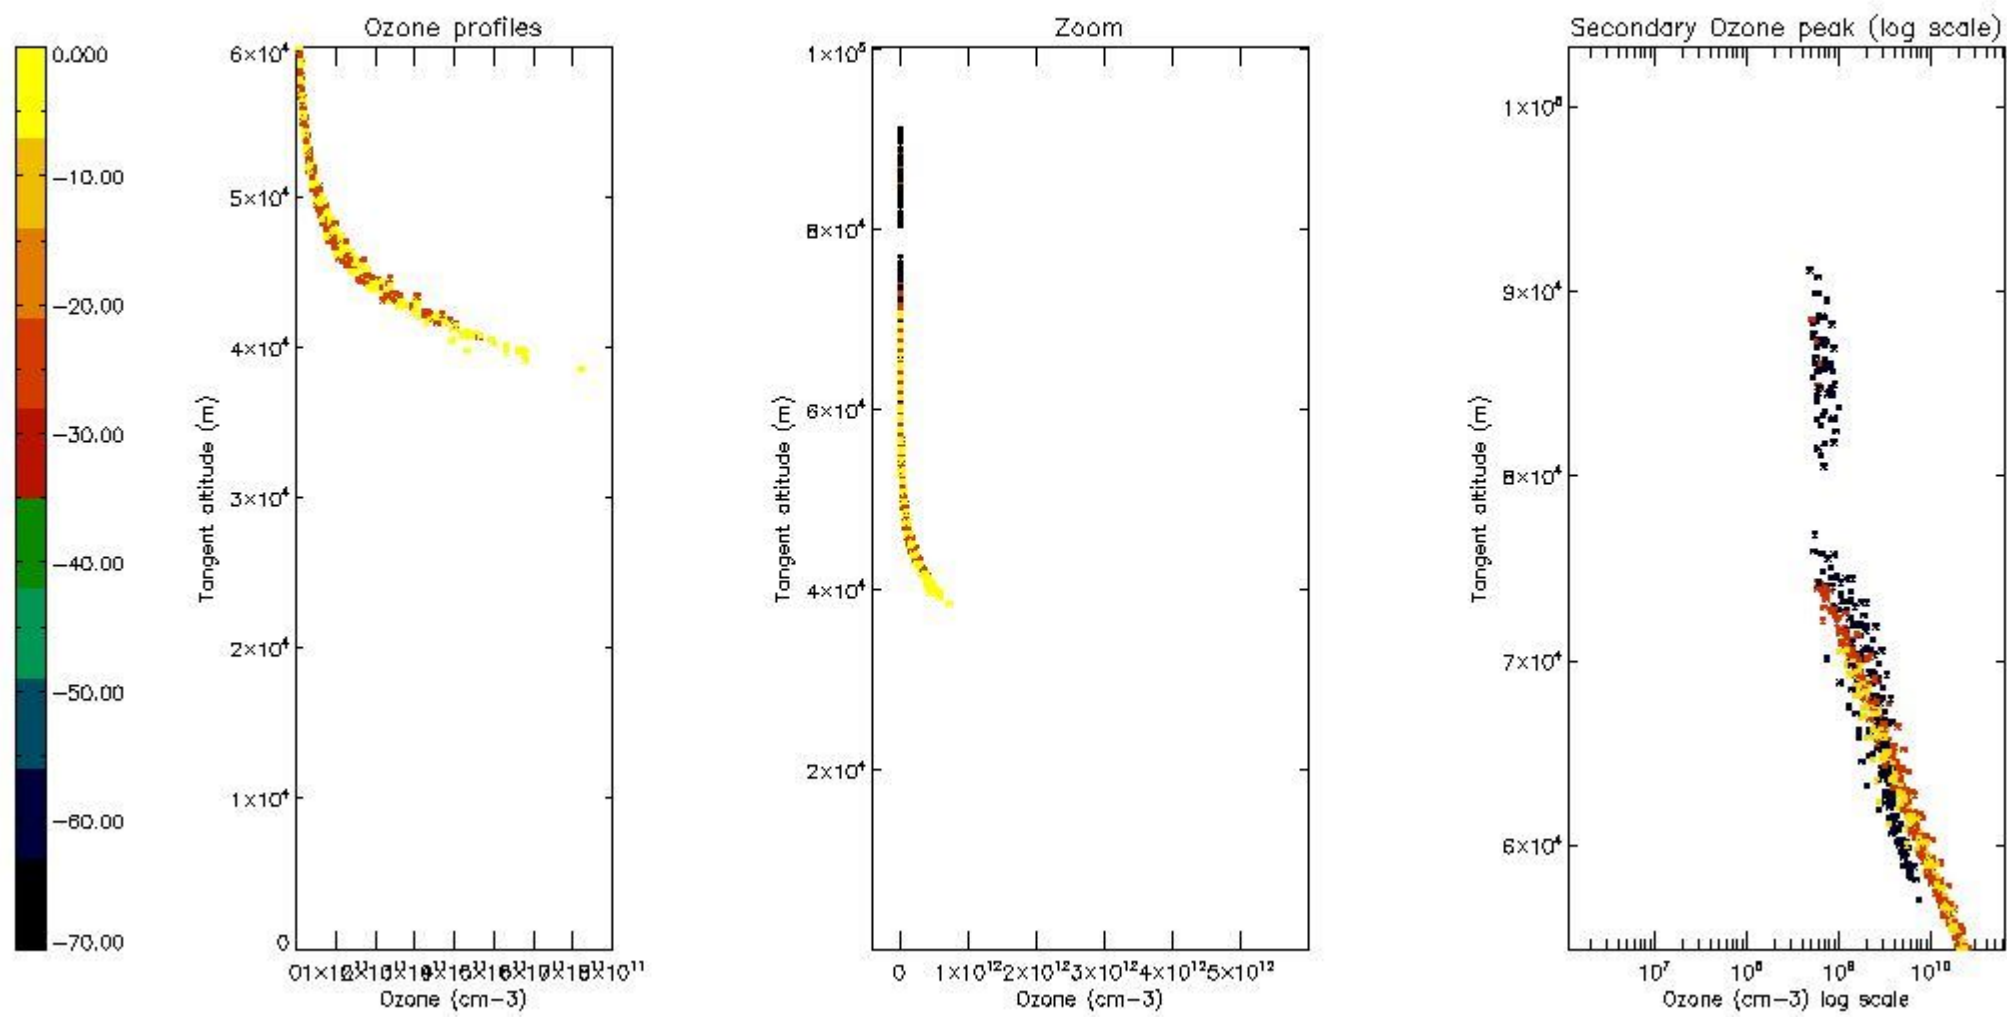

5.5 Plot ozone profiles where STD < 5% (dark without errors)

The colorbar represents the latitude.