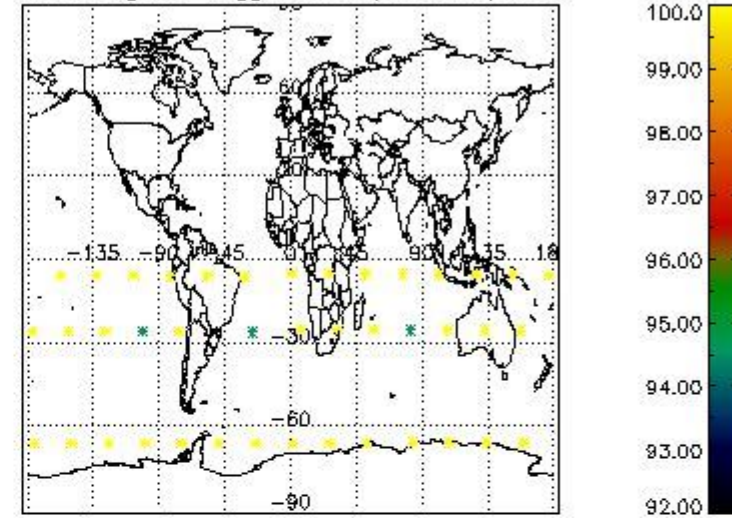

3.1 Plot quality information per product (time dependant)

3.2 Plot quality information per product (world map)

Percentage of flagged data per O3 profile

Percentage of flagged data per H2O profile

Percentage of flagged data per NO2 profile