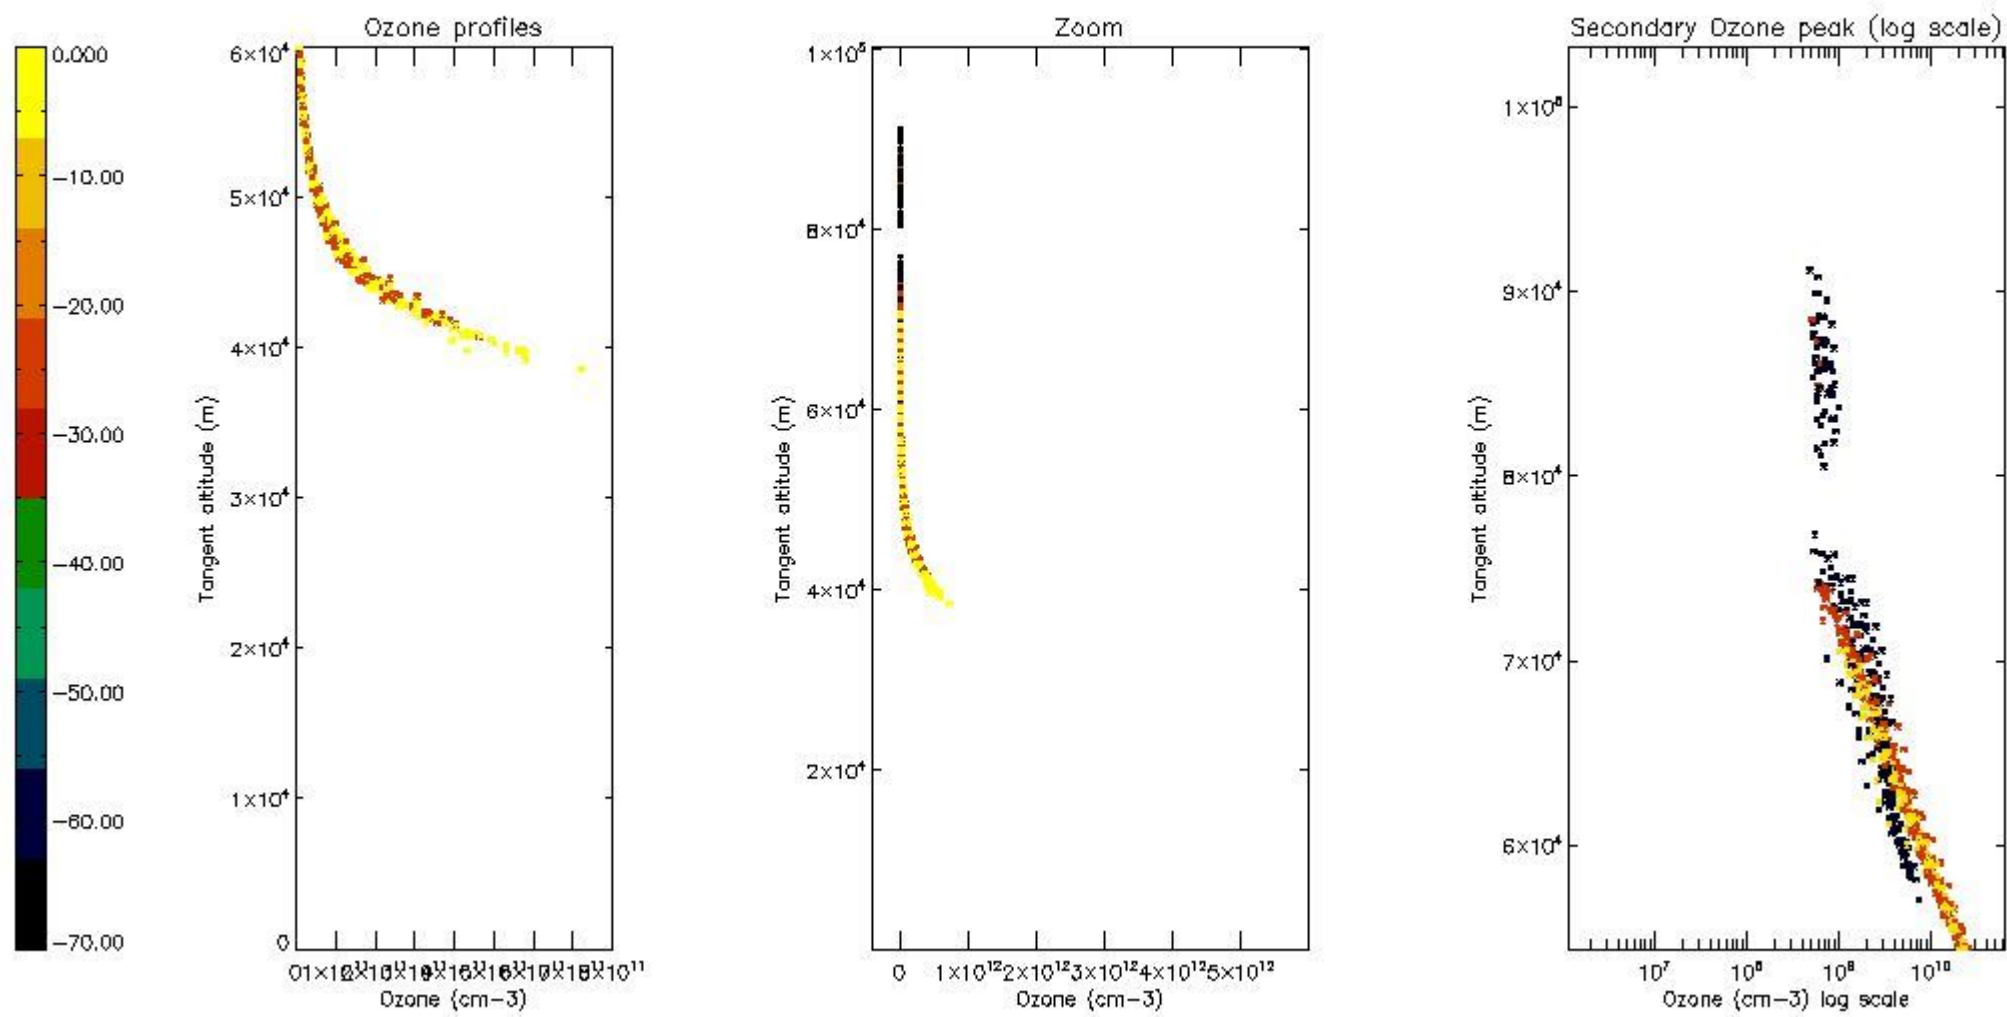

So, the table below shows the percentage of dark limb and valid observations for each criteria with respect to the overall valid daily observations.

| Criteria | % of total production |
|----------|-----------------------|
| All STD | 24 |
| STD < 20 | 12 |

| | |
|----------|---|
| STD < 10 | 9 |
| STD < 5 | 6 |

5.2 Plot ozone profiles for all STD (dark without errors)

The colorbar represents the latitude.

5.3 Plot ozone profiles where STD < 20% (dark without errors)

The colorbar represents the latitude.

5.4 Plot ozone profiles where STD < 10% (dark without errors)

The colorbar represents the latitude.

5.5 Plot ozone profiles where STD < 5% (dark without errors)

The colorbar represents the latitude.