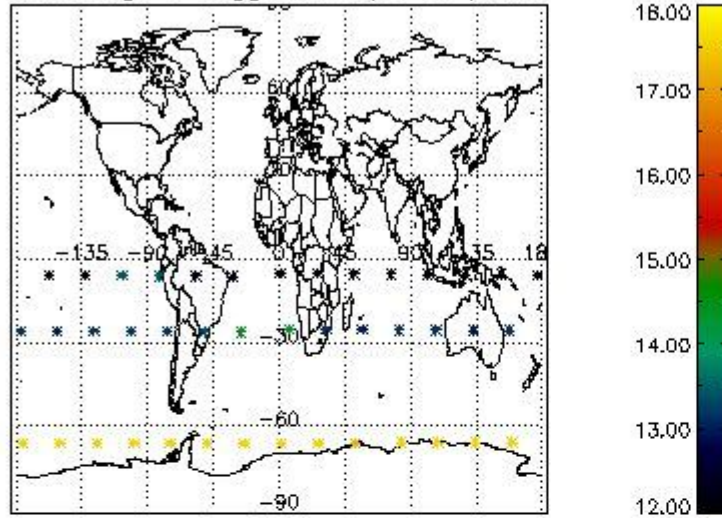

Percentage of flagged data per O3 profile