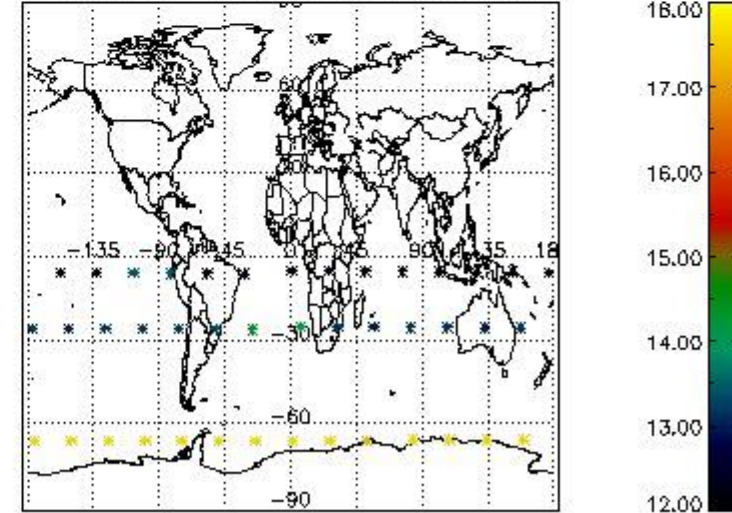

Percentage of flagged data per NO3 profile

4. Level 1 quality information per product

In this section it is plotted some information contained in the Quality Summary data set of the level 2 products that comes from the level 1b processing. Products without errors (error flag in the MPH set to "0") are used.

4.1 Plot quality information per product (time dependant) coming from level 1b processing

4.1.1 Plot level 1 quality information per product (time dependant): ENVISAT ASCENDING passes