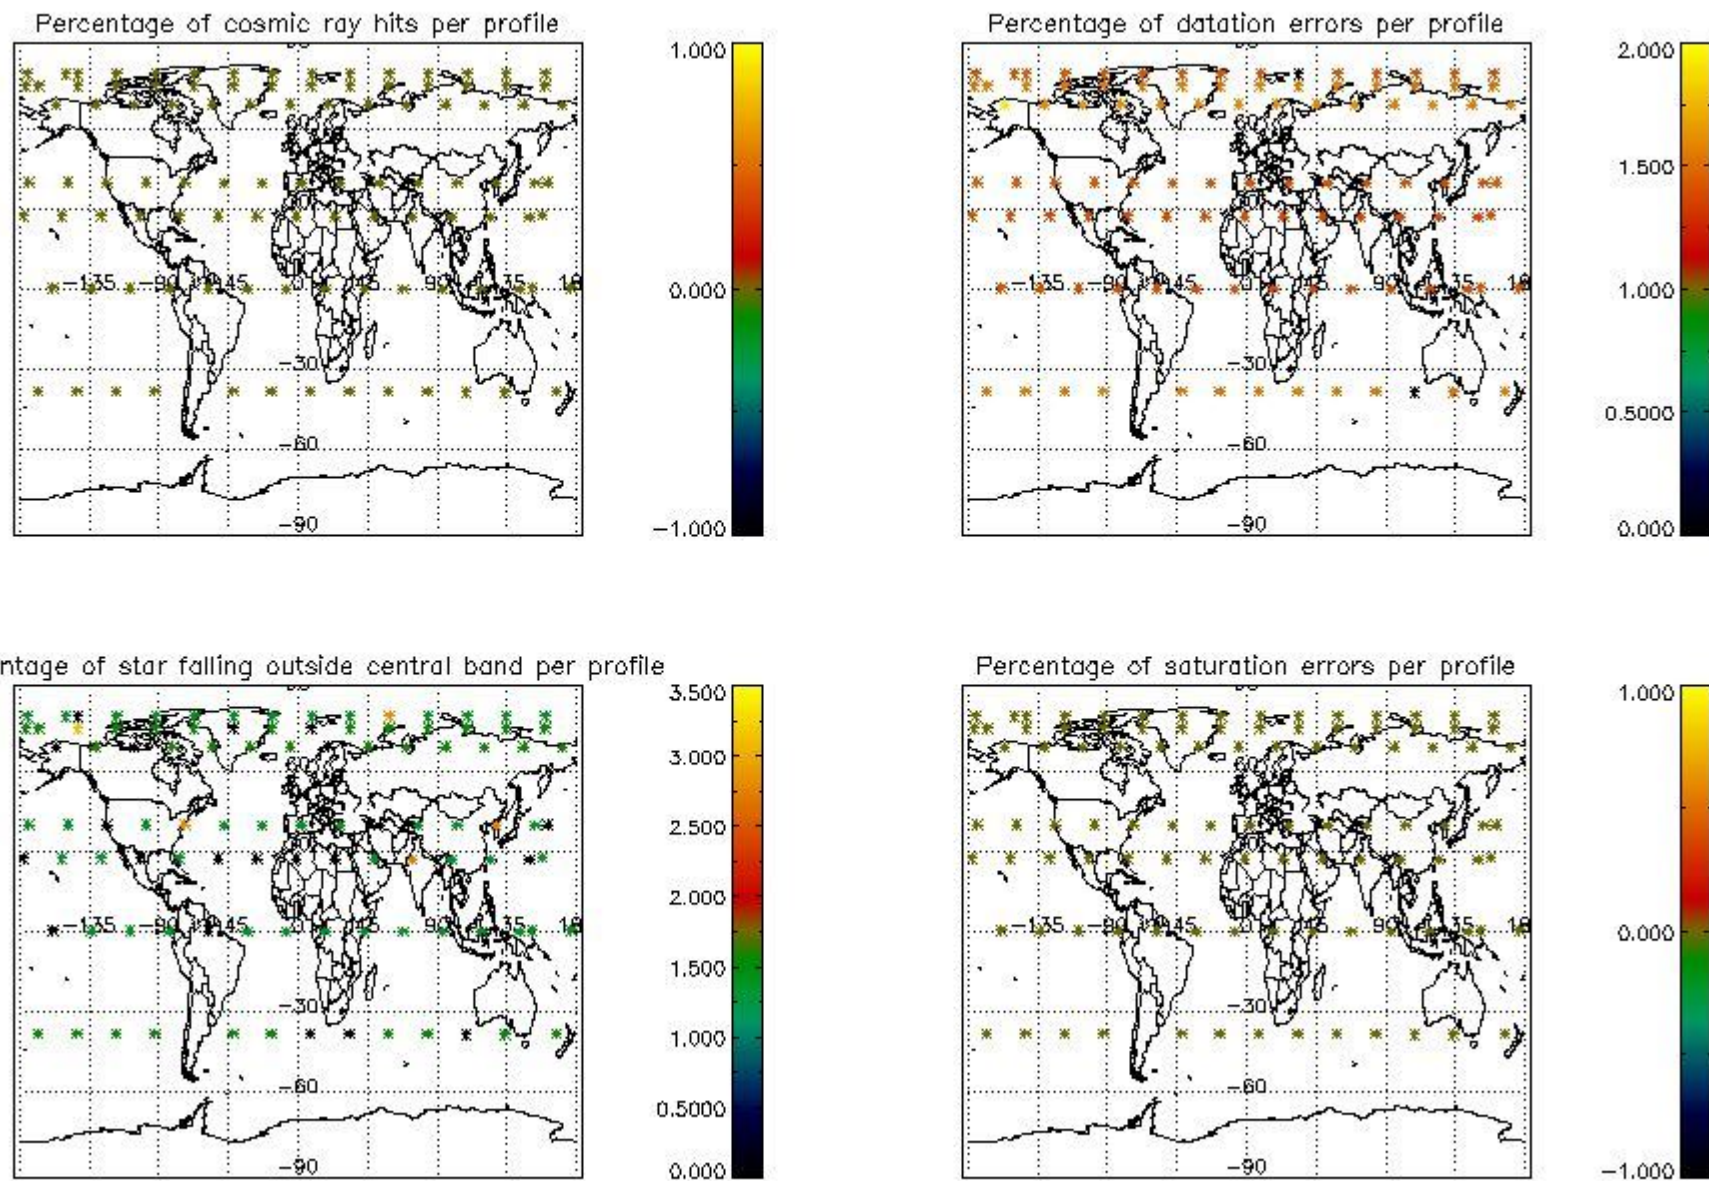

Percentage of datation errors per profile

Percentage of star falling outside central band per profile

Percentage of saturation errors per profile

4.2.2 Plot level 1 quality information per product (world map): ENVISAT DESCENDING passes