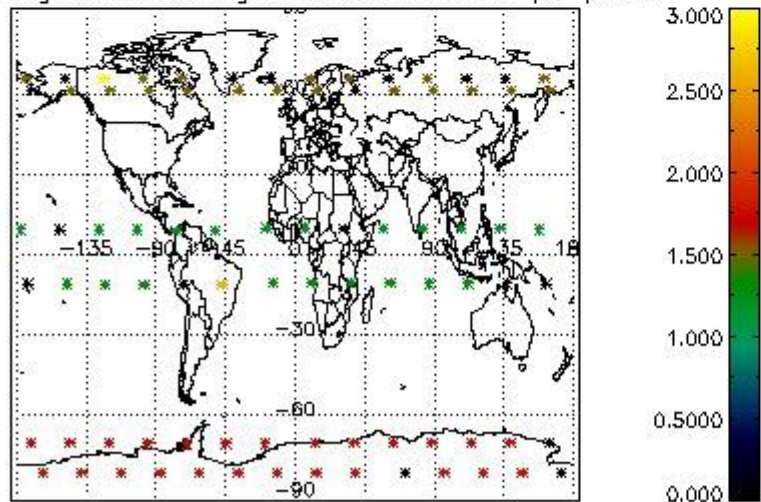

Percentage of star falling outside central band per profile