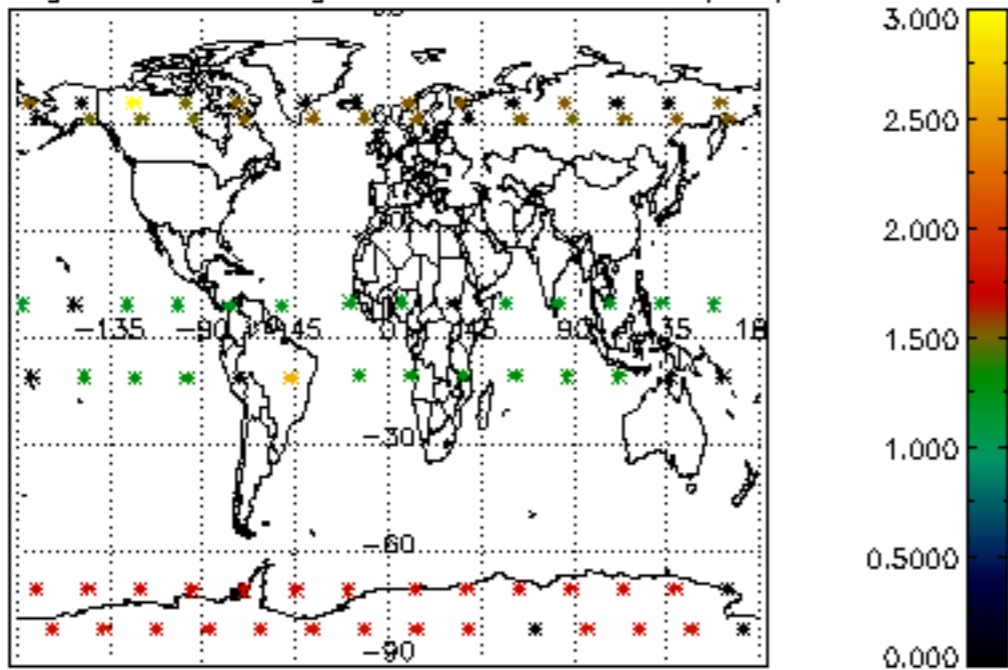

Percentage of flagged data per NO3 profile

Percentage of cosmic ray hits per profile

Percentage of datation errors per profile

Percentage of star falling outside central band per profile

Percentage of saturation errors per profile