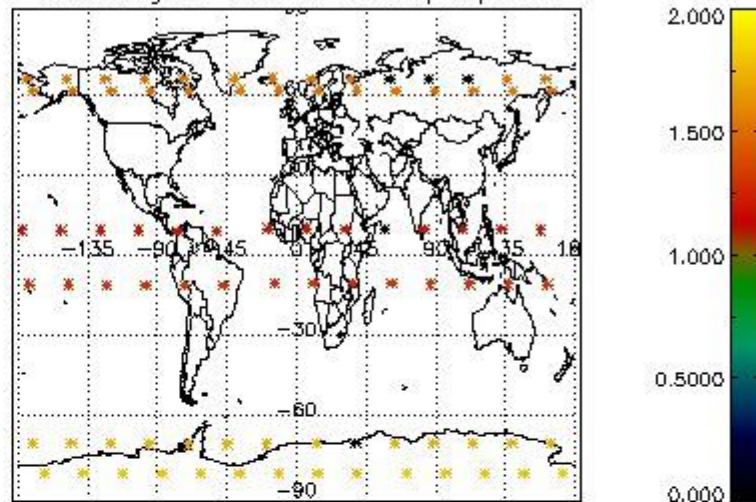

Percentage of datation errors per profile