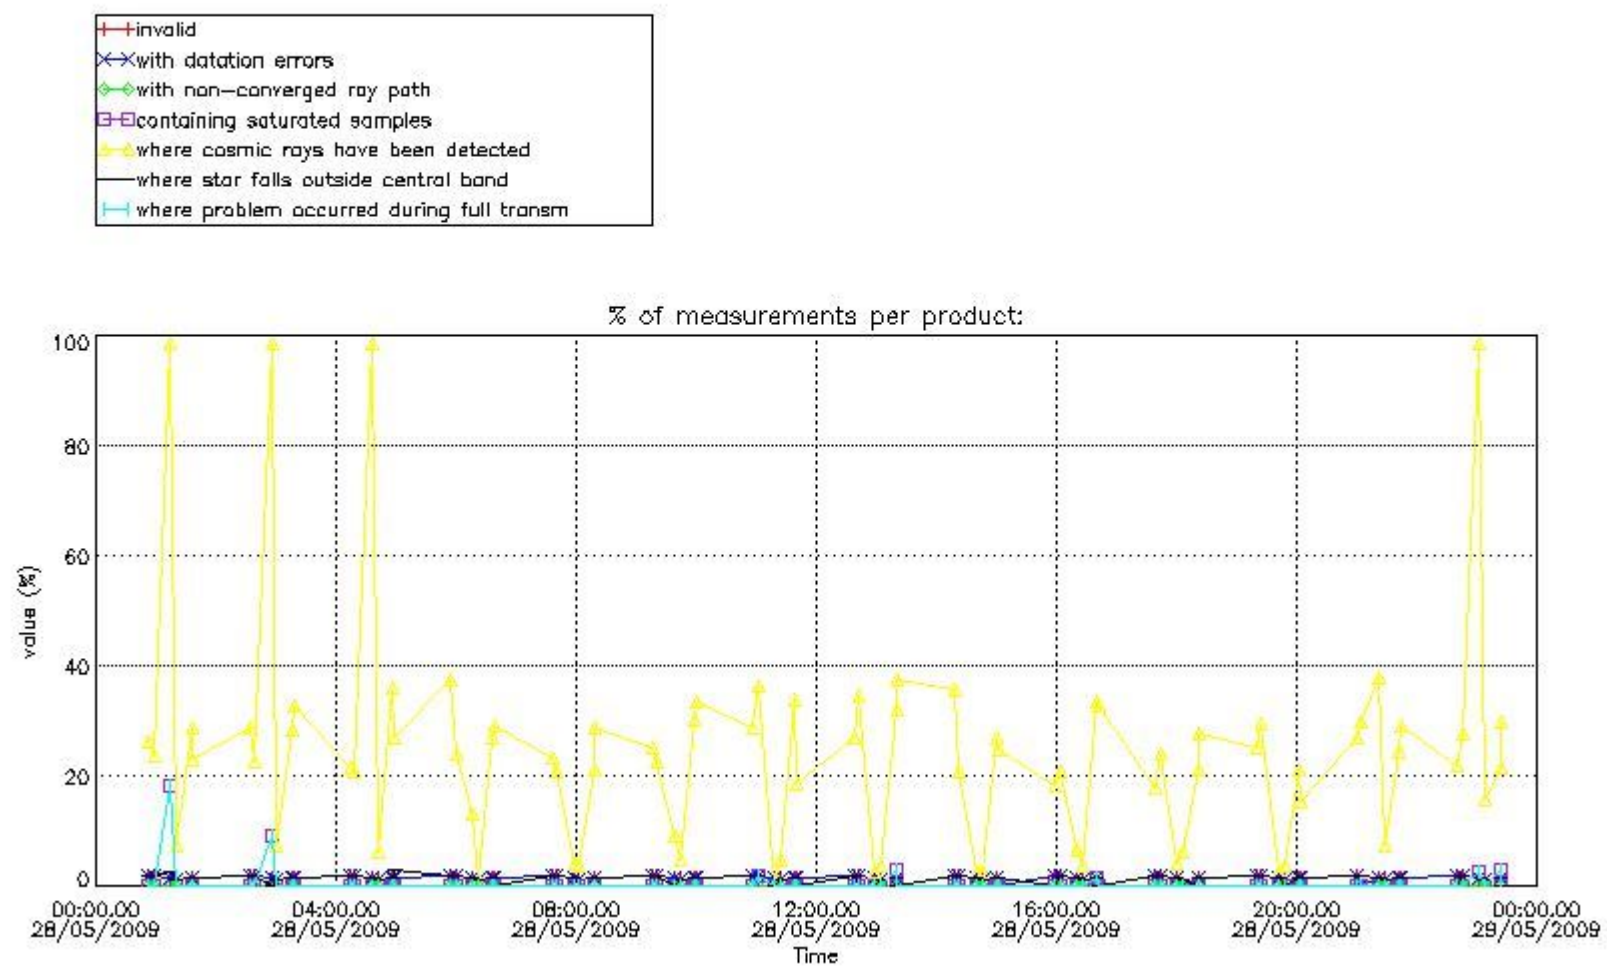

4.1.2 Plot level 1 quality information per product (time dependant): ENVI SAT DESCENDING passes