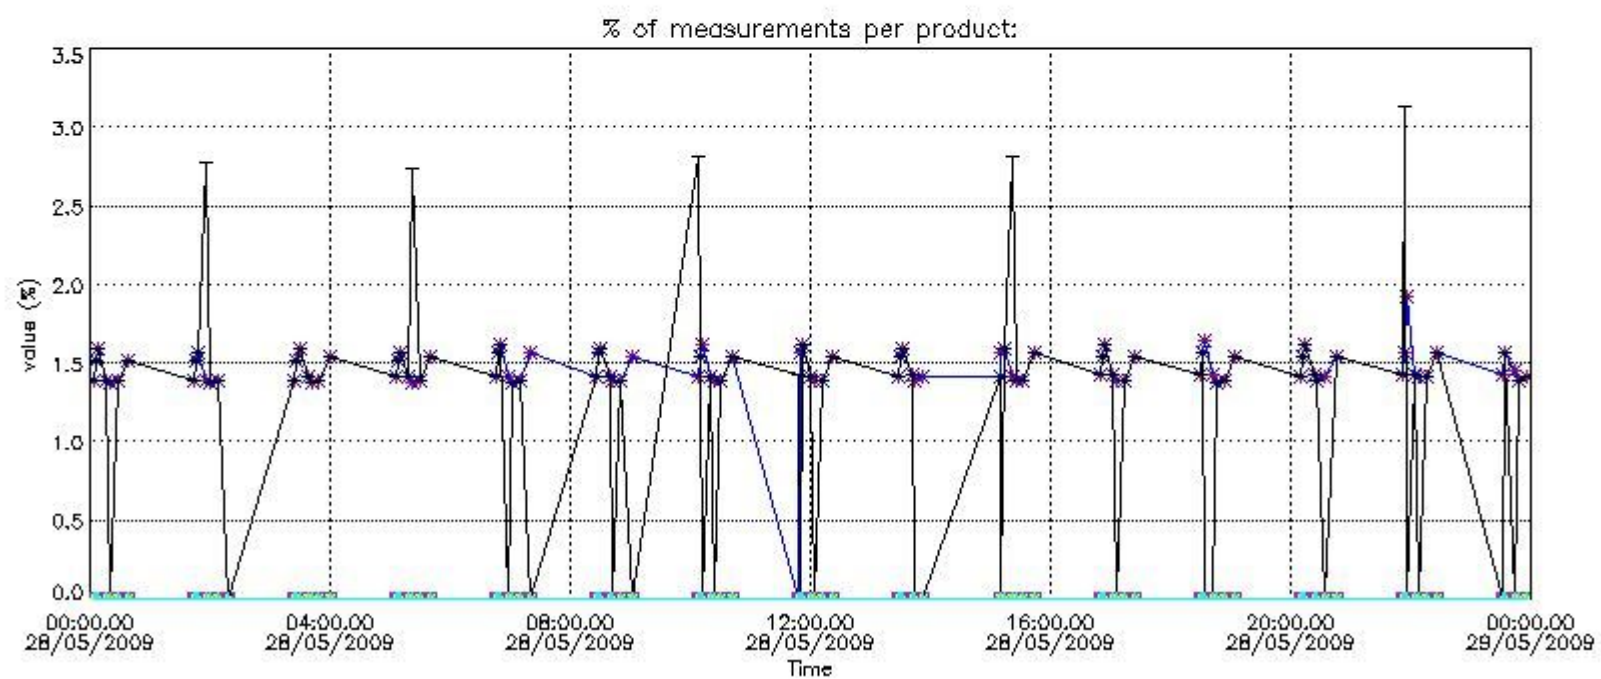

4.2 Plot quality information per product coming from level 1b processing (world map)

4.2.1 Plot level 1 quality information per product (world map): ENVISAT ASCENDING passes