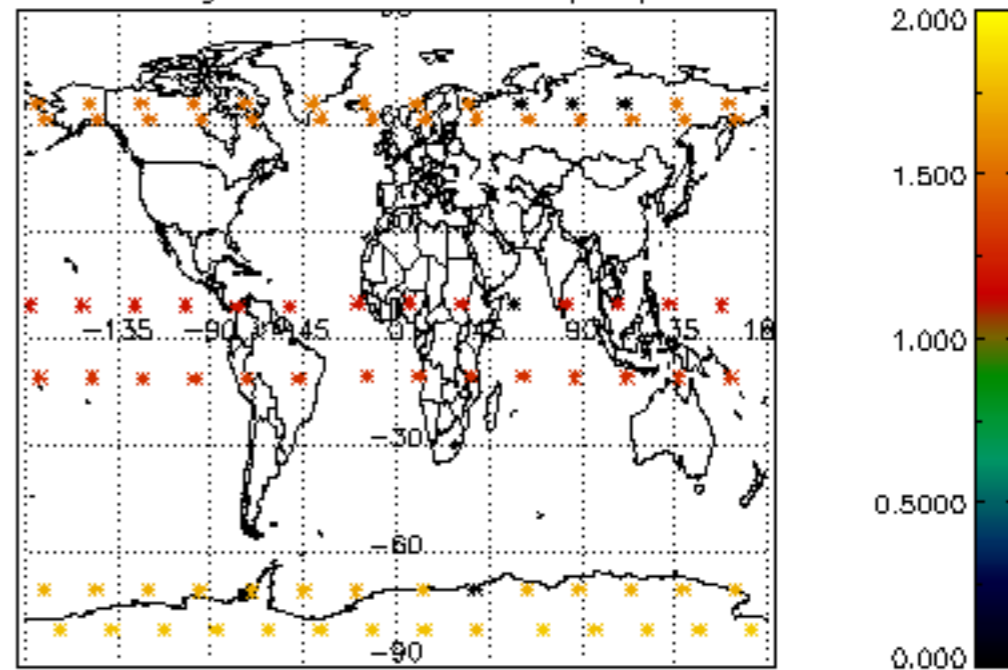

Percentage of flagged data per NO3 profile

Percentage of cosmic ray hits per profile

Percentage of datation errors per profile

Percentage of star falling outside central band per profile

Percentage of saturation errors per profile