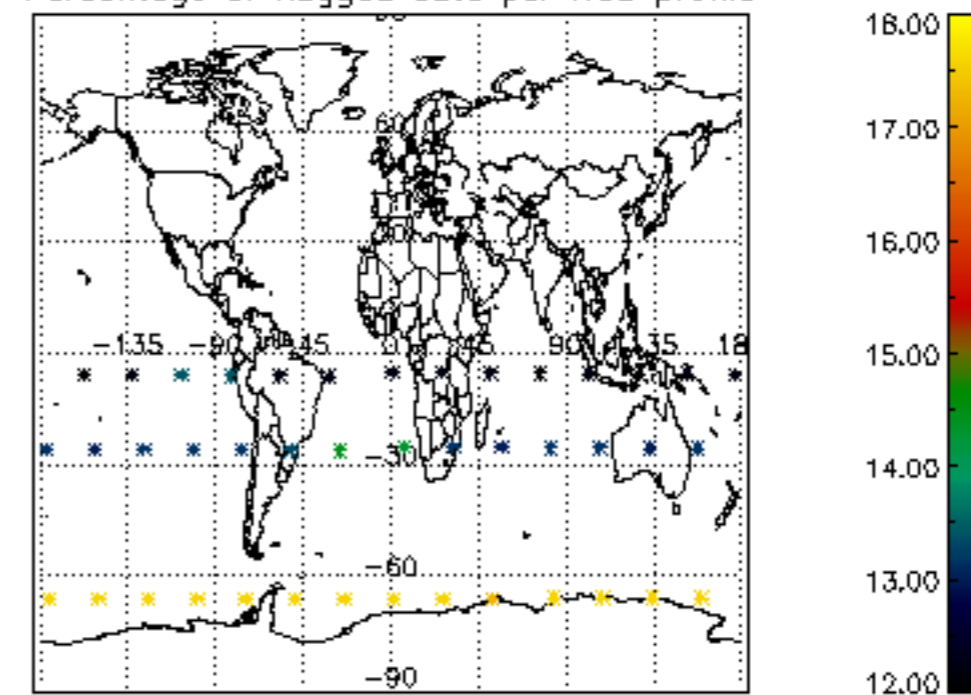

Percentage of flagged data per NO3 profile