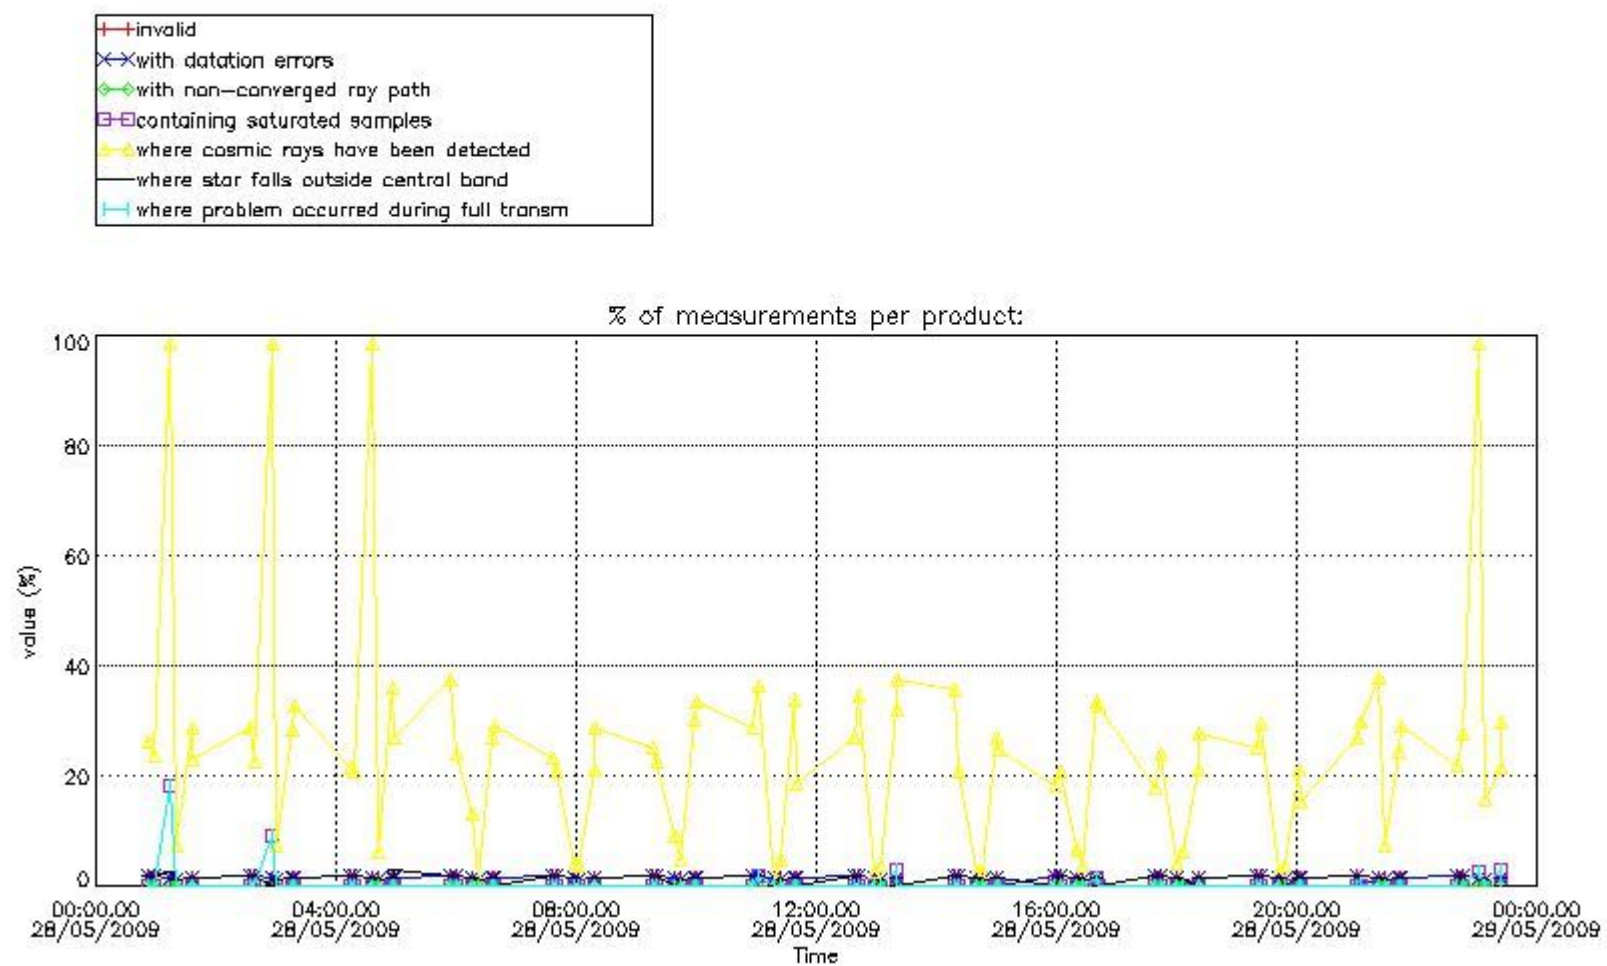

Percentage of flagged data per NO3 profile

4. Level 1 quality information per product

In this section it is plotted some information contained in the Quality Summary data set of the level 2 products that comes from the level 1b processing. Products without errors (error flag in the MPH set to "0") are used.

4.1 Plot quality information per product (time dependant) coming from level 1b processing

4.1.1 Plot level 1 quality information per product (time dependant): ENVISAT ASCENDING passes

4.1.2 Plot level 1 quality information per product (time dependant): ENVI SAT DESCENDING passes