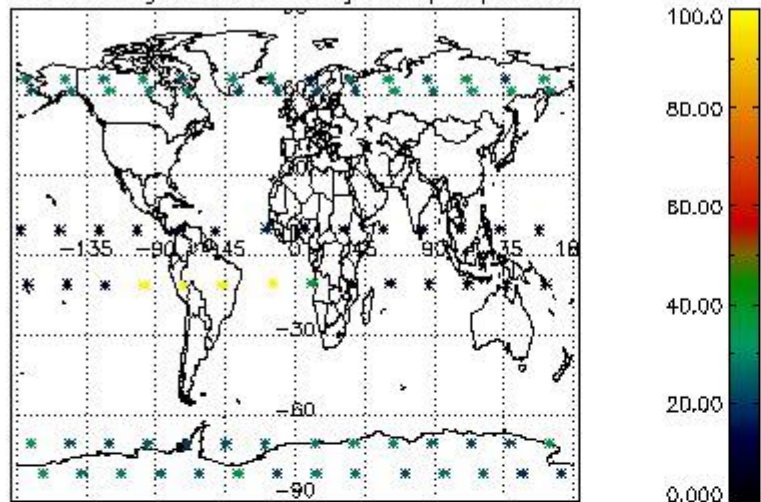

4.1 Plot quality information per product (time dependant) coming from level 1b processing

4.1.1 Plot level 1 quality information per product (time dependant): ENVISAT ASCENDING passes

4.1.2 Plot level 1 quality information per product (time dependant): ENVI SAT DESCENDING passes

4.2 Plot quality information per product coming from level 1b processing (world map)

4.2.1 Plot level 1 quality information per product (world map): ENVISAT ASCENDING passes

Percentage of cosmic ray hits per profile