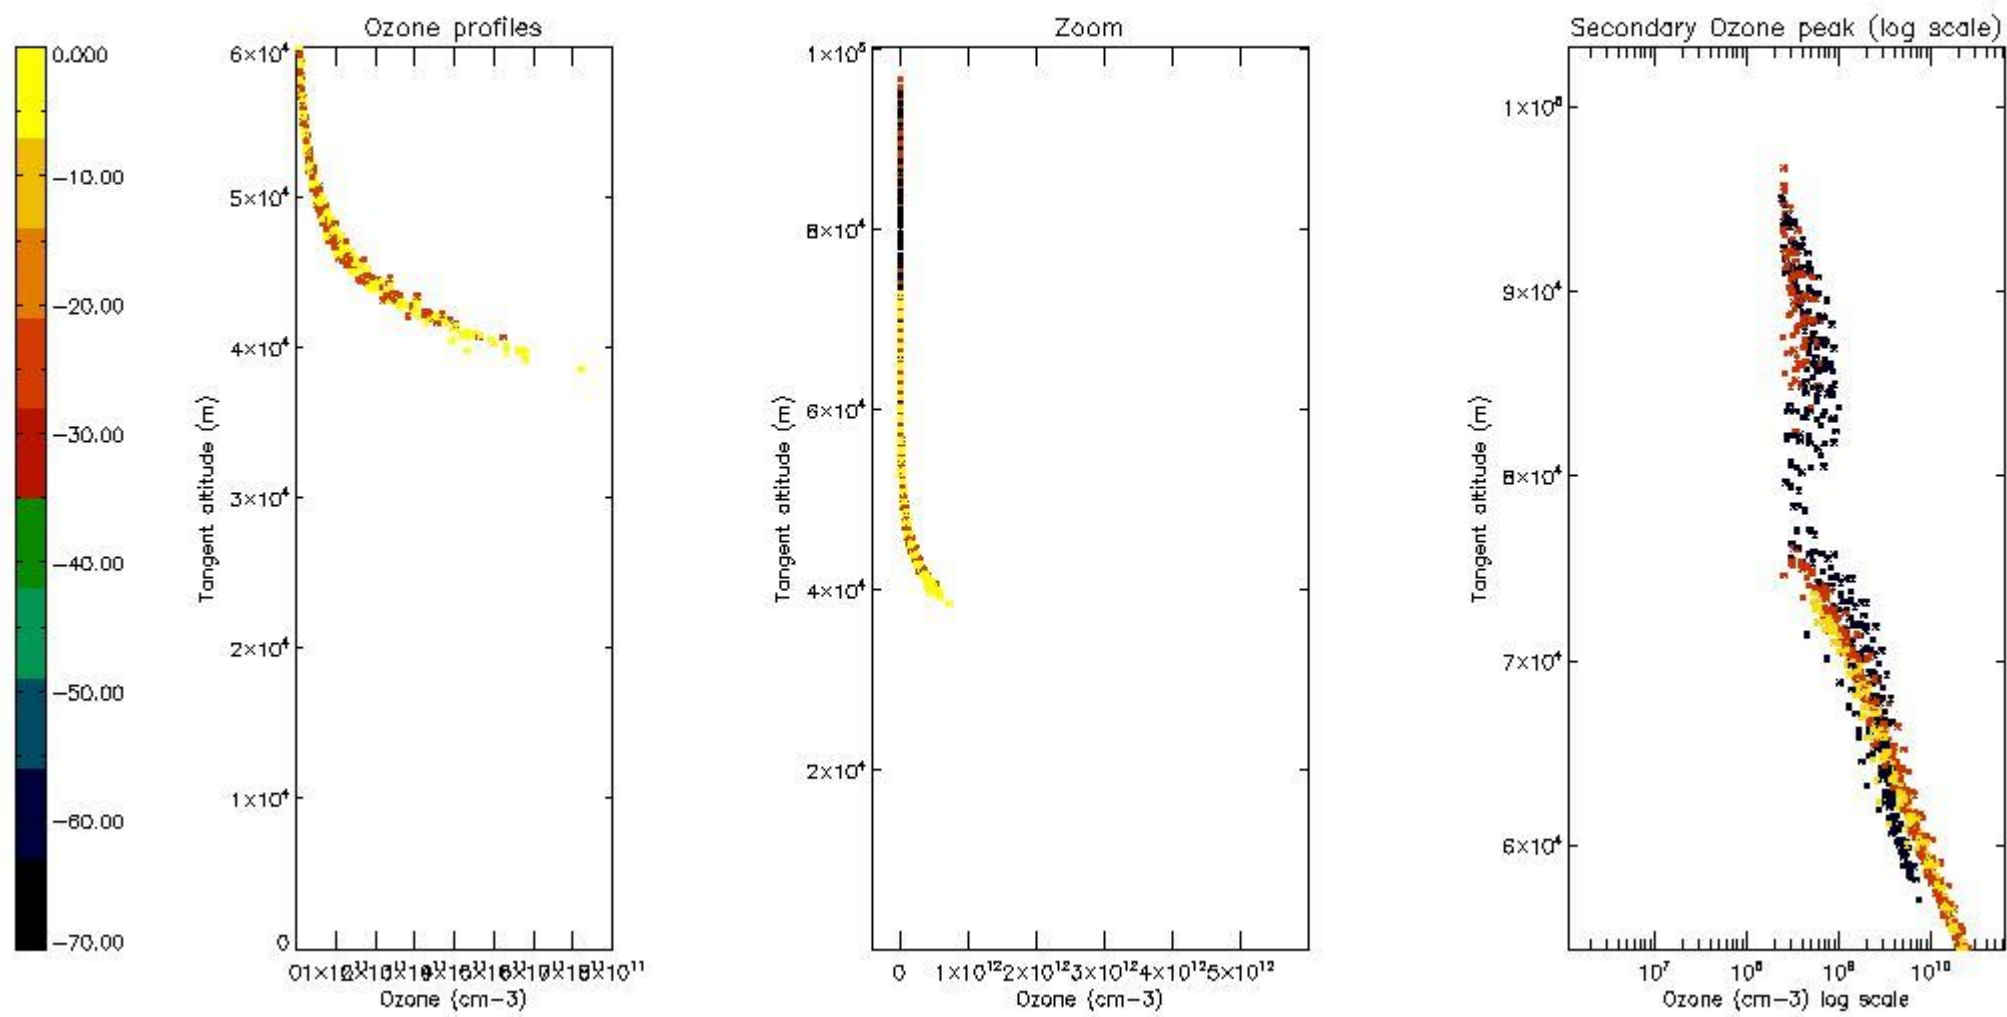

So, the table below shows the percentage of dark limb and valid observations for each criteria with respect to the overall valid daily observations.

| Criteria | % of total production |
|----------|-----------------------|
| All STD | 24 |
| STD < 20 | 12 |

| | |
|----------|---|
| STD < 10 | 9 |
| STD < 5 | 6 |

5.2 Plot ozone profiles for all STD (dark without errors)

The colorbar represents the latitude.

5.3 Plot ozone profiles where STD < 20% (dark without errors)

The colorbar represents the latitude.

5.4 Plot ozone profiles where STD < 10% (dark without errors)

The colorbar represents the latitude.

5.5 Plot ozone profiles where STD < 5% (dark without errors)

The colorbar represents the latitude.