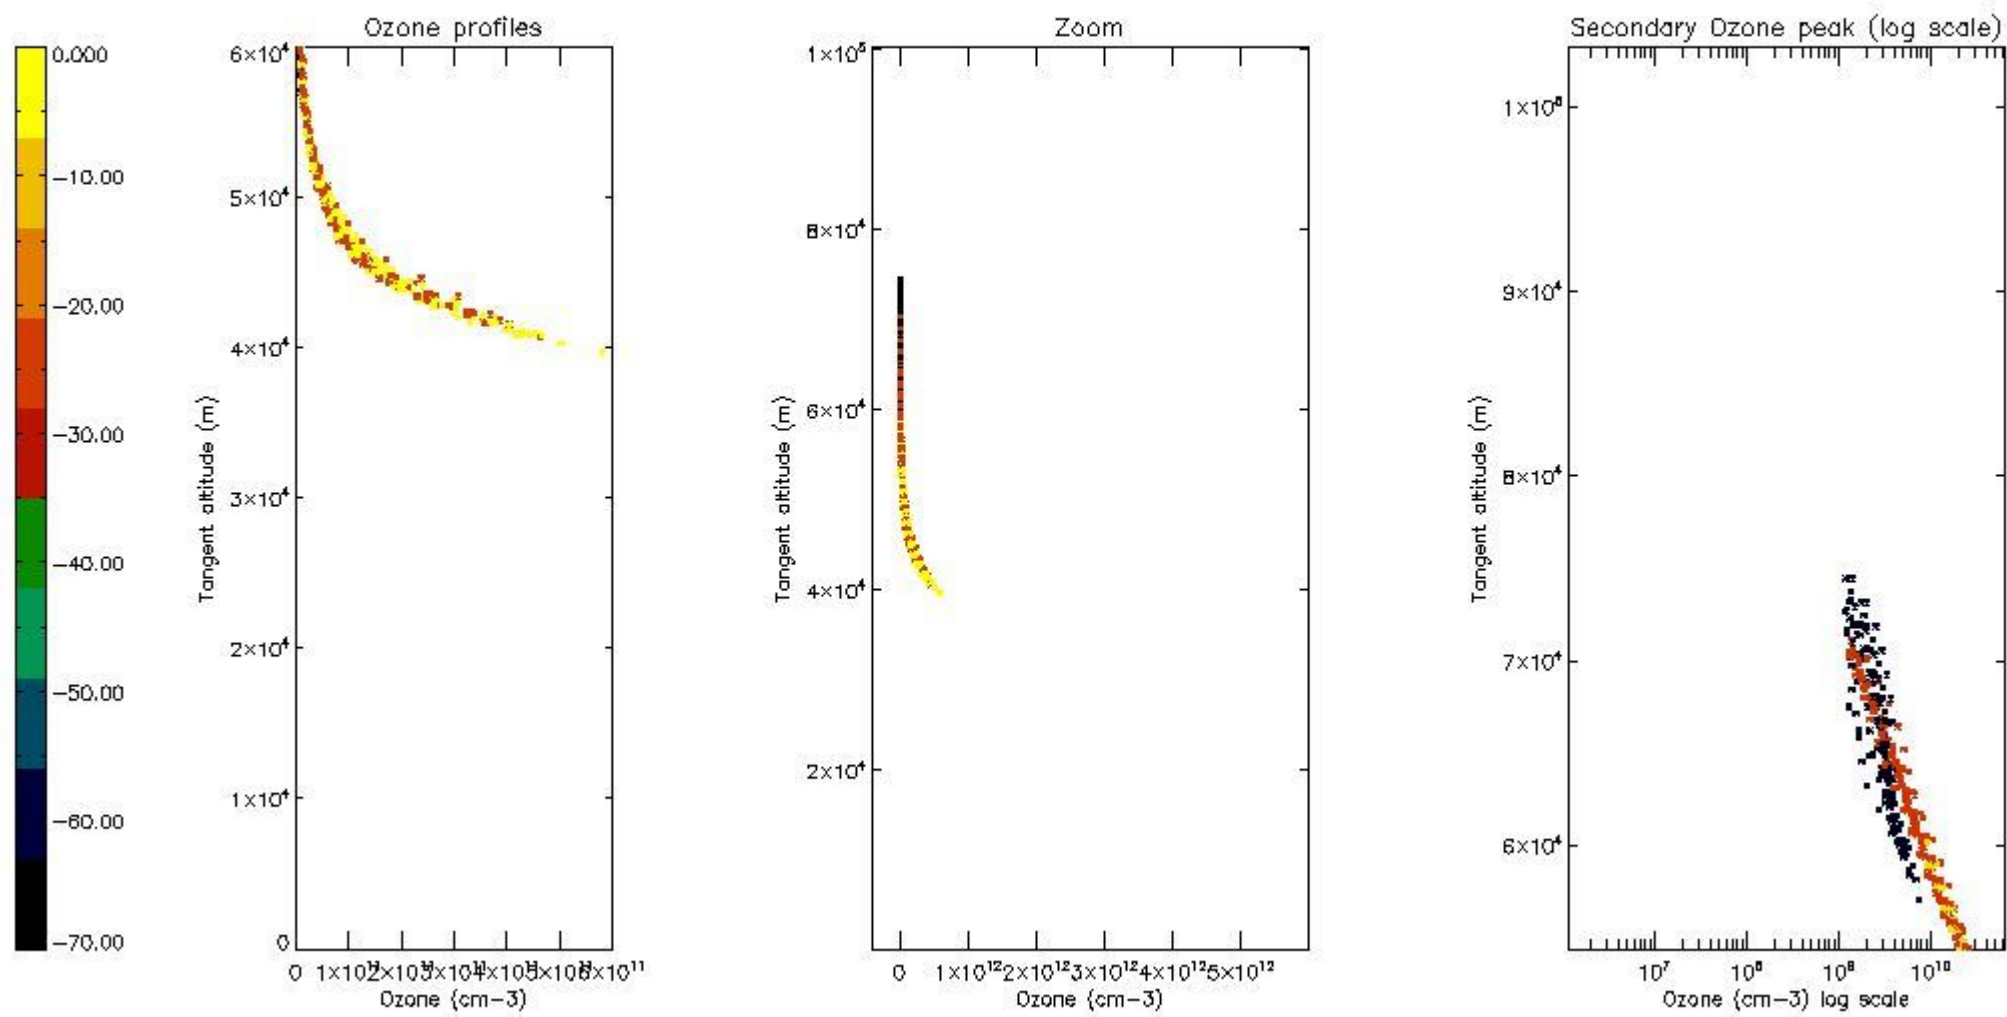

The colorbar represents the latitude.

5.4 Plot ozone profiles where STD < 10% (dark without errors)

The colorbar represents the latitude.

5.5 Plot ozone profiles where STD < 5% (dark without errors)

The colorbar represents the latitude.