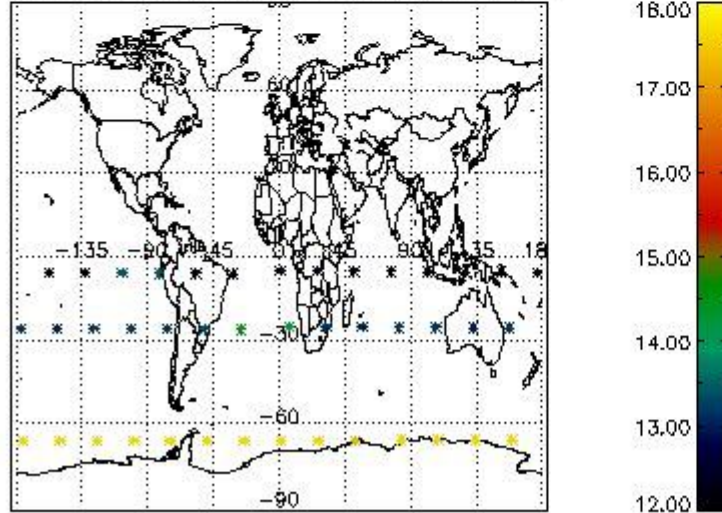

3.1 Plot quality information per product (time dependant)

3.2 Plot quality information per product (world map)

Percentage of flagged data per O3 profile

Percentage of flagged data per H2O profile

Percentage of flagged data per NO2 profile