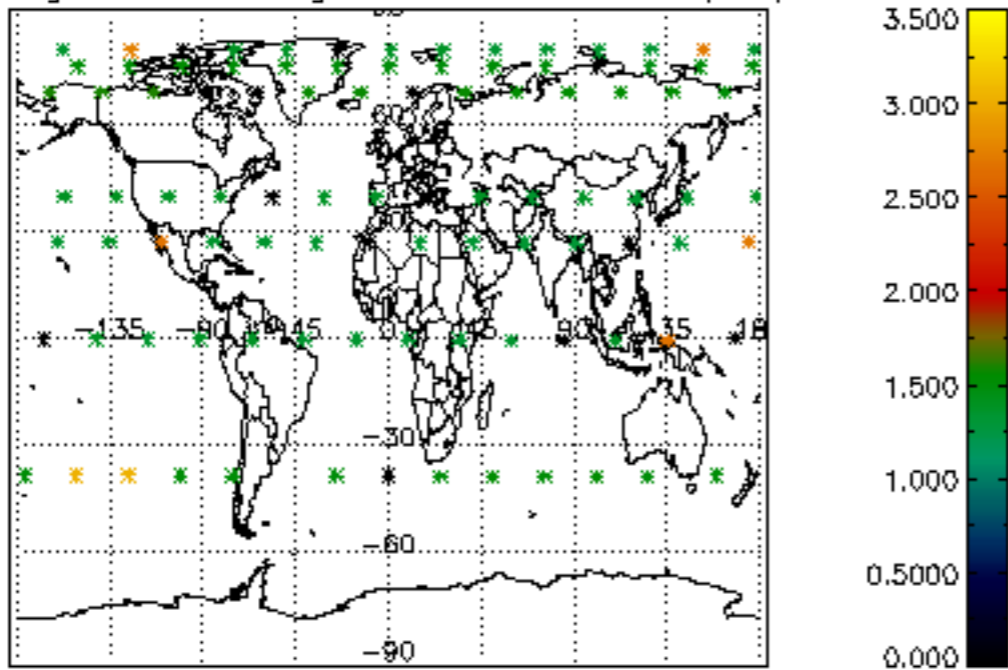

Percentage of star falling outside central band per profile