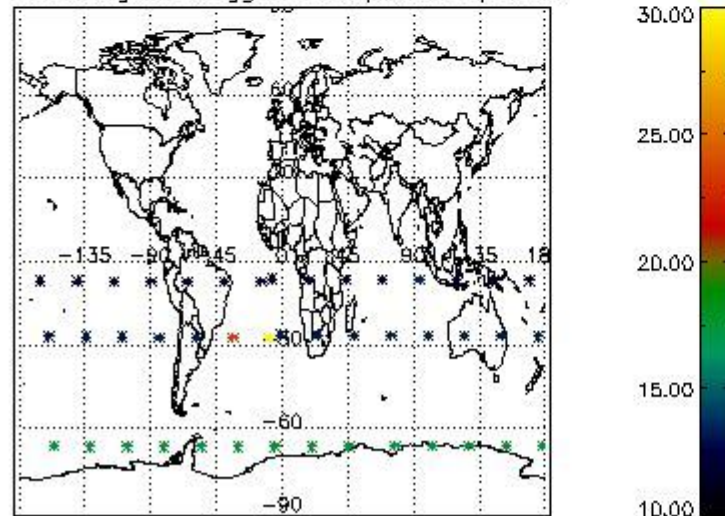

#### 3.1 Plot quality information per product (time dependant)

3.2 Plot quality information per product (world map)

Percentage of flagged data per O3 profile

Percentage of flagged data per H2O profile

Percentage of flagged data per NO2 profile