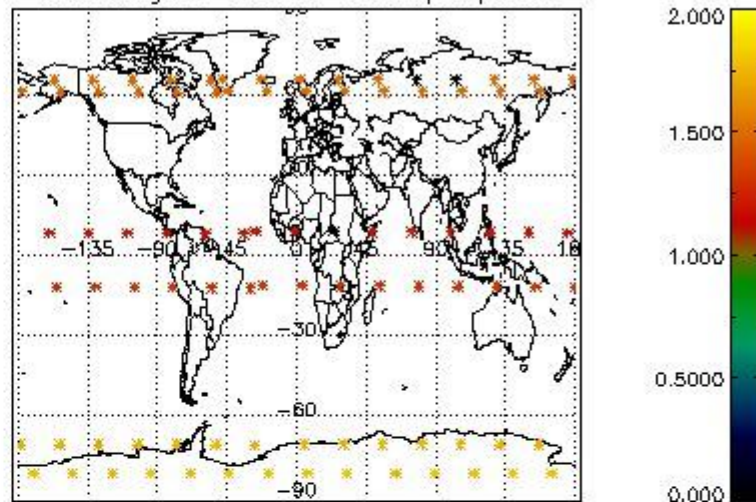

Percentage of datation errors per profile