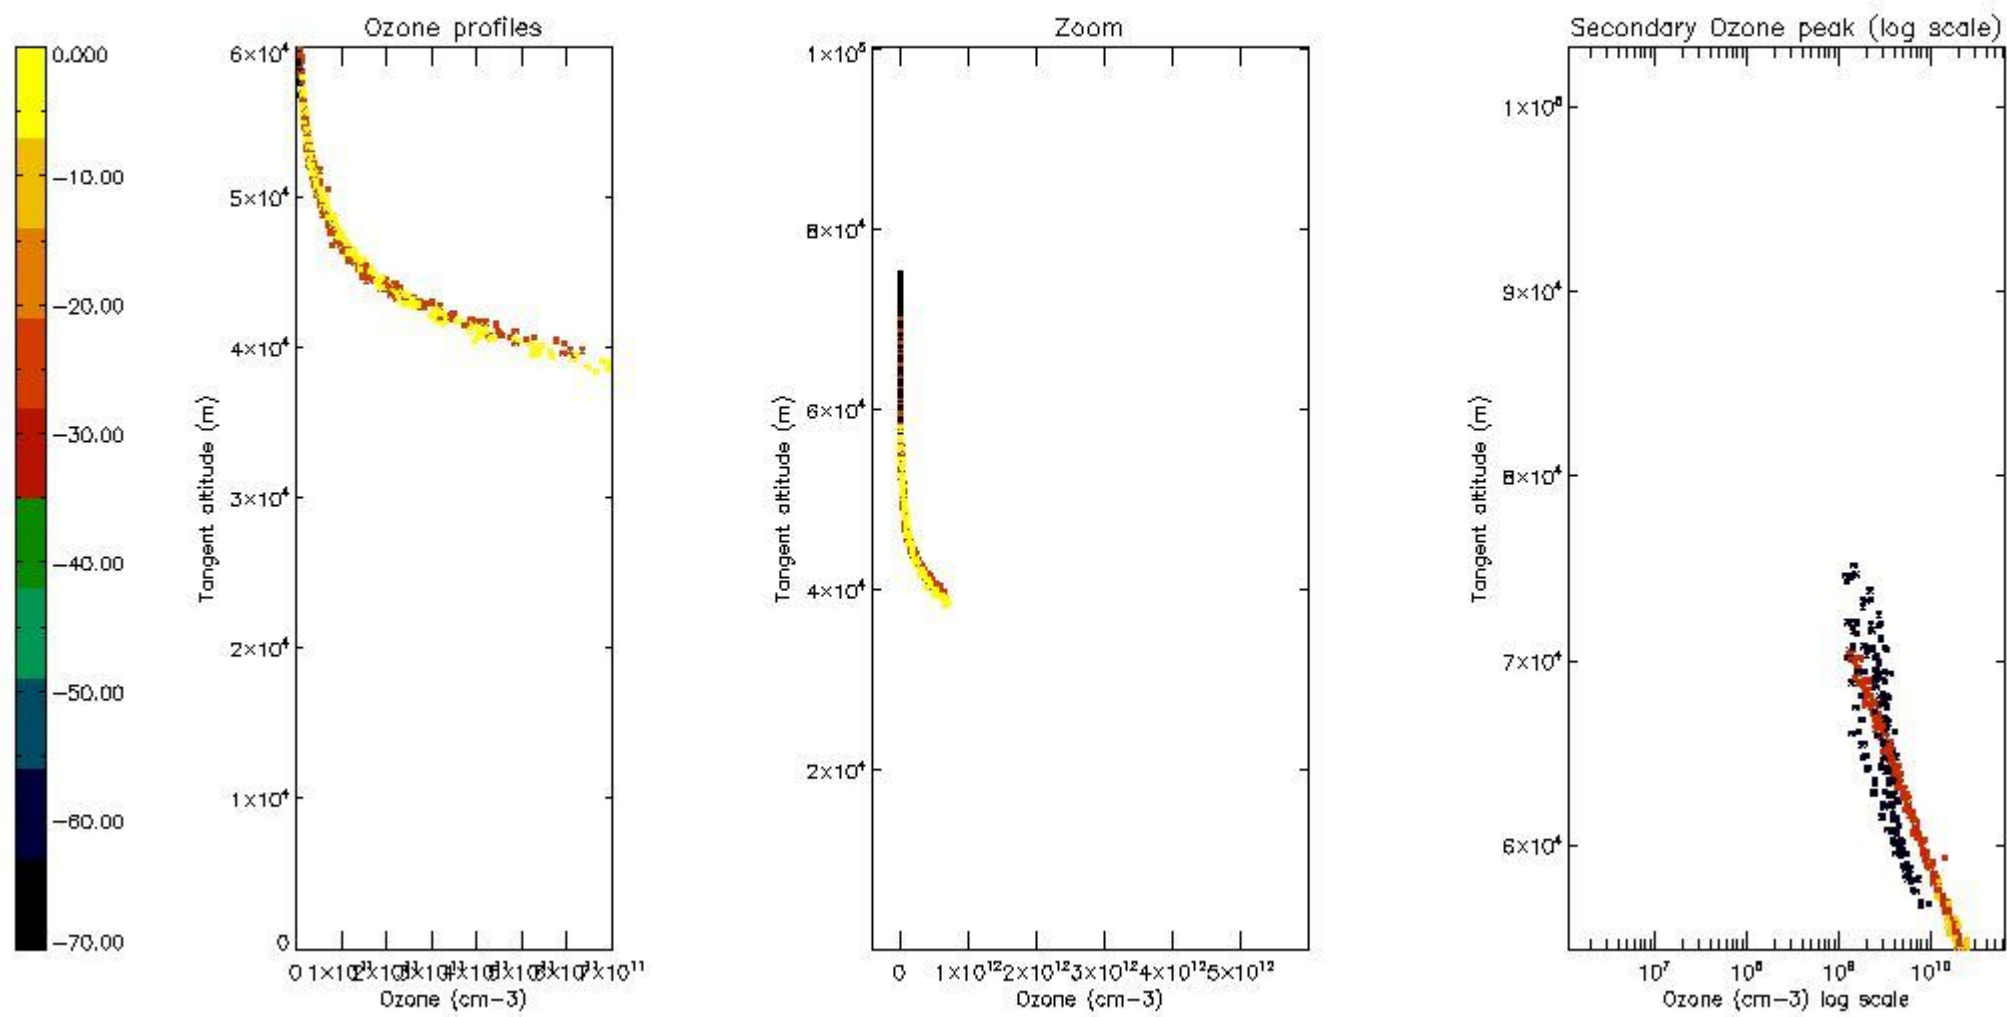

5.6 Plot NO₂ profiles for all STD (dark without errors)

The colorbar represents the latitude.