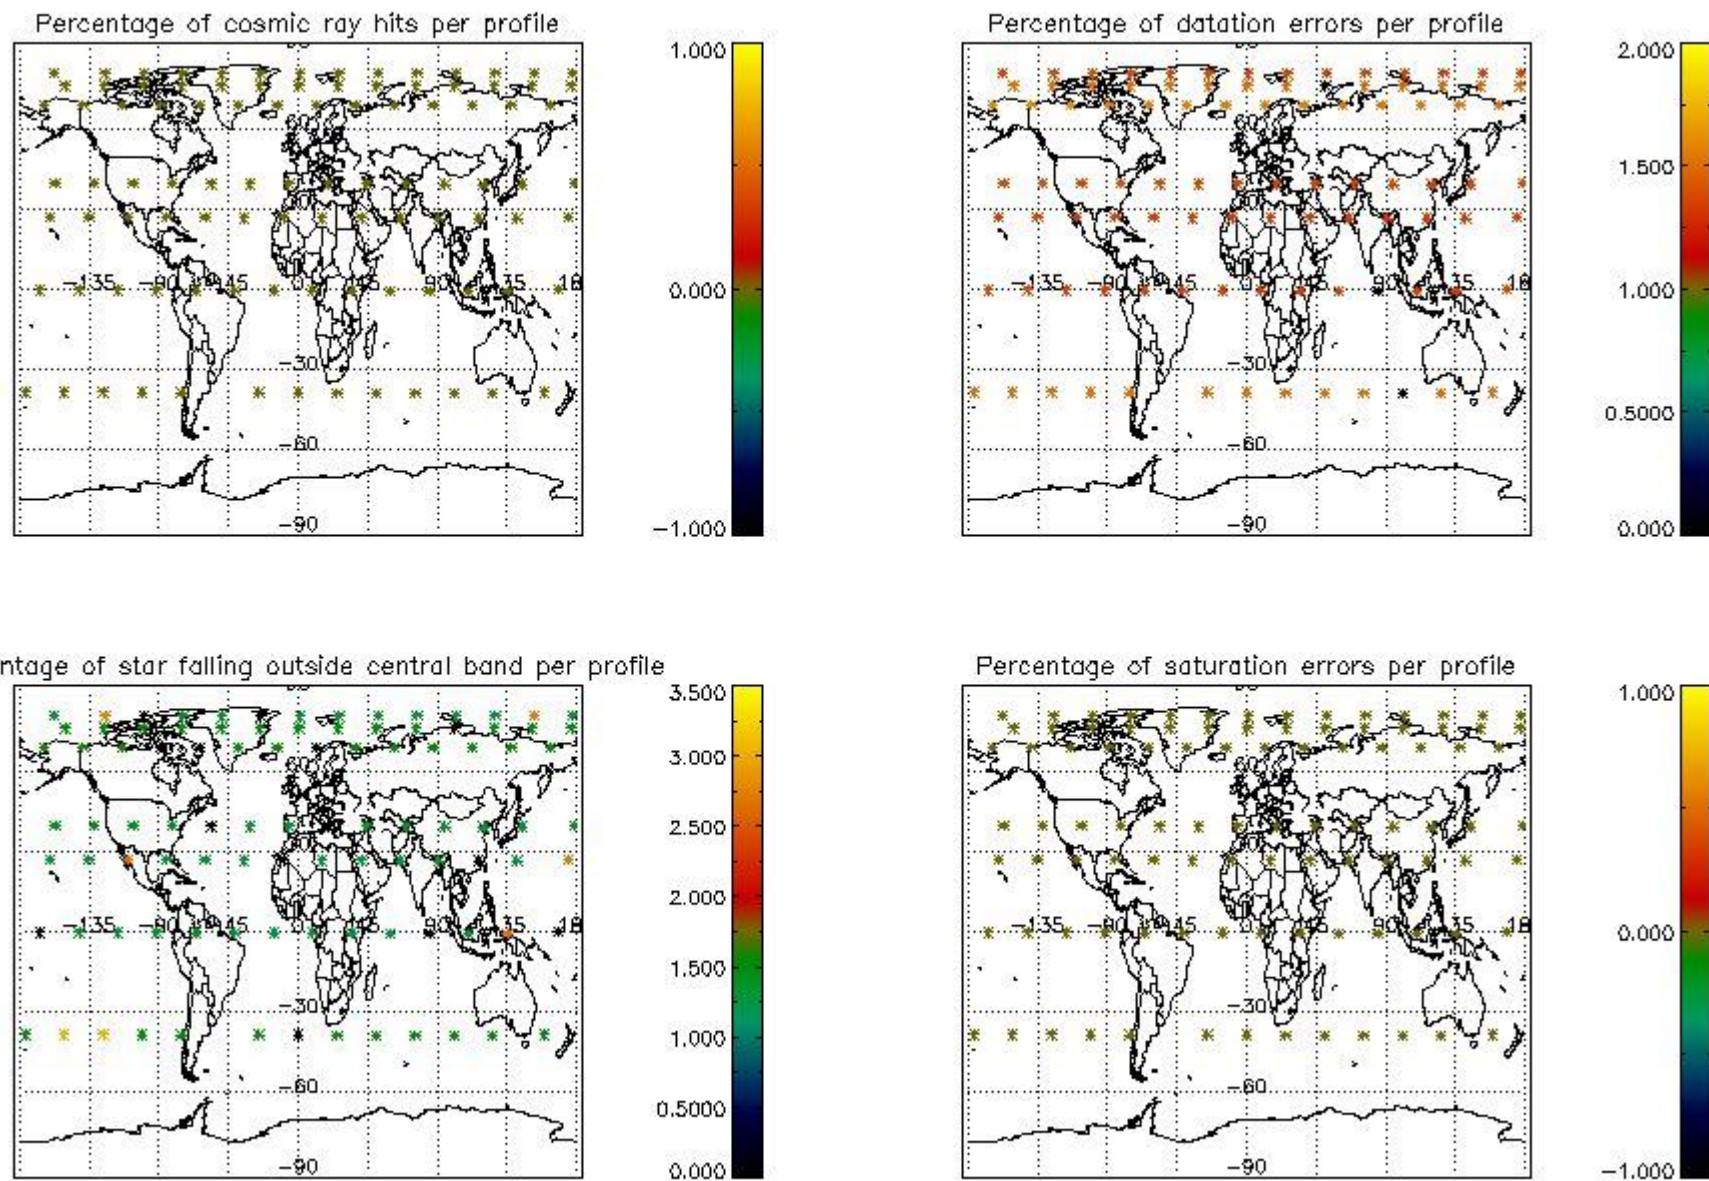

4.2.2 Plot level 1 quality information per product (world map): ENVISAT DESCENDING passes

5. Trace gas profiles

5.1 Ozone statistics based on quality of products

The final quality of the products can be "measured" using the STD (Standard Deviation) attached to every point profile. This information is written to the parameter GOM_NL__2P/NL_LOCAL_SPECIES_DENSITY/o3_std of the level 2 products. The table below shows the statistics for given STD ranges.

The statistics are given with respect to the overall valid production:

- Products without fatal errors: GOM_NL__2P/MPH/PRODUCT_ERR=0
- Valid point profile: GOM_NL__2P/NL_LOCAL_SPECIES_DENSITY/pcd(0)=0

The 'Criteria' is applied to valid points of dark limb products:

- Products in dark limb illumination condition: GOM_NL__2P/NL_SUMMARY_QUALITY/obs_ill_cond=0
- Products without fatal errors: GOM_NL__2P/MPH/PRODUCT_ERR=0
- Valid point profile: GOM_NL__2P/NL_LOCAL_SPECIES_DENSITY/pcd(0)=0

So, the table below shows the percentage of dark limb and valid observations for each criteria with respect to the overall valid daily observations.

Criteria	% of total production
All STD	25
STD < 20	12