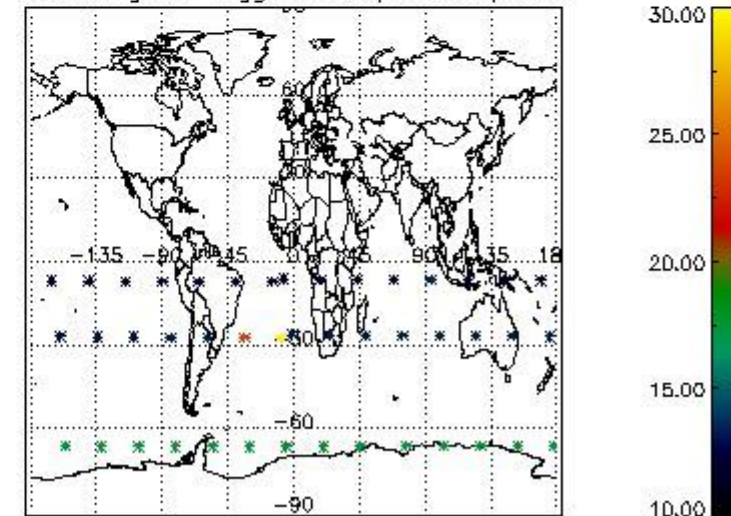

Percentage of flagged data per NO3 profile

4. Level 1 quality information per product

In this section it is plotted some information contained in the Quality Summary data set of the level 2 products that comes from the level 1b processing. Products without errors (error flag in the MPH set to "0") are used.

4.1 Plot quality information per product (time dependant) coming from level 1b processing

4.1.1 Plot level 1 quality information per product (time dependant): ENVISAT ASCENDING passes