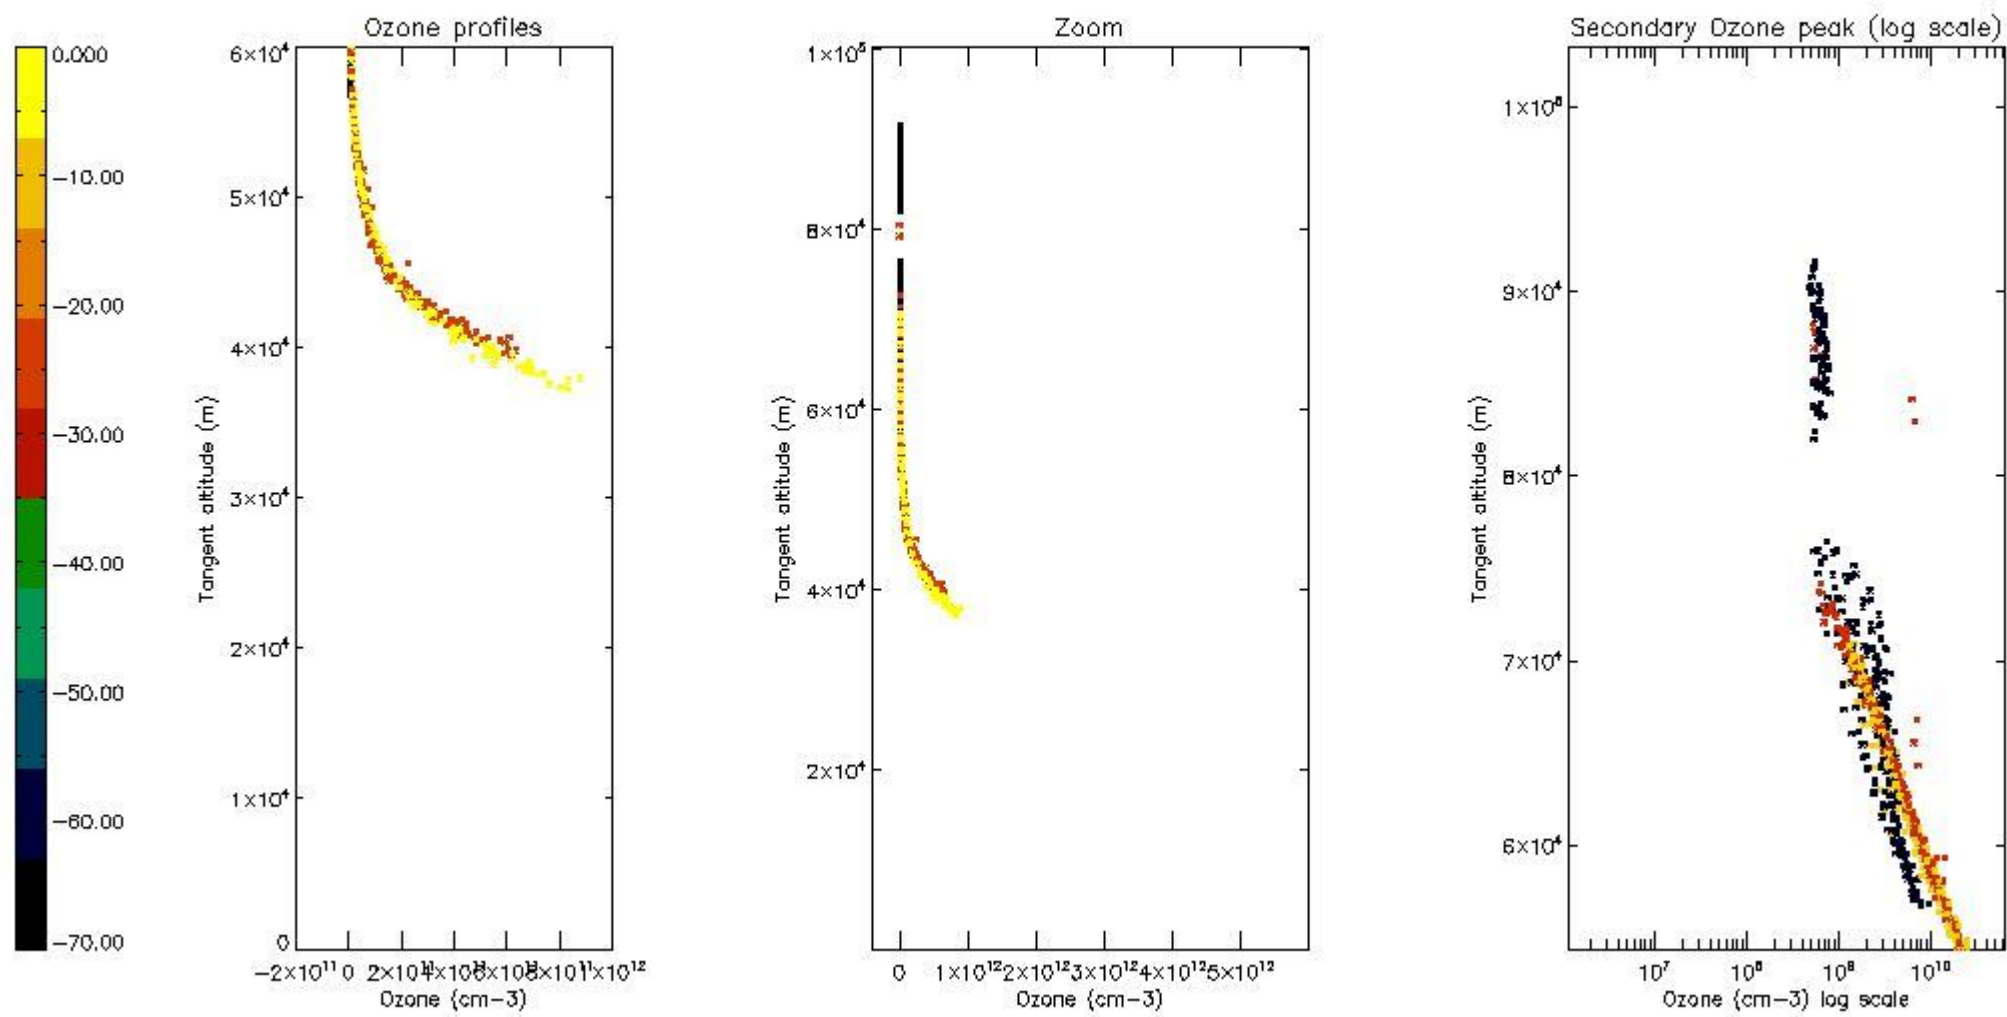

5.5 Plot ozone profiles where $STD < 5\%$ (dark without errors)

The colorbar represents the latitude.