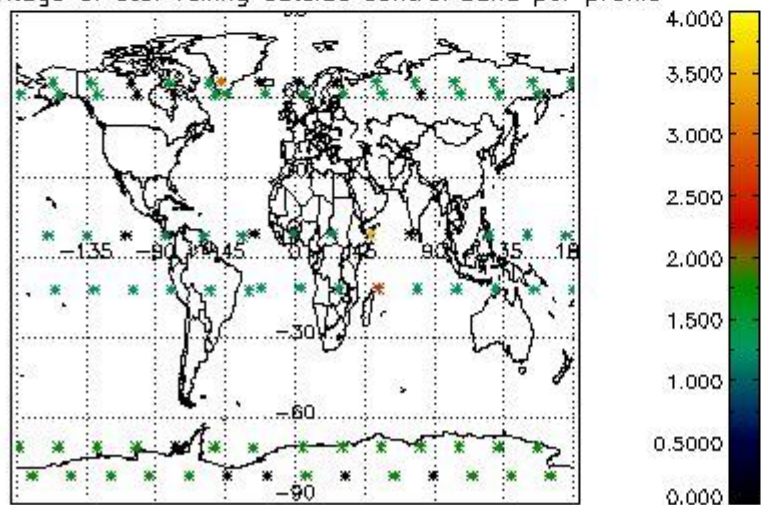

4.2.1 Plot level 1 quality information per product (world map): ENVISAT ASCENDING passes

Percentage of cosmic ray hits per profile

Percentage of datation errors per profile

Percentage of star falling outside central band per profile