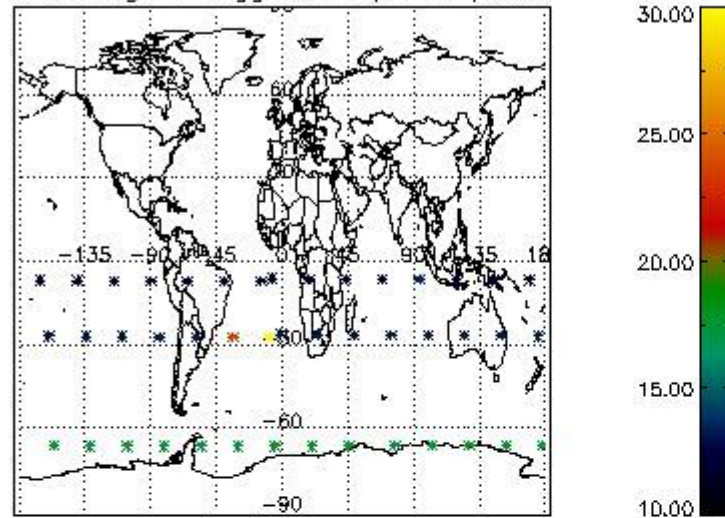

Percentage of flagged data per O3 profile