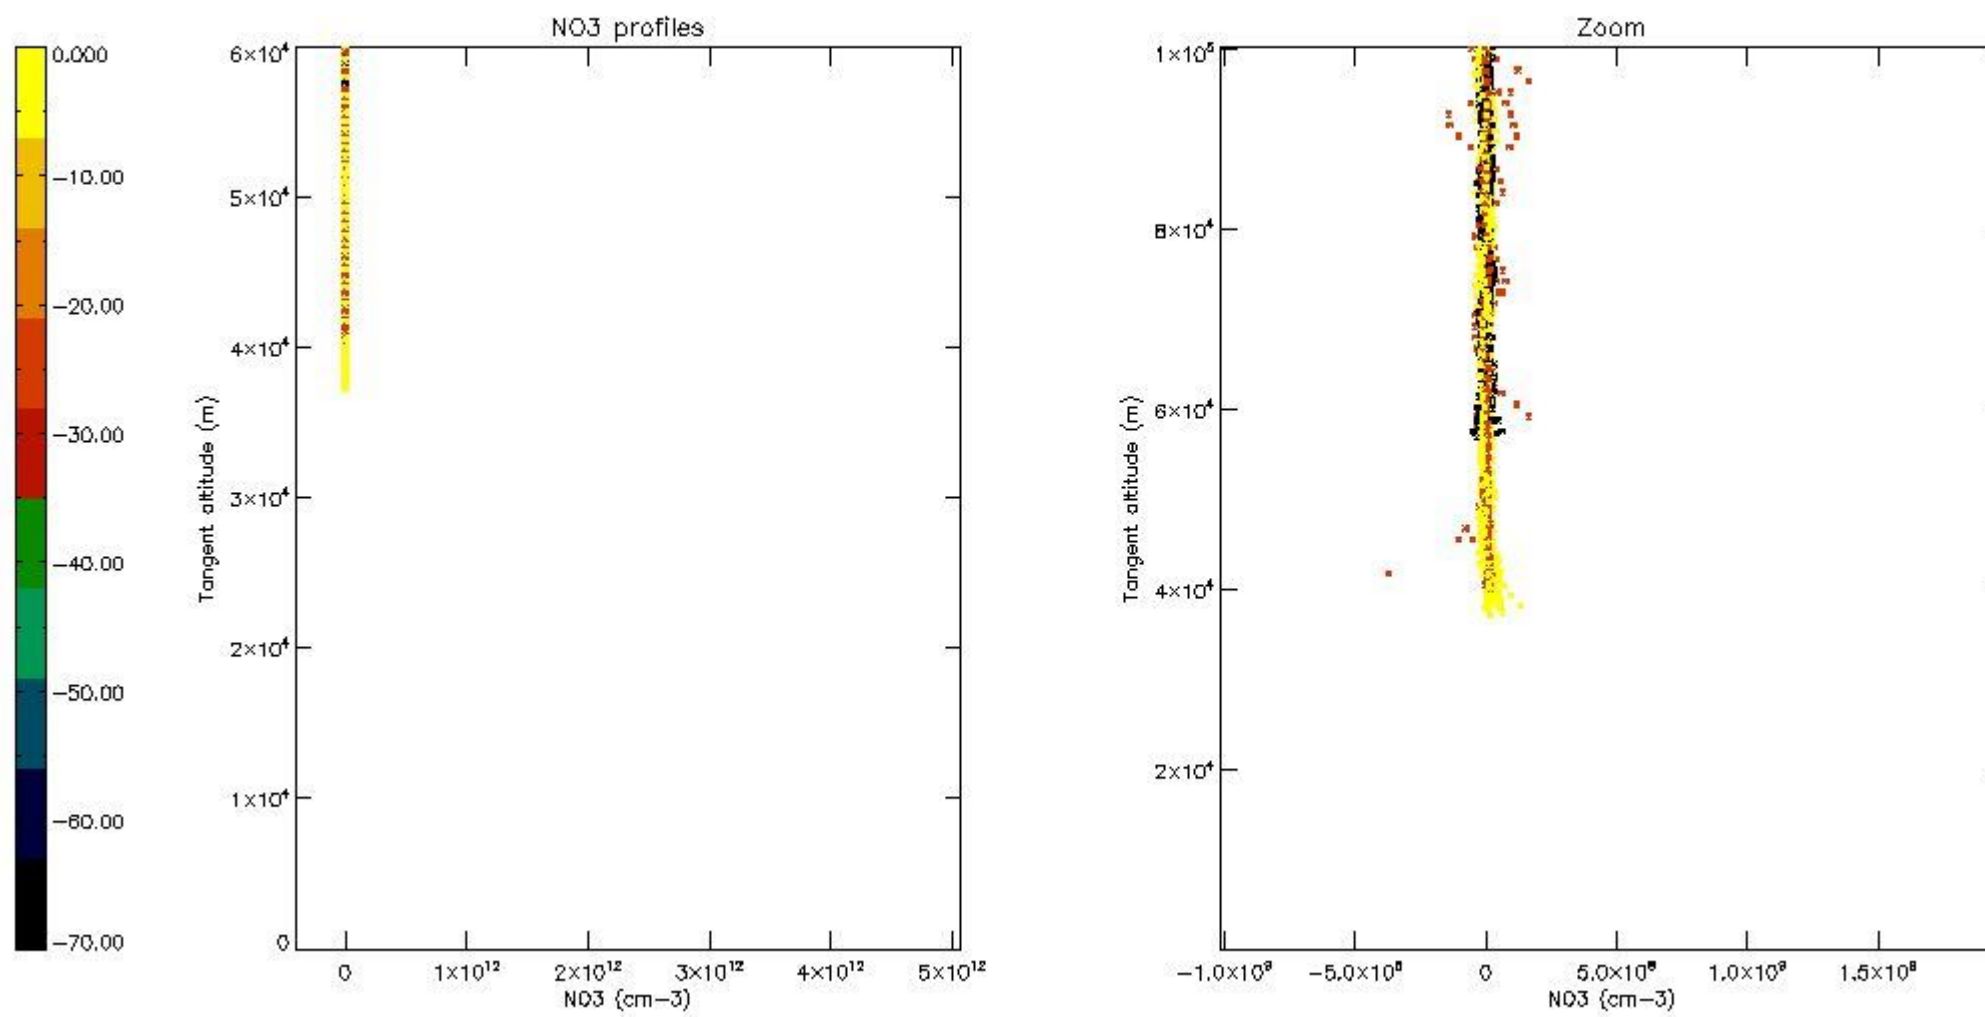

*5.6 Plot NO<sub>2</sub> profiles for all STD (dark without errors)*

The colorbar represents the latitude.

*5.7 Plot NO3 profiles for all STD (dark without errors)*

The colorbar represents the latitude.