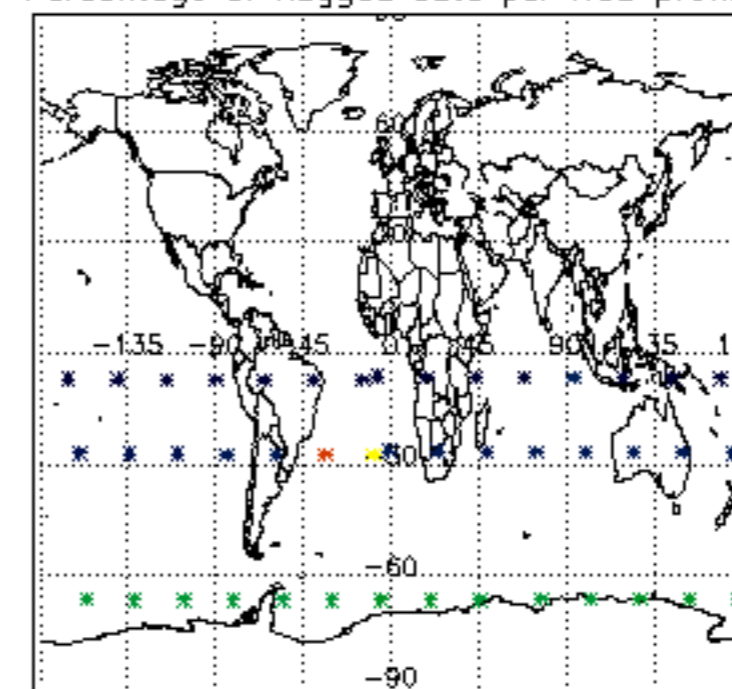

Percentage of flagged data per NO3 profile