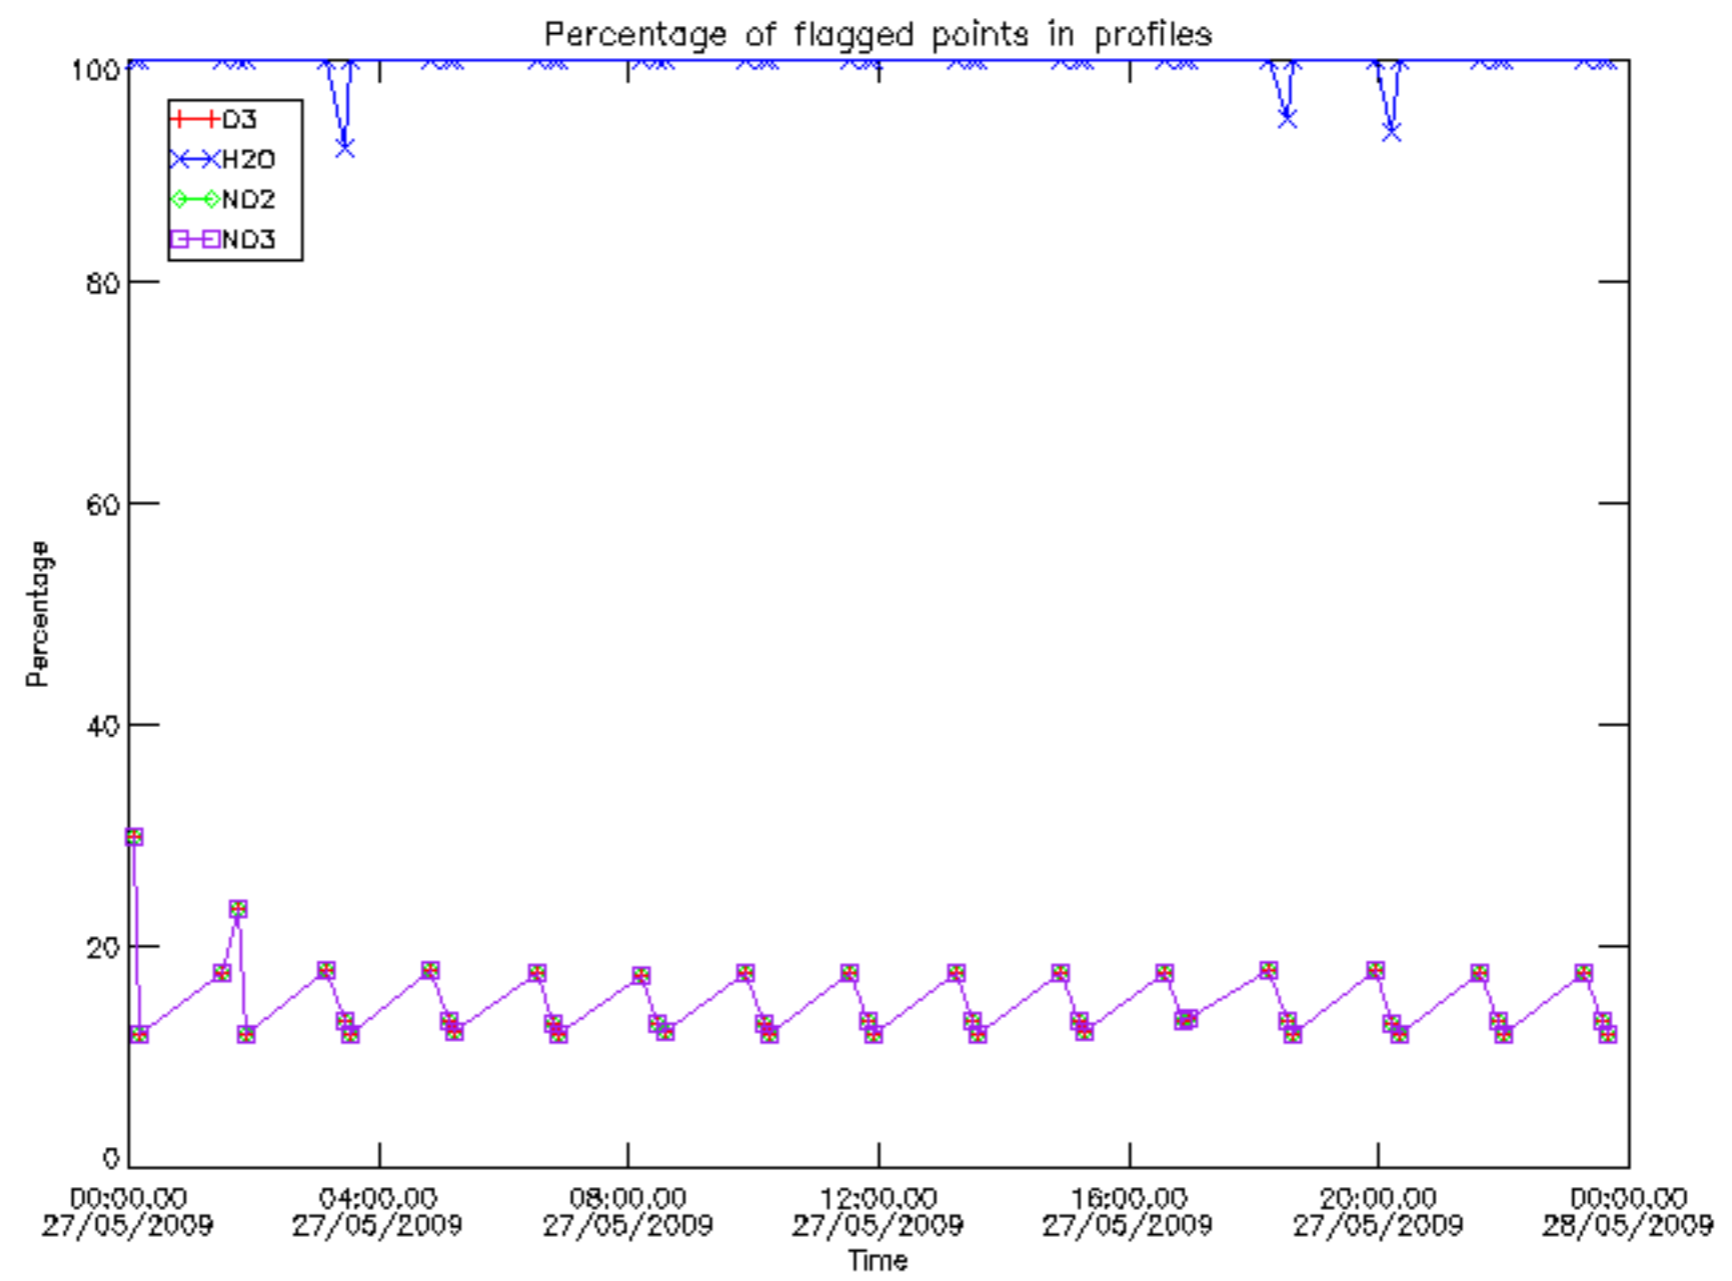

Percentage of flagged data per D3 profile

Percentage of flagged data per H2O profile