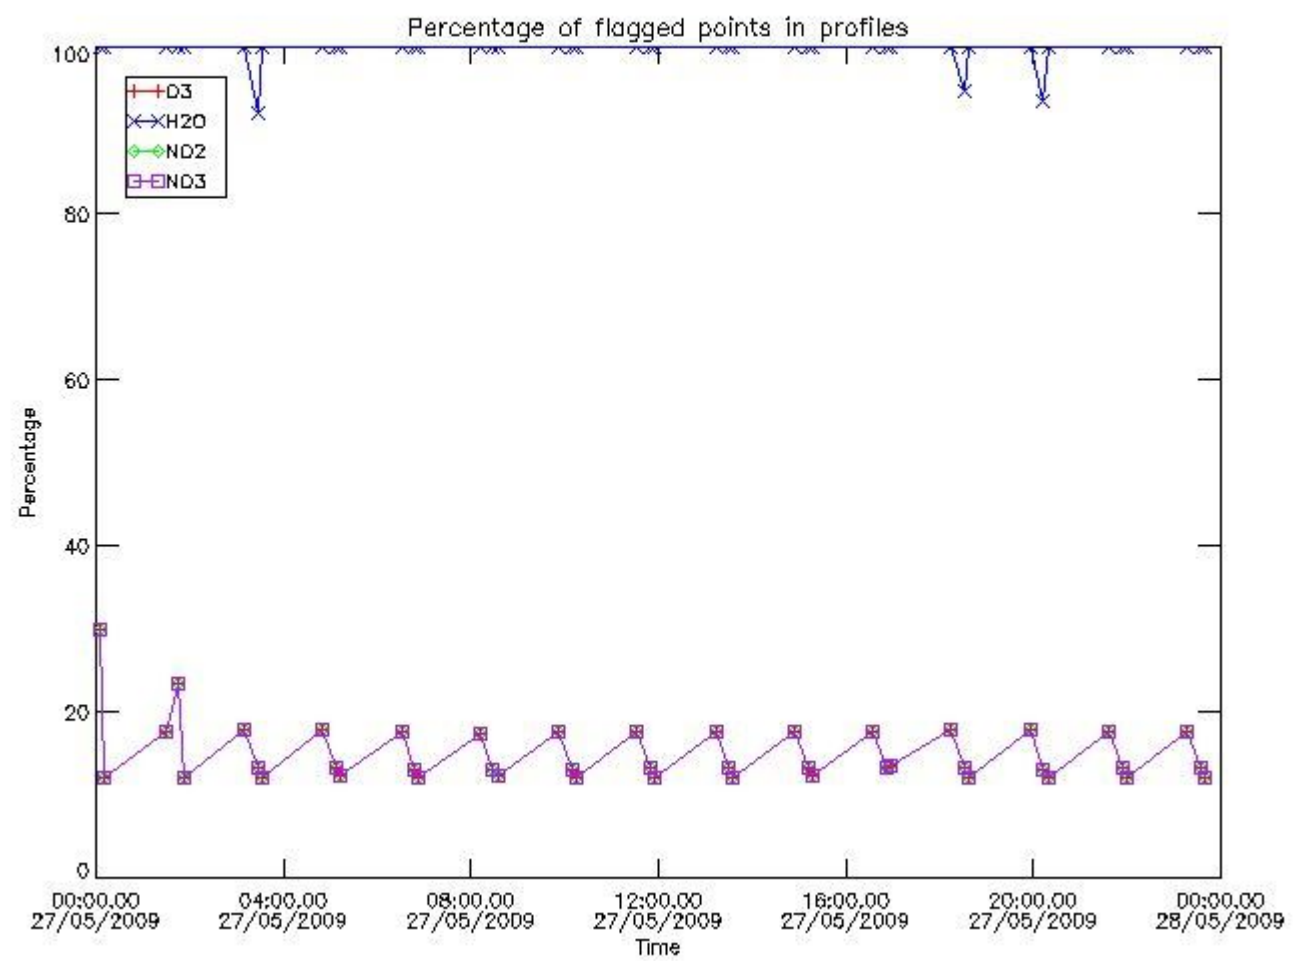

3. Quality information per product

In this section it is plotted some information contained in the Quality Summary data set of the level 2 products. Only products in dark limb conditions and without errors (error flag in the MPH set to "0") are used.

3.1 Plot quality information per product (time dependant)

3.2 Plot quality information per product (world map)