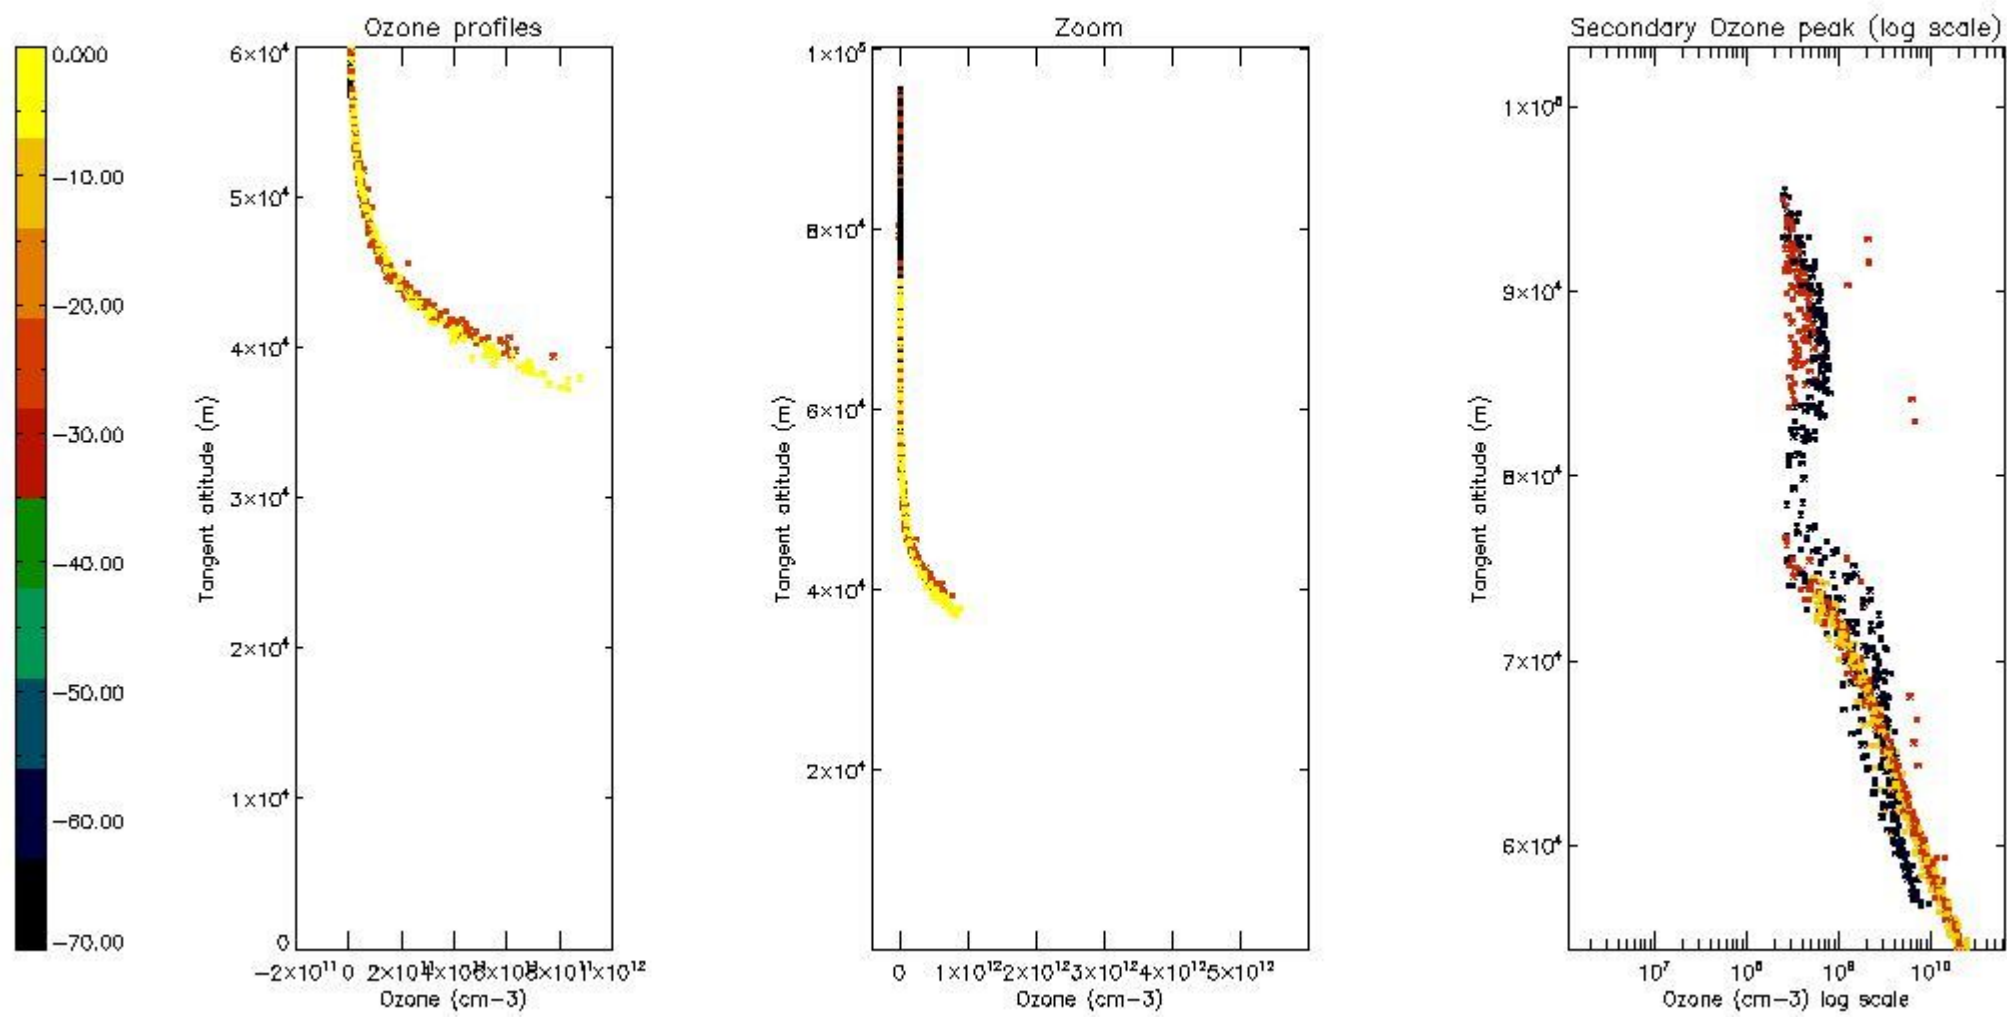

STD < 10	10
STD < 5	6

5.2 Plot ozone profiles for all STD (dark without errors)

The colorbar represents the latitude.

5.3 Plot ozone profiles where STD < 20% (dark without errors)

The colorbar represents the latitude.