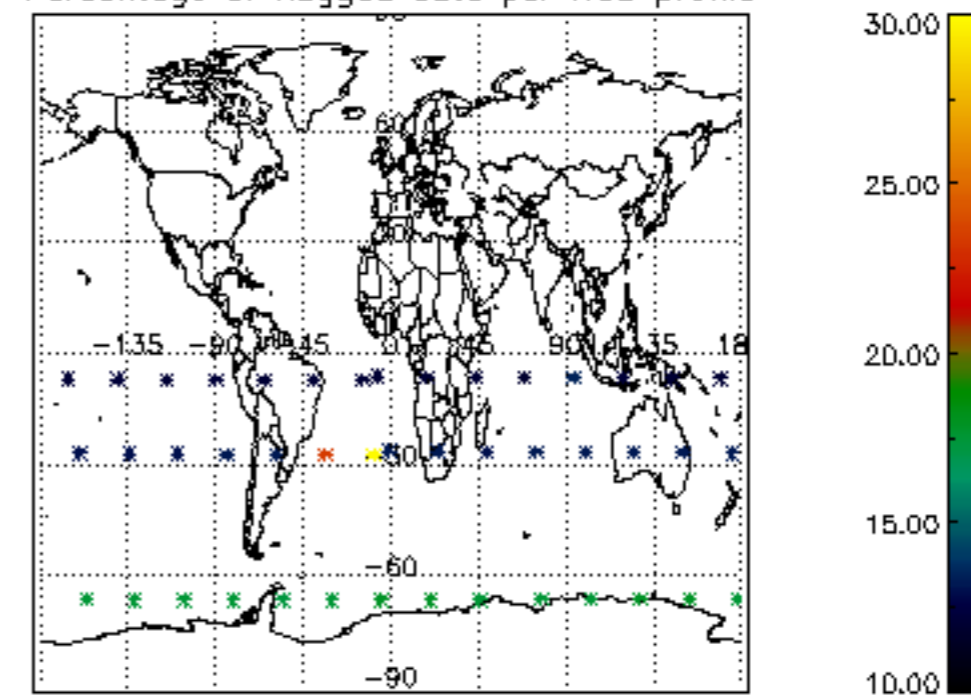

Percentage of flagged data per NO3 profile