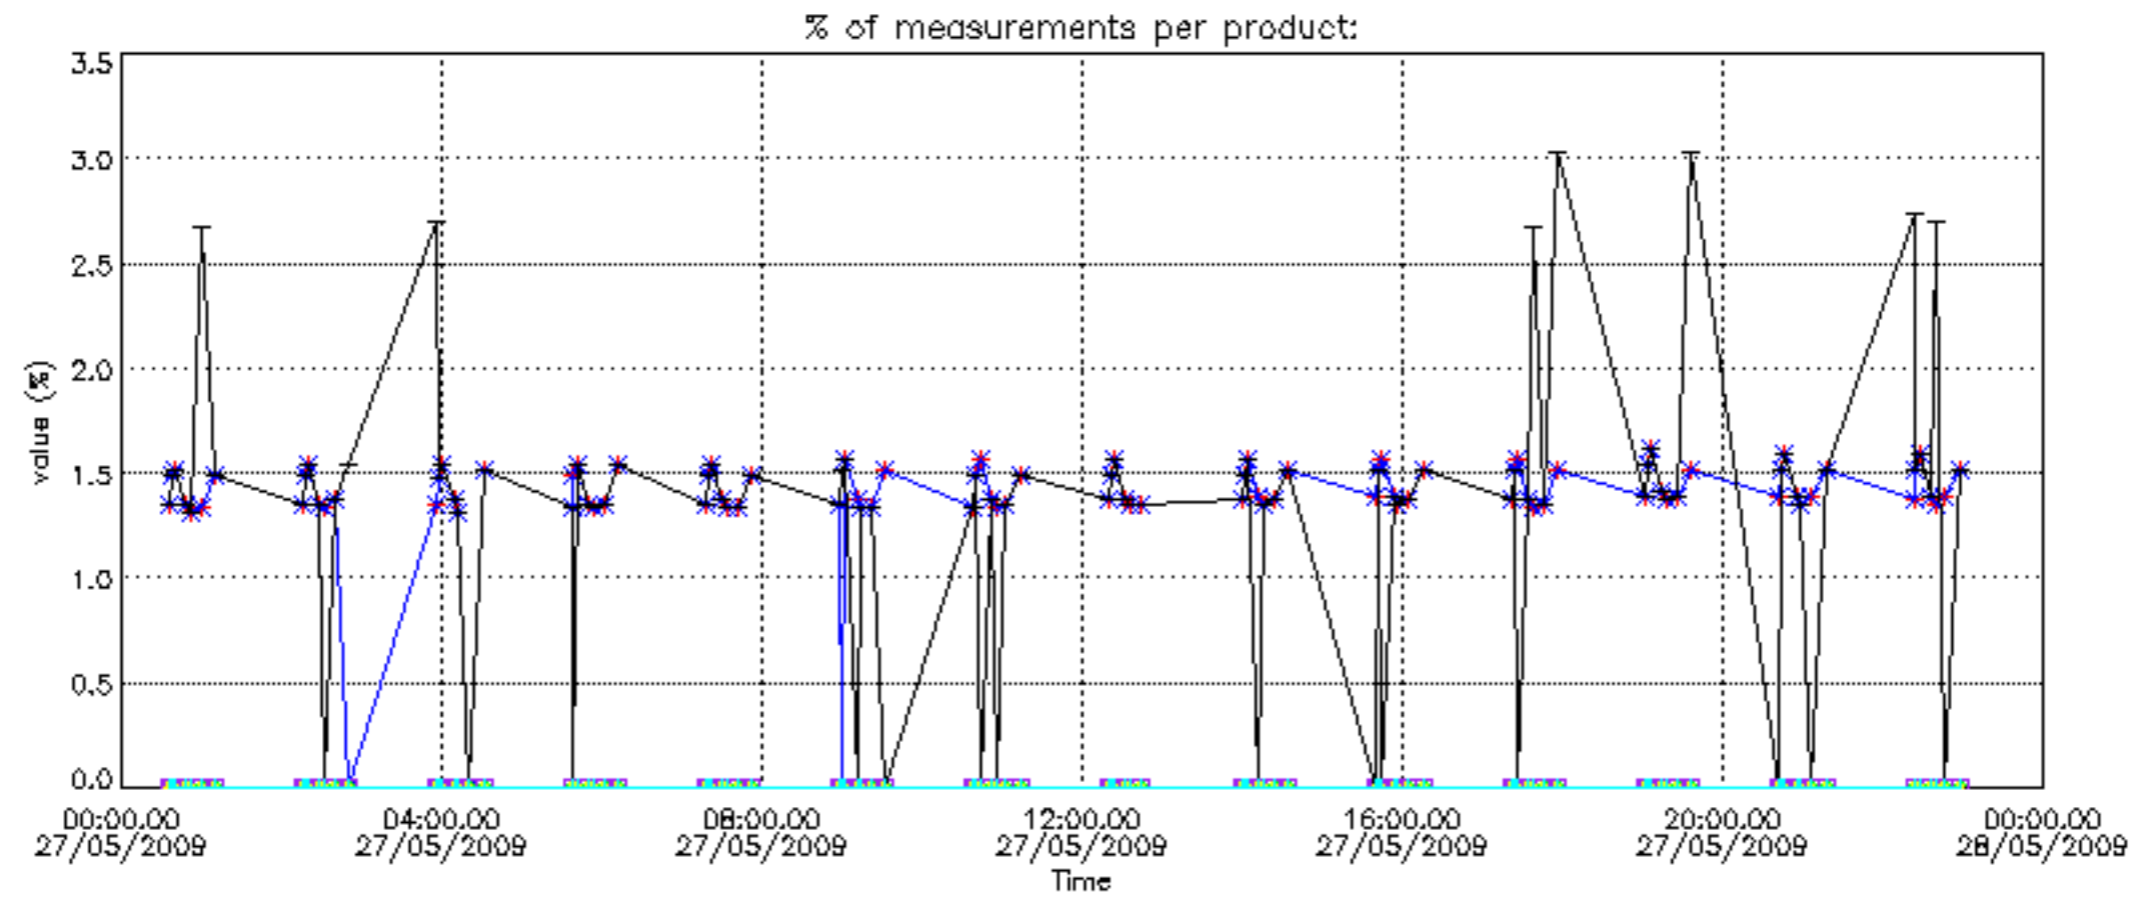

Percentage of cosmic ray hits per profile

Percentage of datation errors per profile