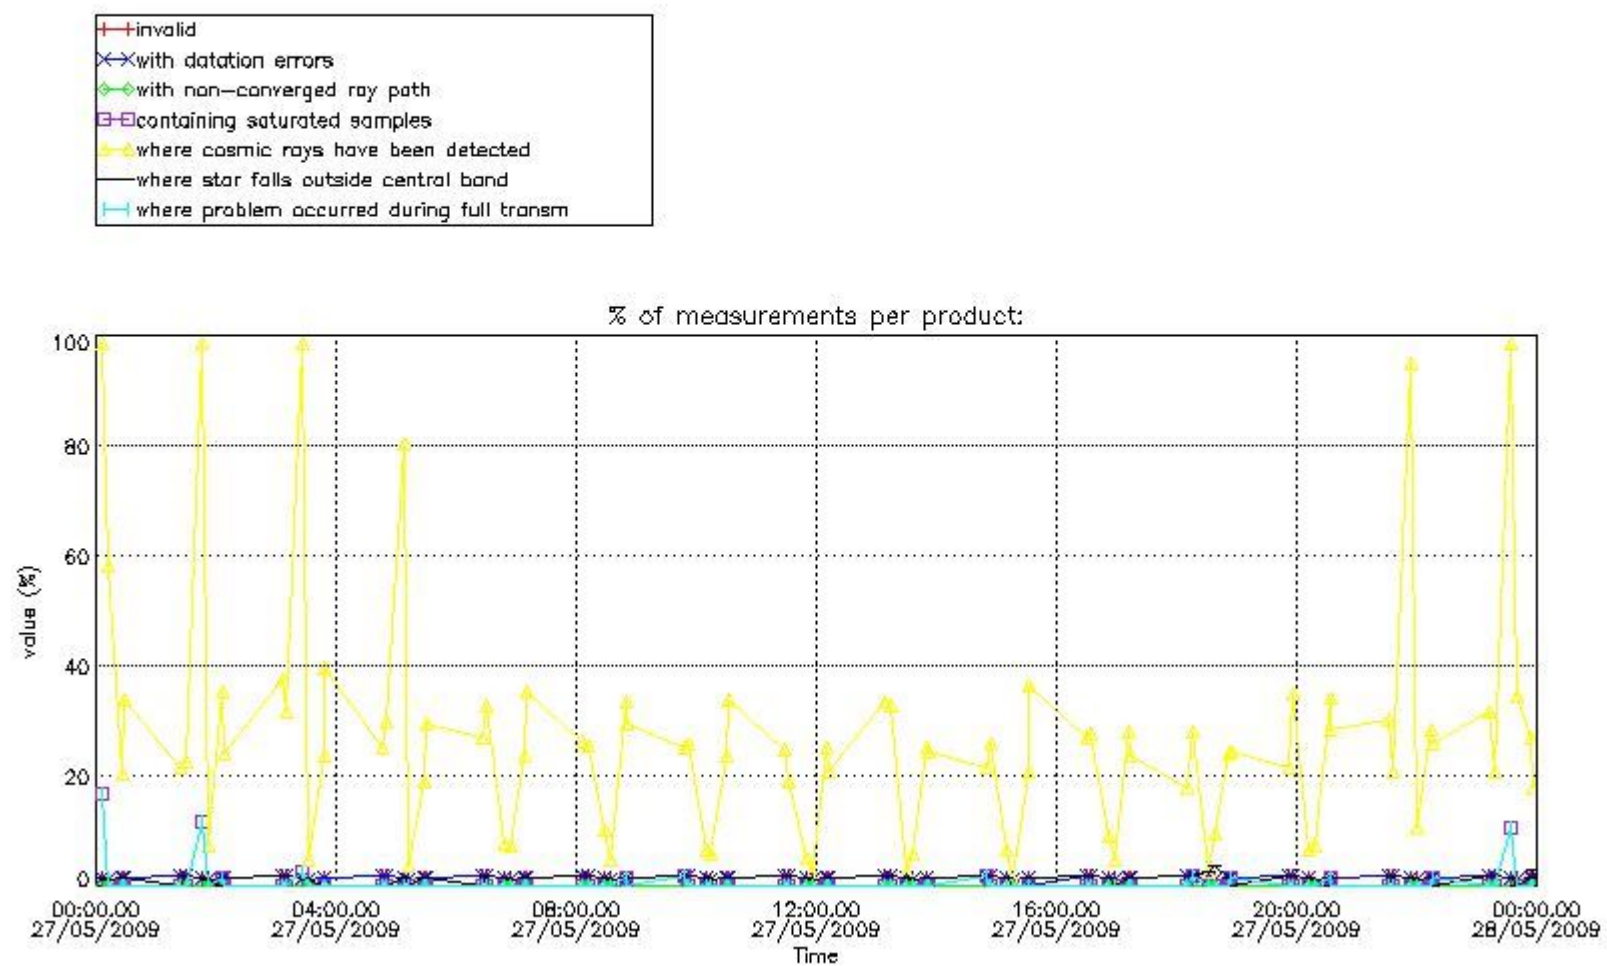

4.1.2 Plot level 1 quality information per product (time dependant): ENVI SAT DESCENDING passes