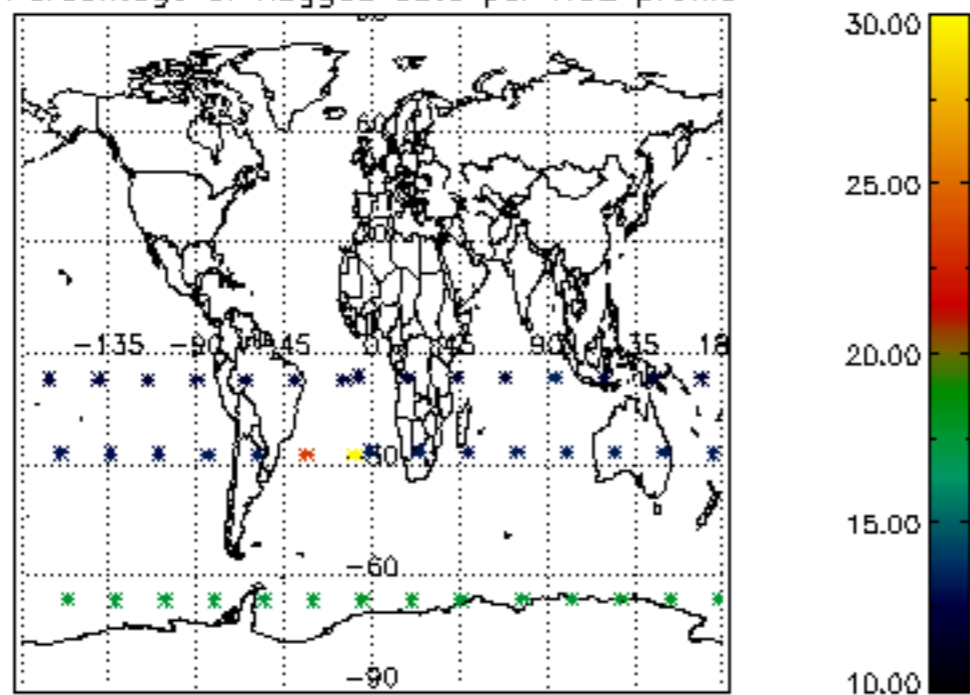

Percentage of flagged data per NO2 profile