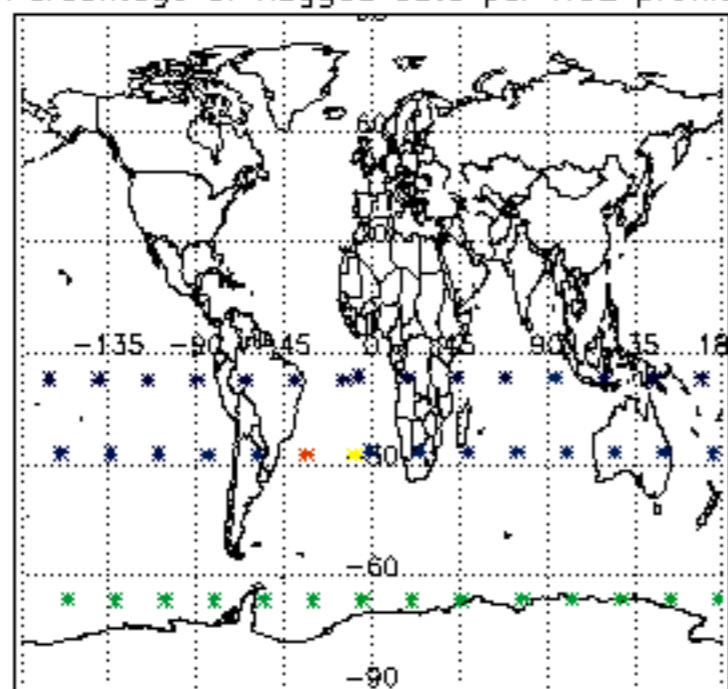

Percentage of flagged data per NO2 profile