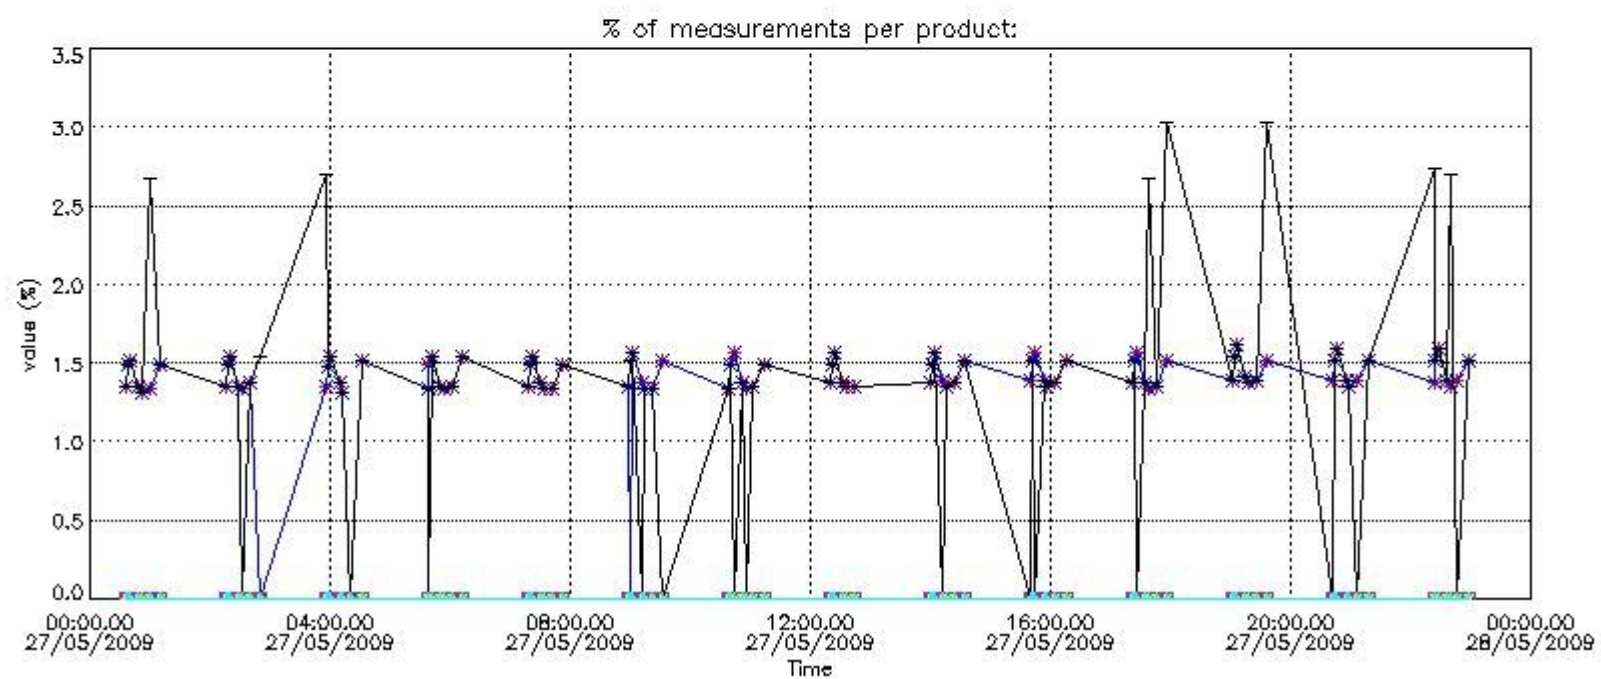

4.2 Plot quality information per product coming from level 1b processing (world map)

4.2.1 Plot level 1 quality information per product (world map): ENVISAT ASCENDING passes