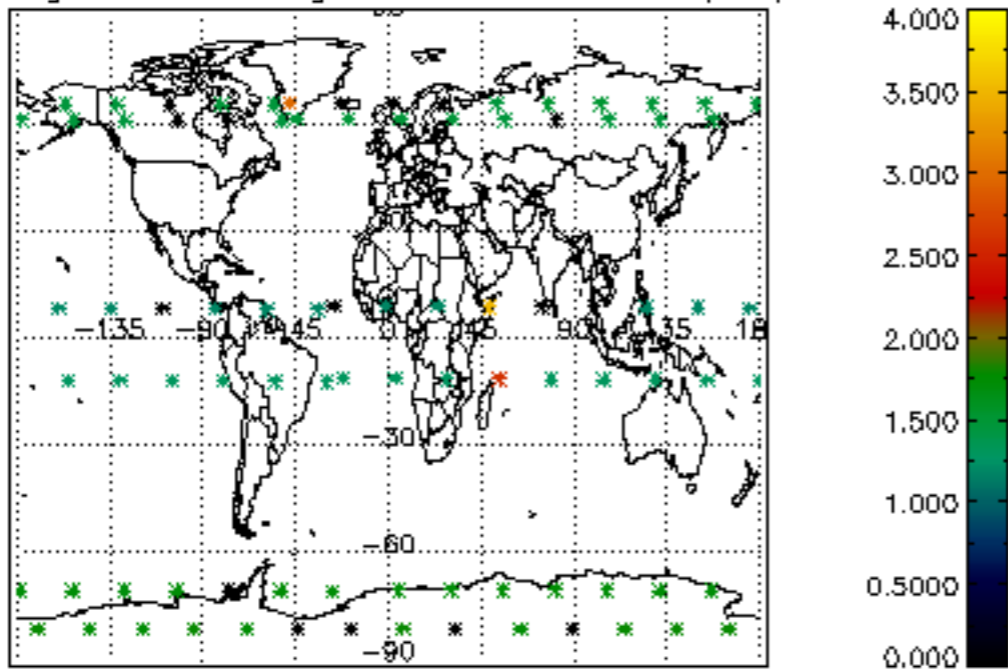

Percentage of cosmic ray hits per profile

Percentage of star falling outside central band per profile