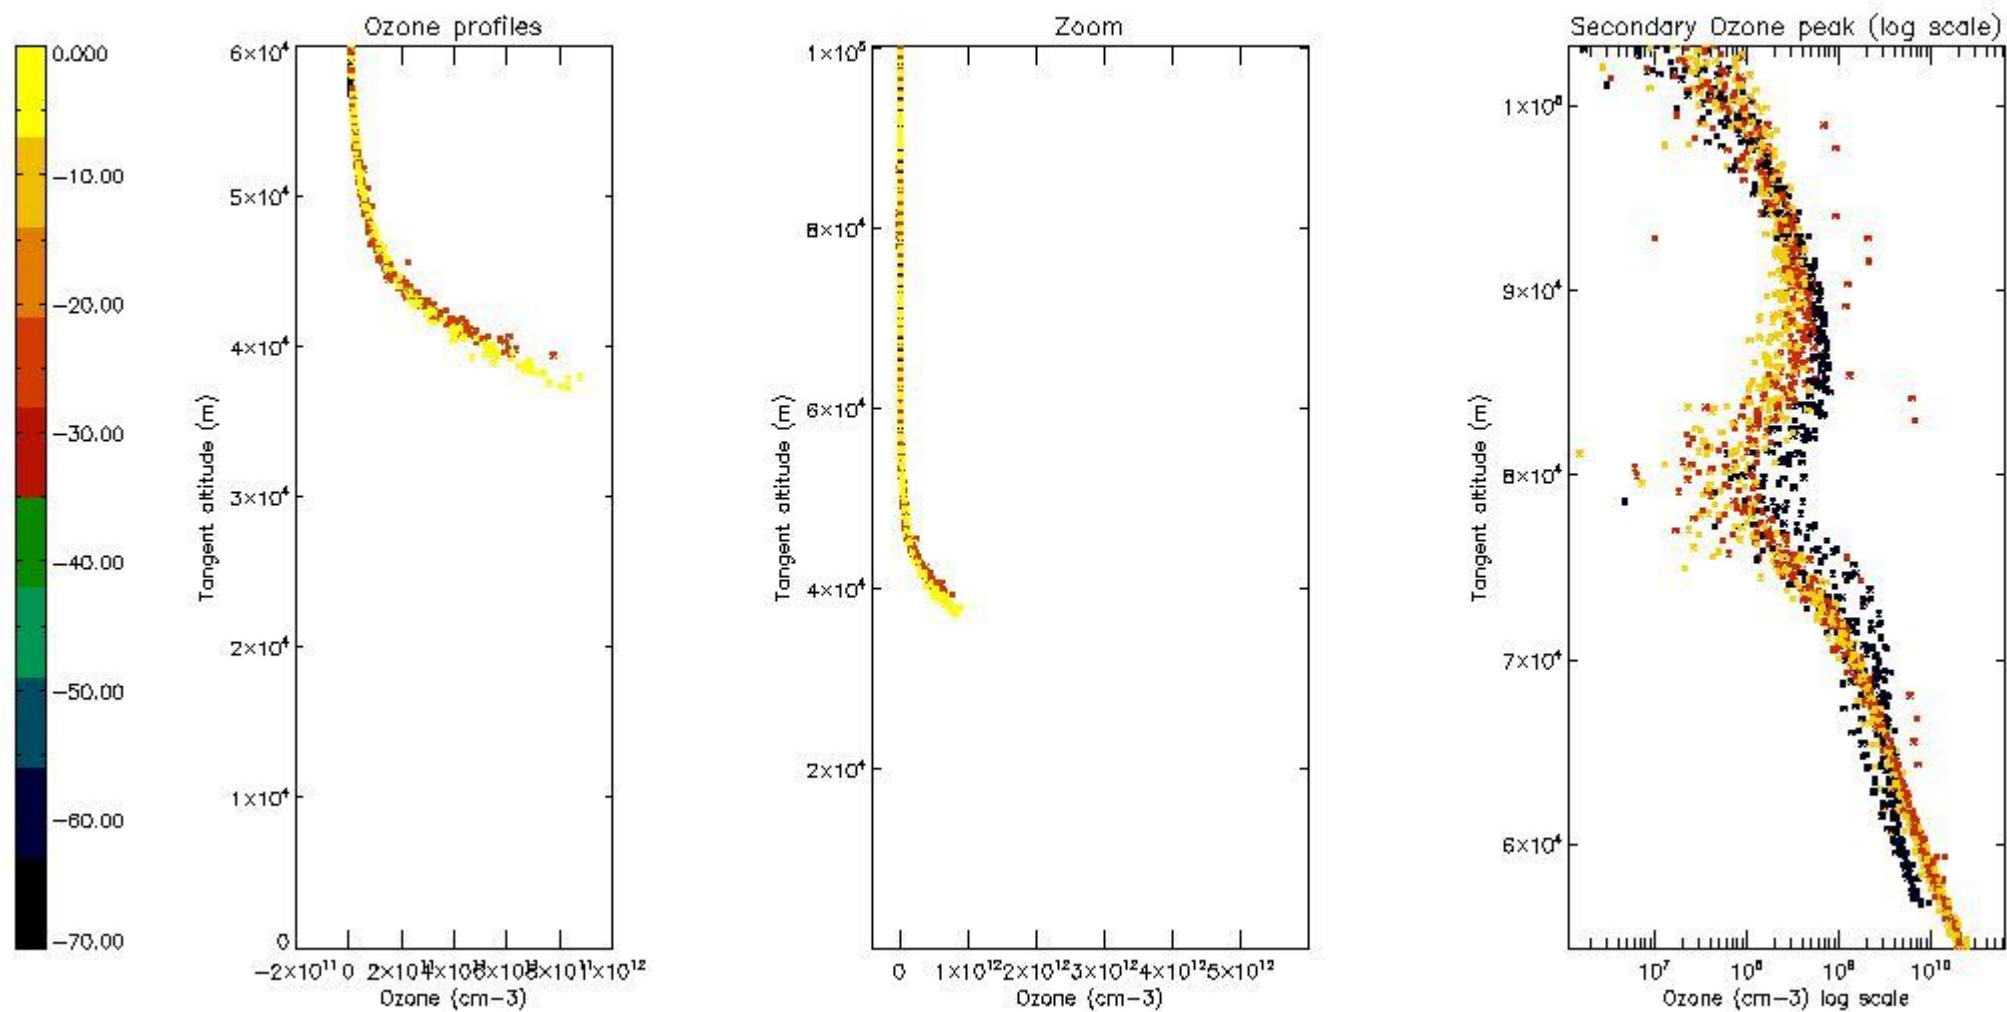

STD < 10	10
STD < 5	6

5.2 Plot ozone profiles for all STD (dark without errors)

The colorbar represents the latitude.

5.3 Plot ozone profiles where STD < 20% (dark without errors)

The colorbar represents the latitude.