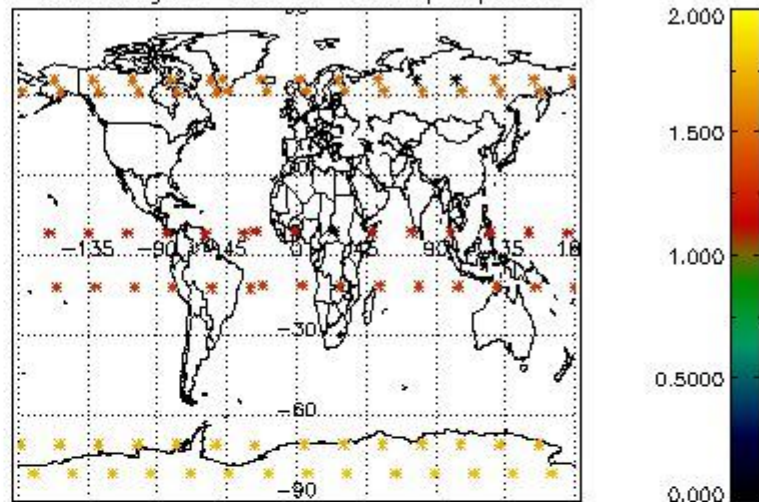

Percentage of datation errors per profile