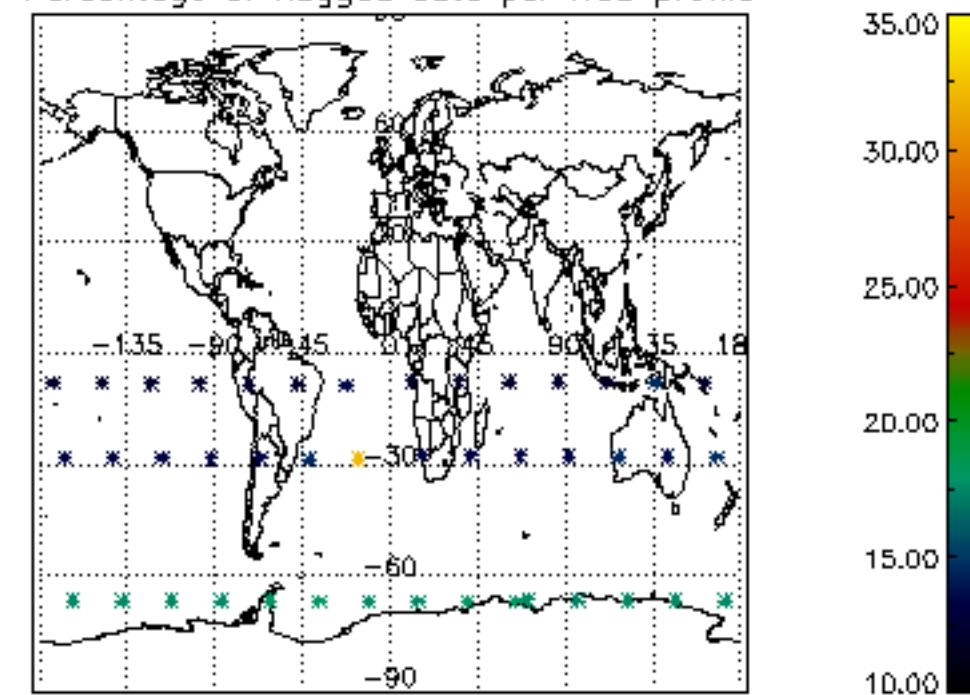

Percentage of flagged data per NO3 profile