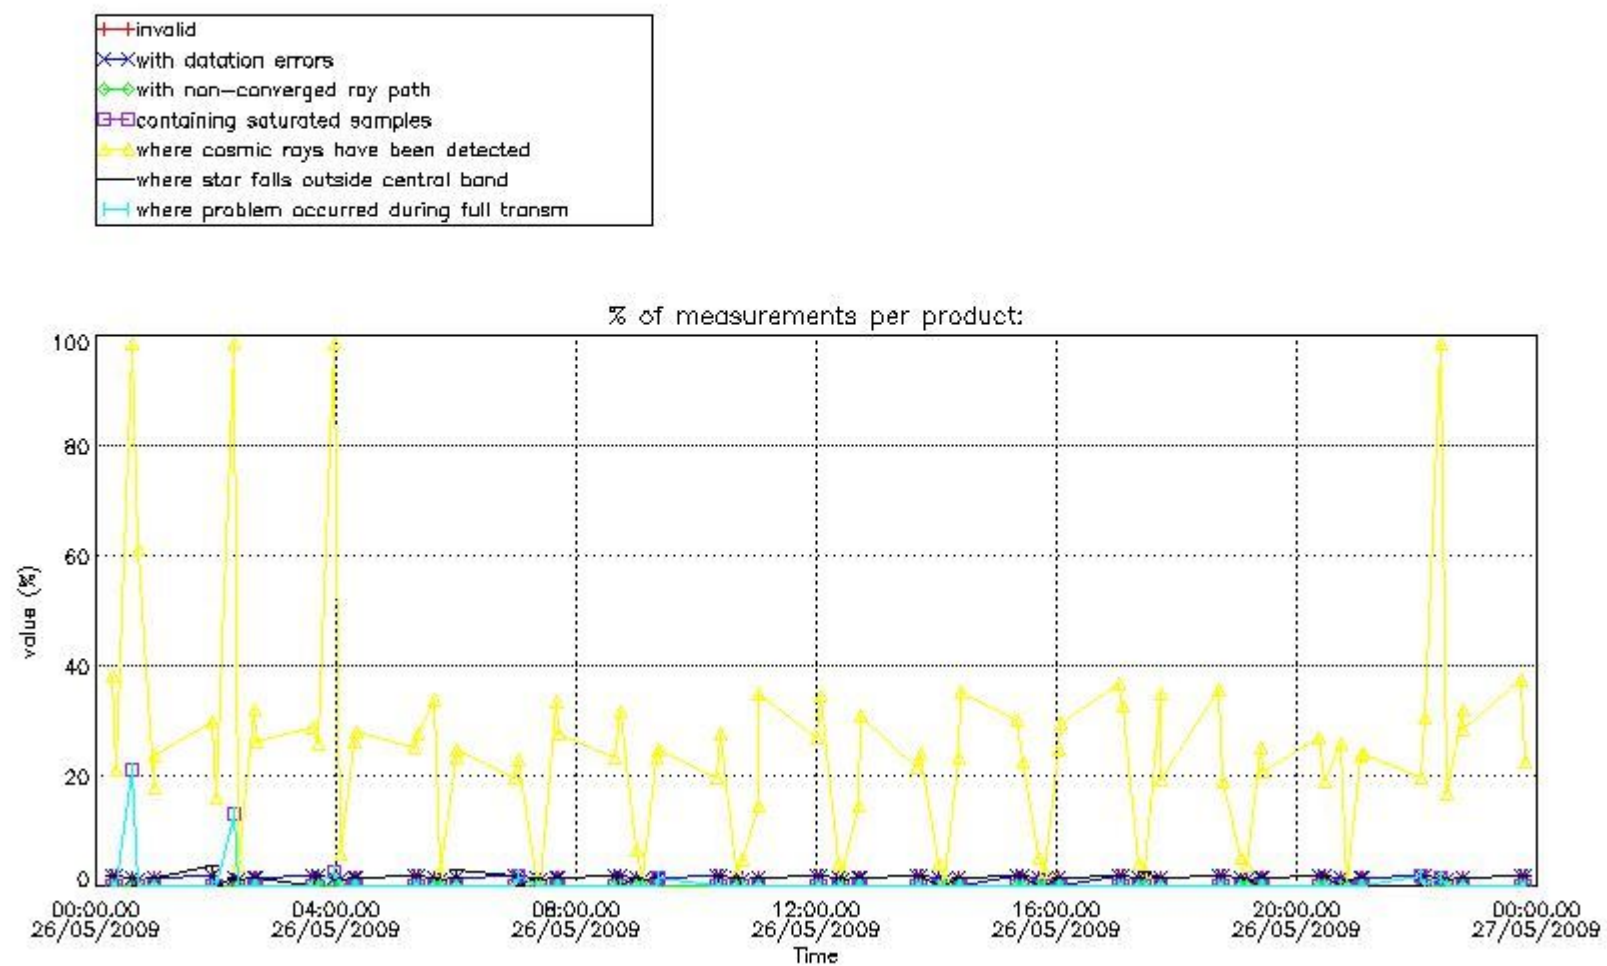

4.1.2 Plot level 1 quality information per product (time dependant): ENVI SAT DESCENDING passes