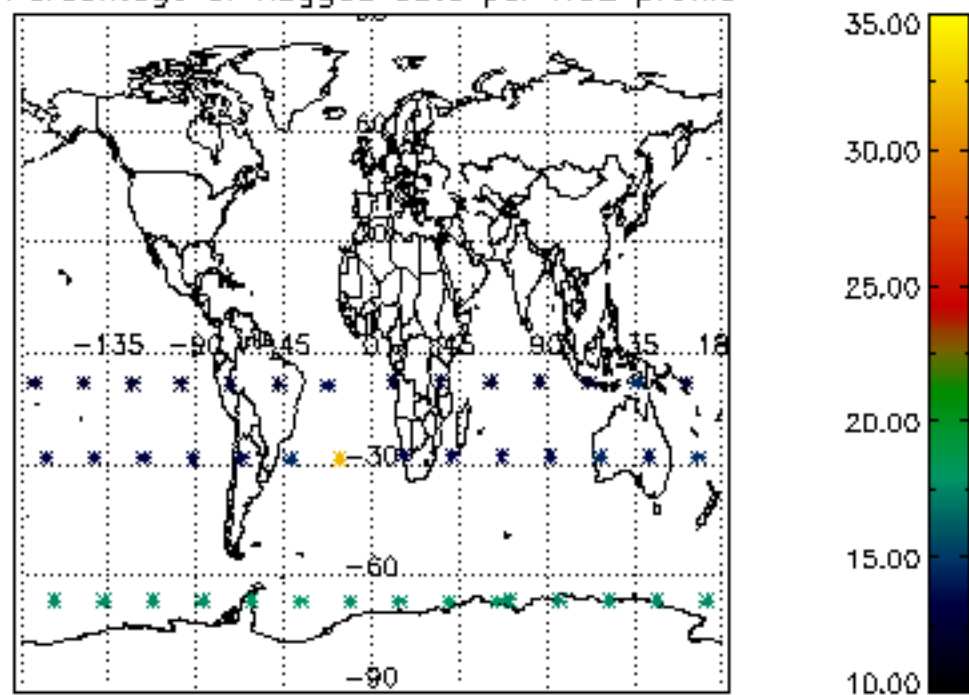

Percentage of flagged data per NO2 profile