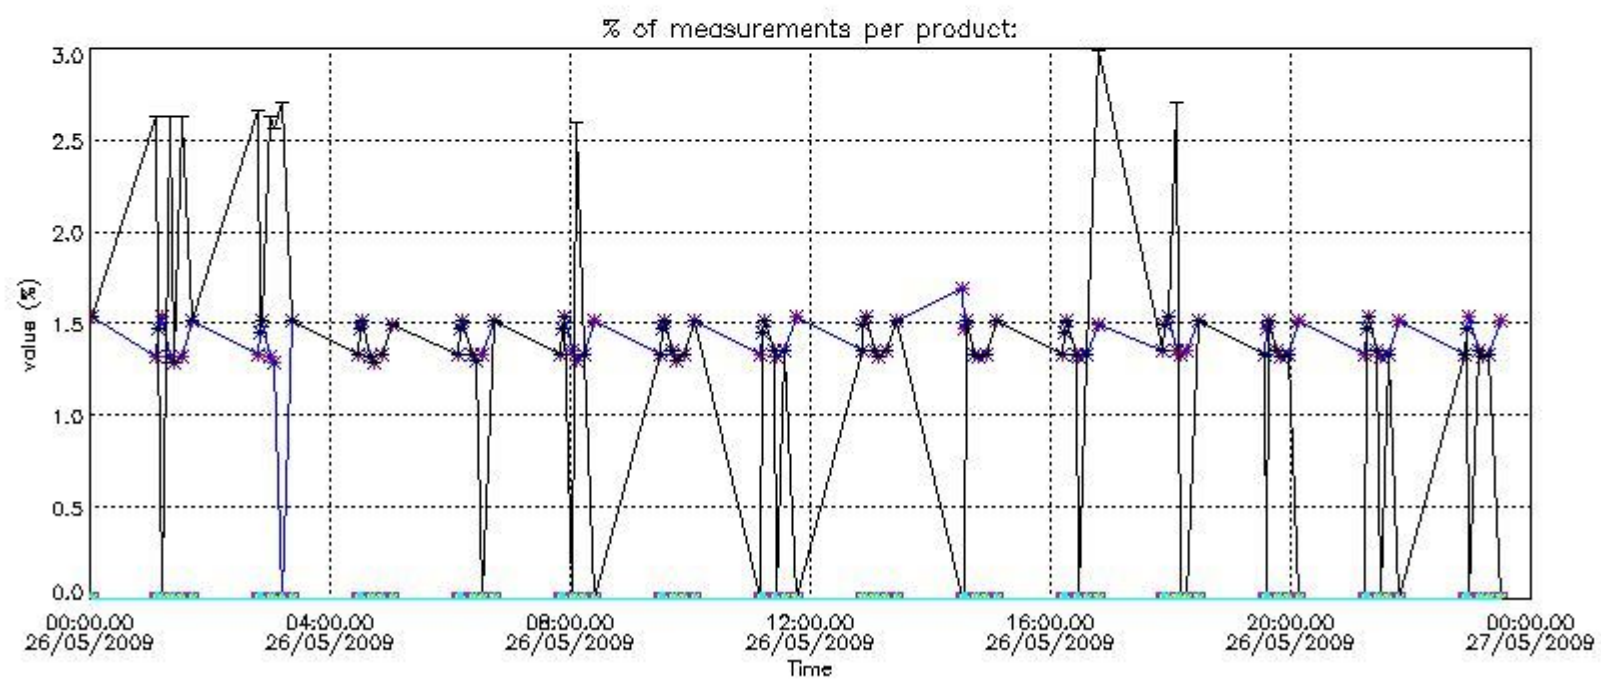

4.2 Plot quality information per product coming from level 1b processing (world map)

4.2.1 Plot level 1 quality information per product (world map): ENVISAT ASCENDING passes