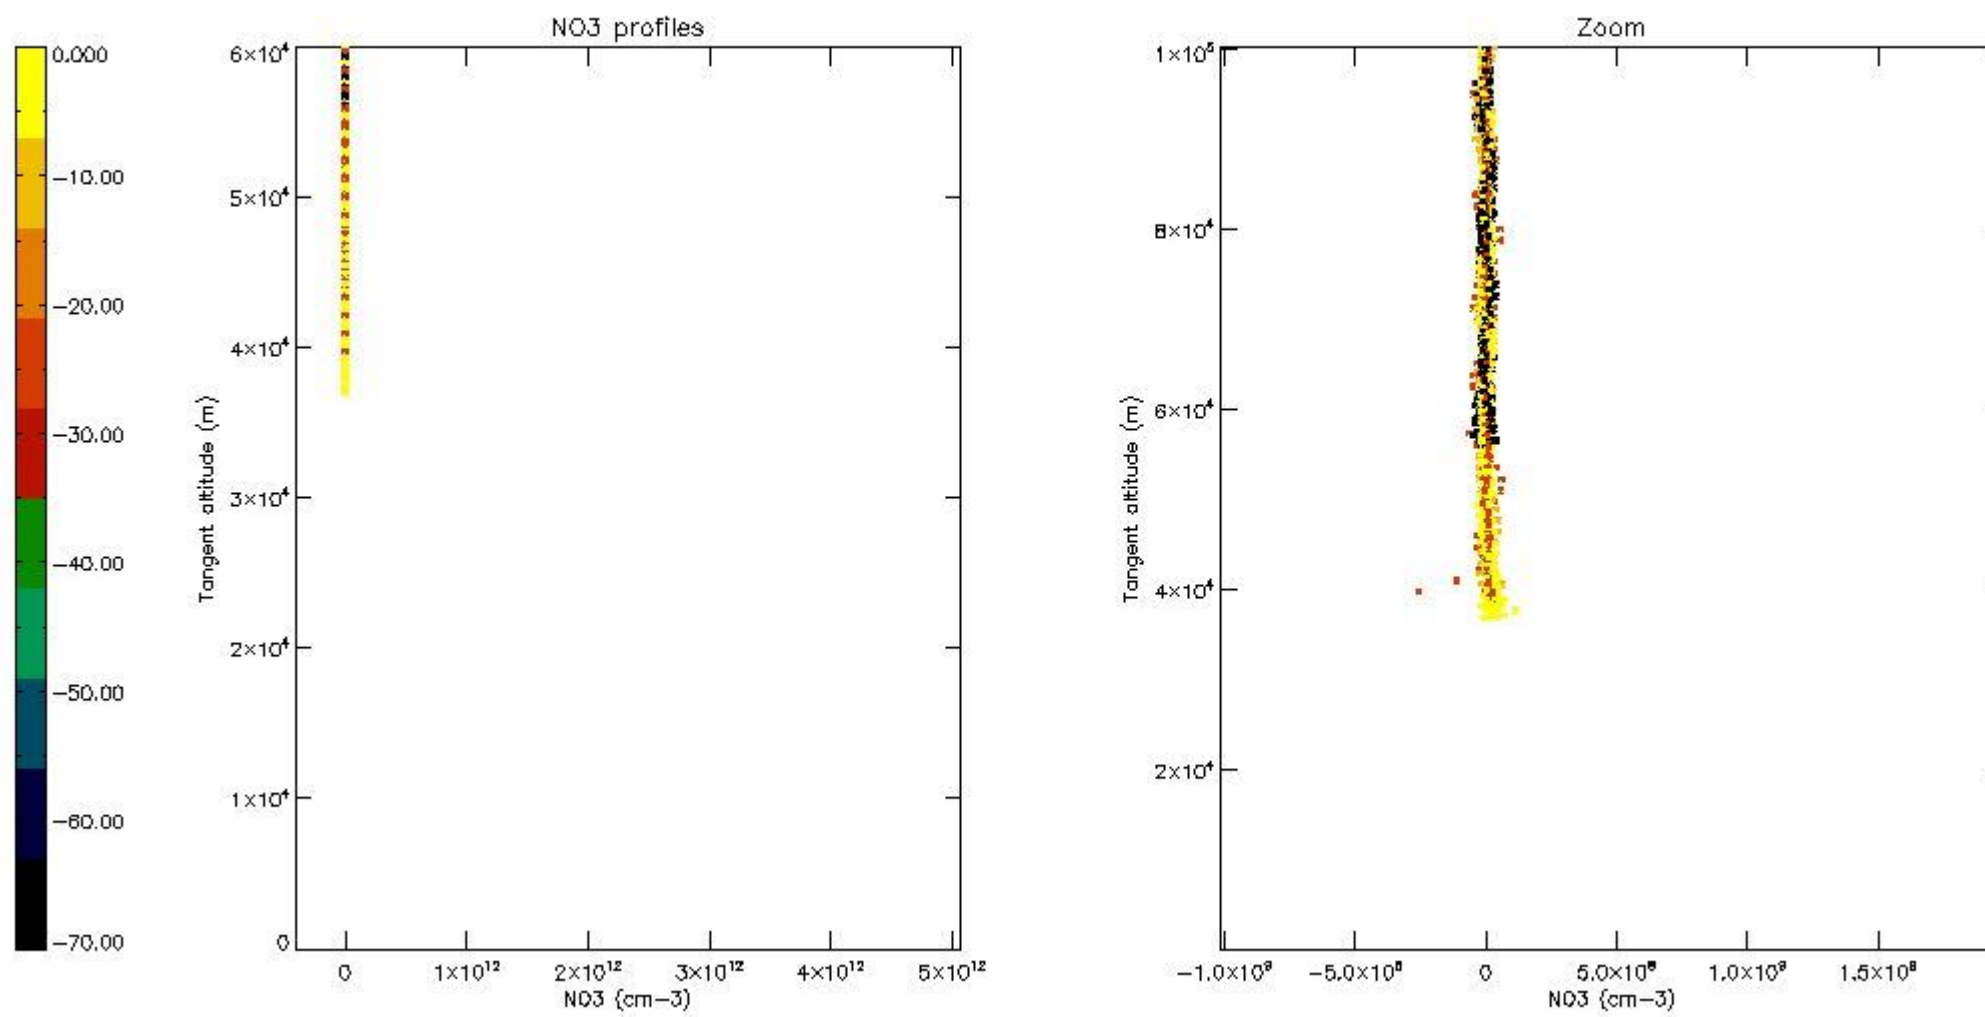

The colorbar represents the latitude.

*5.7 Plot NO3 profiles for all STD (dark without errors)*

The colorbar represents the latitude.