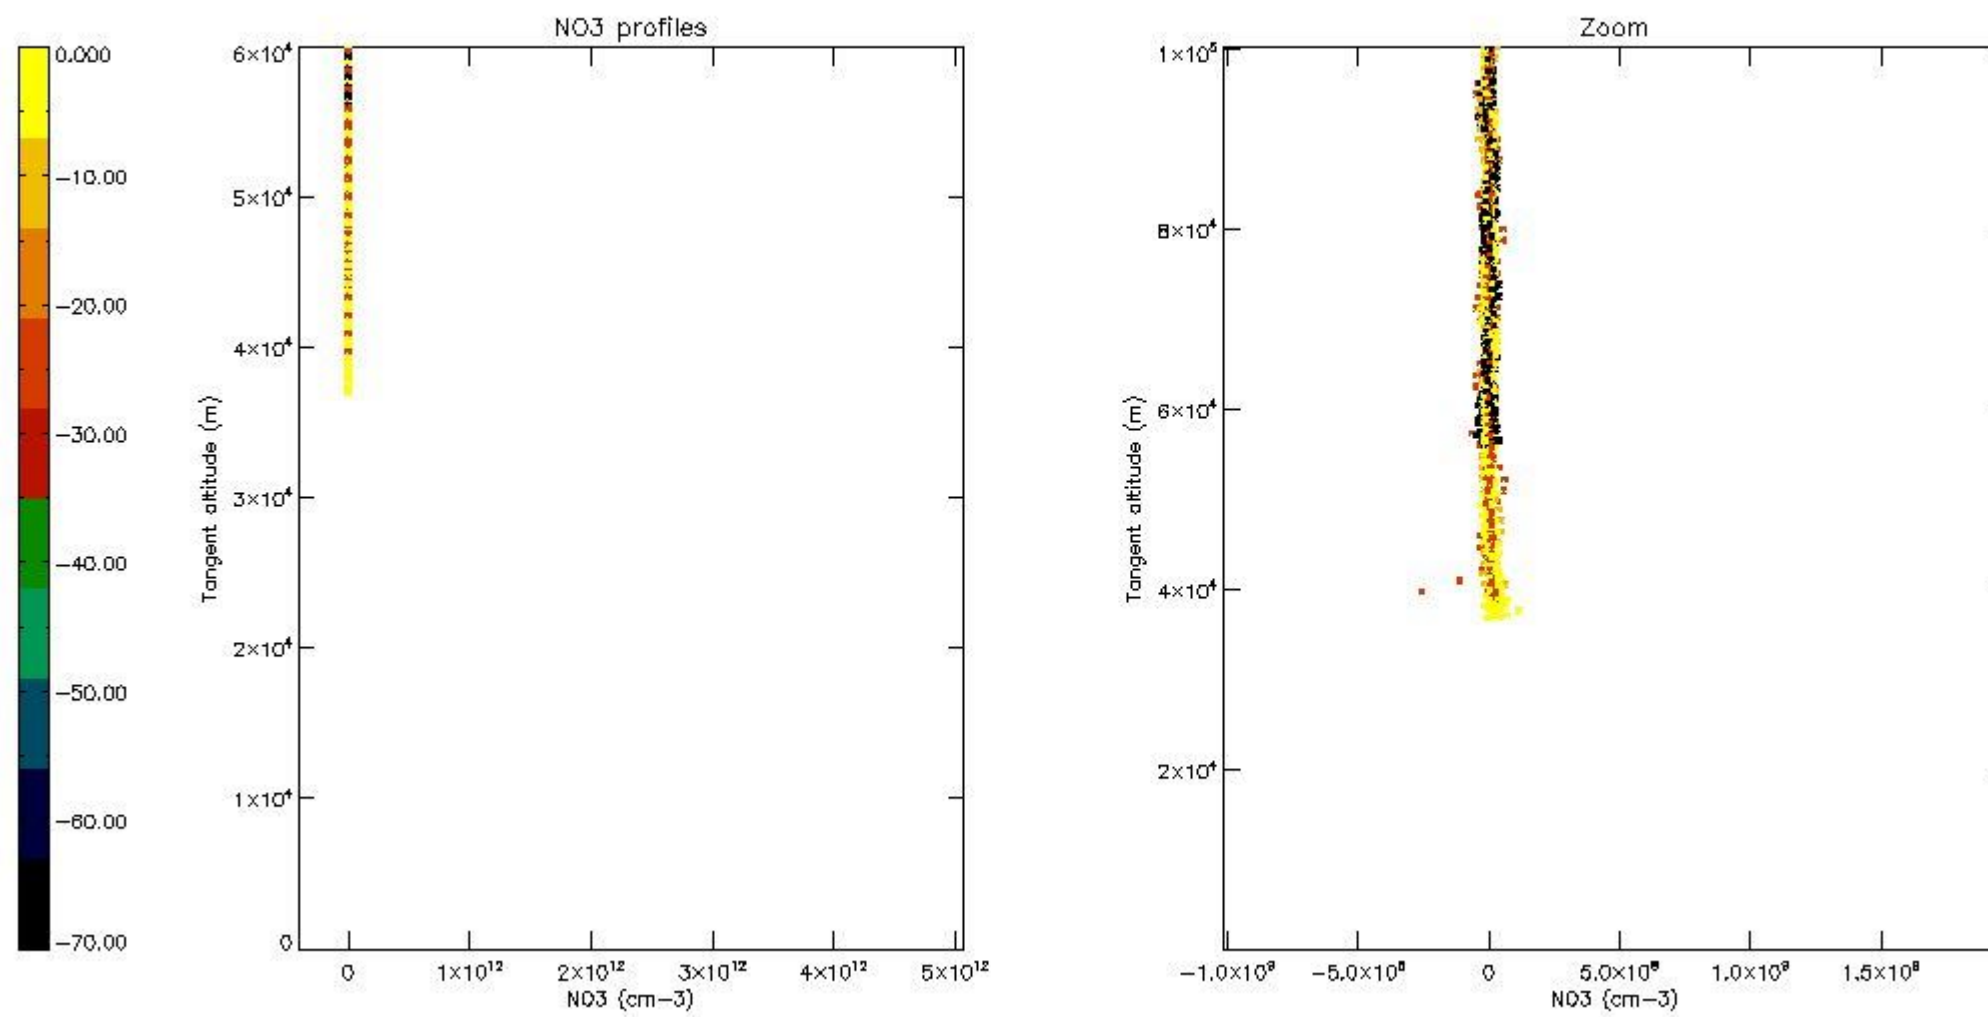

The colorbar represents the latitude.

*5.7 Plot NO3 profiles for all STD (dark without errors)*

The colorbar represents the latitude.