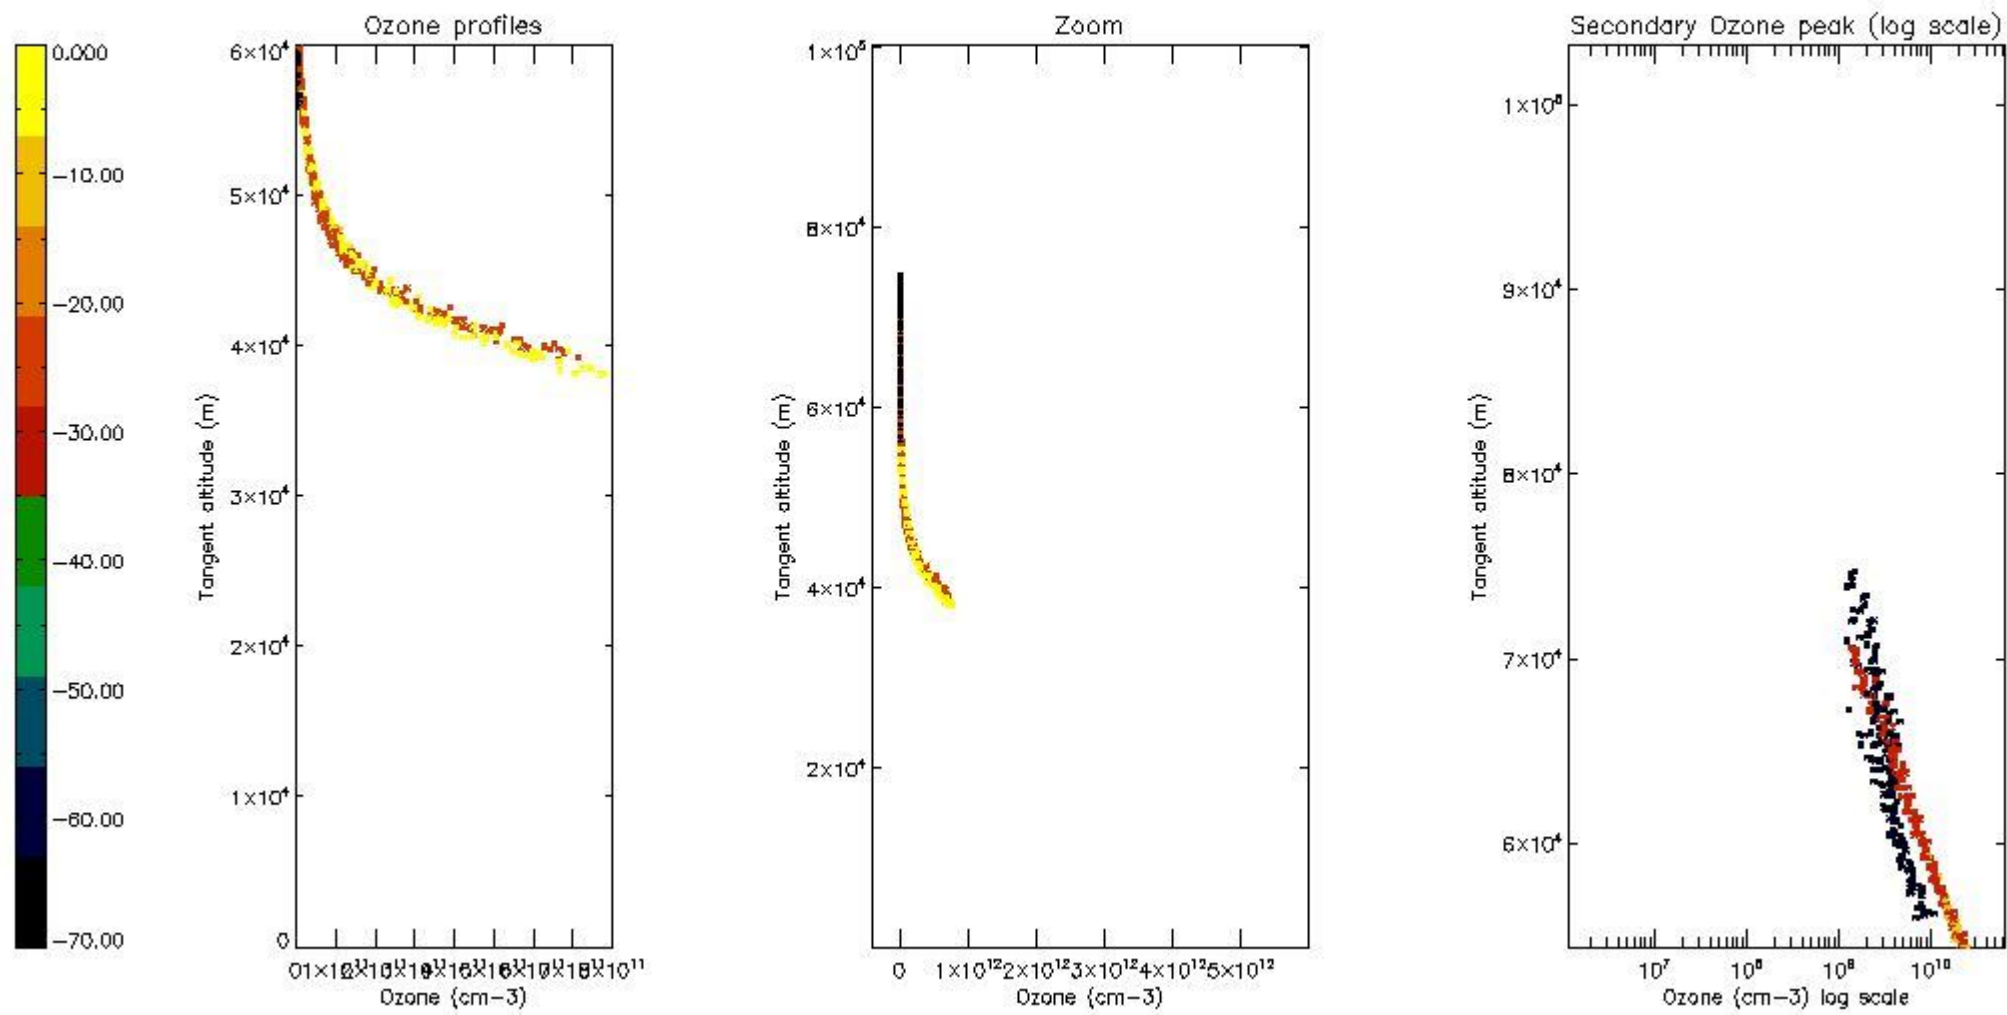

5.6 Plot NO₂ profiles for all STD (dark without errors)

The colorbar represents the latitude.