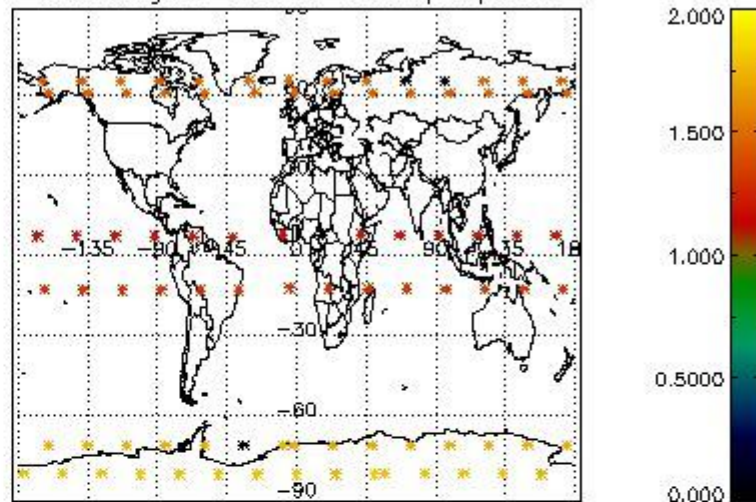

Percentage of datation errors per profile