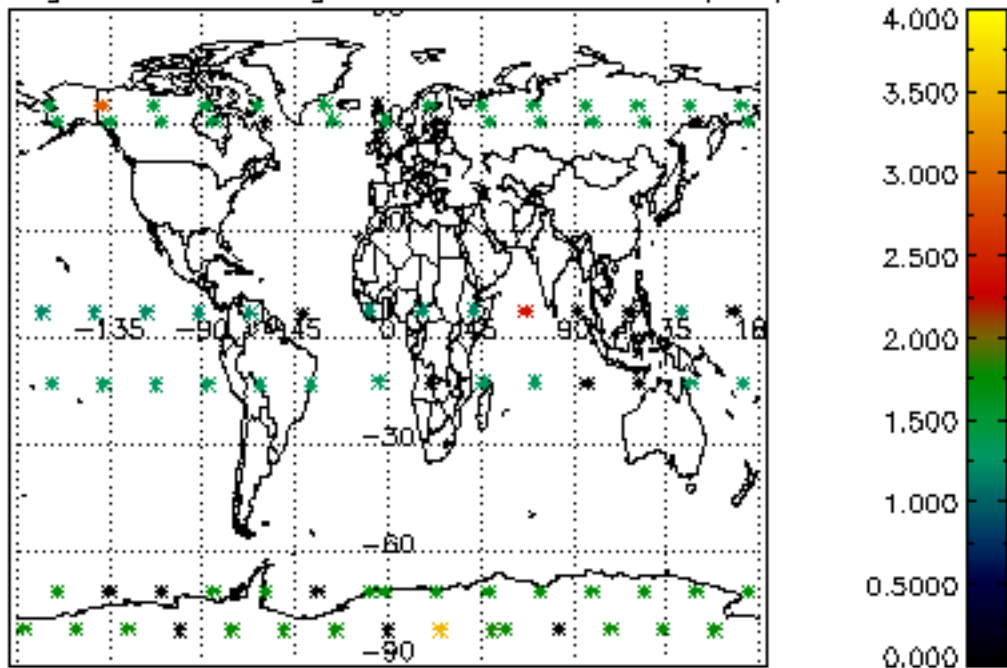

Percentage of cosmic ray hits per profile

Percentage of star falling outside central band per profile