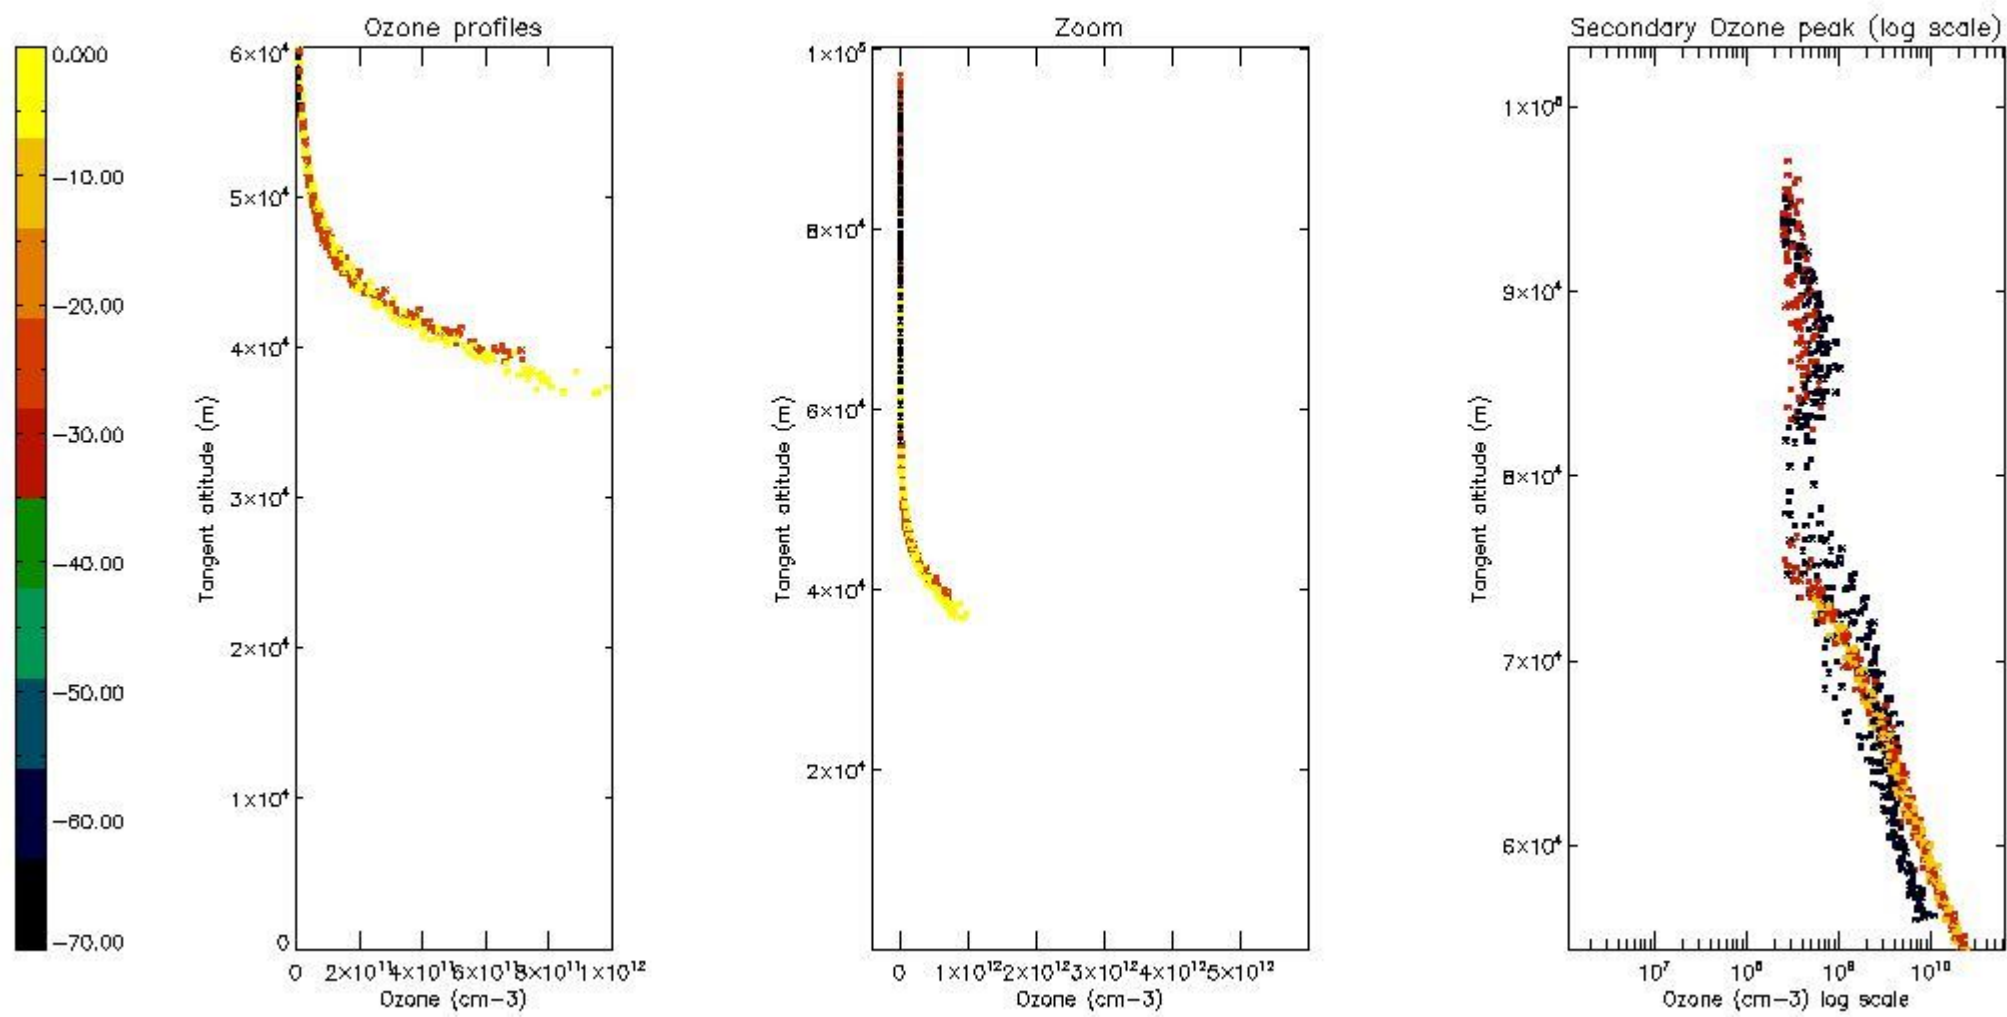

STD < 10	10
STD < 5	6

5.2 Plot ozone profiles for all STD (dark without errors)

The colorbar represents the latitude.

5.3 Plot ozone profiles where STD < 20% (dark without errors)

The colorbar represents the latitude.