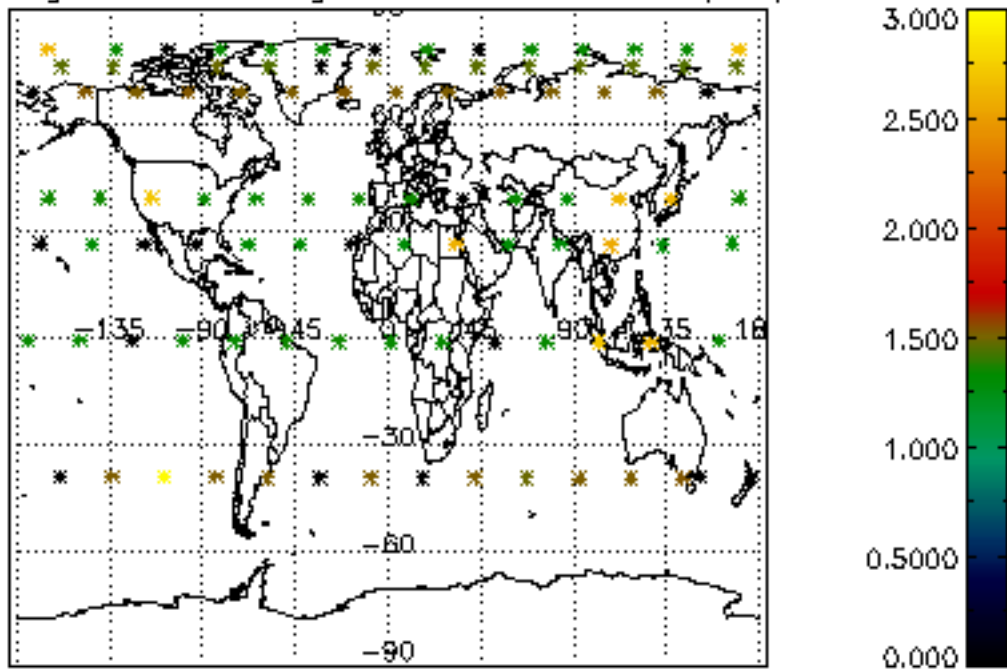

Percentage of star falling outside central band per profile