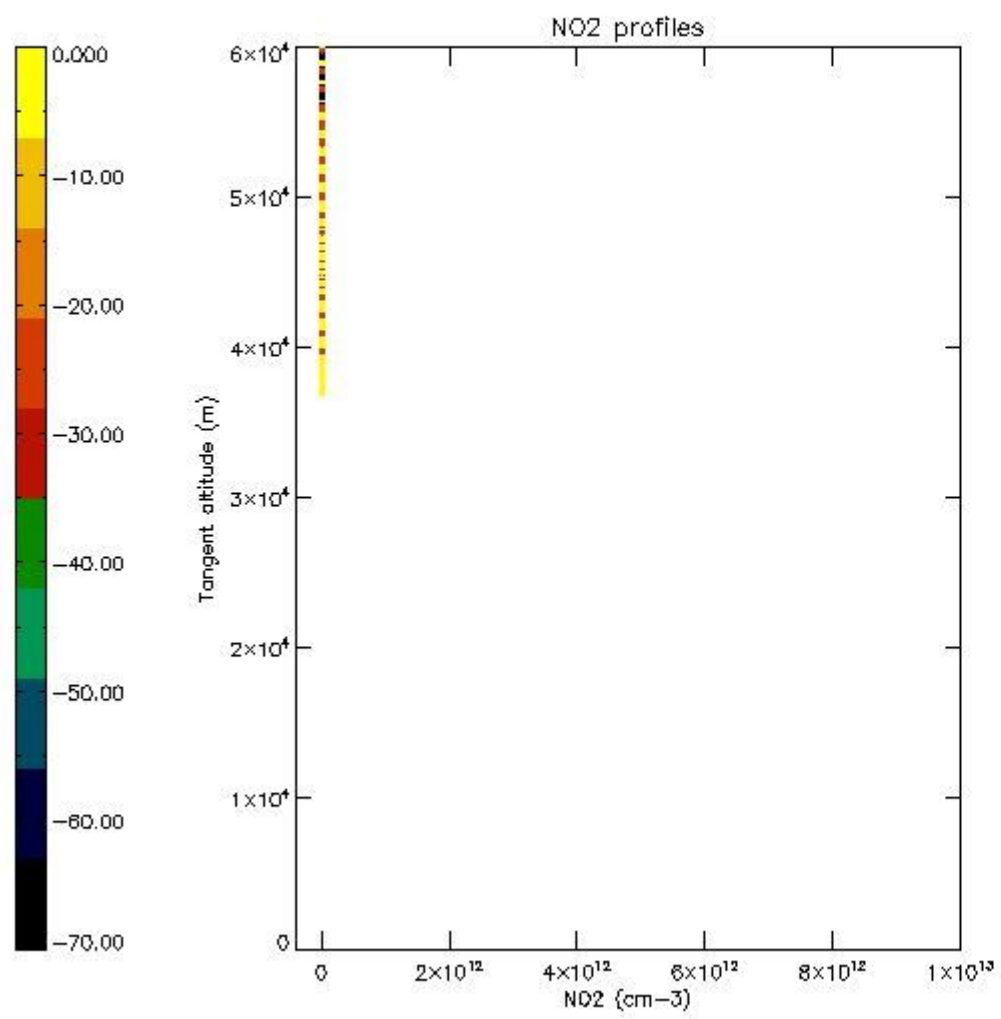

*5.4 Plot ozone profiles where STD < 10% (dark without errors)*

The colorbar represents the latitude.

*5.5 Plot ozone profiles where STD < 5% (dark without errors)*

The colorbar represents the latitude.

*5.6 Plot NO<sub>2</sub> profiles for all STD (dark without errors)*

The colorbar represents the latitude.

*5.7 Plot NO3 profiles for all STD (dark without errors)*

The colorbar represents the latitude.