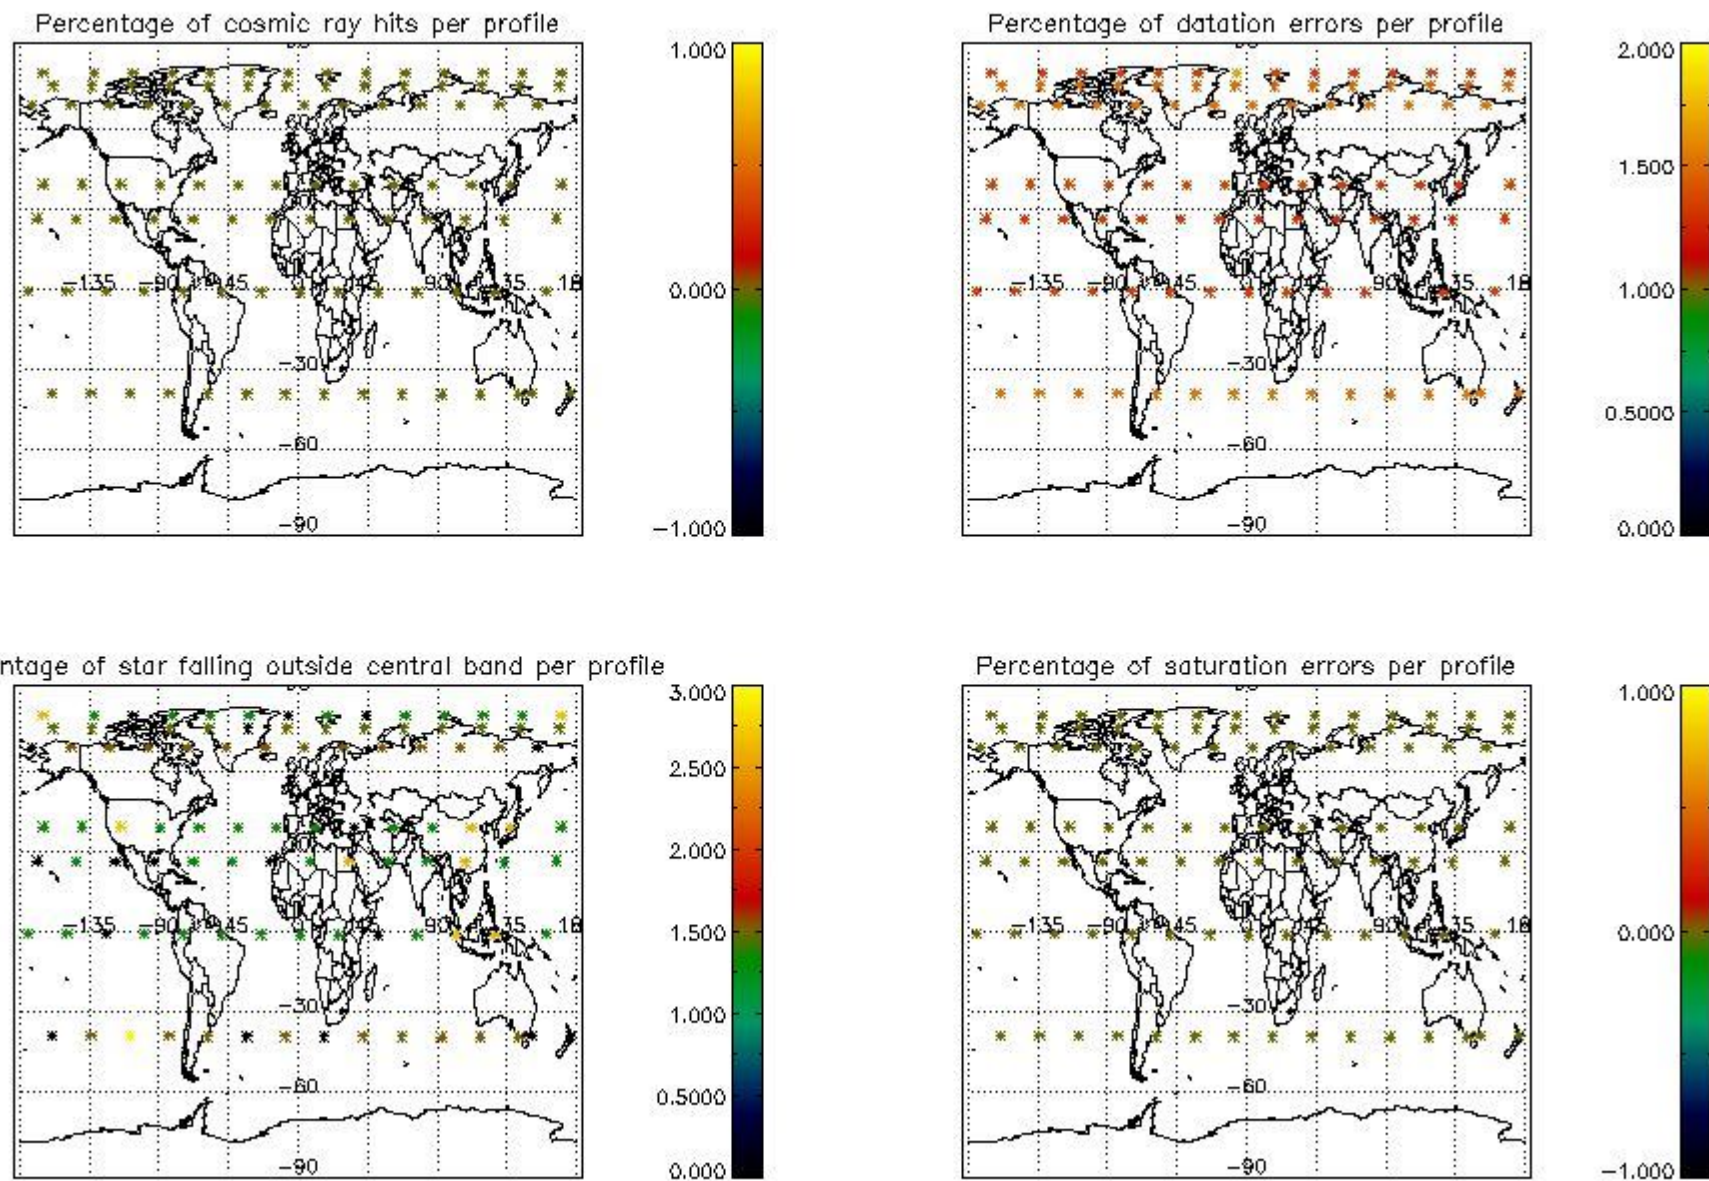

4.2.2 Plot level 1 quality information per product (world map): ENVISAT DESCENDING passes

5. Trace gas profiles

5.1 Ozone statistics based on quality of products

The final quality of the products can be "measured" using the STD (Standard Deviation) attached to every point profile. This information is written to the parameter GOM_NL__2P/NL_LOCAL_SPECIES_DENSITY/o3_std of the level 2 products. The table below shows the statistics for given STD ranges.

The statistics are given with respect to the overall valid production:

- Products without fatal errors: GOM_NL__2P/MPH/PRODUCT_ERR=0
- Valid point profile: GOM_NL__2P/NL_LOCAL_SPECIES_DENSITY/pcd(0)=0

The 'Criteria' is applied to valid points of dark limb products:

- Products in dark limb illumination condition: GOM_NL__2P/NL_SUMMARY_QUALITY/obs_ill_cond=0
- Products without fatal errors: GOM_NL__2P/MPH/PRODUCT_ERR=0
- Valid point profile: GOM_NL__2P/NL_LOCAL_SPECIES_DENSITY/pcd(0)=0

So, the table below shows the percentage of dark limb and valid observations for each criteria with respect to the overall valid daily observations.

Criteria	% of total production
All STD	24
STD < 20	12