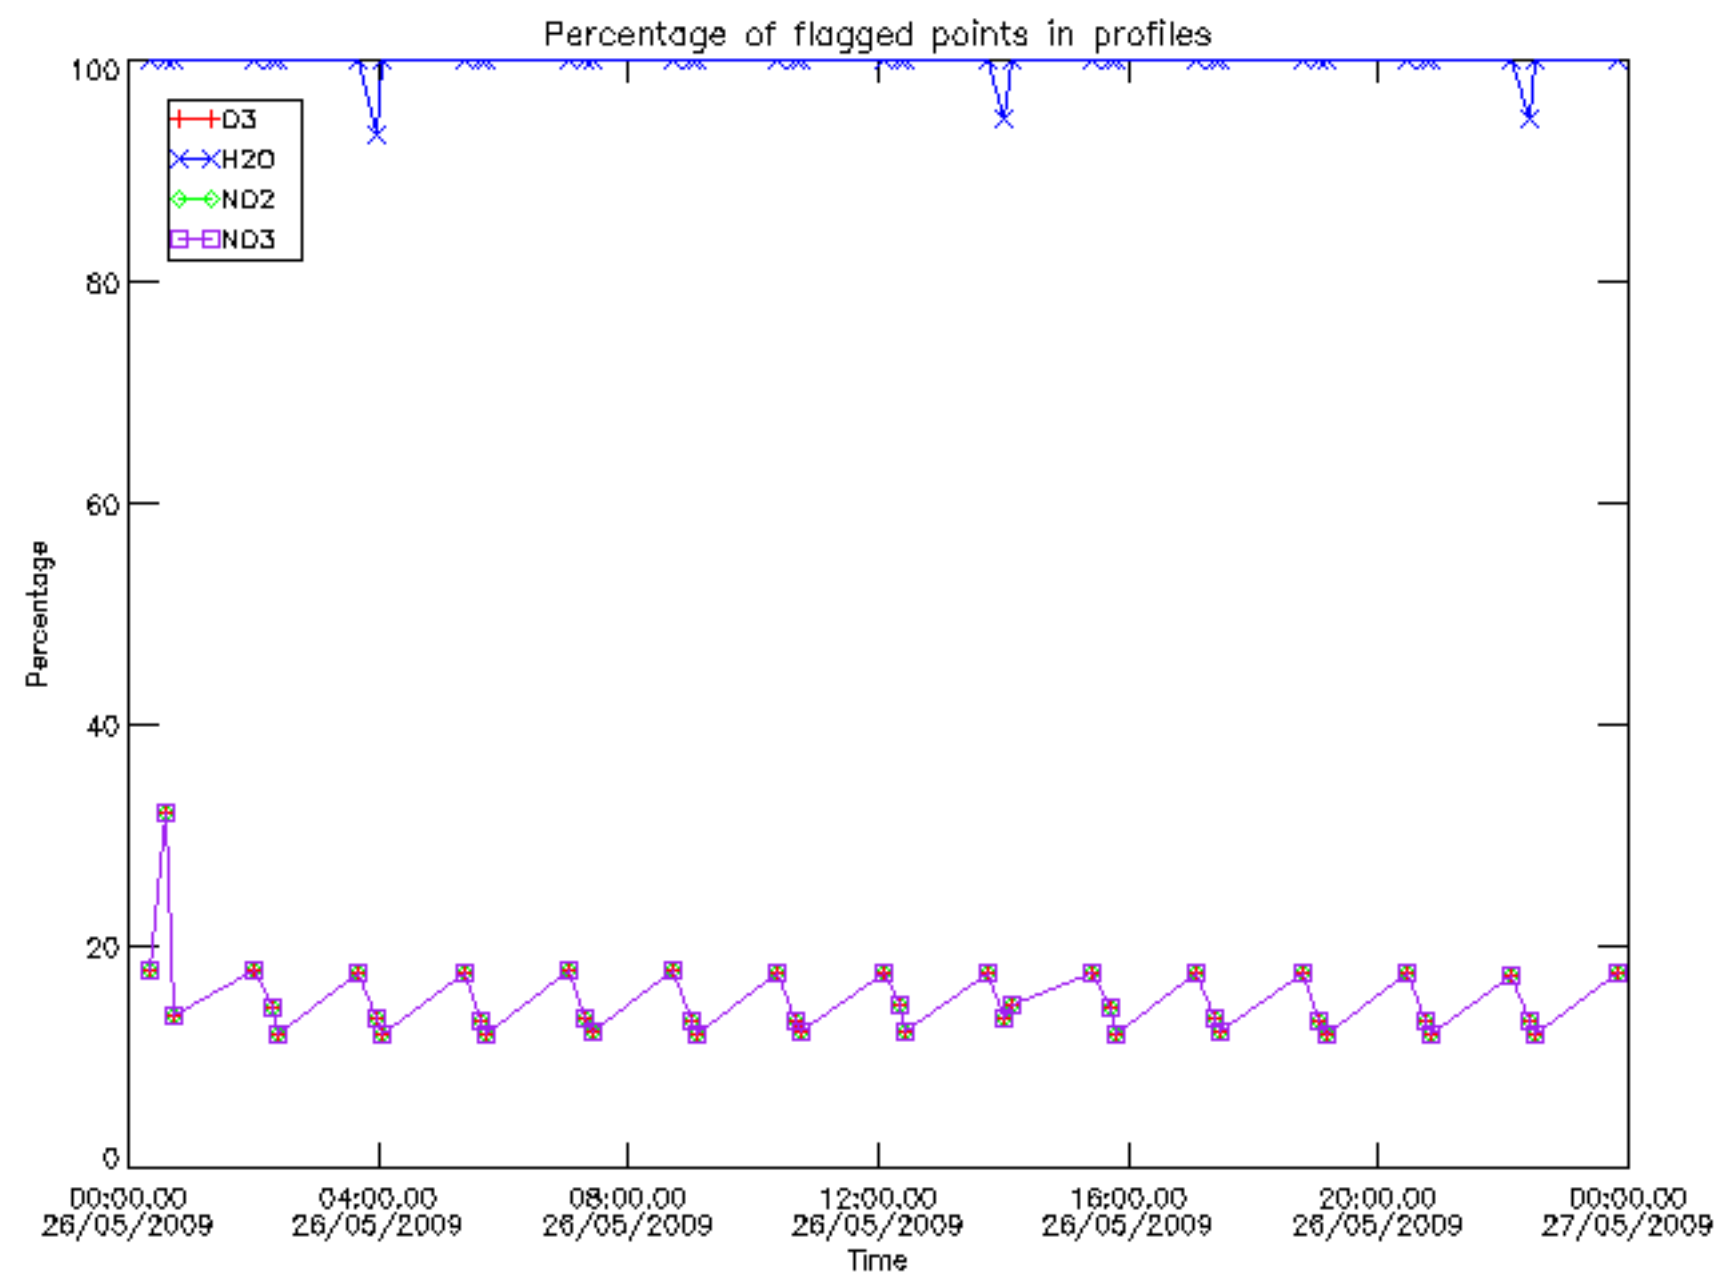

Percentage of flagged data per D3 profile

Percentage of flagged data per H2O profile