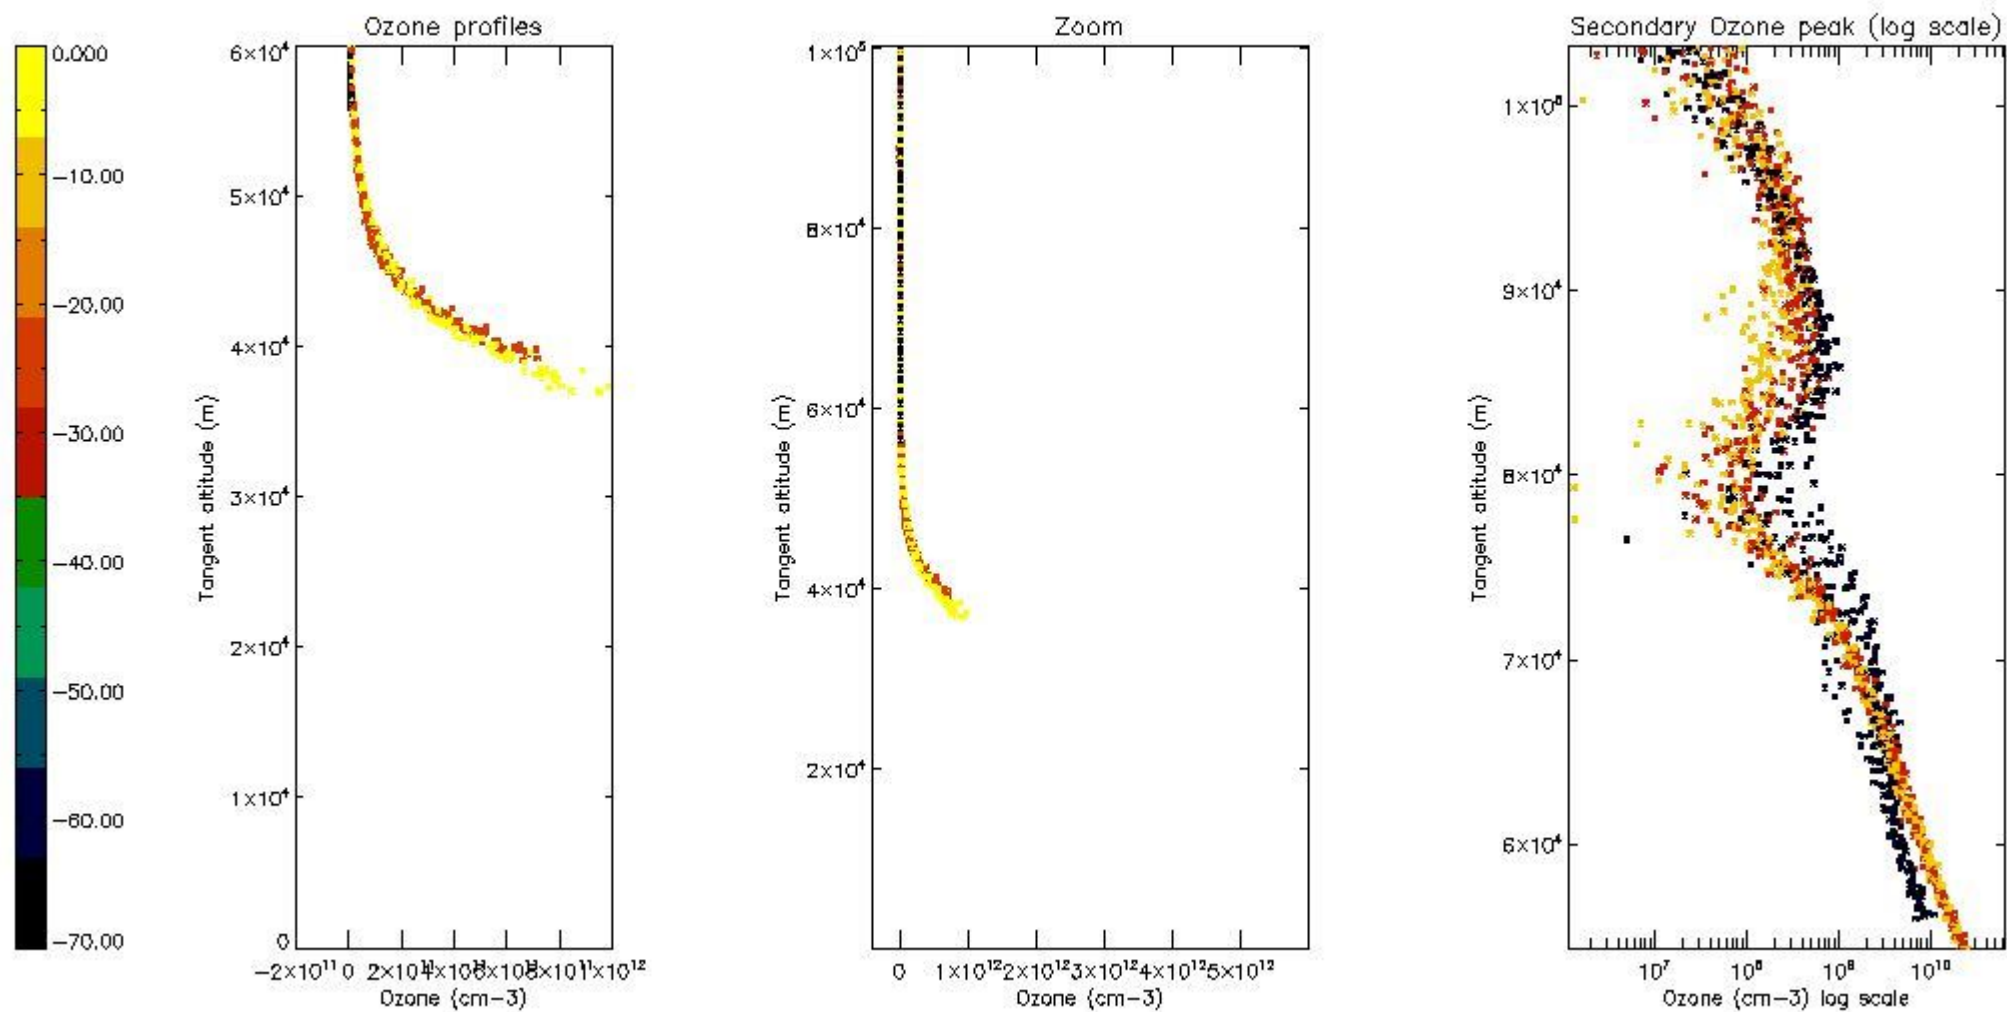

STD < 10	10
STD < 5	6

5.2 Plot ozone profiles for all STD (dark without errors)

The colorbar represents the latitude.

5.3 Plot ozone profiles where STD < 20% (dark without errors)

The colorbar represents the latitude.