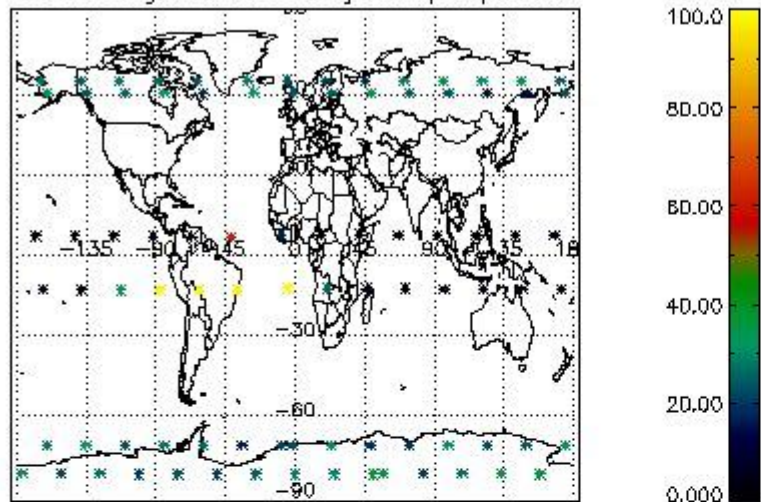

Percentage of cosmic ray hits per profile