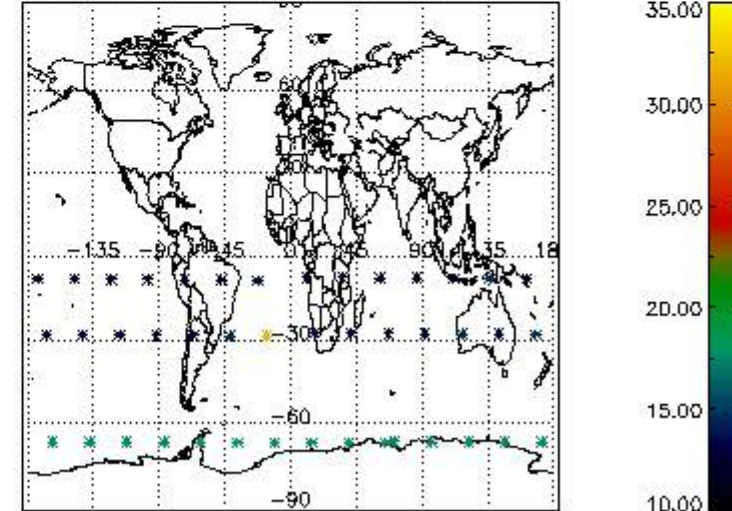

Percentage of flagged data per NO3 profile

4. Level 1 quality information per product

In this section it is plotted some information contained in the Quality Summary data set of the level 2 products that comes from the level 1b processing. Products without errors (error flag in the MPH set to "0") are used.

4.1 Plot quality information per product (time dependant) coming from level 1b processing

4.1.1 Plot level 1 quality information per product (time dependant): ENVISAT ASCENDING passes