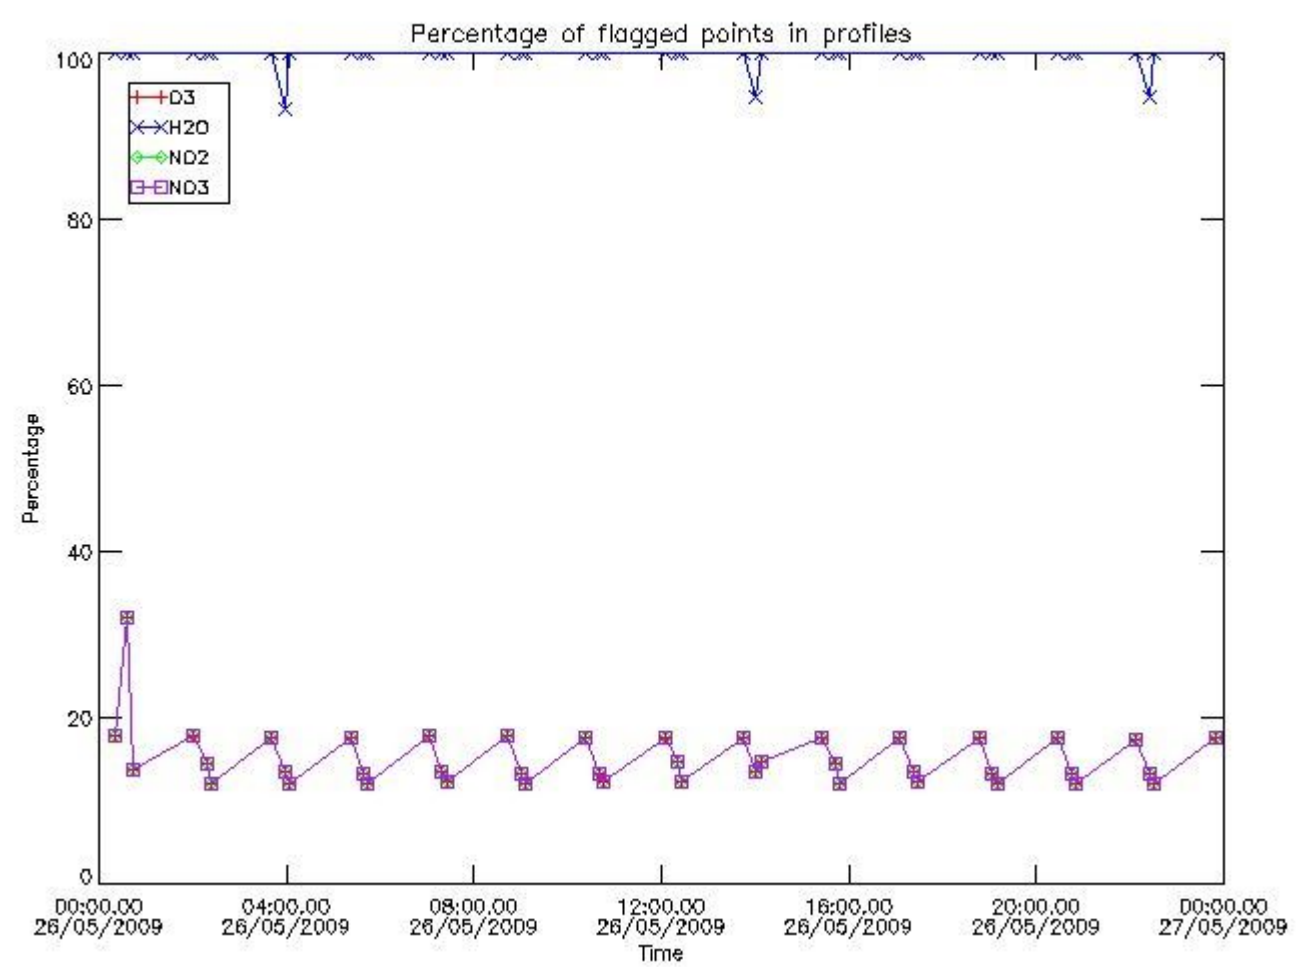

3. Quality information per product

In this section it is plotted some information contained in the Quality Summary data set of the level 2 products. Only products in dark limb conditions and without errors (error flag in the MPH set to "0") are used.

3.1 Plot quality information per product (time dependant)

3.2 Plot quality information per product (world map)