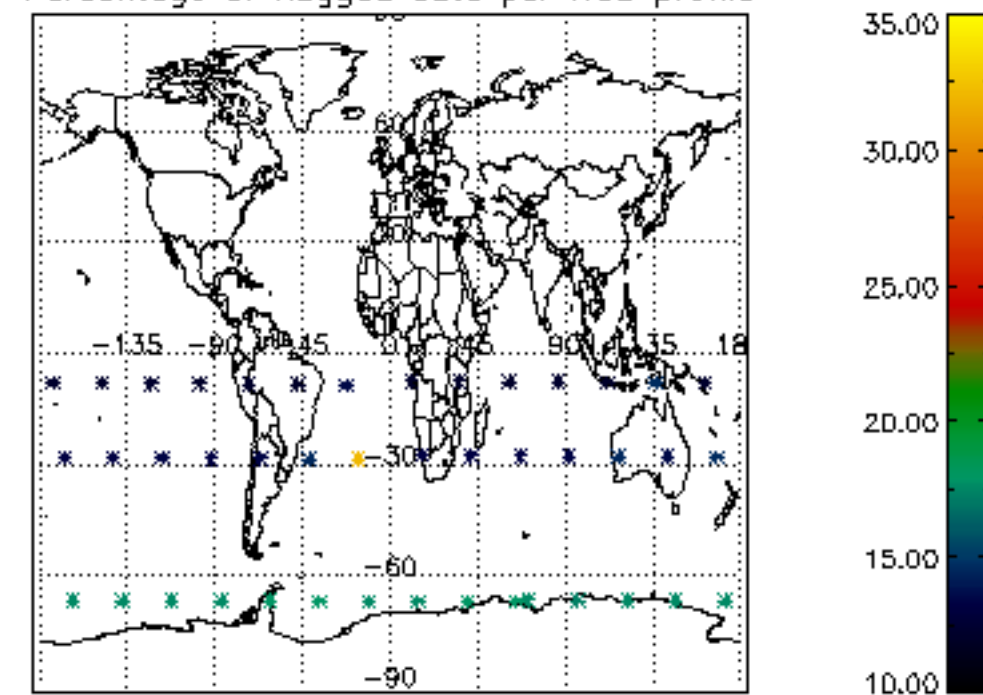

Percentage of flagged data per NO3 profile