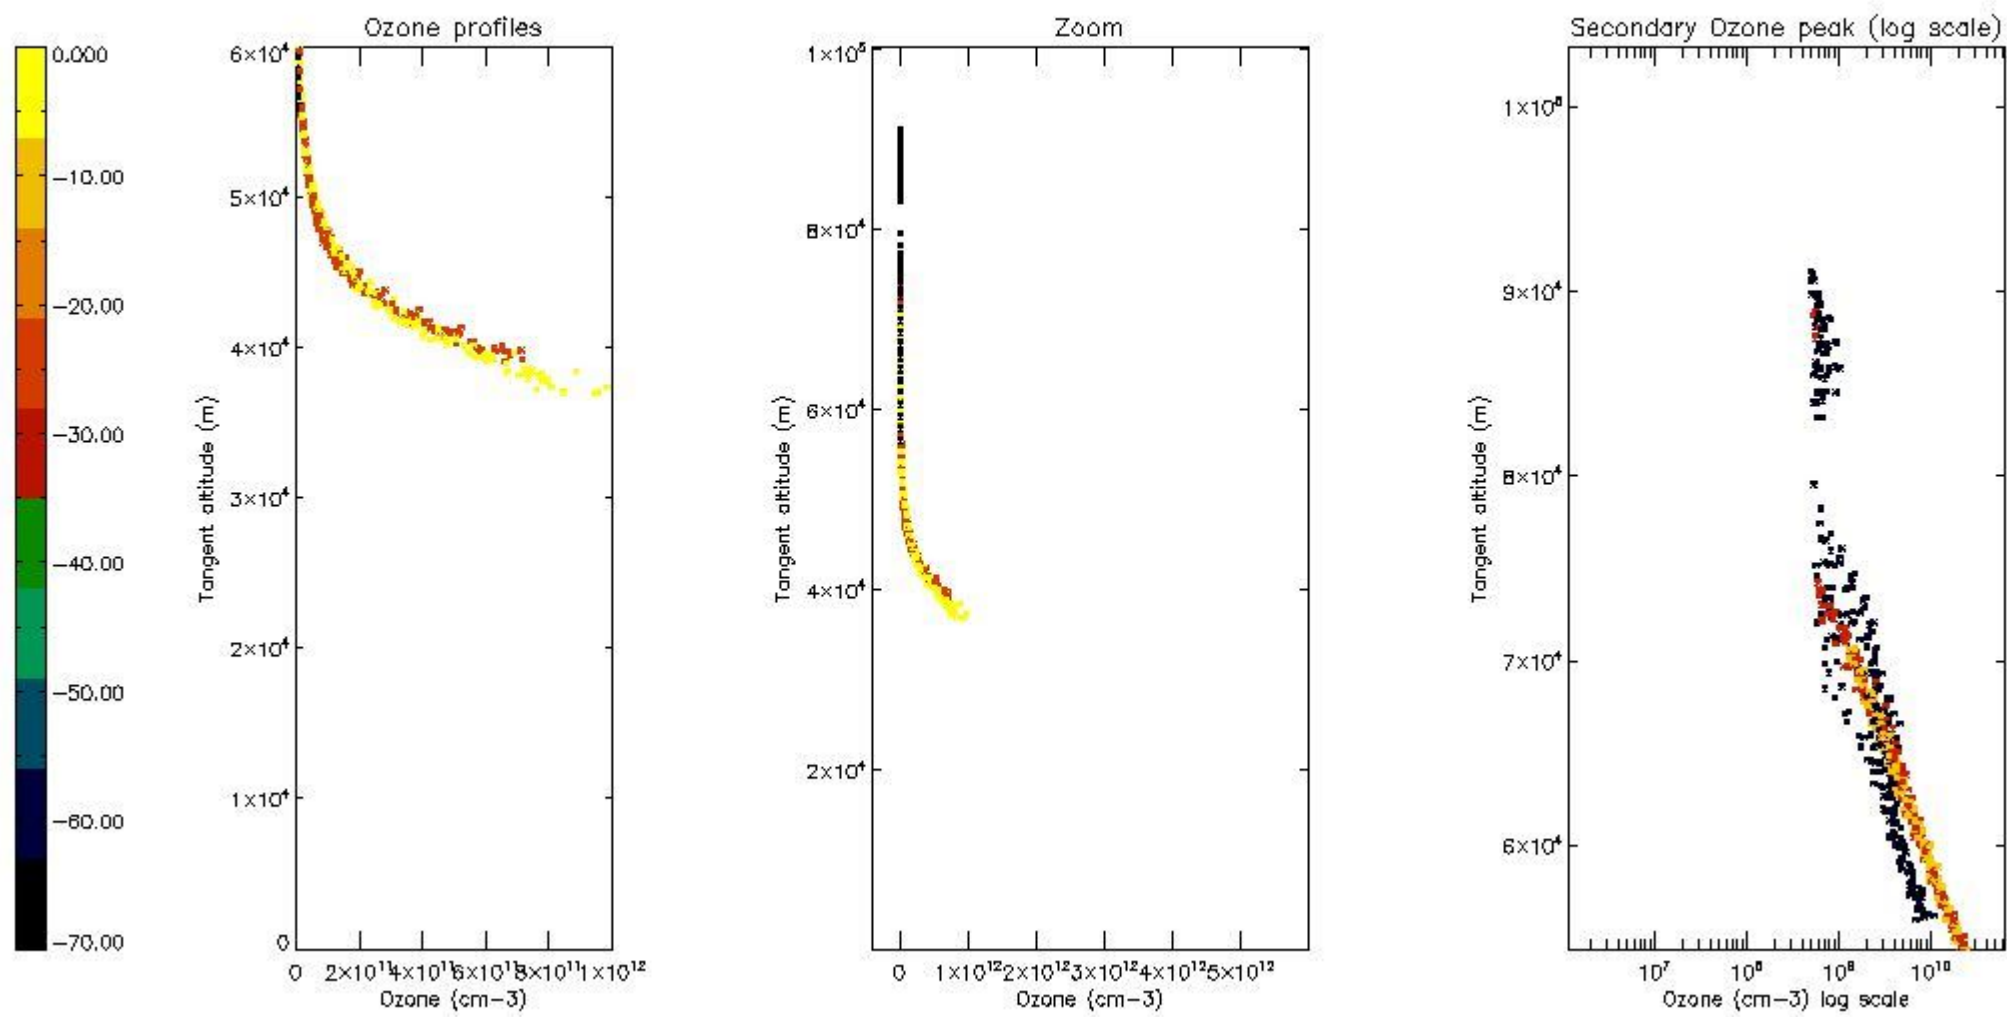

5.5 Plot ozone profiles where STD < 5% (dark without errors)

The colorbar represents the latitude.