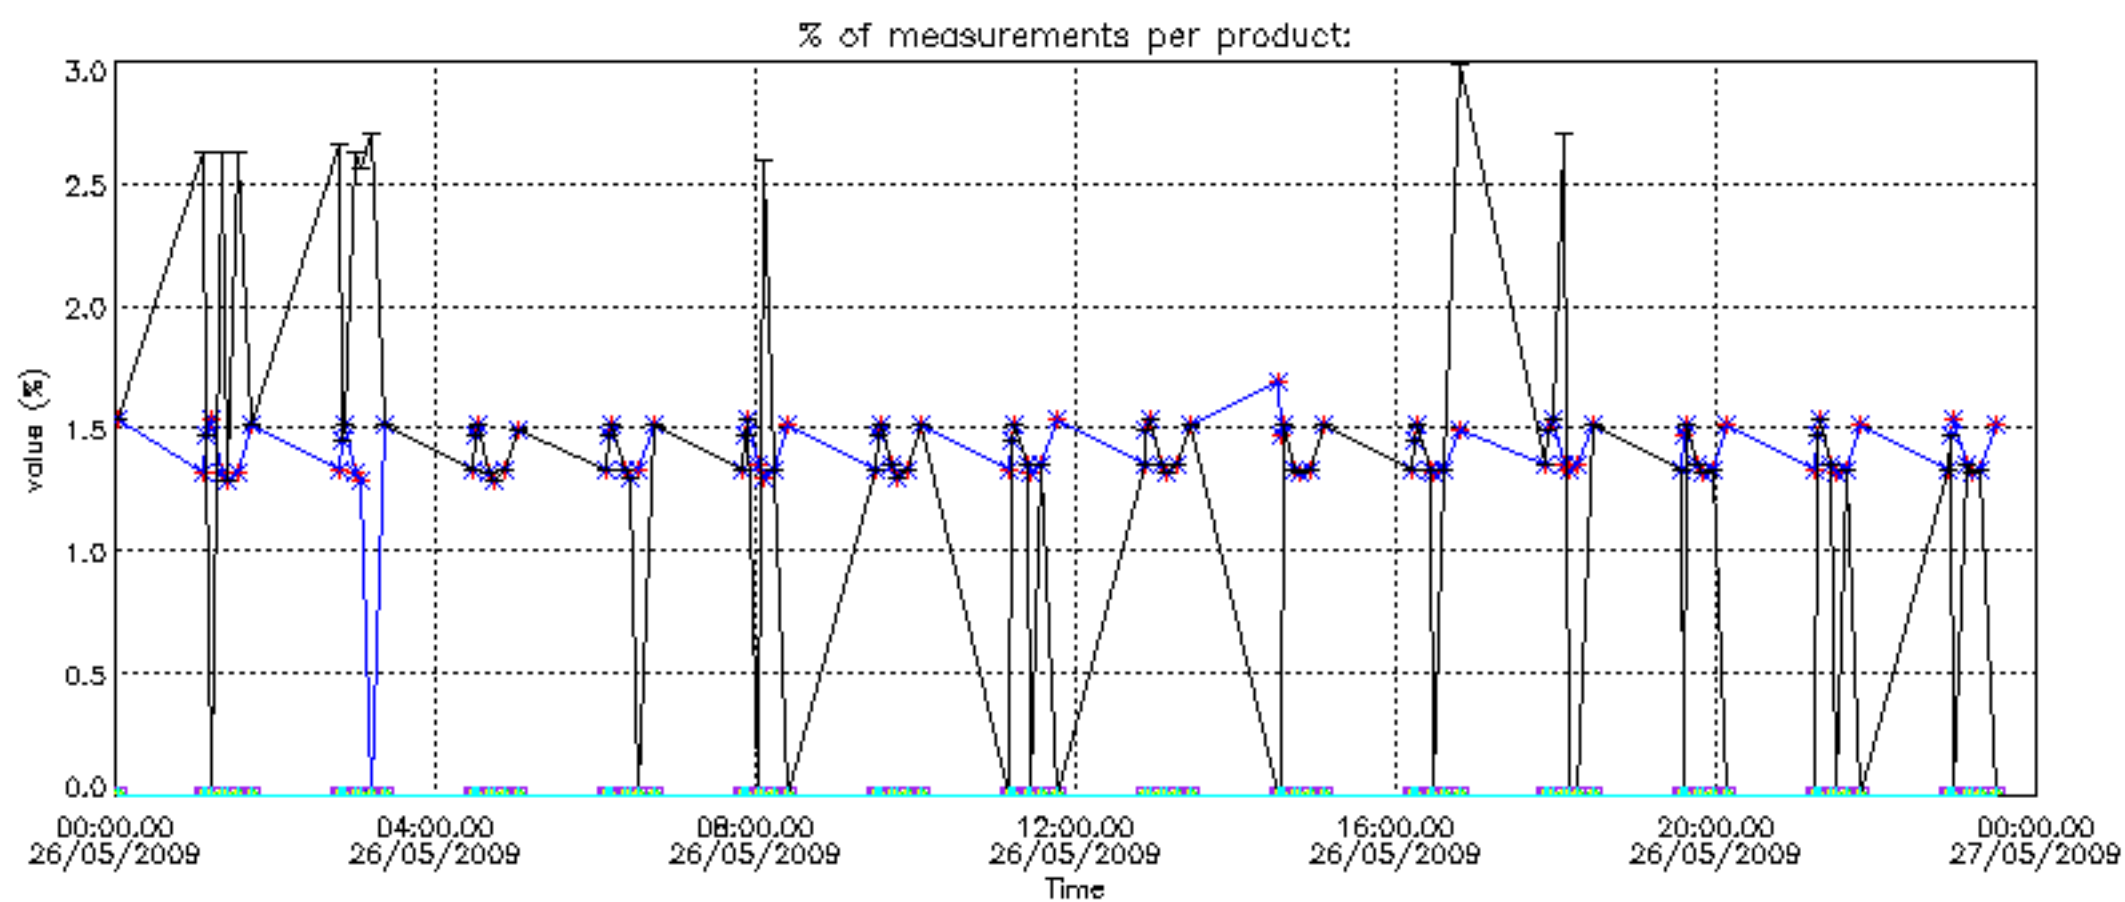

Percentage of cosmic ray hits per profile

Percentage of datation errors per profile