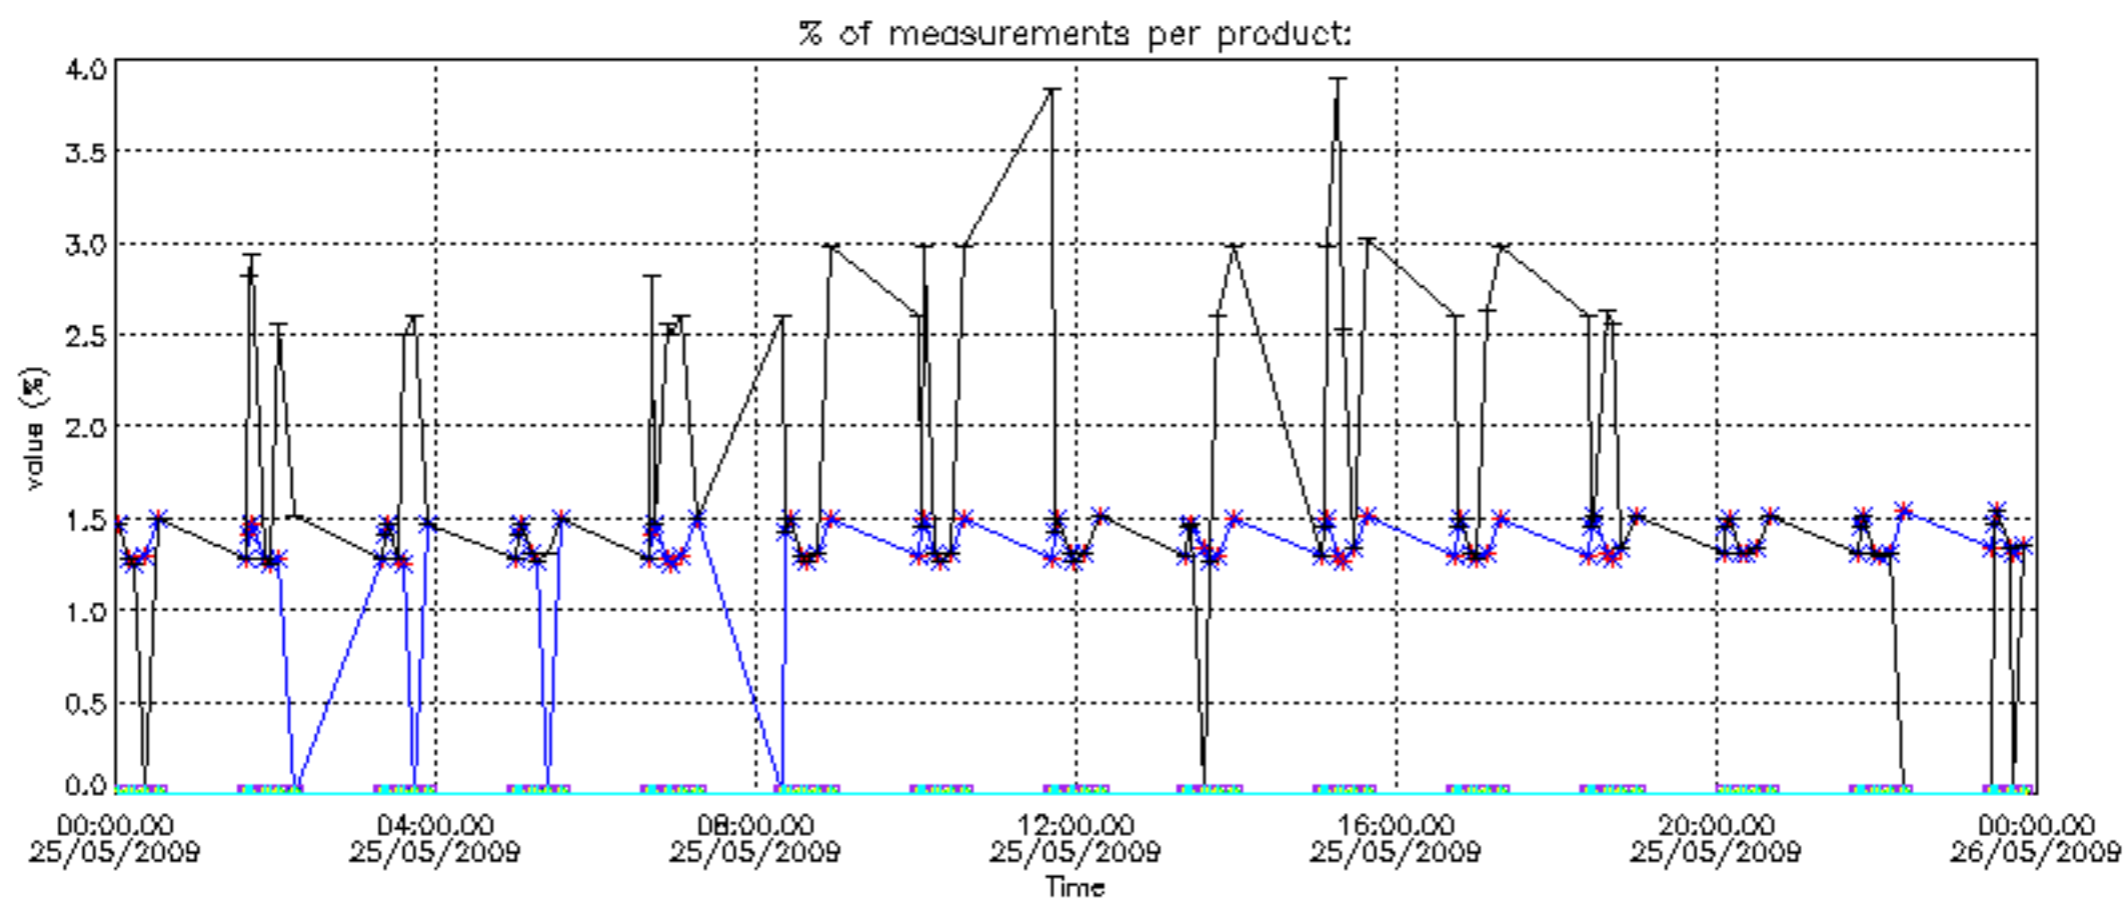

Percentage of cosmic ray hits per profile

Percentage of datation errors per profile