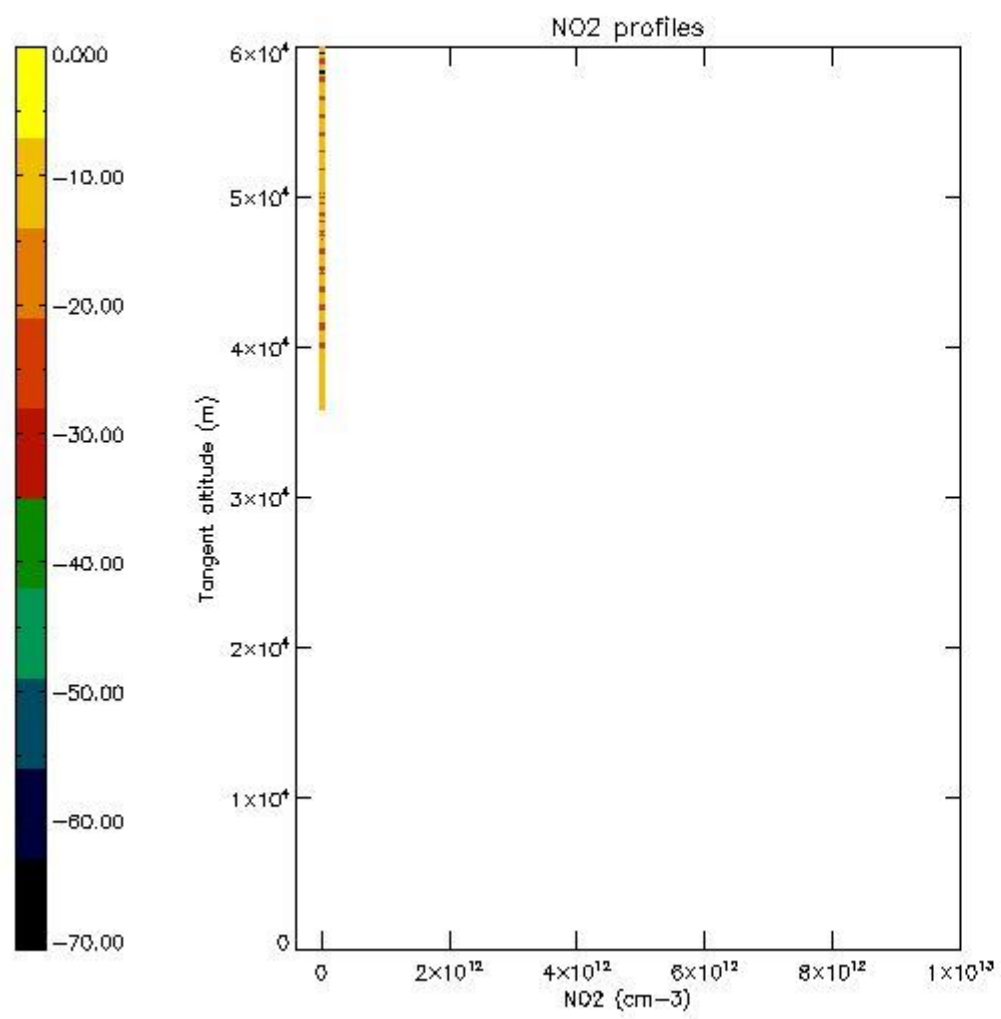

The colorbar represents the latitude.

*5.7 Plot NO3 profiles for all STD (dark without errors)*

The colorbar represents the latitude.