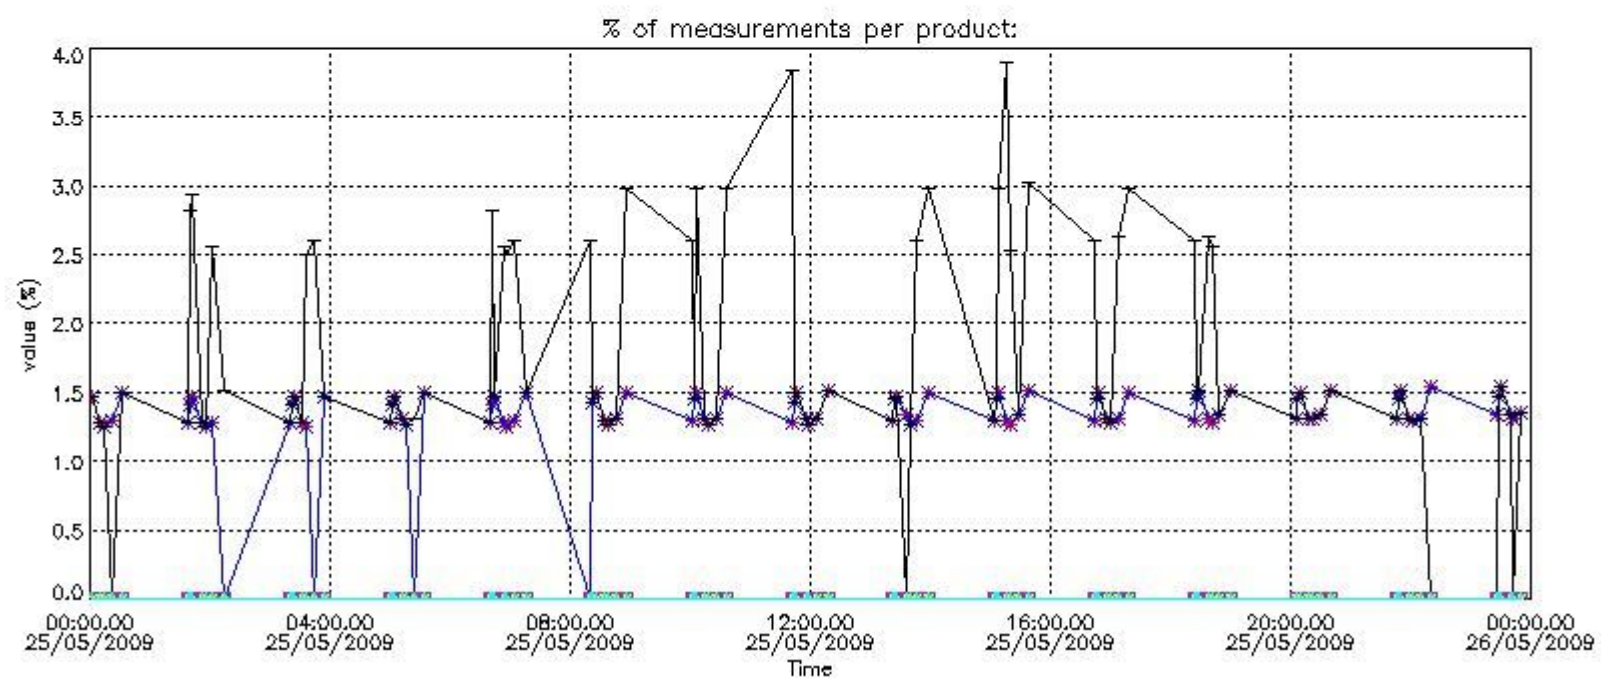

4.2 Plot quality information per product coming from level 1b processing (world map)

4.2.1 Plot level 1 quality information per product (world map): ENVISAT ASCENDING passes