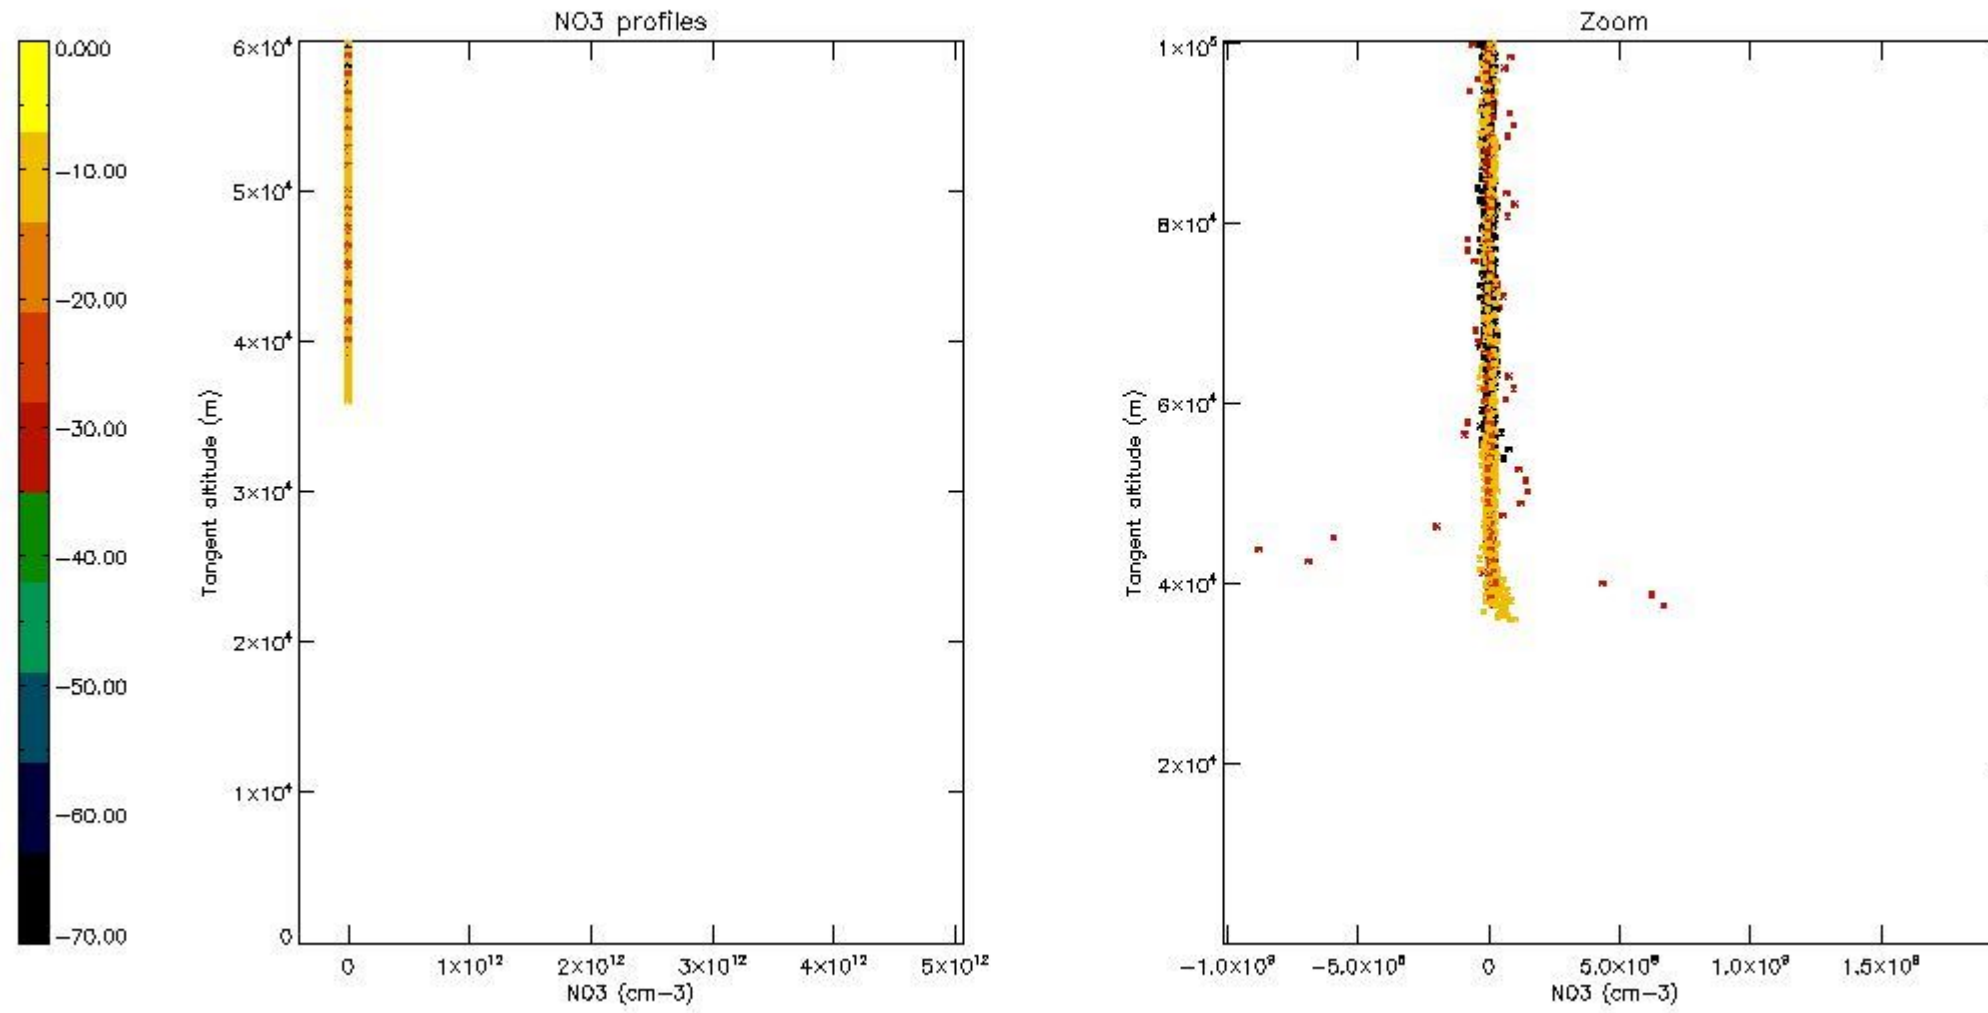

5.4 Plot ozone profiles where STD < 10% (dark without errors)

The colorbar represents the latitude.

*5.5 Plot ozone profiles where STD < 5% (dark without errors)*

The colorbar represents the latitude.

*5.6 Plot NO<sub>2</sub> profiles for all STD (dark without errors)*

The colorbar represents the latitude.

*5.7 Plot NO3 profiles for all STD (dark without errors)*

The colorbar represents the latitude.