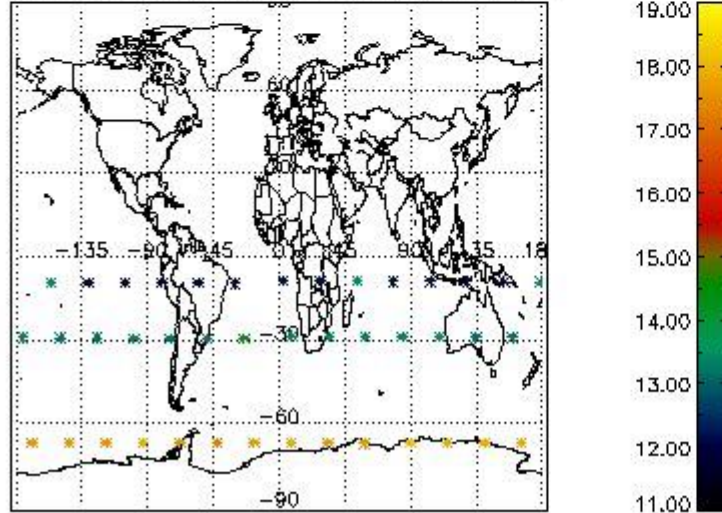

#### 3.1 Plot quality information per product (time dependant)

3.2 Plot quality information per product (world map)

Percentage of flagged data per O3 profile

Percentage of flagged data per H2O profile

Percentage of flagged data per NO2 profile