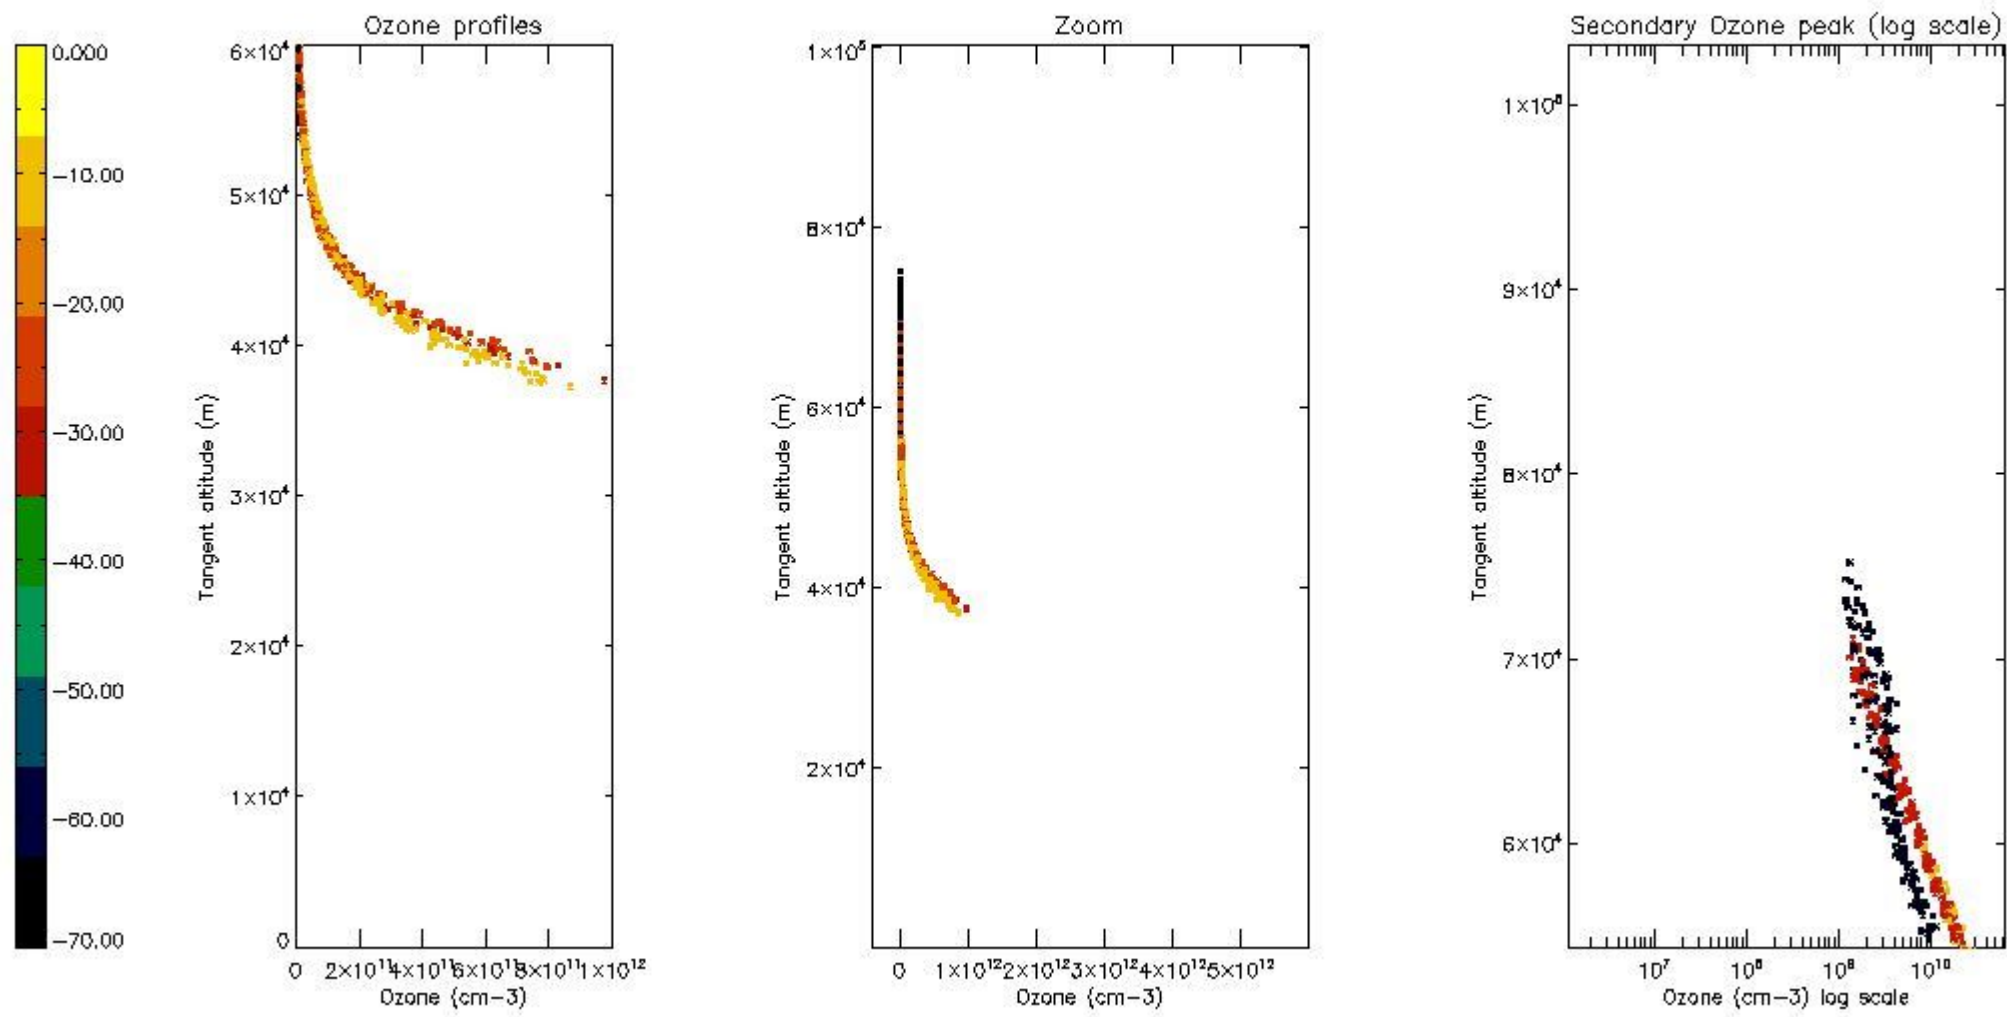

5.6 Plot NO₂ profiles for all STD (dark without errors)

The colorbar represents the latitude.