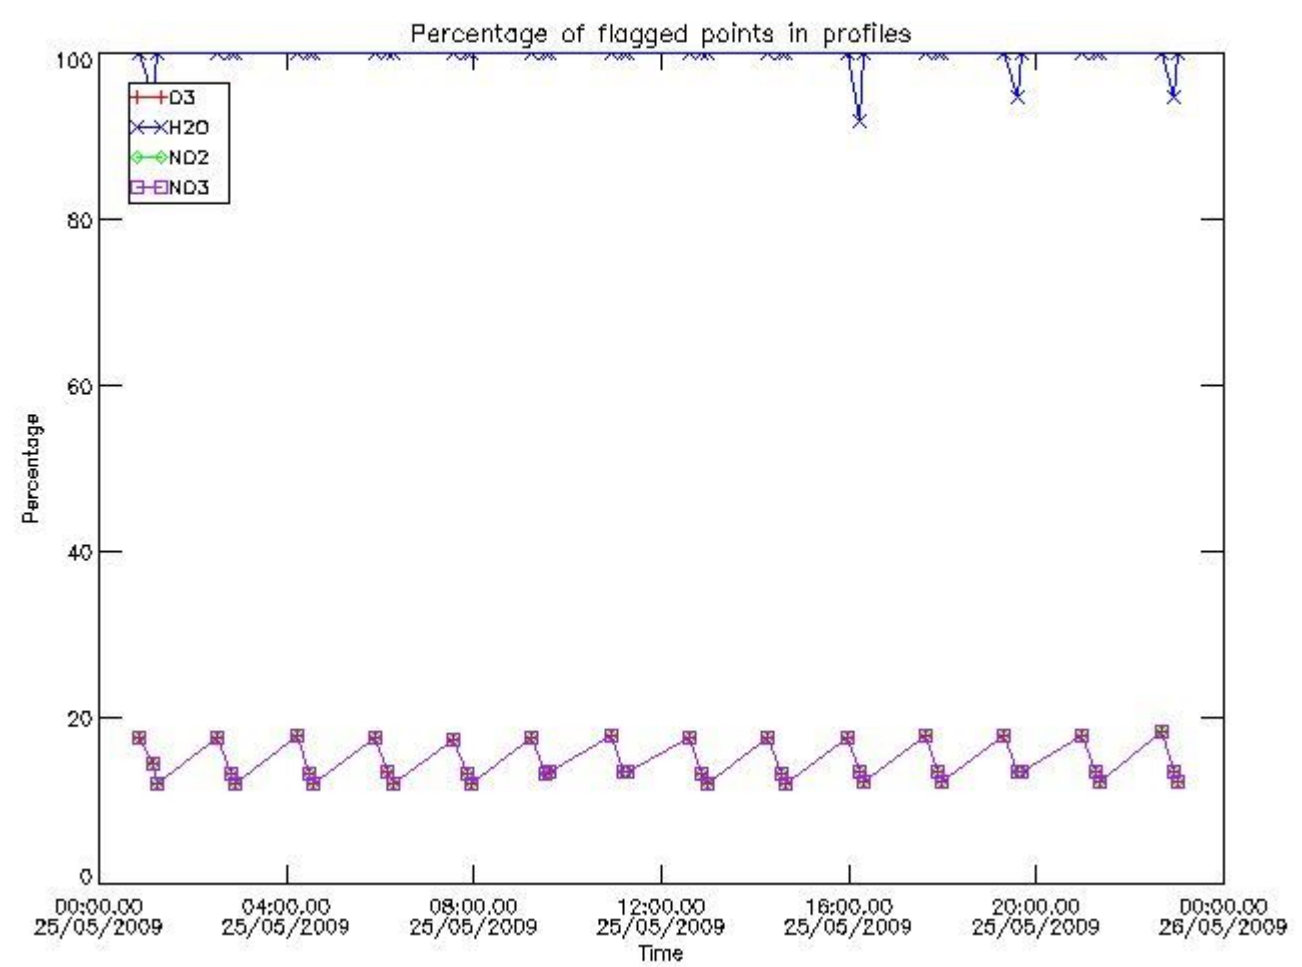

3. Quality information per product

In this section it is plotted some information contained in the Quality Summary data set of the level 2 products. Only products in dark limb conditions and without errors (error flag in the MPH set to "0") are used.

3.1 Plot quality information per product (time dependant)

Percentage of flagged data per O3 profile

Percentage of flagged data per H2O profile