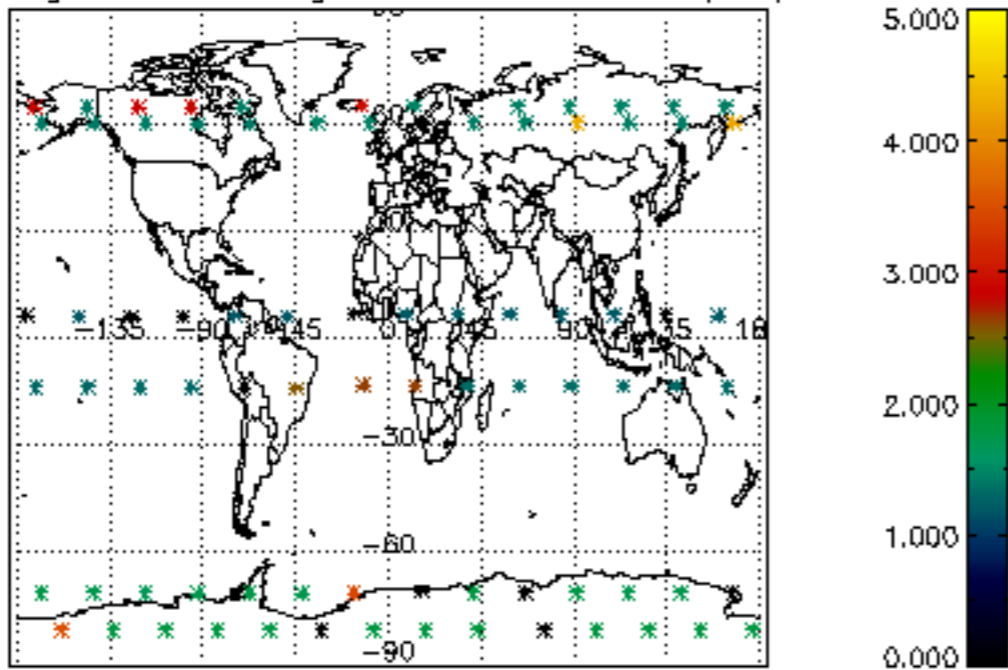

Percentage of cosmic ray hits per profile

Percentage of star falling outside central band per profile