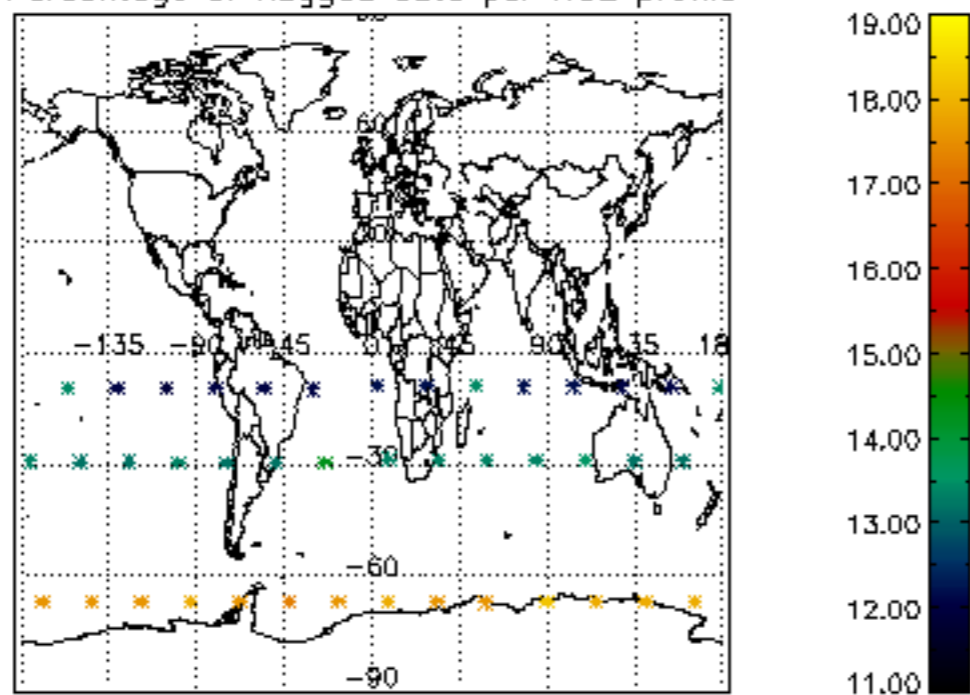

Percentage of flagged data per NO2 profile