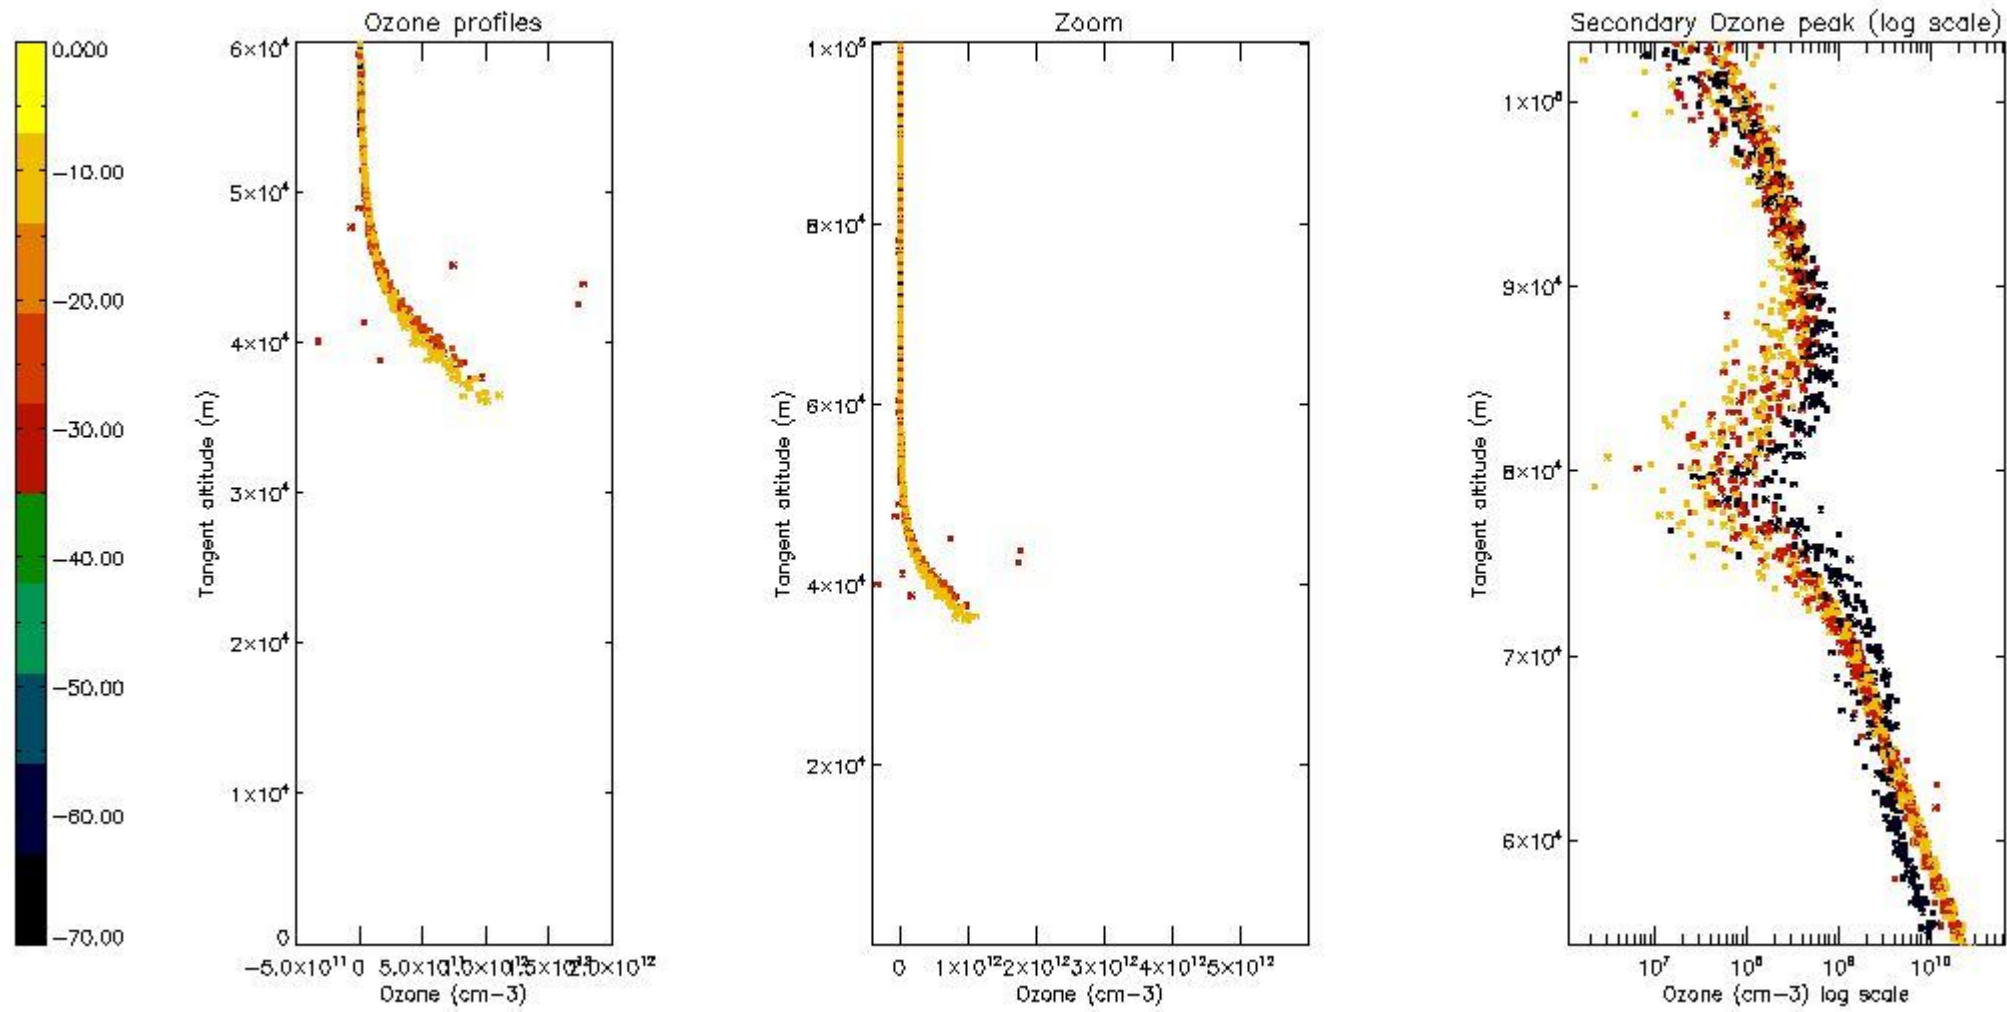

STD < 10	9
STD < 5	6

5.2 Plot ozone profiles for all STD (dark without errors)

The colorbar represents the latitude.

5.3 Plot ozone profiles where STD < 20% (dark without errors)

The colorbar represents the latitude.