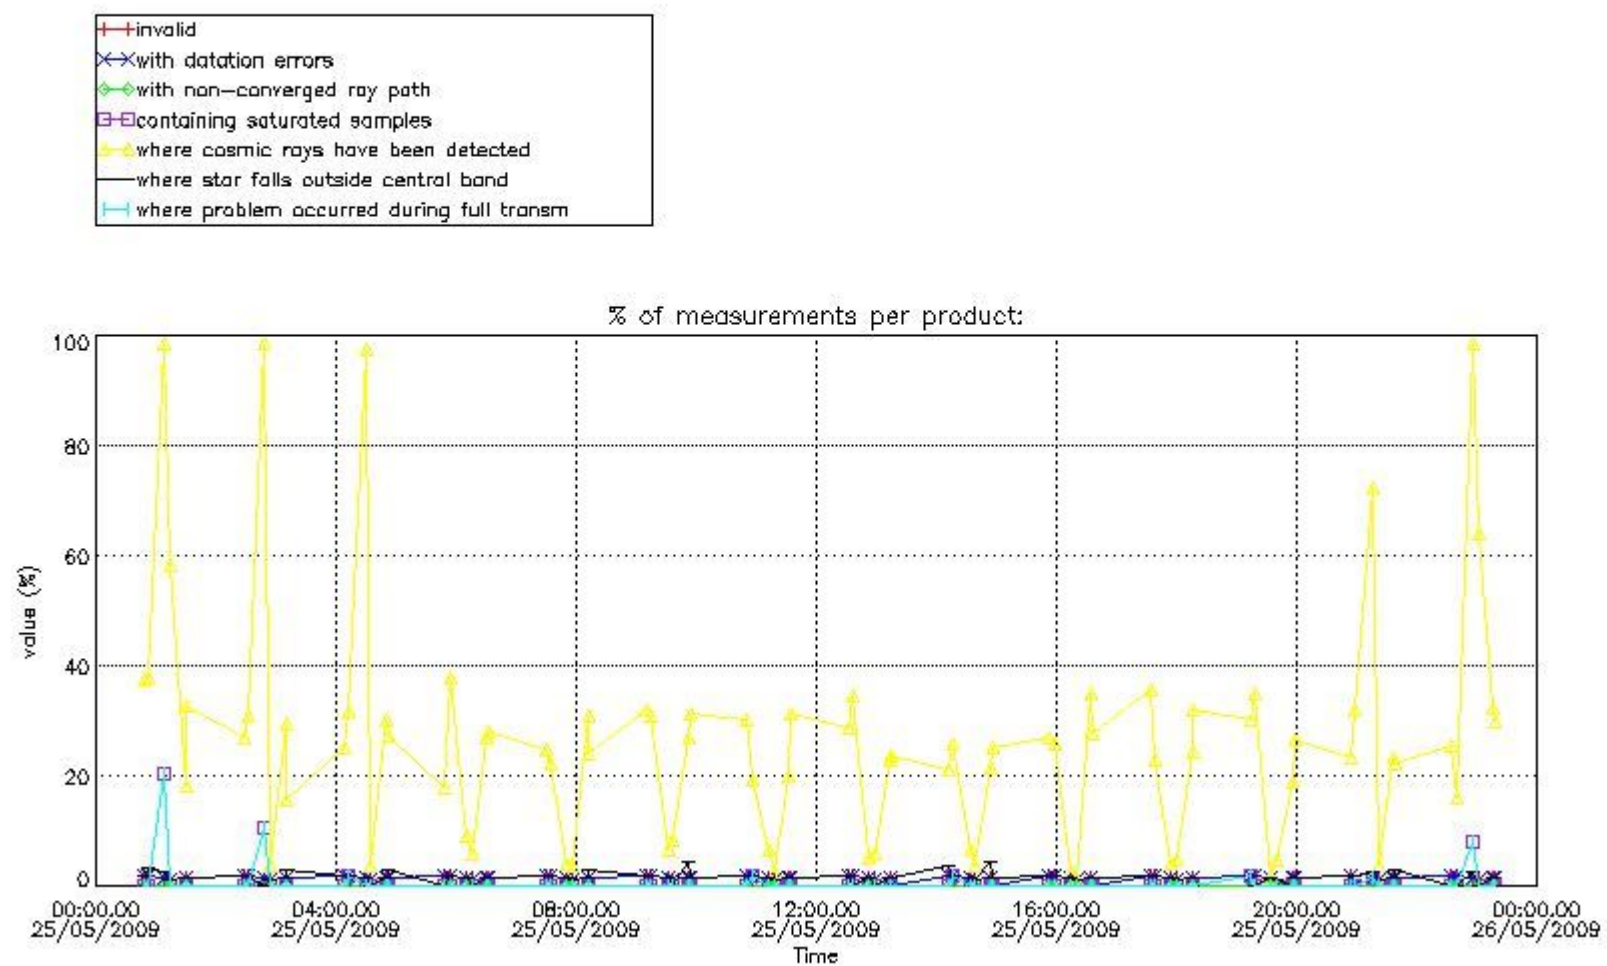

4.1.2 Plot level 1 quality information per product (time dependant): ENVI SAT DESCENDING passes