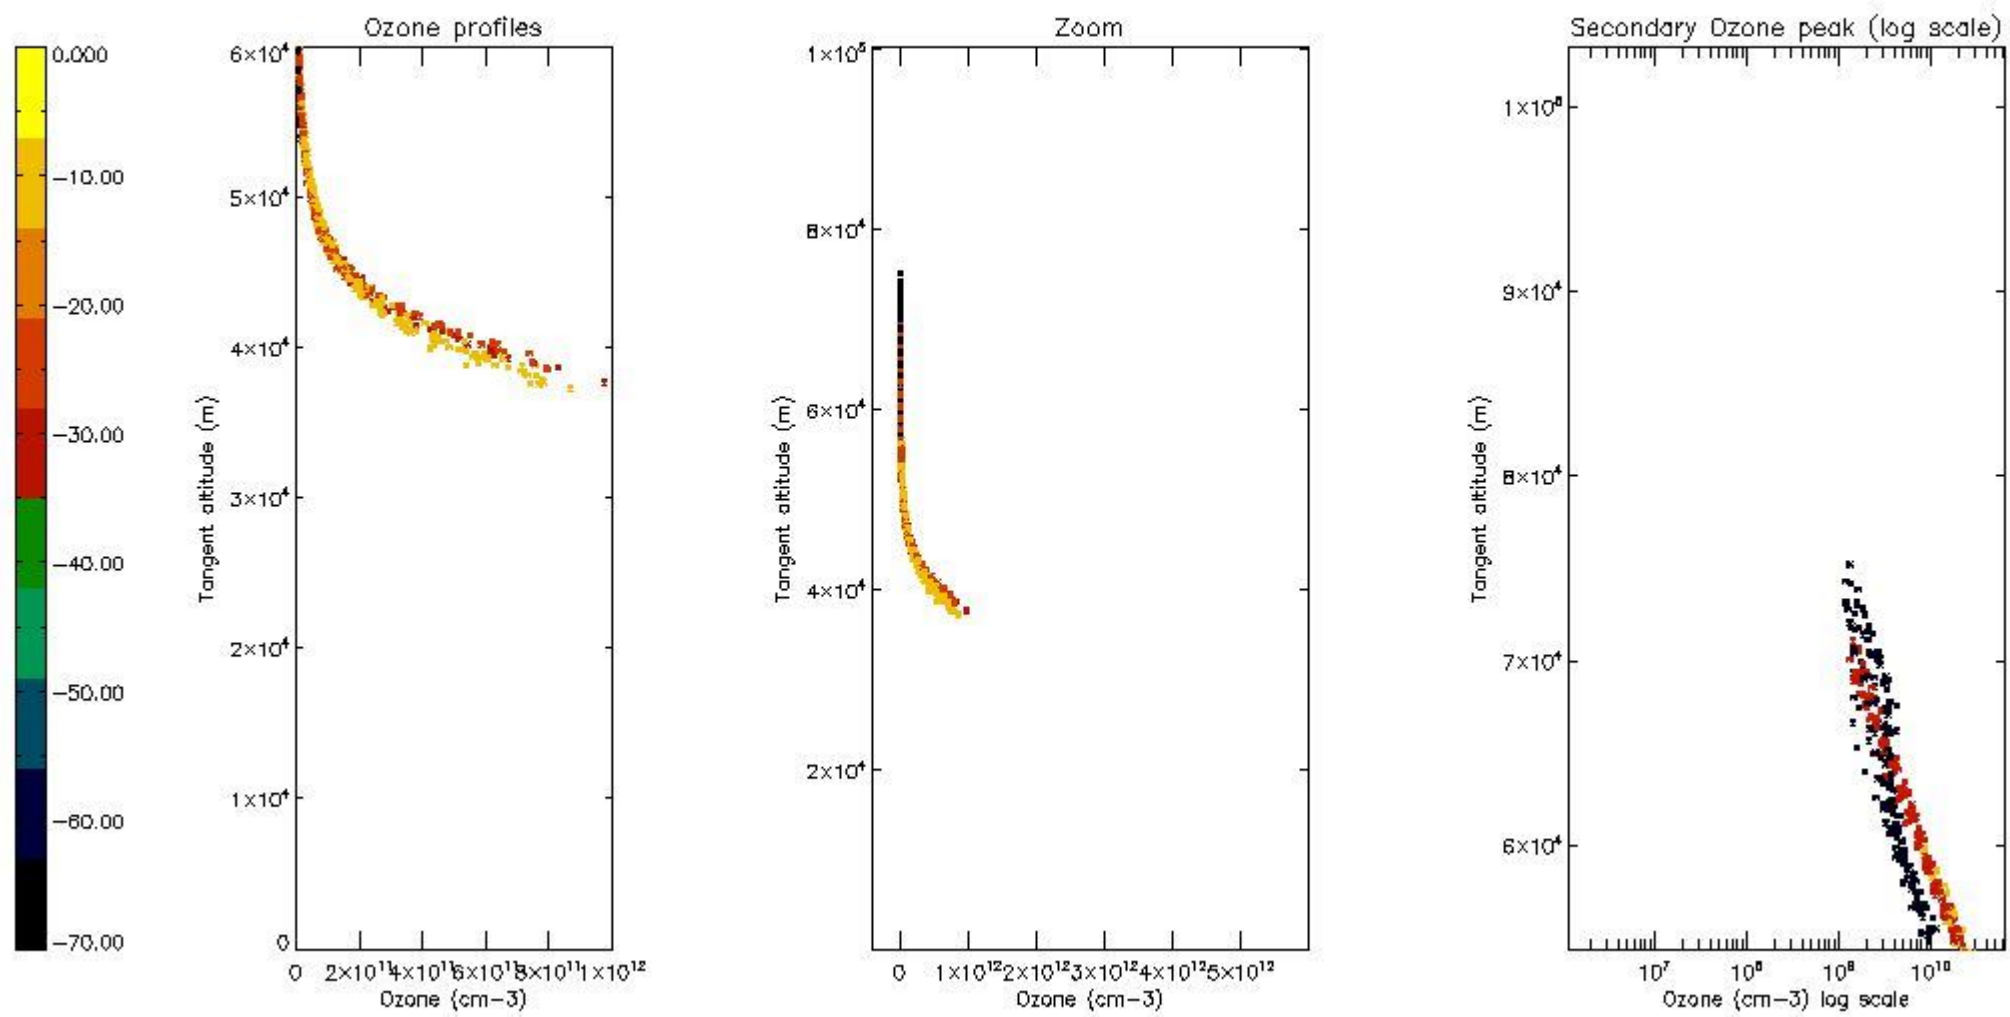

5.6 Plot NO₂ profiles for all STD (dark without errors)

The colorbar represents the latitude.