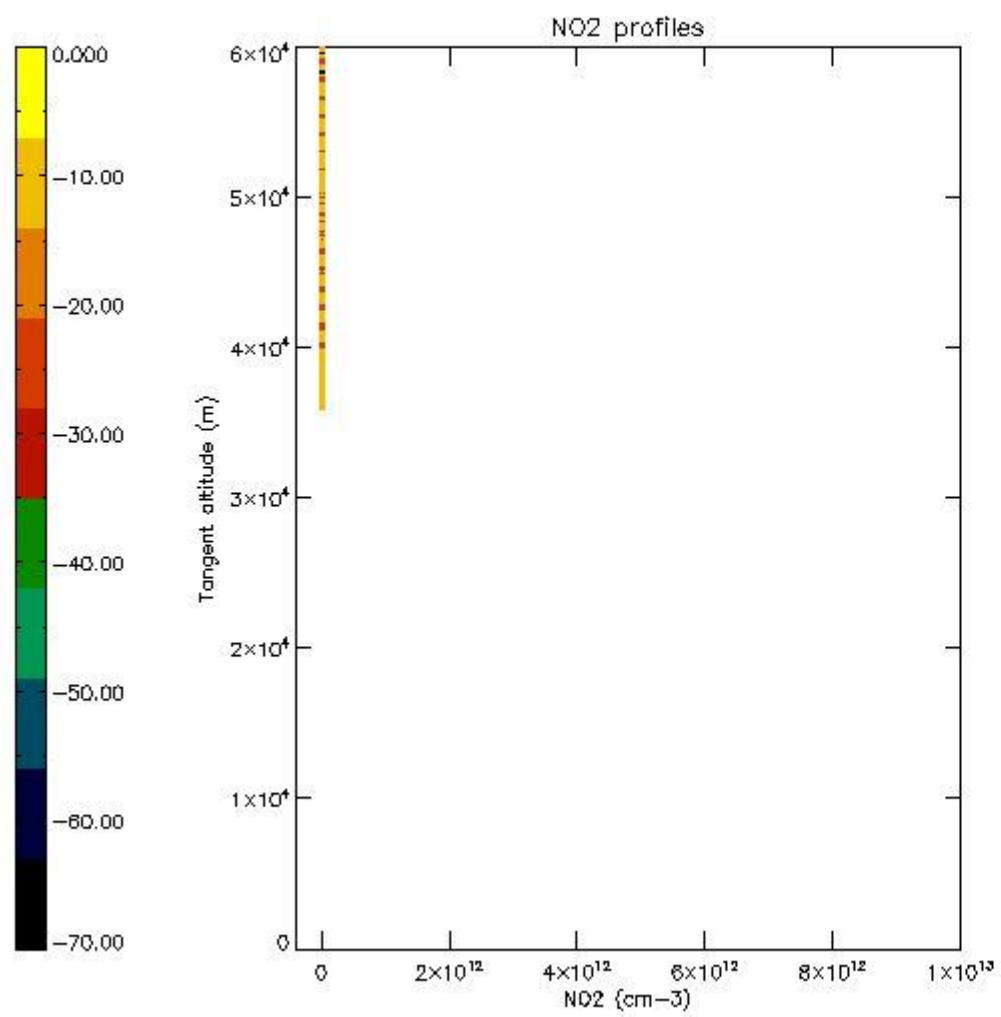

5.4 Plot ozone profiles where STD < 10% (dark without errors)

The colorbar represents the latitude.

*5.5 Plot ozone profiles where STD < 5% (dark without errors)*

The colorbar represents the latitude.

*5.6 Plot NO<sub>2</sub> profiles for all STD (dark without errors)*

The colorbar represents the latitude.

*5.7 Plot NO3 profiles for all STD (dark without errors)*

The colorbar represents the latitude.