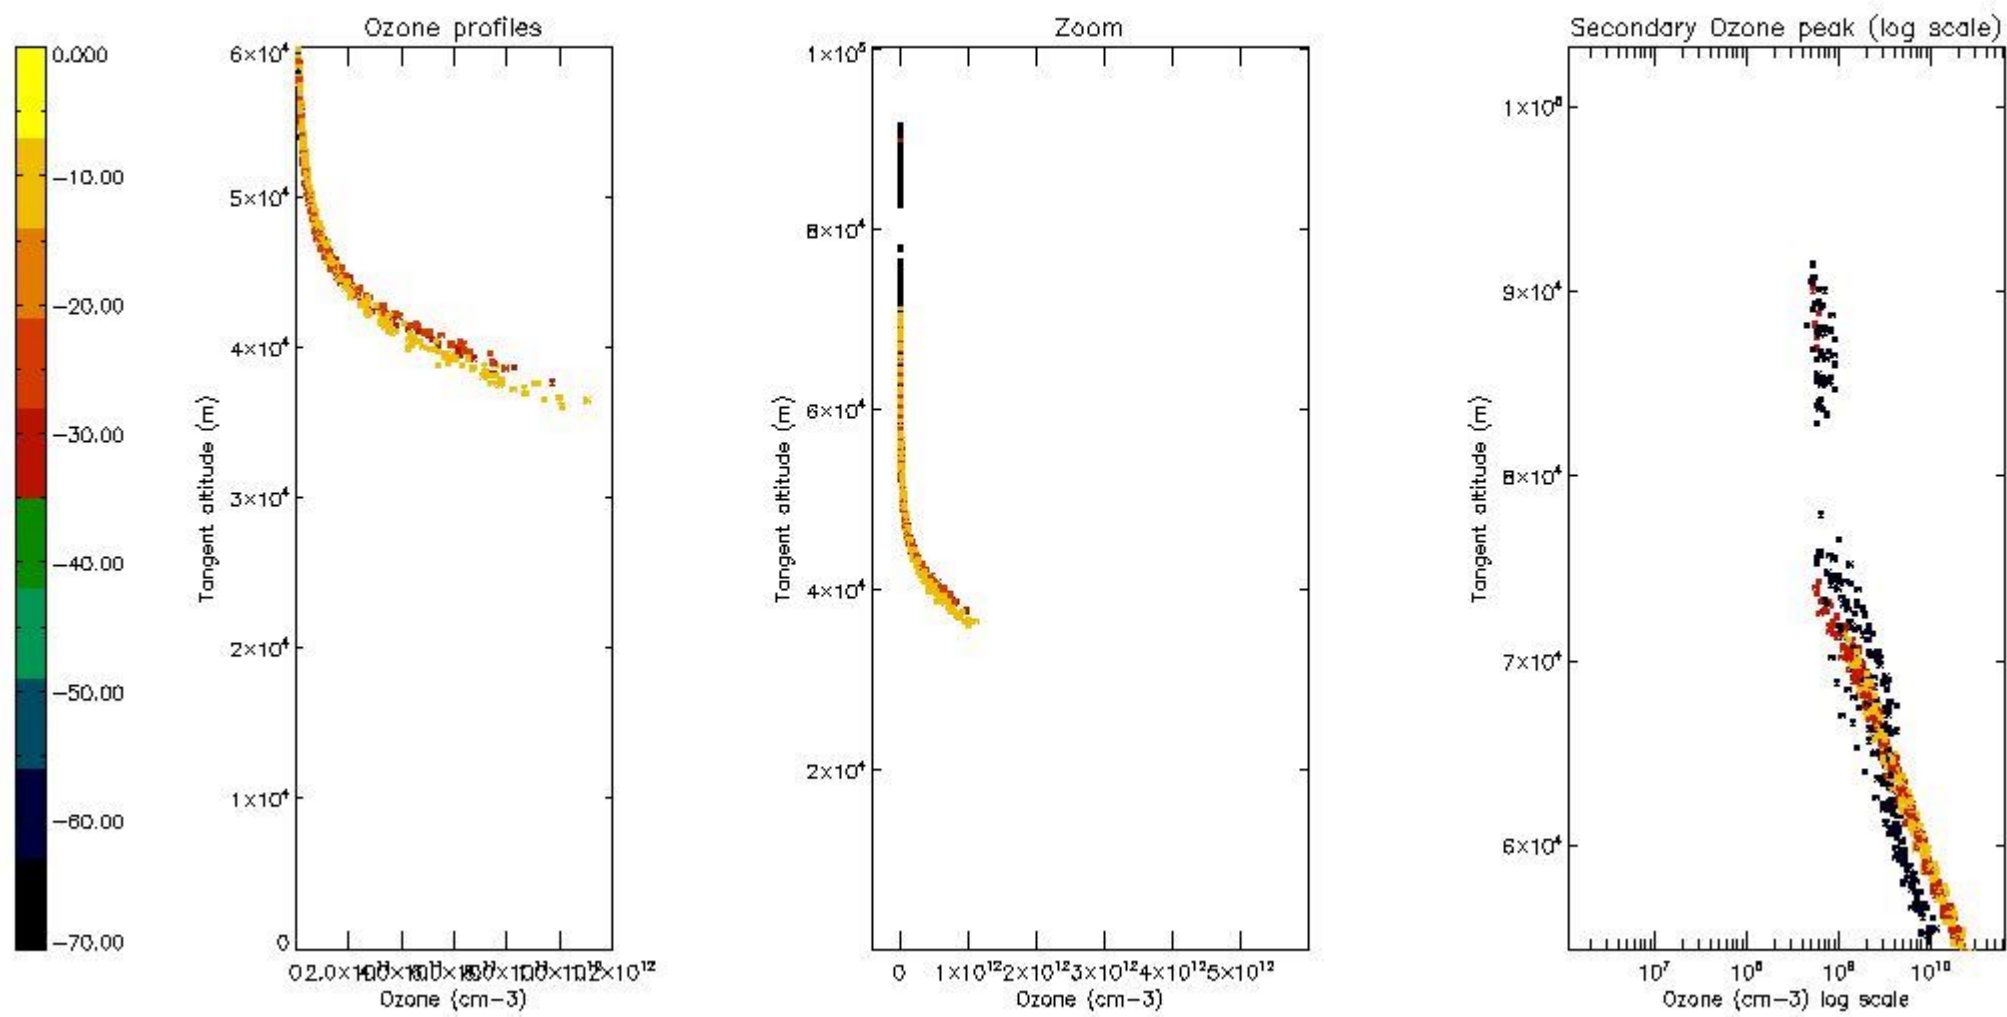

5.5 Plot ozone profiles where STD < 5% (dark without errors)

The colorbar represents the latitude.