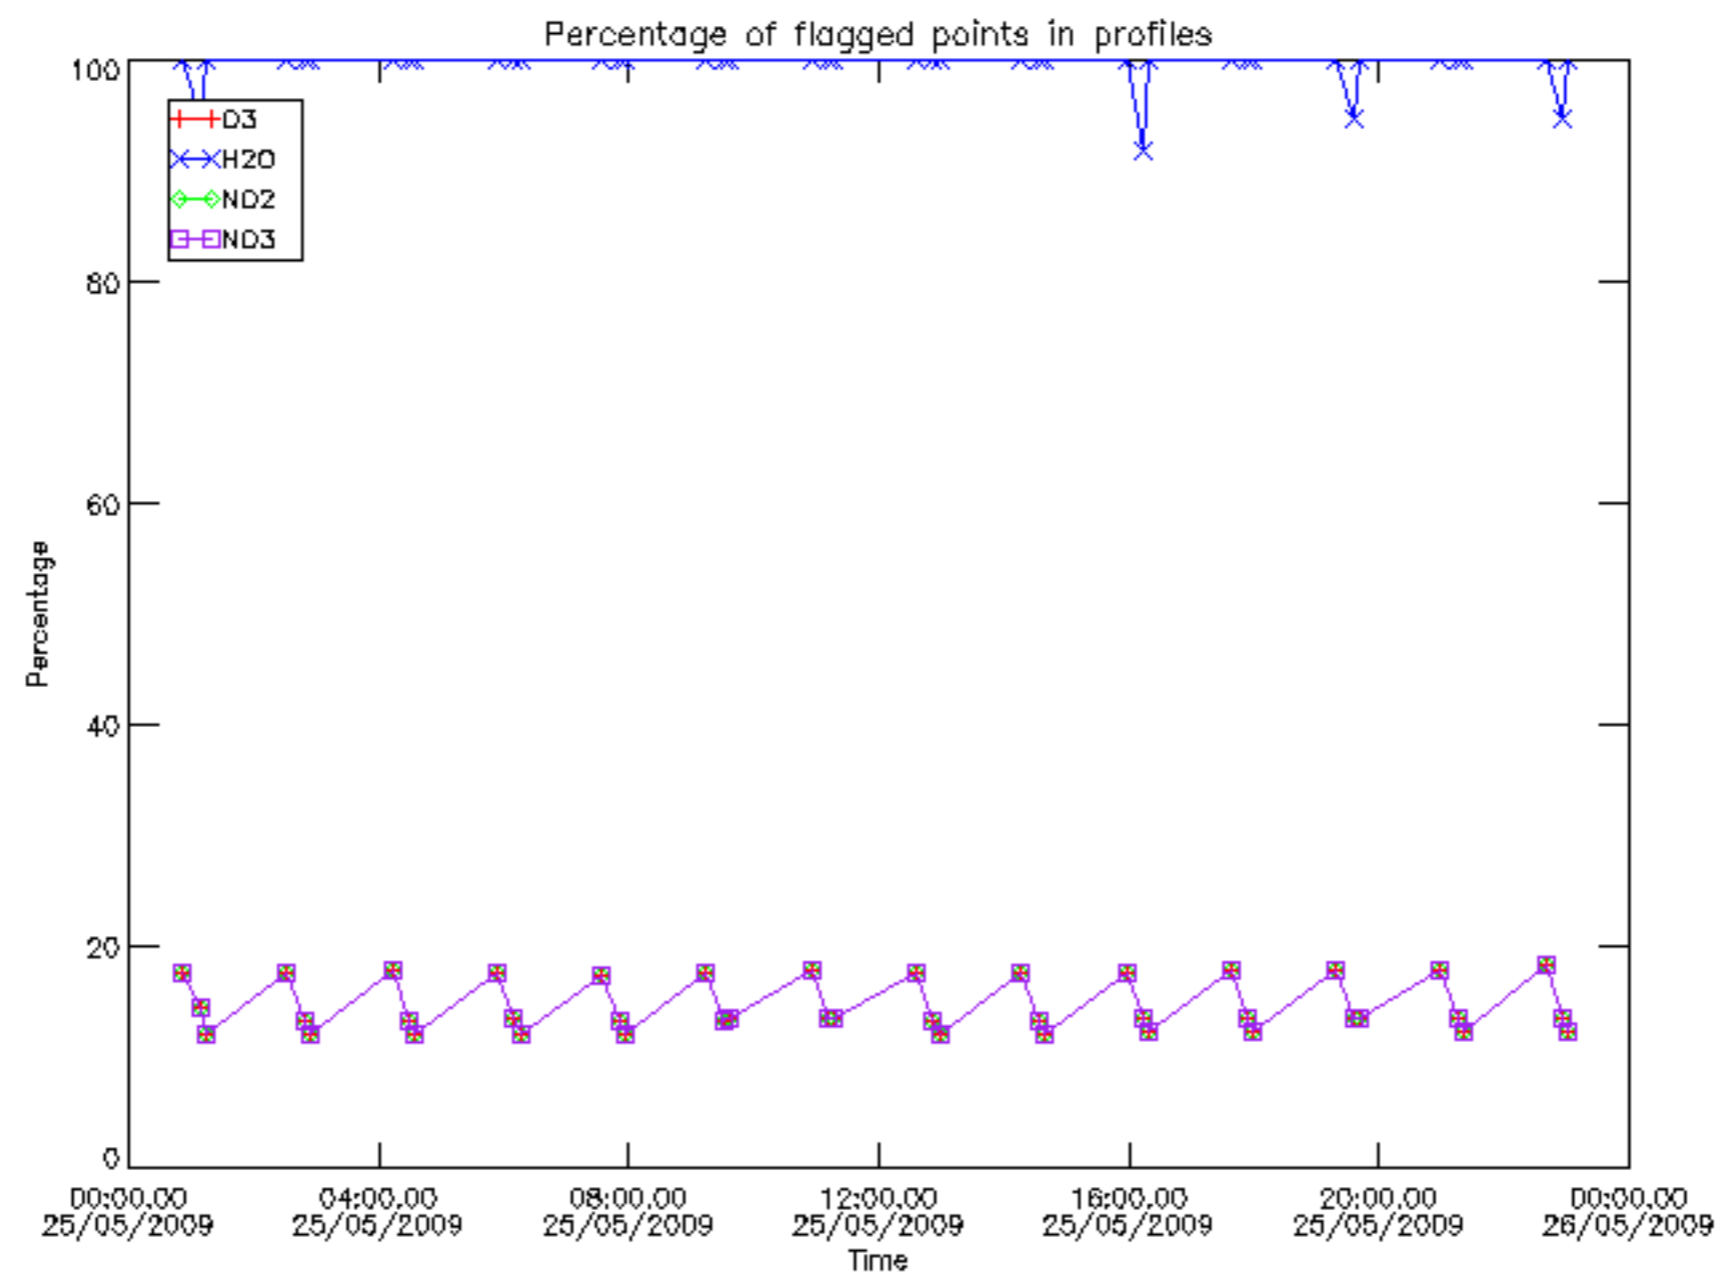

Percentage of flagged data per D3 profile

Percentage of flagged data per H2O profile