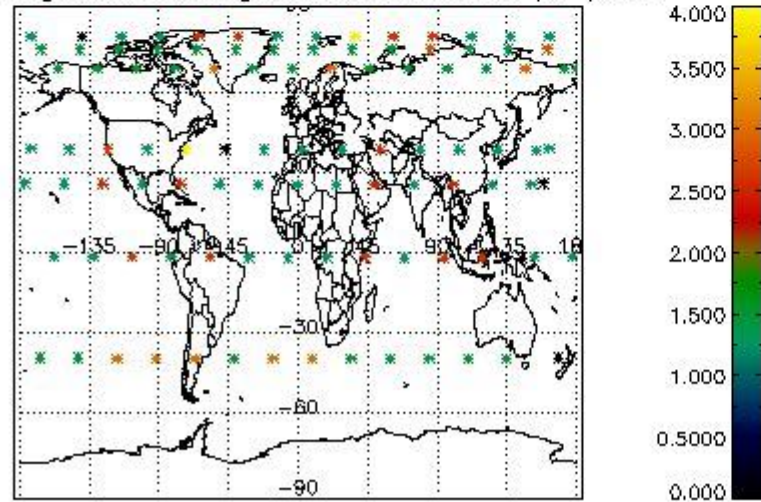

Percentage of star falling outside central band per profile