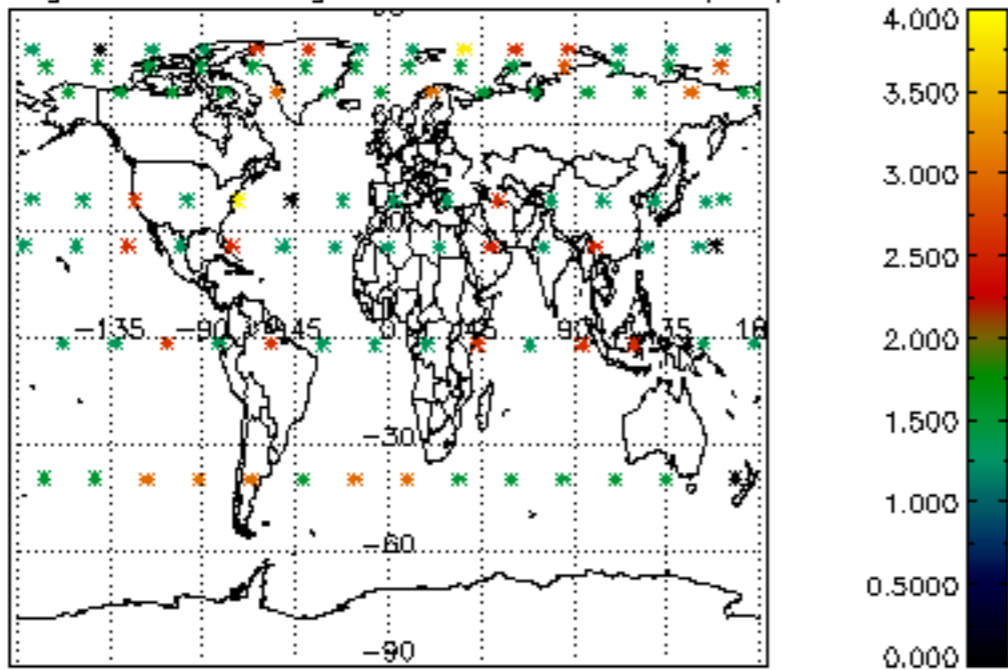

Percentage of star falling outside central band per profile