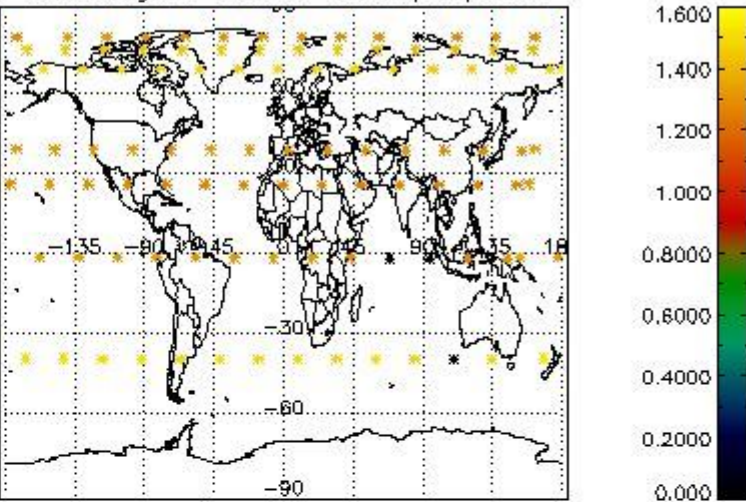

Percentage of datation errors per profile