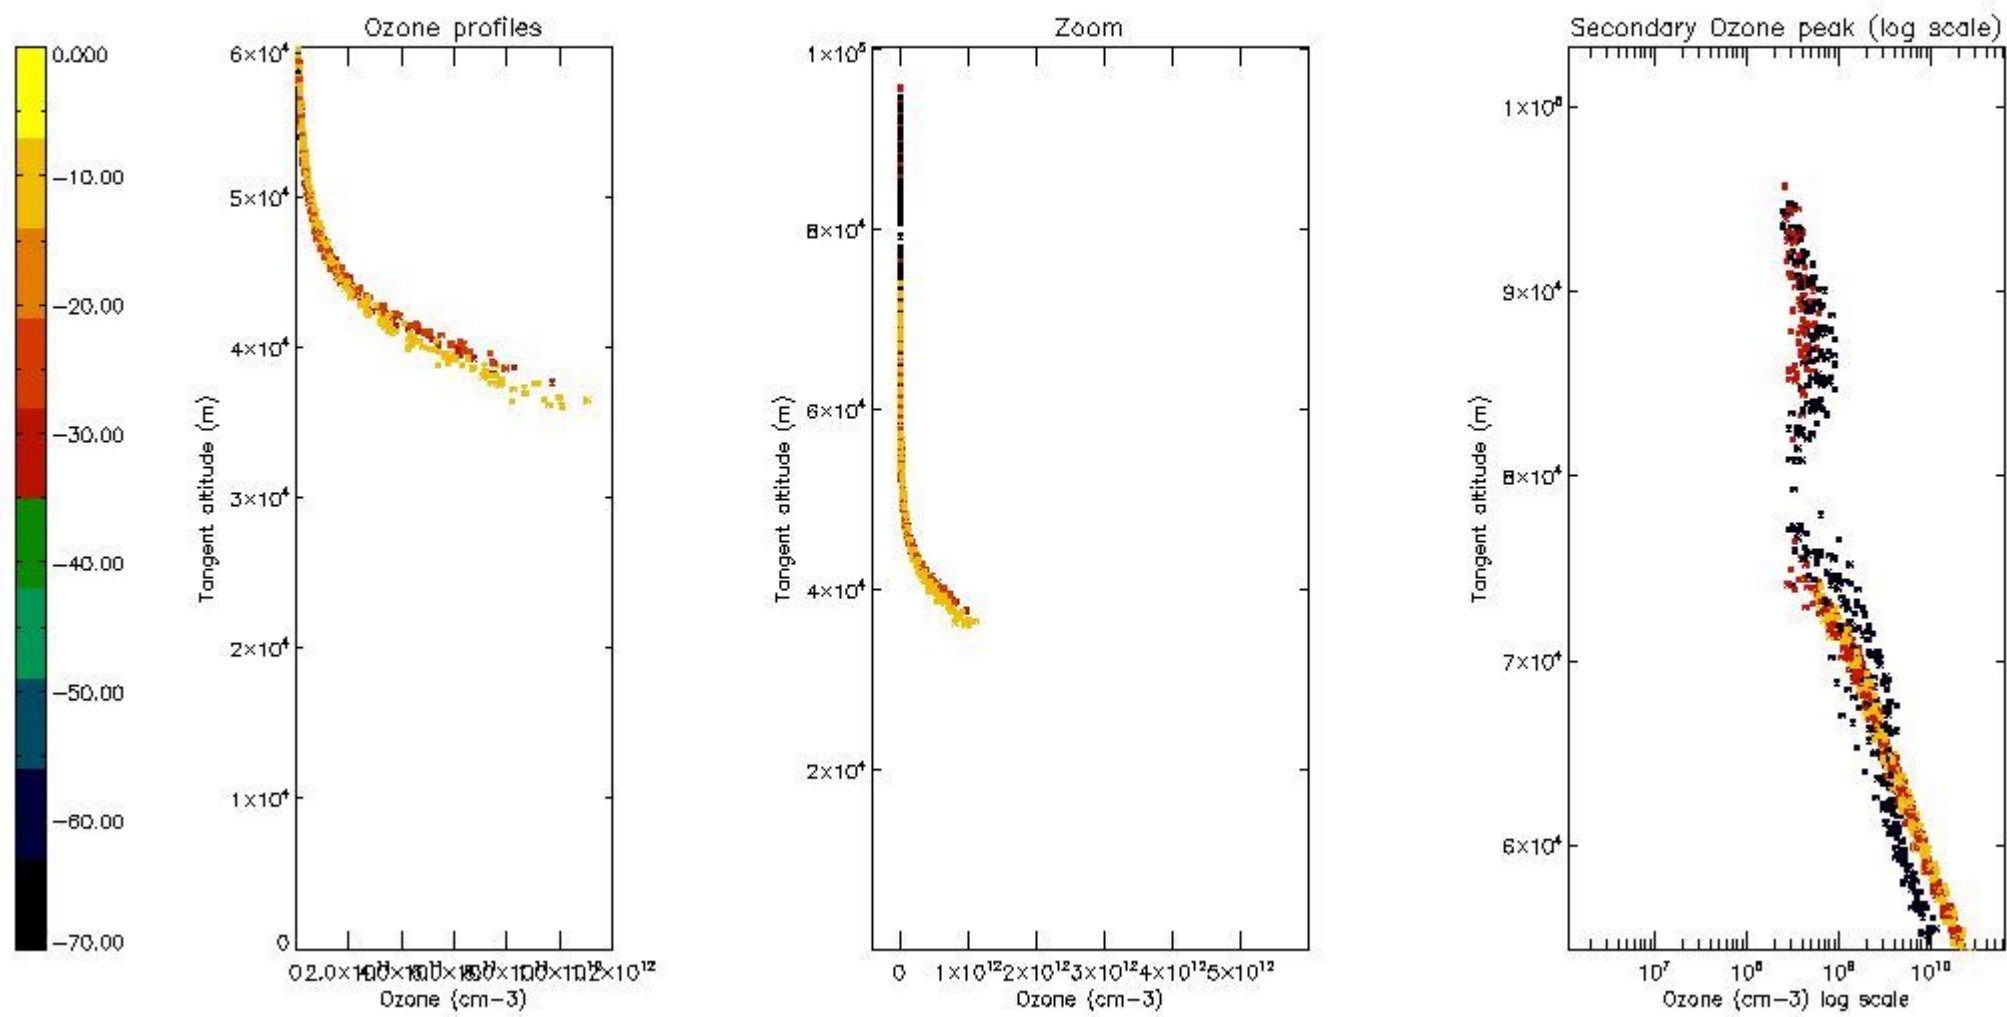

STD < 10	9
STD < 5	6

5.2 Plot ozone profiles for all STD (dark without errors)

The colorbar represents the latitude.

5.3 Plot ozone profiles where STD < 20% (dark without errors)

The colorbar represents the latitude.