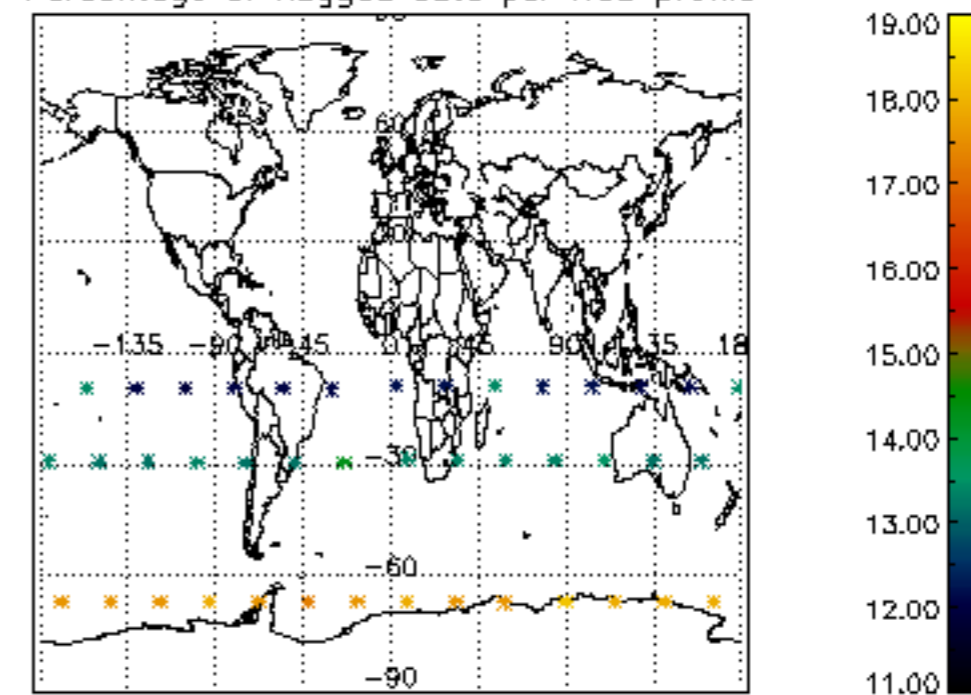

Percentage of flagged data per NO3 profile