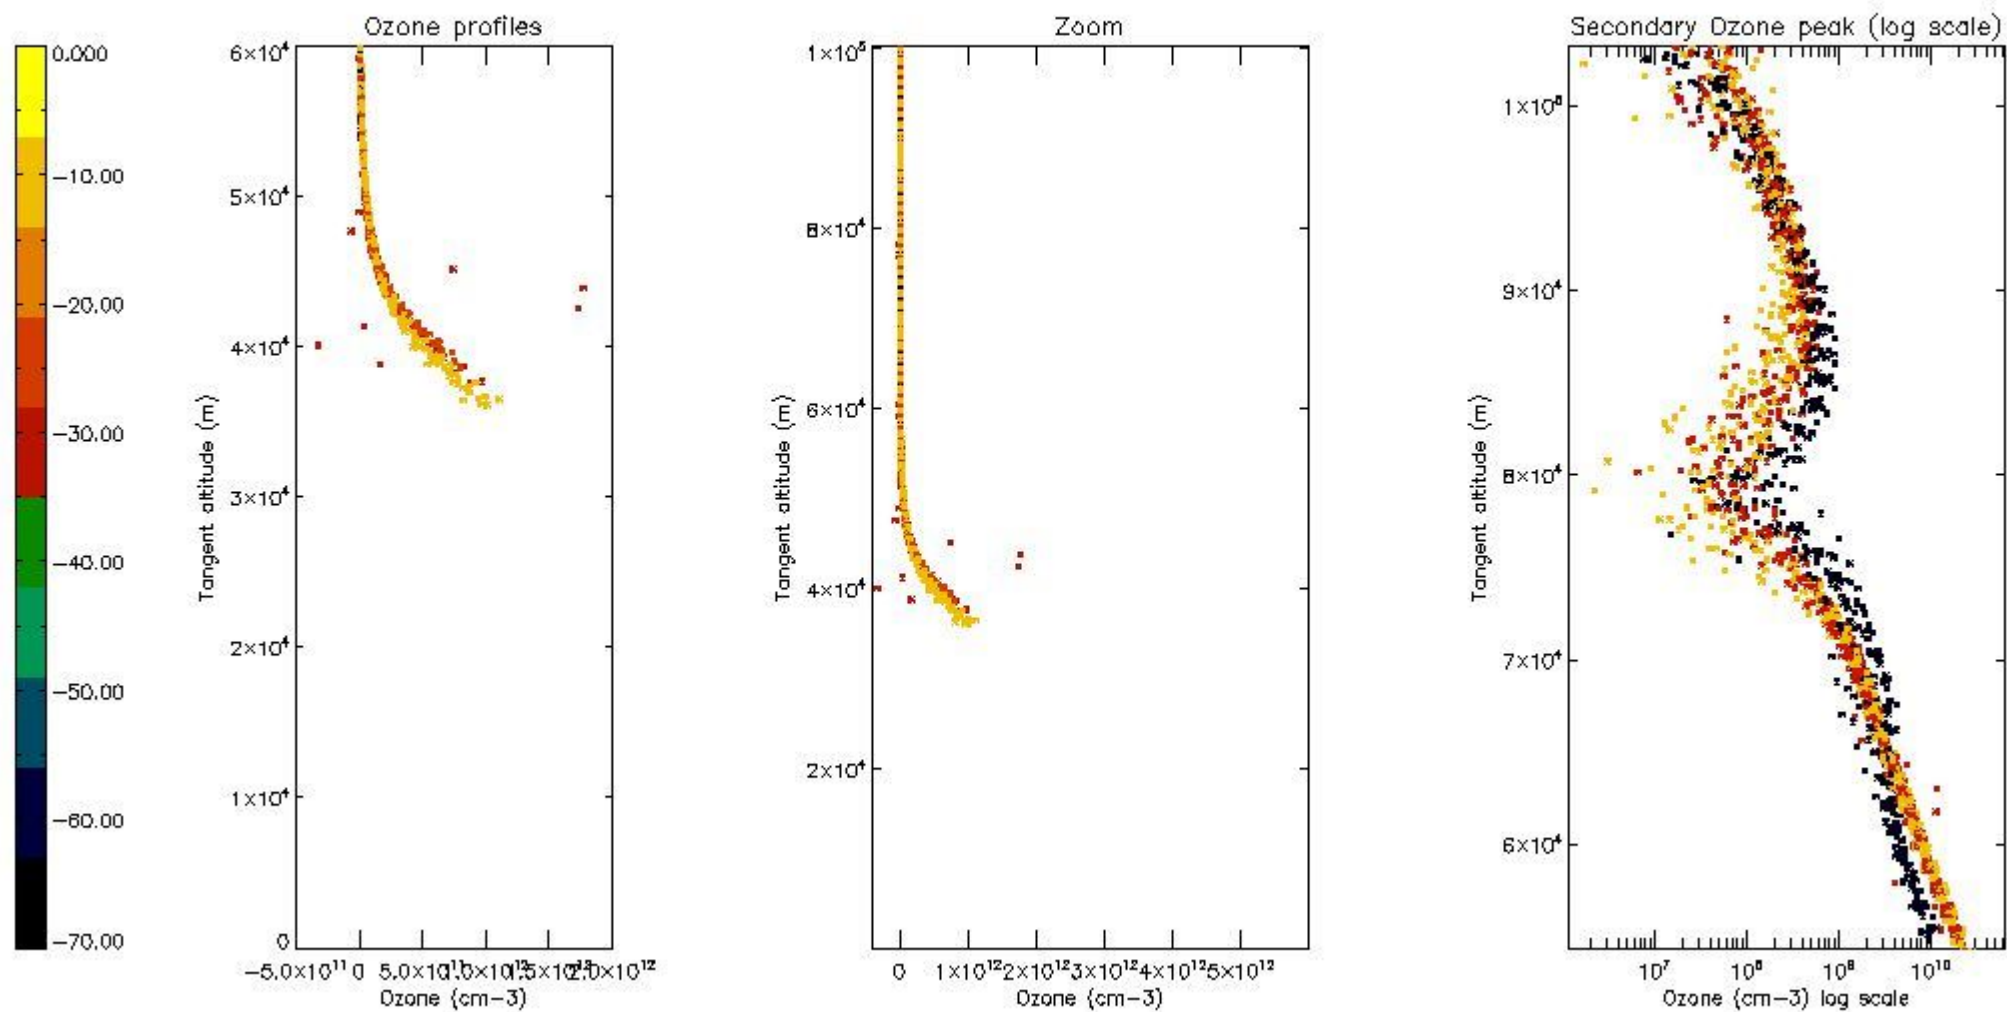

STD < 10	9
STD < 5	6

5.2 Plot ozone profiles for all STD (dark without errors)

The colorbar represents the latitude.

5.3 Plot ozone profiles where STD < 20% (dark without errors)

The colorbar represents the latitude.