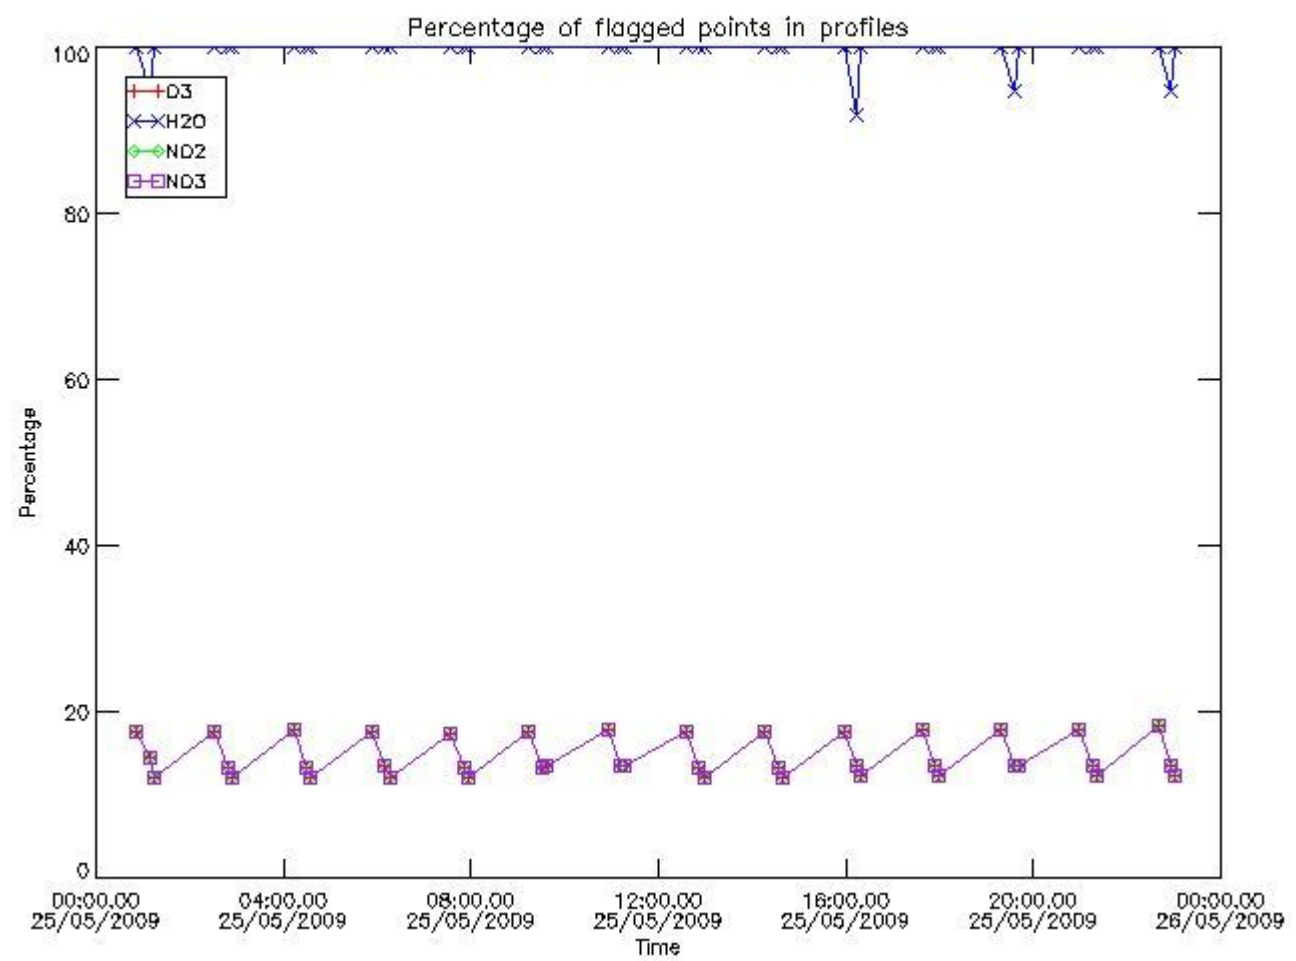

3. Quality information per product

In this section it is plotted some information contained in the Quality Summary data set of the level 2 products. Only products in dark limb conditions and without errors (error flag in the MPH set to "0") are used.

3.1 Plot quality information per product (time dependant)

3.2 Plot quality information per product (world map)