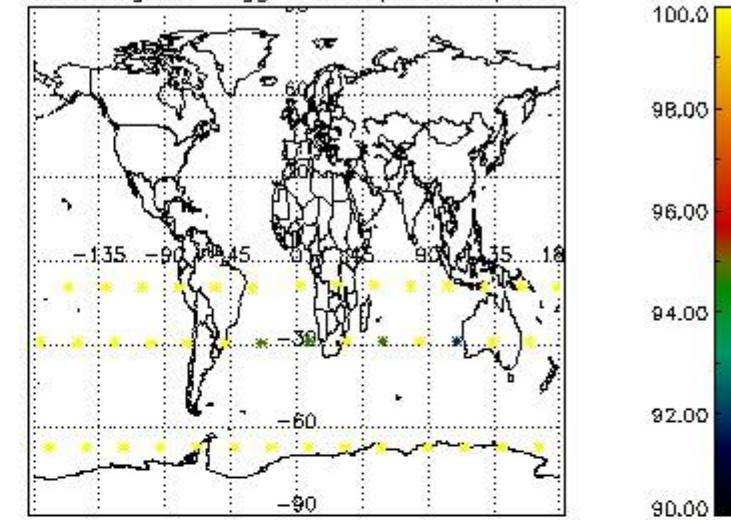

#### 3.1 Plot quality information per product (time dependant)

3.2 Plot quality information per product (world map)

Percentage of flagged data per O3 profile

Percentage of flagged data per H2O profile

Percentage of flagged data per NO2 profile