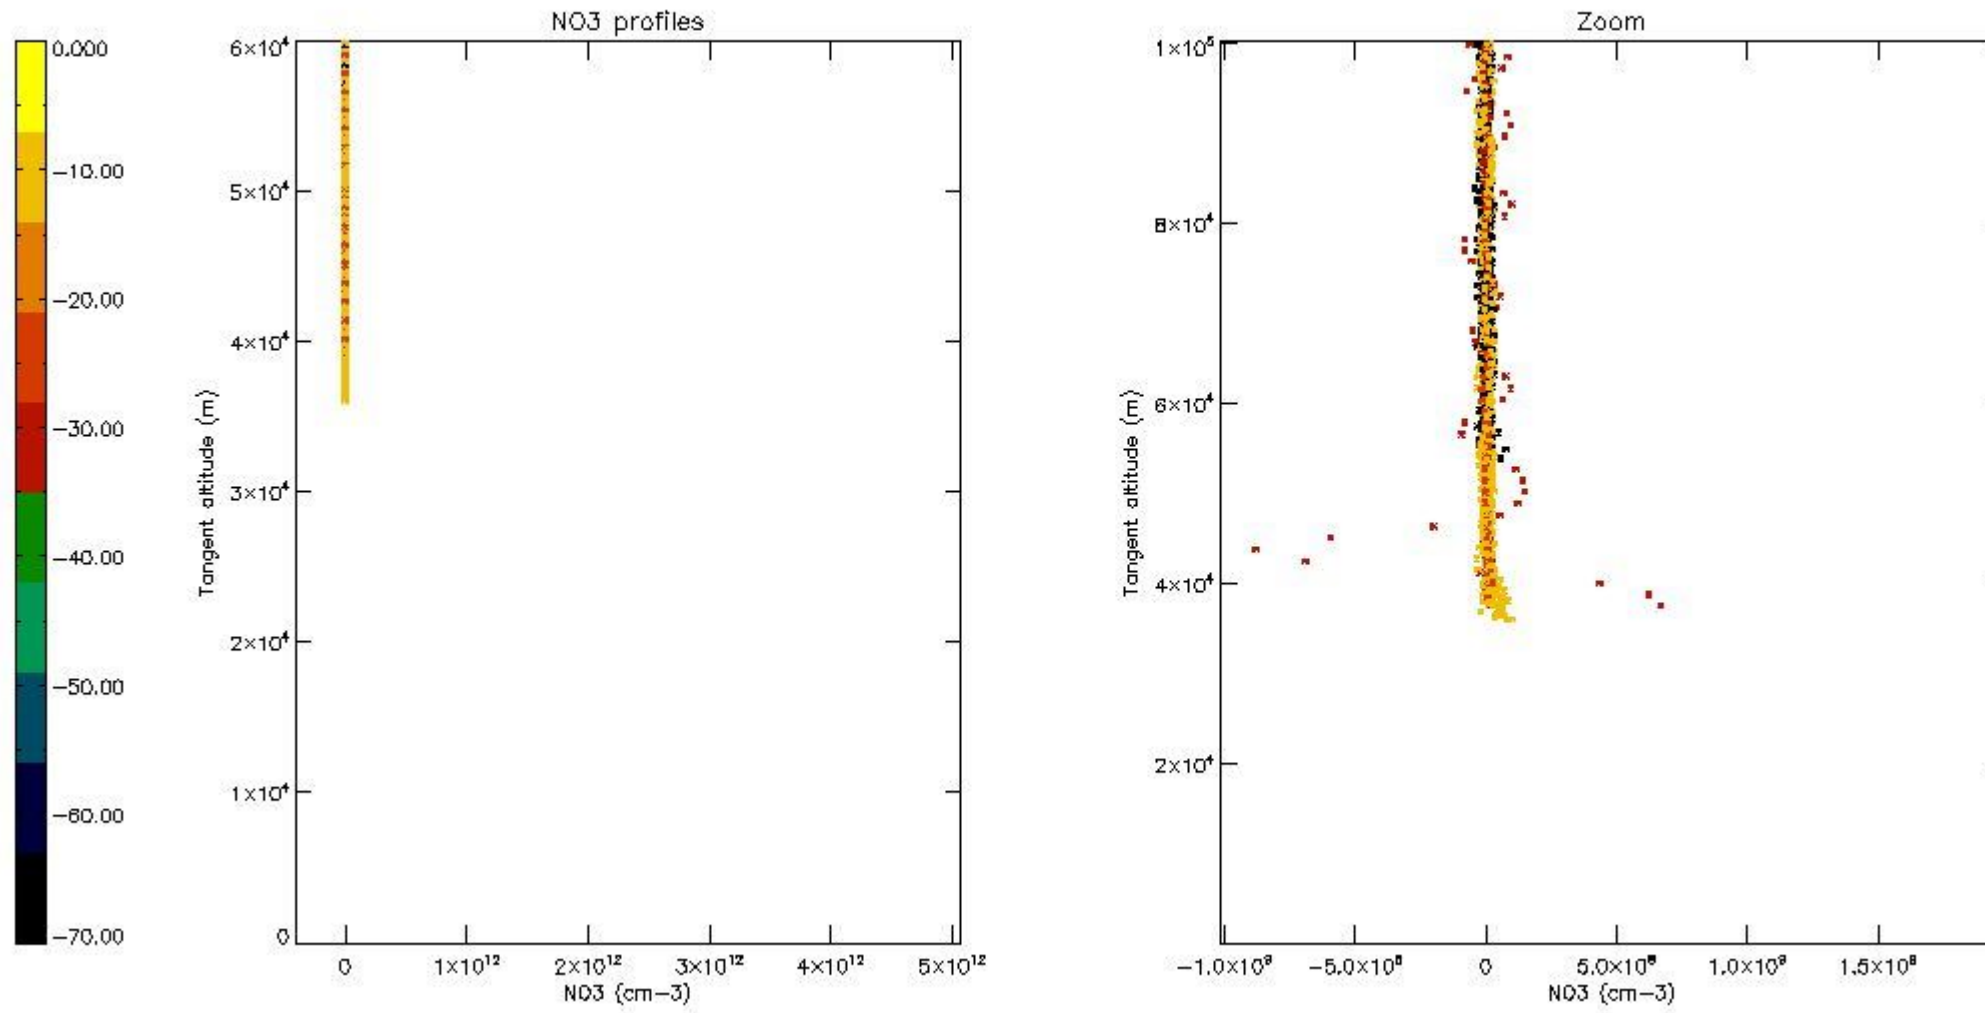

The colorbar represents the latitude.

*5.7 Plot NO3 profiles for all STD (dark without errors)*

The colorbar represents the latitude.