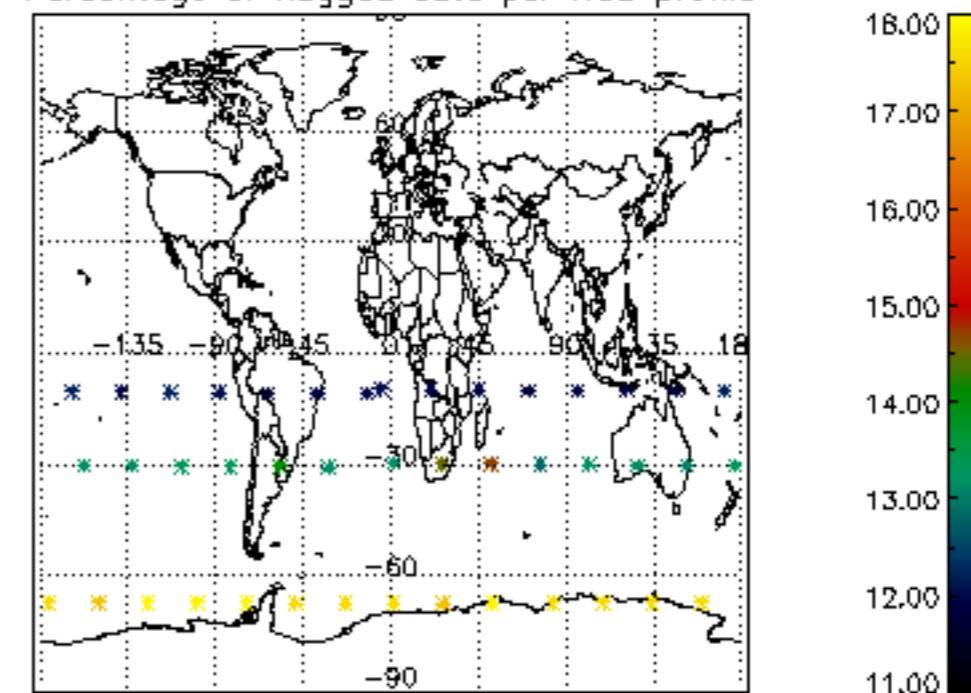

Percentage of flagged data per NO3 profile