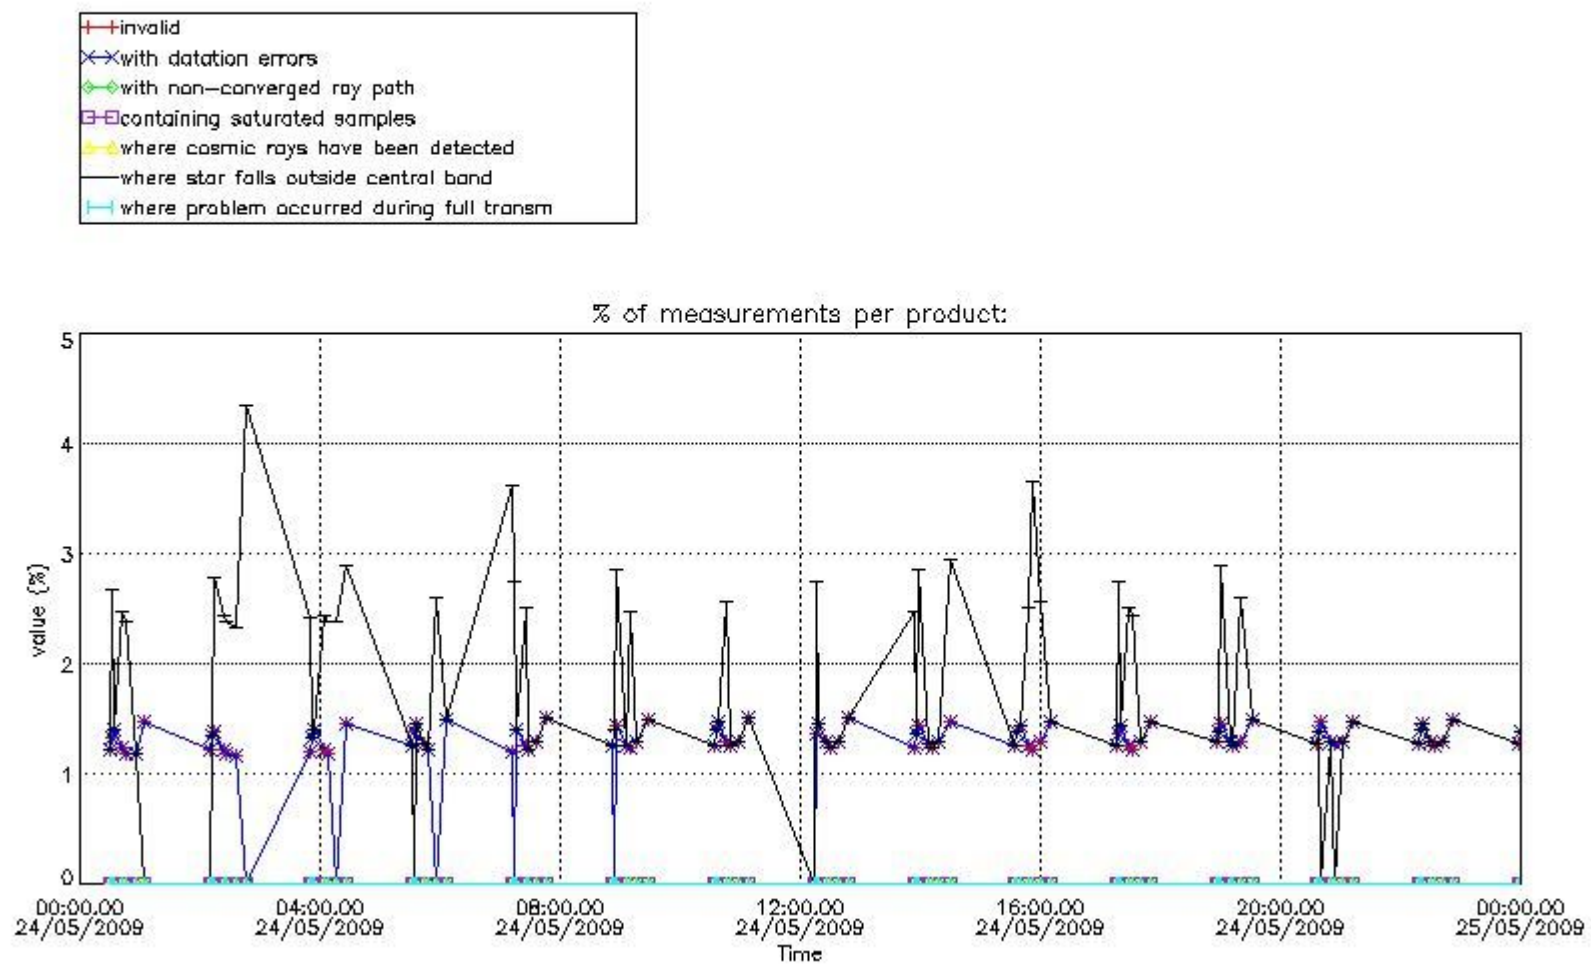

4.2 Plot quality information per product coming from level 1b processing (world map)

4.2.1 Plot level 1 quality information per product (world map): ENVISAT ASCENDING passes