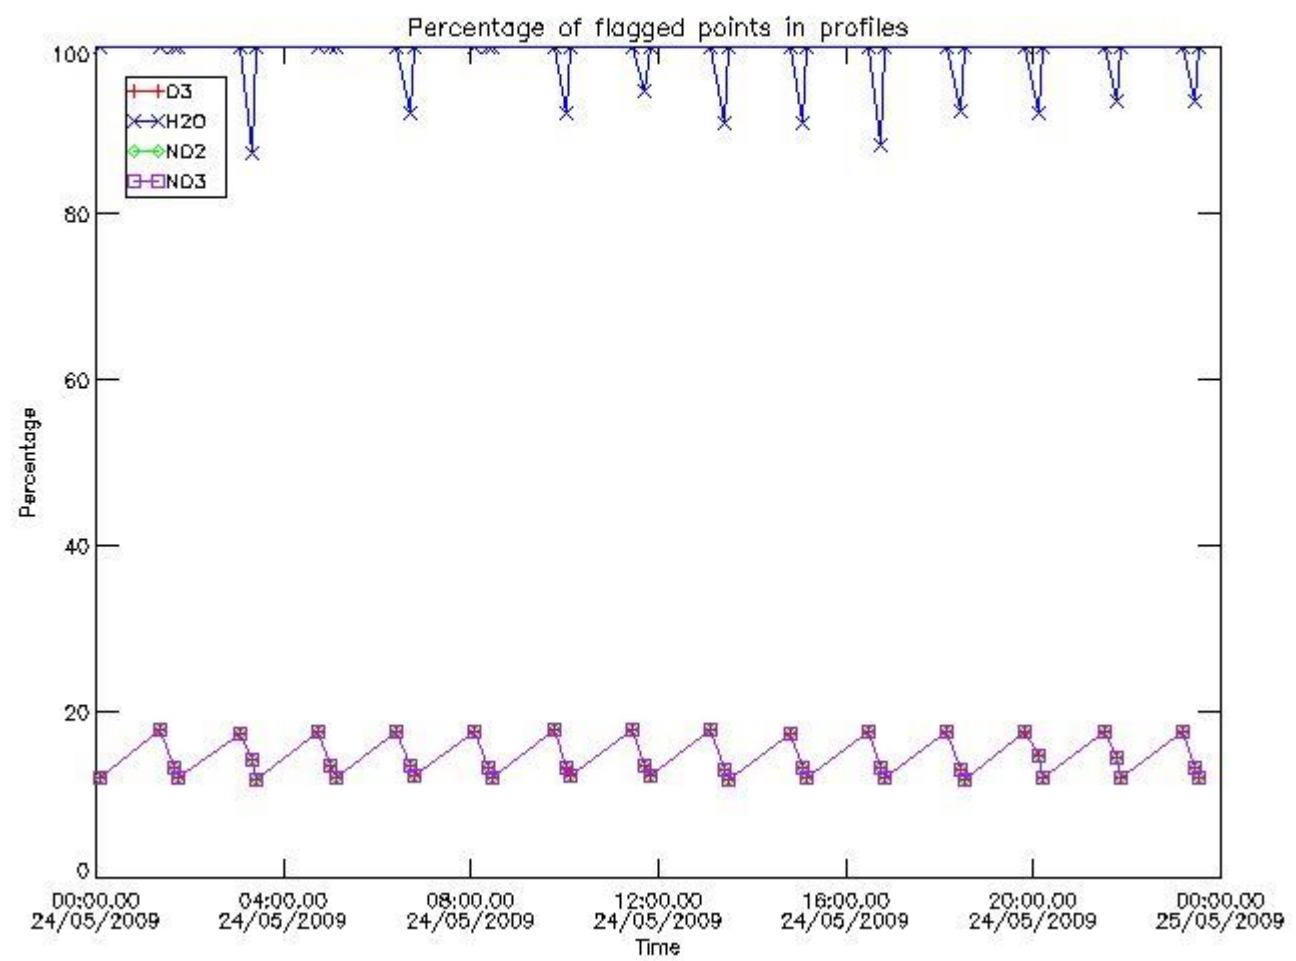

3. Quality information per product

In this section it is plotted some information contained in the Quality Summary data set of the level 2 products. Only products in dark limb conditions and without errors (error flag in the MPH set to "0") are used.

3.1 Plot quality information per product (time dependant)

3.2 Plot quality information per product (world map)