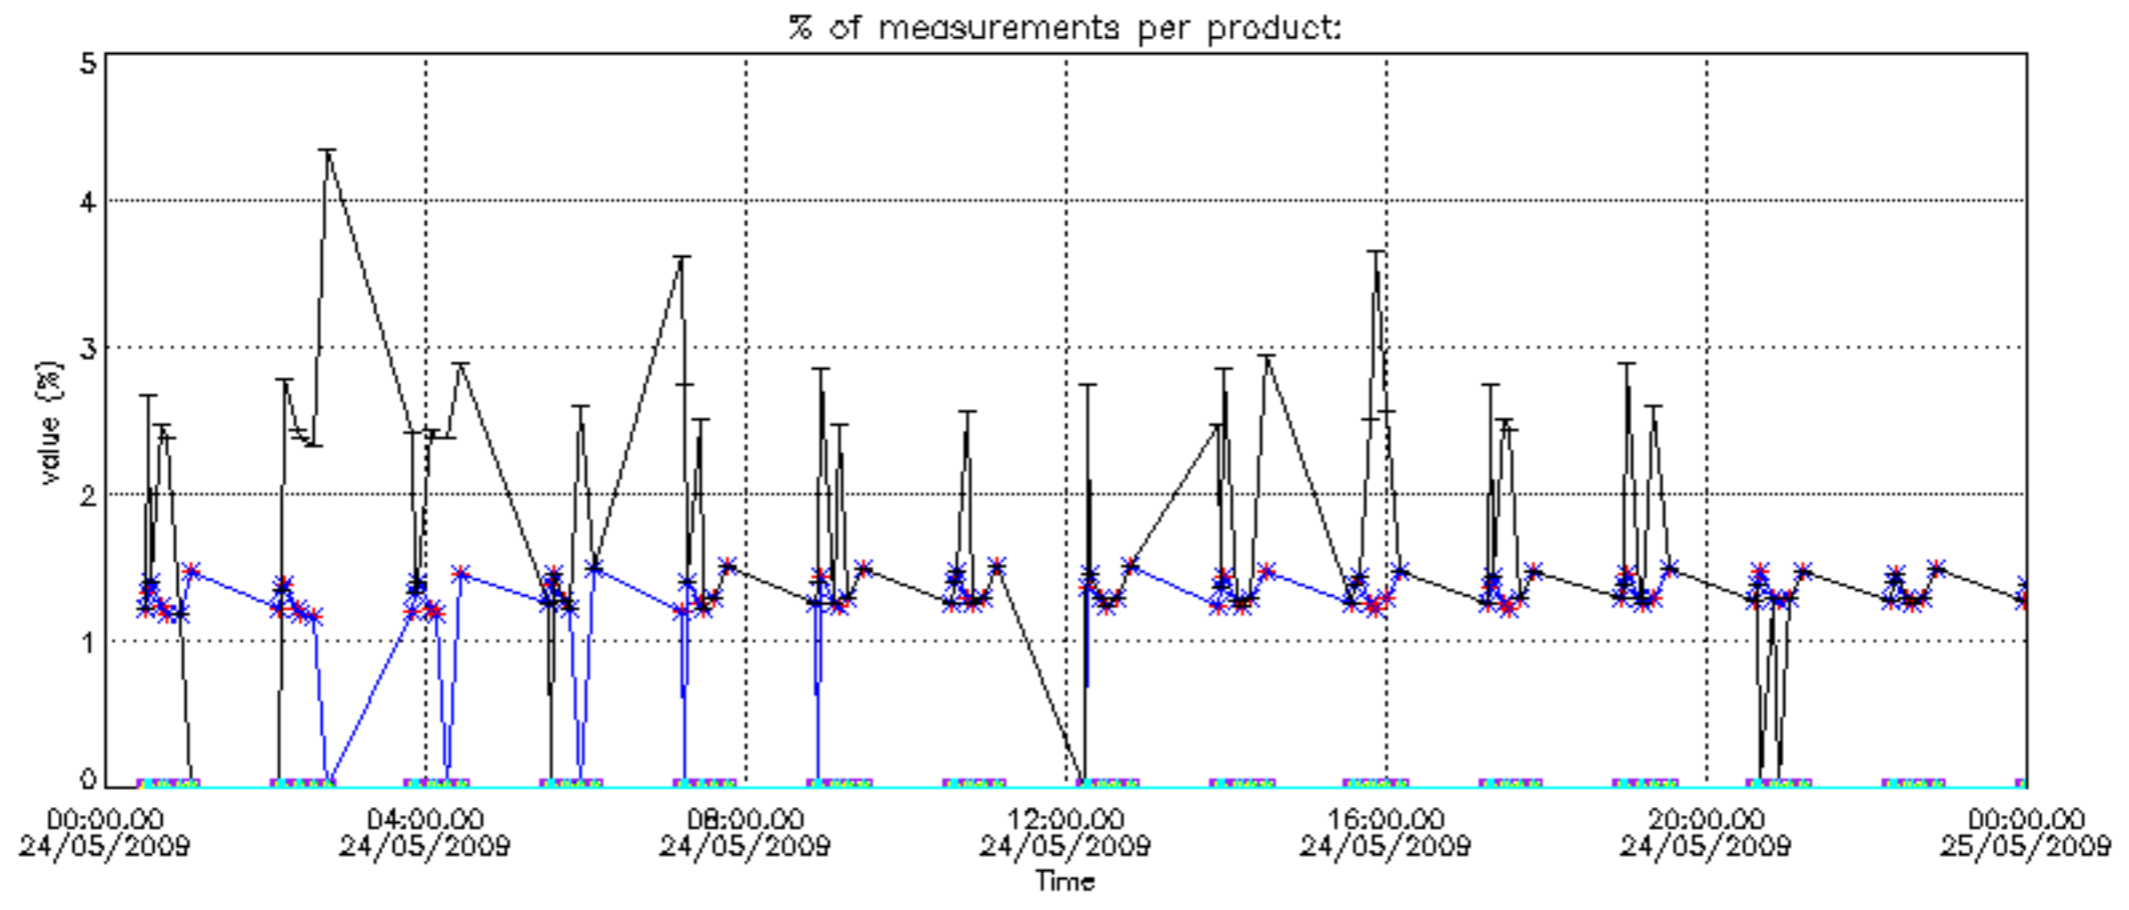

Percentage of cosmic ray hits per profile

Percentage of datation errors per profile