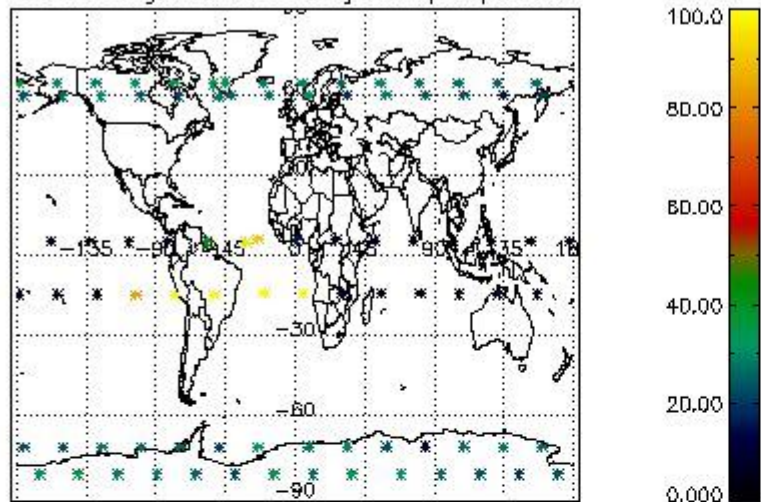

Percentage of cosmic ray hits per profile