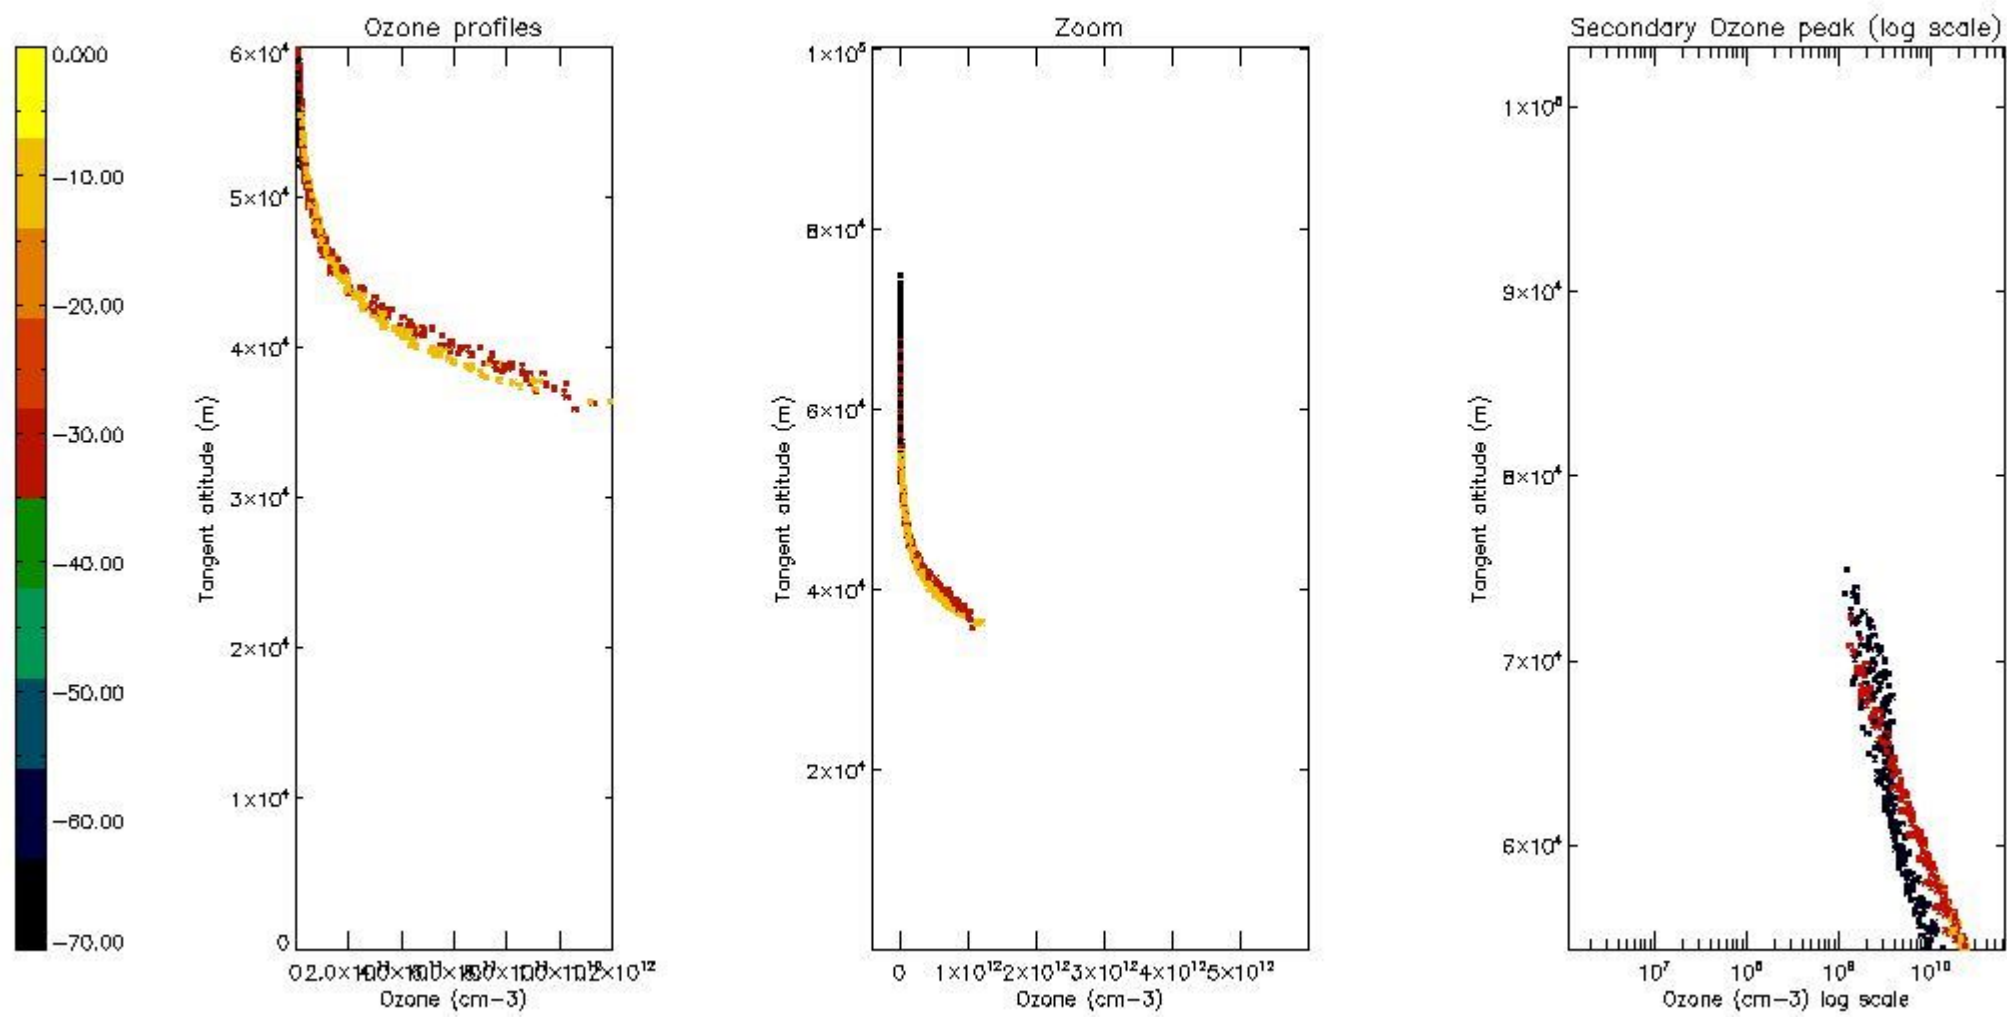

5.6 Plot NO₂ profiles for all STD (dark without errors)

The colorbar represents the latitude.