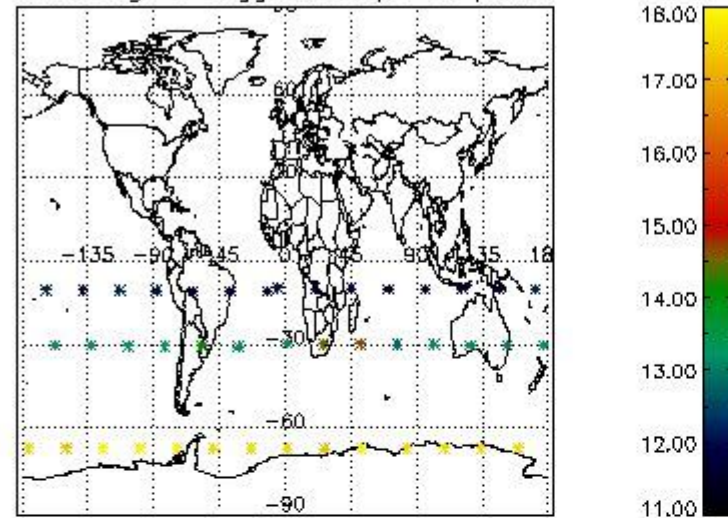

Percentage of flagged data per O3 profile