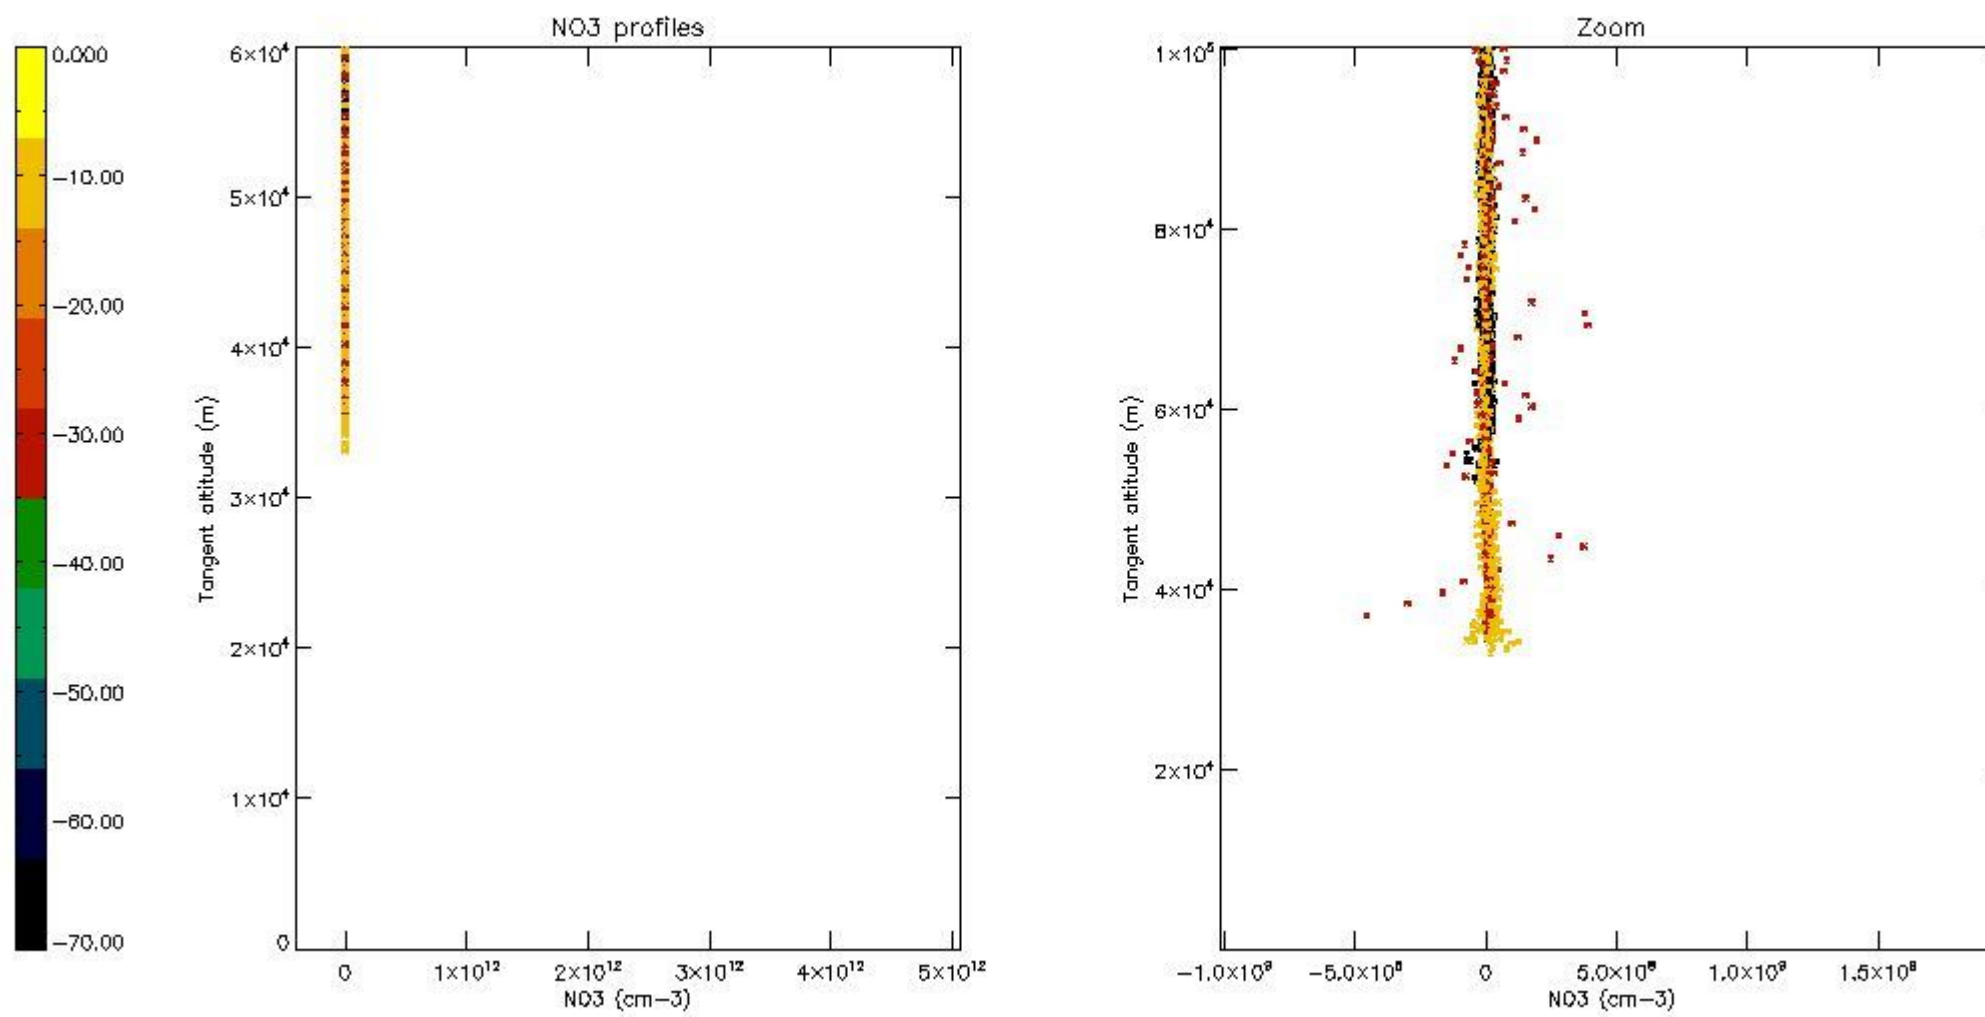

*5.6 Plot NO<sub>2</sub> profiles for all STD (dark without errors)*

The colorbar represents the latitude.

*5.7 Plot NO3 profiles for all STD (dark without errors)*

The colorbar represents the latitude.