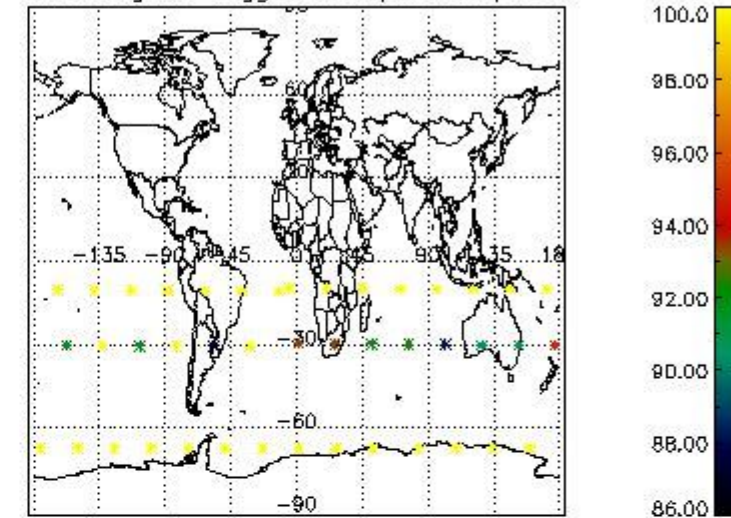

#### 3.1 Plot quality information per product (time dependant)

3.2 Plot quality information per product (world map)

Percentage of flagged data per O3 profile

Percentage of flagged data per H2O profile

Percentage of flagged data per NO2 profile