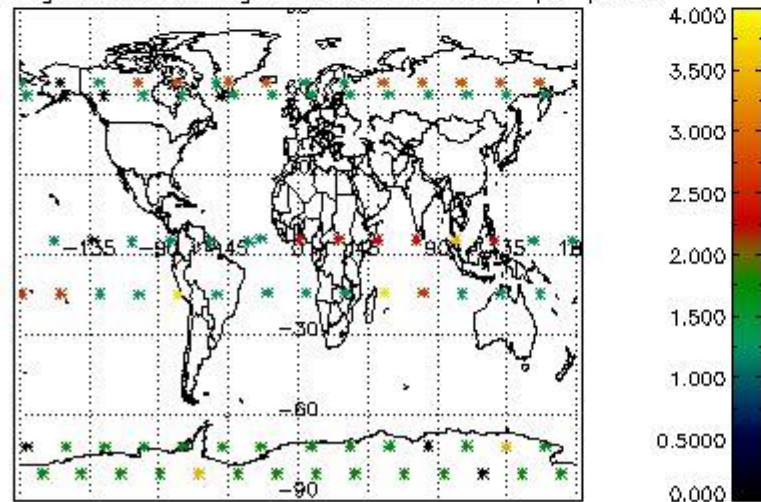

*4.2.1 Plot level 1 quality information per product (world map): ENVISAT ASCENDING passes*

Percentage of cosmic ray hits per profile

Percentage of datation errors per profile

Percentage of star falling outside central band per profile