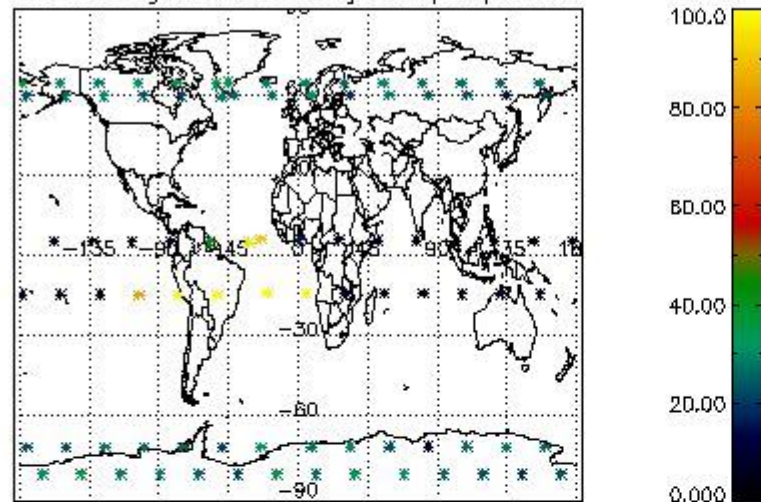

Percentage of cosmic ray hits per profile