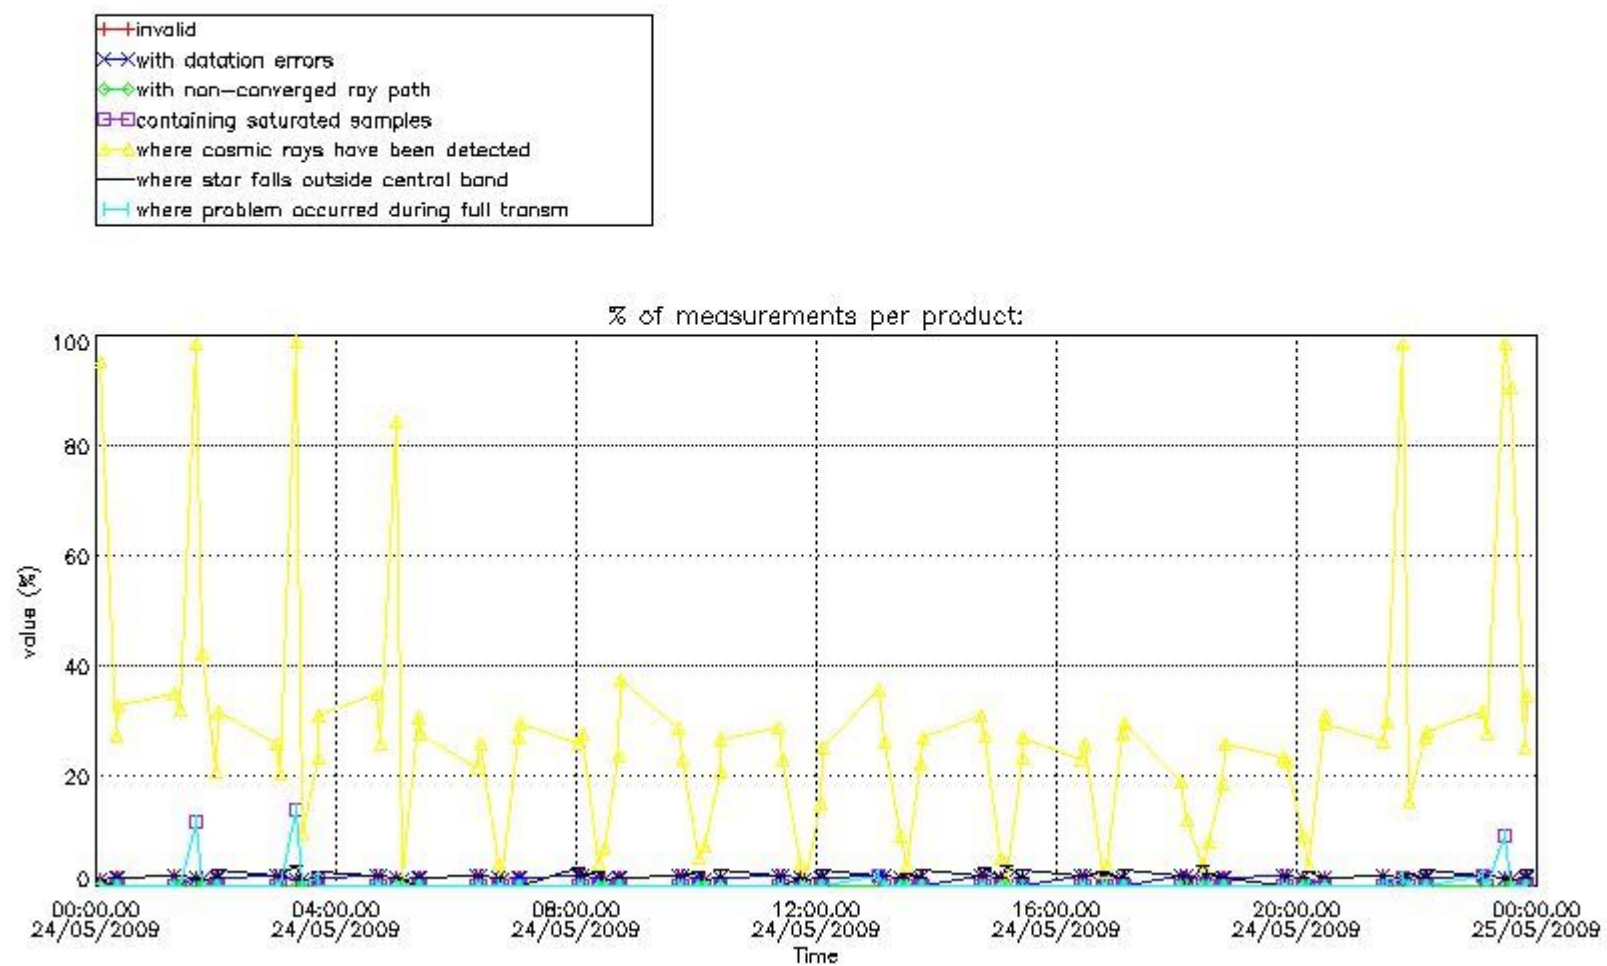

4.1.2 Plot level 1 quality information per product (time dependant): ENVI SAT DESCENDING passes