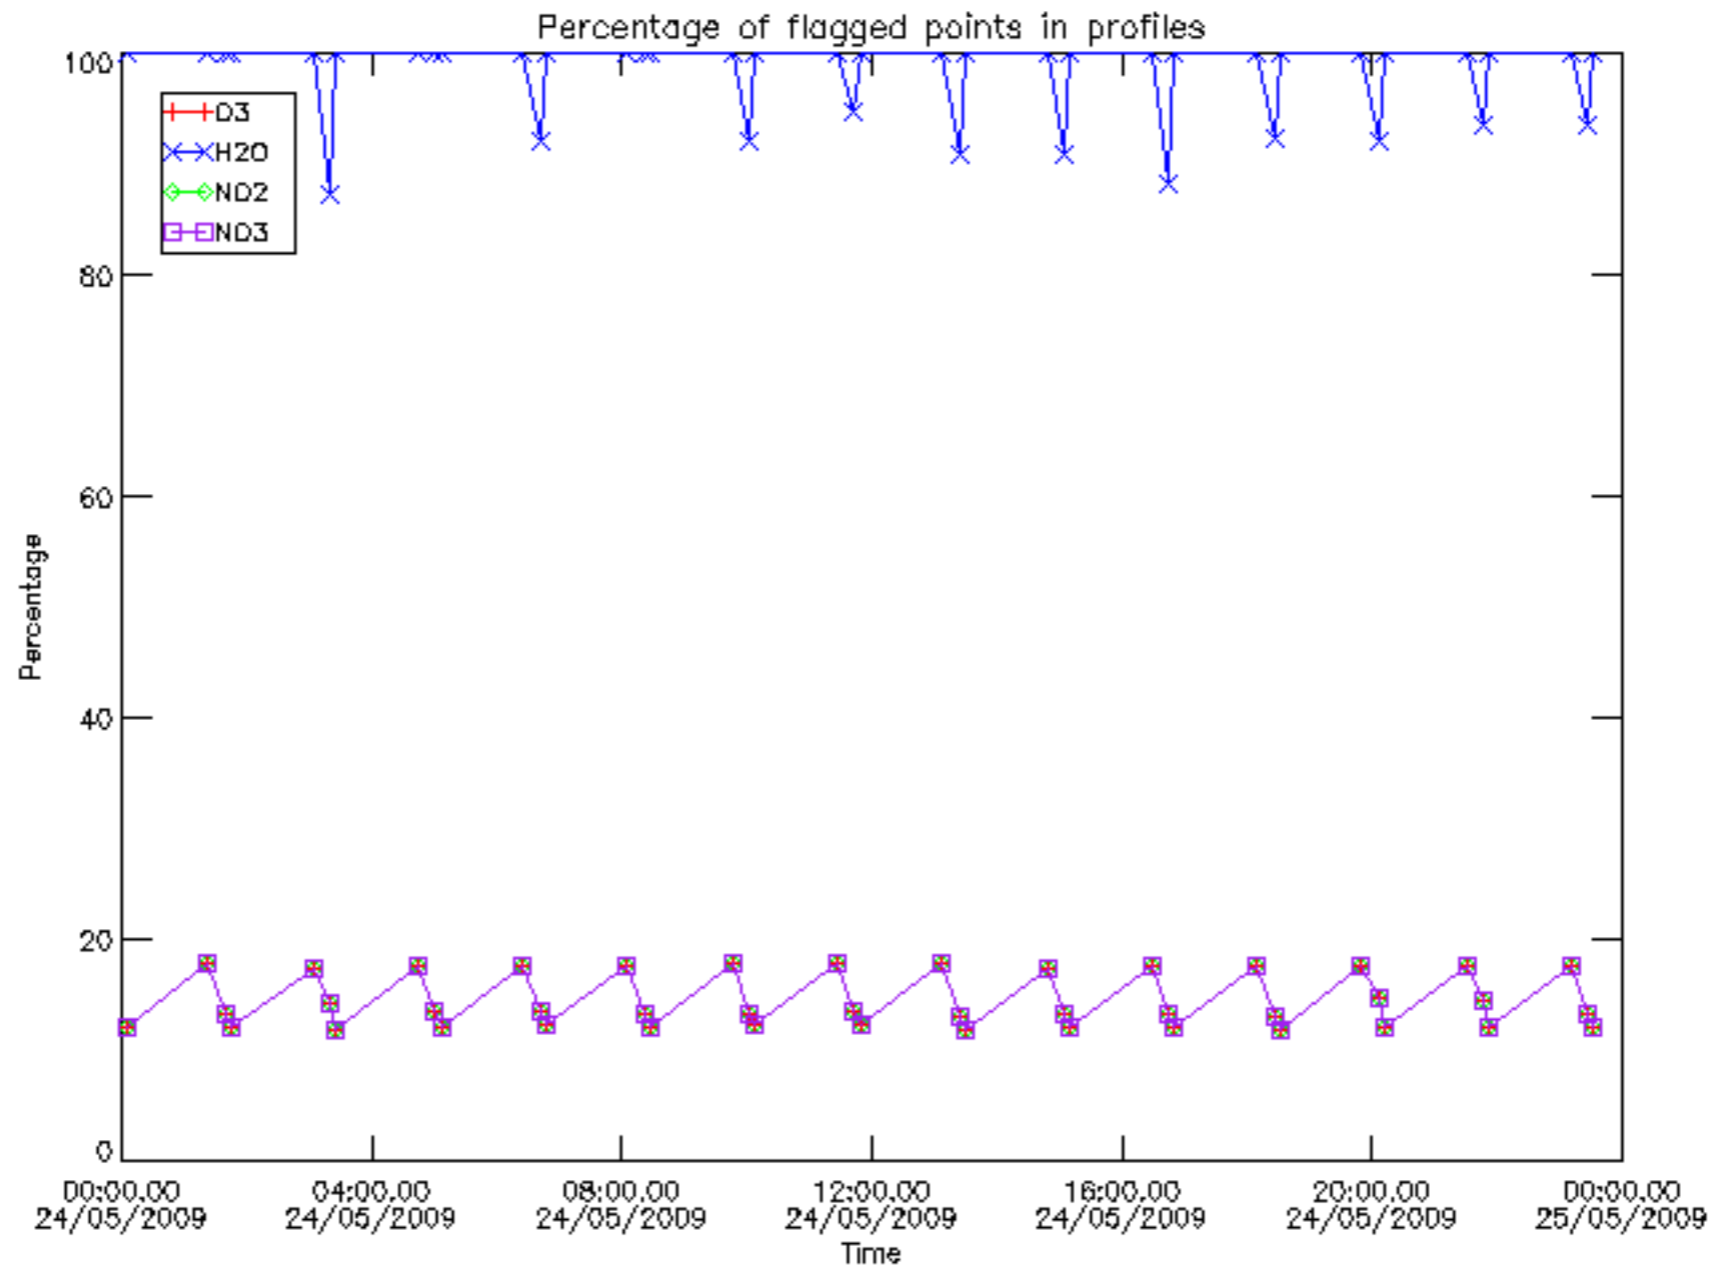

Percentage of flagged data per D3 profile

Percentage of flagged data per H2O profile