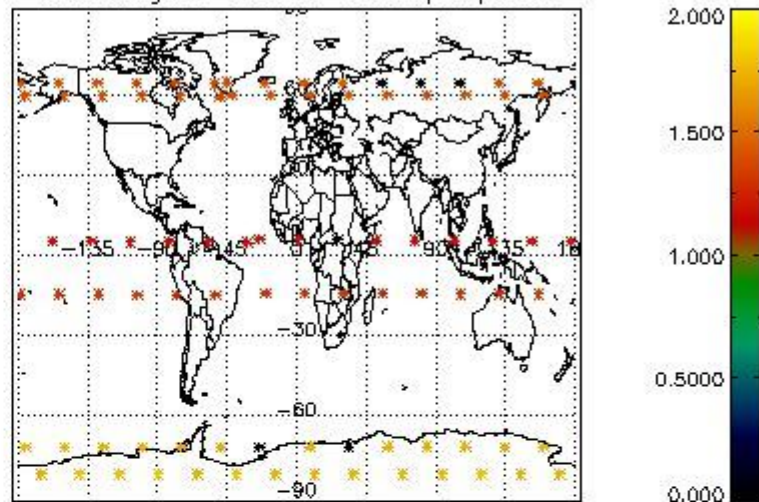

Percentage of datation errors per profile