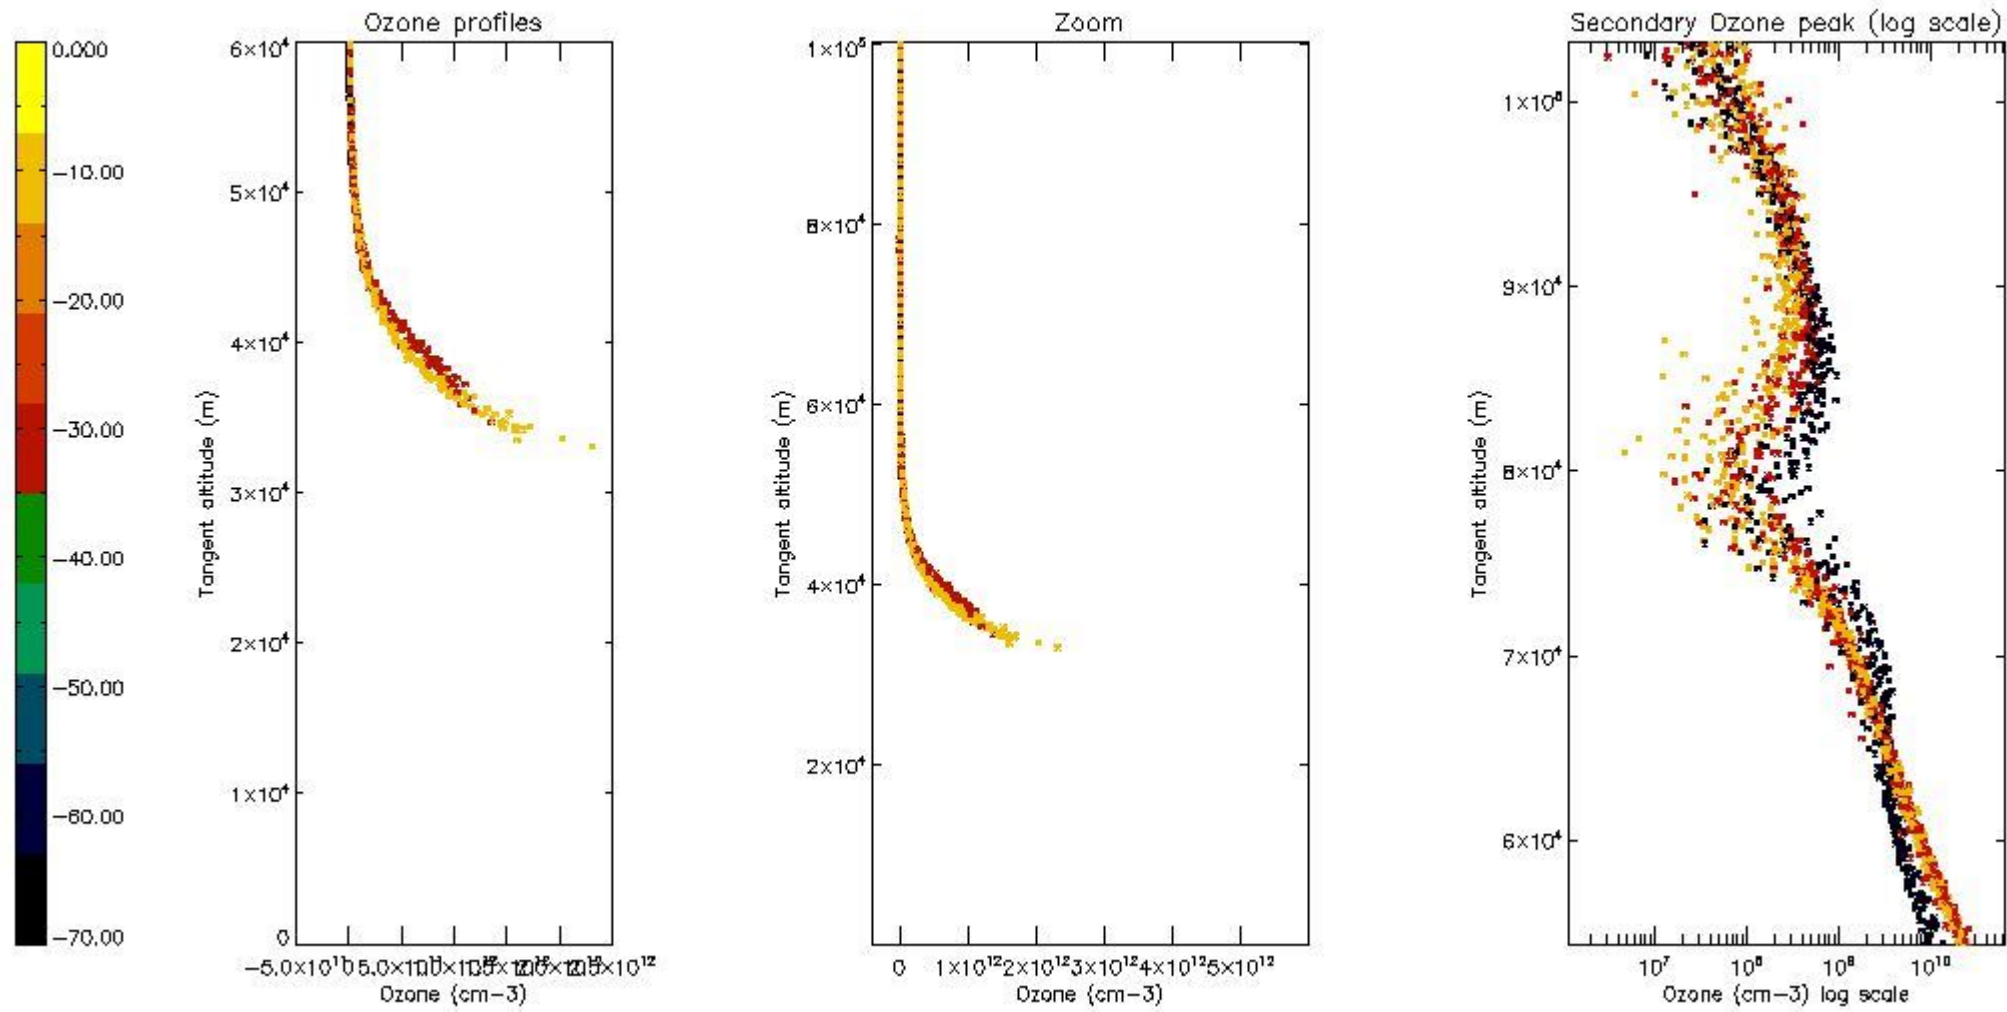

STD < 10	9
STD < 5	6

5.2 Plot ozone profiles for all STD (dark without errors)

The colorbar represents the latitude.

5.3 Plot ozone profiles where STD < 20% (dark without errors)

The colorbar represents the latitude.