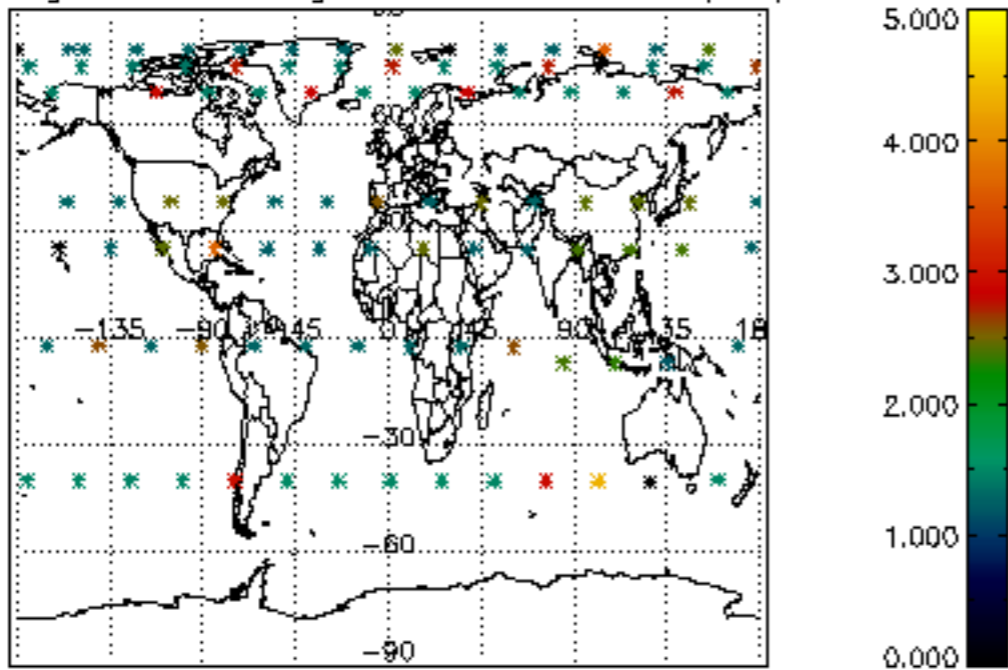

Percentage of star falling outside central band per profile