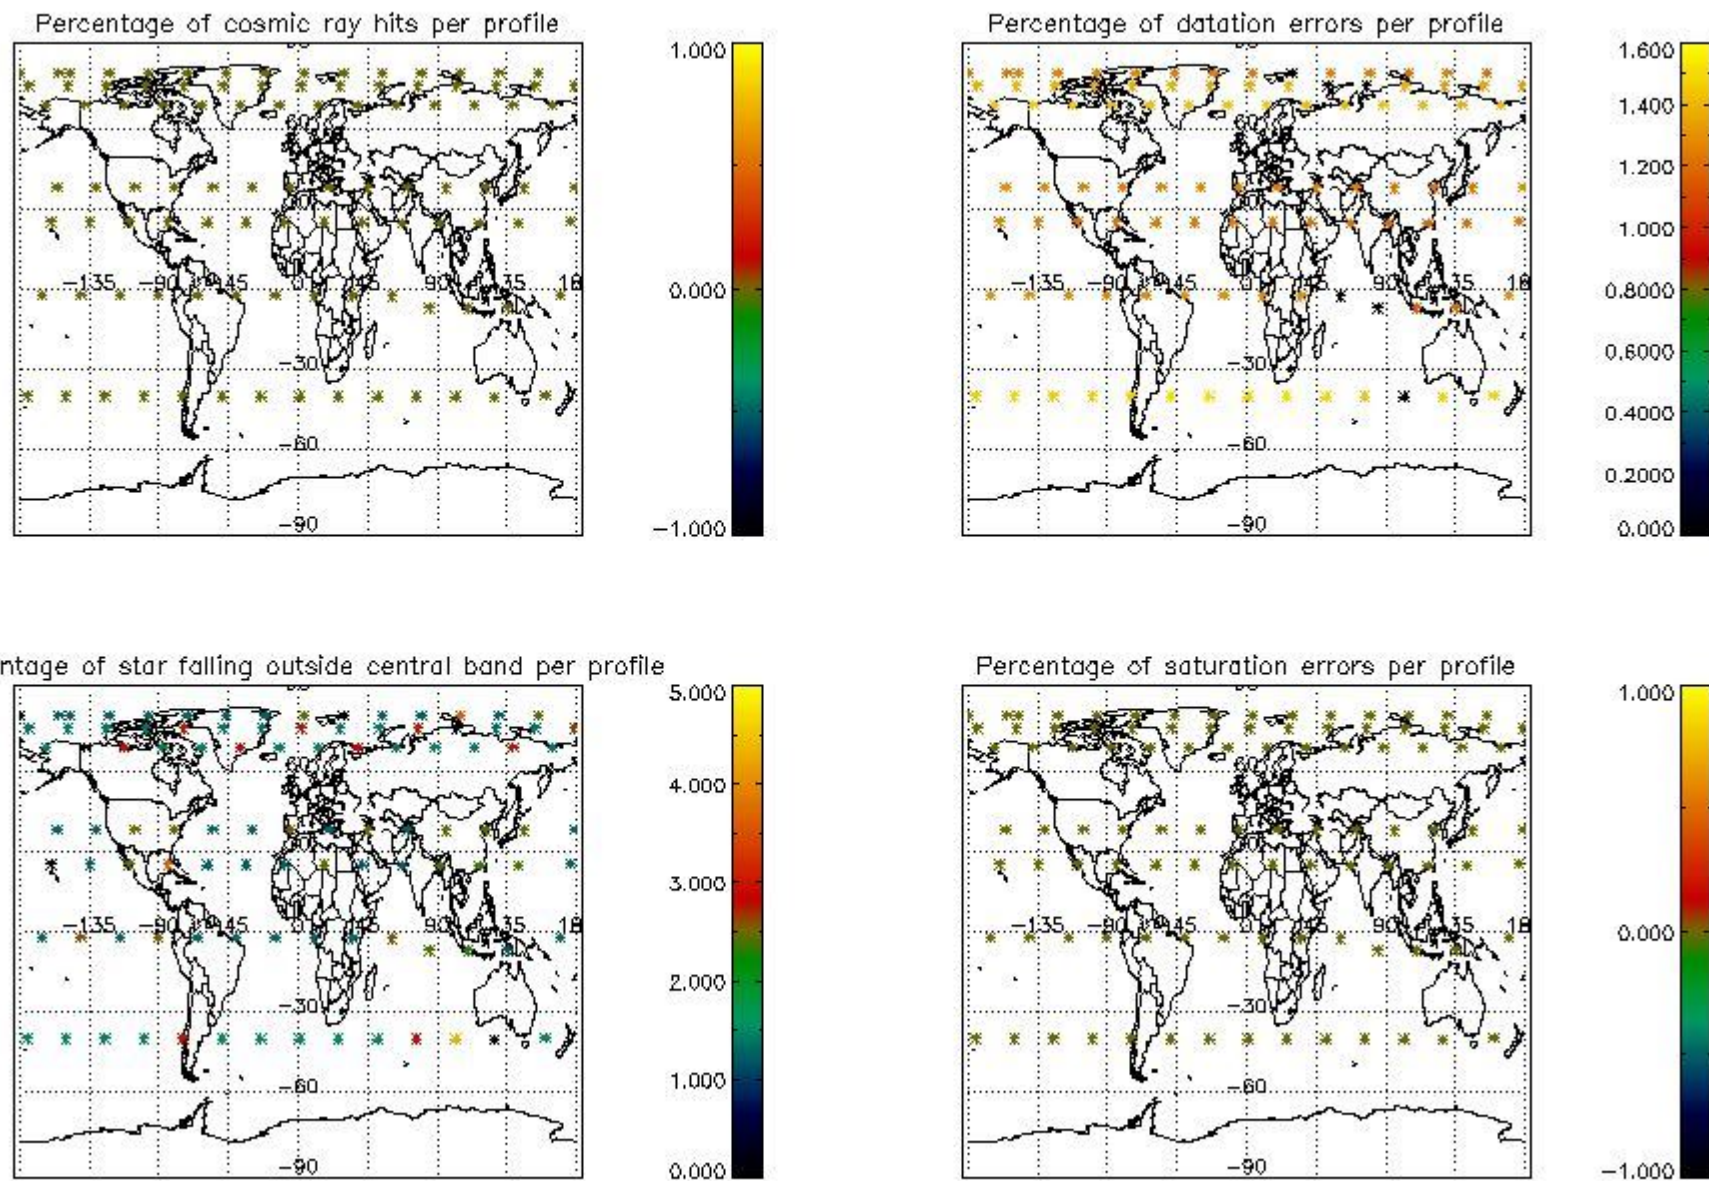

4.2.2 Plot level 1 quality information per product (world map): ENVISAT DESCENDING passes

5. Trace gas profiles

5.1 Ozone statistics based on quality of products

The final quality of the products can be "measured" using the STD (Standard Deviation) attached to every point profile. This information is written to the parameter GOM_NL__2P/NL_LOCAL_SPECIES_DENSITY/o3_std of the level 2 products. The table below shows the statistics for given STD ranges.

The statistics are given with respect to the overall valid production:

- Products without fatal errors: GOM_NL__2P/MPH/PRODUCT_ERR=0
- Valid point profile: GOM_NL__2P/NL_LOCAL_SPECIES_DENSITY/pcd(0)=0

The 'Criteria' is applied to valid points of dark limb products:

- Products in dark limb illumination condition: GOM_NL__2P/NL_SUMMARY_QUALITY/obs_ill_cond=0
- Products without fatal errors: GOM_NL__2P/MPH/PRODUCT_ERR=0
- Valid point profile: GOM_NL__2P/NL_LOCAL_SPECIES_DENSITY/pcd(0)=0

So, the table below shows the percentage of dark limb and valid observations for each criteria with respect to the overall valid daily observations.

Criteria	% of total production
All STD	23
STD < 20	12