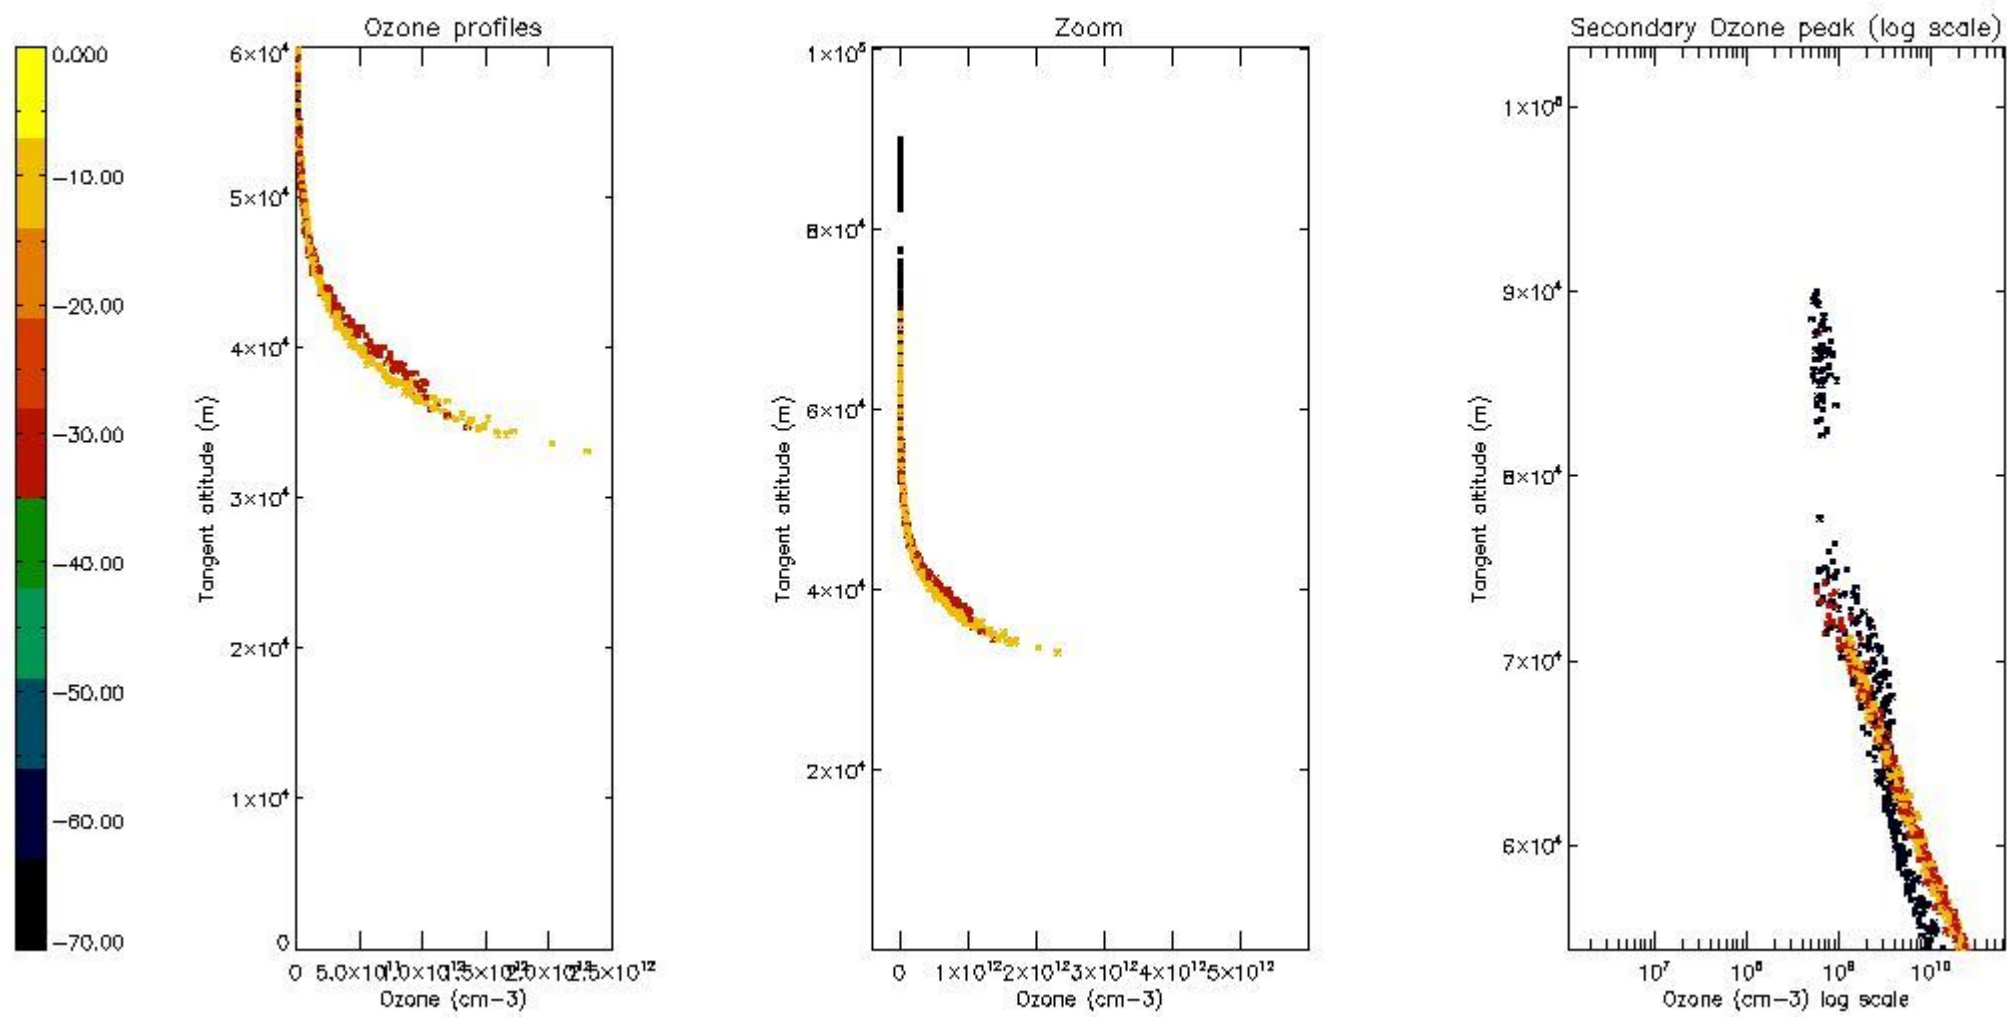

5.5 Plot ozone profiles where STD < 5% (dark without errors)

The colorbar represents the latitude.