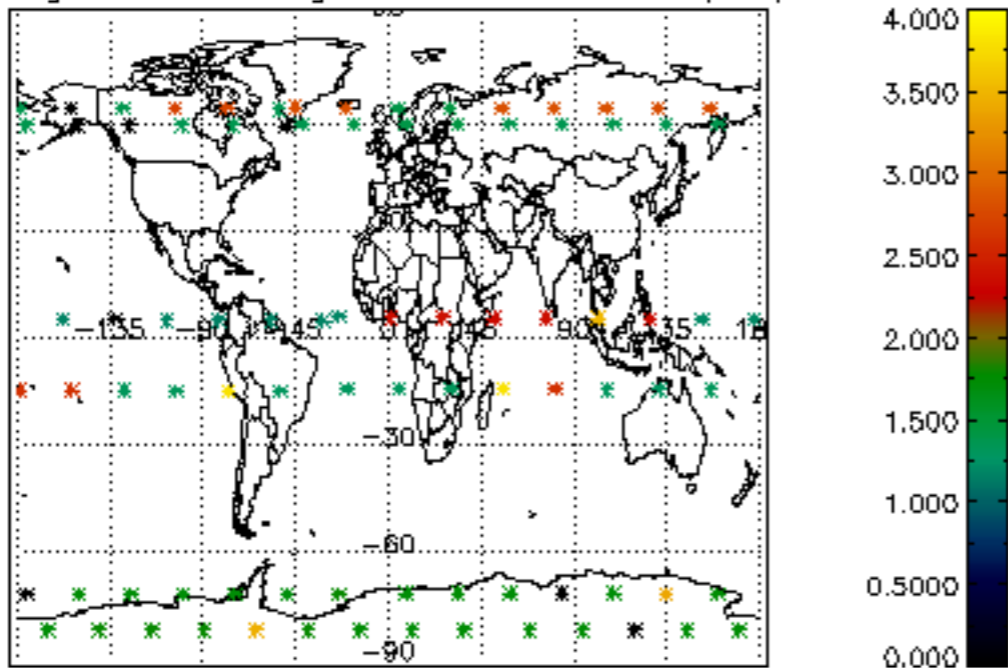

Percentage of cosmic ray hits per profile

Percentage of star falling outside central band per profile