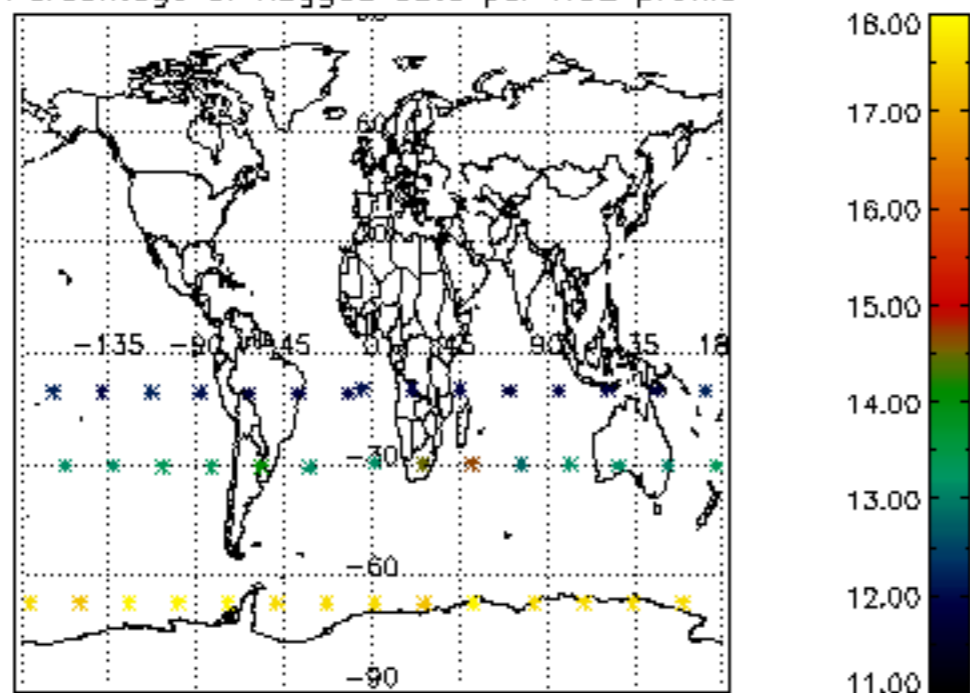

Percentage of flagged data per NO2 profile