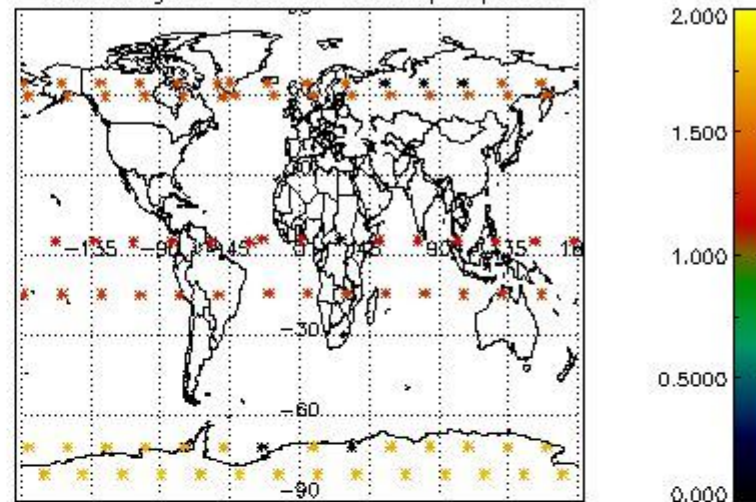

Percentage of datation errors per profile