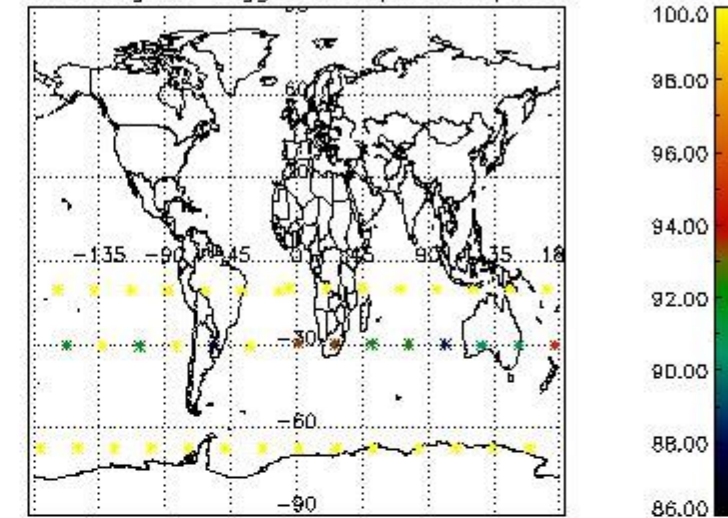

#### 3.1 Plot quality information per product (time dependant)

*3.2 Plot quality information per product (world map)*

Percentage of flagged data per O3 profile

Percentage of flagged data per H2O profile

Percentage of flagged data per NO2 profile