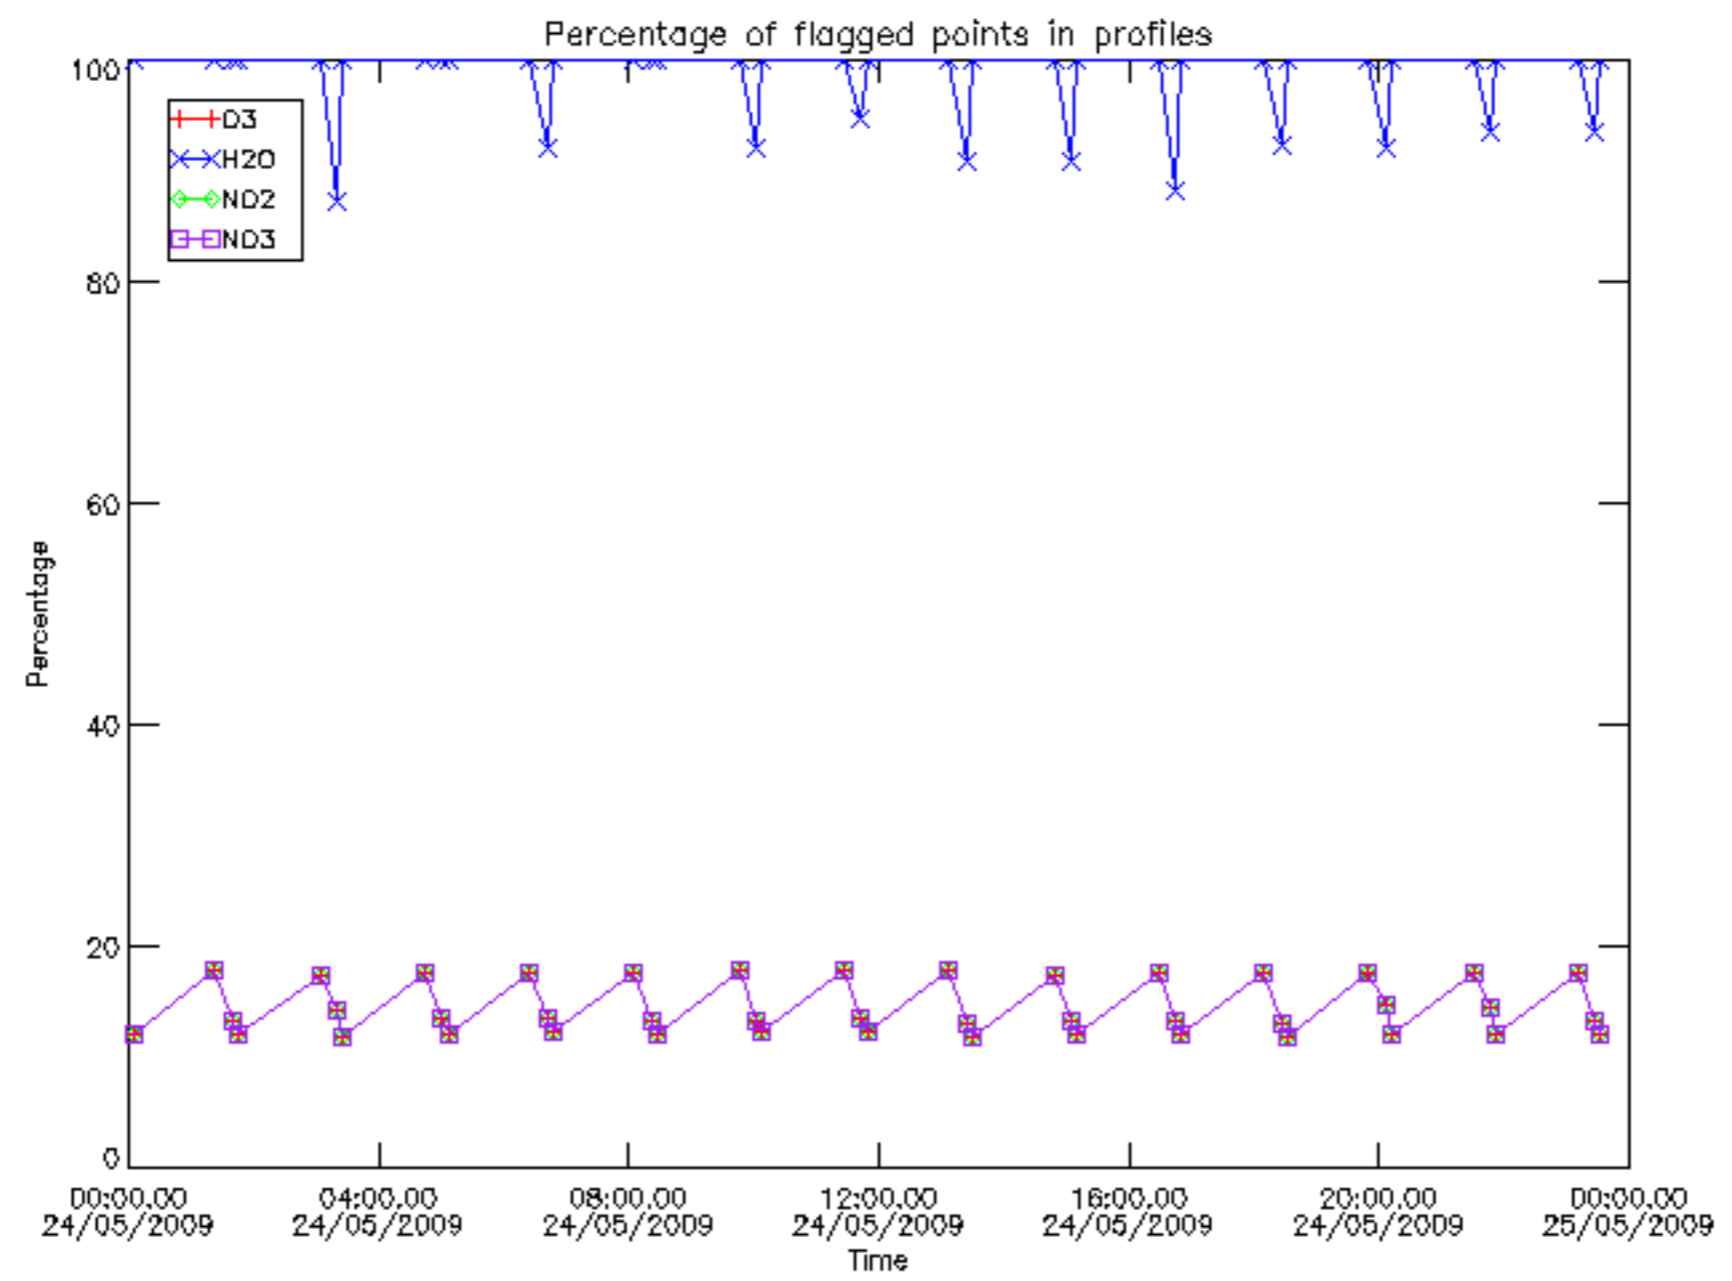

Percentage of flagged data per D3 profile

Percentage of flagged data per H2O profile