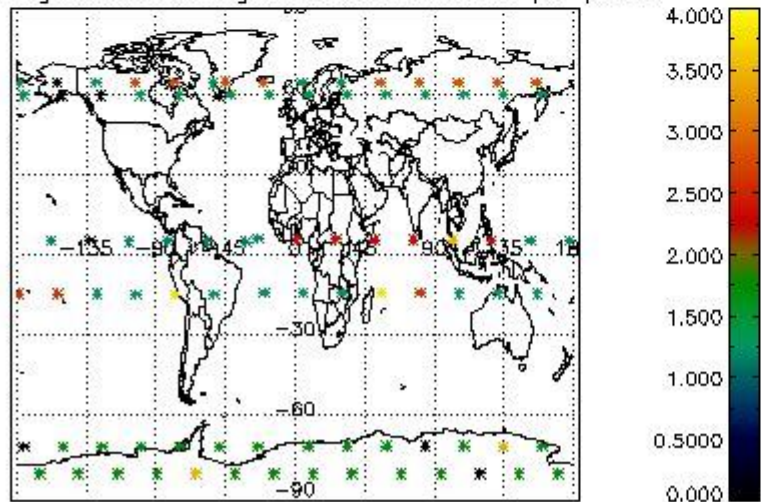

*4.2.1 Plot level 1 quality information per product (world map): ENVISAT ASCENDING passes*

Percentage of cosmic ray hits per profile

Percentage of datation errors per profile

Percentage of star falling outside central band per profile