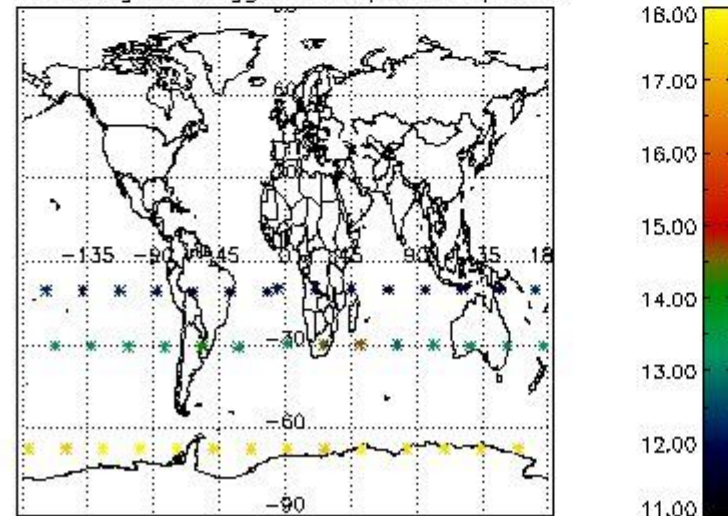

#### 3.1 Plot quality information per product (time dependant)

3.2 Plot quality information per product (world map)

Percentage of flagged data per O3 profile

Percentage of flagged data per H2O profile

Percentage of flagged data per NO2 profile