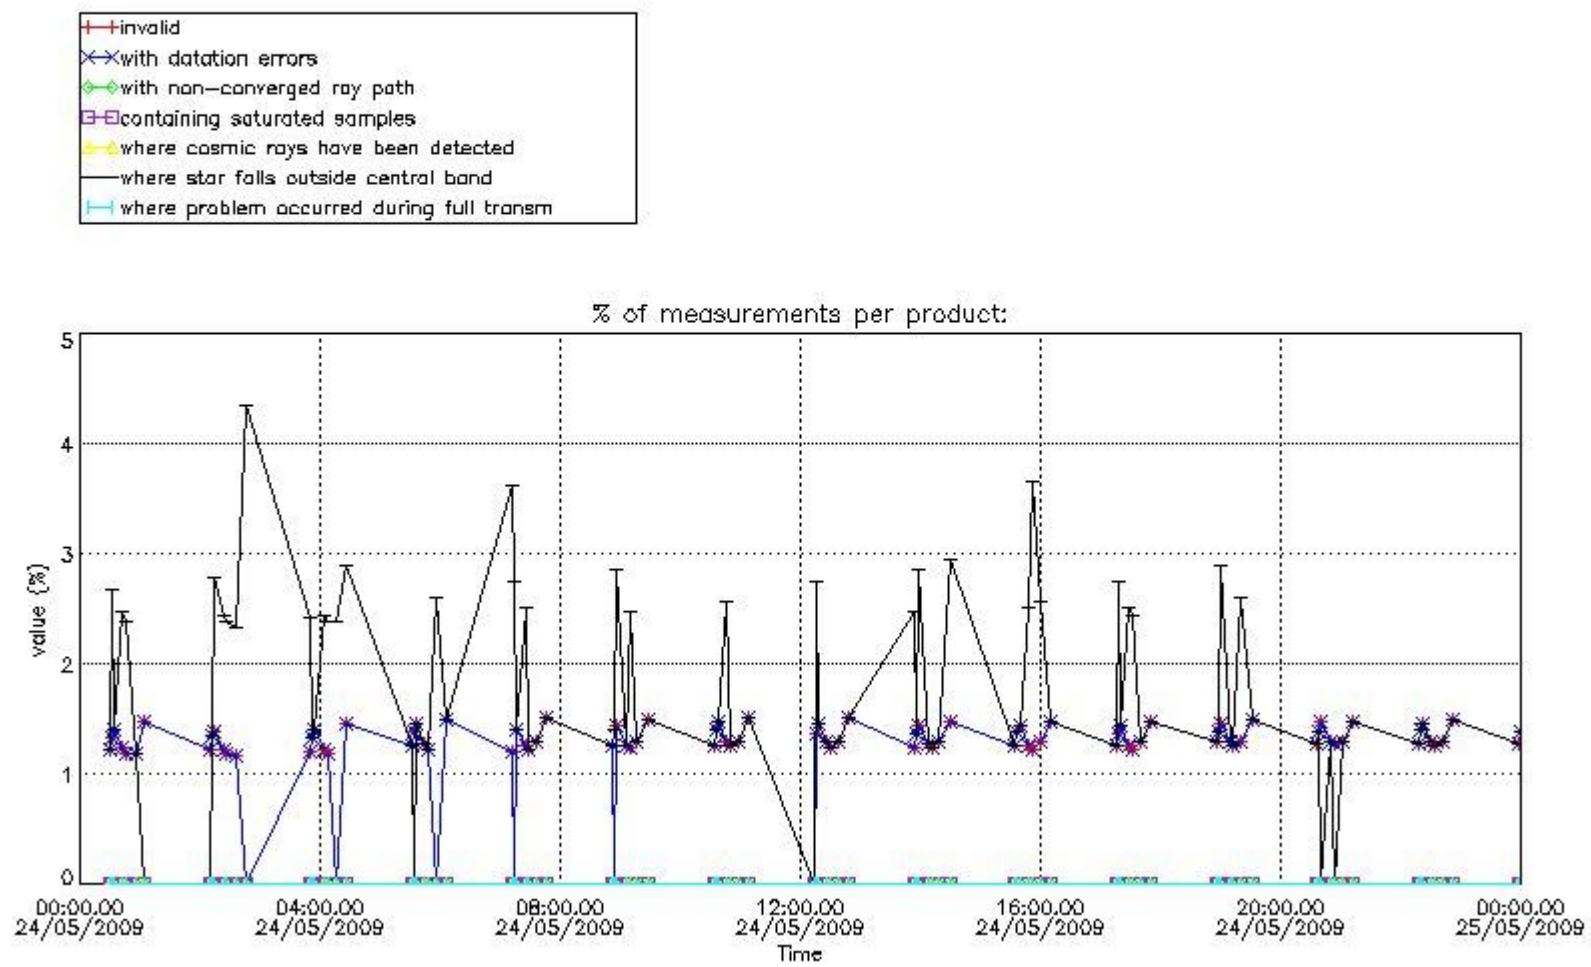

4.2 Plot quality information per product coming from level 1b processing (world map)

4.2.1 Plot level 1 quality information per product (world map): ENVISAT ASCENDING passes