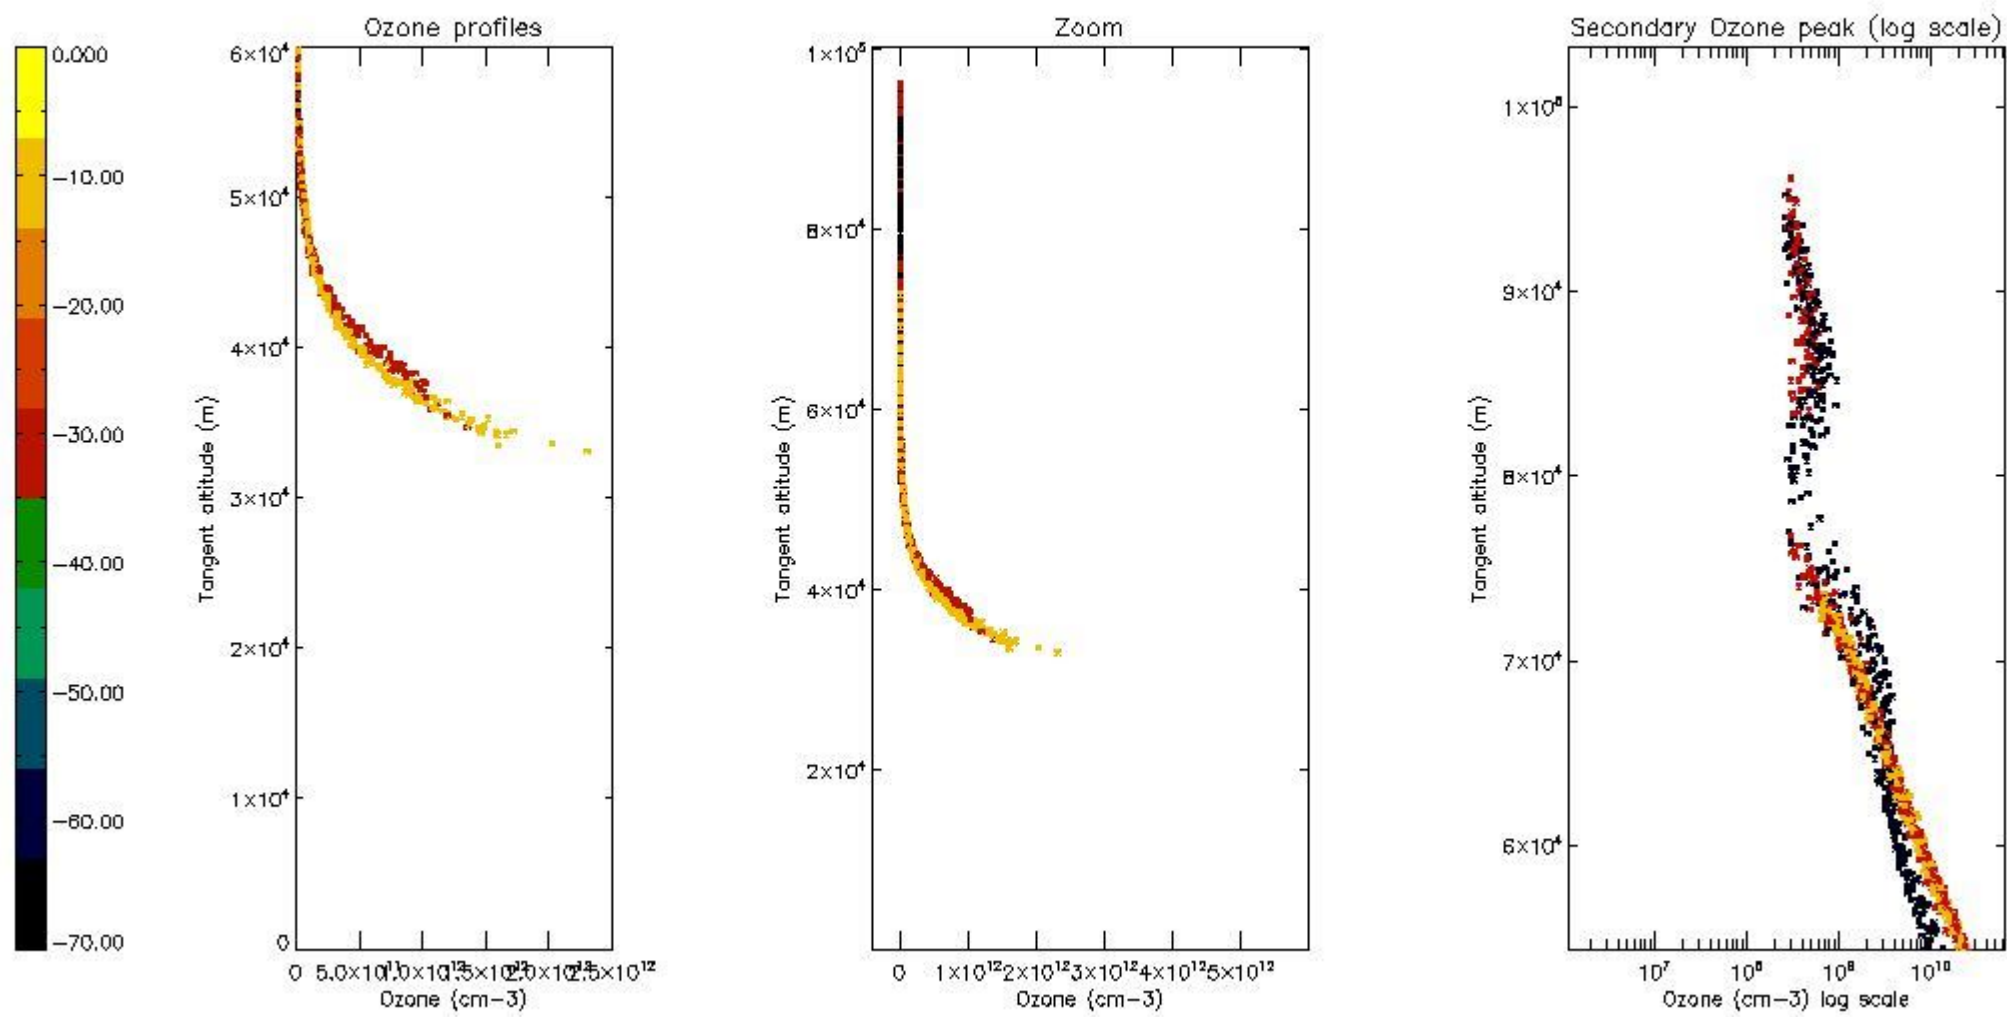

STD < 10	9
STD < 5	6

5.2 Plot ozone profiles for all STD (dark without errors)

The colorbar represents the latitude.

5.3 Plot ozone profiles where STD < 20% (dark without errors)

The colorbar represents the latitude.