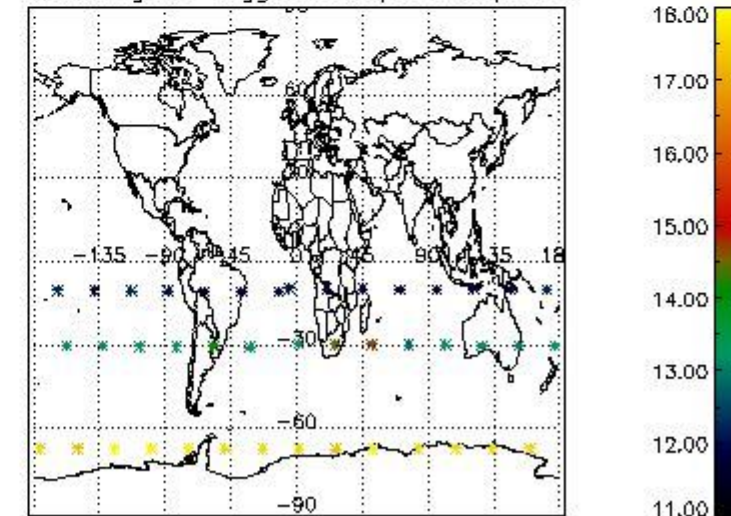

Percentage of flagged data per NO3 profile

4. Level 1 quality information per product

In this section it is plotted some information contained in the Quality Summary data set of the level 2 products that comes from the level 1b processing. Products without errors (error flag in the MPH set to "0") are used.

4.1 Plot quality information per product (time dependant) coming from level 1b processing

4.1.1 Plot level 1 quality information per product (time dependant): ENVISAT ASCENDING passes