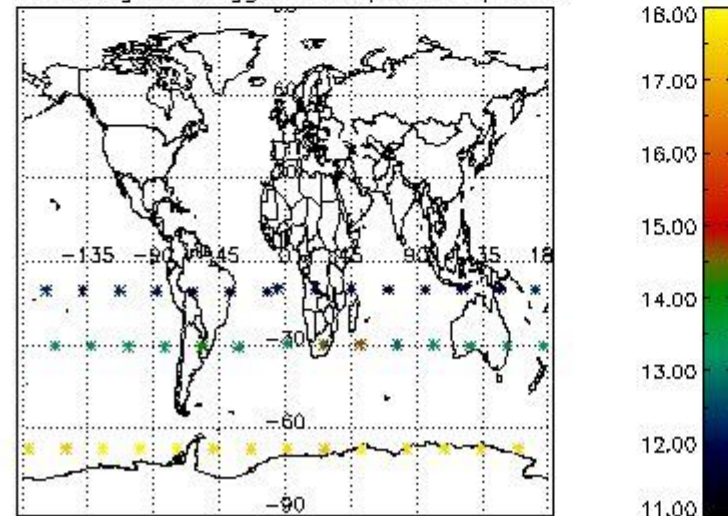

#### 3.1 Plot quality information per product (time dependant)

*3.2 Plot quality information per product (world map)*

Percentage of flagged data per O3 profile

Percentage of flagged data per H2O profile

Percentage of flagged data per NO2 profile