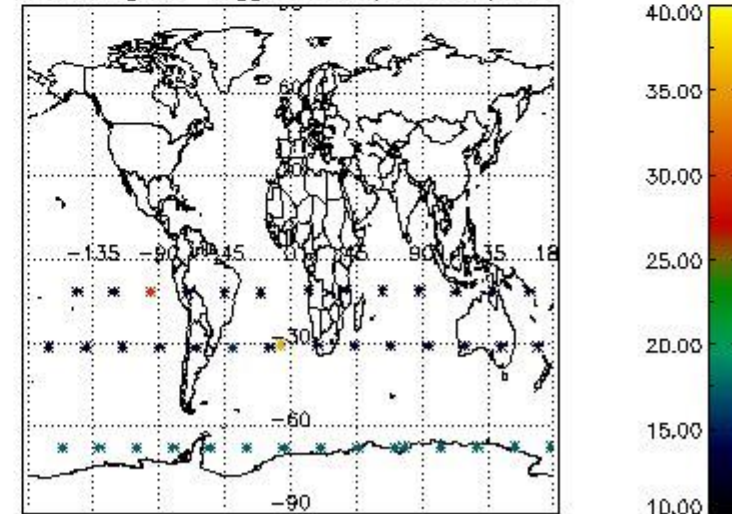

Percentage of flagged data per NO3 profile

4. Level 1 quality information per product

In this section it is plotted some information contained in the Quality Summary data set of the level 2 products that comes from the level 1b processing. Products without errors (error flag in the MPH set to "0") are used.

4.1 Plot quality information per product (time dependant) coming from level 1b processing

4.1.1 Plot level 1 quality information per product (time dependant): ENVISAT ASCENDING passes