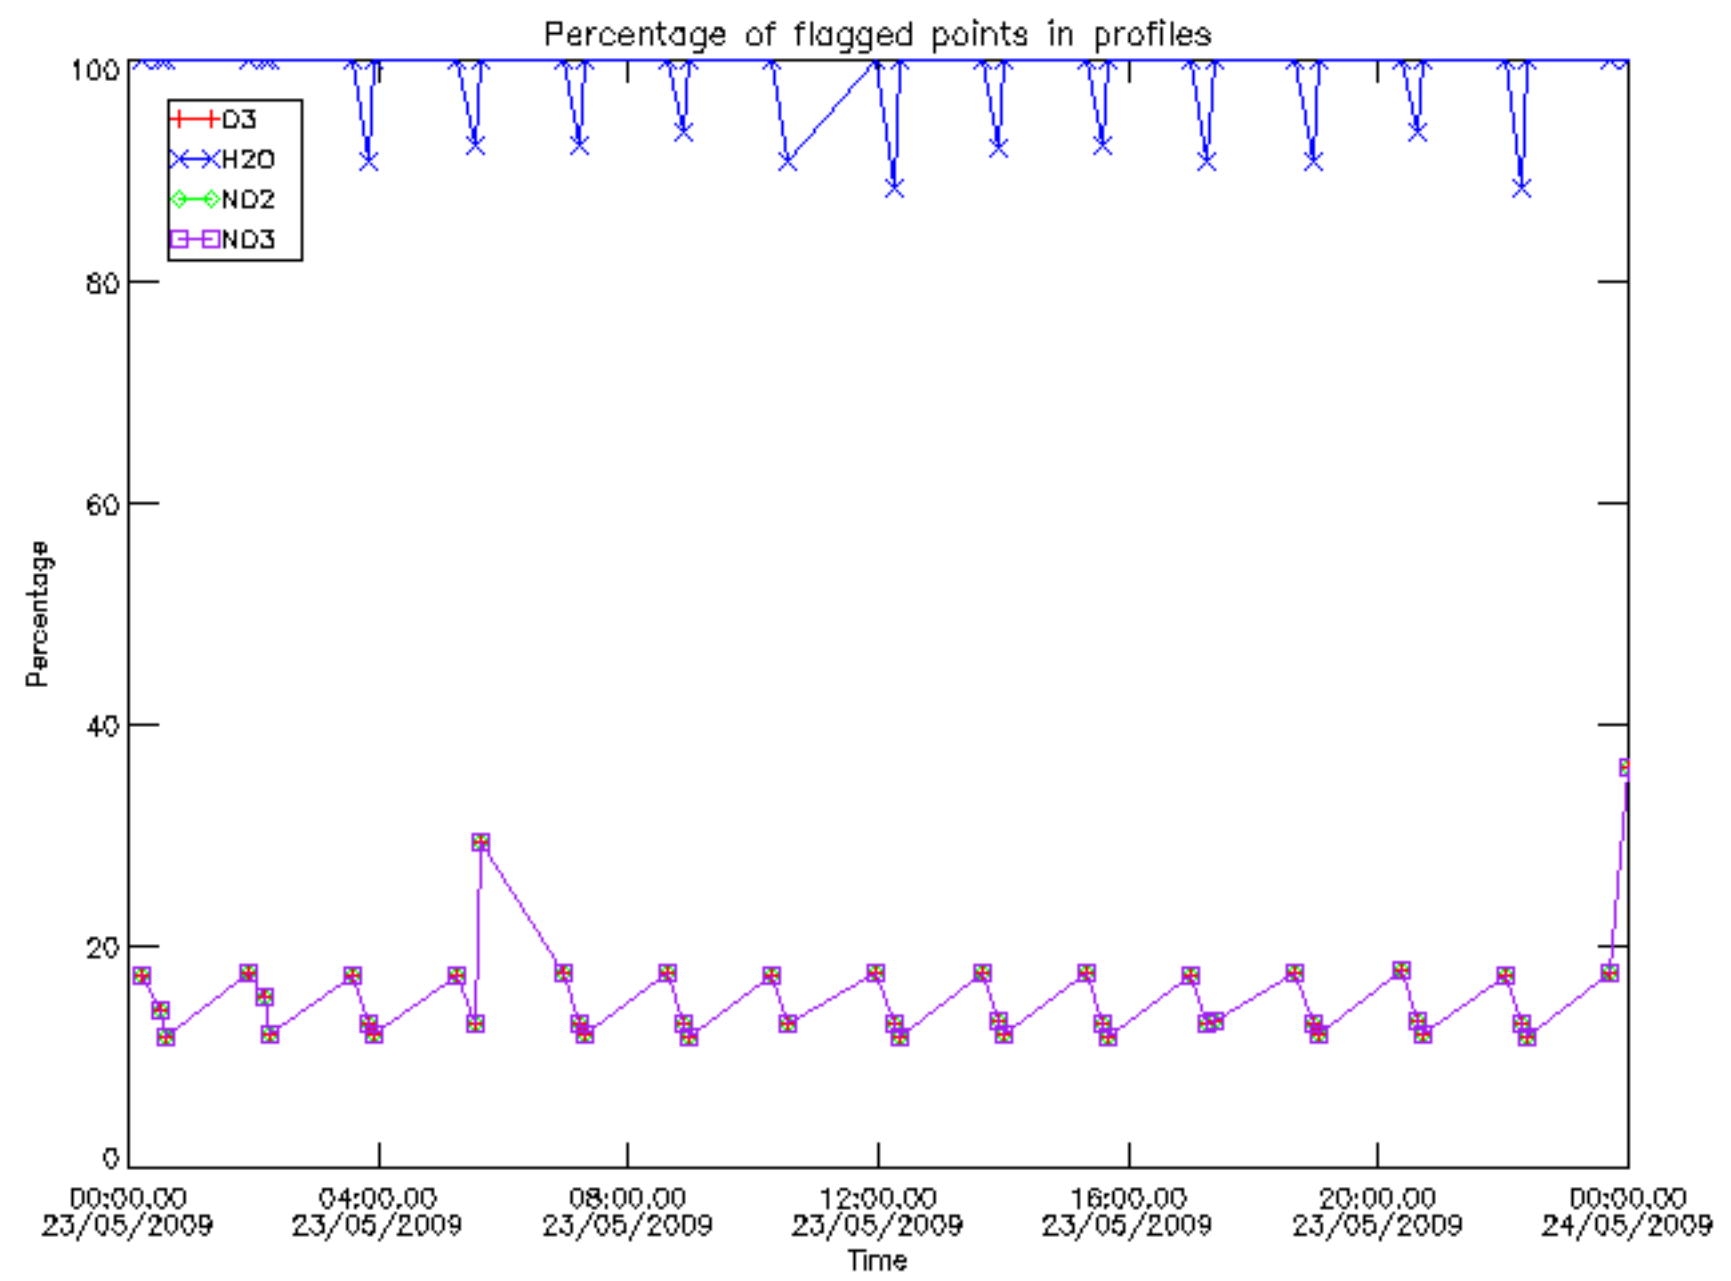

Percentage of flagged data per D3 profile

Percentage of flagged data per H2O profile