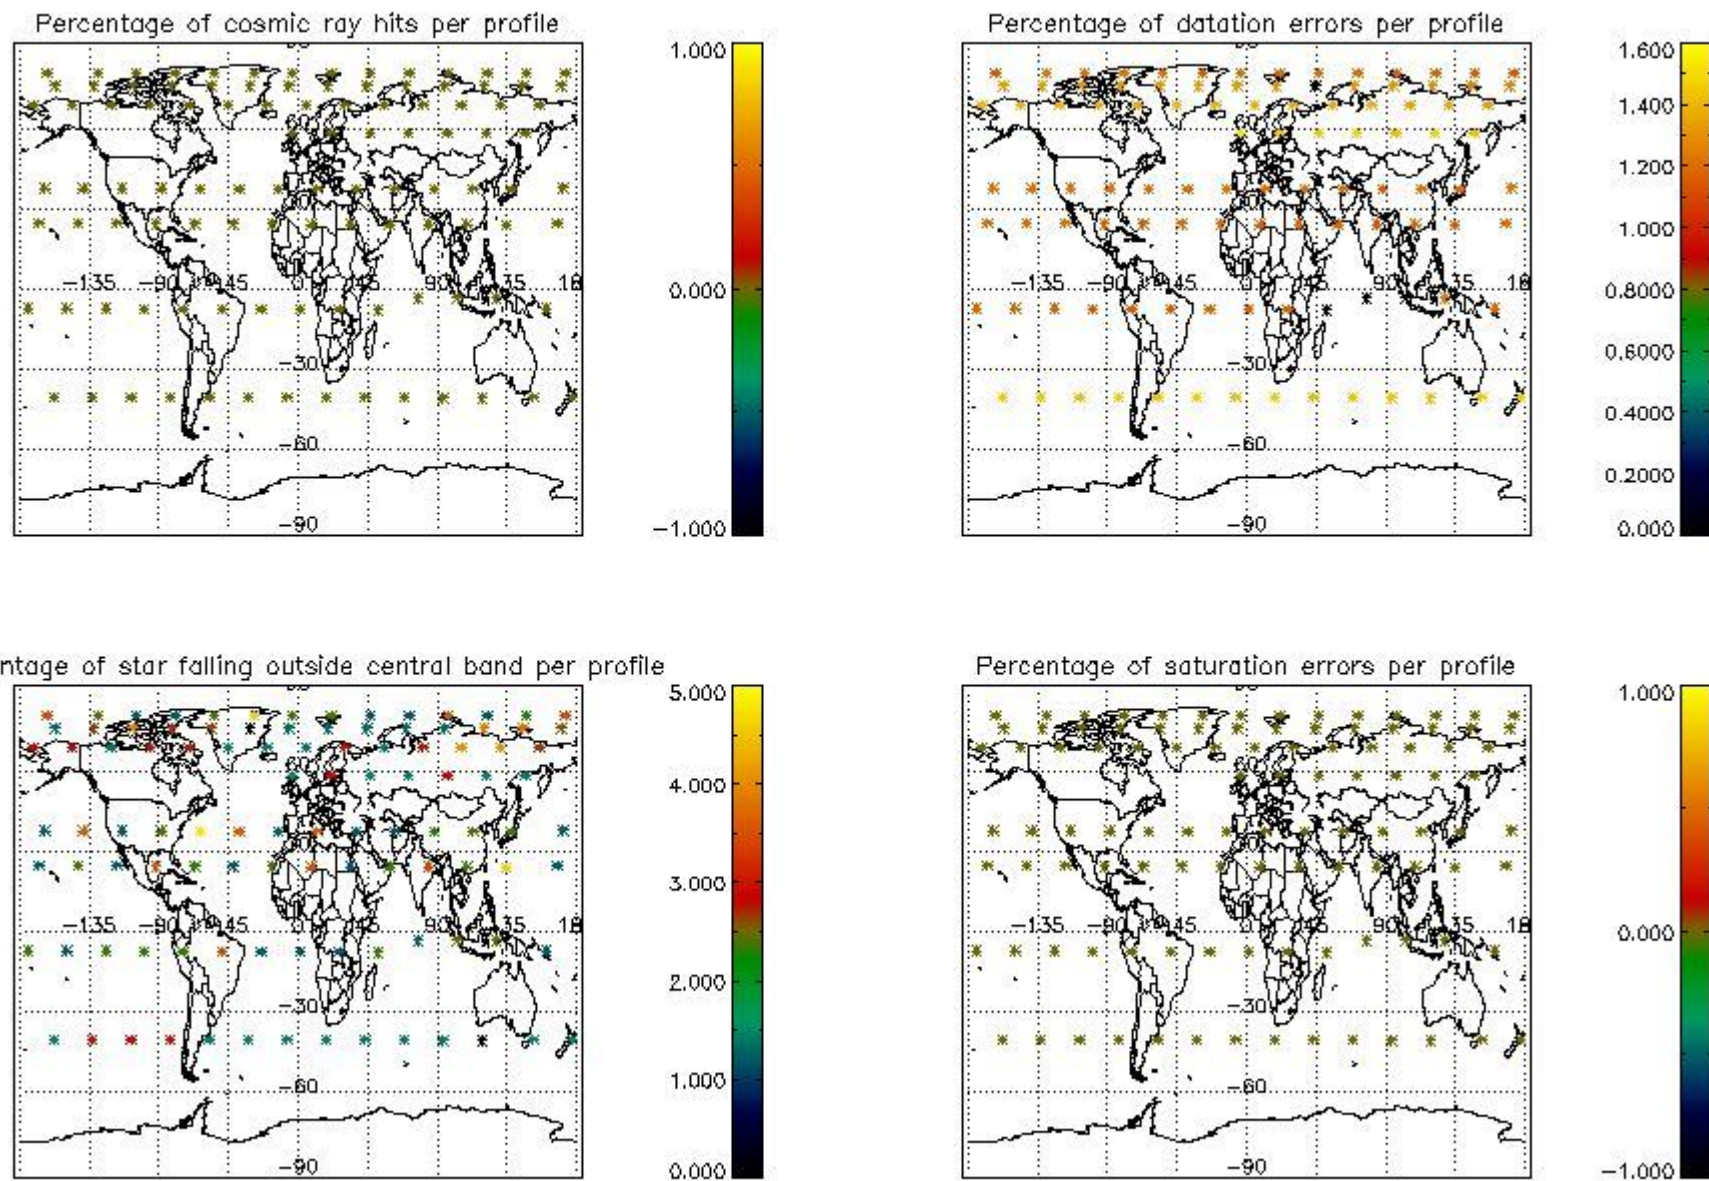

Percentage of datation errors per profile

Percentage of star falling outside central band per profile

Percentage of saturation errors per profile

4.2.2 Plot level 1 quality information per product (world map): ENVISAT DESCENDING passes

5. Trace gas profiles

5.1 Ozone statistics based on quality of products

The final quality of the products can be "measured" using the STD (Standard Deviation) attached to every point profile. This information is written to the parameter GOM_NL__2P/NL_LOCAL_SPECIES_DENSITY/o3_std of the level 2 products. The table below shows the statistics for given STD ranges.