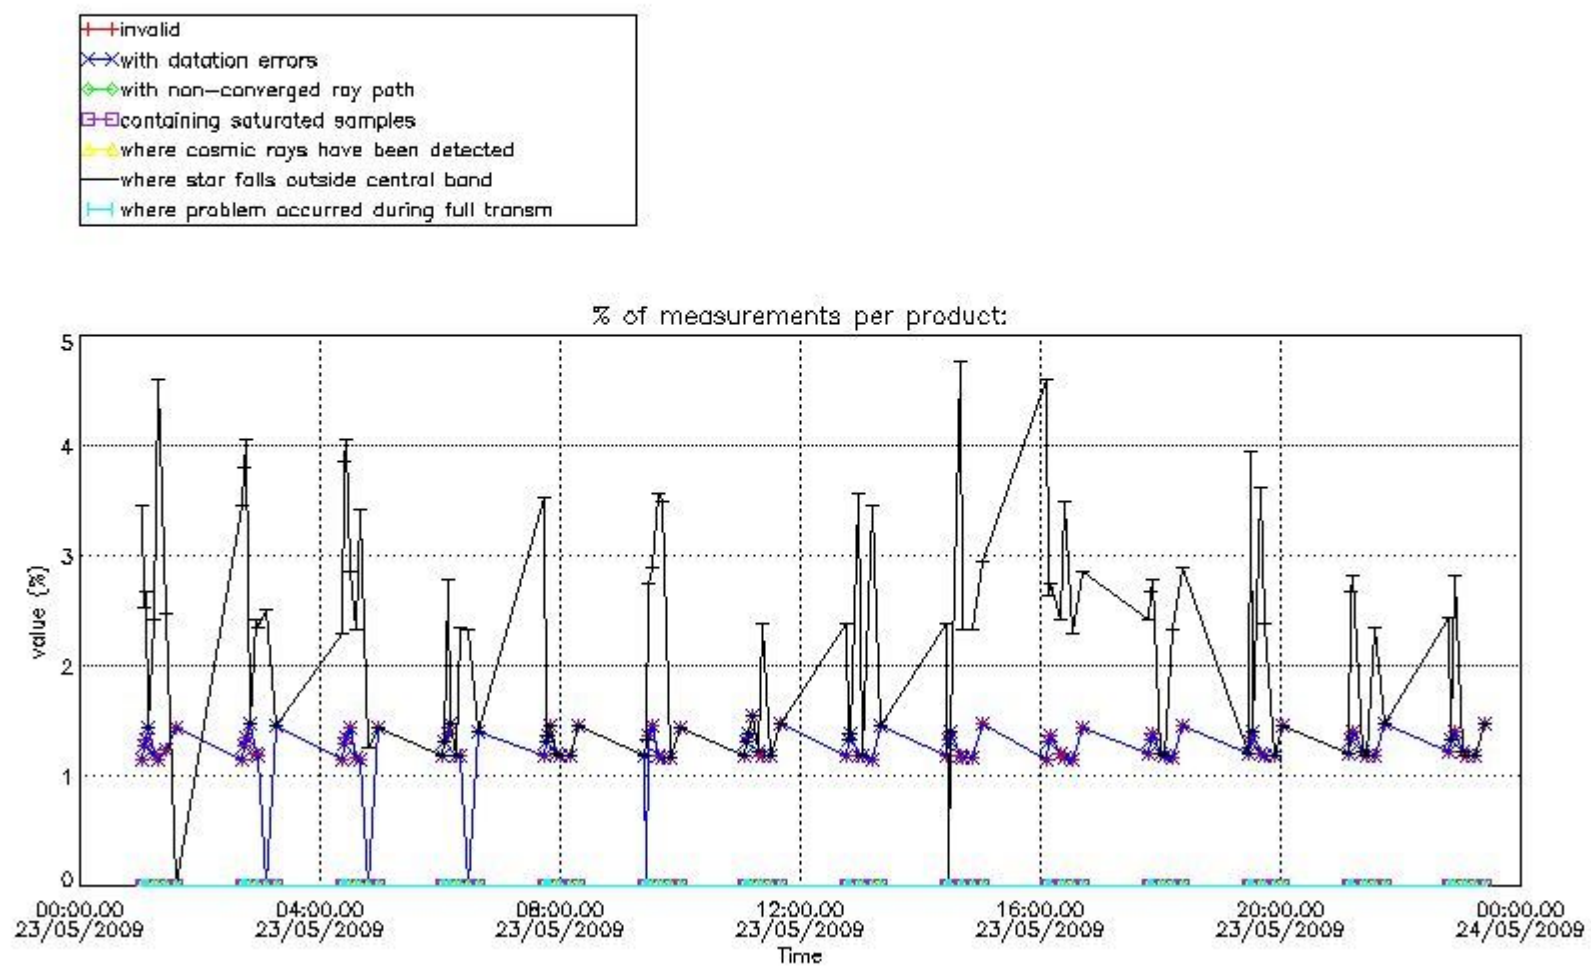

4.2 Plot quality information per product coming from level 1b processing (world map)

4.2.1 Plot level 1 quality information per product (world map): ENVISAT ASCENDING passes