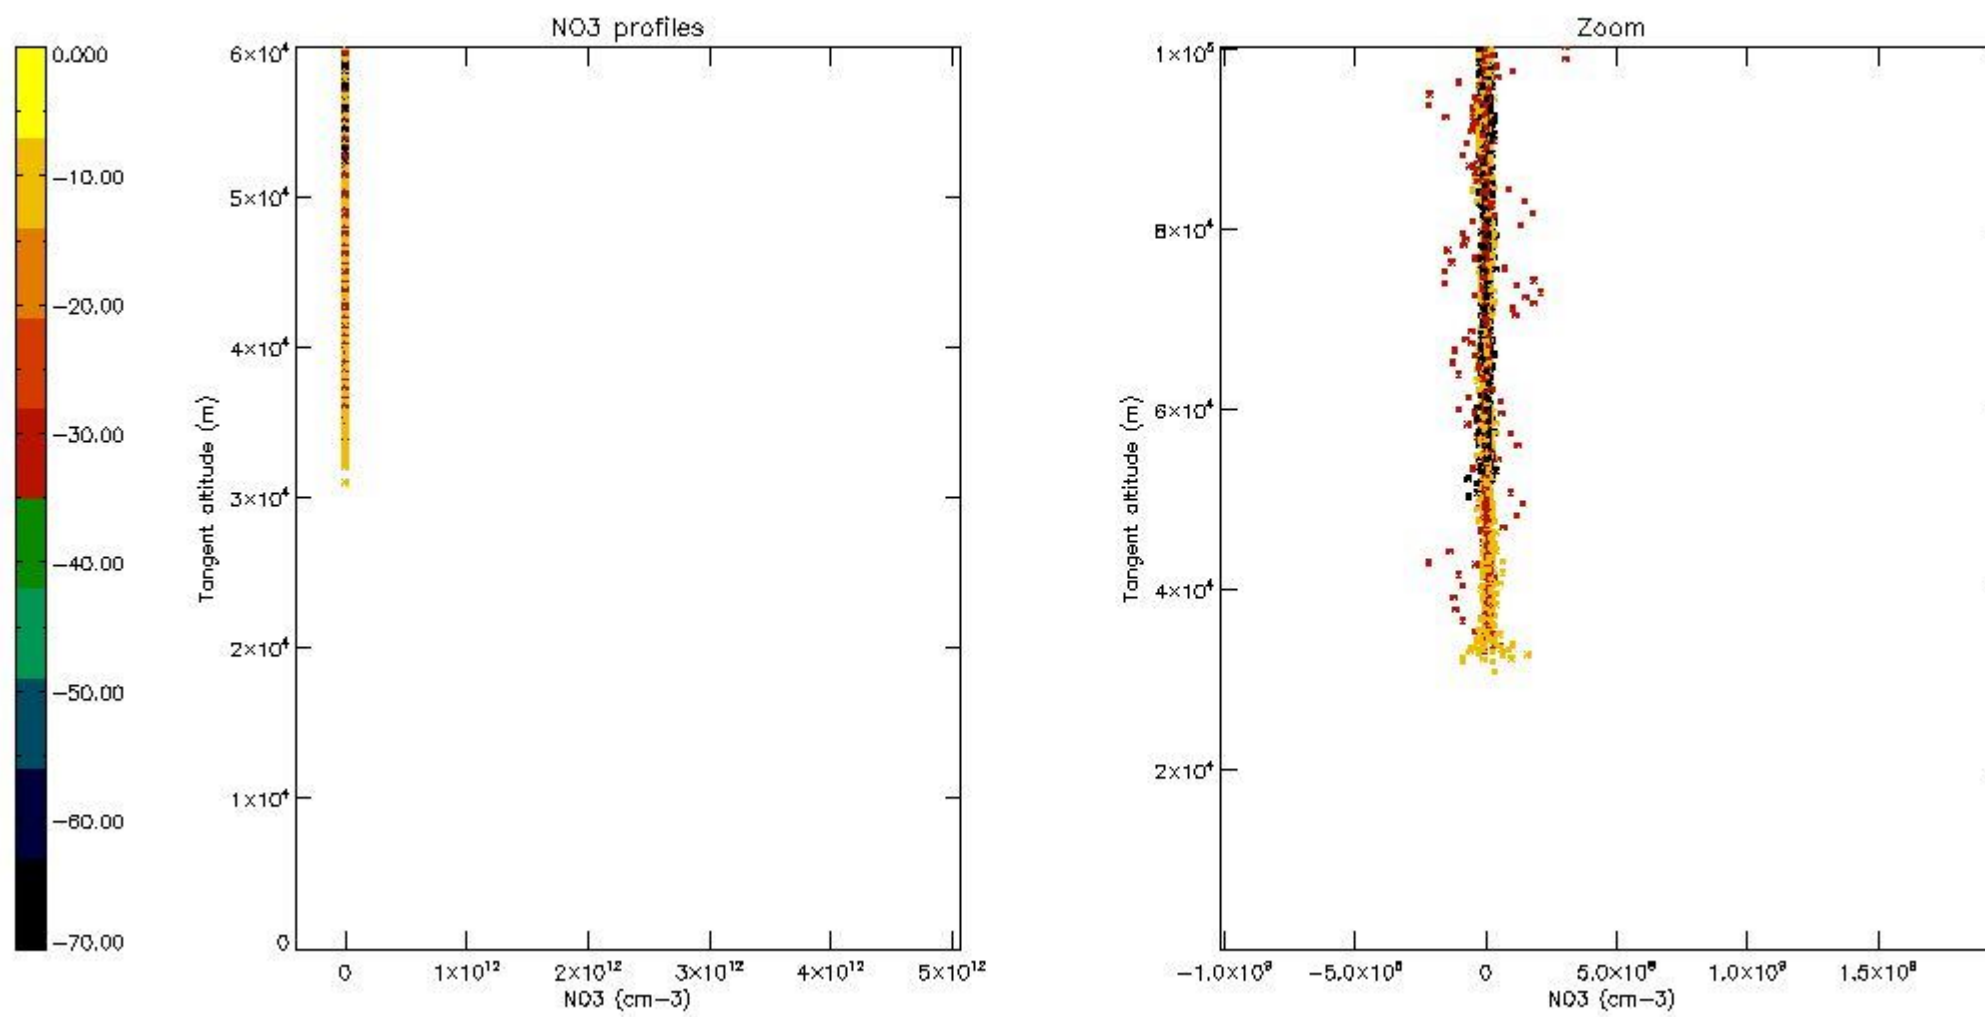

6. Auxiliary Data Files used for the production reported in section 2

The number reported in the third column indicates since which file (see list in section 2) the corresponding auxiliary file has been used. The fourth column is the date of those product files.

Type	Auxiliary Filename	Used since product	Used since product date
INST_PHYS_CHARACTERISTICS	GOM_INS_AXVIEC20091111_143220_20030716_120000_20500101_000000	1	23-MAY-2009 00:09:36
LEVEL-2_PROC_CONFIG	GOM_PR2_AXVIEC20091111_152718_20020301_000000_20500101_000000	1	23-MAY-2009 00:09:36
CROSS_SECTIONS_FILE	GOM_CRS_AXVIEC20091111_154832_20020301_000000_20500101_000000	1	23-MAY-2009 00:09:36