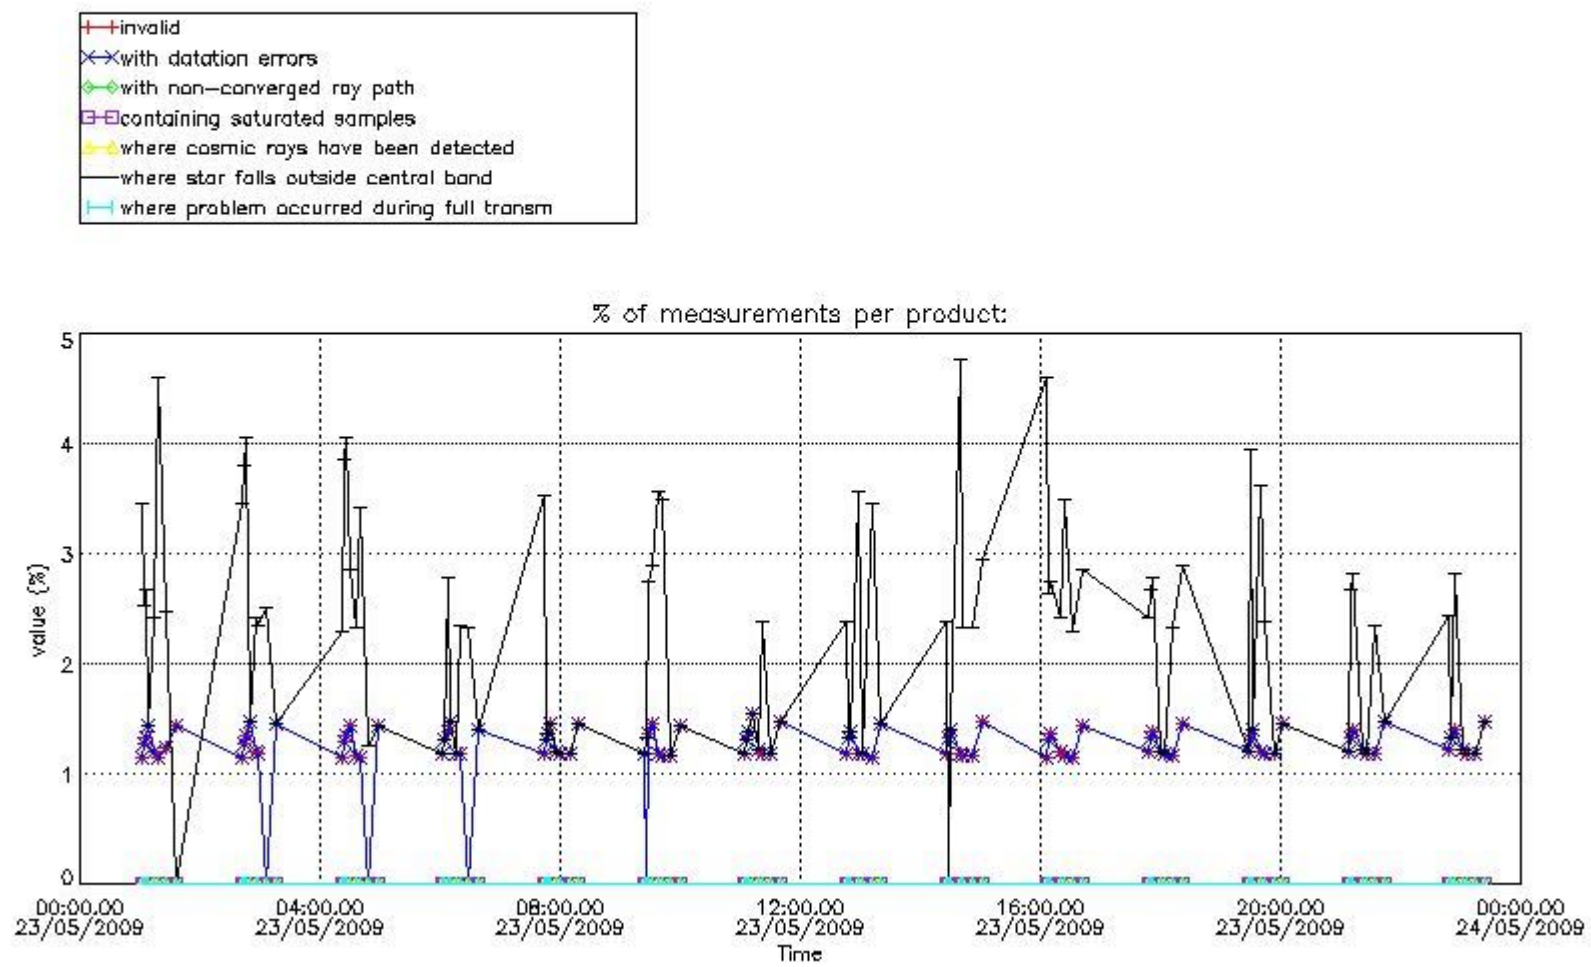

3. Quality information per product

In this section it is plotted some information contained in the Quality Summary data set of the level 2 products. Only products in dark limb conditions and without errors (error flag in the MPH set to "0") are used.

3.1 Plot quality information per product (time dependant)

Percentage of flagged data per O3 profile

Percentage of flagged data per H2O profile

Percentage of flagged data per NO2 profile

Percentage of flagged data per NO3 profile

4. Level 1 quality information per product

In this section it is plotted some information contained in the Quality Summary data set of the level 2 products that comes from the level 1b processing. Products without errors (error flag in the MPH set to "0") are used.

4.1 Plot quality information per product (time dependant) coming from level 1b processing

4.1.1 Plot level 1 quality information per product (time dependant): ENVISAT ASCENDING passes

4.1.2 Plot level 1 quality information per product (time dependant): ENVI SAT DESCENDING passes