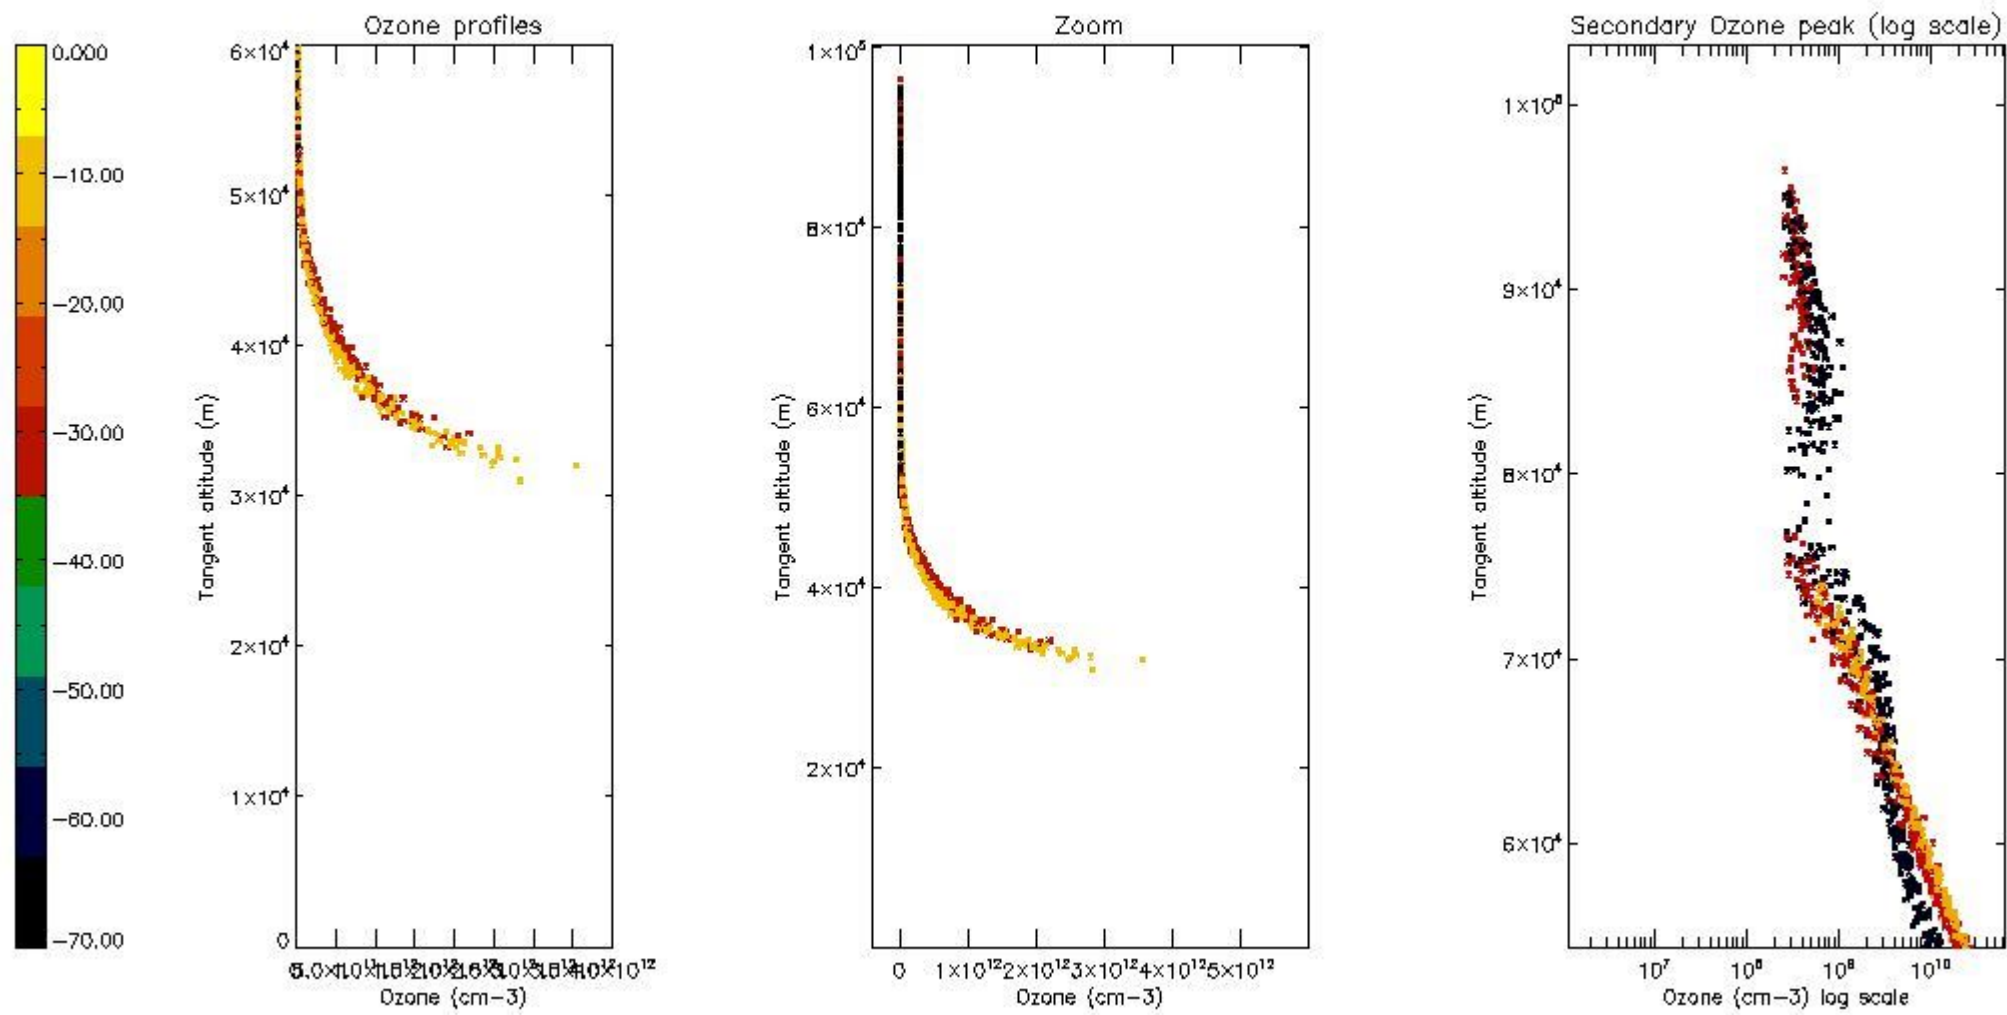

STD < 10	9
STD < 5	6

5.2 Plot ozone profiles for all STD (dark without errors)

The colorbar represents the latitude.

5.3 Plot ozone profiles where STD < 20% (dark without errors)

The colorbar represents the latitude.