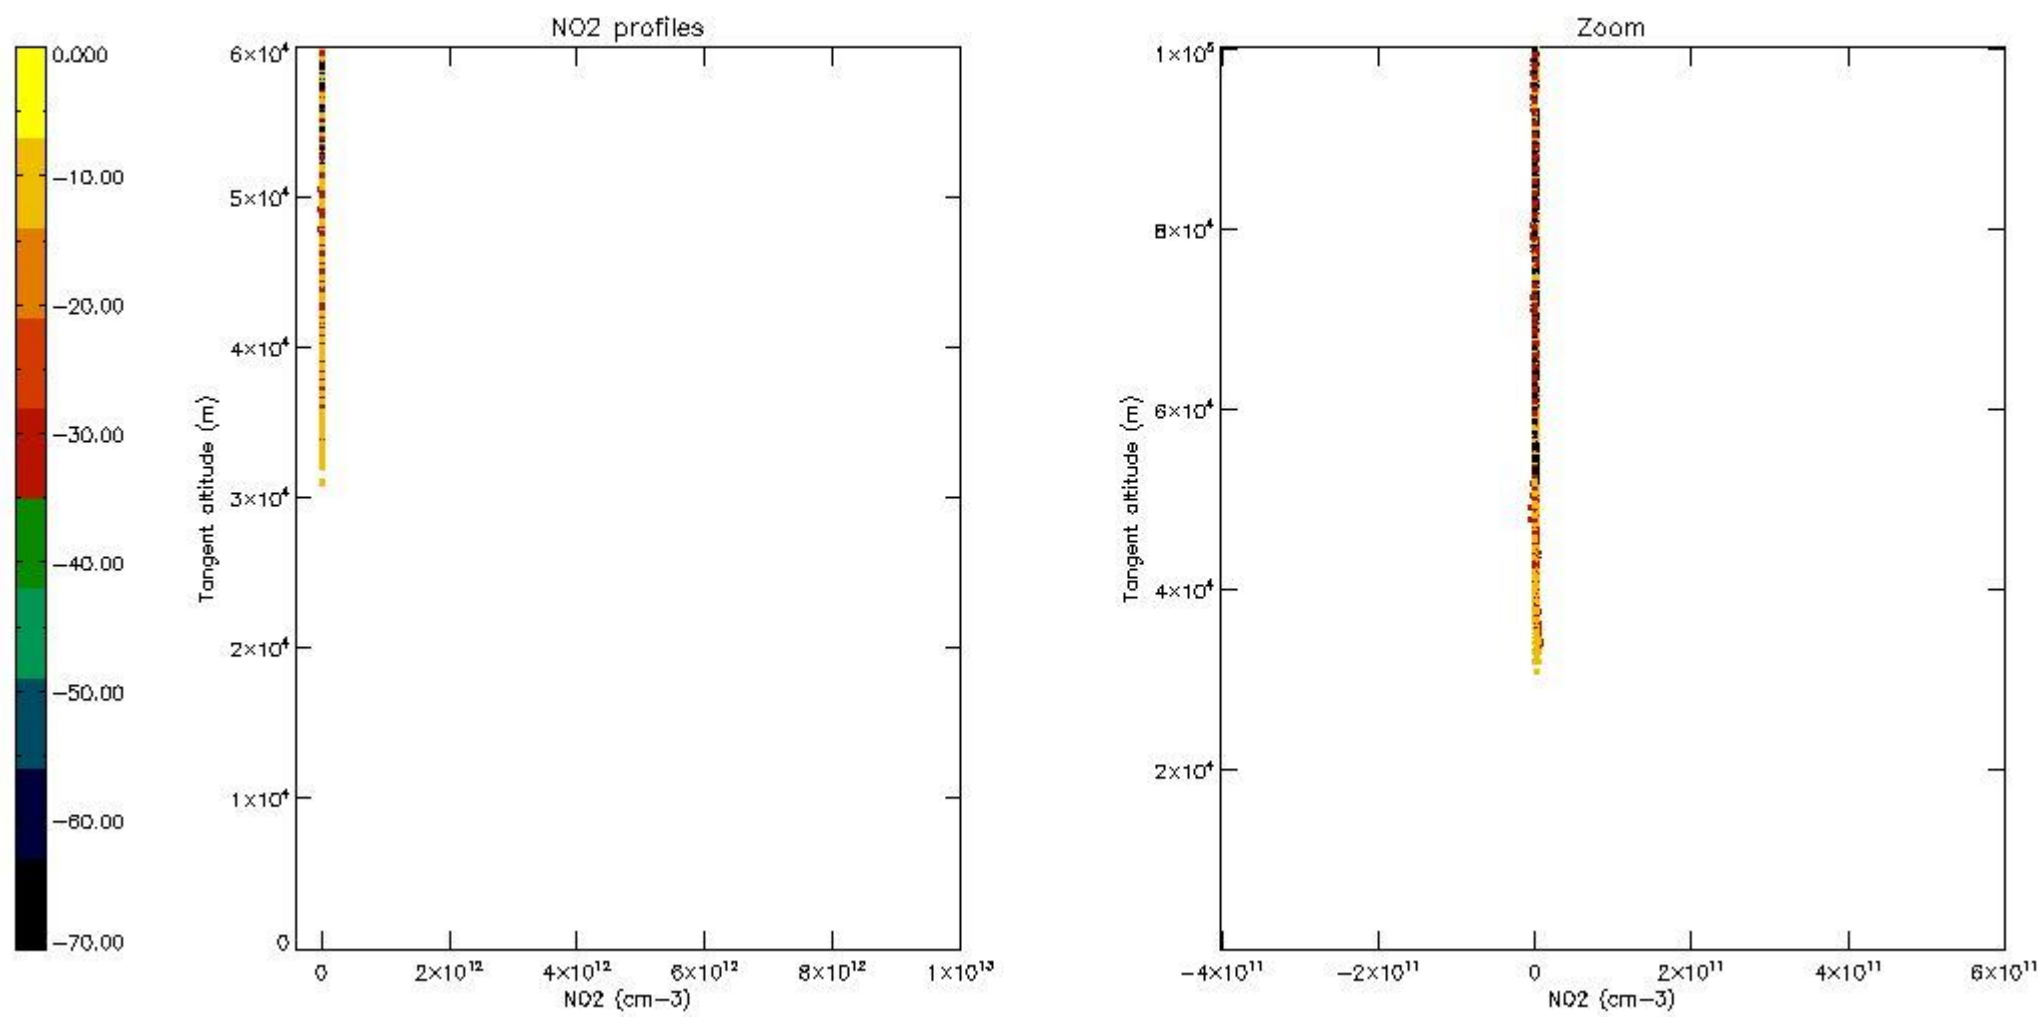

5.7 Plot NO3 profiles for all STD (dark without errors)

The colorbar represents the latitude.