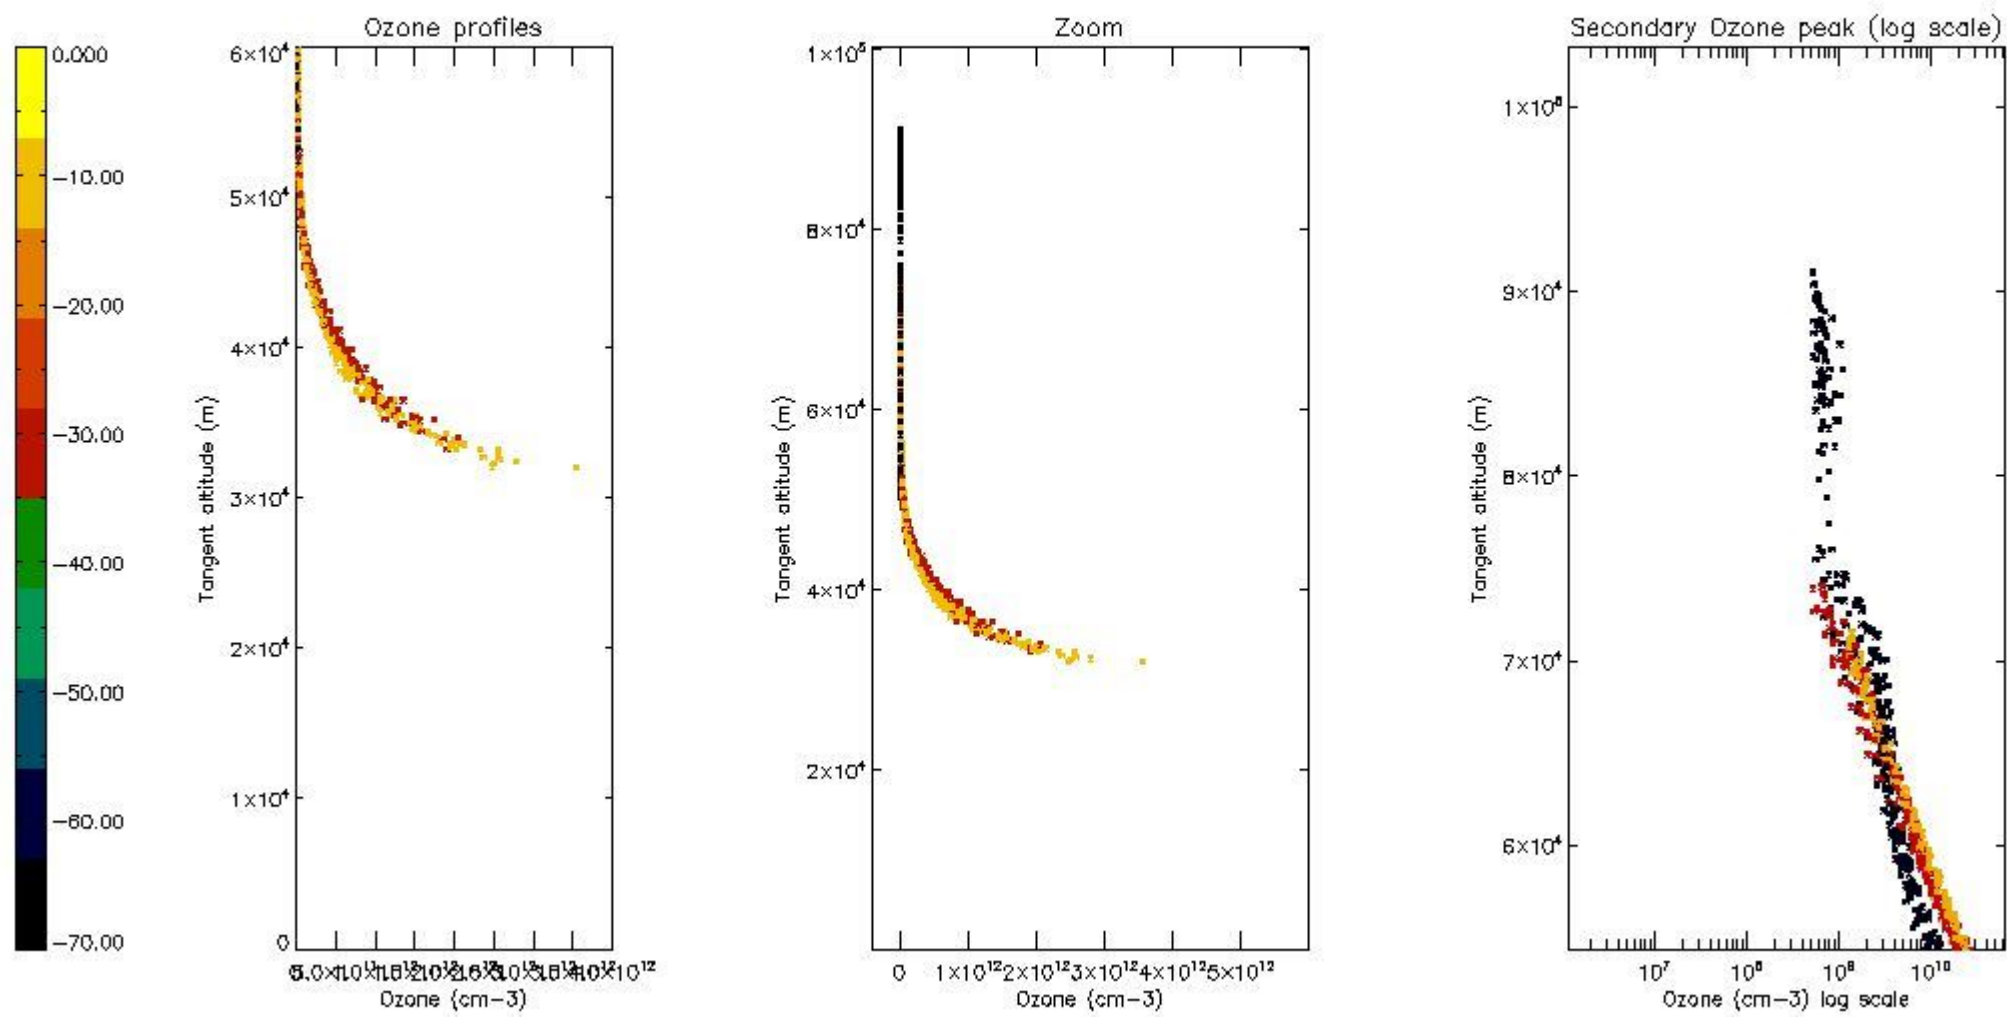

5.5 Plot ozone profiles where STD < 5% (dark without errors)

The colorbar represents the latitude.