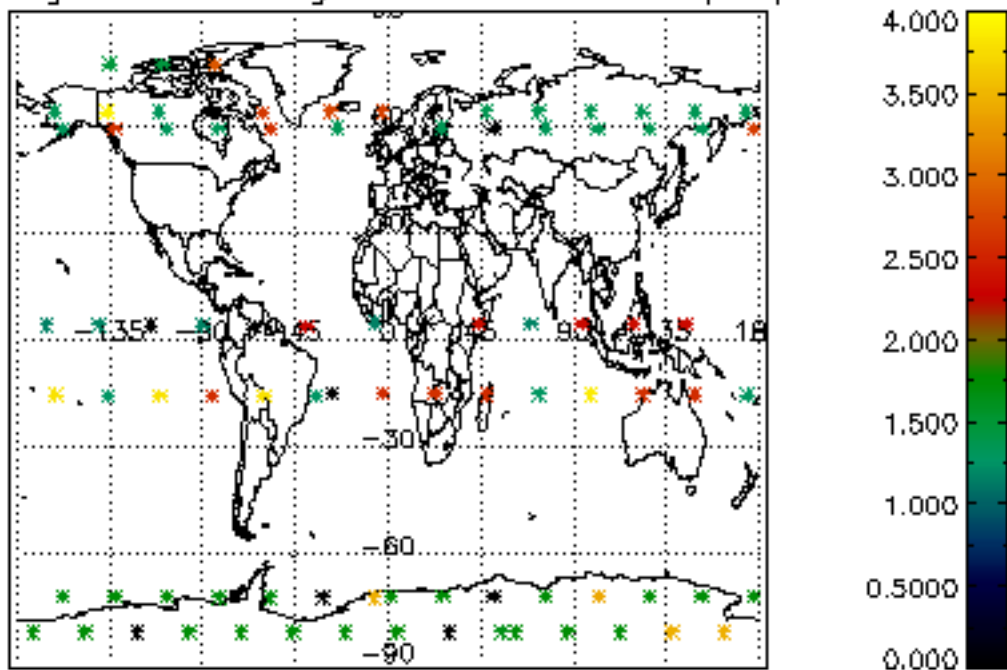

Percentage of flagged data per NO3 profile

Percentage of cosmic ray hits per profile

Percentage of datation errors per profile

Percentage of star falling outside central band per profile

Percentage of saturation errors per profile