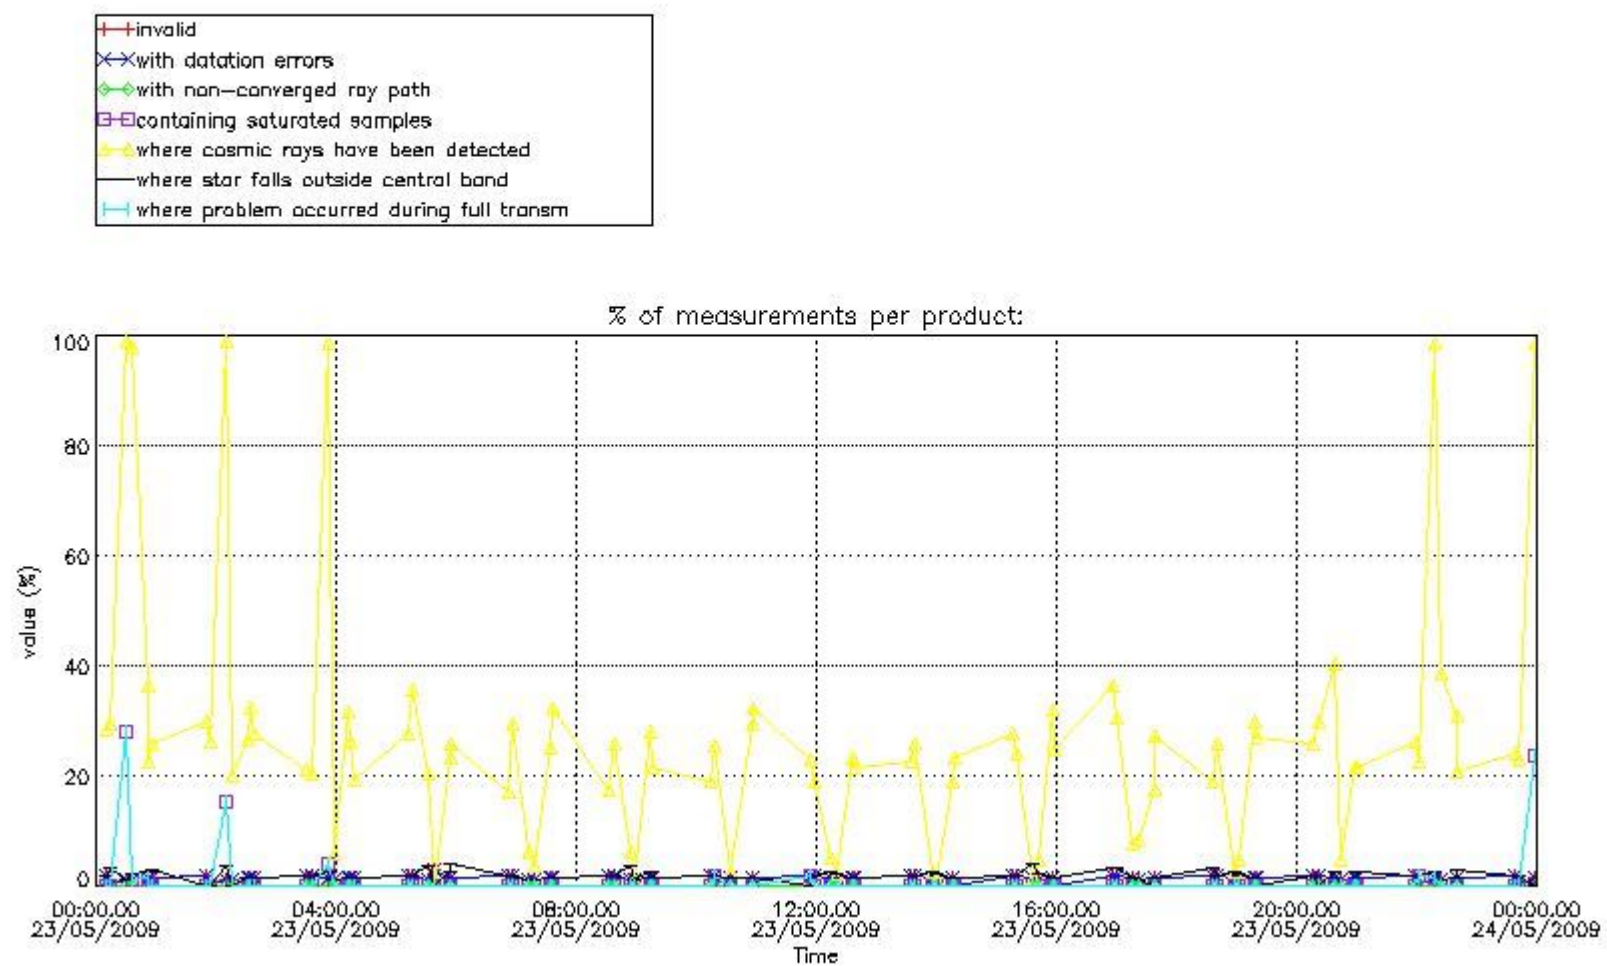

4.1.2 Plot level 1 quality information per product (time dependant): ENVI SAT DESCENDING passes