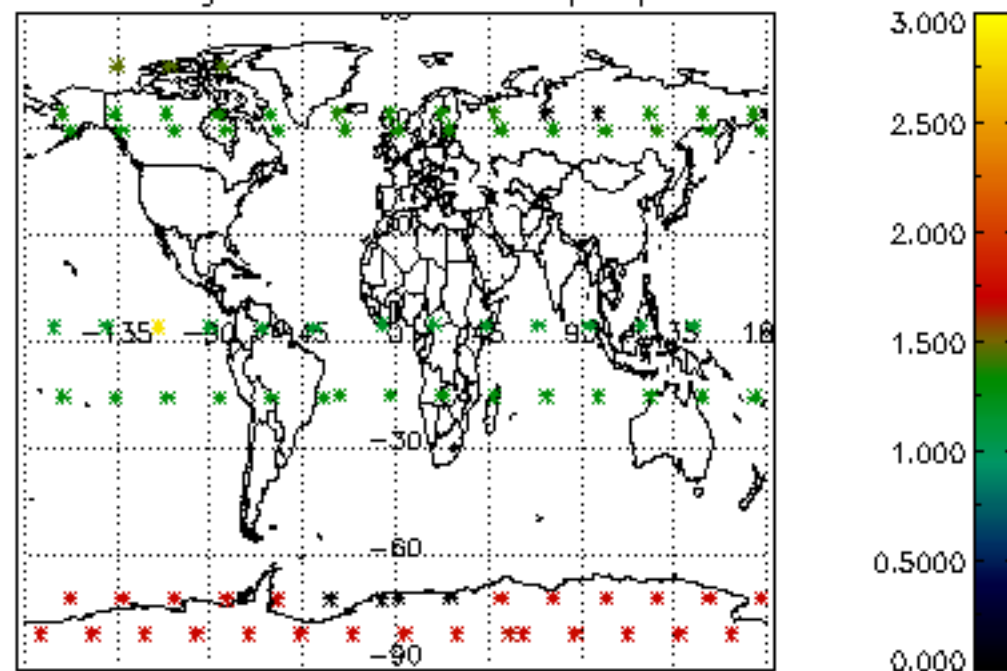

Percentage of flagged data per NO3 profile

Percentage of cosmic ray hits per profile

Percentage of datation errors per profile

Percentage of star falling outside central band per profile

Percentage of saturation errors per profile