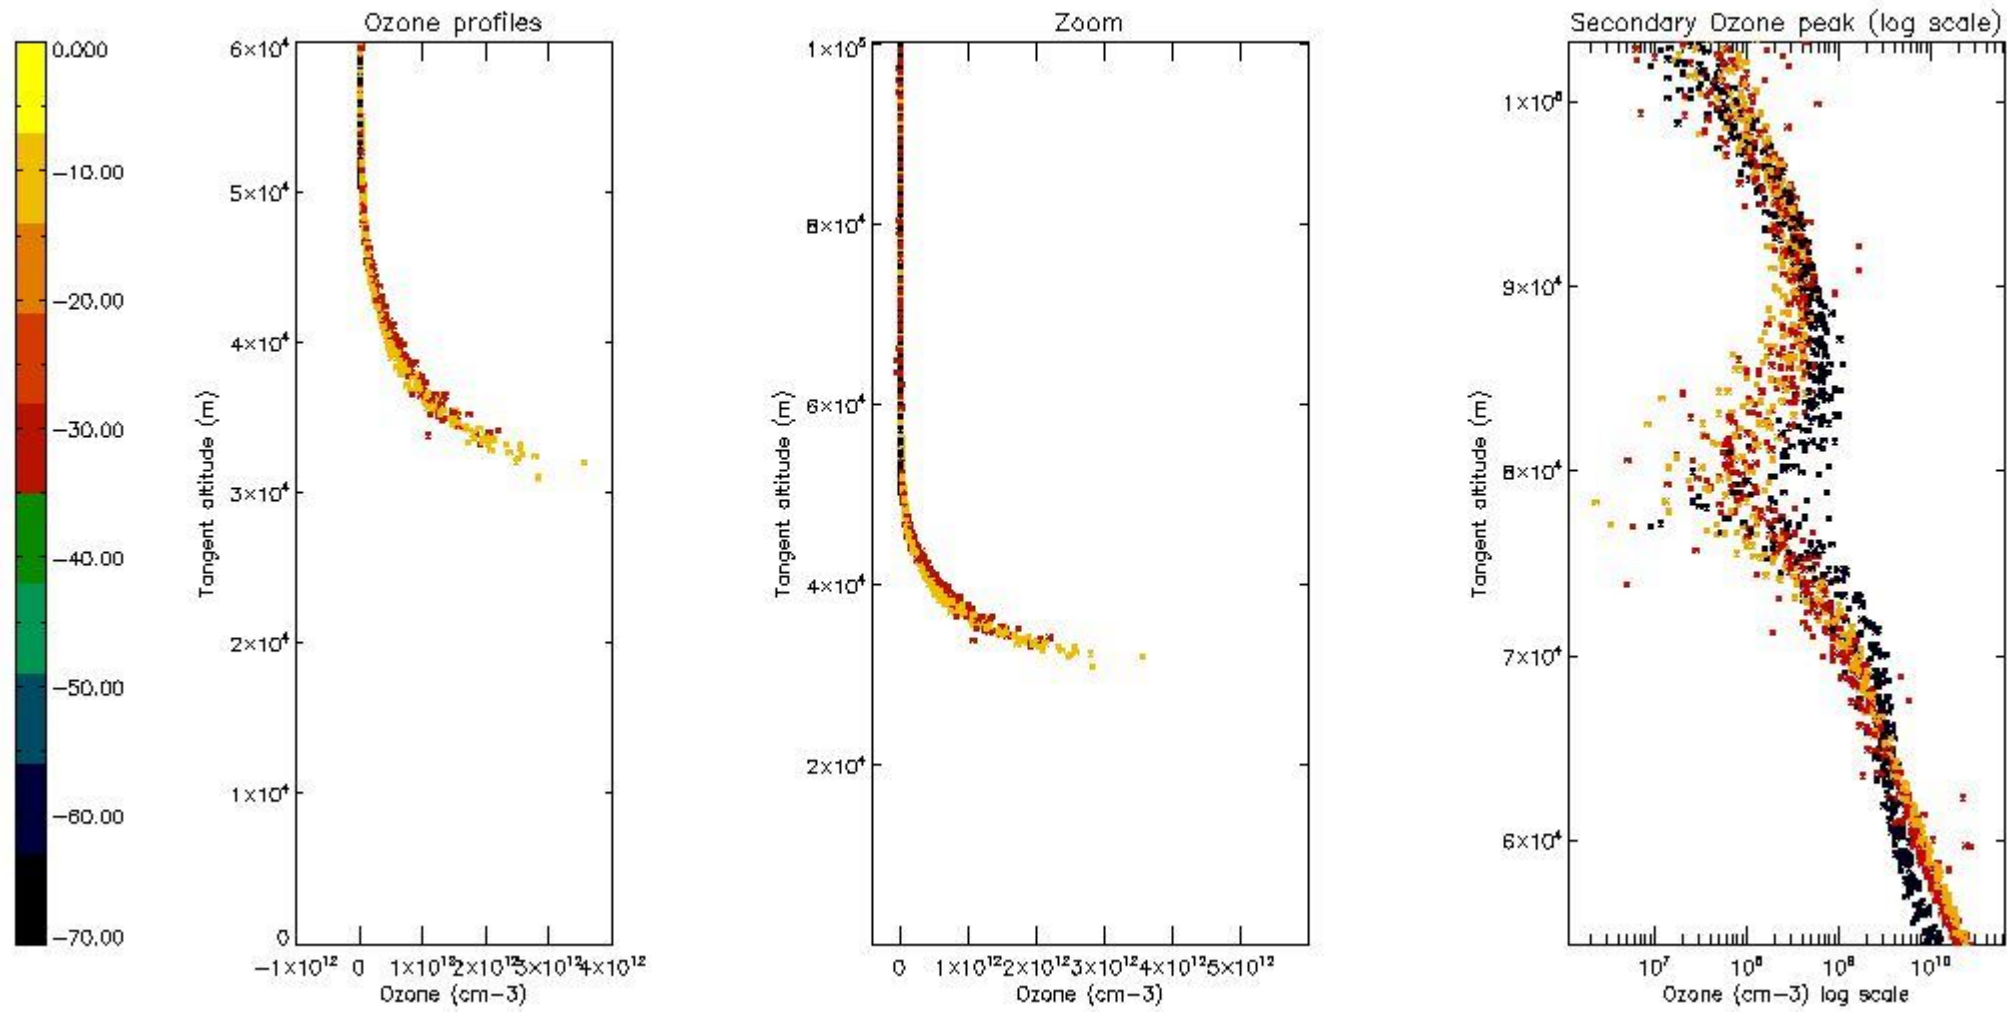

STD < 10	9
STD < 5	6

5.2 Plot ozone profiles for all STD (dark without errors)

The colorbar represents the latitude.

5.3 Plot ozone profiles where STD < 20% (dark without errors)

The colorbar represents the latitude.