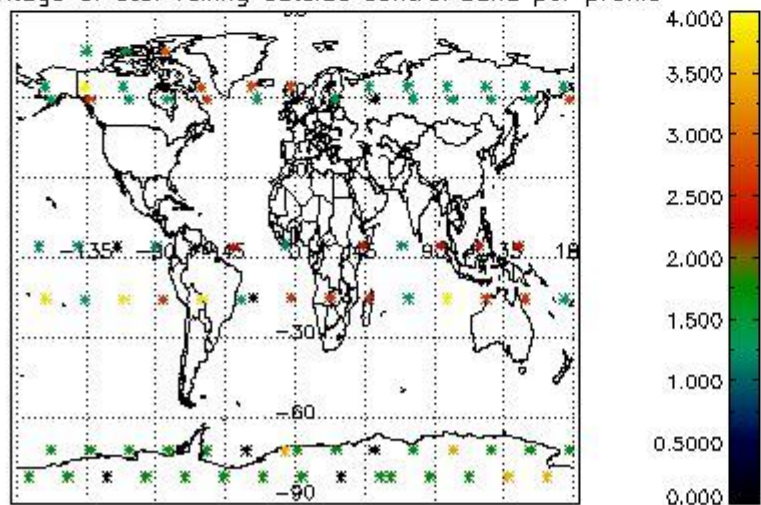

Percentage of star falling outside central band per profile