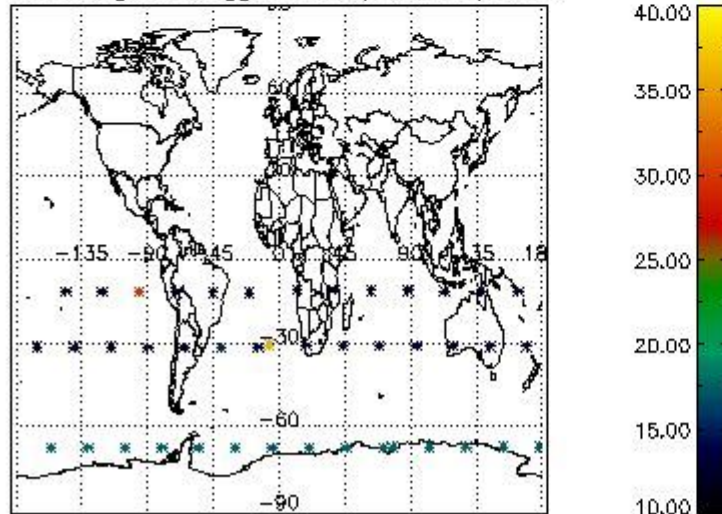

3.1 Plot quality information per product (time dependant)

3.2 Plot quality information per product (world map)

Percentage of flagged data per O3 profile

Percentage of flagged data per H2O profile

Percentage of flagged data per NO2 profile