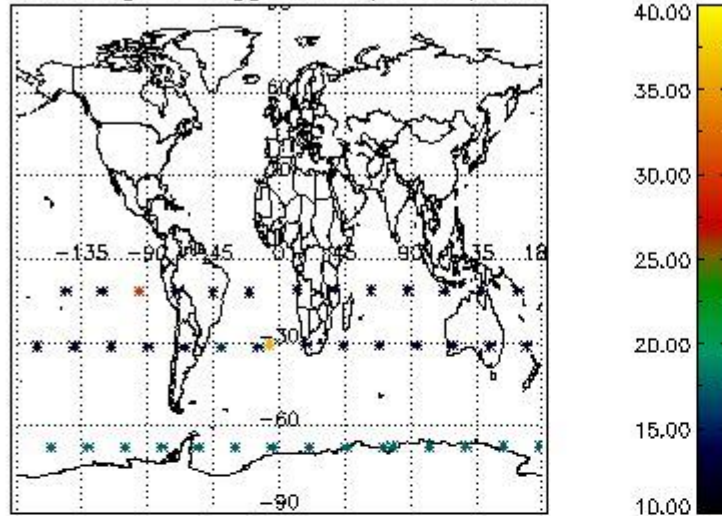

3.1 Plot quality information per product (time dependant)

3.2 Plot quality information per product (world map)

Percentage of flagged data per O3 profile

Percentage of flagged data per H2O profile

Percentage of flagged data per NO2 profile