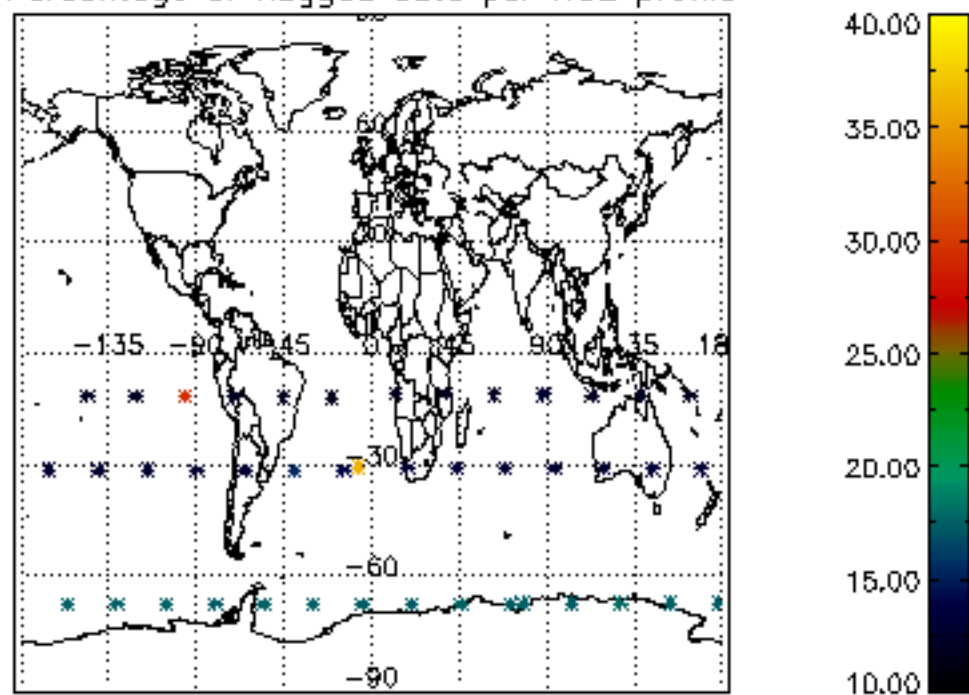

Percentage of flagged data per NO2 profile