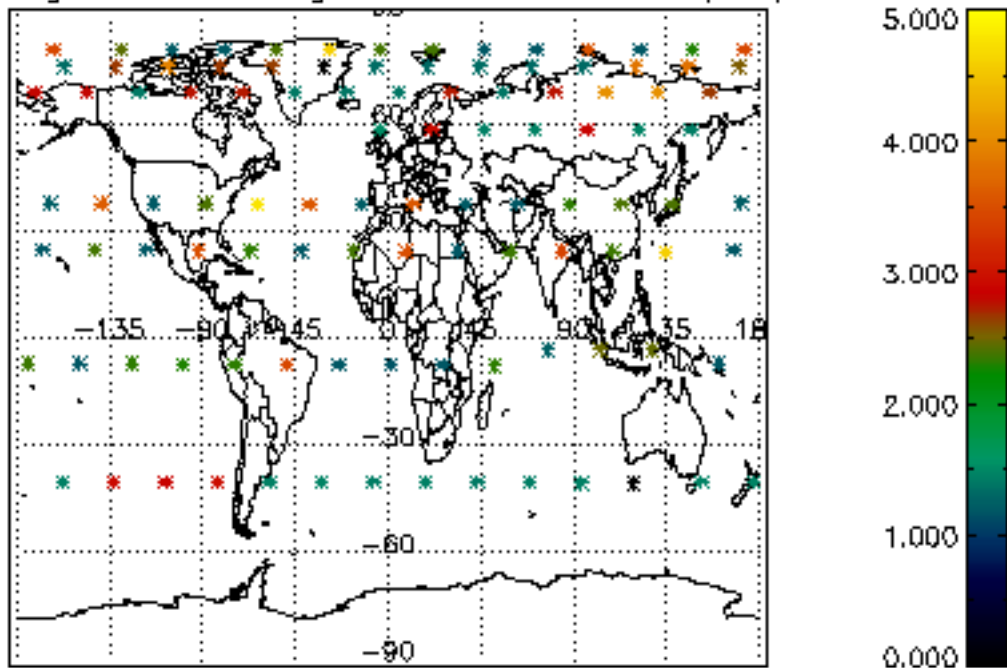

Percentage of star falling outside central band per profile