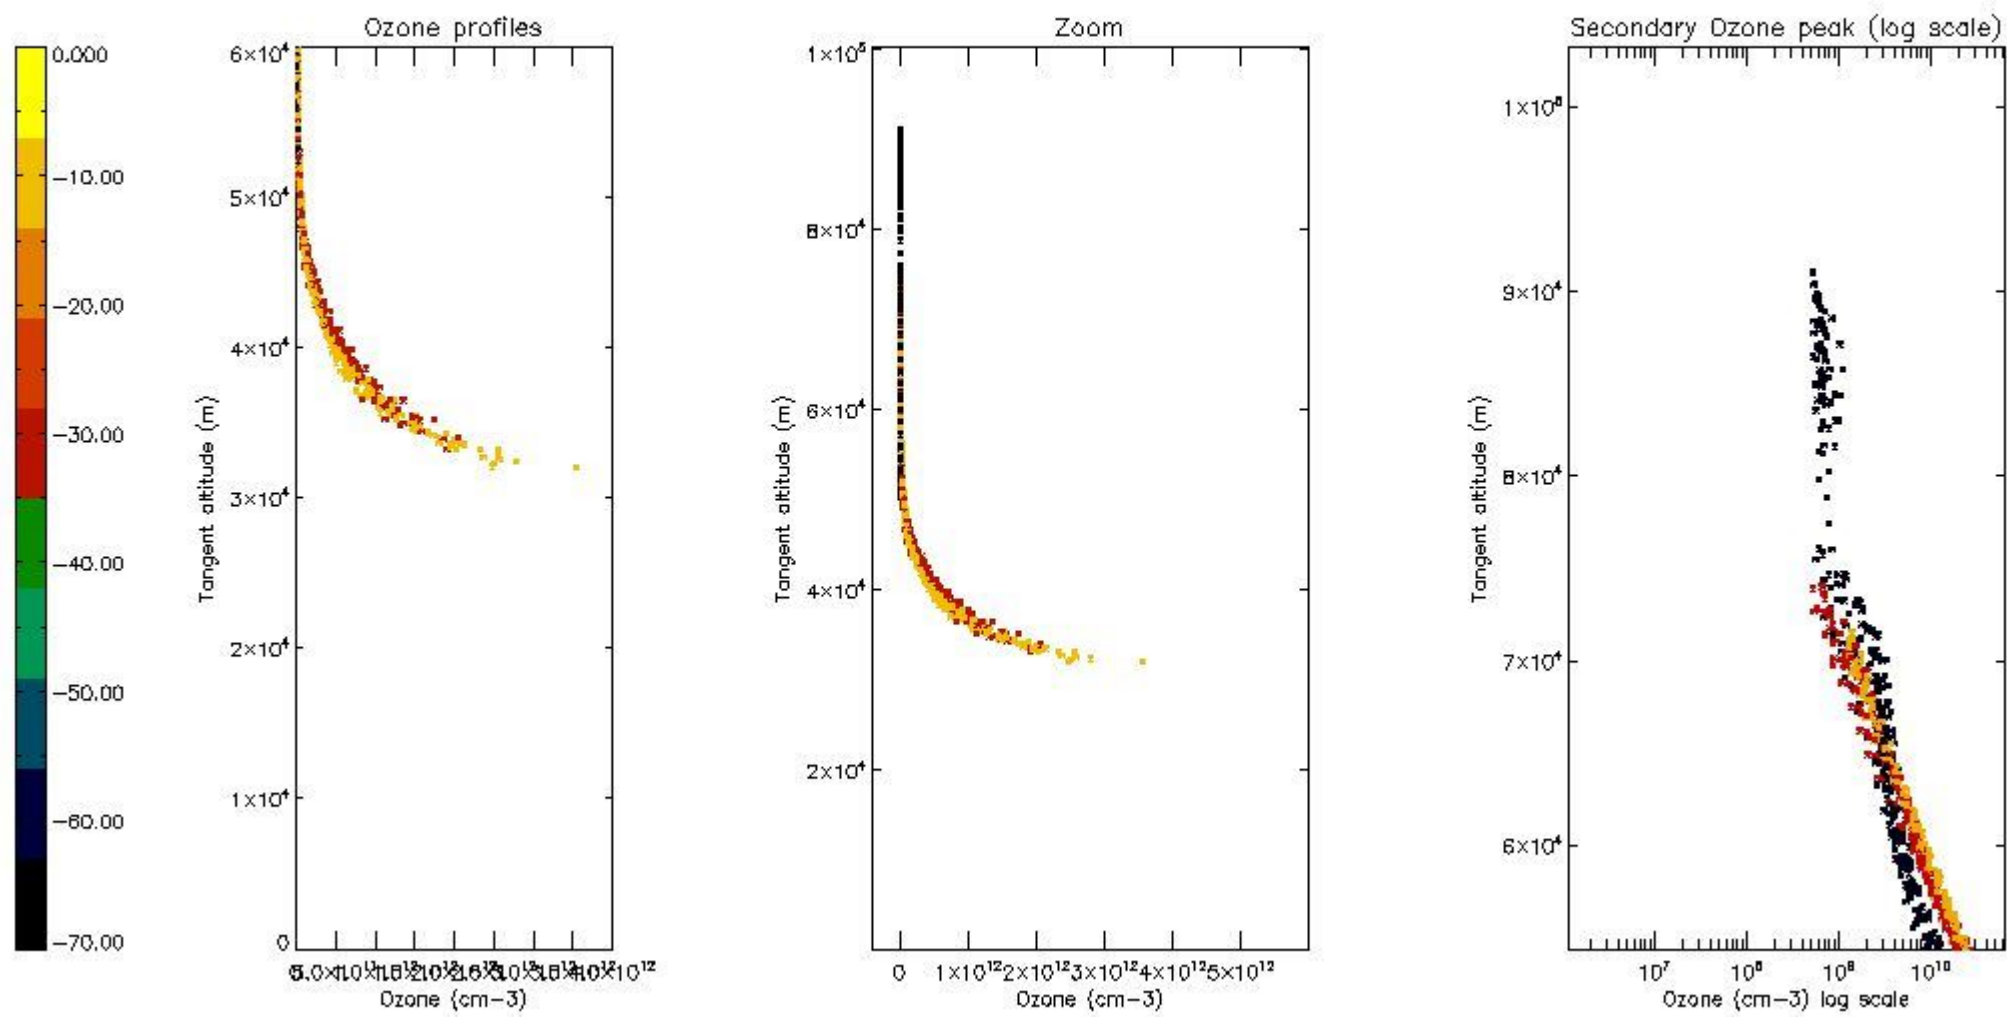

STD < 10	9
STD < 5	6

5.2 Plot ozone profiles for all STD (dark without errors)

The colorbar represents the latitude.

5.3 Plot ozone profiles where STD < 20% (dark without errors)

The colorbar represents the latitude.

5.4 Plot ozone profiles where $STD < 10\%$ (dark without errors)

The colorbar represents the latitude.

5.5 Plot ozone profiles where STD < 5% (dark without errors)

The colorbar represents the latitude.

5.6 Plot NO₂ profiles for all STD (dark without errors)