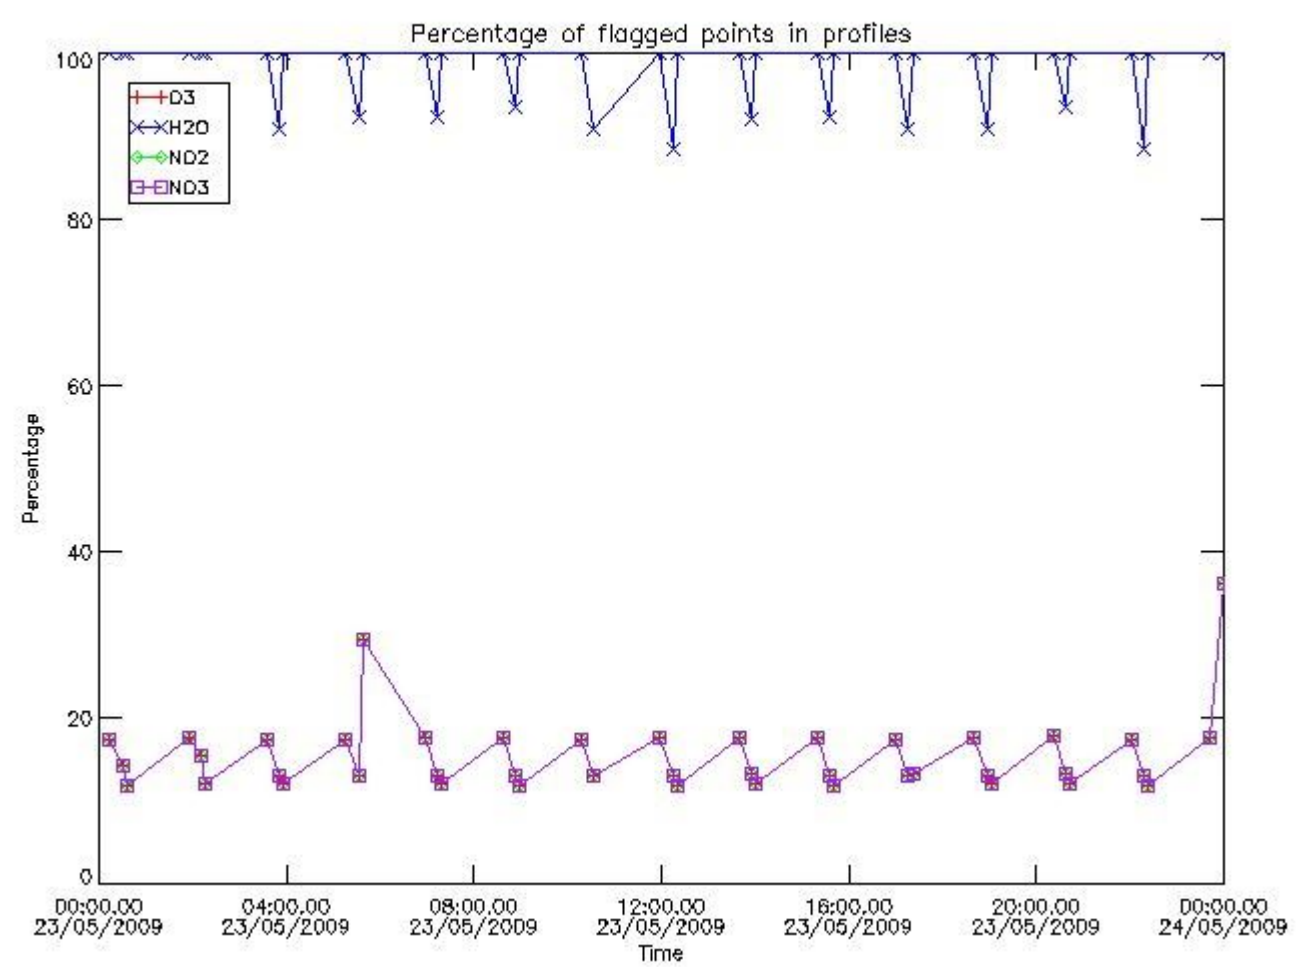

3. Quality information per product

In this section it is plotted some information contained in the Quality Summary data set of the level 2 products. Only products in dark limb conditions and without errors (error flag in the MPH set to "0") are used.

3.1 Plot quality information per product (time dependant)

Percentage of flagged data per O3 profile

Percentage of flagged data per H2O profile