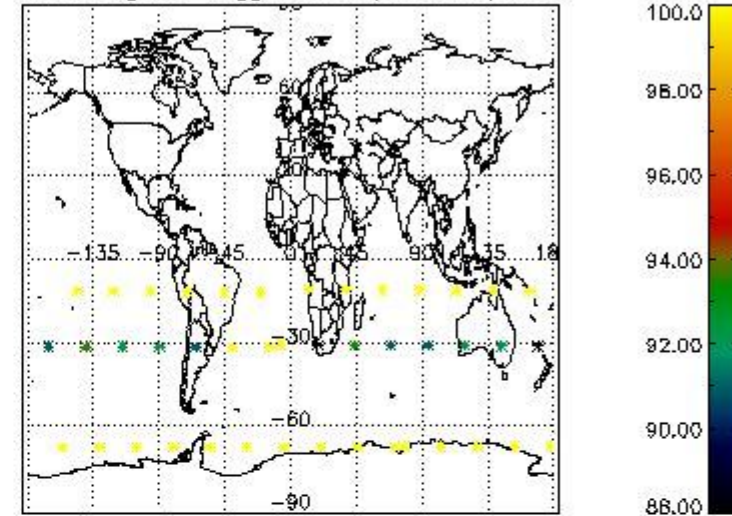

3.1 Plot quality information per product (time dependant)

3.2 Plot quality information per product (world map)

Percentage of flagged data per O3 profile

Percentage of flagged data per H2O profile

Percentage of flagged data per NO2 profile