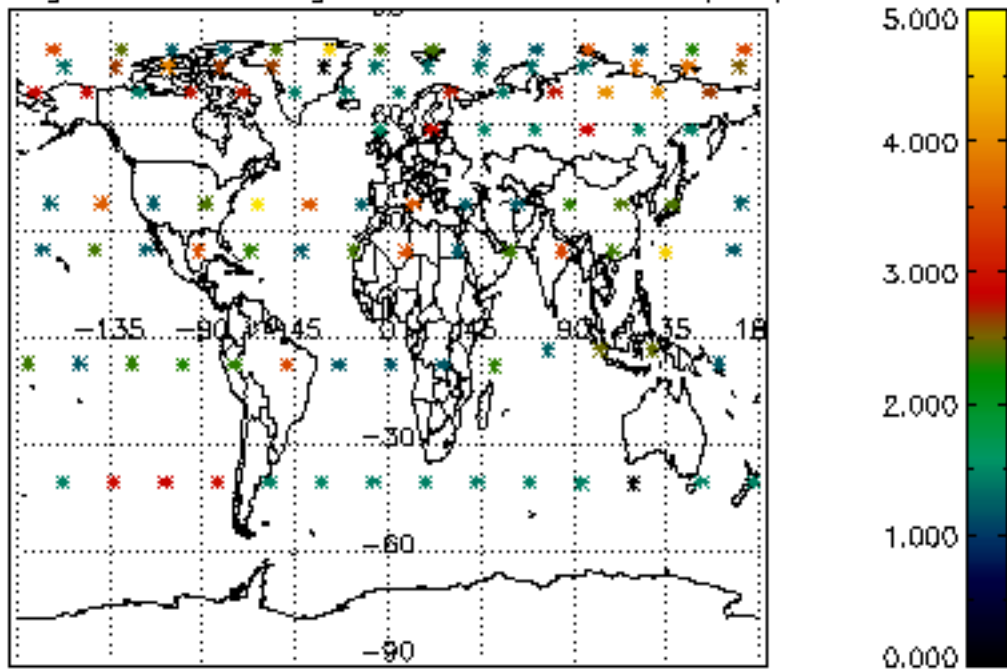

Percentage of star falling outside central band per profile