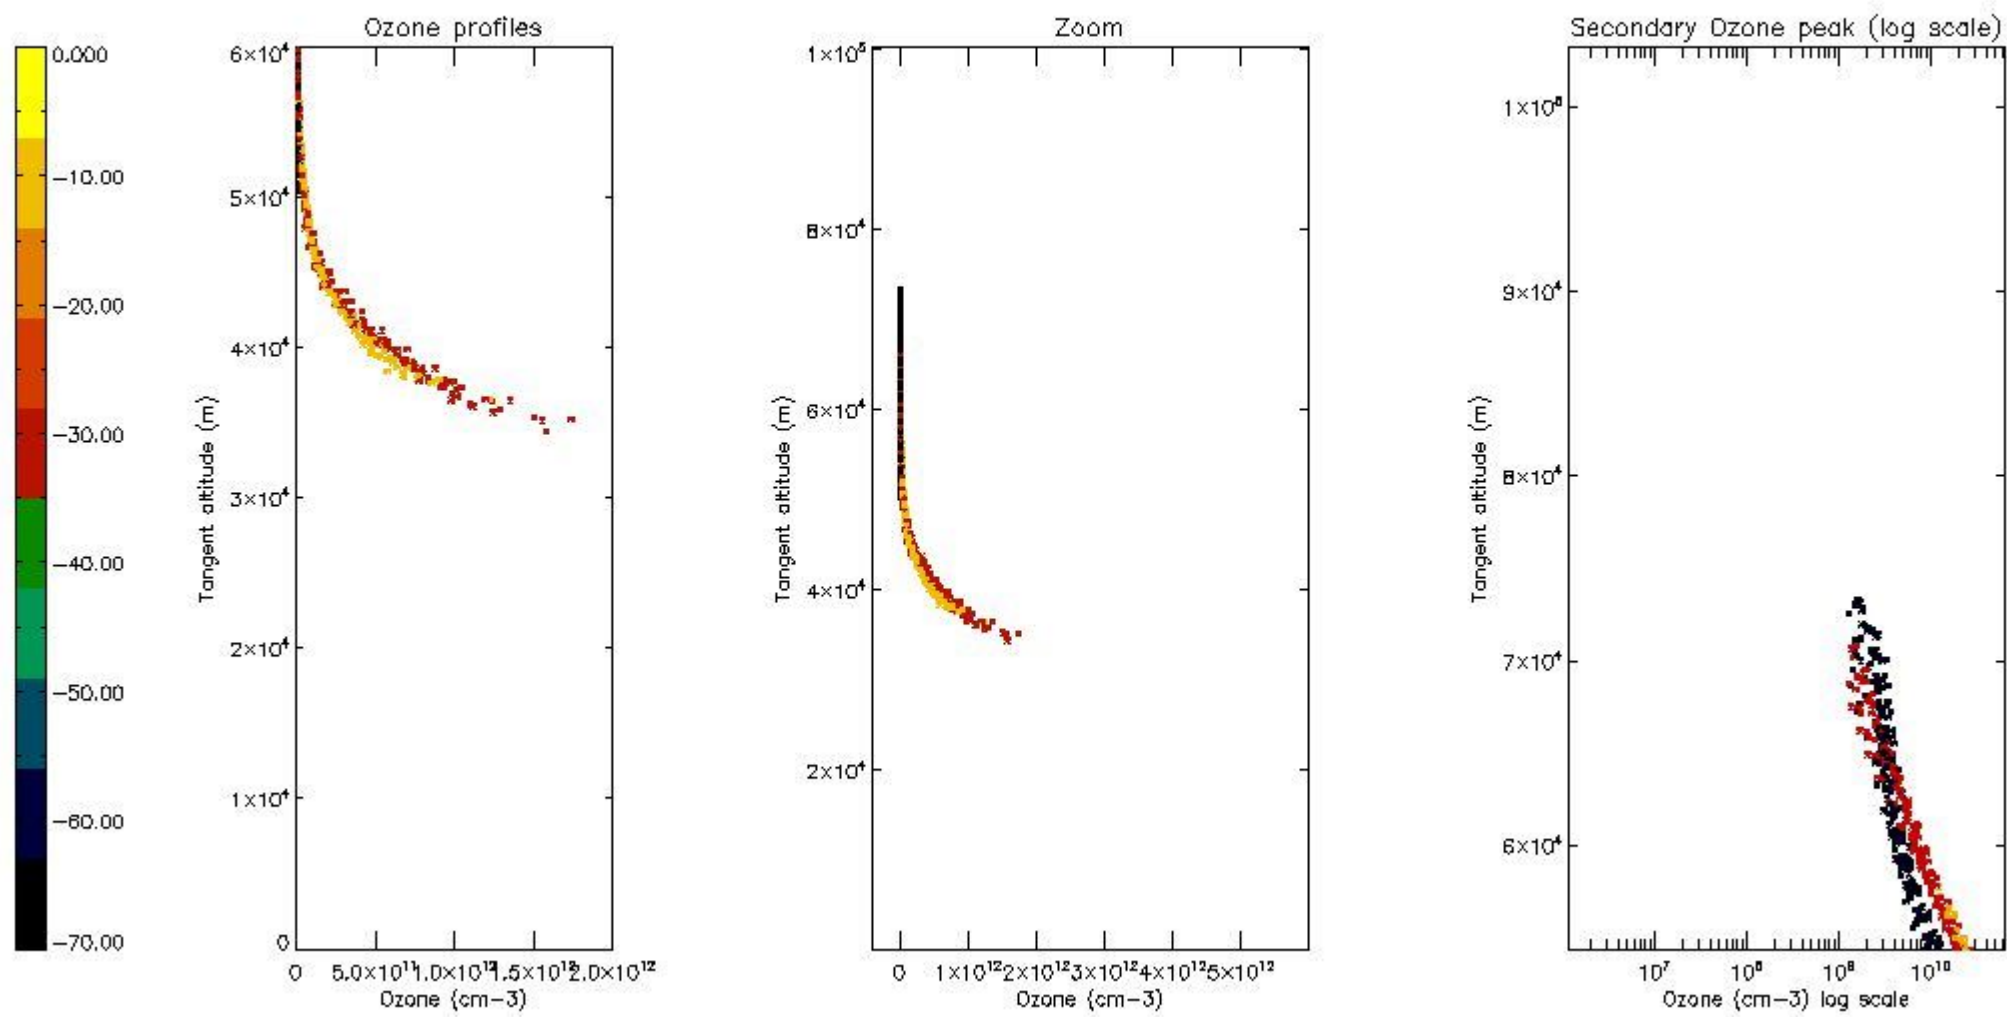

STD < 10	9
STD < 5	6

5.2 Plot ozone profiles for all STD (dark without errors)

The colorbar represents the latitude.

5.3 Plot ozone profiles where STD < 20% (dark without errors)

The colorbar represents the latitude.

5.4 Plot ozone profiles where $STD < 10\%$ (dark without errors)

The colorbar represents the latitude.

5.5 Plot ozone profiles where STD < 5% (dark without errors)

The colorbar represents the latitude.

5.6 Plot NO₂ profiles for all STD (dark without errors)