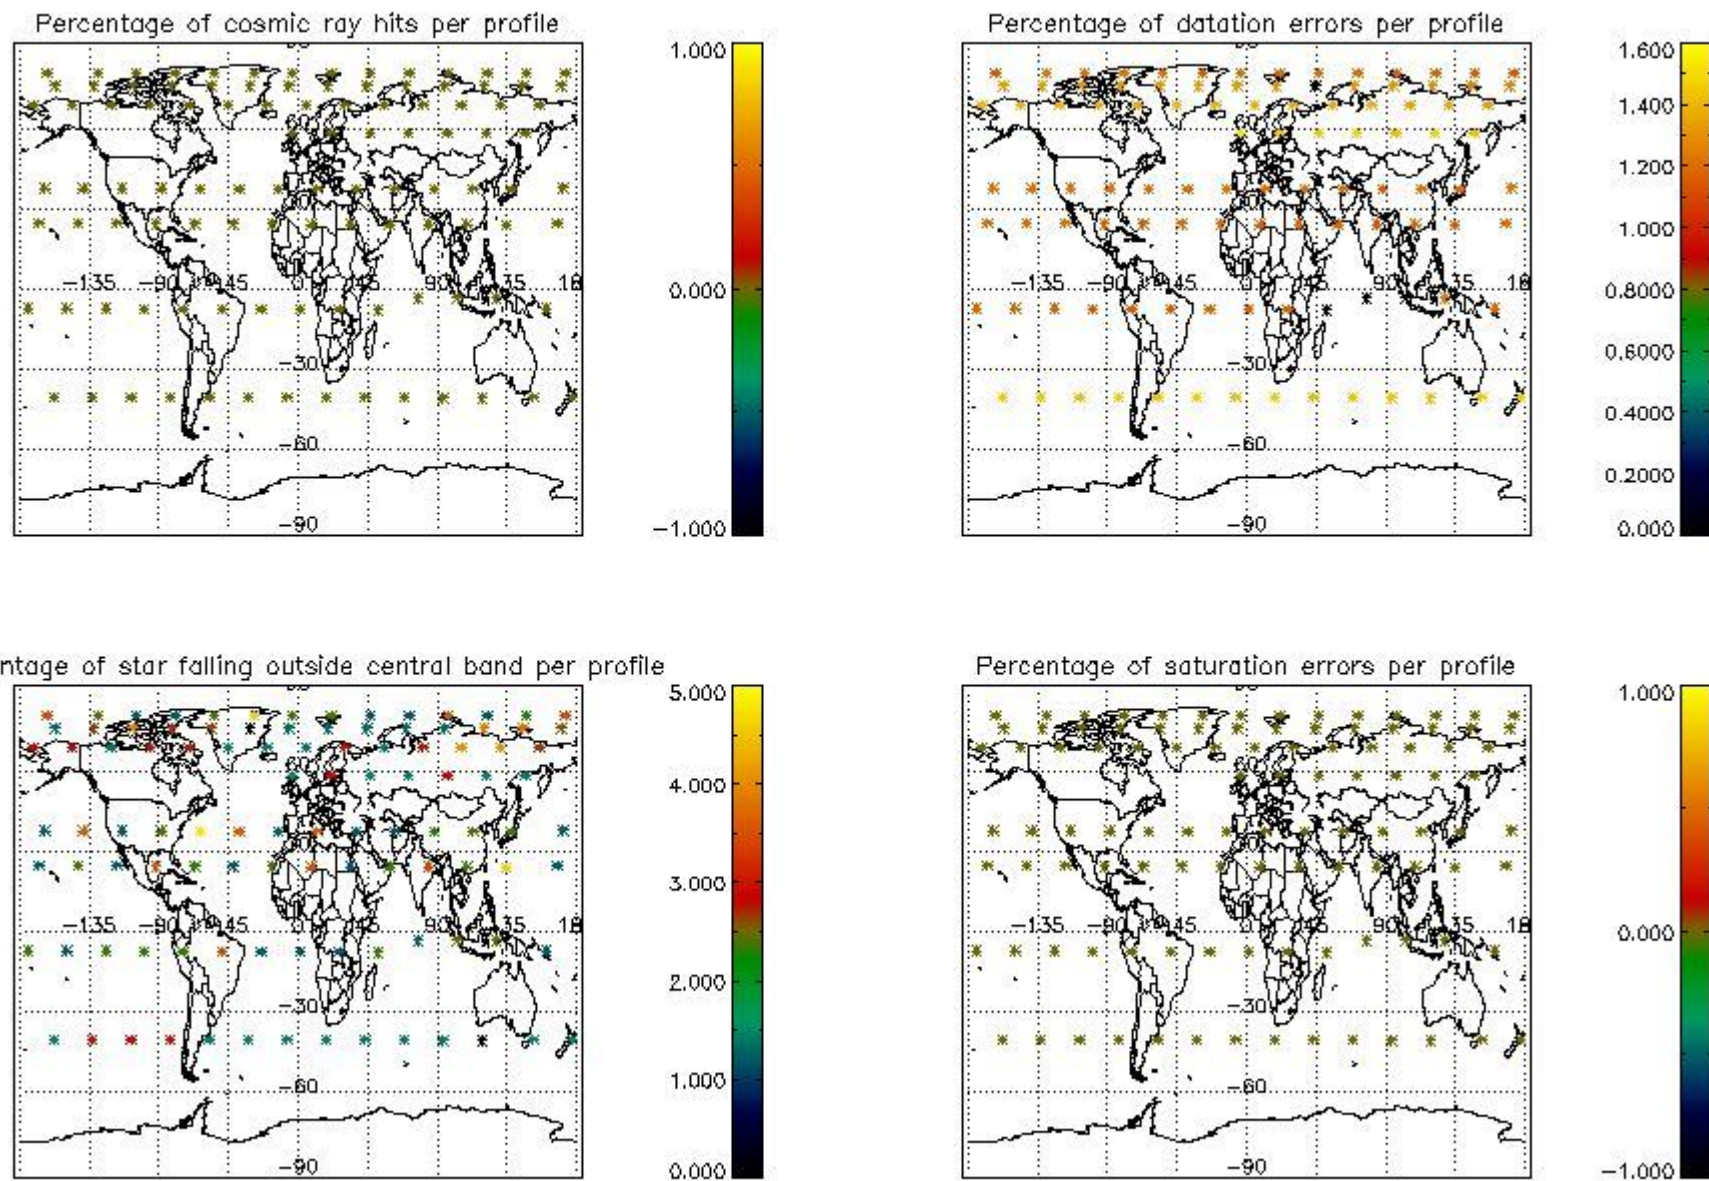

Percentage of datation errors per profile

Percentage of star falling outside central band per profile

Percentage of saturation errors per profile

4.2.2 Plot level 1 quality information per product (world map): ENVISAT DESCENDING passes