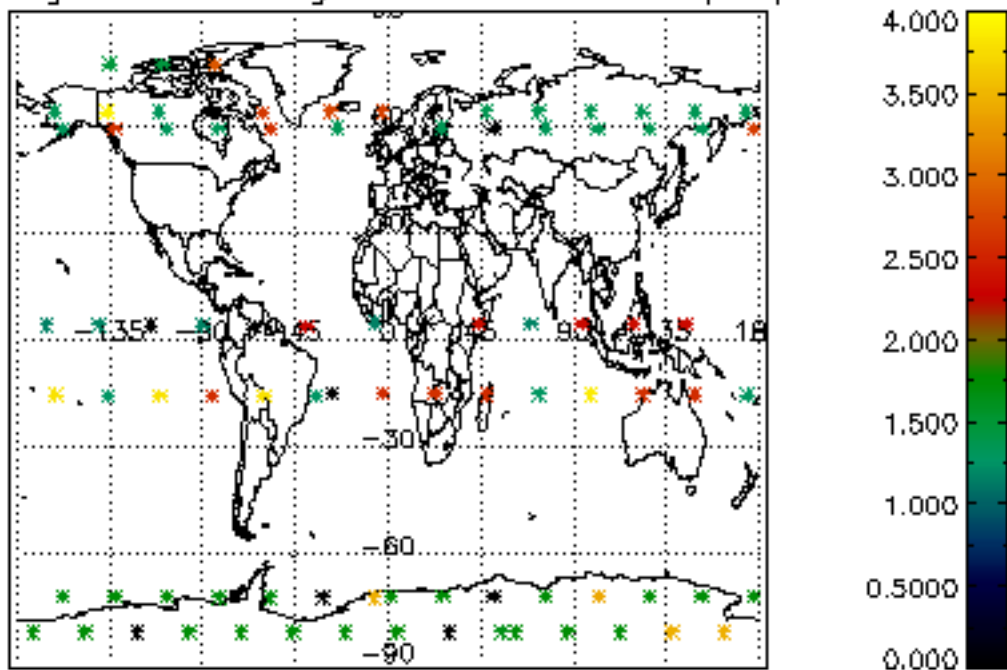

Percentage of cosmic ray hits per profile

Percentage of star falling outside central band per profile