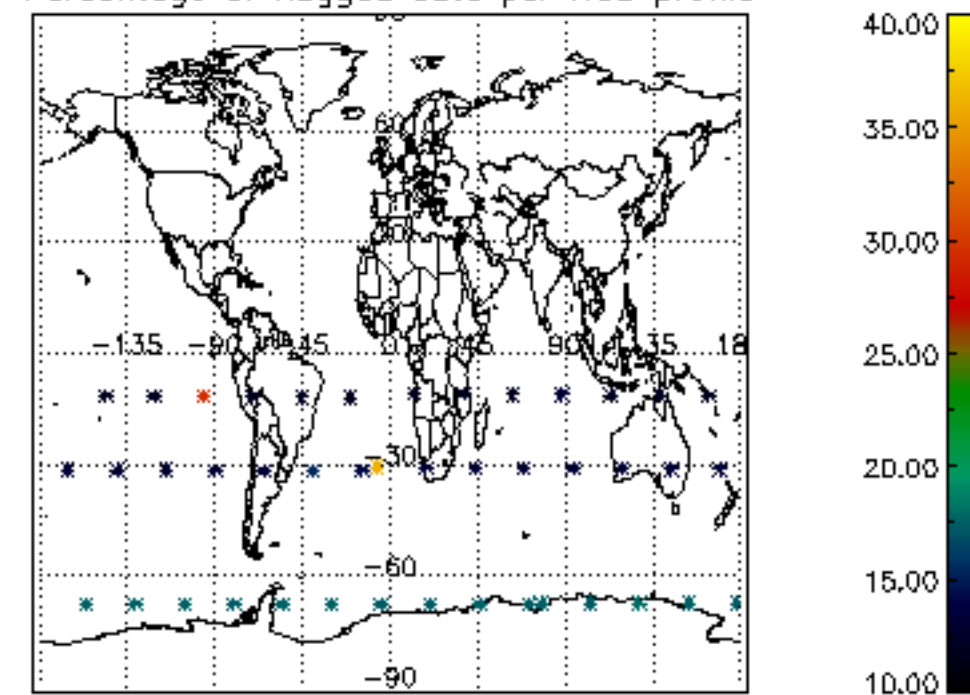

Percentage of flagged data per NO3 profile