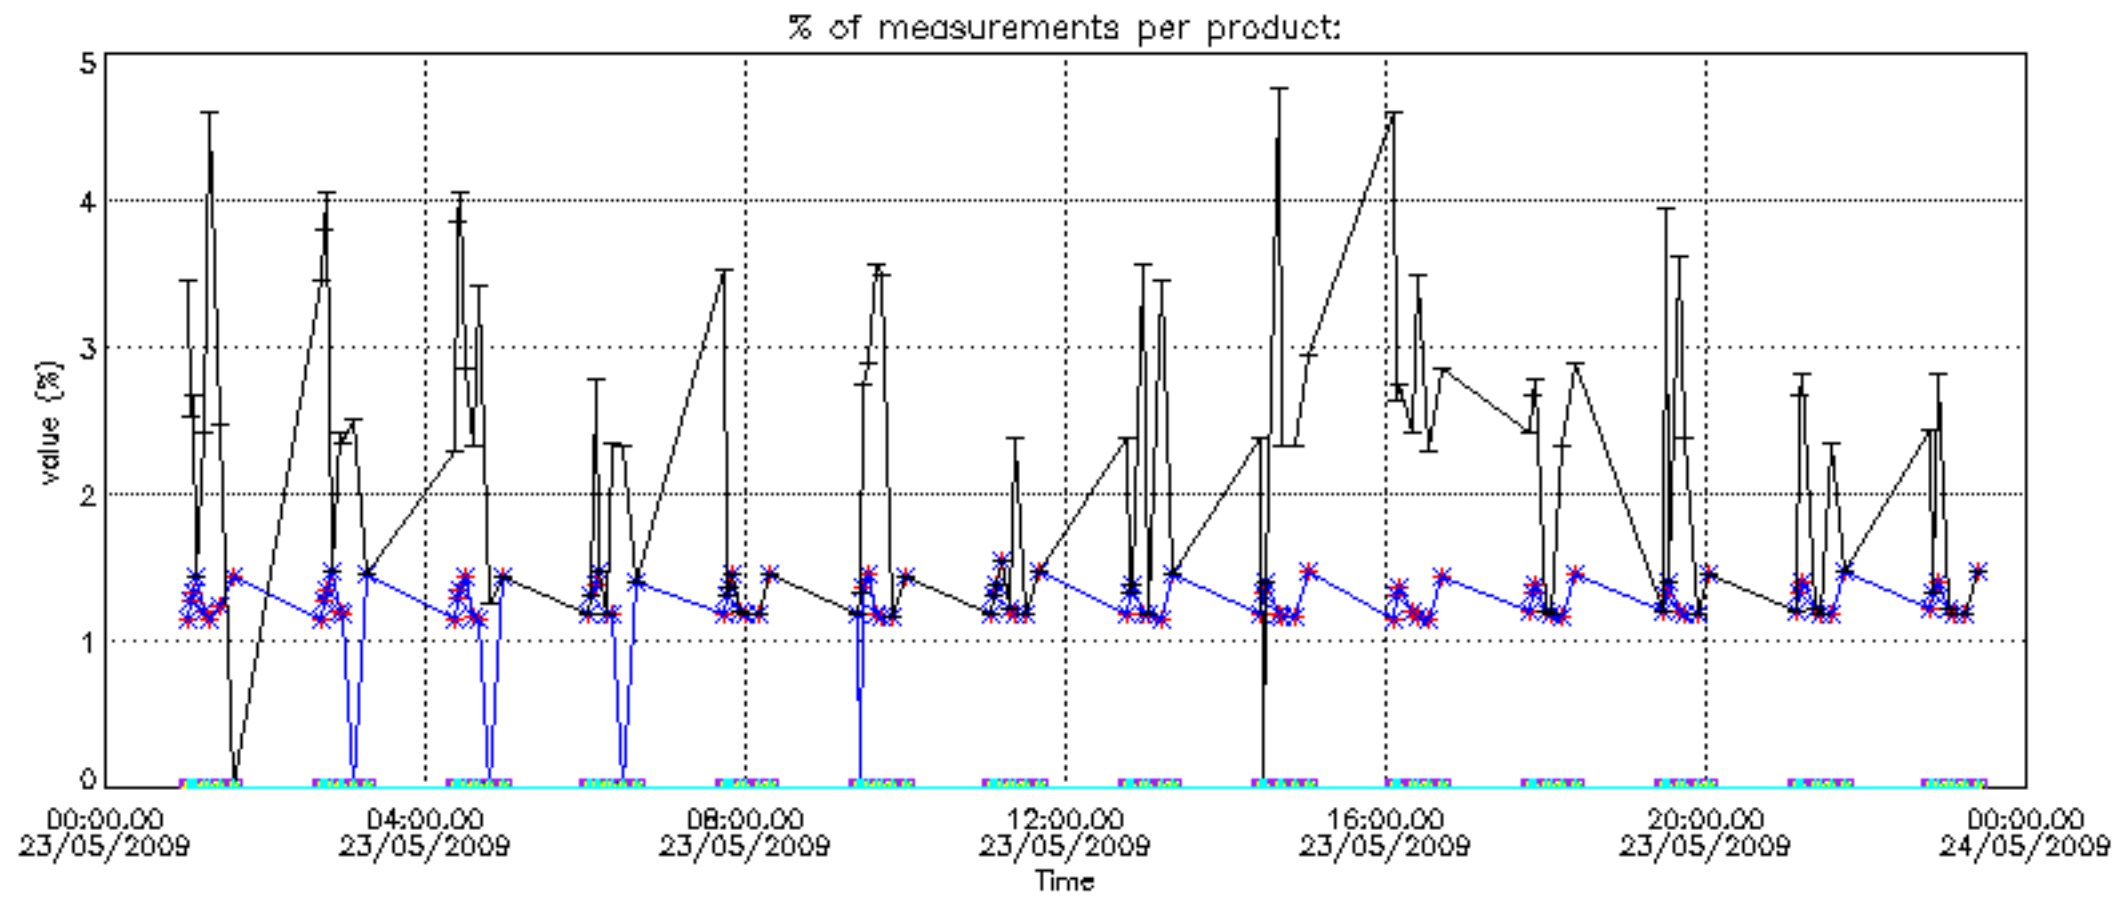

Percentage of cosmic ray hits per profile

Percentage of datation errors per profile