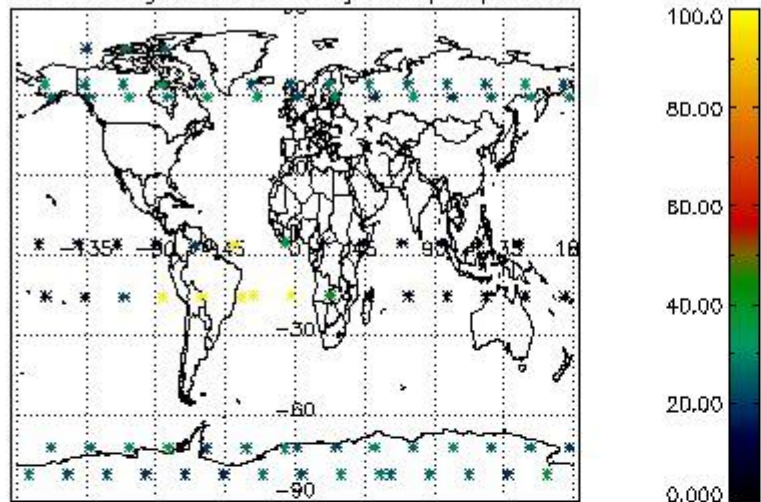

Percentage of cosmic ray hits per profile