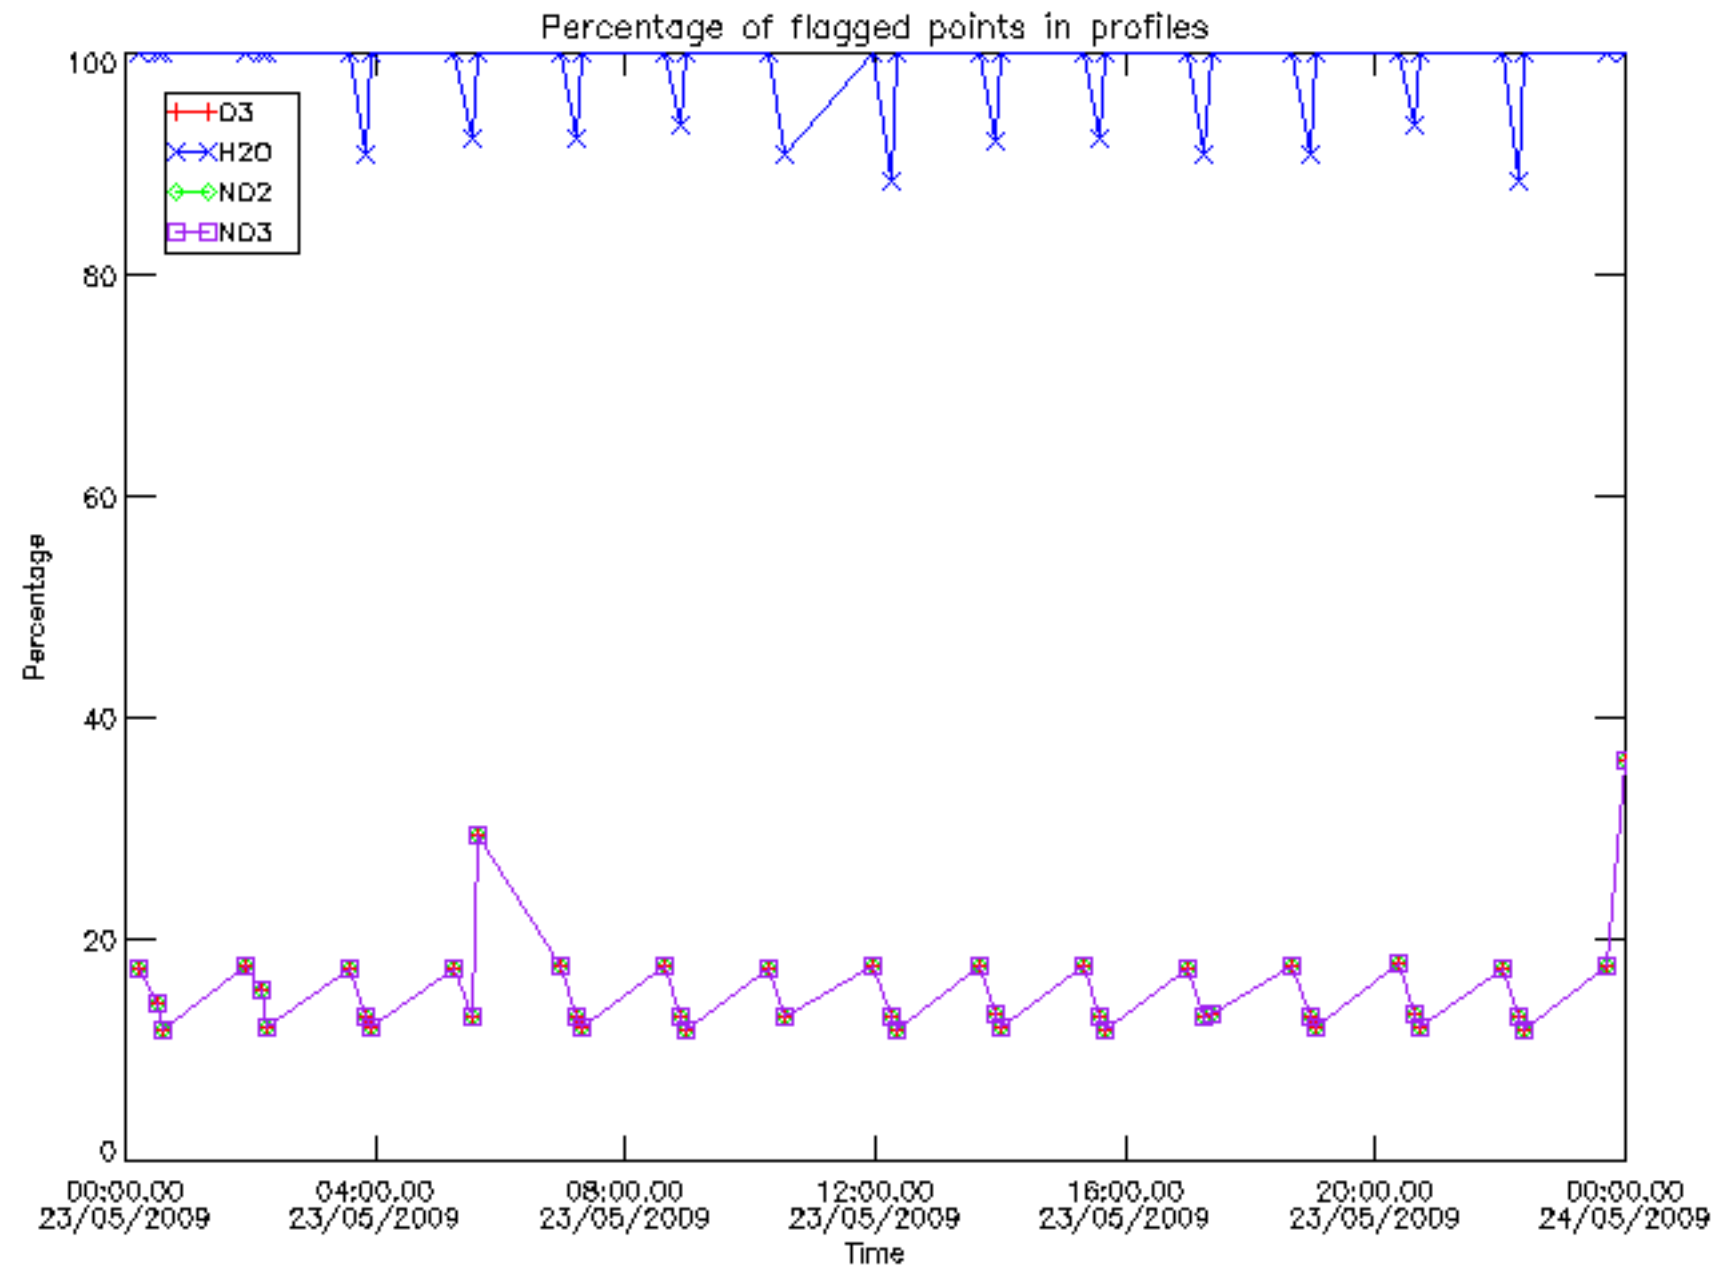

Percentage of flagged data per D3 profile

Percentage of flagged data per H2O profile