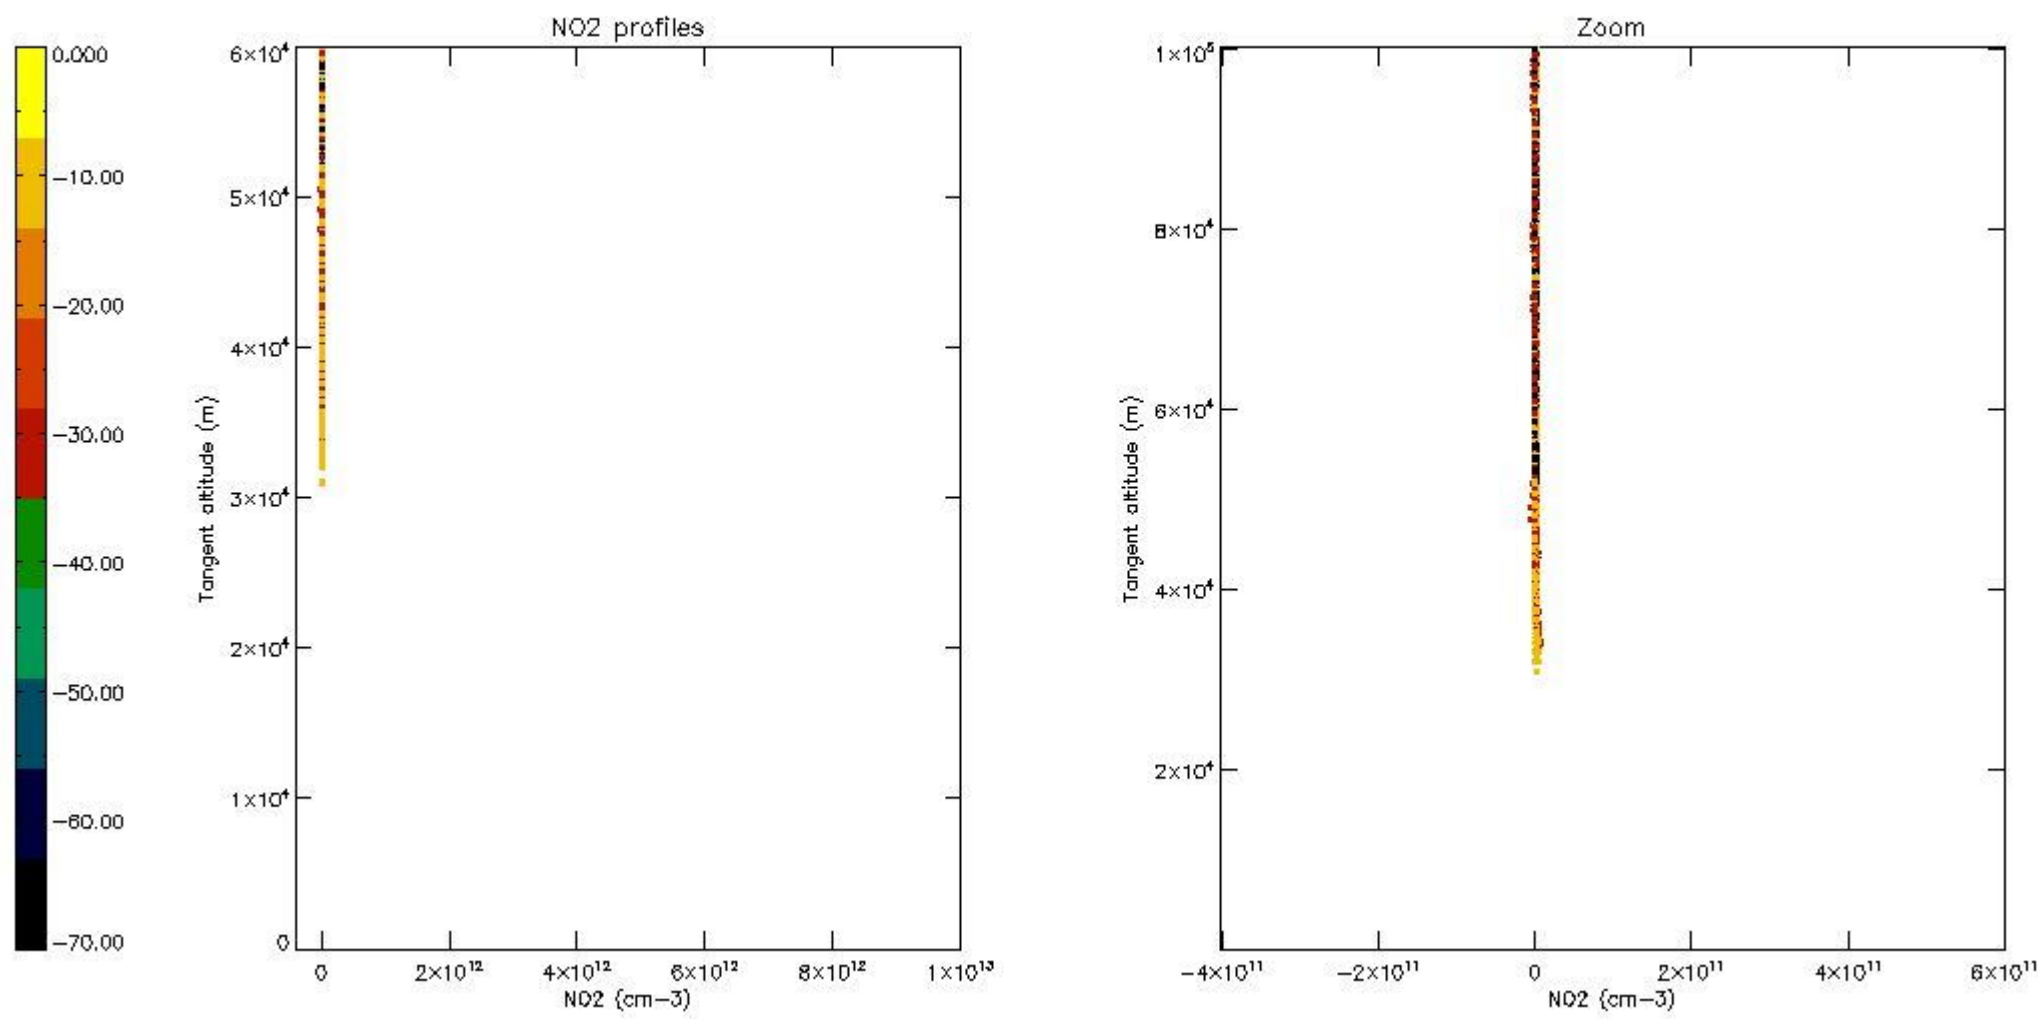

5.7 Plot NO3 profiles for all STD (dark without errors)

The colorbar represents the latitude.