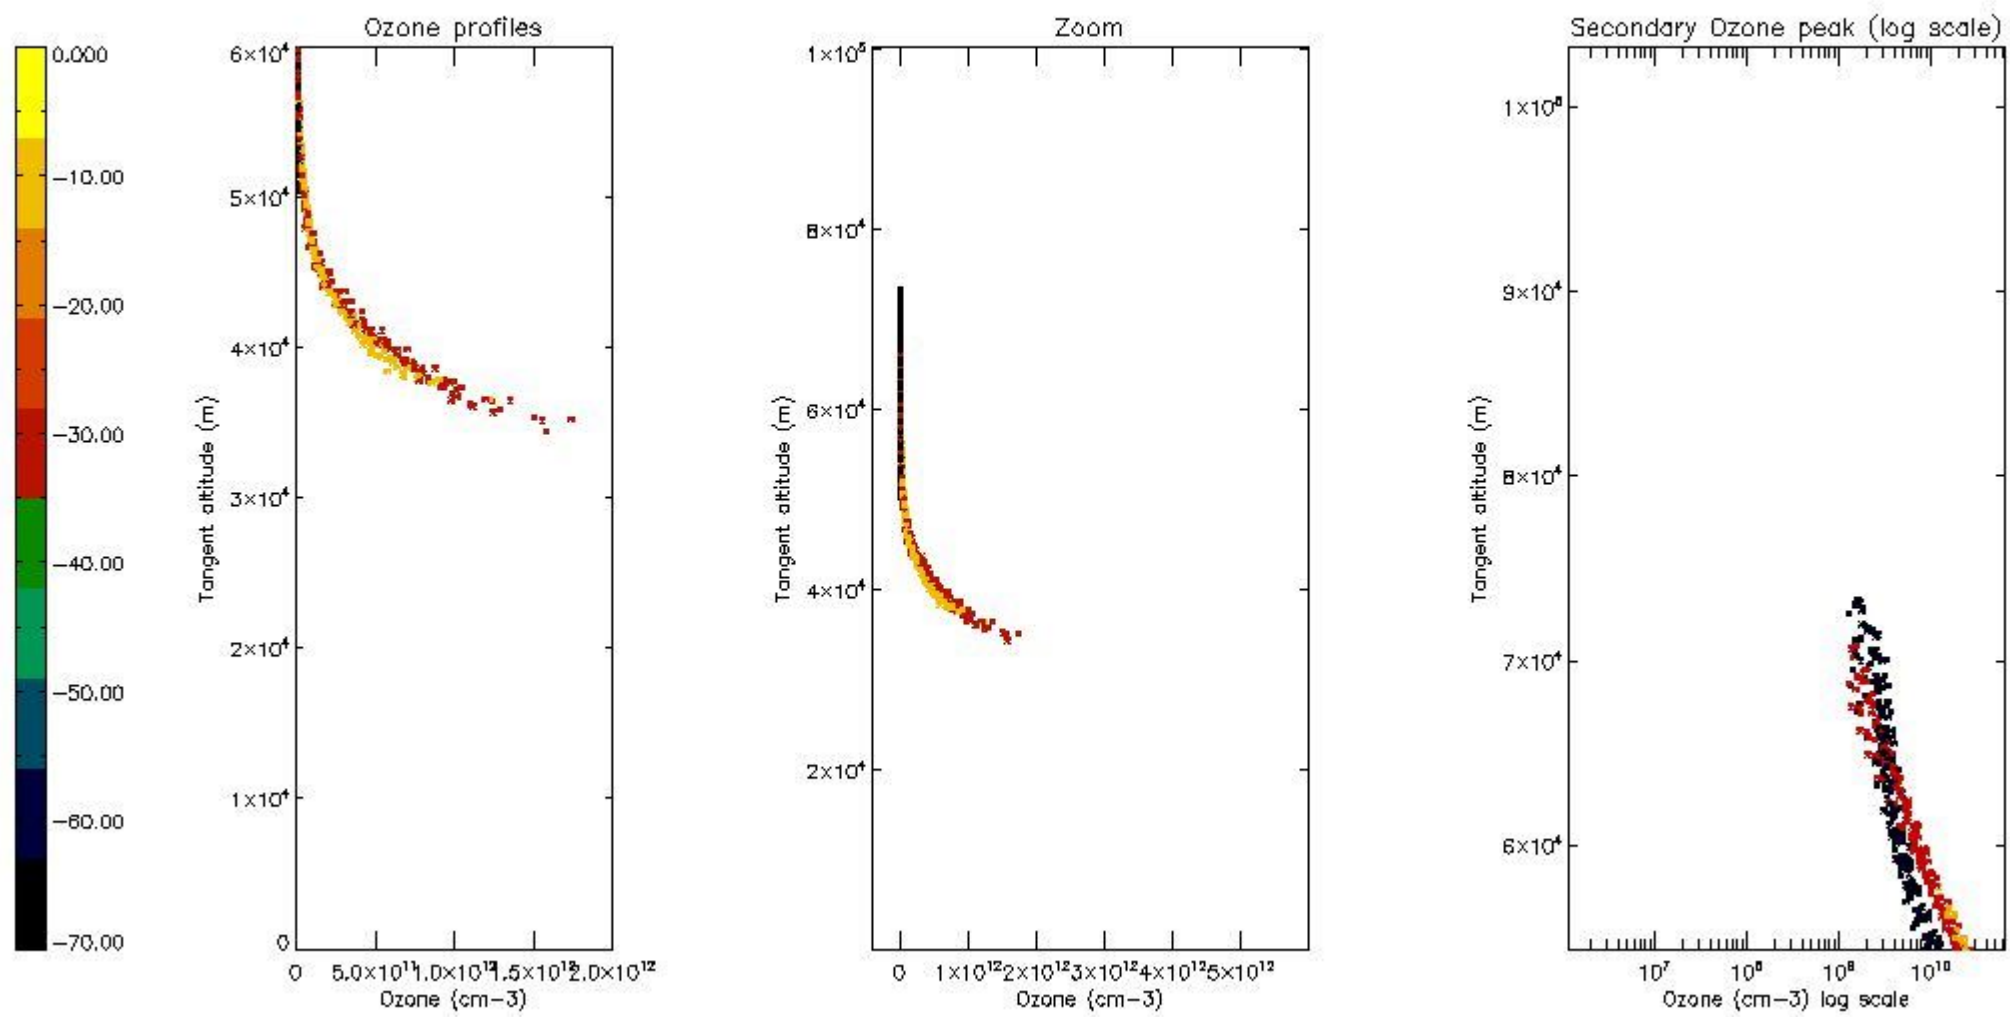

5.6 Plot NO₂ profiles for all STD (dark without errors)

The colorbar represents the latitude.