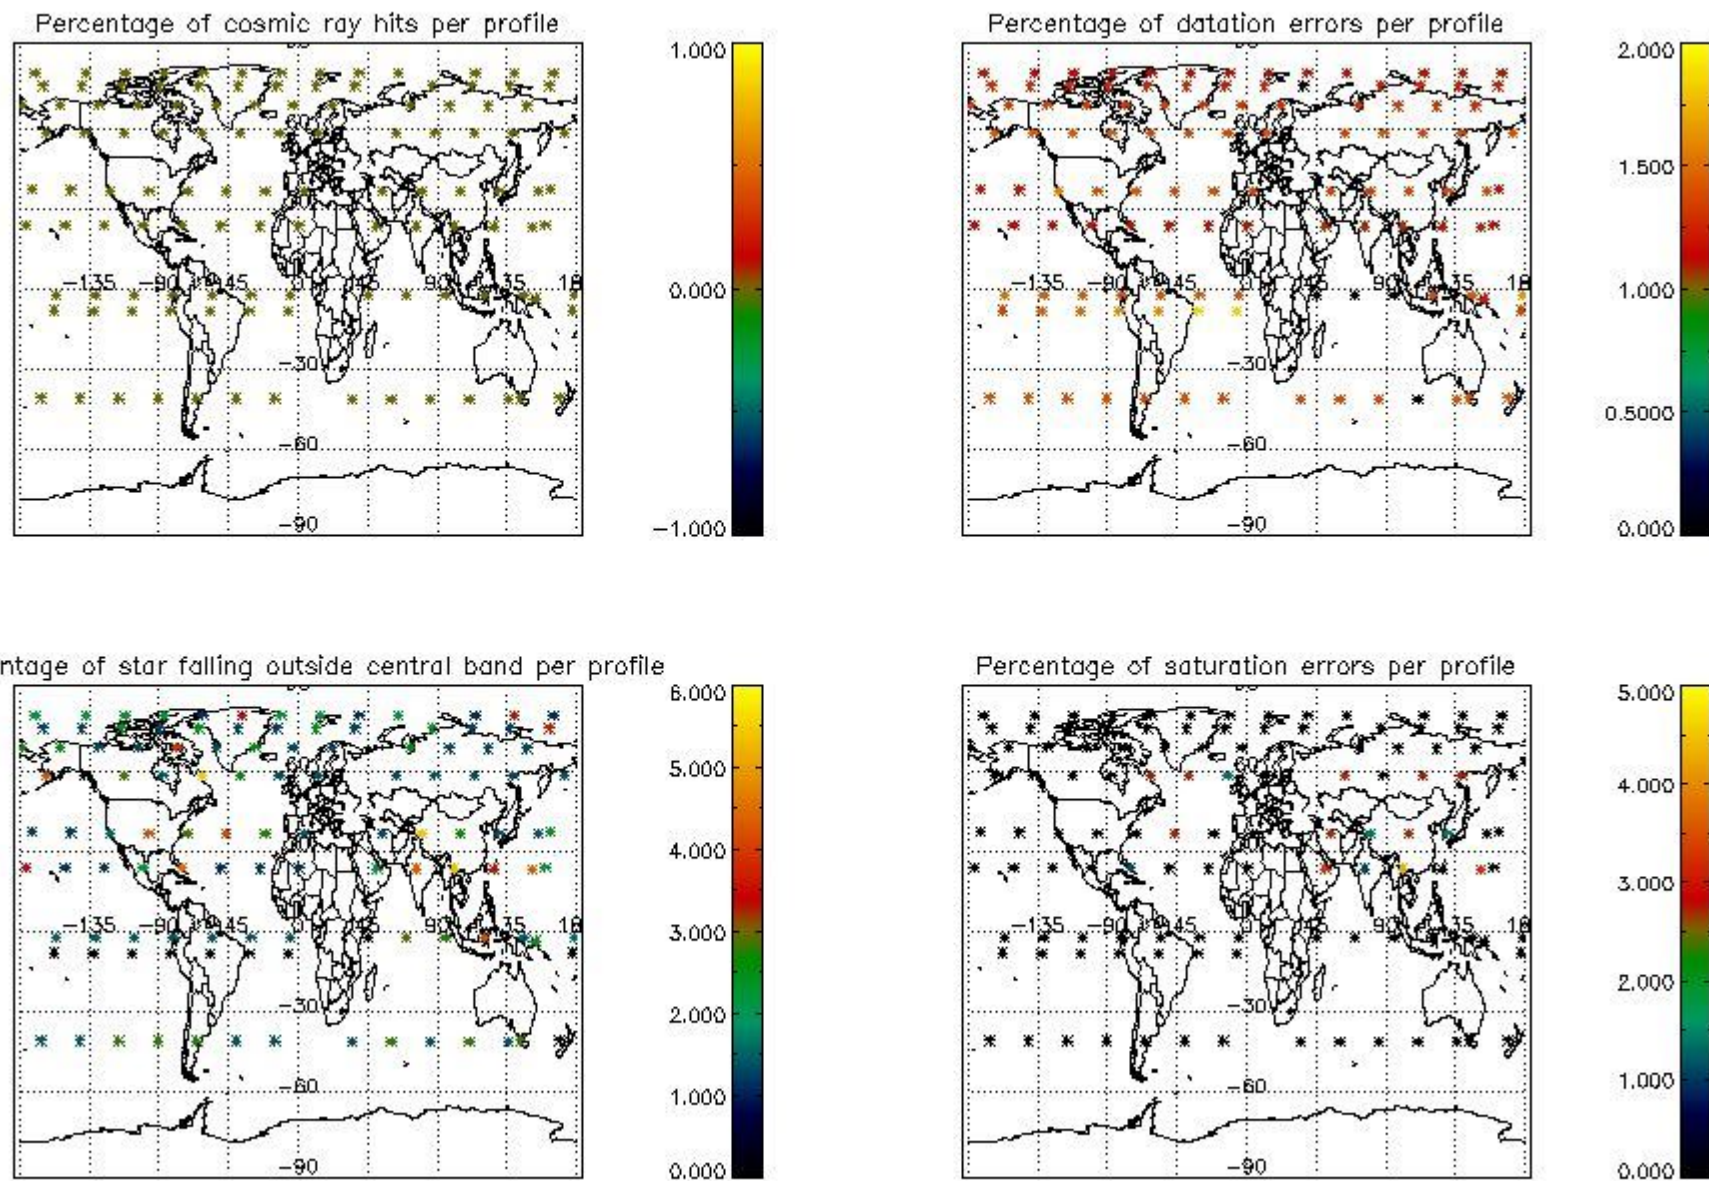

Percentage of flagged data per NO3 profile

4. Level 1 quality information per product

In this section it is plotted some information contained in the Quality Summary data set of the level 2 products that comes from the level 1b processing. Products without errors (error flag in the MPH set to "0") are used.

4.1 Plot quality information per product (time dependant) coming from level 1b processing

4.1.1 Plot level 1 quality information per product (time dependant): ENVISAT ASCENDING passes

4.1.2 Plot level 1 quality information per product (time dependant): ENVI SAT DESCENDING passes

4.2 Plot quality information per product coming from level 1b processing (world map)

4.2.1 Plot level 1 quality information per product (world map): ENVISAT ASCENDING passes

4.2.2 Plot level 1 quality information per product (world map): ENVISAT DESCENDING passes