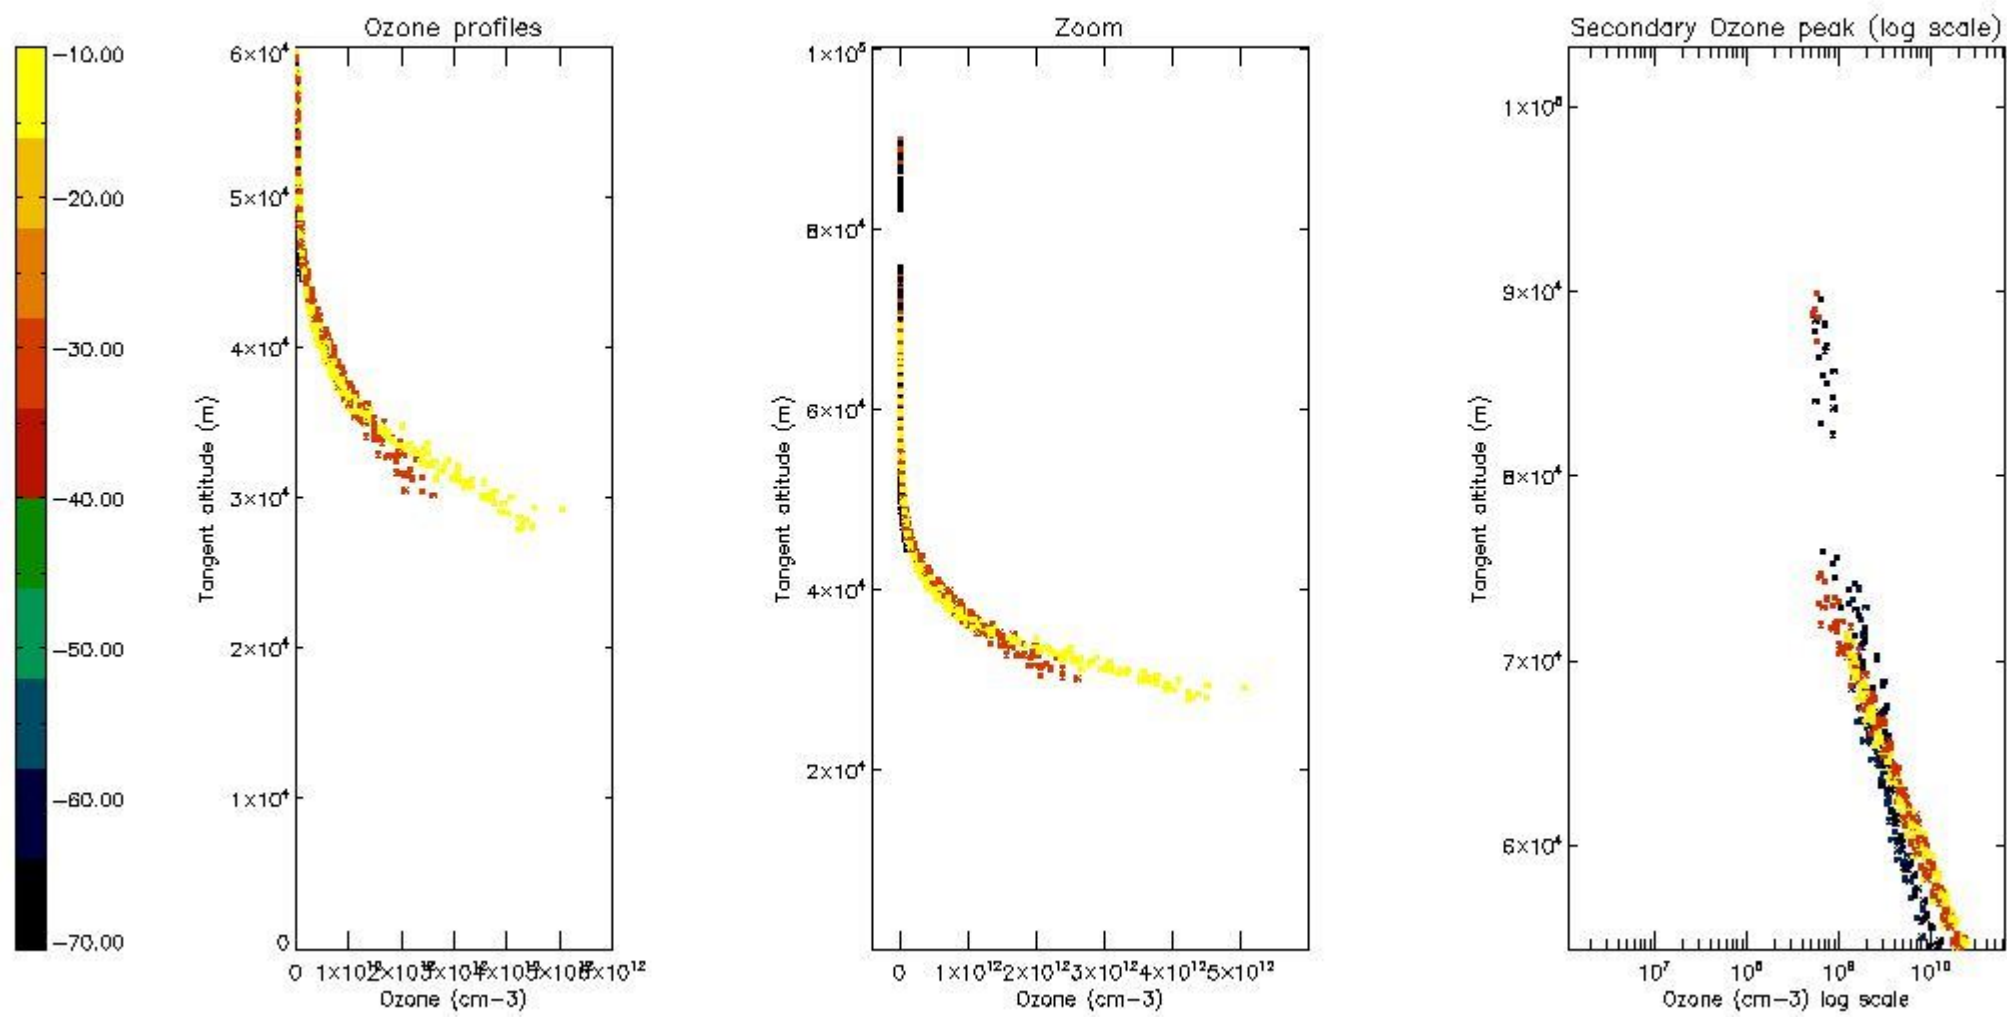

STD < 10	8
STD < 5	4

5.2 Plot ozone profiles for all STD (dark without errors)

The colorbar represents the latitude.

5.3 Plot ozone profiles where STD < 20% (dark without errors)

The colorbar represents the latitude.

5.4 Plot ozone profiles where STD < 10% (dark without errors)

The colorbar represents the latitude.

5.5 Plot ozone profiles where STD < 5% (dark without errors)

The colorbar represents the latitude.

5.6 Plot NO₂ profiles for all STD (dark without errors)