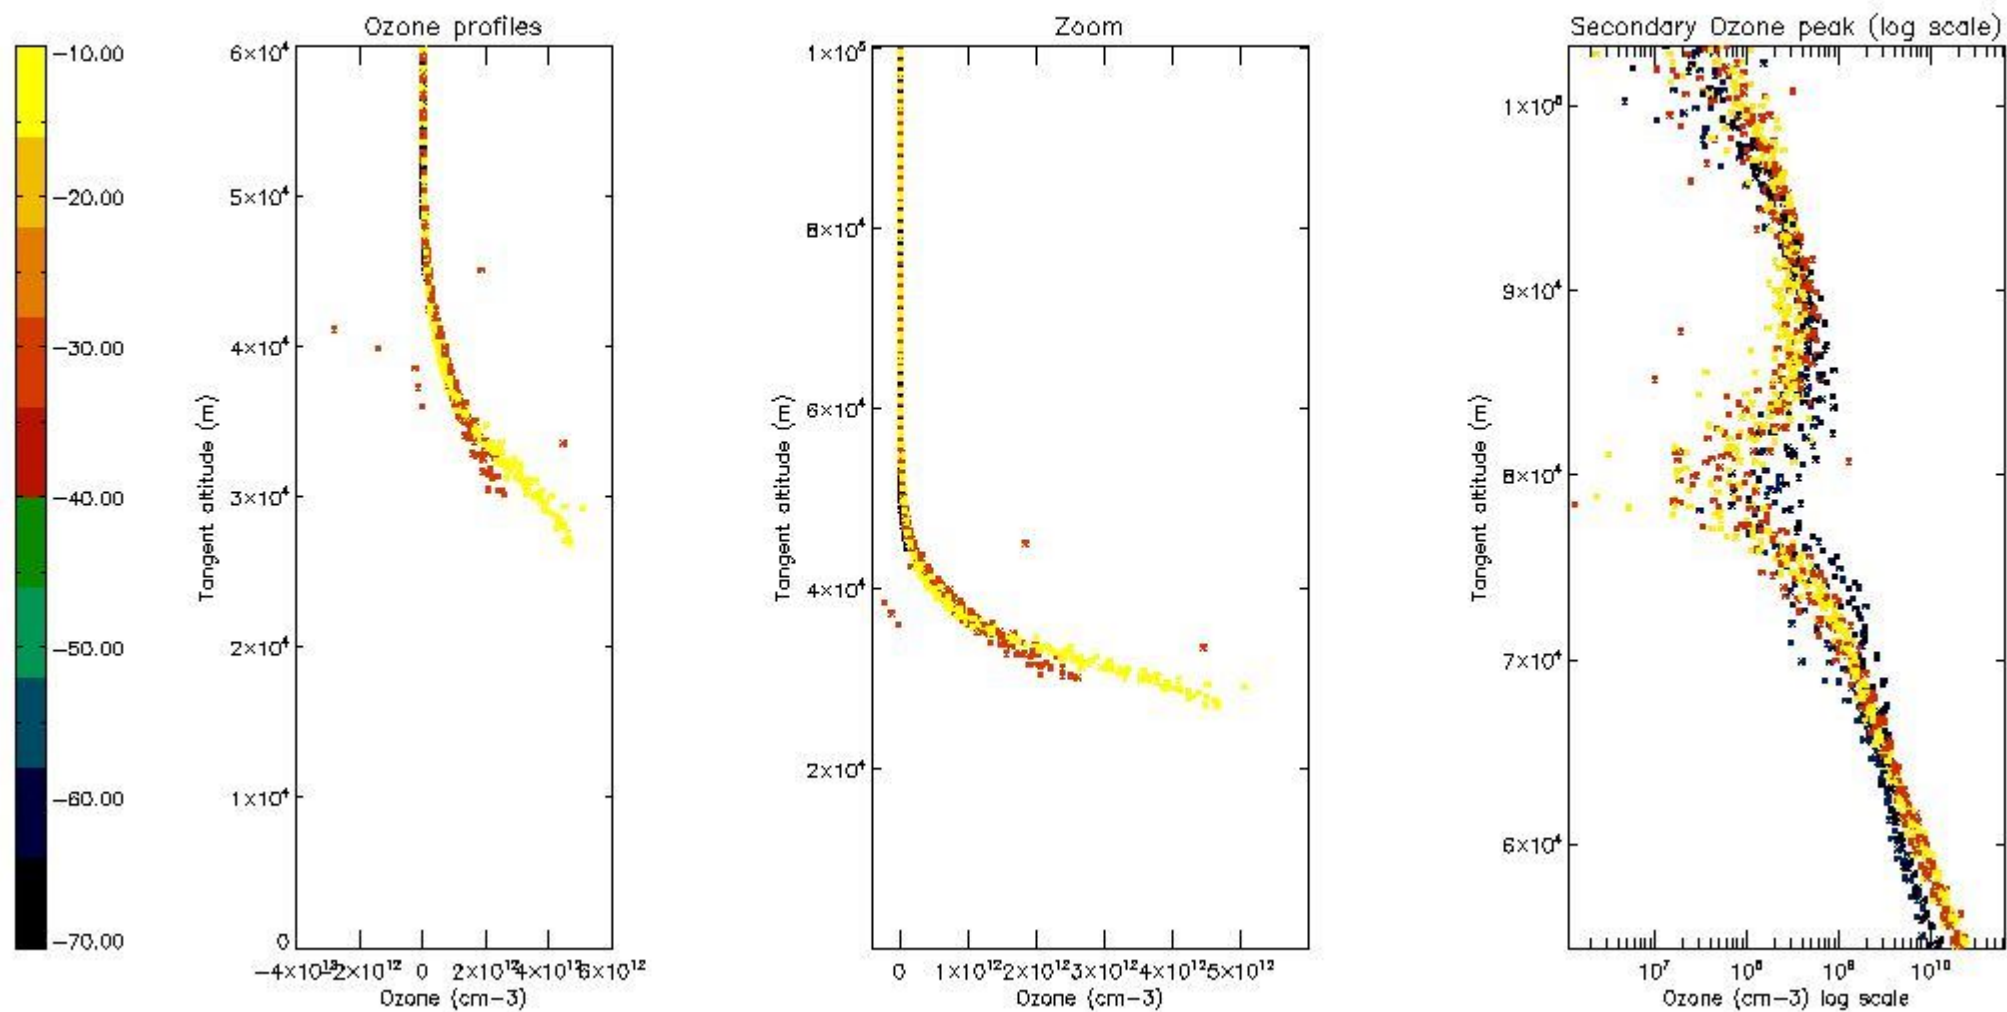

STD < 10	8
STD < 5	4

5.2 Plot ozone profiles for all STD (dark without errors)

The colorbar represents the latitude.

5.3 Plot ozone profiles where STD < 20% (dark without errors)

The colorbar represents the latitude.