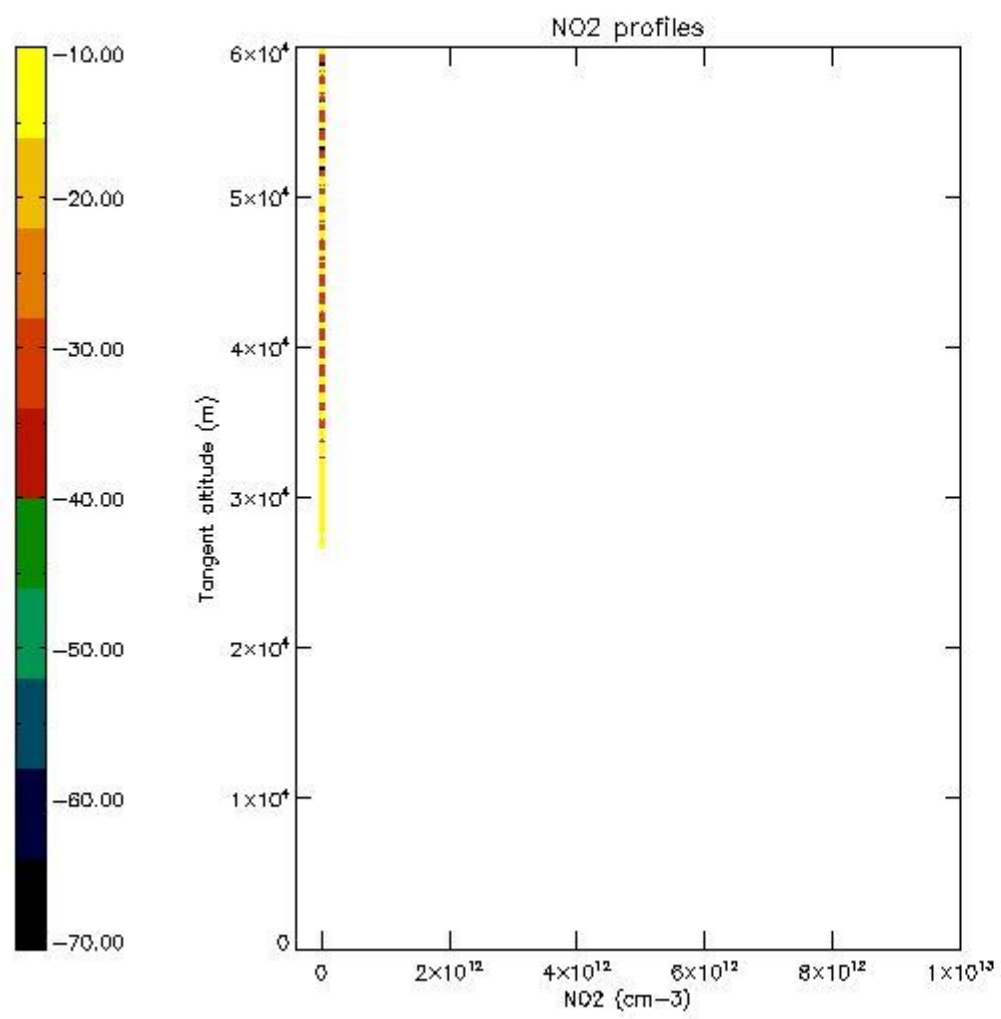

5.4 Plot ozone profiles where STD < 10% (dark without errors)

The colorbar represents the latitude.

5.5 Plot ozone profiles where STD < 5% (dark without errors)

The colorbar represents the latitude.

5.6 Plot NO₂ profiles for all STD (dark without errors)

The colorbar represents the latitude.

5.7 Plot NO3 profiles for all STD (dark without errors)

The colorbar represents the latitude.

5.8 Plot H₂O profiles for all STD (only for occultations of stars 1,2,3,4,13,14,16,26,63 dark without errors)