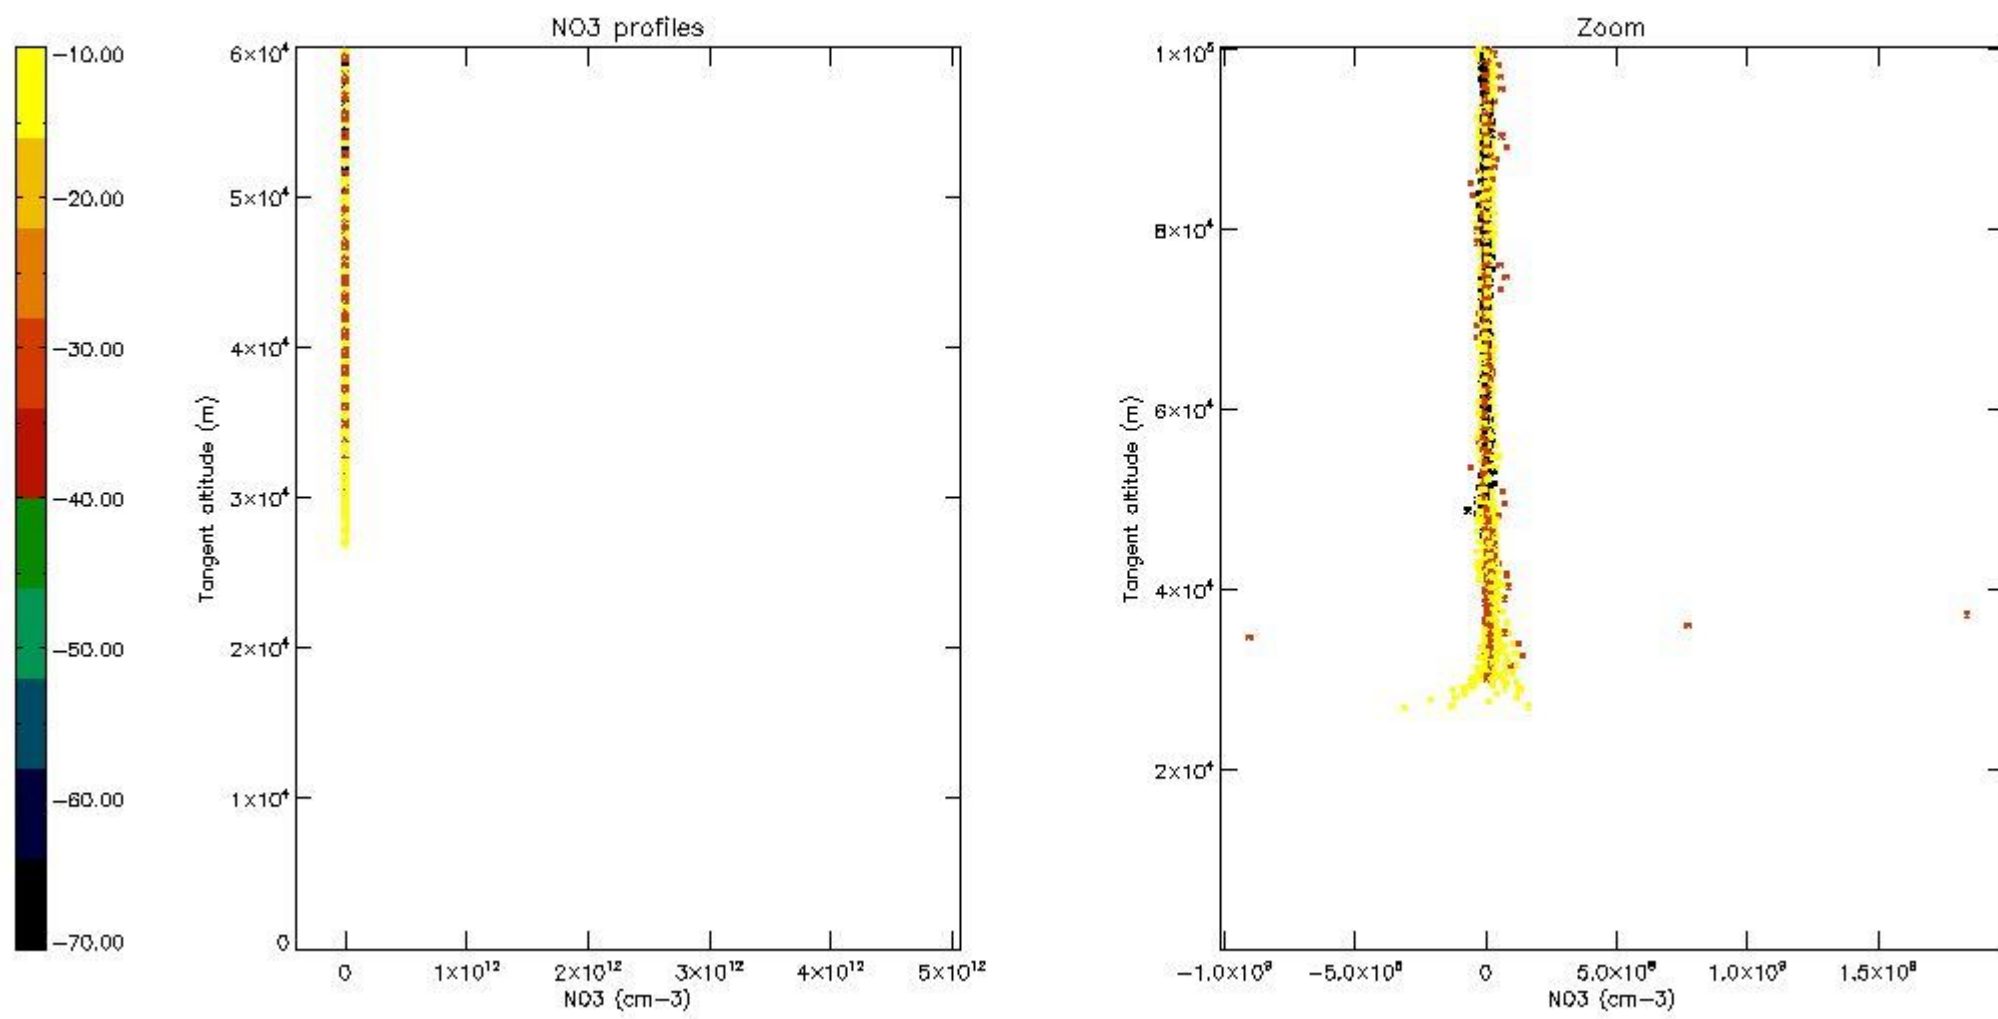

5.4 Plot ozone profiles where STD < 10% (dark without errors)

The colorbar represents the latitude.

5.5 Plot ozone profiles where STD < 5% (dark without errors)

The colorbar represents the latitude.

5.6 Plot NO₂ profiles for all STD (dark without errors)

The colorbar represents the latitude.

5.7 Plot NO3 profiles for all STD (dark without errors)

The colorbar represents the latitude.

5.8 Plot H₂O profiles for all STD (only for occultations of stars 1,2,3,4,13,14,16,26,63 dark without errors)