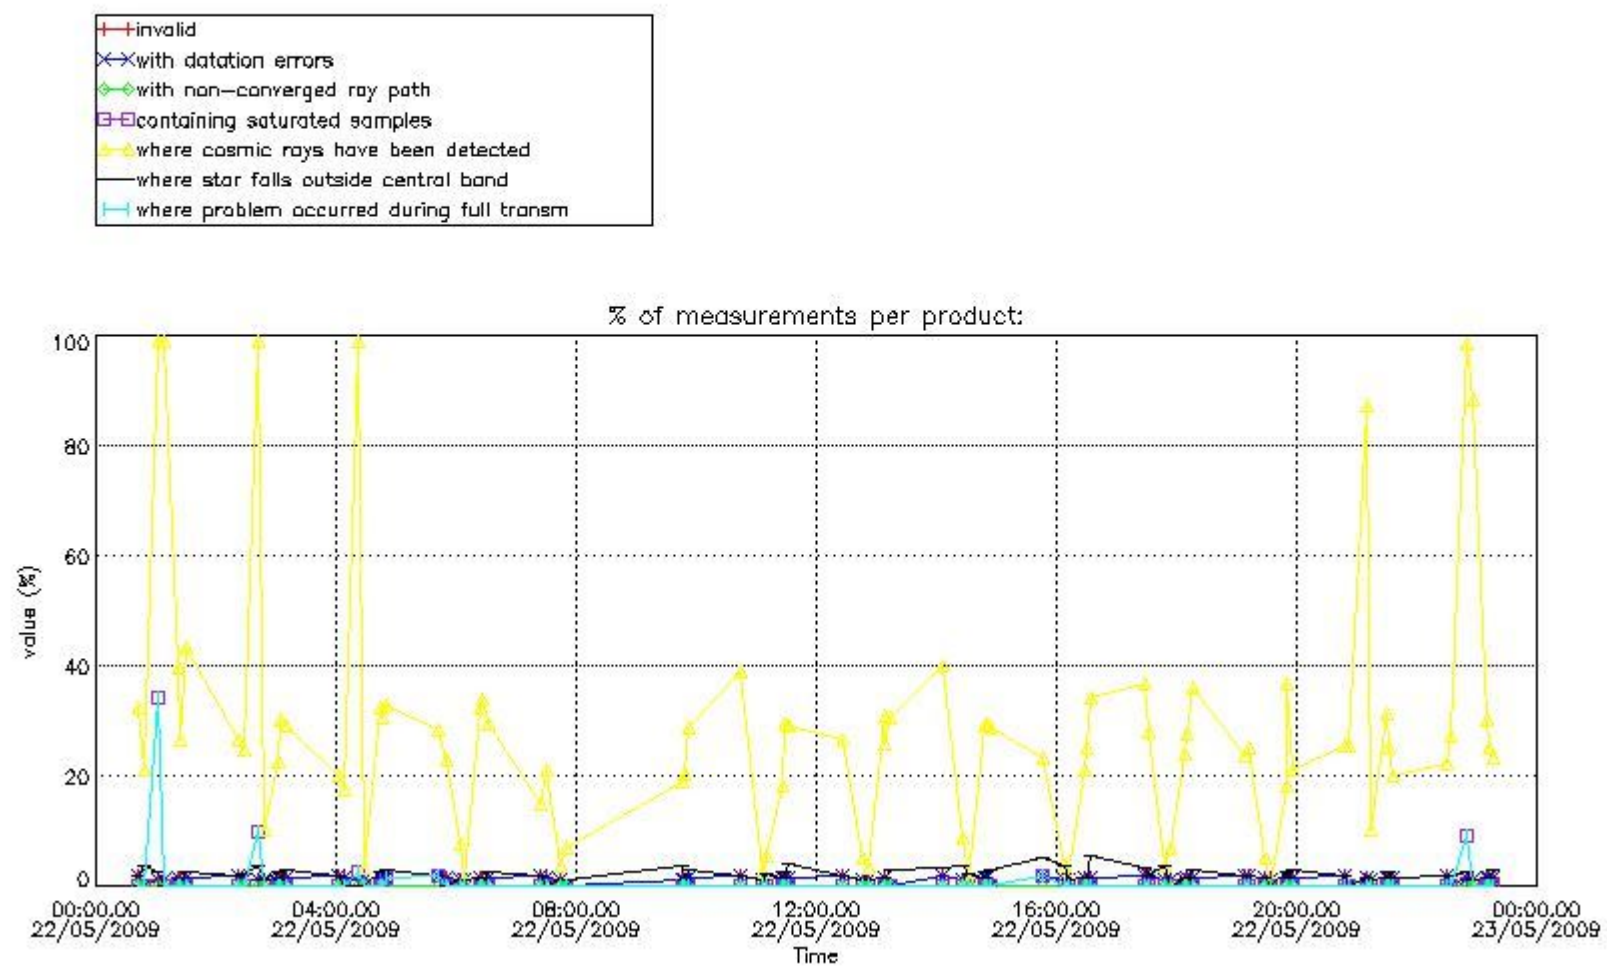

4.1.2 Plot level 1 quality information per product (time dependant): ENVI SAT DESCENDING passes