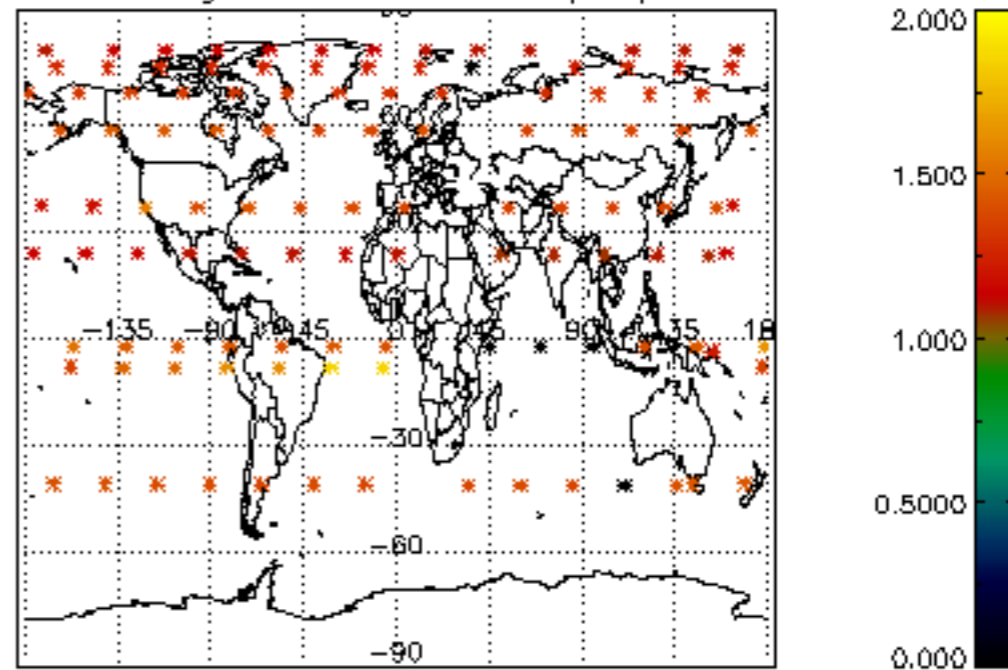

Percentage of datation errors per profile

Percentage of star falling outside central band per profile

Percentage of saturation errors per profile

Percentage of cosmic ray hits per profile

Percentage of datation errors per profile