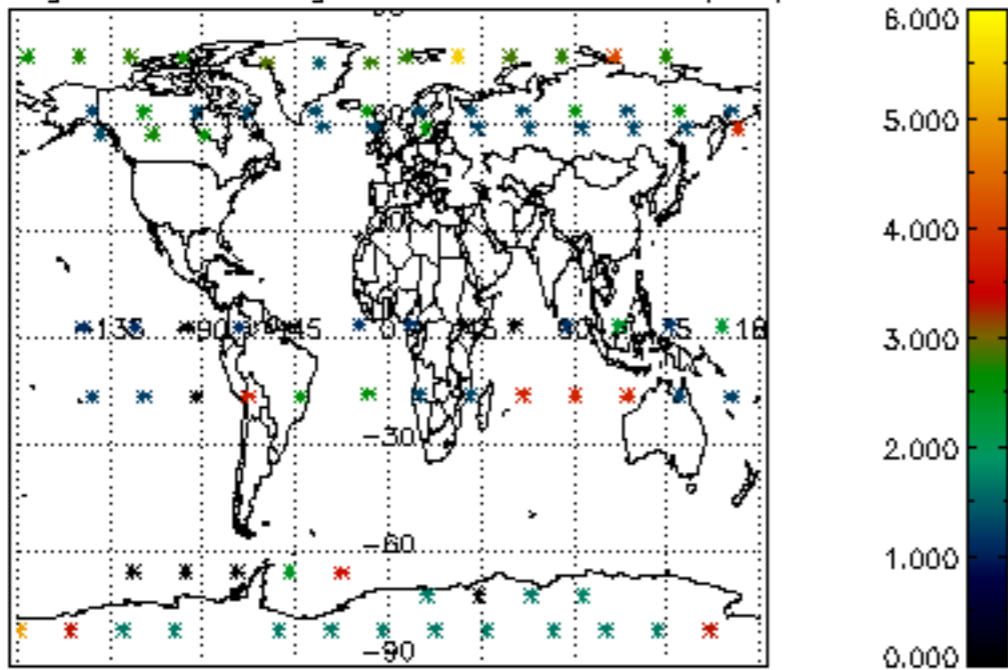

Percentage of cosmic ray hits per profile

Percentage of star falling outside central band per profile