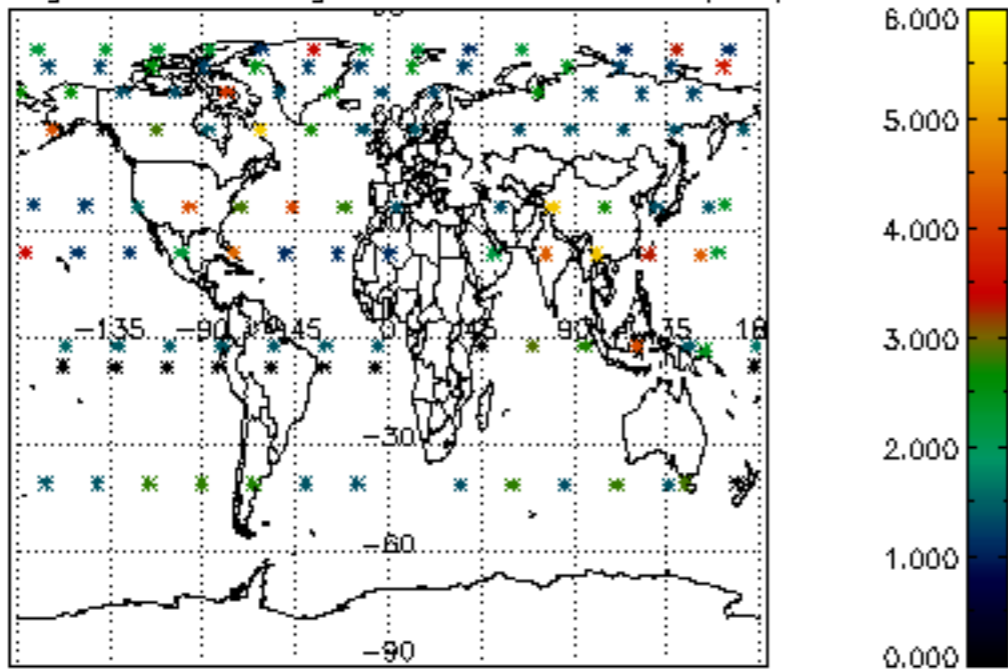

Percentage of star falling outside central band per profile