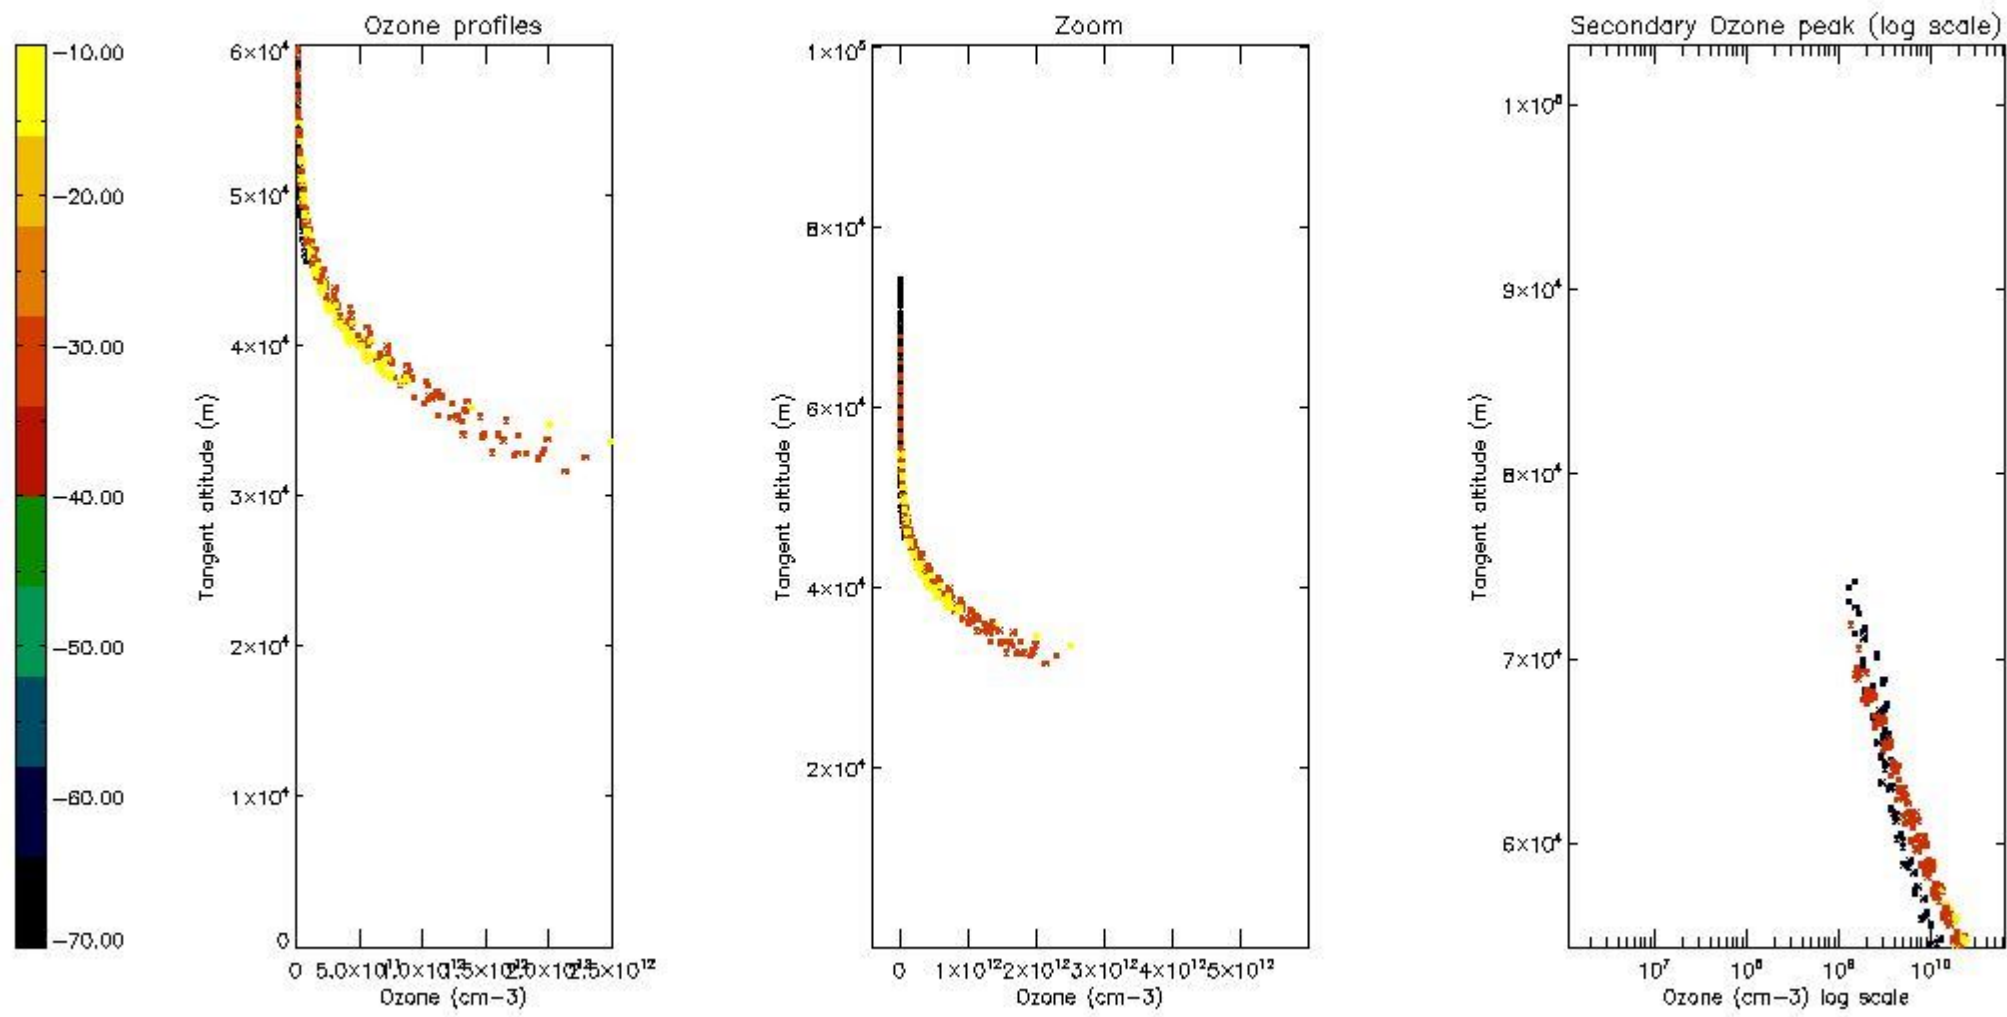

5.6 Plot NO₂ profiles for all STD (dark without errors)

The colorbar represents the latitude.