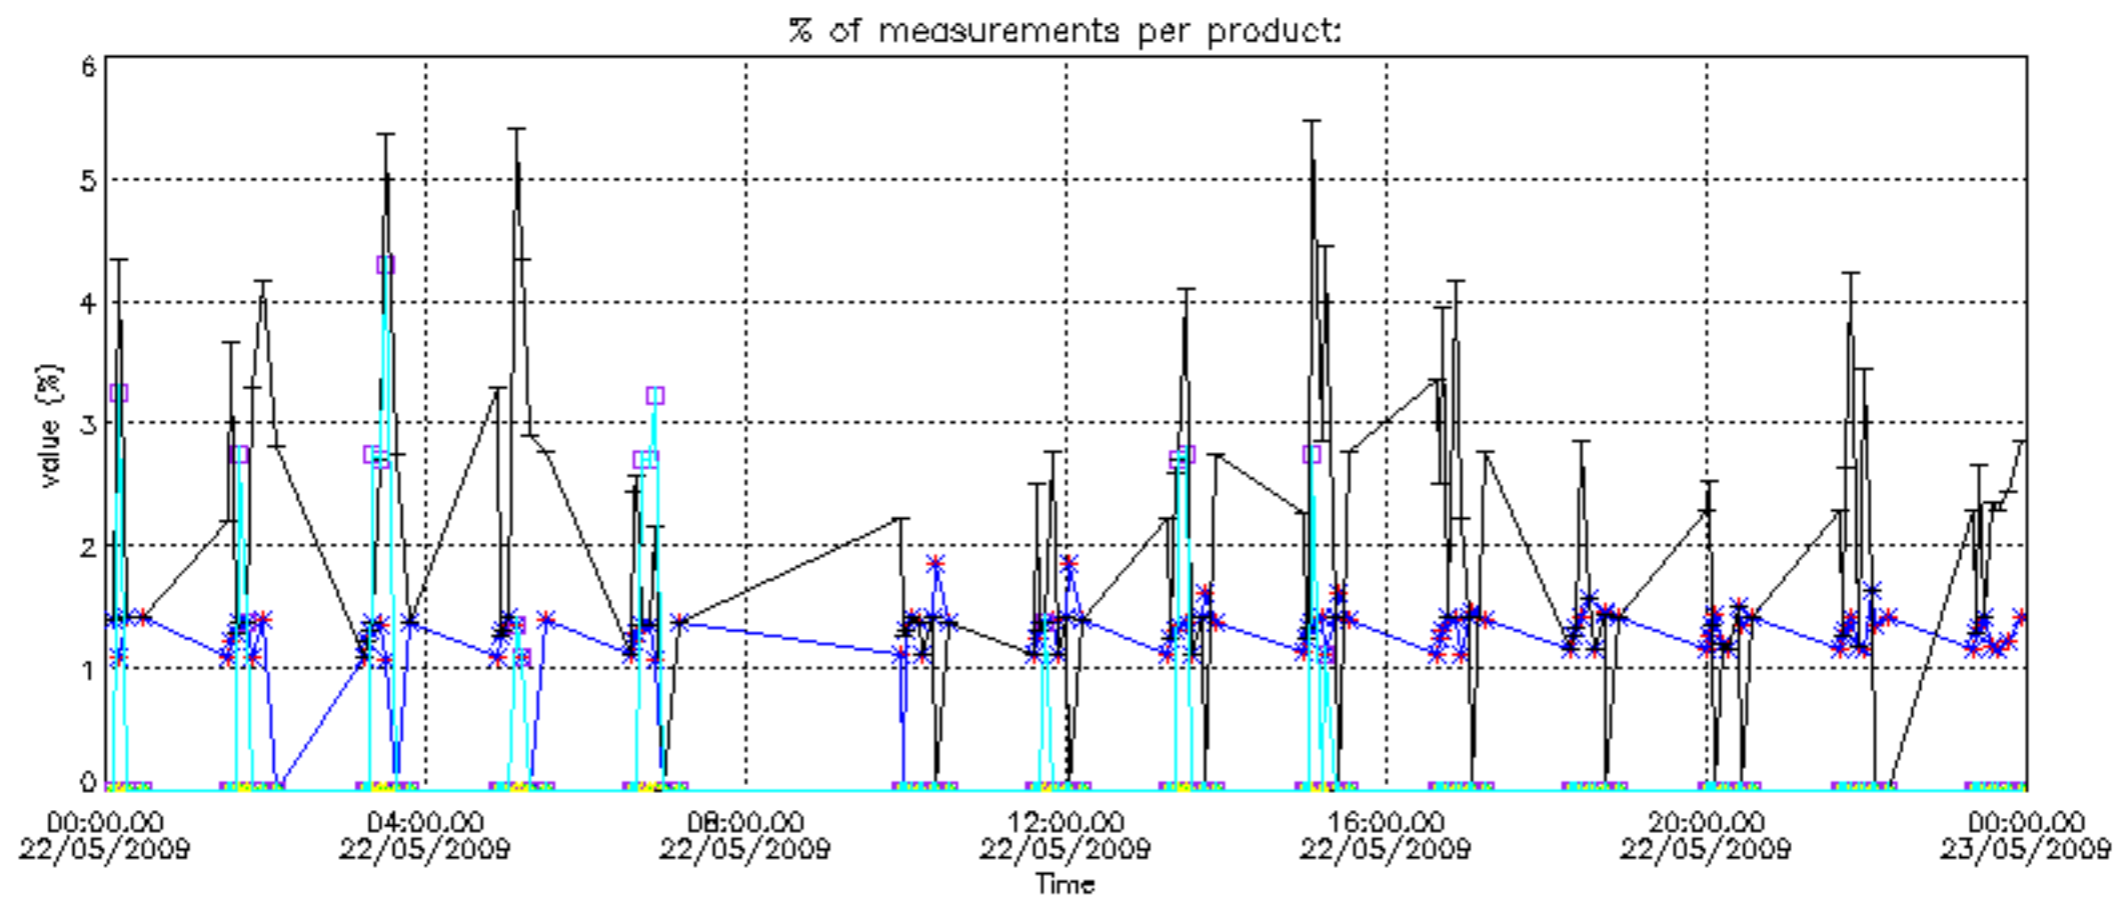

Percentage of cosmic ray hits per profile

Percentage of datation errors per profile