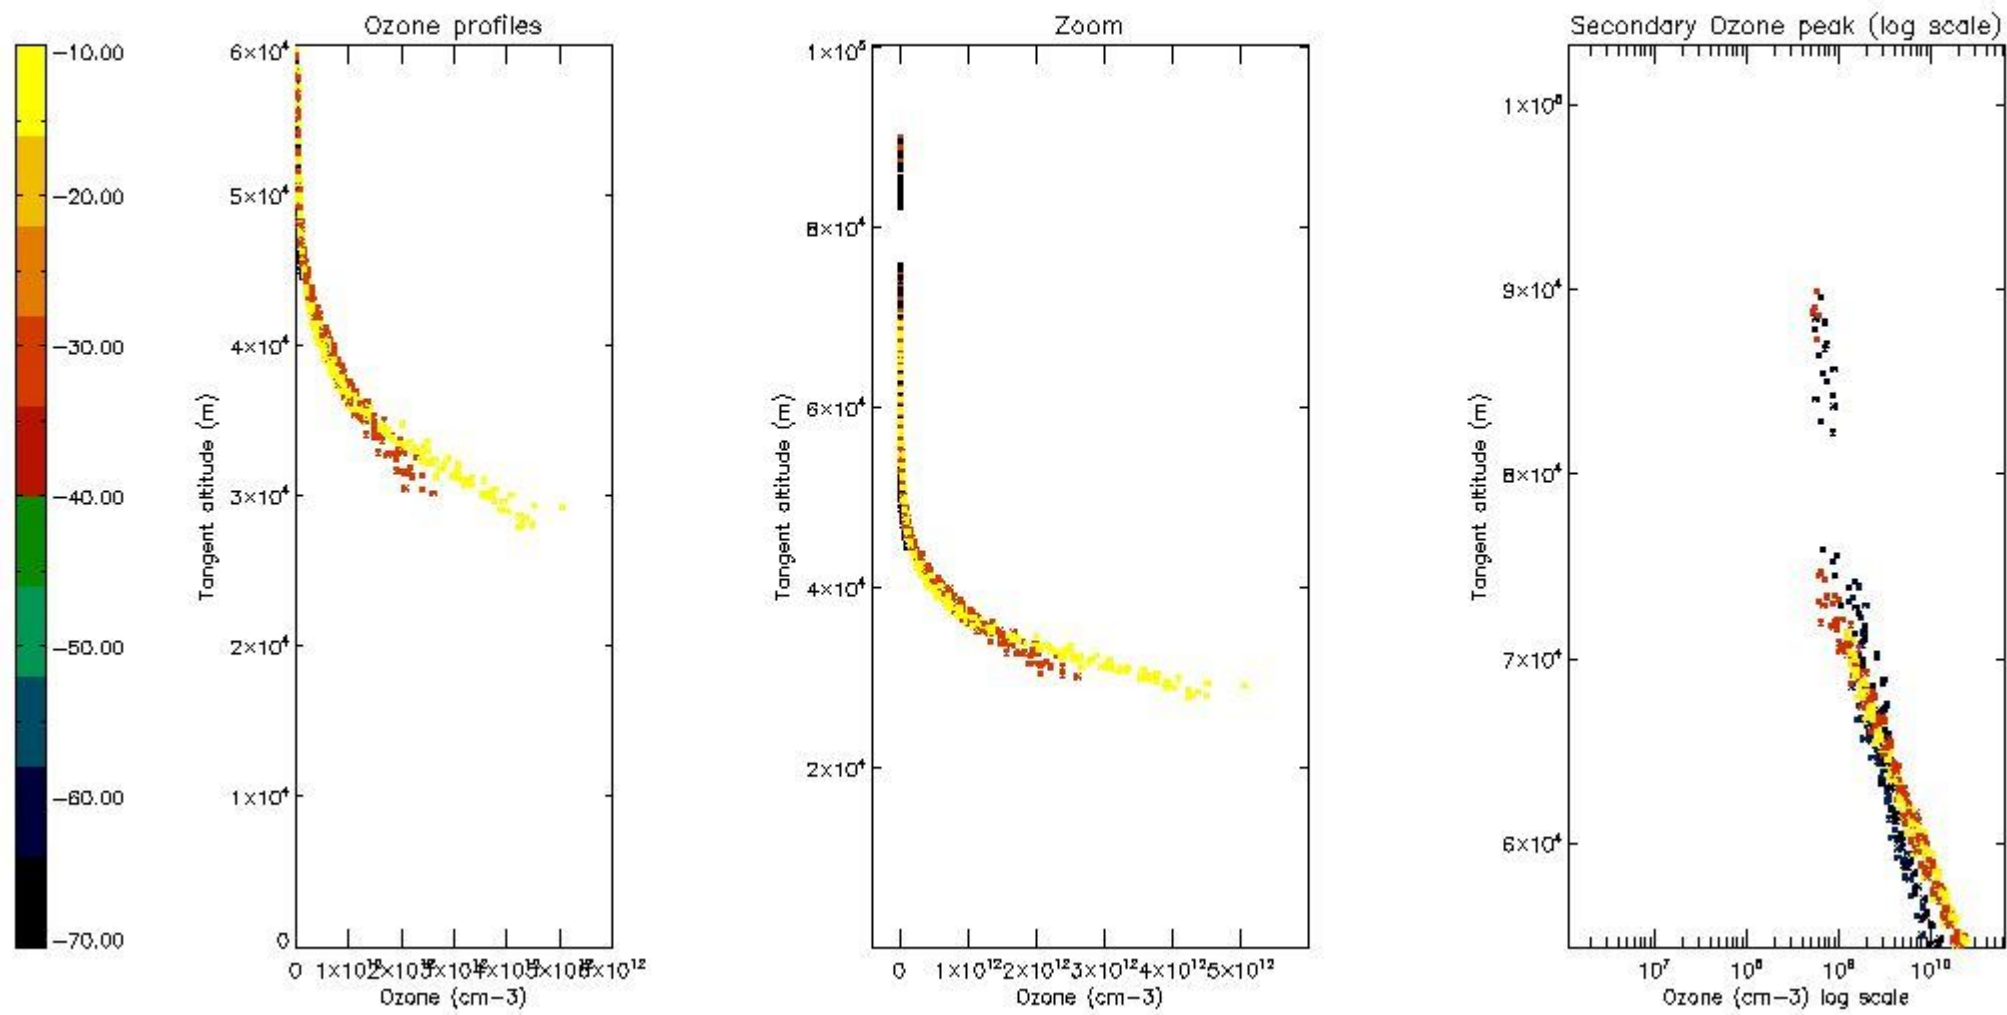

5.5 Plot ozone profiles where STD < 5% (dark without errors)

The colorbar represents the latitude.