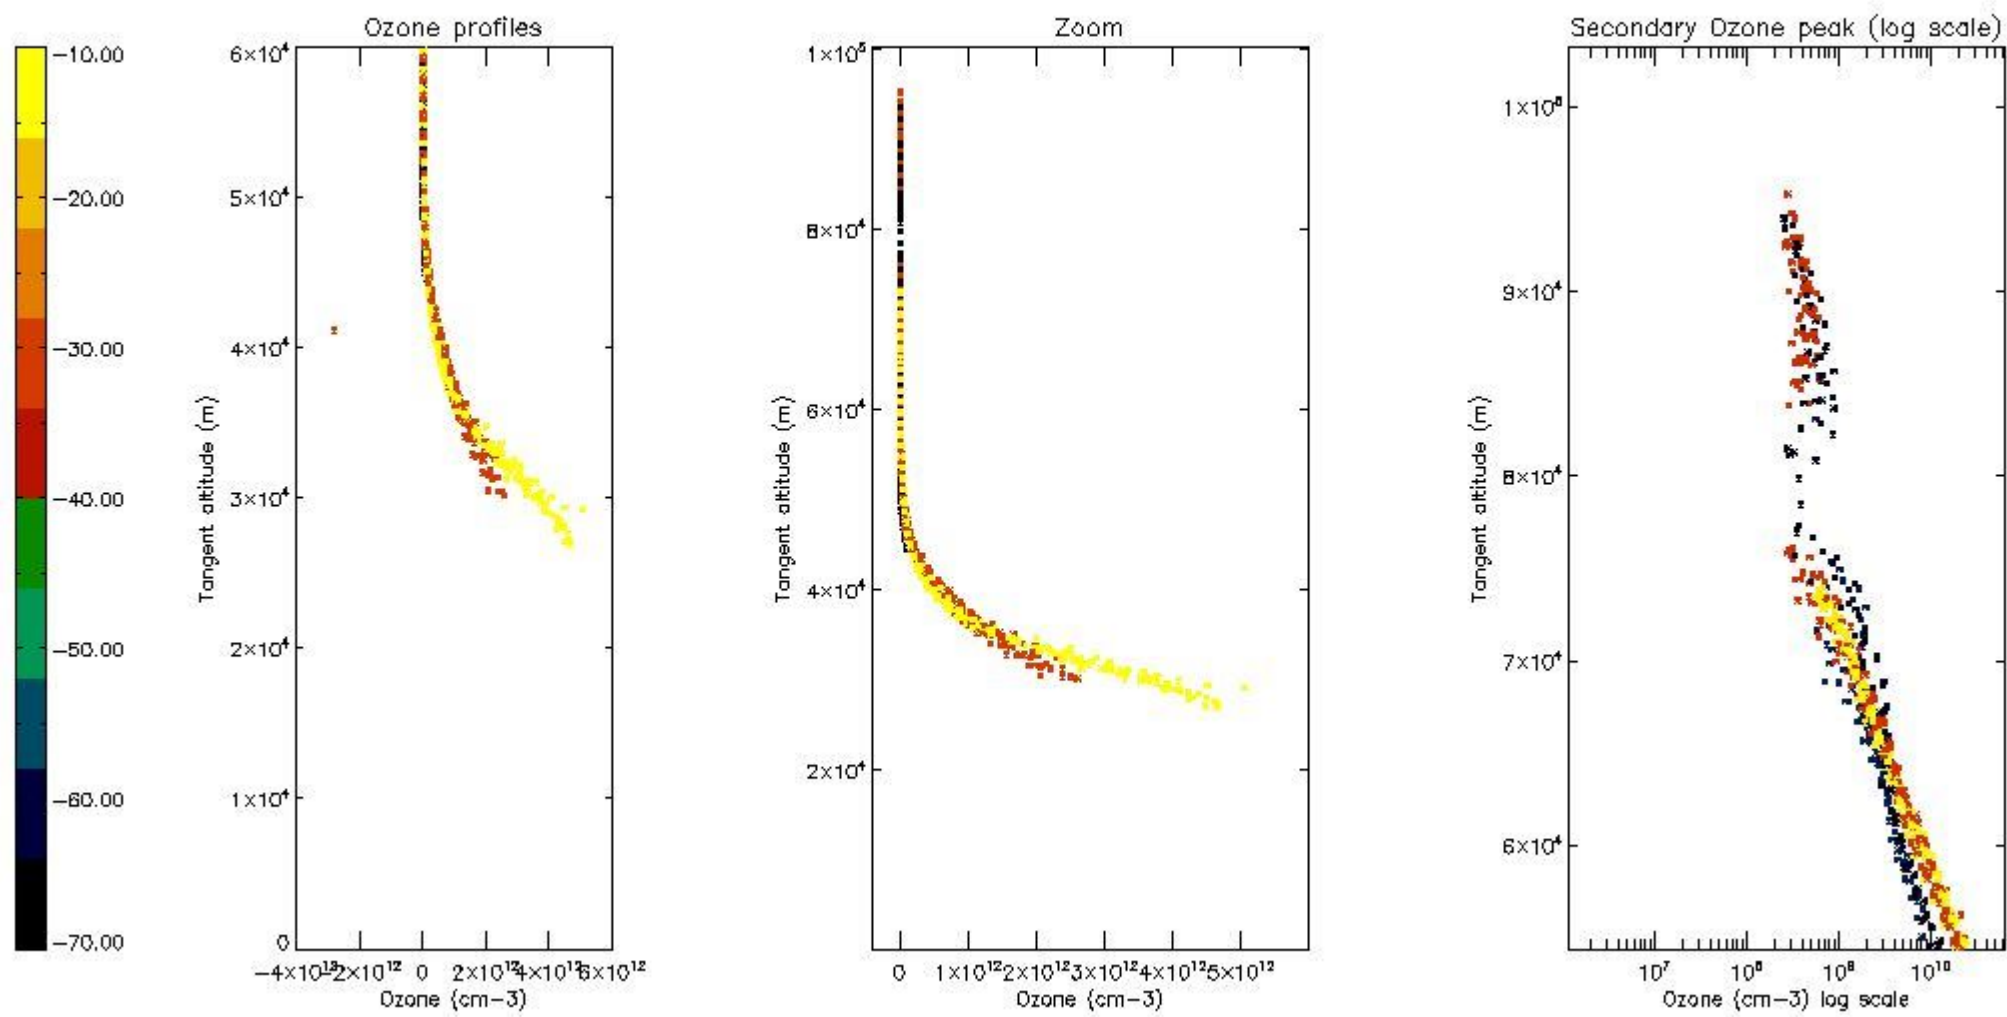

STD < 10	8
STD < 5	4

5.2 Plot ozone profiles for all STD (dark without errors)

The colorbar represents the latitude.

5.3 Plot ozone profiles where STD < 20% (dark without errors)

The colorbar represents the latitude.

5.4 Plot ozone profiles where STD < 10% (dark without errors)

The colorbar represents the latitude.

5.5 Plot ozone profiles where STD < 5% (dark without errors)

The colorbar represents the latitude.

5.6 Plot NO₂ profiles for all STD (dark without errors)