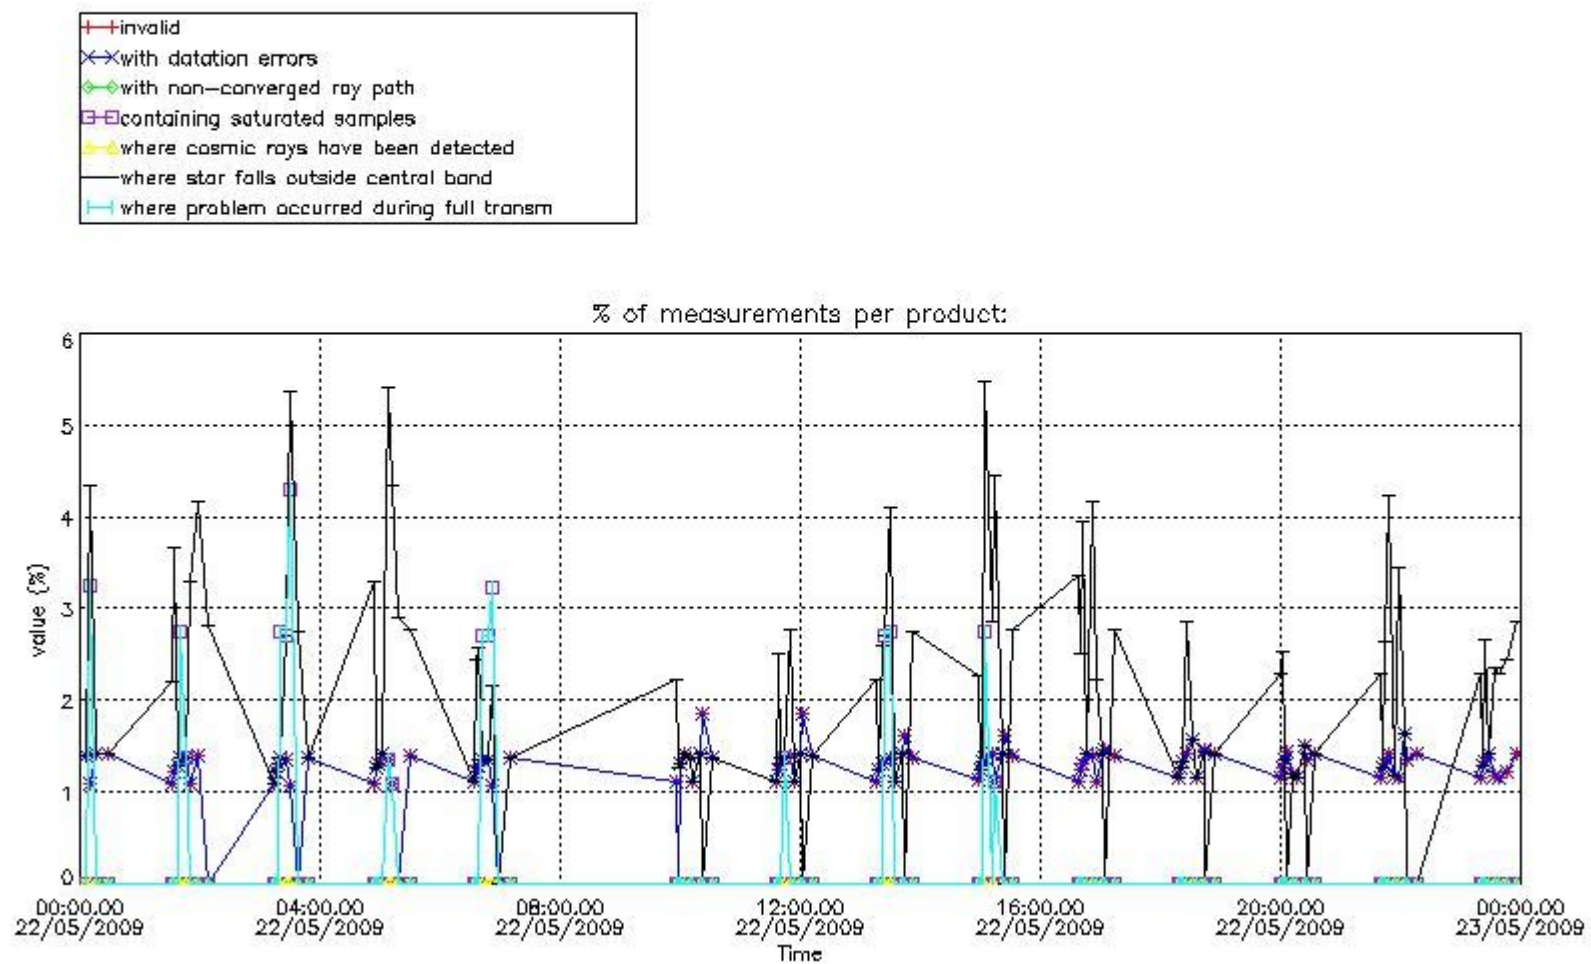

3.1 Plot quality information per product (time dependant)

3.2 Plot quality information per product (world map)

Percentage of flagged data per O3 profile

Percentage of flagged data per H2O profile

Percentage of flagged data per NO2 profile

Percentage of flagged data per NO3 profile

4. Level 1 quality information per product

In this section it is plotted some information contained in the Quality Summary data set of the level 2 products that comes from the level 1b processing. Products without errors (error flag in the MPH set to "0") are used.

4.1 Plot quality information per product (time dependant) coming from level 1b processing

4.1.1 Plot level 1 quality information per product (time dependant): ENVISAT ASCENDING passes

4.1.2 Plot level 1 quality information per product (time dependant): ENVI SAT DESCENDING passes

5. Trace gas profiles

5.1 Ozone statistics based on quality of products

The final quality of the products can be "measured" using the STD (Standard Deviation) attached to every point profile. This information is written to the parameter GOM_NL__2P/NL_LOCAL_SPECIES_DENSITY/o3_std of the level 2 products. The table below shows the statistics for given STD ranges.