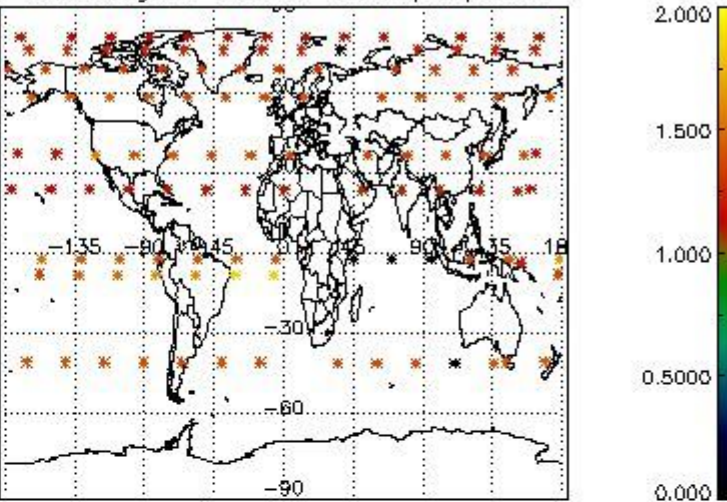

Percentage of datation errors per profile