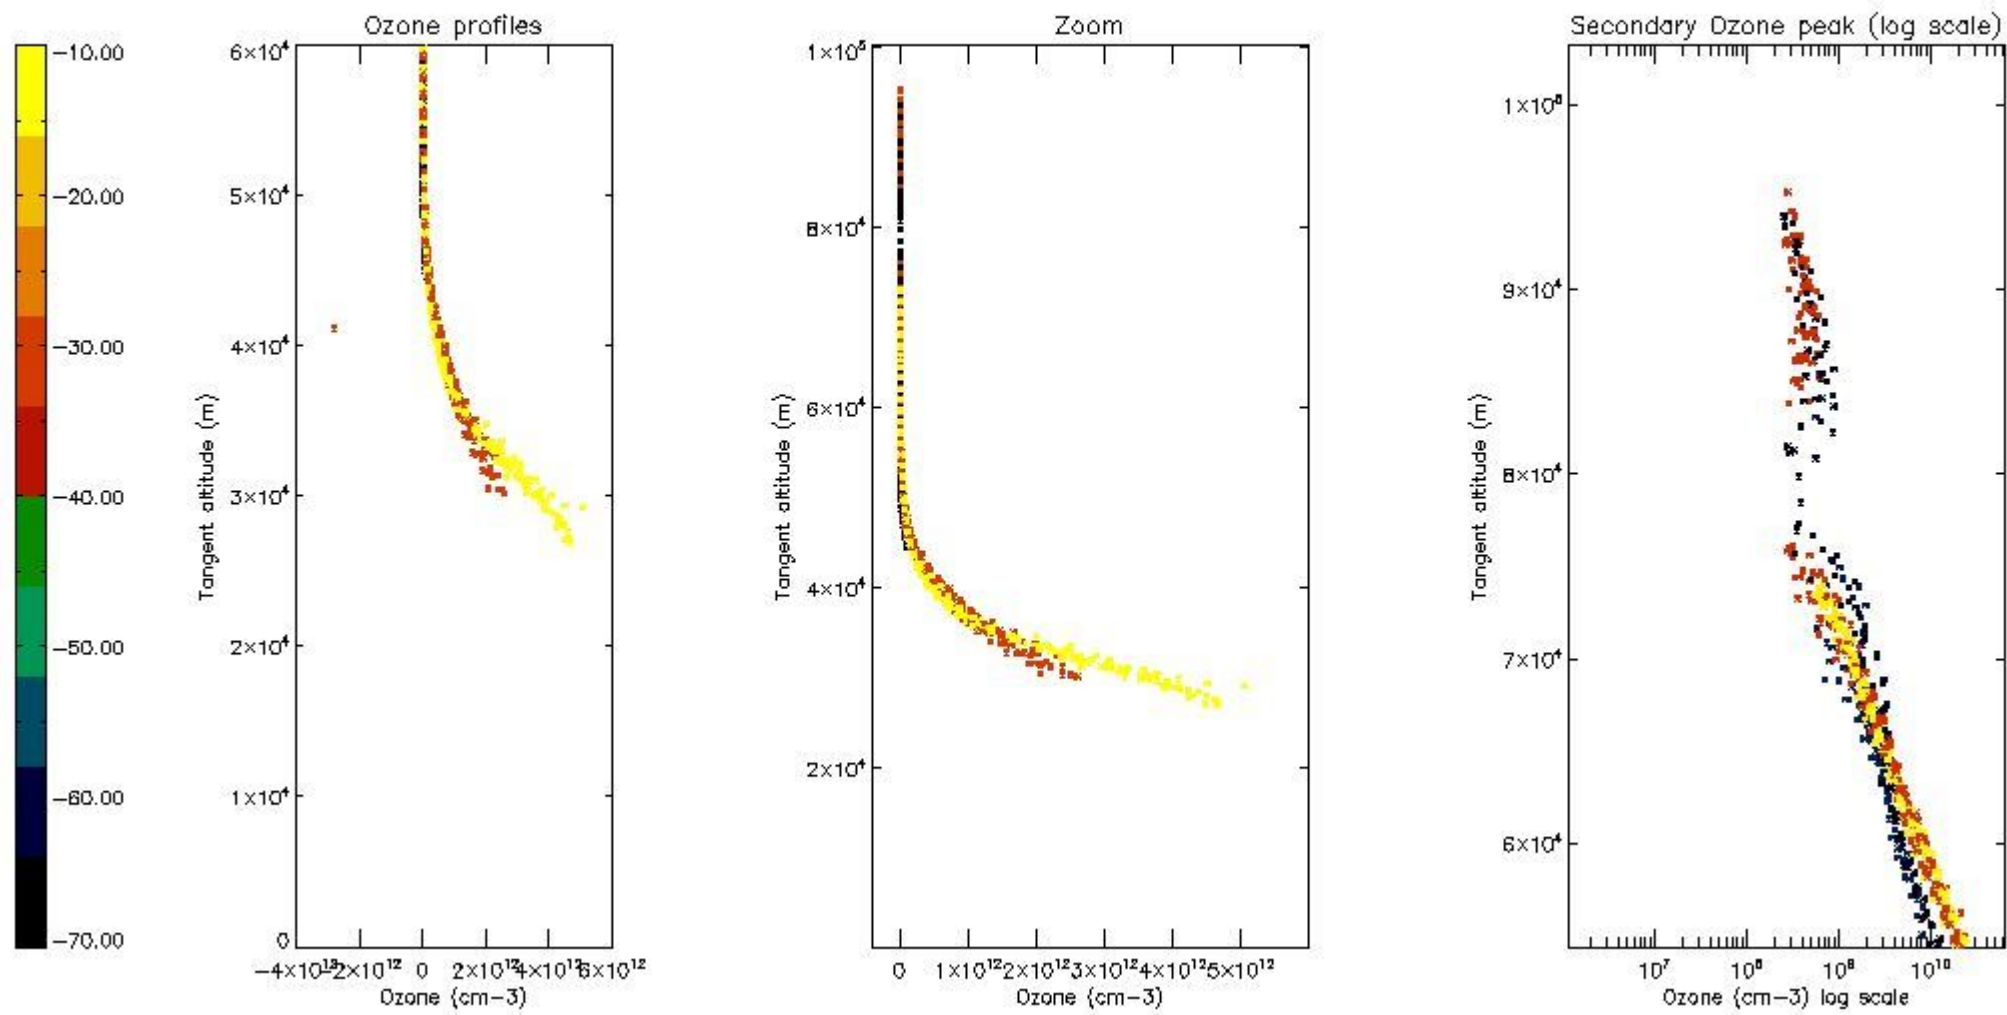

STD < 10	8
STD < 5	4

5.2 Plot ozone profiles for all STD (dark without errors)

The colorbar represents the latitude.

5.3 Plot ozone profiles where STD < 20% (dark without errors)

The colorbar represents the latitude.