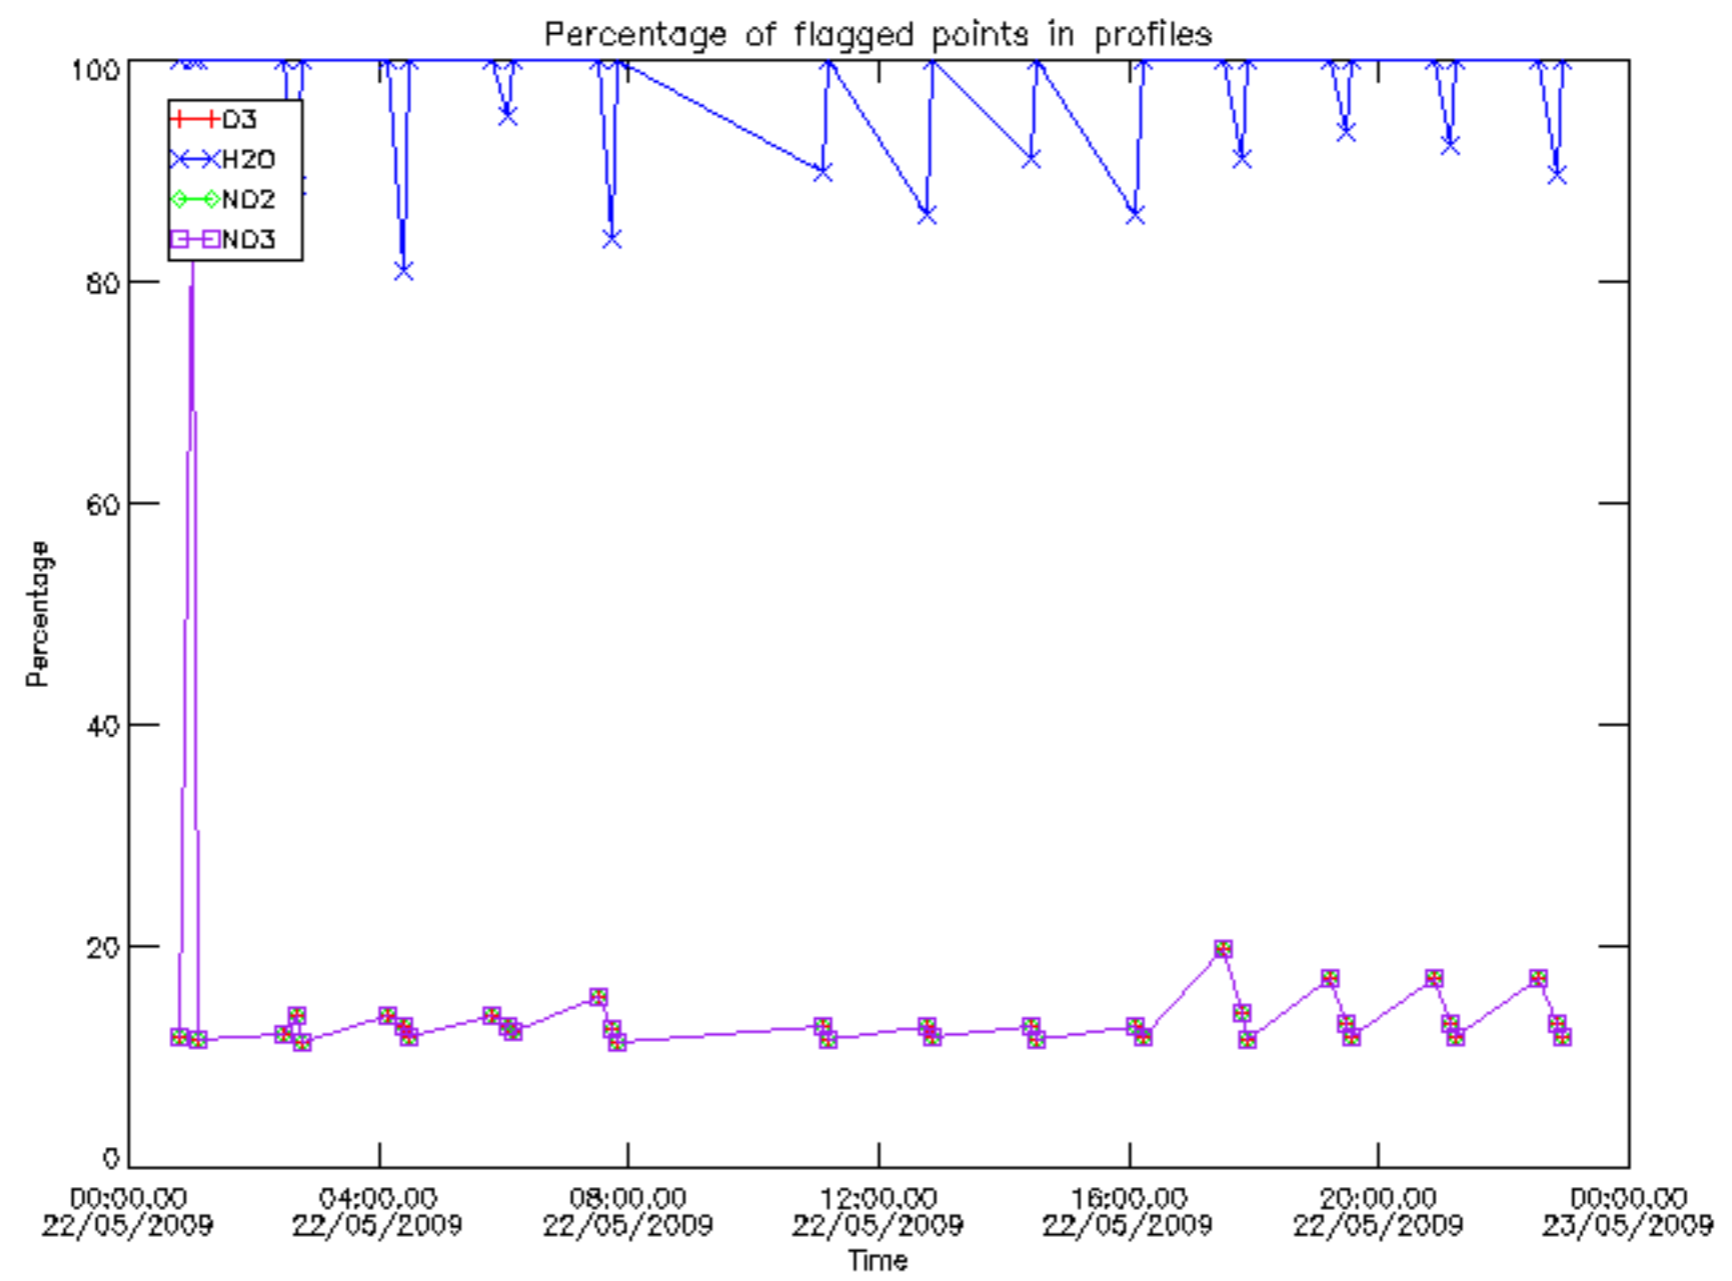

Percentage of flagged data per D3 profile

Percentage of flagged data per H2O profile