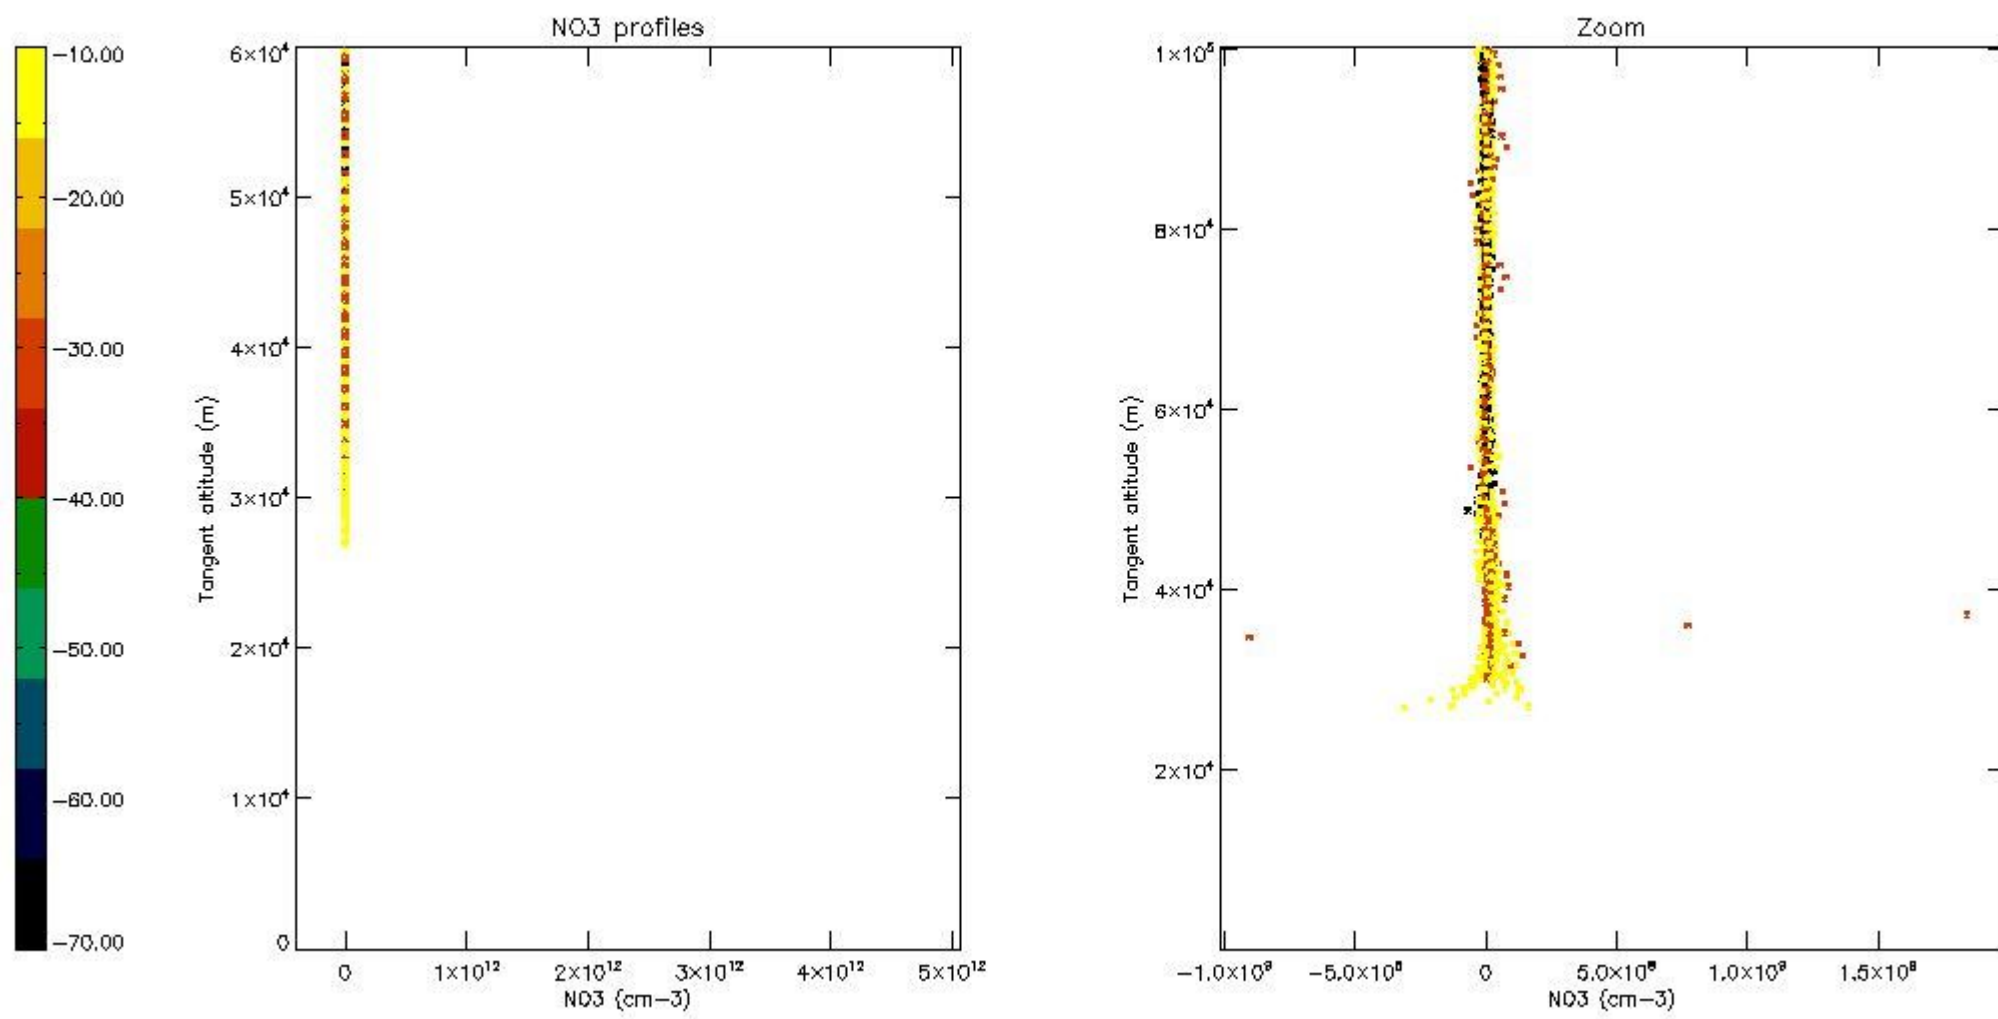

5.8 Plot H₂O profiles for all STD (only for occultations of stars 1,2,3,4,13,14,16,26,63 dark without errors)

The colorbar represents the latitude.