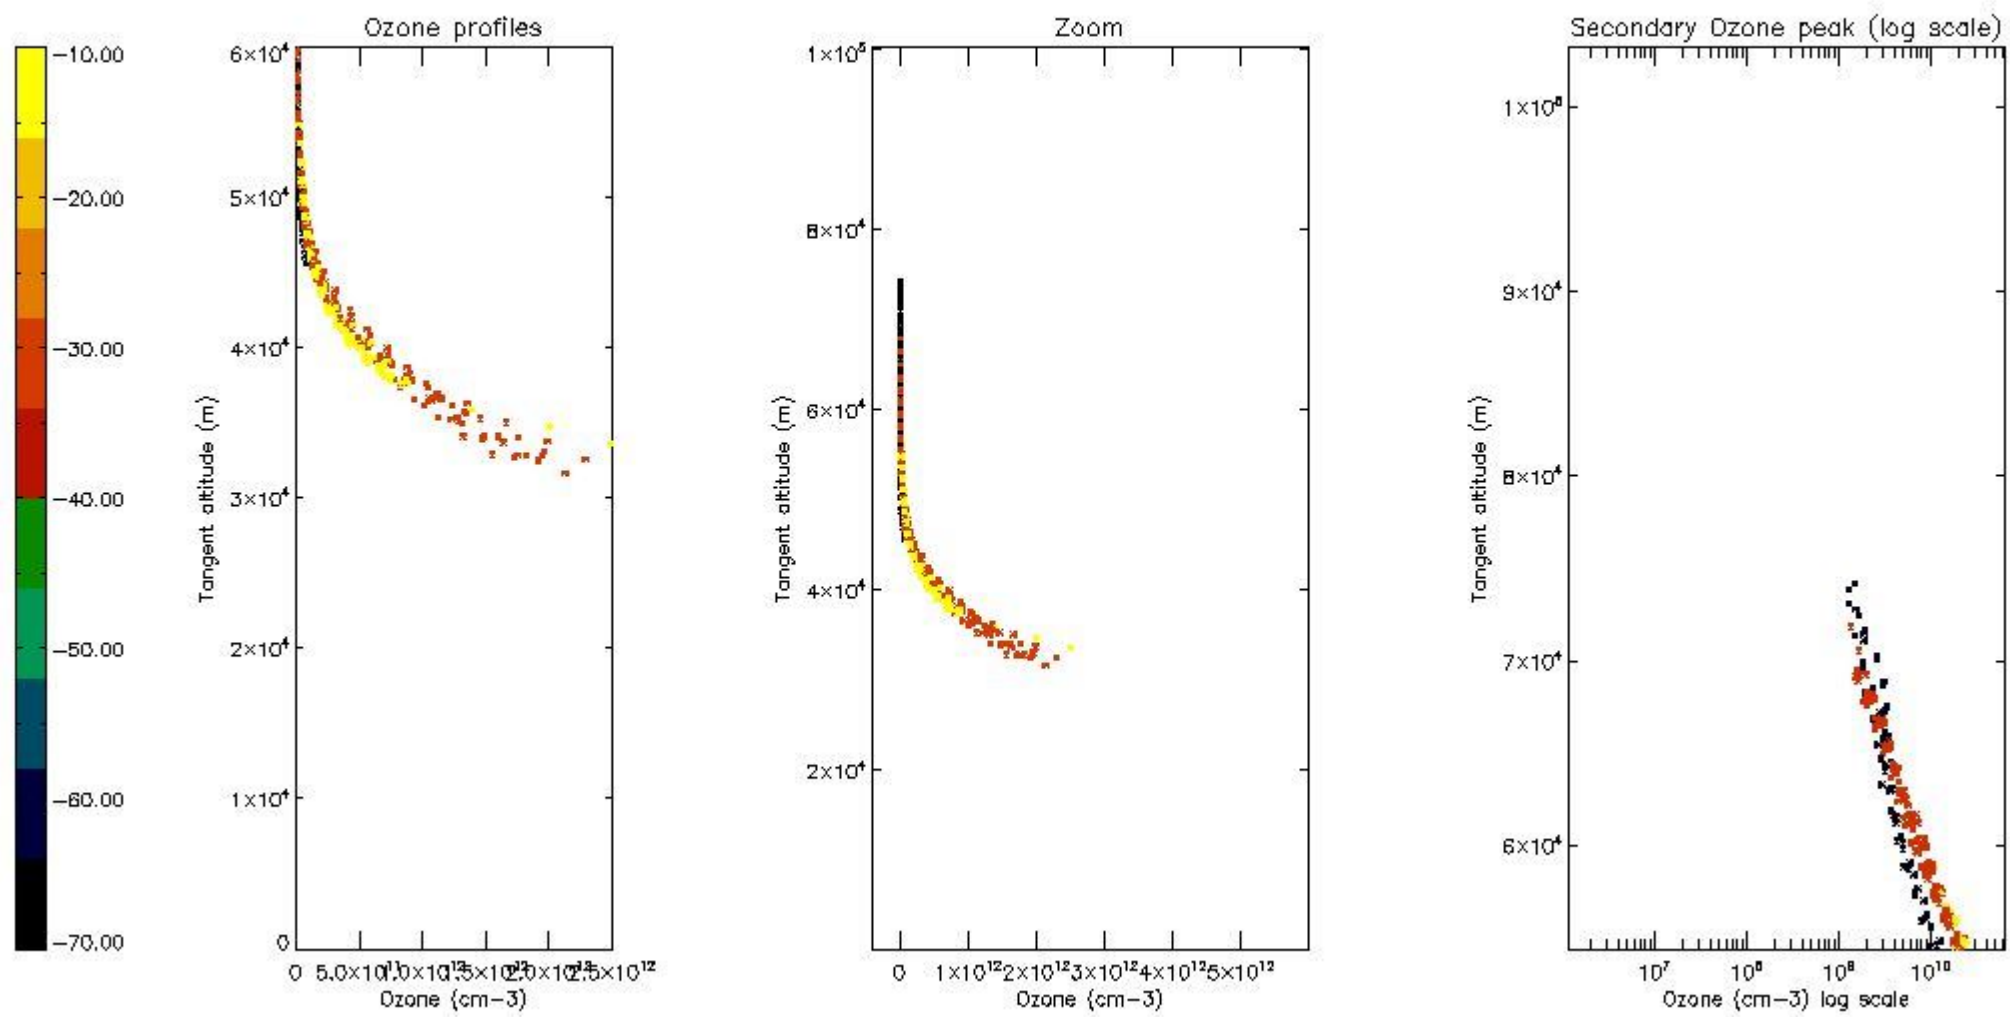

STD < 10	8
STD < 5	4

5.2 Plot ozone profiles for all STD (dark without errors)

The colorbar represents the latitude.

5.3 Plot ozone profiles where STD < 20% (dark without errors)

The colorbar represents the latitude.

5.4 Plot ozone profiles where STD < 10% (dark without errors)

The colorbar represents the latitude.

5.5 Plot ozone profiles where STD < 5% (dark without errors)

The colorbar represents the latitude.

5.6 Plot NO₂ profiles for all STD (dark without errors)