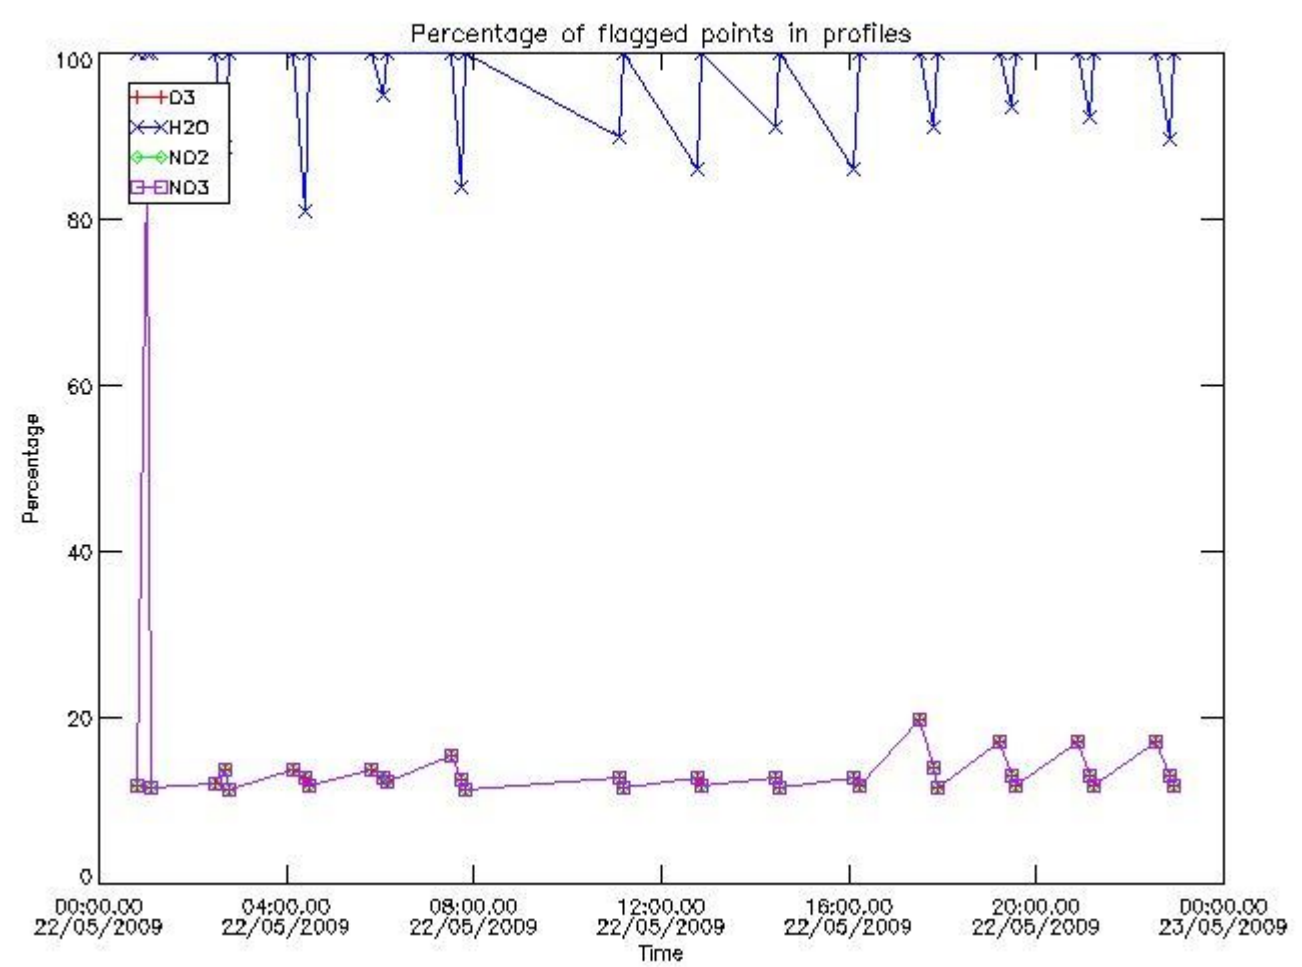

3. Quality information per product

In this section it is plotted some information contained in the Quality Summary data set of the level 2 products. Only products in dark limb conditions and without errors (error flag in the MPH set to "0") are used.

3.1 Plot quality information per product (time dependant)

3.2 Plot quality information per product (world map)