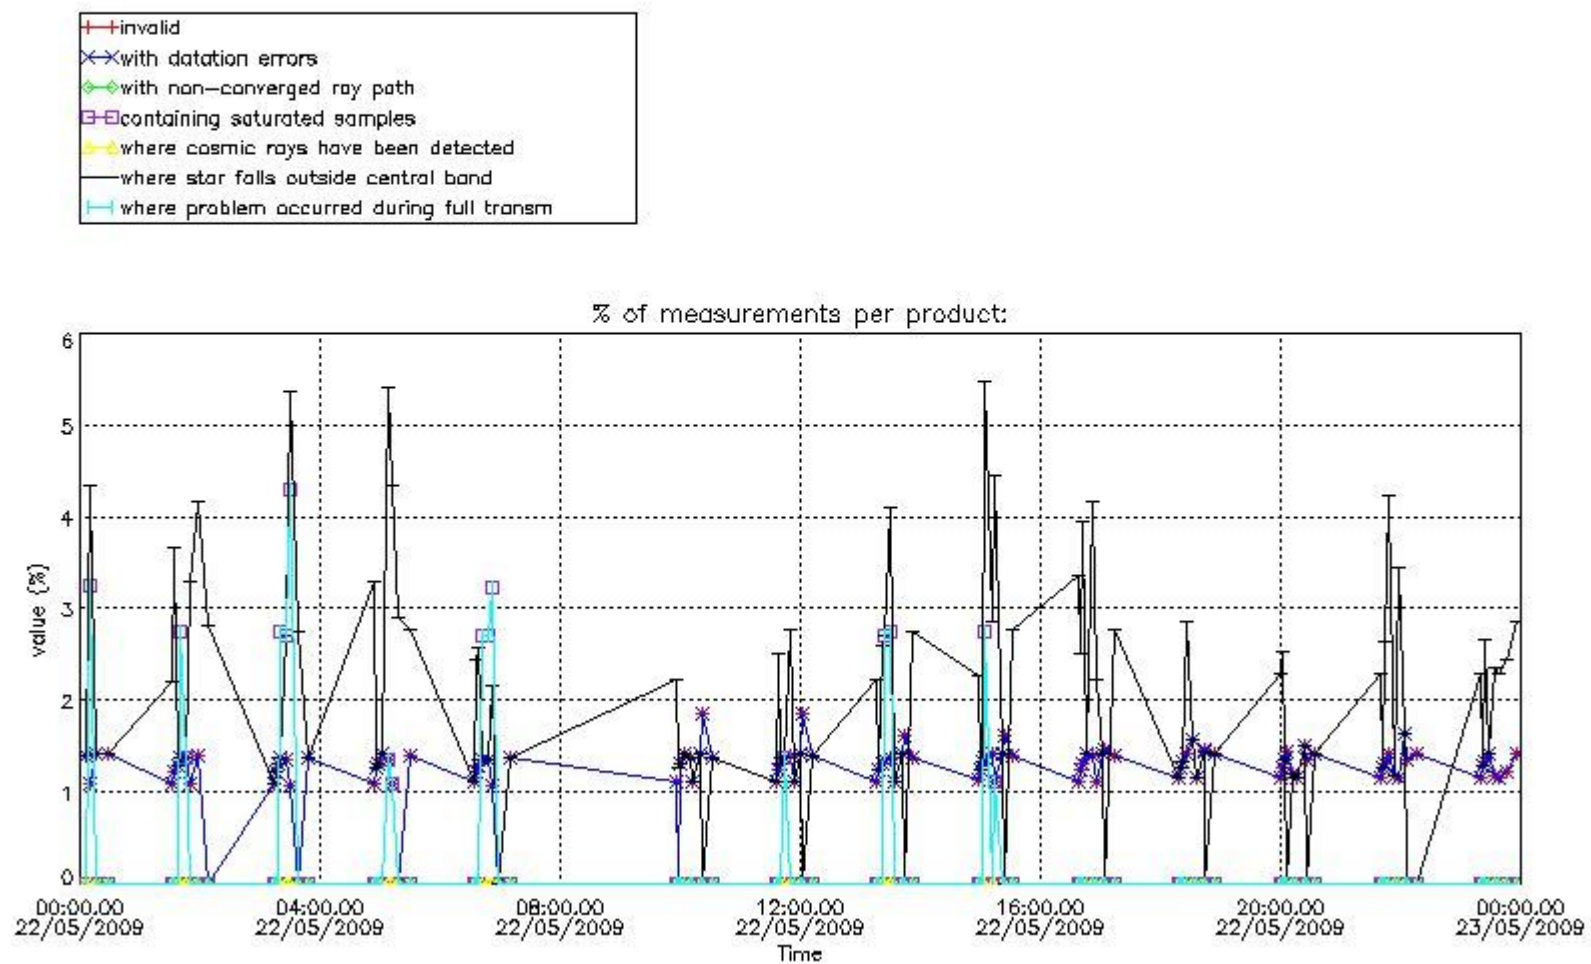

4.2 Plot quality information per product coming from level 1b processing (world map)

4.2.1 Plot level 1 quality information per product (world map): ENVISAT ASCENDING passes