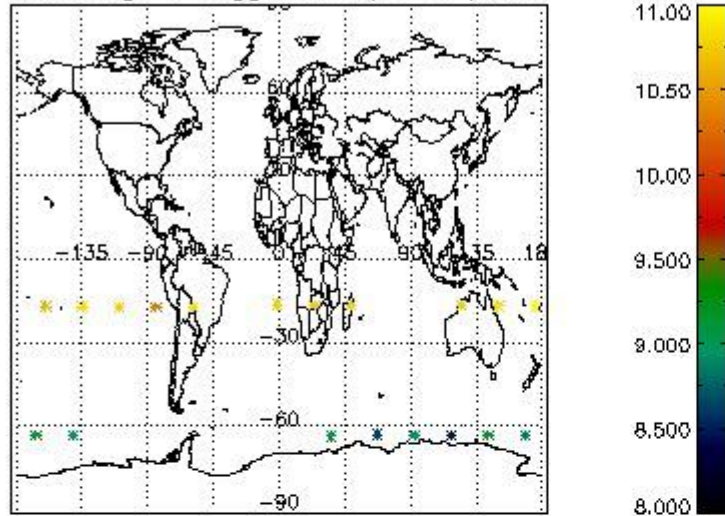

Percentage of flagged data per O3 profile