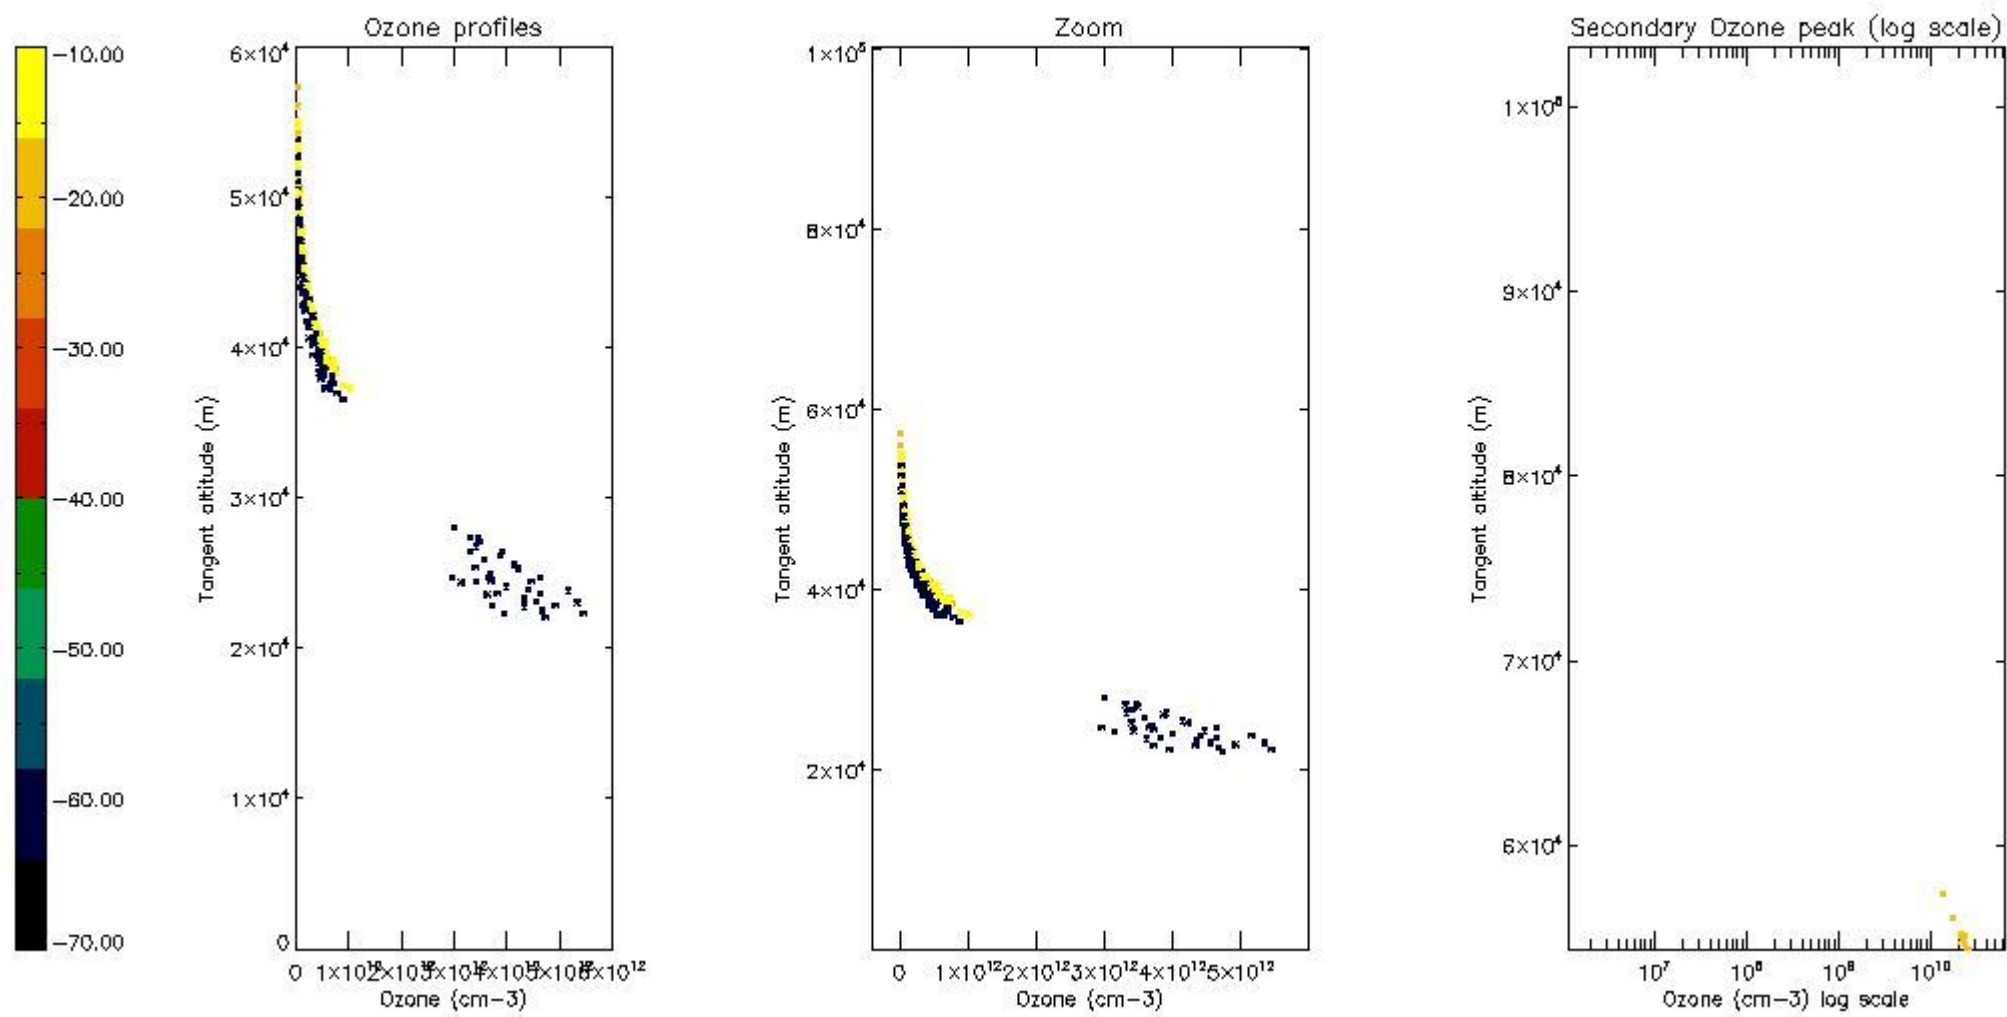

STD < 10	5
STD < 5	2

5.2 Plot ozone profiles for all STD (dark without errors)

The colorbar represents the latitude.

5.3 Plot ozone profiles where STD < 20% (dark without errors)

The colorbar represents the latitude.

5.4 Plot ozone profiles where STD < 10% (dark without errors)

The colorbar represents the latitude.

5.5 Plot ozone profiles where STD < 5% (dark without errors)

The colorbar represents the latitude.

5.6 Plot NO₂ profiles for all STD (dark without errors)