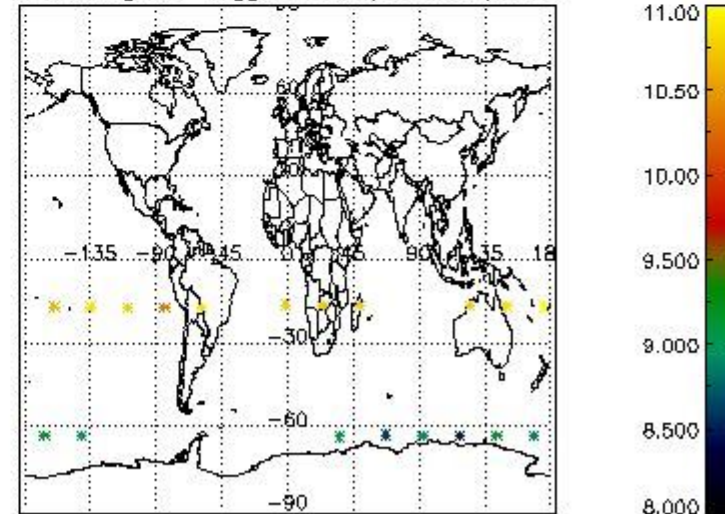

Percentage of flagged data per NO3 profile

4. Level 1 quality information per product

In this section it is plotted some information contained in the Quality Summary data set of the level 2 products that comes from the level 1b processing. Products without errors (error flag in the MPH set to "0") are used.

4.1 Plot quality information per product (time dependant) coming from level 1b processing

4.1.1 Plot level 1 quality information per product (time dependant): ENVISAT ASCENDING passes