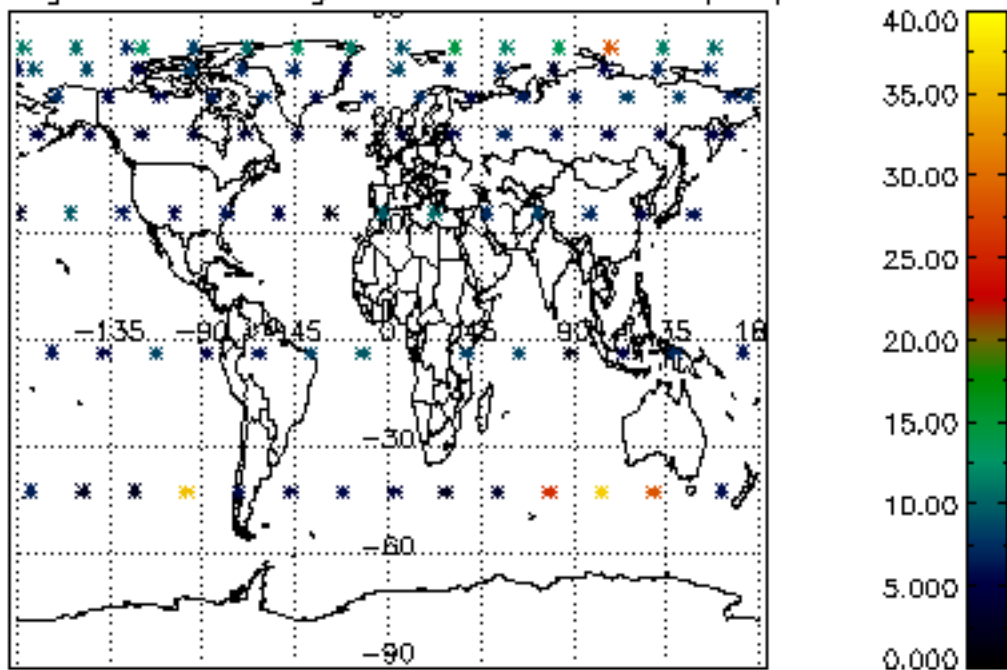

Percentage of star falling outside central band per profile