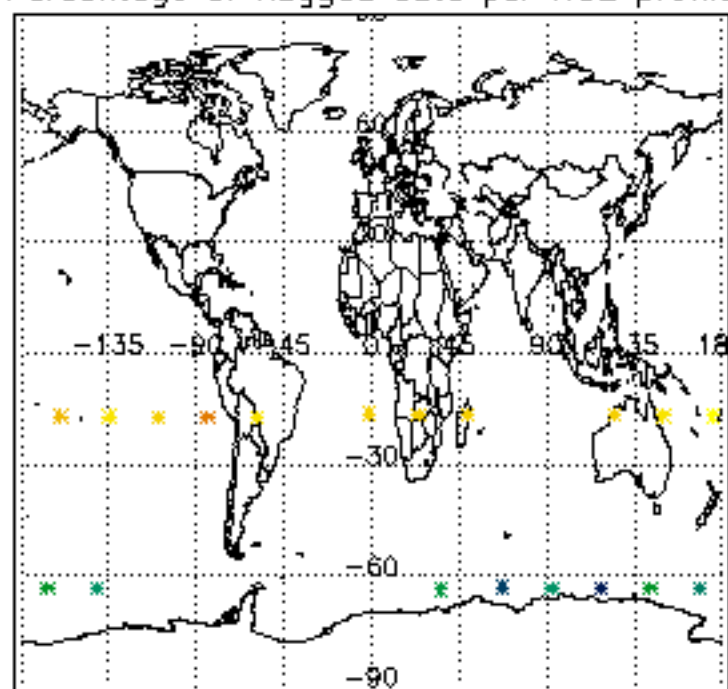

Percentage of flagged data per NO2 profile