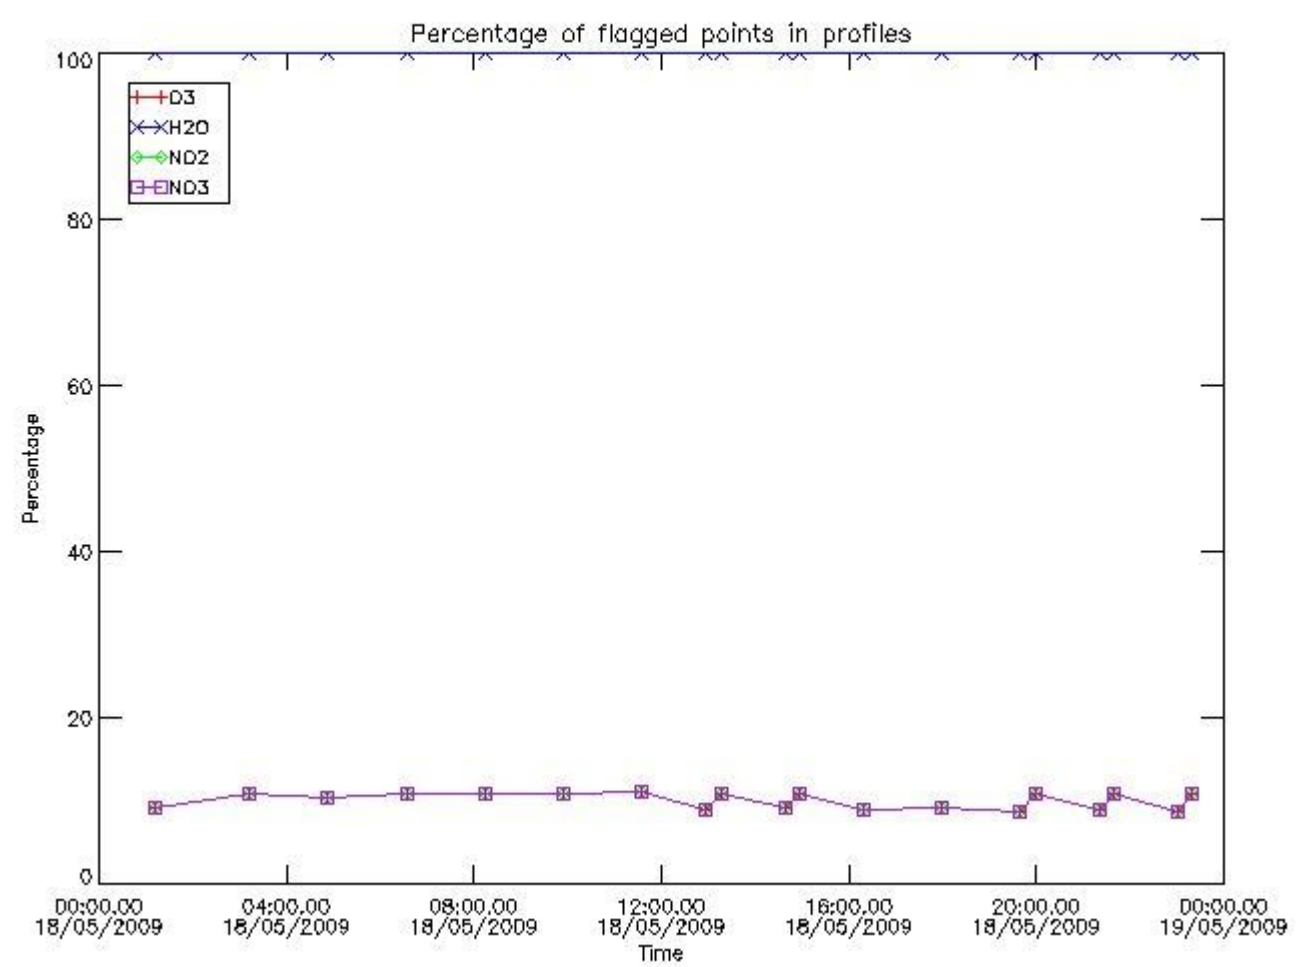

3. Quality information per product

In this section it is plotted some information contained in the Quality Summary data set of the level 2 products. Only products in dark limb conditions and without errors (error flag in the MPH set to "0") are used.

3.1 Plot quality information per product (time dependant)

3.2 Plot quality information per product (world map)