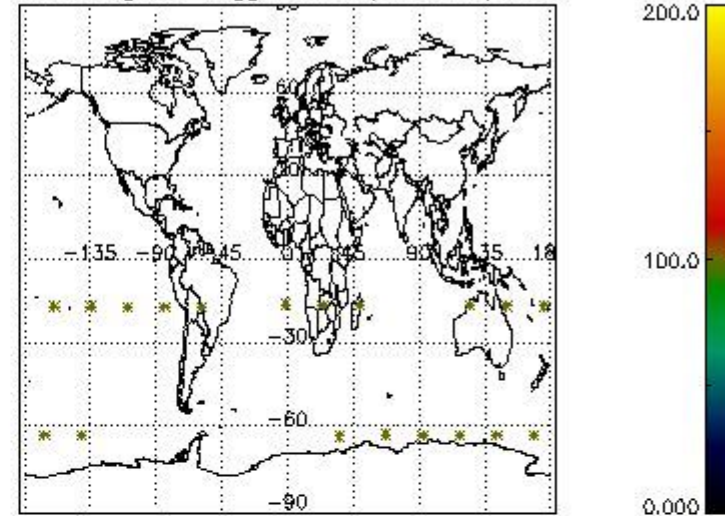

3.1 Plot quality information per product (time dependant)

3.2 Plot quality information per product (world map)

Percentage of flagged data per O3 profile

Percentage of flagged data per H2O profile

Percentage of flagged data per NO2 profile