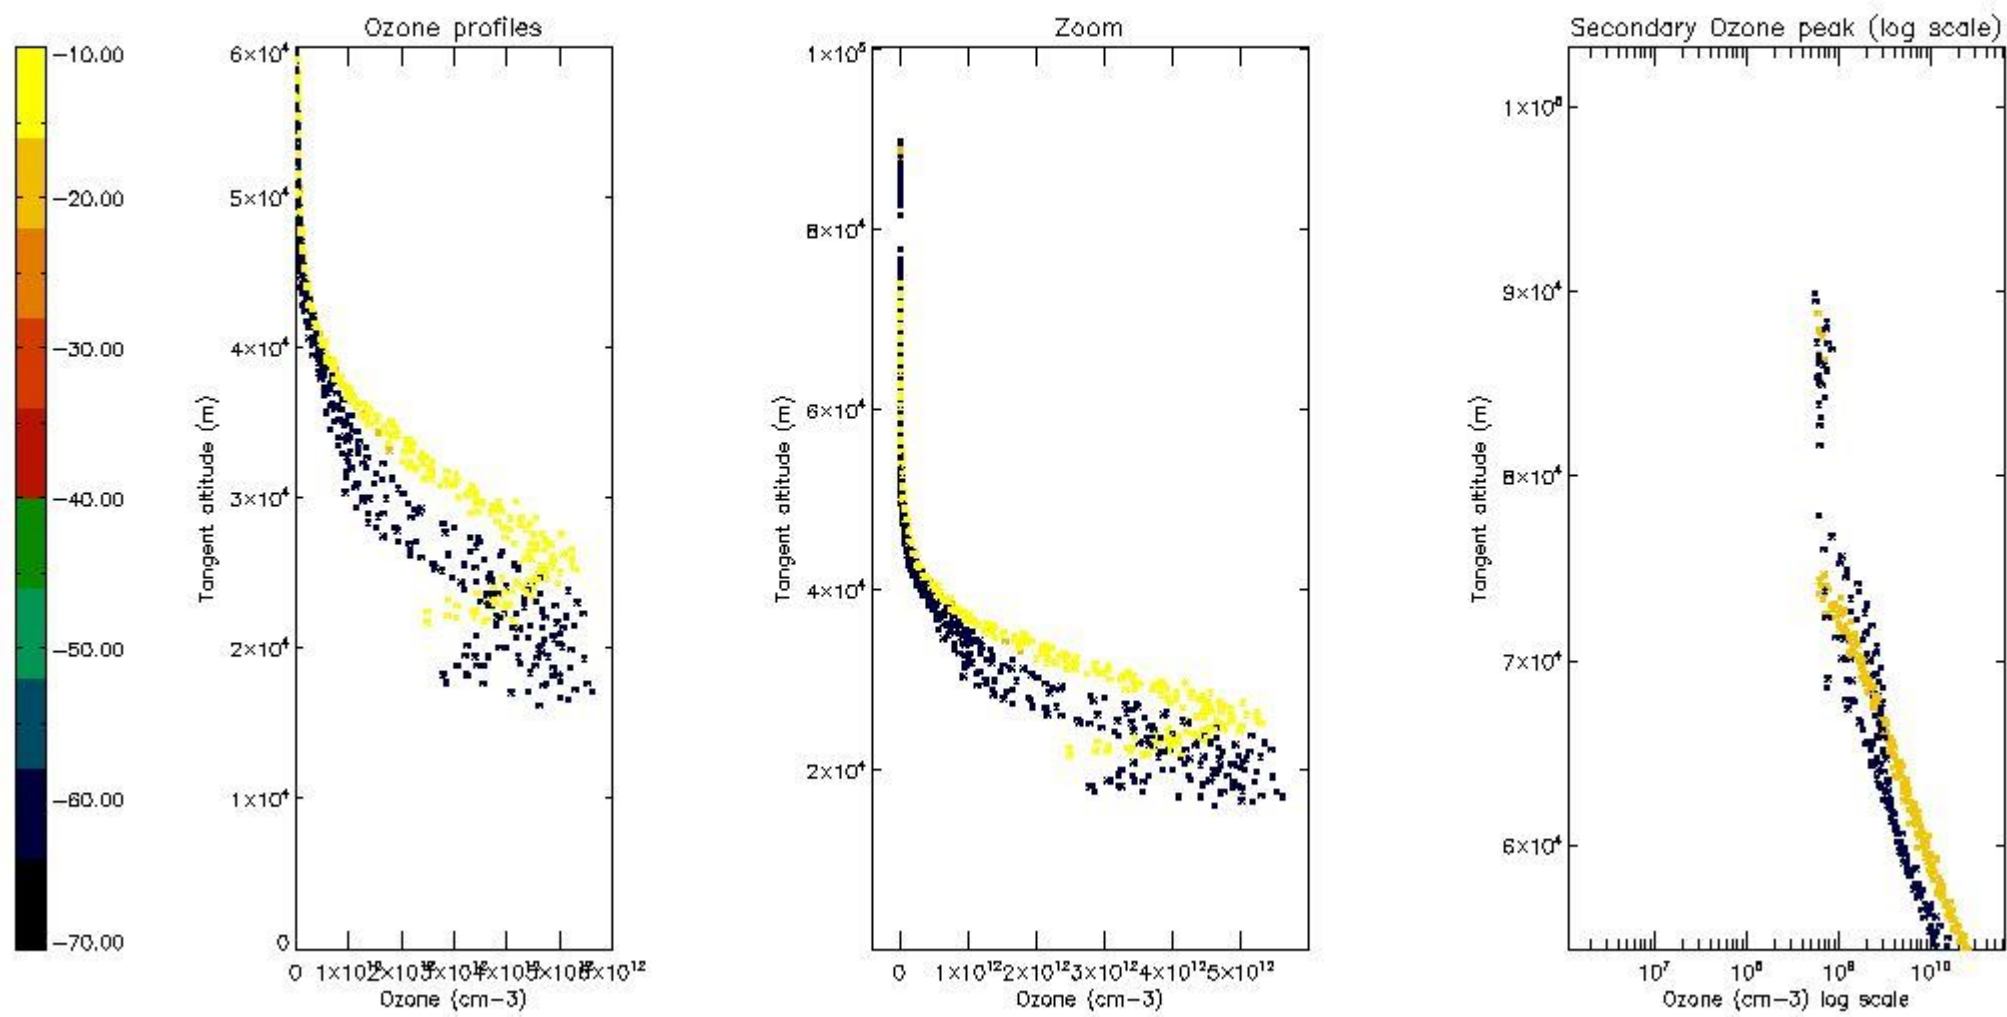

STD < 10	5
STD < 5	2

5.2 Plot ozone profiles for all STD (dark without errors)

The colorbar represents the latitude.

5.3 Plot ozone profiles where STD < 20% (dark without errors)

The colorbar represents the latitude.