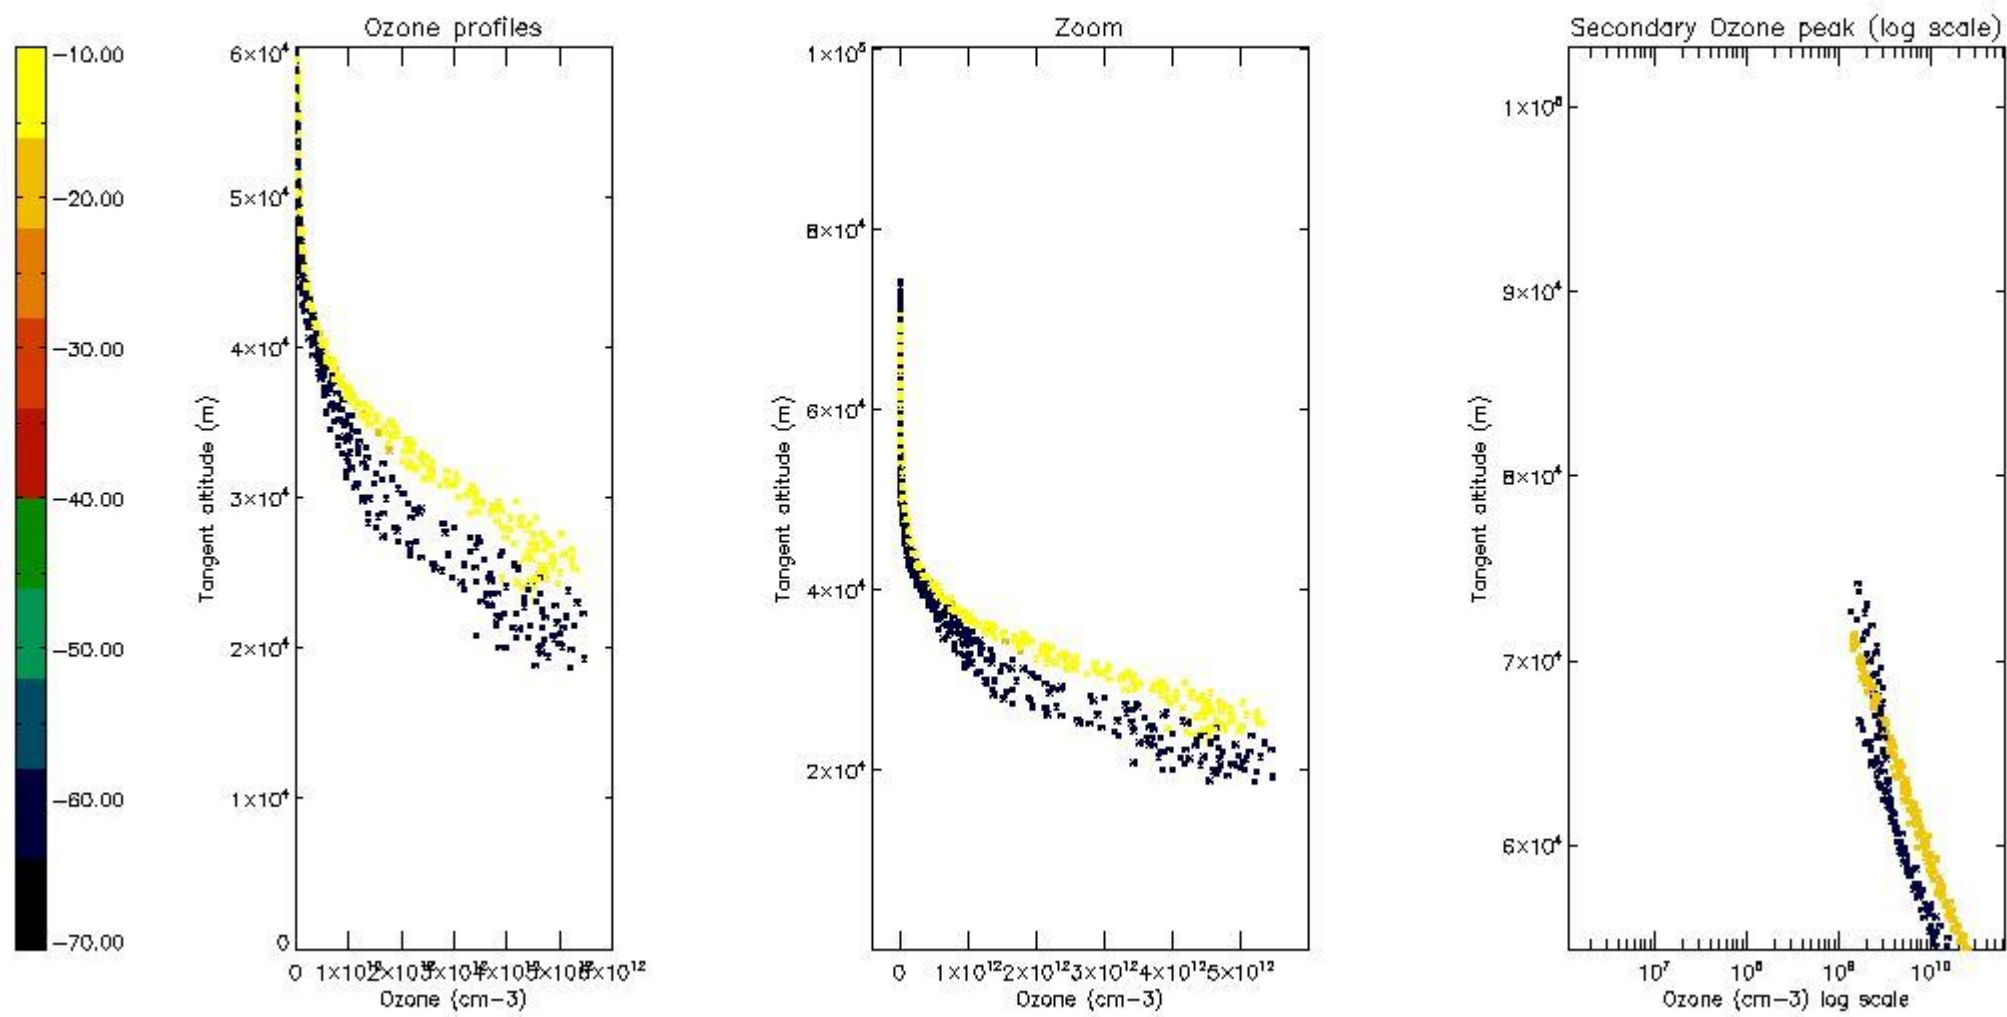

5.5 Plot ozone profiles where STD < 5% (dark without errors)

The colorbar represents the latitude.