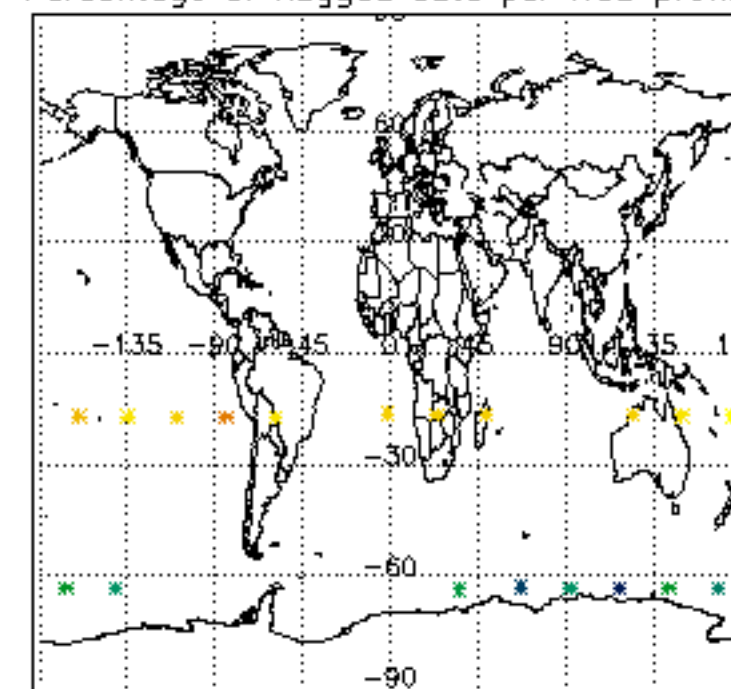

Percentage of flagged data per NO3 profile