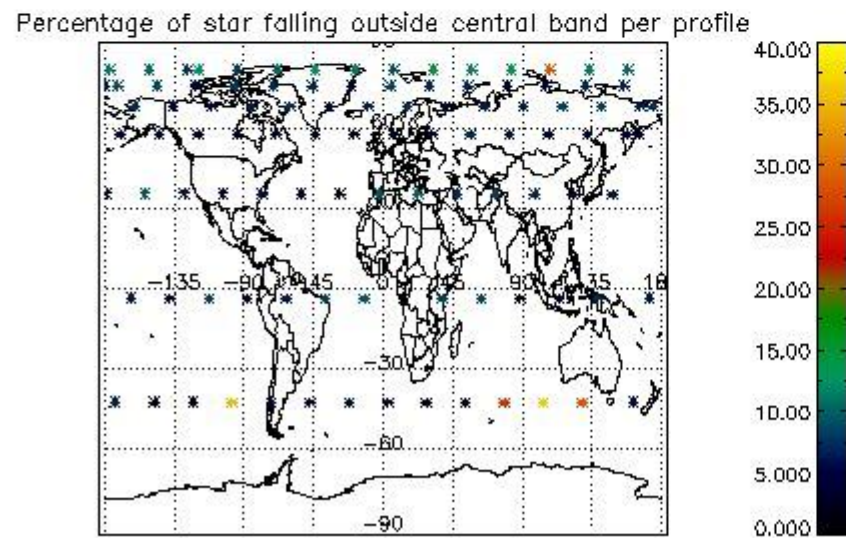

5. Trace gas profiles

5.1 Ozone statistics based on quality of products

The final quality of the products can be "measured" using the STD (Standard Deviation) attached to every point profile. This information is written to the parameter GOM_NL__2P/NL_LOCAL_SPECIES_DENSITY/o3_std of the level 2 products. The table below shows the statistics for given STD ranges.

The statistics are given with respect to the overall valid production:

- Products without fatal errors: GOM_NL__2P/MPH/PRODUCT_ERR=0
- Valid point profile: GOM_NL__2P/NL_LOCAL_SPECIES_DENSITY/pcd(0)=0

The 'Criteria' is applied to valid points of dark limb products:

- Products in dark limb illumination condition: GOM_NL__2P/NL_SUMMARY_QUALITY/obs_ill_cond=0
- Products without fatal errors: GOM_NL__2P/MPH/PRODUCT_ERR=0
- Valid point profile: GOM_NL__2P/NL_LOCAL_SPECIES_DENSITY/pcd(0)=0

So, the table below shows the percentage of dark limb and valid observations for each criteria with respect to the overall valid daily observations.

Criteria	% of total production
All STD	11
STD < 20	6