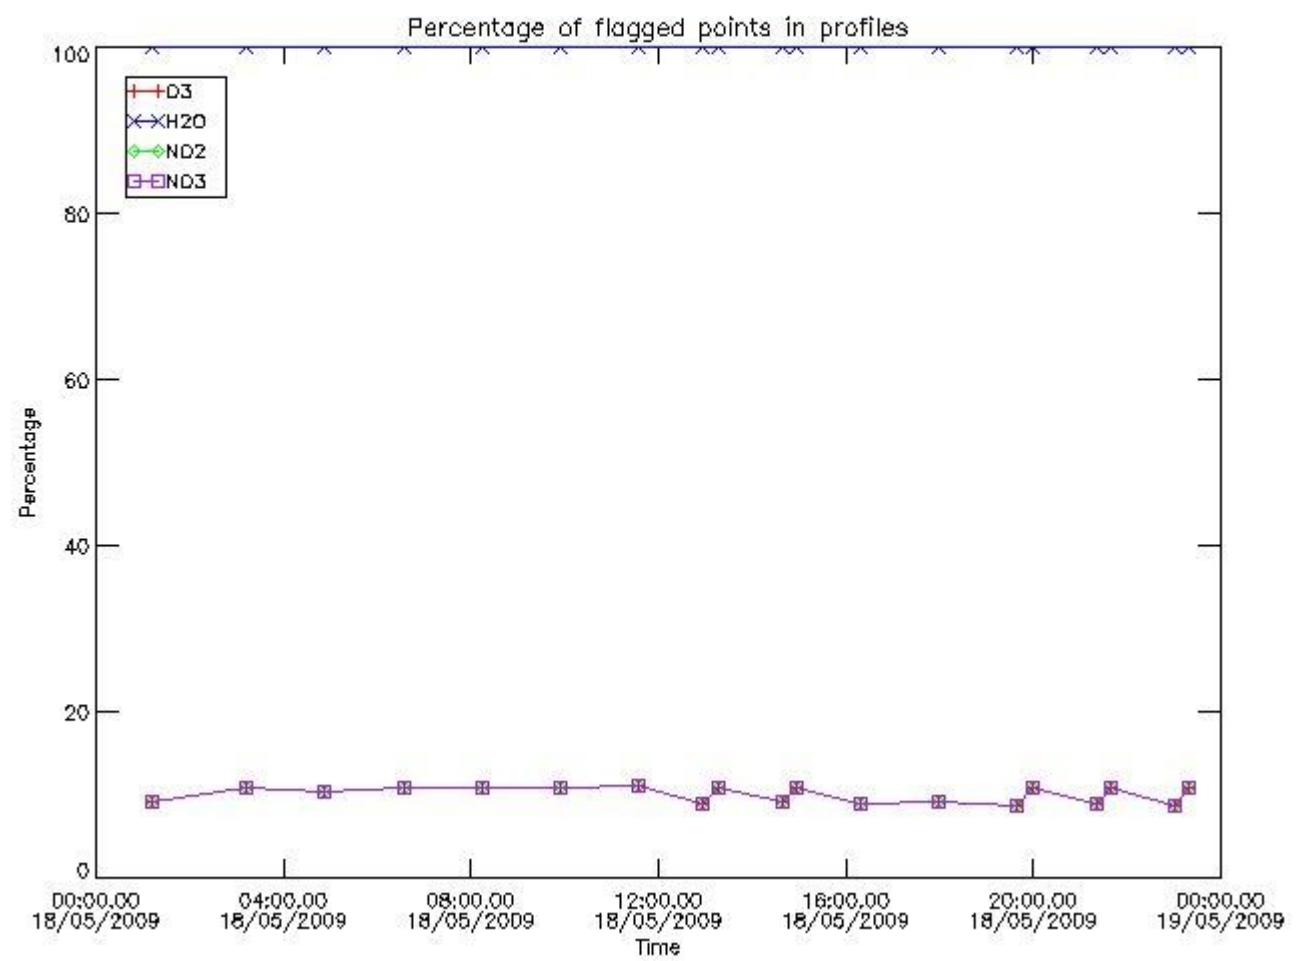

3. Quality information per product

In this section it is plotted some information contained in the Quality Summary data set of the level 2 products. Only products in dark limb conditions and without errors (error flag in the MPH set to "0") are used.

3.1 Plot quality information per product (time dependant)

3.2 Plot quality information per product (world map)