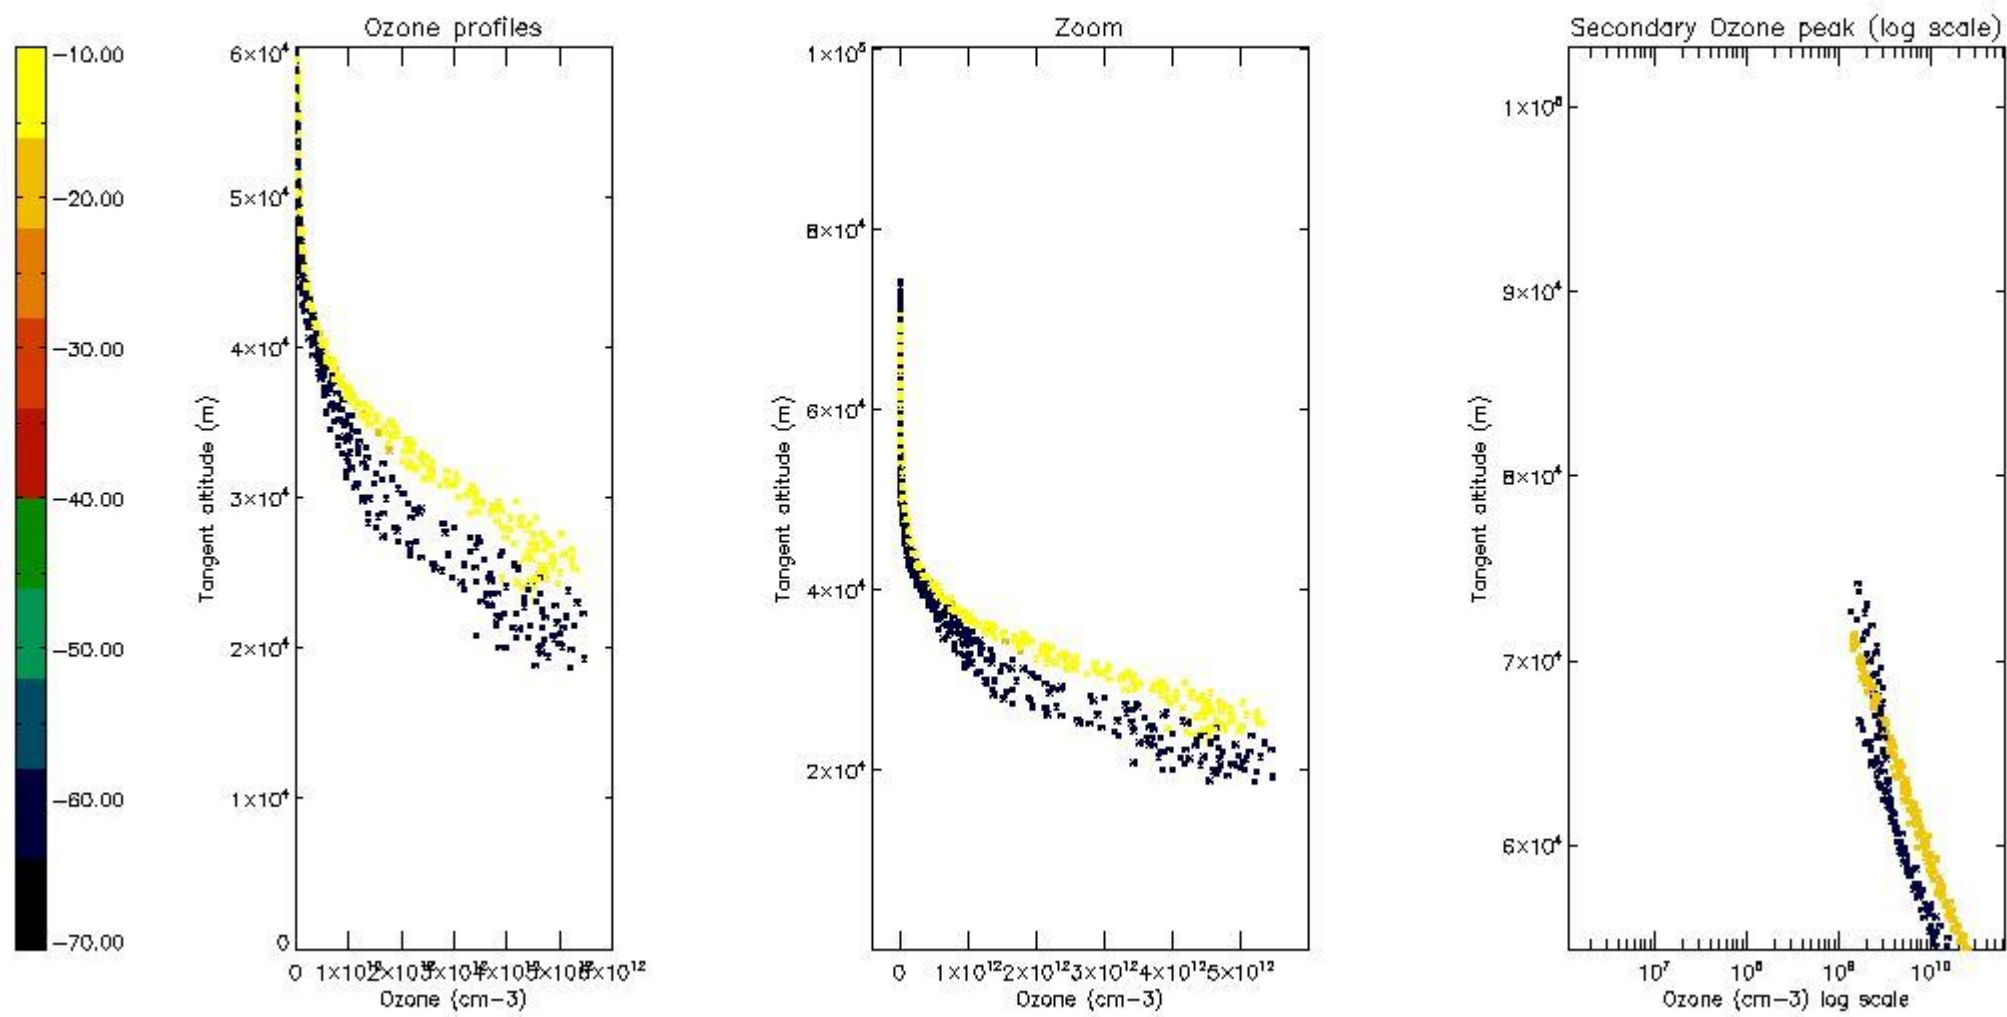

So, the table below shows the percentage of dark limb and valid observations for each criteria with respect to the overall valid daily observations.

Criteria	% of total production
All STD	11
STD < 20	6

STD < 10	5
STD < 5	2

5.2 Plot ozone profiles for all STD (dark without errors)

The colorbar represents the latitude.

5.3 Plot ozone profiles where STD < 20% (dark without errors)

The colorbar represents the latitude.

5.4 Plot ozone profiles where STD < 10% (dark without errors)

The colorbar represents the latitude.

5.5 Plot ozone profiles where STD < 5% (dark without errors)

The colorbar represents the latitude.

5.6 Plot NO₂ profiles for all STD (dark without errors)