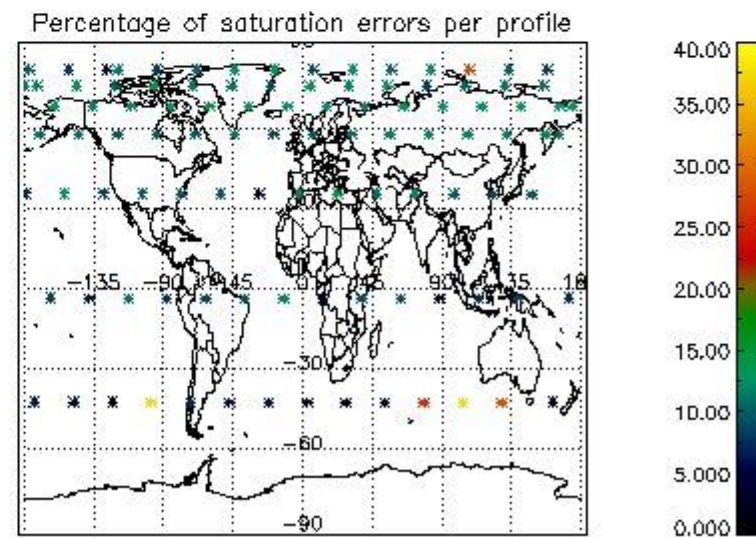

Percentage of datation errors per profile

Percentage of star falling outside central band per profile

Percentage of saturation errors per profile

4.2.2 Plot level 1 quality information per product (world map): ENVISAT DESCENDING passes