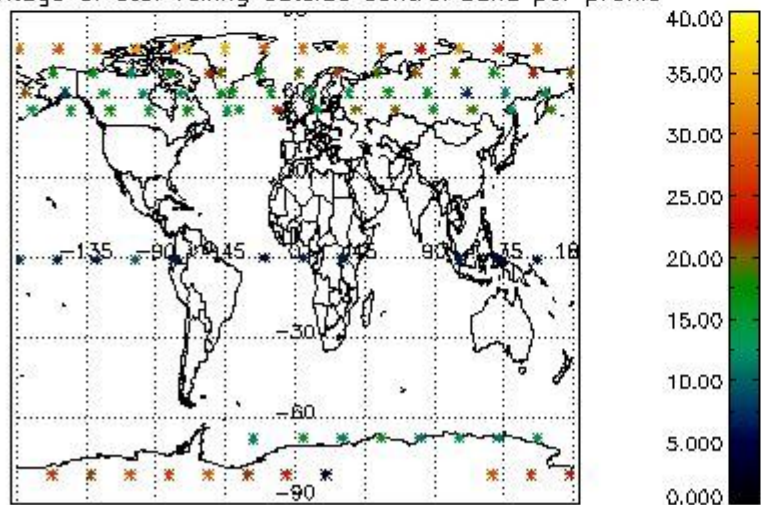

Percentage of star falling outside central band per profile