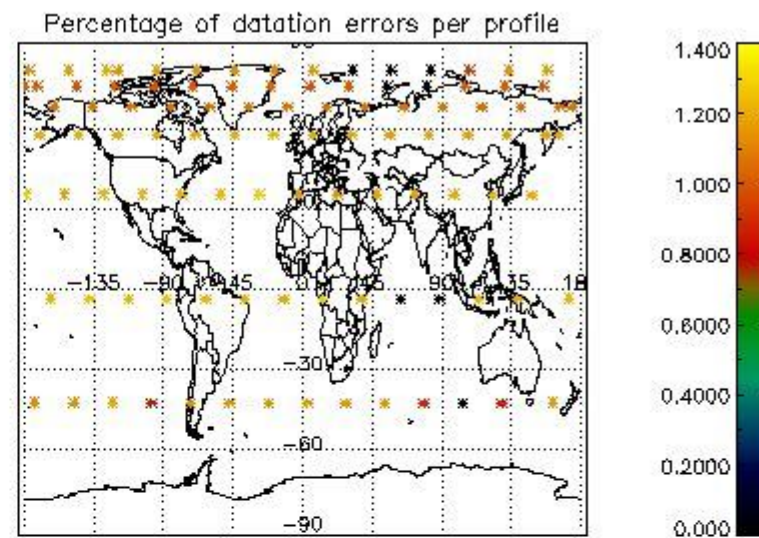

5. Trace gas profiles

5.1 Ozone statistics based on quality of products

The final quality of the products can be "measured" using the STD (Standard Deviation) attached to every point profile. This information is written to the parameter GOM_NL__2P/NL_LOCAL_SPECIES_DENSITY/o3_std of the level 2 products. The table below shows the statistics for given STD ranges.

The statistics are given with respect to the overall valid production:

- Products without fatal errors: GOM_NL__2P/MPH/PRODUCT_ERR=0
- Valid point profile: GOM_NL__2P/NL_LOCAL_SPECIES_DENSITY/pcd(0)=0

The 'Criteria' is applied to valid points of dark limb products:

- Products in dark limb illumination condition: GOM_NL__2P/NL_SUMMARY_QUALITY/obs_ill_cond=0
- Products without fatal errors: GOM_NL__2P/MPH/PRODUCT_ERR=0
- Valid point profile: GOM_NL__2P/NL_LOCAL_SPECIES_DENSITY/pcd(0)=0

So, the table below shows the percentage of dark limb and valid observations for each criteria with respect to the overall valid daily observations.

Criteria	% of total production
All STD	11
STD < 20	6