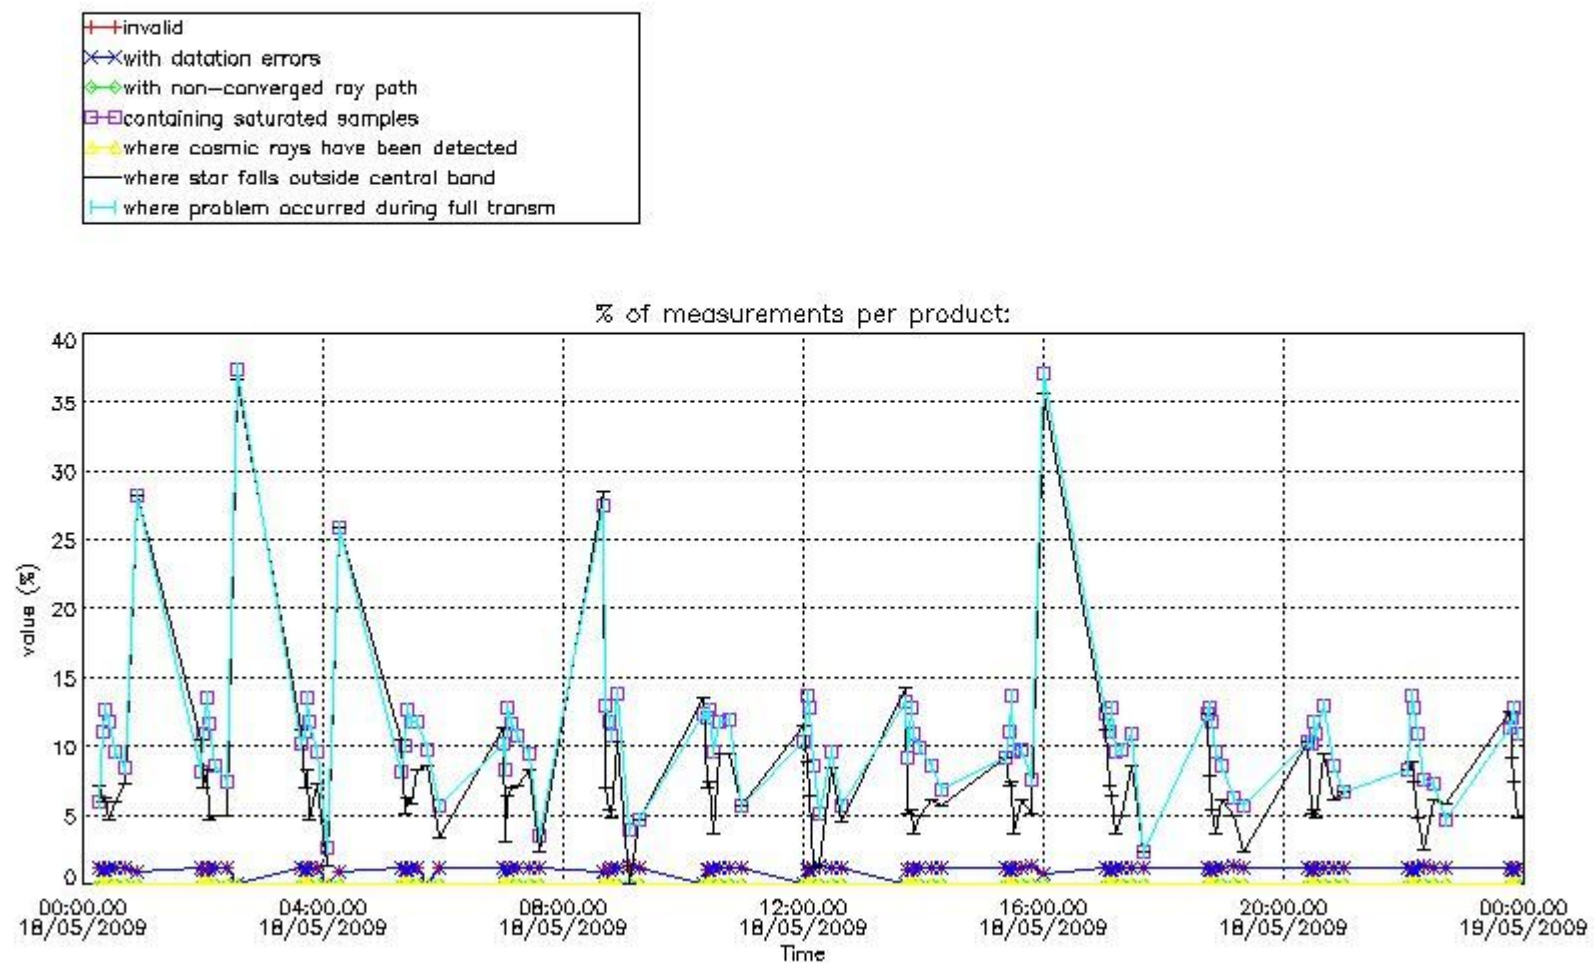

3.1 Plot quality information per product (time dependant)

3.2 Plot quality information per product (world map)

Percentage of flagged data per O3 profile

Percentage of flagged data per H2O profile

Percentage of flagged data per NO2 profile

Percentage of flagged data per NO3 profile

4. Level 1 quality information per product

In this section it is plotted some information contained in the Quality Summary data set of the level 2 products that comes from the level 1b processing. Products without errors (error flag in the MPH set to "0") are used.

4.1 Plot quality information per product (time dependant) coming from level 1b processing

4.1.1 Plot level 1 quality information per product (time dependant): ENVISAT ASCENDING passes

4.1.2 Plot level 1 quality information per product (time dependant): ENVI SAT DESCENDING passes