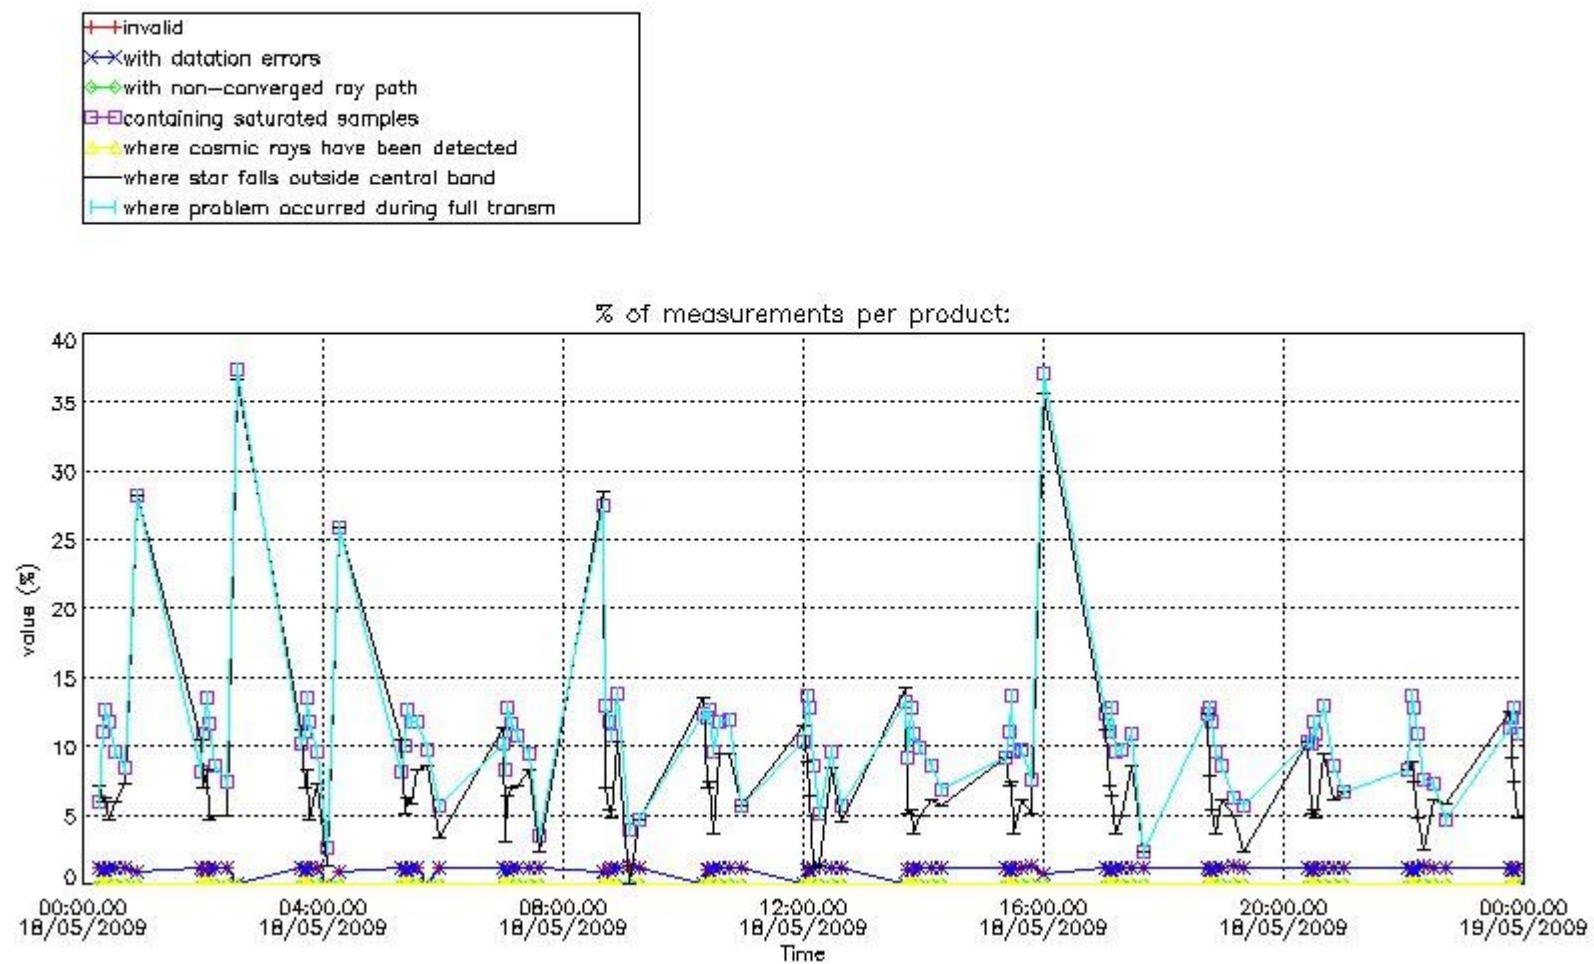

4.2 Plot quality information per product coming from level 1b processing (world map)

4.2.1 Plot level 1 quality information per product (world map): ENVISAT ASCENDING passes