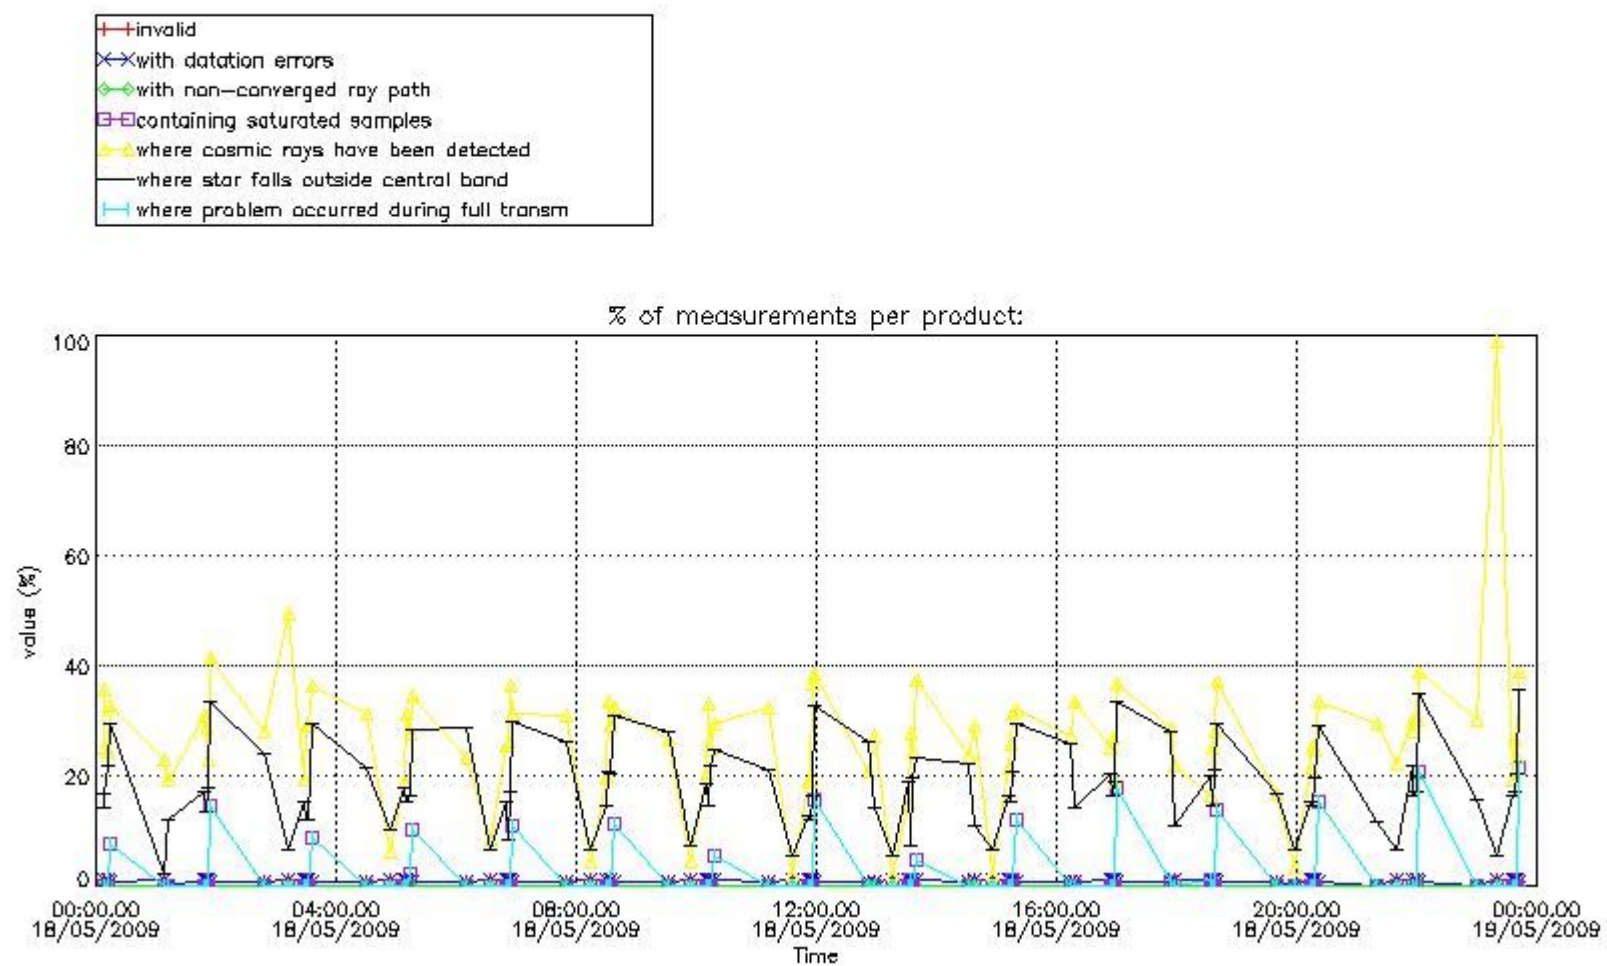

4.1.2 Plot level 1 quality information per product (time dependant): ENVI SAT DESCENDING passes