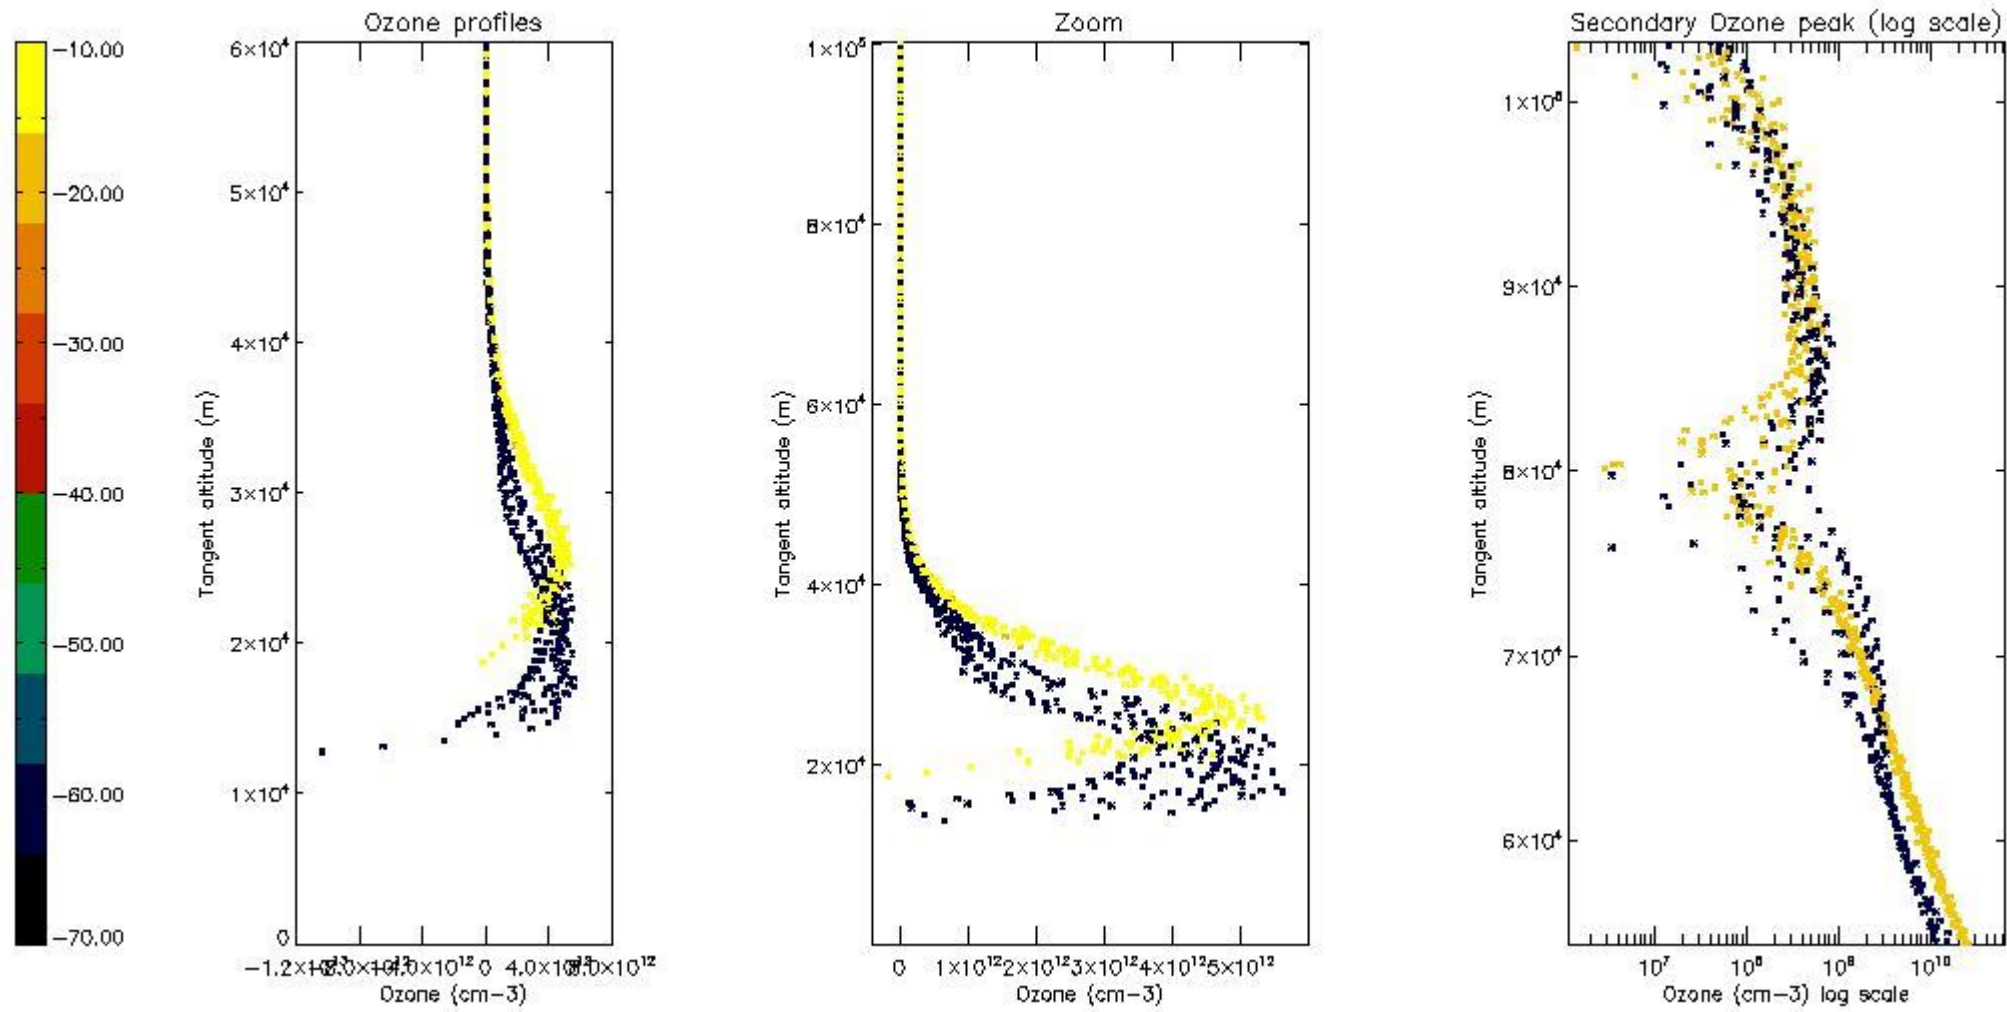

STD < 10	5
STD < 5	2

5.2 Plot ozone profiles for all STD (dark without errors)

The colorbar represents the latitude.

5.3 Plot ozone profiles where STD < 20% (dark without errors)

The colorbar represents the latitude.