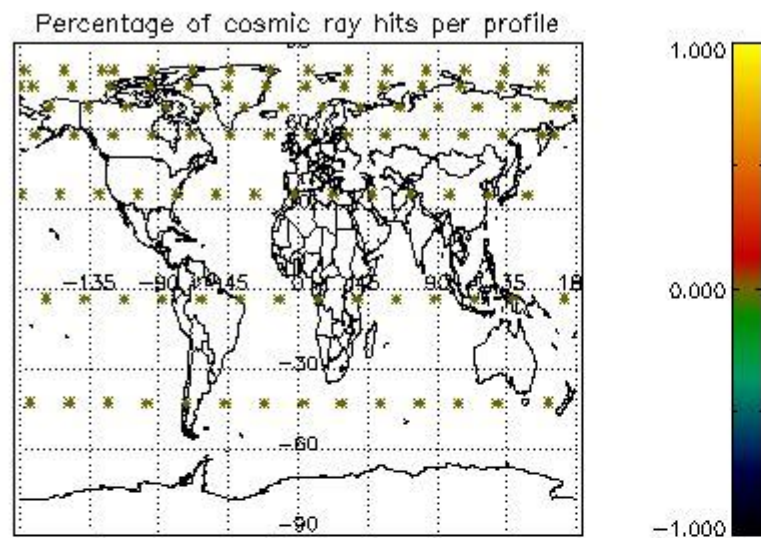

4.2.2 Plot level 1 quality information per product (world map): ENVISAT DESCENDING passes

5. Trace gas profiles

5.1 Ozone statistics based on quality of products

The final quality of the products can be "measured" using the STD (Standard Deviation) attached to every point profile. This information is written to the parameter GOM_NL__2P/NL_LOCAL_SPECIES_DENSITY/o3_std of the level 2 products. The table below shows the statistics for given STD ranges.

The statistics are given with respect to the overall valid production:

- Products without fatal errors: GOM_NL__2P/MPH/PRODUCT_ERR=0
- Valid point profile: GOM_NL__2P/NL_LOCAL_SPECIES_DENSITY/pcd(0)=0

The 'Criteria' is applied to valid points of dark limb products:

- Products in dark limb illumination condition: GOM_NL__2P/NL_SUMMARY_QUALITY/obs_ill_cond=0
- Products without fatal errors: GOM_NL__2P/MPH/PRODUCT_ERR=0
- Valid point profile: GOM_NL__2P/NL_LOCAL_SPECIES_DENSITY/pcd(0)=0

So, the table below shows the percentage of dark limb and valid observations for each criteria with respect to the overall valid daily observations.

Criteria	% of total production
All STD	11
STD < 20	6