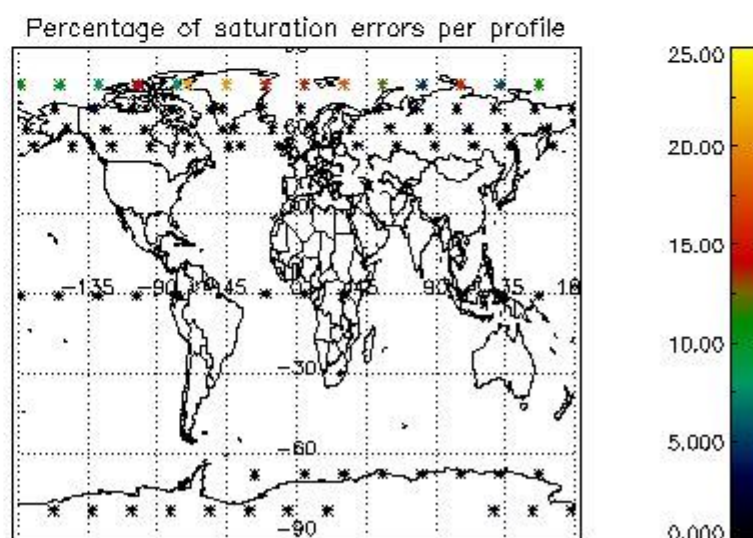

Percentage of flagged data per NO3 profile

4. Level 1 quality information per product

In this section it is plotted some information contained in the Quality Summary data set of the level 2 products that comes from the level 1b processing. Products without errors (error flag in the MPH set to "0") are used.

4.1 Plot quality information per product (time dependant) coming from level 1b processing

4.1.1 Plot level 1 quality information per product (time dependant): ENVISAT ASCENDING passes

4.1.2 Plot level 1 quality information per product (time dependant): ENVI SAT DESCENDING passes

4.2 Plot quality information per product coming from level 1b processing (world map)

4.2.1 Plot level 1 quality information per product (world map): ENVISAT ASCENDING passes

4.2.2 Plot level 1 quality information per product (world map): ENVISAT DESCENDING passes