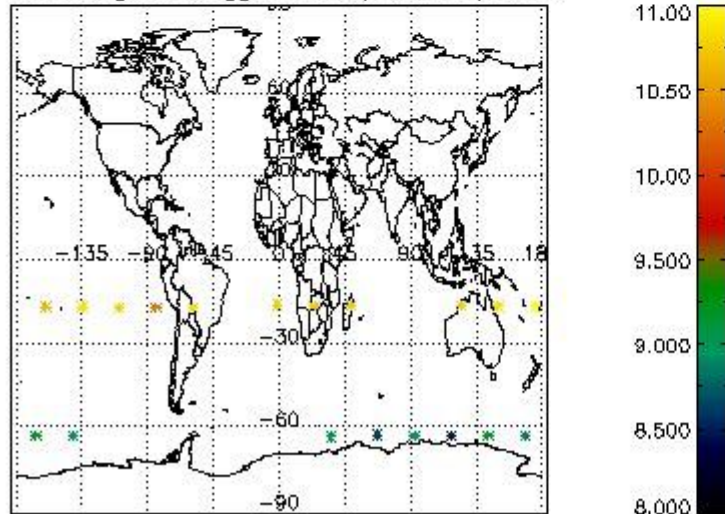

3.1 Plot quality information per product (time dependant)

3.2 Plot quality information per product (world map)

Percentage of flagged data per O3 profile

Percentage of flagged data per H2O profile

Percentage of flagged data per NO2 profile