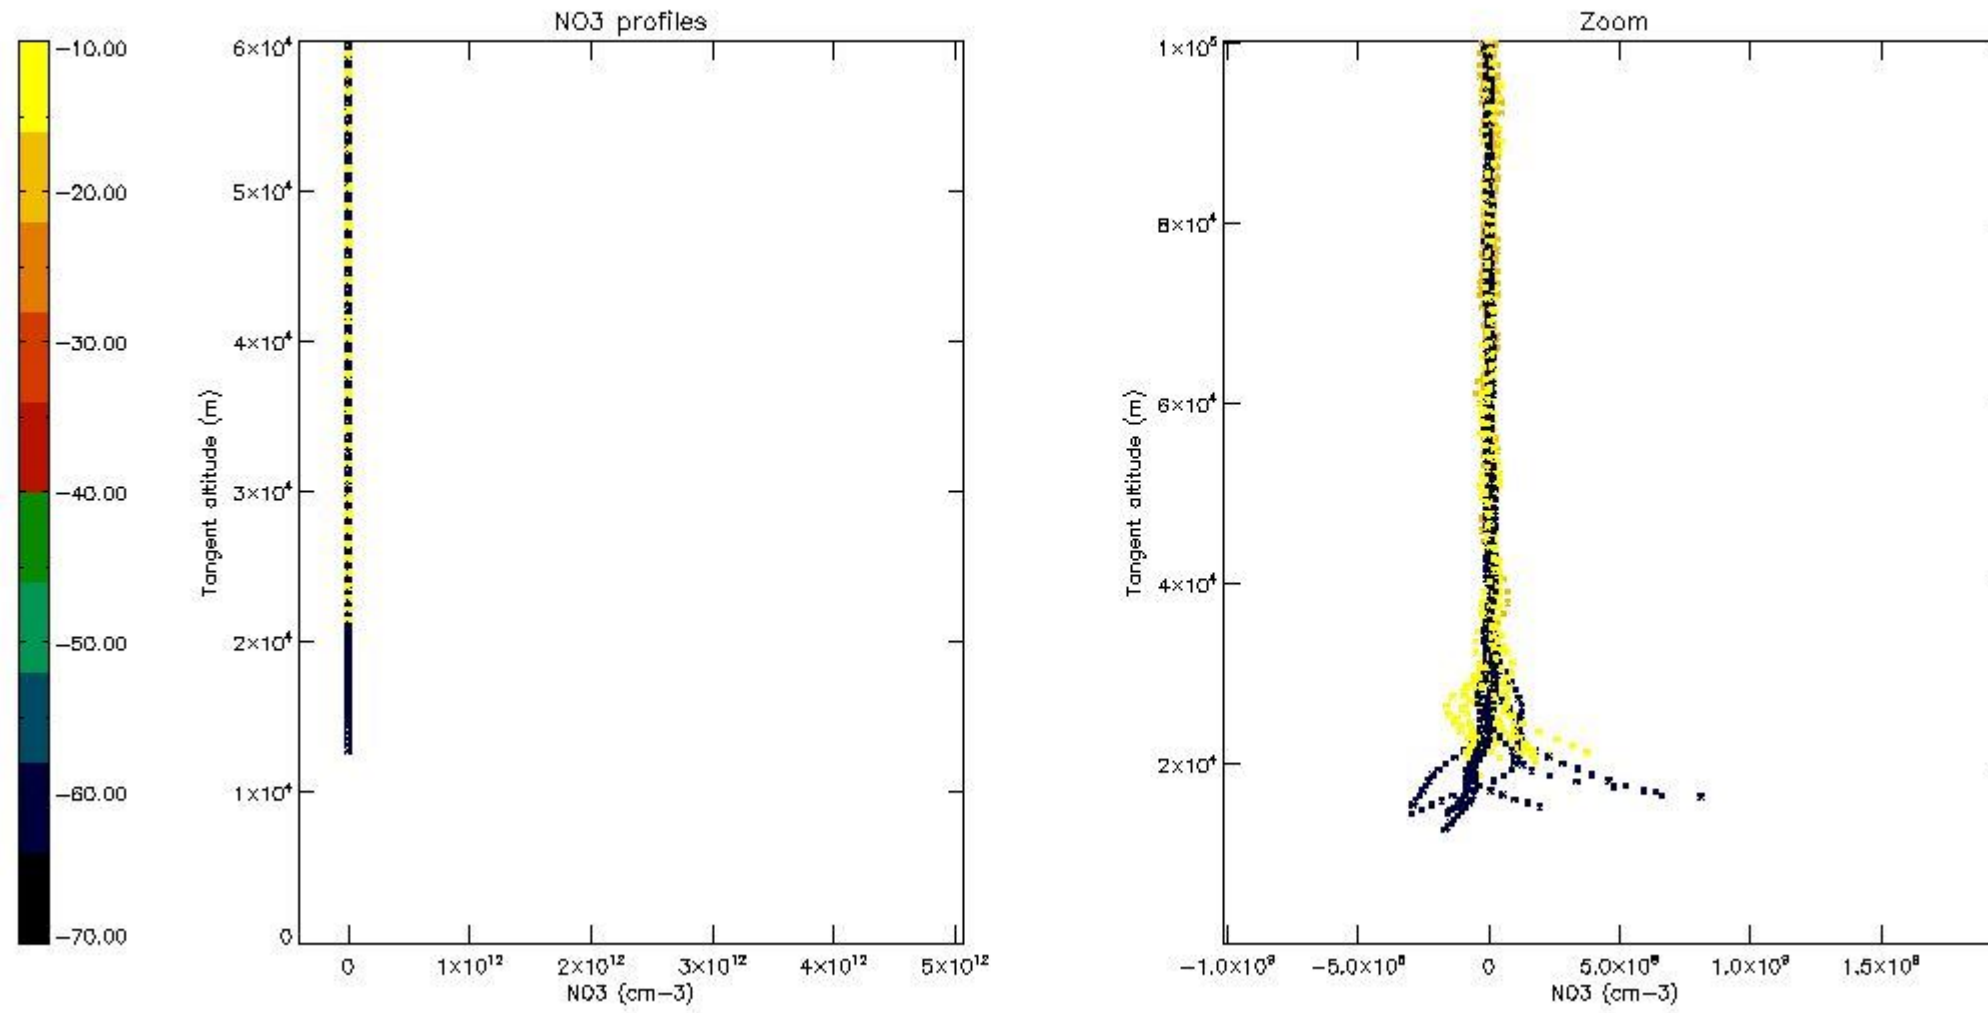

6. Auxiliary Data Files used for the production reported in section 2

The number reported in the third column indicates since which file (see list in section 2) the corresponding auxiliary file has been used. The fourth column is the date of those product files.

Type	Auxiliary Filename	Used since product	Used since product date
INST_PHYS_CHARACTERISTICS	GOM_INS_AXVIEC20091111_143220_20030716_120000_20500101_000000	1	18-MAY-2009 00:07:04
LEVEL-2_PROC_CONFIG	GOM_PR2_AXVIEC20091111_152718_20020301_000000_20500101_000000	1	18-MAY-2009 00:07:04
CROSS_SECTIONS_FILE	GOM_CRS_AXVIEC20091111_154832_20020301_000000_20500101_000000	1	18-MAY-2009 00:07:04