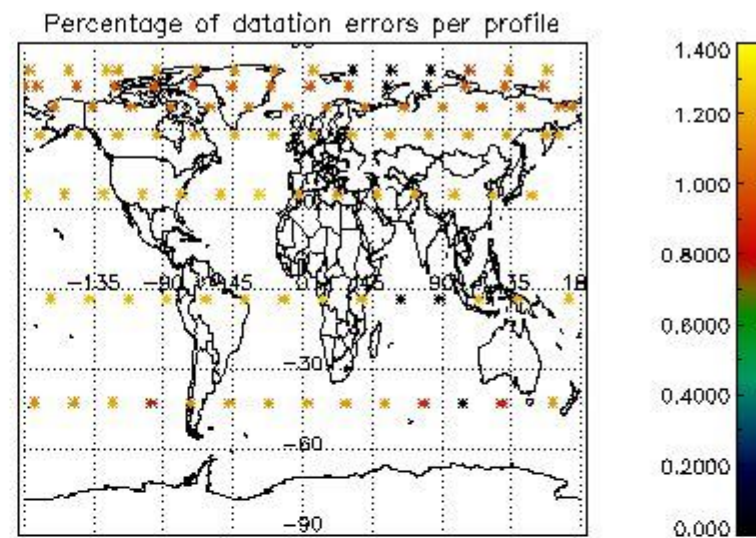

Percentage of datation errors per profile

Percentage of star falling outside central band per profile

Percentage of saturation errors per profile

4.2.2 Plot level 1 quality information per product (world map): ENVISAT DESCENDING passes