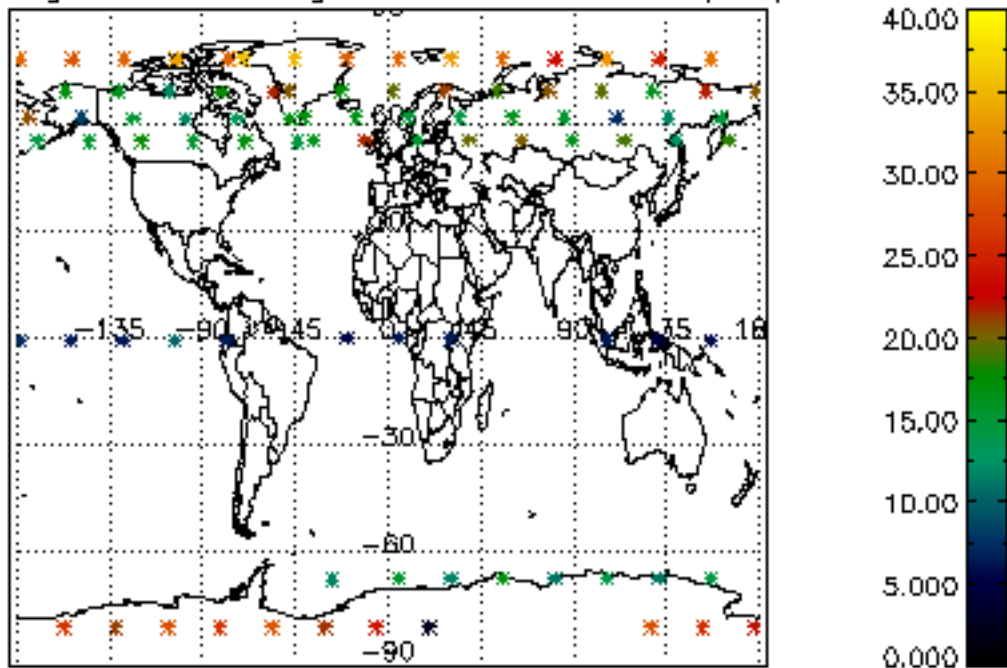

Percentage of flagged data per NO3 profile

Percentage of cosmic ray hits per profile

Percentage of datation errors per profile

Percentage of star falling outside central band per profile

Percentage of saturation errors per profile