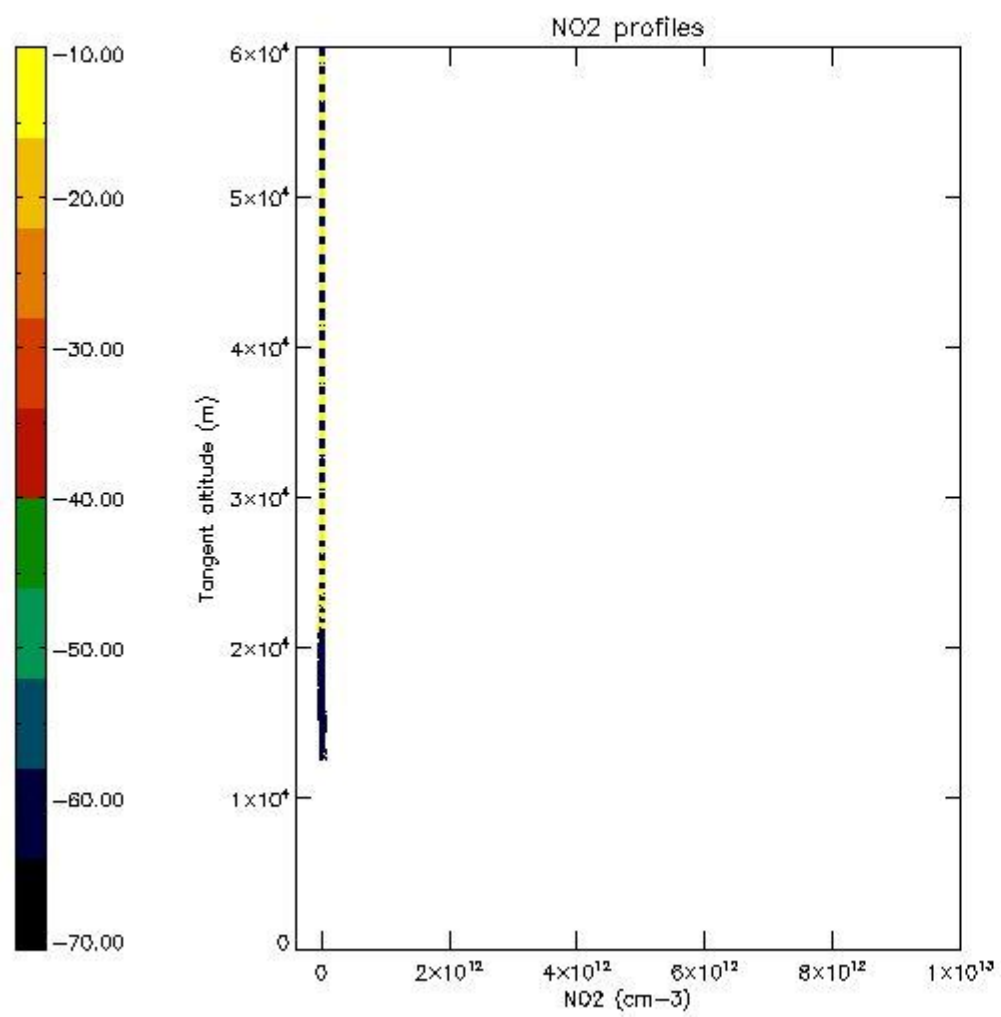

5.7 Plot NO3 profiles for all STD (dark without errors)

The colorbar represents the latitude.