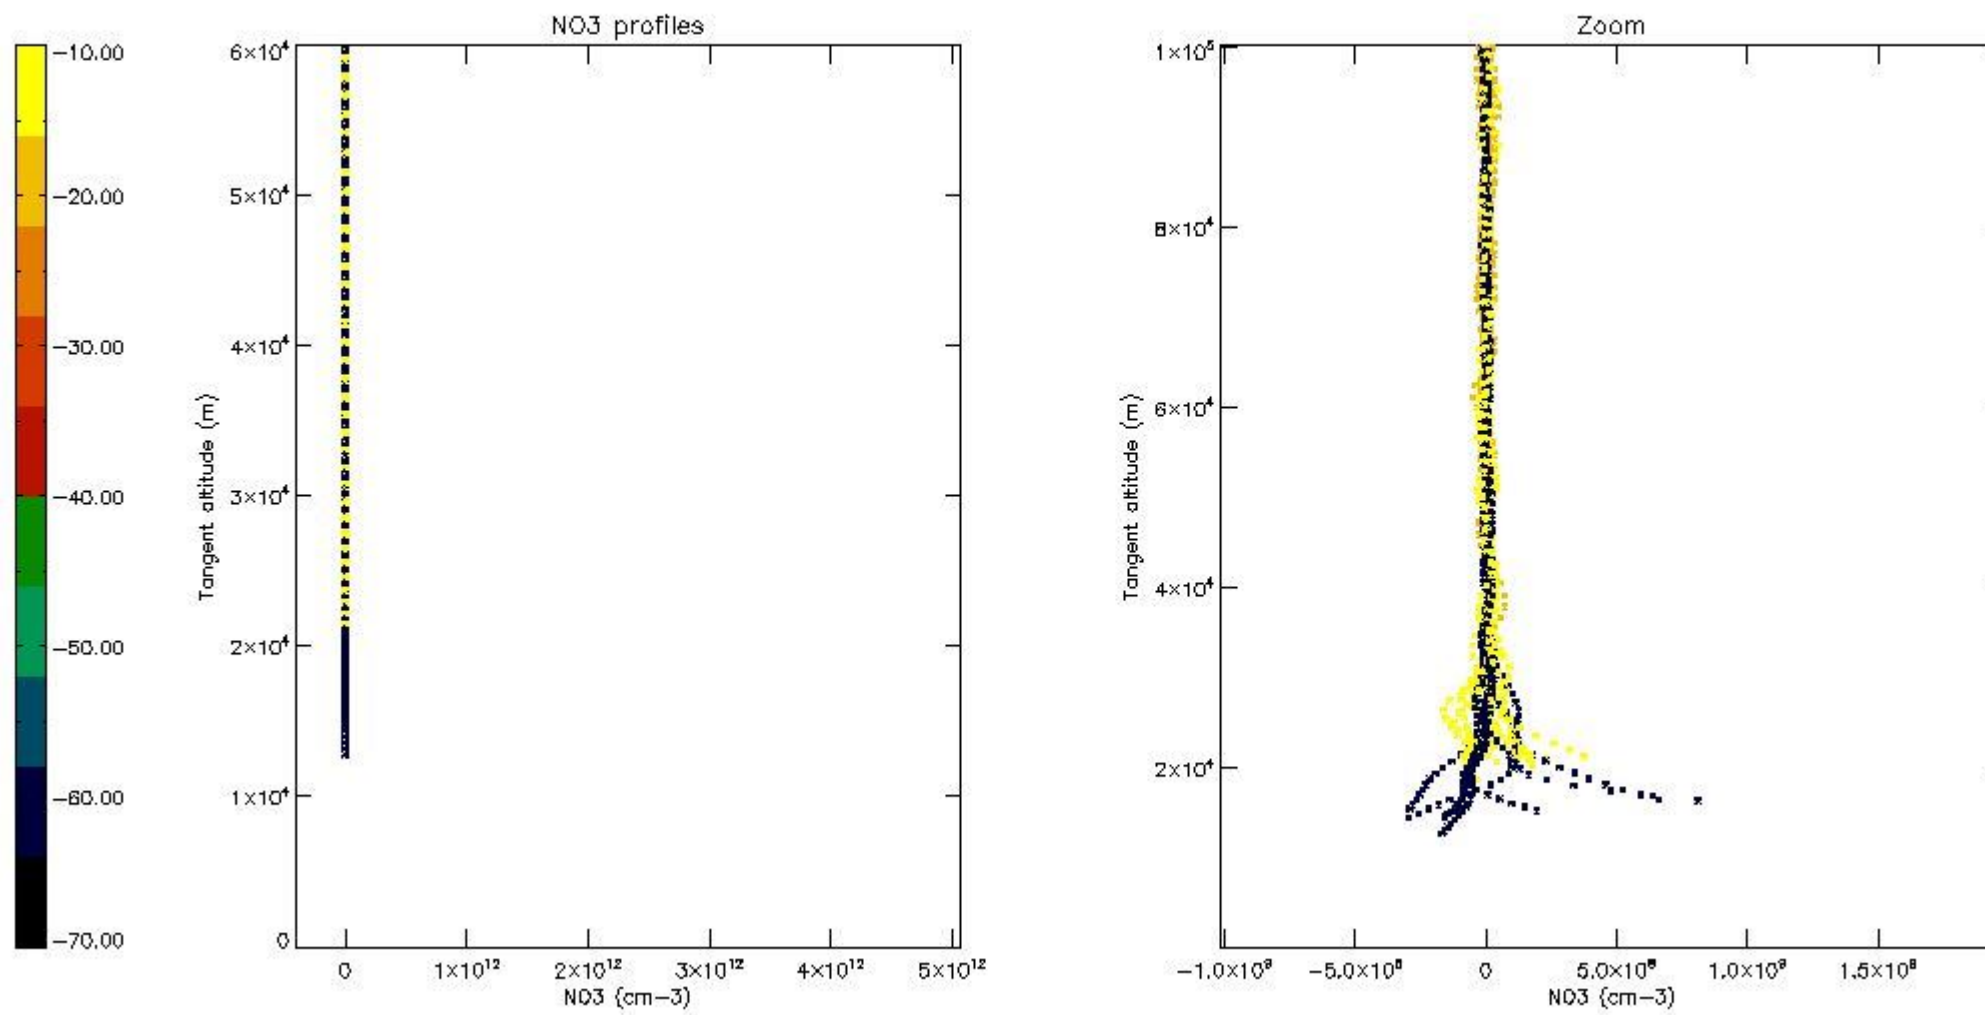

6. Auxiliary Data Files used for the production reported in section 2

The number reported in the third column indicates since which file (see list in section 2) the corresponding auxiliary file has been used. The fourth column is the date of those product files.

Type	Auxiliary Filename	Used since product	Used since product date
INST_PHYS_CHARACTERISTICS	GOM_INS_AXVIEC20091111_143220_20030716_120000_20500101_000000	1	18-MAY-2009 00:07:04
LEVEL-2_PROC_CONFIG	GOM_PR2_AXVIEC20091111_152718_20020301_000000_20500101_000000	1	18-MAY-2009 00:07:04
CROSS_SECTIONS_FILE	GOM_CRS_AXVIEC20091111_154832_20020301_000000_20500101_000000	1	18-MAY-2009 00:07:04