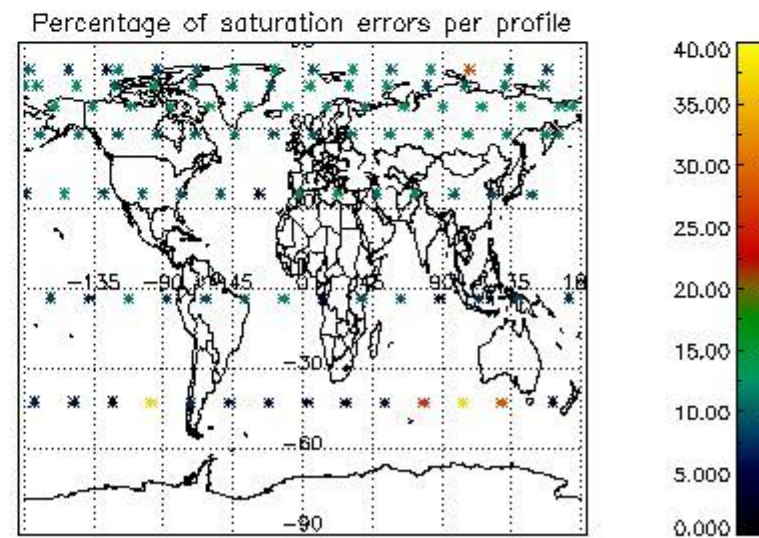

Percentage of flagged data per NO3 profile

4. Level 1 quality information per product

In this section it is plotted some information contained in the Quality Summary data set of the level 2 products that comes from the level 1b processing. Products without errors (error flag in the MPH set to "0") are used.

4.1 Plot quality information per product (time dependant) coming from level 1b processing

4.1.1 Plot level 1 quality information per product (time dependant): ENVISAT ASCENDING passes

4.1.2 Plot level 1 quality information per product (time dependant): ENVI SAT DESCENDING passes

4.2 Plot quality information per product coming from level 1b processing (world map)

4.2.1 Plot level 1 quality information per product (world map): ENVISAT ASCENDING passes

4.2.2 Plot level 1 quality information per product (world map): ENVISAT DESCENDING passes