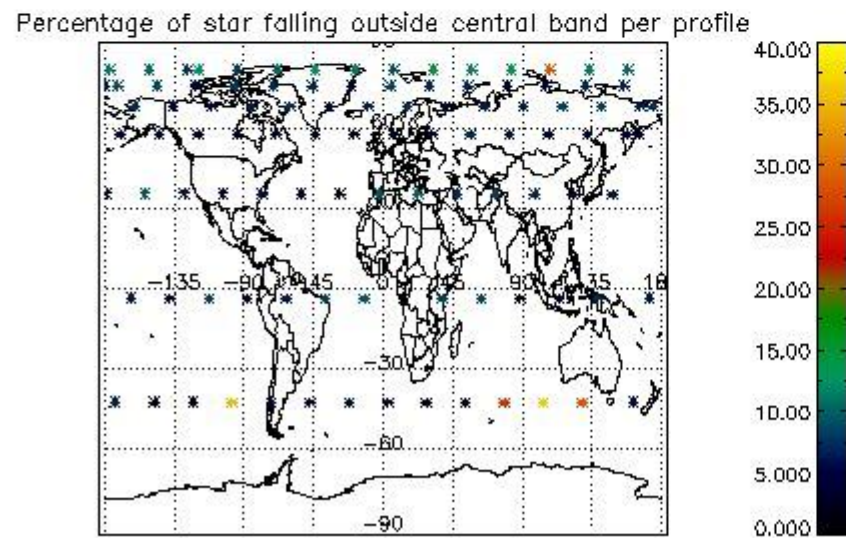

Percentage of datation errors per profile

Percentage of star falling outside central band per profile

Percentage of saturation errors per profile

4.2.2 Plot level 1 quality information per product (world map): ENVISAT DESCENDING passes