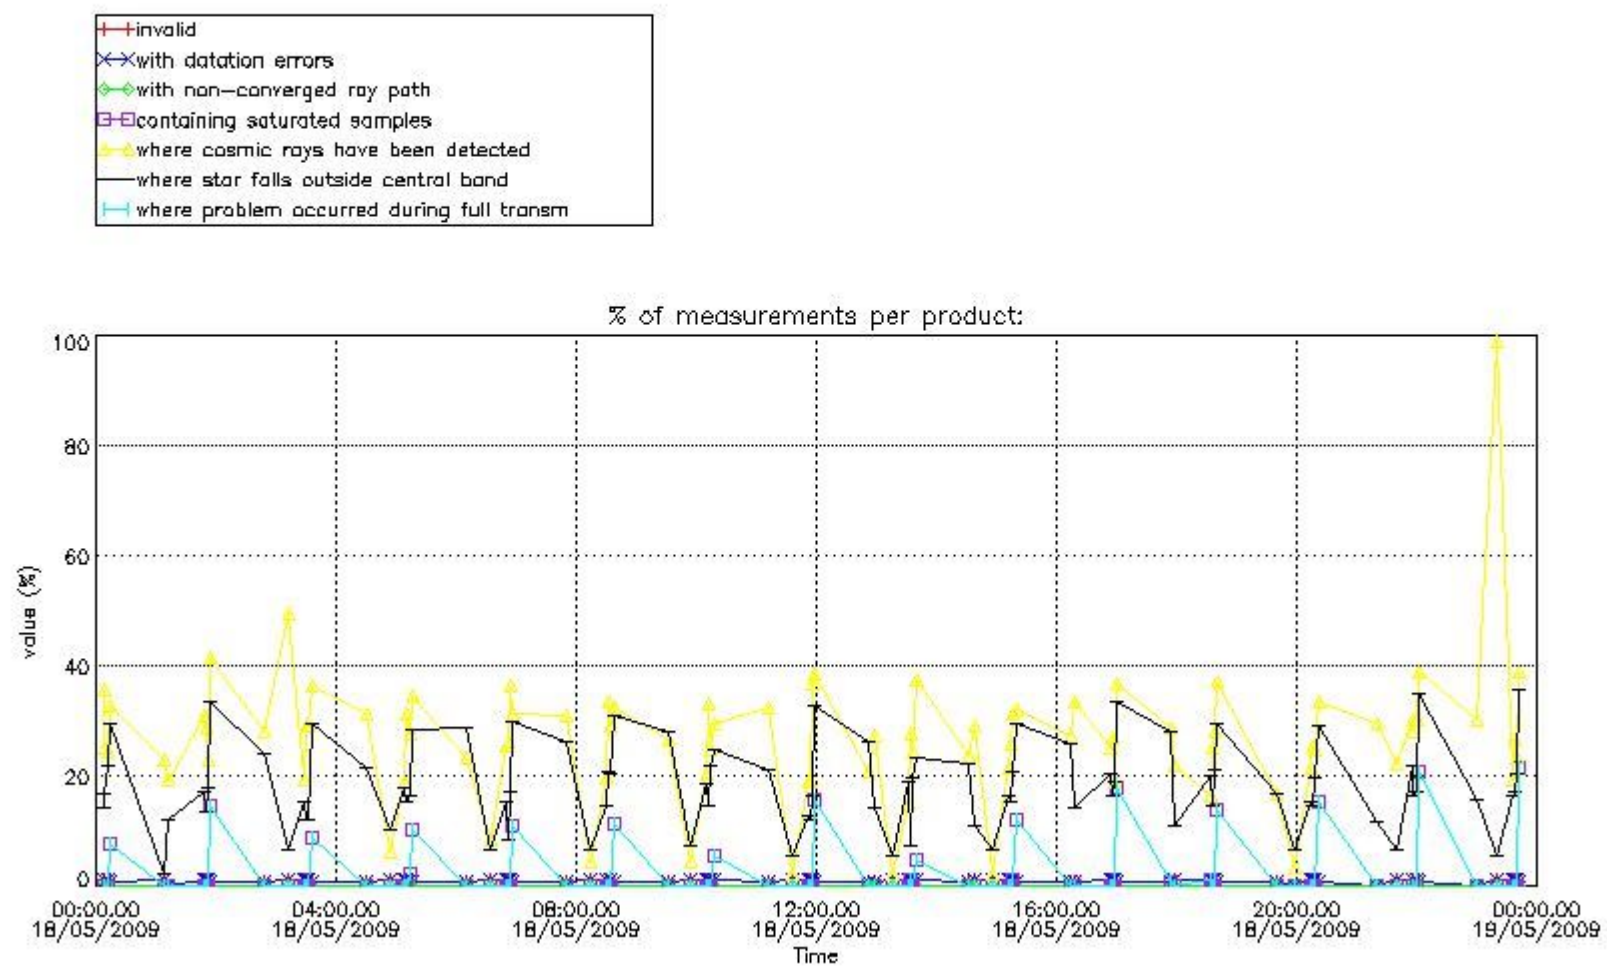

3.1 Plot quality information per product (time dependant)

3.2 Plot quality information per product (world map)

Percentage of flagged data per O3 profile

Percentage of flagged data per H2O profile

Percentage of flagged data per NO2 profile

Percentage of flagged data per NO3 profile

4. Level 1 quality information per product

In this section it is plotted some information contained in the Quality Summary data set of the level 2 products that comes from the level 1b processing. Products without errors (error flag in the MPH set to "0") are used.

4.1 Plot quality information per product (time dependant) coming from level 1b processing

4.1.1 Plot level 1 quality information per product (time dependant): ENVISAT ASCENDING passes

4.1.2 Plot level 1 quality information per product (time dependant): ENVI SAT DESCENDING passes