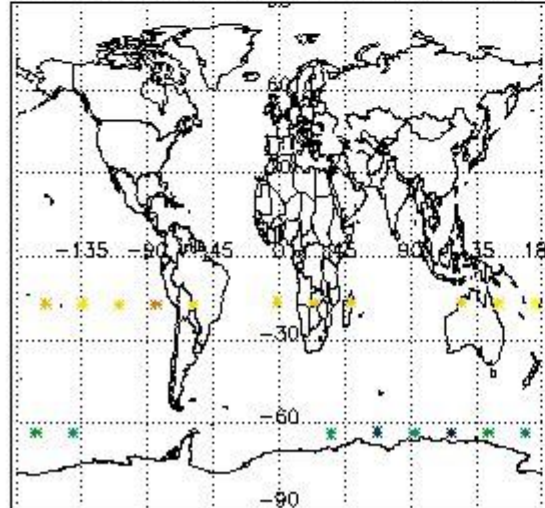

3.1 Plot quality information per product (time dependant)

3.2 Plot quality information per product (world map)

Percentage of flagged data per O3 profile

Percentage of flagged data per H2O profile

Percentage of flagged data per NO2 profile