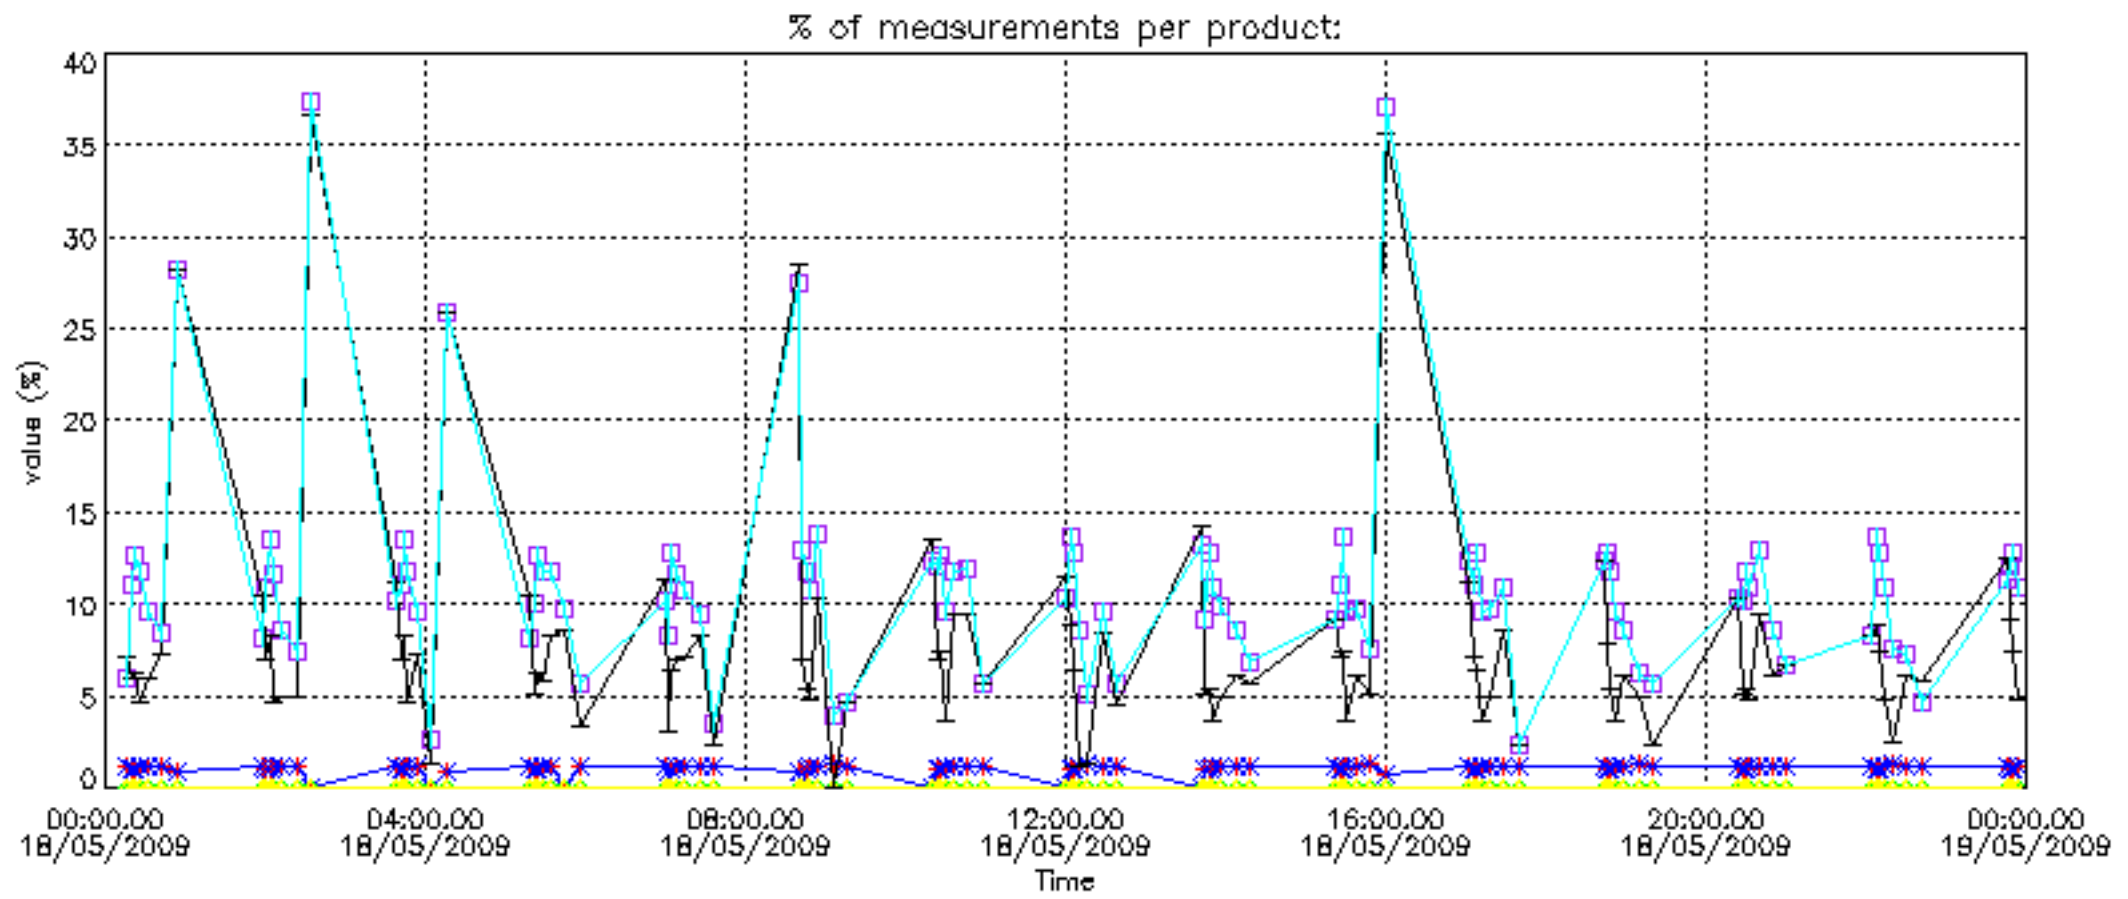

Percentage of cosmic ray hits per profile

Percentage of datation errors per profile