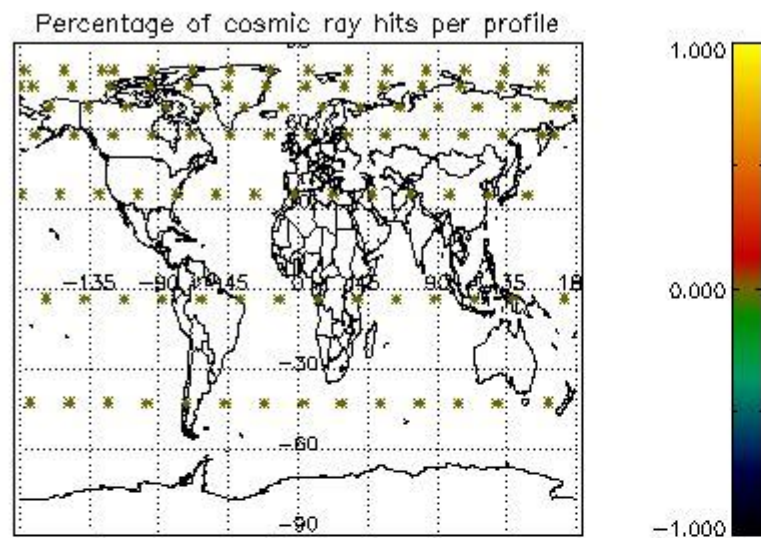

Percentage of datation errors per profile

Percentage of star falling outside central band per profile

Percentage of saturation errors per profile

4.2.2 Plot level 1 quality information per product (world map): ENVISAT DESCENDING passes