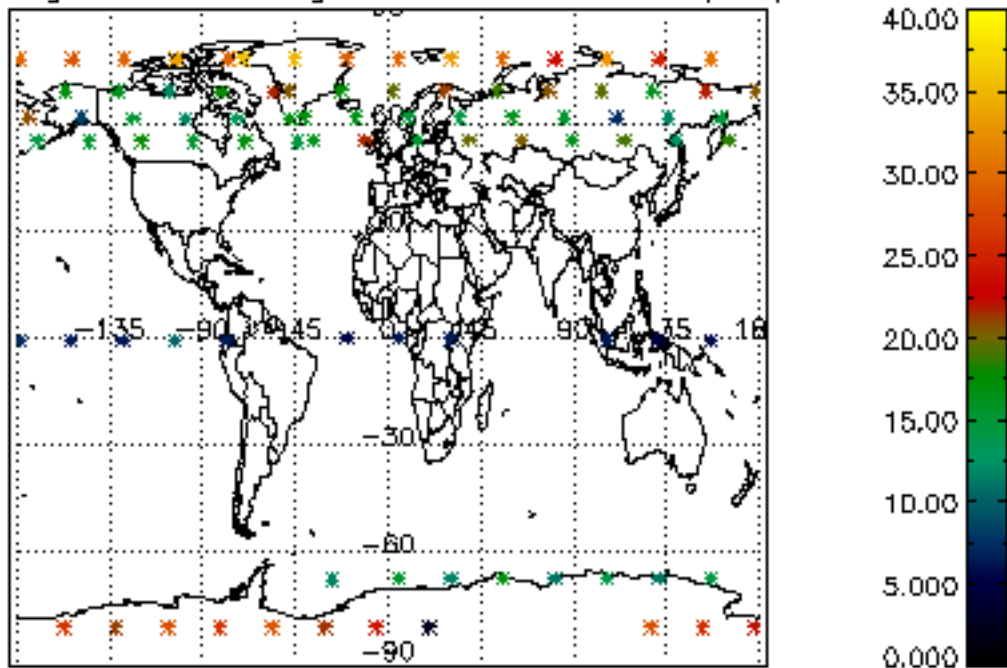

Percentage of cosmic ray hits per profile

Percentage of star falling outside central band per profile