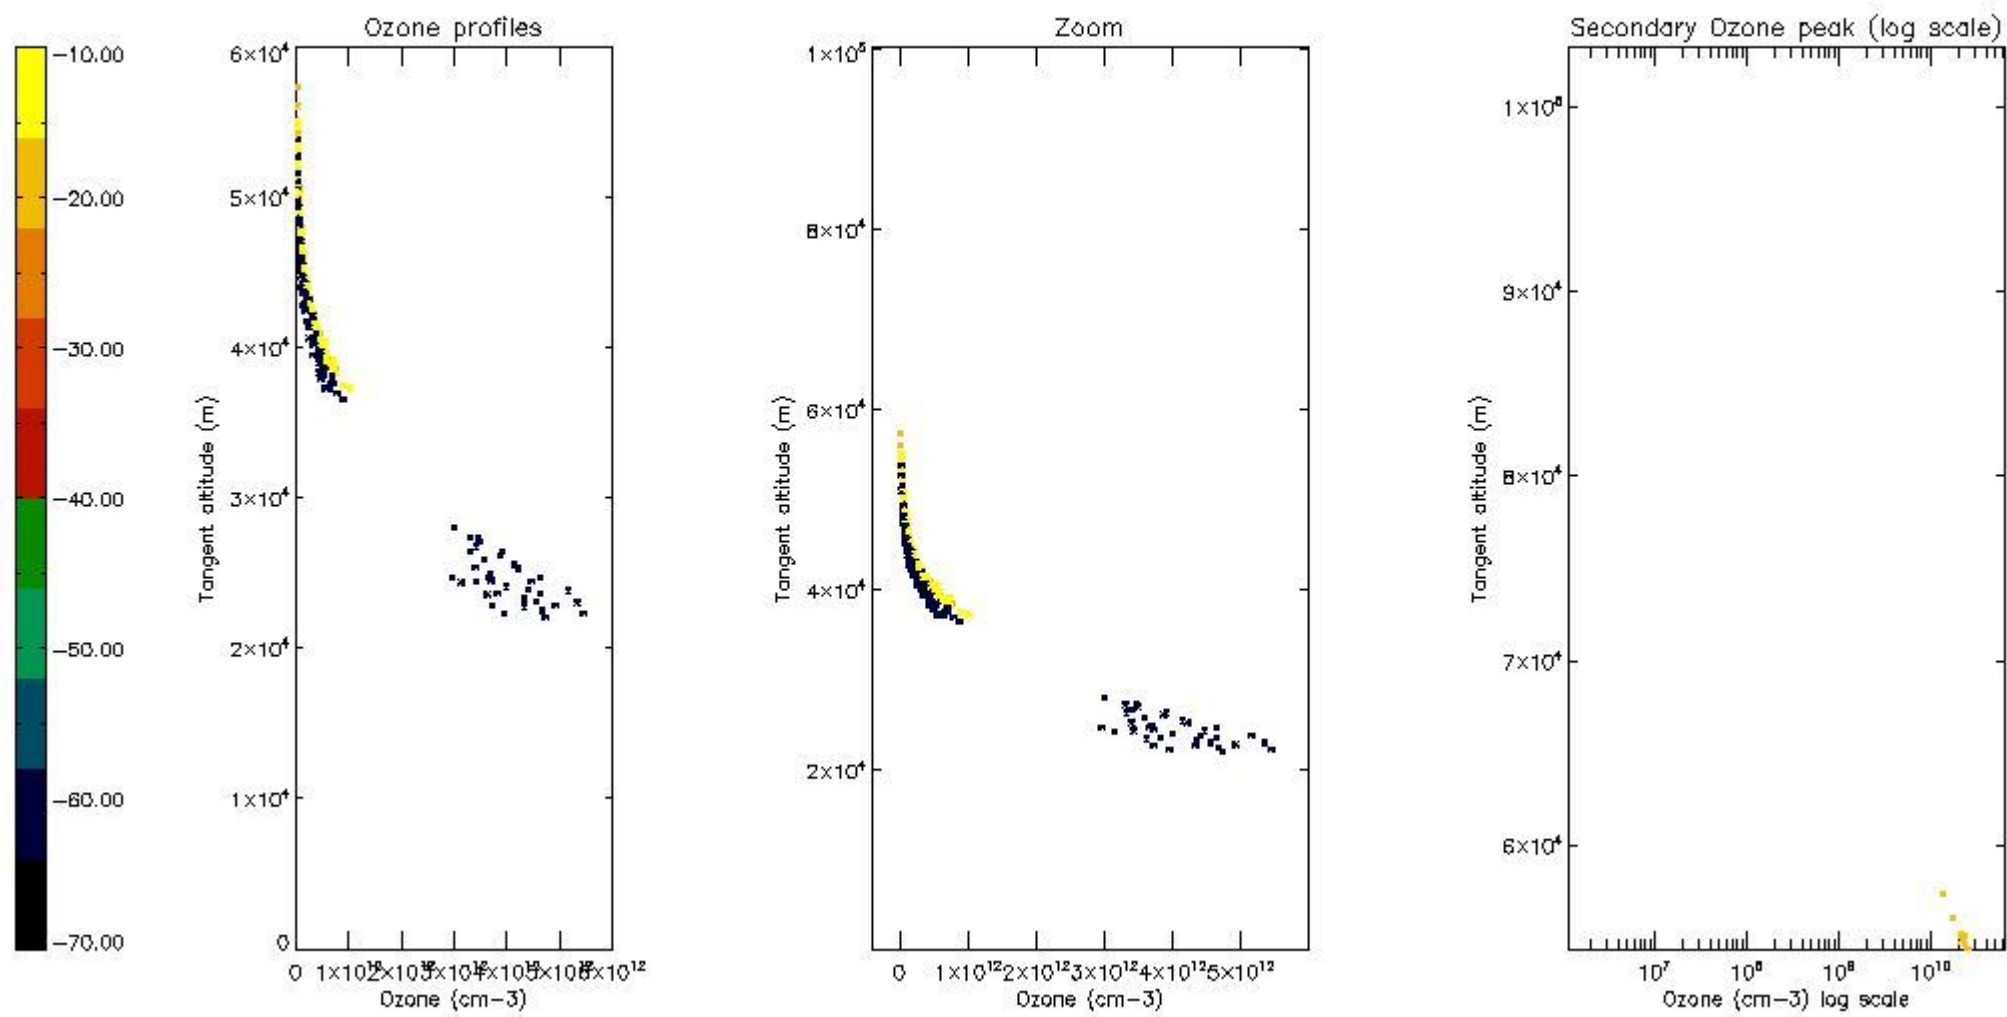

5.6 Plot NO₂ profiles for all STD (dark without errors)

The colorbar represents the latitude.