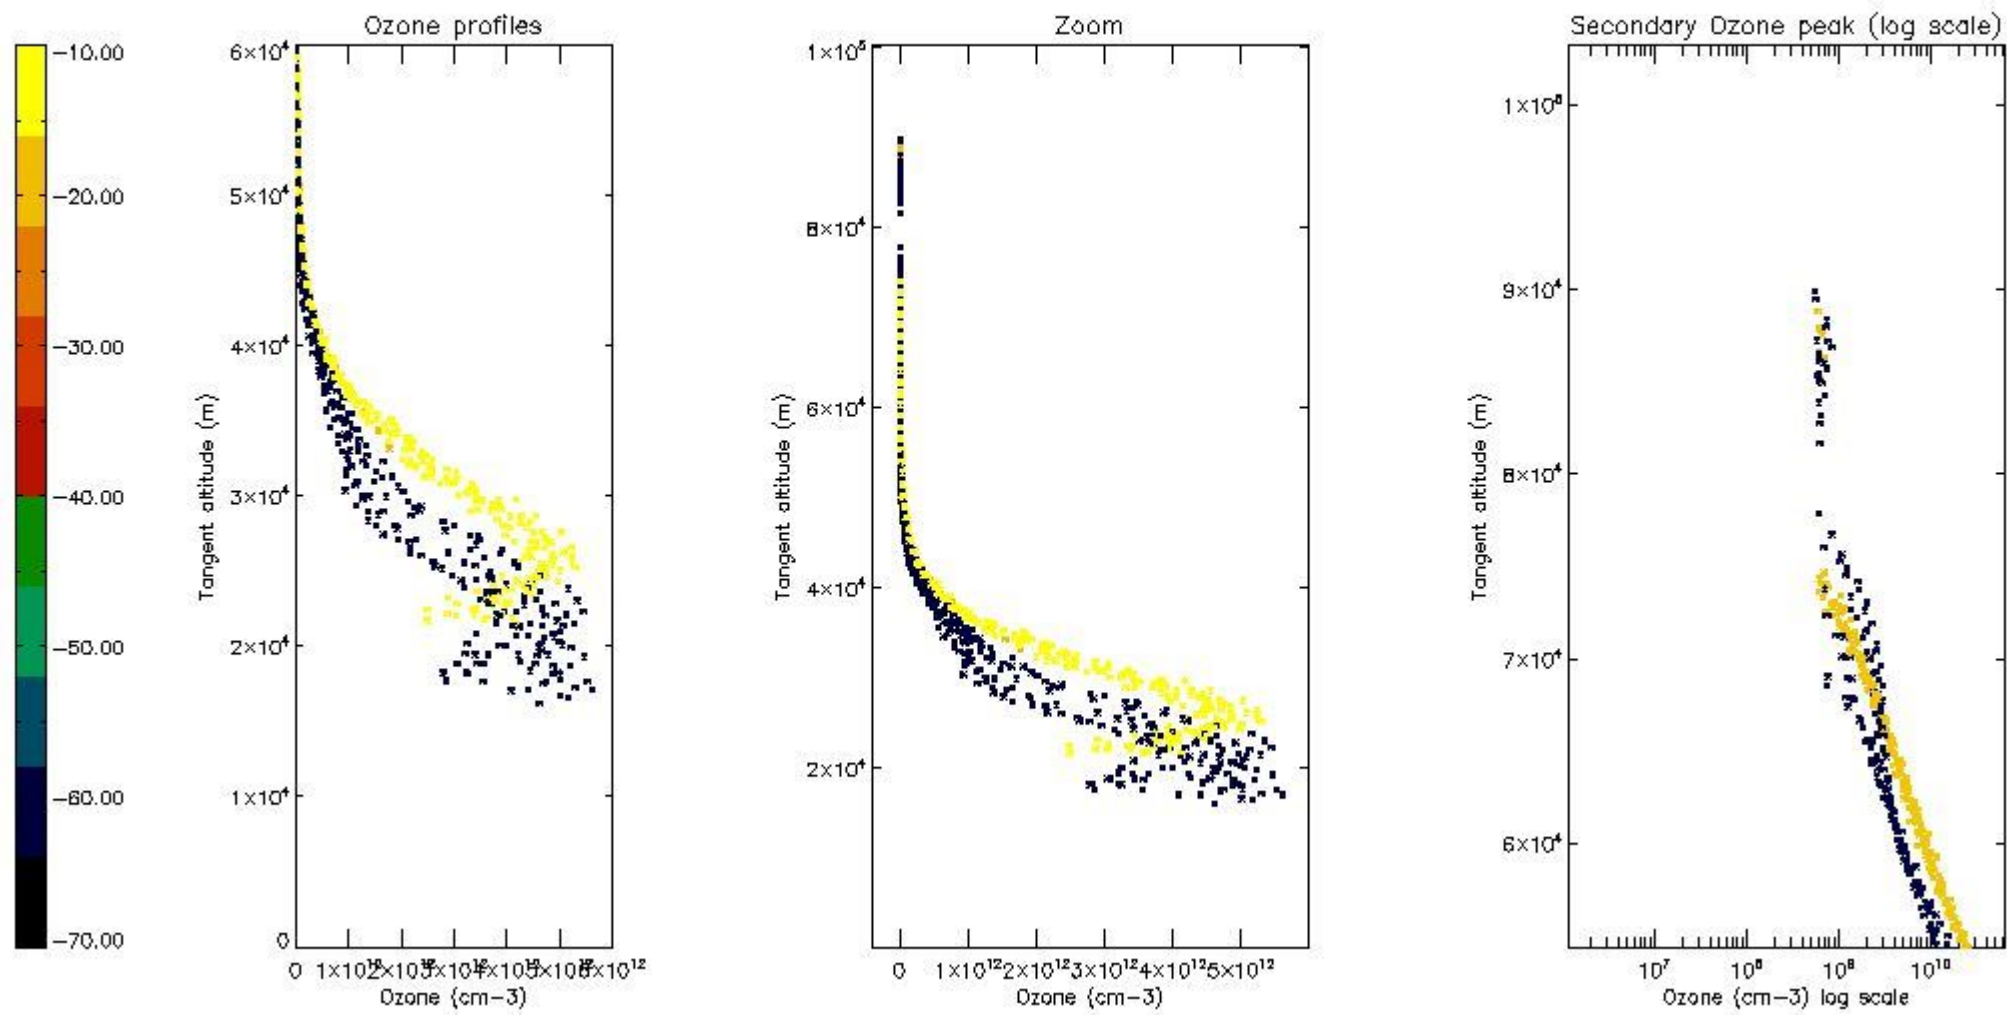

So, the table below shows the percentage of dark limb and valid observations for each criteria with respect to the overall valid daily observations.

Criteria	% of total production
All STD	11
STD < 20	6

STD < 10	5
STD < 5	2

5.2 Plot ozone profiles for all STD (dark without errors)

The colorbar represents the latitude.

5.3 Plot ozone profiles where STD < 20% (dark without errors)

The colorbar represents the latitude.

5.4 Plot ozone profiles where STD < 10% (dark without errors)

The colorbar represents the latitude.

5.5 Plot ozone profiles where STD < 5% (dark without errors)

The colorbar represents the latitude.

5.6 Plot NO₂ profiles for all STD (dark without errors)