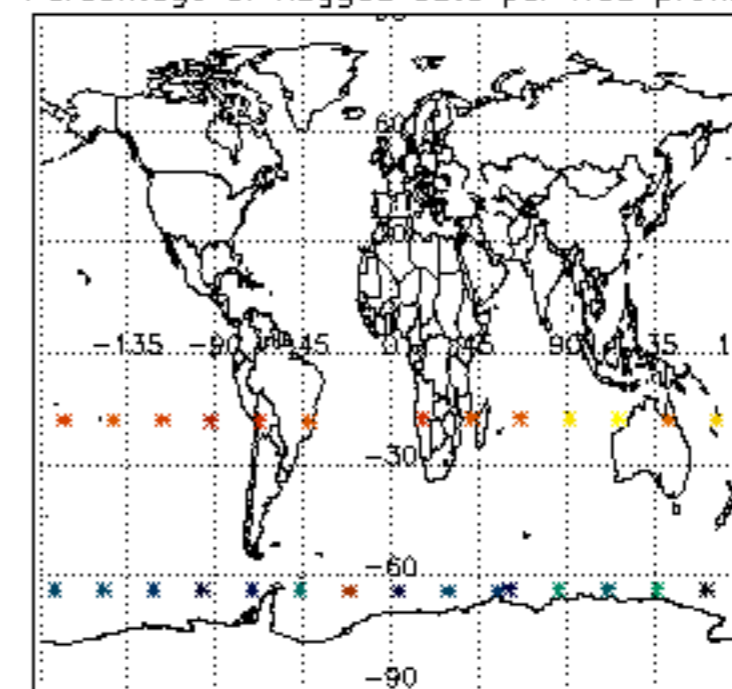

Percentage of flagged data per NO3 profile