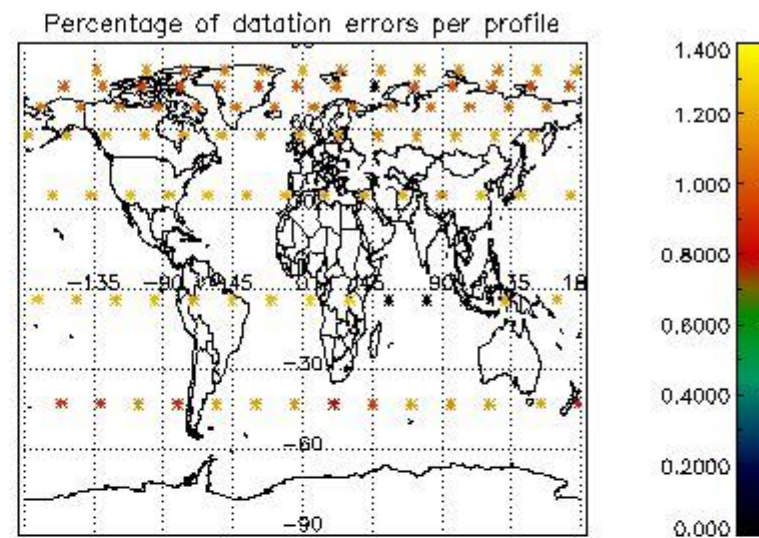

5. Trace gas profiles

5.1 Ozone statistics based on quality of products

The final quality of the products can be "measured" using the STD (Standard Deviation) attached to every point profile. This information is written to the parameter GOM_NL__2P/NL_LOCAL_SPECIES_DENSITY/o3_std of the level 2 products. The table below shows the statistics for given STD ranges.

The statistics are given with respect to the overall valid production:

- Products without fatal errors: GOM_NL__2P/MPH/PRODUCT_ERR=0
- Valid point profile: GOM_NL__2P/NL_LOCAL_SPECIES_DENSITY/pcd(0)=0

The 'Criteria' is applied to valid points of dark limb products:

- Products in dark limb illumination condition: GOM_NL__2P/NL_SUMMARY_QUALITY/obs_ill_cond=0
- Products without fatal errors: GOM_NL__2P/MPH/PRODUCT_ERR=0
- Valid point profile: GOM_NL__2P/NL_LOCAL_SPECIES_DENSITY/pcd(0)=0

So, the table below shows the percentage of dark limb and valid observations for each criteria with respect to the overall valid daily observations.

Criteria	% of total production
All STD	15
STD < 20	8