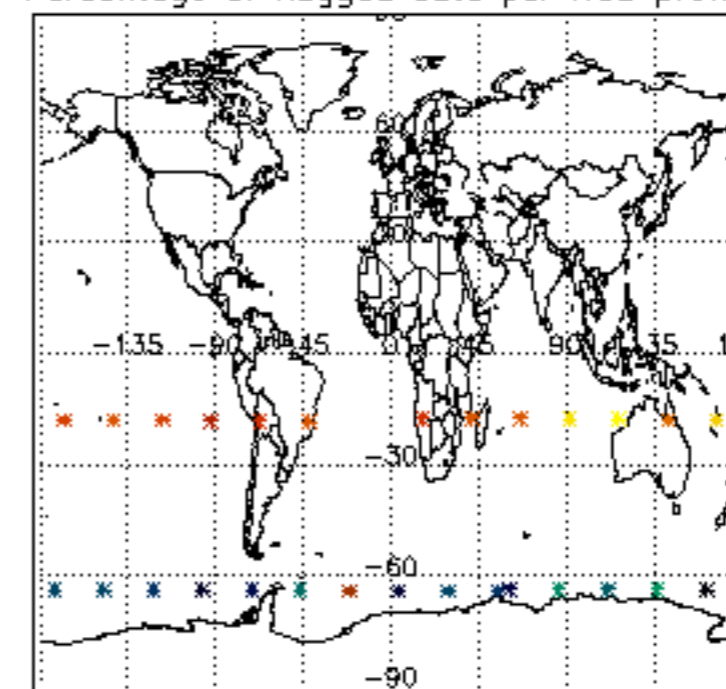

Percentage of flagged data per NO3 profile