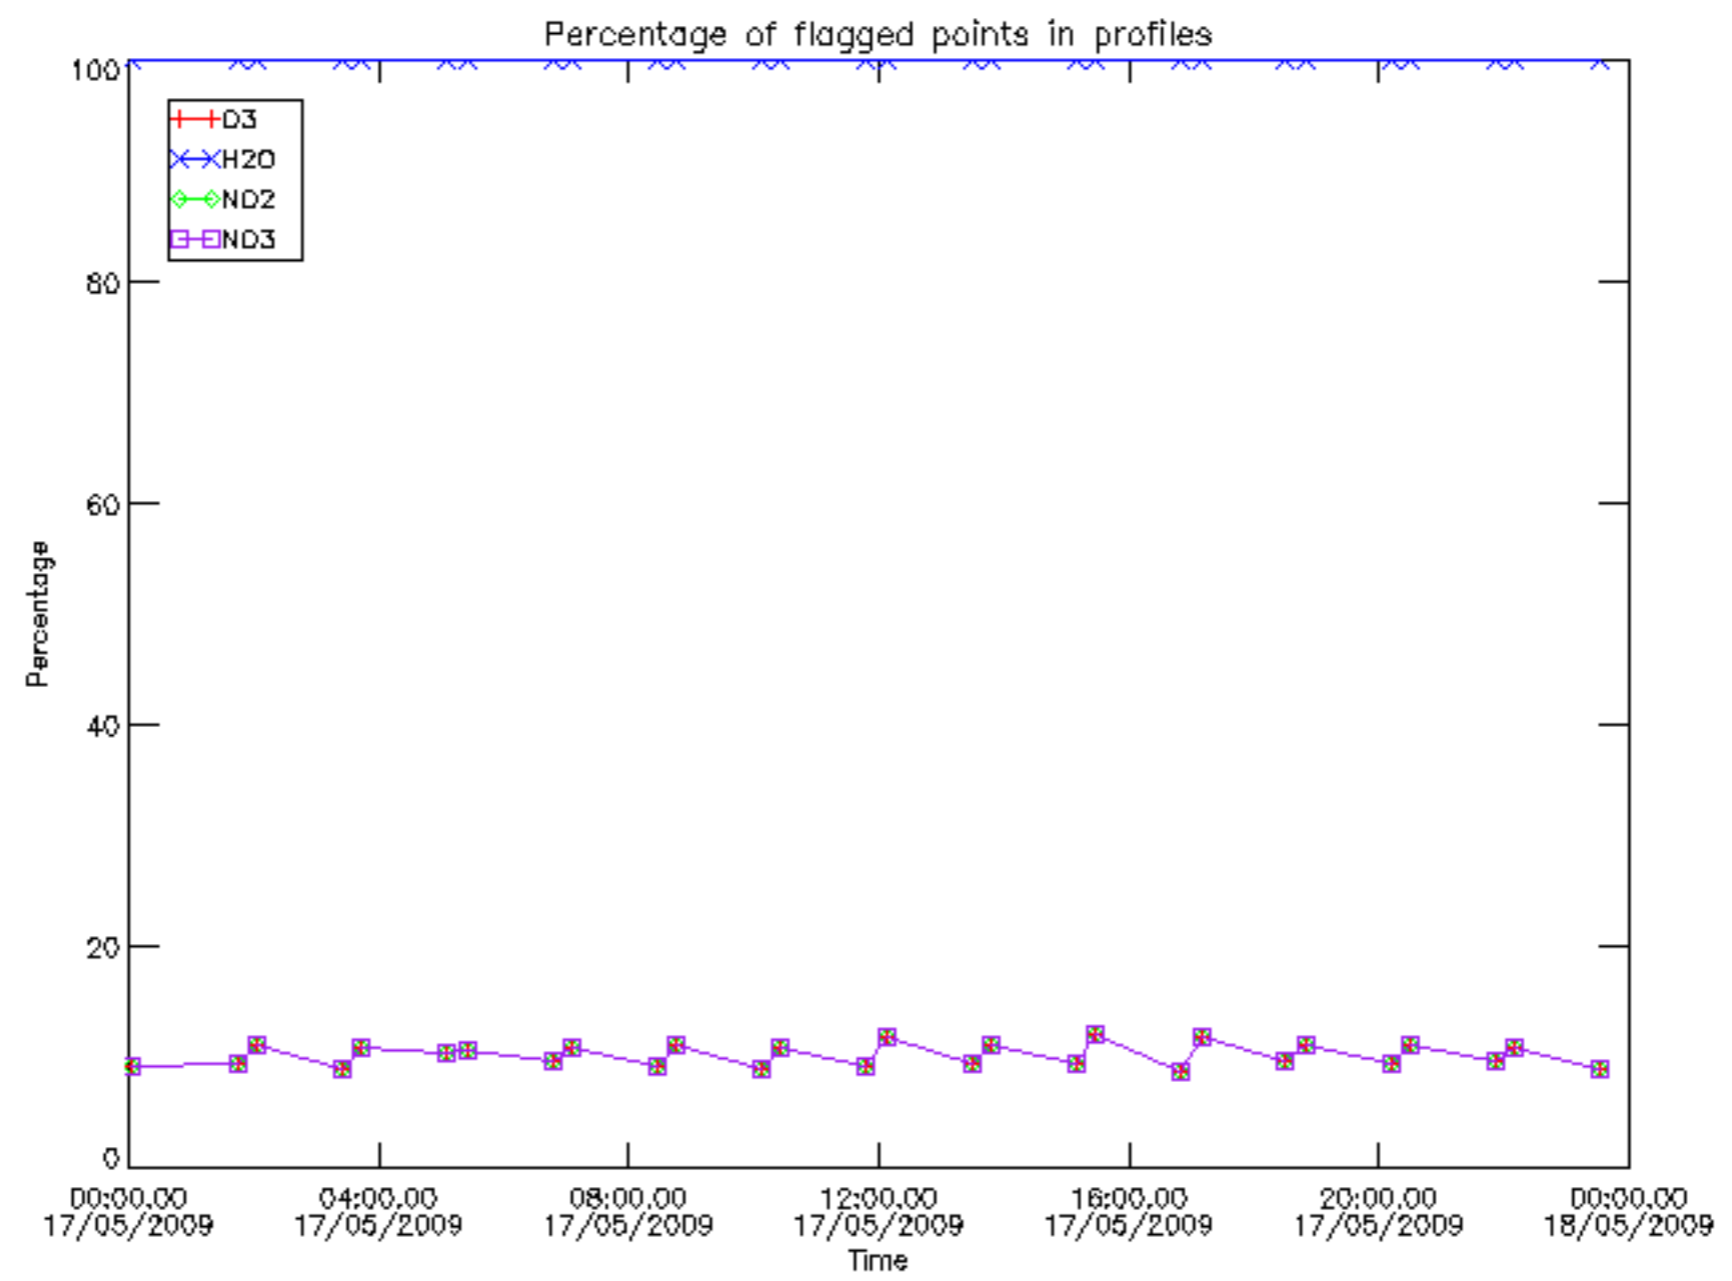

Percentage of flagged data per D3 profile

Percentage of flagged data per H2O profile