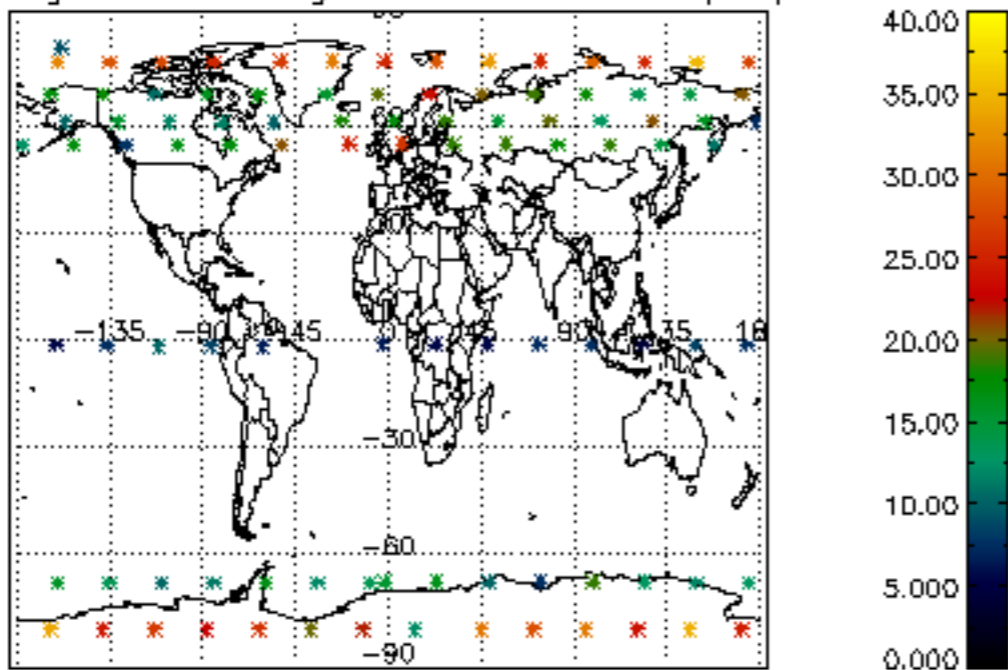

Percentage of cosmic ray hits per profile

Percentage of star falling outside central band per profile