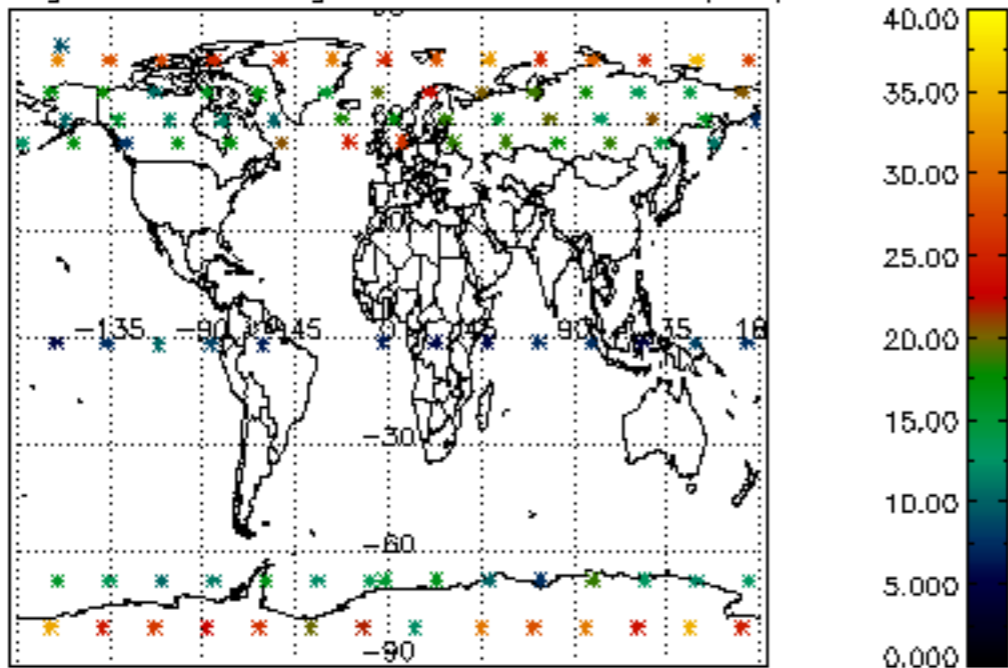

Percentage of cosmic ray hits per profile

Percentage of star falling outside central band per profile