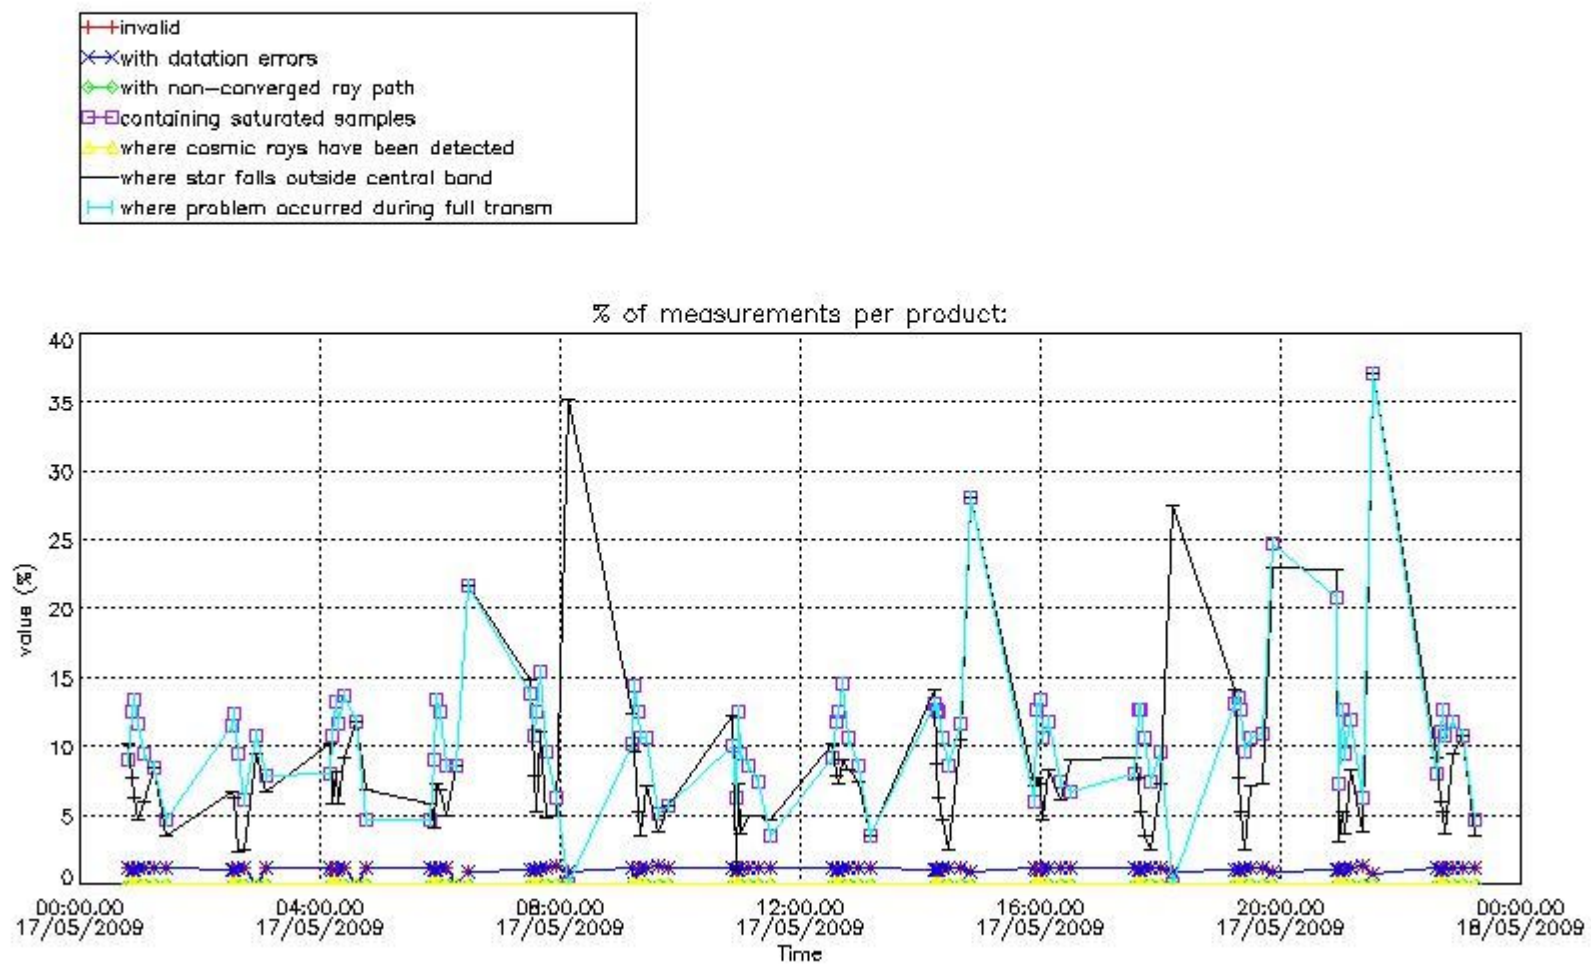

4.2 Plot quality information per product coming from level 1b processing (world map)

4.2.1 Plot level 1 quality information per product (world map): ENVISAT ASCENDING passes