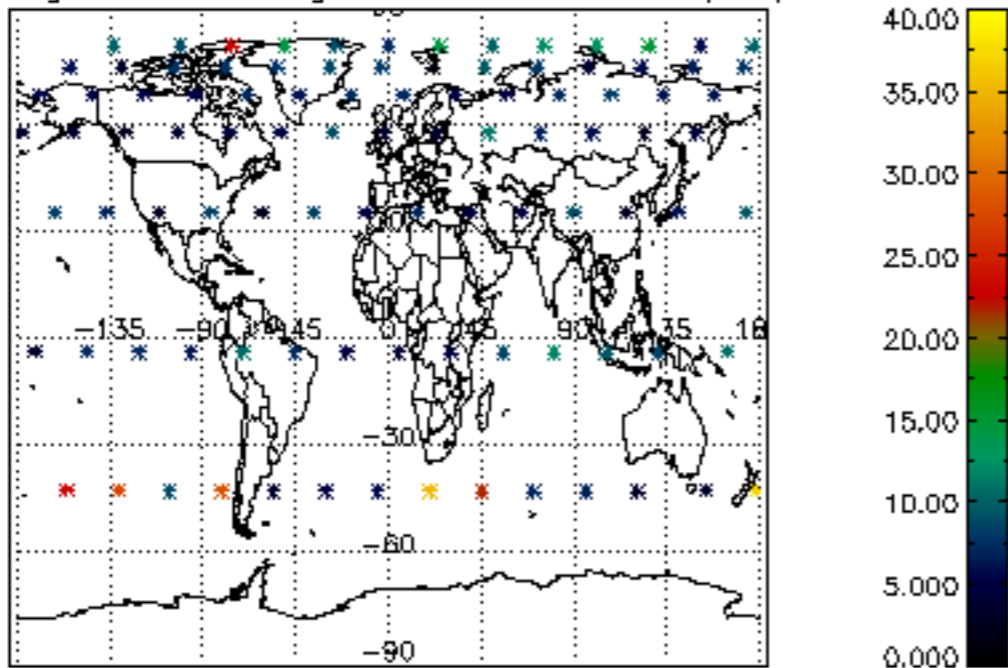

Percentage of star falling outside central band per profile