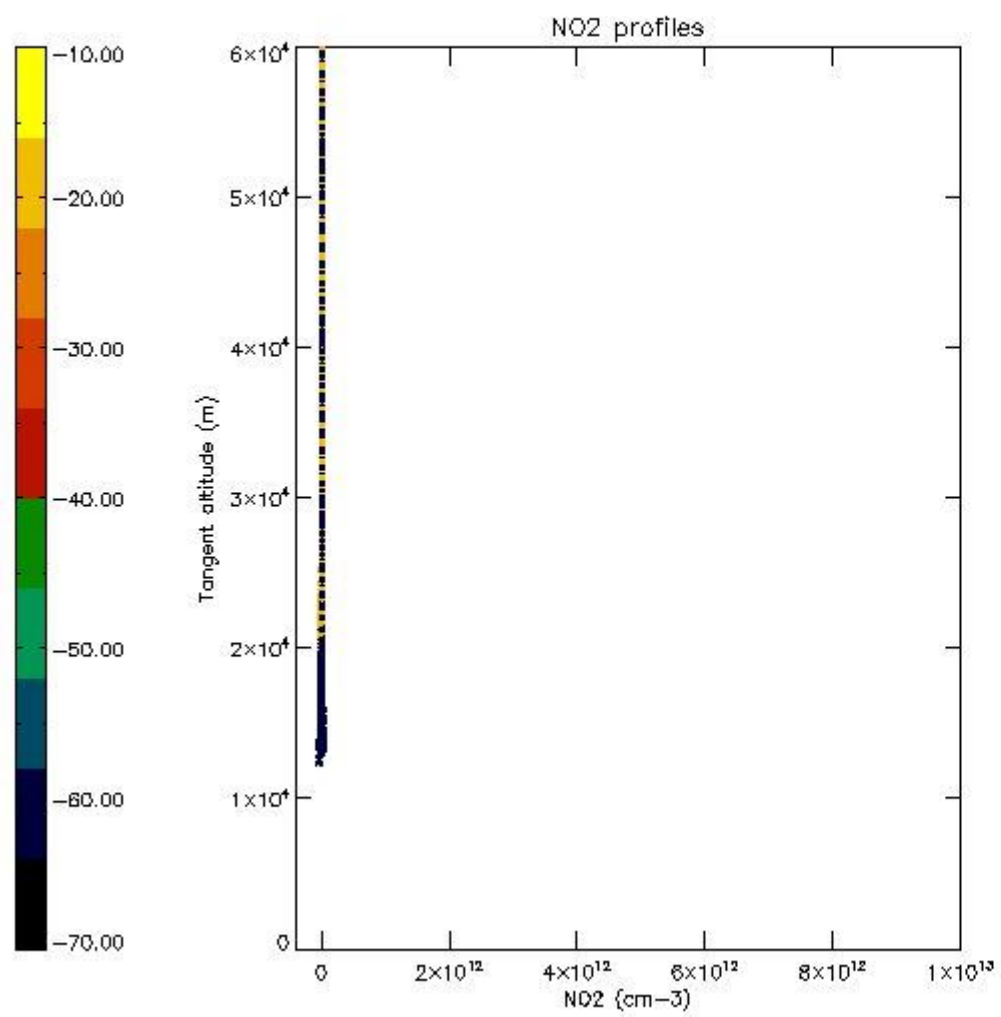

5.7 Plot NO3 profiles for all STD (dark without errors)

The colorbar represents the latitude.