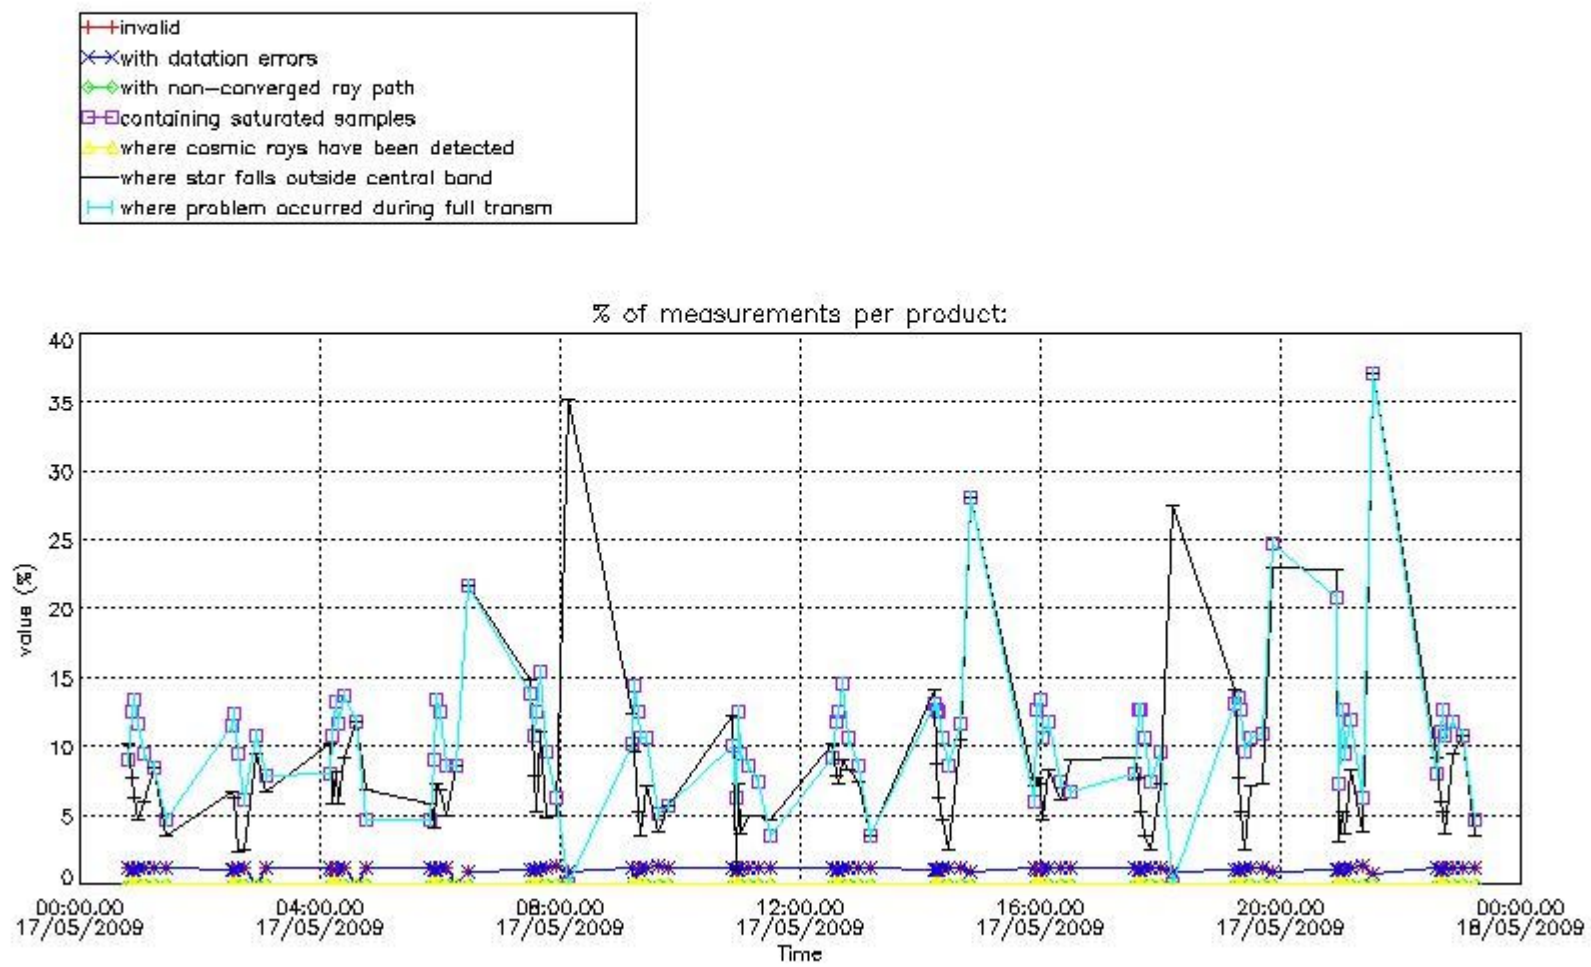

3.1 Plot quality information per product (time dependant)

3.2 Plot quality information per product (world map)

Percentage of flagged data per O3 profile

Percentage of flagged data per H2O profile

Percentage of flagged data per NO2 profile

Percentage of flagged data per NO3 profile

4. Level 1 quality information per product

In this section it is plotted some information contained in the Quality Summary data set of the level 2 products that comes from the level 1b processing. Products without errors (error flag in the MPH set to "0") are used.

4.1 Plot quality information per product (time dependant) coming from level 1b processing

4.1.1 Plot level 1 quality information per product (time dependant): ENVISAT ASCENDING passes

4.1.2 Plot level 1 quality information per product (time dependant): ENVI SAT DESCENDING passes