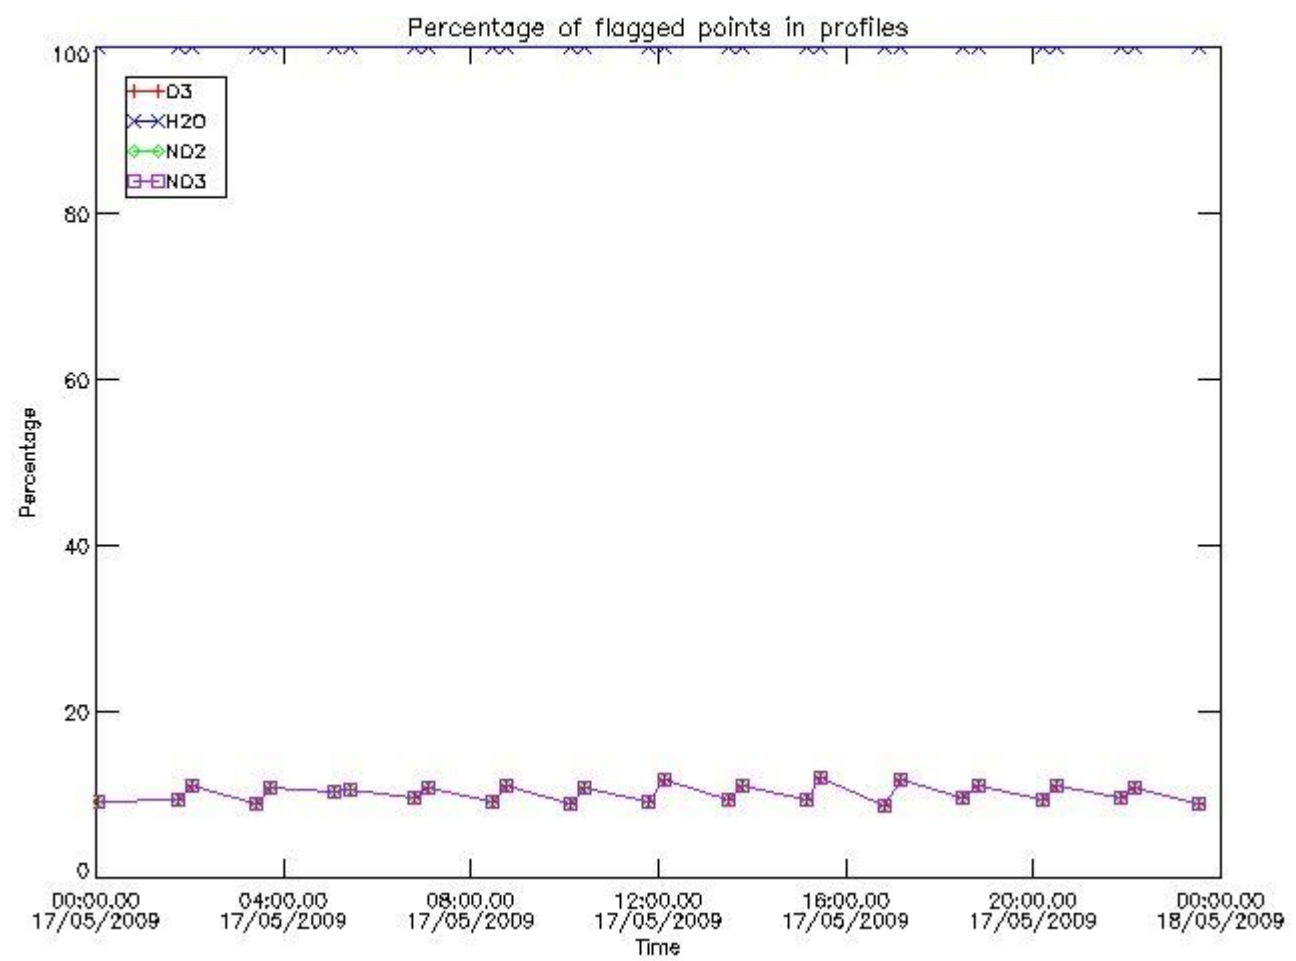

3. Quality information per product

In this section it is plotted some information contained in the Quality Summary data set of the level 2 products. Only products in dark limb conditions and without errors (error flag in the MPH set to "0") are used.

3.1 Plot quality information per product (time dependant)

3.2 Plot quality information per product (world map)