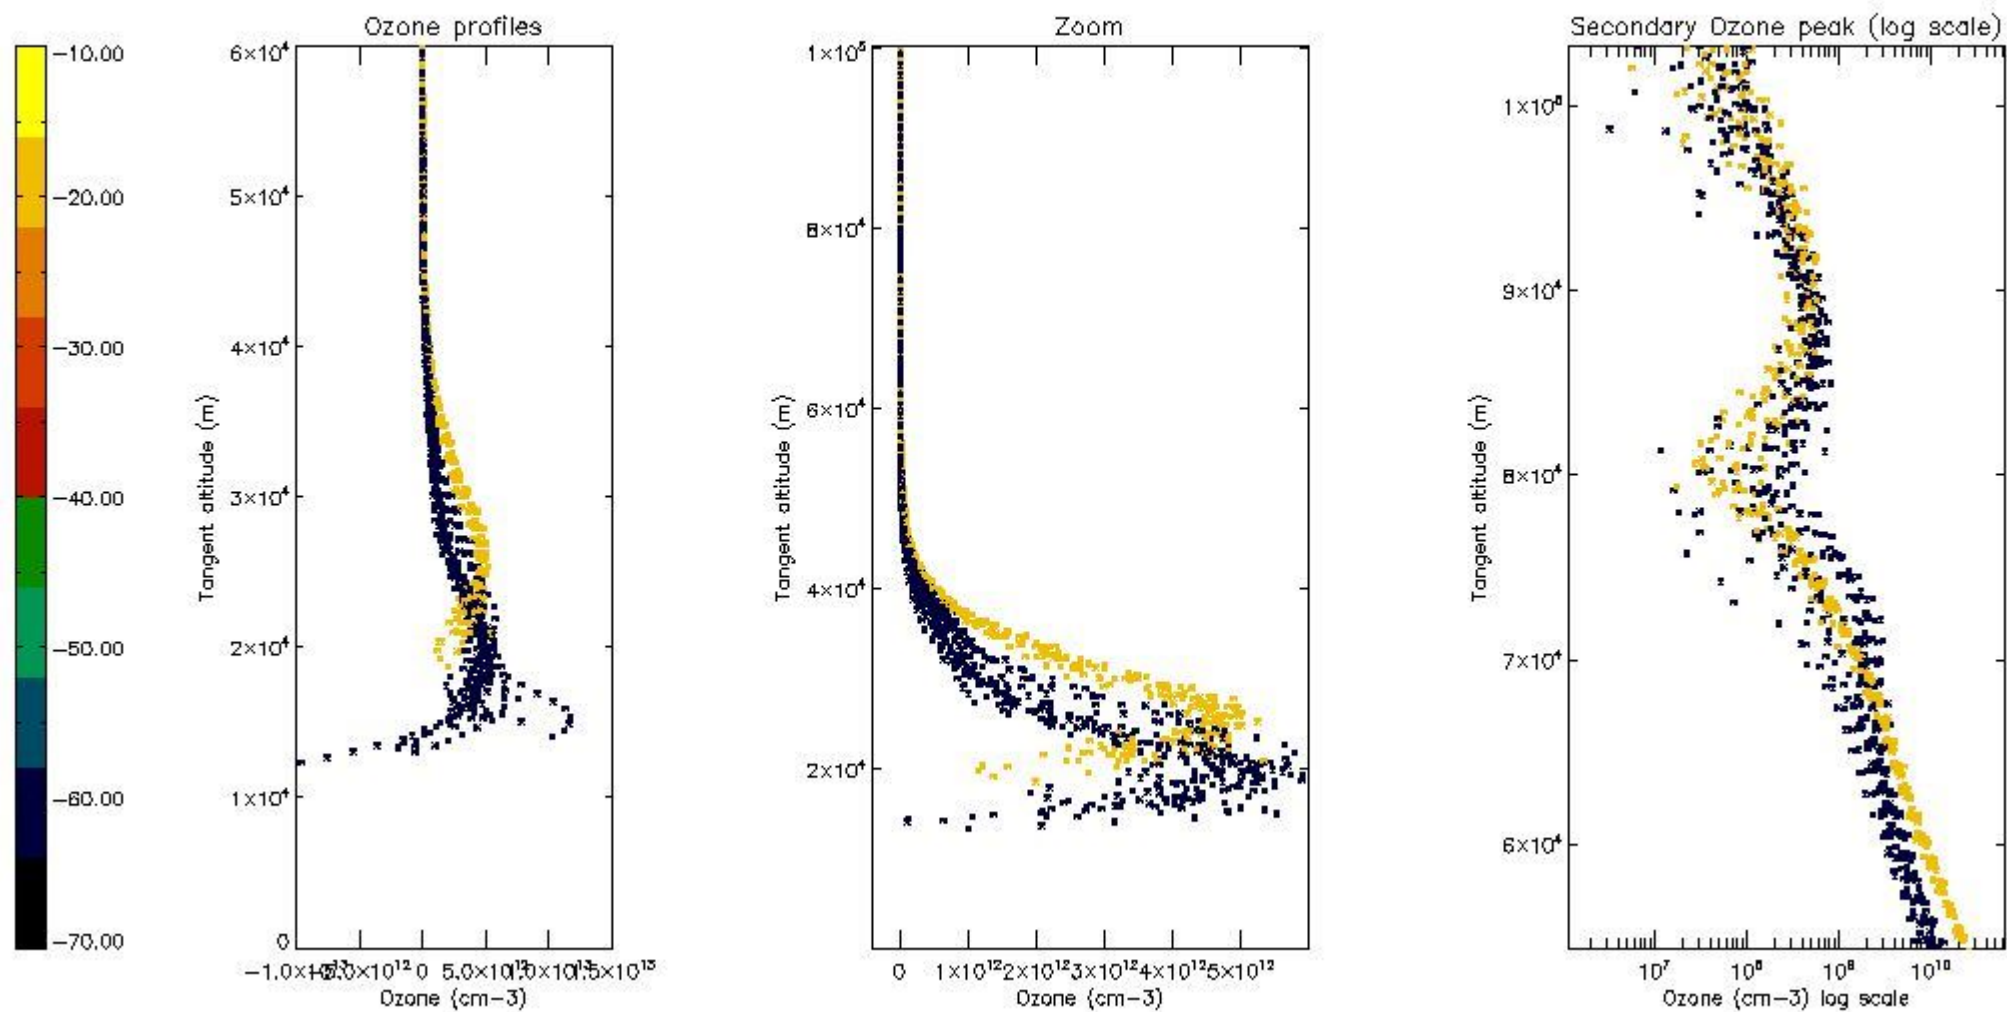

STD < 10	7
STD < 5	2

5.2 Plot ozone profiles for all STD (dark without errors)

The colorbar represents the latitude.

5.3 Plot ozone profiles where STD < 20% (dark without errors)

The colorbar represents the latitude.