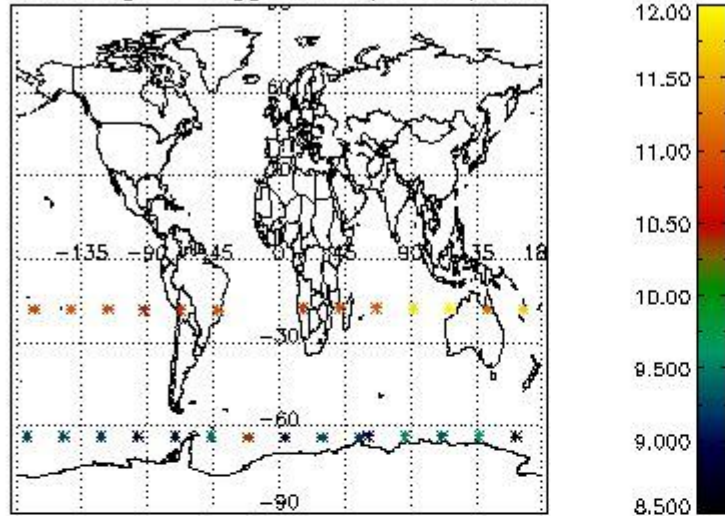

Percentage of flagged data per O3 profile