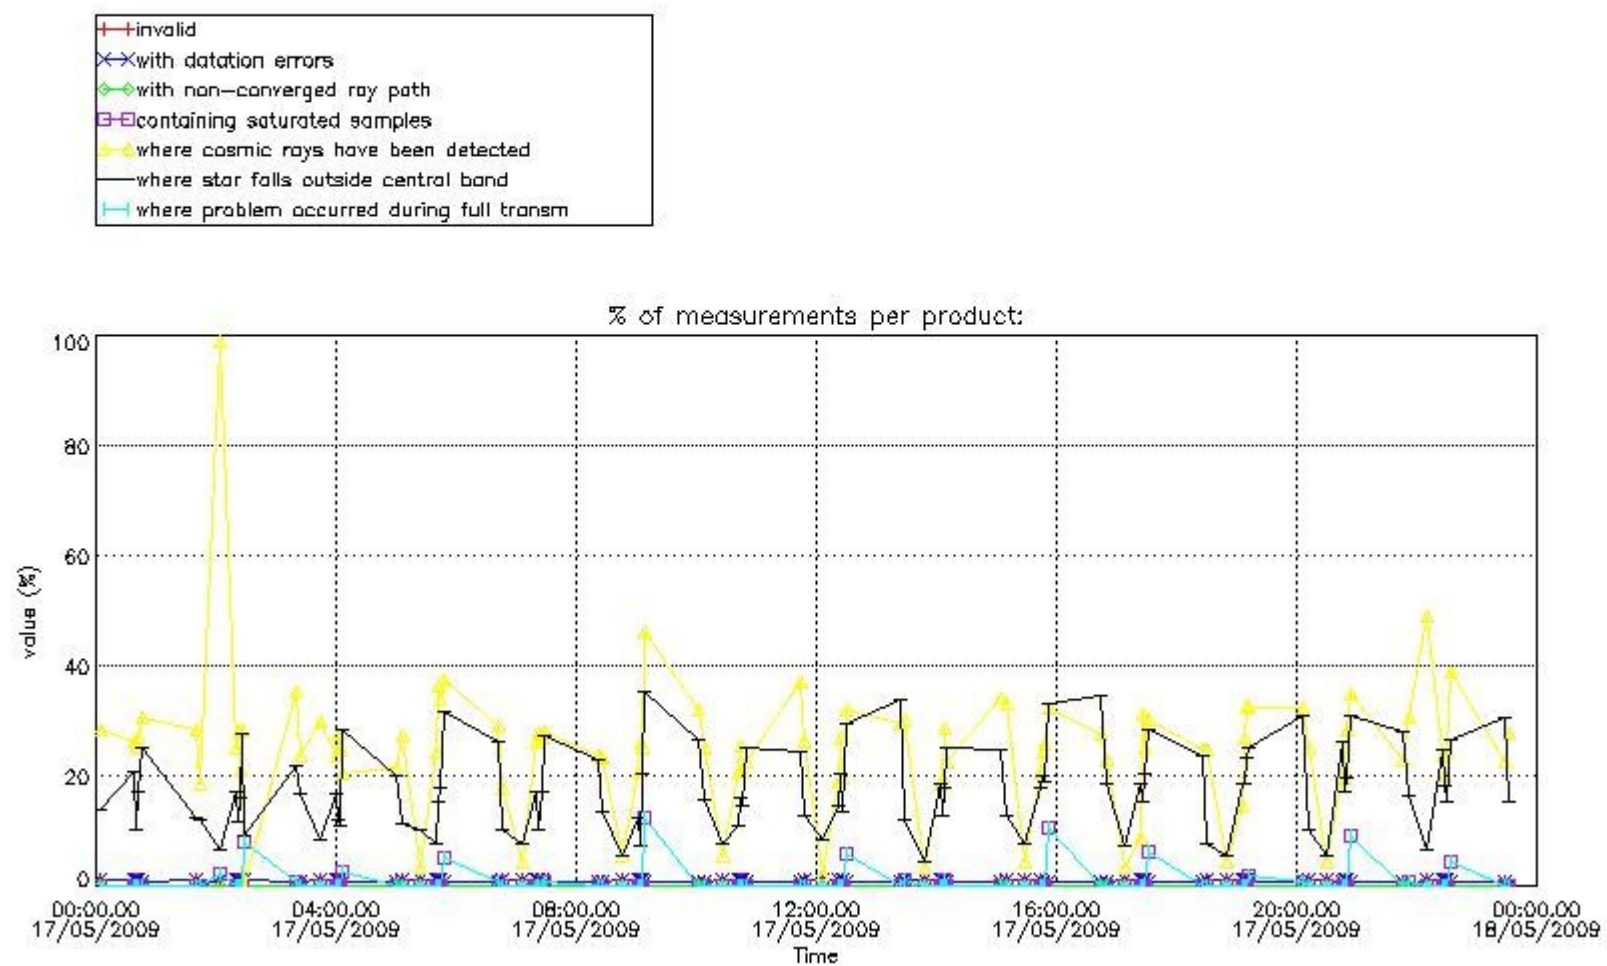

3.1 Plot quality information per product (time dependant)

3.2 Plot quality information per product (world map)

Percentage of flagged data per O3 profile

Percentage of flagged data per H2O profile

Percentage of flagged data per NO2 profile

Percentage of flagged data per NO3 profile

4. Level 1 quality information per product

In this section it is plotted some information contained in the Quality Summary data set of the level 2 products that comes from the level 1b processing. Products without errors (error flag in the MPH set to "0") are used.

4.1 Plot quality information per product (time dependant) coming from level 1b processing

4.1.1 Plot level 1 quality information per product (time dependant): ENVISAT ASCENDING passes

4.1.2 Plot level 1 quality information per product (time dependant): ENVI SAT DESCENDING passes