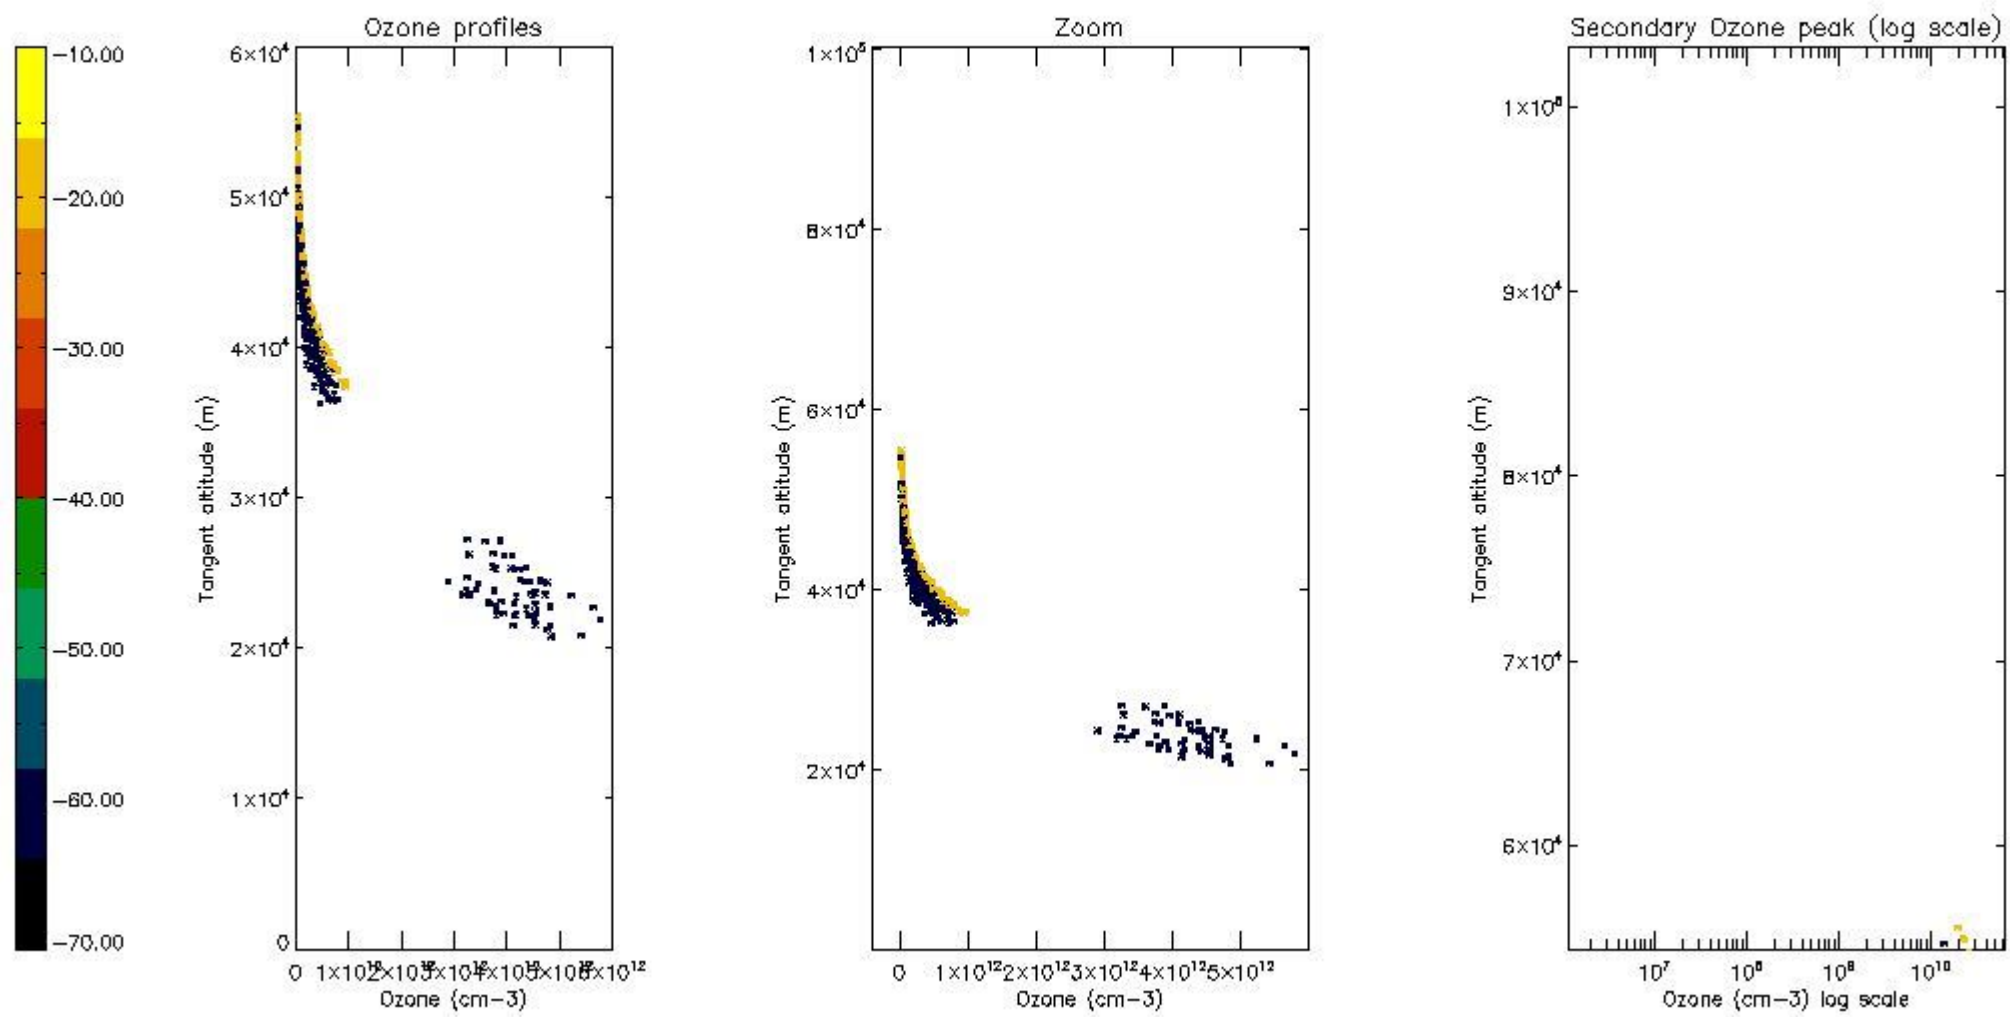

5.6 Plot NO₂ profiles for all STD (dark without errors)

The colorbar represents the latitude.