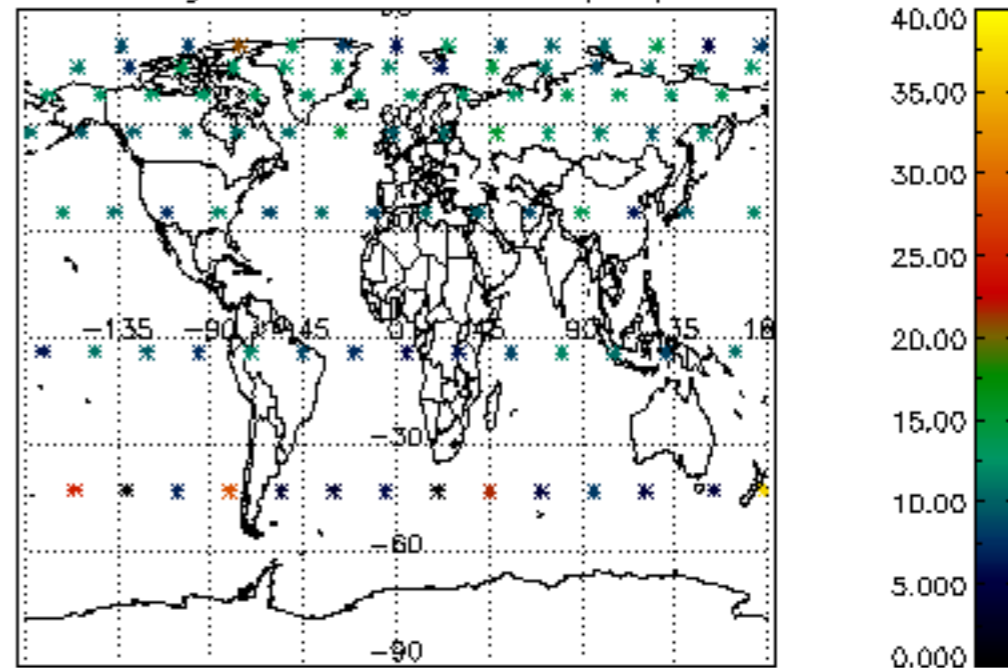

Percentage of saturation errors per profile