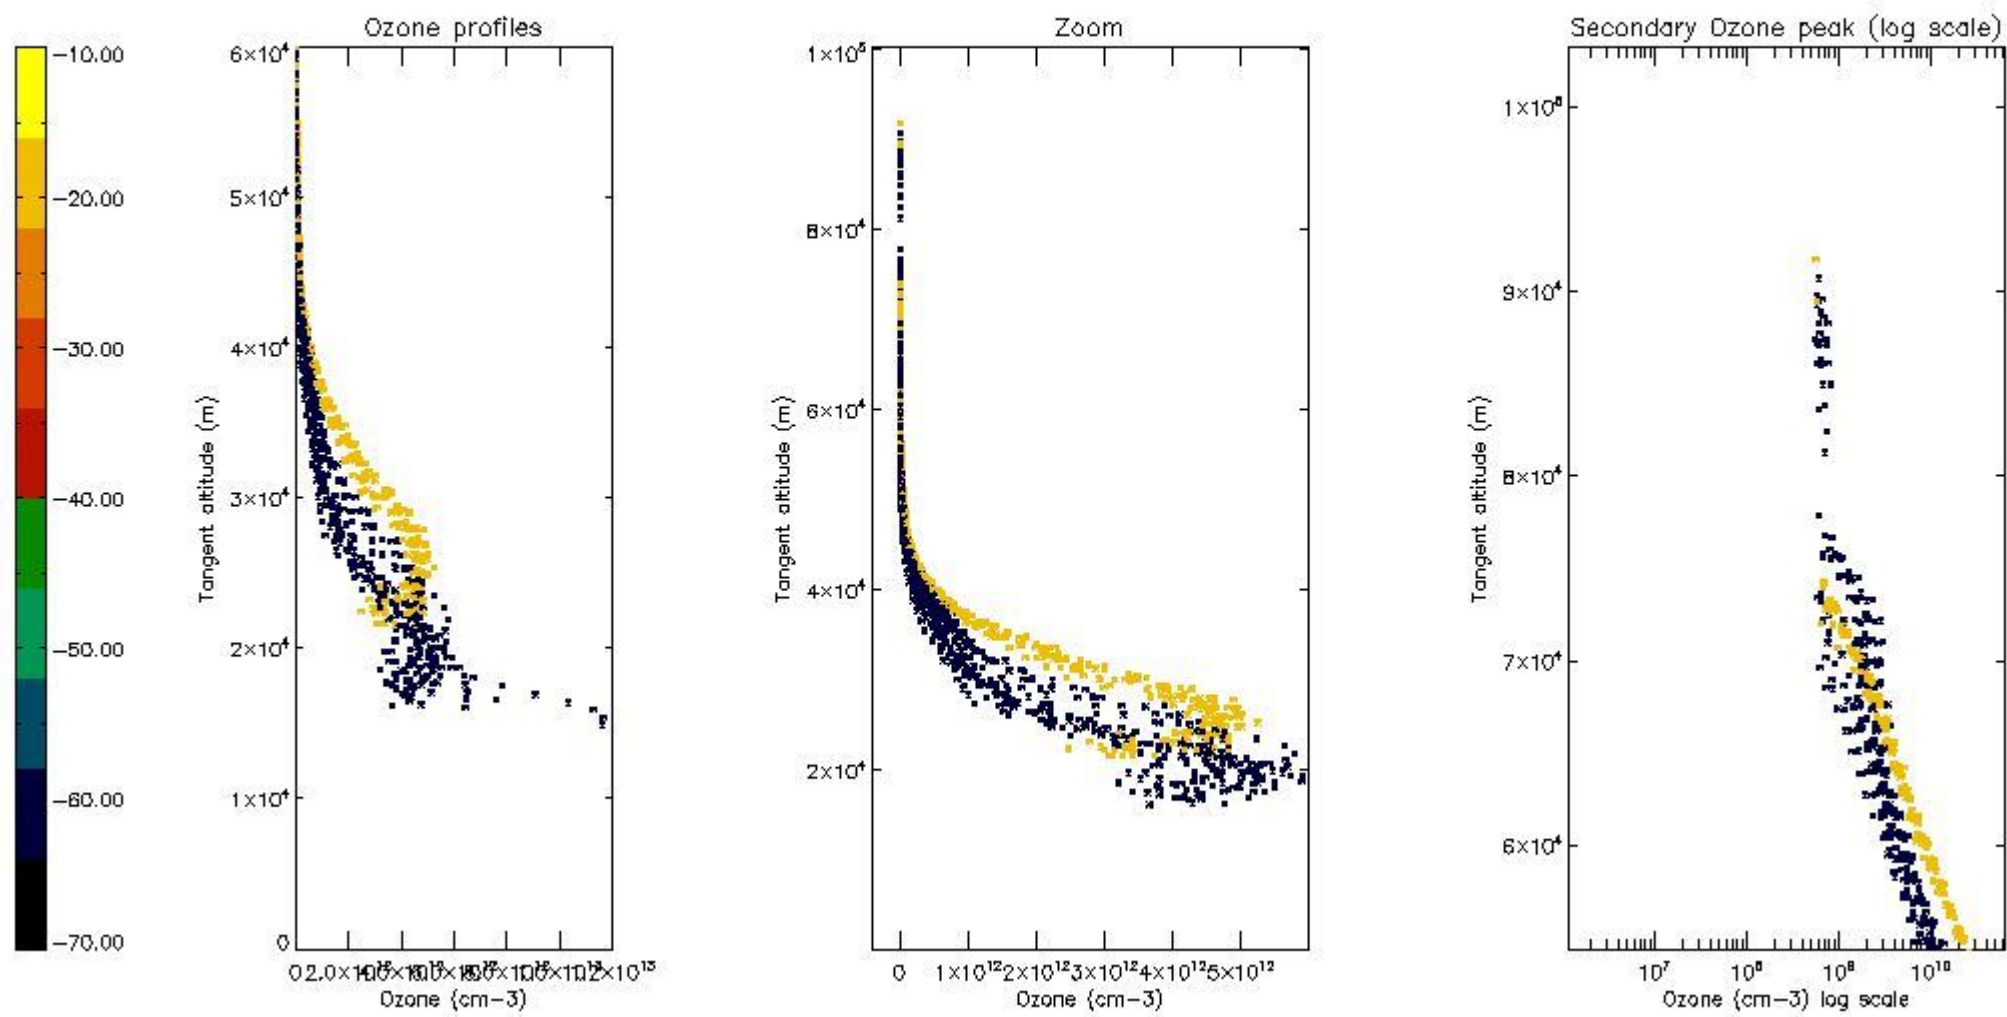

STD < 10	7
STD < 5	2

5.2 Plot ozone profiles for all STD (dark without errors)

The colorbar represents the latitude.

5.3 Plot ozone profiles where STD < 20% (dark without errors)

The colorbar represents the latitude.