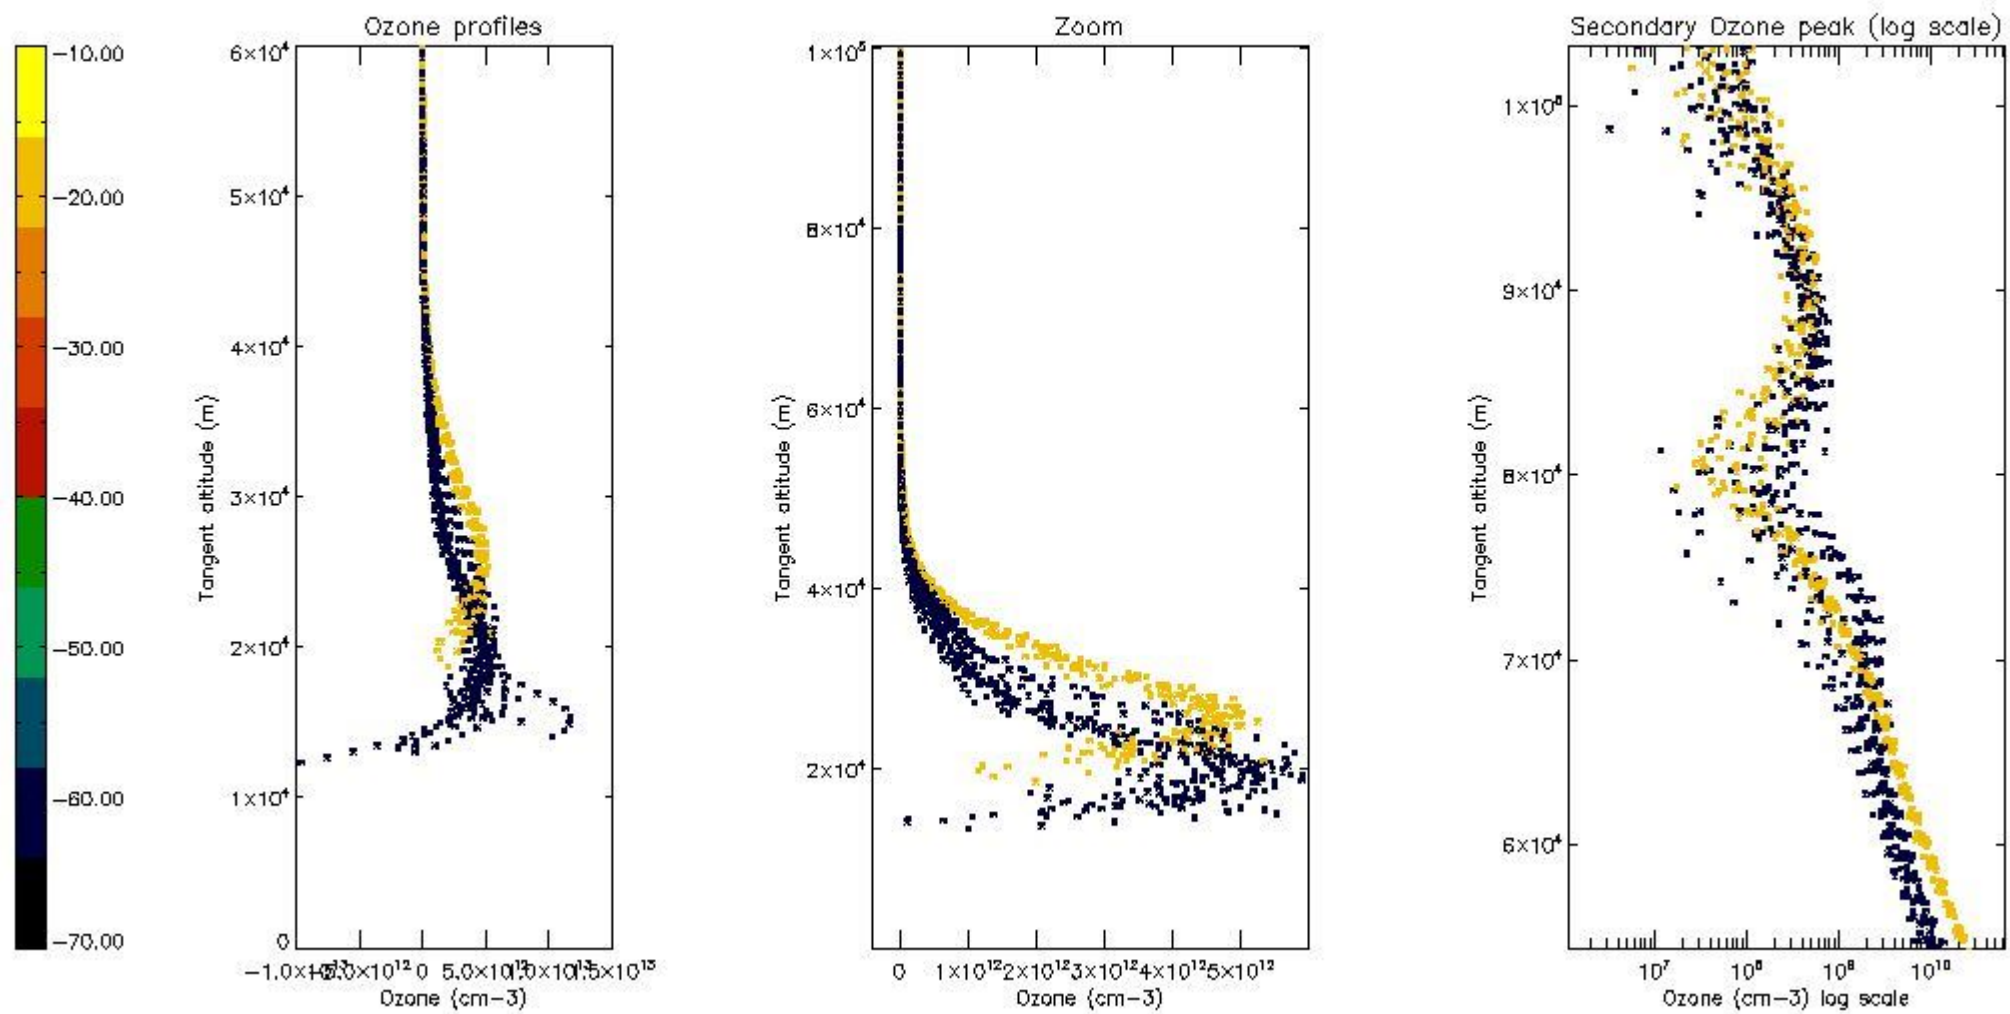

STD < 10	7
STD < 5	2

5.2 Plot ozone profiles for all STD (dark without errors)

The colorbar represents the latitude.

5.3 Plot ozone profiles where STD < 20% (dark without errors)

The colorbar represents the latitude.