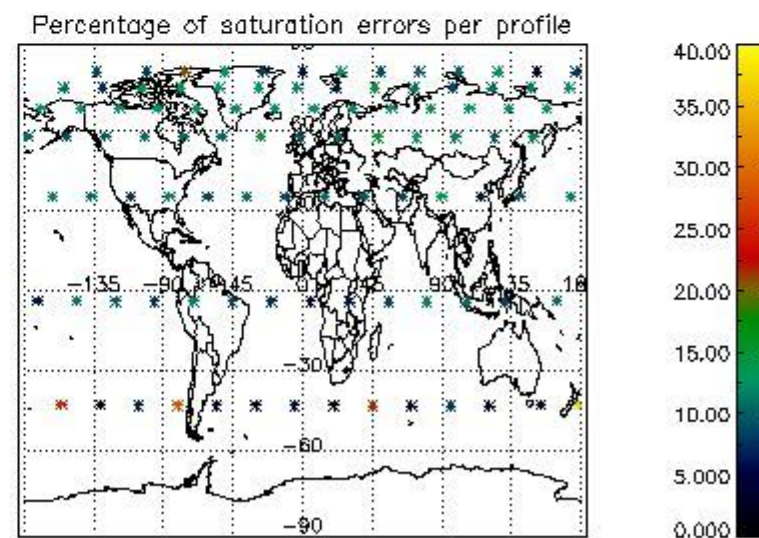

Percentage of flagged data per NO3 profile

4. Level 1 quality information per product

In this section it is plotted some information contained in the Quality Summary data set of the level 2 products that comes from the level 1b processing. Products without errors (error flag in the MPH set to "0") are used.

4.1 Plot quality information per product (time dependant) coming from level 1b processing

4.1.1 Plot level 1 quality information per product (time dependant): ENVISAT ASCENDING passes

4.1.2 Plot level 1 quality information per product (time dependant): ENVI SAT DESCENDING passes

4.2 Plot quality information per product coming from level 1b processing (world map)

4.2.1 Plot level 1 quality information per product (world map): ENVISAT ASCENDING passes

4.2.2 Plot level 1 quality information per product (world map): ENVISAT DESCENDING passes