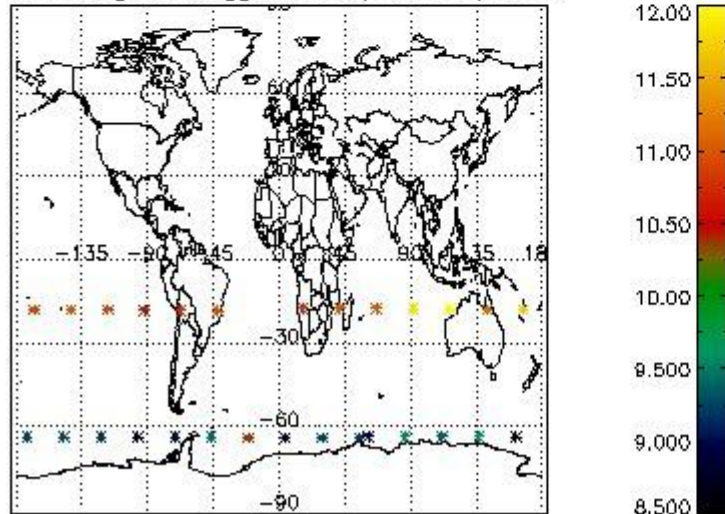

3.1 Plot quality information per product (time dependant)

3.2 Plot quality information per product (world map)

Percentage of flagged data per O3 profile

Percentage of flagged data per H2O profile

Percentage of flagged data per NO2 profile