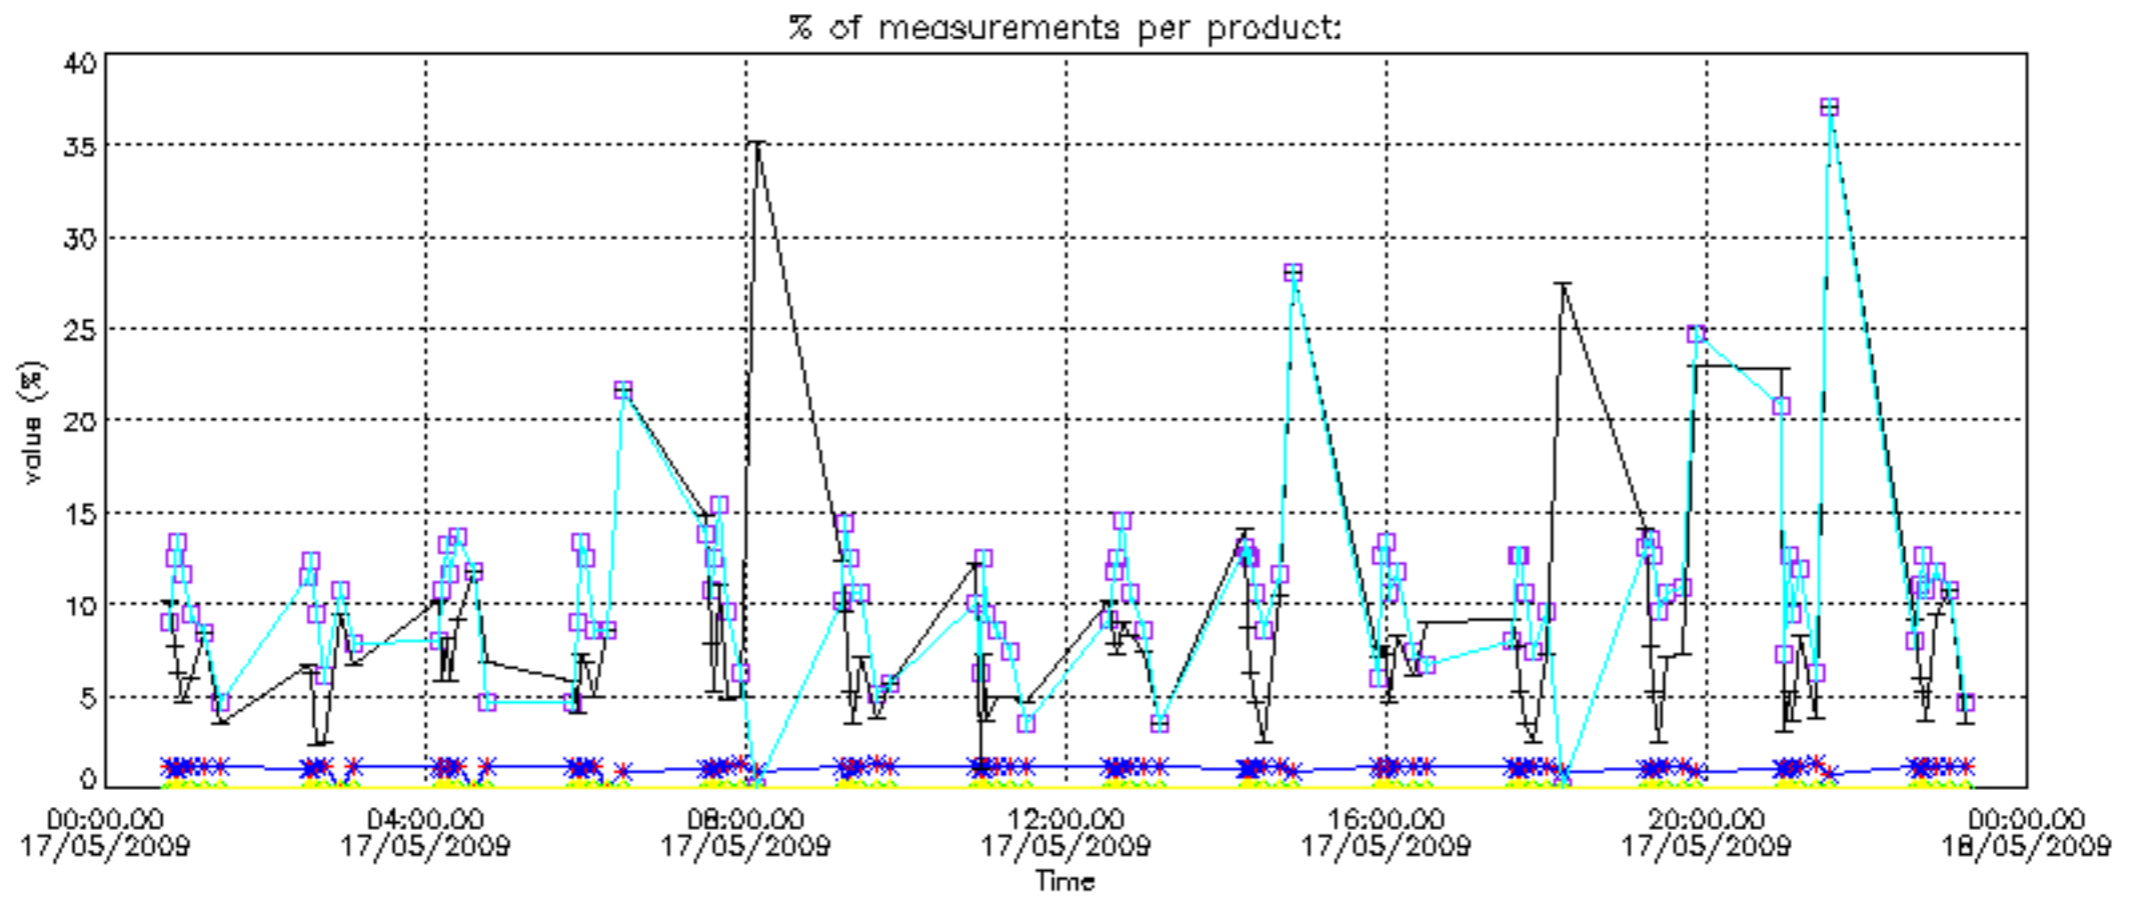

Percentage of cosmic ray hits per profile

Percentage of datation errors per profile