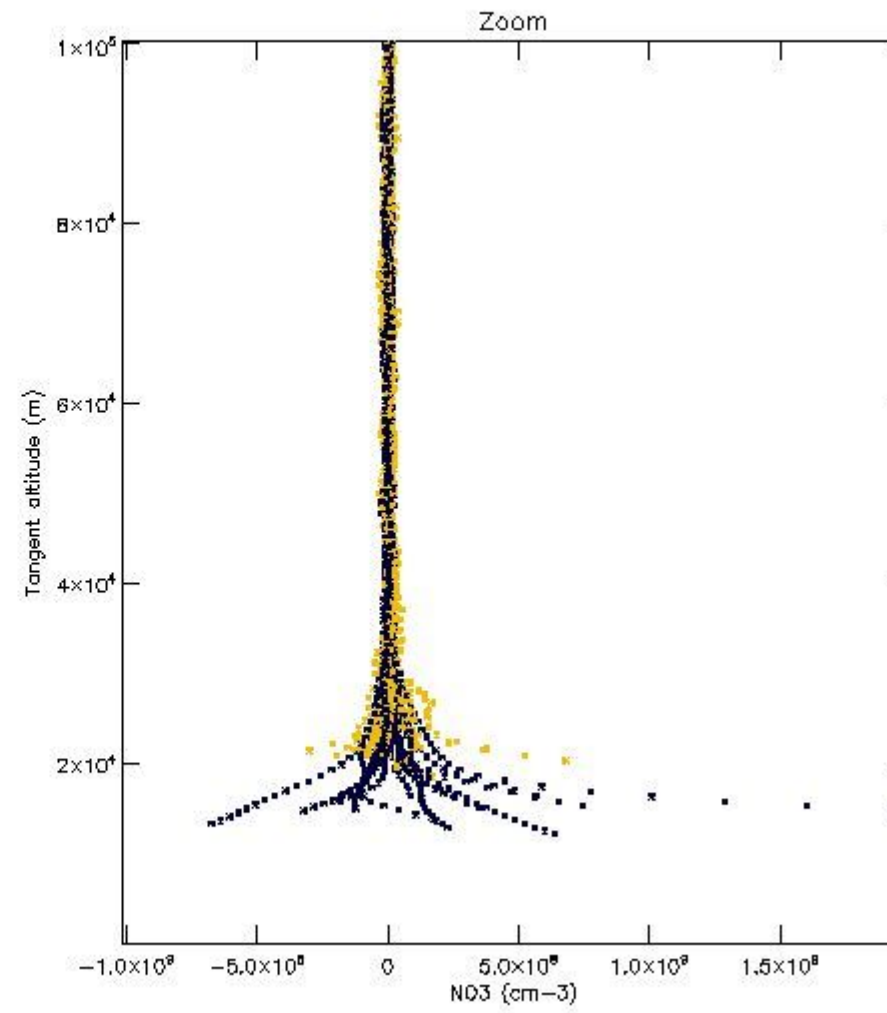

STD < 10	7
STD < 5	2

5.2 Plot ozone profiles for all STD (dark without errors)

The colorbar represents the latitude.

5.3 Plot ozone profiles where STD < 20% (dark without errors)

The colorbar represents the latitude.

5.4 Plot ozone profiles where $STD < 10\%$ (dark without errors)

The colorbar represents the latitude.

5.5 Plot ozone profiles where $STD < 5\%$ (dark without errors)

The colorbar represents the latitude.

5.6 Plot NO₂ profiles for all STD (dark without errors)

The colorbar represents the latitude.

5.7 Plot NO3 profiles for all STD (dark without errors)

The colorbar represents the latitude.

6. Auxiliary Data Files used for the production reported in section 2