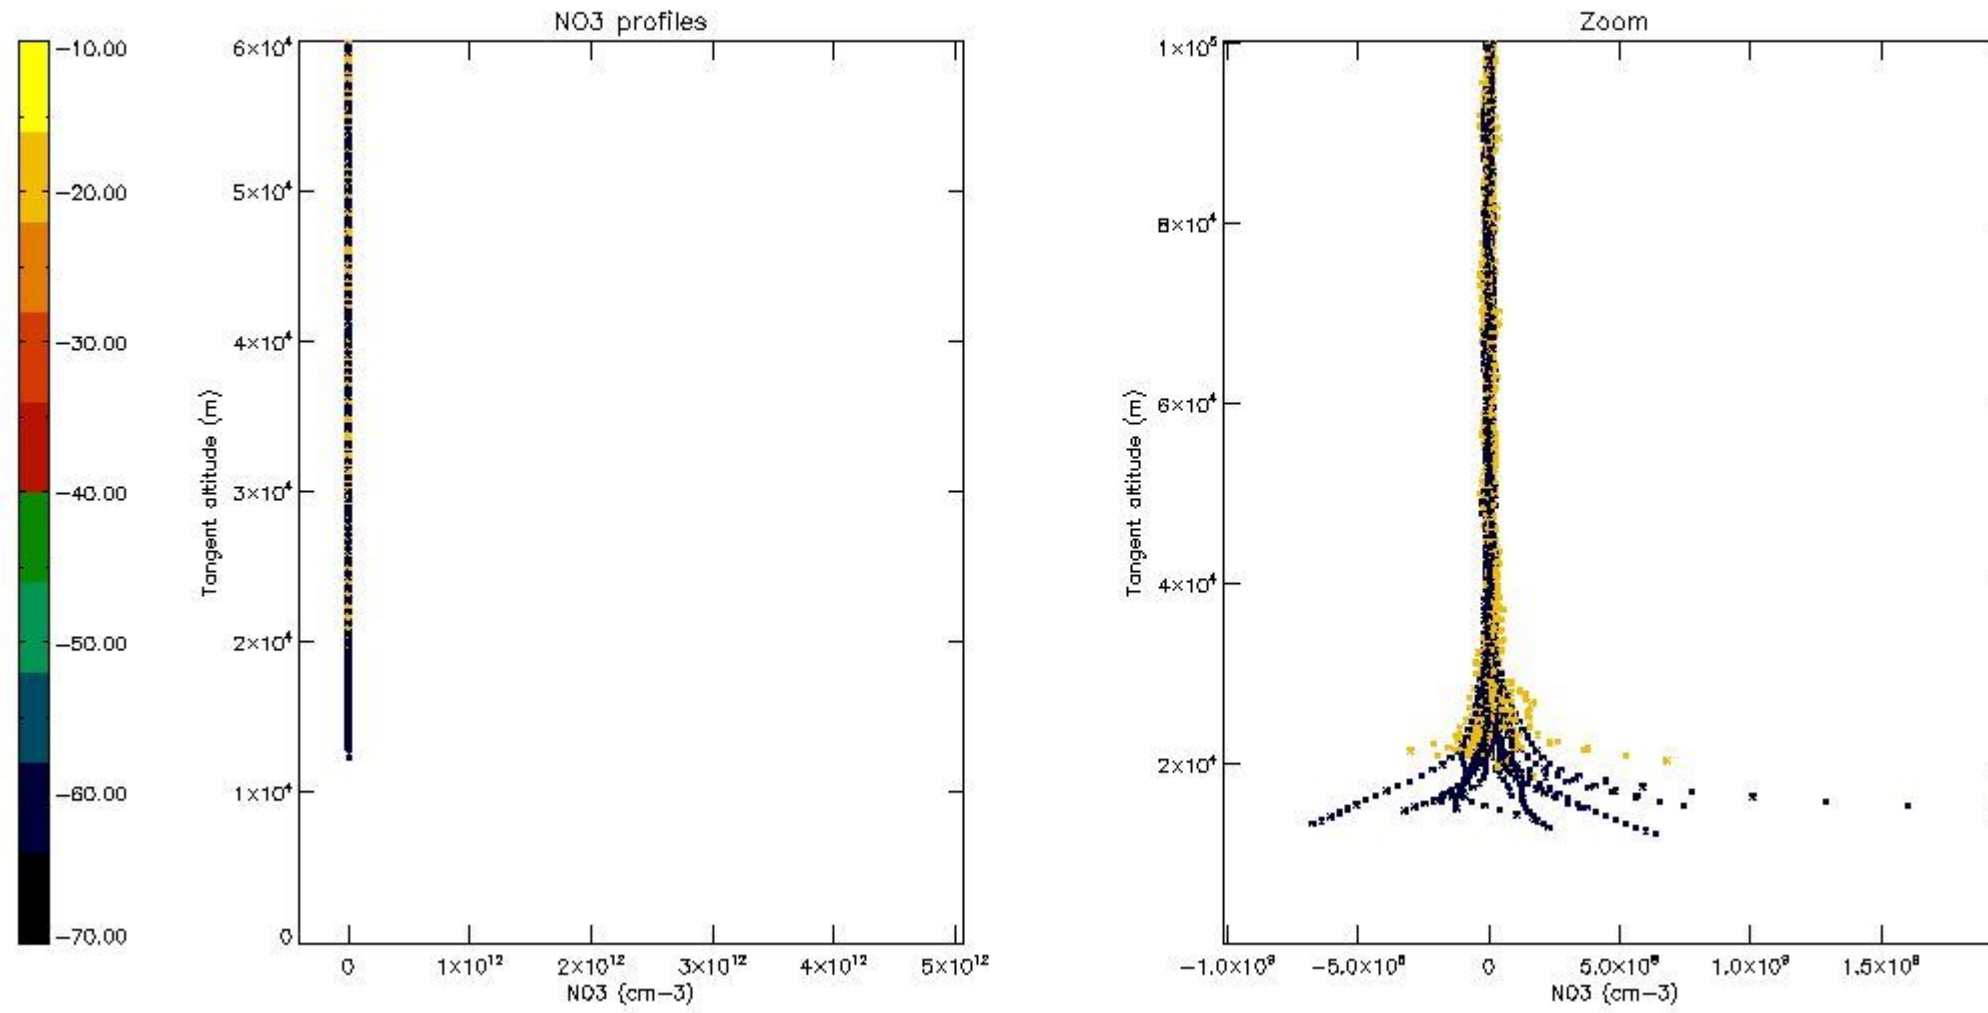

6. Auxiliary Data Files used for the production reported in section 2

The number reported in the third column indicates since which file (see list in section 2) the corresponding auxiliary file has been used. The fourth column is the date of those product files.

Type	Auxiliary Filename	Used since product	Used since product date
INST_PHYS_CHARACTERISTICS	GOM_INS_AXVIEC20091111_143220_20030716_120000_20500101_000000	1	17-MAY-2009 00:03:45
LEVEL-2_PROC_CONFIG	GOM_PR2_AXVIEC20091111_152718_20020301_000000_20500101_000000	1	17-MAY-2009 00:03:45
CROSS_SECTIONS_FILE	GOM_CRS_AXVIEC20091111_154832_20020301_000000_20500101_000000	1	17-MAY-2009 00:03:45