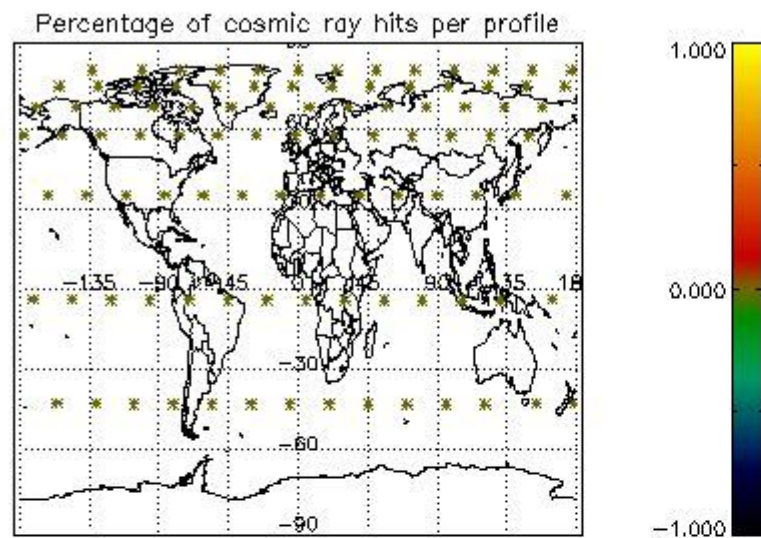

4.2.2 Plot level 1 quality information per product (world map): ENVISAT DESCENDING passes

5. Trace gas profiles

5.1 Ozone statistics based on quality of products

The final quality of the products can be "measured" using the STD (Standard Deviation) attached to every point profile. This information is written to the parameter GOM_NL__2P/NL_LOCAL_SPECIES_DENSITY/o3_std of the level 2 products. The table below shows the statistics for given STD ranges.

The statistics are given with respect to the overall valid production:

- Products without fatal errors: GOM_NL__2P/MPH/PRODUCT_ERR=0
- Valid point profile: GOM_NL__2P/NL_LOCAL_SPECIES_DENSITY/pcd(0)=0

The 'Criteria' is applied to valid points of dark limb products:

- Products in dark limb illumination condition: GOM_NL__2P/NL_SUMMARY_QUALITY/obs_ill_cond=0
- Products without fatal errors: GOM_NL__2P/MPH/PRODUCT_ERR=0
- Valid point profile: GOM_NL__2P/NL_LOCAL_SPECIES_DENSITY/pcd(0)=0

So, the table below shows the percentage of dark limb and valid observations for each criteria with respect to the overall valid daily observations.

Criteria	% of total production
All STD	15
STD < 20	8