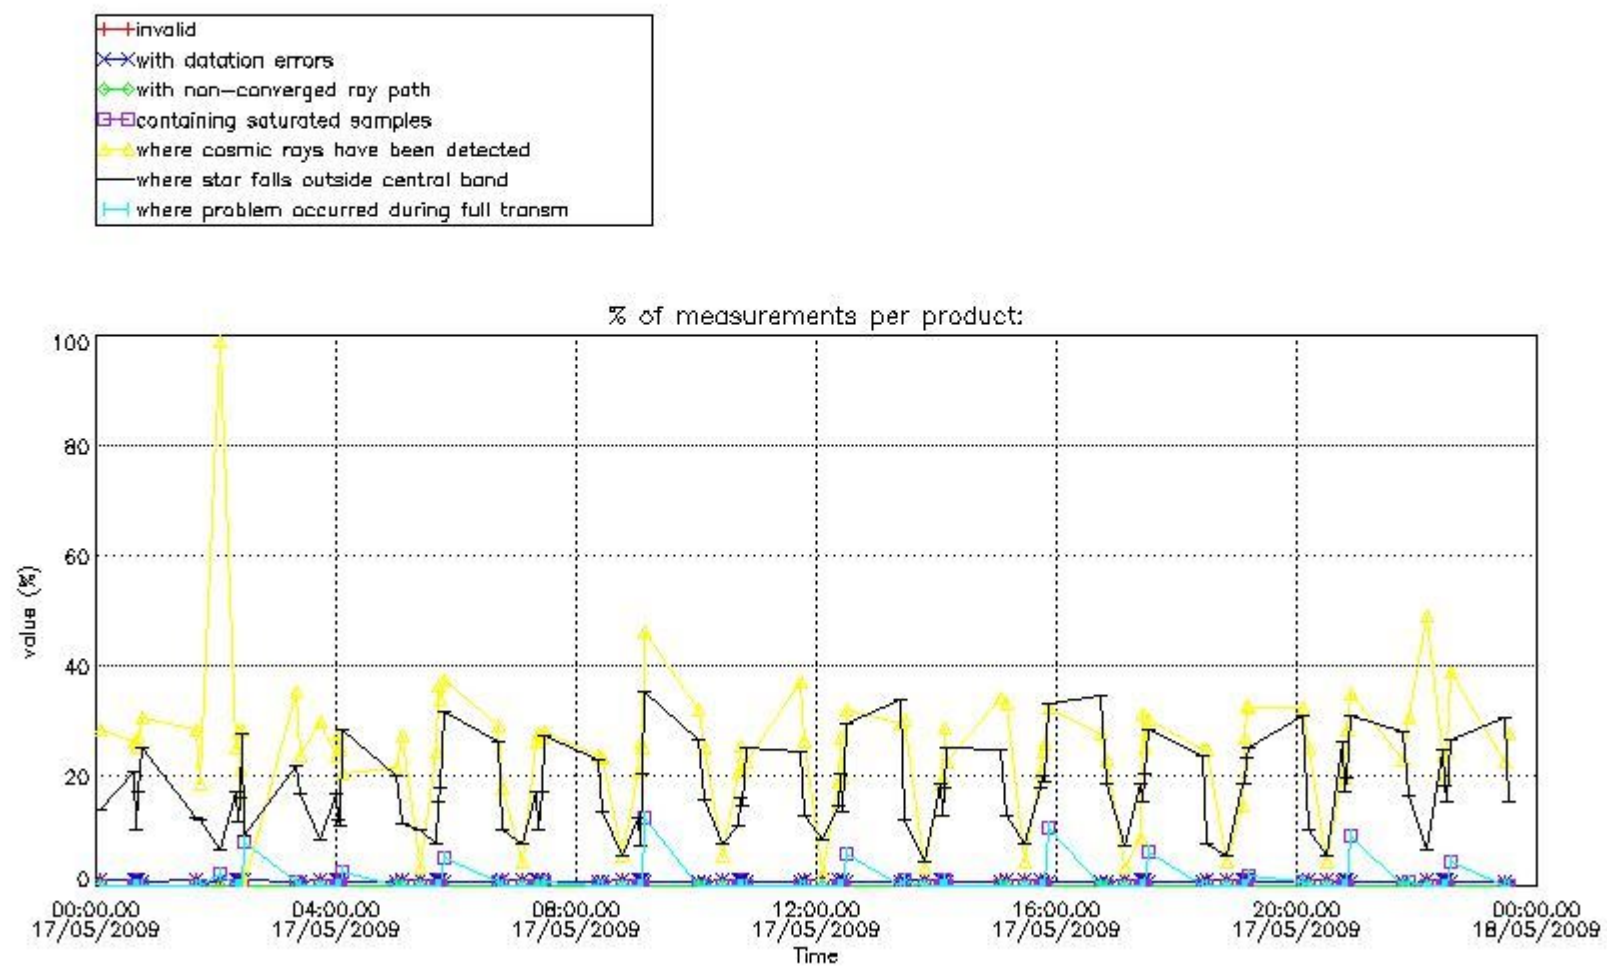

4.1.2 Plot level 1 quality information per product (time dependant): ENVI SAT DESCENDING passes