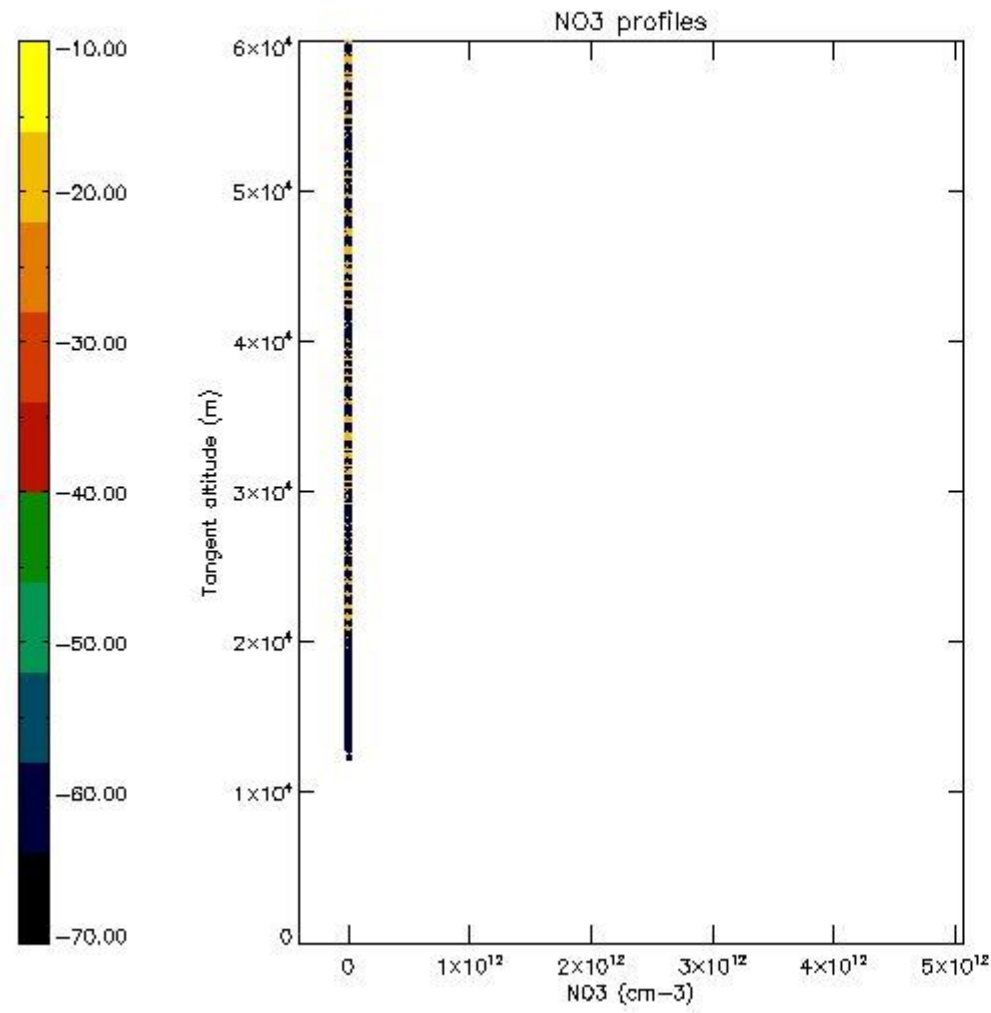

STD < 10	7
STD < 5	2

5.2 Plot ozone profiles for all STD (dark without errors)

The colorbar represents the latitude.

5.3 Plot ozone profiles where STD < 20% (dark without errors)

The colorbar represents the latitude.

5.4 Plot ozone profiles where $STD < 10\%$ (dark without errors)

The colorbar represents the latitude.

5.5 Plot ozone profiles where $STD < 5\%$ (dark without errors)

The colorbar represents the latitude.

5.6 Plot NO₂ profiles for all STD (dark without errors)

The colorbar represents the latitude.

5.7 Plot NO3 profiles for all STD (dark without errors)

The colorbar represents the latitude.

6. Auxiliary Data Files used for the production reported in section 2