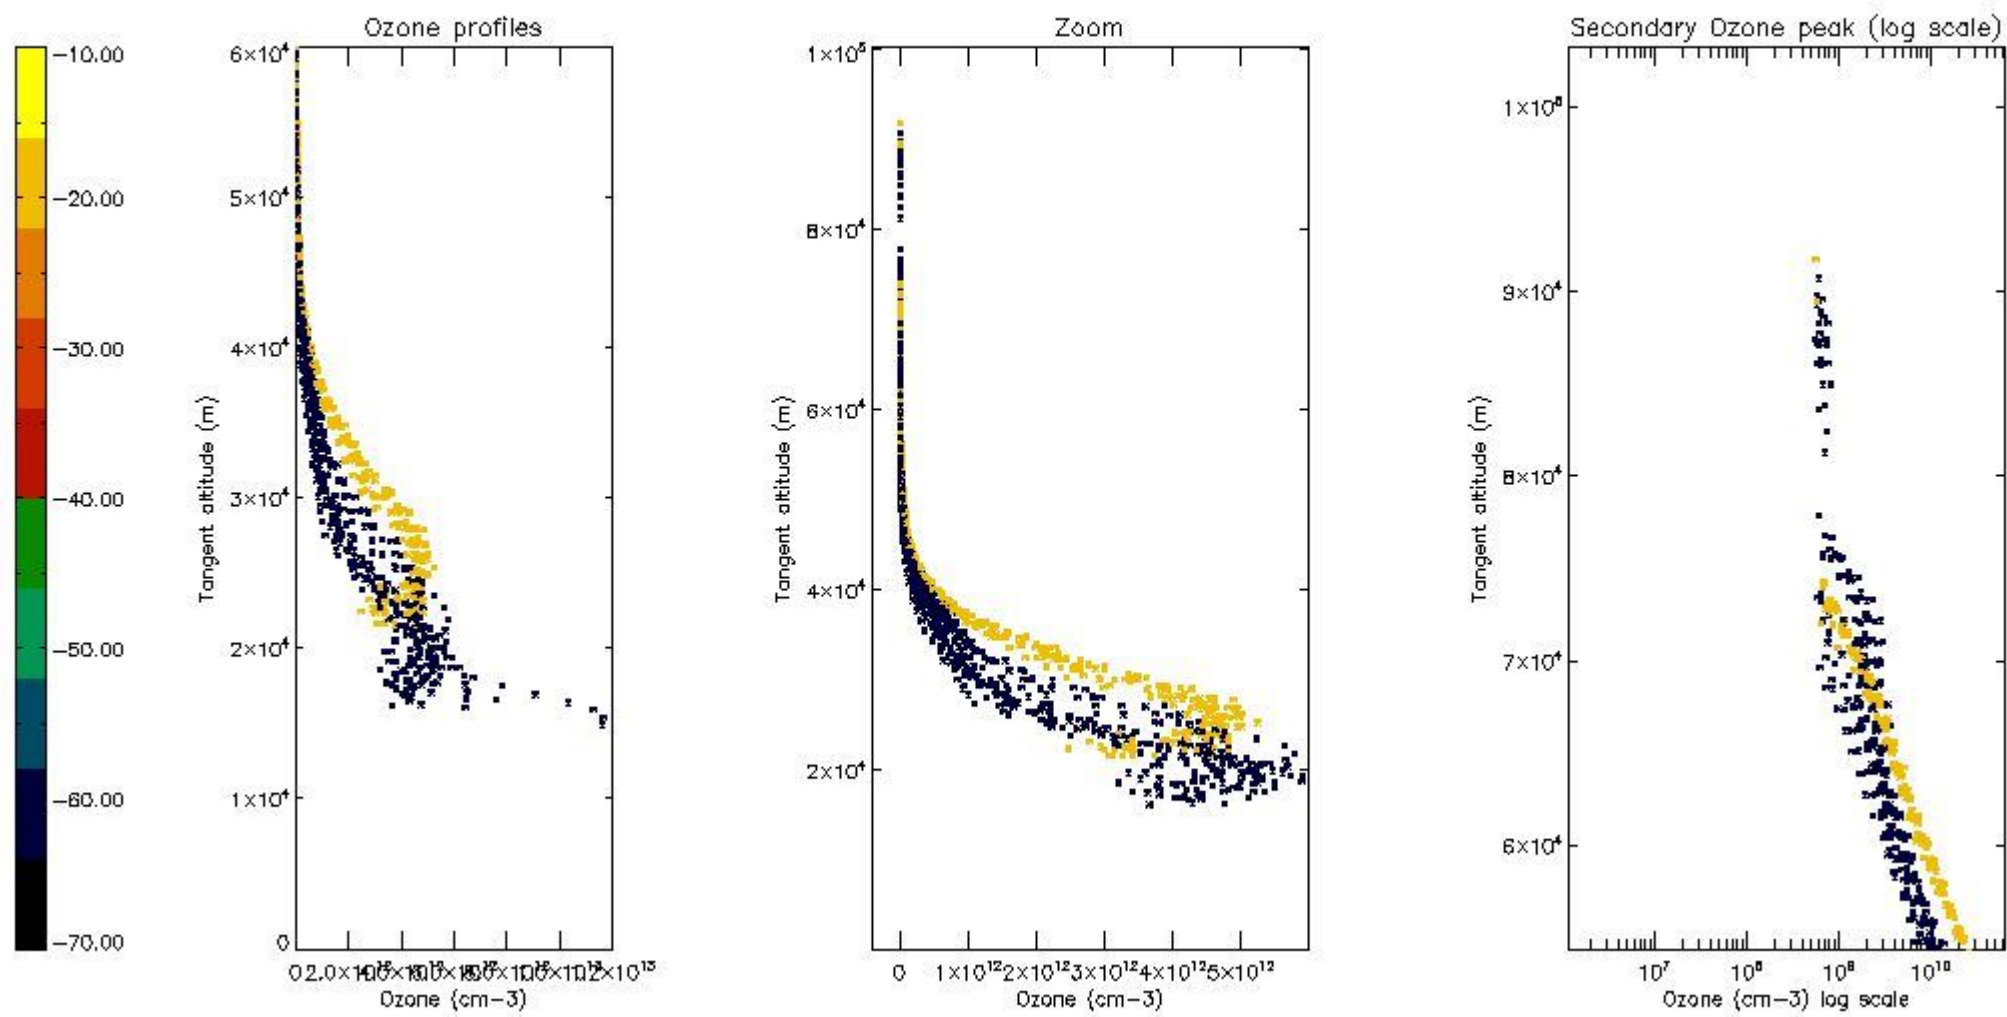

STD < 10	7
STD < 5	2

5.2 Plot ozone profiles for all STD (dark without errors)

The colorbar represents the latitude.

5.3 Plot ozone profiles where STD < 20% (dark without errors)

The colorbar represents the latitude.

5.4 Plot ozone profiles where $STD < 10\%$ (dark without errors)

The colorbar represents the latitude.

5.5 Plot ozone profiles where $STD < 5\%$ (dark without errors)

The colorbar represents the latitude.