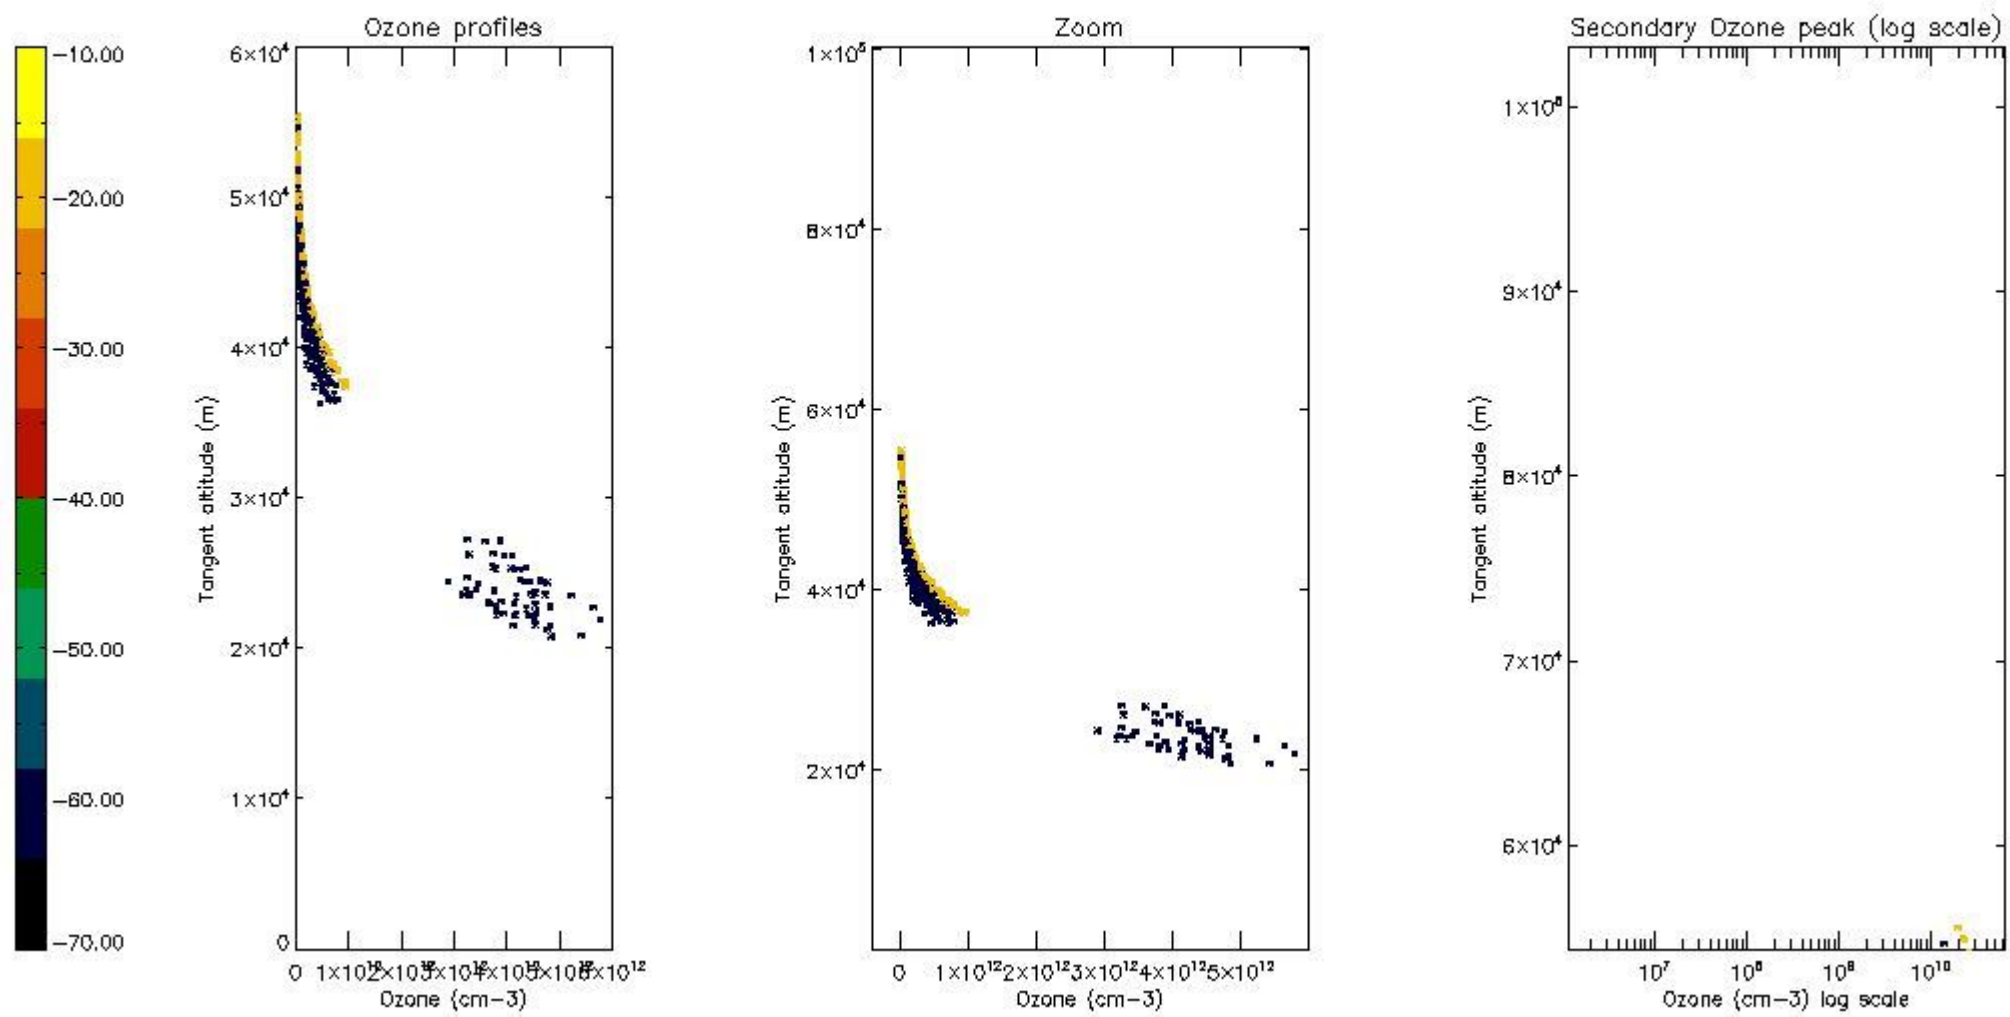

STD < 10	7
STD < 5	2

5.2 Plot ozone profiles for all STD (dark without errors)

The colorbar represents the latitude.

5.3 Plot ozone profiles where STD < 20% (dark without errors)

The colorbar represents the latitude.

5.4 Plot ozone profiles where $STD < 10\%$ (dark without errors)

The colorbar represents the latitude.

5.5 Plot ozone profiles where $STD < 5\%$ (dark without errors)

The colorbar represents the latitude.