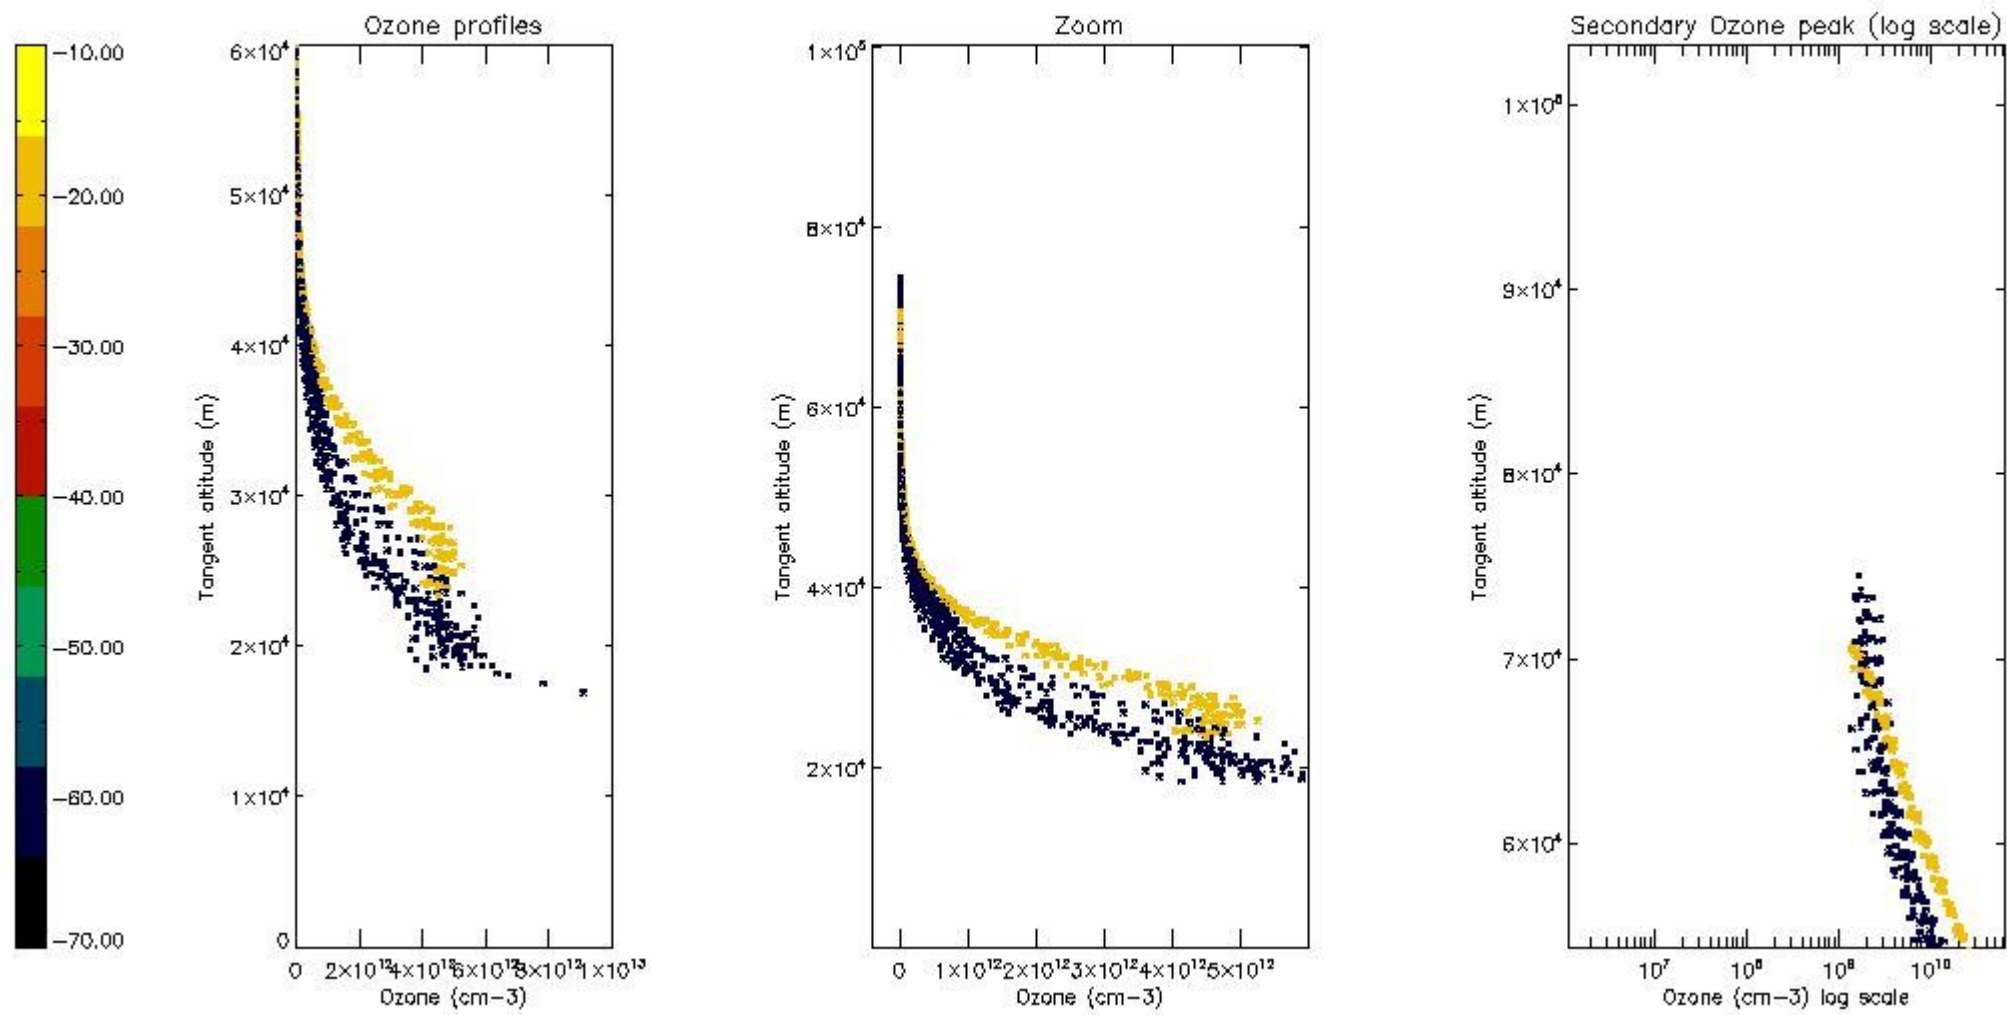

5.5 Plot ozone profiles where STD < 5% (dark without errors)

The colorbar represents the latitude.