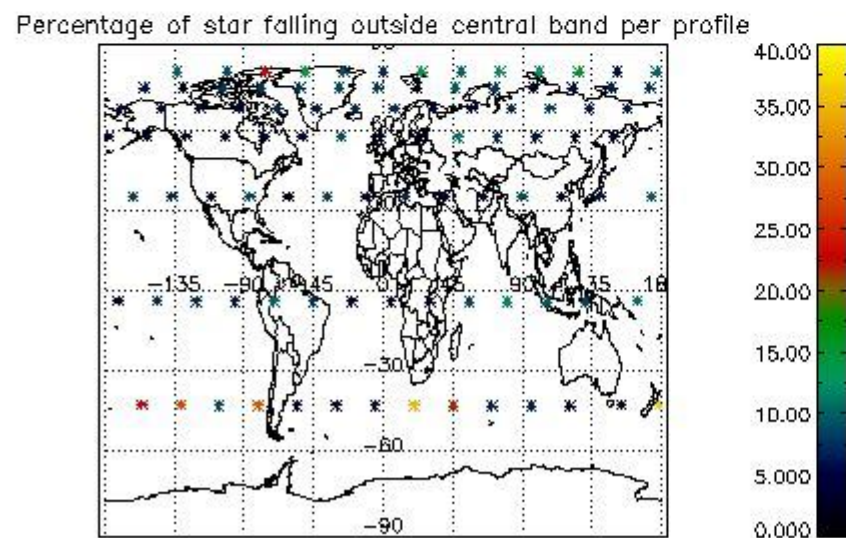

5. Trace gas profiles

5.1 Ozone statistics based on quality of products

The final quality of the products can be "measured" using the STD (Standard Deviation) attached to every point profile. This information is written to the parameter GOM_NL__2P/NL_LOCAL_SPECIES_DENSITY/o3_std of the level 2 products. The table below shows the statistics for given STD ranges.

The statistics are given with respect to the overall valid production:

- Products without fatal errors: GOM_NL__2P/MPH/PRODUCT_ERR=0
- Valid point profile: GOM_NL__2P/NL_LOCAL_SPECIES_DENSITY/pcd(0)=0

The 'Criteria' is applied to valid points of dark limb products:

- Products in dark limb illumination condition: GOM_NL__2P/NL_SUMMARY_QUALITY/obs_ill_cond=0
- Products without fatal errors: GOM_NL__2P/MPH/PRODUCT_ERR=0
- Valid point profile: GOM_NL__2P/NL_LOCAL_SPECIES_DENSITY/pcd(0)=0

So, the table below shows the percentage of dark limb and valid observations for each criteria with respect to the overall valid daily observations.

Criteria	% of total production
All STD	15
STD < 20	8