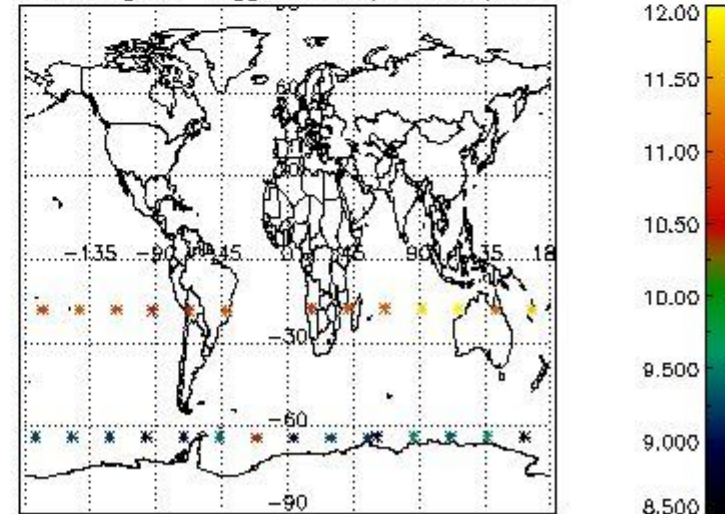

Percentage of flagged data per NO3 profile

4. Level 1 quality information per product

In this section it is plotted some information contained in the Quality Summary data set of the level 2 products that comes from the level 1b processing. Products without errors (error flag in the MPH set to "0") are used.

4.1 Plot quality information per product (time dependant) coming from level 1b processing

4.1.1 Plot level 1 quality information per product (time dependant): ENVISAT ASCENDING passes