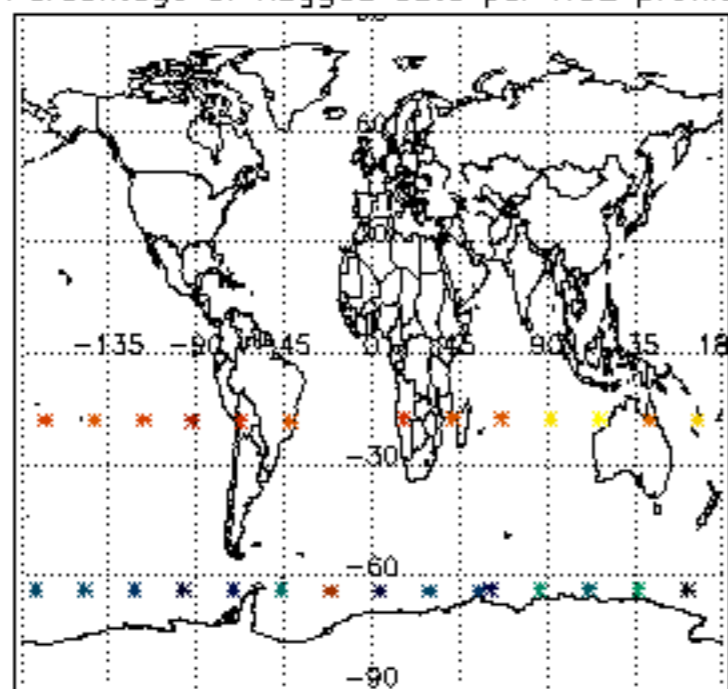

Percentage of flagged data per NO2 profile