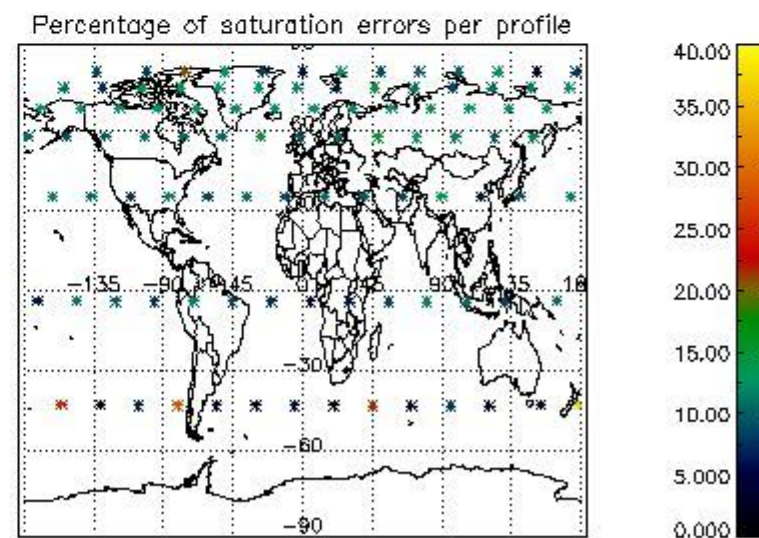

5. Trace gas profiles

5.1 Ozone statistics based on quality of products

The final quality of the products can be "measured" using the STD (Standard Deviation) attached to every point profile. This information is written to the parameter GOM_NL__2P/NL_LOCAL_SPECIES_DENSITY/o3_std of the level 2 products. The table below shows the statistics for given STD ranges.

The statistics are given with respect to the overall valid production:

- Products without fatal errors: GOM_NL__2P/MPH/PRODUCT_ERR=0
- Valid point profile: GOM_NL__2P/NL_LOCAL_SPECIES_DENSITY/pcd(0)=0

The 'Criteria' is applied to valid points of dark limb products:

- Products in dark limb illumination condition: GOM_NL__2P/NL_SUMMARY_QUALITY/obs_ill_cond=0
- Products without fatal errors: GOM_NL__2P/MPH/PRODUCT_ERR=0
- Valid point profile: GOM_NL__2P/NL_LOCAL_SPECIES_DENSITY/pcd(0)=0

So, the table below shows the percentage of dark limb and valid observations for each criteria with respect to the overall valid daily observations.

Criteria	% of total production
All STD	15
STD < 20	8