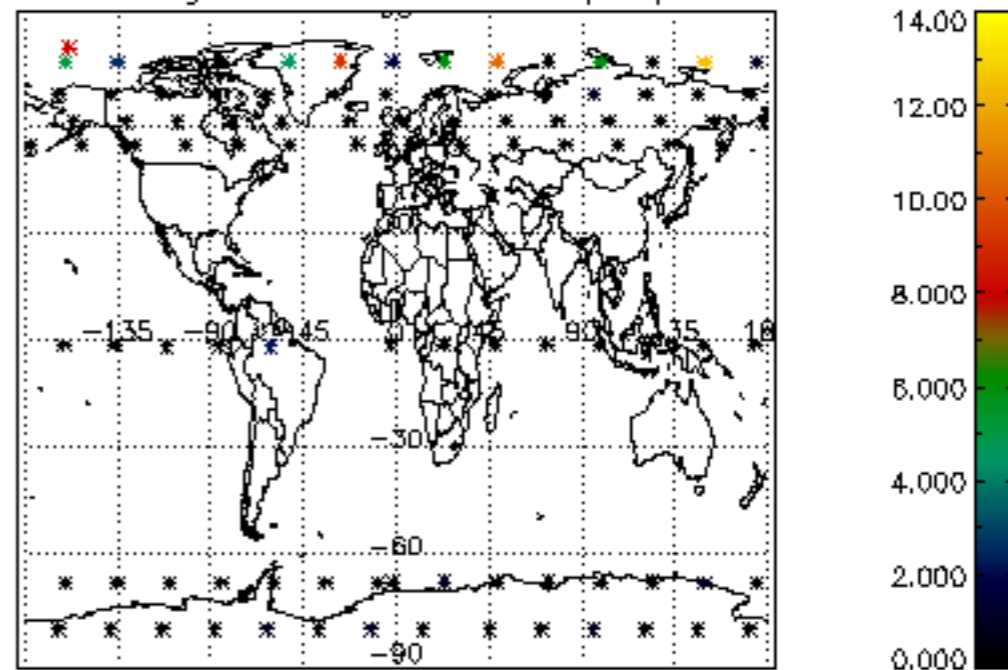

Percentage of datation errors per profile

Percentage of saturation errors per profile