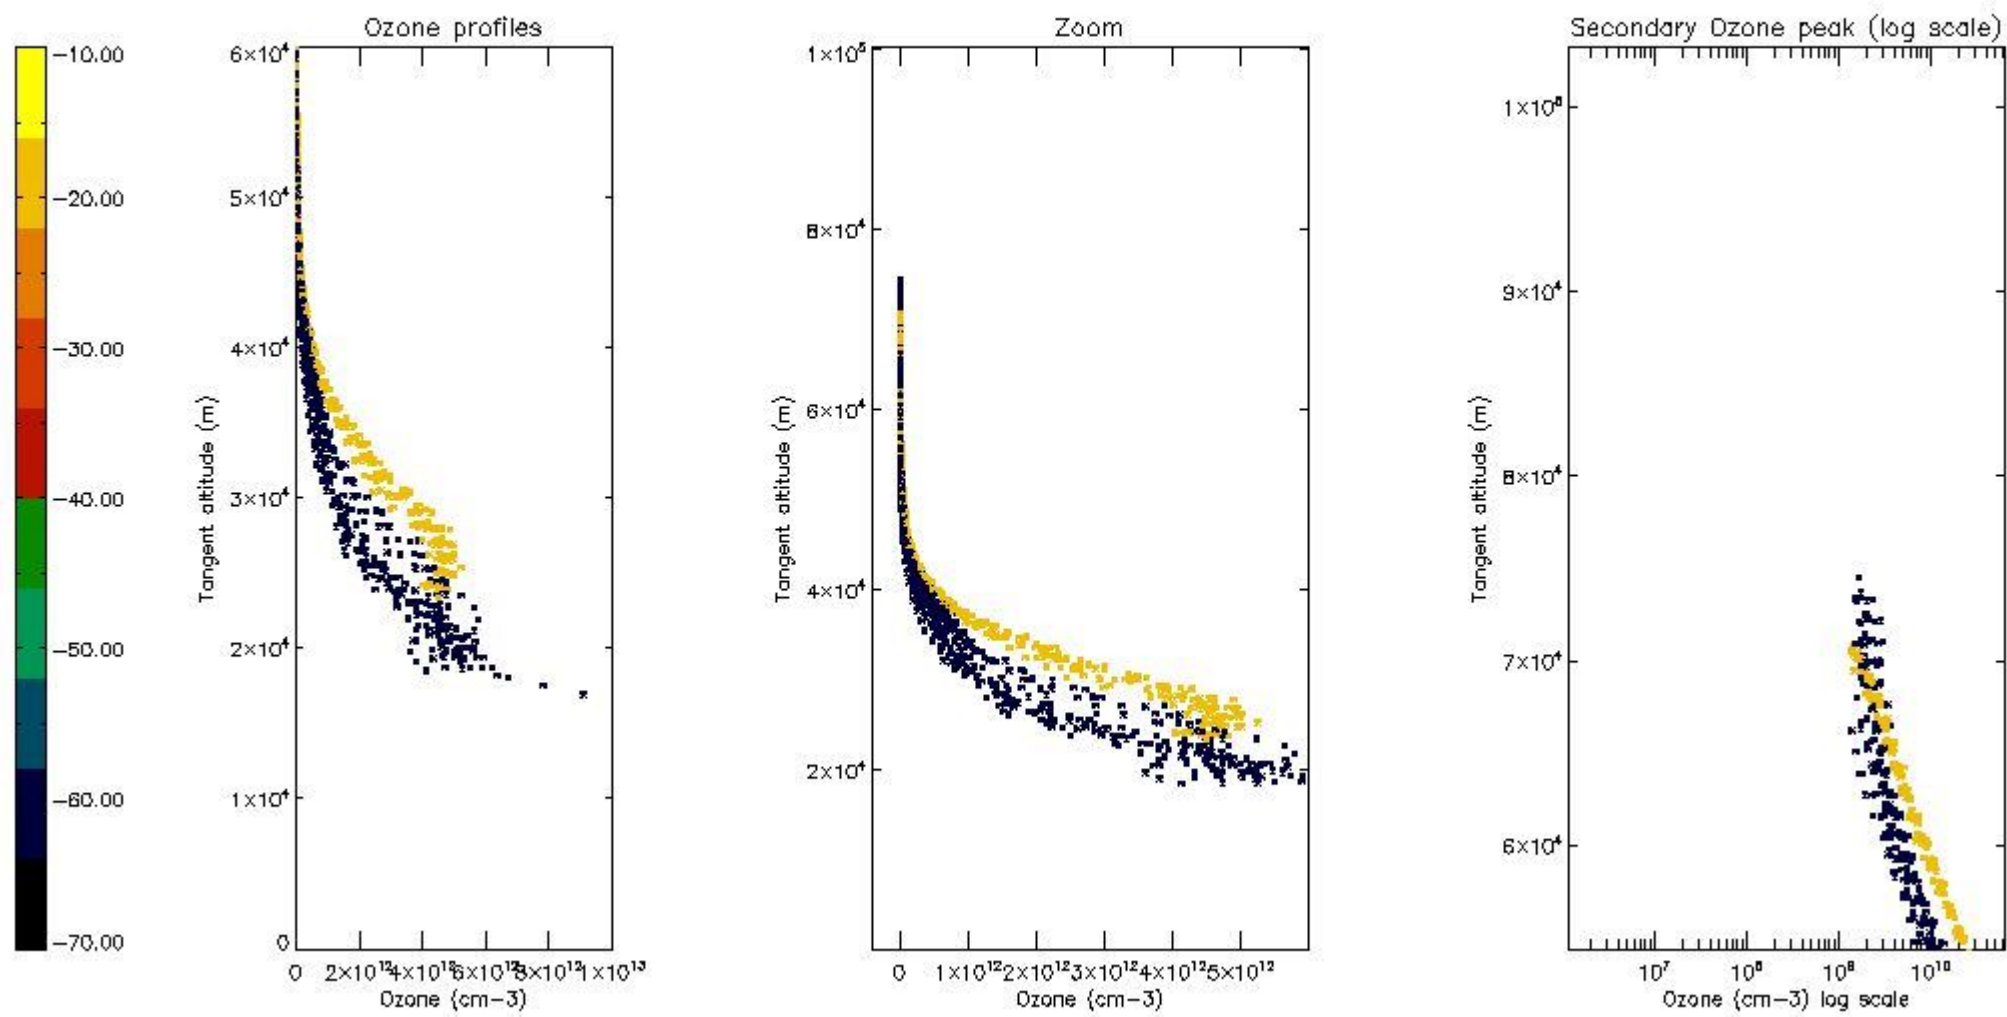

STD < 10	7
STD < 5	2

5.2 Plot ozone profiles for all STD (dark without errors)

The colorbar represents the latitude.

5.3 Plot ozone profiles where STD < 20% (dark without errors)

The colorbar represents the latitude.

5.4 Plot ozone profiles where $STD < 10\%$ (dark without errors)

The colorbar represents the latitude.

5.5 Plot ozone profiles where $STD < 5\%$ (dark without errors)

The colorbar represents the latitude.