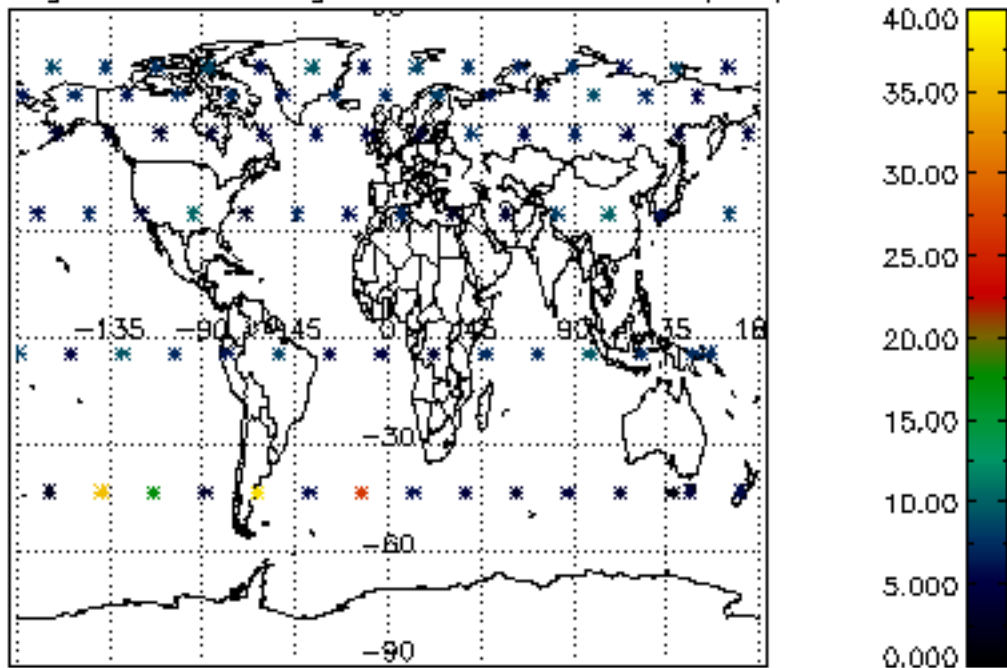

Percentage of star falling outside central band per profile