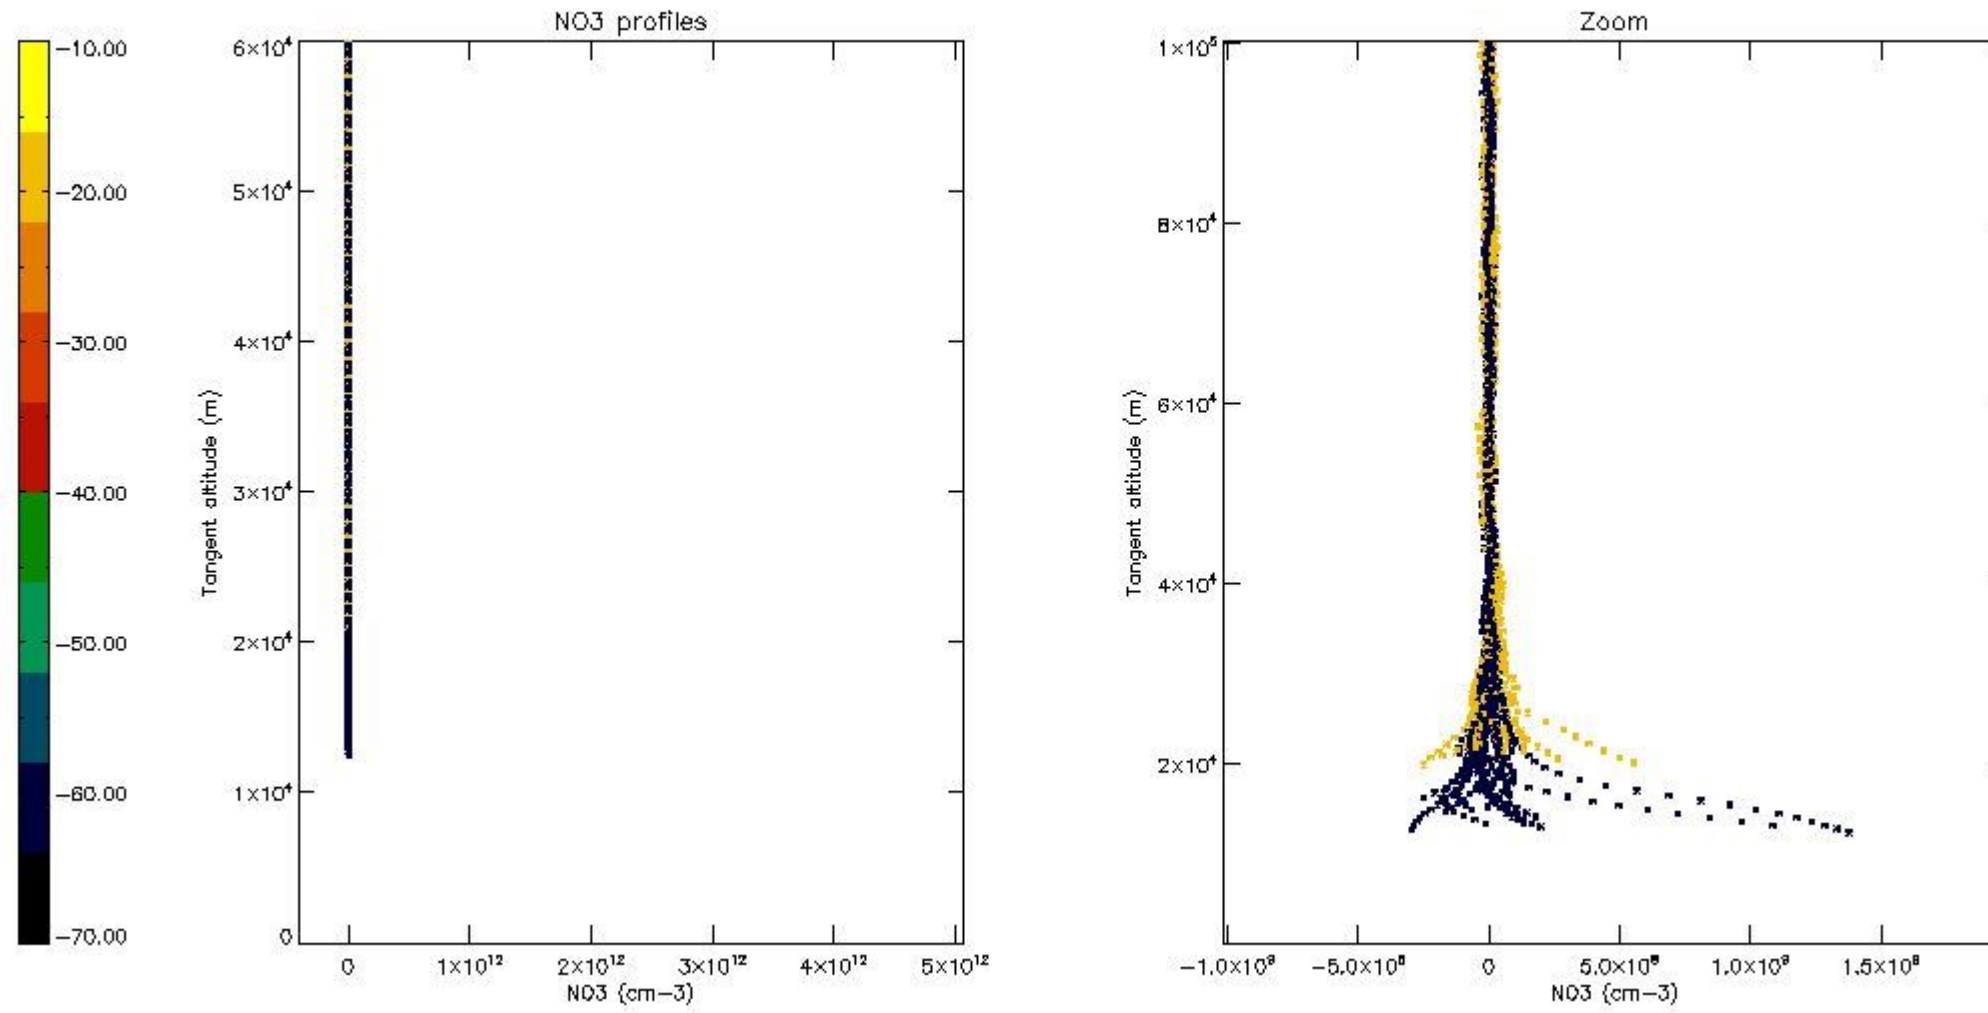

6. Auxiliary Data Files used for the production reported in section 2

The number reported in the third column indicates since which file (see list in section 2) the corresponding auxiliary file has been used. The fourth column is the date of those product files.

Type	Auxiliary Filename	Used since product	Used since product date
INST_PHYS_CHARACTERISTICS	GOM_INS_AXVIEC20091111_143220_20030716_120000_20500101_000000	1	16-MAY-2009 00:05:44
LEVEL-2_PROC_CONFIG	GOM_PR2_AXVIEC20091111_152718_20020301_000000_20500101_000000	1	16-MAY-2009 00:05:44
CROSS_SECTIONS_FILE	GOM_CRS_AXVIEC20091111_154832_20020301_000000_20500101_000000	1	16-MAY-2009 00:05:44