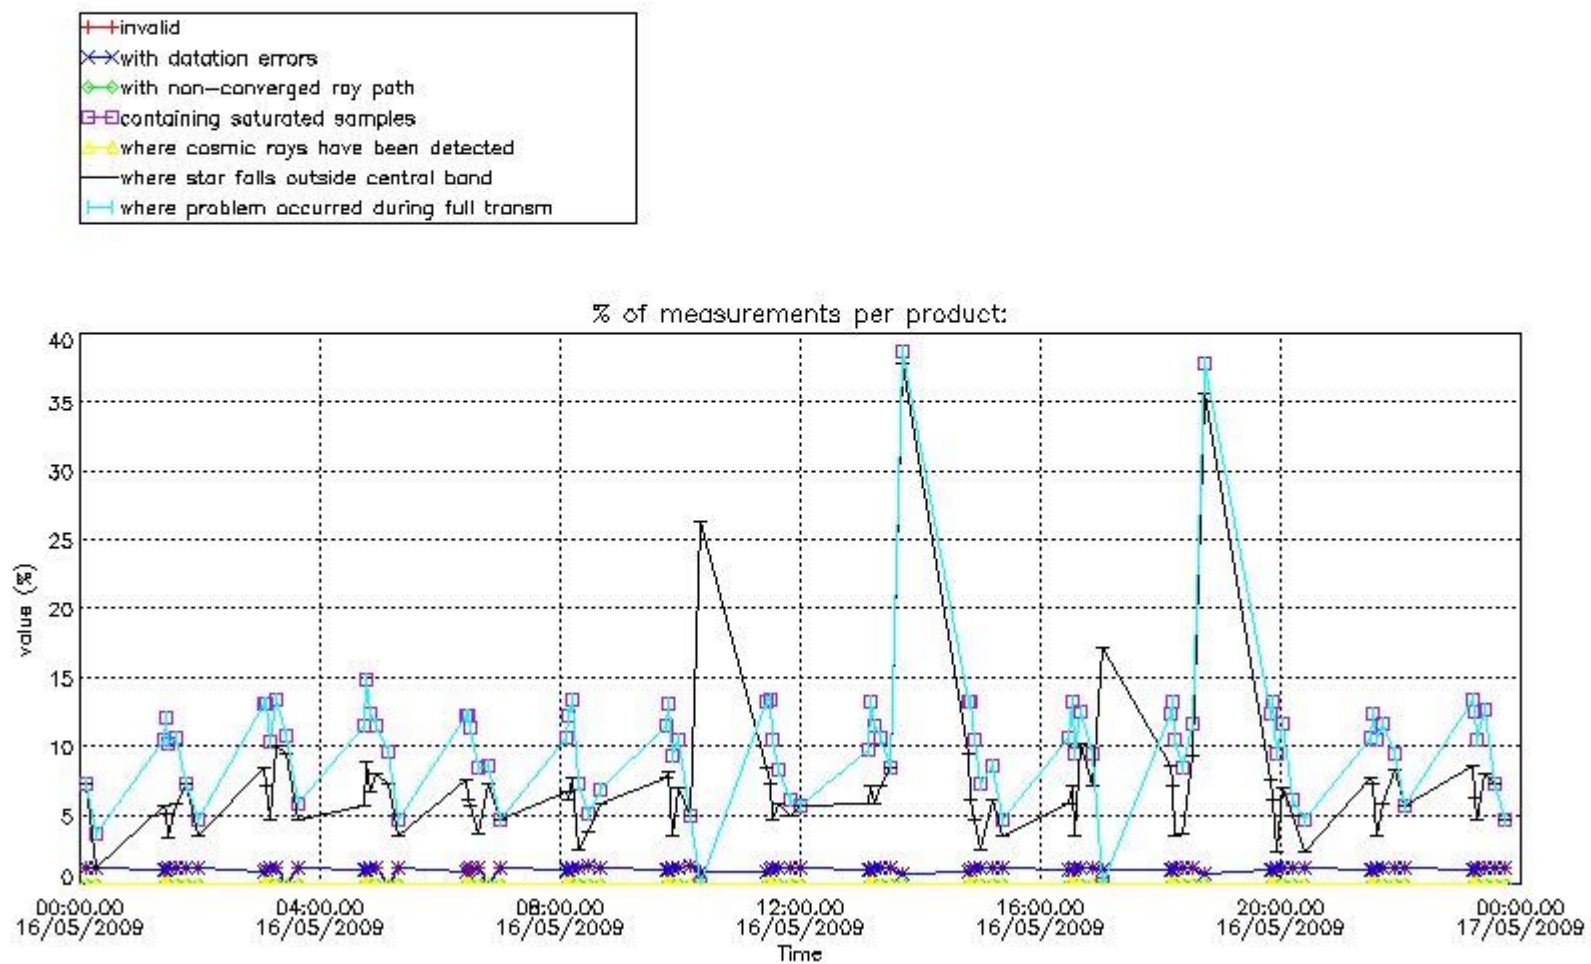

4.2 Plot quality information per product coming from level 1b processing (world map)

4.2.1 Plot level 1 quality information per product (world map): ENVISAT ASCENDING passes