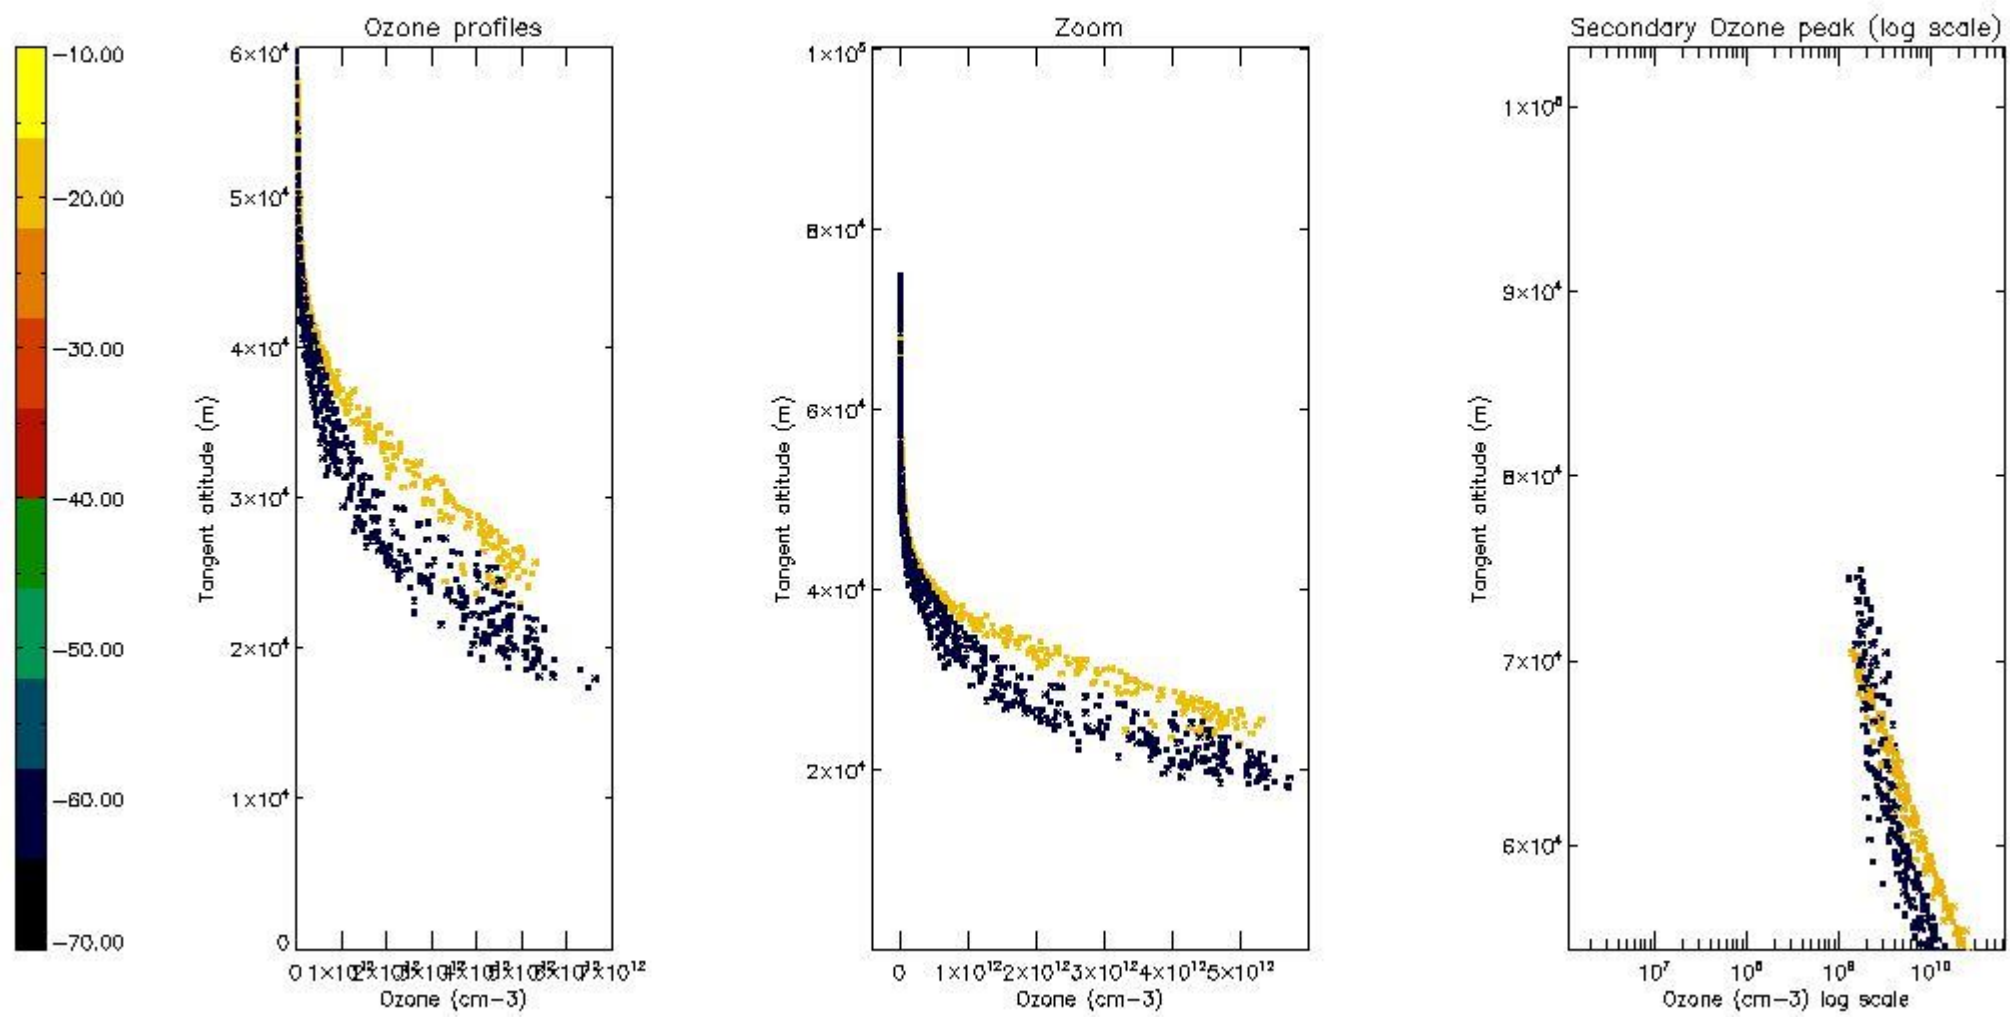

STD < 10	6
STD < 5	2

5.2 Plot ozone profiles for all STD (dark without errors)

The colorbar represents the latitude.

5.3 Plot ozone profiles where STD < 20% (dark without errors)

The colorbar represents the latitude.

5.4 Plot ozone profiles where STD < 10% (dark without errors)

The colorbar represents the latitude.

5.5 Plot ozone profiles where STD < 5% (dark without errors)

The colorbar represents the latitude.

5.6 Plot NO₂ profiles for all STD (dark without errors)