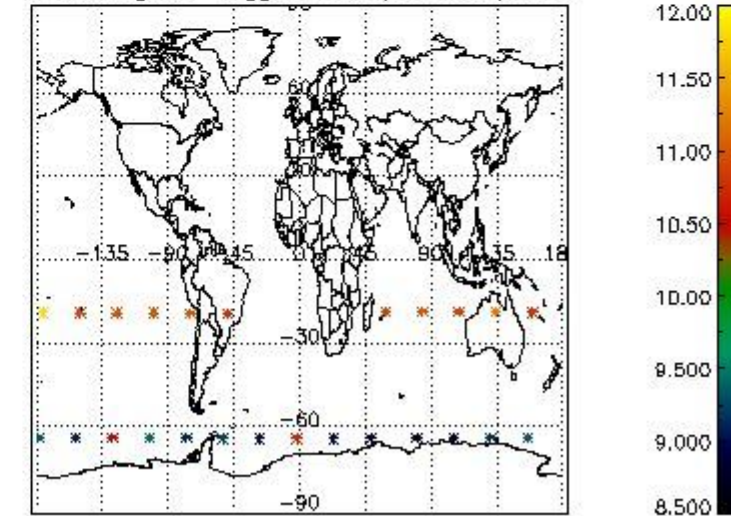

Percentage of flagged data per NO3 profile

4. Level 1 quality information per product

In this section it is plotted some information contained in the Quality Summary data set of the level 2 products that comes from the level 1b processing. Products without errors (error flag in the MPH set to "0") are used.

4.1 Plot quality information per product (time dependant) coming from level 1b processing

4.1.1 Plot level 1 quality information per product (time dependant): ENVISAT ASCENDING passes