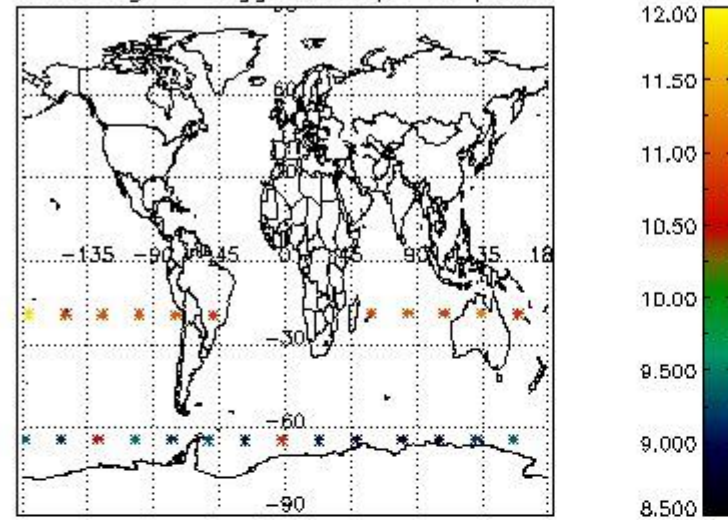

3. Quality information per product

In this section it is plotted some information contained in the Quality Summary data set of the level 2 products. Only products in dark limb conditions and without errors (error flag in the MPH set to "0") are used.

3.1 Plot quality information per product (time dependant)

3.2 Plot quality information per product (world map)

Percentage of flagged data per O3 profile

Percentage of flagged data per H2O profile

Percentage of flagged data per NO2 profile