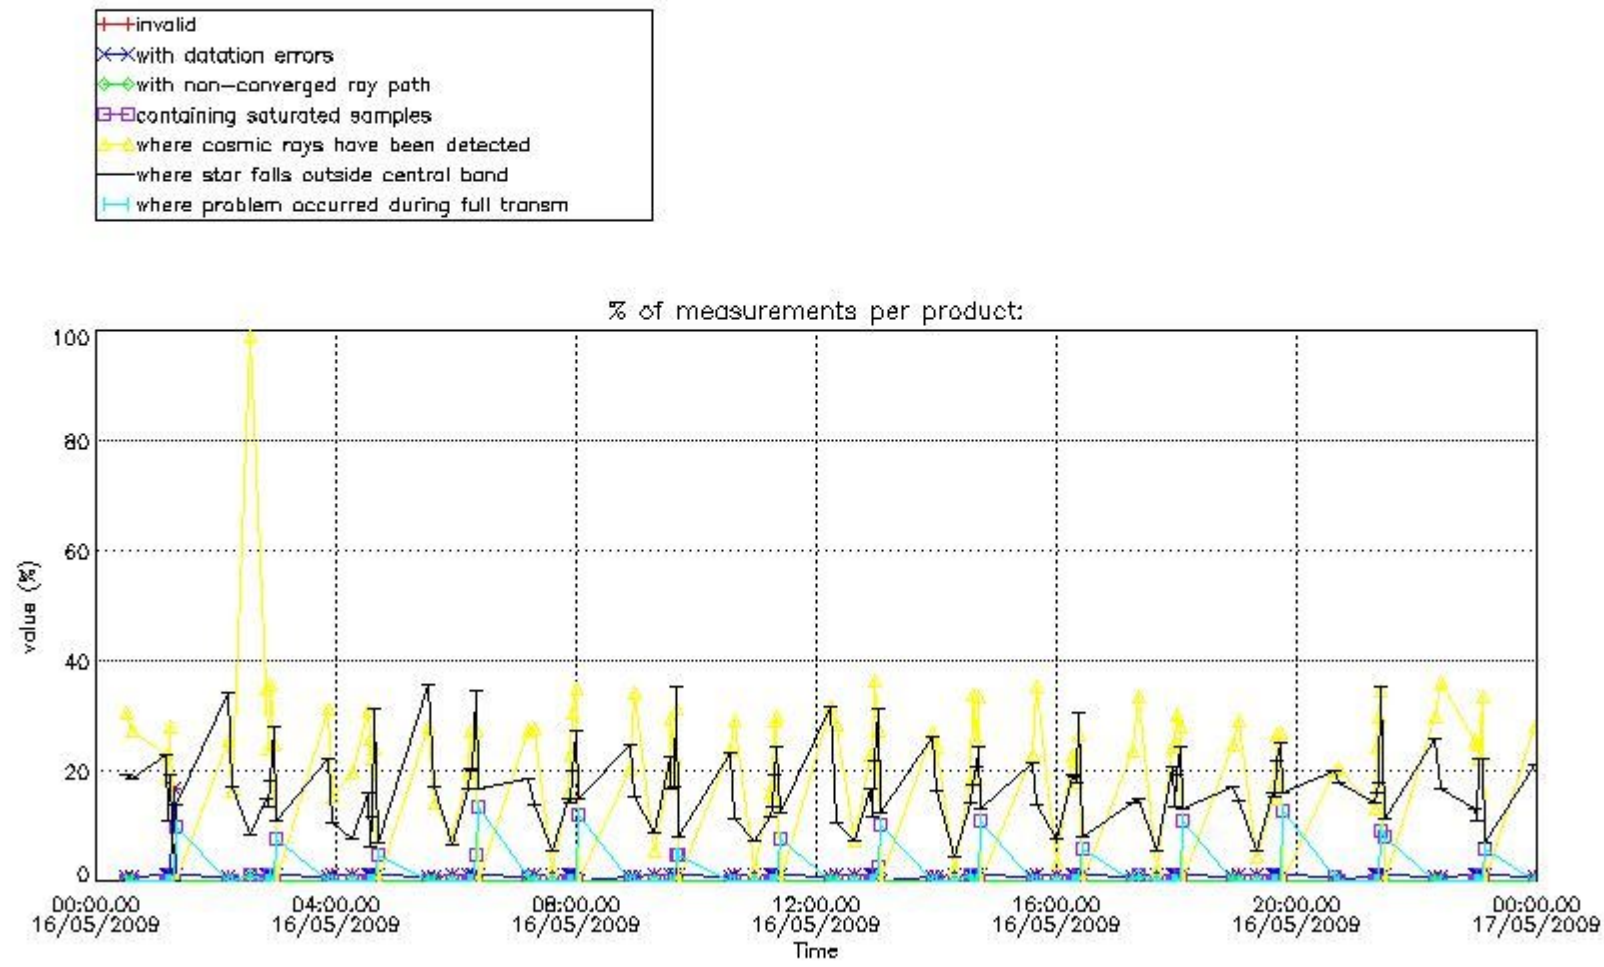

3.1 Plot quality information per product (time dependant)

3.2 Plot quality information per product (world map)

Percentage of flagged data per O3 profile

Percentage of flagged data per H2O profile

Percentage of flagged data per NO2 profile

Percentage of flagged data per NO3 profile

4. Level 1 quality information per product

In this section it is plotted some information contained in the Quality Summary data set of the level 2 products that comes from the level 1b processing. Products without errors (error flag in the MPH set to "0") are used.

4.1 Plot quality information per product (time dependant) coming from level 1b processing

4.1.1 Plot level 1 quality information per product (time dependant): ENVISAT ASCENDING passes

4.1.2 Plot level 1 quality information per product (time dependant): ENVI SAT DESCENDING passes