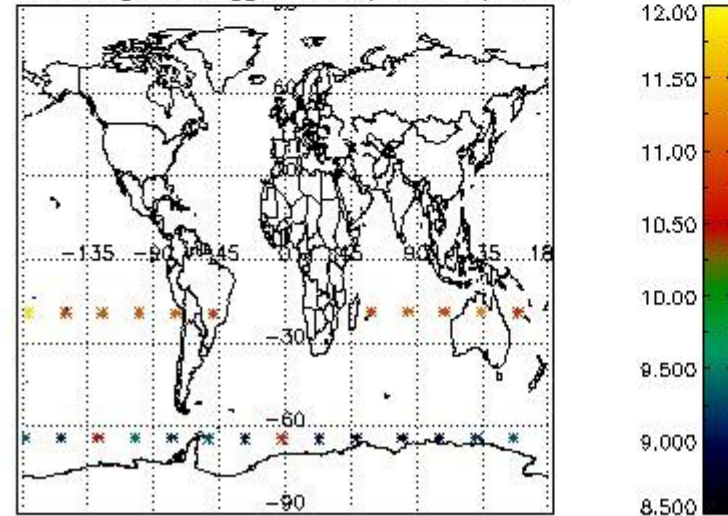

3.1 Plot quality information per product (time dependant)

3.2 Plot quality information per product (world map)

Percentage of flagged data per O3 profile

Percentage of flagged data per H2O profile

Percentage of flagged data per NO2 profile