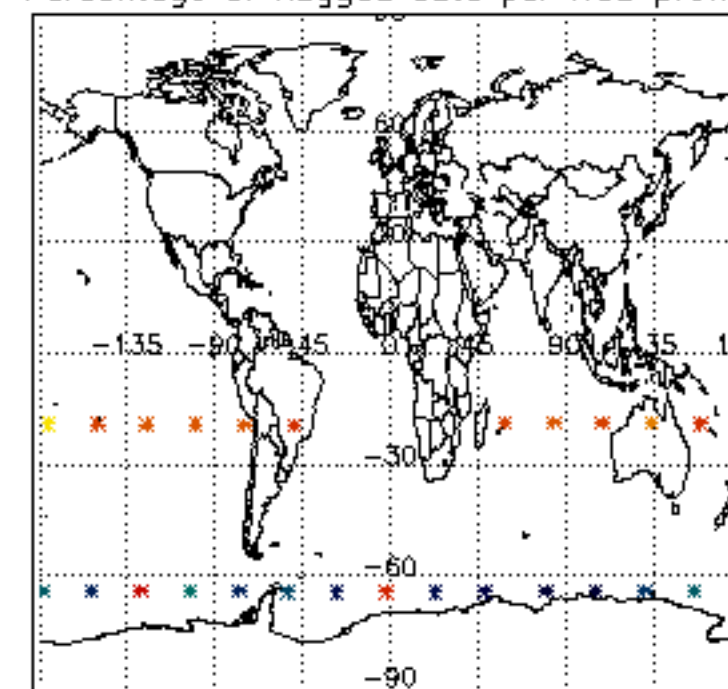

Percentage of flagged data per NO3 profile