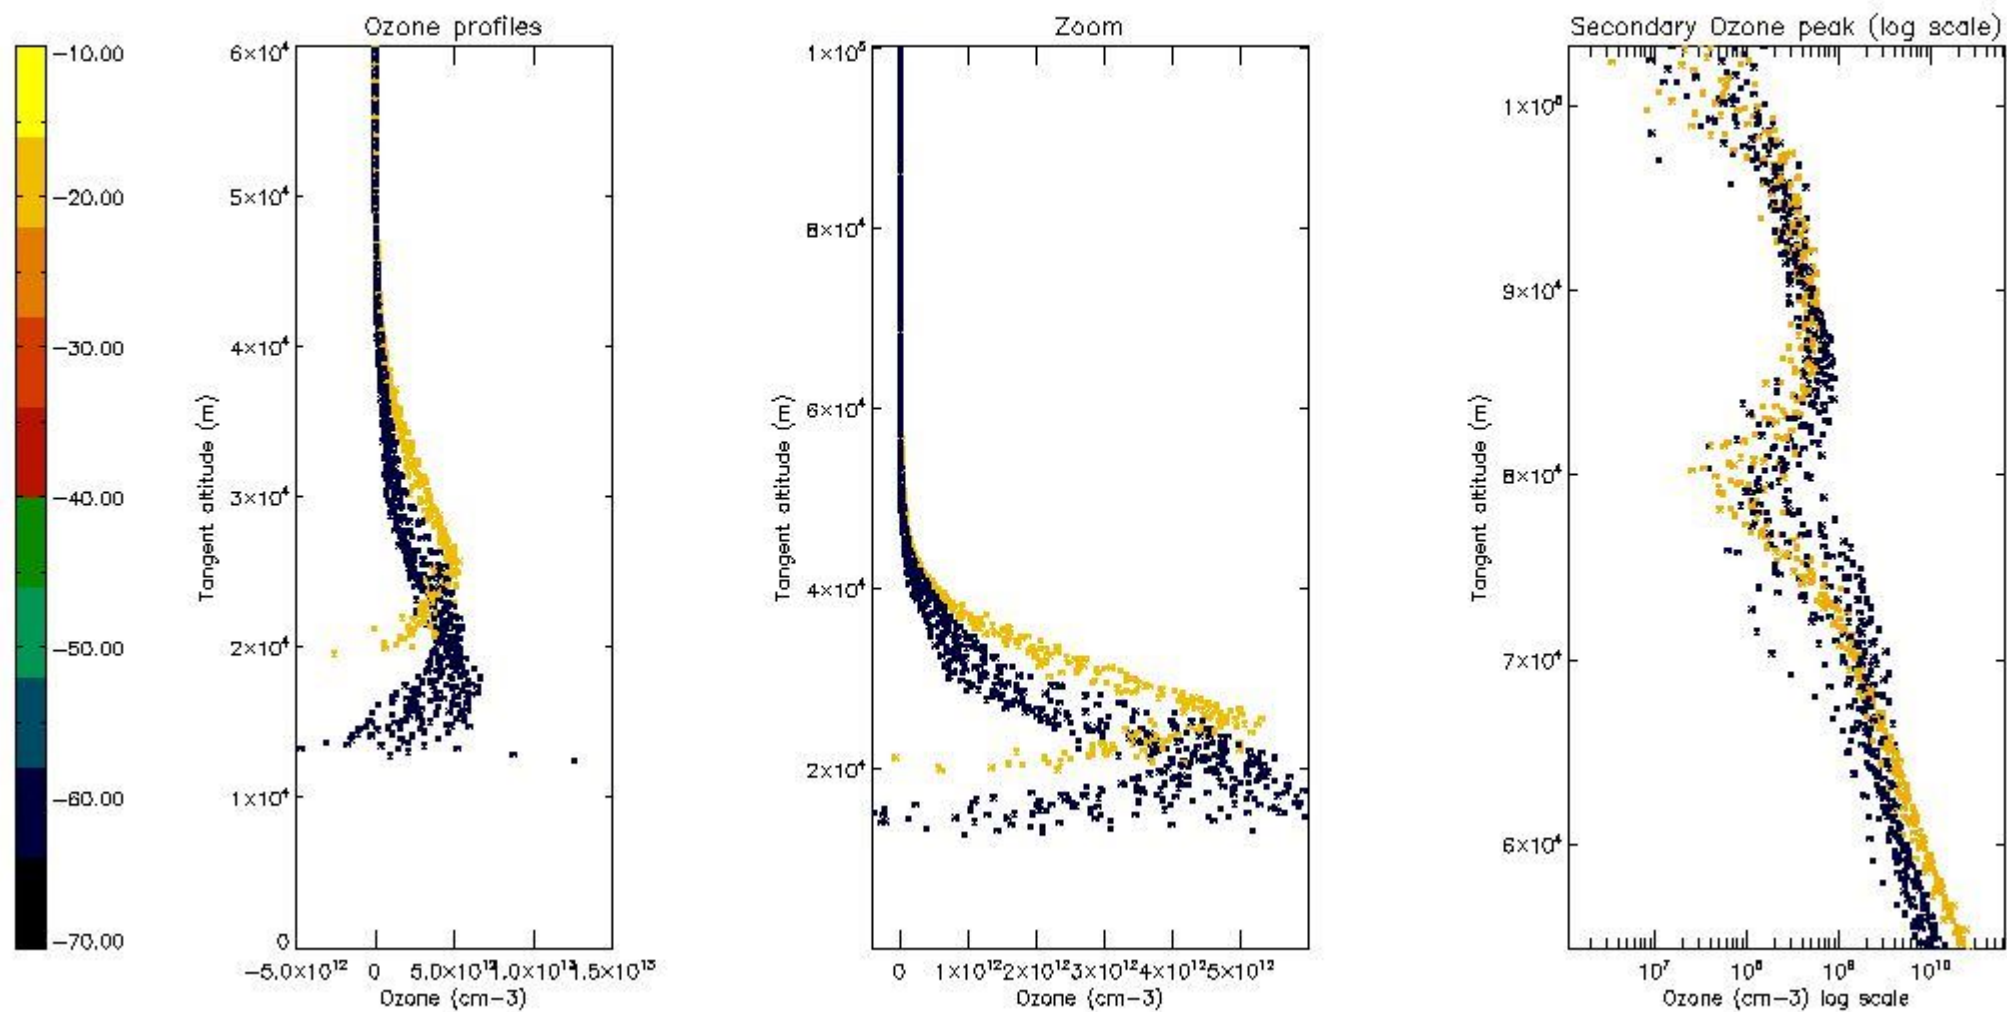

STD < 10	6
STD < 5	2

5.2 Plot ozone profiles for all STD (dark without errors)

The colorbar represents the latitude.

5.3 Plot ozone profiles where STD < 20% (dark without errors)

The colorbar represents the latitude.