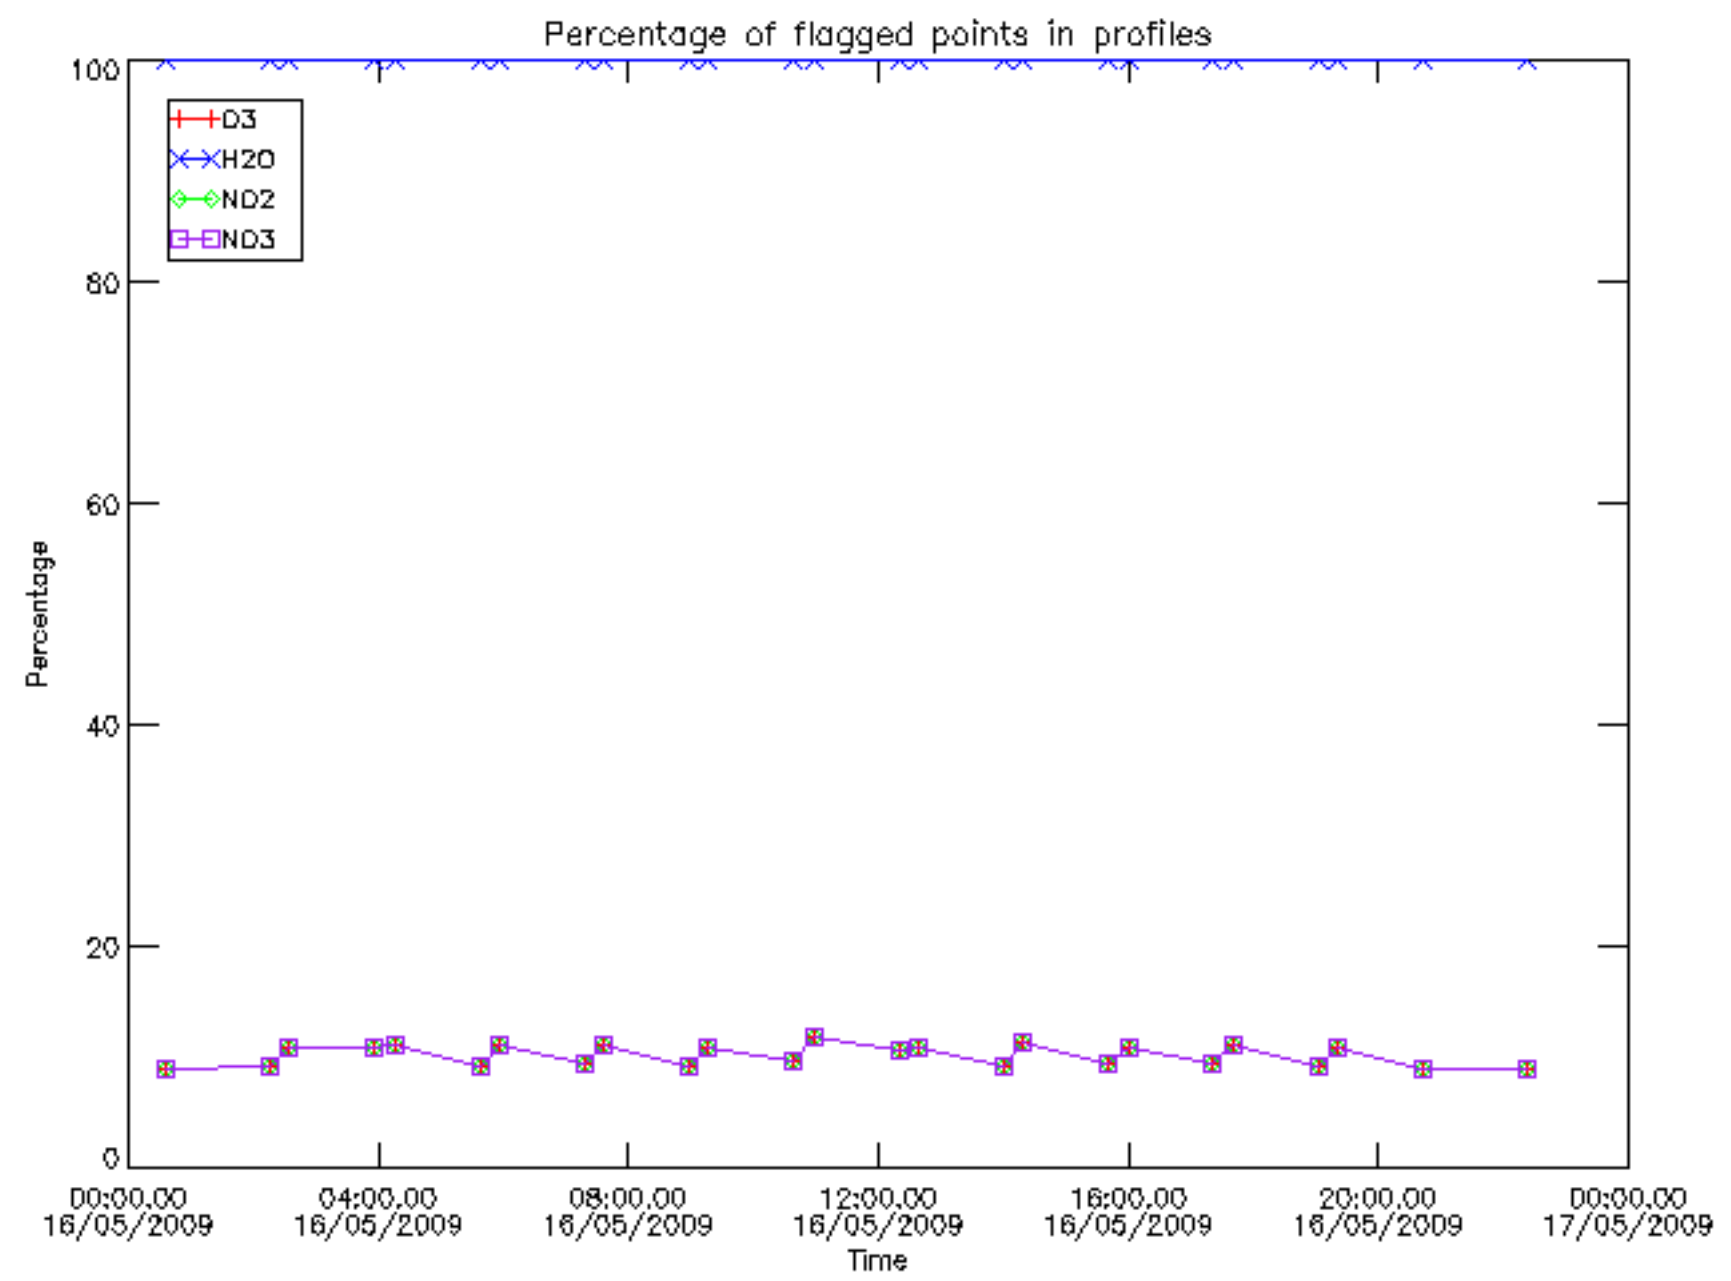

Percentage of flagged data per D3 profile

Percentage of flagged data per H2O profile