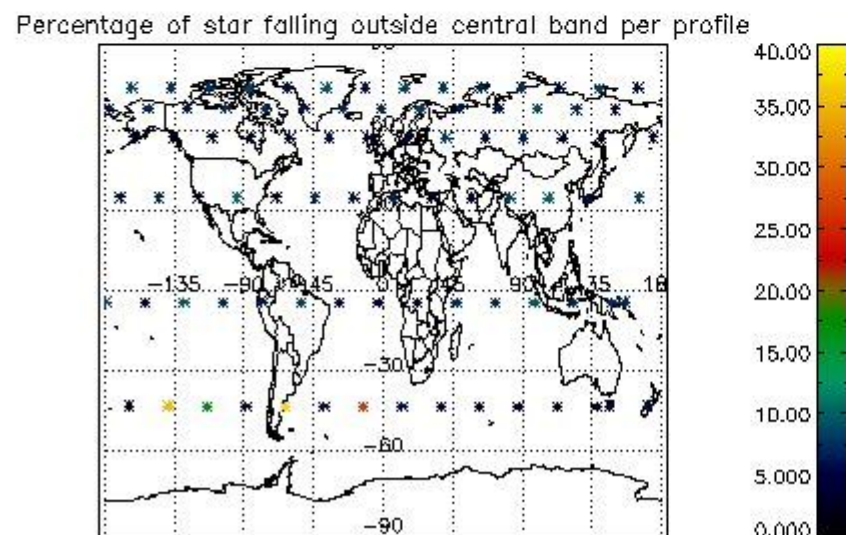

5. Trace gas profiles

5.1 Ozone statistics based on quality of products

The final quality of the products can be "measured" using the STD (Standard Deviation) attached to every point profile. This information is written to the parameter GOM_NL__2P/NL_LOCAL_SPECIES_DENSITY/o3_std of the level 2 products. The table below shows the statistics for given STD ranges.

The statistics are given with respect to the overall valid production:

- Products without fatal errors: GOM_NL__2P/MPH/PRODUCT_ERR=0
- Valid point profile: GOM_NL__2P/NL_LOCAL_SPECIES_DENSITY/pcd(0)=0

The 'Criteria' is applied to valid points of dark limb products:

- Products in dark limb illumination condition: GOM_NL__2P/NL_SUMMARY_QUALITY/obs_ill_cond=0
- Products without fatal errors: GOM_NL__2P/MPH/PRODUCT_ERR=0
- Valid point profile: GOM_NL__2P/NL_LOCAL_SPECIES_DENSITY/pcd(0)=0

So, the table below shows the percentage of dark limb and valid observations for each criteria with respect to the overall valid daily observations.

Criteria	% of total production
All STD	13
STD < 20	8