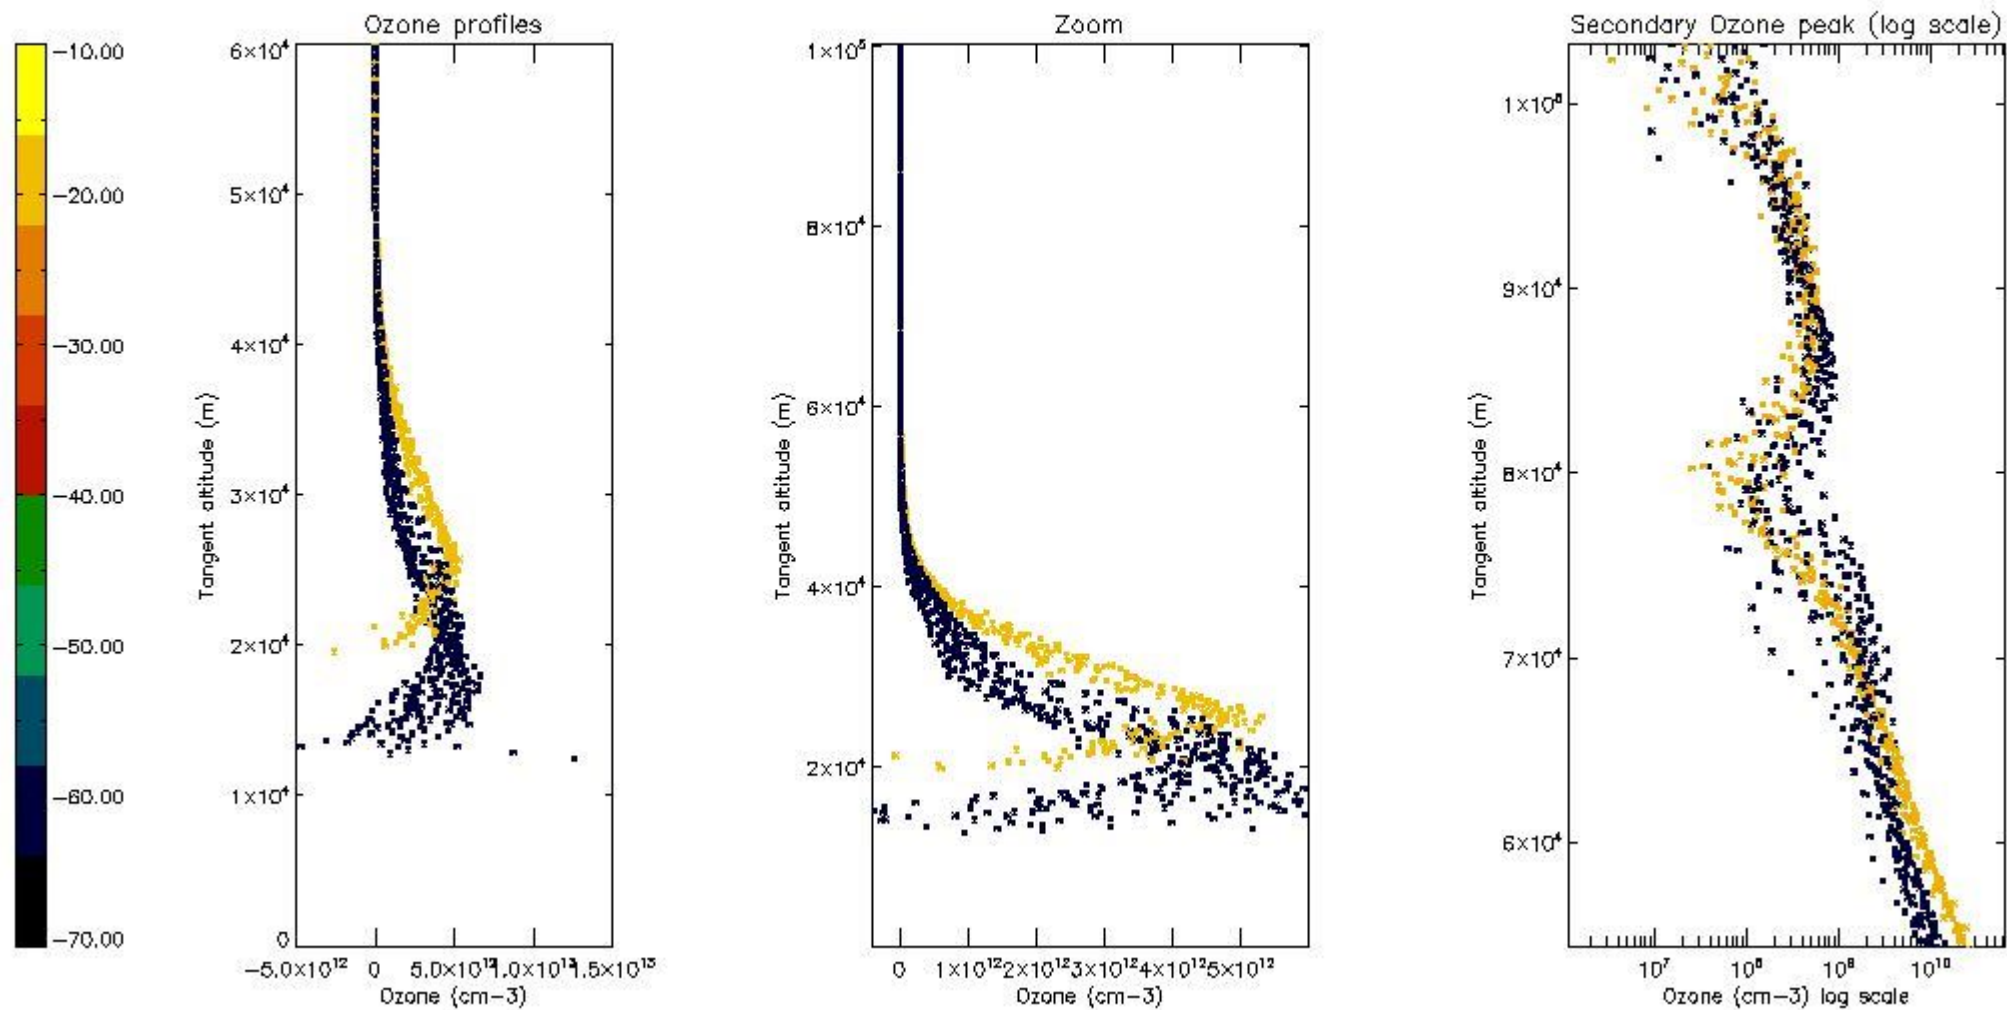

STD < 10	6
STD < 5	2

5.2 Plot ozone profiles for all STD (dark without errors)

The colorbar represents the latitude.

5.3 Plot ozone profiles where STD < 20% (dark without errors)

The colorbar represents the latitude.