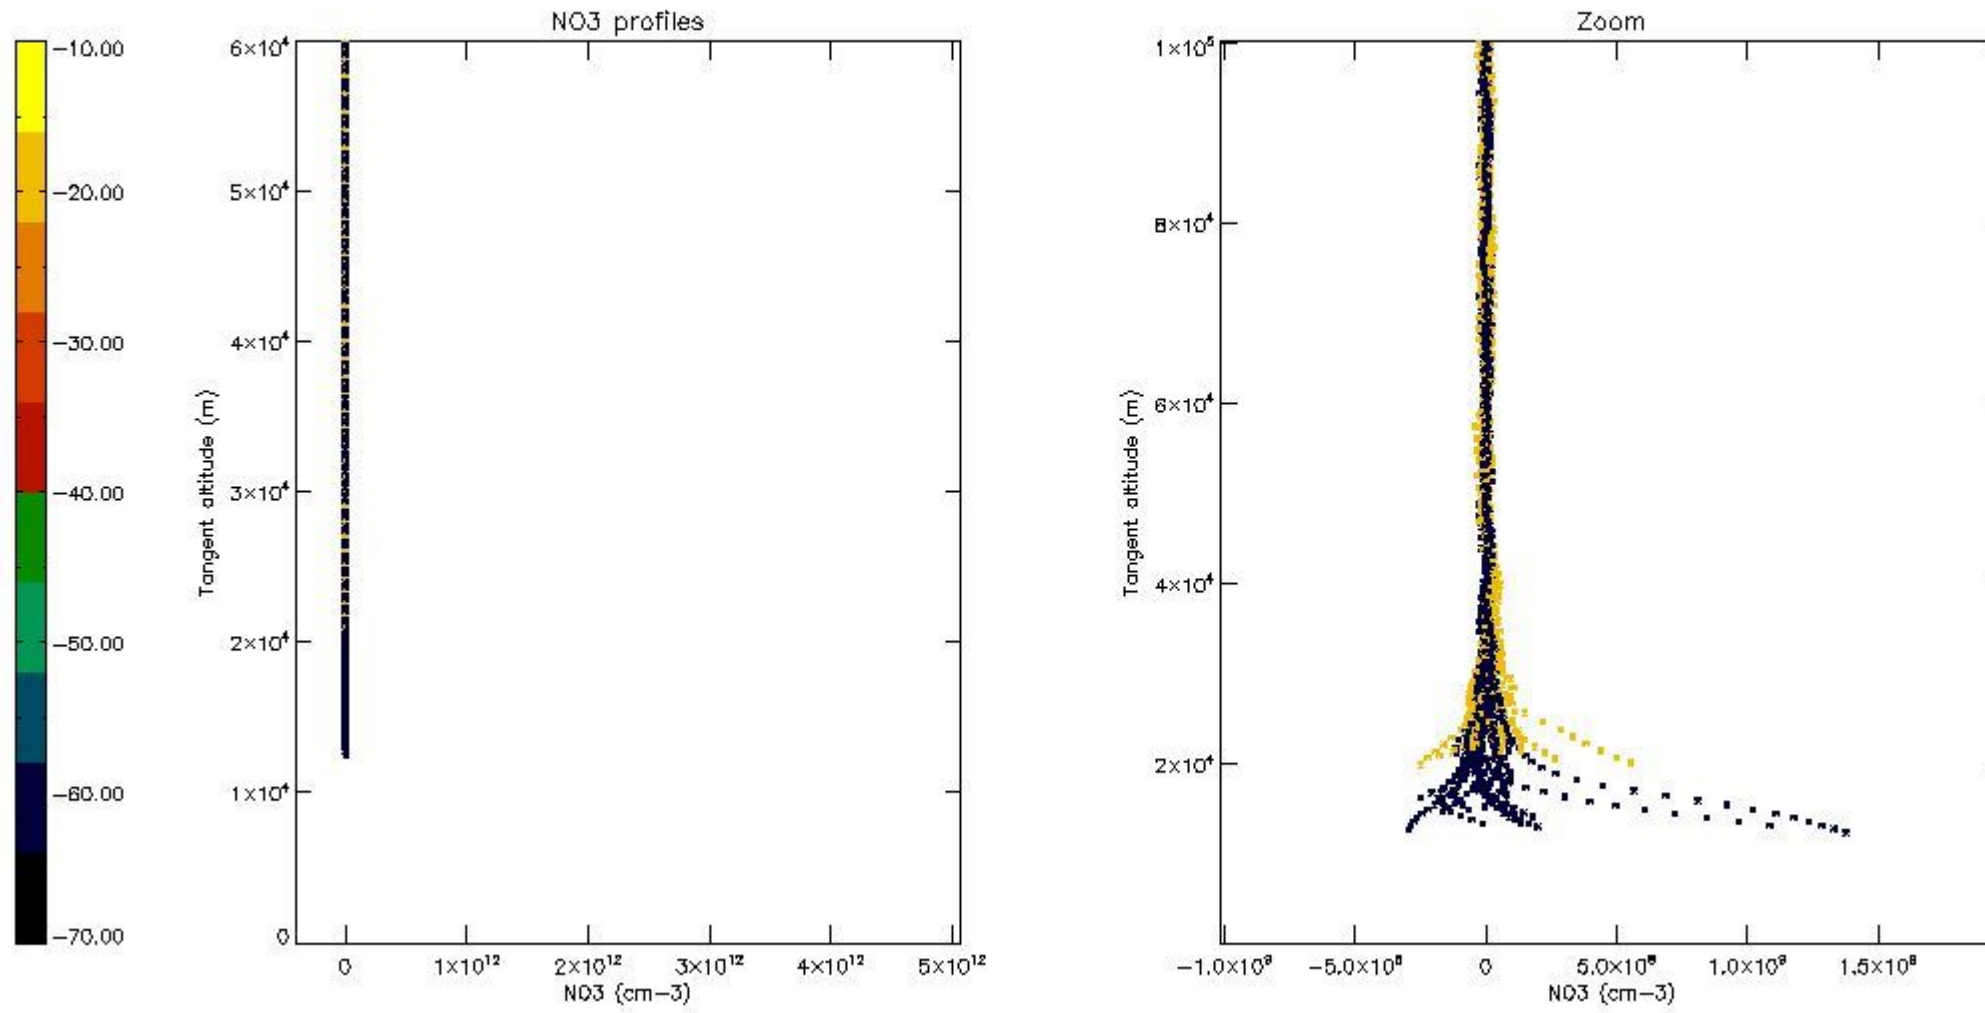

6. Auxiliary Data Files used for the production reported in section 2

The number reported in the third column indicates since which file (see list in section 2) the corresponding auxiliary file has been used. The fourth column is the date of those product files.

Type	Auxiliary Filename	Used since product	Used since product date
INST_PHYS_CHARACTERISTICS	GOM_INS_AXVIEC20091111_143220_20030716_120000_20500101_000000	1	16-MAY-2009 00:05:44
LEVEL-2_PROC_CONFIG	GOM_PR2_AXVIEC20091111_152718_20020301_000000_20500101_000000	1	16-MAY-2009 00:05:44
CROSS_SECTIONS_FILE	GOM_CRS_AXVIEC20091111_154832_20020301_000000_20500101_000000	1	16-MAY-2009 00:05:44