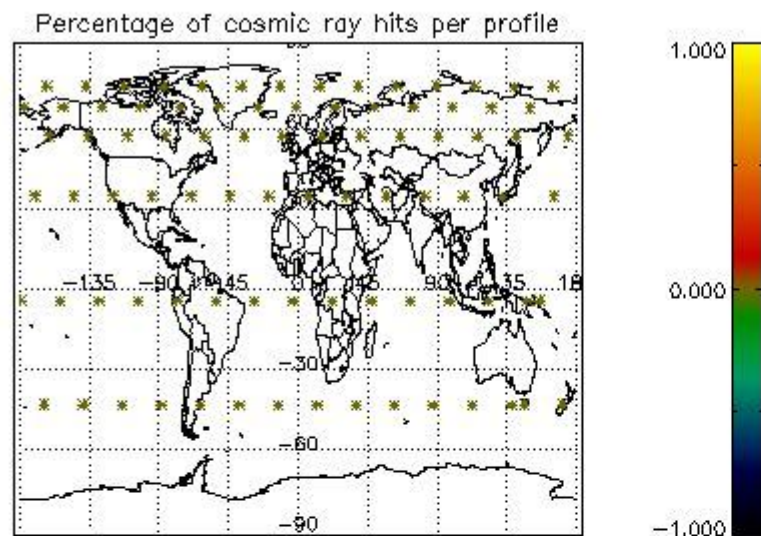

4.2.2 Plot level 1 quality information per product (world map): ENVISAT DESCENDING passes

5. Trace gas profiles

5.1 Ozone statistics based on quality of products

The final quality of the products can be "measured" using the STD (Standard Deviation) attached to every point profile. This information is written to the parameter GOM_NL__2P/NL_LOCAL_SPECIES_DENSITY/o3_std of the level 2 products. The table below shows the statistics for given STD ranges.

The statistics are given with respect to the overall valid production:

- Products without fatal errors: GOM_NL__2P/MPH/PRODUCT_ERR=0
- Valid point profile: GOM_NL__2P/NL_LOCAL_SPECIES_DENSITY/pcd(0)=0

The 'Criteria' is applied to valid points of dark limb products:

- Products in dark limb illumination condition: GOM_NL__2P/NL_SUMMARY_QUALITY/obs_ill_cond=0
- Products without fatal errors: GOM_NL__2P/MPH/PRODUCT_ERR=0
- Valid point profile: GOM_NL__2P/NL_LOCAL_SPECIES_DENSITY/pcd(0)=0

So, the table below shows the percentage of dark limb and valid observations for each criteria with respect to the overall valid daily observations.

Criteria	% of total production
All STD	13
STD < 20	8