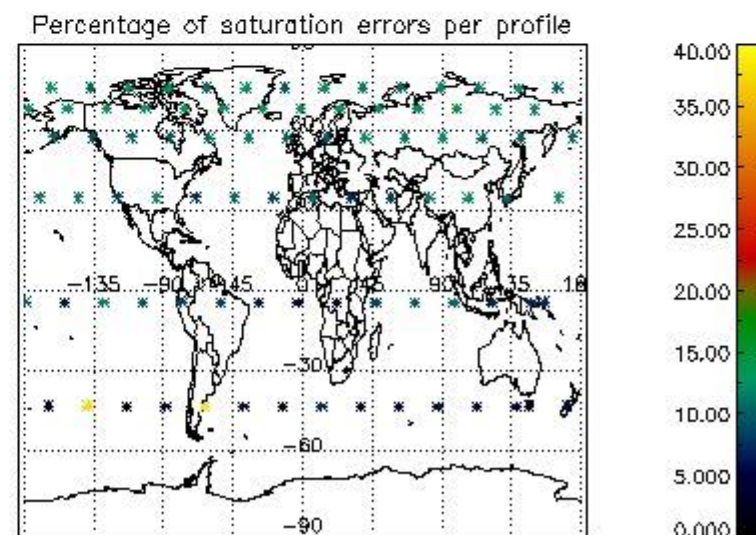

5. Trace gas profiles

5.1 Ozone statistics based on quality of products

The final quality of the products can be "measured" using the STD (Standard Deviation) attached to every point profile. This information is written to the parameter GOM_NL__2P/NL_LOCAL_SPECIES_DENSITY/o3_std of the level 2 products. The table below shows the statistics for given STD ranges.

The statistics are given with respect to the overall valid production:

- Products without fatal errors: GOM_NL__2P/MPH/PRODUCT_ERR=0
- Valid point profile: GOM_NL__2P/NL_LOCAL_SPECIES_DENSITY/pcd(0)=0

The 'Criteria' is applied to valid points of dark limb products:

- Products in dark limb illumination condition: GOM_NL__2P/NL_SUMMARY_QUALITY/obs_ill_cond=0
- Products without fatal errors: GOM_NL__2P/MPH/PRODUCT_ERR=0
- Valid point profile: GOM_NL__2P/NL_LOCAL_SPECIES_DENSITY/pcd(0)=0

So, the table below shows the percentage of dark limb and valid observations for each criteria with respect to the overall valid daily observations.

Criteria	% of total production
All STD	13
STD < 20	8