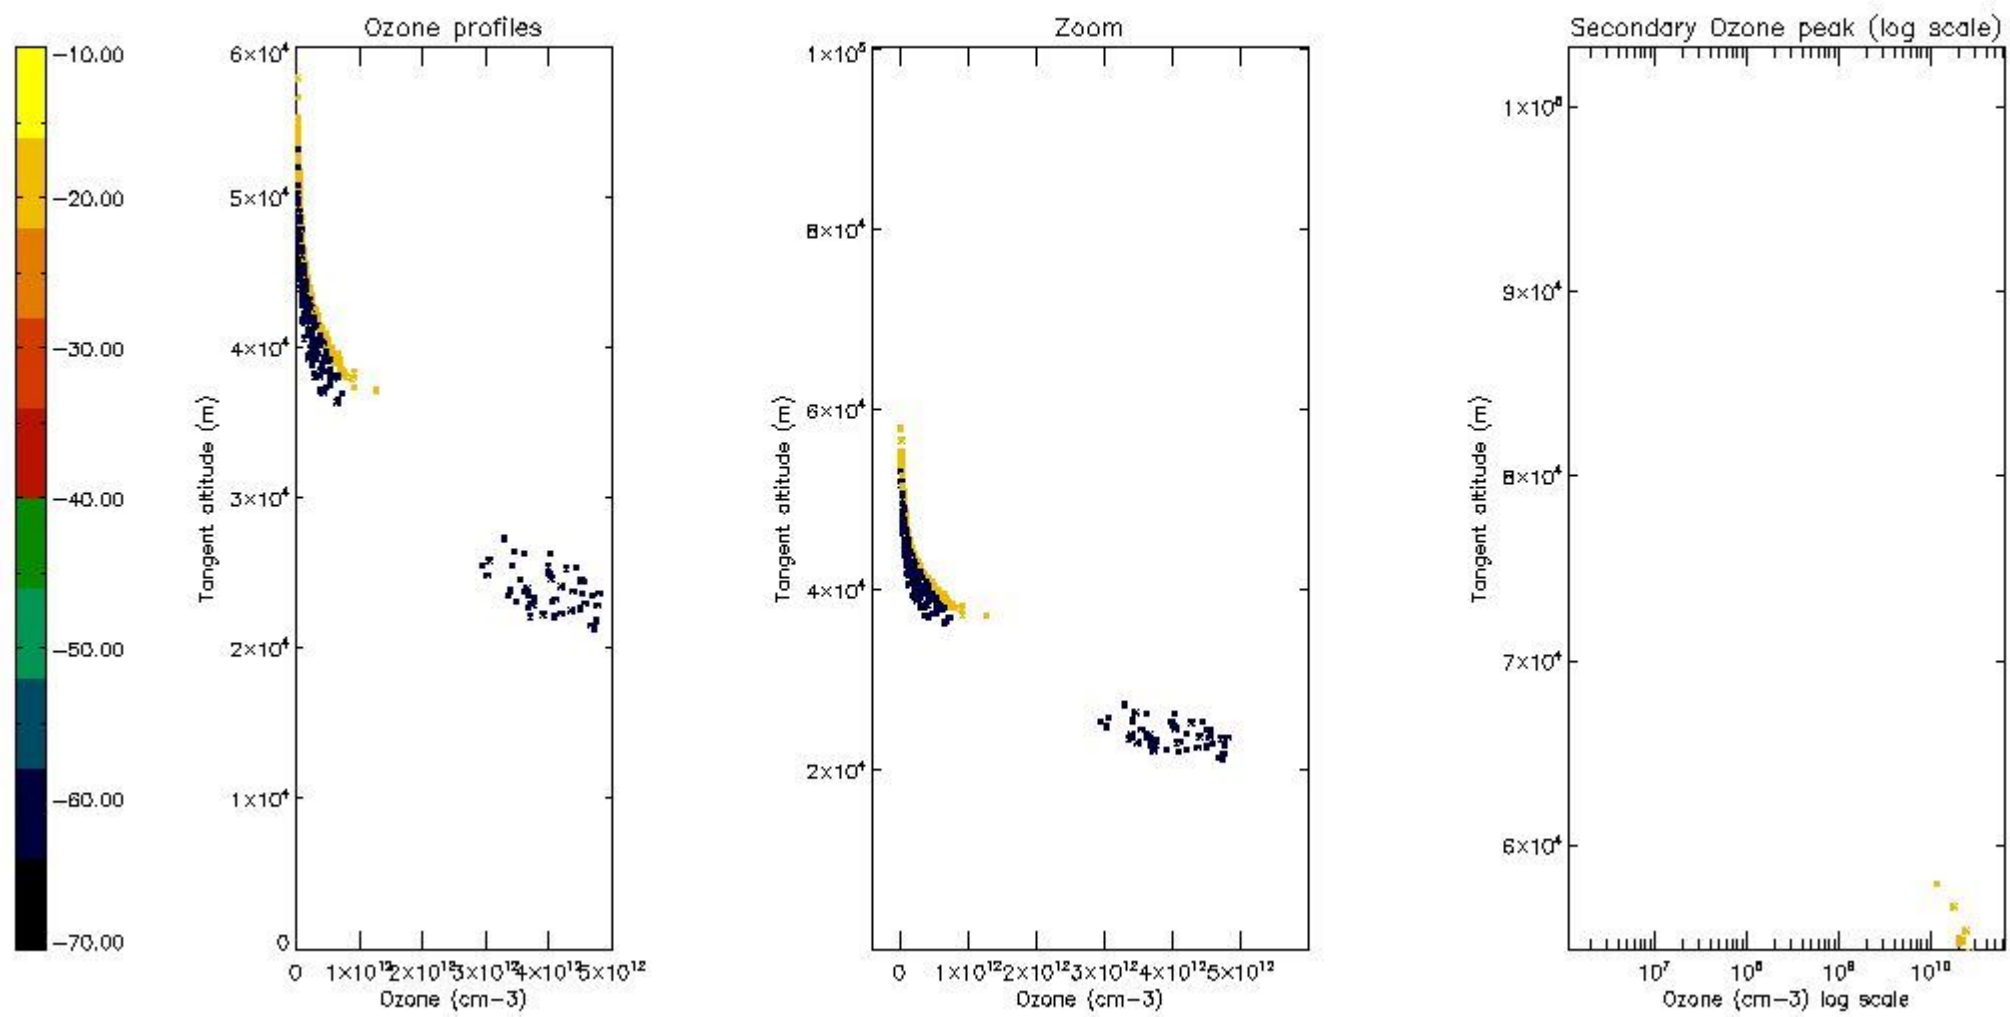

5.6 Plot NO₂ profiles for all STD (dark without errors)

The colorbar represents the latitude.