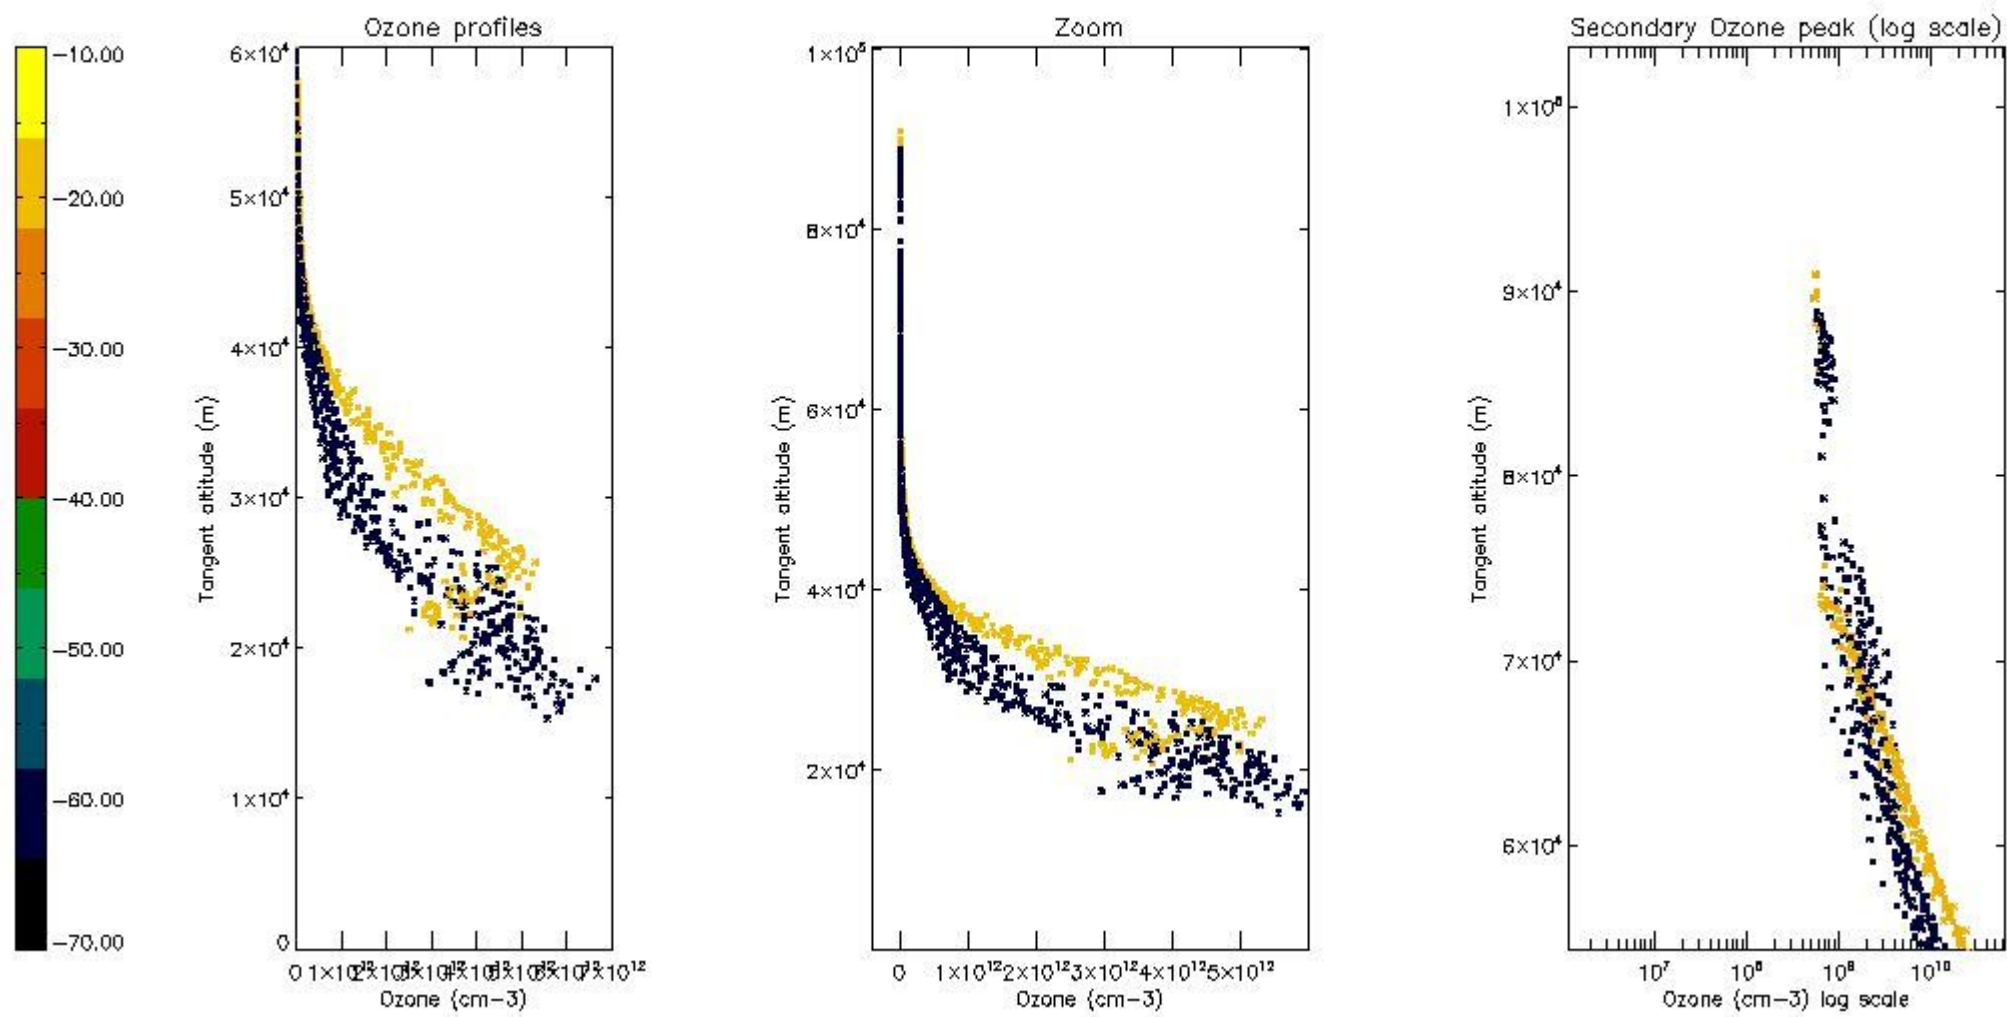

STD < 10	6
STD < 5	2

5.2 Plot ozone profiles for all STD (dark without errors)

The colorbar represents the latitude.

5.3 Plot ozone profiles where STD < 20% (dark without errors)

The colorbar represents the latitude.

5.4 Plot ozone profiles where STD < 10% (dark without errors)

The colorbar represents the latitude.

5.5 Plot ozone profiles where STD < 5% (dark without errors)

The colorbar represents the latitude.

5.6 Plot NO₂ profiles for all STD (dark without errors)