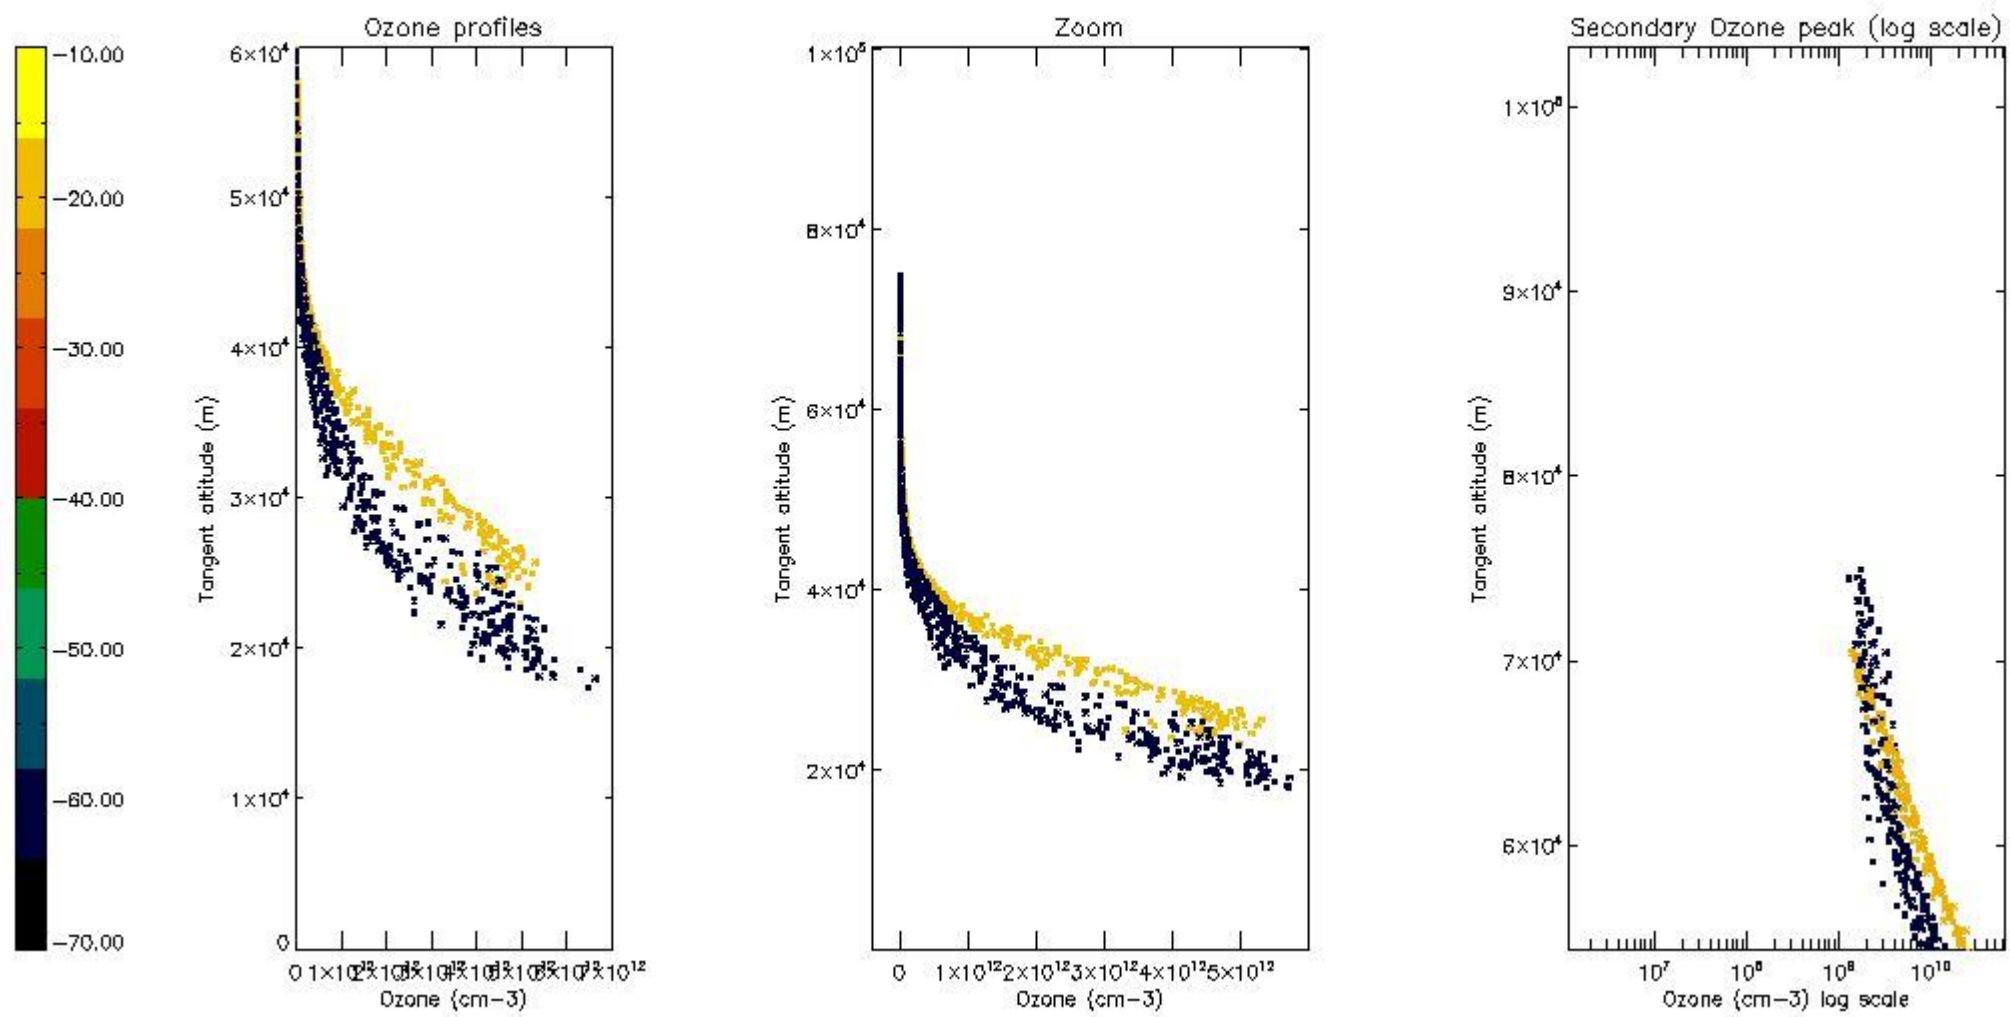

5.5 Plot ozone profiles where STD < 5% (dark without errors)

The colorbar represents the latitude.