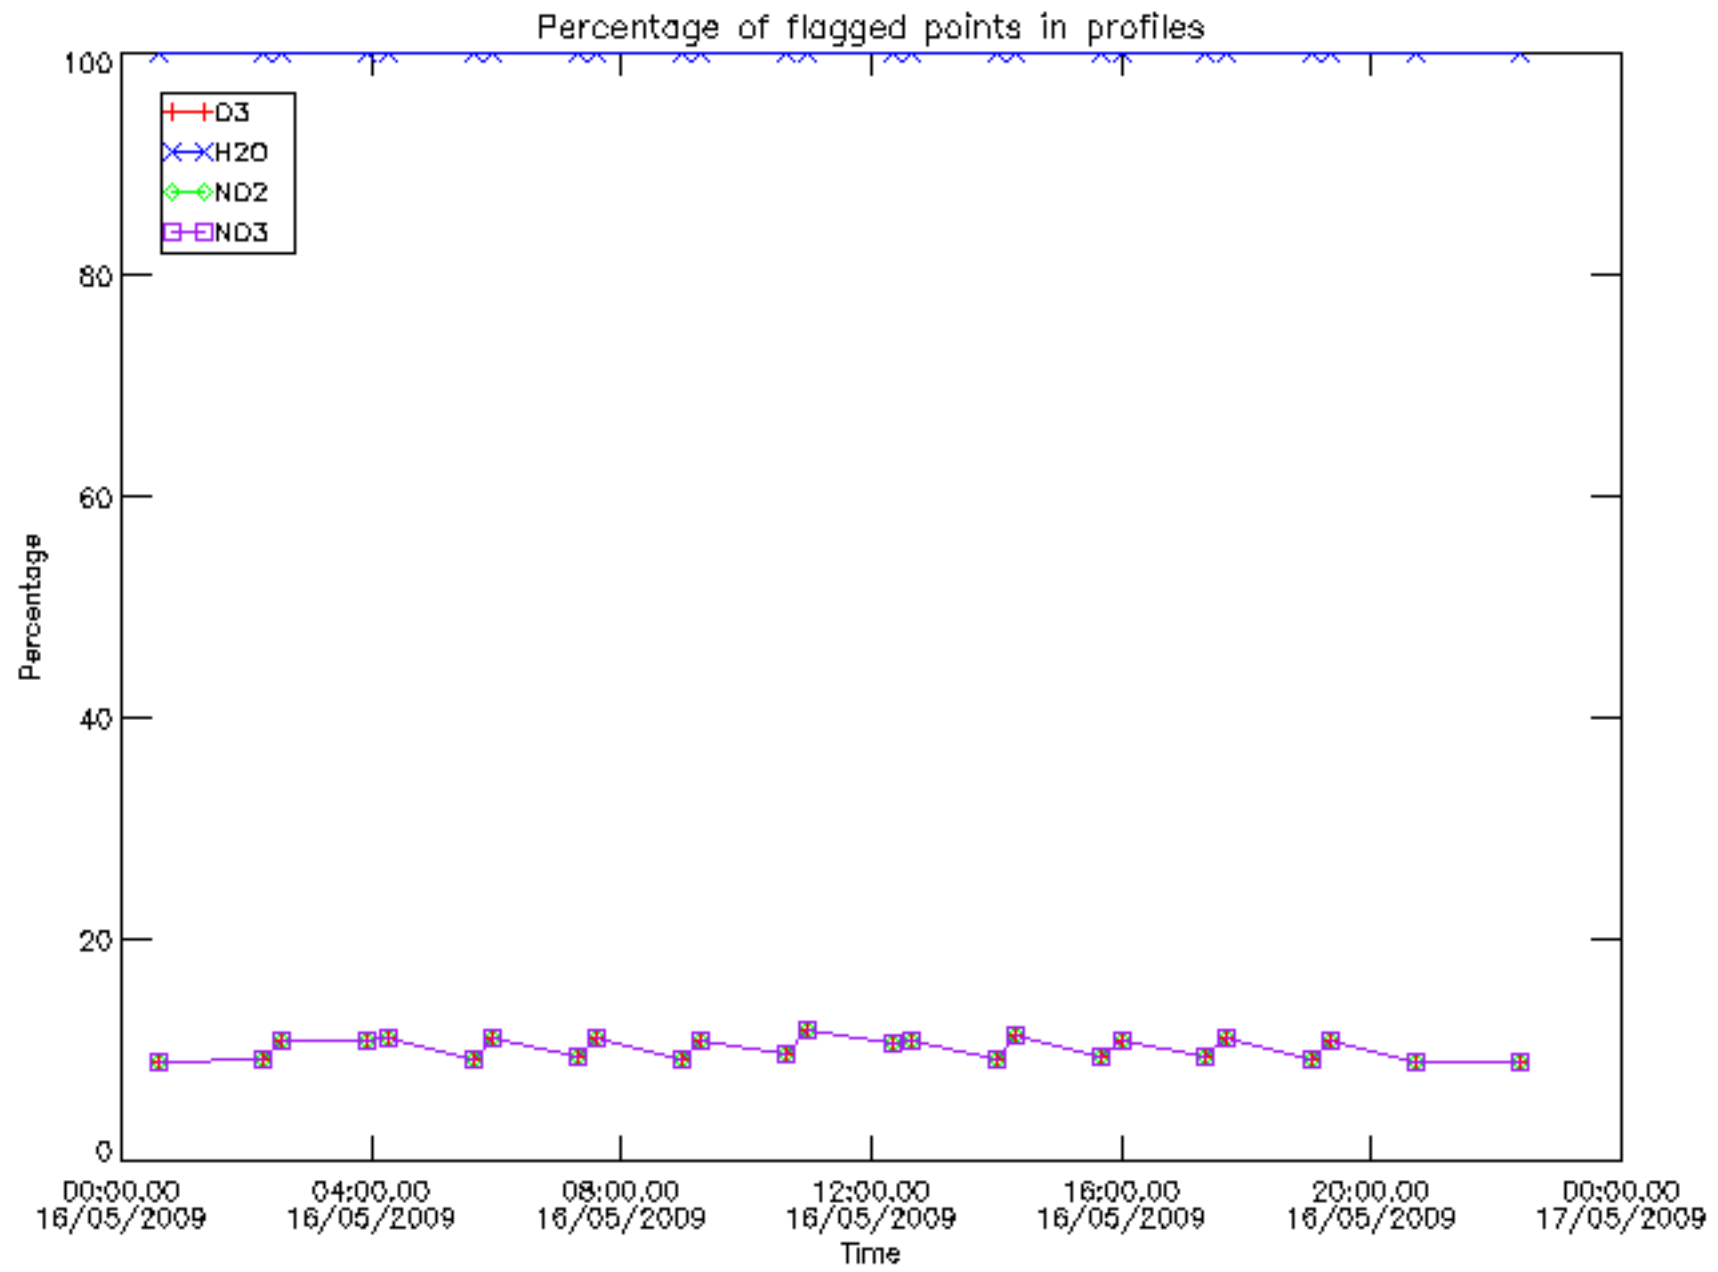

Percentage of flagged data per D3 profile

Percentage of flagged data per H2O profile