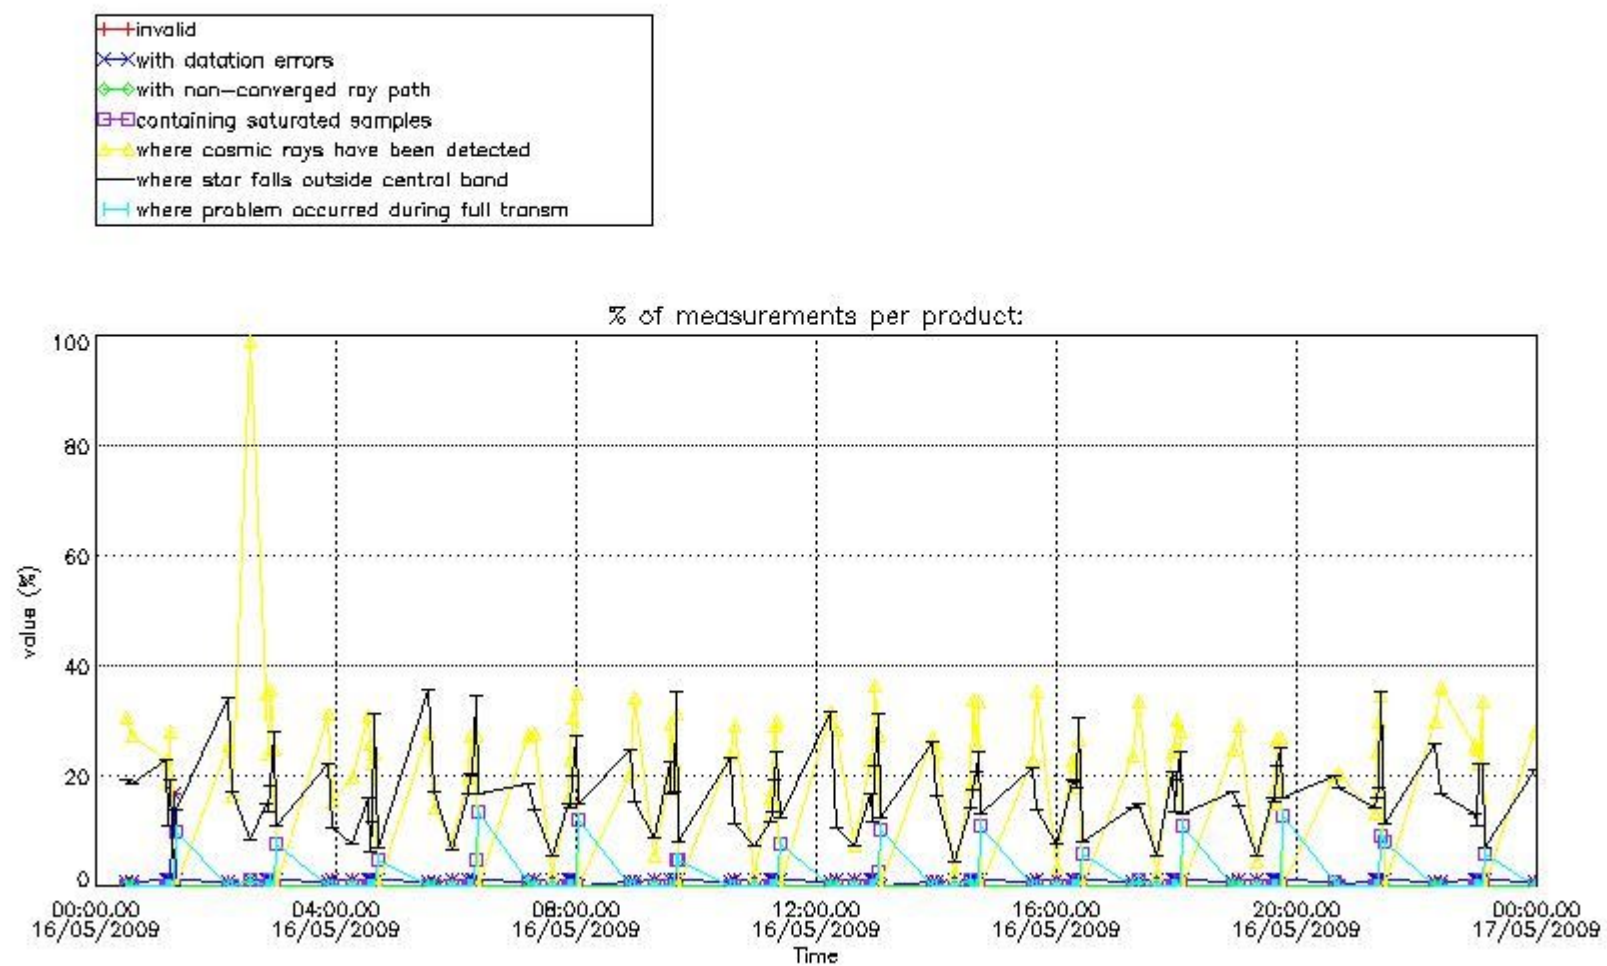

4.1.2 Plot level 1 quality information per product (time dependant): ENVI SAT DESCENDING passes