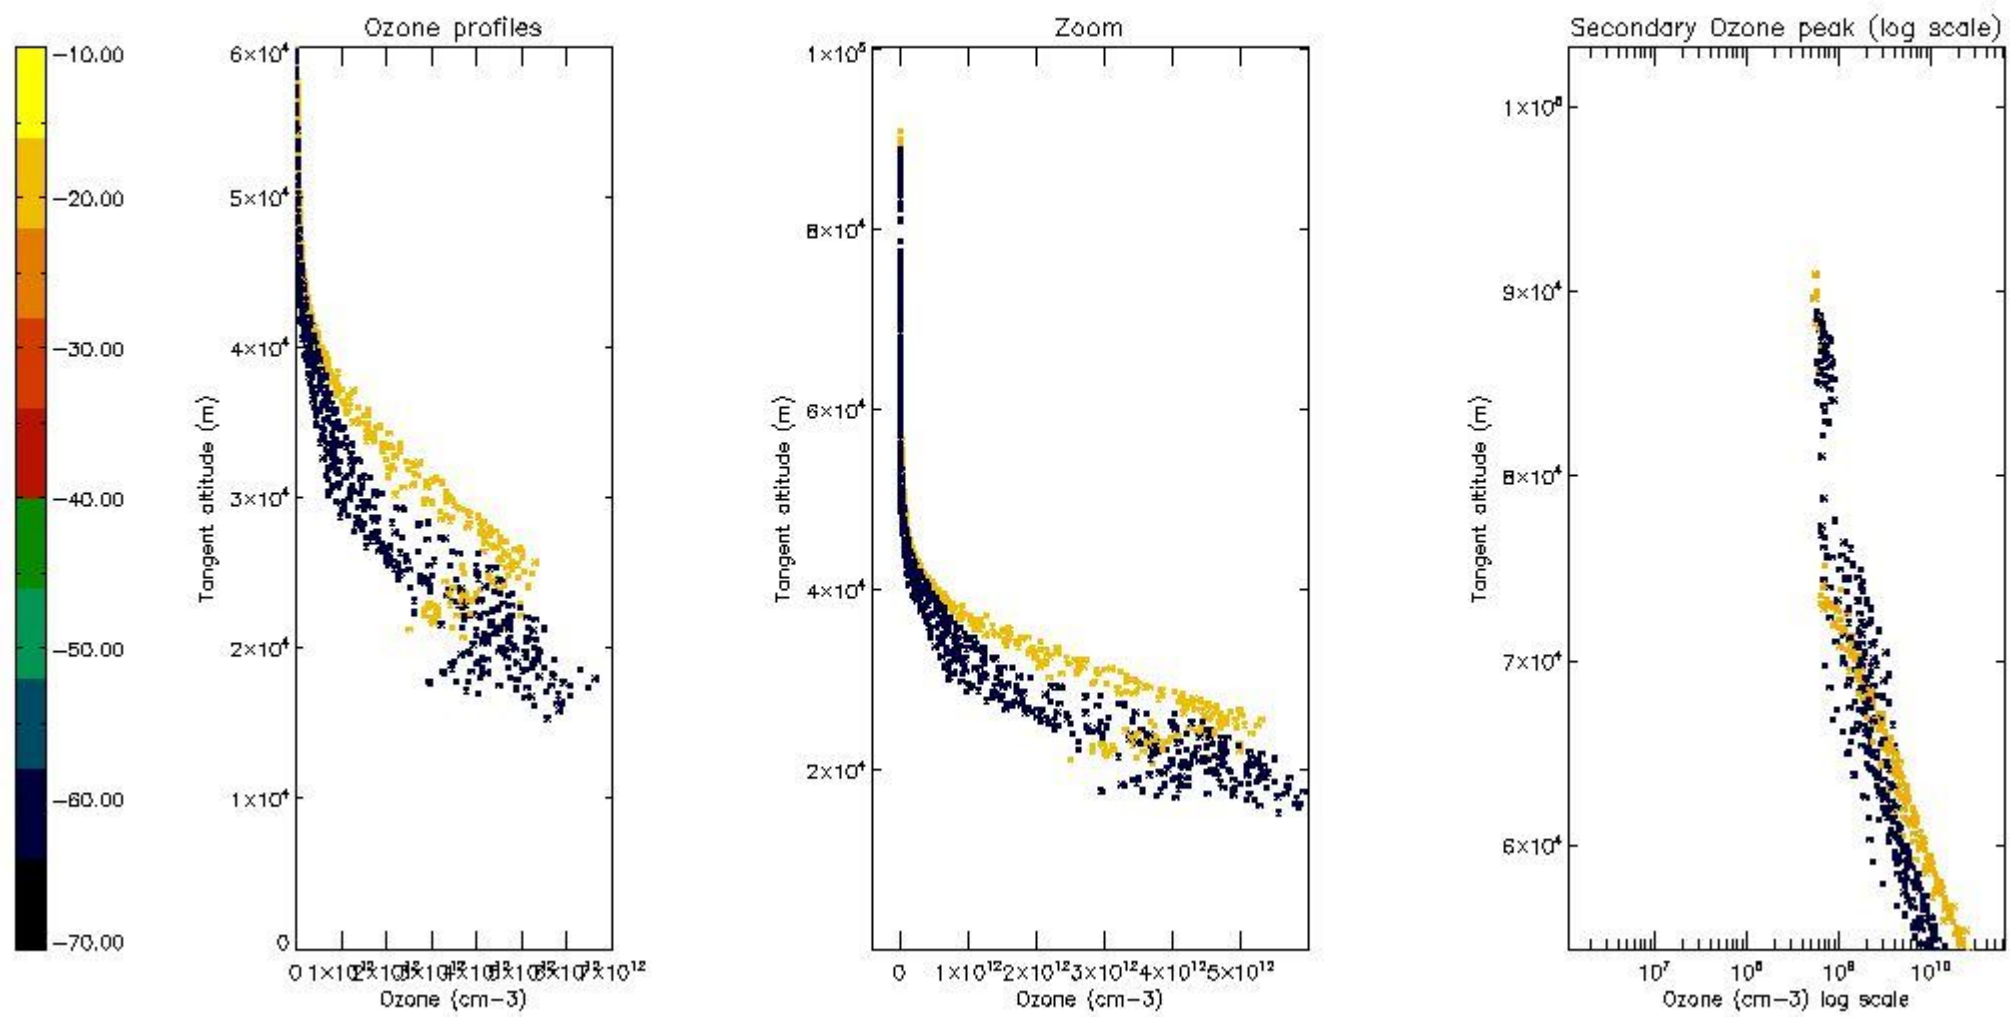

STD < 10	6
STD < 5	2

5.2 Plot ozone profiles for all STD (dark without errors)

The colorbar represents the latitude.

5.3 Plot ozone profiles where STD < 20% (dark without errors)

The colorbar represents the latitude.