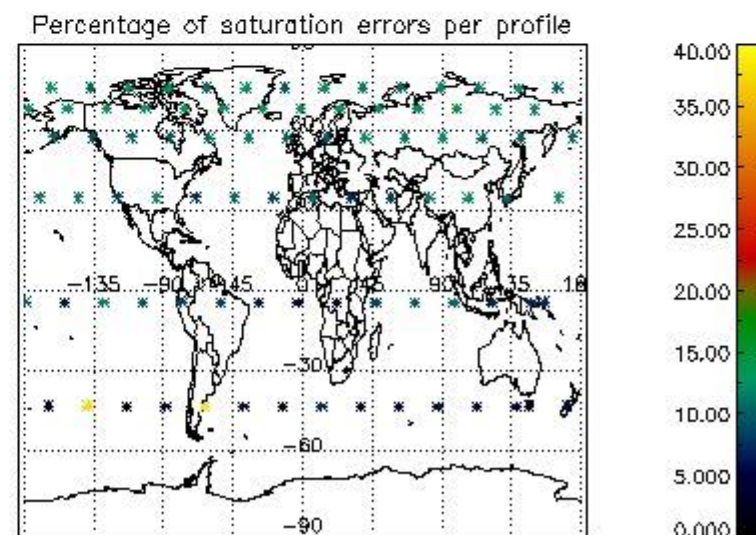

Percentage of flagged data per NO3 profile

4. Level 1 quality information per product

In this section it is plotted some information contained in the Quality Summary data set of the level 2 products that comes from the level 1b processing. Products without errors (error flag in the MPH set to "0") are used.

4.1 Plot quality information per product (time dependant) coming from level 1b processing

4.1.1 Plot level 1 quality information per product (time dependant): ENVISAT ASCENDING passes

4.1.2 Plot level 1 quality information per product (time dependant): ENVI SAT DESCENDING passes

4.2 Plot quality information per product coming from level 1b processing (world map)

4.2.1 Plot level 1 quality information per product (world map): ENVISAT ASCENDING passes

4.2.2 Plot level 1 quality information per product (world map): ENVISAT DESCENDING passes