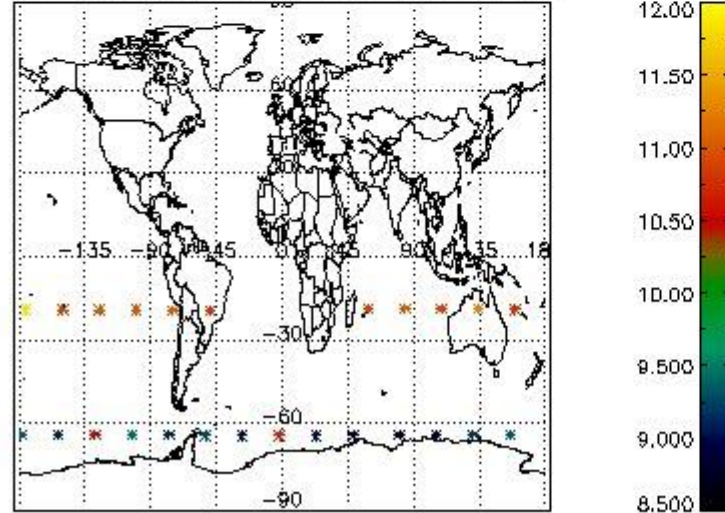

3.1 Plot quality information per product (time dependant)

3.2 Plot quality information per product (world map)

Percentage of flagged data per O3 profile

Percentage of flagged data per H2O profile

Percentage of flagged data per NO2 profile