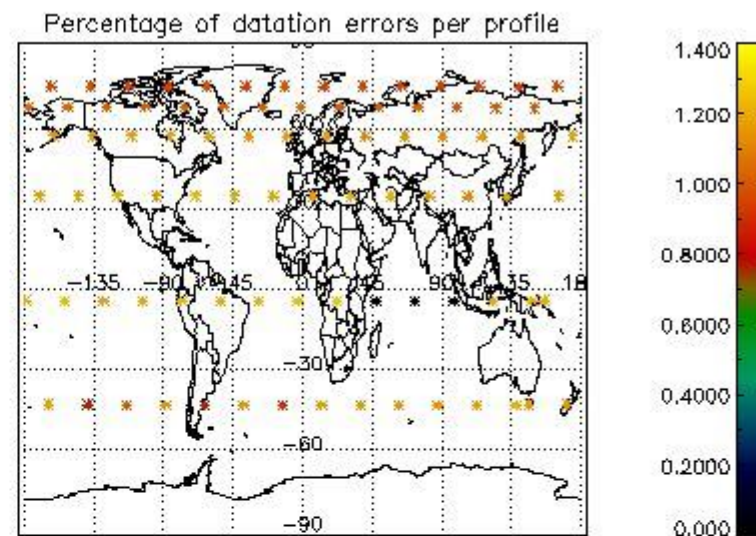

5. Trace gas profiles

5.1 Ozone statistics based on quality of products

The final quality of the products can be "measured" using the STD (Standard Deviation) attached to every point profile. This information is written to the parameter GOM_NL__2P/NL_LOCAL_SPECIES_DENSITY/o3_std of the level 2 products. The table below shows the statistics for given STD ranges.

The statistics are given with respect to the overall valid production:

- Products without fatal errors: GOM_NL__2P/MPH/PRODUCT_ERR=0
- Valid point profile: GOM_NL__2P/NL_LOCAL_SPECIES_DENSITY/pcd(0)=0

The 'Criteria' is applied to valid points of dark limb products:

- Products in dark limb illumination condition: GOM_NL__2P/NL_SUMMARY_QUALITY/obs_ill_cond=0
- Products without fatal errors: GOM_NL__2P/MPH/PRODUCT_ERR=0
- Valid point profile: GOM_NL__2P/NL_LOCAL_SPECIES_DENSITY/pcd(0)=0

So, the table below shows the percentage of dark limb and valid observations for each criteria with respect to the overall valid daily observations.

Criteria	% of total production
All STD	13
STD < 20	8