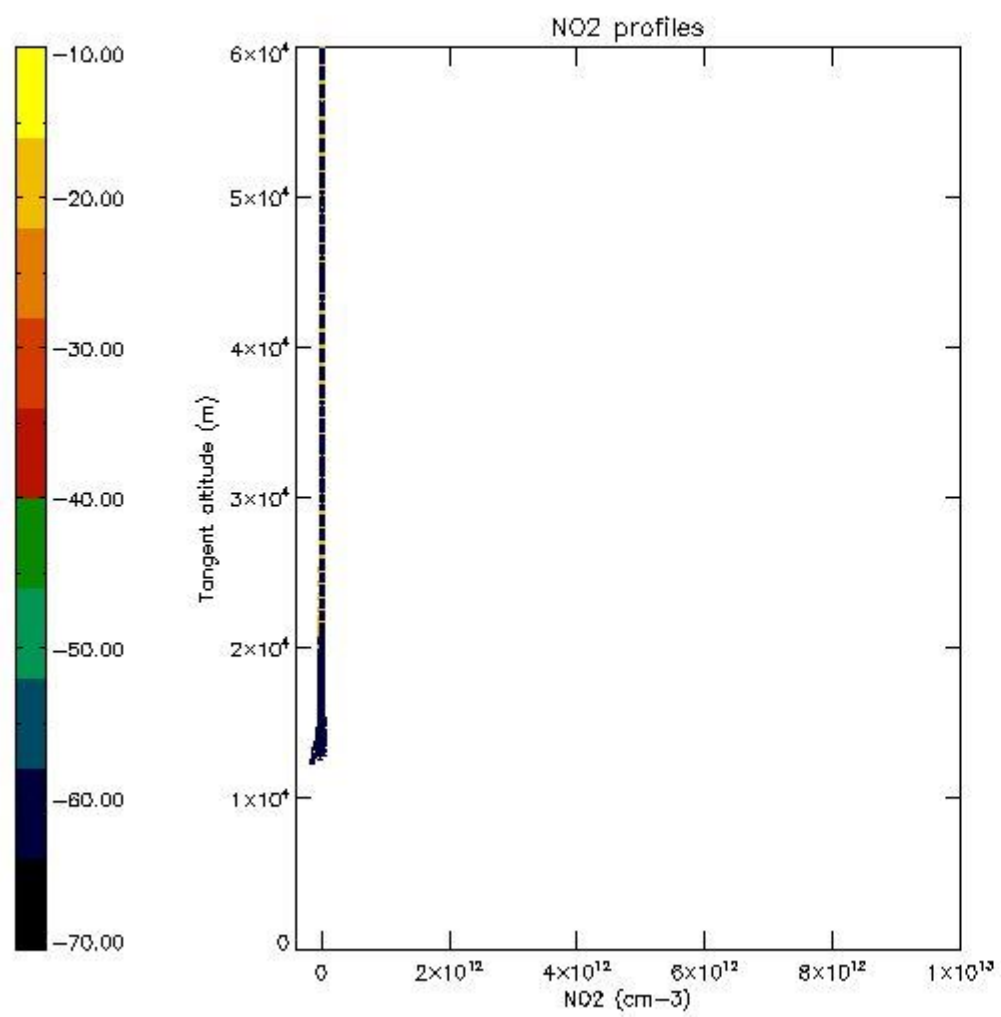

5.7 Plot NO3 profiles for all STD (dark without errors)

The colorbar represents the latitude.