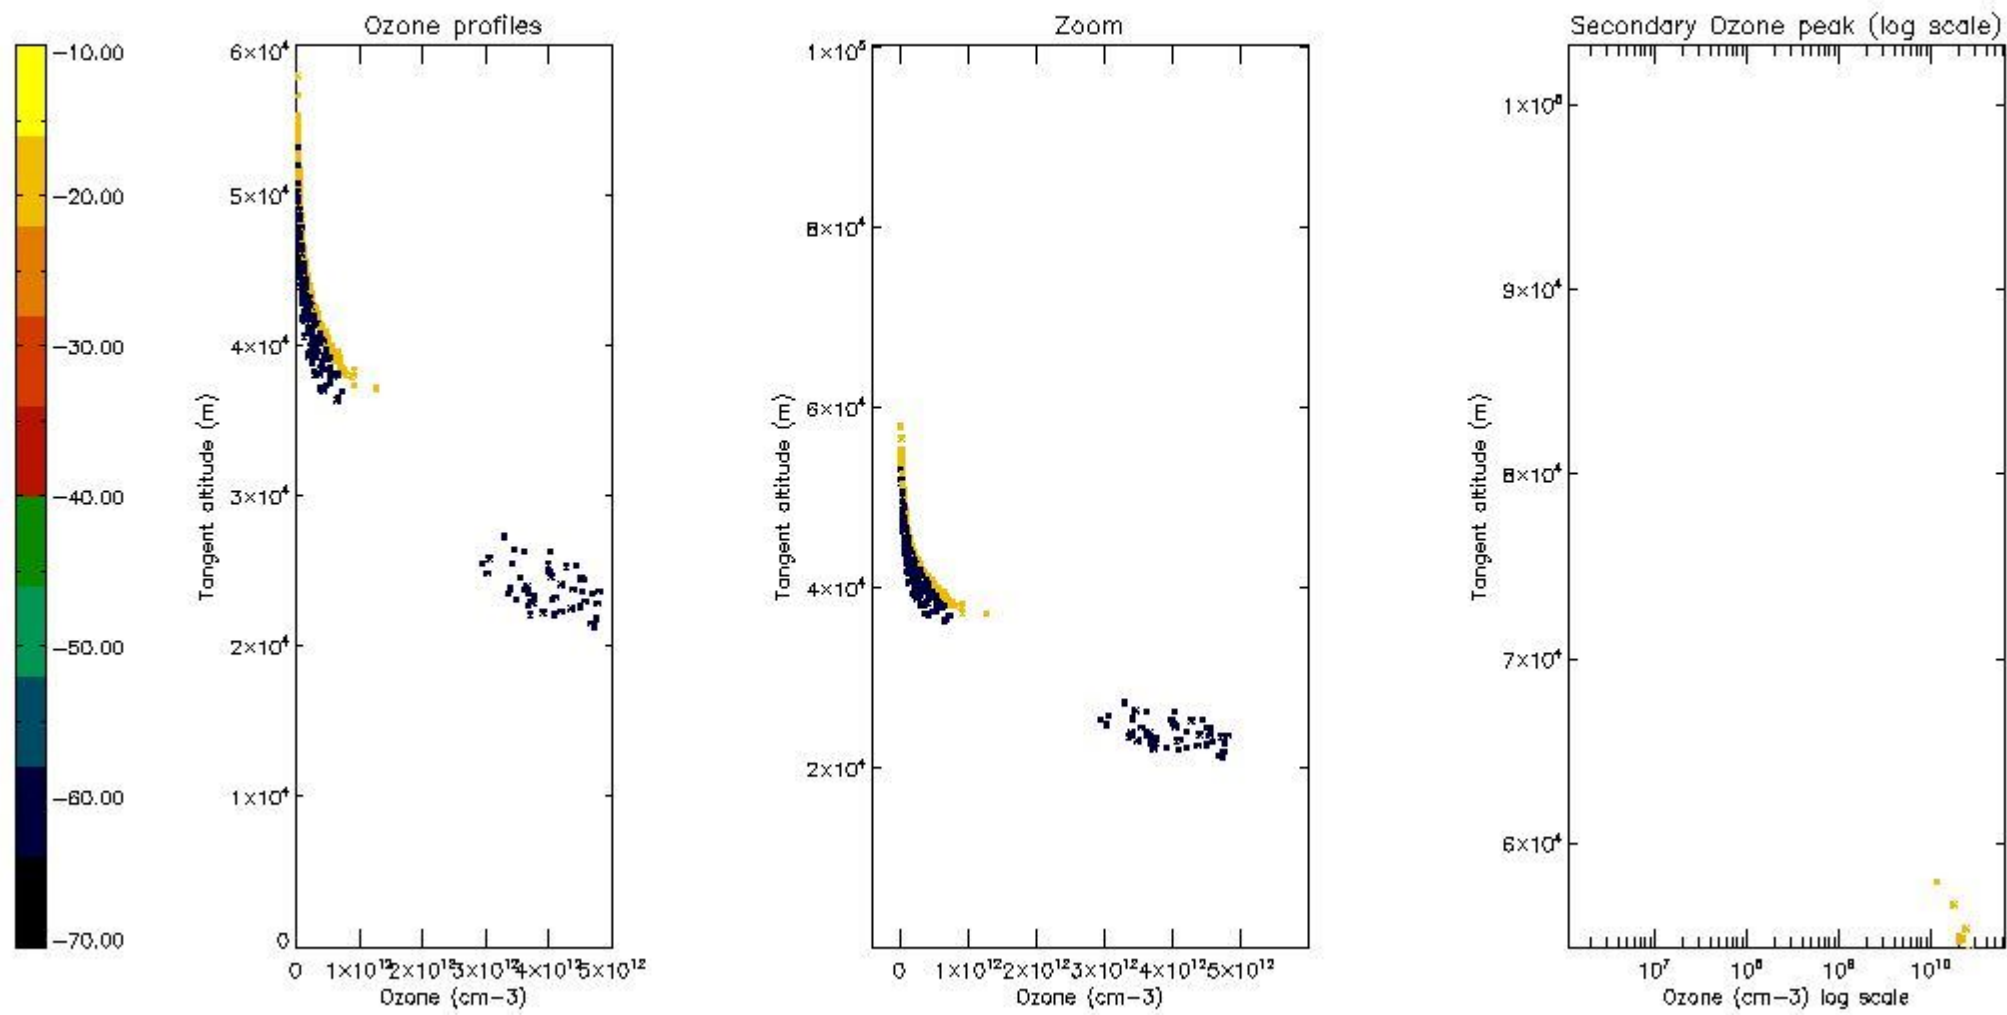

STD < 10	6
STD < 5	2

5.2 Plot ozone profiles for all STD (dark without errors)

The colorbar represents the latitude.

5.3 Plot ozone profiles where STD < 20% (dark without errors)

The colorbar represents the latitude.

5.4 Plot ozone profiles where STD < 10% (dark without errors)

The colorbar represents the latitude.

5.5 Plot ozone profiles where STD < 5% (dark without errors)

The colorbar represents the latitude.

5.6 Plot NO₂ profiles for all STD (dark without errors)