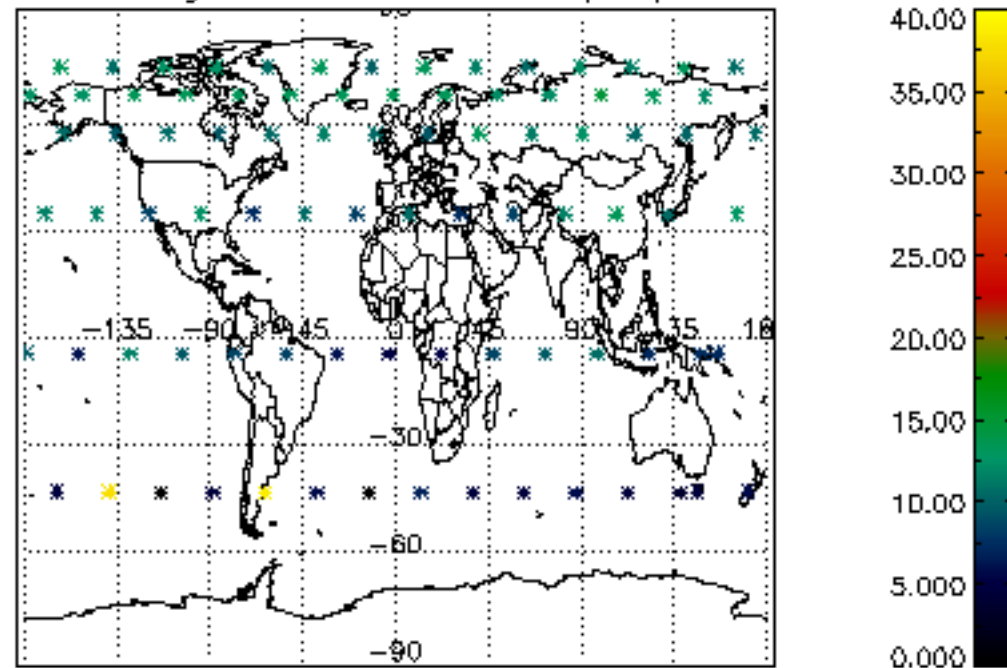

Percentage of saturation errors per profile