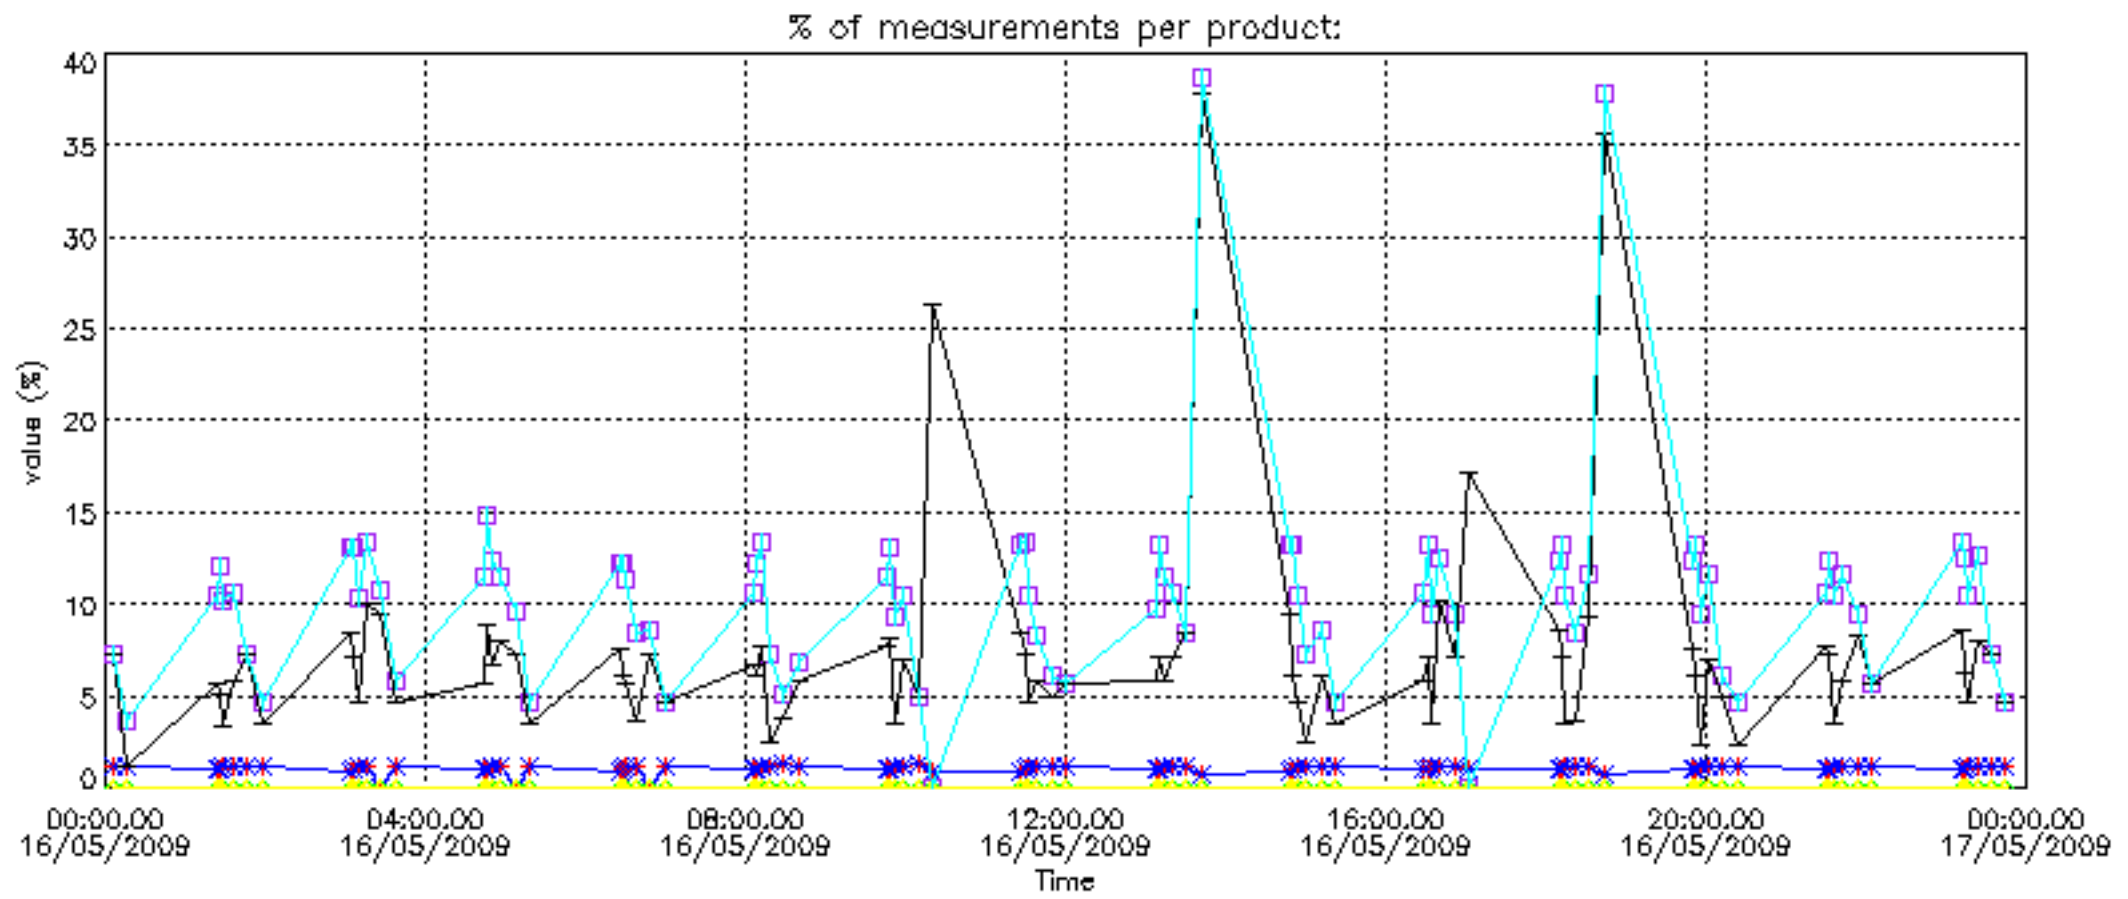

Percentage of cosmic ray hits per profile

Percentage of datation errors per profile