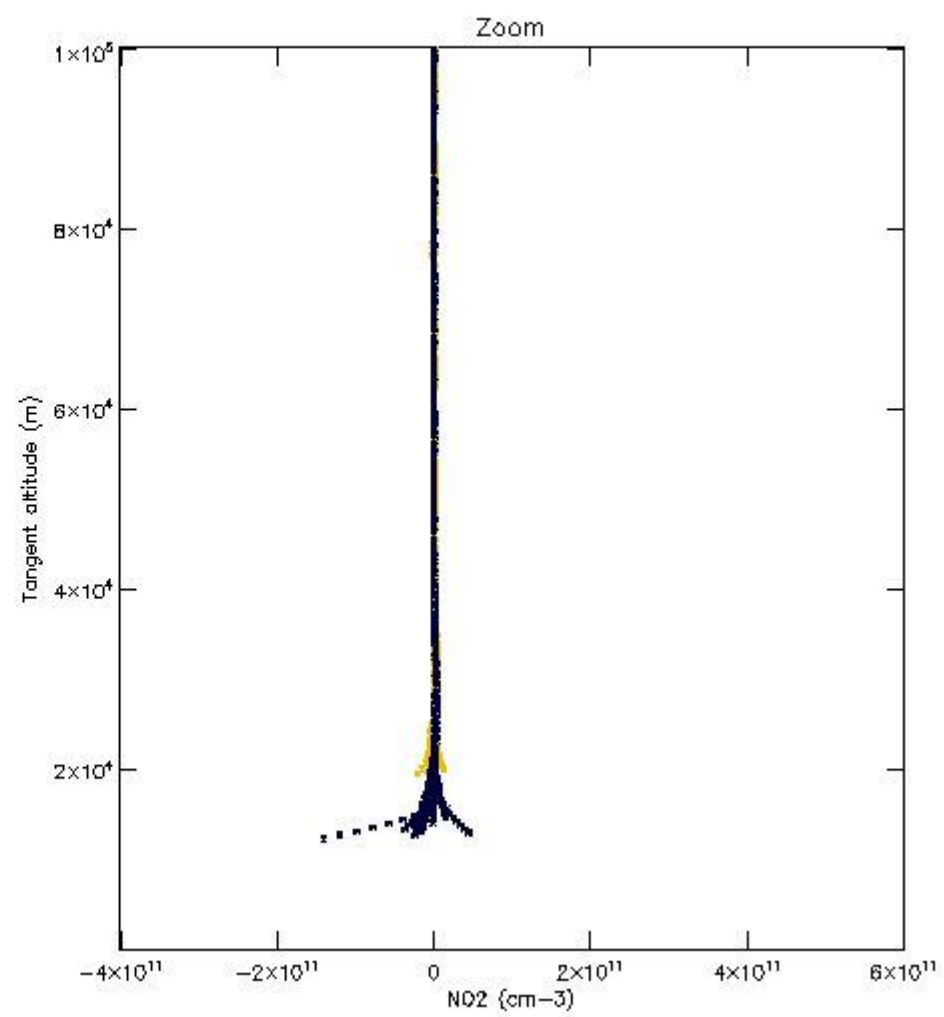

5.7 Plot NO3 profiles for all STD (dark without errors)

The colorbar represents the latitude.