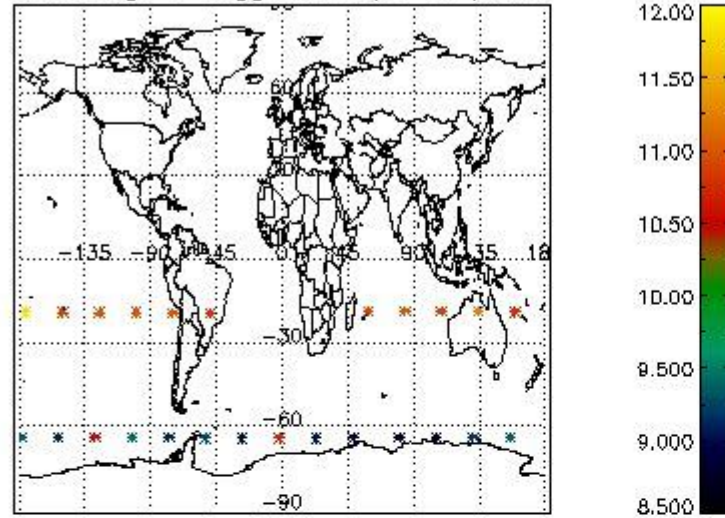

Percentage of flagged data per O3 profile