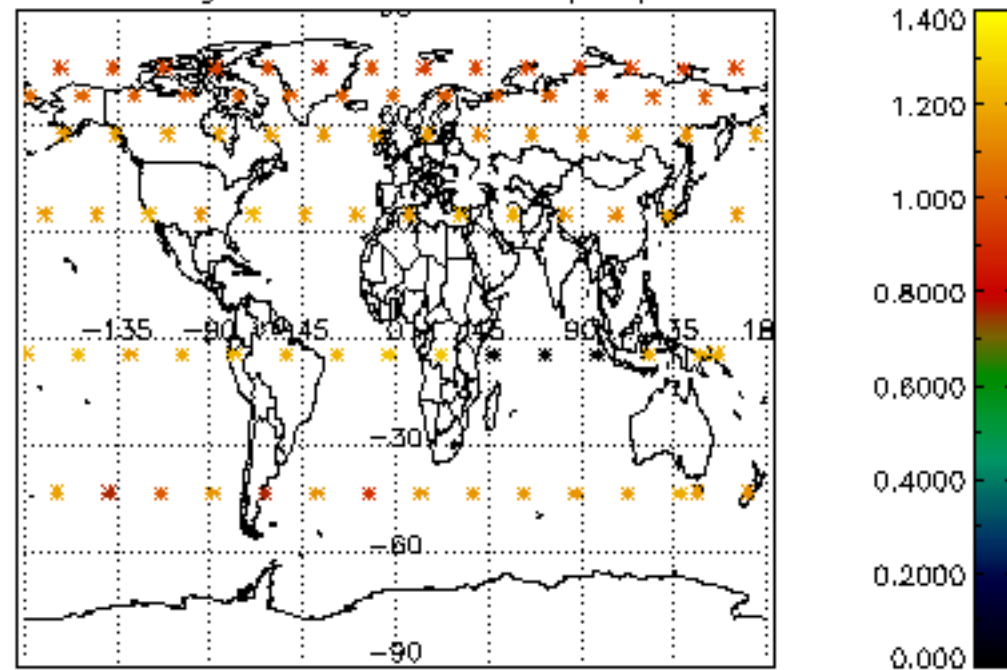

Percentage of datation errors per profile

Percentage of star falling outside central band per profile

Percentage of saturation errors per profile

Percentage of cosmic ray hits per profile

Percentage of datation errors per profile