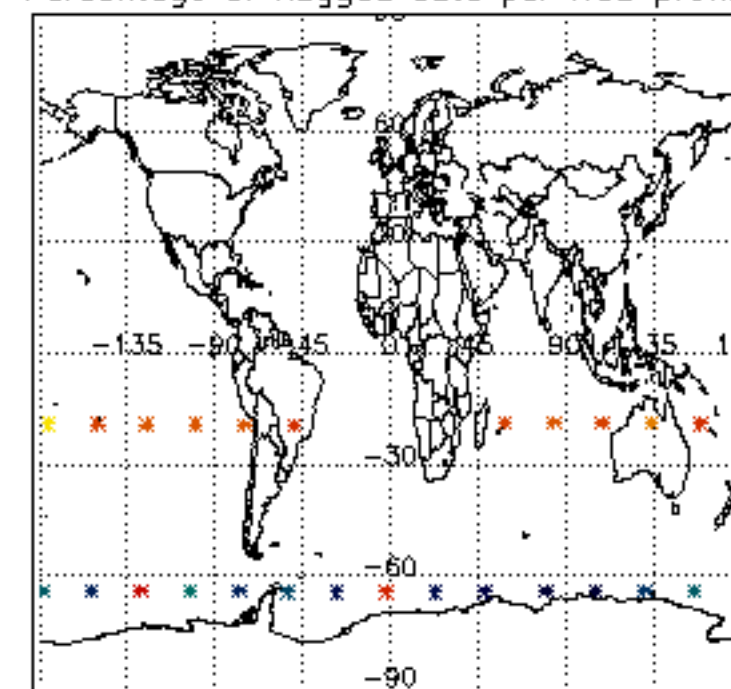

Percentage of flagged data per NO3 profile