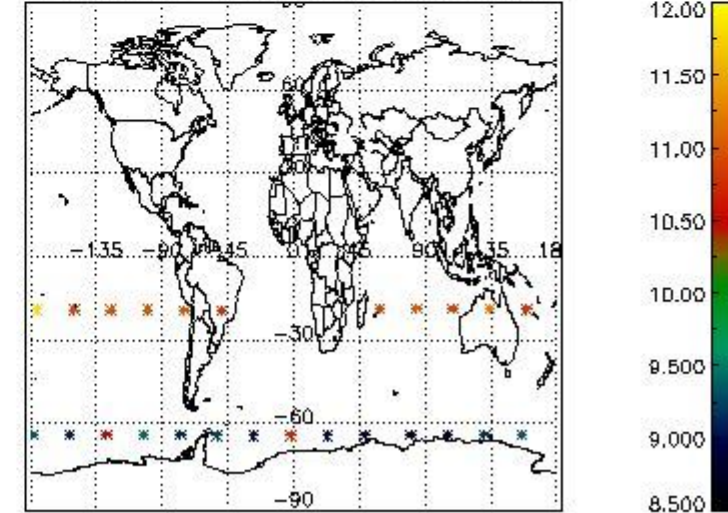

Percentage of flagged data per NO3 profile

4. Level 1 quality information per product

In this section it is plotted some information contained in the Quality Summary data set of the level 2 products that comes from the level 1b processing. Products without errors (error flag in the MPH set to "0") are used.

4.1 Plot quality information per product (time dependant) coming from level 1b processing

4.1.1 Plot level 1 quality information per product (time dependant): ENVISAT ASCENDING passes