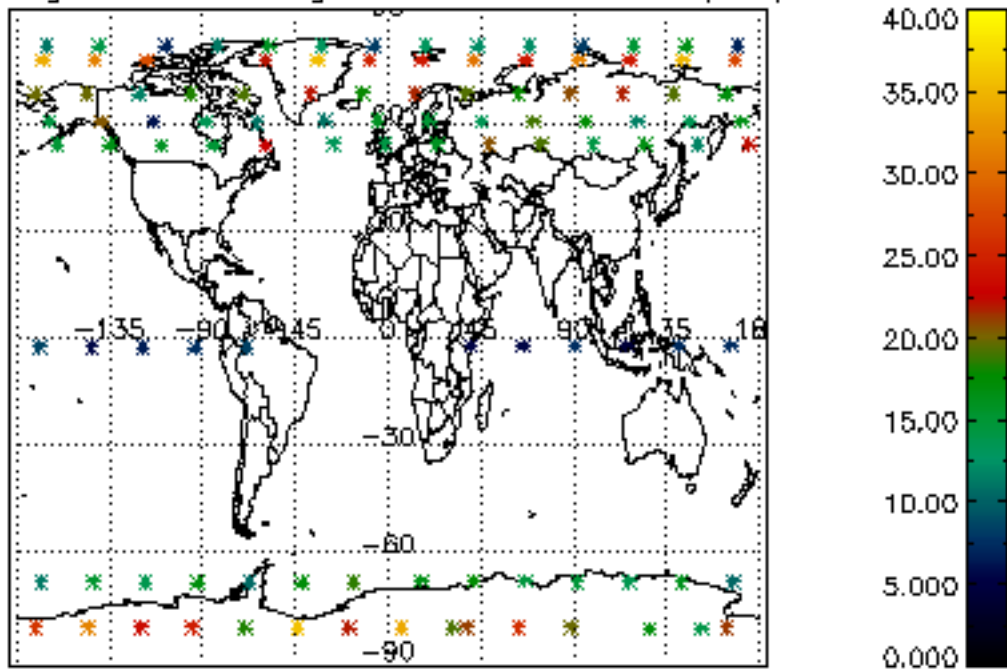

Percentage of cosmic ray hits per profile

Percentage of star falling outside central band per profile