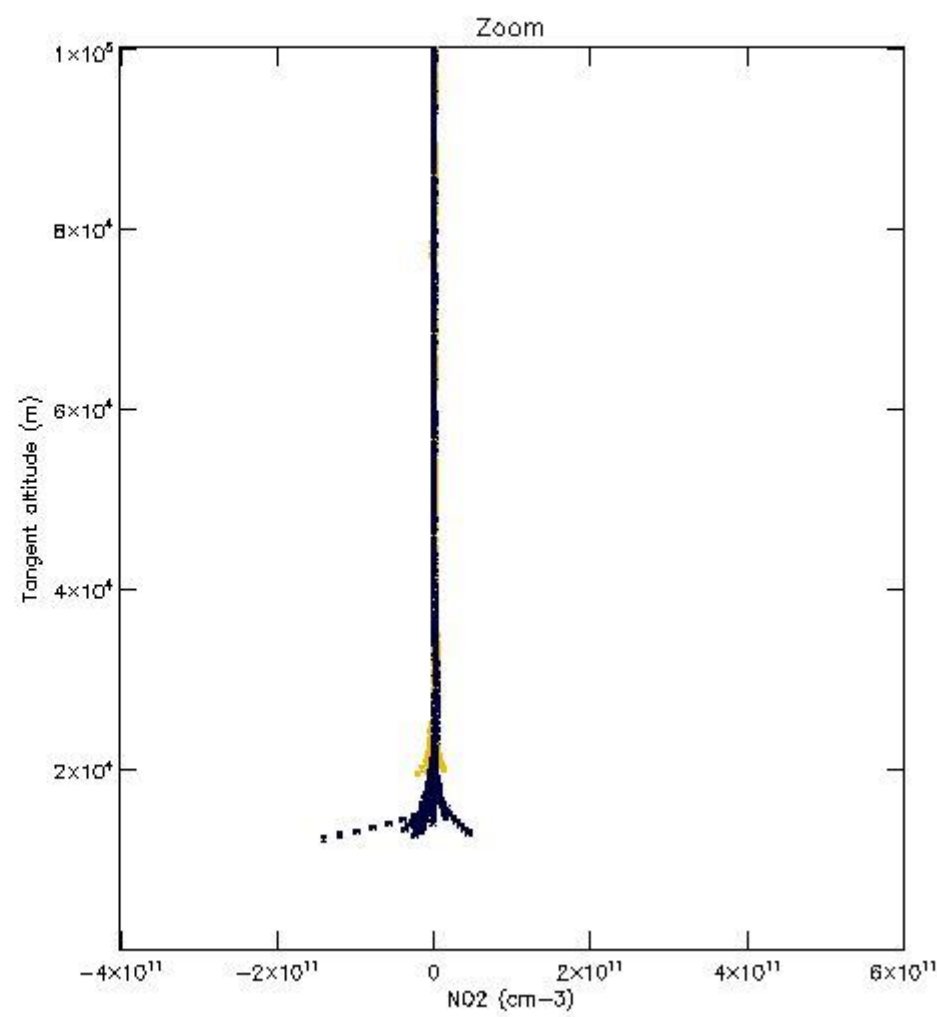

5.7 Plot NO3 profiles for all STD (dark without errors)

The colorbar represents the latitude.