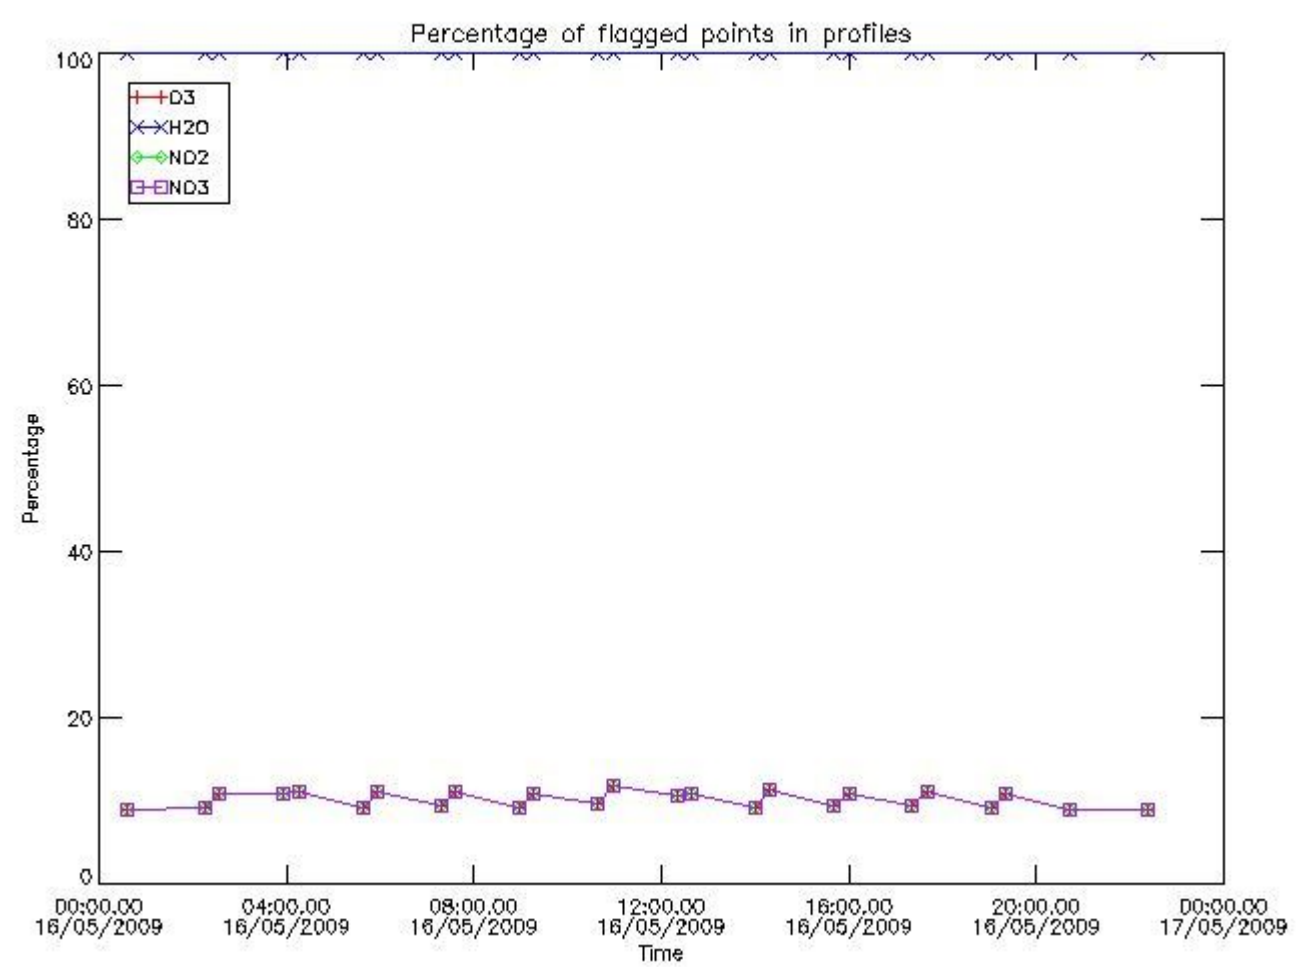

3. Quality information per product

In this section it is plotted some information contained in the Quality Summary data set of the level 2 products. Only products in dark limb conditions and without errors (error flag in the MPH set to "0") are used.

3.1 Plot quality information per product (time dependant)

3.2 Plot quality information per product (world map)