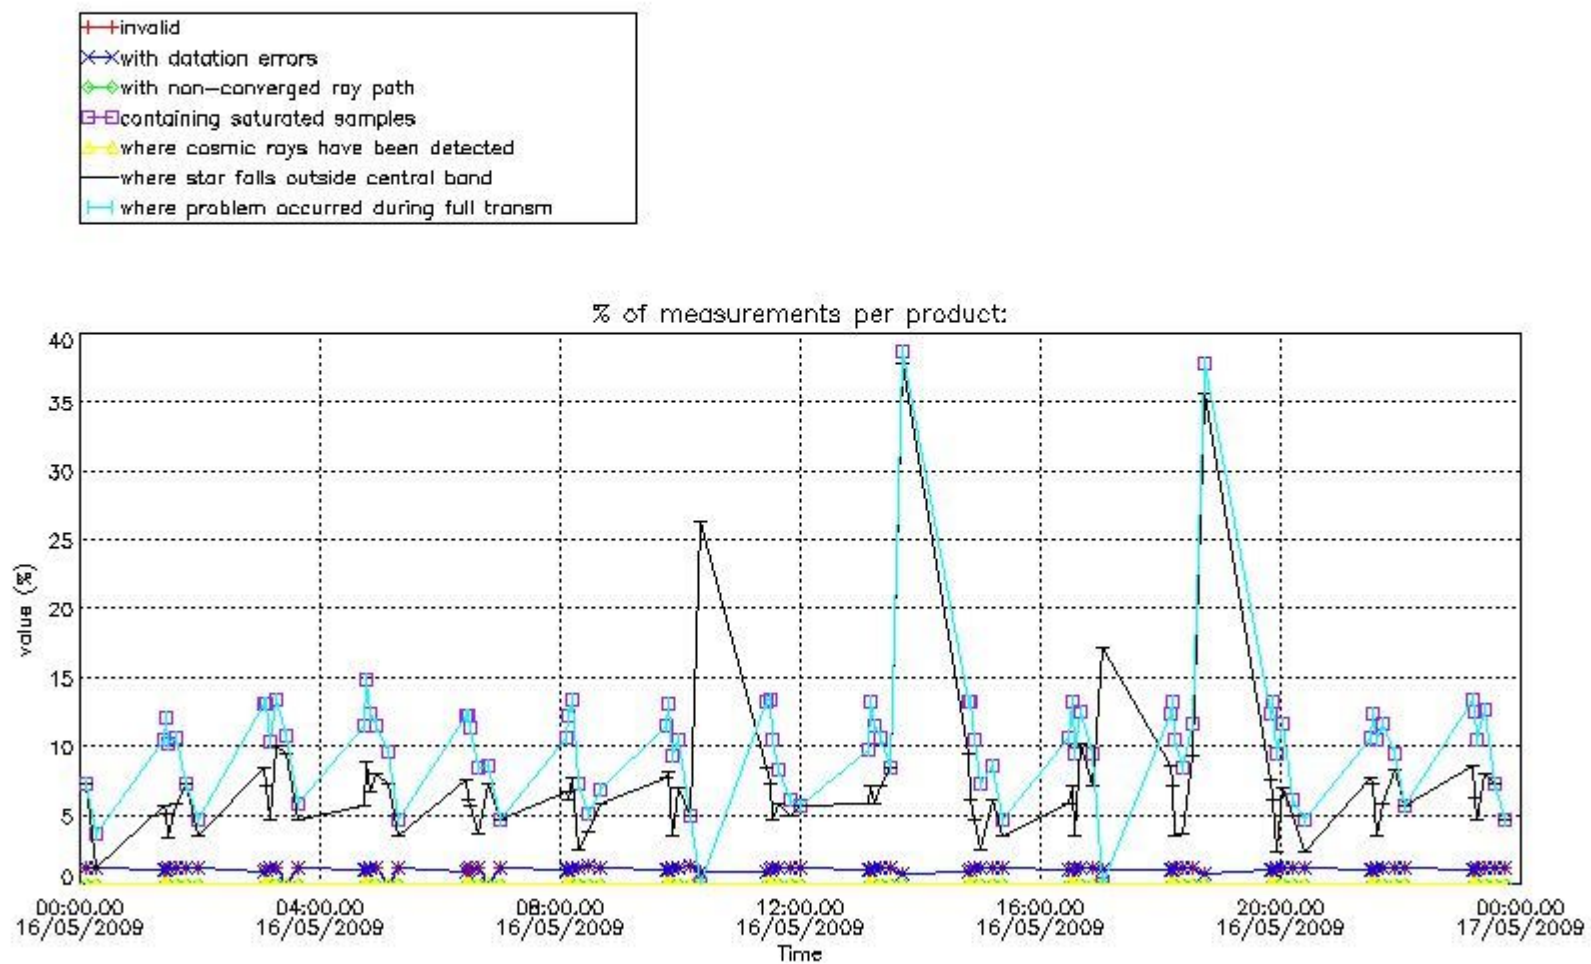

3.1 Plot quality information per product (time dependant)

3.2 Plot quality information per product (world map)

Percentage of flagged data per O3 profile

Percentage of flagged data per H2O profile

Percentage of flagged data per NO2 profile

Percentage of flagged data per NO3 profile

4. Level 1 quality information per product

In this section it is plotted some information contained in the Quality Summary data set of the level 2 products that comes from the level 1b processing. Products without errors (error flag in the MPH set to "0") are used.

4.1 Plot quality information per product (time dependant) coming from level 1b processing

4.1.1 Plot level 1 quality information per product (time dependant): ENVISAT ASCENDING passes

4.1.2 Plot level 1 quality information per product (time dependant): ENVI SAT DESCENDING passes