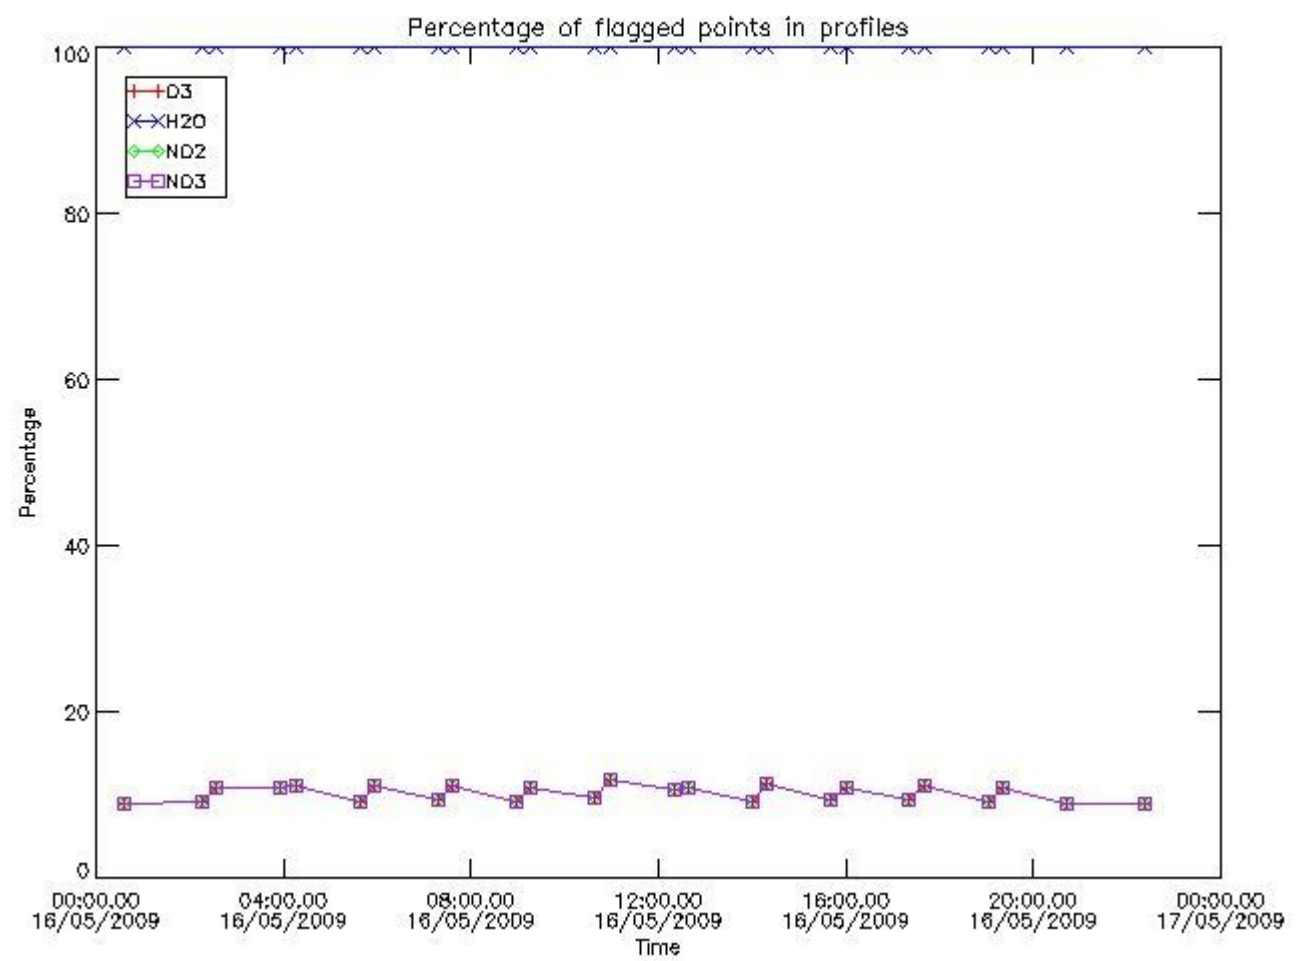

3. Quality information per product

In this section it is plotted some information contained in the Quality Summary data set of the level 2 products. Only products in dark limb conditions and without errors (error flag in the MPH set to "0") are used.

3.1 Plot quality information per product (time dependant)

3.2 Plot quality information per product (world map)