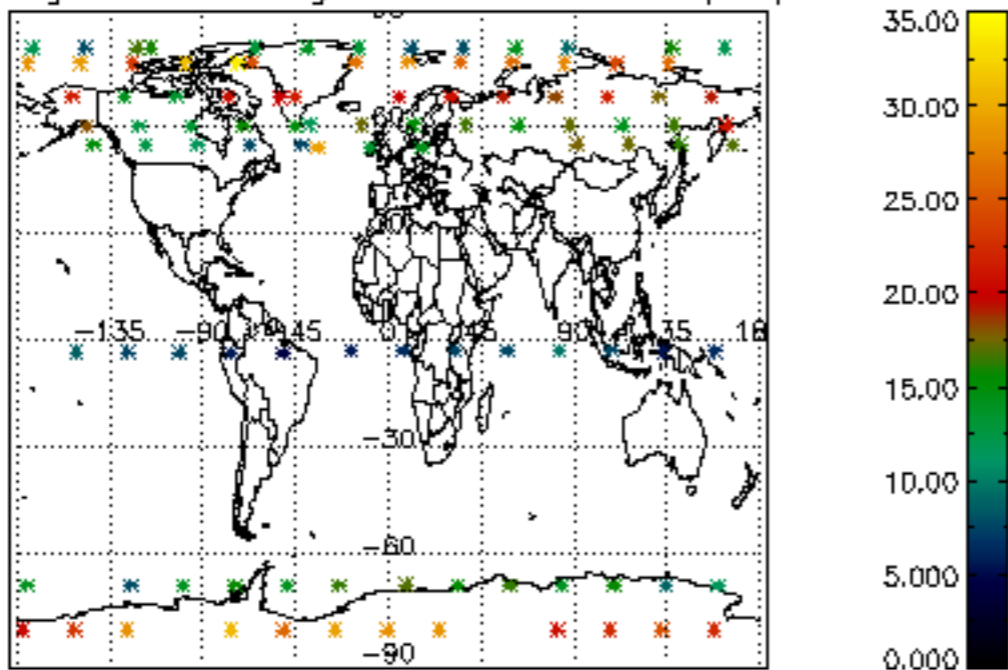

Percentage of cosmic ray hits per profile

Percentage of star falling outside central band per profile