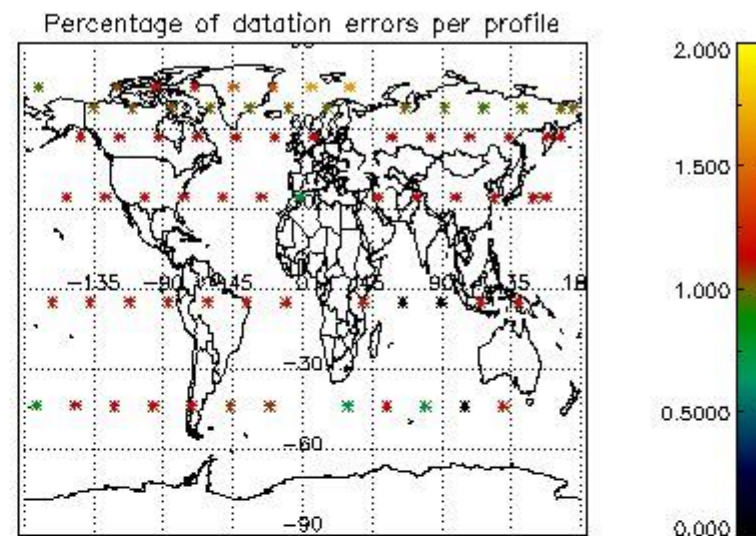

Percentage of datation errors per profile

Percentage of star falling outside central band per profile

Percentage of saturation errors per profile

4.2.2 Plot level 1 quality information per product (world map): ENVISAT DESCENDING passes