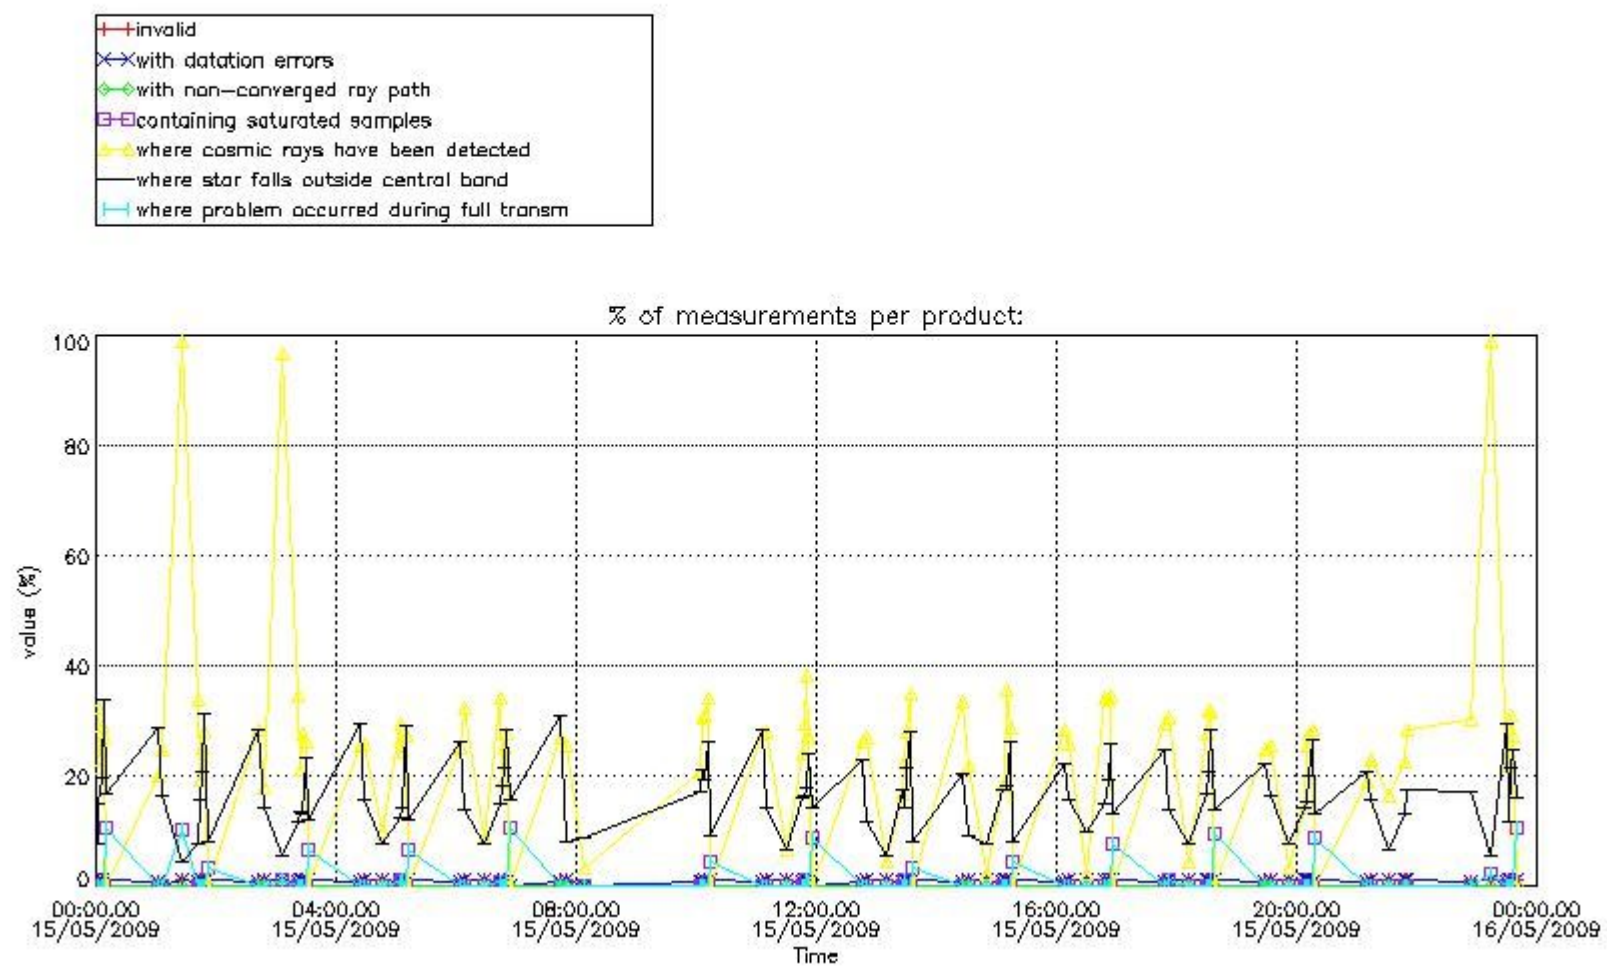

Percentage of flagged data per NO3 profile

4. Level 1 quality information per product

In this section it is plotted some information contained in the Quality Summary data set of the level 2 products that comes from the level 1b processing. Products without errors (error flag in the MPH set to "0") are used.

4.1 Plot quality information per product (time dependant) coming from level 1b processing

4.1.1 Plot level 1 quality information per product (time dependant): ENVISAT ASCENDING passes

4.1.2 Plot level 1 quality information per product (time dependant): ENVI SAT DESCENDING passes