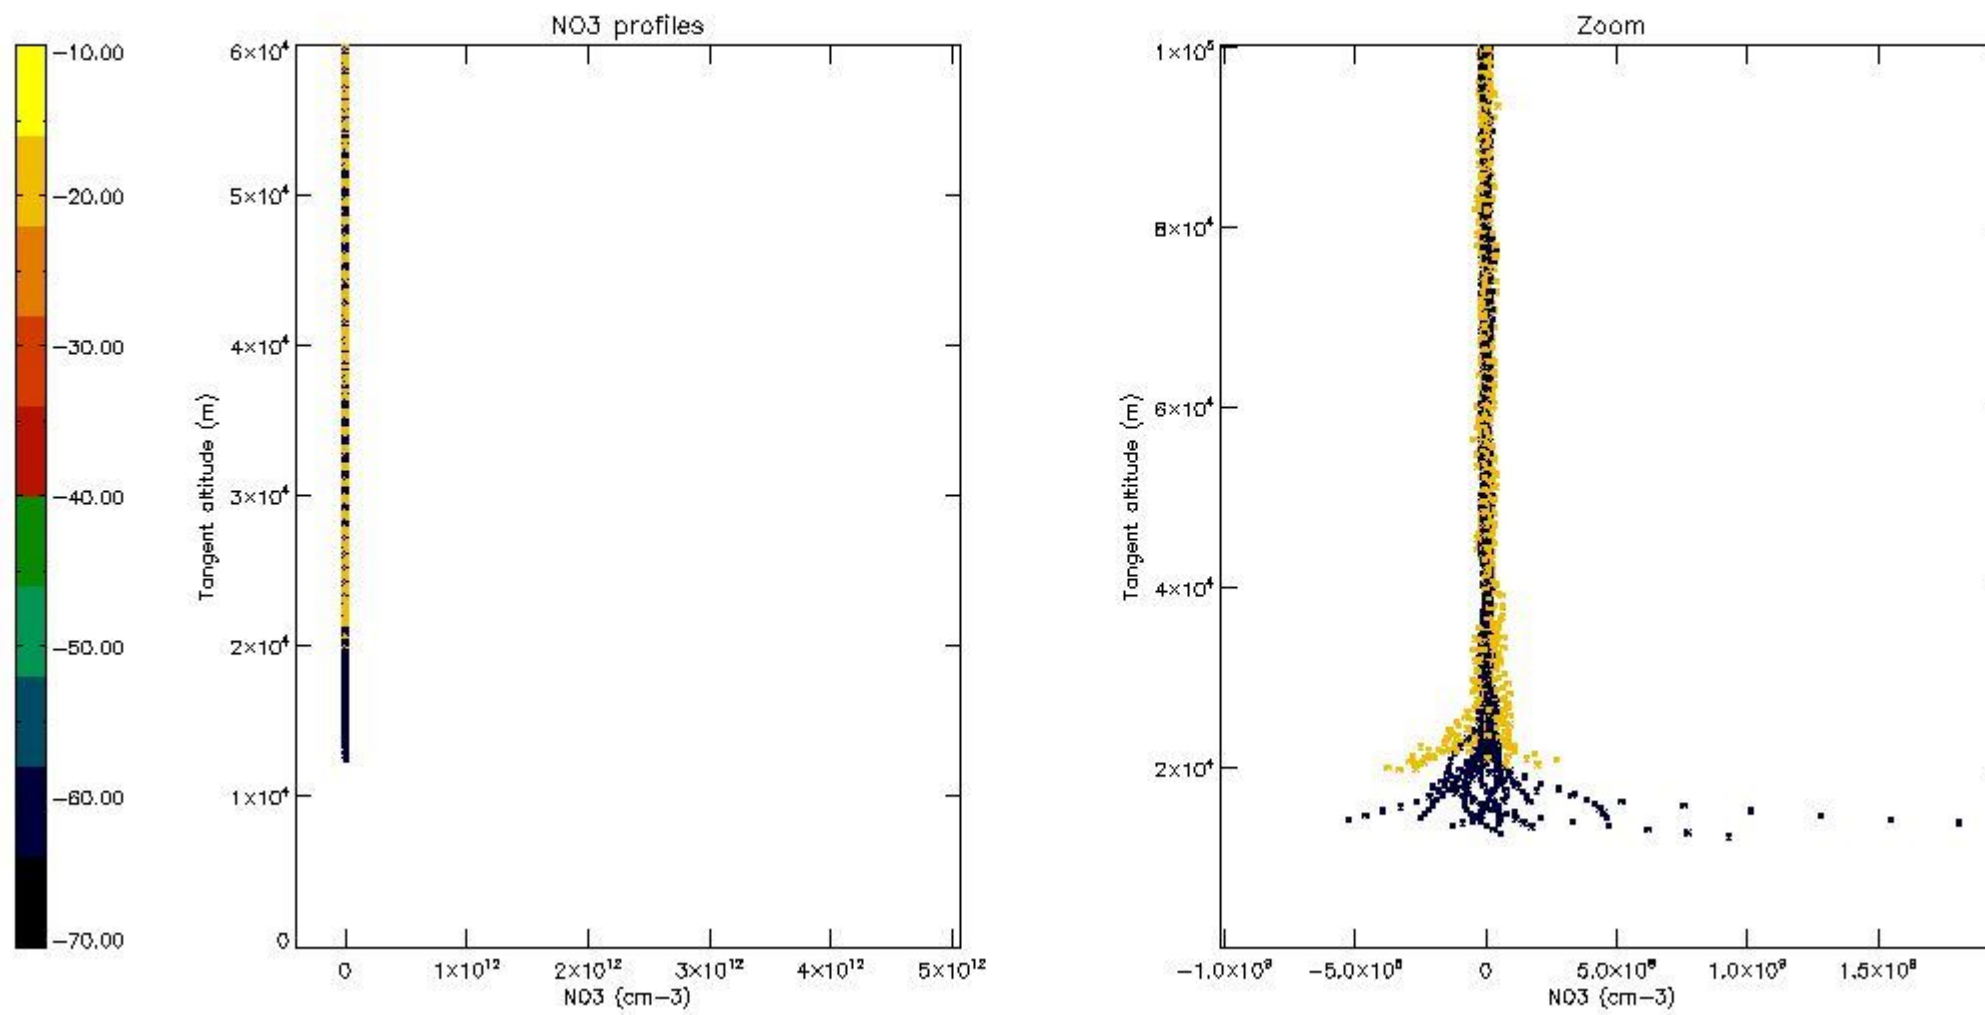

6. Auxiliary Data Files used for the production reported in section 2

The number reported in the third column indicates since which file (see list in section 2) the corresponding auxiliary file has been used. The fourth column is the date of those product files.

Type	Auxiliary Filename	Used since product	Used since product date
INST_PHYS_CHARACTERISTICS	GOM_INS_AXVIEC20091111_143220_20030716_120000_20500101_000000	1	15-MAY-2009 00:01:10
LEVEL-2_PROC_CONFIG	GOM_PR2_AXVIEC20091111_152718_20020301_000000_20500101_000000	1	15-MAY-2009 00:01:10
CROSS_SECTIONS_FILE	GOM_CRS_AXVIEC20091111_154832_20020301_000000_20500101_000000	1	15-MAY-2009 00:01:10