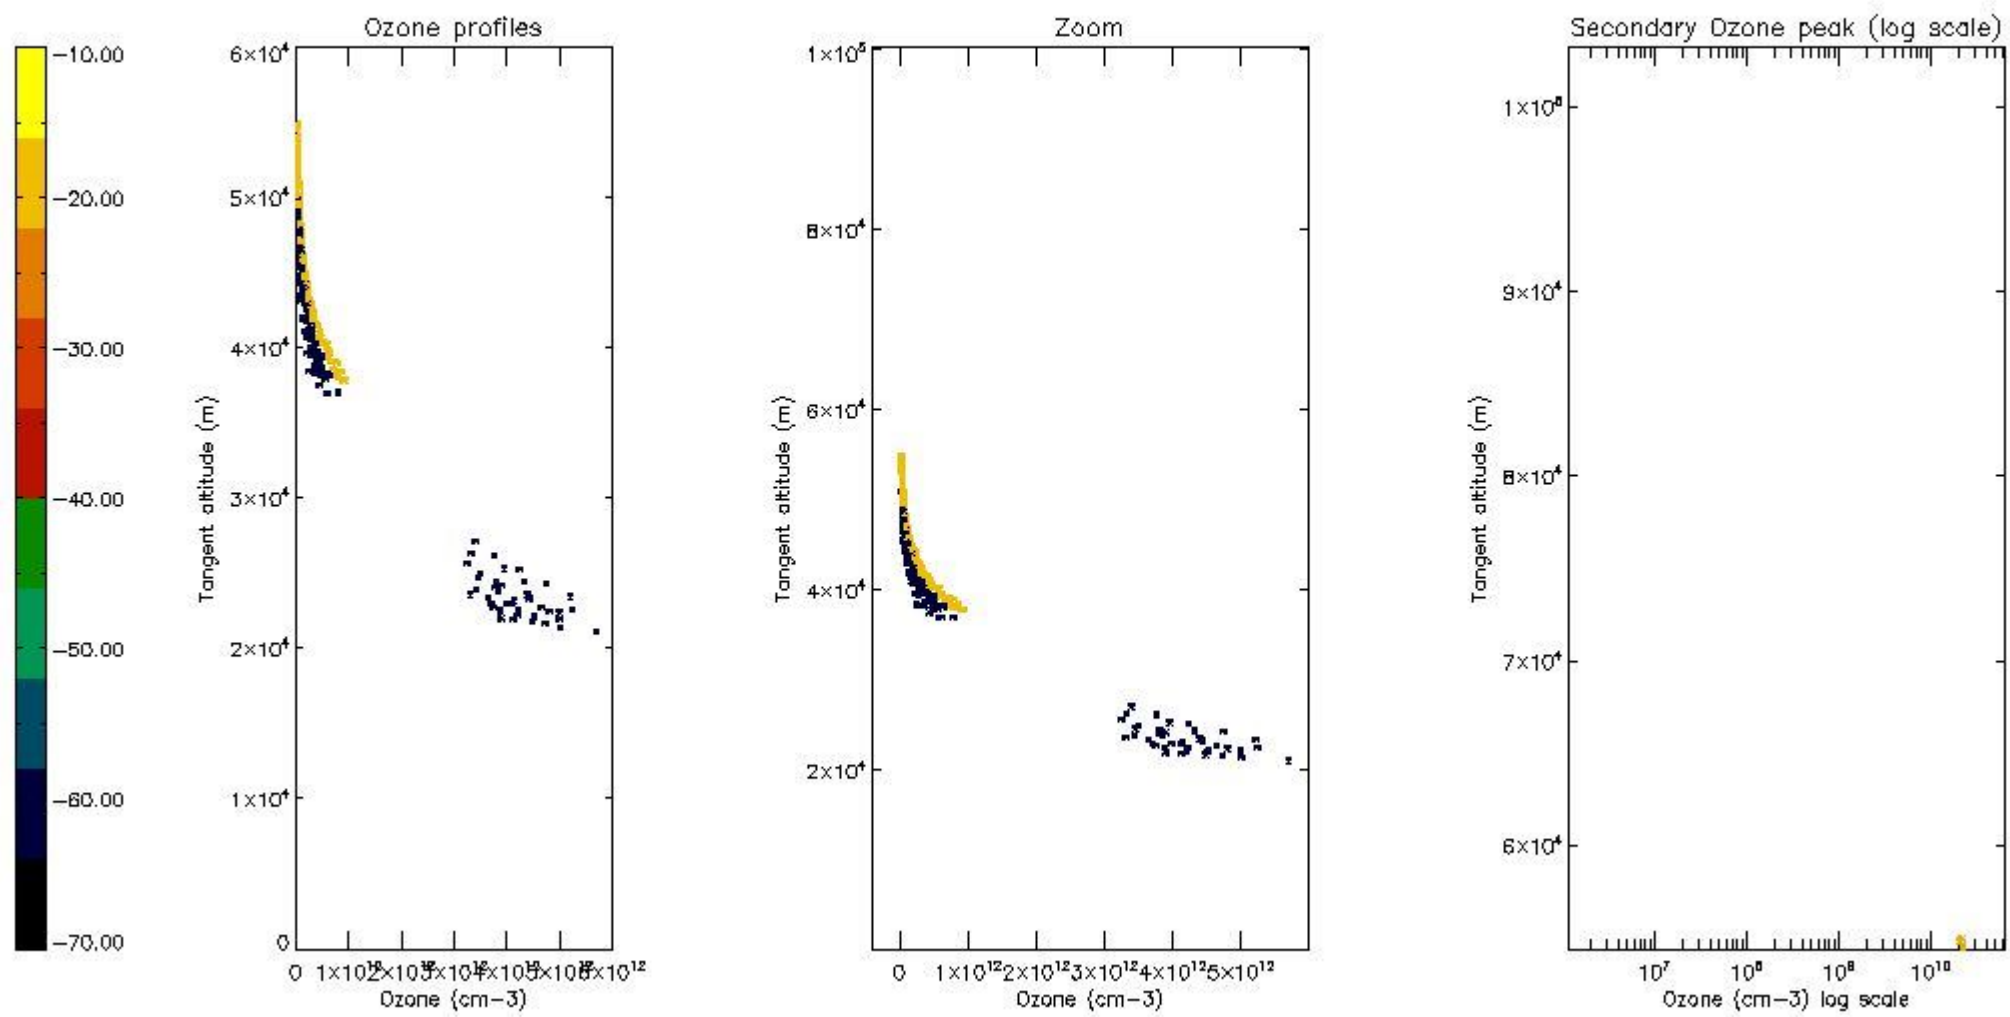

5.6 Plot NO₂ profiles for all STD (dark without errors)

The colorbar represents the latitude.