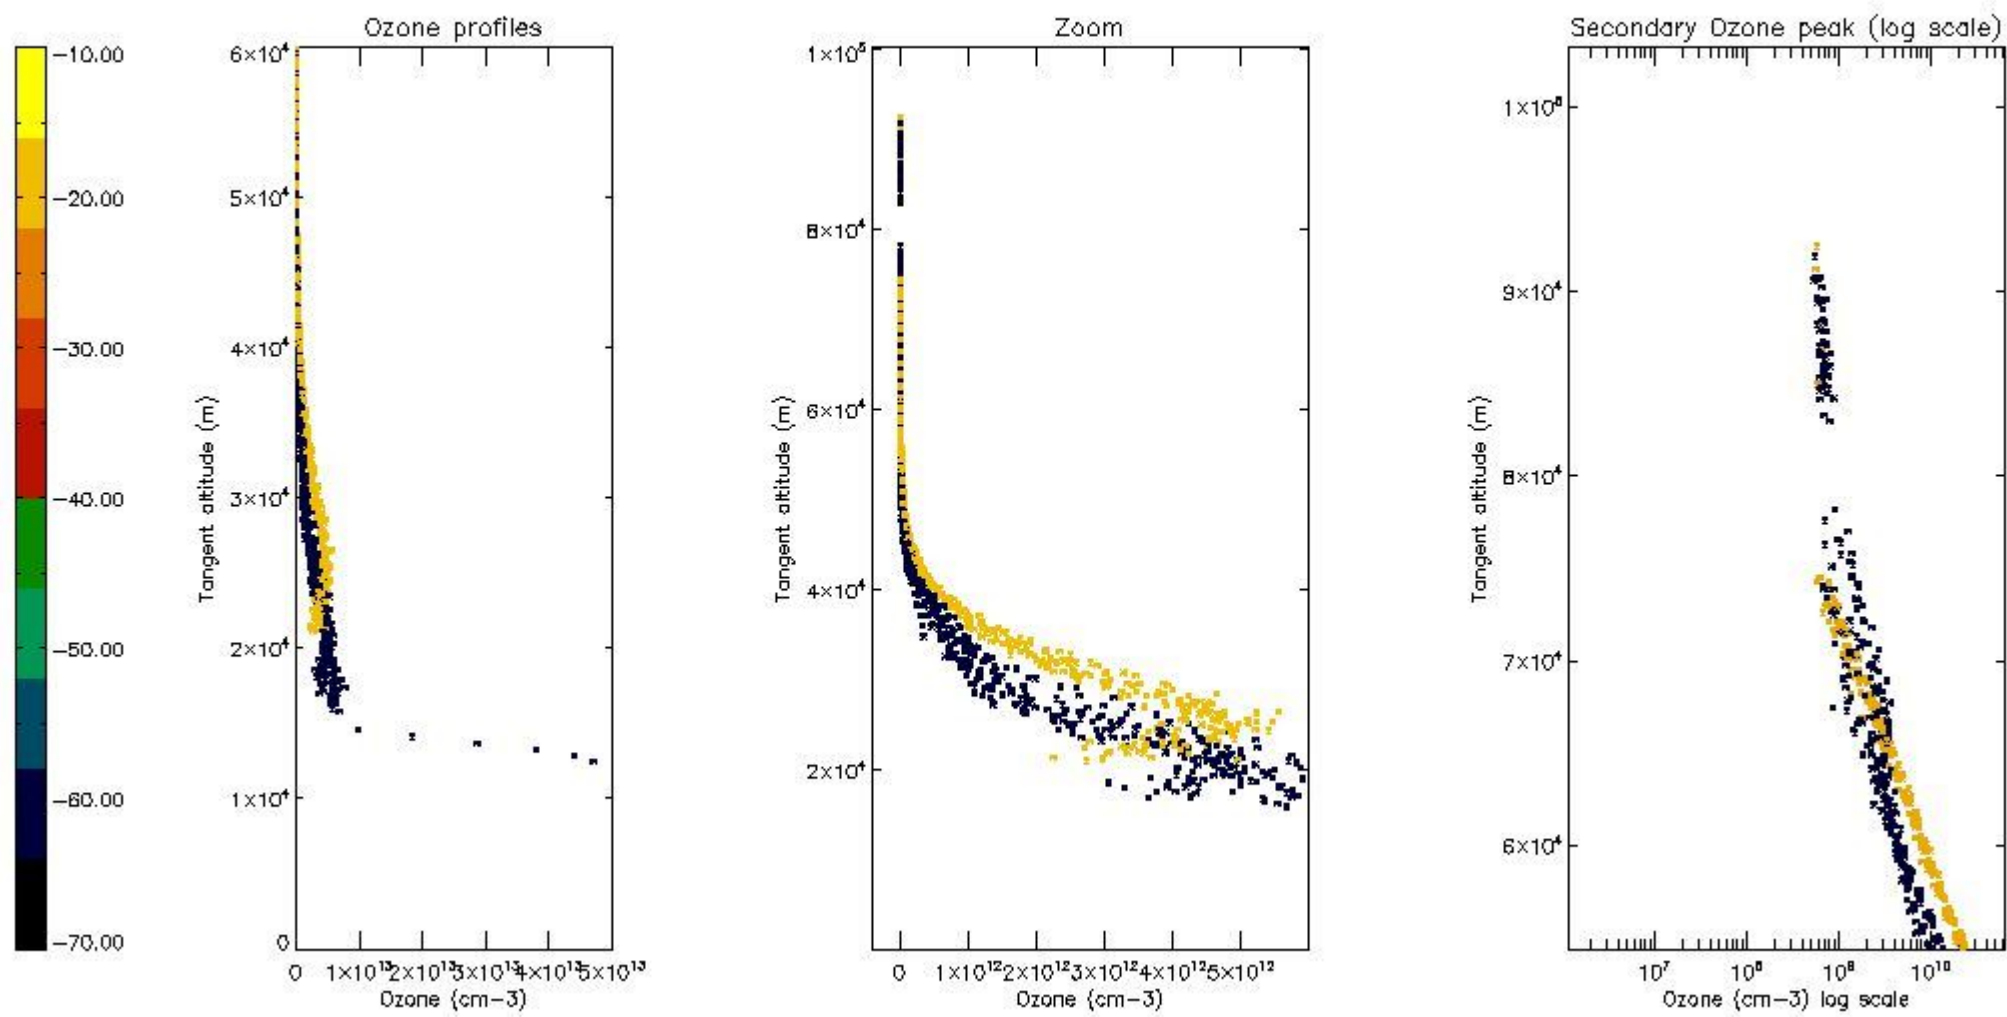

STD < 10	7
STD < 5	2

5.2 Plot ozone profiles for all STD (dark without errors)

The colorbar represents the latitude.

5.3 Plot ozone profiles where STD < 20% (dark without errors)

The colorbar represents the latitude.