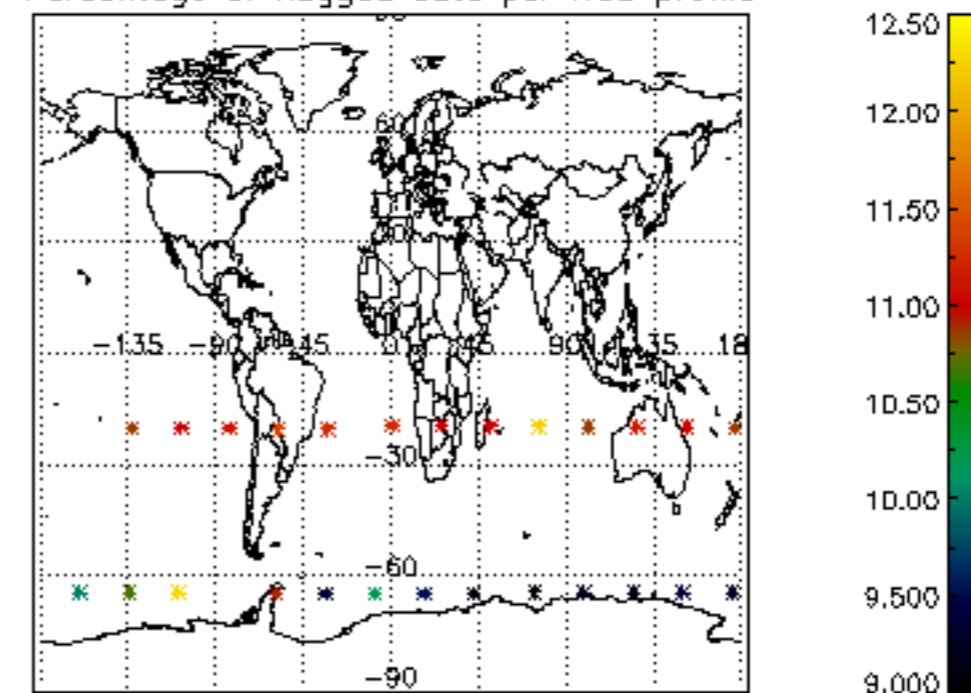

Percentage of flagged data per NO3 profile