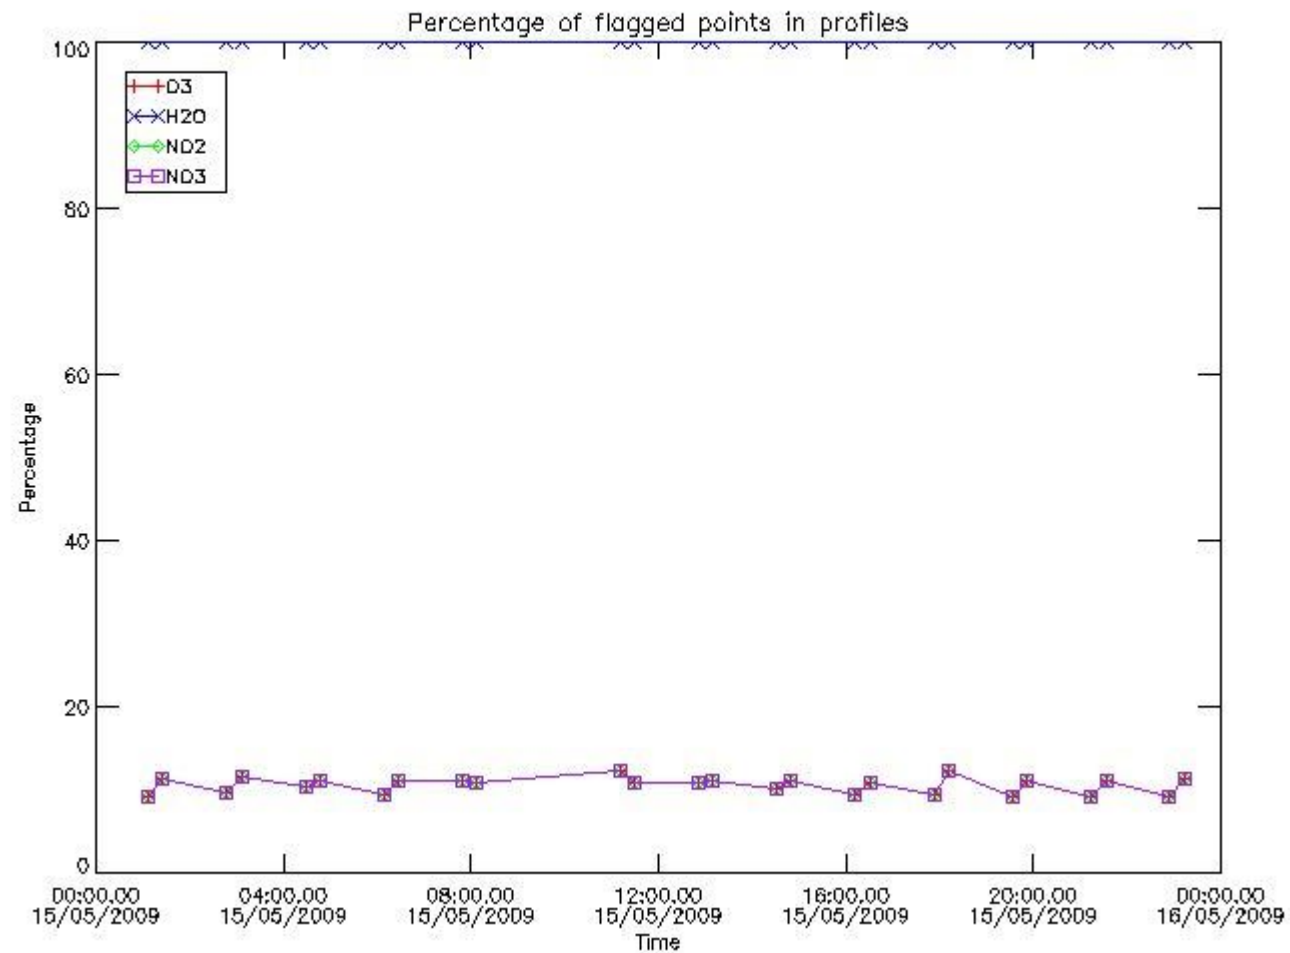

3. Quality information per product

In this section it is plotted some information contained in the Quality Summary data set of the level 2 products. Only products in dark limb conditions and without errors (error flag in the MPH set to "0") are used.

3.1 Plot quality information per product (time dependant)

3.2 Plot quality information per product (world map)