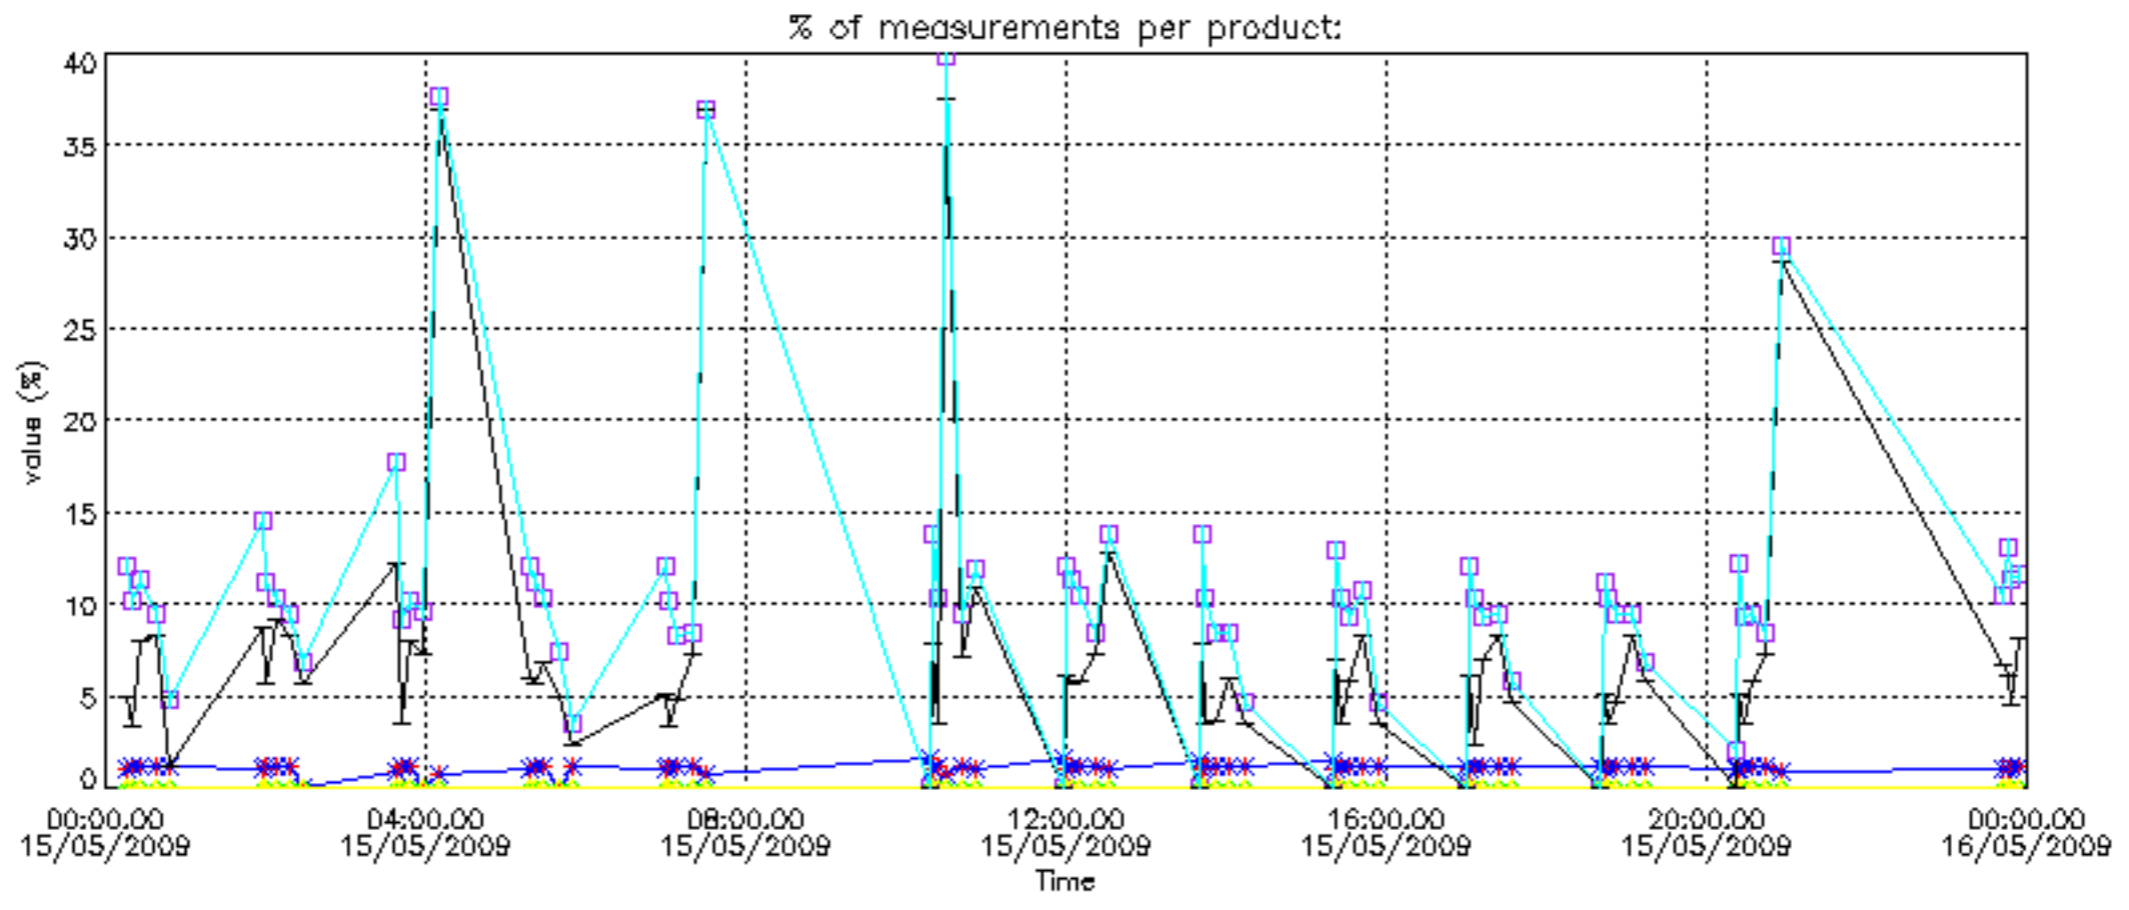

Percentage of cosmic ray hits per profile

Percentage of datation errors per profile