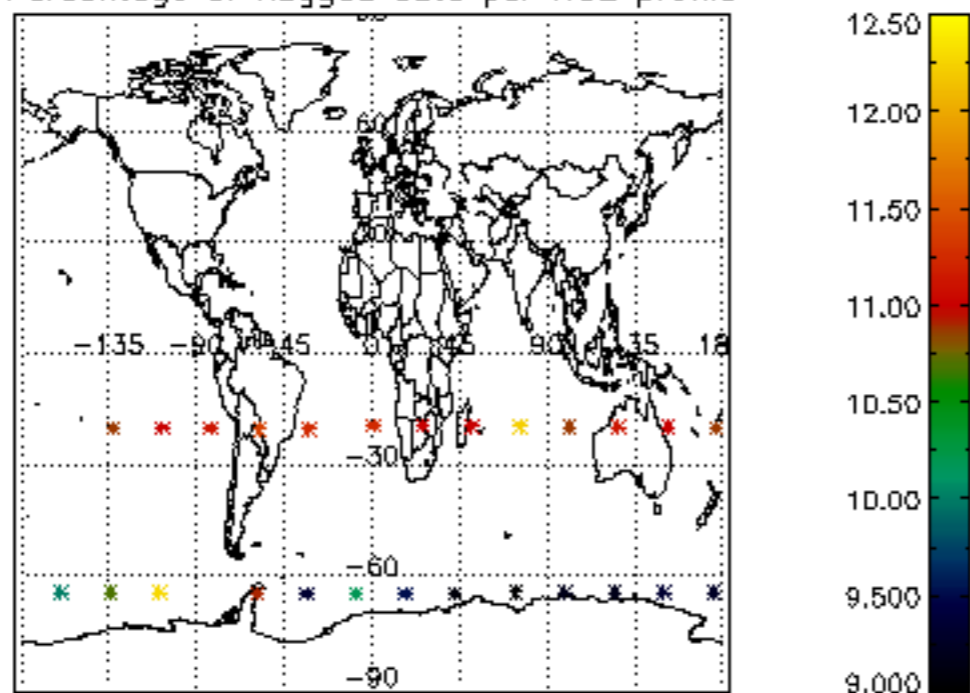

Percentage of flagged data per NO2 profile