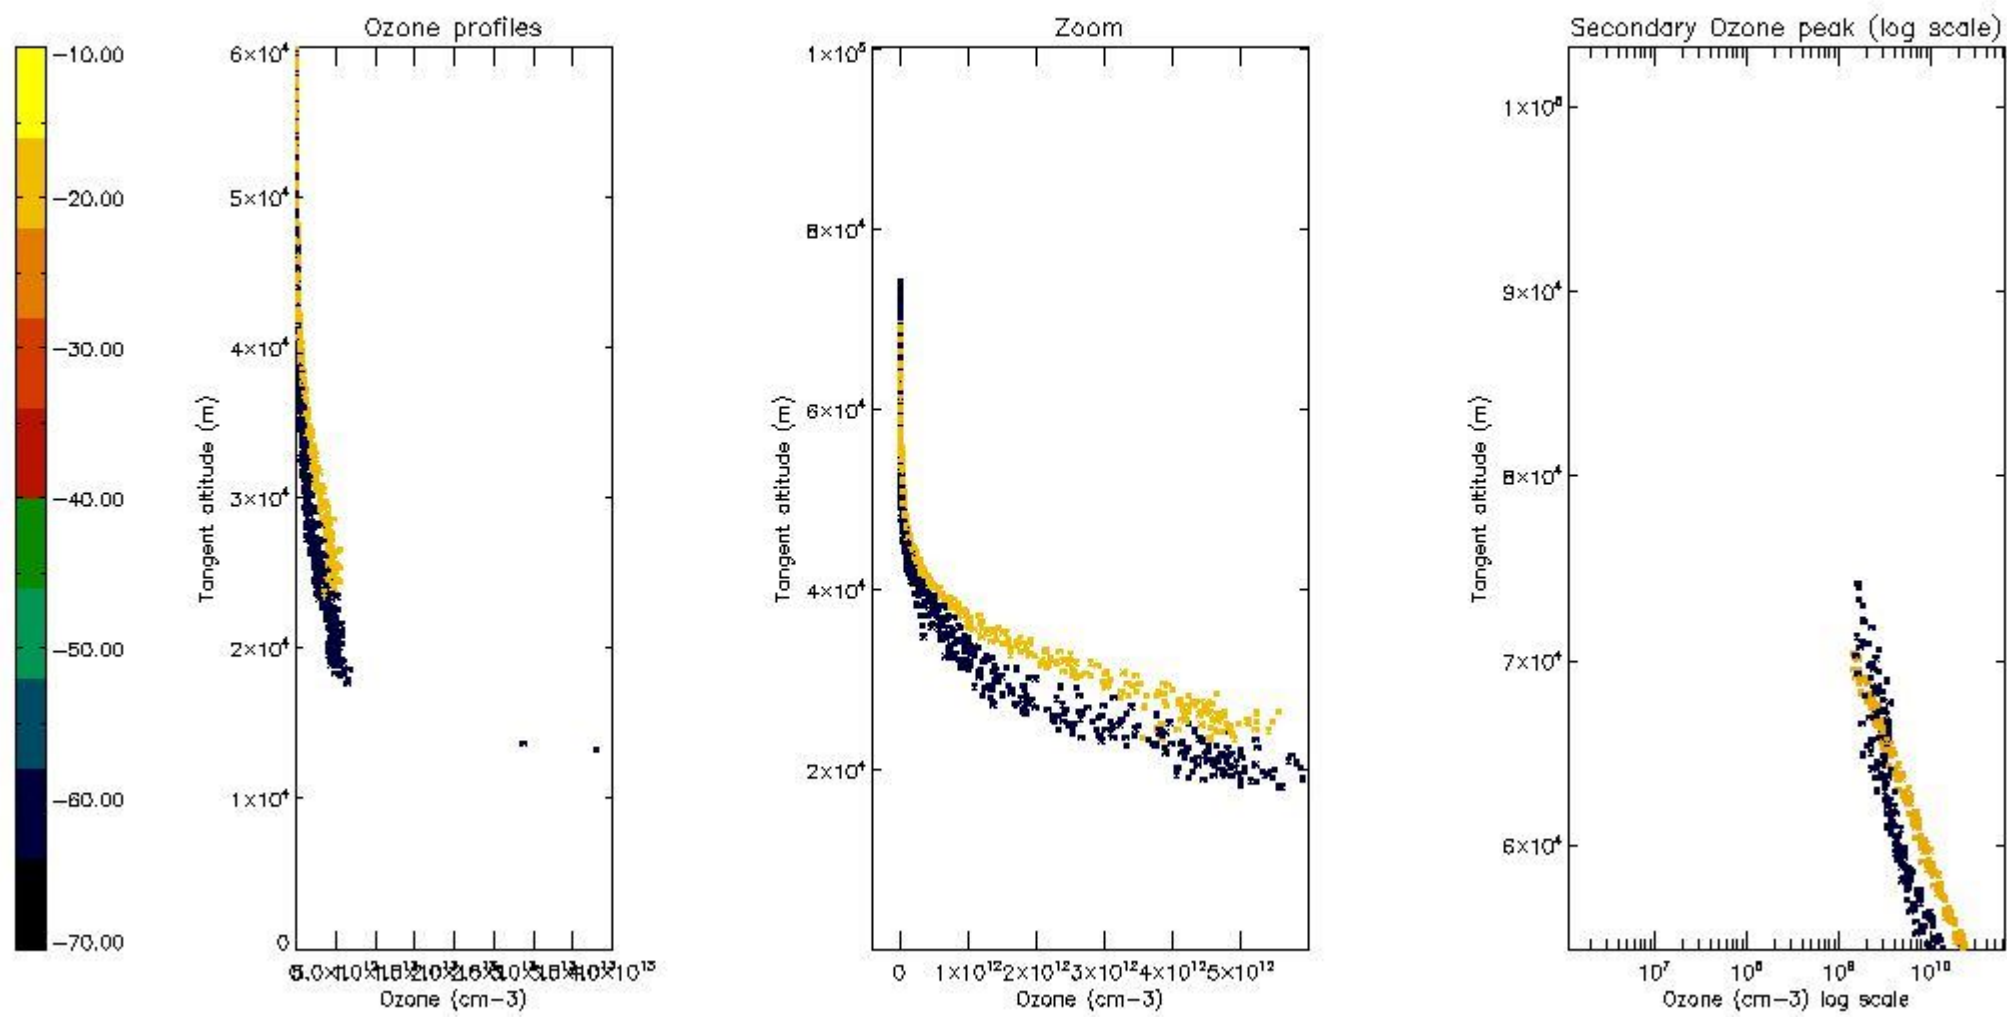

STD < 10	7
STD < 5	2

5.2 Plot ozone profiles for all STD (dark without errors)

The colorbar represents the latitude.

5.3 Plot ozone profiles where STD < 20% (dark without errors)

The colorbar represents the latitude.

5.4 Plot ozone profiles where $STD < 10\%$ (dark without errors)

The colorbar represents the latitude.

5.5 Plot ozone profiles where STD < 5% (dark without errors)

The colorbar represents the latitude.

5.6 Plot NO₂ profiles for all STD (dark without errors)