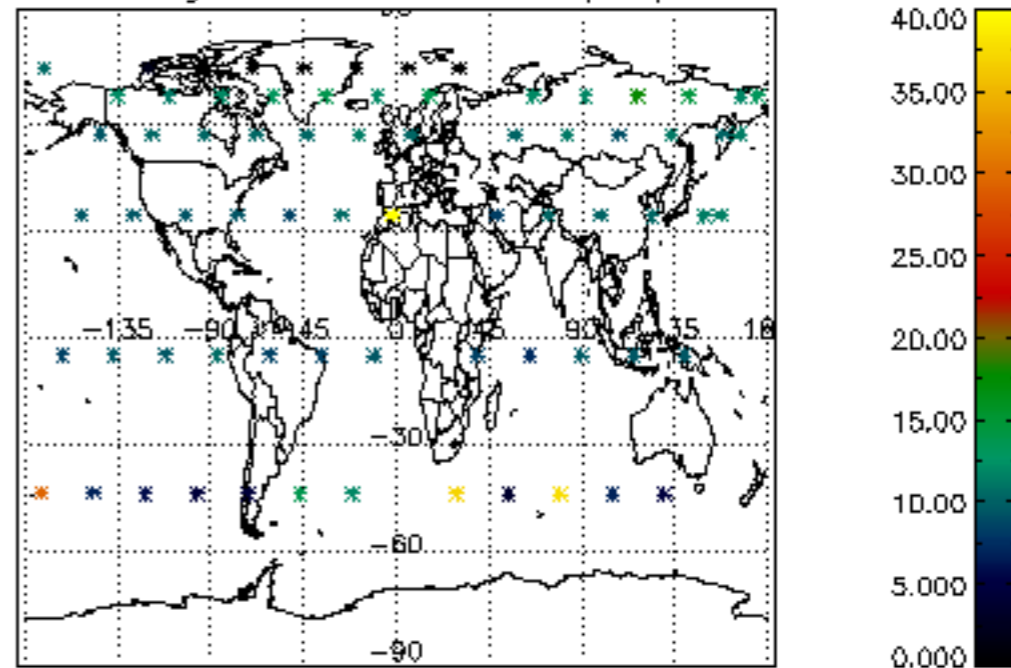

Percentage of saturation errors per profile