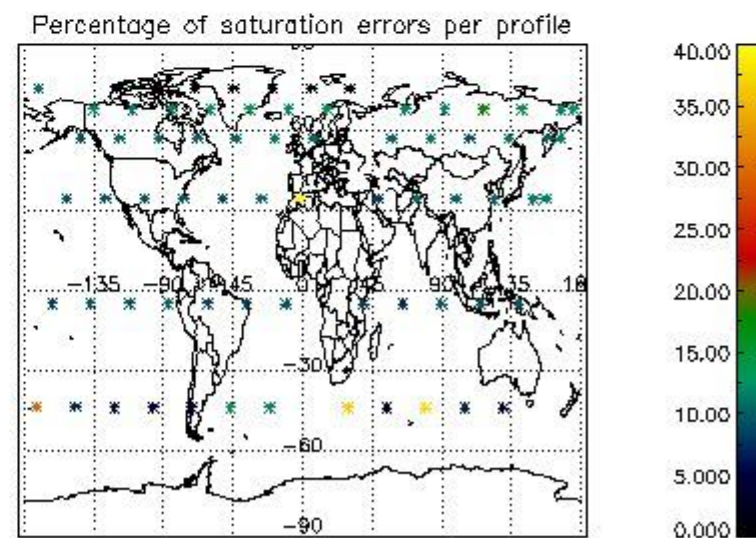

Percentage of datation errors per profile

Percentage of star falling outside central band per profile

Percentage of saturation errors per profile

4.2.2 Plot level 1 quality information per product (world map): ENVISAT DESCENDING passes