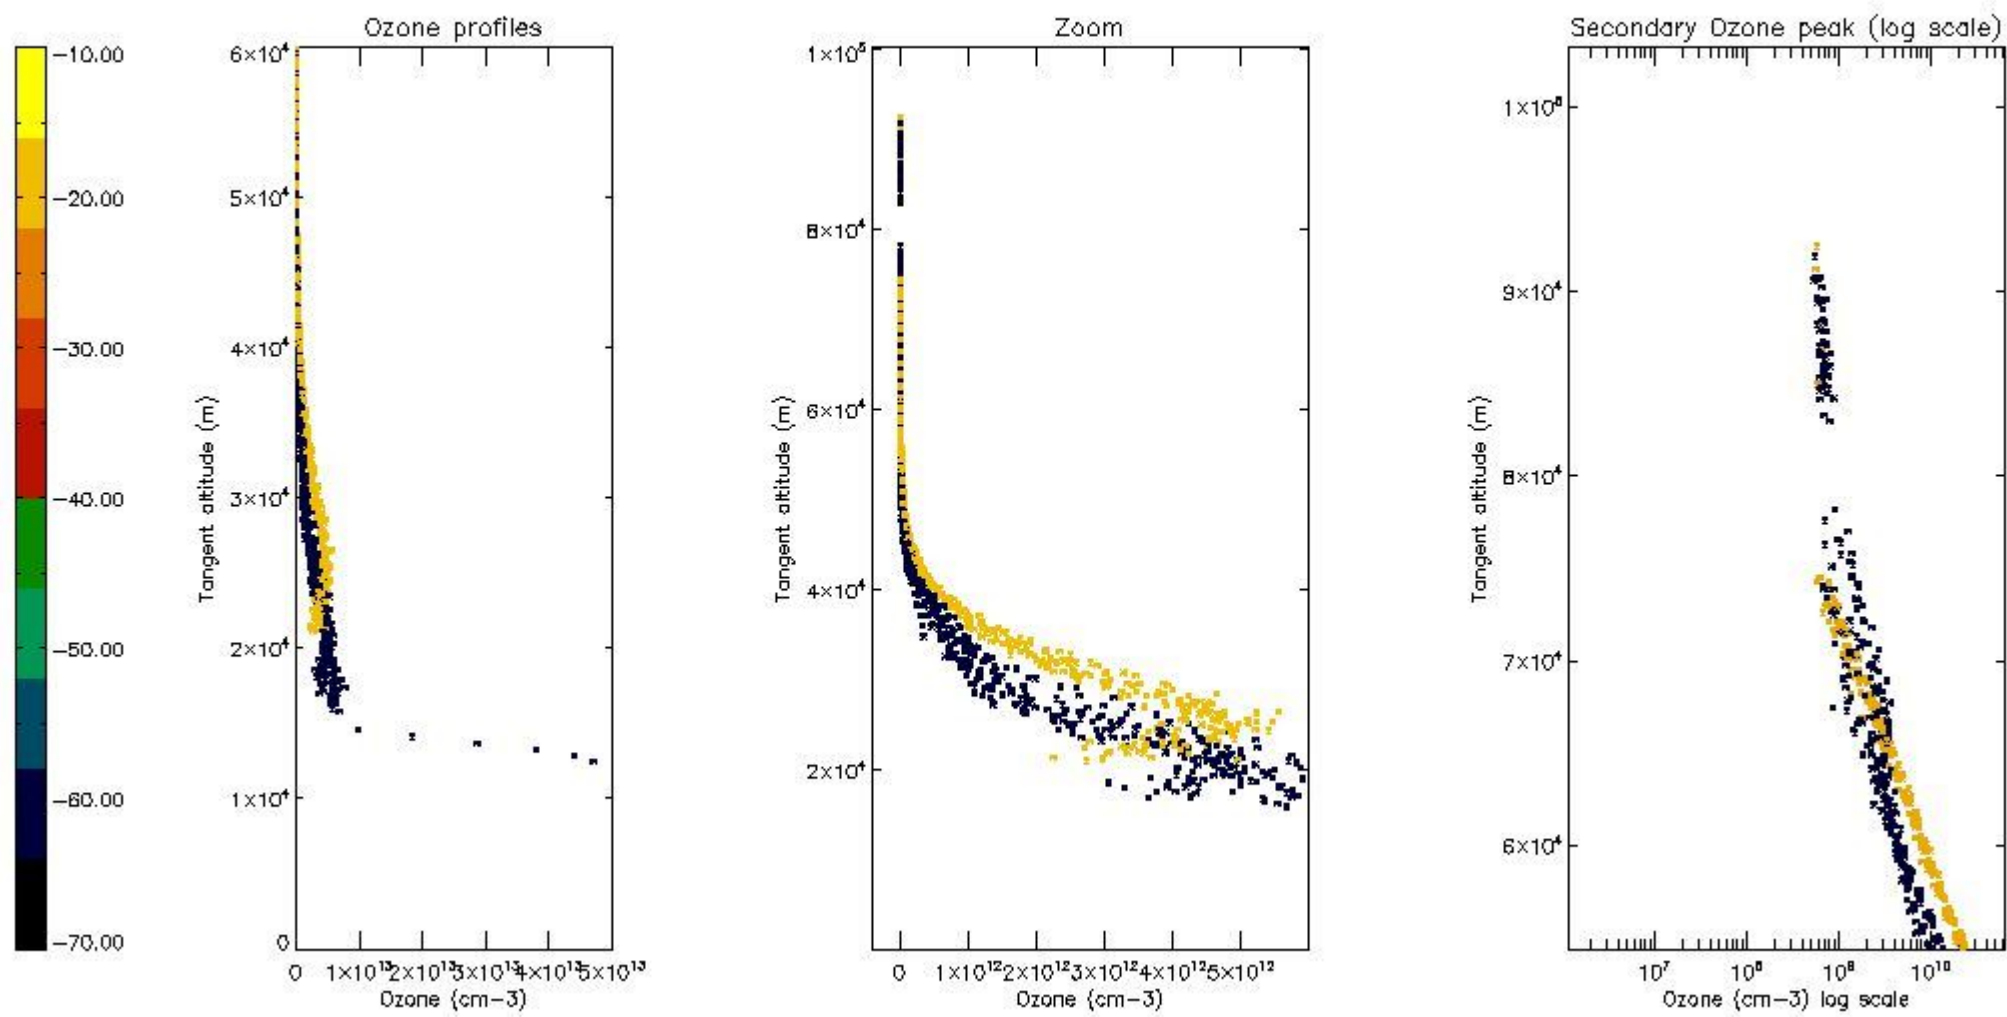

STD < 10	7
STD < 5	2

5.2 Plot ozone profiles for all STD (dark without errors)

The colorbar represents the latitude.

5.3 Plot ozone profiles where STD < 20% (dark without errors)

The colorbar represents the latitude.

5.4 Plot ozone profiles where $STD < 10\%$ (dark without errors)

The colorbar represents the latitude.

5.5 Plot ozone profiles where STD < 5% (dark without errors)

The colorbar represents the latitude.

5.6 Plot NO₂ profiles for all STD (dark without errors)