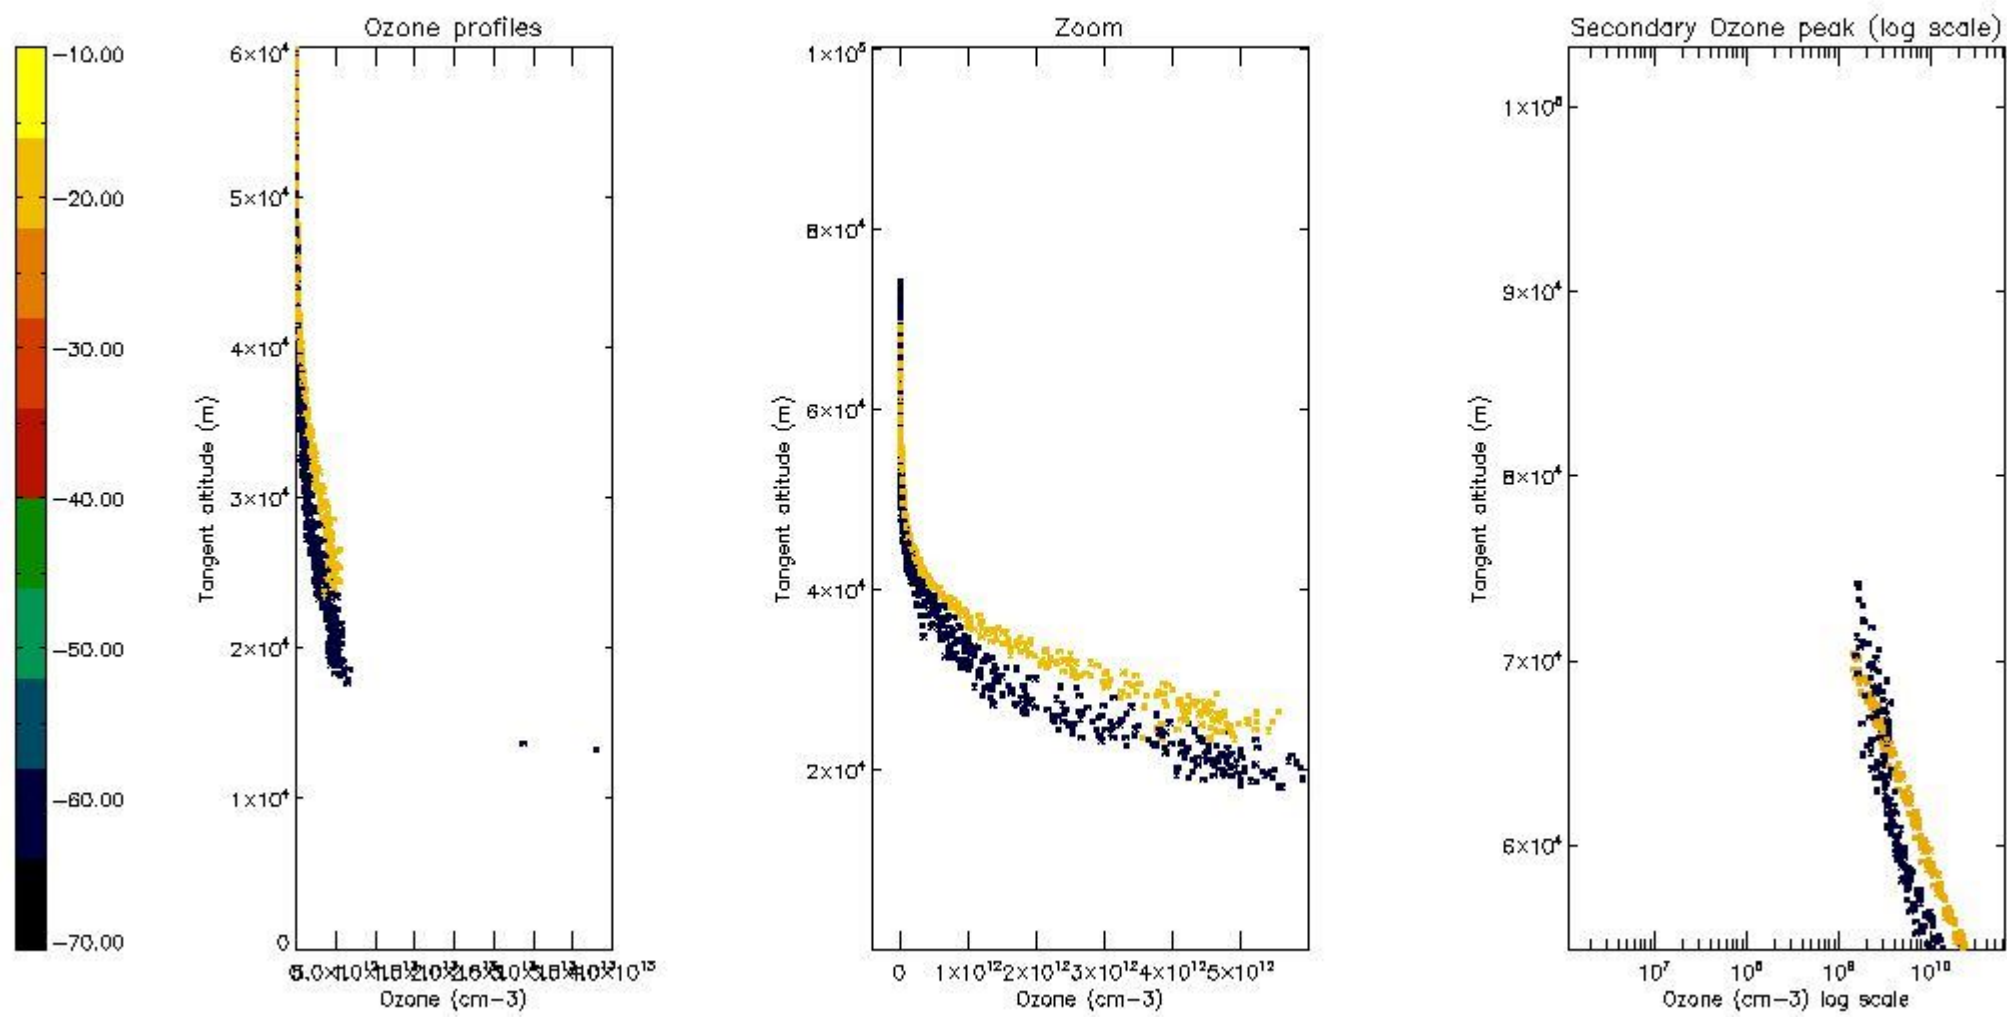

5.5 Plot ozone profiles where STD < 5% (dark without errors)

The colorbar represents the latitude.