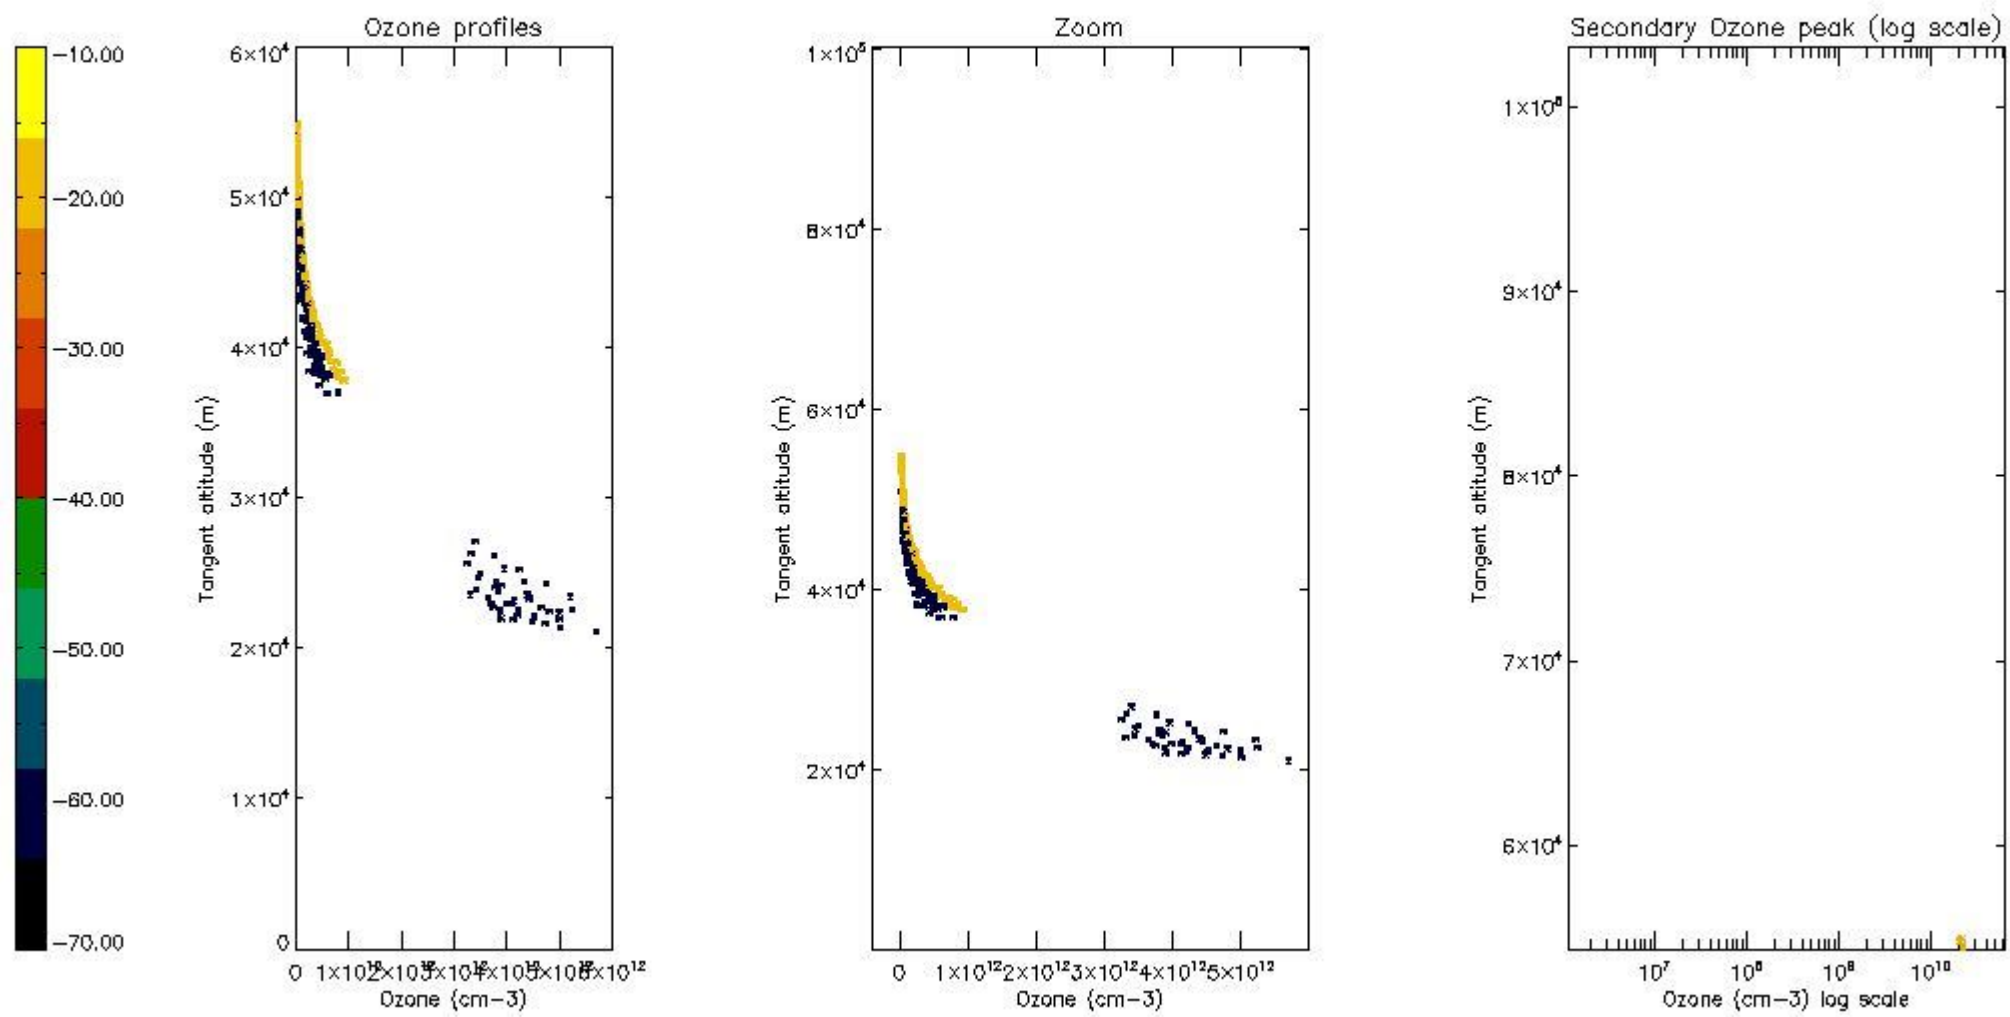

STD < 10	7
STD < 5	2

5.2 Plot ozone profiles for all STD (dark without errors)

The colorbar represents the latitude.

5.3 Plot ozone profiles where STD < 20% (dark without errors)

The colorbar represents the latitude.

5.4 Plot ozone profiles where $STD < 10\%$ (dark without errors)

The colorbar represents the latitude.

5.5 Plot ozone profiles where STD < 5% (dark without errors)

The colorbar represents the latitude.

5.6 Plot NO₂ profiles for all STD (dark without errors)