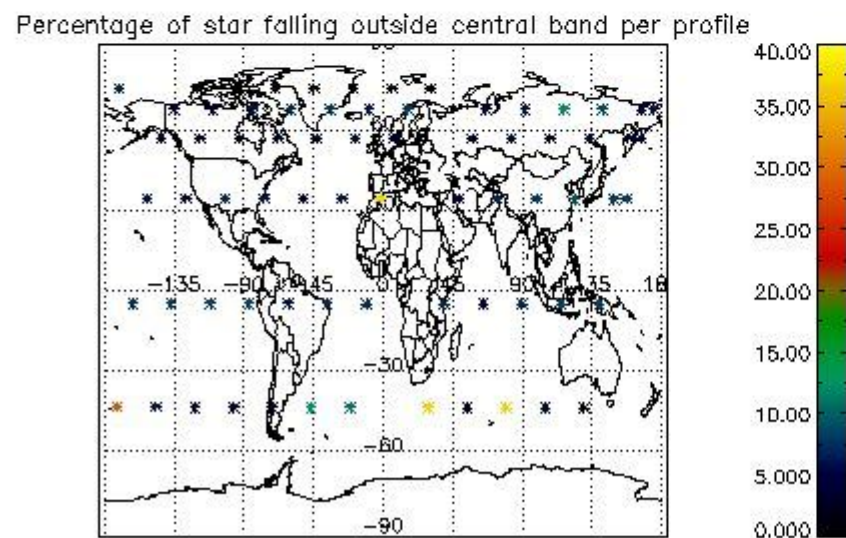

Percentage of datation errors per profile

Percentage of star falling outside central band per profile

Percentage of saturation errors per profile

4.2.2 Plot level 1 quality information per product (world map): ENVISAT DESCENDING passes