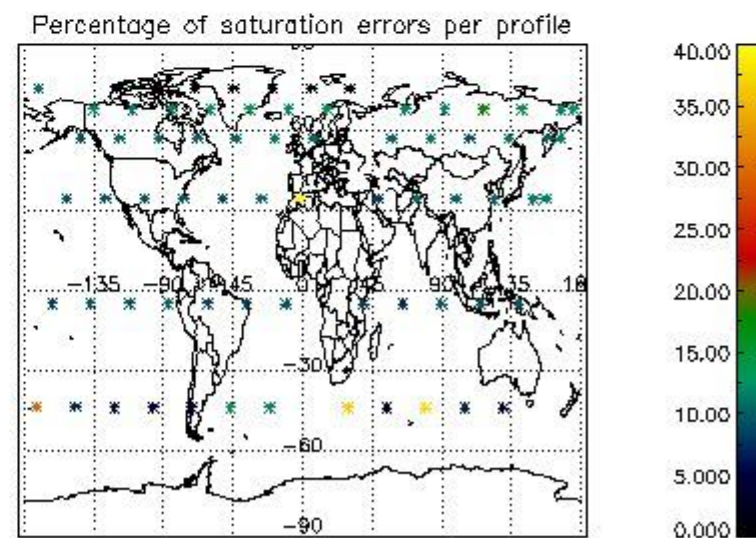

4.2 Plot quality information per product coming from level 1b processing (world map)
 4.2.1 Plot level 1 quality information per product (world map): ENVISAT ASCENDING passes

Percentage of cosmic ray hits per profile

Percentage of datation errors per profile

Percentage of star falling outside central band per profile

Percentage of saturation errors per profile

4.2.2 Plot level 1 quality information per product (world map): ENVISAT DESCENDING passes

5. Trace gas profiles

5.1 Ozone statistics based on quality of products

The final quality of the products can be "measured" using the STD (Standard Deviation) attached to every point profile. This information is written to the parameter GOM_NL__2P/NL_LOCAL_SPECIES_DENSITY/o3_std of the level 2 products. The table below shows the statistics for given STD ranges.