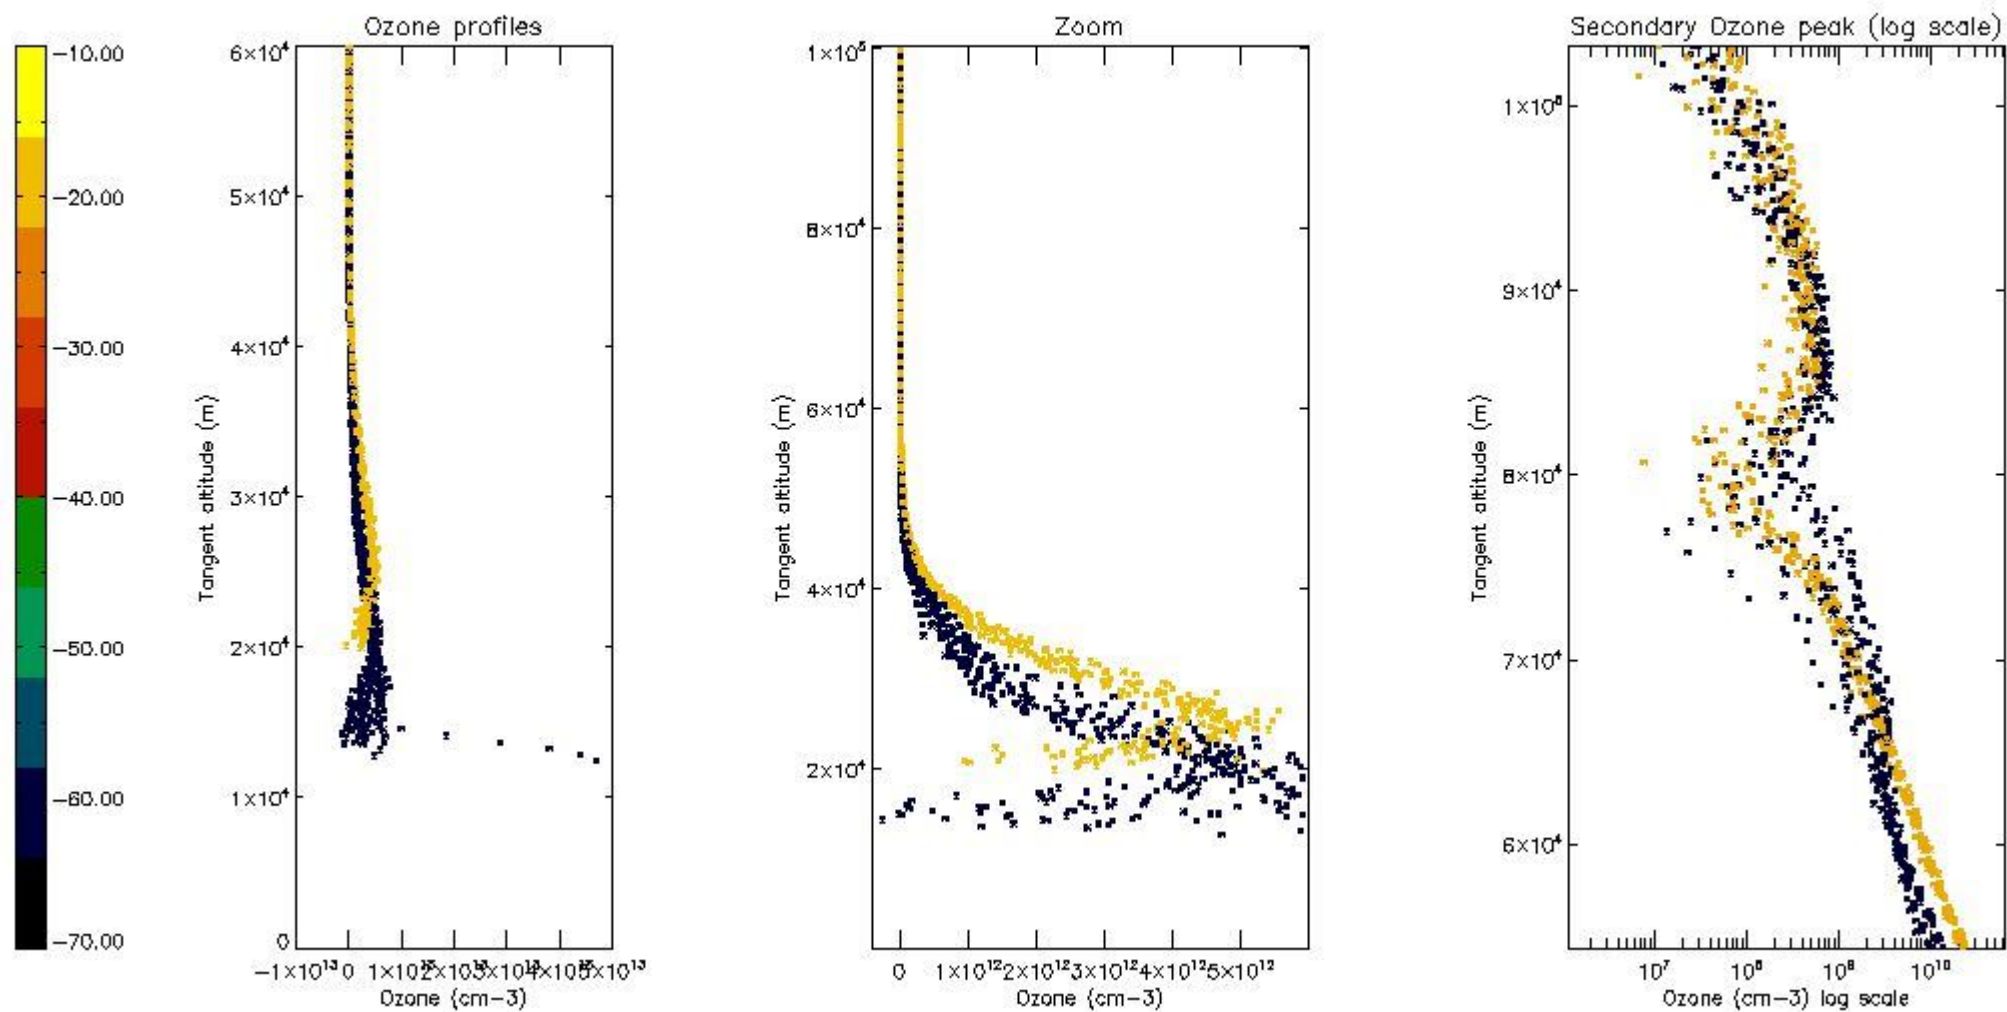

STD < 10	7
STD < 5	2

5.2 Plot ozone profiles for all STD (dark without errors)

The colorbar represents the latitude.

5.3 Plot ozone profiles where STD < 20% (dark without errors)

The colorbar represents the latitude.