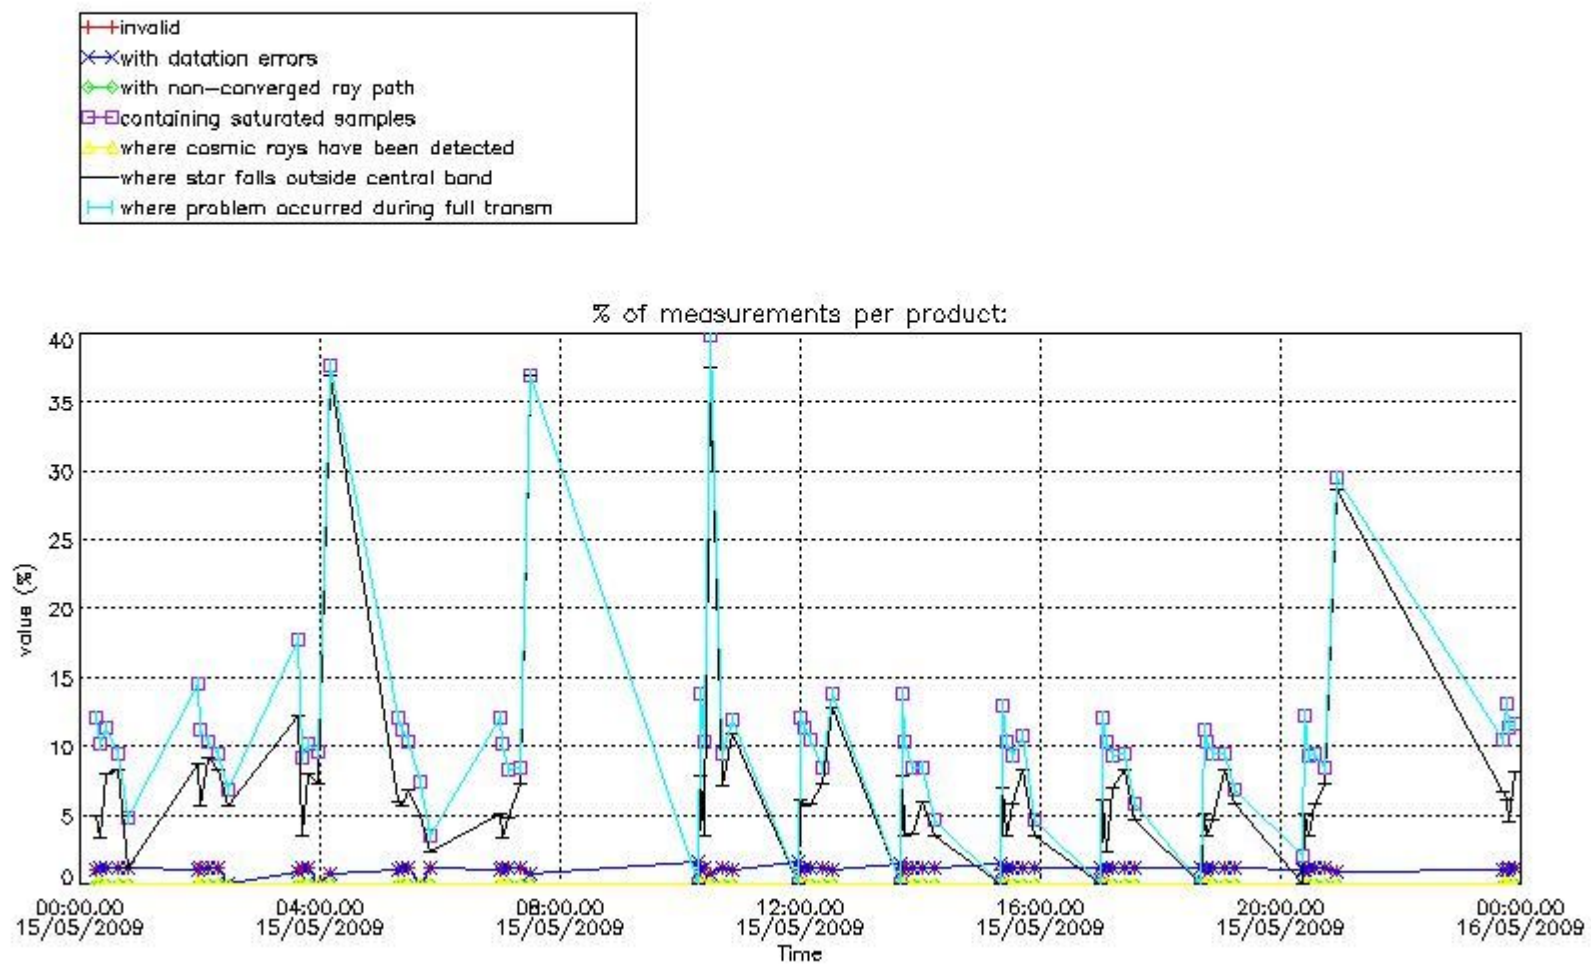

3.1 Plot quality information per product (time dependant)

3.2 Plot quality information per product (world map)

Percentage of flagged data per O3 profile

Percentage of flagged data per H2O profile

Percentage of flagged data per NO2 profile

Percentage of flagged data per NO3 profile

4. Level 1 quality information per product

In this section it is plotted some information contained in the Quality Summary data set of the level 2 products that comes from the level 1b processing. Products without errors (error flag in the MPH set to "0") are used.

4.1 Plot quality information per product (time dependant) coming from level 1b processing

4.1.1 Plot level 1 quality information per product (time dependant): ENVISAT ASCENDING passes

4.1.2 Plot level 1 quality information per product (time dependant): ENVI SAT DESCENDING passes