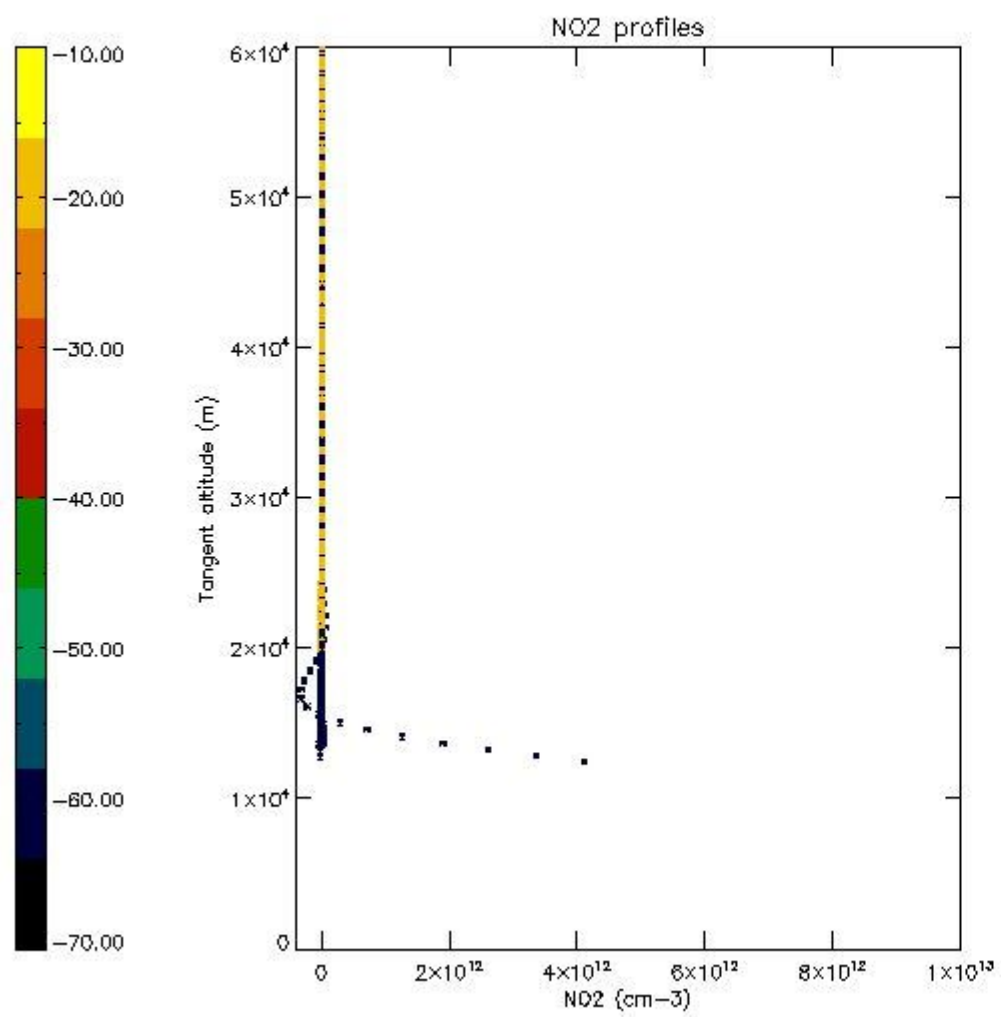

5.7 Plot NO3 profiles for all STD (dark without errors)

The colorbar represents the latitude.