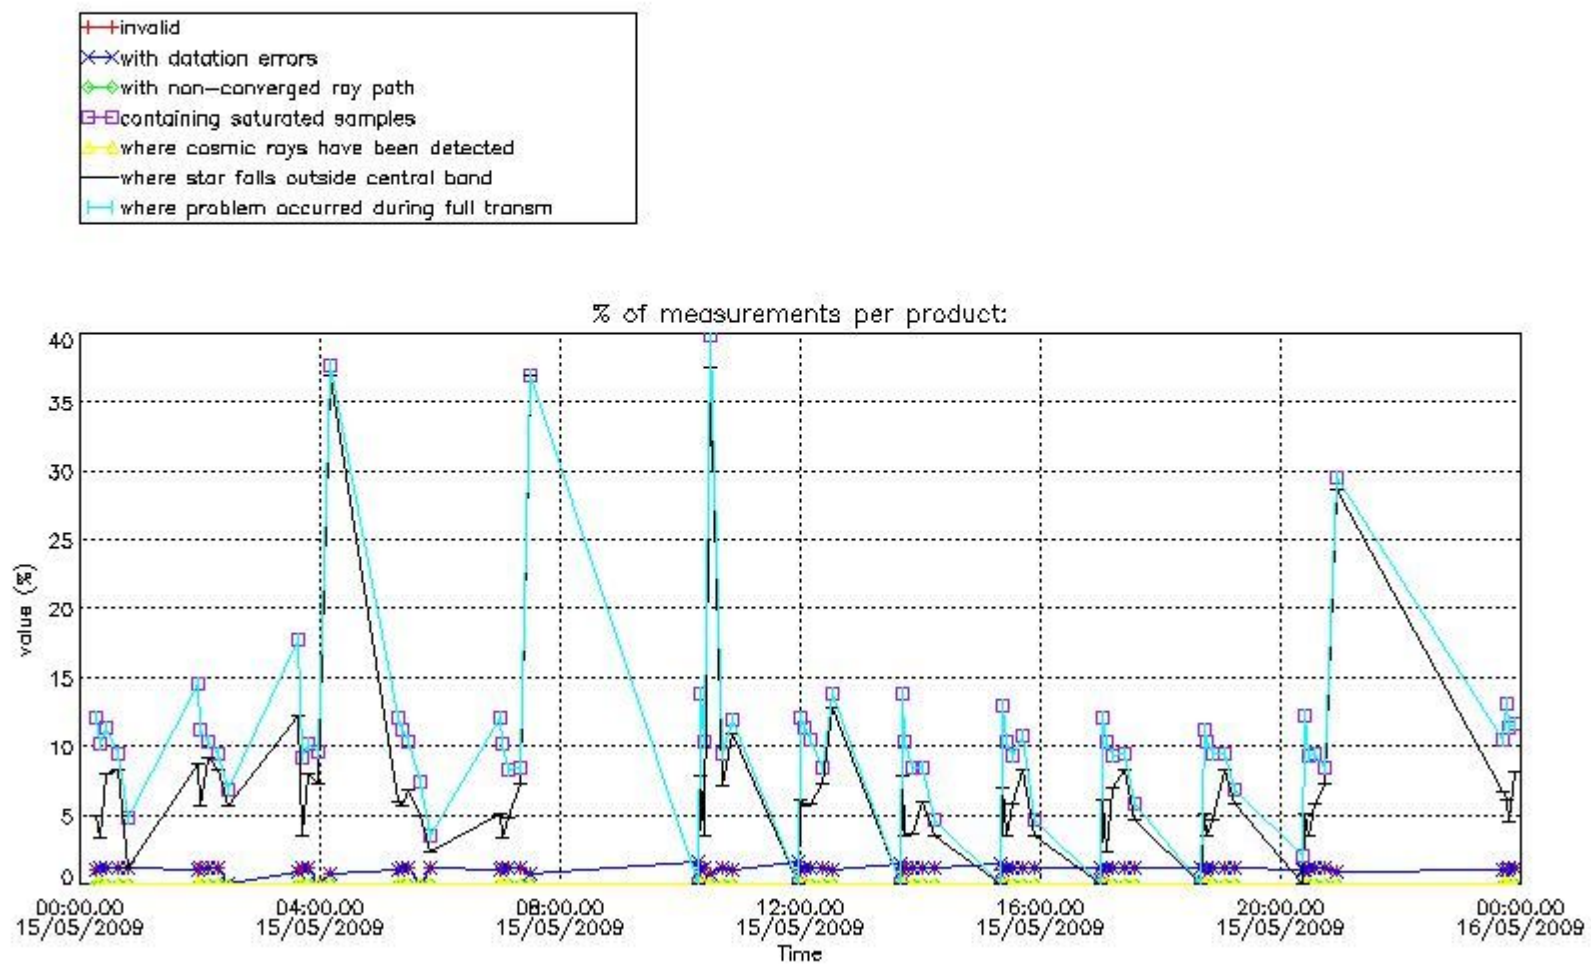

Percentage of cosmic ray hits per profile

Percentage of datation errors per profile

4.2 Plot quality information per product coming from level 1b processing (world map)
4.2.1 Plot level 1 quality information per product (world map): ENVISAT ASCENDING passes