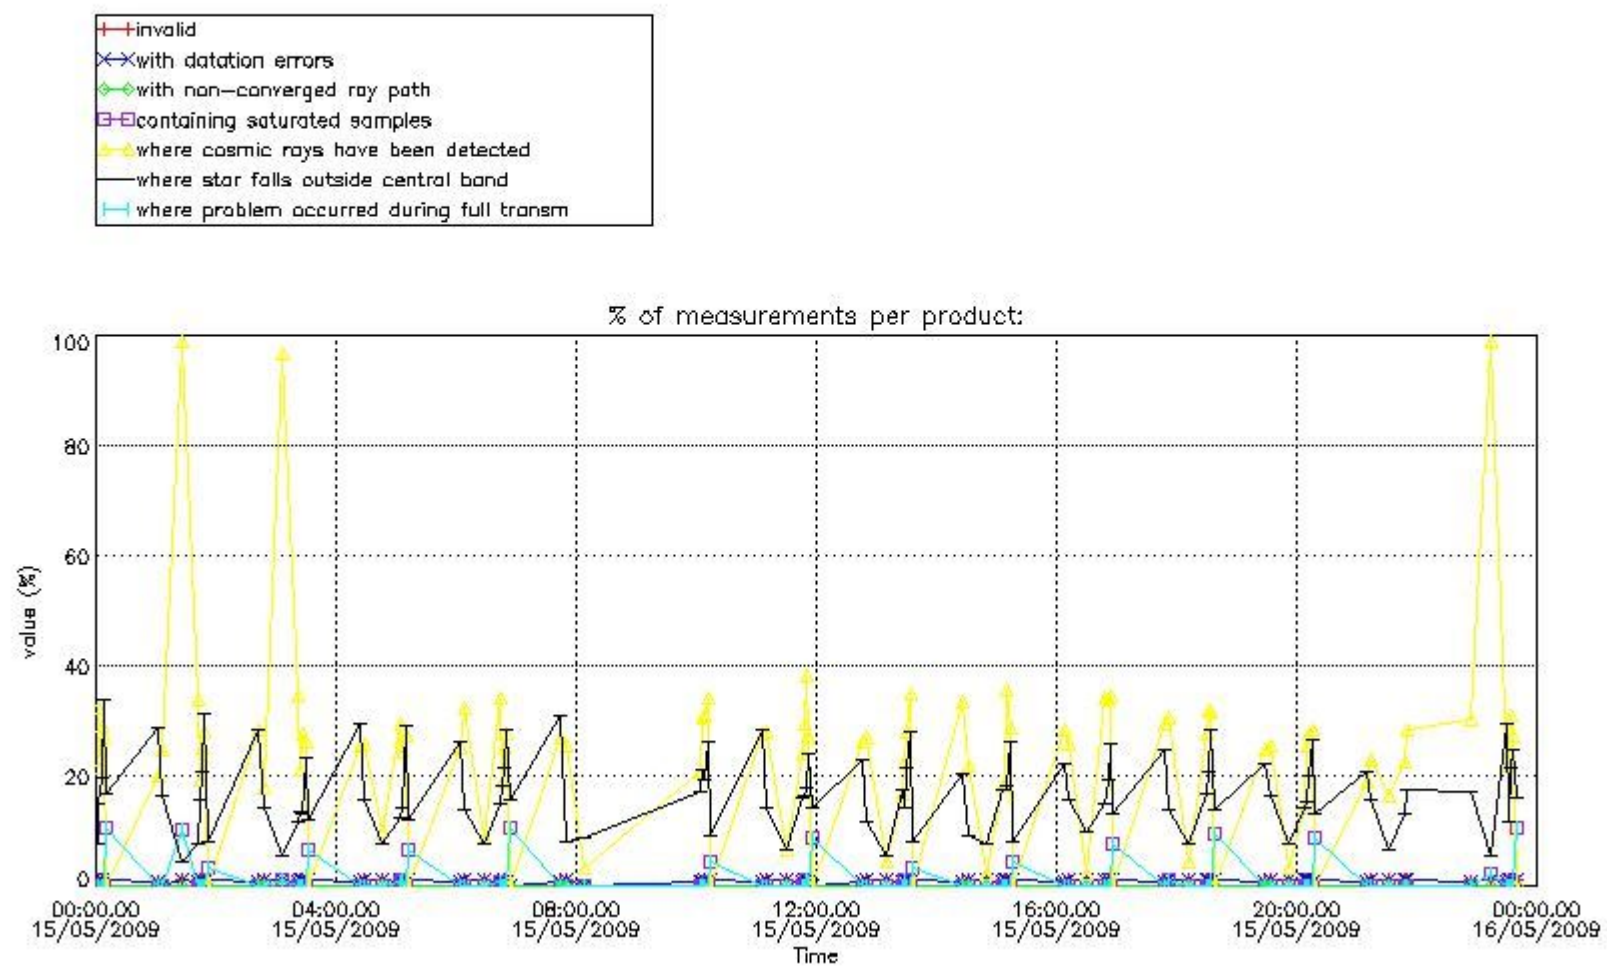

4.1.2 Plot level 1 quality information per product (time dependant): ENVI SAT DESCENDING passes