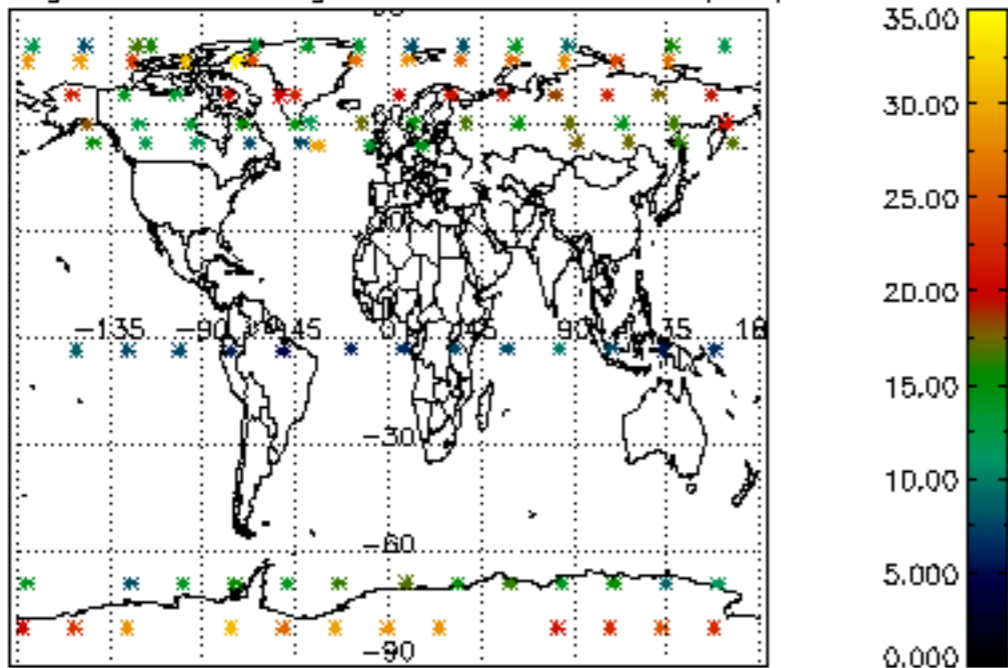

Percentage of flagged data per NO3 profile

Percentage of cosmic ray hits per profile

Percentage of datation errors per profile

Percentage of star falling outside central band per profile

Percentage of saturation errors per profile