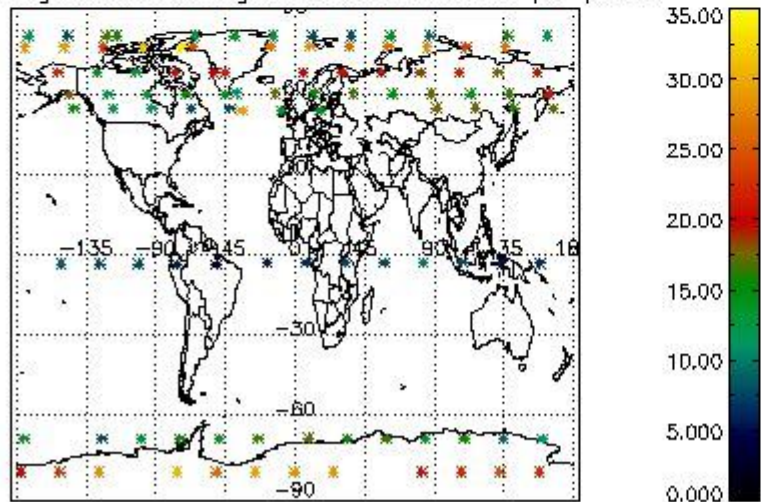

Percentage of star falling outside central band per profile