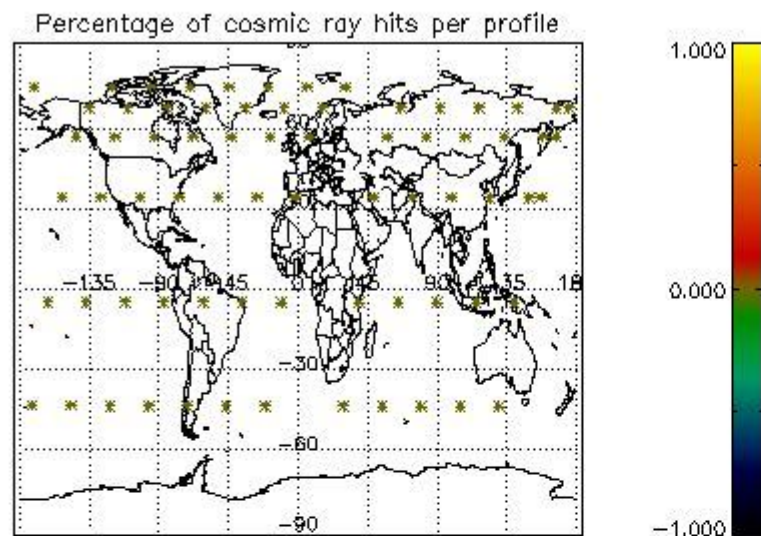

Percentage of datation errors per profile

Percentage of star falling outside central band per profile

Percentage of saturation errors per profile

4.2.2 Plot level 1 quality information per product (world map): ENVISAT DESCENDING passes