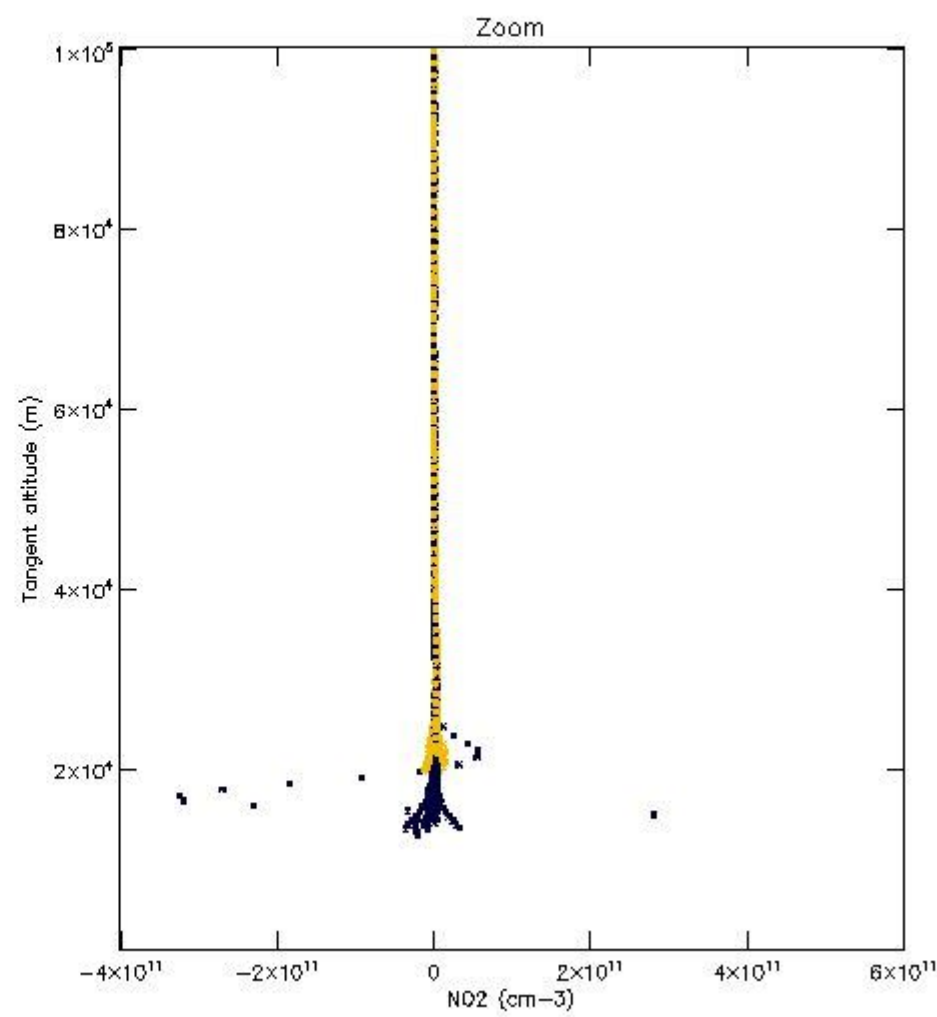

5.7 Plot NO3 profiles for all STD (dark without errors)

The colorbar represents the latitude.