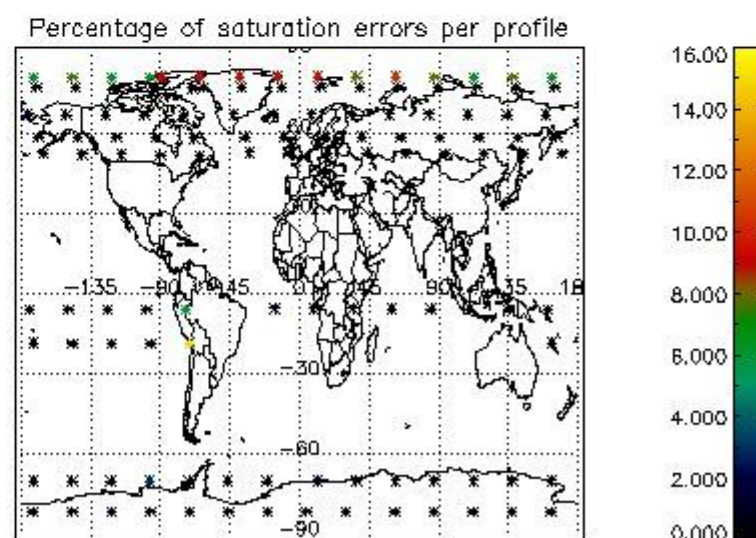

Percentage of flagged data per NO3 profile

4. Level 1 quality information per product

In this section it is plotted some information contained in the Quality Summary data set of the level 2 products that comes from the level 1b processing. Products without errors (error flag in the MPH set to "0") are used.

4.1 Plot quality information per product (time dependant) coming from level 1b processing

4.1.1 Plot level 1 quality information per product (time dependant): ENVISAT ASCENDING passes

4.1.2 Plot level 1 quality information per product (time dependant): ENVI SAT DESCENDING passes

4.2 Plot quality information per product coming from level 1b processing (world map)

4.2.1 Plot level 1 quality information per product (world map): ENVISAT ASCENDING passes

4.2.2 Plot level 1 quality information per product (world map): ENVISAT DESCENDING passes