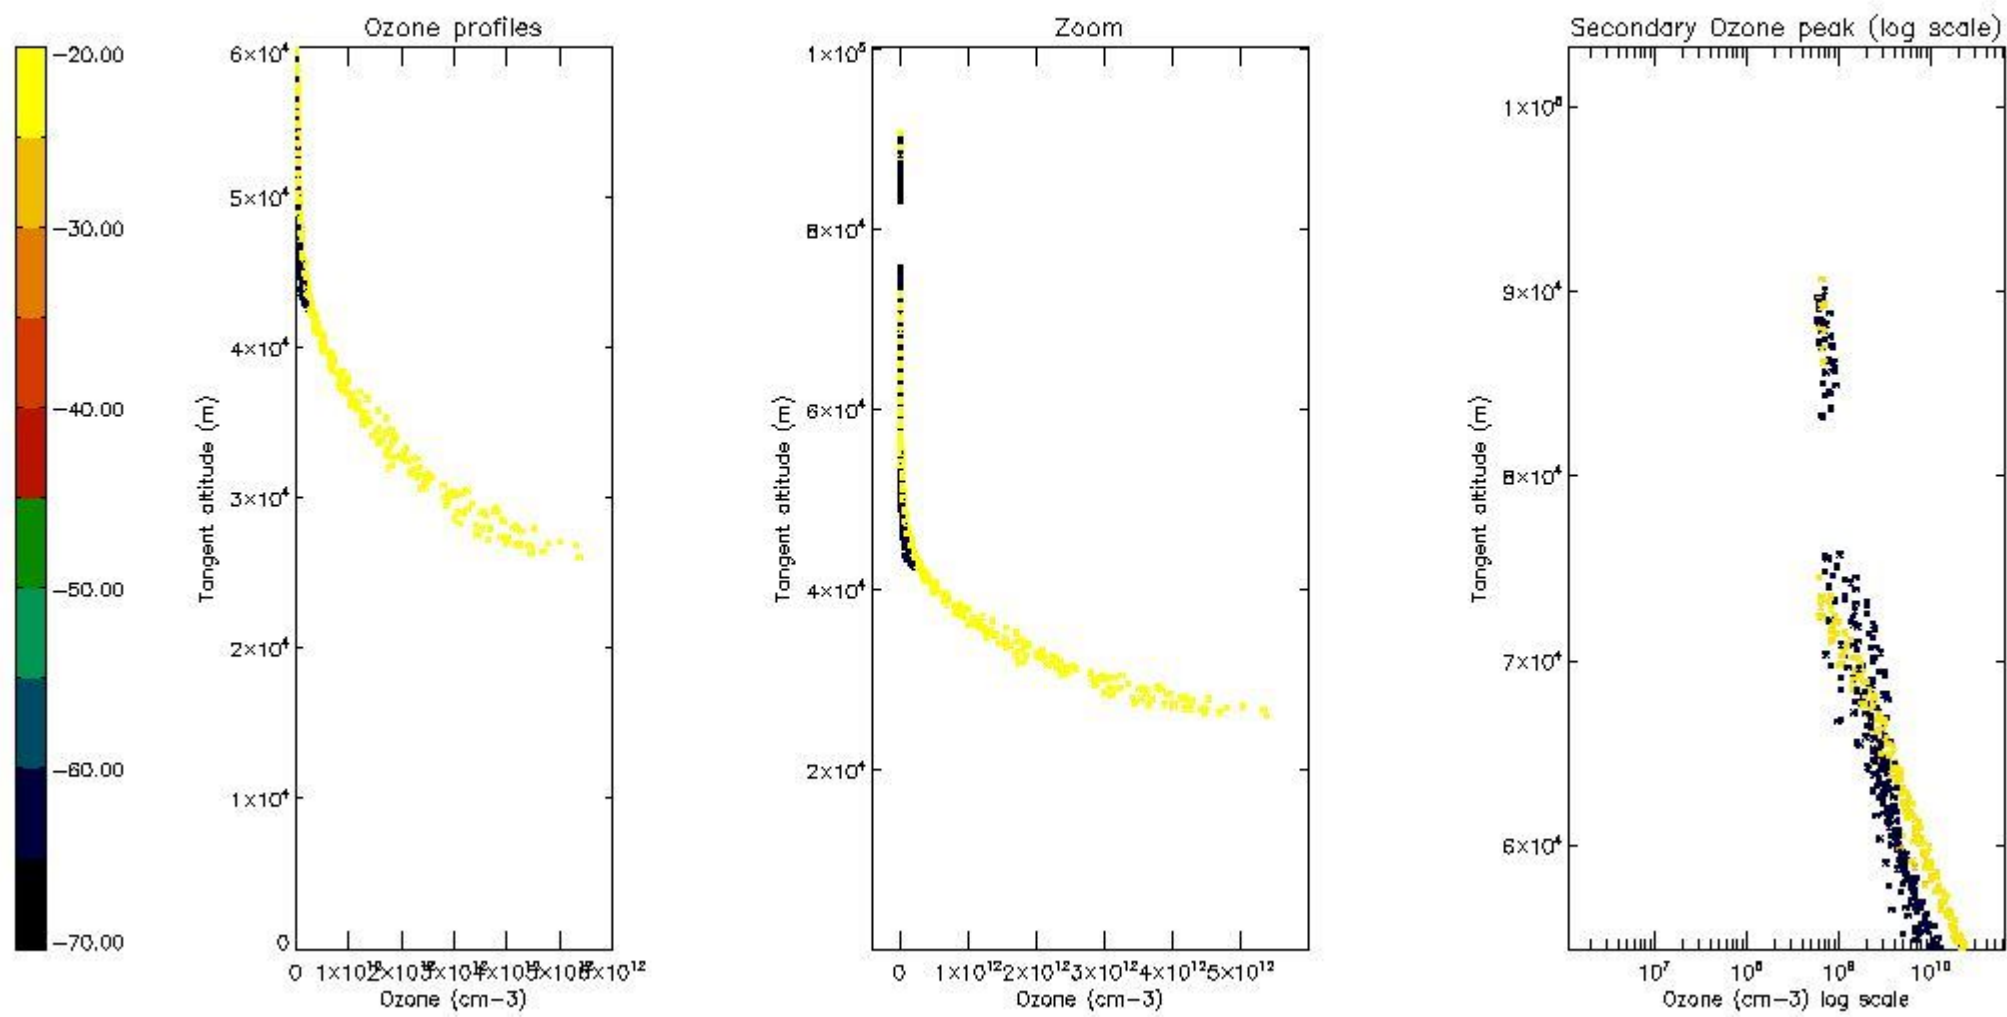

STD < 10	5
STD < 5	1

5.2 Plot ozone profiles for all STD (dark without errors)

The colorbar represents the latitude.

5.3 Plot ozone profiles where STD < 20% (dark without errors)

The colorbar represents the latitude.