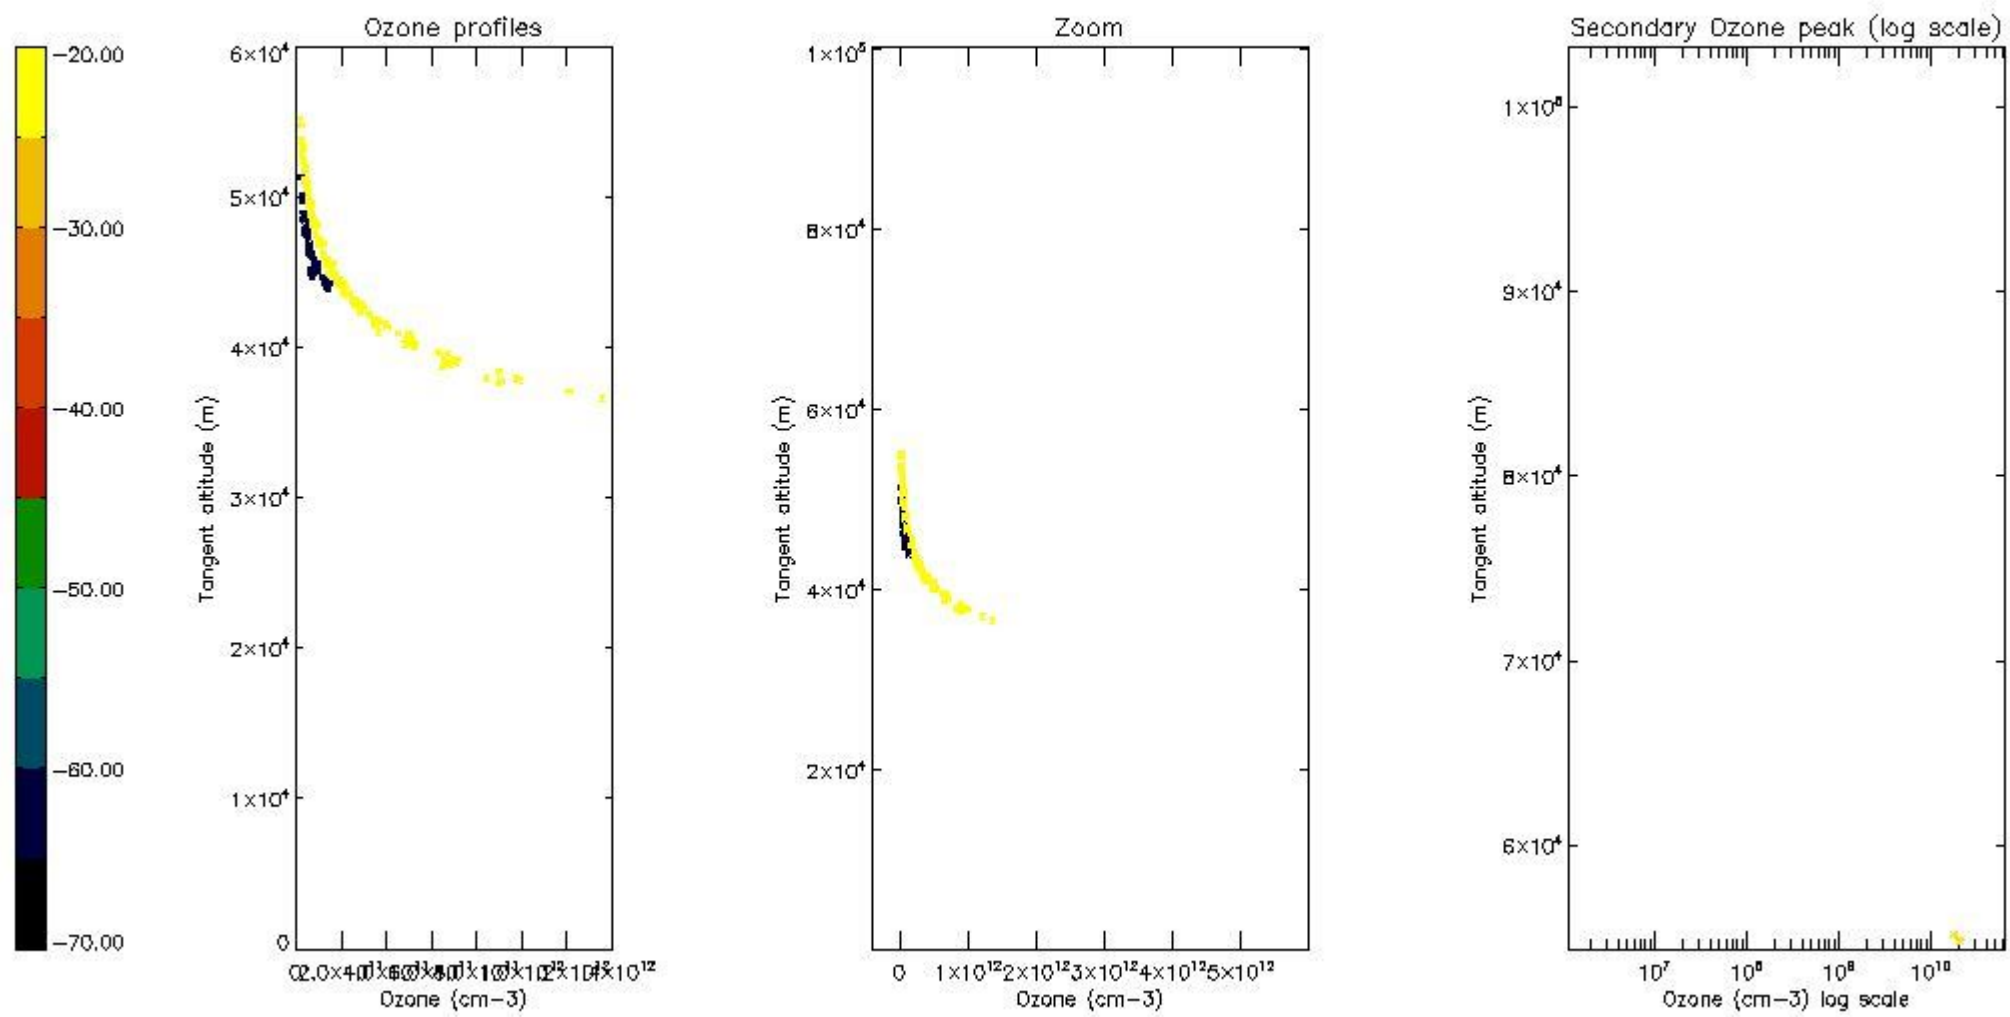

STD < 10	5
STD < 5	1

5.2 Plot ozone profiles for all STD (dark without errors)

The colorbar represents the latitude.

5.3 Plot ozone profiles where STD < 20% (dark without errors)

The colorbar represents the latitude.

5.4 Plot ozone profiles where $STD < 10\%$ (dark without errors)

The colorbar represents the latitude.

5.5 Plot ozone profiles where STD < 5% (dark without errors)

The colorbar represents the latitude.

5.6 Plot NO₂ profiles for all STD (dark without errors)