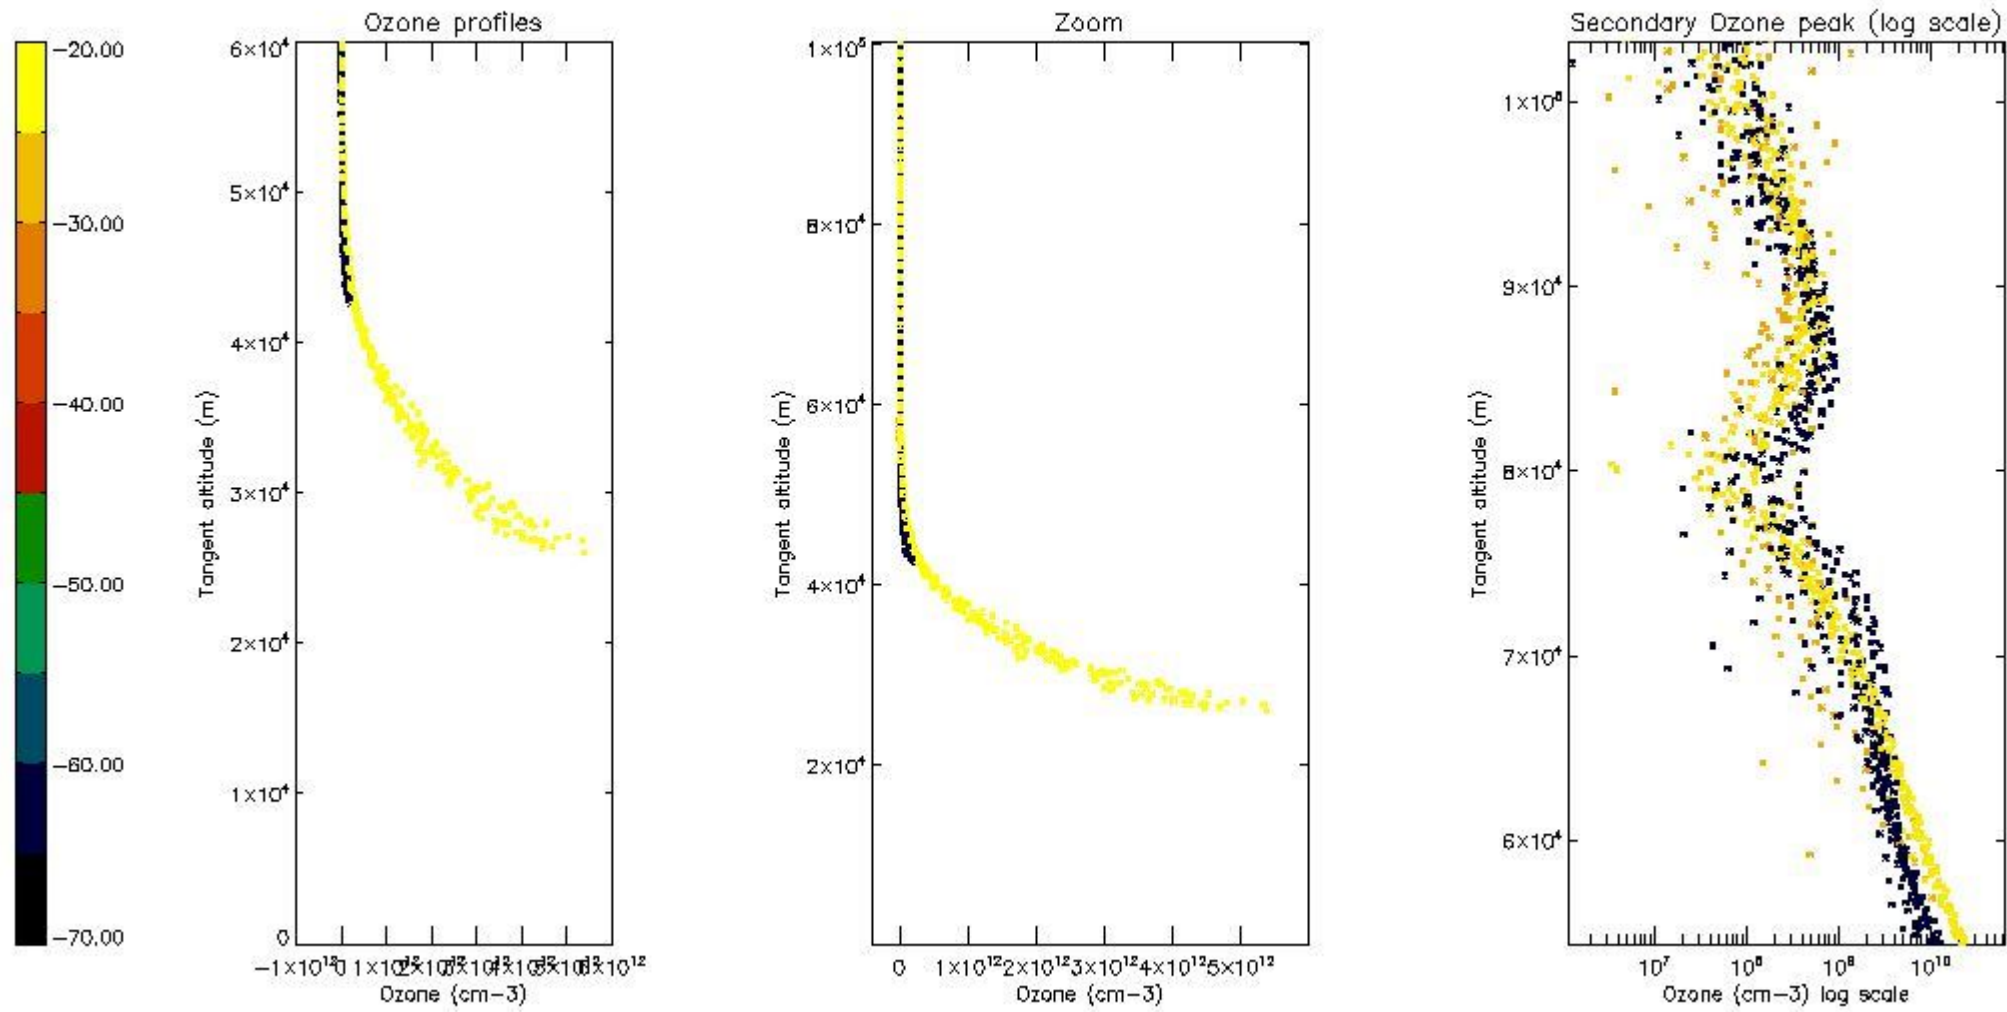

STD < 10	5
STD < 5	1

5.2 Plot ozone profiles for all STD (dark without errors)

The colorbar represents the latitude.

5.3 Plot ozone profiles where STD < 20% (dark without errors)

The colorbar represents the latitude.