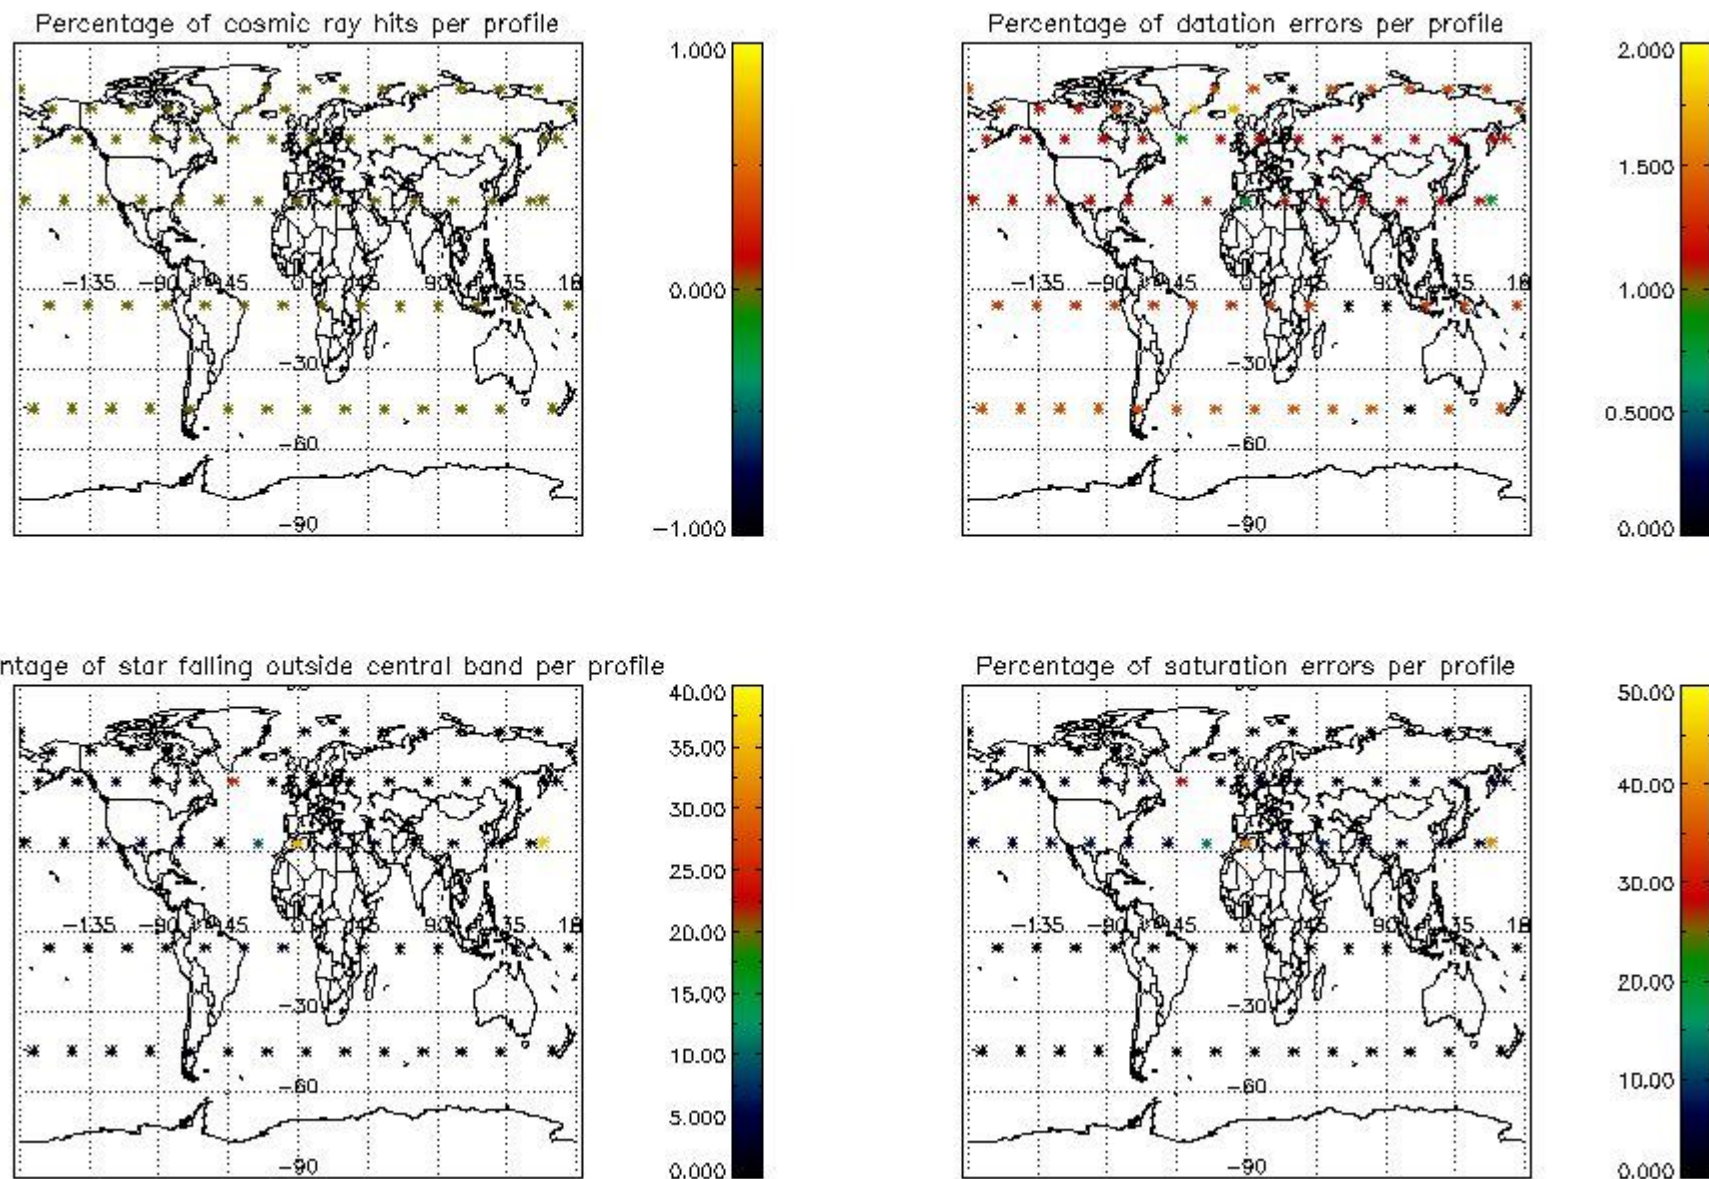

Percentage of flagged data per NO3 profile

4. Level 1 quality information per product

In this section it is plotted some information contained in the Quality Summary data set of the level 2 products that comes from the level 1b processing. Products without errors (error flag in the MPH set to "0") are used.

4.1 Plot quality information per product (time dependant) coming from level 1b processing

4.1.1 Plot level 1 quality information per product (time dependant): ENVISAT ASCENDING passes

4.1.2 Plot level 1 quality information per product (time dependant): ENVI SAT DESCENDING passes

4.2 Plot quality information per product coming from level 1b processing (world map)

4.2.1 Plot level 1 quality information per product (world map): ENVISAT ASCENDING passes

4.2.2 Plot level 1 quality information per product (world map): ENVISAT DESCENDING passes