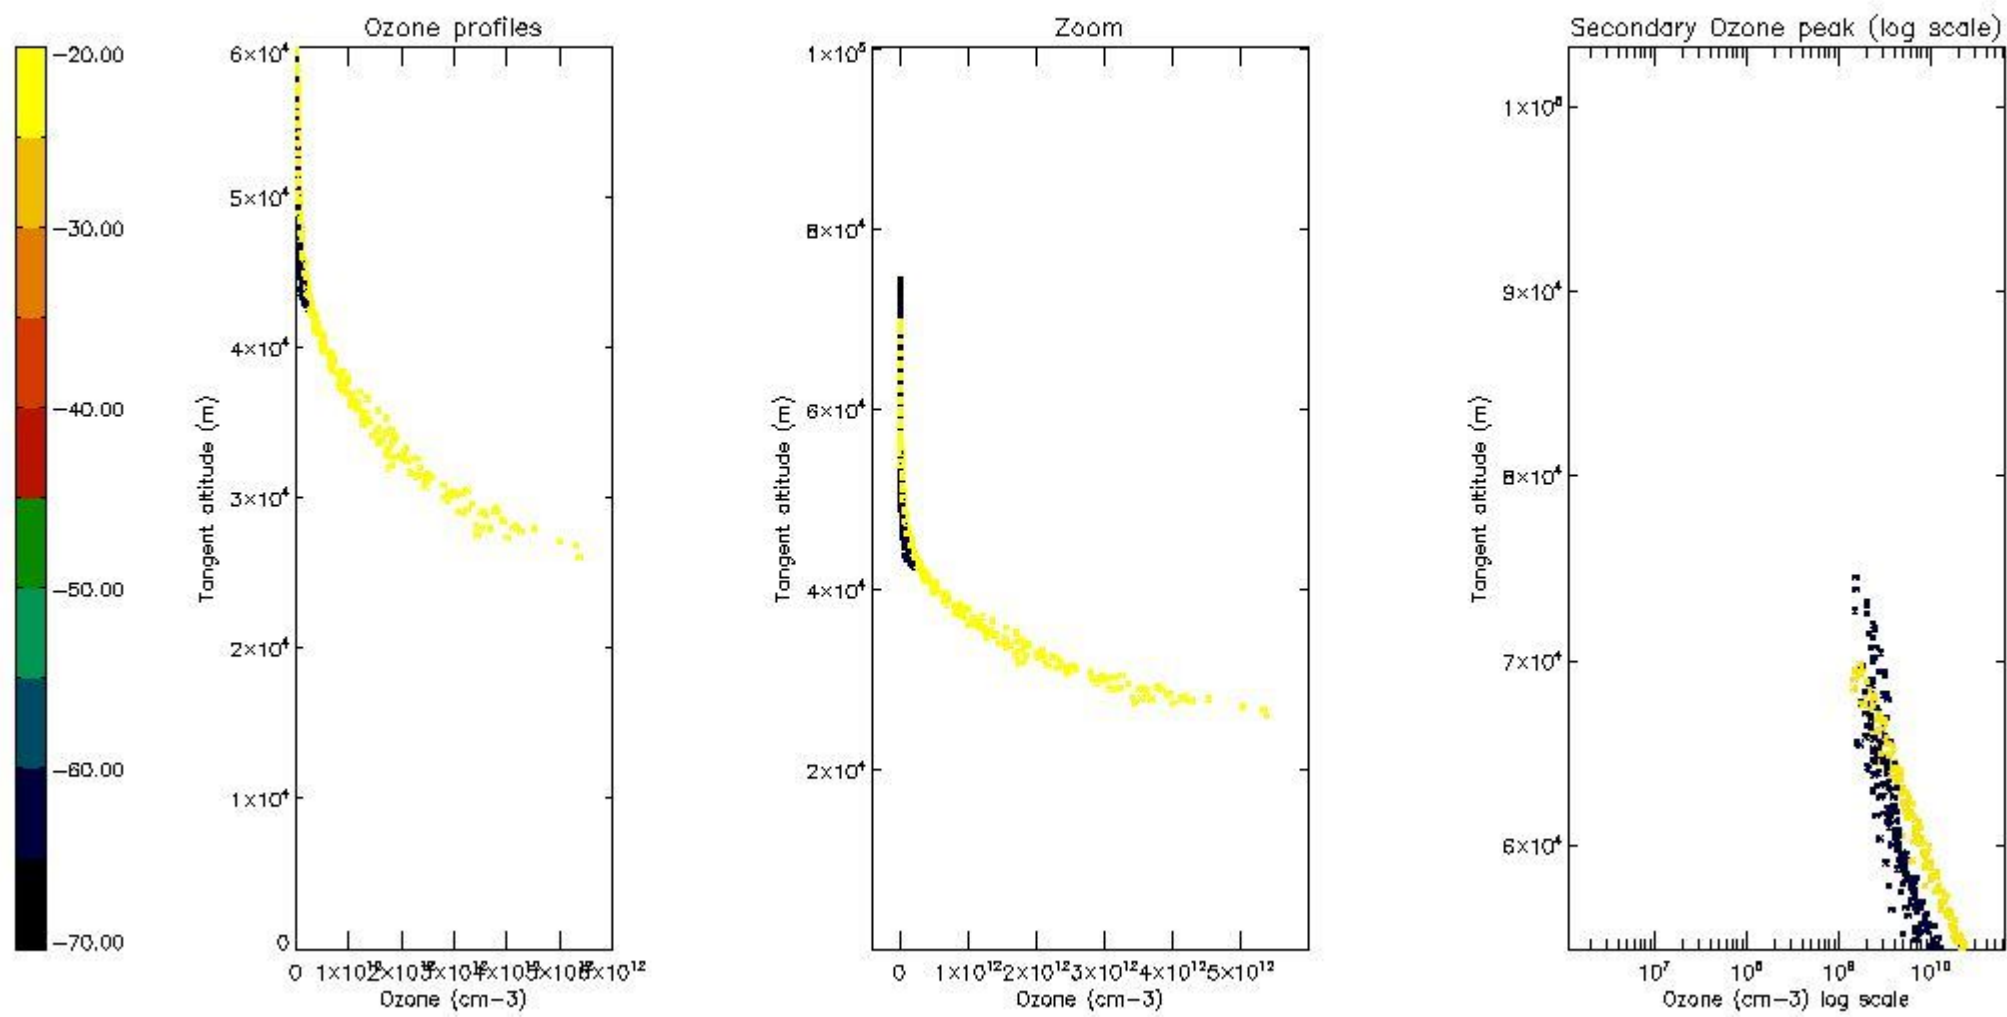

5.5 Plot ozone profiles where STD < 5% (dark without errors)

The colorbar represents the latitude.