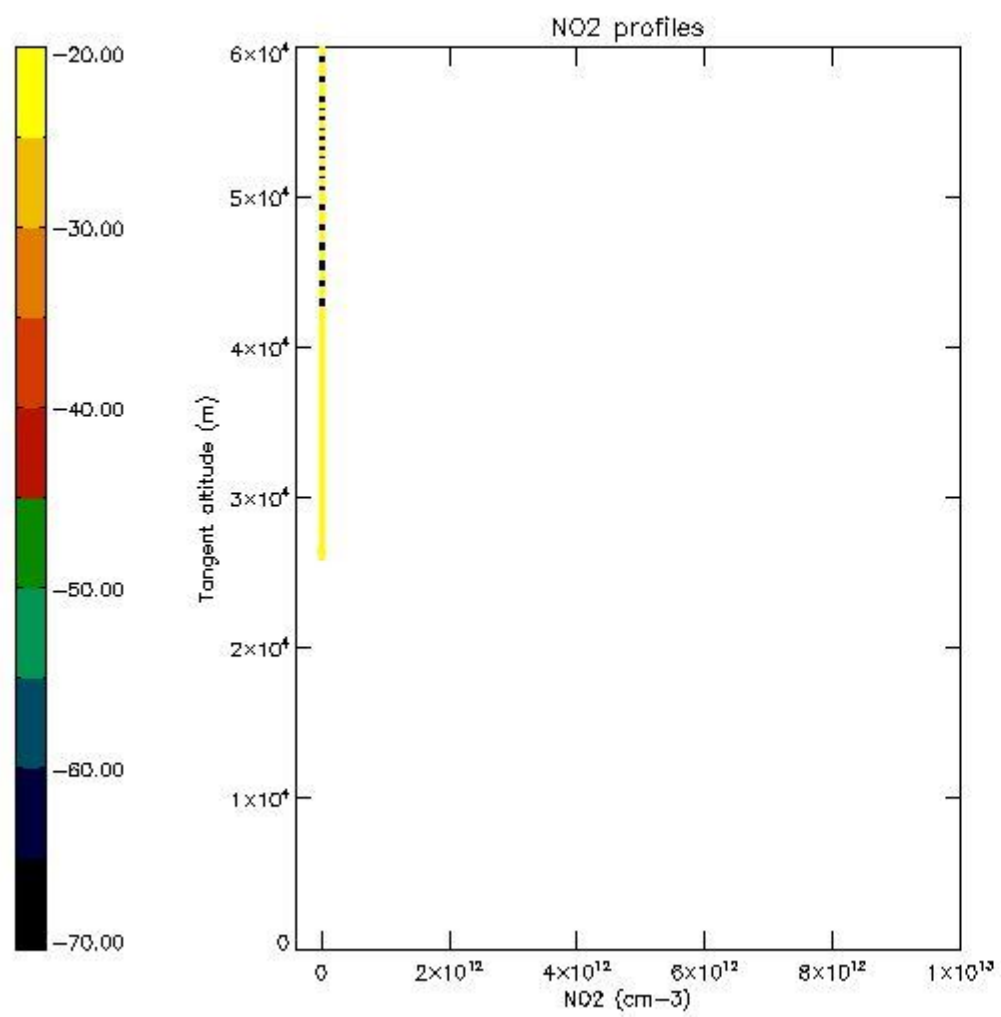

5.7 Plot NO3 profiles for all STD (dark without errors)

The colorbar represents the latitude.