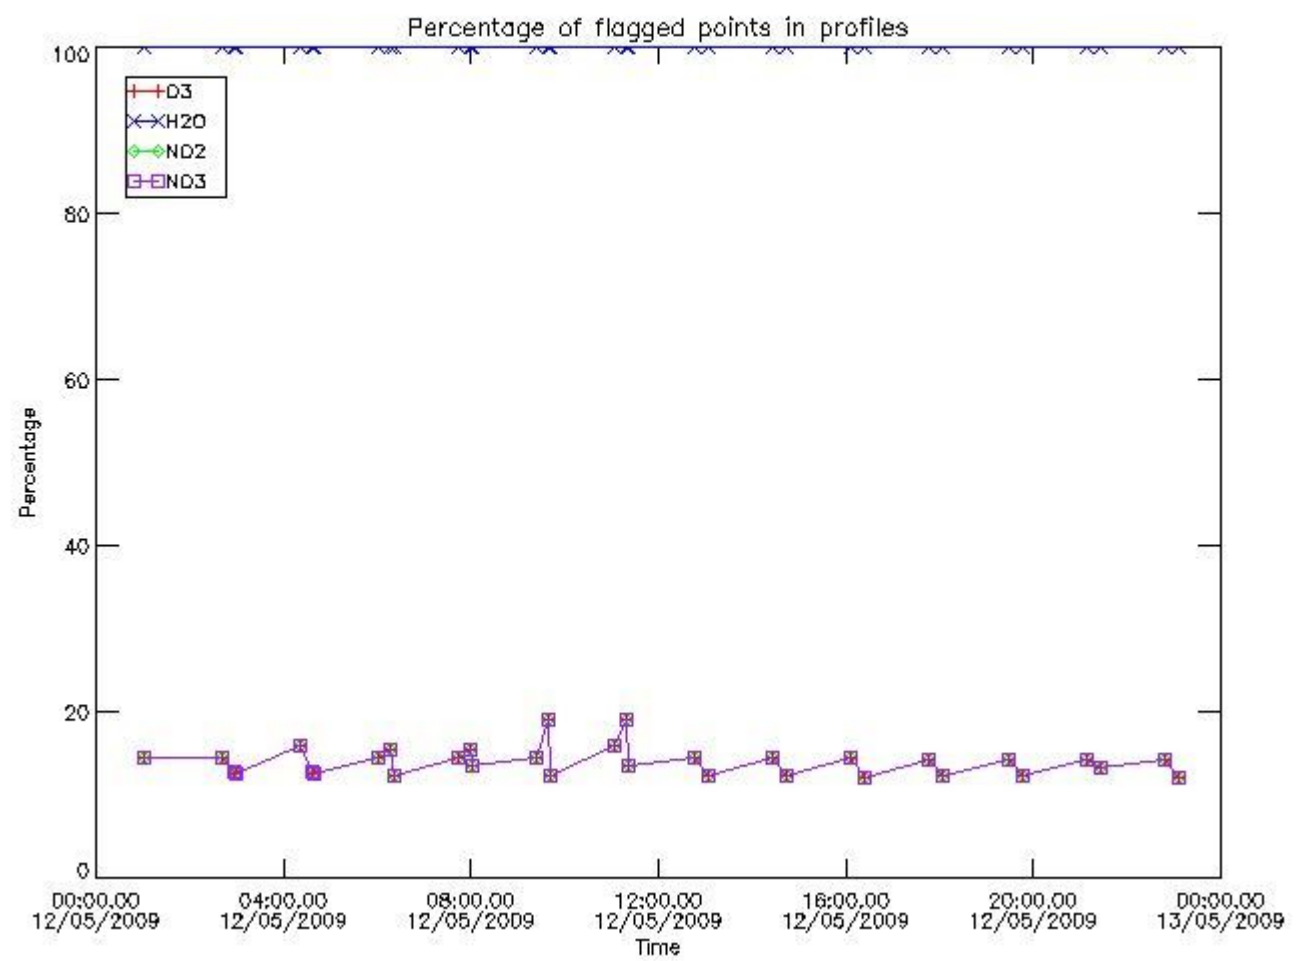

3. Quality information per product

In this section it is plotted some information contained in the Quality Summary data set of the level 2 products. Only products in dark limb conditions and without errors (error flag in the MPH set to "0") are used.

3.1 Plot quality information per product (time dependant)

3.2 Plot quality information per product (world map)