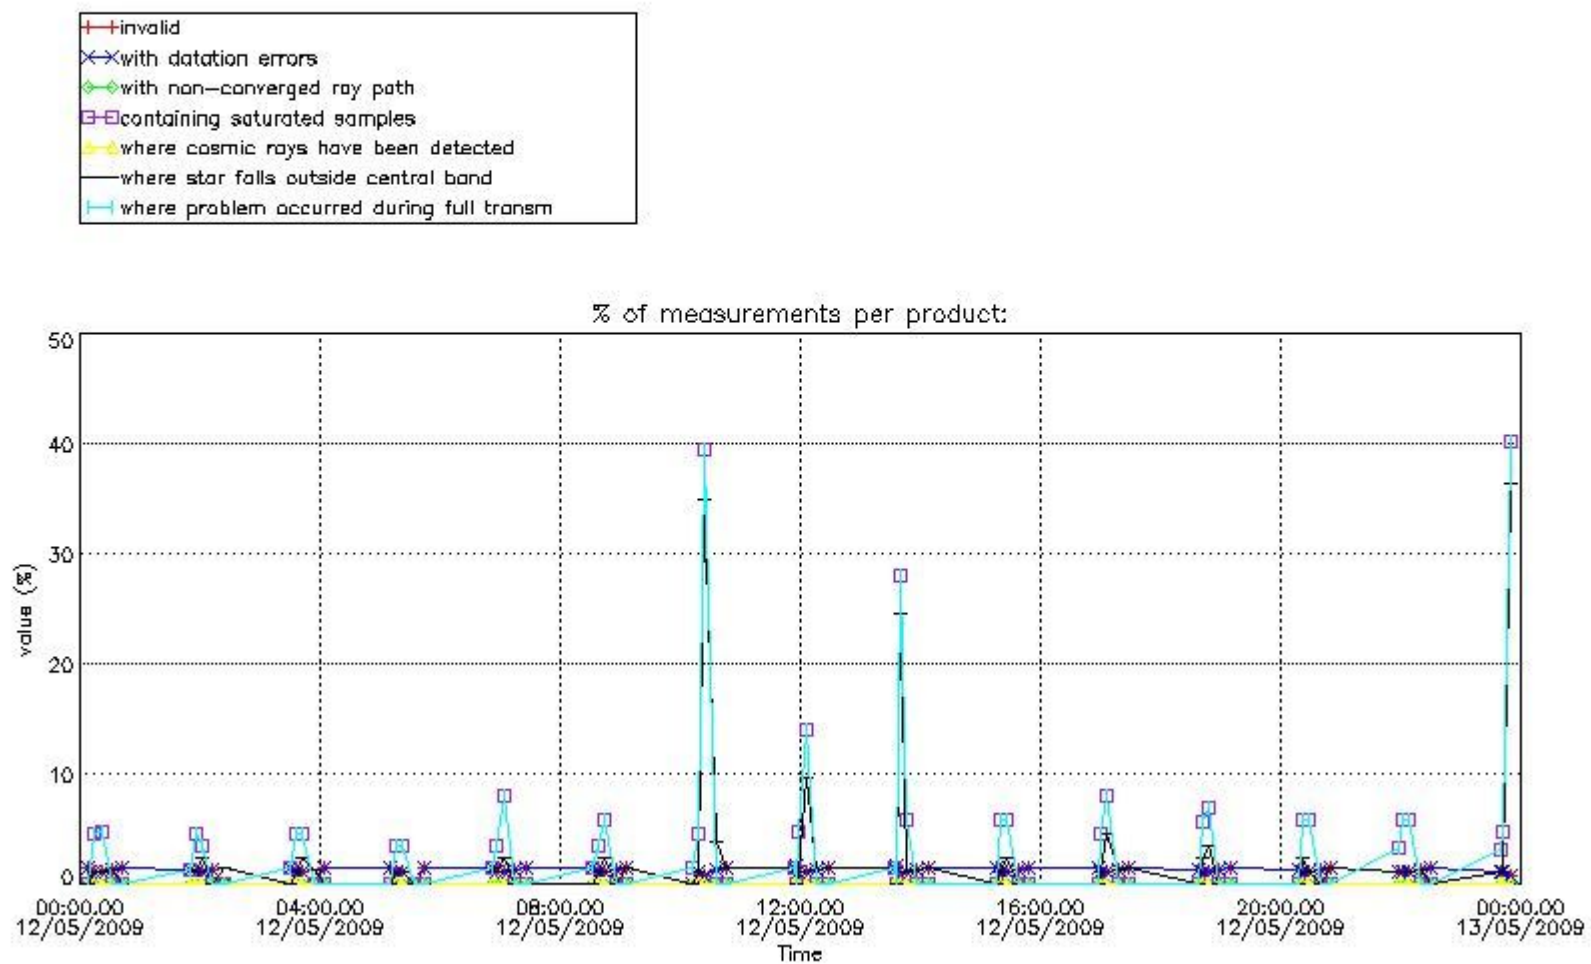

4.2 Plot quality information per product coming from level 1b processing (world map)

4.2.1 Plot level 1 quality information per product (world map): ENVISAT ASCENDING passes