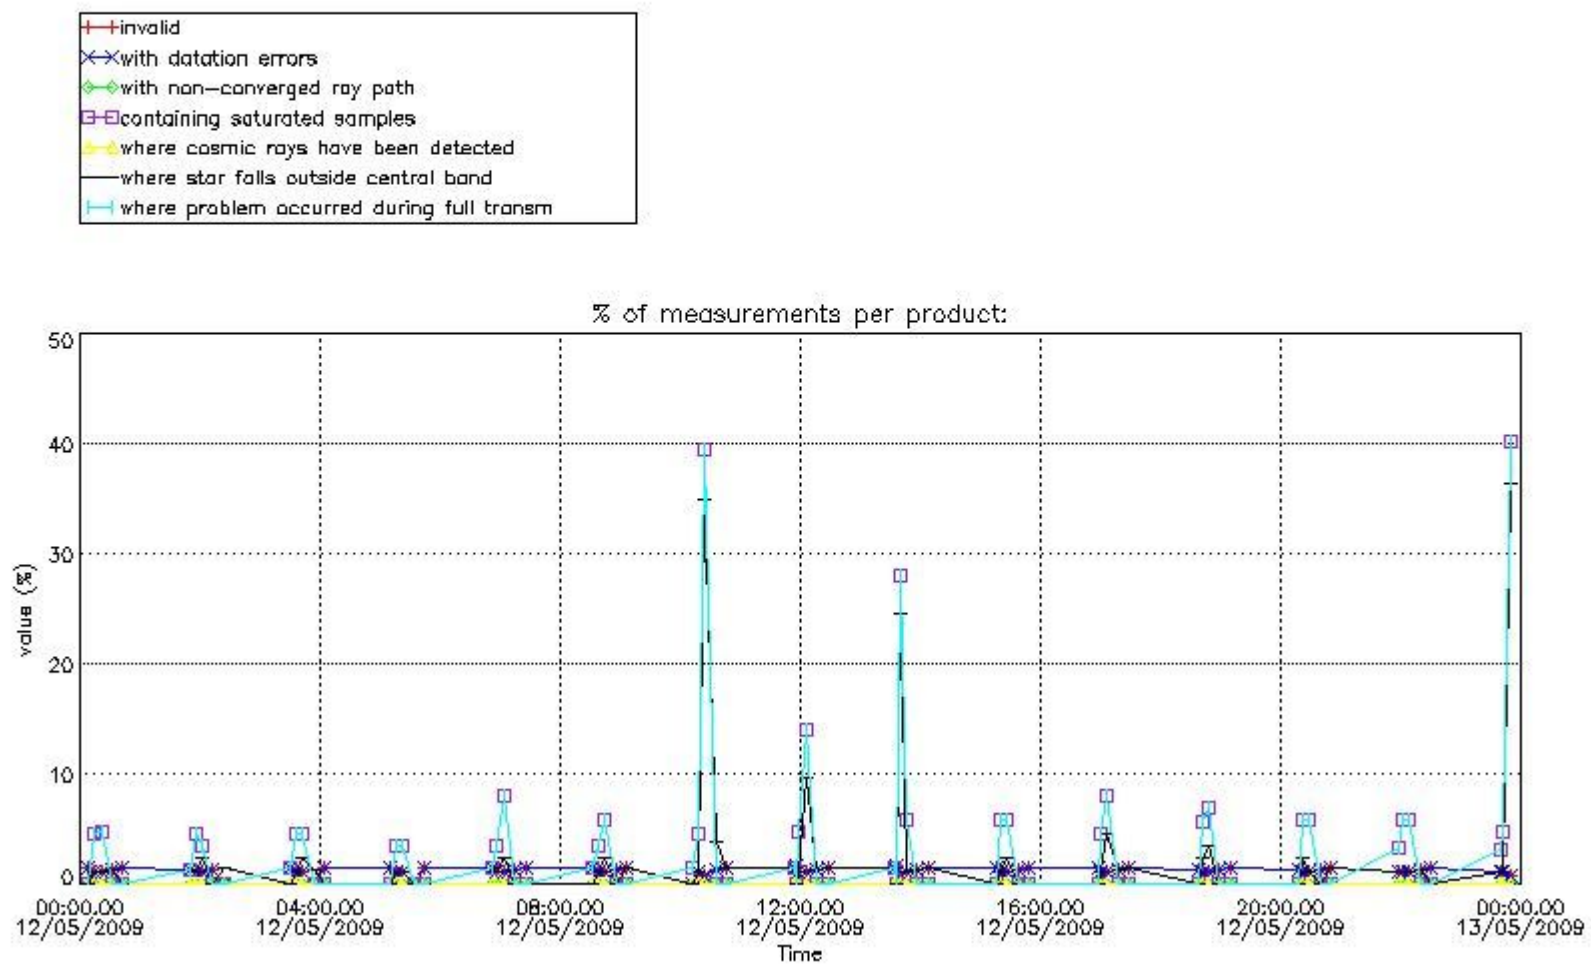

3.1 Plot quality information per product (time dependant)

3.2 Plot quality information per product (world map)

Percentage of flagged data per O3 profile

Percentage of flagged data per H2O profile

Percentage of flagged data per NO2 profile

Percentage of flagged data per NO3 profile

4. Level 1 quality information per product

In this section it is plotted some information contained in the Quality Summary data set of the level 2 products that comes from the level 1b processing. Products without errors (error flag in the MPH set to "0") are used.

4.1 Plot quality information per product (time dependant) coming from level 1b processing

4.1.1 Plot level 1 quality information per product (time dependant): ENVISAT ASCENDING passes

4.1.2 Plot level 1 quality information per product (time dependant): ENVI SAT DESCENDING passes