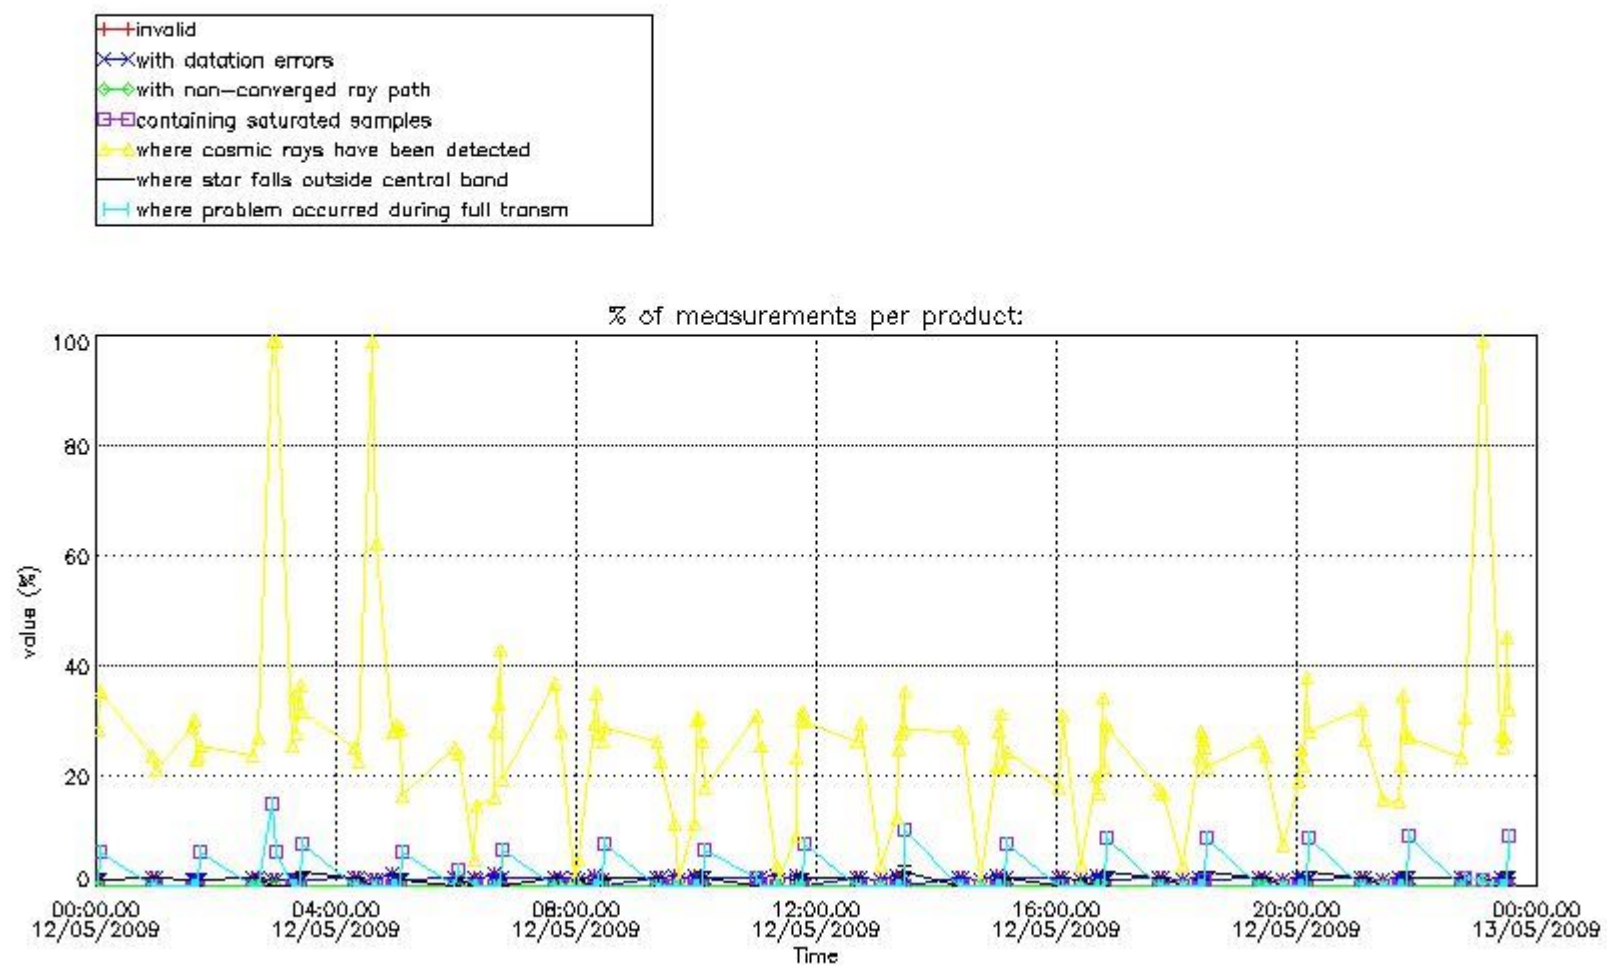

Percentage of flagged data per NO3 profile

4. Level 1 quality information per product

In this section it is plotted some information contained in the Quality Summary data set of the level 2 products that comes from the level 1b processing. Products without errors (error flag in the MPH set to "0") are used.

4.1 Plot quality information per product (time dependant) coming from level 1b processing

4.1.1 Plot level 1 quality information per product (time dependant): ENVISAT ASCENDING passes

4.1.2 Plot level 1 quality information per product (time dependant): ENVI SAT DESCENDING passes