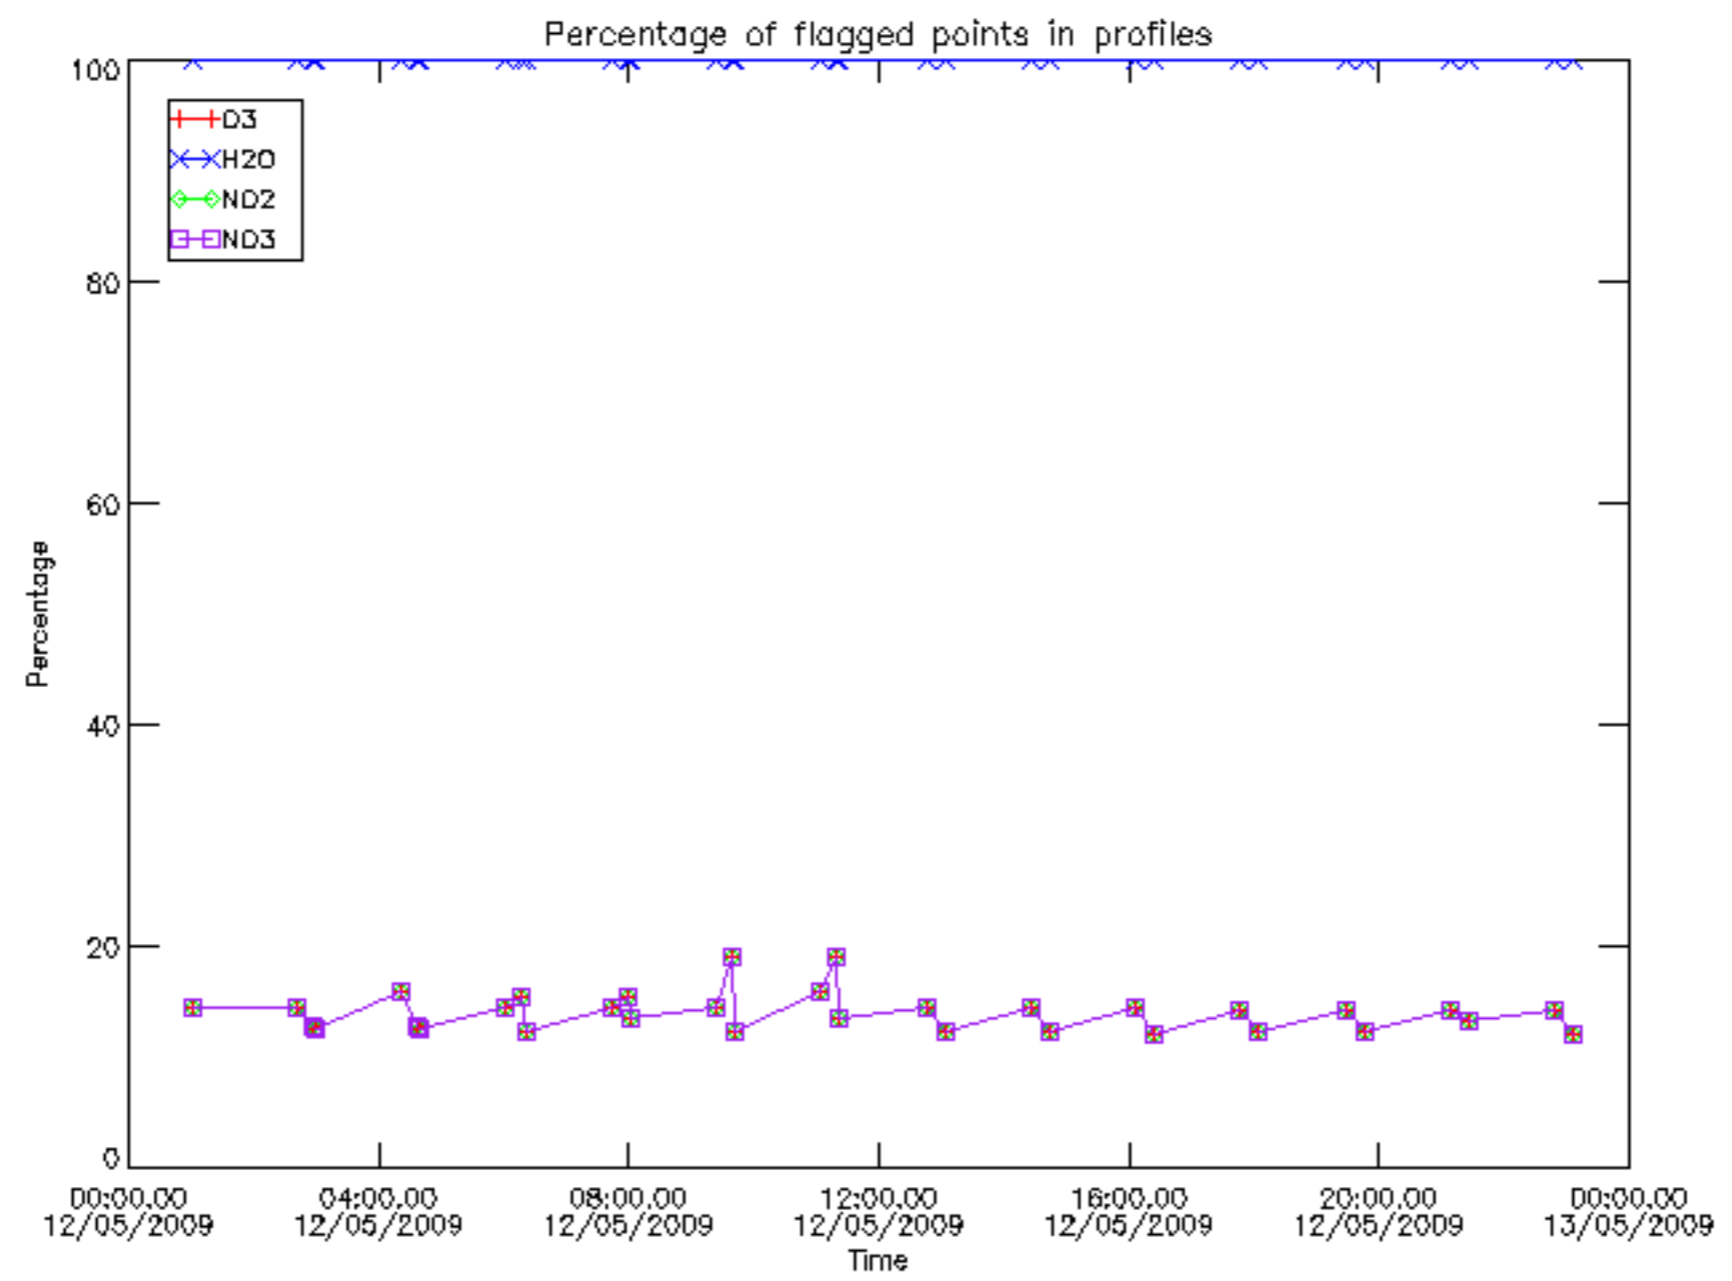

Percentage of flagged data per D3 profile

Percentage of flagged data per H2O profile