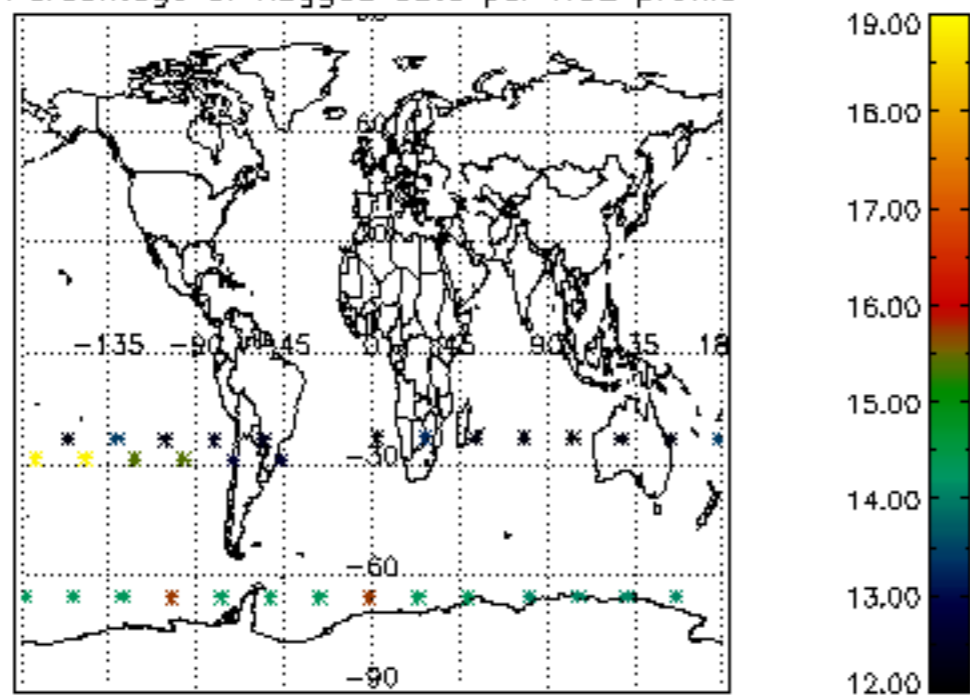

Percentage of flagged data per NO2 profile