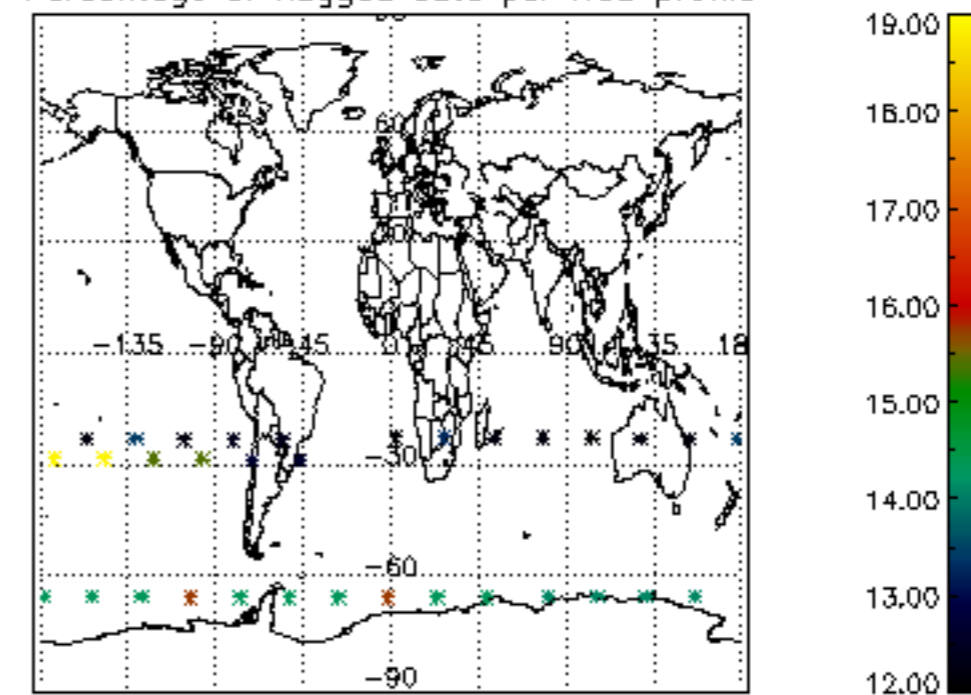

Percentage of flagged data per NO3 profile