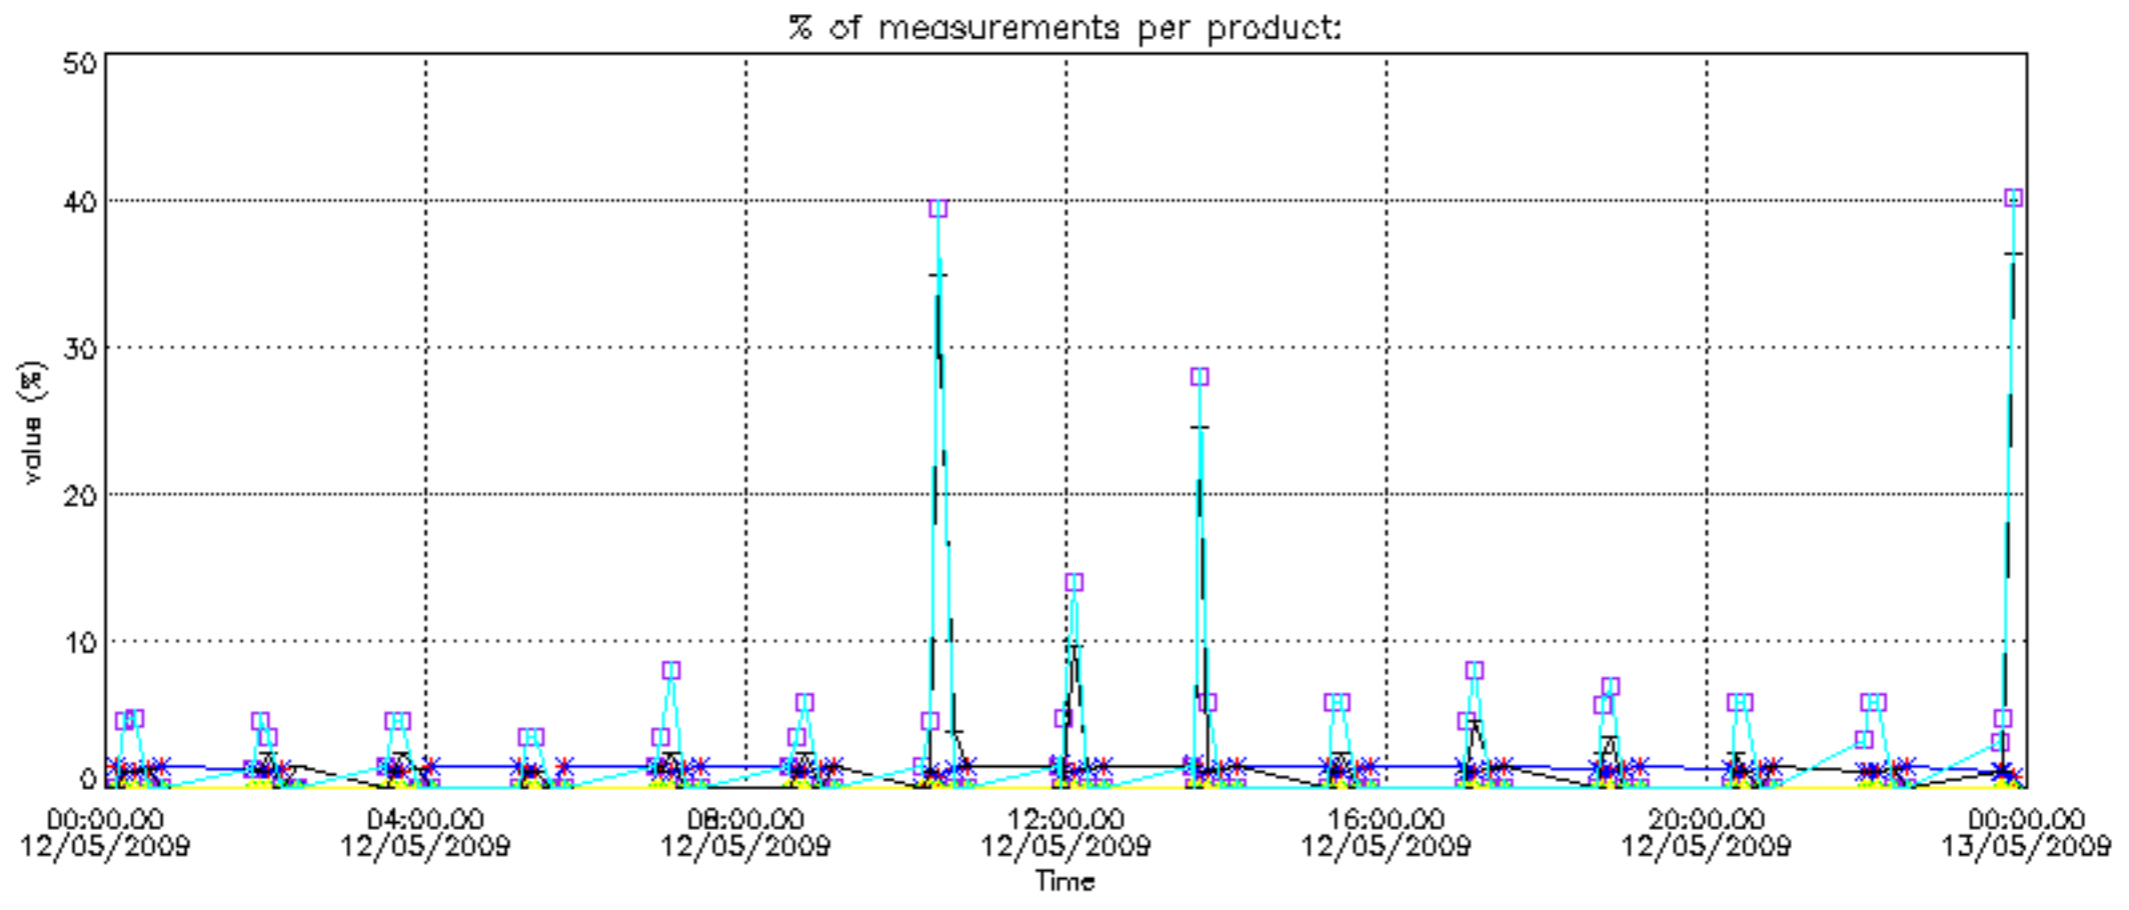

Percentage of cosmic ray hits per profile

Percentage of datation errors per profile