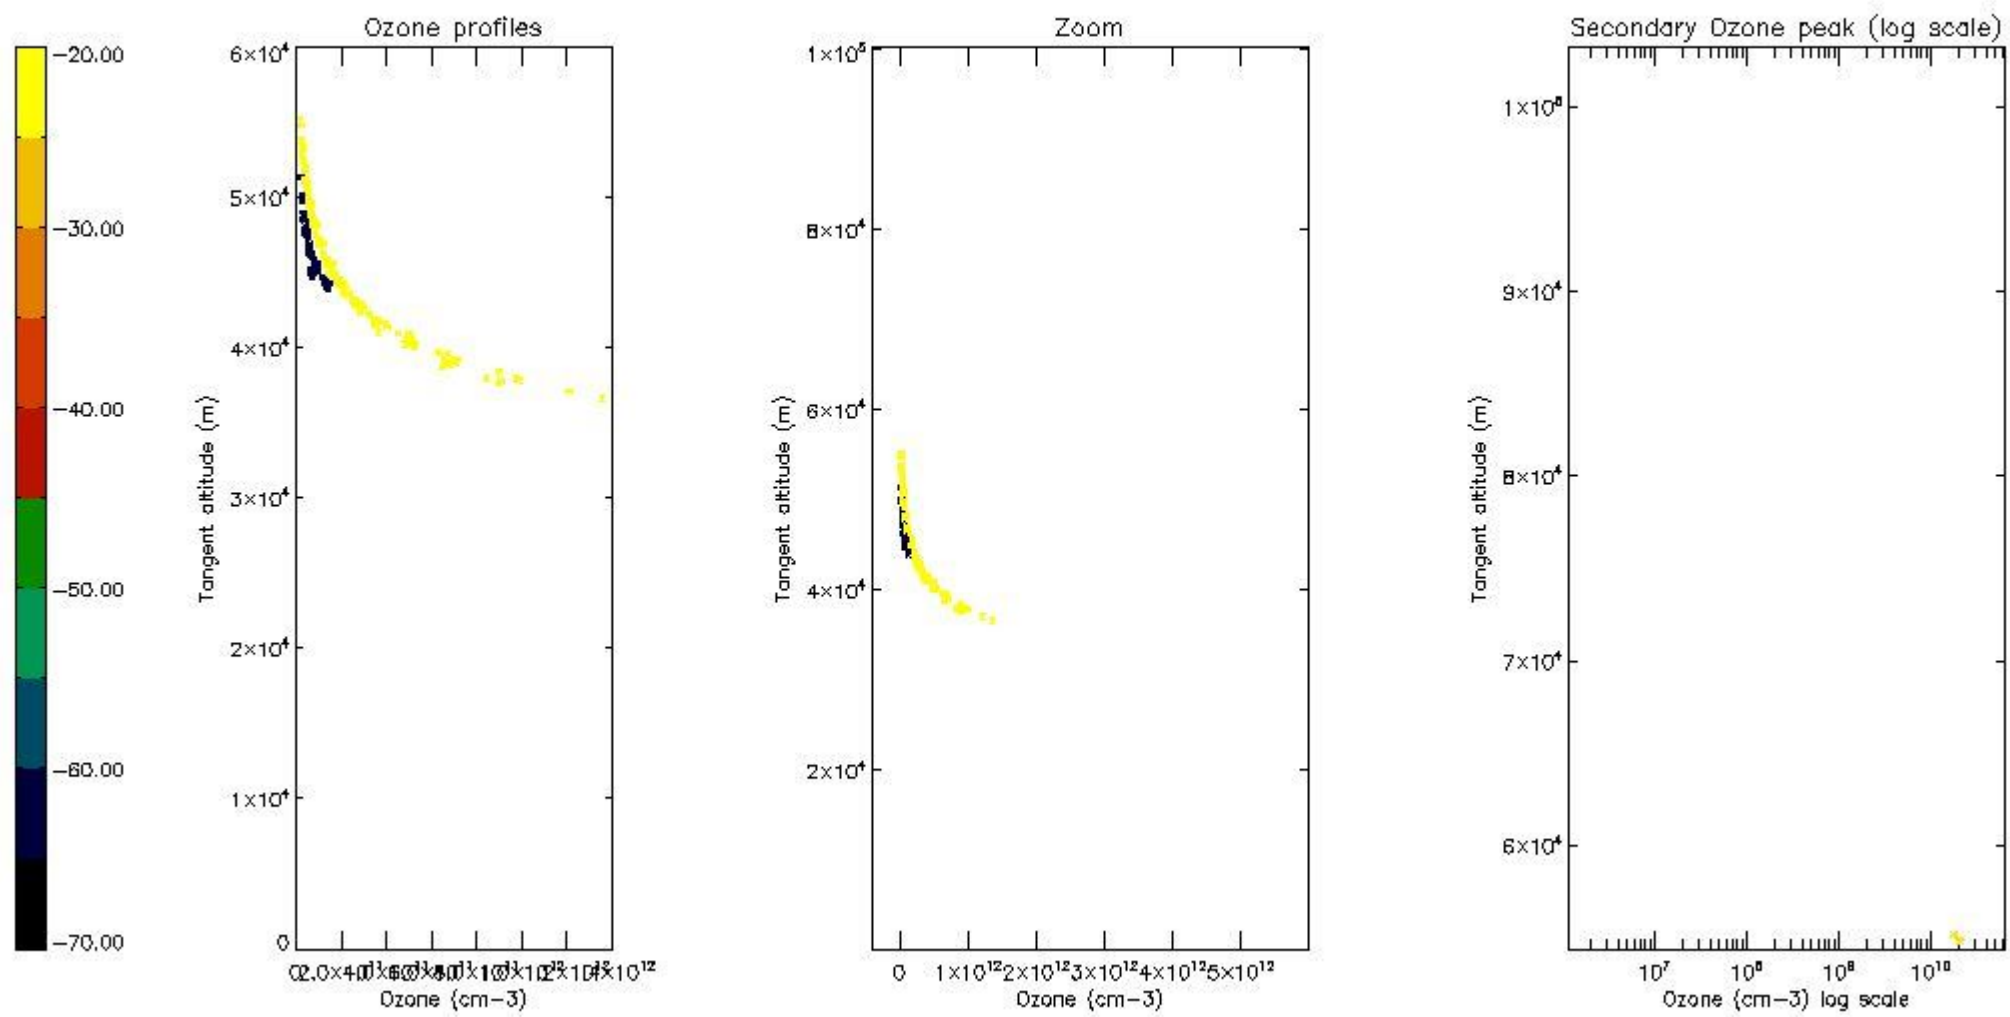

5.6 Plot NO₂ profiles for all STD (dark without errors)

The colorbar represents the latitude.