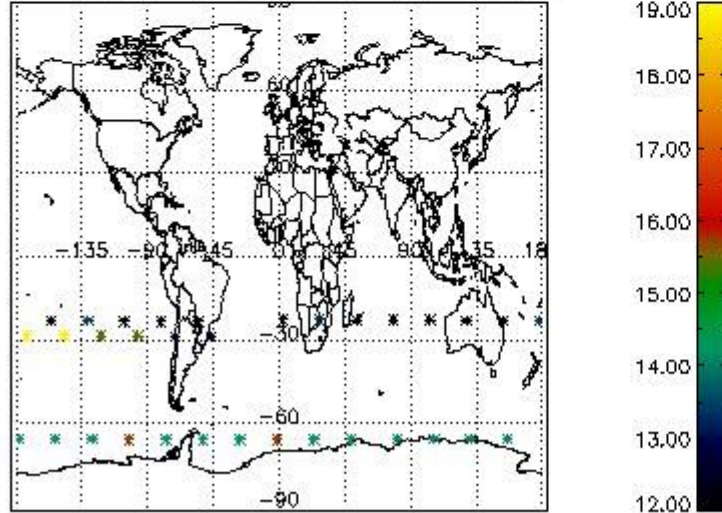

3.1 Plot quality information per product (time dependant)

3.2 Plot quality information per product (world map)

Percentage of flagged data per O3 profile

Percentage of flagged data per H2O profile

Percentage of flagged data per NO2 profile