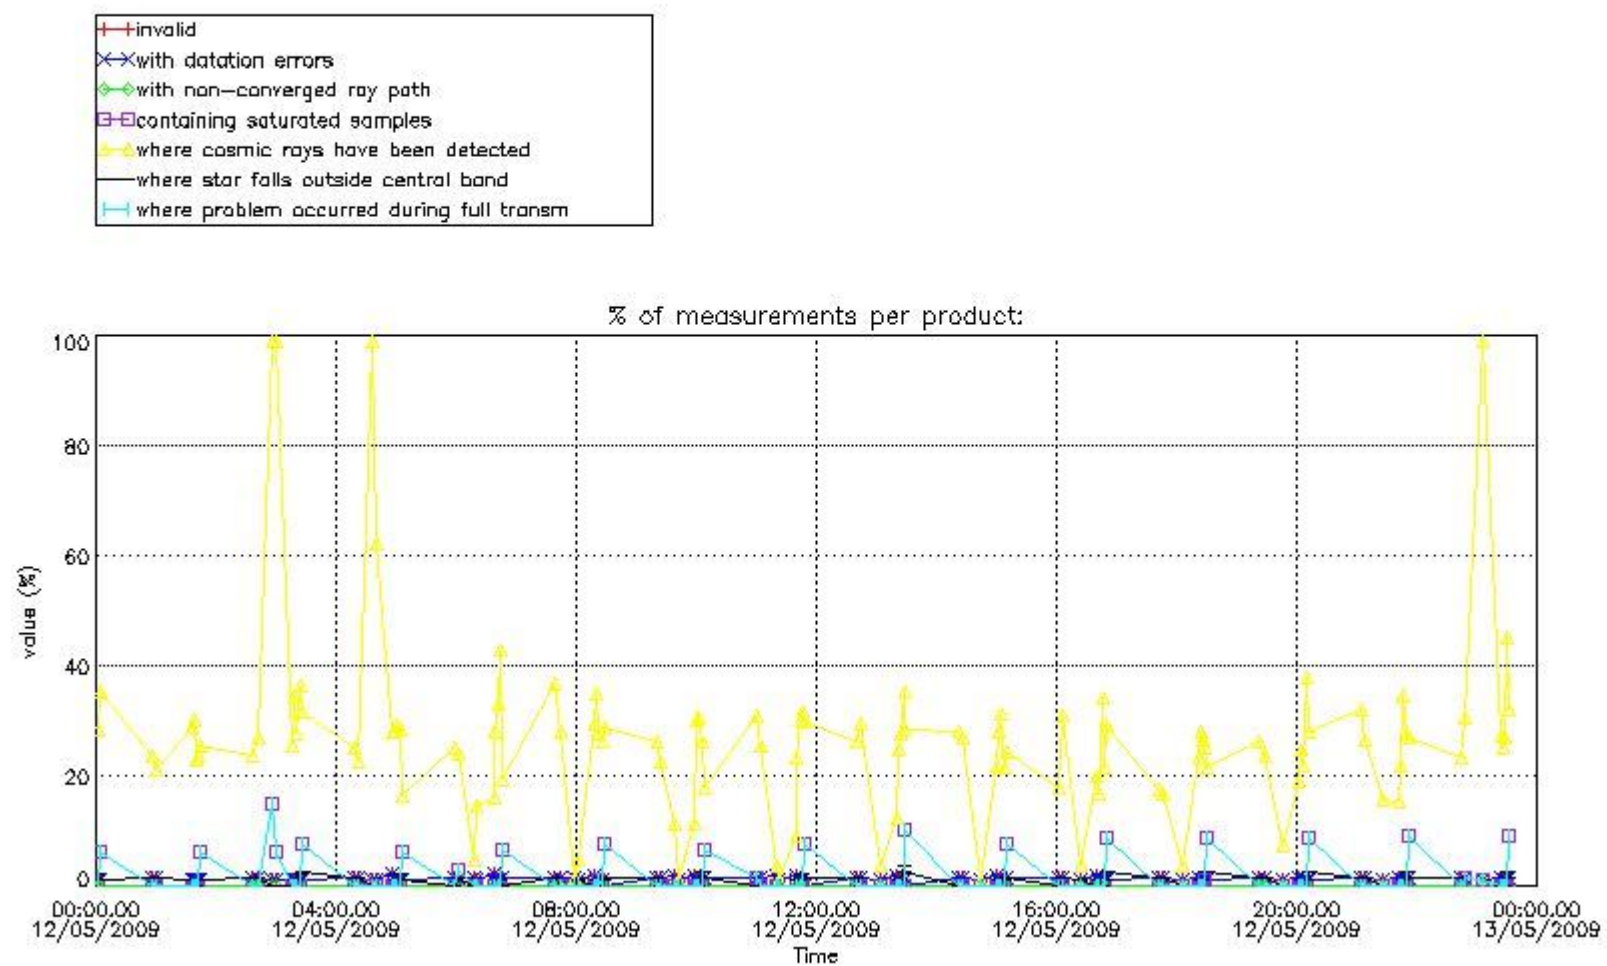

4.1.2 Plot level 1 quality information per product (time dependant): ENVI SAT DESCENDING passes