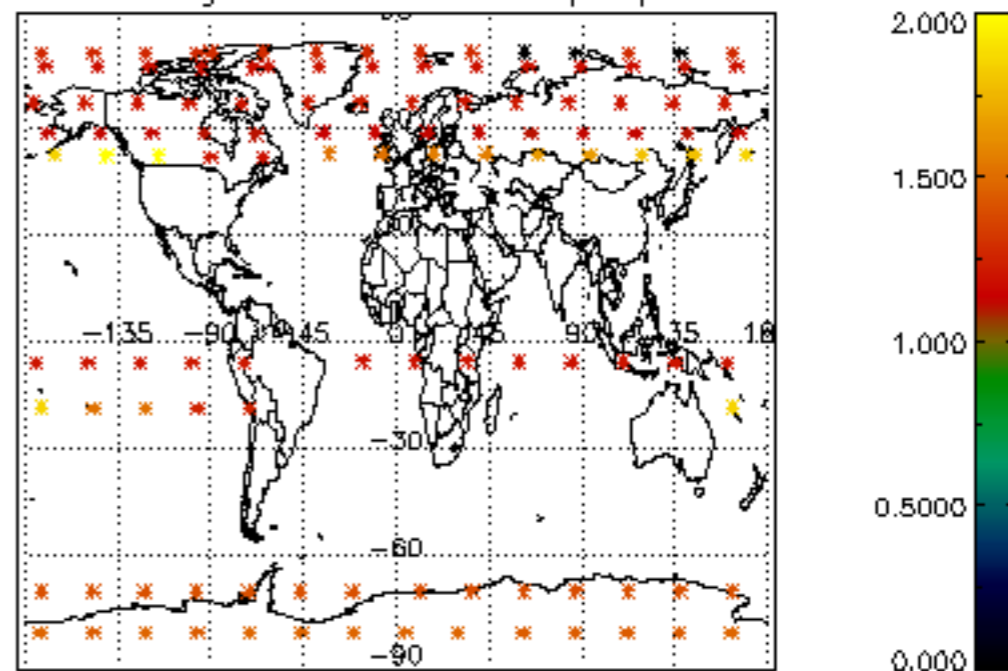

Percentage of flagged data per NO3 profile

Percentage of cosmic ray hits per profile

Percentage of datation errors per profile

Percentage of star falling outside central band per profile

Percentage of saturation errors per profile