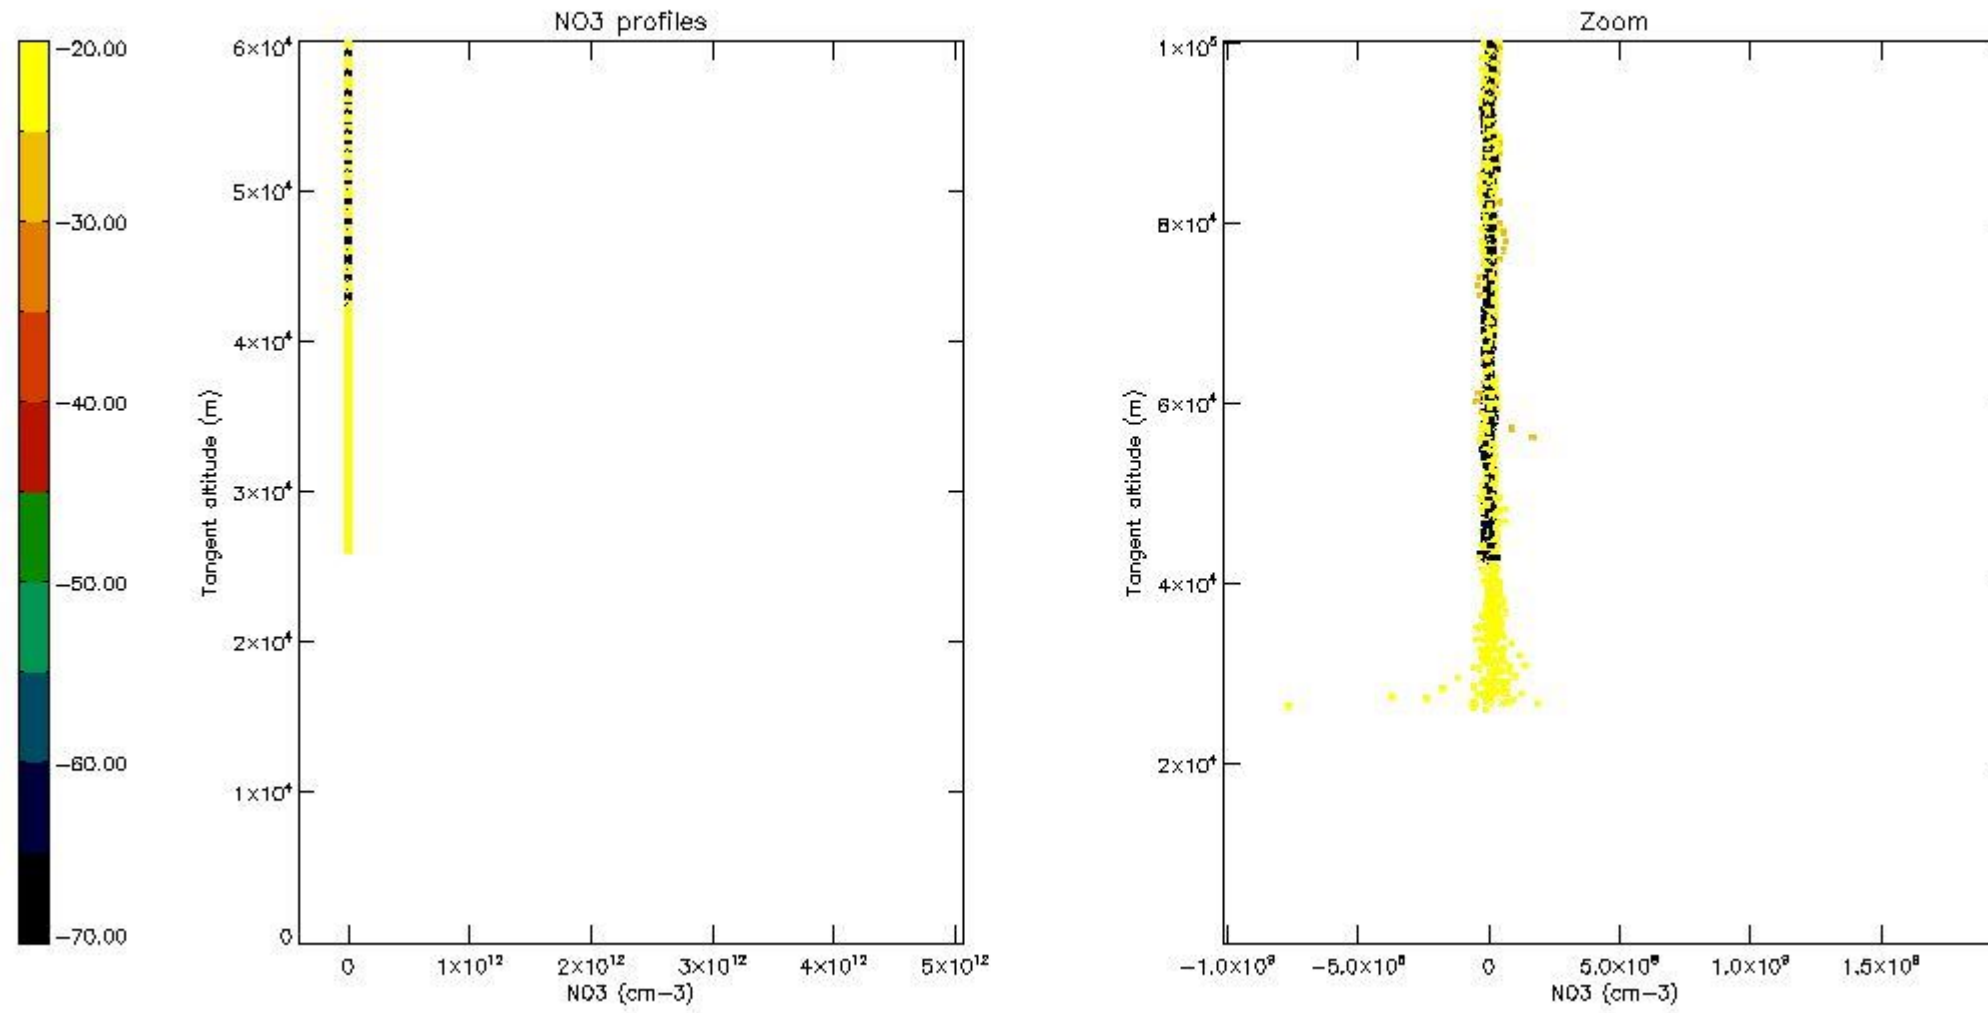

6. Auxiliary Data Files used for the production reported in section 2

The number reported in the third column indicates since which file (see list in section 2) the corresponding auxiliary file has been used. The fourth column is the date of those product files.

Type	Auxiliary Filename	Used since product	Used since product date
INST_PHYS_CHARACTERISTICS	GOM_INS_AXVIEC20091111_143220_20030716_120000_20500101_000000	1	12-MAY-2009 00:02:16
LEVEL-2_PROC_CONFIG	GOM_PR2_AXVIEC20091111_152718_20020301_000000_20500101_000000	1	12-MAY-2009 00:02:16
CROSS_SECTIONS_FILE	GOM_CRS_AXVIEC20091111_154832_20020301_000000_20500101_000000	1	12-MAY-2009 00:02:16