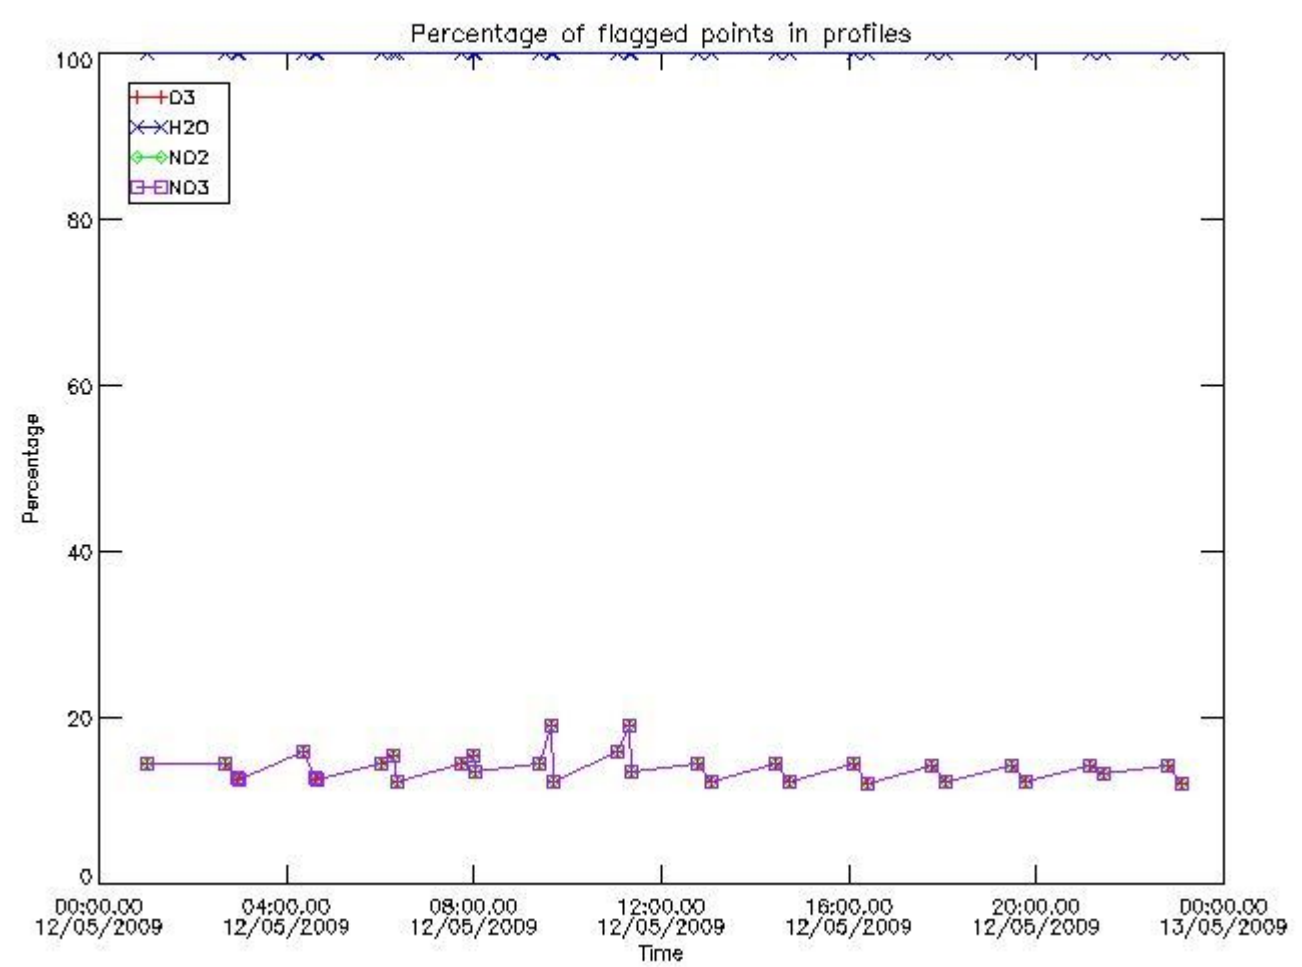

3. Quality information per product

In this section it is plotted some information contained in the Quality Summary data set of the level 2 products. Only products in dark limb conditions and without errors (error flag in the MPH set to "0") are used.

3.1 Plot quality information per product (time dependant)

3.2 Plot quality information per product (world map)