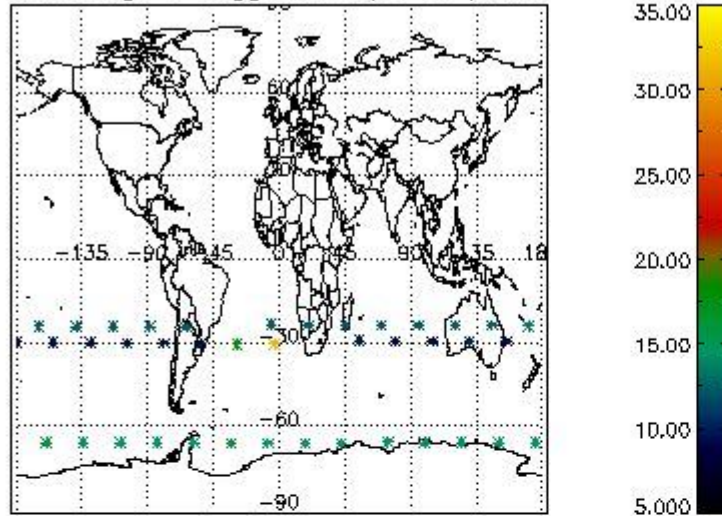

Percentage of flagged data per O3 profile