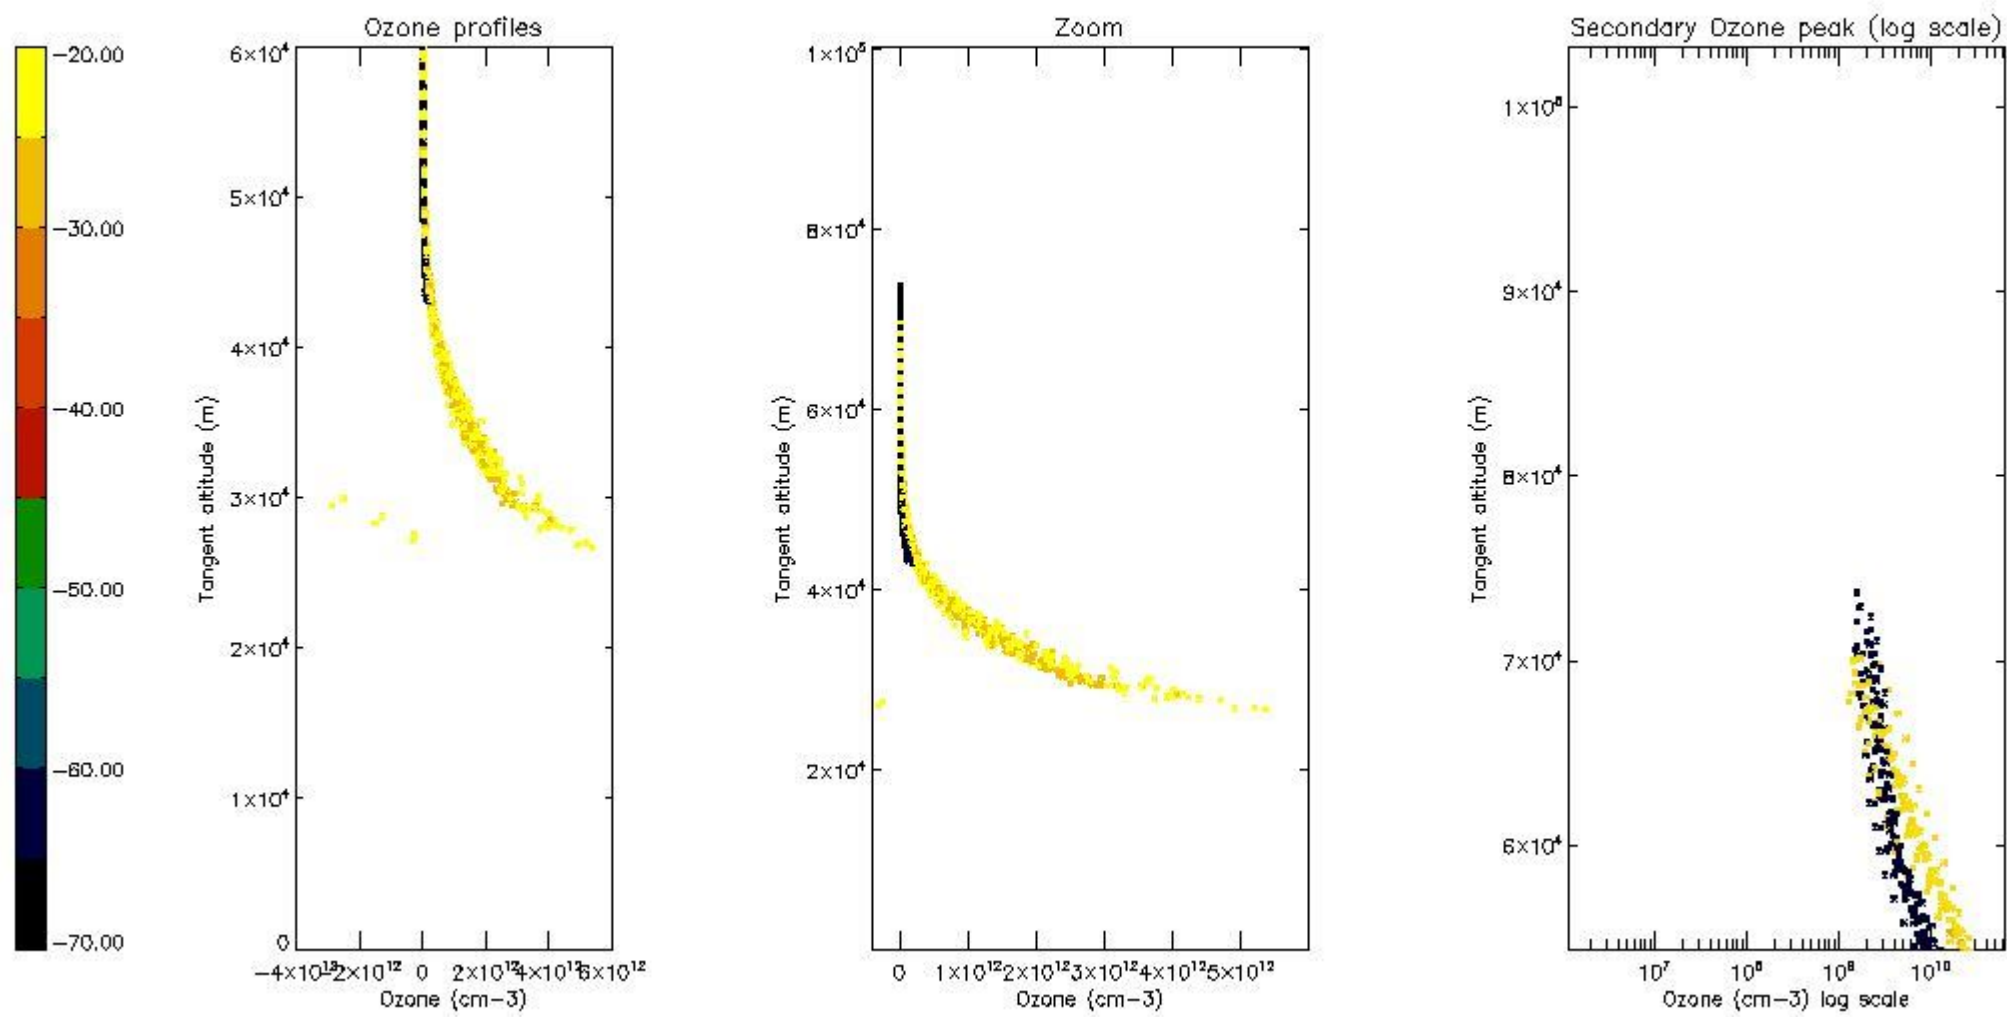

5.5 Plot ozone profiles where STD < 5% (dark without errors)

The colorbar represents the latitude.