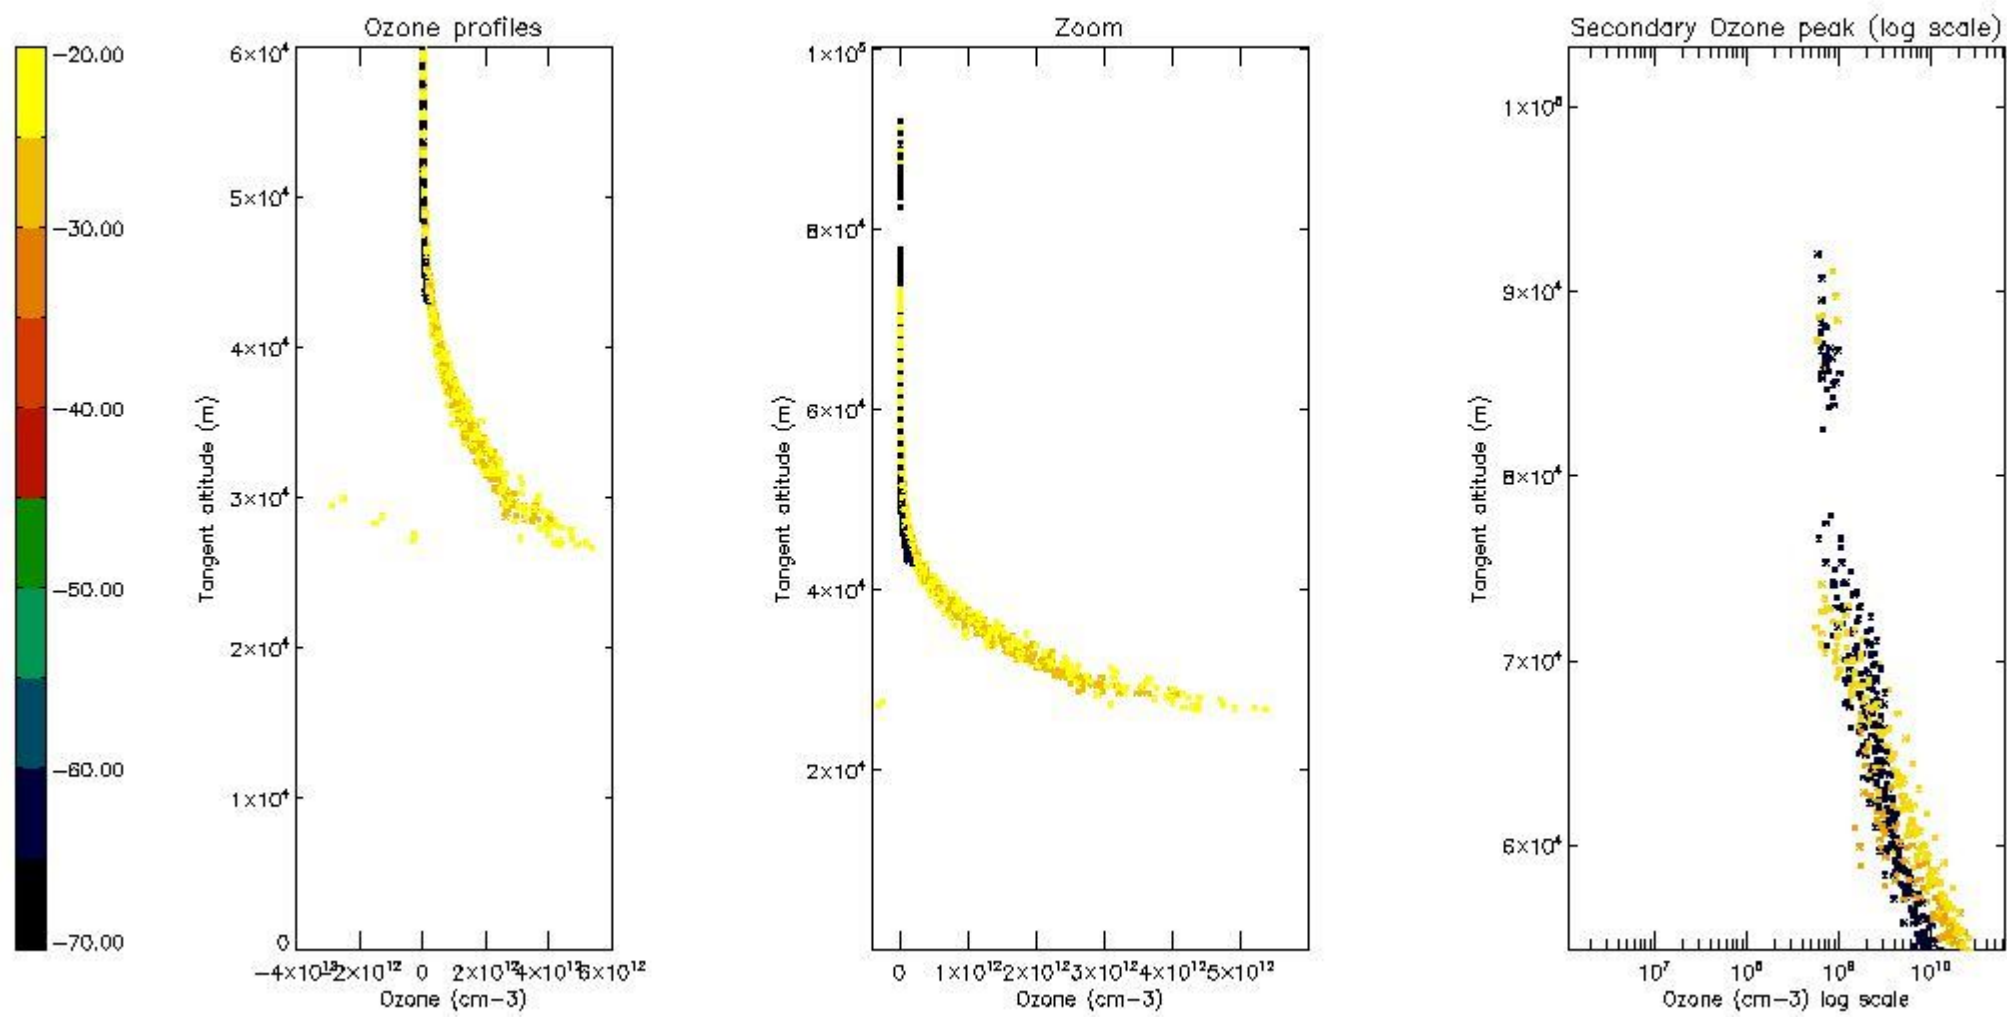

STD < 10	7
STD < 5	1

5.2 Plot ozone profiles for all STD (dark without errors)

The colorbar represents the latitude.

5.3 Plot ozone profiles where STD < 20% (dark without errors)

The colorbar represents the latitude.

5.4 Plot ozone profiles where STD < 10% (dark without errors)

The colorbar represents the latitude.

5.5 Plot ozone profiles where STD < 5% (dark without errors)

The colorbar represents the latitude.

5.6 Plot NO₂ profiles for all STD (dark without errors)