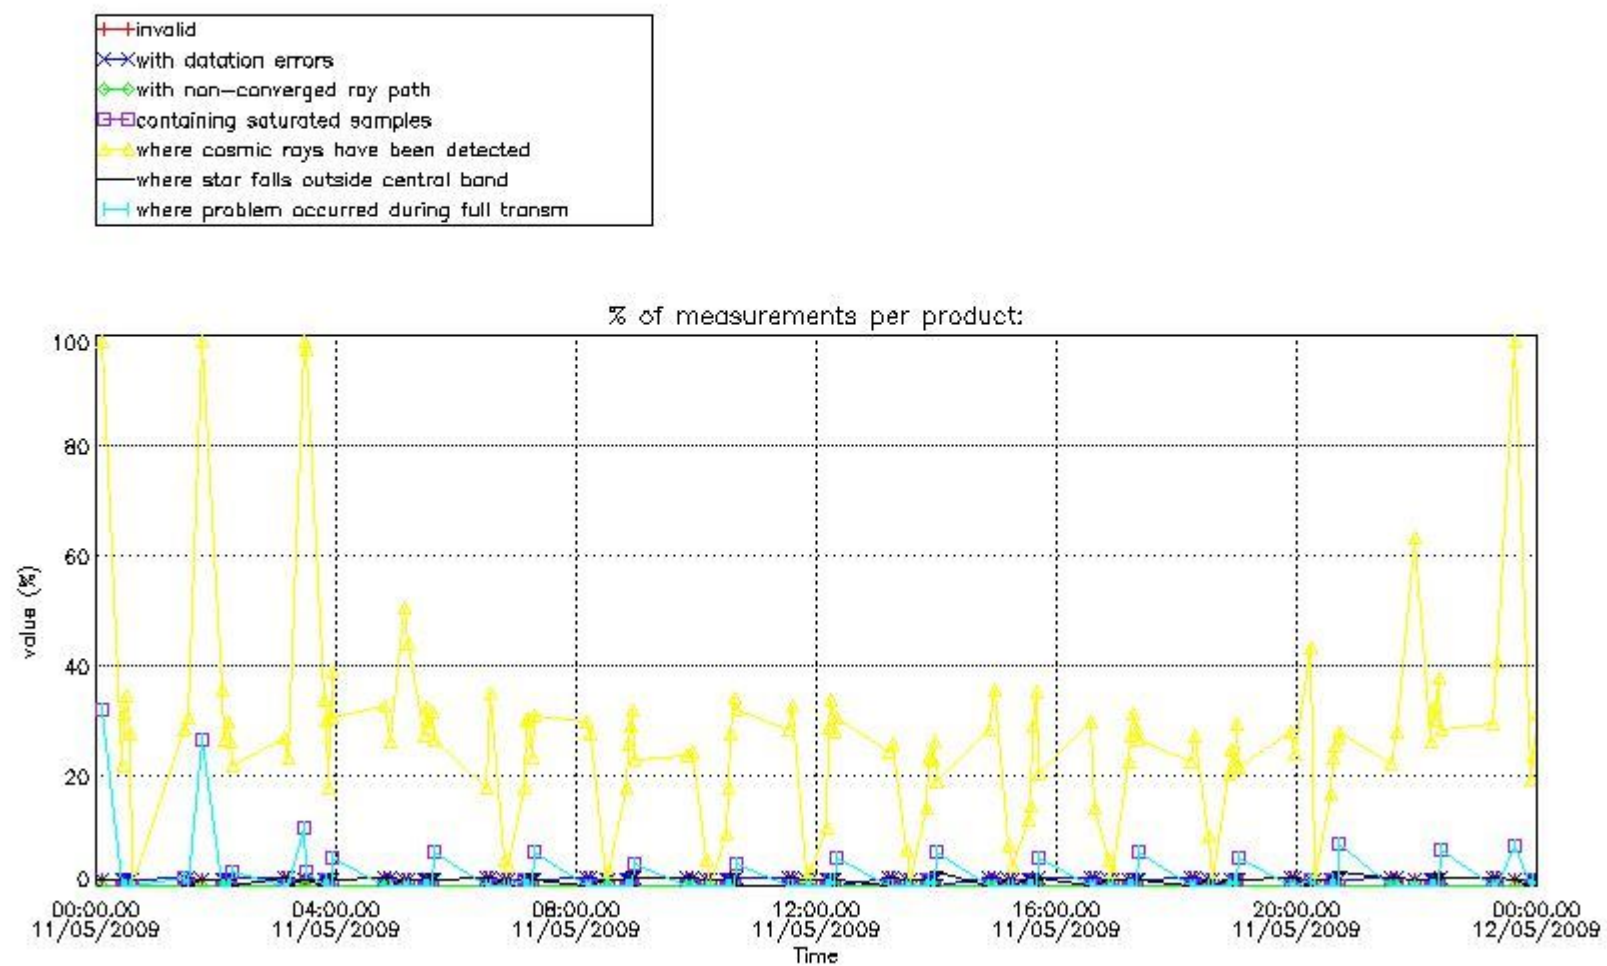

Percentage of flagged data per NO3 profile

4. Level 1 quality information per product

In this section it is plotted some information contained in the Quality Summary data set of the level 2 products that comes from the level 1b processing. Products without errors (error flag in the MPH set to "0") are used.

4.1 Plot quality information per product (time dependant) coming from level 1b processing

4.1.1 Plot level 1 quality information per product (time dependant): ENVISAT ASCENDING passes

4.1.2 Plot level 1 quality information per product (time dependant): ENVI SAT DESCENDING passes