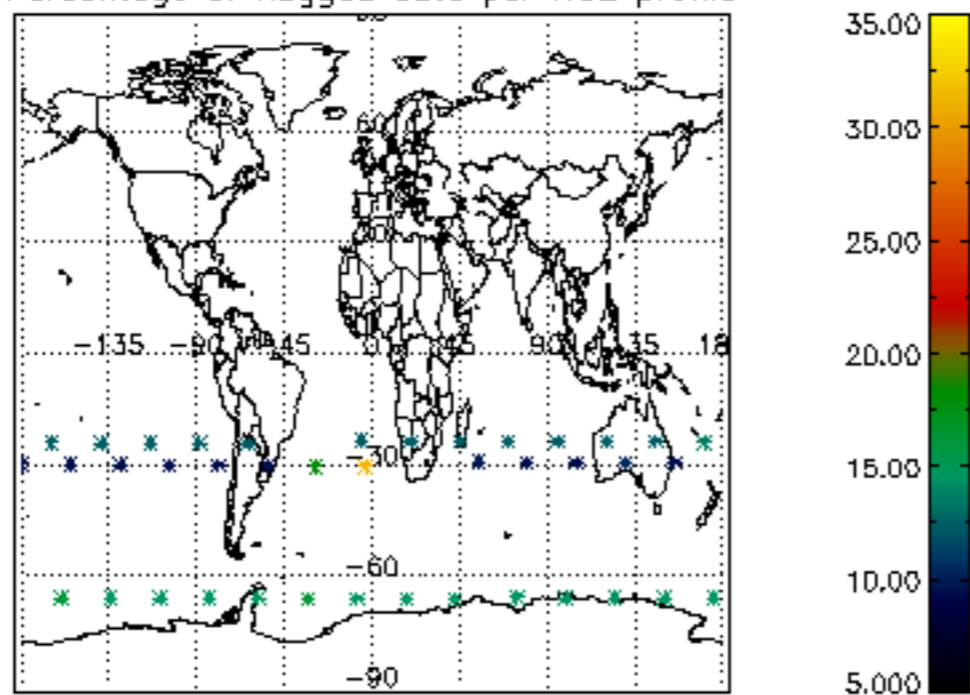

Percentage of flagged data per NO2 profile