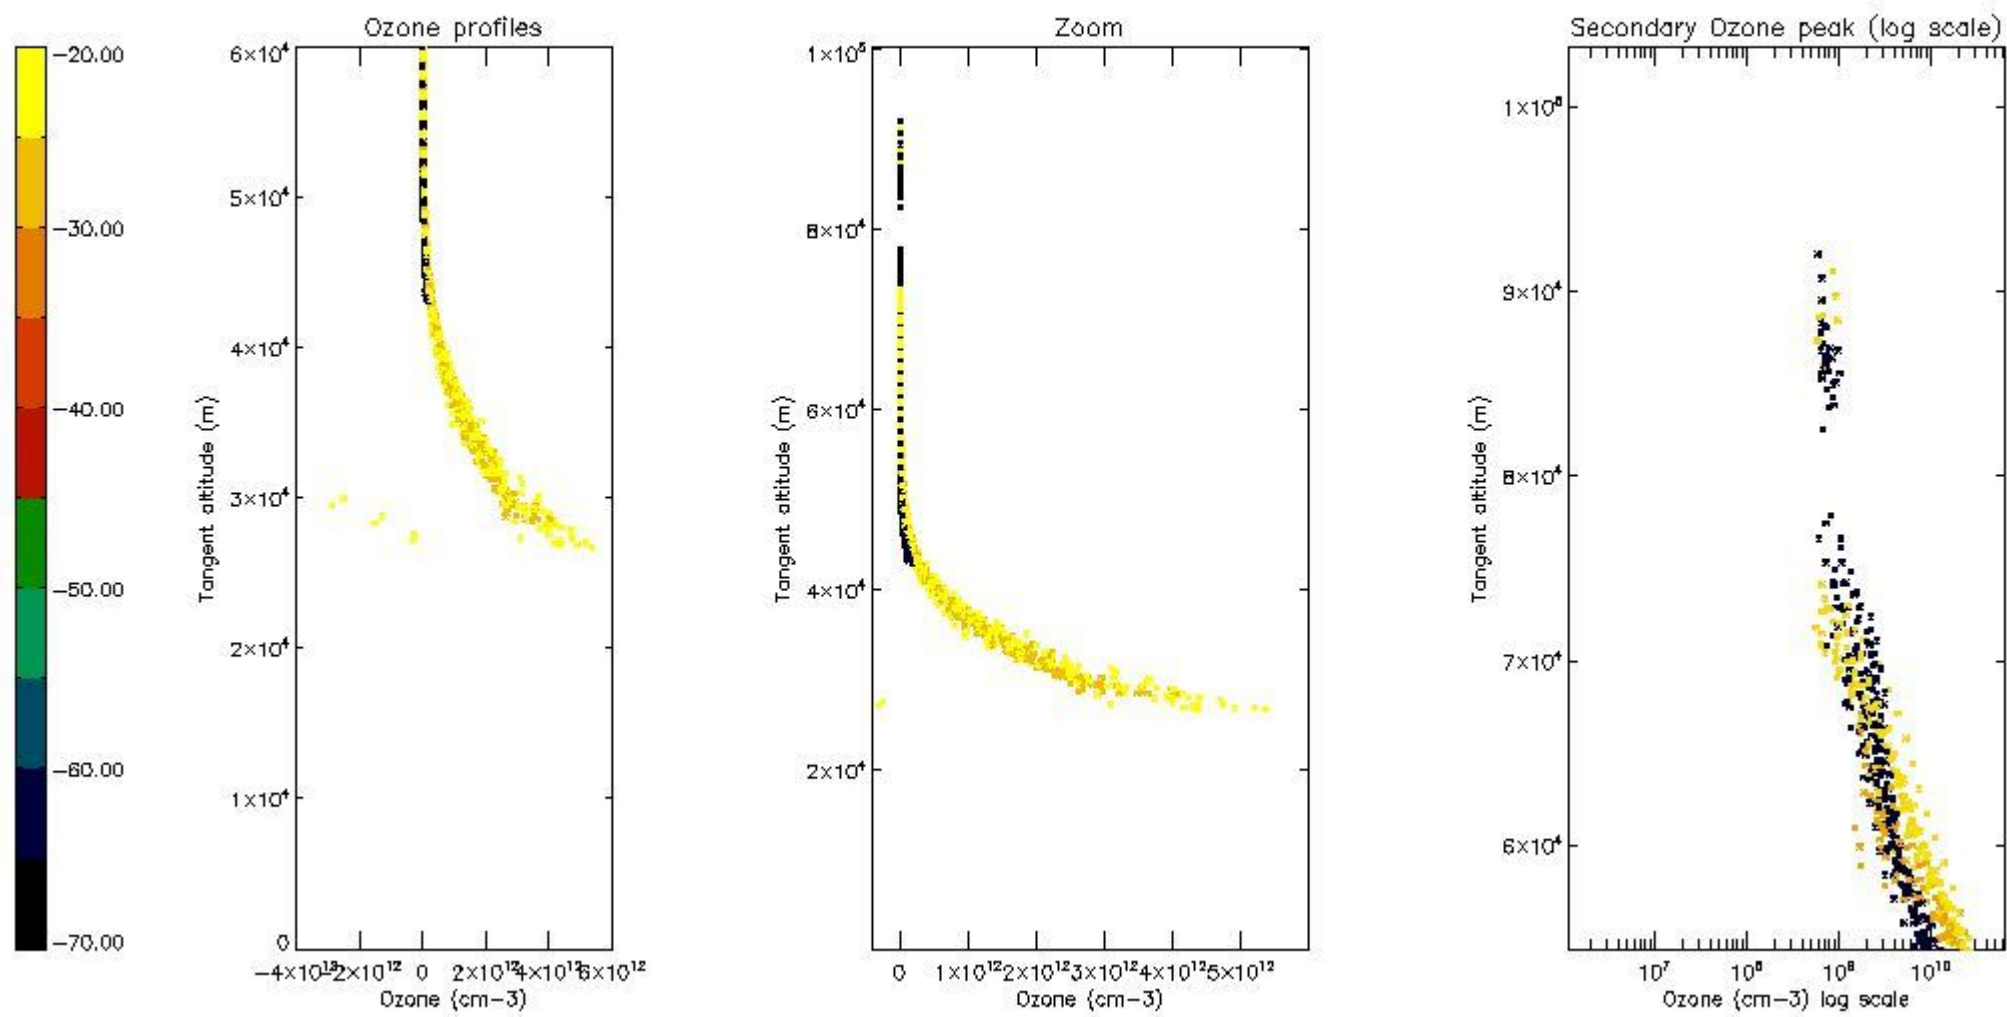

STD < 10	7
STD < 5	1

5.2 Plot ozone profiles for all STD (dark without errors)

The colorbar represents the latitude.

5.3 Plot ozone profiles where STD < 20% (dark without errors)

The colorbar represents the latitude.