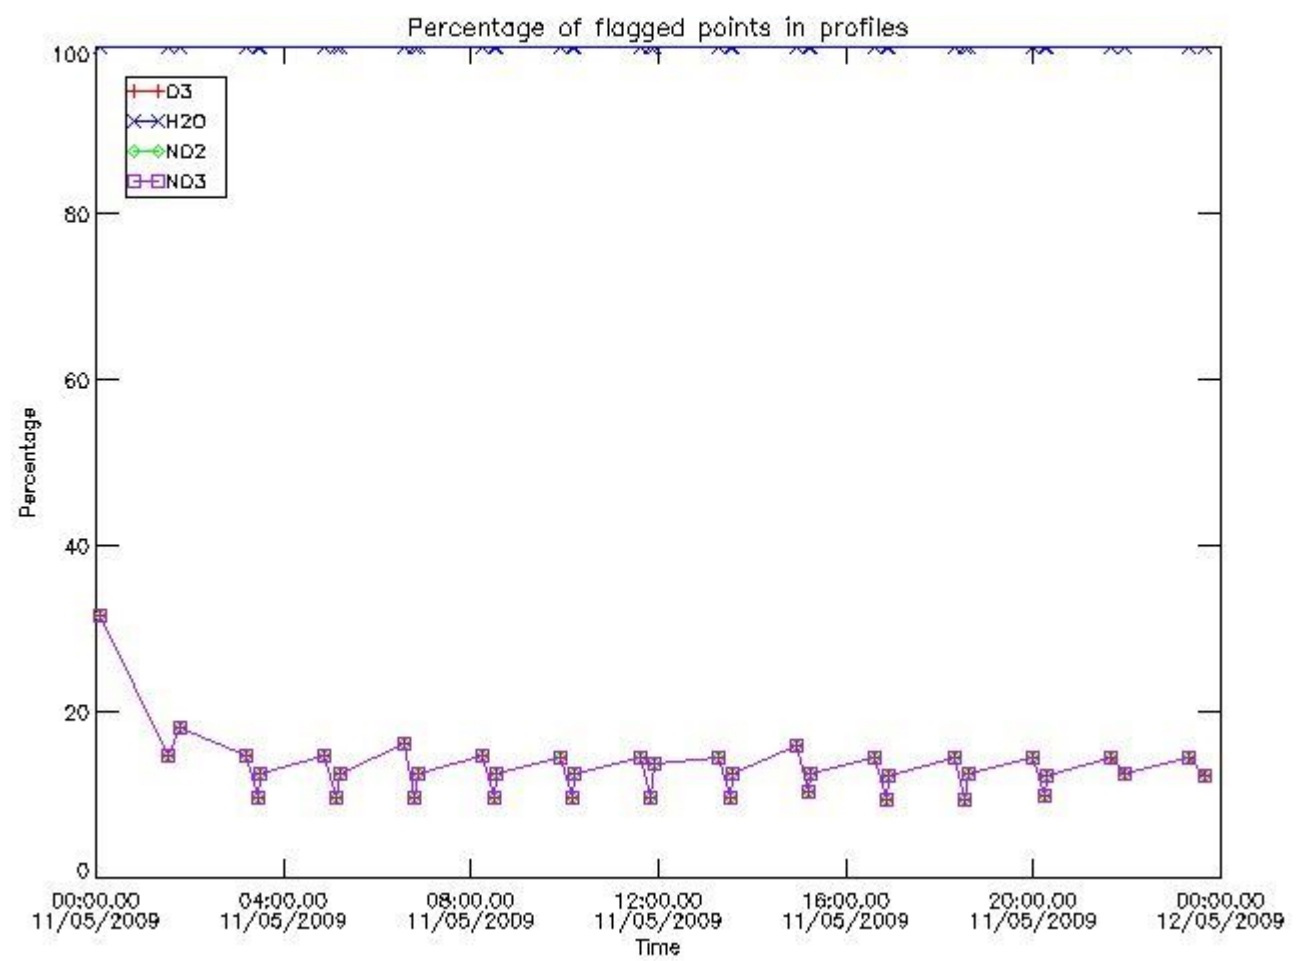

3. Quality information per product

In this section it is plotted some information contained in the Quality Summary data set of the level 2 products. Only products in dark limb conditions and without errors (error flag in the MPH set to "0") are used.

3.1 Plot quality information per product (time dependant)

3.2 Plot quality information per product (world map)