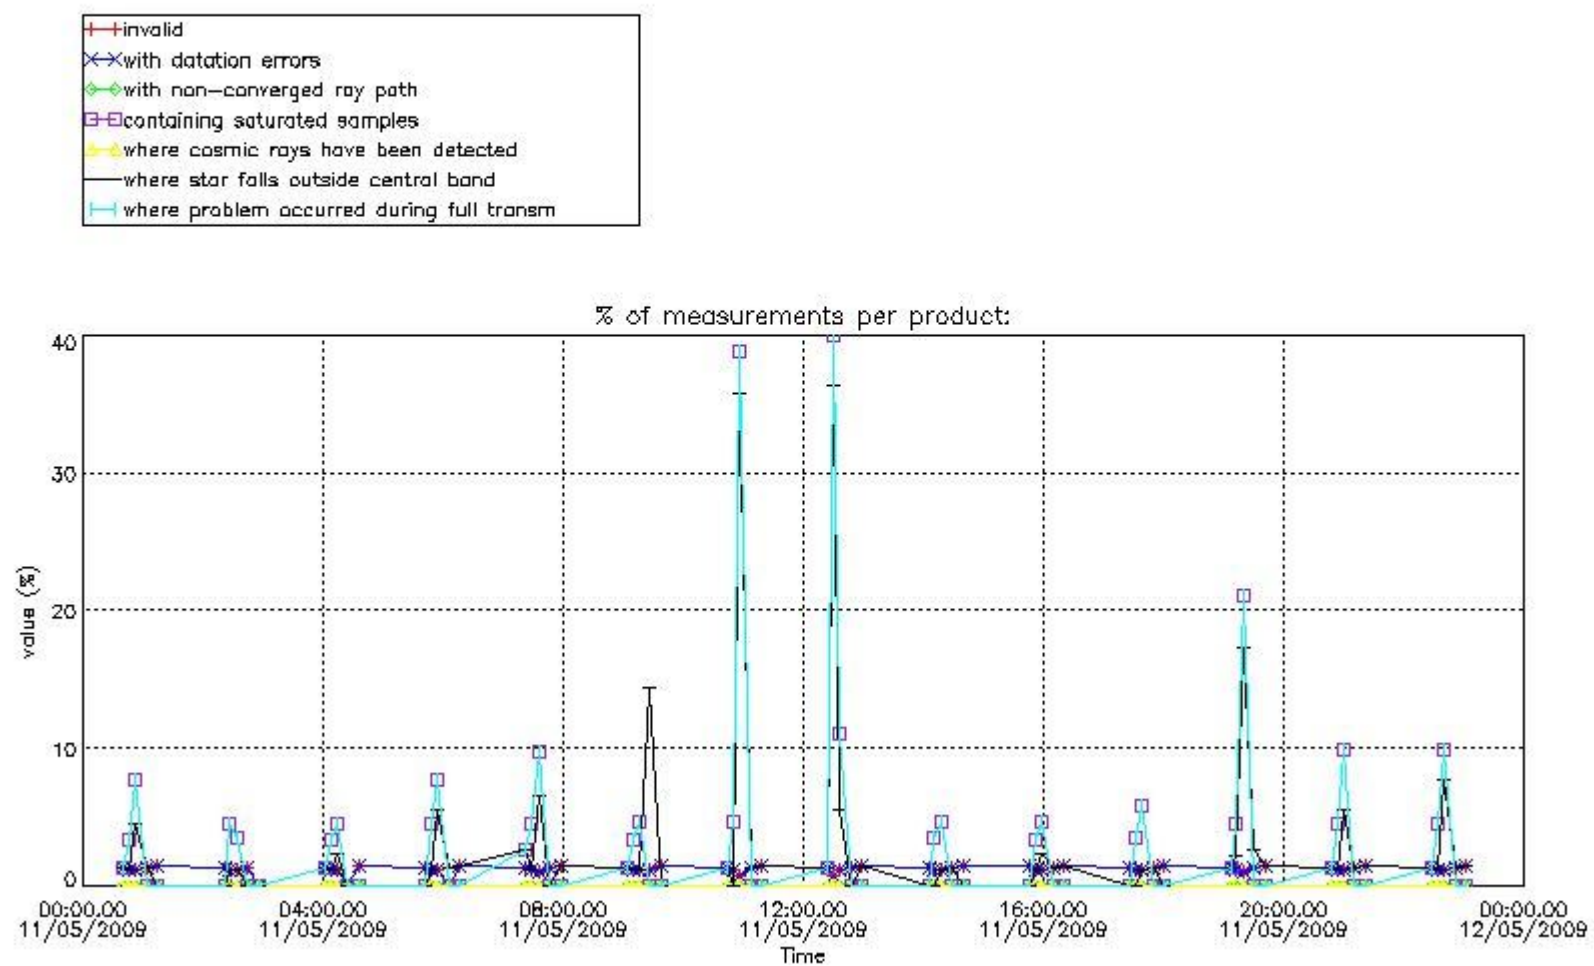

Percentage of flagged data per NO3 profile

4. Level 1 quality information per product

In this section it is plotted some information contained in the Quality Summary data set of the level 2 products that comes from the level 1b processing. Products without errors (error flag in the MPH set to "0") are used.

4.1 Plot quality information per product (time dependant) coming from level 1b processing

4.1.1 Plot level 1 quality information per product (time dependant): ENVISAT ASCENDING passes

4.1.2 Plot level 1 quality information per product (time dependant): ENVI SAT DESCENDING passes