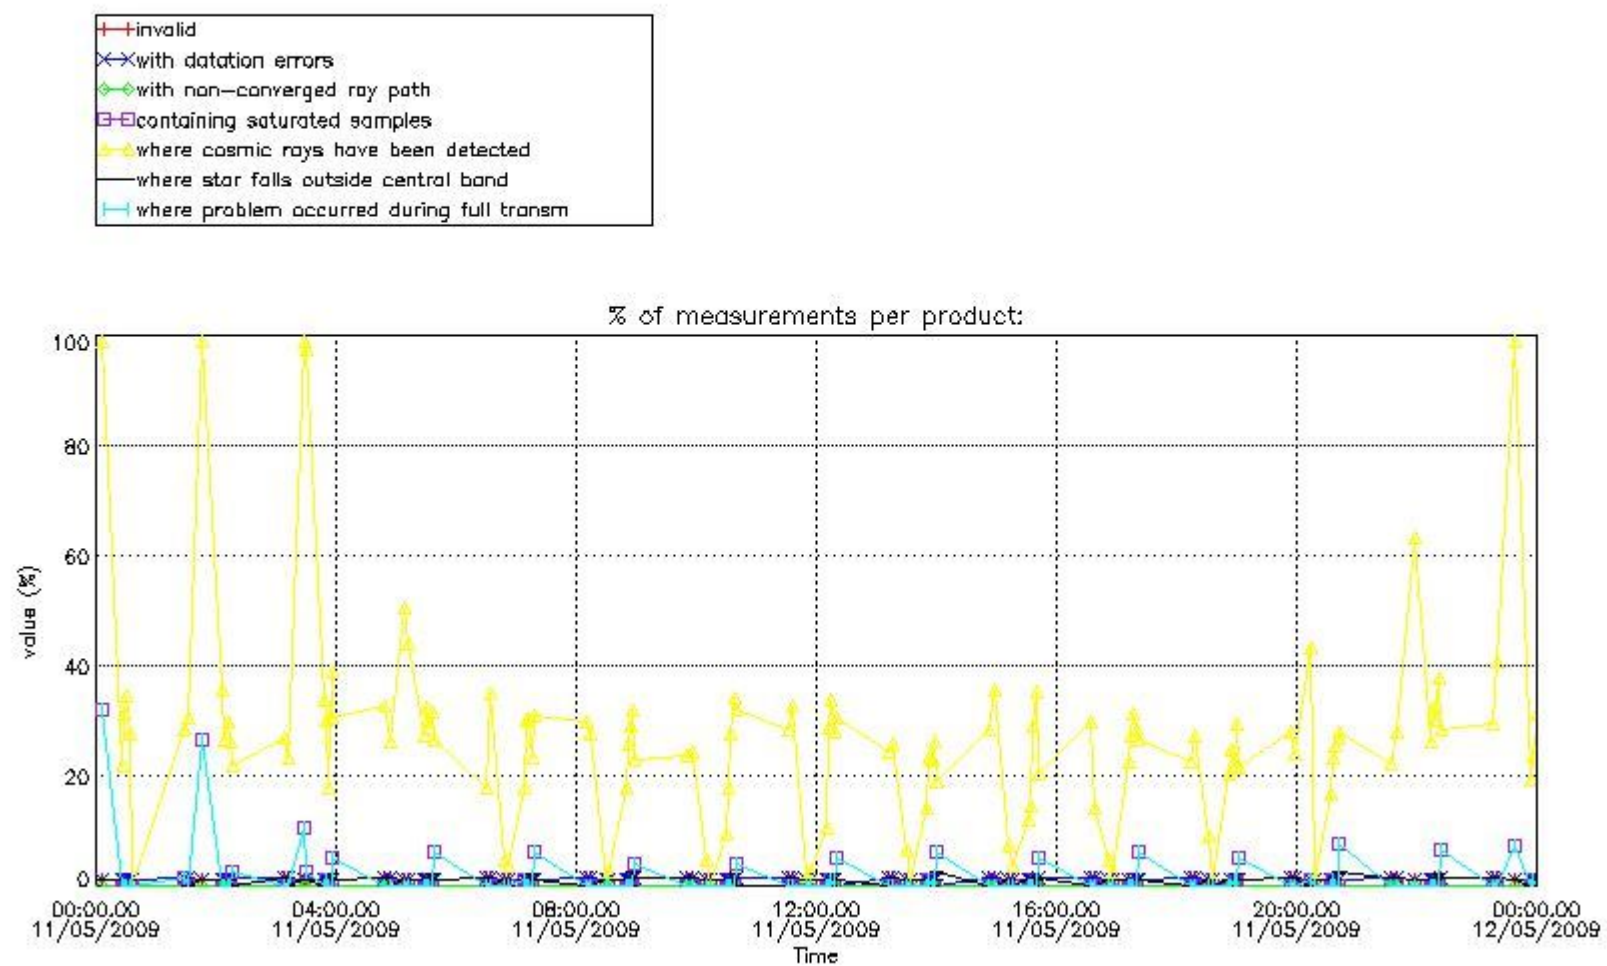

4.1.2 Plot level 1 quality information per product (time dependant): ENVI SAT DESCENDING passes