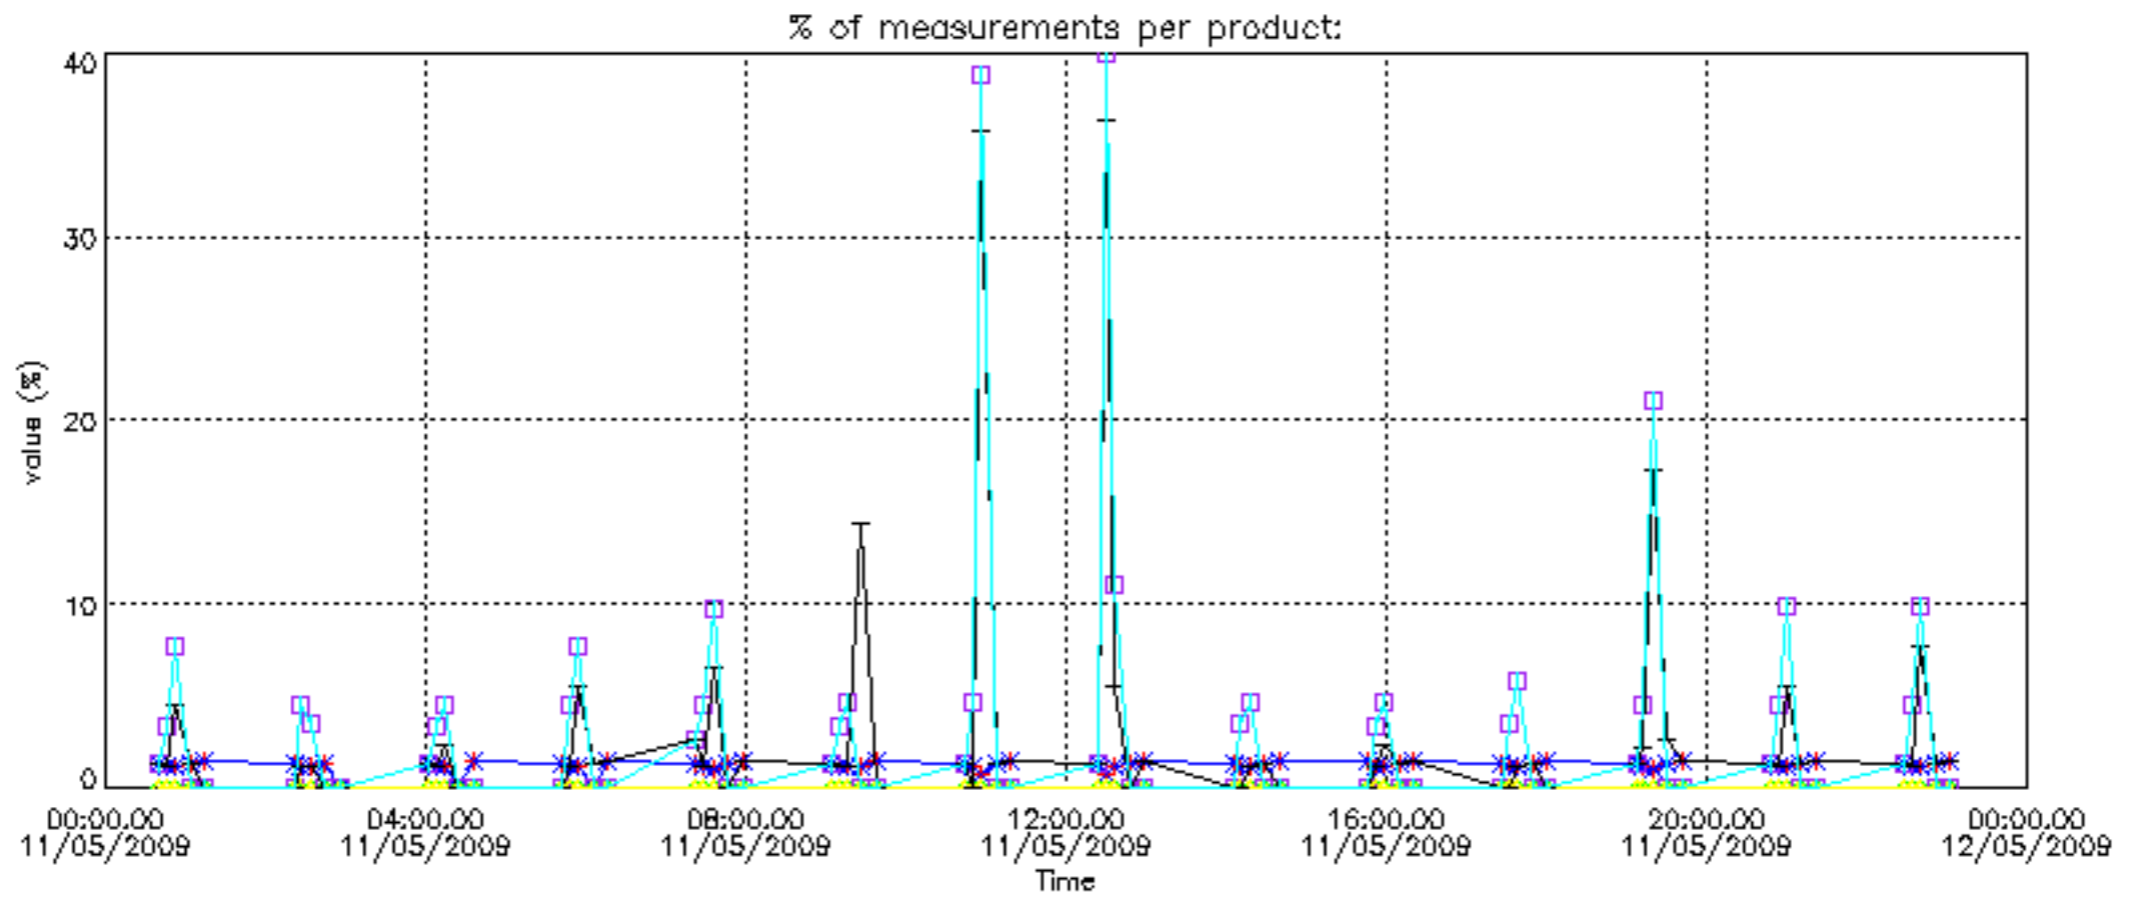

Percentage of cosmic ray hits per profile

Percentage of datation errors per profile