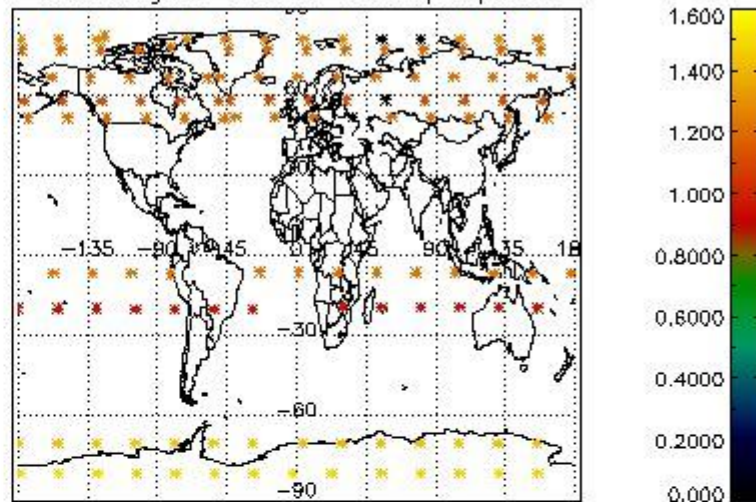

Percentage of datation errors per profile