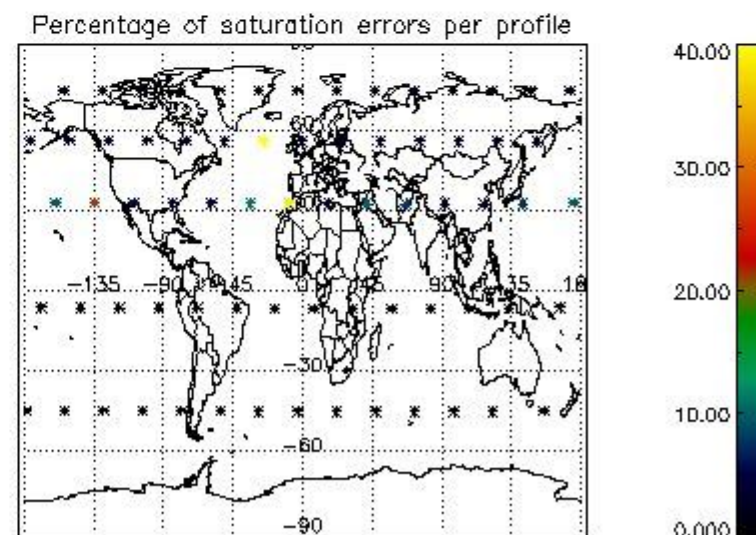

Percentage of datation errors per profile

Percentage of star falling outside central band per profile

Percentage of saturation errors per profile

4.2.2 Plot level 1 quality information per product (world map): ENVISAT DESCENDING passes