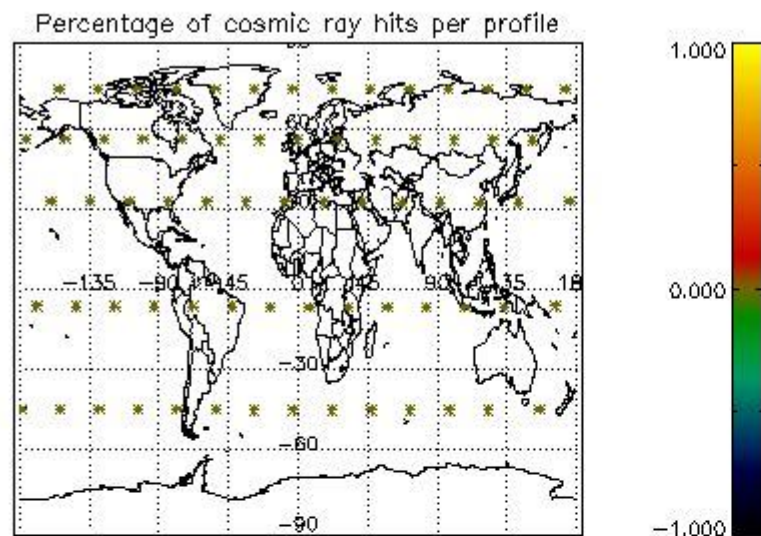

Percentage of datation errors per profile

Percentage of star falling outside central band per profile

Percentage of saturation errors per profile

4.2.2 Plot level 1 quality information per product (world map): ENVISAT DESCENDING passes