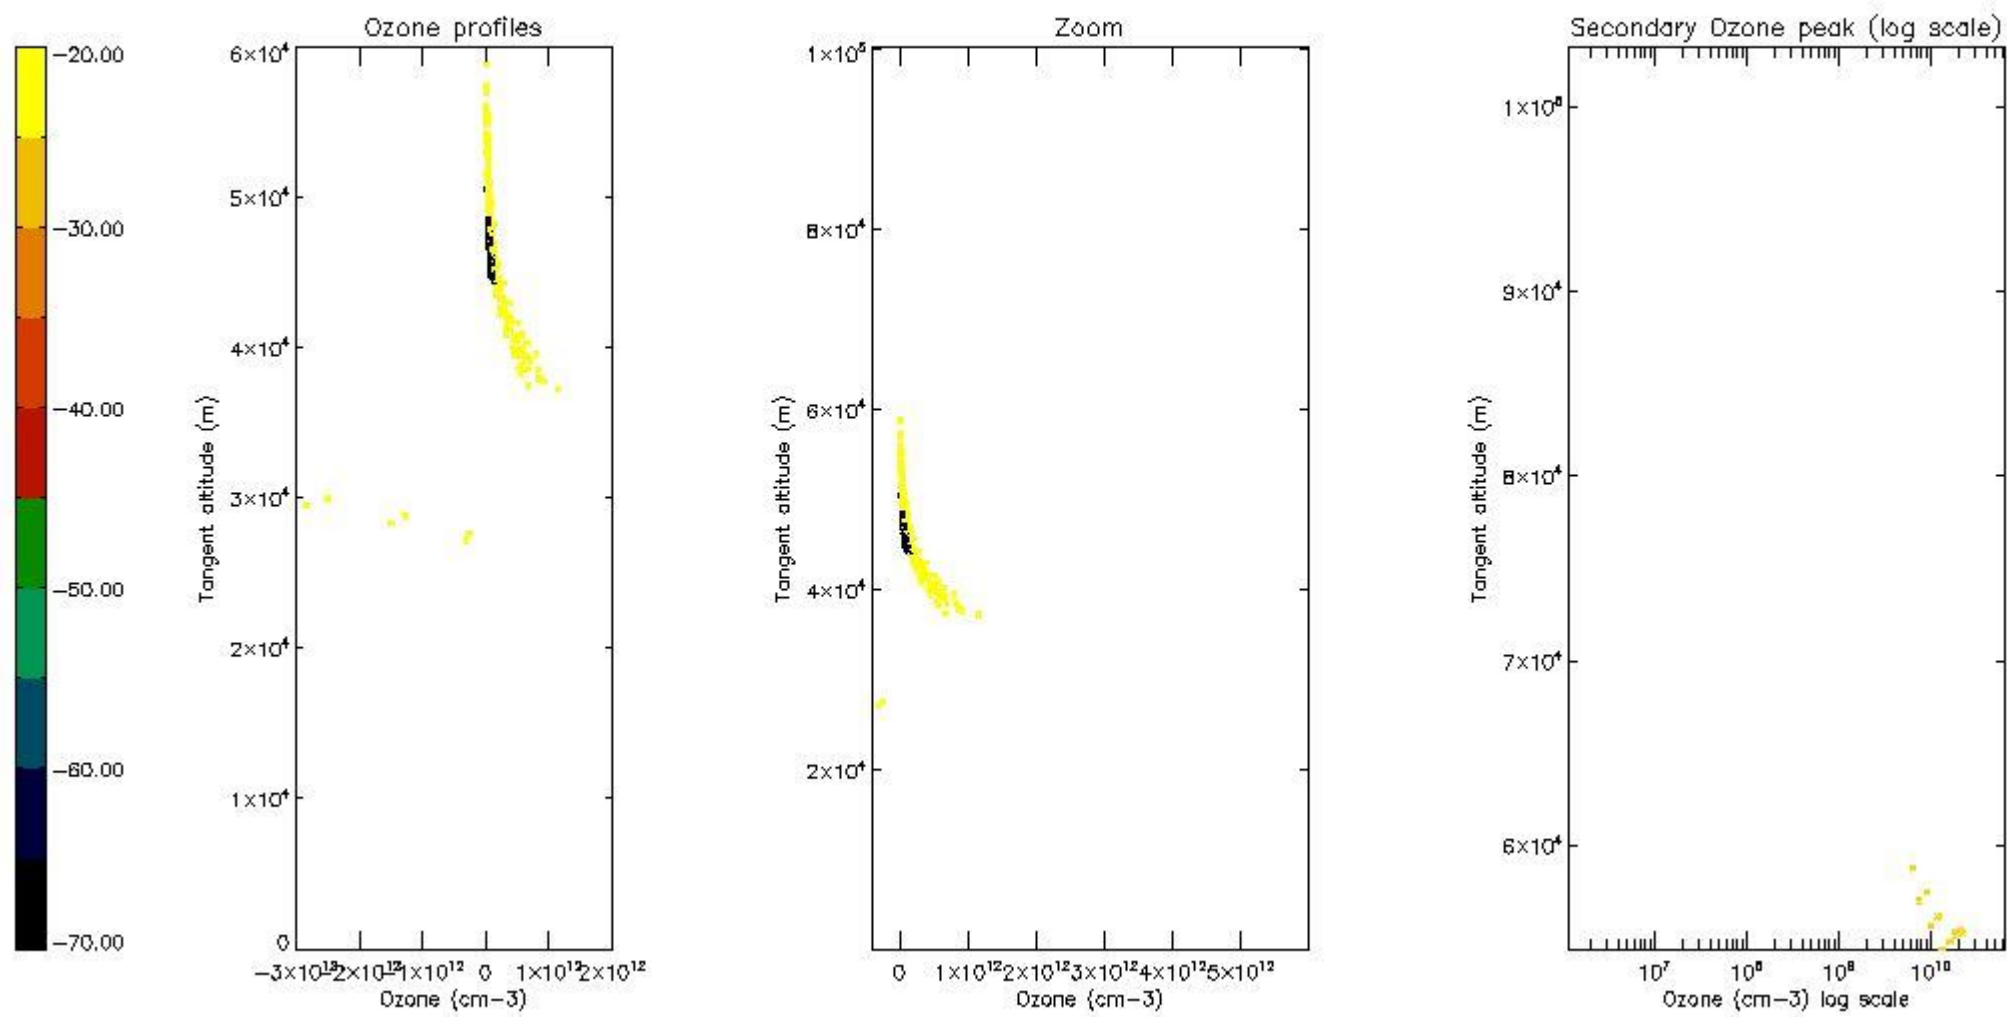

STD < 10	7
STD < 5	1

5.2 Plot ozone profiles for all STD (dark without errors)

The colorbar represents the latitude.

5.3 Plot ozone profiles where STD < 20% (dark without errors)

The colorbar represents the latitude.

5.4 Plot ozone profiles where STD < 10% (dark without errors)

The colorbar represents the latitude.

5.5 Plot ozone profiles where STD < 5% (dark without errors)

The colorbar represents the latitude.

5.6 Plot NO₂ profiles for all STD (dark without errors)