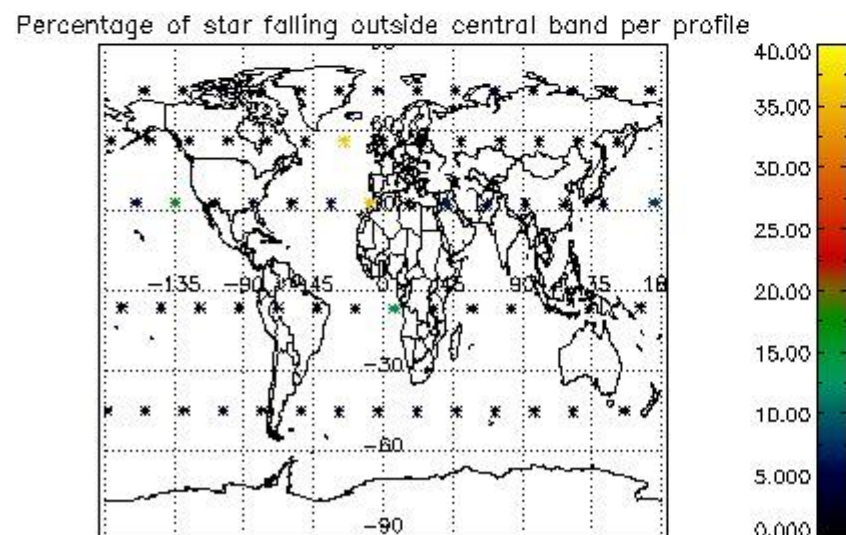

Percentage of datation errors per profile

Percentage of star falling outside central band per profile

Percentage of saturation errors per profile

4.2.2 Plot level 1 quality information per product (world map): ENVISAT DESCENDING passes