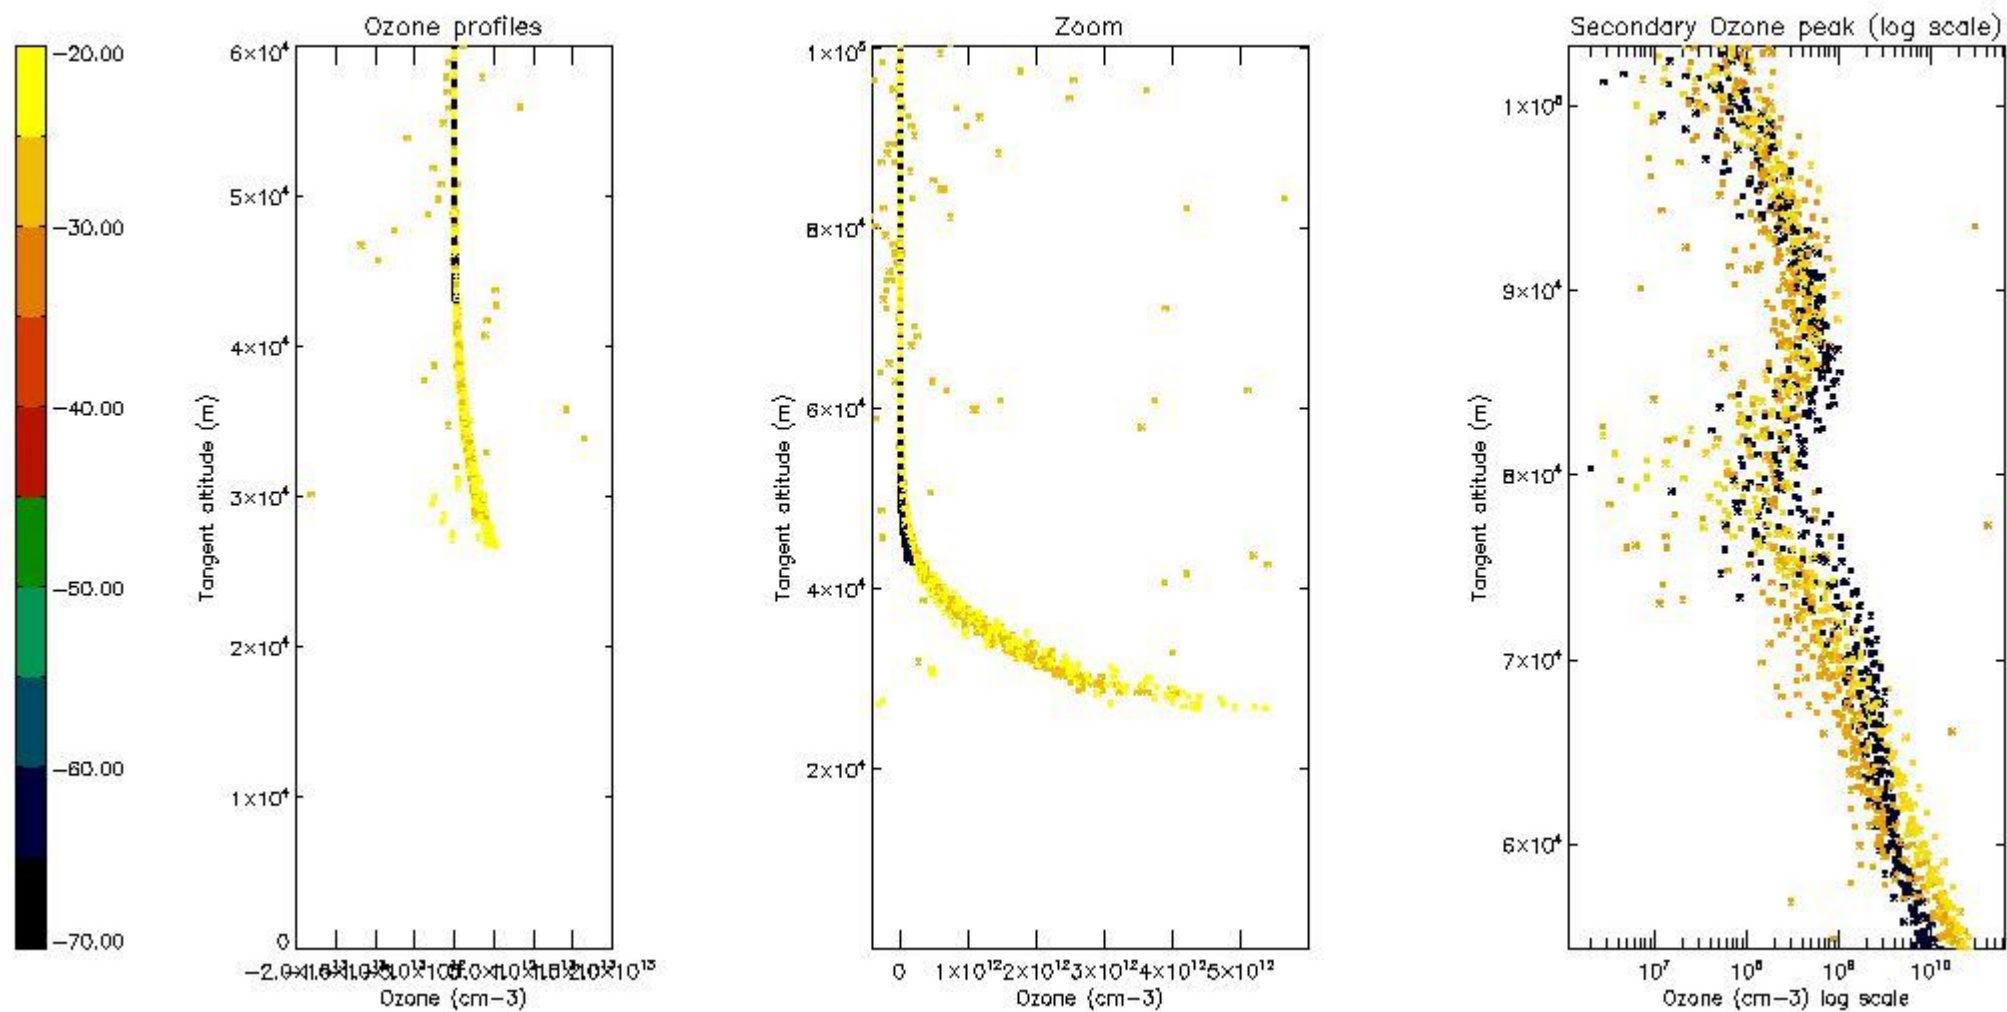

STD < 10	7
STD < 5	1

5.2 Plot ozone profiles for all STD (dark without errors)

The colorbar represents the latitude.

5.3 Plot ozone profiles where STD < 20% (dark without errors)

The colorbar represents the latitude.