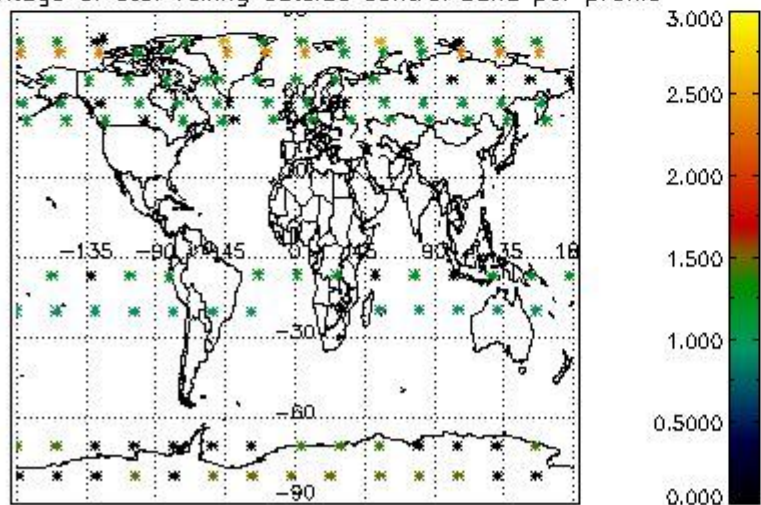

Percentage of star falling outside central band per profile