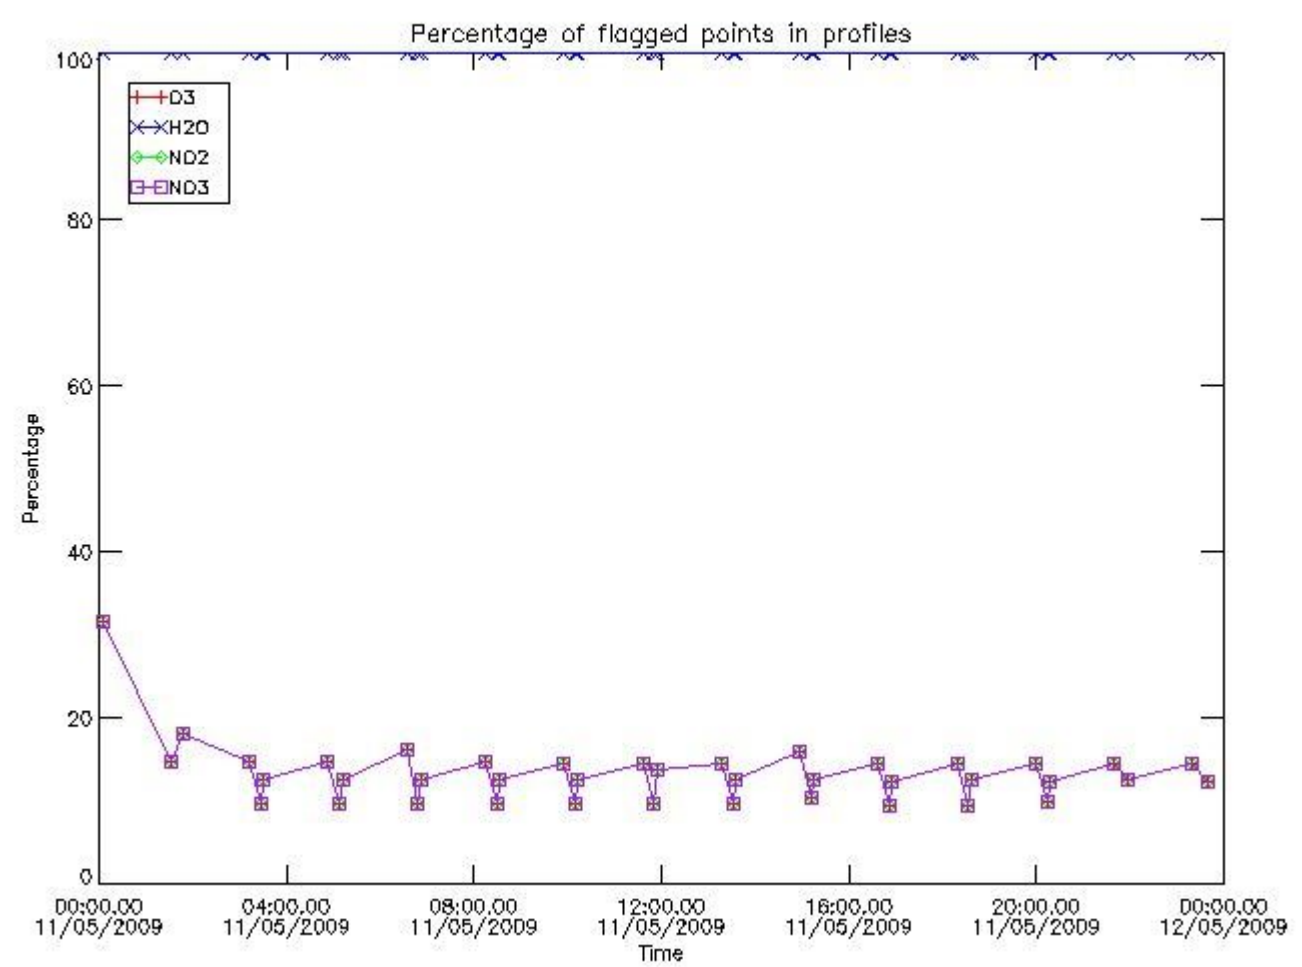

3. Quality information per product

In this section it is plotted some information contained in the Quality Summary data set of the level 2 products. Only products in dark limb conditions and without errors (error flag in the MPH set to "0") are used.

3.1 Plot quality information per product (time dependant)

3.2 Plot quality information per product (world map)