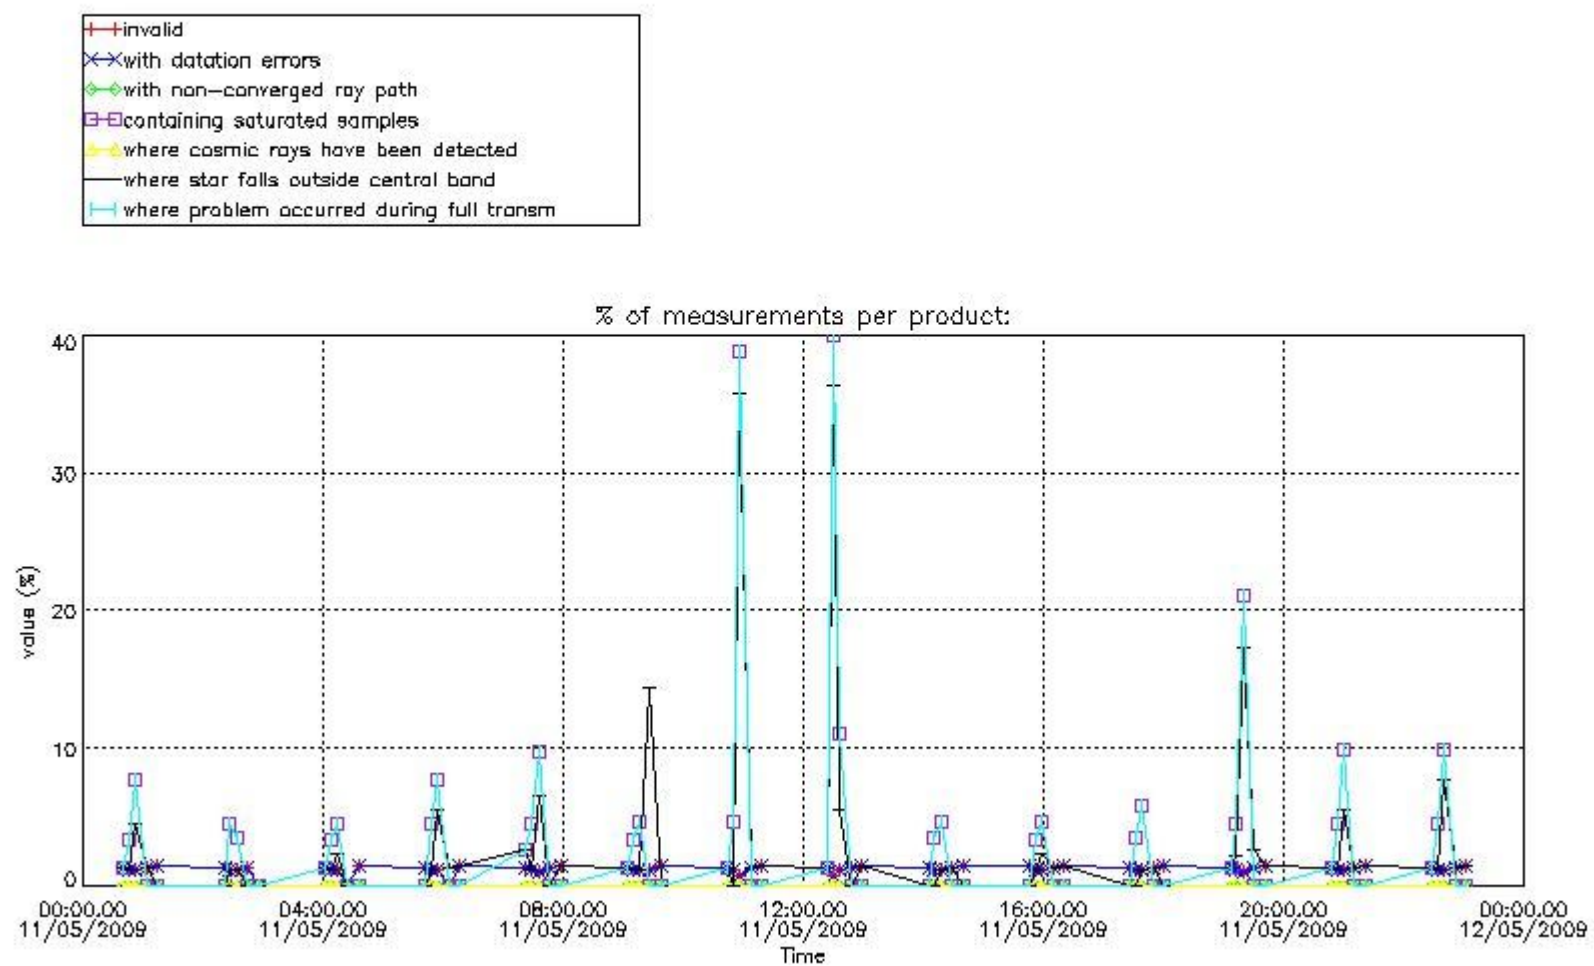

4.2 Plot quality information per product coming from level 1b processing (world map)

4.2.1 Plot level 1 quality information per product (world map): ENVISAT ASCENDING passes