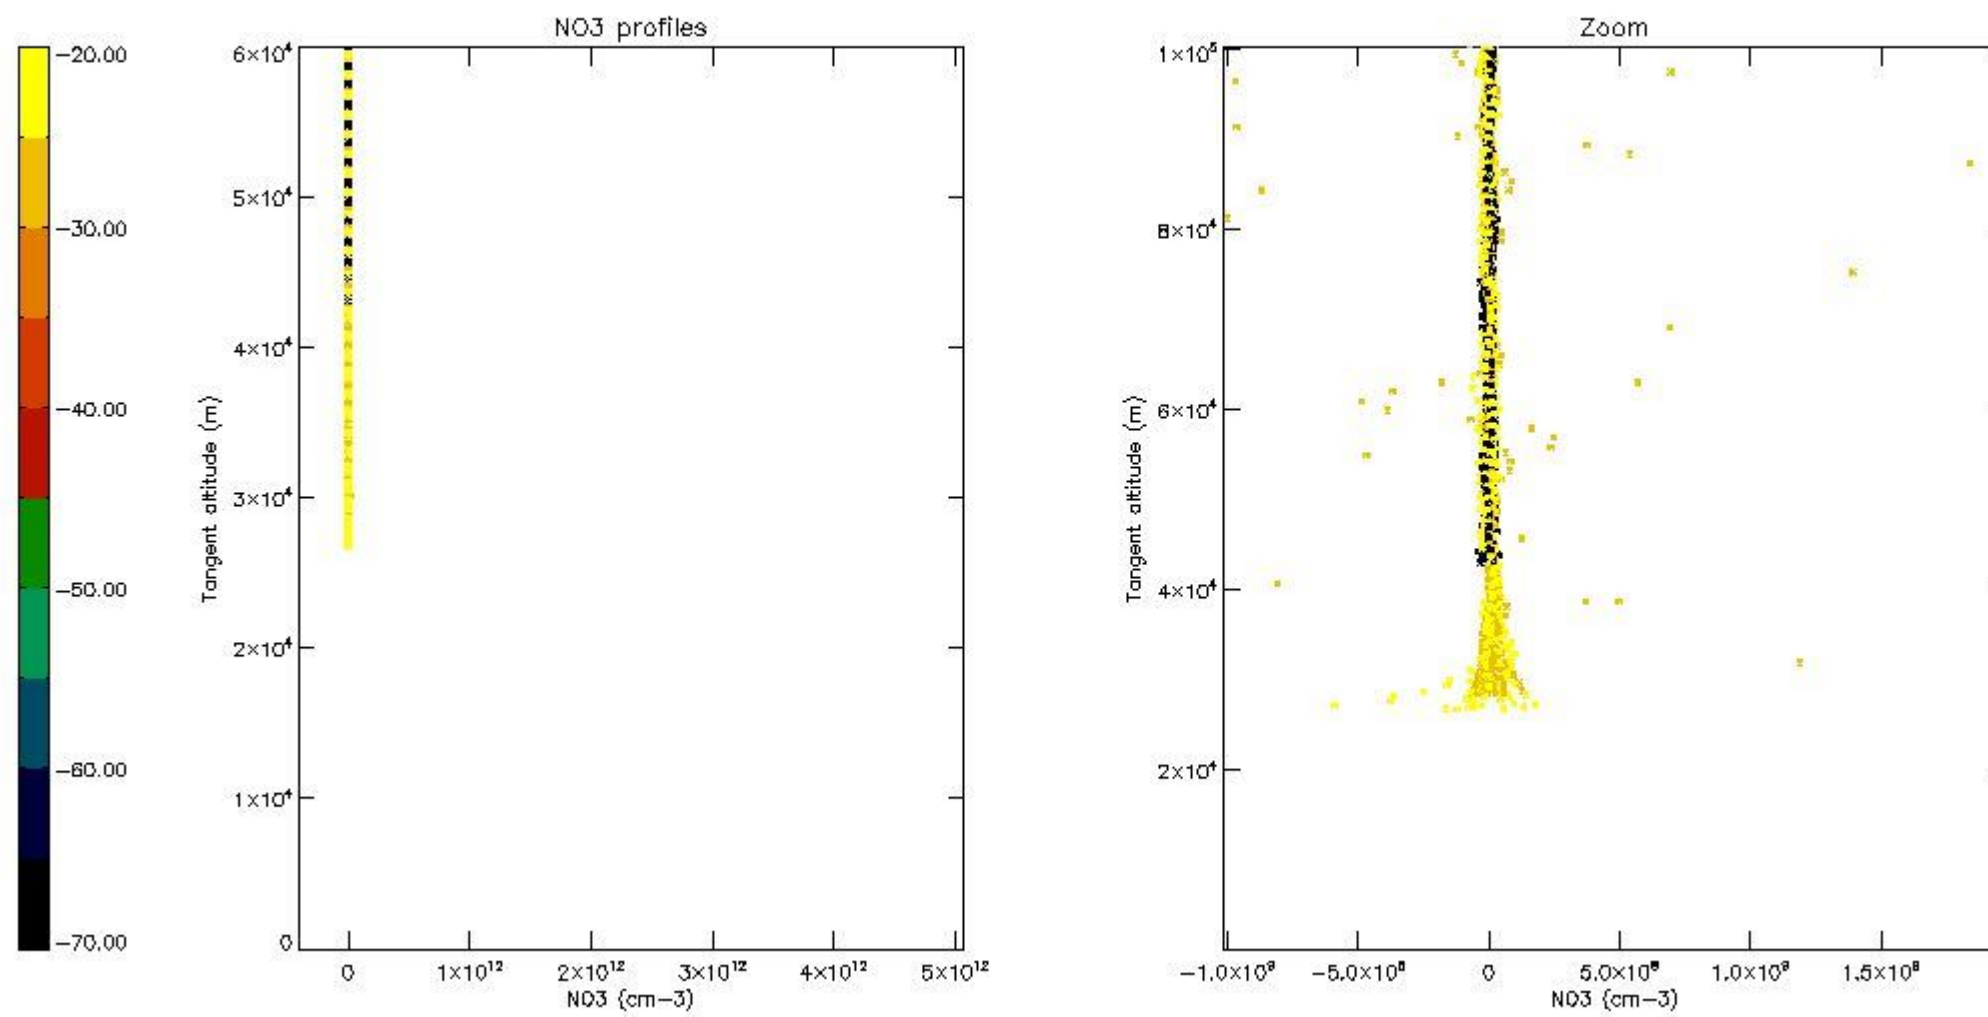

6. Auxiliary Data Files used for the production reported in section 2

The number reported in the third column indicates since which file (see list in section 2) the corresponding auxiliary file has been used. The fourth column is the date of those product files.

Type	Auxiliary Filename	Used since product	Used since product date
INST_PHYS_CHARACTERISTICS	GOM_INS_AXVIEC20091111_143220_20030716_120000_20500101_000000	1	11-MAY-2009 00:06:00
LEVEL-2_PROC_CONFIG	GOM_PR2_AXVIEC20091111_152718_20020301_000000_20500101_000000	1	11-MAY-2009 00:06:00
CROSS_SECTIONS_FILE	GOM_CRS_AXVIEC20091111_154832_20020301_000000_20500101_000000	1	11-MAY-2009 00:06:00