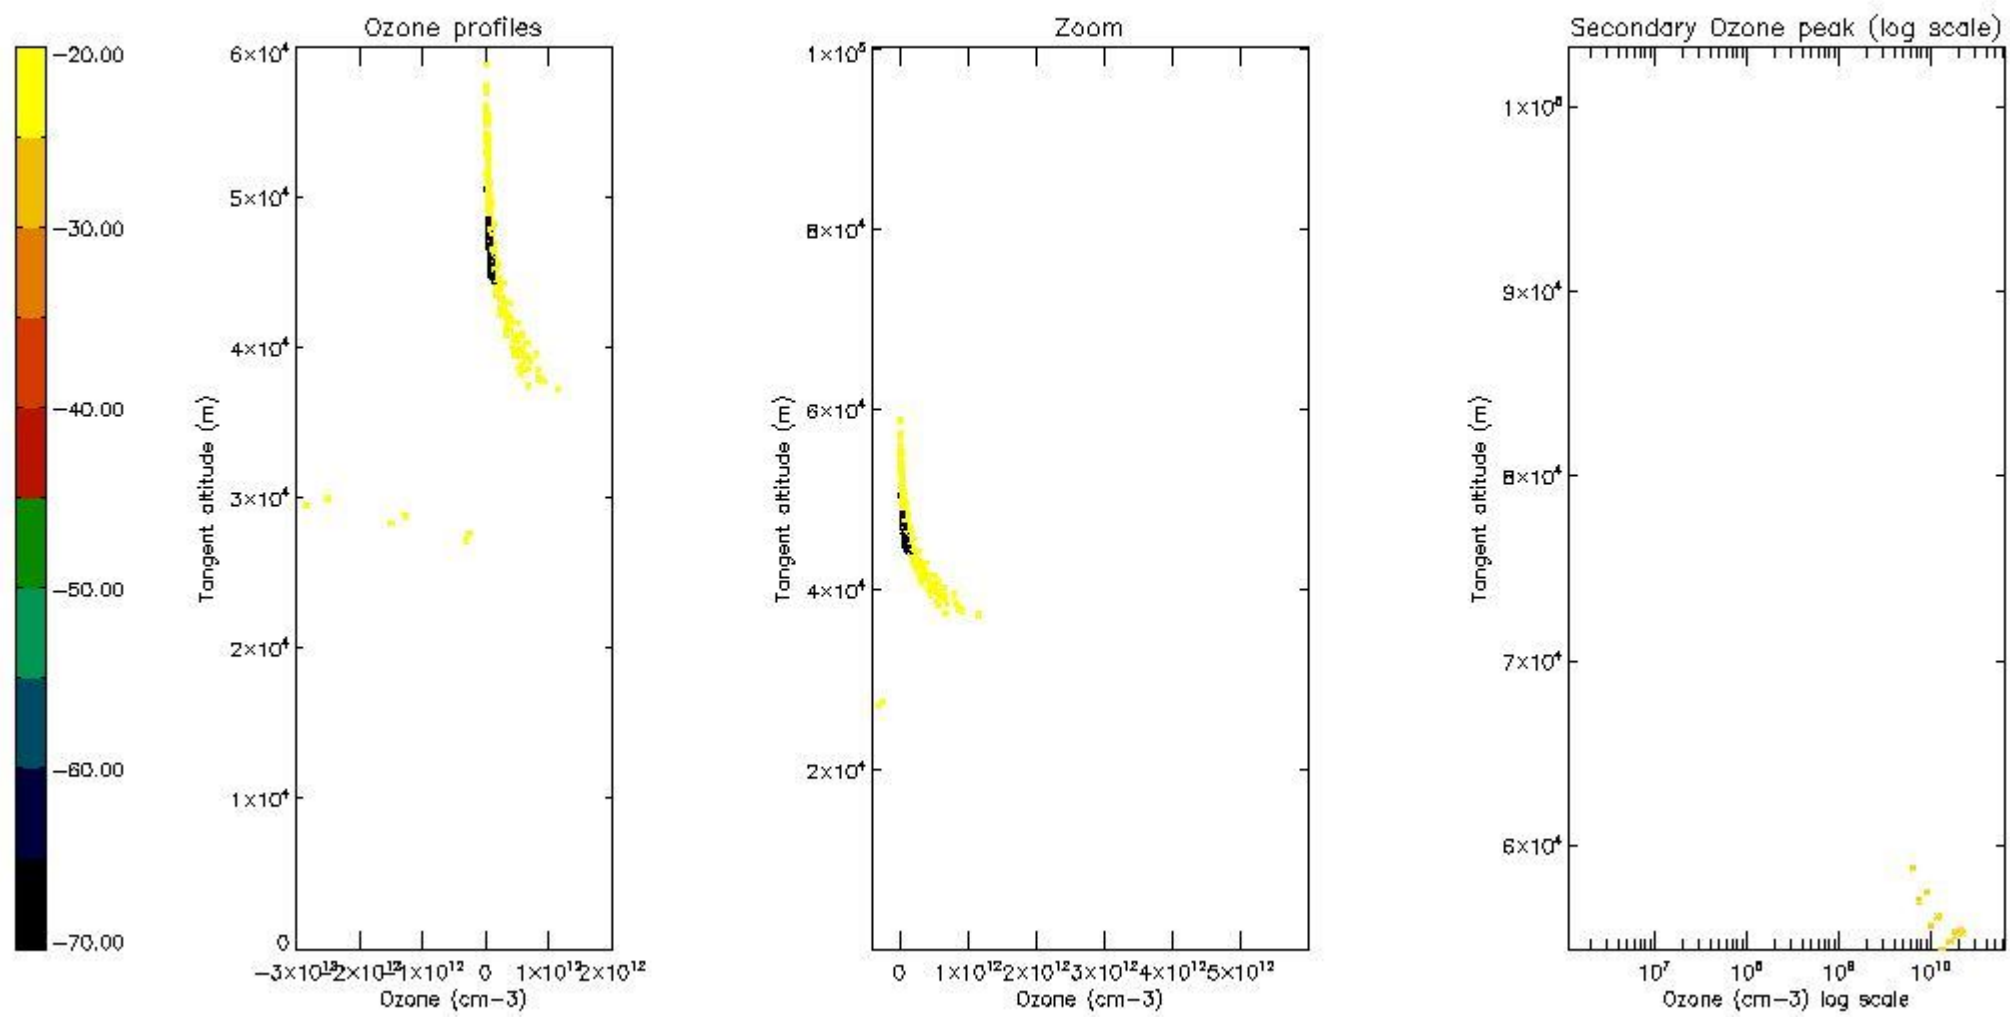

5.6 Plot NO₂ profiles for all STD (dark without errors)

The colorbar represents the latitude.