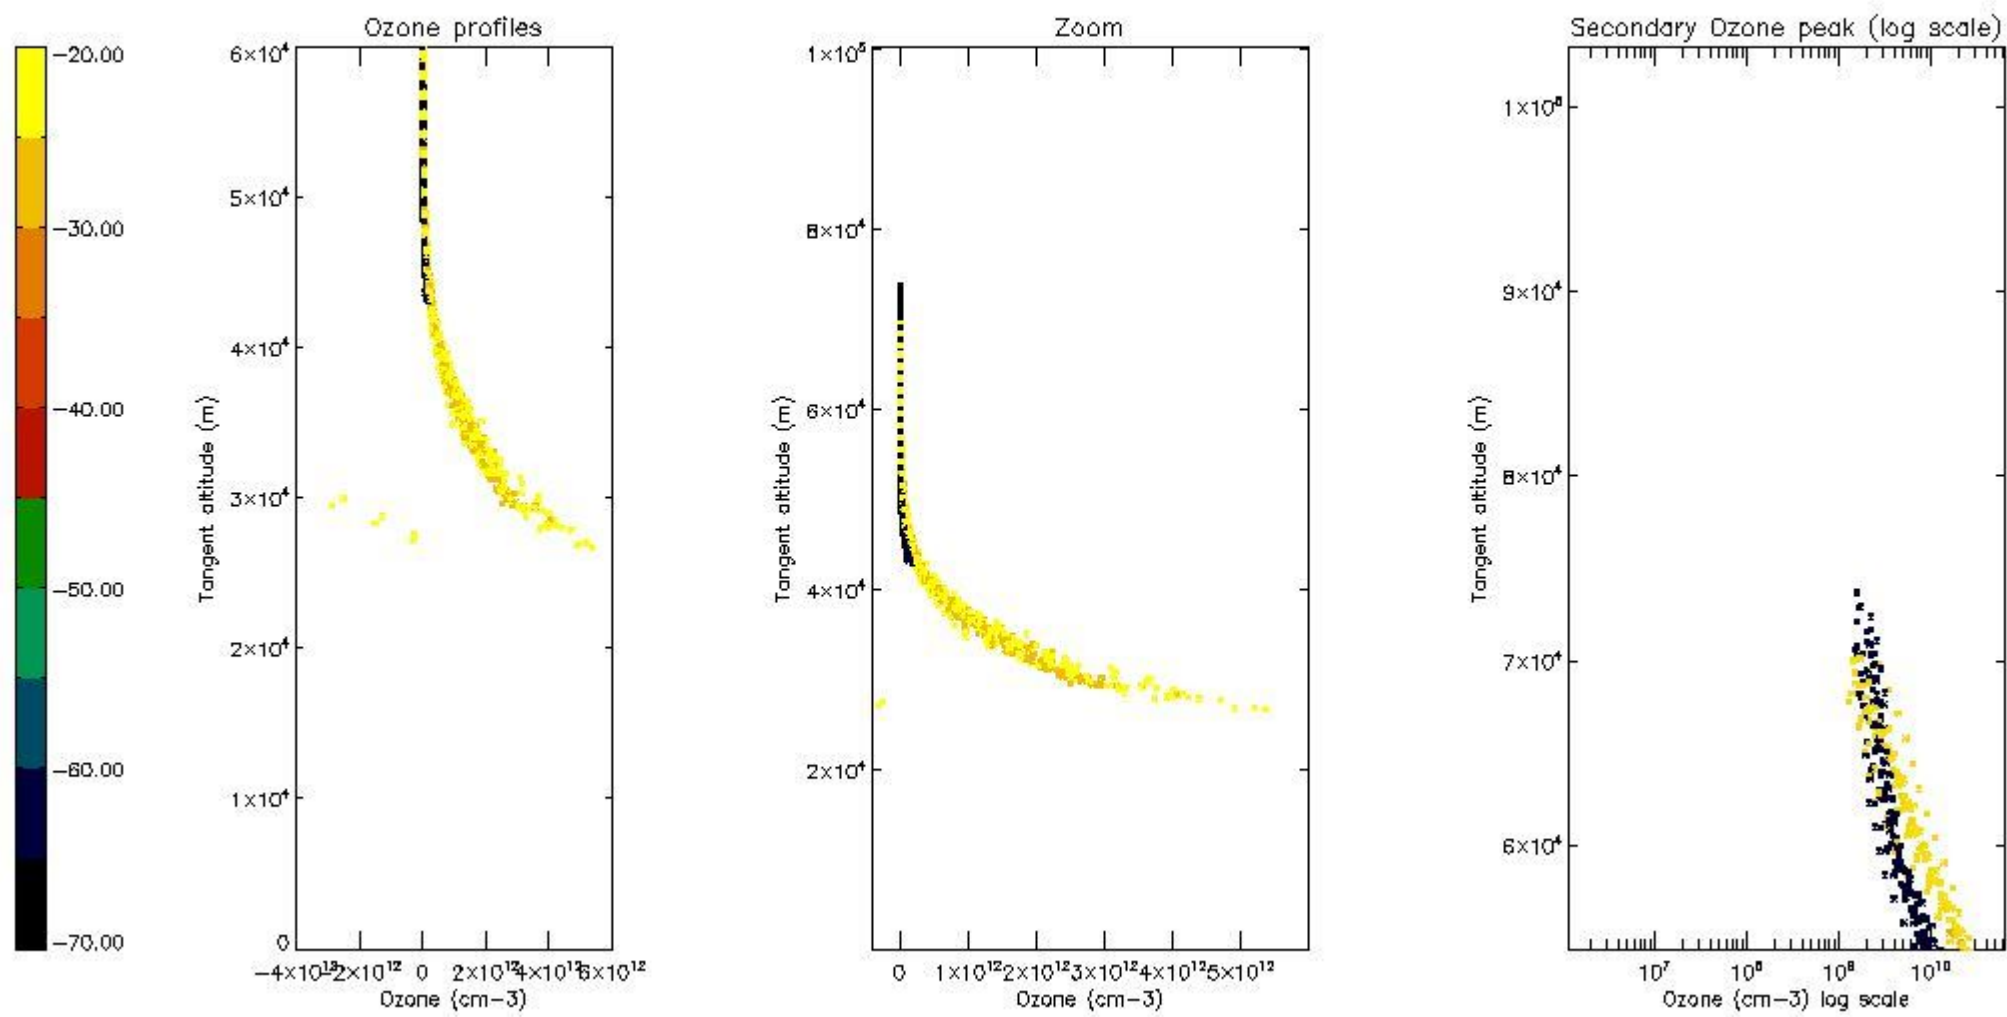

STD < 10	7
STD < 5	1

5.2 Plot ozone profiles for all STD (dark without errors)

The colorbar represents the latitude.

5.3 Plot ozone profiles where STD < 20% (dark without errors)

The colorbar represents the latitude.

5.4 Plot ozone profiles where STD < 10% (dark without errors)

The colorbar represents the latitude.

5.5 Plot ozone profiles where STD < 5% (dark without errors)

The colorbar represents the latitude.

5.6 Plot NO₂ profiles for all STD (dark without errors)