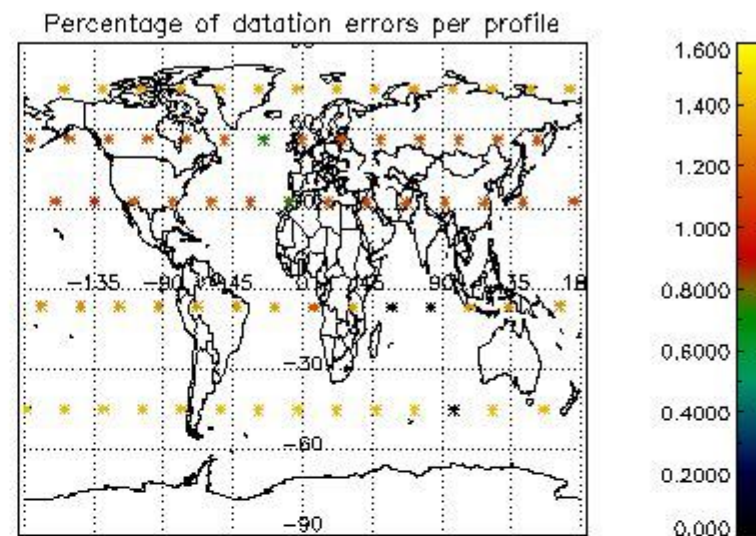

Percentage of datation errors per profile

Percentage of star falling outside central band per profile

Percentage of saturation errors per profile

4.2.2 Plot level 1 quality information per product (world map): ENVISAT DESCENDING passes