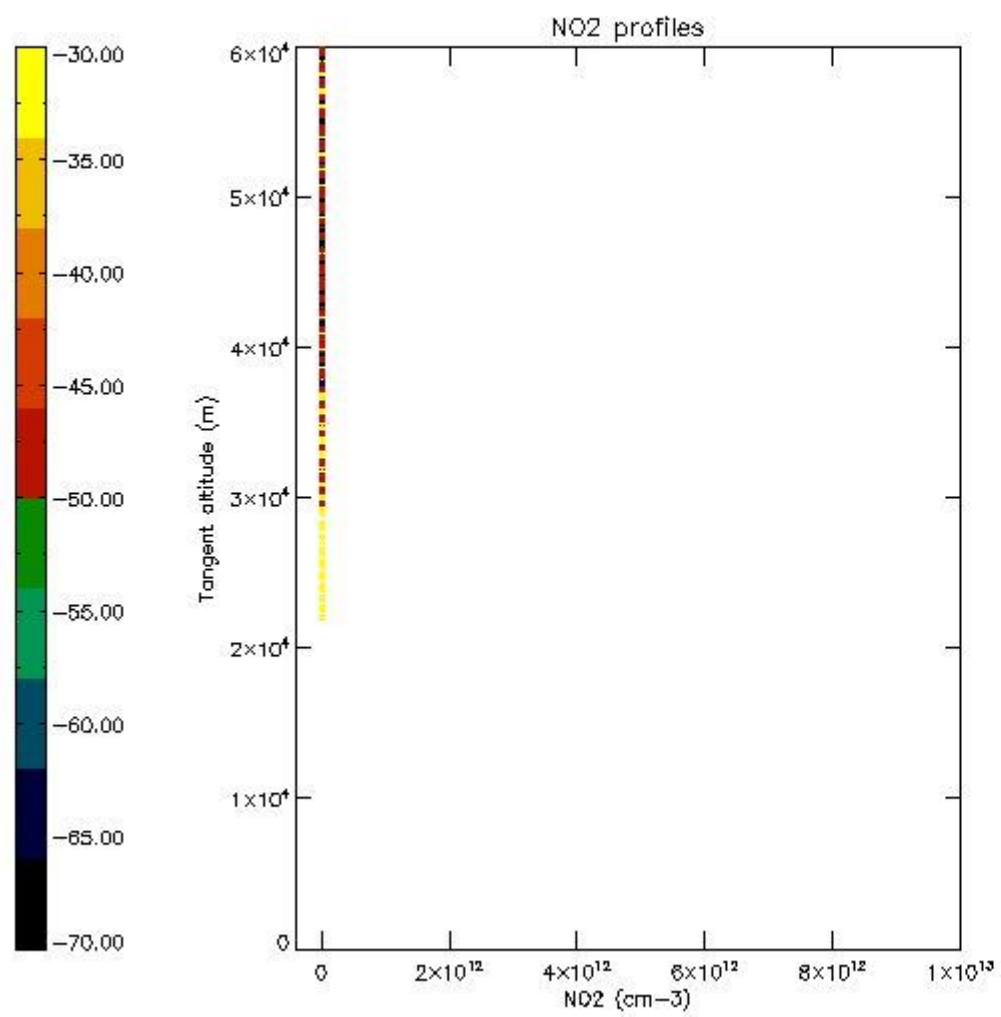

5.7 Plot NO3 profiles for all STD (dark without errors)

The colorbar represents the latitude.