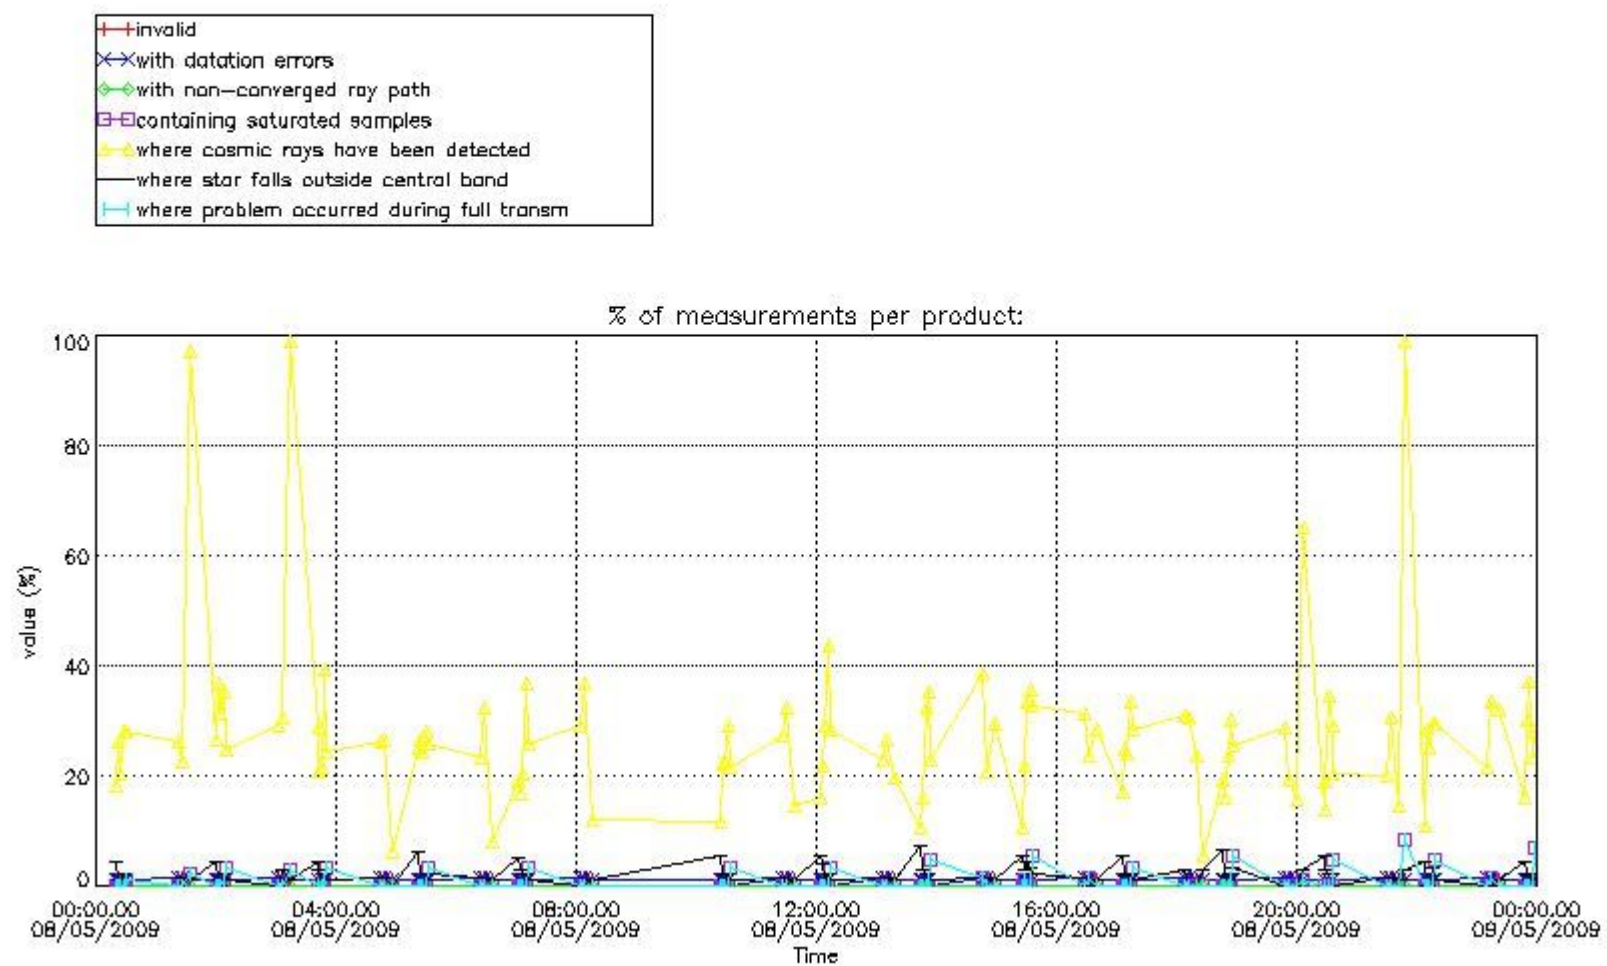

4.1.2 Plot level 1 quality information per product (time dependant): ENVI SAT DESCENDING passes