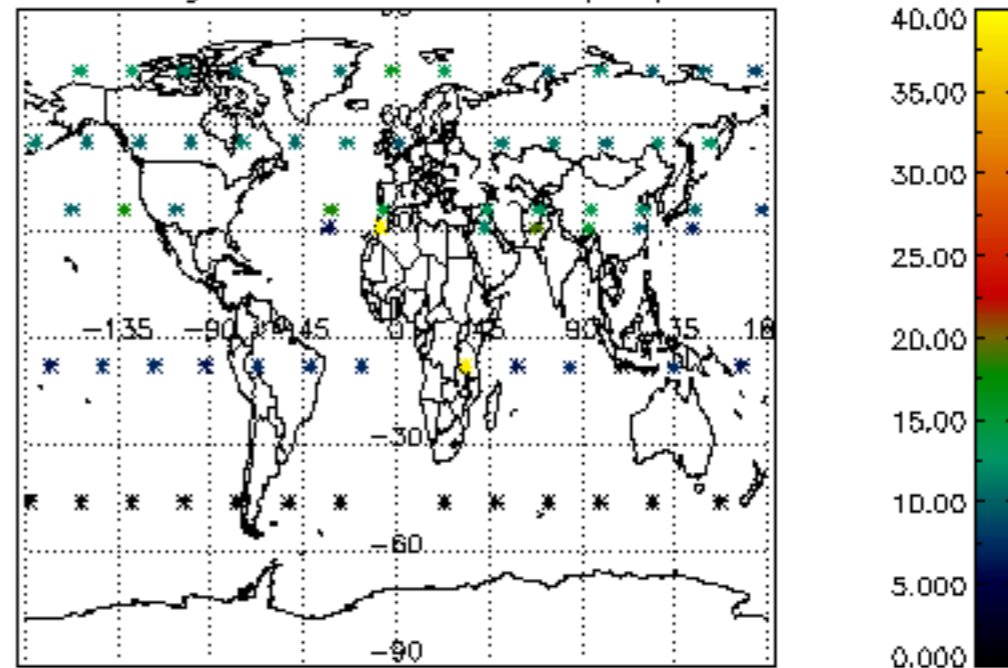

Percentage of saturation errors per profile