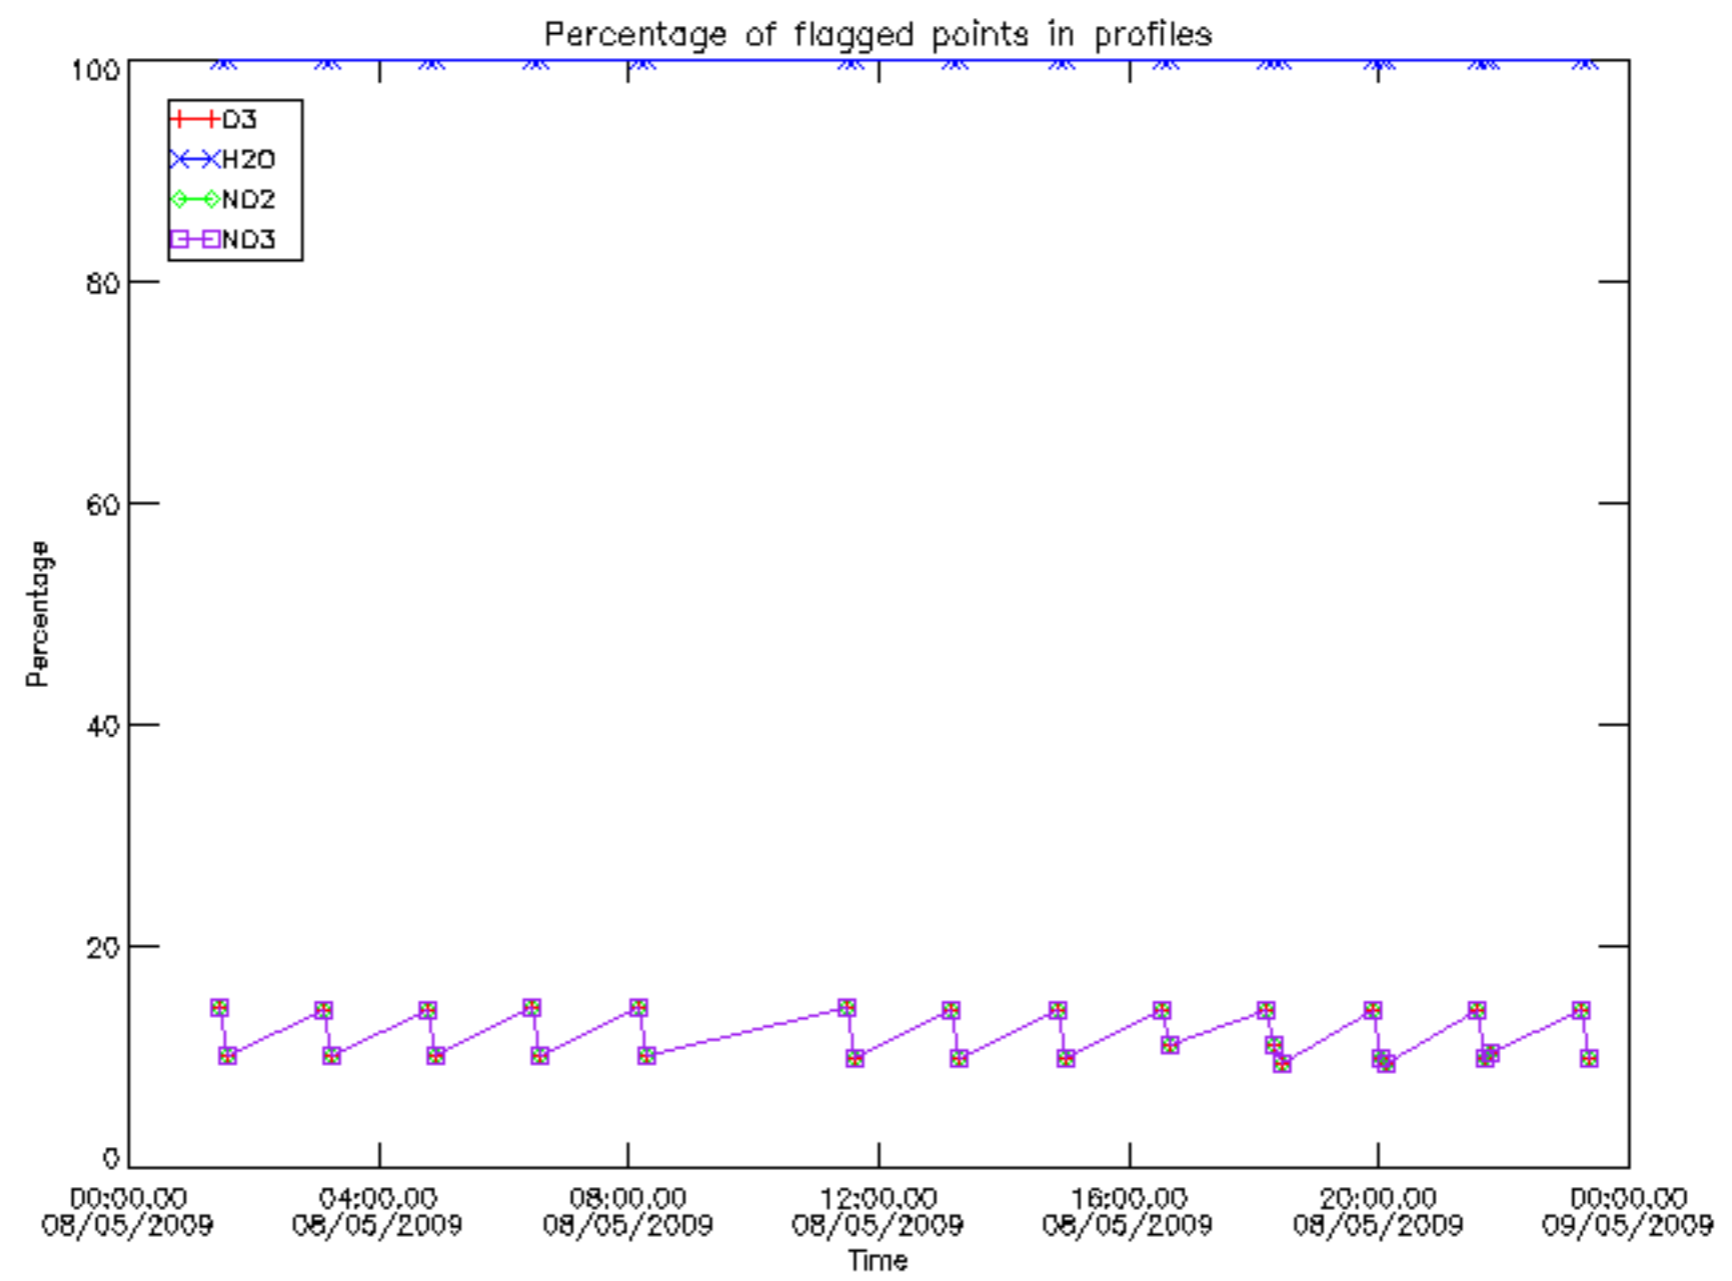

Percentage of flagged data per D3 profile

Percentage of flagged data per H2O profile