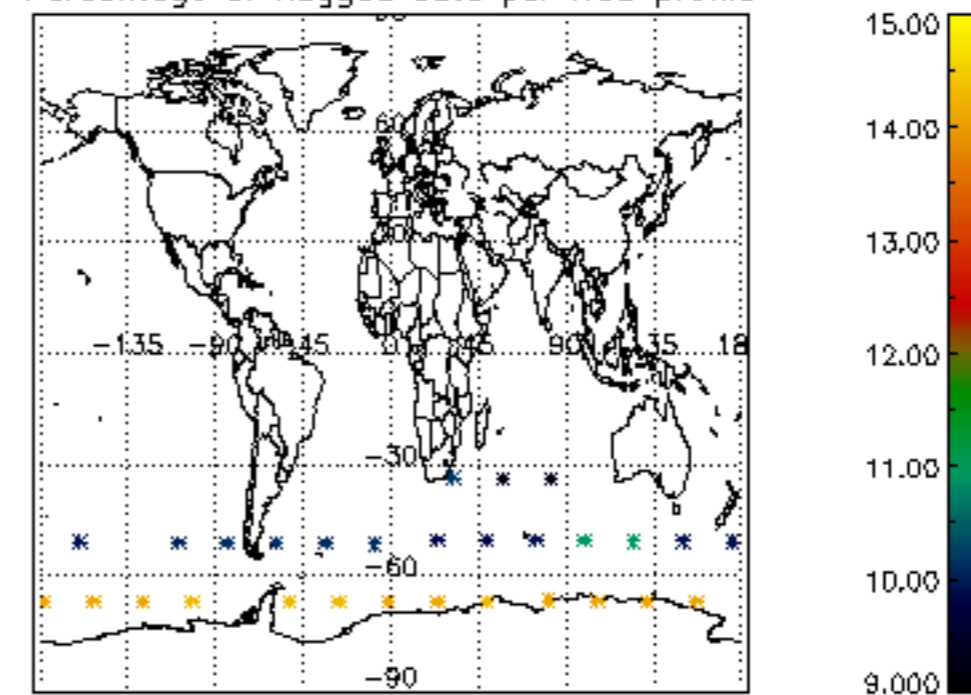

Percentage of flagged data per NO3 profile