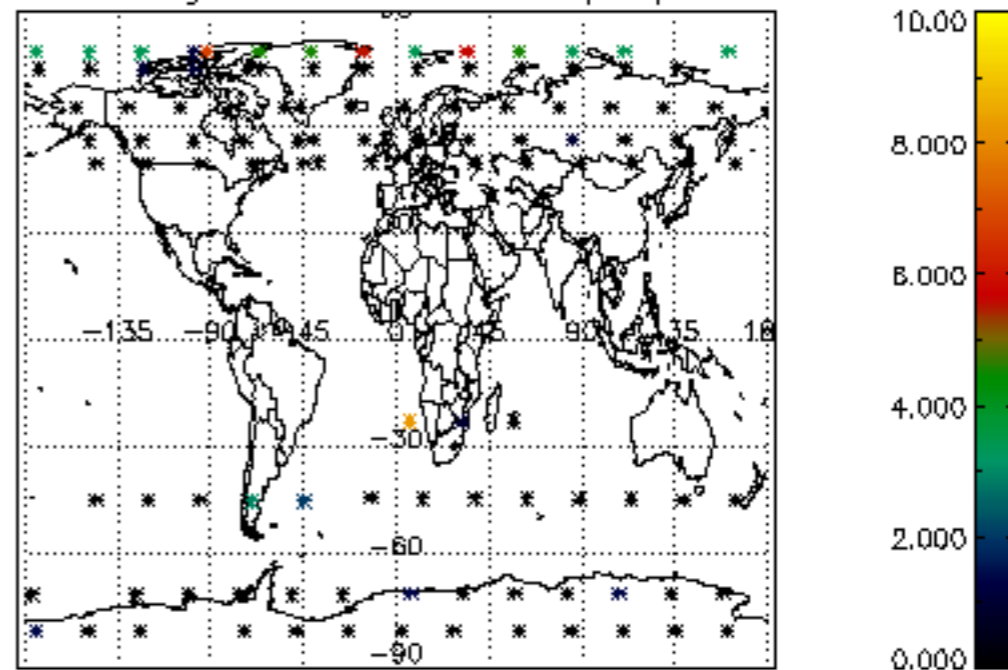

Percentage of datation errors per profile

Percentage of saturation errors per profile