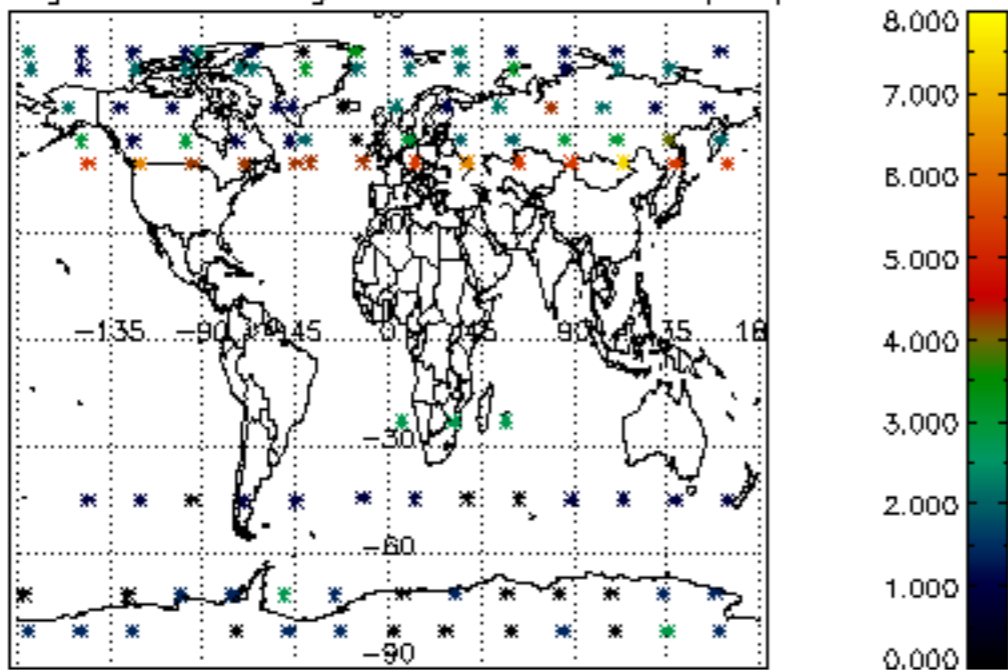

Percentage of cosmic ray hits per profile

Percentage of star falling outside central band per profile