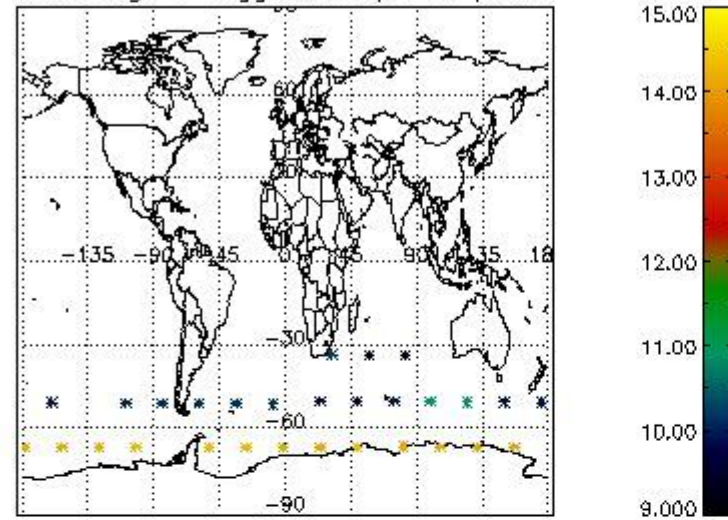

3. Quality information per product

In this section it is plotted some information contained in the Quality Summary data set of the level 2 products. Only products in dark limb conditions and without errors (error flag in the MPH set to "0") are used.

3.1 Plot quality information per product (time dependant)

3.2 Plot quality information per product (world map)

Percentage of flagged data per O3 profile

Percentage of flagged data per H2O profile

Percentage of flagged data per NO2 profile