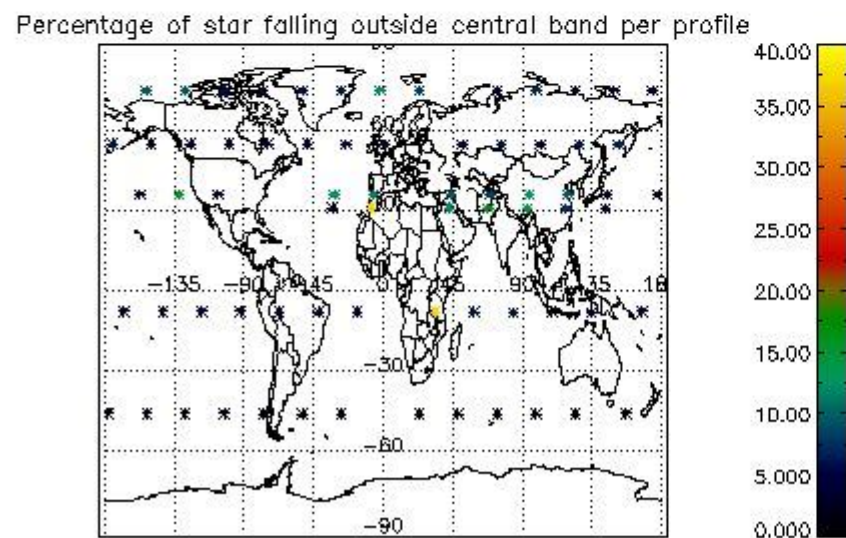

Percentage of datation errors per profile

Percentage of star falling outside central band per profile

Percentage of saturation errors per profile

4.2.2 Plot level 1 quality information per product (world map): ENVISAT DESCENDING passes