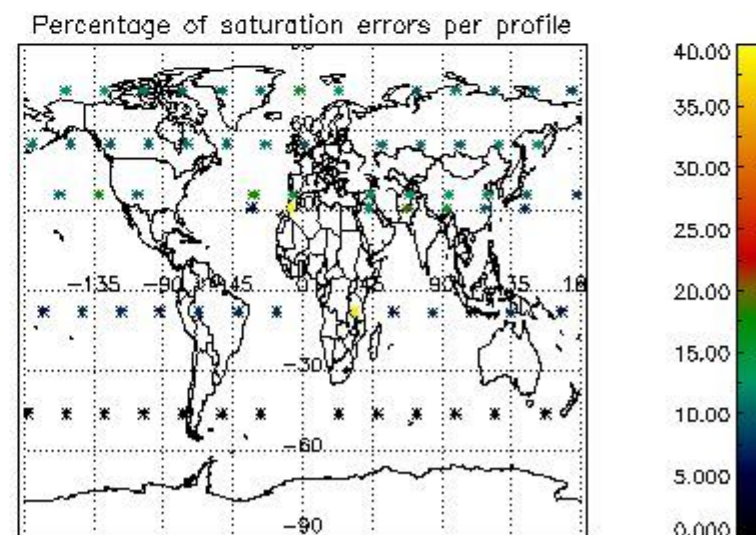

Percentage of datation errors per profile

Percentage of star falling outside central band per profile

Percentage of saturation errors per profile

4.2.2 Plot level 1 quality information per product (world map): ENVISAT DESCENDING passes