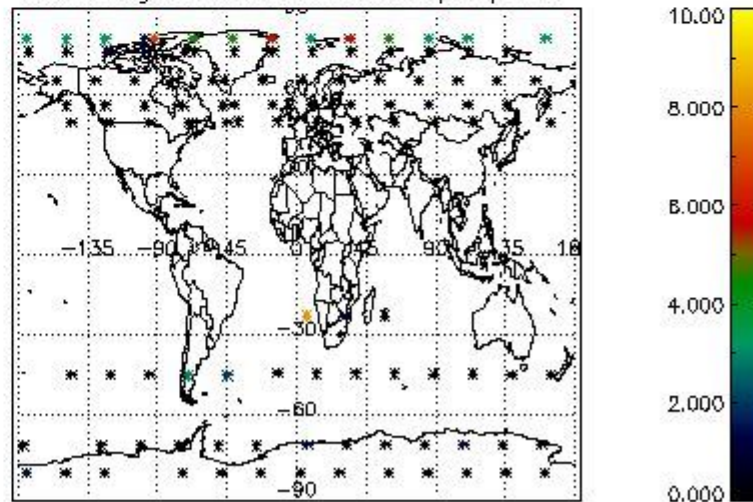

Percentage of saturation errors per profile