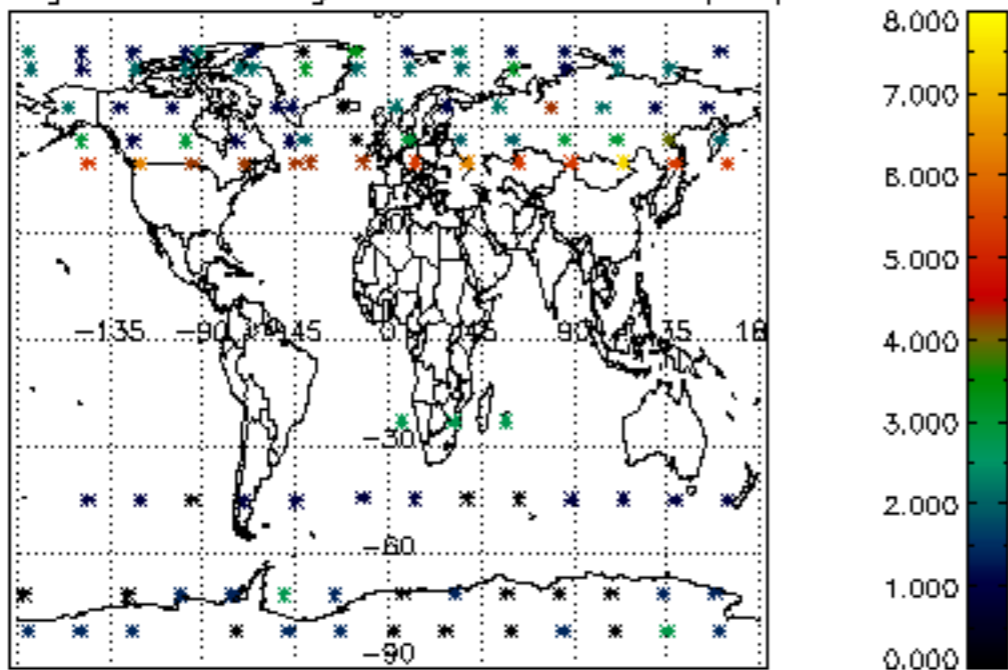

Percentage of flagged data per NO3 profile

Percentage of cosmic ray hits per profile

Percentage of datation errors per profile

Percentage of star falling outside central band per profile

Percentage of saturation errors per profile