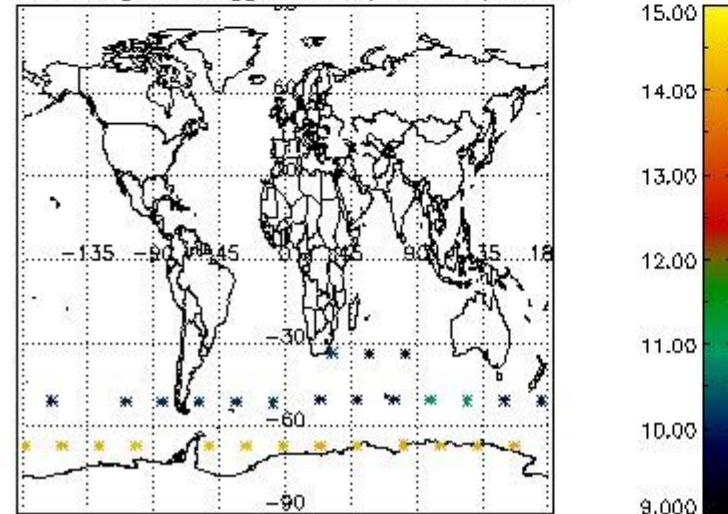

3.1 Plot quality information per product (time dependant)

3.2 Plot quality information per product (world map)

Percentage of flagged data per O3 profile

Percentage of flagged data per H2O profile

Percentage of flagged data per NO2 profile