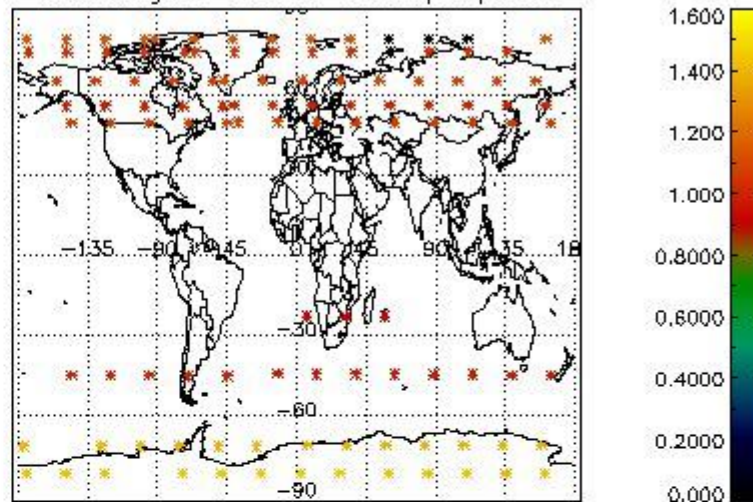

Percentage of datation errors per profile