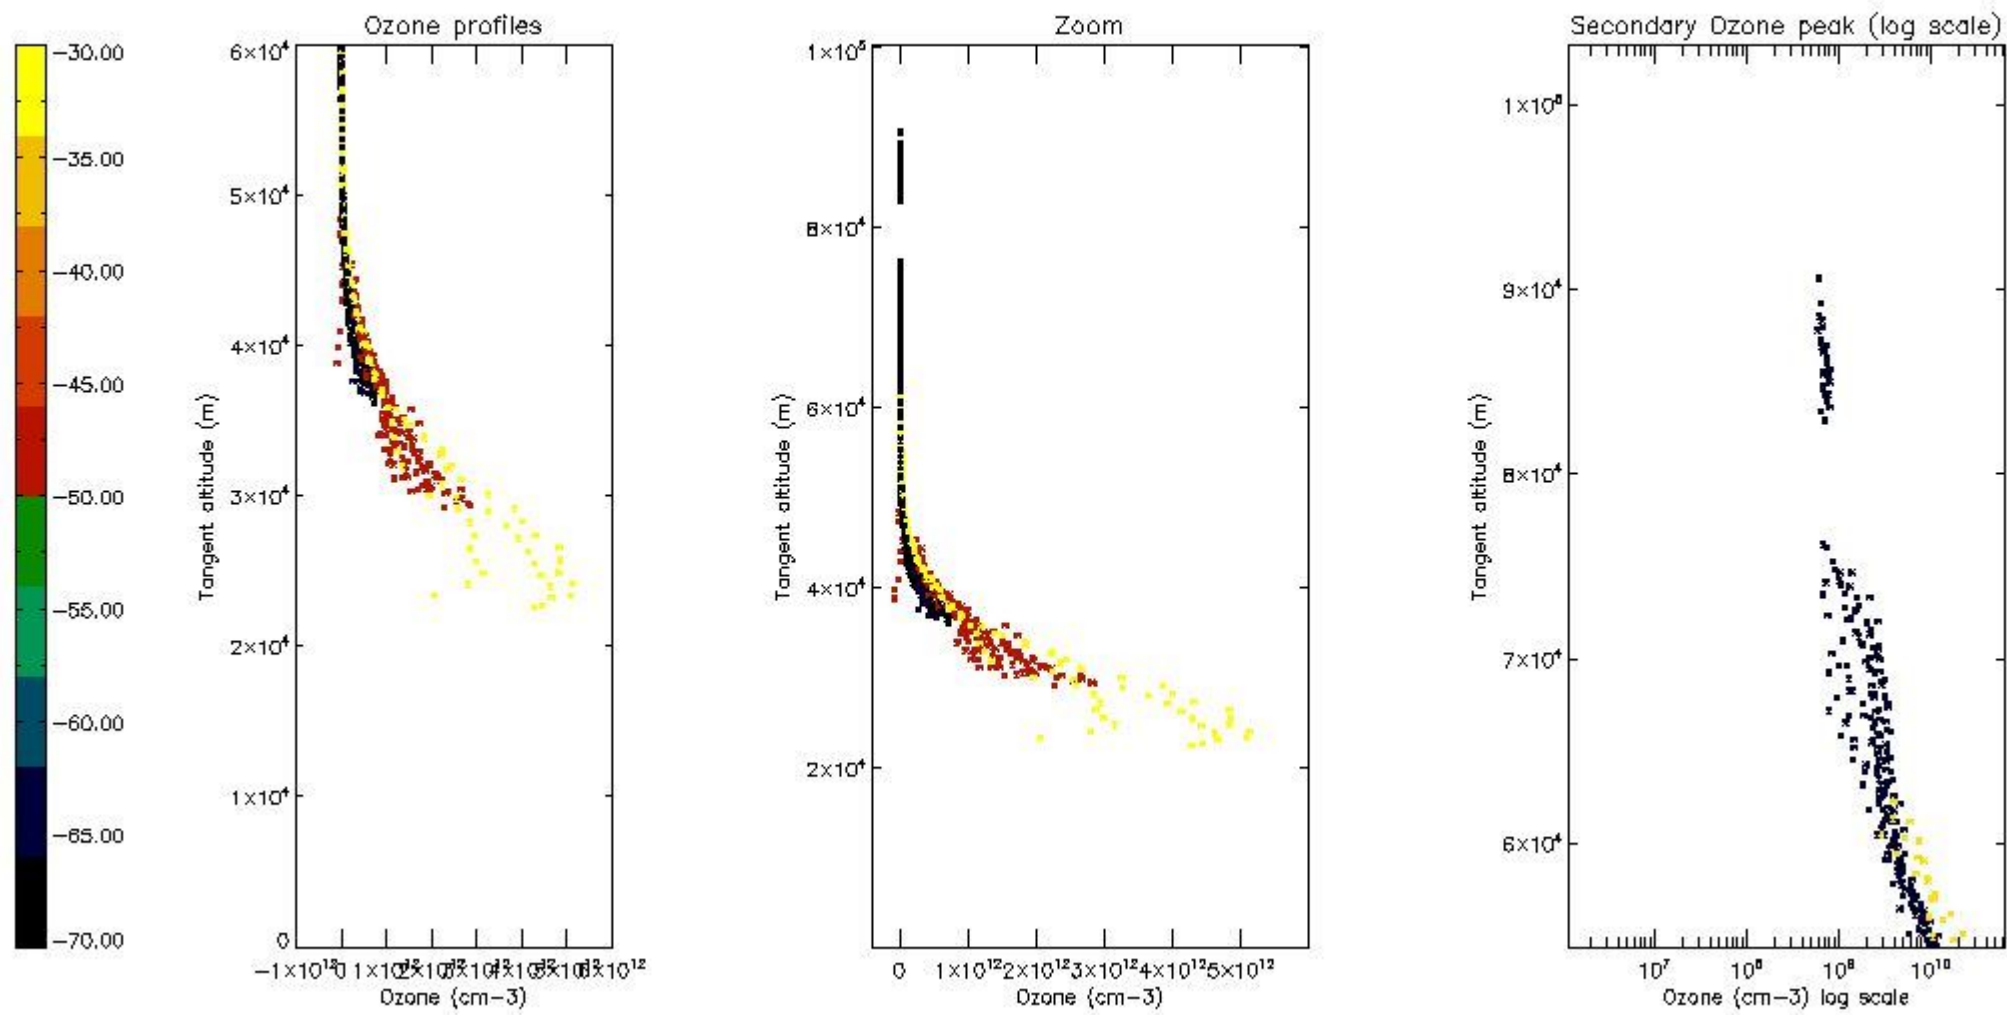

So, the table below shows the percentage of dark limb and valid observations for each criteria with respect to the overall valid daily observations.

| Criteria | % of total production |
|----------|-----------------------|
| All STD | 16 |
| STD < 20 | 5 |

| | |
|----------|---|
| STD < 10 | 3 |
| STD < 5 | 1 |

5.2 Plot ozone profiles for all STD (dark without errors)

The colorbar represents the latitude.

5.3 Plot ozone profiles where STD < 20% (dark without errors)

The colorbar represents the latitude.

5.4 Plot ozone profiles where STD < 10% (dark without errors)

The colorbar represents the latitude.

5.5 Plot ozone profiles where STD < 5% (dark without errors)

The colorbar represents the latitude.