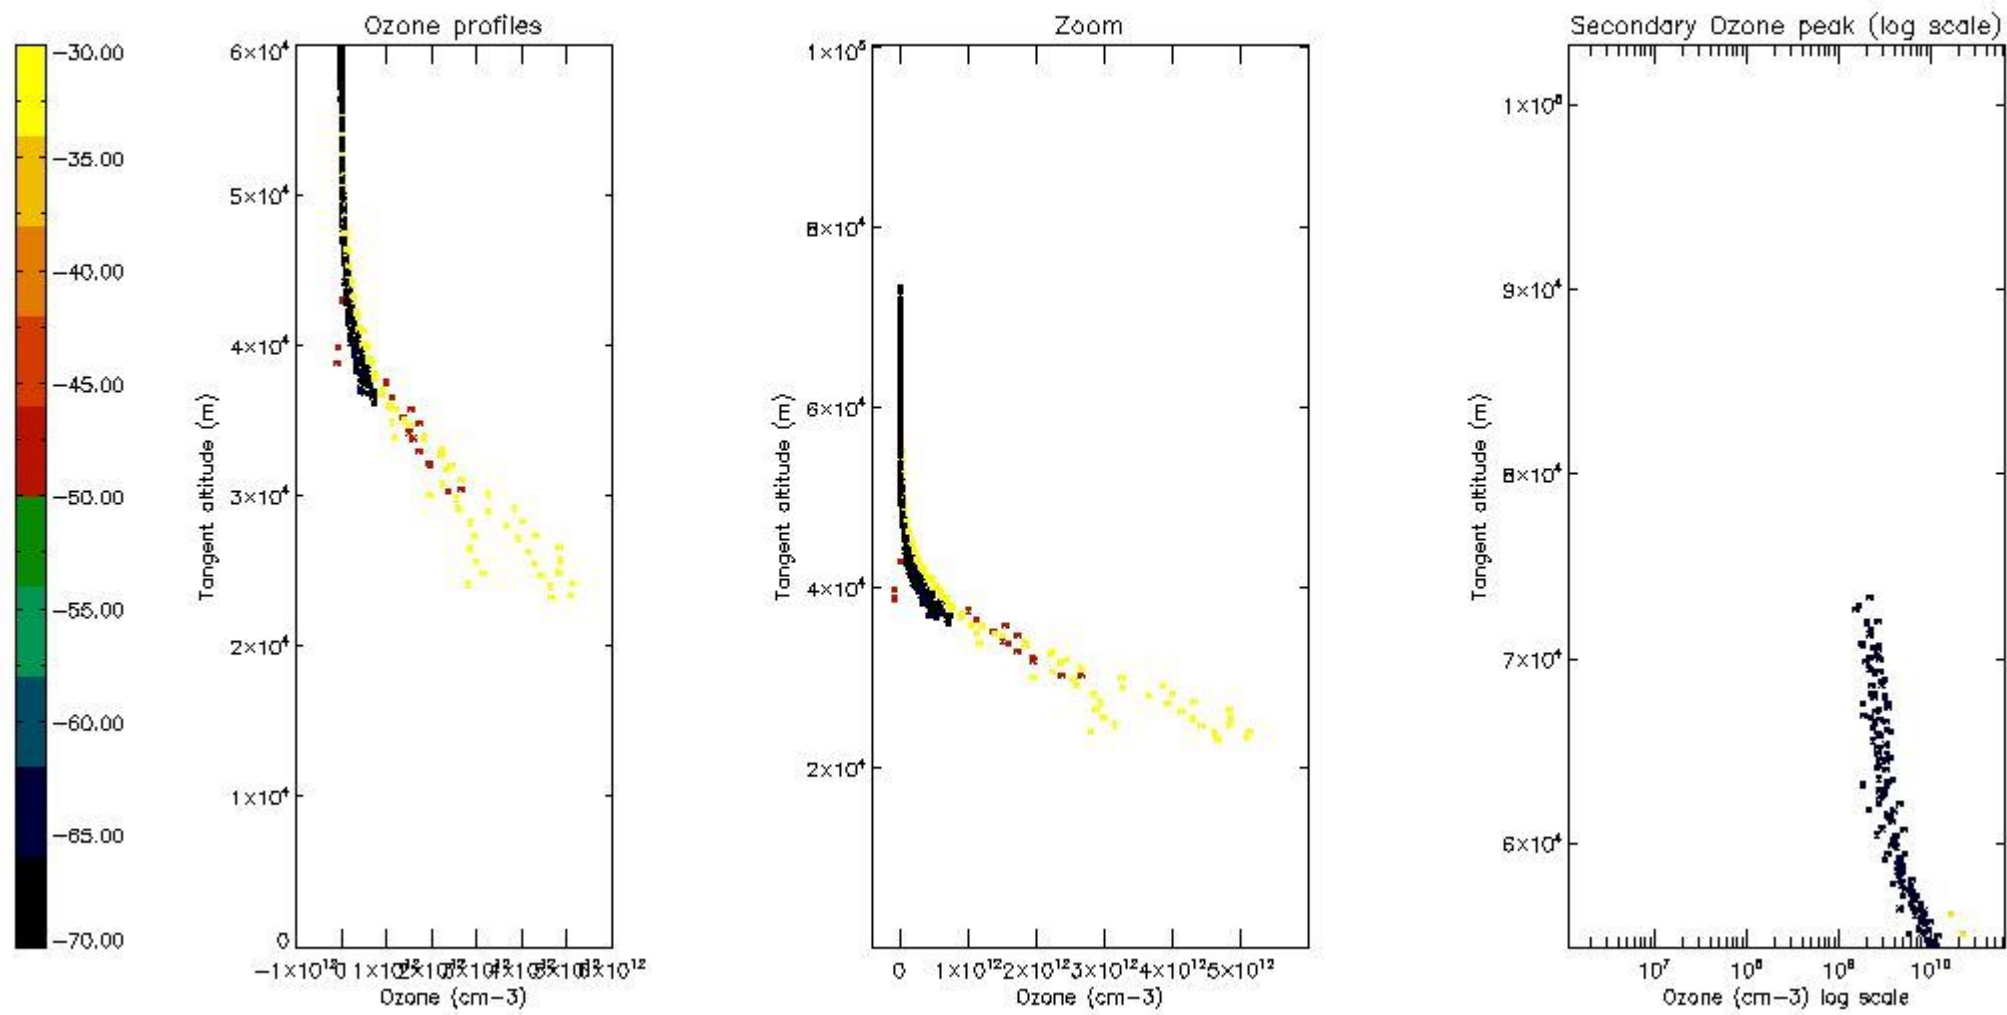

5.5 Plot ozone profiles where STD < 5% (dark without errors)

The colorbar represents the latitude.