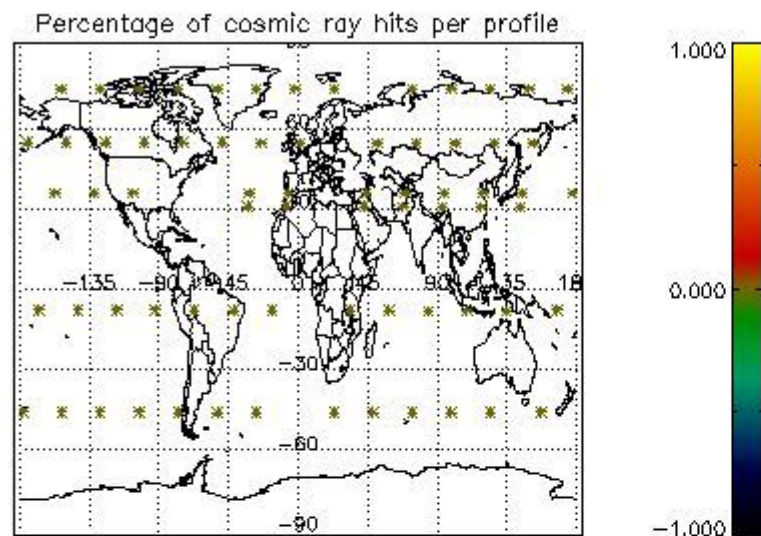

Percentage of datation errors per profile

Percentage of star falling outside central band per profile

Percentage of saturation errors per profile

4.2.2 Plot level 1 quality information per product (world map): ENVISAT DESCENDING passes