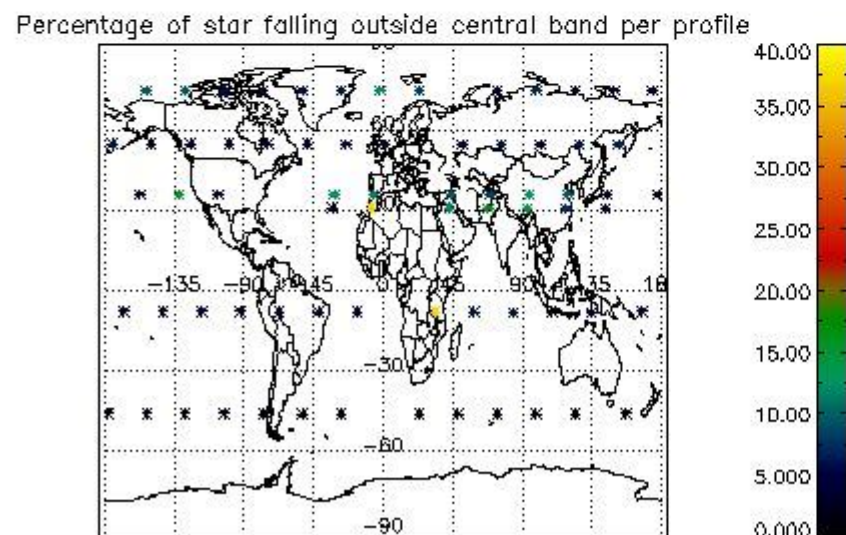

Percentage of datation errors per profile

Percentage of star falling outside central band per profile

Percentage of saturation errors per profile

4.2.2 Plot level 1 quality information per product (world map): ENVISAT DESCENDING passes