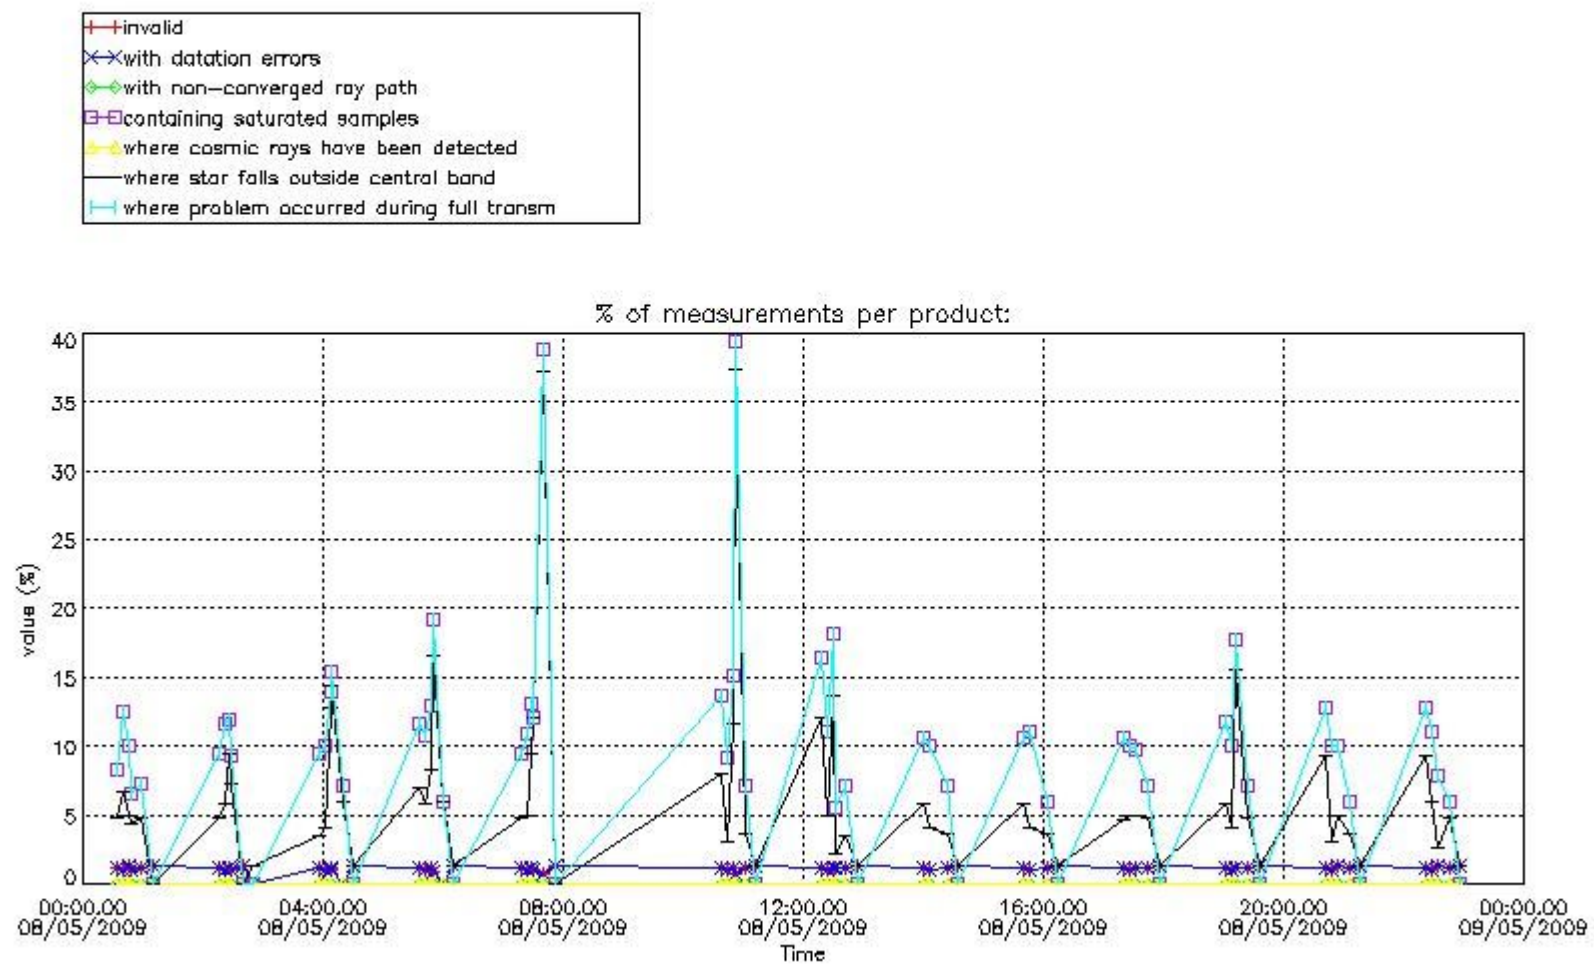

4.2 Plot quality information per product coming from level 1b processing (world map)

4.2.1 Plot level 1 quality information per product (world map): ENVISAT ASCENDING passes