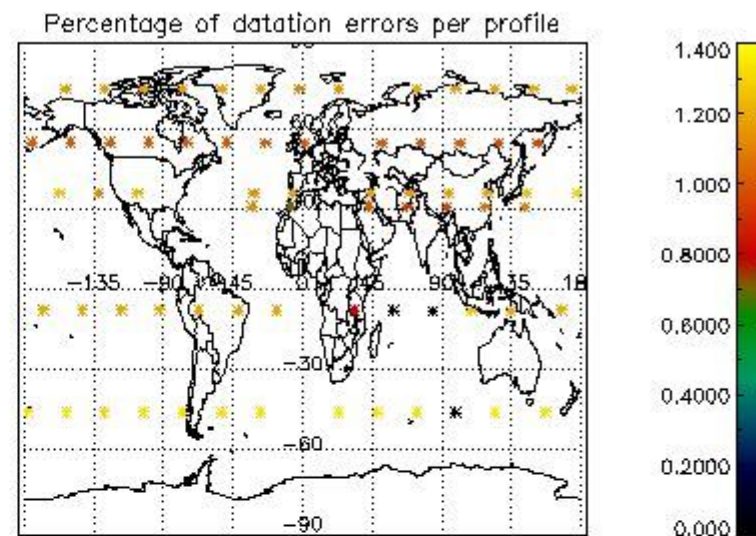

Percentage of datation errors per profile

Percentage of star falling outside central band per profile

Percentage of saturation errors per profile

4.2.2 Plot level 1 quality information per product (world map): ENVISAT DESCENDING passes