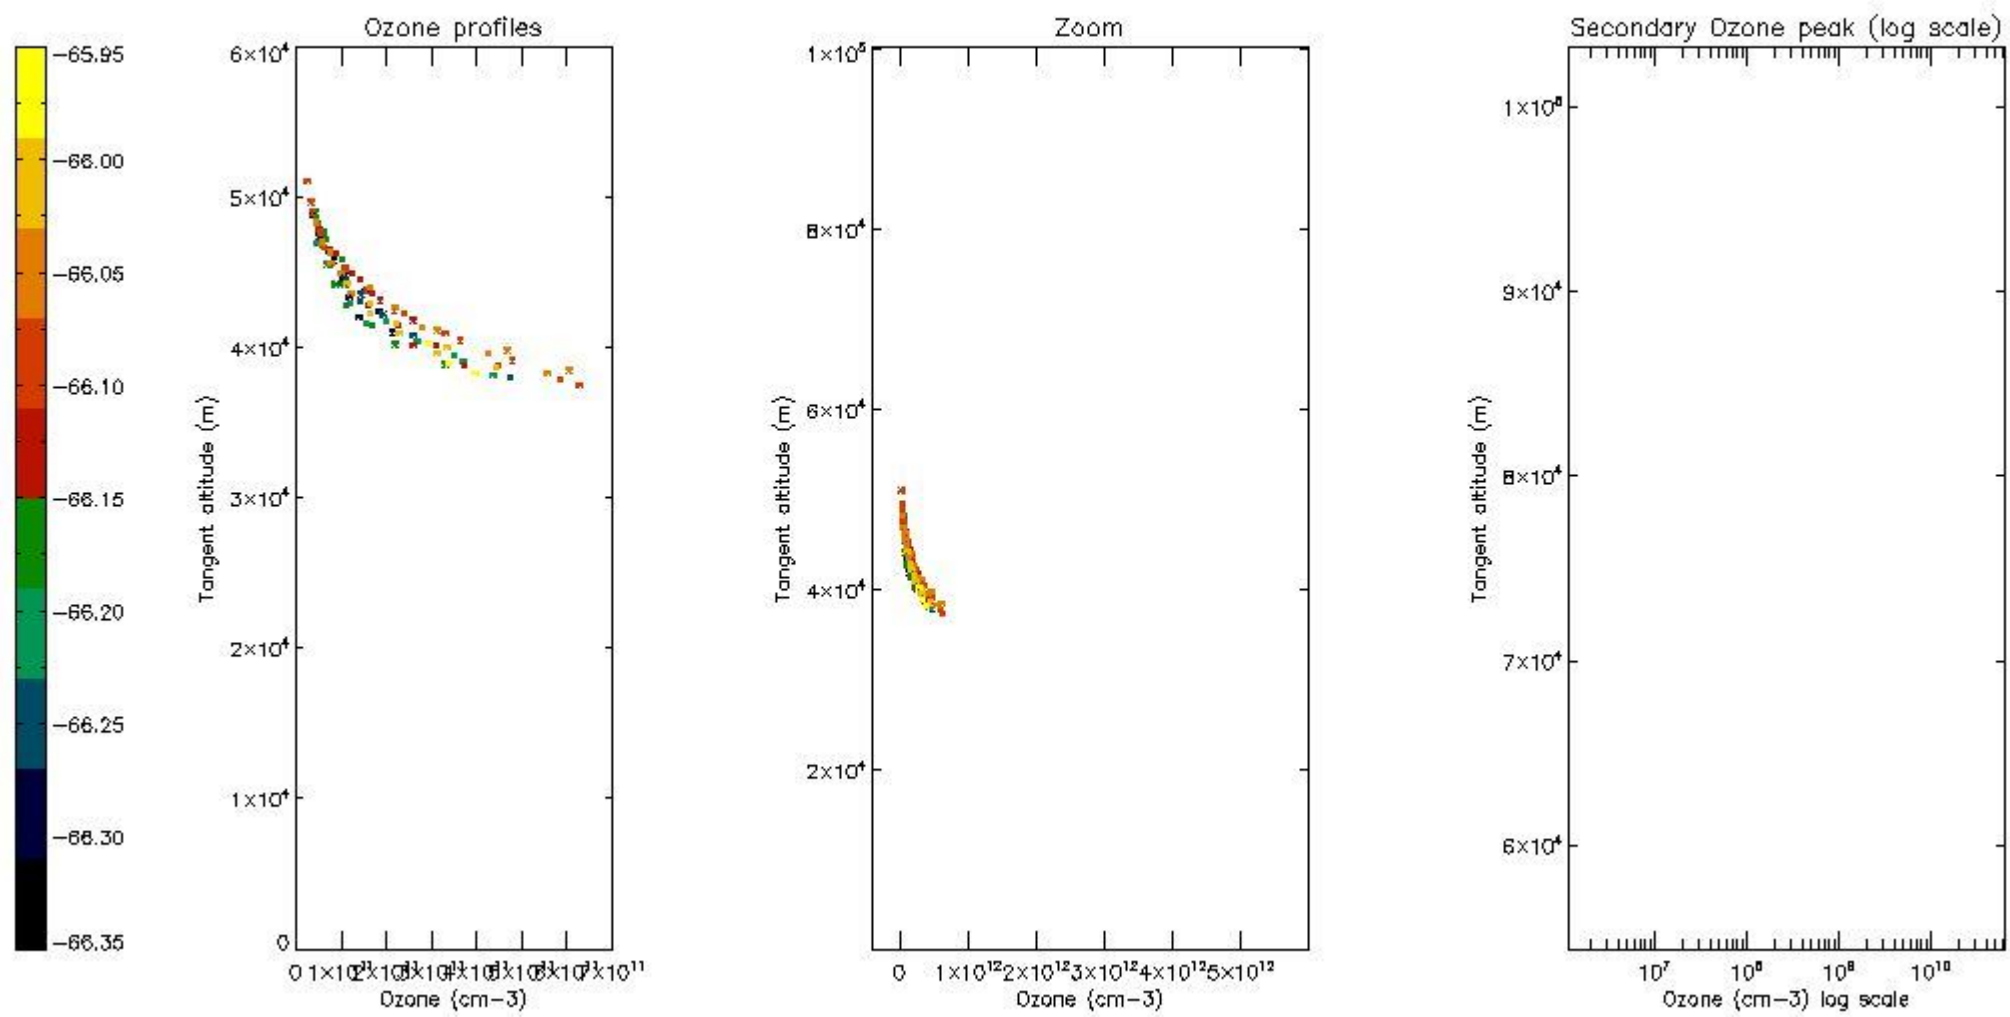

The colorbar represents the latitude.

5.4 Plot ozone profiles where STD < 10% (dark without errors)

The colorbar represents the latitude.

5.5 Plot ozone profiles where STD < 5% (dark without errors)

The colorbar represents the latitude.