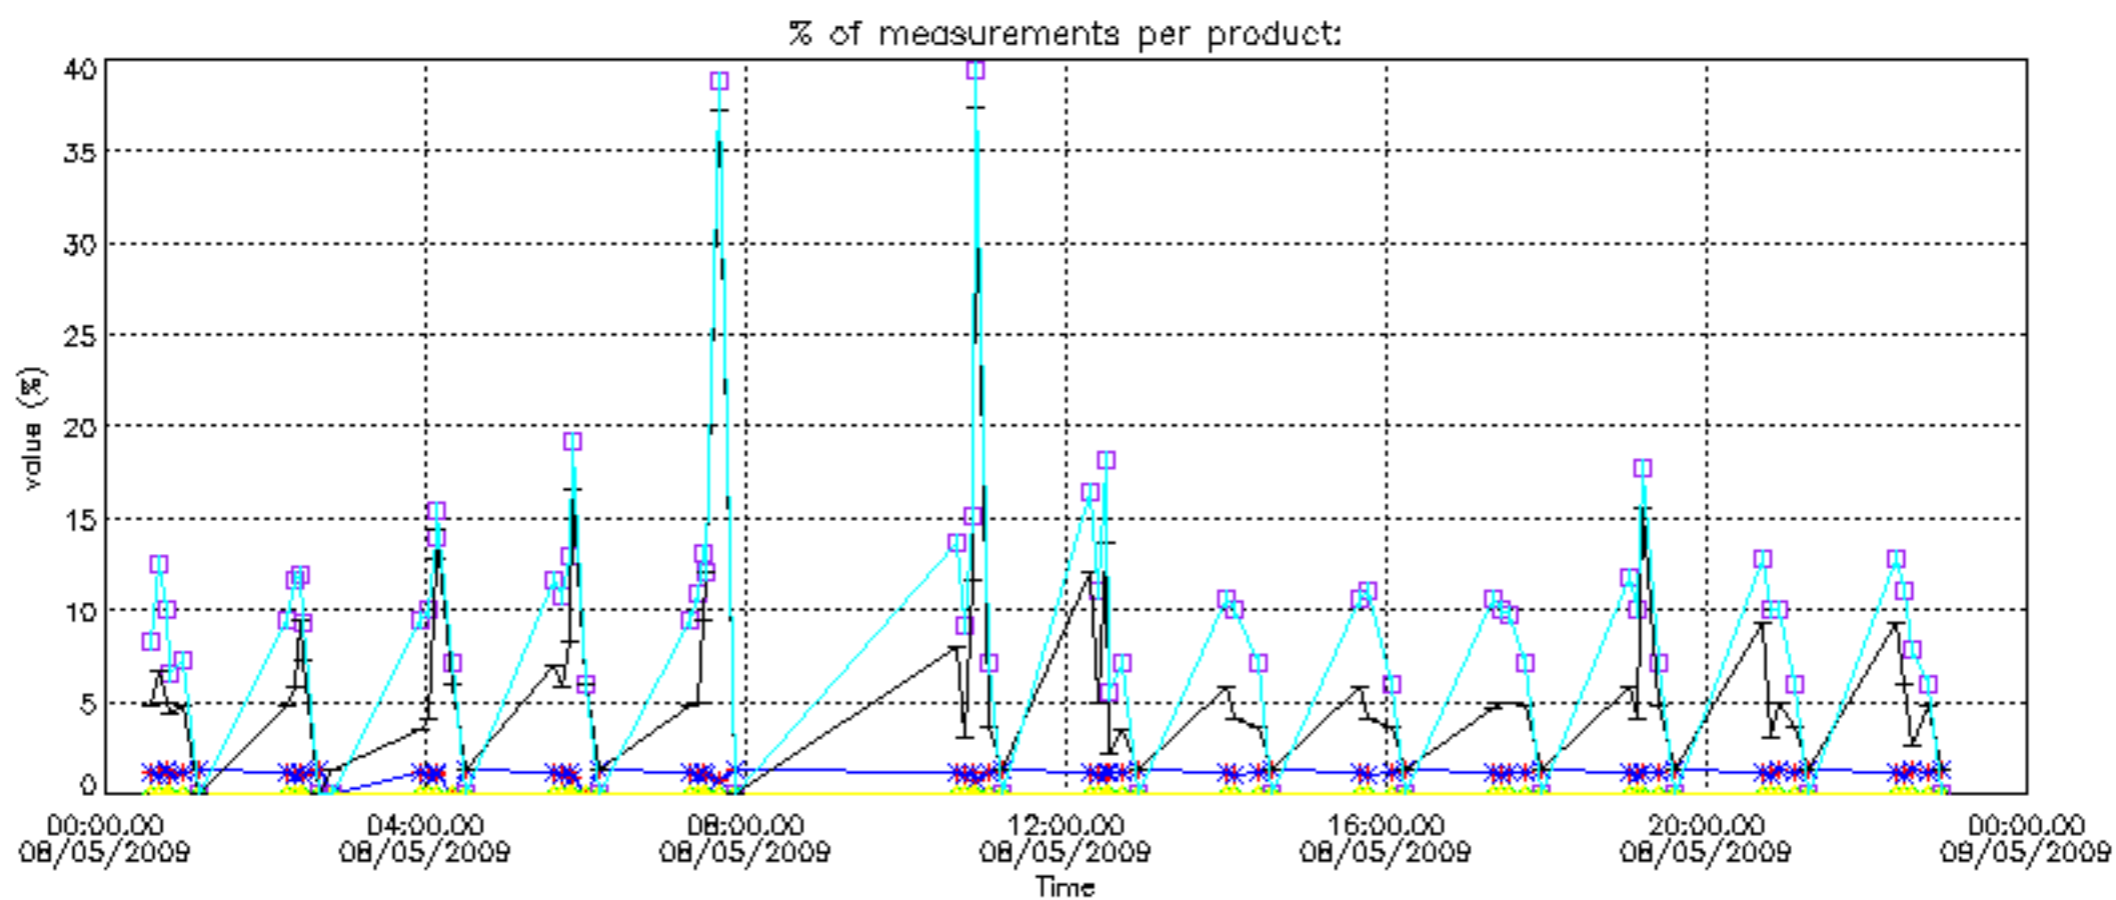

Percentage of cosmic ray hits per profile

Percentage of datation errors per profile