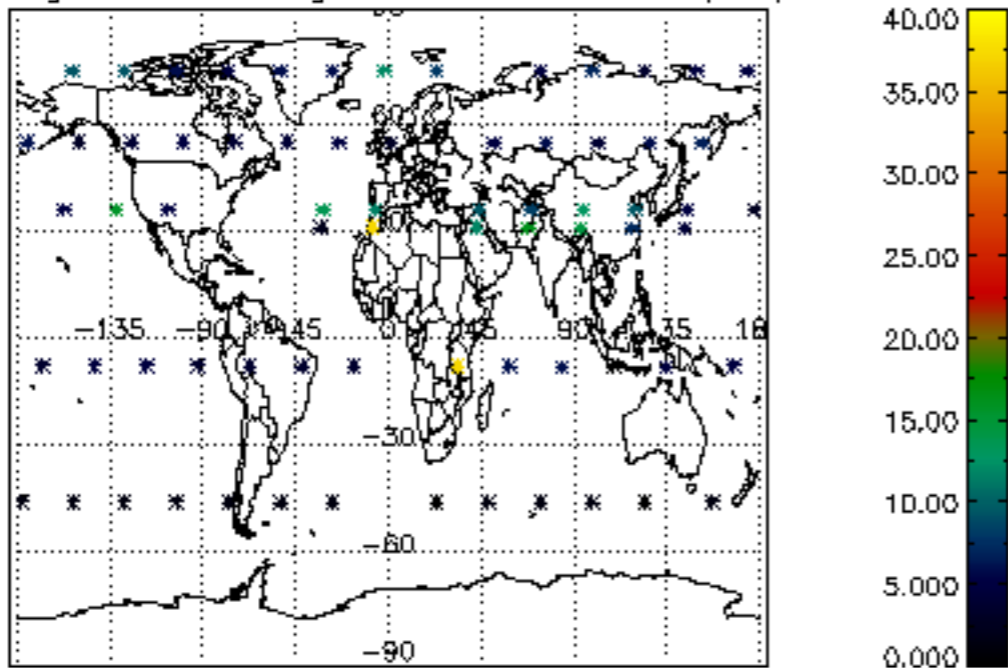

Percentage of star falling outside central band per profile