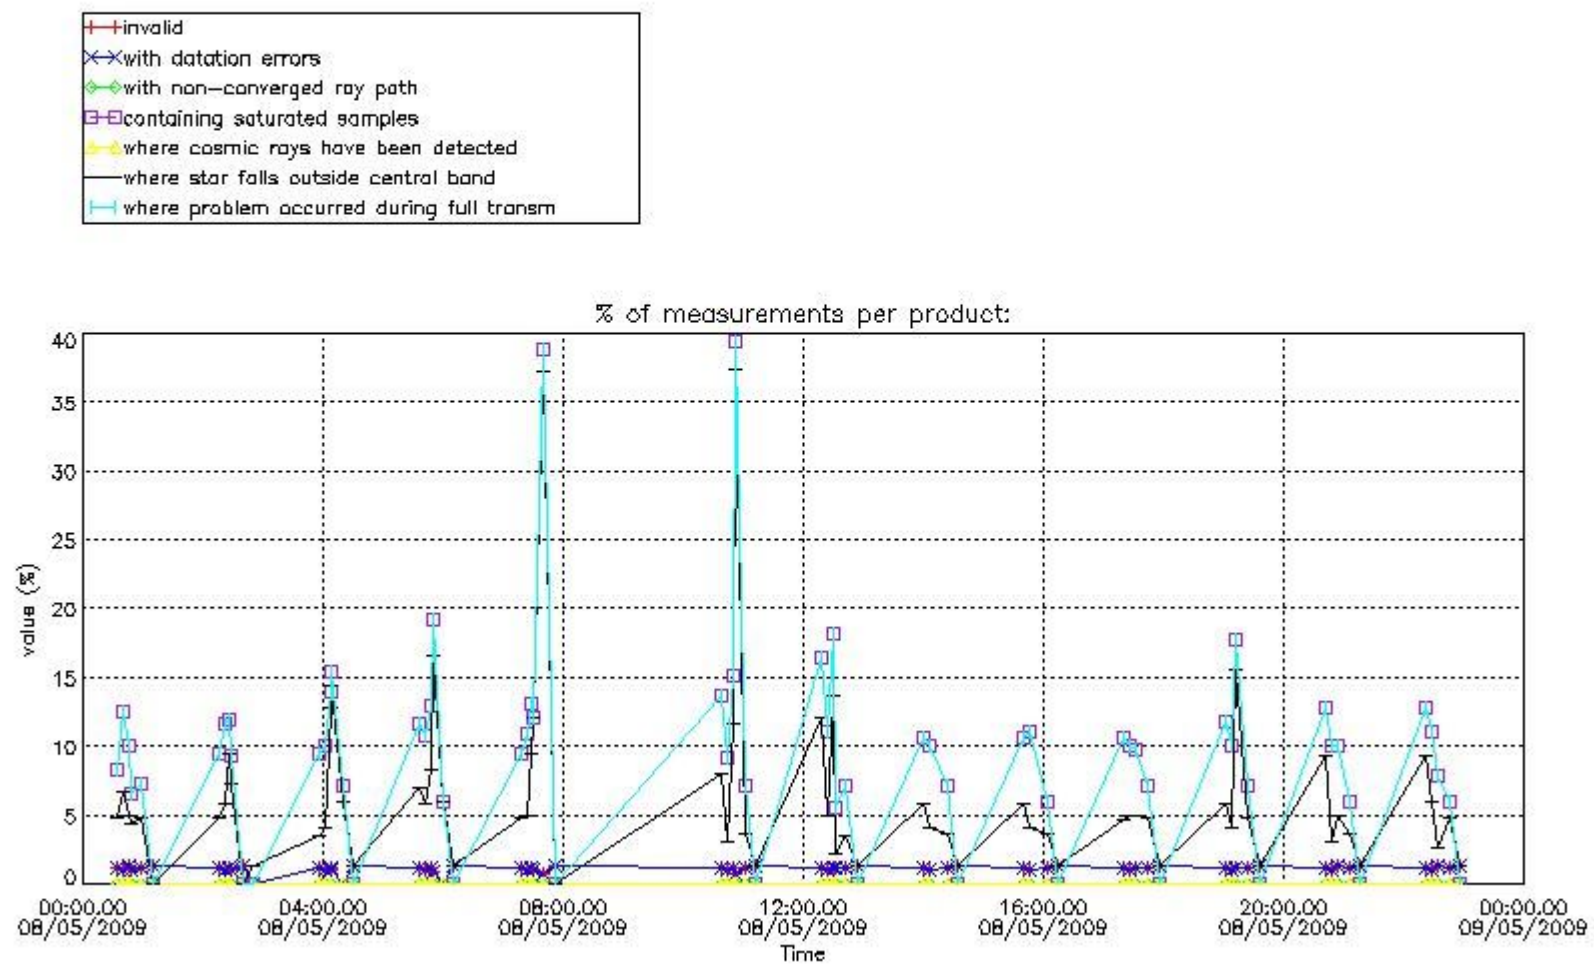

3.1 Plot quality information per product (time dependant)

3.2 Plot quality information per product (world map)

Percentage of flagged data per O3 profile

Percentage of flagged data per H2O profile

Percentage of flagged data per NO2 profile

Percentage of flagged data per NO3 profile

4. Level 1 quality information per product

In this section it is plotted some information contained in the Quality Summary data set of the level 2 products that comes from the level 1b processing. Products without errors (error flag in the MPH set to "0") are used.

4.1 Plot quality information per product (time dependant) coming from level 1b processing

4.1.1 Plot level 1 quality information per product (time dependant): ENVISAT ASCENDING passes

4.1.2 Plot level 1 quality information per product (time dependant): ENVI SAT DESCENDING passes