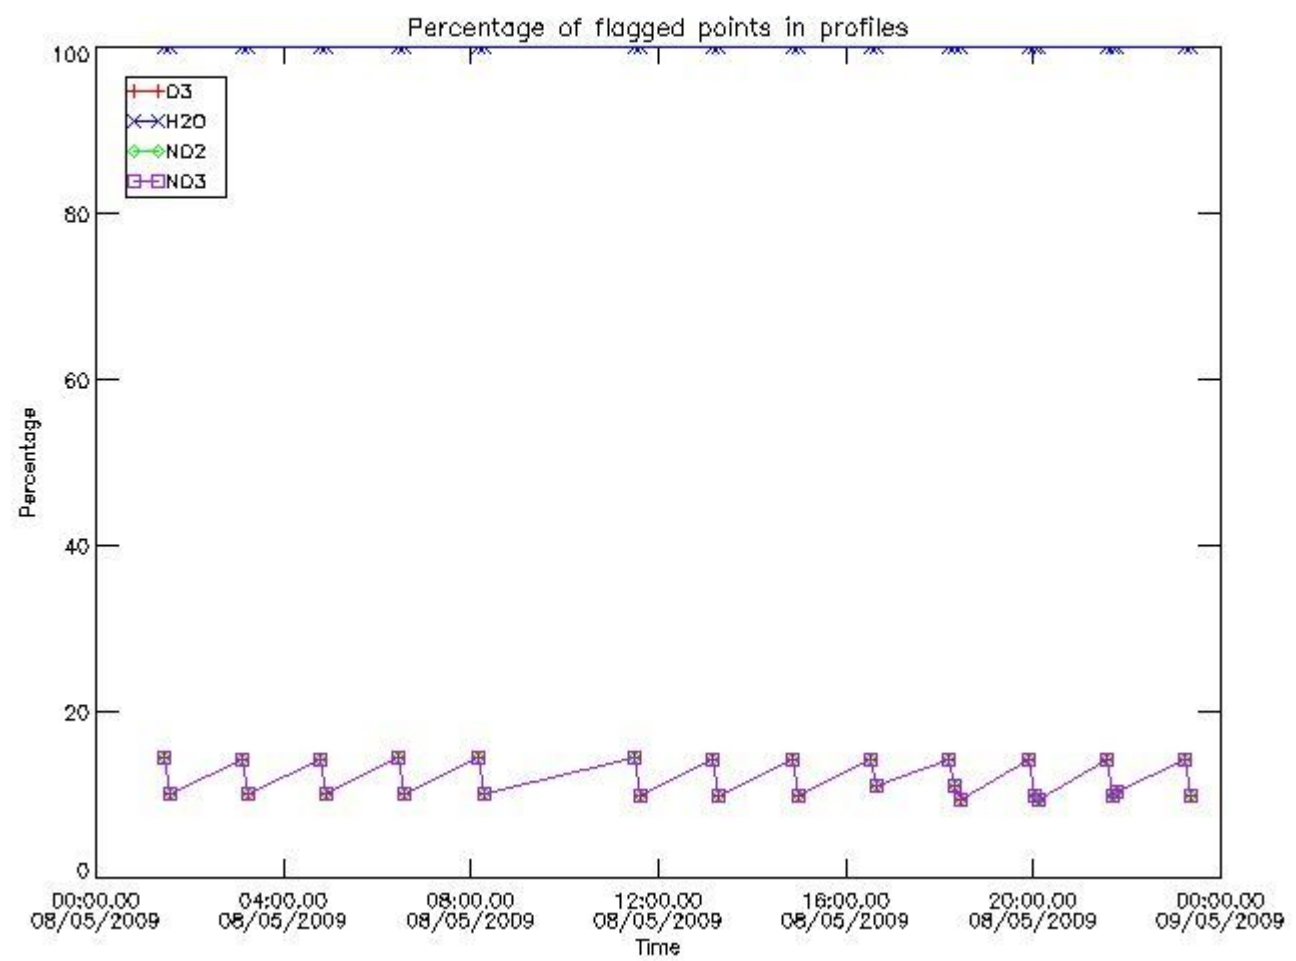

3. Quality information per product

In this section it is plotted some information contained in the Quality Summary data set of the level 2 products. Only products in dark limb conditions and without errors (error flag in the MPH set to "0") are used.

3.1 Plot quality information per product (time dependant)

3.2 Plot quality information per product (world map)