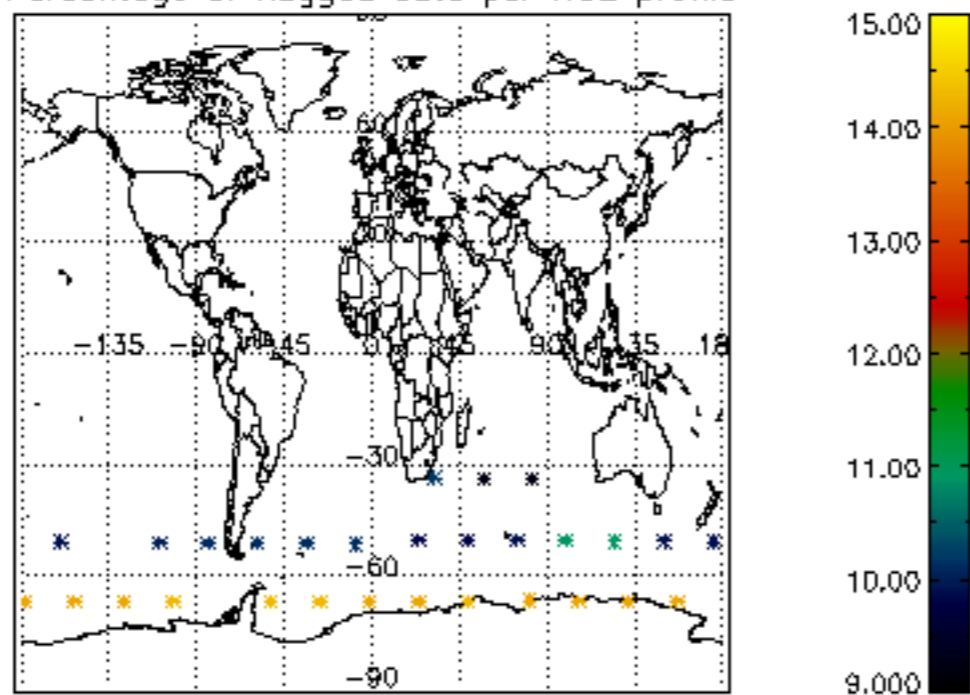

Percentage of flagged data per NO2 profile