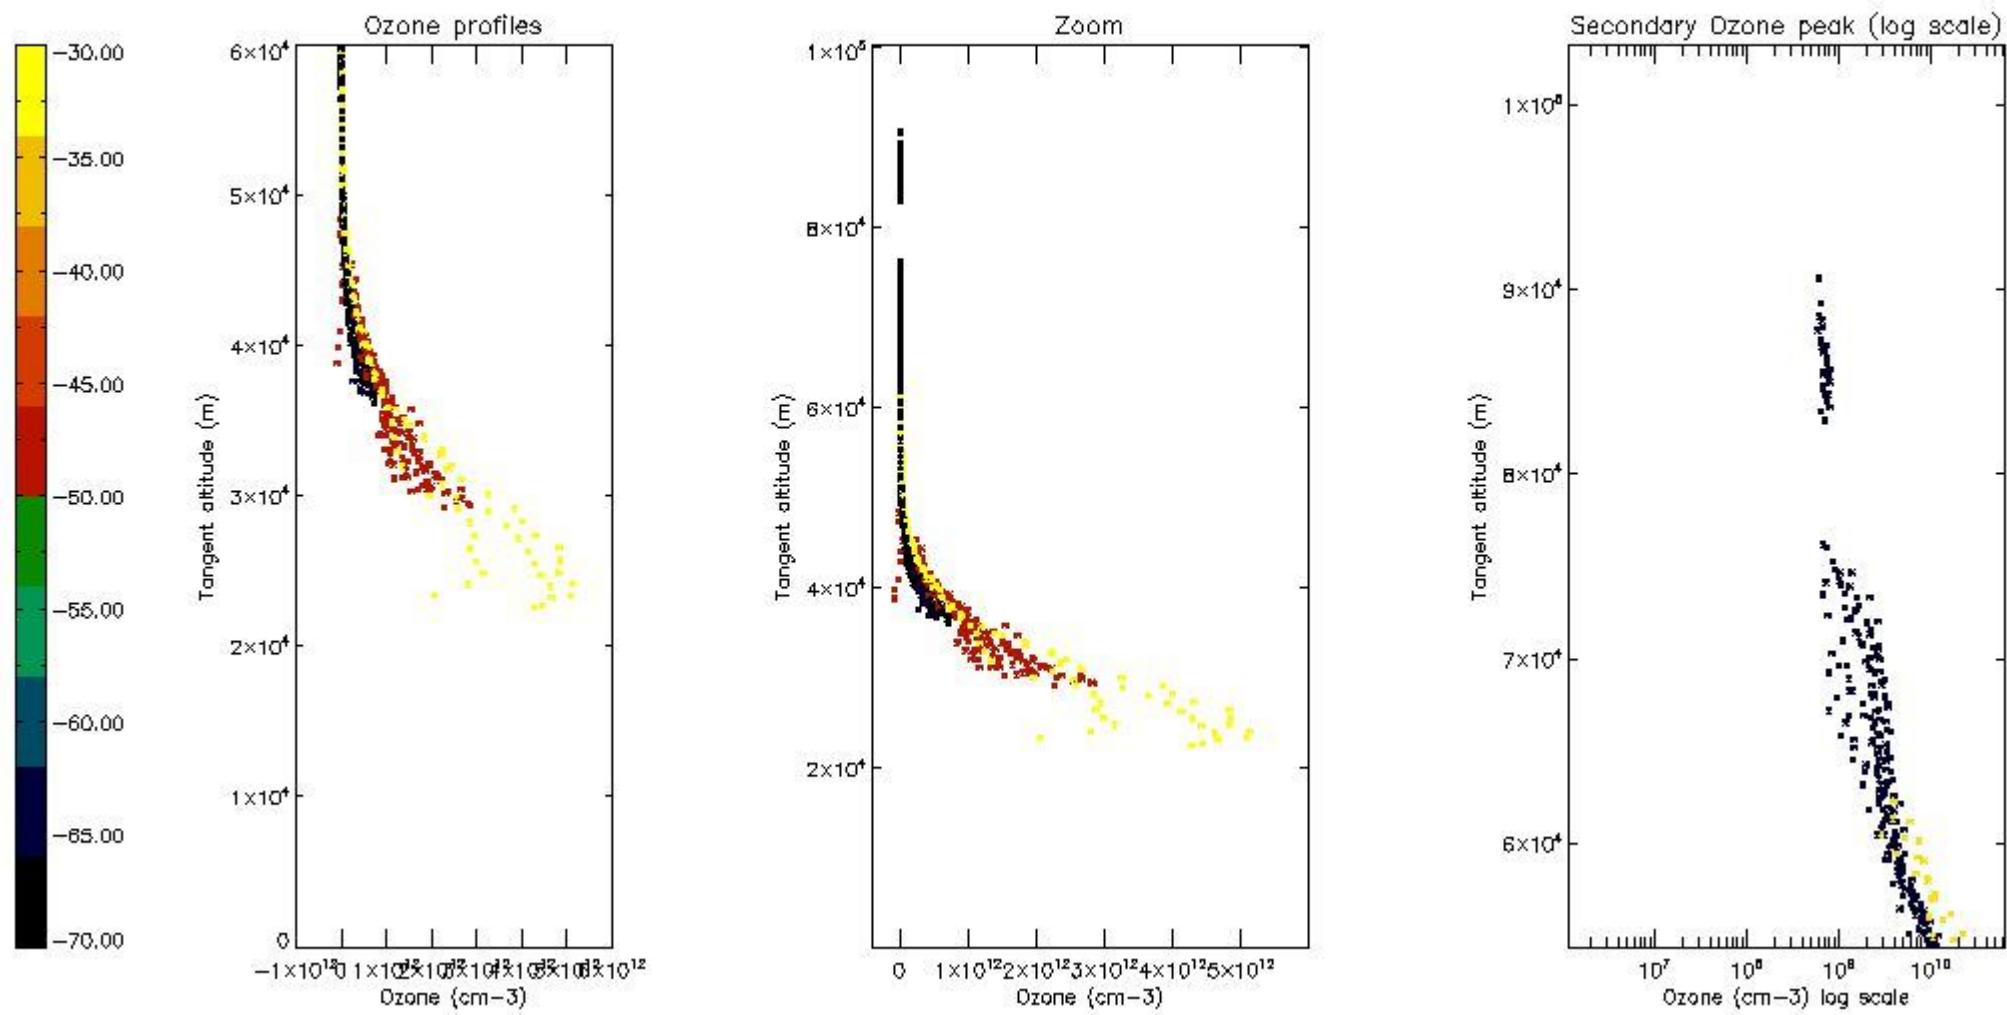

5.4 Plot ozone profiles where STD < 10% (dark without errors)

The colorbar represents the latitude.