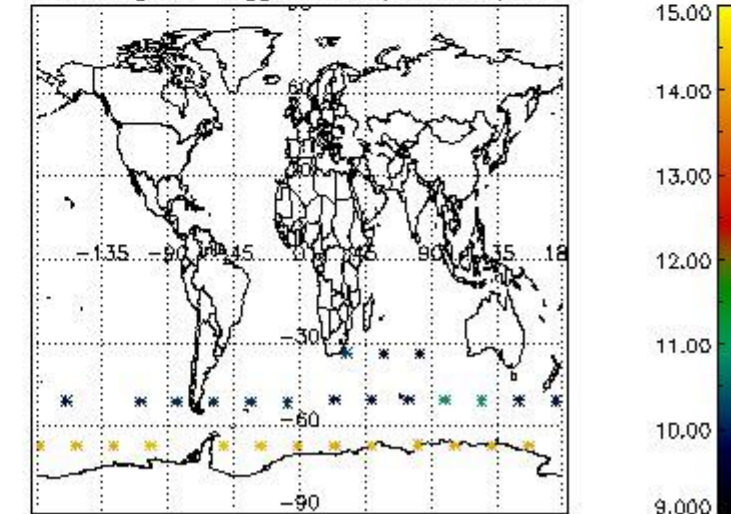

Percentage of flagged data per NO3 profile

4. Level 1 quality information per product

In this section it is plotted some information contained in the Quality Summary data set of the level 2 products that comes from the level 1b processing. Products without errors (error flag in the MPH set to "0") are used.

4.1 Plot quality information per product (time dependant) coming from level 1b processing

4.1.1 Plot level 1 quality information per product (time dependant): ENVISAT ASCENDING passes