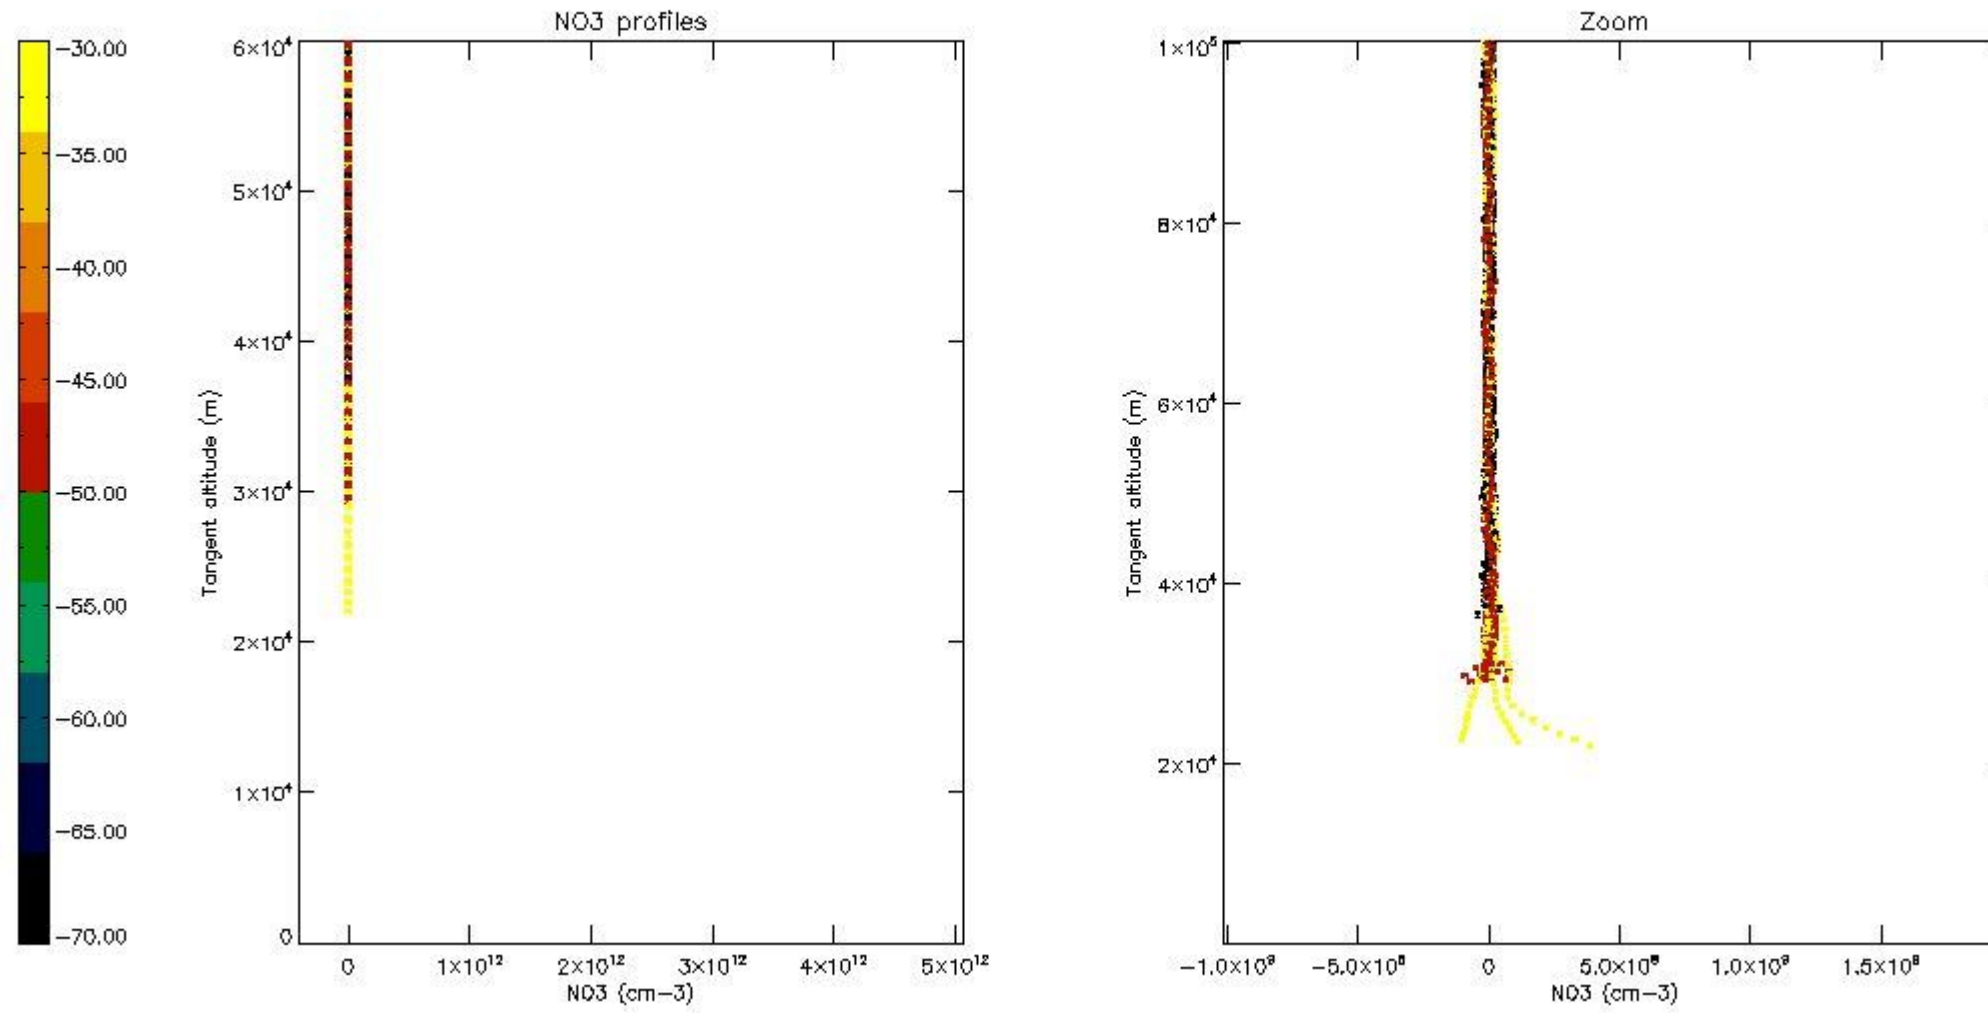

6. Auxiliary Data Files used for the production reported in section 2

The number reported in the third column indicates since which file (see list in section 2) the corresponding auxiliary file has been used. The fourth column is the date of those product files.

Type	Auxiliary Filename	Used since product	Used since product date
INST_PHYS_CHARACTERISTICS	GOM_INS_AXVIEC20091111_143220_20030716_120000_20500101_000000	1	08-MAY-2009 00:19:47
LEVEL-2_PROC_CONFIG	GOM_PR2_AXVIEC20091111_152718_20020301_000000_20500101_000000	1	08-MAY-2009 00:19:47
CROSS_SECTIONS_FILE	GOM_CRS_AXVIEC20091111_154832_20020301_000000_20500101_000000	1	08-MAY-2009 00:19:47