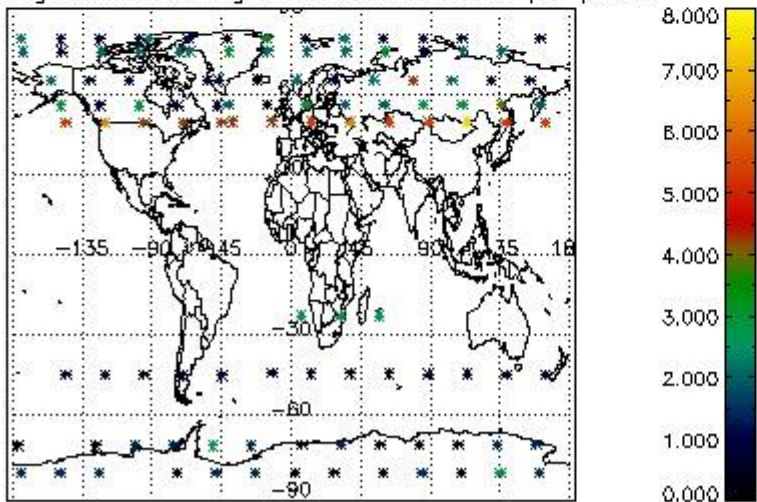

Percentage of star falling outside central band per profile