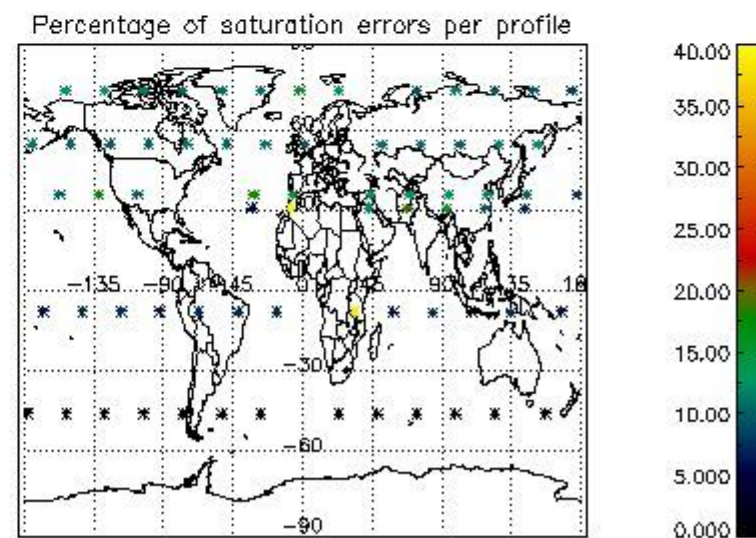

Percentage of datation errors per profile

Percentage of star falling outside central band per profile

Percentage of saturation errors per profile

4.2.2 Plot level 1 quality information per product (world map): ENVISAT DESCENDING passes