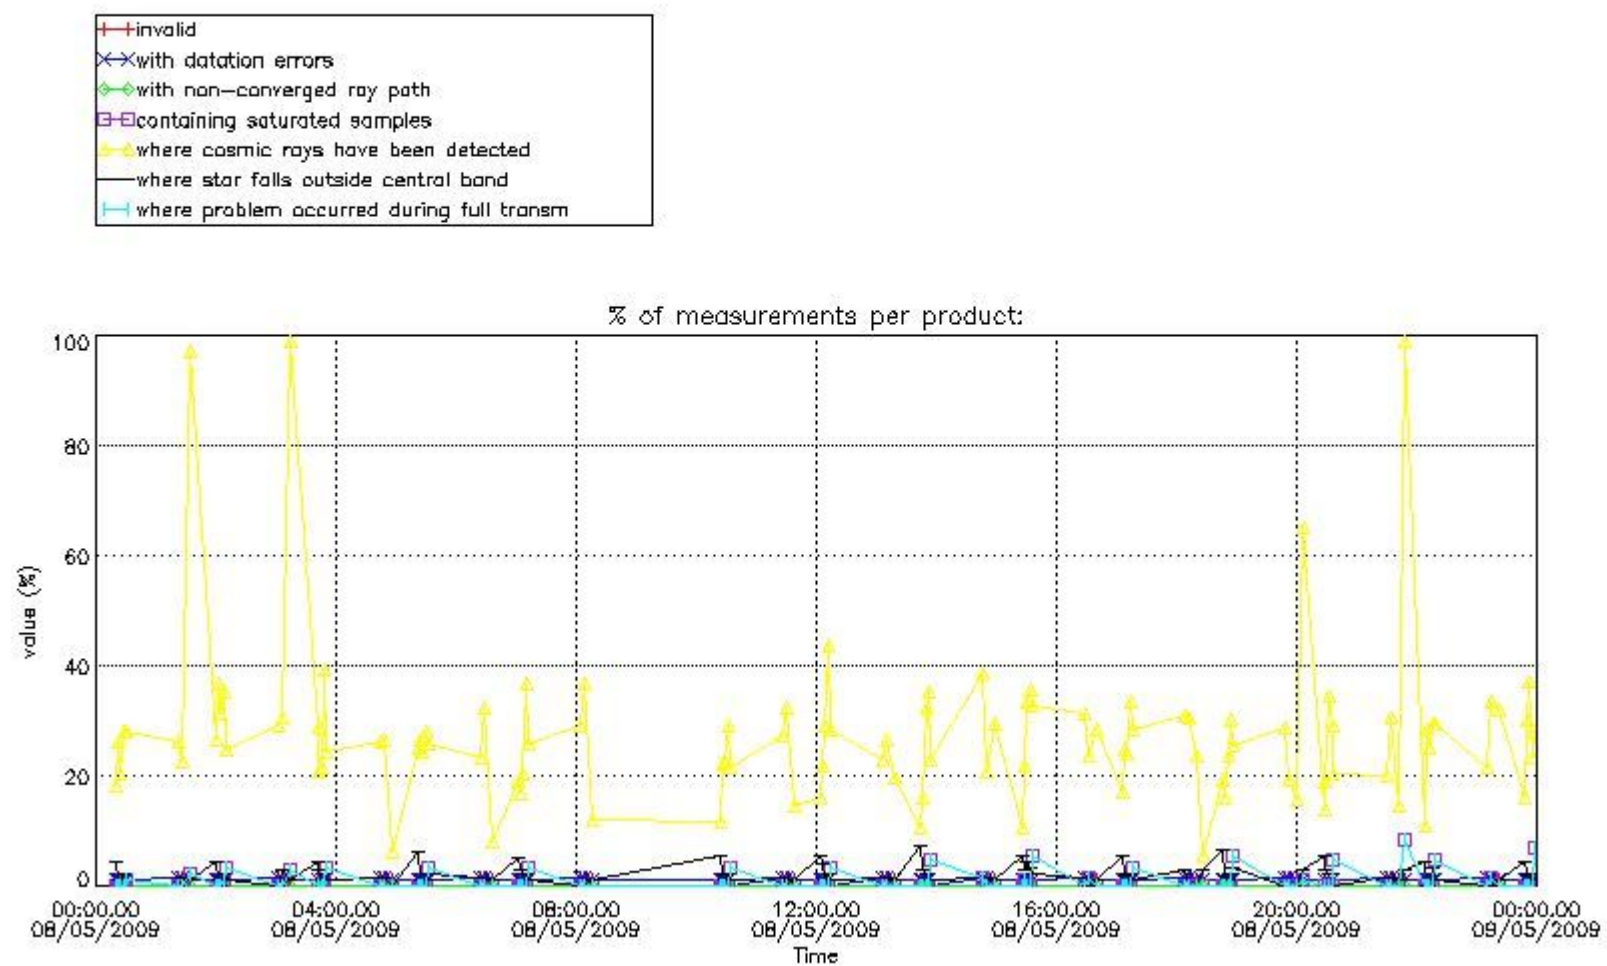

Percentage of flagged data per NO3 profile

4. Level 1 quality information per product

In this section it is plotted some information contained in the Quality Summary data set of the level 2 products that comes from the level 1b processing. Products without errors (error flag in the MPH set to "0") are used.

4.1 Plot quality information per product (time dependant) coming from level 1b processing

4.1.1 Plot level 1 quality information per product (time dependant): ENVISAT ASCENDING passes

4.1.2 Plot level 1 quality information per product (time dependant): ENVI SAT DESCENDING passes