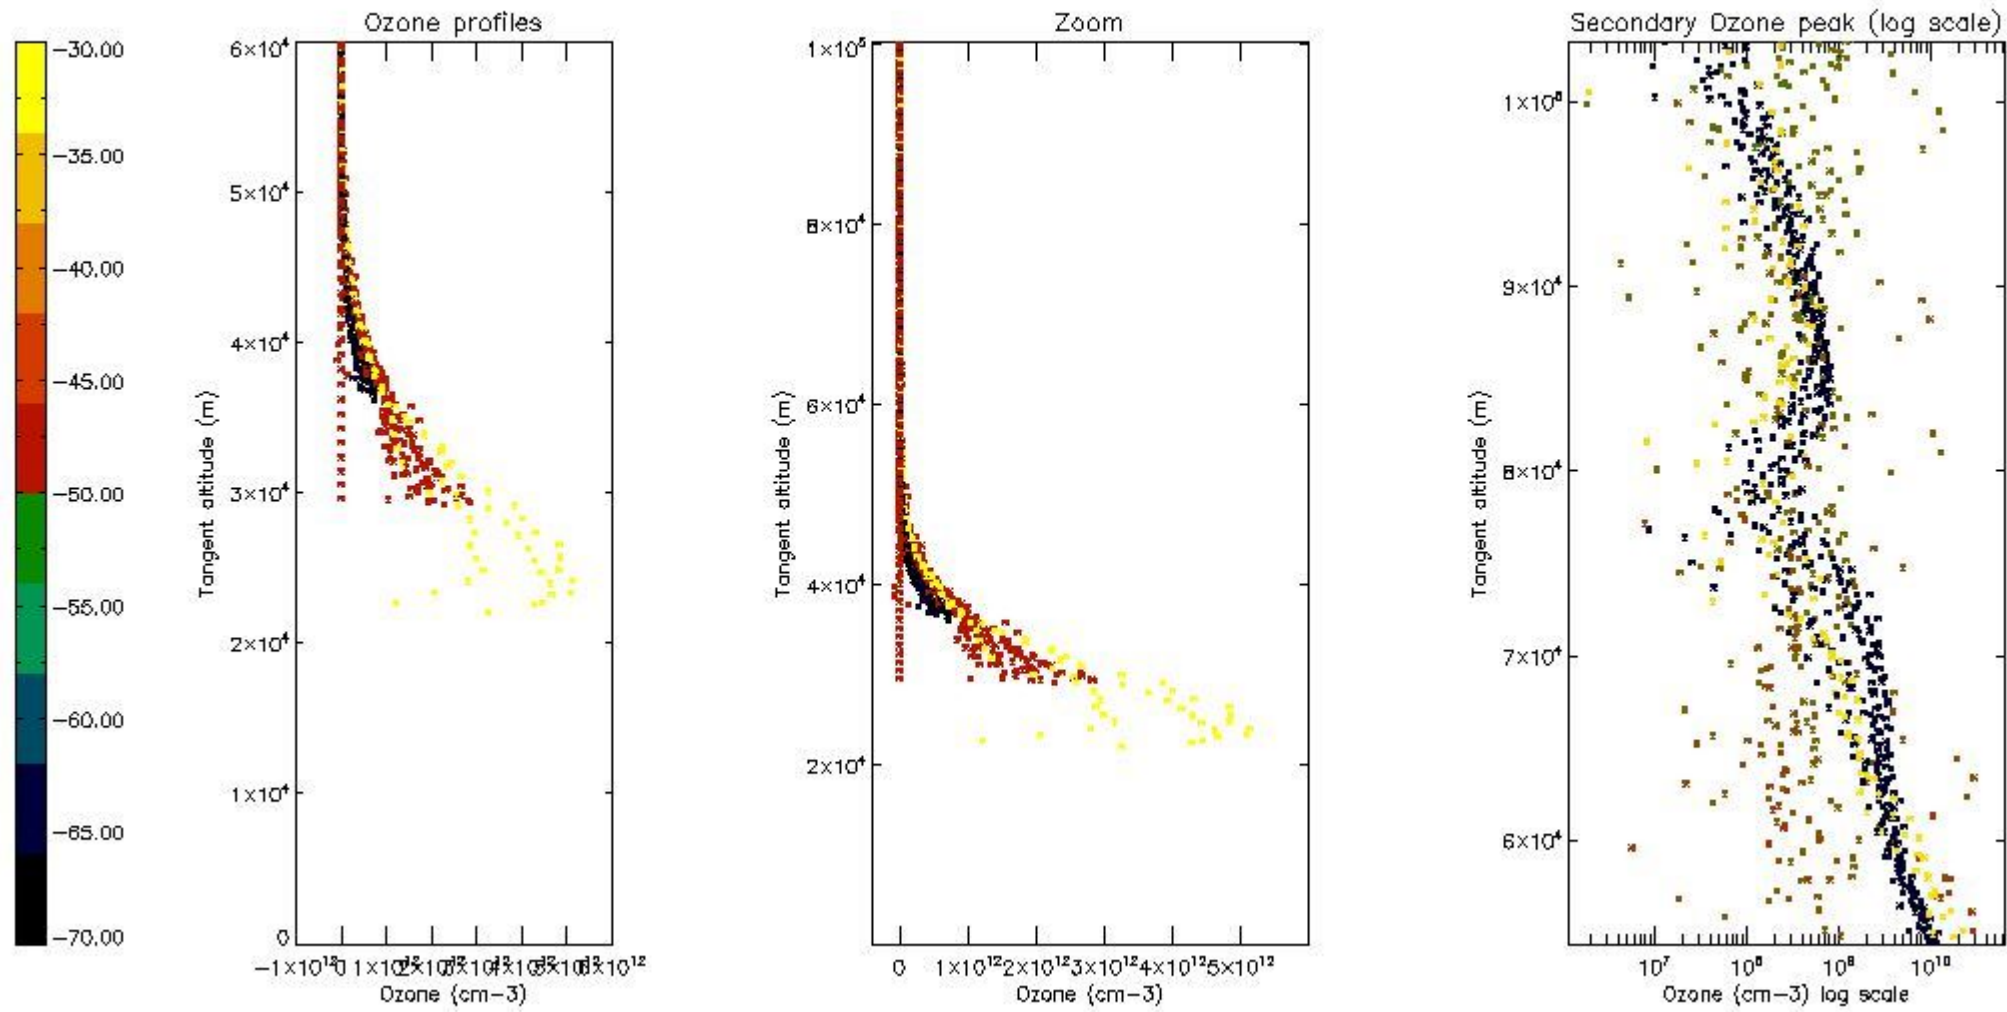

STD < 10	3
STD < 5	1

5.2 Plot ozone profiles for all STD (dark without errors)

The colorbar represents the latitude.

5.3 Plot ozone profiles where STD < 20% (dark without errors)

The colorbar represents the latitude.