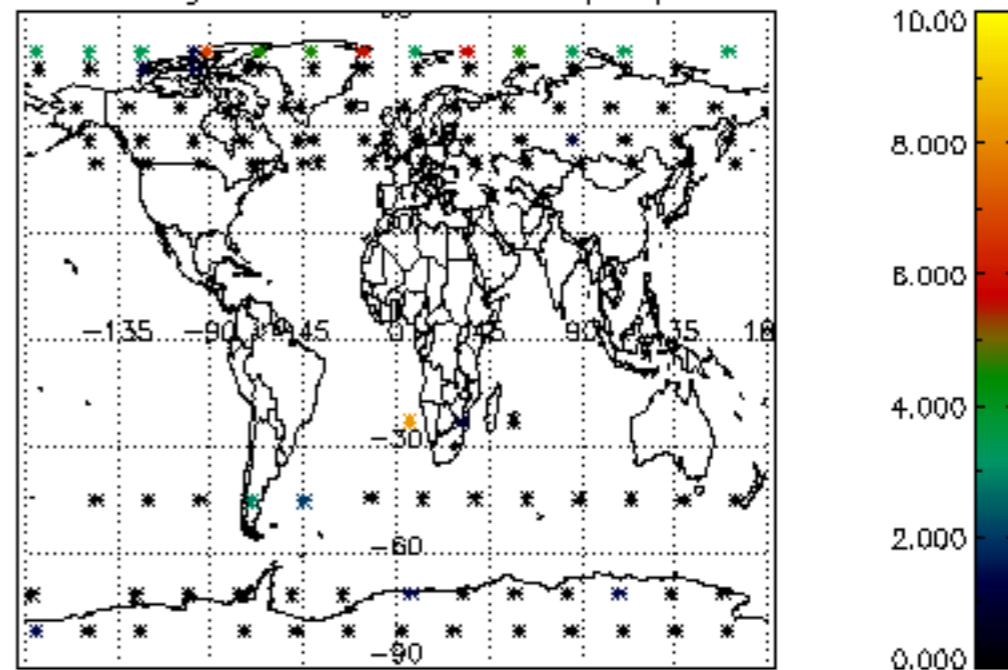

Percentage of flagged data per NO3 profile

Percentage of cosmic ray hits per profile

Percentage of datation errors per profile

Percentage of star falling outside central band per profile

Percentage of saturation errors per profile