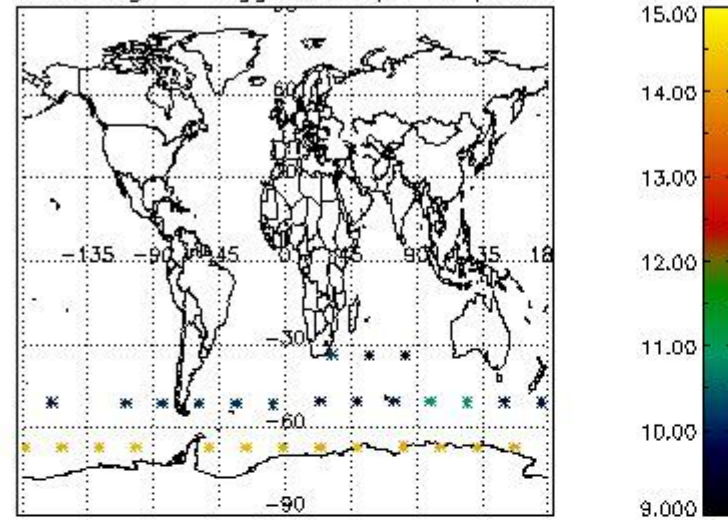

3.1 Plot quality information per product (time dependant)

3.2 Plot quality information per product (world map)

Percentage of flagged data per O3 profile

Percentage of flagged data per H2O profile

Percentage of flagged data per NO2 profile