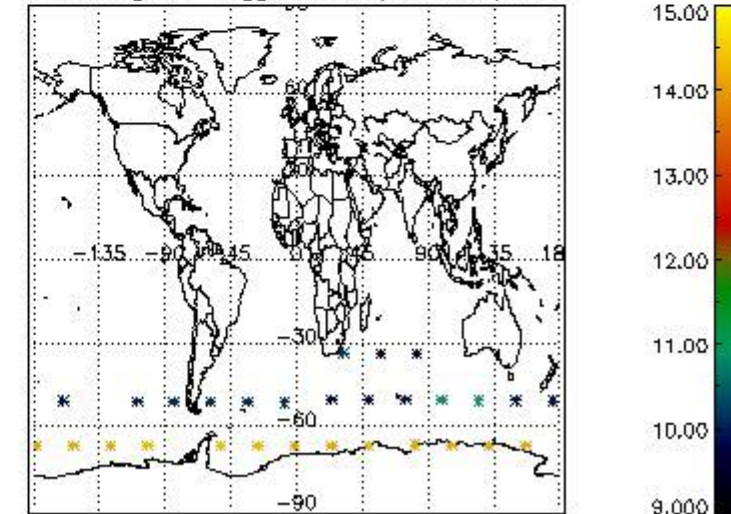

Percentage of flagged data per NO3 profile

4. Level 1 quality information per product

In this section it is plotted some information contained in the Quality Summary data set of the level 2 products that comes from the level 1b processing. Products without errors (error flag in the MPH set to "0") are used.

4.1 Plot quality information per product (time dependant) coming from level 1b processing

4.1.1 Plot level 1 quality information per product (time dependant): ENVISAT ASCENDING passes