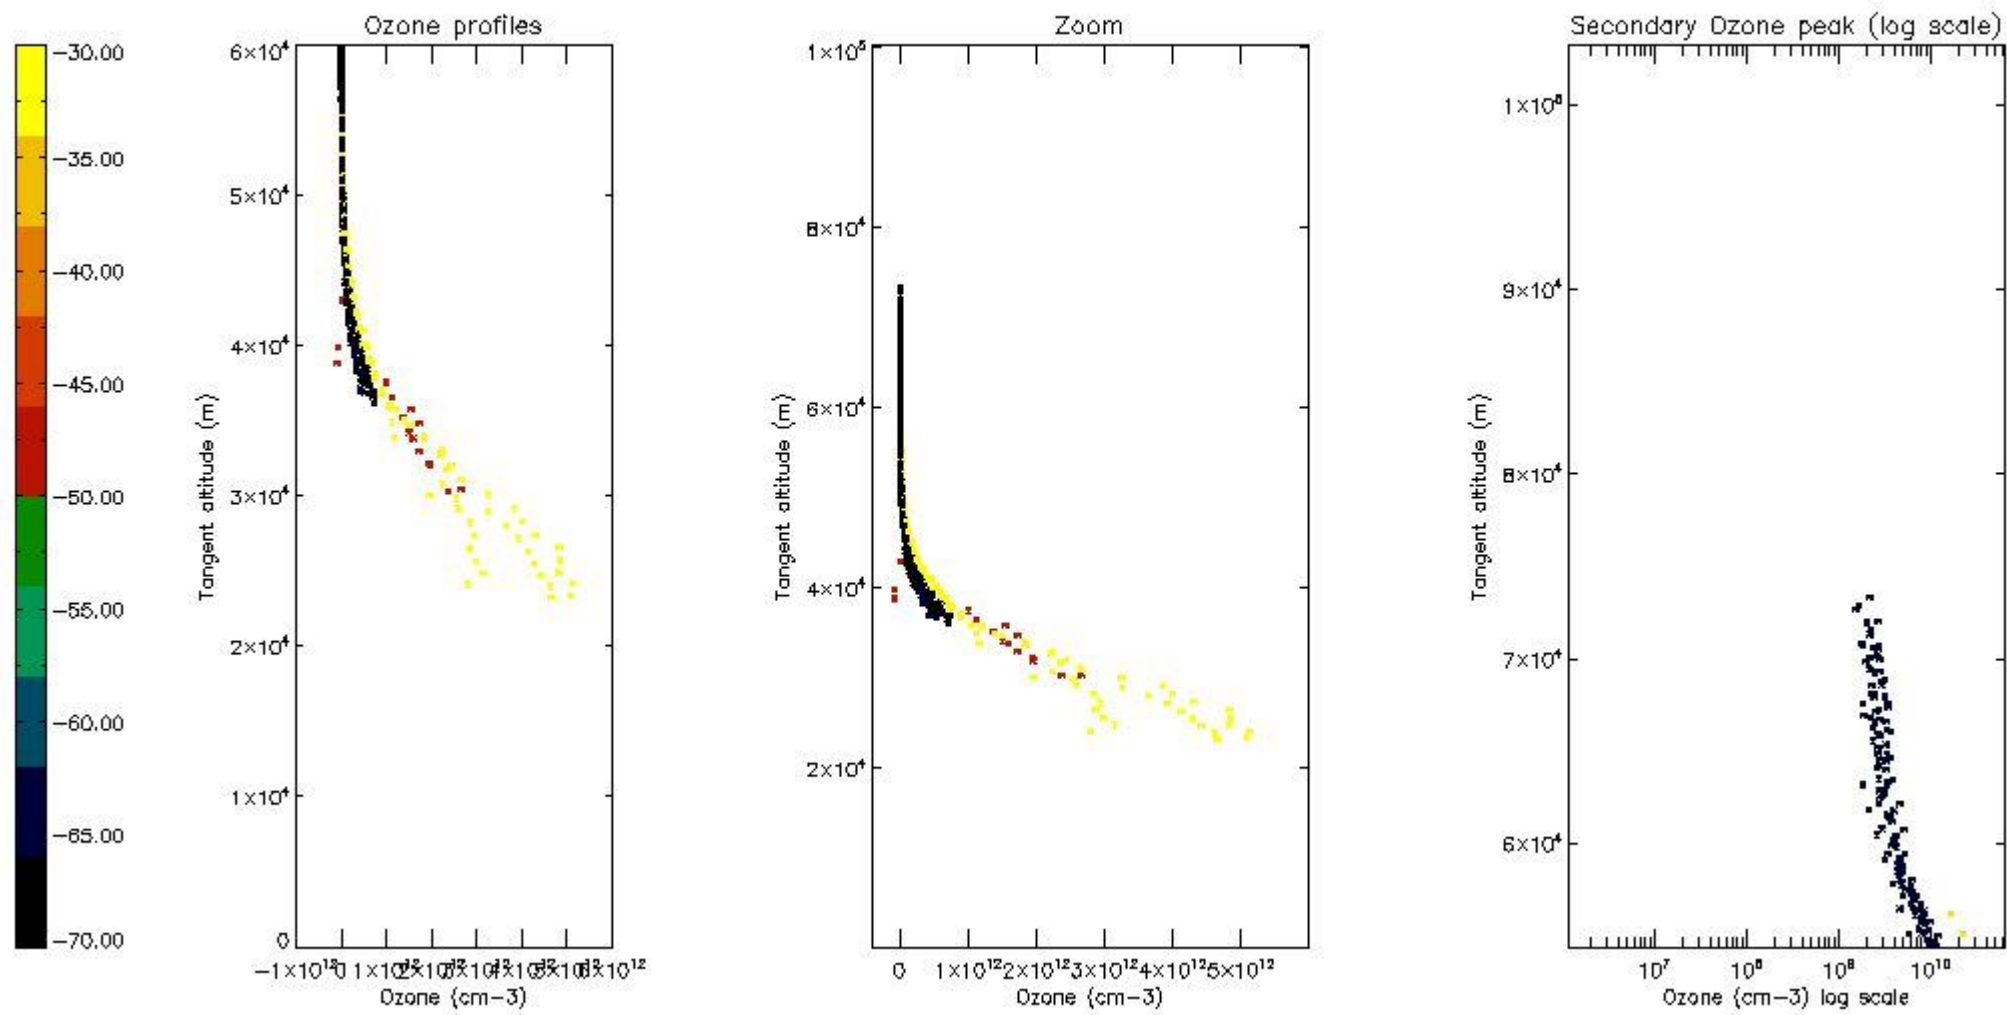

So, the table below shows the percentage of dark limb and valid observations for each criteria with respect to the overall valid daily observations.

| Criteria | % of total production |
|----------|-----------------------|
| All STD | 16 |
| STD < 20 | 5 |

| | |
|----------|---|
| STD < 10 | 3 |
| STD < 5 | 1 |

5.2 Plot ozone profiles for all STD (dark without errors)

The colorbar represents the latitude.

5.3 Plot ozone profiles where STD < 20% (dark without errors)

The colorbar represents the latitude.

5.4 Plot ozone profiles where STD < 10% (dark without errors)

The colorbar represents the latitude.

5.5 Plot ozone profiles where STD < 5% (dark without errors)

The colorbar represents the latitude.