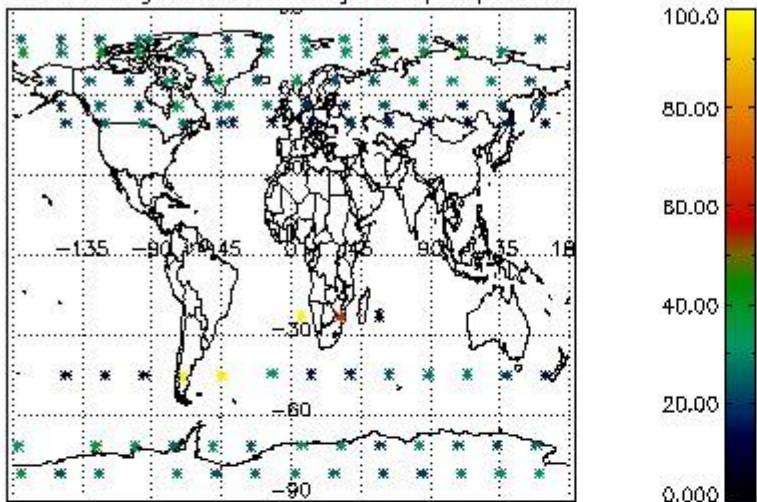

Percentage of cosmic ray hits per profile