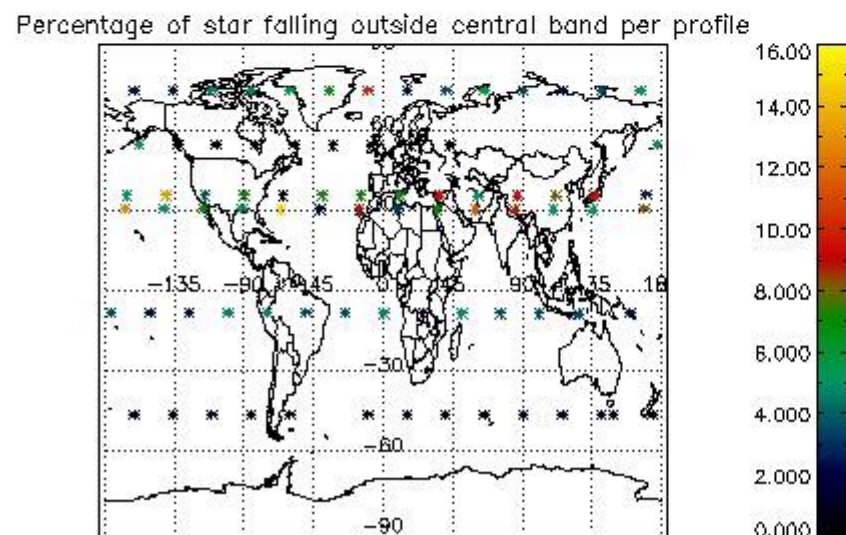

Percentage of datation errors per profile

Percentage of star falling outside central band per profile

Percentage of saturation errors per profile

4.2.2 Plot level 1 quality information per product (world map): ENVISAT DESCENDING passes