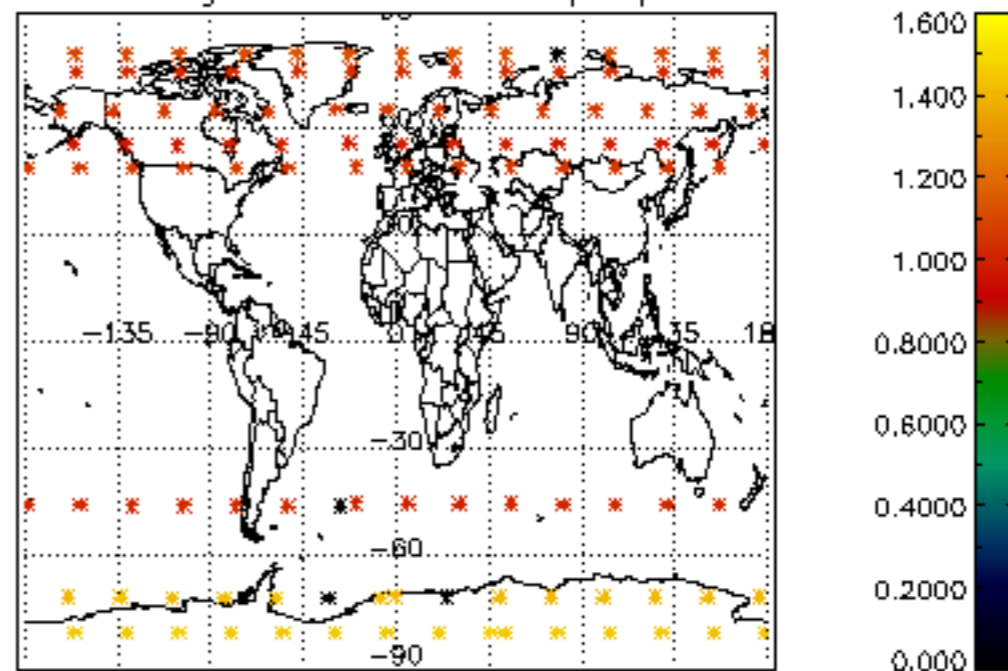

Percentage of flagged data per NO3 profile

Percentage of cosmic ray hits per profile

Percentage of datation errors per profile

Percentage of star falling outside central band per profile

Percentage of saturation errors per profile