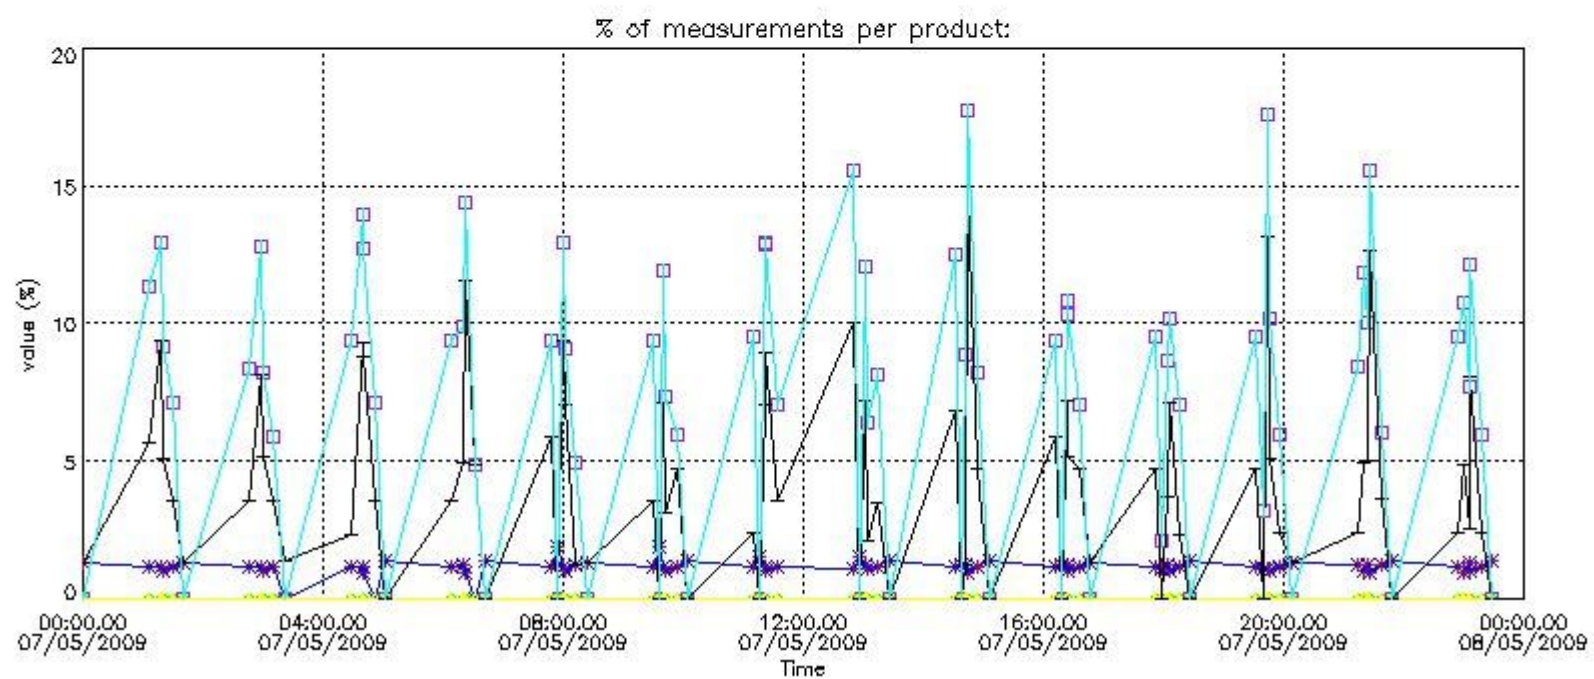

Percentage of flagged data per NO3 profile

4. Level 1 quality information per product

In this section it is plotted some information contained in the Quality Summary data set of the level 2 products that comes from the level 1b processing. Products without errors (error flag in the MPH set to "0") are used.

4.1 Plot quality information per product (time dependant) coming from level 1b processing

4.1.1 Plot level 1 quality information per product (time dependant): ENVISAT ASCENDING passes

4.1.2 Plot level 1 quality information per product (time dependant): ENVI SAT DESCENDING passes