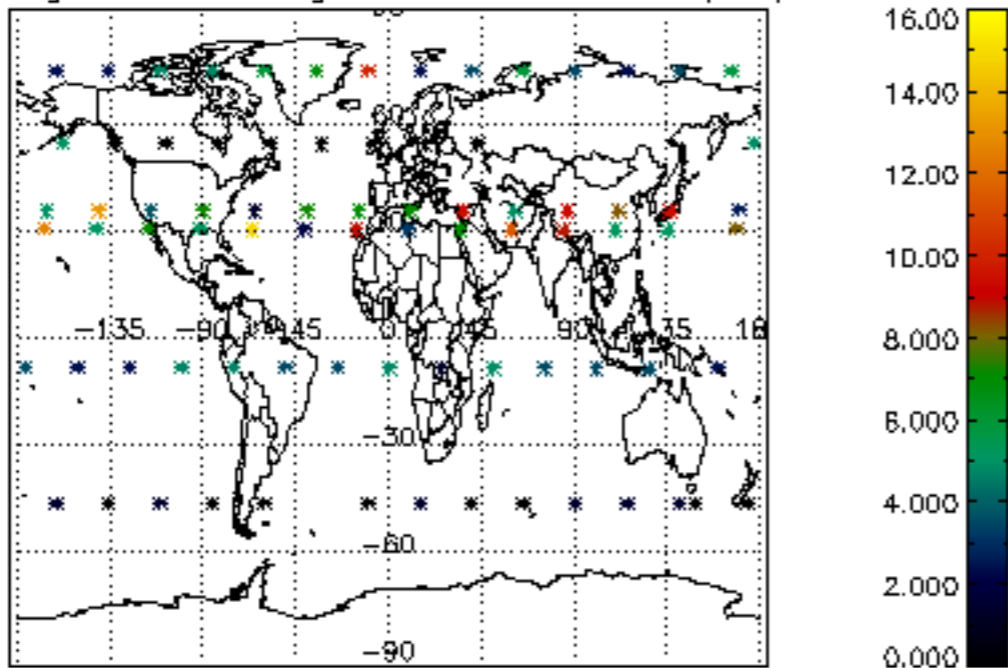

Percentage of star falling outside central band per profile