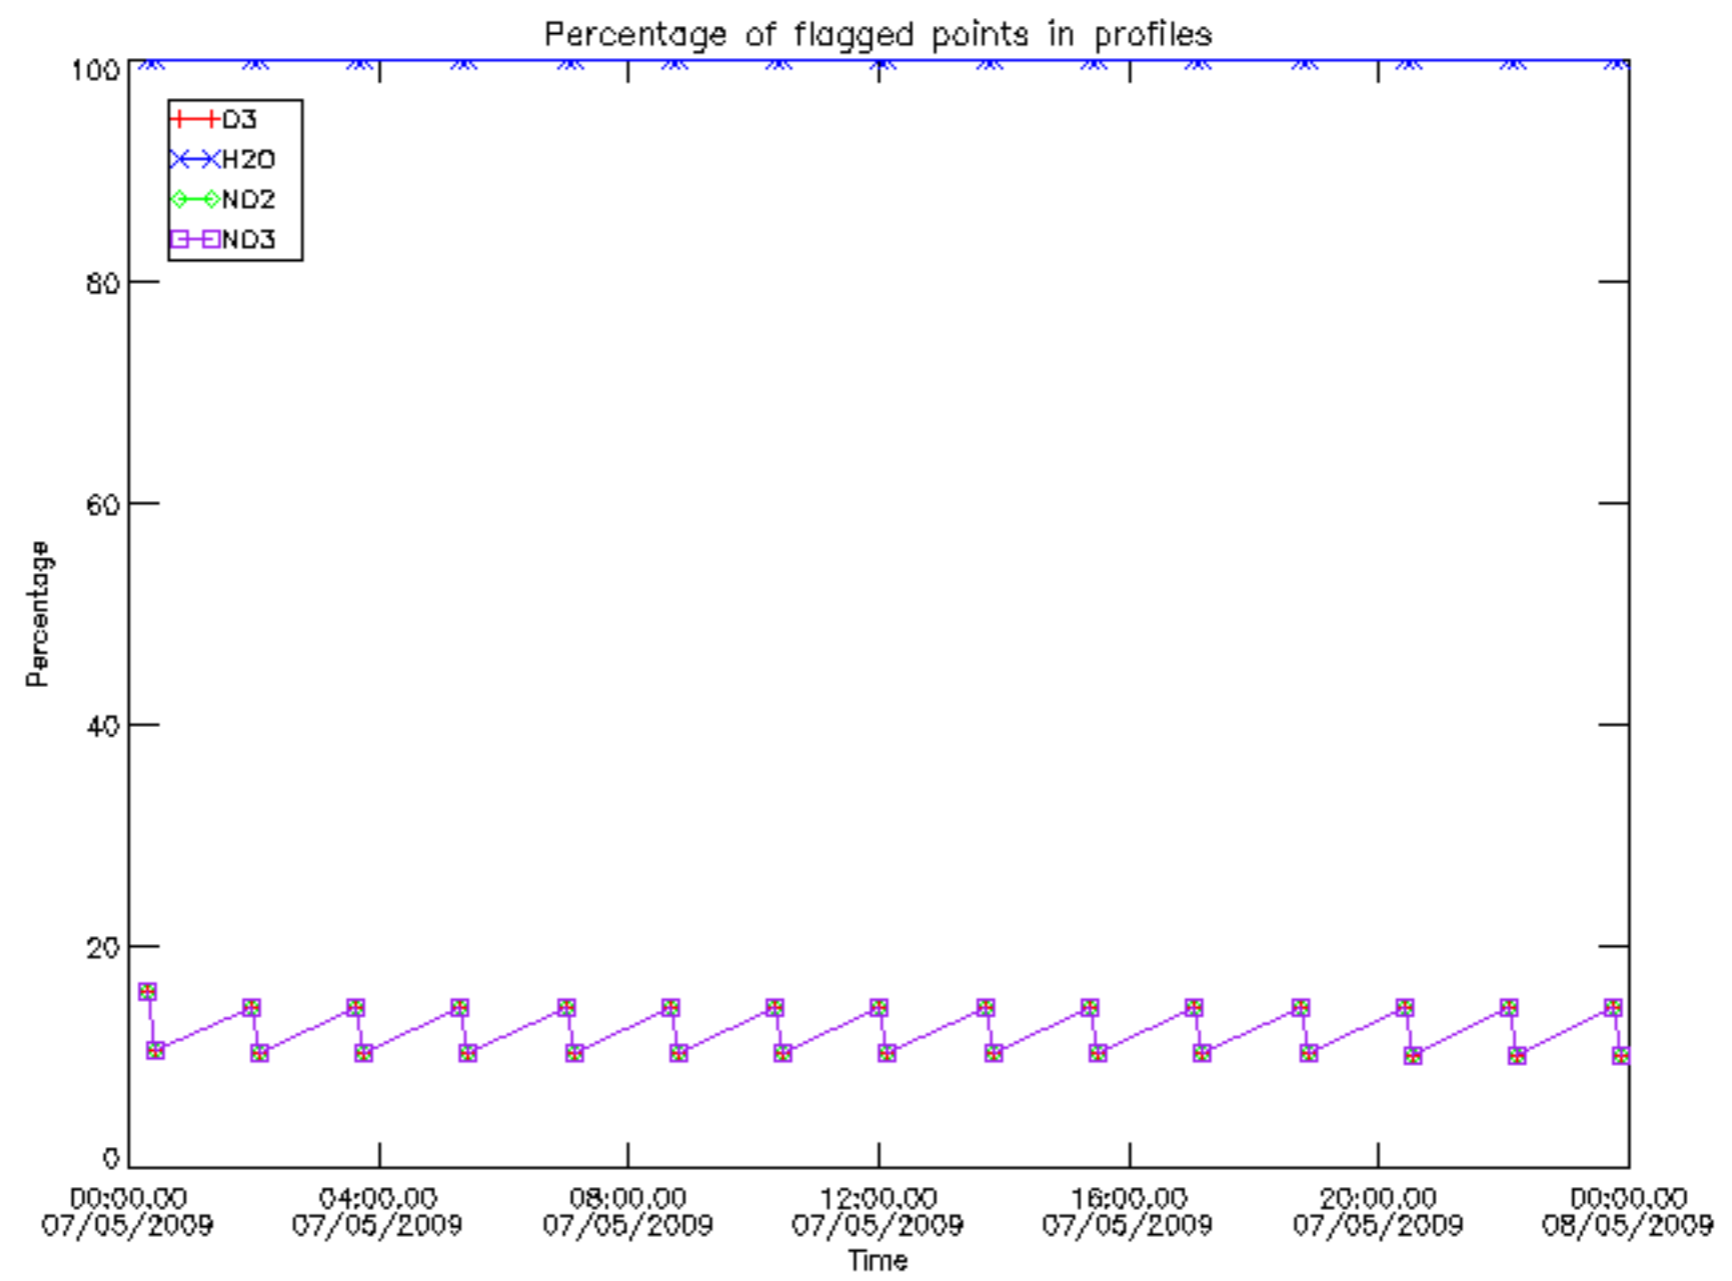

Percentage of flagged data per D3 profile

Percentage of flagged data per H2O profile