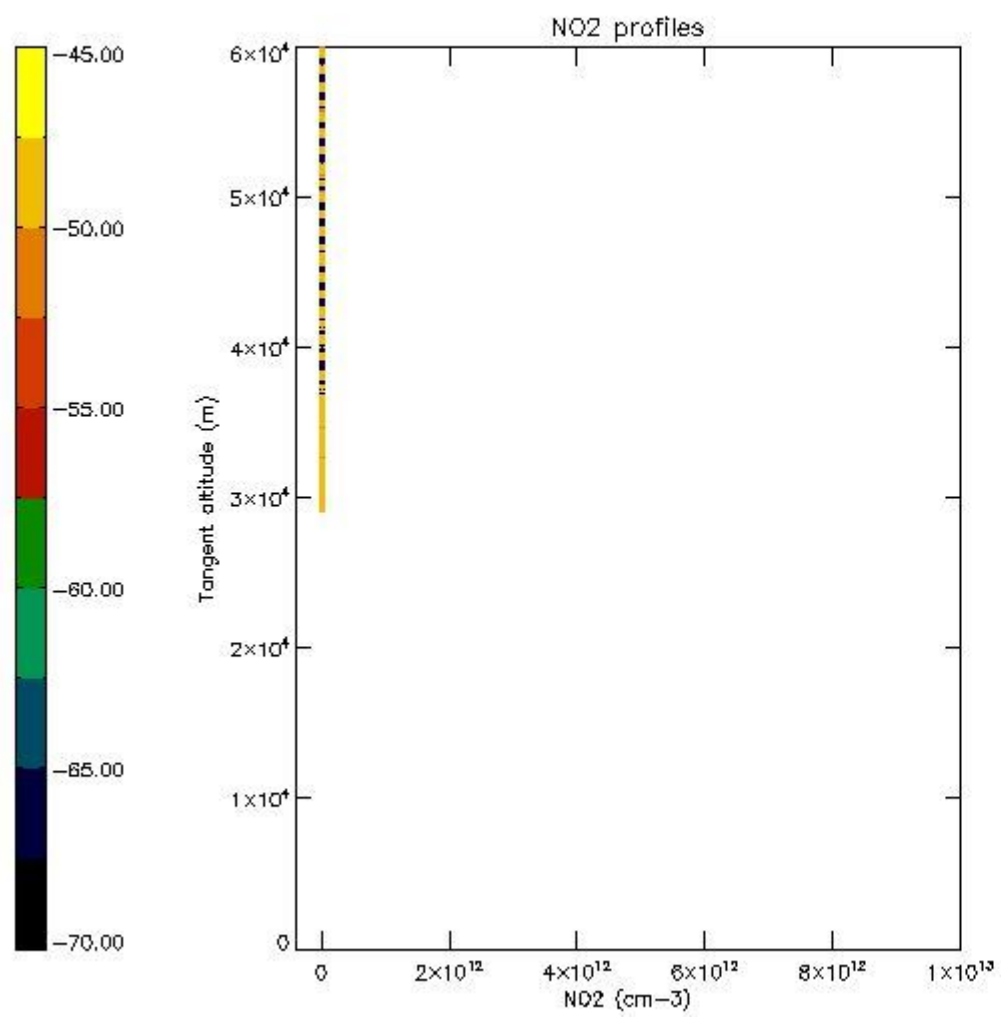

5.7 Plot NO3 profiles for all STD (dark without errors)

The colorbar represents the latitude.