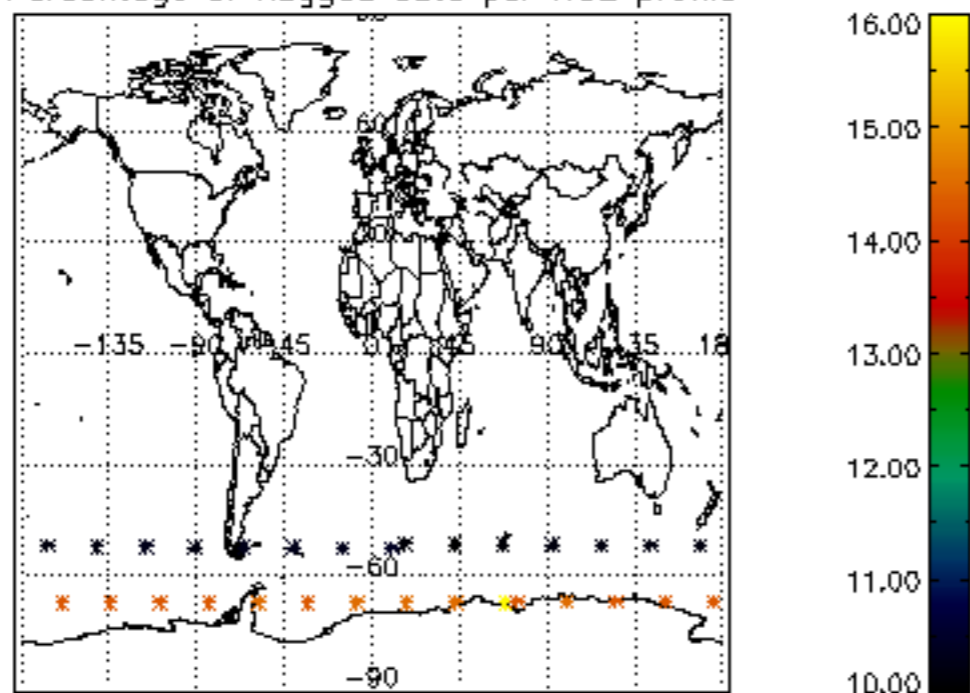

Percentage of flagged data per NO2 profile