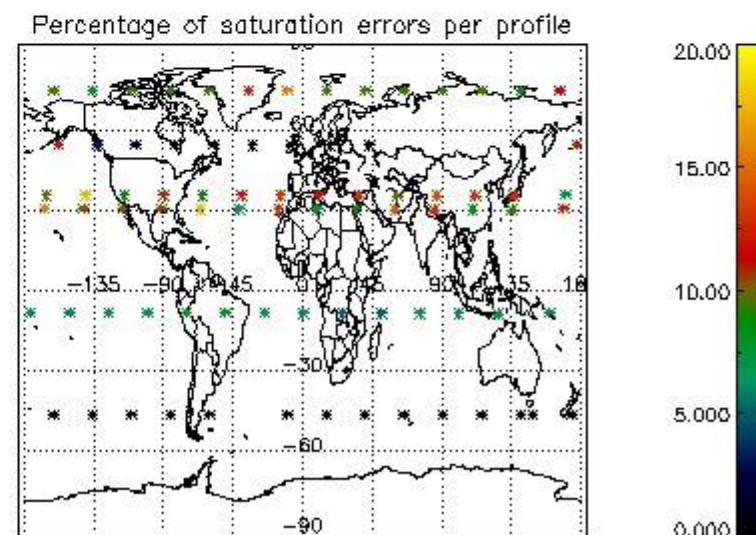

Percentage of datation errors per profile

Percentage of star falling outside central band per profile

Percentage of saturation errors per profile

4.2.2 Plot level 1 quality information per product (world map): ENVISAT DESCENDING passes