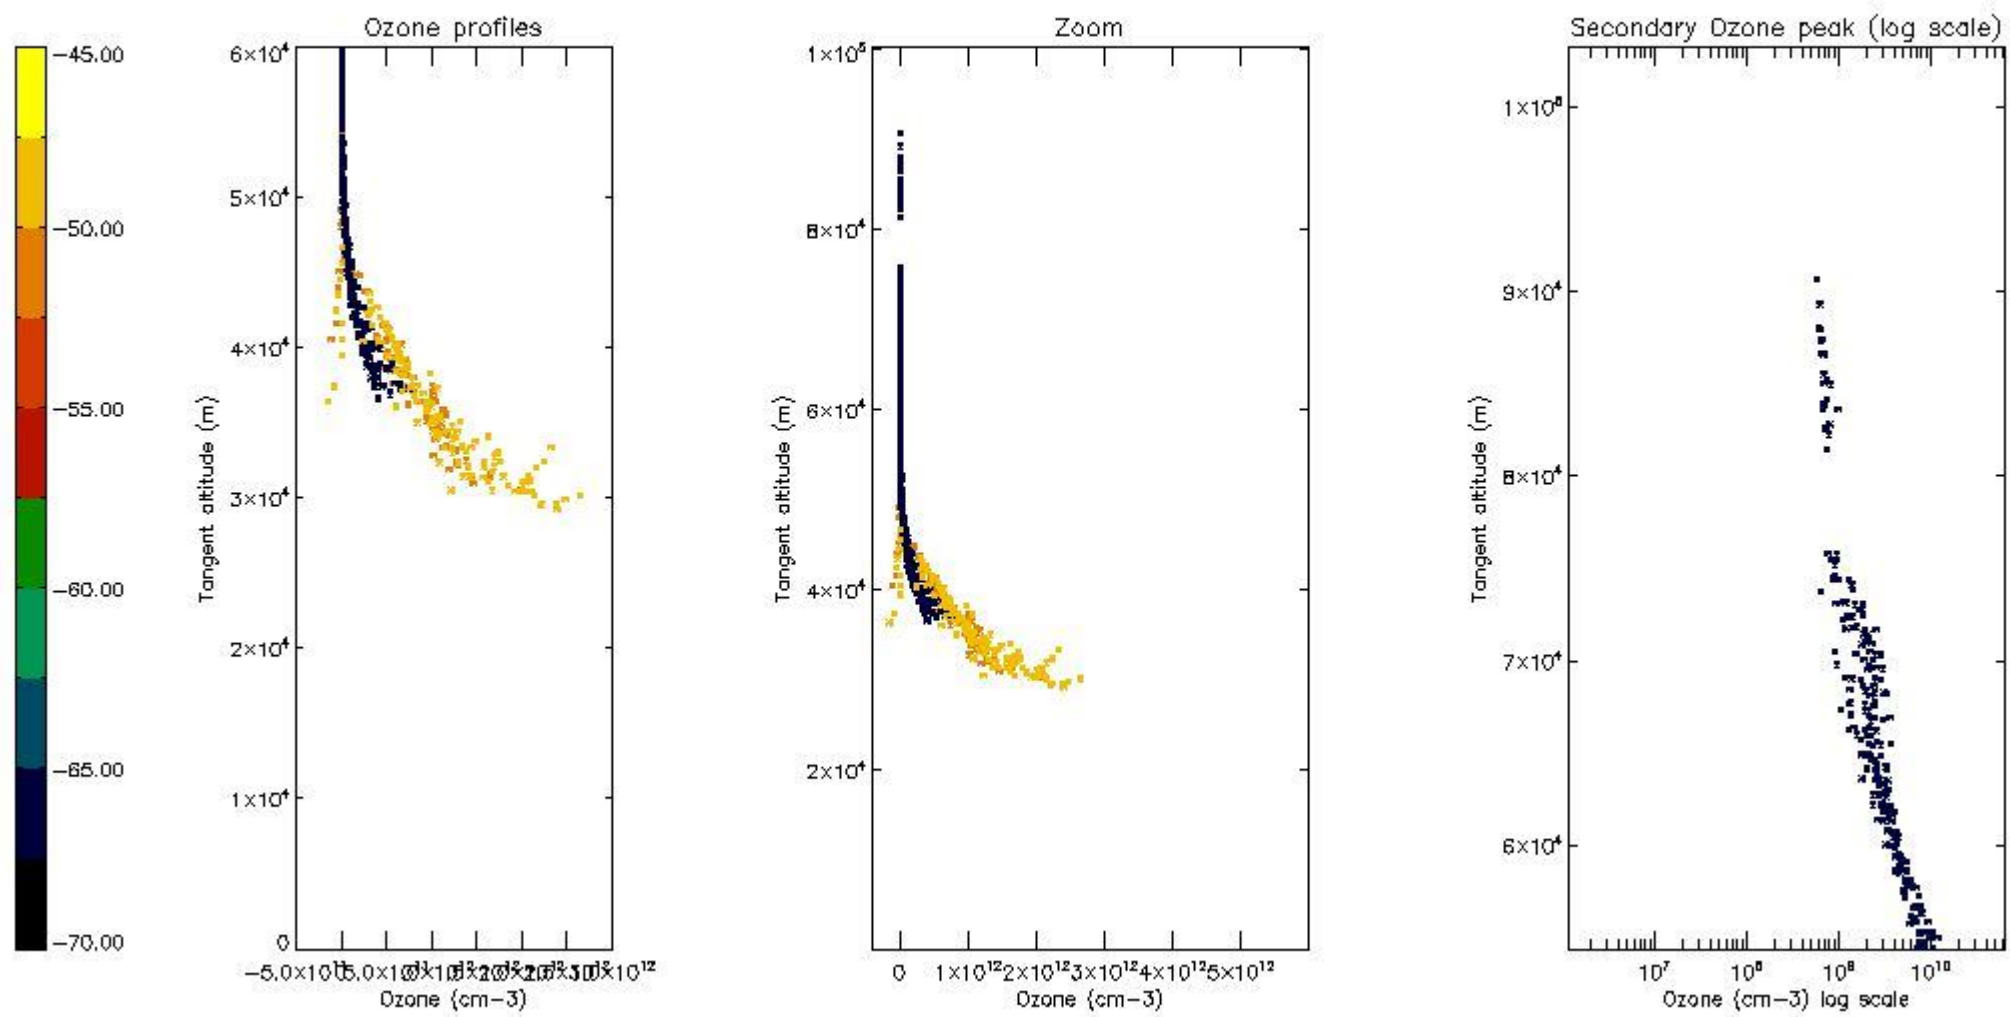

STD < 10	2
STD < 5	1

5.2 Plot ozone profiles for all STD (dark without errors)

The colorbar represents the latitude.

5.3 Plot ozone profiles where STD < 20% (dark without errors)

The colorbar represents the latitude.

5.4 Plot ozone profiles where $STD < 10\%$ (dark without errors)

The colorbar represents the latitude.

5.5 Plot ozone profiles where STD < 5% (dark without errors)

The colorbar represents the latitude.

5.6 Plot NO₂ profiles for all STD (dark without errors)