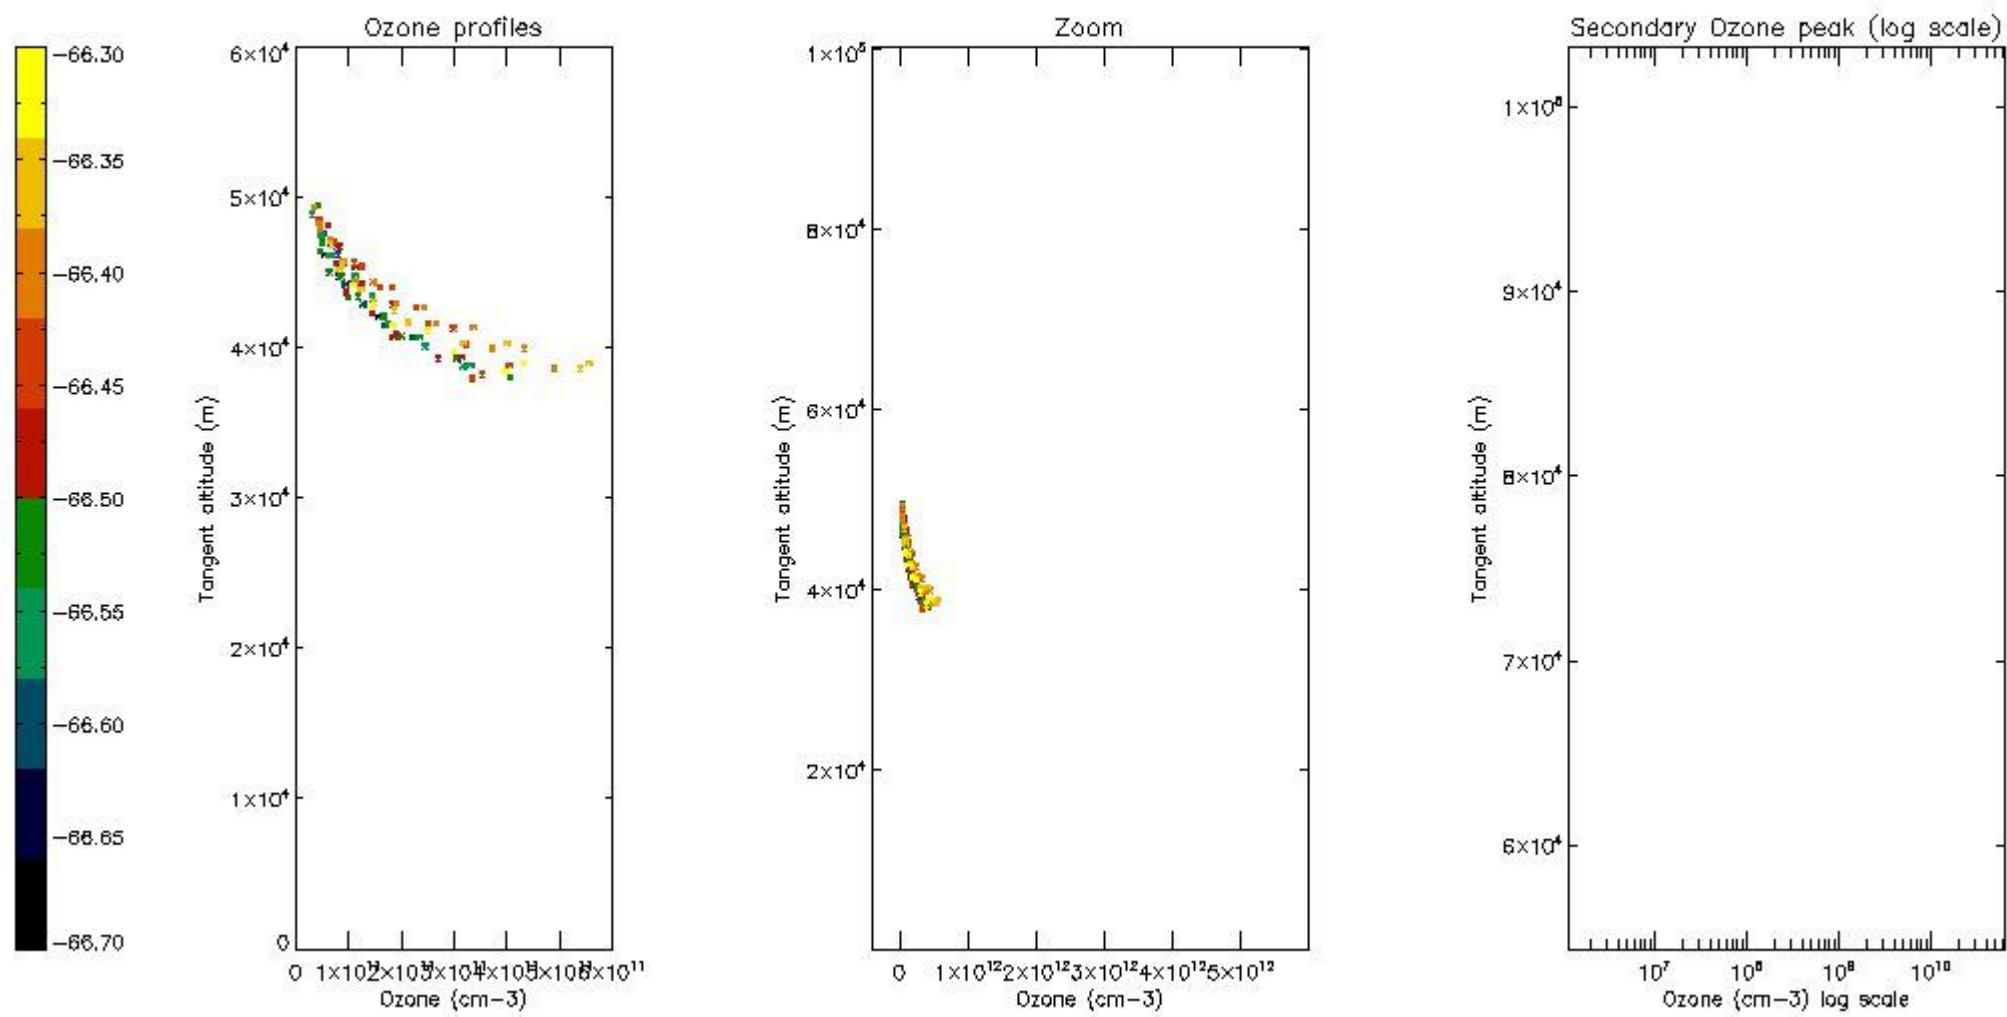

5.6 Plot NO₂ profiles for all STD (dark without errors)

The colorbar represents the latitude.