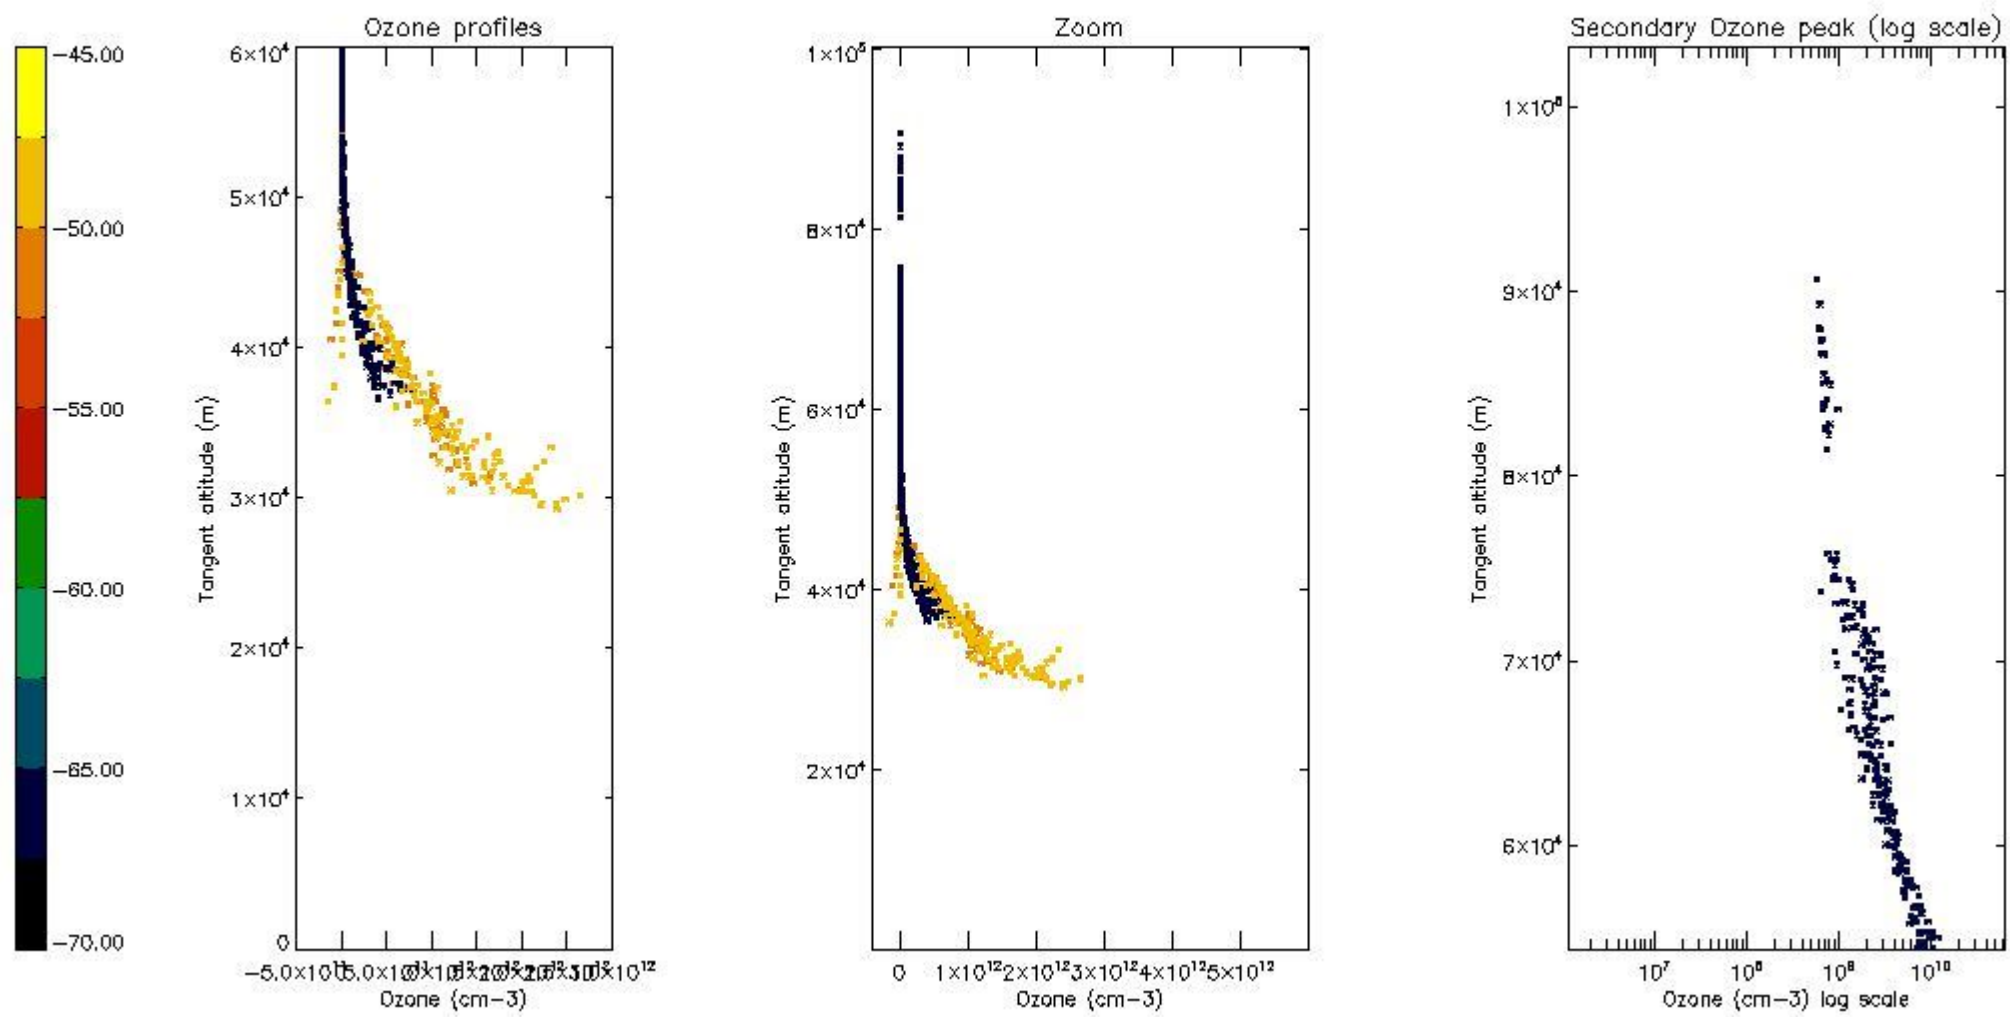

STD < 10	2
STD < 5	1

5.2 Plot ozone profiles for all STD (dark without errors)

The colorbar represents the latitude.

5.3 Plot ozone profiles where STD < 20% (dark without errors)

The colorbar represents the latitude.