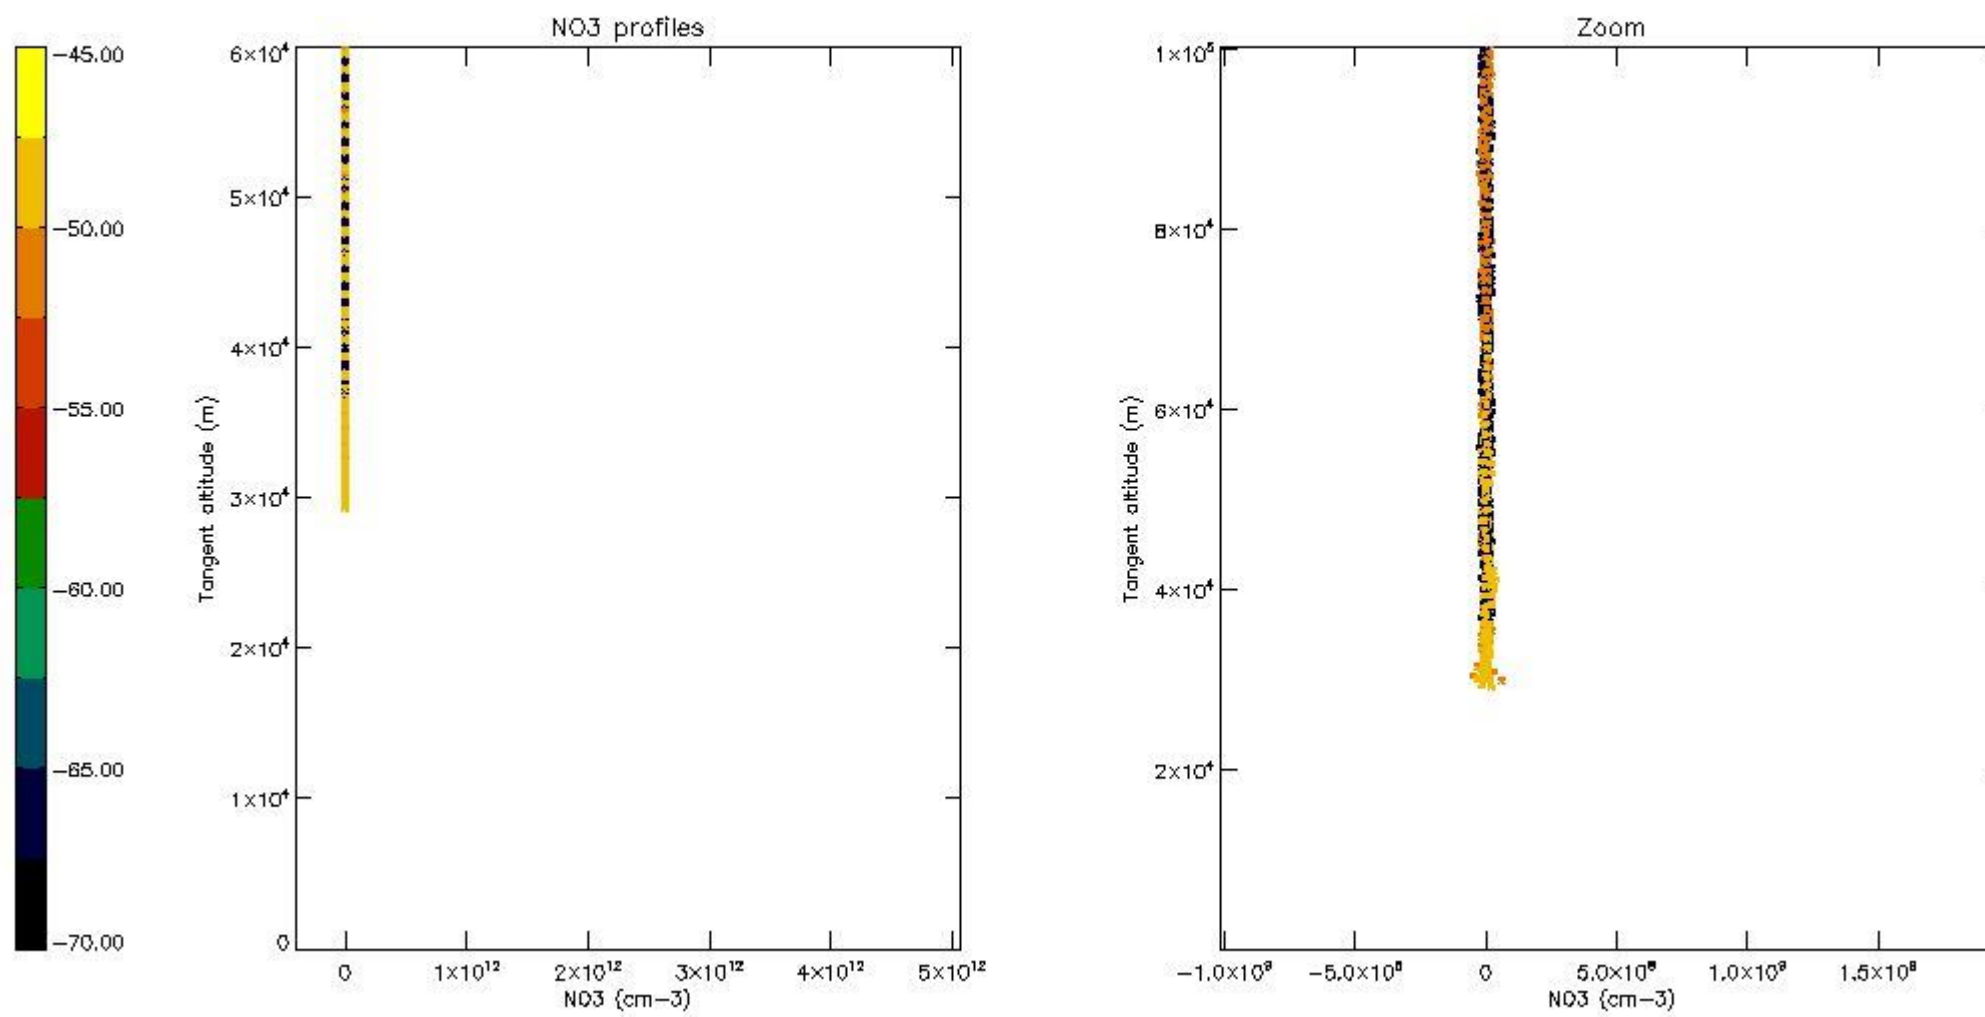

6. Auxiliary Data Files used for the production reported in section 2

The number reported in the third column indicates since which file (see list in section 2) the corresponding auxiliary file has been used. The fourth column is the date of those product files.

Type	Auxiliary Filename	Used since product	Used since product date
INST_PHYS_CHARACTERISTICS	GOM_INS_AXVIEC20091111_143220_20030716_120000_20500101_000000	1	07-MAY-2009 00:00:17
LEVEL-2_PROC_CONFIG	GOM_PR2_AXVIEC20091111_152718_20020301_000000_20500101_000000	1	07-MAY-2009 00:00:17
CROSS_SECTIONS_FILE	GOM_CRS_AXVIEC20091111_154832_20020301_000000_20500101_000000	1	07-MAY-2009 00:00:17