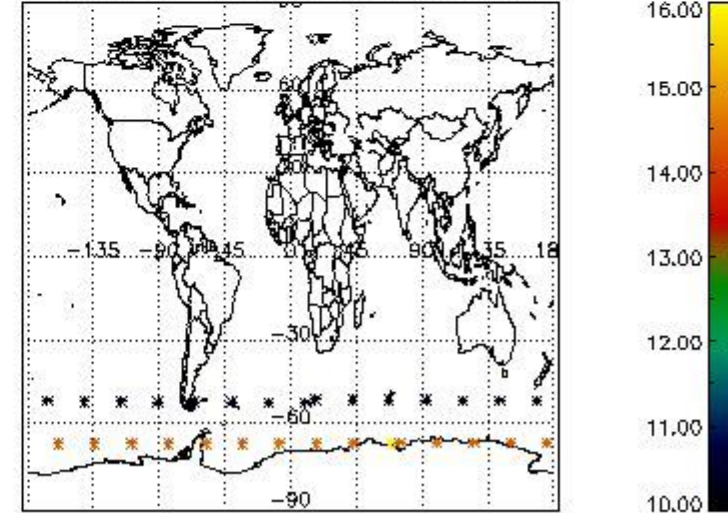

Percentage of flagged data per NO3 profile

4. Level 1 quality information per product

In this section it is plotted some information contained in the Quality Summary data set of the level 2 products that comes from the level 1b processing. Products without errors (error flag in the MPH set to "0") are used.

4.1 Plot quality information per product (time dependant) coming from level 1b processing

4.1.1 Plot level 1 quality information per product (time dependant): ENVISAT ASCENDING passes