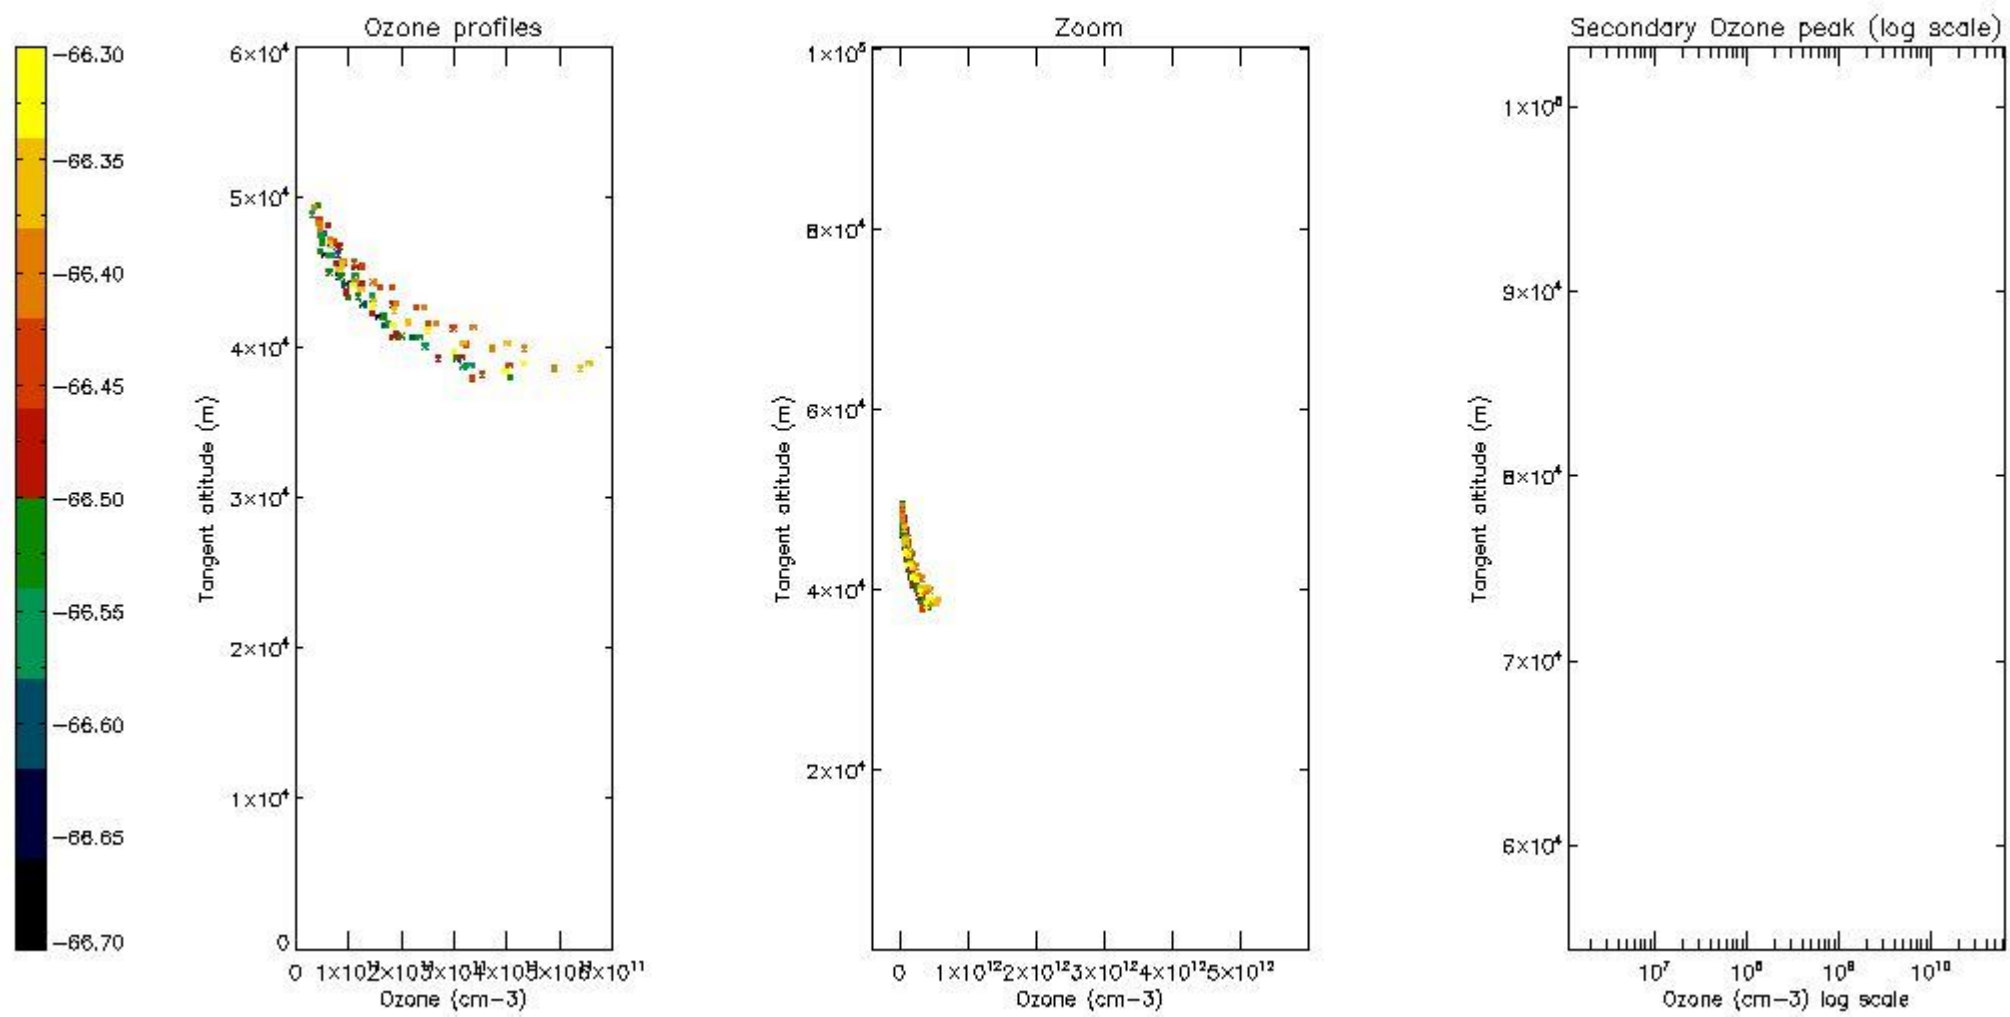

5.6 Plot NO₂ profiles for all STD (dark without errors)

The colorbar represents the latitude.