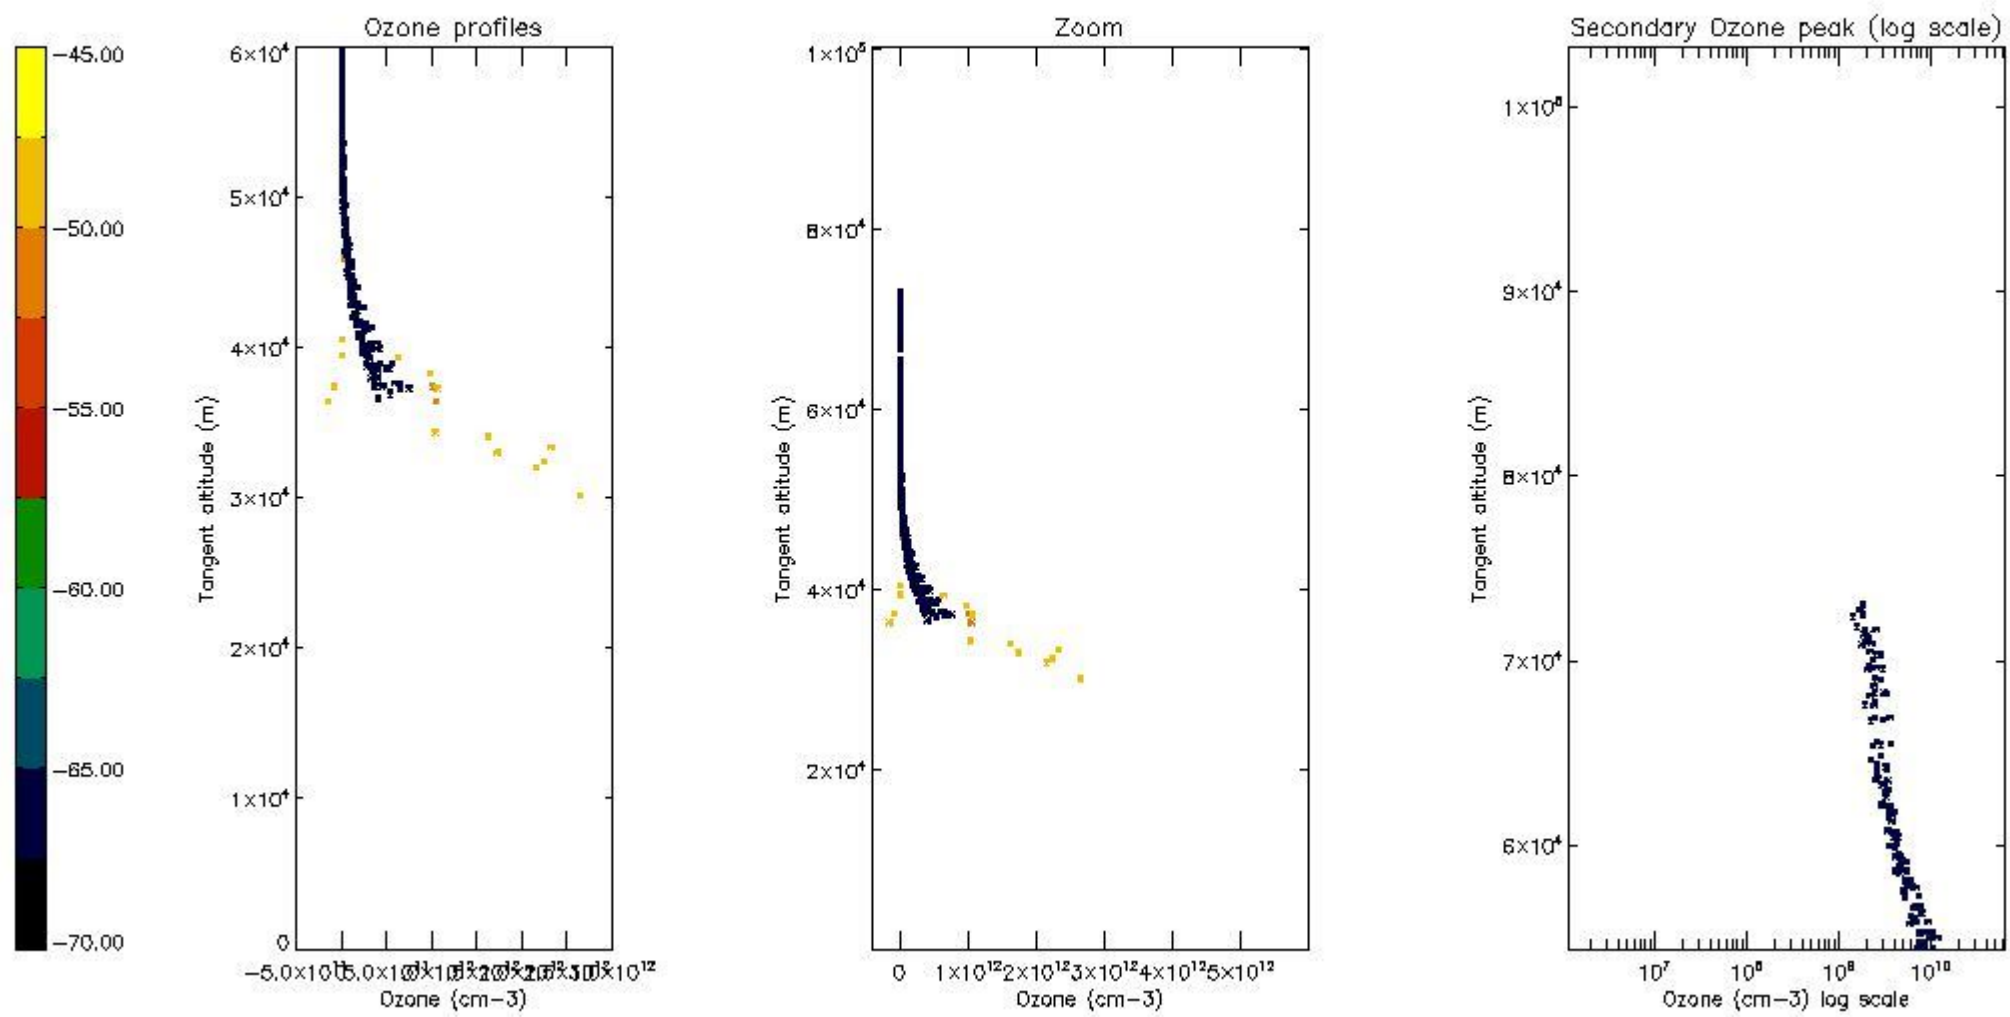

5.5 Plot ozone profiles where STD < 5% (dark without errors)

The colorbar represents the latitude.