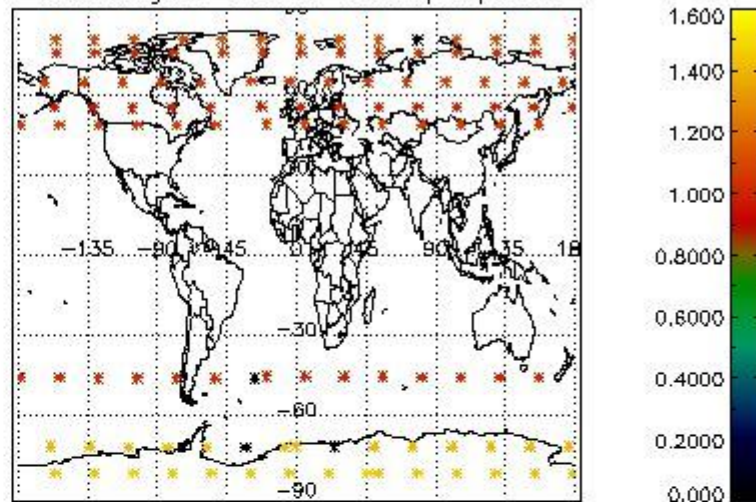

Percentage of datation errors per profile