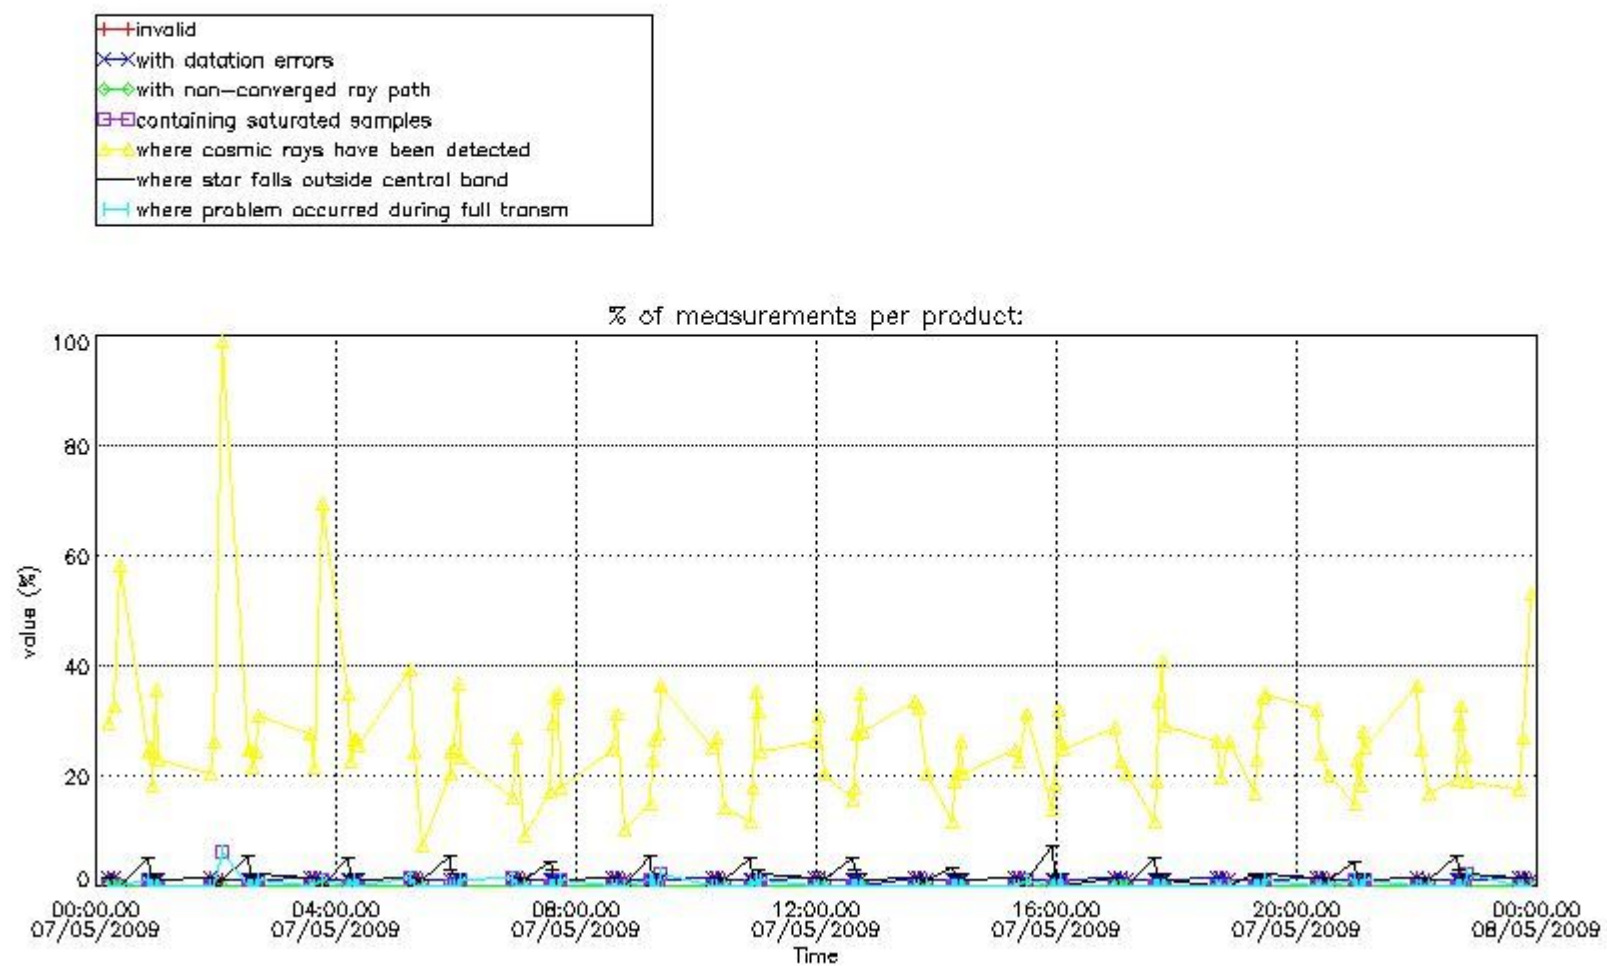

Percentage of flagged data per NO3 profile

4. Level 1 quality information per product

In this section it is plotted some information contained in the Quality Summary data set of the level 2 products that comes from the level 1b processing. Products without errors (error flag in the MPH set to "0") are used.

4.1 Plot quality information per product (time dependant) coming from level 1b processing

4.1.1 Plot level 1 quality information per product (time dependant): ENVISAT ASCENDING passes

4.1.2 Plot level 1 quality information per product (time dependant): ENVI SAT DESCENDING passes