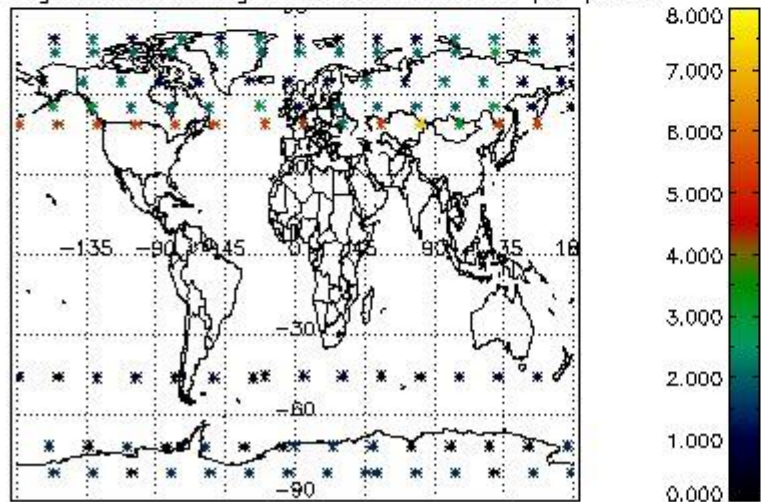

Percentage of star falling outside central band per profile