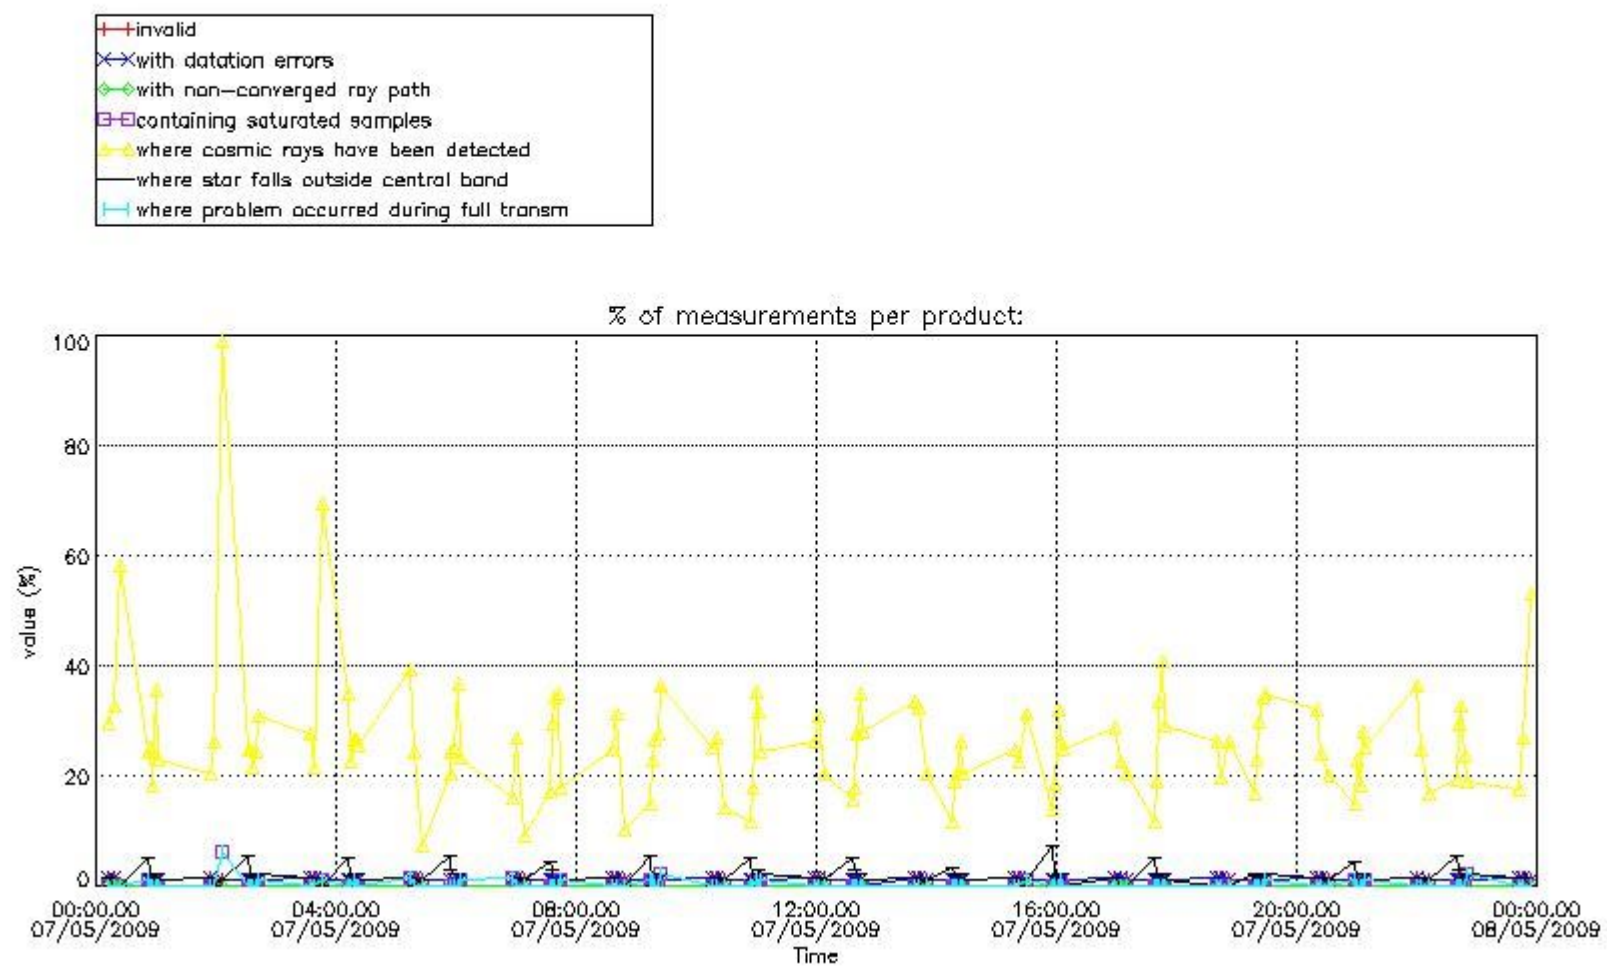

4.1.2 Plot level 1 quality information per product (time dependant): ENVI SAT DESCENDING passes