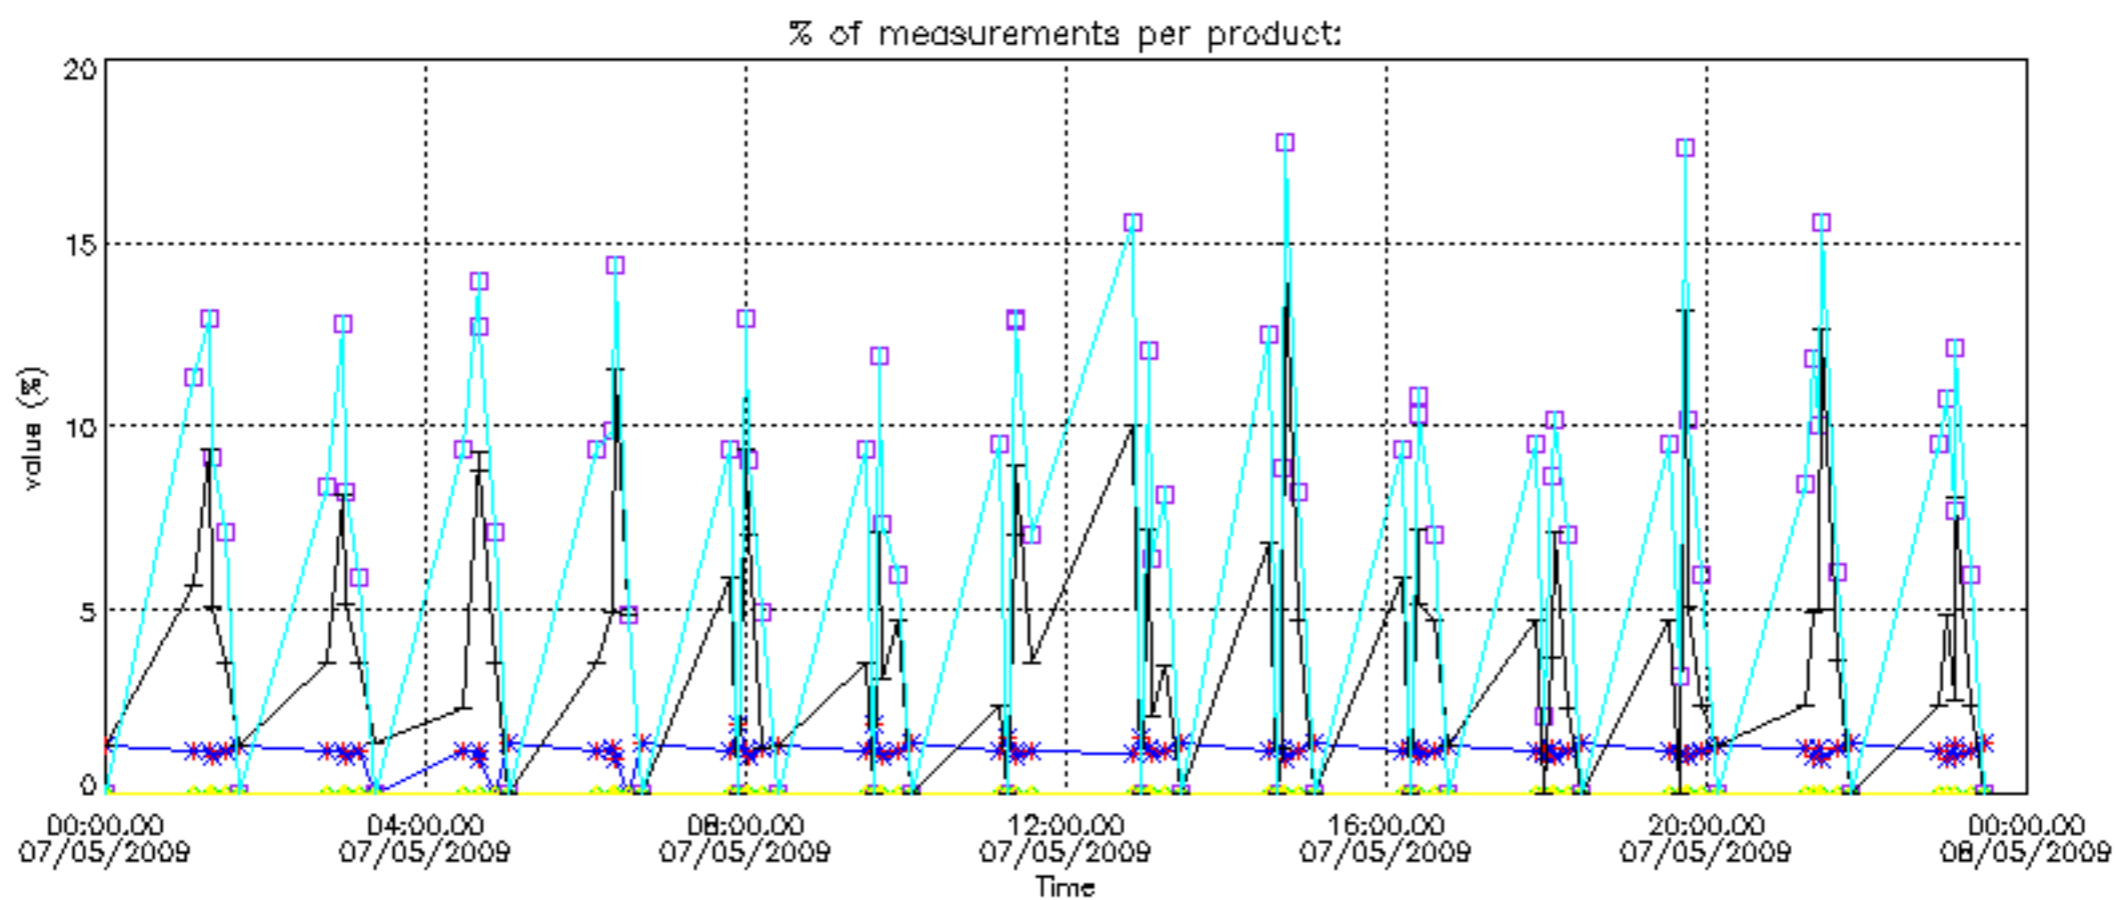

Percentage of cosmic ray hits per profile

Percentage of datation errors per profile