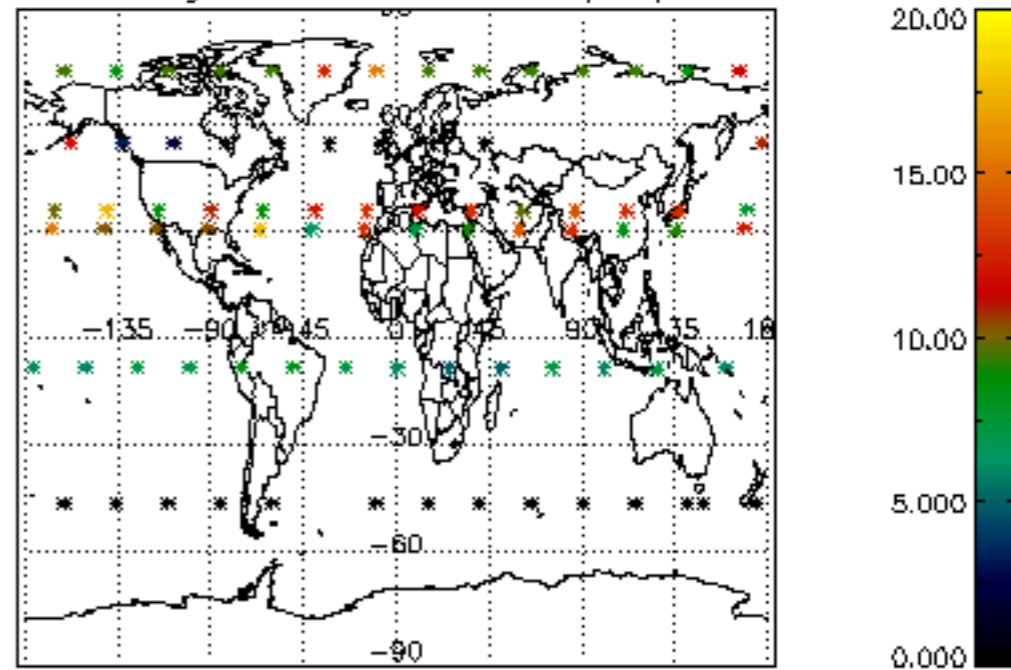

Percentage of saturation errors per profile