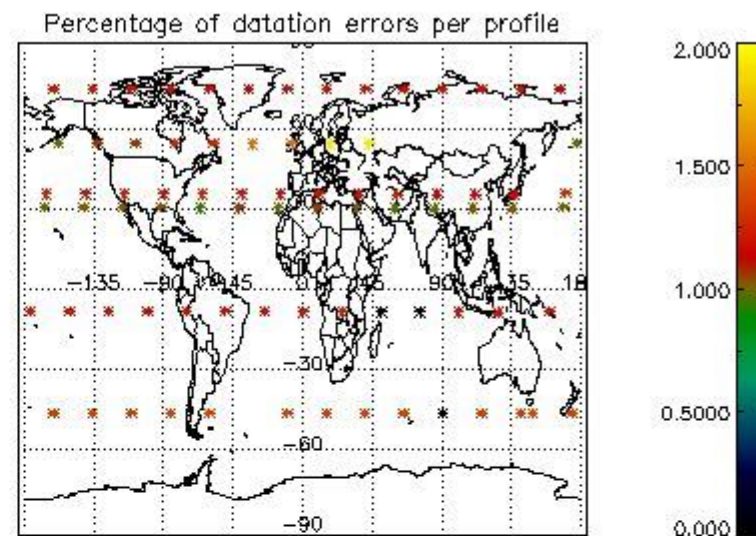

Percentage of datation errors per profile

Percentage of star falling outside central band per profile

Percentage of saturation errors per profile

4.2.2 Plot level 1 quality information per product (world map): ENVISAT DESCENDING passes