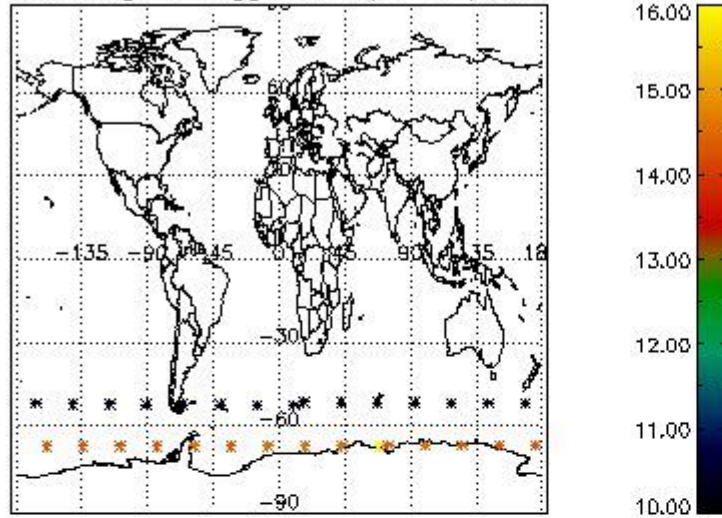

3. Quality information per product

In this section it is plotted some information contained in the Quality Summary data set of the level 2 products. Only products in dark limb conditions and without errors (error flag in the MPH set to "0") are used.

3.1 Plot quality information per product (time dependant)

3.2 Plot quality information per product (world map)

Percentage of flagged data per O3 profile

Percentage of flagged data per H2O profile

Percentage of flagged data per NO2 profile