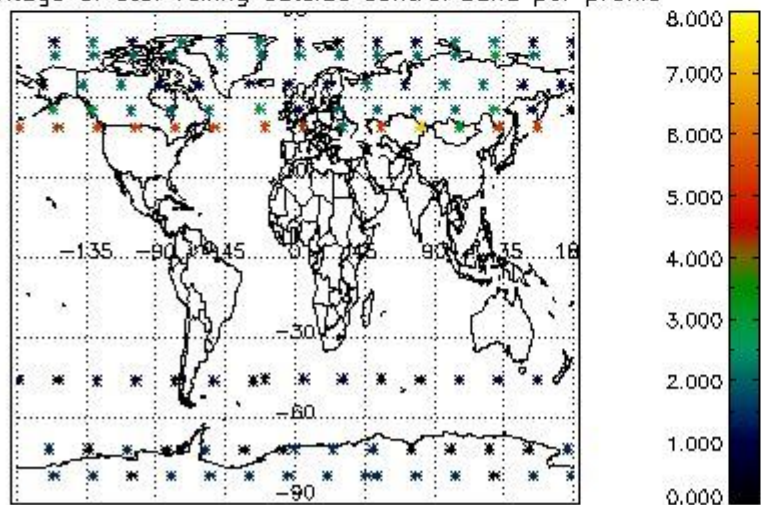

Percentage of star falling outside central band per profile