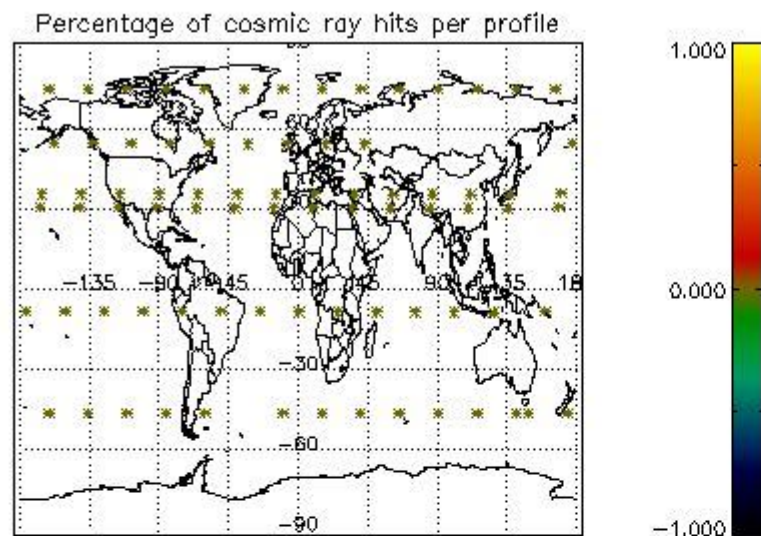

Percentage of datation errors per profile

Percentage of star falling outside central band per profile

Percentage of saturation errors per profile

4.2.2 Plot level 1 quality information per product (world map): ENVISAT DESCENDING passes