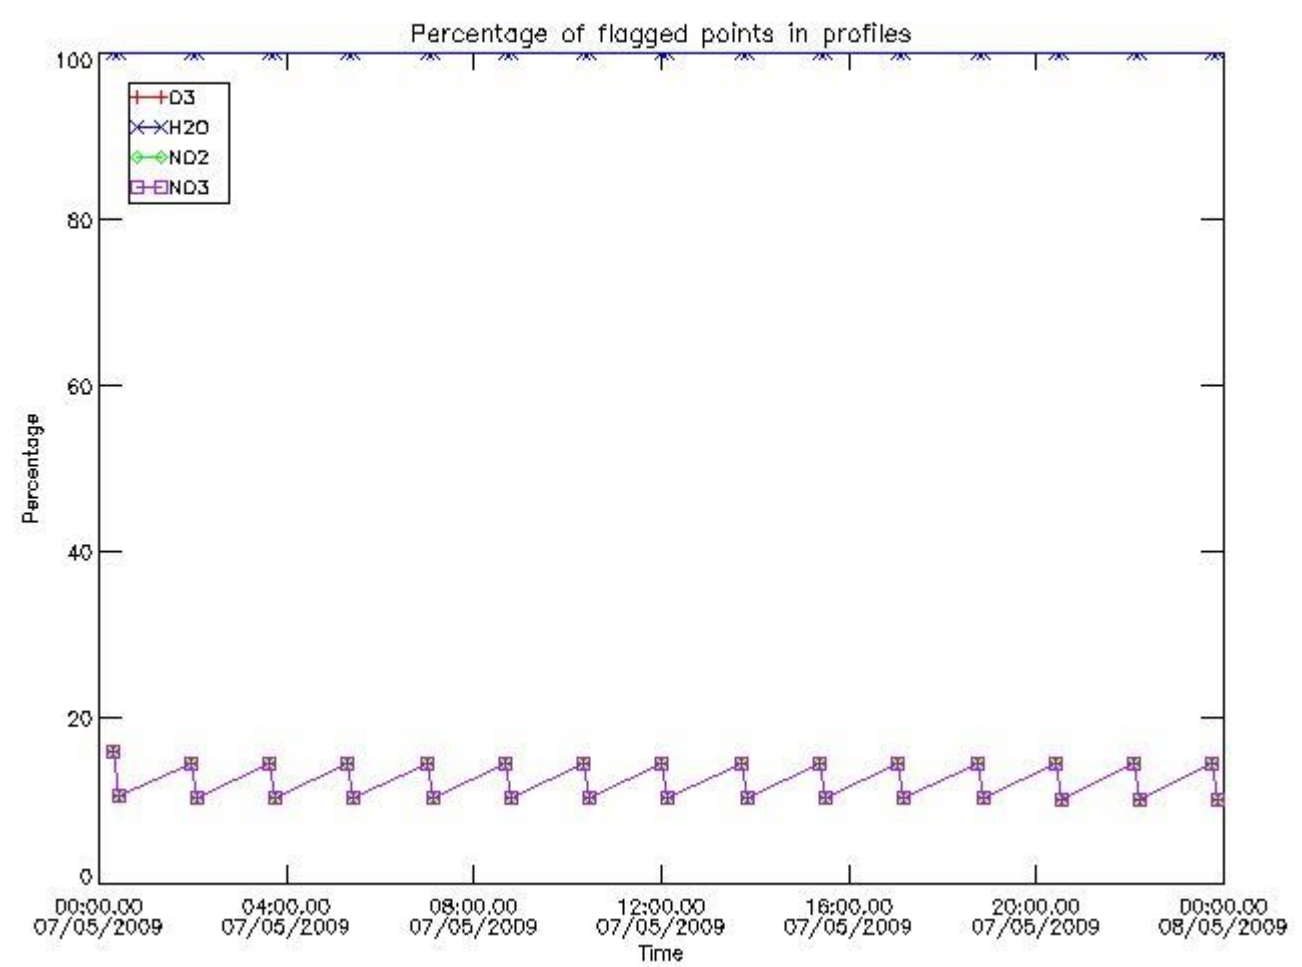

3. Quality information per product

In this section it is plotted some information contained in the Quality Summary data set of the level 2 products. Only products in dark limb conditions and without errors (error flag in the MPH set to "0") are used.

3.1 Plot quality information per product (time dependant)

3.2 Plot quality information per product (world map)