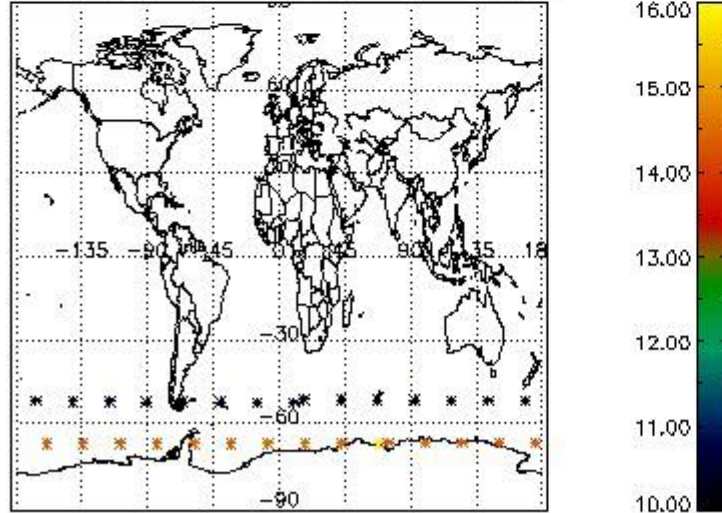

3.1 Plot quality information per product (time dependant)

3.2 Plot quality information per product (world map)

Percentage of flagged data per O3 profile

Percentage of flagged data per H2O profile

Percentage of flagged data per NO2 profile