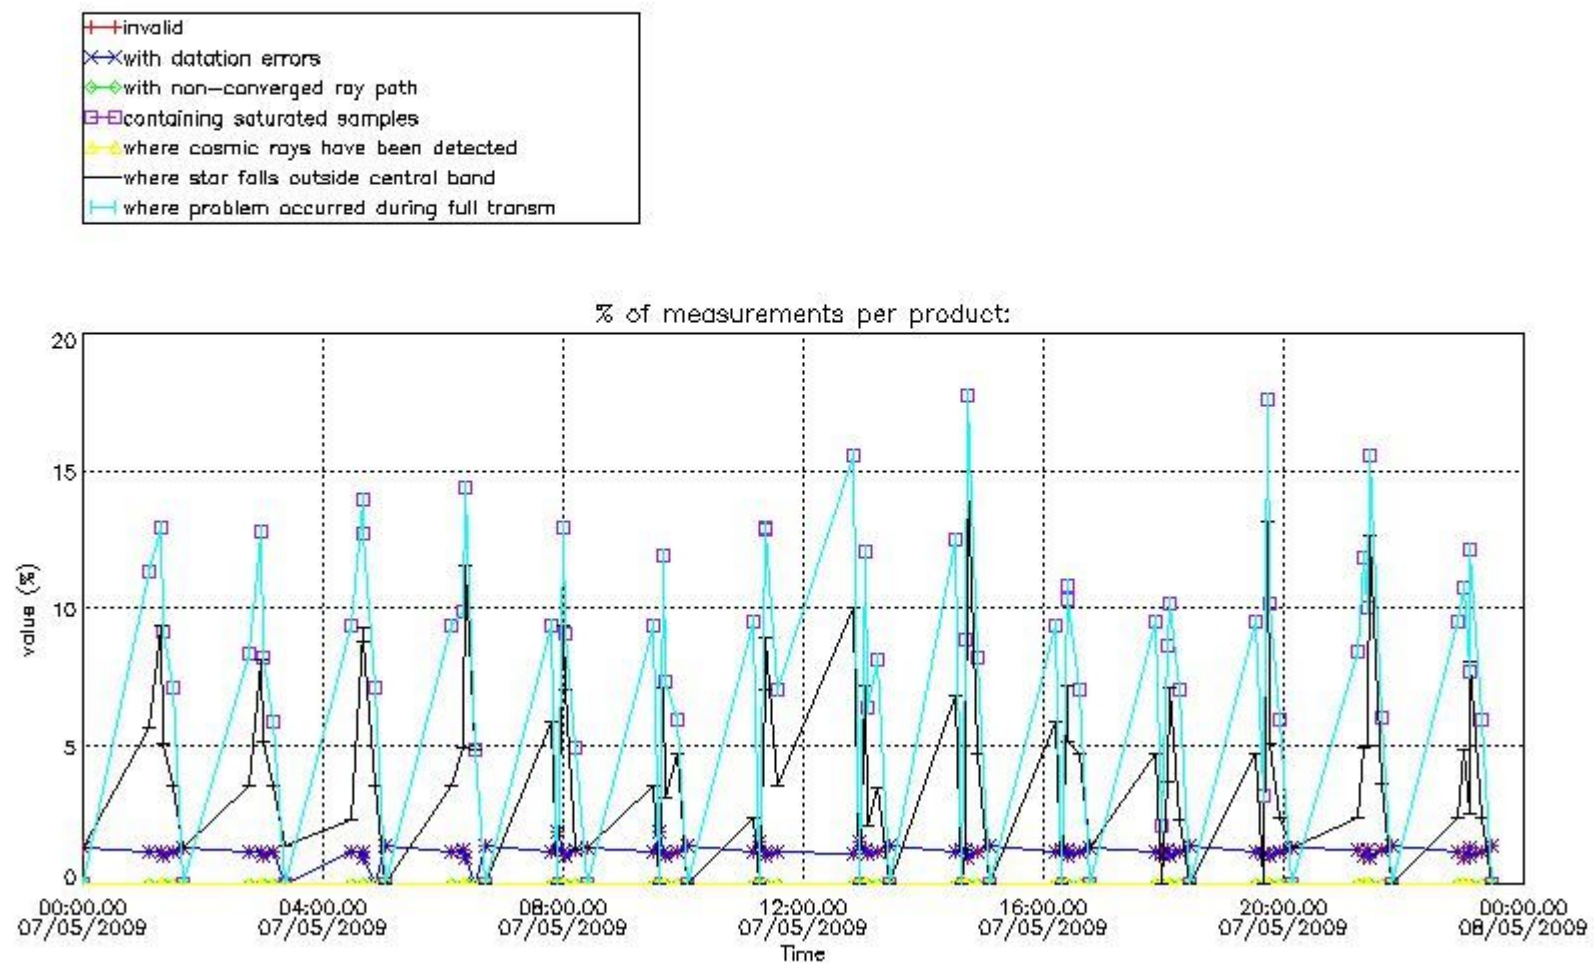

4.2 Plot quality information per product coming from level 1b processing (world map)

4.2.1 Plot level 1 quality information per product (world map): ENVISAT ASCENDING passes