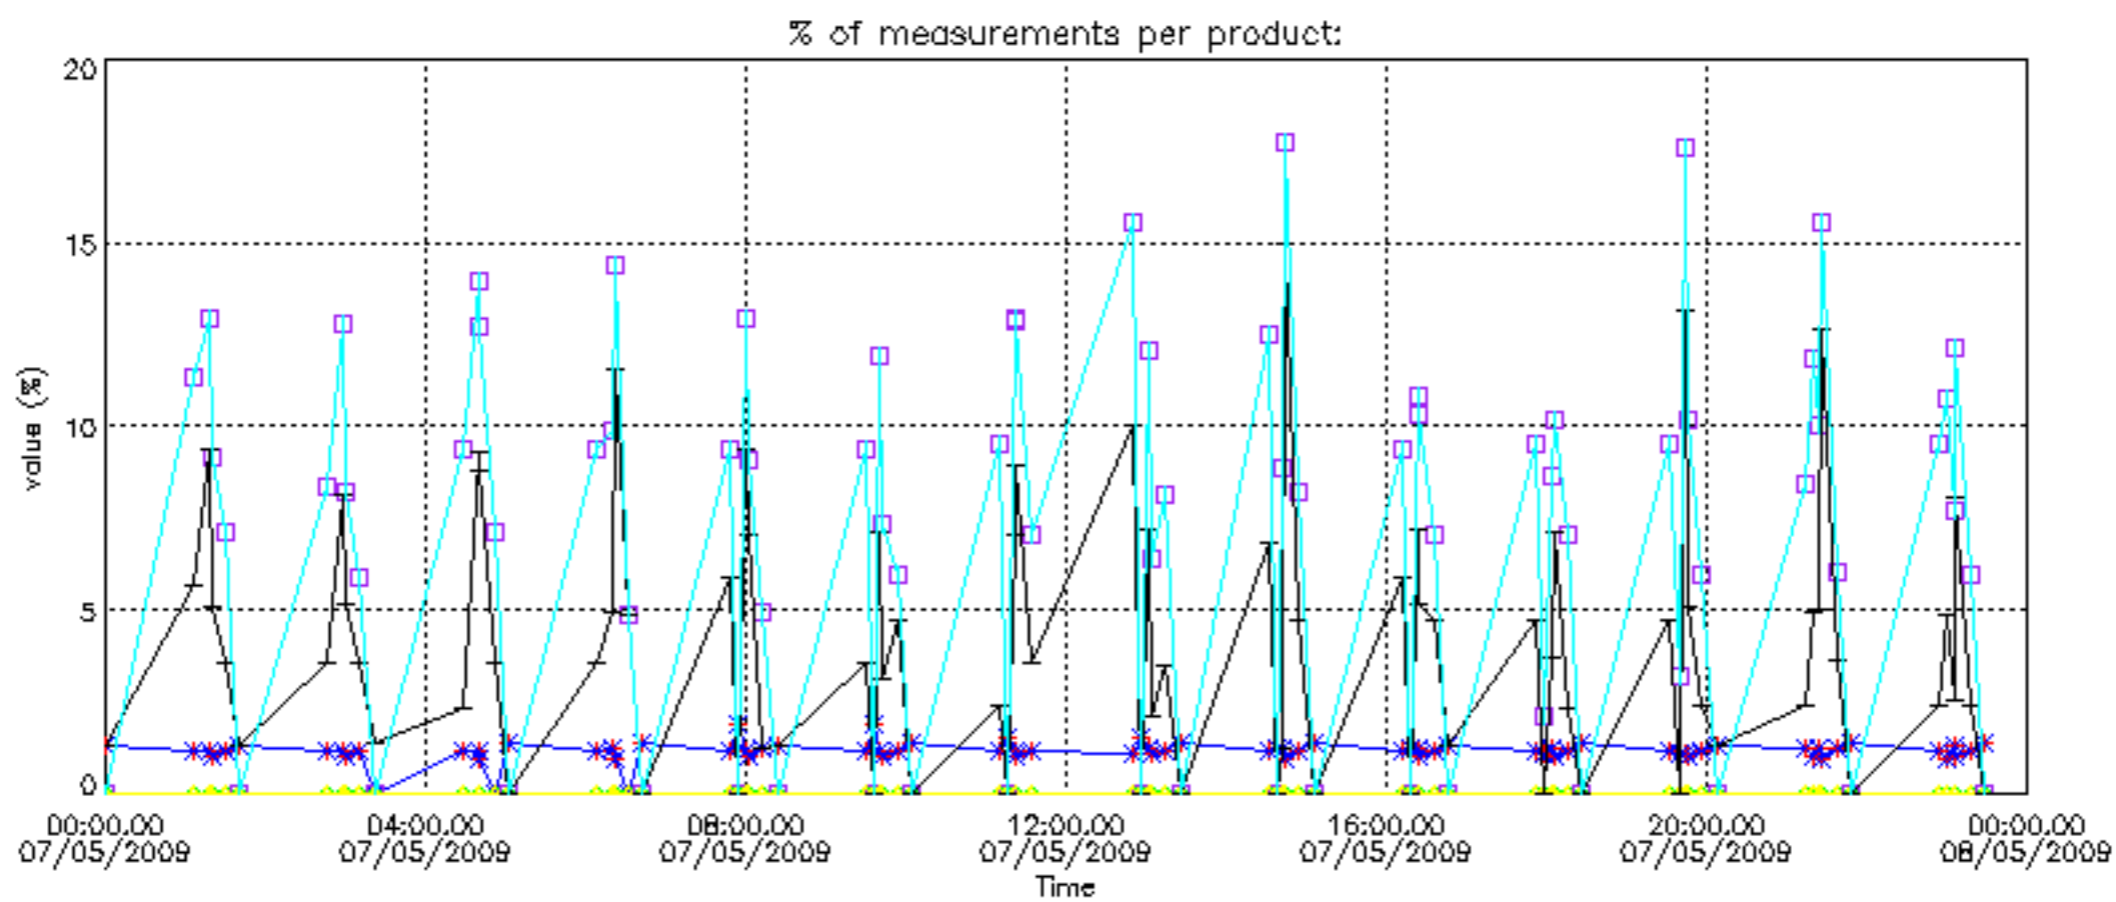

Percentage of cosmic ray hits per profile

Percentage of datation errors per profile