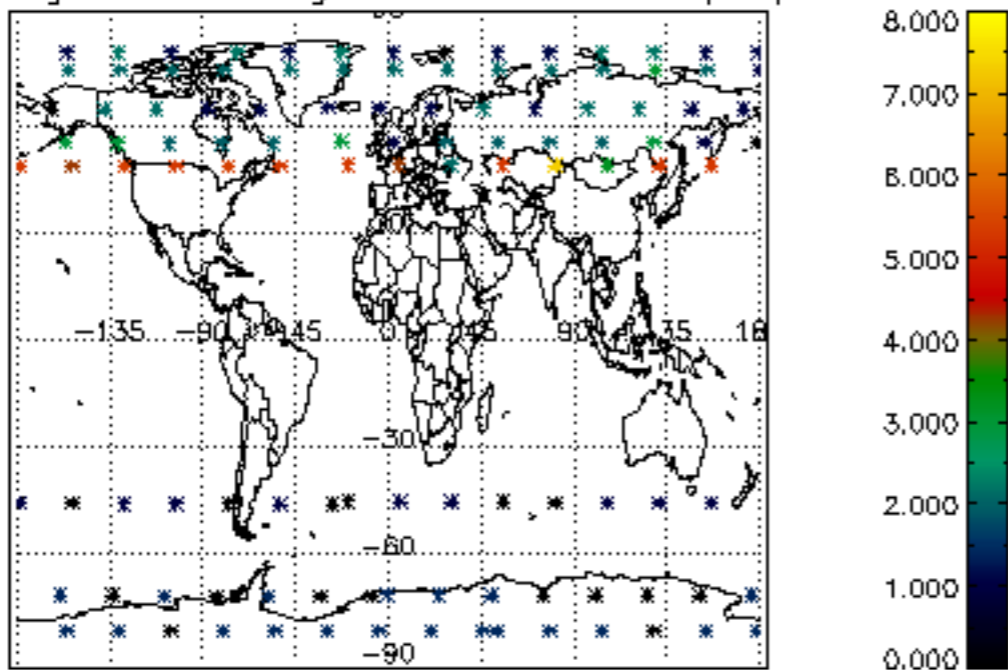

Percentage of flagged data per NO3 profile

Percentage of cosmic ray hits per profile

Percentage of datation errors per profile

Percentage of star falling outside central band per profile

Percentage of saturation errors per profile