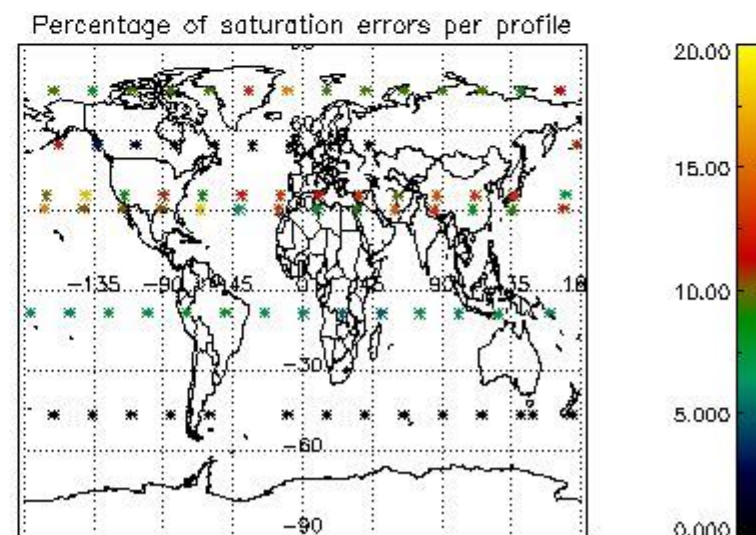

4.2 Plot quality information per product coming from level 1b processing (world map)

4.2.1 Plot level 1 quality information per product (world map): ENVISAT ASCENDING passes

Percentage of cosmic ray hits per profile

Percentage of datation errors per profile

Percentage of star falling outside central band per profile

Percentage of saturation errors per profile

4.2.2 Plot level 1 quality information per product (world map): ENVISAT DESCENDING passes

5. Trace gas profiles

5.1 Ozone statistics based on quality of products

The final quality of the products can be "measured" using the STD (Standard Deviation) attached to every point profile. This information is written to the parameter GOM_NL__2P/NL_LOCAL_SPECIES_DENSITY/o3_std of the level 2 products. The table below shows the statistics for given STD ranges.