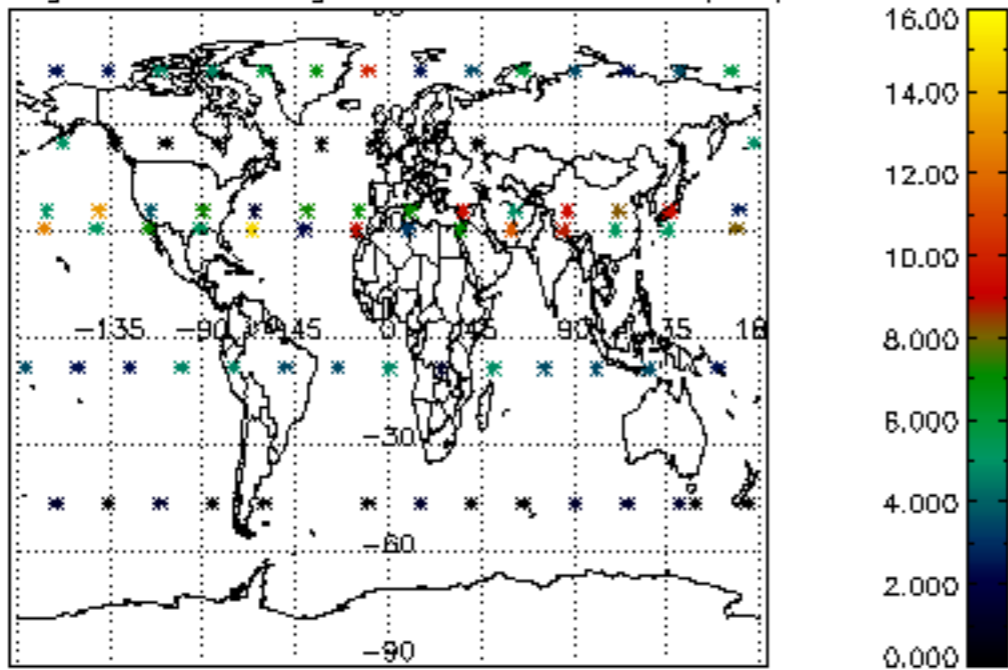

Percentage of star falling outside central band per profile