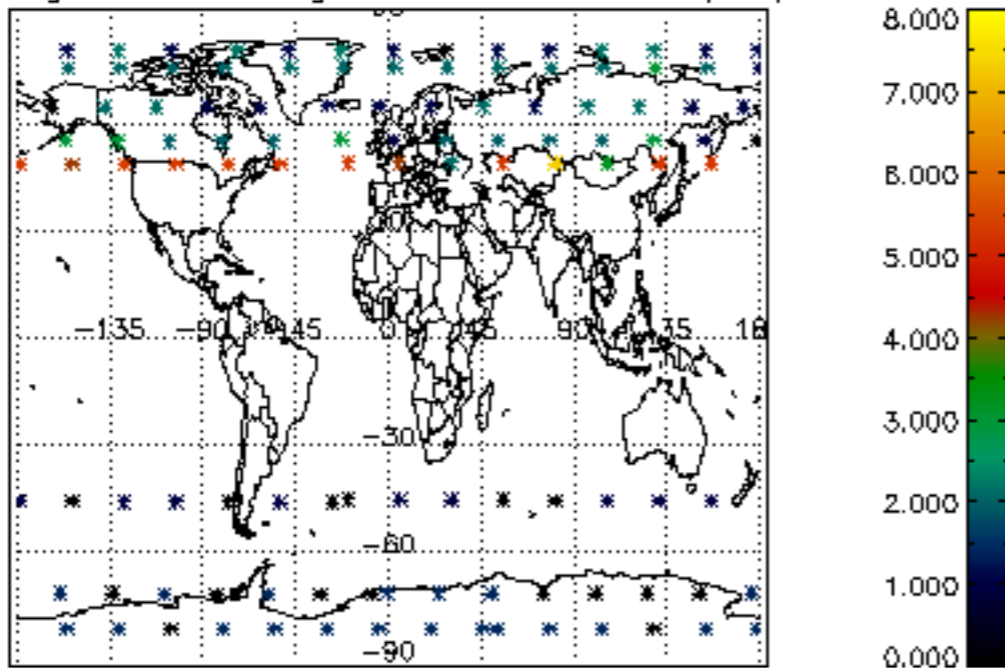

Percentage of cosmic ray hits per profile

Percentage of star falling outside central band per profile