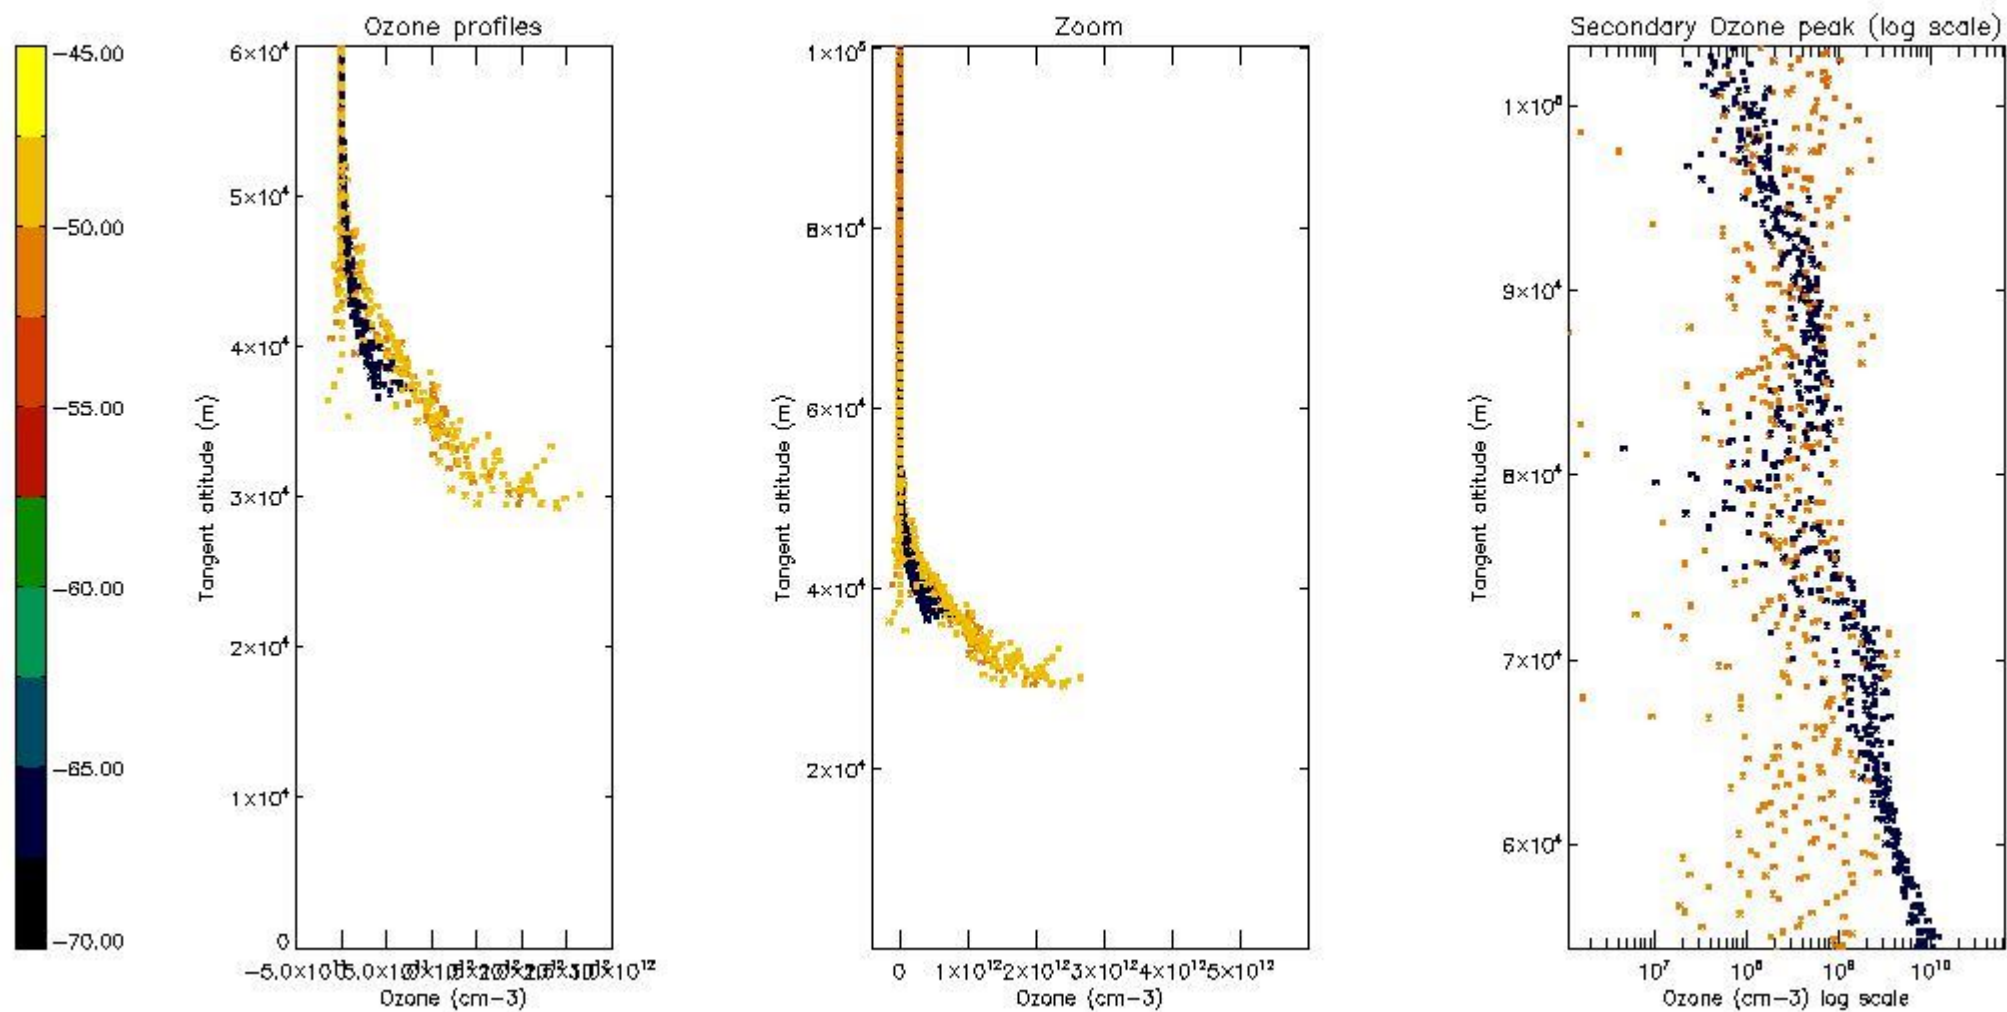

STD < 10	2
STD < 5	1

5.2 Plot ozone profiles for all STD (dark without errors)

The colorbar represents the latitude.

5.3 Plot ozone profiles where STD < 20% (dark without errors)

The colorbar represents the latitude.