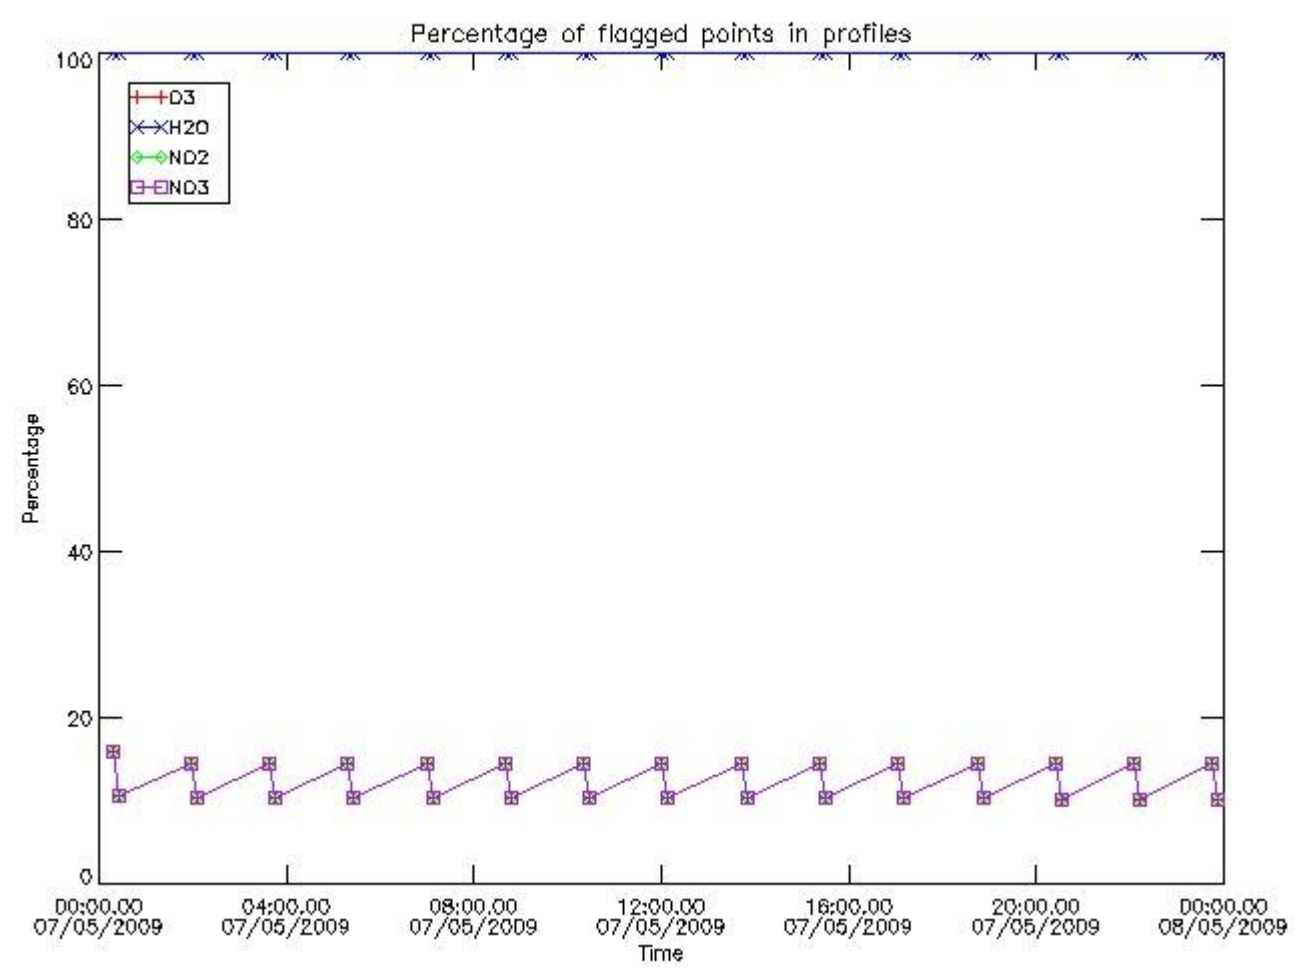

3. Quality information per product

In this section it is plotted some information contained in the Quality Summary data set of the level 2 products. Only products in dark limb conditions and without errors (error flag in the MPH set to "0") are used.

3.1 Plot quality information per product (time dependant)

3.2 Plot quality information per product (world map)