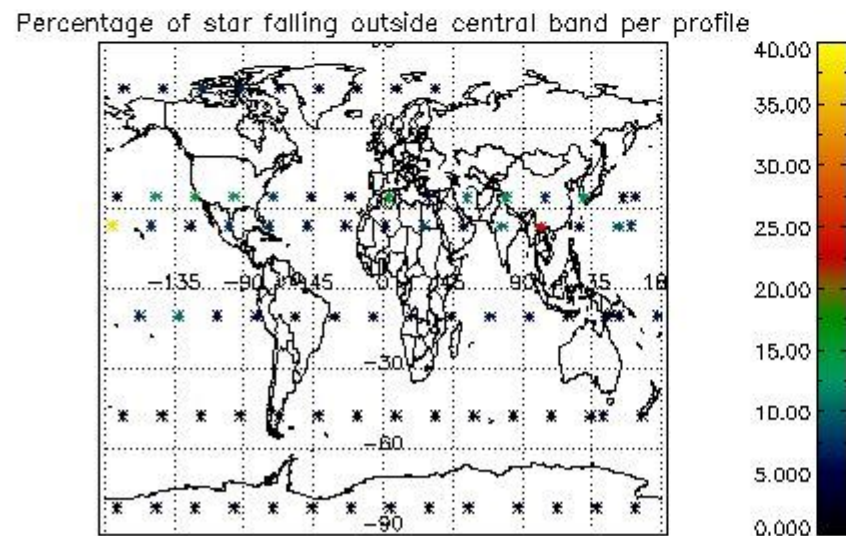

5. Trace gas profiles

5.1 Ozone statistics based on quality of products

The final quality of the products can be "measured" using the STD (Standard Deviation) attached to every point profile. This information is written to the parameter GOM_NL__2P/NL_LOCAL_SPECIES_DENSITY/o3_std of the level 2 products. The table below shows the statistics for given STD ranges.

The statistics are given with respect to the overall valid production:

- Products without fatal errors: GOM_NL__2P/MPH/PRODUCT_ERR=0
- Valid point profile: GOM_NL__2P/NL_LOCAL_SPECIES_DENSITY/pcd(0)=0

The 'Criteria' is applied to valid points of dark limb products:

- Products in dark limb illumination condition: GOM_NL__2P/NL_SUMMARY_QUALITY/obs_ill_cond=0
- Products without fatal errors: GOM_NL__2P/MPH/PRODUCT_ERR=0
- Valid point profile: GOM_NL__2P/NL_LOCAL_SPECIES_DENSITY/pcd(0)=0

So, the table below shows the percentage of dark limb and valid observations for each criteria with respect to the overall valid daily observations.

Criteria	% of total production
All STD	10.000
STD < 20	2.0000