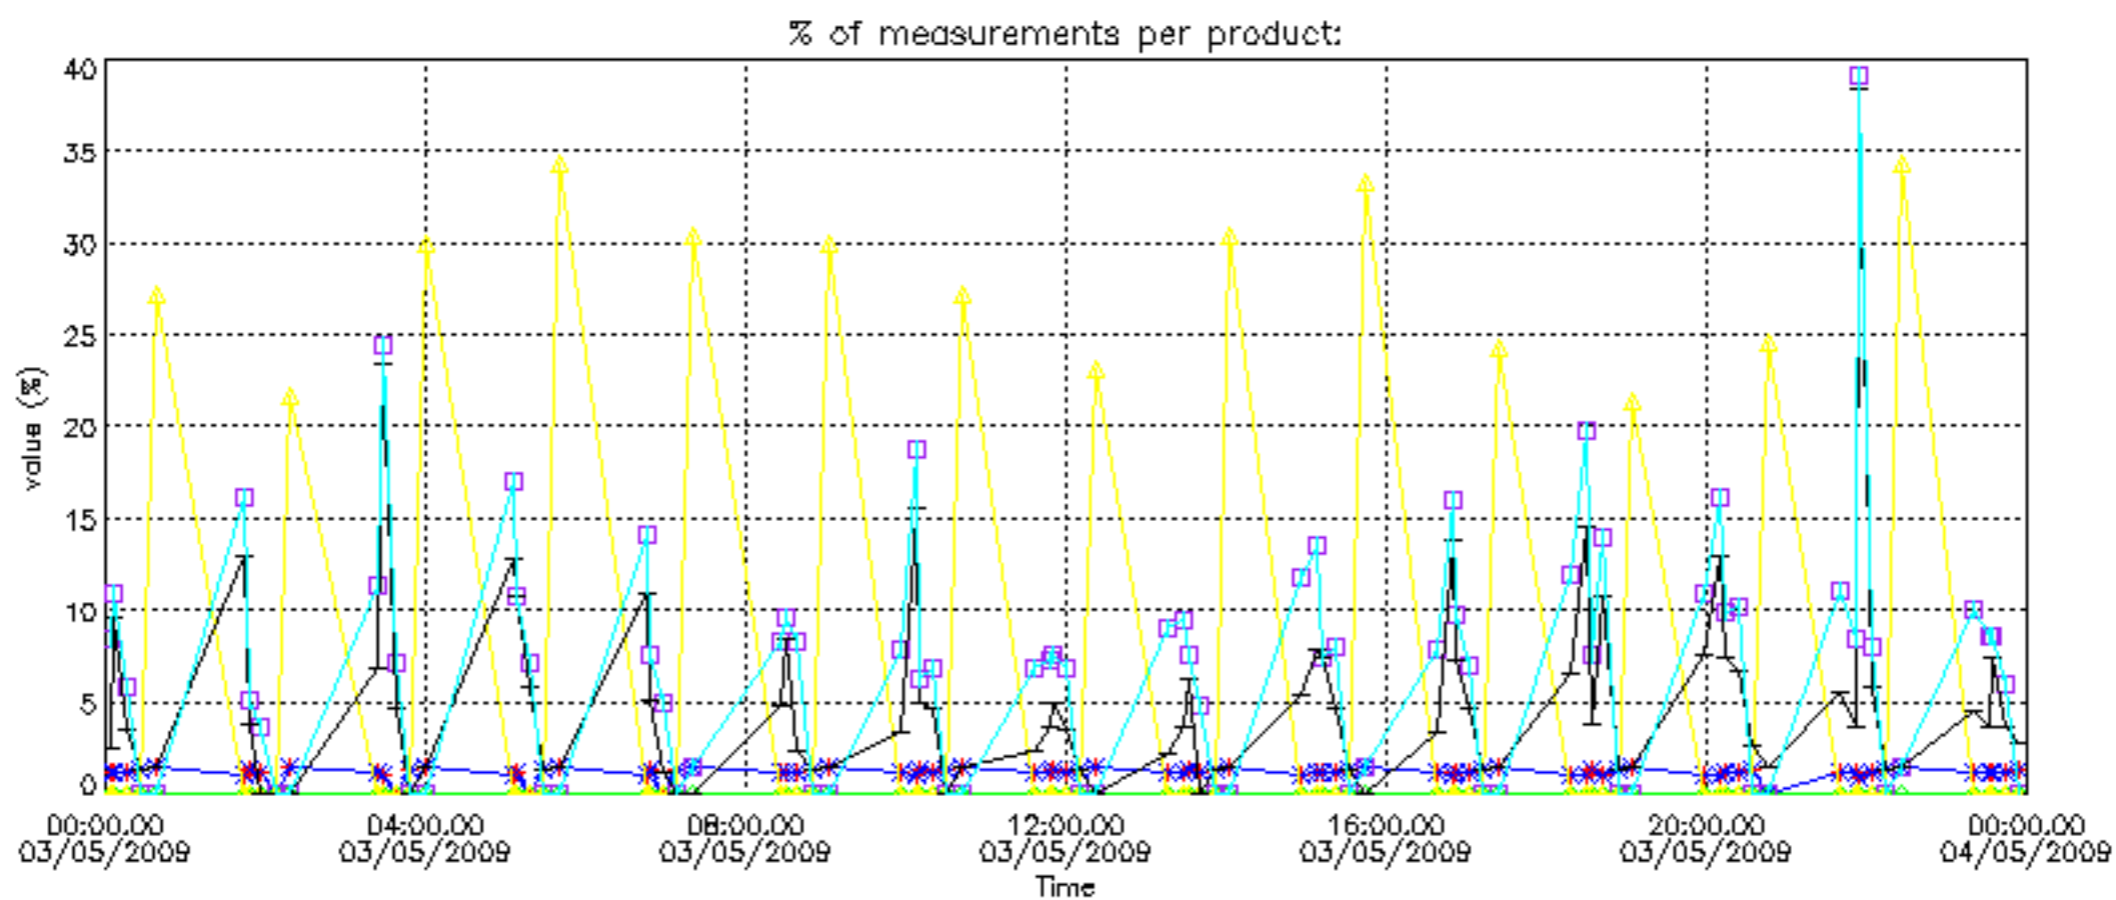

Percentage of cosmic ray hits per profile

Percentage of datation errors per profile