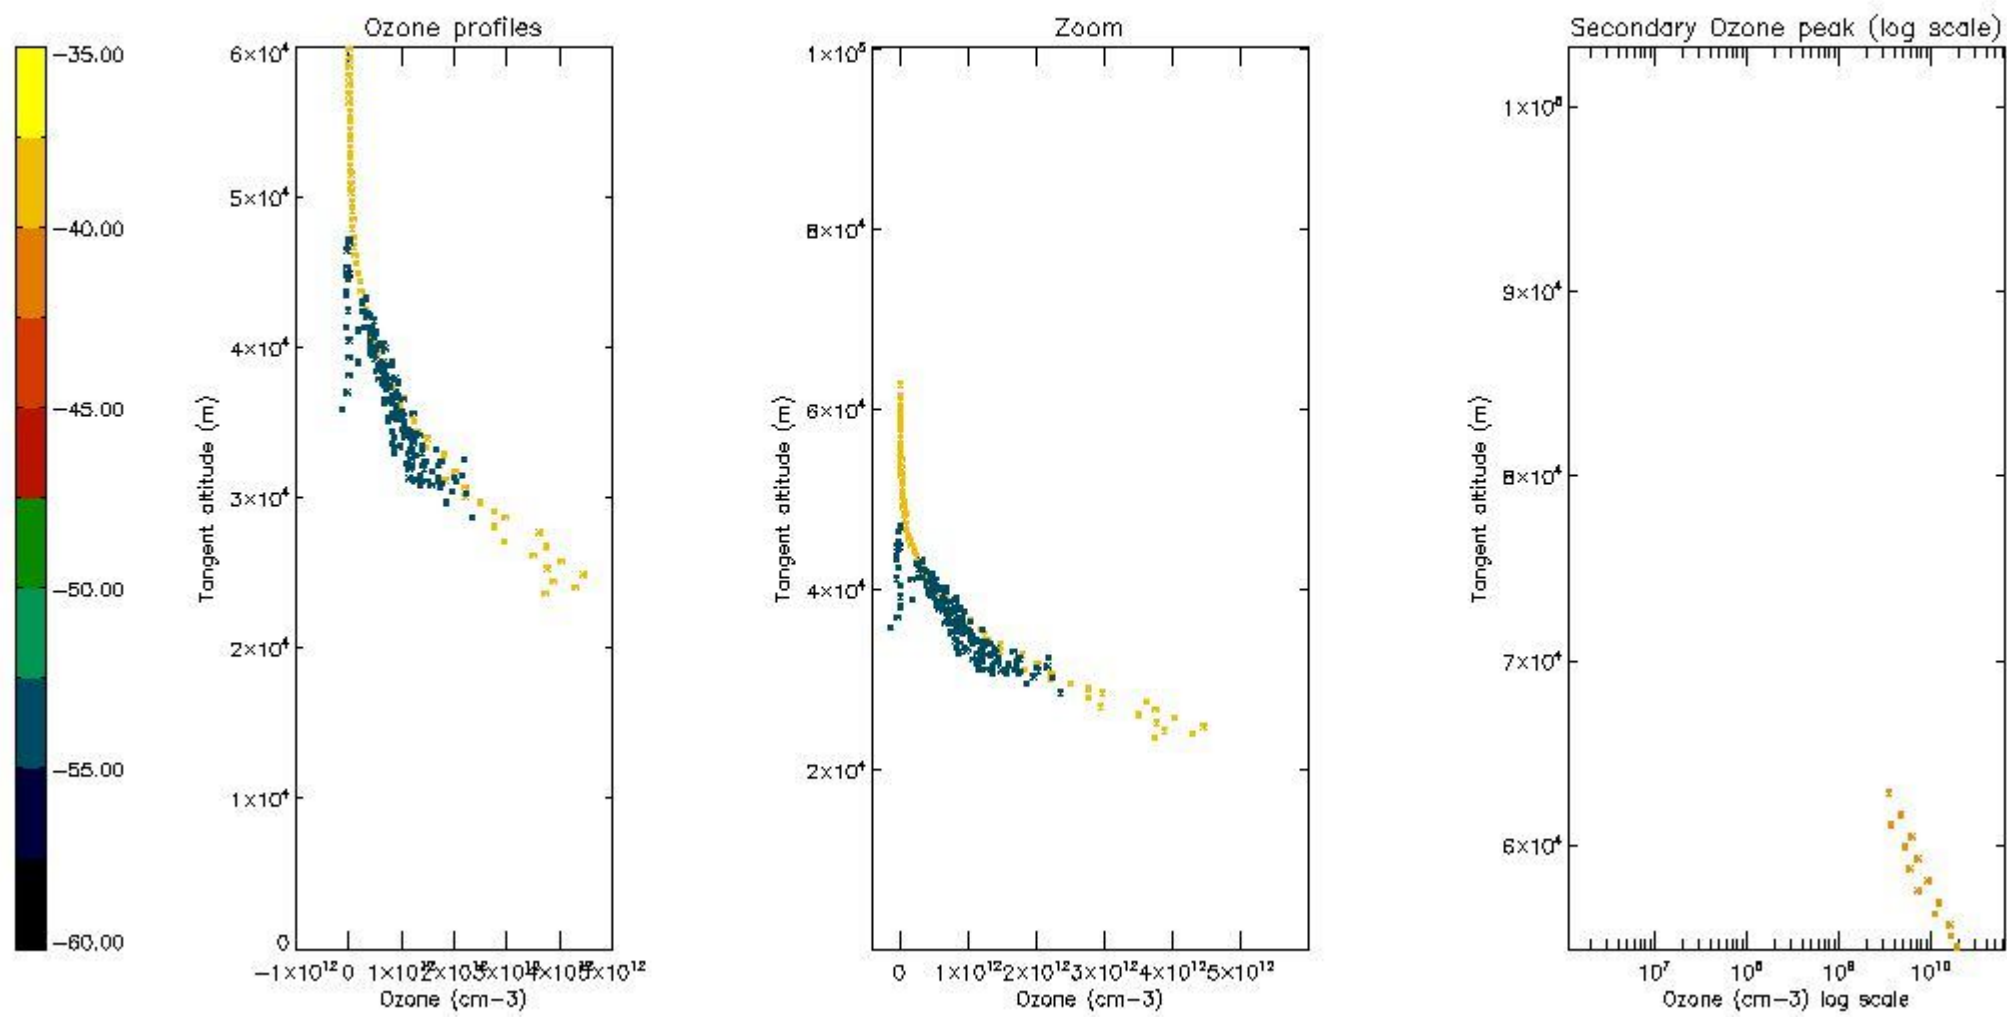

STD < 10	0.0000
STD < 5	NaN

5.2 Plot ozone profiles for all STD (dark without errors)

The colorbar represents the latitude.

5.3 Plot ozone profiles where STD < 20% (dark without errors)

The colorbar represents the latitude.