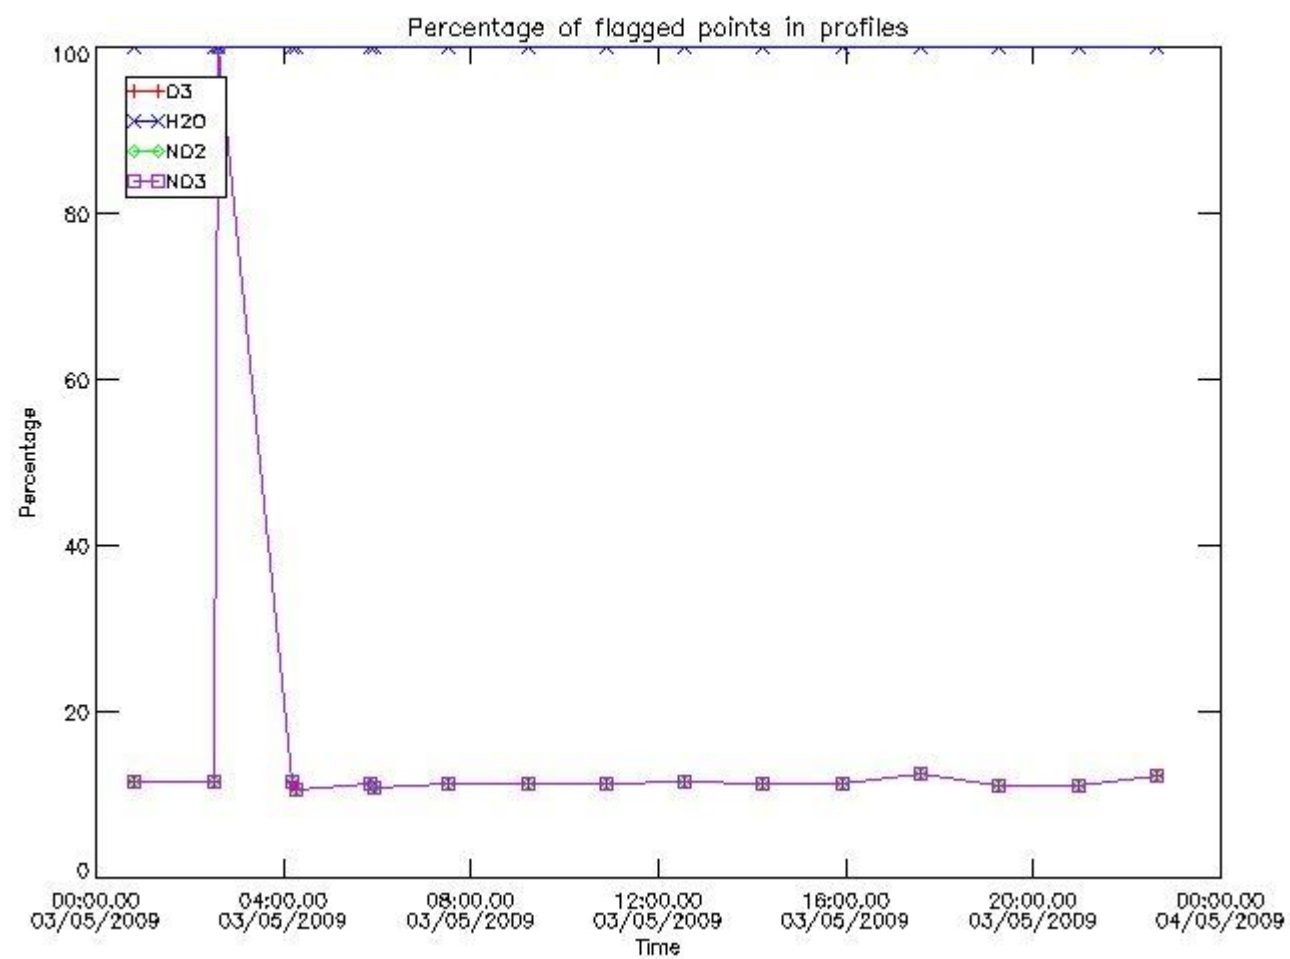

3. Quality information per product

In this section it is plotted some information contained in the Quality Summary data set of the level 2 products. Only products in dark limb conditions and without errors (error flag in the MPH set to "0") are used.

3.1 Plot quality information per product (time dependant)

3.2 Plot quality information per product (world map)