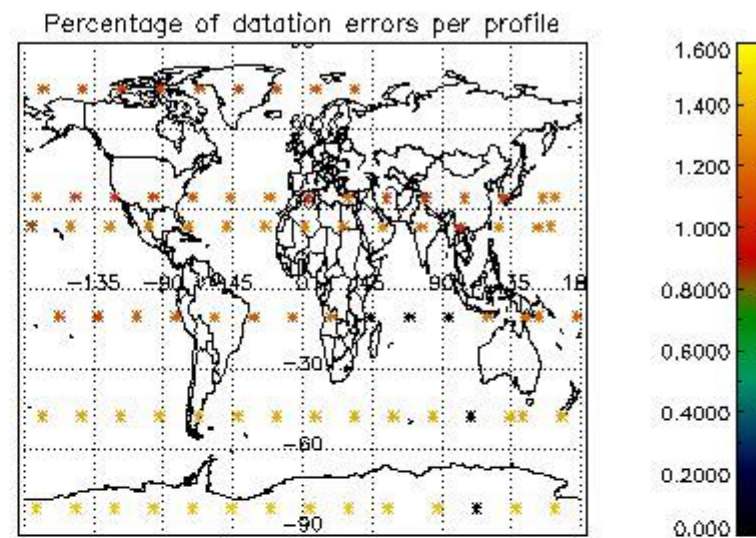

5. Trace gas profiles

5.1 Ozone statistics based on quality of products

The final quality of the products can be "measured" using the STD (Standard Deviation) attached to every point profile. This information is written to the parameter GOM_NL__2P/NL_LOCAL_SPECIES_DENSITY/o3_std of the level 2 products. The table below shows the statistics for given STD ranges.

The statistics are given with respect to the overall valid production:

- Products without fatal errors: GOM_NL__2P/MPH/PRODUCT_ERR=0
- Valid point profile: GOM_NL__2P/NL_LOCAL_SPECIES_DENSITY/pcd(0)=0

The 'Criteria' is applied to valid points of dark limb products:

- Products in dark limb illumination condition: GOM_NL__2P/NL_SUMMARY_QUALITY/obs_ill_cond=0
- Products without fatal errors: GOM_NL__2P/MPH/PRODUCT_ERR=0
- Valid point profile: GOM_NL__2P/NL_LOCAL_SPECIES_DENSITY/pcd(0)=0

So, the table below shows the percentage of dark limb and valid observations for each criteria with respect to the overall valid daily observations.

Criteria	% of total production
All STD	10.000
STD < 20	2.0000