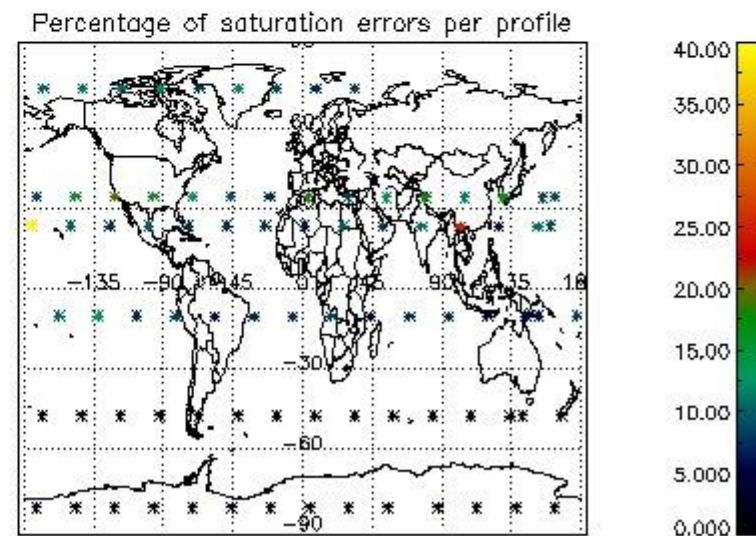

Percentage of flagged data per NO3 profile

4. Level 1 quality information per product

In this section it is plotted some information contained in the Quality Summary data set of the level 2 products that comes from the level 1b processing. Products without errors (error flag in the MPH set to "0") are used.

4.1 Plot quality information per product (time dependant) coming from level 1b processing

4.1.1 Plot level 1 quality information per product (time dependant): ENVISAT ASCENDING passes

4.1.2 Plot level 1 quality information per product (time dependant): ENVI SAT DESCENDING passes

4.2 Plot quality information per product coming from level 1b processing (world map)

4.2.1 Plot level 1 quality information per product (world map): ENVISAT ASCENDING passes

4.2.2 Plot level 1 quality information per product (world map): ENVISAT DESCENDING passes