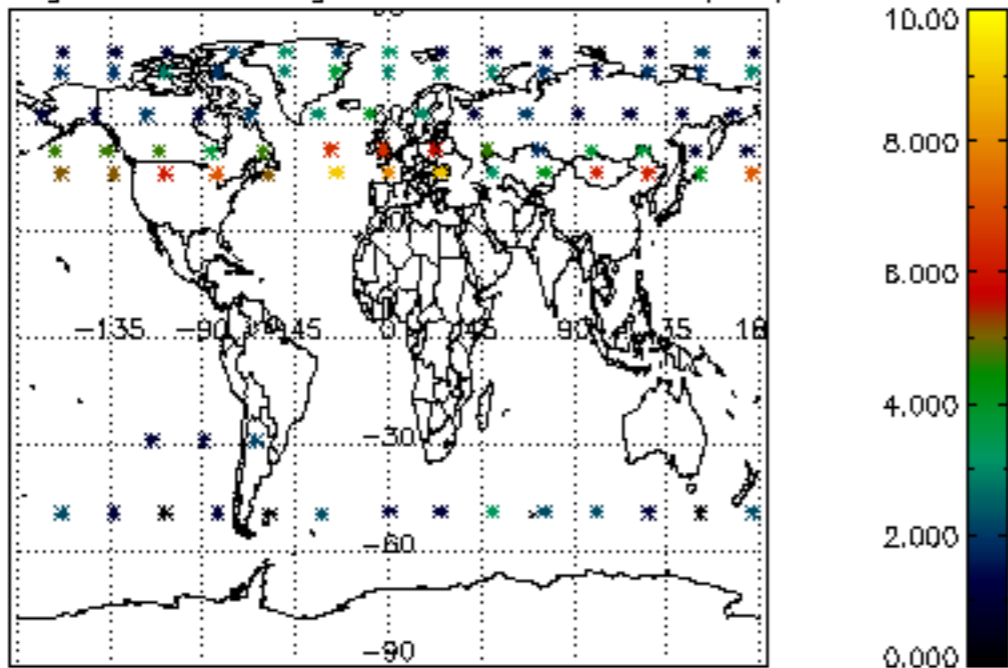

Percentage of cosmic ray hits per profile

Percentage of star falling outside central band per profile