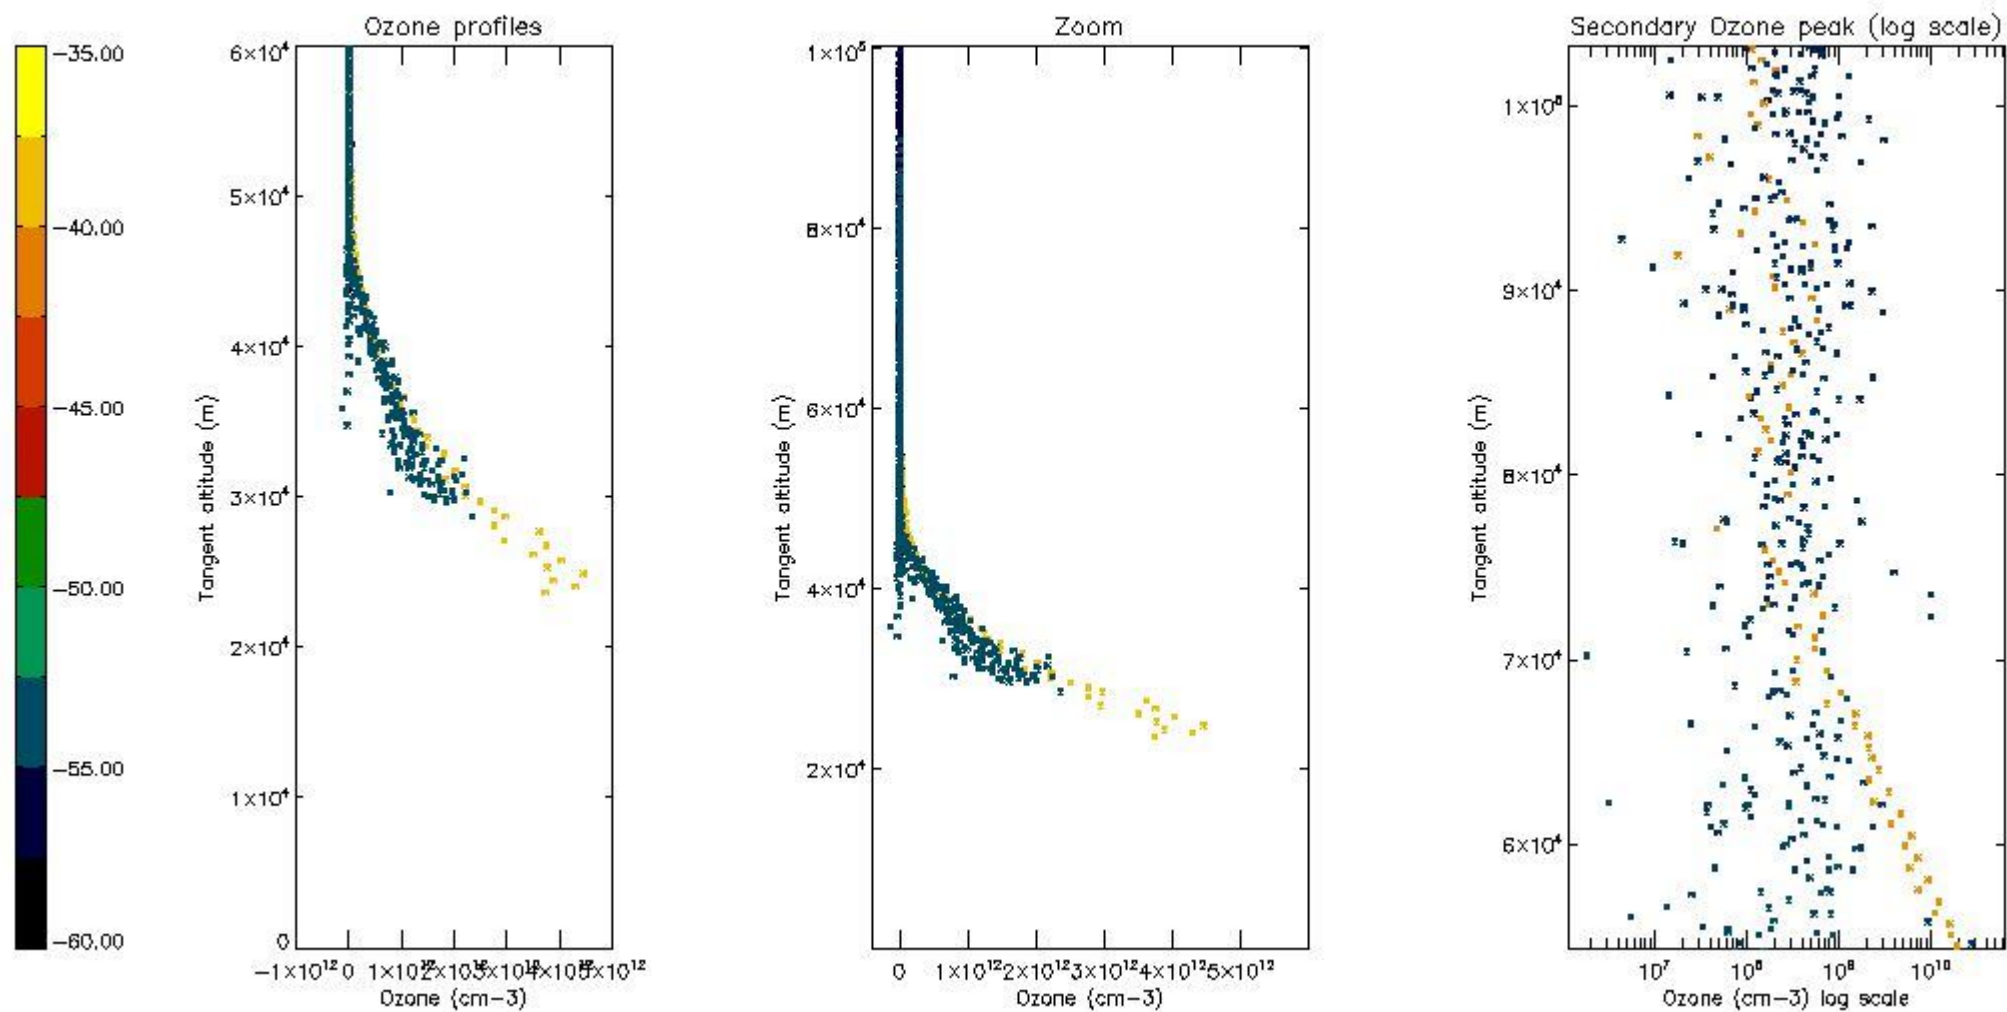

STD < 10	0.0000
STD < 5	NaN

5.2 Plot ozone profiles for all STD (dark without errors)

The colorbar represents the latitude.

5.3 Plot ozone profiles where STD < 20% (dark without errors)

The colorbar represents the latitude.