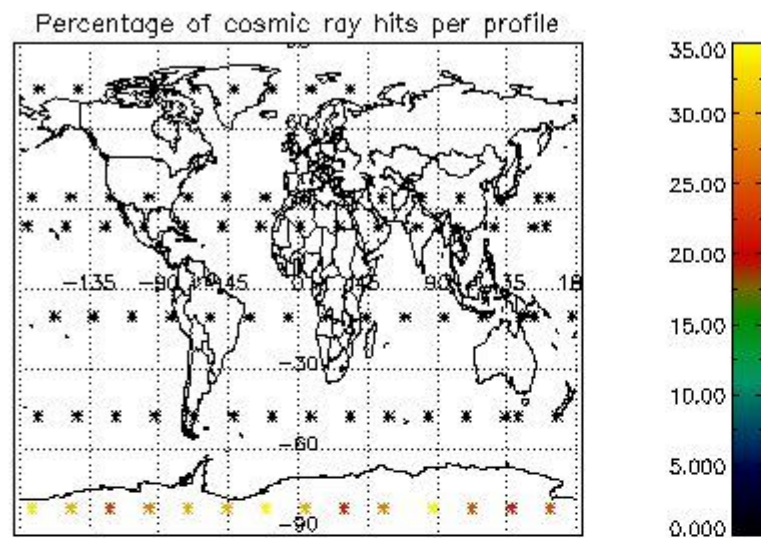

4.2.2 Plot level 1 quality information per product (world map): ENVISAT DESCENDING passes

5. Trace gas profiles

5.1 Ozone statistics based on quality of products

The final quality of the products can be "measured" using the STD (Standard Deviation) attached to every point profile. This information is written to the parameter GOM_NL__2P/NL_LOCAL_SPECIES_DENSITY/o3_std of the level 2 products. The table below shows the statistics for given STD ranges.

The statistics are given with respect to the overall valid production:

- Products without fatal errors: GOM_NL__2P/MPH/PRODUCT_ERR=0
- Valid point profile: GOM_NL__2P/NL_LOCAL_SPECIES_DENSITY/pcd(0)=0

The 'Criteria' is applied to valid points of dark limb products:

- Products in dark limb illumination condition: GOM_NL__2P/NL_SUMMARY_QUALITY/obs_ill_cond=0
- Products without fatal errors: GOM_NL__2P/MPH/PRODUCT_ERR=0
- Valid point profile: GOM_NL__2P/NL_LOCAL_SPECIES_DENSITY/pcd(0)=0

So, the table below shows the percentage of dark limb and valid observations for each criteria with respect to the overall valid daily observations.

Criteria	% of total production
All STD	10.000
STD < 20	2.0000