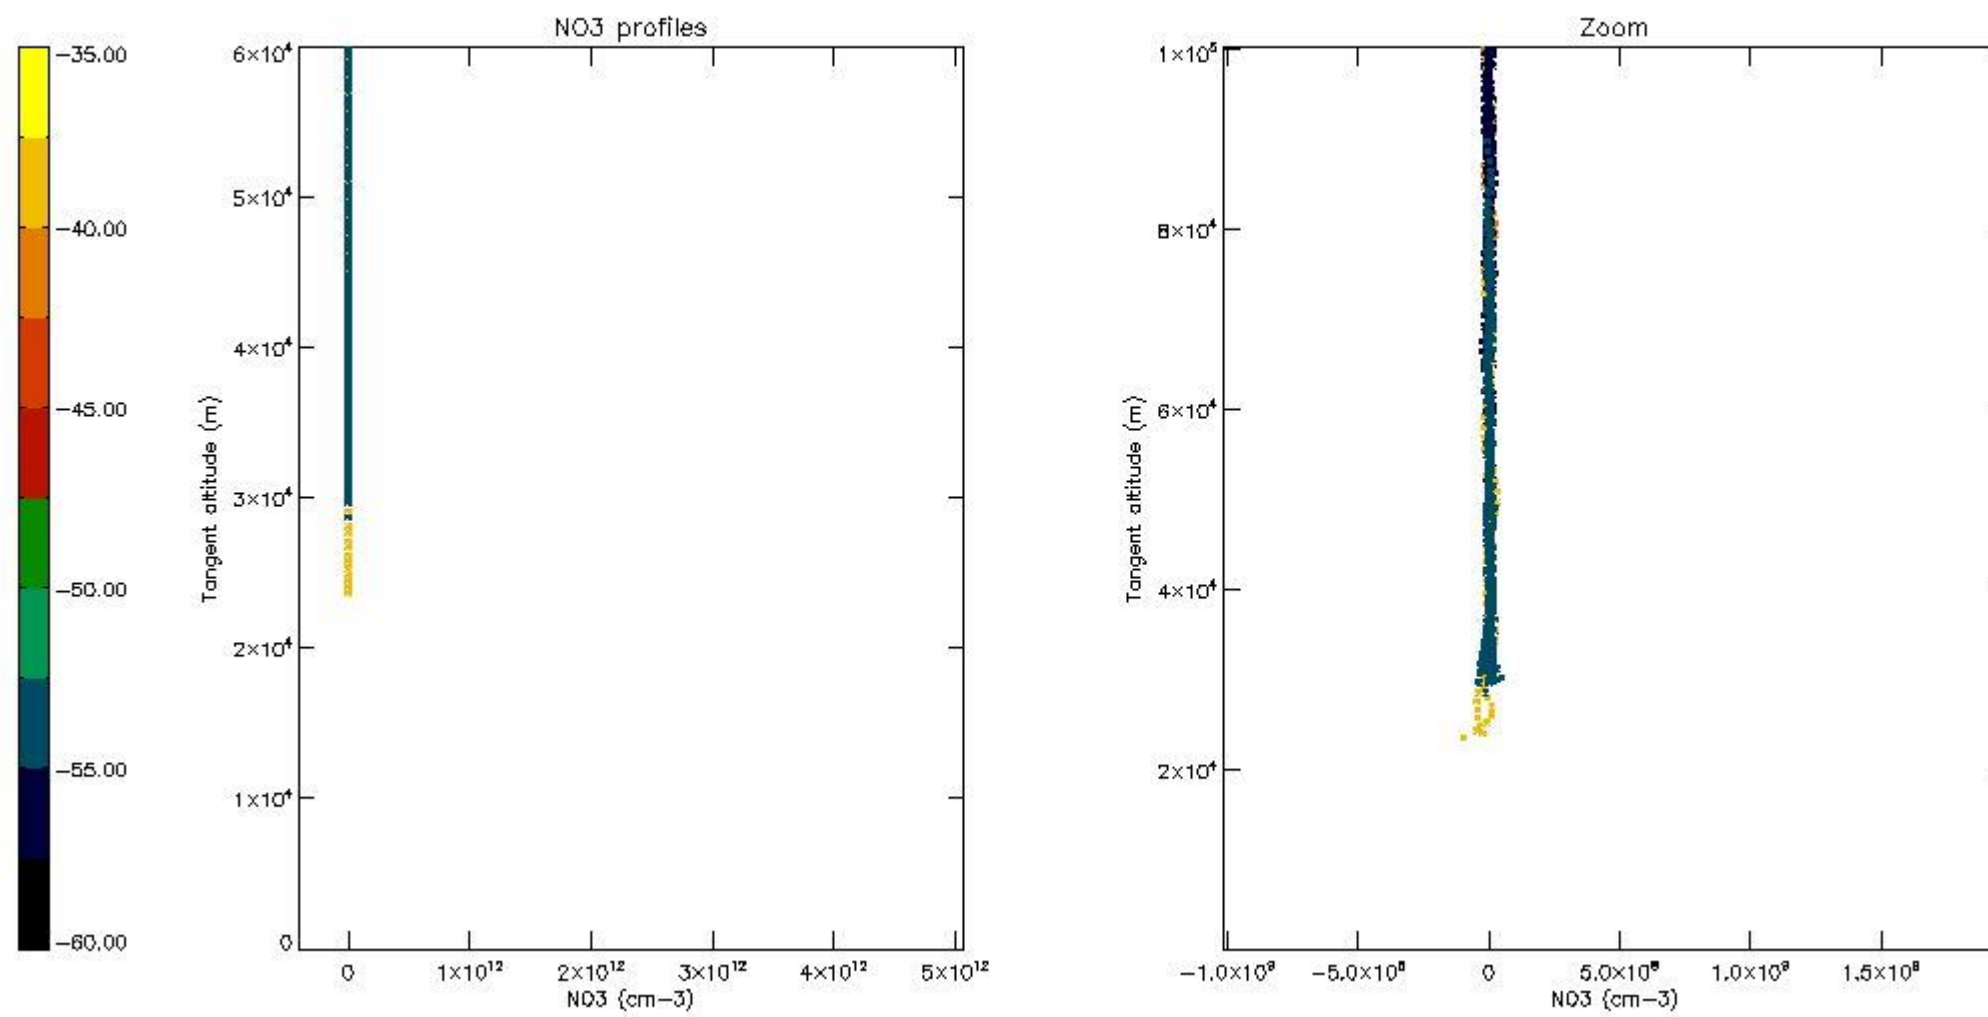

6. Auxiliary Data Files used for the production reported in section 2

The number reported in the third column indicates since which file (see list in section 2) the corresponding auxiliary file has been used. The fourth column is the date of those product files.

Type	Auxiliary Filename	Used since product	Used since product date
INST_PHYS_CHARACTERISTICS	GOM_INS_AXVIEC20091111_143220_20030716_120000_20500101_000000	1	03-MAY-2009 00:03:30
LEVEL-2_PROC_CONFIG	GOM_PR2_AXVIEC20091111_152718_20020301_000000_20500101_000000	1	03-MAY-2009 00:03:30
CROSS_SECTIONS_FILE	GOM_CRS_AXVIEC20091111_154832_20020301_000000_20500101_000000	1	03-MAY-2009 00:03:30