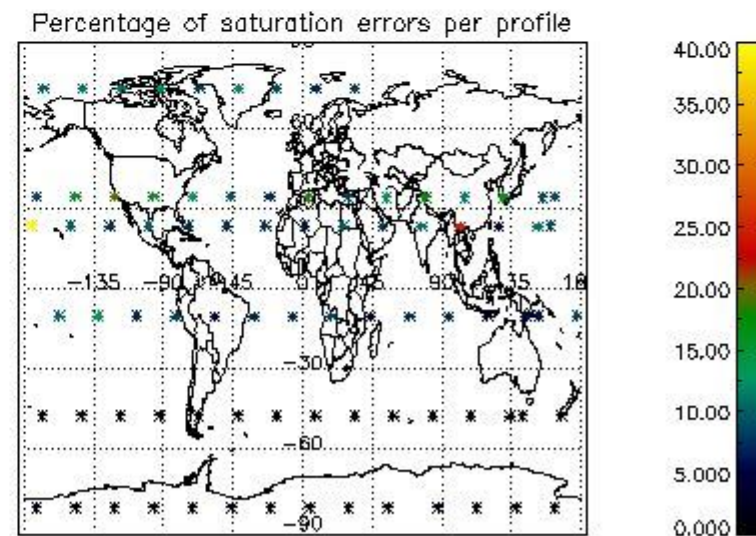

5. Trace gas profiles

5.1 Ozone statistics based on quality of products

The final quality of the products can be "measured" using the STD (Standard Deviation) attached to every point profile. This information is written to the parameter GOM_NL__2P/NL_LOCAL_SPECIES_DENSITY/o3_std of the level 2 products. The table below shows the statistics for given STD ranges.

The statistics are given with respect to the overall valid production:

- Products without fatal errors: GOM_NL__2P/MPH/PRODUCT_ERR=0
- Valid point profile: GOM_NL__2P/NL_LOCAL_SPECIES_DENSITY/pcd(0)=0

The 'Criteria' is applied to valid points of dark limb products:

- Products in dark limb illumination condition: GOM_NL__2P/NL_SUMMARY_QUALITY/obs_ill_cond=0
- Products without fatal errors: GOM_NL__2P/MPH/PRODUCT_ERR=0
- Valid point profile: GOM_NL__2P/NL_LOCAL_SPECIES_DENSITY/pcd(0)=0

So, the table below shows the percentage of dark limb and valid observations for each criteria with respect to the overall valid daily observations.

Criteria	% of total production
All STD	10.000
STD < 20	2.0000