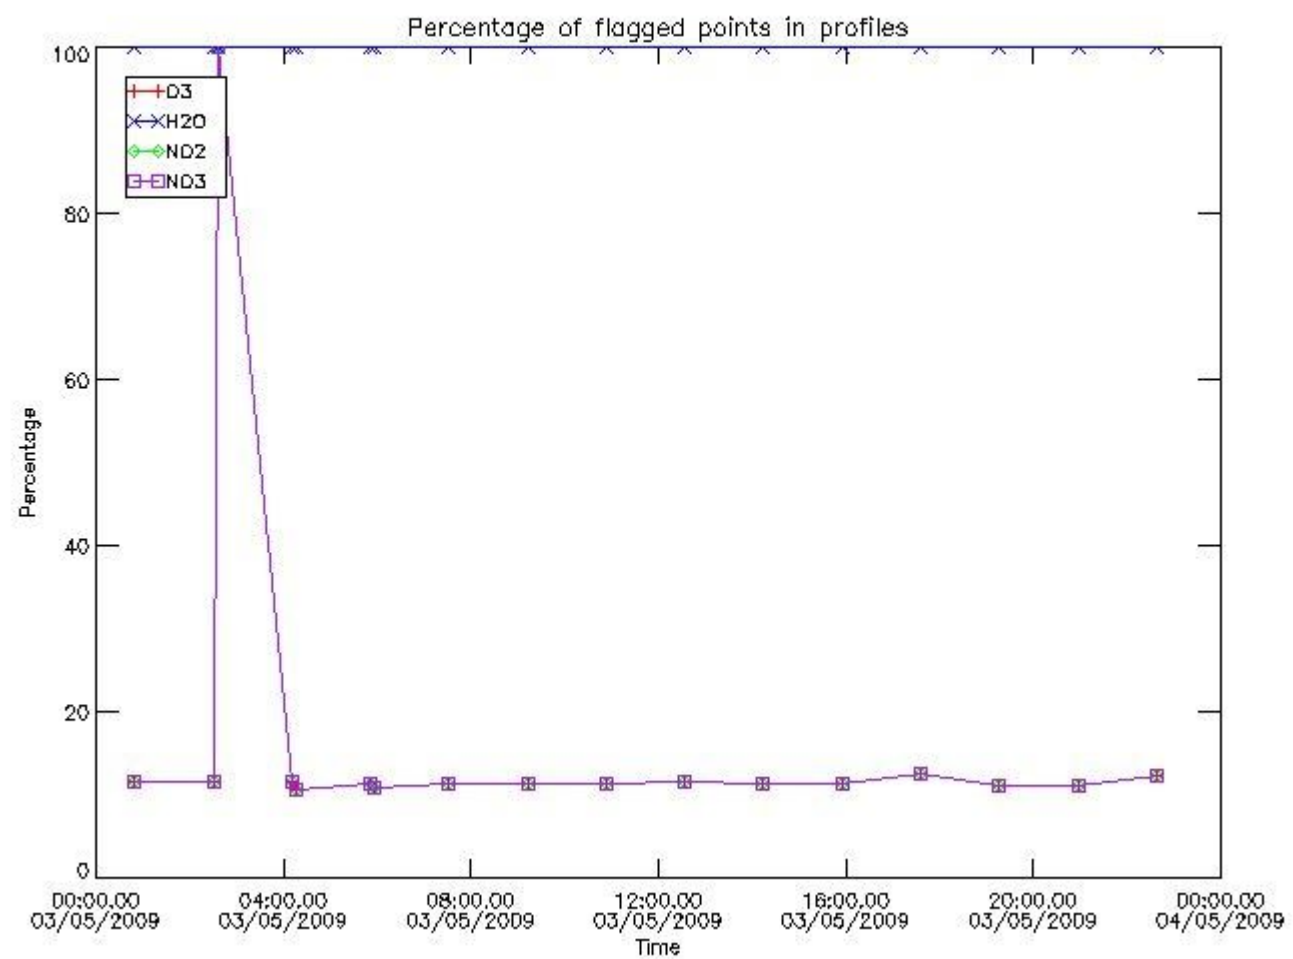

3. Quality information per product

In this section it is plotted some information contained in the Quality Summary data set of the level 2 products. Only products in dark limb conditions and without errors (error flag in the MPH set to "0") are used.

3.1 Plot quality information per product (time dependant)

3.2 Plot quality information per product (world map)