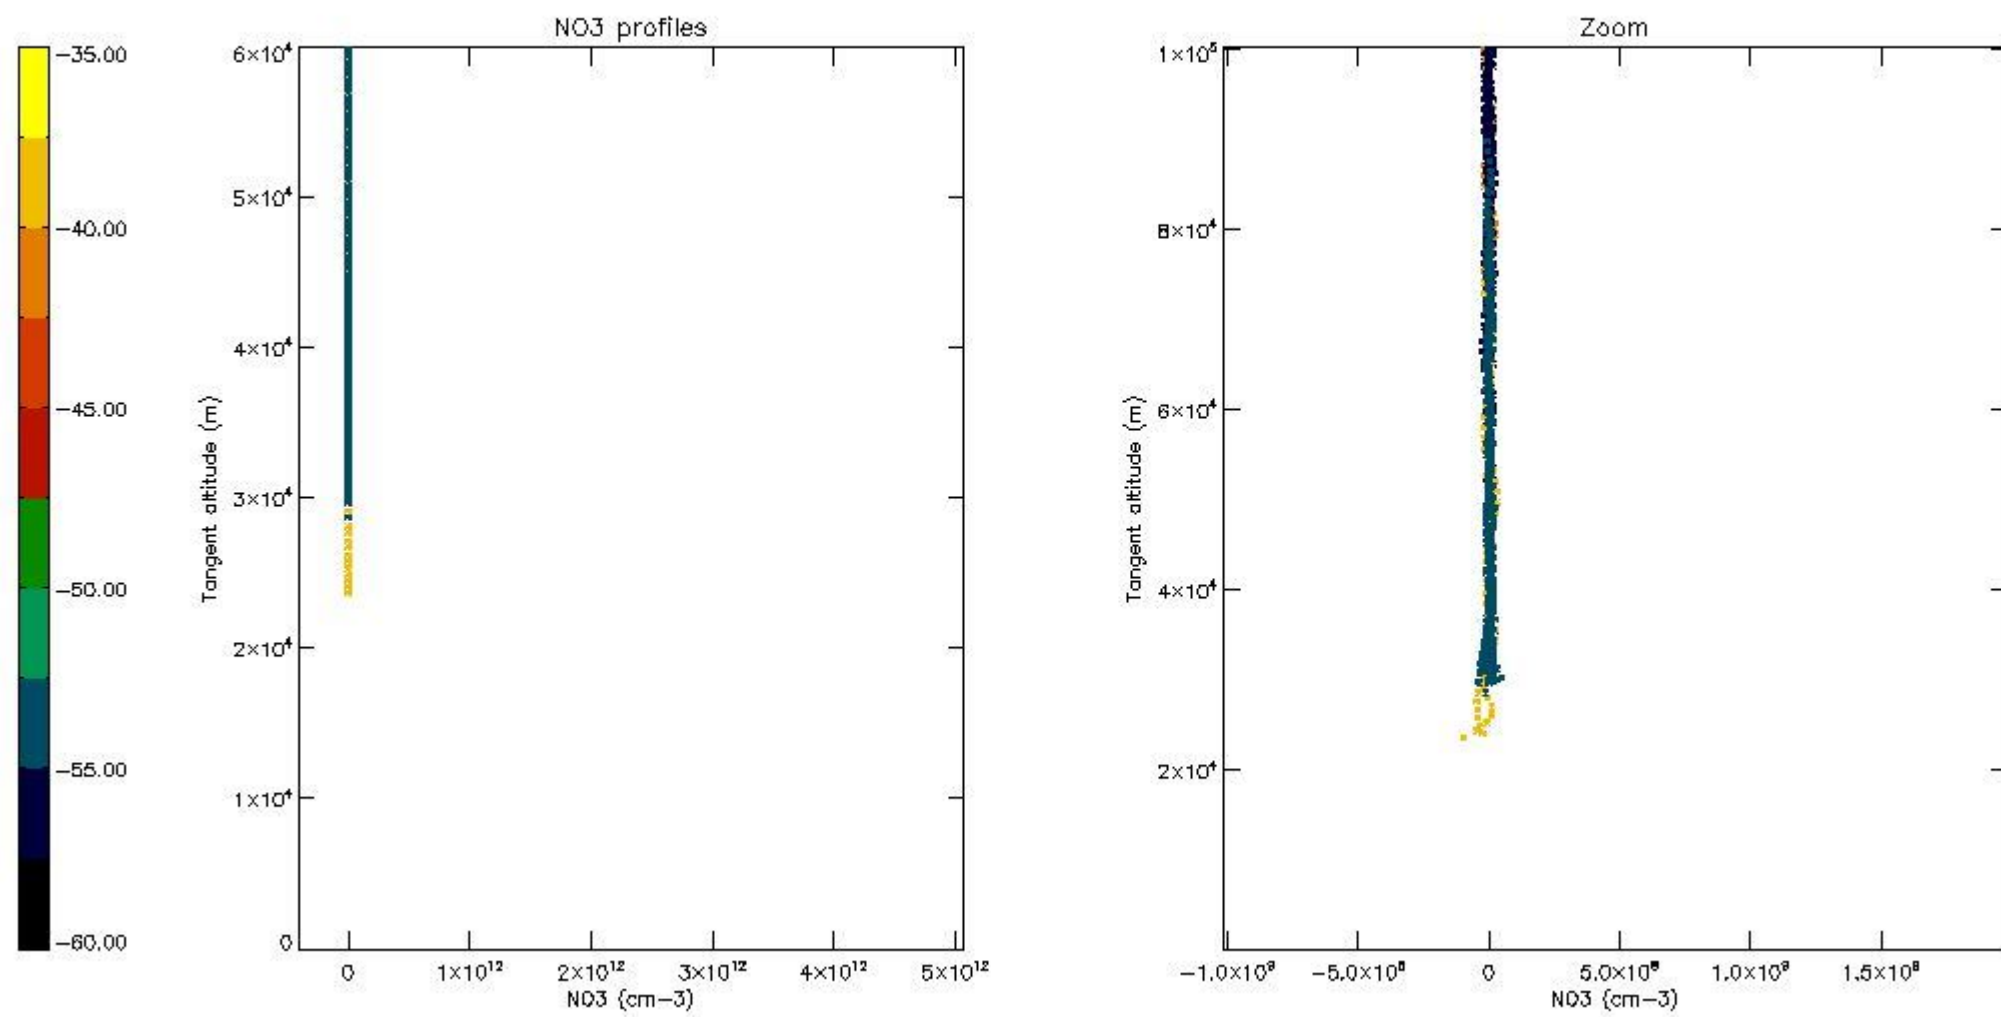

6. Auxiliary Data Files used for the production reported in section 2

The number reported in the third column indicates since which file (see list in section 2) the corresponding auxiliary file has been used. The fourth column is the date of those product files.

Type	Auxiliary Filename	Used since product	Used since product date
INST_PHYS_CHARACTERISTICS	GOM_INS_AXVIEC20091111_143220_20030716_120000_20500101_000000	1	03-MAY-2009 00:03:30
LEVEL-2_PROC_CONFIG	GOM_PR2_AXVIEC20091111_152718_20020301_000000_20500101_000000	1	03-MAY-2009 00:03:30
CROSS_SECTIONS_FILE	GOM_CRS_AXVIEC20091111_154832_20020301_000000_20500101_000000	1	03-MAY-2009 00:03:30