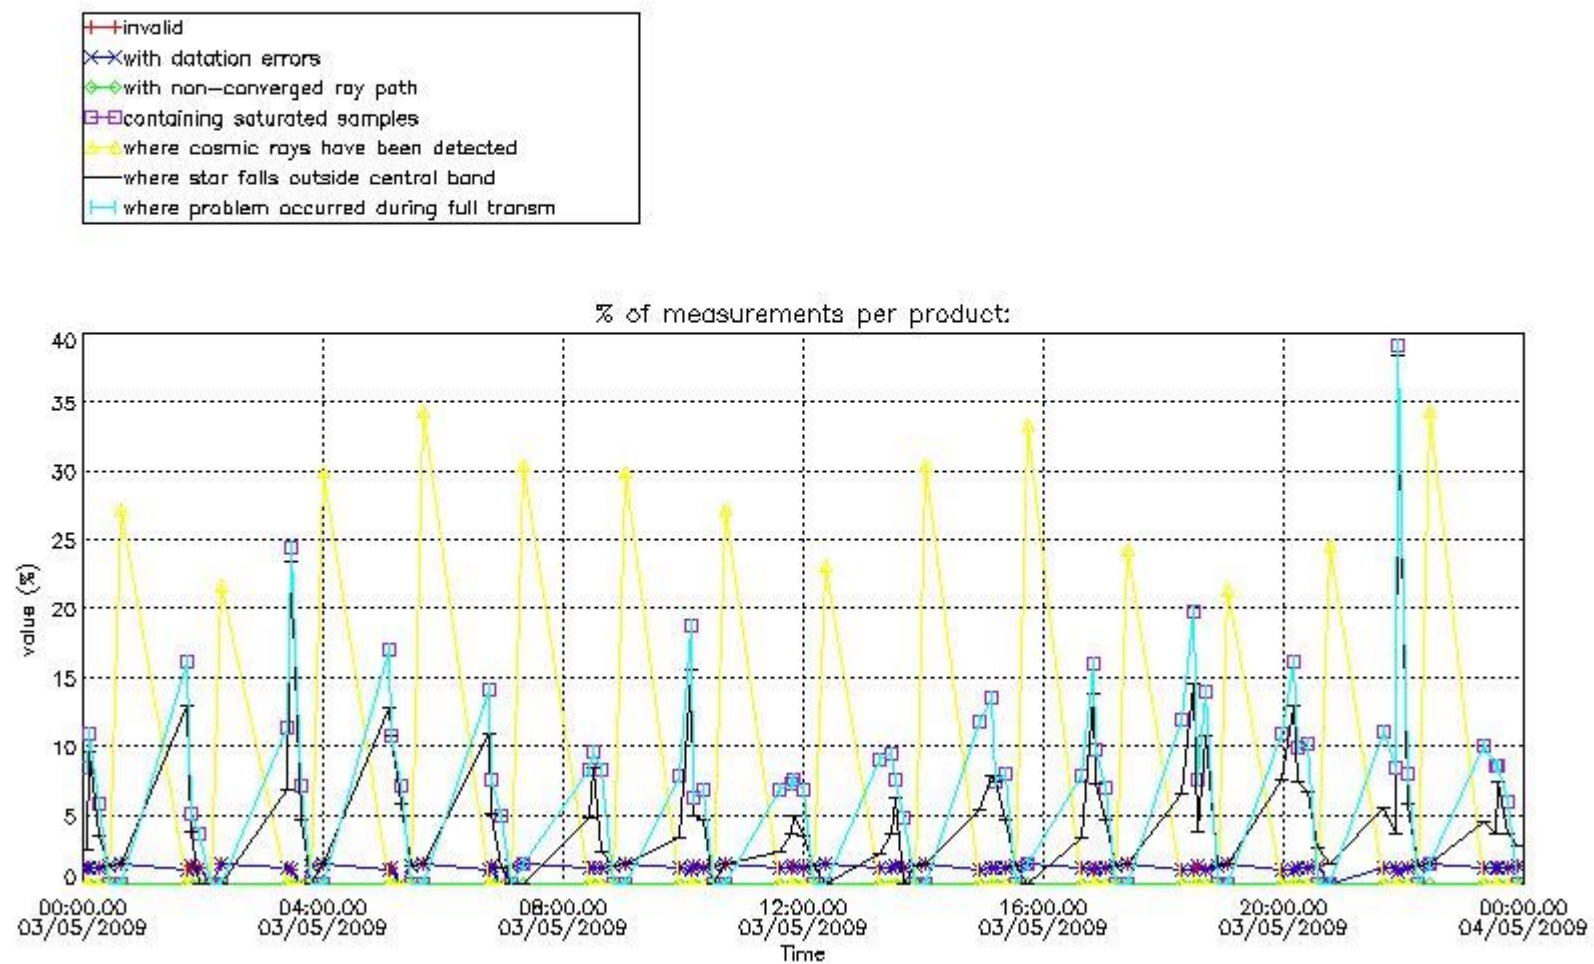

4.2 Plot quality information per product coming from level 1b processing (world map)

4.2.1 Plot level 1 quality information per product (world map): ENVISAT ASCENDING passes