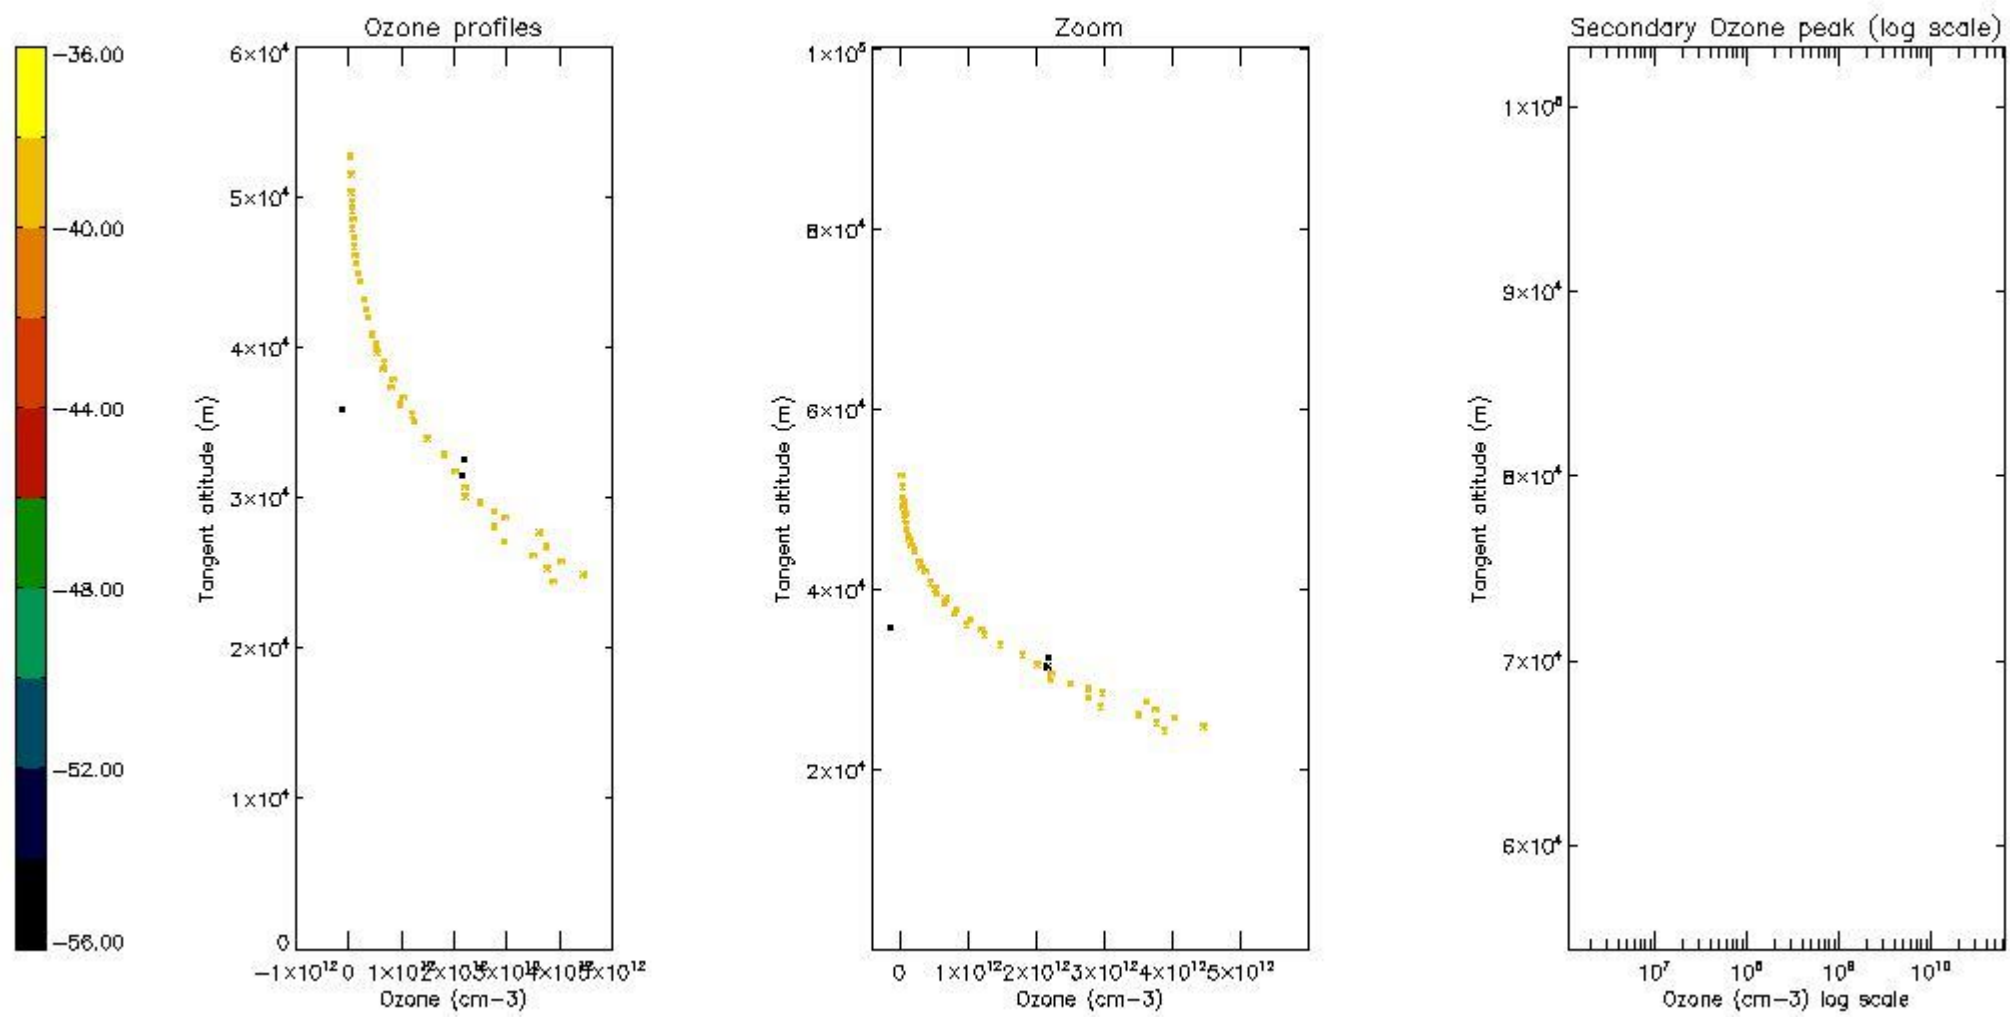

STD < 10	0.0000
STD < 5	NaN

5.2 Plot ozone profiles for all STD (dark without errors)

The colorbar represents the latitude.

5.3 Plot ozone profiles where STD < 20% (dark without errors)

The colorbar represents the latitude.

5.4 Plot ozone profiles where STD < 10% (dark without errors)

The colorbar represents the latitude.

5.5 Plot ozone profiles where STD < 5% (dark without errors)

The colorbar represents the latitude.

5.6 Plot NO2 profiles for all STD (dark without errors)