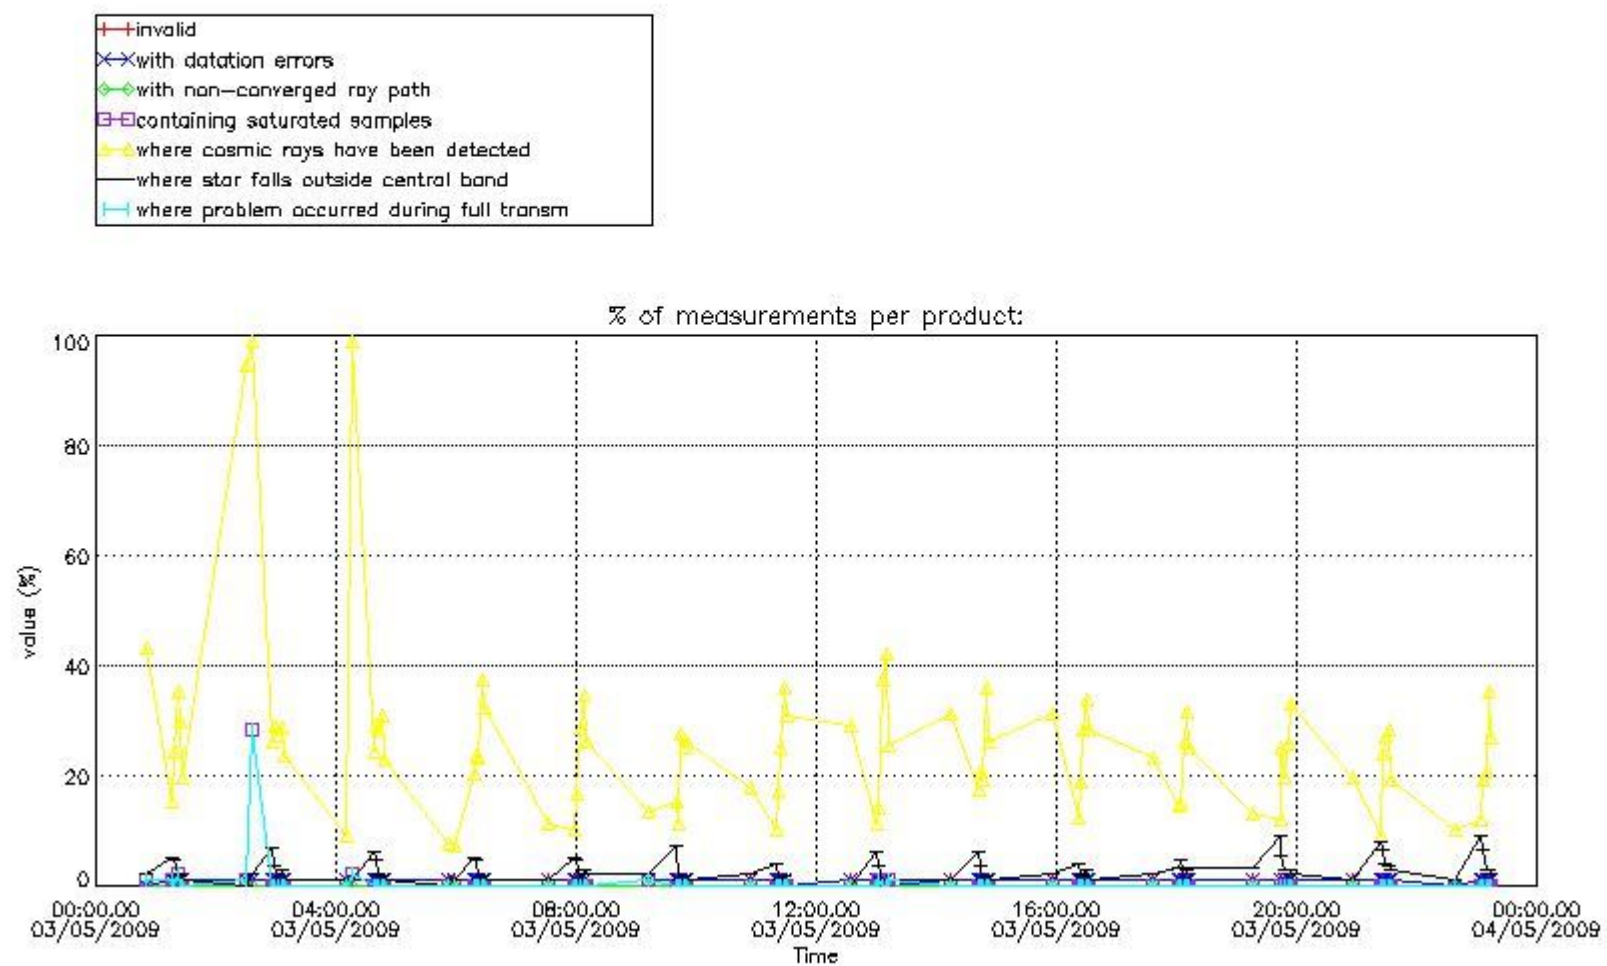

3.1 Plot quality information per product (time dependant)

3.2 Plot quality information per product (world map)

Percentage of flagged data per O3 profile

Percentage of flagged data per H2O profile

Percentage of flagged data per NO2 profile

Percentage of flagged data per NO3 profile

4. Level 1 quality information per product

In this section it is plotted some information contained in the Quality Summary data set of the level 2 products that comes from the level 1b processing. Products without errors (error flag in the MPH set to "0") are used.

4.1 Plot quality information per product (time dependant) coming from level 1b processing

4.1.1 Plot level 1 quality information per product (time dependant): ENVISAT ASCENDING passes

4.1.2 Plot level 1 quality information per product (time dependant): ENVI SAT DESCENDING passes