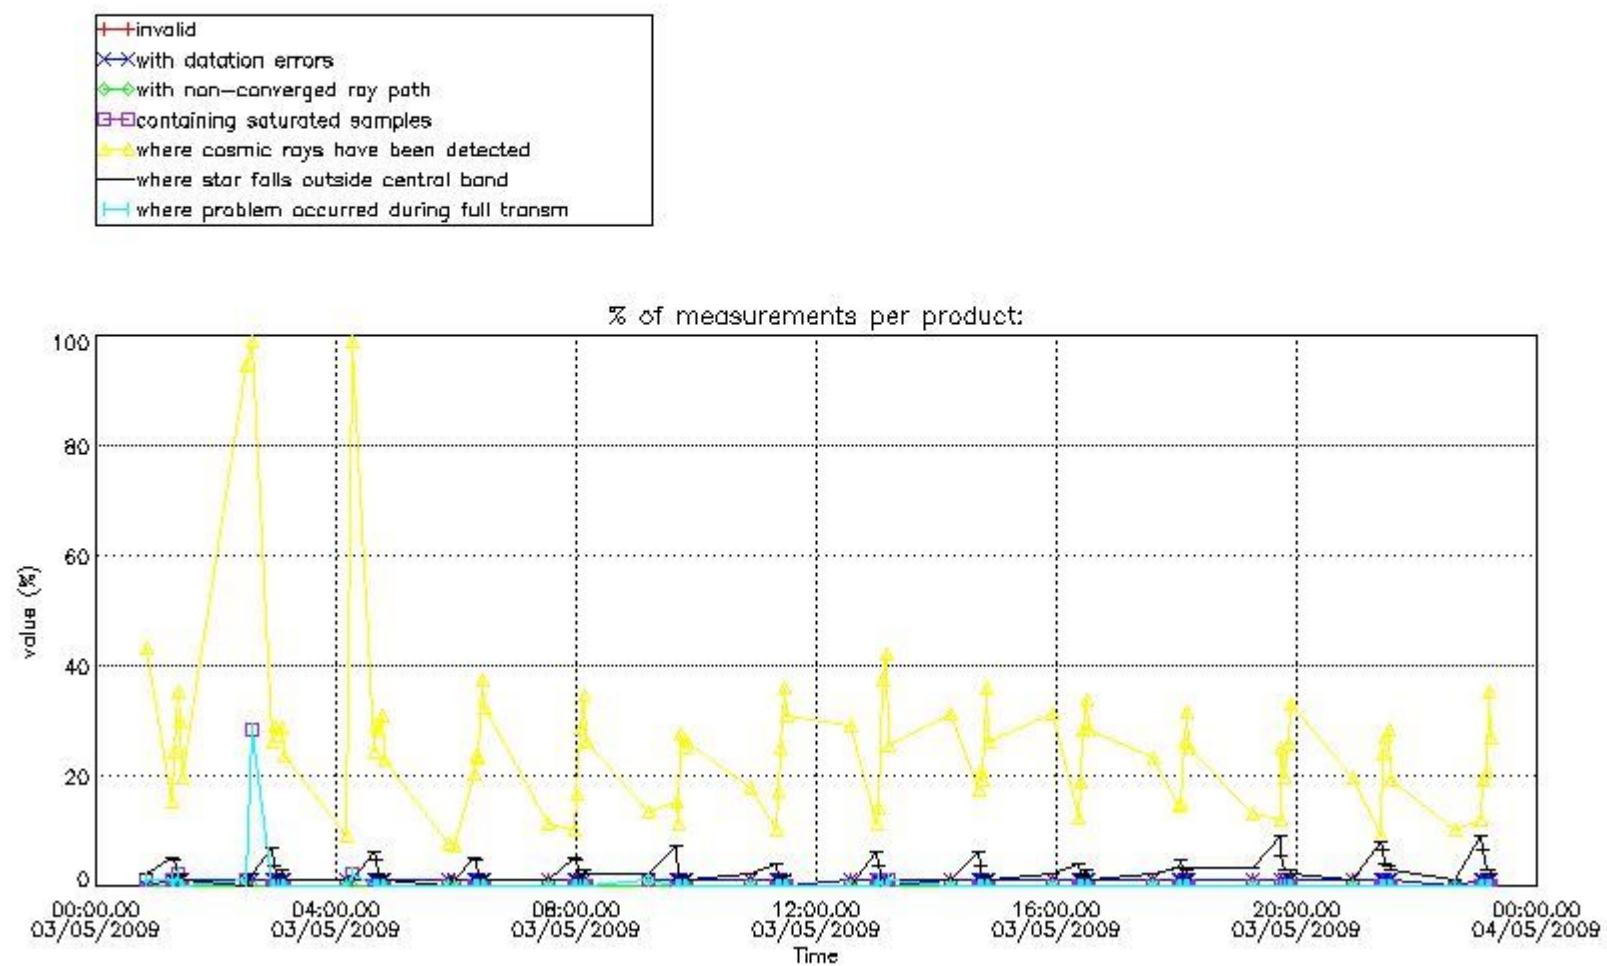

4.1.2 Plot level 1 quality information per product (time dependant): ENVI SAT DESCENDING passes