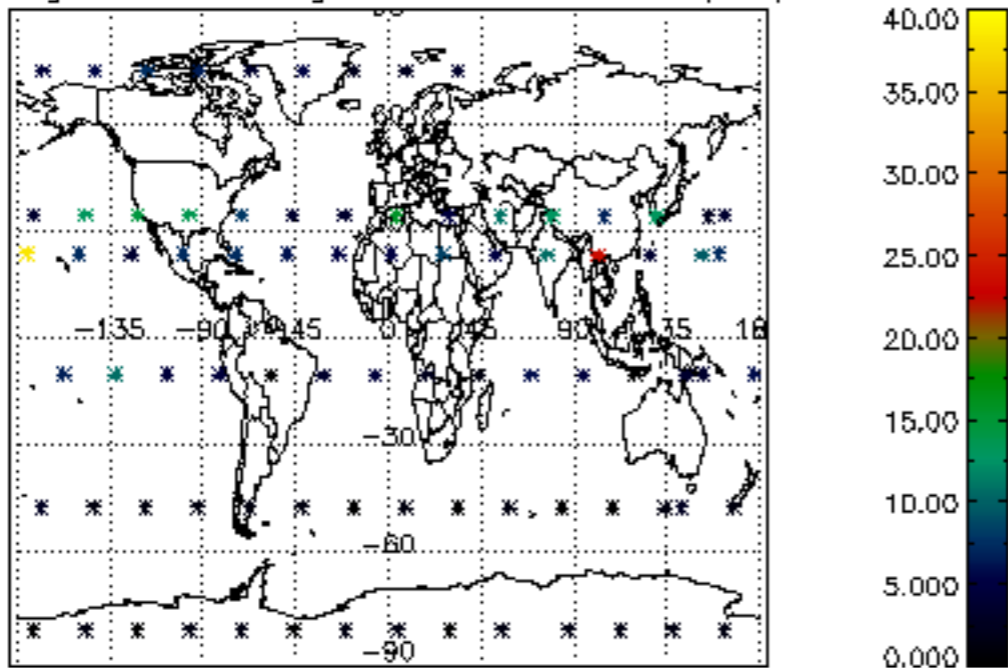

Percentage of star falling outside central band per profile