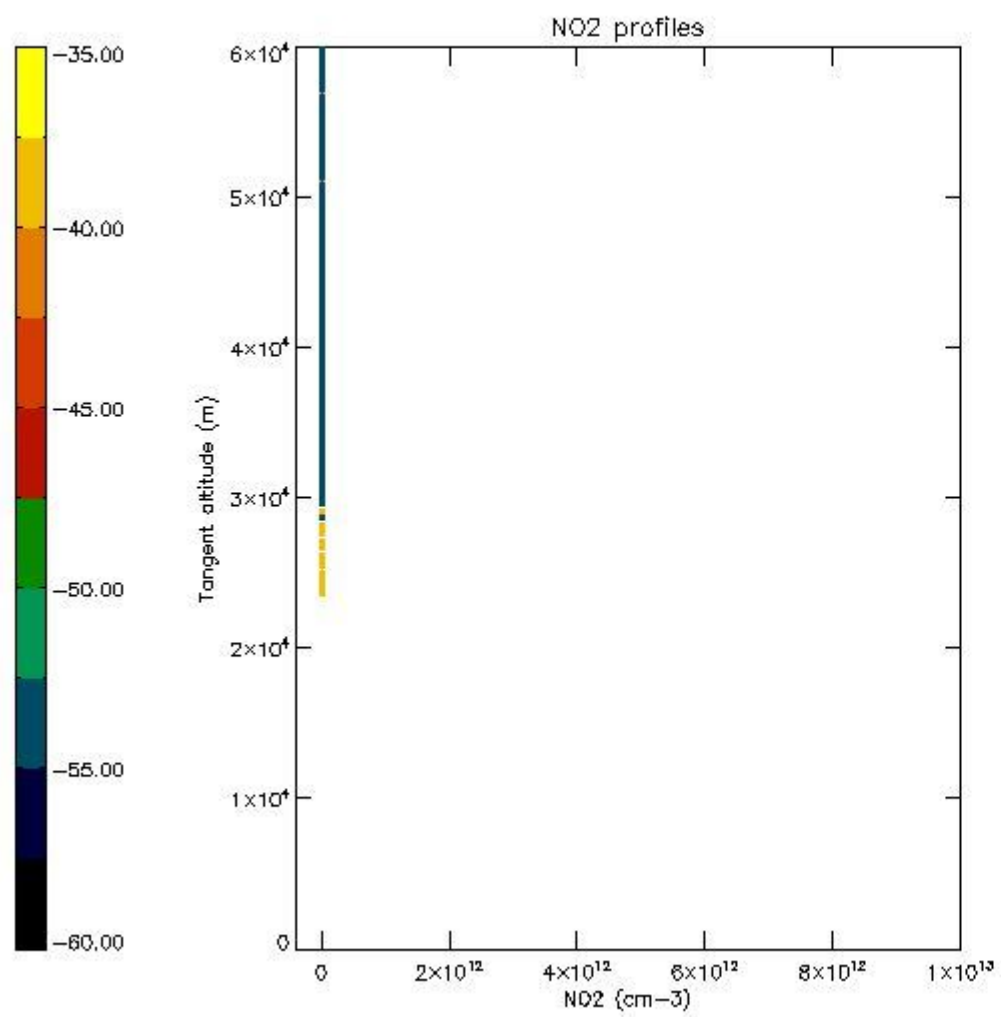

5.7 Plot NO3 profiles for all STD (dark without errors)

The colorbar represents the latitude.