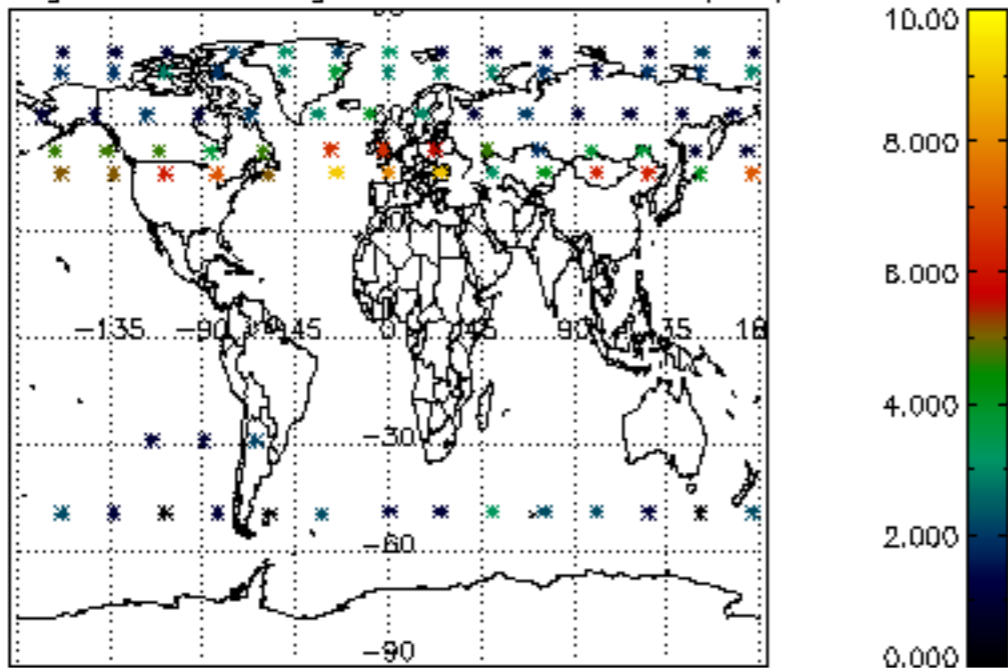

Percentage of flagged data per NO3 profile

Percentage of cosmic ray hits per profile

Percentage of datation errors per profile

Percentage of star falling outside central band per profile

Percentage of saturation errors per profile