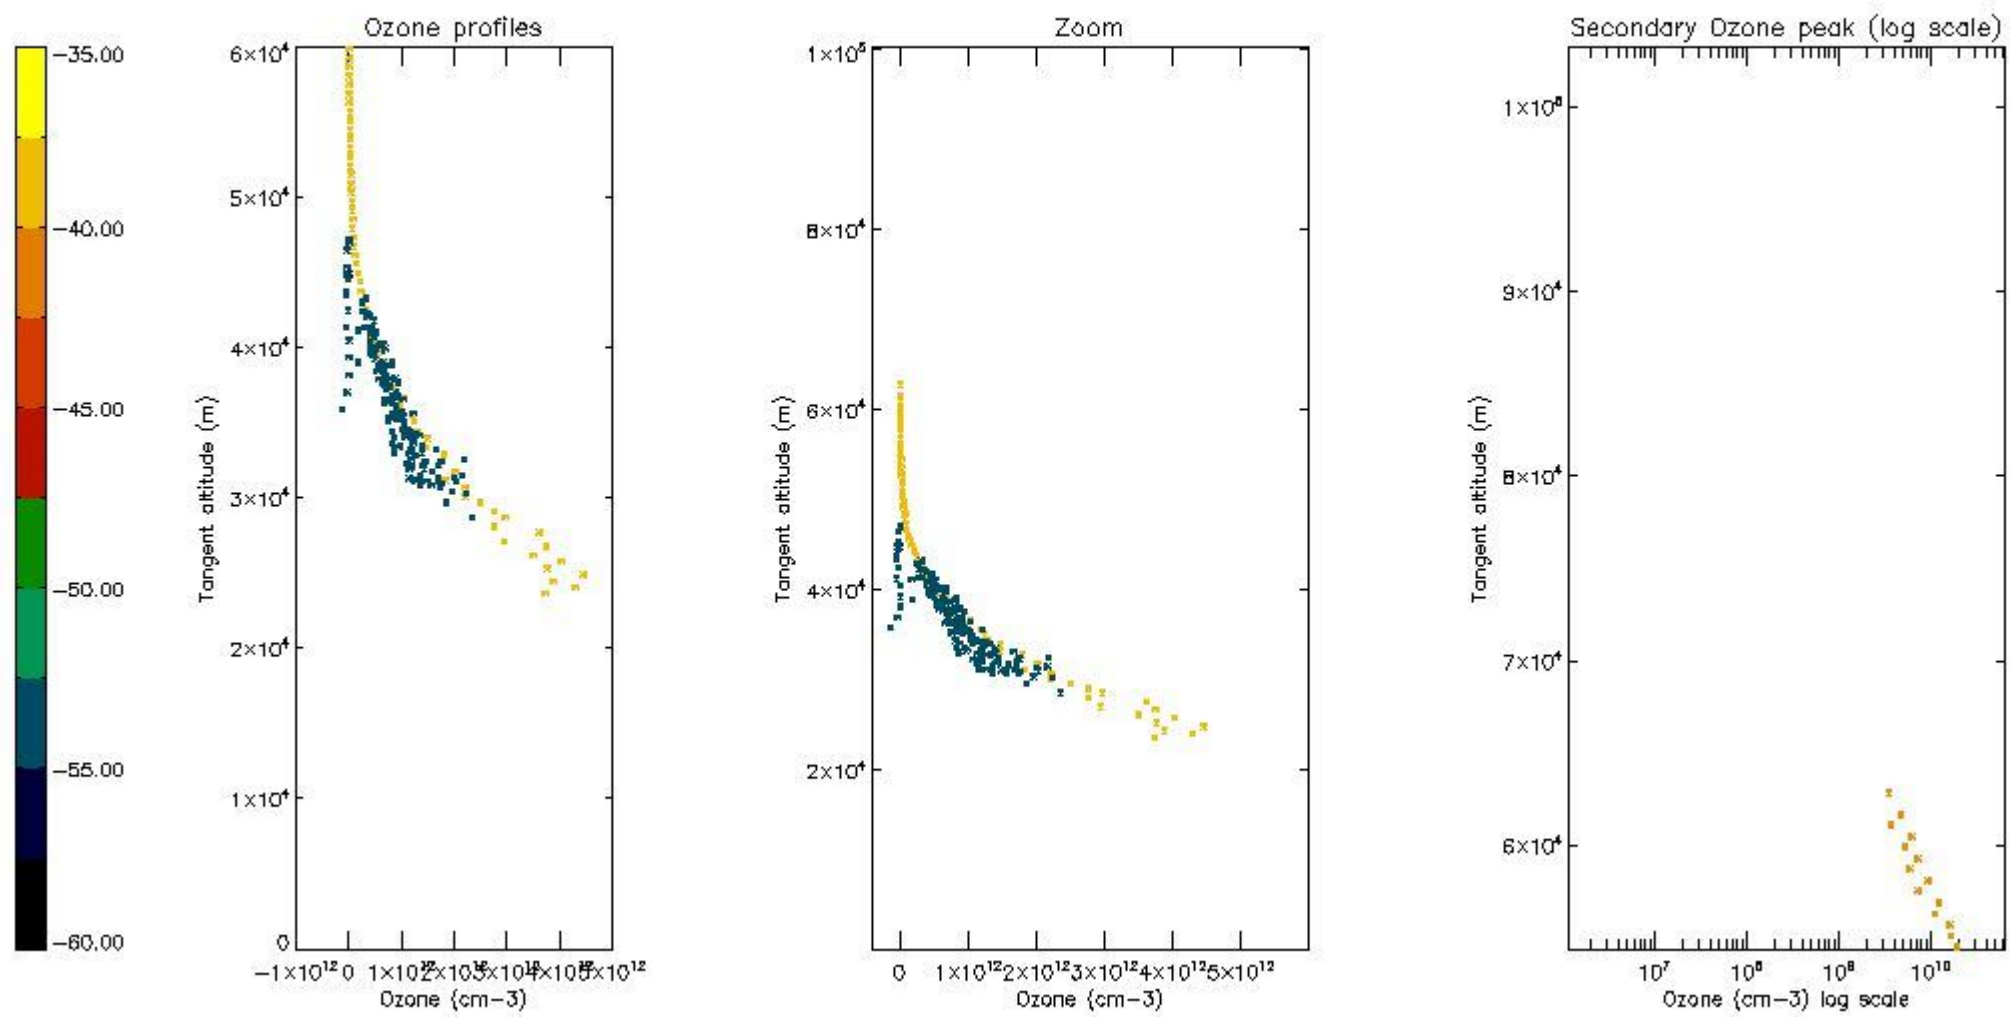

STD < 10	0.0000
STD < 5	NaN

5.2 Plot ozone profiles for all STD (dark without errors)

The colorbar represents the latitude.

5.3 Plot ozone profiles where STD < 20% (dark without errors)

The colorbar represents the latitude.

5.4 Plot ozone profiles where STD < 10% (dark without errors)

The colorbar represents the latitude.

5.5 Plot ozone profiles where STD < 5% (dark without errors)

The colorbar represents the latitude.

5.6 Plot NO2 profiles for all STD (dark without errors)