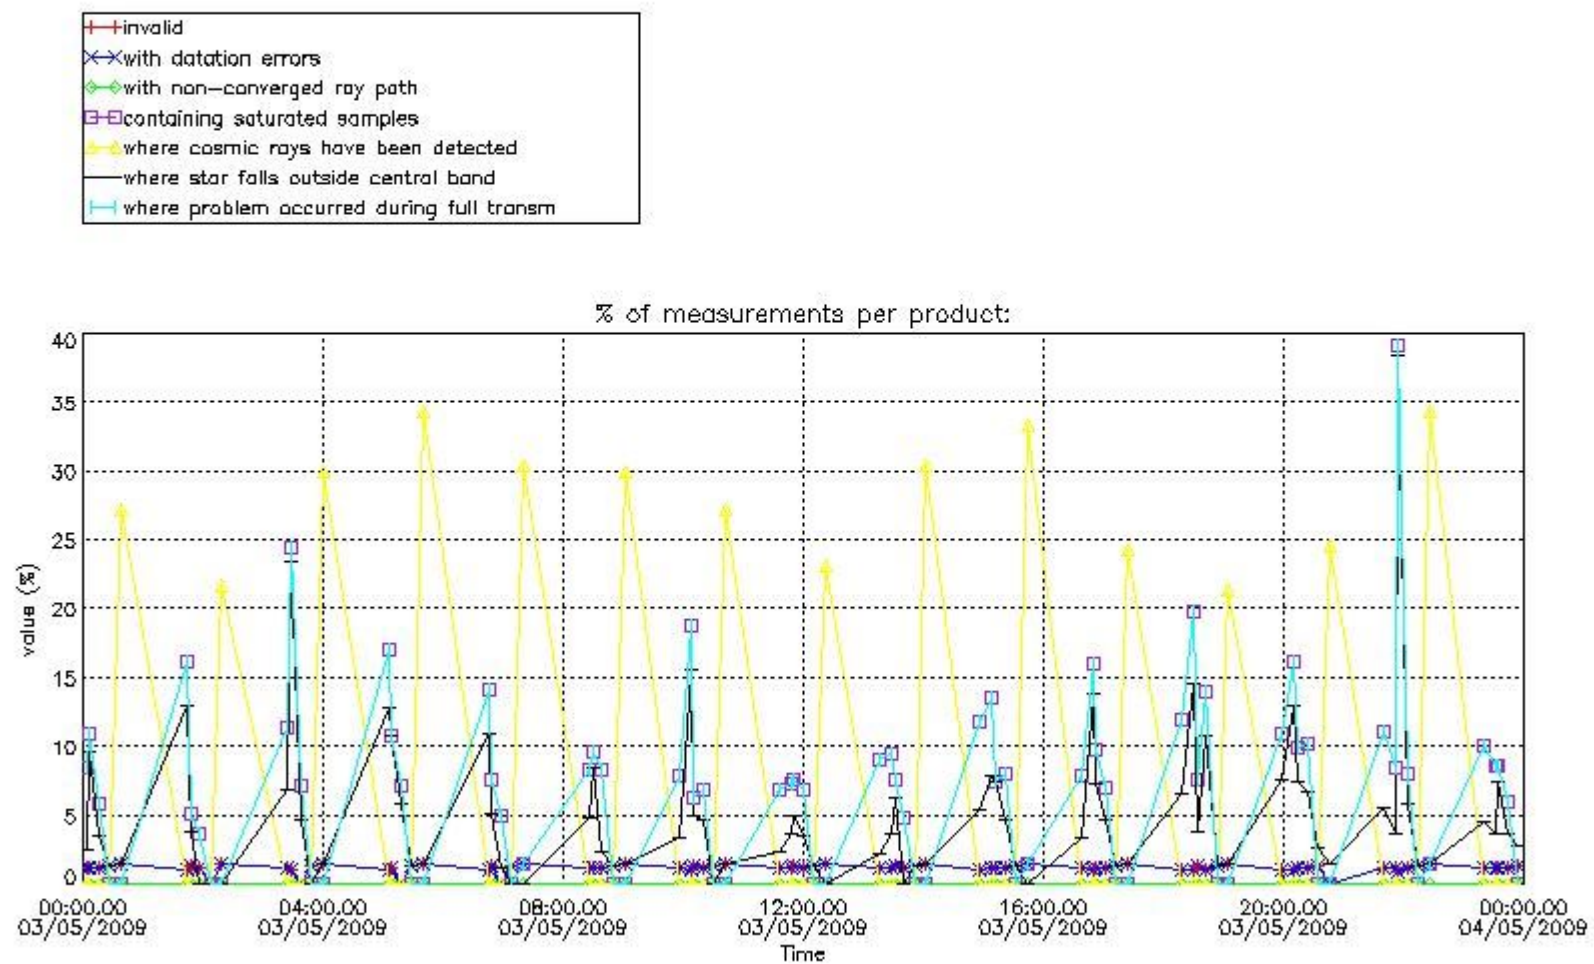

3.1 Plot quality information per product (time dependant)

3.2 Plot quality information per product (world map)

Percentage of flagged data per O3 profile

Percentage of flagged data per H2O profile

Percentage of flagged data per NO2 profile

Percentage of flagged data per NO3 profile

4. Level 1 quality information per product

In this section it is plotted some information contained in the Quality Summary data set of the level 2 products that comes from the level 1b processing. Products without errors (error flag in the MPH set to "0") are used.

4.1 Plot quality information per product (time dependant) coming from level 1b processing

4.1.1 Plot level 1 quality information per product (time dependant): ENVISAT ASCENDING passes

4.1.2 Plot level 1 quality information per product (time dependant): ENVI SAT DESCENDING passes