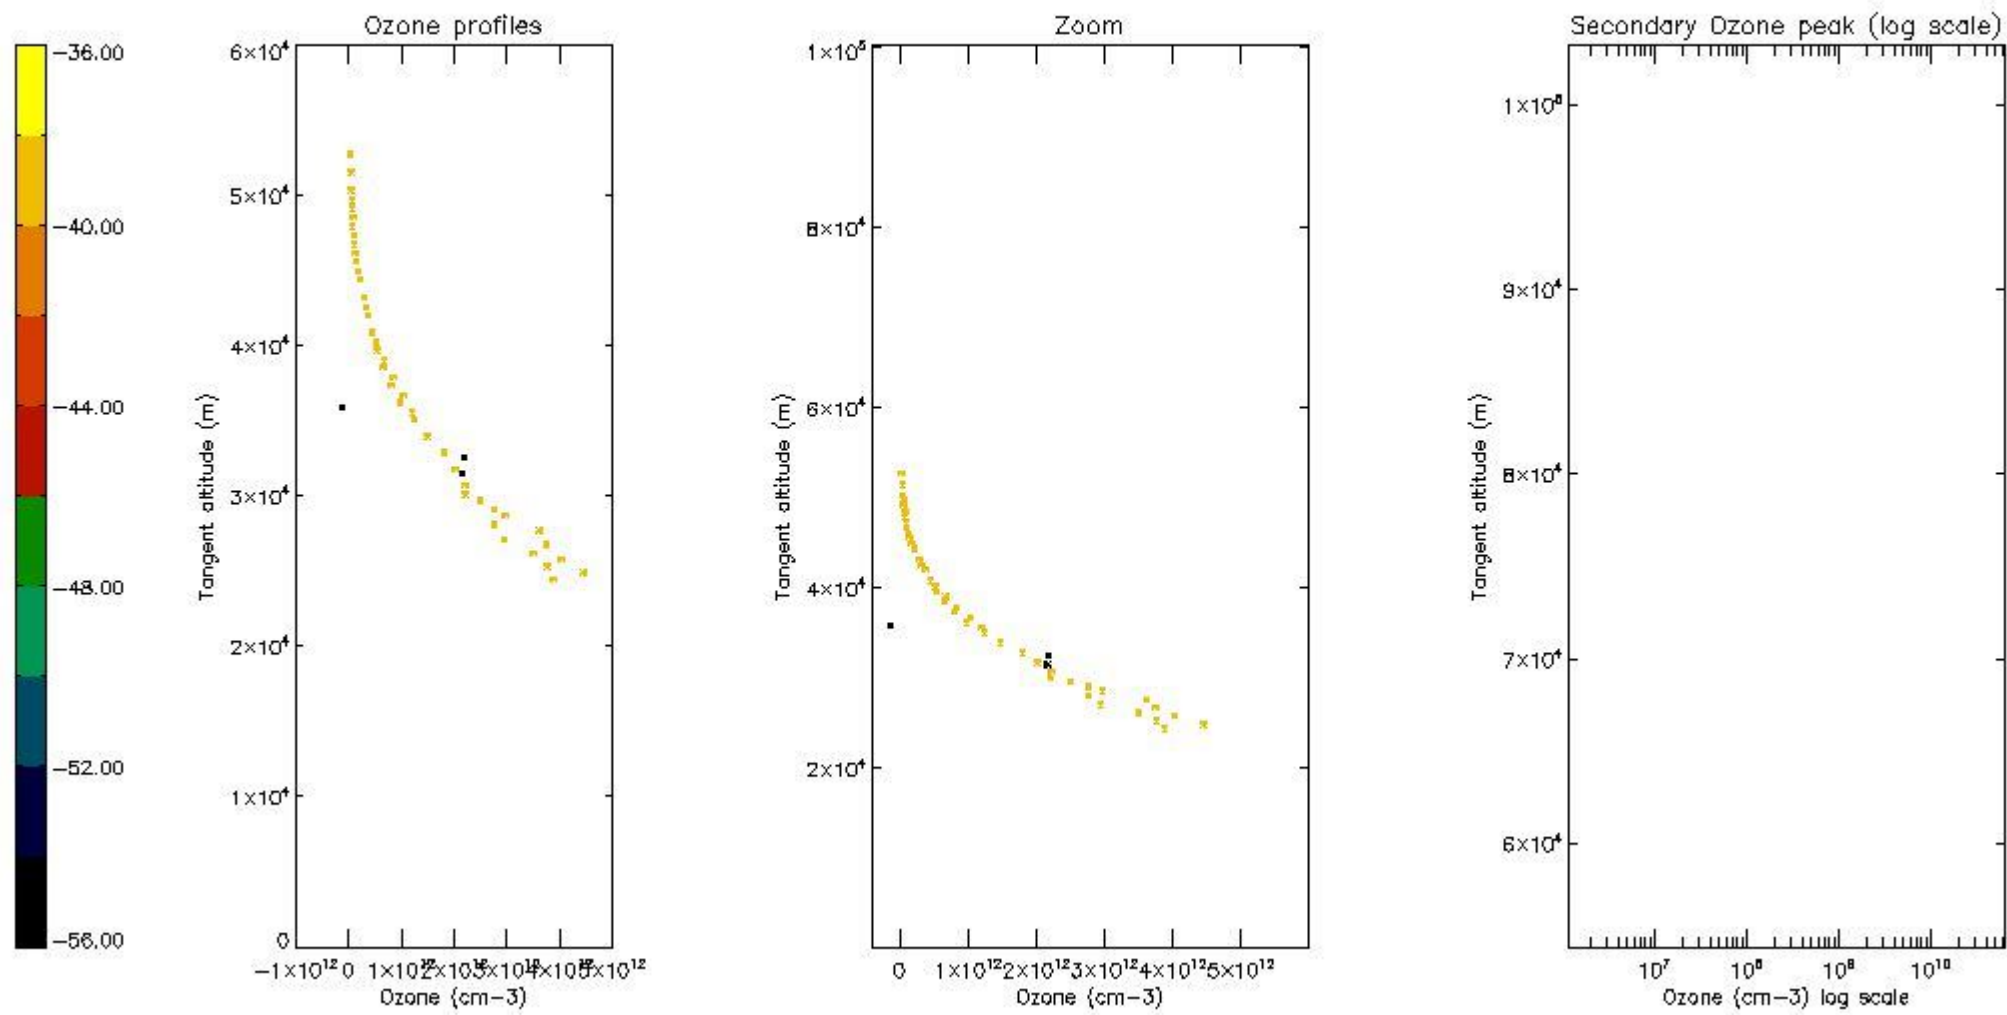

5.5 Plot ozone profiles where STD < 5% (dark without errors)

The colorbar represents the latitude.

5.6 Plot NO2 profiles for all STD (dark without errors)

The colorbar represents the latitude.