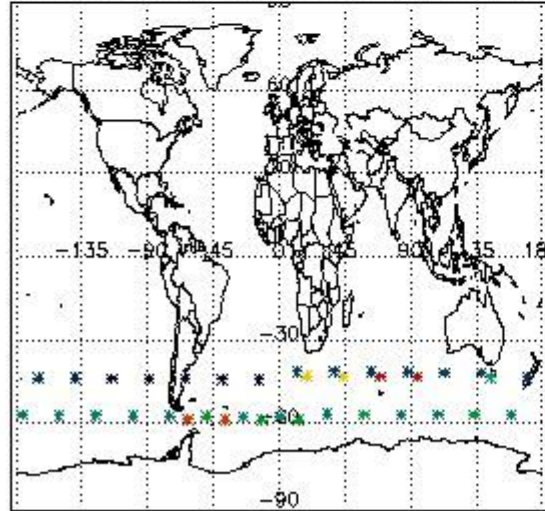

3.1 Plot quality information per product (time dependant)

3.2 Plot quality information per product (world map)

Percentage of flagged data per O3 profile

Percentage of flagged data per H2O profile

Percentage of flagged data per NO2 profile