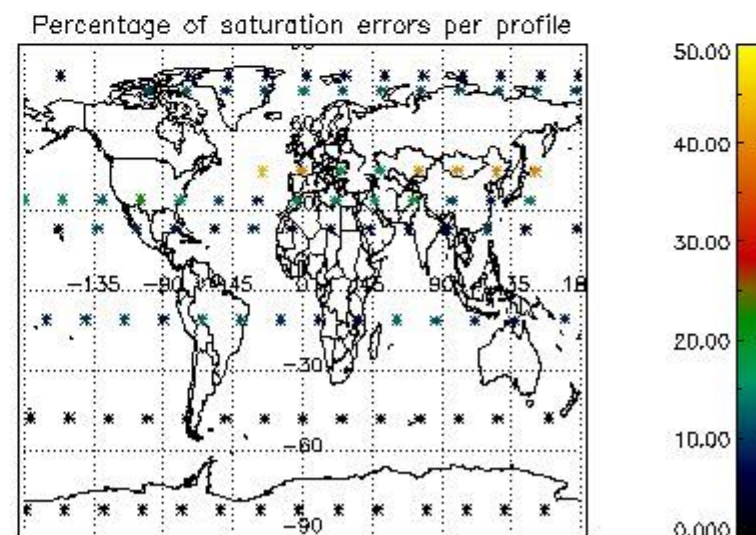

Percentage of flagged data per NO3 profile

4. Level 1 quality information per product

In this section it is plotted some information contained in the Quality Summary data set of the level 2 products that comes from the level 1b processing. Products without errors (error flag in the MPH set to "0") are used.

4.1 Plot quality information per product (time dependant) coming from level 1b processing

4.1.1 Plot level 1 quality information per product (time dependant): ENVISAT ASCENDING passes

4.1.2 Plot level 1 quality information per product (time dependant): ENVI SAT DESCENDING passes

4.2 Plot quality information per product coming from level 1b processing (world map)

4.2.1 Plot level 1 quality information per product (world map): ENVISAT ASCENDING passes

4.2.2 Plot level 1 quality information per product (world map): ENVISAT DESCENDING passes