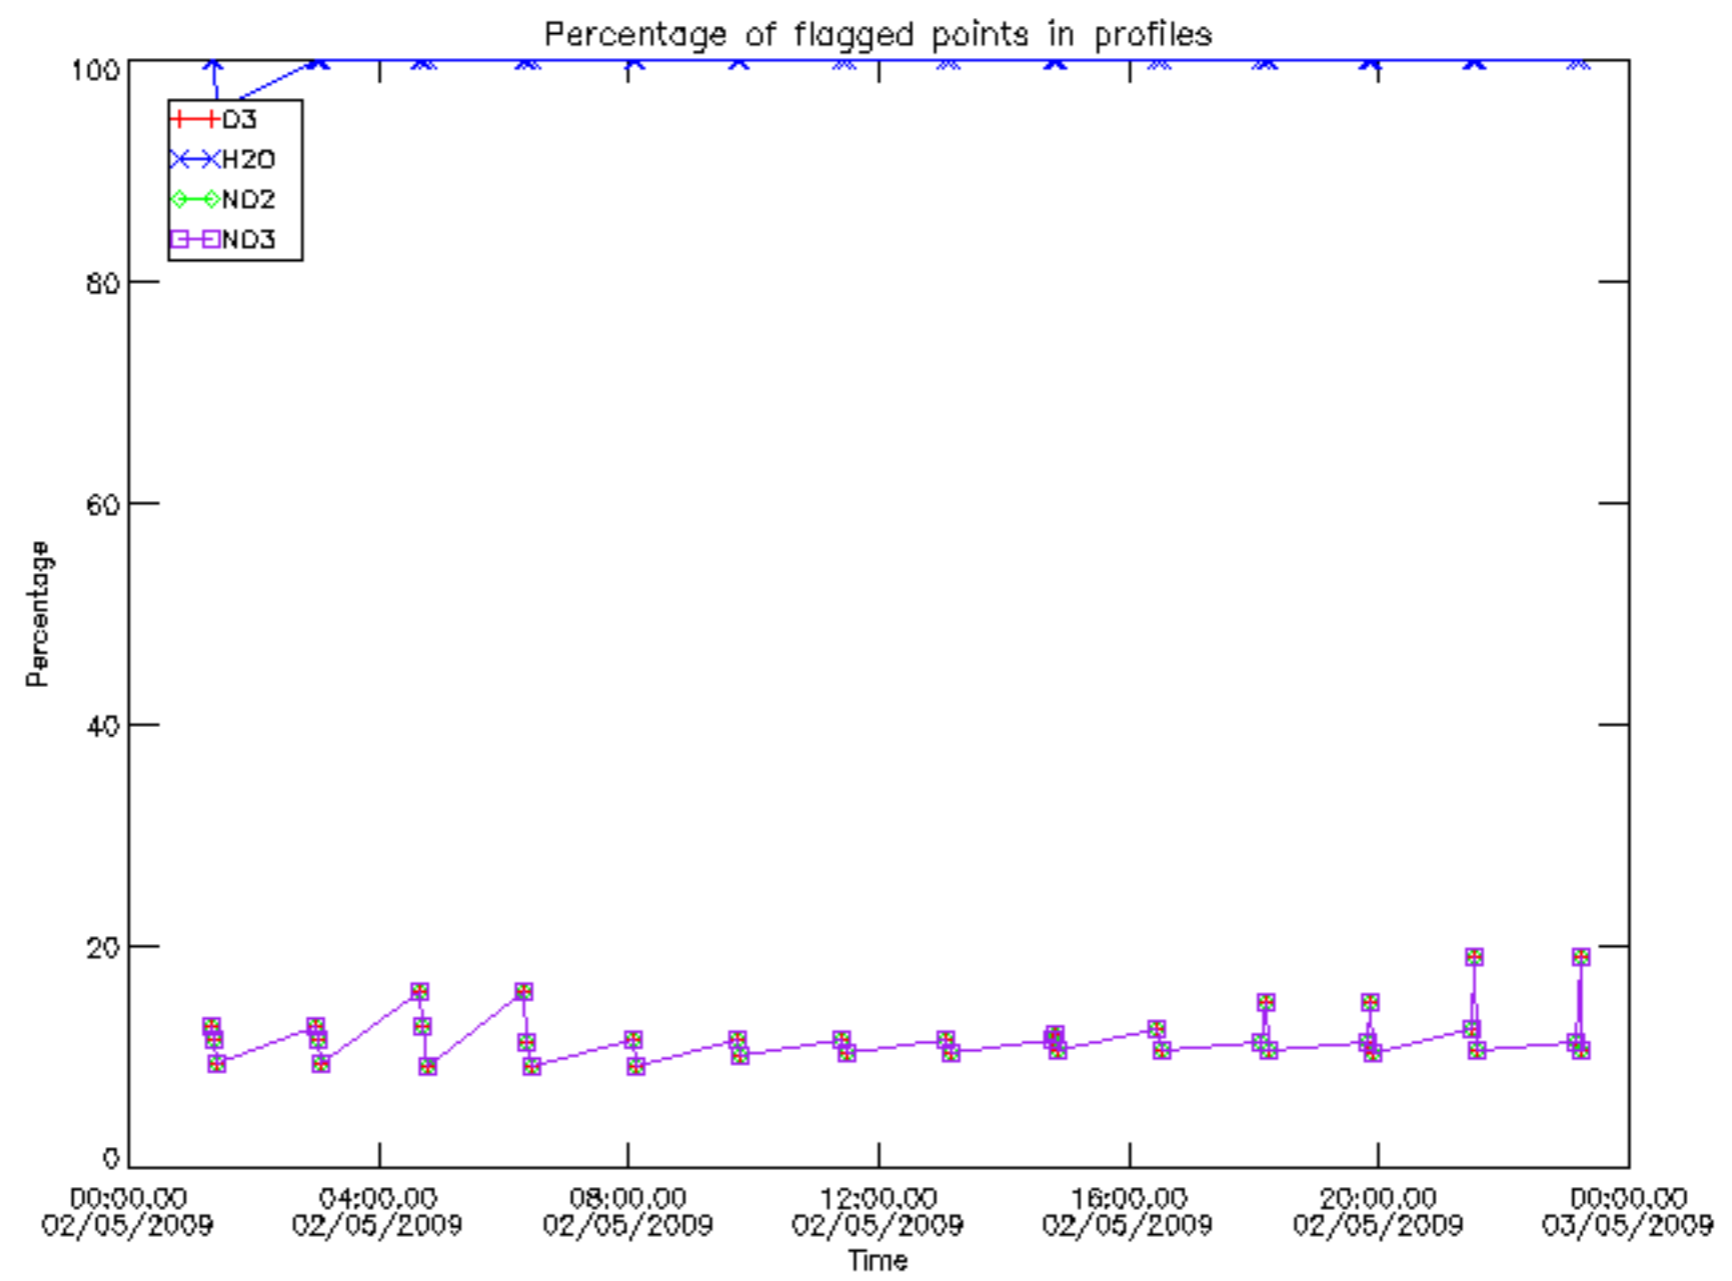

Percentage of flagged data per D3 profile

Percentage of flagged data per H2O profile