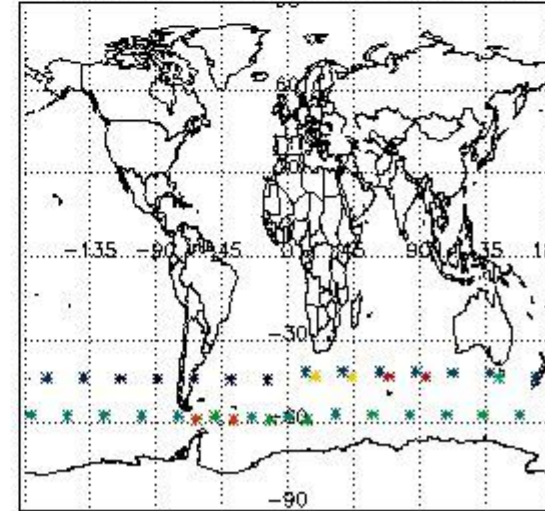

Percentage of flagged data per NO3 profile

4. Level 1 quality information per product

In this section it is plotted some information contained in the Quality Summary data set of the level 2 products that comes from the level 1b processing. Products without errors (error flag in the MPH set to "0") are used.

4.1 Plot quality information per product (time dependant) coming from level 1b processing

4.1.1 Plot level 1 quality information per product (time dependant): ENVISAT ASCENDING passes