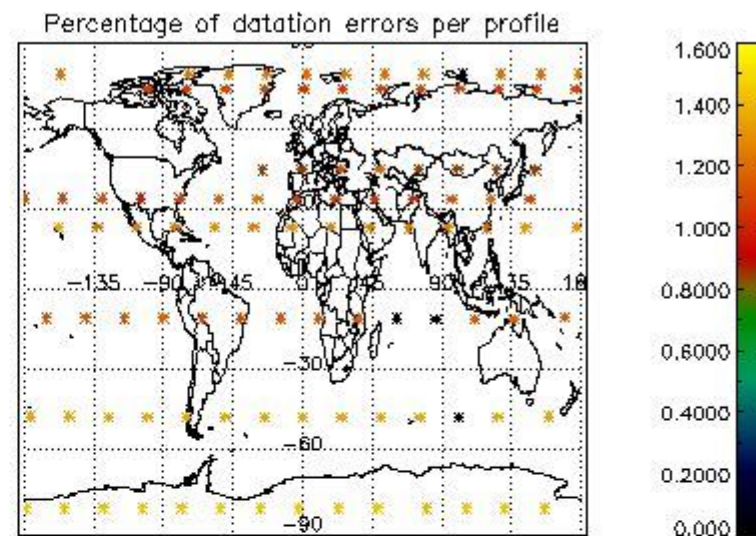

5. Trace gas profiles

5.1 Ozone statistics based on quality of products

The final quality of the products can be "measured" using the STD (Standard Deviation) attached to every point profile. This information is written to the parameter GOM_NL__2P/NL_LOCAL_SPECIES_DENSITY/o3_std of the level 2 products. The table below shows the statistics for given STD ranges.

The statistics are given with respect to the overall valid production:

- Products without fatal errors: GOM_NL__2P/MPH/PRODUCT_ERR=0
- Valid point profile: GOM_NL__2P/NL_LOCAL_SPECIES_DENSITY/pcd(0)=0

The 'Criteria' is applied to valid points of dark limb products:

- Products in dark limb illumination condition: GOM_NL__2P/NL_SUMMARY_QUALITY/obs_ill_cond=0
- Products without fatal errors: GOM_NL__2P/MPH/PRODUCT_ERR=0
- Valid point profile: GOM_NL__2P/NL_LOCAL_SPECIES_DENSITY/pcd(0)=0

So, the table below shows the percentage of dark limb and valid observations for each criteria with respect to the overall valid daily observations.

Criteria	% of total production
All STD	17
STD < 20	3