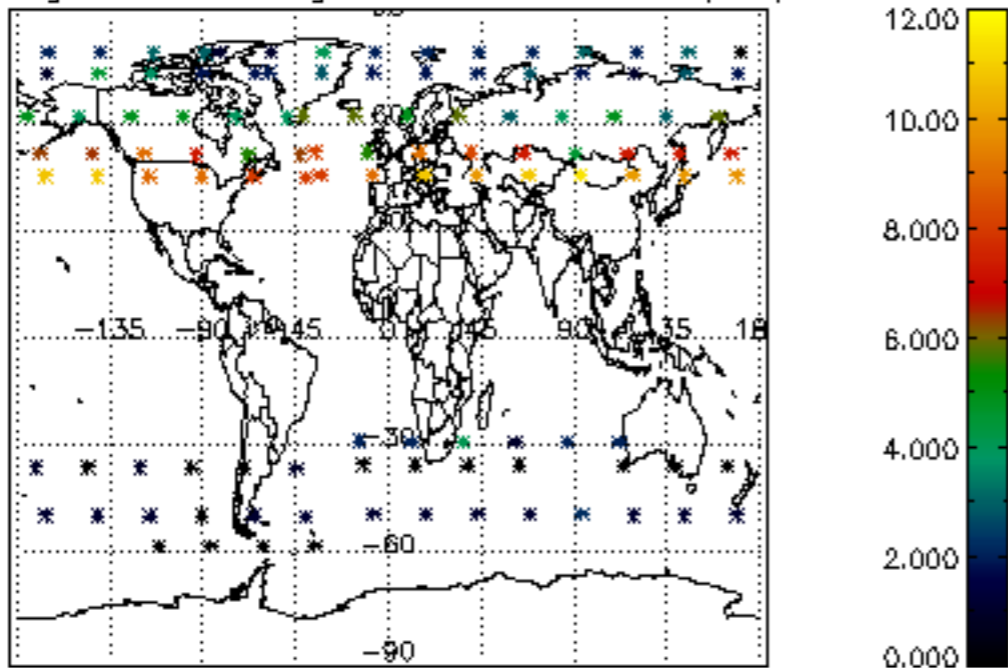

Percentage of cosmic ray hits per profile

Percentage of star falling outside central band per profile