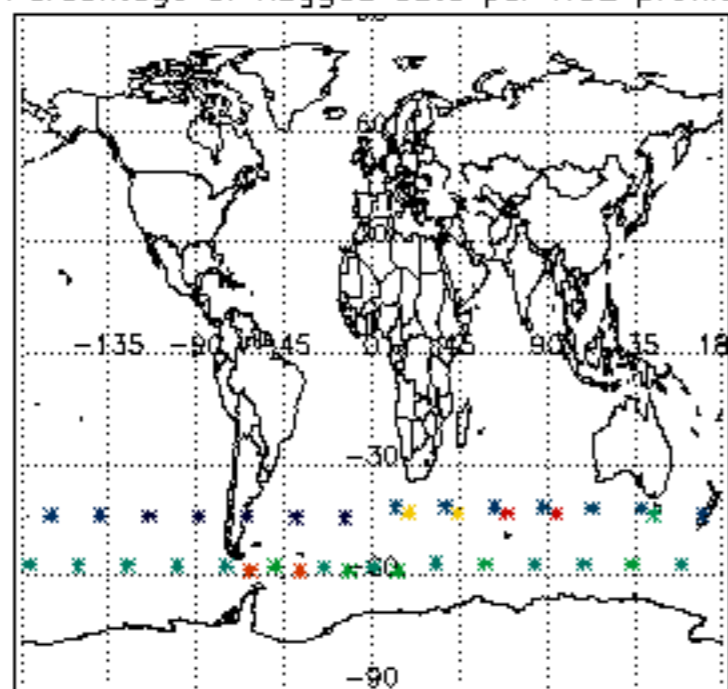

Percentage of flagged data per NO2 profile