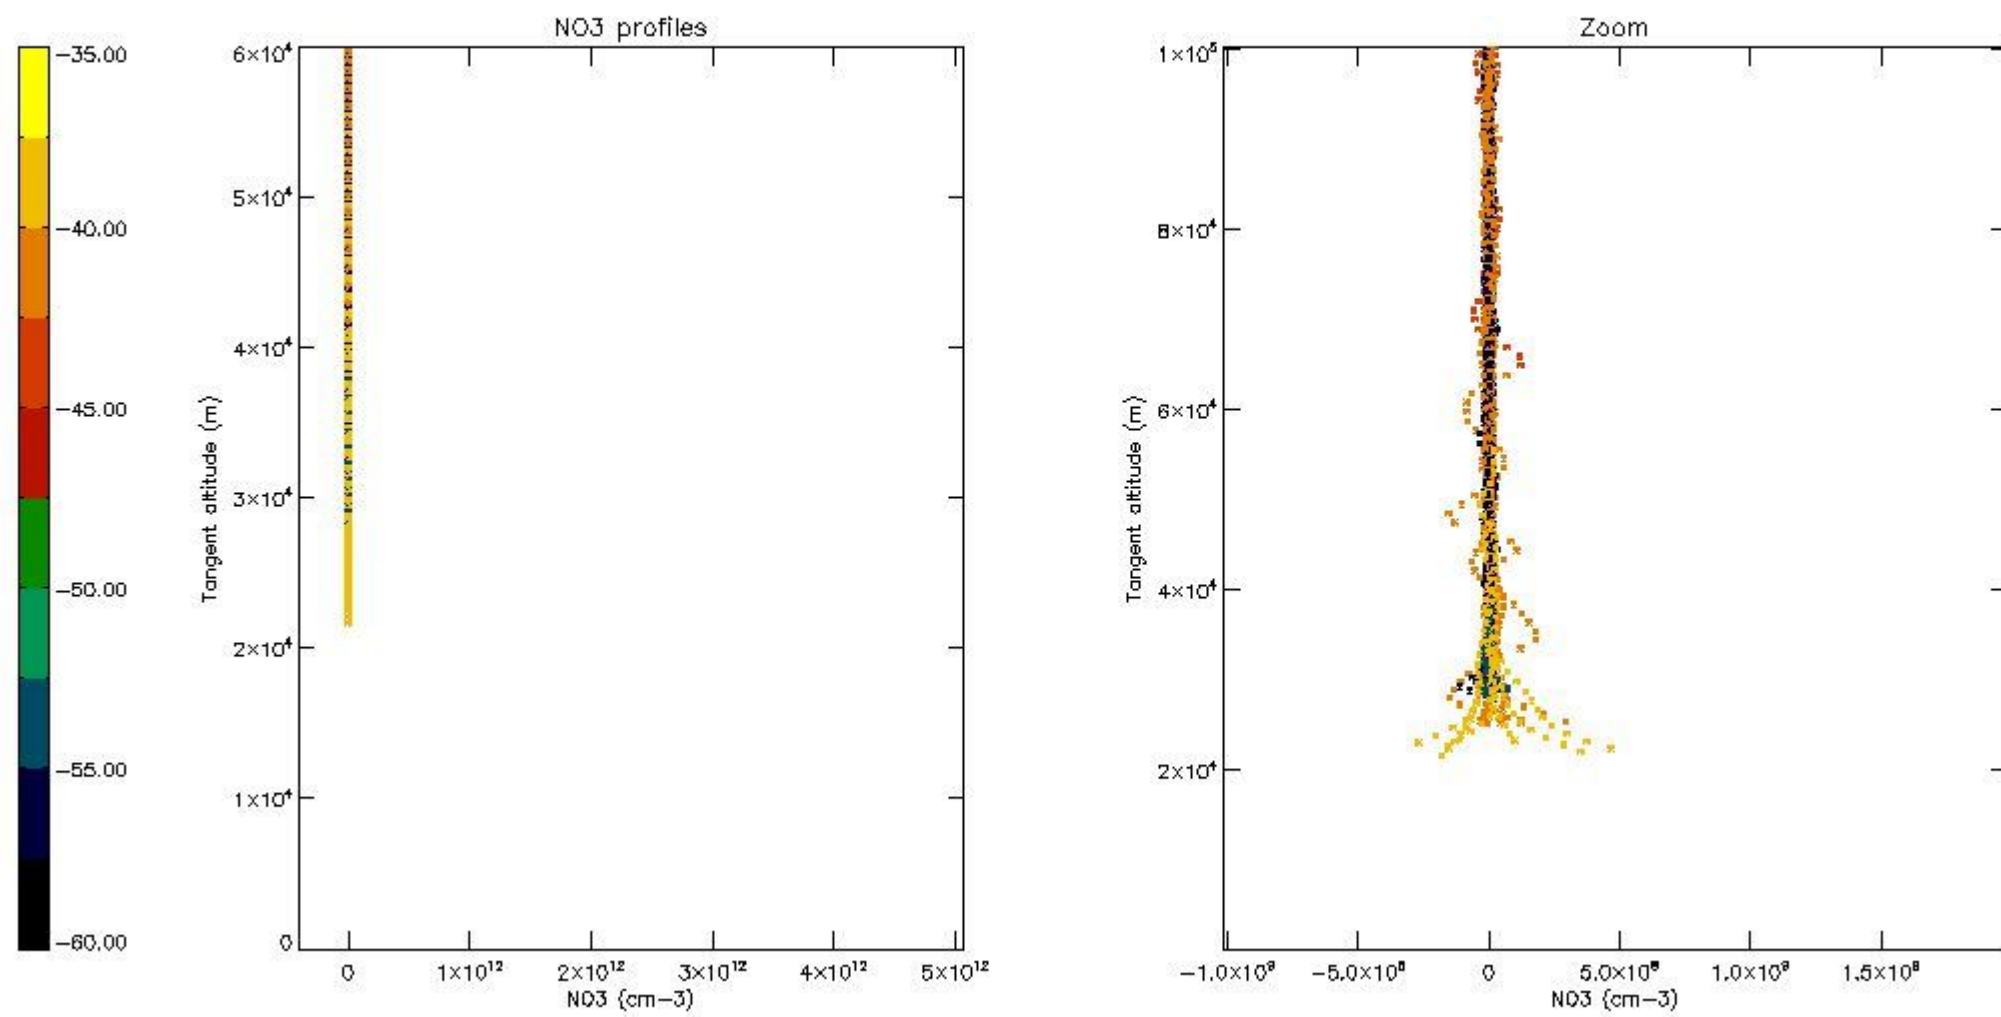

6. Auxiliary Data Files used for the production reported in section 2

The number reported in the third column indicates since which file (see list in section 2) the corresponding auxiliary file has been used. The fourth column is the date of those product files.

Type	Auxiliary Filename	Used since product	Used since product date
INST_PHYS_CHARACTERISTICS	GOM_INS_AXVIEC20091111_143220_20030716_120000_20500101_000000	1	02-MAY-2009 00:07:06
LEVEL-2_PROC_CONFIG	GOM_PR2_AXVIEC20091111_152718_20020301_000000_20500101_000000	1	02-MAY-2009 00:07:06
CROSS_SECTIONS_FILE	GOM_CRS_AXVIEC20091111_154832_20020301_000000_20500101_000000	1	02-MAY-2009 00:07:06