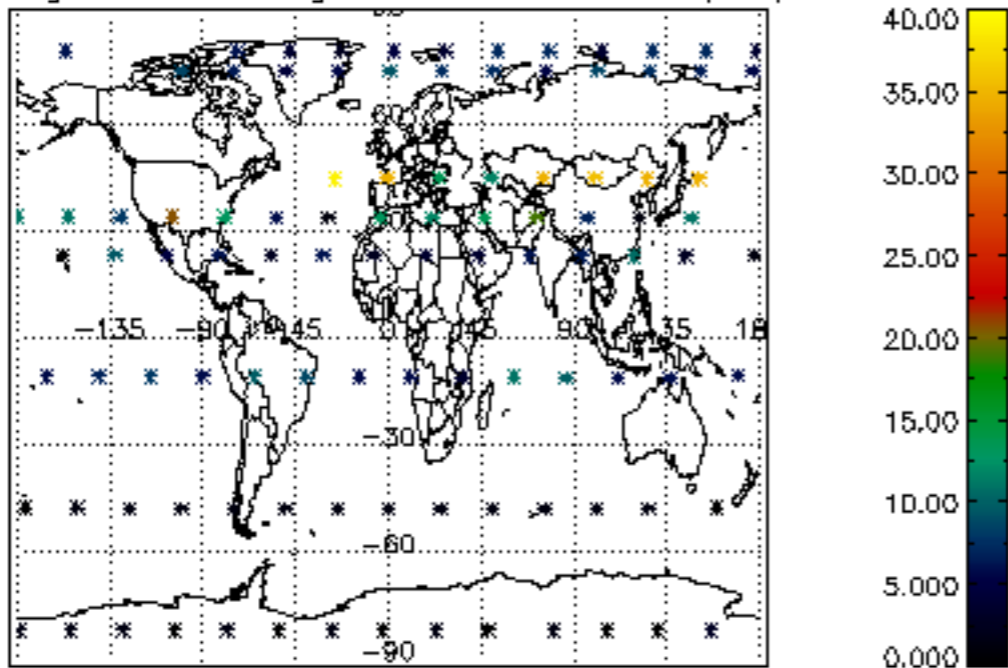

Percentage of star falling outside central band per profile