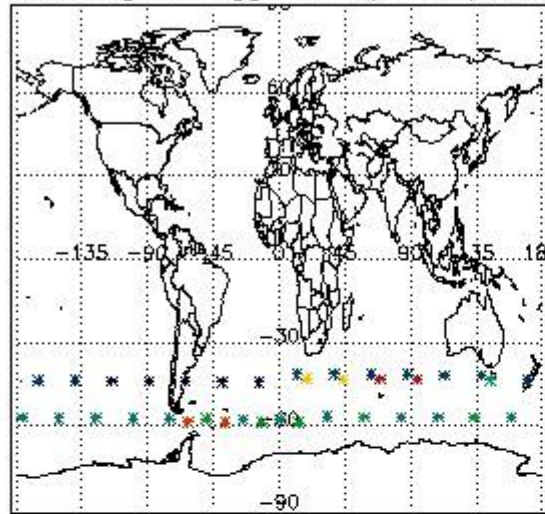

3.1 Plot quality information per product (time dependant)

3.2 Plot quality information per product (world map)

Percentage of flagged data per O3 profile

Percentage of flagged data per H2O profile

Percentage of flagged data per NO2 profile