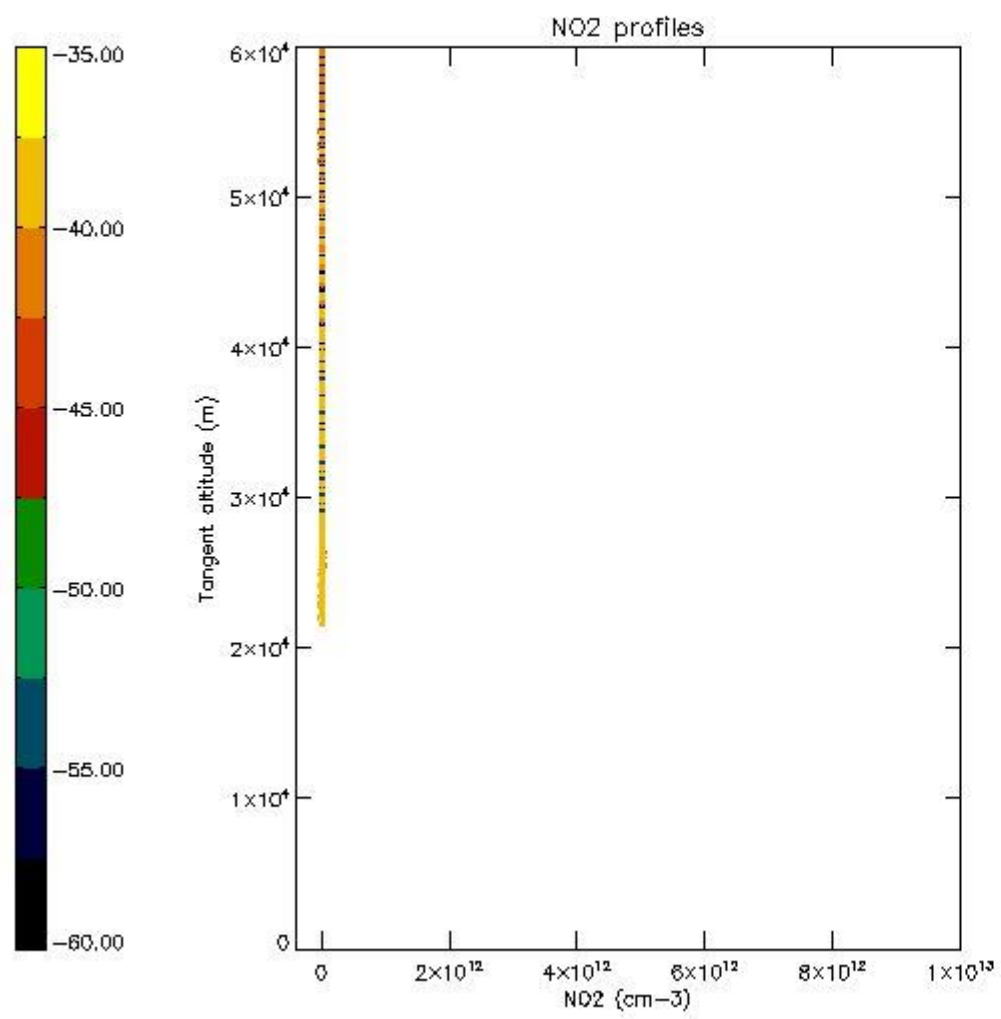

So, the table below shows the percentage of dark limb and valid observations for each criteria with respect to the overall valid daily observations.

| Criteria | % of total production |
|----------|-----------------------|
| All STD | 17 |
| STD < 20 | 3 |

| | |
|----------|---|
| STD < 10 | 1 |
| STD < 5 | 0 |

5.2 Plot ozone profiles for all STD (dark without errors)

The colorbar represents the latitude.

5.3 Plot ozone profiles where STD < 20% (dark without errors)

The colorbar represents the latitude.

5.4 Plot ozone profiles where STD < 10% (dark without errors)

The colorbar represents the latitude.

5.5 Plot ozone profiles where STD < 5% (dark without errors)

The colorbar represents the latitude.

5.6 Plot NO₂ profiles for all STD (dark without errors)

The colorbar represents the latitude.

5.7 Plot NO3 profiles for all STD (dark without errors)

The colorbar represents the latitude.

6. Auxiliary Data Files used for the production reported in section 2