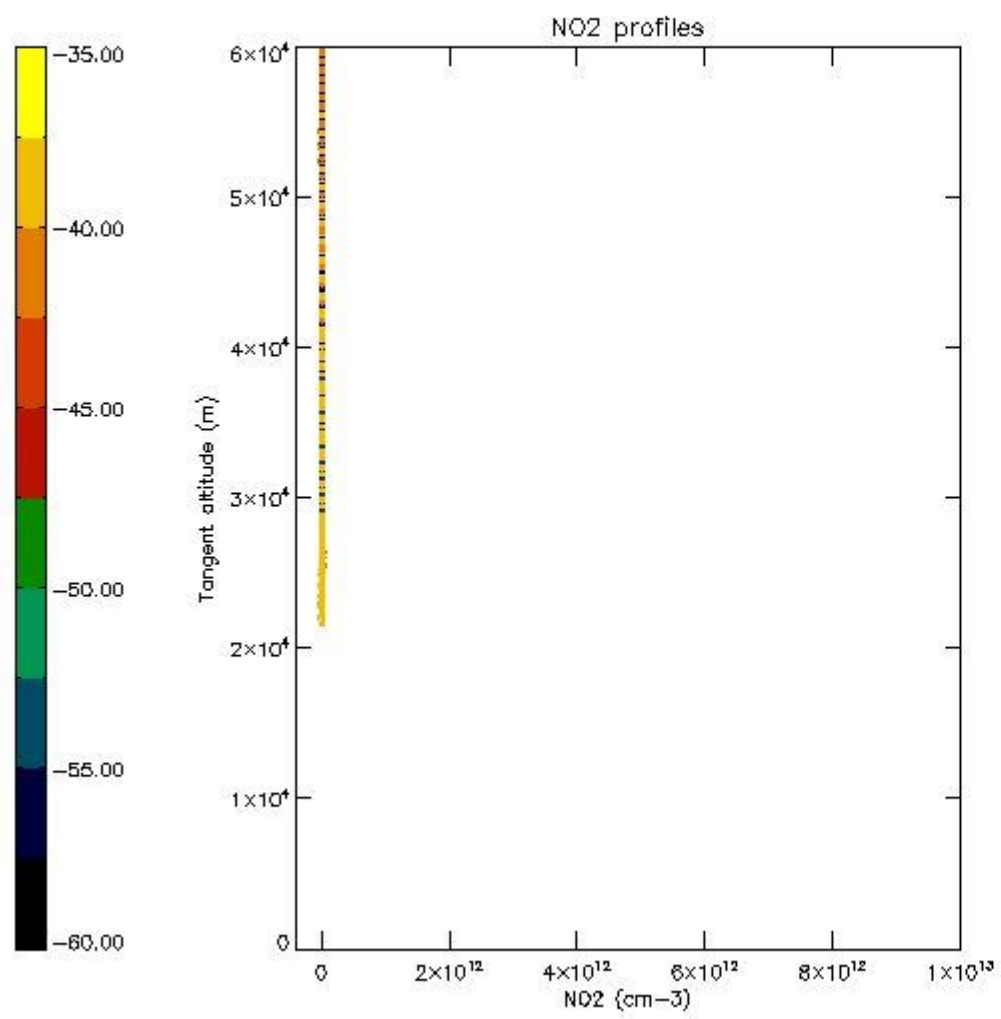

5.7 Plot NO3 profiles for all STD (dark without errors)

The colorbar represents the latitude.