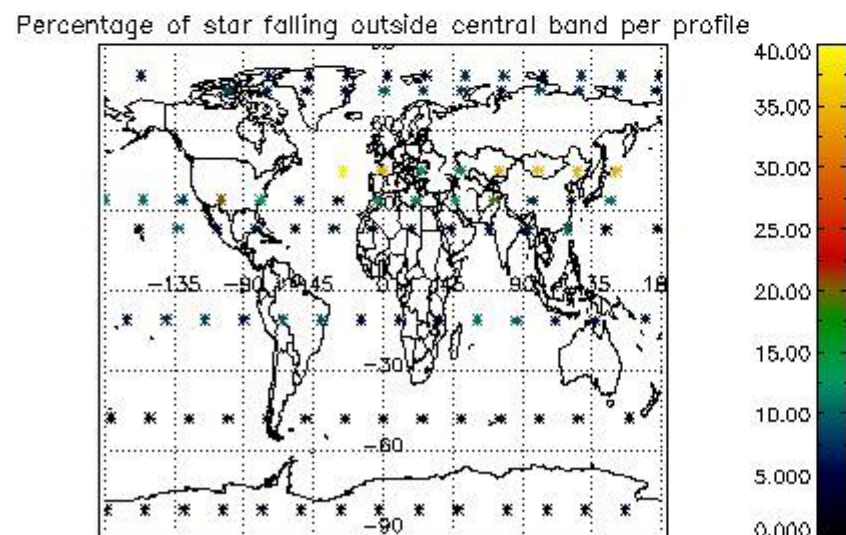

5. Trace gas profiles

5.1 Ozone statistics based on quality of products

The final quality of the products can be "measured" using the STD (Standard Deviation) attached to every point profile. This information is written to the parameter GOM_NL__2P/NL_LOCAL_SPECIES_DENSITY/o3_std of the level 2 products. The table below shows the statistics for given STD ranges.

The statistics are given with respect to the overall valid production:

- Products without fatal errors: GOM_NL__2P/MPH/PRODUCT_ERR=0
- Valid point profile: GOM_NL__2P/NL_LOCAL_SPECIES_DENSITY/pcd(0)=0

The 'Criteria' is applied to valid points of dark limb products:

- Products in dark limb illumination condition: GOM_NL__2P/NL_SUMMARY_QUALITY/obs_ill_cond=0
- Products without fatal errors: GOM_NL__2P/MPH/PRODUCT_ERR=0
- Valid point profile: GOM_NL__2P/NL_LOCAL_SPECIES_DENSITY/pcd(0)=0

So, the table below shows the percentage of dark limb and valid observations for each criteria with respect to the overall valid daily observations.

Criteria	% of total production
All STD	17
STD < 20	3