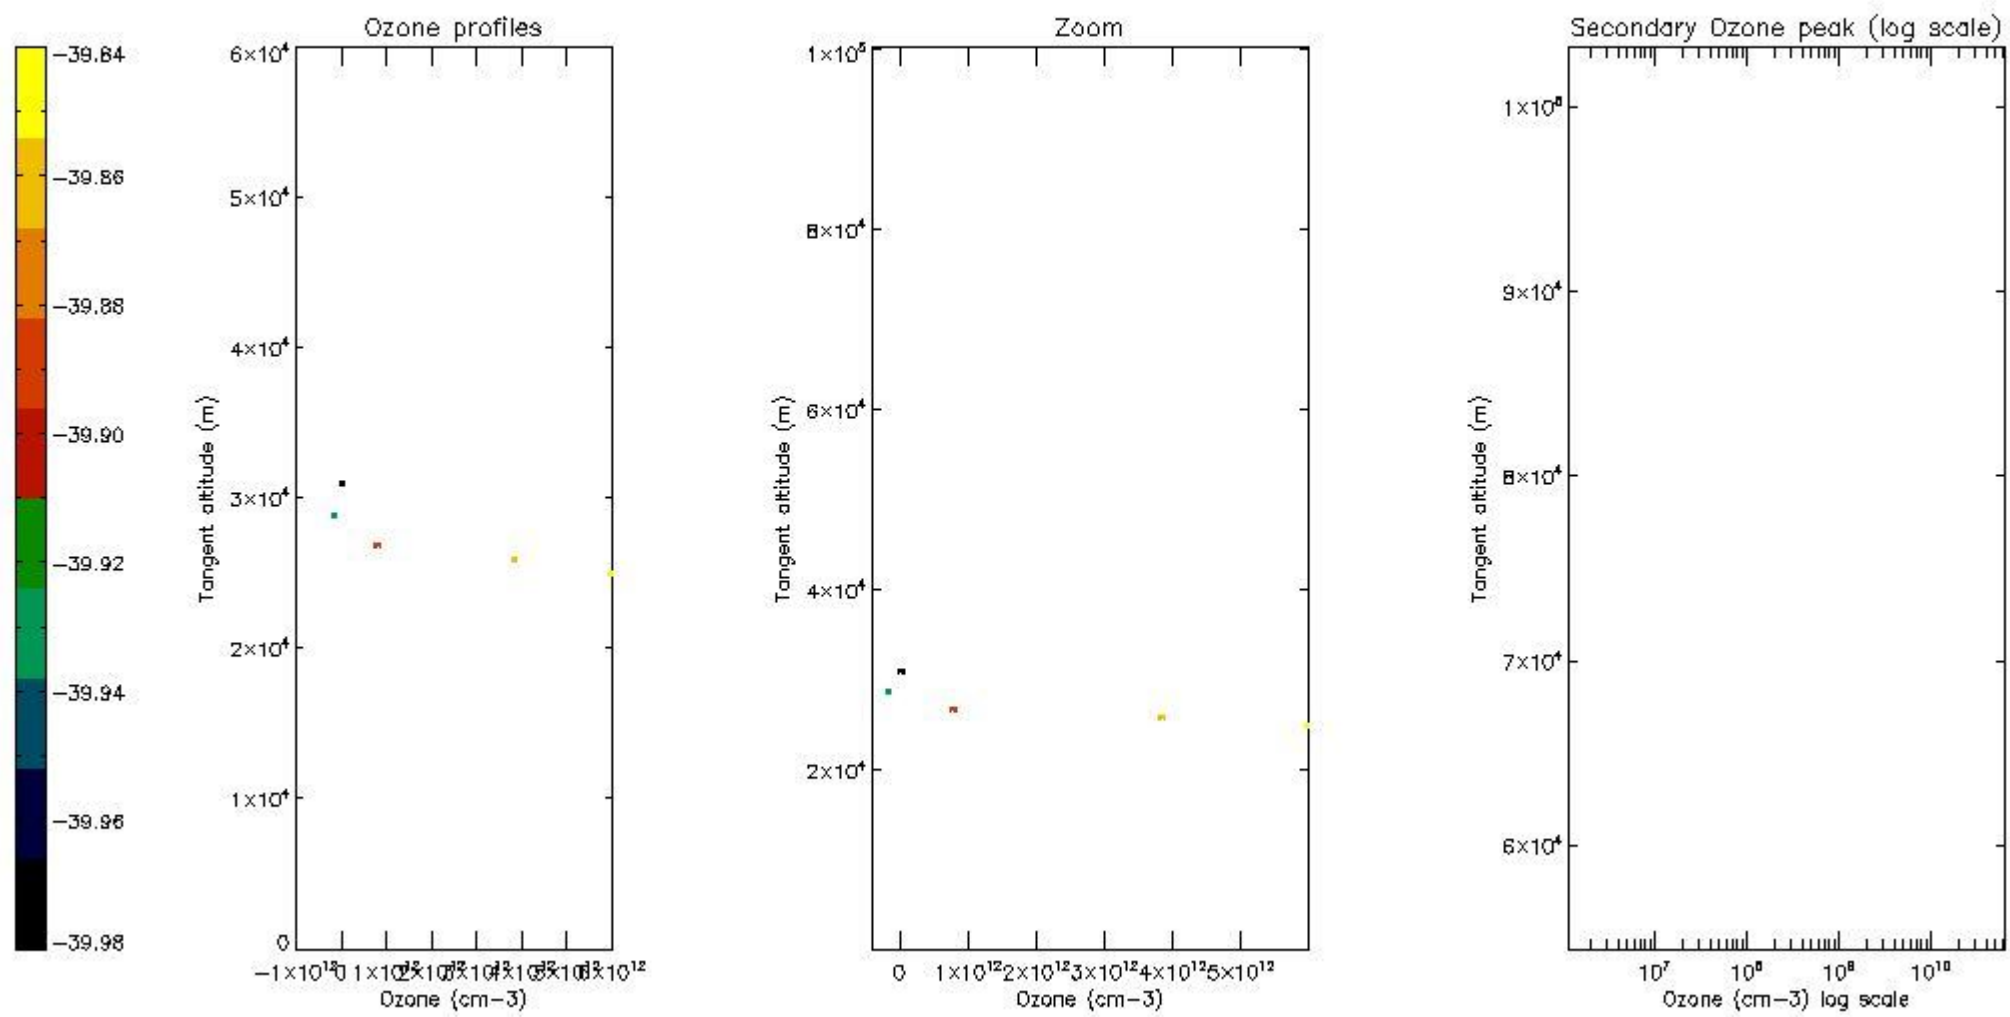

The colorbar represents the latitude.

5.4 Plot ozone profiles where STD < 10% (dark without errors)

The colorbar represents the latitude.

5.5 Plot ozone profiles where STD < 5% (dark without errors)

The colorbar represents the latitude.