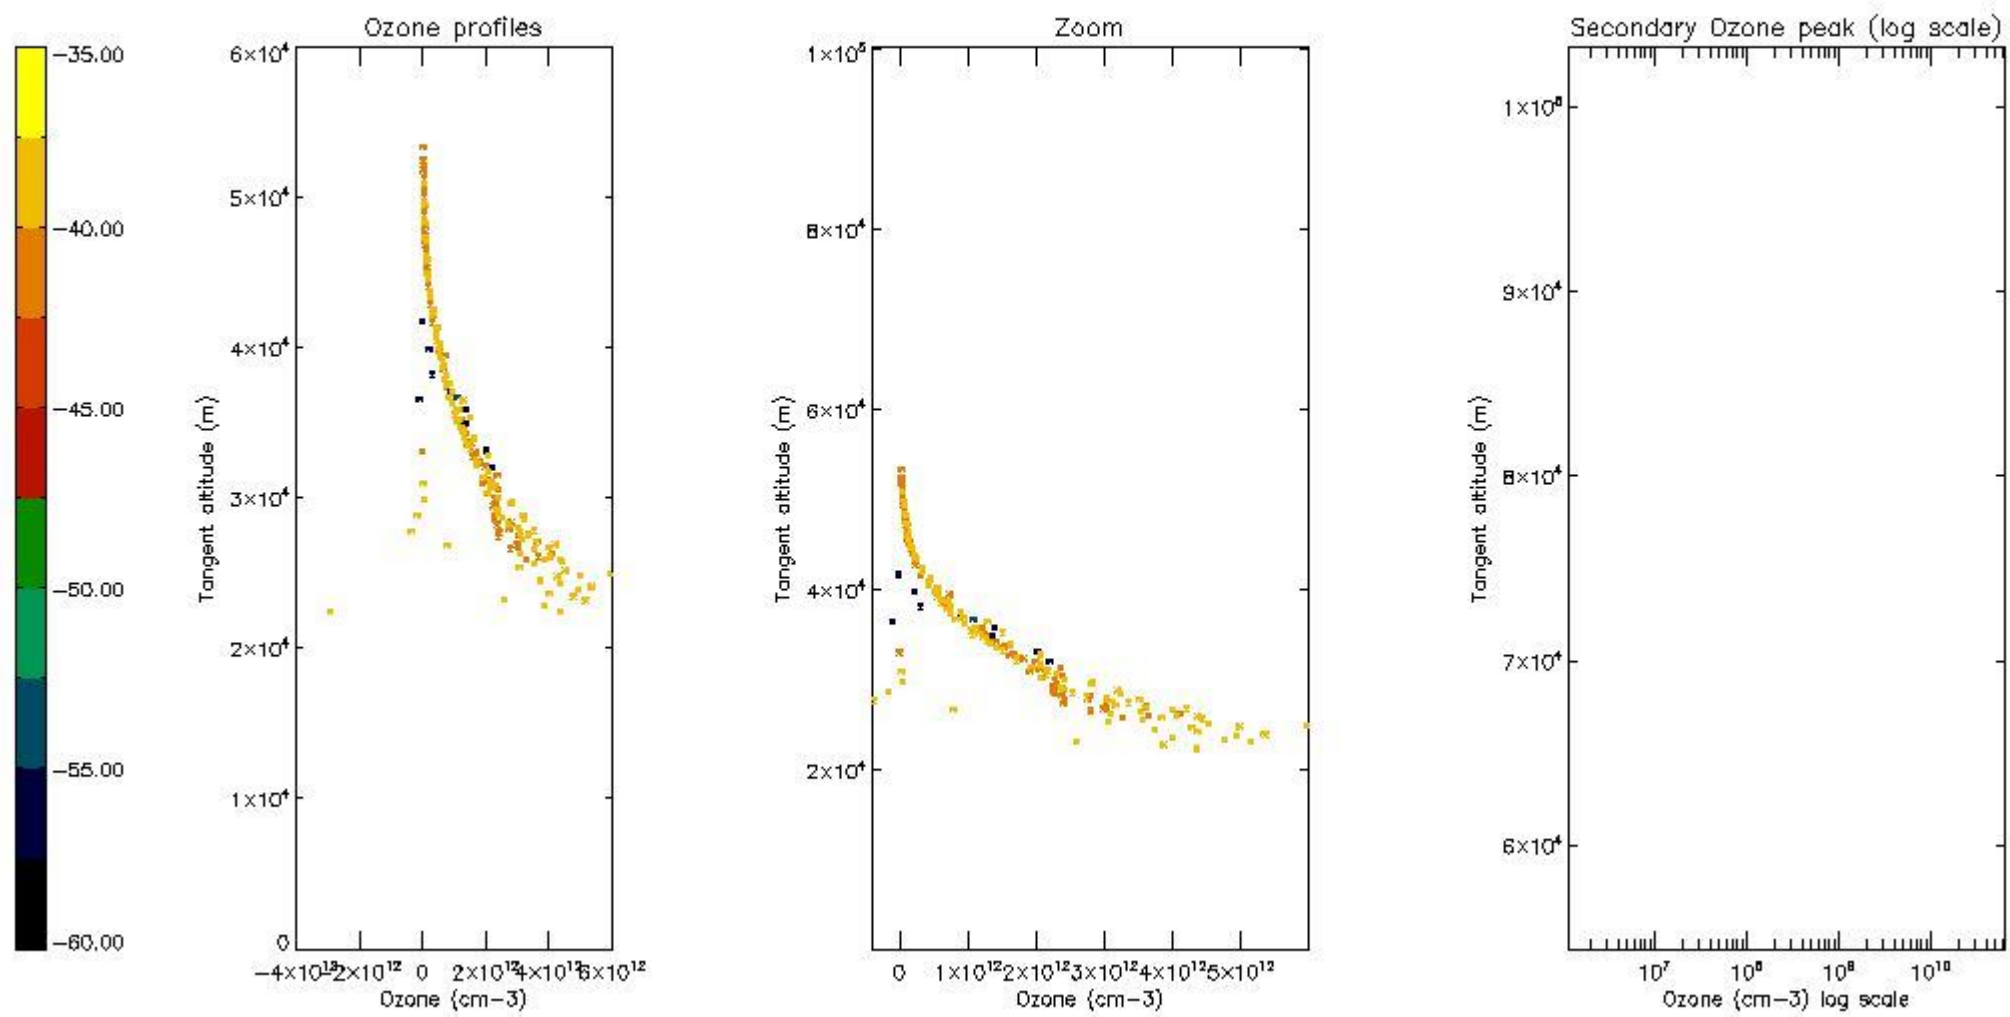

So, the table below shows the percentage of dark limb and valid observations for each criteria with respect to the overall valid daily observations.

| Criteria | % of total production |
|----------|-----------------------|
| All STD | 17 |
| STD < 20 | 3 |

| | |
|----------|---|
| STD < 10 | 1 |
| STD < 5 | 0 |

5.2 Plot ozone profiles for all STD (dark without errors)

The colorbar represents the latitude.

5.3 Plot ozone profiles where STD < 20% (dark without errors)

The colorbar represents the latitude.

5.4 Plot ozone profiles where STD < 10% (dark without errors)

The colorbar represents the latitude.

5.5 Plot ozone profiles where STD < 5% (dark without errors)

The colorbar represents the latitude.