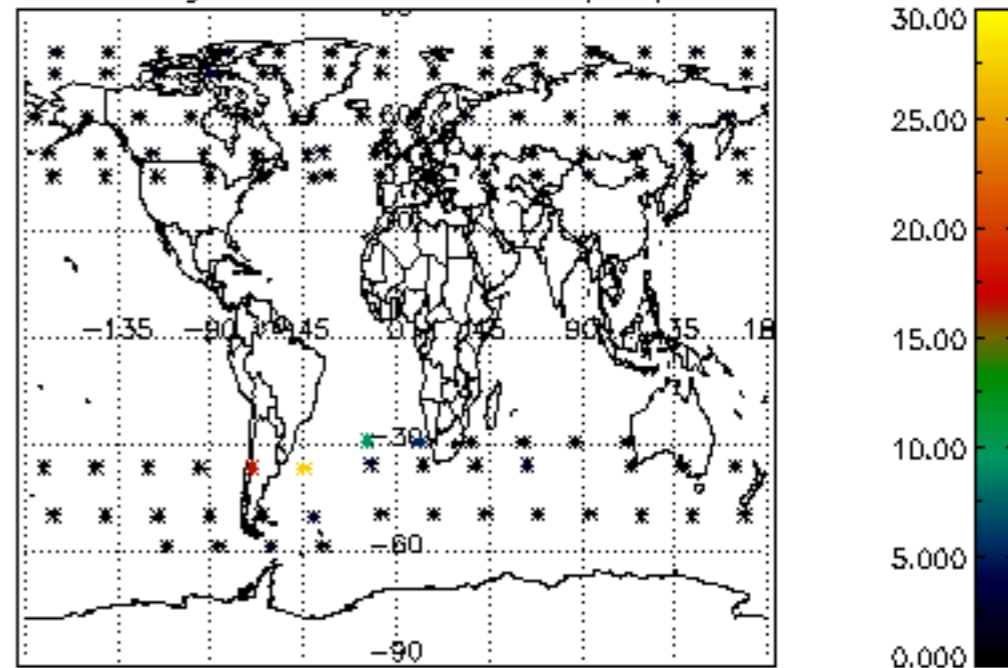

Percentage of datation errors per profile

Percentage of saturation errors per profile