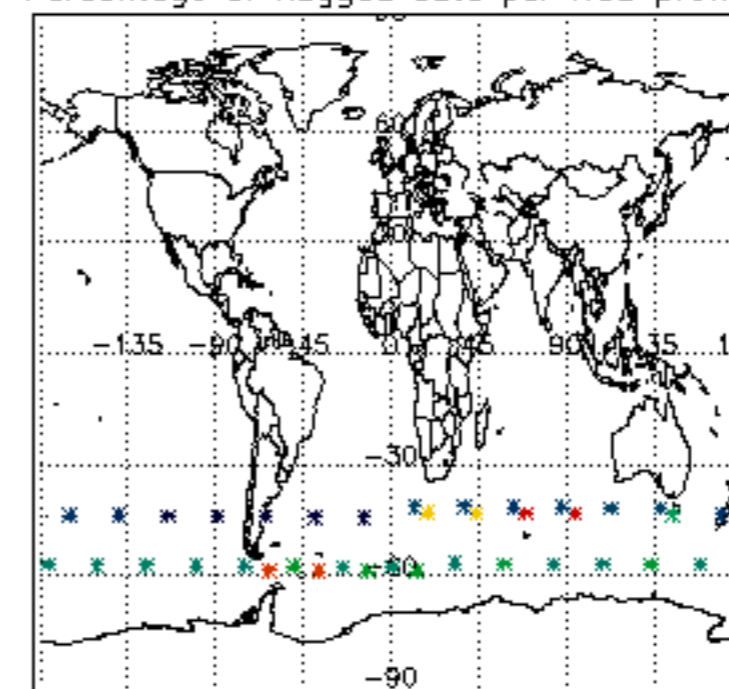

Percentage of flagged data per NO3 profile