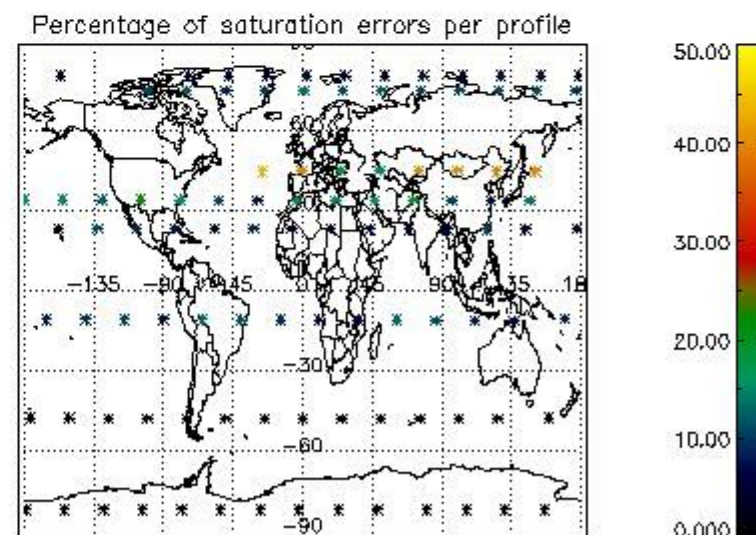

5. Trace gas profiles

5.1 Ozone statistics based on quality of products

The final quality of the products can be "measured" using the STD (Standard Deviation) attached to every point profile. This information is written to the parameter GOM_NL__2P/NL_LOCAL_SPECIES_DENSITY/o3_std of the level 2 products. The table below shows the statistics for given STD ranges.

The statistics are given with respect to the overall valid production:

- Products without fatal errors: GOM_NL__2P/MPH/PRODUCT_ERR=0
- Valid point profile: GOM_NL__2P/NL_LOCAL_SPECIES_DENSITY/pcd(0)=0

The 'Criteria' is applied to valid points of dark limb products:

- Products in dark limb illumination condition: GOM_NL__2P/NL_SUMMARY_QUALITY/obs_ill_cond=0
- Products without fatal errors: GOM_NL__2P/MPH/PRODUCT_ERR=0
- Valid point profile: GOM_NL__2P/NL_LOCAL_SPECIES_DENSITY/pcd(0)=0

So, the table below shows the percentage of dark limb and valid observations for each criteria with respect to the overall valid daily observations.

Criteria	% of total production
All STD	17
STD < 20	3