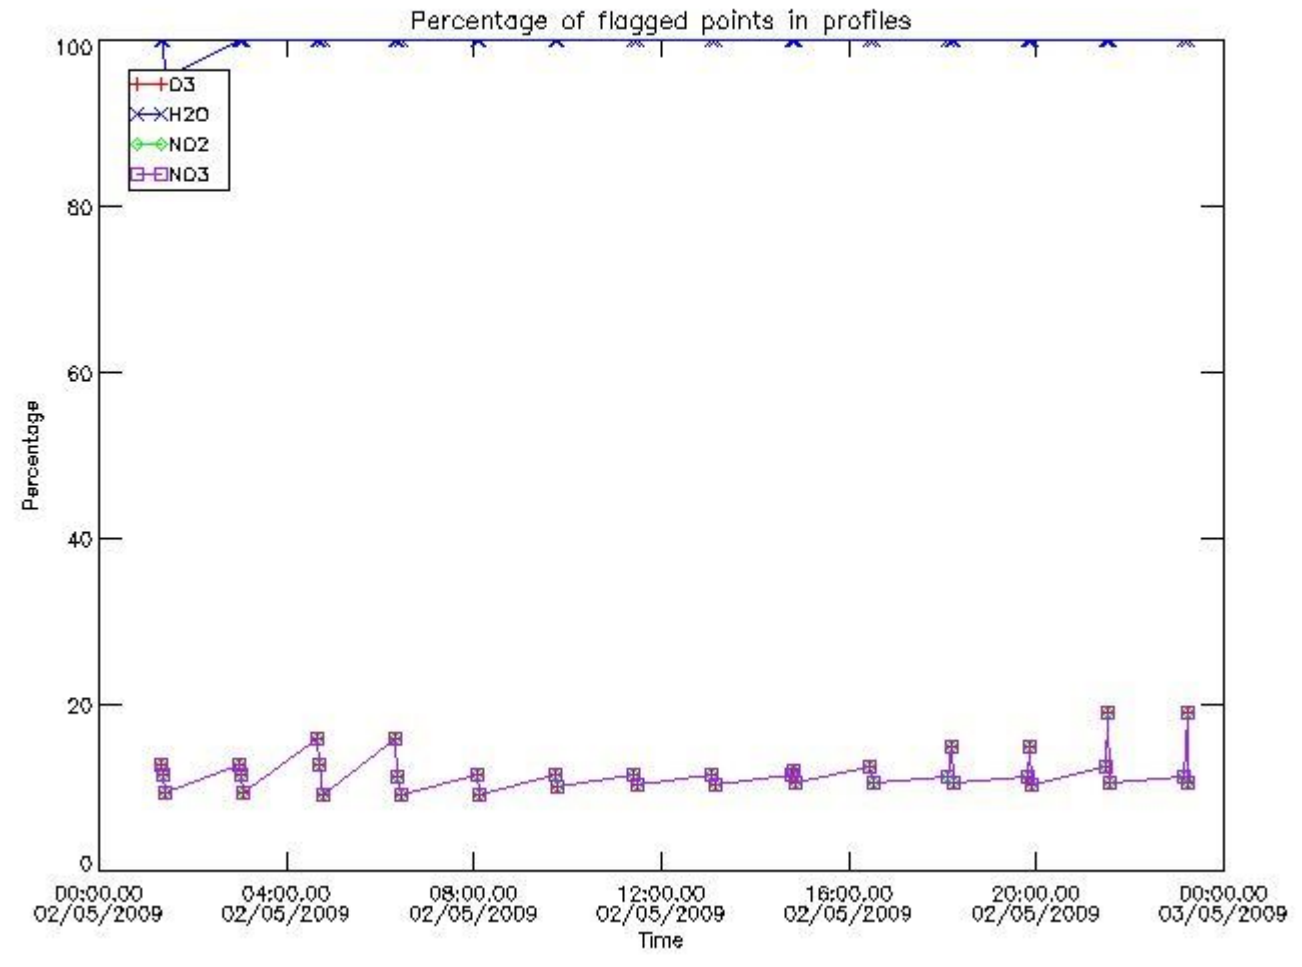

3. Quality information per product

In this section it is plotted some information contained in the Quality Summary data set of

the level 2 products. Only products in dark limb conditions and without errors (error flag in the MPH set to "0") are used.

3.1 Plot quality information per product (time dependant)

3.2 Plot quality information per product (world map)