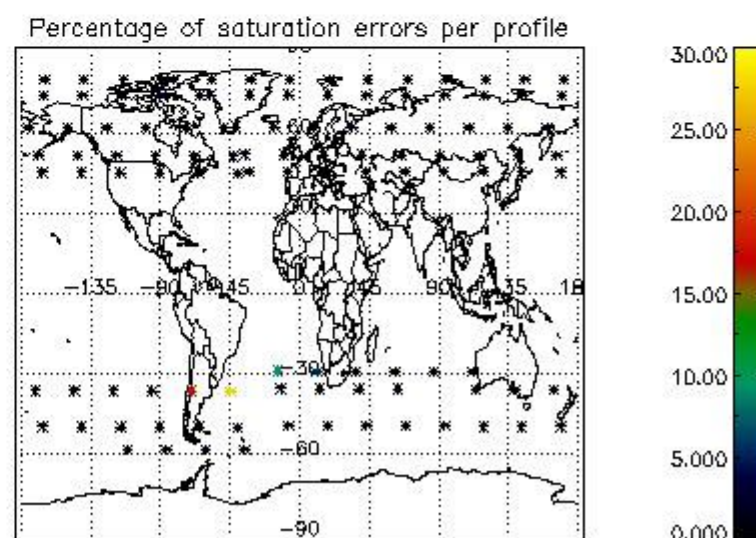

Percentage of flagged data per NO3 profile

4. Level 1 quality information per product

In this section it is plotted some information contained in the Quality Summary data set of the level 2 products that comes from the level 1b processing. Products without errors (error flag in the MPH set to "0") are used.

4.1 Plot quality information per product (time dependant) coming from level 1b processing

4.1.1 Plot level 1 quality information per product (time dependant): ENVISAT ASCENDING passes

4.1.2 Plot level 1 quality information per product (time dependant): ENVI SAT DESCENDING passes

4.2 Plot quality information per product coming from level 1b processing (world map)

4.2.1 Plot level 1 quality information per product (world map): ENVISAT ASCENDING passes

4.2.2 Plot level 1 quality information per product (world map): ENVISAT DESCENDING passes