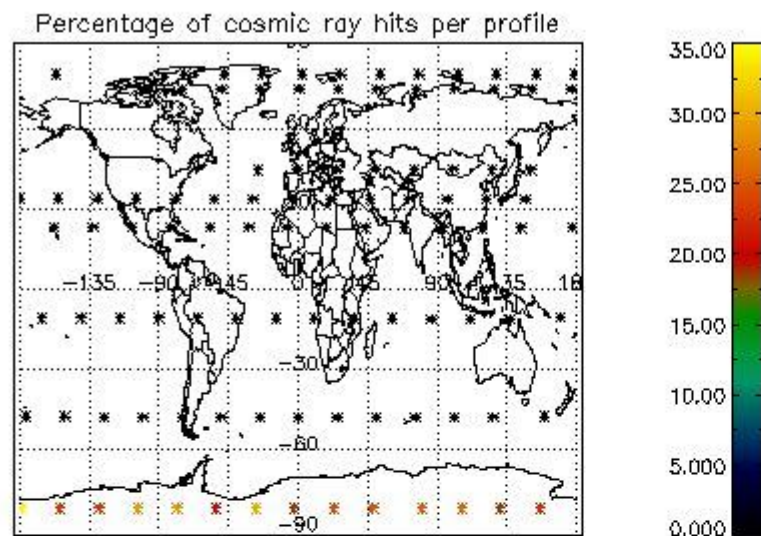

4.2.2 Plot level 1 quality information per product (world map): ENVISAT DESCENDING passes

5. Trace gas profiles

5.1 Ozone statistics based on quality of products

The final quality of the products can be "measured" using the STD (Standard Deviation) attached to every point profile. This information is written to the parameter GOM_NL__2P/NL_LOCAL_SPECIES_DENSITY/o3_std of the level 2 products. The table below shows the statistics for given STD ranges.

The statistics are given with respect to the overall valid production:

- Products without fatal errors: GOM_NL__2P/MPH/PRODUCT_ERR=0
- Valid point profile: GOM_NL__2P/NL_LOCAL_SPECIES_DENSITY/pcd(0)=0

The 'Criteria' is applied to valid points of dark limb products:

- Products in dark limb illumination condition: GOM_NL__2P/NL_SUMMARY_QUALITY/obs_ill_cond=0
- Products without fatal errors: GOM_NL__2P/MPH/PRODUCT_ERR=0
- Valid point profile: GOM_NL__2P/NL_LOCAL_SPECIES_DENSITY/pcd(0)=0

So, the table below shows the percentage of dark limb and valid observations for each criteria with respect to the overall valid daily observations.

Criteria	% of total production
All STD	17
STD < 20	3