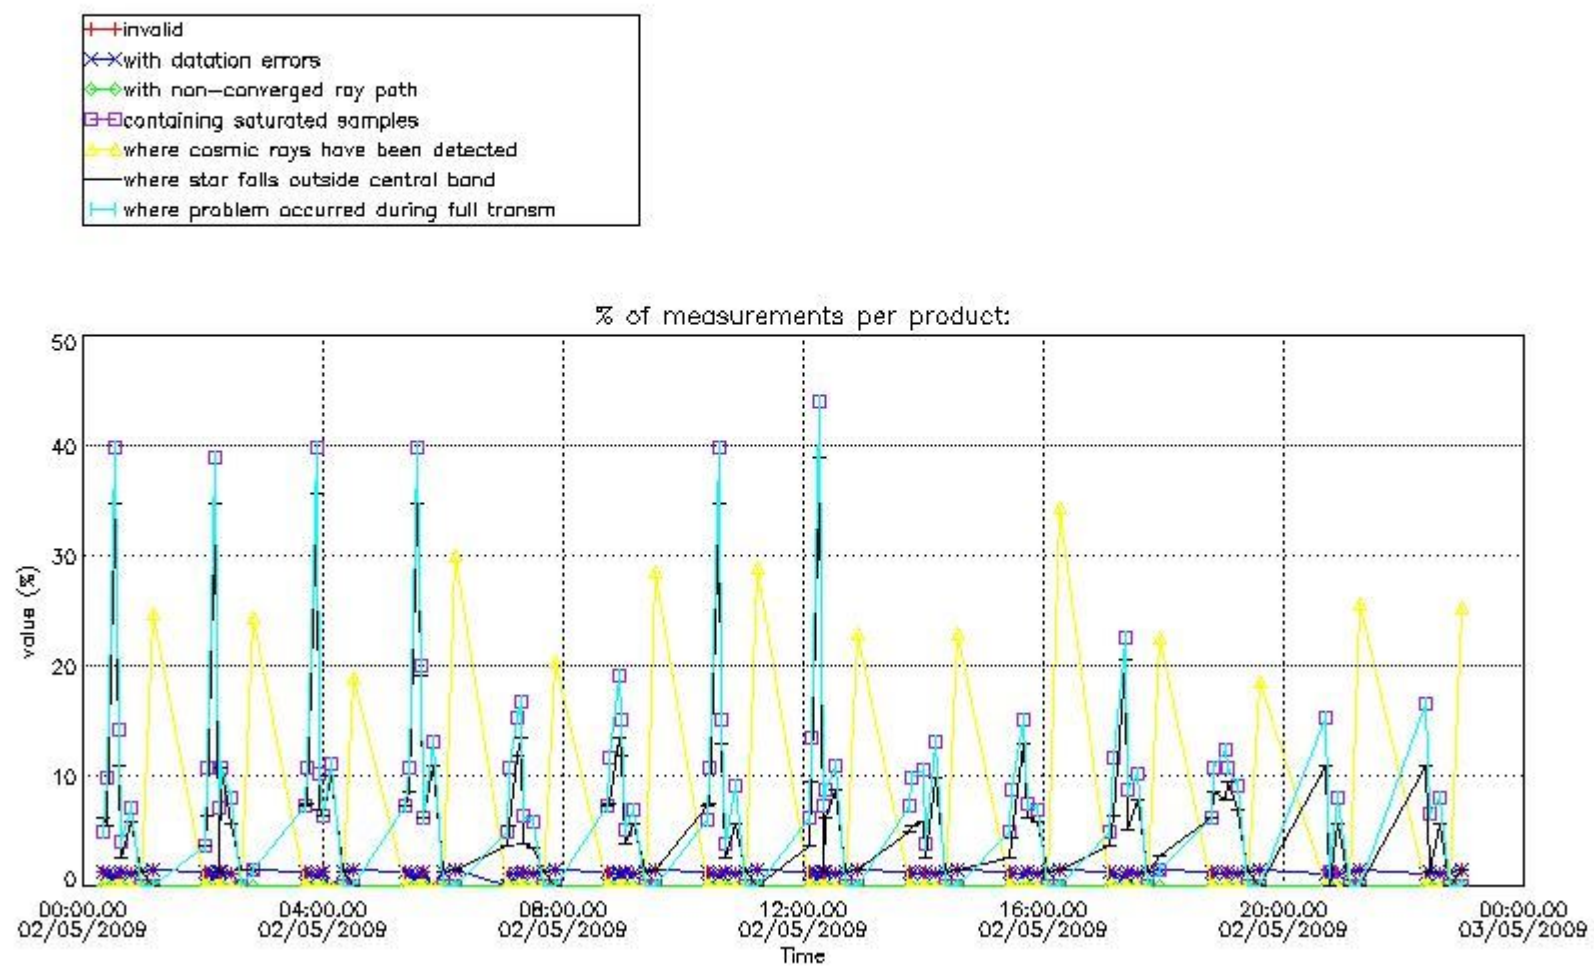

4.2 Plot quality information per product coming from level 1b processing (world map)

4.2.1 Plot level 1 quality information per product (world map): ENVISAT ASCENDING passes