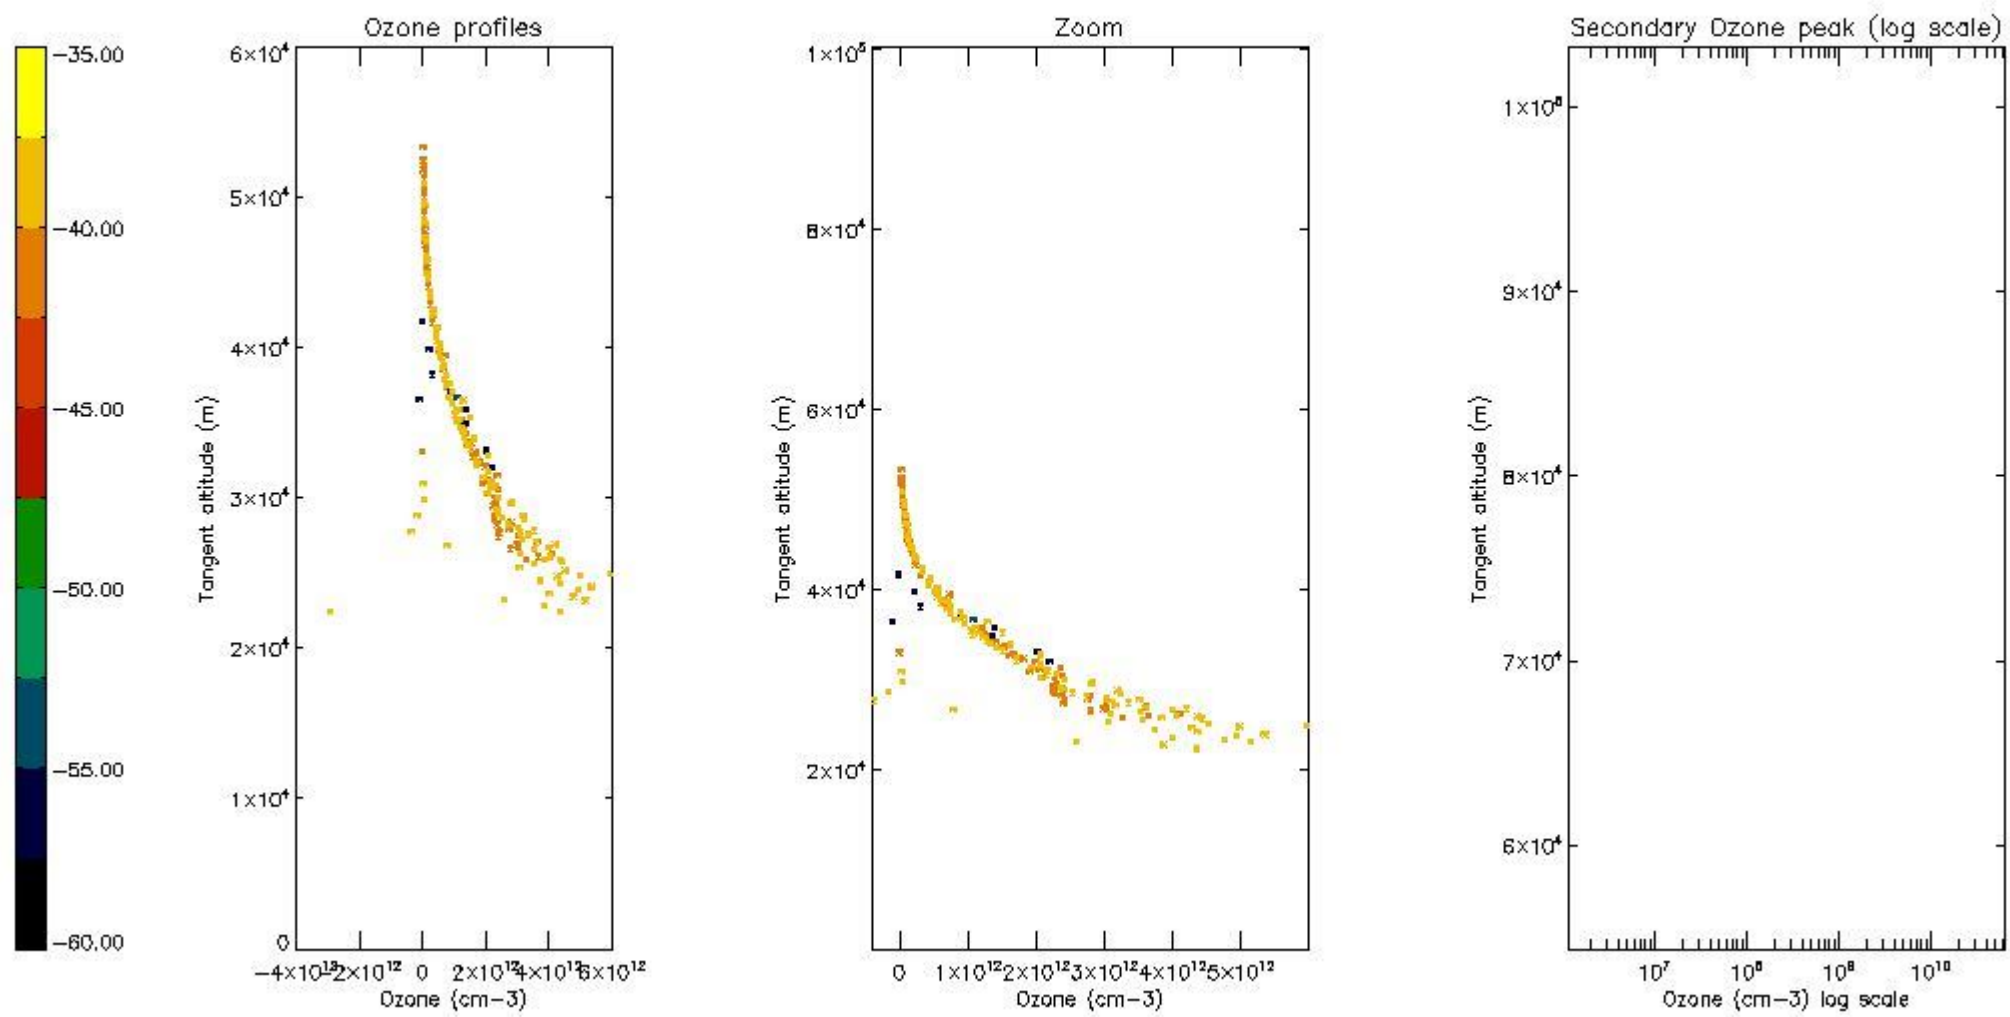

5.5 Plot ozone profiles where STD < 5% (dark without errors)

The colorbar represents the latitude.