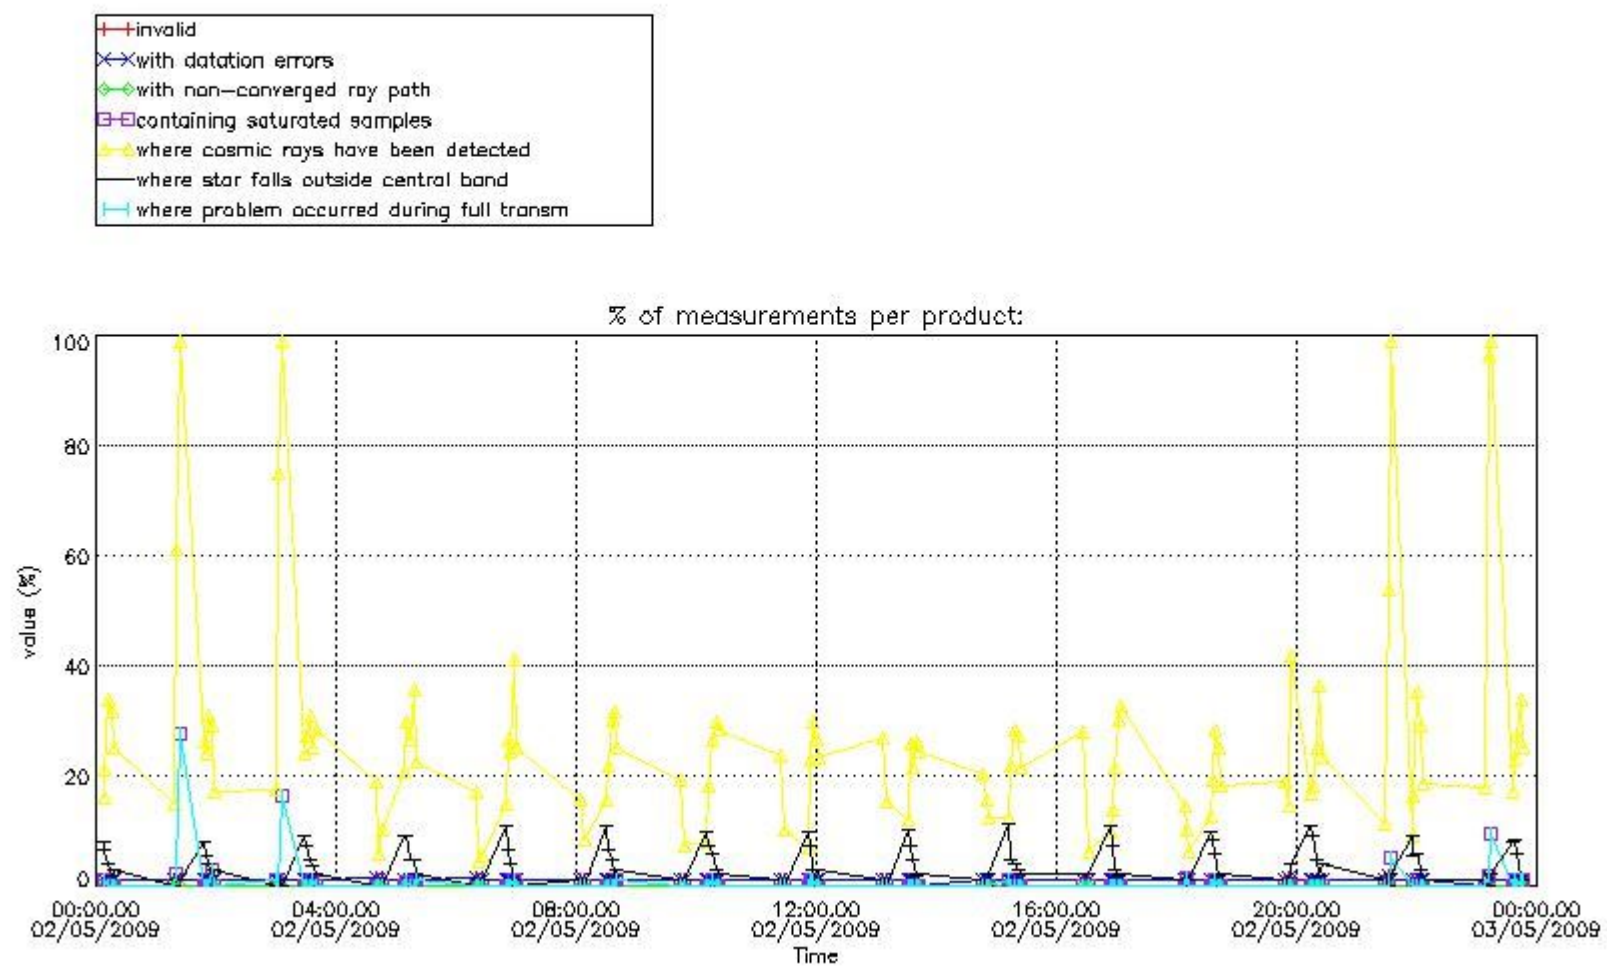

4.1.2 Plot level 1 quality information per product (time dependant): ENVI SAT DESCENDING passes