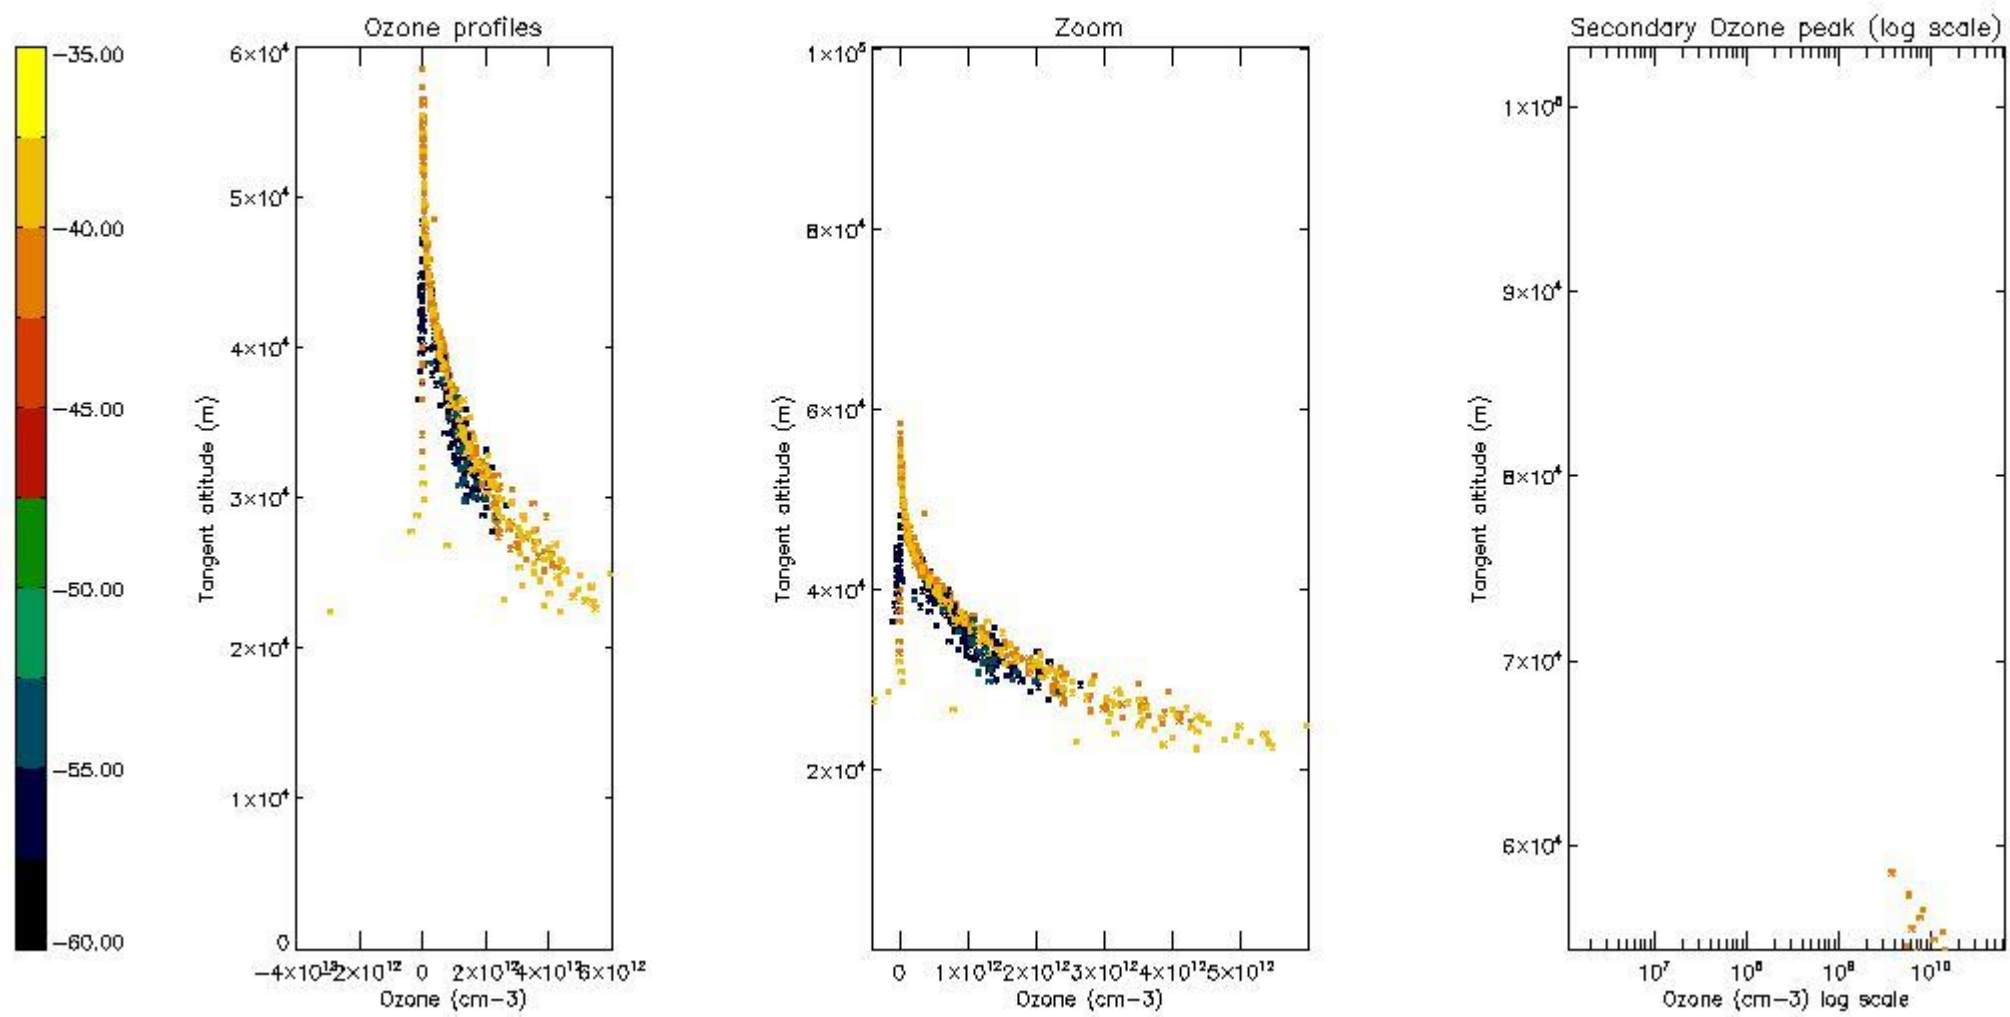

So, the table below shows the percentage of dark limb and valid observations for each criteria with respect to the overall valid daily observations.

| Criteria | % of total production |
|----------|-----------------------|
| All STD | 17 |
| STD < 20 | 3 |

| | |
|----------|---|
| STD < 10 | 1 |
| STD < 5 | 0 |

5.2 Plot ozone profiles for all STD (dark without errors)

The colorbar represents the latitude.

5.3 Plot ozone profiles where STD < 20% (dark without errors)

The colorbar represents the latitude.

5.4 Plot ozone profiles where STD < 10% (dark without errors)

The colorbar represents the latitude.

5.5 Plot ozone profiles where STD < 5% (dark without errors)

The colorbar represents the latitude.