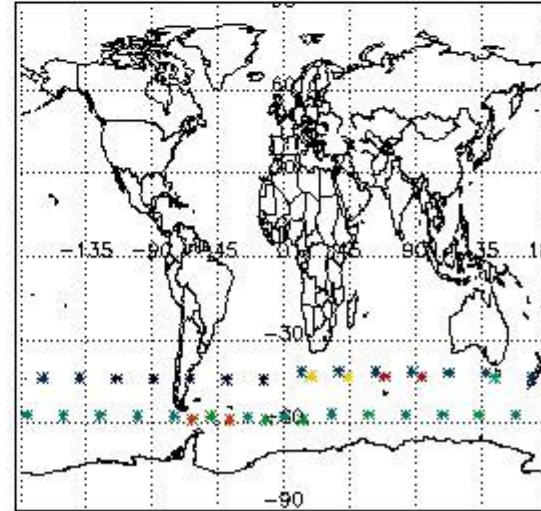

3.1 Plot quality information per product (time dependant)

3.2 Plot quality information per product (world map)

Percentage of flagged data per O3 profile

Percentage of flagged data per H2O profile

Percentage of flagged data per NO2 profile

Percentage of flagged data per NO3 profile

4. Level 1 quality information per product

In this section it is plotted some information contained in the Quality Summary data set of the level 2 products that comes from the level 1b processing. Products without errors (error flag in the MPH set to "0") are used.