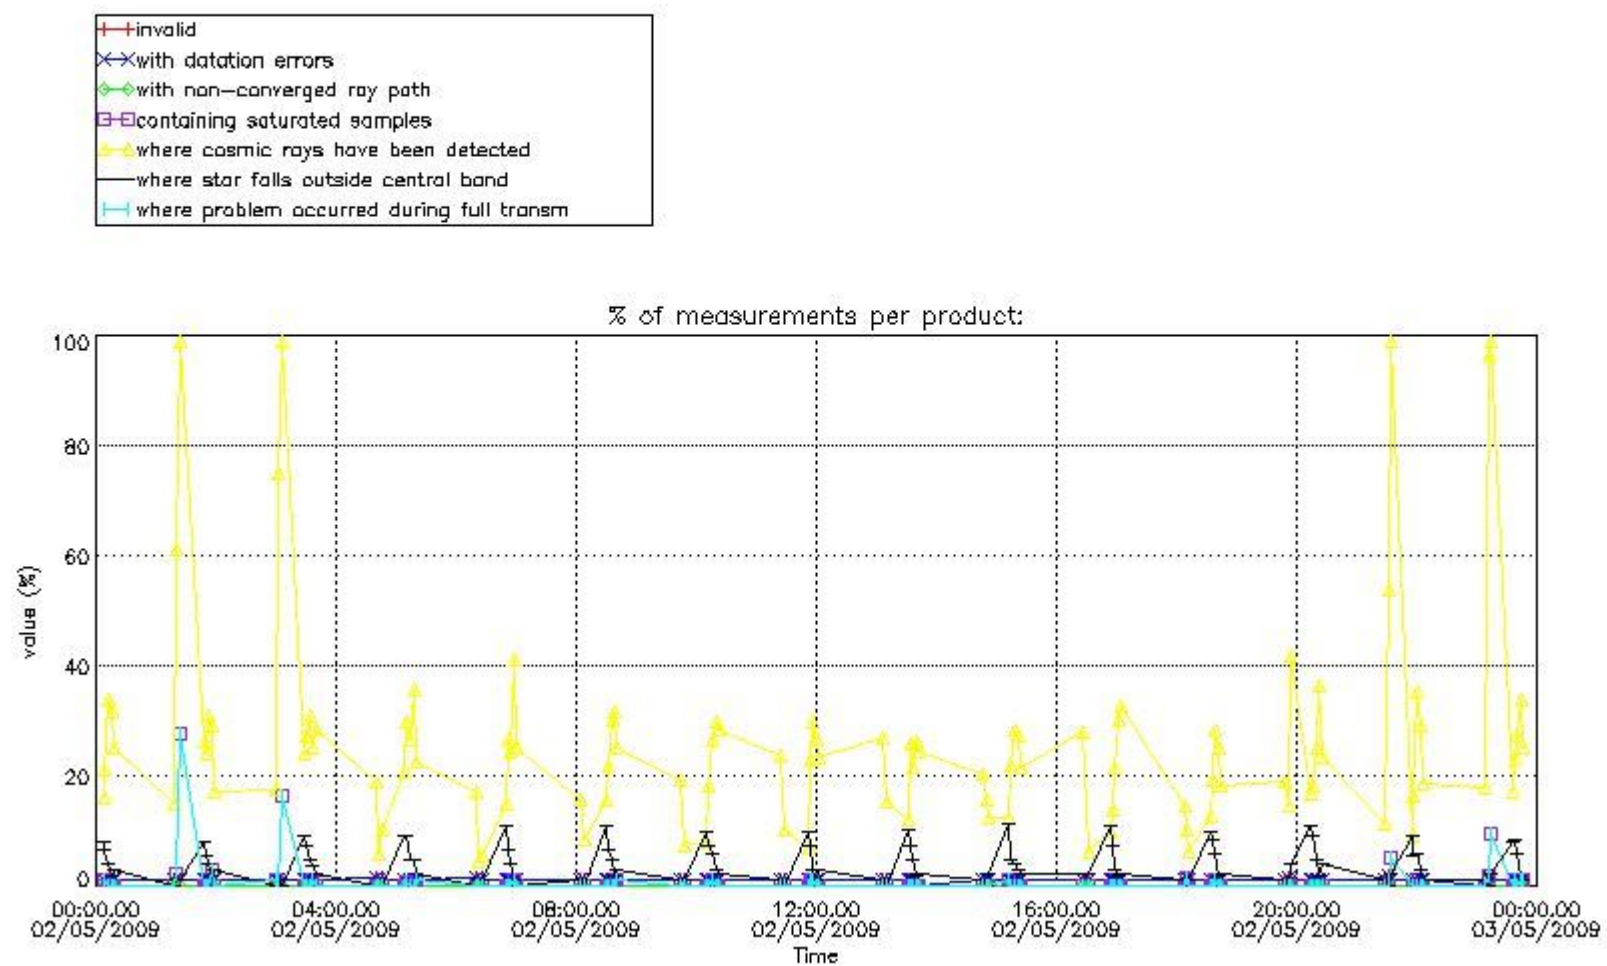

Percentage of flagged data per NO3 profile

4. Level 1 quality information per product

In this section it is plotted some information contained in the Quality Summary data set of the level 2 products that comes from the level 1b processing. Products without errors (error flag in the MPH set to "0") are used.

4.1 Plot quality information per product (time dependant) coming from level 1b processing

4.1.1 Plot level 1 quality information per product (time dependant): ENVISAT ASCENDING passes

4.1.2 Plot level 1 quality information per product (time dependant): ENVI SAT DESCENDING passes