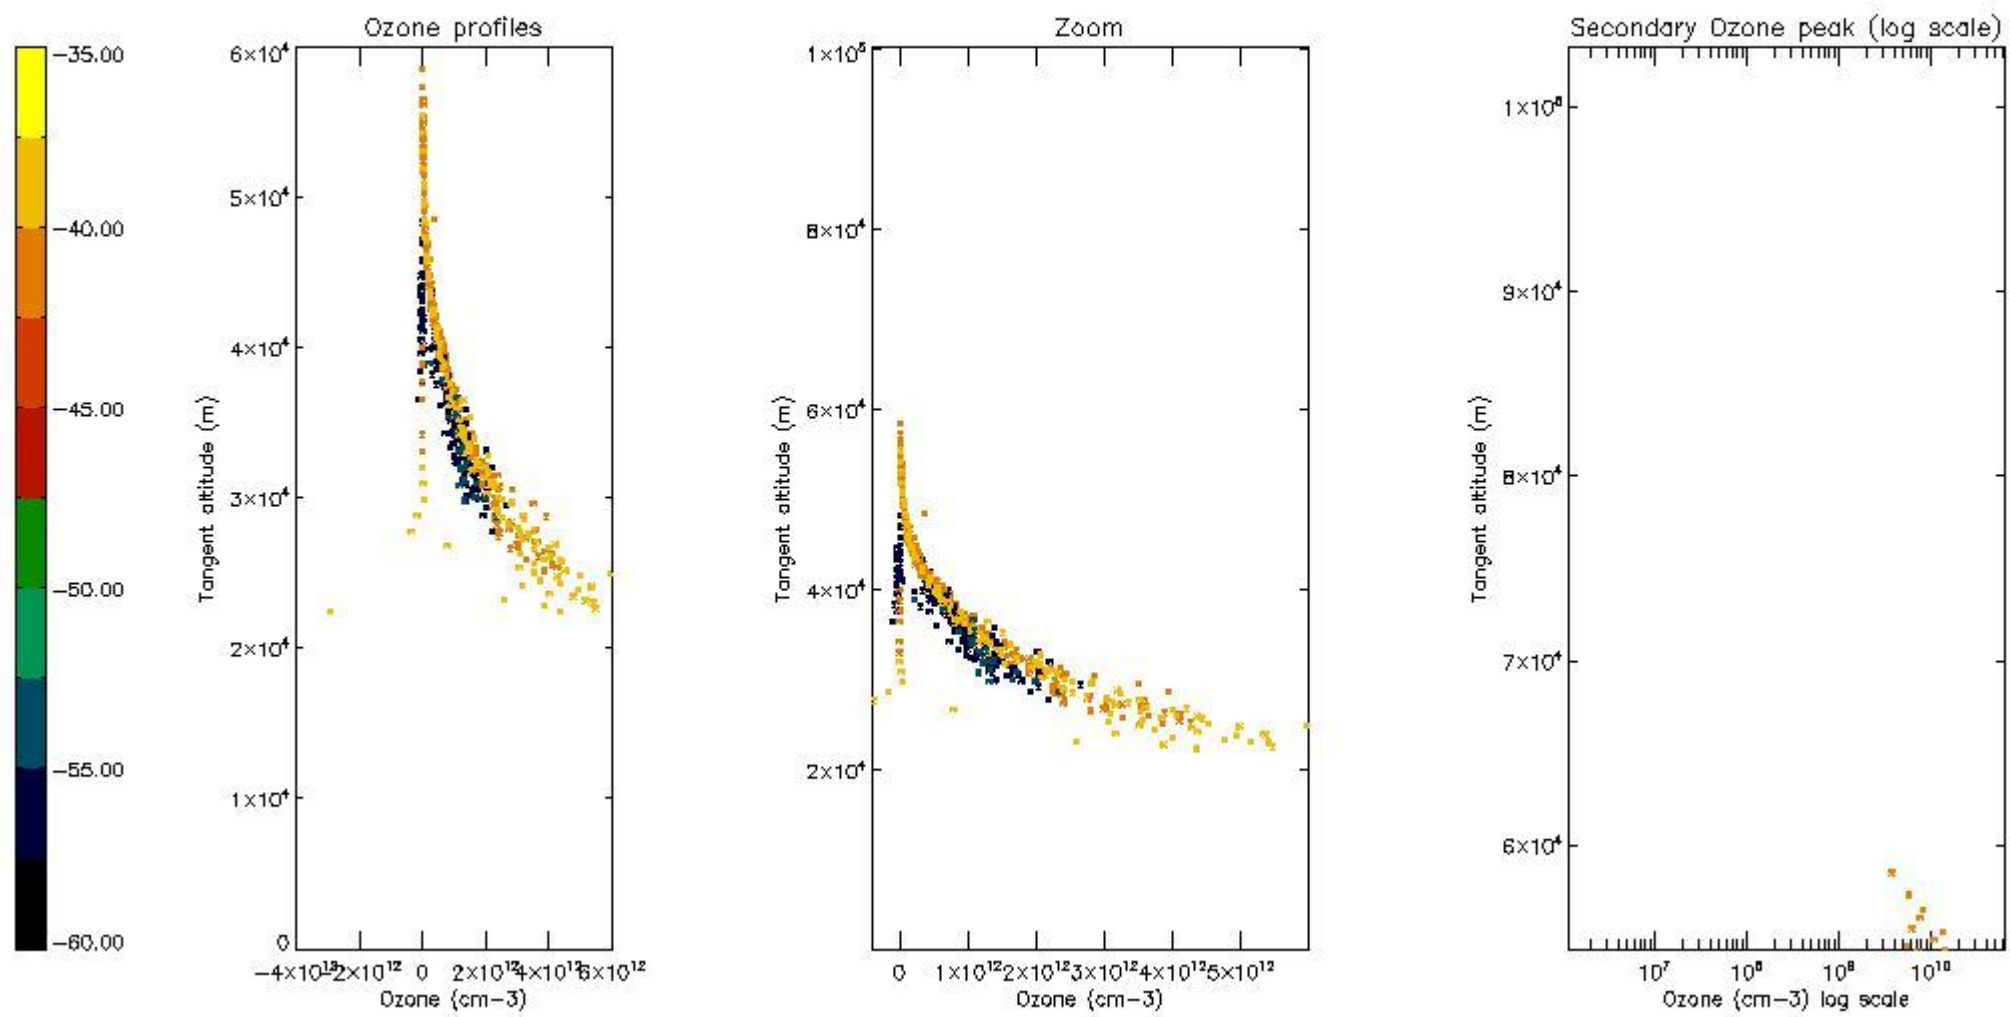

5.4 Plot ozone profiles where STD < 10% (dark without errors)

The colorbar represents the latitude.