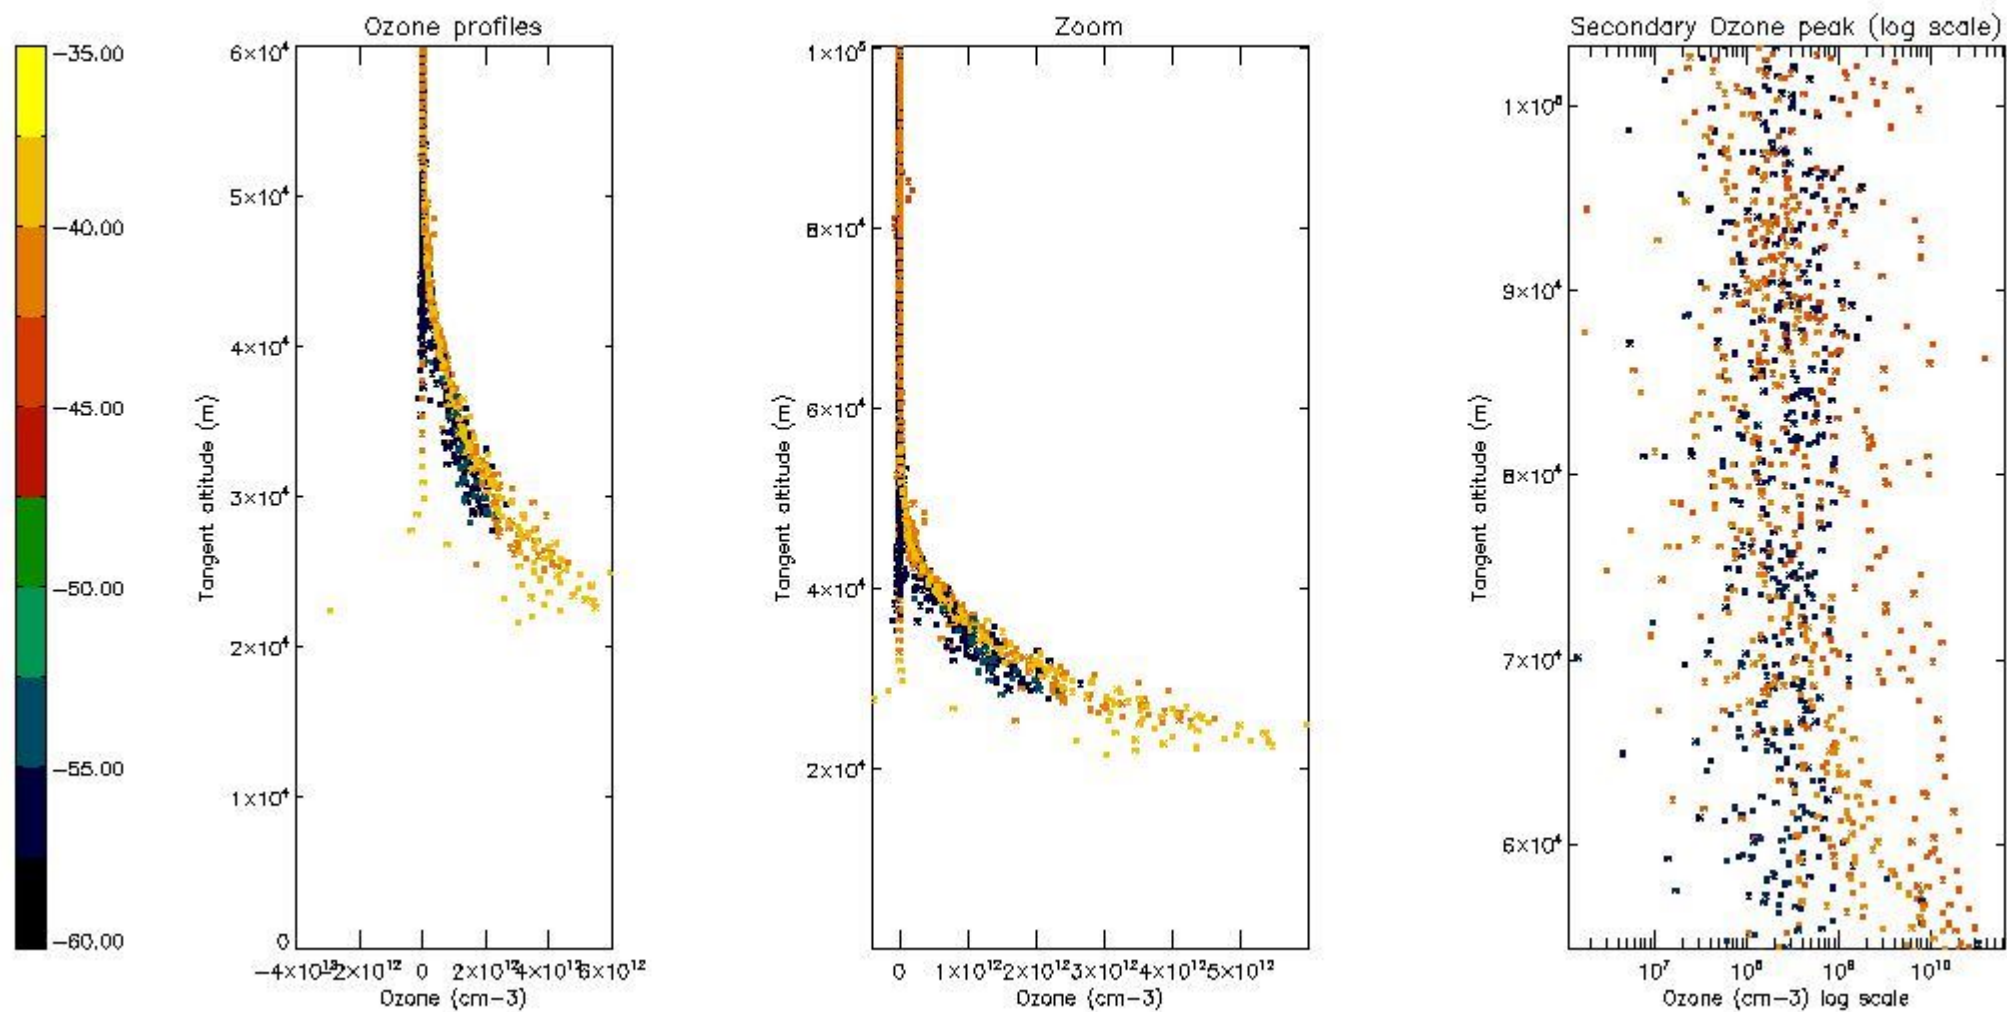

STD < 10	1
STD < 5	0

5.2 Plot ozone profiles for all STD (dark without errors)

The colorbar represents the latitude.

5.3 Plot ozone profiles where STD < 20% (dark without errors)

The colorbar represents the latitude.