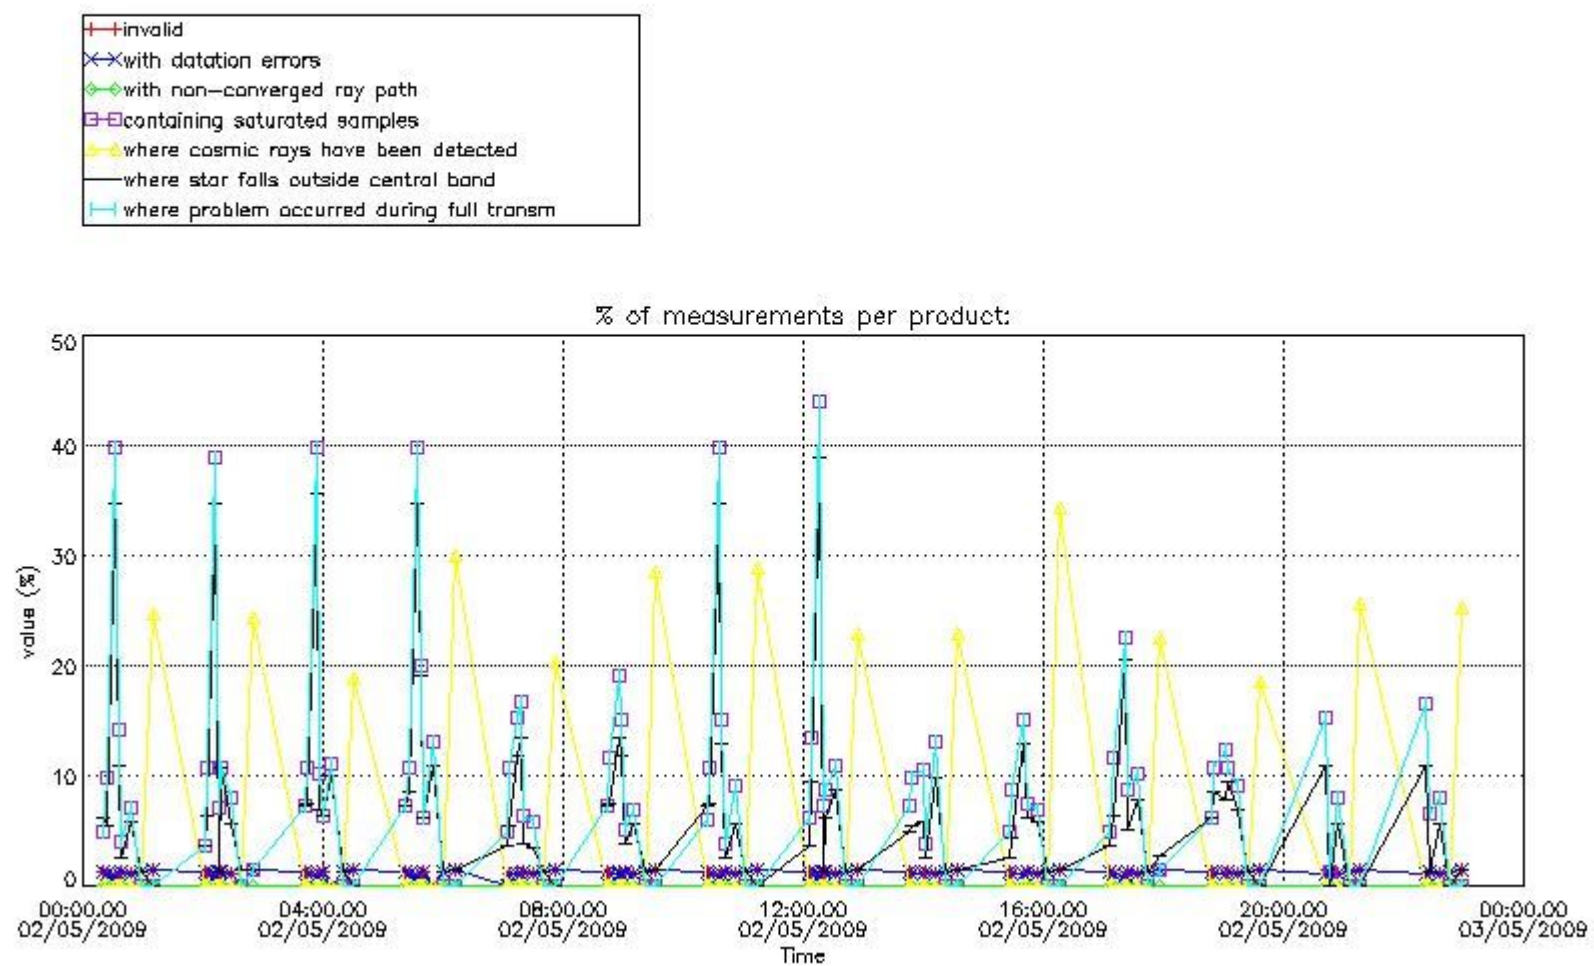

3.1 Plot quality information per product (time dependant)

3.2 Plot quality information per product (world map)

Percentage of flagged data per O3 profile

Percentage of flagged data per H2O profile

Percentage of flagged data per NO2 profile

Percentage of flagged data per NO3 profile

4. Level 1 quality information per product

In this section it is plotted some information contained in the Quality Summary data set of the level 2 products that comes from the level 1b processing. Products without errors (error flag in the MPH set to "0") are used.

4.1 Plot quality information per product (time dependant) coming from level 1b processing

4.1.1 Plot level 1 quality information per product (time dependant): ENVISAT ASCENDING passes

4.1.2 Plot level 1 quality information per product (time dependant): ENVI SAT DESCENDING passes