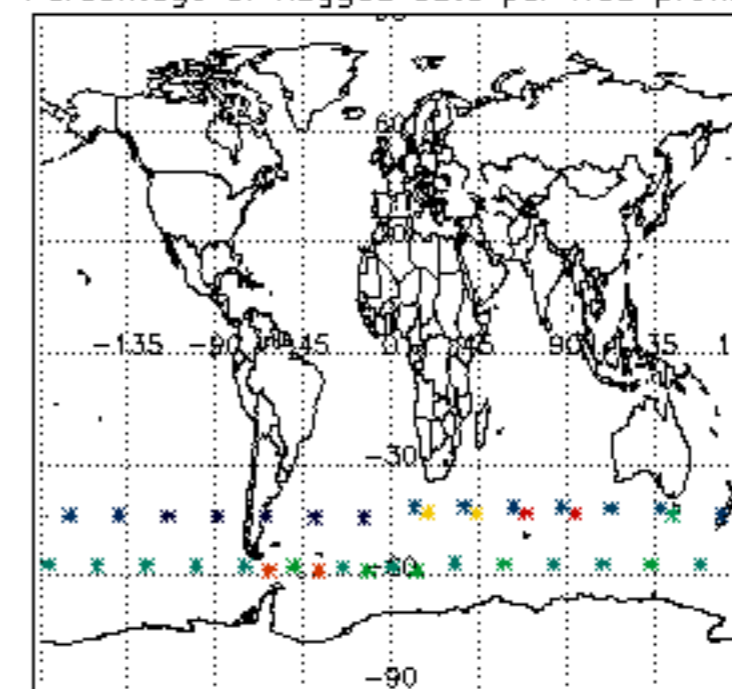

Percentage of flagged data per NO3 profile