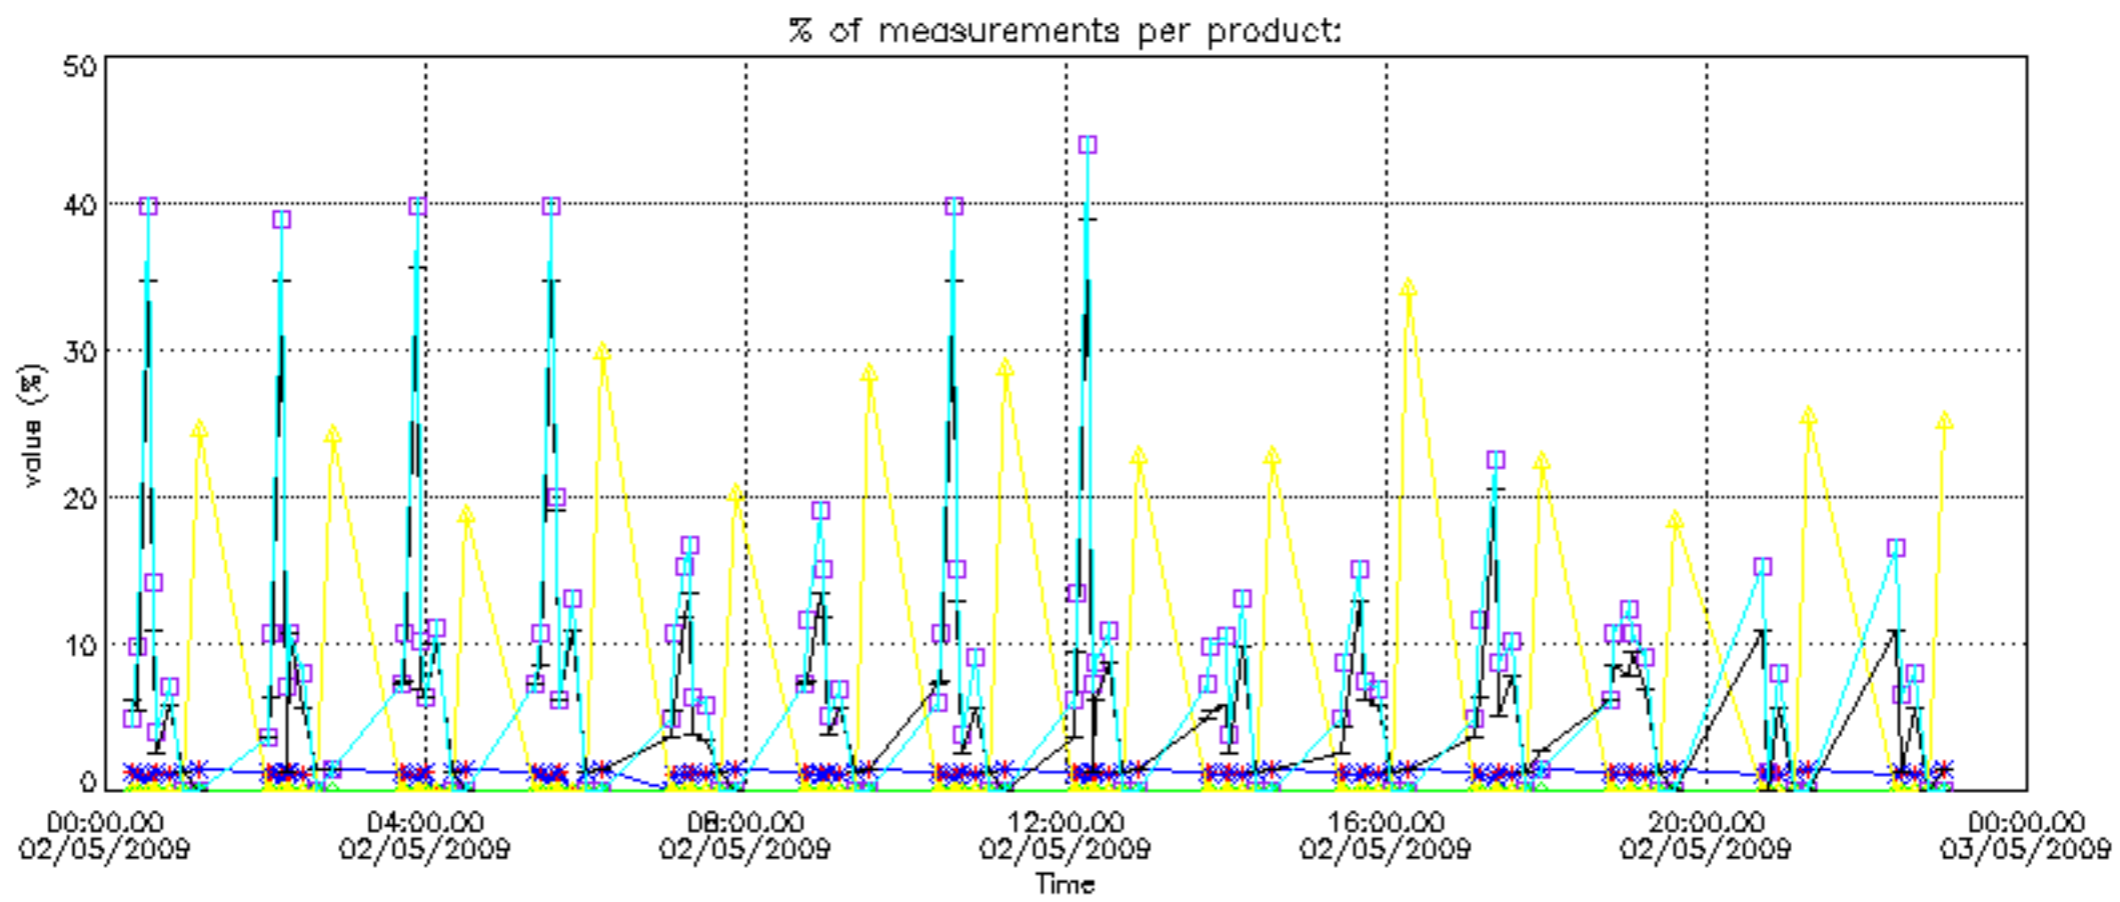

Percentage of cosmic ray hits per profile

Percentage of datation errors per profile