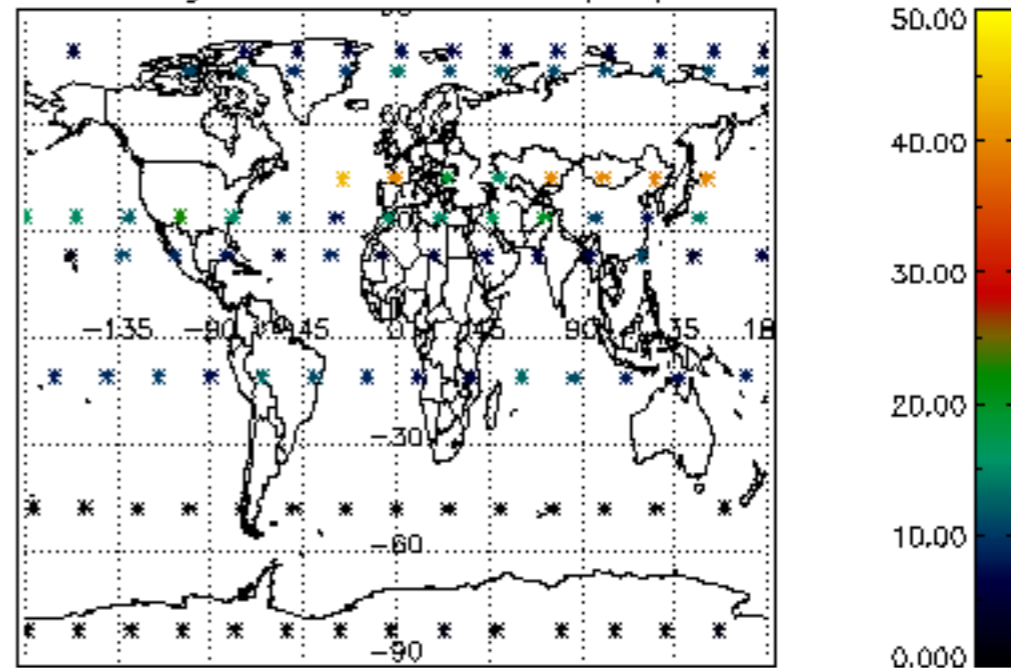

Percentage of saturation errors per profile