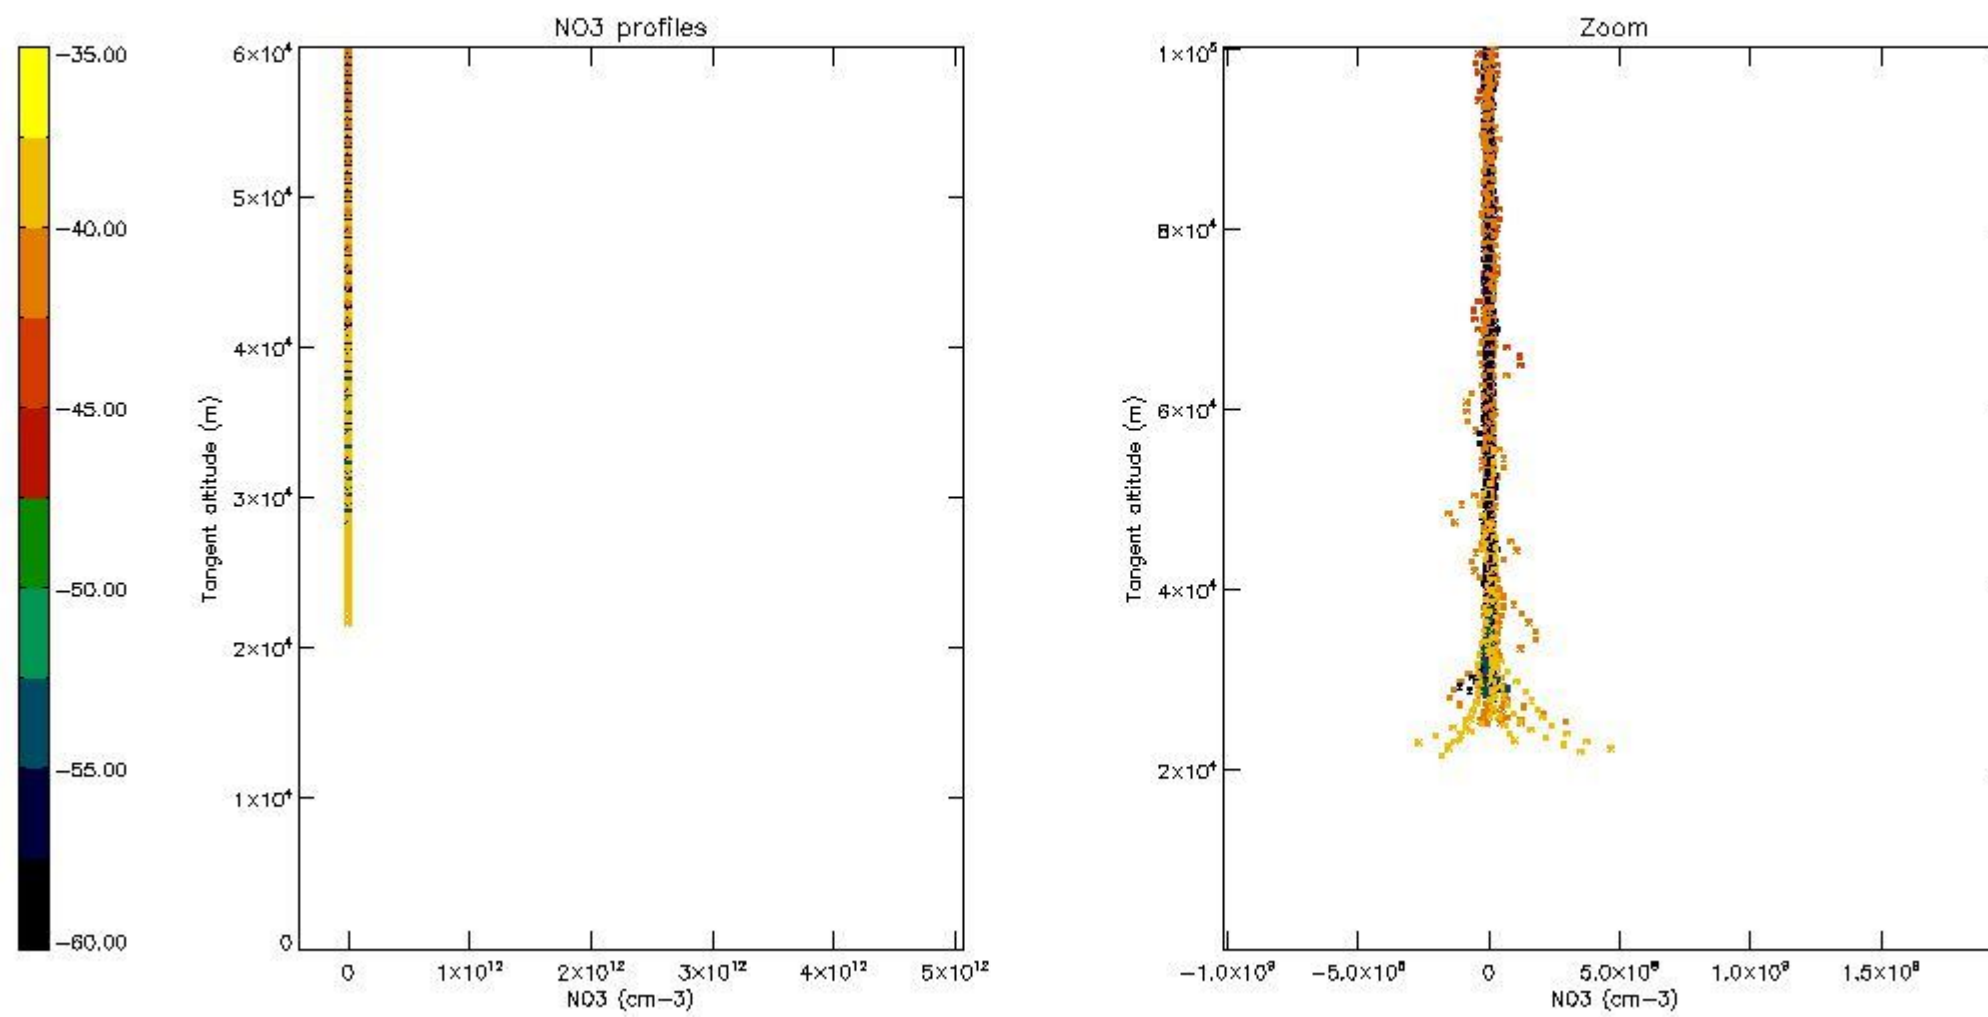

6. Auxiliary Data Files used for the production reported in section 2

The number reported in the third column indicates since which file (see list in section 2) the corresponding auxiliary file has been used. The fourth column is the date of those product files.

Type	Auxiliary Filename	Used since product	Used since product date
INST_PHYS_CHARACTERISTICS	GOM_INS_AXVIEC20091111_143220_20030716_120000_20500101_000000	1	02-MAY-2009 00:07:06
LEVEL-2_PROC_CONFIG	GOM_PR2_AXVIEC20091111_152718_20020301_000000_20500101_000000	1	02-MAY-2009 00:07:06
CROSS_SECTIONS_FILE	GOM_CRS_AXVIEC20091111_154832_20020301_000000_20500101_000000	1	02-MAY-2009 00:07:06