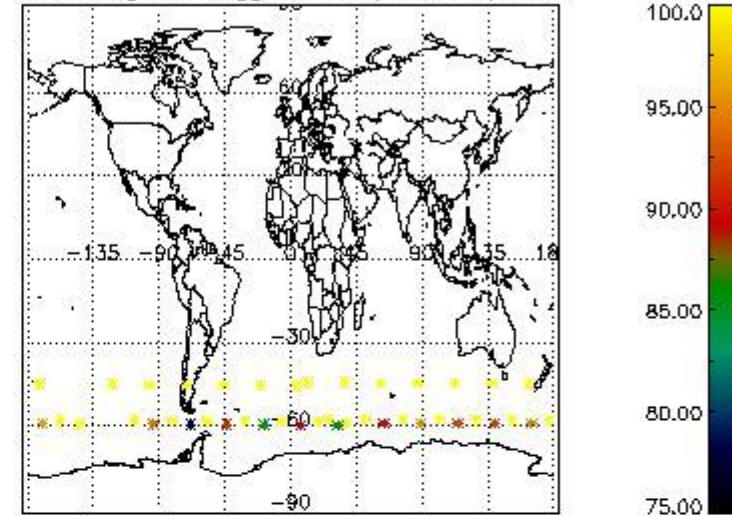

3.1 Plot quality information per product (time dependant)

3.2 Plot quality information per product (world map)

Percentage of flagged data per O3 profile

Percentage of flagged data per H2O profile

Percentage of flagged data per NO2 profile