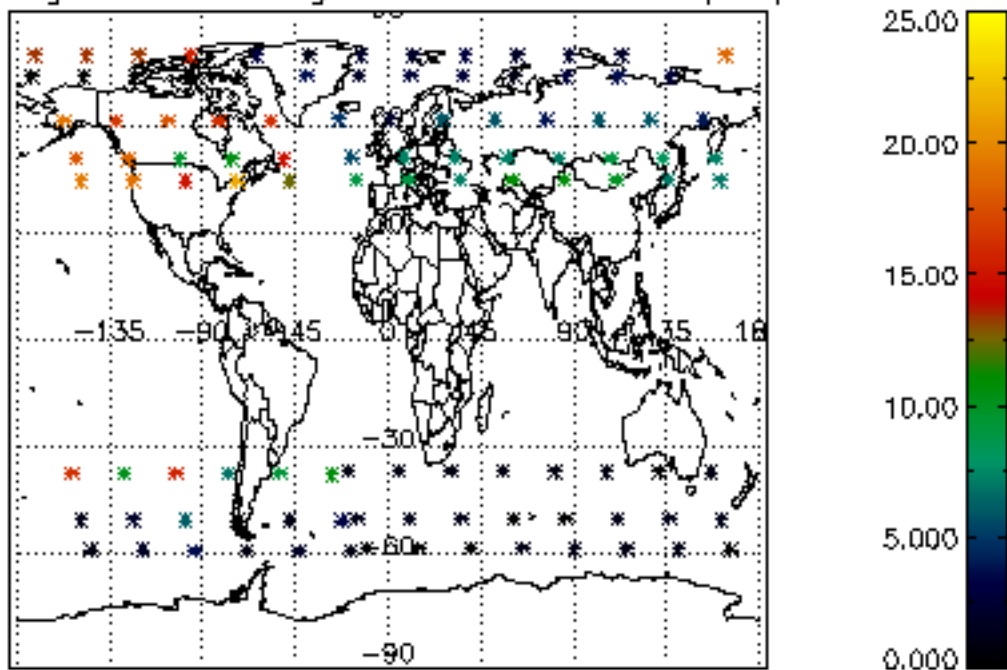

Percentage of cosmic ray hits per profile

Percentage of star falling outside central band per profile