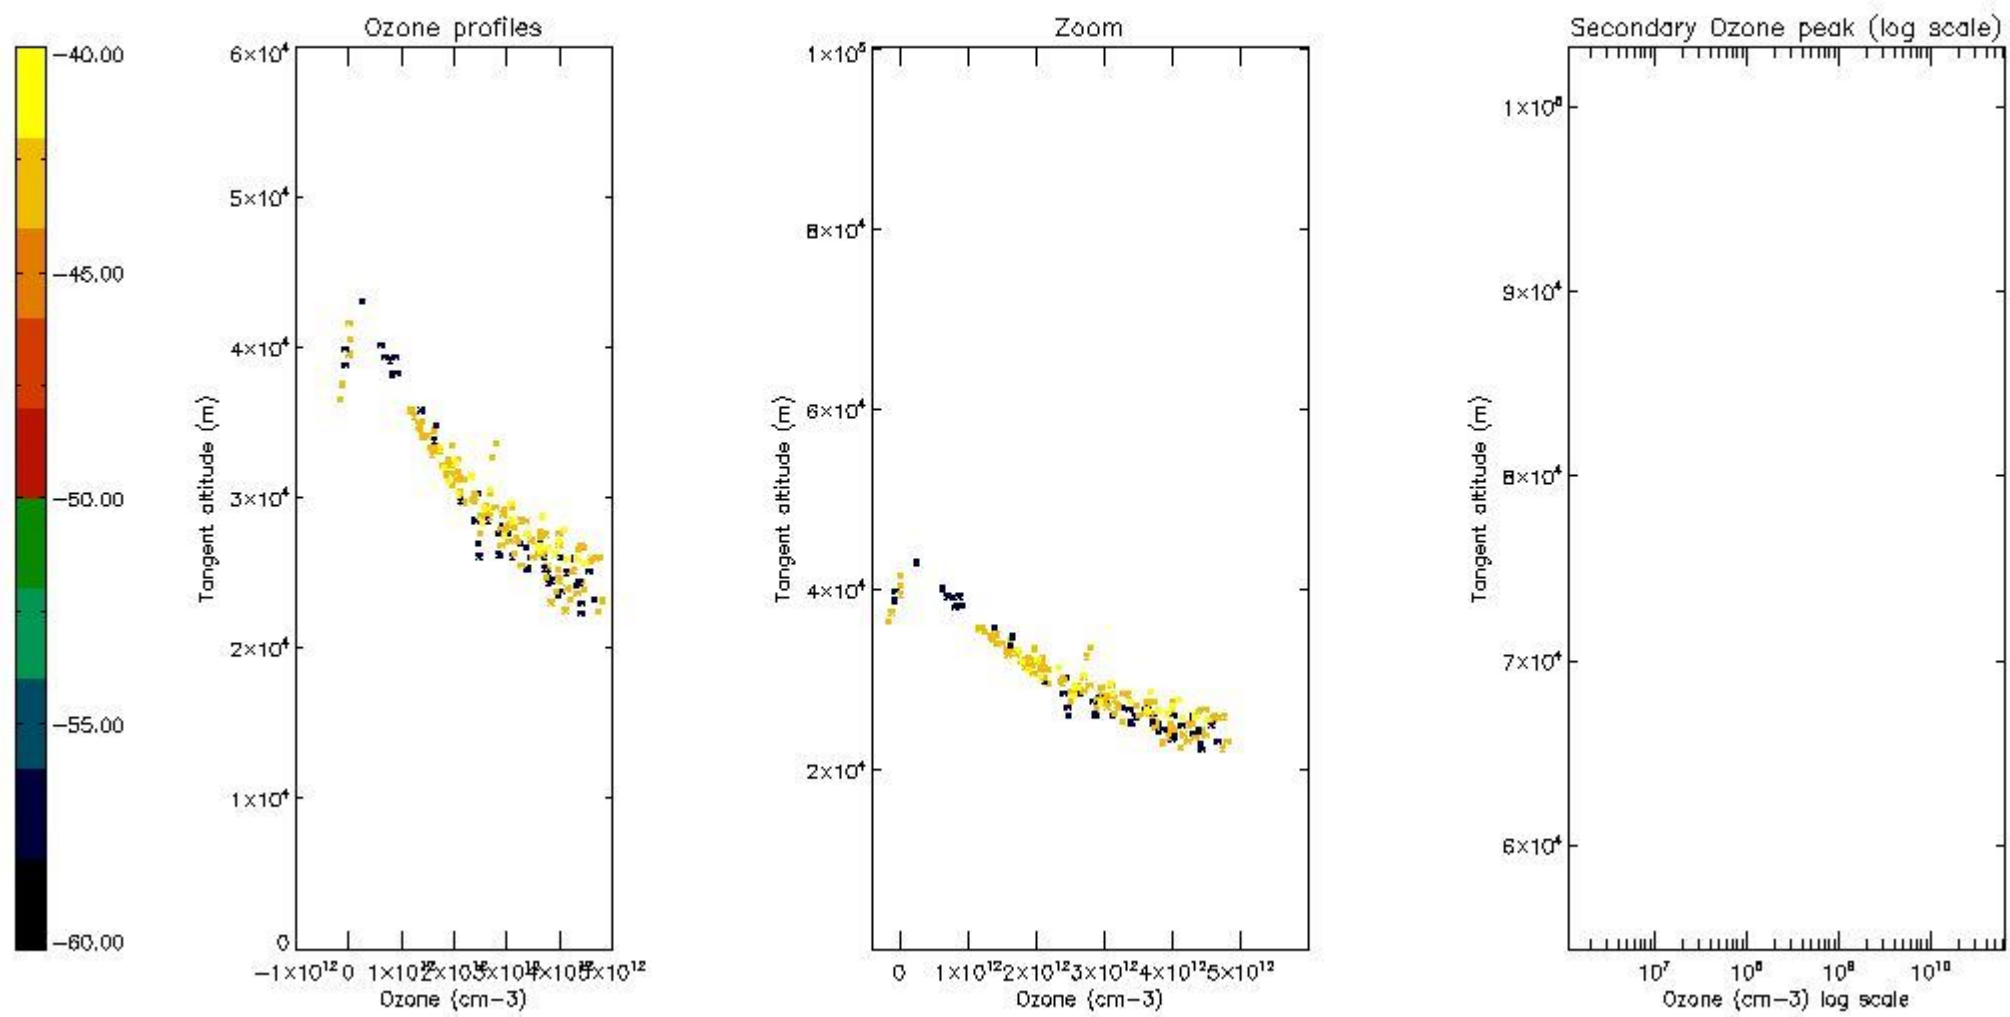

5.5 Plot ozone profiles where STD < 5% (dark without errors)

The colorbar represents the latitude.