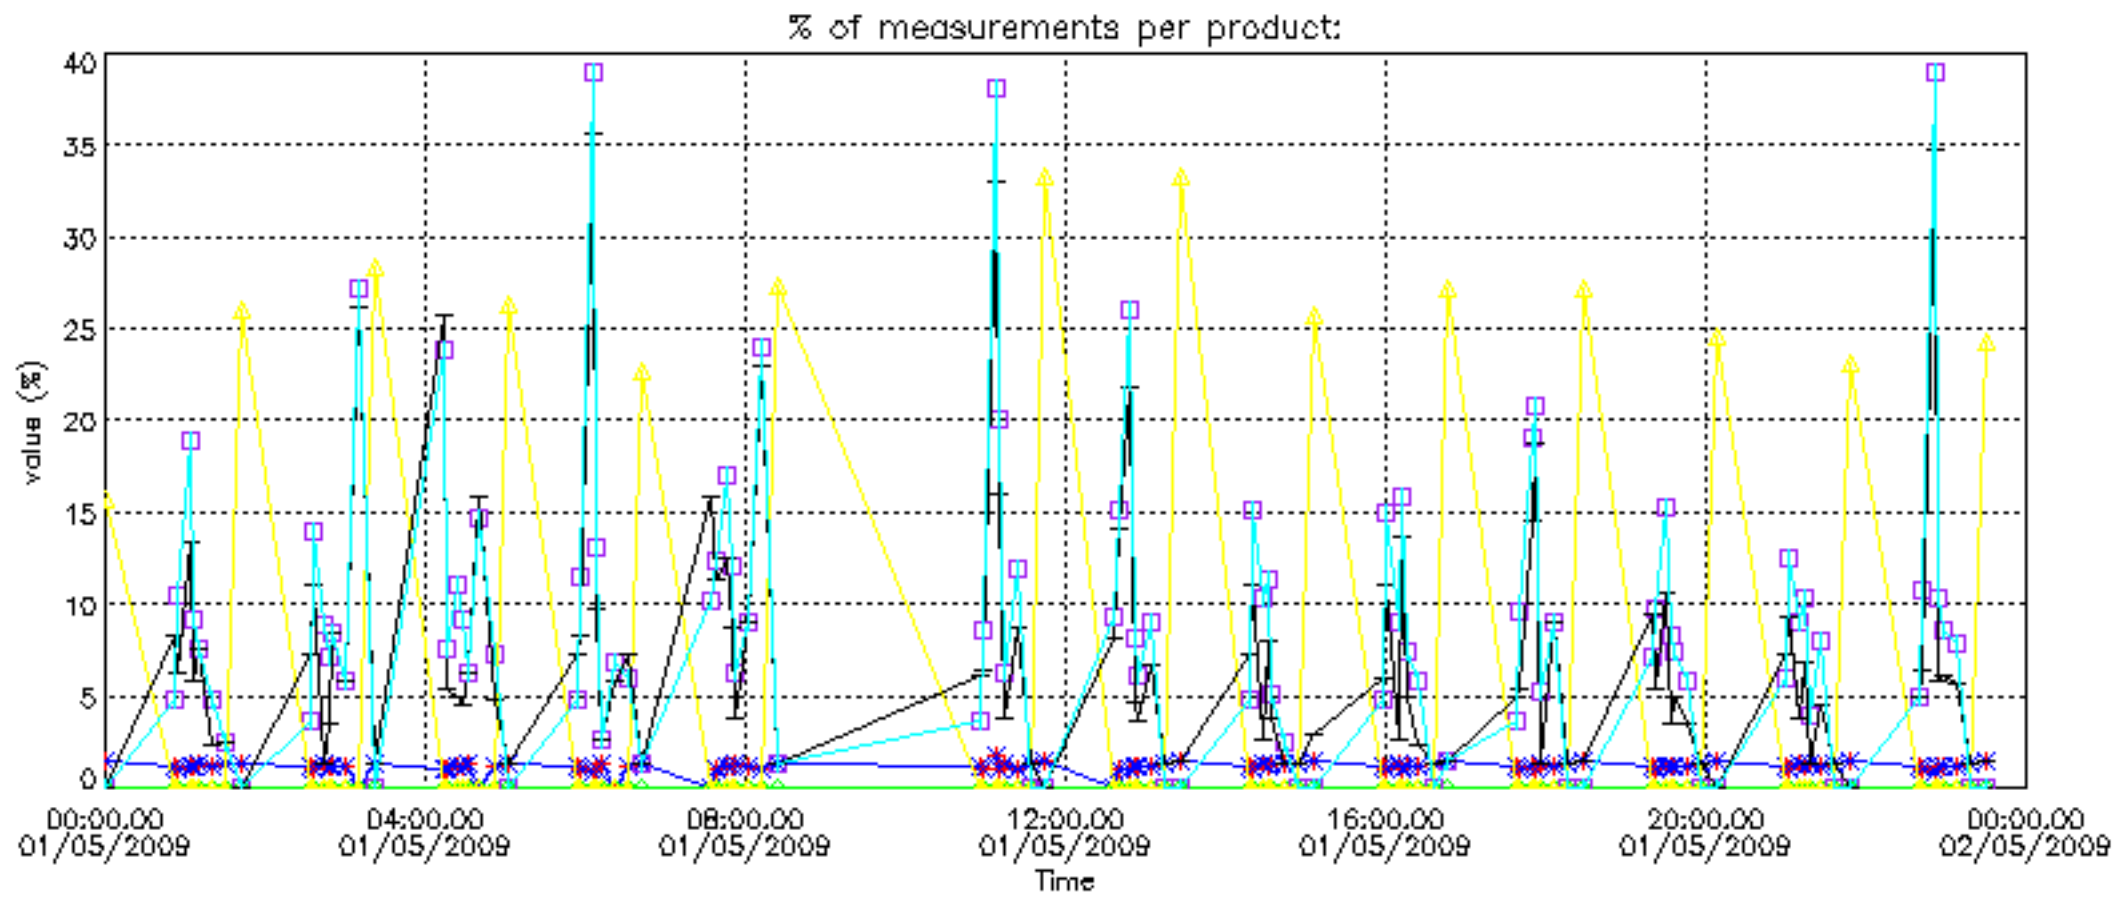

Percentage of cosmic ray hits per profile

Percentage of datation errors per profile