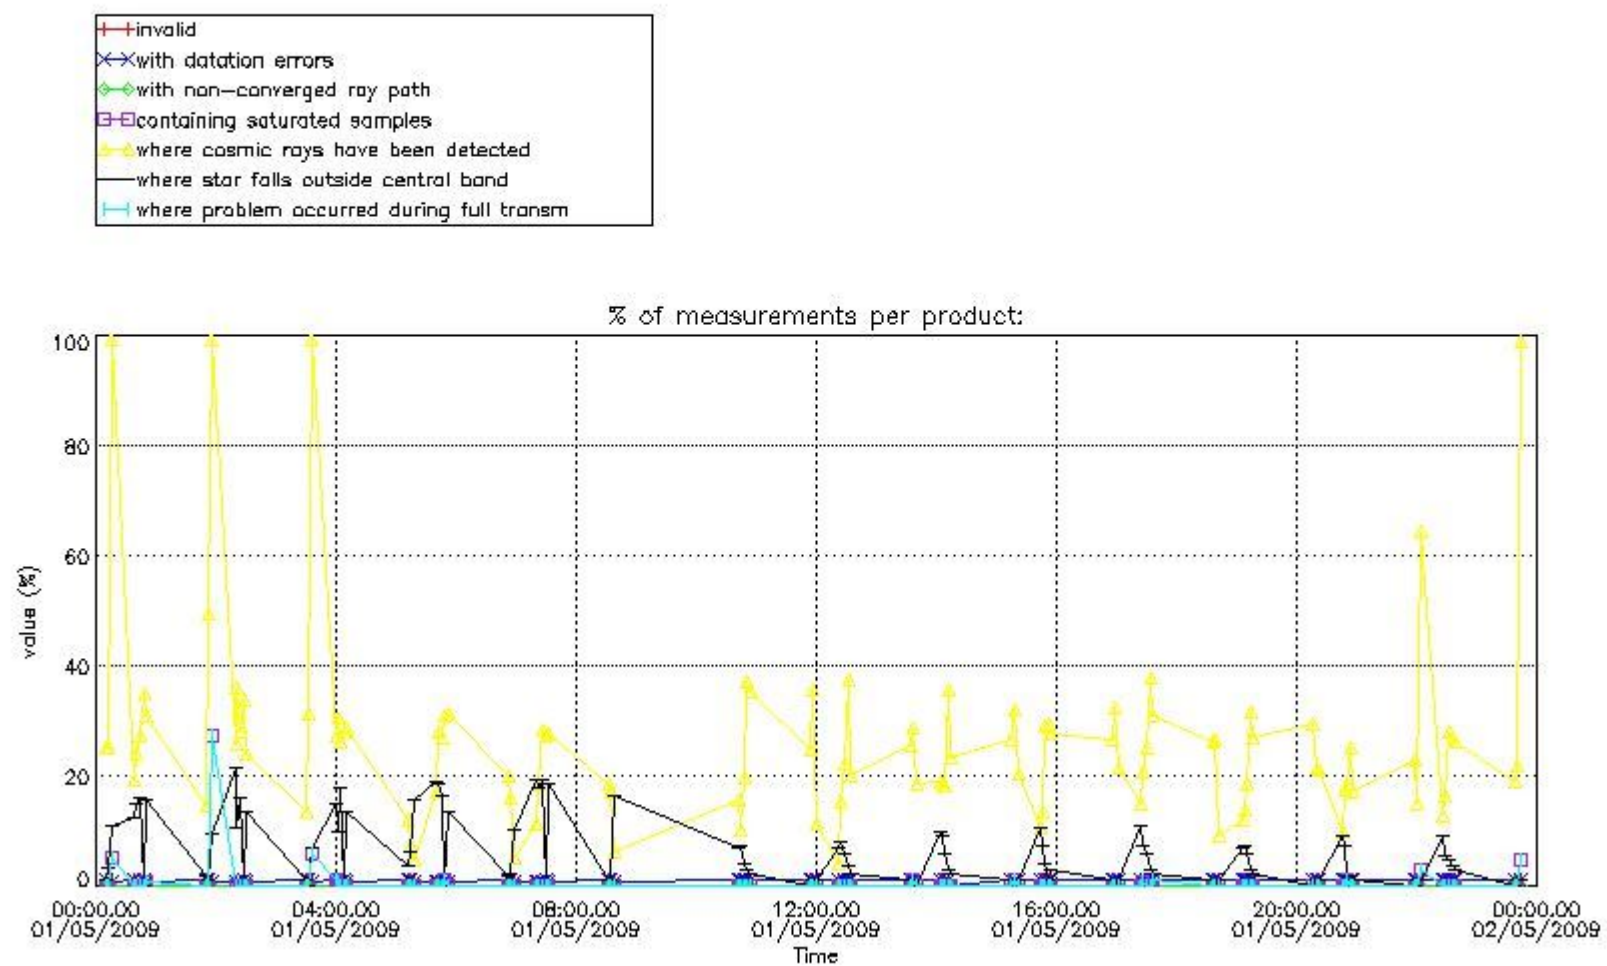

3.1 Plot quality information per product (time dependant)

3.2 Plot quality information per product (world map)

Percentage of flagged data per O3 profile

Percentage of flagged data per H2O profile

Percentage of flagged data per NO2 profile

Percentage of flagged data per NO3 profile

4. Level 1 quality information per product

In this section it is plotted some information contained in the Quality Summary data set of the level 2 products that comes from the level 1b processing. Products without errors (error flag in the MPH set to "0") are used.

4.1 Plot quality information per product (time dependant) coming from level 1b processing

4.1.1 Plot level 1 quality information per product (time dependant): ENVISAT ASCENDING passes

4.1.2 Plot level 1 quality information per product (time dependant): ENVISAT DESCENDING passes