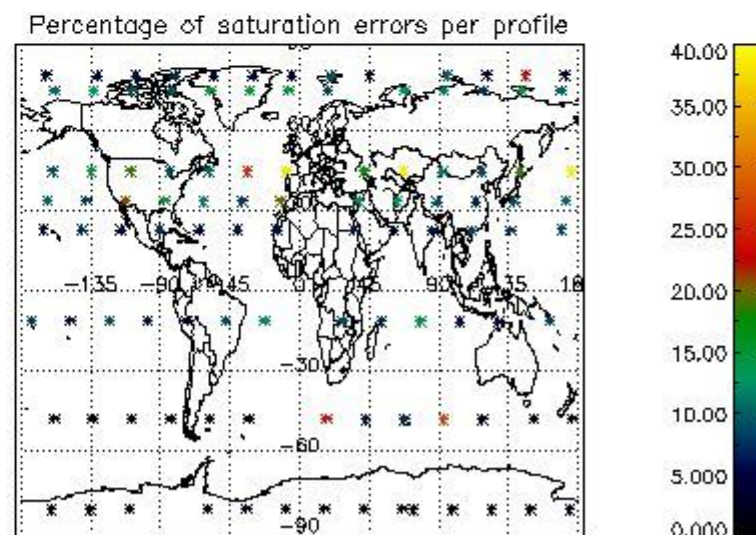

5. Trace gas profiles

5.1 Ozone statistics based on quality of products

The final quality of the products can be "measured" using the STD (Standard Deviation) attached to every point profile. This information is written to the parameter GOM_NL__2P/NL_LOCAL_SPECIES_DENSITY/o3_std of the level 2 products. The table below shows the statistics for given STD ranges.

The statistics are given with respect to the overall valid production:

- Products without fatal errors: GOM_NL__2P/MPH/PRODUCT_ERR=0
- Valid point profile: GOM_NL__2P/NL_LOCAL_SPECIES_DENSITY/pcd(0)=0

The 'Criteria' is applied to valid points of dark limb products:

- Products in dark limb illumination condition: GOM_NL__2P/NL_SUMMARY_QUALITY/obs_ill_cond=0
- Products without fatal errors: GOM_NL__2P/MPH/PRODUCT_ERR=0
- Valid point profile: GOM_NL__2P/NL_LOCAL_SPECIES_DENSITY/pcd(0)=0

So, the table below shows the percentage of dark limb and valid observations for each criteria with respect to the overall valid daily observations.

Criteria	% of total production
All STD	22
STD < 20	4