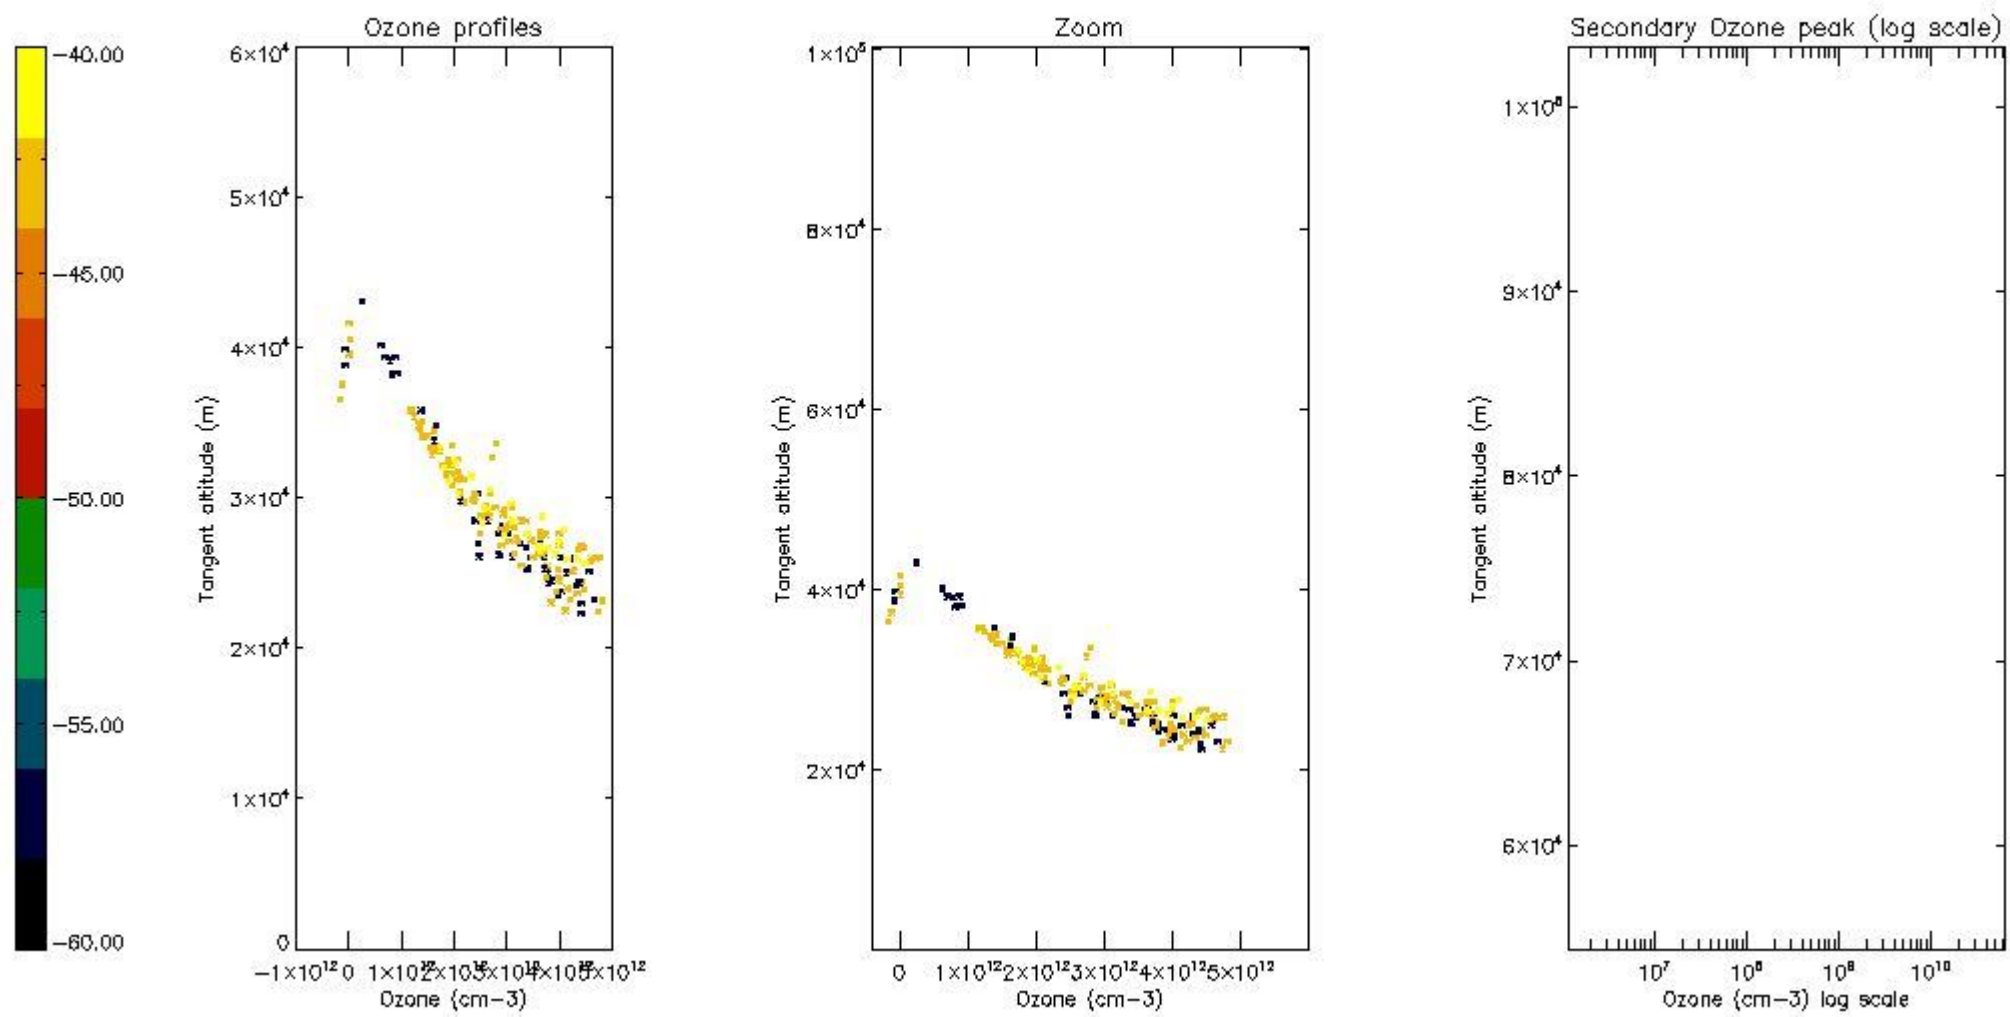

So, the table below shows the percentage of dark limb and valid observations for each criteria with respect to the overall valid daily observations.

Criteria	% of total production
All STD	22
STD < 20	4

STD < 10	1
STD < 5	0

5.2 Plot ozone profiles for all STD (dark without errors)

The colorbar represents the latitude.

5.3 Plot ozone profiles where STD < 20% (dark without errors)

The colorbar represents the latitude.

5.4 Plot ozone profiles where STD < 10% (dark without errors)

The colorbar represents the latitude.

5.5 Plot ozone profiles where STD < 5% (dark without errors)

The colorbar represents the latitude.

5.6 Plot NO₂ profiles for all STD (dark without errors)