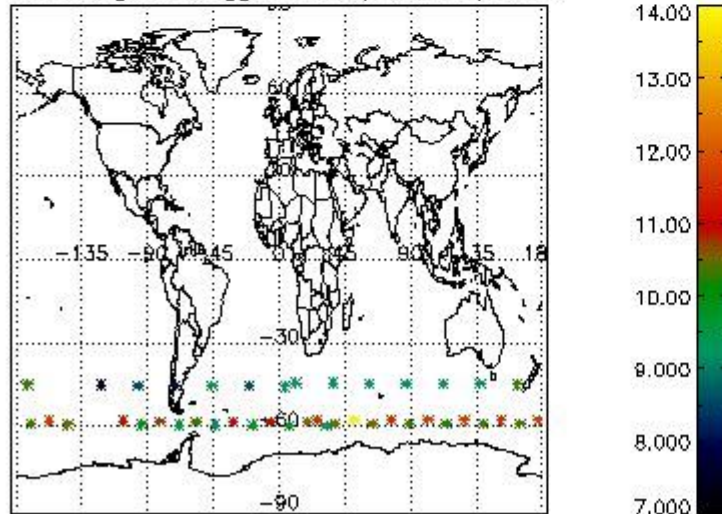

3.1 Plot quality information per product (time dependant)

3.2 Plot quality information per product (world map)

Percentage of flagged data per O3 profile

Percentage of flagged data per H2O profile

Percentage of flagged data per NO2 profile