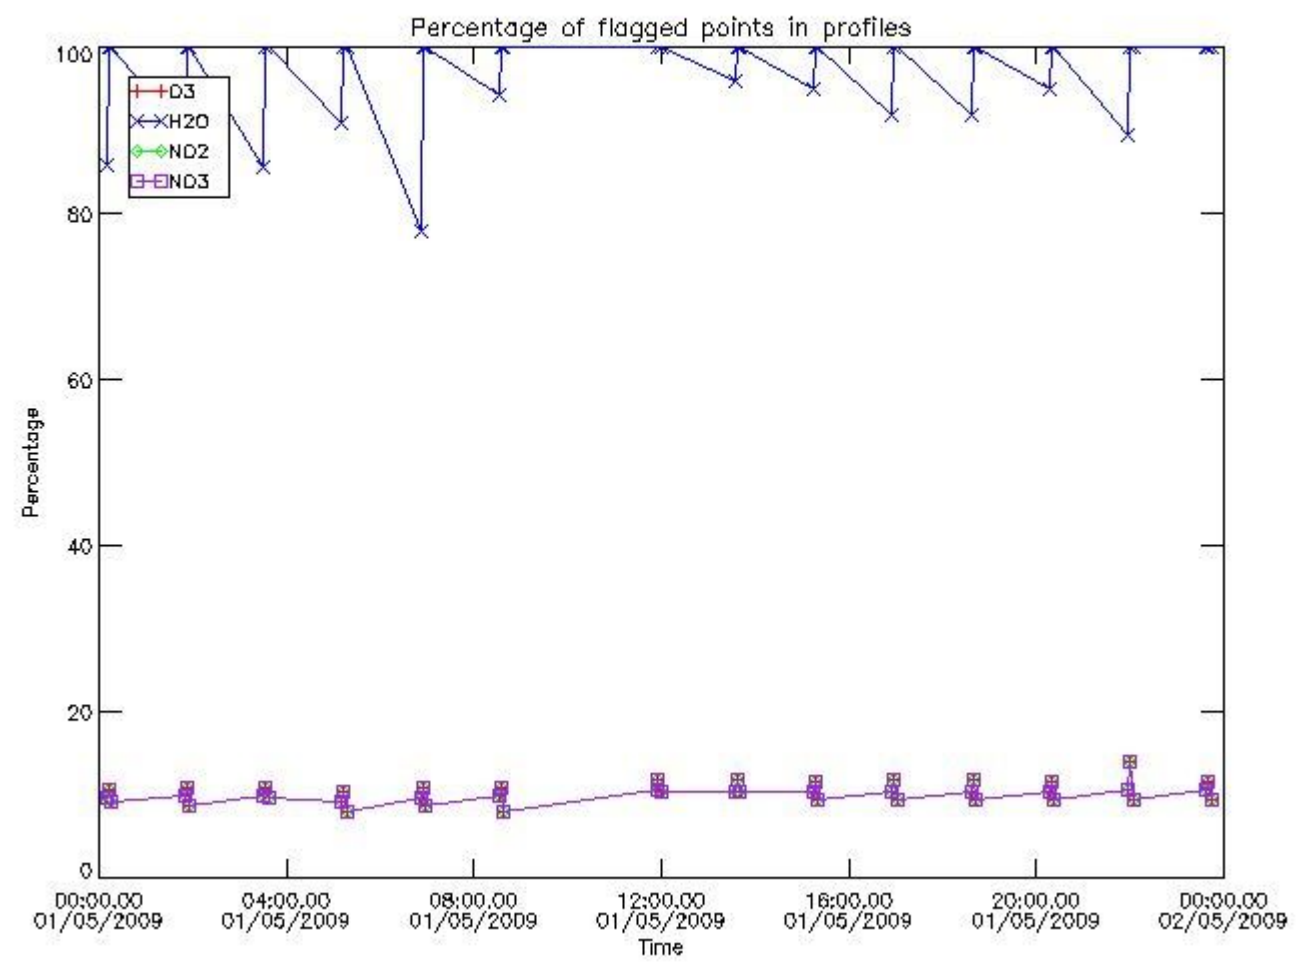

3. Quality information per product

In this section it is plotted some information contained in the Quality Summary data set of the level 2 products. Only products in dark limb conditions and without errors (error flag in the MPH set to "0") are used.

3.1 Plot quality information per product (time dependant)

3.2 Plot quality information per product (world map)