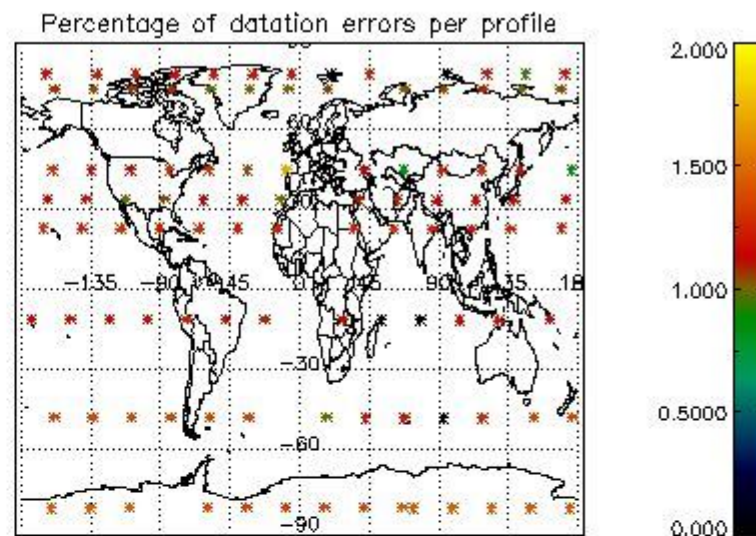

5. Trace gas profiles

5.1 Ozone statistics based on quality of products

The final quality of the products can be "measured" using the STD (Standard Deviation) attached to every point profile. This information is written to the parameter GOM_NL__2P/NL_LOCAL_SPECIES_DENSITY/o3_std of the level 2 products. The table below shows the statistics for given STD ranges.

The statistics are given with respect to the overall valid production:

- Products without fatal errors: GOM_NL__2P/MPH/PRODUCT_ERR=0
- Valid point profile: GOM_NL__2P/NL_LOCAL_SPECIES_DENSITY/pcd(0)=0

The 'Criteria' is applied to valid points of dark limb products:

- Products in dark limb illumination condition: GOM_NL__2P/NL_SUMMARY_QUALITY/obs_ill_cond=0
- Products without fatal errors: GOM_NL__2P/MPH/PRODUCT_ERR=0
- Valid point profile: GOM_NL__2P/NL_LOCAL_SPECIES_DENSITY/pcd(0)=0

So, the table below shows the percentage of dark limb and valid observations for each criteria with respect to the overall valid daily observations.

Criteria	% of total production
All STD	22
STD < 20	4