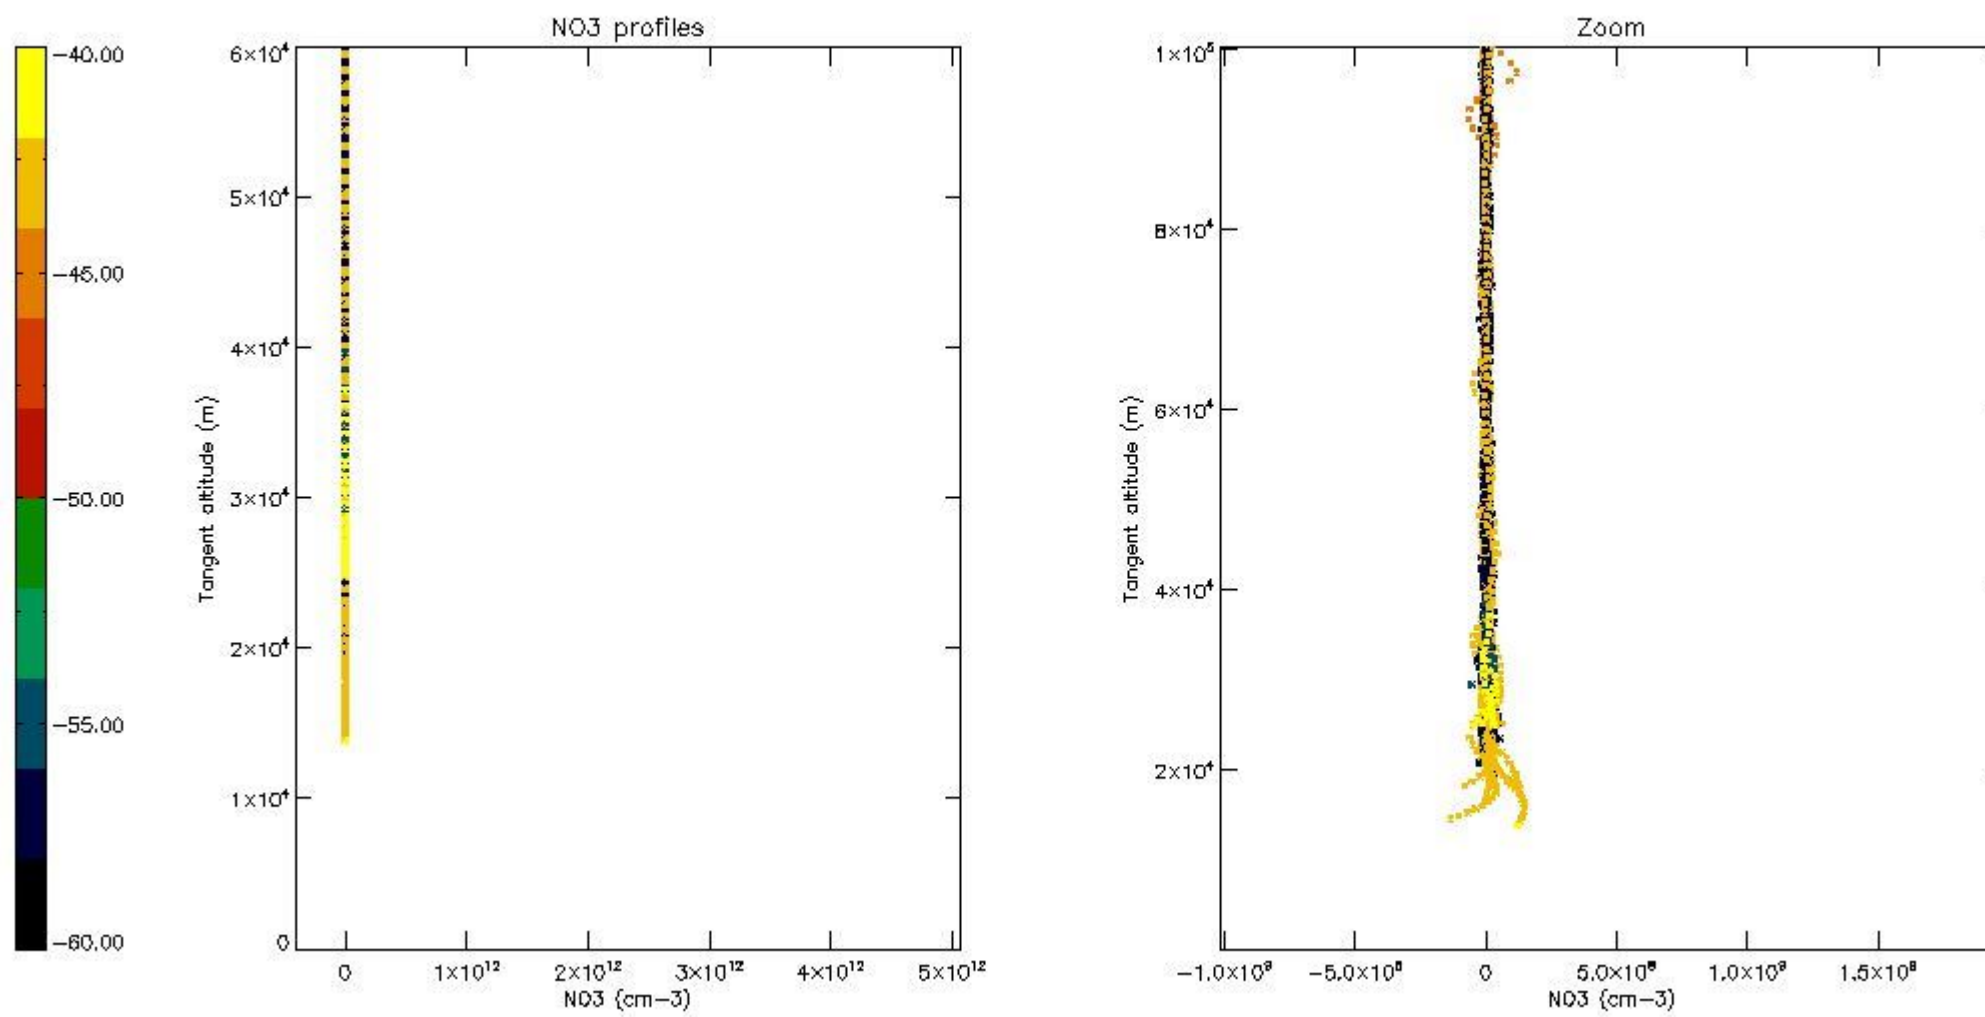

5.8 Plot H₂O profiles for all STD (only for occultations of stars 1,2,3,4,13,14,16,26,63 dark without errors)

The colorbar represents the latitude.