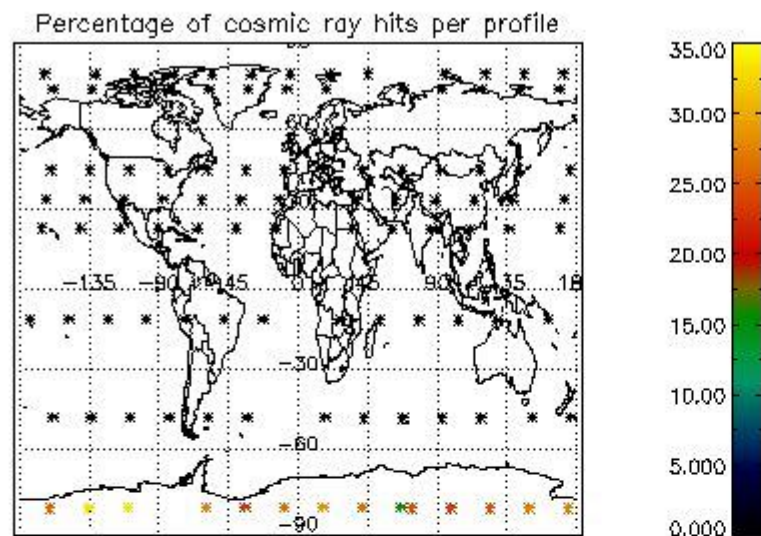

4.2.2 Plot level 1 quality information per product (world map): ENVISAT DESCENDING passes

5. Trace gas profiles

5.1 Ozone statistics based on quality of products

The final quality of the products can be "measured" using the STD (Standard Deviation) attached to every point profile. This information is written to the parameter GOM_NL__2P/NL_LOCAL_SPECIES_DENSITY/o3_std of the level 2 products. The table below shows the statistics for given STD ranges.

The statistics are given with respect to the overall valid production:

- Products without fatal errors: GOM_NL__2P/MPH/PRODUCT_ERR=0
- Valid point profile: GOM_NL__2P/NL_LOCAL_SPECIES_DENSITY/pcd(0)=0

The 'Criteria' is applied to valid points of dark limb products:

- Products in dark limb illumination condition: GOM_NL__2P/NL_SUMMARY_QUALITY/obs_ill_cond=0
- Products without fatal errors: GOM_NL__2P/MPH/PRODUCT_ERR=0
- Valid point profile: GOM_NL__2P/NL_LOCAL_SPECIES_DENSITY/pcd(0)=0

So, the table below shows the percentage of dark limb and valid observations for each criteria with respect to the overall valid daily observations.

Criteria	% of total production
All STD	22
STD < 20	4