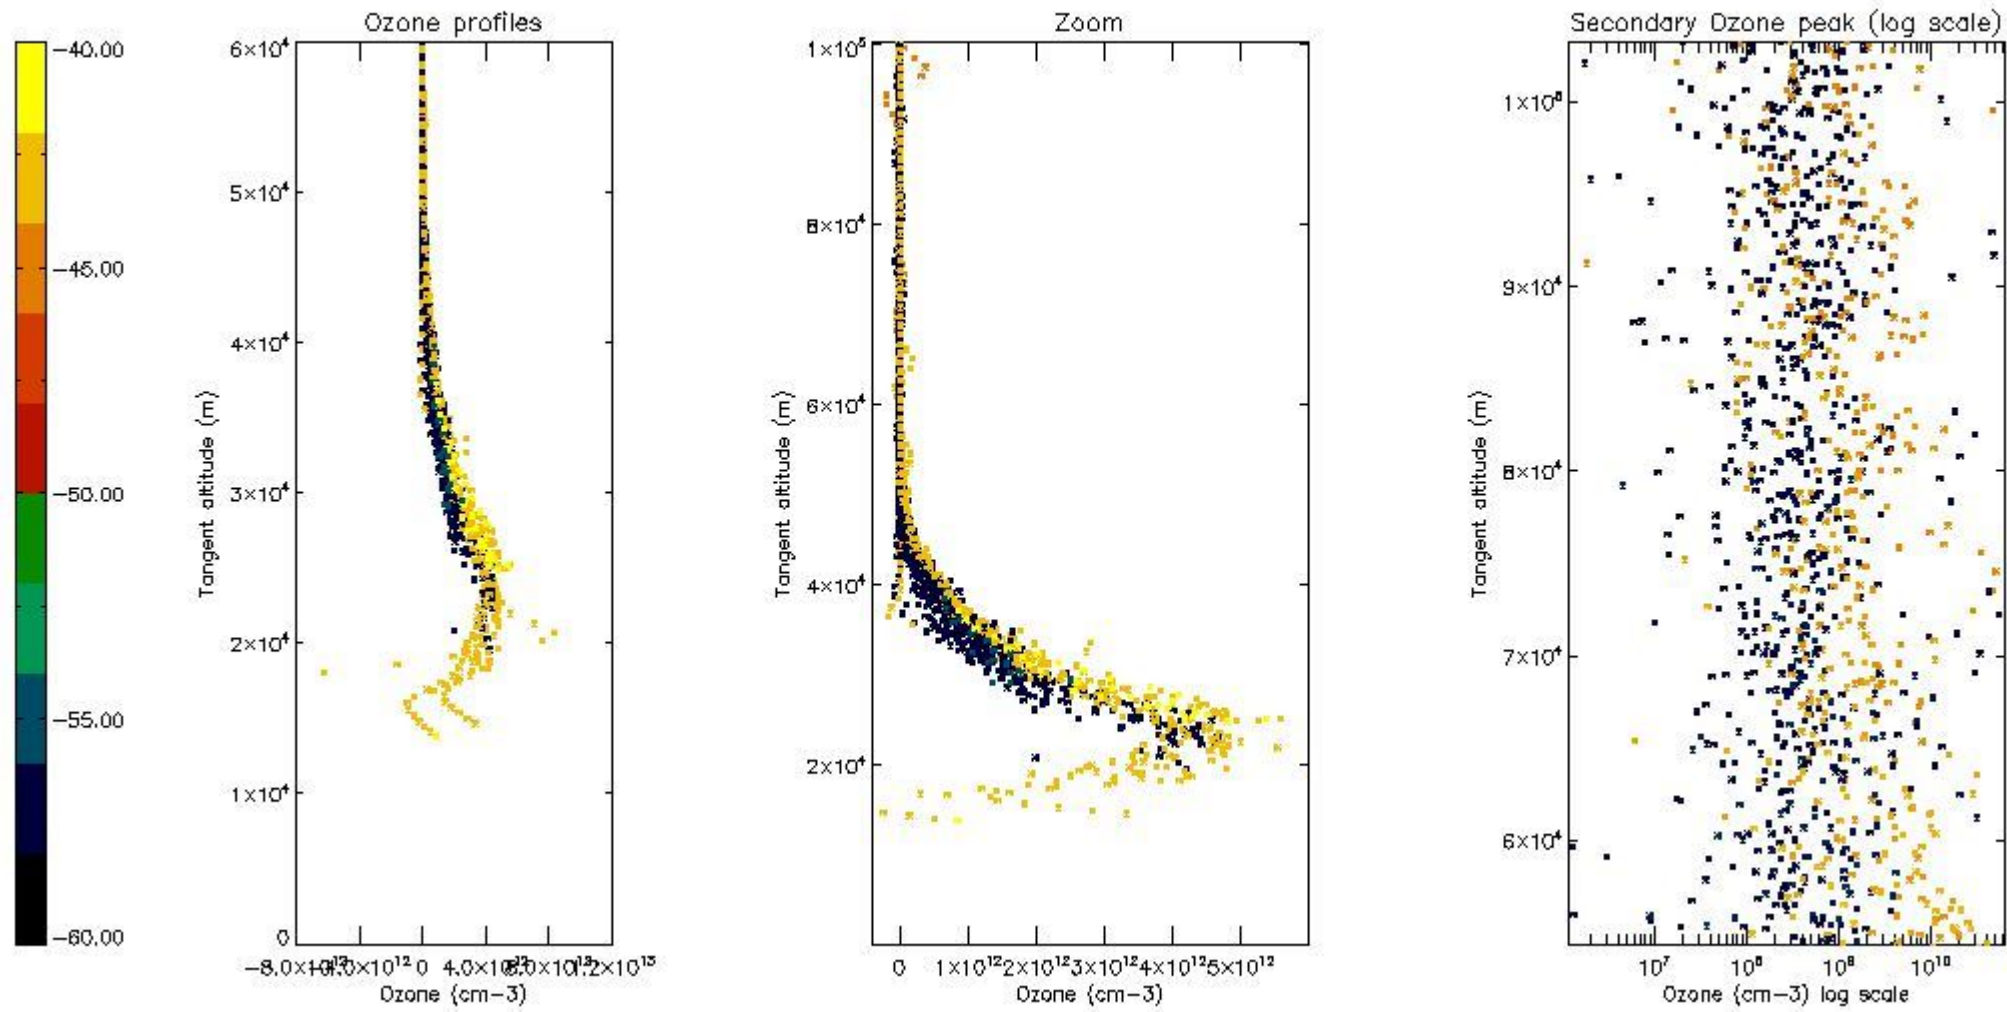

STD < 10	1
STD < 5	0

5.2 Plot ozone profiles for all STD (dark without errors)

The colorbar represents the latitude.

5.3 Plot ozone profiles where STD < 20% (dark without errors)

The colorbar represents the latitude.