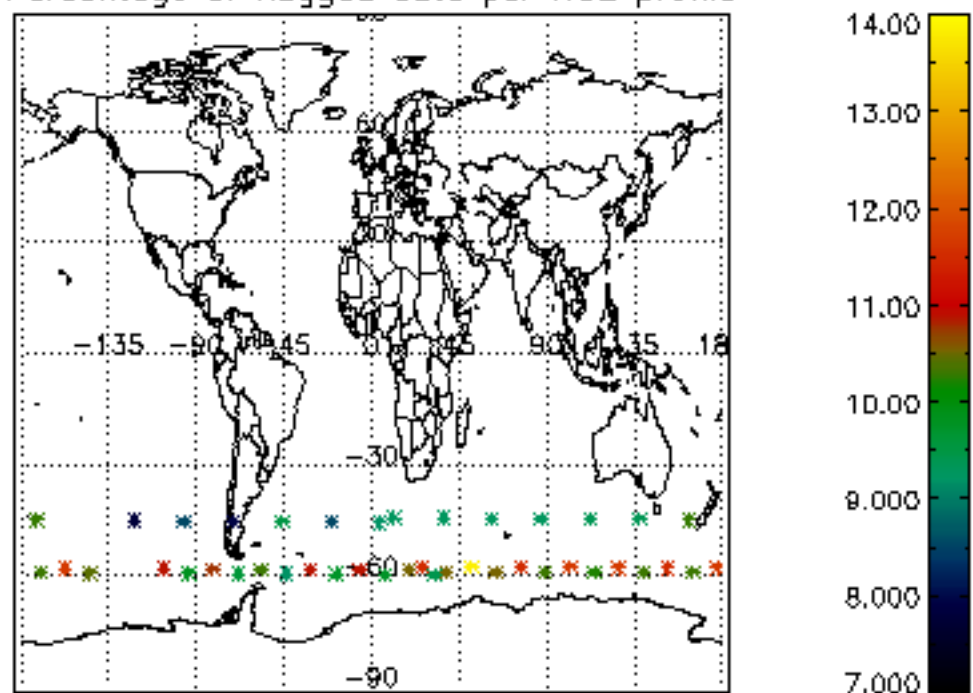

Percentage of flagged data per NO2 profile