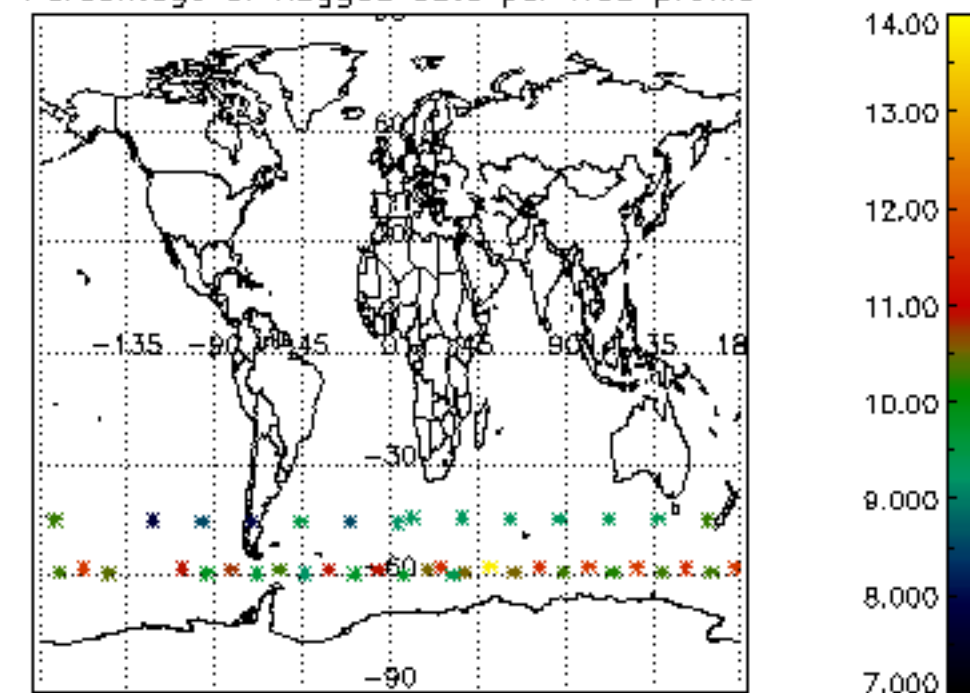

Percentage of flagged data per NO3 profile