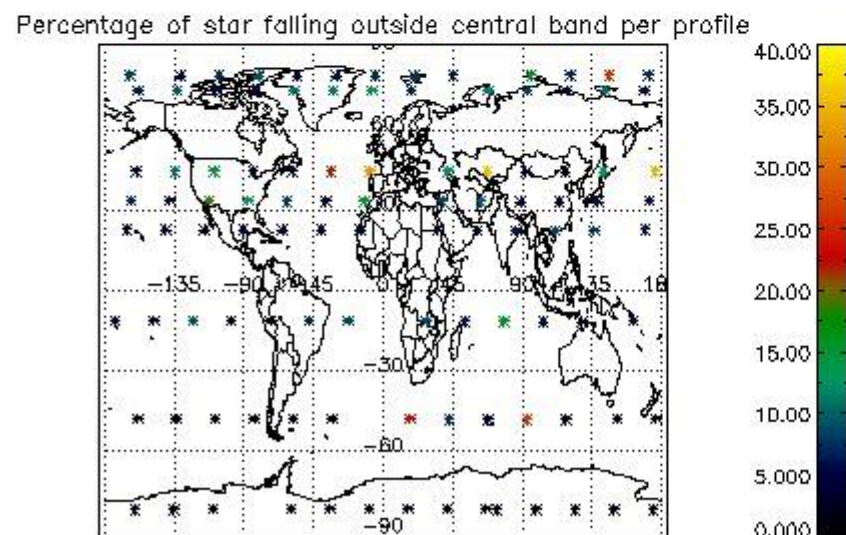

5. Trace gas profiles

5.1 Ozone statistics based on quality of products

The final quality of the products can be "measured" using the STD (Standard Deviation) attached to every point profile. This information is written to the parameter GOM_NL__2P/NL_LOCAL_SPECIES_DENSITY/o3_std of the level 2 products. The table below shows the statistics for given STD ranges.

The statistics are given with respect to the overall valid production:

- Products without fatal errors: GOM_NL__2P/MPH/PRODUCT_ERR=0
- Valid point profile: GOM_NL__2P/NL_LOCAL_SPECIES_DENSITY/pcd(0)=0

The 'Criteria' is applied to valid points of dark limb products:

- Products in dark limb illumination condition: GOM_NL__2P/NL_SUMMARY_QUALITY/obs_ill_cond=0
- Products without fatal errors: GOM_NL__2P/MPH/PRODUCT_ERR=0
- Valid point profile: GOM_NL__2P/NL_LOCAL_SPECIES_DENSITY/pcd(0)=0

So, the table below shows the percentage of dark limb and valid observations for each criteria with respect to the overall valid daily observations.

Criteria	% of total production
All STD	22
STD < 20	4