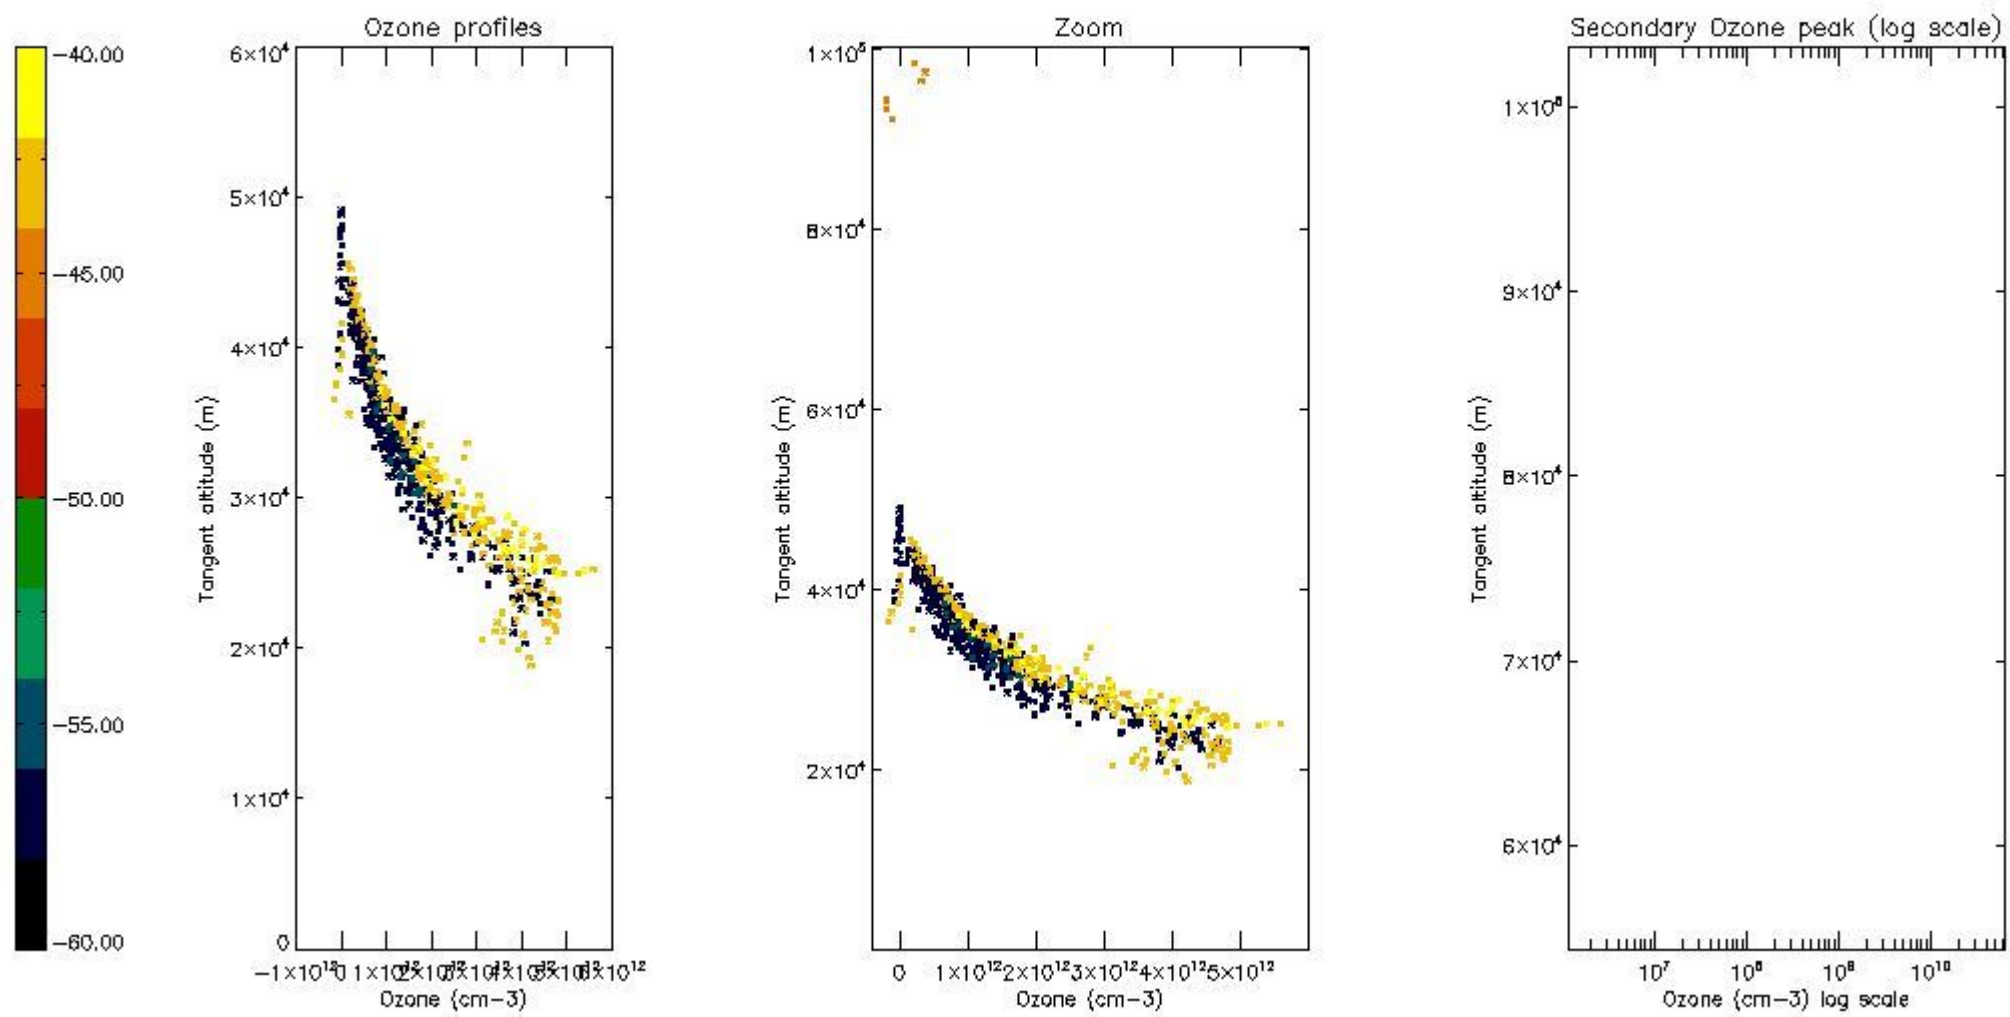

So, the table below shows the percentage of dark limb and valid observations for each criteria with respect to the overall valid daily observations.

Criteria	% of total production
All STD	22
STD < 20	4

STD < 10	1
STD < 5	0

5.2 Plot ozone profiles for all STD (dark without errors)

The colorbar represents the latitude.

5.3 Plot ozone profiles where STD < 20% (dark without errors)

The colorbar represents the latitude.

5.4 Plot ozone profiles where STD < 10% (dark without errors)

The colorbar represents the latitude.

5.5 Plot ozone profiles where STD < 5% (dark without errors)

The colorbar represents the latitude.

5.6 Plot NO₂ profiles for all STD (dark without errors)