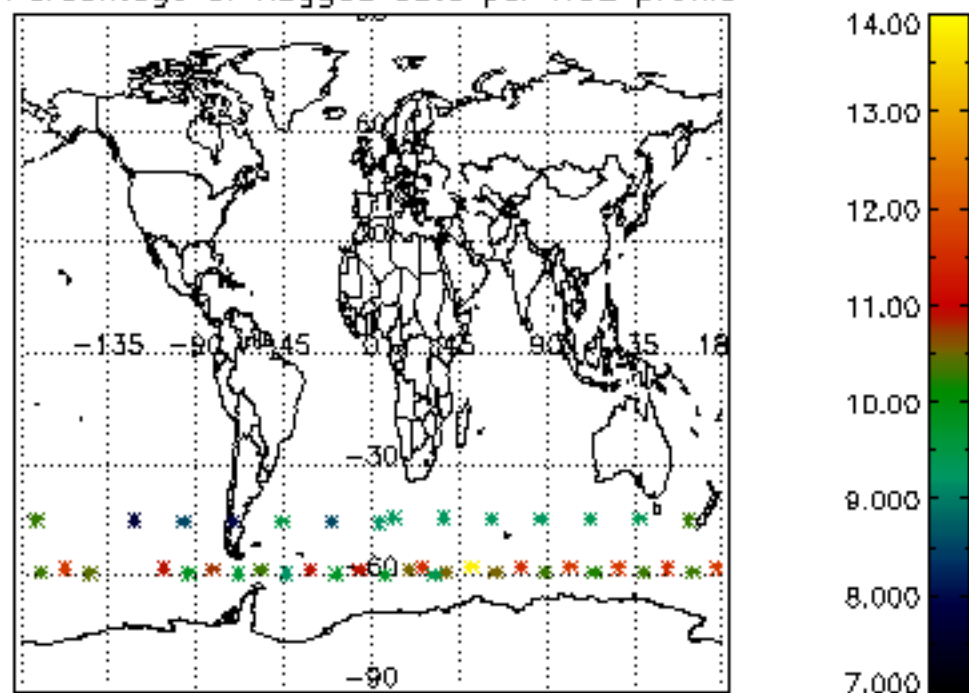

Percentage of flagged data per NO2 profile