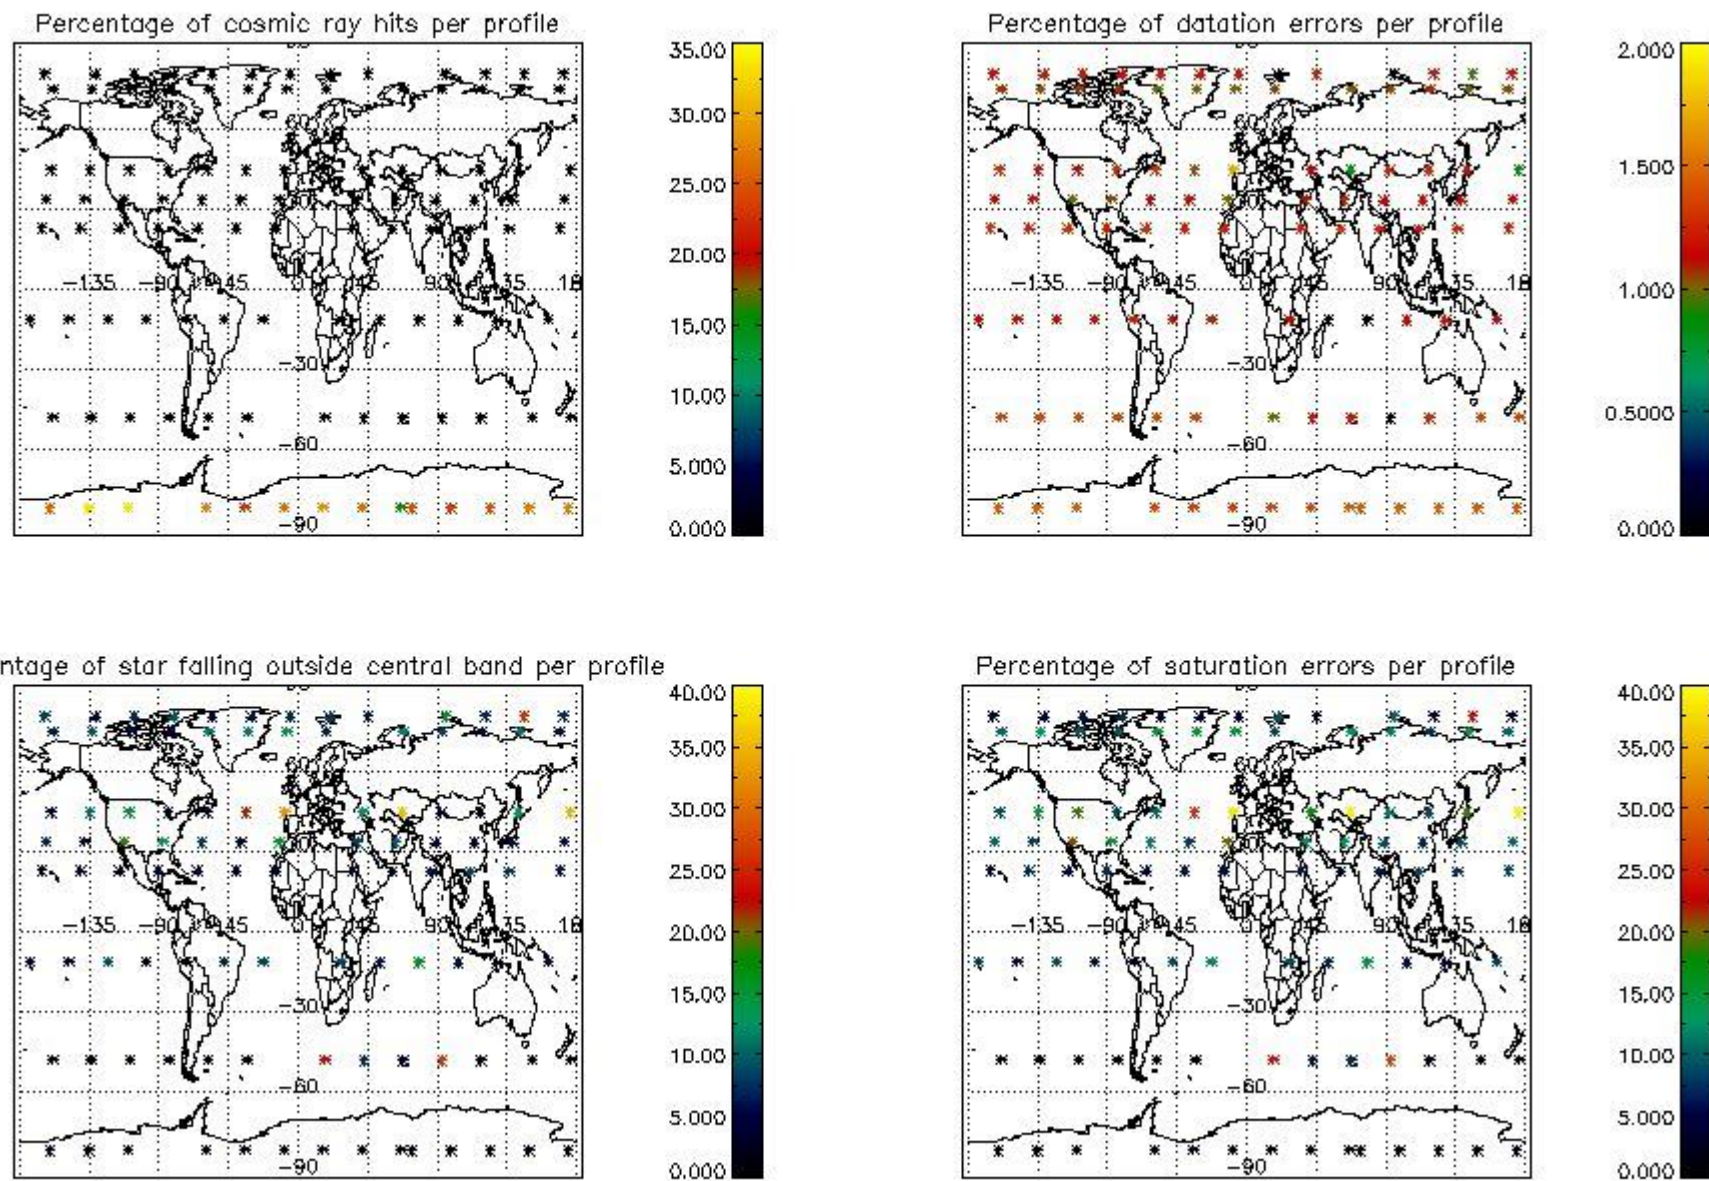

Percentage of flagged data per NO3 profile

4. Level 1 quality information per product

In this section it is plotted some information contained in the Quality Summary data set of the level 2 products that comes from the level 1b processing. Products without errors (error flag in the MPH set to "0") are used.

4.1 Plot quality information per product (time dependant) coming from level 1b processing

4.1.1 Plot level 1 quality information per product (time dependant): ENVISAT ASCENDING passes

4.1.2 Plot level 1 quality information per product (time dependant): ENVISAT DESCENDING passes

4.2 Plot quality information per product coming from level 1b processing (world map)

4.2.1 Plot level 1 quality information per product (world map): ENVISAT ASCENDING passes

4.2.2 Plot level 1 quality information per product (world map): ENVISAT DESCENDING passes