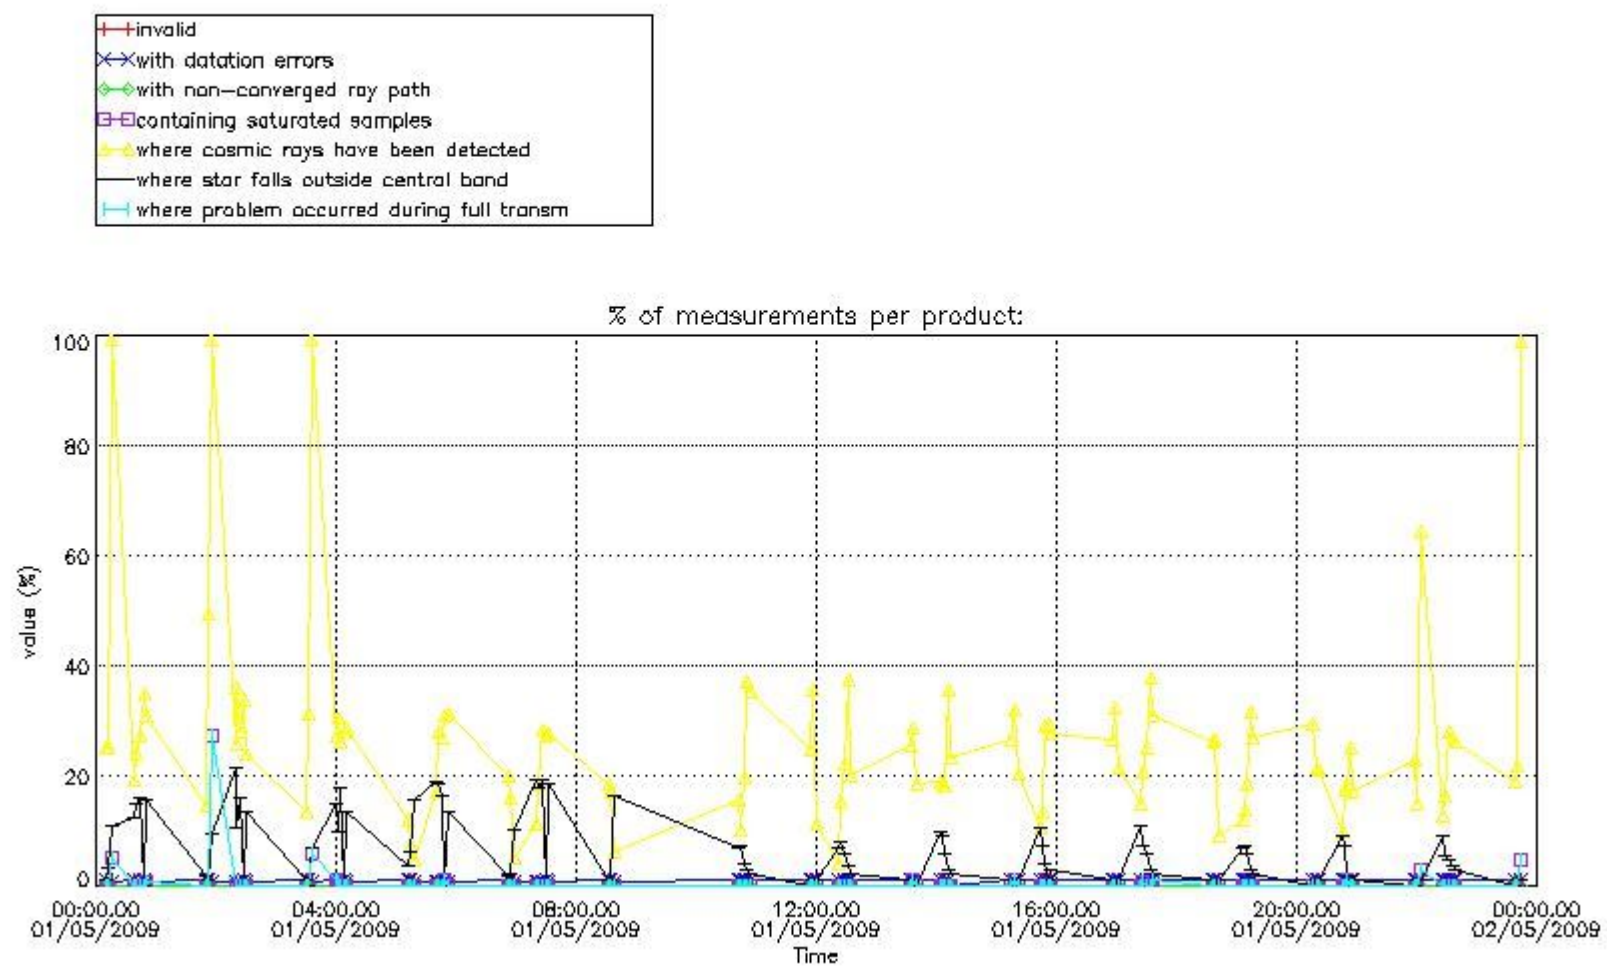

4.1.2 Plot level 1 quality information per product (time dependant): ENVI SAT DESCENDING passes