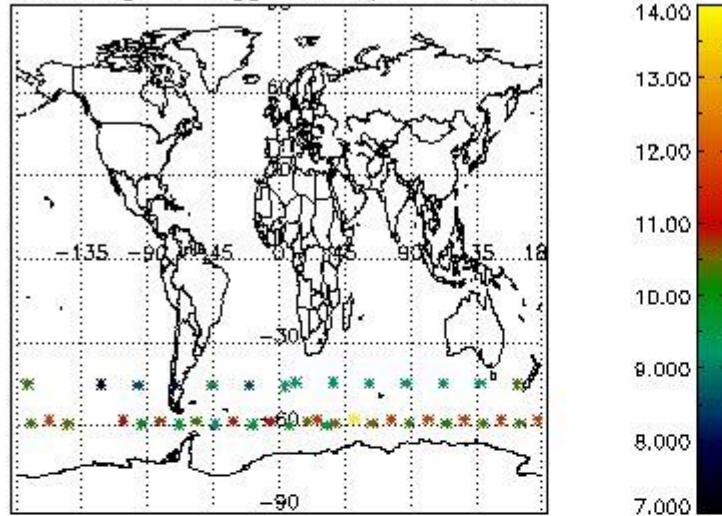

Percentage of flagged data per O3 profile