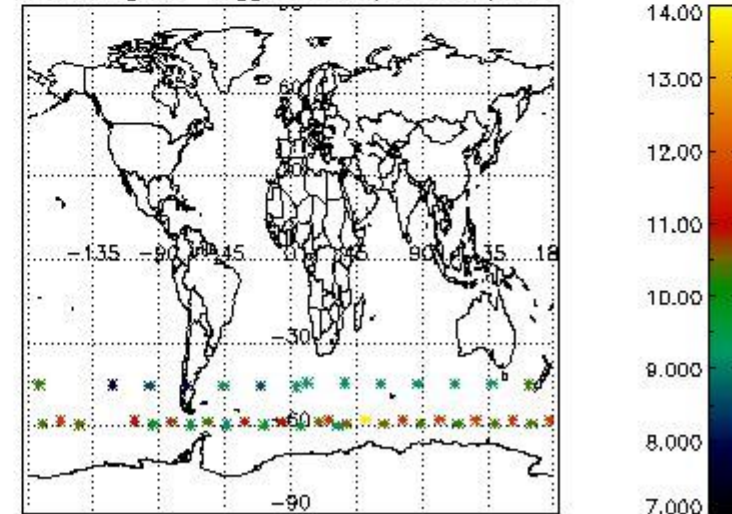

Percentage of flagged data per NO3 profile

4. Level 1 quality information per product

In this section it is plotted some information contained in the Quality Summary data set of the level 2 products that comes from the level 1b processing. Products without errors (error flag in the MPH set to "0") are used.

4.1 Plot quality information per product (time dependant) coming from level 1b processing

4.1.1 Plot level 1 quality information per product (time dependant): ENVISAT ASCENDING passes