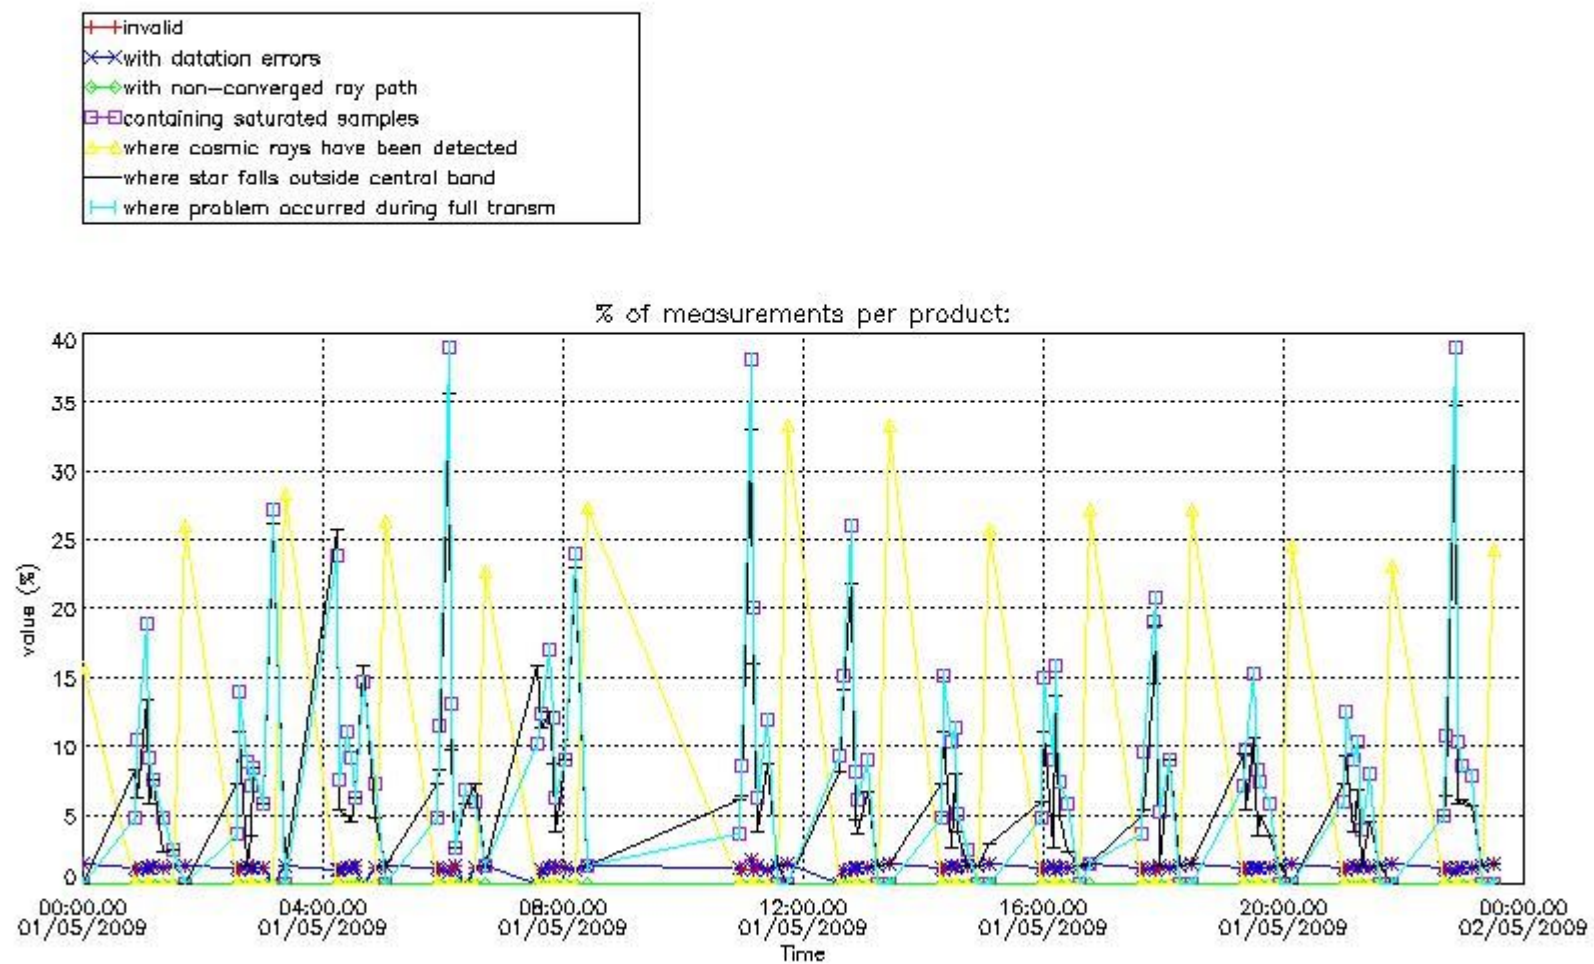

3.1 Plot quality information per product (time dependant)

3.2 Plot quality information per product (world map)

Percentage of flagged data per O3 profile

Percentage of flagged data per H2O profile

Percentage of flagged data per NO2 profile

Percentage of flagged data per NO3 profile

4. Level 1 quality information per product

In this section it is plotted some information contained in the Quality Summary data set of the level 2 products that comes from the level 1b processing. Products without errors (error flag in the MPH set to "0") are used.

4.1 Plot quality information per product (time dependant) coming from level 1b processing

4.1.1 Plot level 1 quality information per product (time dependant): ENVISAT ASCENDING passes

4.1.2 Plot level 1 quality information per product (time dependant): ENVISAT DESCENDING passes

5. Trace gas profiles

5.1 Ozone statistics based on quality of products

The final quality of the products can be "measured" using the STD (Standard Deviation) attached to every point profile. This information is written to the parameter GOM_NL__2P/NL_LOCAL_SPECIES_DENSITY/o3_std of the level 2 products. The table below shows the statistics for given STD ranges.