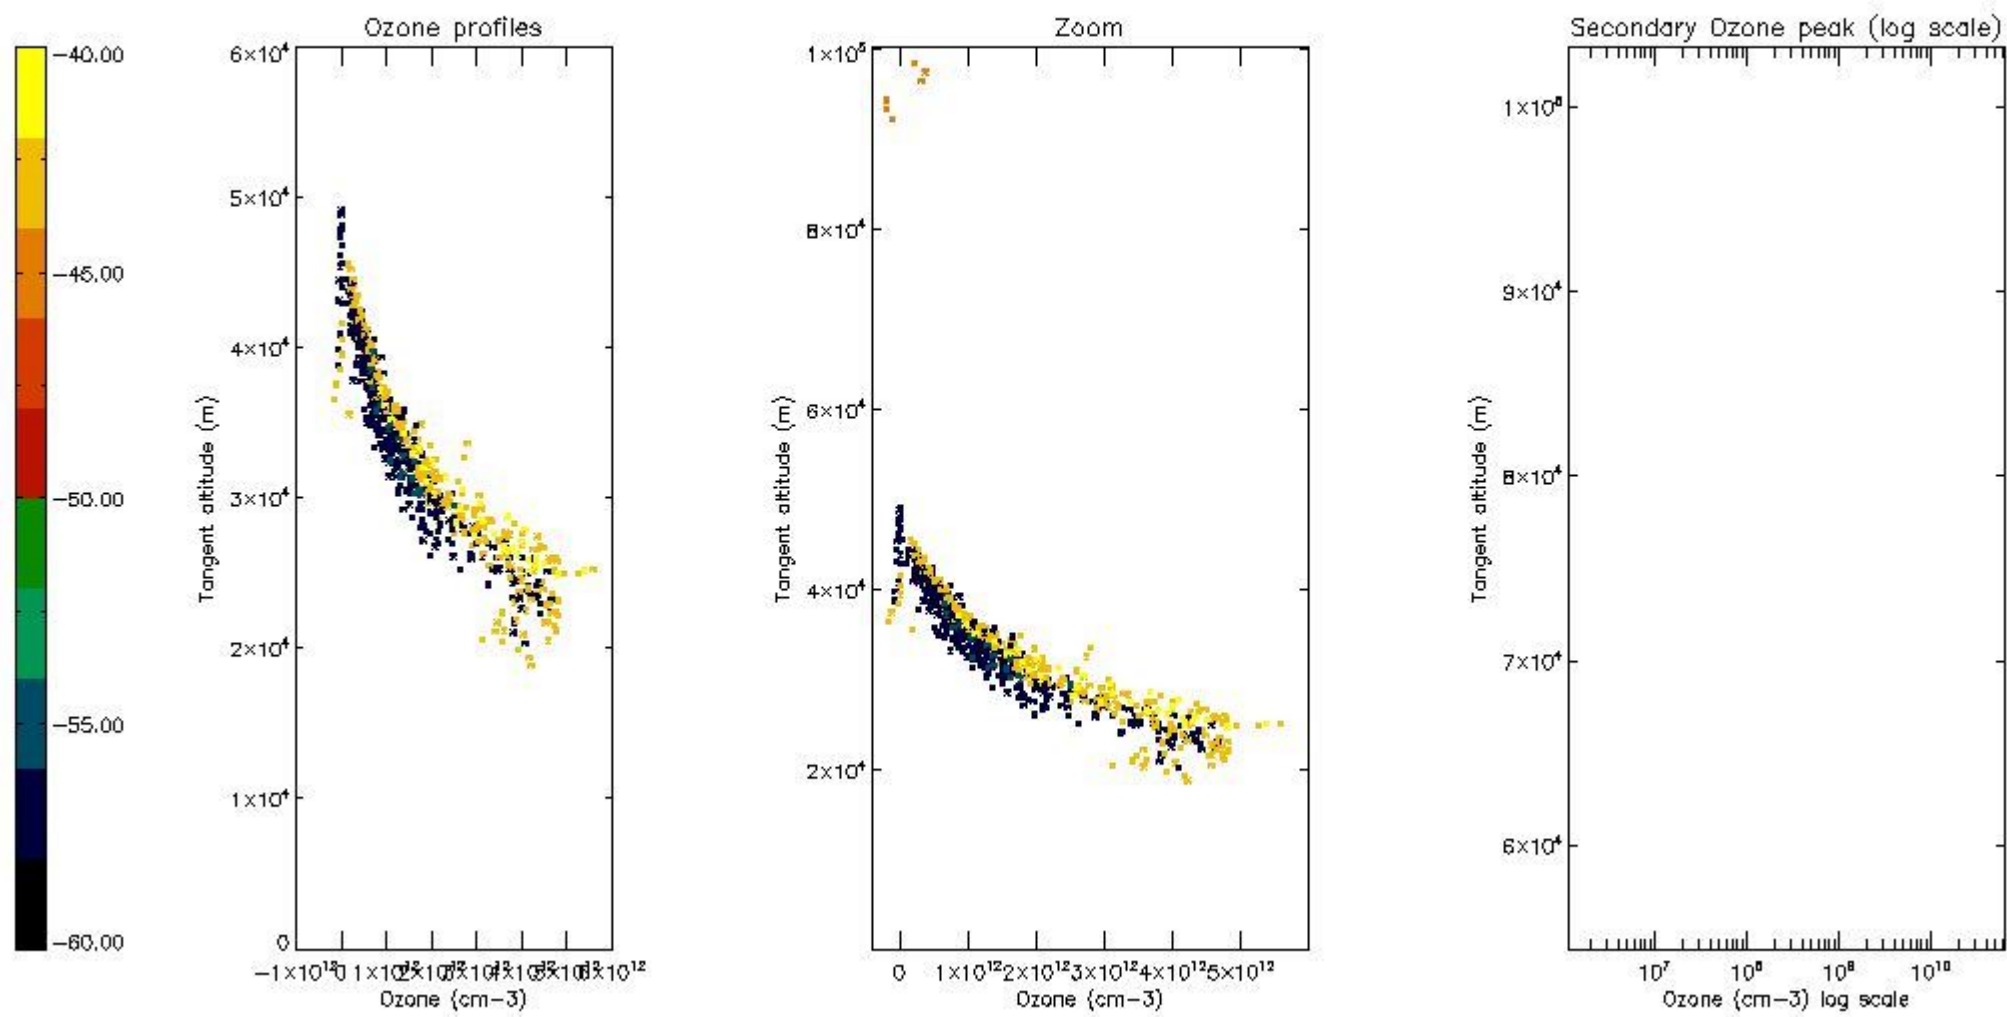

STD < 10	1
STD < 5	0

5.2 Plot ozone profiles for all STD (dark without errors)

The colorbar represents the latitude.

5.3 Plot ozone profiles where STD < 20% (dark without errors)

The colorbar represents the latitude.