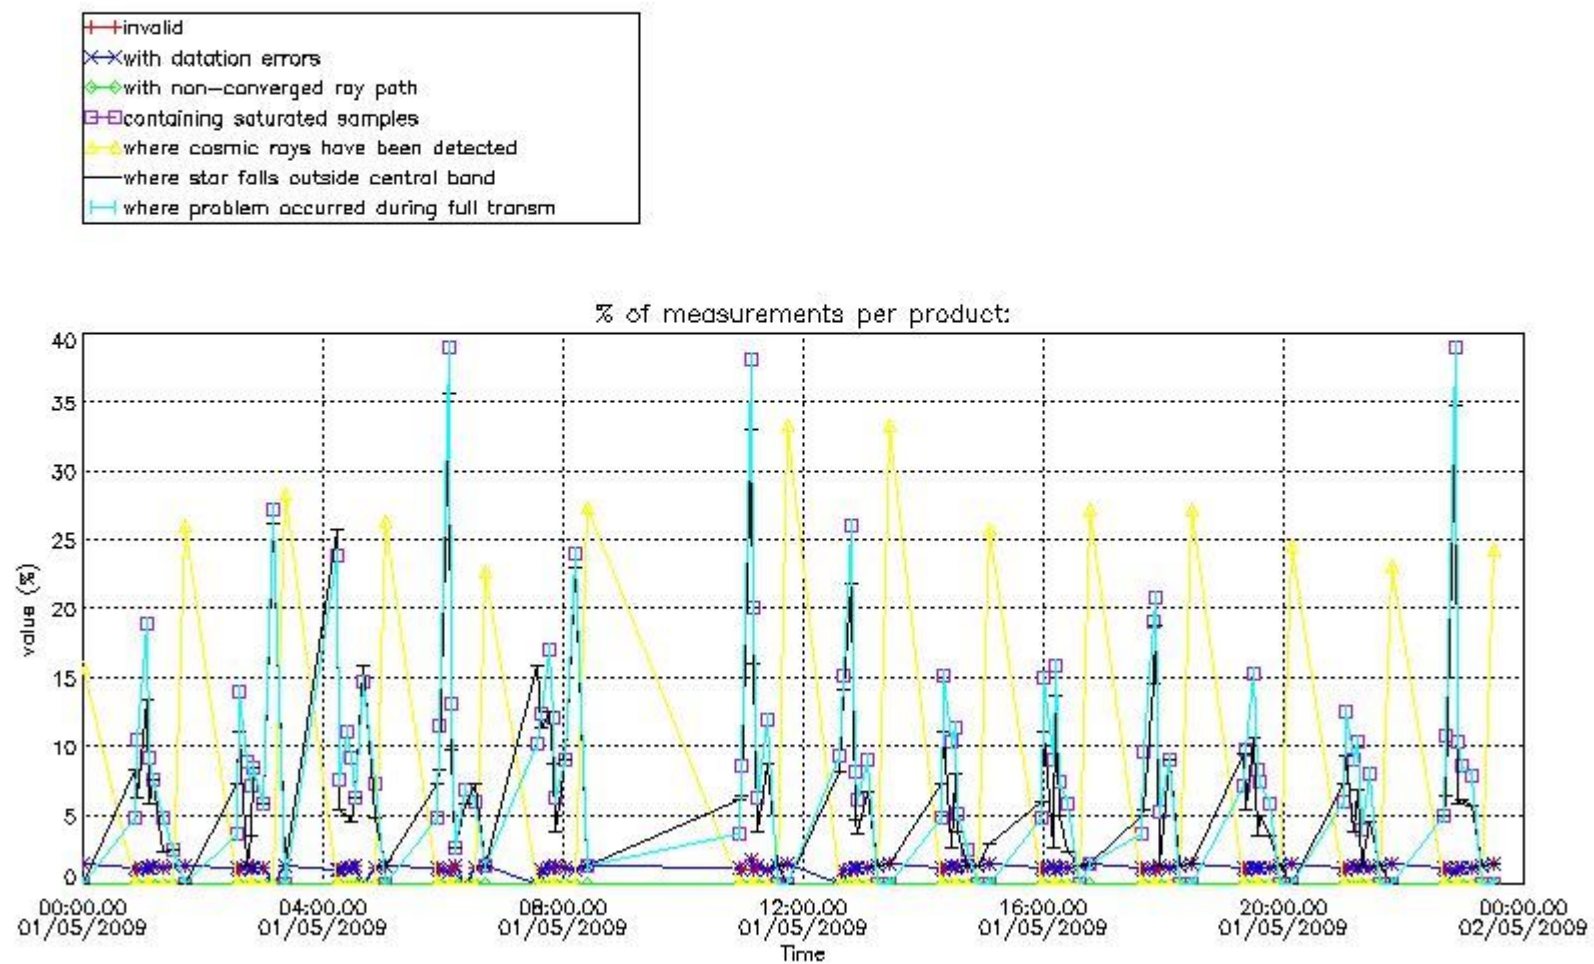

4.2 Plot quality information per product coming from level 1b processing (world map)

4.2.1 Plot level 1 quality information per product (world map): ENVISAT ASCENDING passes