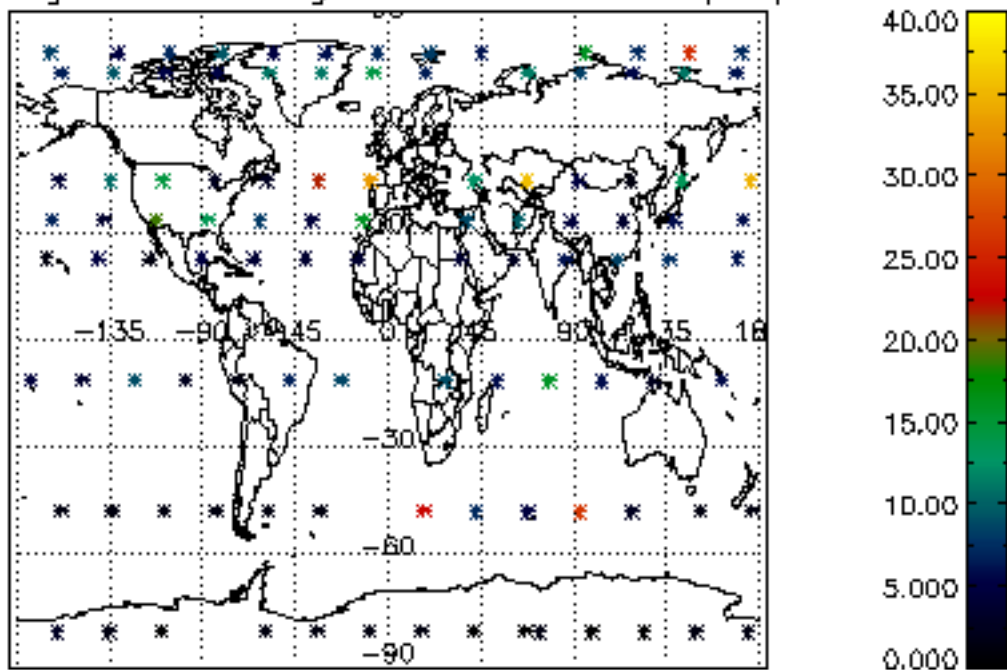

Percentage of star falling outside central band per profile