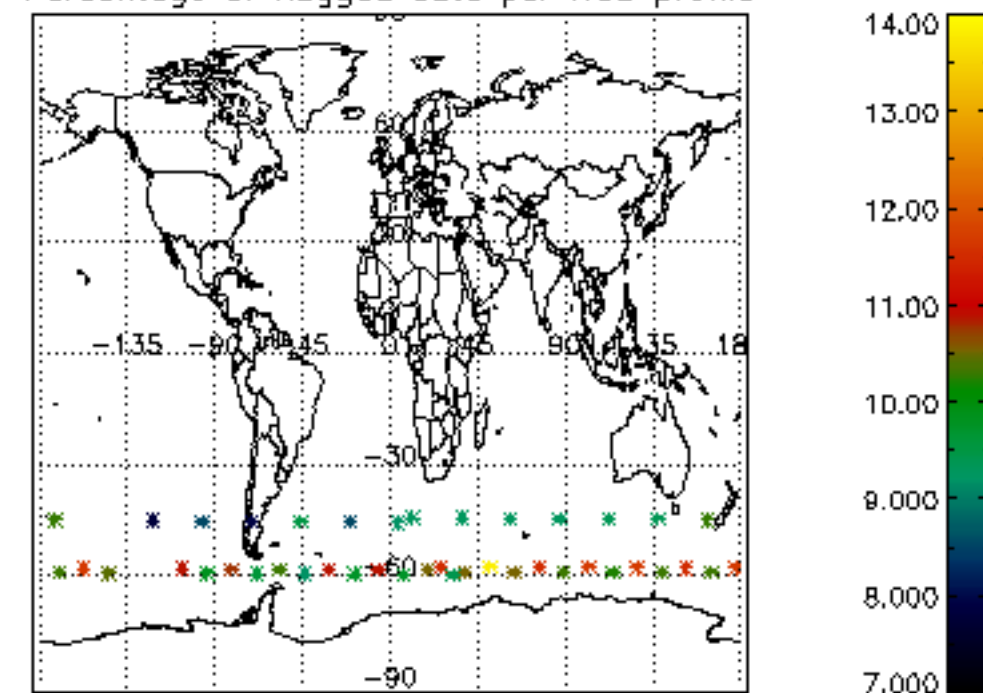

Percentage of flagged data per NO3 profile