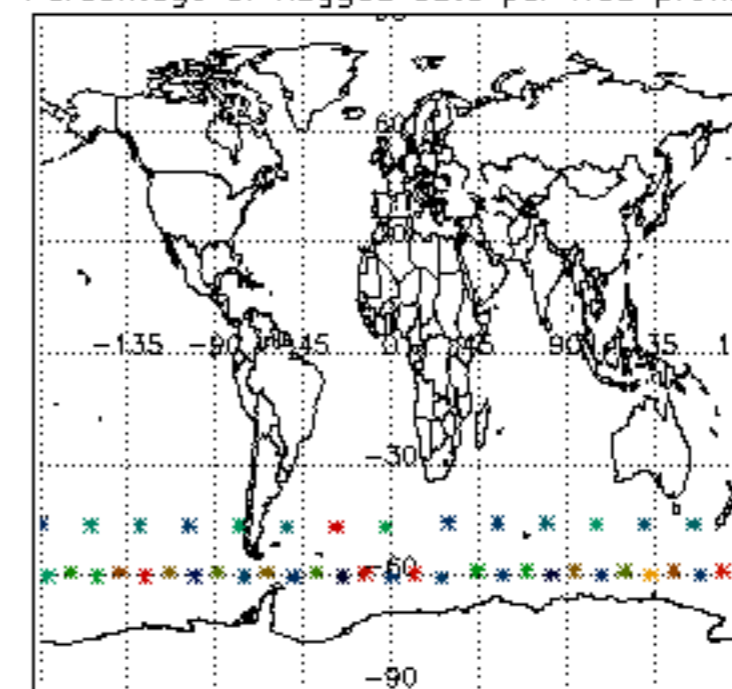

Percentage of flagged data per NO3 profile