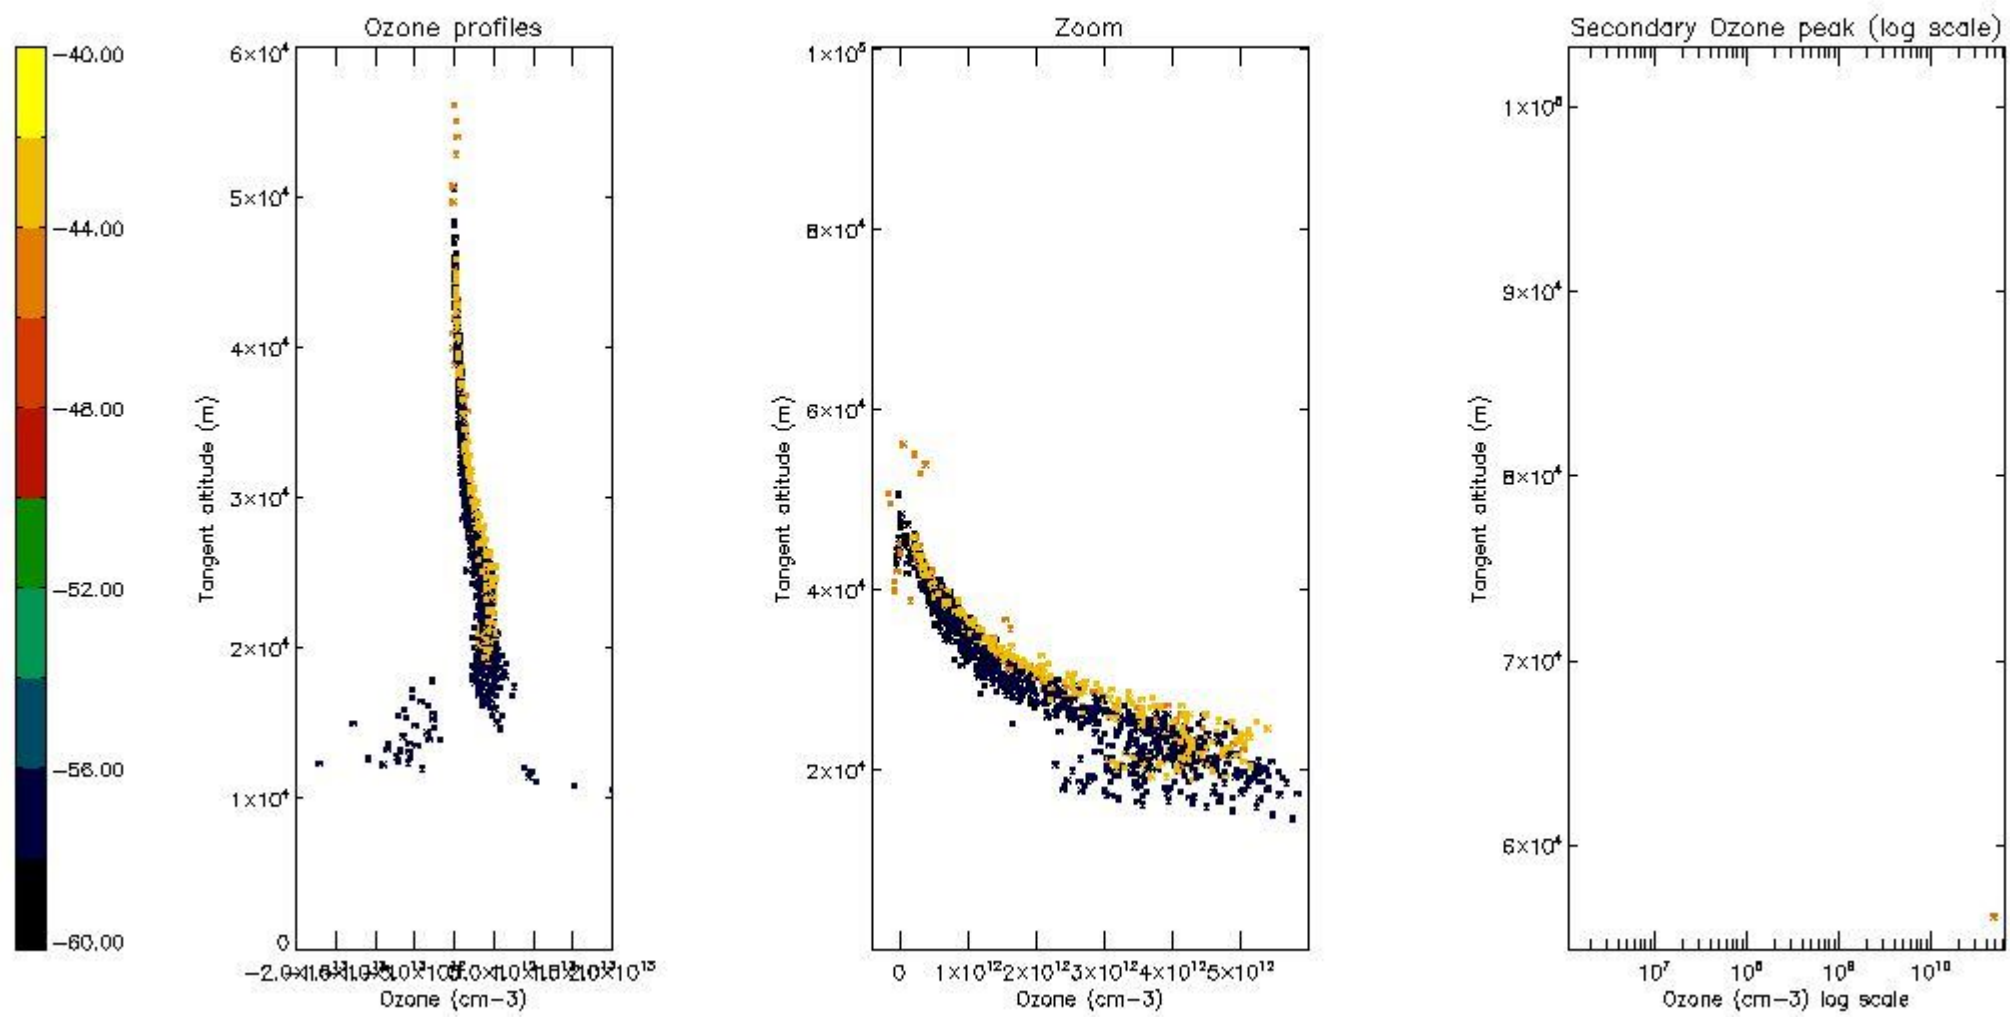

So, the table below shows the percentage of dark limb and valid observations for each criteria with respect to the overall valid daily observations.

Criteria	% of total production
All STD	22
STD < 20	5

STD < 10	2
STD < 5	0

5.2 Plot ozone profiles for all STD (dark without errors)

The colorbar represents the latitude.

5.3 Plot ozone profiles where STD < 20% (dark without errors)

The colorbar represents the latitude.

5.4 Plot ozone profiles where STD < 10% (dark without errors)

The colorbar represents the latitude.

5.5 Plot ozone profiles where STD < 5% (dark without errors)

The colorbar represents the latitude.

5.6 Plot NO₂ profiles for all STD (dark without errors)