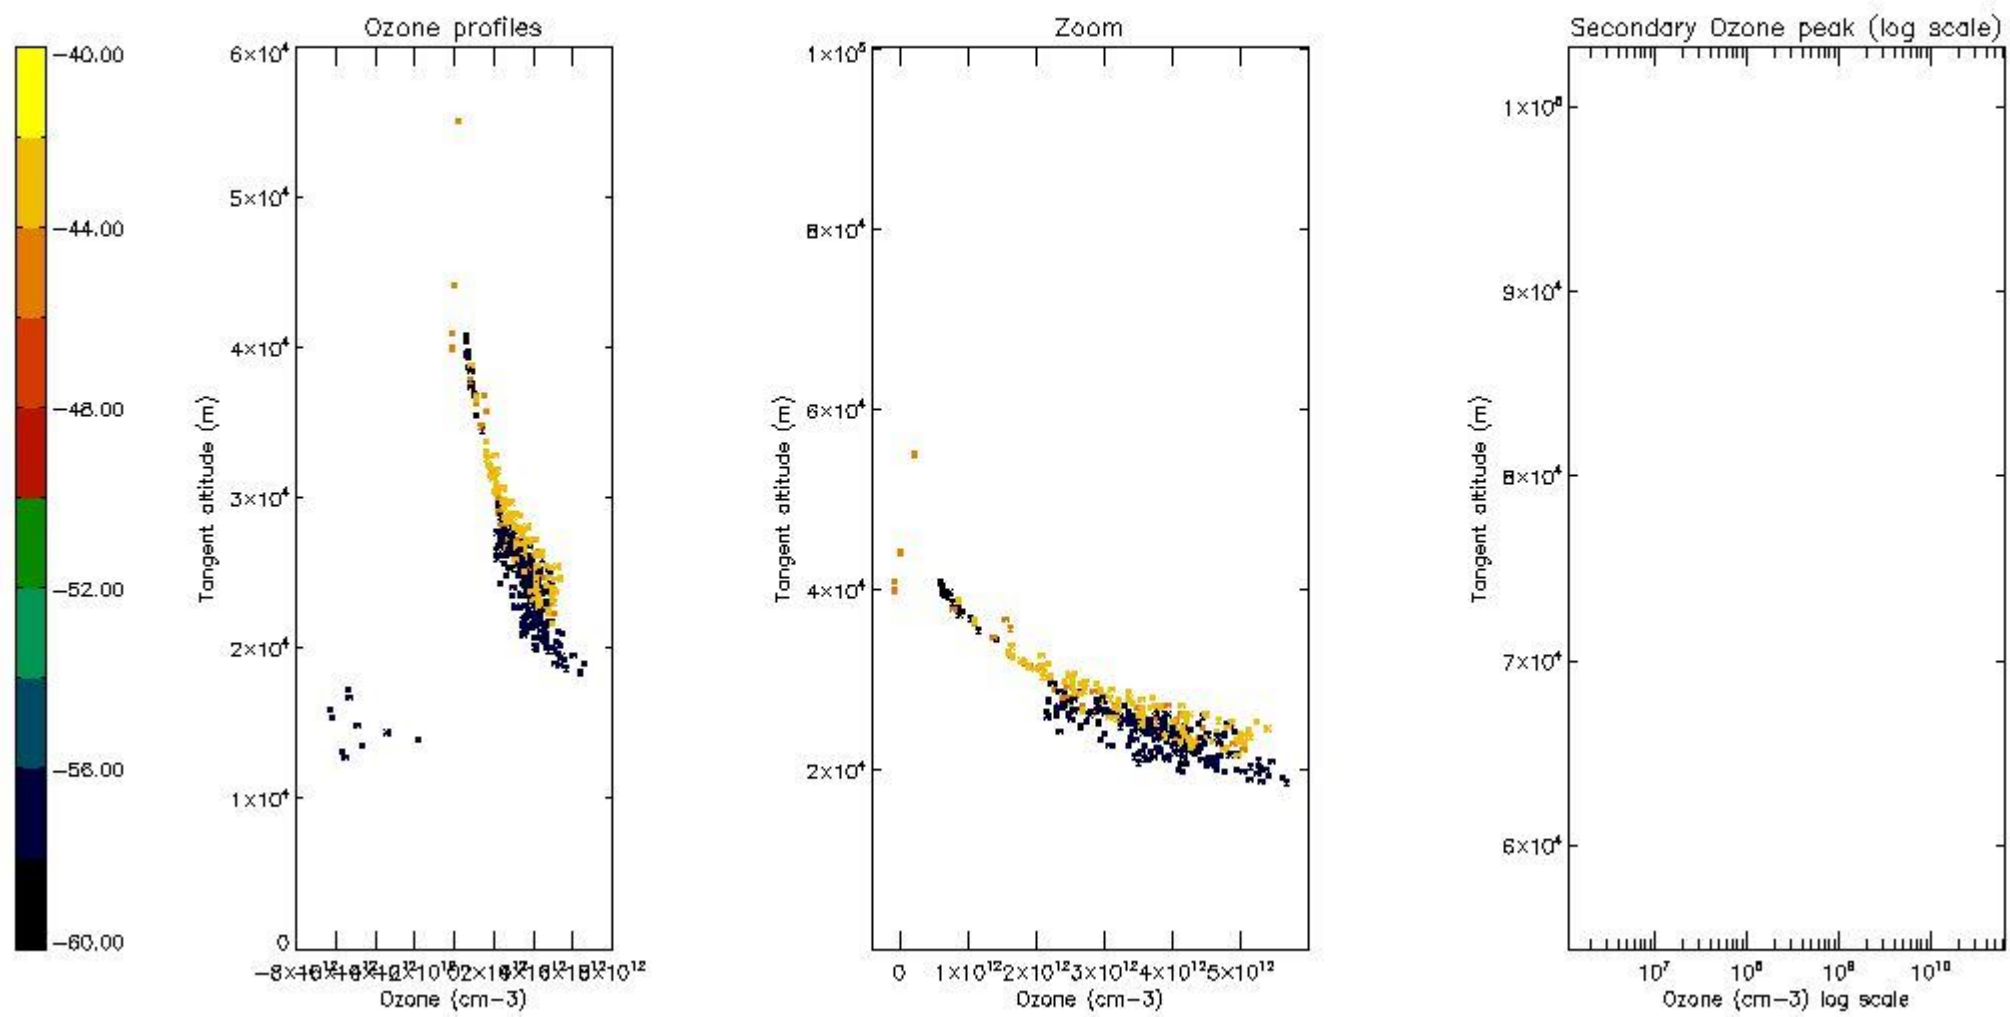

So, the table below shows the percentage of dark limb and valid observations for each criteria with respect to the overall valid daily observations.

Criteria	% of total production
All STD	22
STD < 20	5

STD < 10	2
STD < 5	0

5.2 Plot ozone profiles for all STD (dark without errors)

The colorbar represents the latitude.

5.3 Plot ozone profiles where STD < 20% (dark without errors)

The colorbar represents the latitude.

5.4 Plot ozone profiles where STD < 10% (dark without errors)

The colorbar represents the latitude.

5.5 Plot ozone profiles where STD < 5% (dark without errors)

The colorbar represents the latitude.

5.6 Plot NO₂ profiles for all STD (dark without errors)