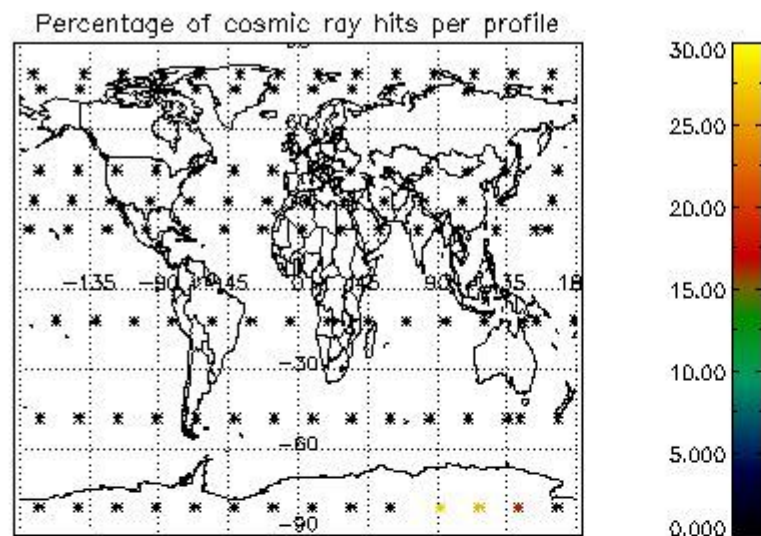

4.2.2 Plot level 1 quality information per product (world map): ENVISAT DESCENDING passes

5. Trace gas profiles

5.1 Ozone statistics based on quality of products

The final quality of the products can be "measured" using the STD (Standard Deviation) attached to every point profile. This information is written to the parameter GOM_NL__2P/NL_LOCAL_SPECIES_DENSITY/o3_std of the level 2 products. The table below shows the statistics for given STD ranges.

The statistics are given with respect to the overall valid production:

- Products without fatal errors: GOM_NL__2P/MPH/PRODUCT_ERR=0
- Valid point profile: GOM_NL__2P/NL_LOCAL_SPECIES_DENSITY/pcd(0)=0

The 'Criteria' is applied to valid points of dark limb products:

- Products in dark limb illumination condition: GOM_NL__2P/NL_SUMMARY_QUALITY/obs_ill_cond=0
- Products without fatal errors: GOM_NL__2P/MPH/PRODUCT_ERR=0
- Valid point profile: GOM_NL__2P/NL_LOCAL_SPECIES_DENSITY/pcd(0)=0

So, the table below shows the percentage of dark limb and valid observations for each criteria with respect to the overall valid daily observations.

Criteria	% of total production
All STD	22
STD < 20	5