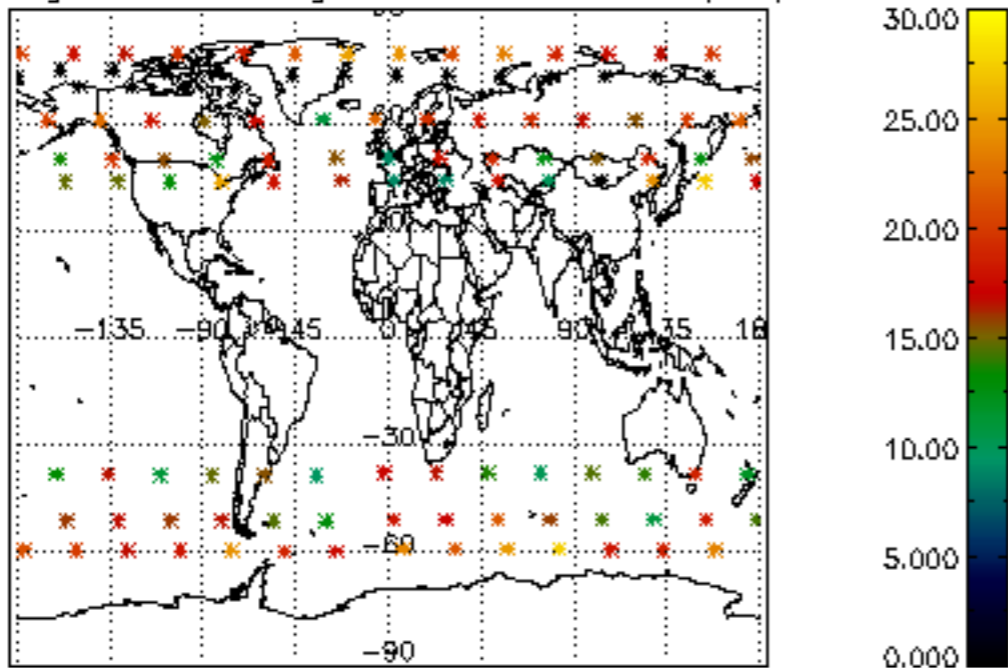

Percentage of flagged data per NO3 profile

Percentage of cosmic ray hits per profile

Percentage of datation errors per profile

Percentage of star falling outside central band per profile

Percentage of saturation errors per profile