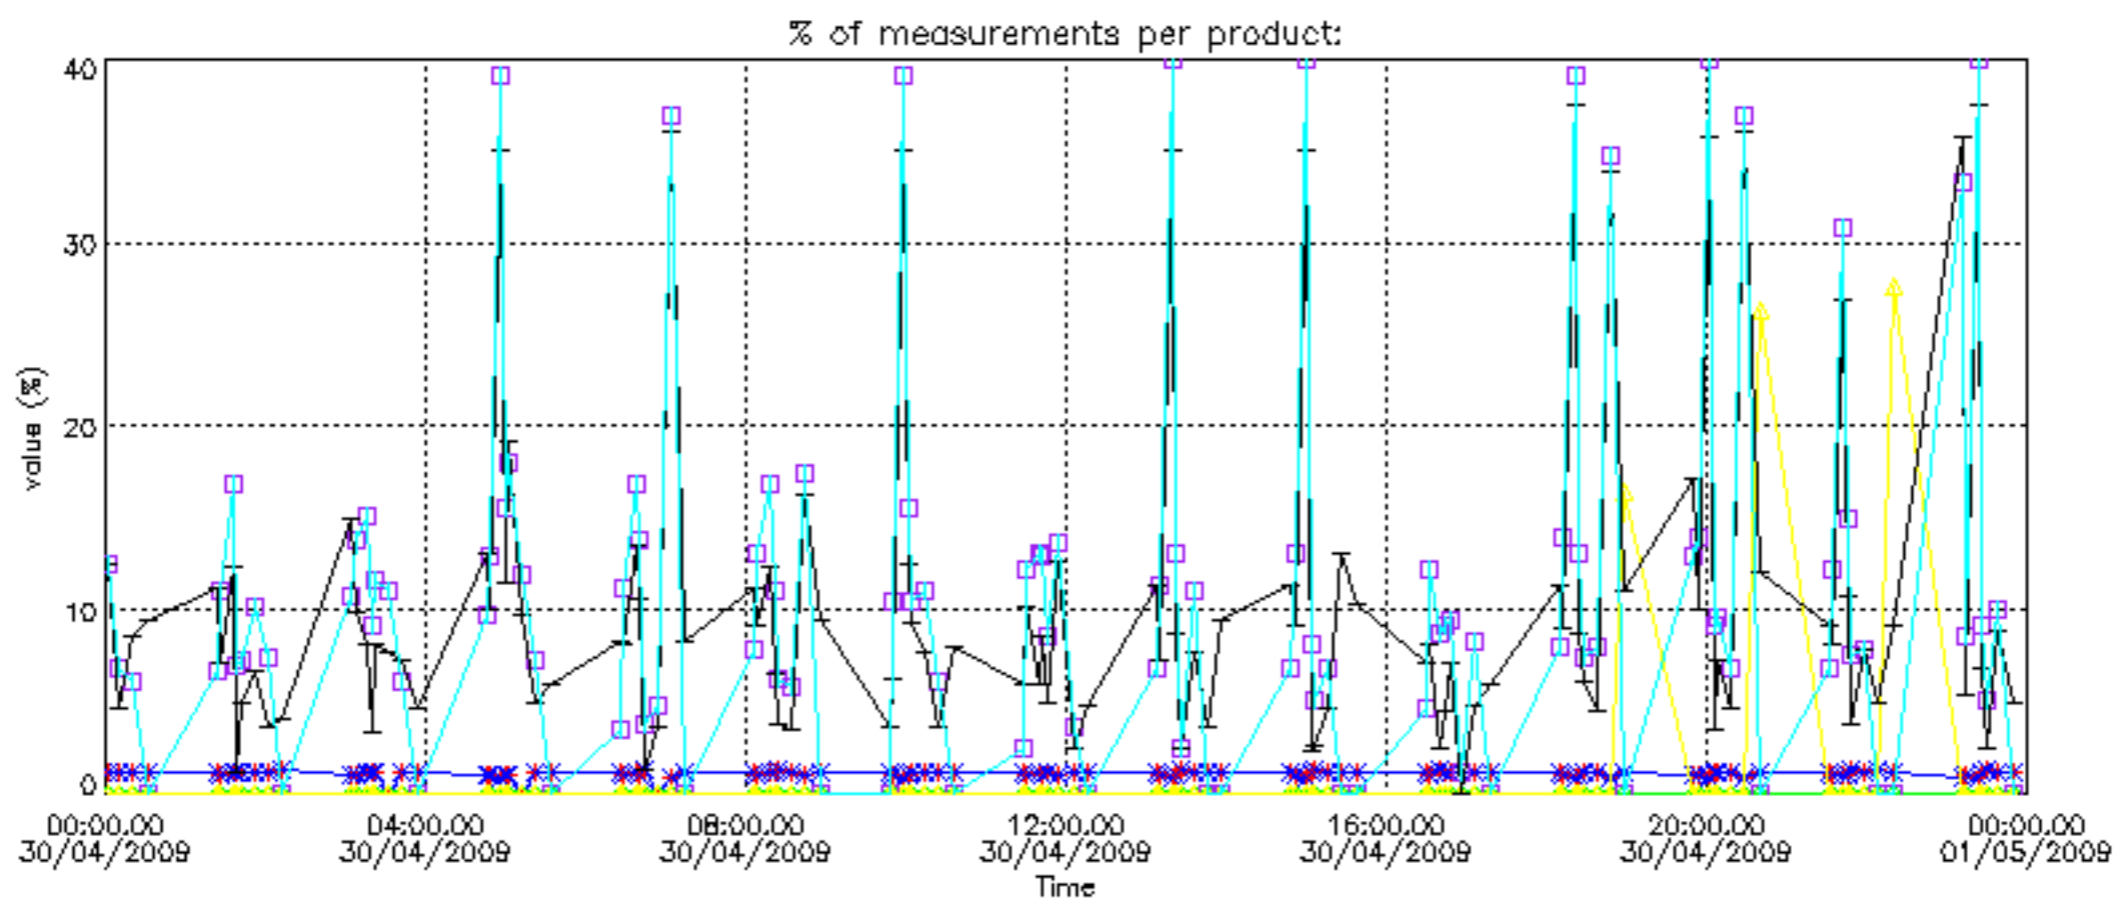

Percentage of cosmic ray hits per profile

Percentage of datation errors per profile