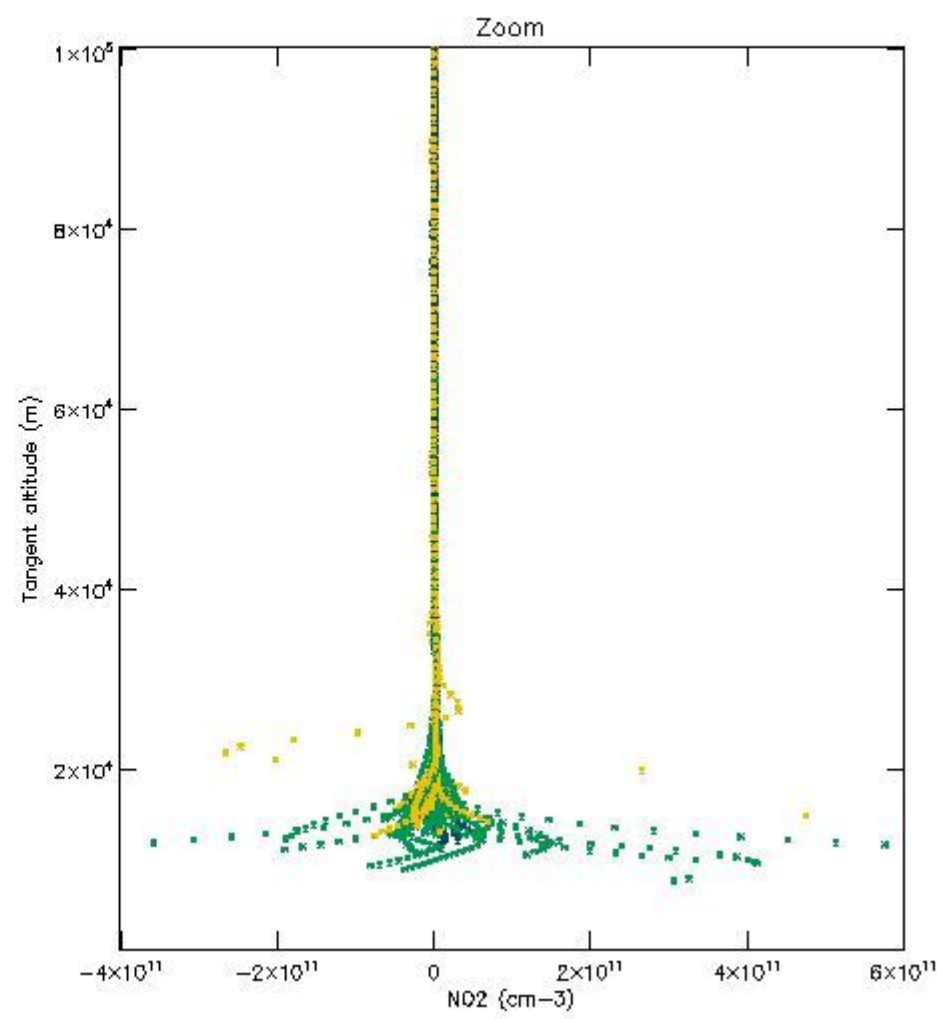

5.4 Plot ozone profiles where STD < 10% (dark without errors)

The colorbar represents the latitude.

5.5 Plot ozone profiles where STD < 5% (dark without errors)

The colorbar represents the latitude.

5.6 Plot NO₂ profiles for all STD (dark without errors)

The colorbar represents the latitude.

5.7 Plot NO3 profiles for all STD (dark without errors)

The colorbar represents the latitude.

5.8 Plot H2O profiles for all STD (only for occultations of stars 1,2,3,4,13,14,16,26,63 dark without errors)