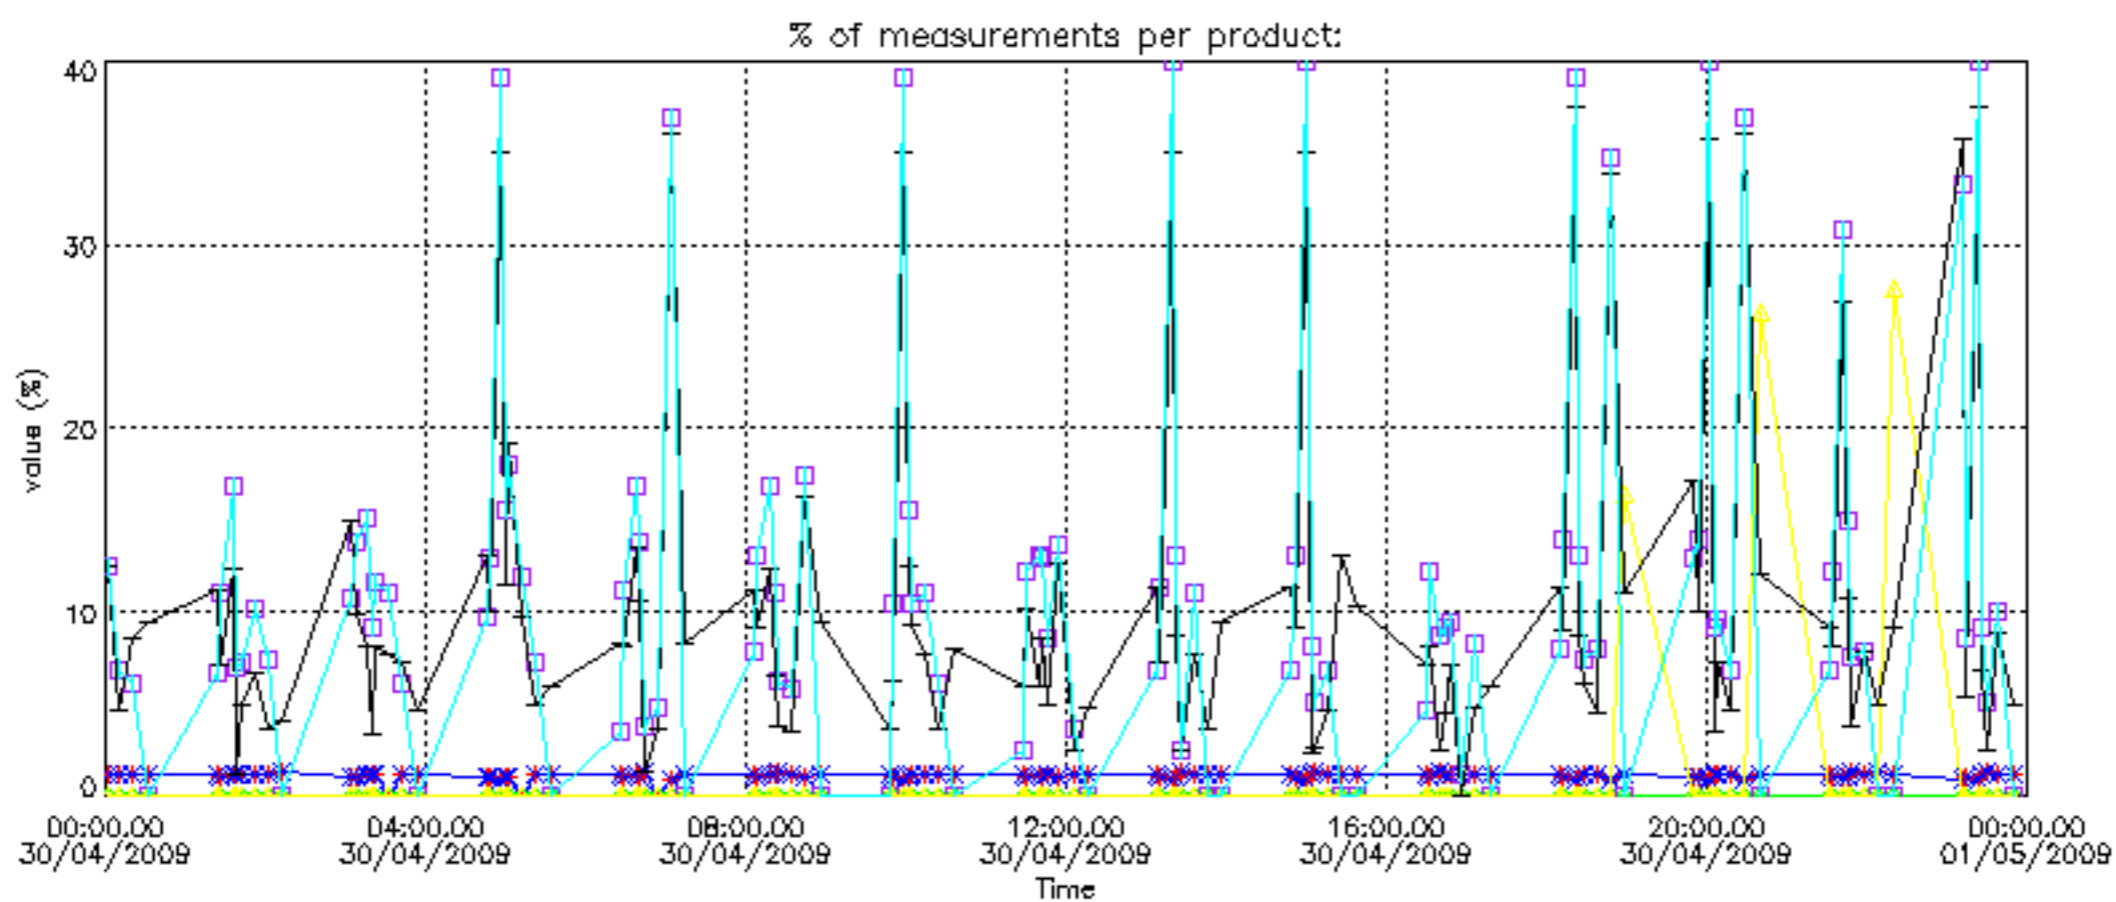

Percentage of cosmic ray hits per profile

Percentage of datation errors per profile