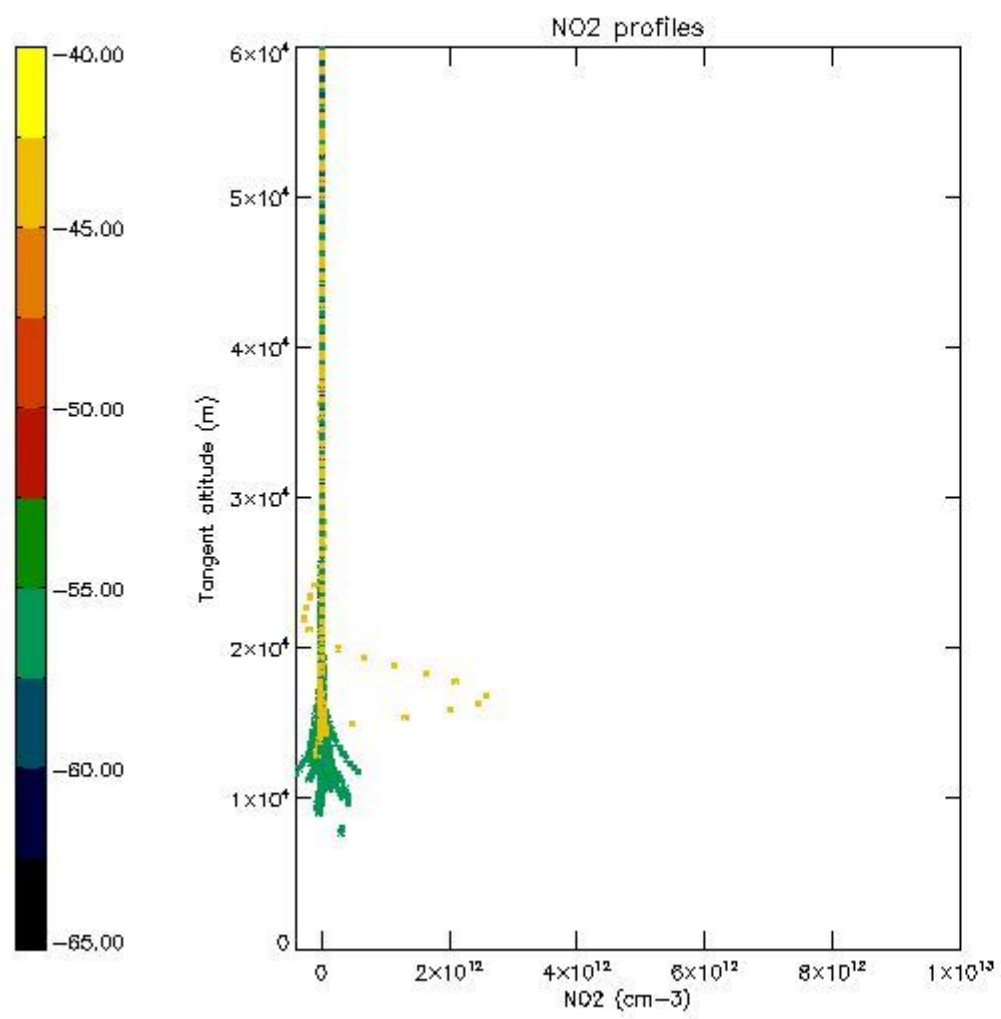

So, the table below shows the percentage of dark limb and valid observations for each criteria with respect to the overall valid daily observations.

Criteria	% of total production
All STD	22
STD < 20	5

STD < 10	2
STD < 5	0

5.2 Plot ozone profiles for all STD (dark without errors)

The colorbar represents the latitude.

5.3 Plot ozone profiles where STD < 20% (dark without errors)

The colorbar represents the latitude.

5.4 Plot ozone profiles where STD < 10% (dark without errors)

The colorbar represents the latitude.

5.5 Plot ozone profiles where STD < 5% (dark without errors)

The colorbar represents the latitude.

5.6 Plot NO₂ profiles for all STD (dark without errors)

The colorbar represents the latitude.

5.7 Plot NO3 profiles for all STD (dark without errors)

The colorbar represents the latitude.

5.8 Plot H₂O profiles for all STD (only for occultations of stars 1,2,3,4,13,14,16,26,63 dark without errors)