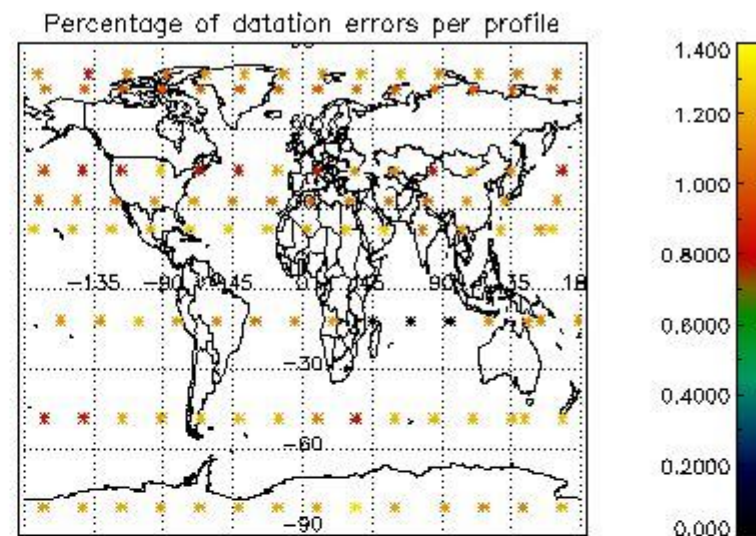

5. Trace gas profiles

5.1 Ozone statistics based on quality of products

The final quality of the products can be "measured" using the STD (Standard Deviation) attached to every point profile. This information is written to the parameter GOM_NL__2P/NL_LOCAL_SPECIES_DENSITY/o3_std of the level 2 products. The table below shows the statistics for given STD ranges.

The statistics are given with respect to the overall valid production:

- Products without fatal errors: GOM_NL__2P/MPH/PRODUCT_ERR=0
- Valid point profile: GOM_NL__2P/NL_LOCAL_SPECIES_DENSITY/pcd(0)=0

The 'Criteria' is applied to valid points of dark limb products:

- Products in dark limb illumination condition: GOM_NL__2P/NL_SUMMARY_QUALITY/obs_ill_cond=0
- Products without fatal errors: GOM_NL__2P/MPH/PRODUCT_ERR=0
- Valid point profile: GOM_NL__2P/NL_LOCAL_SPECIES_DENSITY/pcd(0)=0

So, the table below shows the percentage of dark limb and valid observations for each criteria with respect to the overall valid daily observations.

Criteria	% of total production
All STD	22
STD < 20	5