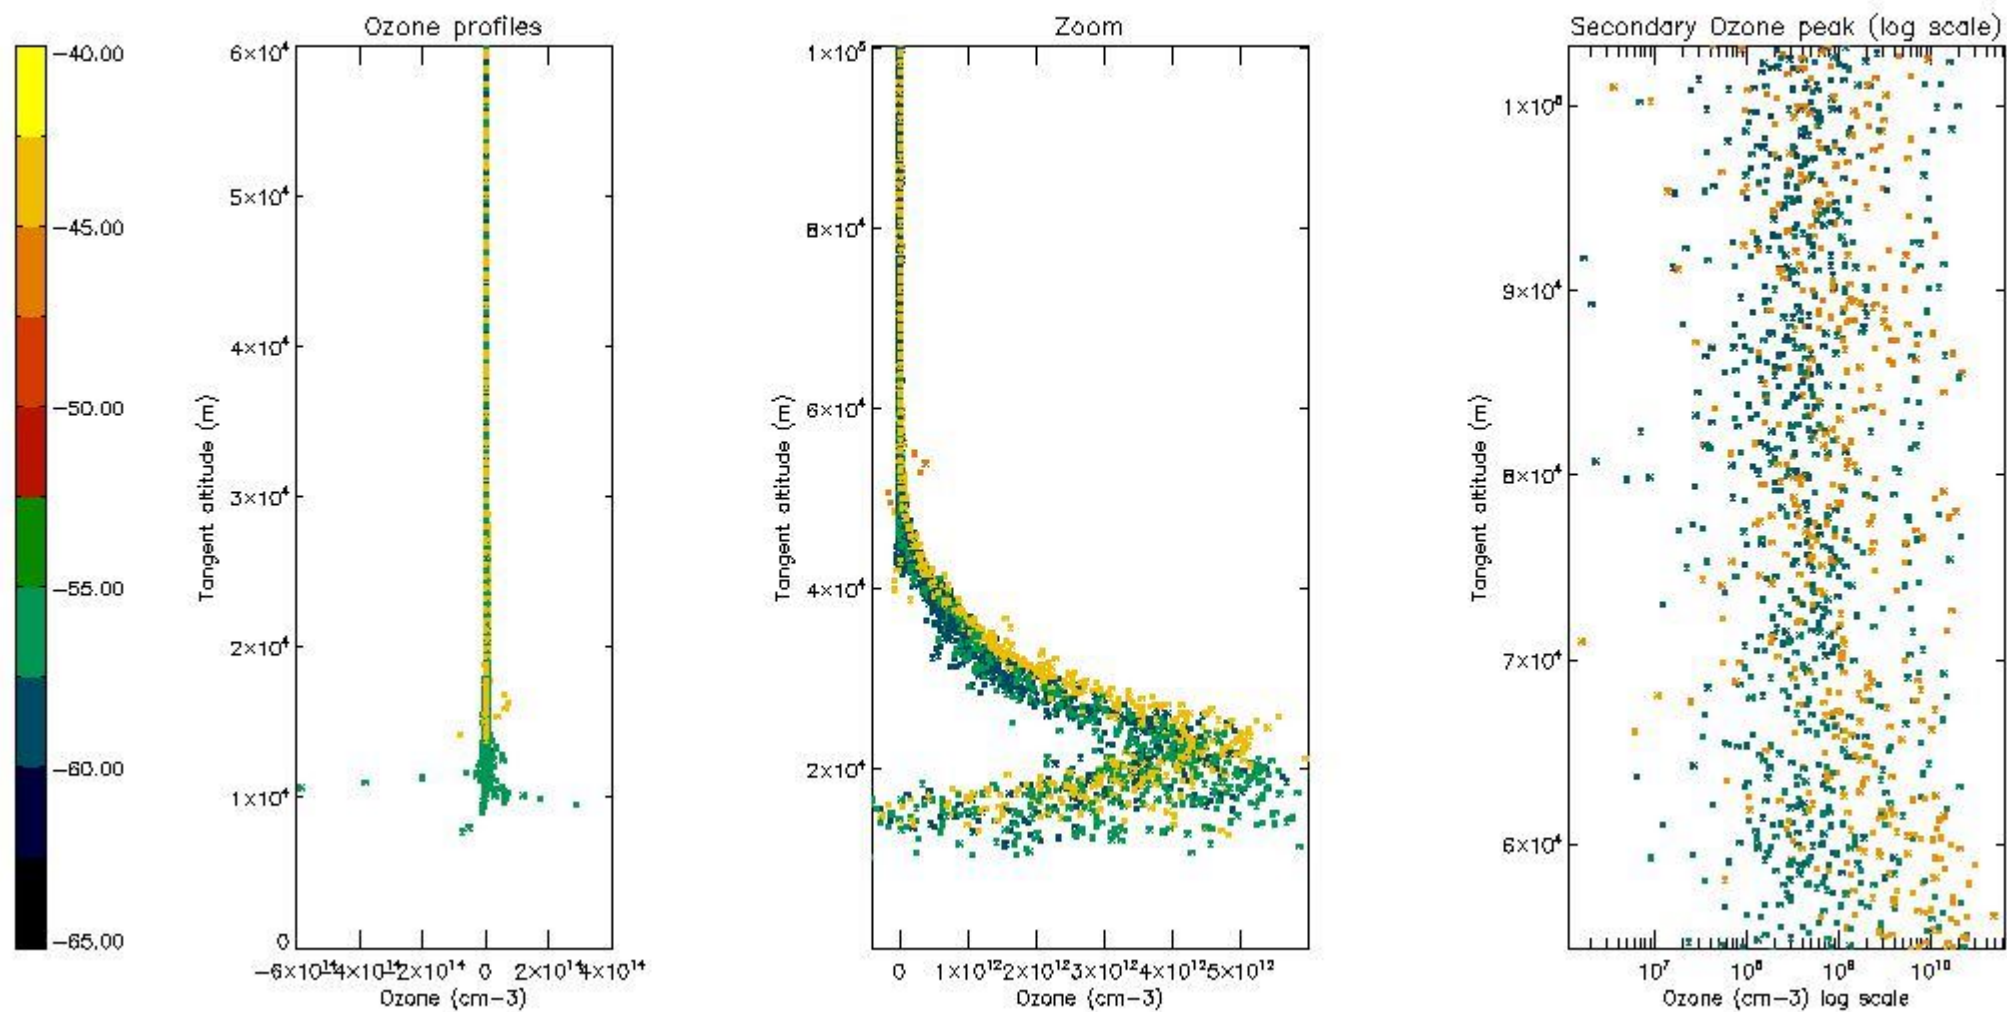

STD < 10	2
STD < 5	0

5.2 Plot ozone profiles for all STD (dark without errors)

The colorbar represents the latitude.

5.3 Plot ozone profiles where STD < 20% (dark without errors)

The colorbar represents the latitude.