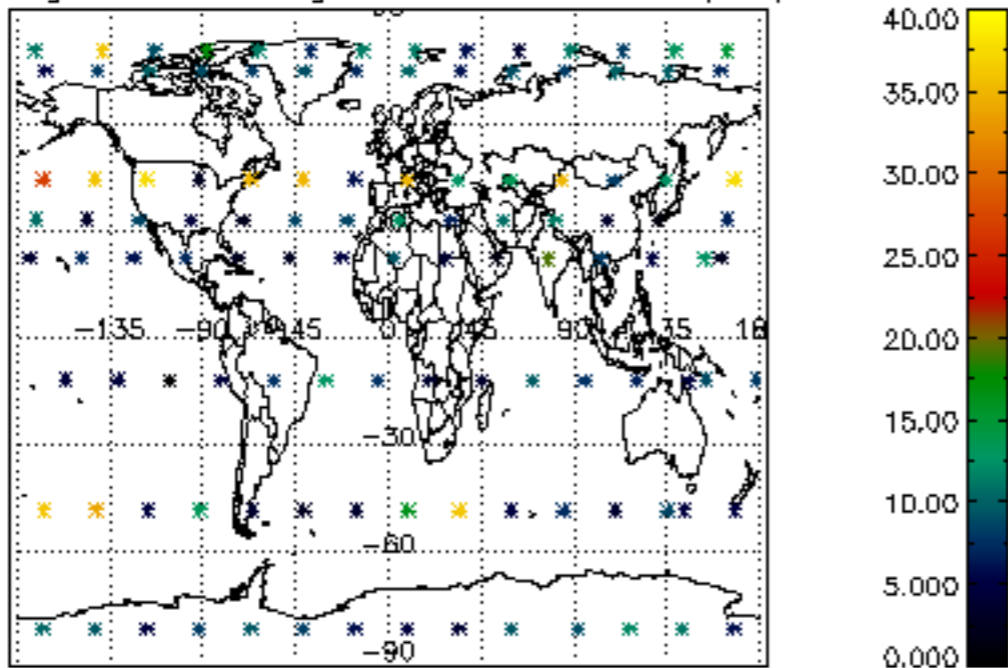

Percentage of star falling outside central band per profile