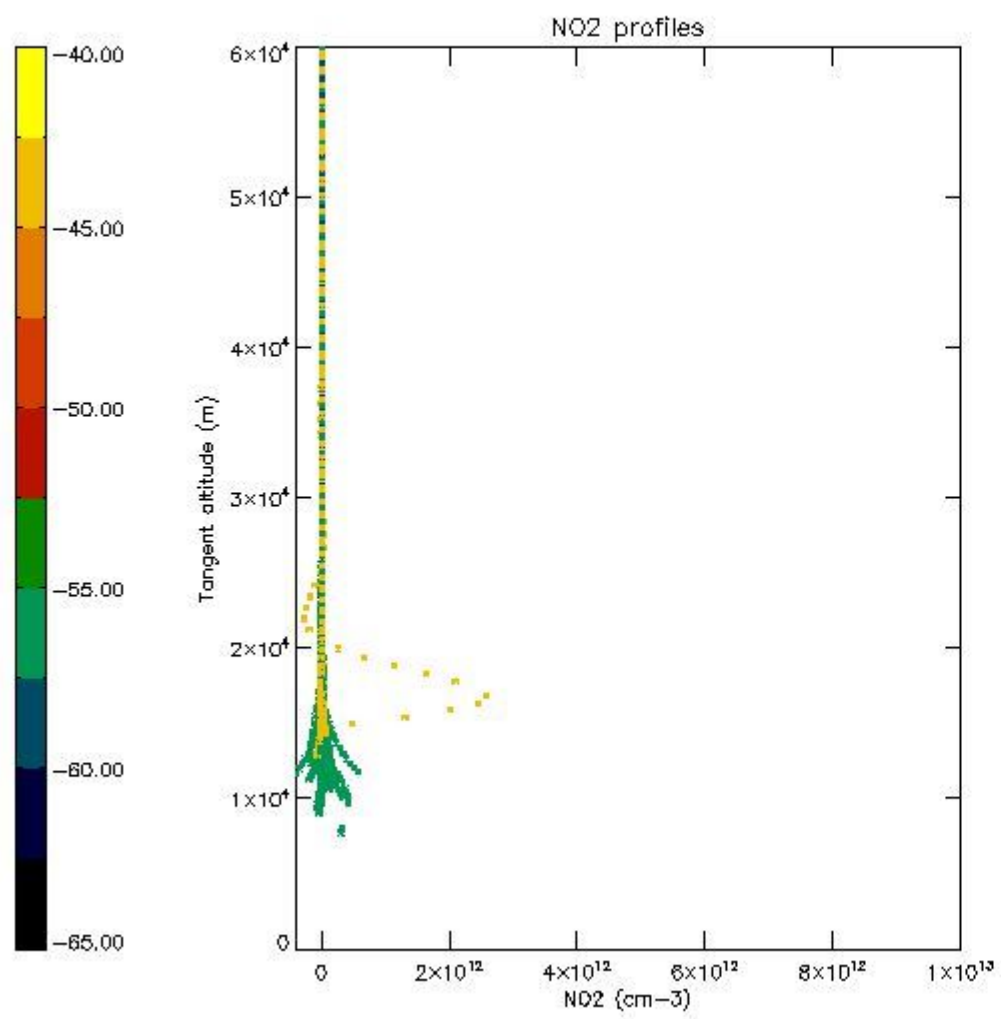

5.4 Plot ozone profiles where STD < 10% (dark without errors)

The colorbar represents the latitude.

5.5 Plot ozone profiles where STD < 5% (dark without errors)

The colorbar represents the latitude.

5.6 Plot NO₂ profiles for all STD (dark without errors)

The colorbar represents the latitude.

5.7 Plot NO3 profiles for all STD (dark without errors)

The colorbar represents the latitude.

5.8 Plot H2O profiles for all STD (only for occultations of stars 1,2,3,4,13,14,16,26,63 dark without errors)