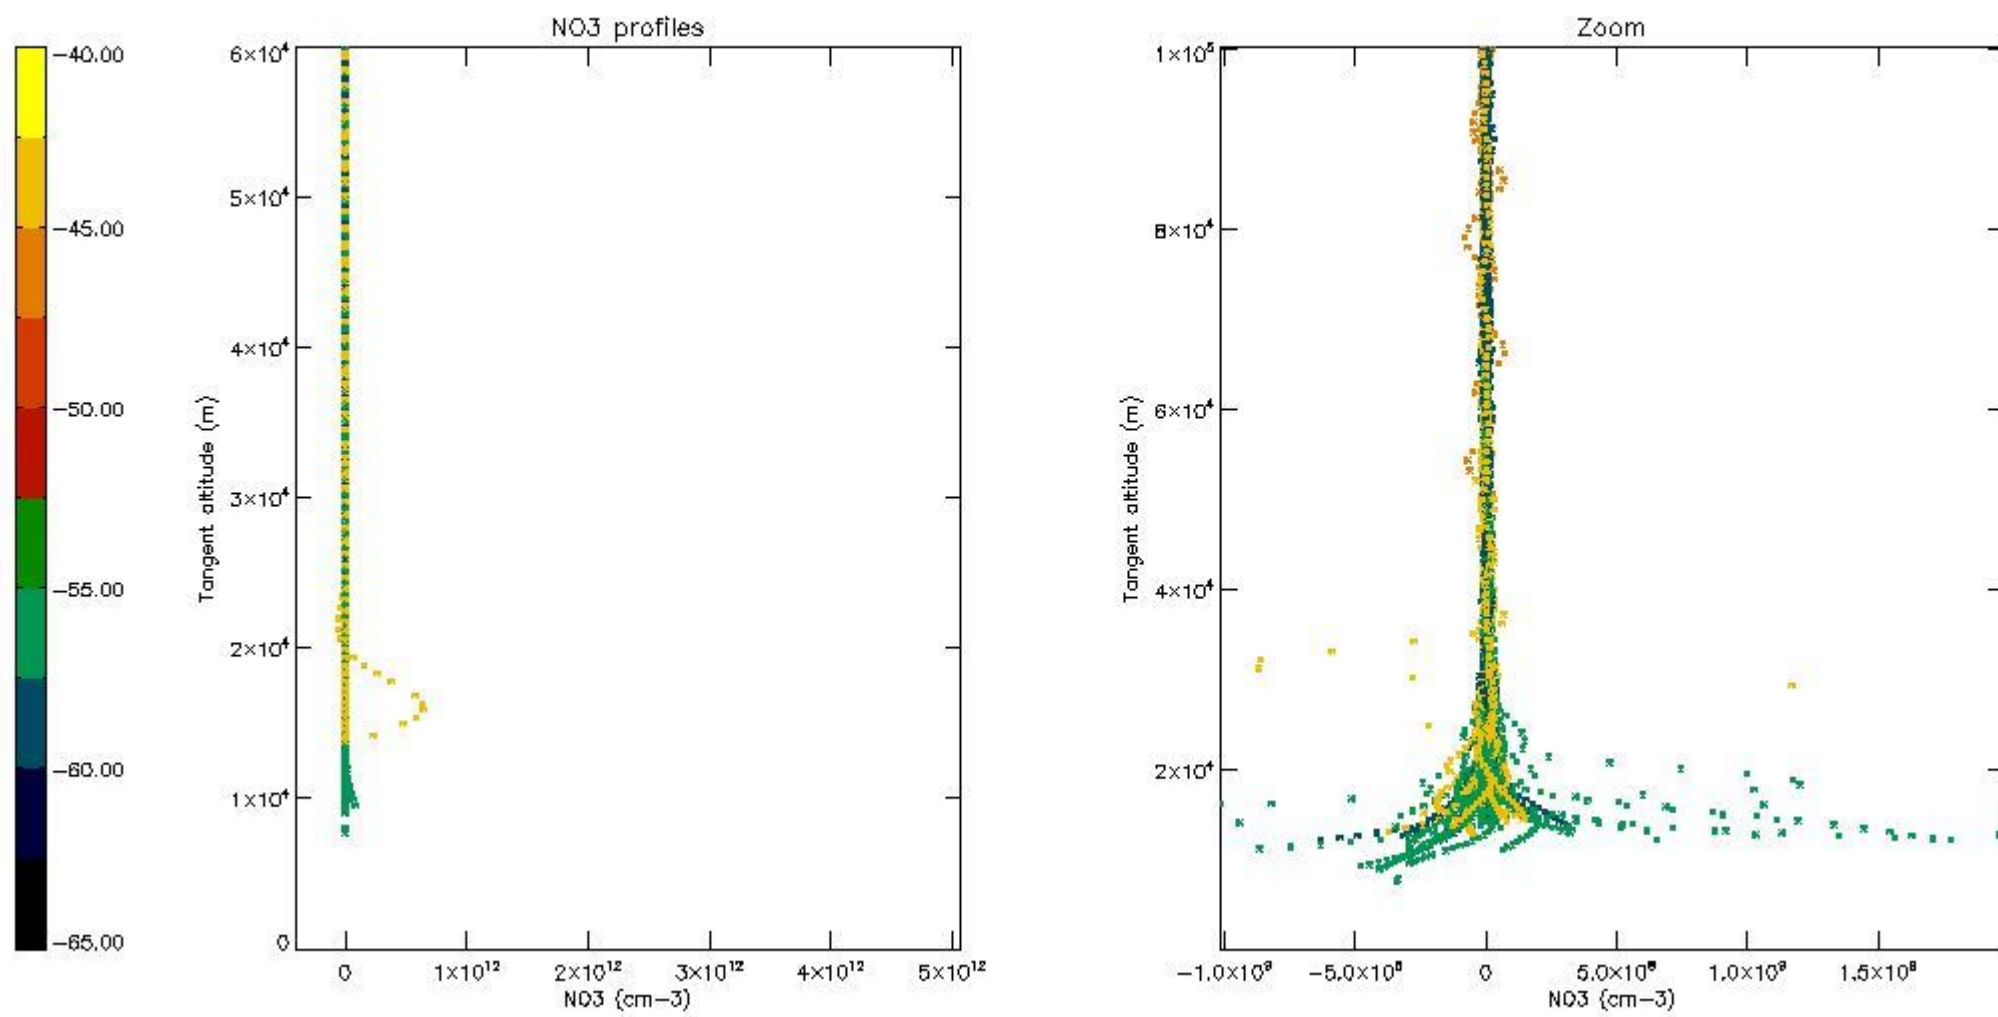

5.4 Plot ozone profiles where STD < 10% (dark without errors)

The colorbar represents the latitude.

5.5 Plot ozone profiles where STD < 5% (dark without errors)

The colorbar represents the latitude.

5.6 Plot NO₂ profiles for all STD (dark without errors)

The colorbar represents the latitude.

5.7 Plot NO3 profiles for all STD (dark without errors)

The colorbar represents the latitude.

5.8 Plot H₂O profiles for all STD (only for occultations of stars 1,2,3,4,13,14,16,26,63 dark without errors)