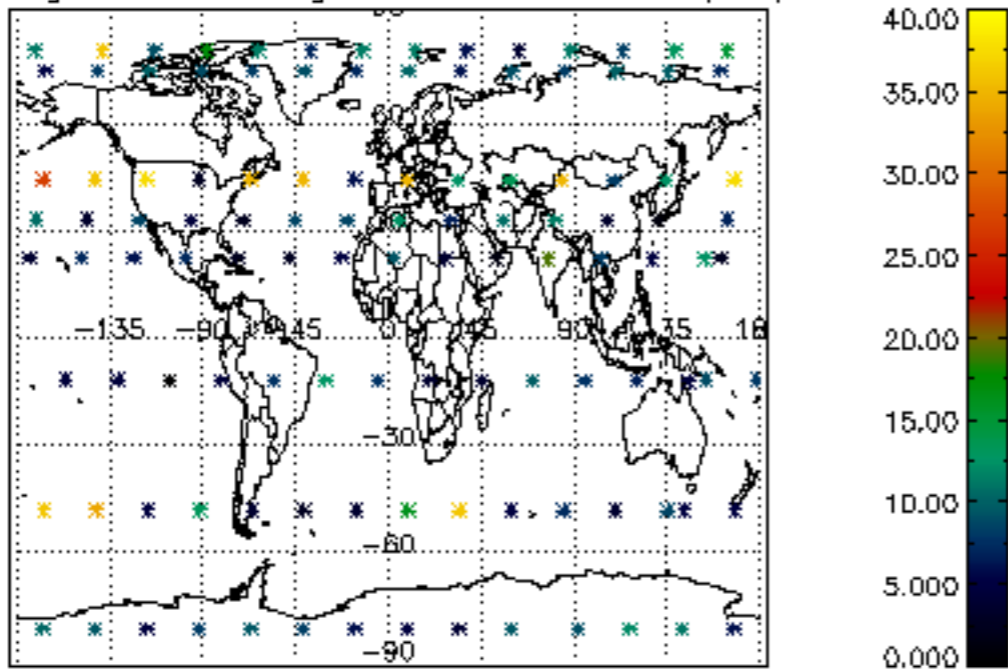

Percentage of star falling outside central band per profile