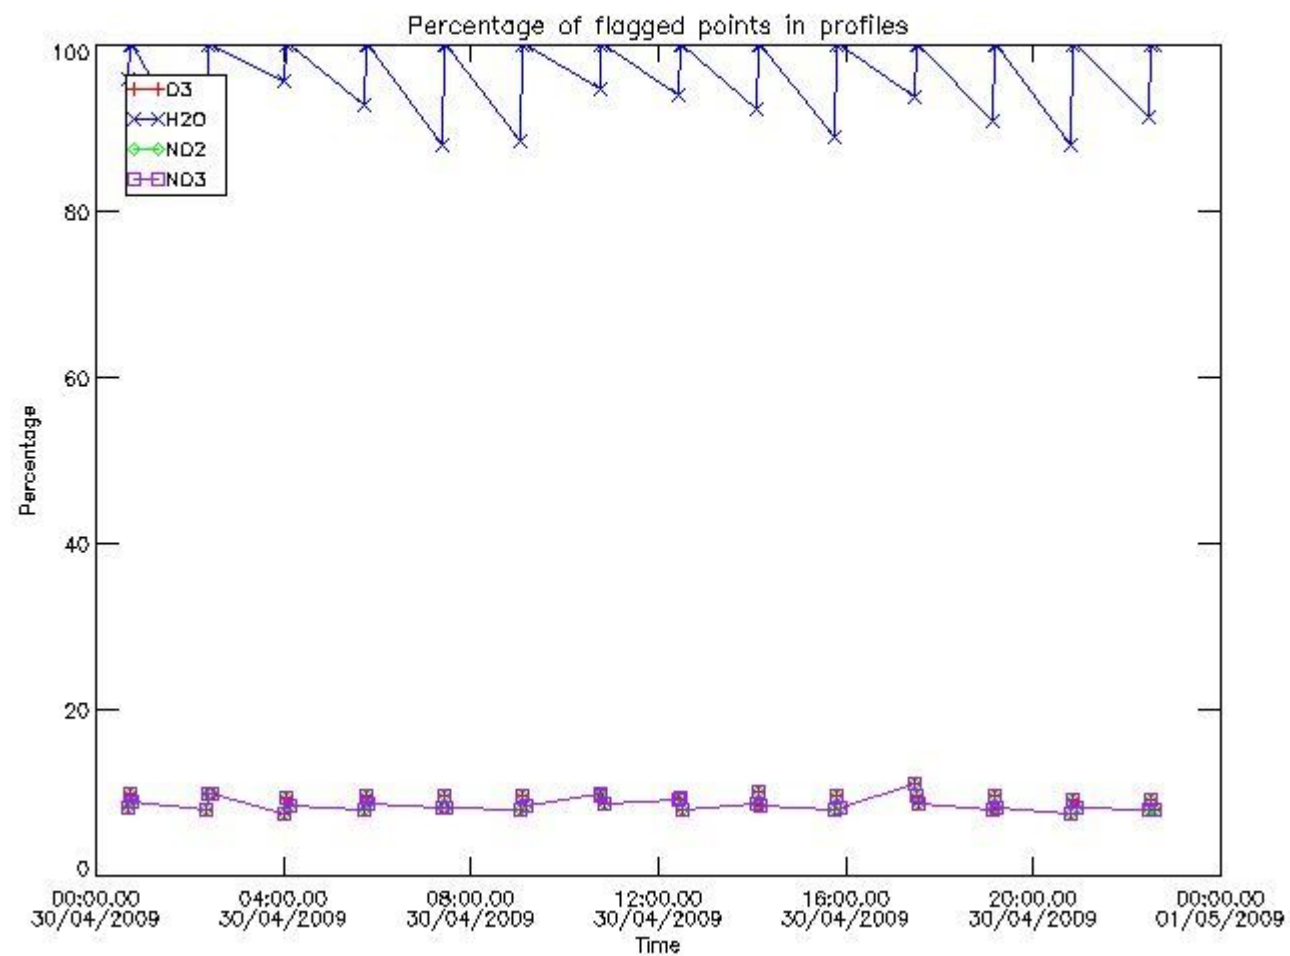

3. Quality information per product

In this section it is plotted some information contained in the Quality Summary data set of the level 2 products. Only products in dark limb conditions and without errors (error flag in the MPH set to "0") are used.

3.1 Plot quality information per product (time dependant)

3.2 Plot quality information per product (world map)