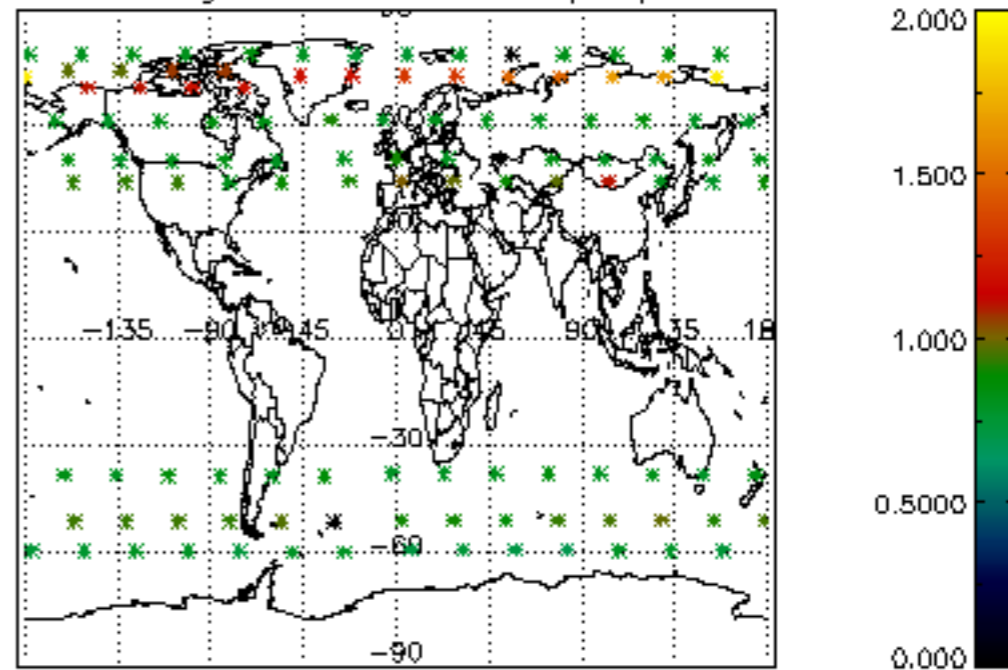

Percentage of flagged data per NO3 profile

Percentage of cosmic ray hits per profile

Percentage of datation errors per profile

Percentage of star falling outside central band per profile

Percentage of saturation errors per profile