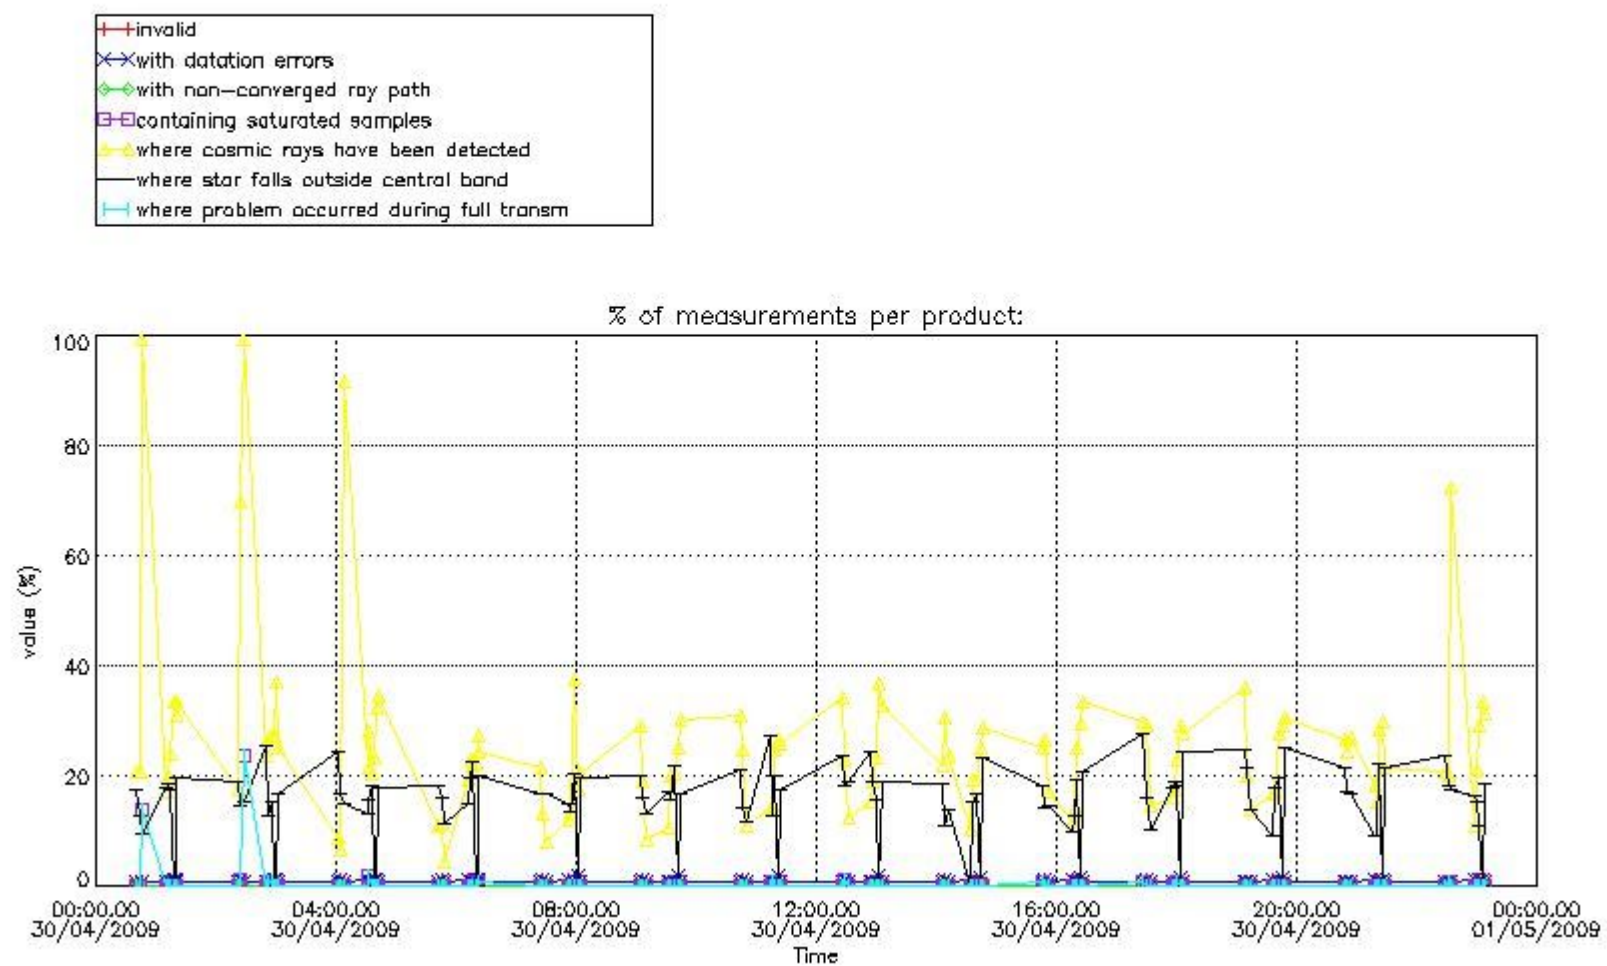

Percentage of flagged data per NO3 profile

4. Level 1 quality information per product

In this section it is plotted some information contained in the Quality Summary data set of the level 2 products that comes from the level 1b processing. Products without errors (error flag in the MPH set to "0") are used.

4.1 Plot quality information per product (time dependant) coming from level 1b processing

4.1.1 Plot level 1 quality information per product (time dependant): ENVISAT ASCENDING passes

4.1.2 Plot level 1 quality information per product (time dependant): ENVI SAT DESCENDING passes