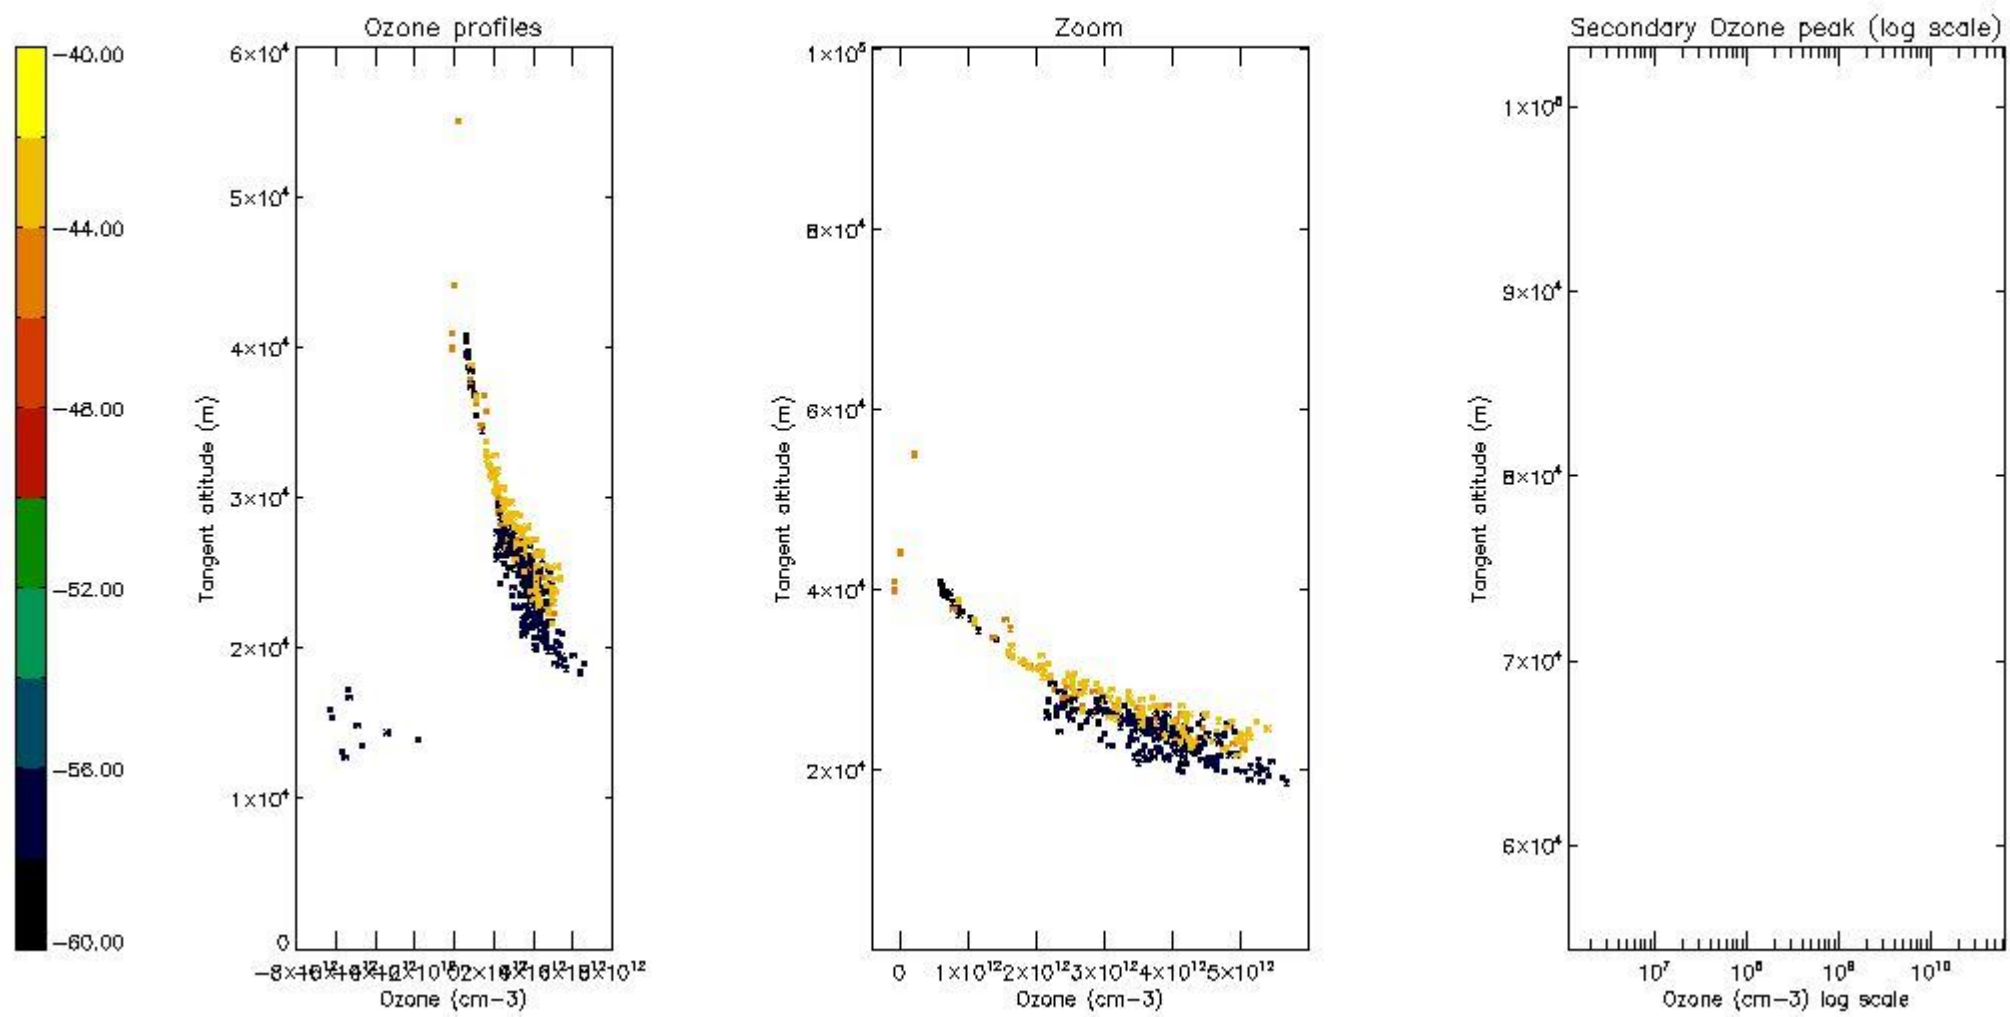

5.5 Plot ozone profiles where STD < 5% (dark without errors)

The colorbar represents the latitude.