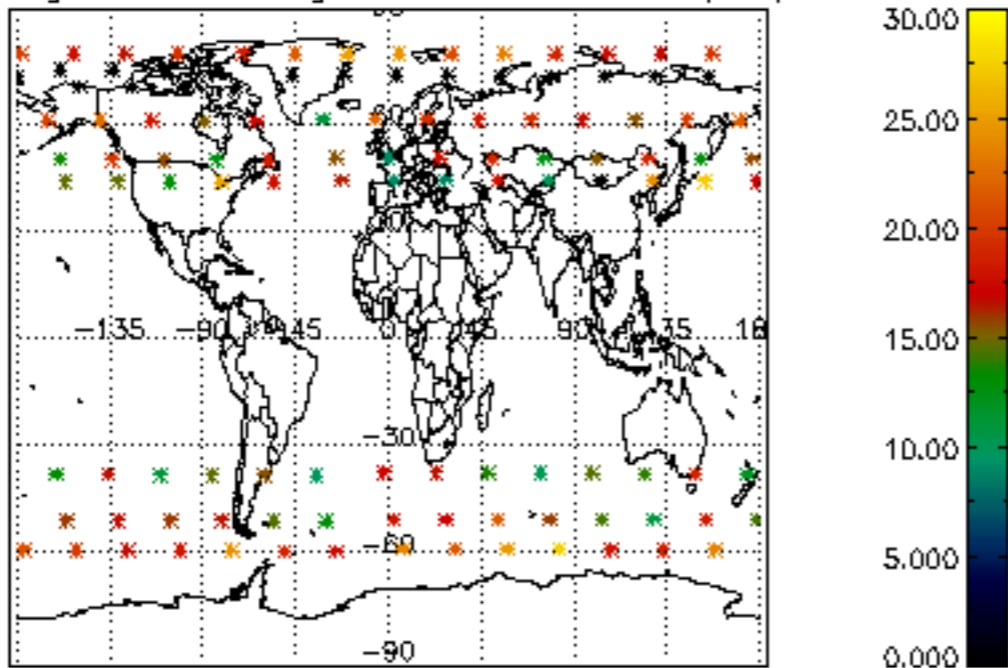

Percentage of cosmic ray hits per profile

Percentage of star falling outside central band per profile