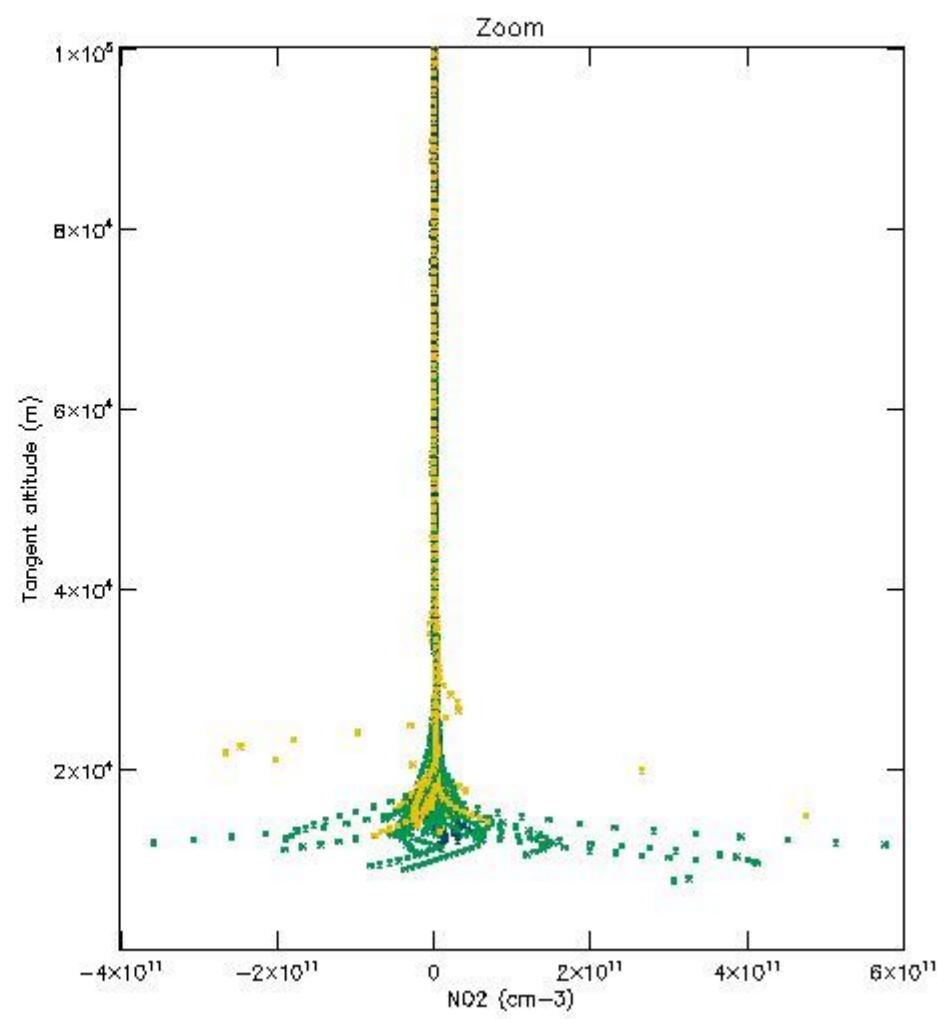

STD < 10	2
STD < 5	0

5.2 Plot ozone profiles for all STD (dark without errors)

The colorbar represents the latitude.

5.3 Plot ozone profiles where STD < 20% (dark without errors)

The colorbar represents the latitude.

5.4 Plot ozone profiles where STD < 10% (dark without errors)

The colorbar represents the latitude.

5.5 Plot ozone profiles where STD < 5% (dark without errors)

The colorbar represents the latitude.

5.6 Plot NO₂ profiles for all STD (dark without errors)

The colorbar represents the latitude.

5.7 Plot NO3 profiles for all STD (dark without errors)

The colorbar represents the latitude.

5.8 Plot H₂O profiles for all STD (only for occultations of stars 1,2,3,4,13,14,16,26,63 dark without errors)