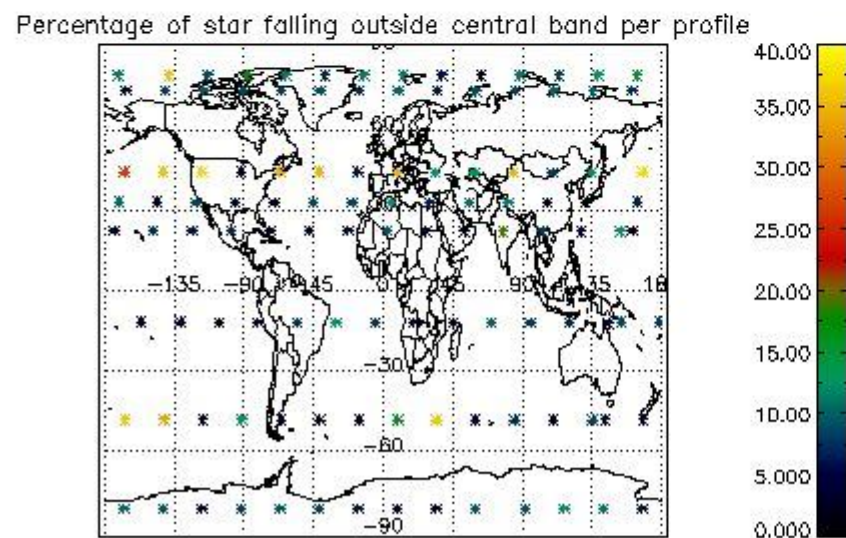

5. Trace gas profiles

5.1 Ozone statistics based on quality of products

The final quality of the products can be "measured" using the STD (Standard Deviation) attached to every point profile. This information is written to the parameter GOM_NL__2P/NL_LOCAL_SPECIES_DENSITY/o3_std of the level 2 products. The table below shows the statistics for given STD ranges.

The statistics are given with respect to the overall valid production:

- Products without fatal errors: GOM_NL__2P/MPH/PRODUCT_ERR=0
- Valid point profile: GOM_NL__2P/NL_LOCAL_SPECIES_DENSITY/pcd(0)=0

The 'Criteria' is applied to valid points of dark limb products:

- Products in dark limb illumination condition: GOM_NL__2P/NL_SUMMARY_QUALITY/obs_ill_cond=0
- Products without fatal errors: GOM_NL__2P/MPH/PRODUCT_ERR=0
- Valid point profile: GOM_NL__2P/NL_LOCAL_SPECIES_DENSITY/pcd(0)=0

So, the table below shows the percentage of dark limb and valid observations for each criteria with respect to the overall valid daily observations.

Criteria	% of total production
All STD	22
STD < 20	5