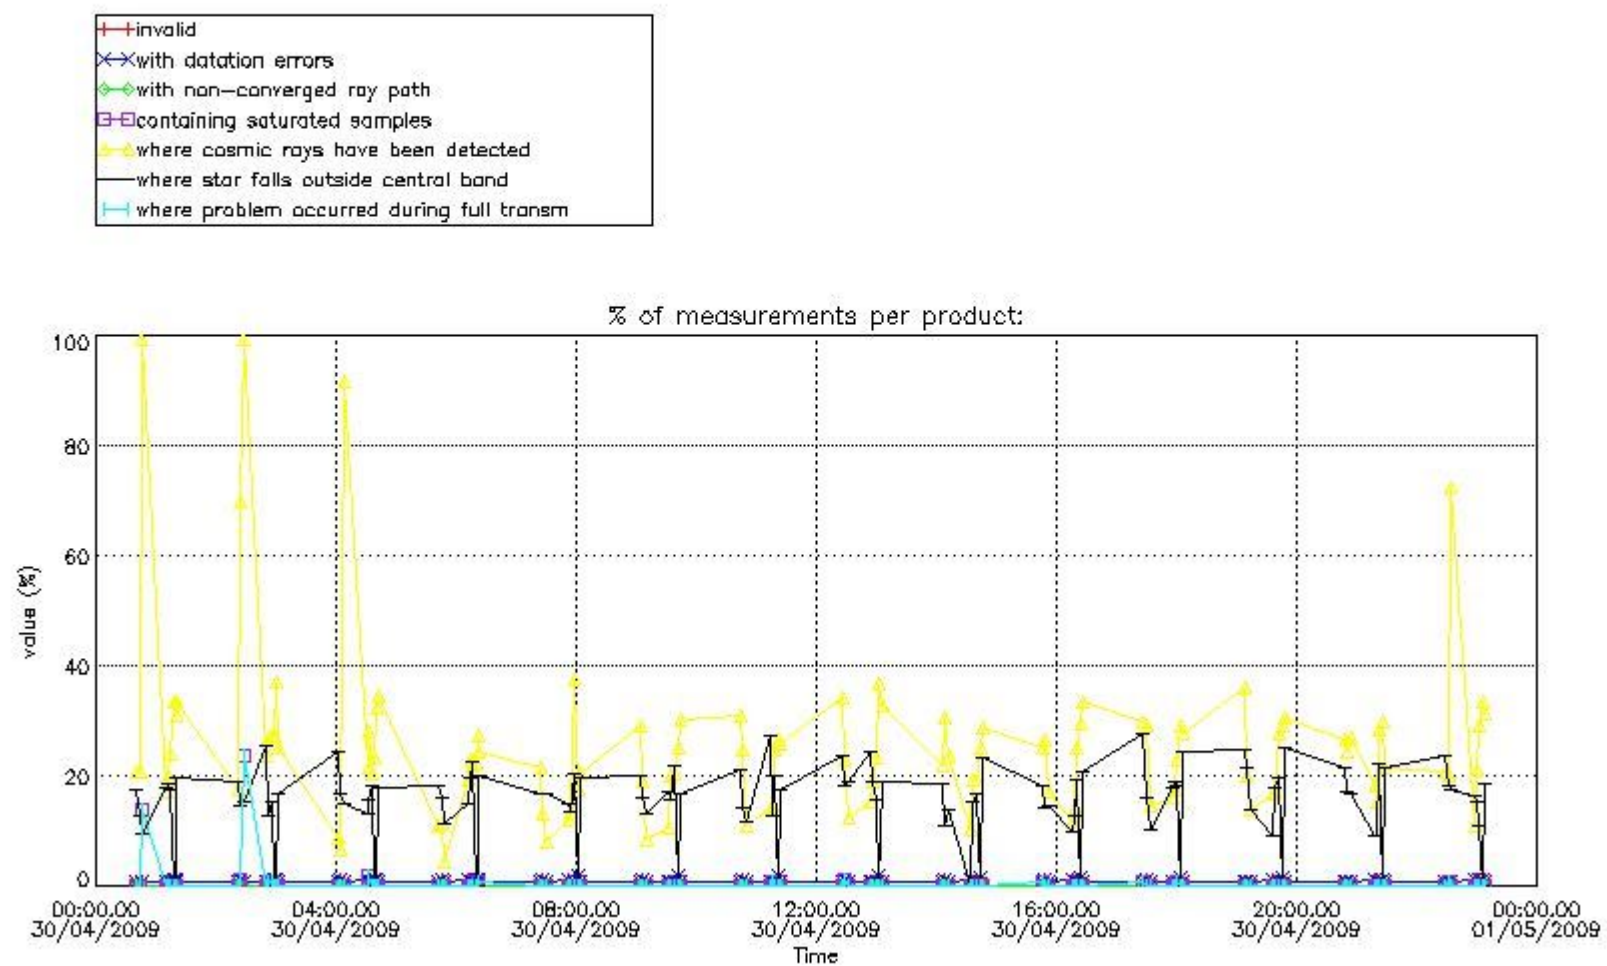

4.1.2 Plot level 1 quality information per product (time dependant): ENVI SAT DESCENDING passes