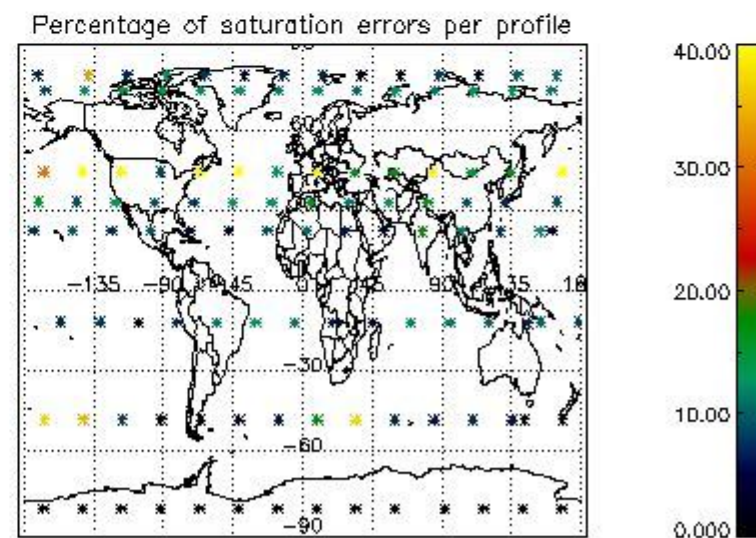

Percentage of flagged data per NO3 profile

4. Level 1 quality information per product

In this section it is plotted some information contained in the Quality Summary data set of the level 2 products that comes from the level 1b processing. Products without errors (error flag in the MPH set to "0") are used.

4.1 Plot quality information per product (time dependant) coming from level 1b processing

4.1.1 Plot level 1 quality information per product (time dependant): ENVISAT ASCENDING passes

4.1.2 Plot level 1 quality information per product (time dependant): ENVI SAT DESCENDING passes

4.2 Plot quality information per product coming from level 1b processing (world map)

4.2.1 Plot level 1 quality information per product (world map): ENVISAT ASCENDING passes

4.2.2 Plot level 1 quality information per product (world map): ENVISAT DESCENDING passes