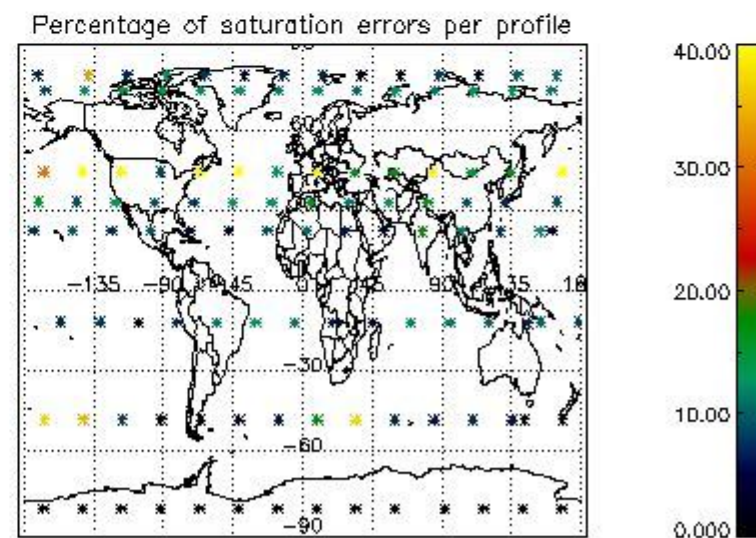

5. Trace gas profiles

5.1 Ozone statistics based on quality of products

The final quality of the products can be "measured" using the STD (Standard Deviation) attached to every point profile. This information is written to the parameter GOM_NL__2P/NL_LOCAL_SPECIES_DENSITY/o3_std of the level 2 products. The table below shows the statistics for given STD ranges.

The statistics are given with respect to the overall valid production:

- Products without fatal errors: GOM_NL__2P/MPH/PRODUCT_ERR=0
- Valid point profile: GOM_NL__2P/NL_LOCAL_SPECIES_DENSITY/pcd(0)=0

The 'Criteria' is applied to valid points of dark limb products:

- Products in dark limb illumination condition: GOM_NL__2P/NL_SUMMARY_QUALITY/obs_ill_cond=0
- Products without fatal errors: GOM_NL__2P/MPH/PRODUCT_ERR=0
- Valid point profile: GOM_NL__2P/NL_LOCAL_SPECIES_DENSITY/pcd(0)=0

So, the table below shows the percentage of dark limb and valid observations for each criteria with respect to the overall valid daily observations.

Criteria	% of total production
All STD	22
STD < 20	5