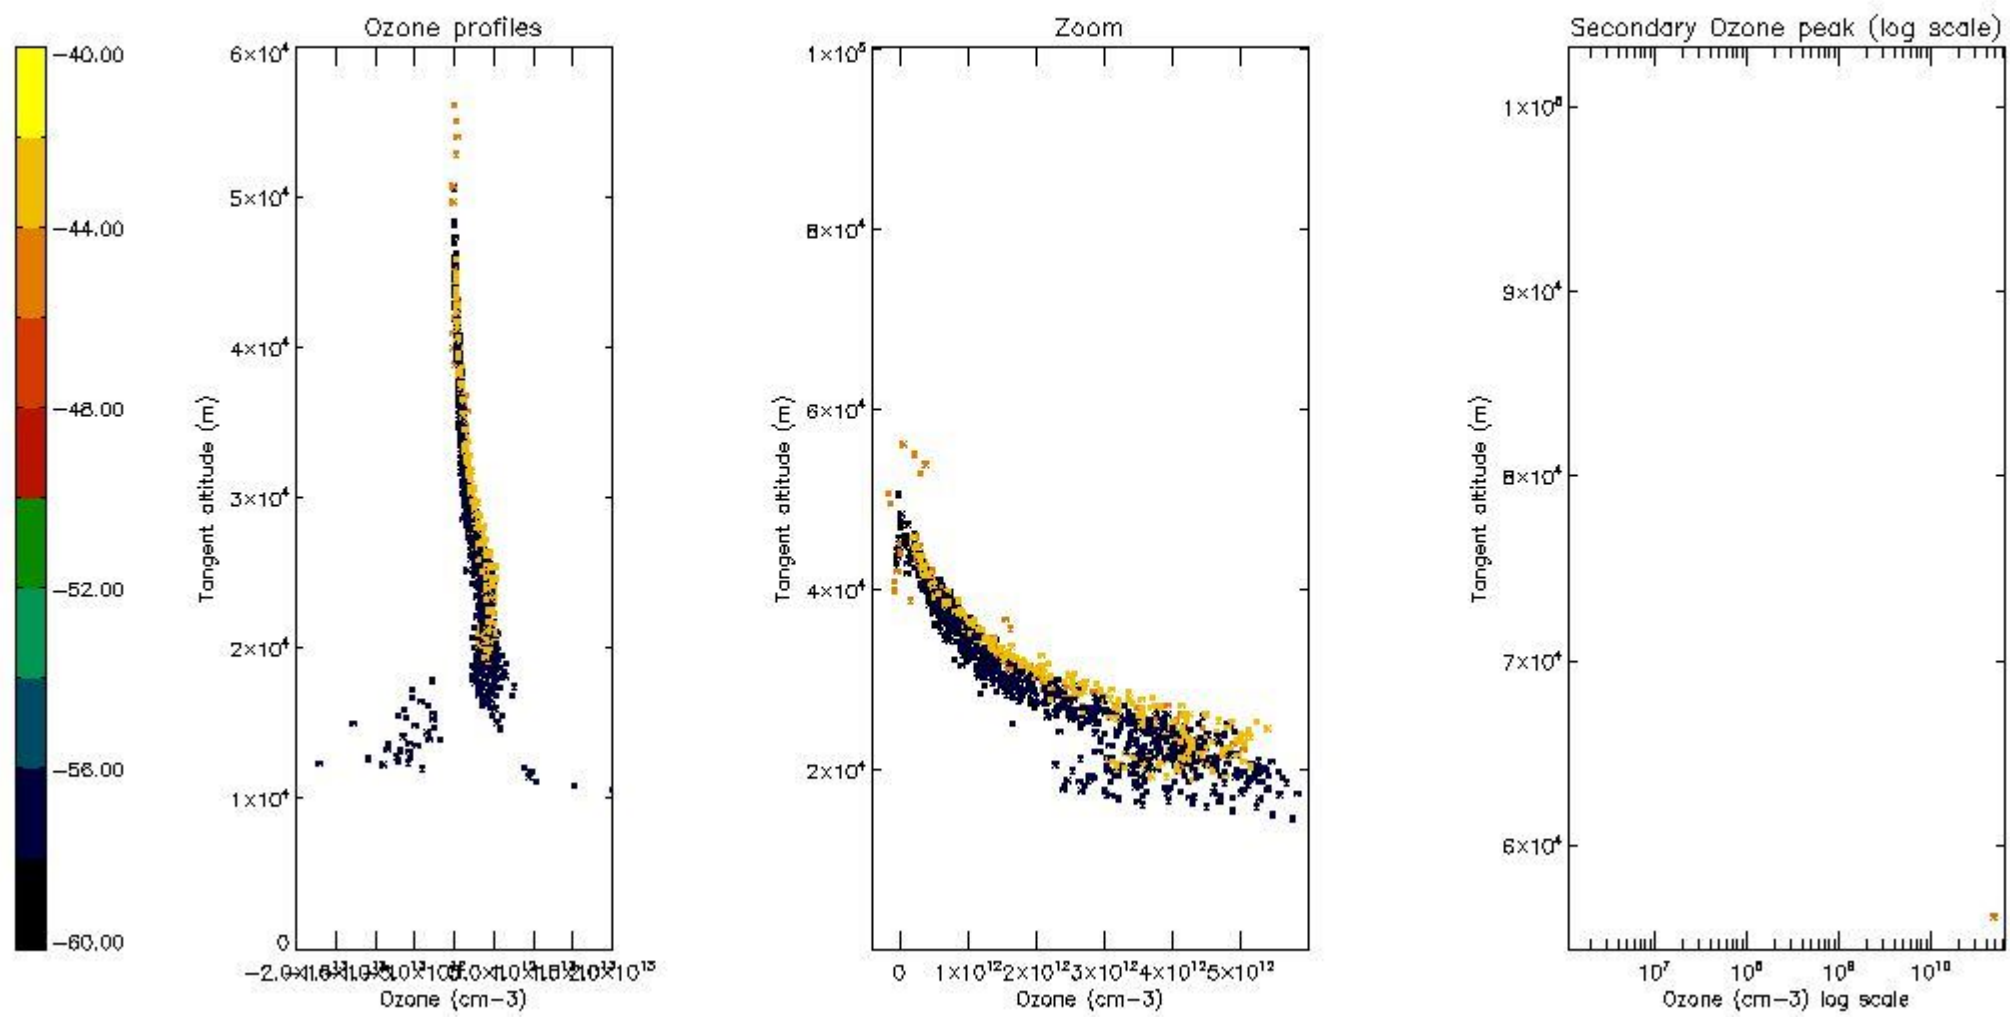

STD < 10	2
STD < 5	0

5.2 Plot ozone profiles for all STD (dark without errors)

The colorbar represents the latitude.

5.3 Plot ozone profiles where STD < 20% (dark without errors)

The colorbar represents the latitude.