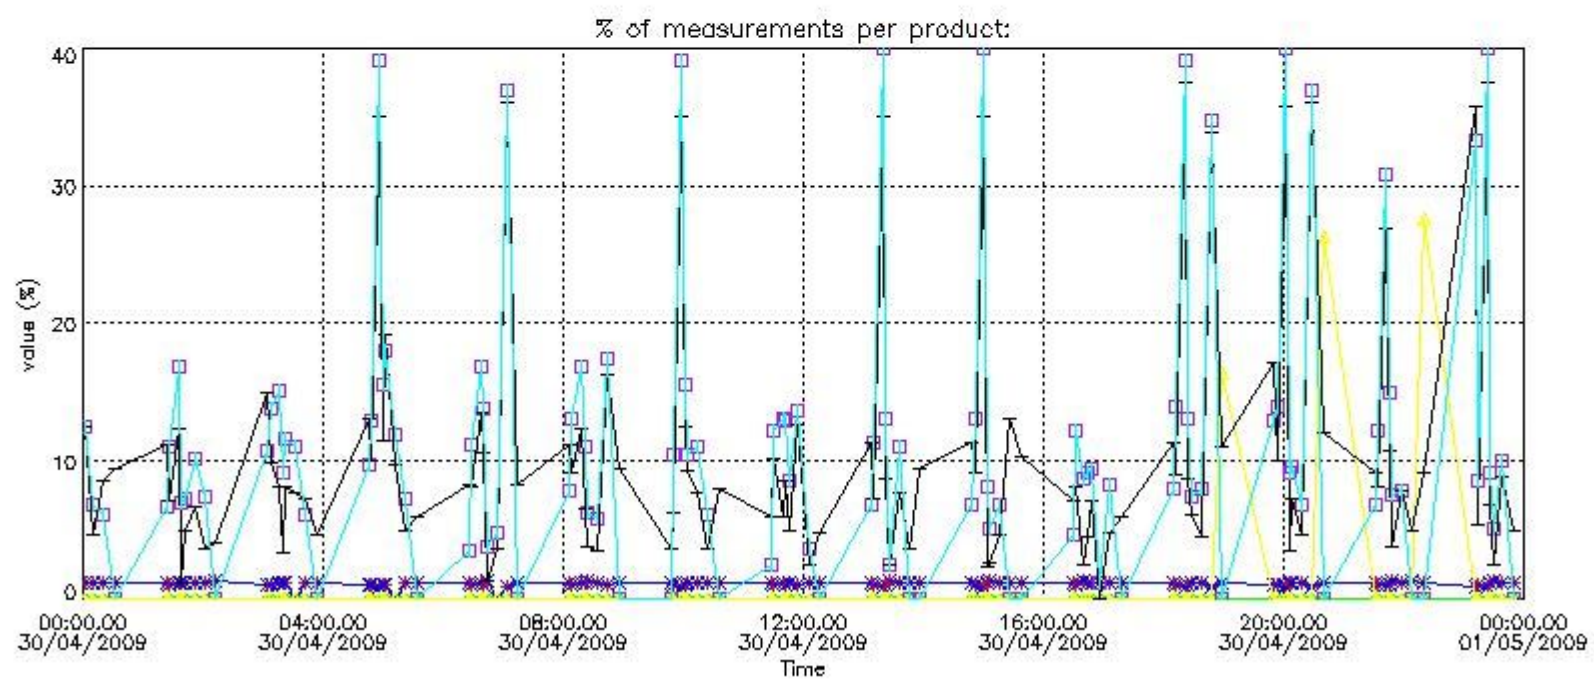

4.2 Plot quality information per product coming from level 1b processing (world map)

4.2.1 Plot level 1 quality information per product (world map): ENVISAT ASCENDING passes