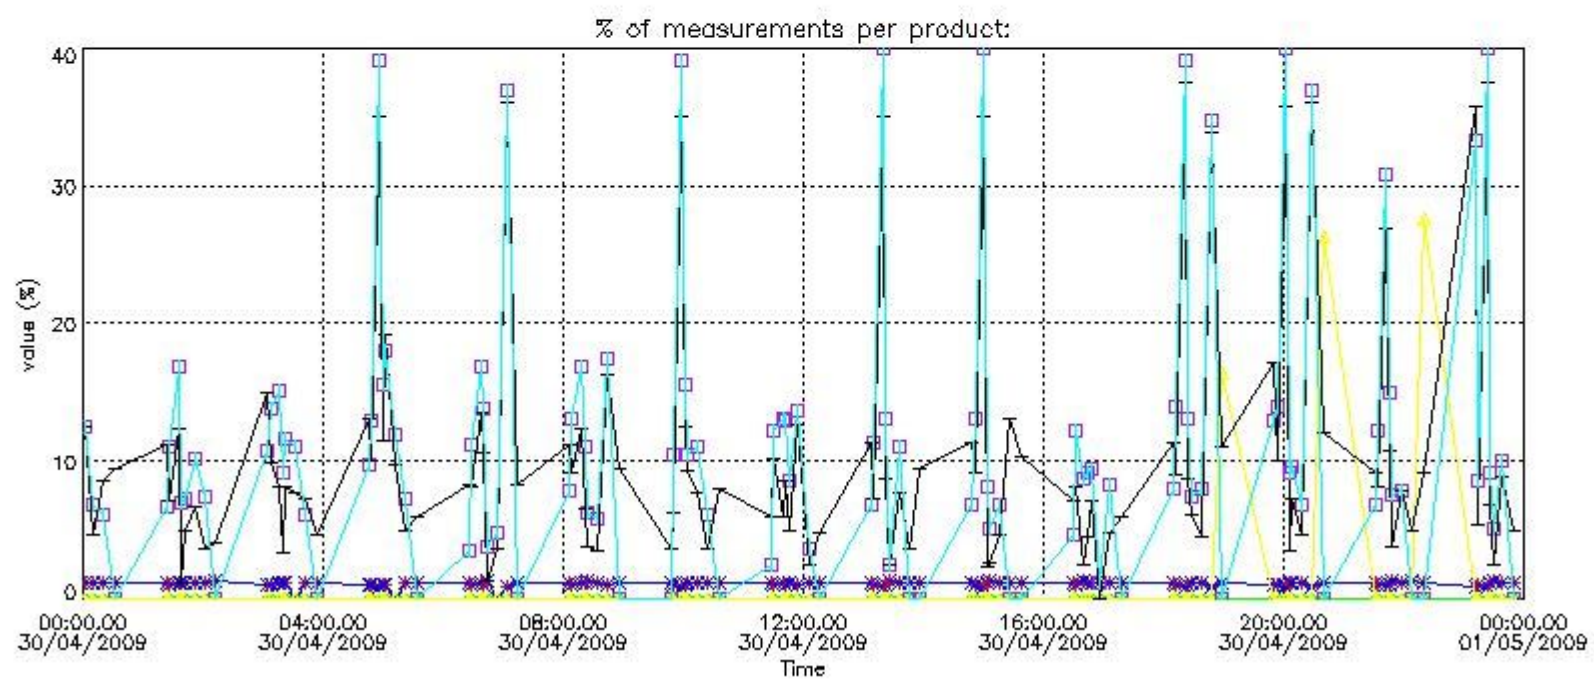

3. Quality information per product

In this section it is plotted some information contained in the Quality Summary data set of the level 2 products. Only products in dark limb conditions and without errors (error flag in the MPH set to "0") are used.

Percentage of flagged data per NO3 profile

4. Level 1 quality information per product

In this section it is plotted some information contained in the Quality Summary data set of the level 2 products that comes from the level 1b processing. Products without errors (error flag in the MPH set to "0") are used.

4.1 Plot quality information per product (time dependant) coming from level 1b processing

4.1.1 Plot level 1 quality information per product (time dependant): ENVISAT ASCENDING passes

4.1.2 Plot level 1 quality information per product (time dependant): ENVI SAT DESCENDING passes