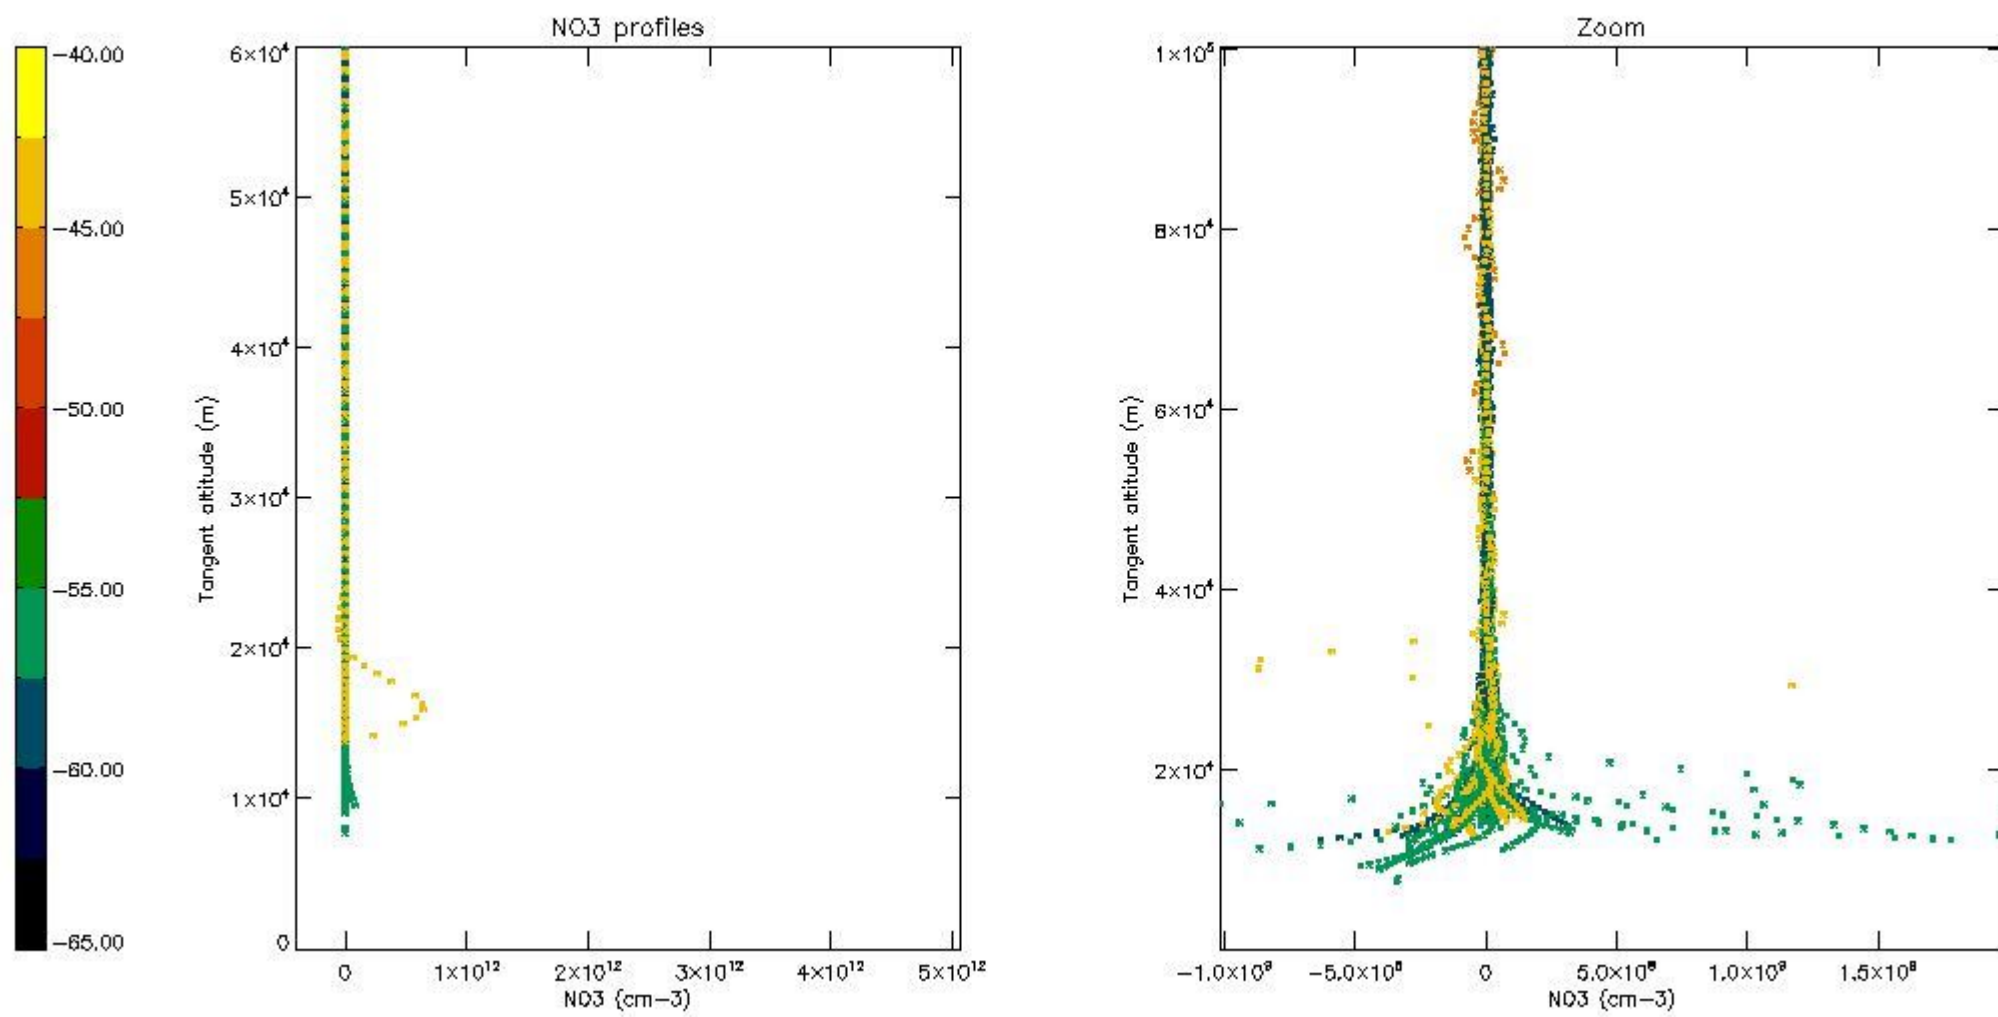

5.8 Plot H2O profiles for all STD (only for occultations of stars 1,2,3,4,13,14,16,26,63 dark without errors)

The colorbar represents the latitude.