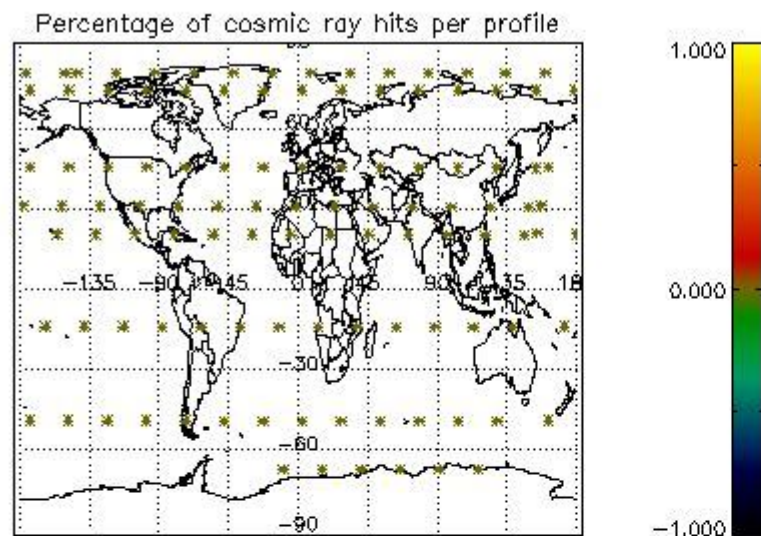

Percentage of datation errors per profile

Percentage of star falling outside central band per profile

Percentage of saturation errors per profile

4.2.2 Plot level 1 quality information per product (world map): ENVISAT DESCENDING passes