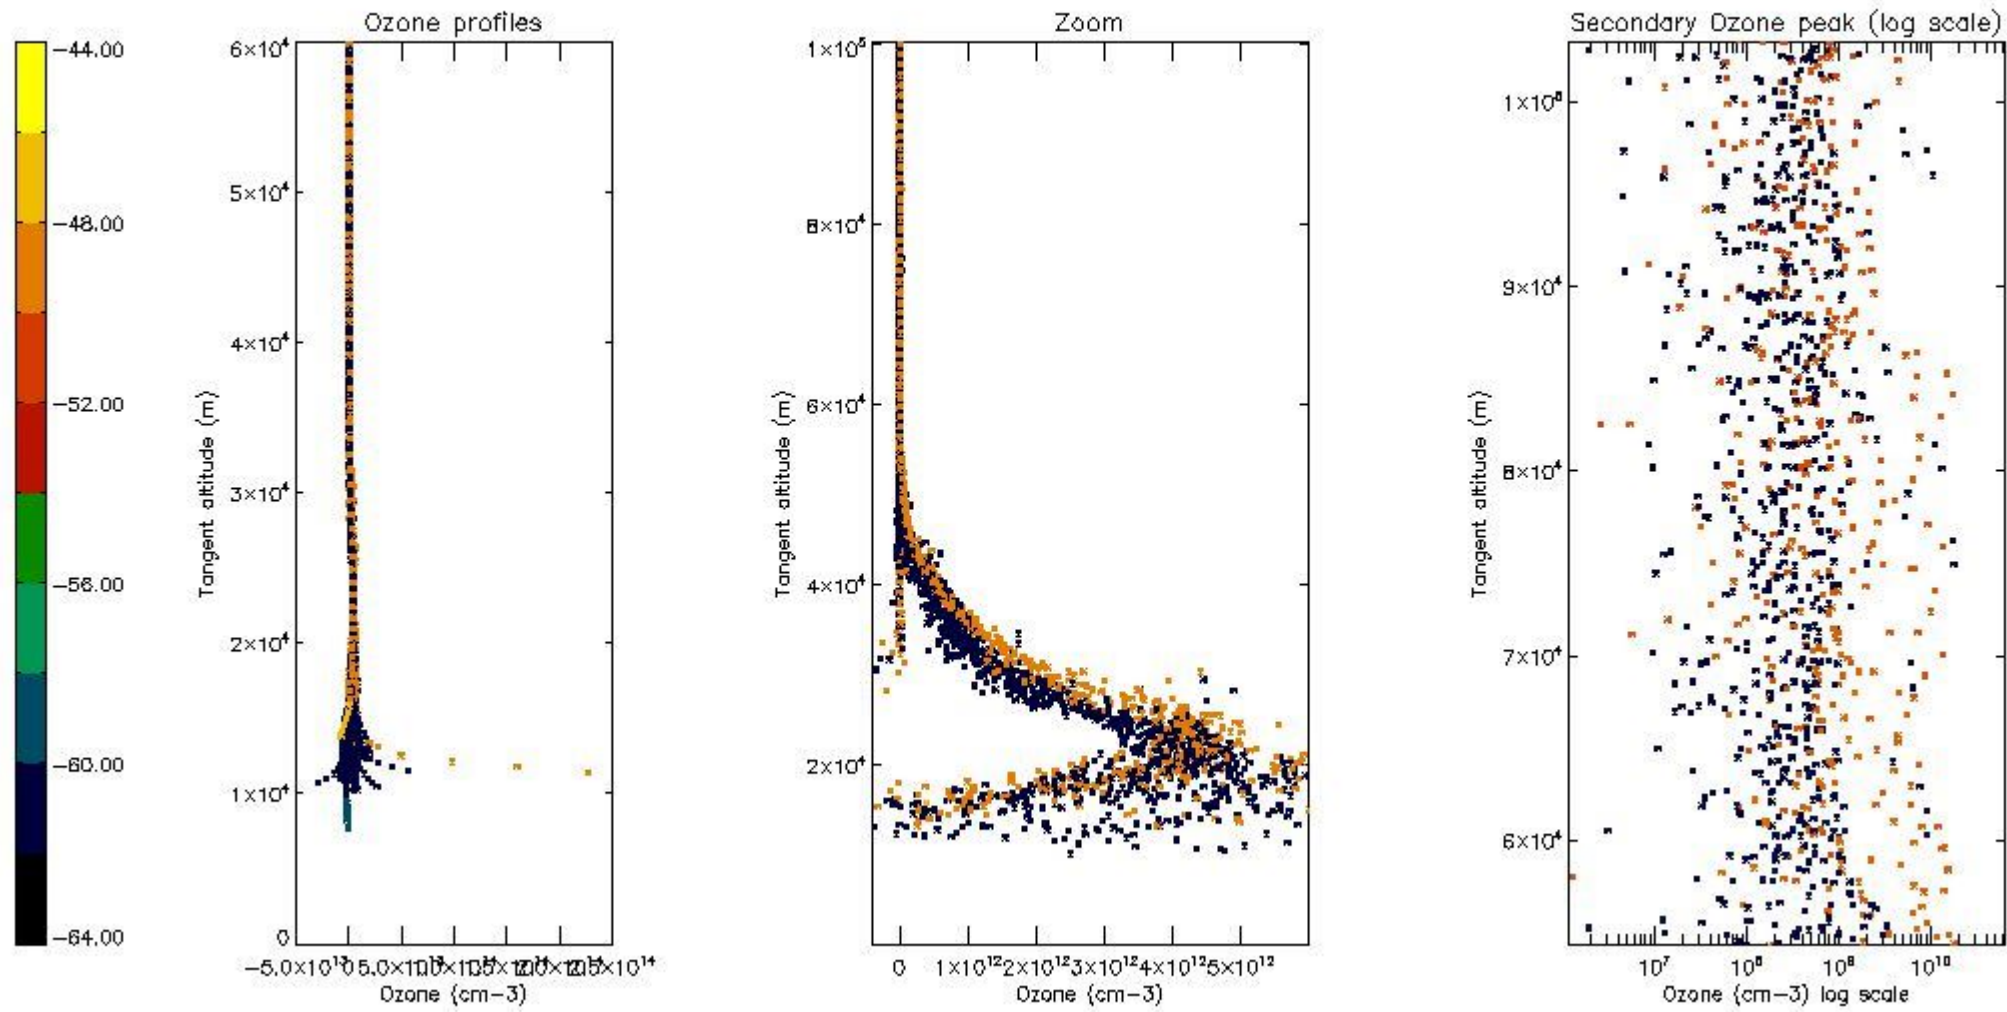

STD < 10	2
STD < 5	0

5.2 Plot ozone profiles for all STD (dark without errors)

The colorbar represents the latitude.

5.3 Plot ozone profiles where STD < 20% (dark without errors)

The colorbar represents the latitude.