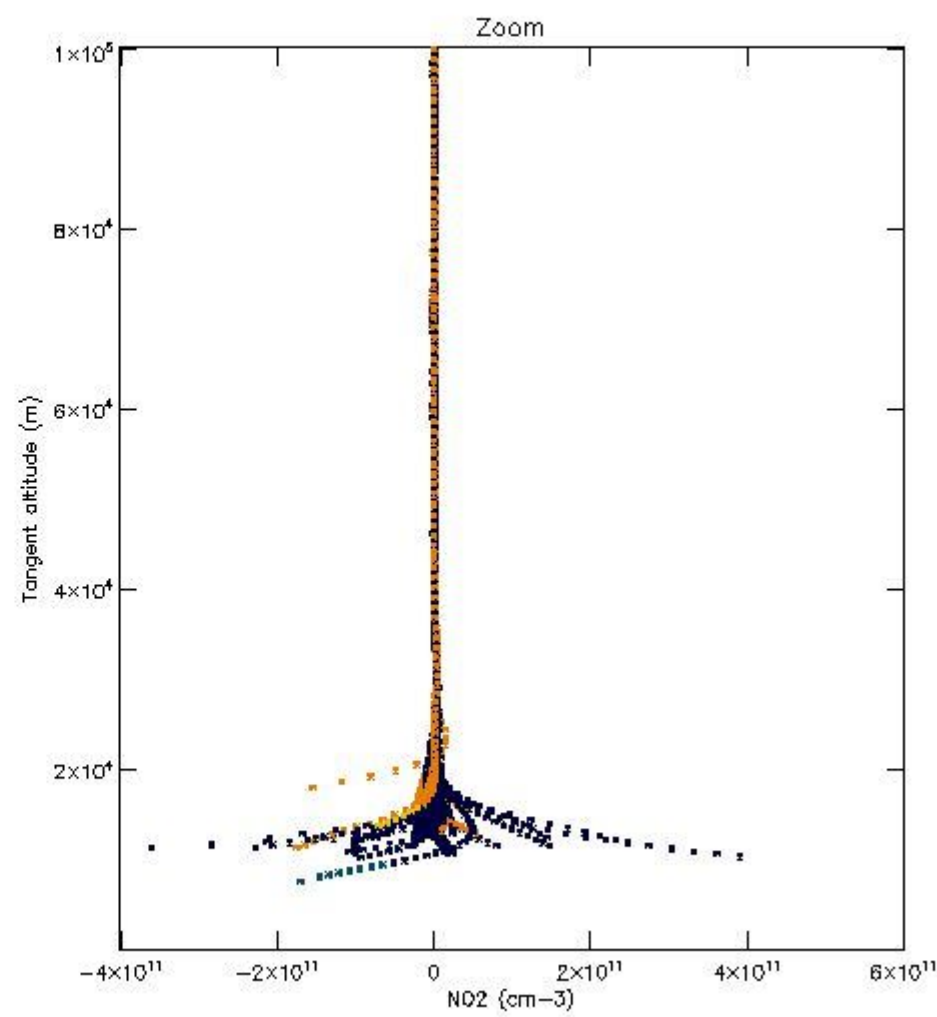

5.7 Plot NO3 profiles for all STD (dark without errors)

The colorbar represents the latitude.