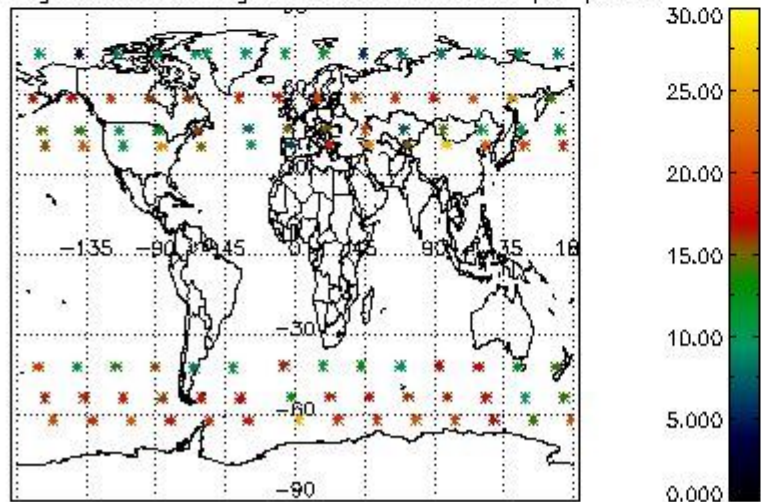

Percentage of star falling outside central band per profile