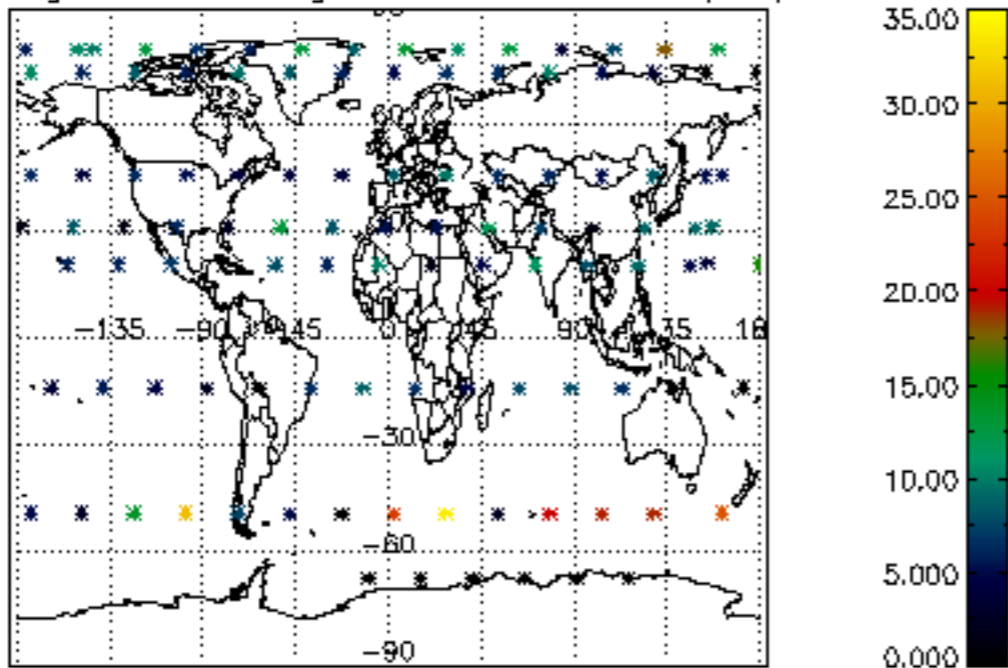

Percentage of star falling outside central band per profile