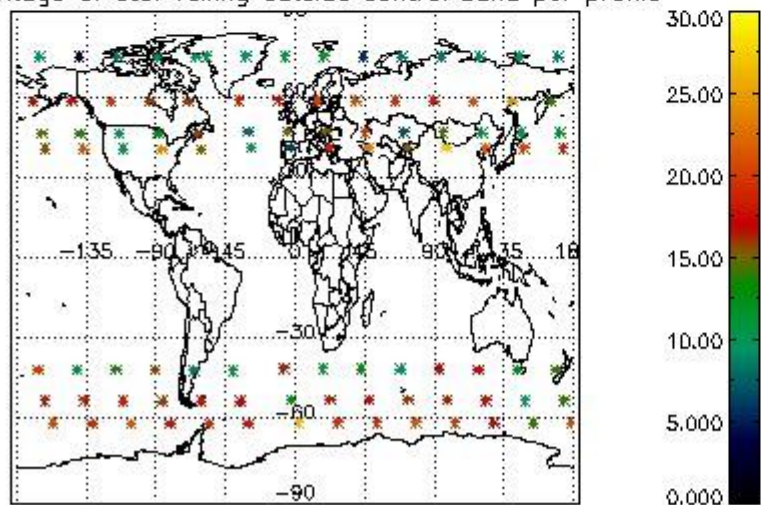

Percentage of star falling outside central band per profile