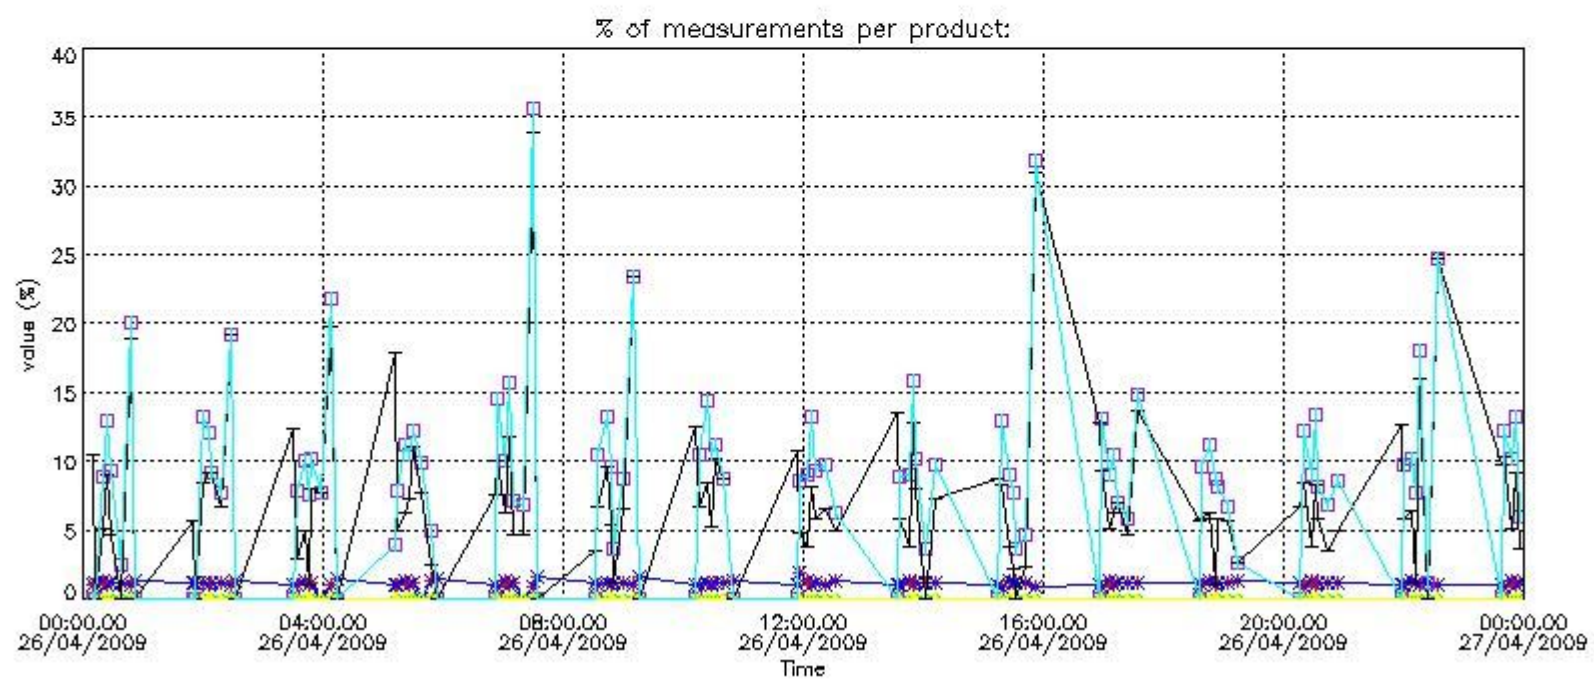

Percentage of flagged data per NO3 profile

4. Level 1 quality information per product

In this section it is plotted some information contained in the Quality Summary data set of the level 2 products that comes from the level 1b processing. Products without errors (error flag in the MPH set to "0") are used.

4.1 Plot quality information per product (time dependant) coming from level 1b processing

4.1.1 Plot level 1 quality information per product (time dependant): ENVISAT ASCENDING passes

4.1.2 Plot level 1 quality information per product (time dependant): ENVI SAT DESCENDING passes