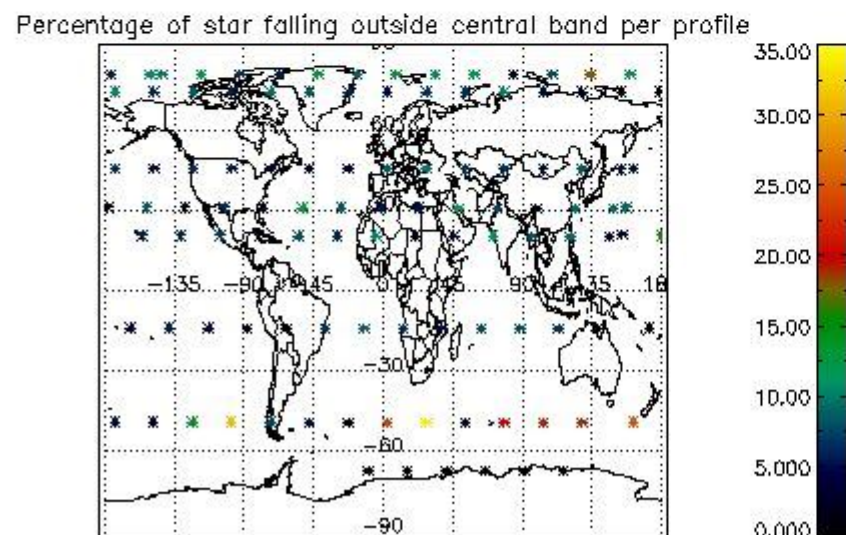

Percentage of datation errors per profile

Percentage of star falling outside central band per profile

Percentage of saturation errors per profile

4.2.2 Plot level 1 quality information per product (world map): ENVISAT DESCENDING passes