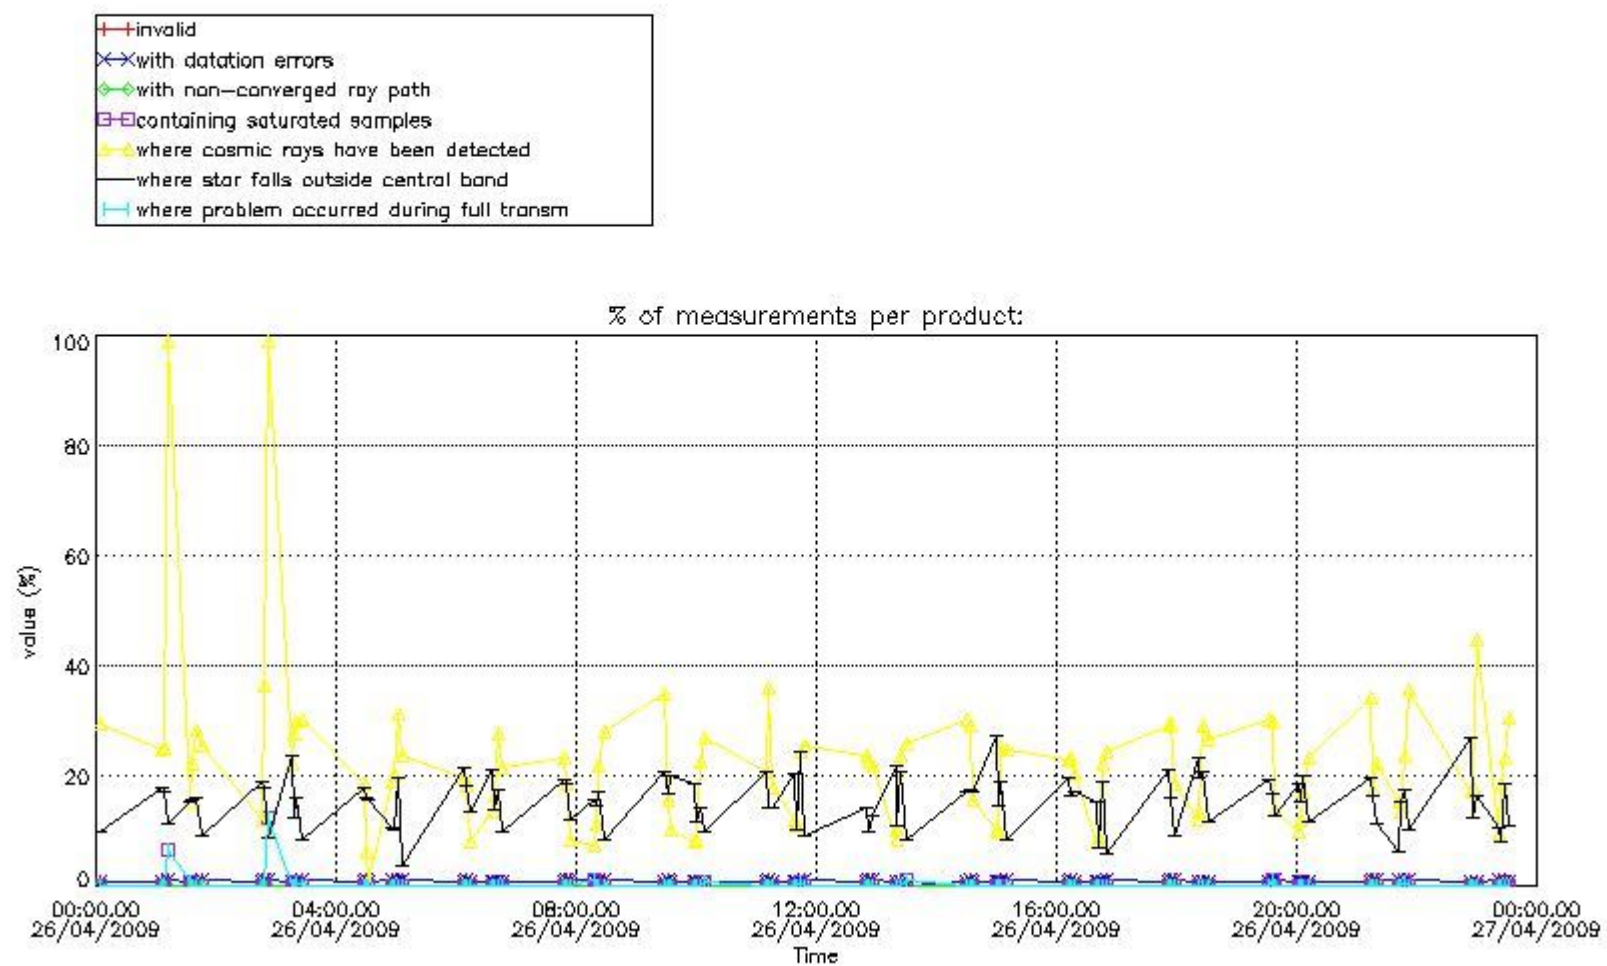

4.1.2 Plot level 1 quality information per product (time dependant): ENVI SAT DESCENDING passes