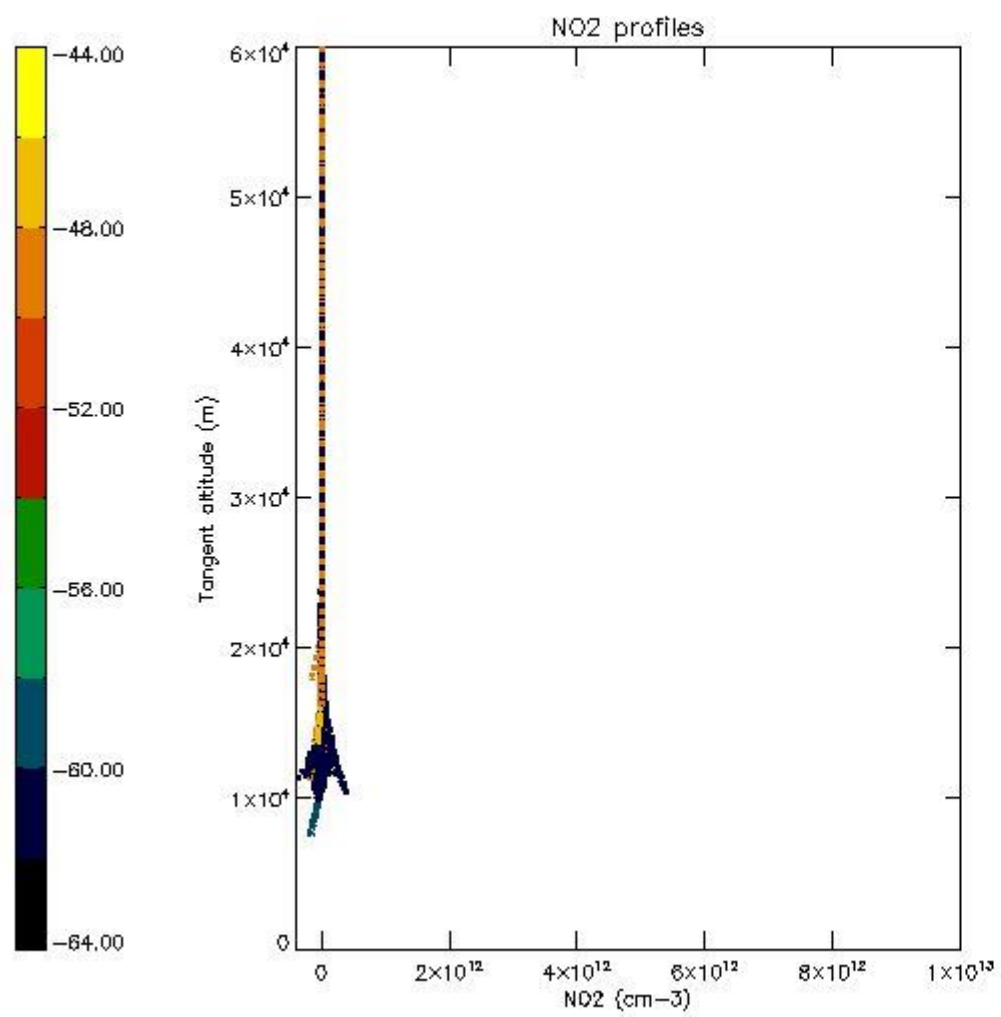

5.7 Plot NO3 profiles for all STD (dark without errors)

The colorbar represents the latitude.