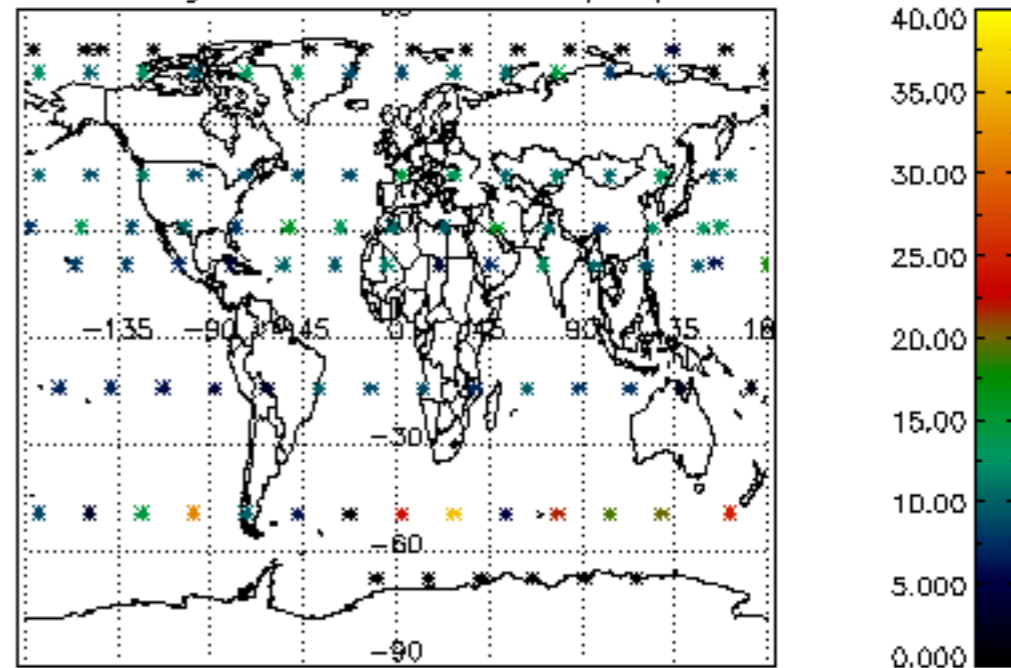

Percentage of saturation errors per profile