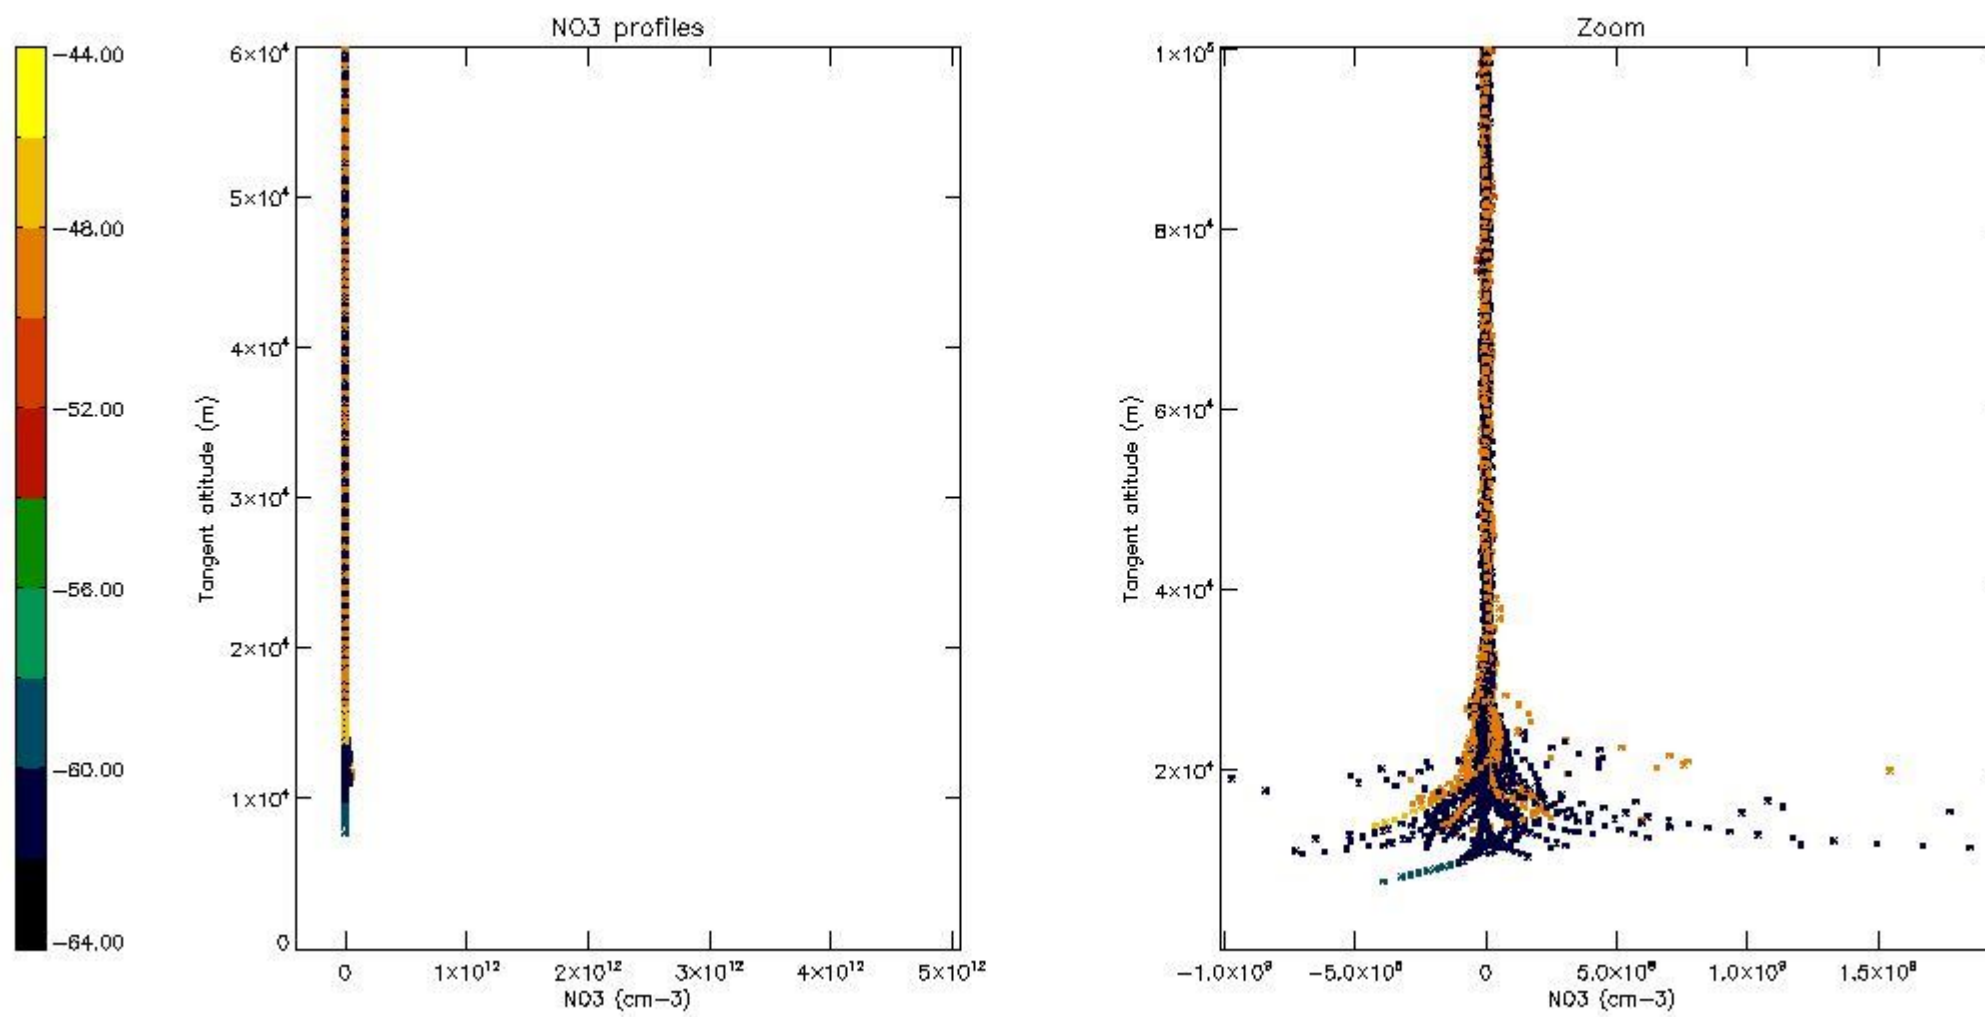

6. Auxiliary Data Files used for the production reported in section 2

The number reported in the third column indicates since which file (see list in section 2) the corresponding auxiliary file has been used. The fourth column is the date of those product files.

Type	Auxiliary Filename	Used since product	Used since product date
INST_PHYS_CHARACTERISTICS	GOM_INS_AXVIEC20091111_143220_20030716_120000_20500101_000000	1	26-APR-2009 00:04:27
LEVEL-2_PROC_CONFIG	GOM_PR2_AXVIEC20091111_152718_20020301_000000_20500101_000000	1	26-APR-2009 00:04:27
CROSS_SECTIONS_FILE	GOM_CRS_AXVIEC20091111_154832_20020301_000000_20500101_000000	1	26-APR-2009 00:04:27