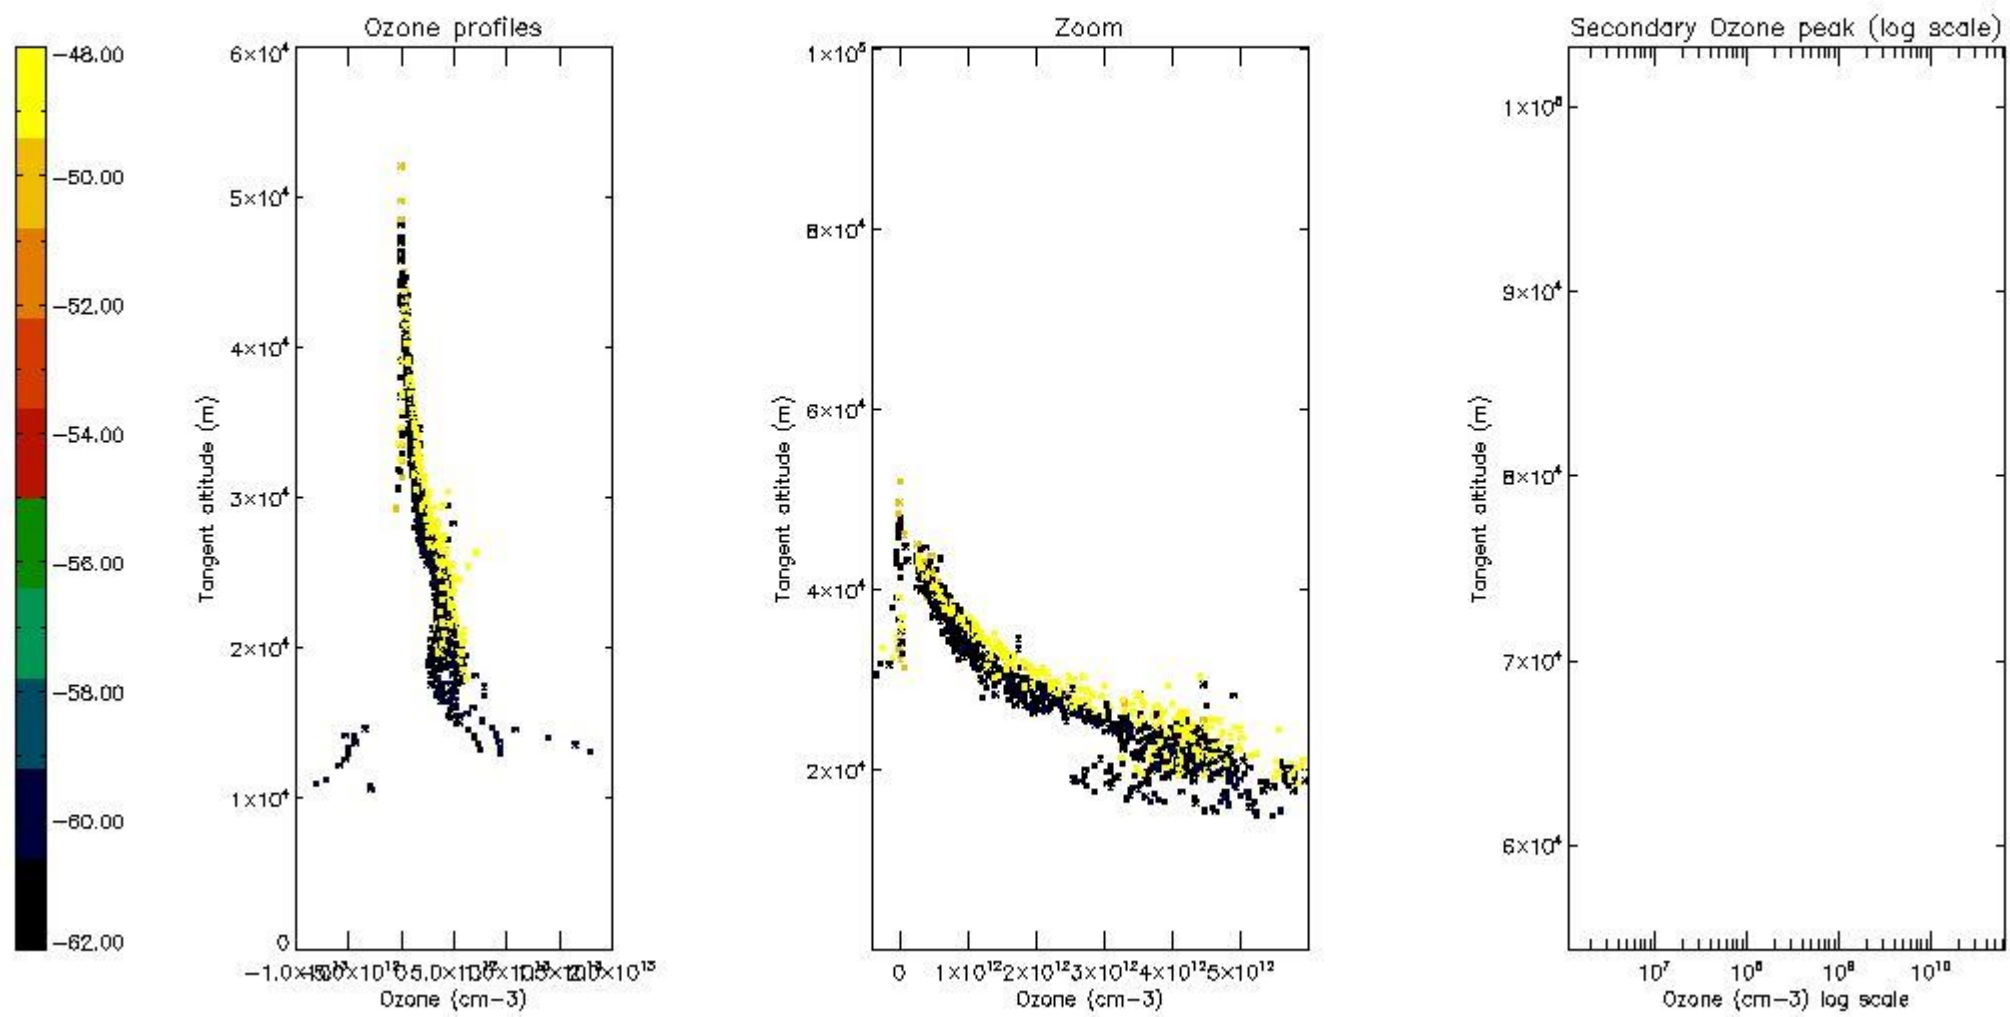

STD < 10	2
STD < 5	0

5.2 Plot ozone profiles for all STD (dark without errors)

The colorbar represents the latitude.

5.3 Plot ozone profiles where STD < 20% (dark without errors)

The colorbar represents the latitude.

5.4 Plot ozone profiles where STD < 10% (dark without errors)

The colorbar represents the latitude.

5.5 Plot ozone profiles where STD < 5% (dark without errors)

The colorbar represents the latitude.

5.6 Plot NO₂ profiles for all STD (dark without errors)