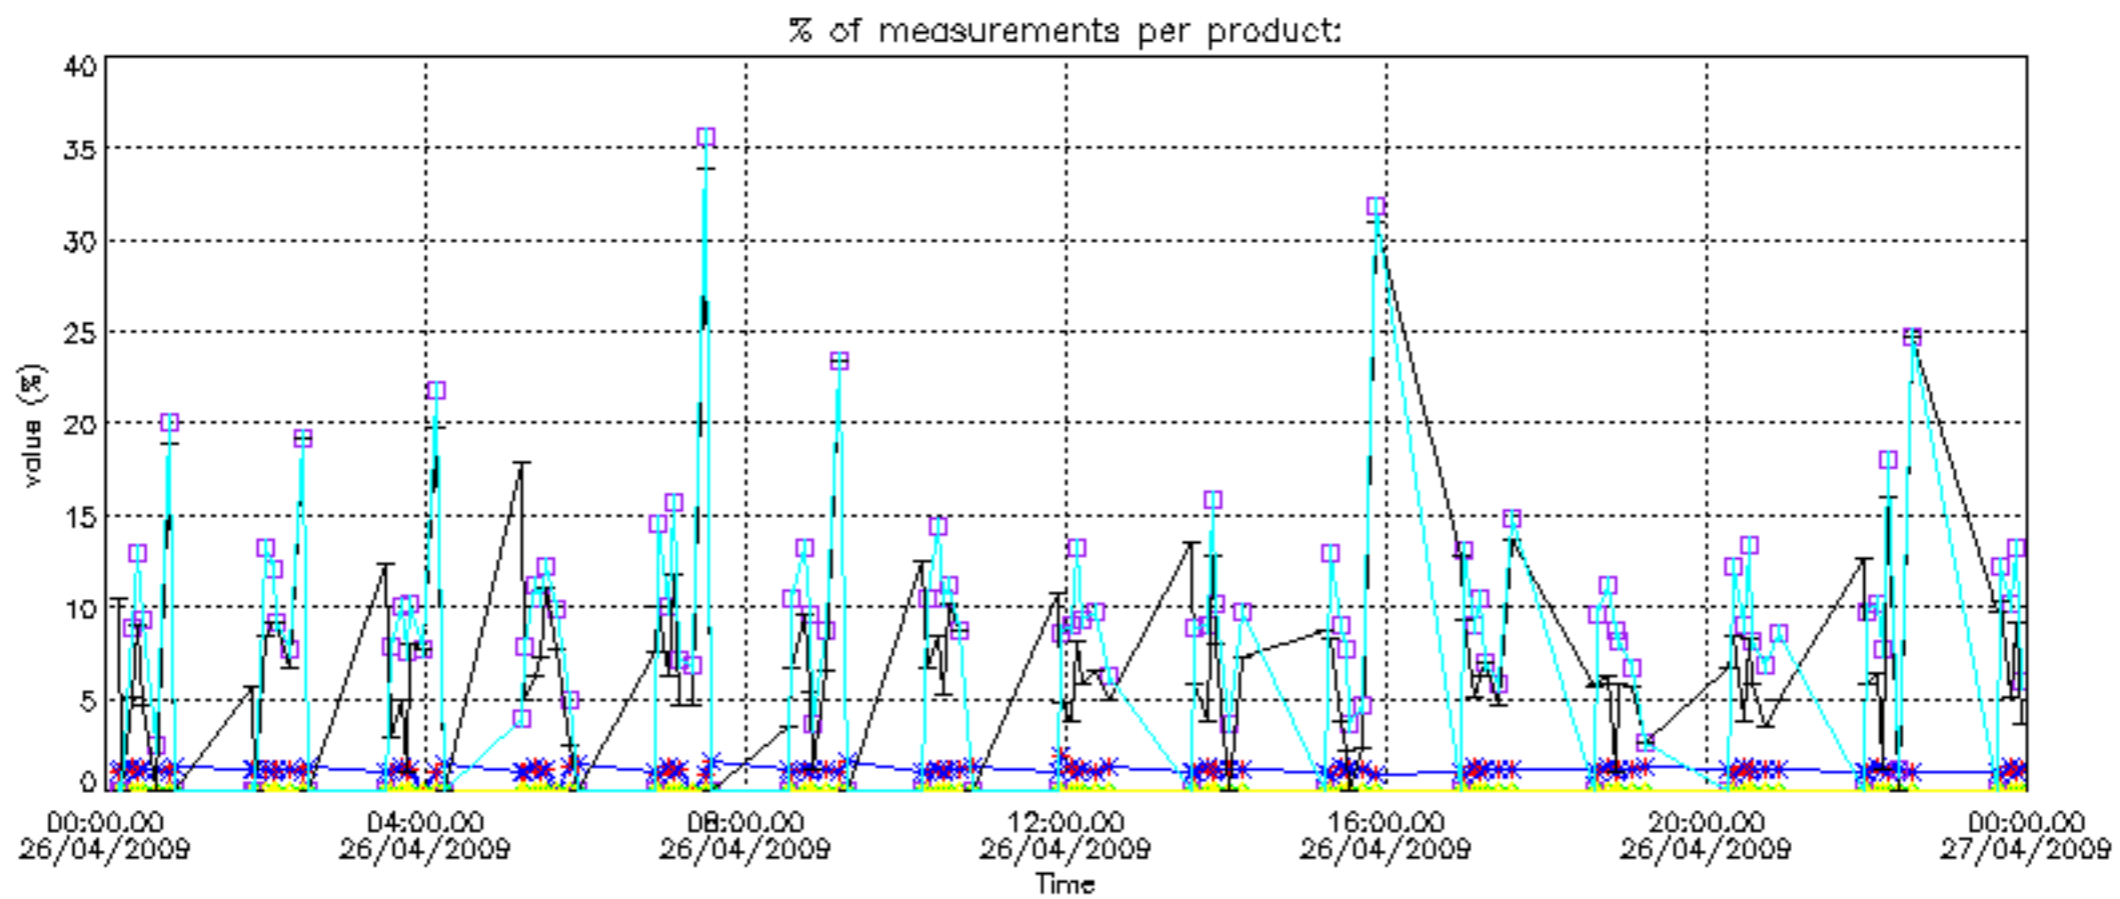

Percentage of cosmic ray hits per profile

Percentage of datation errors per profile