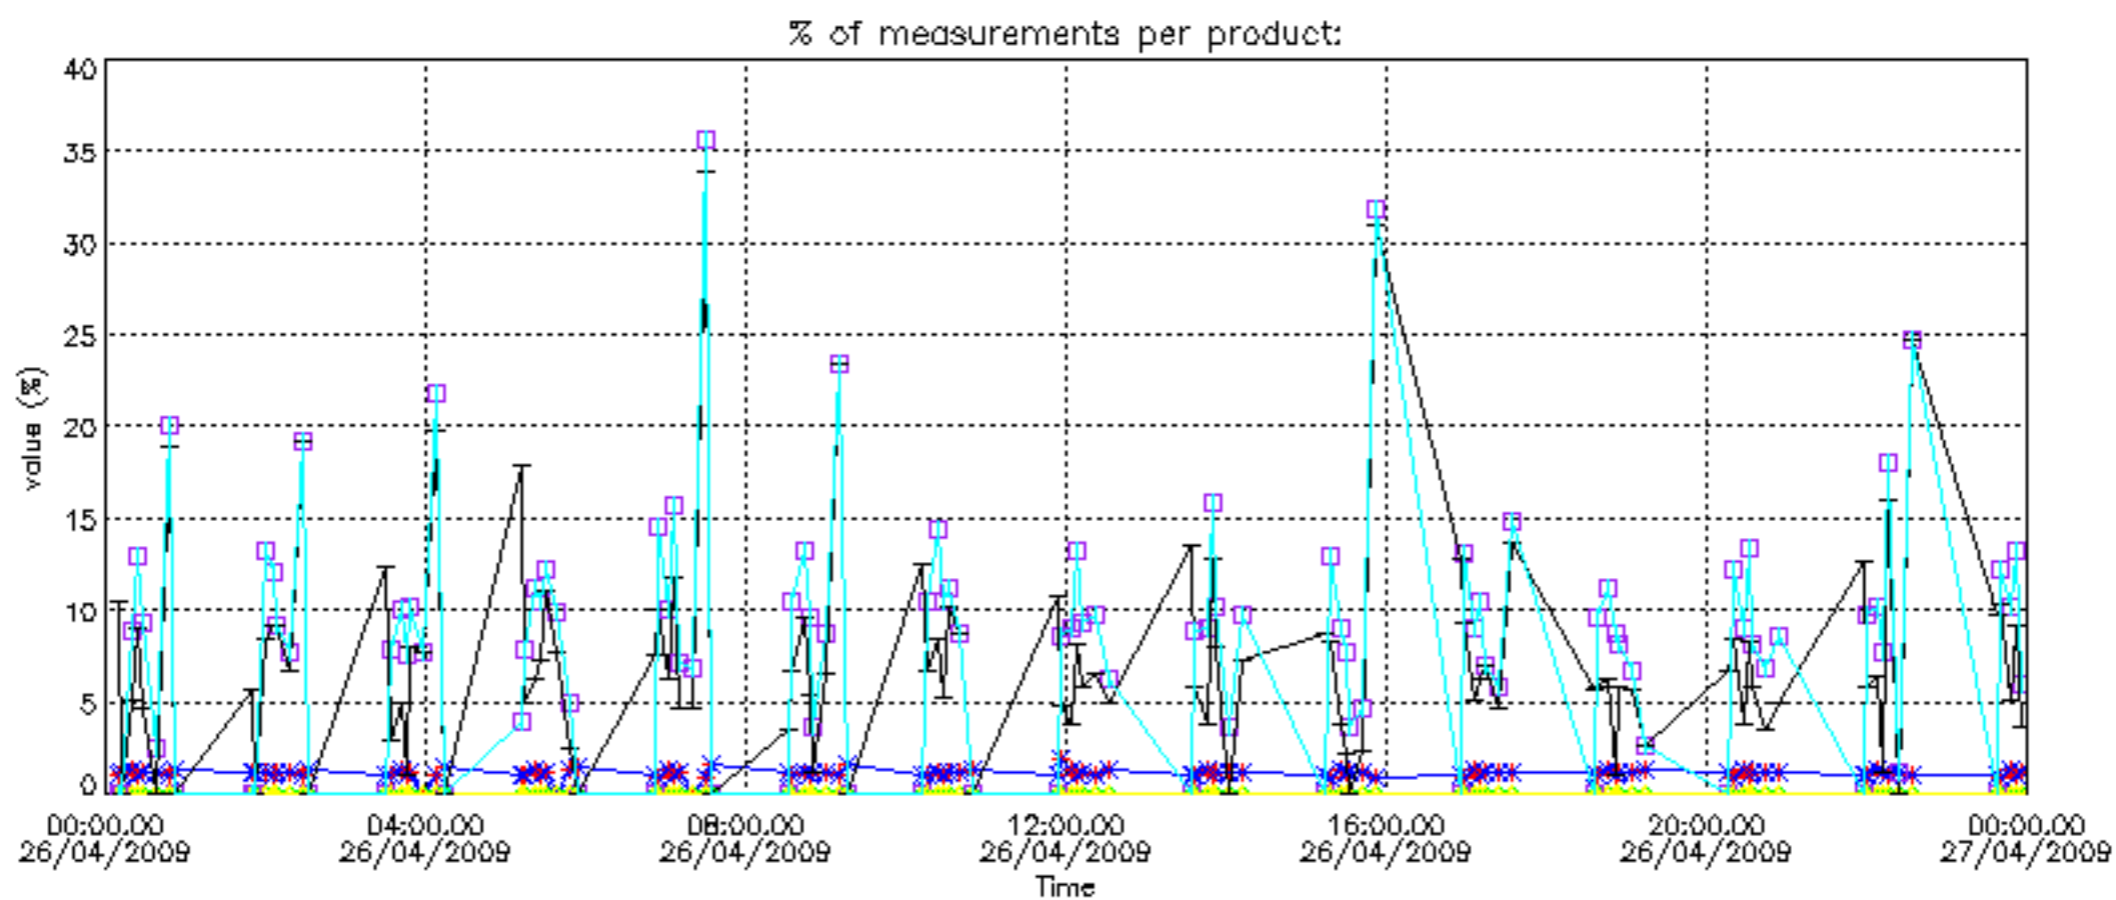

Percentage of cosmic ray hits per profile

Percentage of datation errors per profile