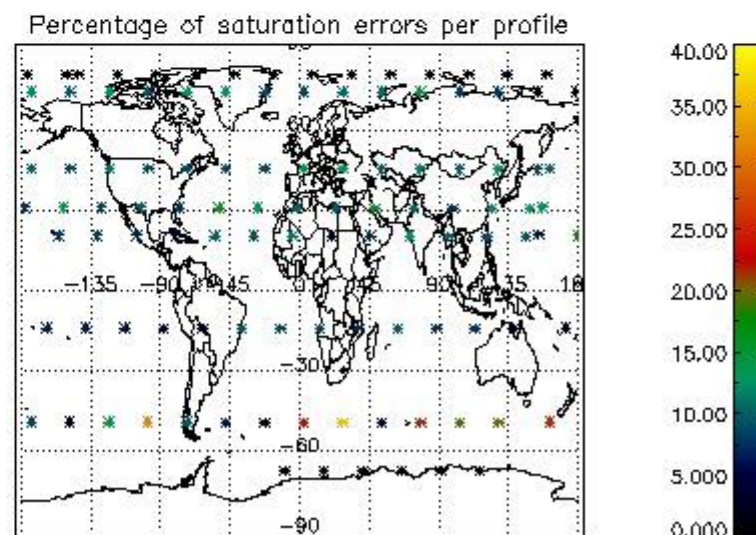

Percentage of datation errors per profile

Percentage of star falling outside central band per profile

Percentage of saturation errors per profile

4.2.2 Plot level 1 quality information per product (world map): ENVISAT DESCENDING passes