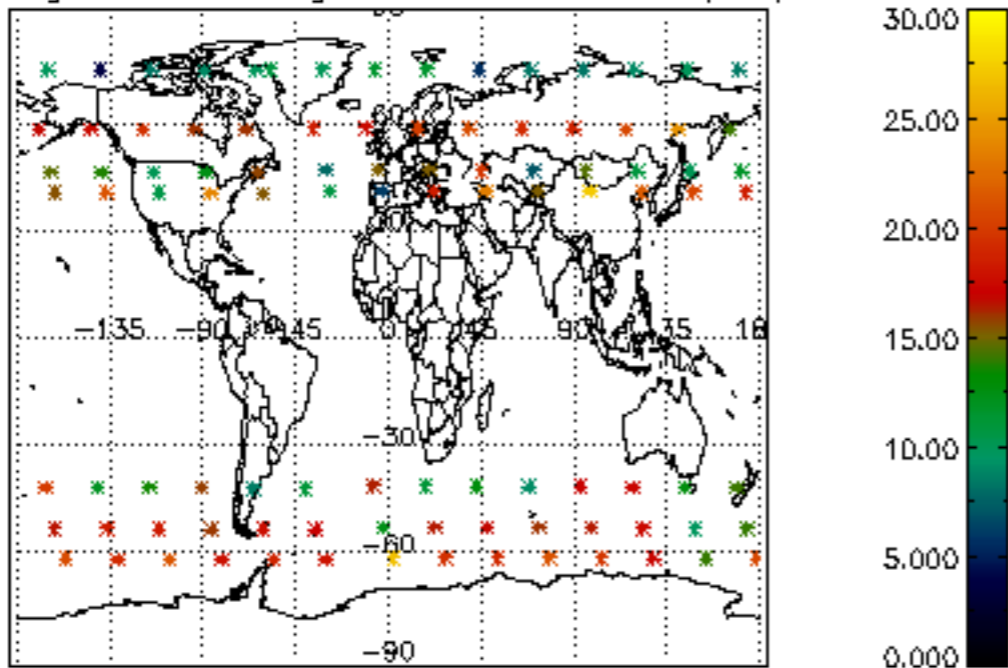

Percentage of flagged data per NO3 profile

Percentage of cosmic ray hits per profile

Percentage of datation errors per profile

Percentage of star falling outside central band per profile

Percentage of saturation errors per profile