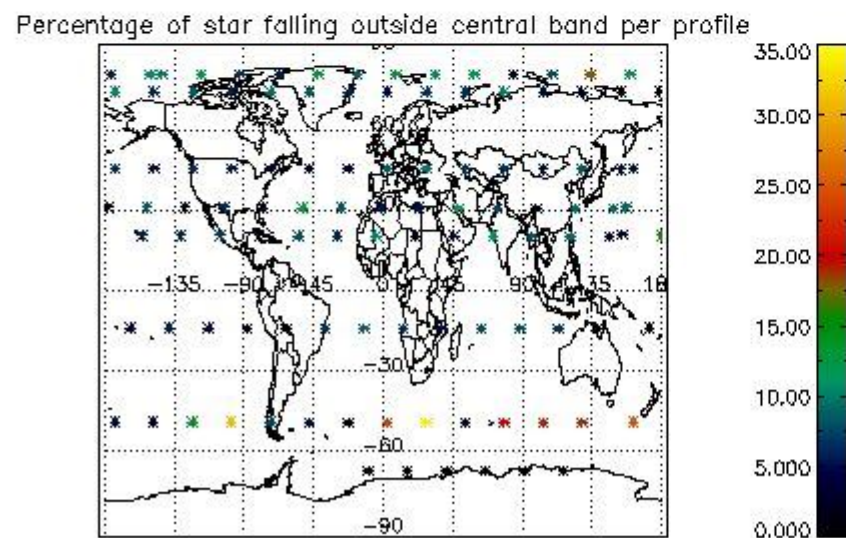

Percentage of datation errors per profile

Percentage of star falling outside central band per profile

Percentage of saturation errors per profile

4.2.2 Plot level 1 quality information per product (world map): ENVISAT DESCENDING passes