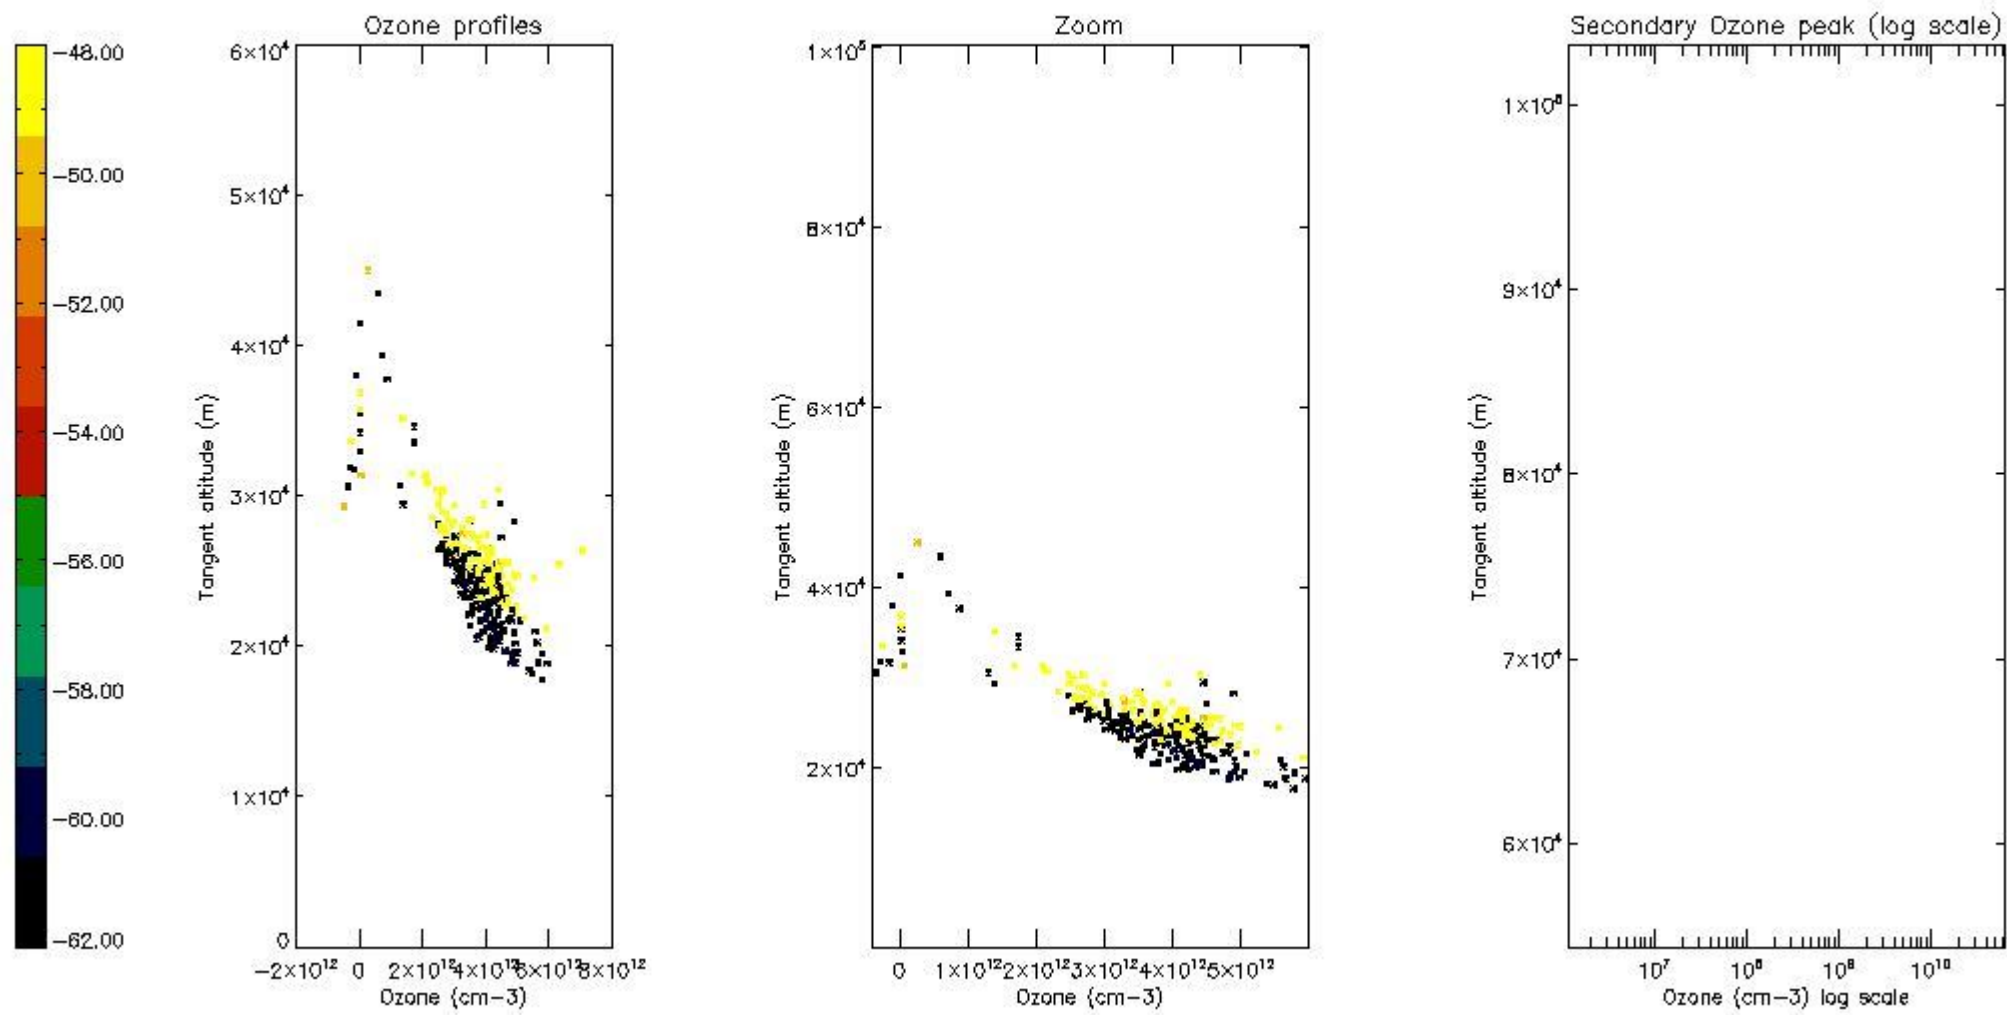

5.5 Plot ozone profiles where STD < 5% (dark without errors)

The colorbar represents the latitude.