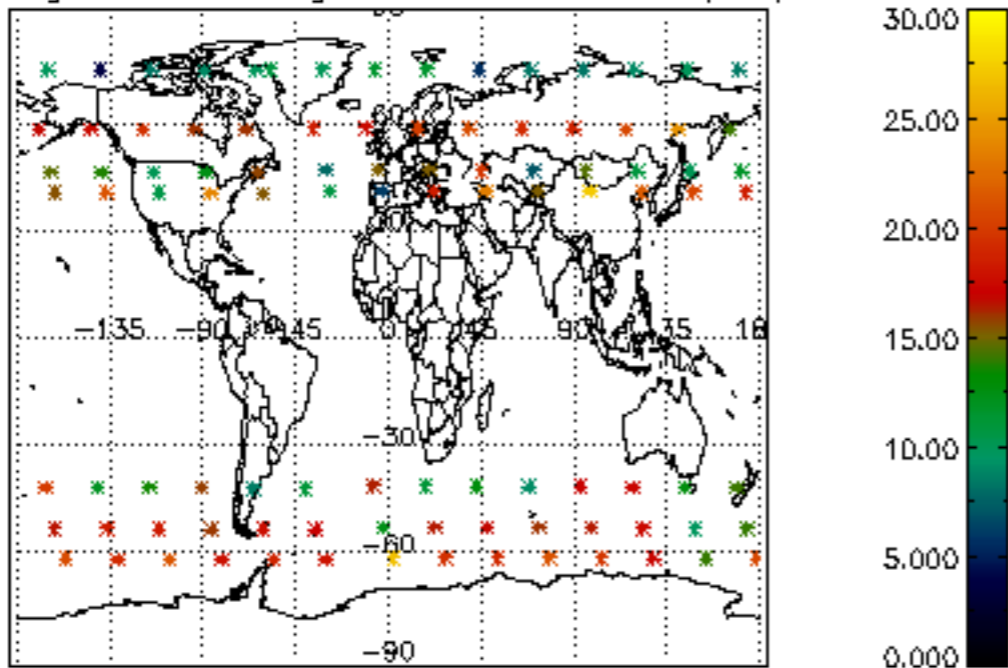

Percentage of cosmic ray hits per profile

Percentage of star falling outside central band per profile