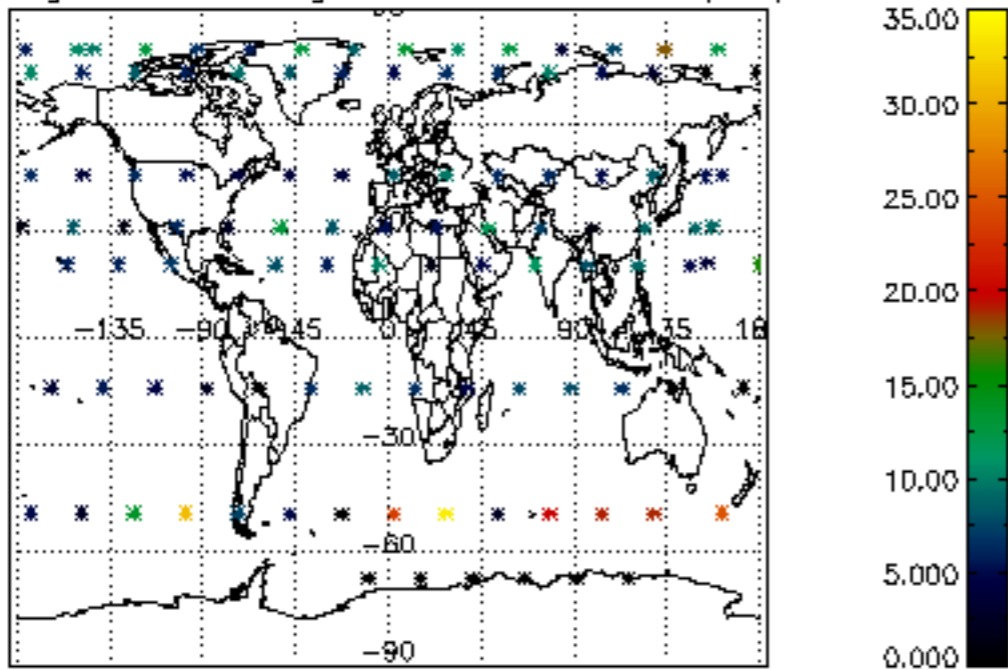

Percentage of star falling outside central band per profile