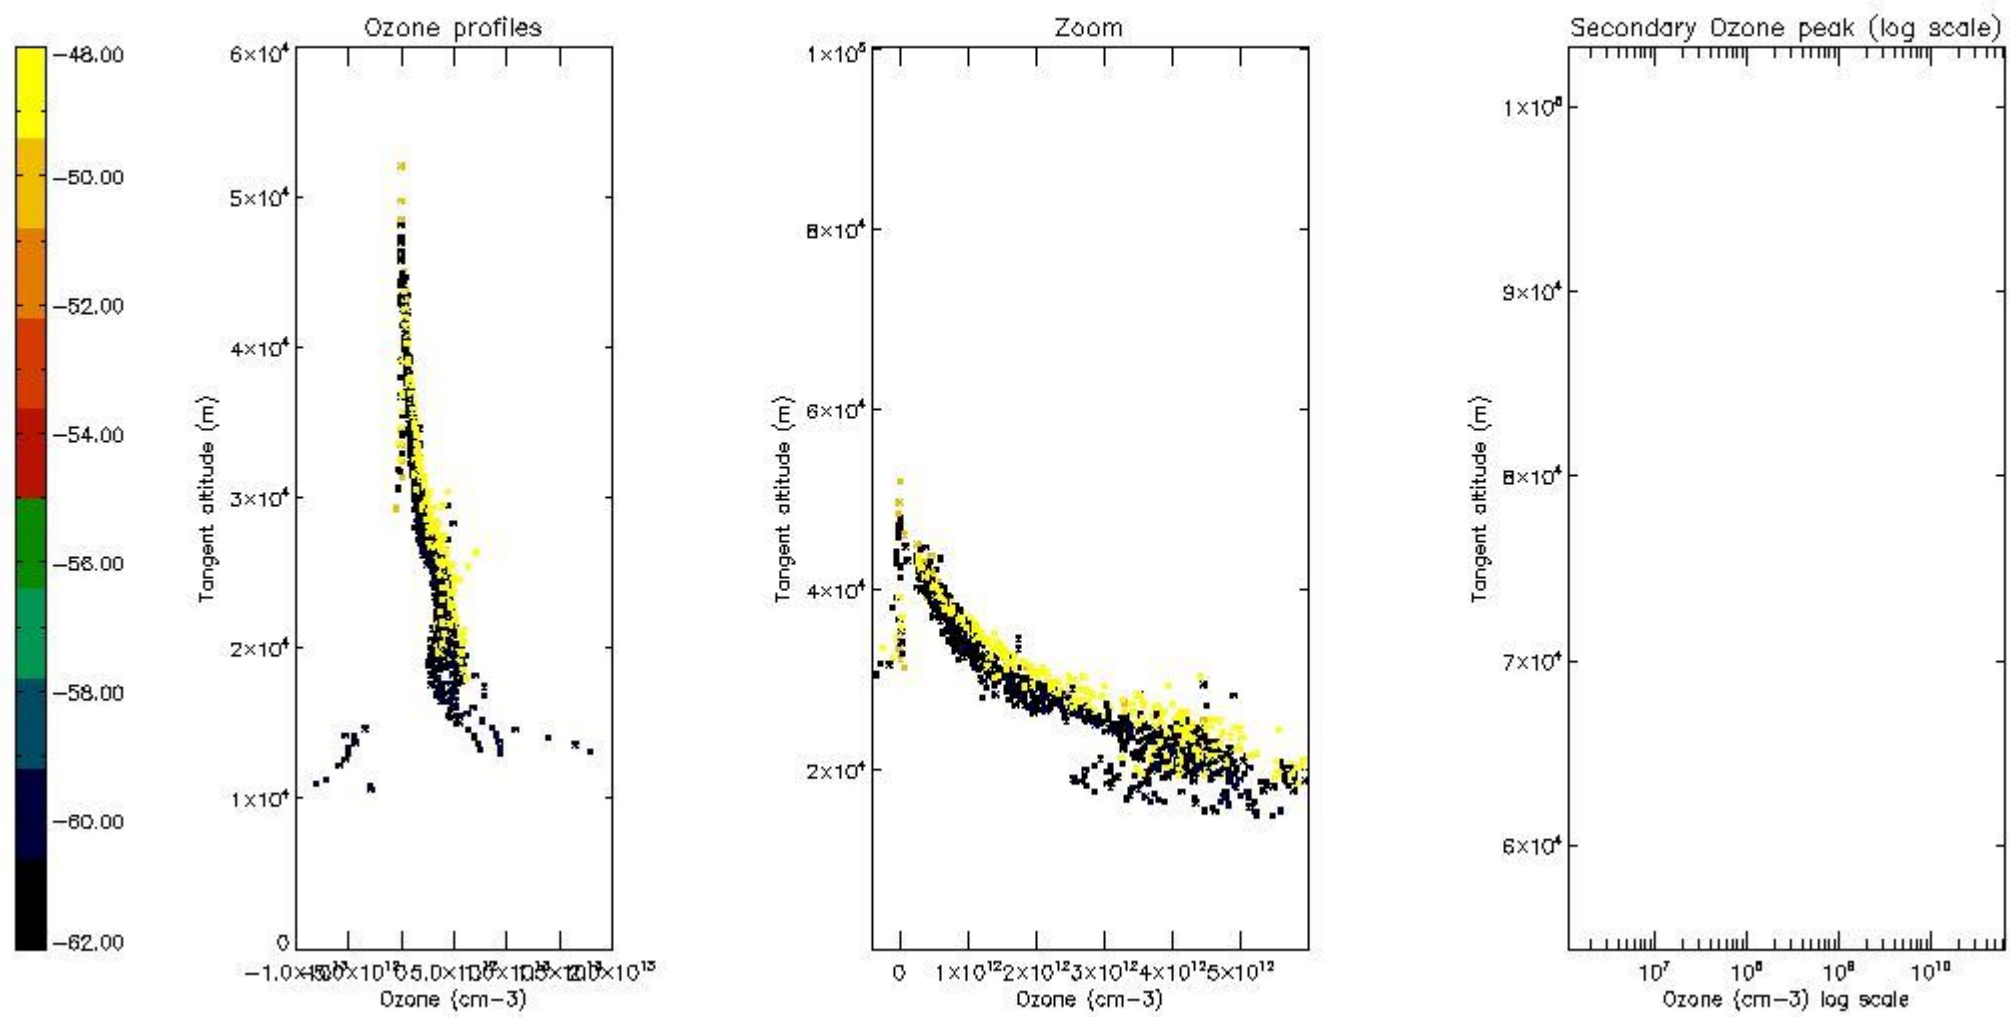

STD < 10	2
STD < 5	0

5.2 Plot ozone profiles for all STD (dark without errors)

The colorbar represents the latitude.

5.3 Plot ozone profiles where STD < 20% (dark without errors)

The colorbar represents the latitude.