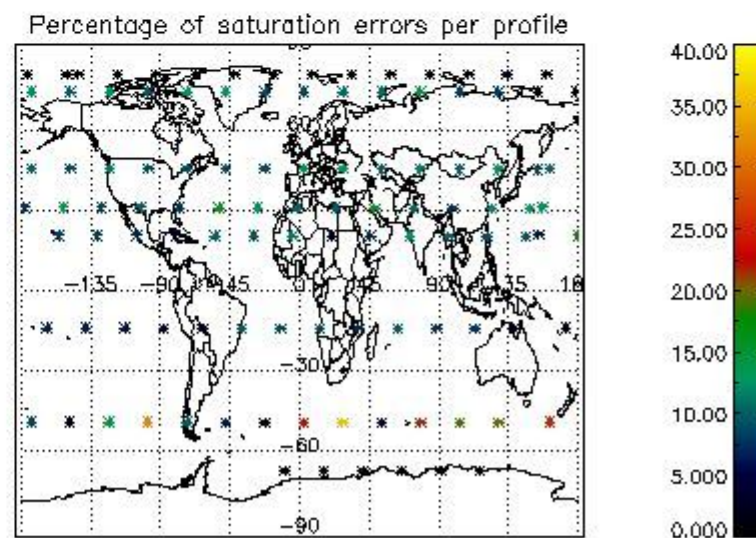

4.2 Plot quality information per product coming from level 1b processing (world map)

4.2.1 Plot level 1 quality information per product (world map): ENVISAT ASCENDING passes

Percentage of cosmic ray hits per profile

Percentage of datation errors per profile

Percentage of star falling outside central band per profile

Percentage of saturation errors per profile

4.2.2 Plot level 1 quality information per product (world map): ENVISAT DESCENDING passes