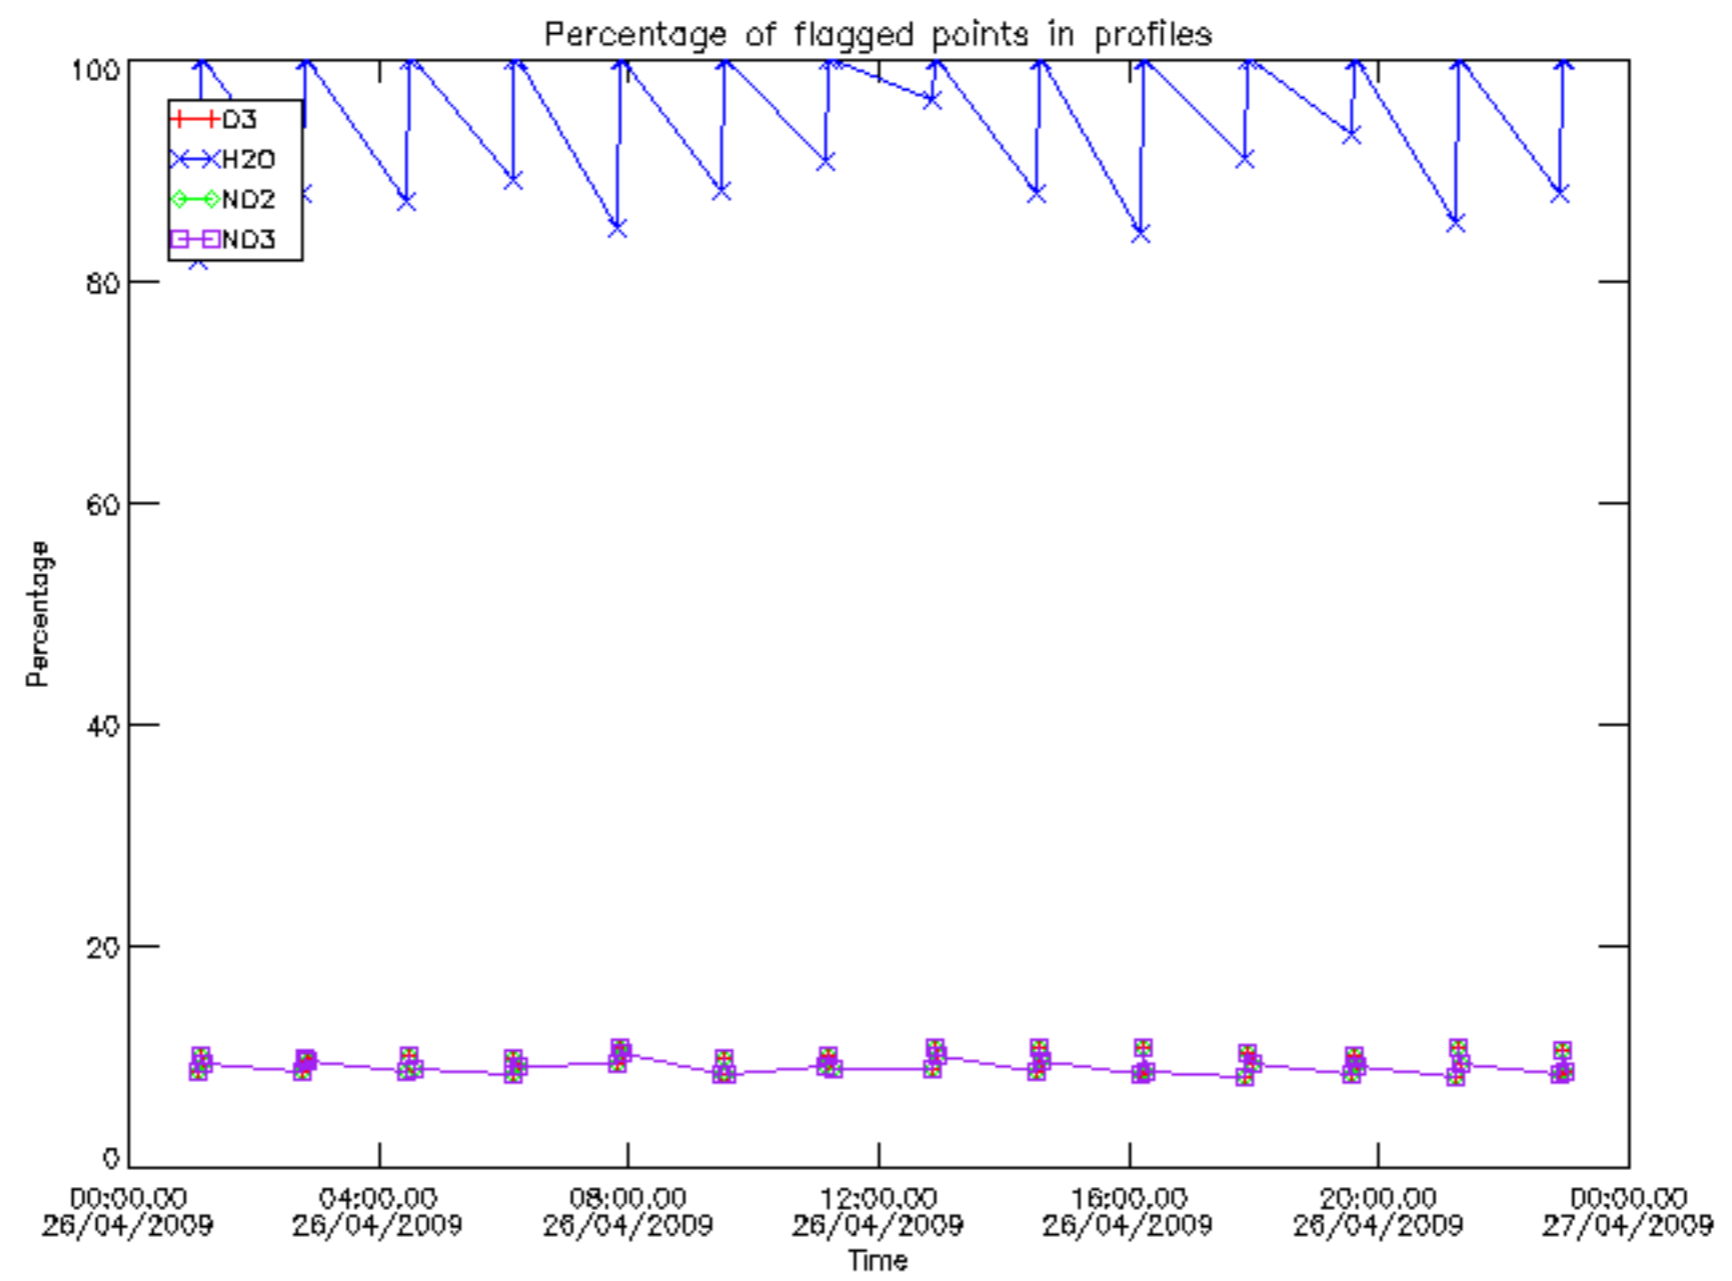

Percentage of flagged data per D3 profile

Percentage of flagged data per H2O profile