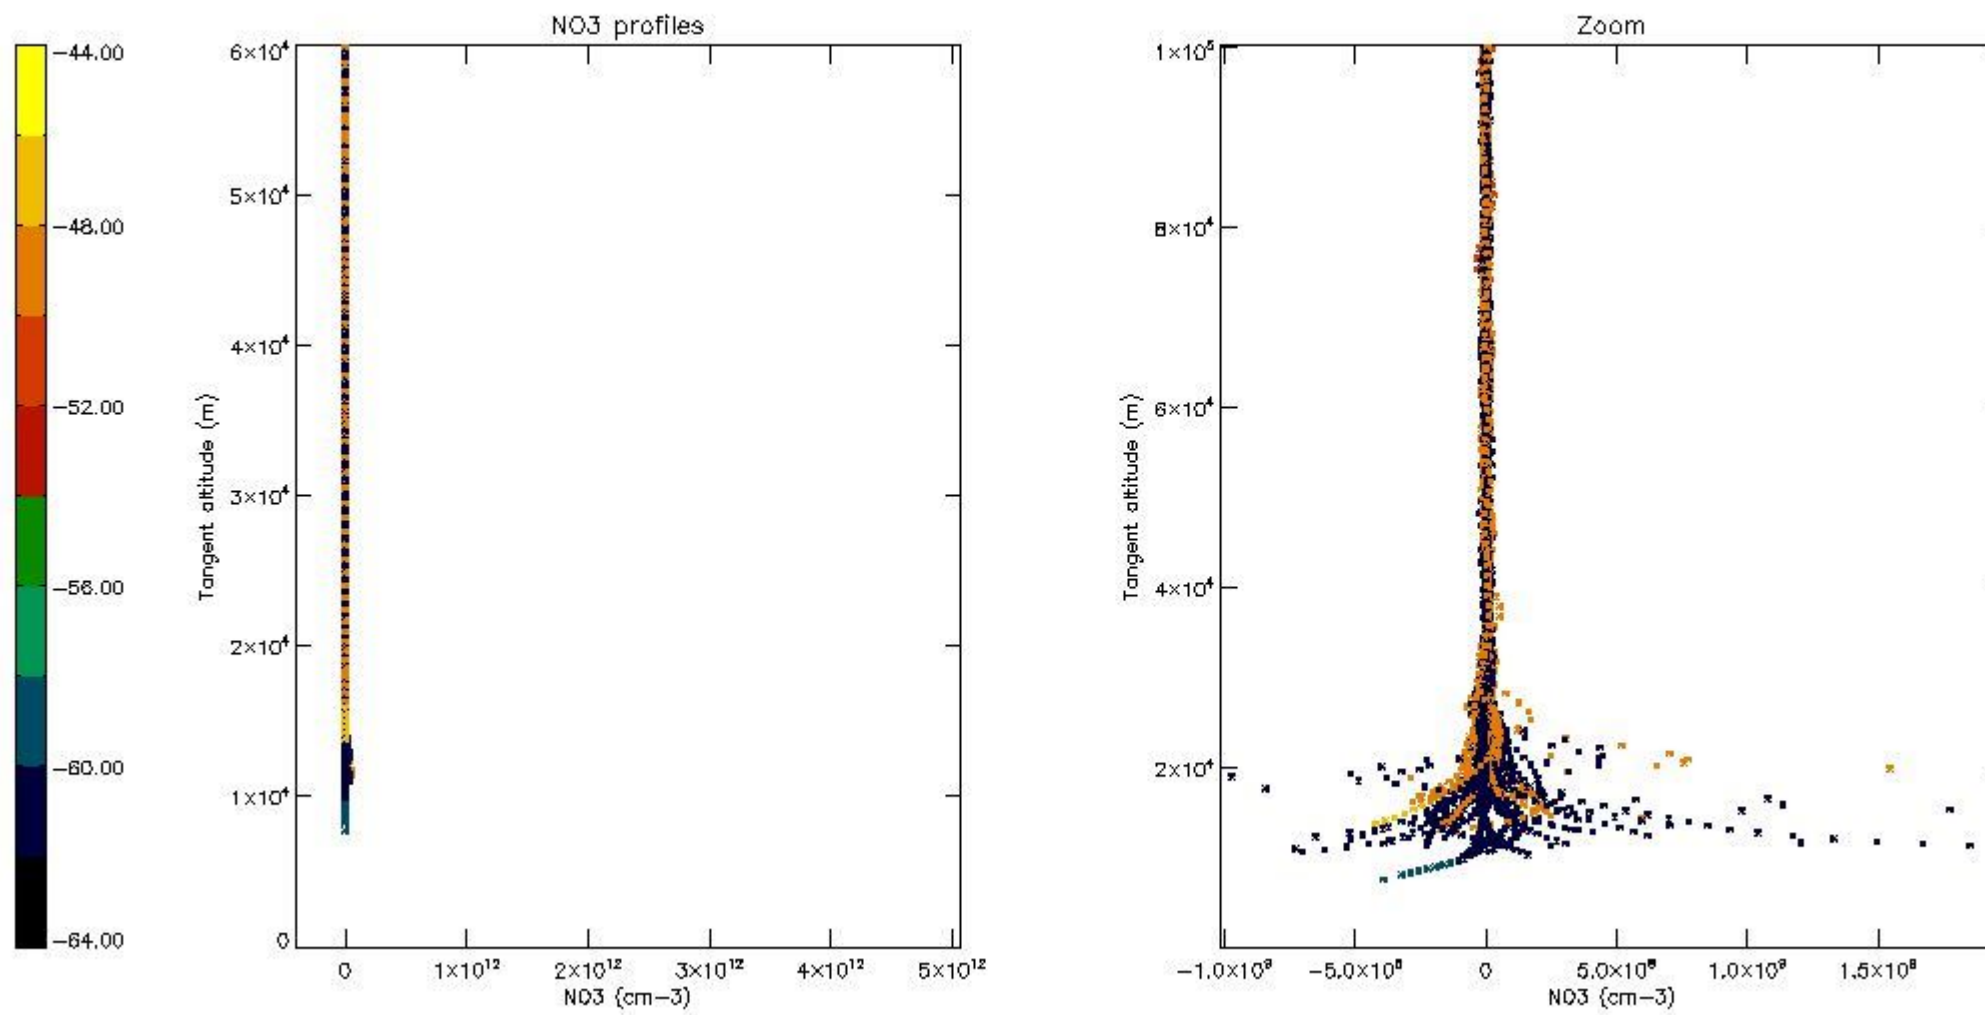

6. Auxiliary Data Files used for the production reported in section 2

The number reported in the third column indicates since which file (see list in section 2) the corresponding auxiliary file has been used. The fourth column is the date of those product files.

Type	Auxiliary Filename	Used since product	Used since product date
INST_PHYS_CHARACTERISTICS	GOM_INS_AXVIEC20091111_143220_20030716_120000_20500101_000000	1	26-APR-2009 00:04:27
LEVEL-2_PROC_CONFIG	GOM_PR2_AXVIEC20091111_152718_20020301_000000_20500101_000000	1	26-APR-2009 00:04:27
CROSS_SECTIONS_FILE	GOM_CRS_AXVIEC20091111_154832_20020301_000000_20500101_000000	1	26-APR-2009 00:04:27