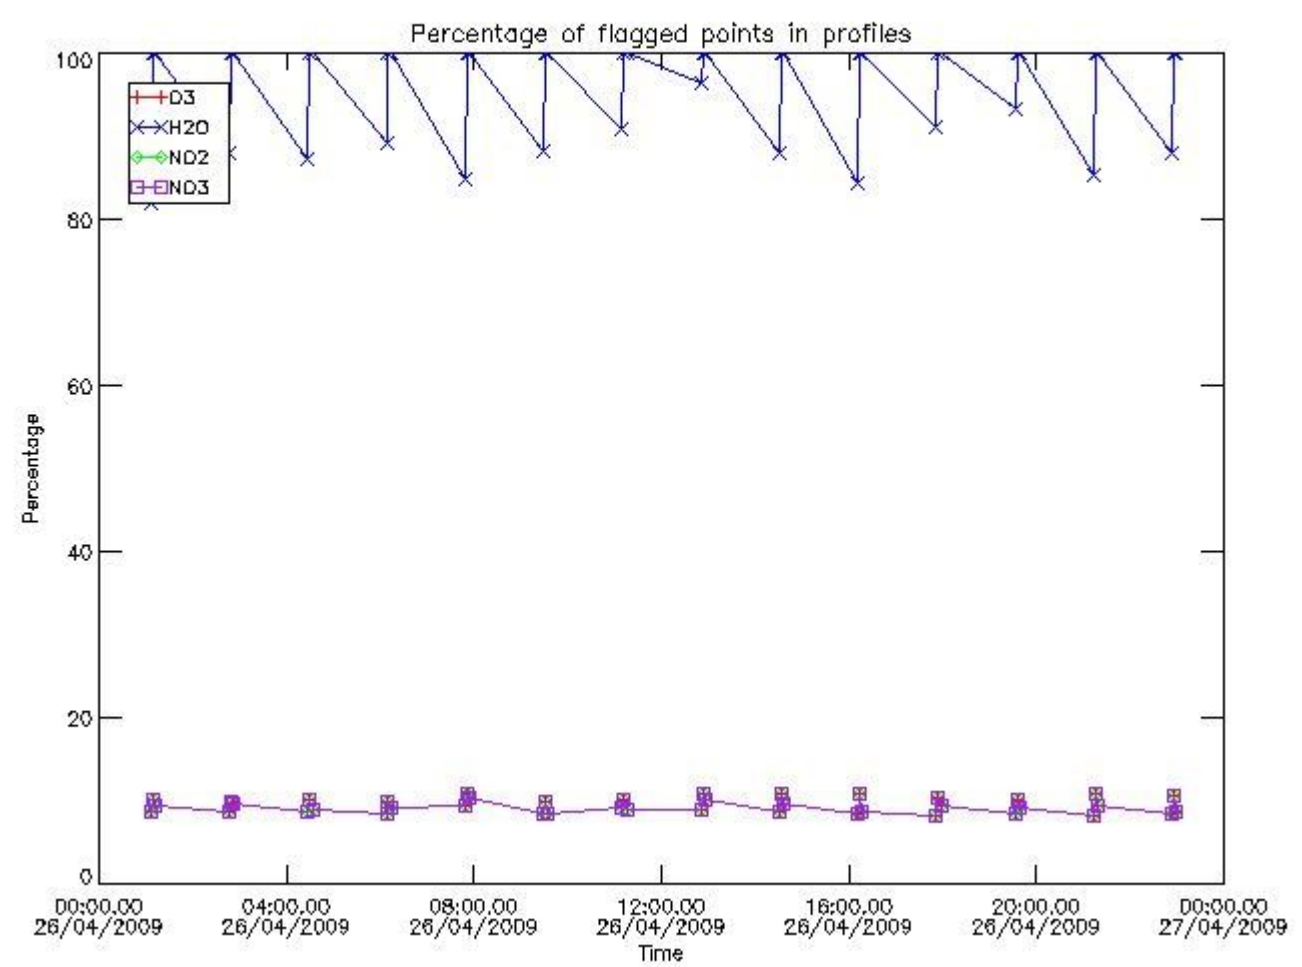

3. Quality information per product

In this section it is plotted some information contained in the Quality Summary data set of the level 2 products. Only products in dark limb conditions and without errors (error flag in the MPH set to "0") are used.

3.1 Plot quality information per product (time dependant)

3.2 Plot quality information per product (world map)