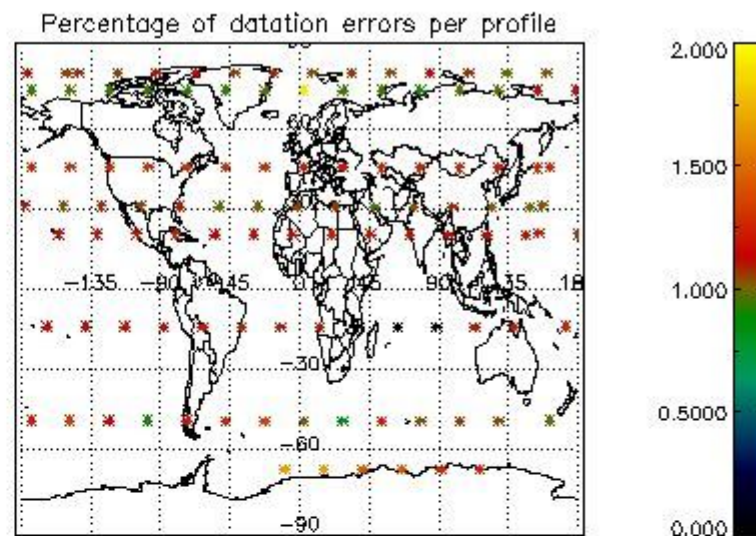

Percentage of datation errors per profile

Percentage of star falling outside central band per profile

Percentage of saturation errors per profile

4.2.2 Plot level 1 quality information per product (world map): ENVISAT DESCENDING passes