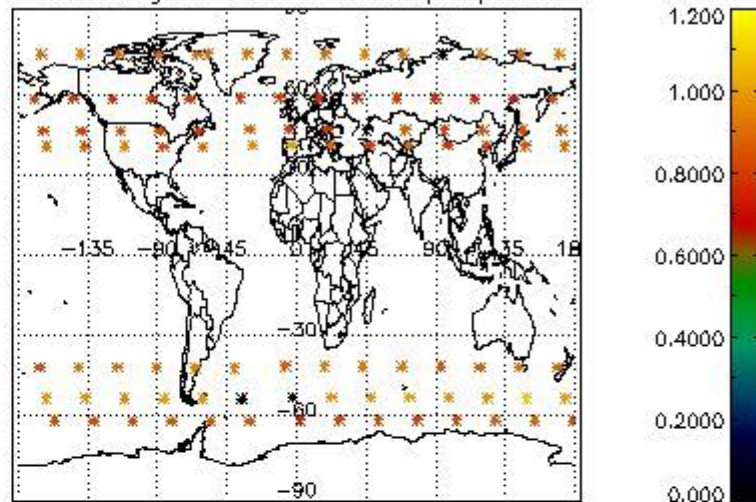

Percentage of datation errors per profile