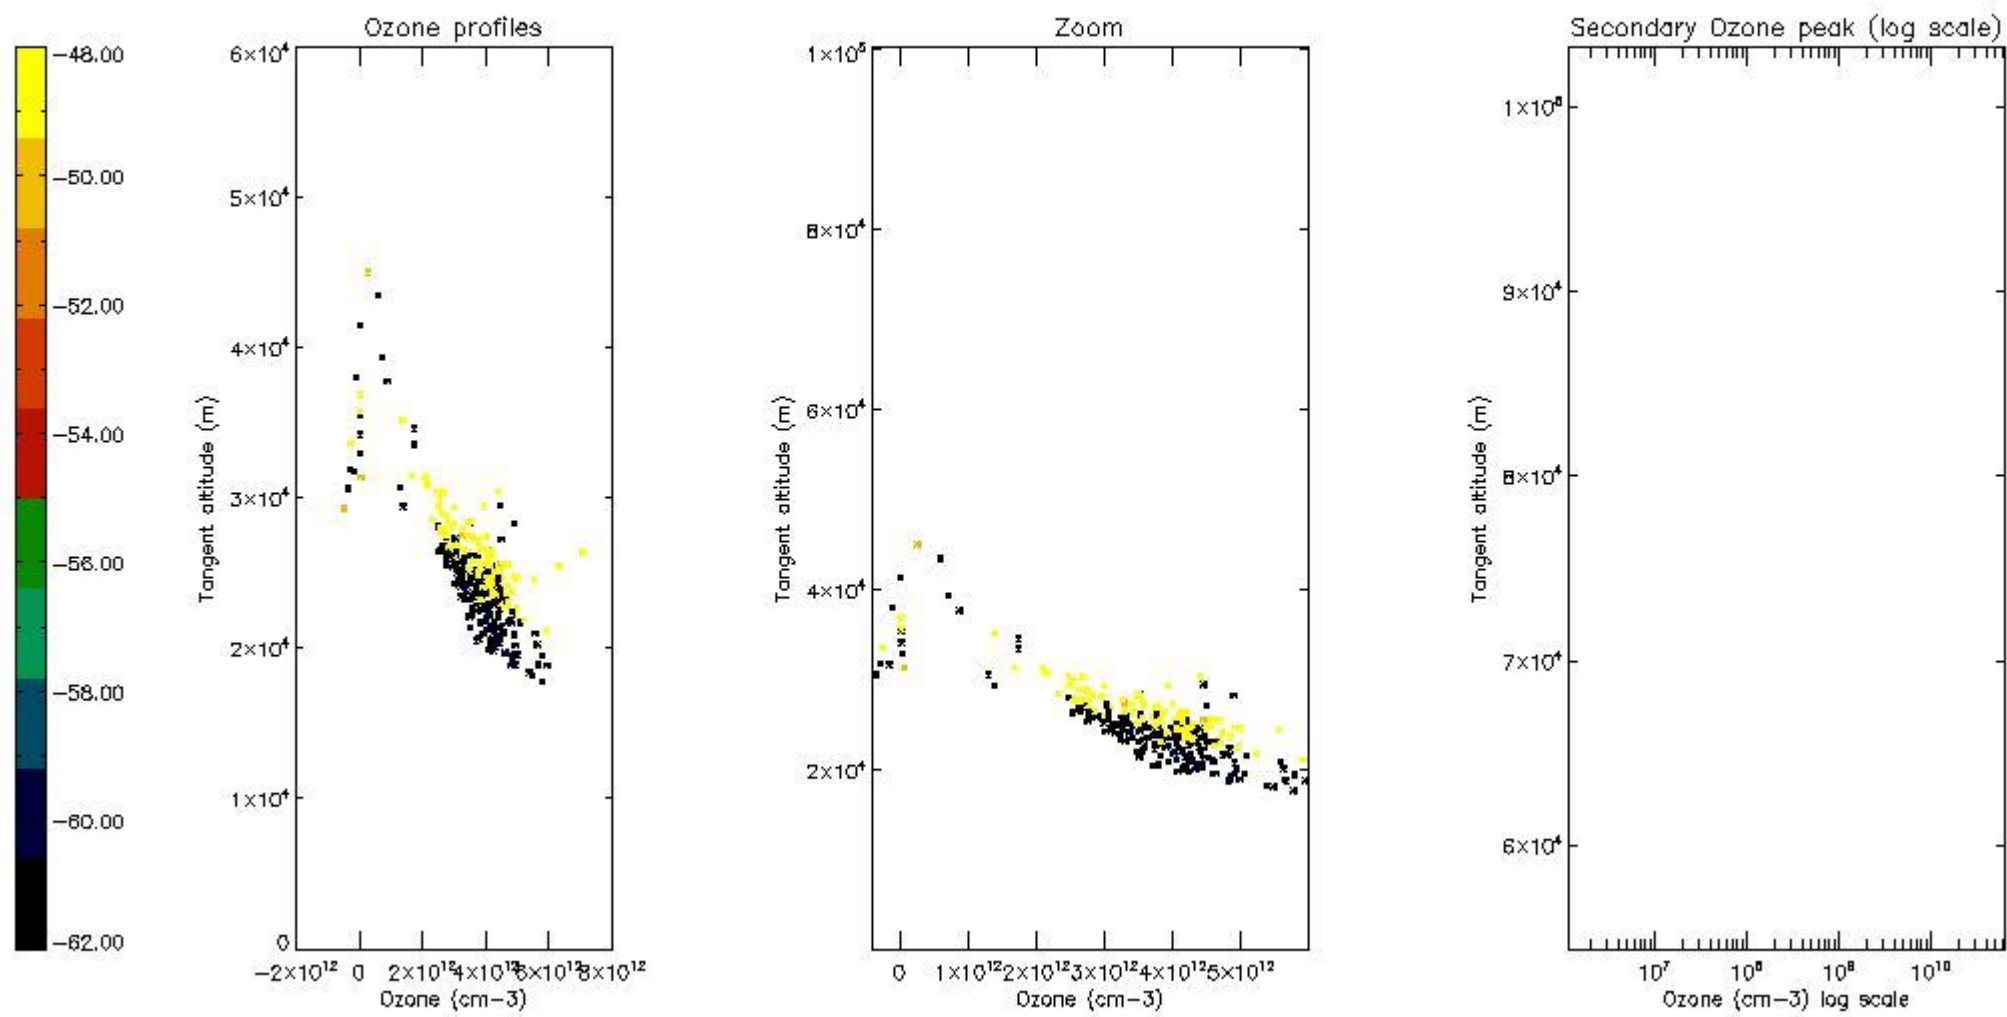

So, the table below shows the percentage of dark limb and valid observations for each criteria with respect to the overall valid daily observations.

Criteria	% of total production
All STD	23
STD < 20	5

STD < 10	2
STD < 5	0

5.2 Plot ozone profiles for all STD (dark without errors)

The colorbar represents the latitude.

5.3 Plot ozone profiles where STD < 20% (dark without errors)

The colorbar represents the latitude.

5.4 Plot ozone profiles where STD < 10% (dark without errors)

The colorbar represents the latitude.

5.5 Plot ozone profiles where STD < 5% (dark without errors)

The colorbar represents the latitude.

5.6 Plot NO₂ profiles for all STD (dark without errors)