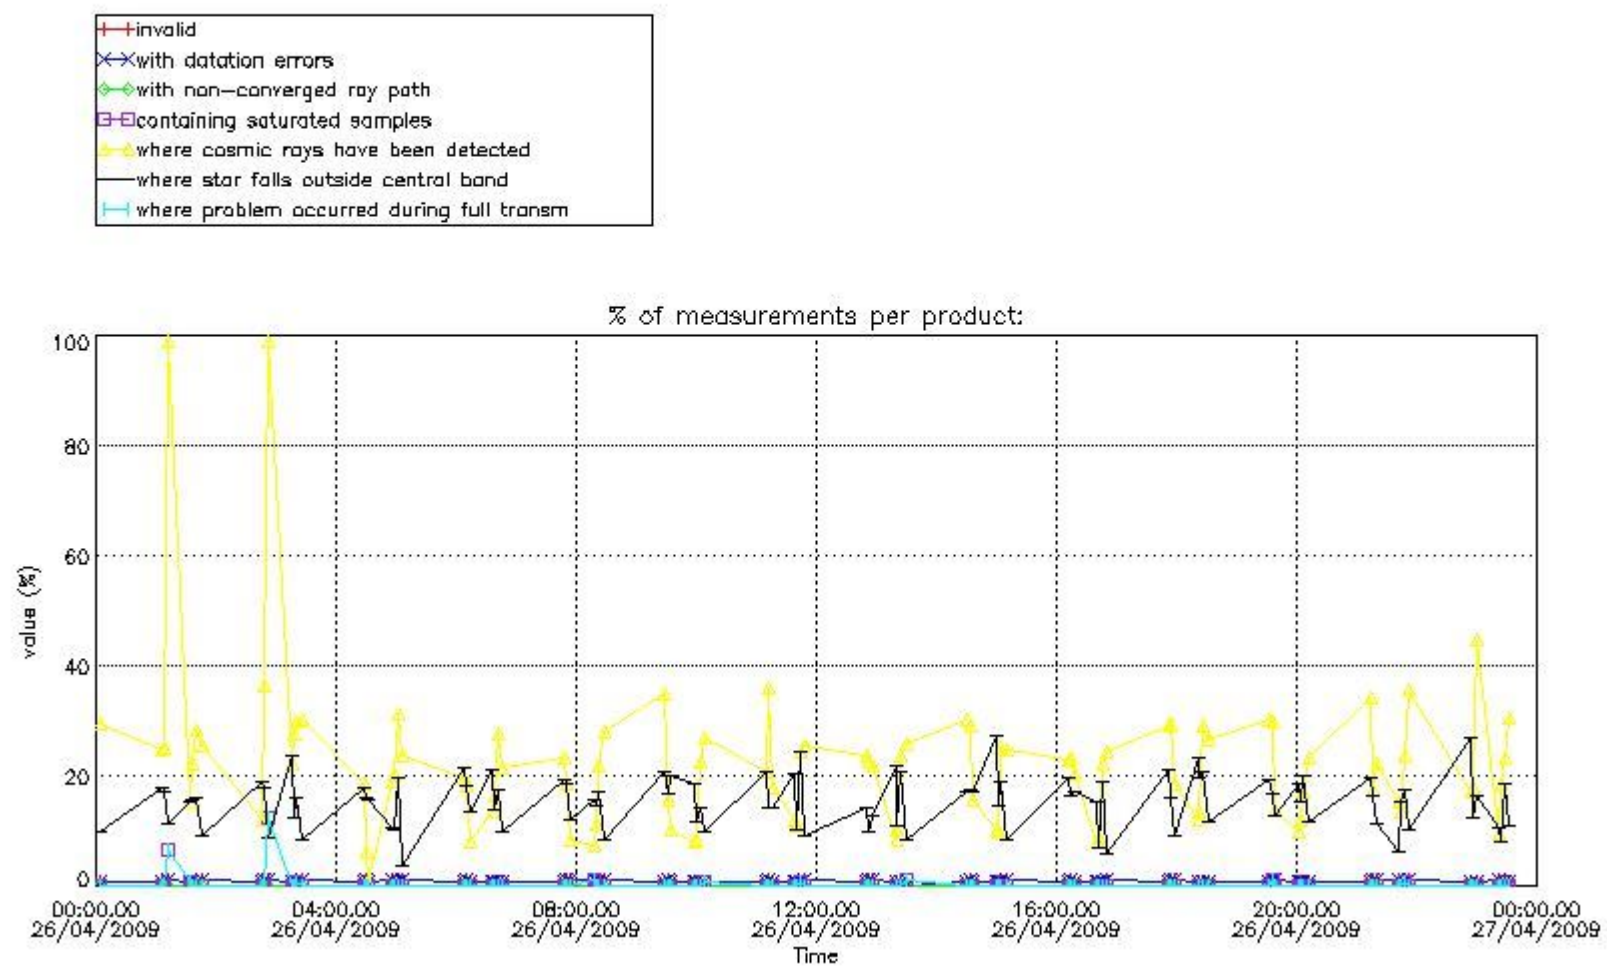

3.1 Plot quality information per product (time dependant)

3.2 Plot quality information per product (world map)

Percentage of flagged data per O3 profile

Percentage of flagged data per H2O profile

Percentage of flagged data per NO2 profile

Percentage of flagged data per NO3 profile

4. Level 1 quality information per product

In this section it is plotted some information contained in the Quality Summary data set of the level 2 products that comes from the level 1b processing. Products without errors (error flag in the MPH set to "0") are used.

4.1 Plot quality information per product (time dependant) coming from level 1b processing

4.1.1 Plot level 1 quality information per product (time dependant): ENVISAT ASCENDING passes

4.1.2 Plot level 1 quality information per product (time dependant): ENVI SAT DESCENDING passes