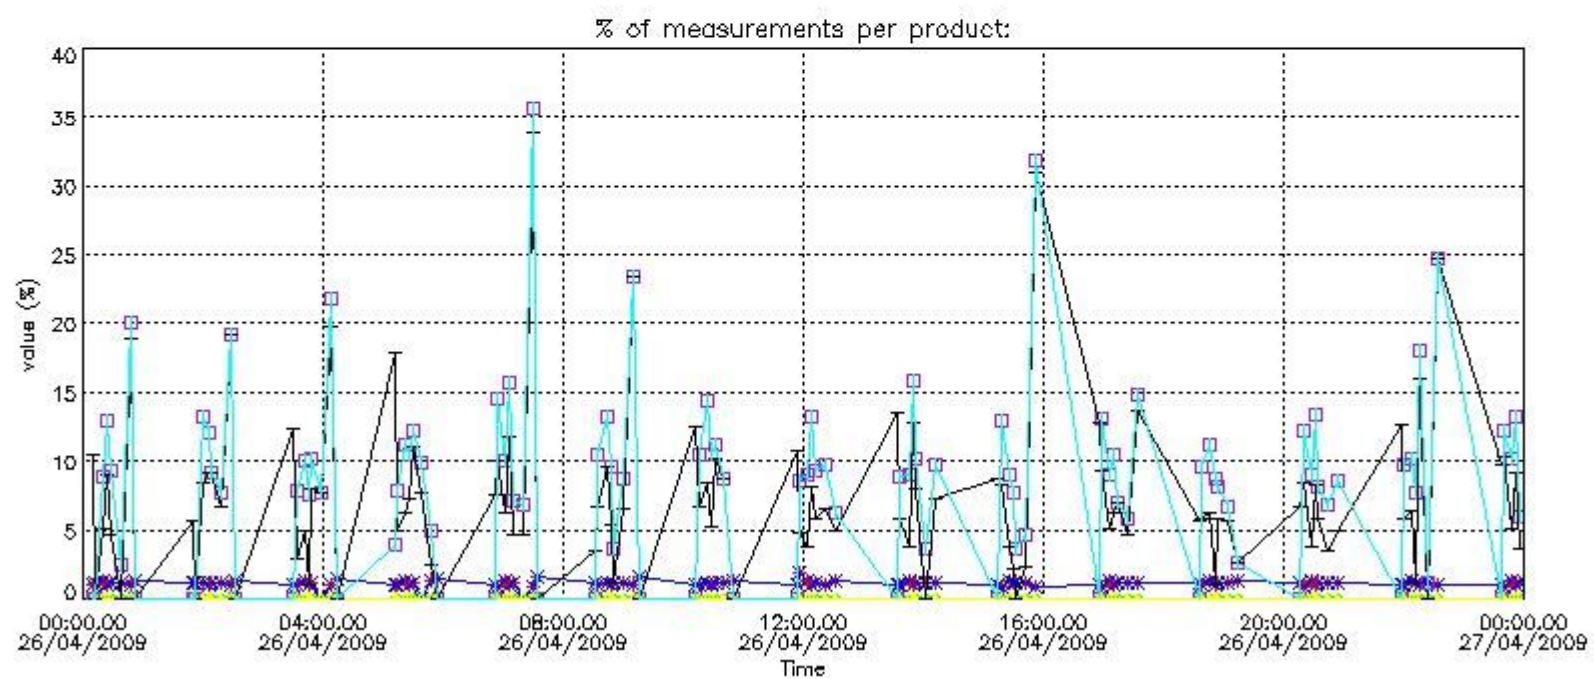

4.2 Plot quality information per product coming from level 1b processing (world map)

4.2.1 Plot level 1 quality information per product (world map): ENVISAT ASCENDING passes