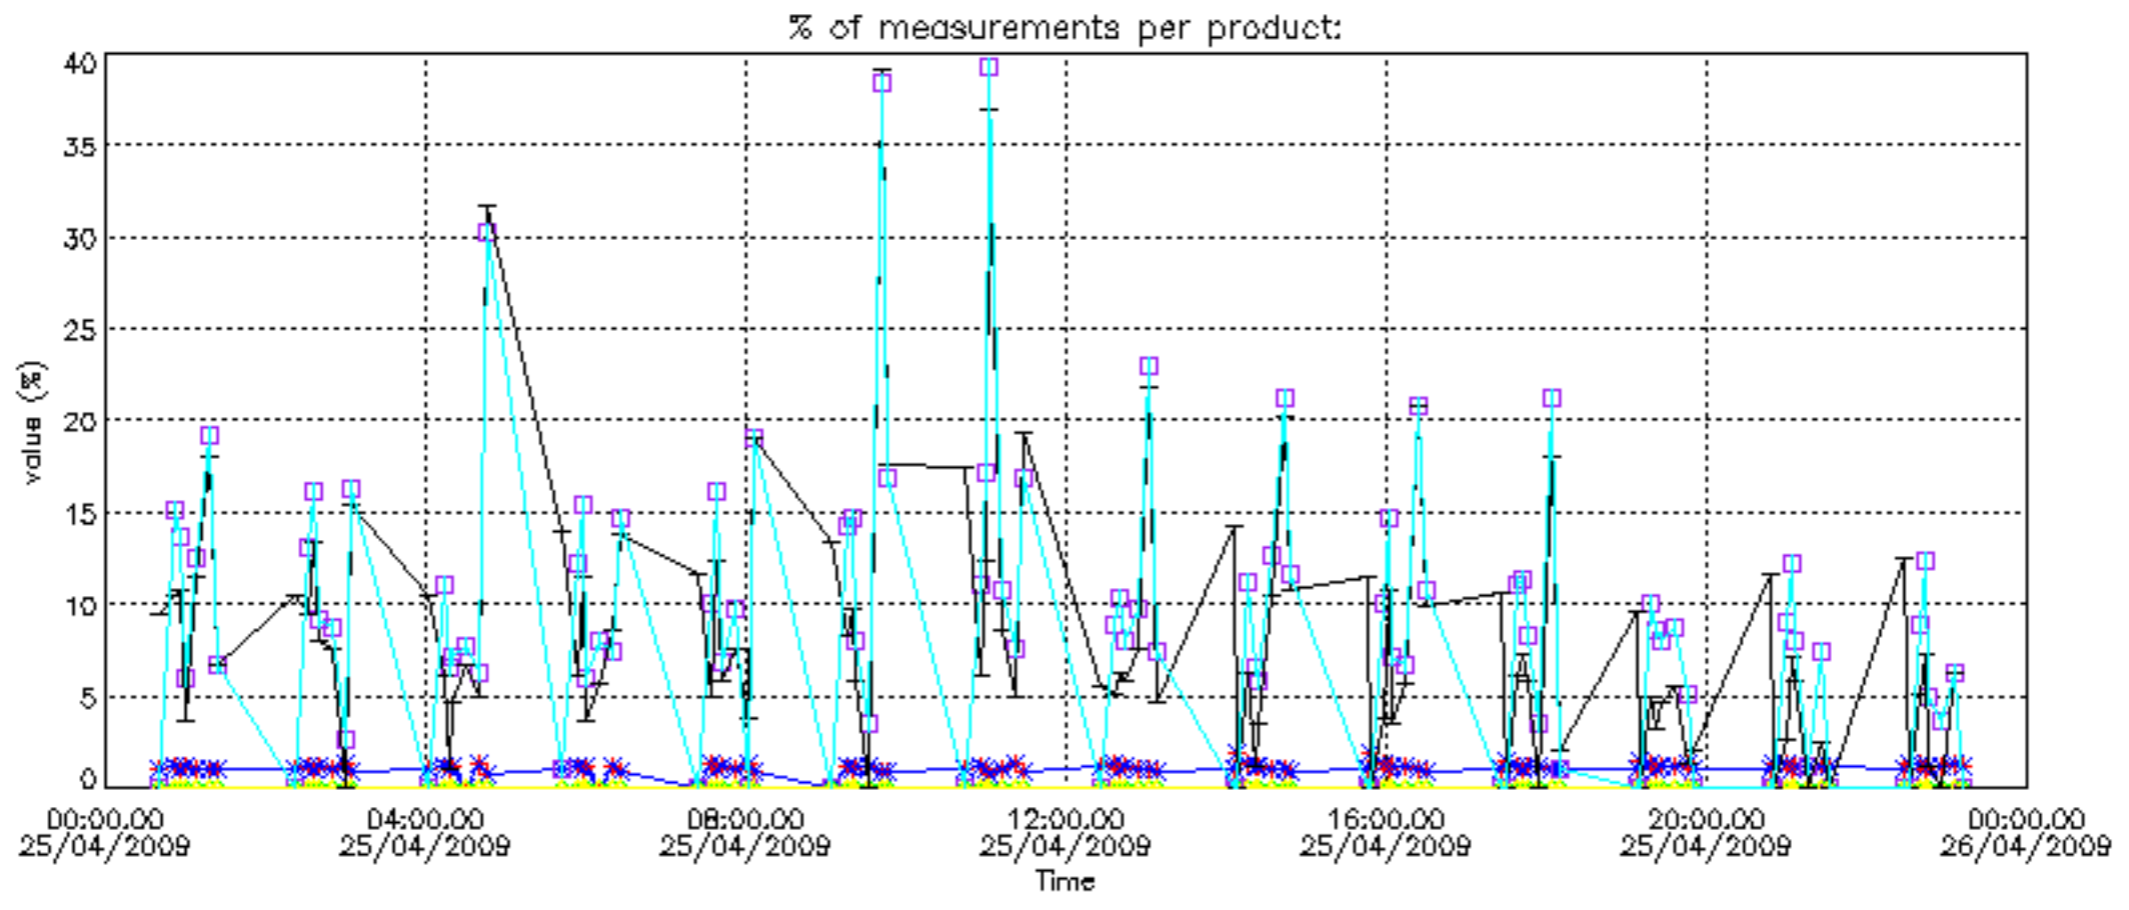

Percentage of cosmic ray hits per profile

Percentage of datation errors per profile