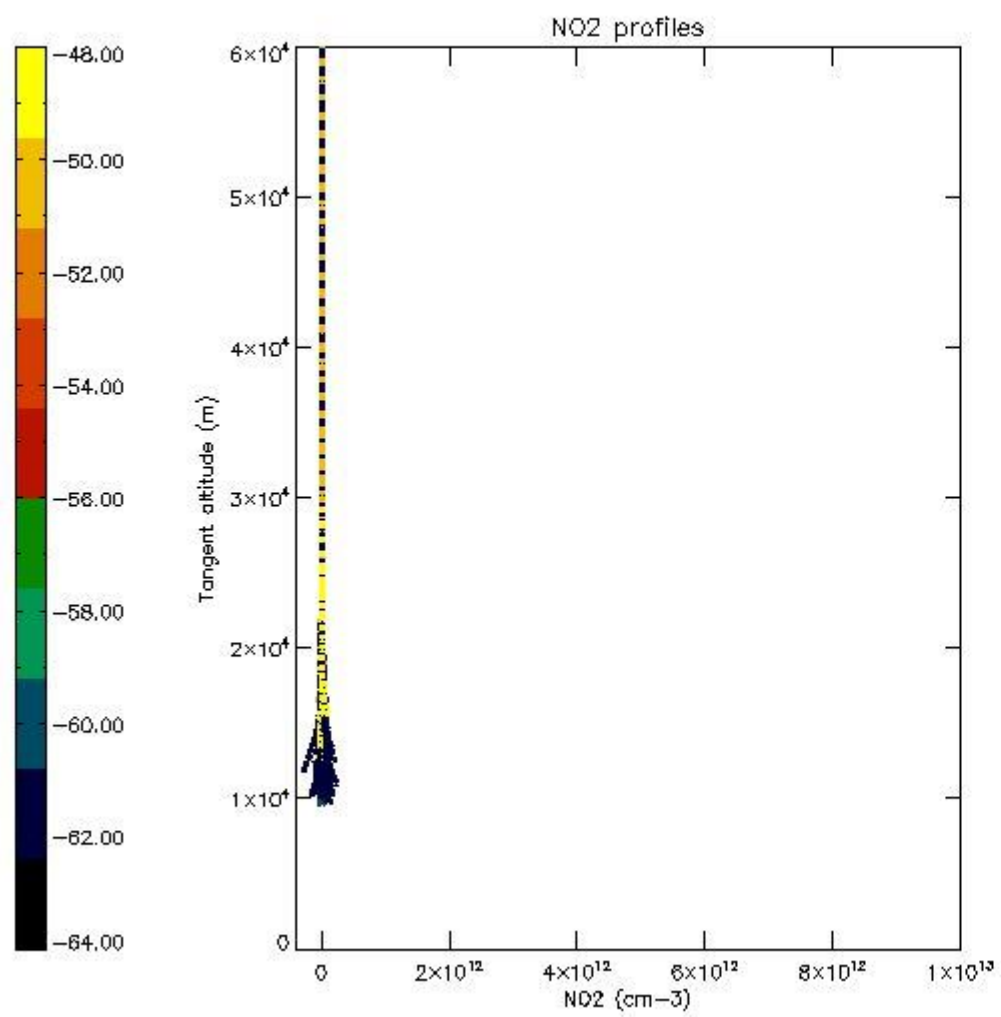

*5.4 Plot ozone profiles where STD < 10% (dark without errors)*

The colorbar represents the latitude.

*5.5 Plot ozone profiles where STD < 5% (dark without errors)*

The colorbar represents the latitude.

*5.6 Plot NO2 profiles for all STD (dark without errors)*

The colorbar represents the latitude.

*5.7 Plot NO3 profiles for all STD (dark without errors)*

The colorbar represents the latitude.