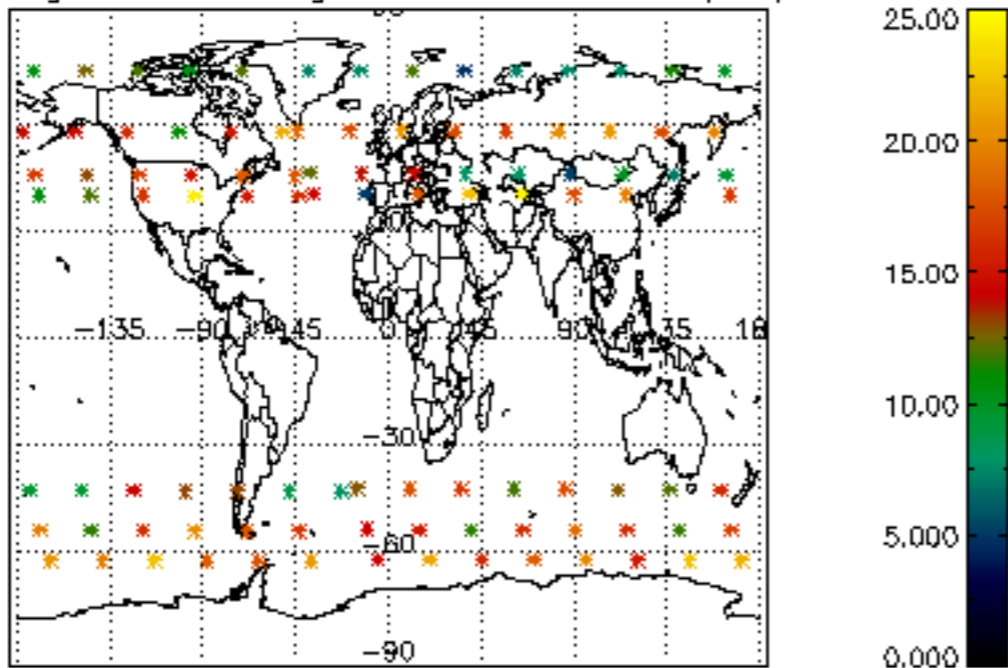

Percentage of cosmic ray hits per profile

Percentage of star falling outside central band per profile