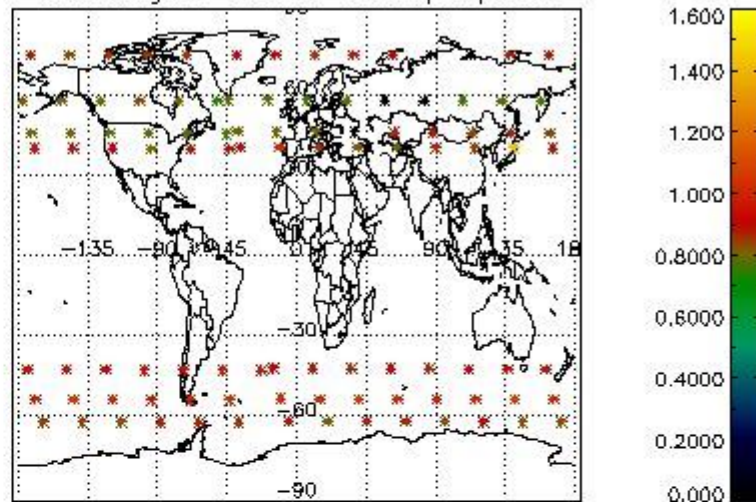

Percentage of datation errors per profile