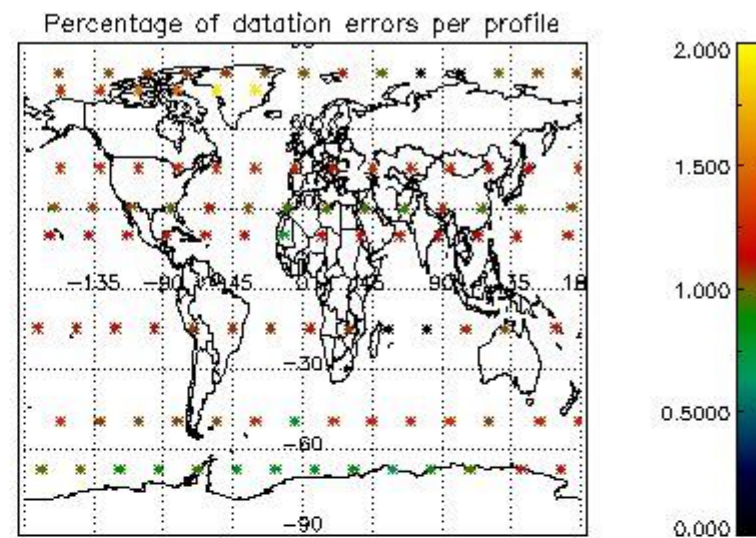

5. Trace gas profiles

5.1 Ozone statistics based on quality of products

The final quality of the products can be "measured" using the STD (Standard Deviation) attached to every point profile. This information is written to the parameter GOM_NL__2P/NL_LOCAL_SPECIES_DENSITY/o3_std of the level 2 products. The table below shows the statistics for given STD ranges.

The statistics are given with respect to the overall valid production:

- Products without fatal errors: GOM_NL__2P/MPH/PRODUCT_ERR=0
- Valid point profile: GOM_NL__2P/NL_LOCAL_SPECIES_DENSITY/pcd(0)=0

The 'Criteria' is applied to valid points of dark limb products:

- Products in dark limb illumination condition: GOM_NL__2P/NL_SUMMARY_QUALITY/obs_ill_cond=0
- Products without fatal errors: GOM_NL__2P/MPH/PRODUCT_ERR=0
- Valid point profile: GOM_NL__2P/NL_LOCAL_SPECIES_DENSITY/pcd(0)=0

So, the table below shows the percentage of dark limb and valid observations for each criteria with respect to the overall valid daily observations.

Criteria	% of total production
All STD	23.000
STD < 20	5.0000