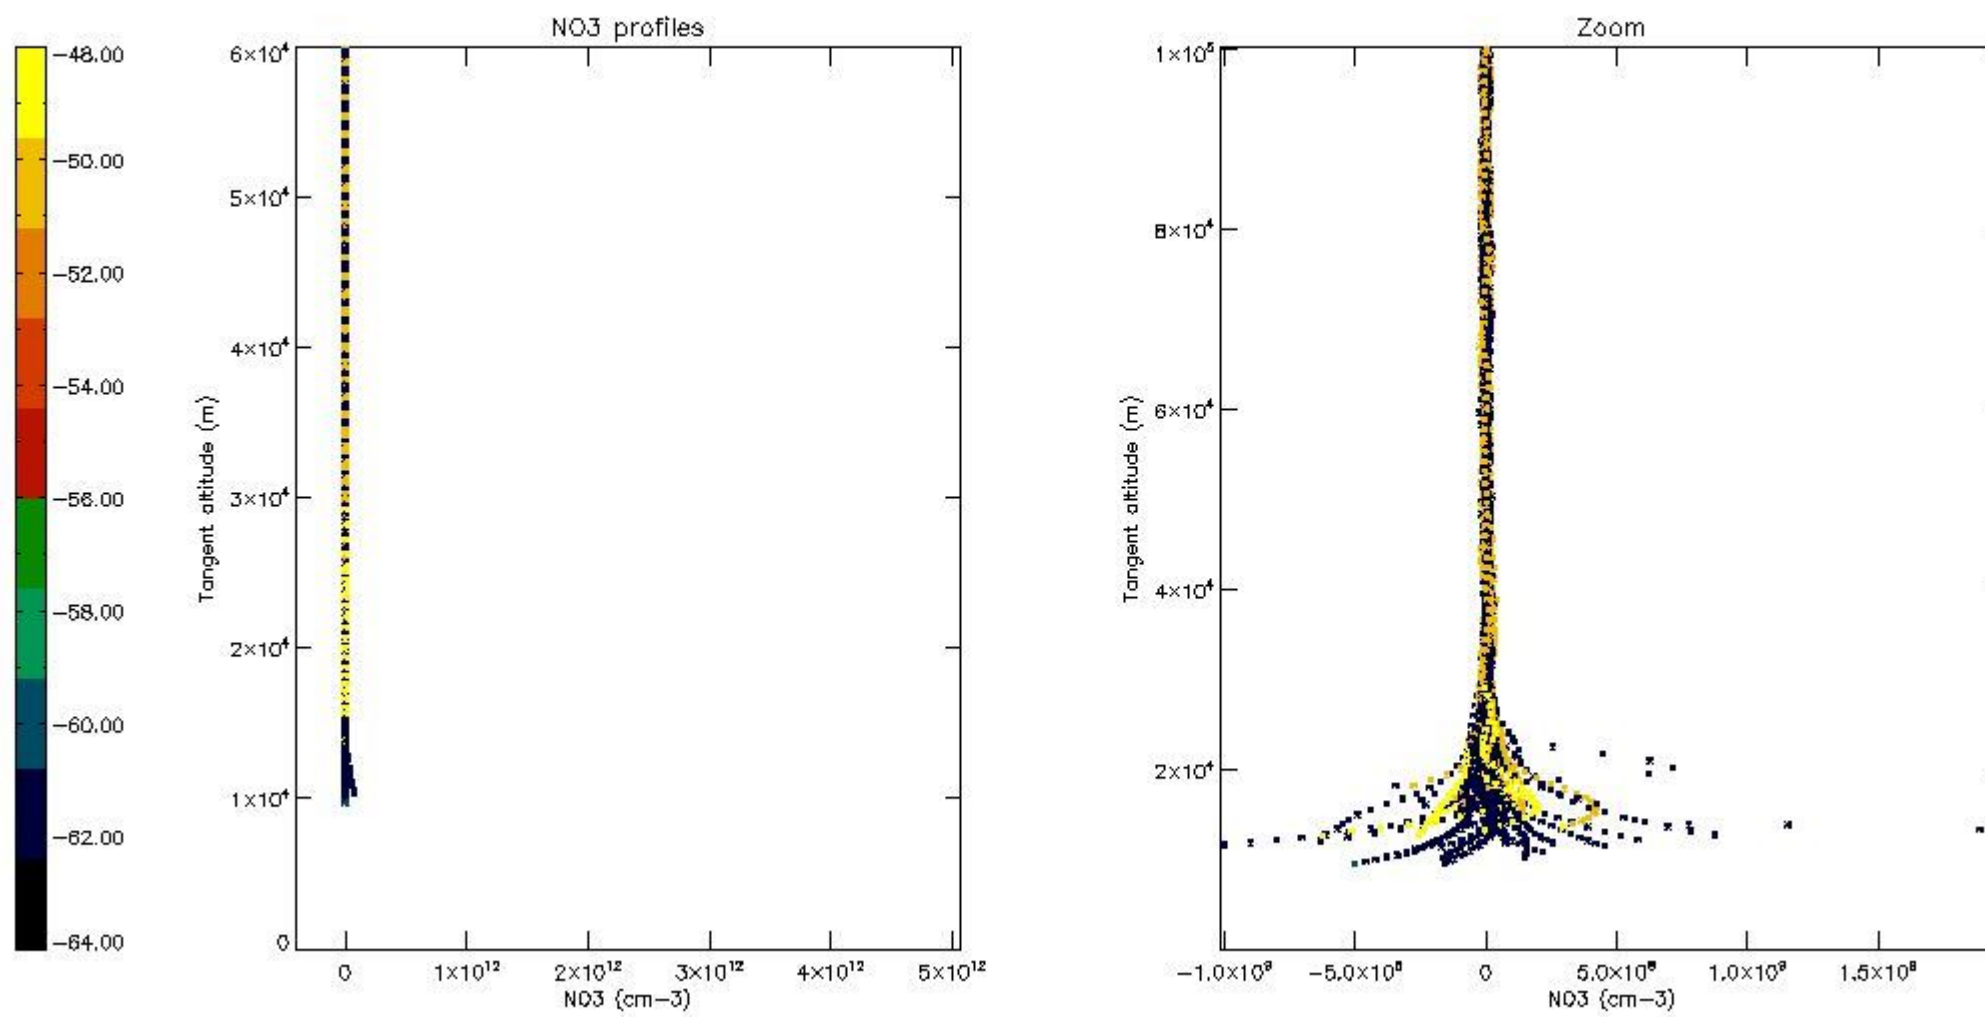

The colorbar represents the latitude.

*5.7 Plot NO3 profiles for all STD (dark without errors)*

The colorbar represents the latitude.