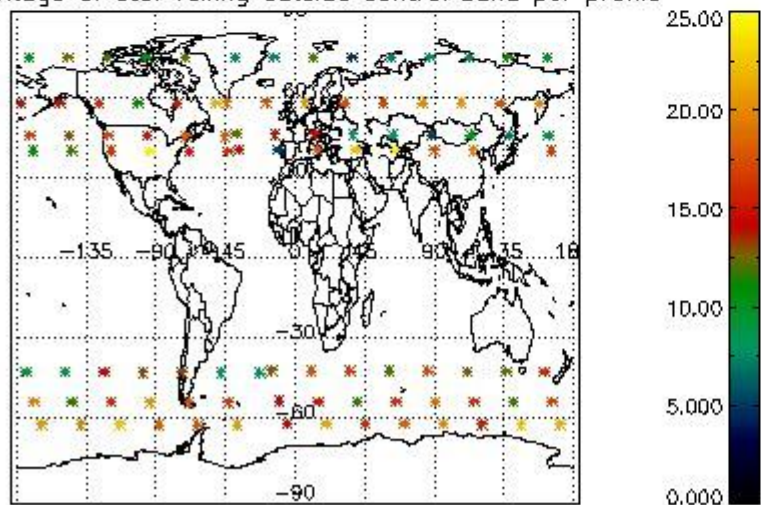

*4.2.1 Plot level 1 quality information per product (world map): ENVISAT ASCENDING passes*

Percentage of cosmic ray hits per profile

Percentage of datation errors per profile

Percentage of star falling outside central band per profile