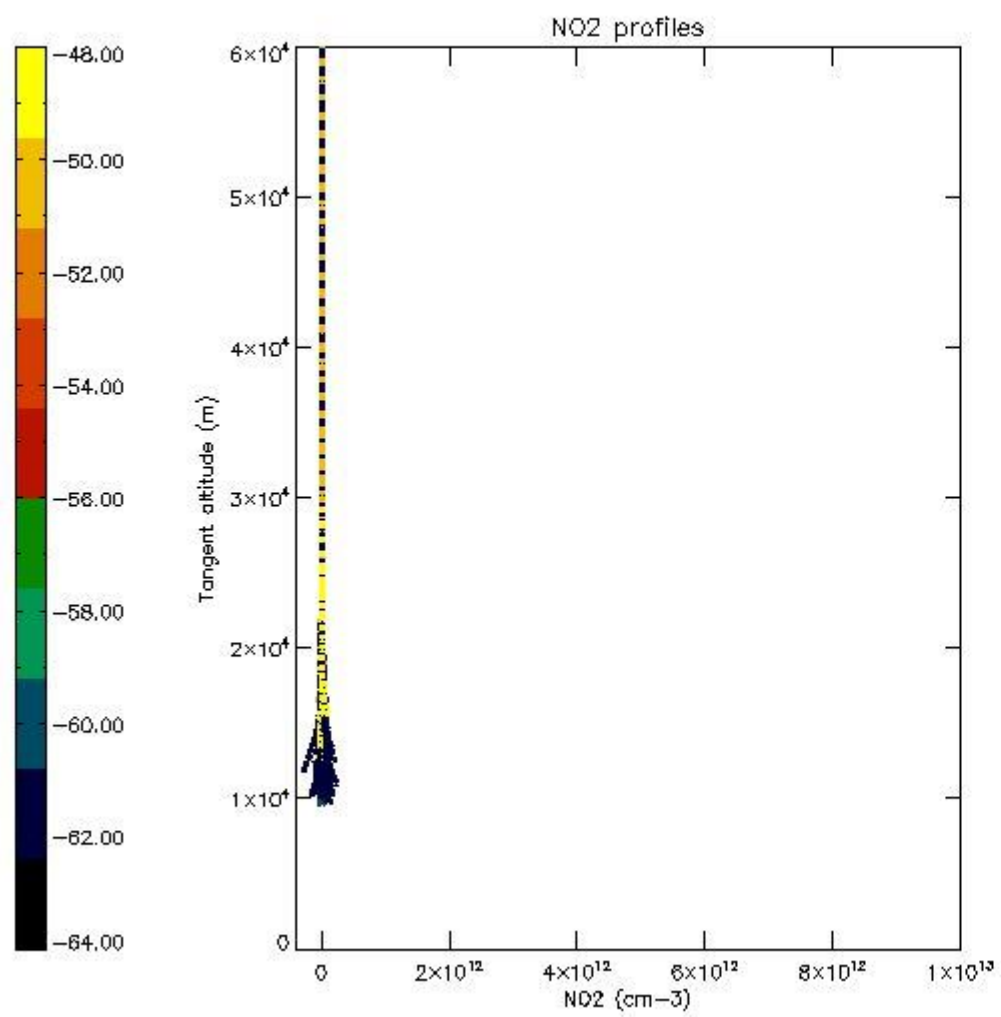

The colorbar represents the latitude.

*5.7 Plot NO3 profiles for all STD (dark without errors)*

The colorbar represents the latitude.