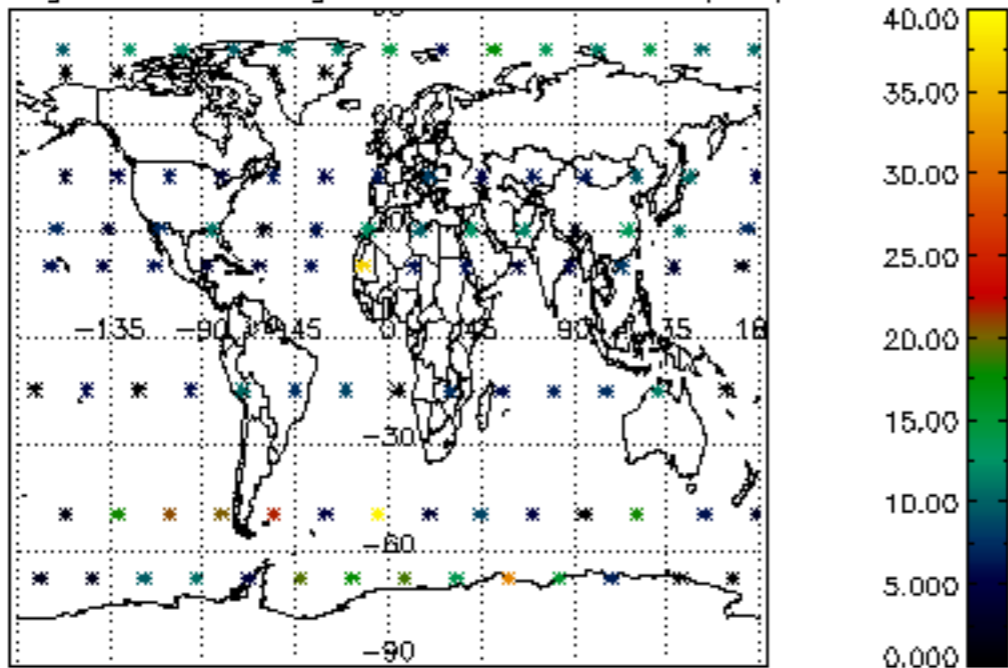

Percentage of star falling outside central band per profile