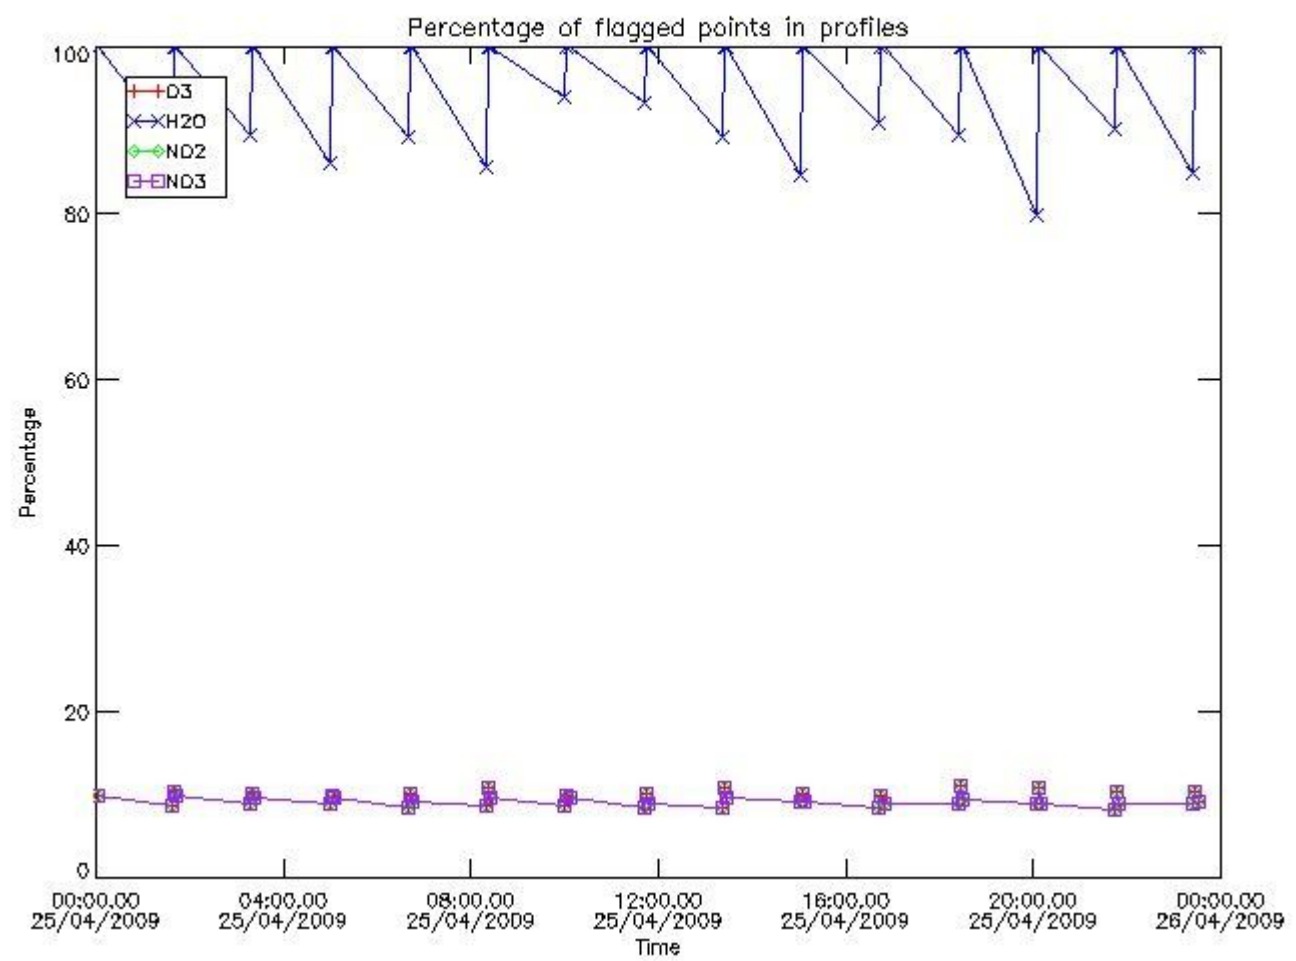

3. Quality information per product

In this section it is plotted some information contained in the Quality Summary data set of the level 2 products. Only products in dark limb conditions and without errors (error flag in the MPH set to "0") are used.

3.1 Plot quality information per product (time dependant)

3.2 Plot quality information per product (world map)