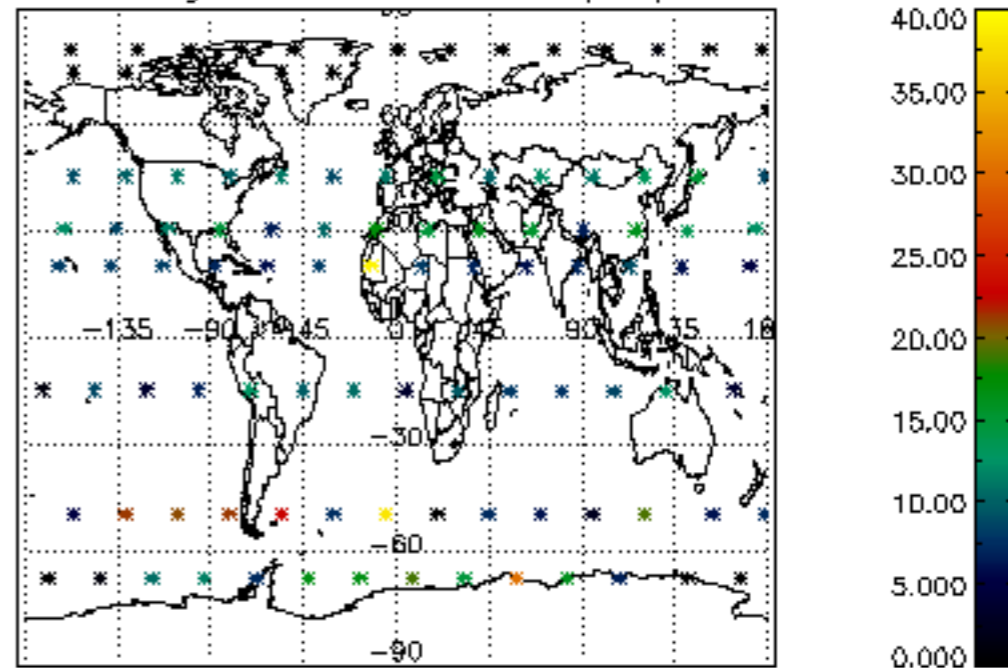

Percentage of saturation errors per profile