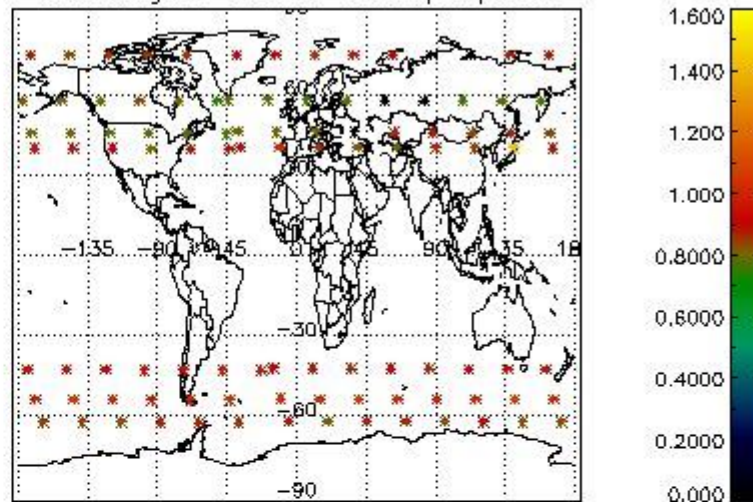

Percentage of datation errors per profile