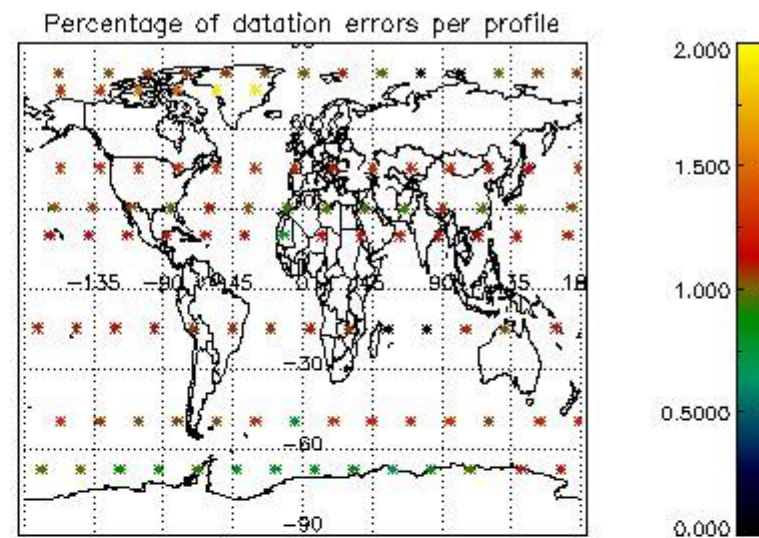

5. Trace gas profiles

5.1 Ozone statistics based on quality of products

The final quality of the products can be "measured" using the STD (Standard Deviation) attached to every point profile. This information is written to the parameter GOM_NL__2P/NL_LOCAL_SPECIES_DENSITY/o3_std of the level 2 products. The table below shows the statistics for given STD ranges.

The statistics are given with respect to the overall valid production:

- Products without fatal errors: GOM_NL__2P/MPH/PRODUCT_ERR=0
- Valid point profile: GOM_NL__2P/NL_LOCAL_SPECIES_DENSITY/pcd(0)=0

The 'Criteria' is applied to valid points of dark limb products:

- Products in dark limb illumination condition: GOM_NL__2P/NL_SUMMARY_QUALITY/obs_ill_cond=0
- Products without fatal errors: GOM_NL__2P/MPH/PRODUCT_ERR=0
- Valid point profile: GOM_NL__2P/NL_LOCAL_SPECIES_DENSITY/pcd(0)=0

So, the table below shows the percentage of dark limb and valid observations for each criteria with respect to the overall valid daily observations.

Criteria	% of total production
All STD	23.000
STD < 20	5.0000