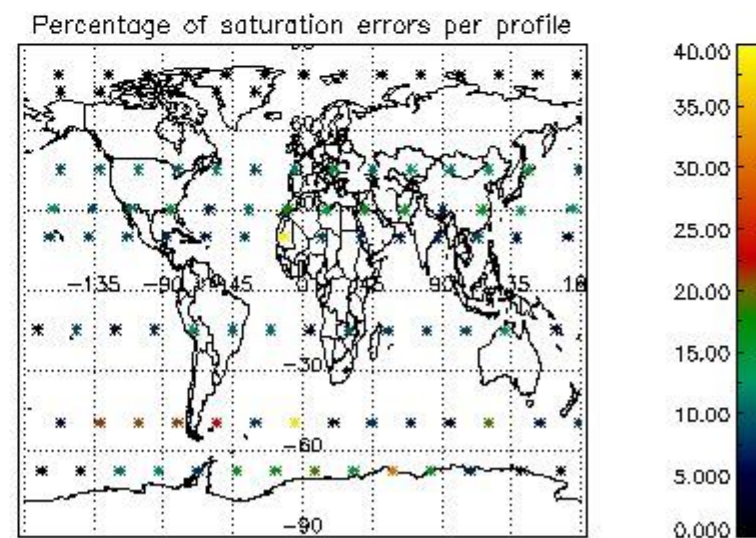

5. Trace gas profiles

5.1 Ozone statistics based on quality of products

The final quality of the products can be "measured" using the STD (Standard Deviation) attached to every point profile. This information is written to the parameter GOM_NL__2P/NL_LOCAL_SPECIES_DENSITY/o3_std of the level 2 products. The table below shows the statistics for given STD ranges.

The statistics are given with respect to the overall valid production:

- Products without fatal errors: GOM_NL__2P/MPH/PRODUCT_ERR=0
- Valid point profile: GOM_NL__2P/NL_LOCAL_SPECIES_DENSITY/pcd(0)=0

The 'Criteria' is applied to valid points of dark limb products:

- Products in dark limb illumination condition: GOM_NL__2P/NL_SUMMARY_QUALITY/obs_ill_cond=0
- Products without fatal errors: GOM_NL__2P/MPH/PRODUCT_ERR=0
- Valid point profile: GOM_NL__2P/NL_LOCAL_SPECIES_DENSITY/pcd(0)=0

So, the table below shows the percentage of dark limb and valid observations for each criteria with respect to the overall valid daily observations.

Criteria	% of total production
All STD	23.000
STD < 20	5.0000