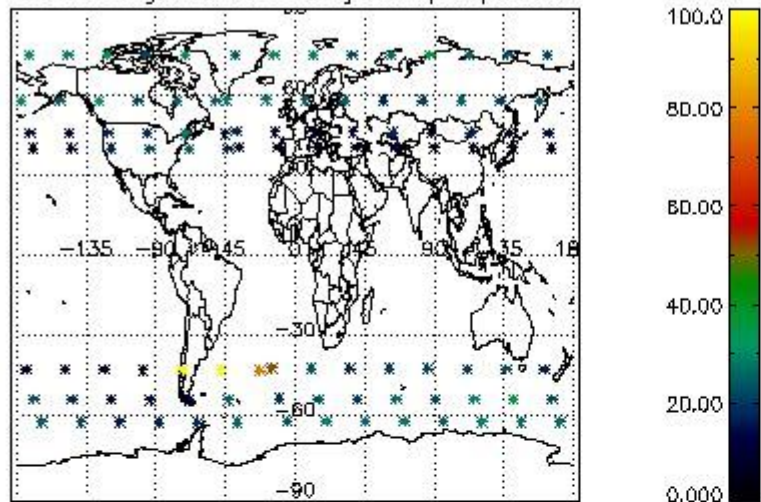

Percentage of cosmic ray hits per profile