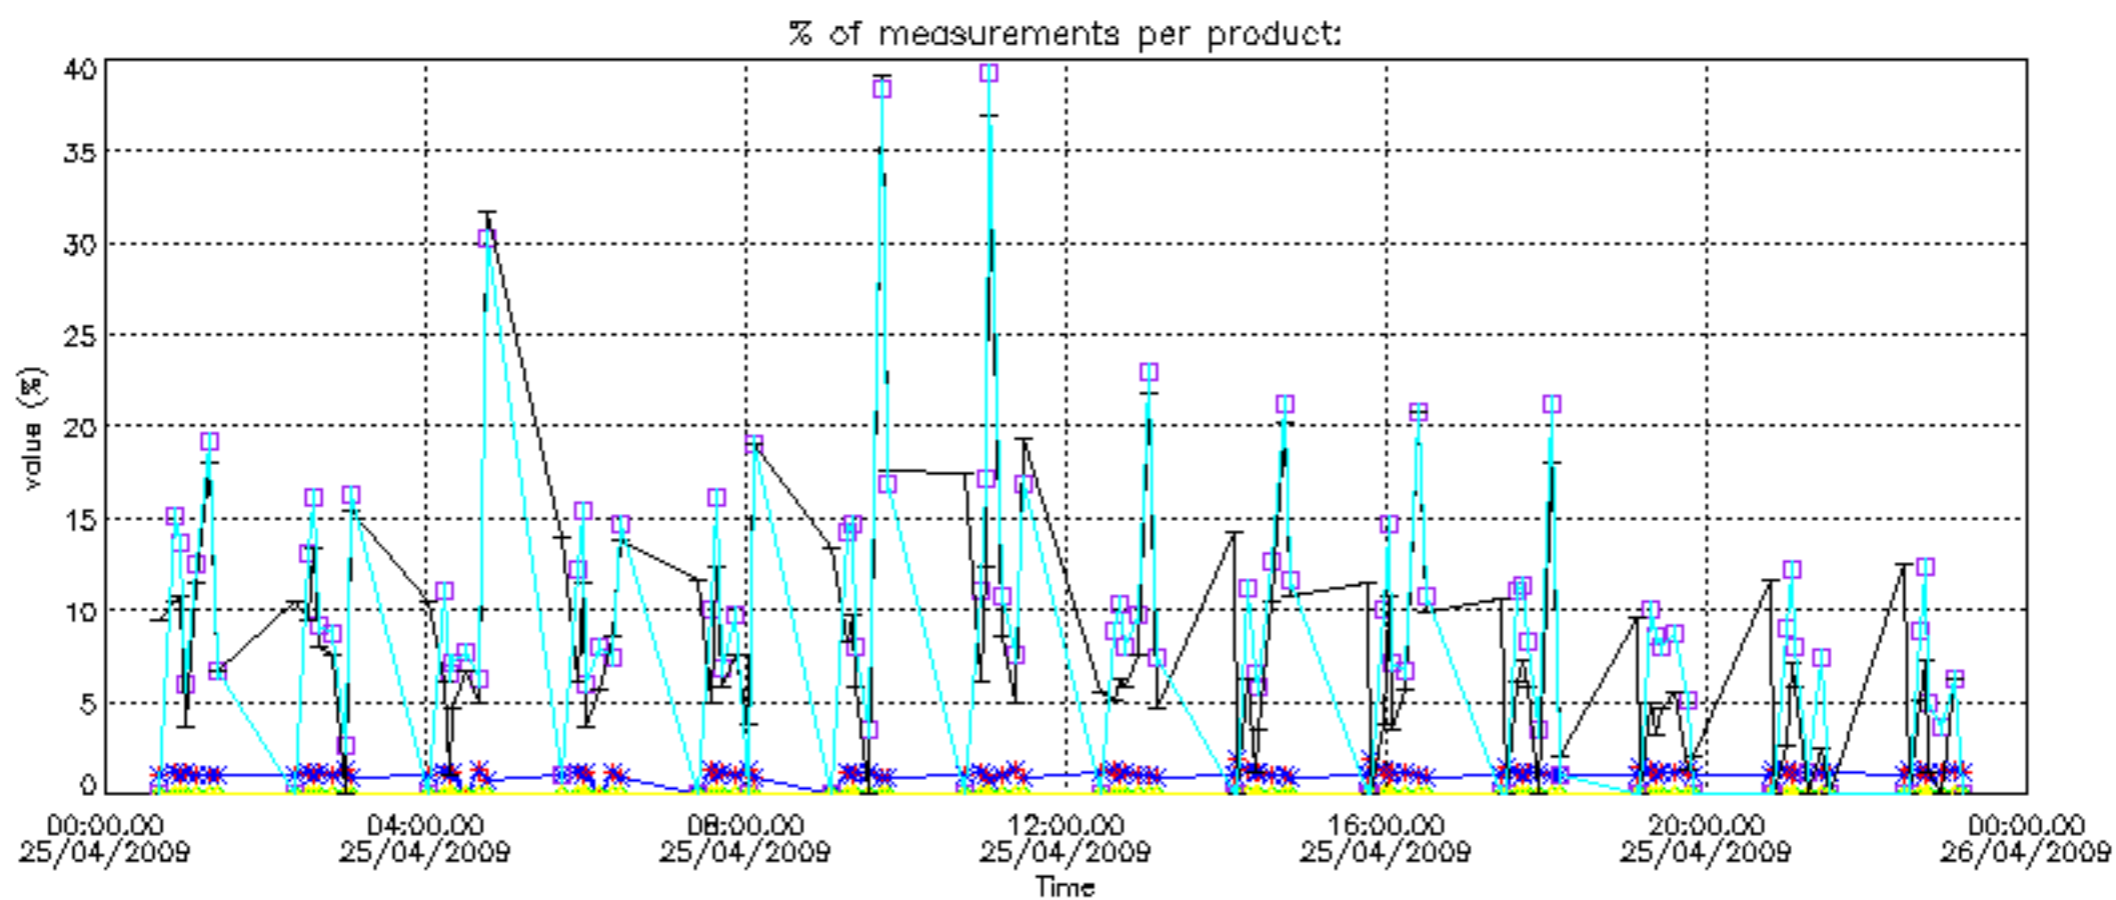

Percentage of cosmic ray hits per profile

Percentage of datation errors per profile