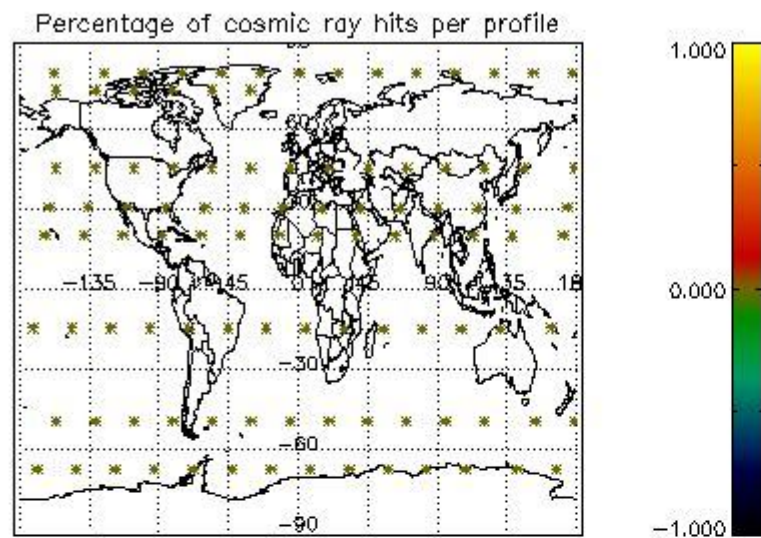

4.2.2 Plot level 1 quality information per product (world map): ENVISAT DESCENDING passes

5. Trace gas profiles

5.1 Ozone statistics based on quality of products

The final quality of the products can be "measured" using the STD (Standard Deviation) attached to every point profile. This information is written to the parameter GOM_NL__2P/NL_LOCAL_SPECIES_DENSITY/o3_std of the level 2 products. The table below shows the statistics for given STD ranges.

The statistics are given with respect to the overall valid production:

- Products without fatal errors: GOM_NL__2P/MPH/PRODUCT_ERR=0
- Valid point profile: GOM_NL__2P/NL_LOCAL_SPECIES_DENSITY/pcd(0)=0

The 'Criteria' is applied to valid points of dark limb products:

- Products in dark limb illumination condition: GOM_NL__2P/NL_SUMMARY_QUALITY/obs_ill_cond=0
- Products without fatal errors: GOM_NL__2P/MPH/PRODUCT_ERR=0
- Valid point profile: GOM_NL__2P/NL_LOCAL_SPECIES_DENSITY/pcd(0)=0

So, the table below shows the percentage of dark limb and valid observations for each criteria with respect to the overall valid daily observations.

Criteria	% of total production
All STD	23.000
STD < 20	5.0000