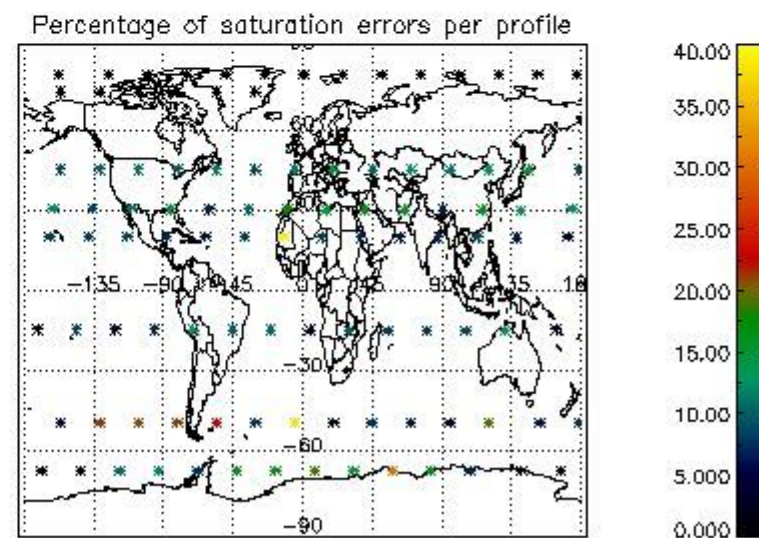

5. Trace gas profiles

5.1 Ozone statistics based on quality of products

The final quality of the products can be "measured" using the STD (Standard Deviation) attached to every point profile. This information is written to the parameter GOM_NL__2P/NL_LOCAL_SPECIES_DENSITY/o3_std of the level 2 products. The table below shows the statistics for given STD ranges.

The statistics are given with respect to the overall valid production:

- Products without fatal errors: GOM_NL__2P/MPH/PRODUCT_ERR=0
- Valid point profile: GOM_NL__2P/NL_LOCAL_SPECIES_DENSITY/pcd(0)=0

The 'Criteria' is applied to valid points of dark limb products:

- Products in dark limb illumination condition: GOM_NL__2P/NL_SUMMARY_QUALITY/obs_ill_cond=0
- Products without fatal errors: GOM_NL__2P/MPH/PRODUCT_ERR=0
- Valid point profile: GOM_NL__2P/NL_LOCAL_SPECIES_DENSITY/pcd(0)=0

So, the table below shows the percentage of dark limb and valid observations for each criteria with respect to the overall valid daily observations.

Criteria	% of total production
All STD	23.000
STD < 20	5.0000