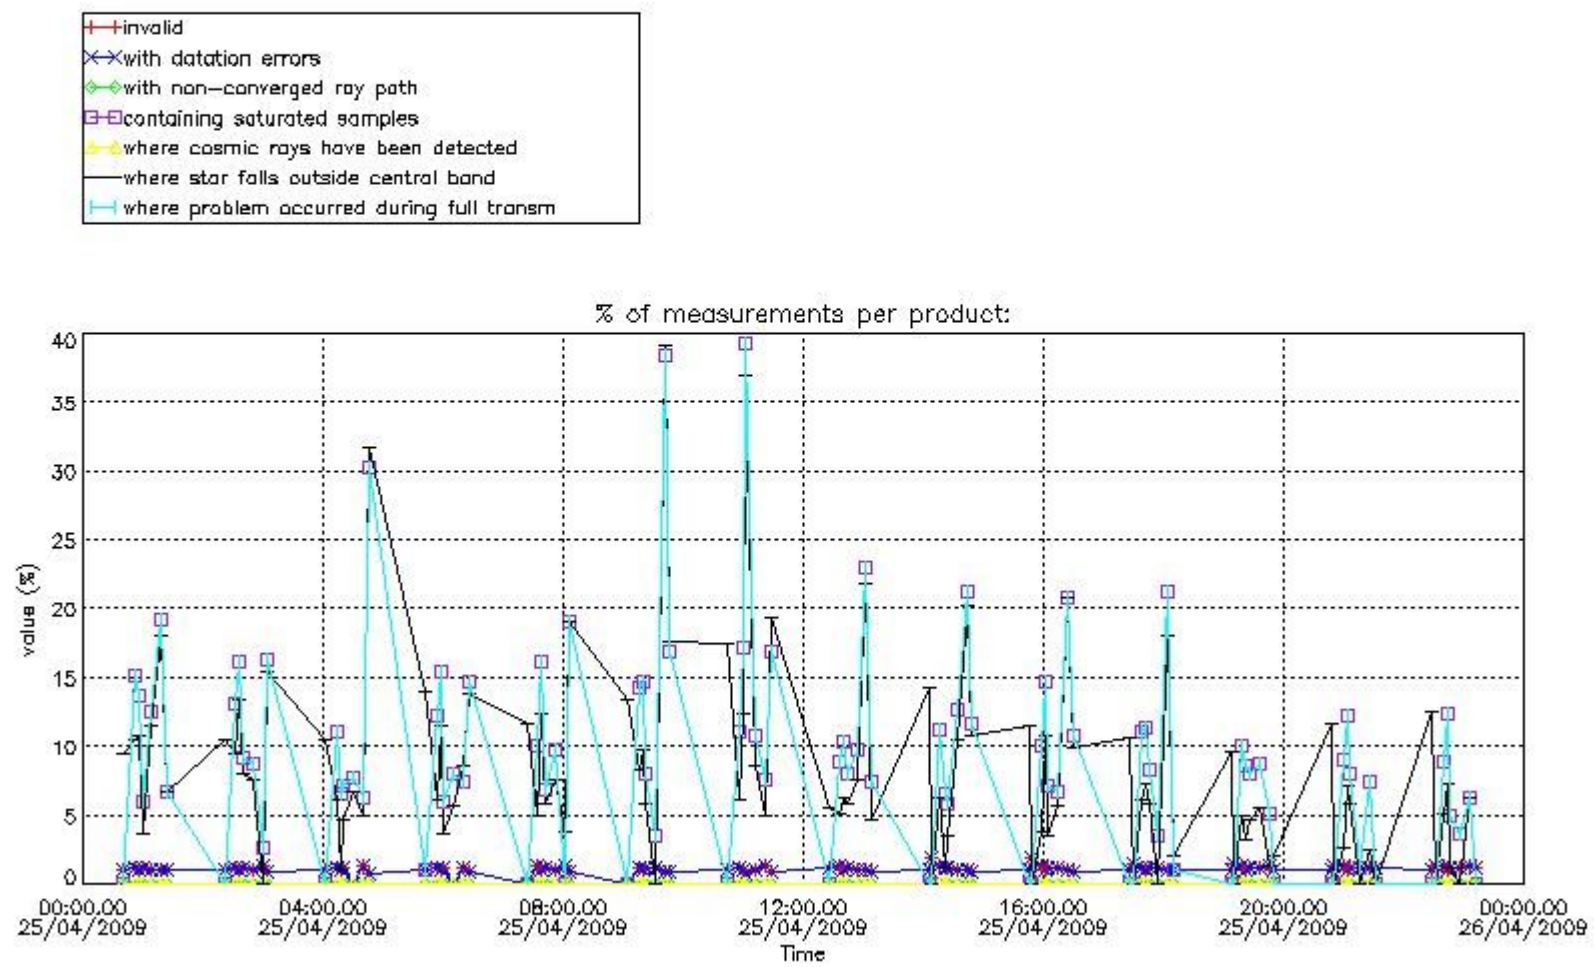

4.2 Plot quality information per product coming from level 1b processing (world map)

4.2.1 Plot level 1 quality information per product (world map): ENVISAT ASCENDING passes