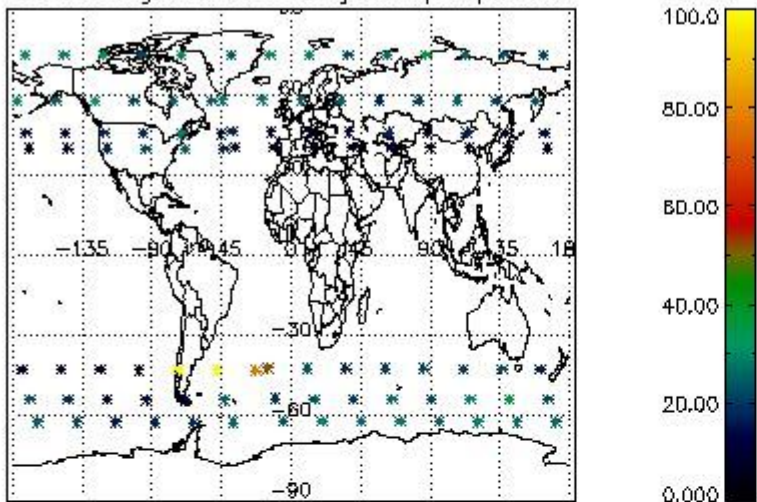

Percentage of cosmic ray hits per profile