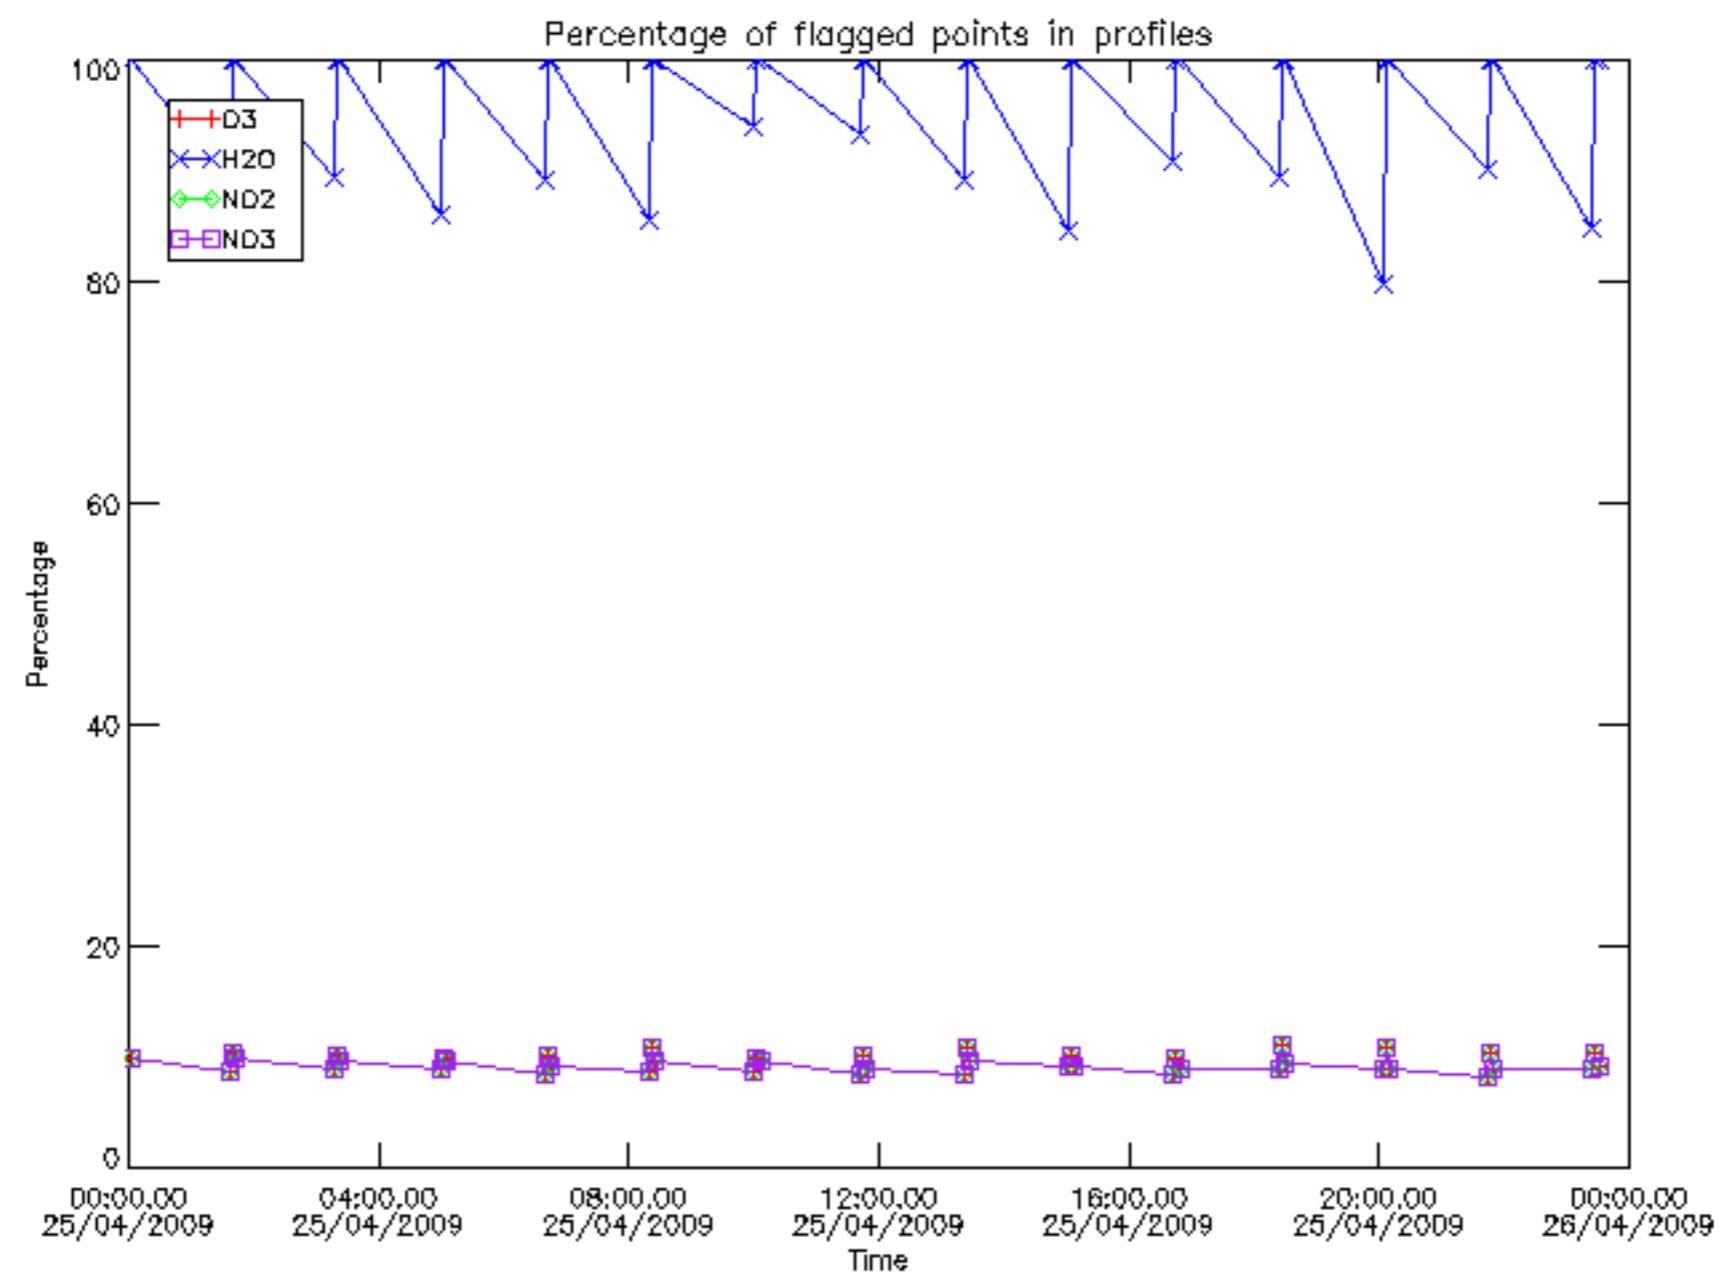

Percentage of flagged data per D3 profile

Percentage of flagged data per H2O profile