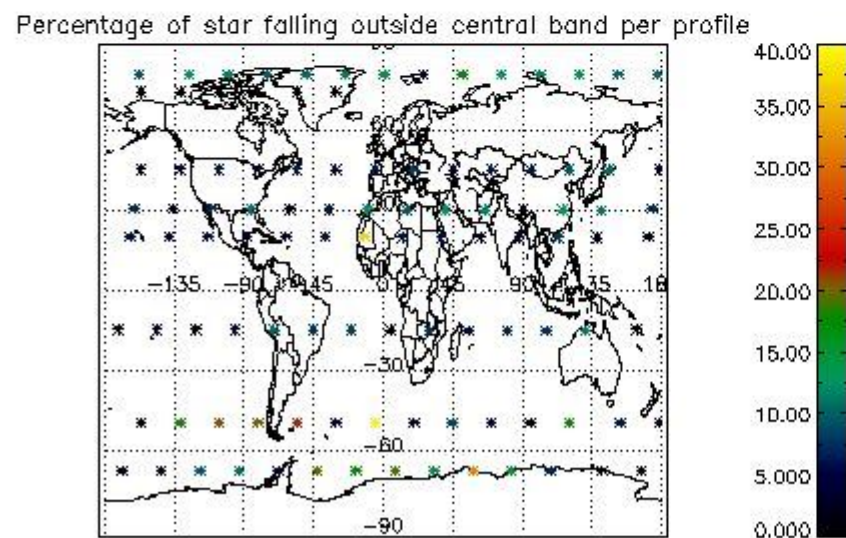

5. Trace gas profiles

5.1 Ozone statistics based on quality of products

The final quality of the products can be "measured" using the STD (Standard Deviation) attached to every point profile. This information is written to the parameter GOM_NL__2P/NL_LOCAL_SPECIES_DENSITY/o3_std of the level 2 products. The table below shows the statistics for given STD ranges.

The statistics are given with respect to the overall valid production:

- Products without fatal errors: GOM_NL__2P/MPH/PRODUCT_ERR=0
- Valid point profile: GOM_NL__2P/NL_LOCAL_SPECIES_DENSITY/pcd(0)=0

The 'Criteria' is applied to valid points of dark limb products:

- Products in dark limb illumination condition: GOM_NL__2P/NL_SUMMARY_QUALITY/obs_ill_cond=0
- Products without fatal errors: GOM_NL__2P/MPH/PRODUCT_ERR=0
- Valid point profile: GOM_NL__2P/NL_LOCAL_SPECIES_DENSITY/pcd(0)=0

So, the table below shows the percentage of dark limb and valid observations for each criteria with respect to the overall valid daily observations.

Criteria	% of total production
All STD	23.000
STD < 20	5.0000