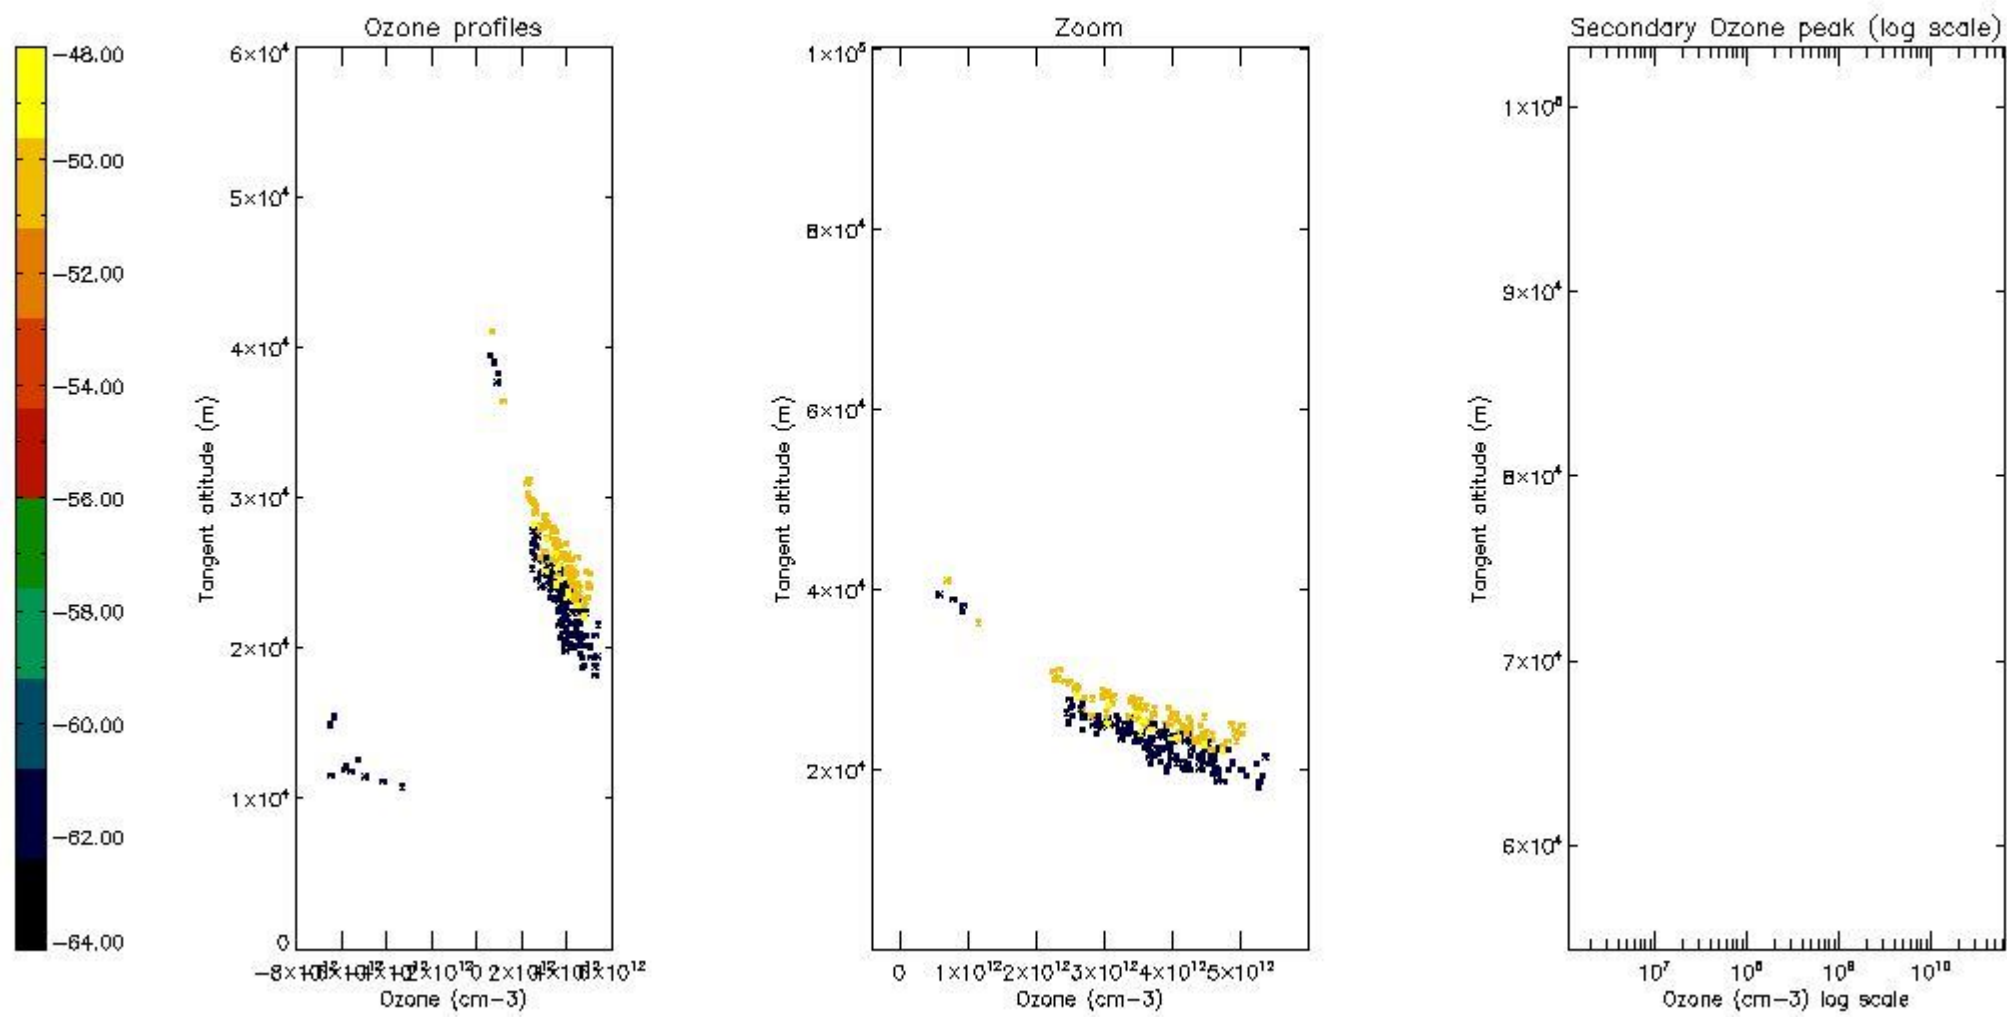

5.5 Plot ozone profiles where STD < 5% (dark without errors)

The colorbar represents the latitude.

5.6 Plot NO2 profiles for all STD (dark without errors)

The colorbar represents the latitude.