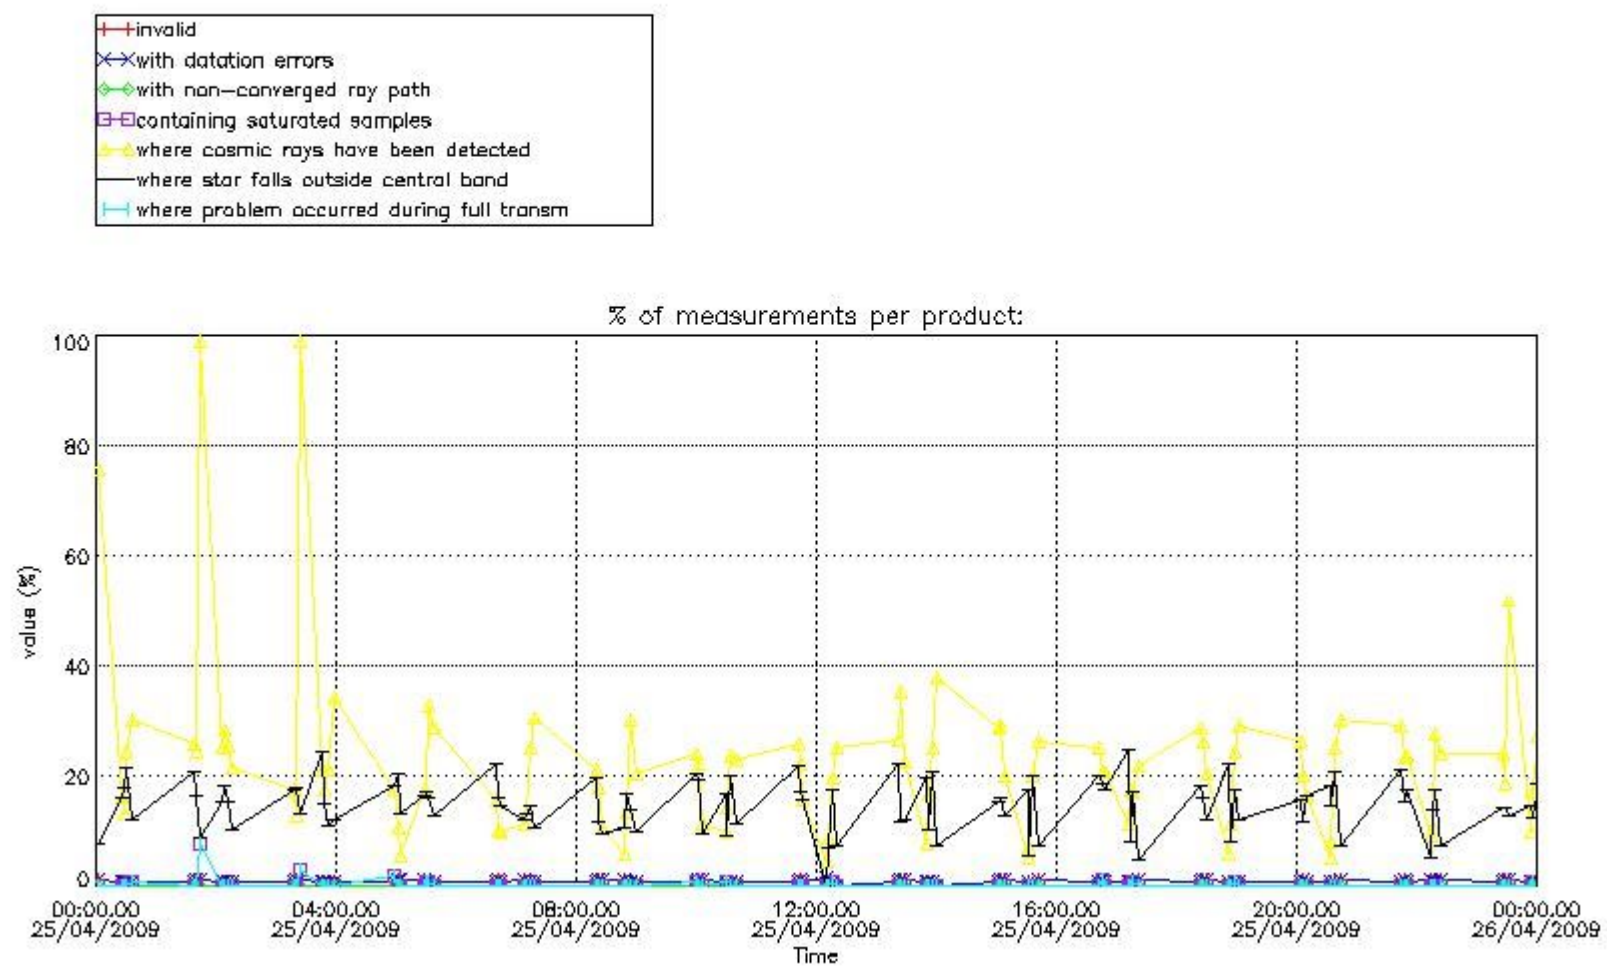

4.1.2 Plot level 1 quality information per product (time dependant): ENVI SAT DESCENDING passes