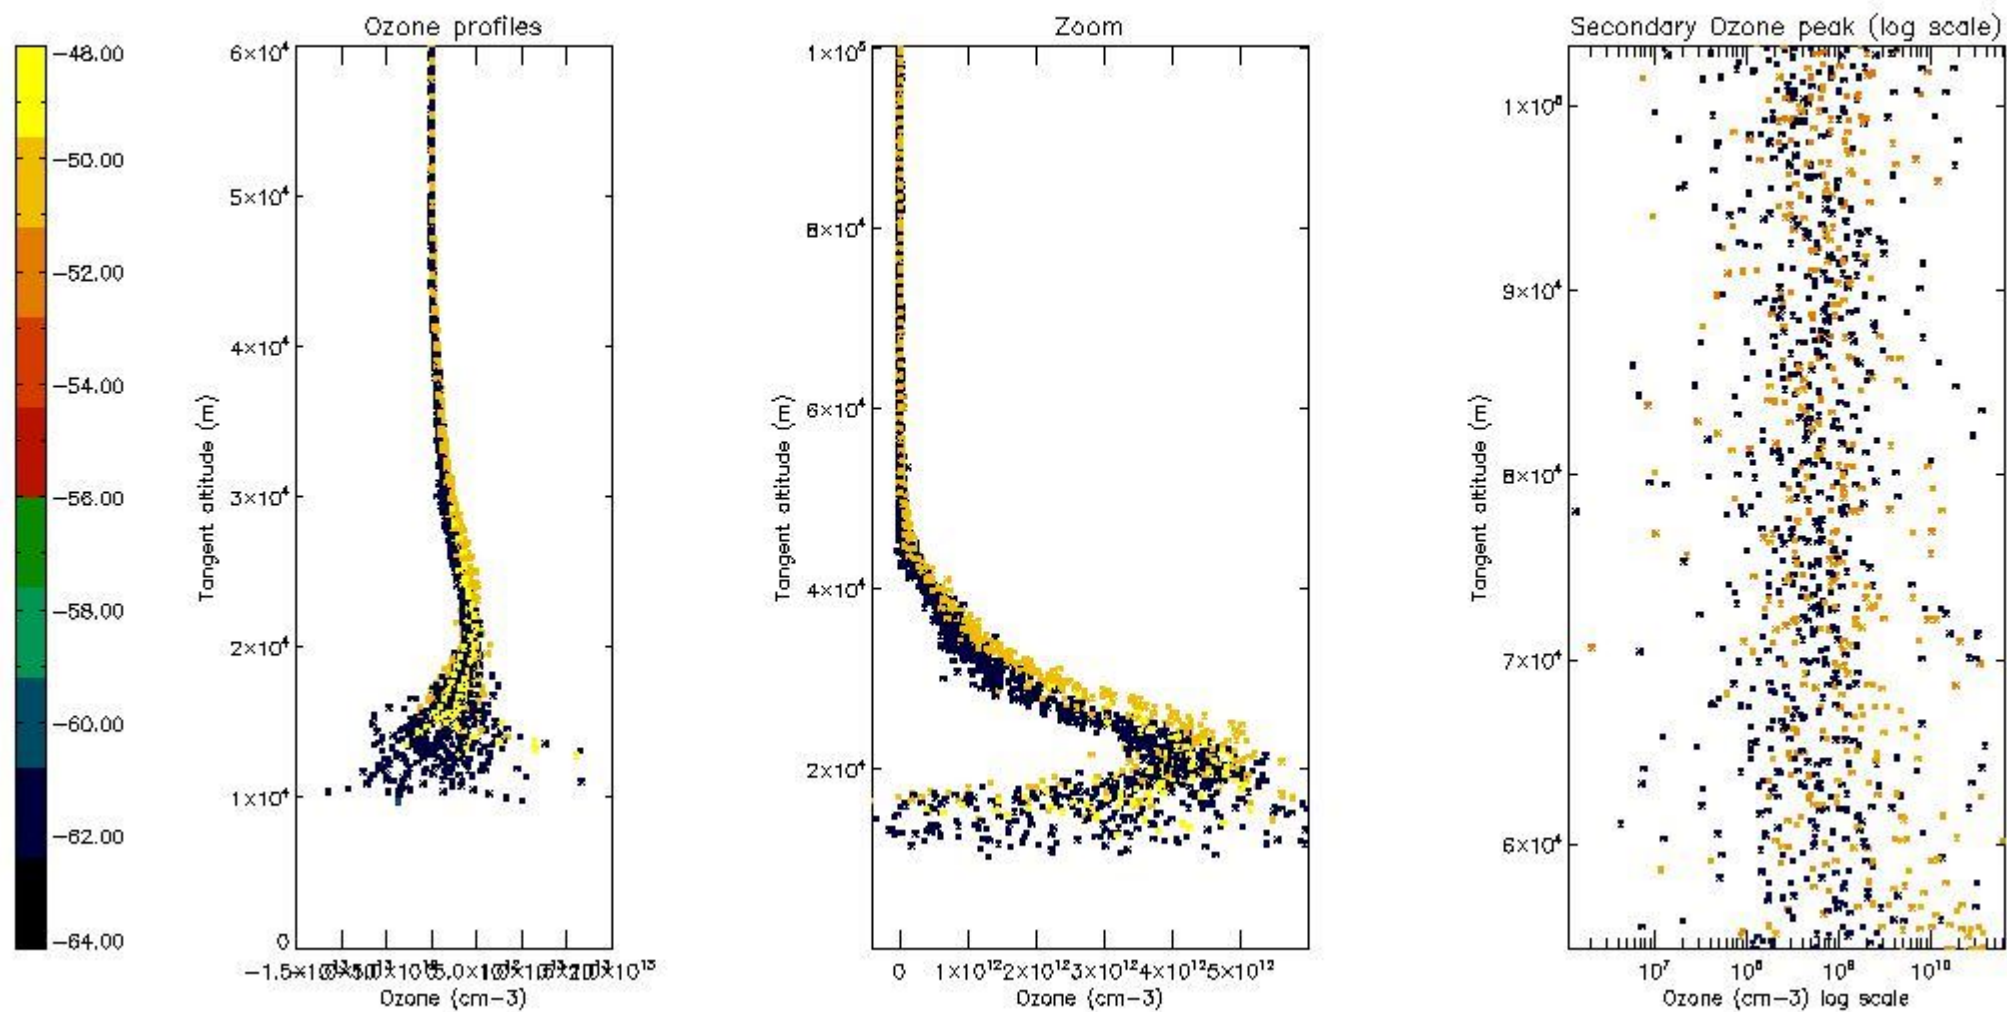

STD < 10	1.0000
STD < 5	NaN

5.2 Plot ozone profiles for all STD (dark without errors)

The colorbar represents the latitude.

5.3 Plot ozone profiles where STD < 20% (dark without errors)

The colorbar represents the latitude.