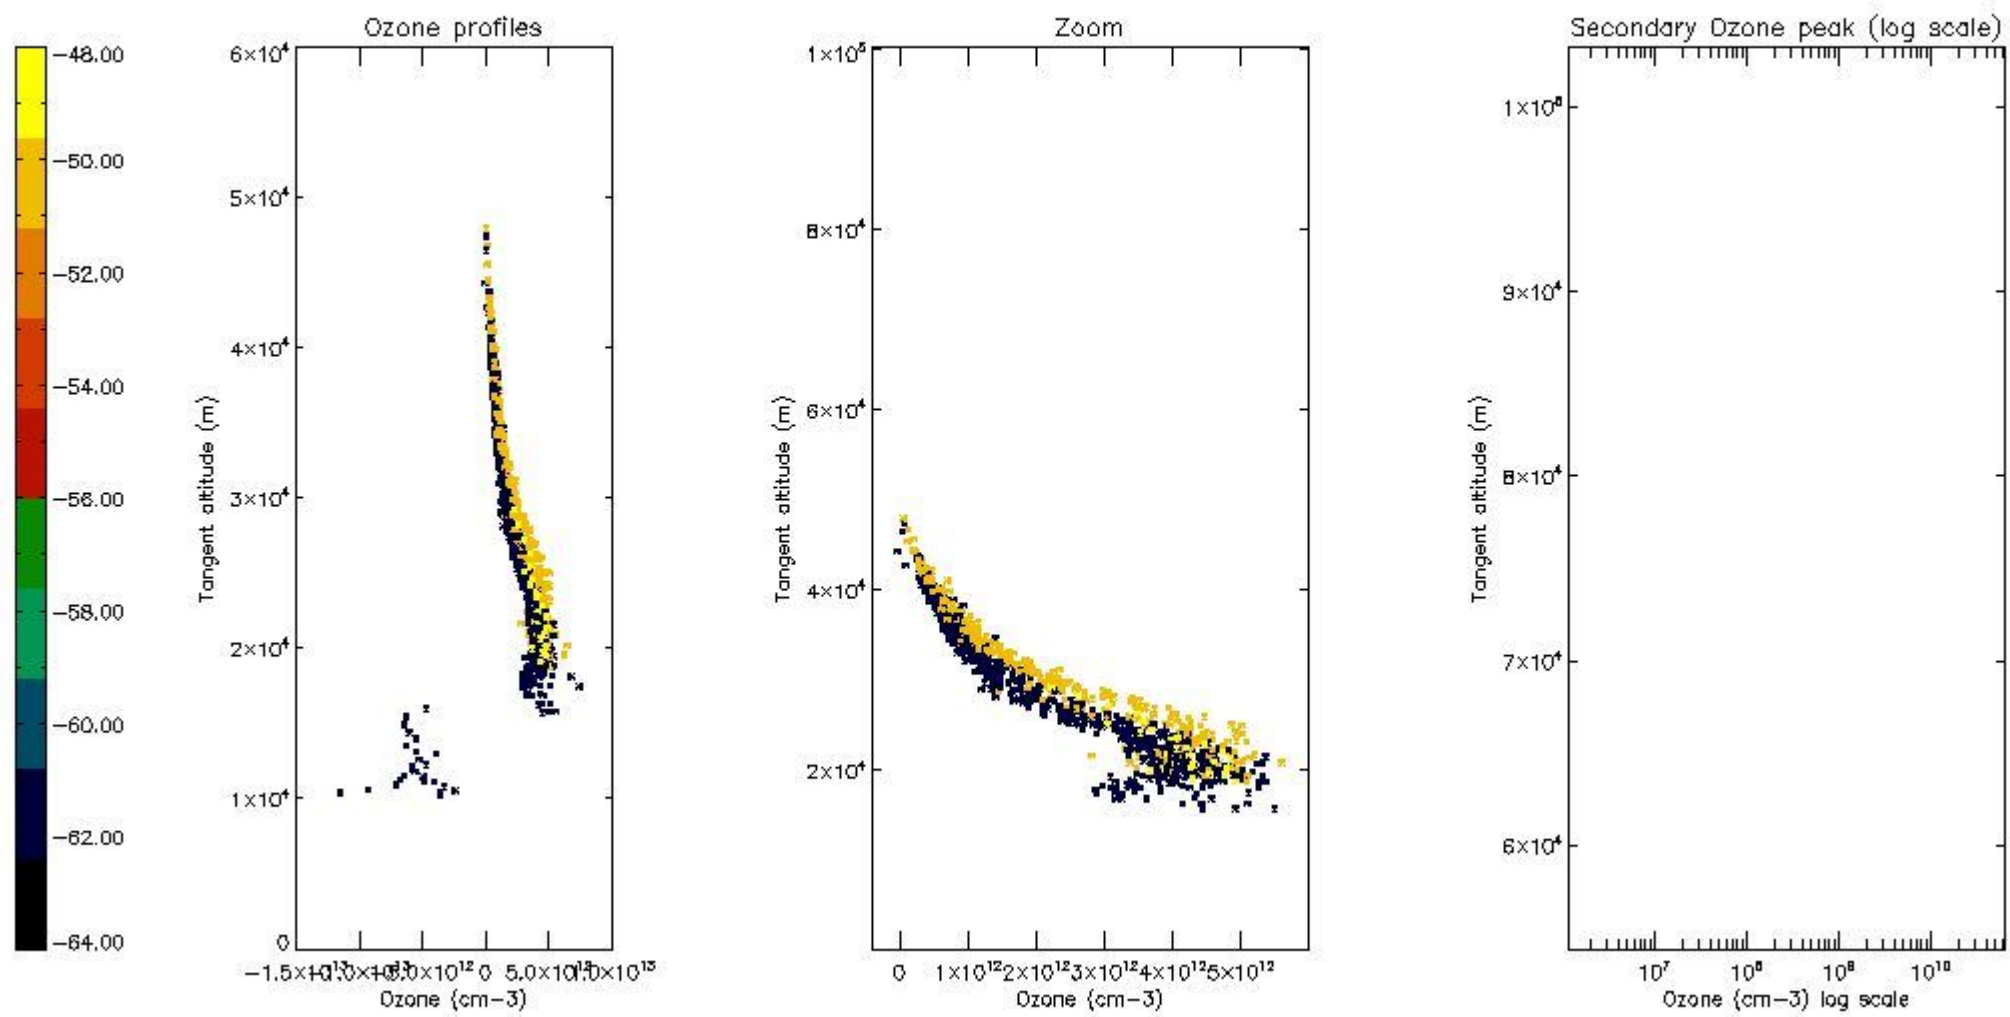

STD < 10	1.0000
STD < 5	NaN

5.2 Plot ozone profiles for all STD (dark without errors)

The colorbar represents the latitude.

5.3 Plot ozone profiles where STD < 20% (dark without errors)

The colorbar represents the latitude.