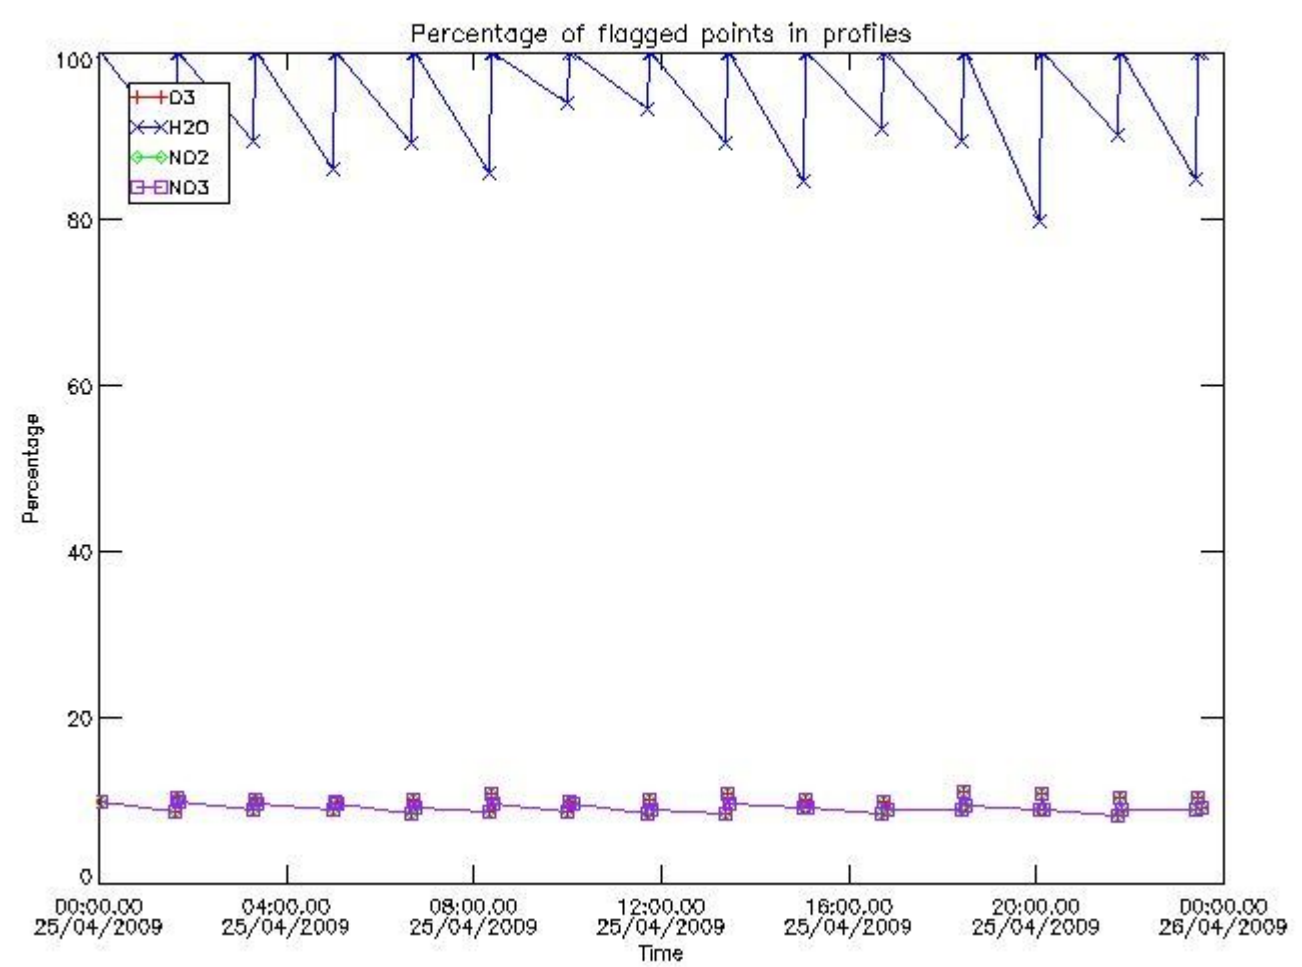

3. Quality information per product

In this section it is plotted some information contained in the Quality Summary data set of the level 2 products. Only products in dark limb conditions and without errors (error flag in the MPH set to "0") are used.

3.1 Plot quality information per product (time dependant)

3.2 Plot quality information per product (world map)