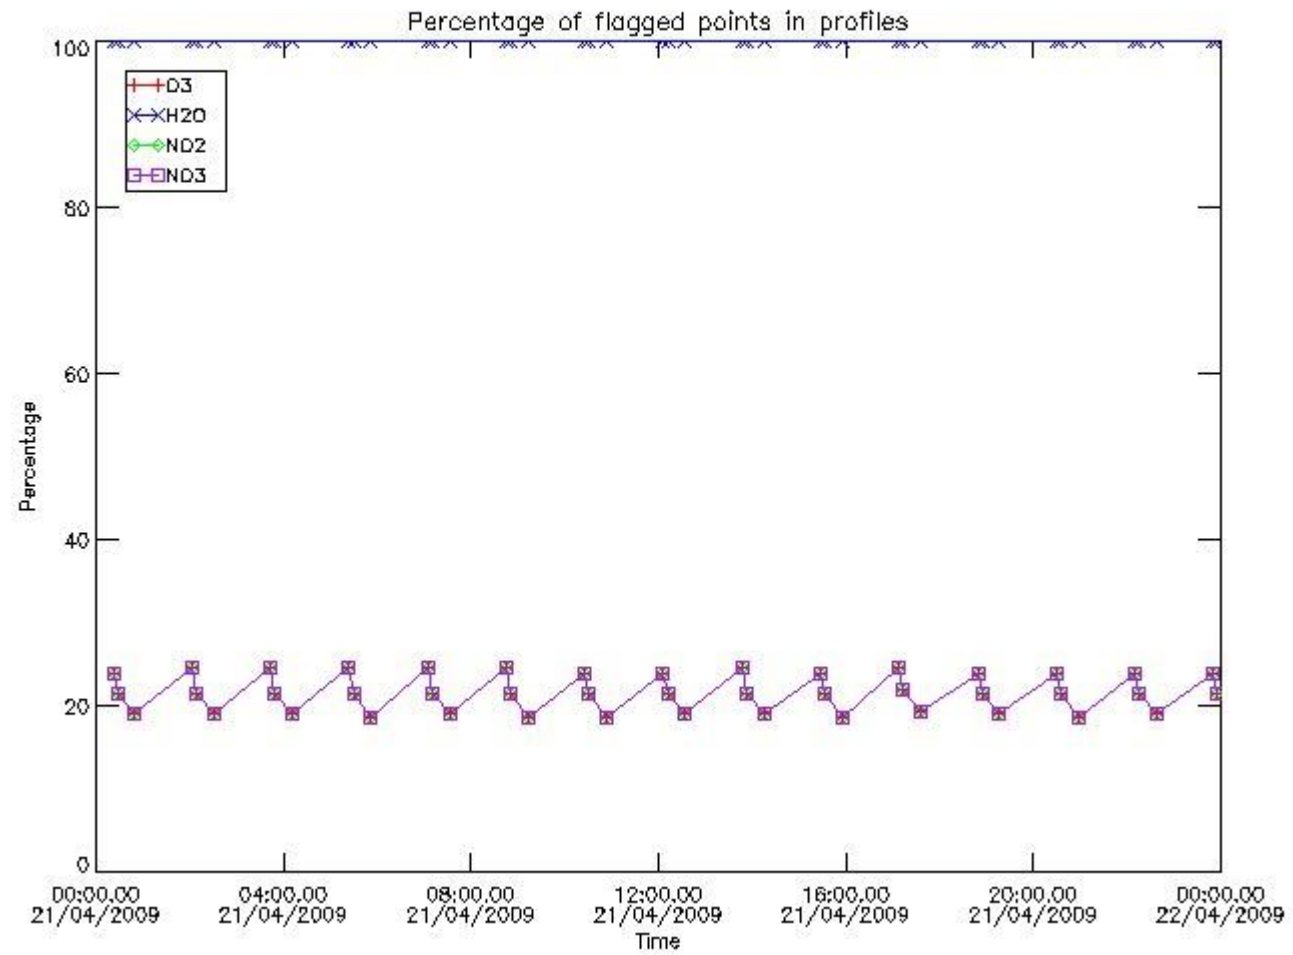

160	GOM_NL__2PRFIN20090421_233232_000000192078_00216_37344_9189.N1	21-APR-2009 23:32:32	Twilight_stray	19.000	89	5Alp Cep	2.4510	8000.0	38	37344	No
161	GOM_NL__2PRFIN20090421_233749_000000222078_00216_37344_9190.N1	21-APR-2009 23:37:49	Twilight_stray	22.000	19	50Alp Cyg	1.2460	10500.	44	37344	No
162	GOM_NL__2PRFIN20090421_235036_000000222078_00216_37344_9191.N1	21-APR-2009 23:50:36	Dark	21.500	61	8Eps Peg	2.1000	3900.0	43	37344	No
163	GOM_NL__2PRFIN20090421_235603_000000242078_00216_37344_9192.N1	21-APR-2009 23:56:03	Dark	24.000	154	22Bet Aqr	2.8990	5700.0	48	37344	No

3. Quality information per product

In this section it is plotted some information contained in the Quality Summary data set of the level 2 products. Only products in dark limb conditions and without errors (error flag in the MPH set to "0") are used.

3.1 Plot quality information per product (time dependant)

3.2 Plot quality information per product (world map)