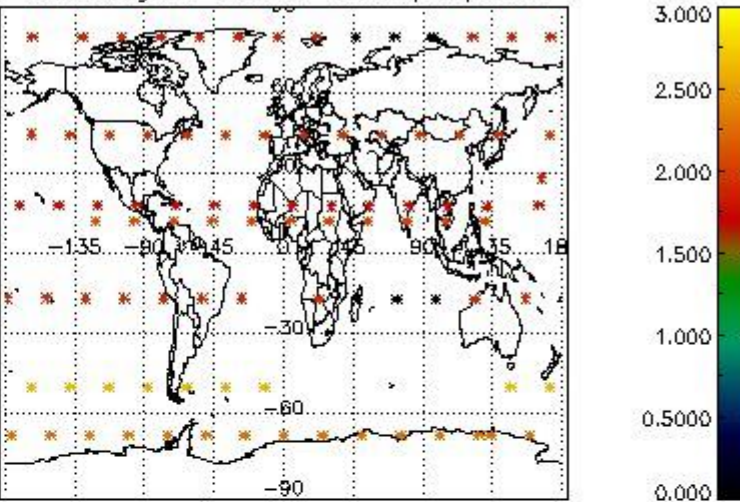

Percentage of datation errors per profile

Percentage of star falling outside central band per profile

Percentage of saturation errors per profile

4.2.2 Plot level 1 quality information per product (world map): ENVISAT DESCENDING passes

Percentage of cosmic ray hits per profile

Percentage of datation errors per profile

Percentage of star falling outside central band per profile

Percentage of saturation errors per profile

5. Trace gas profiles