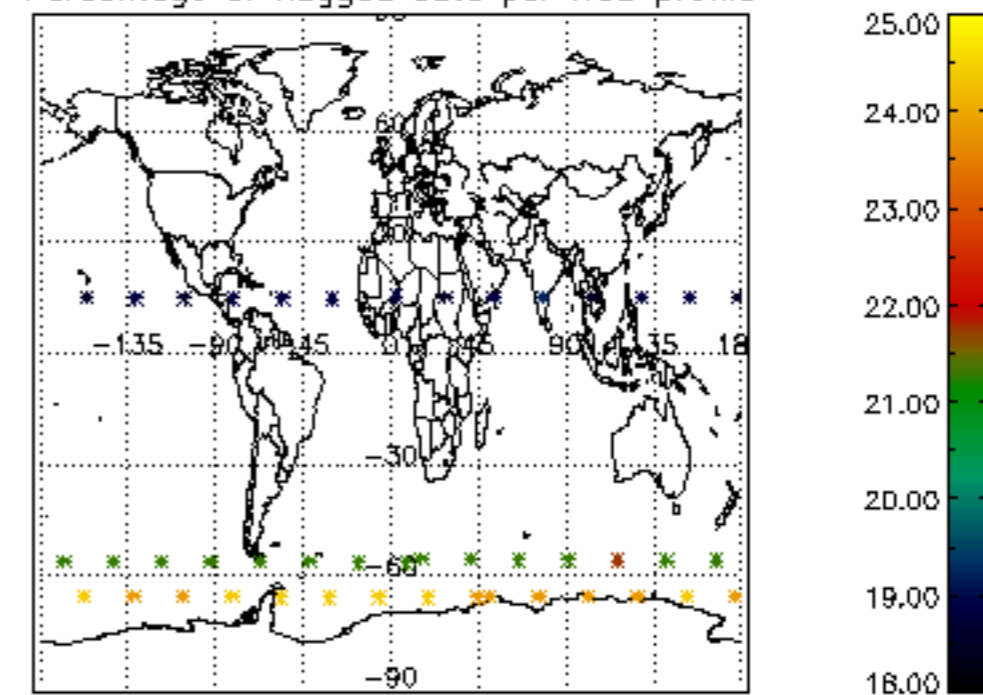

Percentage of flagged data per NO3 profile