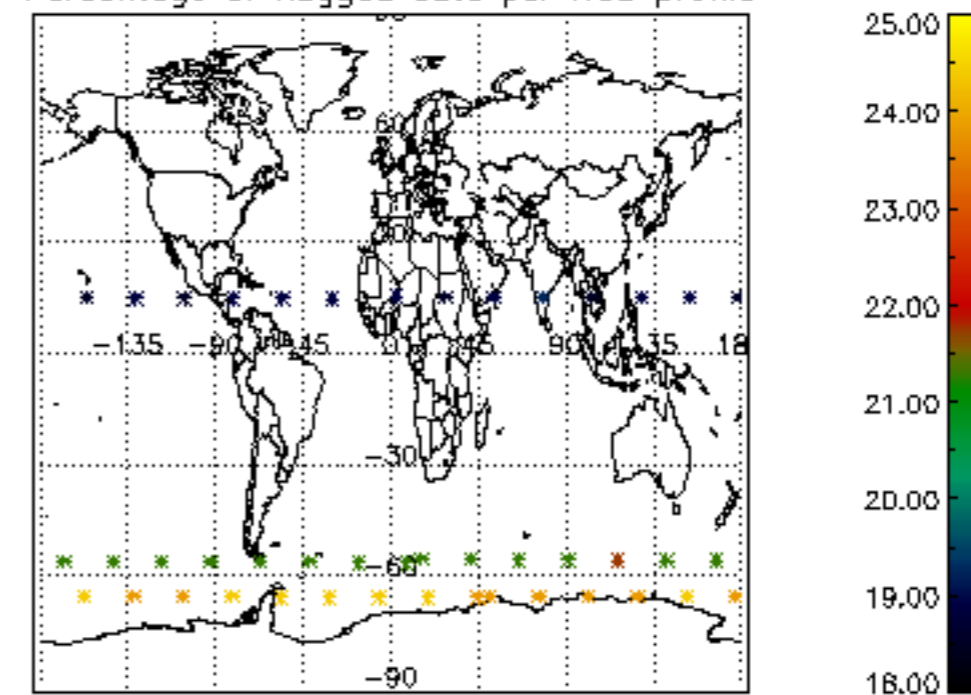

Percentage of flagged data per NO3 profile