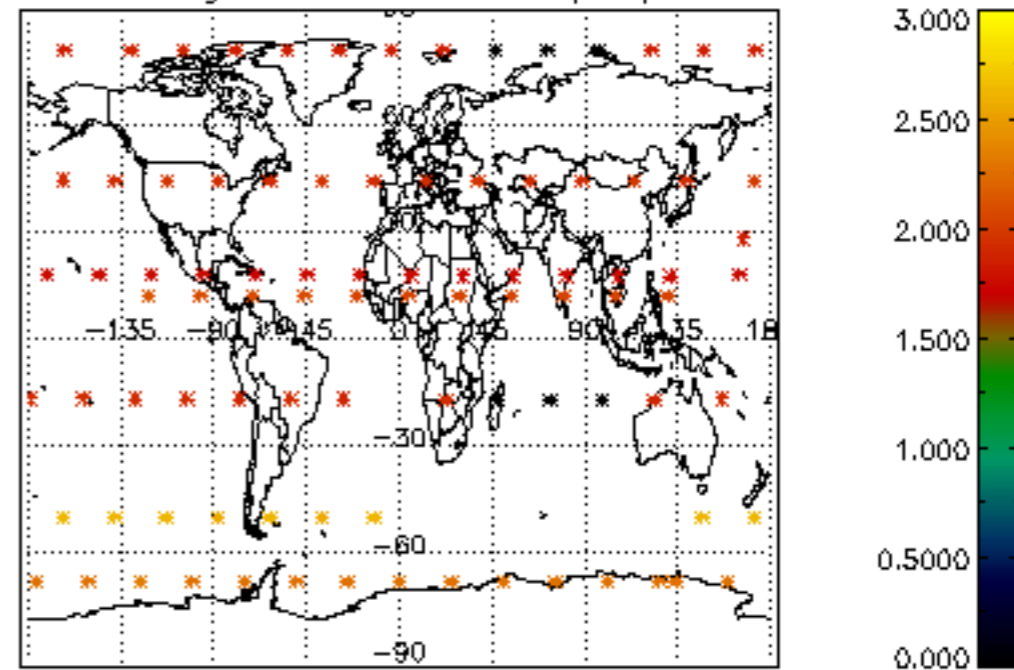

Percentage of datation errors per profile

Percentage of star falling outside central band per profile

Percentage of saturation errors per profile

Percentage of cosmic ray hits per profile

Percentage of datation errors per profile