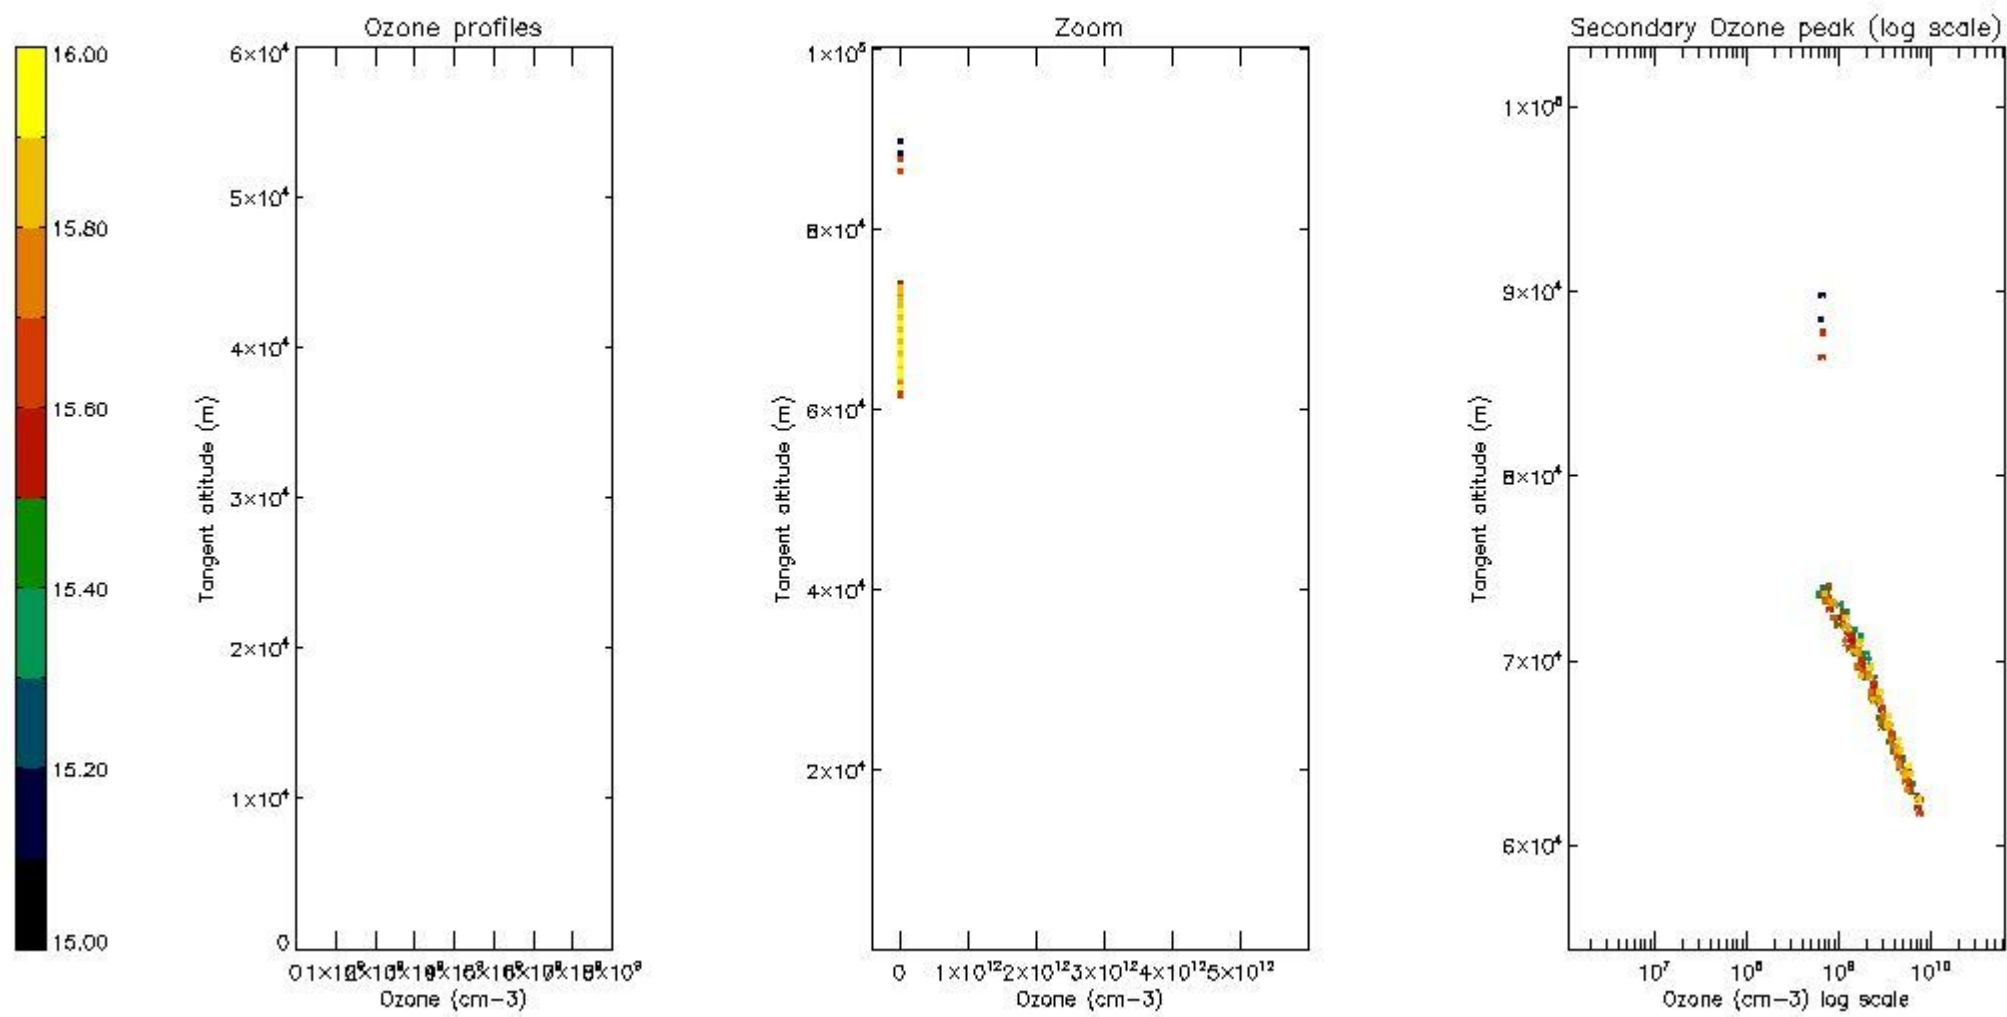

5.5 Plot ozone profiles where STD < 5% (dark without errors)

The colorbar represents the latitude.