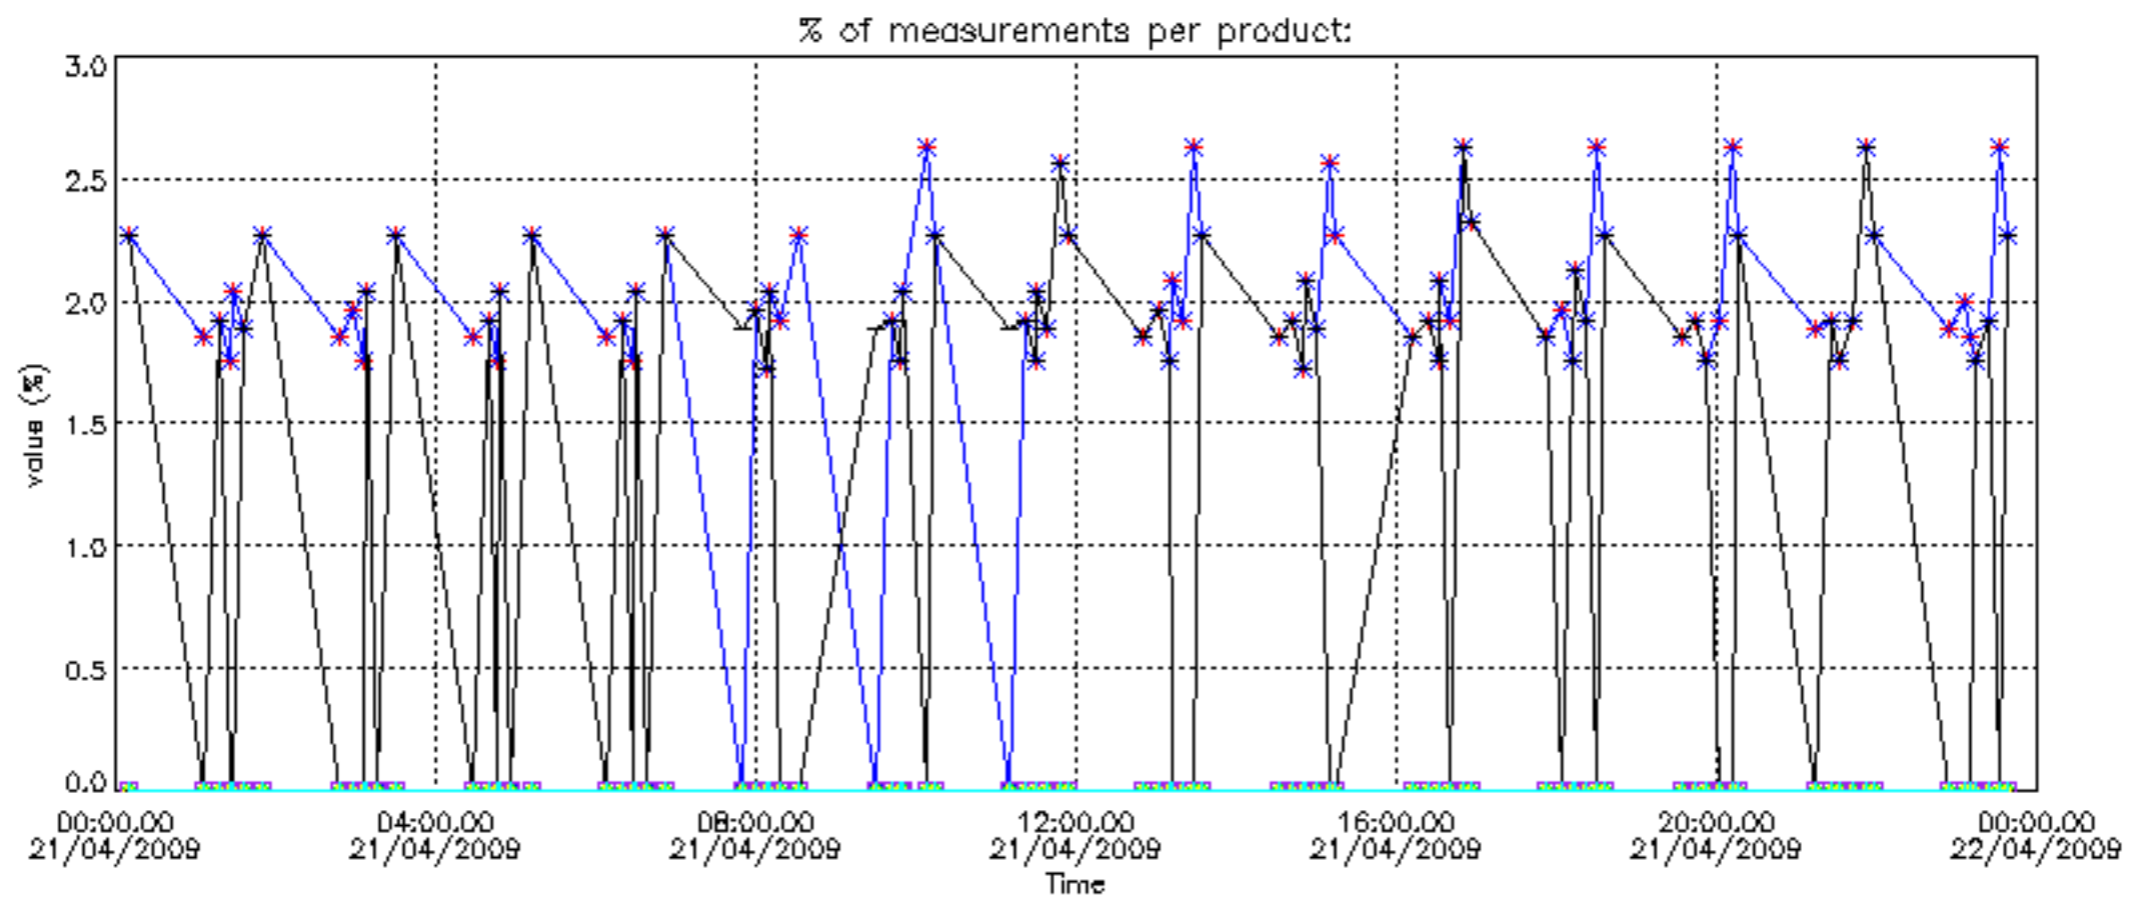

Percentage of cosmic ray hits per profile

Percentage of datation errors per profile