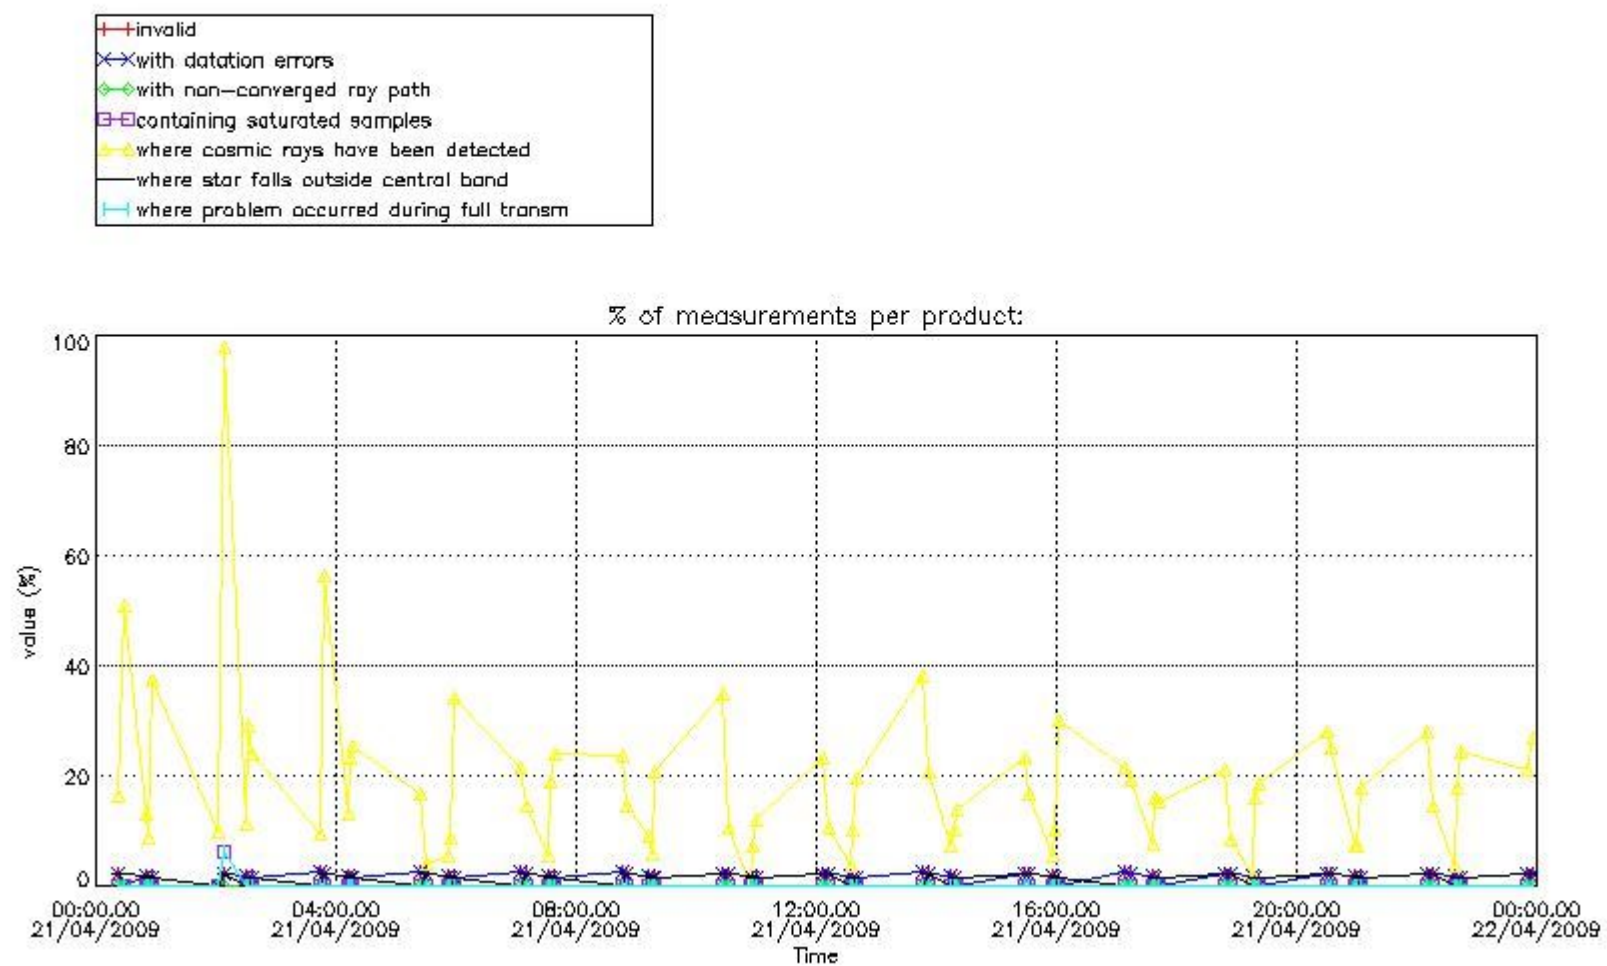

Percentage of flagged data per NO3 profile

4. Level 1 quality information per product

In this section it is plotted some information contained in the Quality Summary data set of the level 2 products that comes from the level 1b processing. Products without errors (error flag in the MPH set to "0") are used.

4.1 Plot quality information per product (time dependant) coming from level 1b processing

4.1.1 Plot level 1 quality information per product (time dependant): ENVISAT ASCENDING passes

4.1.2 Plot level 1 quality information per product (time dependant): ENVI SAT DESCENDING passes