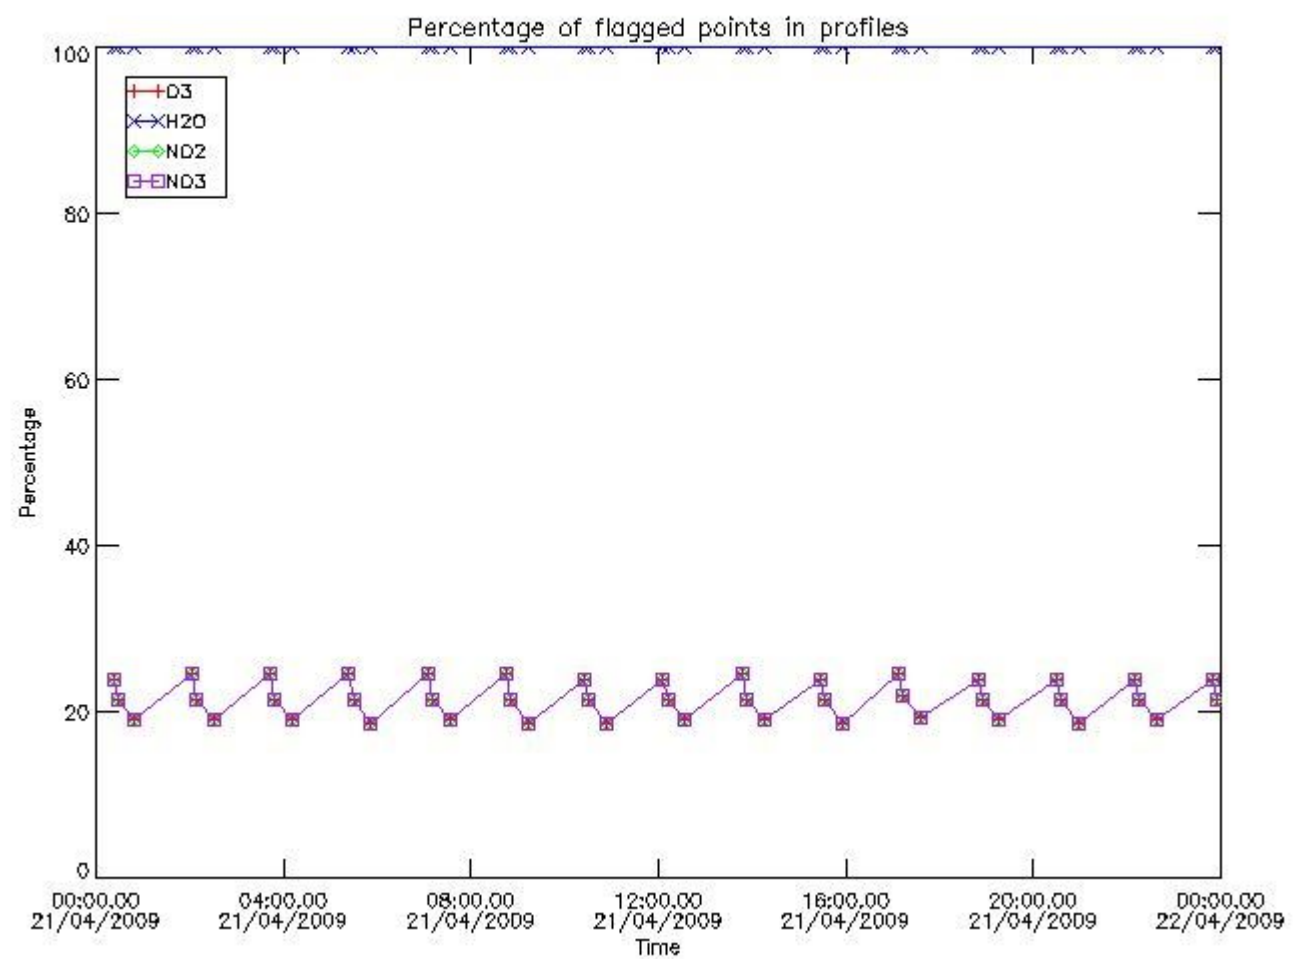

160	GOM_NL__2PRFIN20090421_233232_000000192078_00216_37344_9189.N1	21-APR-2009 23:32:32	Twilight_stray	19.000	89	5Alp Cep	2.4510	8000.0	38	37344	No
161	GOM_NL__2PRFIN20090421_233749_000000222078_00216_37344_9190.N1	21-APR-2009 23:37:49	Twilight_stray	22.000	19	50Alp Cyg	1.2460	10500.	44	37344	No
162	GOM_NL__2PRFIN20090421_235036_000000222078_00216_37344_9191.N1	21-APR-2009 23:50:36	Dark	21.500	61	8Eps Peg	2.1000	3900.0	43	37344	No
163	GOM_NL__2PRFIN20090421_235603_000000242078_00216_37344_9192.N1	21-APR-2009 23:56:03	Dark	24.000	154	22Bet Aqr	2.8990	5700.0	48	37344	No

3. Quality information per product

In this section it is plotted some information contained in the Quality Summary data set of the level 2 products. Only products in dark limb conditions and without errors (error flag in the MPH set to "0") are used.

3.1 Plot quality information per product (time dependant)

3.2 Plot quality information per product (world map)