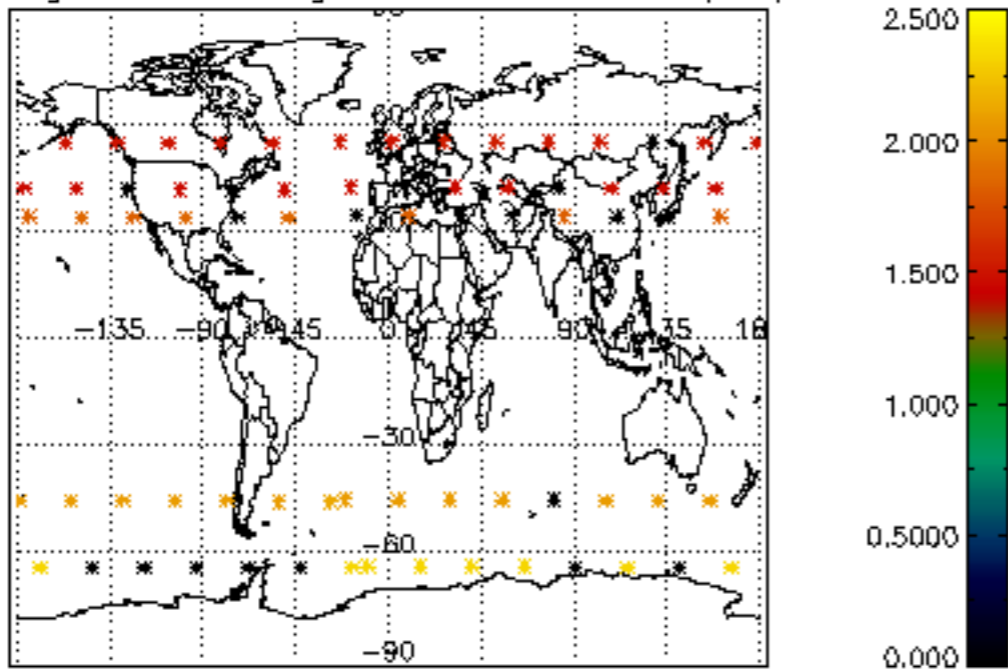

Percentage of cosmic ray hits per profile

Percentage of star falling outside central band per profile