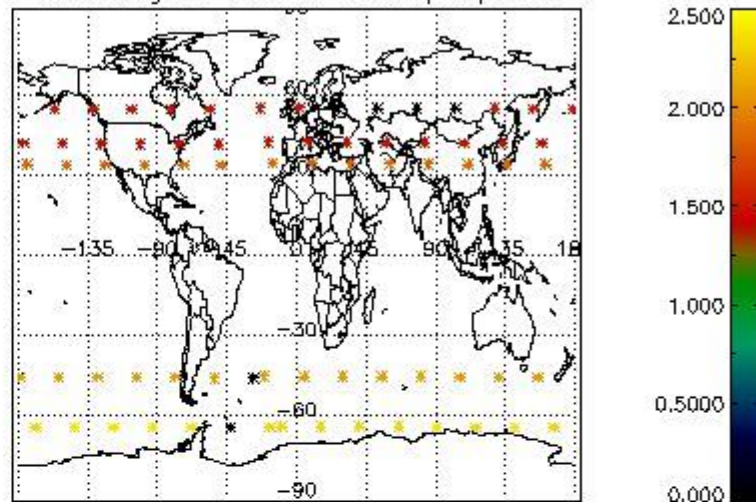

Percentage of datation errors per profile