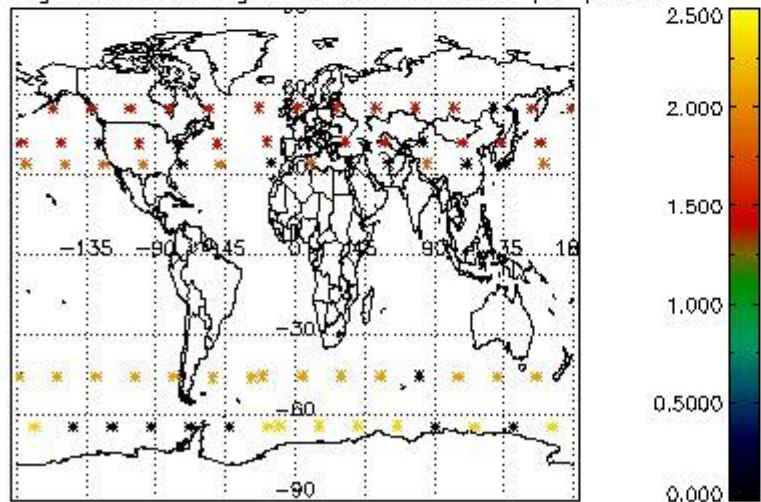

Percentage of star falling outside central band per profile