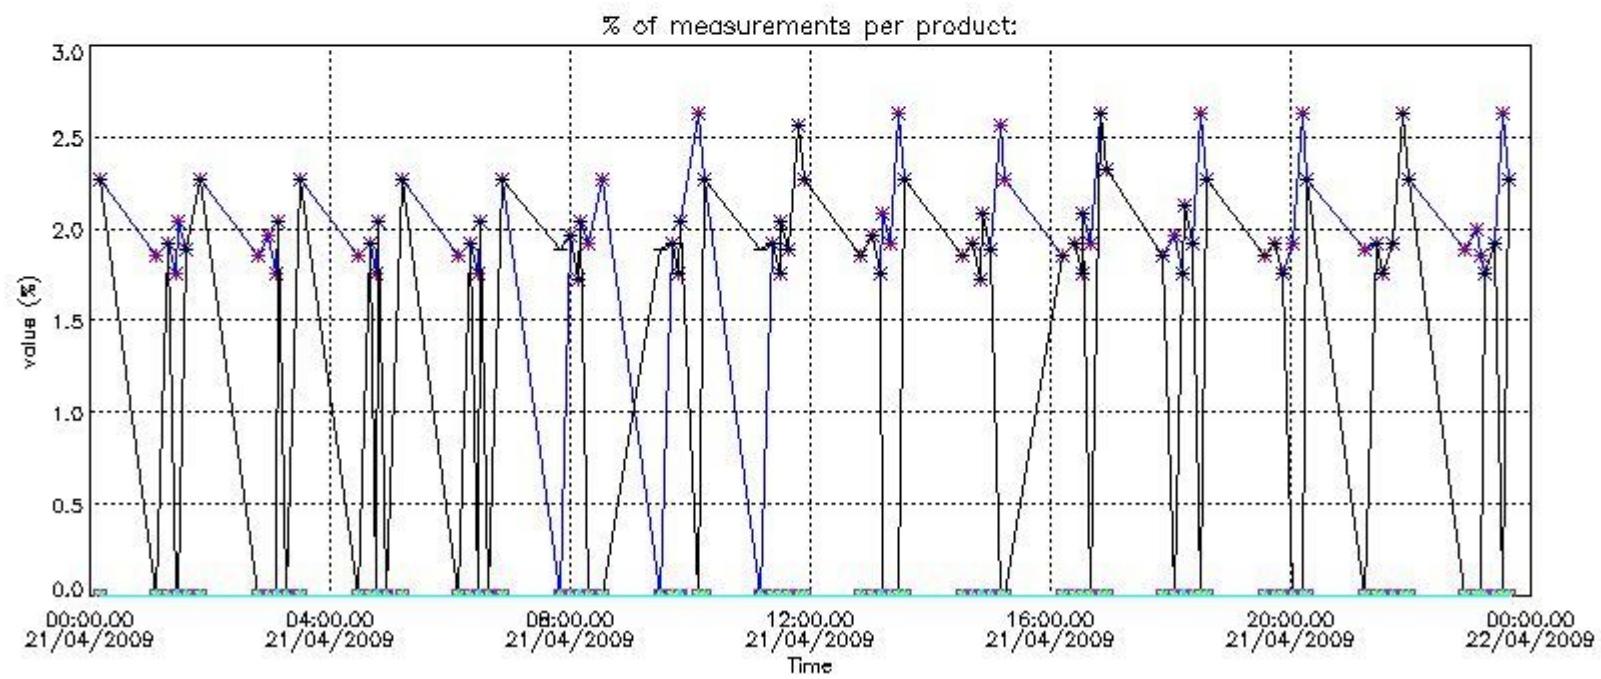

3.1 Plot quality information per product (time dependant)

3.2 Plot quality information per product (world map)

Percentage of flagged data per O3 profile

Percentage of flagged data per H2O profile

Percentage of flagged data per NO2 profile

Percentage of flagged data per NO3 profile

4. Level 1 quality information per product

In this section it is plotted some information contained in the Quality Summary data set of the level 2 products that comes from the level 1b processing. Products without errors (error flag in the MPH set to "0") are used.

4.1 Plot quality information per product (time dependant) coming from level 1b processing

4.1.1 Plot level 1 quality information per product (time dependant): ENVISAT ASCENDING passes

4.1.2 Plot level 1 quality information per product (time dependant): ENVI SAT DESCENDING passes