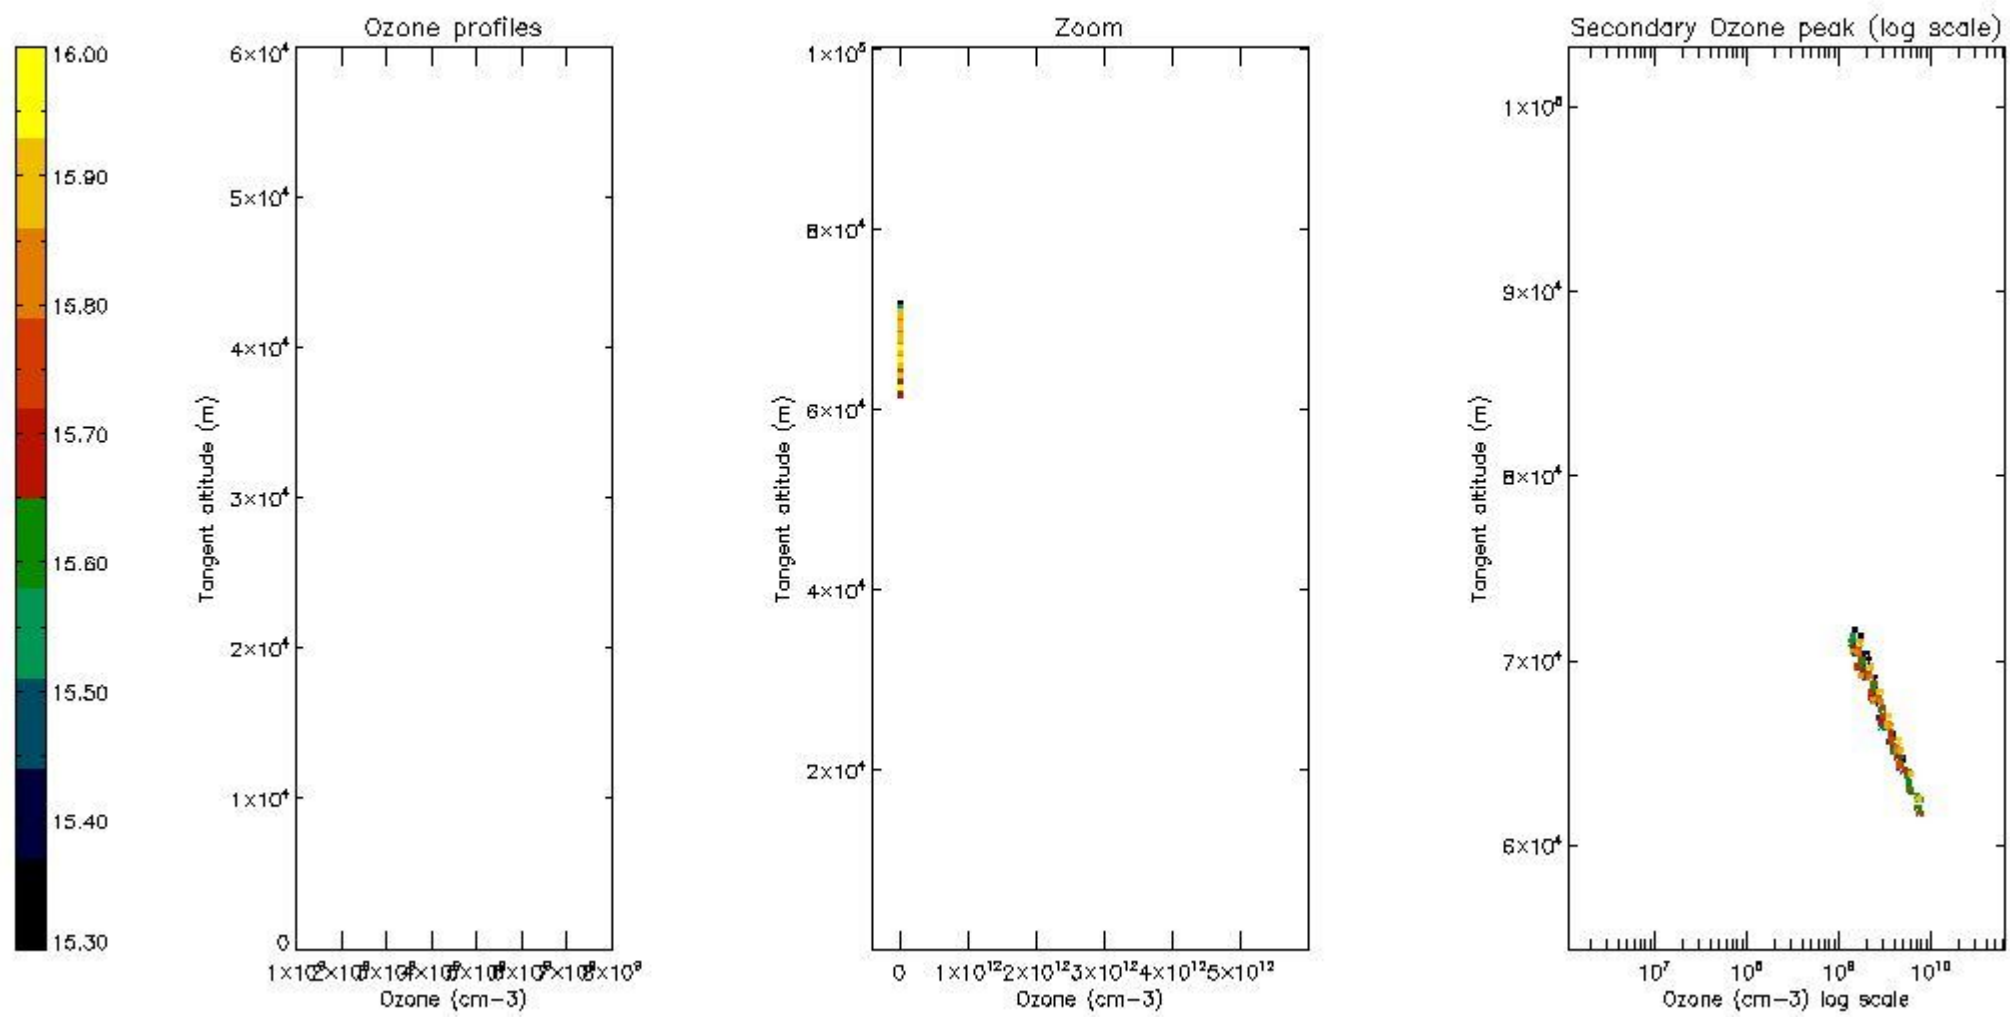

5.6 Plot NO₂ profiles for all STD (dark without errors)

The colorbar represents the latitude.