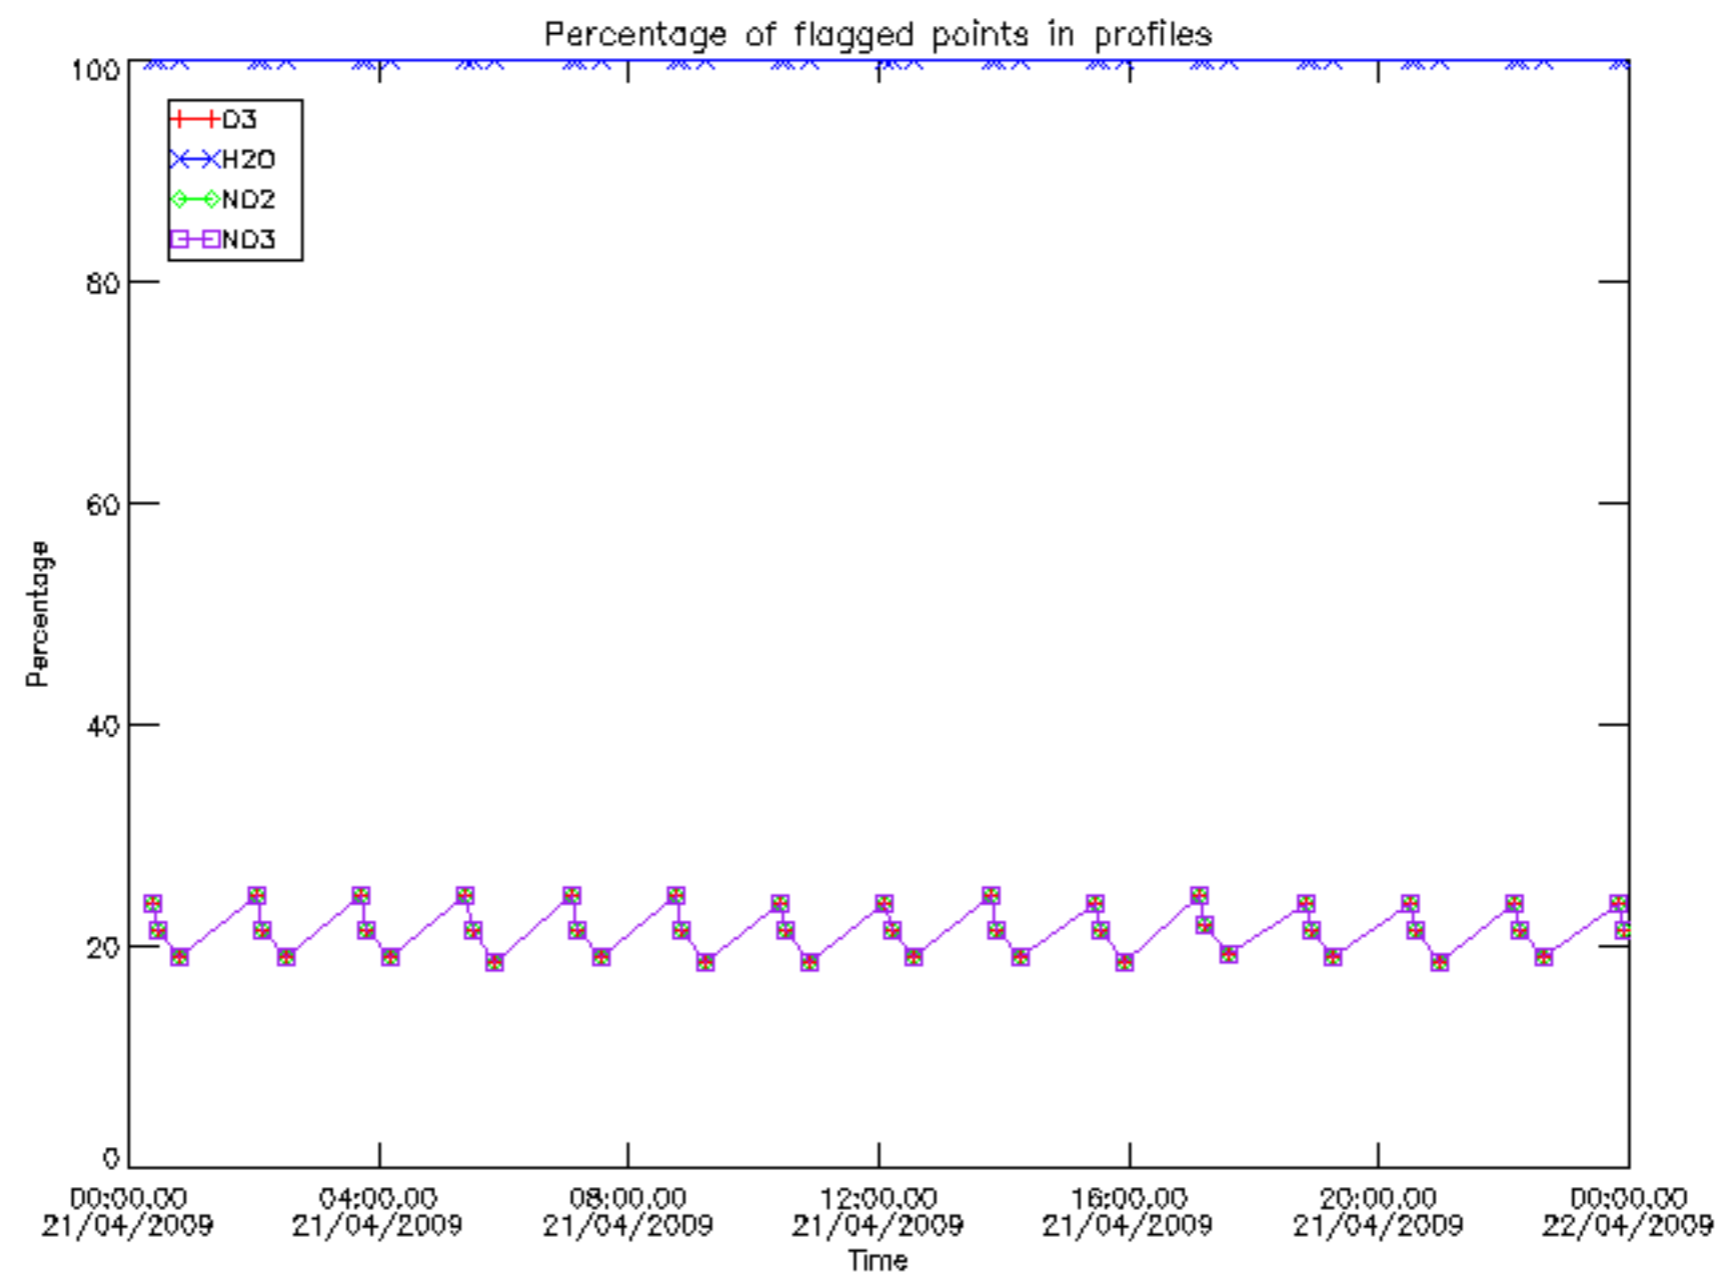

Percentage of flagged data per D3 profile

Percentage of flagged data per H2O profile