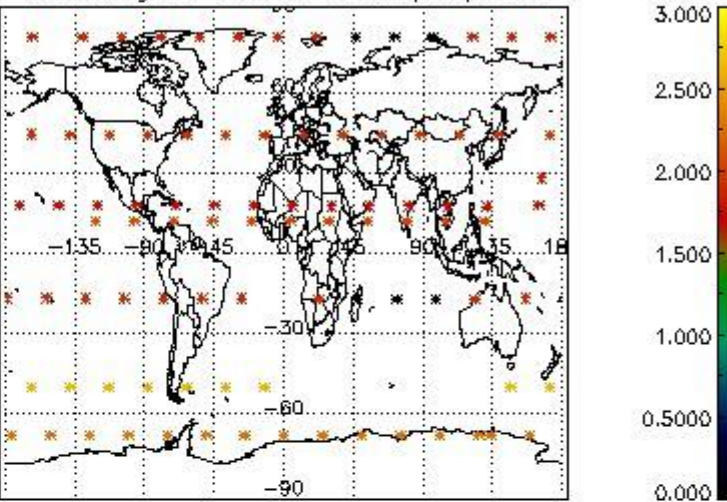

Percentage of datation errors per profile