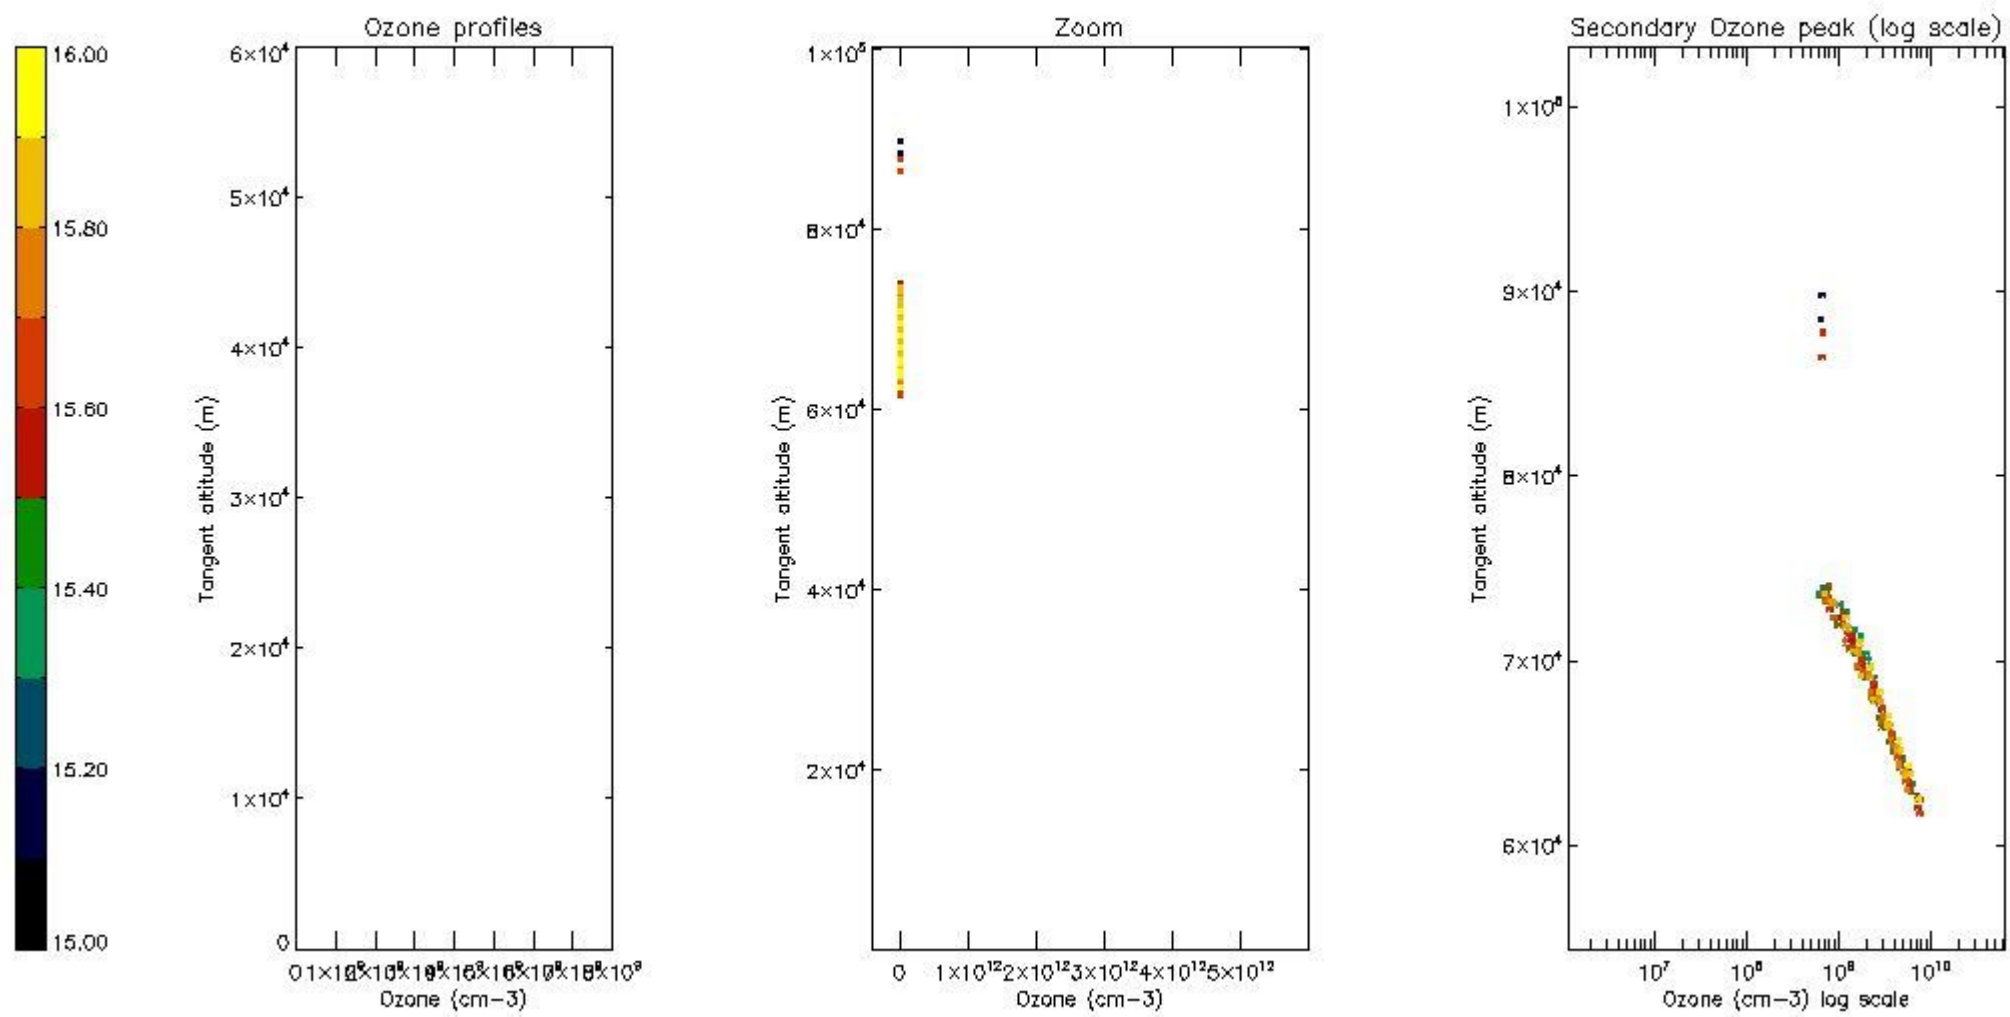

STD < 10	2
STD < 5	1

5.2 Plot ozone profiles for all STD (dark without errors)

The colorbar represents the latitude.

5.3 Plot ozone profiles where STD < 20% (dark without errors)

The colorbar represents the latitude.

5.4 Plot ozone profiles where $STD < 10\%$ (dark without errors)

The colorbar represents the latitude.

5.5 Plot ozone profiles where STD < 5% (dark without errors)

The colorbar represents the latitude.

5.6 Plot NO₂ profiles for all STD (dark without errors)