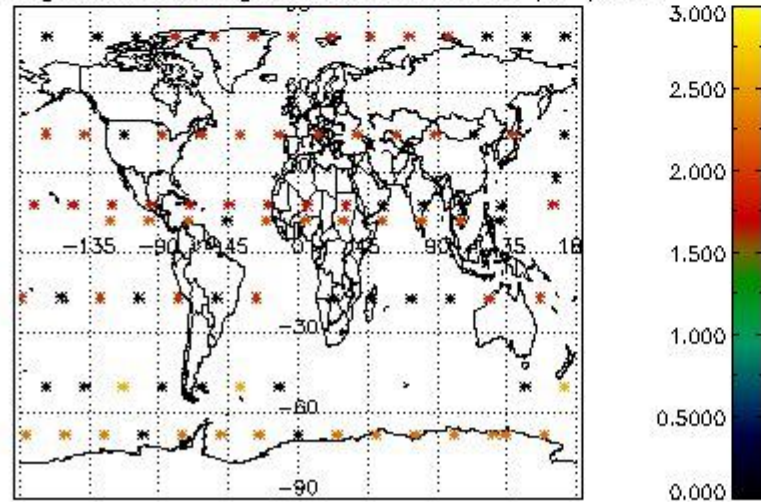

Percentage of star falling outside central band per profile