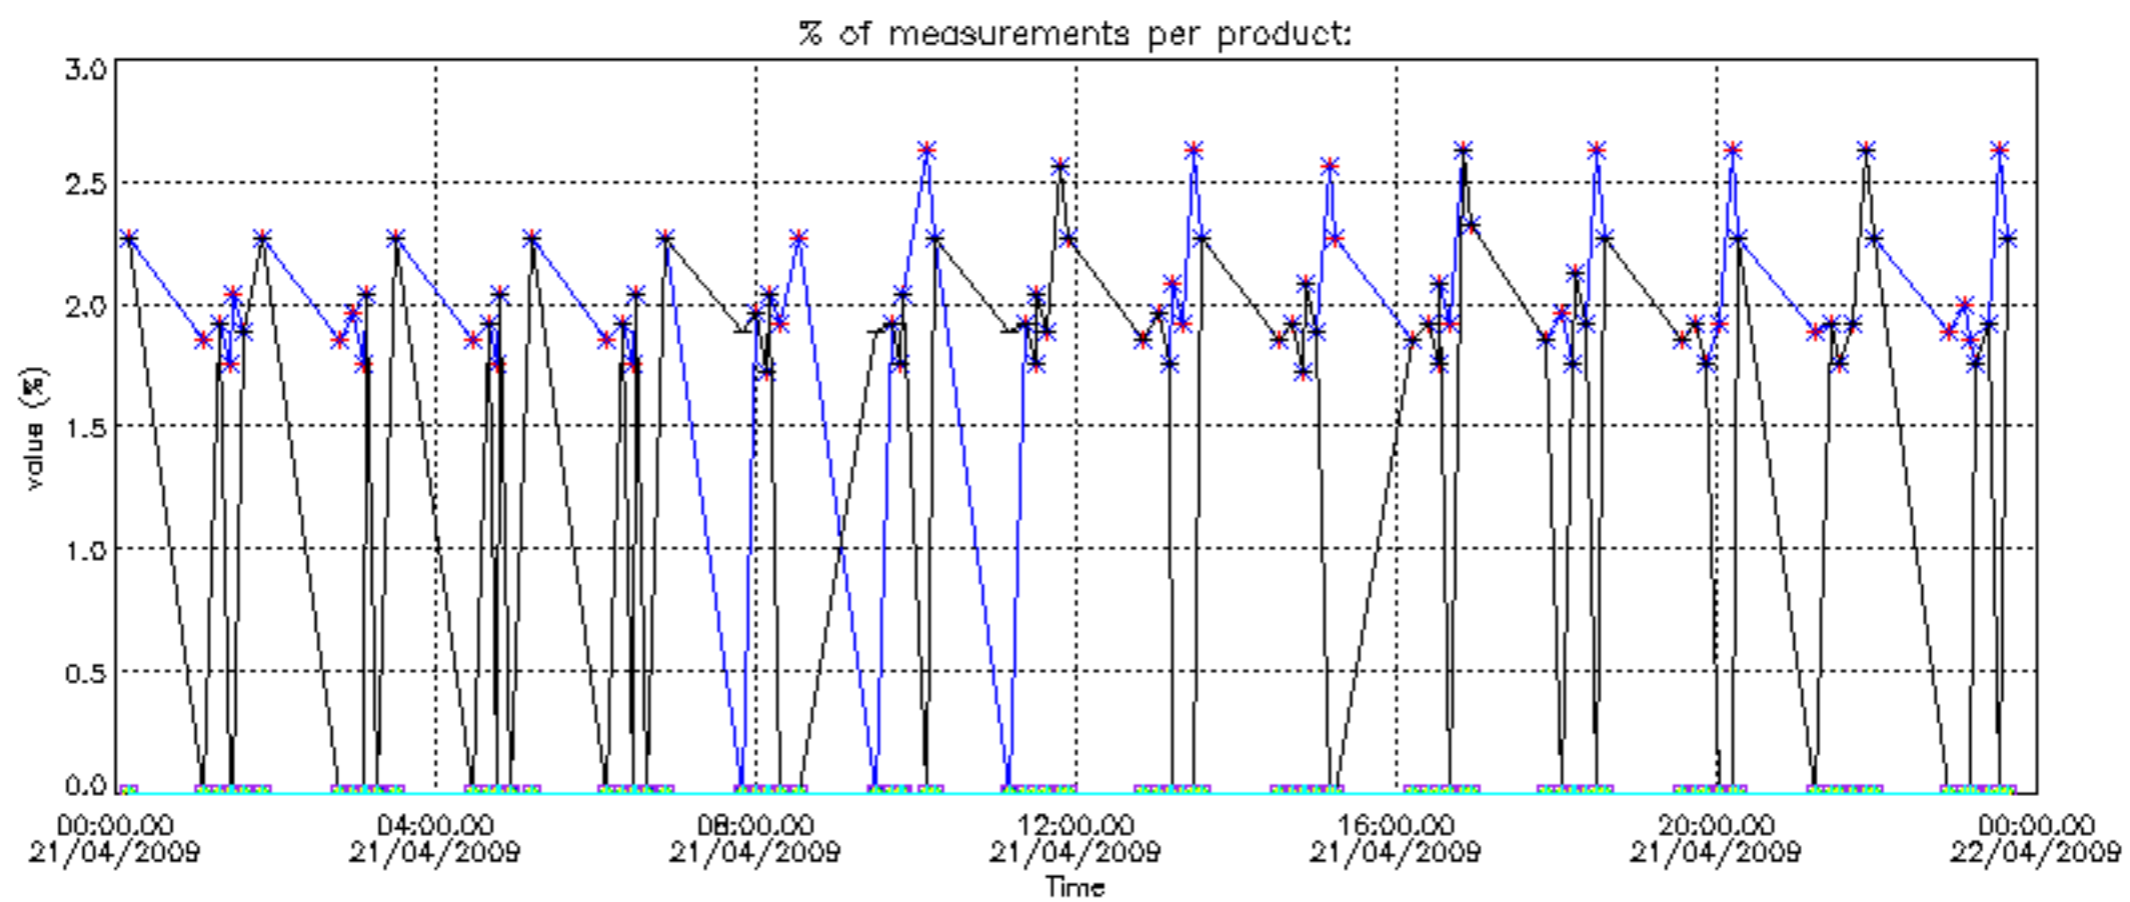

Percentage of cosmic ray hits per profile

Percentage of datation errors per profile