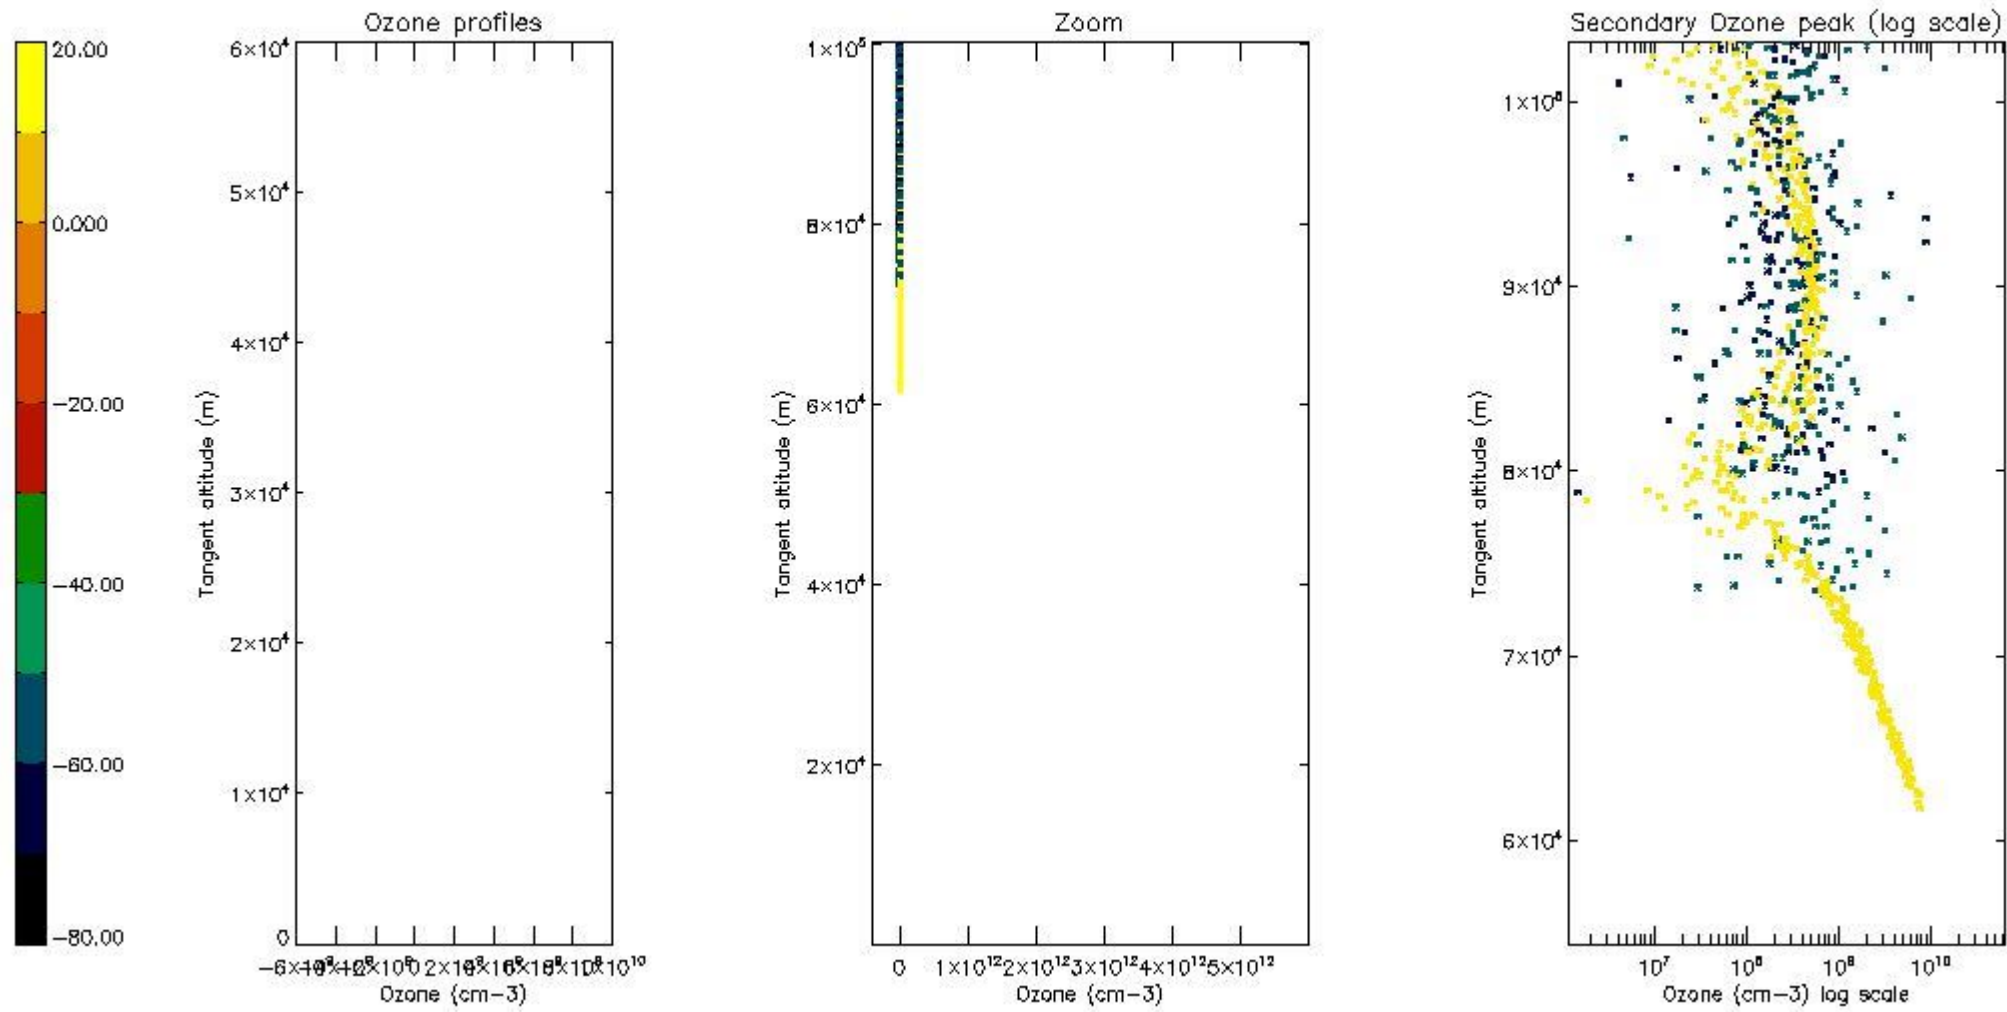

STD < 10	2
STD < 5	1

5.2 Plot ozone profiles for all STD (dark without errors)

The colorbar represents the latitude.

5.3 Plot ozone profiles where STD < 20% (dark without errors)

The colorbar represents the latitude.