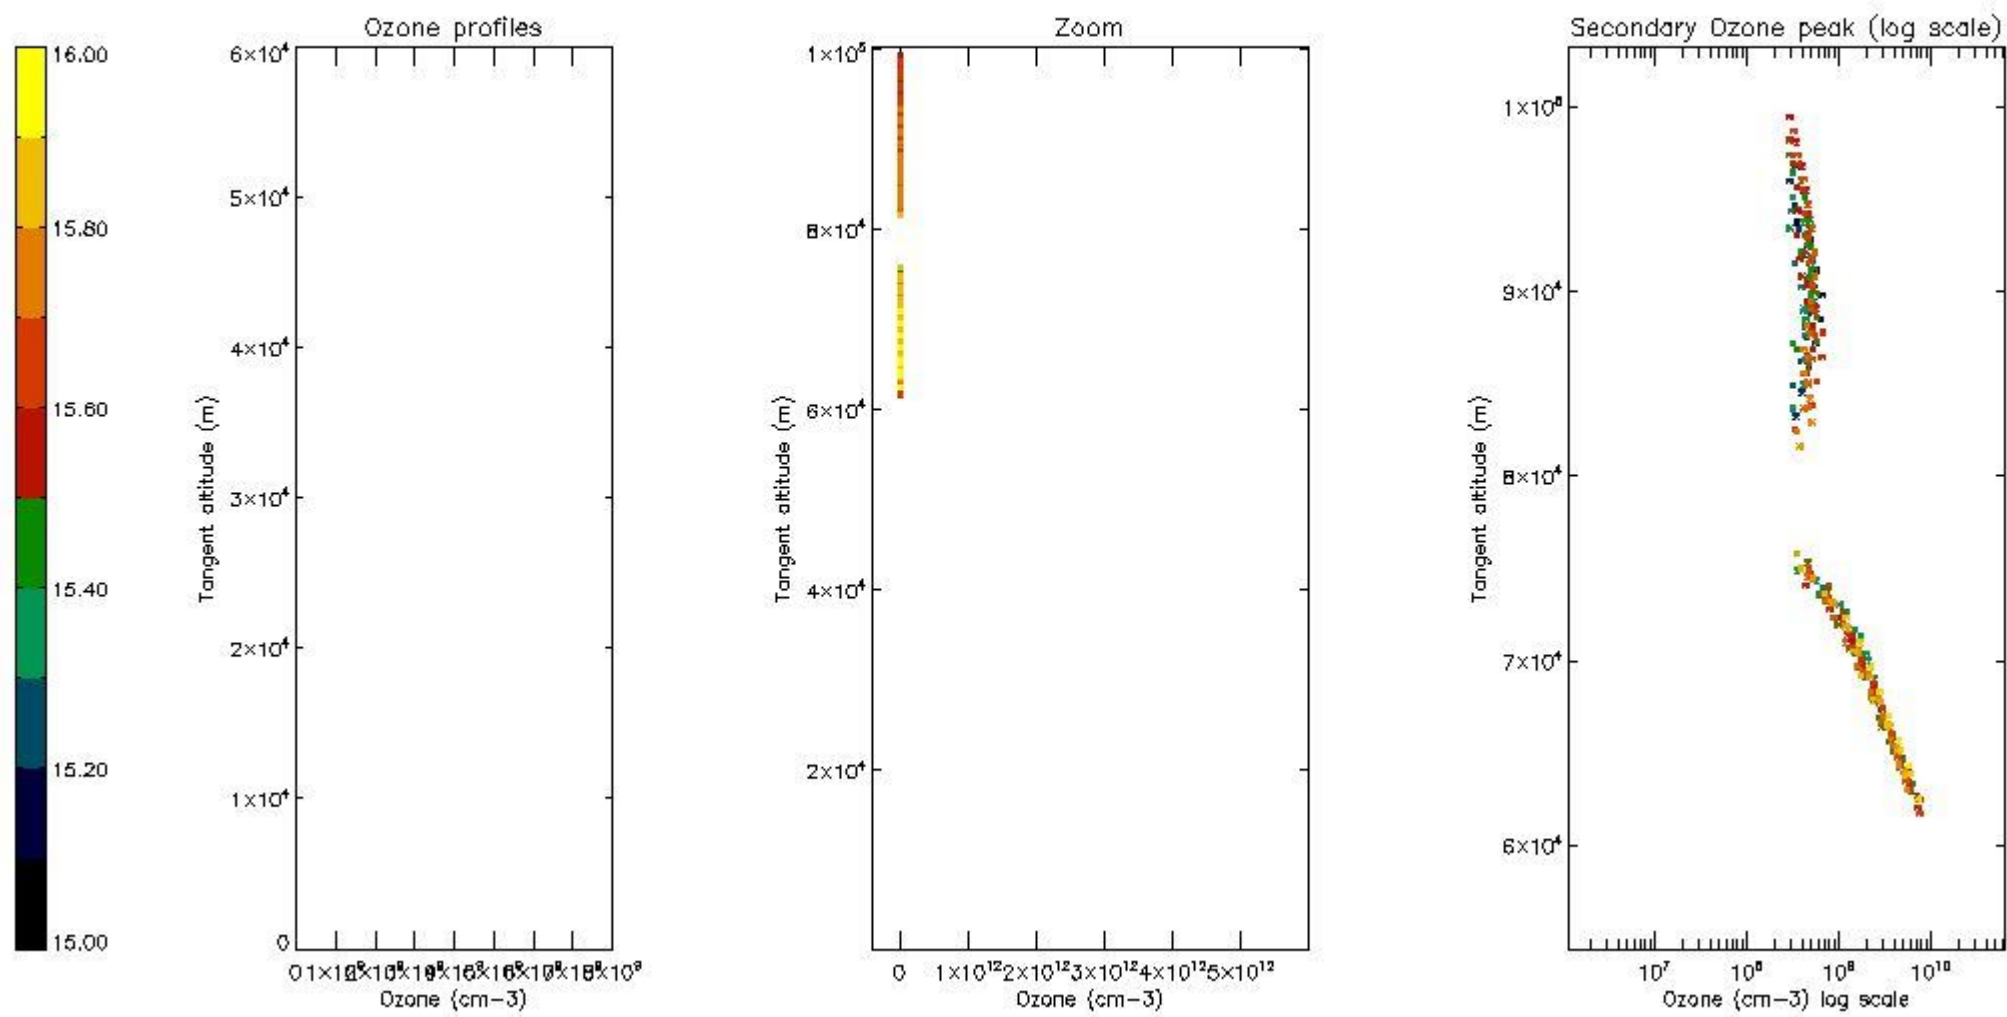

STD < 10	2
STD < 5	1

5.2 Plot ozone profiles for all STD (dark without errors)

The colorbar represents the latitude.

5.3 Plot ozone profiles where STD < 20% (dark without errors)

The colorbar represents the latitude.

5.4 Plot ozone profiles where $STD < 10\%$ (dark without errors)

The colorbar represents the latitude.

5.5 Plot ozone profiles where STD < 5% (dark without errors)

The colorbar represents the latitude.

5.6 Plot NO₂ profiles for all STD (dark without errors)