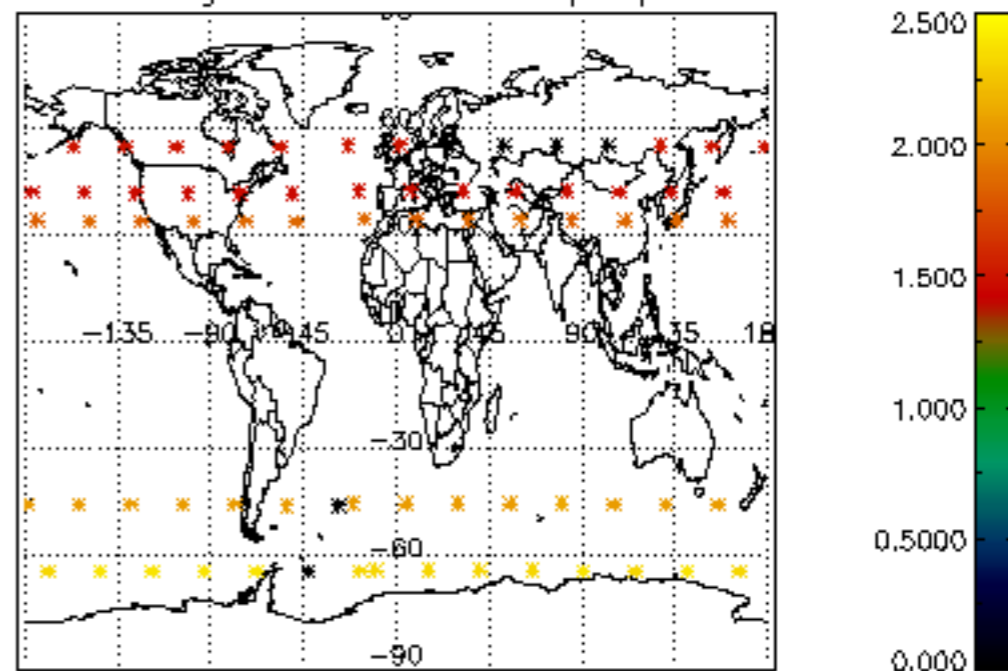

Percentage of flagged data per NO3 profile

Percentage of cosmic ray hits per profile

Percentage of datation errors per profile

Percentage of star falling outside central band per profile

Percentage of saturation errors per profile