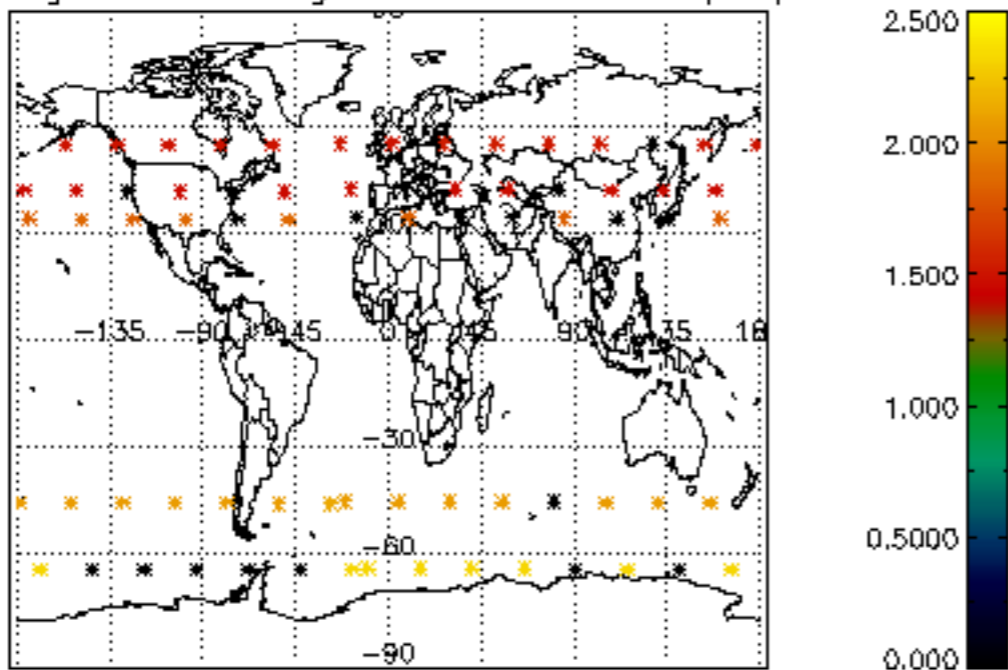

Percentage of cosmic ray hits per profile

Percentage of star falling outside central band per profile