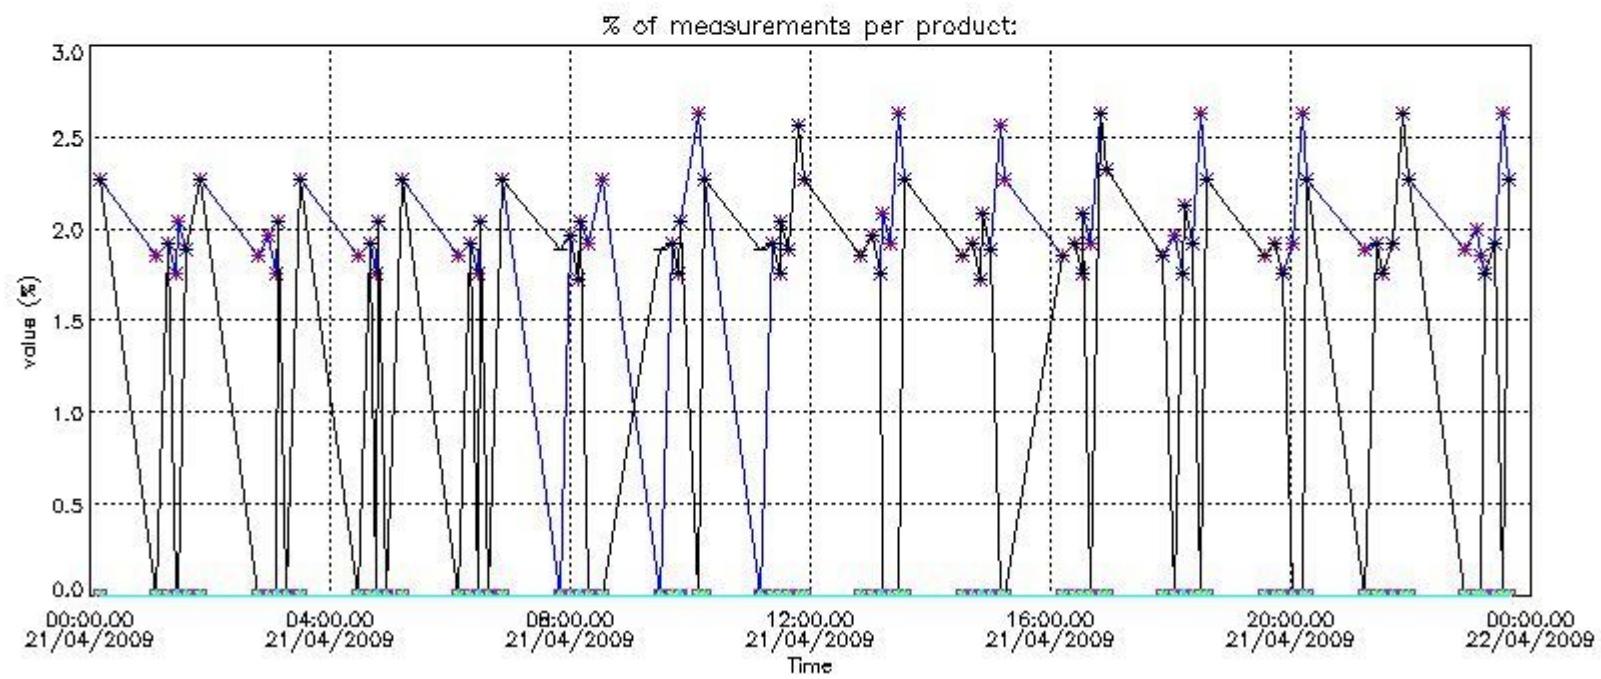

4.2 Plot quality information per product coming from level 1b processing (world map)

4.2.1 Plot level 1 quality information per product (world map): ENVISAT ASCENDING passes