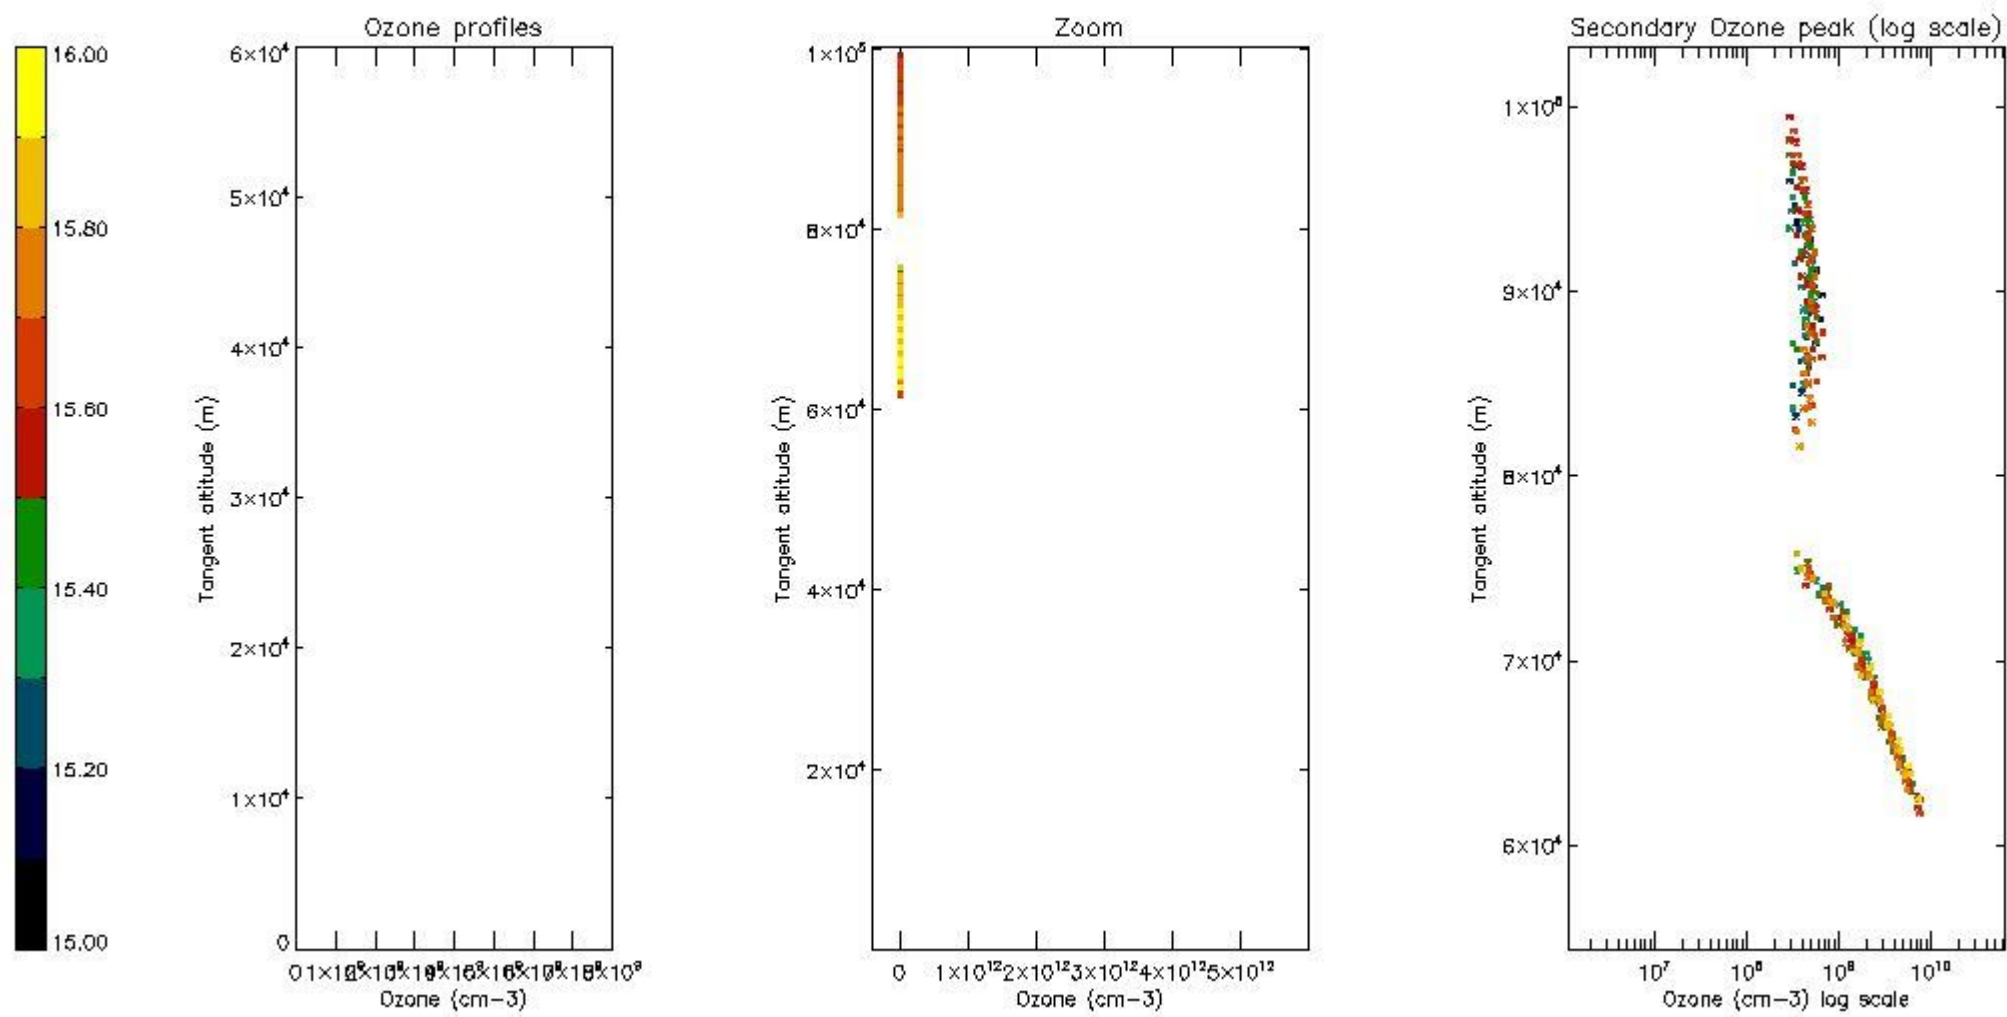

STD < 10	2
STD < 5	1

5.2 Plot ozone profiles for all STD (dark without errors)

The colorbar represents the latitude.

5.3 Plot ozone profiles where STD < 20% (dark without errors)

The colorbar represents the latitude.