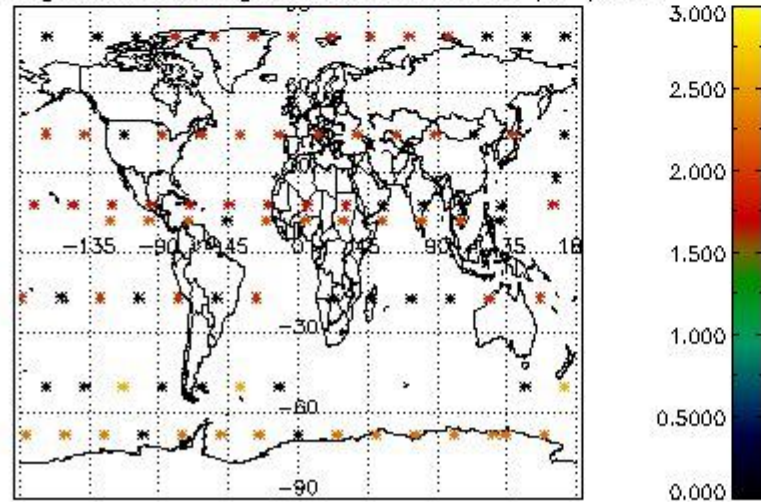

4.2 Plot quality information per product coming from level 1b processing (world map)

4.2.1 Plot level 1 quality information per product (world map): ENVISAT ASCENDING passes

Percentage of cosmic ray hits per profile

Percentage of datation errors per profile

Percentage of star falling outside central band per profile

Percentage of saturation errors per profile

4.2.2 Plot level 1 quality information per product (world map): ENVISAT DESCENDING passes

Percentage of cosmic ray hits per profile

Percentage of datation errors per profile

Percentage of star falling outside central band per profile

Percentage of saturation errors per profile

5. Trace gas profiles